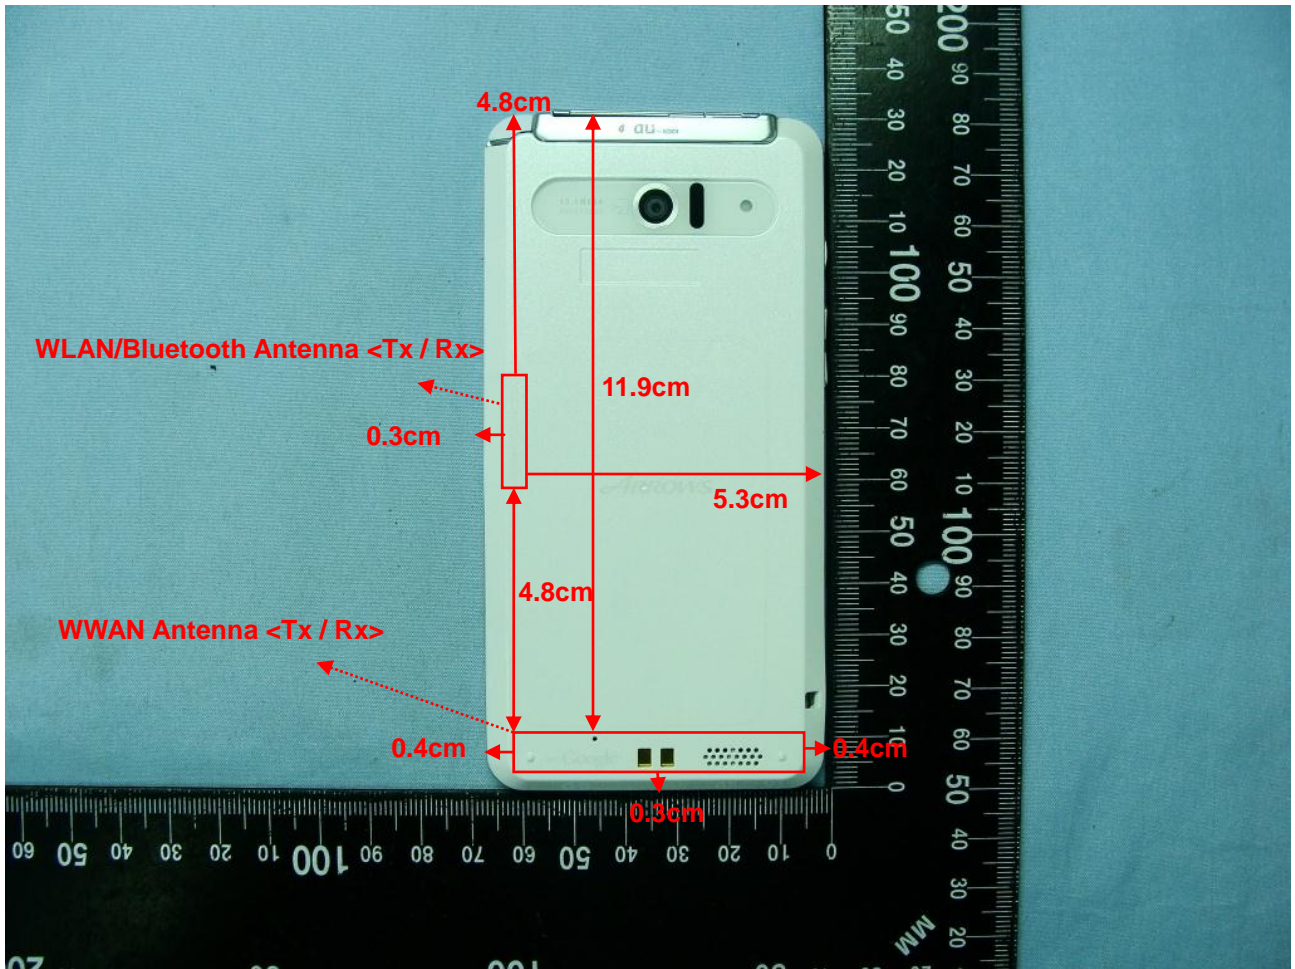

Appendix D. Product Photos

Antenna Location :

Antenna location	Length	Width
WWAN Antenna <Tx / Rx>	5.8cm	0.8cm
Bluetooth & WLAN Antenna <Tx / Rx>	2.3cm	0.4cm

## Appendix E. Test Setup Photos

Right Cheek

Right Tilted

Left Cheek

Left Tilted

Front of the DUT with Phantom 1 cm Gap  
(DUT with Earphone)

Front of the DUT with Phantom 1 cm Gap  
(DUT without Earphone)

Back of the DUT with Phantom 1 cm Gap  
(DUT with Earphone)

Back of the DUT with Phantom 1 cm Gap  
(DUT without Earphone)

Right Side of the DUT with Phantom 1 cm Gap

Left Side of the DUT with Phantom 1 cm Gap

Top Side of the DUT with Phantom 1 cm Gap

Bottom Side of the DUT with Phantom 1 cm Gap