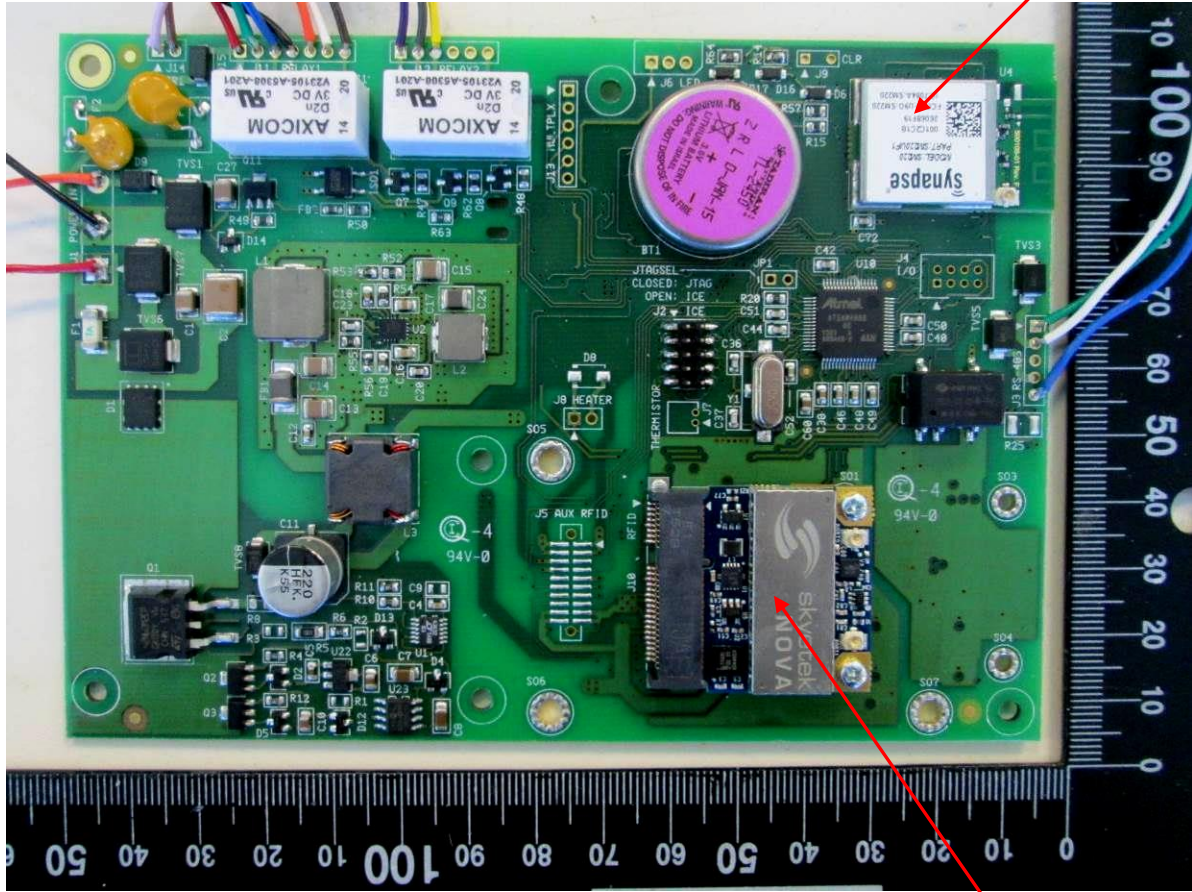

EUT – Internal view 1

EUT – Internal view 2  
Part (1) – 2.4 GHz antenna close-up, view 1

EUT – Internal view 3  
Part (1) – 2.4 GHz antenna close-up, view 2

(3) Mainboard

EUT – Internal view 4

EUT – Internal view 5  
Mainboard, view 1

(5) 2.4 GHz radio

(4) 900 MHz radio

EUT – Internal view 6  
Mainboard, view 2

EUT – Internal view 7  
900 MHz radio close-up, view 1

EUT – Internal view 8  
900 MHz radio close-up, view 2, shield off

EUT – Internal view 9  
900 MHz radio close-up, view 3

EUT – Internal view 10  
2.4 GHz radio close-up, view 1

EUT – Internal view 11  
2.4 GHz radio close-up, view 2, shield off

EUT – Internal view 12  
2.4 GHz radio close-up, view 3

EUT – Internal view 13  
900 MHz antenna, within enclosure