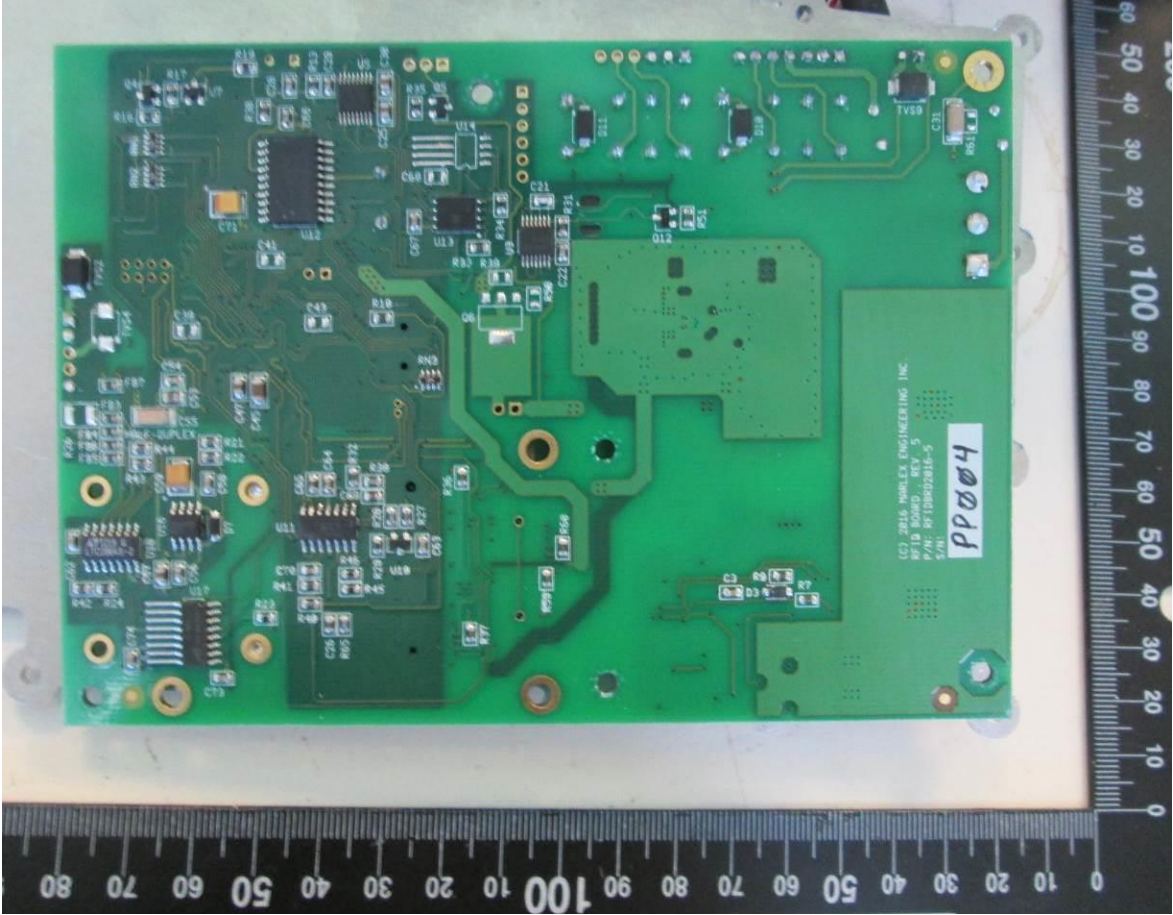

EUT – Internal view 1

EUT – Internal view 2  
Part (1) – 2.4 GHz antenna close-up, view 1

EUT – Internal view 3  
Part (1) – 2.4 GHz antenna close-up, view 2

(3) Mainboard

EUT – Internal view 4

EUT – Internal view 5  
Mainboard, view 1

(5) 2.4 GHz radio

(4) 900 MHz radio

EUT – Internal view 6  
Mainboard, view 2

EUT – Internal view 7  
900 MHz radio close-up, view 1

EUT – Internal view 8  
900 MHz radio close-up, view 2, shield off

EUT – Internal view 9  
900 MHz radio close-up, view 3

EUT – Internal view 10  
2.4 GHz radio close-up, view 1

EUT – Internal view 11  
2.4 GHz radio close-up, view 2, shield off

EUT – Internal view 12  
2.4 GHz radio close-up, view 3

EUT – Internal view 13  
900 MHz antenna, within enclosure