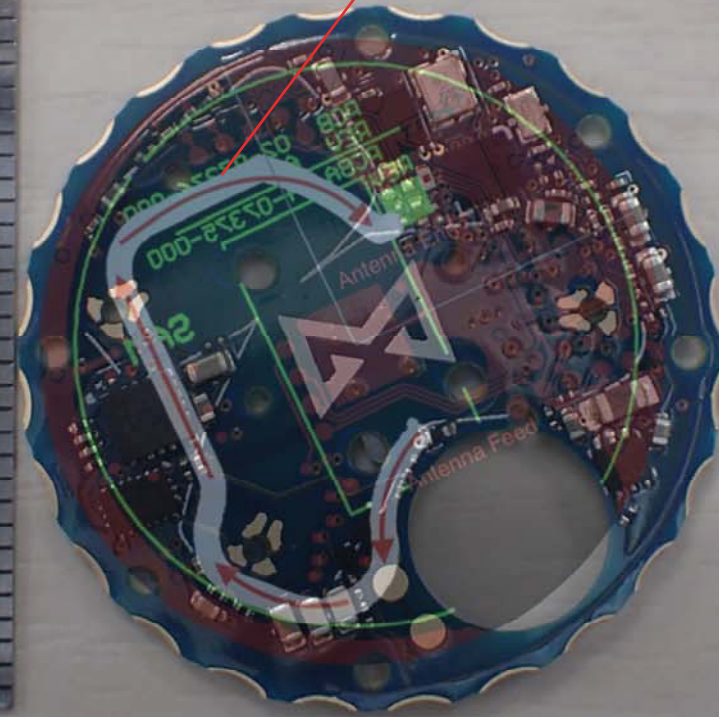

Internal View

ϕ 32.8 mm t=6.6 mm Weight: 5.47g

Front

Back

CITIZEN

CITIZEN WATCH CO., LTD.

6-1-12, Tanashi-Cho, Nishi-Tokyo-Shi,
Tokyo 188-8511, JAPAN

Tel: +81-42-468-4910 Fax: +81-42-468-4686

Top Side

Right Side

CITIZEN

CITIZEN WATCH CO., LTD.

6-1-12, Tanashi-Cho, Nishi-Tokyo-Shi,
Tokyo 188-8511, JAPAN

Tel: +81-42-468-4910 Fax: +81-42-468-4686

Bottom Side

Left Side

Antenna