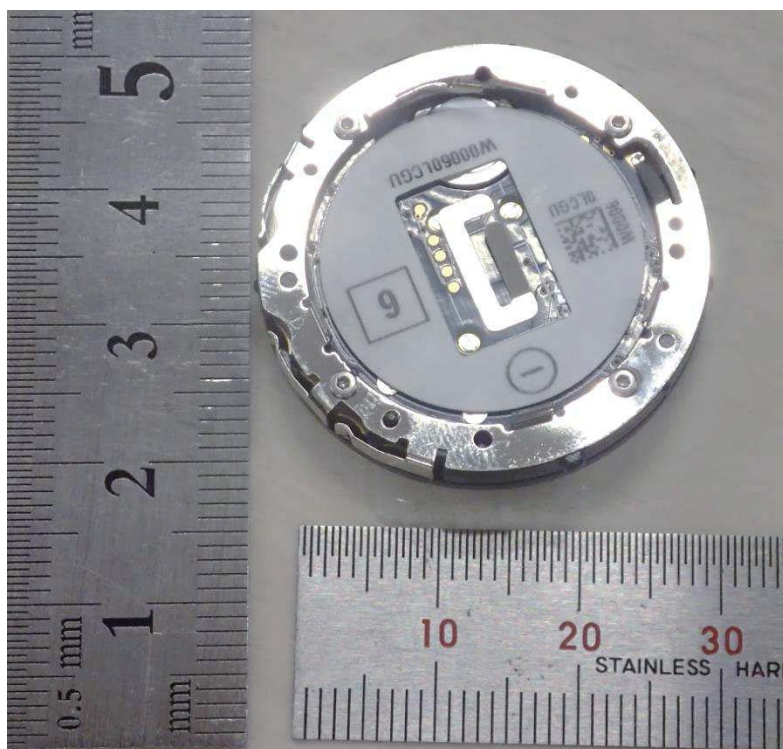

Internal View

ϕ 32.8 mm t=6.6 mm Weight: 5.47g

Front

Back

CITIZEN

CITIZEN WATCH CO., LTD.

6-1-12, Tanashi-Cho, Nishi-Tokyo-Shi,
Tokyo 188-8511, JAPAN

Tel: +81-42-468-4910 Fax: +81-42-468-4686