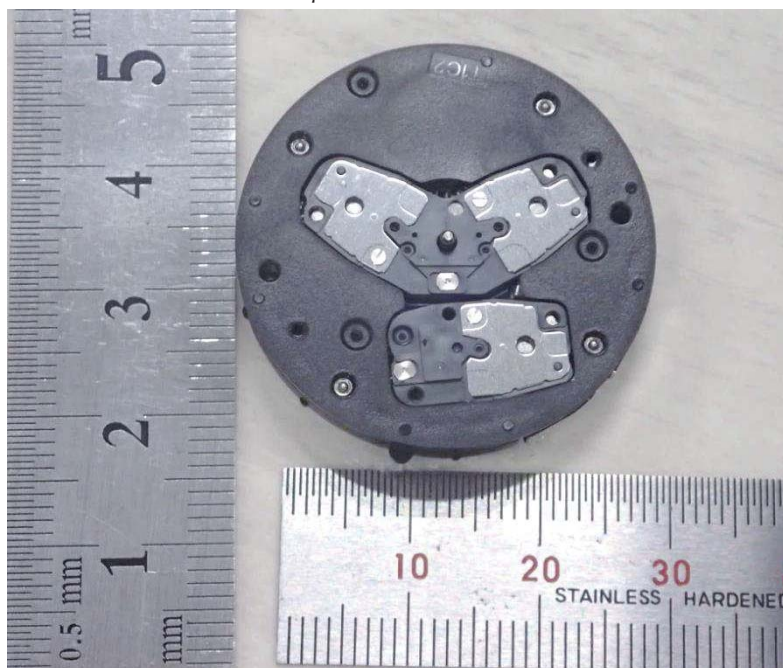

Internal View

ϕ 32.8 mm t=6.6 mm Weight: 5.47g

Front

Back

CITIZEN

CITIZEN WATCH CO., LTD.

6-1-12, Tanashi-Cho, Nishi-Tokyo-Shi,
Tokyo 188-8511, JAPAN

Tel: +81-42-468-4910 Fax: +81-42-468-4686

Antenna