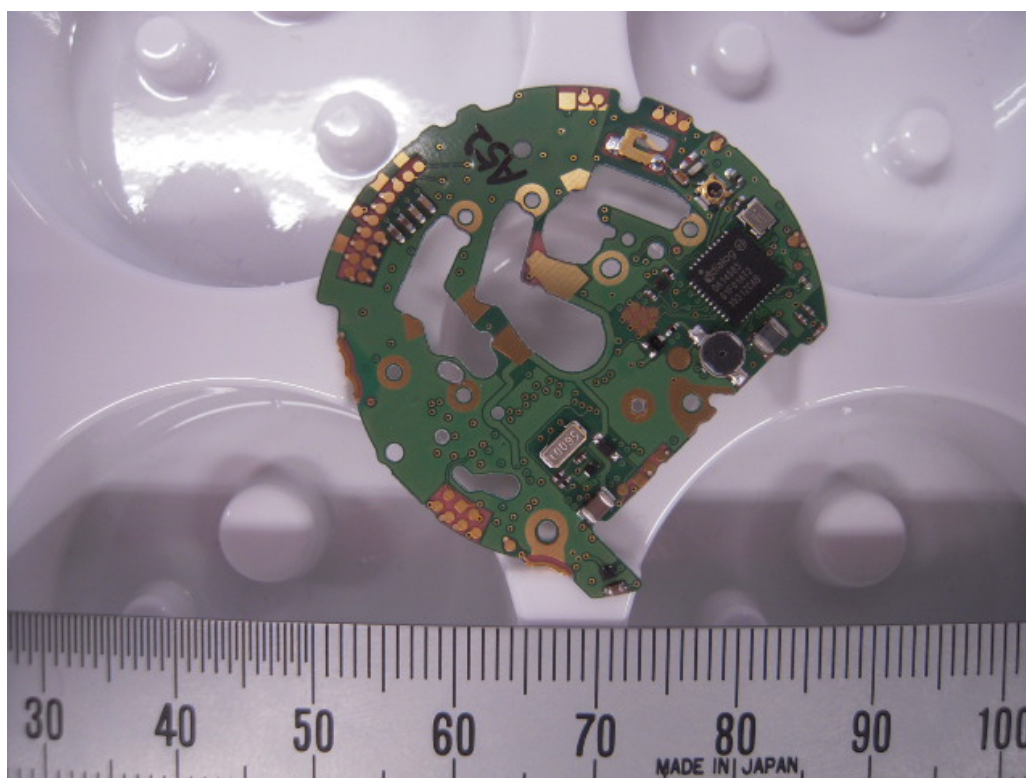

Photo

CITIZEN WATCH CO., LTD.
Module for Wrist WATCH [Model: W770MV]

PCB Top

PCB Bottom