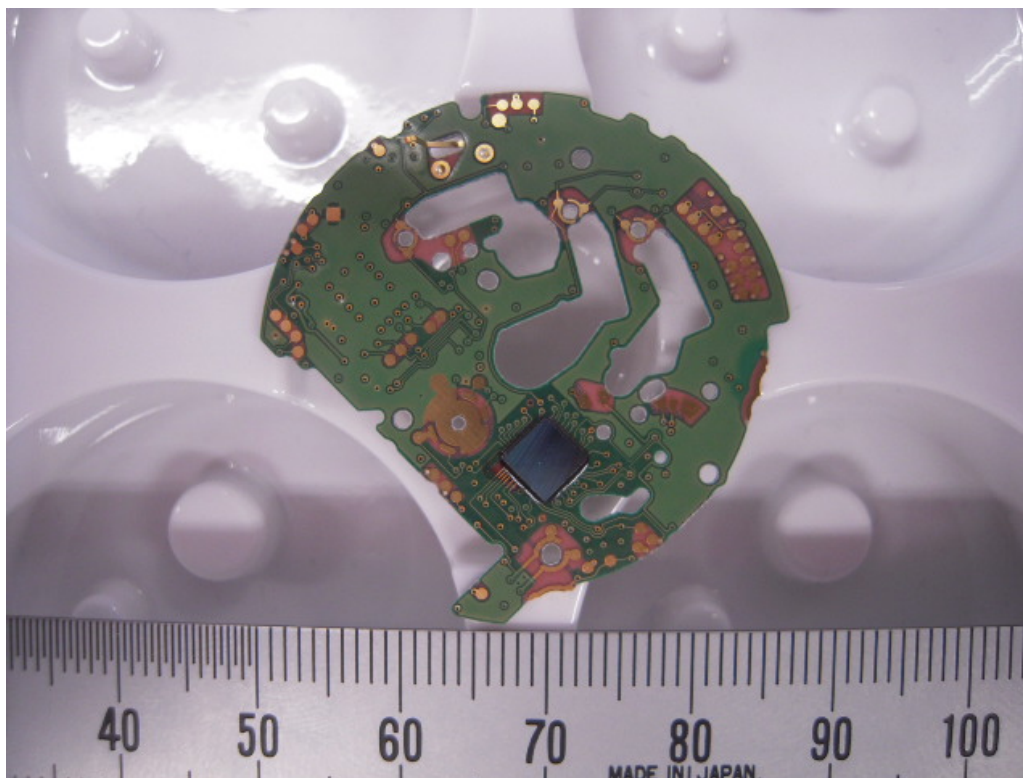

Photo

CITIZEN WATCH CO., LTD.
Module for Wrist WATCH [Model: W770MV]

PCB Top

PCB Bottom