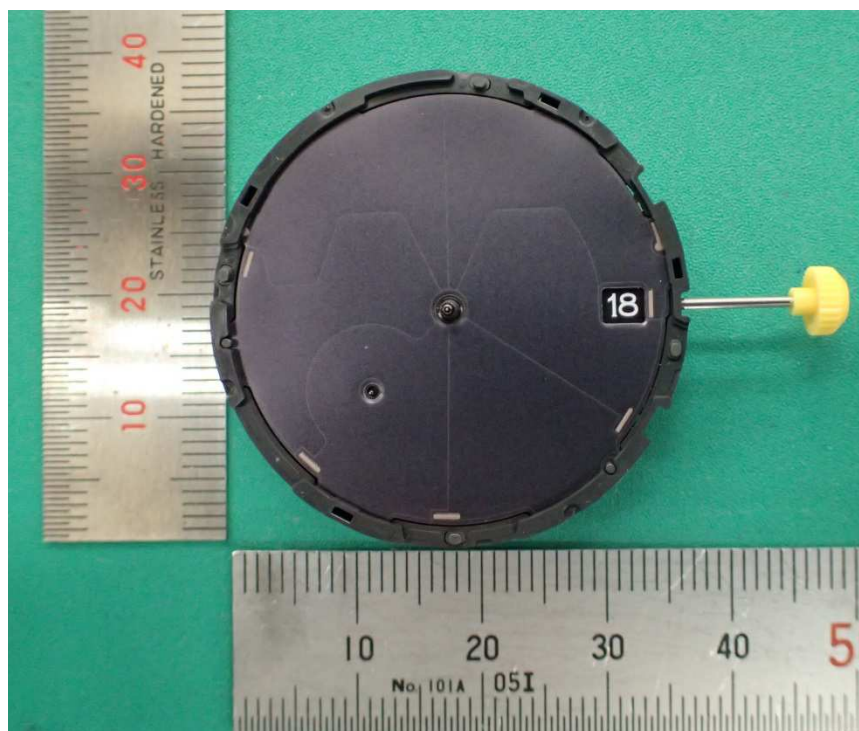

External View

ϕ 35.8 mm t=6.05 mm Weight: 15g

CITIZEN

CITIZEN WATCH CO., LTD.

6-1-12, Tanashi-Cho, Nishi-Tokyo-Shi,
Tokyo 188-8511, JAPAN

Tel: +81-42-468-4910 Fax: +81-42-468-4686

CITIZEN

CITIZEN WATCH CO., LTD.