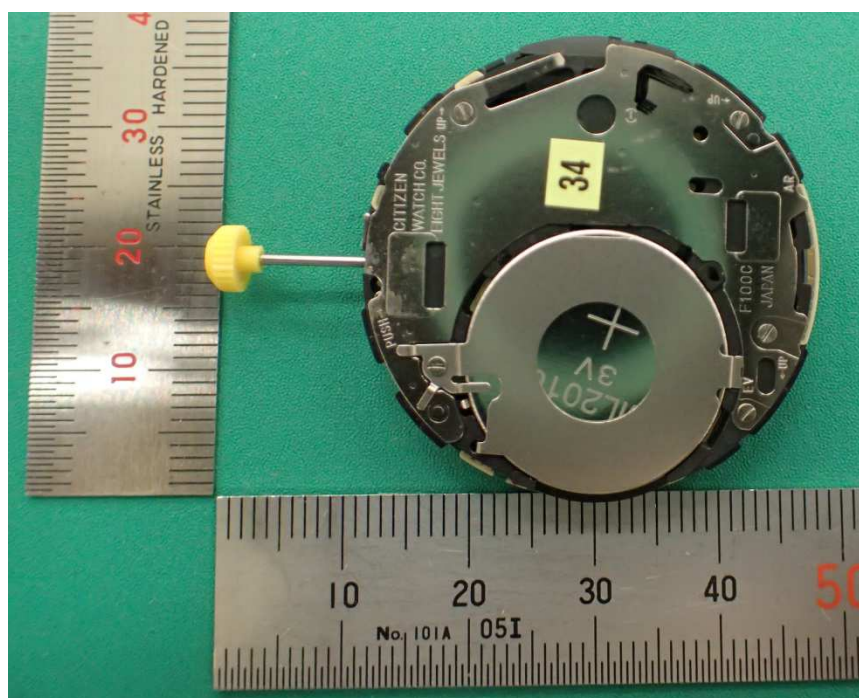

External View

ϕ 35.8 mm t=6.05 mm Weight: 15g

CITIZEN

CITIZEN WATCH CO., LTD.

6-1-12, Tanashi-Cho, Nishi-Tokyo-Shi,
Tokyo 188-8511, JAPAN

Tel: +81-42-468-4910 Fax: +81-42-468-4686

CITIZEN

CITIZEN WATCH CO., LTD.