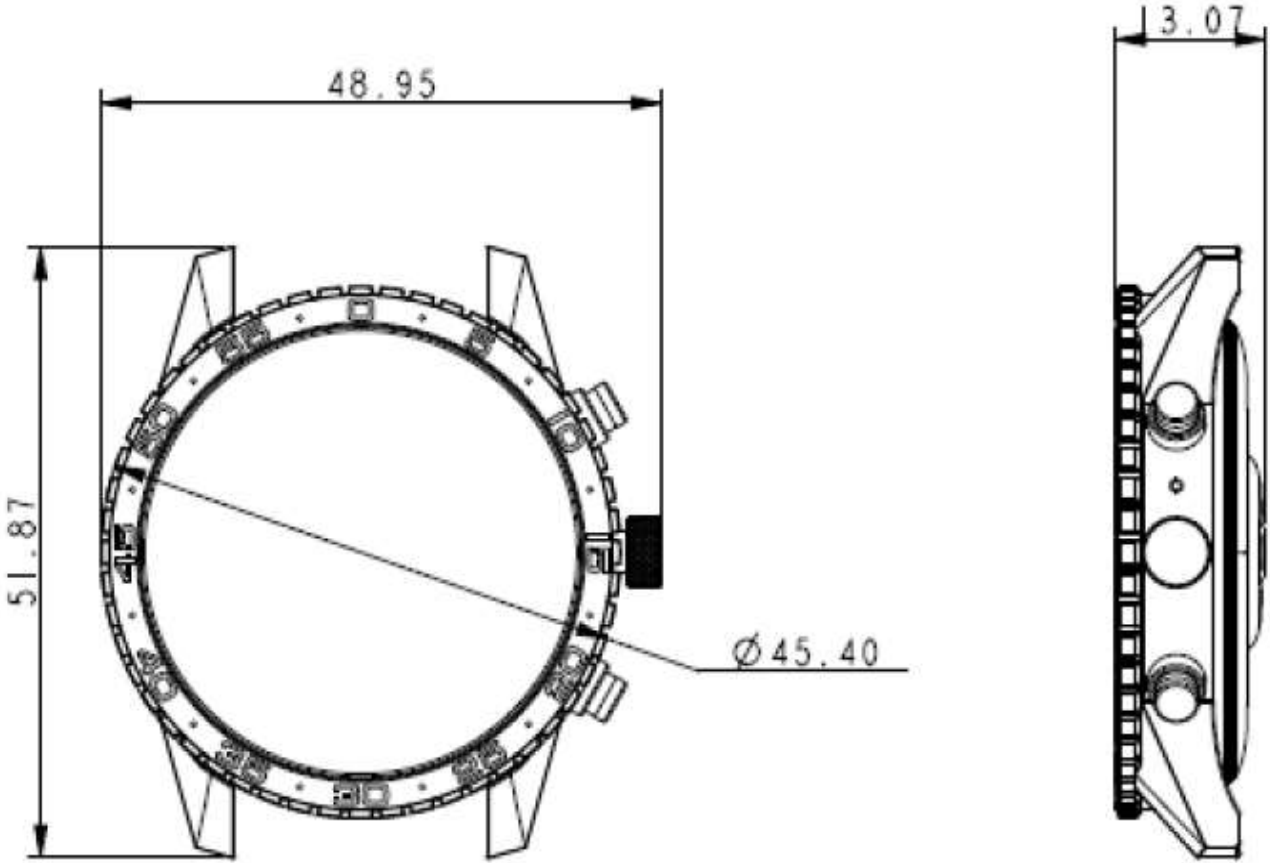

Photographs of EUT Setup and Antenna Location

The photographs of EUT and setup for SAR testing are shown as follows.

P991MV-02

1. Antenna location & distance

EFF3:

EUT Dimension, length= 51.87 mm ; Width= 48.95mm

Antenna location: the metal body of watch

<Photographs of Face SAR Test Setup>

Front Face of EUT Tested at 10 mm

<Photographs of Extremity SAR Test Setup>

Rear Face of EUT Tested at 0 mm