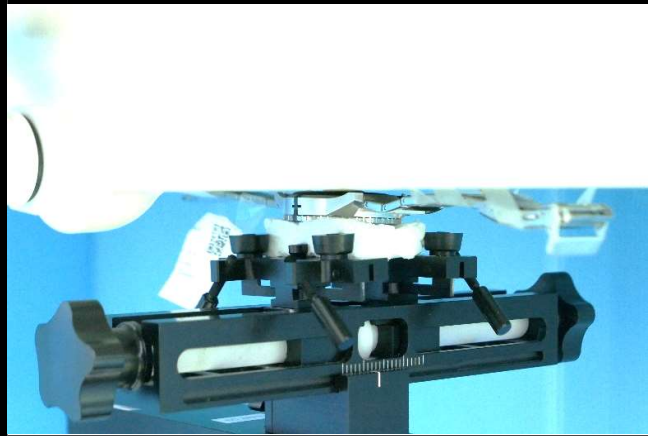

Photographs of EUT Setup and Antenna Location

The photographs of EUT and setup for SAR testing are shown as follows.

P991MV-02

1. Antenna location & distance

EFF3:

EUT Dimension, length= 51.87 mm ; Width= 48.95mm

Antenna location: the metal body of watch

<Photographs of Face SAR Test Setup>

Front Face of EUT Tested at 10 mm

<Photographs of Extremity SAR Test Setup>

Rear Face of EUT Tested at 0 mm