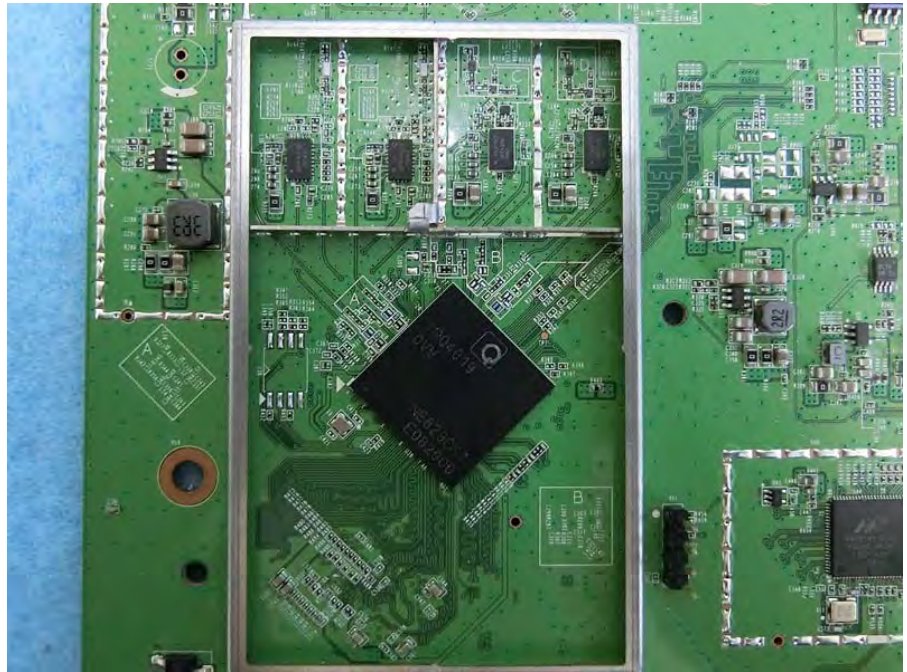

Brand Name: Teldat Model Name: TLDPM01D1, TLDPM02D1

Module

Model Name: EM7455