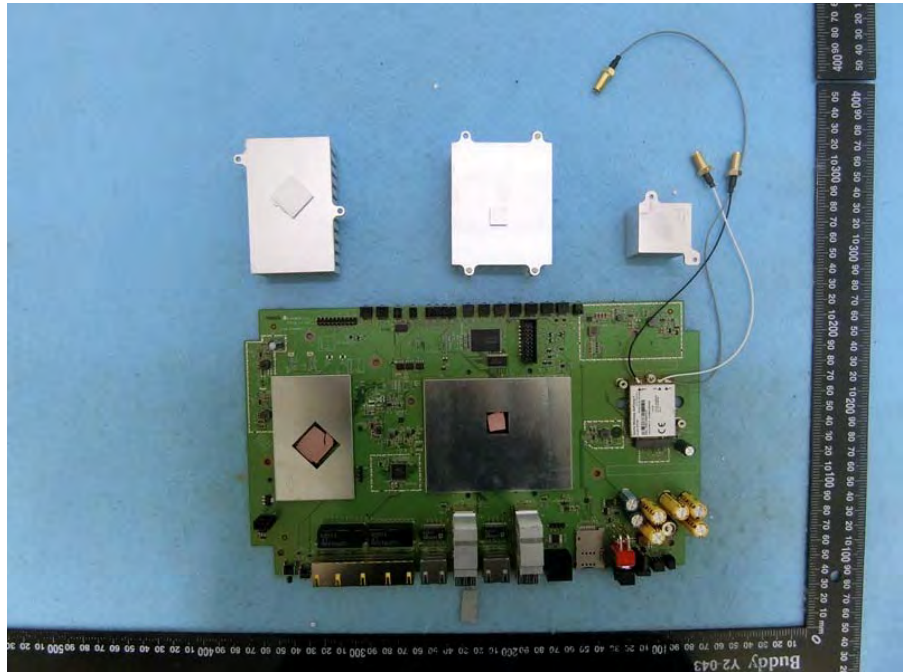

Brand Name: Teldat Model Name: TLDPM01D1, TLDPM02D1

Module

Model Name: EM7455