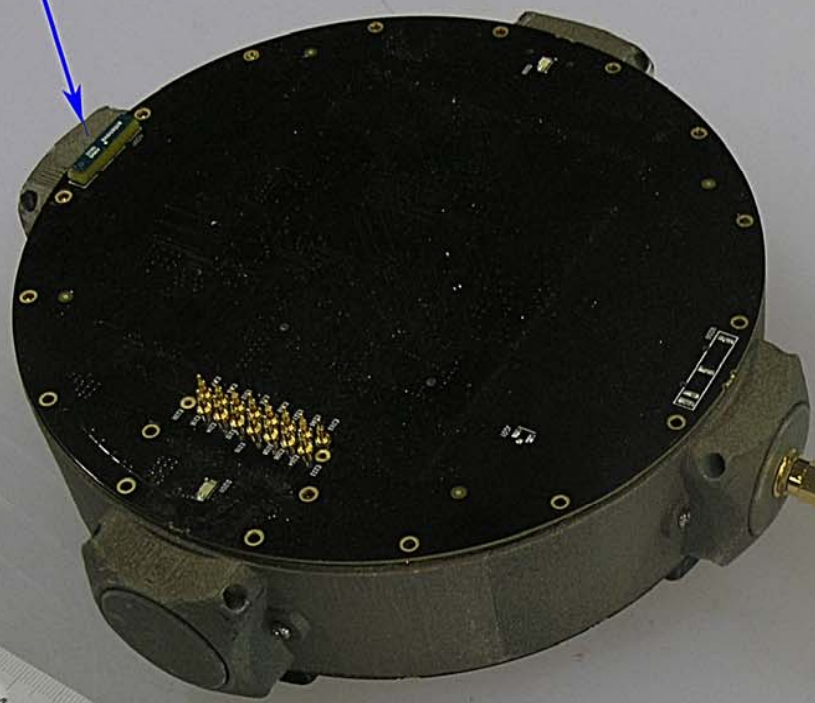

2.4GHz Folding Dipole Board Mount Antenna

900 MHz Sleeve Dipole Antenna