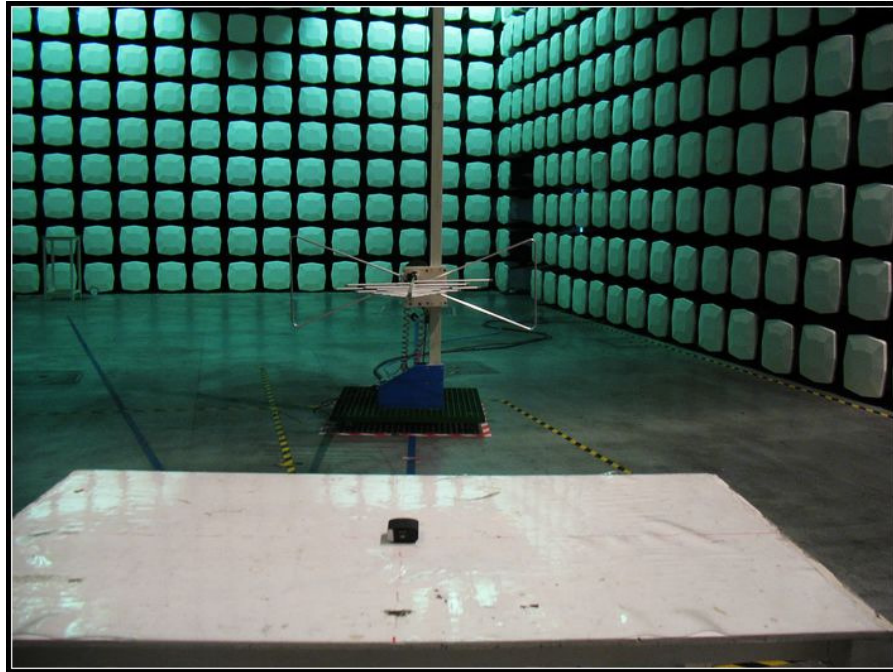

# Test Setup Photos

## Radiated Spurious Emission Test Setup

Below 1GHz:

Above 1GHz :( full anechoic chamber)