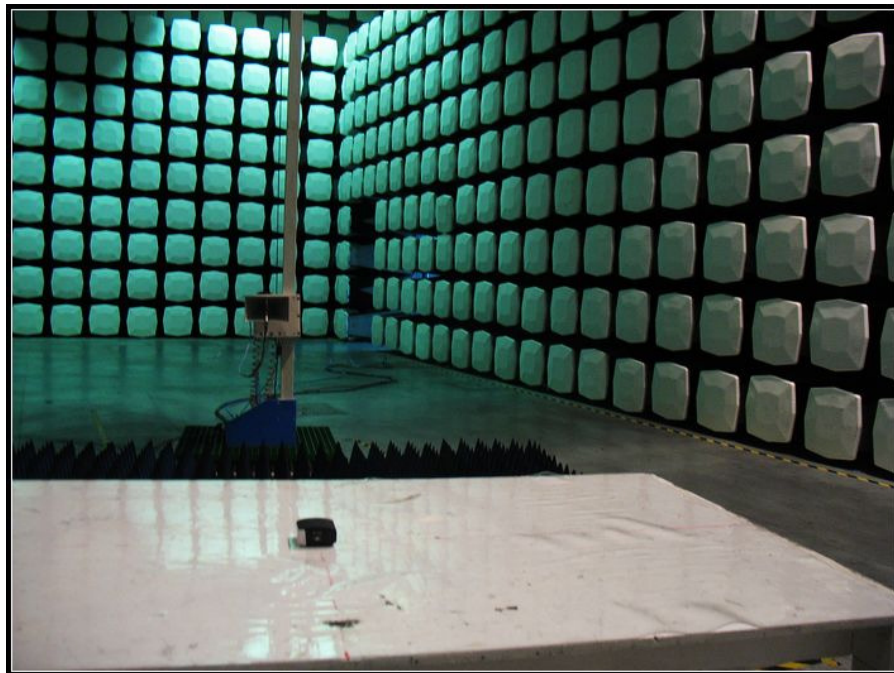

# Test Setup Photos

## Radiated Spurious Emission Test Setup

Below 1GHz:

Above 1GHz :( full anechoic chamber)