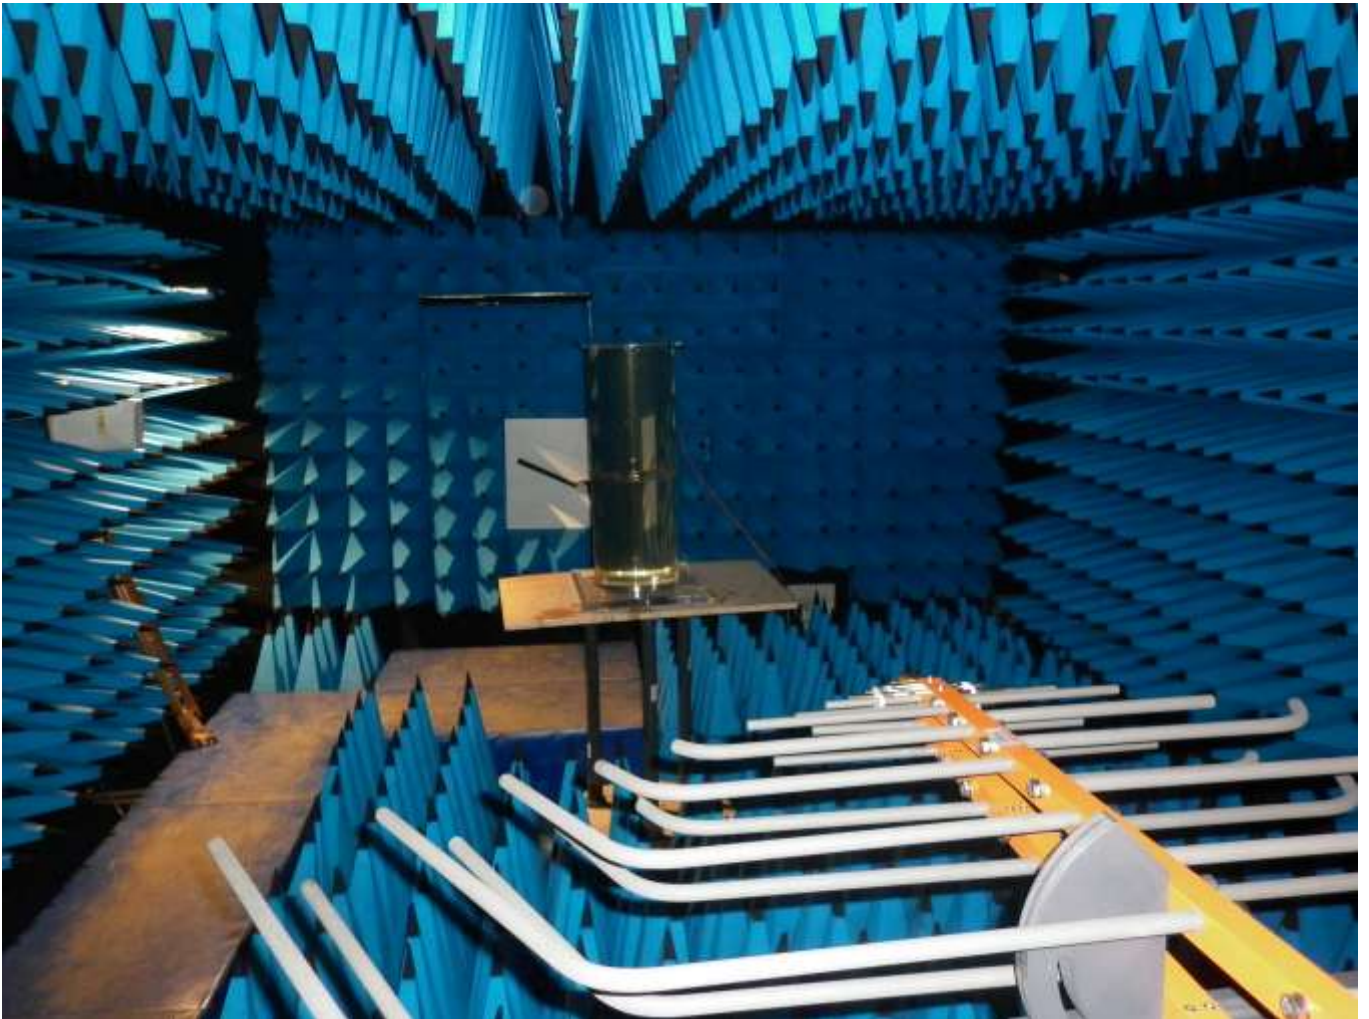

Paradym RF VR 9250 FCC ID: YSGVR9250

—
Test set up photographs

Radiated test set up photograph

Radiated test set up photograph

Radiated test set up photograph