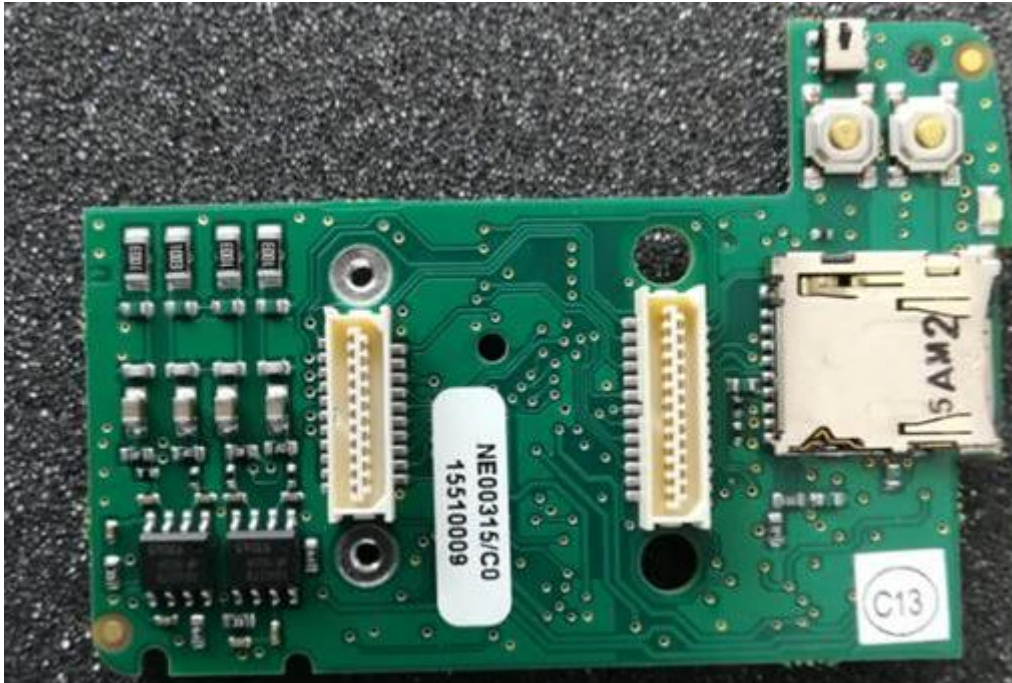

Device Open View

Technical Documentation

Internal Photos