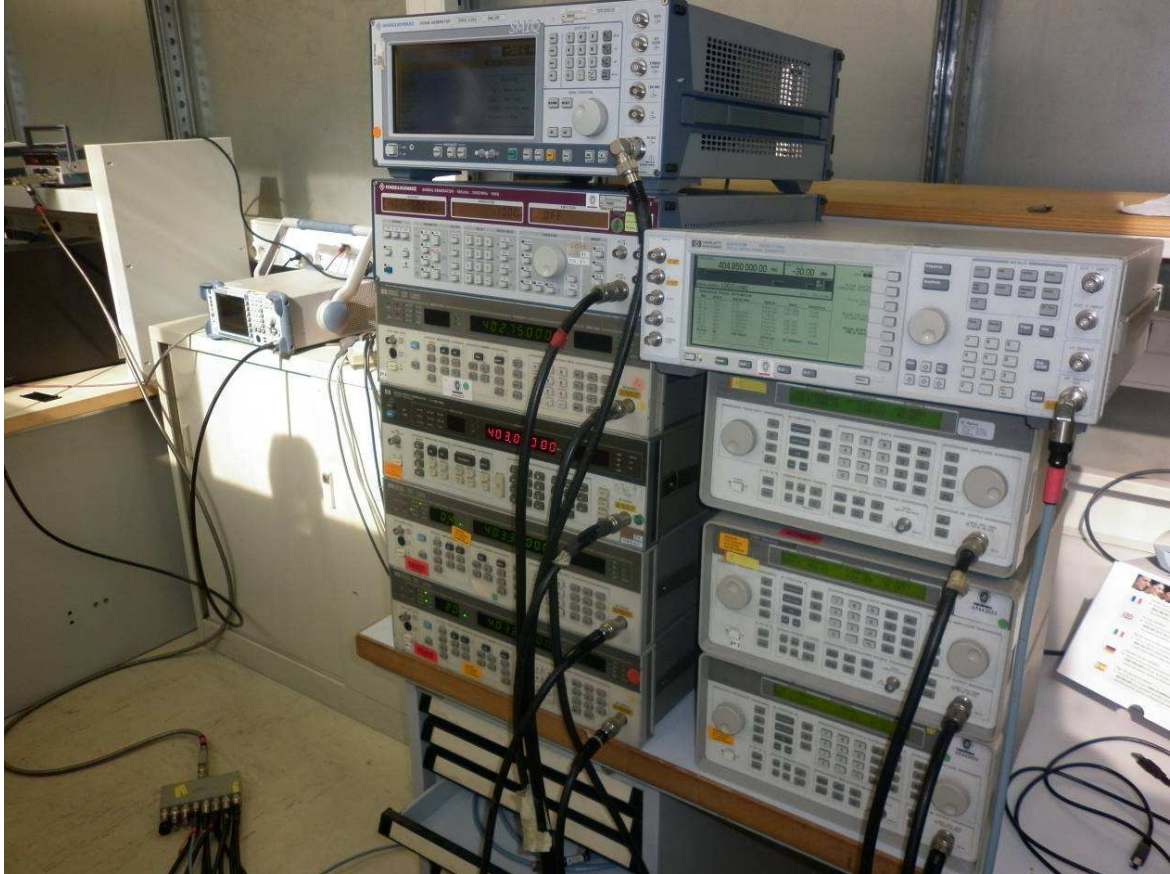

SMARTVIEW MONITOR FCC ID: YSGKA961 – test setup photographs

Radiated test setup photographs

Radiated test setup photographs

Radiated test setup photographs

Spectrum access test setup photographs

Radio temperature test setup photographs

Conducted emission on power supply according part 15.209