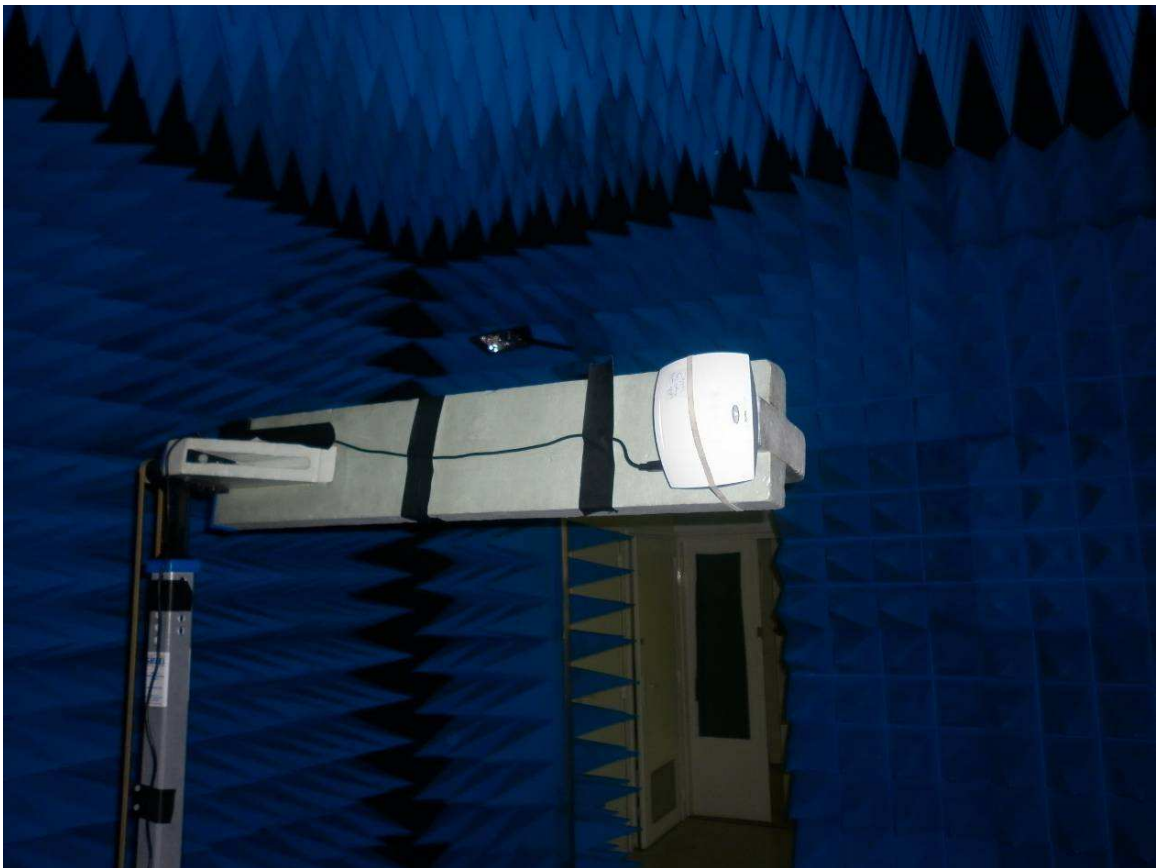

SMARTVIEW MONITOR FCC ID: YSGKA961 – test setup photographs

Radiated test setup photographs

Radiated test setup photographs

Radiated test setup photographs

Spectrum access test setup photographs

Radio temperature test setup photographs