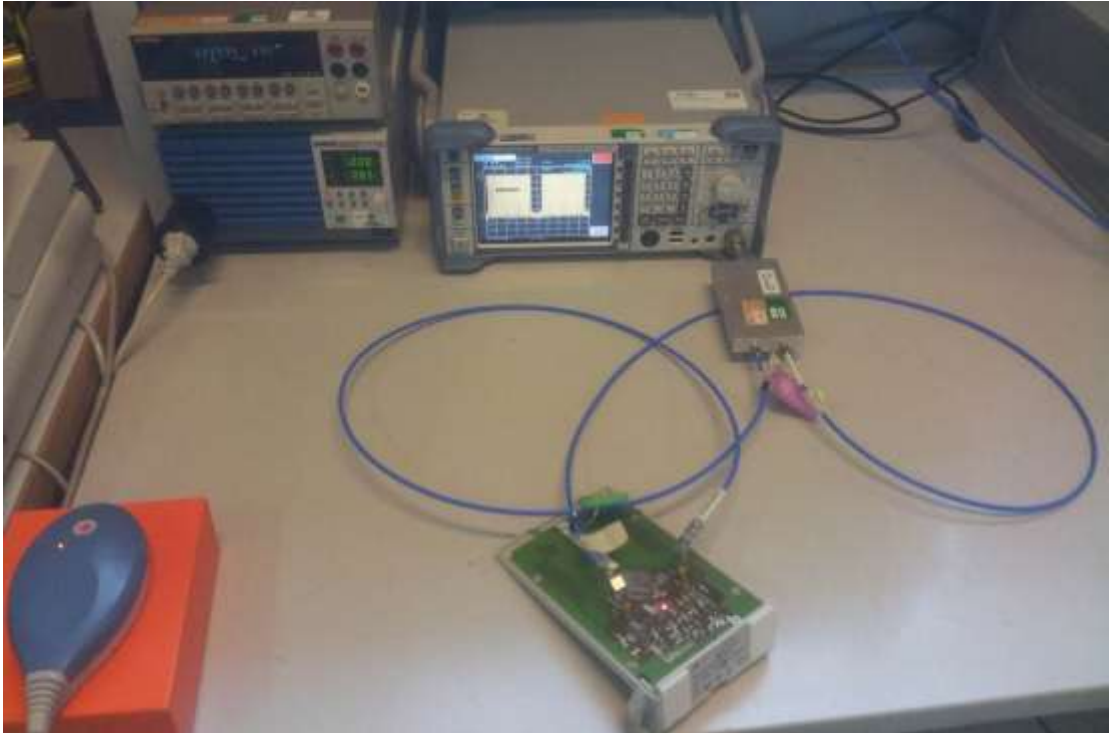

FCC ID: YSGKA351

IC: 10270A-KA351

TEST SET UP PHOTOS

SORIN KA351

FCC ID: YSGKA351

IC: 10270A-KA351

FCC ID: YSGKA351

IC: 10270A-KA351