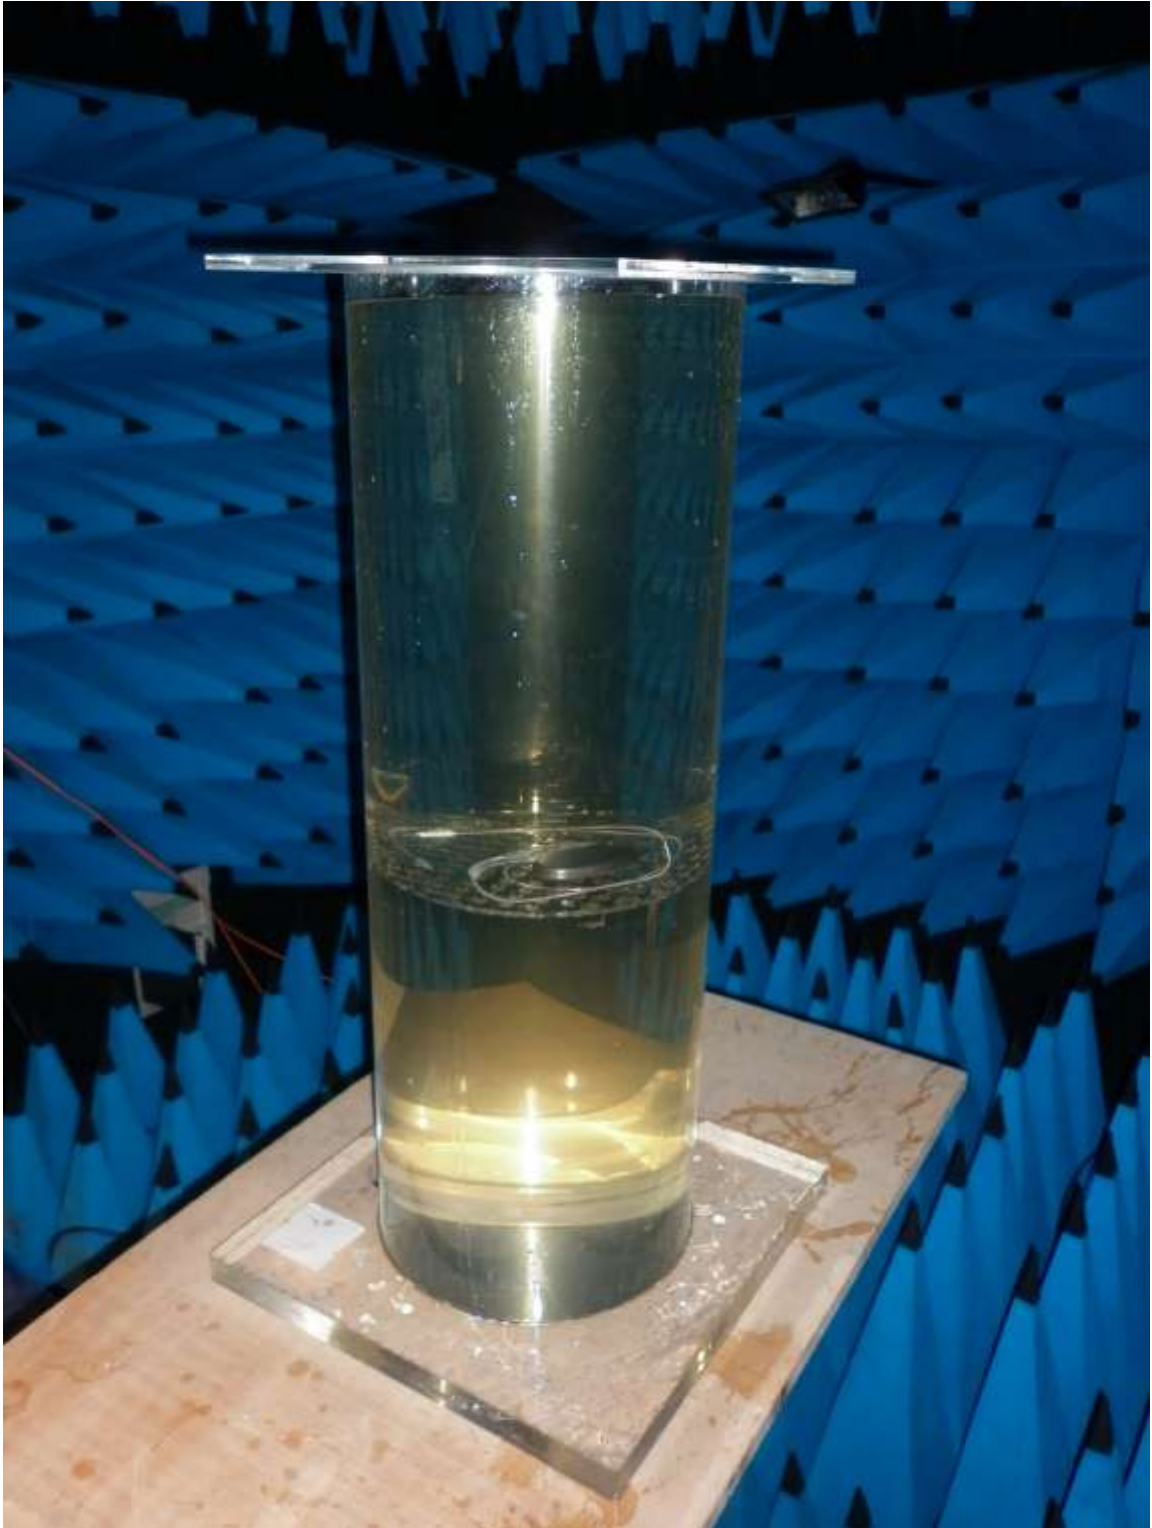

Paradym RF DR 9550 FCC ID: YSGDR9550

—
Test set up photographs

Radiated test set up photograph

Radiated test set up photograph

Radiated test set up photograph