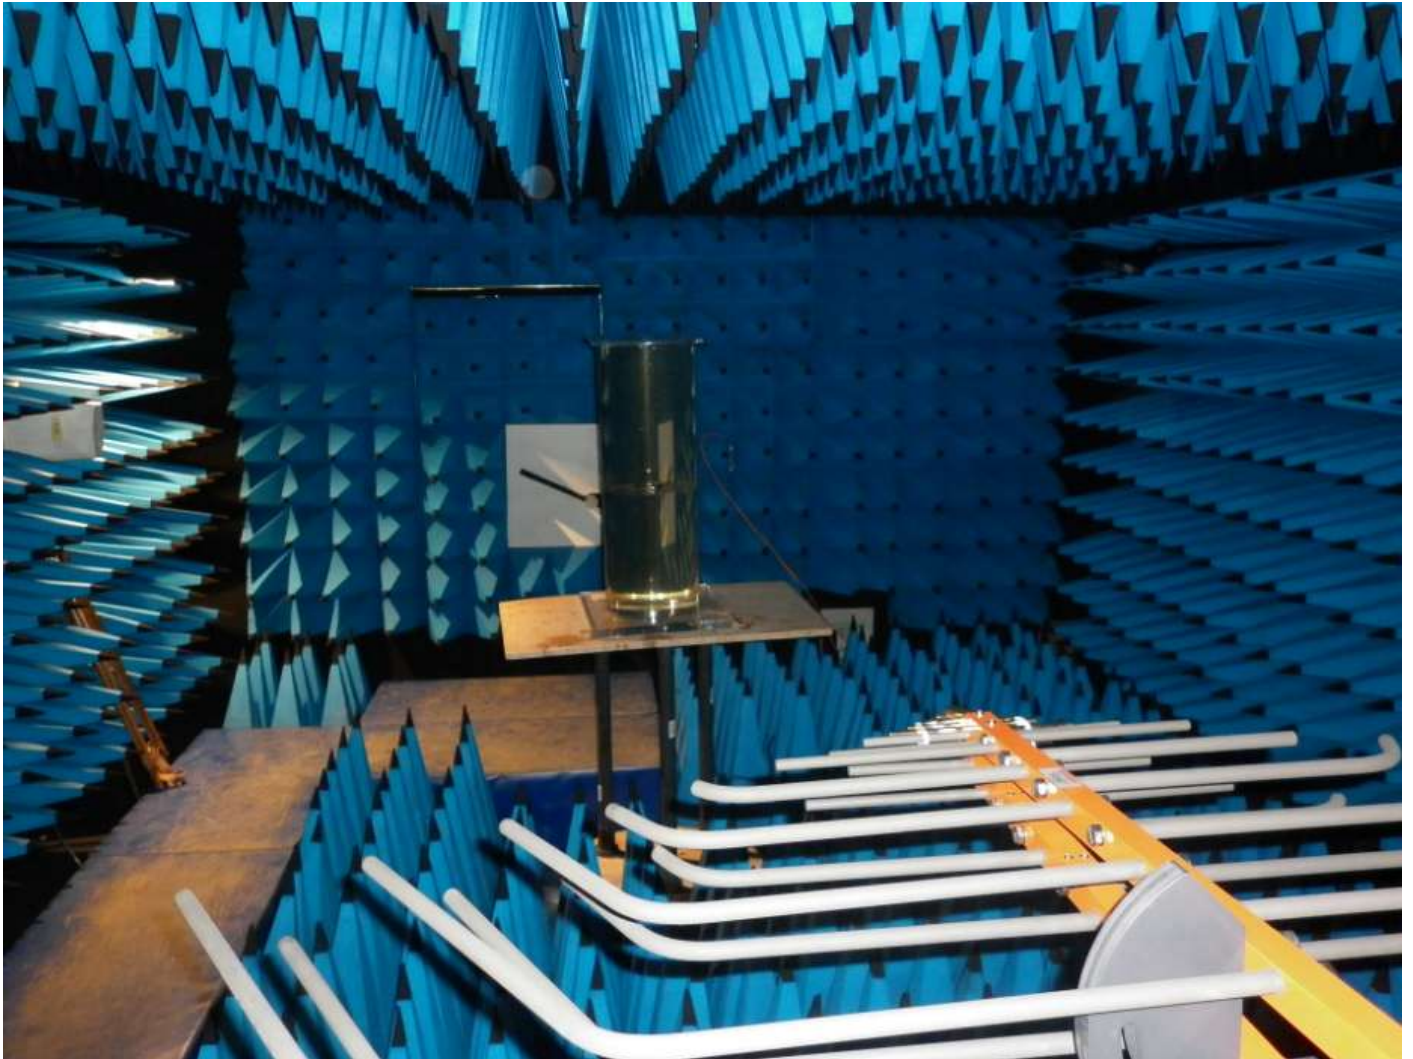

Paradym RF CRT-D 9750 FCC ID: YSGCRTD9750

—
Test set up photographs

Radiated test set up photograph

Radiated test set up photograph

Radiated test set up photograph