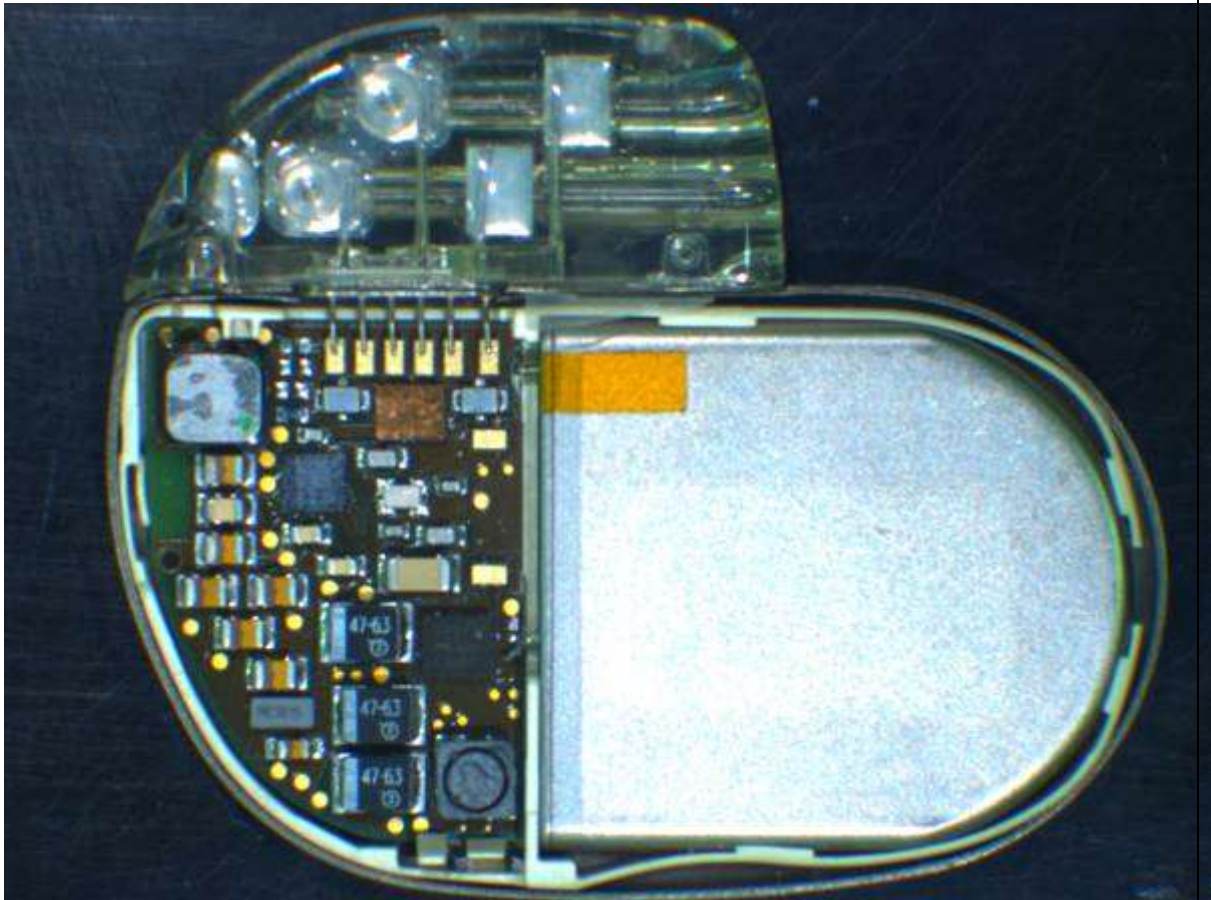

	<h1>Technical Documentation</h1>
--	----------------------------------

<b>FCC ID : YSG1614</b>	<b>Internal pictures are identical for the both dual and single chambers families including the following models: ALIZEA DR 1600, CELEA DR 1400</b>
-------------------------	---

## Internal Photos

Device Open View