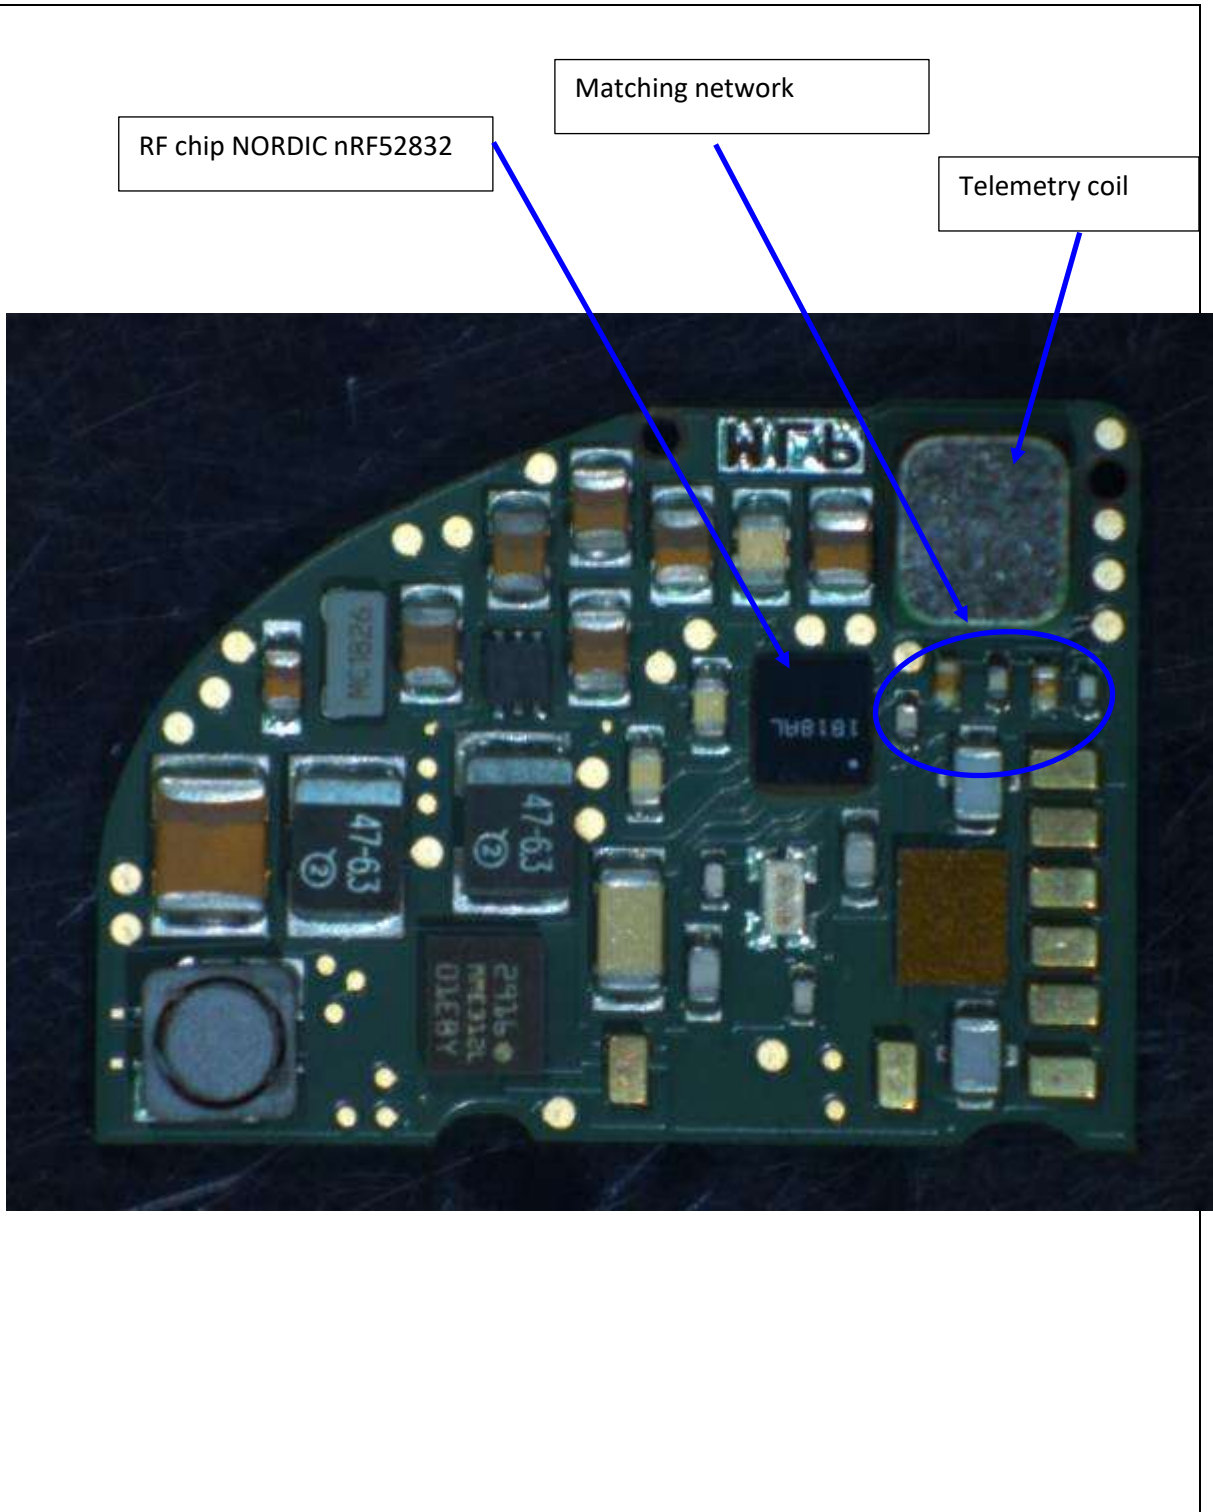

Device Open View

Technical Documentation

Internal Photos

Electronic Card Recto View (1)