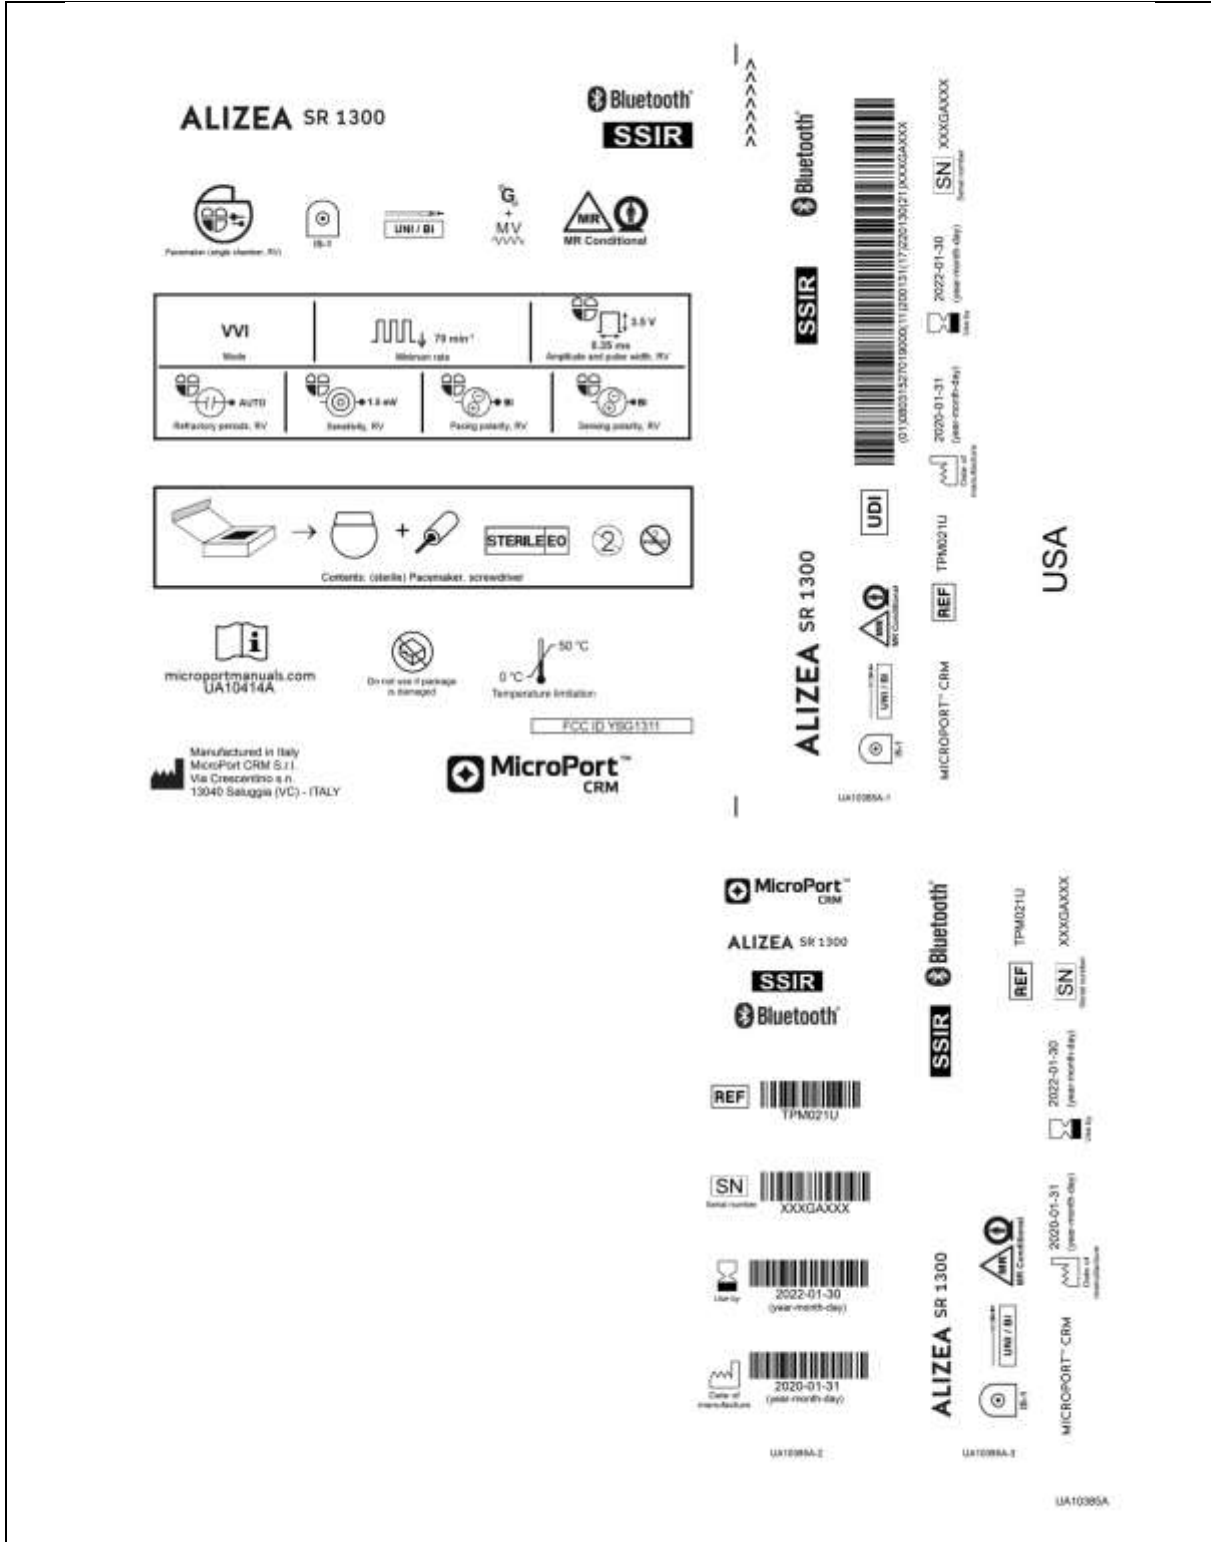

	Technical Documentation
--	--------------------------------

Packaging labels	
FCC ID	YSG1311

Publication History

Version	Date	Modification description
01	August 4, 2020	Creation of the document

Technical Documentation

Packaging labels

YSG1311: SR Family / ALIZEA SR External Package Label View

Technical Documentation

Packaging labels

YSG1311: SR Family / CELEA SR External Package Label View