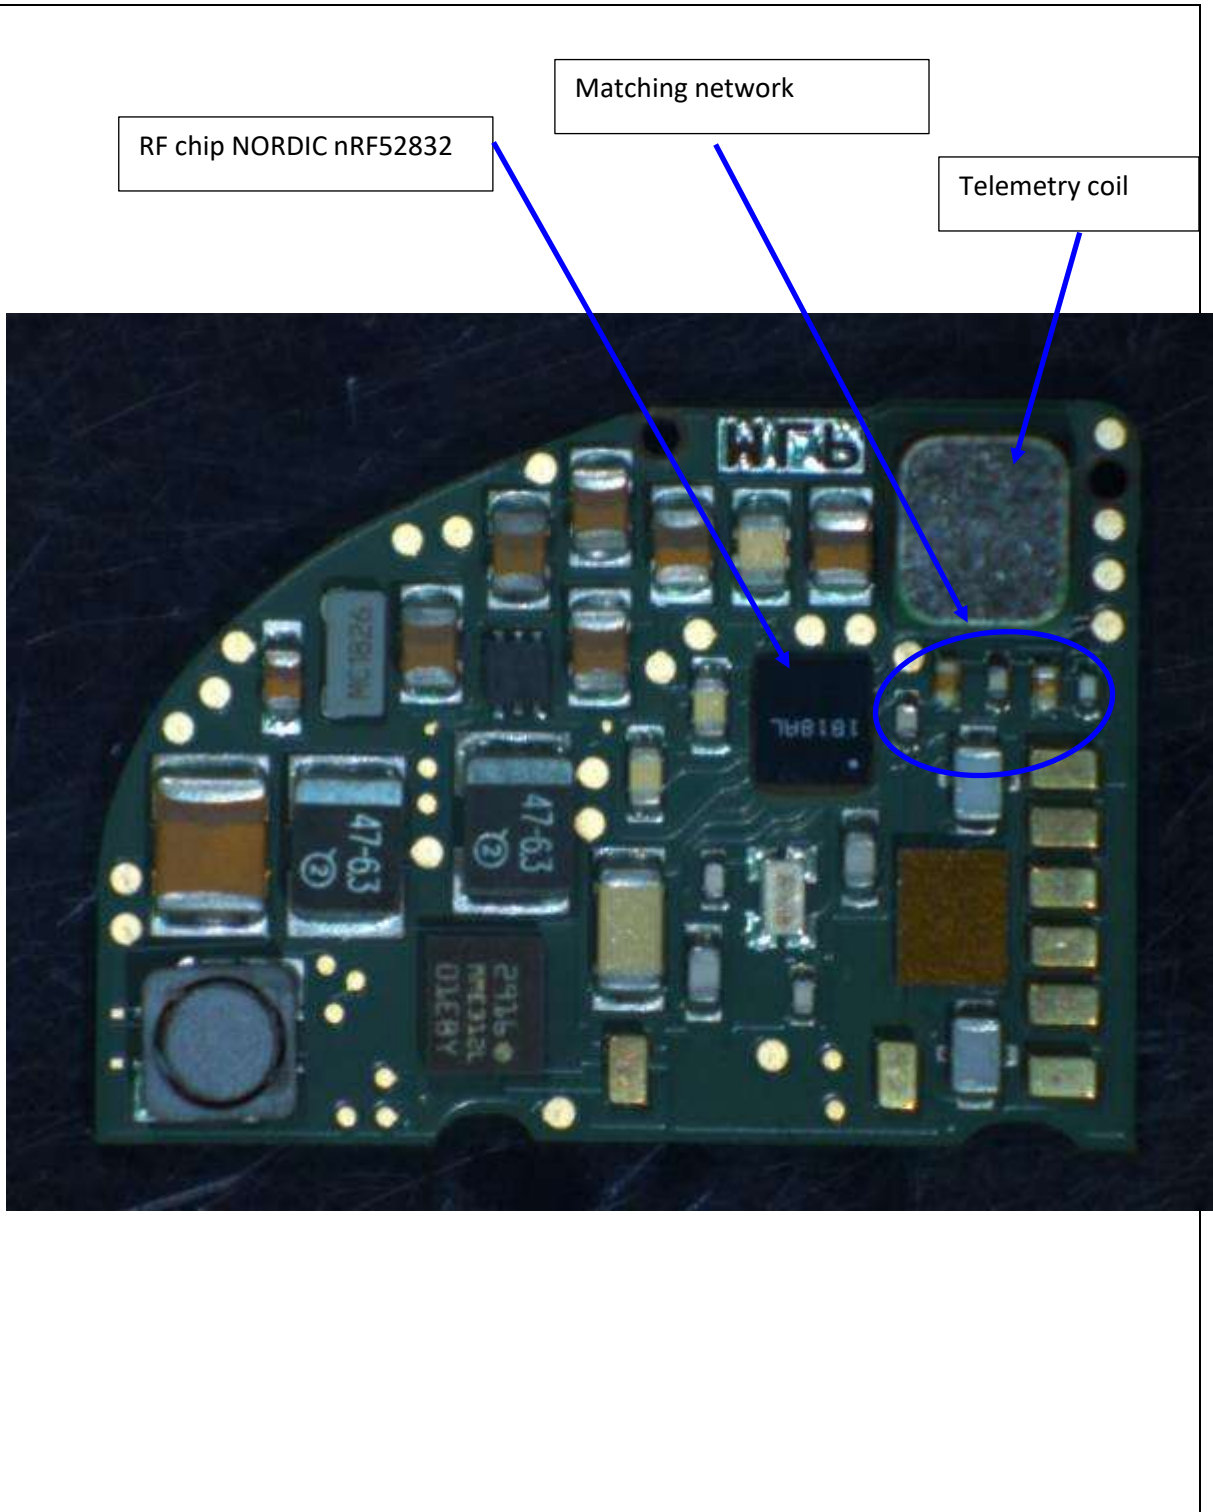

	<h1>Technical Documentation</h1>
--	----------------------------------

FCC ID : YSG1311	Internal pictures are identical for the both dual and single chambers families including the following models: ALIZEA SR 1300, CELEA SR 1100
-------------------------	---

Publication History

Version	Date	Modification description
01	June 10, 2020	Creation of the document

Technical Documentation

Internal Photos

Device Open View

Technical Documentation

Internal Photos

Electronic Card Recto View (1)

Technical Documentation

Internal Photos

Electronic Card Recto View (1)