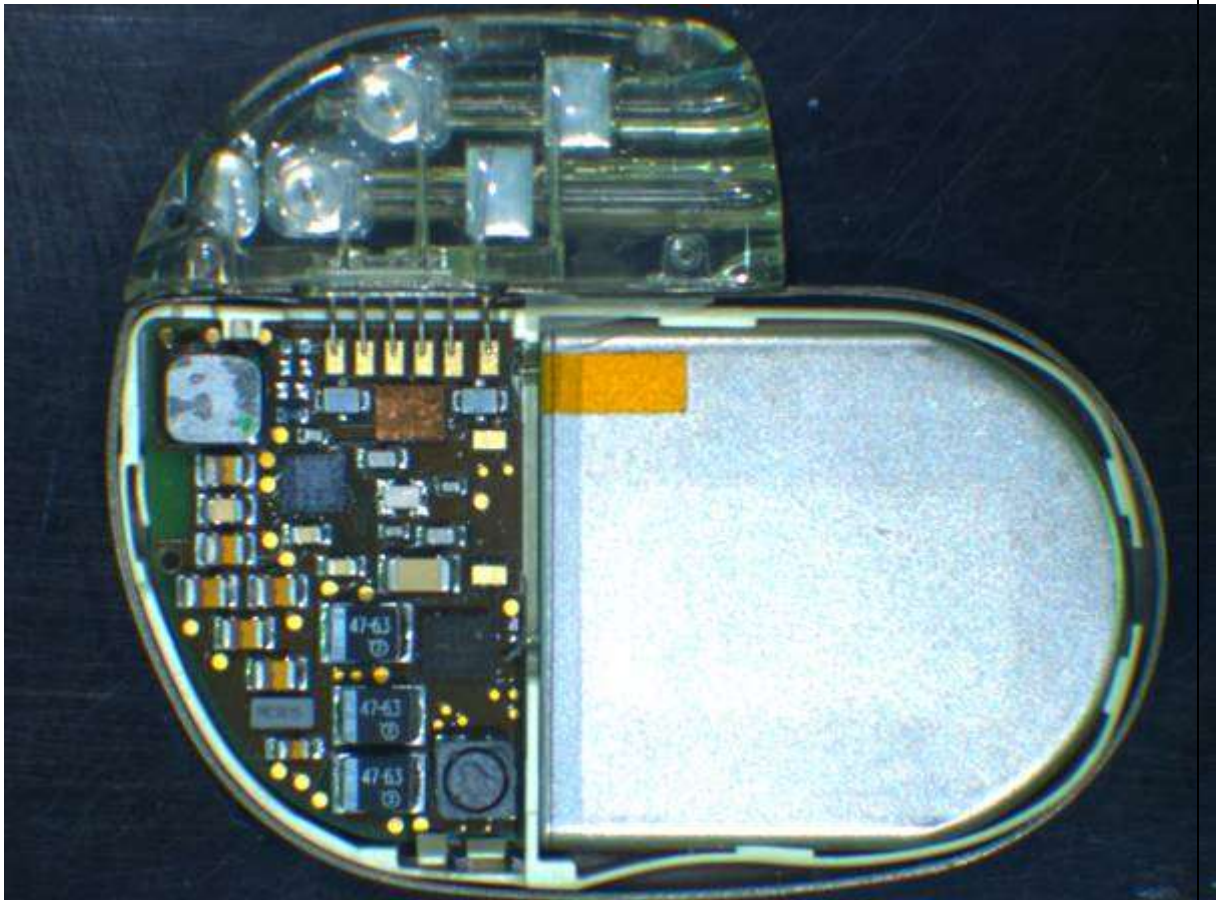

	<h1>Technical Documentation</h1>
--	----------------------------------

FCC ID : YSG1311	Internal pictures are identical for the both dual and single chambers families including the following models: ALIZEA SR 1300, CELEA SR 1100
-------------------------	---

Publication History

Version	Date	Modification description
01	June 10, 2020	Creation of the document

Technical Documentation

Internal Photos

Device Open View

Technical Documentation

Internal Photos

Electronic Card Recto View (1)

Technical Documentation

Internal Photos

Electronic Card Recto View (1)