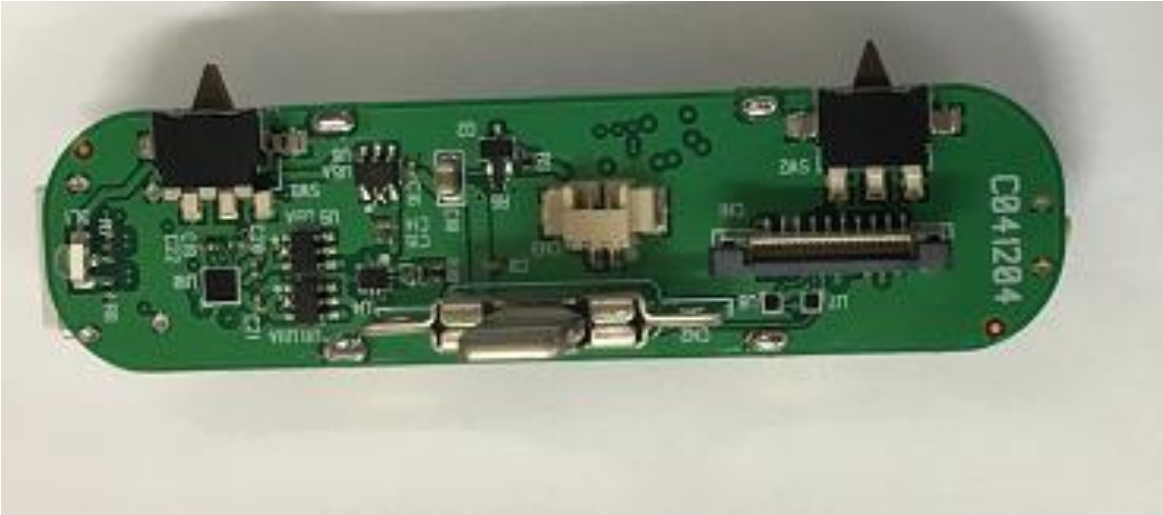

# Infinia Tab M Lite Internal Photos

1. With removed top cover. Battery position. Contactless reader IC. Main PCB.

2. Contactless Reader antenna position.

3. Bottom view of main PCB

4. Bottom view of PCB2

5. Top view of PCB2