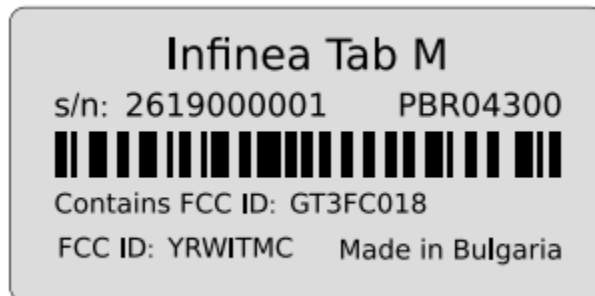

### ***Label:***

Model: Infinea Tab M

Contains FCC ID: GT3FC018

FCC ID: YRWITMC

Fig.1 Product label

### ***Location:***

Label is located on front side of the device.