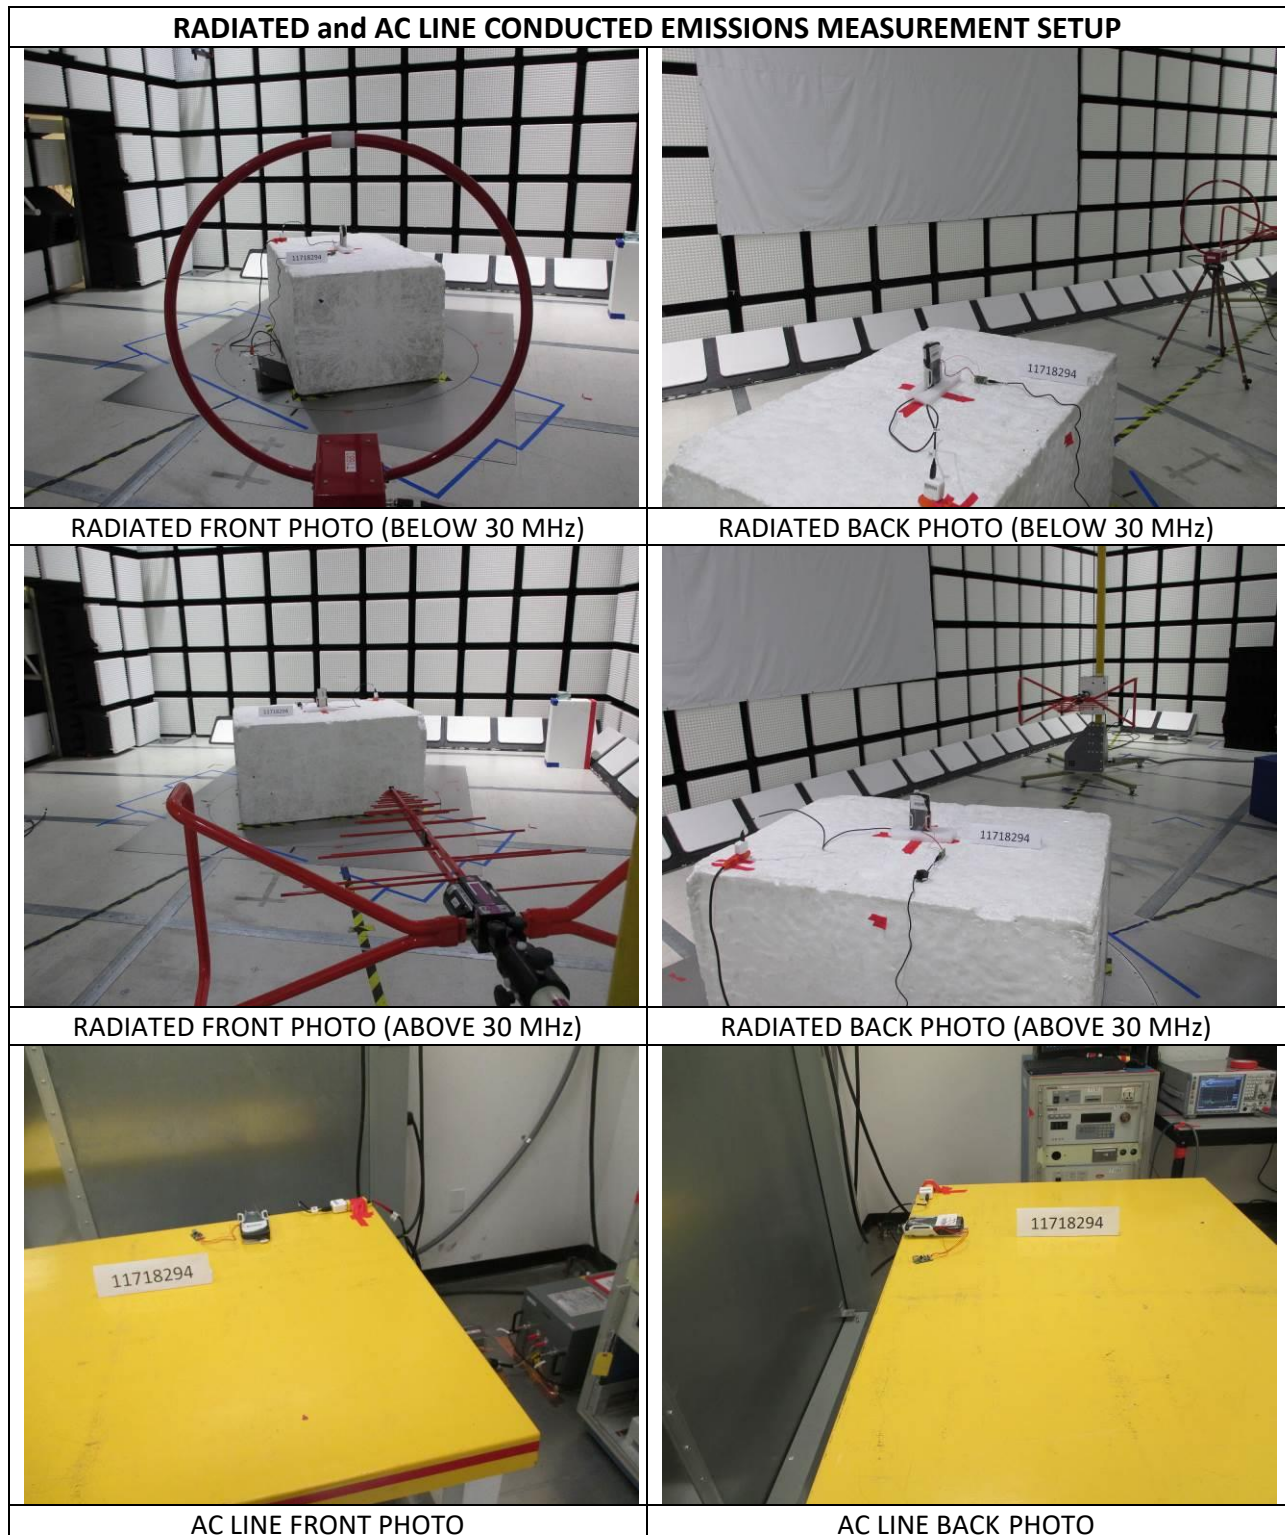

10. SETUP PHOTOS

**ANTENNA PORT CONDUCTED RF MEASUREMENT SETUP AND
RADIATED EMISSIONS MEASUREMENT CONFIGURATION**

TEMPERATURE CHAMBER PHOTO

X POSITION FRONT PHOTO

Y POSITION FRONT PHOTO

Z POSITION FRONT PHOTO