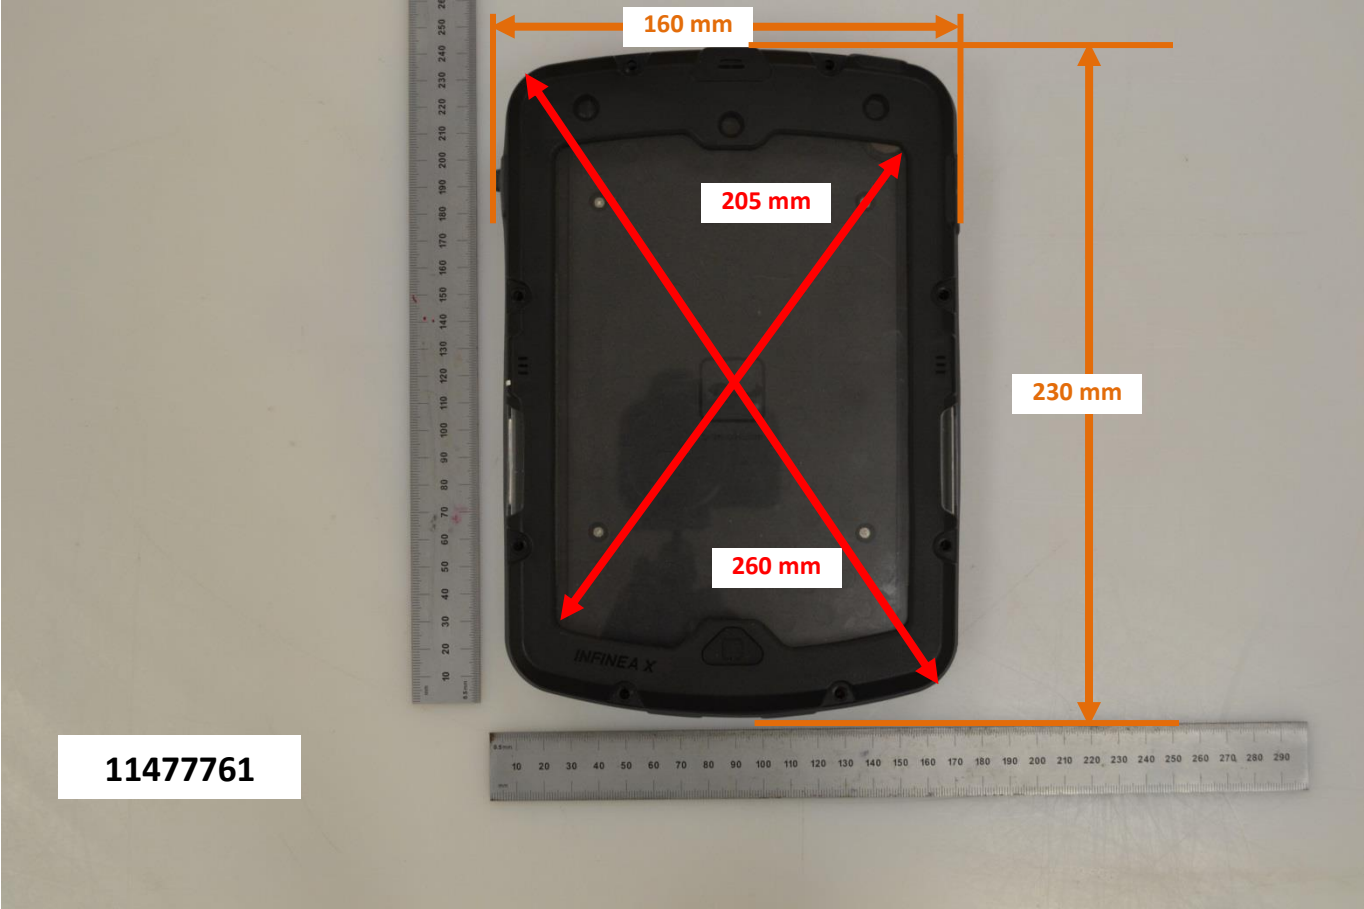

# DUT and SAR Set-up Photos

## Overall Dimensions

Front View of the DUT

Rear View of the DUT with Belt Clip

Rear View of the DUT without Belt Clip (used during testing)

11477761

## Setup Photos

Rear

Edge 1

Edge 3