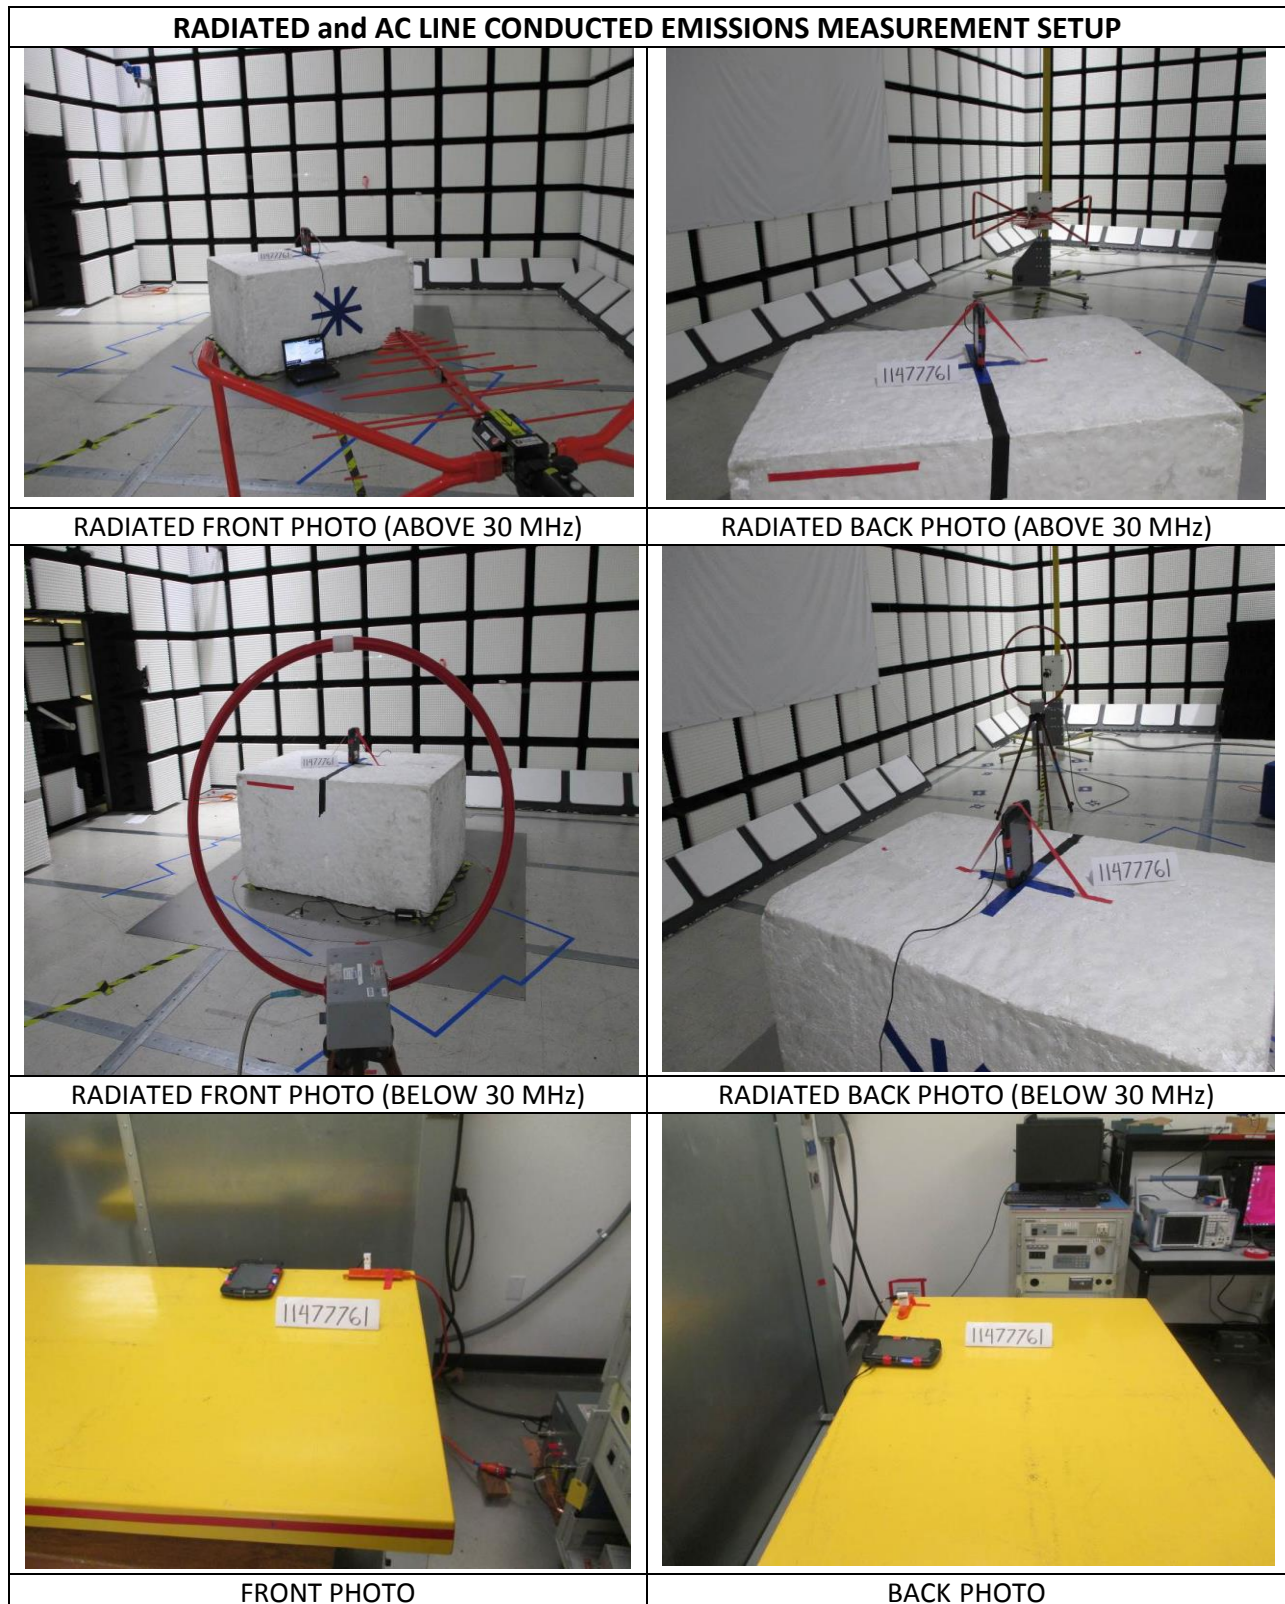

10. SETUP PHOTOS

**ANTENNA PORT CONDUCTED RF MEASUREMENT SETUP AND
RADIATED EMISSIONS MEASUREMENT CONFIGURATION**

ANTENNA PORT CONDUCTED PHOTO

X POSITION FRONT PHOTO

Y POSITION FRONT PHOTO

Z POSITION FRONT PHOTO

END OF REPORT