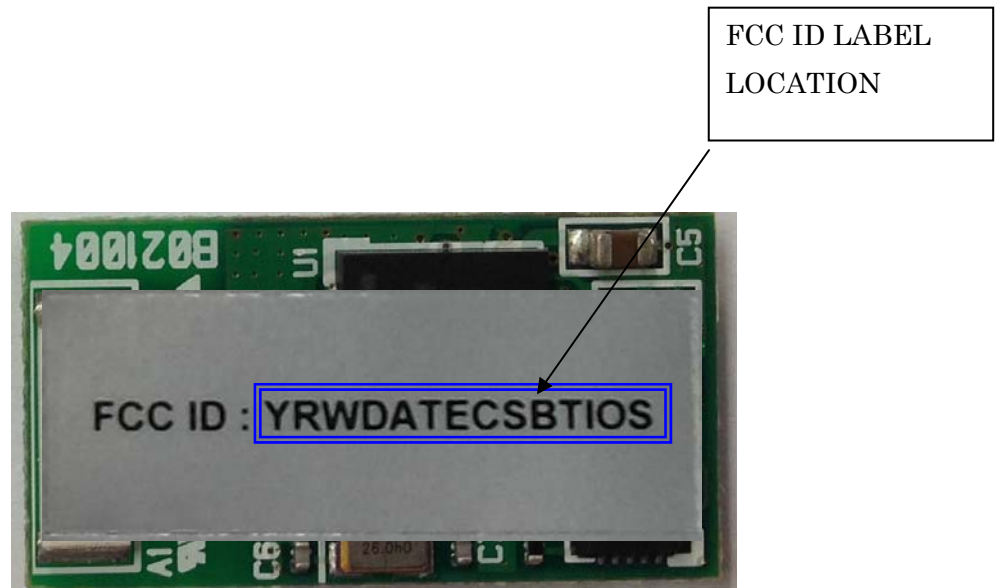

FCC ID LABEL AND LOCATION

FCC ID Label for

Label Format for BTIOSDT

Contains FCC ID

DPP-450

DPP-250

FCC ID LABEL
LOCATION

Label Format for Host Device

Contains FCC ID