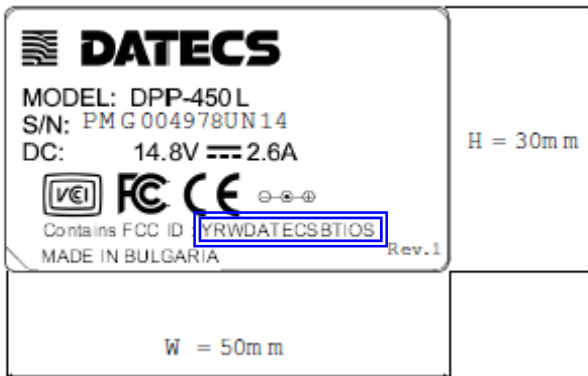

FCC ID LABEL AND LOCATION

FCC ID Label for

Label Format for BTIOSDT

Contains FCC ID

DPP-450

DPP-250

FCC ID LABEL
LOCATION

Label Format for Host Device