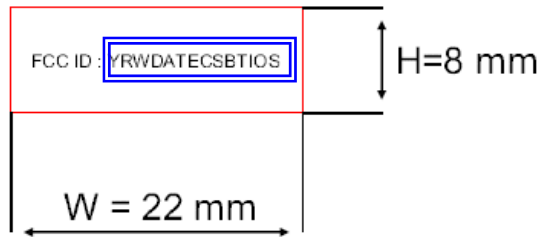

FCC ID LABEL AND LOCATION

FCC ID Label for

Label Format for BTIOSDT

Contains FCC ID

DPP-450

DPP-250

FCC ID LABEL
LOCATION

Label Format for Host Device