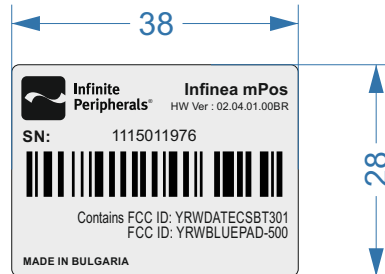

Label and location

Label:

Model: Infinea mPos

FCC ID: YRWBLUEPAD-500

Contains FCC ID: YRWDATECSBT301

Location: