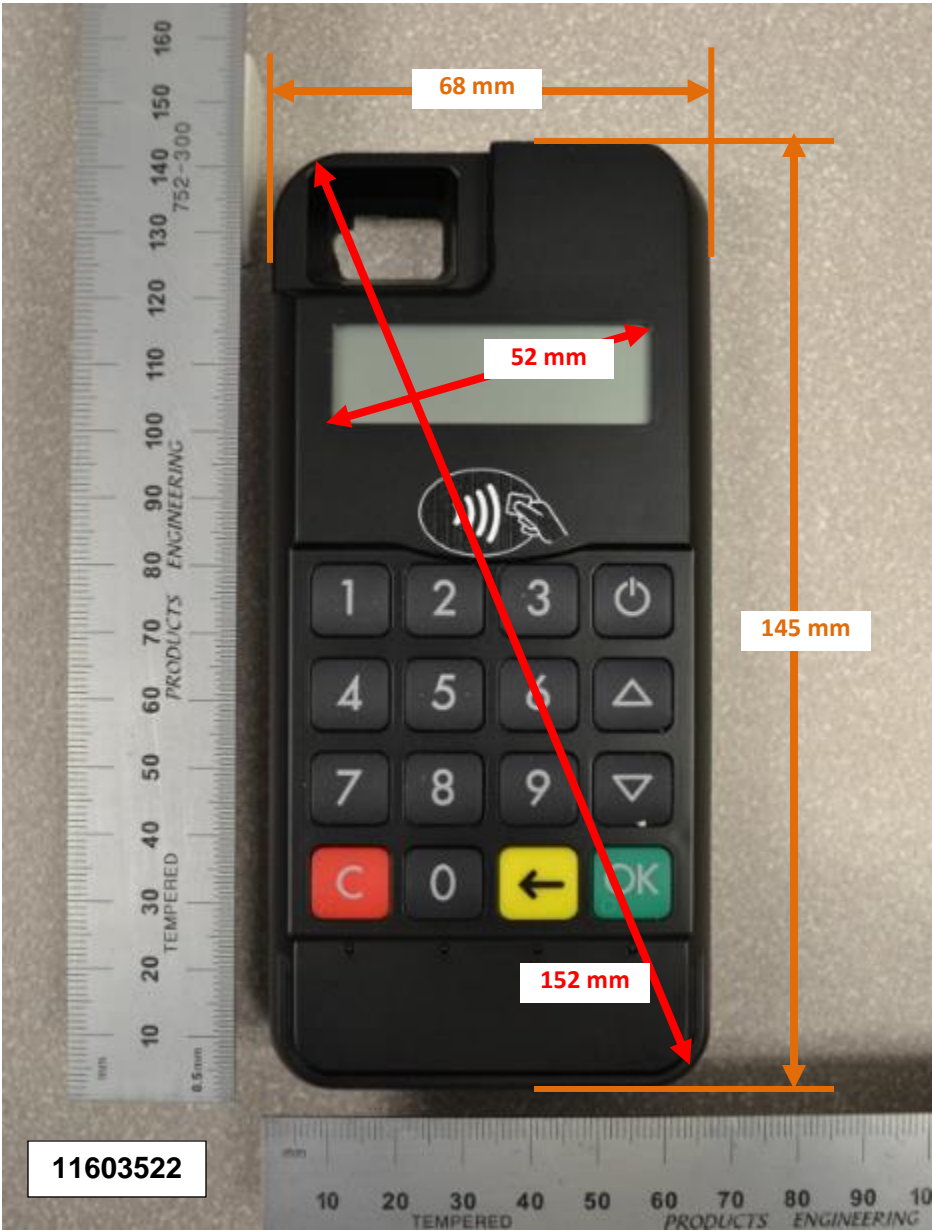

DUT and SAR Set-up Photos

Overall Dimensions

Front View of the DUT

Rear View of the DUT

Setup Photos

Rear at 5mm

Front at 5mm