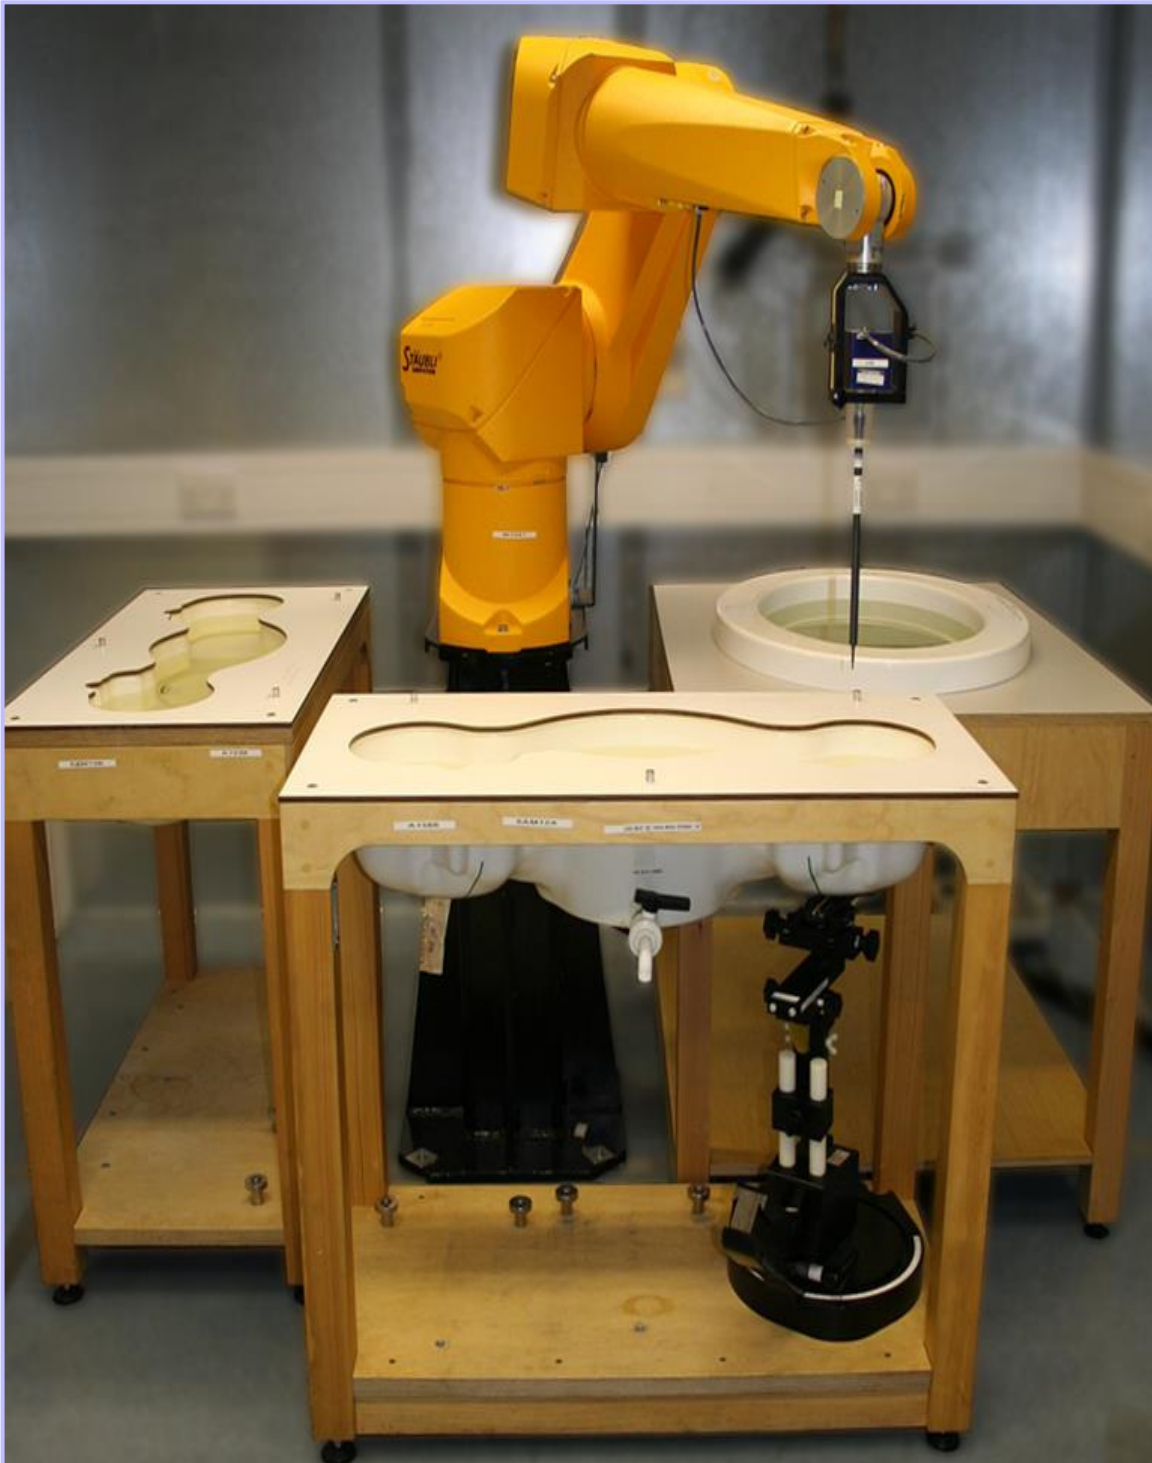

12. Appendixes

12.1. Photos and Ports Location

This appendix contains the following photographs:

Photo Reference Number	Title
001	Test configuration for the measurement of Specific Absorption Rate (SAR)
002	Bottom of the EUT Facing Phantom
003	Bottom of the EUT Facing Phantom with Infinea Tab Case
004	Front View of the EUT
005	Back View of the EUT
006	Front View of Infinea Tab Case
007	Back View of Infinea Tab Case
008	Front View of EUT with Infinea Tab Case
009	Back View of EUT with Infinea Tab Case

001: Test configuration for the measurement of Specific Absorption Rate (SAR)

002: Bottom of the EUT Facing Phantom

003: Bottom of the EUT Facing Phantom with Infinia Tab Case

004: Front View of the EUT

005: Back View of the EUT