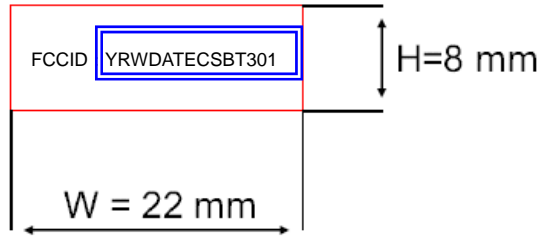

FCC ID LABEL AND LOCATION

FCC ID Label for

Label Format for BT301DT

Contains FCC ID

Linea Pro5.0

Infinea TAB4.0

Infinea TAB Mini

FCC ID LABEL LOCATION

Label Format for Host Device

Contains FCC ID