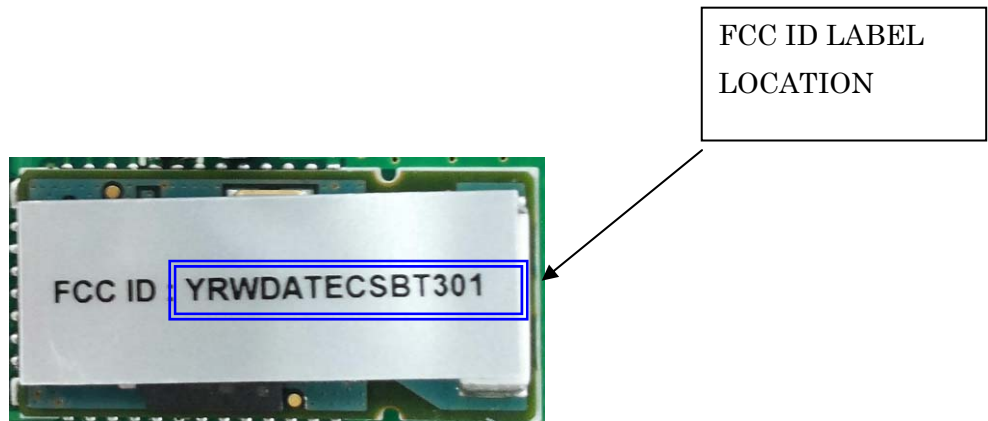

FCC ID LABEL AND LOCATION

FCC ID Label for

Label Format for BT301DT

Contains FCC ID

Linea Pro5.0

Infinea TAB4.0

Infinea TAB Mini

FCC ID LABEL LOCATION

Label Format for Host Device

Contains FCC ID