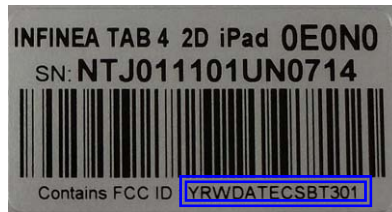

FCC ID LABEL AND LOCATION

FCC ID Label for

Label Format for BT301DT

Contains FCC ID

Linea Pro5.0

Infinea TAB4.0

Infinea TAB Mini

FCC ID LABEL LOCATION

Label Format for Host Device

Contains FCC ID