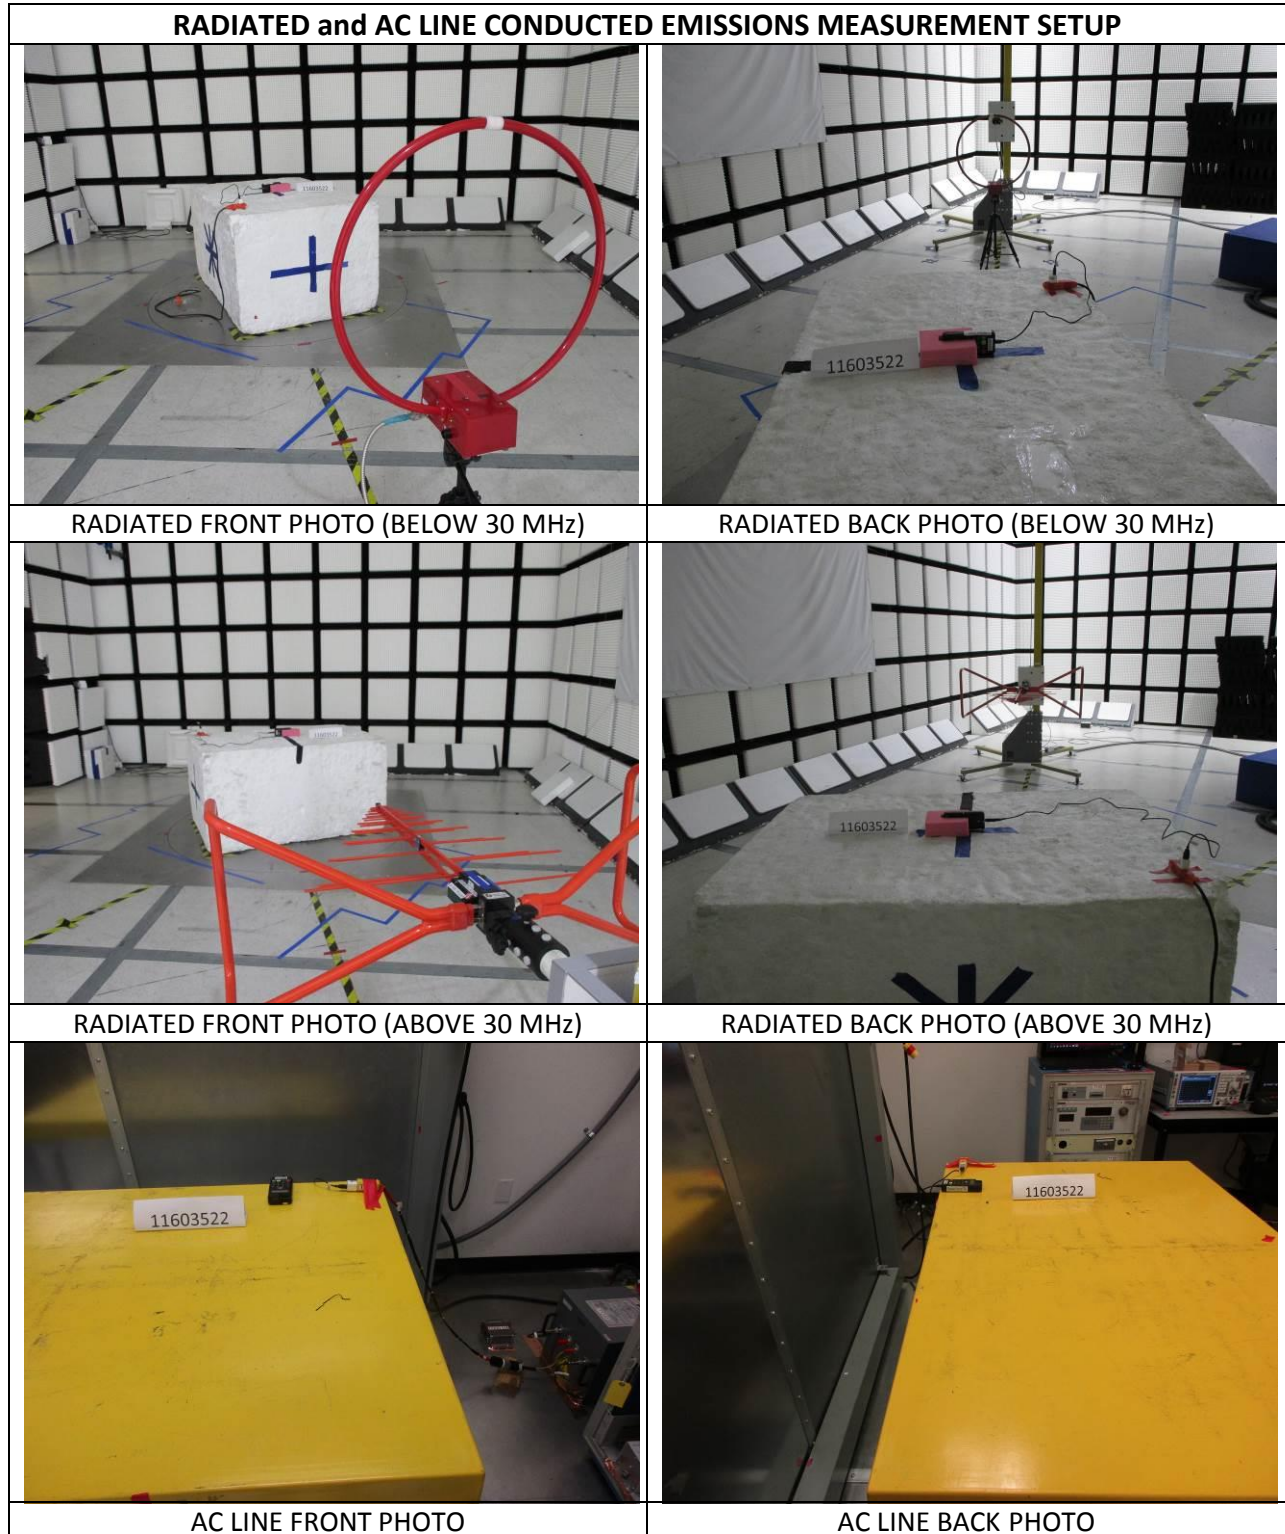

10. SETUP PHOTOS

**ANTENNA PORT CONDUCTED RF MEASUREMENT SETUP AND
RADIATED EMISSIONS MEASUREMENT CONFIGURATION**

TEMPERTATURE CHAMBER PHOTO

X POSITION FRONT PHOTO

Y POSITION FRONT PHOTO

Z POSITION FRONT PHOTO