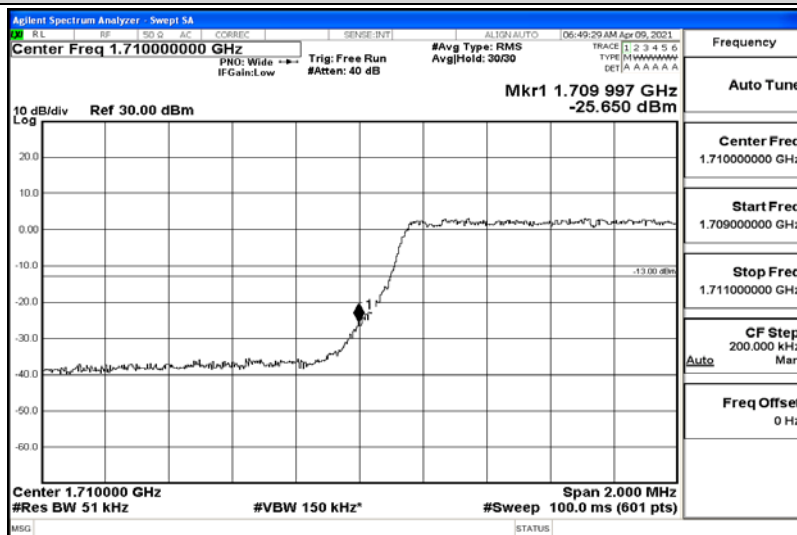

Band66-3MHz-QPSK-131987-15RB#0