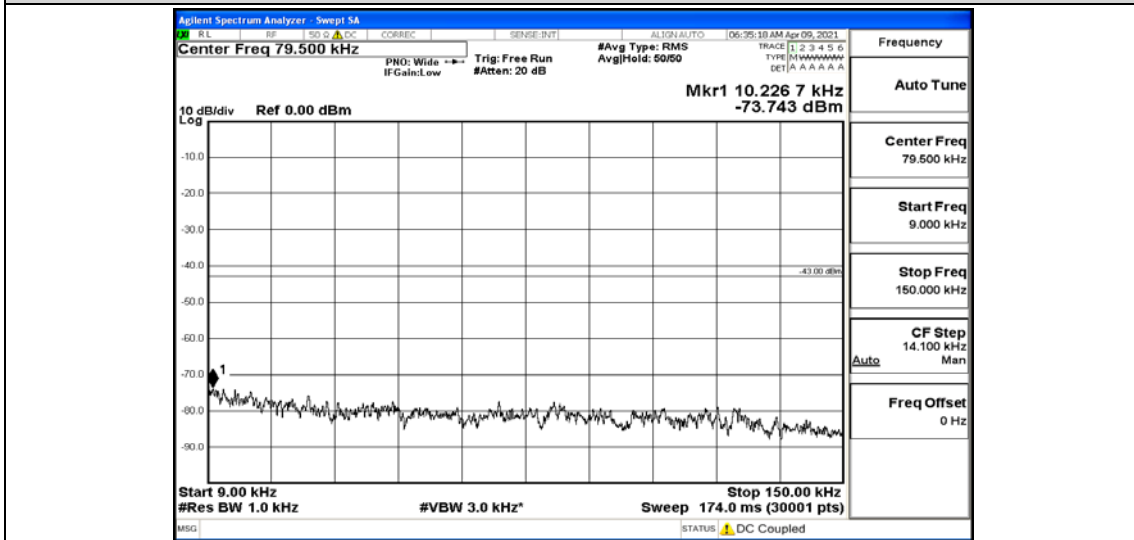

Band66-1.4MHz-16QAM-132322-1RB#0-Range1:0.009~0.15MHz