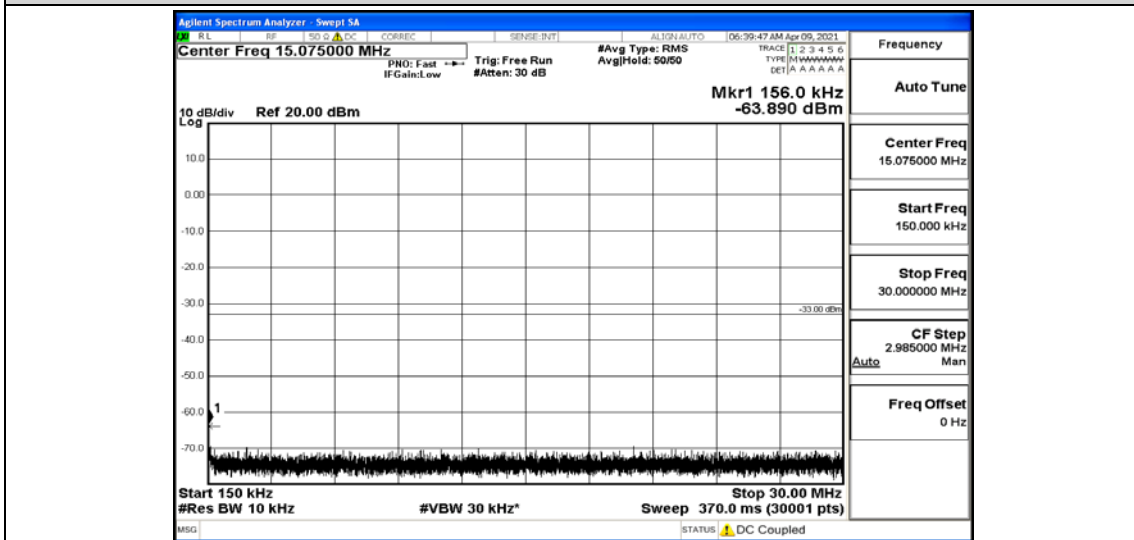

Band66-1.4MHz-16QAM-132665-1RB#0-Range2:0.15~30MHz