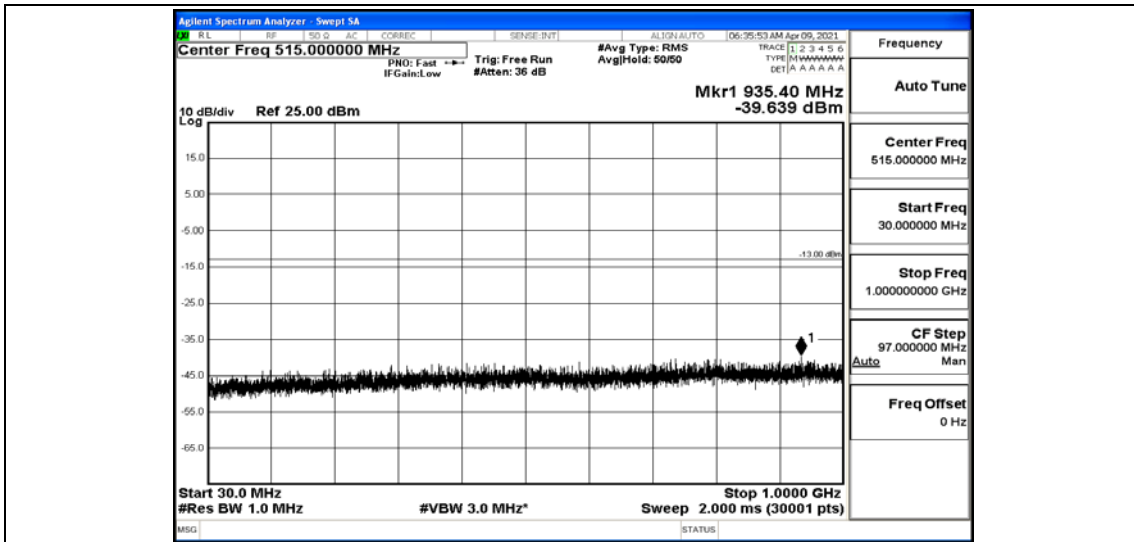

Band66-1.4MHz-16QAM-131979-1RB#0-Range6:12000~26500MHz

Band66-1.4MHz-16QAM-132322-1RB#0-Range1:0.009~0.15MHz

Band66-1.4MHz-16QAM-132322-1RB#0-Range2:0.15~30MHz

Band66-1.4MHz-16QAM-132322-1RB#0-Range3:30~1000MHz