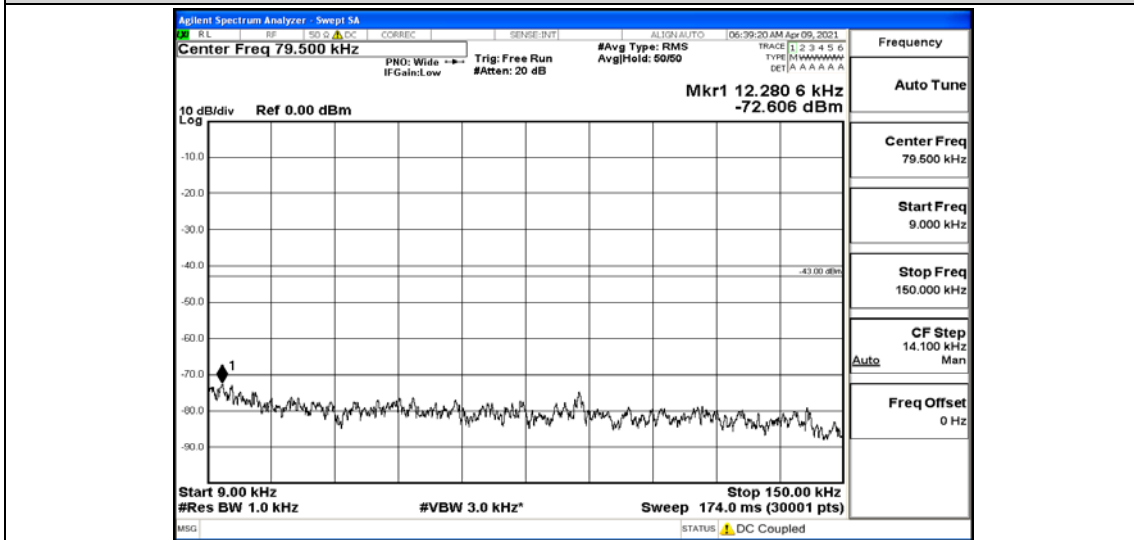

Band66-1.4MHz-16QAM-132322-1RB#0-Range4:1000~5000MHz

Band66-1.4MHz-16QAM-132322-1RB#0-Range5:5000~12000MHz

Band66-1.4MHz-16QAM-132322-1RB#0-Range6:12000~26500MHz

Band66-1.4MHz-16QAM-132665-1RB#0-Range1:0.009~0.15MHz