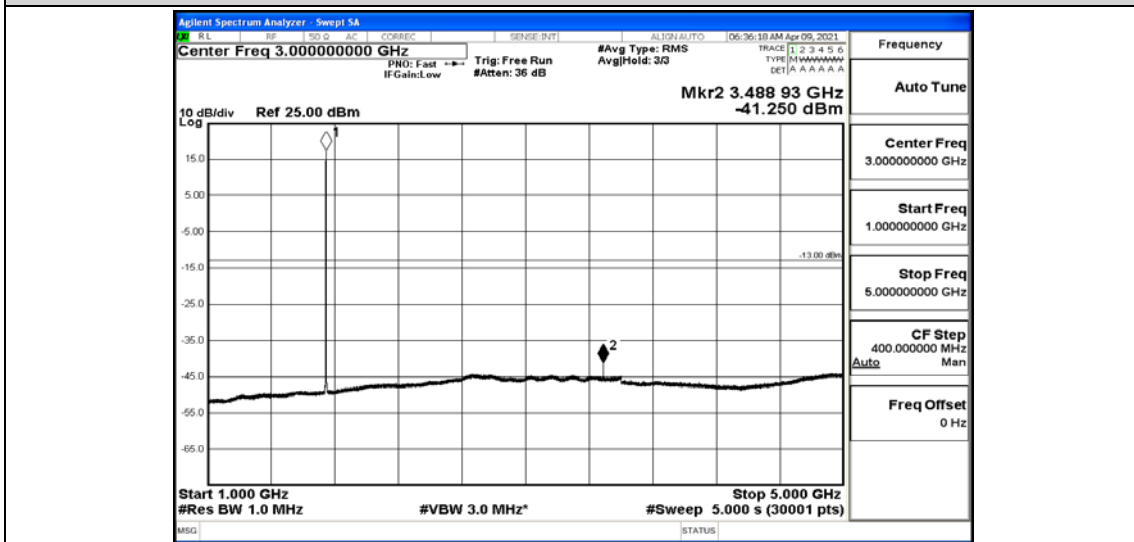

Band66-1.4MHz-16QAM-132322-1RB#0-Range4:1000~5000MHz