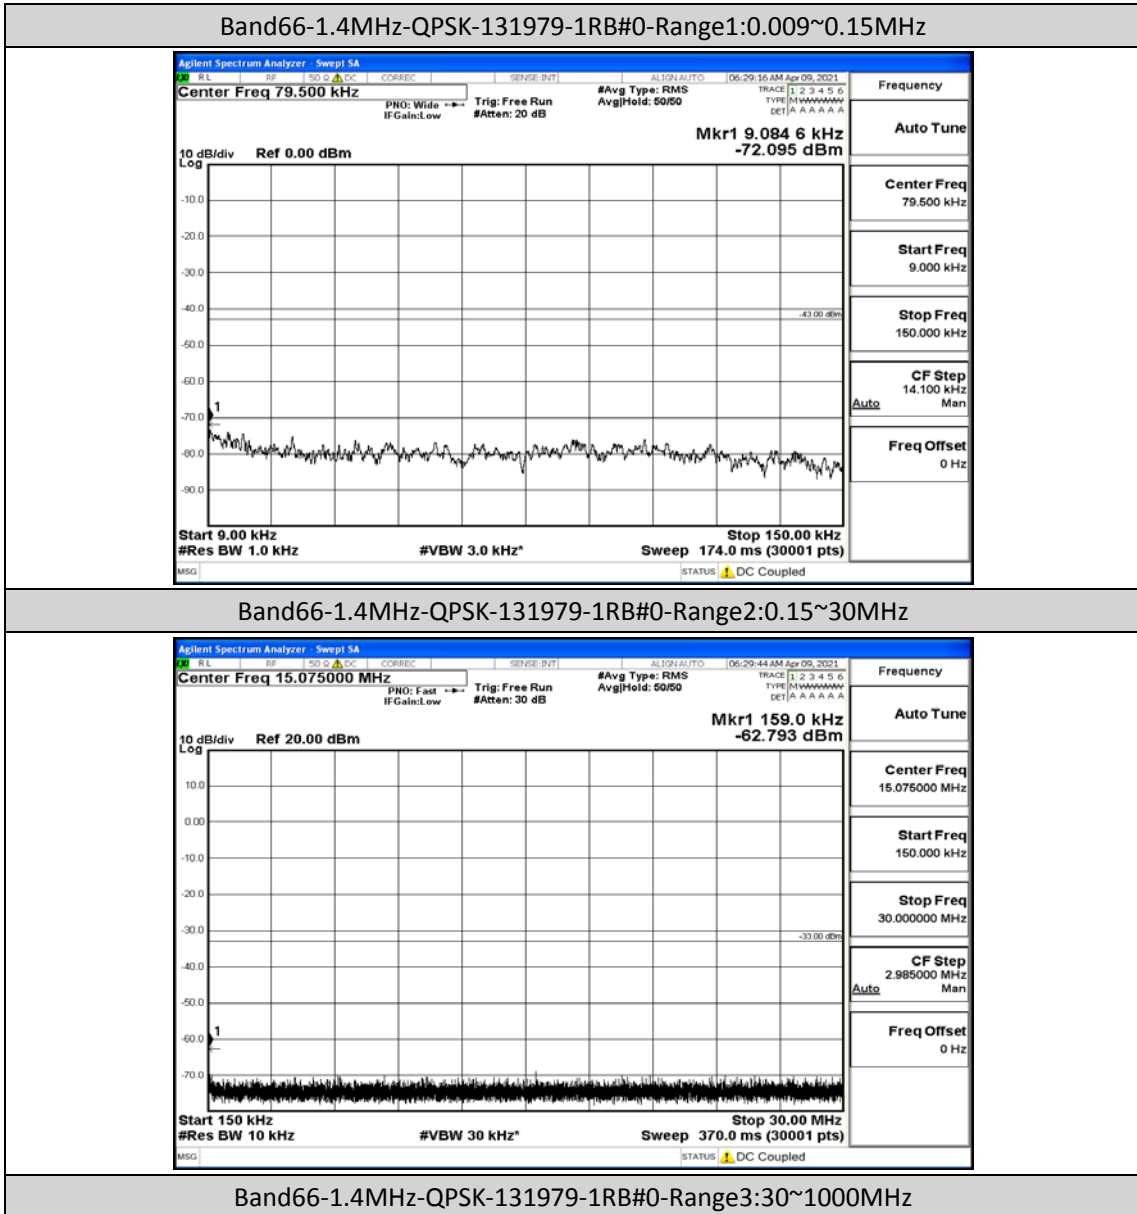

Band6 6	20MHz	16QAM	13257 2	1RB#0	Range6:12000~26500M Hz	-35.8 4	PASS

Test Graphs