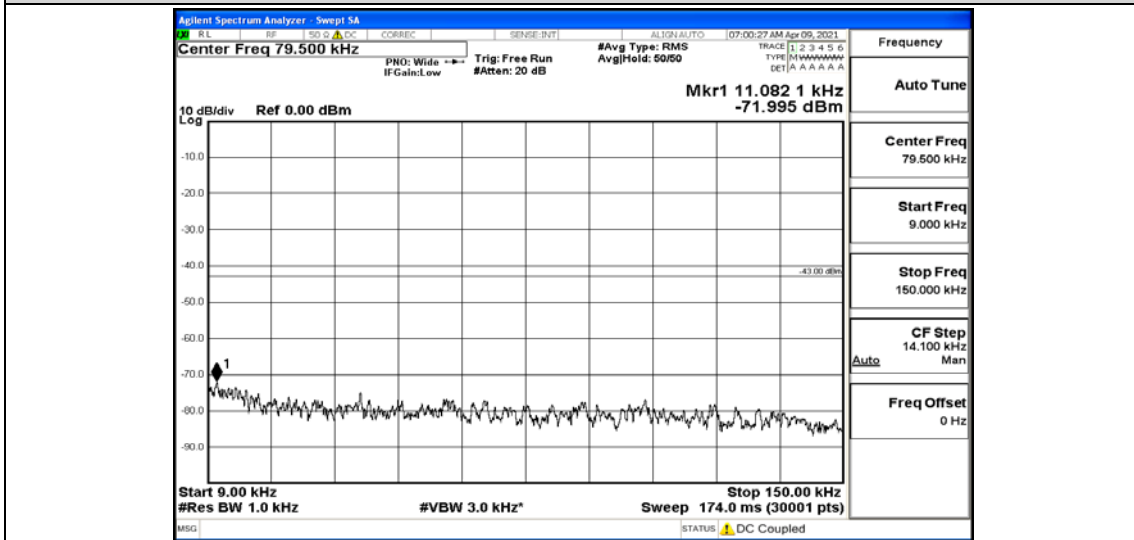

Band66-3MHz-16QAM-132657-1RB#0-Range1:0.009~0.15MHz