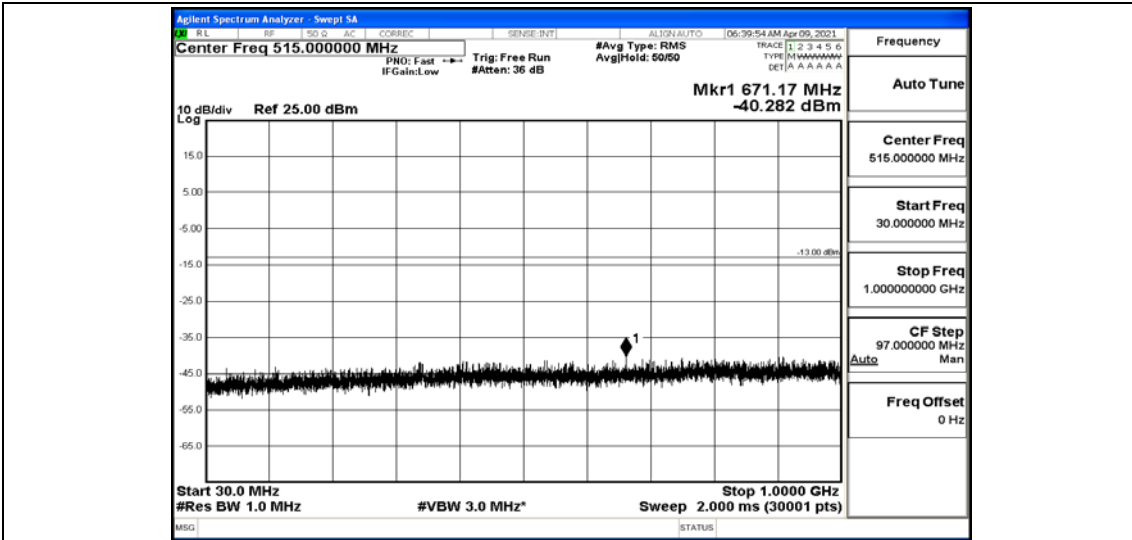

Band66-1.4MHz-16QAM-132665-1RB#0-Range3:30~1000MHz