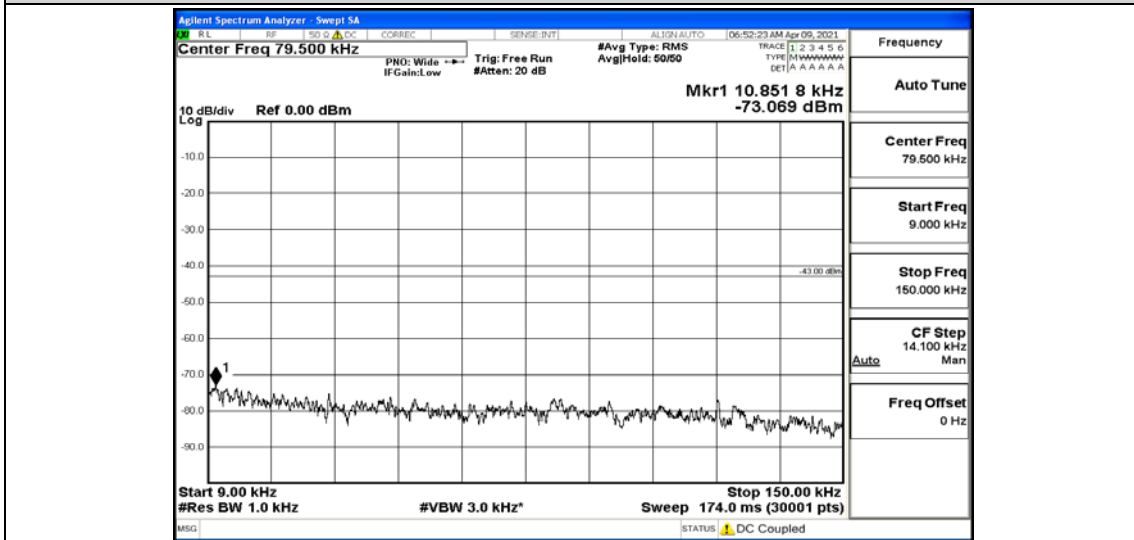

Band66-3MHz-16QAM-131987-1RB#0-Range1:0.009~0.15MHz