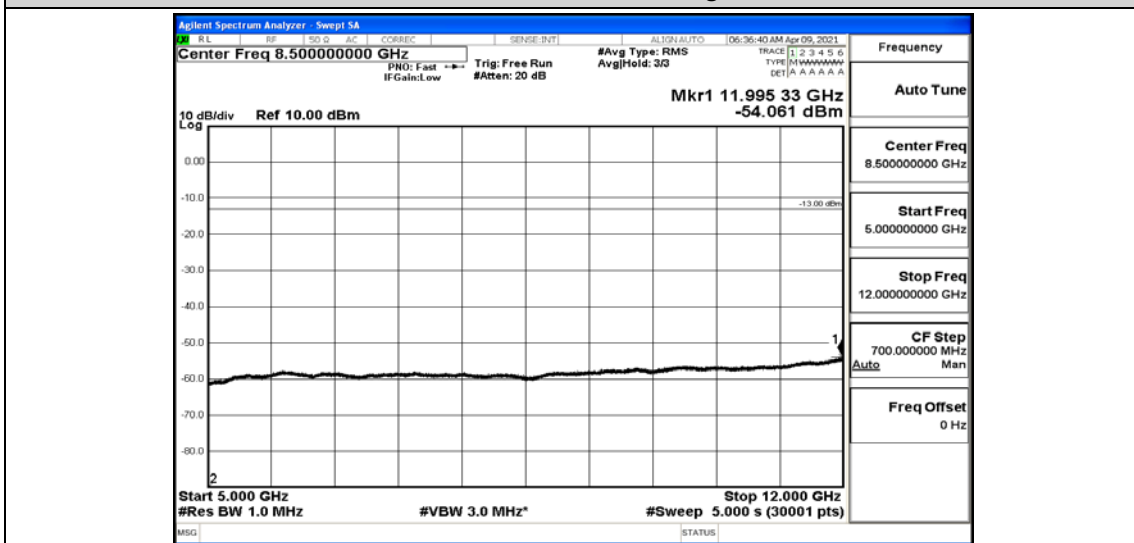

Band66-1.4MHz-16QAM-132322-1RB#0-Range5:5000~12000MHz