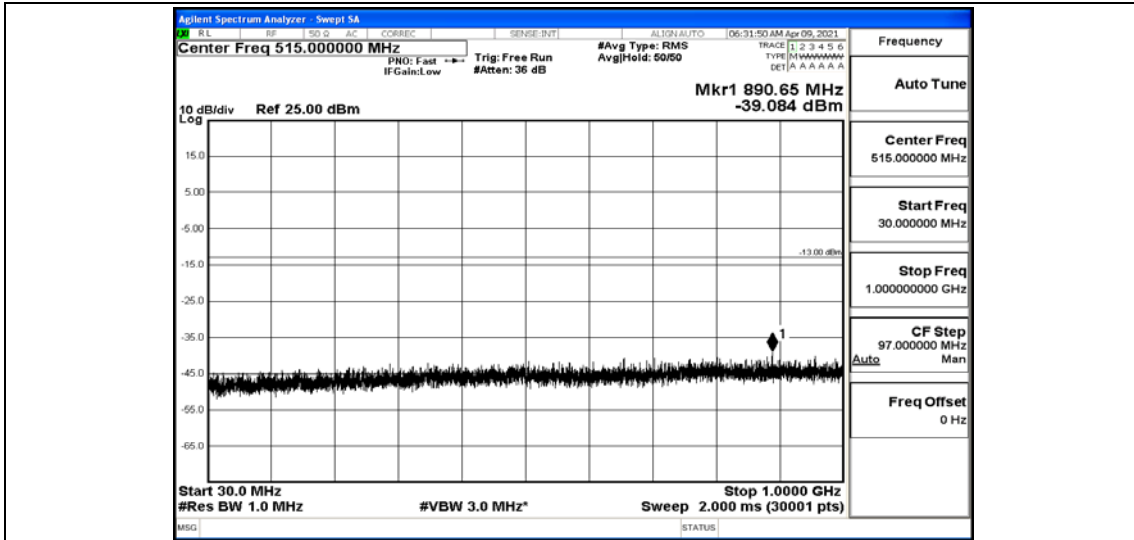

Band66-1.4MHz-16QAM-131979-1RB#0-Range3:30~1000MHz