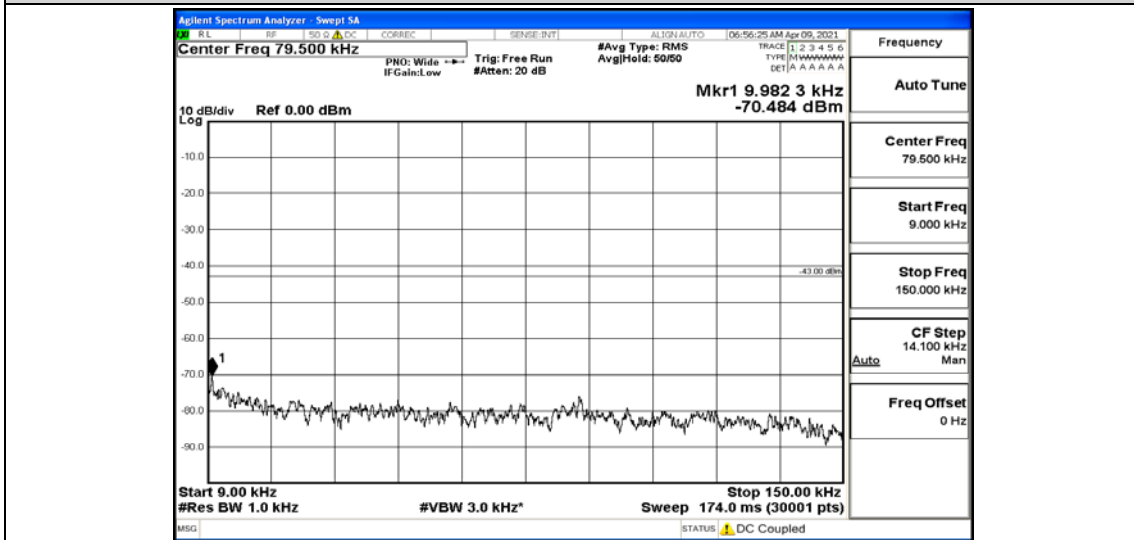

Band66-3MHz-16QAM-132322-1RB#0-Range1:0.009~0.15MHz