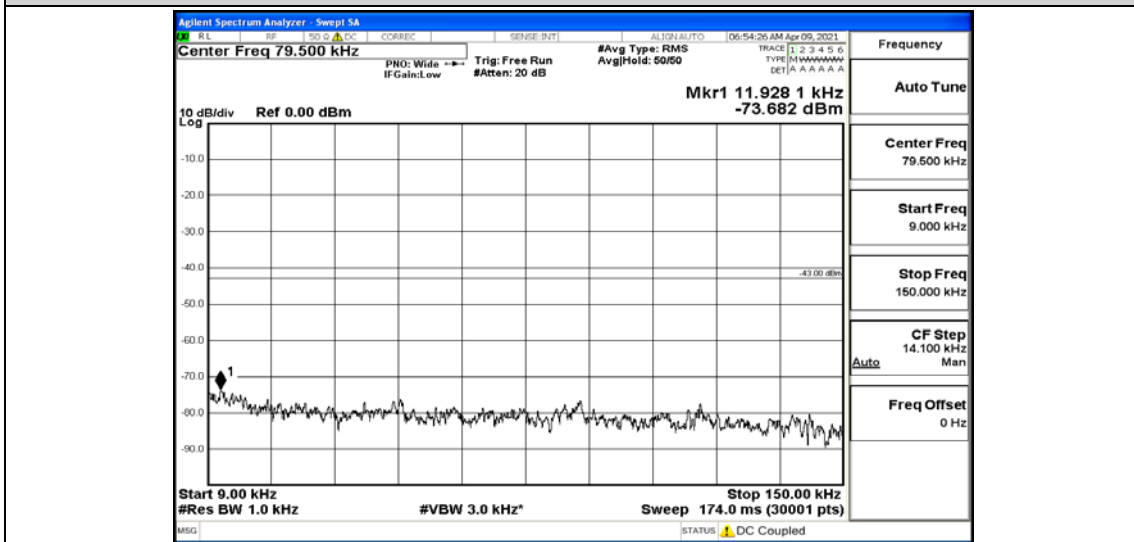

Band66-3MHz-QPSK-132322-1RB#0-Range1:0.009~0.15MHz