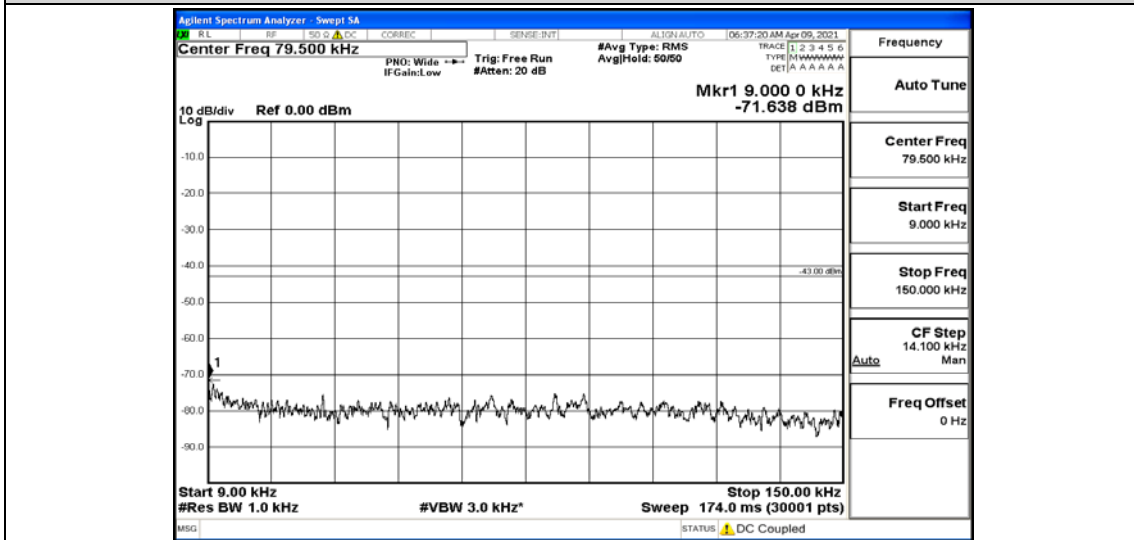

Band66-1.4MHz-QPSK-132665-1RB#0-Range1:0.009~0.15MHz