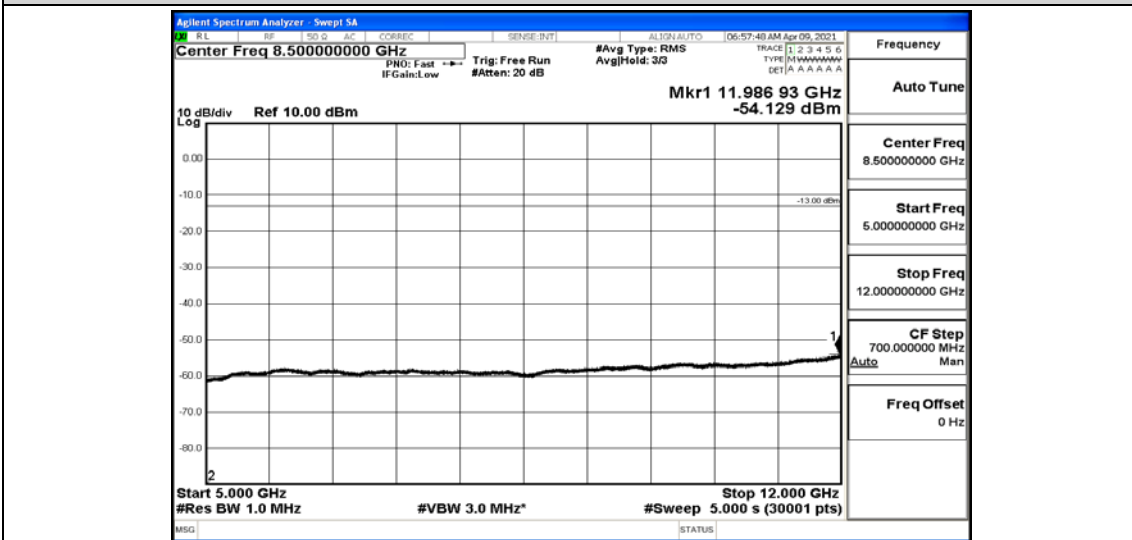

Band66-3MHz-16QAM-132322-1RB#0-Range5:5000~12000MHz