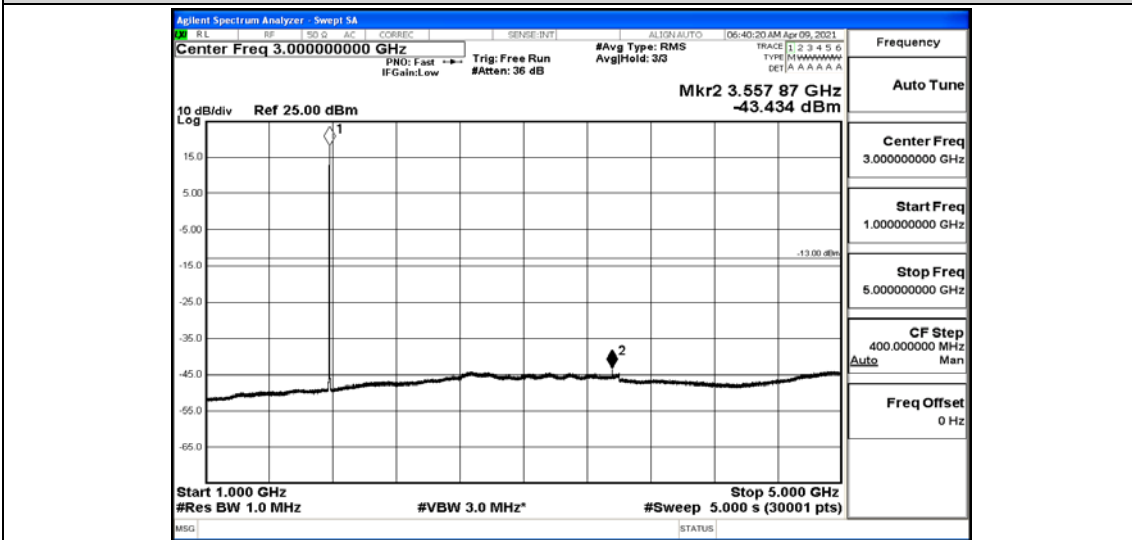

Band66-1.4MHz-16QAM-132665-1RB#0-Range4:1000~5000MHz