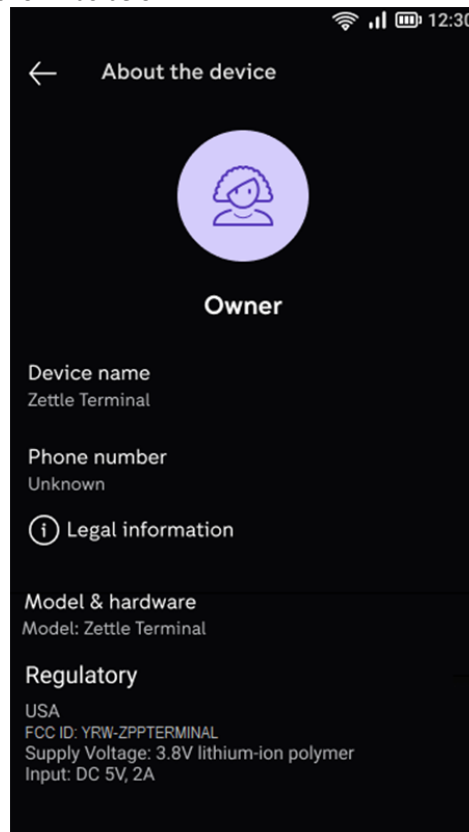

4 Datecs Str.
1592 Sofia, Bulgaria
tel: +359 2 8165 550,
fax: +359 2 8165 565
e-mail: sales@datecs.bg

FCC E-label information for Zettle Terminal. FCC ID: YRW-ZPPTERMINAL

1- Information to be displayed

- a) The information that will be displayed on the e-label and information that will remain in the user safety information guide is shown below:

User safety information guide is included with each product shipment.

Images of the e-label screen are shown as below:

2- Access to the required information on the label

Enter in "Settings" -> "About" -> "Legal Information".