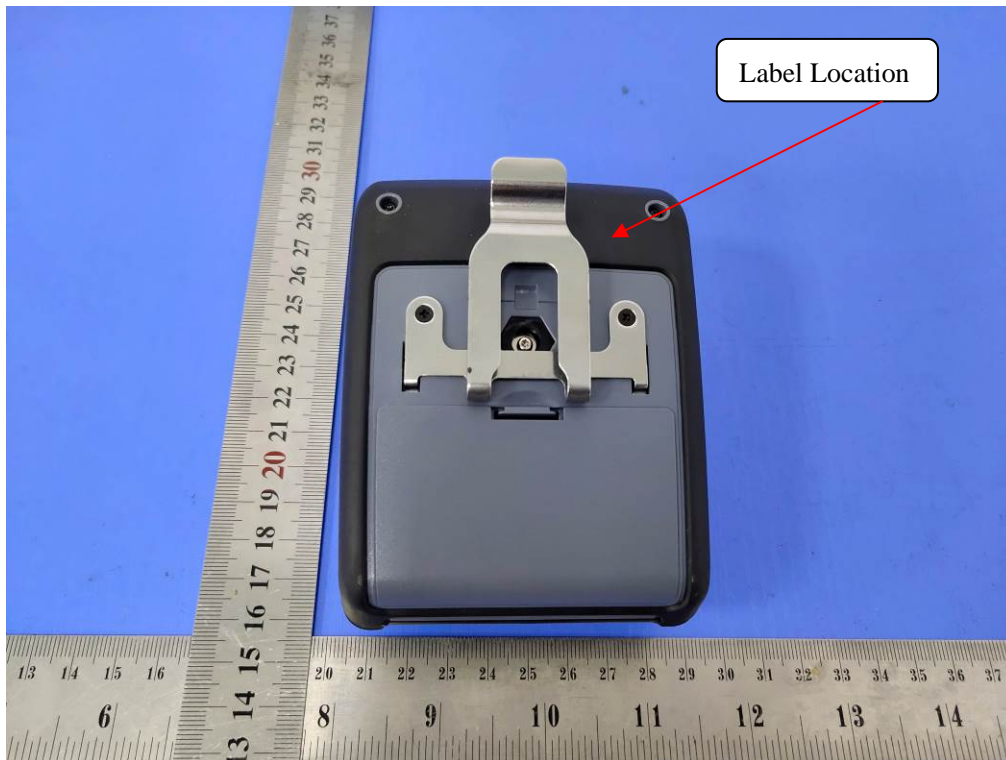

LABEL AND LOCATION

**WPP-250**  
**Model No.: WPP-250**  
**FCC ID: YRW-WPP250**

(Size: L4.0m x 3.0cm)

Material: Tagboard  
Glue: adhesive sticker  
Font color: Blue  
Label color: White