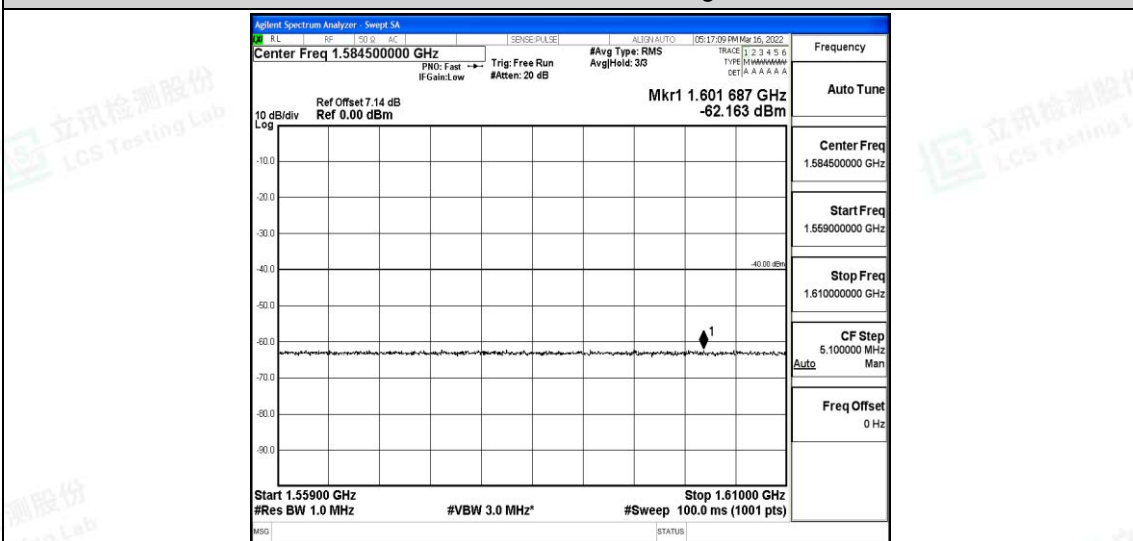

Band13-5MHz-16QAM-23205-1RB#0-Range7:1559~1610MHz