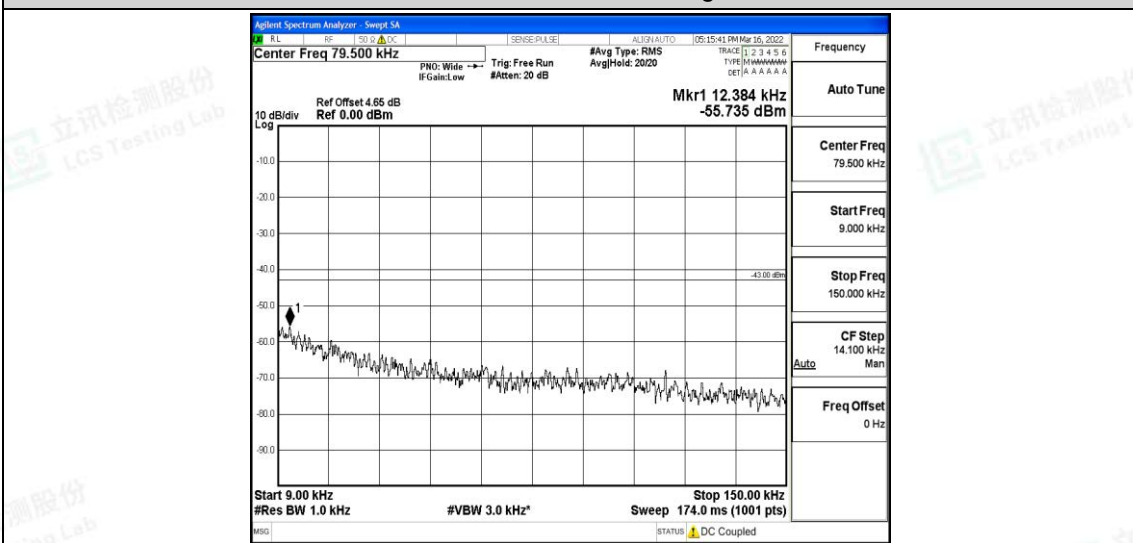

Band13-5MHz-16QAM-23205-1RB#0-Range1:0.009~0.15MHz