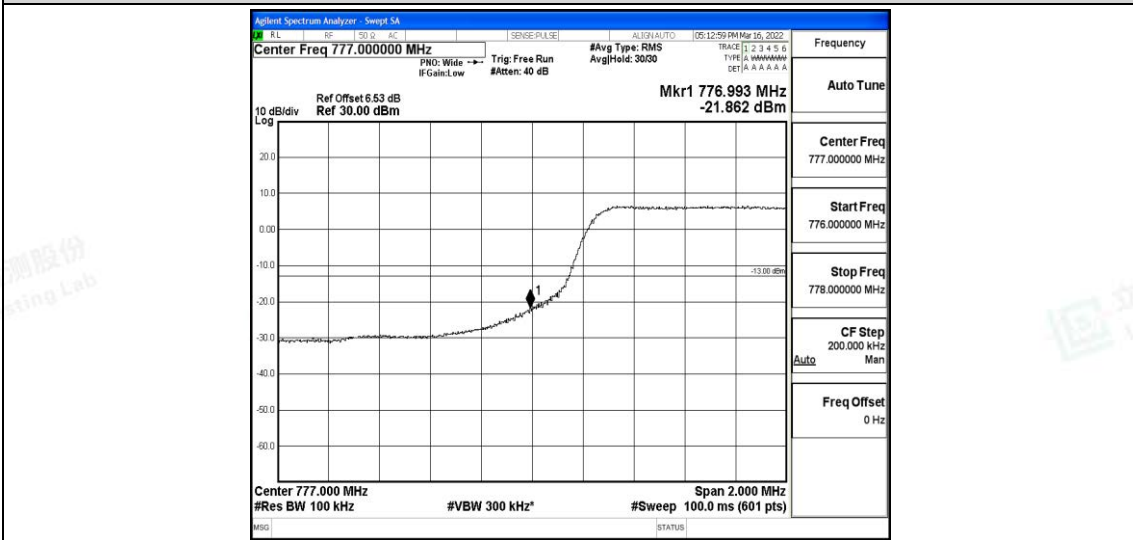

Band13-5MHz-16QAM-23205-25RB#0