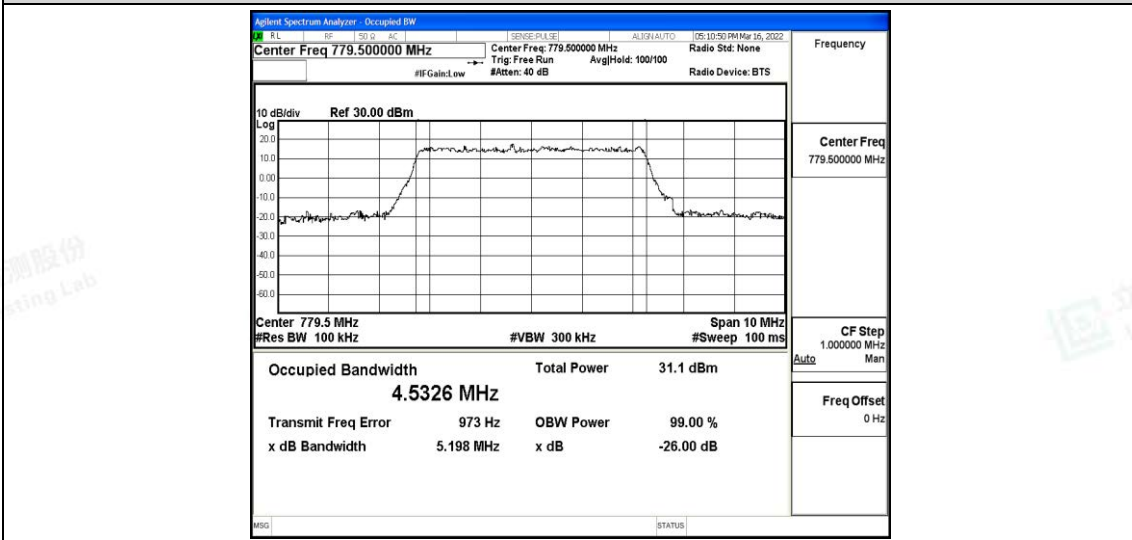

Band13-5MHz-16QAM-23205-25RB#0