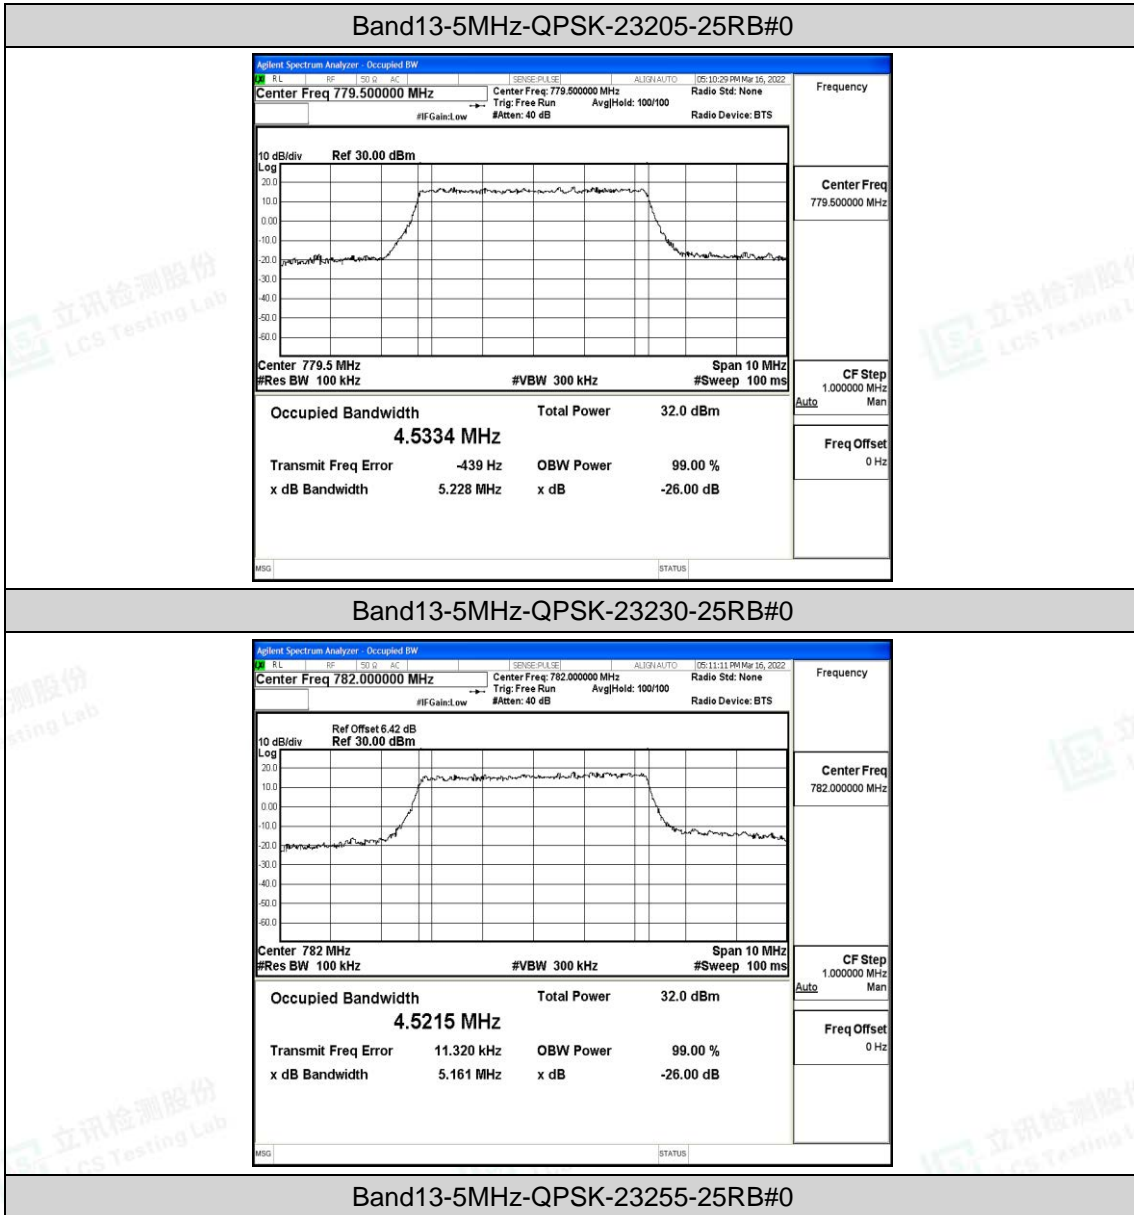

Test Graphs