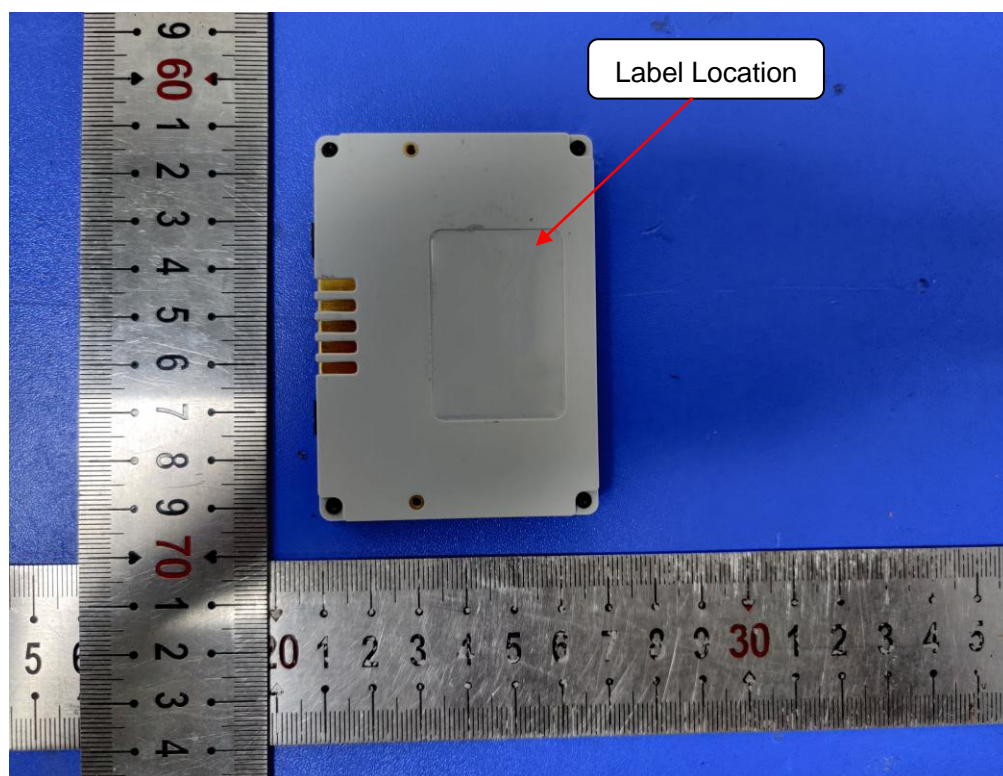

Label and Location

PD20

Test Model: PD20

FCC ID: YRW-PD20

Size: L4.0cm*W3.0cm

Material: Tagboard

Glue: adhesive sticker

Font color: White

Label color: Black