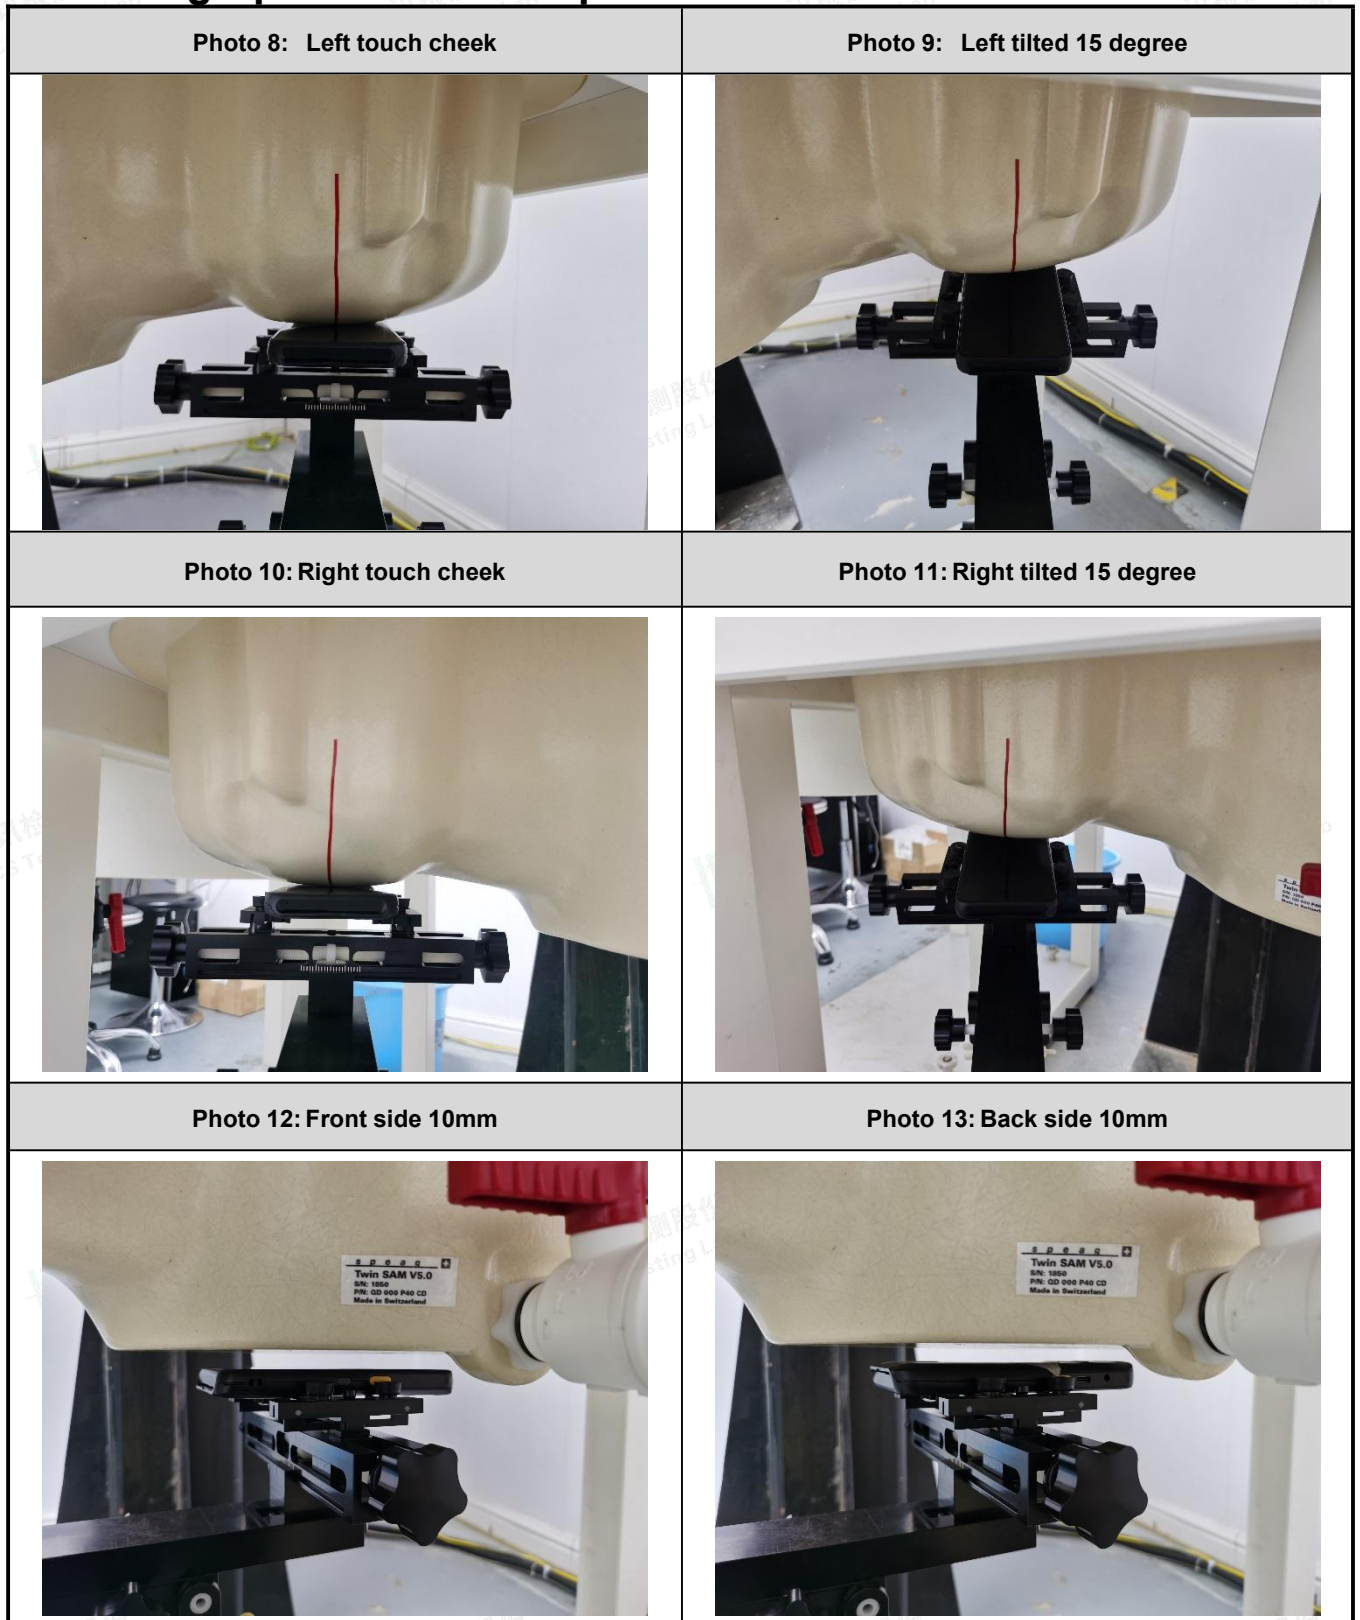

# 1. SAR measurement System

## 2. Photographs of Tissue Simulate Liquid

<p><b>Photo 1: Tissue Simulant Liquid for Head 750</b></p>	<p><b>Photo 2: Tissue Simulant Liquid for Head 835</b></p>
	
<p><b>Photo 3: Tissue Simulant Liquid for Head 1750</b></p>	<p><b>Photo 4: Tissue Simulant Liquid for Head 1900</b></p>
	
<p><b>Photo 5: Tissue Simulant Liquid for Head 2450</b></p>	<p><b>Photo 6: Tissue Simulant Liquid for Head 2600</b></p>
	
<p><b>Photo 7: Tissue Simulant Liquid for Head 5000</b></p>	<p><b>NA</b></p>

### 3. Photographs of EUT test position

立讯检测股份  
LCS Testing Lab

立讯检测股份  
LCS Testing Lab

立讯检测股份  
LCS Testing Lab

立讯检测股份  
LCS Testing Lab

立讯检测股份  
LCS Testing Lab

立讯检测股份  
LCS Testing Lab

立讯检测股份  
LCS Testing Lab