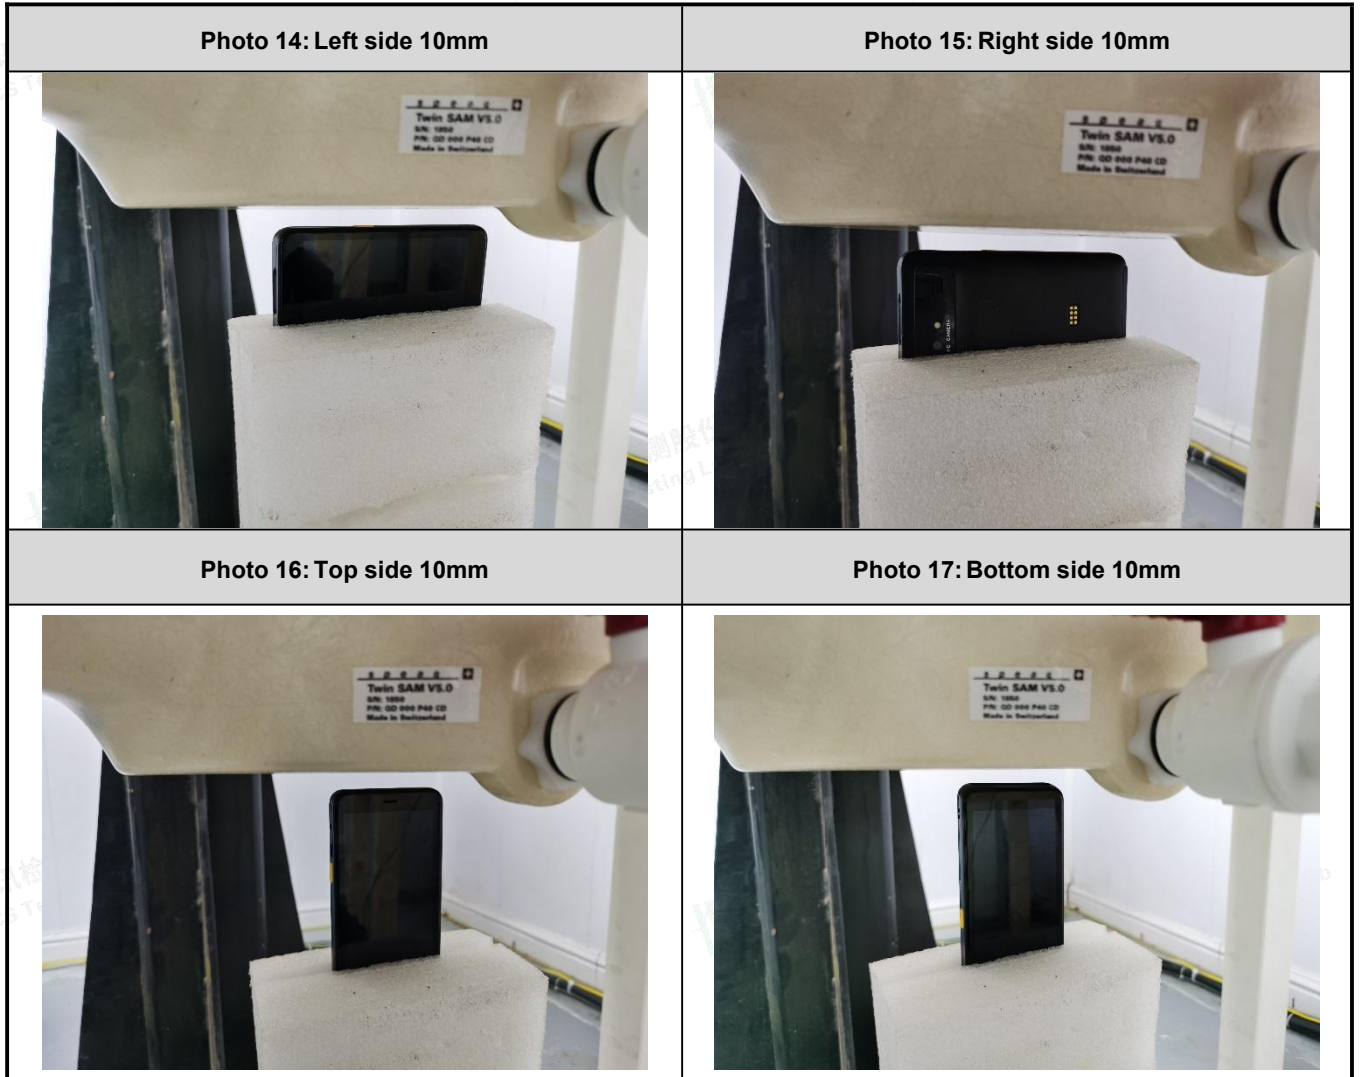

## Photographs

1. SAR measurement System
2. Photographs of Tissue Simulate Liquid
3. Photographs of EUT test position
4. EUT Constructional Details

## 2. Photographs of Tissue Simulate Liquid

<p><b>Photo 1: Tissue Simulant Liquid for Head 750</b></p>	<p><b>Photo 2: Tissue Simulant Liquid for Head 835</b></p>
	
<p><b>Photo 3: Tissue Simulant Liquid for Head 1750</b></p>	<p><b>Photo 4: Tissue Simulant Liquid for Head 1900</b></p>
	
<p><b>Photo 5: Tissue Simulant Liquid for Head 2450</b></p>	<p><b>Photo 6: Tissue Simulant Liquid for Head 2600</b></p>
	
<p><b>Photo 7: Tissue Simulant Liquid for Head 5000</b></p>	<p><b>NA</b></p>

### 3. Photographs of EUT test position

立讯检测股份  
LCS Testing Lab

立讯检测股份  
LCS Testing Lab

立讯检测股份  
LCS Testing Lab

立讯检测股份  
LCS Testing Lab

立讯检测股份  
LCS Testing Lab

立讯检测股份  
LCS Testing Lab

立讯检测股份  
LCS Testing Lab