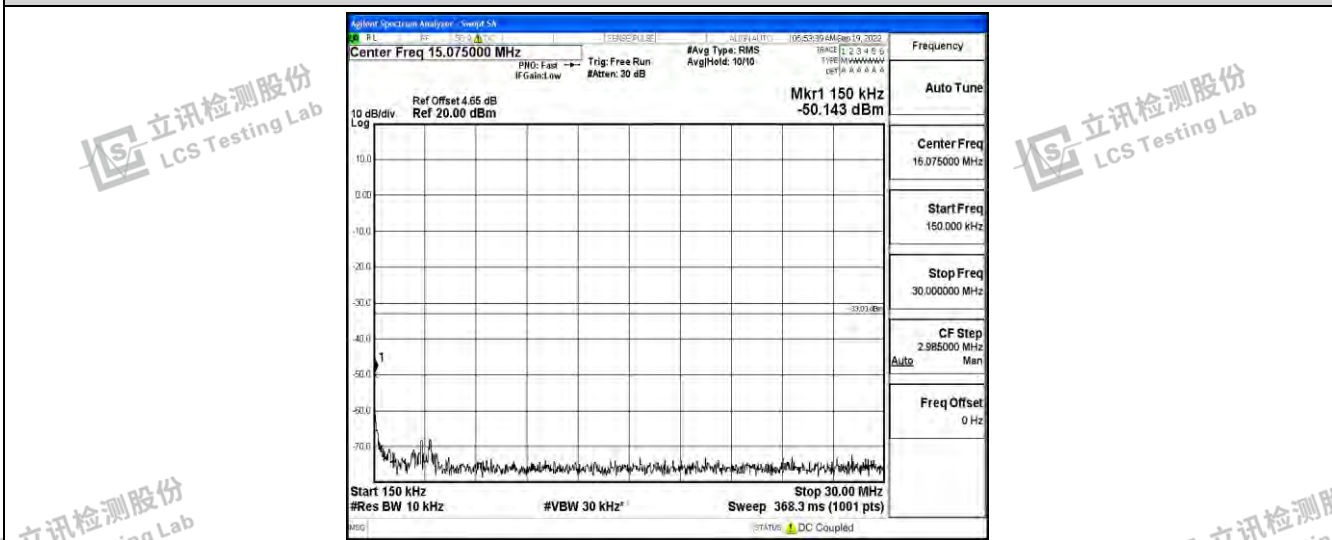

Band66-3MHz-16QAM-132657-1RB#0-Range3:30~1000MHz

Band66-3MHz-16QAM-132657-1RB#0-Range4:1000~10000MHz

Band66-3MHz-16QAM-132657-1RB#0-Range5:10000~20000MHz

Shenzhen LCS Compliance Testing Laboratory Ltd.
 Add: 101, 201 Bldg A & 301 Bldg C, Juji Industrial Park Yabianxueziwei, Shajing Street, Baoan District, Shenzhen, 518000, China
 Tel: +(86) 0755-82591330 | E-mail: webmaster@lcs-cert.com | Web: www.lcs-cert.com
 Scan code to check authenticity

Band66-5MHz-QPSK-131997-1RB#0-Range1:0.009~0.15MHz

Band66-5MHz-QPSK-131997-1RB#0-Range2:0.15~30MHz

Band66-5MHz-QPSK-131997-1RB#0-Range3:30~1000MHz

Shenzhen LCS Compliance Testing Laboratory Ltd.
 Add: 101, 201 Bldg A & 301 Bldg C, Juji Industrial Park Yabianxueziwei, Shajing Street, Baoan District, Shenzhen, 518000, China
 Tel: +(86) 0755-82591330 | E-mail: webmaster@lcs-cert.com | Web: www.lcs-cert.com
 Scan code to check authenticity