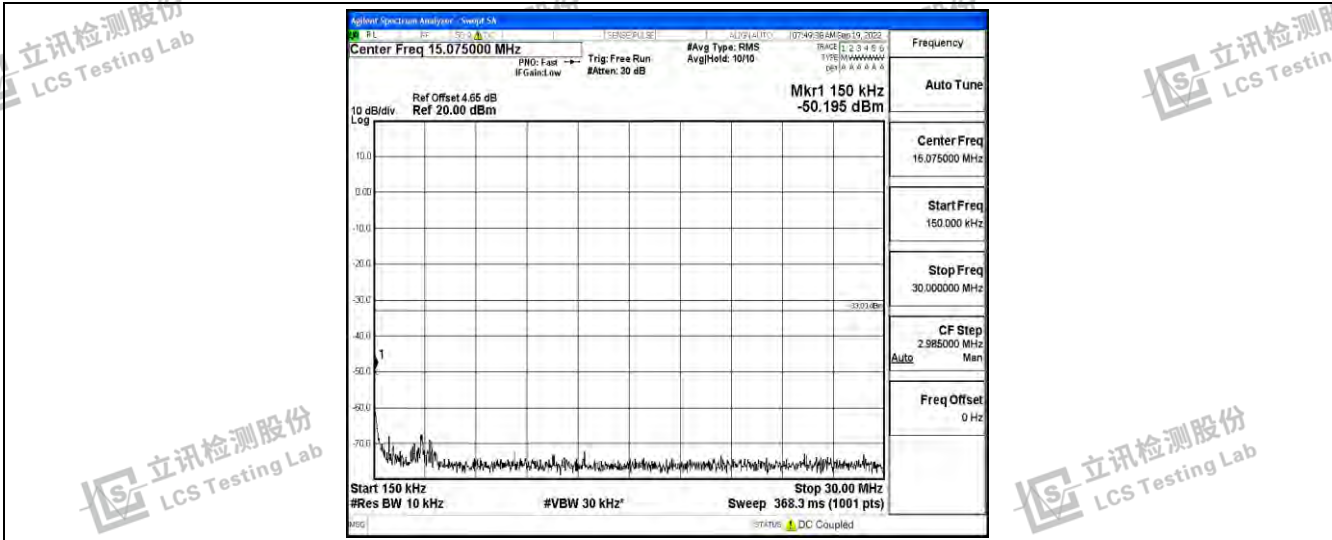

Band66-15MHz-16QAM-132322-1RB#0-Range5:10000~20000MHz

Band66-15MHz-16QAM-132597-1RB#0-Range1:0.009~0.15MHz

Band66-15MHz-16QAM-132597-1RB#0-Range2:0.15~30MHz

Shenzhen LCS Compliance Testing Laboratory Ltd.
 Add: 101, 201 Bldg A & 301 Bldg C, Juji Industrial Park Yabianxueziwei, Shajing Street, Baoan District, Shenzhen, 518000, China
 Tel: +(86) 0755-82591330 | E-mail: webmaster@lcs-cert.com | Web: www.lcs-cert.com
 Scan code to check authenticity