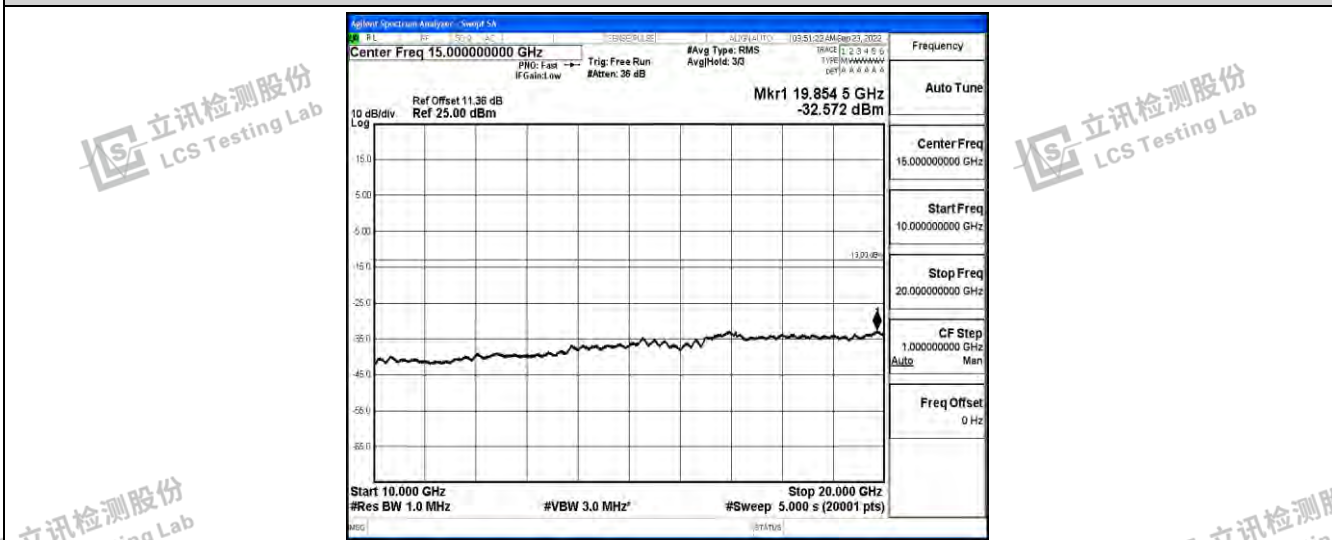

Band66-10MHz-16QAM-132022-1RB#0-Range5:10000~20000MHz

Band66-10MHz-16QAM-132322-1RB#0-Range1:0.009~0.15MHz

Shenzhen LCS Compliance Testing Laboratory Ltd.
Add: 101, 201 Bldg A & 301 Bldg C, Juji Industrial Park Yabianxueziwei, Shajing Street, Baoan District, Shenzhen, 518000, China
Tel: +(86) 0755-82591330 | E-mail: webmaster@lcs-cert.com | Web: www.lcs-cert.com
Scan code to check authenticity