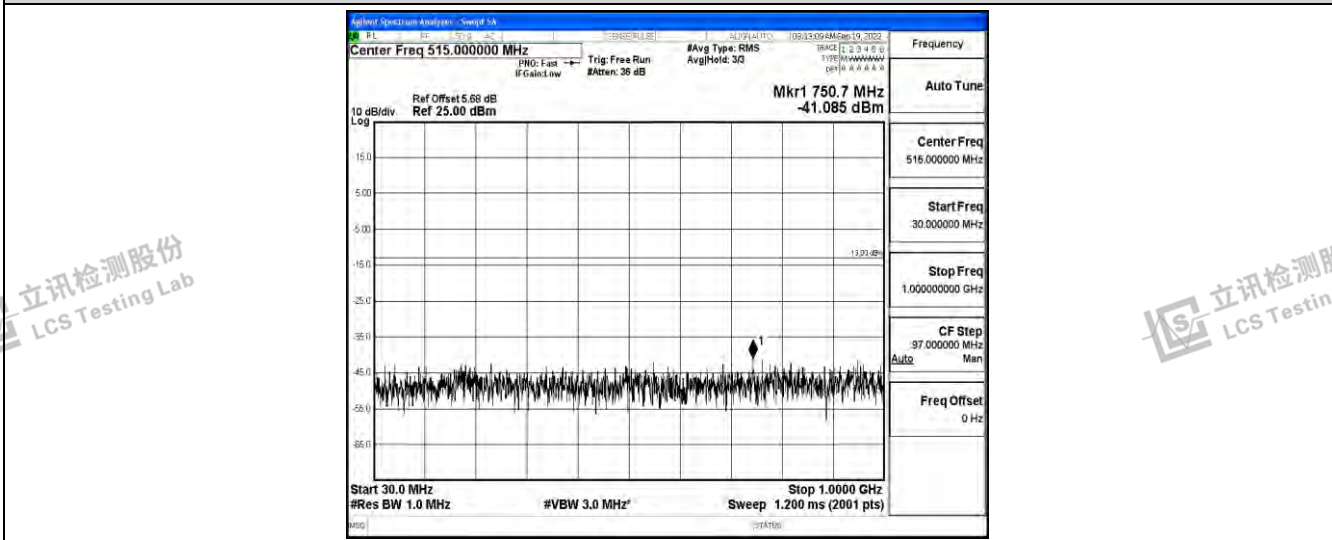

Band66-20MHz-16QAM-132572-1RB#0-Range3:30~1000MHz

Band66-20MHz-16QAM-132572-1RB#0-Range4:1000~10000MHz