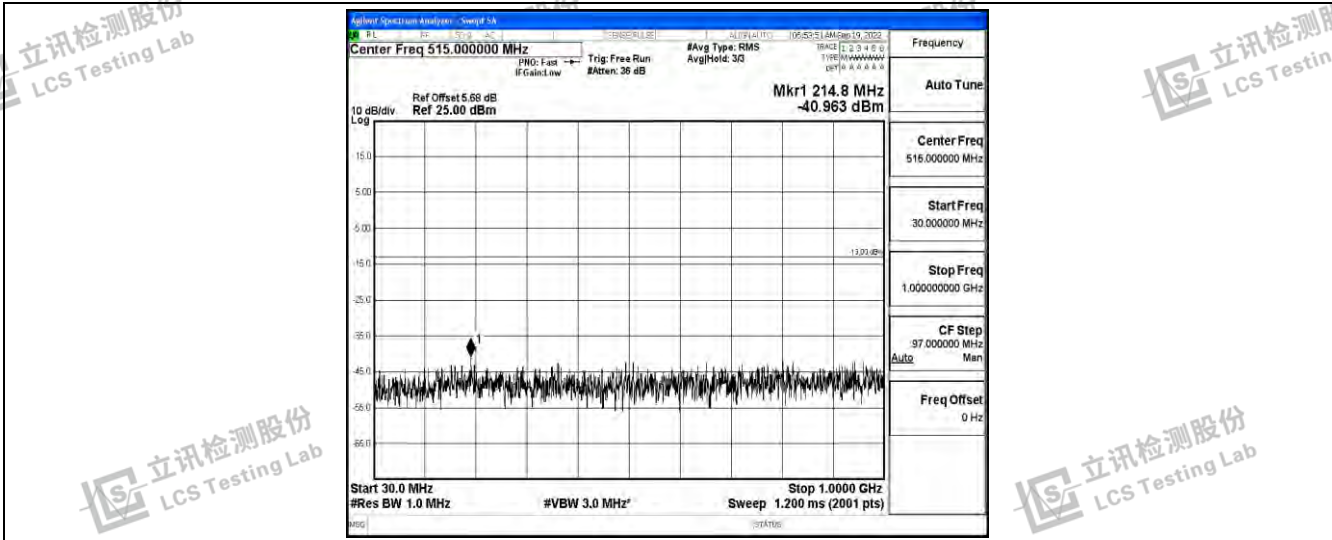

Band66-5MHz-QPSK-131997-1RB#0-Range1:0.009~0.15MHz

Band66-5MHz-QPSK-131997-1RB#0-Range2:0.15~30MHz

Band66-5MHz-QPSK-131997-1RB#0-Range3:30~1000MHz

Shenzhen LCS Compliance Testing Laboratory Ltd.
 Add: 101, 201 Bldg A & 301 Bldg C, Juji Industrial Park Yabianxueziwei, Shajing Street, Baoan District, Shenzhen, 518000, China
 Tel: +(86) 0755-82591330 | E-mail: webmaster@lcs-cert.com | Web: www.lcs-cert.com
 Scan code to check authenticity

Band66-5MHz-QPSK-131997-1RB#0-Range4:1000~10000MHz

Band66-5MHz-QPSK-131997-1RB#0-Range5:10000~20000MHz

Band66-5MHz-QPSK-132322-1RB#0-Range1:0.009~0.15MHz

Shenzhen LCS Compliance Testing Laboratory Ltd.
 Add: 101, 201 Bldg A & 301 Bldg C, Juji Industrial Park Yabianxueziwei, Shajing Street, Baoan District, Shenzhen, 518000, China
 Tel: +(86) 0755-82591330 | E-mail: webmaster@lcs-cert.com | Web: www.lcs-cert.com
 Scan code to check authenticity