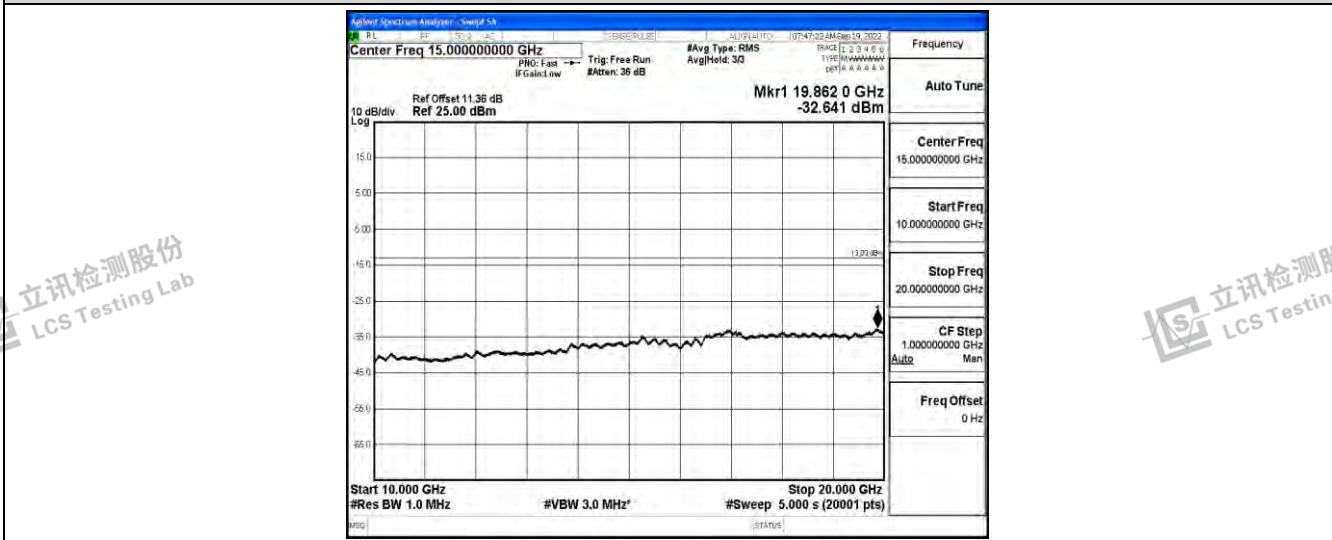

Band66-15MHz-16QAM-132322-1RB#0-Range5:10000~20000MHz

Band66-15MHz-16QAM-132597-1RB#0-Range1:0.009~0.15MHz