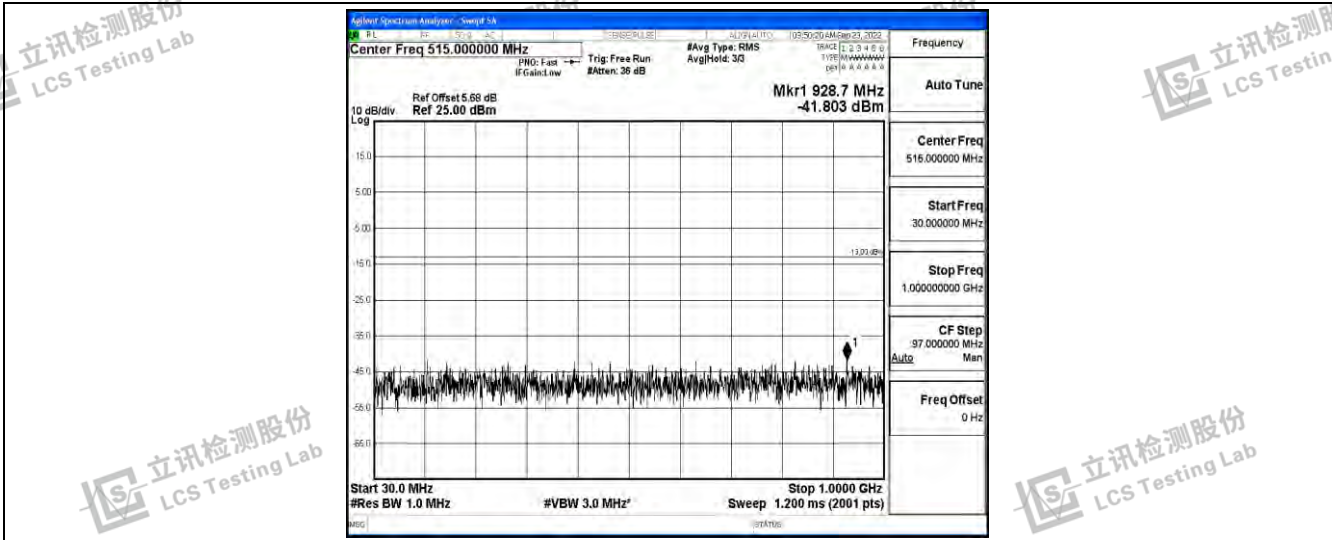

Band66-10MHz-QPSK-132622-1RB#0-Range3:30~1000MHz

Band66-10MHz-QPSK-132622-1RB#0-Range4:1000~10000MHz

Band66-10MHz-QPSK-132622-1RB#0-Range5:10000~20000MHz

Shenzhen LCS Compliance Testing Laboratory Ltd.
 Add: 101, 201 Bldg A & 301 Bldg C, Juji Industrial Park Yabianxueziwei, Shajing Street, Baoan District, Shenzhen, 518000, China
 Tel: +(86) 0755-82591330 | E-mail: webmaster@lcs-cert.com | Web: www.lcs-cert.com
 Scan code to check authenticity

Band66-10MHz-16QAM-132022-1RB#0-Range1:0.009~0.15MHz

Band66-10MHz-16QAM-132022-1RB#0-Range2:0.15~30MHz

Band66-10MHz-16QAM-132022-1RB#0-Range3:30~1000MHz

Shenzhen LCS Compliance Testing Laboratory Ltd.
 Add: 101, 201 Bldg A & 301 Bldg C, Juji Industrial Park Yabianxueziwei, Shajing Street, Baoan District, Shenzhen, 518000, China
 Tel: +(86) 0755-82591330 | E-mail: webmaster@lcs-cert.com | Web: www.lcs-cert.com
 Scan code to check authenticity