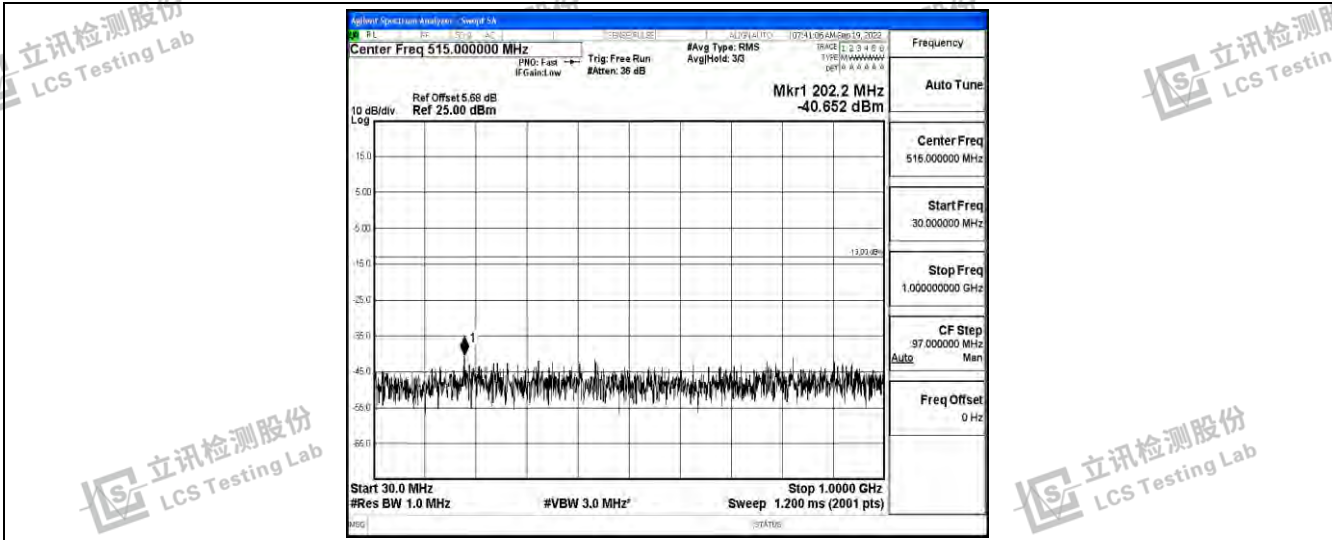

Band66-15MHz-QPSK-132047-1RB#0-Range1:0.009~0.15MHz

Band66-15MHz-QPSK-132047-1RB#0-Range2:0.15~30MHz

Band66-15MHz-QPSK-132047-1RB#0-Range3:30~1000MHz

Shenzhen LCS Compliance Testing Laboratory Ltd.
 Add: 101, 201 Bldg A & 301 Bldg C, Juji Industrial Park Yabianxueziwei, Shajing Street, Baoan District, Shenzhen, 518000, China
 Tel: +(86) 0755-82591330 | E-mail: webmaster@lcs-cert.com | Web: www.lcs-cert.com
 Scan code to check authenticity