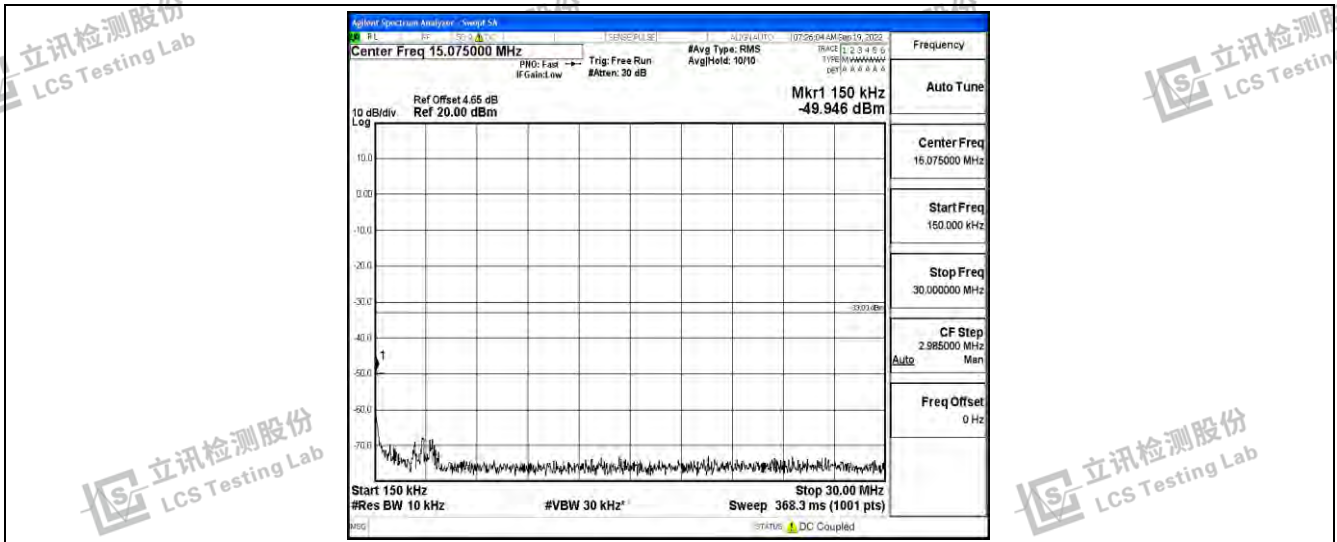

Band66-10MHz-16QAM-132322-1RB#0-Range5:10000~20000MHz

Band66-10MHz-16QAM-132622-1RB#0-Range1:0.009~0.15MHz

Band66-10MHz-16QAM-132622-1RB#0-Range2:0.15~30MHz

Shenzhen LCS Compliance Testing Laboratory Ltd.
 Add: 101, 201 Bldg A & 301 Bldg C, Juji Industrial Park Yabianxueziwei, Shajing Street, Baoan District, Shenzhen, 518000, China
 Tel: +(86) 0755-82591330 | E-mail: webmaster@lcs-cert.com | Web: www.lcs-cert.com
 Scan code to check authenticity