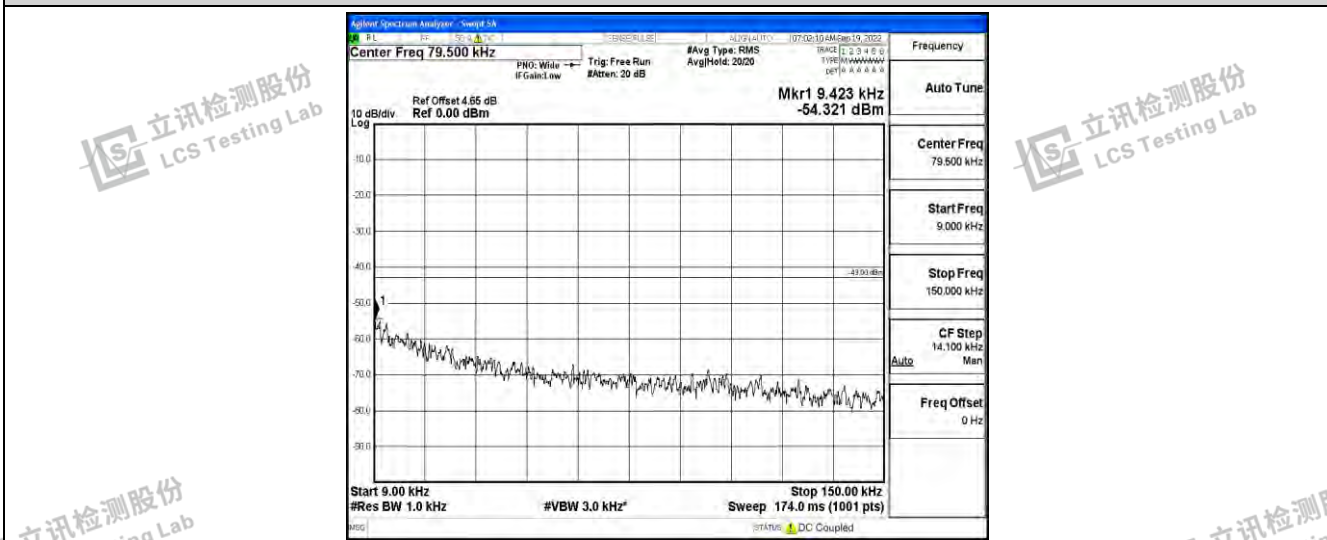

Band66-5MHz-16QAM-132322-1RB#0-Range3:30~1000MHz

Band66-5MHz-16QAM-132322-1RB#0-Range4:1000~10000MHz

Band66-5MHz-16QAM-132322-1RB#0-Range5:10000~20000MHz

Band66-5MHz-16QAM-132647-1RB#0-Range1:0.009~0.15MHz