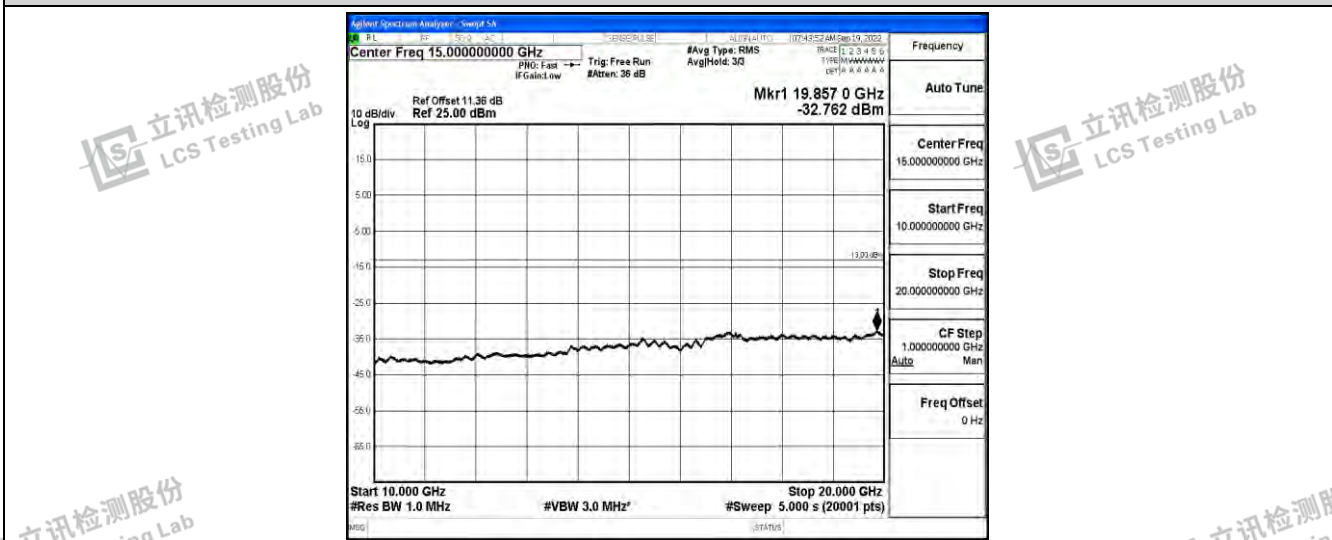

Band66-15MHz-16QAM-132047-1RB#0-Range5:10000~20000MHz

Band66-15MHz-16QAM-132322-1RB#0-Range1:0.009~0.15MHz

Shenzhen LCS Compliance Testing Laboratory Ltd.
Add: 101, 201 Bldg A & 301 Bldg C, Juji Industrial Park Yabianxueziwei, Shajing Street, Baoan District, Shenzhen, 518000, China
Tel: +(86) 0755-82591330 | E-mail: webmaster@lcs-cert.com | Web: www.lcs-cert.com
Scan code to check authenticity