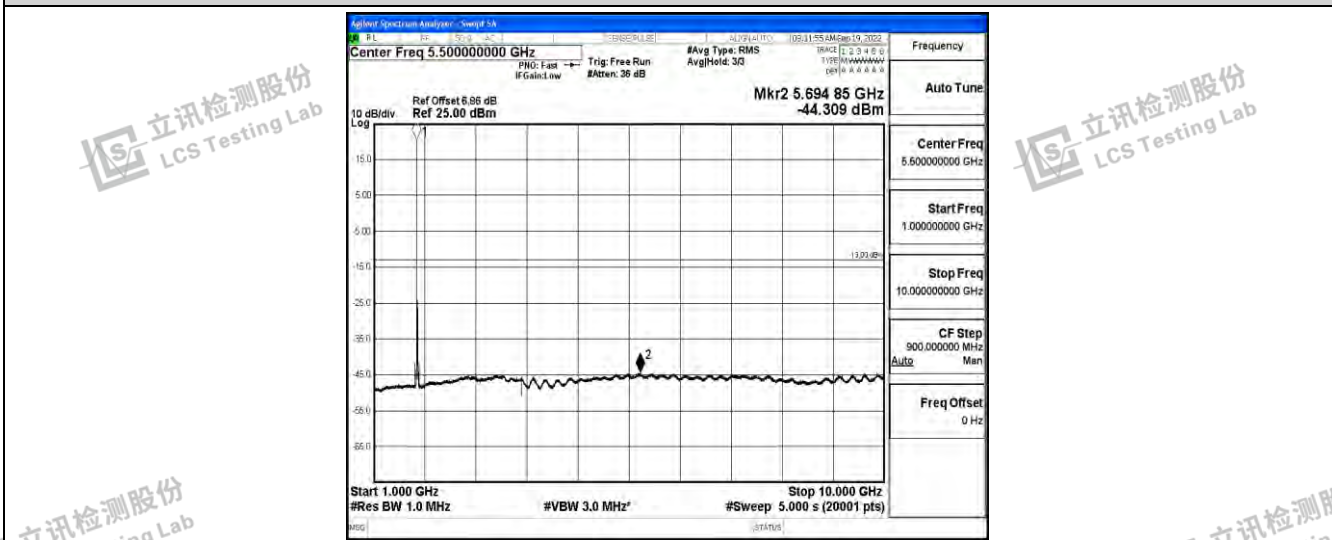

Band66-20MHz-QPSK-132572-1RB#0-Range4:1000~10000MHz

Band66-20MHz-QPSK-132572-1RB#0-Range5:10000~20000MHz

Shenzhen LCS Compliance Testing Laboratory Ltd.
Add: 101, 201 Bldg A & 301 Bldg C, Juji Industrial Park Yabianxueziwei, Shajing Street, Baoan District, Shenzhen, 518000, China
Tel: +(86) 0755-82591330 | E-mail: webmaster@lcs-cert.com | Web: www.lcs-cert.com
Scan code to check authenticity