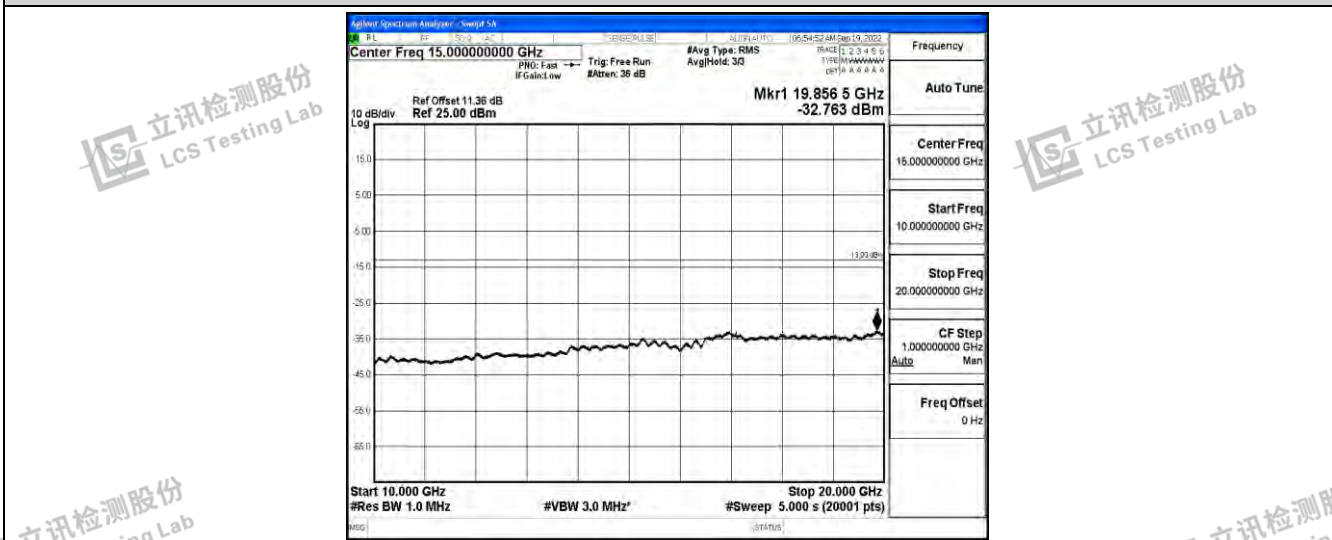

Band66-5MHz-QPSK-131997-1RB#0-Range1:0.009~0.15MHz

Band66-5MHz-QPSK-131997-1RB#0-Range2:0.15~30MHz

Band66-5MHz-QPSK-131997-1RB#0-Range3:30~1000MHz

Shenzhen LCS Compliance Testing Laboratory Ltd.
 Add: 101, 201 Bldg A & 301 Bldg C, Juji Industrial Park Yabianxueziwei, Shajing Street, Baoan District, Shenzhen, 518000, China
 Tel: +(86) 0755-82591330 | E-mail: webmaster@lcs-cert.com | Web: www.lcs-cert.com
 Scan code to check authenticity

Band66-5MHz-QPSK-131997-1RB#0-Range4:1000~10000MHz

Band66-5MHz-QPSK-131997-1RB#0-Range5:10000~20000MHz

Band66-5MHz-QPSK-132322-1RB#0-Range1:0.009~0.15MHz

Shenzhen LCS Compliance Testing Laboratory Ltd.
 Add: 101, 201 Bldg A & 301 Bldg C, Juji Industrial Park Yabianxueziwei, Shajing Street, Baoan District, Shenzhen, 518000, China
 Tel: +(86) 0755-82591330 | E-mail: webmaster@lcs-cert.com | Web: www.lcs-cert.com
 Scan code to check authenticity