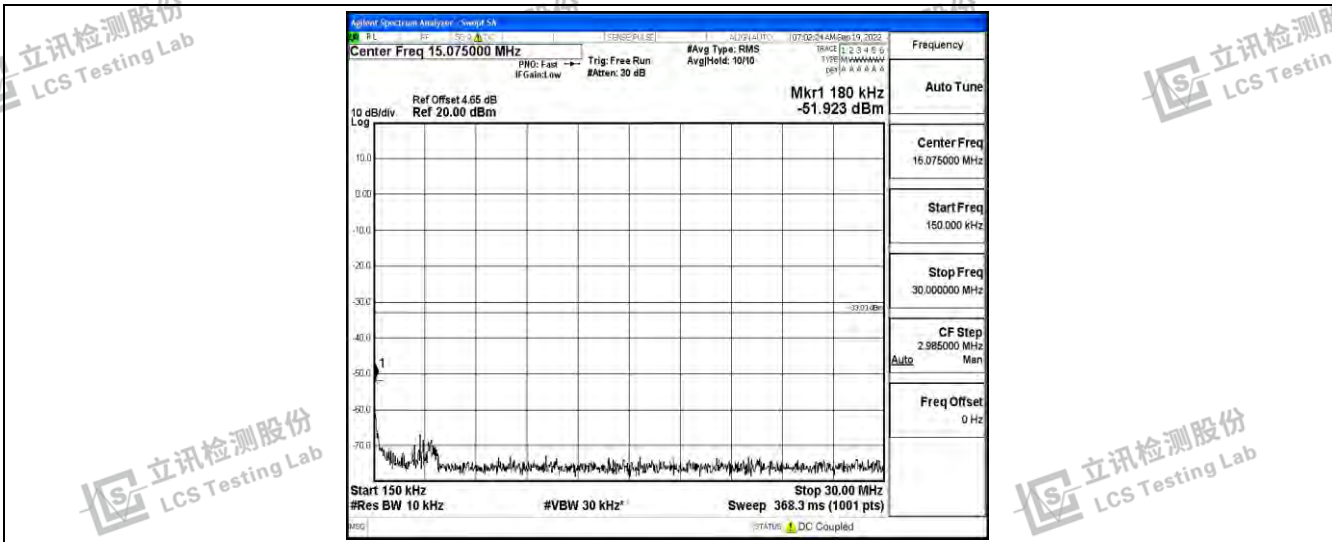

Band66-5MHz-16QAM-132647-1RB#0-Range2:0.15~30MHz

Shenzhen LCS Compliance Testing Laboratory Ltd.
 Add: 101, 201 Bldg A & 301 Bldg C, Juji Industrial Park Yabianxueziwei, Shajing Street, Baoan District, Shenzhen, 518000, China
 Tel: +(86) 0755-82591330 | E-mail: webmaster@lcs-cert.com | Web: www.lcs-cert.com
 Scan code to check authenticity