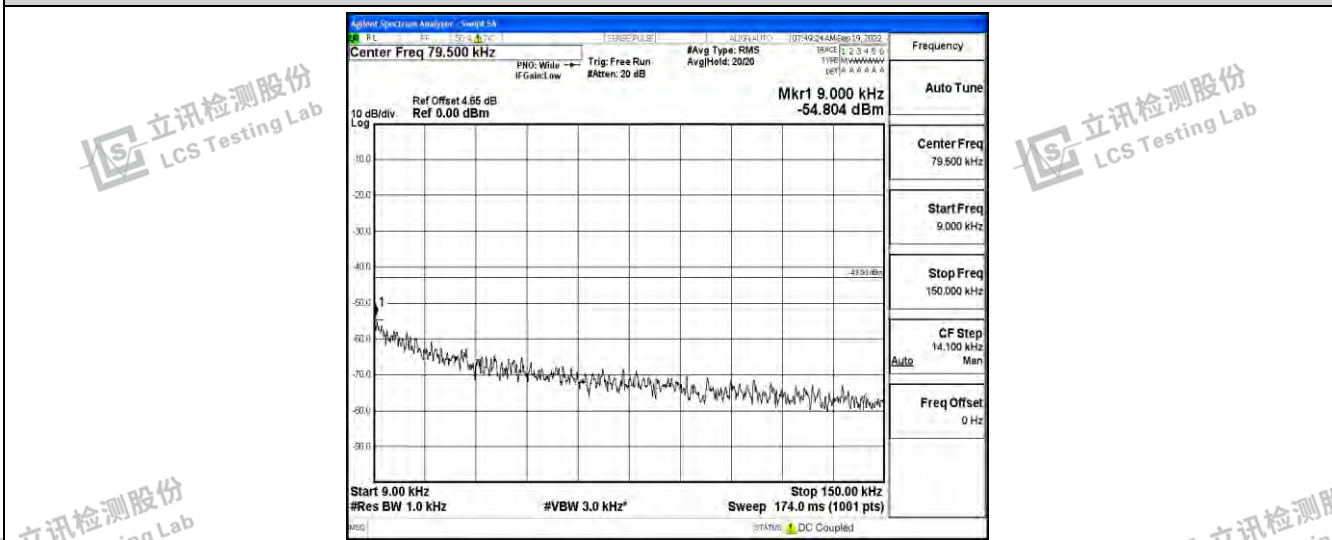

Band66-15MHz-16QAM-132597-1RB#0-Range1:0.009~0.15MHz

Band66-15MHz-16QAM-132597-1RB#0-Range2:0.15~30MHz

Shenzhen LCS Compliance Testing Laboratory Ltd.
Add: 101, 201 Bldg A & 301 Bldg C, Juji Industrial Park Yabianxueziwei, Shajing Street, Baoan District, Shenzhen, 518000, China
Tel: +(86) 0755-82591330 | E-mail: webmaster@lcs-cert.com | Web: www.lcs-cert.com
Scan code to check authenticity