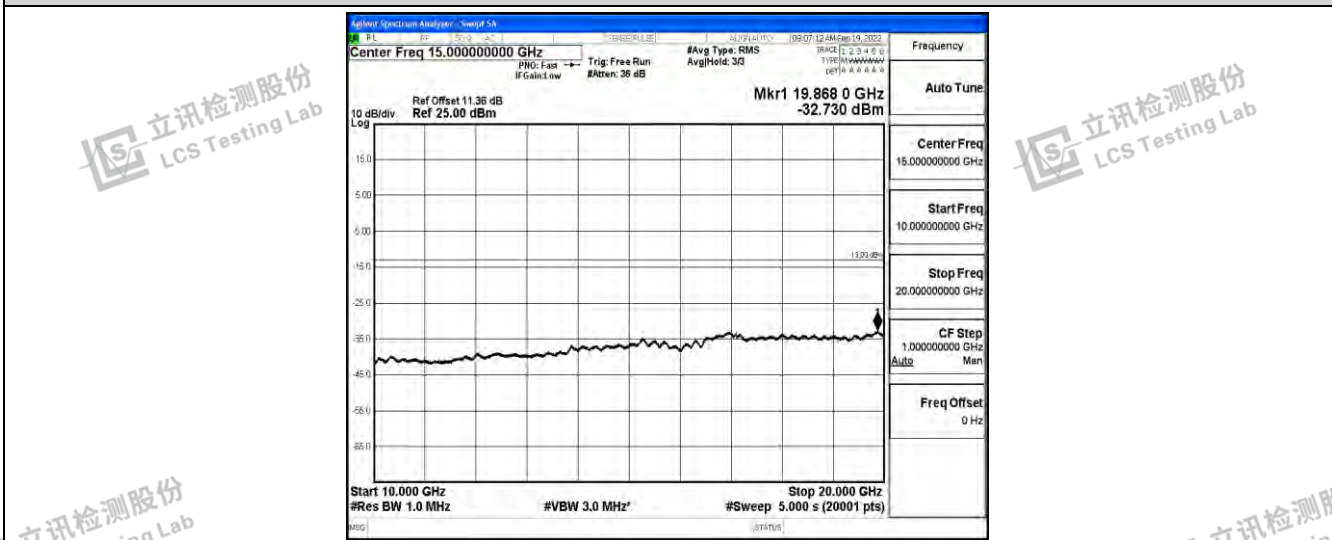

Band66-20MHz-16QAM-132072-1RB#0-Range5:10000~20000MHz

Band66-20MHz-16QAM-132322-1RB#0-Range1:0.009~0.15MHz

Shenzhen LCS Compliance Testing Laboratory Ltd.
Add: 101, 201 Bldg A & 301 Bldg C, Juji Industrial Park Yabianxueziwei, Shajing Street, Baoan District, Shenzhen, 518000, China
Tel: +(86) 0755-82591330 | E-mail: webmaster@lcs-cert.com | Web: www.lcs-cert.com
Scan code to check authenticity