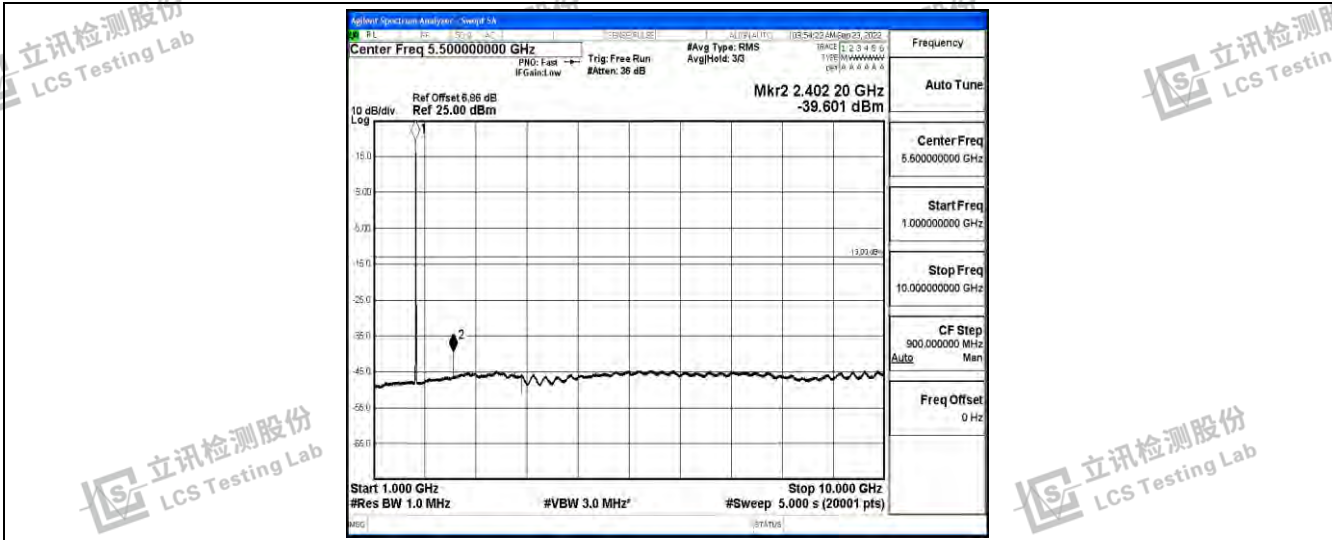

Band66-10MHz-16QAM-132322-1RB#0-Range2:0.15~30MHz

Band66-10MHz-16QAM-132322-1RB#0-Range3:30~1000MHz

Band66-10MHz-16QAM-132322-1RB#0-Range4:1000~10000MHz

Shenzhen LCS Compliance Testing Laboratory Ltd.
 Add: 101, 201 Bldg A & 301 Bldg C, Juji Industrial Park Yabianxueziwei, Shajing Street, Baoan District, Shenzhen, 518000, China
 Tel: +(86) 0755-82591330 | E-mail: webmaster@lcs-cert.com | Web: www.lcs-cert.com
 Scan code to check authenticity