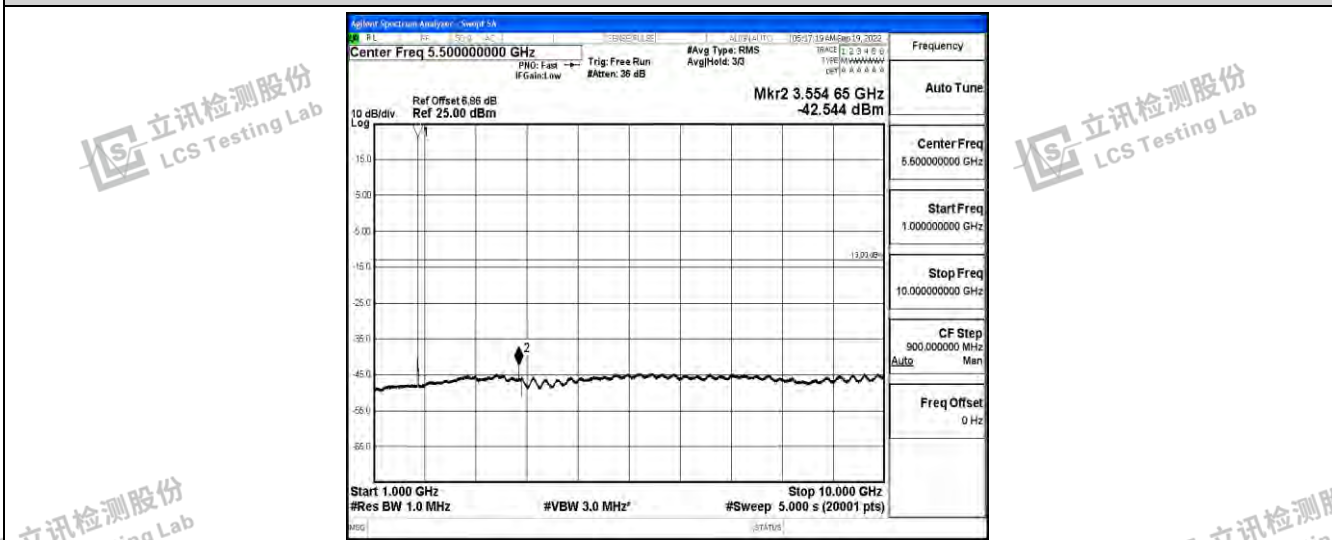

Band66-3MHz-QPSK-132657-1RB#0-Range3:30~1000MHz

Band66-3MHz-QPSK-132657-1RB#0-Range4:1000~10000MHz

Band66-3MHz-QPSK-132657-1RB#0-Range5:10000~20000MHz

Shenzhen LCS Compliance Testing Laboratory Ltd.
 Add: 101, 201 Bldg A & 301 Bldg C, Juji Industrial Park Yabianxueziwei, Shajing Street, Baoan District, Shenzhen, 518000, China
 Tel: +(86) 0755-82591330 | E-mail: webmaster@lcs-cert.com | Web: www.lcs-cert.com
 Scan code to check authenticity