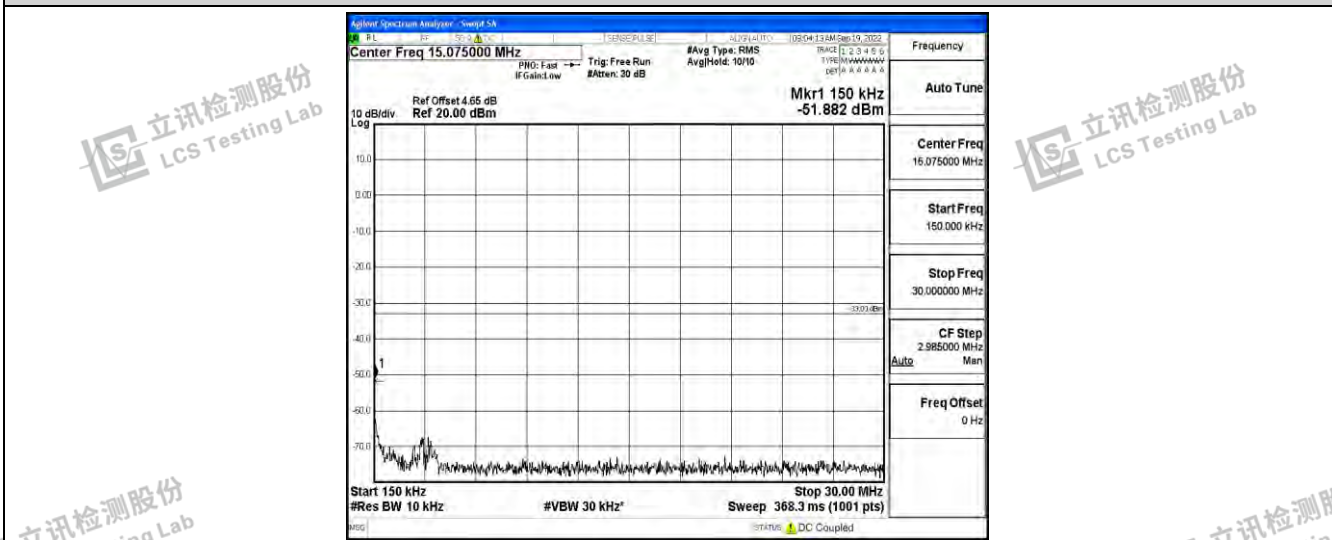

Band66-20MHz-QPSK-132072-1RB#0-Range2:0.15~30MHz

Band66-20MHz-QPSK-132072-1RB#0-Range3:30~1000MHz

Shenzhen LCS Compliance Testing Laboratory Ltd.
Add: 101, 201 Bldg A & 301 Bldg C, Juji Industrial Park Yabianxueziwei, Shajing Street, Baoan District, Shenzhen, 518000, China
Tel: +(86) 0755-82591330 | E-mail: webmaster@lcs-cert.com | Web: www.lcs-cert.com
Scan code to check authenticity