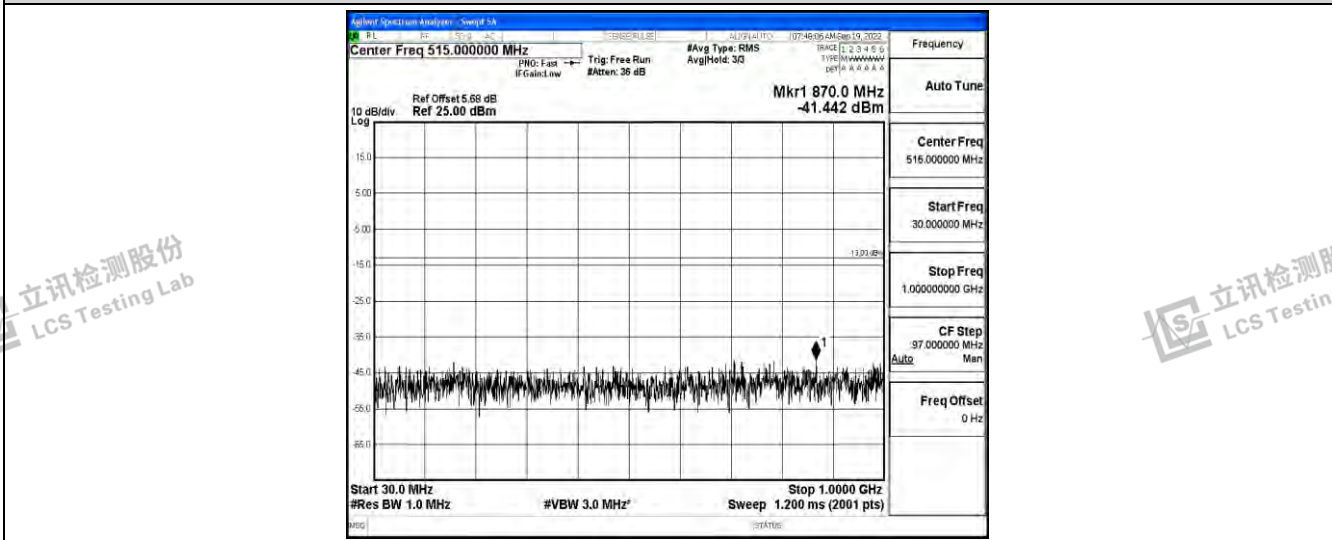

Band66-15MHz-QPSK-132597-1RB#0-Range3:30~1000MHz

Band66-15MHz-QPSK-132597-1RB#0-Range4:1000~10000MHz