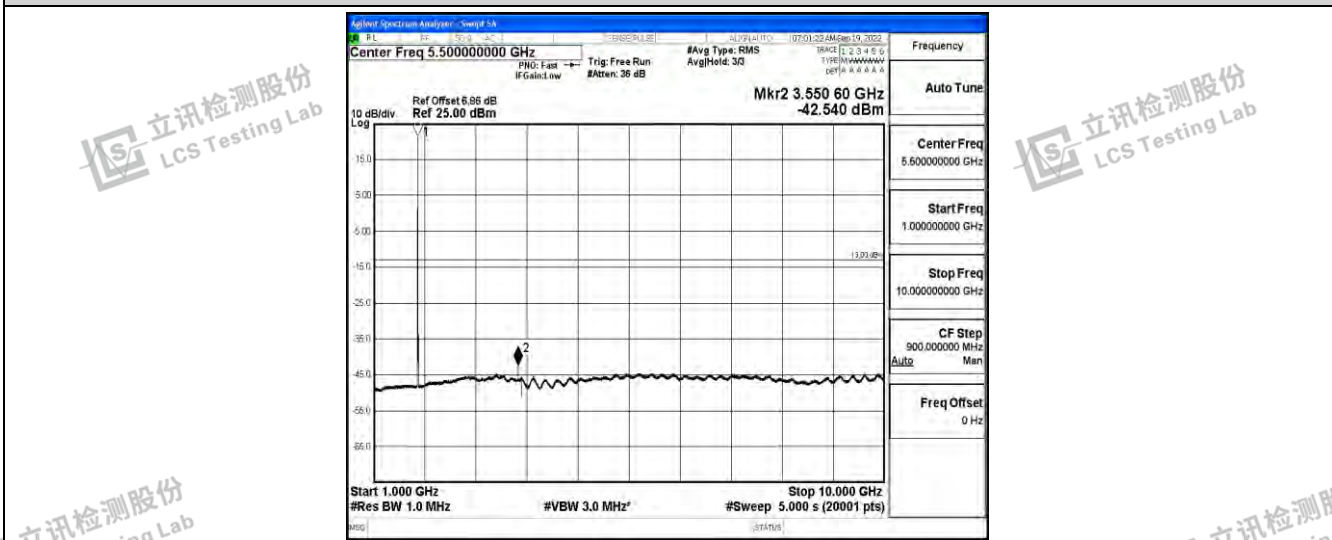

Band66-5MHz-QPSK-132322-1RB#0-Range2:0.15~30MHz

Band66-5MHz-QPSK-132322-1RB#0-Range3:30~1000MHz

Band66-5MHz-QPSK-132322-1RB#0-Range4:1000~10000MHz

Shenzhen LCS Compliance Testing Laboratory Ltd.
 Add: 101, 201 Bldg A & 301 Bldg C, Juji Industrial Park Yabianxueziwei, Shajing Street, Baoan District, Shenzhen, 518000, China
 Tel: +(86) 0755-82591330 | E-mail: webmaster@lcs-cert.com | Web: www.lcs-cert.com
 Scan code to check authenticity

Band66-5MHz-QPSK-132322-1RB#0-Range5:10000~20000MHz

Band66-5MHz-QPSK-132647-1RB#0-Range1:0.009~0.15MHz

Band66-5MHz-QPSK-132647-1RB#0-Range2:0.15~30MHz

Shenzhen LCS Compliance Testing Laboratory Ltd.
 Add: 101, 201 Bldg A & 301 Bldg C, Juji Industrial Park Yabianxueziwei, Shajing Street, Baoan District, Shenzhen, 518000, China
 Tel: +(86) 0755-82591330 | E-mail: webmaster@lcs-cert.com | Web: www.lcs-cert.com
 Scan code to check authenticity

Band66-5MHz-QPSK-132647-1RB#0-Range3:30~1000MHz

Band66-5MHz-QPSK-132647-1RB#0-Range4:1000~10000MHz

Band66-5MHz-QPSK-132647-1RB#0-Range5:10000~20000MHz

Shenzhen LCS Compliance Testing Laboratory Ltd.
 Add: 101, 201 Bldg A & 301 Bldg C, Juji Industrial Park Yabianxueziwei, Shajing Street, Baoan District, Shenzhen, 518000, China
 Tel: +(86) 0755-82591330 | E-mail: webmaster@lcs-cert.com | Web: www.lcs-cert.com
 Scan code to check authenticity