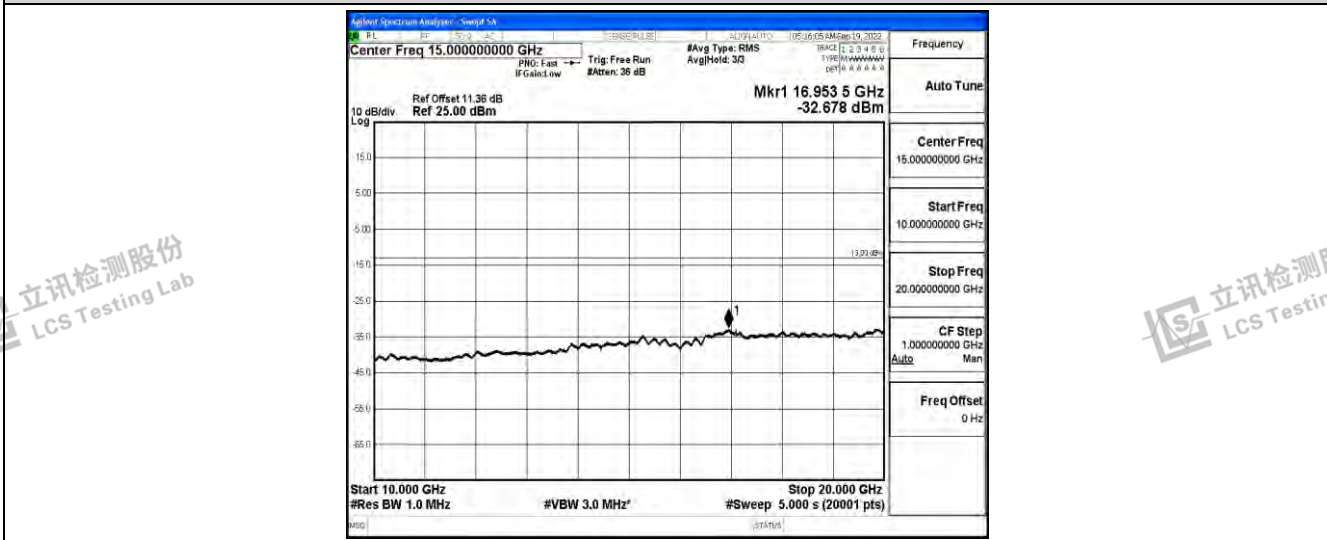

Band66-3MHz-16QAM-132322-1RB#0-Range5:10000~20000MHz

Band66-3MHz-16QAM-132657-1RB#0-Range1:0.009~0.15MHz