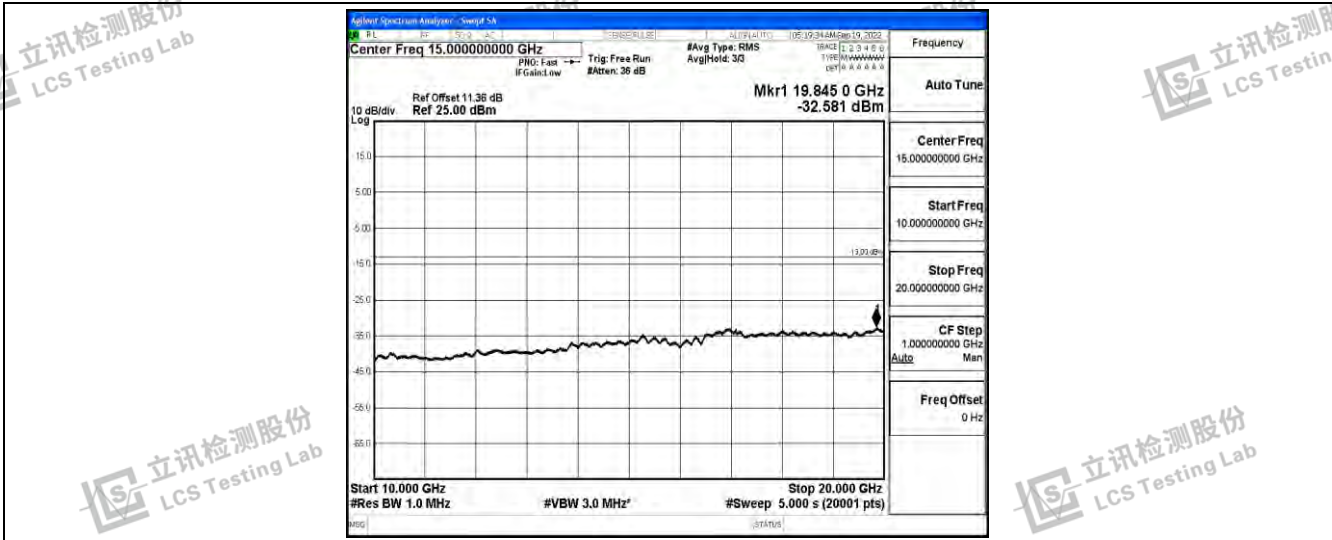

Band66-3MHz-16QAM-132657-1RB#0-Range3:30~1000MHz

Band66-3MHz-16QAM-132657-1RB#0-Range4:1000~10000MHz

Band66-3MHz-16QAM-132657-1RB#0-Range5:10000~20000MHz

Shenzhen LCS Compliance Testing Laboratory Ltd.
 Add: 101, 201 Bldg A & 301 Bldg C, Juji Industrial Park Yabianxueziwei, Shajing Street, Baoan District, Shenzhen, 518000, China
 Tel: +(86) 0755-82591330 | E-mail: webmaster@lcs-cert.com | Web: www.lcs-cert.com
 Scan code to check authenticity

Band66-5MHz-QPSK-131997-1RB#0-Range1:0.009~0.15MHz

Band66-5MHz-QPSK-131997-1RB#0-Range2:0.15~30MHz

Band66-5MHz-QPSK-131997-1RB#0-Range3:30~1000MHz

Shenzhen LCS Compliance Testing Laboratory Ltd.
 Add: 101, 201 Bldg A & 301 Bldg C, Juji Industrial Park Yabianxueziwei, Shajing Street, Baoan District, Shenzhen, 518000, China
 Tel: +(86) 0755-82591330 | E-mail: webmaster@lcs-cert.com | Web: www.lcs-cert.com
 Scan code to check authenticity