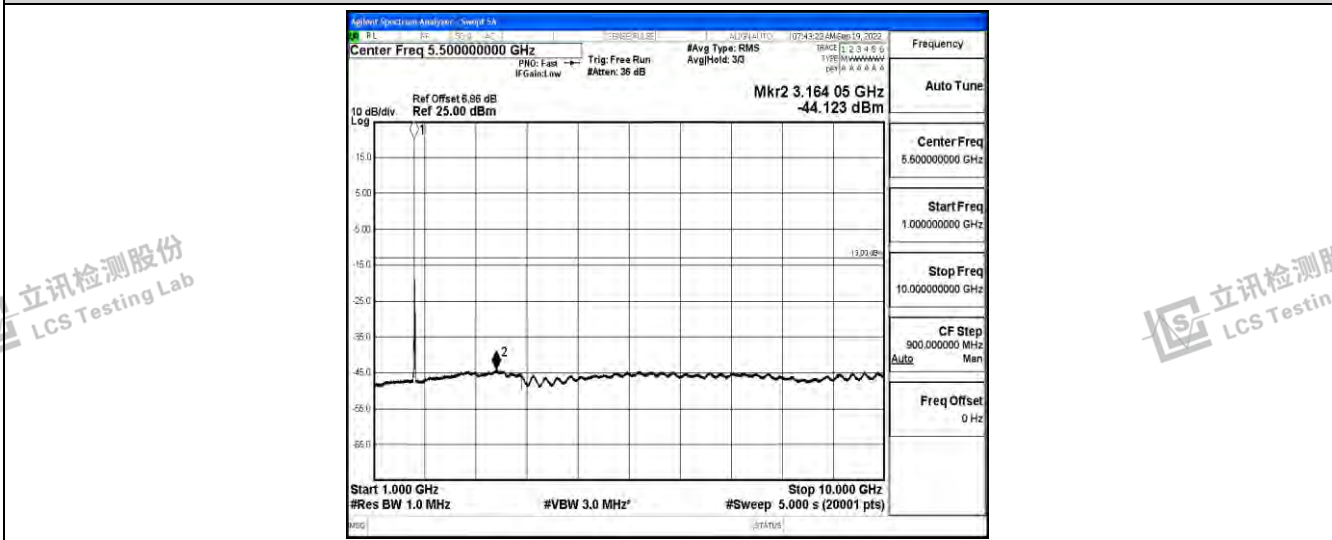

Band66-15MHz-16QAM-132047-1RB#0-Range4:1000~10000MHz

Band66-15MHz-16QAM-132047-1RB#0-Range5:10000~20000MHz