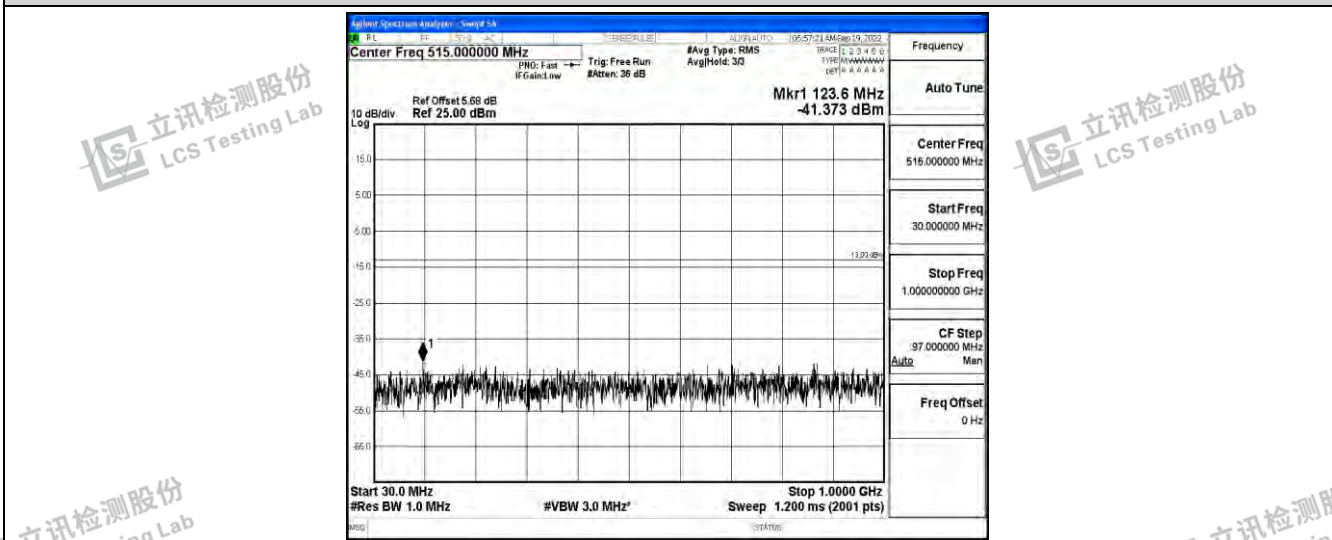

Band66-5MHz-QPSK-131997-1RB#0-Range1:0.009~0.15MHz

Band66-5MHz-QPSK-131997-1RB#0-Range2:0.15~30MHz

Band66-5MHz-QPSK-131997-1RB#0-Range3:30~1000MHz

Shenzhen LCS Compliance Testing Laboratory Ltd.
 Add: 101, 201 Bldg A & 301 Bldg C, Juji Industrial Park Yabianxueziwei, Shajing Street, Baoan District, Shenzhen, 518000, China
 Tel: +(86) 0755-82591330 | E-mail: webmaster@lcs-cert.com | Web: www.lcs-cert.com
 Scan code to check authenticity

Band66-5MHz-QPSK-131997-1RB#0-Range4:1000~10000MHz

Band66-5MHz-QPSK-131997-1RB#0-Range5:10000~20000MHz

Band66-5MHz-QPSK-132322-1RB#0-Range1:0.009~0.15MHz

Shenzhen LCS Compliance Testing Laboratory Ltd.
 Add: 101, 201 Bldg A & 301 Bldg C, Juji Industrial Park Yabianxueziwei, Shajing Street, Baoan District, Shenzhen, 518000, China
 Tel: +(86) 0755-82591330 | E-mail: webmaster@lcs-cert.com | Web: www.lcs-cert.com
 Scan code to check authenticity

Band66-5MHz-QPSK-132322-1RB#0-Range2:0.15~30MHz

Band66-5MHz-QPSK-132322-1RB#0-Range3:30~1000MHz

Band66-5MHz-QPSK-132322-1RB#0-Range4:1000~10000MHz

Shenzhen LCS Compliance Testing Laboratory Ltd.
 Add: 101, 201 Bldg A & 301 Bldg C, Juji Industrial Park Yabianxueziwei, Shajing Street, Baoan District, Shenzhen, 518000, China
 Tel: +(86) 0755-82591330 | E-mail: webmaster@lcs-cert.com | Web: www.lcs-cert.com
 Scan code to check authenticity