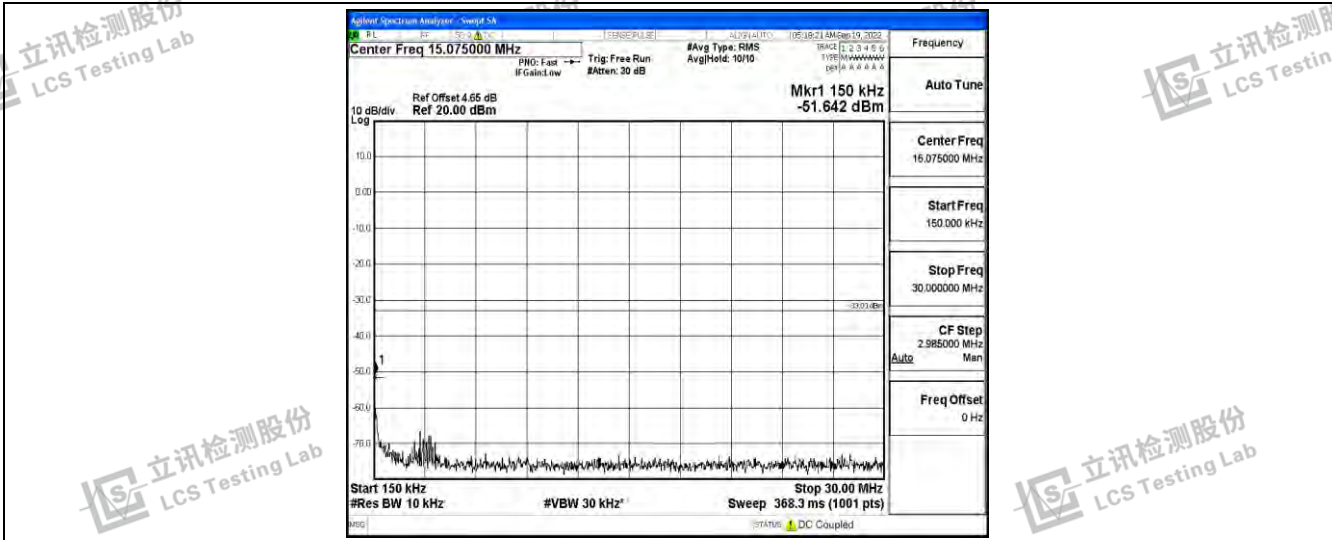

Band66-3MHz-16QAM-132322-1RB#0-Range5:10000~20000MHz

Band66-3MHz-16QAM-132657-1RB#0-Range1:0.009~0.15MHz

Band66-3MHz-16QAM-132657-1RB#0-Range2:0.15~30MHz

Shenzhen LCS Compliance Testing Laboratory Ltd.
 Add: 101, 201 Bldg A & 301 Bldg C, Juji Industrial Park Yabianxueziwei, Shajing Street, Baoan District, Shenzhen, 518000, China
 Tel: +(86) 0755-82591330 | E-mail: webmaster@lcs-cert.com | Web: www.lcs-cert.com
 Scan code to check authenticity