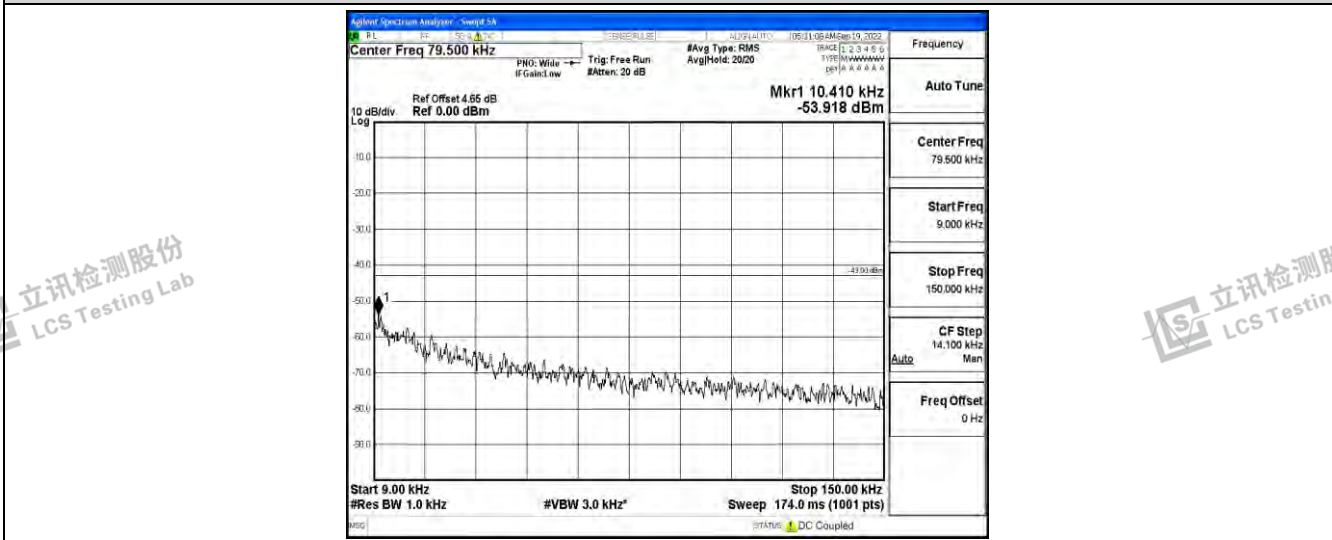

Band66-3MHz-16QAM-131987-1RB#0-Range1:0.009~0.15MHz

Band66-3MHz-16QAM-131987-1RB#0-Range2:0.15~30MHz