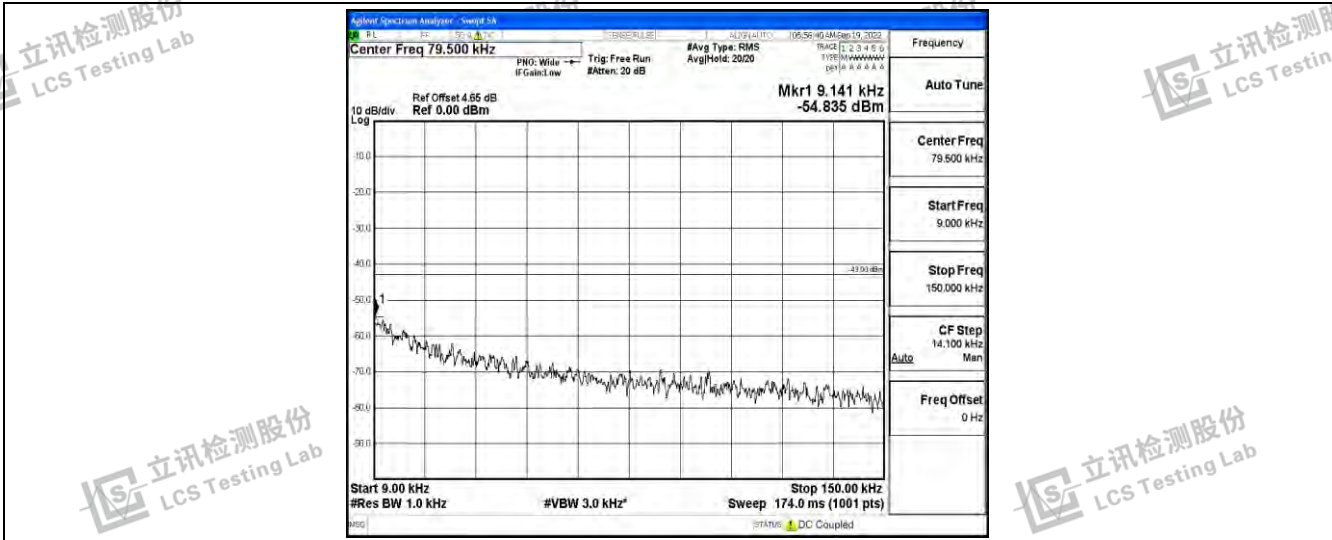

Band66-5MHz-16QAM-131997-1RB#0-Range4:1000~10000MHz

Band66-5MHz-16QAM-131997-1RB#0-Range5:10000~20000MHz

Band66-5MHz-16QAM-132322-1RB#0-Range1:0.009~0.15MHz

Band66-5MHz-16QAM-132322-1RB#0-Range2:0.15~30MHz