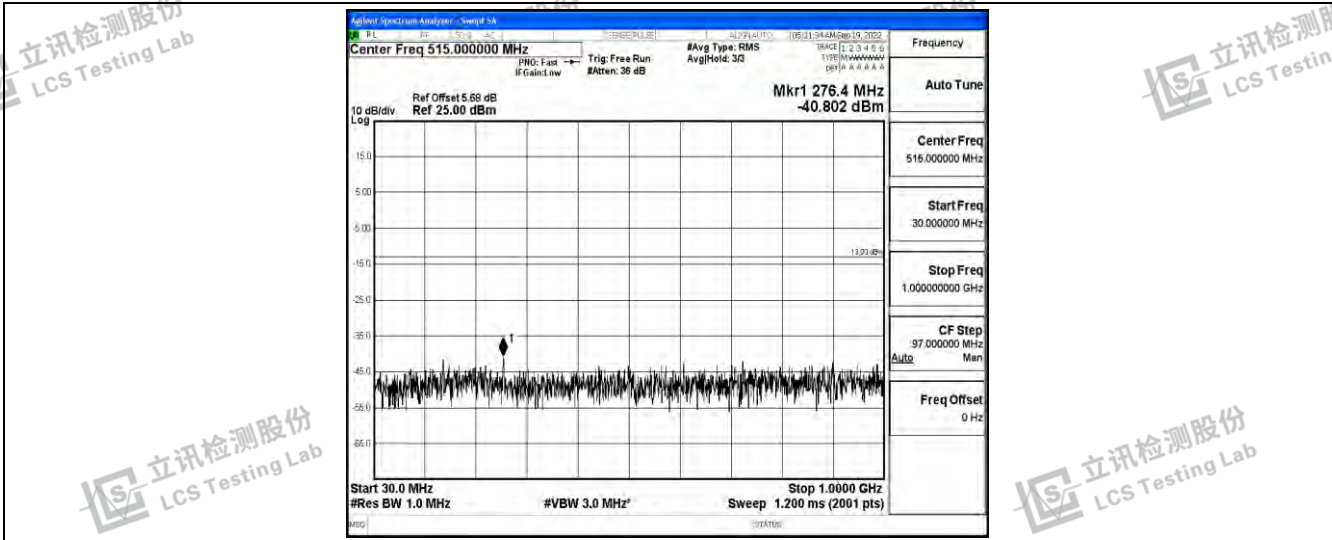

Band66-3MHz-16QAM-131987-1RB#0-Range1:0.009~0.15MHz

Band66-3MHz-16QAM-131987-1RB#0-Range2:0.15~30MHz

Band66-3MHz-16QAM-131987-1RB#0-Range3:30~1000MHz

Shenzhen LCS Compliance Testing Laboratory Ltd.
 Add: 101, 201 Bldg A & 301 Bldg C, Juji Industrial Park Yabianxueziwei, Shajing Street, Baoan District, Shenzhen, 518000, China
 Tel: +(86) 0755-82591330 | E-mail: webmaster@lcs-cert.com | Web: www.lcs-cert.com
 Scan code to check authenticity