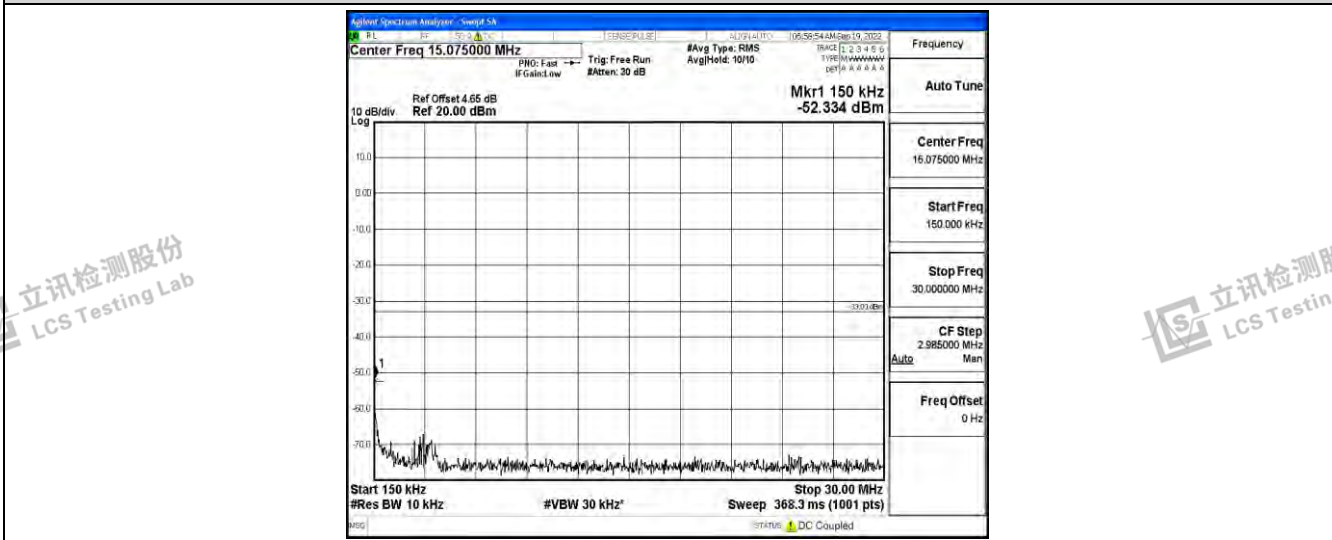

Band66-5MHz-16QAM-132322-1RB#0-Range2:0.15~30MHz

Band66-5MHz-16QAM-132322-1RB#0-Range3:30~1000MHz