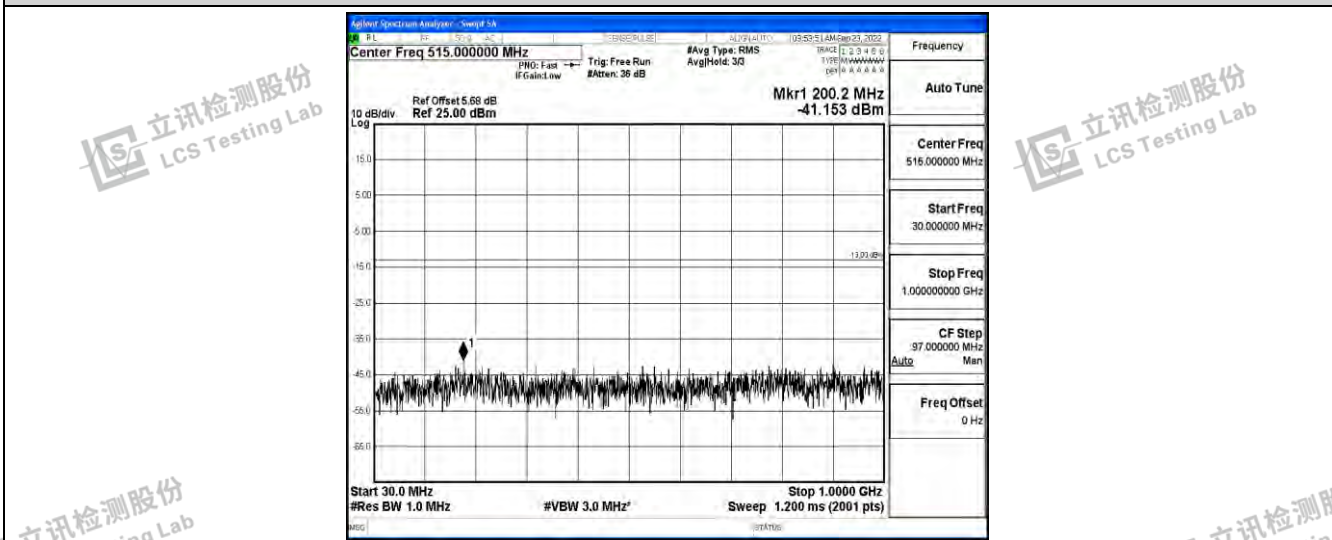

Band66-10MHz-16QAM-132322-1RB#0-Range3:30~1000MHz

Band66-10MHz-16QAM-132322-1RB#0-Range4:1000~10000MHz

Shenzhen LCS Compliance Testing Laboratory Ltd.
Add: 101, 201 Bldg A & 301 Bldg C, Juji Industrial Park Yabianxueziwei, Shajing Street, Baoan District, Shenzhen, 518000, China
Tel: +(86) 0755-82591330 | E-mail: webmaster@lcs-cert.com | Web: www.lcs-cert.com
Scan code to check authenticity