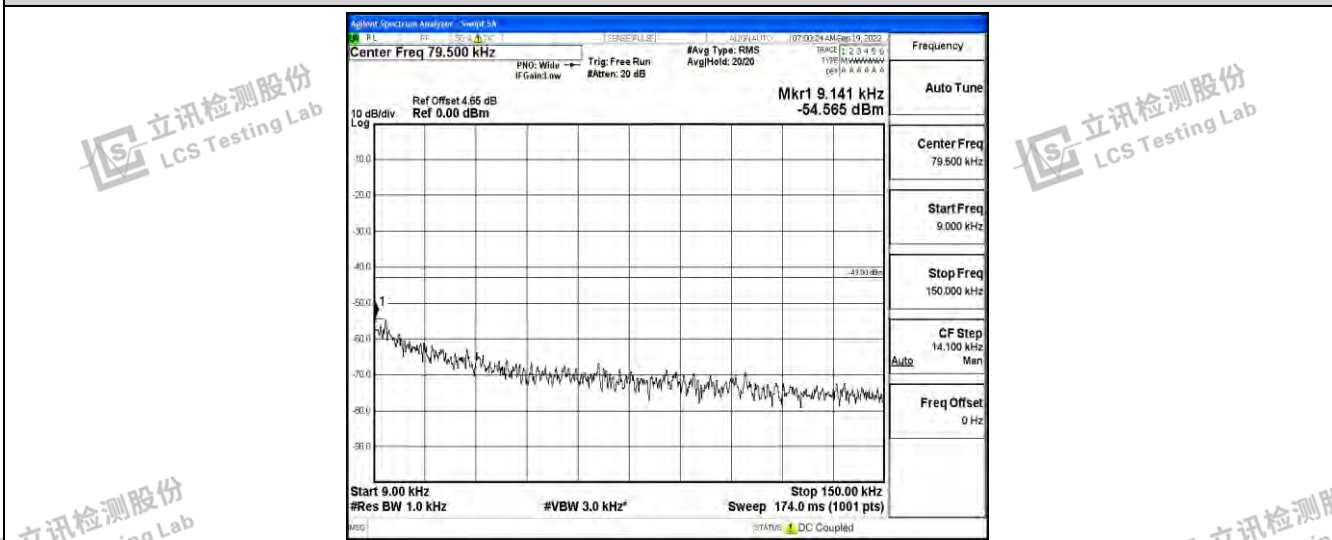

Band66-5MHz-QPSK-131997-1RB#0-Range4:1000~10000MHz

Band66-5MHz-QPSK-131997-1RB#0-Range5:10000~20000MHz

Band66-5MHz-QPSK-132322-1RB#0-Range1:0.009~0.15MHz

Shenzhen LCS Compliance Testing Laboratory Ltd.
 Add: 101, 201 Bldg A & 301 Bldg C, Juji Industrial Park Yabianxueziwei, Shajing Street, Baoan District, Shenzhen, 518000, China
 Tel: +(86) 0755-82591330 | E-mail: webmaster@lcs-cert.com | Web: www.lcs-cert.com
 Scan code to check authenticity

Band66-5MHz-QPSK-132322-1RB#0-Range2:0.15~30MHz

Band66-5MHz-QPSK-132322-1RB#0-Range3:30~1000MHz

Band66-5MHz-QPSK-132322-1RB#0-Range4:1000~10000MHz

Shenzhen LCS Compliance Testing Laboratory Ltd.
 Add: 101, 201 Bldg A & 301 Bldg C, Juji Industrial Park Yabianxueziwei, Shajing Street, Baoan District, Shenzhen, 518000, China
 Tel: +(86) 0755-82591330 | E-mail: webmaster@lcs-cert.com | Web: www.lcs-cert.com
 Scan code to check authenticity

Band66-5MHz-QPSK-132322-1RB#0-Range5:10000~20000MHz

Band66-5MHz-QPSK-132647-1RB#0-Range1:0.009~0.15MHz

Band66-5MHz-QPSK-132647-1RB#0-Range2:0.15~30MHz

Shenzhen LCS Compliance Testing Laboratory Ltd.
 Add: 101, 201 Bldg A & 301 Bldg C, Juji Industrial Park Yabianxueziwei, Shajing Street, Baoan District, Shenzhen, 518000, China
 Tel: +(86) 0755-82591330 | E-mail: webmaster@lcs-cert.com | Web: www.lcs-cert.com
 Scan code to check authenticity