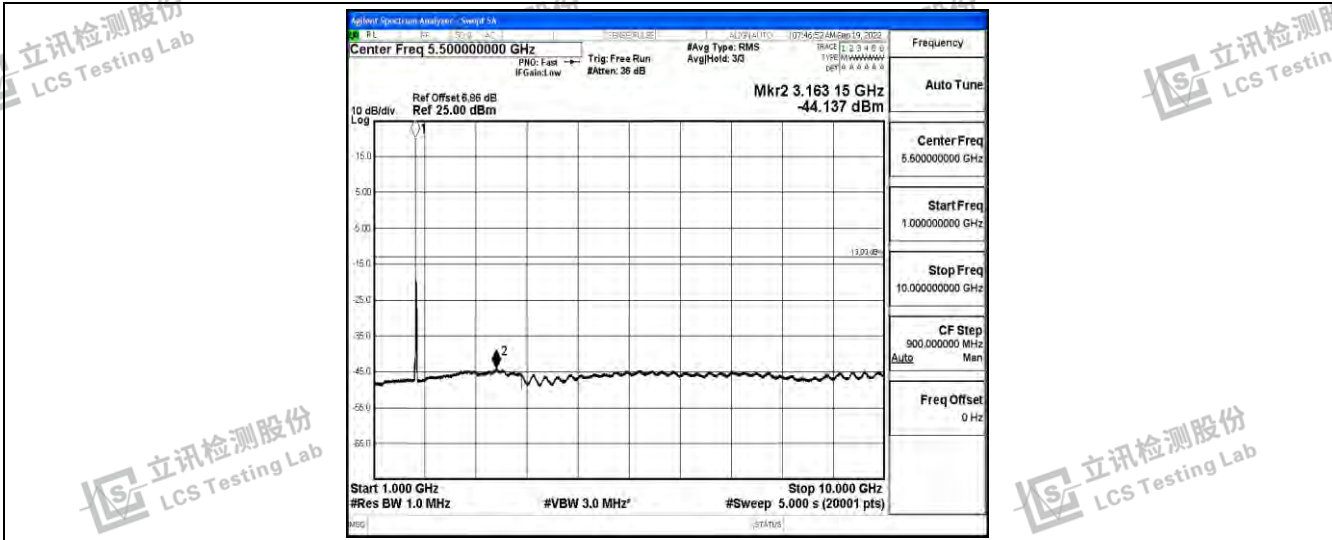

Band66-15MHz-16QAM-132322-1RB#0-Range2:0.15~30MHz

Band66-15MHz-16QAM-132322-1RB#0-Range3:30~1000MHz

Band66-15MHz-16QAM-132322-1RB#0-Range4:1000~10000MHz

Shenzhen LCS Compliance Testing Laboratory Ltd.
 Add: 101, 201 Bldg A & 301 Bldg C, Juji Industrial Park Yabianxueziwei, Shajing Street, Baoan District, Shenzhen, 518000, China
 Tel: +(86) 0755-82591330 | E-mail: webmaster@lcs-cert.com | Web: www.lcs-cert.com
 Scan code to check authenticity