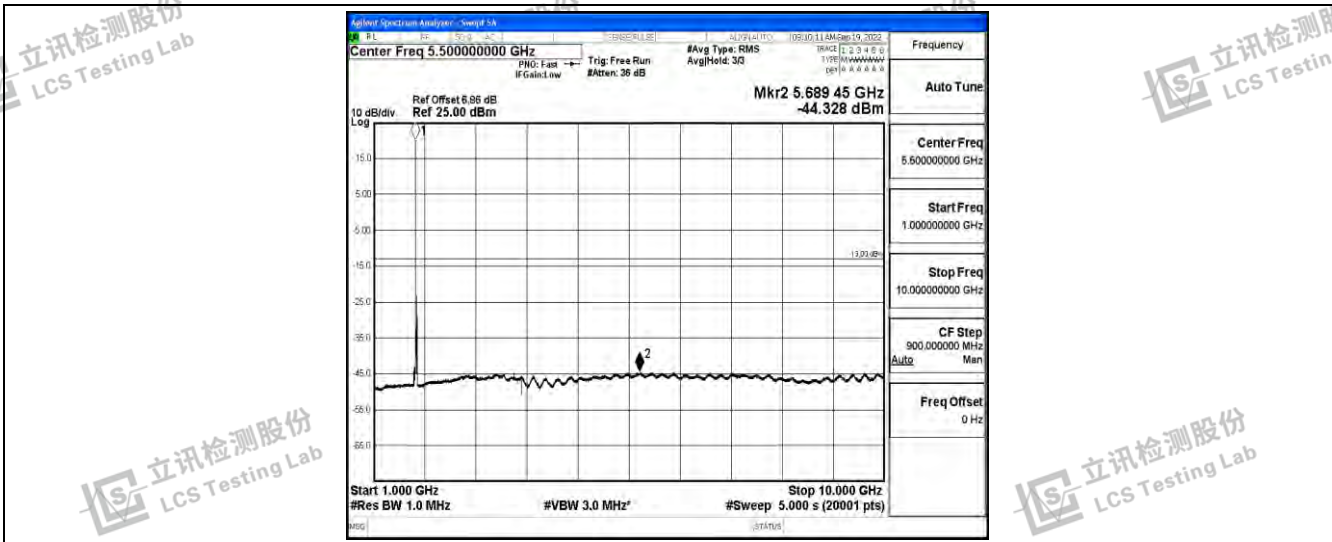

Band66-20MHz-16QAM-132322-1RB#0-Range2:0.15~30MHz

Band66-20MHz-16QAM-132322-1RB#0-Range3:30~1000MHz

Band66-20MHz-16QAM-132322-1RB#0-Range4:1000~10000MHz

Shenzhen LCS Compliance Testing Laboratory Ltd.
 Add: 101, 201 Bldg A & 301 Bldg C, Juji Industrial Park Yabianxueziwei, Shajing Street, Baoan District, Shenzhen, 518000, China
 Tel: +(86) 0755-82591330 | E-mail: webmaster@lcs-cert.com | Web: www.lcs-cert.com
 Scan code to check authenticity