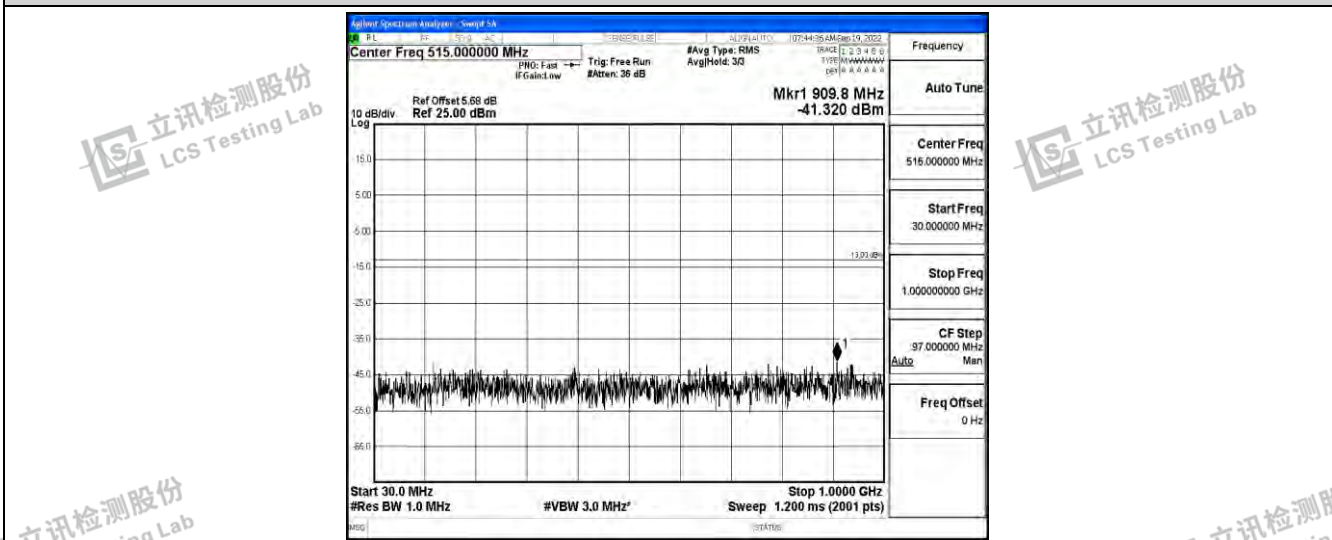

Band66-15MHz-QPSK-132322-1RB#0-Range3:30~100MHz

Band66-15MHz-QPSK-132322-1RB#0-Range4:1000~10000MHz

Shenzhen LCS Compliance Testing Laboratory Ltd.
Add: 101, 201 Bldg A & 301 Bldg C, Juji Industrial Park Yabianxueziwei, Shajing Street, Baoan District, Shenzhen, 518000, China
Tel: +(86) 0755-82591330 | E-mail: webmaster@lcs-cert.com | Web: www.lcs-cert.com
Scan code to check authenticity