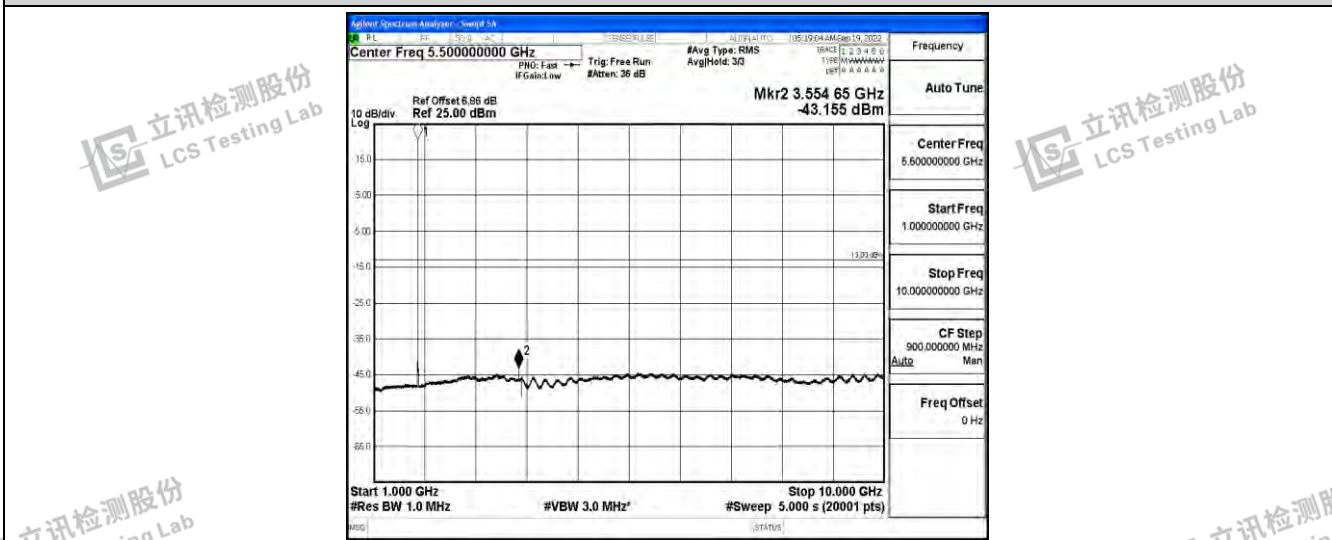

Band66-3MHz-16QAM-132657-1RB#0-Range4:1000~10000MHz

Band66-3MHz-16QAM-132657-1RB#0-Range5:10000~20000MHz

Shenzhen LCS Compliance Testing Laboratory Ltd.
Add: 101, 201 Bldg A & 301 Bldg C, Juji Industrial Park Yabianxueziwei, Shajing Street, Baoan District, Shenzhen, 518000, China
Tel: +(86) 0755-82591330 | E-mail: webmaster@lcs-cert.com | Web: www.lcs-cert.com
Scan code to check authenticity