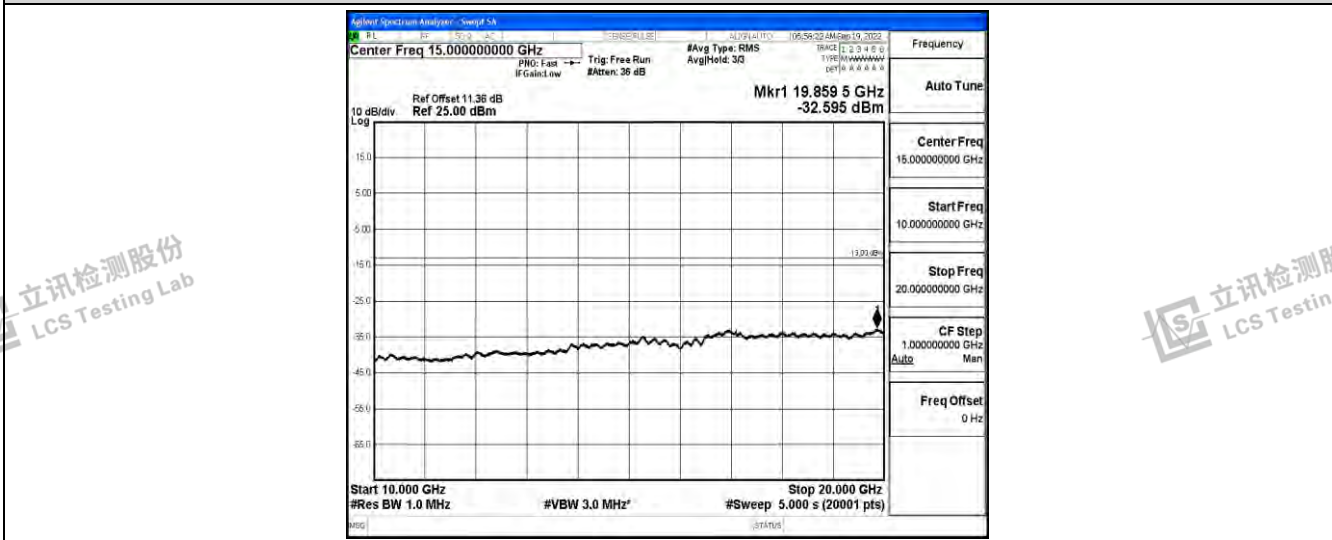

Band66-5MHz-QPSK-131997-1RB#0-Range4:1000~10000MHz

Band66-5MHz-QPSK-131997-1RB#0-Range5:10000~20000MHz

Band66-5MHz-QPSK-132322-1RB#0-Range1:0.009~0.15MHz

Shenzhen LCS Compliance Testing Laboratory Ltd.
 Add: 101, 201 Bldg A & 301 Bldg C, Juji Industrial Park Yabianxueziwei, Shajing Street, Baoan District, Shenzhen, 518000, China
 Tel: +(86) 0755-82591330 | E-mail: webmaster@lcs-cert.com | Web: www.lcs-cert.com
 Scan code to check authenticity

Band66-5MHz-QPSK-132322-1RB#0-Range2:0.15~30MHz

Band66-5MHz-QPSK-132322-1RB#0-Range3:30~1000MHz

Band66-5MHz-QPSK-132322-1RB#0-Range4:1000~10000MHz

Shenzhen LCS Compliance Testing Laboratory Ltd.
 Add: 101, 201 Bldg A & 301 Bldg C, Juji Industrial Park Yabianxueziwei, Shajing Street, Baoan District, Shenzhen, 518000, China
 Tel: +(86) 0755-82591330 | E-mail: webmaster@lcs-cert.com | Web: www.lcs-cert.com
 Scan code to check authenticity

Band66-5MHz-QPSK-132322-1RB#0-Range5:10000~20000MHz

Band66-5MHz-QPSK-132647-1RB#0-Range1:0.009~0.15MHz

Band66-5MHz-QPSK-132647-1RB#0-Range2:0.15~30MHz

Shenzhen LCS Compliance Testing Laboratory Ltd.
 Add: 101, 201 Bldg A & 301 Bldg C, Juji Industrial Park Yabianxueziwei, Shajing Street, Baoan District, Shenzhen, 518000, China
 Tel: +(86) 0755-82591330 | E-mail: webmaster@lcs-cert.com | Web: www.lcs-cert.com
 Scan code to check authenticity