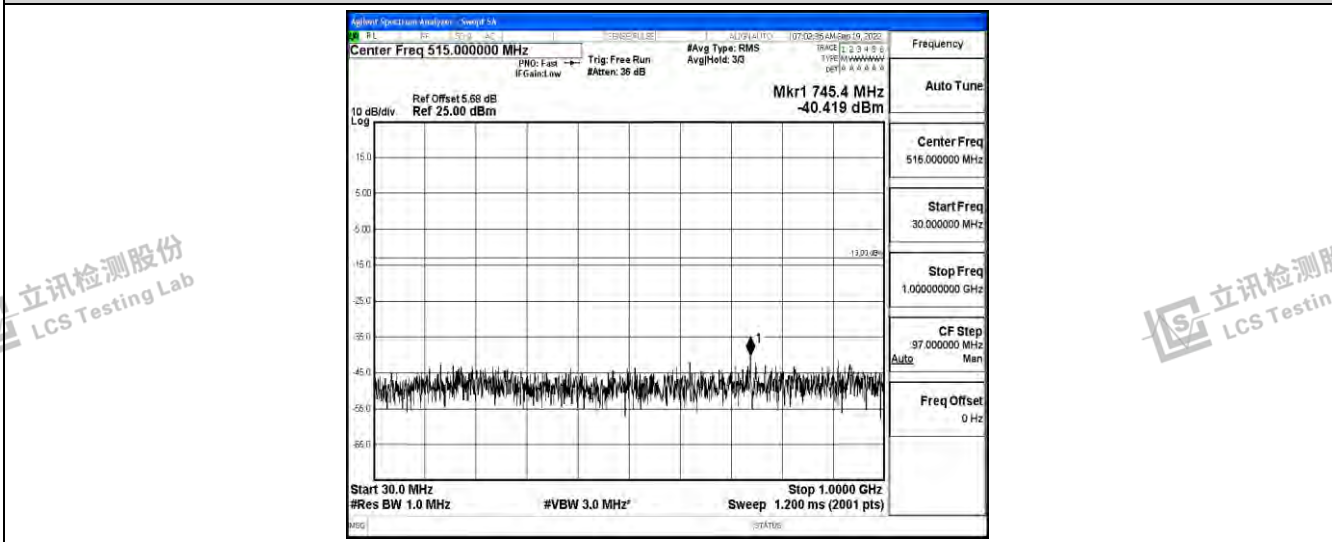

Band66-5MHz-16QAM-132647-1RB#0-Range3:30~1000MHz

Band66-5MHz-16QAM-132647-1RB#0-Range4:1000~10000MHz