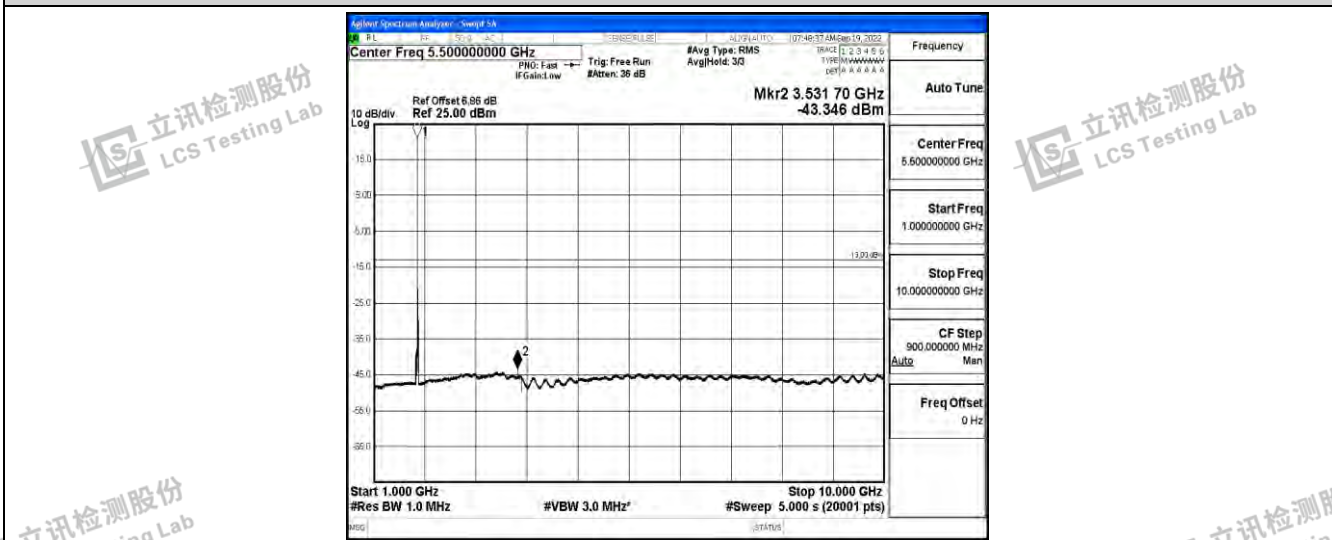

Band66-15MHz-QPSK-132597-1RB#0-Range4:1000~10000MHz

Band66-15MHz-QPSK-132597-1RB#0-Range5:10000~20000MHz

Shenzhen LCS Compliance Testing Laboratory Ltd.
Add: 101, 201 Bldg A & 301 Bldg C, Juji Industrial Park Yabianxueziwei, Shajing Street, Baoan District, Shenzhen, 518000, China
Tel: +(86) 0755-82591330 | E-mail: webmaster@lcs-cert.com | Web: www.lcs-cert.com
Scan code to check authenticity