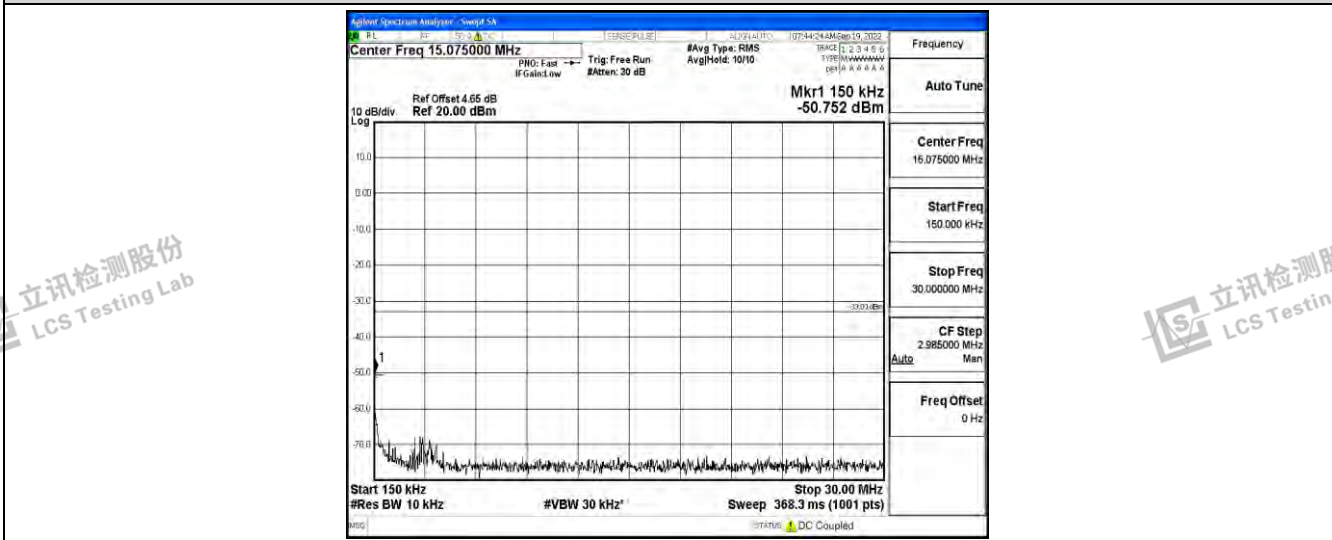

Band66-15MHz-QPSK-132047-1RB#0-Range4: 1000~10000MHz

Band66-15MHz-QPSK-132047-1RB#0-Range5: 10000~20000MHz

Band66-15MHz-QPSK-132322-1RB#0-Range1: 0.009~0.15MHz

Shenzhen LCS Compliance Testing Laboratory Ltd.
 Add: 101, 201 Bldg A & 301 Bldg C, Juji Industrial Park Yabianxueziwei, Shajing Street, Baoan District, Shenzhen, 518000, China
 Tel: +(86) 0755-82591330 | E-mail: webmaster@lcs-cert.com | Web: www.lcs-cert.com
 Scan code to check authenticity

Band66-15MHz-QPSK-132322-1RB#0-Range2:0.15~30MHz

Band66-15MHz-QPSK-132322-1RB#0-Range3:30~100MHz

Band66-15MHz-QPSK-132322-1RB#0-Range4:1000~10000MHz

Shenzhen LCS Compliance Testing Laboratory Ltd.
 Add: 101, 201 Bldg A & 301 Bldg C, Juji Industrial Park Yabianxueziwei, Shajing Street, Baoan District, Shenzhen, 518000, China
 Tel: +(86) 0755-82591330 | E-mail: webmaster@lcs-cert.com | Web: www.lcs-cert.com
 Scan code to check authenticity