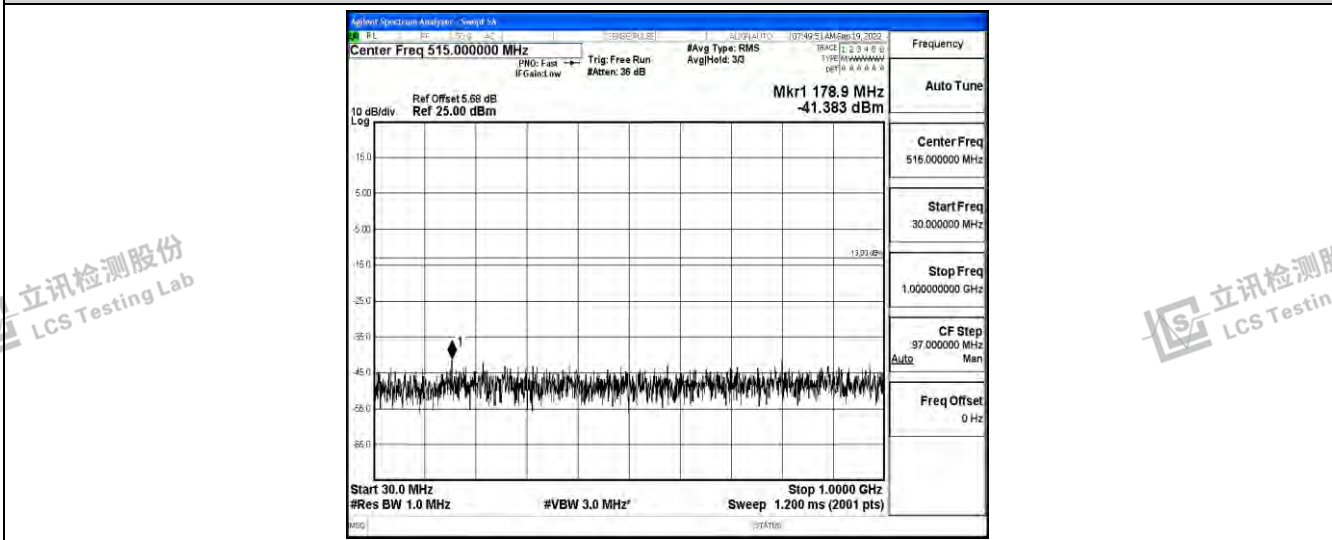

Band66-15MHz-16QAM-132597-1RB#0-Range3:30~1000MHz

Band66-15MHz-16QAM-132597-1RB#0-Range4:1000~10000MHz