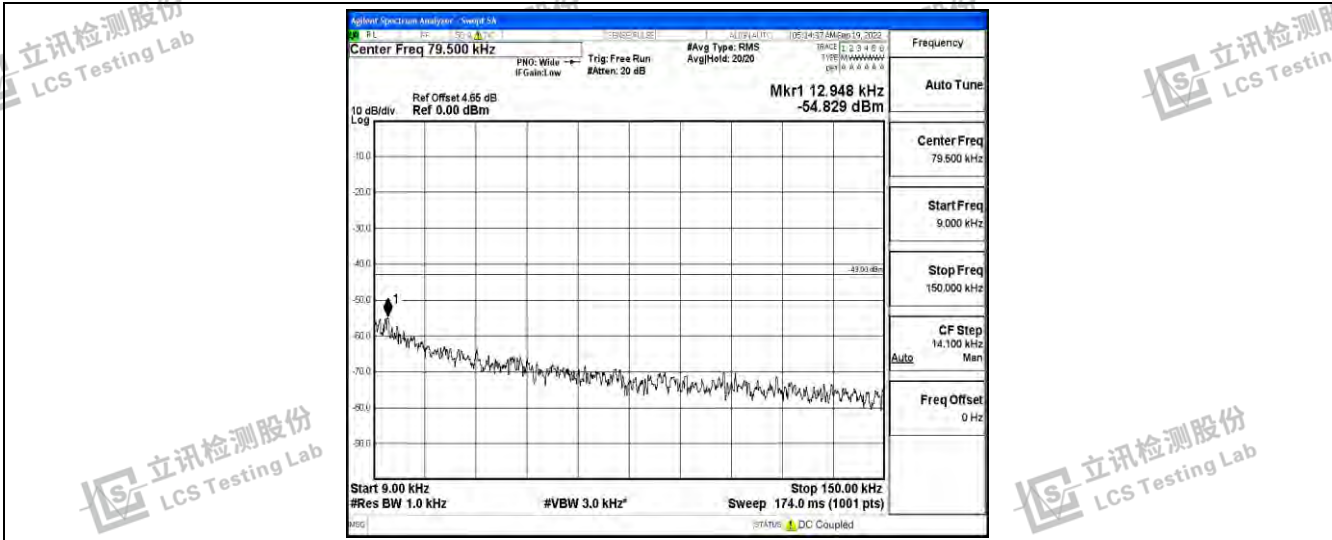

Band66-3MHz-16QAM-131987-1RB#0-Range4:1000~10000MHz

Band66-3MHz-16QAM-131987-1RB#0-Range5:10000~20000MHz

Band66-3MHz-16QAM-132322-1RB#0-Range1:0.009~0.15MHz

Shenzhen LCS Compliance Testing Laboratory Ltd.
 Add: 101, 201 Bldg A & 301 Bldg C, Juji Industrial Park Yabianxueziwei, Shajing Street, Baoan District, Shenzhen, 518000, China
 Tel: +(86) 0755-82591330 | E-mail: webmaster@lcs-cert.com | Web: www.lcs-cert.com
 Scan code to check authenticity