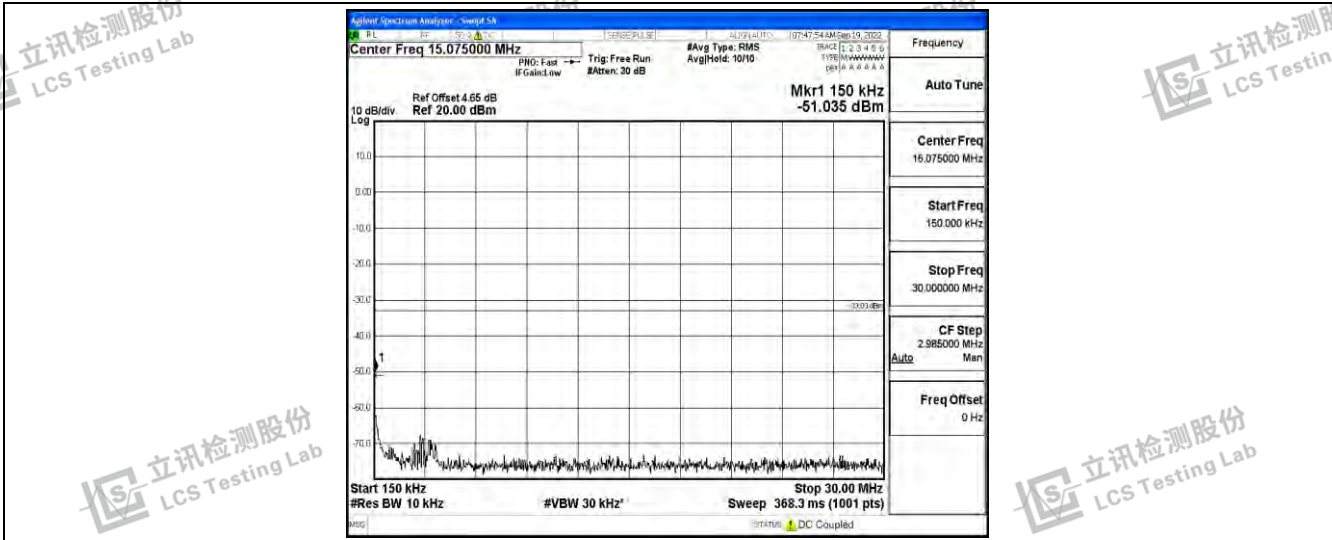

Band66-15MHz-QPSK-132322-1RB#0-Range2:0.15~30MHz

Band66-15MHz-QPSK-132322-1RB#0-Range3:30~100MHz

Band66-15MHz-QPSK-132322-1RB#0-Range4:1000~10000MHz

Shenzhen LCS Compliance Testing Laboratory Ltd.
 Add: 101, 201 Bldg A & 301 Bldg C, Juji Industrial Park Yabianxueziwei, Shajing Street, Baoan District, Shenzhen, 518000, China
 Tel: +(86) 0755-82591330 | E-mail: webmaster@lcs-cert.com | Web: www.lcs-cert.com
 Scan code to check authenticity

Band66-15MHz-QPSK-132322-1RB#0-Range5:10000~20000MHz

Band66-15MHz-QPSK-132597-1RB#0-Range1:0.009~0.15MHz

Band66-15MHz-QPSK-132597-1RB#0-Range2:0.15~30MHz

Shenzhen LCS Compliance Testing Laboratory Ltd.
 Add: 101, 201 Bldg A & 301 Bldg C, Juji Industrial Park Yabianxueziwei, Shajing Street, Baoan District, Shenzhen, 518000, China
 Tel: +(86) 0755-82591330 | E-mail: webmaster@lcs-cert.com | Web: www.lcs-cert.com
 Scan code to check authenticity

Band66-15MHz-QPSK-132597-1RB#0-Range3:30~1000MHz

Band66-15MHz-QPSK-132597-1RB#0-Range4:1000~10000MHz

Band66-15MHz-QPSK-132597-1RB#0-Range5:10000~20000MHz

Shenzhen LCS Compliance Testing Laboratory Ltd.
 Add: 101, 201 Bldg A & 301 Bldg C, Juji Industrial Park Yabianxueziwei, Shajing Street, Baoan District, Shenzhen, 518000, China
 Tel: +(86) 0755-82591330 | E-mail: webmaster@lcs-cert.com | Web: www.lcs-cert.com
 Scan code to check authenticity