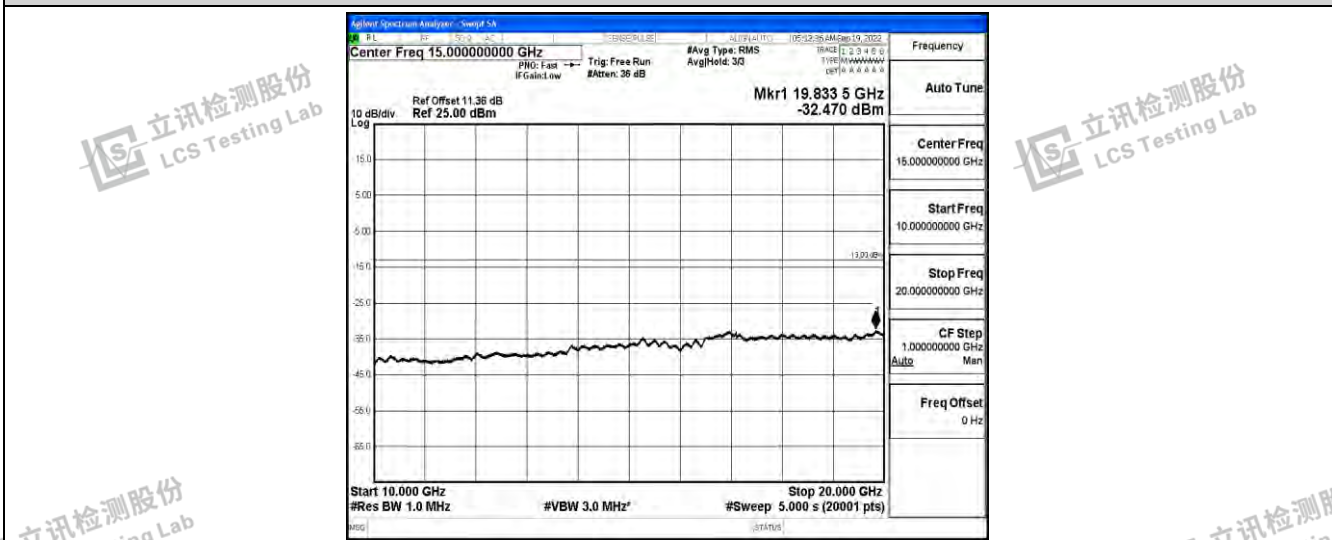

Band66-3MHz-16QAM-131987-1RB#0-Range5:10000~20000MHz

Band66-3MHz-16QAM-132322-1RB#0-Range1:0.009~0.15MHz

Shenzhen LCS Compliance Testing Laboratory Ltd.
Add: 101, 201 Bldg A & 301 Bldg C, Juji Industrial Park Yabianxueziwei, Shajing Street, Baoan District, Shenzhen, 518000, China
Tel: +(86) 0755-82591330 | E-mail: webmaster@lcs-cert.com | Web: www.lcs-cert.com
Scan code to check authenticity