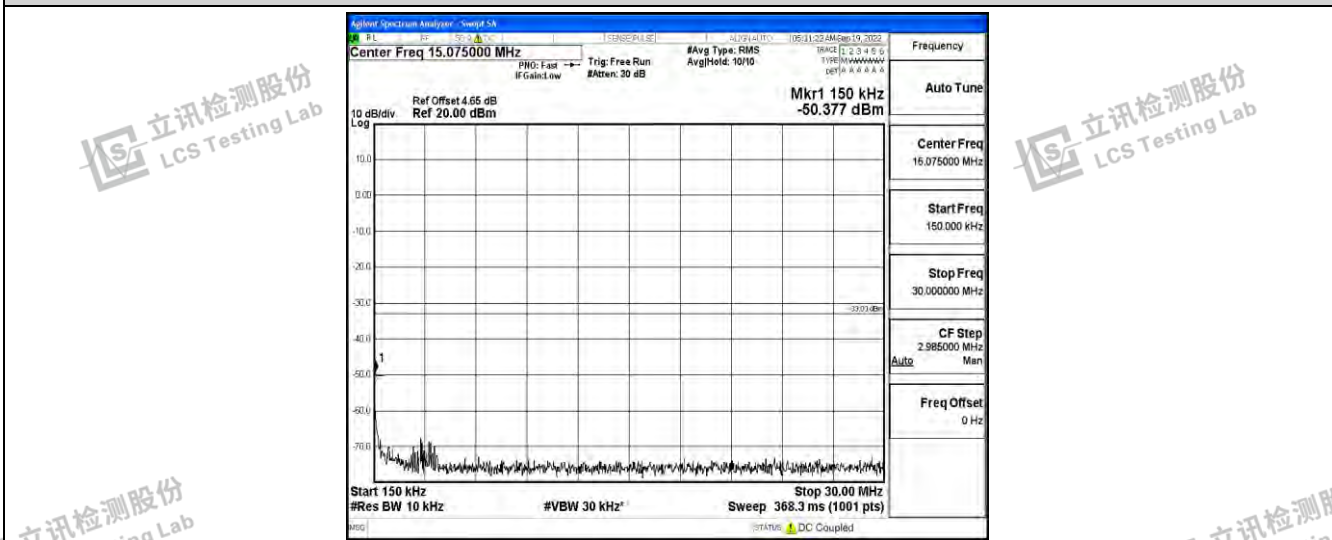

Band66-3MHz-16QAM-131987-1RB#0-Range2:0.15~30MHz

Band66-3MHz-16QAM-131987-1RB#0-Range3:30~1000MHz

Shenzhen LCS Compliance Testing Laboratory Ltd.
Add: 101, 201 Bldg A & 301 Bldg C, Juji Industrial Park Yabianxueziwei, Shajing Street, Baoan District, Shenzhen, 518000, China
Tel: +(86) 0755-82591330 | E-mail: webmaster@lcs-cert.com | Web: www.lcs-cert.com
Scan code to check authenticity