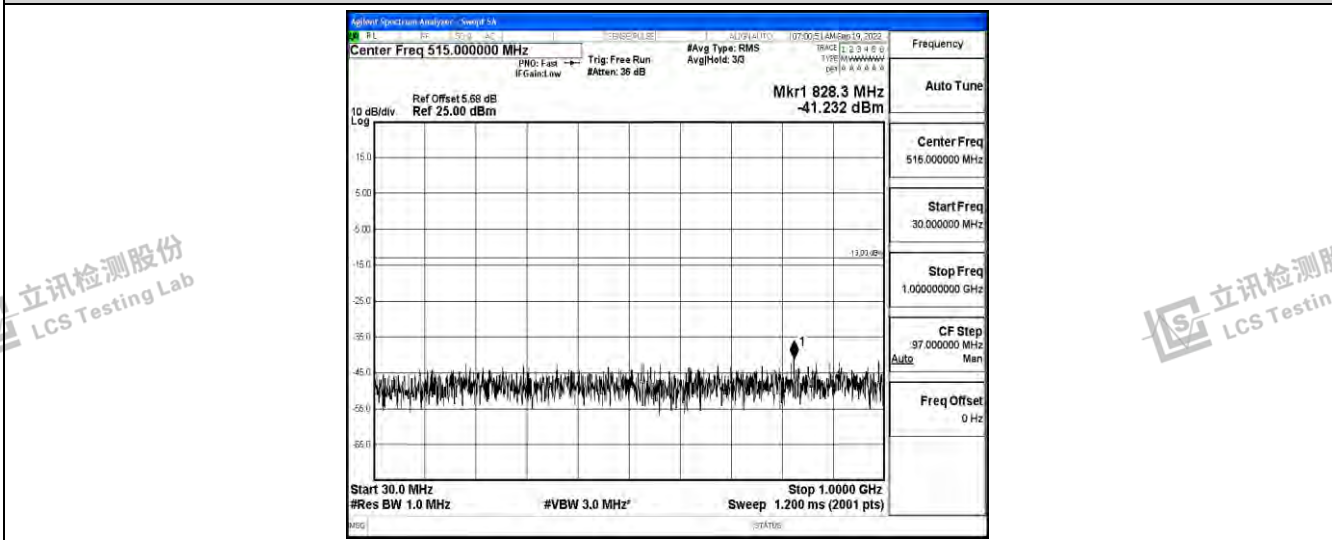

Band66-5MHz-QPSK-132322-1RB#0-Range2:0.15~30MHz

Band66-5MHz-QPSK-132322-1RB#0-Range3:30~1000MHz

Band66-5MHz-QPSK-132322-1RB#0-Range4:1000~10000MHz

Shenzhen LCS Compliance Testing Laboratory Ltd.
 Add: 101, 201 Bldg A & 301 Bldg C, Juji Industrial Park Yabianxueziwei, Shajing Street, Baoan District, Shenzhen, 518000, China
 Tel: +(86) 0755-82591330 | E-mail: webmaster@lcs-cert.com | Web: www.lcs-cert.com
 Scan code to check authenticity

Band66-5MHz-QPSK-132322-1RB#0-Range5:10000~20000MHz

Band66-5MHz-QPSK-132647-1RB#0-Range1:0.009~0.15MHz

Band66-5MHz-QPSK-132647-1RB#0-Range2:0.15~30MHz

Shenzhen LCS Compliance Testing Laboratory Ltd.
 Add: 101, 201 Bldg A & 301 Bldg C, Juji Industrial Park Yabianxueziwei, Shajing Street, Baoan District, Shenzhen, 518000, China
 Tel: +(86) 0755-82591330 | E-mail: webmaster@lcs-cert.com | Web: www.lcs-cert.com
 Scan code to check authenticity

Band66-5MHz-QPSK-132647-1RB#0-Range3:30~1000MHz

Band66-5MHz-QPSK-132647-1RB#0-Range4:1000~10000MHz

Band66-5MHz-QPSK-132647-1RB#0-Range5:10000~20000MHz

Shenzhen LCS Compliance Testing Laboratory Ltd.
 Add: 101, 201 Bldg A & 301 Bldg C, Juji Industrial Park Yabianxueziwei, Shajing Street, Baoan District, Shenzhen, 518000, China
 Tel: +(86) 0755-82591330 | E-mail: webmaster@lcs-cert.com | Web: www.lcs-cert.com
 Scan code to check authenticity