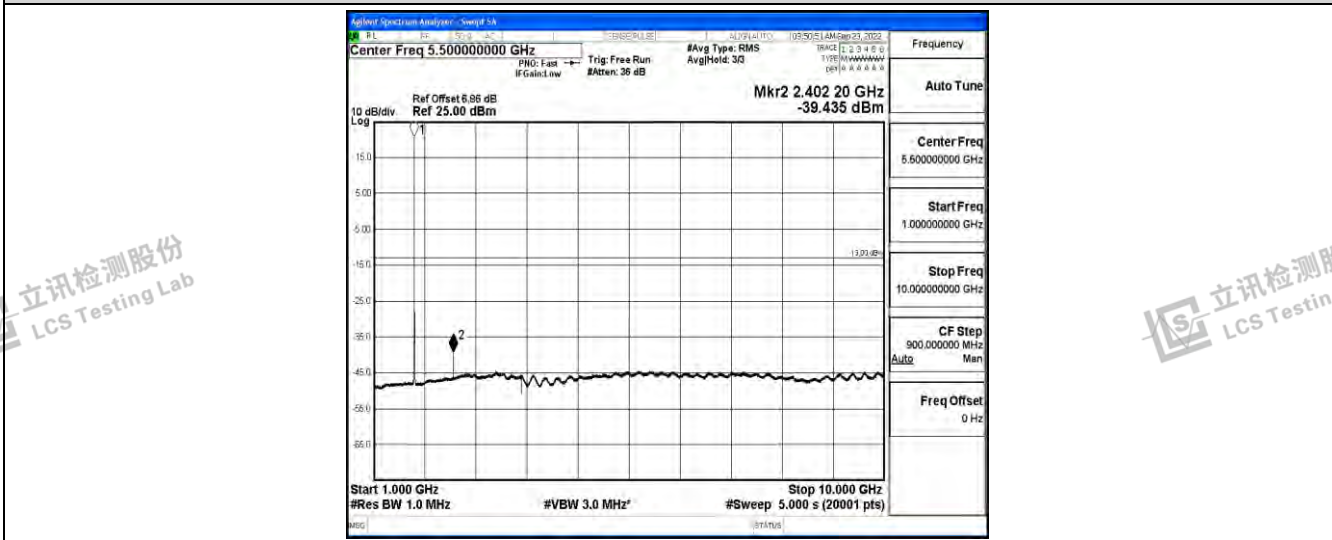

Band66-10MHz-16QAM-132022-1RB#0-Range4:1000~10000MHz

Band66-10MHz-16QAM-132022-1RB#0-Range5:10000~20000MHz