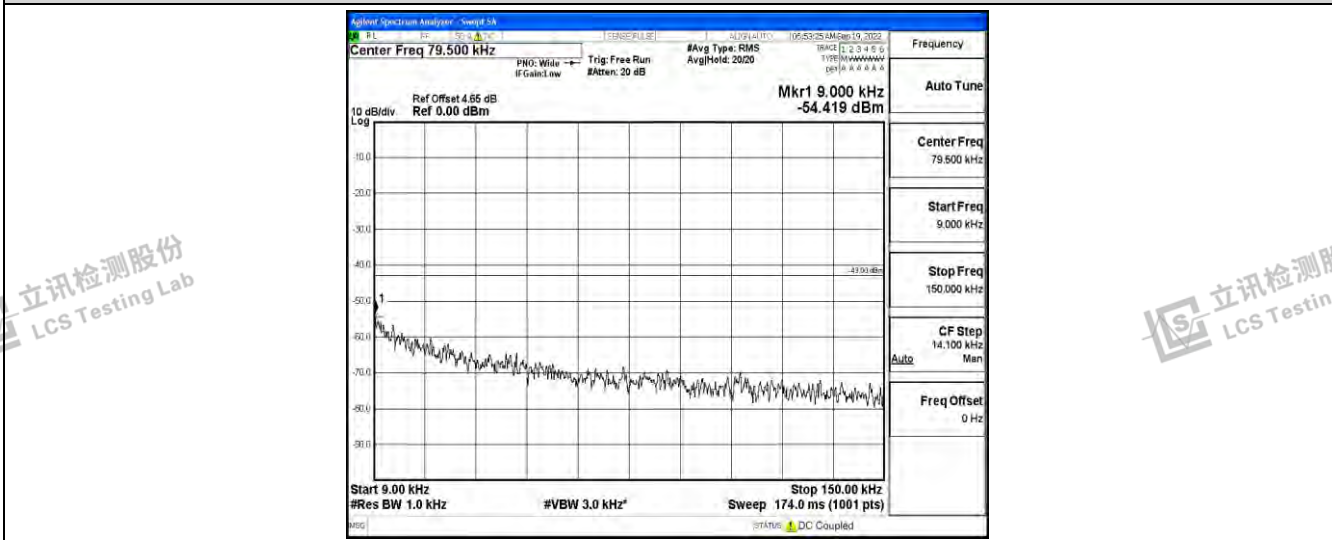

Band66-3MHz-16QAM-132657-1RB#0-Range3:30~1000MHz

Band66-3MHz-16QAM-132657-1RB#0-Range4:1000~10000MHz

Band66-3MHz-16QAM-132657-1RB#0-Range5:10000~20000MHz

Shenzhen LCS Compliance Testing Laboratory Ltd.
 Add: 101, 201 Bldg A & 301 Bldg C, Juji Industrial Park Yabianxueziwei, Shajing Street, Baoan District, Shenzhen, 518000, China
 Tel: +(86) 0755-82591330 | E-mail: webmaster@lcs-cert.com | Web: www.lcs-cert.com
 Scan code to check authenticity

Band66-5MHz-QPSK-131997-1RB#0-Range1:0.009~0.15MHz

Band66-5MHz-QPSK-131997-1RB#0-Range2:0.15~30MHz

Band66-5MHz-QPSK-131997-1RB#0-Range3:30~1000MHz

Shenzhen LCS Compliance Testing Laboratory Ltd.
 Add: 101, 201 Bldg A & 301 Bldg C, Juji Industrial Park Yabianxueziwei, Shajing Street, Baoan District, Shenzhen, 518000, China
 Tel: +(86) 0755-82591330 | E-mail: webmaster@lcs-cert.com | Web: www.lcs-cert.com
 Scan code to check authenticity