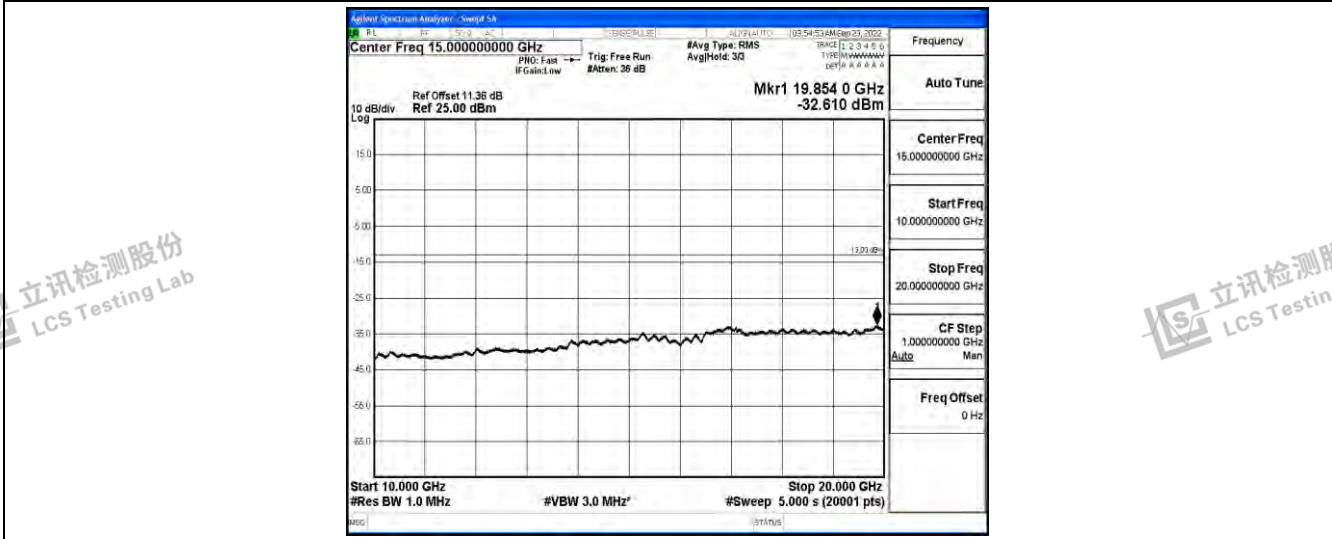

Band66-10MHz-16QAM-132322-1RB#0-Range5:10000~20000MHz

Band66-10MHz-16QAM-132622-1RB#0-Range1:0.009~0.15MHz