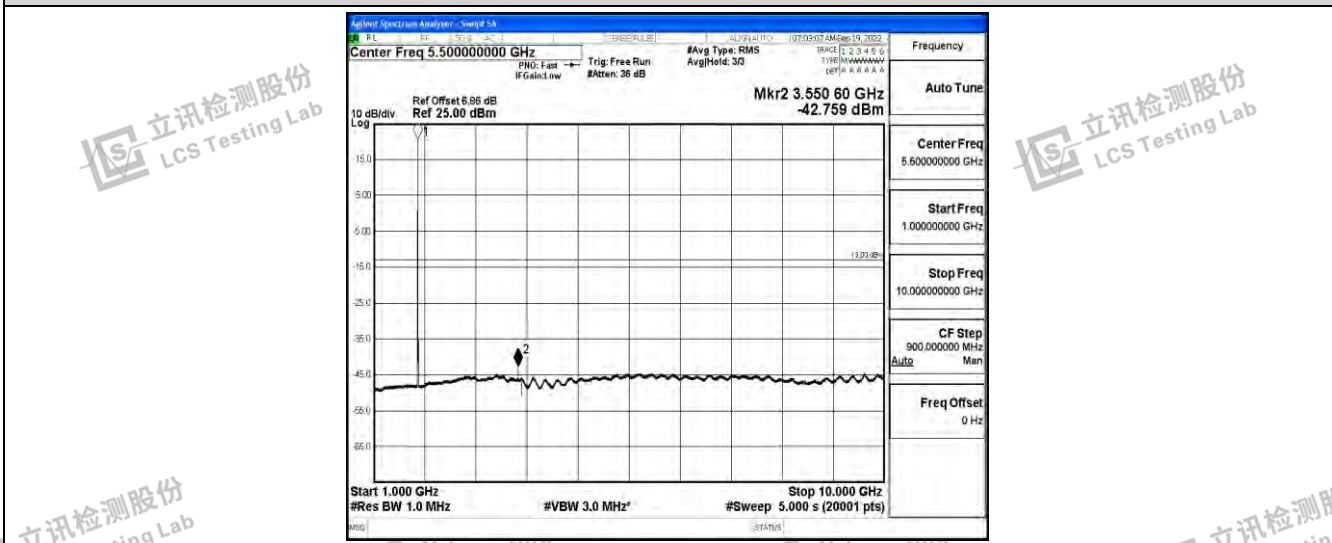

Band66-5MHz-16QAM-132647-1RB#0-Range4:1000~10000MHz

Band66-5MHz-16QAM-132647-1RB#0-Range5:10000~20000MHz

Shenzhen LCS Compliance Testing Laboratory Ltd.
Add: 101, 201 Bldg A & 301 Bldg C, Juji Industrial Park Yabianxueziwei, Shajing Street, Baoan District, Shenzhen, 518000, China
Tel: +(86) 0755-82591330 | E-mail: webmaster@lcs-cert.com | Web: www.lcs-cert.com
Scan code to check authenticity