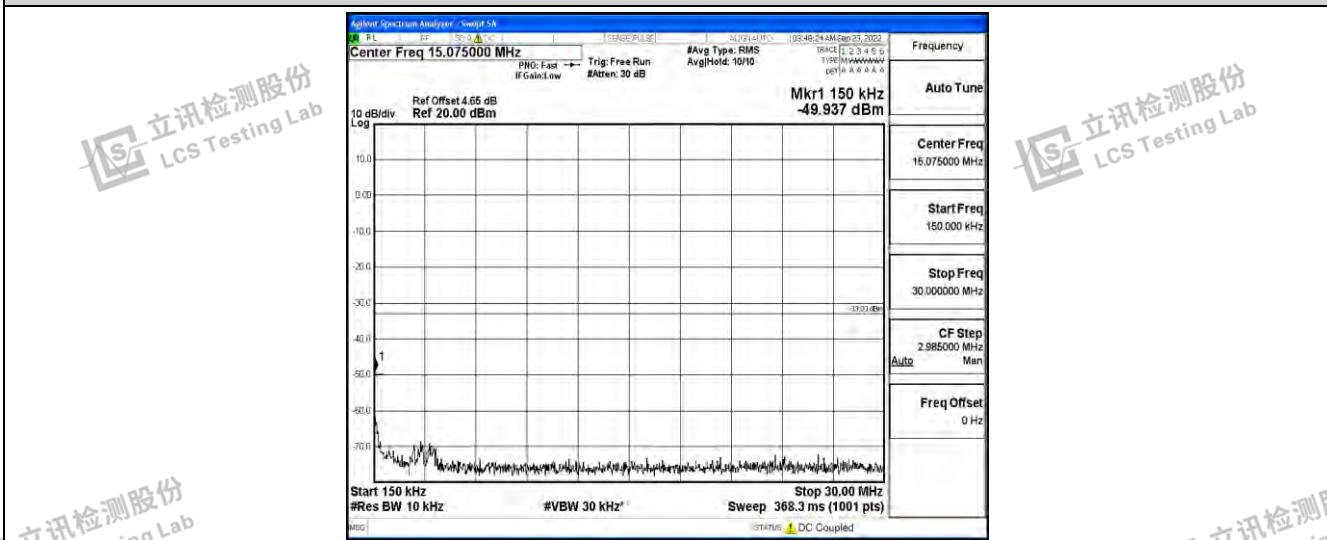

Band66-5MHz-16QAM-132647-1RB#0-Range3:30~1000MHz

Band66-5MHz-16QAM-132647-1RB#0-Range4:1000~10000MHz

Band66-5MHz-16QAM-132647-1RB#0-Range5:10000~20000MHz

Shenzhen LCS Compliance Testing Laboratory Ltd.
 Add: 101, 201 Bldg A & 301 Bldg C, Juji Industrial Park Yabianxueziwei, Shajing Street, Baoan District, Shenzhen, 518000, China
 Tel: +(86) 0755-82591330 | E-mail: webmaster@lcs-cert.com | Web: www.lcs-cert.com
 Scan code to check authenticity

Band66-10MHz-QPSK-132022-1RB#0-Range1:0.009~0.15MHz

Band66-10MHz-QPSK-132022-1RB#0-Range2:0.15~30MHz

Band66-10MHz-QPSK-132022-1RB#0-Range3:30~1000MHz

Shenzhen LCS Compliance Testing Laboratory Ltd.
 Add: 101, 201 Bldg A & 301 Bldg C, Juji Industrial Park Yabianxueziwei, Shajing Street, Baoan District, Shenzhen, 518000, China
 Tel: +(86) 0755-82591330 | E-mail: webmaster@lcs-cert.com | Web: www.lcs-cert.com
 Scan code to check authenticity