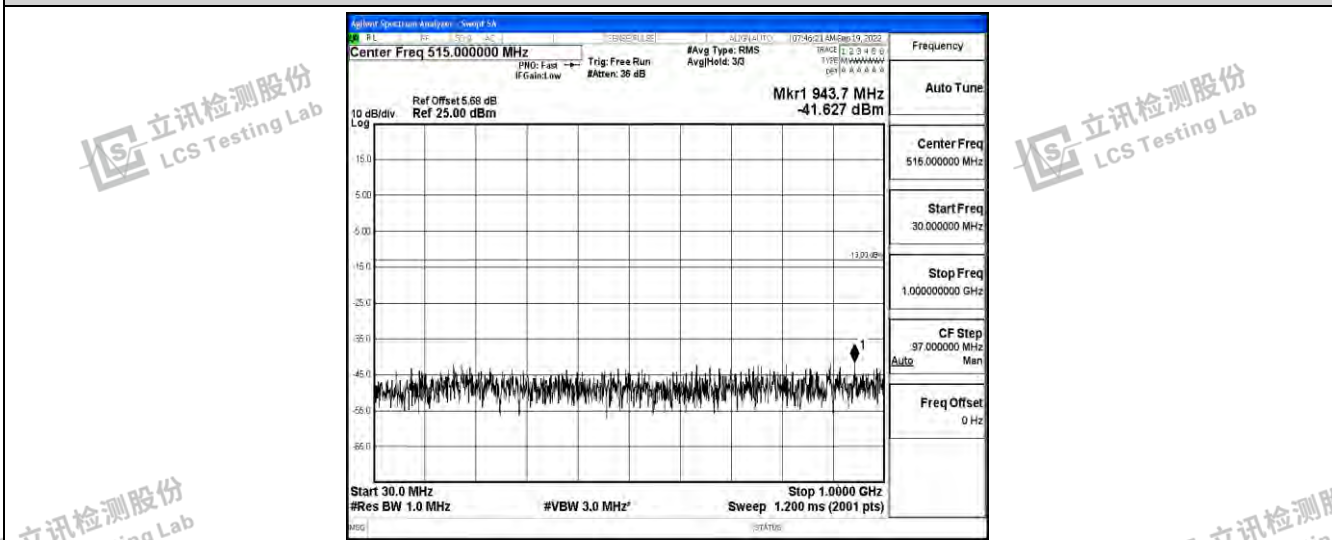

Band66-15MHz-16QAM-132322-1RB#0-Range3:30~1000MHz

Band66-15MHz-16QAM-132322-1RB#0-Range4:1000~10000MHz

Shenzhen LCS Compliance Testing Laboratory Ltd.
Add: 101, 201 Bldg A & 301 Bldg C, Juji Industrial Park Yabianxueziwei, Shajing Street, Baoan District, Shenzhen, 518000, China
Tel: +(86) 0755-82591330 | E-mail: webmaster@lcs-cert.com | Web: www.lcs-cert.com
Scan code to check authenticity