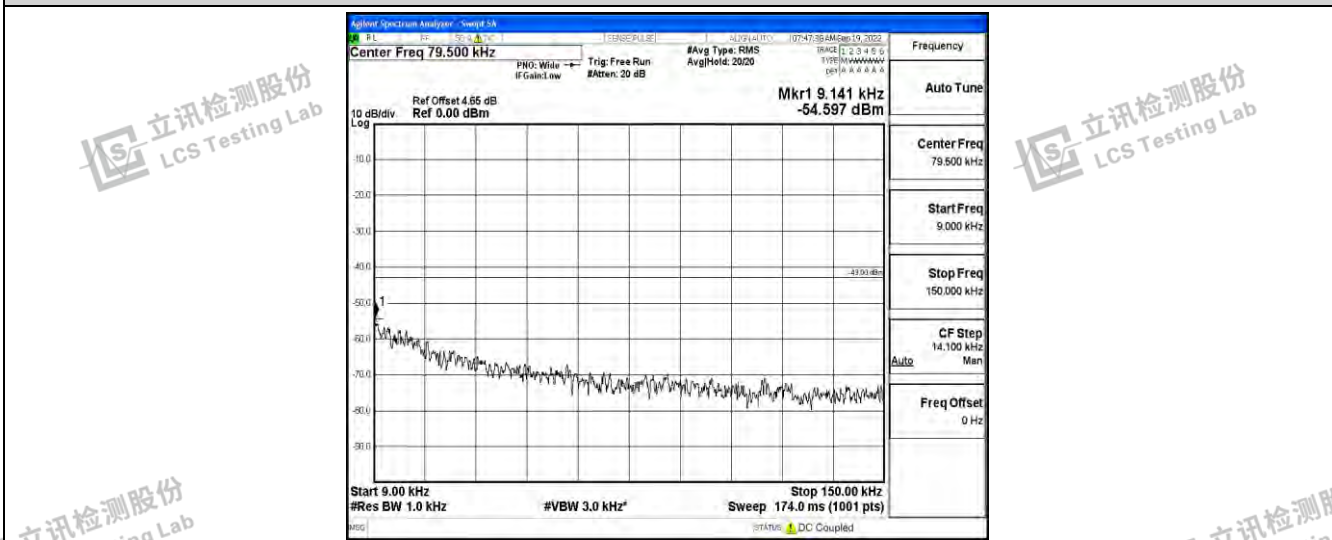

Band66-15MHz-QPSK-132597-1RB#0-Range1:0.009~0.15MHz

Band66-15MHz-QPSK-132597-1RB#0-Range2:0.15~30MHz

Shenzhen LCS Compliance Testing Laboratory Ltd.
Add: 101, 201 Bldg A & 301 Bldg C, Juji Industrial Park Yabianxueziwei, Shajing Street, Baoan District, Shenzhen, 518000, China
Tel: +(86) 0755-82591330 | E-mail: webmaster@lcs-cert.com | Web: www.lcs-cert.com
Scan code to check authenticity