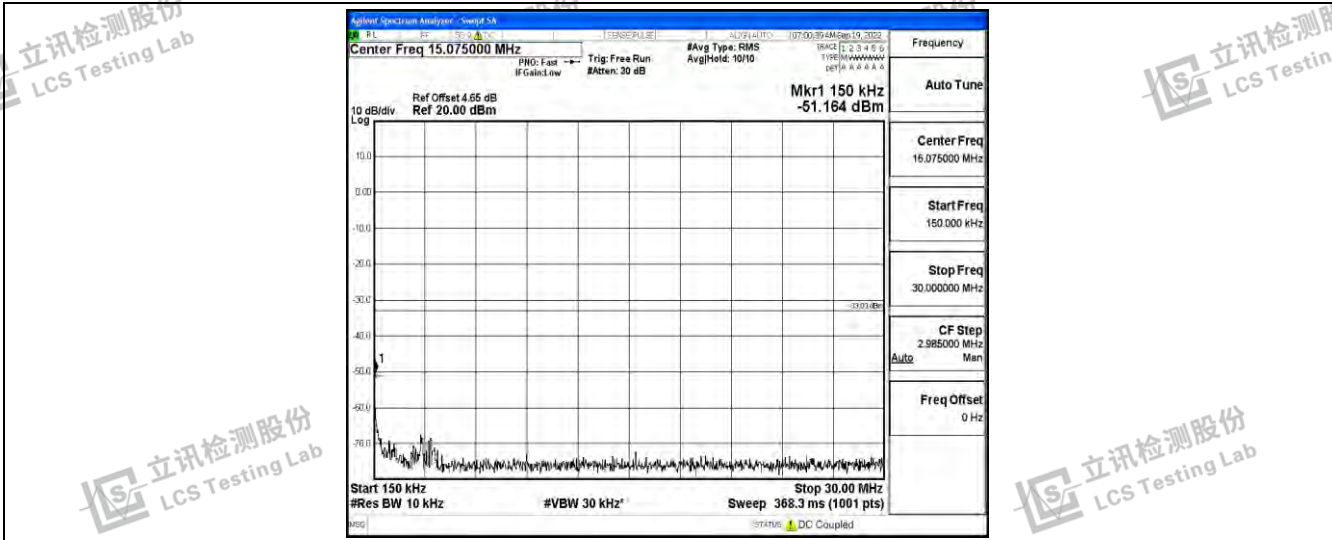

Band66-5MHz-QPSK-132322-1RB#0-Range2:0.15~30MHz

Band66-5MHz-QPSK-132322-1RB#0-Range3:30~1000MHz

Band66-5MHz-QPSK-132322-1RB#0-Range4:1000~10000MHz

Shenzhen LCS Compliance Testing Laboratory Ltd.
 Add: 101, 201 Bldg A & 301 Bldg C, Juji Industrial Park Yabianxueziwei, Shajing Street, Baoan District, Shenzhen, 518000, China
 Tel: +(86) 0755-82591330 | E-mail: webmaster@lcs-cert.com | Web: www.lcs-cert.com
 Scan code to check authenticity

Band66-5MHz-QPSK-132322-1RB#0-Range5:10000~20000MHz

Band66-5MHz-QPSK-132647-1RB#0-Range1:0.009~0.15MHz

Band66-5MHz-QPSK-132647-1RB#0-Range2:0.15~30MHz

Shenzhen LCS Compliance Testing Laboratory Ltd.
 Add: 101, 201 Bldg A & 301 Bldg C, Juji Industrial Park Yabianxueziwei, Shajing Street, Baoan District, Shenzhen, 518000, China
 Tel: +(86) 0755-82591330 | E-mail: webmaster@lcs-cert.com | Web: www.lcs-cert.com
 Scan code to check authenticity

Band66-5MHz-QPSK-132647-1RB#0-Range3:30~1000MHz

Band66-5MHz-QPSK-132647-1RB#0-Range4:1000~10000MHz

Band66-5MHz-QPSK-132647-1RB#0-Range5:10000~20000MHz

Shenzhen LCS Compliance Testing Laboratory Ltd.
 Add: 101, 201 Bldg A & 301 Bldg C, Juji Industrial Park Yabianxueziwei, Shajing Street, Baoan District, Shenzhen, 518000, China
 Tel: +(86) 0755-82591330 | E-mail: webmaster@lcs-cert.com | Web: www.lcs-cert.com
 Scan code to check authenticity