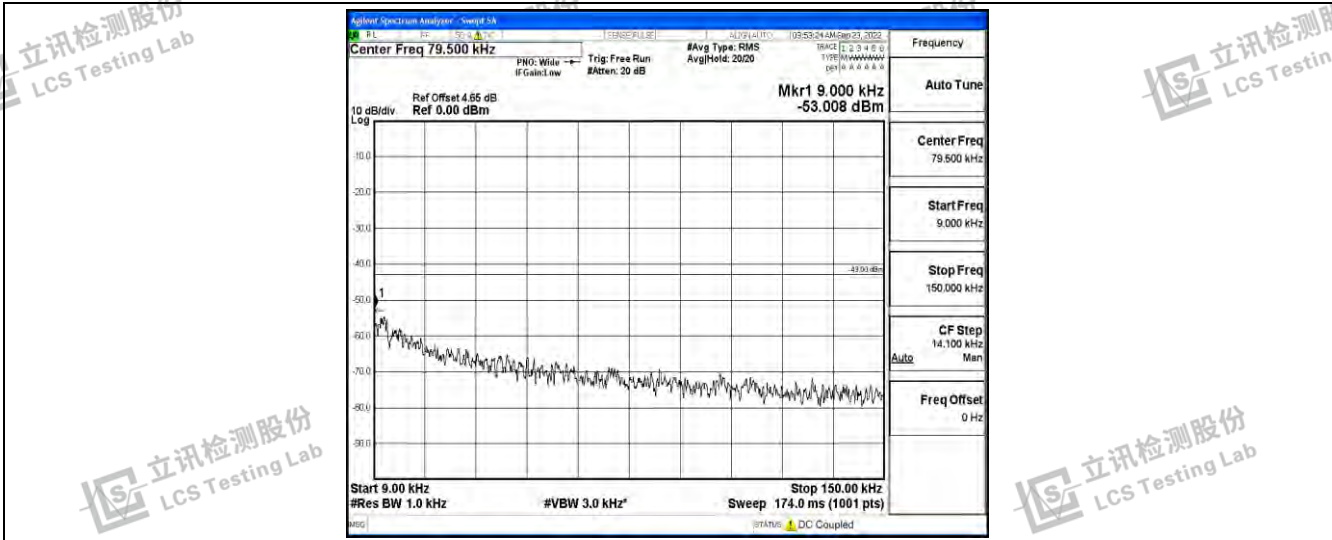

Band66-10MHz-16QAM-132022-1RB#0-Range4:1000~10000MHz

Band66-10MHz-16QAM-132022-1RB#0-Range5:10000~20000MHz

Band66-10MHz-16QAM-132322-1RB#0-Range1:0.009~0.15MHz

Shenzhen LCS Compliance Testing Laboratory Ltd.
 Add: 101, 201 Bldg A & 301 Bldg C, Juji Industrial Park Yabianxueziwei, Shajing Street, Baoan District, Shenzhen, 518000, China
 Tel: +(86) 0755-82591330 | E-mail: webmaster@lcs-cert.com | Web: www.lcs-cert.com
 Scan code to check authenticity