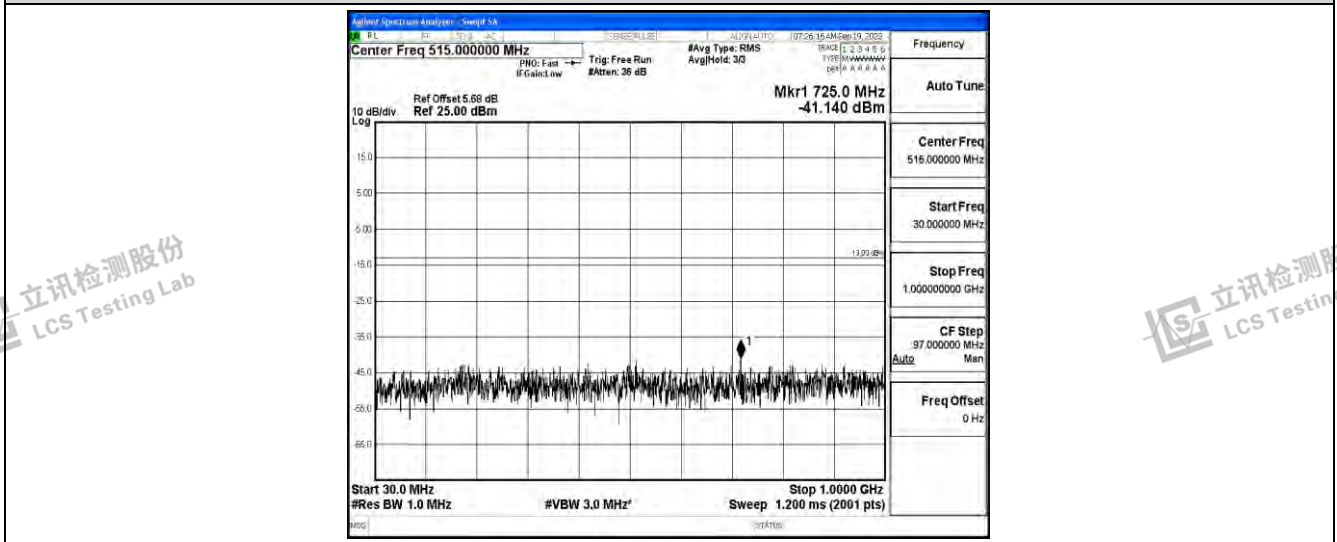

Band66-10MHz-16QAM-132622-1RB#0-Range3:30~1000MHz

Band66-10MHz-16QAM-132622-1RB#0-Range4:1000~10000MHz