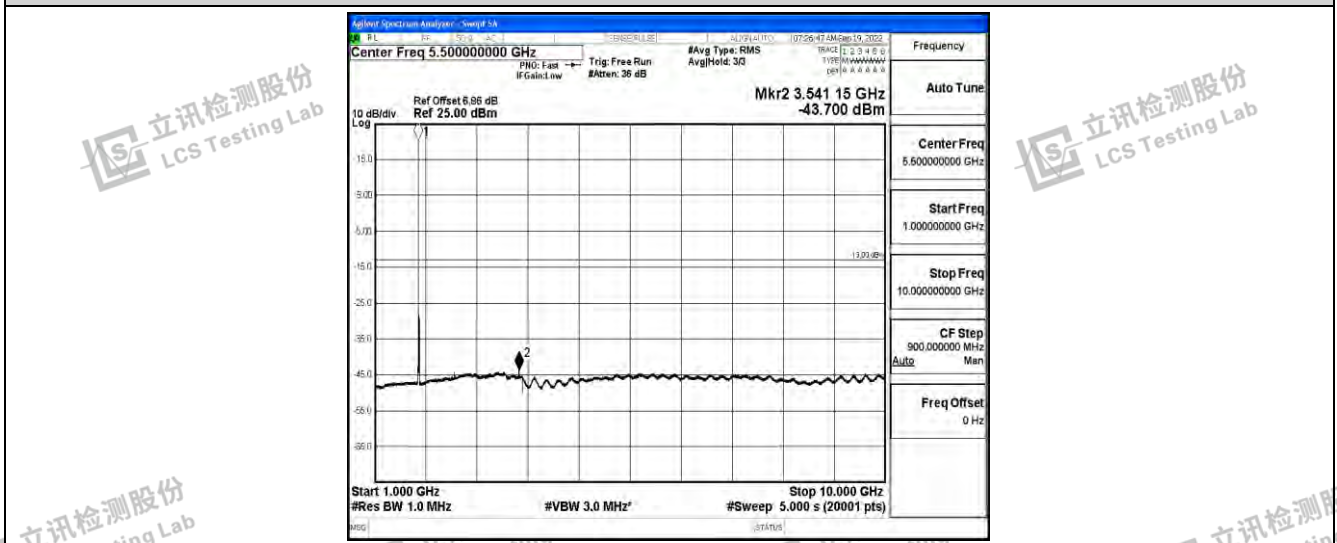

Band66-10MHz-16QAM-132622-1RB#0-Range4:1000~10000MHz

Band66-10MHz-16QAM-132622-1RB#0-Range5:10000~20000MHz

Shenzhen LCS Compliance Testing Laboratory Ltd.
Add: 101, 201 Bldg A & 301 Bldg C, Juji Industrial Park Yabianxueziwei, Shajing Street, Baoan District, Shenzhen, 518000, China
Tel: +(86) 0755-82591330 | E-mail: webmaster@lcs-cert.com | Web: www.lcs-cert.com
Scan code to check authenticity