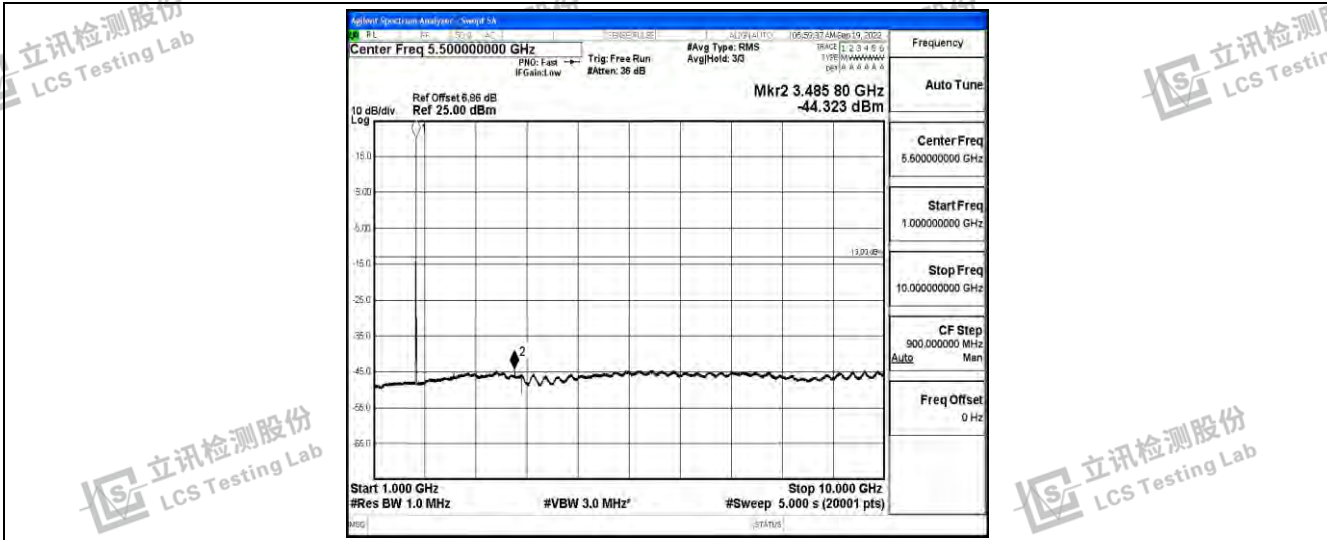

Band66-5MHz-16QAM-132322-1RB#0-Range4:1000~10000MHz

Band66-5MHz-16QAM-132322-1RB#0-Range5:10000~20000MHz