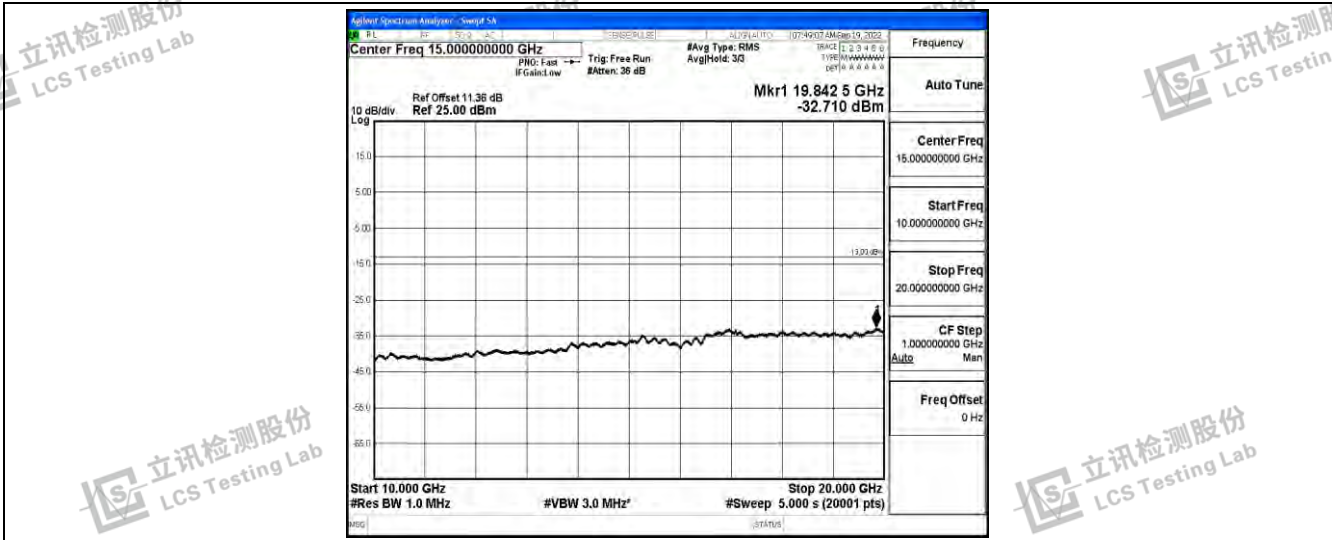

Band66-15MHz-QPSK-132322-1RB#0-Range5:10000~20000MHz

Band66-15MHz-QPSK-132597-1RB#0-Range1:0.009~0.15MHz

Band66-15MHz-QPSK-132597-1RB#0-Range2:0.15~30MHz

Shenzhen LCS Compliance Testing Laboratory Ltd.
 Add: 101, 201 Bldg A & 301 Bldg C, Juji Industrial Park Yabianxueziwei, Shajing Street, Baoan District, Shenzhen, 518000, China
 Tel: +(86) 0755-82591330 | E-mail: webmaster@lcs-cert.com | Web: www.lcs-cert.com
 Scan code to check authenticity

Band66-15MHz-QPSK-132597-1RB#0-Range3:30~1000MHz

Band66-15MHz-QPSK-132597-1RB#0-Range4:1000~10000MHz

Band66-15MHz-QPSK-132597-1RB#0-Range5:10000~20000MHz

Shenzhen LCS Compliance Testing Laboratory Ltd.
 Add: 101, 201 Bldg A & 301 Bldg C, Juji Industrial Park Yabianxueziwei, Shajing Street, Baoan District, Shenzhen, 518000, China
 Tel: +(86) 0755-82591330 | E-mail: webmaster@lcs-cert.com | Web: www.lcs-cert.com
 Scan code to check authenticity