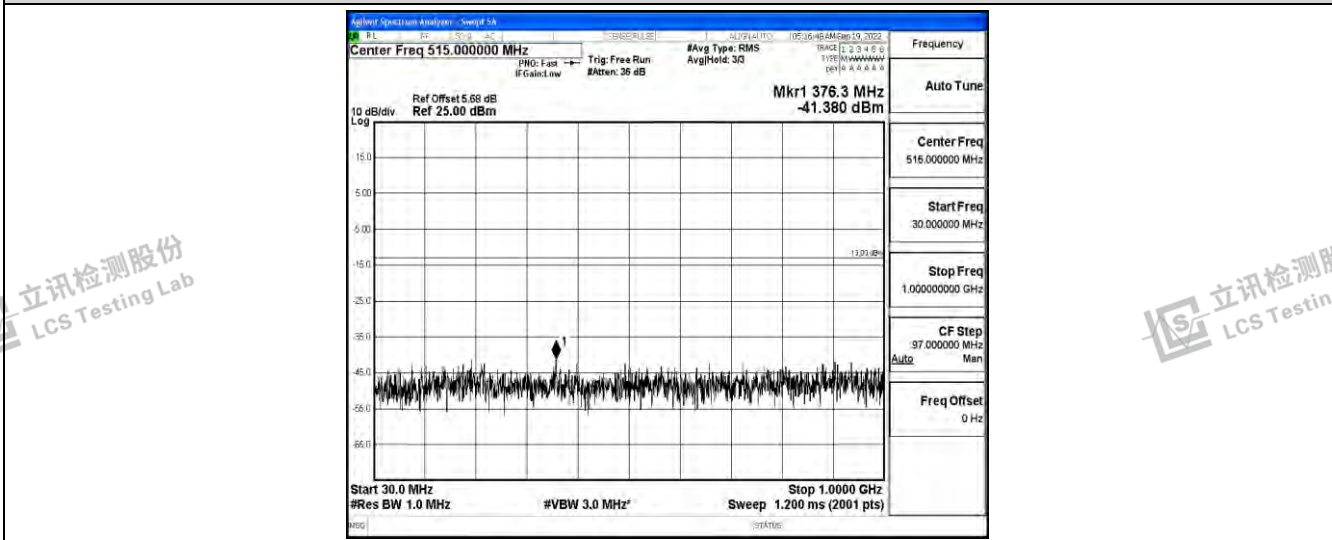

Band66-3MHz-QPSK-132657-1RB#0-Range3:30~1000MHz

Band66-3MHz-QPSK-132657-1RB#0-Range4:1000~10000MHz

Band66-3MHz-QPSK-132657-1RB#0-Range5:10000~20000MHz

Shenzhen LCS Compliance Testing Laboratory Ltd.
 Add: 101, 201 Bldg A & 301 Bldg C, Juji Industrial Park Yabianxueziwei, Shajing Street, Baoan District, Shenzhen, 518000, China
 Tel: +(86) 0755-82591330 | E-mail: webmaster@lcs-cert.com | Web: www.lcs-cert.com
 Scan code to check authenticity

Band66-3MHz-16QAM-131987-1RB#0-Range1:0.009~0.15MHz

Band66-3MHz-16QAM-131987-1RB#0-Range2:0.15~30MHz

Band66-3MHz-16QAM-131987-1RB#0-Range3:30~1000MHz

Shenzhen LCS Compliance Testing Laboratory Ltd.
 Add: 101, 201 Bldg A & 301 Bldg C, Juji Industrial Park Yabianxueziwei, Shajing Street, Baoan District, Shenzhen, 518000, China
 Tel: +(86) 0755-82591330 | E-mail: webmaster@lcs-cert.com | Web: www.lcs-cert.com
 Scan code to check authenticity