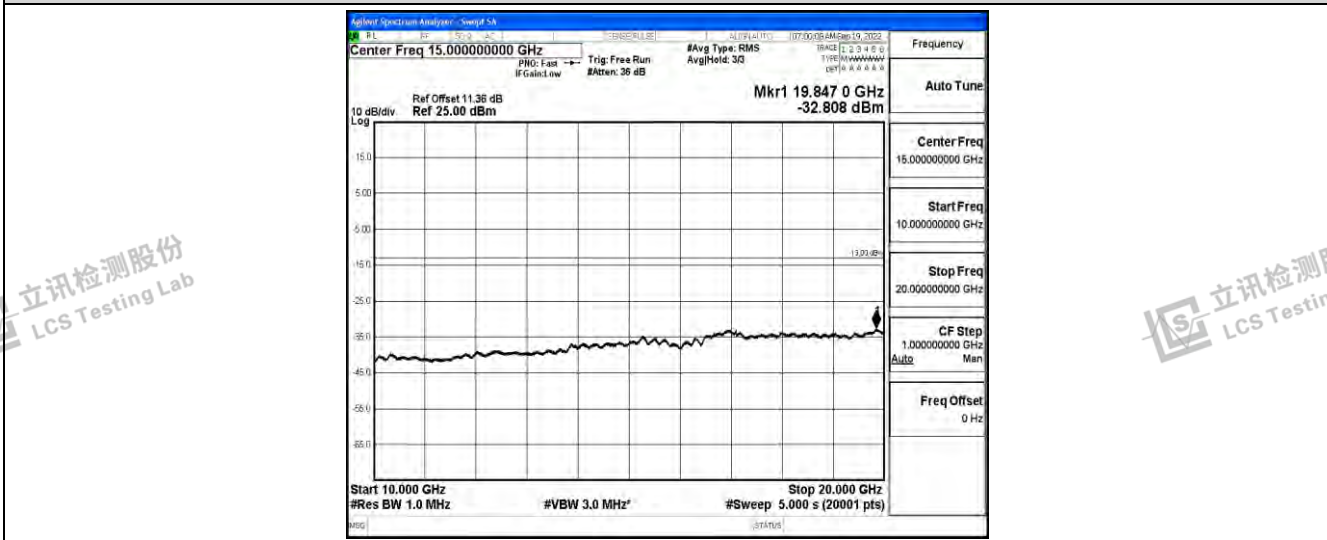

Band66-5MHz-16QAM-132322-1RB#0-Range3:30~1000MHz

Band66-5MHz-16QAM-132322-1RB#0-Range4:1000~10000MHz

Band66-5MHz-16QAM-132322-1RB#0-Range5:10000~20000MHz

Band66-5MHz-16QAM-132647-1RB#0-Range1:0.009~0.15MHz