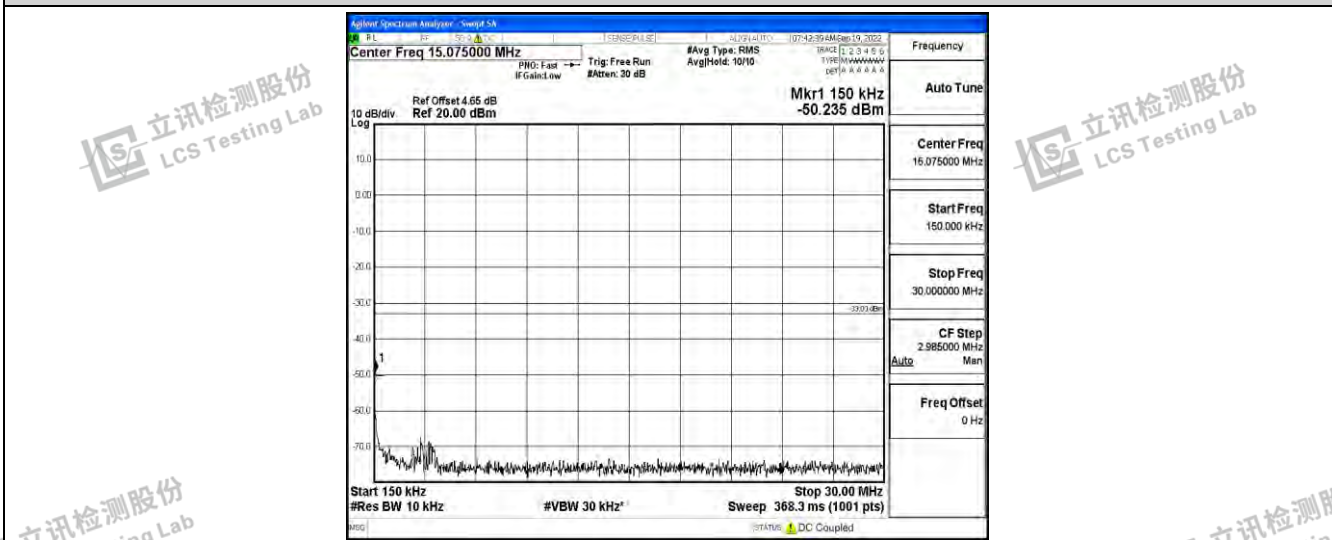

Band66-15MHz-16QAM-132047-1RB#0-Range2:0.15~30MHz

Band66-15MHz-16QAM-132047-1RB#0-Range3:30~1000MHz

Shenzhen LCS Compliance Testing Laboratory Ltd.
Add: 101, 201 Bldg A & 301 Bldg C, Juji Industrial Park Yabianxueziwei, Shajing Street, Baoan District, Shenzhen, 518000, China
Tel: +(86) 0755-82591330 | E-mail: webmaster@lcs-cert.com | Web: www.lcs-cert.com
Scan code to check authenticity