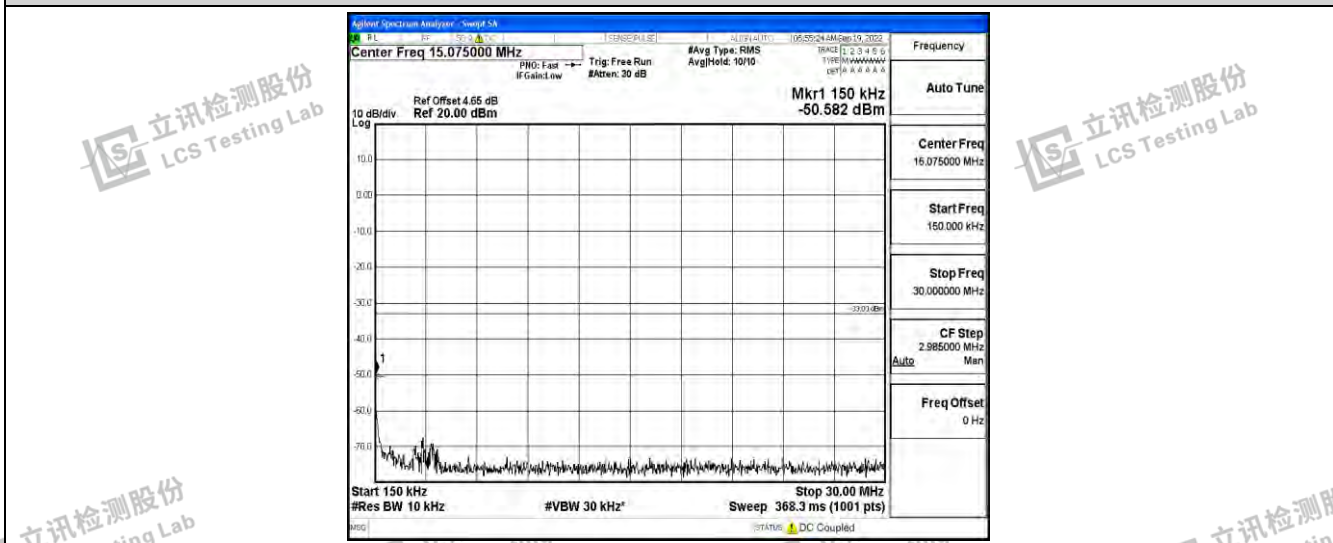

Band66-5MHz-16QAM-131997-1RB#0-Range2:0.15~30MHz

Band66-5MHz-16QAM-131997-1RB#0-Range3:30~1000MHz

Shenzhen LCS Compliance Testing Laboratory Ltd.
Add: 101, 201 Bldg A & 301 Bldg C, Juji Industrial Park Yabianxueziwei, Shajing Street, Baoan District, Shenzhen, 518000, China
Tel: +(86) 0755-82591330 | E-mail: webmaster@lcs-cert.com | Web: www.lcs-cert.com
Scan code to check authenticity