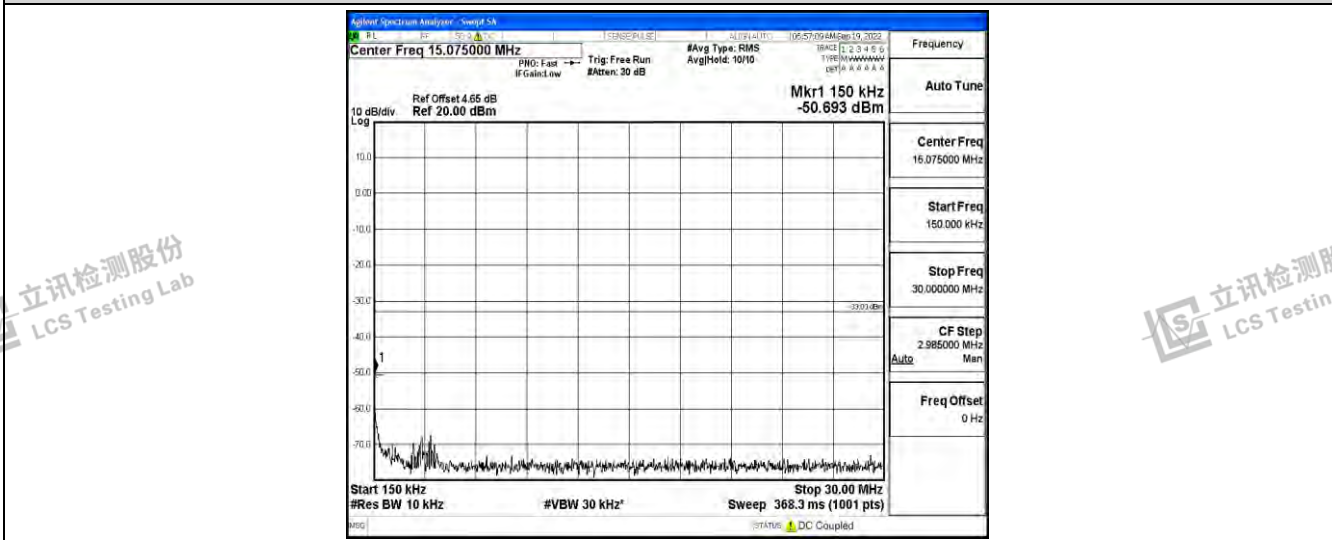

Band66-5MHz-QPSK-131997-1RB#0-Range1:0.009~0.15MHz

Band66-5MHz-QPSK-131997-1RB#0-Range2:0.15~30MHz

Band66-5MHz-QPSK-131997-1RB#0-Range3:30~1000MHz

Shenzhen LCS Compliance Testing Laboratory Ltd.
 Add: 101, 201 Bldg A & 301 Bldg C, Juji Industrial Park Yabianxueziwei, Shajing Street, Baoan District, Shenzhen, 518000, China
 Tel: +(86) 0755-82591330 | E-mail: webmaster@lcs-cert.com | Web: www.lcs-cert.com
 Scan code to check authenticity

Band66-5MHz-QPSK-131997-1RB#0-Range4:1000~10000MHz

Band66-5MHz-QPSK-131997-1RB#0-Range5:10000~20000MHz

Band66-5MHz-QPSK-132322-1RB#0-Range1:0.009~0.15MHz

Shenzhen LCS Compliance Testing Laboratory Ltd.
 Add: 101, 201 Bldg A & 301 Bldg C, Juji Industrial Park Yabianxueziwei, Shajing Street, Baoan District, Shenzhen, 518000, China
 Tel: +(86) 0755-82591330 | E-mail: webmaster@lcs-cert.com | Web: www.lcs-cert.com
 Scan code to check authenticity

Band66-5MHz-QPSK-132322-1RB#0-Range2:0.15~30MHz

Band66-5MHz-QPSK-132322-1RB#0-Range3:30~1000MHz

Band66-5MHz-QPSK-132322-1RB#0-Range4:1000~10000MHz

Shenzhen LCS Compliance Testing Laboratory Ltd.
 Add: 101, 201 Bldg A & 301 Bldg C, Juji Industrial Park Yabianxueziwei, Shajing Street, Baoan District, Shenzhen, 518000, China
 Tel: +(86) 0755-82591330 | E-mail: webmaster@lcs-cert.com | Web: www.lcs-cert.com
 Scan code to check authenticity

Band66-5MHz-QPSK-132322-1RB#0-Range5:10000~20000MHz

Band66-5MHz-QPSK-132647-1RB#0-Range1:0.009~0.15MHz

Band66-5MHz-QPSK-132647-1RB#0-Range2:0.15~30MHz

Shenzhen LCS Compliance Testing Laboratory Ltd.
 Add: 101, 201 Bldg A & 301 Bldg C, Juji Industrial Park Yabianxueziwei, Shajing Street, Baoan District, Shenzhen, 518000, China
 Tel: +(86) 0755-82591330 | E-mail: webmaster@lcs-cert.com | Web: www.lcs-cert.com
 Scan code to check authenticity