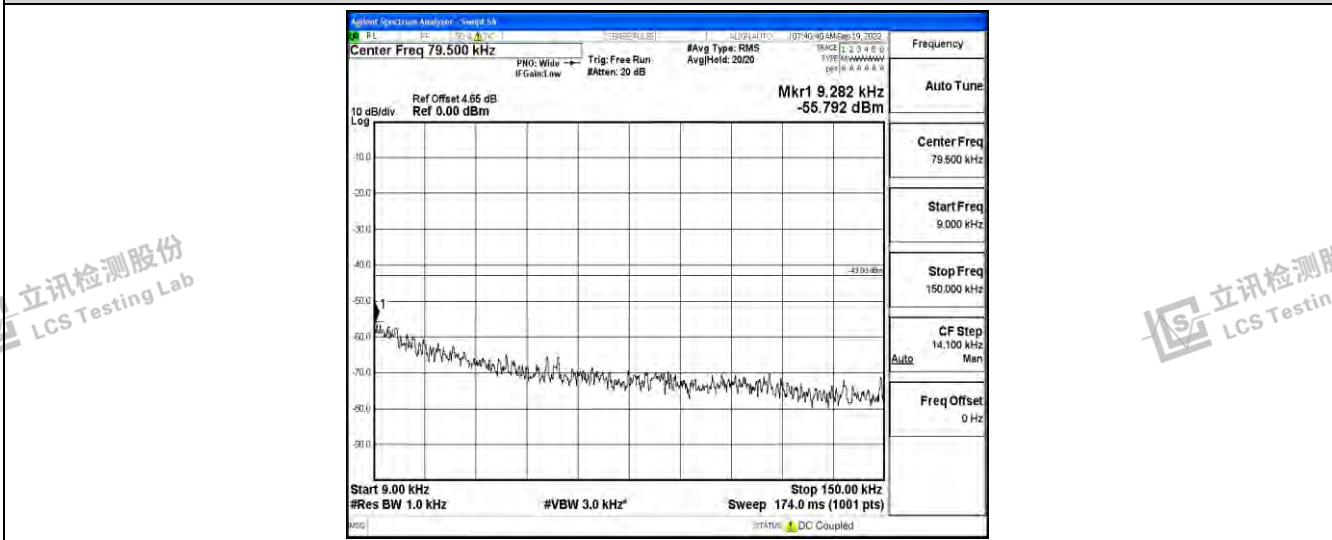

Band66-15MHz-QPSK-132047-1RB#0-Range1:0.009~0.15MHz

Band66-15MHz-QPSK-132047-1RB#0-Range2:0.15~30MHz