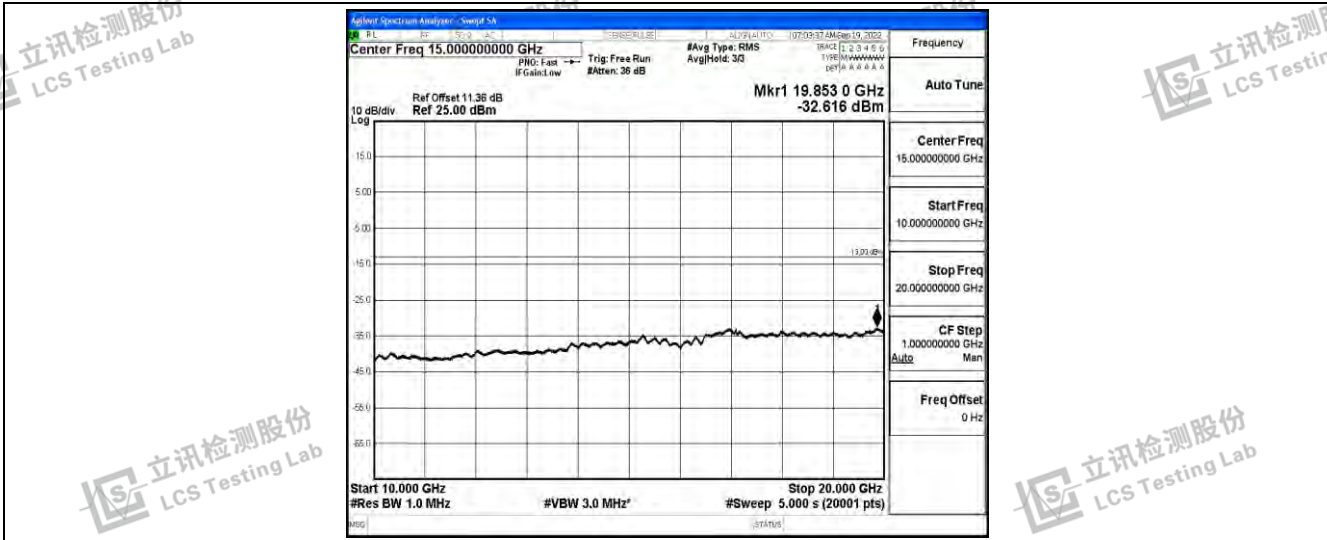

Band66-5MHz-16QAM-132647-1RB#0-Range3:30~1000MHz

Band66-5MHz-16QAM-132647-1RB#0-Range4:1000~10000MHz

Band66-5MHz-16QAM-132647-1RB#0-Range5:10000~20000MHz

Shenzhen LCS Compliance Testing Laboratory Ltd.
 Add: 101, 201 Bldg A & 301 Bldg C, Juji Industrial Park Yabianxueziwei, Shajing Street, Baoan District, Shenzhen, 518000, China
 Tel: +(86) 0755-82591330 | E-mail: webmaster@lcs-cert.com | Web: www.lcs-cert.com
 Scan code to check authenticity

Band66-10MHz-QPSK-132022-1RB#0-Range1:0.009~0.15MHz

Band66-10MHz-QPSK-132022-1RB#0-Range2:0.15~30MHz

Band66-10MHz-QPSK-132022-1RB#0-Range3:30~1000MHz

Shenzhen LCS Compliance Testing Laboratory Ltd.
 Add: 101, 201 Bldg A & 301 Bldg C, Juji Industrial Park Yabianxueziwei, Shajing Street, Baoan District, Shenzhen, 518000, China
 Tel: +(86) 0755-82591330 | E-mail: webmaster@lcs-cert.com | Web: www.lcs-cert.com
 Scan code to check authenticity