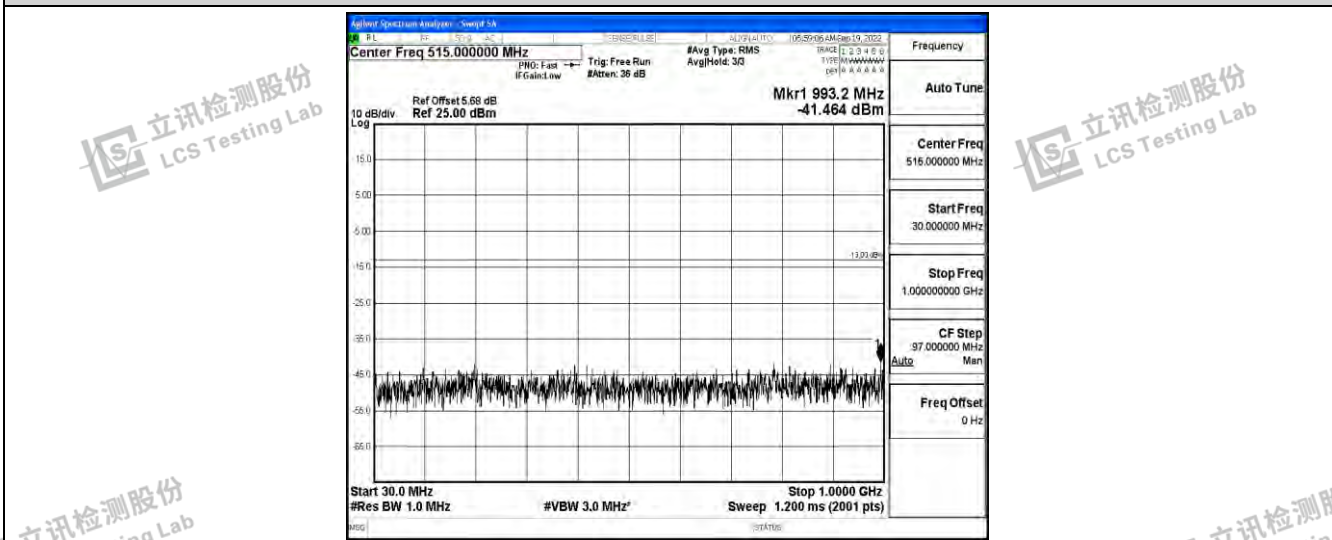

Band66-5MHz-16QAM-132322-1RB#0-Range3:30~1000MHz

Band66-5MHz-16QAM-132322-1RB#0-Range4:1000~10000MHz