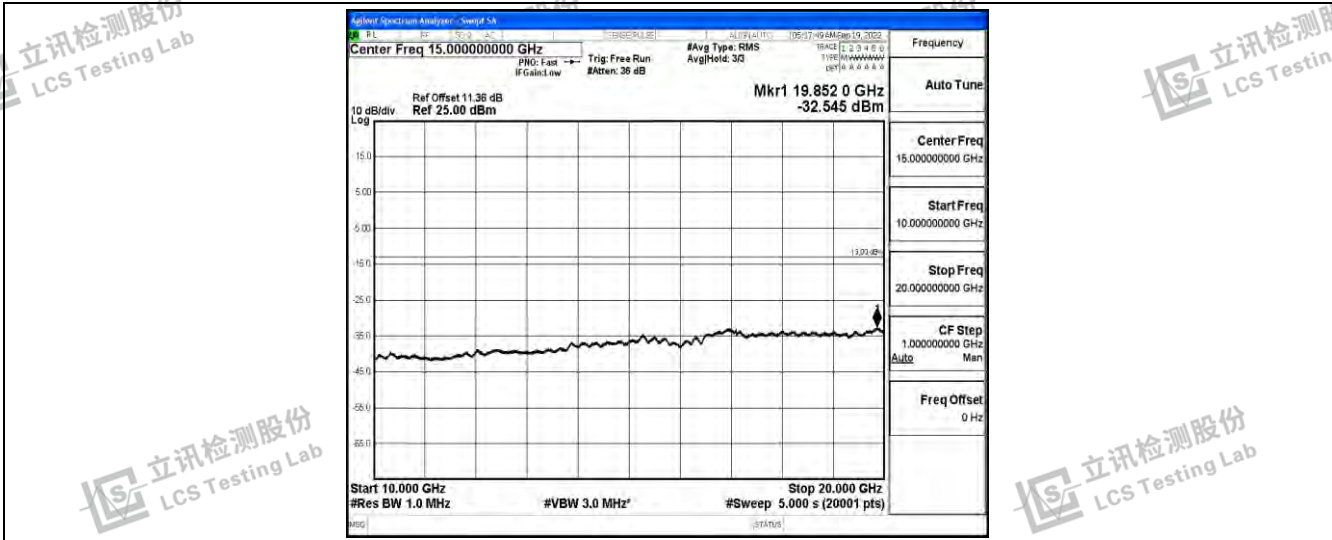

Band66-3MHz-QPSK-132657-1RB#0-Range3:30~1000MHz

Band66-3MHz-QPSK-132657-1RB#0-Range4:1000~10000MHz

Band66-3MHz-QPSK-132657-1RB#0-Range5:10000~20000MHz

Shenzhen LCS Compliance Testing Laboratory Ltd.
 Add: 101, 201 Bldg A & 301 Bldg C, Juji Industrial Park Yabianxueziwei, Shajing Street, Baoan District, Shenzhen, 518000, China
 Tel: +(86) 0755-82591330 | E-mail: webmaster@lcs-cert.com | Web: www.lcs-cert.com
 Scan code to check authenticity