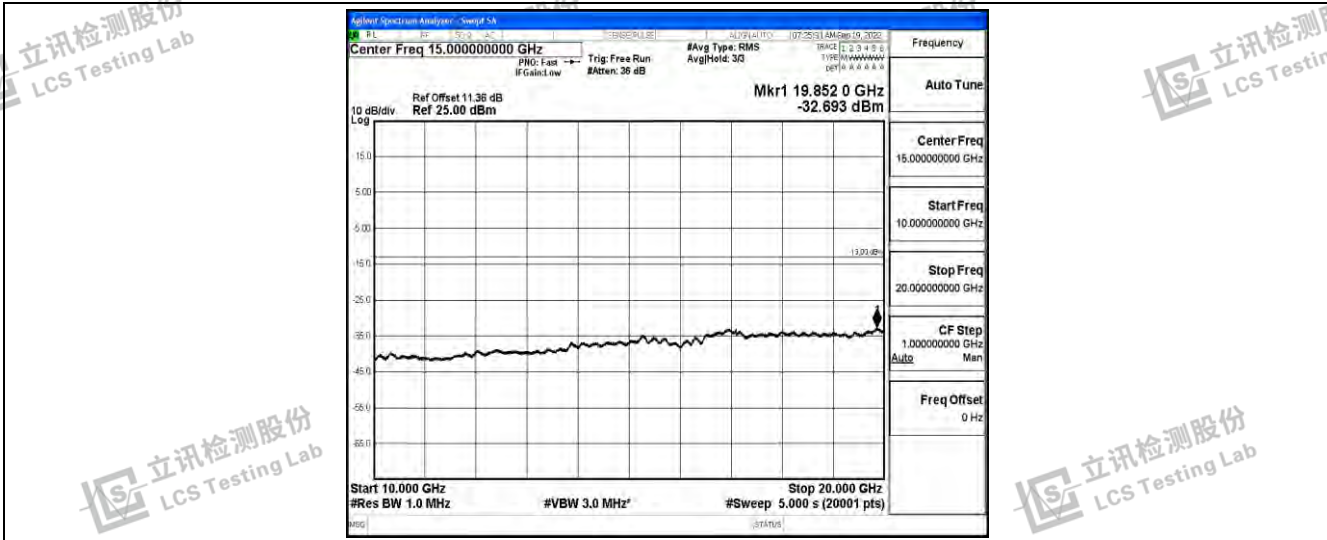

Band66-10MHz-QPSK-132622-1RB#0-Range2:0.15~30MHz

Shenzhen LCS Compliance Testing Laboratory Ltd.
 Add: 101, 201 Bldg A & 301 Bldg C, Juji Industrial Park Yabianxueziwei, Shajing Street, Baoan District, Shenzhen, 518000, China
 Tel: +(86) 0755-82591330 | E-mail: webmaster@lcs-cert.com | Web: www.lcs-cert.com
 Scan code to check authenticity

Band66-10MHz-QPSK-132622-1RB#0-Range3:30~1000MHz

Band66-10MHz-QPSK-132622-1RB#0-Range4:1000~10000MHz

Band66-10MHz-QPSK-132622-1RB#0-Range5:10000~20000MHz

Shenzhen LCS Compliance Testing Laboratory Ltd.
 Add: 101, 201 Bldg A & 301 Bldg C, Juji Industrial Park Yabianxueziwei, Shajing Street, Baoan District, Shenzhen, 518000, China
 Tel: +(86) 0755-82591330 | E-mail: webmaster@lcs-cert.com | Web: www.lcs-cert.com
 Scan code to check authenticity