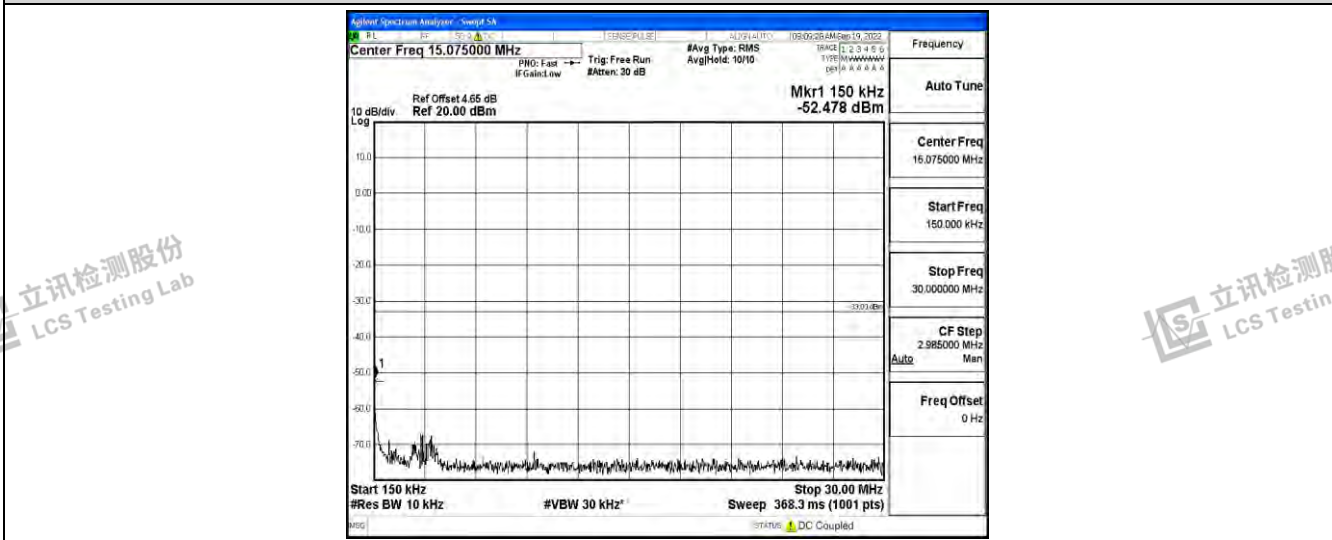

Band66-20MHz-16QAM-132322-1RB#0-Range2:0.15~30MHz

Band66-20MHz-16QAM-132322-1RB#0-Range3:30~1000MHz