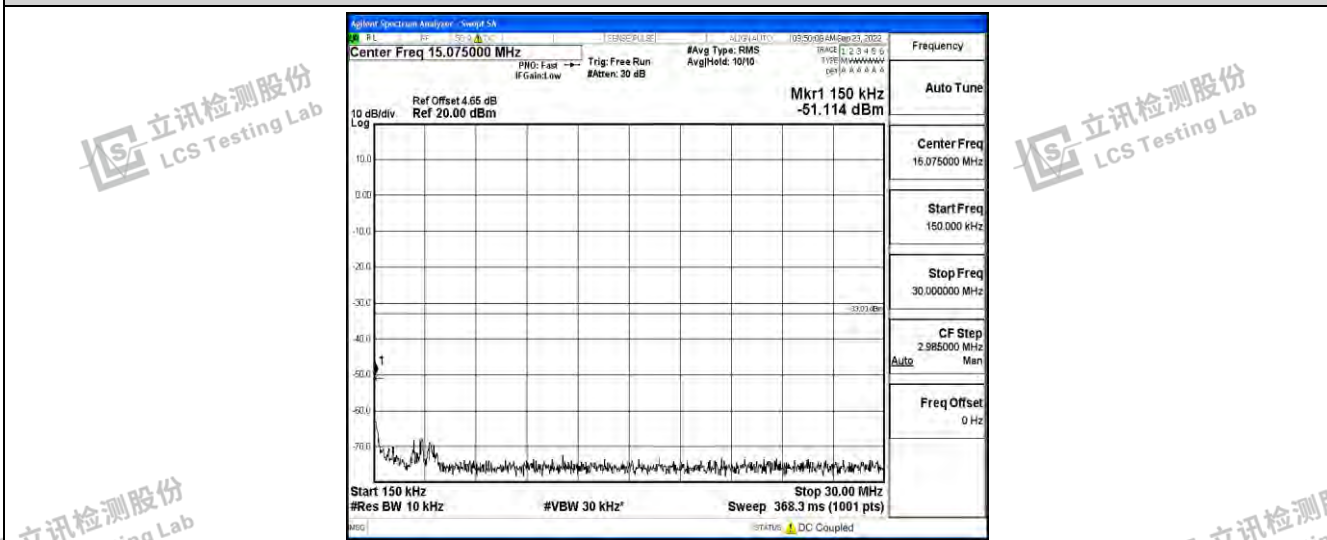

Band66-10MHz-16QAM-132022-1RB#0-Range2:0.15~30MHz

Band66-10MHz-16QAM-132022-1RB#0-Range3:30~1000MHz

Shenzhen LCS Compliance Testing Laboratory Ltd.
Add: 101, 201 Bldg A & 301 Bldg C, Juji Industrial Park Yabianxueziwei, Shajing Street, Baoan District, Shenzhen, 518000, China
Tel: +(86) 0755-82591330 | E-mail: webmaster@lcs-cert.com | Web: www.lcs-cert.com
Scan code to check authenticity