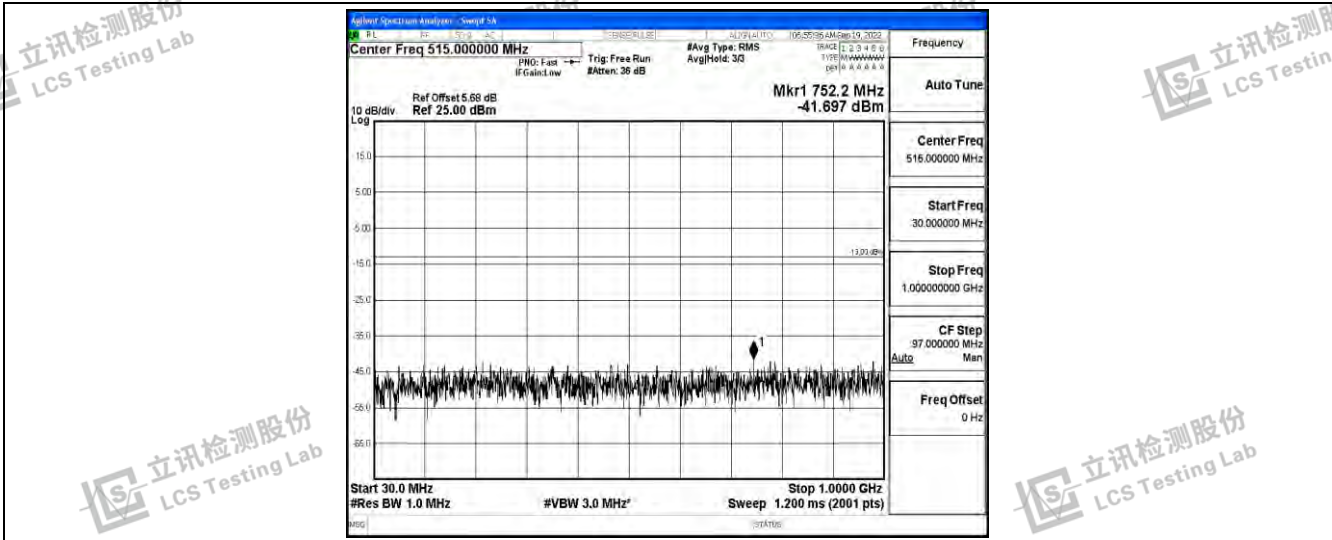

Band66-5MHz-16QAM-131997-1RB#0-Range1:0.009~0.15MHz

Band66-5MHz-16QAM-131997-1RB#0-Range2:0.15~30MHz

Band66-5MHz-16QAM-131997-1RB#0-Range3:30~1000MHz

Shenzhen LCS Compliance Testing Laboratory Ltd.
 Add: 101, 201 Bldg A & 301 Bldg C, Juji Industrial Park Yabianxueziwei, Shajing Street, Baoan District, Shenzhen, 518000, China
 Tel: +(86) 0755-82591330 | E-mail: webmaster@lcs-cert.com | Web: www.lcs-cert.com
 Scan code to check authenticity