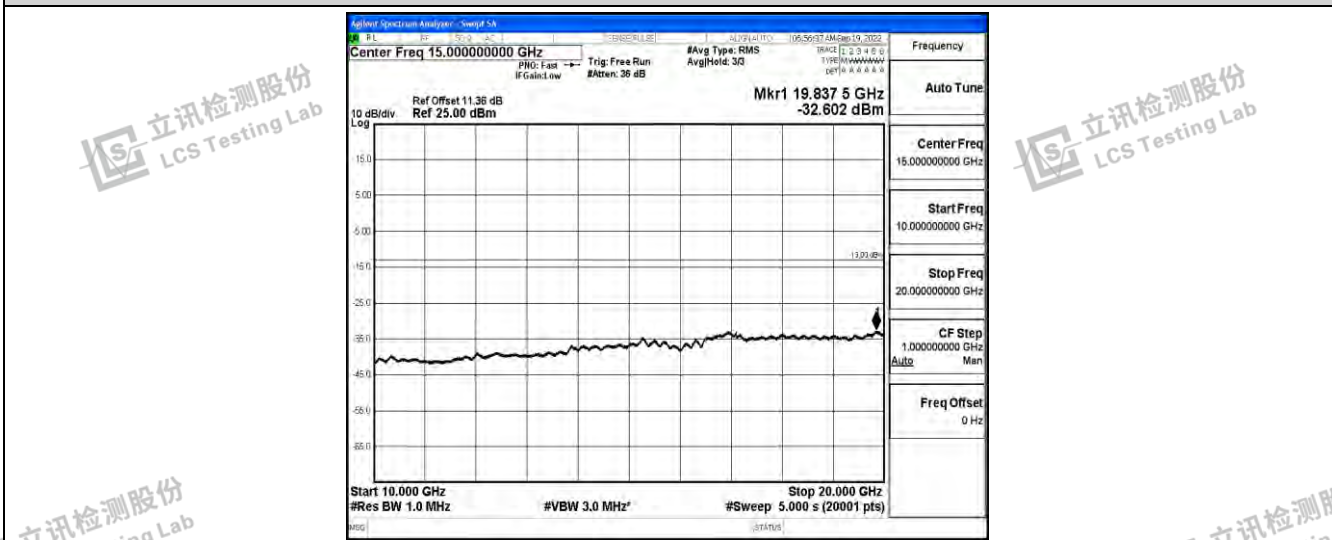

Band66-5MHz-16QAM-131997-1RB#0-Range5:10000~20000MHz

Band66-5MHz-16QAM-132322-1RB#0-Range1:0.009~0.15MHz