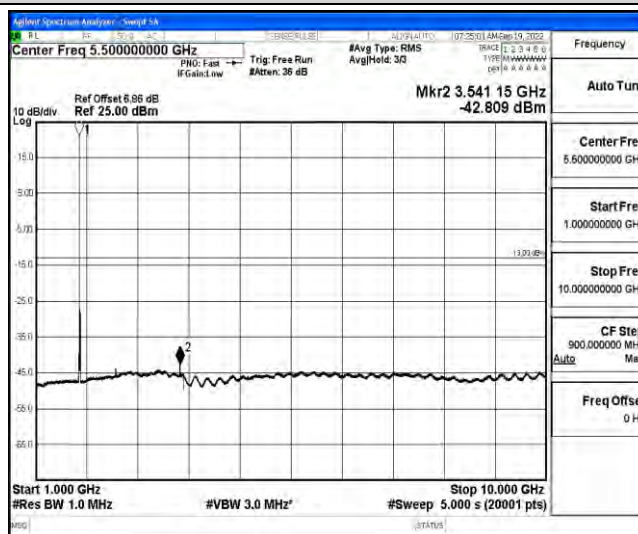

Band66-10MHz-QPSK-132622-1RB#0-Range4:1000~10000MHz

Band66-10MHz-QPSK-132622-1RB#0-Range5:10000~20000MHz

Shenzhen LCS Compliance Testing Laboratory Ltd.
Add: 101, 201 Bldg A & 301 Bldg C, Juji Industrial Park Yabianxueziwei, Shajing Street, Baoan District, Shenzhen, 518000, China
Tel: +(86) 0755-82591330 | E-mail: webmaster@lcs-cert.com | Web: www.lcs-cert.com
Scan code to check authenticity