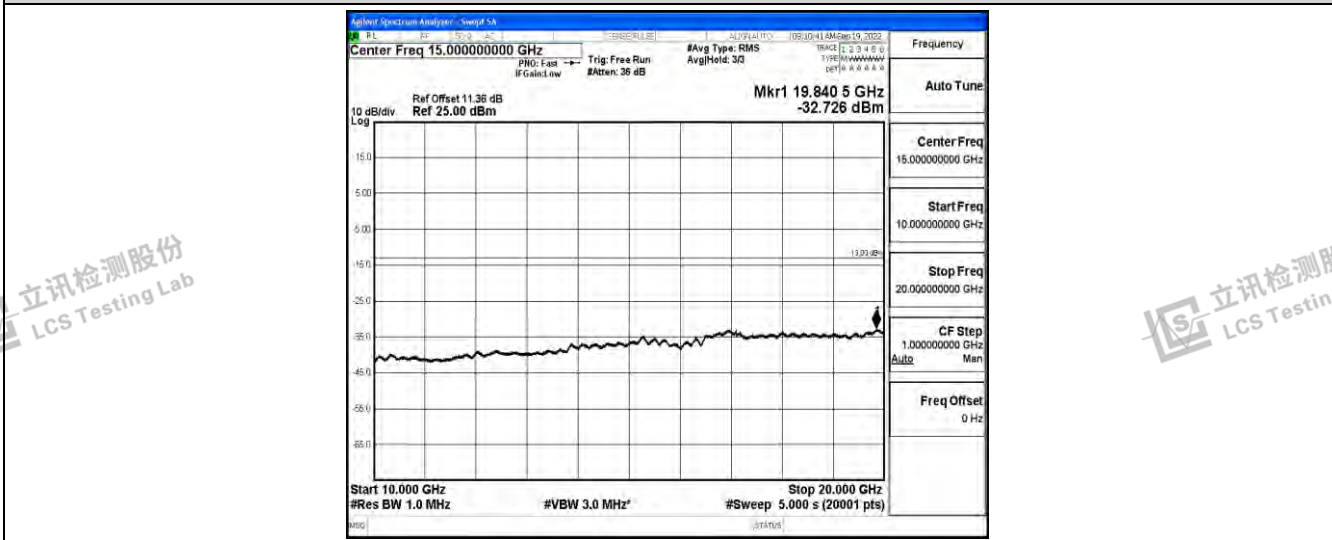

Band66-20MHz-16QAM-132322-1RB#0-Range5:10000~20000MHz

Band66-20MHz-16QAM-132572-1RB#0-Range1:0.009~0.15MHz