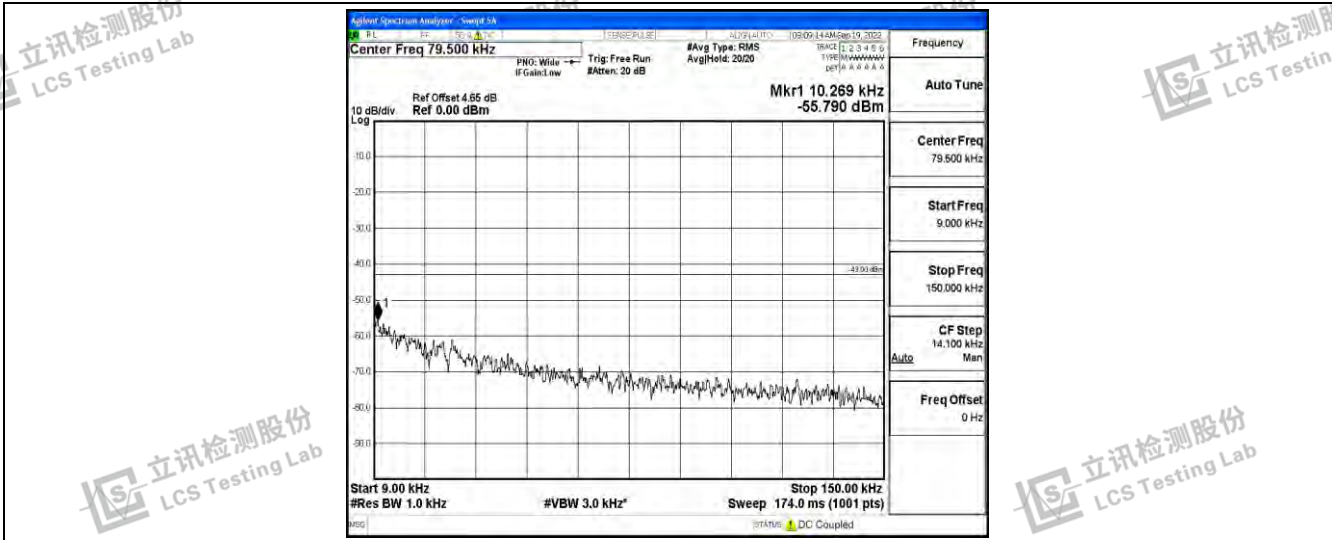

Band66-20MHz-16QAM-132072-1RB#0-Range4:1000~10000MHz

Band66-20MHz-16QAM-132072-1RB#0-Range5:10000~20000MHz

Band66-20MHz-16QAM-132322-1RB#0-Range1:0.009~0.15MHz

Shenzhen LCS Compliance Testing Laboratory Ltd.
 Add: 101, 201 Bldg A & 301 Bldg C, Juji Industrial Park Yabianxueziwei, Shajing Street, Baoan District, Shenzhen, 518000, China
 Tel: +(86) 0755-82591330 | E-mail: webmaster@lcs-cert.com | Web: www.lcs-cert.com
 Scan code to check authenticity