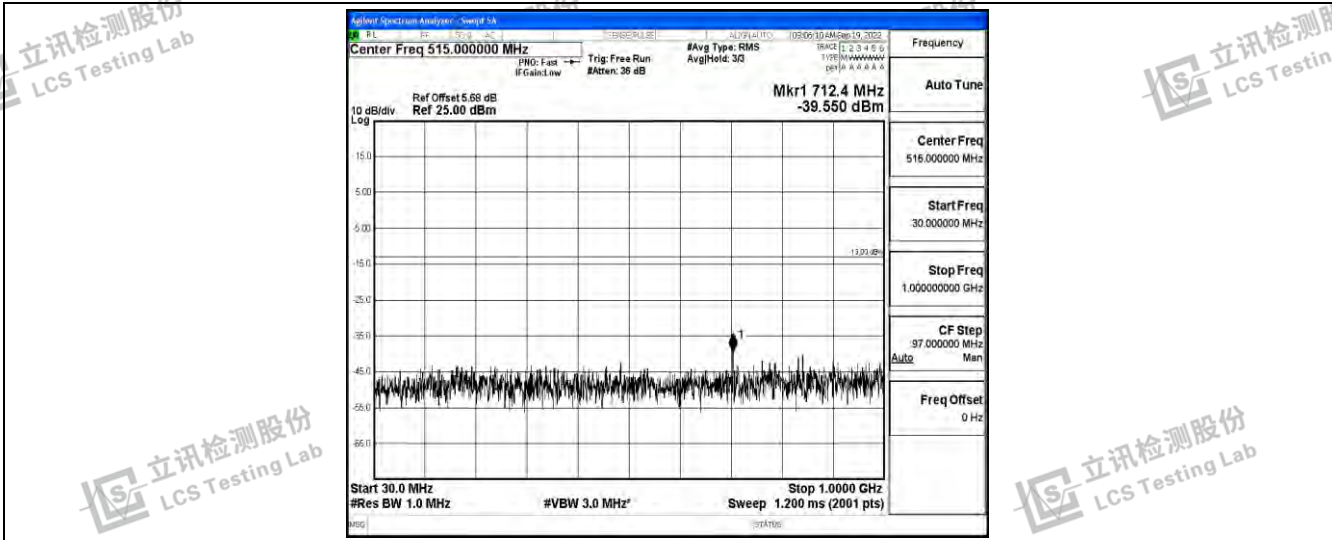

Band66-20MHz-16QAM-132072-1RB#0-Range1:0.009~0.15MHz

Band66-20MHz-16QAM-132072-1RB#0-Range2:0.15~30MHz

Band66-20MHz-16QAM-132072-1RB#0-Range3:30~1000MHz

Shenzhen LCS Compliance Testing Laboratory Ltd.
 Add: 101, 201 Bldg A & 301 Bldg C, Juji Industrial Park Yabianxueziwei, Shajing Street, Baoan District, Shenzhen, 518000, China
 Tel: +(86) 0755-82591330 | E-mail: webmaster@lcs-cert.com | Web: www.lcs-cert.com
 Scan code to check authenticity