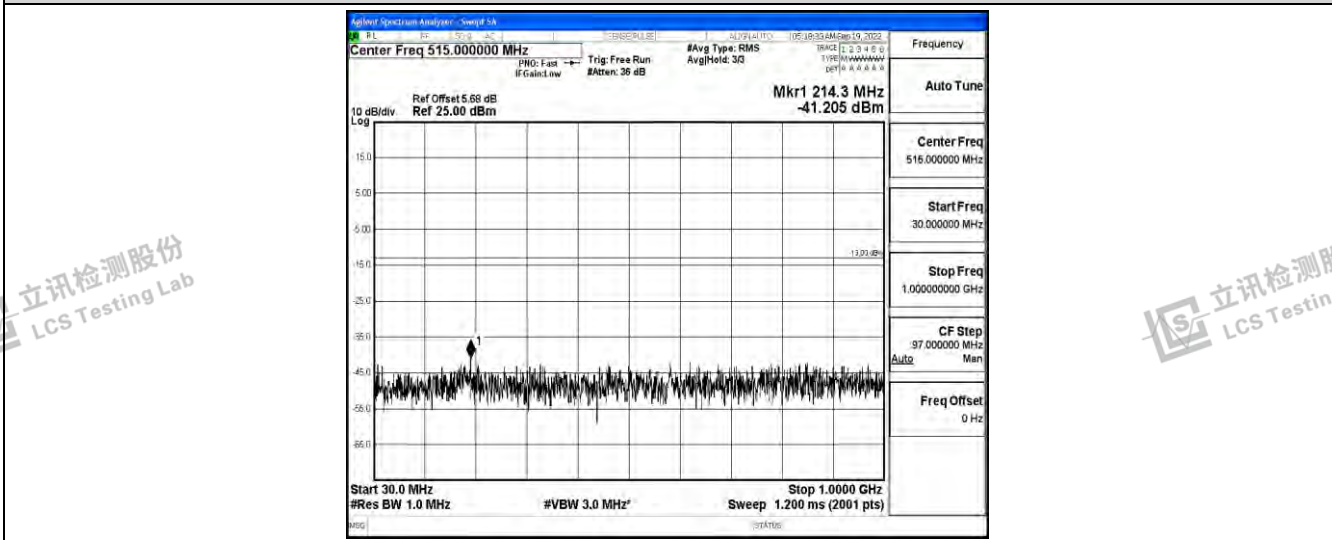

Band66-3MHz-16QAM-132657-1RB#0-Range3:30~1000MHz

Band66-3MHz-16QAM-132657-1RB#0-Range4:1000~10000MHz