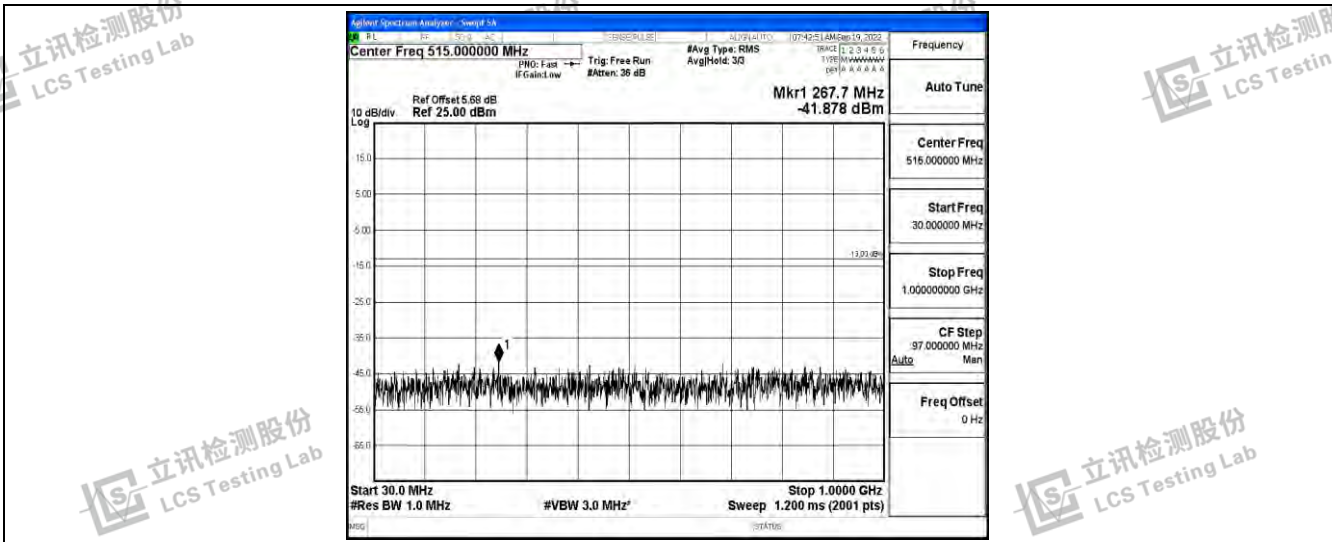

Band66-15MHz-16QAM-132047-1RB#0-Range1:0.009~0.15MHz

Band66-15MHz-16QAM-132047-1RB#0-Range2:0.15~30MHz

Band66-15MHz-16QAM-132047-1RB#0-Range3:30~1000MHz

Shenzhen LCS Compliance Testing Laboratory Ltd.
 Add: 101, 201 Bldg A & 301 Bldg C, Juji Industrial Park Yabianxueziwei, Shajing Street, Baoan District, Shenzhen, 518000, China
 Tel: +(86) 0755-82591330 | E-mail: webmaster@lcs-cert.com | Web: www.lcs-cert.com
 Scan code to check authenticity