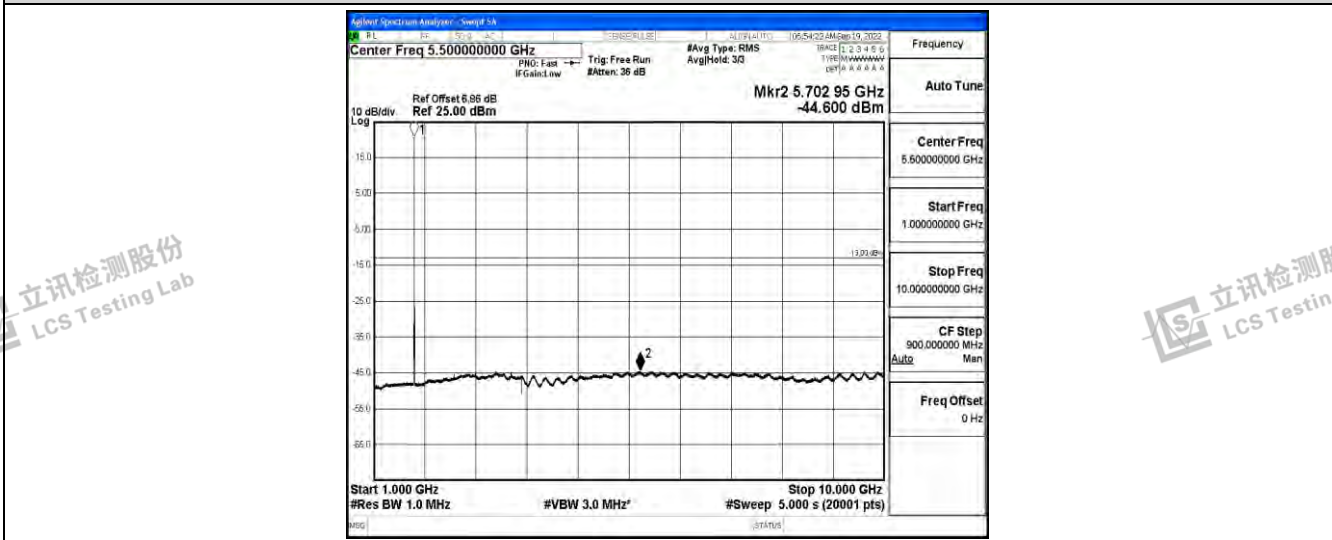

Band66-5MHz-QPSK-131997-1RB#0-Range1:0.009~0.15MHz

Band66-5MHz-QPSK-131997-1RB#0-Range2:0.15~30MHz

Band66-5MHz-QPSK-131997-1RB#0-Range3:30~1000MHz

Shenzhen LCS Compliance Testing Laboratory Ltd.
 Add: 101, 201 Bldg A & 301 Bldg C, Juji Industrial Park Yabianxueziwei, Shajing Street, Baoan District, Shenzhen, 518000, China
 Tel: +(86) 0755-82591330 | E-mail: webmaster@lcs-cert.com | Web: www.lcs-cert.com
 Scan code to check authenticity

Band66-5MHz-QPSK-131997-1RB#0-Range4:1000~10000MHz

Band66-5MHz-QPSK-131997-1RB#0-Range5:10000~20000MHz

Band66-5MHz-QPSK-132322-1RB#0-Range1:0.009~0.15MHz

Shenzhen LCS Compliance Testing Laboratory Ltd.
 Add: 101, 201 Bldg A & 301 Bldg C, Juji Industrial Park Yabianxueziwei, Shajing Street, Baoan District, Shenzhen, 518000, China
 Tel: +(86) 0755-82591330 | E-mail: webmaster@lcs-cert.com | Web: www.lcs-cert.com
 Scan code to check authenticity

Band66-5MHz-QPSK-132322-1RB#0-Range2:0.15~30MHz

Band66-5MHz-QPSK-132322-1RB#0-Range3:30~1000MHz

Band66-5MHz-QPSK-132322-1RB#0-Range4:1000~10000MHz

Shenzhen LCS Compliance Testing Laboratory Ltd.
 Add: 101, 201 Bldg A & 301 Bldg C, Juji Industrial Park Yabianxueziwei, Shajing Street, Baoan District, Shenzhen, 518000, China
 Tel: +(86) 0755-82591330 | E-mail: webmaster@lcs-cert.com | Web: www.lcs-cert.com
 Scan code to check authenticity