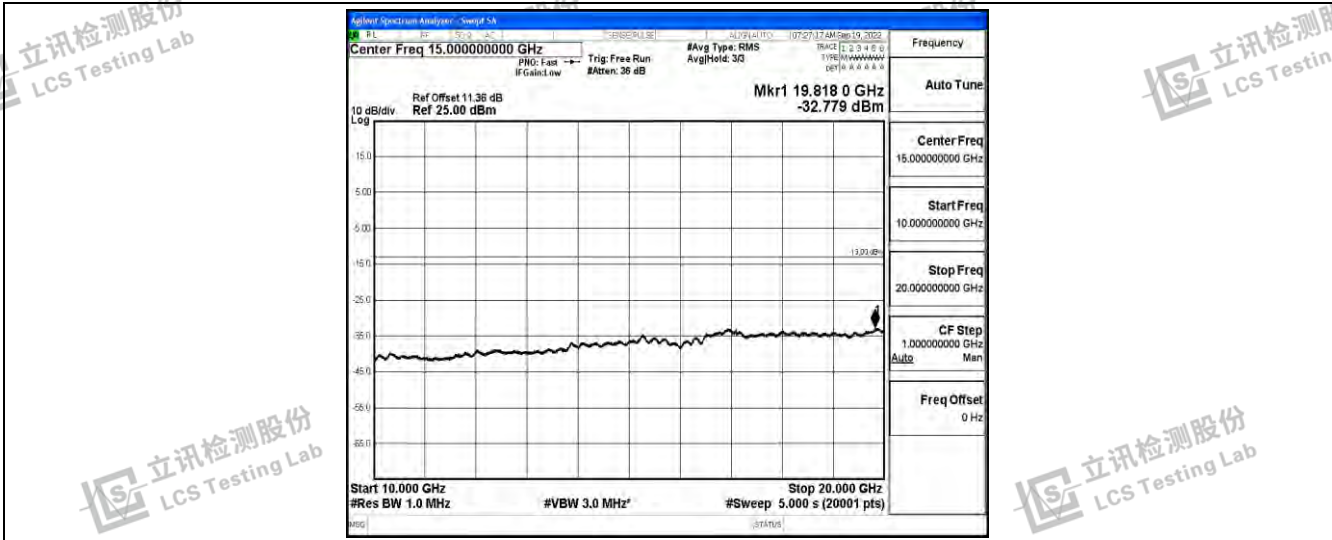

Band66-10MHz-16QAM-132622-1RB#0-Range3:30~1000MHz

Band66-10MHz-16QAM-132622-1RB#0-Range4:1000~10000MHz

Band66-10MHz-16QAM-132622-1RB#0-Range5:10000~20000MHz

Shenzhen LCS Compliance Testing Laboratory Ltd.
 Add: 101, 201 Bldg A & 301 Bldg C, Juji Industrial Park Yabianxueziwei, Shajing Street, Baoan District, Shenzhen, 518000, China
 Tel: +(86) 0755-82591330 | E-mail: webmaster@lcs-cert.com | Web: www.lcs-cert.com
 Scan code to check authenticity

Band66-15MHz-QPSK-132047-1RB#0-Range1:0.009~0.15MHz

Band66-15MHz-QPSK-132047-1RB#0-Range2:0.15~30MHz

Band66-15MHz-QPSK-132047-1RB#0-Range3:30~1000MHz

Shenzhen LCS Compliance Testing Laboratory Ltd.
 Add: 101, 201 Bldg A & 301 Bldg C, Juji Industrial Park Yabianxueziwei, Shajing Street, Baoan District, Shenzhen, 518000, China
 Tel: +(86) 0755-82591330 | E-mail: webmaster@lcs-cert.com | Web: www.lcs-cert.com
 Scan code to check authenticity