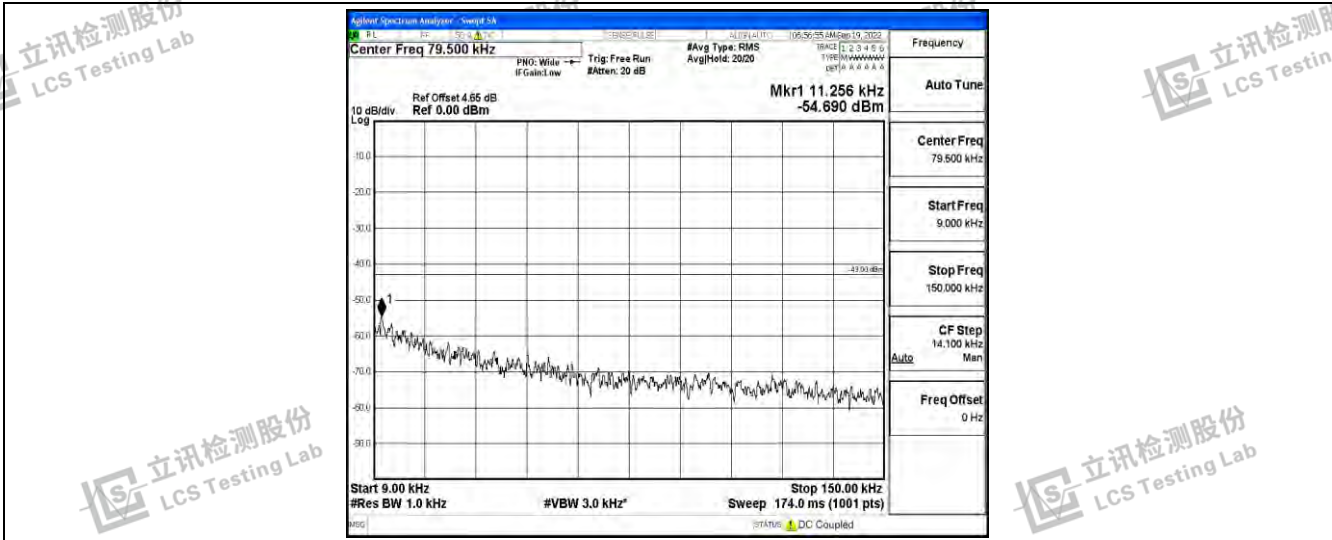

Band66-5MHz-QPSK-131997-1RB#0-Range1:0.009~0.15MHz

Band66-5MHz-QPSK-131997-1RB#0-Range2:0.15~30MHz

Band66-5MHz-QPSK-131997-1RB#0-Range3:30~1000MHz

Shenzhen LCS Compliance Testing Laboratory Ltd.
 Add: 101, 201 Bldg A & 301 Bldg C, Juji Industrial Park Yabianxueziwei, Shajing Street, Baoan District, Shenzhen, 518000, China
 Tel: +(86) 0755-82591330 | E-mail: webmaster@lcs-cert.com | Web: www.lcs-cert.com
 Scan code to check authenticity

Band66-5MHz-QPSK-131997-1RB#0-Range4:1000~10000MHz

Band66-5MHz-QPSK-131997-1RB#0-Range5:10000~20000MHz

Band66-5MHz-QPSK-132322-1RB#0-Range1:0.009~0.15MHz

Shenzhen LCS Compliance Testing Laboratory Ltd.
 Add: 101, 201 Bldg A & 301 Bldg C, Juji Industrial Park Yabianxueziwei, Shajing Street, Baoan District, Shenzhen, 518000, China
 Tel: +(86) 0755-82591330 | E-mail: webmaster@lcs-cert.com | Web: www.lcs-cert.com
 Scan code to check authenticity

Band66-5MHz-QPSK-132322-1RB#0-Range2:0.15~30MHz

Band66-5MHz-QPSK-132322-1RB#0-Range3:30~1000MHz

Band66-5MHz-QPSK-132322-1RB#0-Range4:1000~10000MHz

Shenzhen LCS Compliance Testing Laboratory Ltd.
 Add: 101, 201 Bldg A & 301 Bldg C, Juji Industrial Park Yabianxueziwei, Shajing Street, Baoan District, Shenzhen, 518000, China
 Tel: +(86) 0755-82591330 | E-mail: webmaster@lcs-cert.com | Web: www.lcs-cert.com
 Scan code to check authenticity