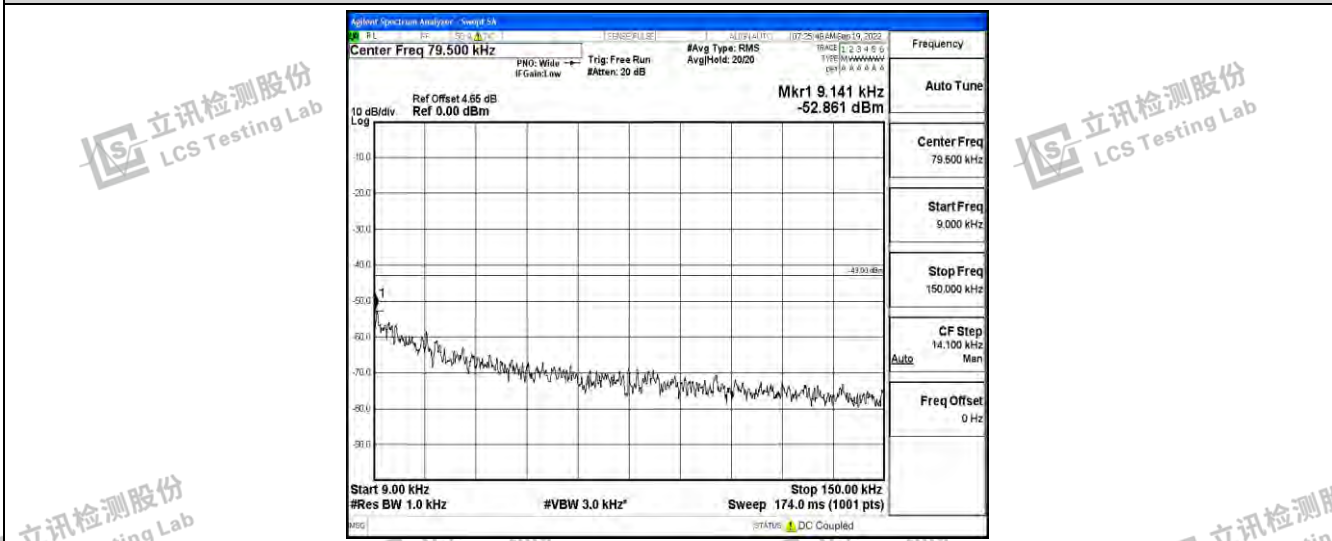

Band66-10MHz-16QAM-132622-1RB#0-Range1:0.009~0.15MHz

Band66-10MHz-16QAM-132622-1RB#0-Range2:0.15~30MHz

Shenzhen LCS Compliance Testing Laboratory Ltd.
Add: 101, 201 Bldg A & 301 Bldg C, Juji Industrial Park Yabianxueziwei, Shajing Street, Baoan District, Shenzhen, 518000, China
Tel: +(86) 0755-82591330 | E-mail: webmaster@lcs-cert.com | Web: www.lcs-cert.com
Scan code to check authenticity