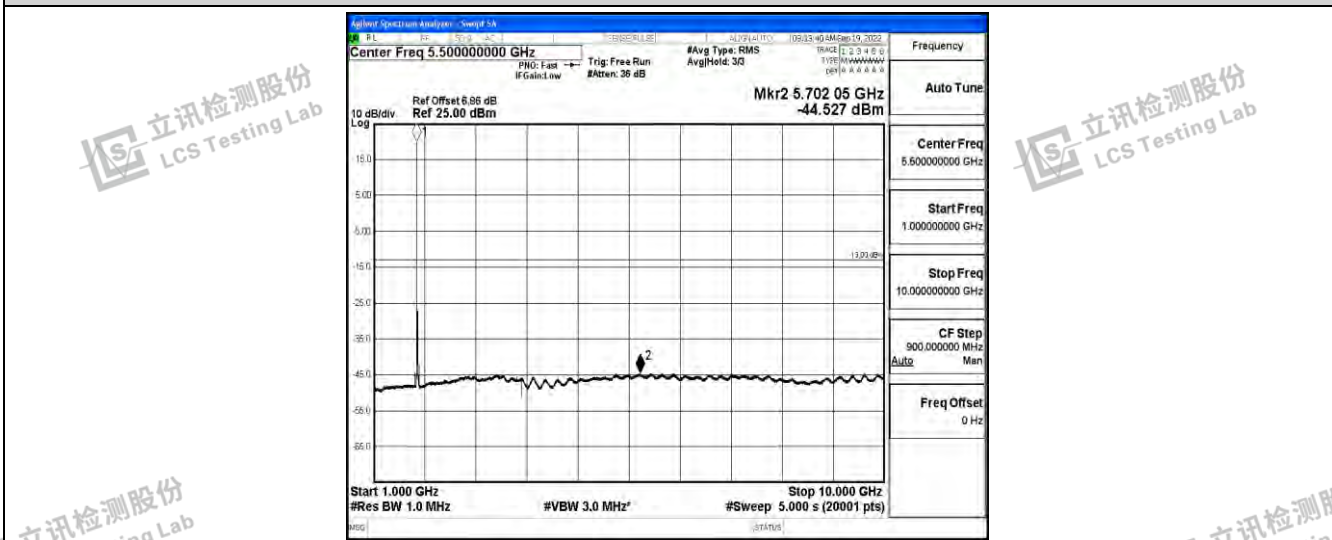

Band66-20MHz-16QAM-132572-1RB#0-Range4:1000~10000MHz

Band66-20MHz-16QAM-132572-1RB#0-Range5:10000~20000MHz

Shenzhen LCS Compliance Testing Laboratory Ltd.
Add: 101, 201 Bldg A & 301 Bldg C, Juji Industrial Park Yabianxueziwei, Shajing Street, Baoan District, Shenzhen, 518000, China
Tel: +(86) 0755-82591330 | E-mail: webmaster@lcs-cert.com | Web: www.lcs-cert.com
Scan code to check authenticity