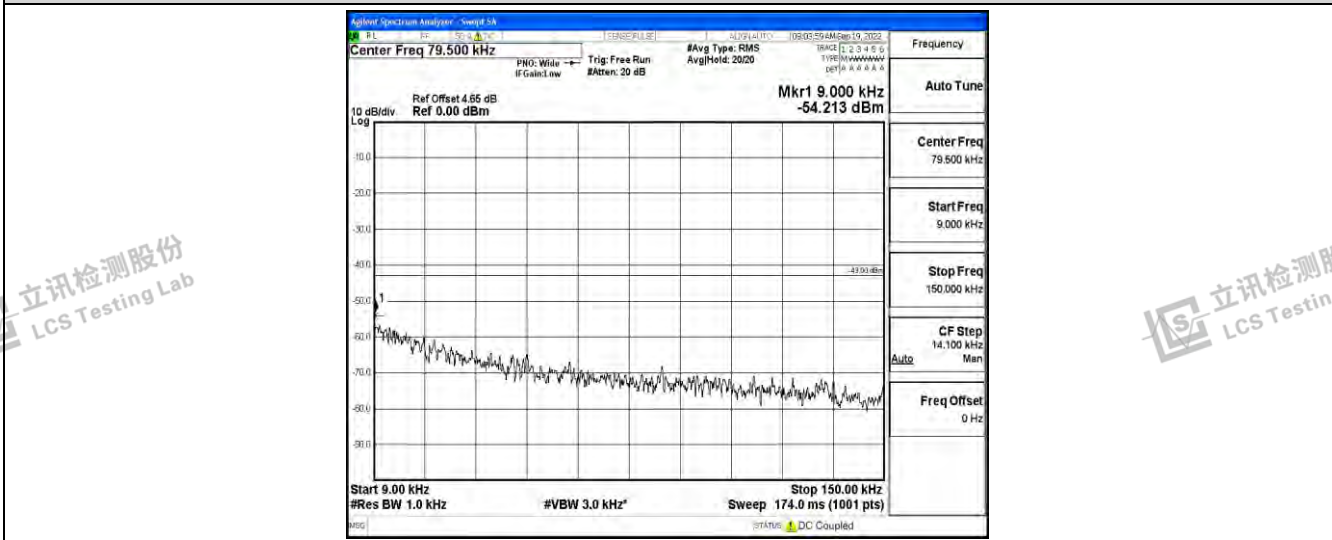

Band66-20MHz-QPSK-132072-1RB#0-Range1:0.009~0.15MHz

Band66-20MHz-QPSK-132072-1RB#0-Range2:0.15~30MHz