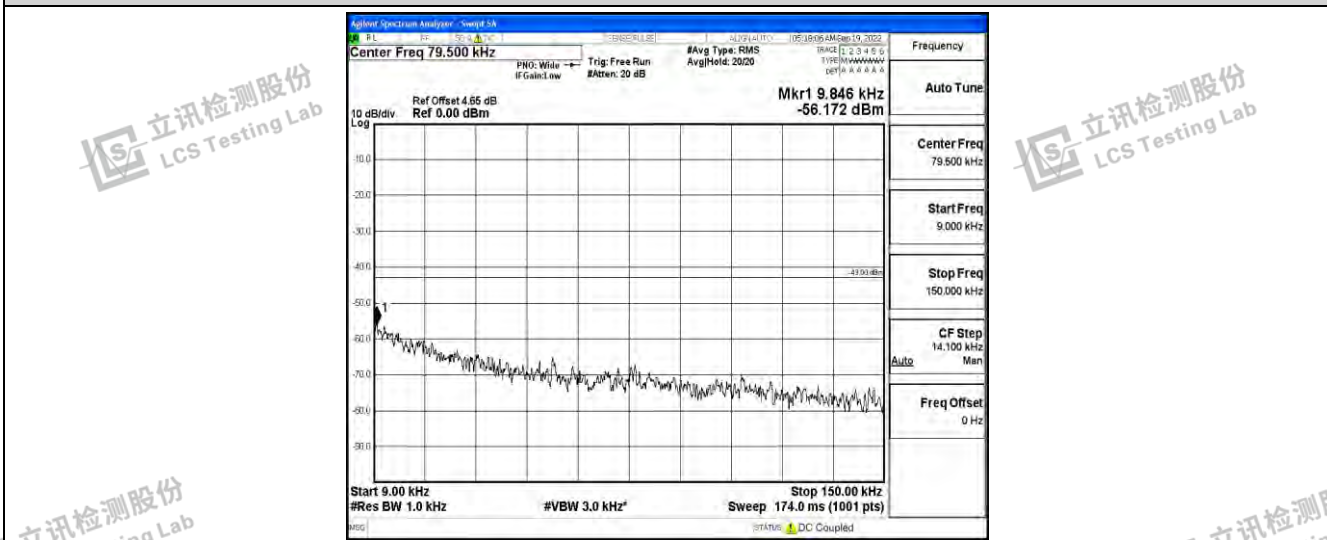

Band66-3MHz-16QAM-132657-1RB#0-Range1:0.009~0.15MHz

Band66-3MHz-16QAM-132657-1RB#0-Range2:0.15~30MHz

Shenzhen LCS Compliance Testing Laboratory Ltd.
Add: 101, 201 Bldg A & 301 Bldg C, Juji Industrial Park Yabianxueziwei, Shajing Street, Baoan District, Shenzhen, 518000, China
Tel: +(86) 0755-82591330 | E-mail: webmaster@lcs-cert.com | Web: www.lcs-cert.com
Scan code to check authenticity