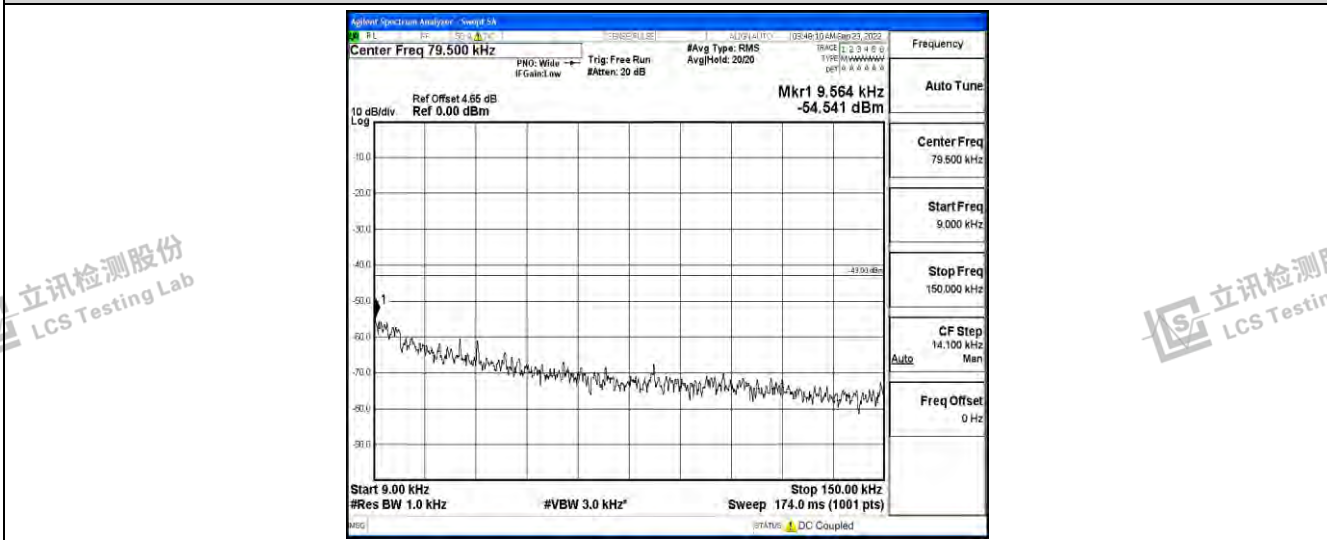

Band66-5MHz-16QAM-132647-1RB#0-Range3:30~1000MHz

Band66-5MHz-16QAM-132647-1RB#0-Range4:1000~10000MHz

Band66-5MHz-16QAM-132647-1RB#0-Range5:10000~20000MHz

Shenzhen LCS Compliance Testing Laboratory Ltd.
 Add: 101, 201 Bldg A & 301 Bldg C, Juji Industrial Park Yabianxueziwei, Shajing Street, Baoan District, Shenzhen, 518000, China
 Tel: +(86) 0755-82591330 | E-mail: webmaster@lcs-cert.com | Web: www.lcs-cert.com
 Scan code to check authenticity

Band66-10MHz-QPSK-132022-1RB#0-Range1:0.009~0.15MHz

Band66-10MHz-QPSK-132022-1RB#0-Range2:0.15~30MHz

Band66-10MHz-QPSK-132022-1RB#0-Range3:30~1000MHz

Shenzhen LCS Compliance Testing Laboratory Ltd.
 Add: 101, 201 Bldg A & 301 Bldg C, Juji Industrial Park Yabianxueziwei, Shajing Street, Baoan District, Shenzhen, 518000, China
 Tel: +(86) 0755-82591330 | E-mail: webmaster@lcs-cert.com | Web: www.lcs-cert.com
 Scan code to check authenticity