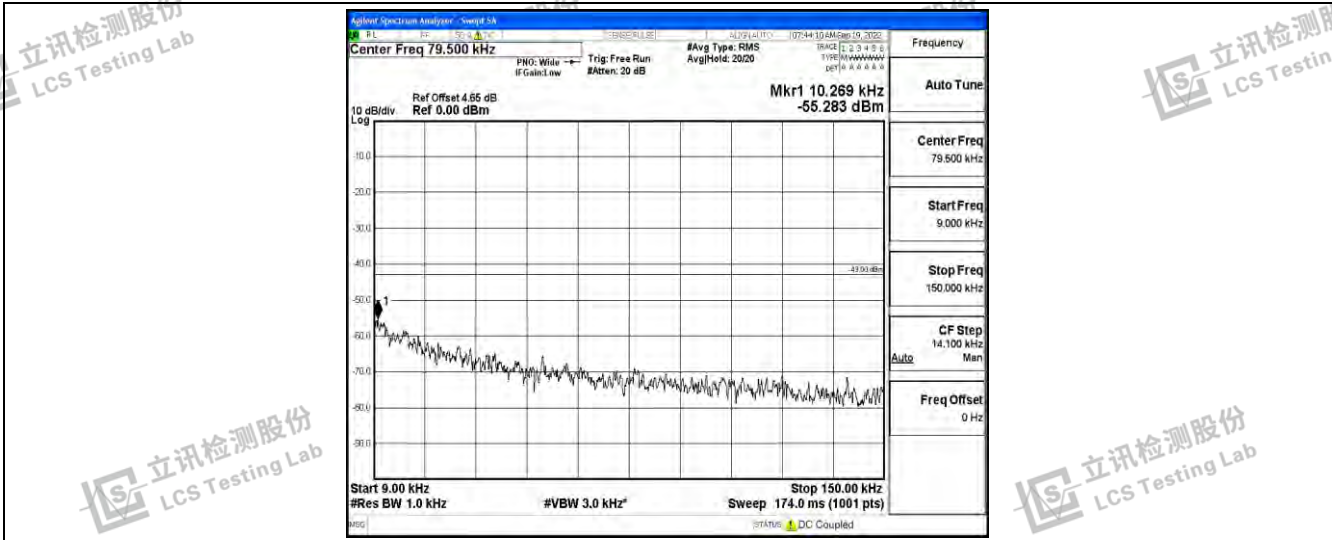

Band66-15MHz-QPSK-132047-1RB#0-Range4: 1000~10000MHz

Band66-15MHz-QPSK-132047-1RB#0-Range5: 10000~20000MHz

Band66-15MHz-QPSK-132322-1RB#0-Range1: 0.009~0.15MHz

Shenzhen LCS Compliance Testing Laboratory Ltd.
 Add: 101, 201 Bldg A & 301 Bldg C, Juji Industrial Park Yabianxueziwei, Shajing Street, Baoan District, Shenzhen, 518000, China
 Tel: +(86) 0755-82591330 | E-mail: webmaster@lcs-cert.com | Web: www.lcs-cert.com
 Scan code to check authenticity

Band66-15MHz-QPSK-132322-1RB#0-Range2:0.15~30MHz

Band66-15MHz-QPSK-132322-1RB#0-Range3:30~100MHz

Band66-15MHz-QPSK-132322-1RB#0-Range4:1000~10000MHz

Shenzhen LCS Compliance Testing Laboratory Ltd.
 Add: 101, 201 Bldg A & 301 Bldg C, Juji Industrial Park Yabianxueziwei, Shajing Street, Baoan District, Shenzhen, 518000, China
 Tel: +(86) 0755-82591330 | E-mail: webmaster@lcs-cert.com | Web: www.lcs-cert.com
 Scan code to check authenticity