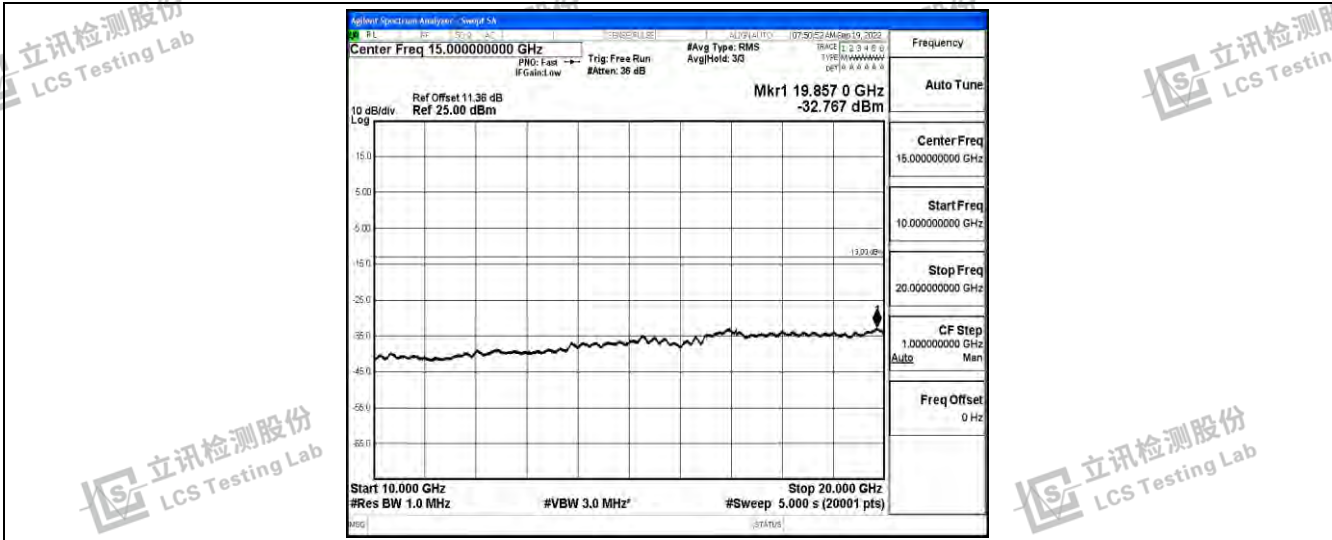

Band66-15MHz-16QAM-132597-1RB#0-Range3:30~1000MHz

Band66-15MHz-16QAM-132597-1RB#0-Range4:1000~10000MHz

Band66-15MHz-16QAM-132597-1RB#0-Range5:10000~20000MHz

Shenzhen LCS Compliance Testing Laboratory Ltd.
 Add: 101, 201 Bldg A & 301 Bldg C, Juji Industrial Park Yabianxueziwei, Shajing Street, Baoan District, Shenzhen, 518000, China
 Tel: +(86) 0755-82591330 | E-mail: webmaster@lcs-cert.com | Web: www.lcs-cert.com
 Scan code to check authenticity

Band66-20MHz-QPSK-132072-1RB#0-Range1:0.009~0.15MHz

Band66-20MHz-QPSK-132072-1RB#0-Range2:0.15~30MHz

Band66-20MHz-QPSK-132072-1RB#0-Range3:30~1000MHz

Shenzhen LCS Compliance Testing Laboratory Ltd.
 Add: 101, 201 Bldg A & 301 Bldg C, Juji Industrial Park Yabianxueziwei, Shajing Street, Baoan District, Shenzhen, 518000, China
 Tel: +(86) 0755-82591330 | E-mail: webmaster@lcs-cert.com | Web: www.lcs-cert.com
 Scan code to check authenticity