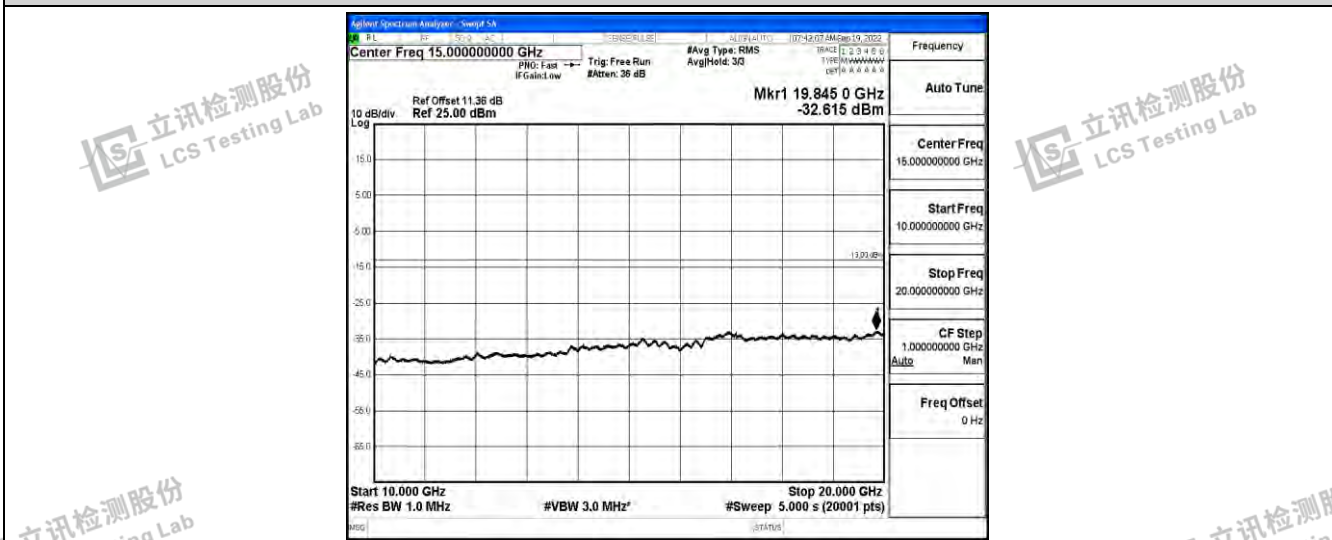

Band66-15MHz-QPSK-132047-1RB#0-Range1:0.009~0.15MHz

Band66-15MHz-QPSK-132047-1RB#0-Range2:0.15~30MHz

Band66-15MHz-QPSK-132047-1RB#0-Range3:30~1000MHz

Shenzhen LCS Compliance Testing Laboratory Ltd.
 Add: 101, 201 Bldg A & 301 Bldg C, Juji Industrial Park Yabianxueziwei, Shajing Street, Baoan District, Shenzhen, 518000, China
 Tel: +(86) 0755-82591330 | E-mail: webmaster@lcs-cert.com | Web: www.lcs-cert.com
 Scan code to check authenticity

Band66-15MHz-QPSK-132047-1RB#0-Range4: 1000~10000MHz

Band66-15MHz-QPSK-132047-1RB#0-Range5: 10000~20000MHz

Band66-15MHz-QPSK-132322-1RB#0-Range1: 0.009~0.15MHz

Shenzhen LCS Compliance Testing Laboratory Ltd.
 Add: 101, 201 Bldg A & 301 Bldg C, Juji Industrial Park Yabianxueziwei, Shajing Street, Baoan District, Shenzhen, 518000, China
 Tel: +(86) 0755-82591330 | E-mail: webmaster@lcs-cert.com | Web: www.lcs-cert.com
 Scan code to check authenticity