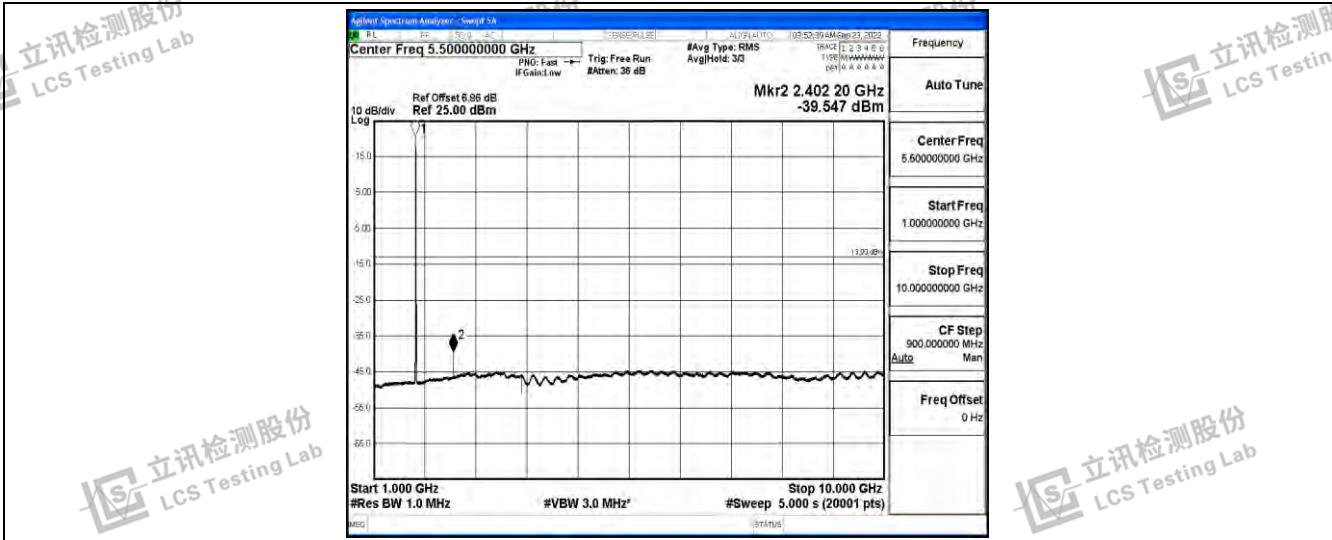

Band66-10MHz-QPSK-132322-1RB#0-Range4:1000~10000MHz

Band66-10MHz-QPSK-132322-1RB#0-Range5:10000~20000MHz