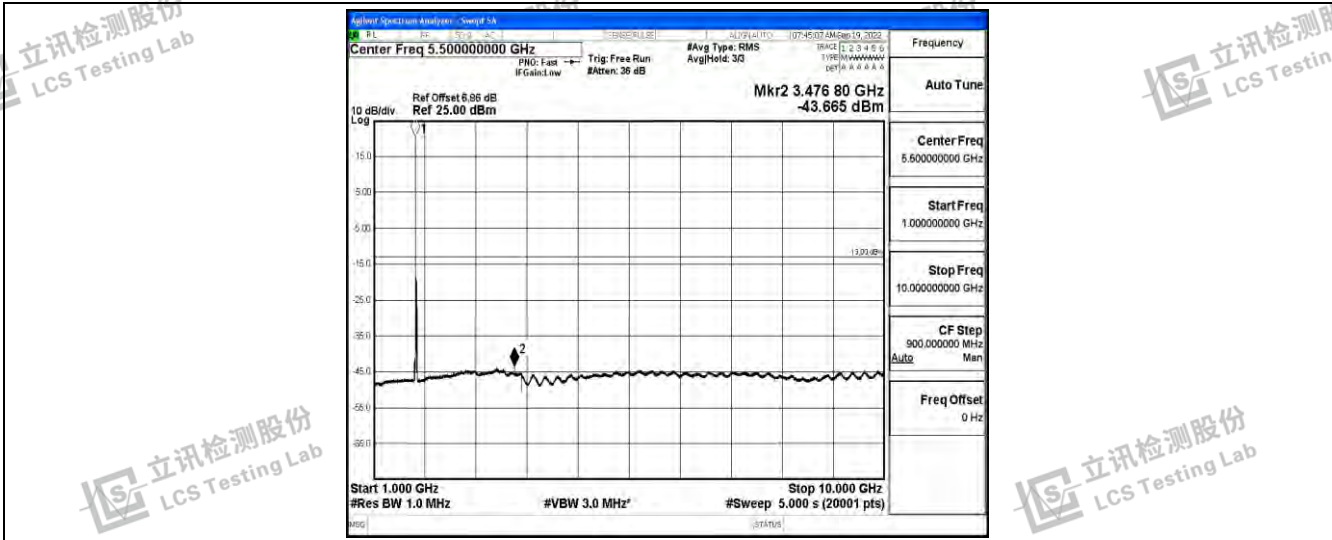

Band66-15MHz-QPSK-132322-1RB#0-Range2:0.15~30MHz

Band66-15MHz-QPSK-132322-1RB#0-Range3:30~100MHz

Band66-15MHz-QPSK-132322-1RB#0-Range4:1000~10000MHz

Shenzhen LCS Compliance Testing Laboratory Ltd.
 Add: 101, 201 Bldg A & 301 Bldg C, Juji Industrial Park Yabianxueziwei, Shajing Street, Baoan District, Shenzhen, 518000, China
 Tel: +(86) 0755-82591330 | E-mail: webmaster@lcs-cert.com | Web: www.lcs-cert.com
 Scan code to check authenticity

Band66-15MHz-QPSK-132322-1RB#0-Range5:10000~20000MHz

Band66-15MHz-QPSK-132597-1RB#0-Range1:0.009~0.15MHz

Band66-15MHz-QPSK-132597-1RB#0-Range2:0.15~30MHz

Shenzhen LCS Compliance Testing Laboratory Ltd.
 Add: 101, 201 Bldg A & 301 Bldg C, Juji Industrial Park Yabianxueziwei, Shajing Street, Baoan District, Shenzhen, 518000, China
 Tel: +(86) 0755-82591330 | E-mail: webmaster@lcs-cert.com | Web: www.lcs-cert.com
 Scan code to check authenticity