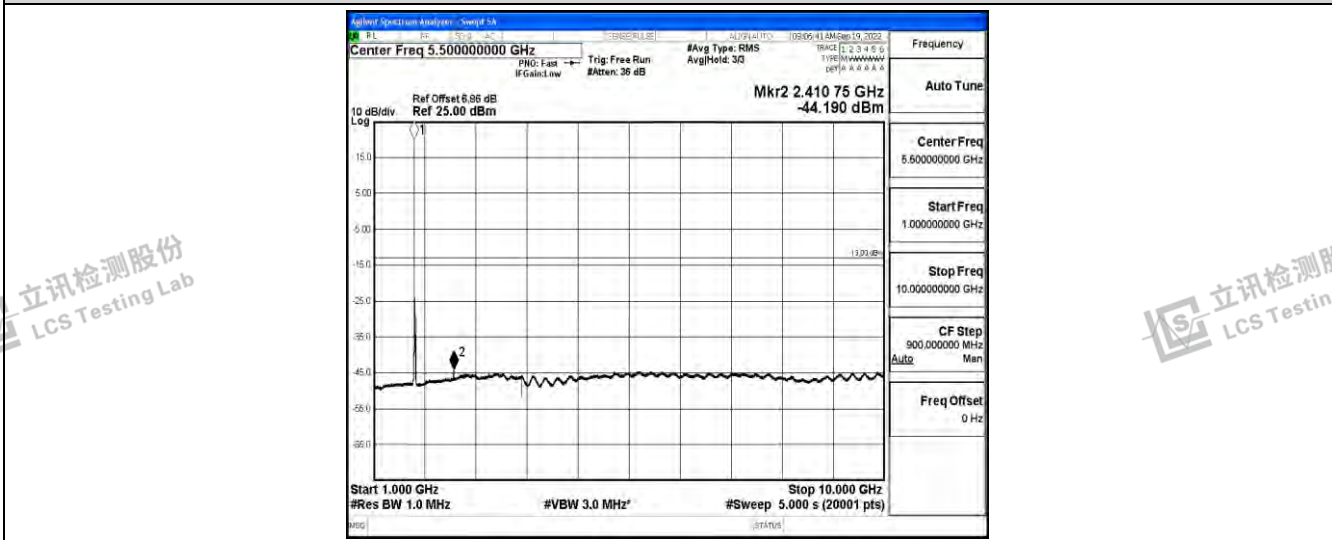

Band66-20MHz-16QAM-132072-1RB#0-Range4:1000~10000MHz

Band66-20MHz-16QAM-132072-1RB#0-Range5:10000~20000MHz