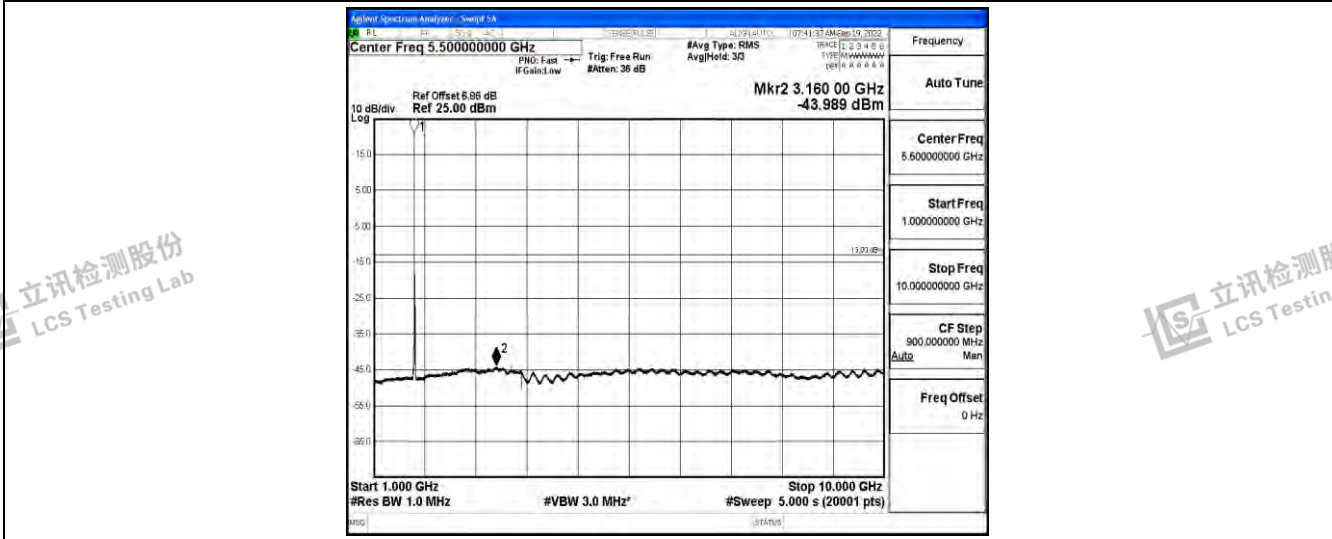

Band66-15MHz-QPSK-132047-1RB#0-Range4: 1000~10000MHz

Band66-15MHz-QPSK-132047-1RB#0-Range5: 10000~20000MHz