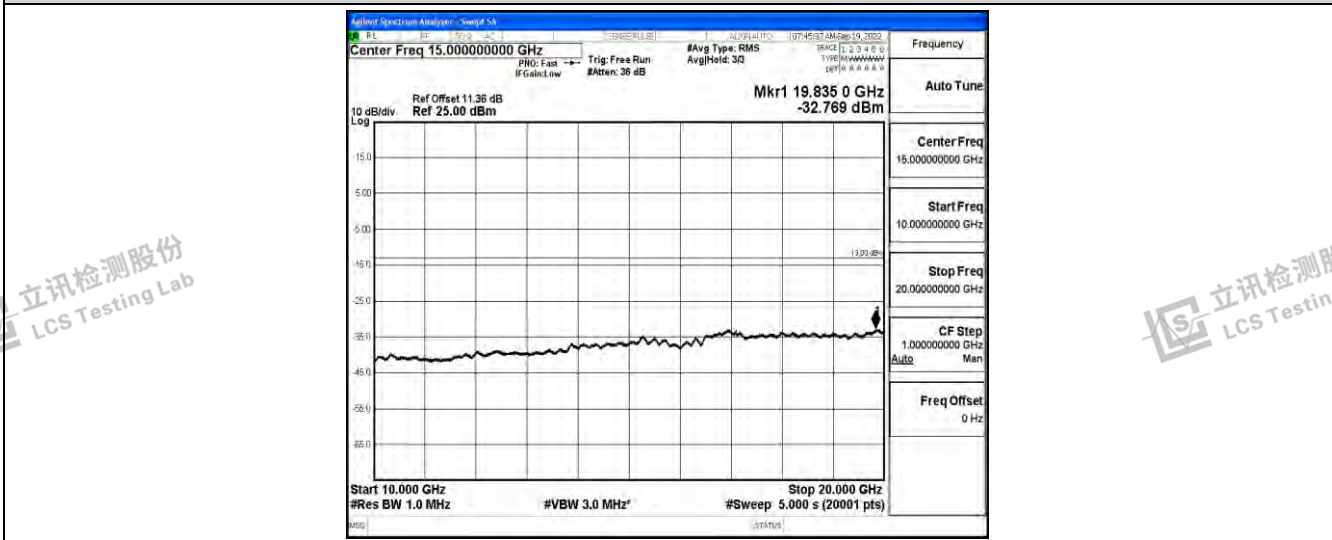

Band66-15MHz-QPSK-132322-1RB#0-Range5:10000~20000MHz

Band66-15MHz-QPSK-132597-1RB#0-Range1:0.009~0.15MHz