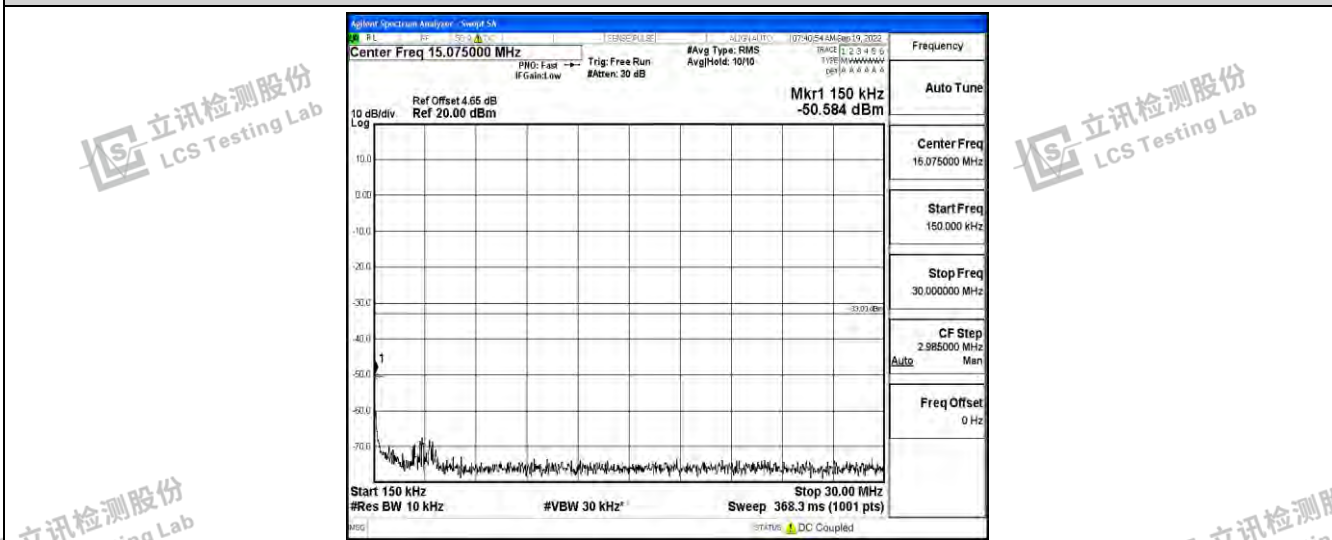

Band66-10MHz-16QAM-132622-1RB#0-Range3:30~1000MHz

Band66-10MHz-16QAM-132622-1RB#0-Range4:1000~10000MHz

Band66-10MHz-16QAM-132622-1RB#0-Range5:10000~20000MHz

Shenzhen LCS Compliance Testing Laboratory Ltd.
 Add: 101, 201 Bldg A & 301 Bldg C, Juji Industrial Park Yabianxueziwei, Shajing Street, Baoan District, Shenzhen, 518000, China
 Tel: +(86) 0755-82591330 | E-mail: webmaster@lcs-cert.com | Web: www.lcs-cert.com
 Scan code to check authenticity

Band66-15MHz-QPSK-132047-1RB#0-Range1:0.009~0.15MHz

Band66-15MHz-QPSK-132047-1RB#0-Range2:0.15~30MHz

Band66-15MHz-QPSK-132047-1RB#0-Range3:30~1000MHz

Shenzhen LCS Compliance Testing Laboratory Ltd.
 Add: 101, 201 Bldg A & 301 Bldg C, Juji Industrial Park Yabianxueziwei, Shajing Street, Baoan District, Shenzhen, 518000, China
 Tel: +(86) 0755-82591330 | E-mail: webmaster@lcs-cert.com | Web: www.lcs-cert.com
 Scan code to check authenticity