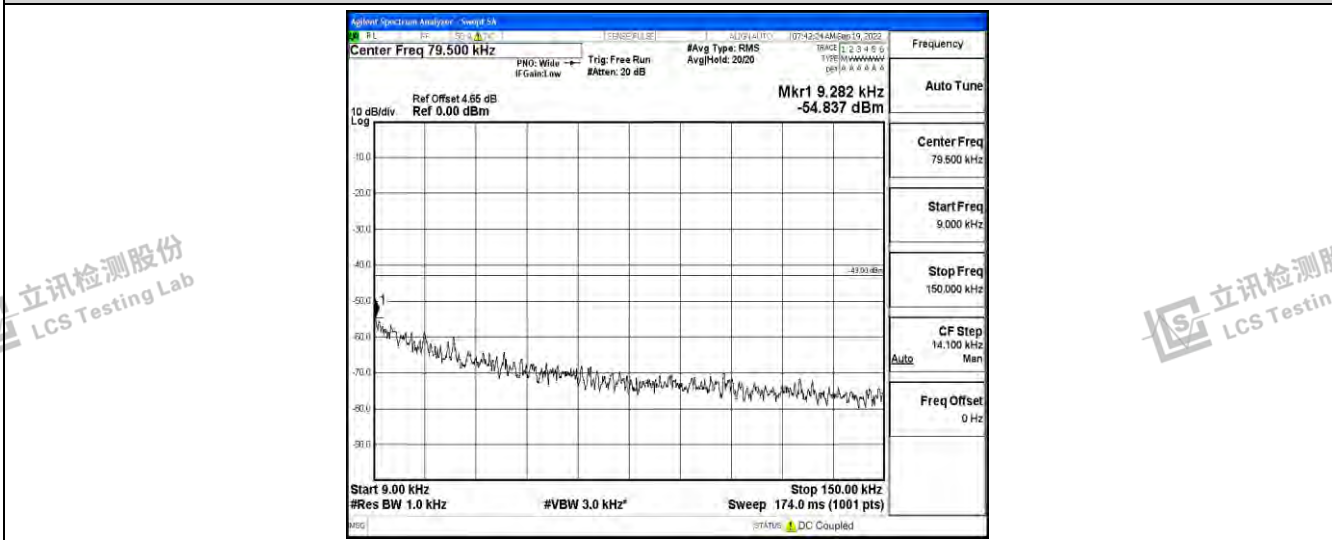

Band66-15MHz-16QAM-132047-1RB#0-Range1:0.009~0.15MHz

Band66-15MHz-16QAM-132047-1RB#0-Range2:0.15~30MHz