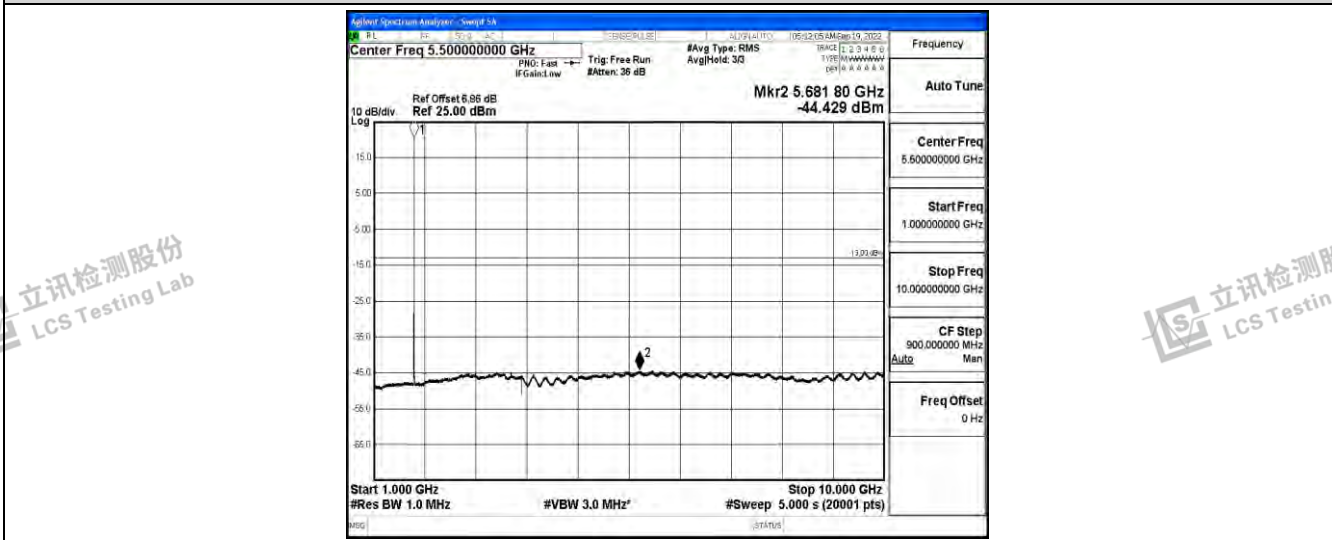

Band66-3MHz-QPSK-132657-1RB#0-Range3:30~1000MHz

Band66-3MHz-QPSK-132657-1RB#0-Range4:1000~10000MHz

Band66-3MHz-QPSK-132657-1RB#0-Range5:10000~20000MHz

Shenzhen LCS Compliance Testing Laboratory Ltd.
 Add: 101, 201 Bldg A & 301 Bldg C, Juji Industrial Park Yabianxueziwei, Shajing Street, Baoan District, Shenzhen, 518000, China
 Tel: +(86) 0755-82591330 | E-mail: webmaster@lcs-cert.com | Web: www.lcs-cert.com
 Scan code to check authenticity

Band66-3MHz-16QAM-131987-1RB#0-Range1:0.009~0.15MHz

Band66-3MHz-16QAM-131987-1RB#0-Range2:0.15~30MHz

Band66-3MHz-16QAM-131987-1RB#0-Range3:30~1000MHz

Shenzhen LCS Compliance Testing Laboratory Ltd.
 Add: 101, 201 Bldg A & 301 Bldg C, Juji Industrial Park Yabianxueziwei, Shajing Street, Baoan District, Shenzhen, 518000, China
 Tel: +(86) 0755-82591330 | E-mail: webmaster@lcs-cert.com | Web: www.lcs-cert.com
 Scan code to check authenticity

Band66-3MHz-16QAM-131987-1RB#0-Range4:1000~10000MHz

Band66-3MHz-16QAM-131987-1RB#0-Range5:10000~20000MHz

Band66-3MHz-16QAM-132322-1RB#0-Range1:0.009~0.15MHz

Shenzhen LCS Compliance Testing Laboratory Ltd.
 Add: 101, 201 Bldg A & 301 Bldg C, Juji Industrial Park Yabianxueziwei, Shajing Street, Baoan District, Shenzhen, 518000, China
 Tel: +(86) 0755-82591330 | E-mail: webmaster@lcs-cert.com | Web: www.lcs-cert.com
 Scan code to check authenticity