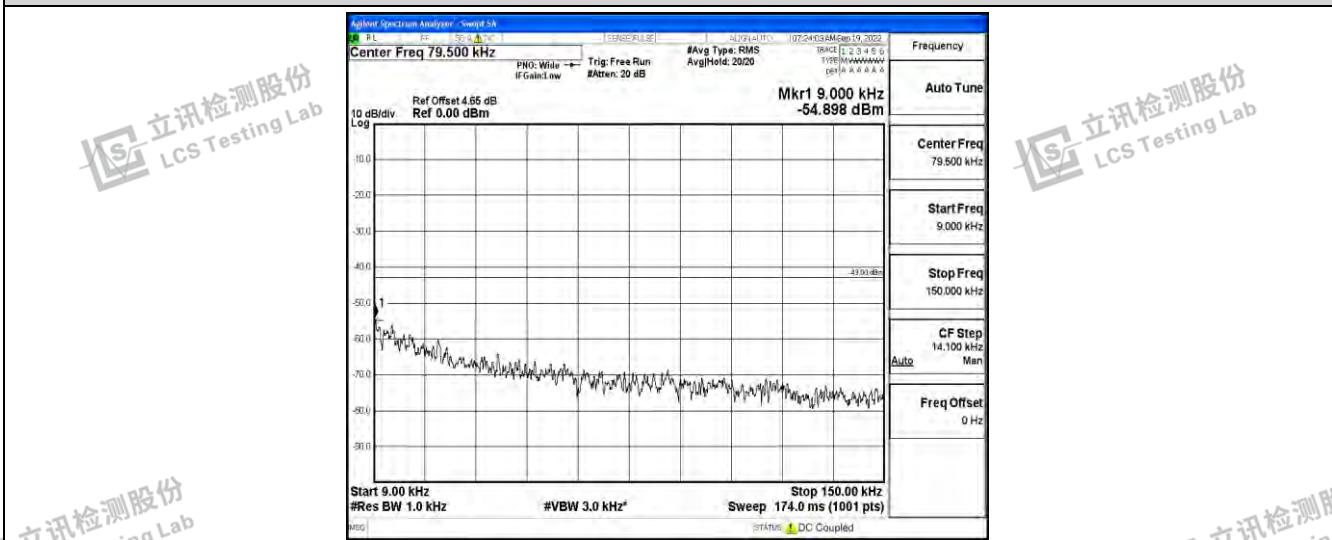

Band66-10MHz-QPSK-132622-1RB#0-Range1:0.009~0.15MHz

Band66-10MHz-QPSK-132622-1RB#0-Range2:0.15~30MHz

Shenzhen LCS Compliance Testing Laboratory Ltd.
Add: 101, 201 Bldg A & 301 Bldg C, Juji Industrial Park Yabianxueziwei, Shajing Street, Baoan District, Shenzhen, 518000, China
Tel: +(86) 0755-82591330 | E-mail: webmaster@lcs-cert.com | Web: www.lcs-cert.com
Scan code to check authenticity