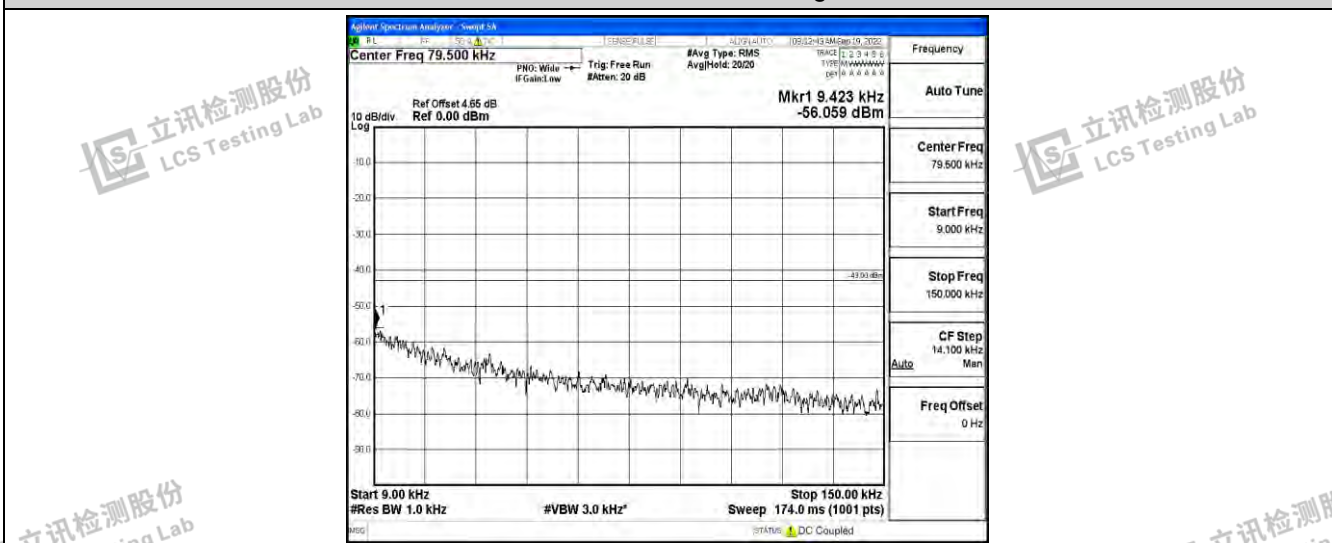

Band66-20MHz-16QAM-132572-1RB#0-Range1:0.009~0.15MHz

Band66-20MHz-16QAM-132572-1RB#0-Range2:0.15~30MHz

Shenzhen LCS Compliance Testing Laboratory Ltd.
Add: 101, 201 Bldg A & 301 Bldg C, Juji Industrial Park Yabianxueziwei, Shajing Street, Baoan District, Shenzhen, 518000, China
Tel: +(86) 0755-82591330 | E-mail: webmaster@lcs-cert.com | Web: www.lcs-cert.com
Scan code to check authenticity