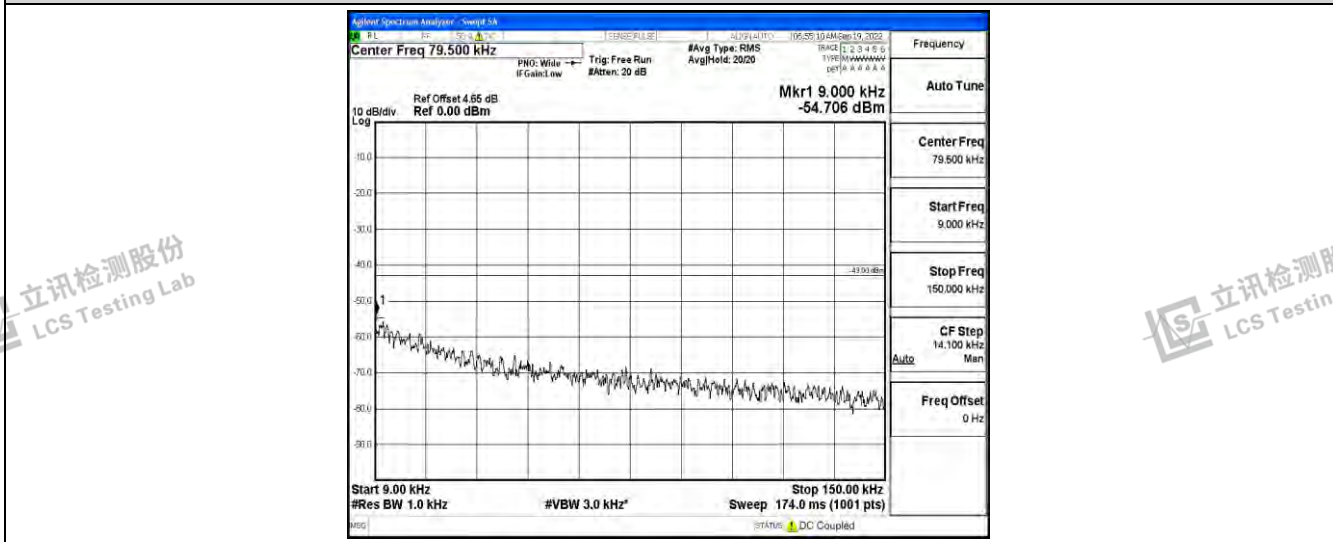

Band66-5MHz-16QAM-131997-1RB#0-Range1:0.009~0.15MHz

Band66-5MHz-16QAM-131997-1RB#0-Range2:0.15~30MHz