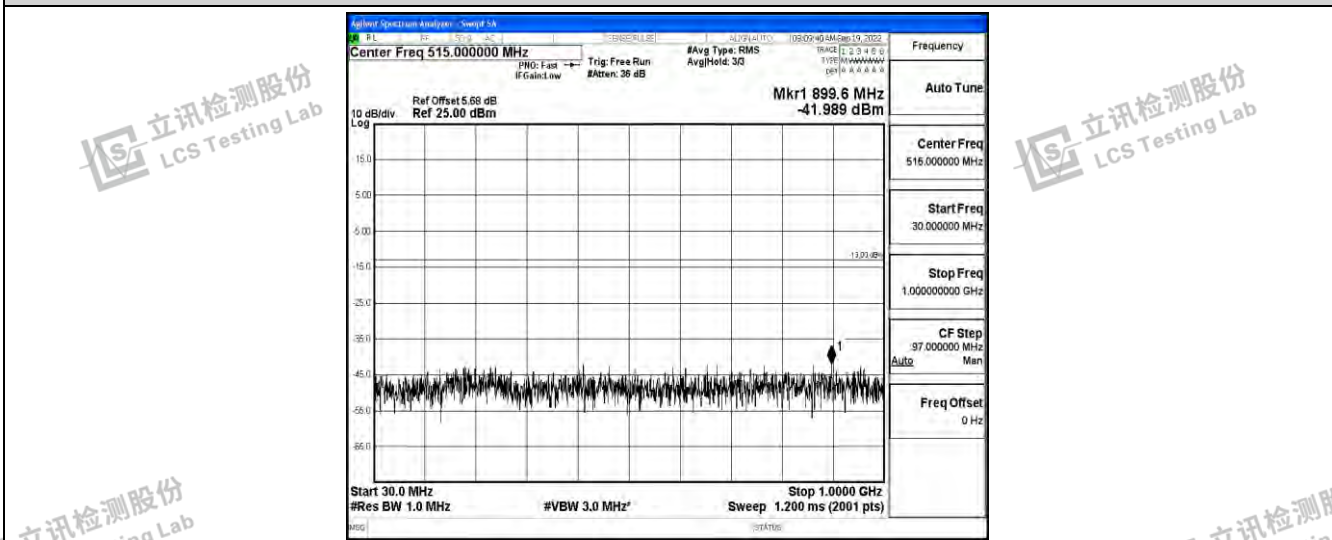

Band66-20MHz-16QAM-132322-1RB#0-Range3:30~1000MHz

Band66-20MHz-16QAM-132322-1RB#0-Range4:1000~10000MHz

Shenzhen LCS Compliance Testing Laboratory Ltd.
Add: 101, 201 Bldg A & 301 Bldg C, Juji Industrial Park Yabianxueziwei, Shajing Street, Baoan District, Shenzhen, 518000, China
Tel: +(86) 0755-82591330 | E-mail: webmaster@lcs-cert.com | Web: www.lcs-cert.com
Scan code to check authenticity