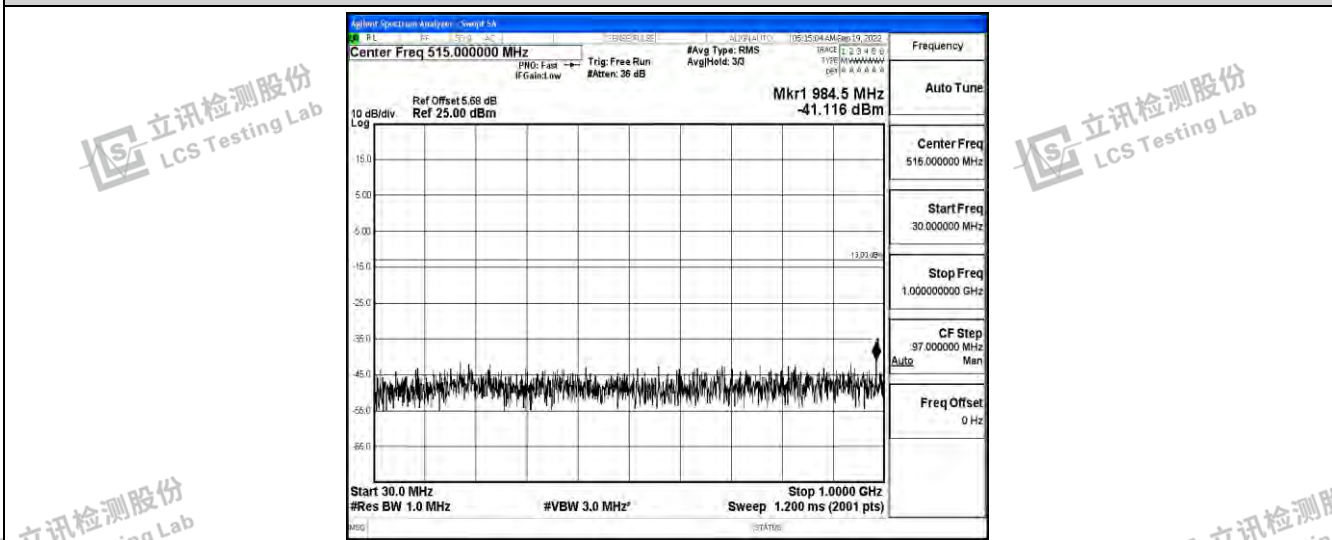

Band66-3MHz-16QAM-132322-1RB#0-Range3:30~1000MHz

Band66-3MHz-16QAM-132322-1RB#0-Range4:1000~10000MHz

Shenzhen LCS Compliance Testing Laboratory Ltd.
Add: 101, 201 Bldg A & 301 Bldg C, Juji Industrial Park Yabianxueziwei, Shajing Street, Baoan District, Shenzhen, 518000, China
Tel: +(86) 0755-82591330 | E-mail: webmaster@lcs-cert.com | Web: www.lcs-cert.com
Scan code to check authenticity