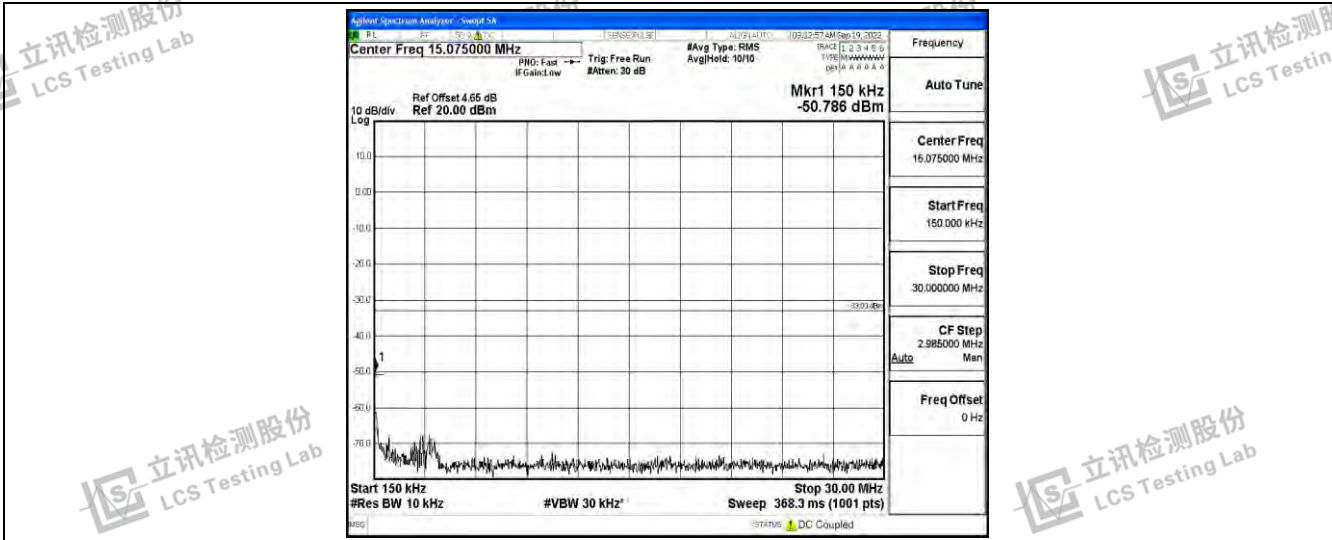

Band66-20MHz-16QAM-132322-1RB#0-Range5:10000~20000MHz

Band66-20MHz-16QAM-132572-1RB#0-Range1:0.009~0.15MHz

Band66-20MHz-16QAM-132572-1RB#0-Range2:0.15~30MHz

Shenzhen LCS Compliance Testing Laboratory Ltd.
 Add: 101, 201 Bldg A & 301 Bldg C, Juji Industrial Park Yabianxueziwei, Shajing Street, Baoan District, Shenzhen, 518000, China
 Tel: +(86) 0755-82591330 | E-mail: webmaster@lcs-cert.com | Web: www.lcs-cert.com
 Scan code to check authenticity