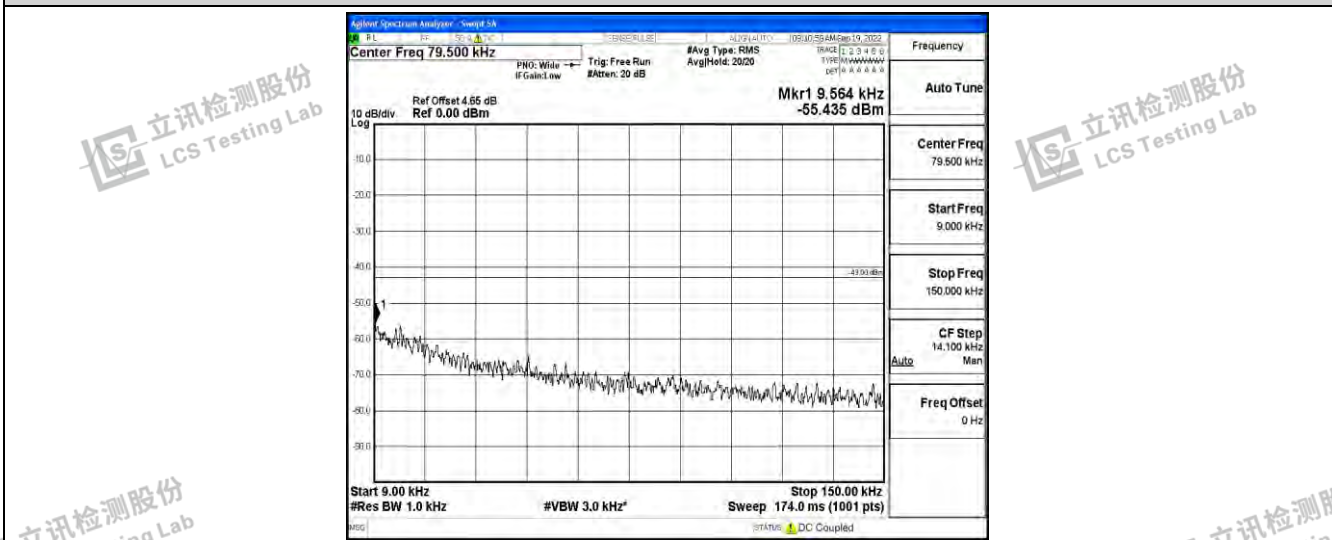

Band66-20MHz-QPSK-132572-1RB#0-Range1:0.009~0.15MHz

Band66-20MHz-QPSK-132572-1RB#0-Range2:0.15~30MHz

Shenzhen LCS Compliance Testing Laboratory Ltd.
Add: 101, 201 Bldg A & 301 Bldg C, Juji Industrial Park Yabianxueziwei, Shajing Street, Baoan District, Shenzhen, 518000, China
Tel: +(86) 0755-82591330 | E-mail: webmaster@lcs-cert.com | Web: www.lcs-cert.com
Scan code to check authenticity