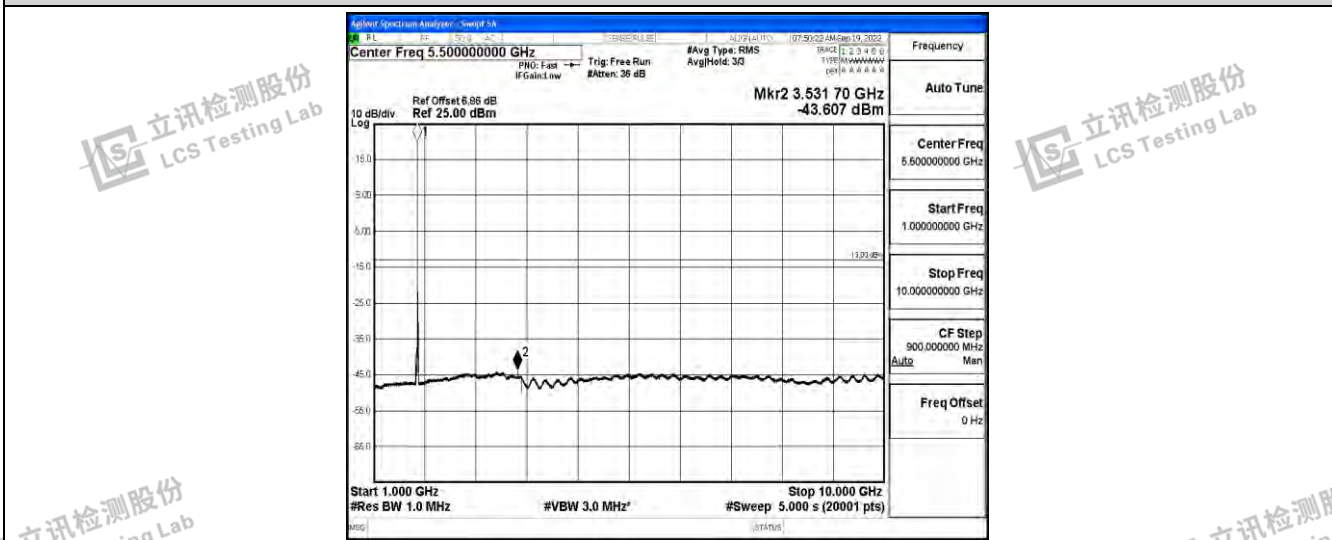

Band66-15MHz-16QAM-132597-1RB#0-Range4:1000~10000MHz

Band66-15MHz-16QAM-132597-1RB#0-Range5:10000~20000MHz

Shenzhen LCS Compliance Testing Laboratory Ltd.
Add: 101, 201 Bldg A & 301 Bldg C, Juji Industrial Park Yabianxueziwei, Shajing Street, Baoan District, Shenzhen, 518000, China
Tel: +(86) 0755-82591330 | E-mail: webmaster@lcs-cert.com | Web: www.lcs-cert.com
Scan code to check authenticity