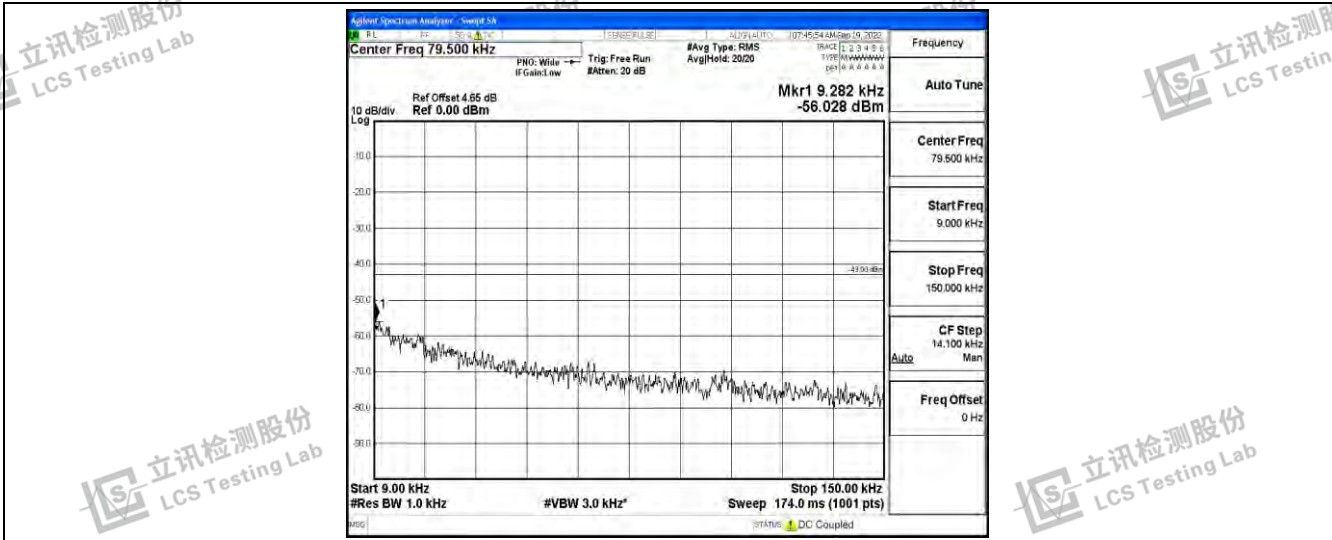

Band66-15MHz-16QAM-132047-1RB#0-Range4:1000~10000MHz

Band66-15MHz-16QAM-132047-1RB#0-Range5:10000~20000MHz

Band66-15MHz-16QAM-132322-1RB#0-Range1:0.009~0.15MHz

Shenzhen LCS Compliance Testing Laboratory Ltd.
 Add: 101, 201 Bldg A & 301 Bldg C, Juji Industrial Park Yabianxueziwei, Shajing Street, Baoan District, Shenzhen, 518000, China
 Tel: +(86) 0755-82591330 | E-mail: webmaster@lcs-cert.com | Web: www.lcs-cert.com
 Scan code to check authenticity