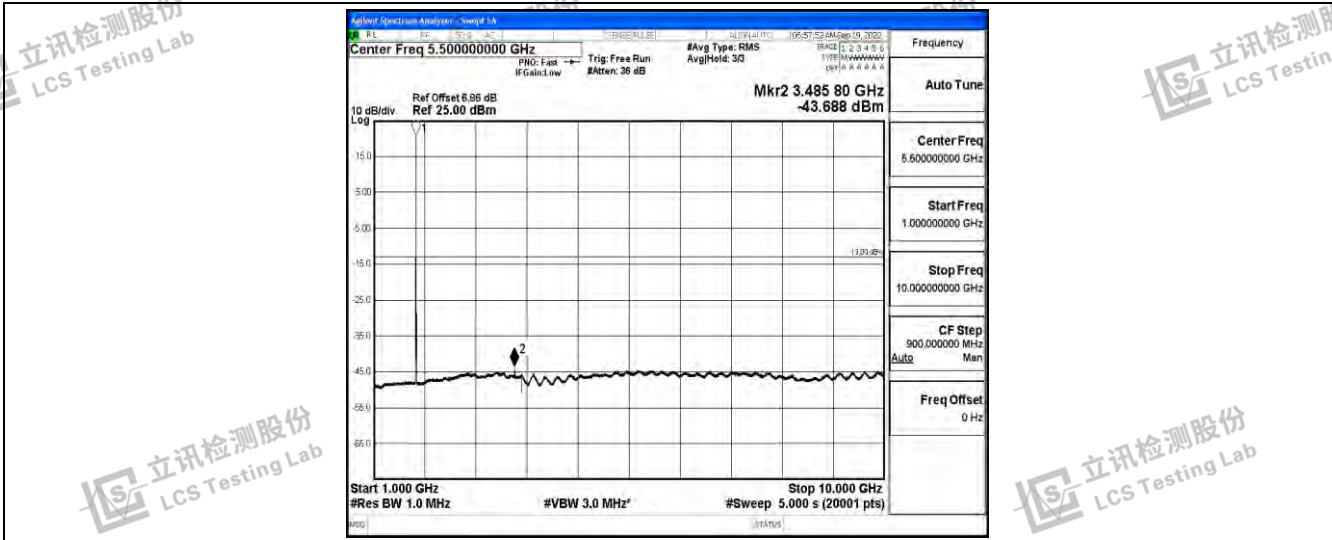

Band66-5MHz-QPSK-131997-1RB#0-Range4:1000~10000MHz

Band66-5MHz-QPSK-131997-1RB#0-Range5:10000~20000MHz

Band66-5MHz-QPSK-132322-1RB#0-Range1:0.009~0.15MHz

Shenzhen LCS Compliance Testing Laboratory Ltd.
 Add: 101, 201 Bldg A & 301 Bldg C, Juji Industrial Park Yabianxueziwei, Shajing Street, Baoan District, Shenzhen, 518000, China
 Tel: +(86) 0755-82591330 | E-mail: webmaster@lcs-cert.com | Web: www.lcs-cert.com
 Scan code to check authenticity

Band66-5MHz-QPSK-132322-1RB#0-Range2:0.15~30MHz

Band66-5MHz-QPSK-132322-1RB#0-Range3:30~1000MHz

Band66-5MHz-QPSK-132322-1RB#0-Range4:1000~10000MHz

Shenzhen LCS Compliance Testing Laboratory Ltd.
 Add: 101, 201 Bldg A & 301 Bldg C, Juji Industrial Park Yabianxueziwei, Shajing Street, Baoan District, Shenzhen, 518000, China
 Tel: +(86) 0755-82591330 | E-mail: webmaster@lcs-cert.com | Web: www.lcs-cert.com
 Scan code to check authenticity

Band66-5MHz-QPSK-132322-1RB#0-Range5:10000~20000MHz

Band66-5MHz-QPSK-132647-1RB#0-Range1:0.009~0.15MHz

Band66-5MHz-QPSK-132647-1RB#0-Range2:0.15~30MHz

Shenzhen LCS Compliance Testing Laboratory Ltd.
 Add: 101, 201 Bldg A & 301 Bldg C, Juji Industrial Park Yabianxueziwei, Shajing Street, Baoan District, Shenzhen, 518000, China
 Tel: +(86) 0755-82591330 | E-mail: webmaster@lcs-cert.com | Web: www.lcs-cert.com
 Scan code to check authenticity