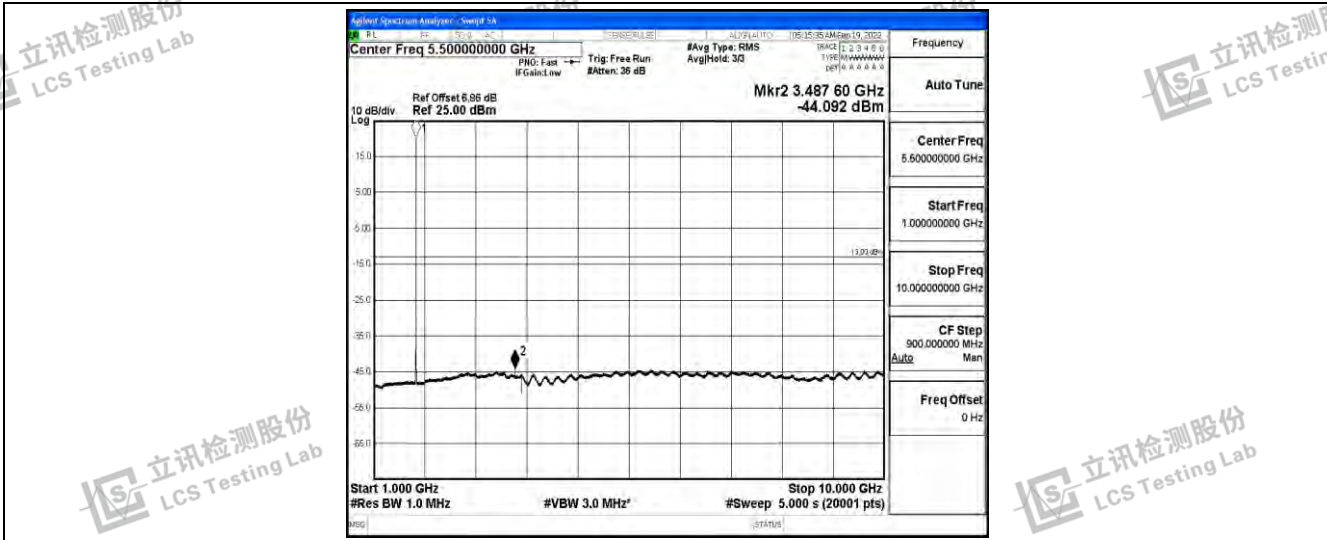

Band66-3MHz-16QAM-132322-1RB#0-Range2:0.15~30MHz

Band66-3MHz-16QAM-132322-1RB#0-Range3:30~1000MHz

Band66-3MHz-16QAM-132322-1RB#0-Range4:1000~10000MHz

Shenzhen LCS Compliance Testing Laboratory Ltd.
 Add: 101, 201 Bldg A & 301 Bldg C, Juji Industrial Park Yabianxueziwei, Shajing Street, Baoan District, Shenzhen, 518000, China
 Tel: +(86) 0755-82591330 | E-mail: webmaster@lcs-cert.com | Web: www.lcs-cert.com
 Scan code to check authenticity