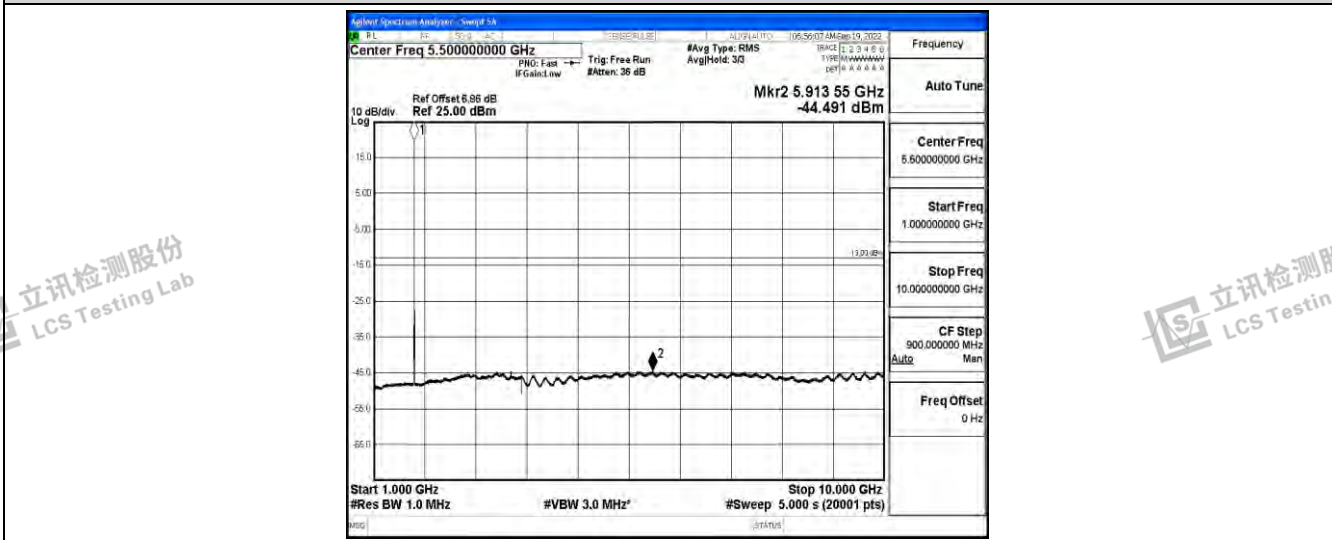

Band66-5MHz-16QAM-131997-1RB#0-Range4:1000~10000MHz

Band66-5MHz-16QAM-131997-1RB#0-Range5:10000~20000MHz