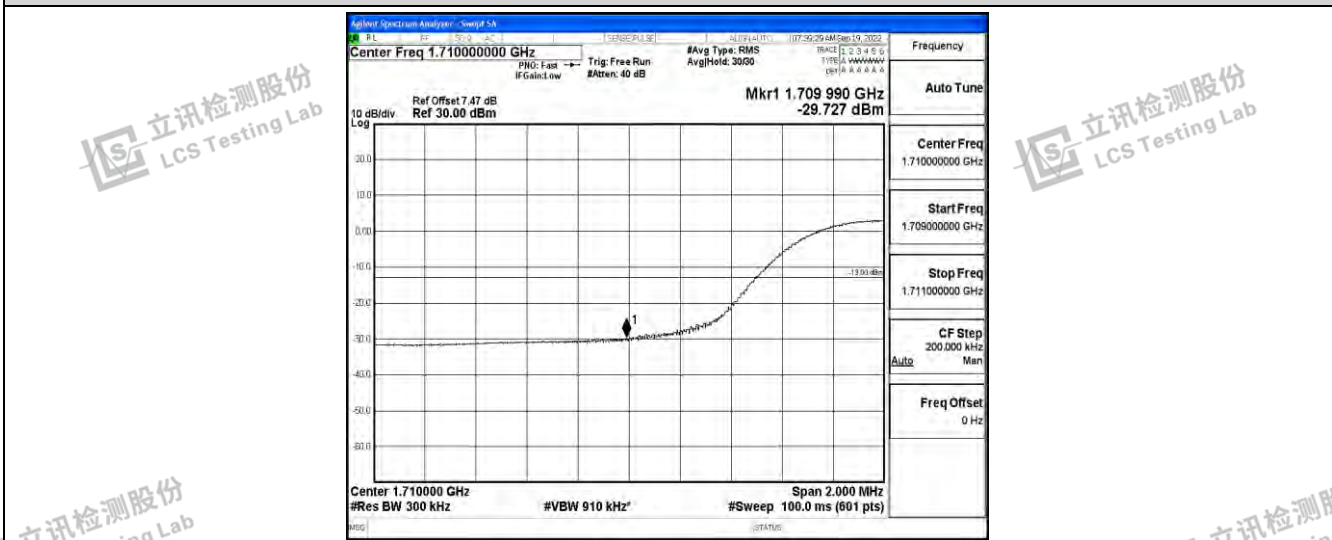

Band66-15MHz-QPSK-132047-75RB#0

Band66-15MHz-QPSK-132597-75RB#0

Shenzhen LCS Compliance Testing Laboratory Ltd.
Add: 101, 201 Bldg A & 301 Bldg C, Juji Industrial Park Yabianxueziwei, Shajing Street, Baoan District, Shenzhen, 518000, China
Tel: +(86) 0755-82591330 | E-mail: webmaster@lcs-cert.com | Web: www.lcs-cert.com
Scan code to check authenticity