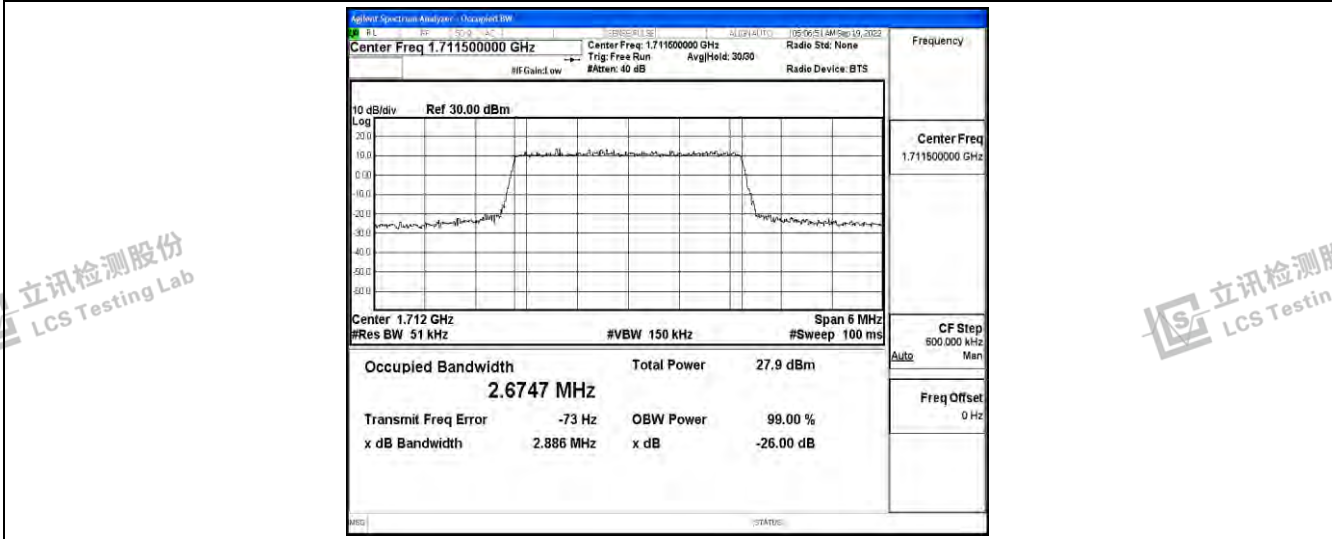

Band66-3MHz-16QAM-131987-15RB#0

Band66-3MHz-16QAM-132322-15RB#0