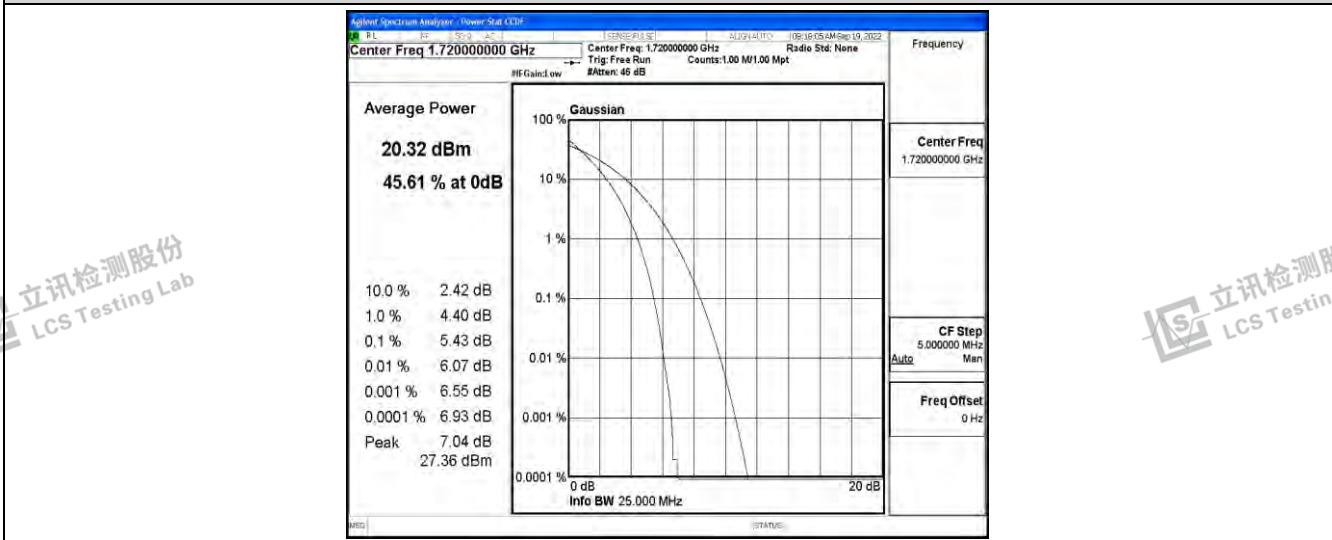

Band66-20MHz-QPSK-132072-100RB#0

Band66-20MHz-QPSK-132322-100RB#0