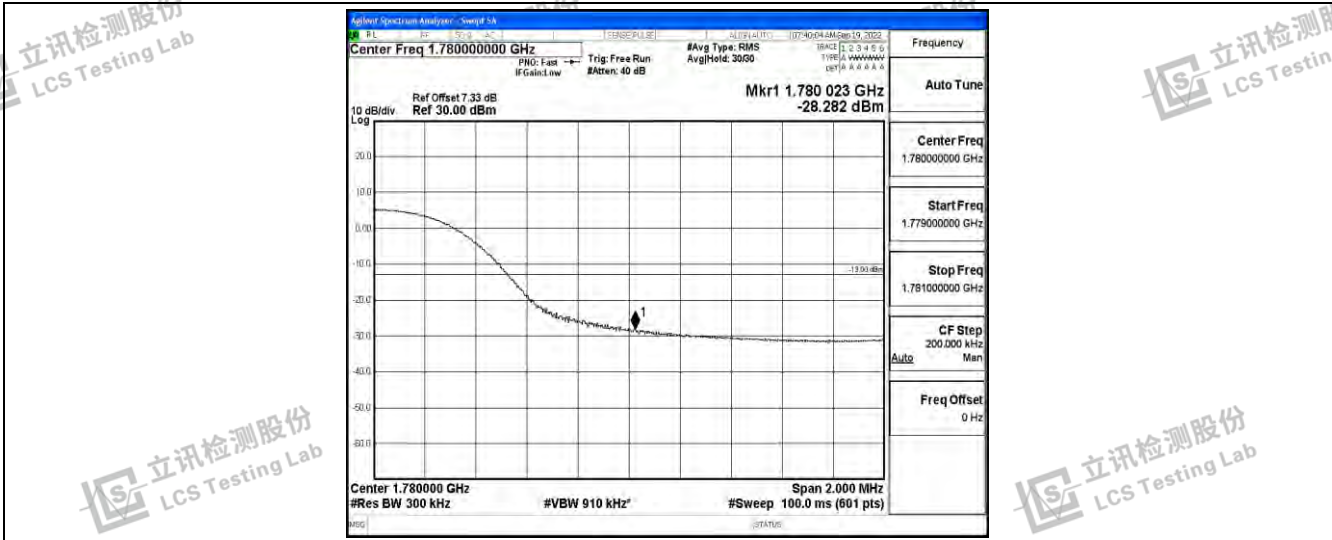

Band66-10MHz-16QAM-132622-50RB#0

Band66-15MHz-QPSK-132047-75RB#0

Band66-15MHz-QPSK-132597-75RB#0

Shenzhen LCS Compliance Testing Laboratory Ltd.  
 Add: 101, 201 Bldg A & 301 Bldg C, Juji Industrial Park Yabianxueziwei, Shajing Street, Baoan District, Shenzhen, 518000, China  
 Tel: +(86) 0755-82591330 | E-mail: webmaster@lcs-cert.com | Web: www.lcs-cert.com  
 Scan code to check authenticity