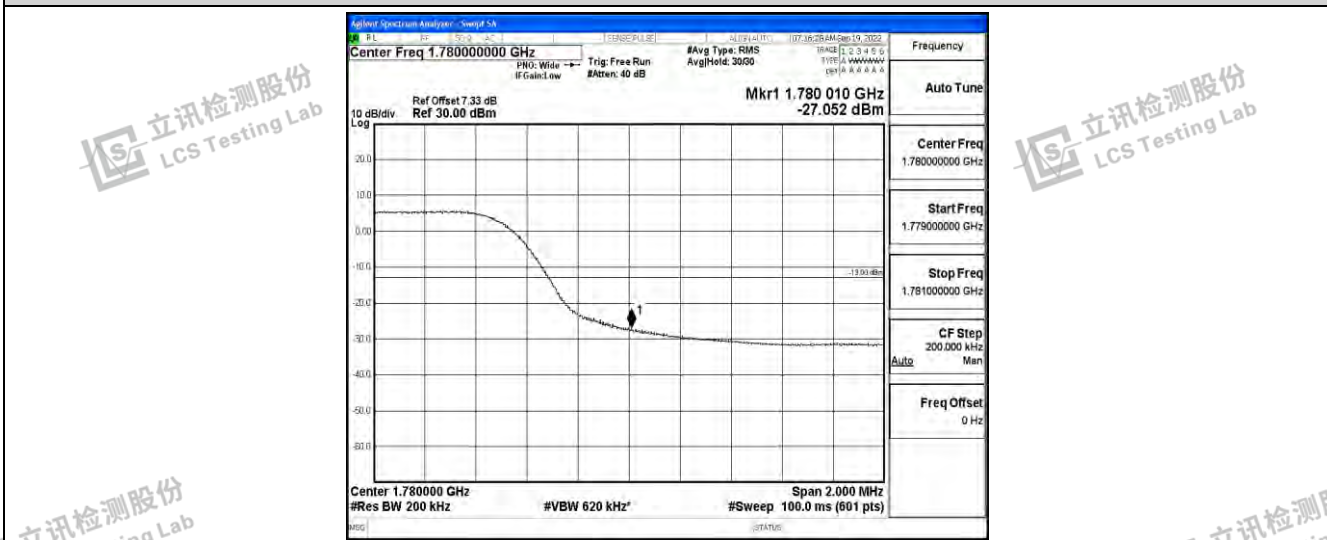

Band66-10MHz-QPSK-132622-50RB#0

Band66-10MHz-16QAM-132022-50RB#0

Shenzhen LCS Compliance Testing Laboratory Ltd.
Add: 101, 201 Bldg A & 301 Bldg C, Juji Industrial Park Yabianxueziwei, Shajing Street, Baoan District, Shenzhen, 518000, China
Tel: +(86) 0755-82591330 | E-mail: webmaster@lcs-cert.com | Web: www.lcs-cert.com
Scan code to check authenticity