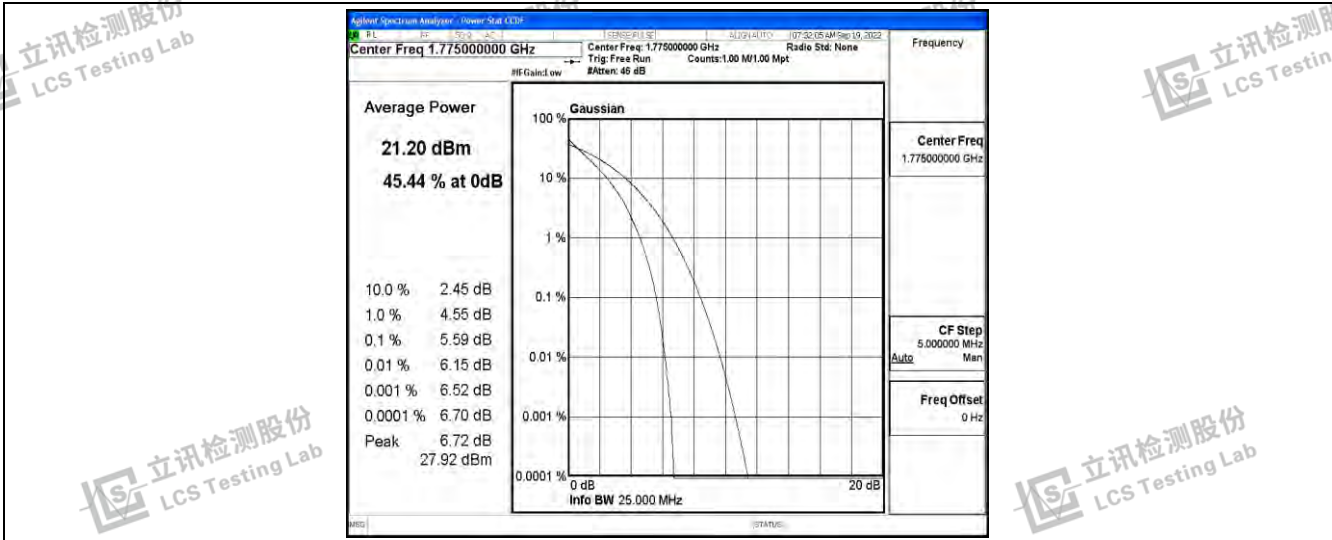

Band66-10MHz-QPSK-132622-50RB#0

Band66-10MHz-16QAM-132022-50RB#0