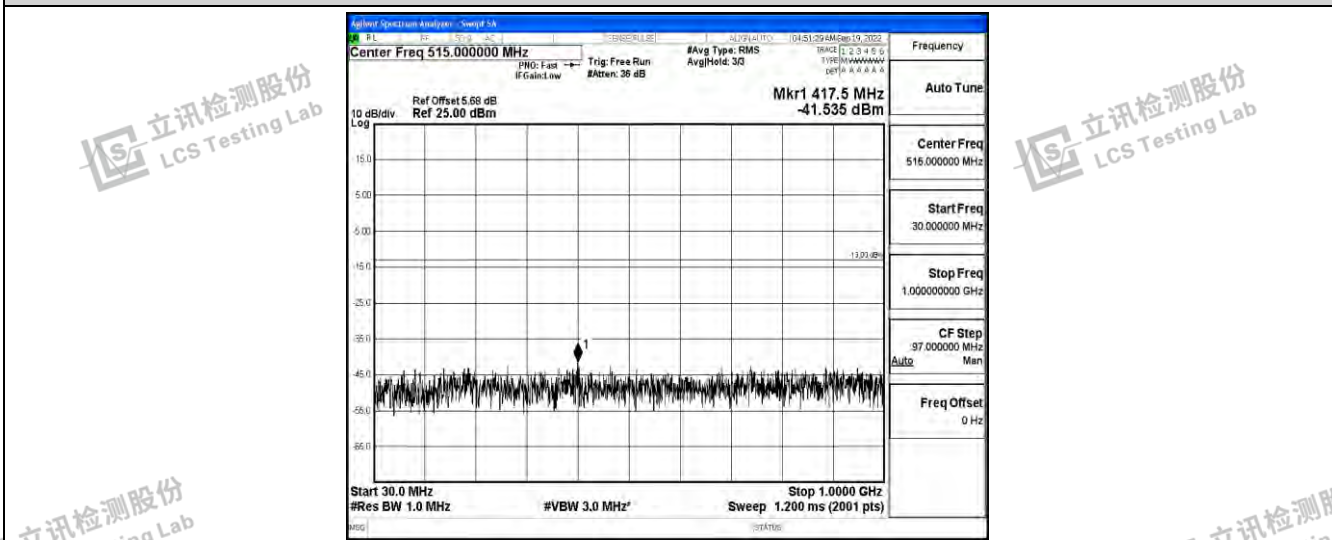

Band66-1.4MHz-16QAM-132322-1RB#0-Range3:30~1000MHz

Band66-1.4MHz-16QAM-132322-1RB#0-Range4:1000~10000MHz

Shenzhen LCS Compliance Testing Laboratory Ltd.
Add: 101, 201 Bldg A & 301 Bldg C, Juji Industrial Park Yabianxueziwei, Shajing Street, Baoan District, Shenzhen, 518000, China
Tel: +(86) 0755-82591330 | E-mail: webmaster@lcs-cert.com | Web: www.lcs-cert.com
Scan code to check authenticity