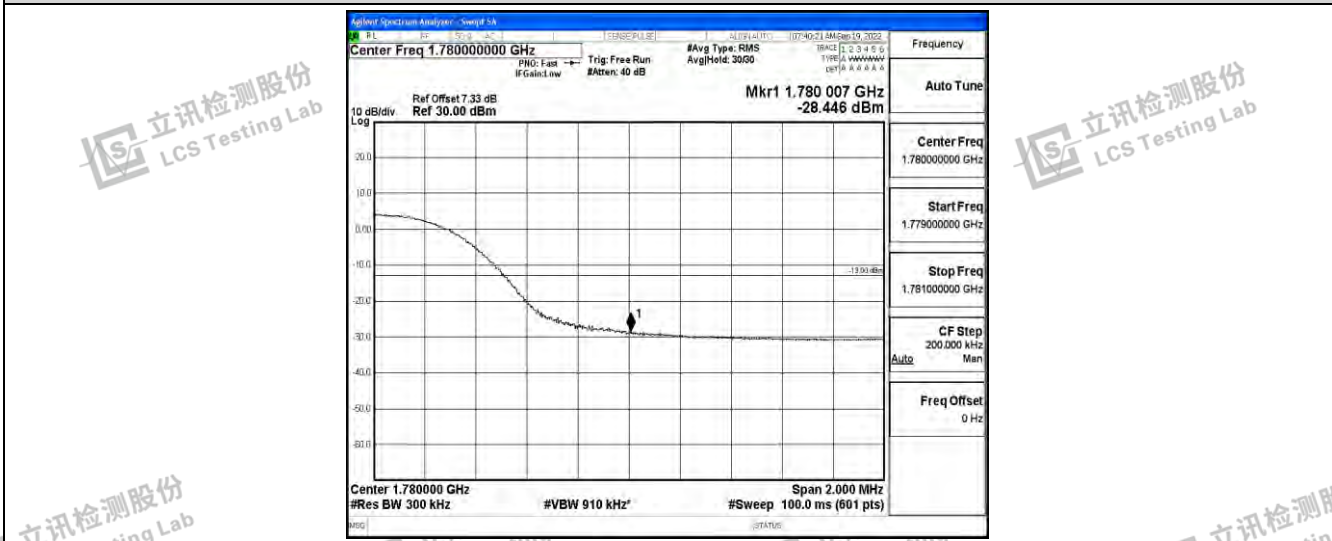

Band66-15MHz-16QAM-132597-75RB#0

Band66-20MHz-QPSK-132072-100RB#0

Shenzhen LCS Compliance Testing Laboratory Ltd.
Add: 101, 201 Bldg A & 301 Bldg C, Juji Industrial Park Yabianxueziwei, Shajing Street, Baoan District, Shenzhen, 518000, China
Tel: +(86) 0755-82591330 | E-mail: webmaster@lcs-cert.com | Web: www.lcs-cert.com
Scan code to check authenticity