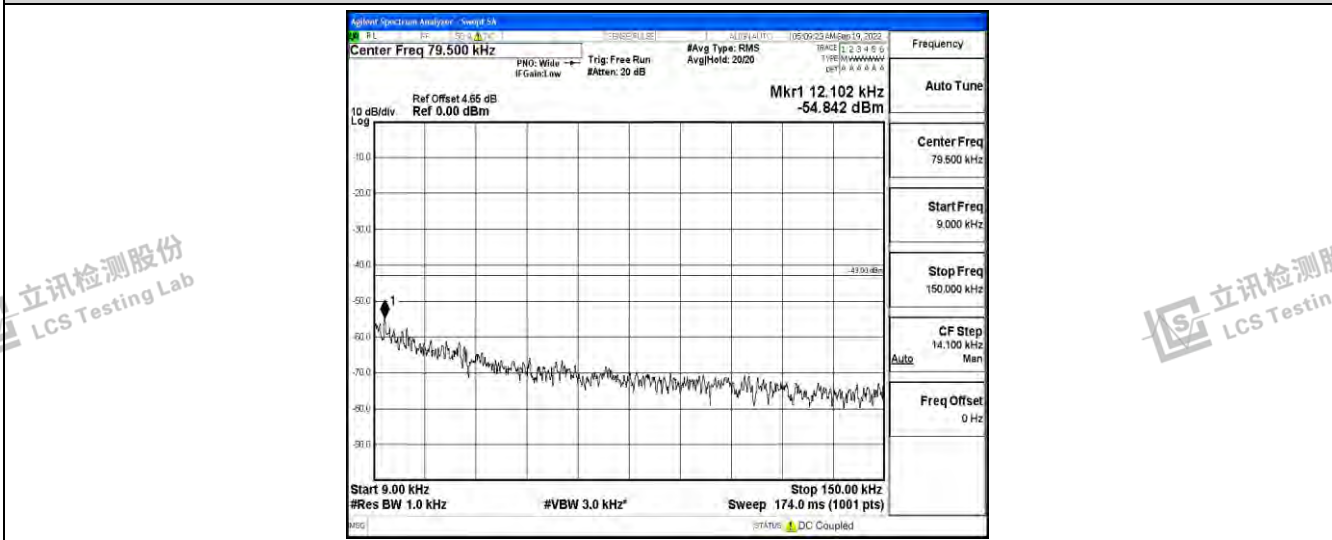

Band66-3MHz-QPSK-131987-1RB#0-Range1:0.009~0.15MHz

Band66-3MHz-QPSK-131987-1RB#0-Range2:0.15~30MHz