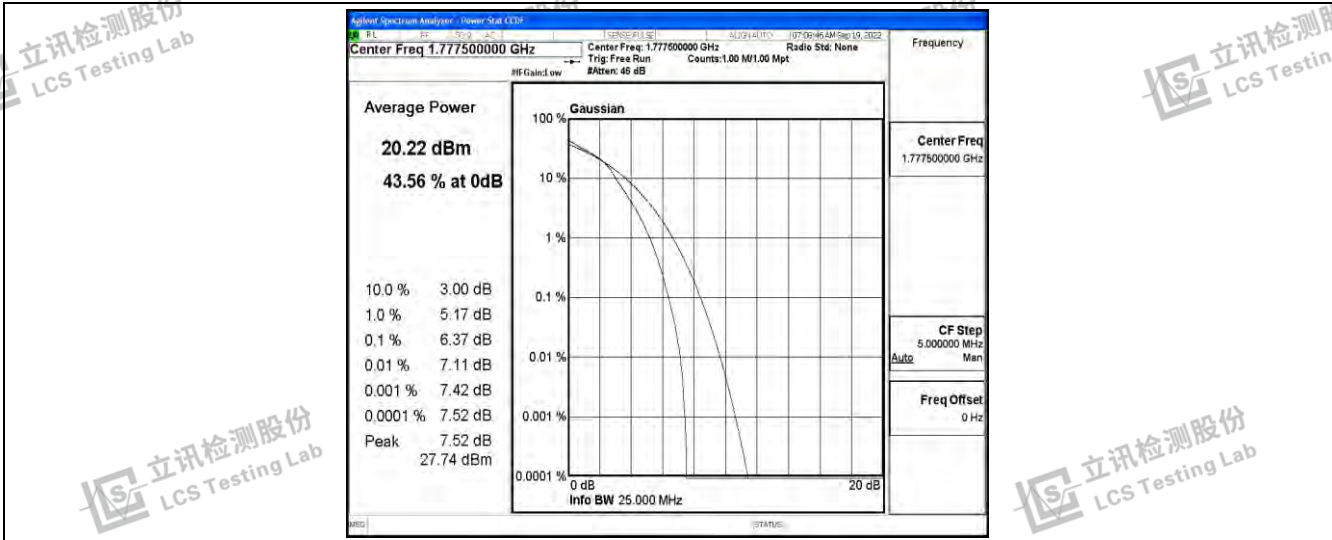

Band66-3MHz-16QAM-132657-15RB#0

Band66-5MHz-QPSK-131997-25RB#0

Band66-5MHz-QPSK-132322-25RB#0

Band66-5MHz-QPSK-132647-25RB#0

Band66-5MHz-16QAM-131997-25RB#0

Band66-5MHz-16QAM-132322-25RB#0

Band66-5MHz-16QAM-132647-25RB#0