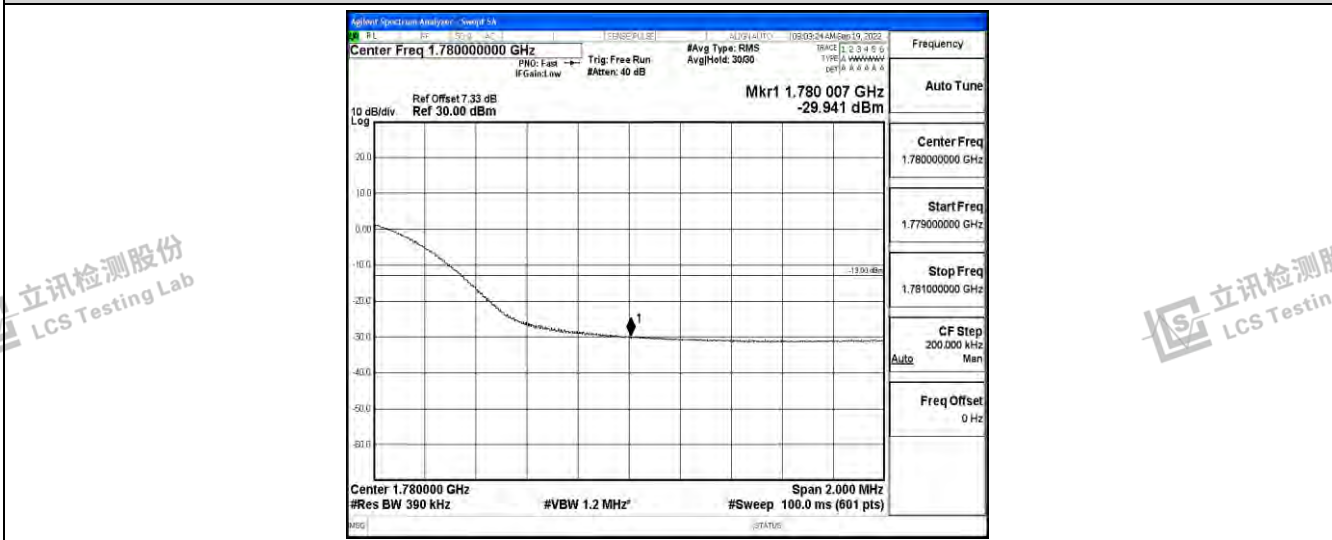

Band66-20MHz-QPSK-132572-100RB#0

Band66-20MHz-16QAM-132072-100RB#0