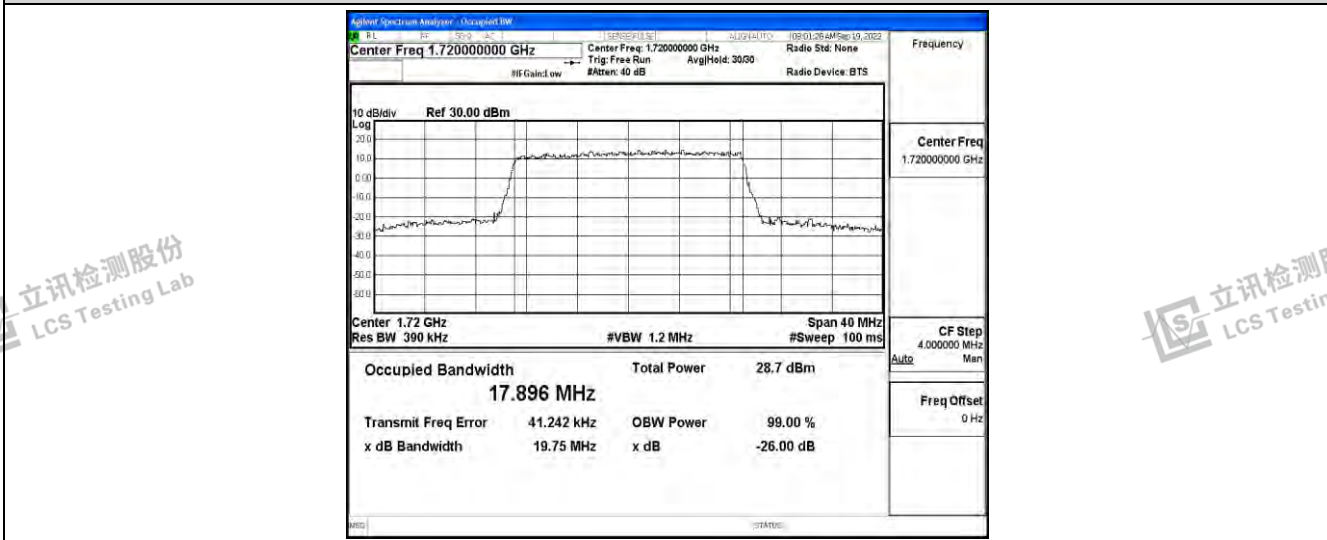

Band66-20MHz-16QAM-132322-100RB#0

Band66-20MHz-16QAM-132572-100RB#0

Shenzhen LCS Compliance Testing Laboratory Ltd.  
 Add: 101, 201 Bldg A & 301 Bldg C, Juji Industrial Park Yabianxueziwei, Shajing Street, Baoan District, Shenzhen, 518000, China  
 Tel: +(86) 0755-82591330 | E-mail: webmaster@lcs-cert.com | Web: www.lcs-cert.com  
 Scan code to check authenticity