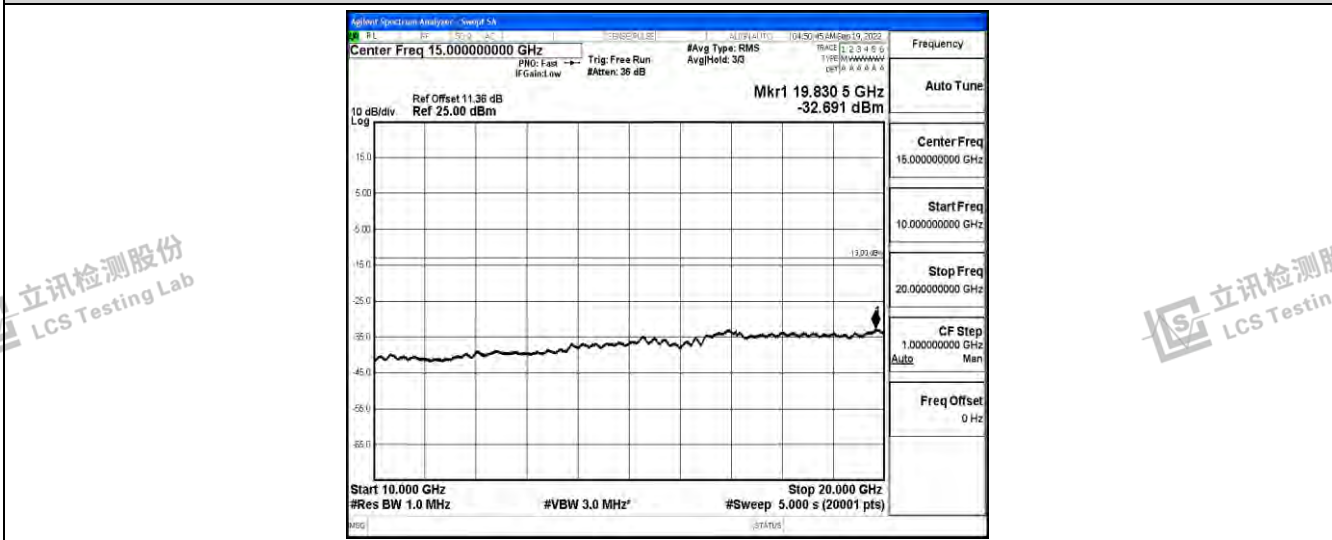

Band66-1.4MHz-QPSK-132322-1RB#0-Range5:10000~20000MHz

Band66-1.4MHz-QPSK-132665-1RB#0-Range1:0.009~0.15MHz