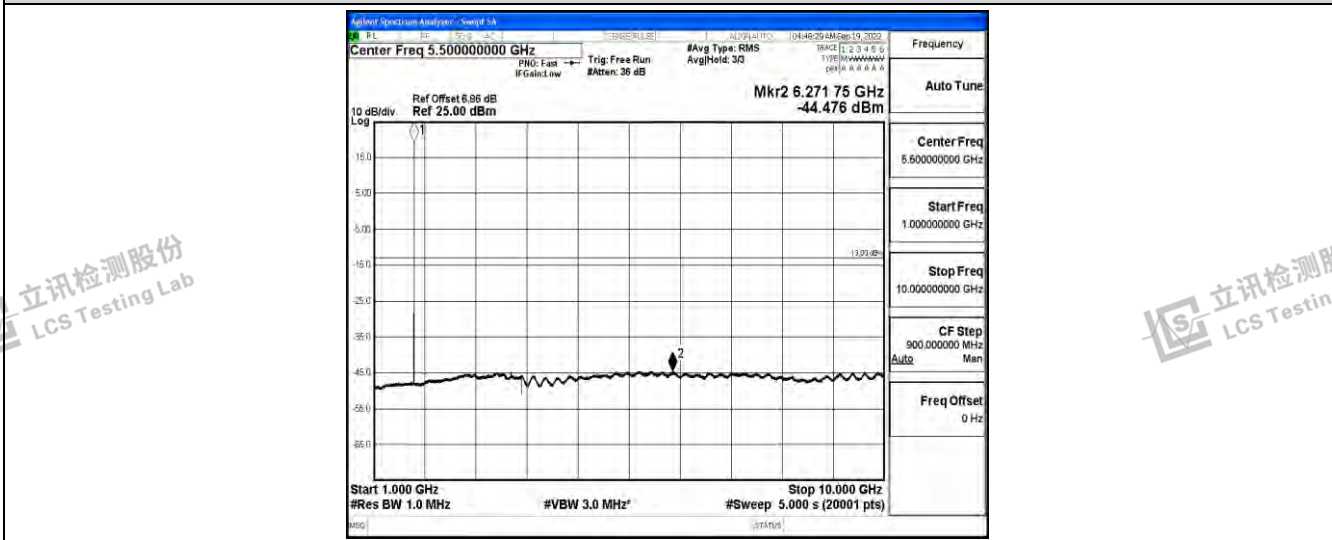

Band66-1.4MHz-16QAM-131979-1RB#0-Range4:1000~10000MHz

Band66-1.4MHz-16QAM-131979-1RB#0-Range5:10000~20000MHz