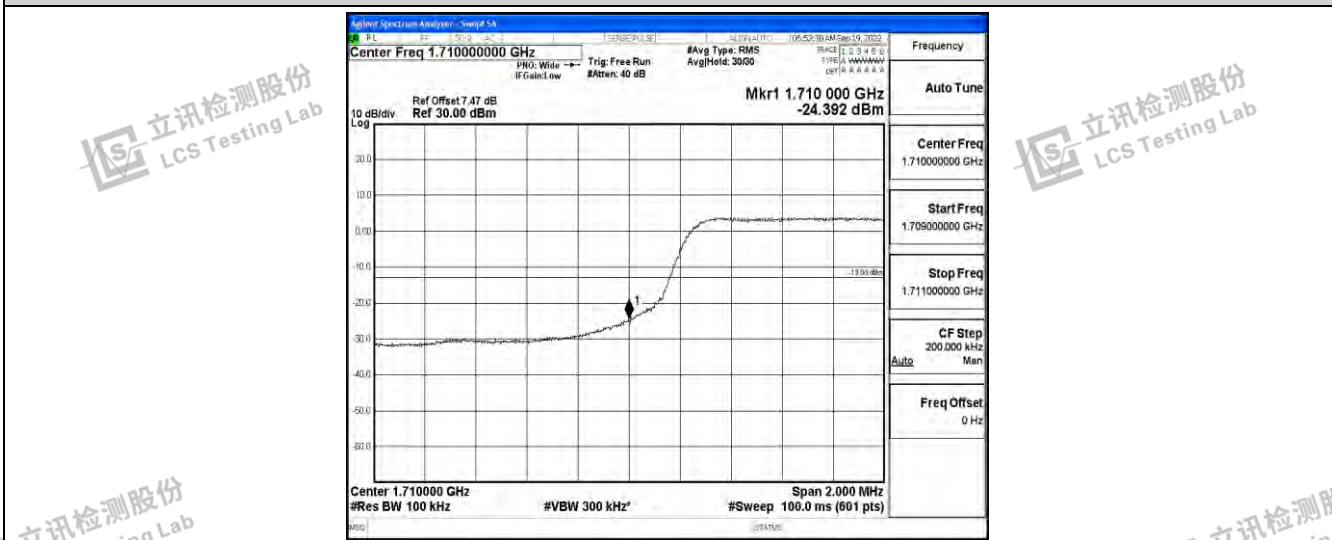

Band66-5MHz-16QAM-131997-25RB#0

Band66-5MHz-16QAM-132647-25RB#0

Shenzhen LCS Compliance Testing Laboratory Ltd.
Add: 101, 201 Bldg A & 301 Bldg C, Juji Industrial Park Yabianxueziwei, Shajing Street, Baoan District, Shenzhen, 518000, China
Tel: +(86) 0755-82591330 | E-mail: webmaster@lcs-cert.com | Web: www.lcs-cert.com
Scan code to check authenticity