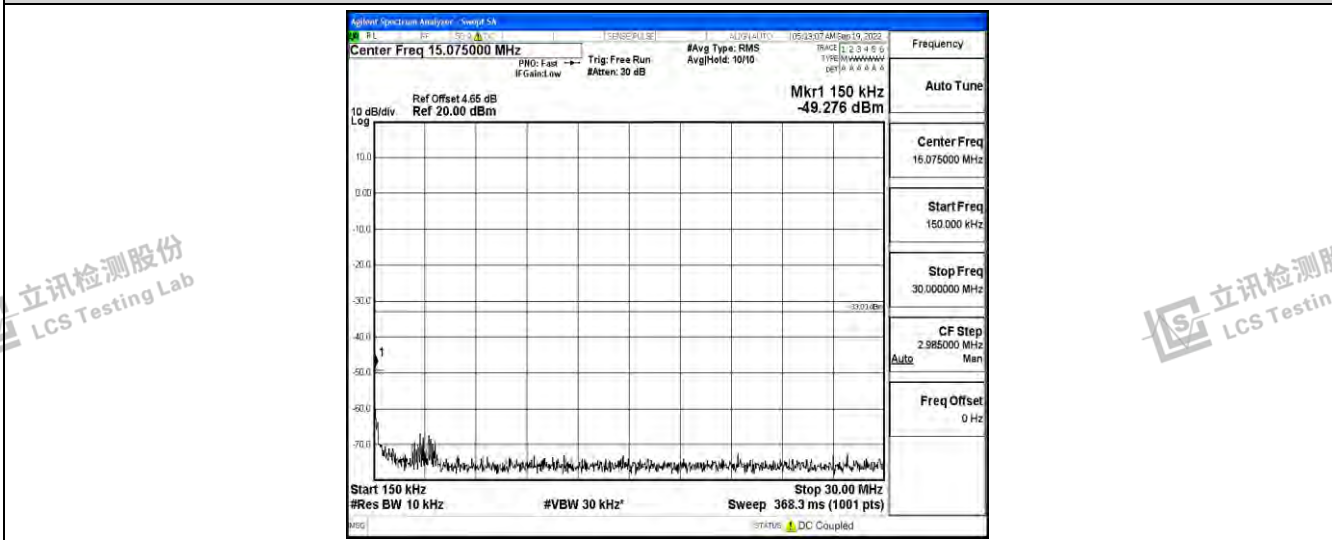

Band66-3MHz-QPSK-132322-1RB#0-Range2:0.15~30MHz

Band66-3MHz-QPSK-132322-1RB#0-Range3:30~1000MHz