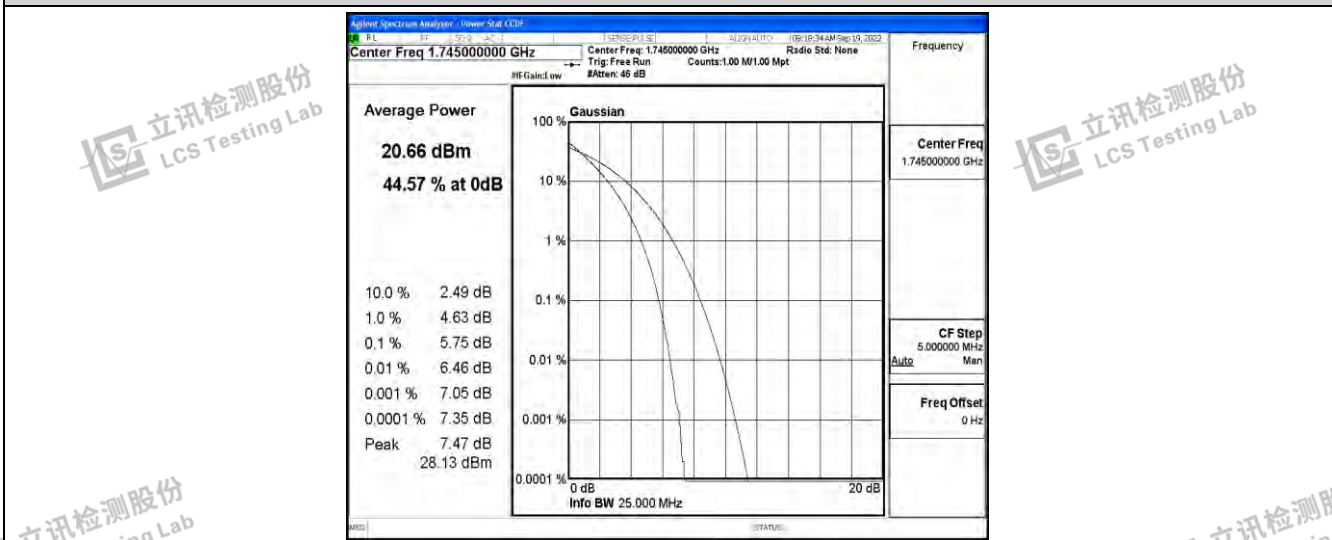

Band66-20MHz-QPSK-132572-100RB#0

Band66-20MHz-16QAM-132072-100RB#0

Band66-20MHz-16QAM-132322-100RB#0

Band66-20MHz-16QAM-132572-100RB#0

Shenzhen LCS Compliance Testing Laboratory Ltd.  
Add: 101, 201 Bldg A & 301 Bldg C, Juji Industrial Park Yabianxueziwei, Shajing Street, Baoan District, Shenzhen, 518000, China  
Tel: +(86) 0755-82591330 | E-mail: webmaster@lcs-cert.com | Web: www.lcs-cert.com  
Scan code to check authenticity