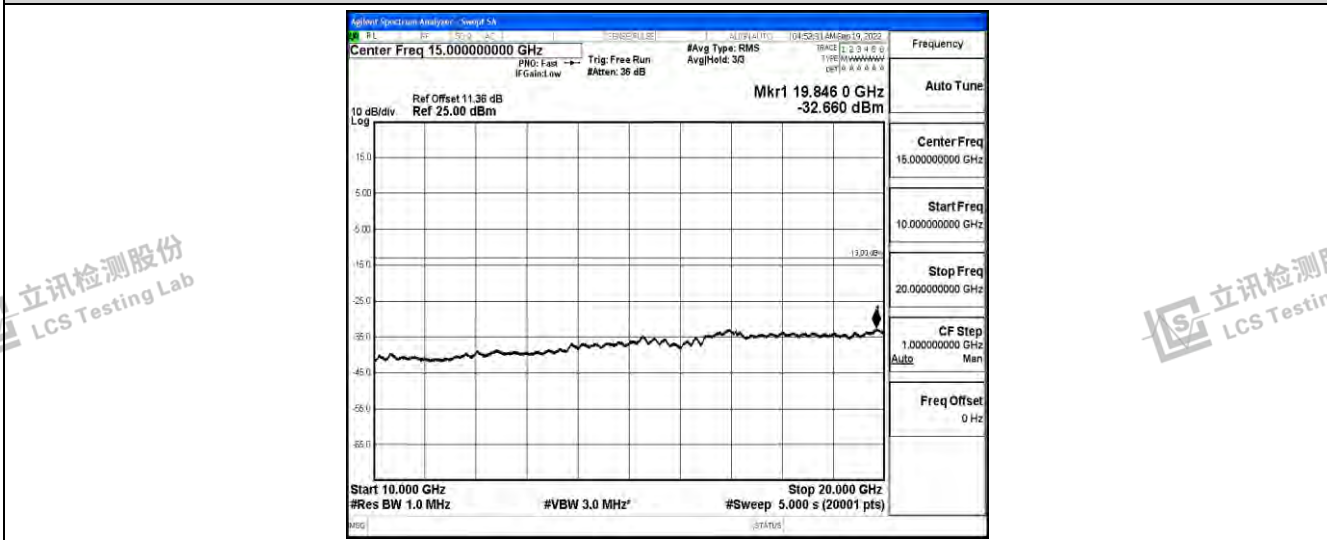

Band66-1.4MHz-16QAM-132322-1RB#0-Range5:10000~20000MHz

Band66-1.4MHz-16QAM-132665-1RB#0-Range1:0.009~0.15MHz