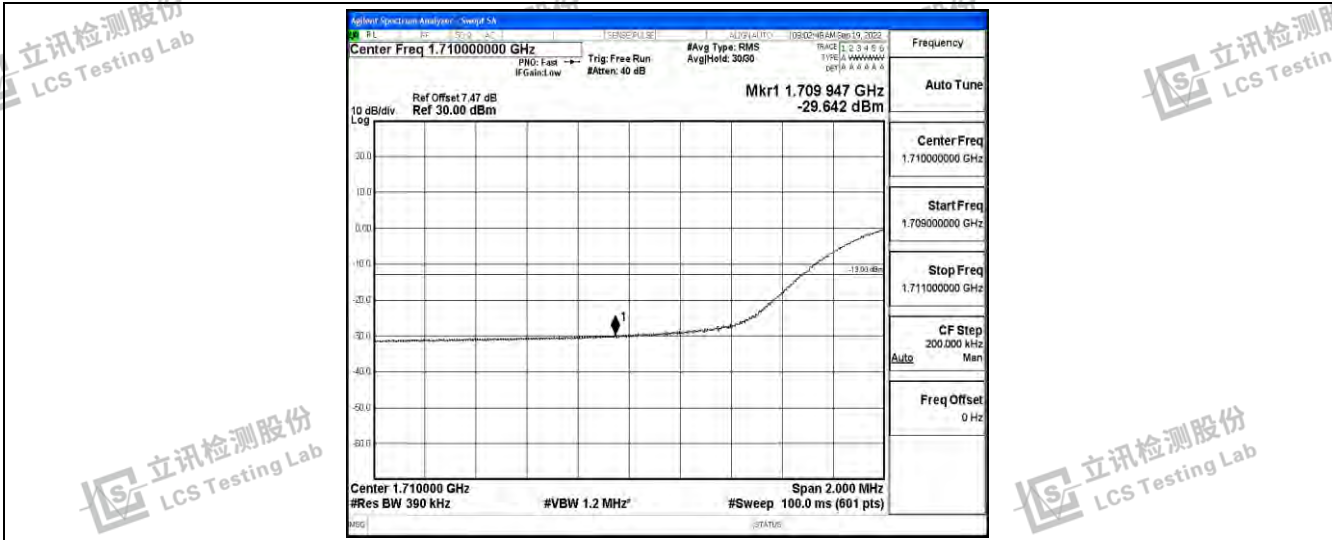

Band66-15MHz-16QAM-132047-75RB#0

Band66-15MHz-16QAM-132597-75RB#0

Band66-20MHz-QPSK-132072-100RB#0

Shenzhen LCS Compliance Testing Laboratory Ltd.  
 Add: 101, 201 Bldg A & 301 Bldg C, Juji Industrial Park Yabianxueziwei, Shajing Street, Baoan District, Shenzhen, 518000, China  
 Tel: +(86) 0755-82591330 | E-mail: webmaster@lcs-cert.com | Web: www.lcs-cert.com  
 Scan code to check authenticity