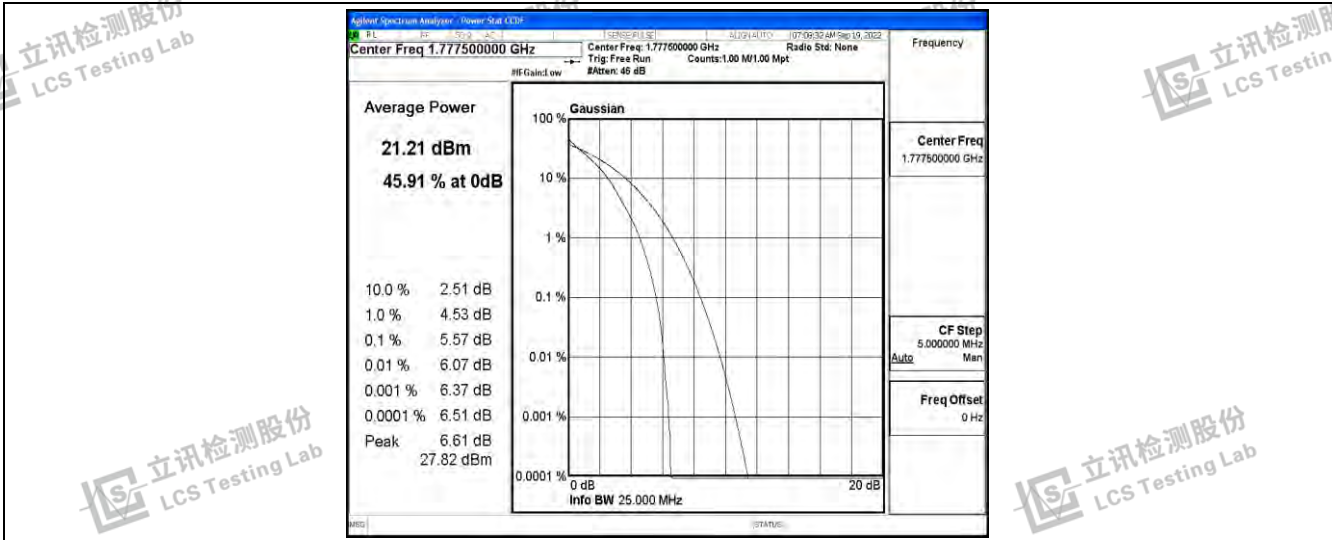

Band66-3MHz-16QAM-132657-15RB#0

Band66-5MHz-QPSK-131997-25RB#0

Band66-5MHz-QPSK-132322-25RB#0

Band66-5MHz-QPSK-132647-25RB#0

Band66-5MHz-16QAM-131997-25RB#0

Band66-5MHz-16QAM-132322-25RB#0

Band66-5MHz-16QAM-132647-25RB#0