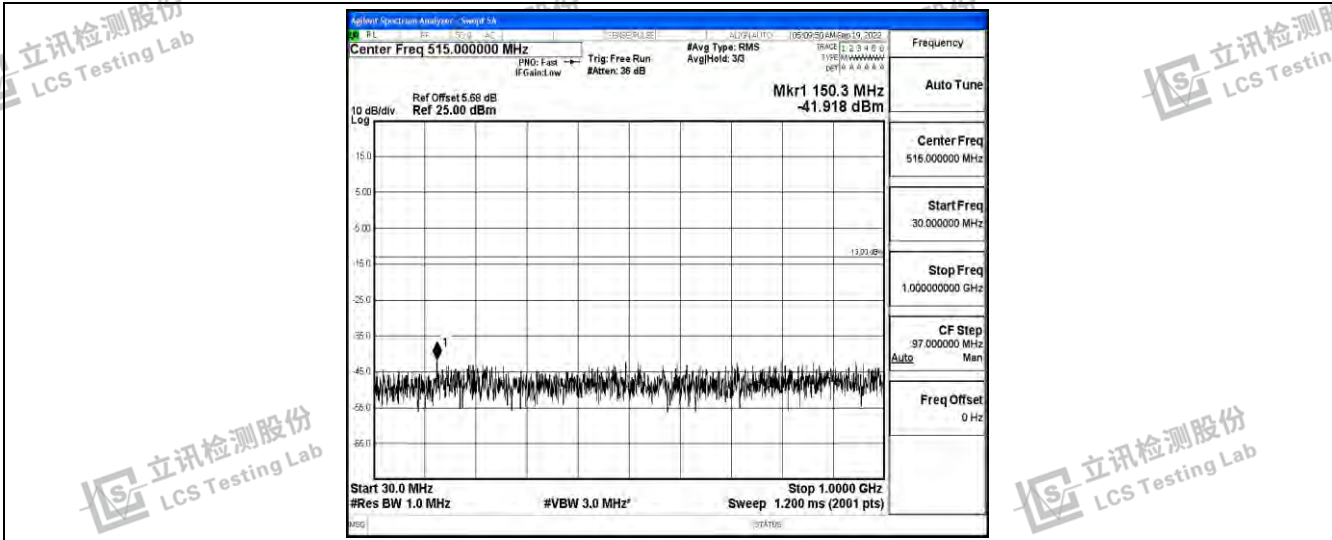

Band66-3MHz-QPSK-131987-1RB#0-Range1:0.009~0.15MHz

Band66-3MHz-QPSK-131987-1RB#0-Range2:0.15~30MHz

Band66-3MHz-QPSK-131987-1RB#0-Range3:30~1000MHz

Shenzhen LCS Compliance Testing Laboratory Ltd.  
 Add: 101, 201 Bldg A & 301 Bldg C, Juji Industrial Park Yabianxueziwei, Shajing Street, Baoan District, Shenzhen, 518000, China  
 Tel: +(86) 0755-82591330 | E-mail: webmaster@lcs-cert.com | Web: www.lcs-cert.com  
 Scan code to check authenticity