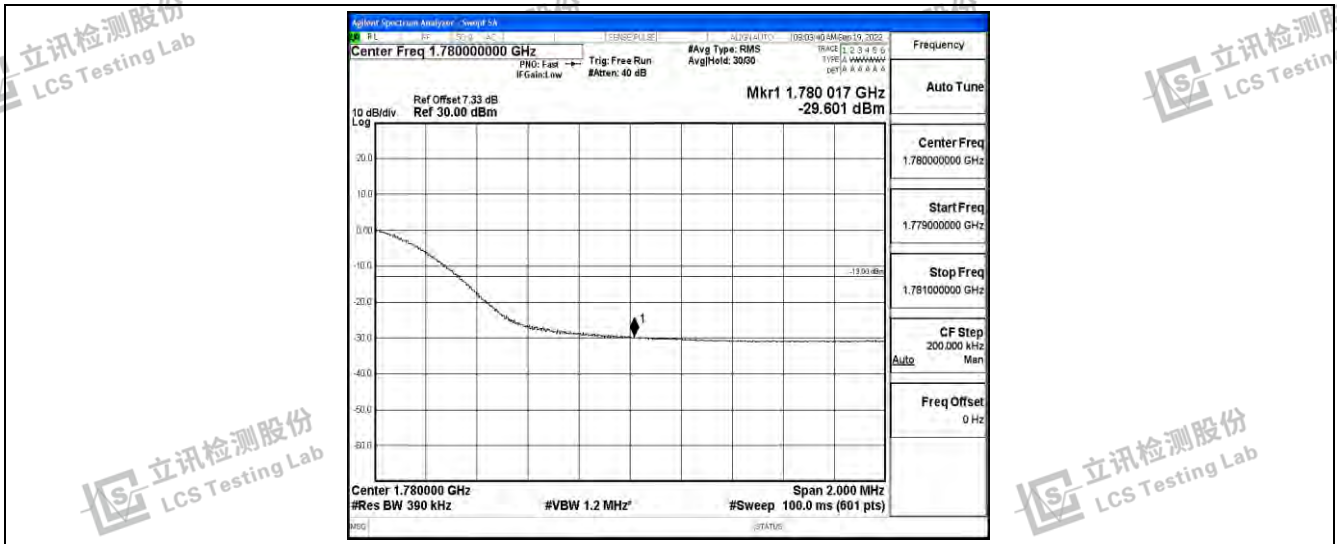

Band66-20MHz-QPSK-132572-100RB#0

Band66-20MHz-16QAM-132072-100RB#0

Band66-20MHz-16QAM-132572-100RB#0

Shenzhen LCS Compliance Testing Laboratory Ltd.  
 Add: 101, 201 Bldg A & 301 Bldg C, Juji Industrial Park Yabianxueziwei, Shajing Street, Baoan District, Shenzhen, 518000, China  
 Tel: +(86) 0755-82591330 | E-mail: webmaster@lcs-cert.com | Web: www.lcs-cert.com  
 Scan code to check authenticity