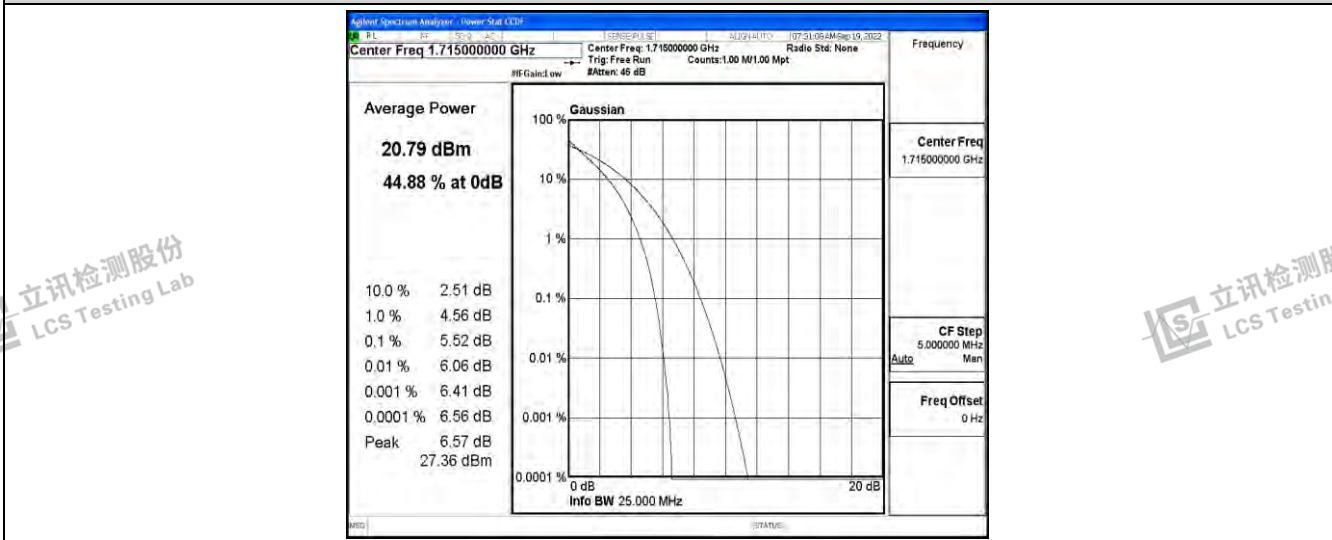

Band66-10MHz-QPSK-132022-50RB#0

Band66-10MHz-QPSK-132322-50RB#0