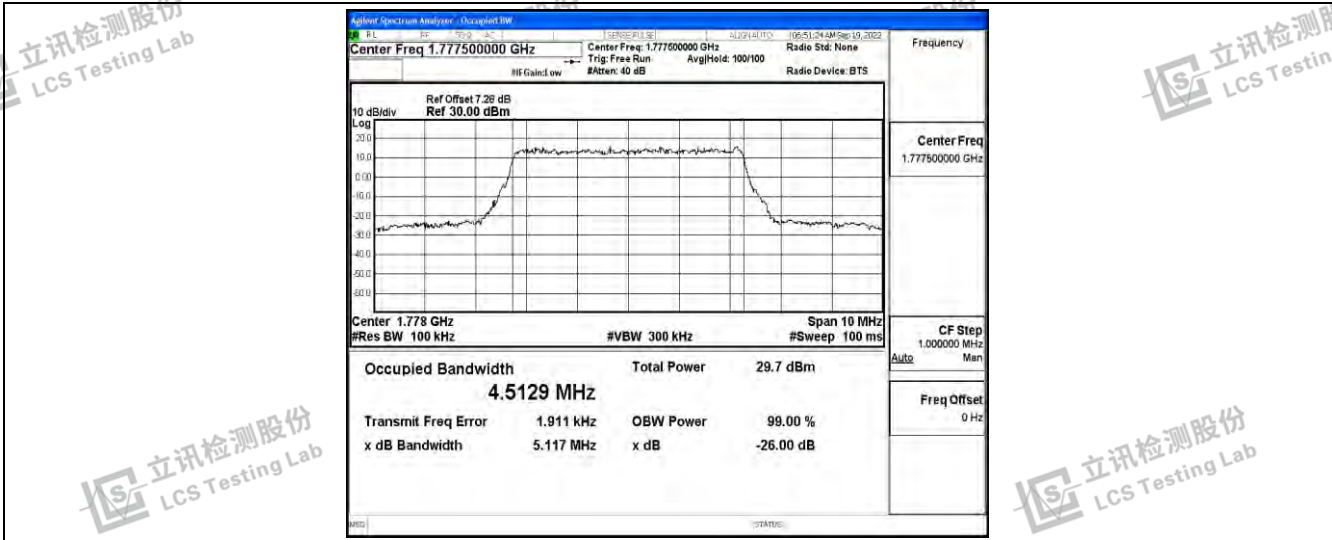

Band66-5MHz-QPSK-132647-25RB#0

Band66-5MHz-16QAM-131997-25RB#0