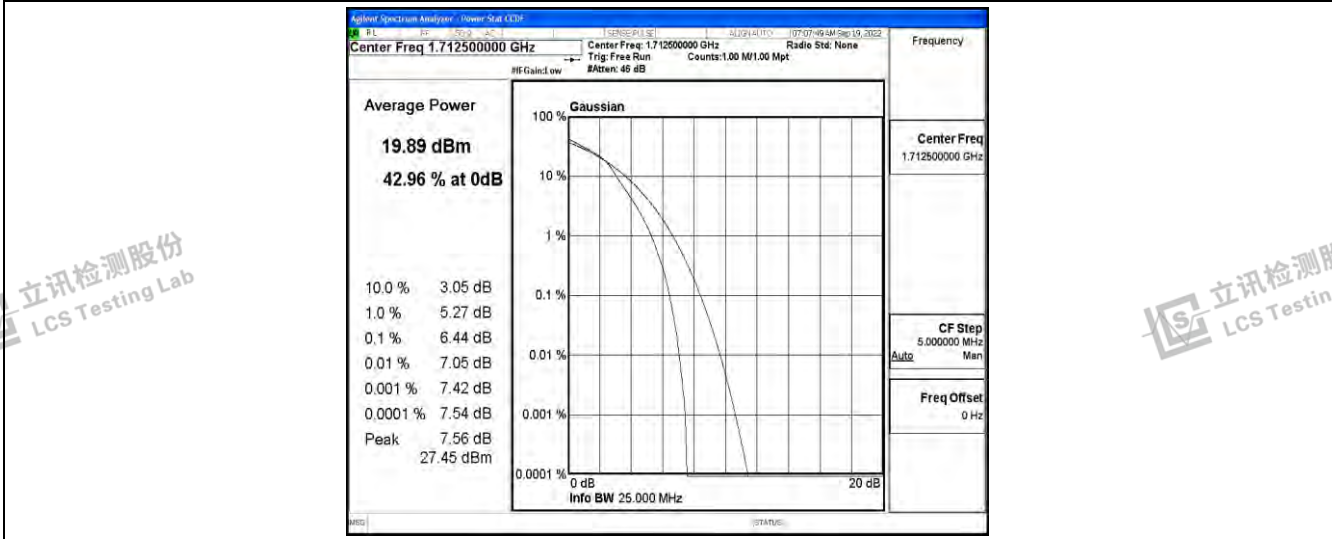

Band66-3MHz-16QAM-132657-15RB#0

Band66-5MHz-QPSK-131997-25RB#0

Band66-5MHz-QPSK-132322-25RB#0

Band66-5MHz-QPSK-132647-25RB#0

Band66-5MHz-16QAM-131997-25RB#0

Band66-5MHz-16QAM-132322-25RB#0

Band66-5MHz-16QAM-132647-25RB#0