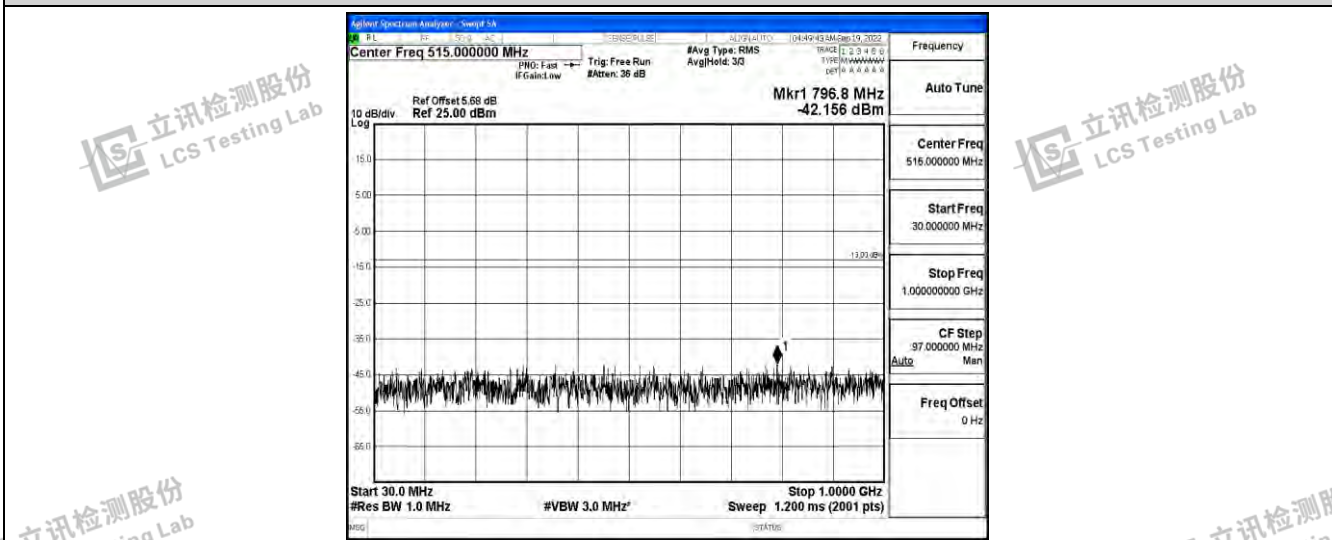

Band66-1.4MHz-QPSK-132322-1RB#0-Range3:30~1000MHz

Band66-1.4MHz-QPSK-132322-1RB#0-Range4:1000~10000MHz

Shenzhen LCS Compliance Testing Laboratory Ltd.
Add: 101, 201 Bldg A & 301 Bldg C, Juji Industrial Park Yabianxueziwei, Shajing Street, Baoan District, Shenzhen, 518000, China
Tel: +(86) 0755-82591330 | E-mail: webmaster@lcs-cert.com | Web: www.lcs-cert.com
Scan code to check authenticity