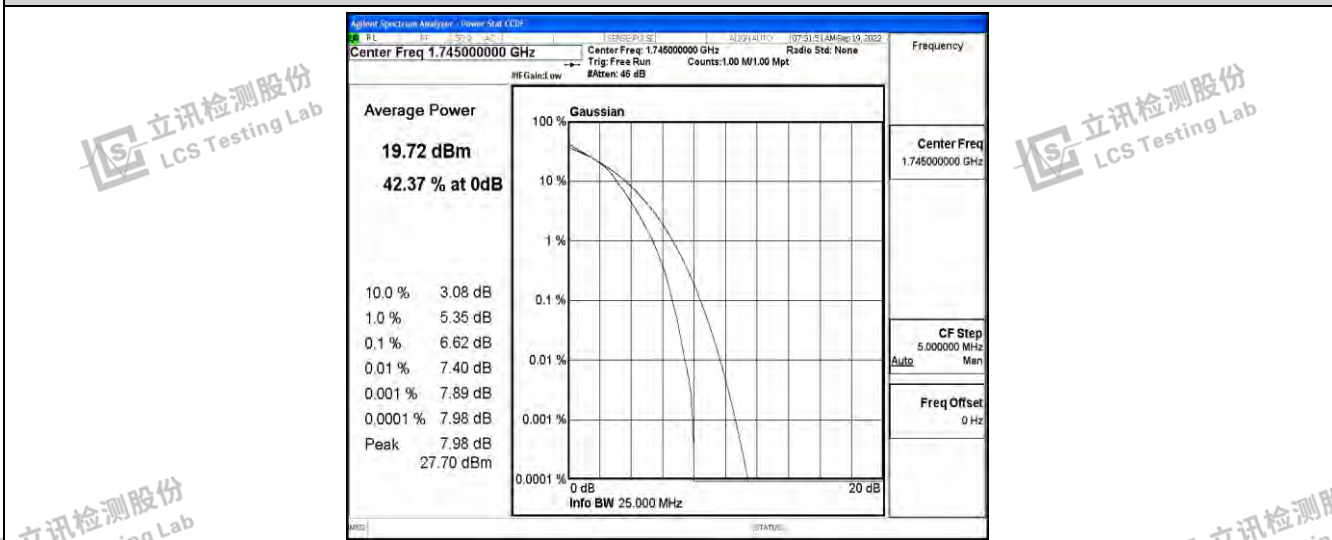

Band66-10MHz-16QAM-132322-50RB#0

Band66-10MHz-16QAM-132622-50RB#0