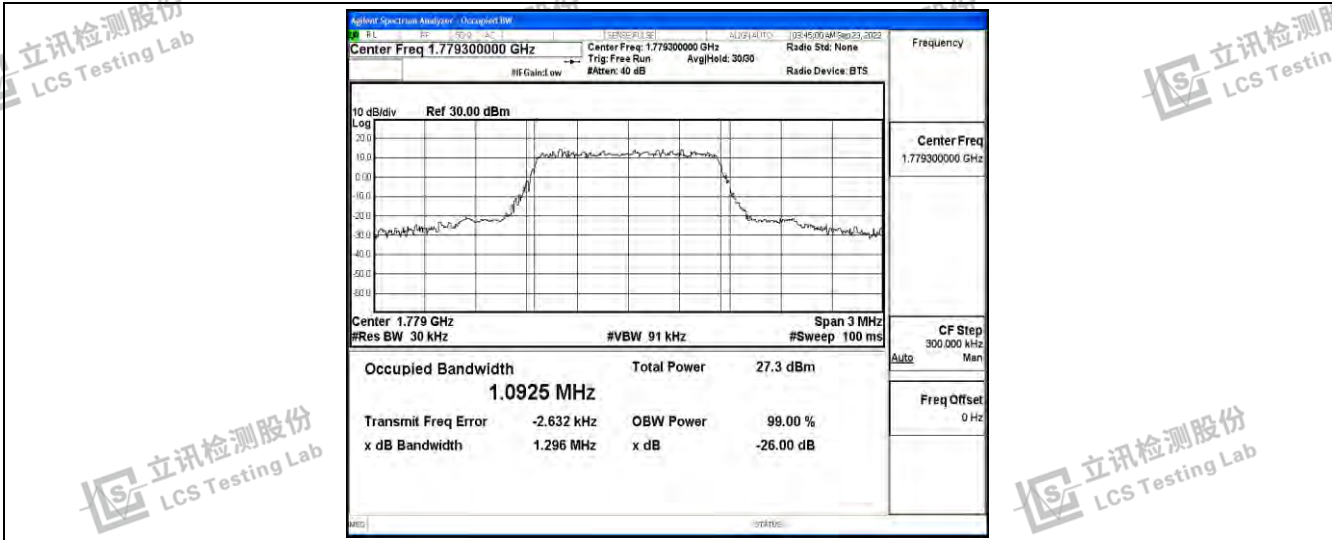

立讯检测股份  
LCS Testing Lab

立讯检测股份  
LCS Testing Lab

立讯检测股份  
LCS Testing Lab

立讯检测股份  
LCS Testing Lab

Band66-1.4MHz-16QAM-131979-6RB#0

Band66-1.4MHz-16QAM-132322-6RB#0

Band66-1.4MHz-16QAM-132665-6RB#0

Shenzhen LCS Compliance Testing Laboratory Ltd.  
 Add: 101, 201 Bldg A & 301 Bldg C, Juji Industrial Park Yabianxueziwei, Shajing Street, Baoan District, Shenzhen, 518000, China  
 Tel: +(86) 0755-82591330 | E-mail: webmaster@lcs-cert.com | Web: www.lcs-cert.com  
 Scan code to check authenticity