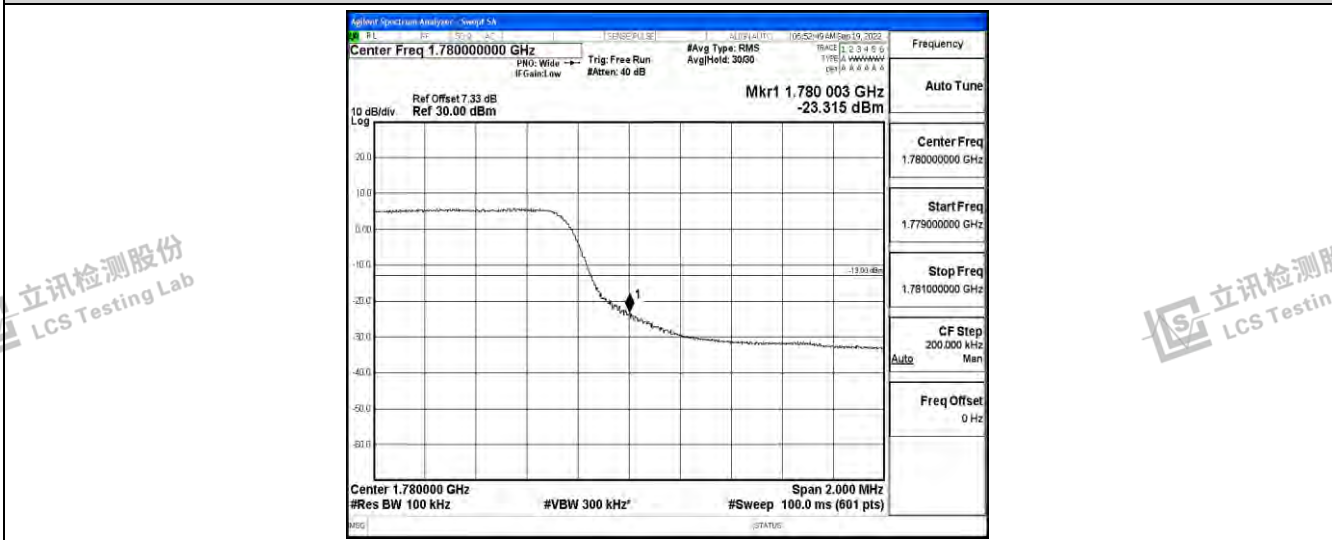

Band66-5MHz-QPSK-132647-25RB#0

Band66-5MHz-16QAM-131997-25RB#0