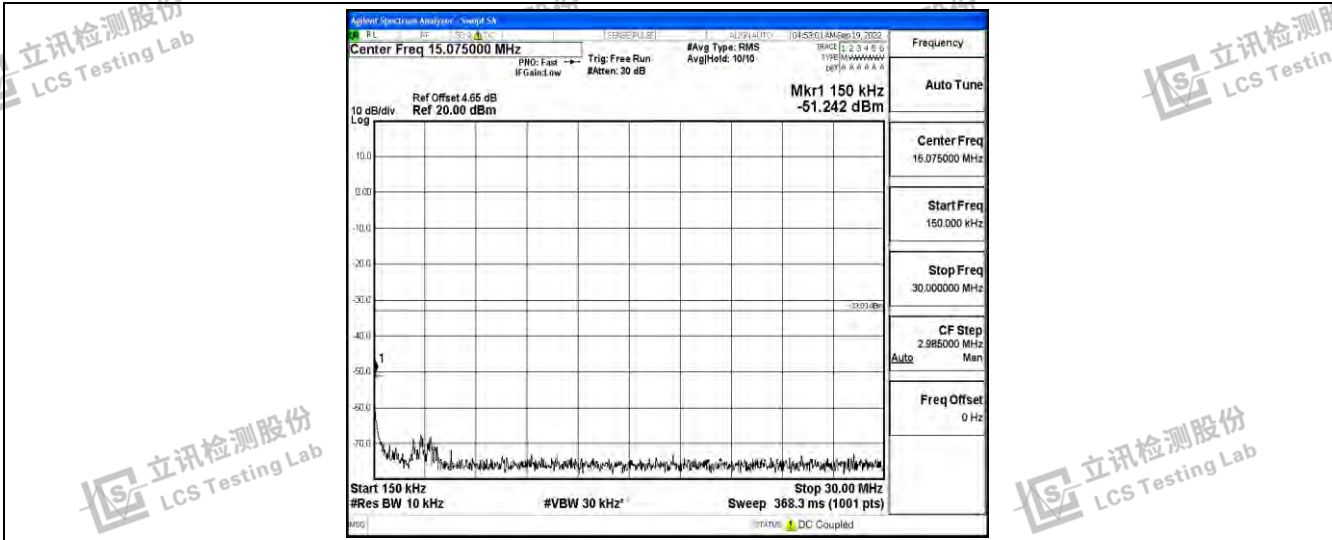

Band66-1.4MHz-QPSK-132322-1RB#0-Range5:10000~20000MHz

Band66-1.4MHz-QPSK-132665-1RB#0-Range1:0.009~0.15MHz

Band66-1.4MHz-QPSK-132665-1RB#0-Range2:0.15~30MHz

Shenzhen LCS Compliance Testing Laboratory Ltd.  
 Add: 101, 201 Bldg A & 301 Bldg C, Juji Industrial Park Yabianxueziwei, Shajing Street, Baoan District, Shenzhen, 518000, China  
 Tel: +(86) 0755-82591330 | E-mail: webmaster@lcs-cert.com | Web: www.lcs-cert.com  
 Scan code to check authenticity