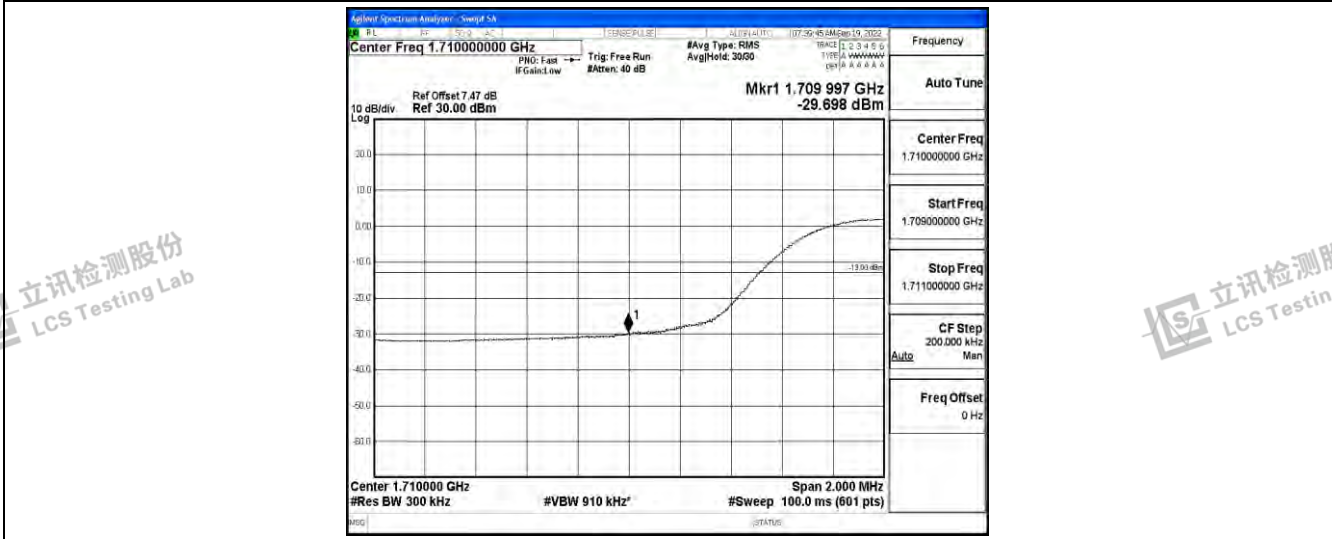

Band66-15MHz-16QAM-132047-75RB#0

Band66-15MHz-16QAM-132597-75RB#0