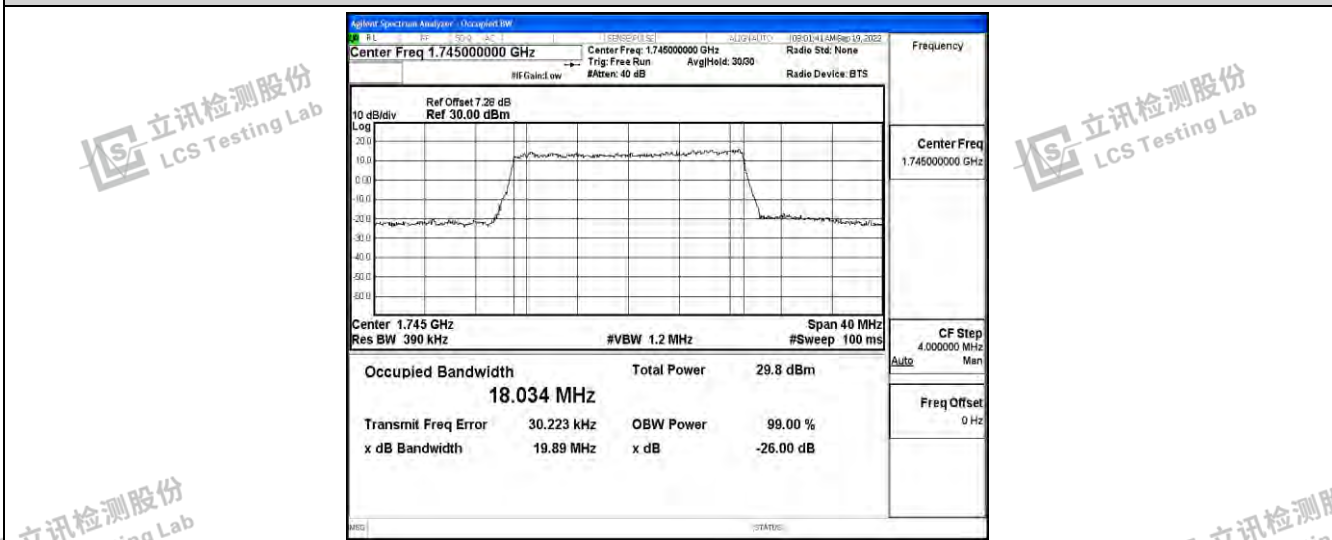

Band66-20MHz-QPSK-132322-100RB#0

Band66-20MHz-QPSK-132572-100RB#0