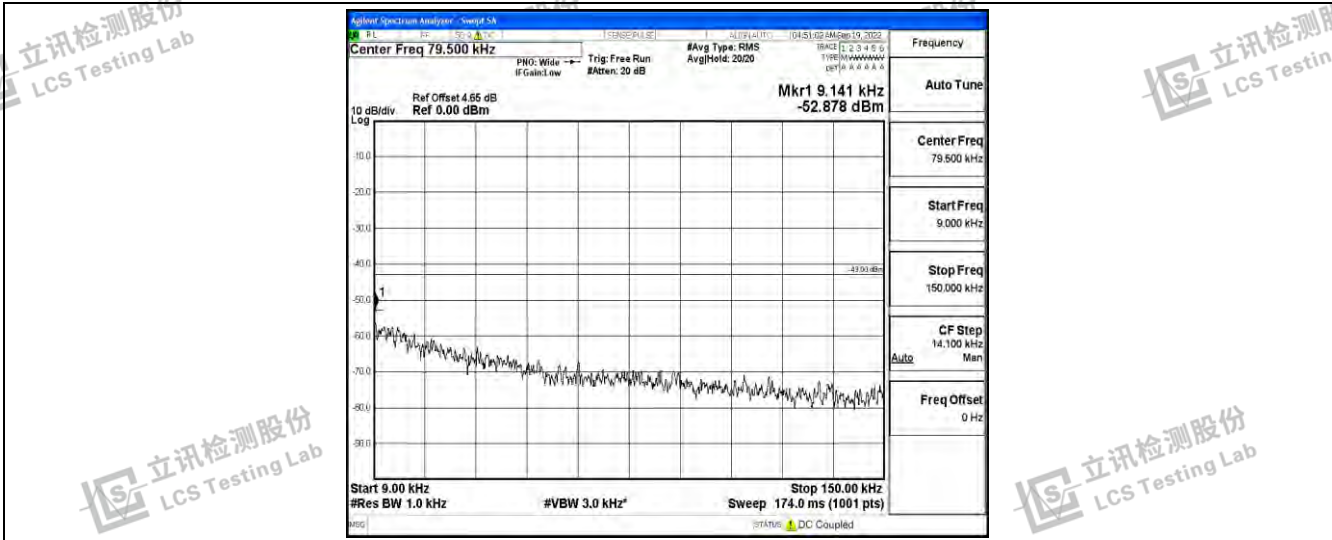

Band66-1.4MHz-16QAM-131979-1RB#0-Range4:1000~10000MHz

Band66-1.4MHz-16QAM-131979-1RB#0-Range5:10000~20000MHz

Band66-1.4MHz-16QAM-132322-1RB#0-Range1:0.009~0.15MHz

Shenzhen LCS Compliance Testing Laboratory Ltd.  
 Add: 101, 201 Bldg A & 301 Bldg C, Juji Industrial Park Yabianxueziwei, Shajing Street, Baoan District, Shenzhen, 518000, China  
 Tel: +(86) 0755-82591330 | E-mail: webmaster@lcs-cert.com | Web: www.lcs-cert.com  
 Scan code to check authenticity