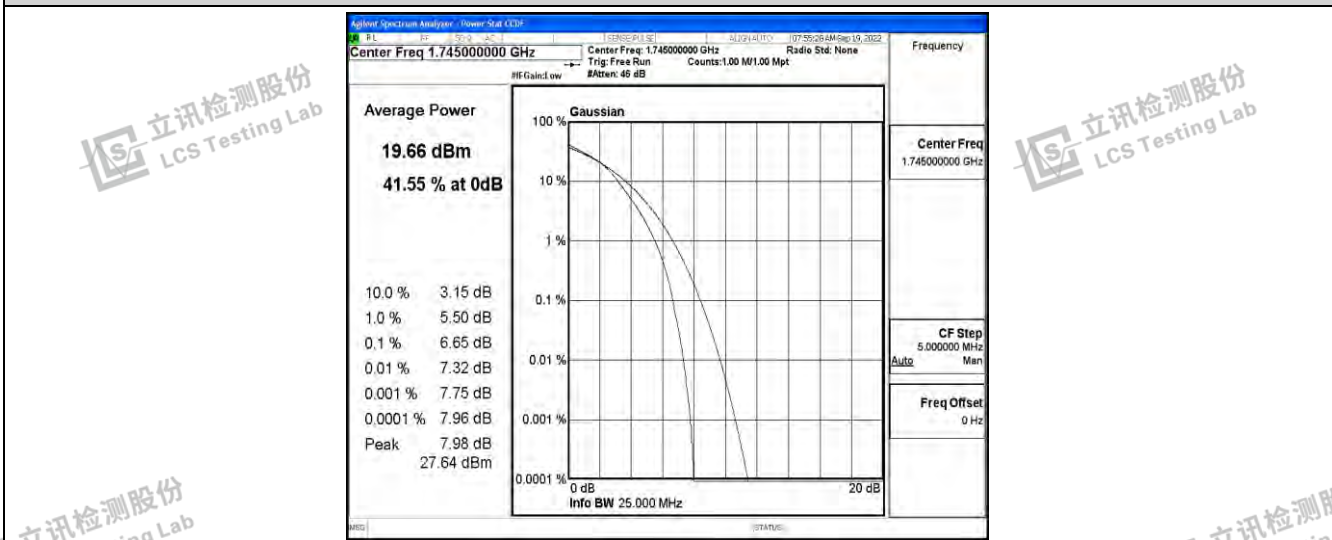

Band66-15MHz-16QAM-132322-75RB#0

Band66-15MHz-16QAM-132597-75RB#0