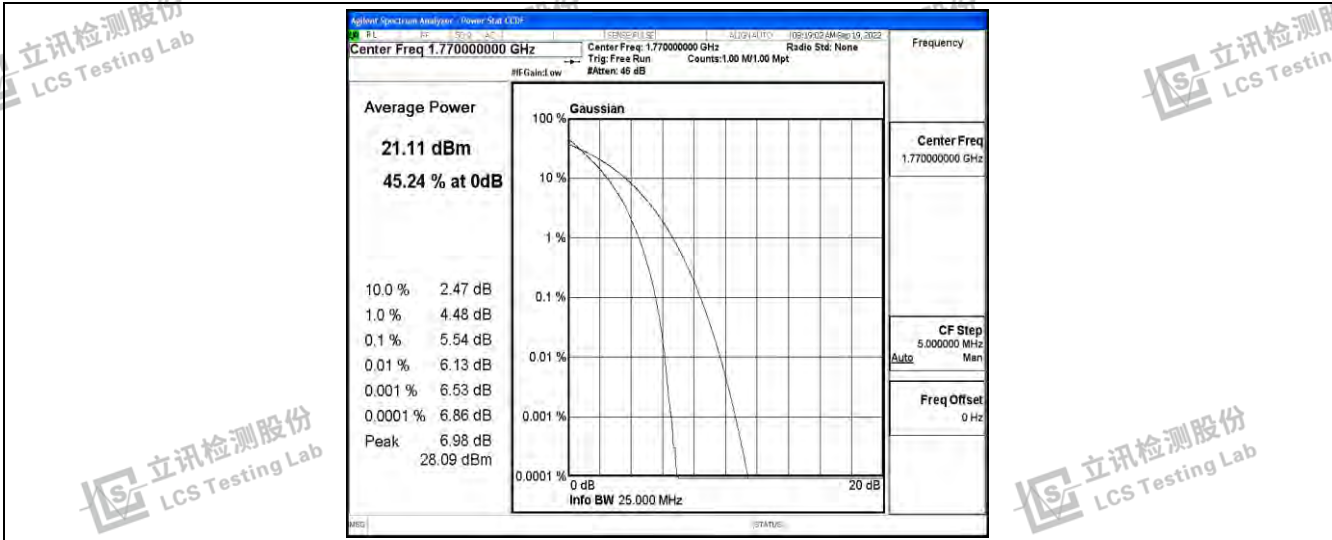

Band66-20MHz-QPSK-132572-100RB#0

Band66-20MHz-16QAM-132072-100RB#0

Band66-20MHz-16QAM-132322-100RB#0

Band66-20MHz-16QAM-132572-100RB#0

Shenzhen LCS Compliance Testing Laboratory Ltd.  
Add: 101, 201 Bldg A & 301 Bldg C, Juji Industrial Park Yabianxueziwei, Shajing Street, Baoan District, Shenzhen, 518000, China  
Tel: +(86) 0755-82591330 | E-mail: webmaster@lcs-cert.com | Web: www.lcs-cert.com  
Scan code to check authenticity