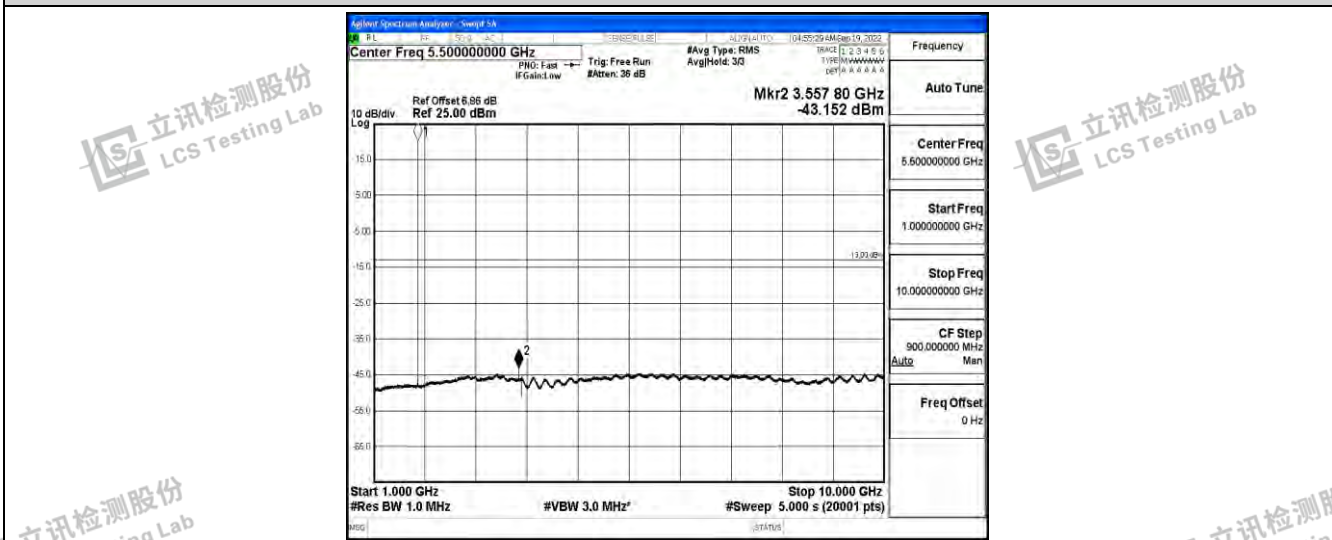

Band66-1.4MHz-16QAM-132665-1RB#0-Range4:1000~10000MHz

Band66-1.4MHz-16QAM-132665-1RB#0-Range5:10000~20000MHz

Shenzhen LCS Compliance Testing Laboratory Ltd.
Add: 101, 201 Bldg A & 301 Bldg C, Juji Industrial Park Yabianxueziwei, Shajing Street, Baoan District, Shenzhen, 518000, China
Tel: +(86) 0755-82591330 | E-mail: webmaster@lcs-cert.com | Web: www.lcs-cert.com
Scan code to check authenticity