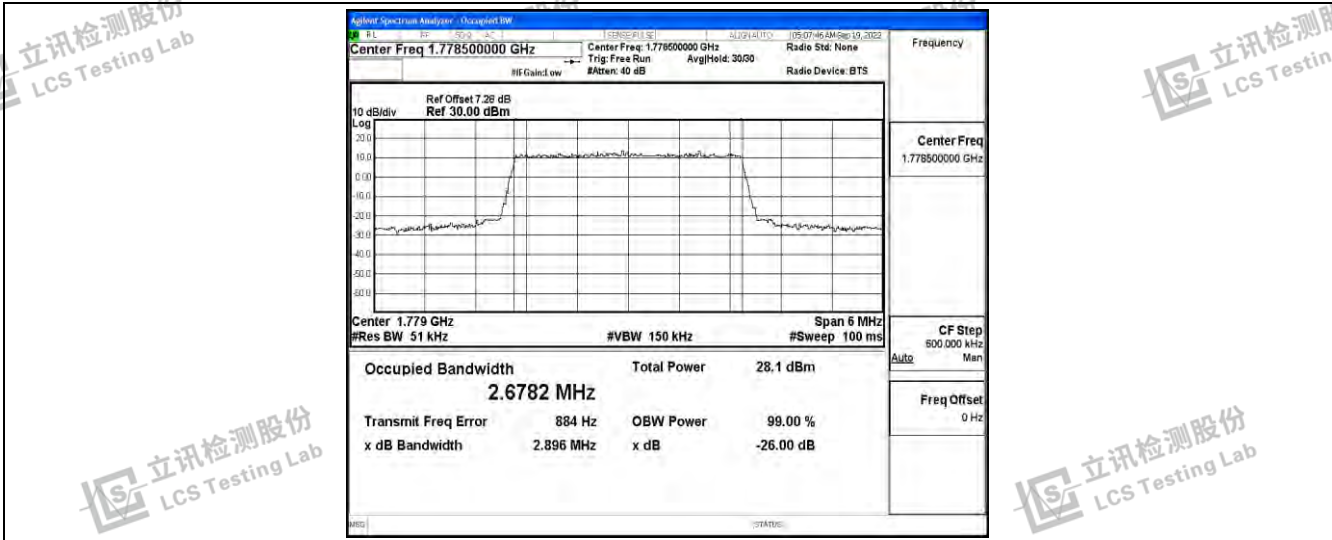

Band66-3MHz-16QAM-132657-15RB#0

Band66-5MHz-QPSK-131997-25RB#0