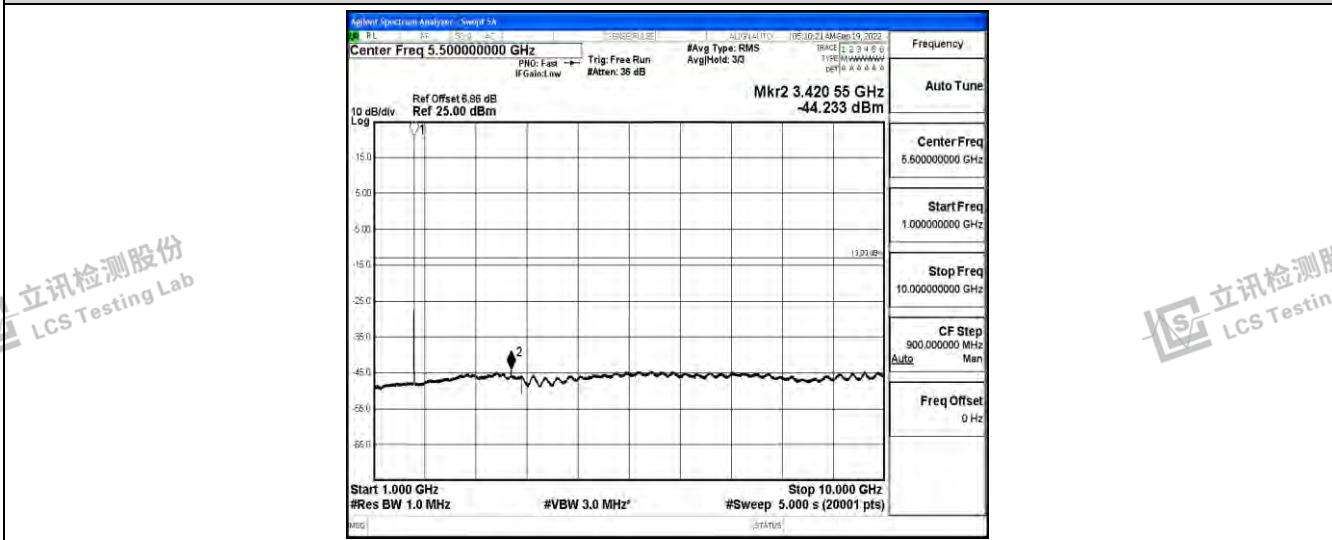

Band66-3MHz-QPSK-131987-1RB#0-Range4:1000~10000MHz

Band66-3MHz-QPSK-131987-1RB#0-Range5:10000~20000MHz