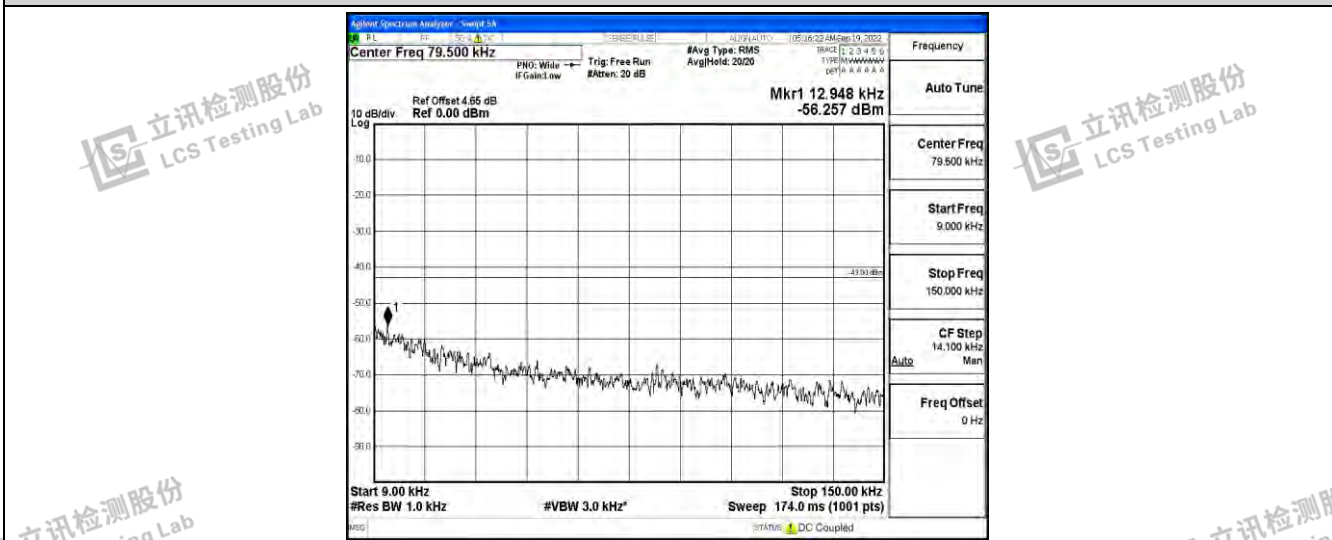

Band66-3MHz-QPSK-132657-1RB#0-Range1:0.009~0.15MHz

Band66-3MHz-QPSK-132657-1RB#0-Range2:0.15~30MHz

Shenzhen LCS Compliance Testing Laboratory Ltd.
Add: 101, 201 Bldg A & 301 Bldg C, Juji Industrial Park Yabianxueziwei, Shajing Street, Baoan District, Shenzhen, 518000, China
Tel: +(86) 0755-82591330 | E-mail: webmaster@lcs-cert.com | Web: www.lcs-cert.com
Scan code to check authenticity