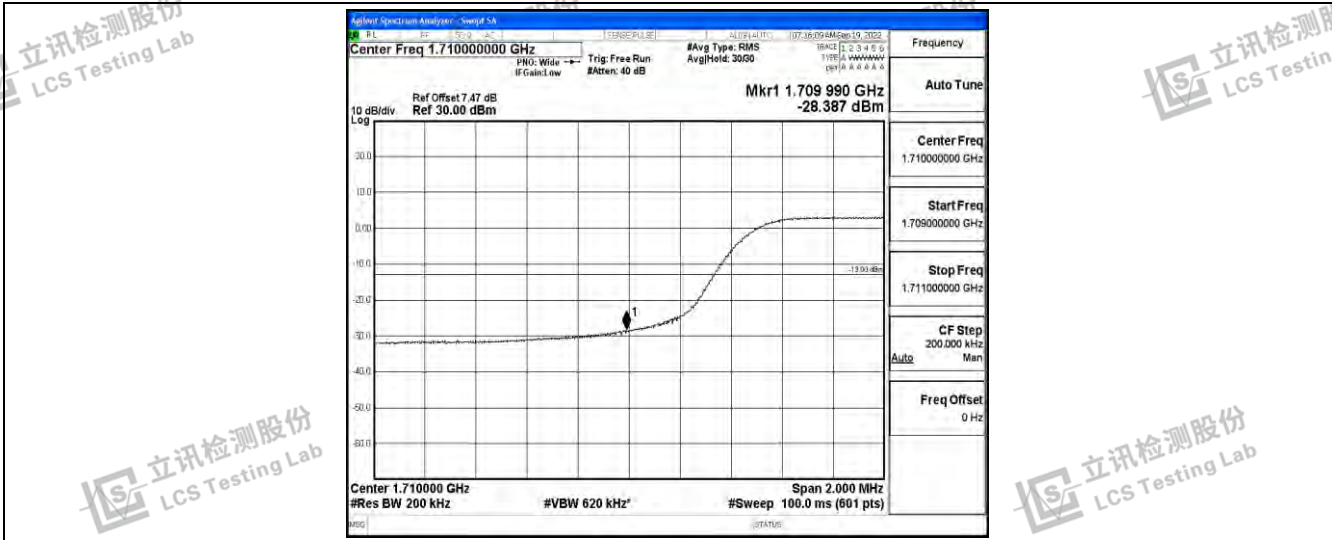

Band66-10MHz-QPSK-132022-50RB#0

Band66-10MHz-QPSK-132622-50RB#0

Band66-10MHz-16QAM-132022-50RB#0

Shenzhen LCS Compliance Testing Laboratory Ltd.  
 Add: 101, 201 Bldg A & 301 Bldg C, Juji Industrial Park Yabianxueziwei, Shajing Street, Baoan District, Shenzhen, 518000, China  
 Tel: +(86) 0755-82591330 | E-mail: webmaster@lcs-cert.com | Web: www.lcs-cert.com  
 Scan code to check authenticity