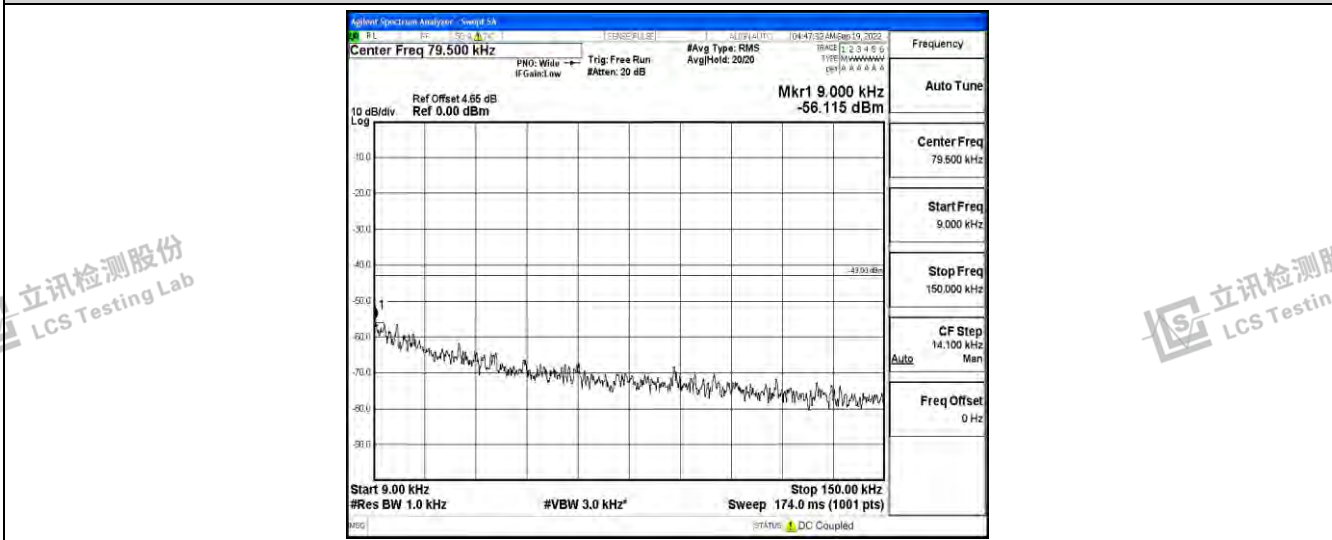

Band66-1.4MHz-16QAM-131979-1RB#0-Range1:0.009~0.15MHz

Band66-1.4MHz-16QAM-131979-1RB#0-Range2:0.15~30MHz