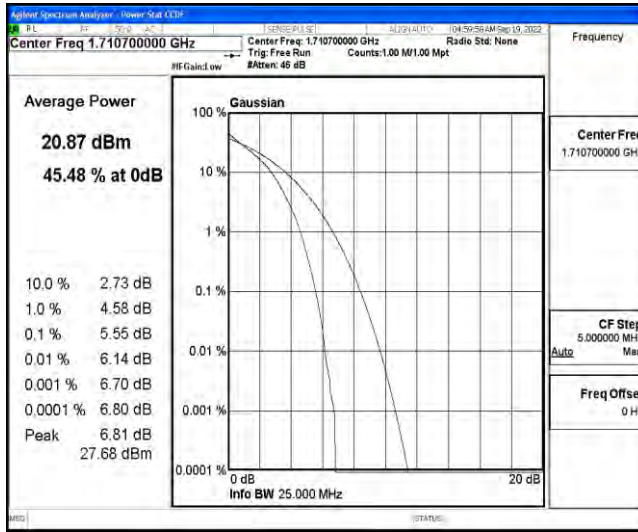

立讯检测股份
LCS Testing Lab
Test Graphs

立讯检测股份
LCS Testing Lab

立讯检测股份
LCS Testing Lab

立讯检测股份
LCS Testing Lab

Band66-1.4MHz-QPSK-131979-6RB#0

立讯检测股份
LCS Testing Lab

立讯检测股份
LCS Testing Lab