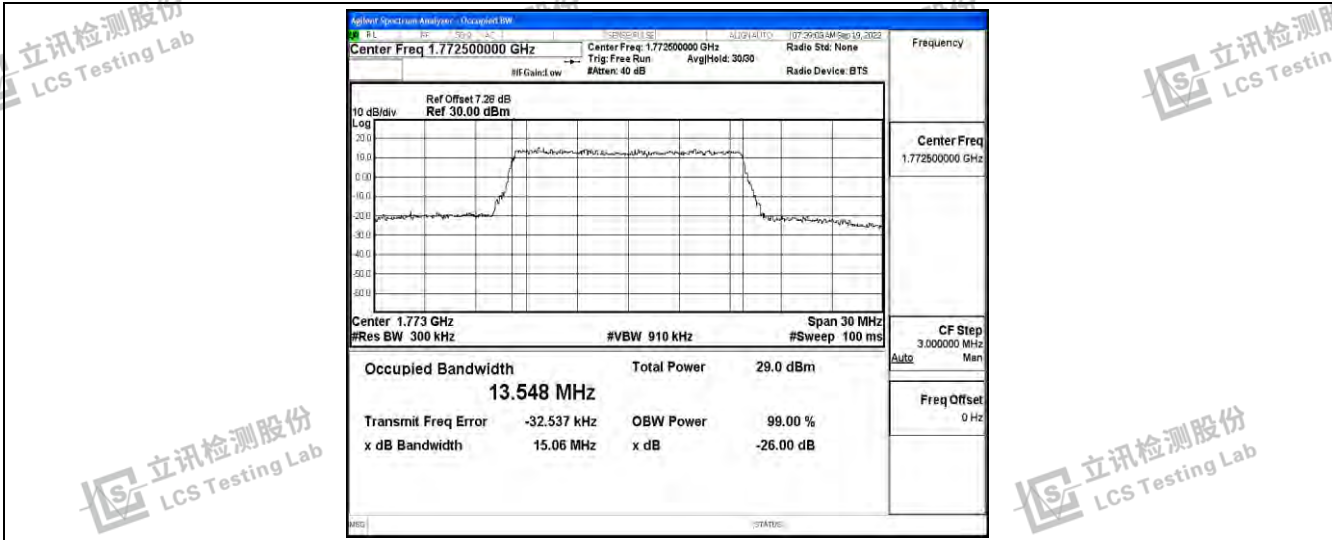

Band66-15MHz-16QAM-132597-75RB#0

Band66-20MHz-QPSK-132072-100RB#0