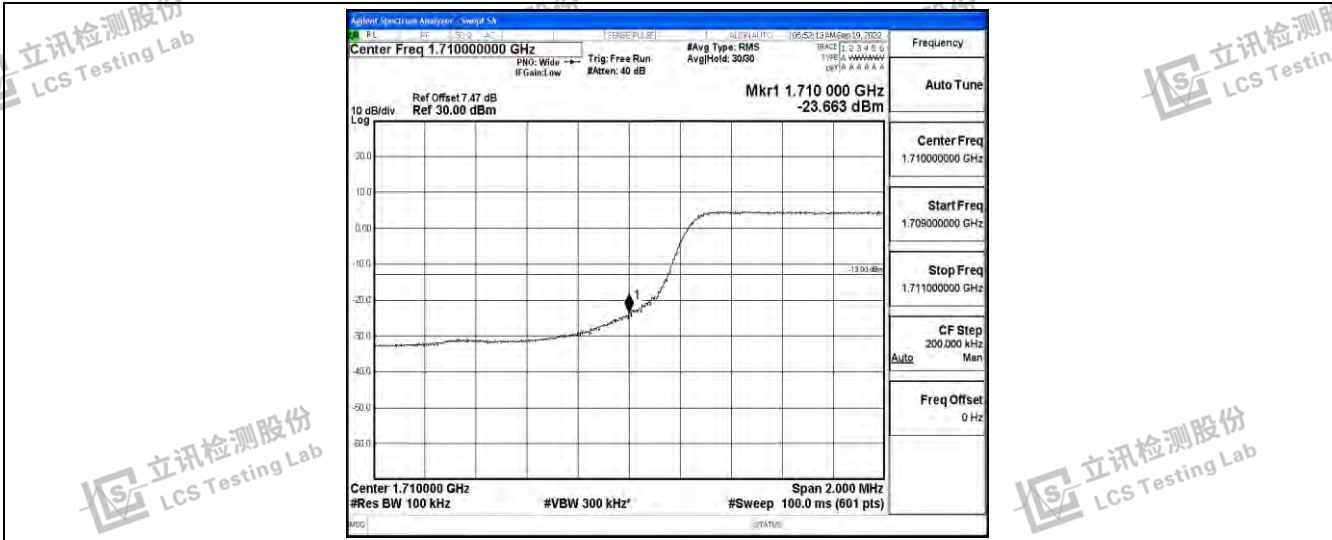

Band66-3MHz-16QAM-131987-15RB#0

Band66-3MHz-16QAM-132657-15RB#0

Band66-5MHz-QPSK-131997-25RB#0

Shenzhen LCS Compliance Testing Laboratory Ltd.  
 Add: 101, 201 Bldg A & 301 Bldg C, Juji Industrial Park Yabianxueziwei, Shajing Street, Baoan District, Shenzhen, 518000, China  
 Tel: +(86) 0755-82591330 | E-mail: webmaster@lcs-cert.com | Web: www.lcs-cert.com  
 Scan code to check authenticity