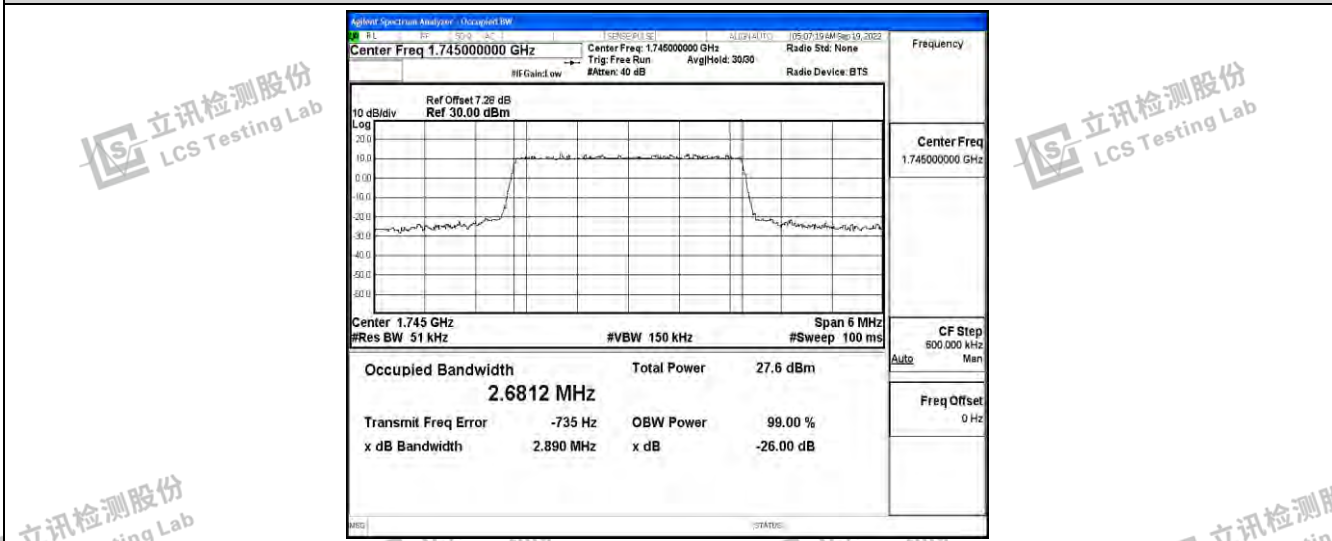

Band66-3MHz-16QAM-132322-15RB#0

Band66-3MHz-16QAM-132657-15RB#0