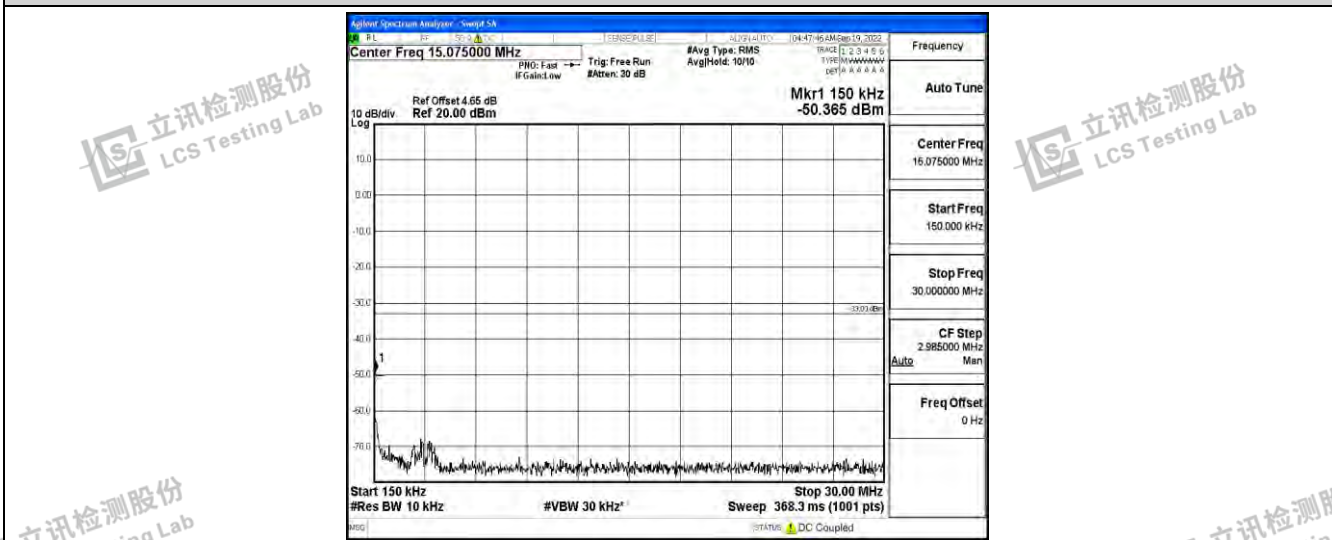

Band66-1.4MHz-16QAM-131979-1RB#0-Range2:0.15~30MHz

Band66-1.4MHz-16QAM-131979-1RB#0-Range3:30~1000MHz

Shenzhen LCS Compliance Testing Laboratory Ltd.
Add: 101, 201 Bldg A & 301 Bldg C, Juji Industrial Park Yabianxueziwei, Shajing Street, Baoan District, Shenzhen, 518000, China
Tel: +(86) 0755-82591330 | E-mail: webmaster@lcs-cert.com | Web: www.lcs-cert.com
Scan code to check authenticity