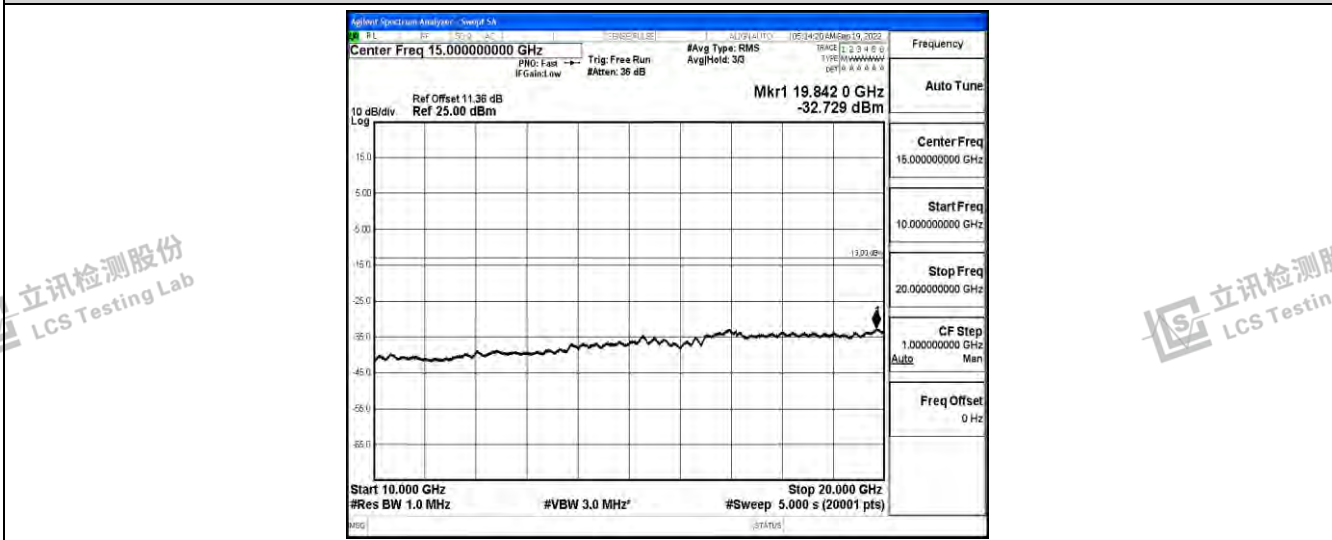

Band66-3MHz-QPSK-132322-1RB#0-Range5:10000~20000MHz

Band66-3MHz-QPSK-132657-1RB#0-Range1:0.009~0.15MHz