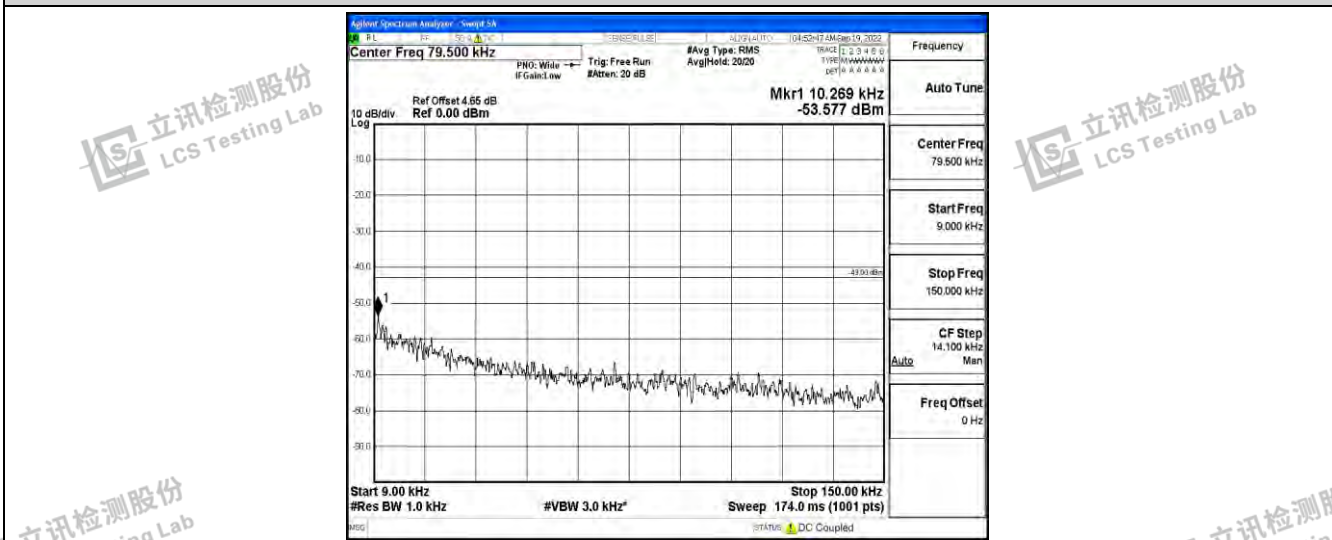

Band66-1.4MHz-QPSK-132665-1RB#0-Range1:0.009~0.15MHz

Band66-1.4MHz-QPSK-132665-1RB#0-Range2:0.15~30MHz

Shenzhen LCS Compliance Testing Laboratory Ltd.
Add: 101, 201 Bldg A & 301 Bldg C, Juji Industrial Park Yabianxueziwei, Shajing Street, Baoan District, Shenzhen, 518000, China
Tel: +(86) 0755-82591330 | E-mail: webmaster@lcs-cert.com | Web: www.lcs-cert.com
Scan code to check authenticity