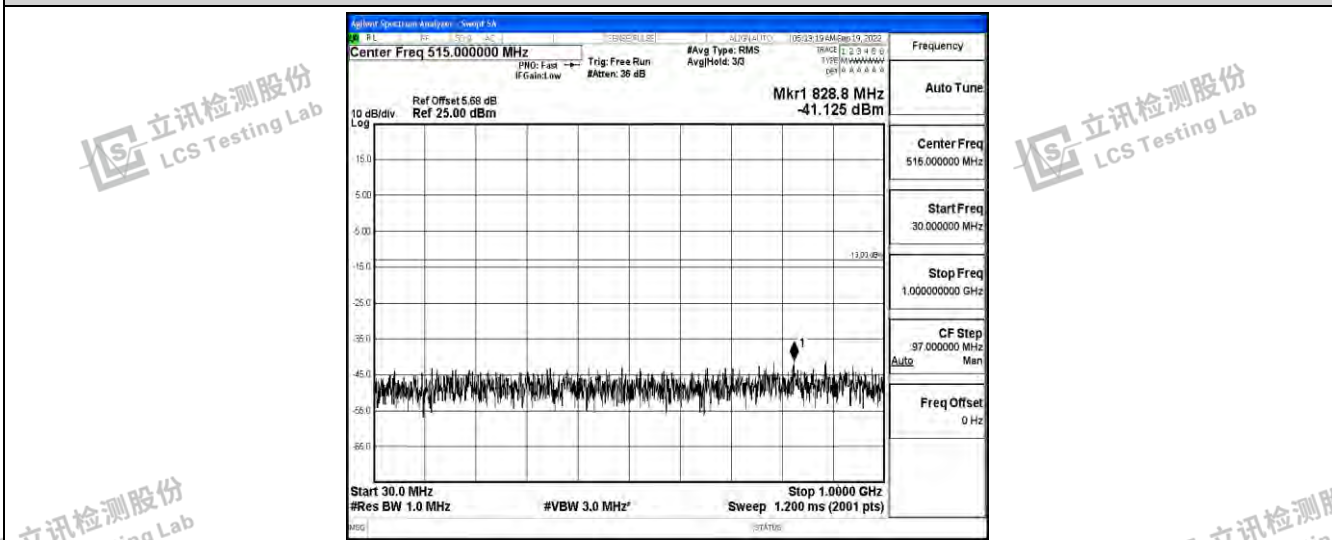

Band66-3MHz-QPSK-132322-1RB#0-Range3:30~1000MHz

Band66-3MHz-QPSK-132322-1RB#0-Range4:1000~10000MHz

Shenzhen LCS Compliance Testing Laboratory Ltd.
Add: 101, 201 Bldg A & 301 Bldg C, Juji Industrial Park Yabianxueziwei, Shajing Street, Baoan District, Shenzhen, 518000, China
Tel: +(86) 0755-82591330 | E-mail: webmaster@lcs-cert.com | Web: www.lcs-cert.com
Scan code to check authenticity