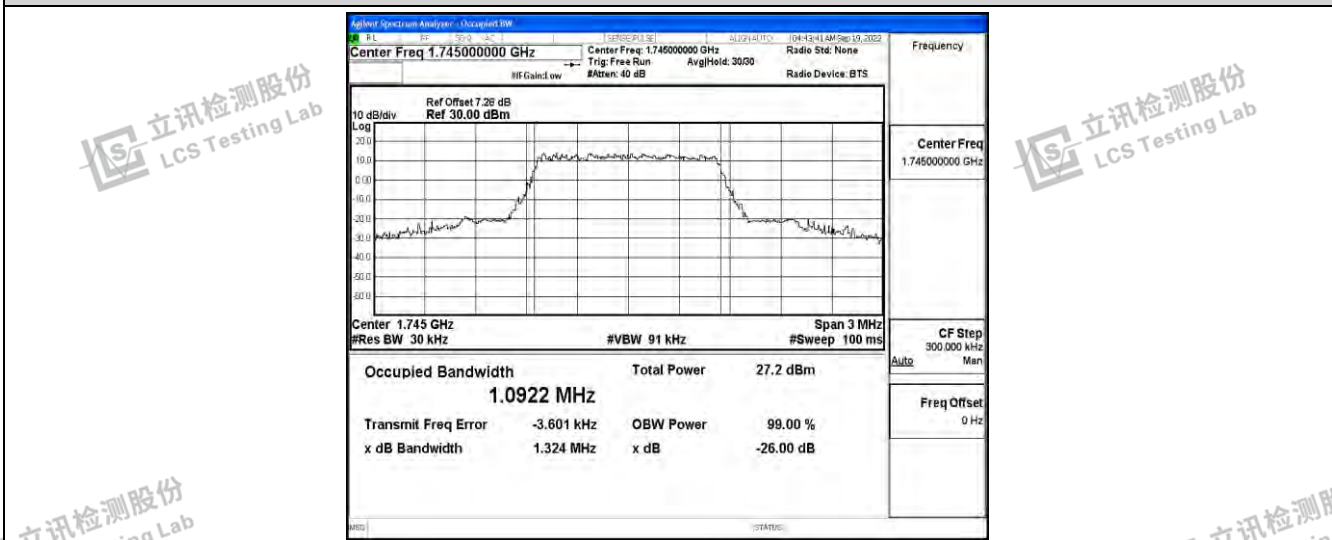

立讯检测股份  
LCS Testing Lab

立讯检测股份  
LCS Testing Lab

立讯检测股份  
LCS Testing Lab

立讯检测股份  
LCS Testing Lab

Band66-1.4MHz-16QAM-131979-6RB#0

Band66-1.4MHz-16QAM-132322-6RB#0

Band66-1.4MHz-16QAM-132665-6RB#0

Shenzhen LCS Compliance Testing Laboratory Ltd.  
 Add: 101, 201 Bldg A & 301 Bldg C, Juji Industrial Park Yabianxueziwei, Shajing Street, Baoan District, Shenzhen, 518000, China  
 Tel: +(86) 0755-82591330 | E-mail: webmaster@lcs-cert.com | Web: www.lcs-cert.com  
 Scan code to check authenticity