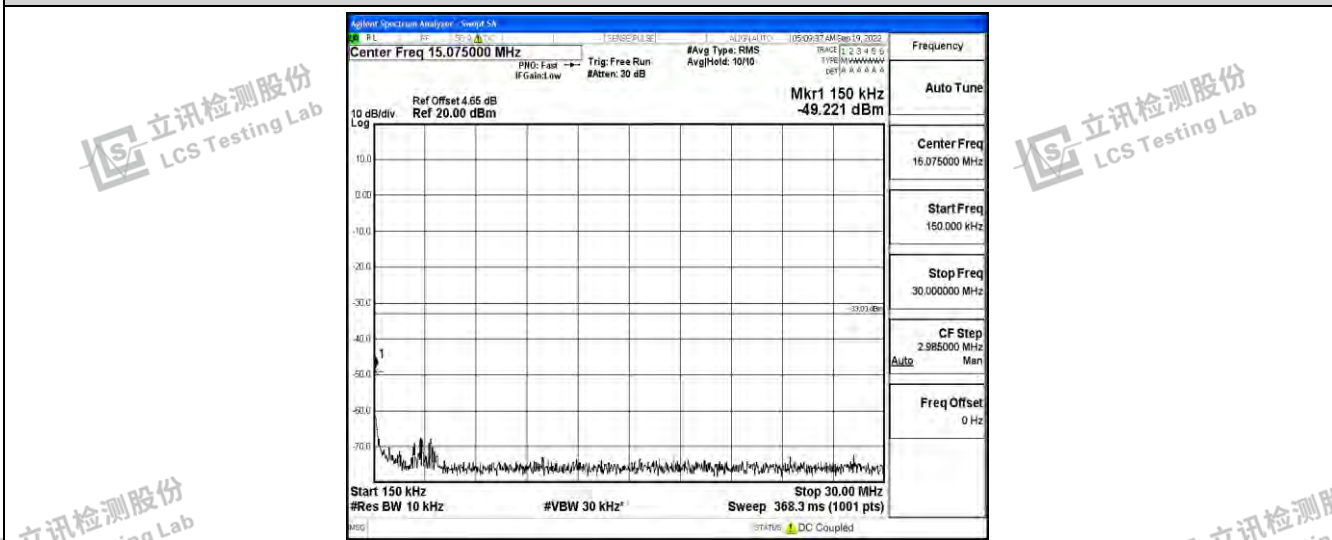

Band66-3MHz-QPSK-131987-1RB#0-Range2:0.15~30MHz

Band66-3MHz-QPSK-131987-1RB#0-Range3:30~1000MHz

Shenzhen LCS Compliance Testing Laboratory Ltd.
Add: 101, 201 Bldg A & 301 Bldg C, Juji Industrial Park Yabianxueziwei, Shajing Street, Baoan District, Shenzhen, 518000, China
Tel: +(86) 0755-82591330 | E-mail: webmaster@lcs-cert.com | Web: www.lcs-cert.com
Scan code to check authenticity