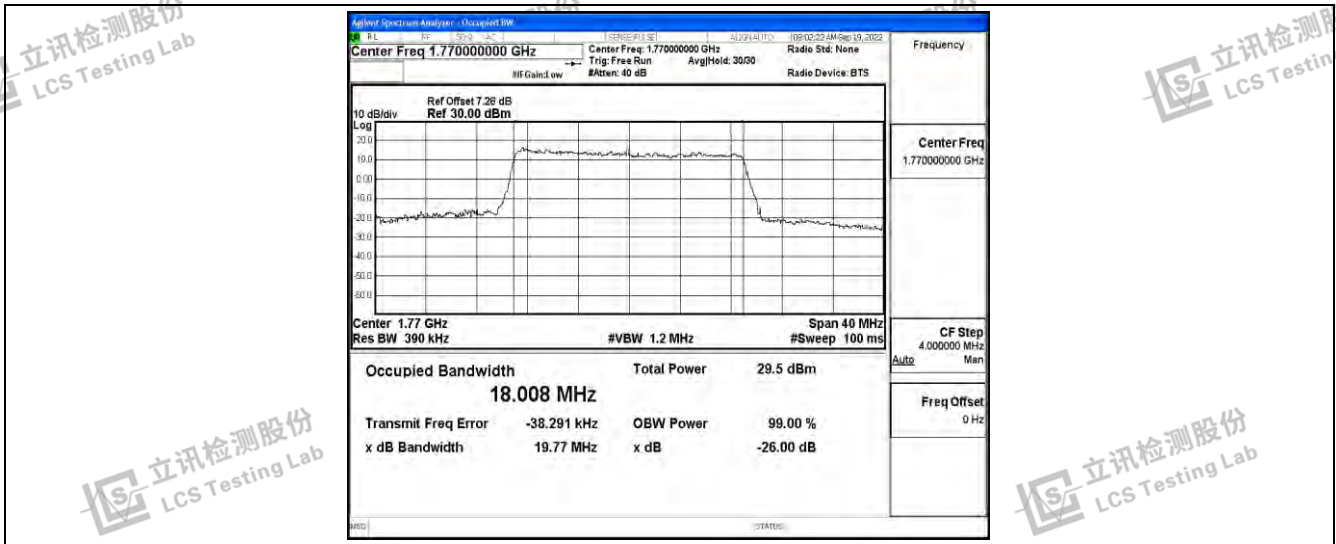

Band66-20MHz-16QAM-132322-100RB#0

Band66-20MHz-16QAM-132572-100RB#0

Shenzhen LCS Compliance Testing Laboratory Ltd.  
 Add: 101, 201 Bldg A & 301 Bldg C, Juji Industrial Park Yabianxueziwei, Shajing Street, Baoan District, Shenzhen, 518000, China  
 Tel: +(86) 0755-82591330 | E-mail: webmaster@lcs-cert.com | Web: www.lcs-cert.com  
 Scan code to check authenticity