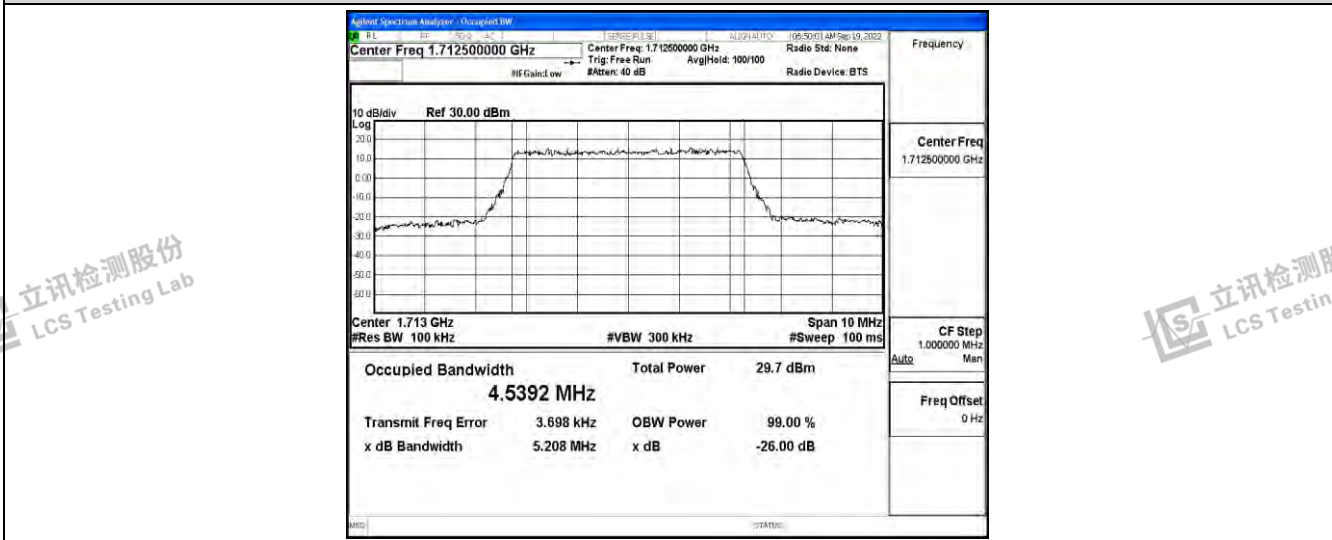

Band66-5MHz-QPSK-131997-25RB#0

Band66-5MHz-QPSK-132322-25RB#0