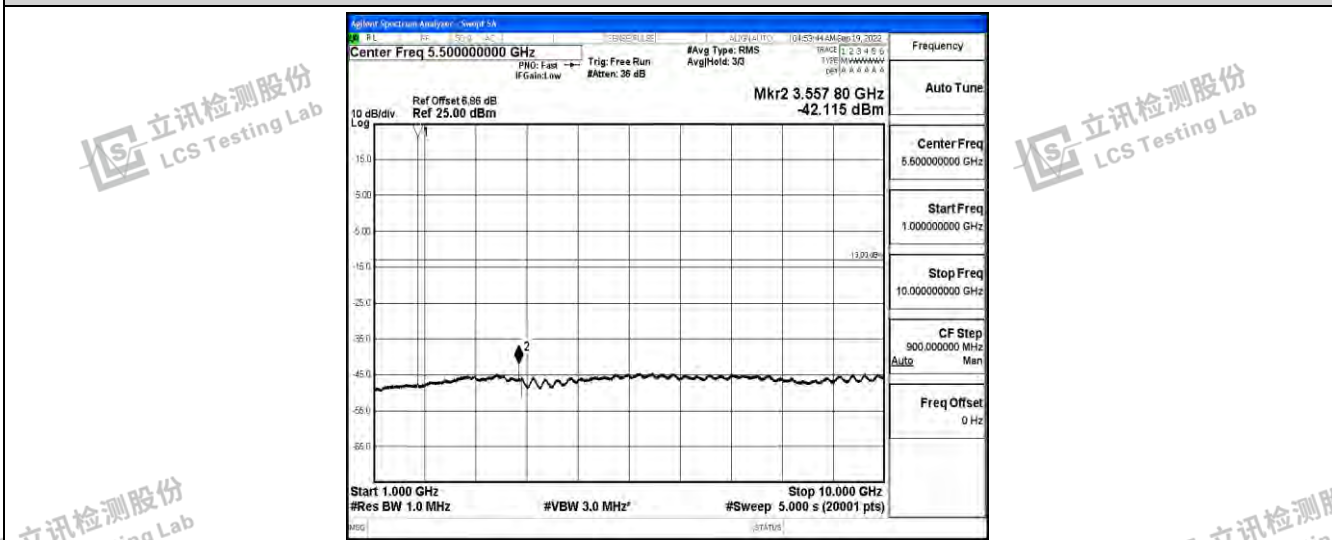

Band66-1.4MHz-QPSK-132665-1RB#0-Range4:1000~10000MHz

Band66-1.4MHz-QPSK-132665-1RB#0-Range5:10000~20000MHz

Shenzhen LCS Compliance Testing Laboratory Ltd.
Add: 101, 201 Bldg A & 301 Bldg C, Juji Industrial Park Yabianxueziwei, Shajing Street, Baoan District, Shenzhen, 518000, China
Tel: +(86) 0755-82591330 | E-mail: webmaster@lcs-cert.com | Web: www.lcs-cert.com
Scan code to check authenticity