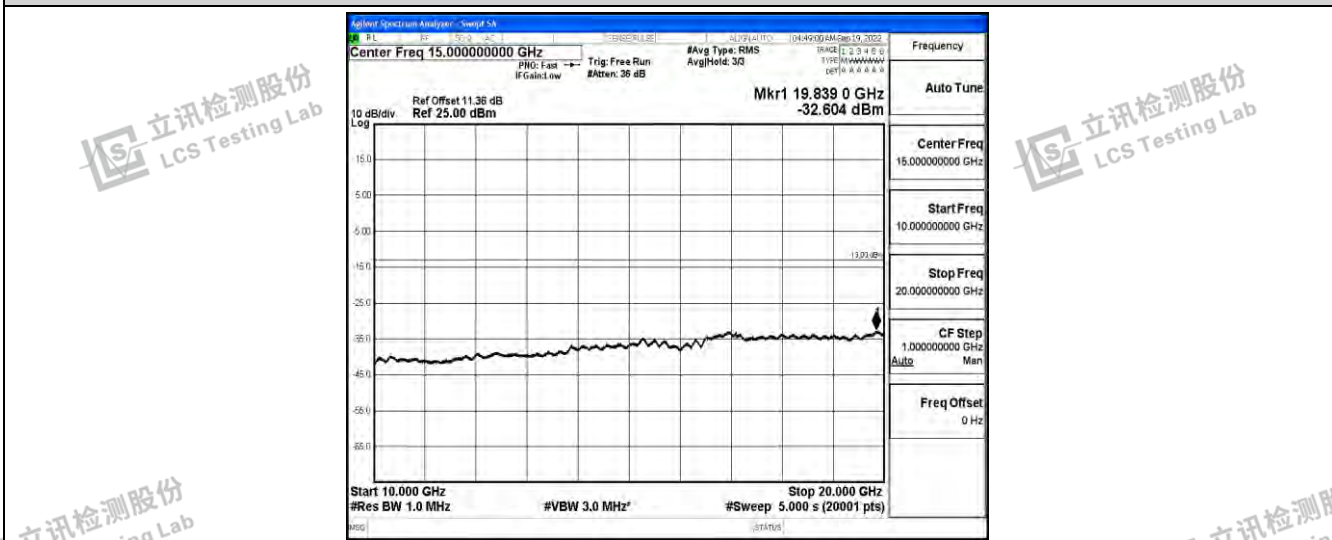

Band66-1.4MHz-16QAM-131979-1RB#0-Range5:10000~20000MHz

Band66-1.4MHz-16QAM-132322-1RB#0-Range1:0.009~0.15MHz

Shenzhen LCS Compliance Testing Laboratory Ltd.
Add: 101, 201 Bldg A & 301 Bldg C, Juji Industrial Park Yabianxueziwei, Shajing Street, Baoan District, Shenzhen, 518000, China
Tel: +(86) 0755-82591330 | E-mail: webmaster@lcs-cert.com | Web: www.lcs-cert.com
Scan code to check authenticity