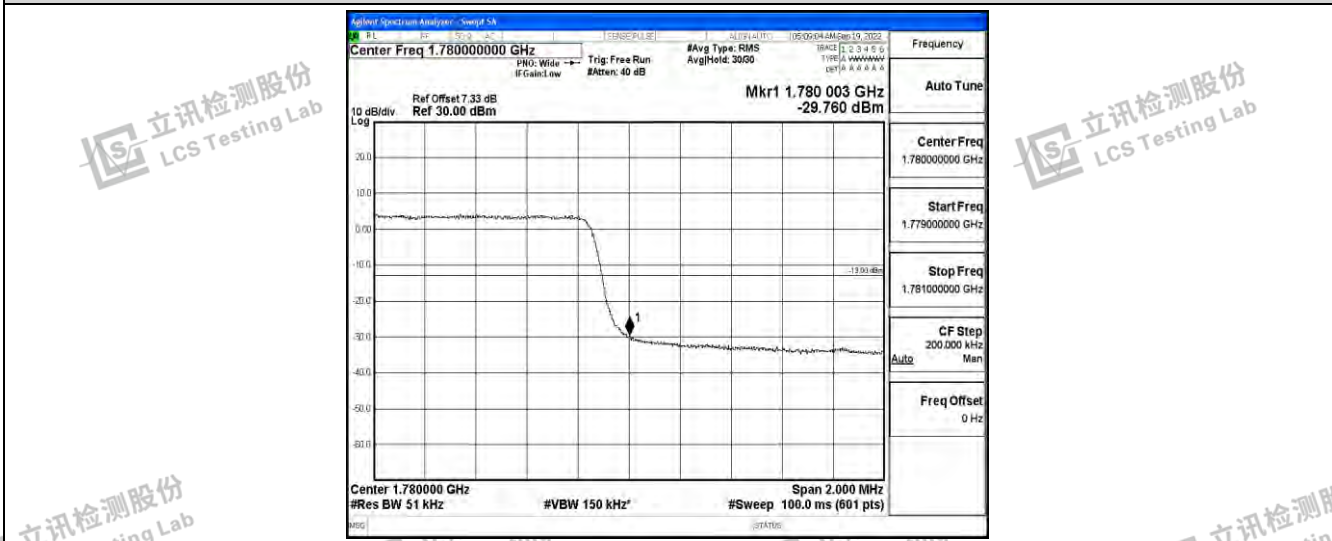

Band66-3MHz-16QAM-132657-15RB#0

Band66-5MHz-QPSK-131997-25RB#0

Shenzhen LCS Compliance Testing Laboratory Ltd.
Add: 101, 201 Bldg A & 301 Bldg C, Juji Industrial Park Yabianxueziwei, Shajing Street, Baoan District, Shenzhen, 518000, China
Tel: +(86) 0755-82591330 | E-mail: webmaster@lcs-cert.com | Web: www.lcs-cert.com
Scan code to check authenticity