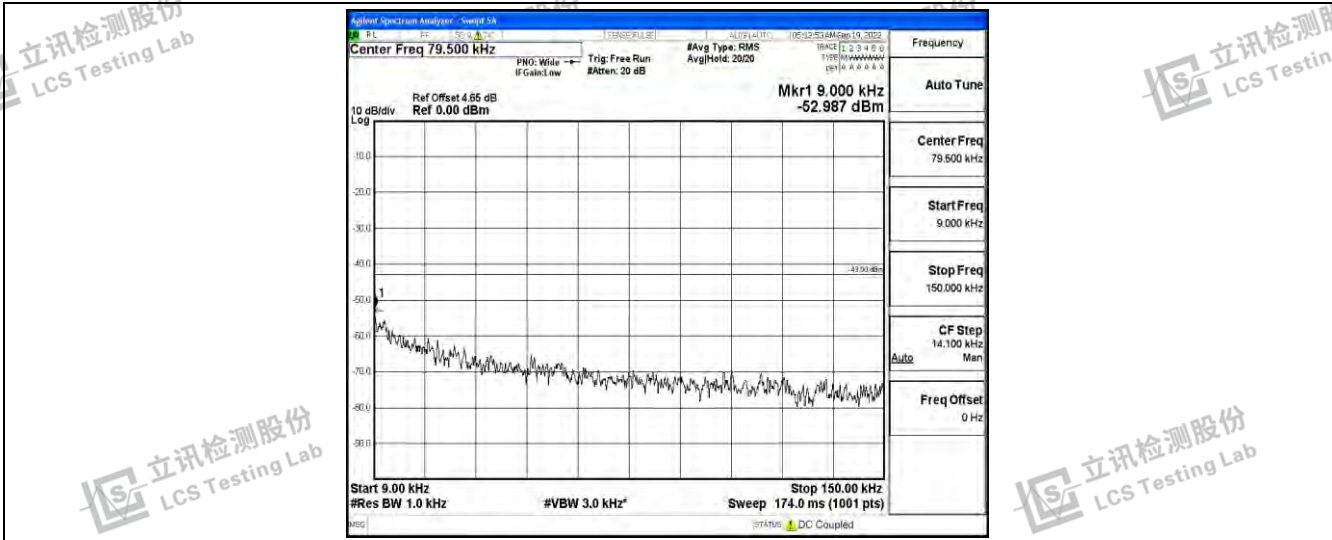

Band66-3MHz-QPSK-131987-1RB#0-Range4:1000~10000MHz

Band66-3MHz-QPSK-131987-1RB#0-Range5:10000~20000MHz

Band66-3MHz-QPSK-132322-1RB#0-Range1:0.009~0.15MHz

Shenzhen LCS Compliance Testing Laboratory Ltd.  
 Add: 101, 201 Bldg A & 301 Bldg C, Juji Industrial Park Yabianxueziwei, Shajing Street, Baoan District, Shenzhen, 518000, China  
 Tel: +(86) 0755-82591330 | E-mail: webmaster@lcs-cert.com | Web: www.lcs-cert.com  
 Scan code to check authenticity