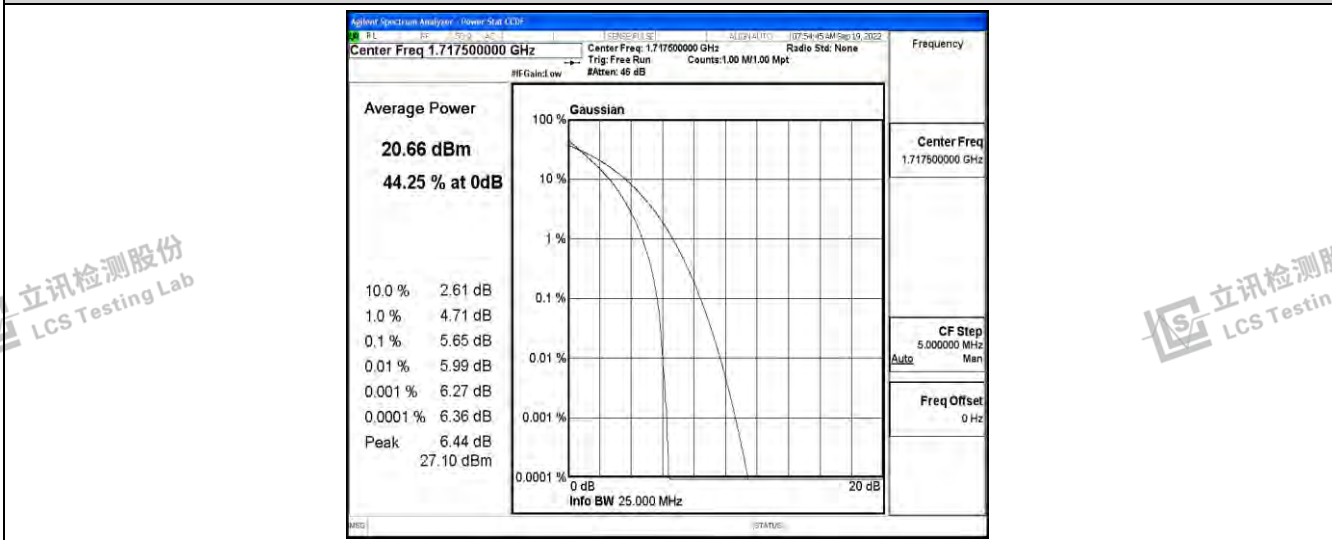

Band66-15MHz-QPSK-132047-75RB#0

Band66-15MHz-QPSK-132322-75RB#0