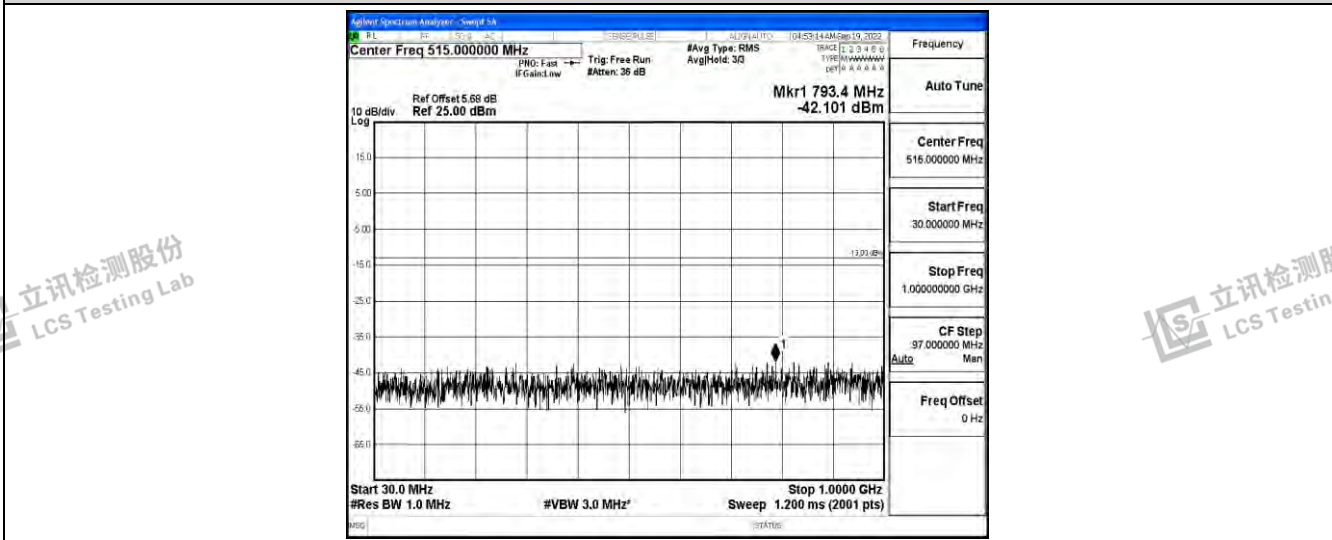

Band66-1.4MHz-QPSK-132665-1RB#0-Range3:30~1000MHz

Band66-1.4MHz-QPSK-132665-1RB#0-Range4:1000~10000MHz