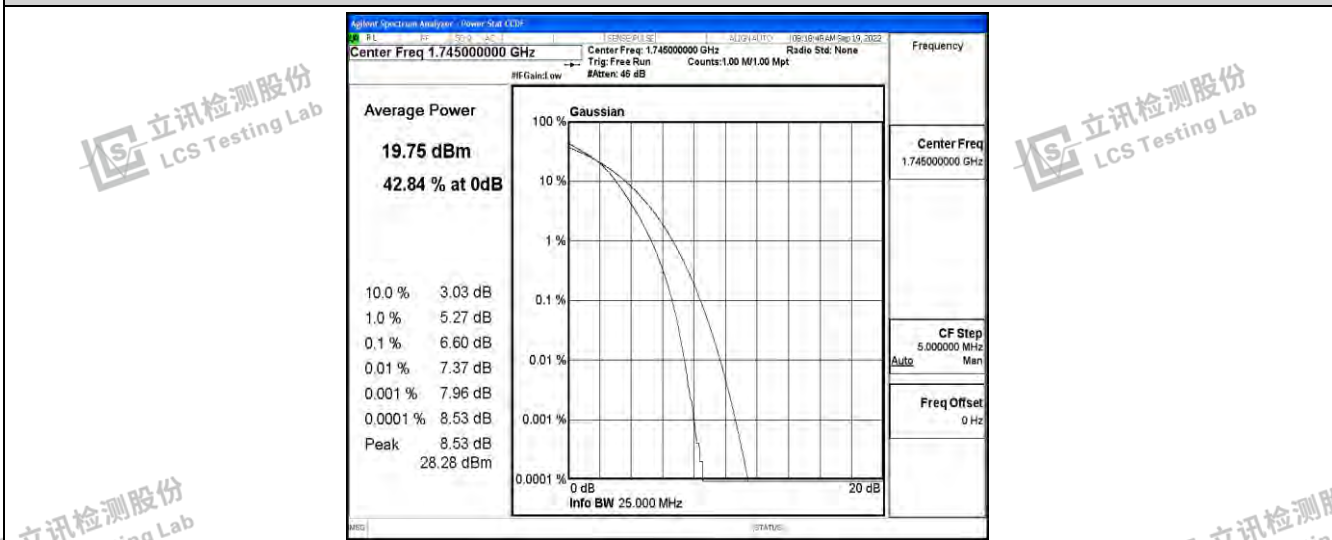

Band66-20MHz-QPSK-132572-100RB#0

Band66-20MHz-16QAM-132072-100RB#0

Band66-20MHz-16QAM-132322-100RB#0

Band66-20MHz-16QAM-132572-100RB#0

Shenzhen LCS Compliance Testing Laboratory Ltd.  
Add: 101, 201 Bldg A & 301 Bldg C, Juji Industrial Park Yabianxueziwei, Shajing Street, Baoan District, Shenzhen, 518000, China  
Tel: +(86) 0755-82591330 | E-mail: webmaster@lcs-cert.com | Web: www.lcs-cert.com  
Scan code to check authenticity