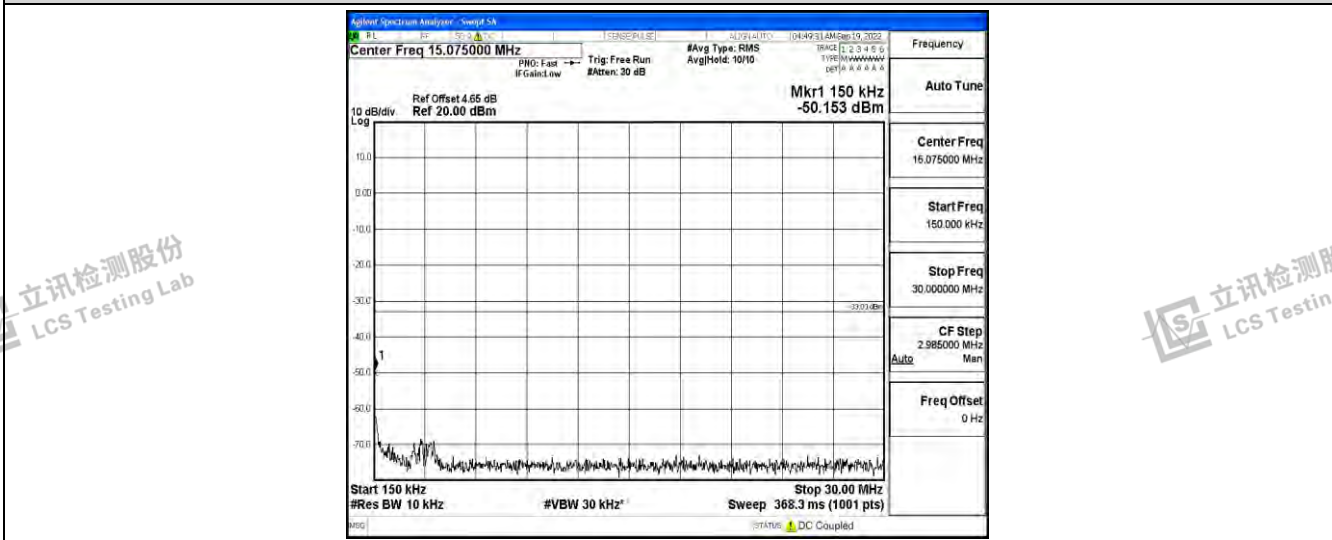

Band66-1.4MHz-QPSK-132322-1RB#0-Range2:0.15~30MHz

Band66-1.4MHz-QPSK-132322-1RB#0-Range3:30~1000MHz