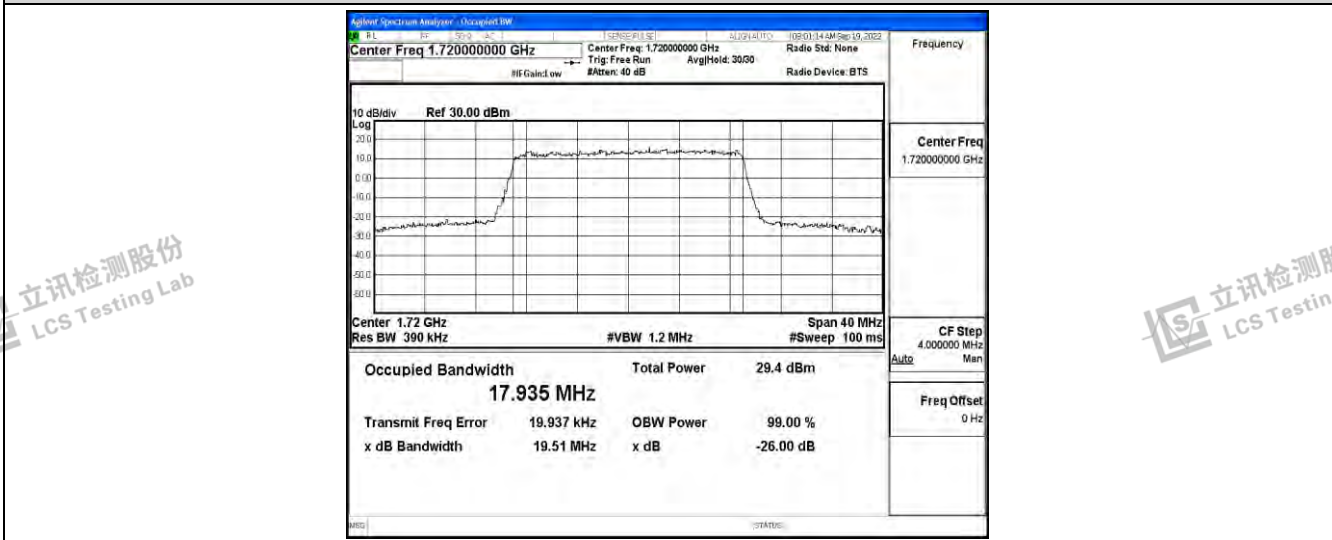

Band66-20MHz-QPSK-132072-100RB#0

Band66-20MHz-QPSK-132322-100RB#0