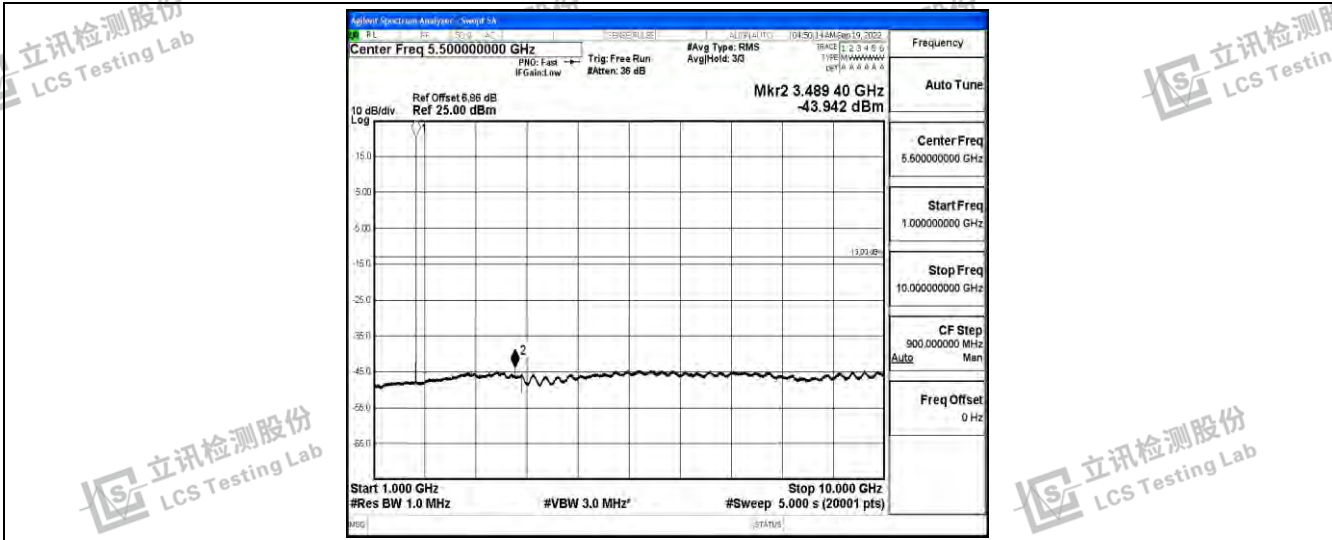

Band66-1.4MHz-QPSK-132322-1RB#0-Range2:0.15~30MHz

Band66-1.4MHz-QPSK-132322-1RB#0-Range3:30~1000MHz

Band66-1.4MHz-QPSK-132322-1RB#0-Range4:1000~10000MHz

Shenzhen LCS Compliance Testing Laboratory Ltd.  
 Add: 101, 201 Bldg A & 301 Bldg C, Juji Industrial Park Yabianxueziwei, Shajing Street, Baoan District, Shenzhen, 518000, China  
 Tel: +(86) 0755-82591330 | E-mail: webmaster@lcs-cert.com | Web: www.lcs-cert.com  
 Scan code to check authenticity