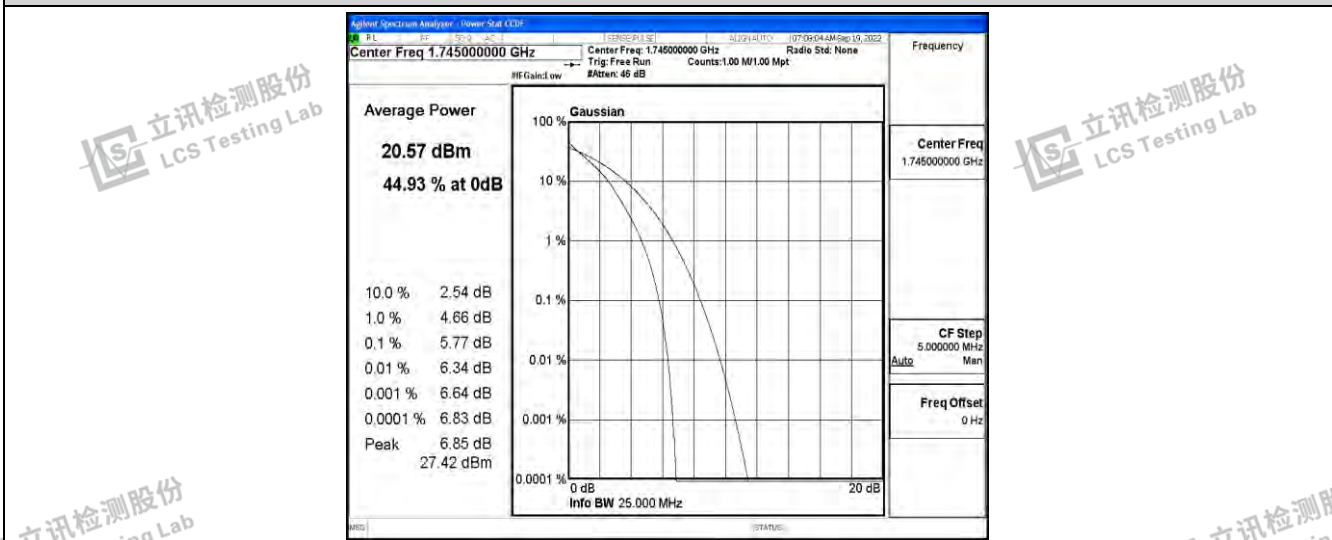

Band66-3MHz-16QAM-132657-15RB#0

Band66-5MHz-QPSK-131997-25RB#0

Band66-5MHz-QPSK-132322-25RB#0

Band66-5MHz-QPSK-132647-25RB#0

Band66-5MHz-16QAM-131997-25RB#0

Band66-5MHz-16QAM-132322-25RB#0

Band66-5MHz-16QAM-132647-25RB#0