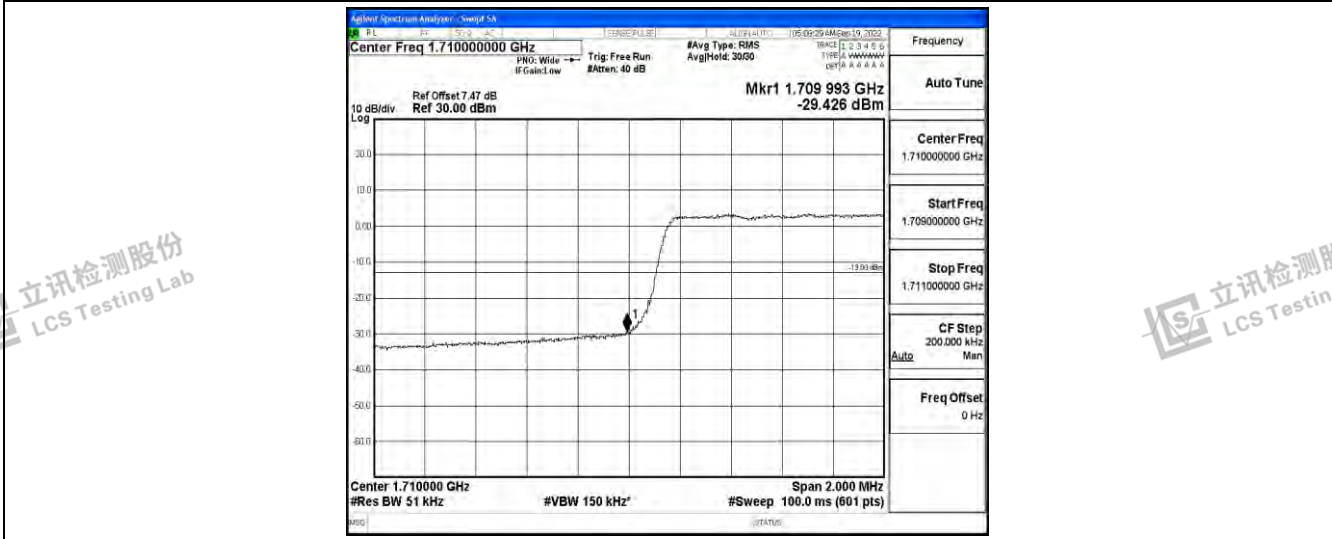

Band66-3MHz-16QAM-131987-15RB#0

Band66-3MHz-16QAM-132657-15RB#0