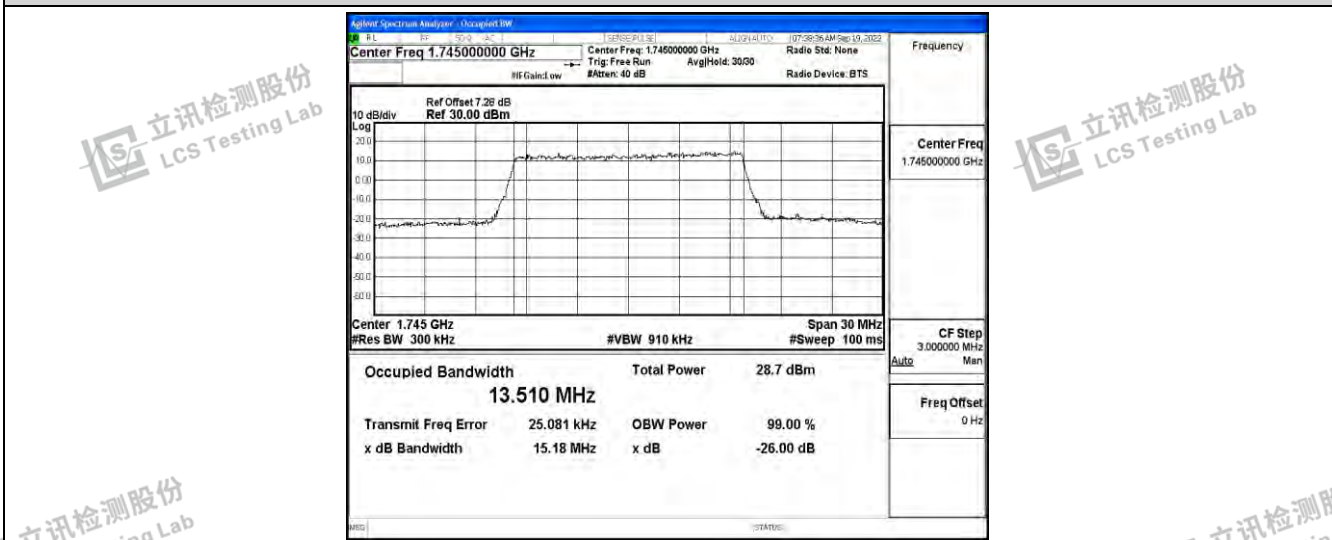

Band66-15MHz-16QAM-132322-75RB#0

Band66-15MHz-16QAM-132597-75RB#0