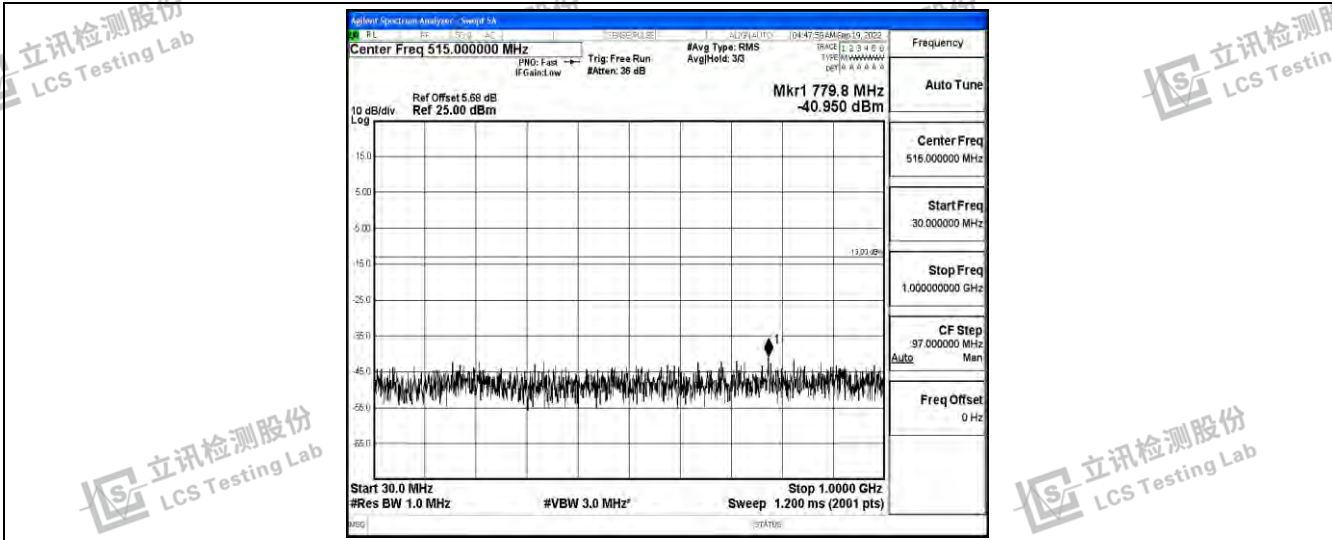

Band66-1.4MHz-16QAM-131979-1RB#0-Range1:0.009~0.15MHz

Band66-1.4MHz-16QAM-131979-1RB#0-Range2:0.15~30MHz

Band66-1.4MHz-16QAM-131979-1RB#0-Range3:30~1000MHz

Shenzhen LCS Compliance Testing Laboratory Ltd.  
 Add: 101, 201 Bldg A & 301 Bldg C, Juji Industrial Park Yabianxueziwei, Shajing Street, Baoan District, Shenzhen, 518000, China  
 Tel: +(86) 0755-82591330 | E-mail: webmaster@lcs-cert.com | Web: www.lcs-cert.com  
 Scan code to check authenticity