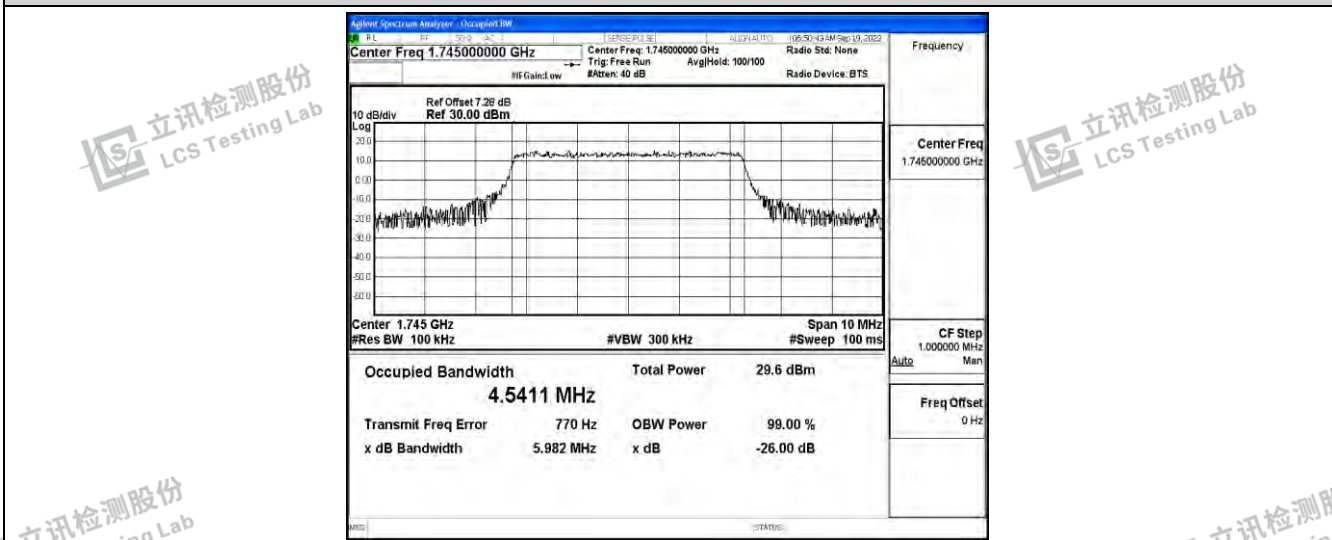

Band66-5MHz-QPSK-132322-25RB#0

Band66-5MHz-QPSK-132647-25RB#0