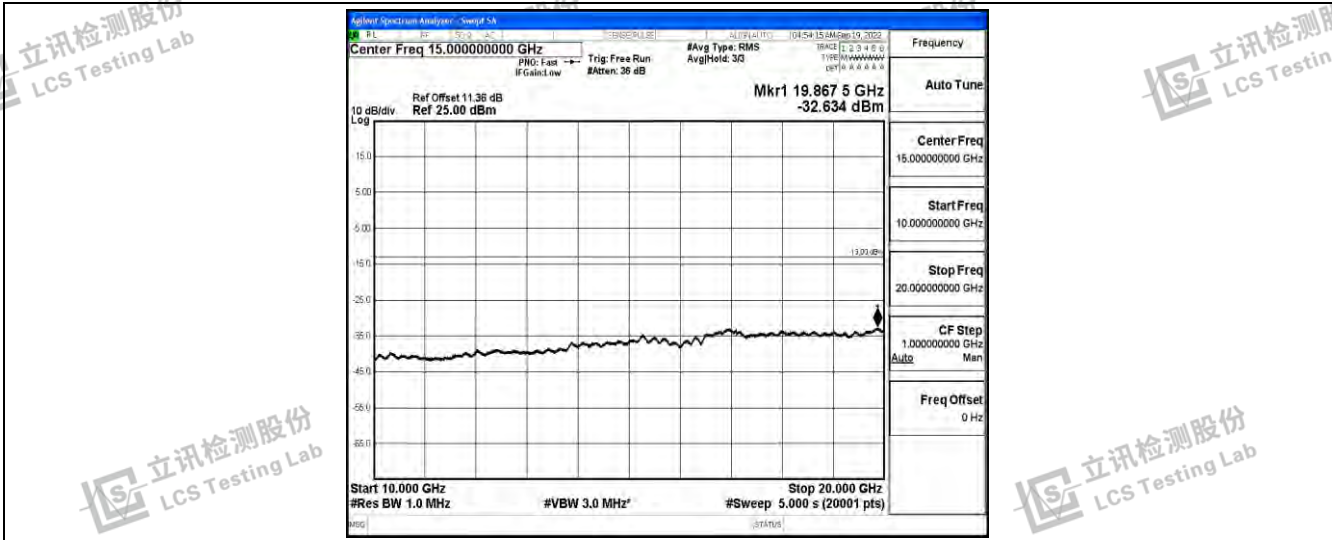

Band66-1.4MHz-QPSK-132665-1RB#0-Range3:30~1000MHz

Band66-1.4MHz-QPSK-132665-1RB#0-Range4:1000~10000MHz

Band66-1.4MHz-QPSK-132665-1RB#0-Range5:10000~20000MHz

Shenzhen LCS Compliance Testing Laboratory Ltd.  
 Add: 101, 201 Bldg A & 301 Bldg C, Juji Industrial Park Yabianxueziwei, Shajing Street, Baoan District, Shenzhen, 518000, China  
 Tel: +(86) 0755-82591330 | E-mail: webmaster@lcs-cert.com | Web: www.lcs-cert.com  
 Scan code to check authenticity