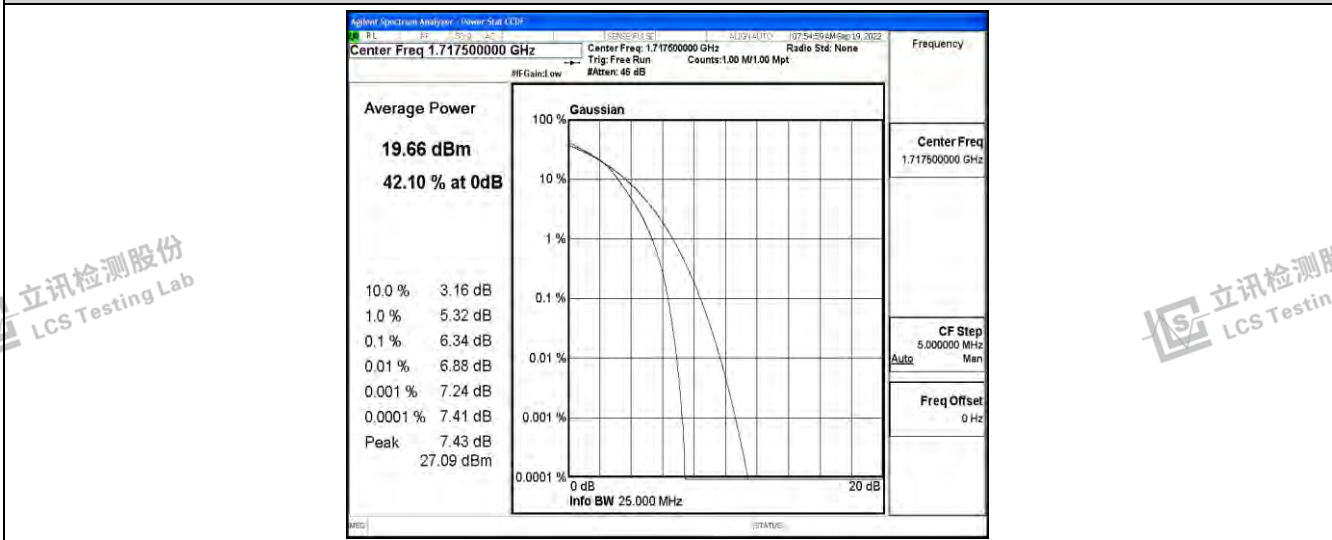

Band66-15MHz-16QAM-132047-75RB#0

Band66-15MHz-16QAM-132322-75RB#0