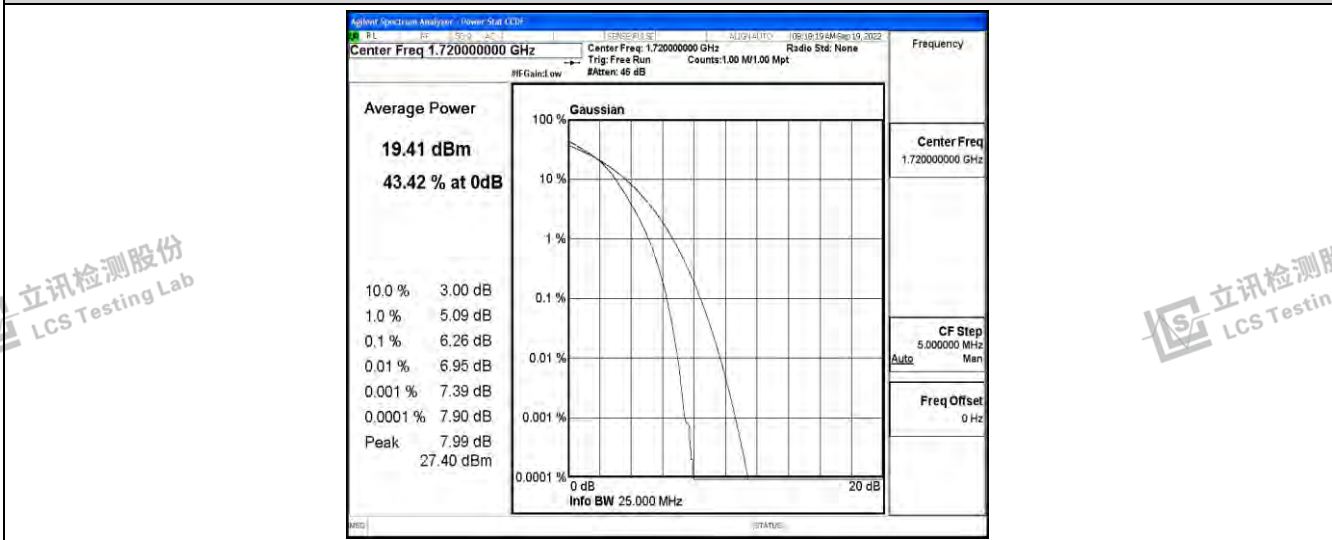

Band66-20MHz-QPSK-132572-100RB#0

Band66-20MHz-16QAM-132072-100RB#0

Band66-20MHz-16QAM-132322-100RB#0

Band66-20MHz-16QAM-132572-100RB#0

Shenzhen LCS Compliance Testing Laboratory Ltd.  
Add: 101, 201 Bldg A & 301 Bldg C, Juji Industrial Park Yabianxueziwei, Shajing Street, Baoan District, Shenzhen, 518000, China  
Tel: +(86) 0755-82591330 | E-mail: webmaster@lcs-cert.com | Web: www.lcs-cert.com  
Scan code to check authenticity