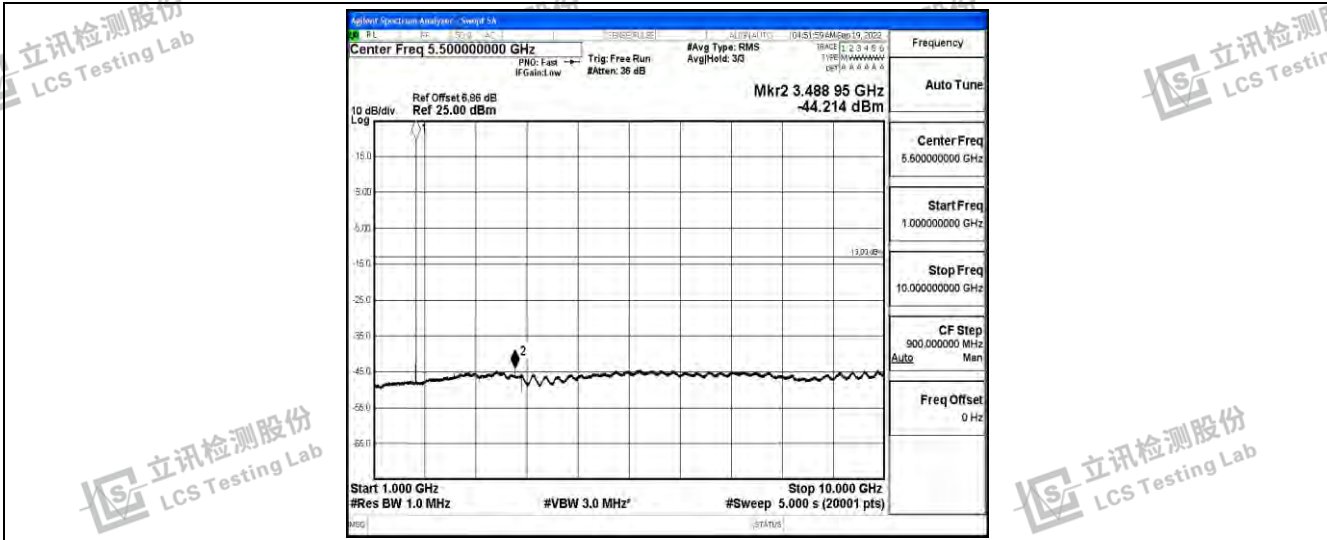

Band66-1.4MHz-16QAM-132322-1RB#0-Range2:0.15~30MHz

Band66-1.4MHz-16QAM-132322-1RB#0-Range3:30~1000MHz

Band66-1.4MHz-16QAM-132322-1RB#0-Range4:1000~10000MHz

Shenzhen LCS Compliance Testing Laboratory Ltd.  
 Add: 101, 201 Bldg A & 301 Bldg C, Juji Industrial Park Yabianxueziwei, Shajing Street, Baoan District, Shenzhen, 518000, China  
 Tel: +(86) 0755-82591330 | E-mail: webmaster@lcs-cert.com | Web: www.lcs-cert.com  
 Scan code to check authenticity