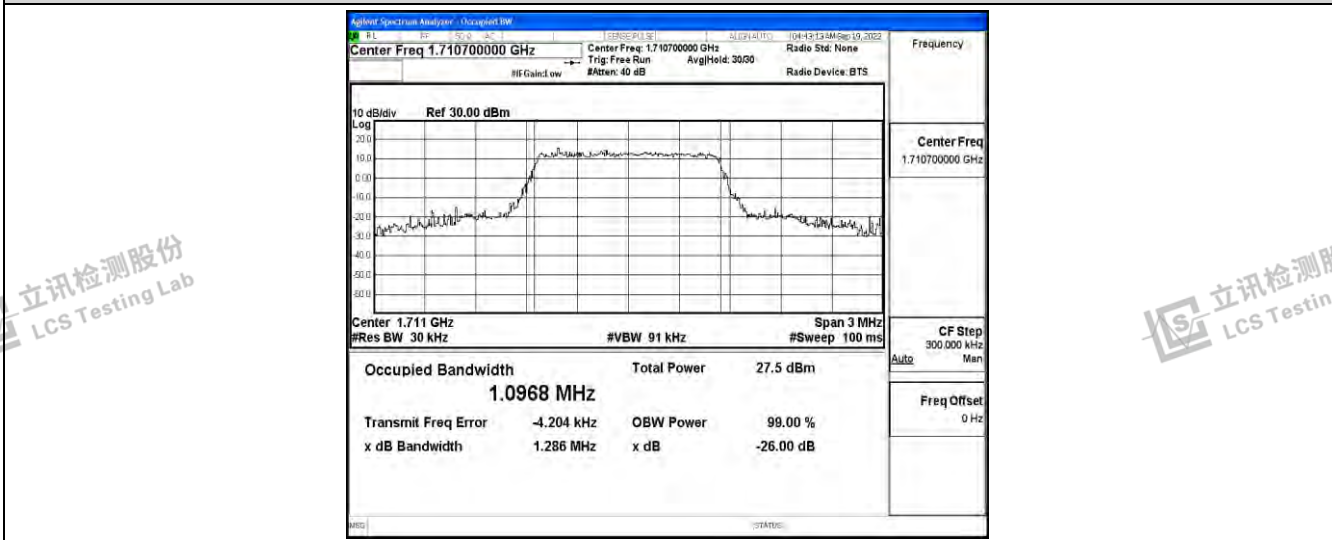

立讯检测股份  
LCS Testing Lab

立讯检测股份  
LCS Testing Lab

立讯检测股份  
LCS Testing Lab

立讯检测股份  
LCS Testing Lab

Band66-1.4MHz-16QAM-131979-6RB#0

Band66-1.4MHz-16QAM-132322-6RB#0

Band66-1.4MHz-16QAM-132665-6RB#0

Shenzhen LCS Compliance Testing Laboratory Ltd.  
 Add: 101, 201 Bldg A & 301 Bldg C, Juji Industrial Park Yabianxueziwei, Shajing Street, Baoan District, Shenzhen, 518000, China  
 Tel: +(86) 0755-82591330 | E-mail: webmaster@lcs-cert.com | Web: www.lcs-cert.com  
 Scan code to check authenticity