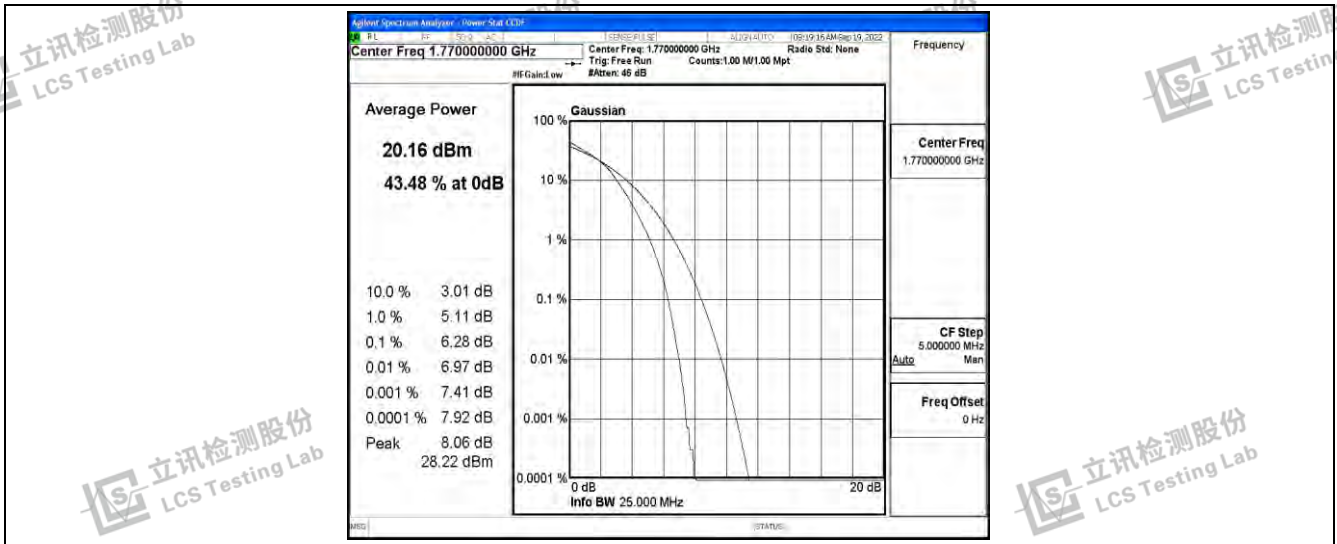

Band66-20MHz-QPSK-132572-100RB#0

Band66-20MHz-16QAM-132072-100RB#0

Band66-20MHz-16QAM-132322-100RB#0

Band66-20MHz-16QAM-132572-100RB#0

Shenzhen LCS Compliance Testing Laboratory Ltd.  
Add: 101, 201 Bldg A & 301 Bldg C, Juji Industrial Park Yabianxueziwei, Shajing Street, Baoan District, Shenzhen, 518000, China  
Tel: +(86) 0755-82591330 | E-mail: webmaster@lcs-cert.com | Web: www.lcs-cert.com  
Scan code to check authenticity