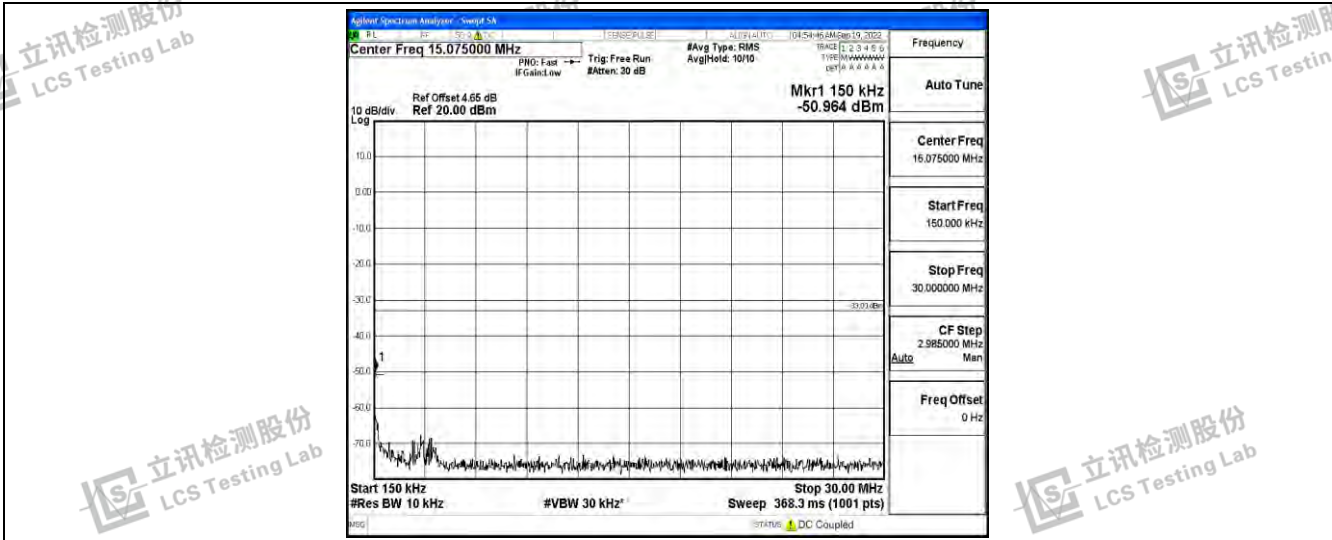

Band66-1.4MHz-16QAM-132322-1RB#0-Range5:10000~20000MHz

Band66-1.4MHz-16QAM-132665-1RB#0-Range1:0.009~0.15MHz

Band66-1.4MHz-16QAM-132665-1RB#0-Range2:0.15~30MHz

Shenzhen LCS Compliance Testing Laboratory Ltd.  
 Add: 101, 201 Bldg A & 301 Bldg C, Juji Industrial Park Yabianxueziwei, Shajing Street, Baoan District, Shenzhen, 518000, China  
 Tel: +(86) 0755-82591330 | E-mail: webmaster@lcs-cert.com | Web: www.lcs-cert.com  
 Scan code to check authenticity