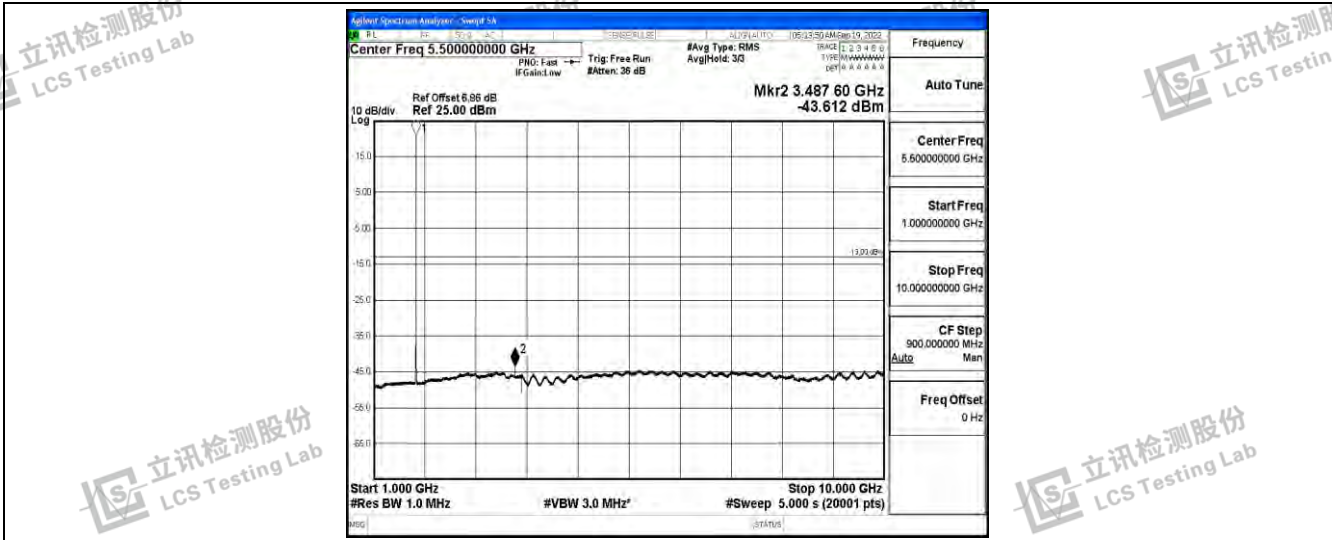

Band66-3MHz-QPSK-132322-1RB#0-Range2:0.15~30MHz

Band66-3MHz-QPSK-132322-1RB#0-Range3:30~1000MHz

Band66-3MHz-QPSK-132322-1RB#0-Range4:1000~10000MHz

Shenzhen LCS Compliance Testing Laboratory Ltd.  
 Add: 101, 201 Bldg A & 301 Bldg C, Juji Industrial Park Yabianxueziwei, Shajing Street, Baoan District, Shenzhen, 518000, China  
 Tel: +(86) 0755-82591330 | E-mail: webmaster@lcs-cert.com | Web: www.lcs-cert.com  
 Scan code to check authenticity