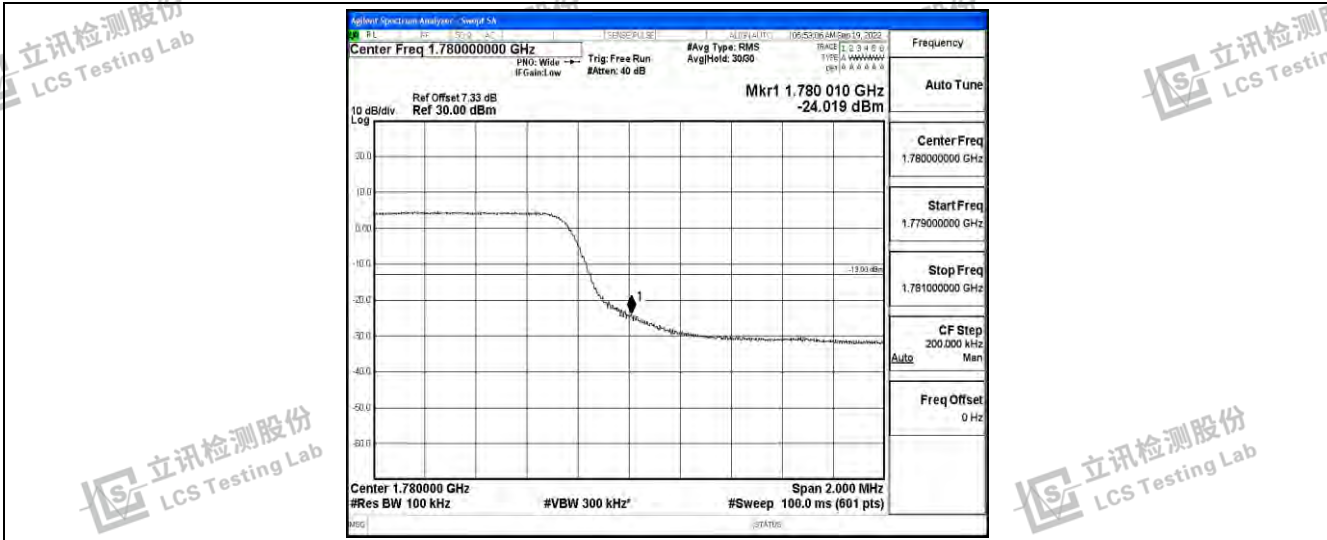

Band66-5MHz-QPSK-132647-25RB#0

Band66-5MHz-16QAM-131997-25RB#0

Band66-5MHz-16QAM-132647-25RB#0

Shenzhen LCS Compliance Testing Laboratory Ltd.  
 Add: 101, 201 Bldg A & 301 Bldg C, Juji Industrial Park Yabianxueziwei, Shajing Street, Baoan District, Shenzhen, 518000, China  
 Tel: +(86) 0755-82591330 | E-mail: webmaster@lcs-cert.com | Web: www.lcs-cert.com  
 Scan code to check authenticity