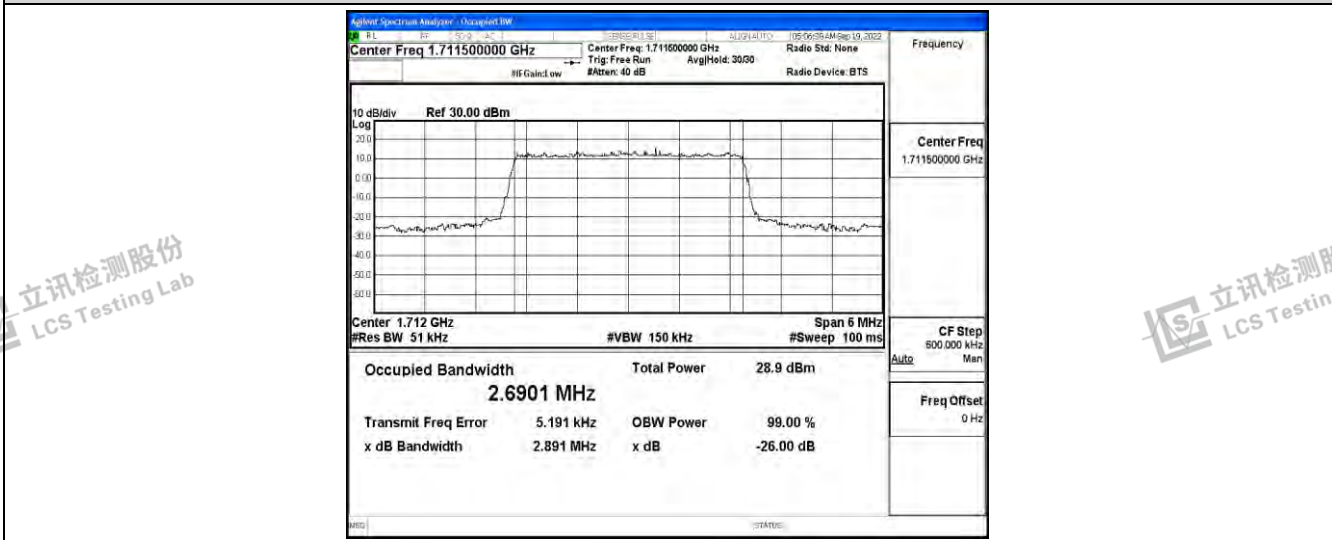

Band66-3MHz-QPSK-131987-15RB#0

Band66-3MHz-QPSK-132322-15RB#0