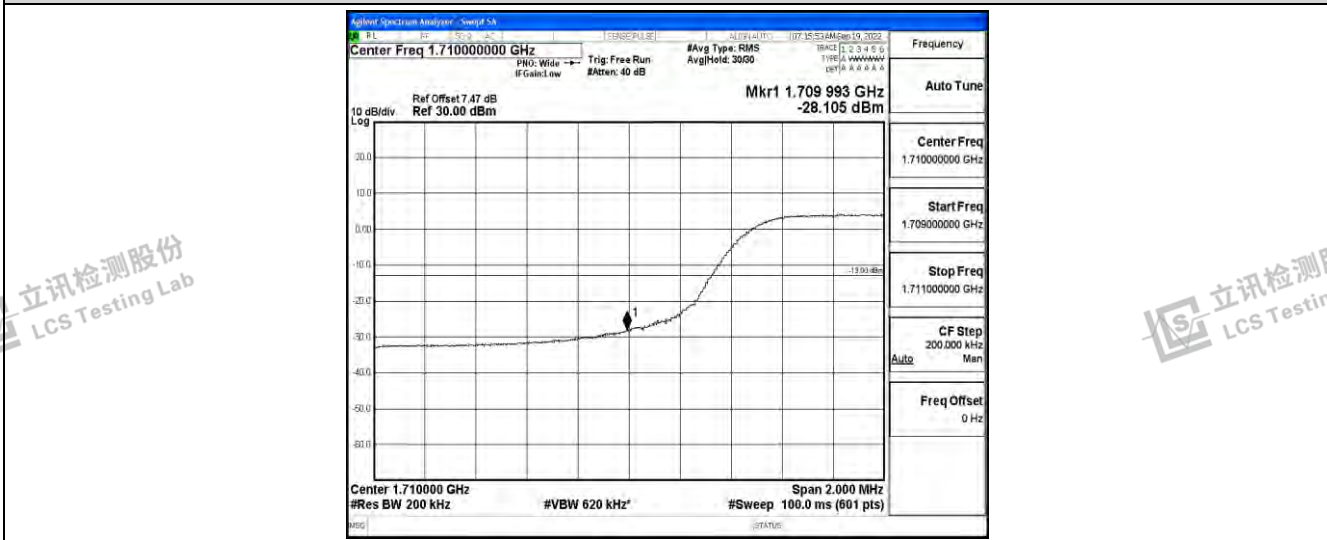

Band66-10MHz-QPSK-132022-50RB#0

Band66-10MHz-QPSK-132622-50RB#0