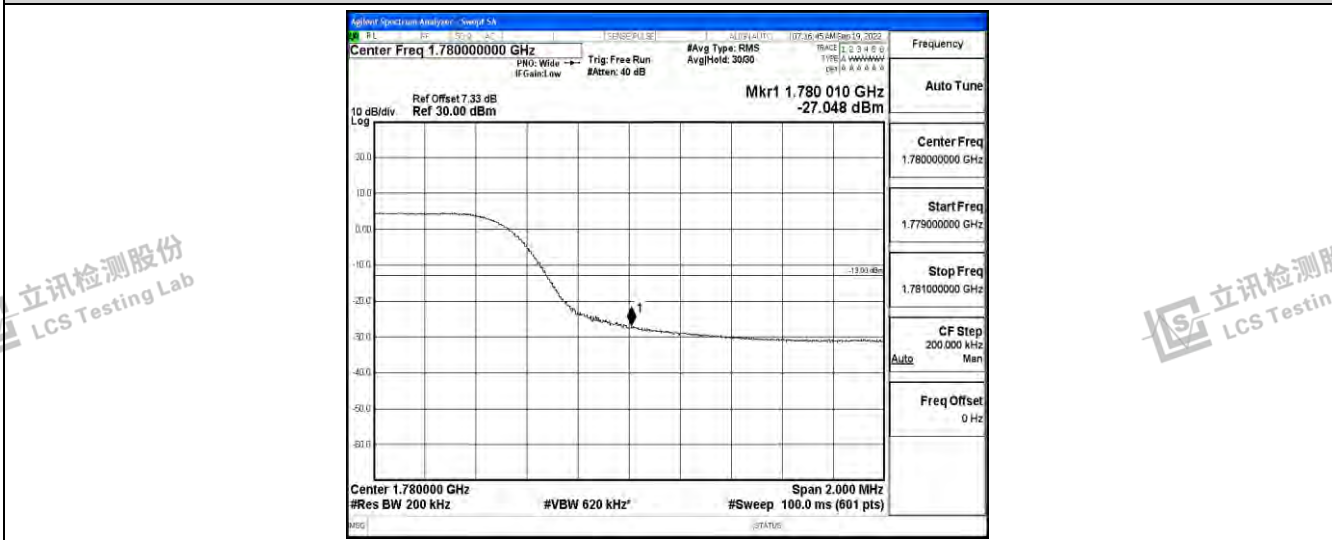

Band66-10MHz-16QAM-132622-50RB#0

Band66-15MHz-QPSK-132047-75RB#0