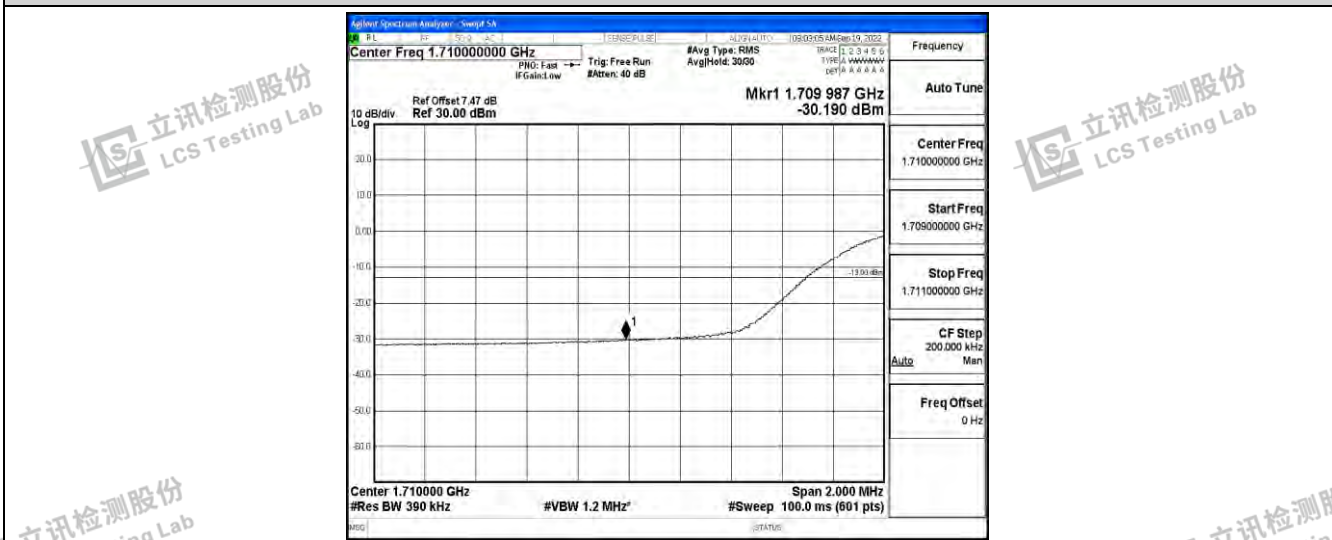

Band66-20MHz-16QAM-132072-100RB#0

Band66-20MHz-16QAM-132572-100RB#0

Shenzhen LCS Compliance Testing Laboratory Ltd.
Add: 101, 201 Bldg A & 301 Bldg C, Juji Industrial Park Yabianxueziwei, Shajing Street, Baoan District, Shenzhen, 518000, China
Tel: +(86) 0755-82591330 | E-mail: webmaster@lcs-cert.com | Web: www.lcs-cert.com
Scan code to check authenticity