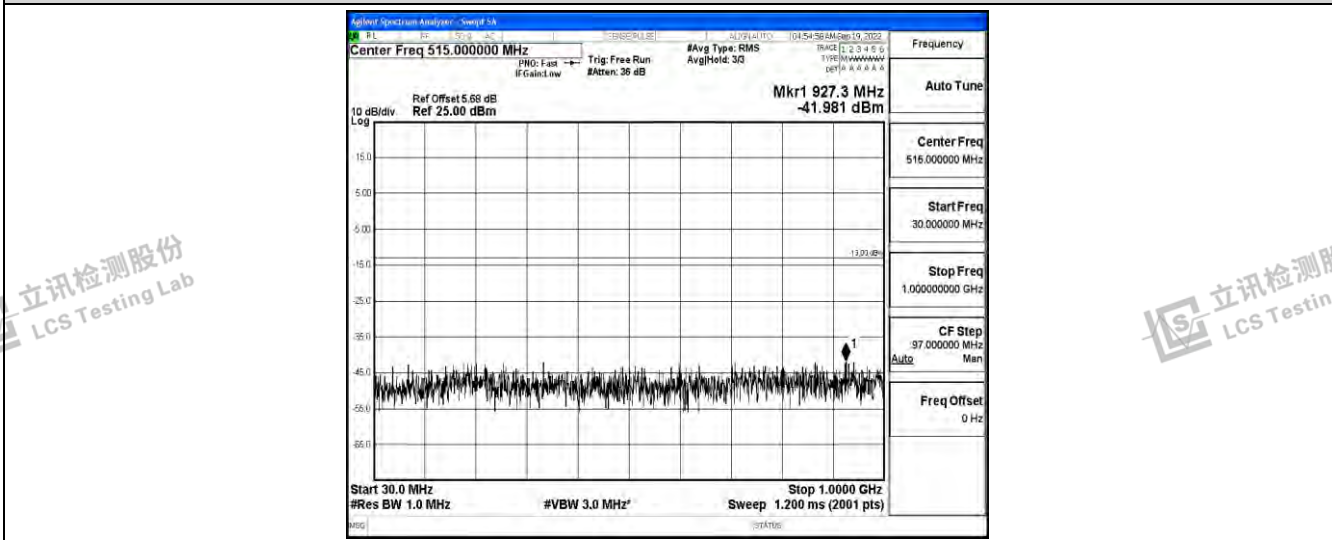

Band66-1.4MHz-16QAM-132665-1RB#0-Range3:30~1000MHz

Band66-1.4MHz-16QAM-132665-1RB#0-Range4:1000~10000MHz