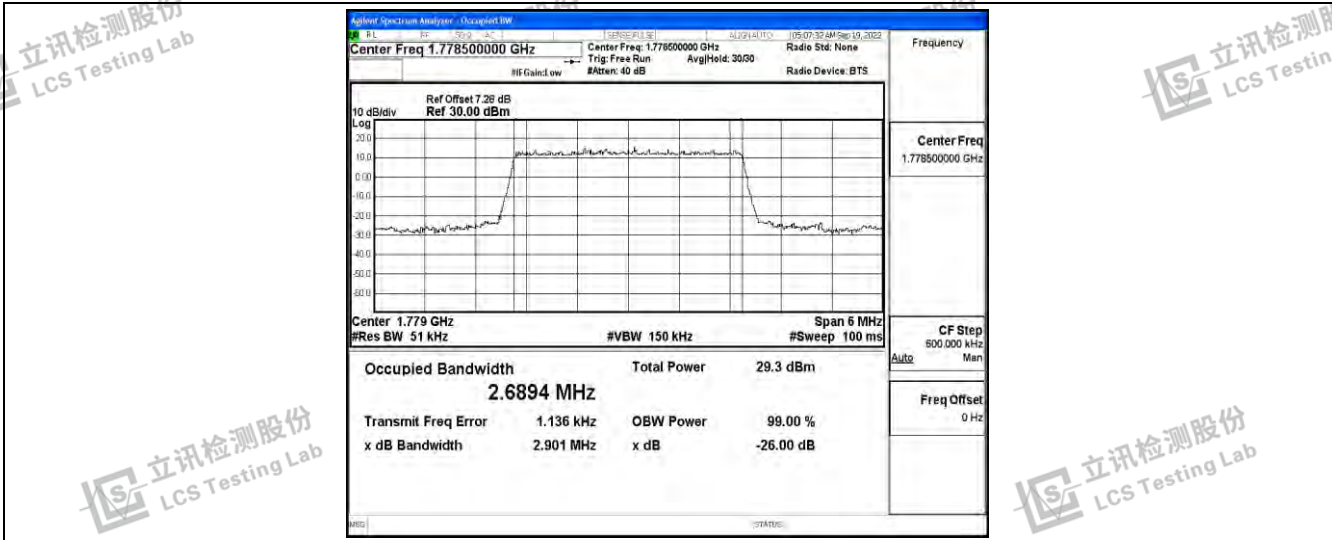

Band66-3MHz-QPSK-132657-15RB#0

Band66-3MHz-16QAM-131987-15RB#0