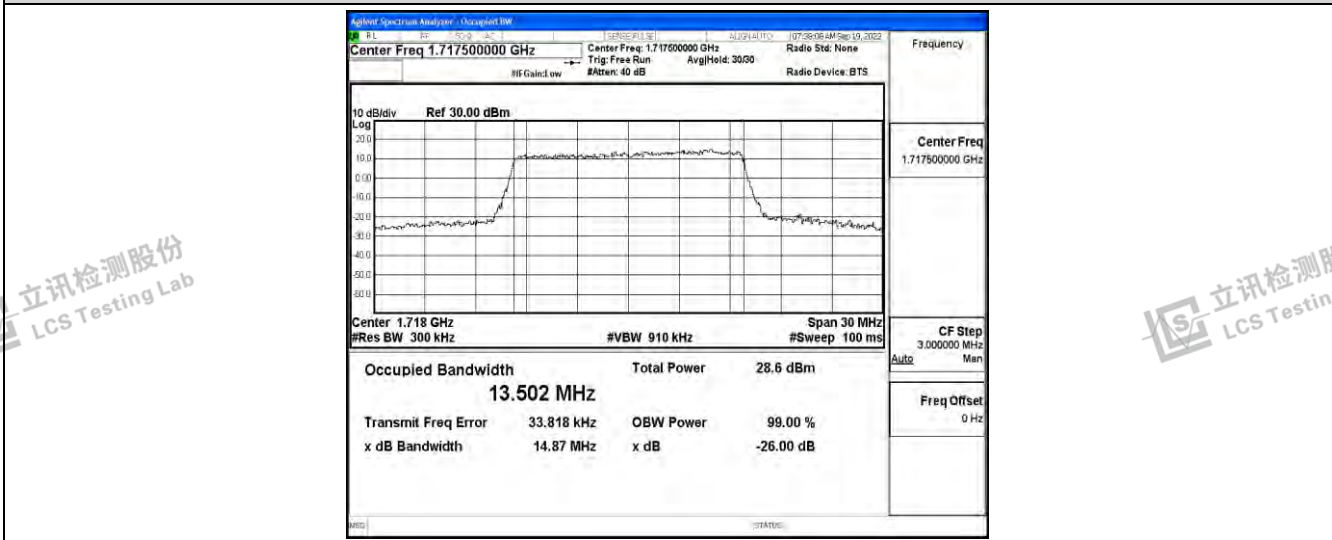

Band66-15MHz-16QAM-132047-75RB#0

Band66-15MHz-16QAM-132322-75RB#0