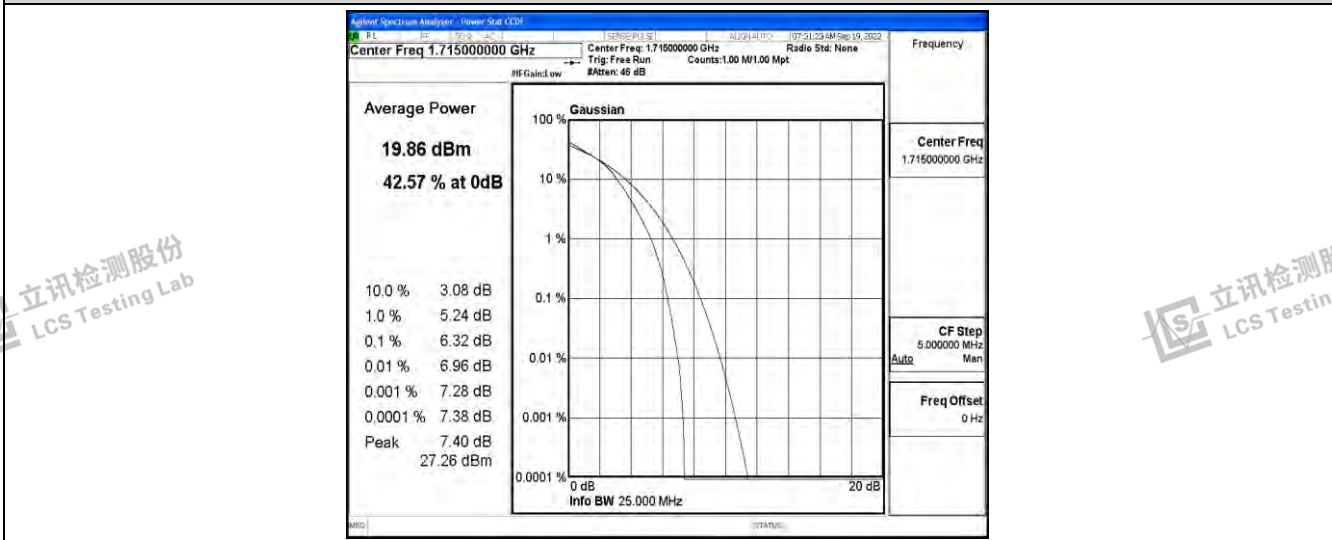

Band66-10MHz-16QAM-132022-50RB#0

Band66-10MHz-16QAM-132322-50RB#0