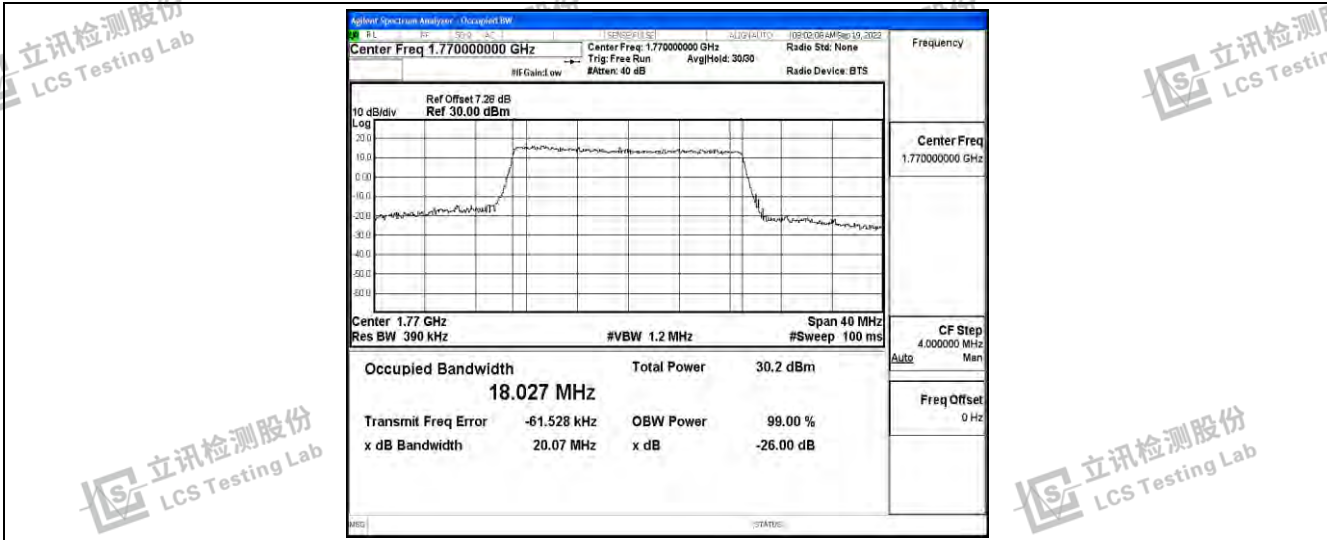

Band66-20MHz-QPSK-132572-100RB#0

Band66-20MHz-16QAM-132072-100RB#0