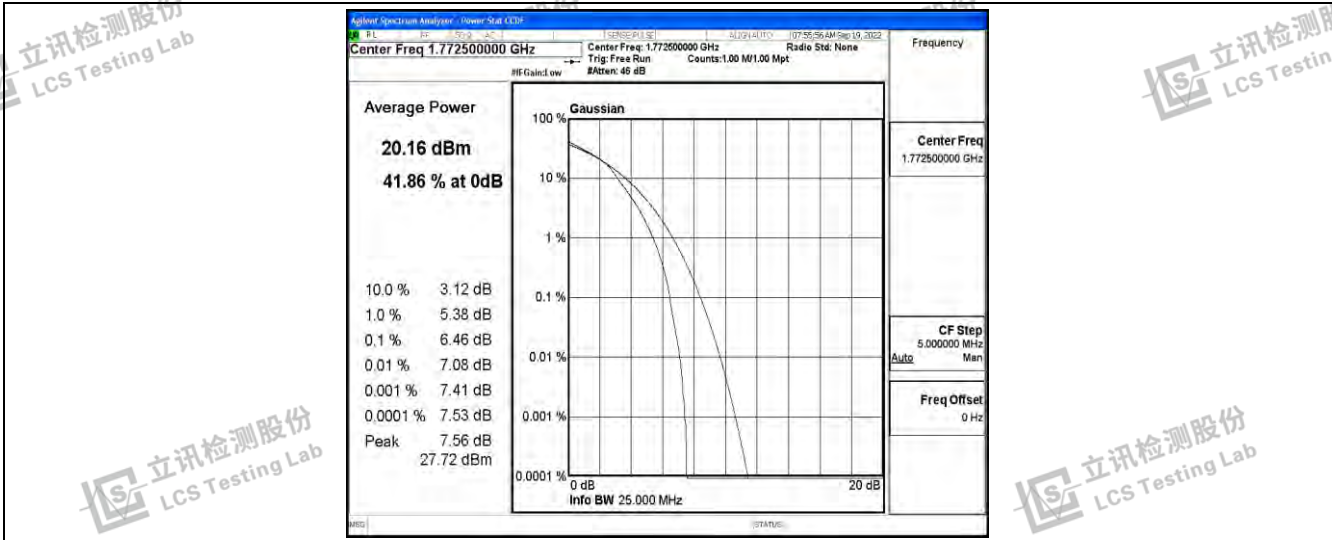

Band66-15MHz-16QAM-132597-75RB#0

Band66-20MHz-QPSK-132072-100RB#0