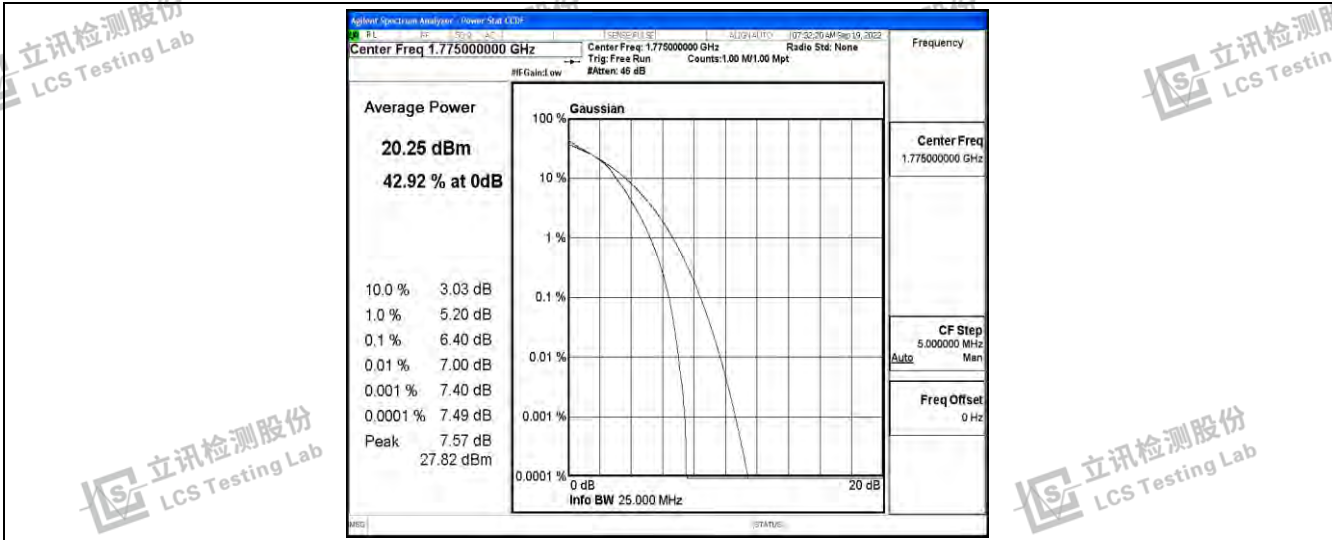

Band66-10MHz-16QAM-132622-50RB#0

Band66-15MHz-QPSK-132047-75RB#0