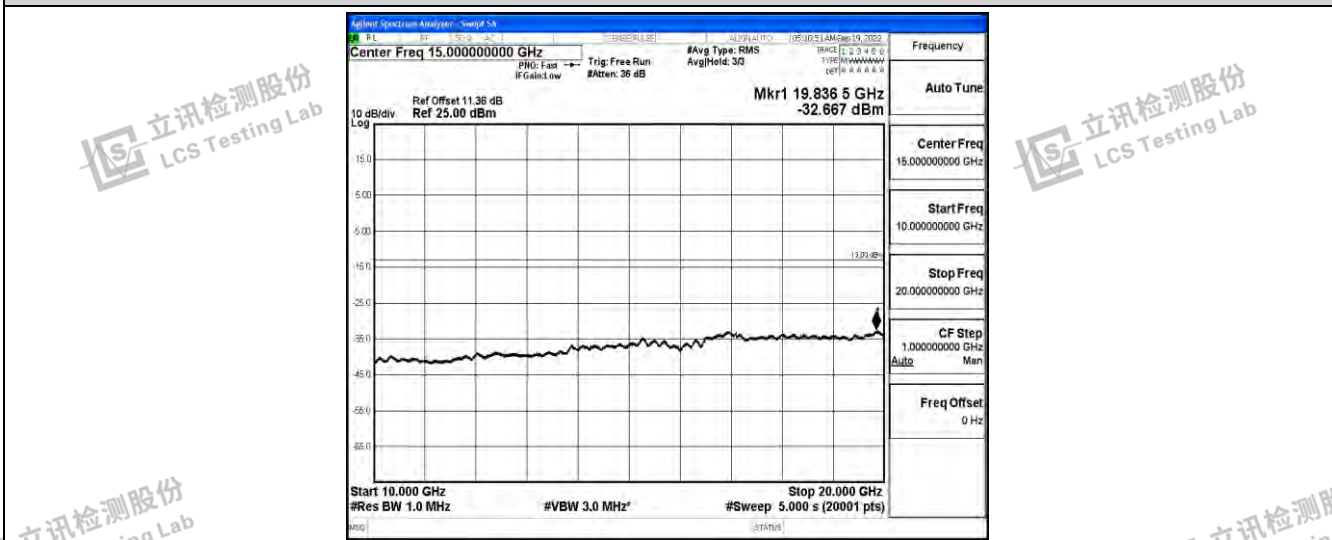

Band66-3MHz-QPSK-131987-1RB#0-Range5:10000~20000MHz

Band66-3MHz-QPSK-132322-1RB#0-Range1:0.009~0.15MHz

Shenzhen LCS Compliance Testing Laboratory Ltd.
Add: 101, 201 Bldg A & 301 Bldg C, Juji Industrial Park Yabianxueziwei, Shajing Street, Baoan District, Shenzhen, 518000, China
Tel: +(86) 0755-82591330 | E-mail: webmaster@lcs-cert.com | Web: www.lcs-cert.com
Scan code to check authenticity