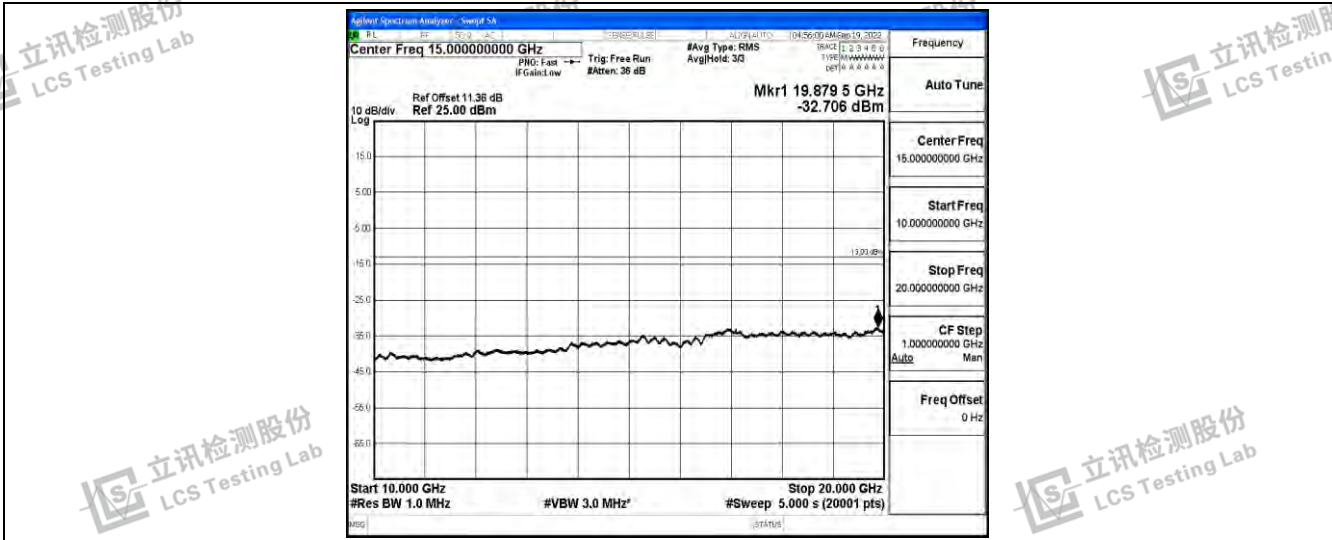

Band66-1.4MHz-16QAM-132665-1RB#0-Range3:30~1000MHz

Band66-1.4MHz-16QAM-132665-1RB#0-Range4:1000~10000MHz

Band66-1.4MHz-16QAM-132665-1RB#0-Range5:10000~20000MHz

Shenzhen LCS Compliance Testing Laboratory Ltd.  
 Add: 101, 201 Bldg A & 301 Bldg C, Juji Industrial Park Yabianxueziwei, Shajing Street, Baoan District, Shenzhen, 518000, China  
 Tel: +(86) 0755-82591330 | E-mail: webmaster@lcs-cert.com | Web: www.lcs-cert.com  
 Scan code to check authenticity