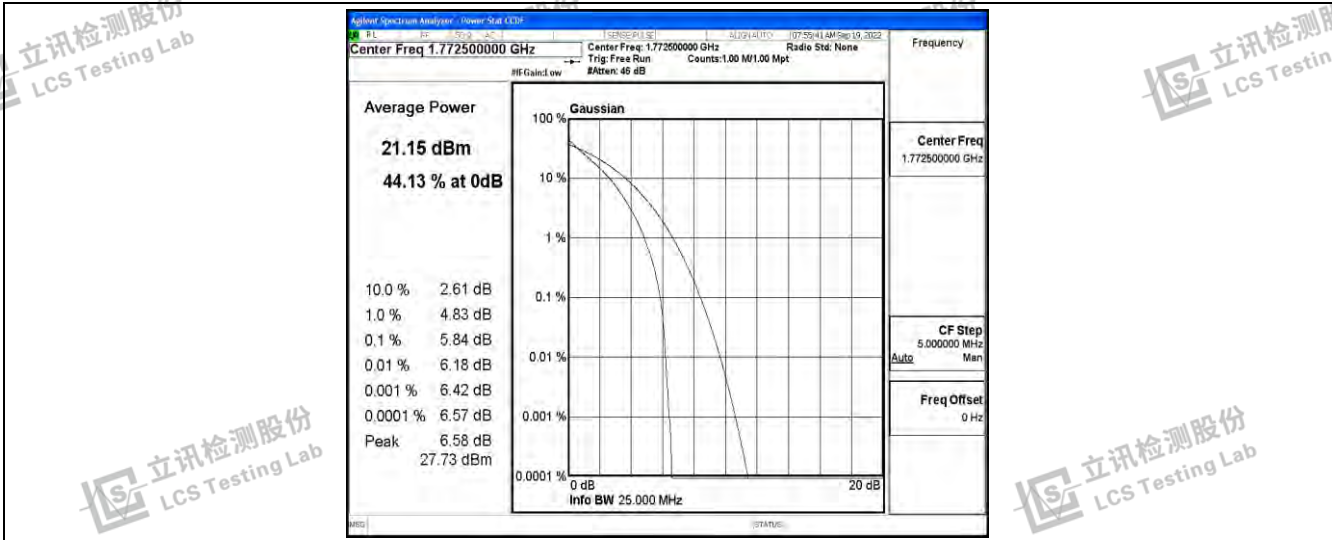

Band66-15MHz-QPSK-132597-75RB#0

Band66-15MHz-16QAM-132047-75RB#0