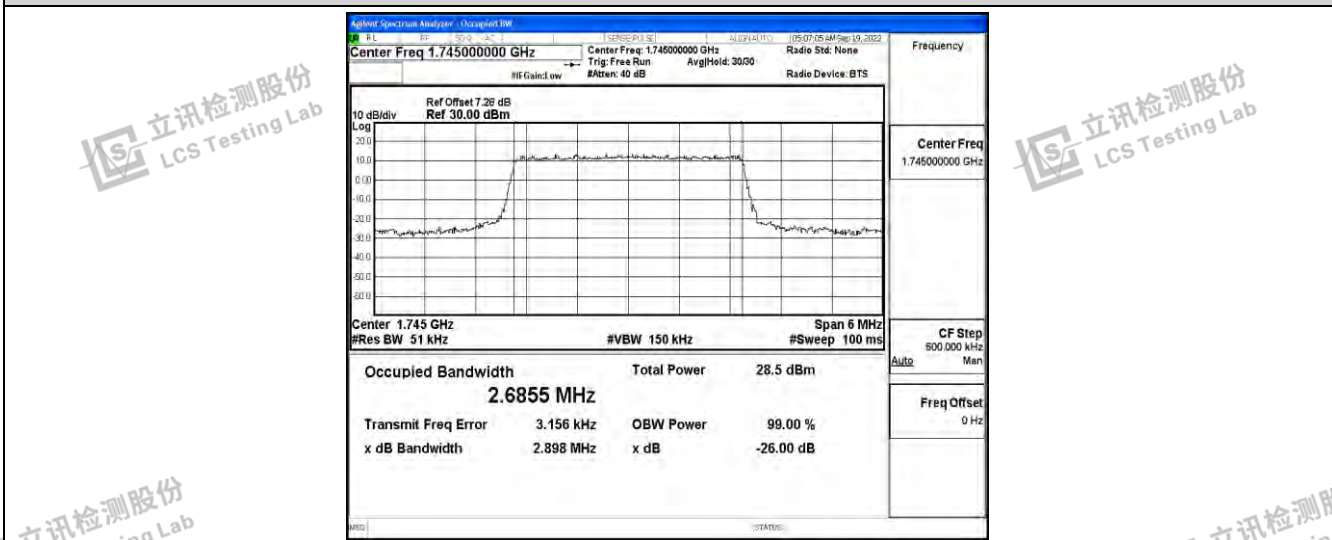

Band66-3MHz-QPSK-132322-15RB#0

Band66-3MHz-QPSK-132657-15RB#0