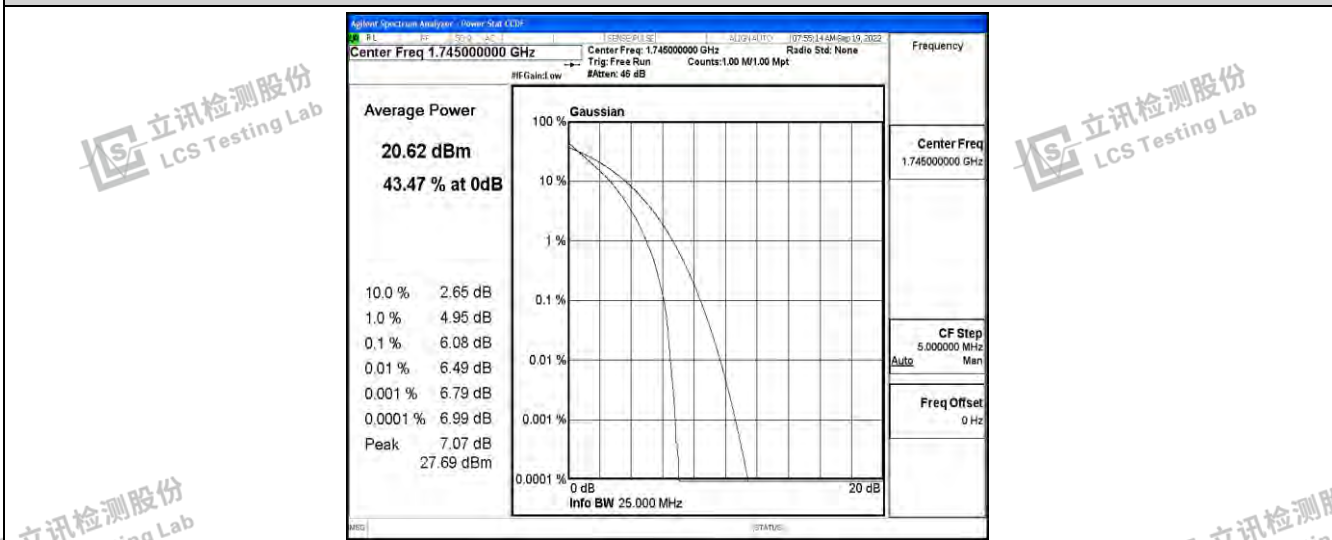

Band66-15MHz-QPSK-132322-75RB#0

Band66-15MHz-QPSK-132597-75RB#0