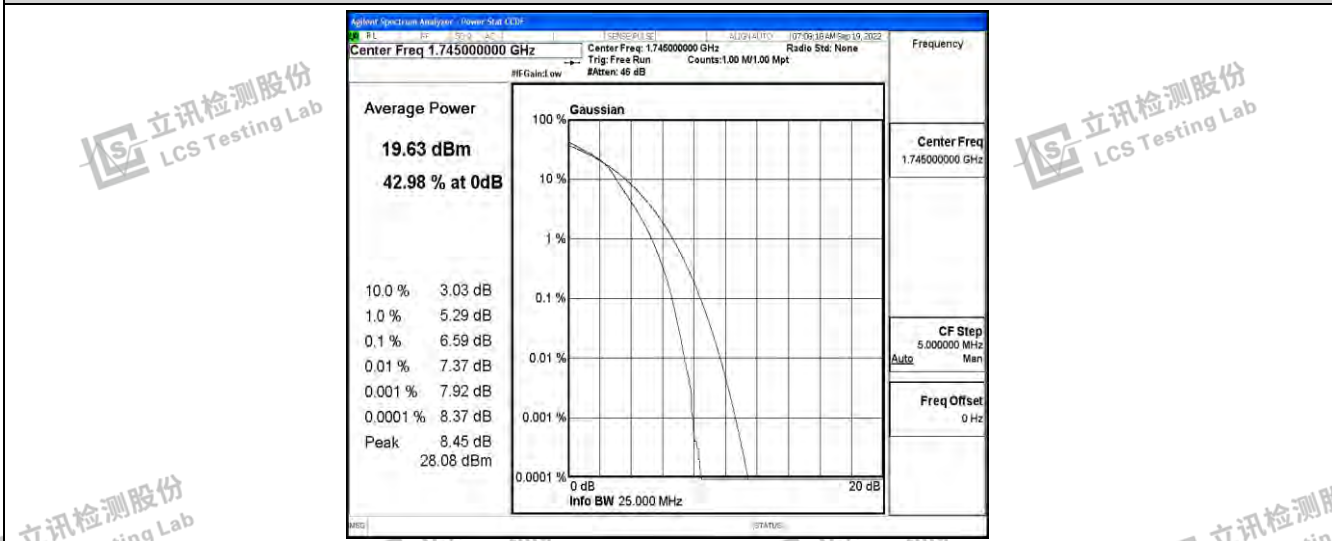

Band66-3MHz-16QAM-132657-15RB#0

Band66-5MHz-QPSK-131997-25RB#0

Band66-5MHz-QPSK-132322-25RB#0

Band66-5MHz-QPSK-132647-25RB#0

Band66-5MHz-16QAM-131997-25RB#0

Band66-5MHz-16QAM-132322-25RB#0

Band66-5MHz-16QAM-132647-25RB#0