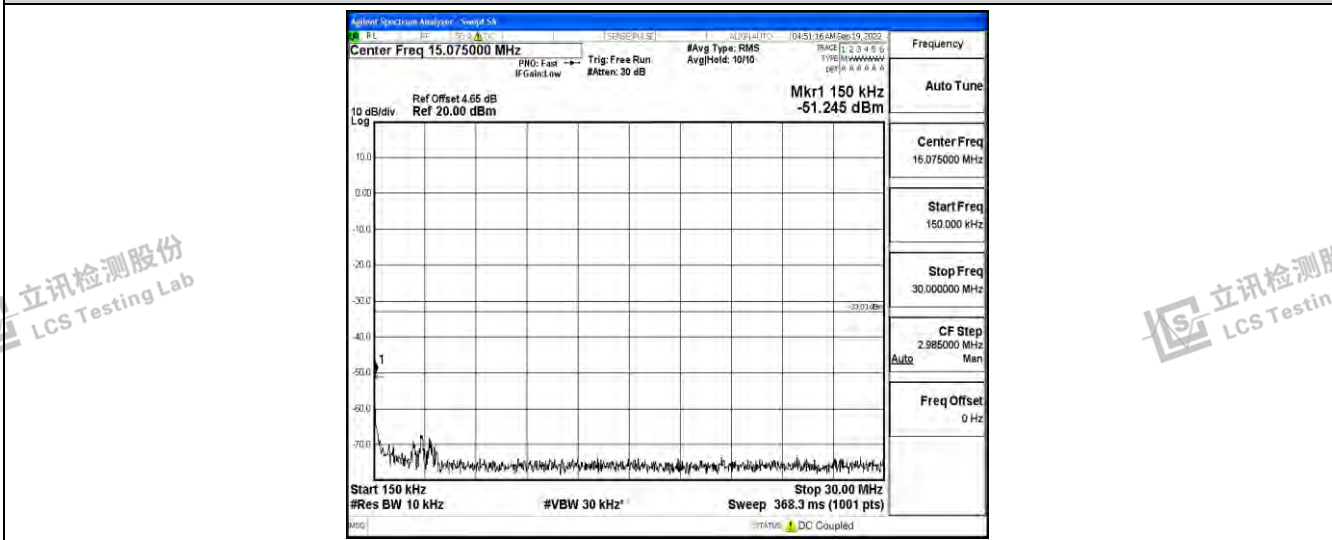

Band66-1.4MHz-16QAM-132322-1RB#0-Range2:0.15~30MHz

Band66-1.4MHz-16QAM-132322-1RB#0-Range3:30~1000MHz