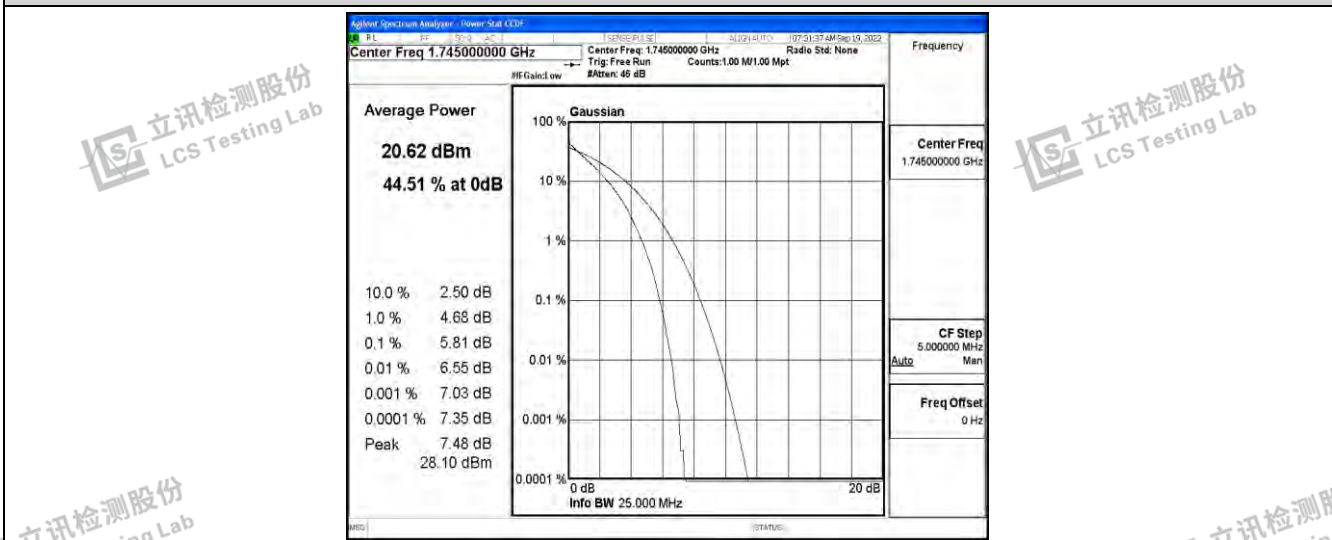

Band66-10MHz-QPSK-132322-50RB#0

Band66-10MHz-QPSK-132622-50RB#0