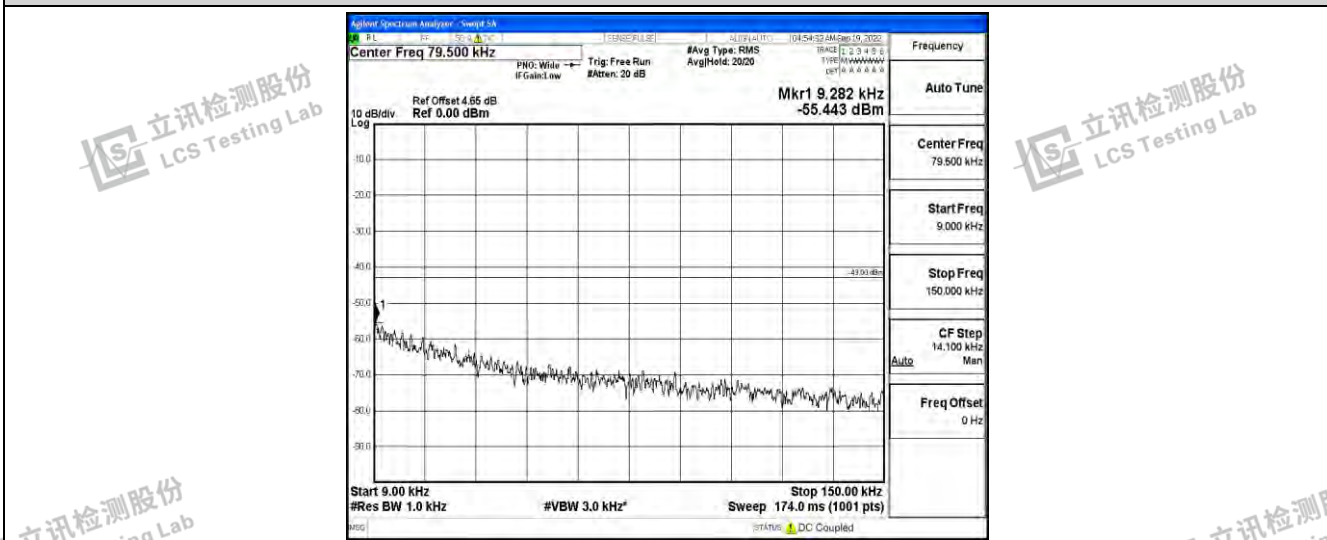

Band66-1.4MHz-16QAM-132665-1RB#0-Range1:0.009~0.15MHz

Band66-1.4MHz-16QAM-132665-1RB#0-Range2:0.15~30MHz

Shenzhen LCS Compliance Testing Laboratory Ltd.
Add: 101, 201 Bldg A & 301 Bldg C, Juji Industrial Park Yabianxueziwei, Shajing Street, Baoan District, Shenzhen, 518000, China
Tel: +(86) 0755-82591330 | E-mail: webmaster@lcs-cert.com | Web: www.lcs-cert.com
Scan code to check authenticity