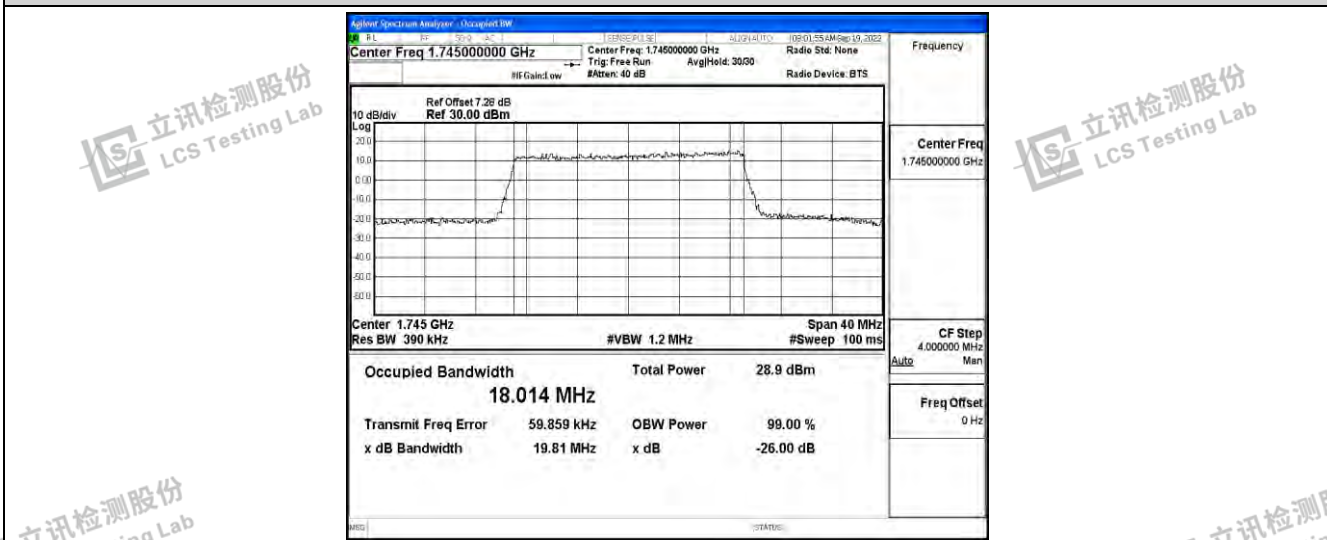

Band66-20MHz-16QAM-132322-100RB#0

Band66-20MHz-16QAM-132572-100RB#0

Shenzhen LCS Compliance Testing Laboratory Ltd.  
 Add: 101, 201 Bldg A & 301 Bldg C, Juji Industrial Park Yabianxueziwei, Shajing Street, Baoan District, Shenzhen, 518000, China  
 Tel: +(86) 0755-82591330 | E-mail: webmaster@lcs-cert.com | Web: www.lcs-cert.com  
 Scan code to check authenticity