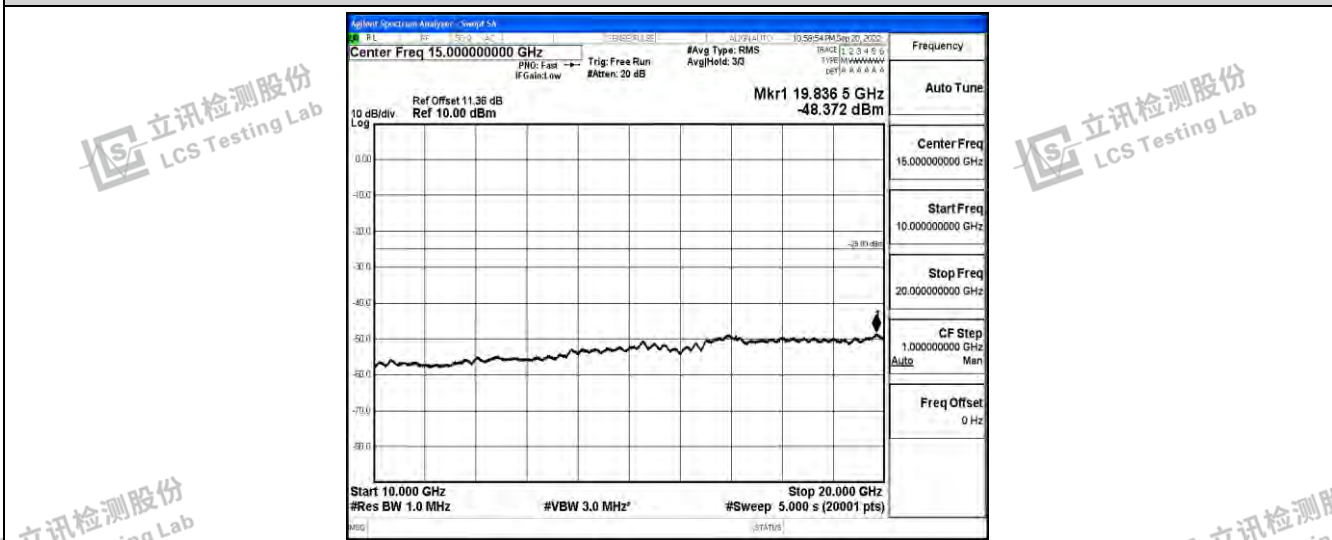

Band41-5MHz-16QAM-40620-1RB#0-Range5:10000~20000MHz

Band41-5MHz-16QAM-40620-1RB#0-Range6:20000~26500MHz

Shenzhen LCS Compliance Testing Laboratory Ltd.
Add: 101, 201 Bldg A & 301 Bldg C, Juji Industrial Park Yabianxueziwei, Shajing Street, Baoan District, Shenzhen, 518000, China
Tel: +(86) 0755-82591330 | E-mail: webmaster@lcs-cert.com | Web: www.lcs-cert.com
Scan code to check authenticity