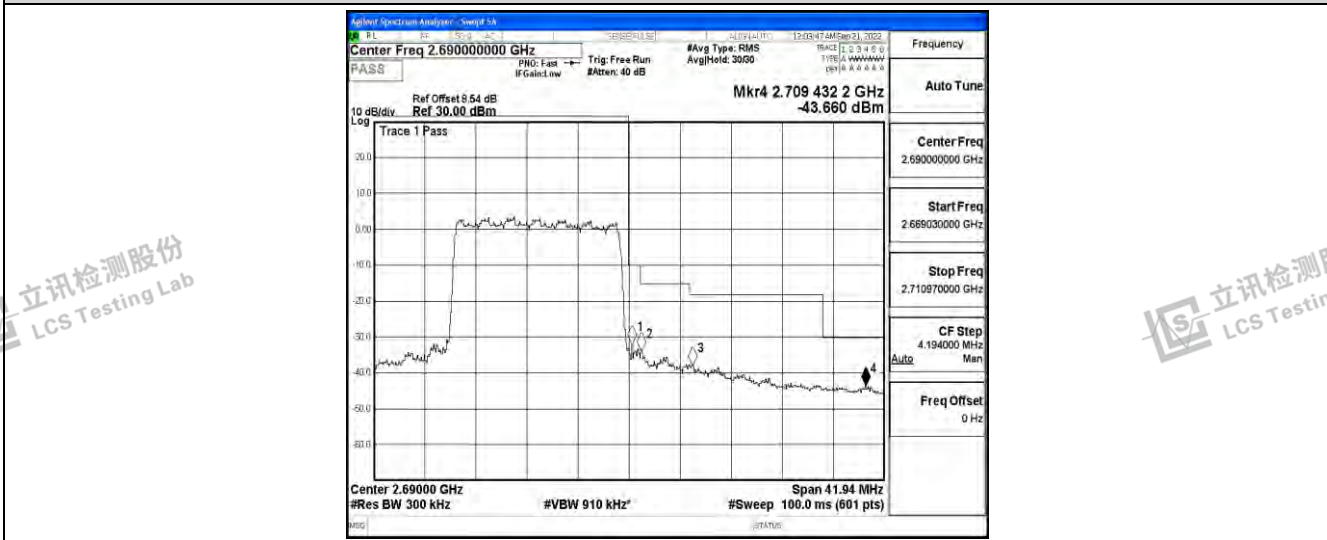

Band41-15MHz-16QAM-41515-75RB#0

Band41-20MHz-QPSK-39750-100RB#0