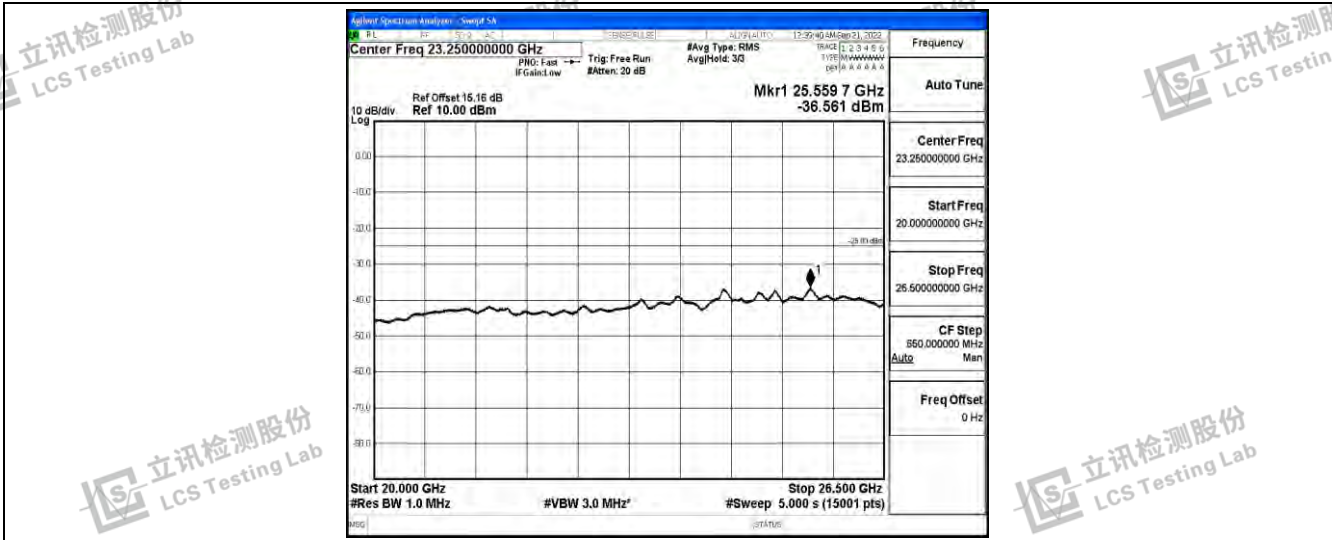

Band41-20MHz-QPSK-40620-1RB#0-Range4:1000~10000MHz

Band41-20MHz-QPSK-40620-1RB#0-Range5:10000~20000MHz

Band41-20MHz-QPSK-40620-1RB#0-Range6:20000~26500MHz

Shenzhen LCS Compliance Testing Laboratory Ltd.
 Add: 101, 201 Bldg A & 301 Bldg C, Juji Industrial Park Yabianxueziwei, Shajing Street, Baoan District, Shenzhen, 518000, China
 Tel: +(86) 0755-82591330 | E-mail: webmaster@lcs-cert.com | Web: www.lcs-cert.com
 Scan code to check authenticity