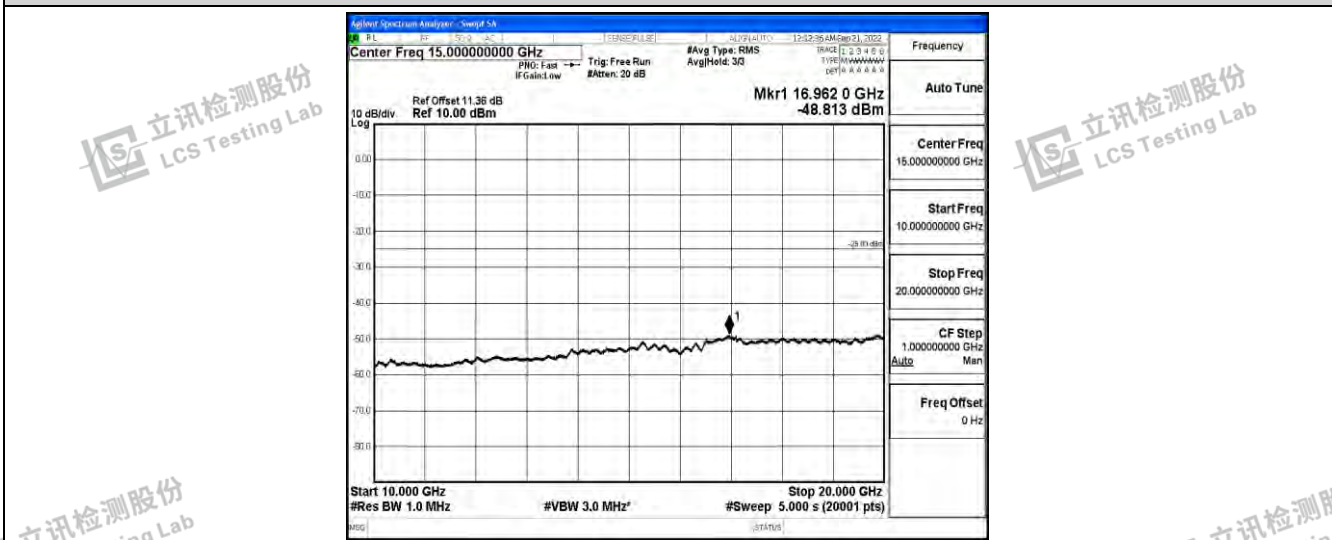

Band41-15MHz-16QAM-40620-1RB#0-Range5: 10000~20000MHz

Band41-15MHz-16QAM-40620-1RB#0-Range6: 20000~26500MHz

Shenzhen LCS Compliance Testing Laboratory Ltd.
Add: 101, 201 Bldg A & 301 Bldg C, Juji Industrial Park Yabianxueziwei, Shajing Street, Baoan District, Shenzhen, 518000, China
Tel: +(86) 0755-82591330 | E-mail: webmaster@lcs-cert.com | Web: www.lcs-cert.com
Scan code to check authenticity