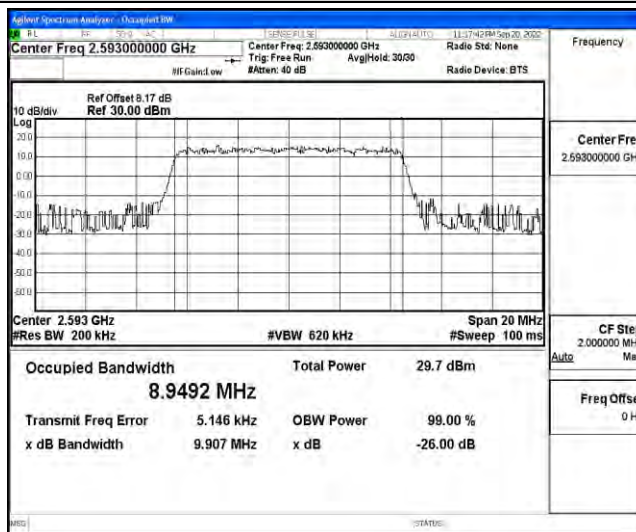

Band41-10MHz-QPSK-41540-50RB#0

Band41-10MHz-16QAM-39700-50RB#0

Band41-10MHz-16QAM-40620-50RB#0

Band41-10MHz-16QAM-41540-50RB#0

Band41-15MHz-QPSK-39725-75RB#0

Band41-15MHz-QPSK-40620-75RB#0

Band41-15MHz-QPSK-41515-75RB#0