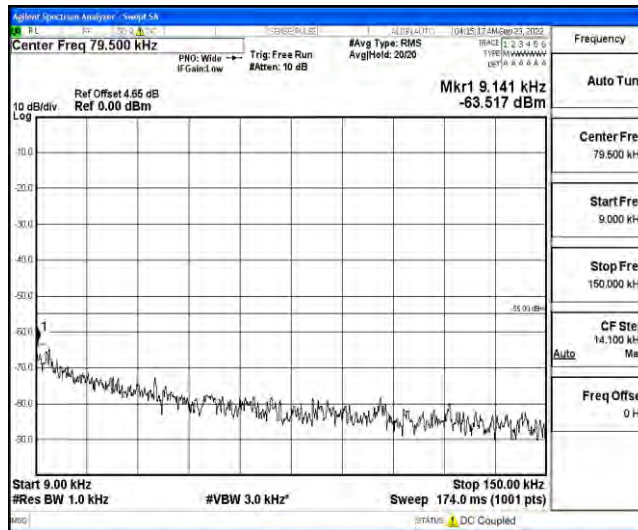

Band41-20MHz-16QAM-41490-1RB#0-Range1:0.009~0.15MHz

Band41-20MHz-16QAM-41490-1RB#0-Range2:0.15~30MHz