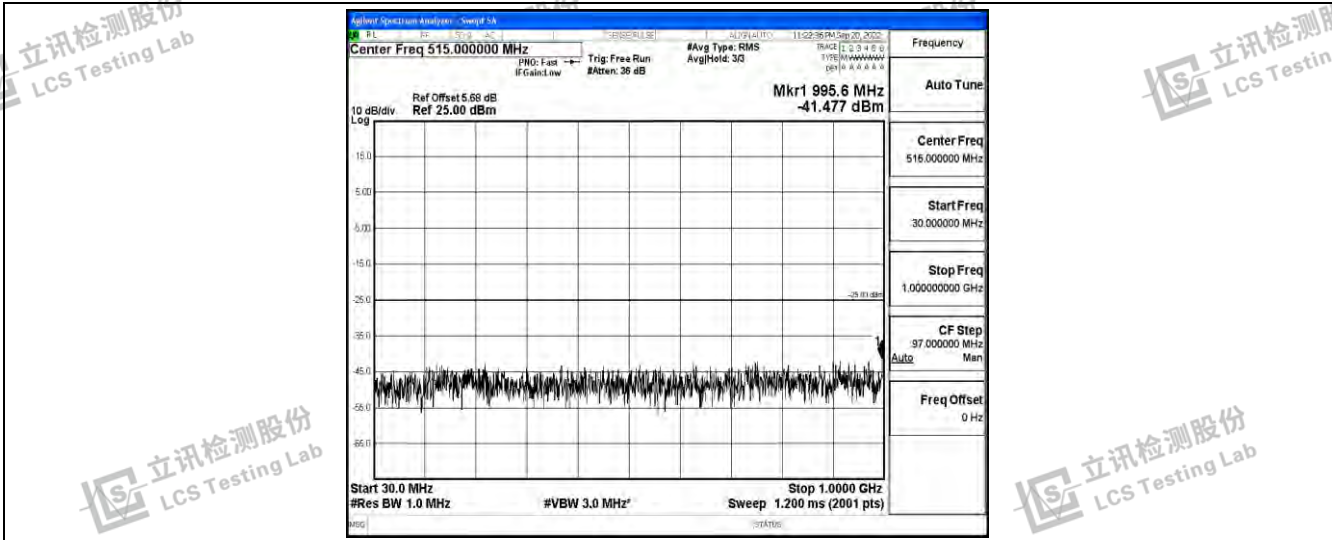

Band41-10MHz-16QAM-39700-1RB#0-Range1:0.009~0.15MHz

Band41-10MHz-16QAM-39700-1RB#0-Range2:0.15~30MHz

Band41-10MHz-16QAM-39700-1RB#0-Range3:30~1000MHz

Shenzhen LCS Compliance Testing Laboratory Ltd.
 Add: 101, 201 Bldg A & 301 Bldg C, Juji Industrial Park Yabianxueziwei, Shajing Street, Baoan District, Shenzhen, 518000, China
 Tel: +(86) 0755-82591330 | E-mail: webmaster@lcs-cert.com | Web: www.lcs-cert.com
 Scan code to check authenticity