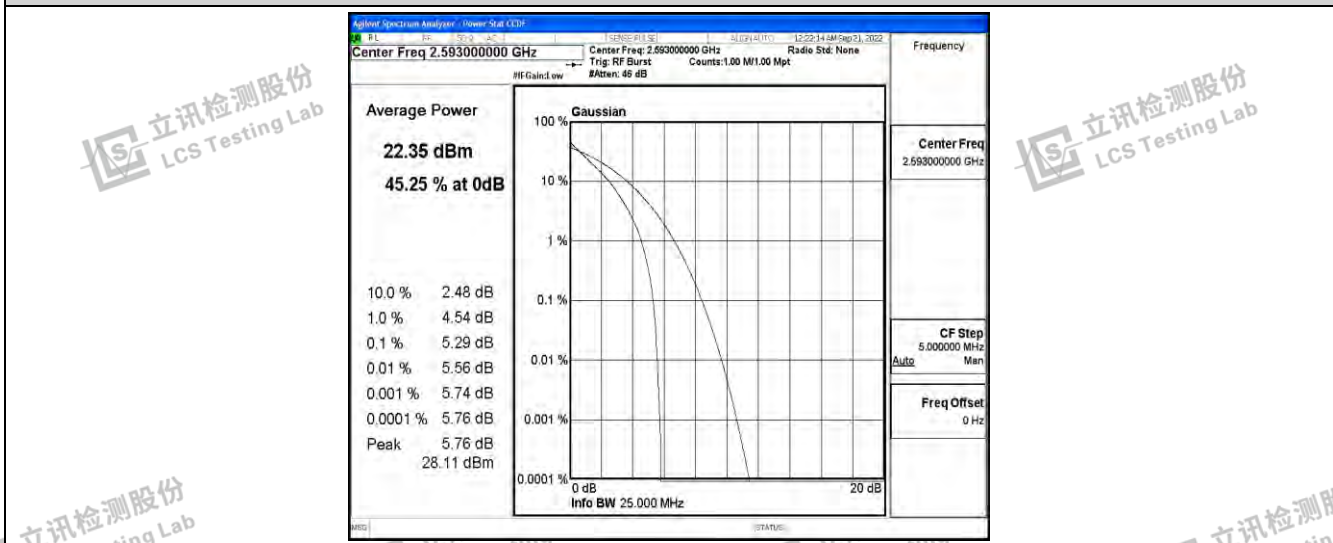

Band41-15MHz-QPSK-40620-75RB#0

Band41-15MHz-QPSK-41515-75RB#0