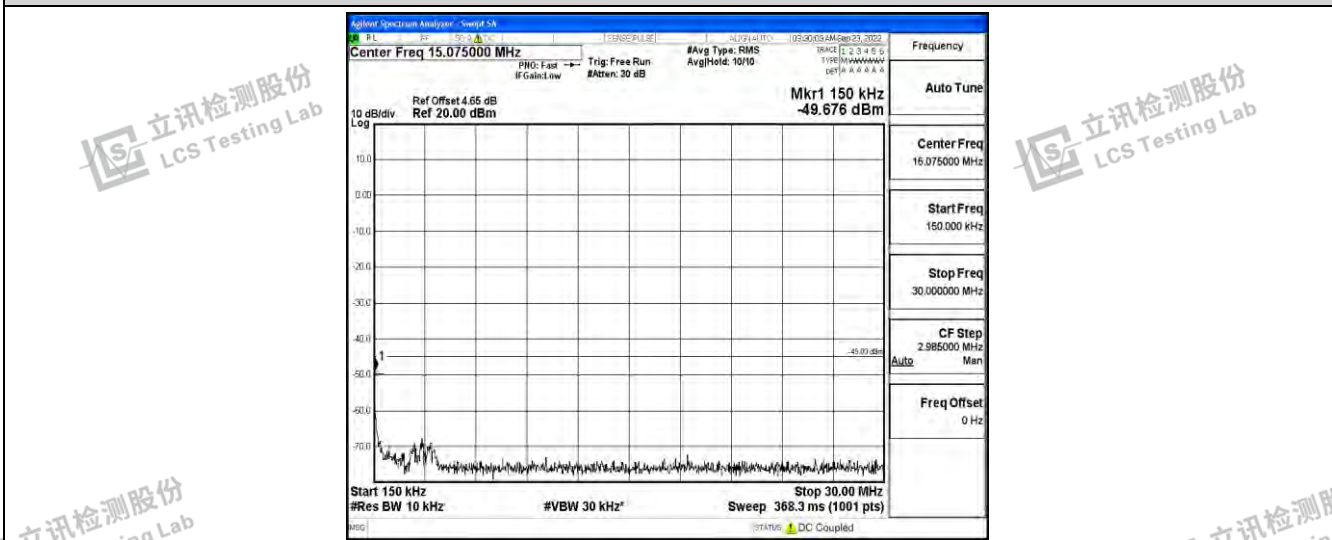

Band41-10MHz-QPSK-41540-1RB#0-Range2:0.15~30MHz

Band41-10MHz-QPSK-41540-1RB#0-Range3:30~1000MHz

Shenzhen LCS Compliance Testing Laboratory Ltd.
Add: 101, 201 Bldg A & 301 Bldg C, Juji Industrial Park Yabianxueziwei, Shajing Street, Baoan District, Shenzhen, 518000, China
Tel: +(86) 0755-82591330 | E-mail: webmaster@lcs-cert.com | Web: www.lcs-cert.com
Scan code to check authenticity