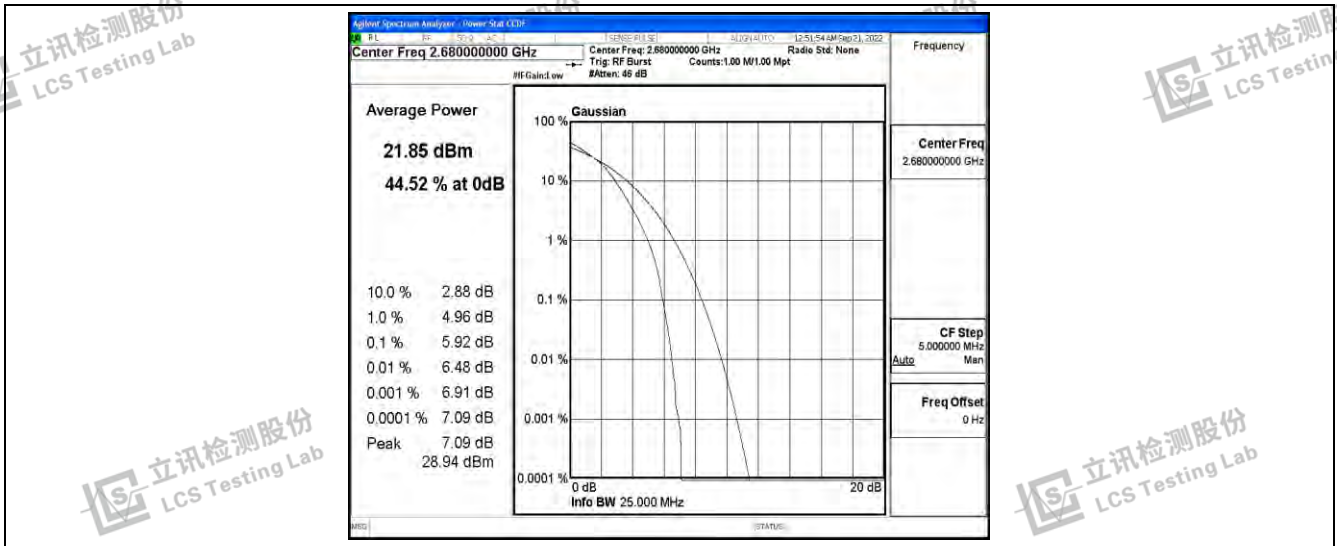

Band41-20MHz-16QAM-40620-100RB#0

Band41-20MHz-16QAM-41490-100RB#0

Shenzhen LCS Compliance Testing Laboratory Ltd.
Add: 101, 201 Bldg A & 301 Bldg C, Juji Industrial Park Yabianxueziwei, Shajing Street, Baoan District, Shenzhen, 518000, China
Tel: +(86) 0755-82591330 | E-mail: webmaster@lcs-cert.com | Web: www.lcs-cert.com
Scan code to check authenticity