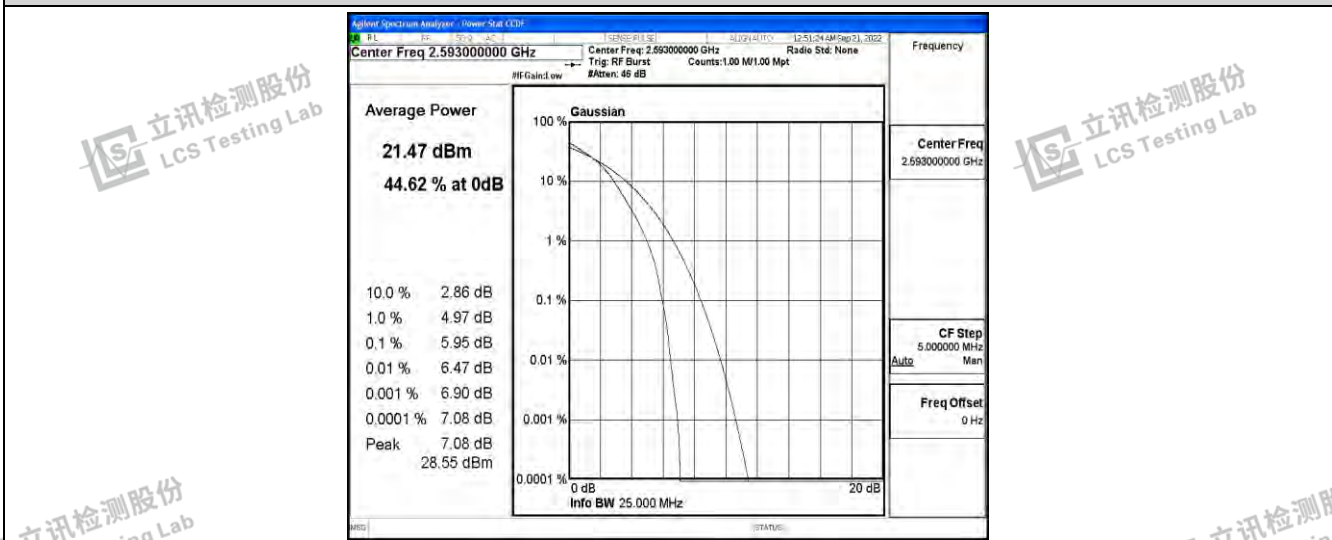

Band41-20MHz-16QAM-40620-100RB#0

Band41-20MHz-16QAM-41490-100RB#0

Shenzhen LCS Compliance Testing Laboratory Ltd.
Add: 101, 201 Bldg A & 301 Bldg C, Juji Industrial Park Yabianxueziwei, Shajing Street, Baoan District, Shenzhen, 518000, China
Tel: +(86) 0755-82591330 | E-mail: webmaster@lcs-cert.com | Web: www.lcs-cert.com
Scan code to check authenticity