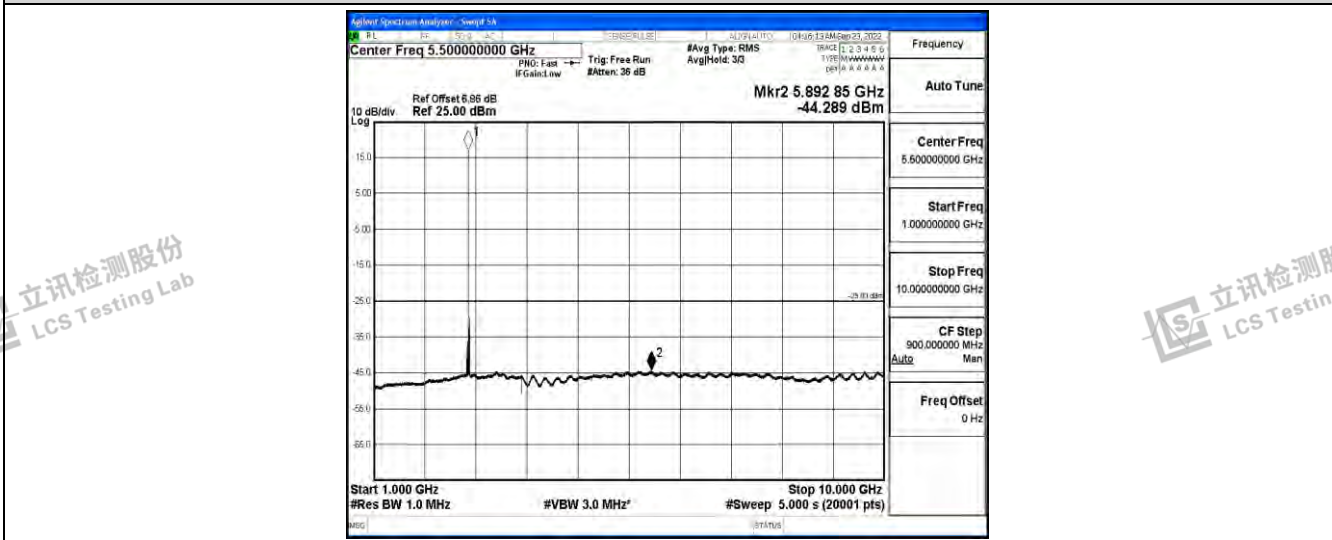

Band41-20MHz-16QAM-41490-1RB#0-Range4: 1000~10000MHz

Band41-20MHz-16QAM-41490-1RB#0-Range5: 10000~20000MHz