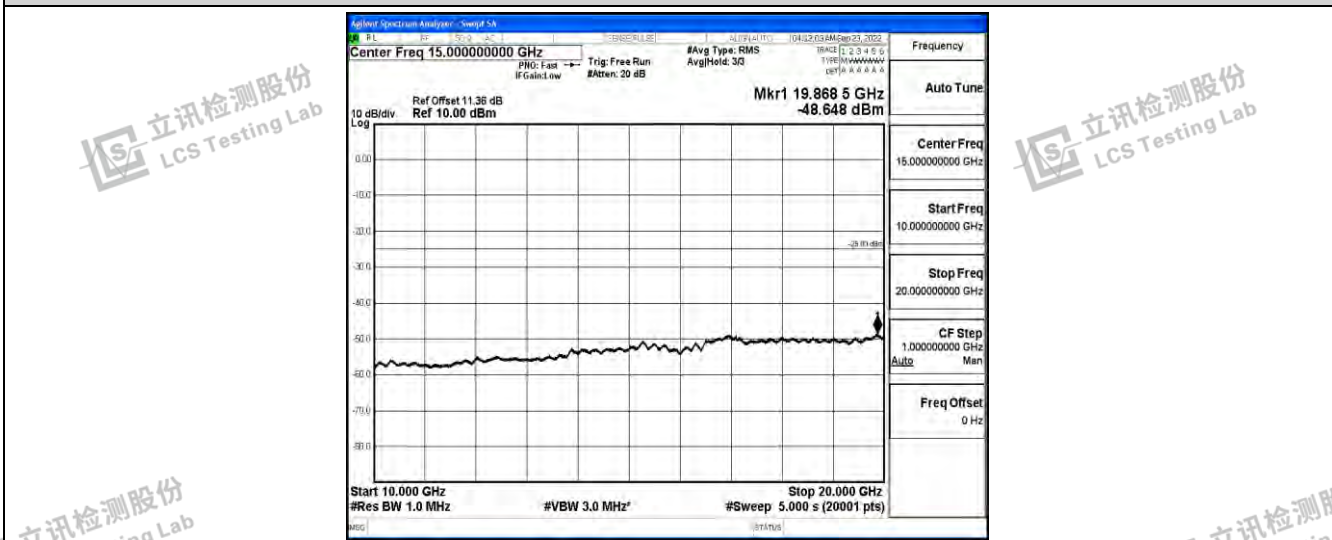

Band41-20MHz-QPSK-39750-1RB#0-Range5:10000~20000MHz

Band41-20MHz-QPSK-39750-1RB#0-Range6:20000~26500MHz

Shenzhen LCS Compliance Testing Laboratory Ltd.
Add: 101, 201 Bldg A & 301 Bldg C, Juji Industrial Park Yabianxueziwei, Shajing Street, Baoan District, Shenzhen, 518000, China
Tel: +(86) 0755-82591330 | E-mail: webmaster@lcs-cert.com | Web: www.lcs-cert.com
Scan code to check authenticity