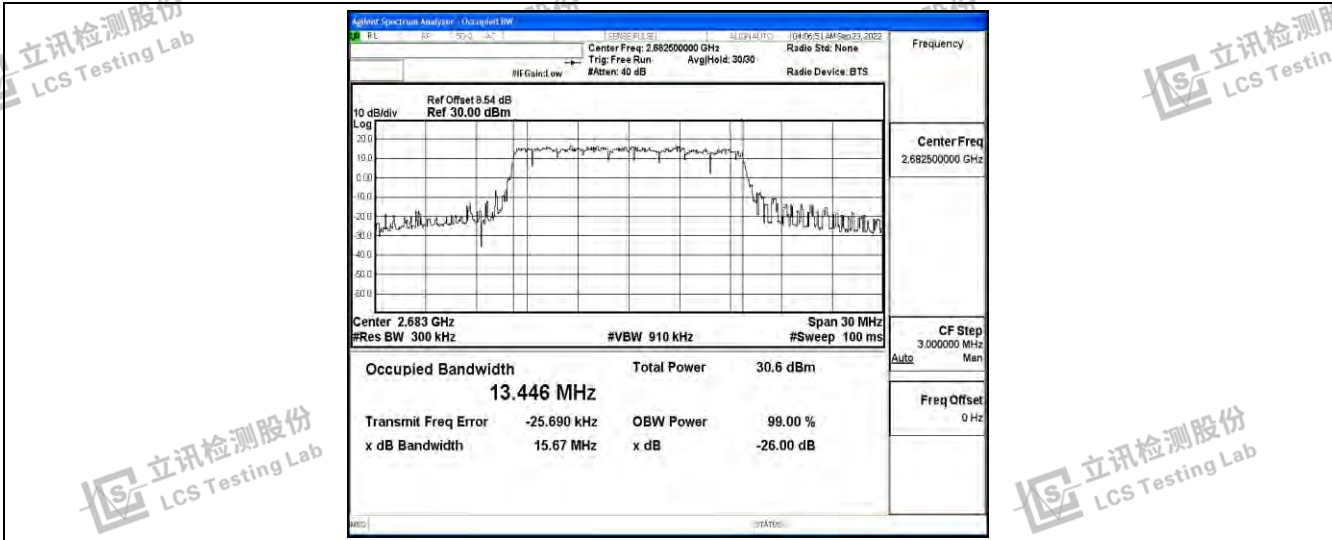

Band41-15MHz-QPSK-41515-75RB#0

Band41-15MHz-16QAM-39725-75RB#0