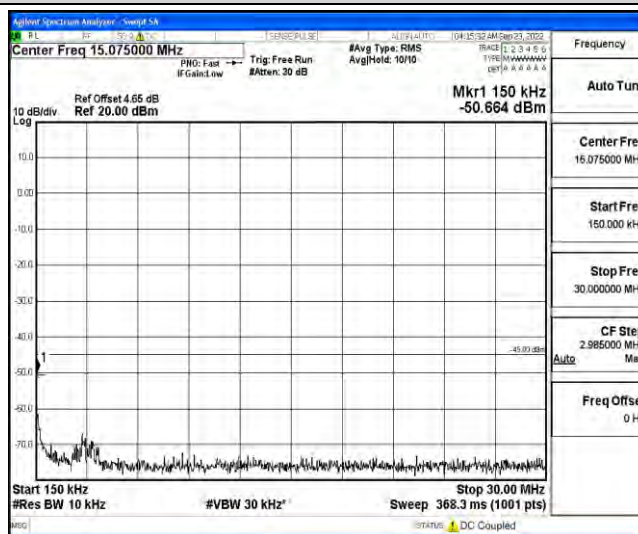

Band41-20MHz-16QAM-41490-1RB#0-Range2:0.15~30MHz

Band41-20MHz-16QAM-41490-1RB#0-Range3:30~1000MHz

Shenzhen LCS Compliance Testing Laboratory Ltd.
Add: 101, 201 Bldg A & 301 Bldg C, Juji Industrial Park Yabianxueziwei, Shajing Street, Baoan District, Shenzhen, 518000, China
Tel: +(86) 0755-82591330 | E-mail: webmaster@lcs-cert.com | Web: www.lcs-cert.com
Scan code to check authenticity