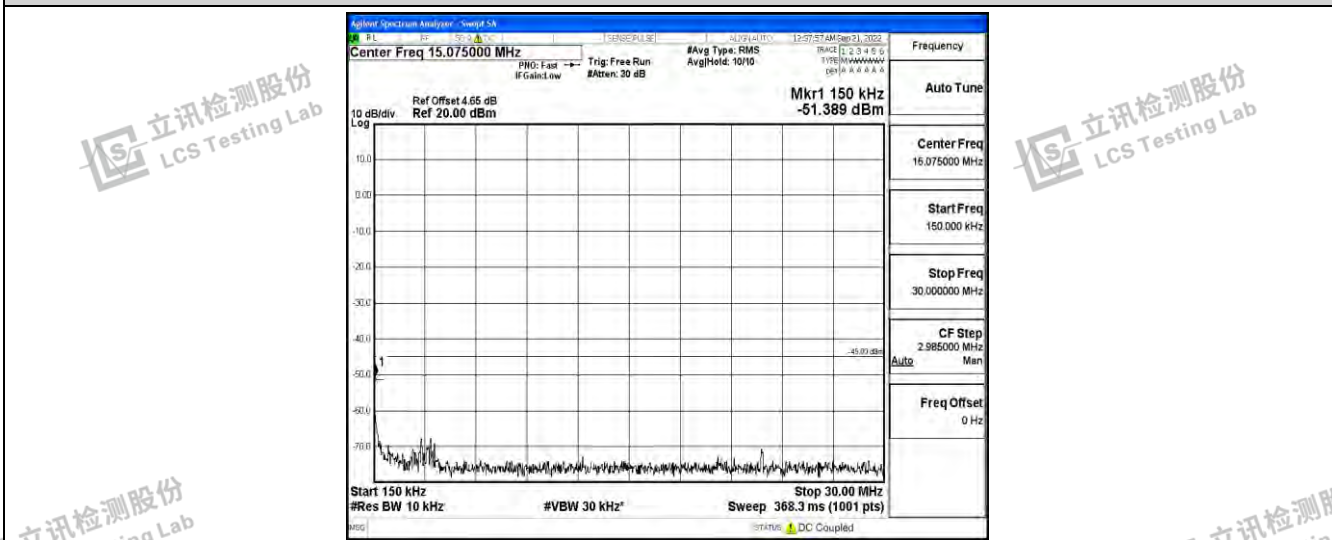

Band41-20MHz-QPSK-40620-1RB#0-Range2:0.15~30MHz

Band41-20MHz-QPSK-40620-1RB#0-Range3:30~1000MHz

Shenzhen LCS Compliance Testing Laboratory Ltd.
Add: 101, 201 Bldg A & 301 Bldg C, Juji Industrial Park Yabianxueziwei, Shajing Street, Baoan District, Shenzhen, 518000, China
Tel: +(86) 0755-82591330 | E-mail: webmaster@lcs-cert.com | Web: www.lcs-cert.com
Scan code to check authenticity