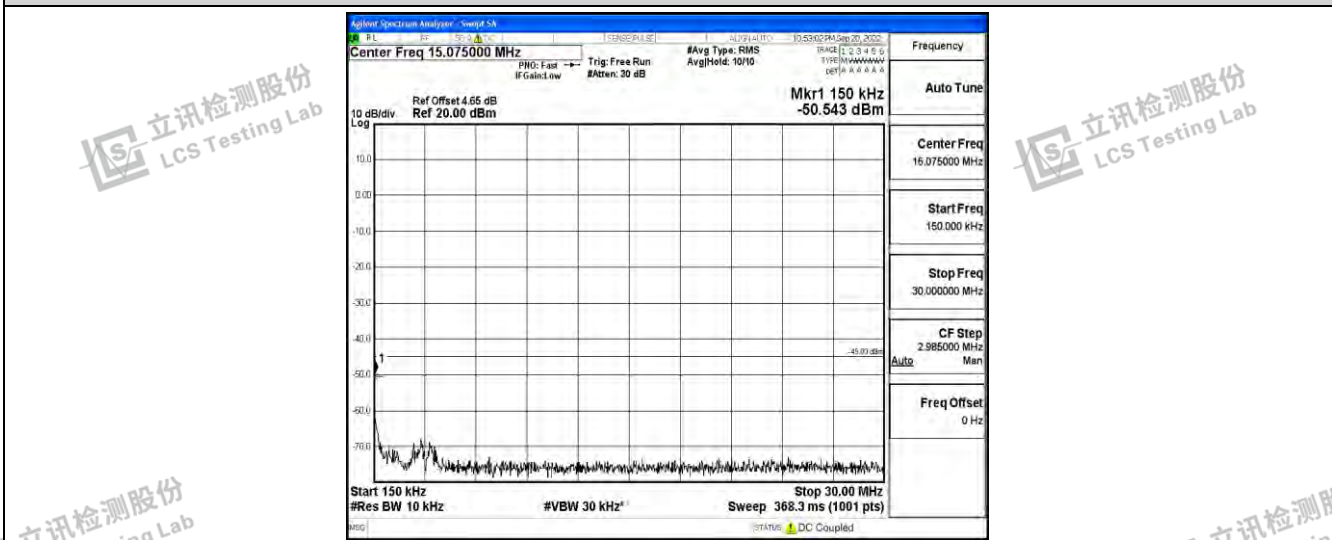

Band41-5MHz-16QAM-39675-1RB#0-Range2:0.15~30MHz

Band41-5MHz-16QAM-39675-1RB#0-Range3:30~1000MHz

Shenzhen LCS Compliance Testing Laboratory Ltd.
Add: 101, 201 Bldg A & 301 Bldg C, Juji Industrial Park Yabianxueziwei, Shajing Street, Baoan District, Shenzhen, 518000, China
Tel: +(86) 0755-82591330 | E-mail: webmaster@lcs-cert.com | Web: www.lcs-cert.com
Scan code to check authenticity