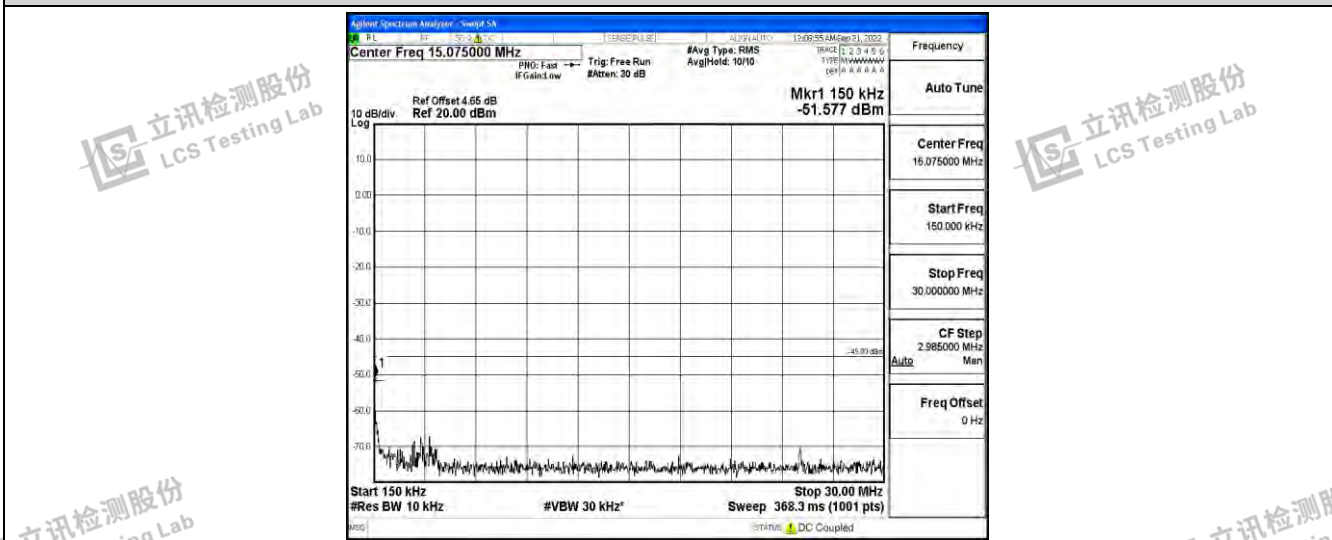

Band41-15MHz-QPSK-40620-1RB#0-Range2:0.15~30MHz

Band41-15MHz-QPSK-40620-1RB#0-Range3:30~1000MHz

Shenzhen LCS Compliance Testing Laboratory Ltd.
Add: 101, 201 Bldg A & 301 Bldg C, Juji Industrial Park Yabianxueziwei, Shajing Street, Baoan District, Shenzhen, 518000, China
Tel: +(86) 0755-82591330 | E-mail: webmaster@lcs-cert.com | Web: www.lcs-cert.com
Scan code to check authenticity