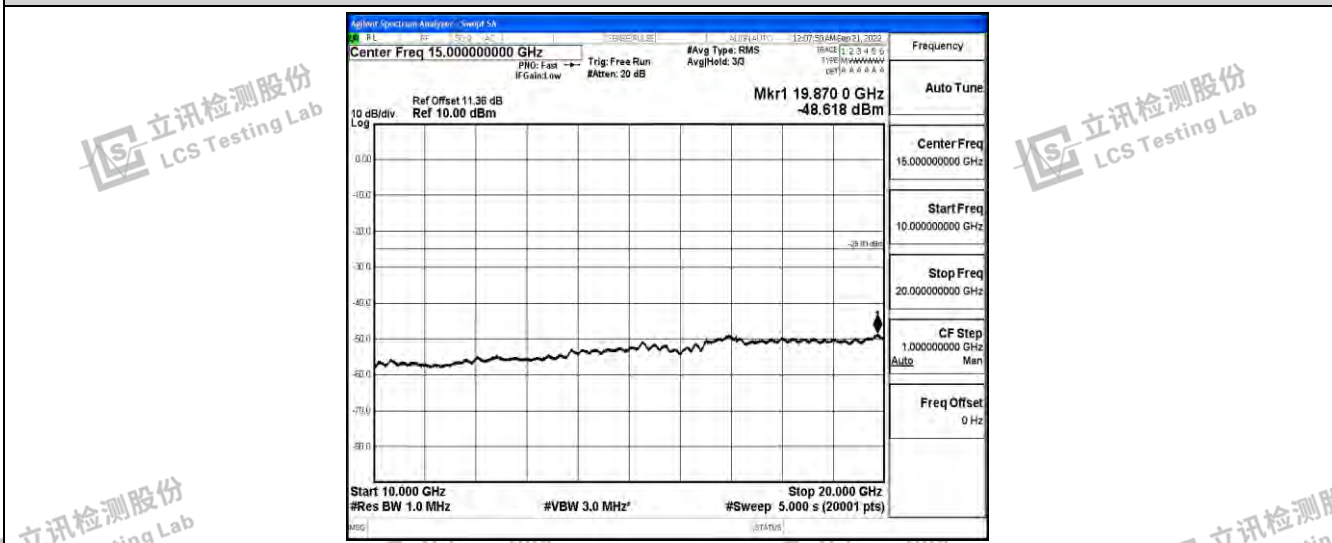

Band41-15MHz-16QAM-39725-1RB#0-Range5: 10000~20000MHz

Band41-15MHz-16QAM-39725-1RB#0-Range6: 20000~26500MHz

Shenzhen LCS Compliance Testing Laboratory Ltd.
Add: 101, 201 Bldg A & 301 Bldg C, Juji Industrial Park Yabianxueziwei, Shajing Street, Baoan District, Shenzhen, 518000, China
Tel: +(86) 0755-82591330 | E-mail: webmaster@lcs-cert.com | Web: www.lcs-cert.com
Scan code to check authenticity