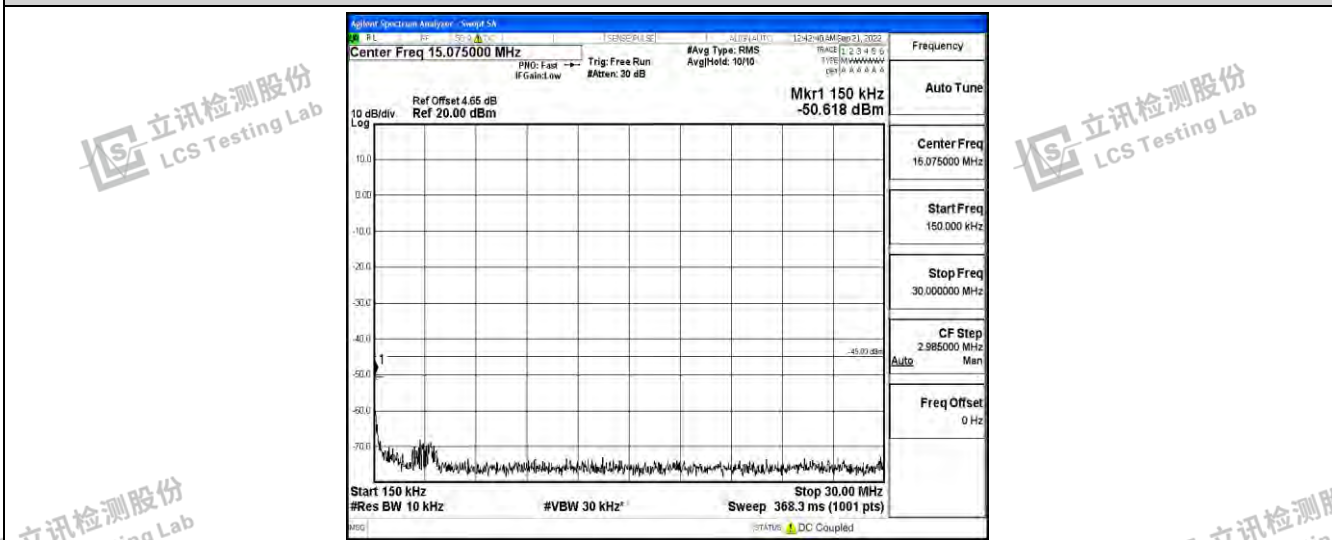

Band41-20MHz-QPSK-41490-1RB#0-Range2:0.15~30MHz

Band41-20MHz-QPSK-41490-1RB#0-Range3:30~1000MHz

Shenzhen LCS Compliance Testing Laboratory Ltd.
Add: 101, 201 Bldg A & 301 Bldg C, Juji Industrial Park Yabianxueziwei, Shajing Street, Baoan District, Shenzhen, 518000, China
Tel: +(86) 0755-82591330 | E-mail: webmaster@lcs-cert.com | Web: www.lcs-cert.com
Scan code to check authenticity