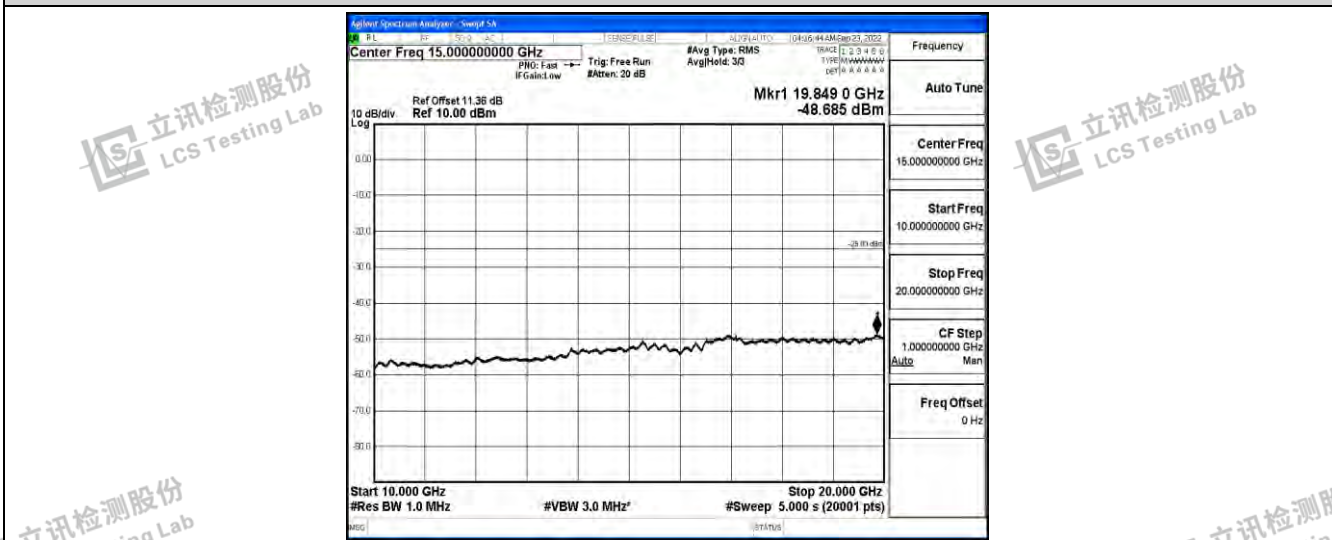

Band41-20MHz-16QAM-41490-1RB#0-Range5: 10000~20000MHz

Band41-20MHz-16QAM-41490-1RB#0-Range6: 20000~26500MHz

Shenzhen LCS Compliance Testing Laboratory Ltd.
Add: 101, 201 Bldg A & 301 Bldg C, Juji Industrial Park Yabianxueziwei, Shajing Street, Baoan District, Shenzhen, 518000, China
Tel: +(86) 0755-82591330 | E-mail: webmaster@lcs-cert.com | Web: www.lcs-cert.com
Scan code to check authenticity