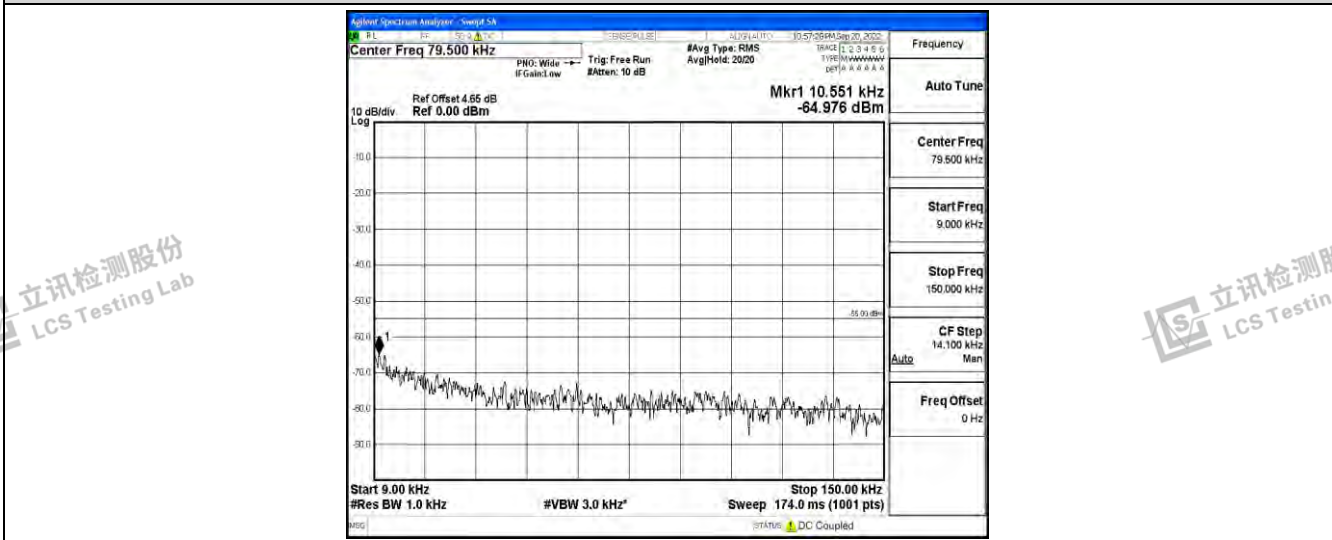

Band41-5MHz-16QAM-40620-1RB#0-Range1:0.009~0.15MHz

Band41-5MHz-16QAM-40620-1RB#0-Range2:0.15~30MHz