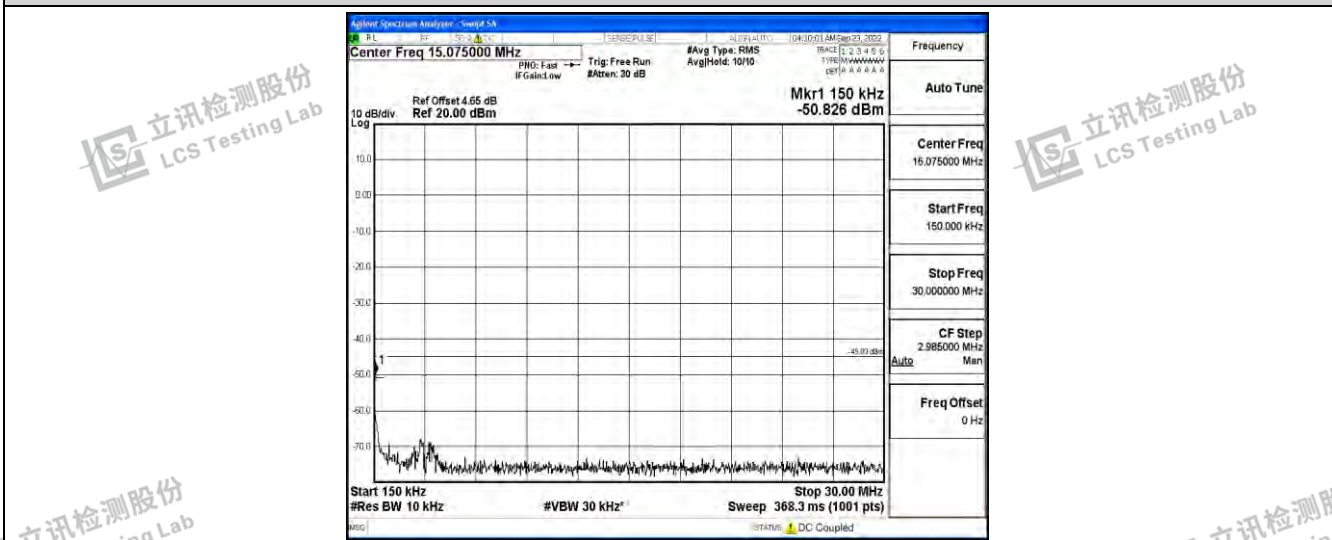

Band41-20MHz-QPSK-39750-1RB#0-Range2:0.15~30MHz

Band41-20MHz-QPSK-39750-1RB#0-Range3:30~1000MHz

Shenzhen LCS Compliance Testing Laboratory Ltd.
 Add: 101, 201 Bldg A & 301 Bldg C, Juji Industrial Park Yabianxueziwei, Shajing Street, Baoan District, Shenzhen, 518000, China
 Tel: +(86) 0755-82591330 | E-mail: webmaster@lcs-cert.com | Web: www.lcs-cert.com
 Scan code to check authenticity