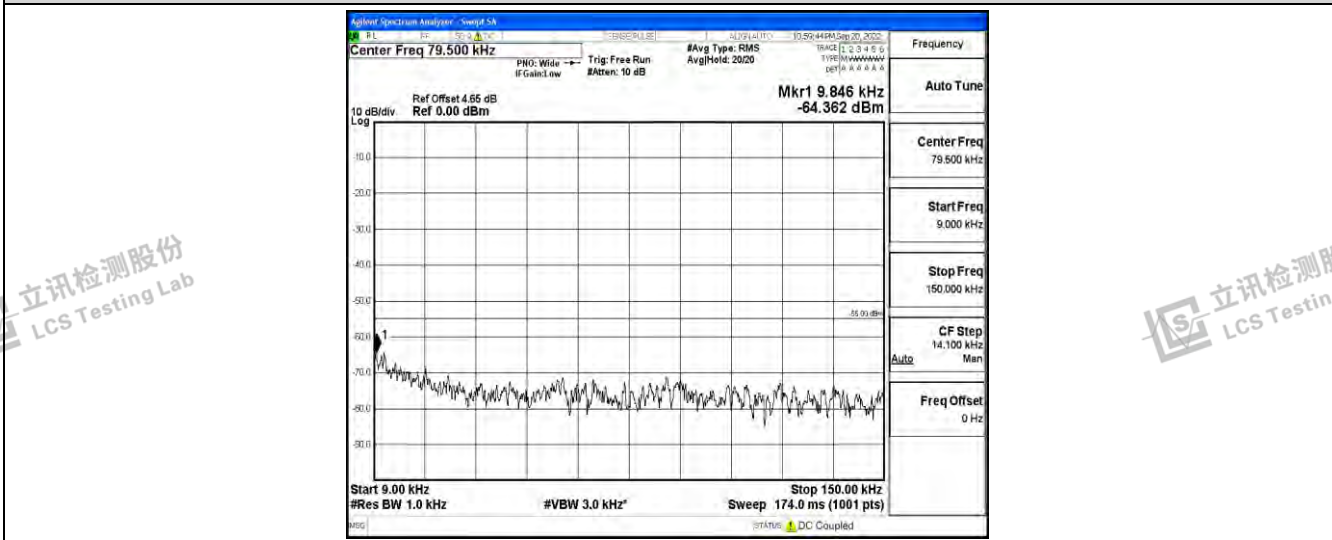

Band41-5MHz-QPSK-41565-1RB#0-Range1:0.009~0.15MHz

Band41-5MHz-QPSK-41565-1RB#0-Range2:0.15~30MHz