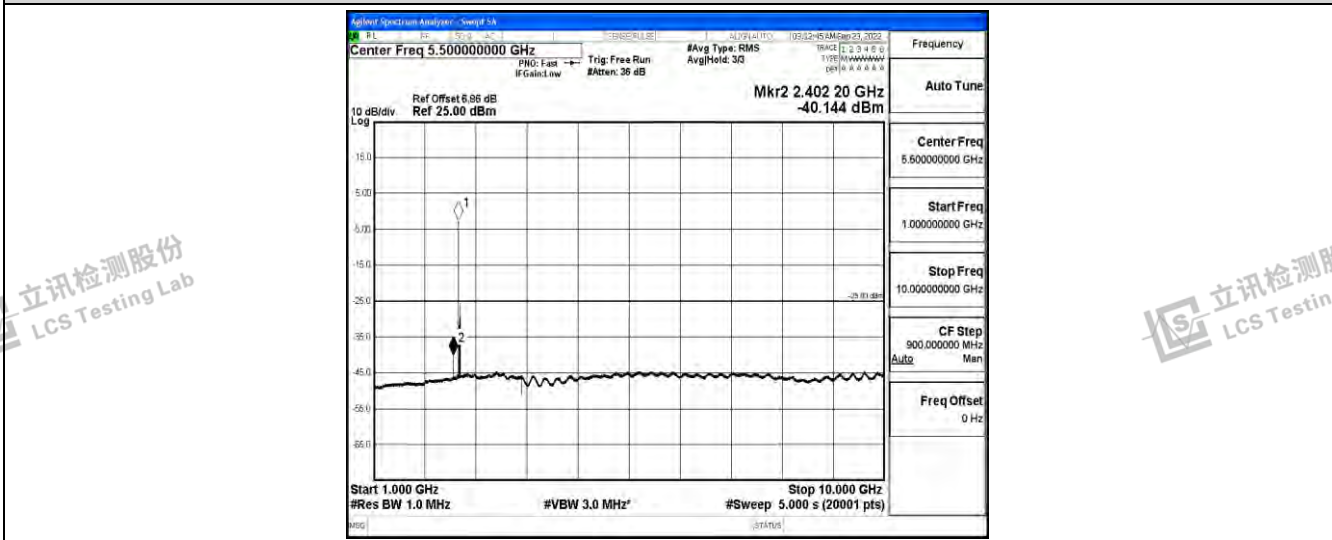

Band41-15MHz-QPSK-39725-1RB#0-Range4:1000~10000MHz

Band41-15MHz-QPSK-39725-1RB#0-Range5:10000~20000MHz