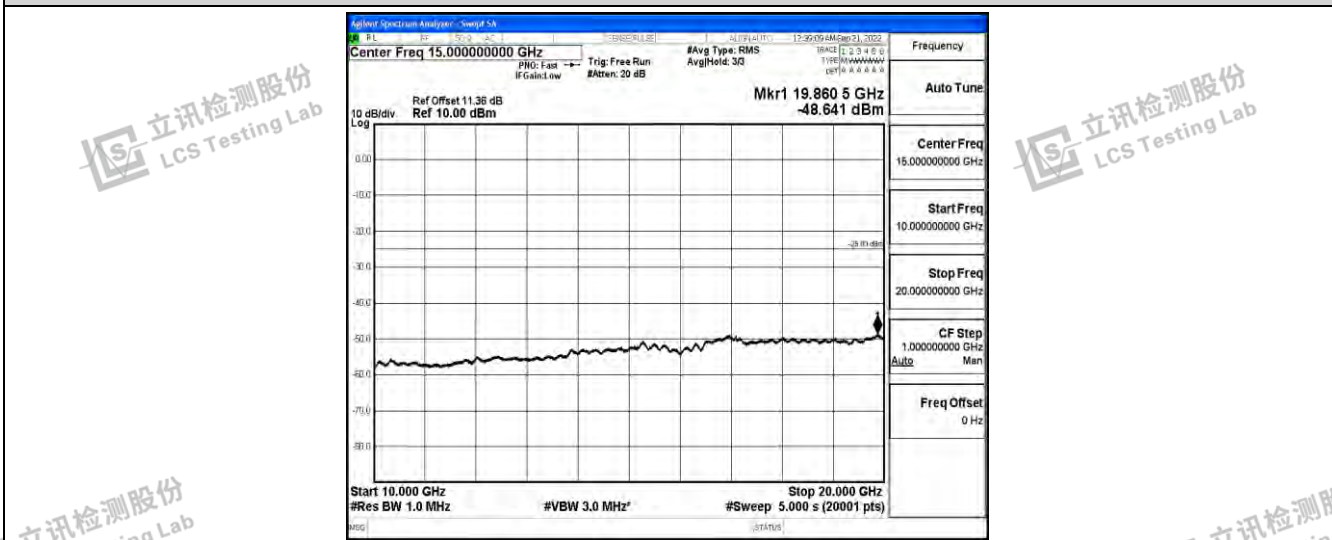

Band41-20MHz-QPSK-40620-1RB#0-Range5:10000~20000MHz

Band41-20MHz-QPSK-40620-1RB#0-Range6:20000~26500MHz

Shenzhen LCS Compliance Testing Laboratory Ltd.
Add: 101, 201 Bldg A & 301 Bldg C, Juji Industrial Park Yabianxueziwei, Shajing Street, Baoan District, Shenzhen, 518000, China
Tel: +(86) 0755-82591330 | E-mail: webmaster@lcs-cert.com | Web: www.lcs-cert.com
Scan code to check authenticity