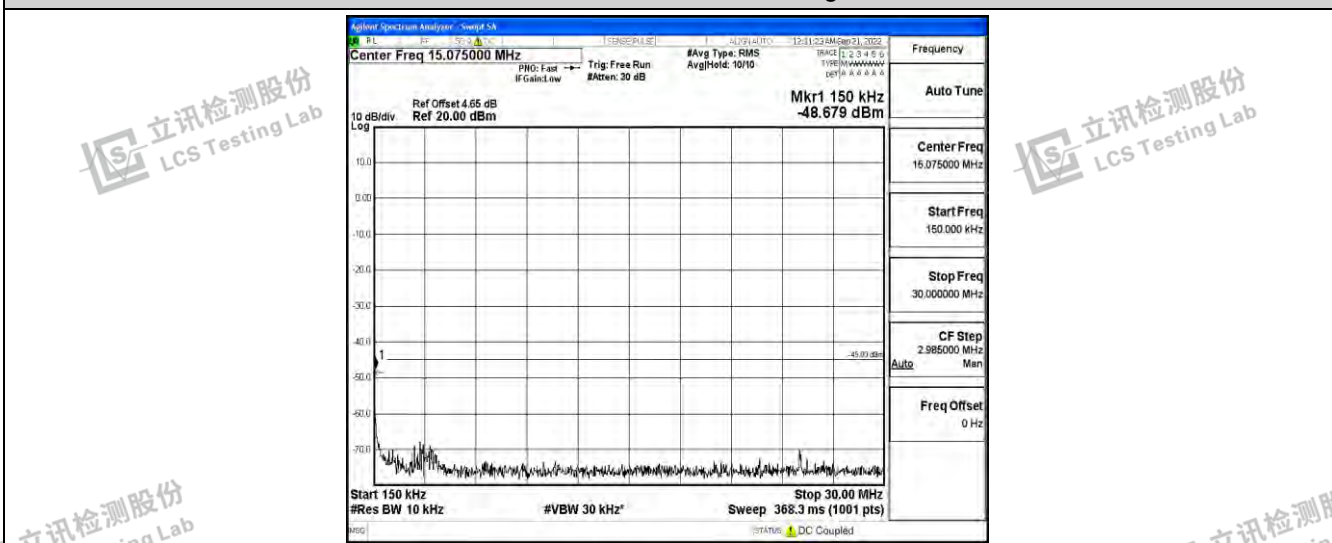

Band41-15MHz-16QAM-40620-1RB#0-Range2:0.15~30MHz

Band41-15MHz-16QAM-40620-1RB#0-Range3:30~1000MHz

Shenzhen LCS Compliance Testing Laboratory Ltd.
Add: 101, 201 Bldg A & 301 Bldg C, Juji Industrial Park Yabianxueziwei, Shajing Street, Baoan District, Shenzhen, 518000, China
Tel: +(86) 0755-82591330 | E-mail: webmaster@lcs-cert.com | Web: www.lcs-cert.com
Scan code to check authenticity