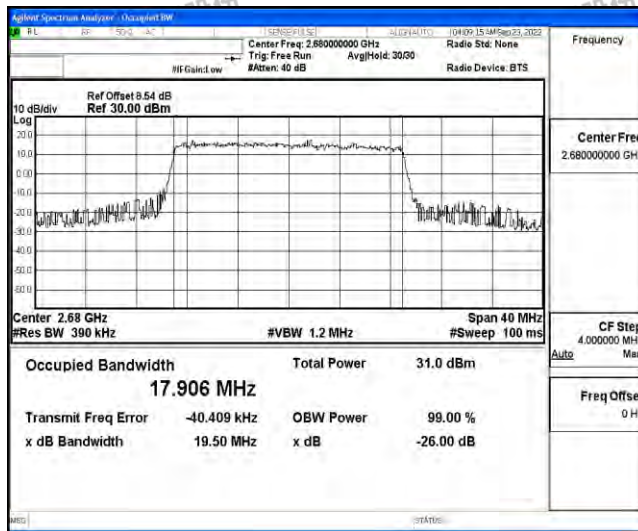

Band41-15MHz-16QAM-39725-75RB#0

Band41-15MHz-16QAM-40620-75RB#0

Band41-15MHz-16QAM-41515-75RB#0

Band41-20MHz-QPSK-39750-100RB#0

Band41-20MHz-QPSK-40620-100RB#0

Band41-20MHz-QPSK-41490-100RB#0

Band41-20MHz-16QAM-39750-100RB#0