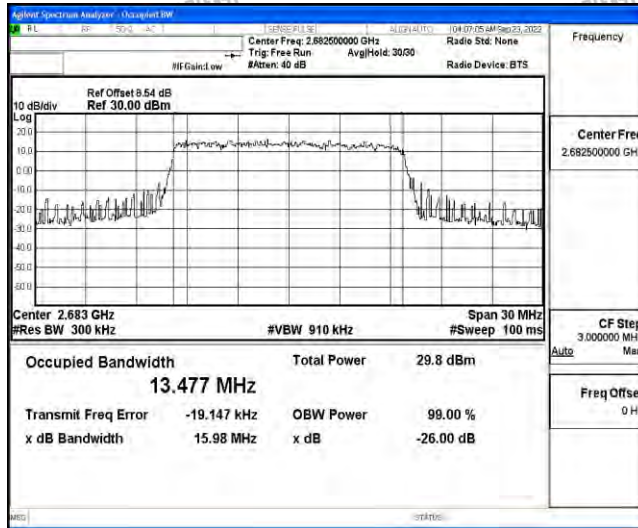

Band41-15MHz-16QAM-39725-75RB#0

Band41-15MHz-16QAM-40620-75RB#0

Band41-15MHz-16QAM-41515-75RB#0

Band41-20MHz-QPSK-39750-100RB#0

Band41-20MHz-QPSK-40620-100RB#0

Band41-20MHz-QPSK-41490-100RB#0

Band41-20MHz-16QAM-39750-100RB#0