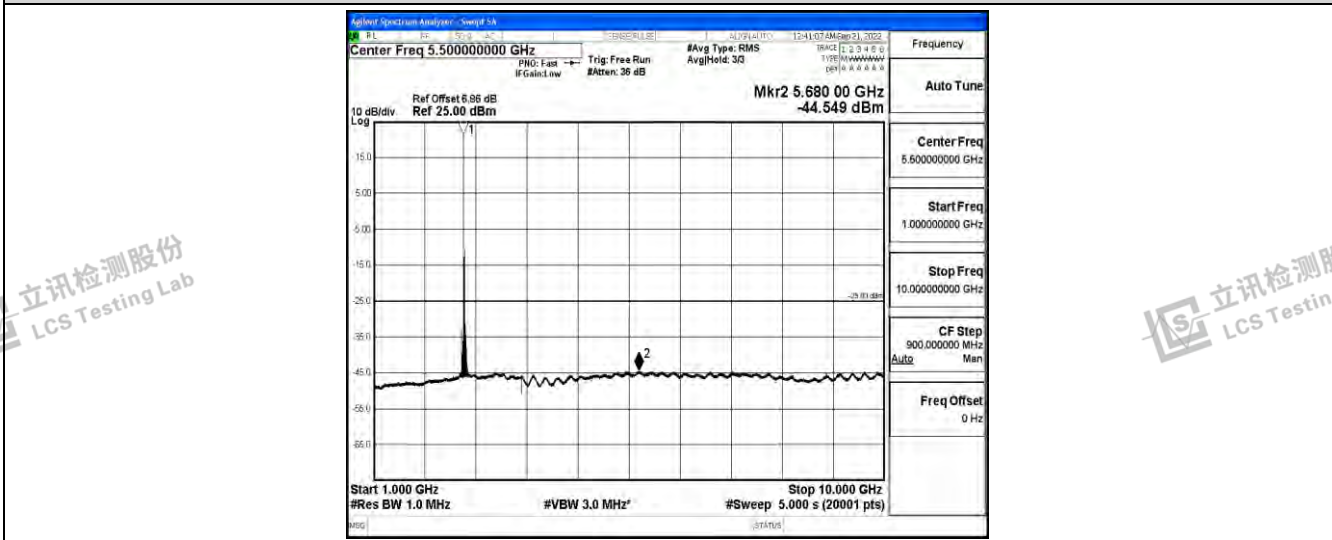

Band41-20MHz-16QAM-40620-1RB#0-Range4: 1000~10000MHz

Band41-20MHz-16QAM-40620-1RB#0-Range5: 10000~20000MHz