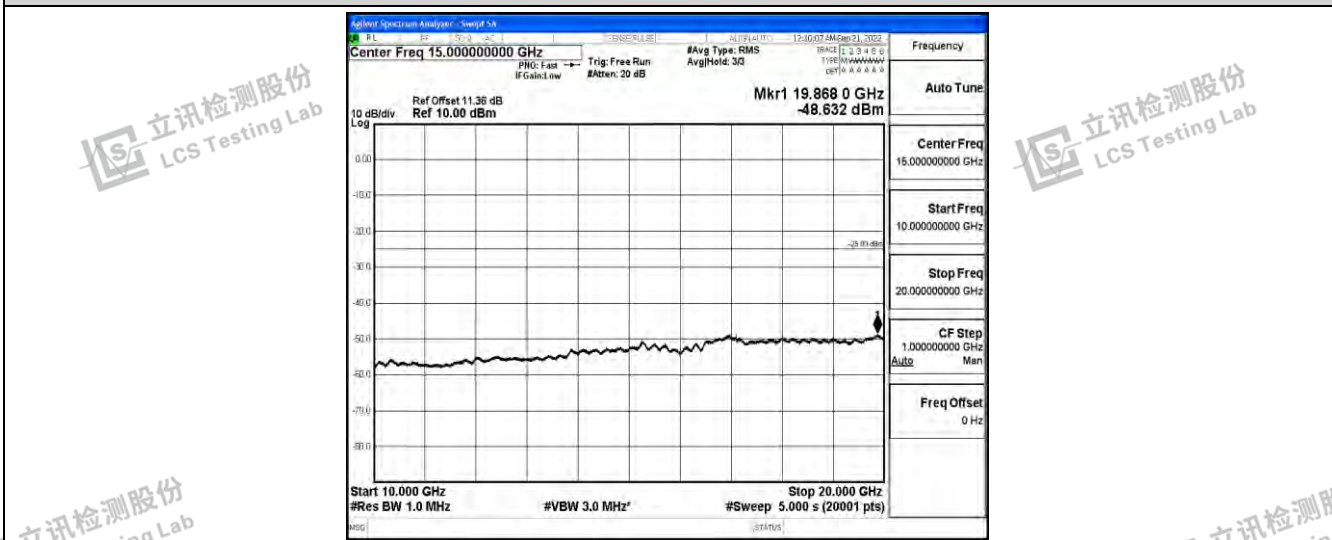

Band41-15MHz-QPSK-40620-1RB#0-Range5:10000~20000MHz

Band41-15MHz-QPSK-40620-1RB#0-Range6:20000~26500MHz