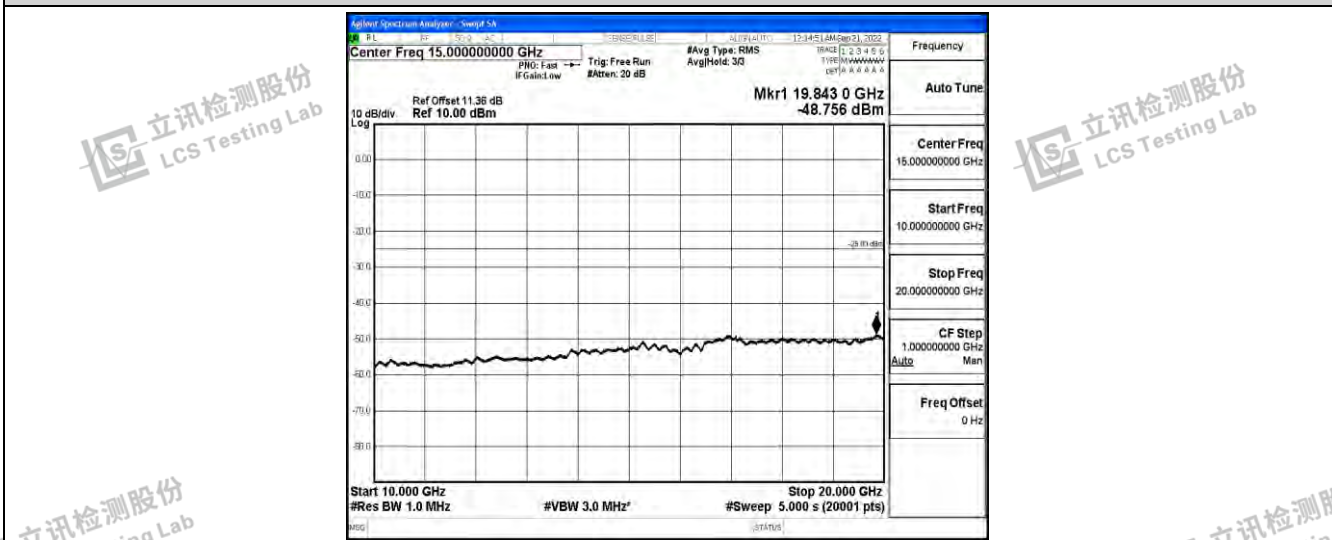

Band41-15MHz-QPSK-41515-1RB#0-Range5:10000~20000MHz

Band41-15MHz-QPSK-41515-1RB#0-Range6:20000~26500MHz

Shenzhen LCS Compliance Testing Laboratory Ltd.
Add: 101, 201 Bldg A & 301 Bldg C, Juji Industrial Park Yabianxueziwei, Shajing Street, Baoan District, Shenzhen, 518000, China
Tel: +(86) 0755-82591330 | E-mail: webmaster@lcs-cert.com | Web: www.lcs-cert.com
Scan code to check authenticity