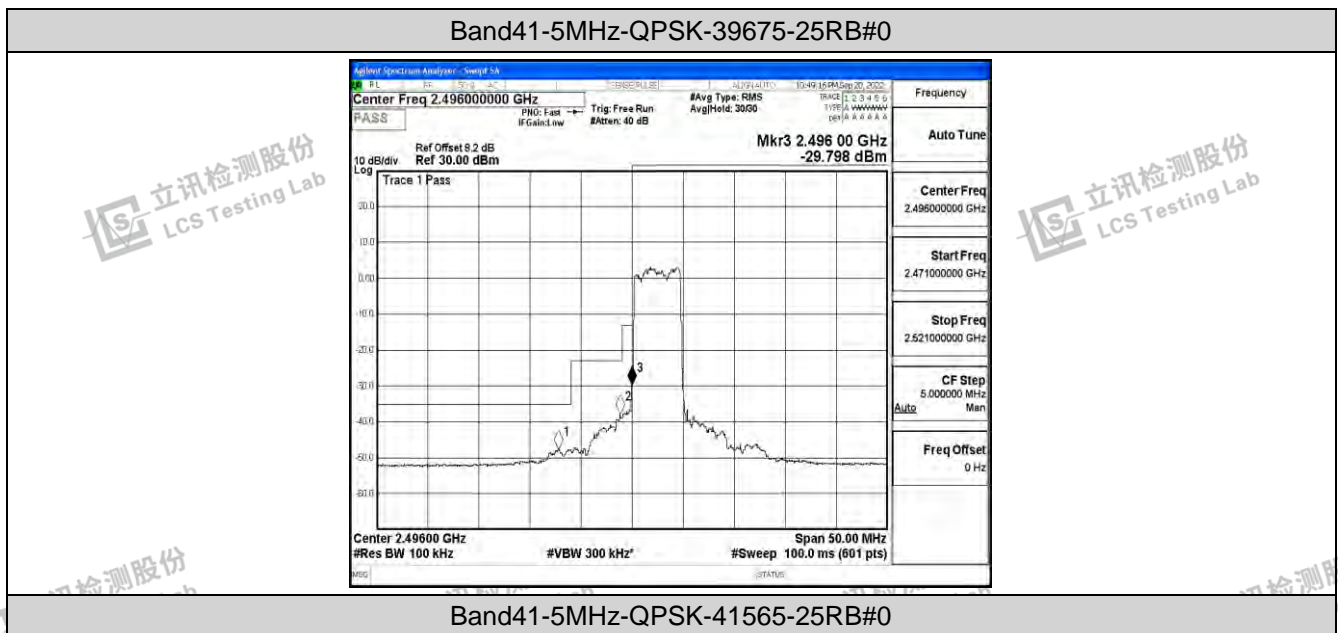

立讯检测股份
LCS Testing Lab

立讯检测股份
LCS Testing Lab

立讯检测股份
LCS Testing Lab

立讯检测股份
LCS Testing Lab

P.4 Band Edge

Test Result

Band	Bandwidth	Modulation	Channel	RB Configuration	Result(dBm)	Verdict
Band41	5MHz	QPSK	39675	25RB#0	-47.68,-37.92,-29.80	PASS
Band41	5MHz	QPSK	41565	25RB#0	-28.03,-35.53,-44.65,-44.44	PASS
Band41	5MHz	16QAM	39675	25RB#0	-47.91,-39.21,-30.70	PASS
Band41	5MHz	16QAM	41565	25RB#0	-27.82,-35.41,-44.35,-45.17	PASS
Band41	10MHz	QPSK	39700	50RB#0	-46.60,-37.73,-32.83	PASS
Band41	10MHz	QPSK	41540	50RB#0	-29.73,-35.00,-39.58,-44.67	PASS
Band41	10MHz	16QAM	39700	50RB#0	-46.50,-39.46,-33.78	PASS
Band41	10MHz	16QAM	41540	50RB#0	-32.70,-36.03,-40.24,-44.36	PASS
Band41	15MHz	QPSK	39725	75RB#0	-46.17,-36.15,-33.82	PASS
Band41	15MHz	QPSK	41515	75RB#0	-31.57,-33.27,-37.86,-43.52	PASS
Band41	15MHz	16QAM	39725	75RB#0	-46.00,-37.05,-36.47	PASS
Band41	15MHz	16QAM	41515	75RB#0	-32.18,-34.03,-37.99,-43.66	PASS
Band41	20MHz	QPSK	39750	100RB#0	-45.85,-37.73,-34.90	PASS
Band41	20MHz	QPSK	41490	100RB#0	-34.26,-36.31,-38.49,-44.06	PASS
Band41	20MHz	16QAM	39750	100RB#0	-45.93,-38.42,-36.93	PASS
Band41	20MHz	16QAM	41490	100RB#0	-35.97,-37.48,-38.71,-43.96	PASS

Test Graphs

Shenzhen LCS Compliance Testing Laboratory Ltd.
Add: 101, 201 Bldg A & 301 Bldg C, Juji Industrial Park Yabianxueziwei, Shajing Street, Baoan District, Shenzhen, 518000, China
Tel: +(86) 0755-82591330 | E-mail: webmaster@lcs-cert.com | Web: www.lcs-cert.com
Scan code to check authenticity