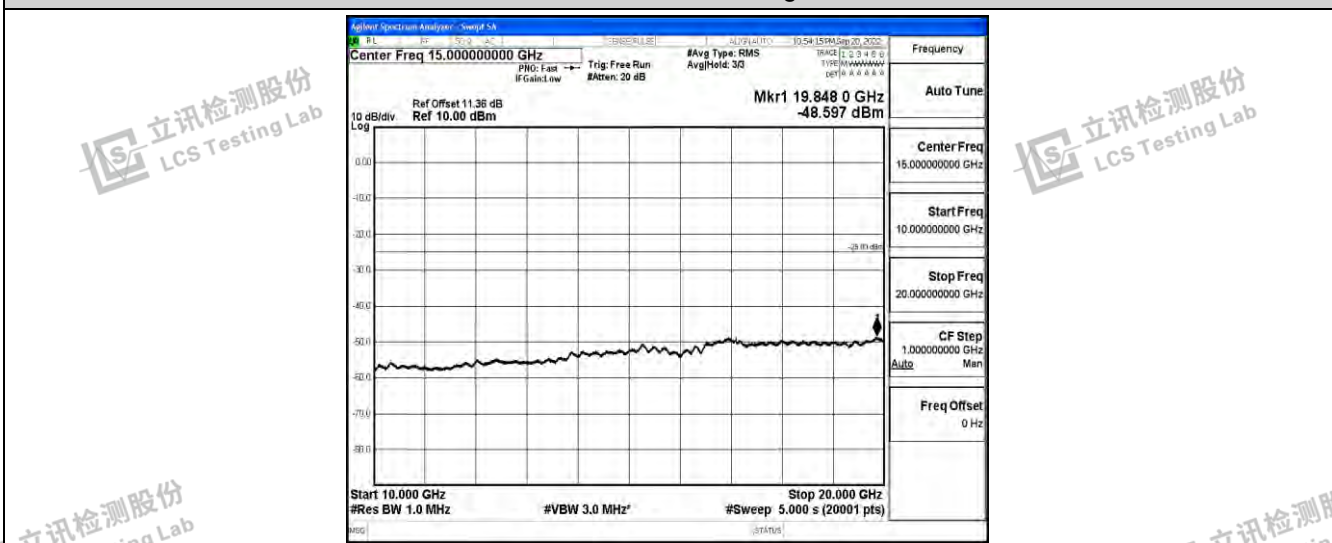

Band41-5MHz-16QAM-39675-1RB#0-Range5:10000~20000MHz

Band41-5MHz-16QAM-39675-1RB#0-Range6:20000~26500MHz

Shenzhen LCS Compliance Testing Laboratory Ltd.
Add: 101, 201 Bldg A & 301 Bldg C, Juji Industrial Park Yabianxueziwei, Shajing Street, Baoan District, Shenzhen, 518000, China
Tel: +(86) 0755-82591330 | E-mail: webmaster@lcs-cert.com | Web: www.lcs-cert.com
Scan code to check authenticity