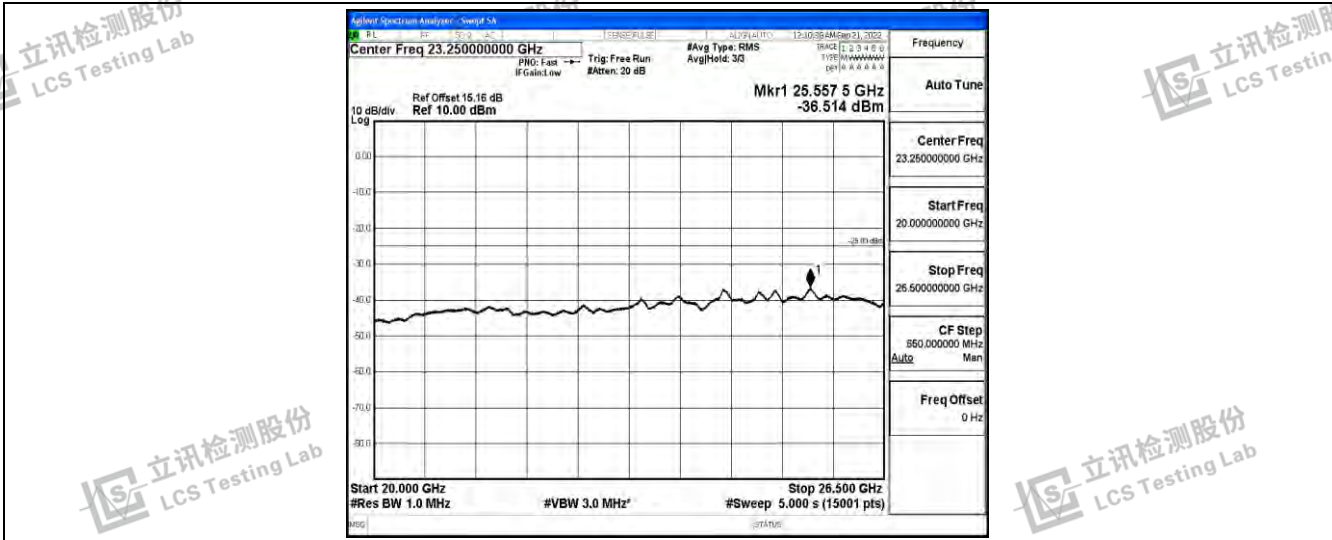

Band41-15MHz-QPSK-40620-1RB#0-Range6:20000~26500MHz

Band41-15MHz-QPSK-41515-1RB#0-Range1:0.009~0.15MHz