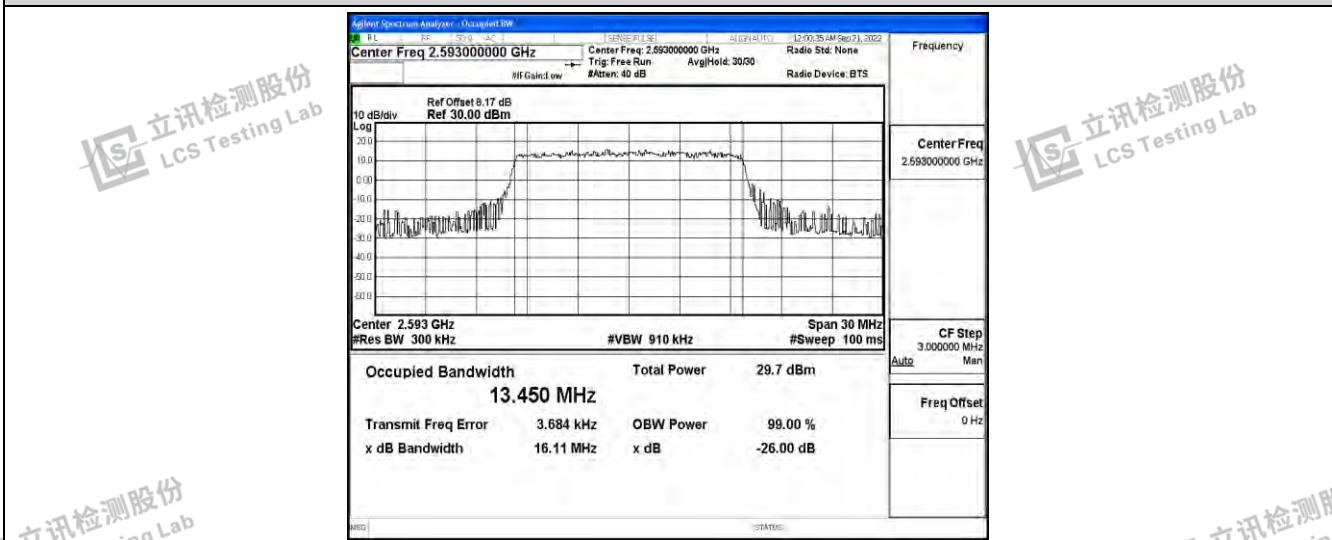

Band41-15MHz-16QAM-40620-75RB#0

Band41-15MHz-16QAM-41515-75RB#0