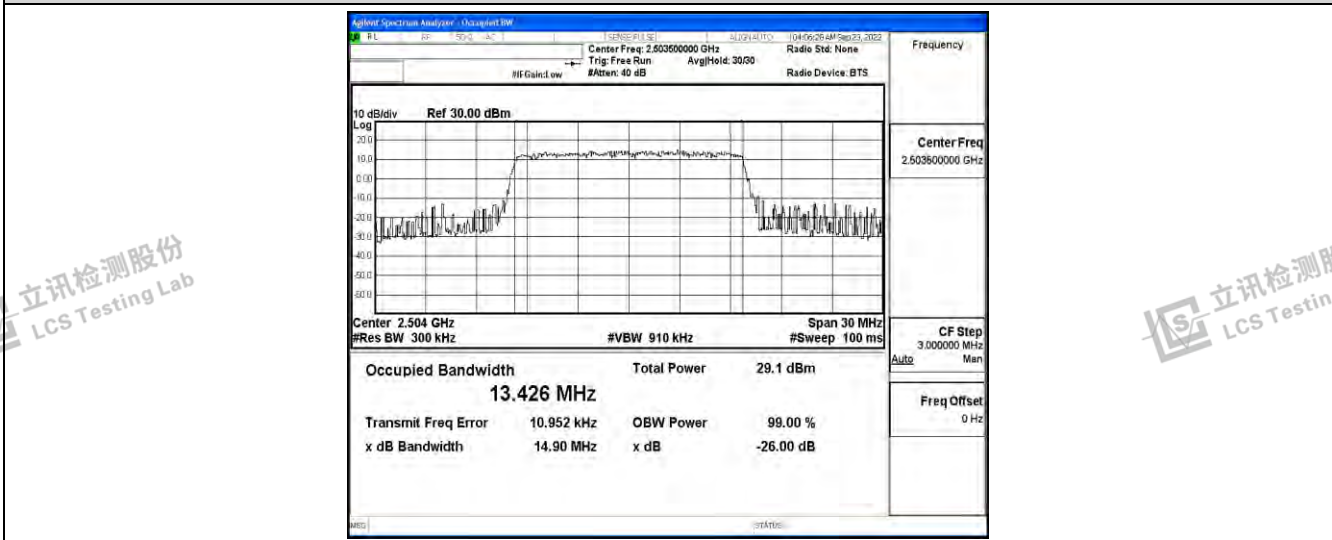

Band41-15MHz-16QAM-39725-75RB#0

Band41-15MHz-16QAM-40620-75RB#0