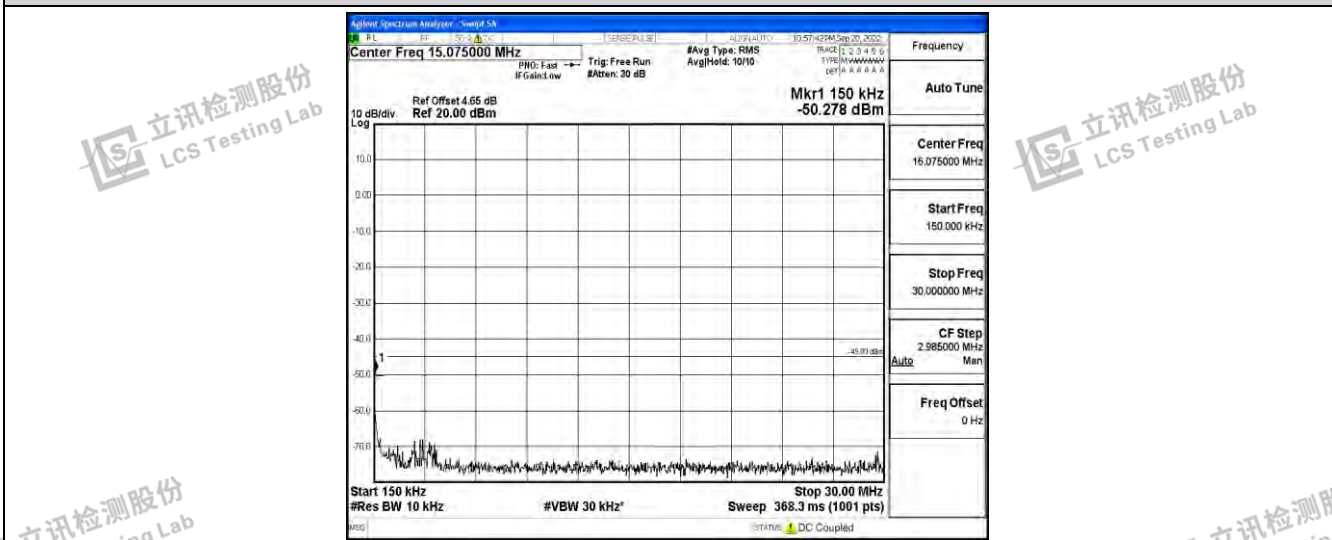

Band41-5MHz-16QAM-40620-1RB#0-Range2:0.15~30MHz

Band41-5MHz-16QAM-40620-1RB#0-Range3:30~1000MHz

Shenzhen LCS Compliance Testing Laboratory Ltd.
Add: 101, 201 Bldg A & 301 Bldg C, Juji Industrial Park Yabianxueziwei, Shajing Street, Baoan District, Shenzhen, 518000, China
Tel: +(86) 0755-82591330 | E-mail: webmaster@lcs-cert.com | Web: www.lcs-cert.com
Scan code to check authenticity