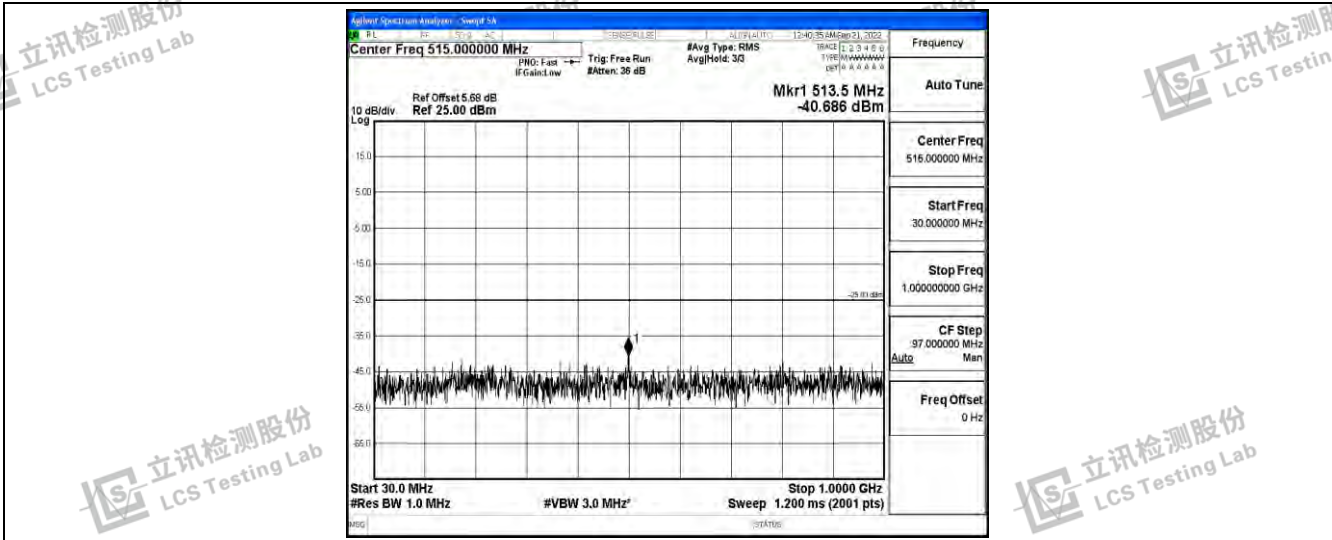

Band41-20MHz-16QAM-40620-1RB#0-Range1:0.009~0.15MHz

Band41-20MHz-16QAM-40620-1RB#0-Range2:0.15~30MHz

Band41-20MHz-16QAM-40620-1RB#0-Range3:30~1000MHz

Shenzhen LCS Compliance Testing Laboratory Ltd.
 Add: 101, 201 Bldg A & 301 Bldg C, Juji Industrial Park Yabianxueziwei, Shajing Street, Baoan District, Shenzhen, 518000, China
 Tel: +(86) 0755-82591330 | E-mail: webmaster@lcs-cert.com | Web: www.lcs-cert.com
 Scan code to check authenticity