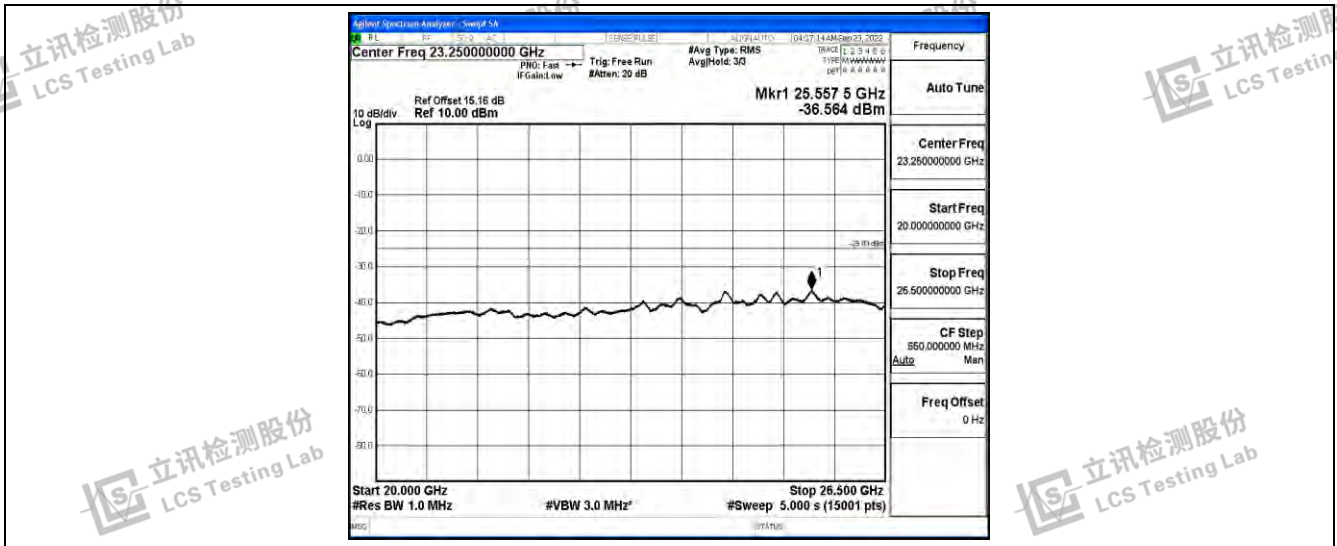

Band41-20MHz-16QAM-41490-1RB#0-Range4: 1000~10000MHz

Band41-20MHz-16QAM-41490-1RB#0-Range5: 10000~20000MHz

Band41-20MHz-16QAM-41490-1RB#0-Range6: 20000~26500MHz

Shenzhen LCS Compliance Testing Laboratory Ltd.
 Add: 101, 201 Bldg A & 301 Bldg C, Juji Industrial Park Yabianxueziwei, Shajing Street, Baoan District, Shenzhen, 518000, China
 Tel: +(86) 0755-82591330 | E-mail: webmaster@lcs-cert.com | Web: www.lcs-cert.com
 Scan code to check authenticity