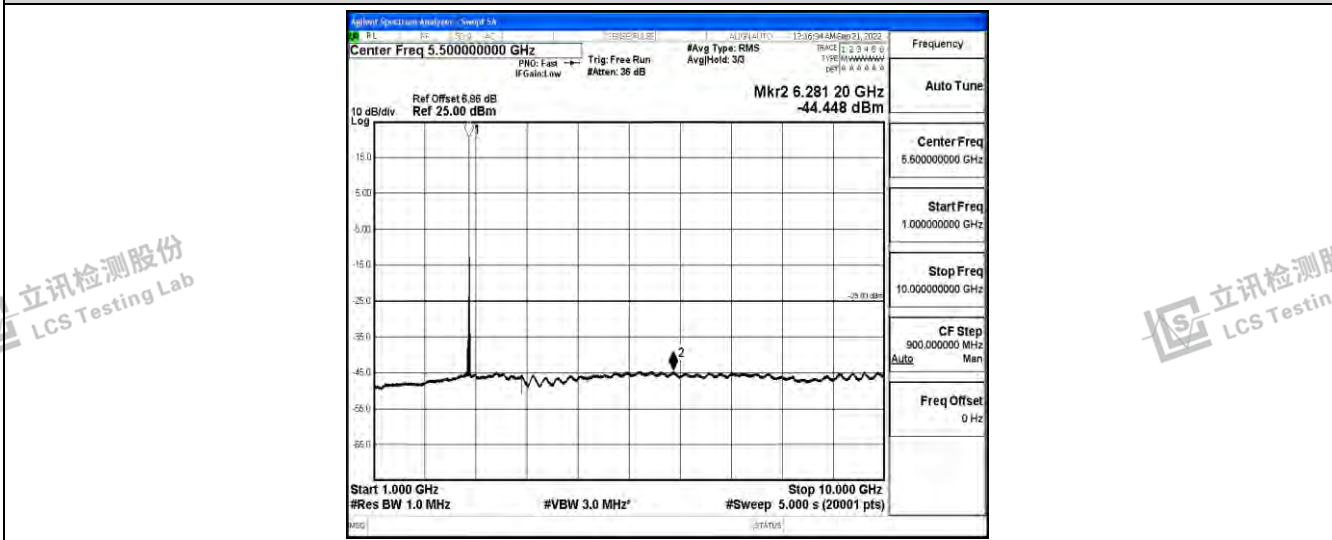

Band41-15MHz-16QAM-41515-1RB#0-Range4:1000~10000MHz

Band41-15MHz-16QAM-41515-1RB#0-Range5:10000~20000MHz