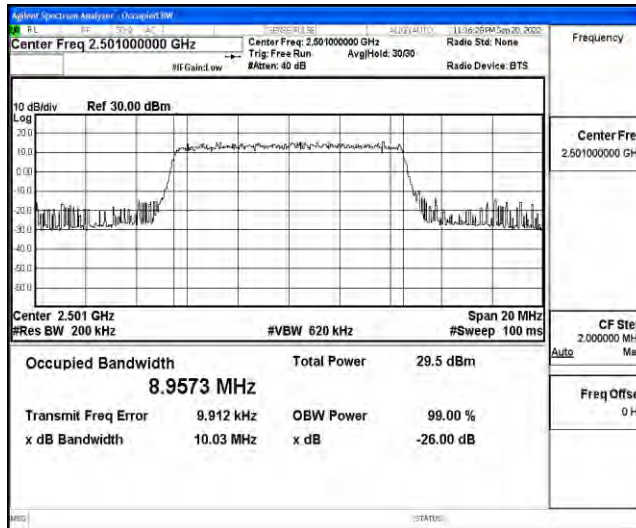

Band41-10MHz-16QAM-39700-50RB#0

Band41-10MHz-16QAM-40620-50RB#0