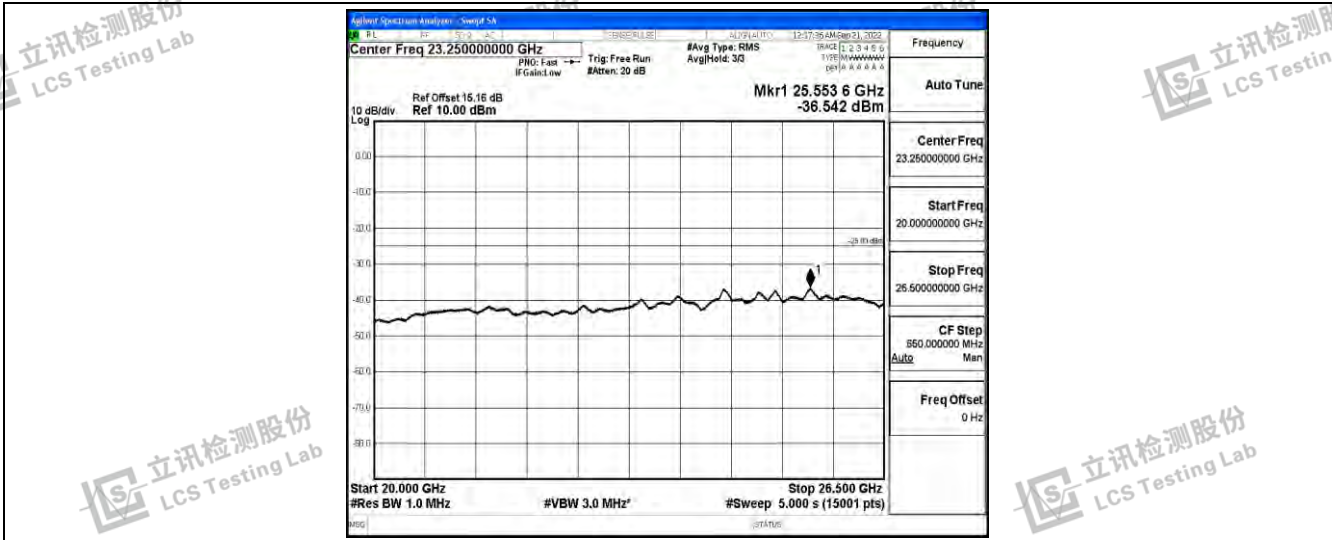

Band41-15MHz-16QAM-41515-1RB#0-Range6:20000~26500MHz

Band41-20MHz-QPSK-39750-1RB#0-Range1:0.009~0.15MHz