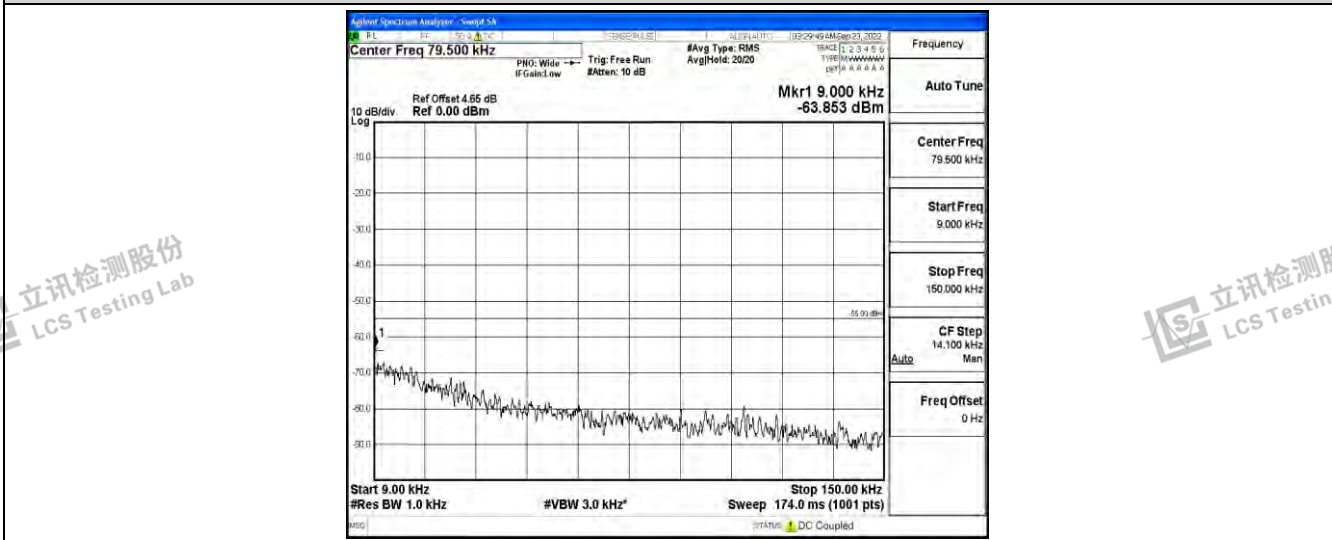

Band41-10MHz-QPSK-41540-1RB#0-Range1:0.009~0.15MHz

Band41-10MHz-QPSK-41540-1RB#0-Range2:0.15~30MHz