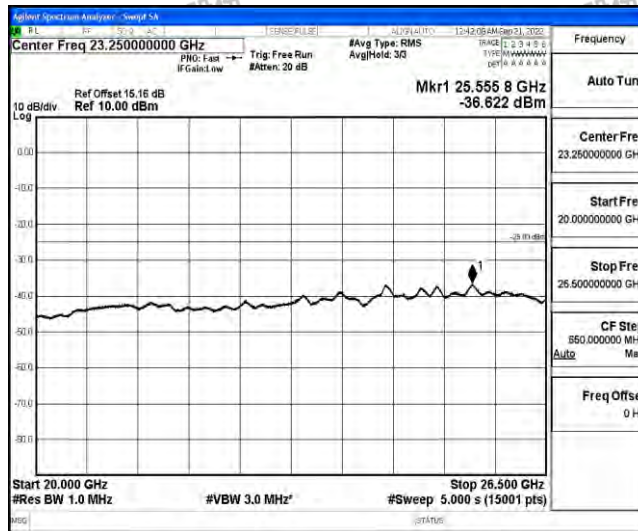

Band41-20MHz-16QAM-40620-1RB#0-Range4: 1000~10000MHz

Band41-20MHz-16QAM-40620-1RB#0-Range5: 10000~20000MHz

Band41-20MHz-16QAM-40620-1RB#0-Range6: 20000~26500MHz

Shenzhen LCS Compliance Testing Laboratory Ltd.
 Add: 101, 201 Bldg A & 301 Bldg C, Juji Industrial Park Yabianxueziwei, Shajing Street, Baoan District, Shenzhen, 518000, China
 Tel: +(86) 0755-82591330 | E-mail: webmaster@lcs-cert.com | Web: www.lcs-cert.com
 Scan code to check authenticity