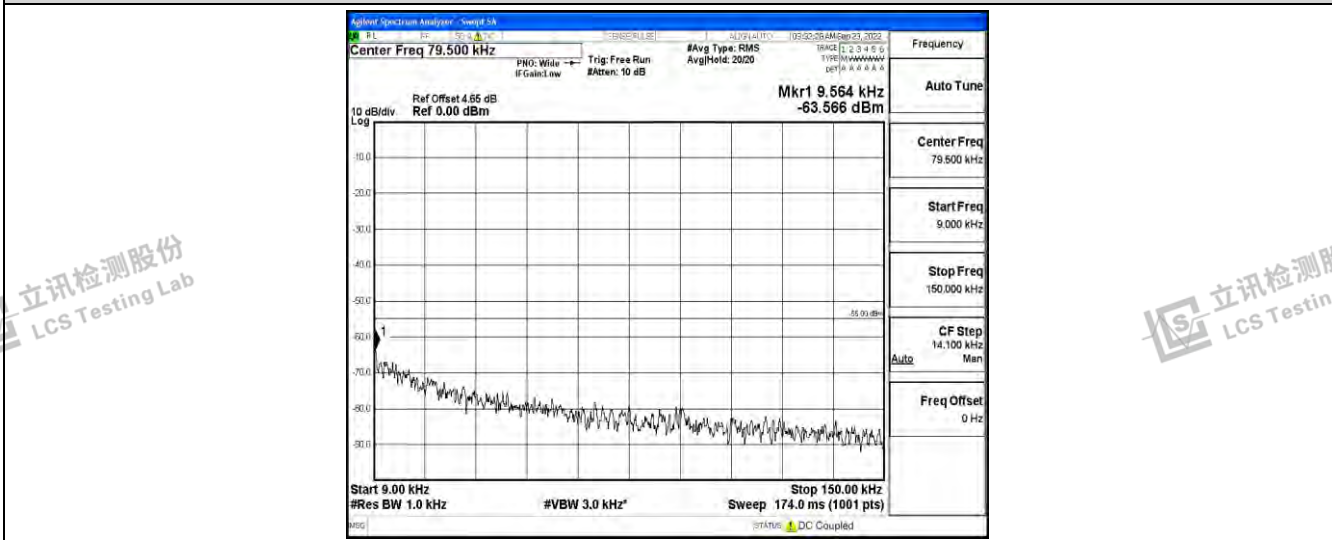

Band41-10MHz-16QAM-41540-1RB#0-Range1:0.009~0.15MHz

Band41-10MHz-16QAM-41540-1RB#0-Range2:0.15~30MHz