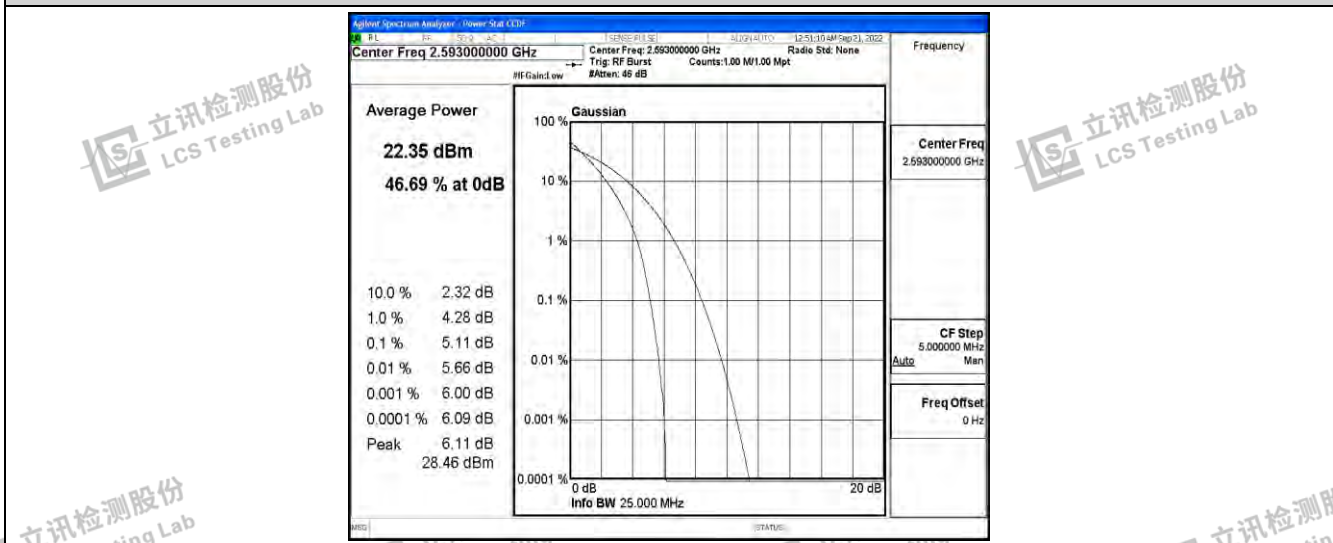

Band41-20MHz-QPSK-40620-100RB#0

Band41-20MHz-QPSK-41490-100RB#0