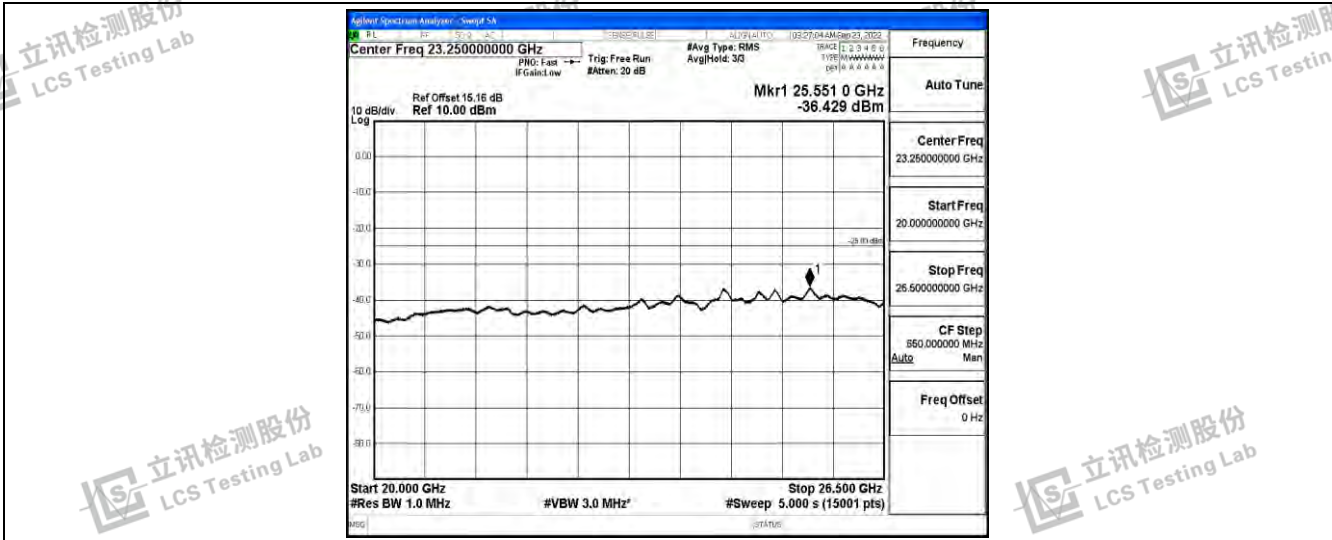

Band41-10MHz-QPSK-40620-1RB#0-Range4:1000~10000MHz

Band41-10MHz-QPSK-40620-1RB#0-Range5:10000~20000MHz

Band41-10MHz-QPSK-40620-1RB#0-Range6:20000~26500MHz

Shenzhen LCS Compliance Testing Laboratory Ltd.
 Add: 101, 201 Bldg A & 301 Bldg C, Juji Industrial Park Yabianxueziwei, Shajing Street, Baoan District, Shenzhen, 518000, China
 Tel: +(86) 0755-82591330 | E-mail: webmaster@lcs-cert.com | Web: www.lcs-cert.com
 Scan code to check authenticity