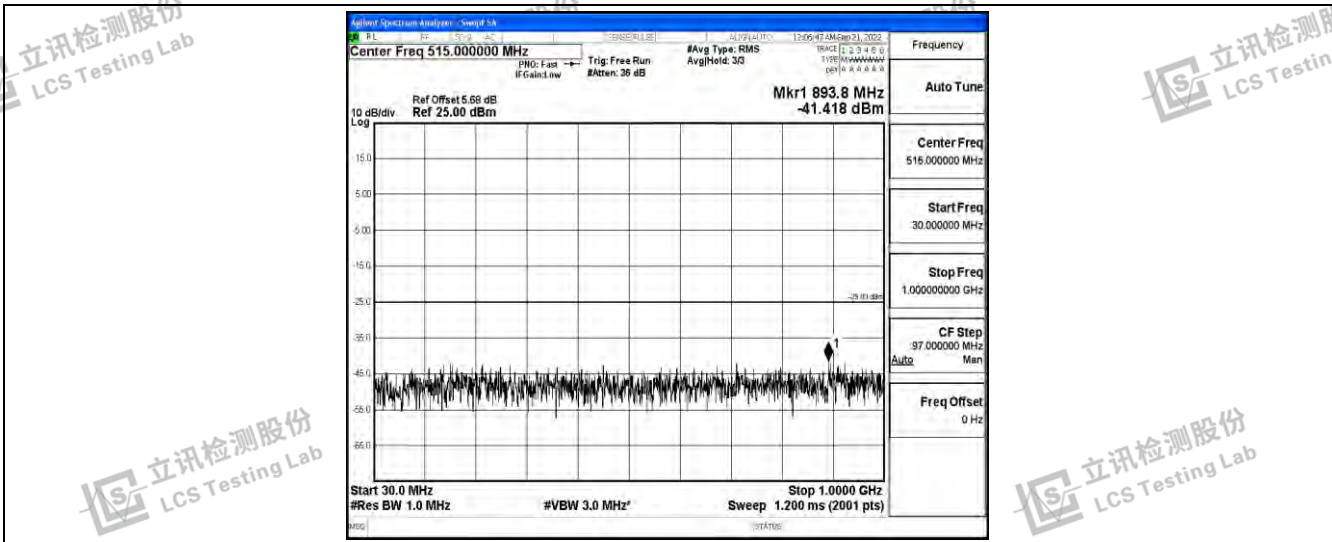

Band41-15MHz-QPSK-41515-1RB#0-Range4:1000~10000MHz

Band41-15MHz-QPSK-41515-1RB#0-Range5:10000~20000MHz

Band41-15MHz-QPSK-41515-1RB#0-Range6:20000~26500MHz

Shenzhen LCS Compliance Testing Laboratory Ltd.
 Add: 101, 201 Bldg A & 301 Bldg C, Juji Industrial Park Yabianxueziwei, Shajing Street, Baoan District, Shenzhen, 518000, China
 Tel: +(86) 0755-82591330 | E-mail: webmaster@lcs-cert.com | Web: www.lcs-cert.com
 Scan code to check authenticity