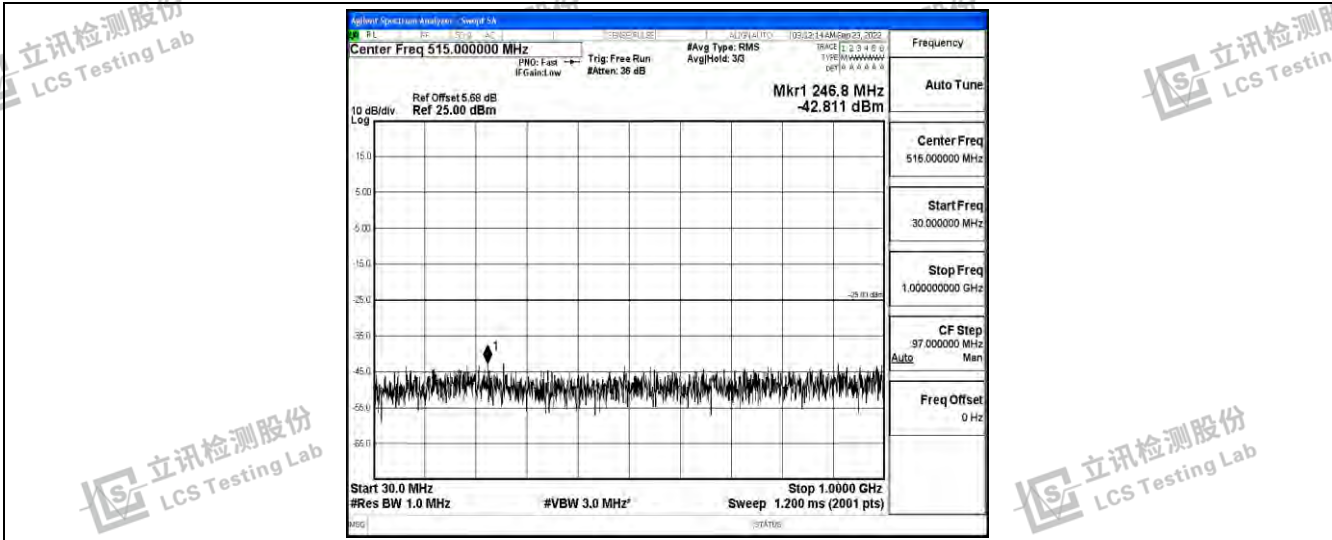

Band41-15MHz-QPSK-39725-1RB#0-Range1:0.009~0.15MHz

Band41-15MHz-QPSK-39725-1RB#0-Range2:0.15~30MHz

Band41-15MHz-QPSK-39725-1RB#0-Range3:30~1000MHz

Shenzhen LCS Compliance Testing Laboratory Ltd.
 Add: 101, 201 Bldg A & 301 Bldg C, Juji Industrial Park Yabianxueziwei, Shajing Street, Baoan District, Shenzhen, 518000, China
 Tel: +(86) 0755-82591330 | E-mail: webmaster@lcs-cert.com | Web: www.lcs-cert.com
 Scan code to check authenticity