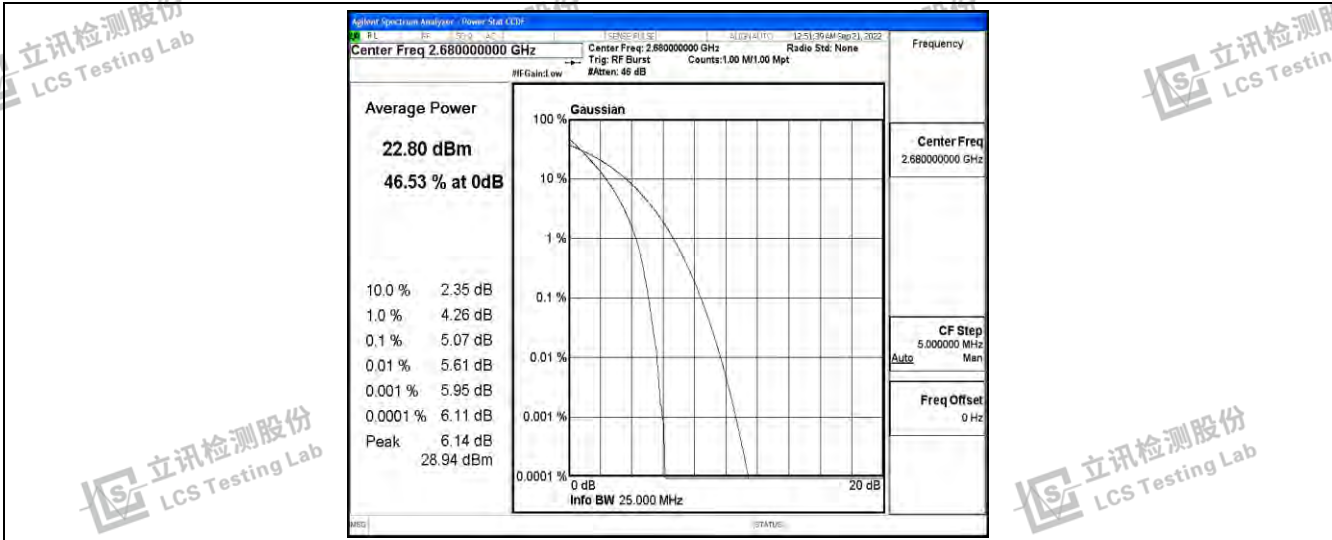

Band41-20MHz-QPSK-41490-100RB#0

Band41-20MHz-16QAM-39750-100RB#0