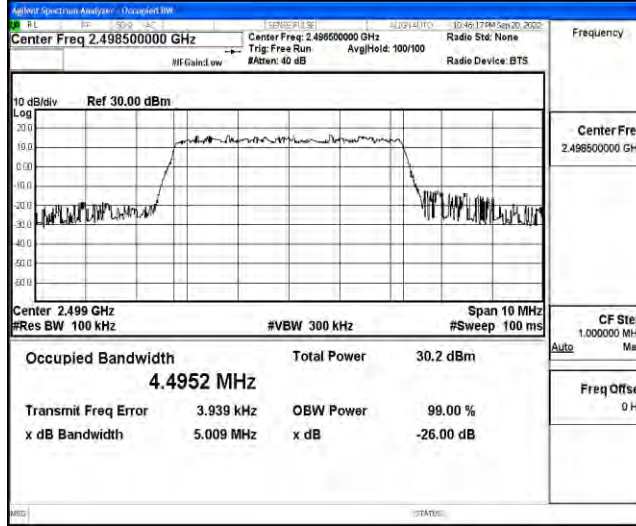

立讯检测股份
LCS Testing Lab
Test Graphs

立讯检测股份
LCS Testing Lab

立讯检测股份
LCS Testing Lab

立讯检测股份
LCS Testing Lab

Band41-5MHz-QPSK-39675-25RB#0