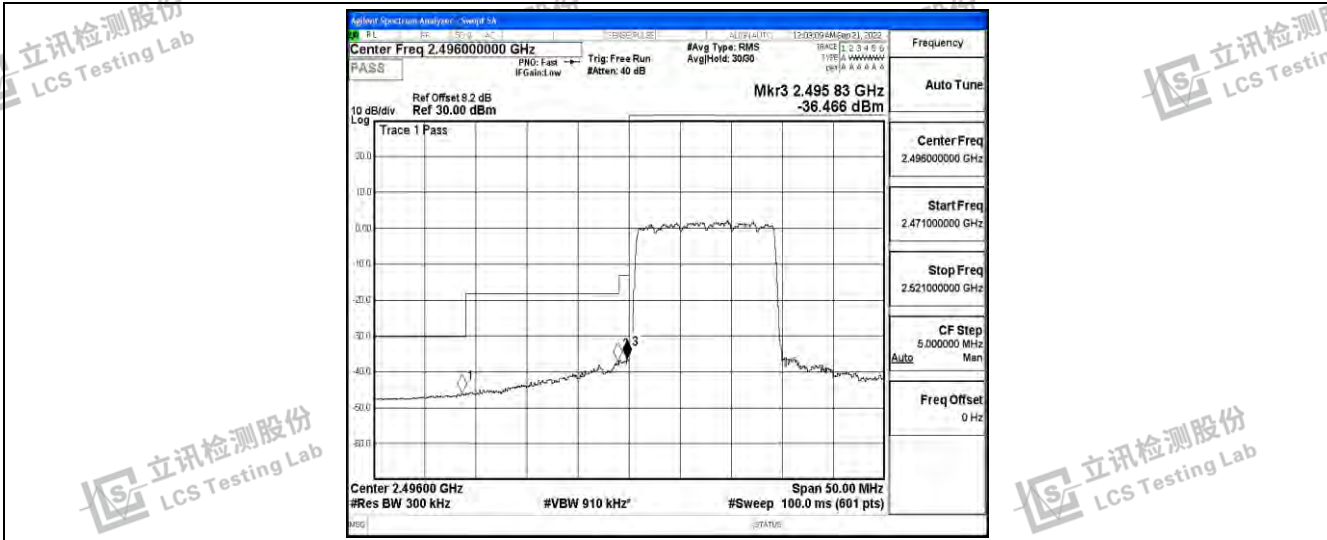

Band41-15MHz-QPSK-39725-75RB#0

Band41-15MHz-QPSK-41515-75RB#0

Band41-15MHz-16QAM-39725-75RB#0

Shenzhen LCS Compliance Testing Laboratory Ltd.
 Add: 101, 201 Bldg A & 301 Bldg C, Juji Industrial Park Yabianxueziwei, Shajing Street, Baoan District, Shenzhen, 518000, China
 Tel: +(86) 0755-82591330 | E-mail: webmaster@lcs-cert.com | Web: www.lcs-cert.com
 Scan code to check authenticity