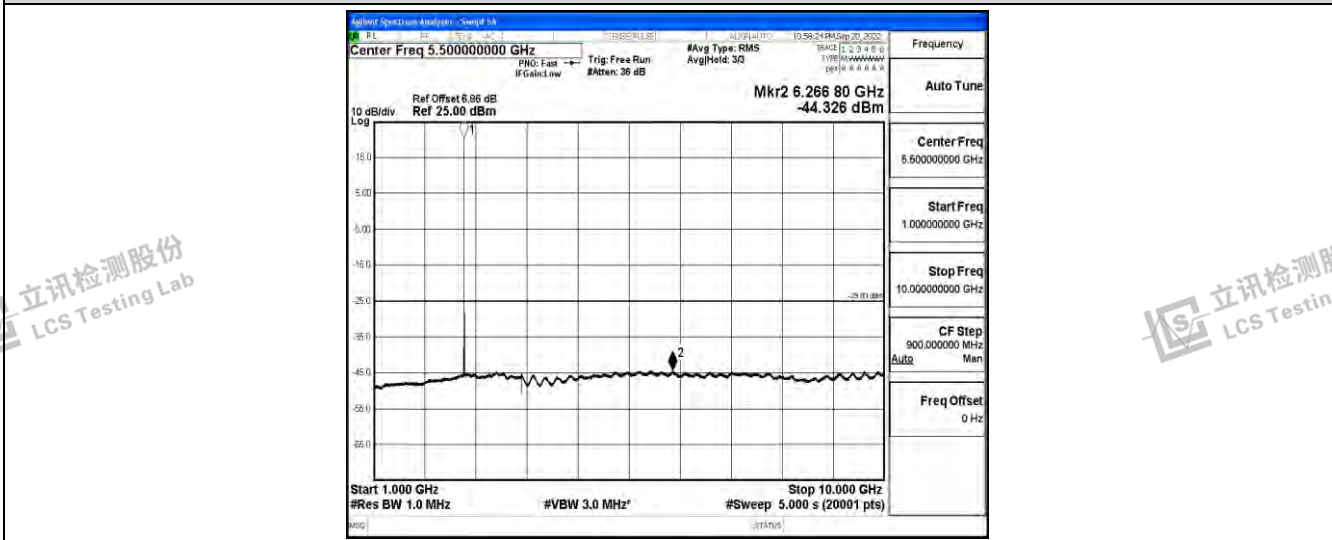

Band41-5MHz-16QAM-40620-1RB#0-Range4:1000~10000MHz

Band41-5MHz-16QAM-40620-1RB#0-Range5:10000~20000MHz