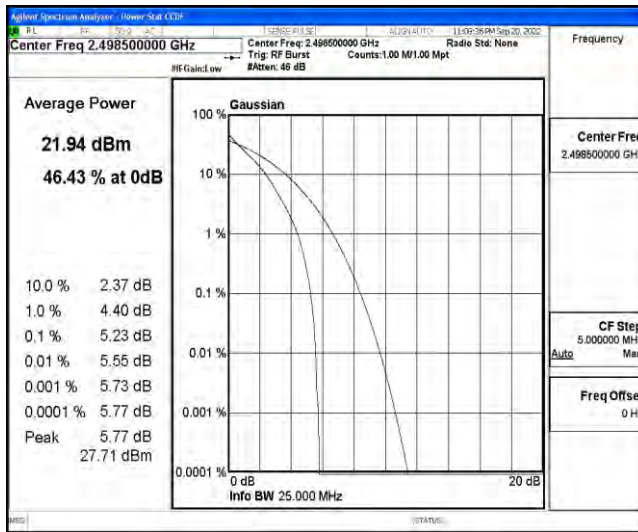

立讯检测股份
LCS Testing Lab
Test Graphs

立讯检测股份
LCS Testing Lab

立讯检测股份
LCS Testing Lab

立讯检测股份
LCS Testing Lab

Band41-5MHz-QPSK-39675-25RB#0