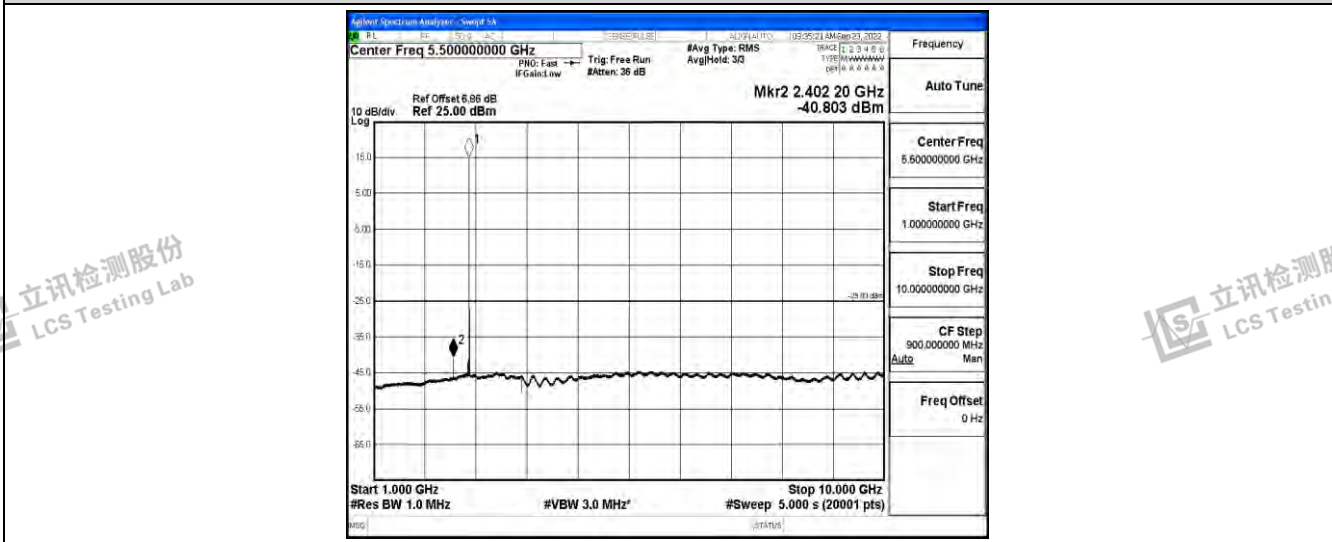

Band41-10MHz-16QAM-41540-1RB#0-Range4: 1000~10000MHz

Band41-10MHz-16QAM-41540-1RB#0-Range5: 10000~20000MHz