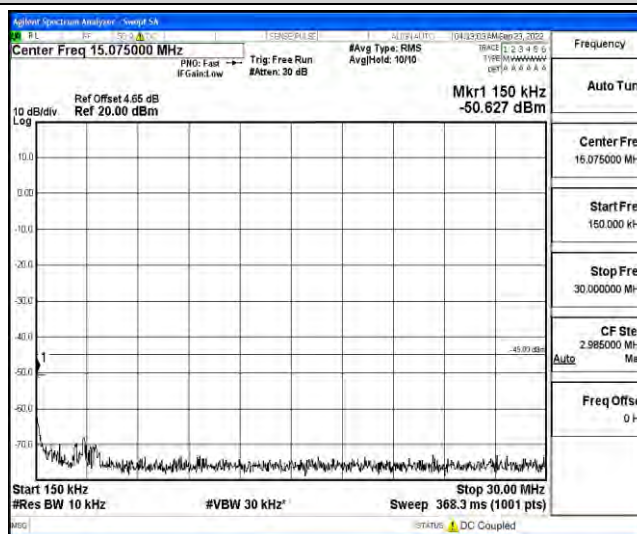

Band41-20MHz-16QAM-39750-1RB#0-Range2:0.15~30MHz

Band41-20MHz-16QAM-39750-1RB#0-Range3:30~1000MHz

Shenzhen LCS Compliance Testing Laboratory Ltd.
Add: 101, 201 Bldg A & 301 Bldg C, Juji Industrial Park Yabianxueziwei, Shajing Street, Baoan District, Shenzhen, 518000, China
Tel: +(86) 0755-82591330 | E-mail: webmaster@lcs-cert.com | Web: www.lcs-cert.com
Scan code to check authenticity