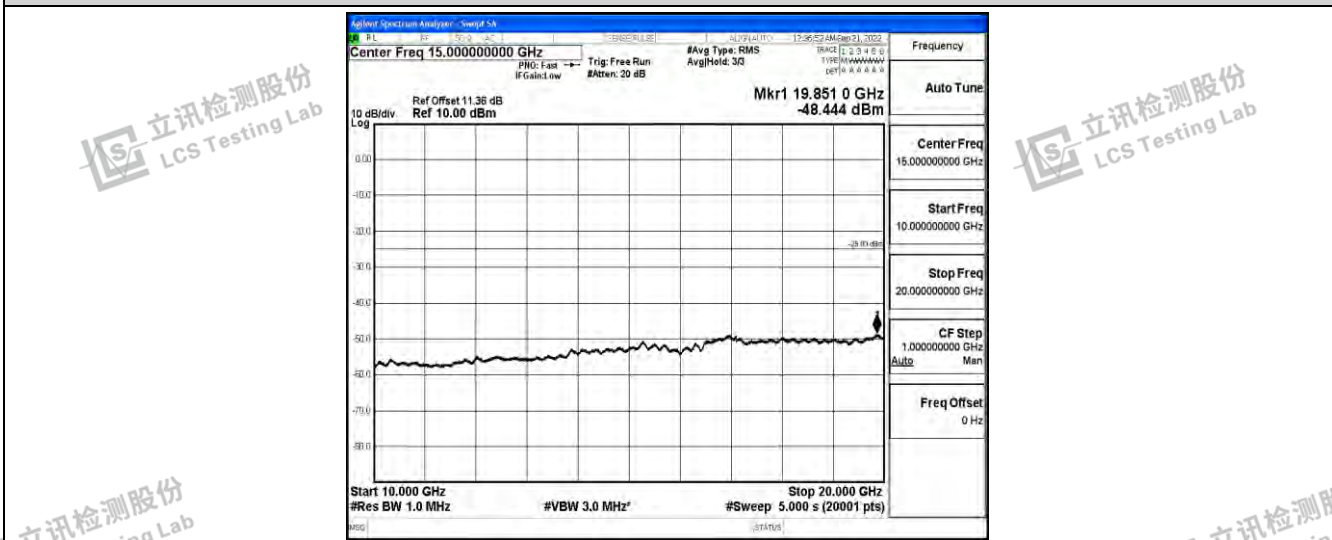

Band41-20MHz-16QAM-39750-1RB#0-Range5: 10000~20000MHz

Band41-20MHz-16QAM-39750-1RB#0-Range6: 20000~26500MHz

Shenzhen LCS Compliance Testing Laboratory Ltd.
Add: 101, 201 Bldg A & 301 Bldg C, Juji Industrial Park Yabianxueziwei, Shajing Street, Baoan District, Shenzhen, 518000, China
Tel: +(86) 0755-82591330 | E-mail: webmaster@lcs-cert.com | Web: www.lcs-cert.com
Scan code to check authenticity