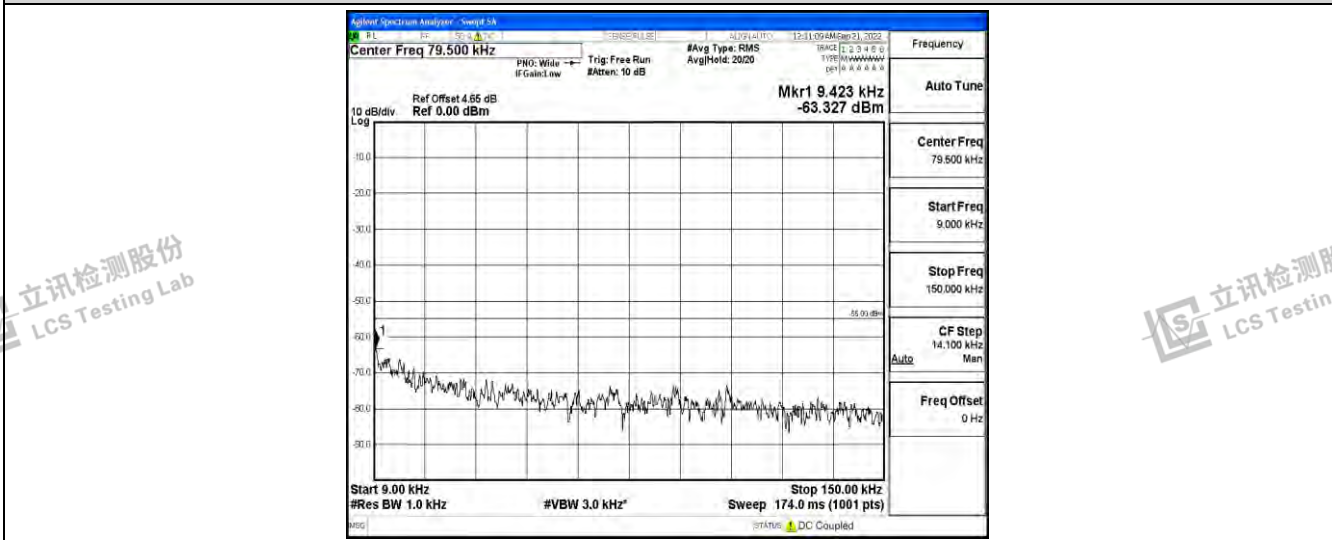

Band41-15MHz-16QAM-40620-1RB#0-Range1:0.009~0.15MHz

Band41-15MHz-16QAM-40620-1RB#0-Range2:0.15~30MHz