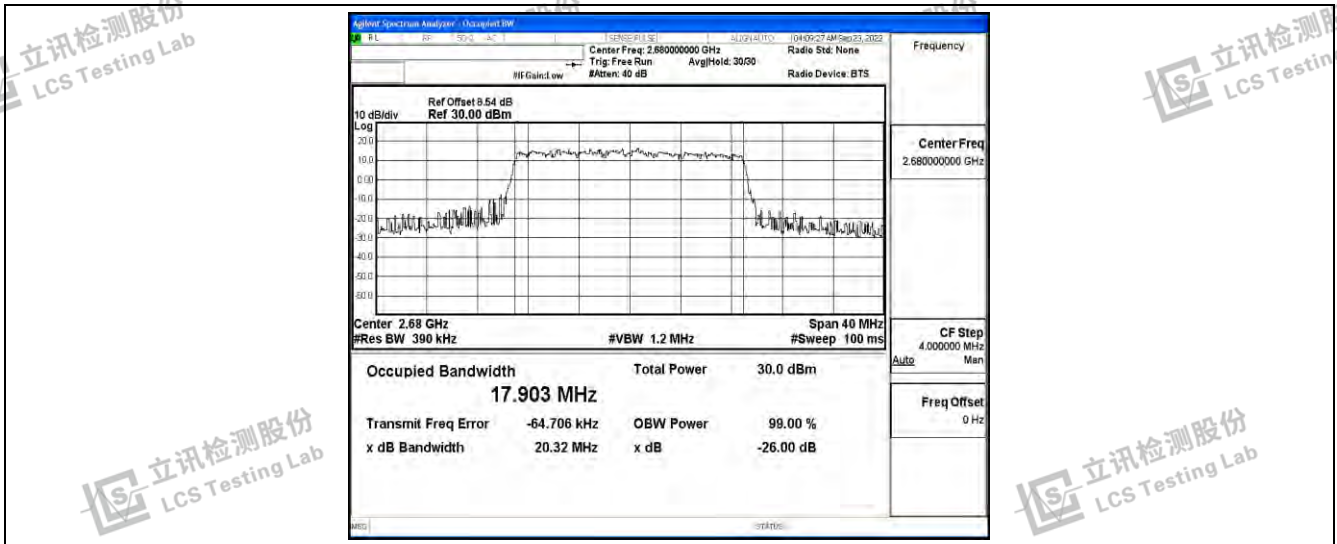

Band41-20MHz-16QAM-40620-100RB#0

Band41-20MHz-16QAM-41490-100RB#0

Shenzhen LCS Compliance Testing Laboratory Ltd.
 Add: 101, 201 Bldg A & 301 Bldg C, Juji Industrial Park Yabianxueziwei, Shajing Street, Baoan District, Shenzhen, 518000, China
 Tel: +(86) 0755-82591330 | E-mail: webmaster@lcs-cert.com | Web: www.lcs-cert.com
 Scan code to check authenticity