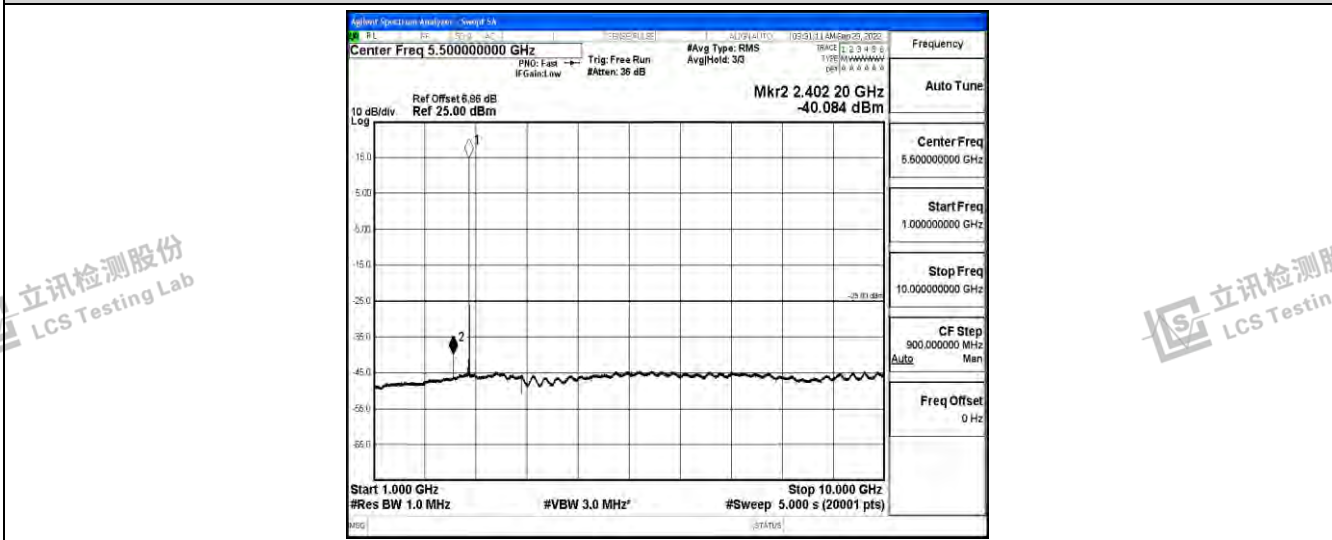

Band41-10MHz-QPSK-41540-1RB#0-Range4:1000~10000MHz

Band41-10MHz-QPSK-41540-1RB#0-Range5:10000~20000MHz