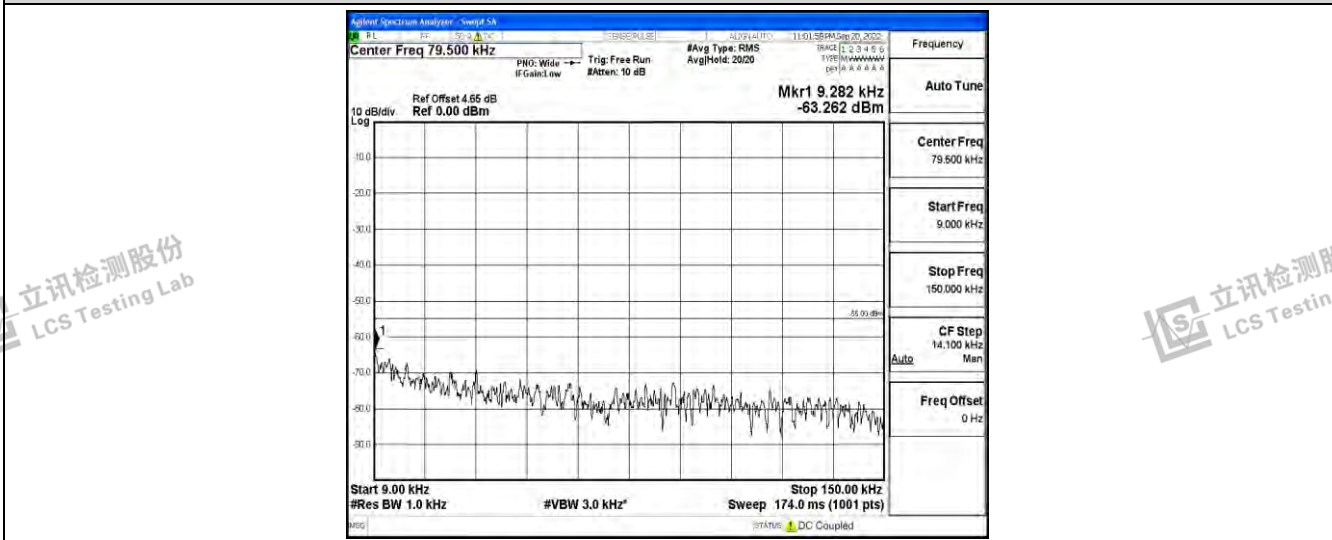

Band41-5MHz-16QAM-41565-1RB#0-Range1:0.009~0.15MHz

Band41-5MHz-16QAM-41565-1RB#0-Range2:0.15~30MHz