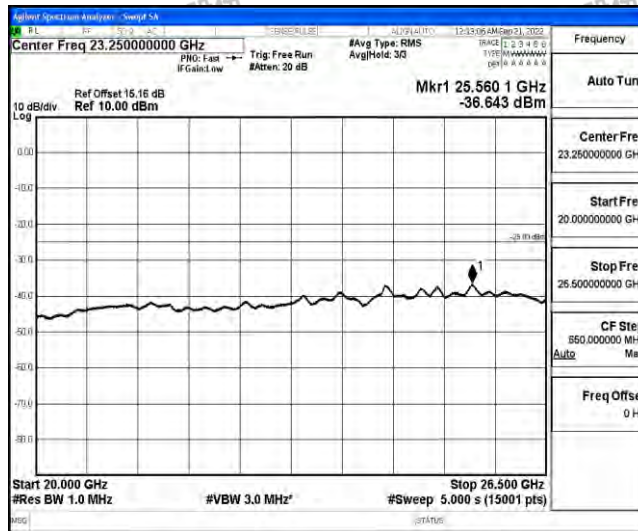

Band41-15MHz-16QAM-40620-1RB#0-Range4: 1000~10000MHz

Band41-15MHz-16QAM-40620-1RB#0-Range5: 10000~20000MHz

Band41-15MHz-16QAM-40620-1RB#0-Range6: 20000~26500MHz

Shenzhen LCS Compliance Testing Laboratory Ltd.
 Add: 101, 201 Bldg A & 301 Bldg C, Juji Industrial Park Yabianxueziwei, Shajing Street, Baoan District, Shenzhen, 518000, China
 Tel: +(86) 0755-82591330 | E-mail: webmaster@lcs-cert.com | Web: www.lcs-cert.com
 Scan code to check authenticity