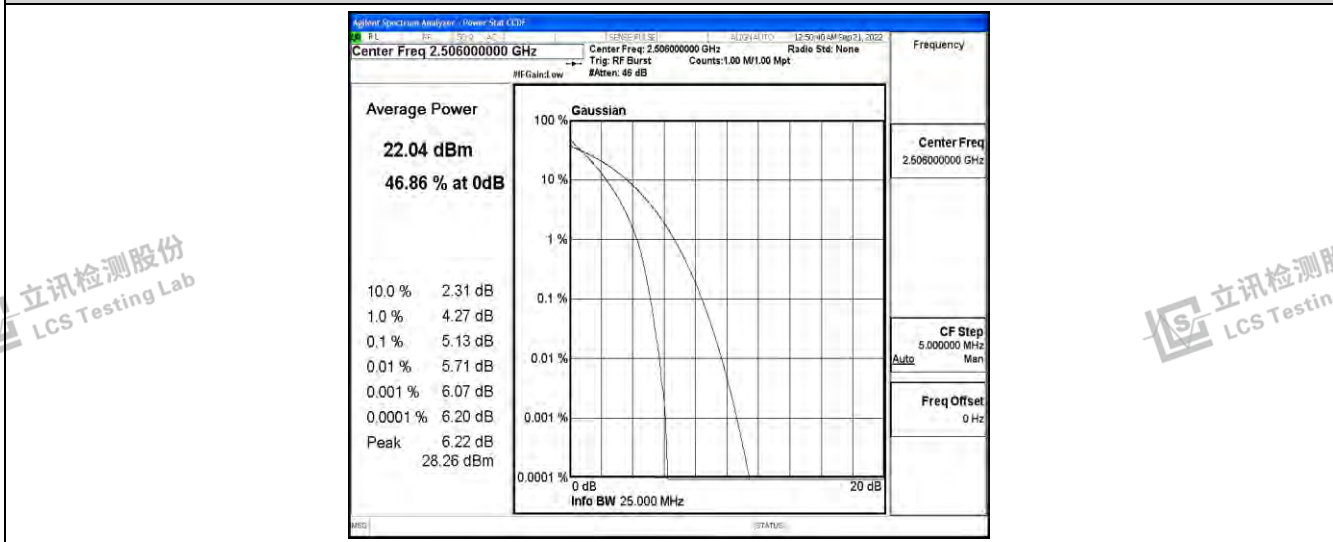

Band41-20MHz-QPSK-39750-100RB#0

Band41-20MHz-QPSK-40620-100RB#0