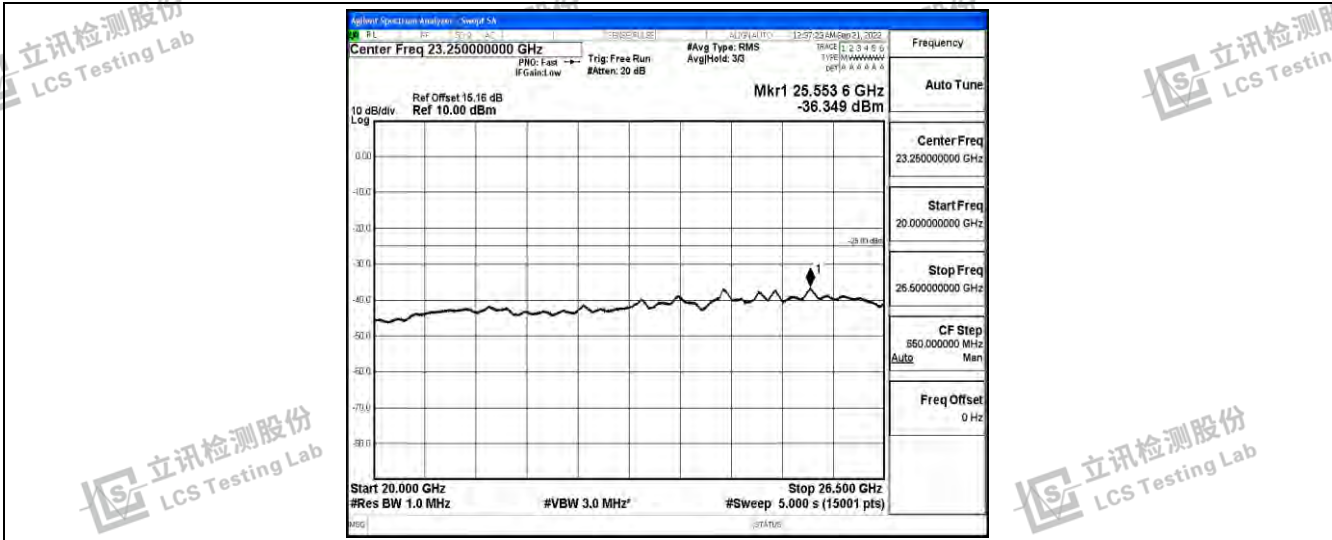

Band41-20MHz-16QAM-39750-1RB#0-Range4: 1000~10000MHz

Band41-20MHz-16QAM-39750-1RB#0-Range5: 10000~20000MHz

Band41-20MHz-16QAM-39750-1RB#0-Range6: 20000~26500MHz

Shenzhen LCS Compliance Testing Laboratory Ltd.
 Add: 101, 201 Bldg A & 301 Bldg C, Juji Industrial Park Yabianxueziwei, Shajing Street, Baoan District, Shenzhen, 518000, China
 Tel: +(86) 0755-82591330 | E-mail: webmaster@lcs-cert.com | Web: www.lcs-cert.com
 Scan code to check authenticity