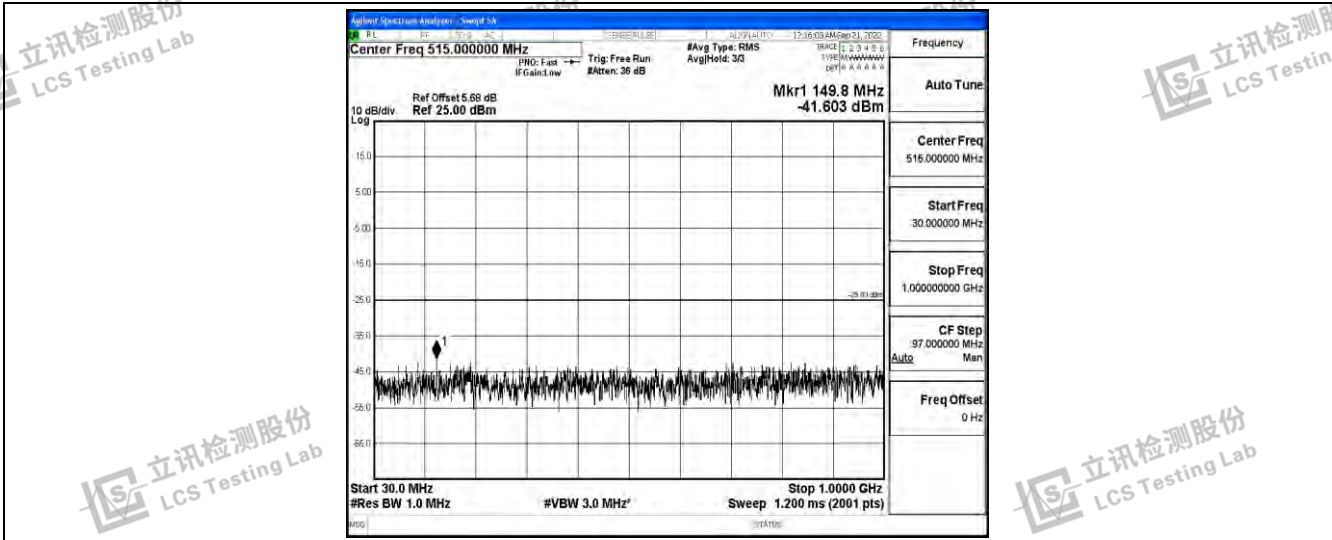

Band41-15MHz-16QAM-41515-1RB#0-Range1:0.009~0.15MHz

Band41-15MHz-16QAM-41515-1RB#0-Range2:0.15~30MHz

Band41-15MHz-16QAM-41515-1RB#0-Range3:30~1000MHz

Shenzhen LCS Compliance Testing Laboratory Ltd.
 Add: 101, 201 Bldg A & 301 Bldg C, Juji Industrial Park Yabianxueziwei, Shajing Street, Baoan District, Shenzhen, 518000, China
 Tel: +(86) 0755-82591330 | E-mail: webmaster@lcs-cert.com | Web: www.lcs-cert.com
 Scan code to check authenticity