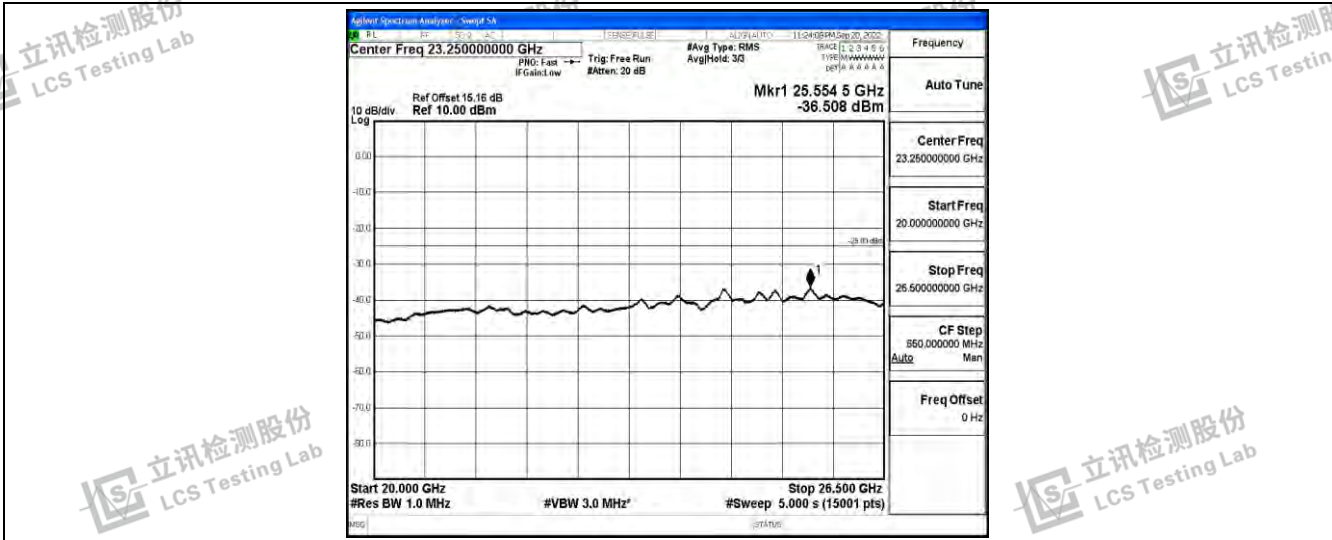

Band41-10MHz-16QAM-39700-1RB#0-Range6: 20000~26500MHz

Band41-10MHz-16QAM-40620-1RB#0-Range1:0.009~0.15MHz