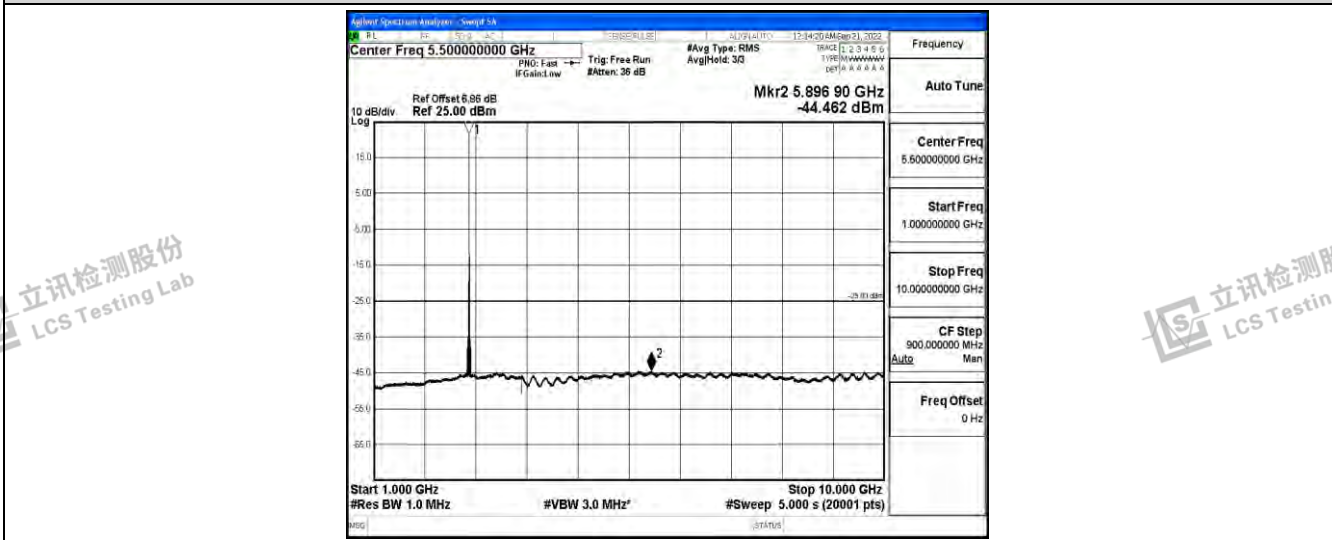

Band41-15MHz-QPSK-41515-1RB#0-Range4:1000~10000MHz

Band41-15MHz-QPSK-41515-1RB#0-Range5:10000~20000MHz