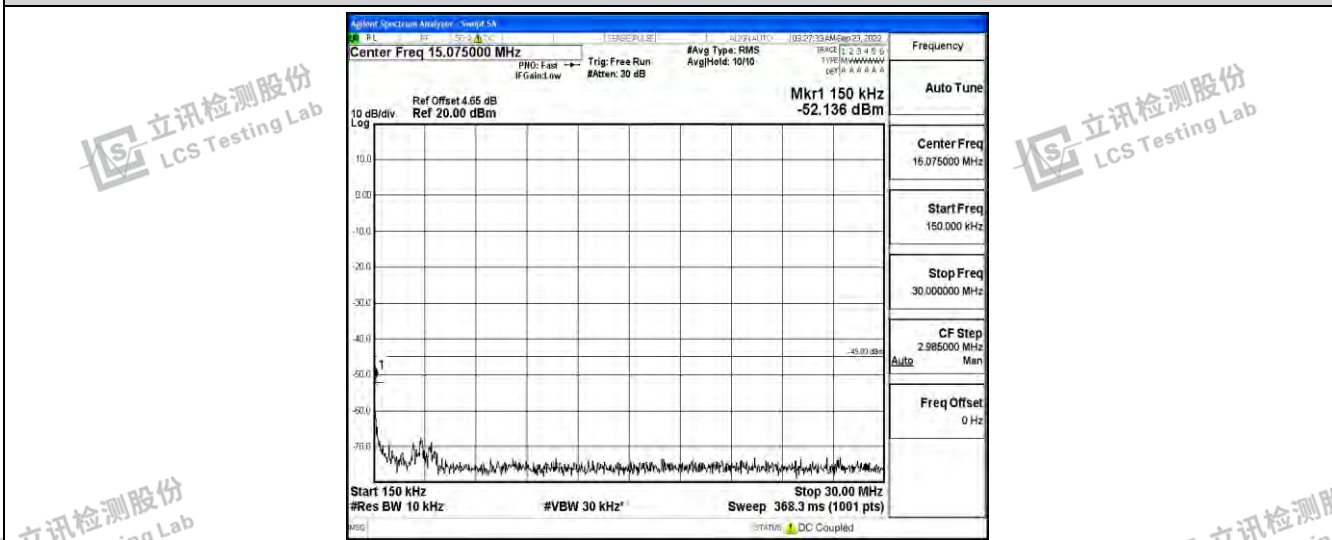

Band41-10MHz-16QAM-40620-1RB#0-Range2:0.15~30MHz

Band41-10MHz-16QAM-40620-1RB#0-Range3:30~1000MHz

Shenzhen LCS Compliance Testing Laboratory Ltd.
 Add: 101, 201 Bldg A & 301 Bldg C, Juji Industrial Park Yabianxueziwei, Shajing Street, Baoan District, Shenzhen, 518000, China
 Tel: +(86) 0755-82591330 | E-mail: webmaster@lcs-cert.com | Web: www.lcs-cert.com
 Scan code to check authenticity