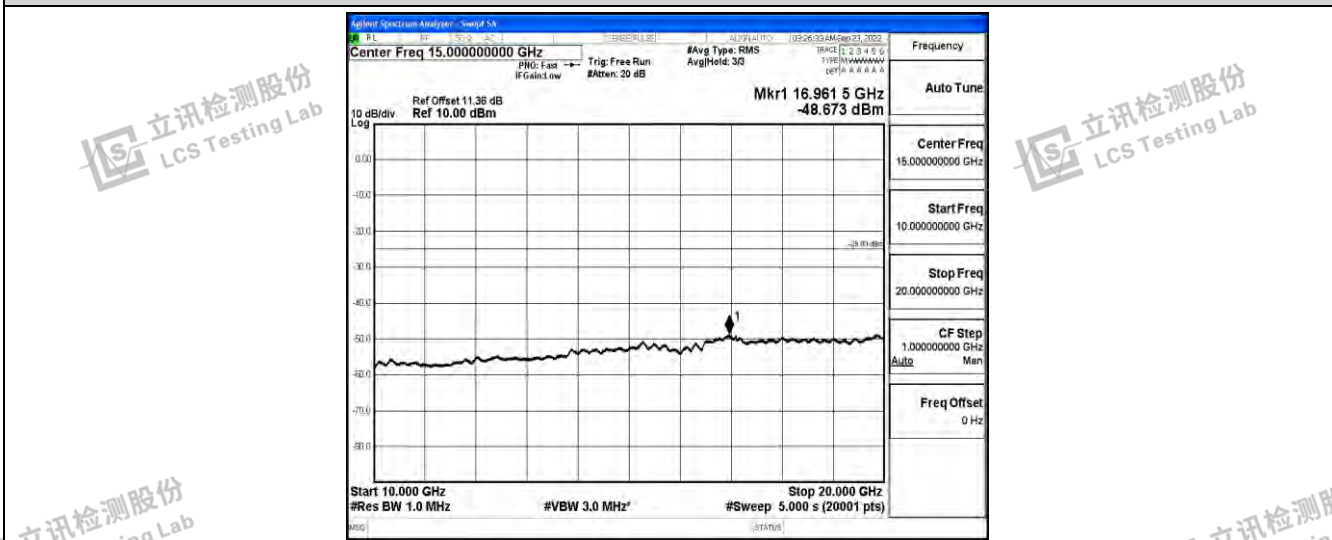

Band41-10MHz-QPSK-40620-1RB#0-Range5:10000~20000MHz

Band41-10MHz-QPSK-40620-1RB#0-Range6:20000~26500MHz

Shenzhen LCS Compliance Testing Laboratory Ltd.
Add: 101, 201 Bldg A & 301 Bldg C, Juji Industrial Park Yabianxueziwei, Shajing Street, Baoan District, Shenzhen, 518000, China
Tel: +(86) 0755-82591330 | E-mail: webmaster@lcs-cert.com | Web: www.lcs-cert.com
Scan code to check authenticity