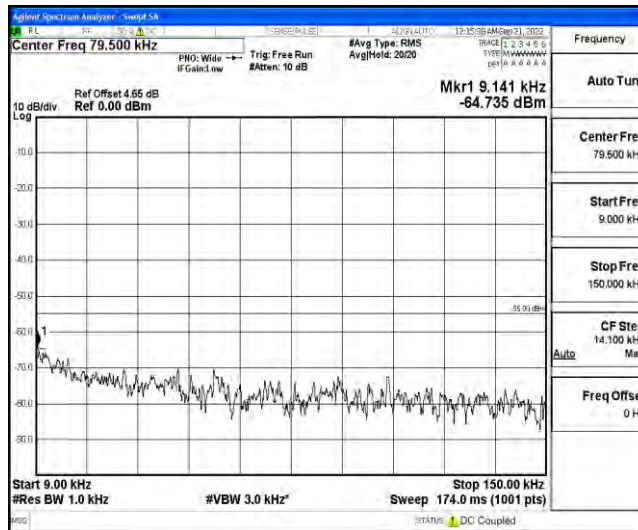

Band41-15MHz-16QAM-41515-1RB#0-Range1:0.009~0.15MHz

Band41-15MHz-16QAM-41515-1RB#0-Range2:0.15~30MHz