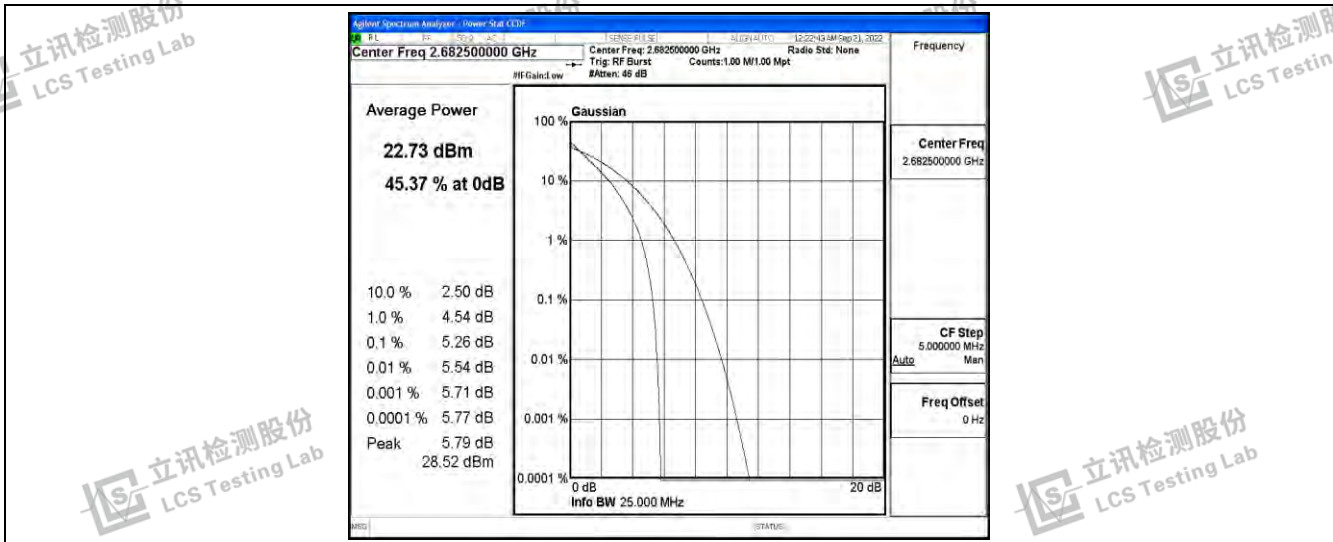

Band41-15MHz-QPSK-41515-75RB#0

Band41-15MHz-16QAM-39725-75RB#0