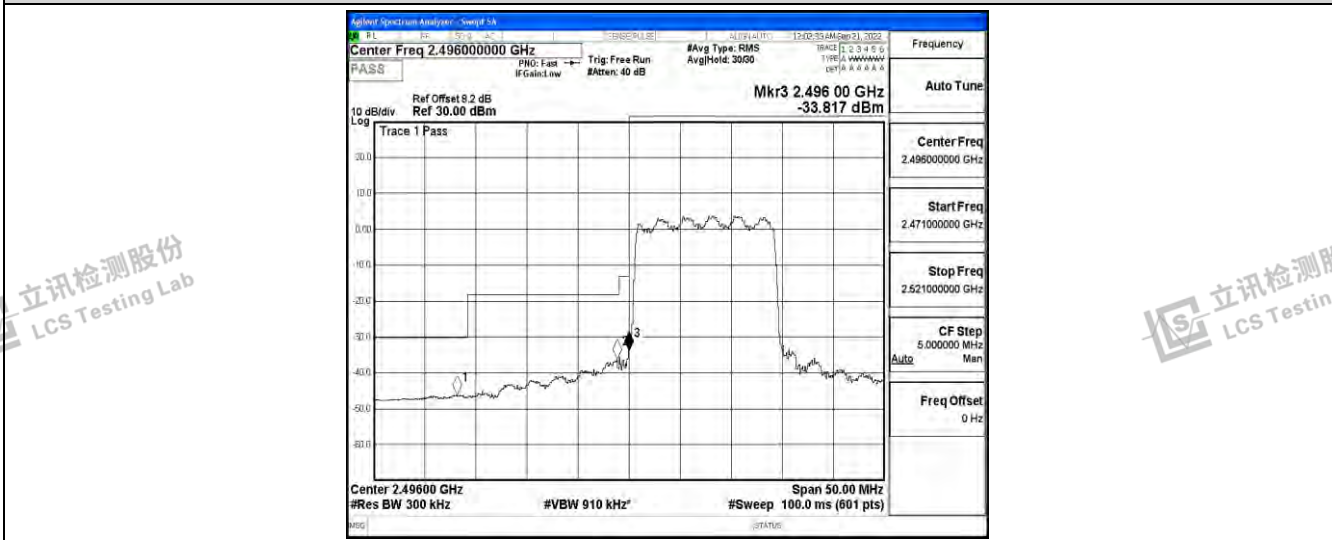

Band41-15MHz-QPSK-39725-75RB#0

Band41-15MHz-QPSK-41515-75RB#0