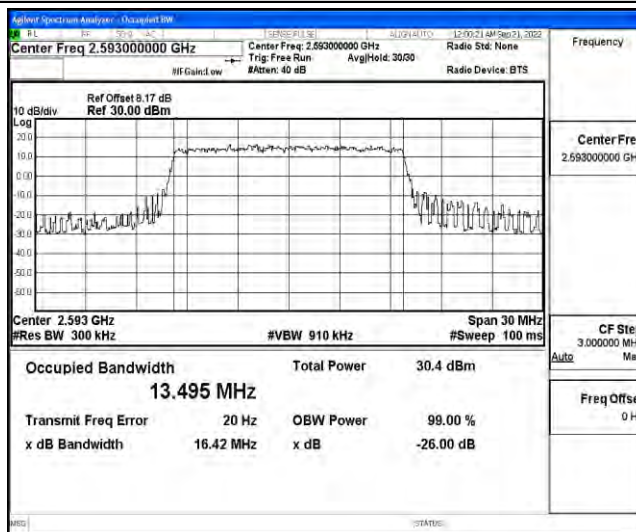

Band41-10MHz-QPSK-41540-50RB#0

Band41-10MHz-16QAM-39700-50RB#0

Band41-10MHz-16QAM-40620-50RB#0

Band41-10MHz-16QAM-41540-50RB#0

Band41-15MHz-QPSK-39725-75RB#0

Band41-15MHz-QPSK-40620-75RB#0

Band41-15MHz-QPSK-41515-75RB#0