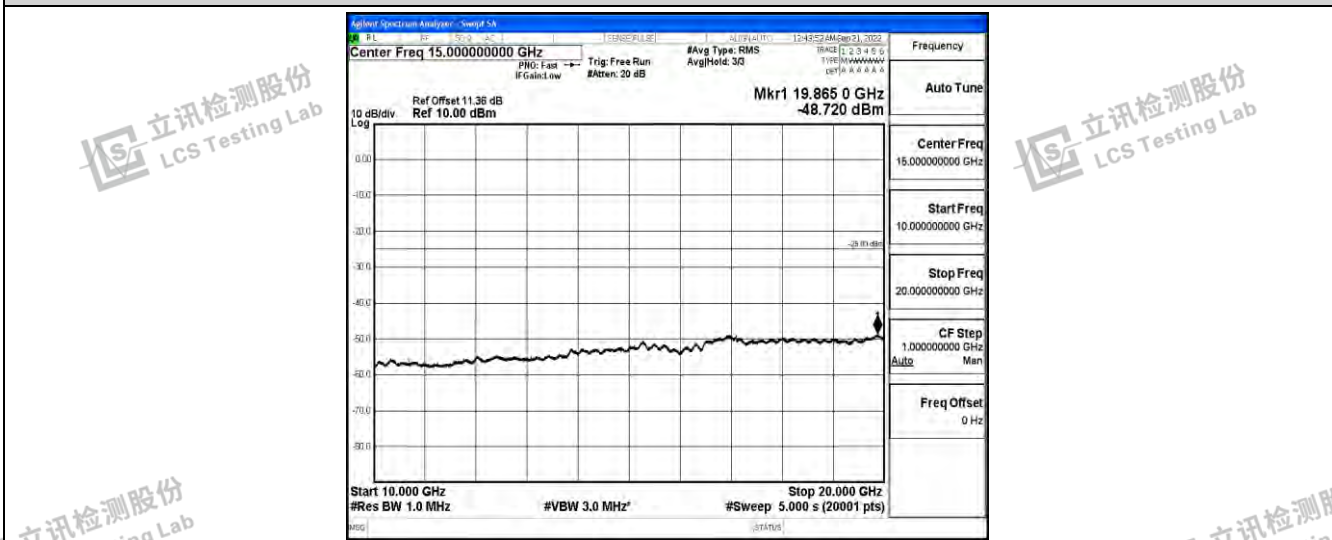

Band41-20MHz-QPSK-41490-1RB#0-Range5:10000~20000MHz

Band41-20MHz-QPSK-41490-1RB#0-Range6:20000~26500MHz

Shenzhen LCS Compliance Testing Laboratory Ltd.
Add: 101, 201 Bldg A & 301 Bldg C, Juji Industrial Park Yabianxueziwei, Shajing Street, Baoan District, Shenzhen, 518000, China
Tel: +(86) 0755-82591330 | E-mail: webmaster@lcs-cert.com | Web: www.lcs-cert.com
Scan code to check authenticity