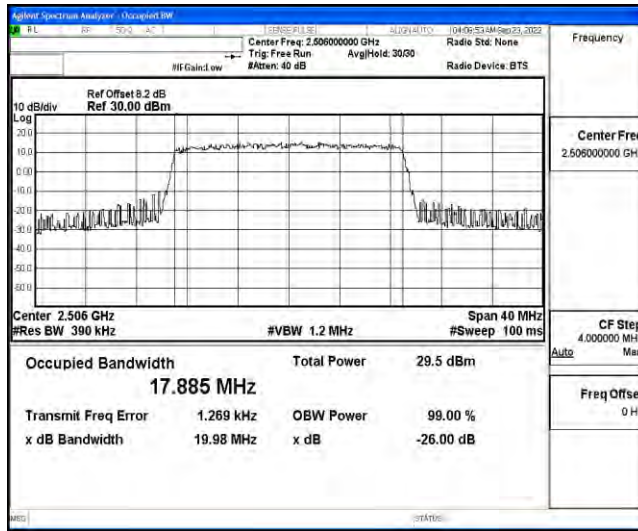

Band41-20MHz-16QAM-39750-100RB#0

Band41-20MHz-16QAM-40620-100RB#0