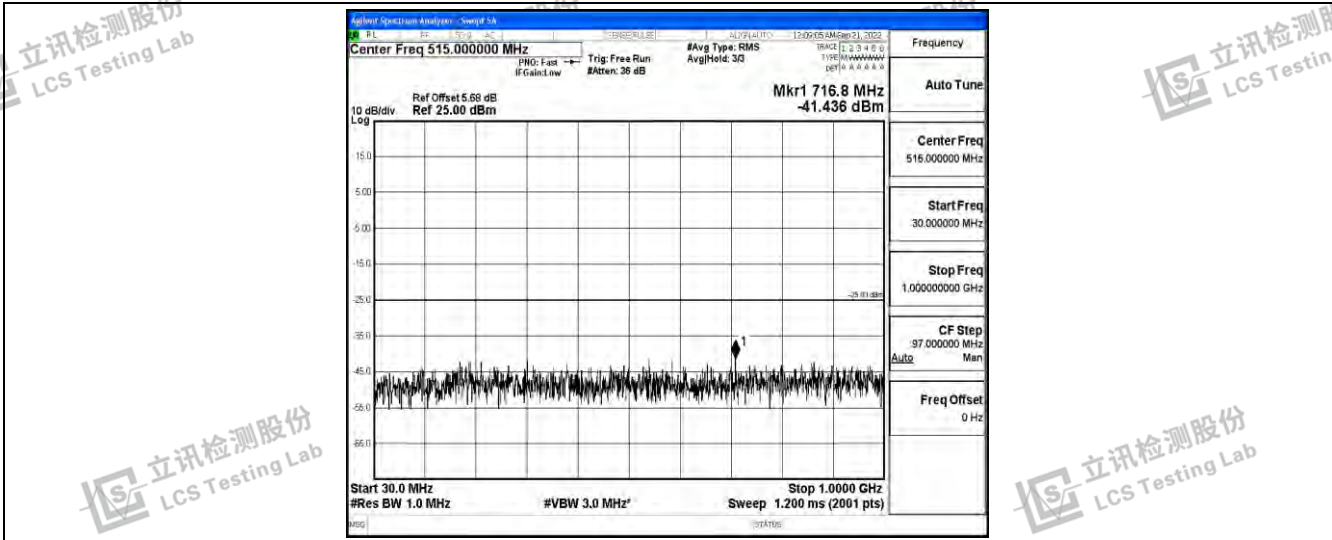

Band41-15MHz-QPSK-40620-1RB#0-Range1:0.009~0.15MHz

Band41-15MHz-QPSK-40620-1RB#0-Range2:0.15~30MHz

Band41-15MHz-QPSK-40620-1RB#0-Range3:30~1000MHz

Shenzhen LCS Compliance Testing Laboratory Ltd.
 Add: 101, 201 Bldg A & 301 Bldg C, Juji Industrial Park Yabianxueziwei, Shajing Street, Baoan District, Shenzhen, 518000, China
 Tel: +(86) 0755-82591330 | E-mail: webmaster@lcs-cert.com | Web: www.lcs-cert.com
 Scan code to check authenticity