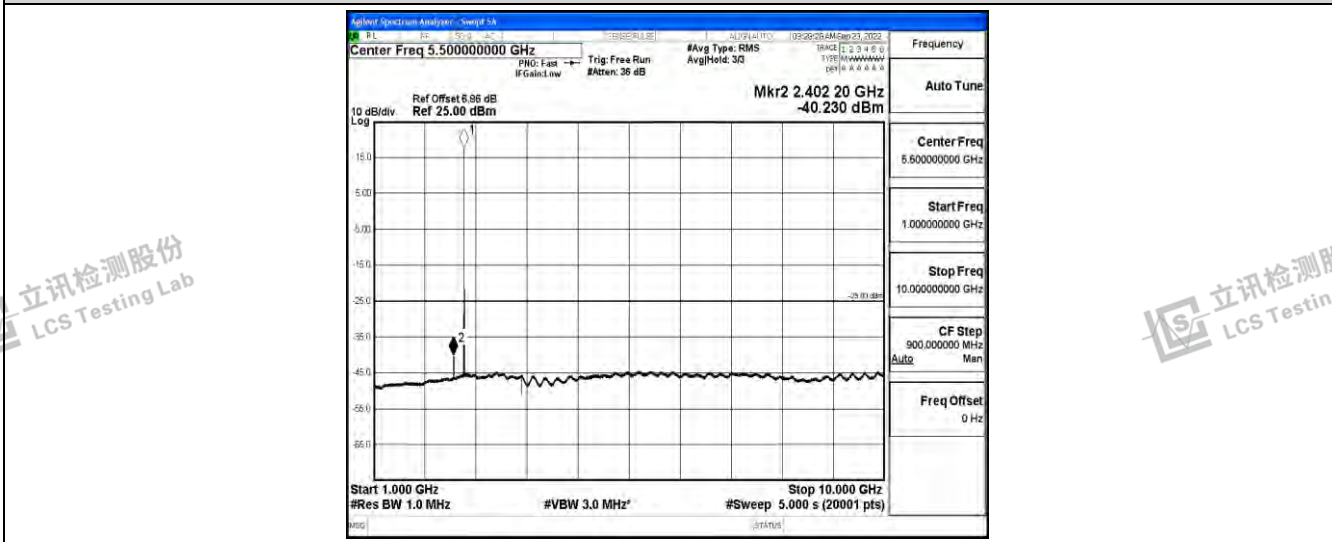

Band41-10MHz-16QAM-40620-1RB#0-Range4:1000~10000MHz

Band41-10MHz-16QAM-40620-1RB#0-Range5:10000~20000MHz