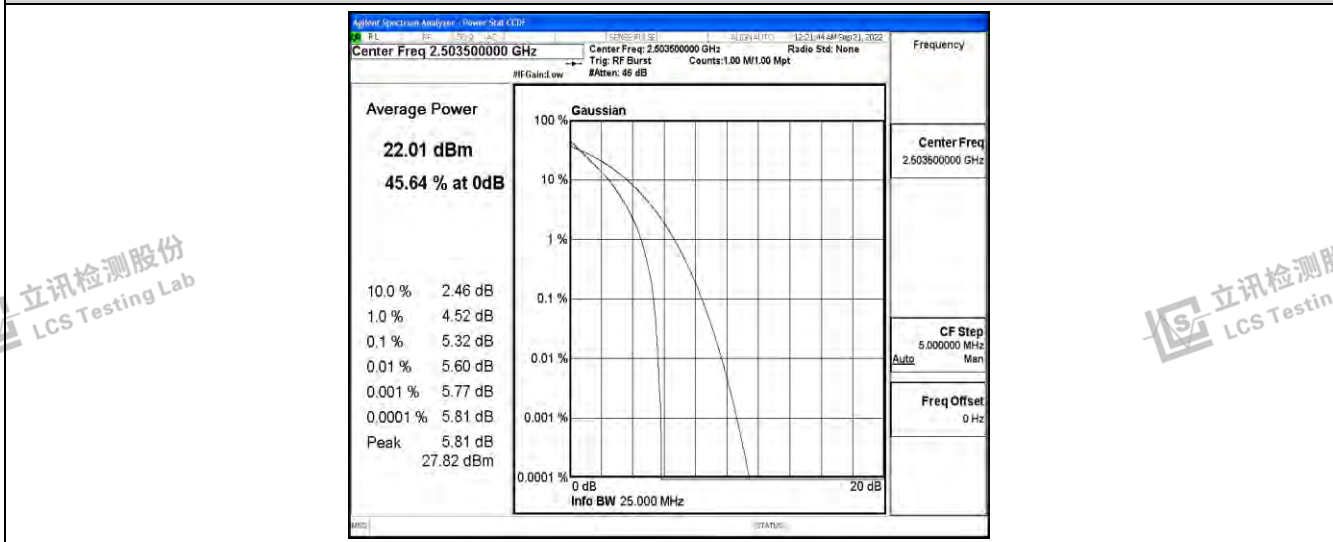

Band41-15MHz-QPSK-39725-75RB#0

Band41-15MHz-QPSK-40620-75RB#0