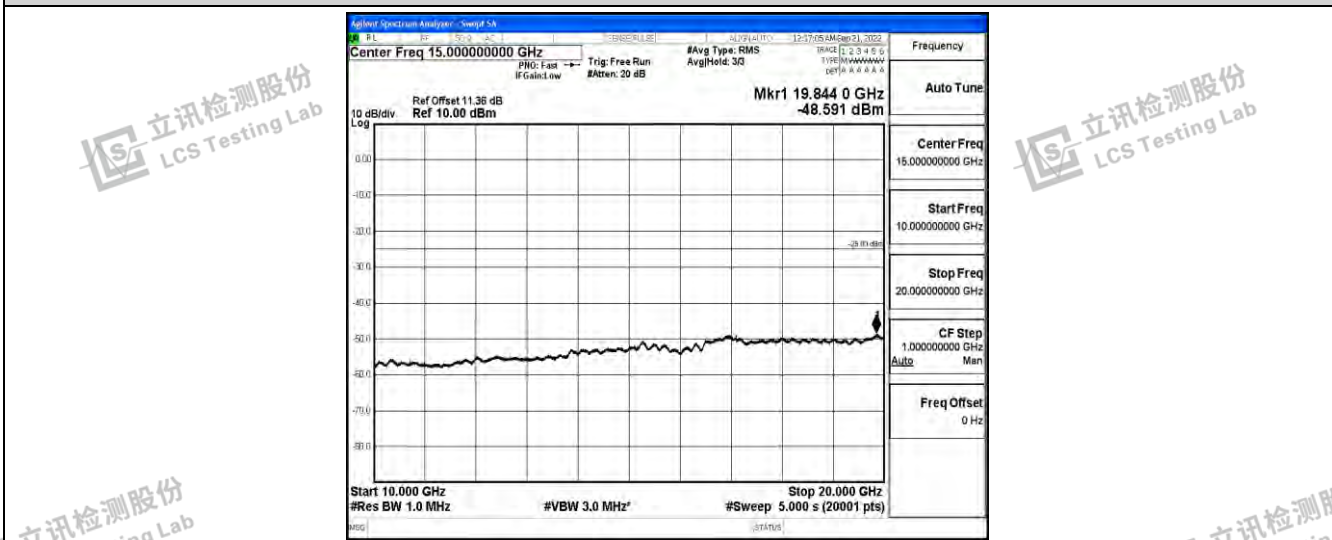

Band41-15MHz-16QAM-41515-1RB#0-Range5:10000~20000MHz

Band41-15MHz-16QAM-41515-1RB#0-Range6:20000~26500MHz