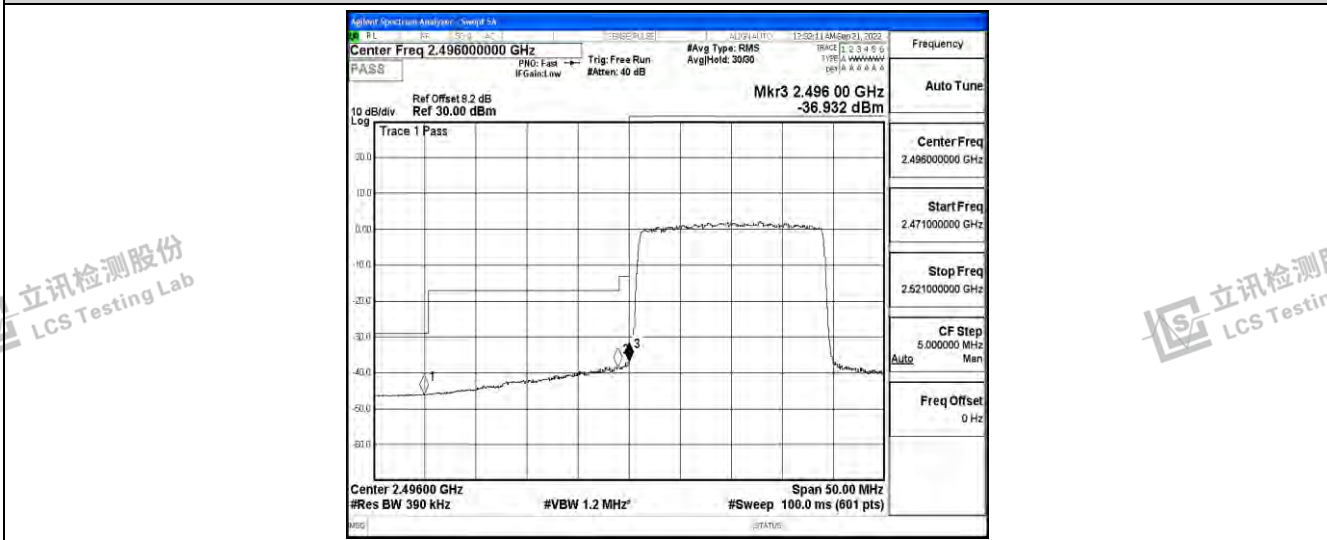

Band41-20MHz-16QAM-39750-100RB#0

Band41-20MHz-16QAM-41490-100RB#0