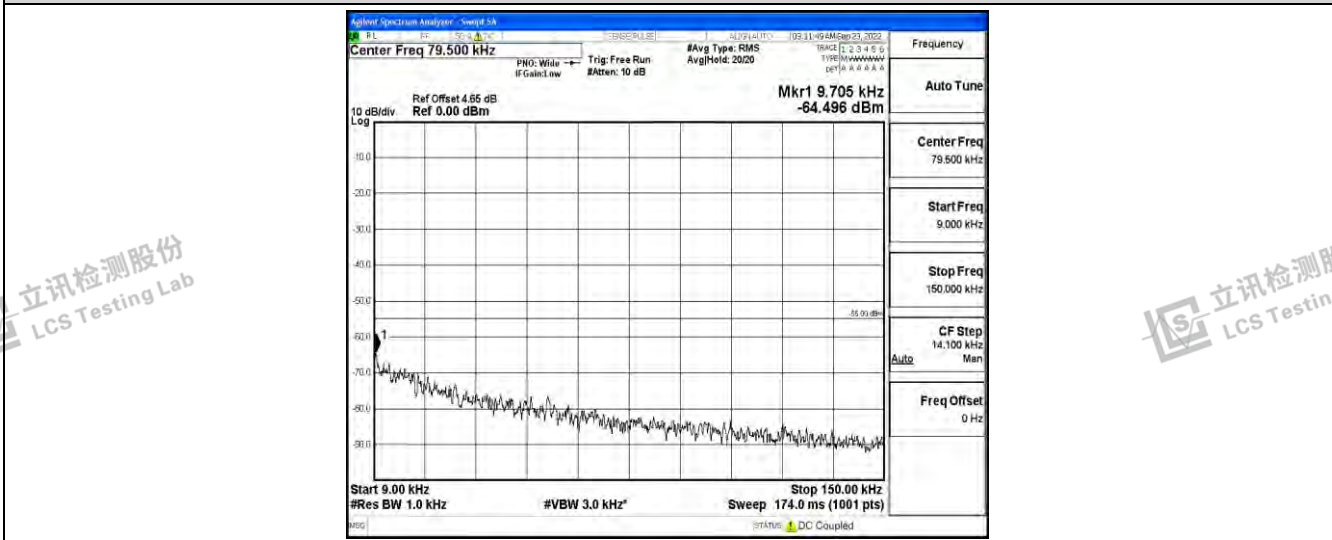

Band41-15MHz-QPSK-39725-1RB#0-Range1:0.009~0.15MHz

Band41-15MHz-QPSK-39725-1RB#0-Range2:0.15~30MHz