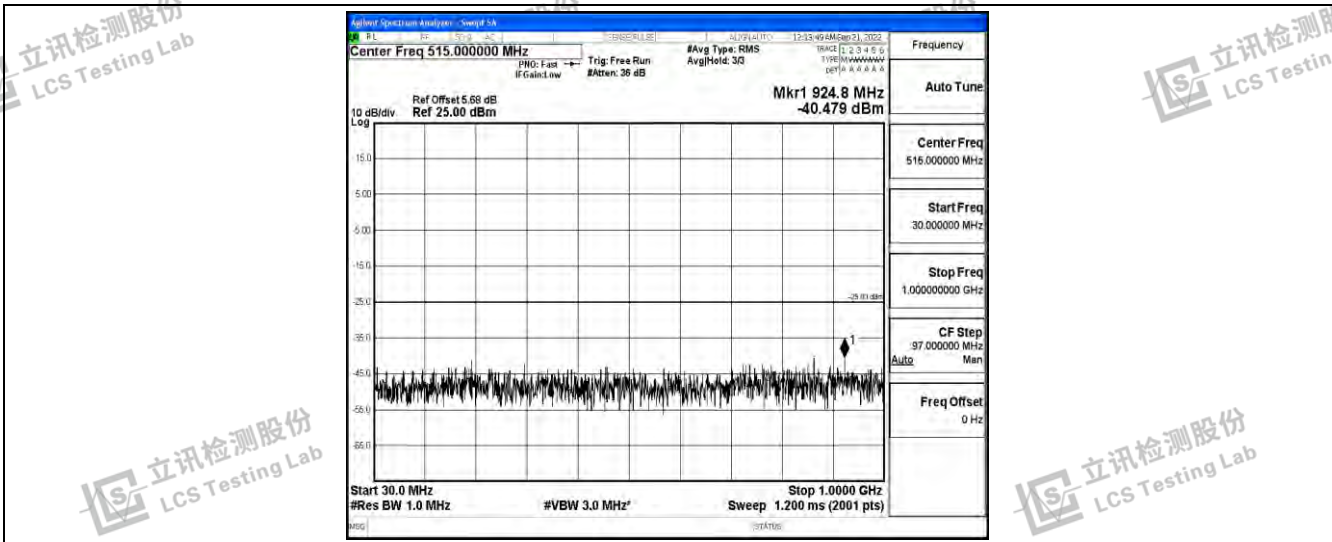

Band41-15MHz-QPSK-41515-1RB#0-Range3:30~1000MHz

Band41-15MHz-QPSK-41515-1RB#0-Range4:1000~10000MHz