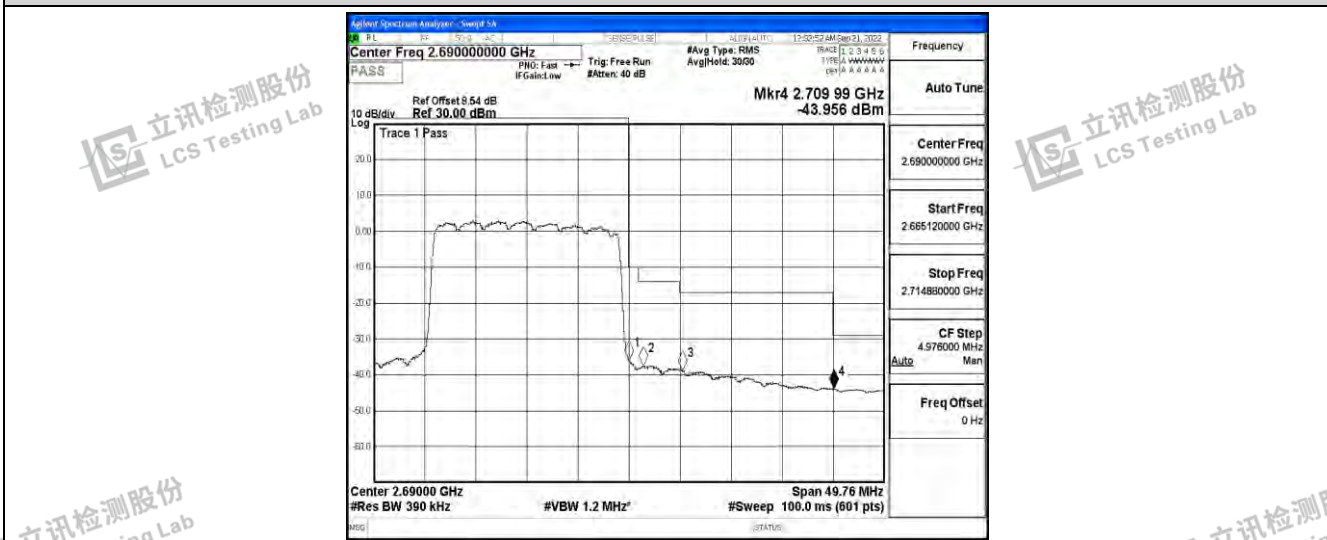

Band41-20MHz-16QAM-41490-100RB#0