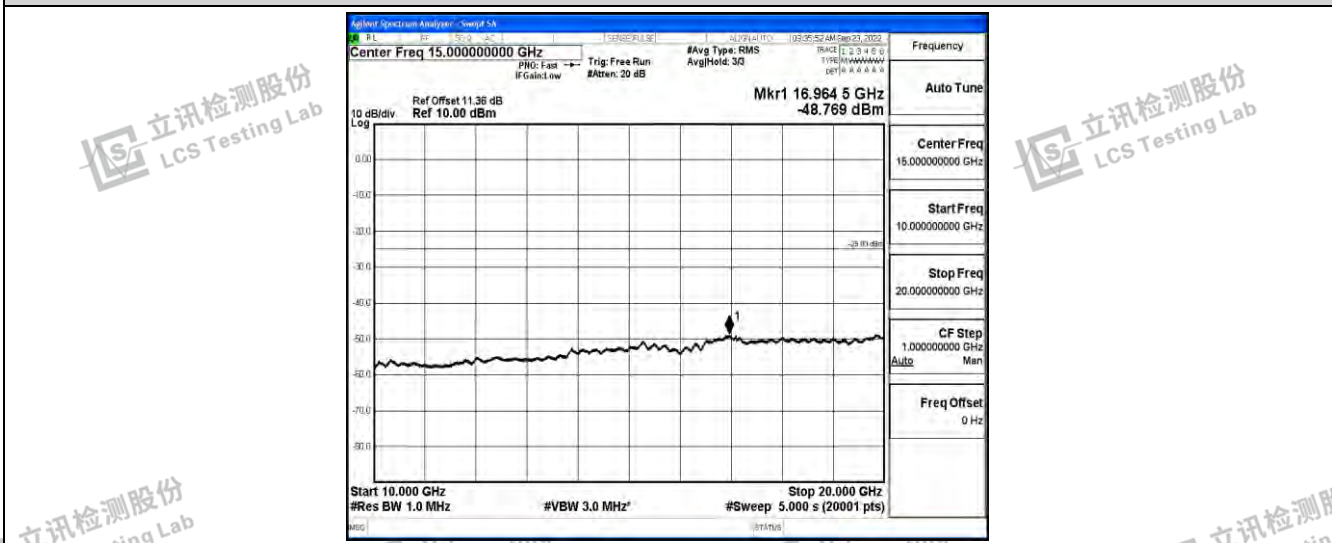

Band41-10MHz-16QAM-41540-1RB#0-Range5: 10000~20000MHz

Band41-10MHz-16QAM-41540-1RB#0-Range6: 20000~26500MHz

Shenzhen LCS Compliance Testing Laboratory Ltd.
Add: 101, 201 Bldg A & 301 Bldg C, Juji Industrial Park Yabianxueziwei, Shajing Street, Baoan District, Shenzhen, 518000, China
Tel: +(86) 0755-82591330 | E-mail: webmaster@lcs-cert.com | Web: www.lcs-cert.com
Scan code to check authenticity