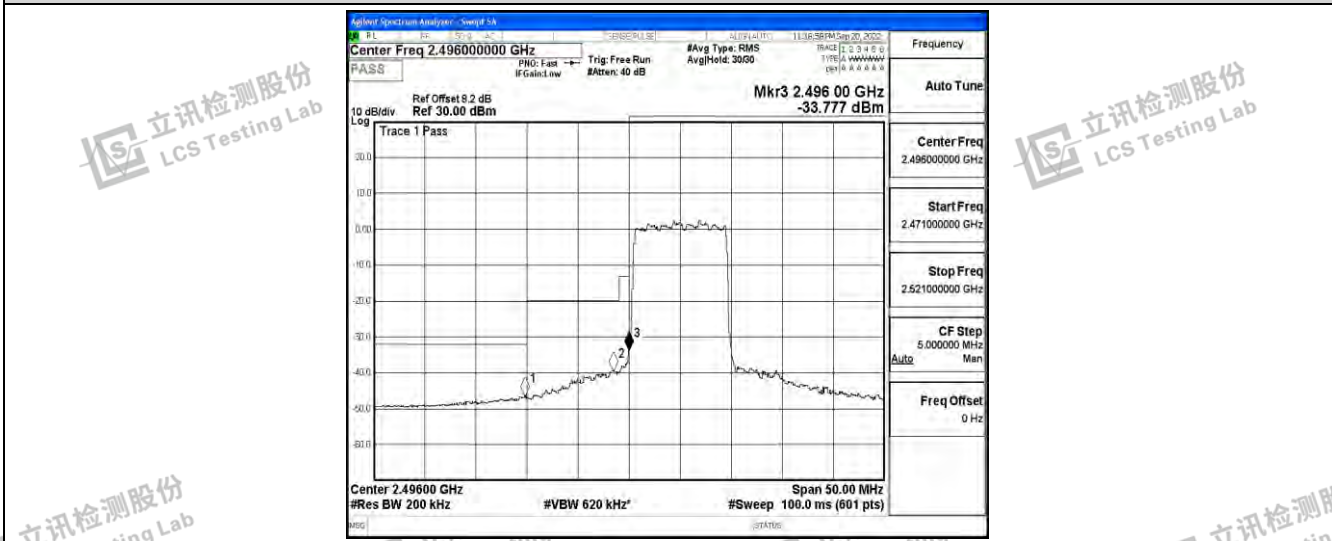

Band41-10MHz-16QAM-39700-50RB#0

Band41-10MHz-16QAM-41540-50RB#0

Shenzhen LCS Compliance Testing Laboratory Ltd.
Add: 101, 201 Bldg A & 301 Bldg C, Juji Industrial Park Yabianxueziwei, Shajing Street, Baoan District, Shenzhen, 518000, China
Tel: +(86) 0755-82591330 | E-mail: webmaster@lcs-cert.com | Web: www.lcs-cert.com
Scan code to check authenticity