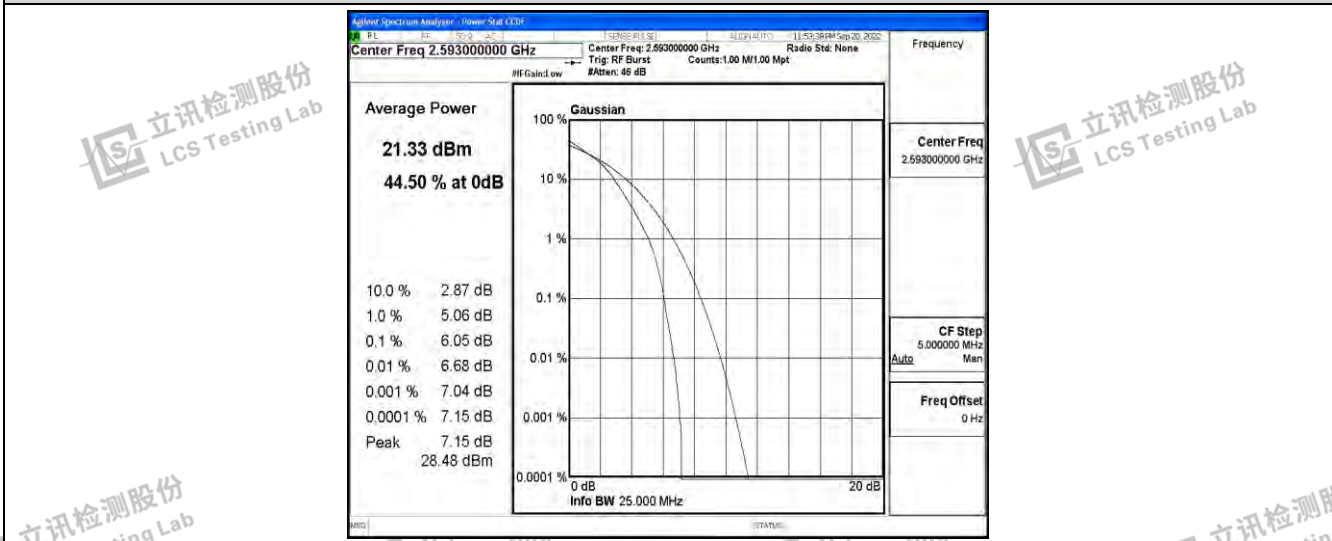

Band41-10MHz-16QAM-40620-50RB#0

Band41-10MHz-16QAM-41540-50RB#0