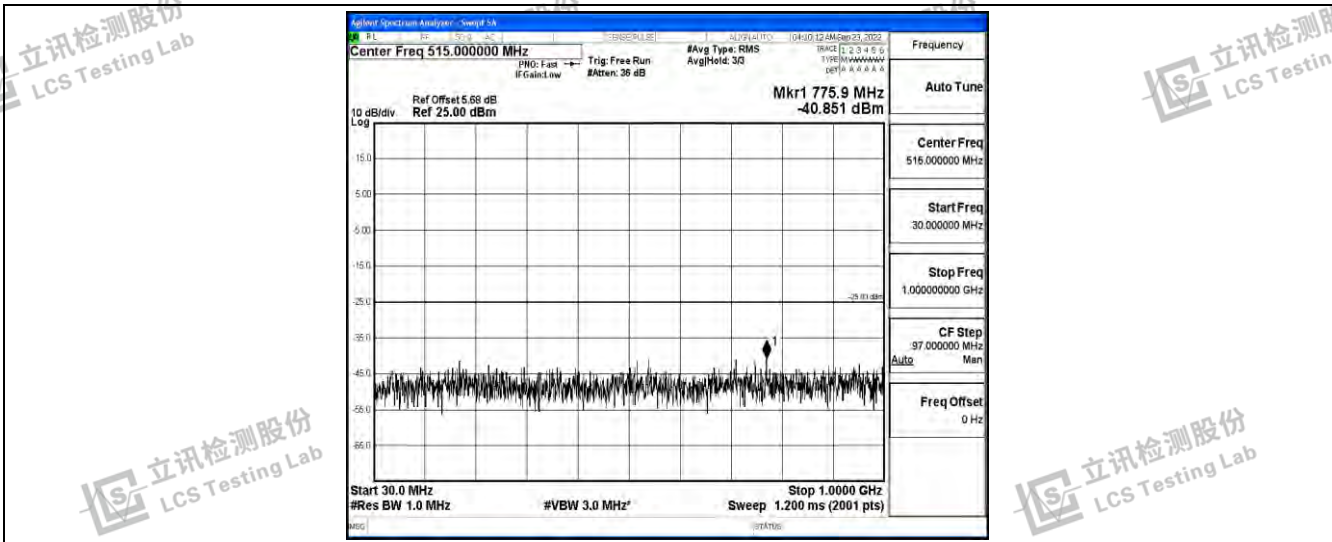

Band41-20MHz-QPSK-39750-1RB#0-Range2:0.15~30MHz

Band41-20MHz-QPSK-39750-1RB#0-Range3:30~1000MHz

Shenzhen LCS Compliance Testing Laboratory Ltd.
 Add: 101, 201 Bldg A & 301 Bldg C, Juji Industrial Park Yabianxueziwei, Shajing Street, Baoan District, Shenzhen, 518000, China
 Tel: +(86) 0755-82591330 | E-mail: webmaster@lcs-cert.com | Web: www.lcs-cert.com
 Scan code to check authenticity