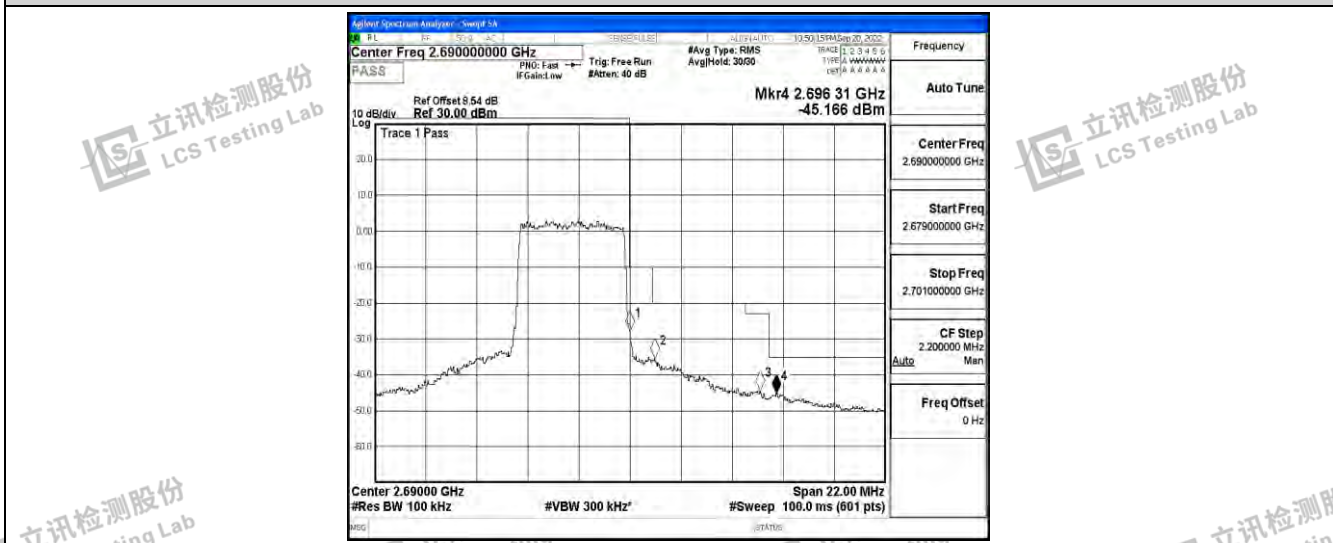

Band41-5MHz-16QAM-41565-25RB#0

Band41-10MHz-QPSK-39700-50RB#0

Shenzhen LCS Compliance Testing Laboratory Ltd.
Add: 101, 201 Bldg A & 301 Bldg C, Juji Industrial Park Yabianxueziwei, Shajing Street, Baoan District, Shenzhen, 518000, China
Tel: +(86) 0755-82591330 | E-mail: webmaster@lcs-cert.com | Web: www.lcs-cert.com
Scan code to check authenticity