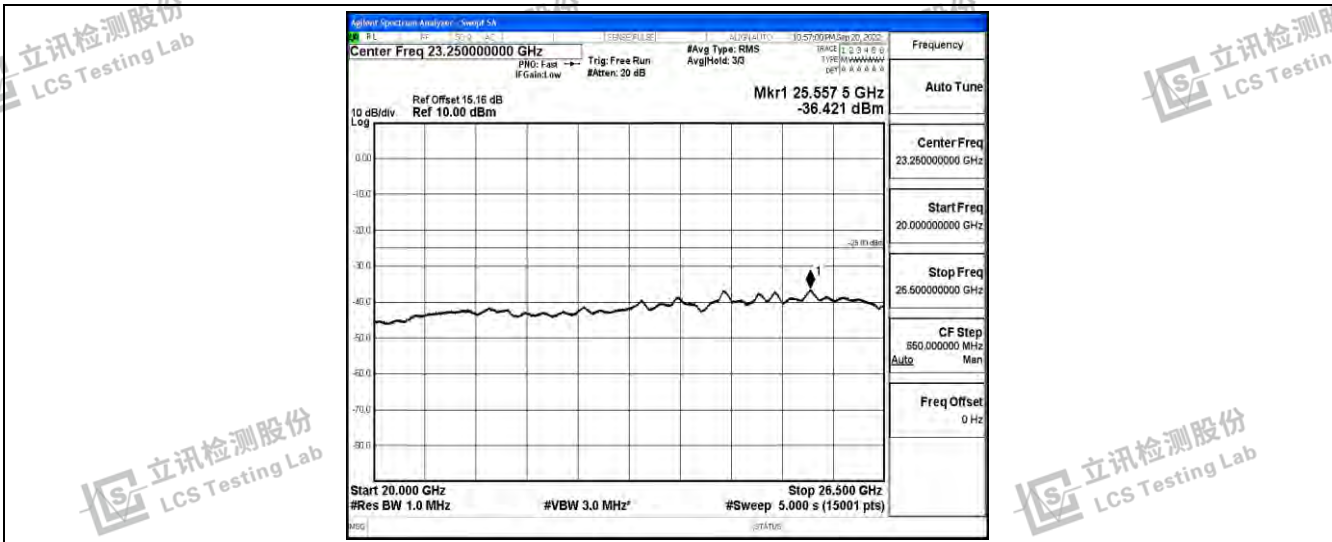

Band41-5MHz-QPSK-40620-1RB#0-Range4:1000~10000MHz

Band41-5MHz-QPSK-40620-1RB#0-Range5:10000~20000MHz

Band41-5MHz-QPSK-40620-1RB#0-Range6:20000~26500MHz

Shenzhen LCS Compliance Testing Laboratory Ltd.
 Add: 101, 201 Bldg A & 301 Bldg C, Juji Industrial Park Yabianxueziwei, Shajing Street, Baoan District, Shenzhen, 518000, China
 Tel: +(86) 0755-82591330 | E-mail: webmaster@lcs-cert.com | Web: www.lcs-cert.com
 Scan code to check authenticity