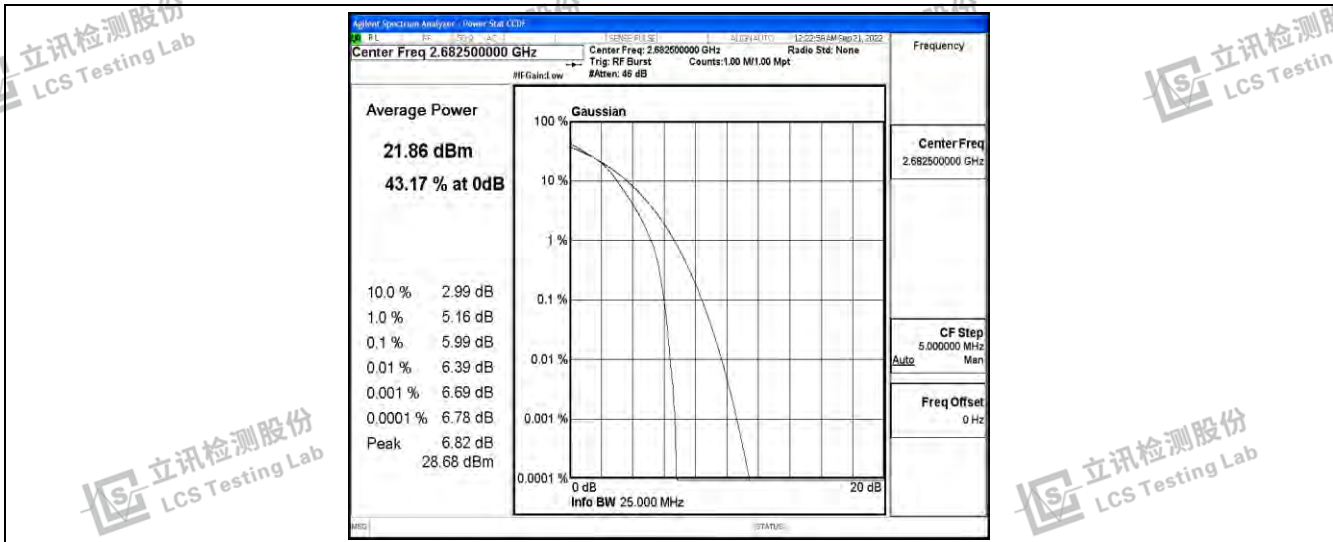

Band41-15MHz-16QAM-41515-75RB#0

Band41-20MHz-QPSK-39750-100RB#0