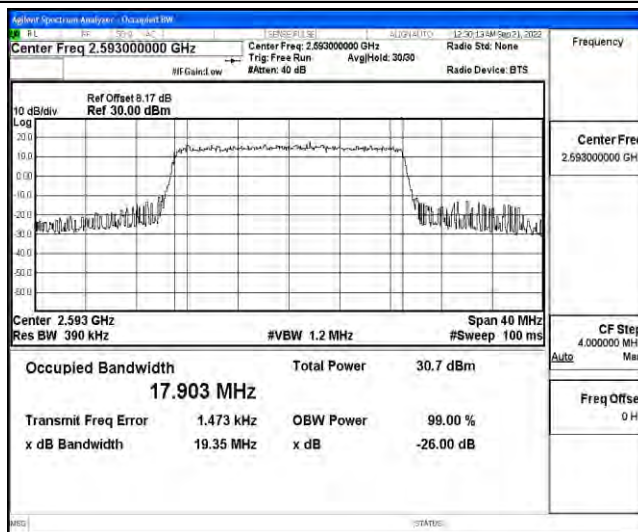

Band41-15MHz-16QAM-39725-75RB#0

Band41-15MHz-16QAM-40620-75RB#0

Band41-15MHz-16QAM-41515-75RB#0

Band41-20MHz-QPSK-39750-100RB#0

Band41-20MHz-QPSK-40620-100RB#0

Band41-20MHz-QPSK-41490-100RB#0

Band41-20MHz-16QAM-39750-100RB#0