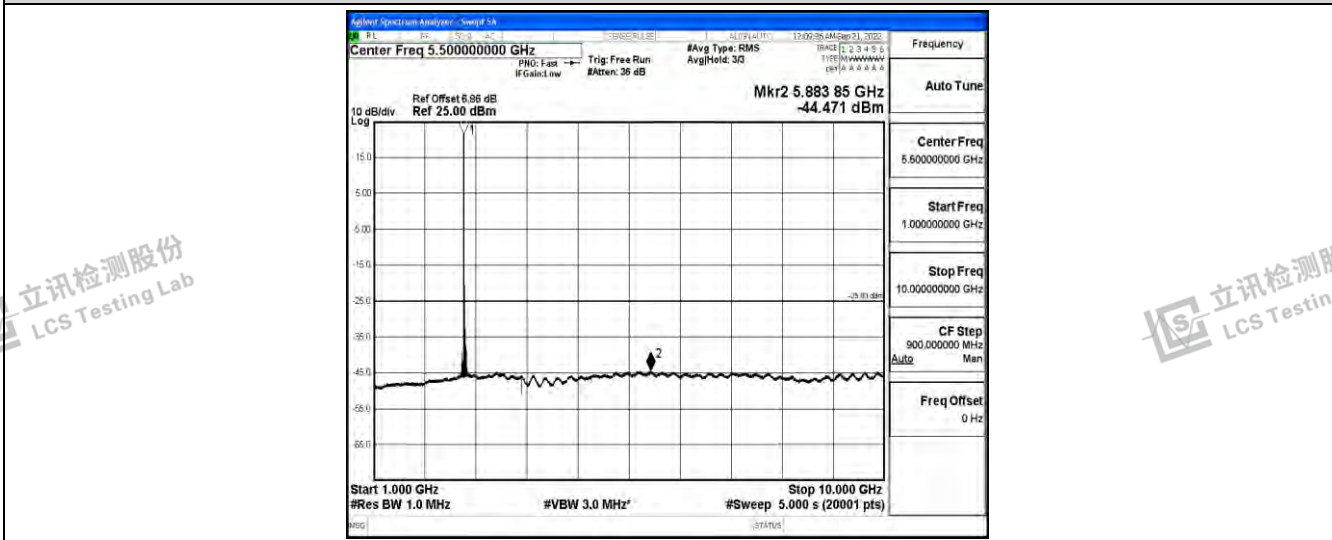

Band41-15MHz-QPSK-40620-1RB#0-Range4:1000~10000MHz

Band41-15MHz-QPSK-40620-1RB#0-Range5:10000~20000MHz