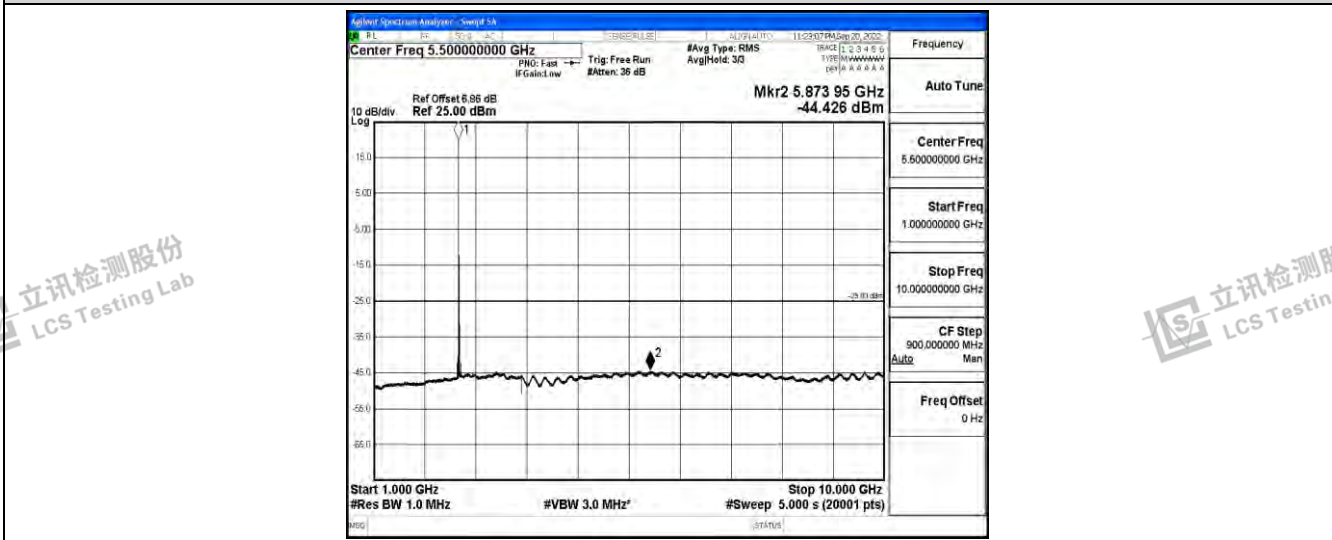

Band41-10MHz-16QAM-39700-1RB#0-Range4: 1000~10000MHz

Band41-10MHz-16QAM-39700-1RB#0-Range5: 10000~20000MHz