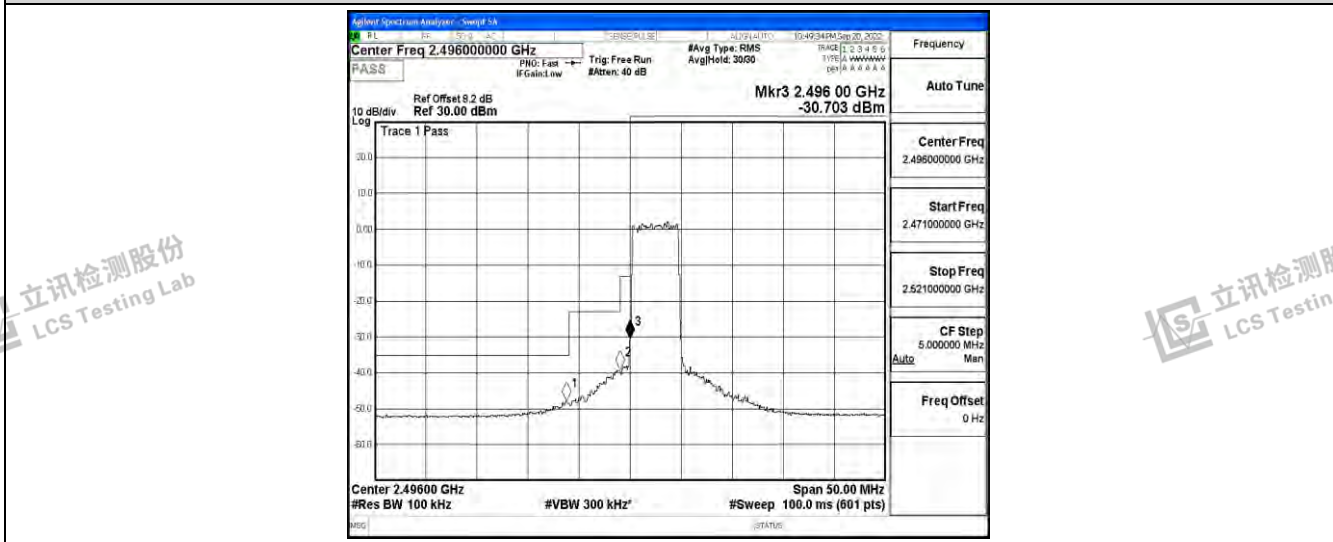

Band41-5MHz-16QAM-39675-25RB#0

Band41-5MHz-16QAM-41565-25RB#0