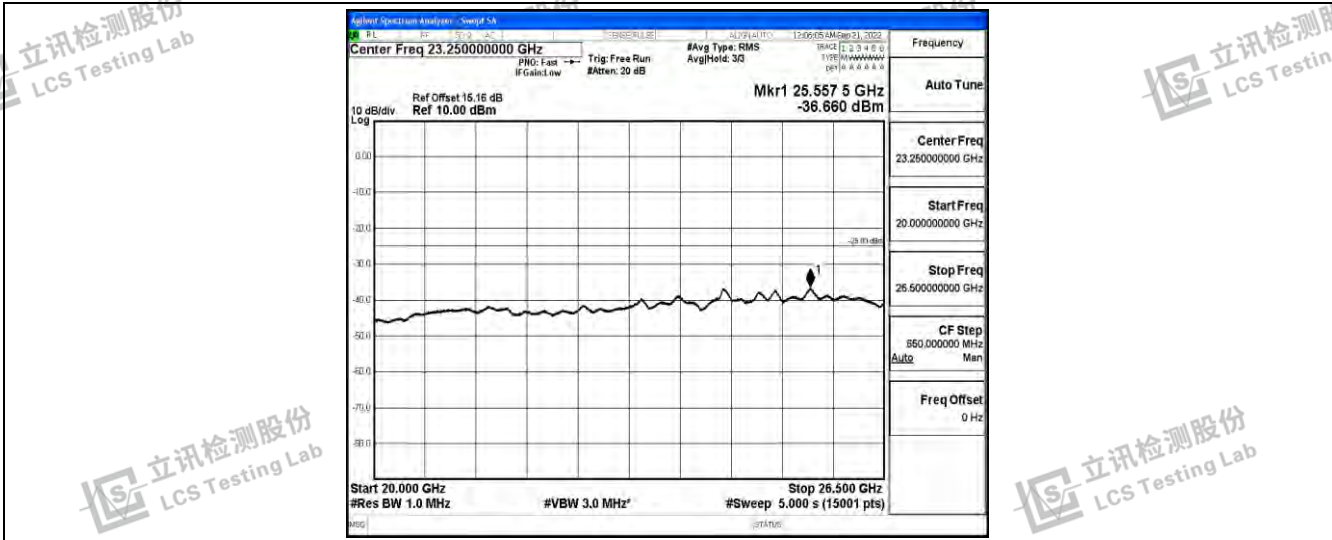

Band41-15MHz-QPSK-39725-1RB#0-Range4:1000~10000MHz

Band41-15MHz-QPSK-39725-1RB#0-Range5:10000~20000MHz

Band41-15MHz-QPSK-39725-1RB#0-Range6:20000~26500MHz

Shenzhen LCS Compliance Testing Laboratory Ltd.
 Add: 101, 201 Bldg A & 301 Bldg C, Juji Industrial Park Yabianxueziwei, Shajing Street, Baoan District, Shenzhen, 518000, China
 Tel: +(86) 0755-82591330 | E-mail: webmaster@lcs-cert.com | Web: www.lcs-cert.com
 Scan code to check authenticity