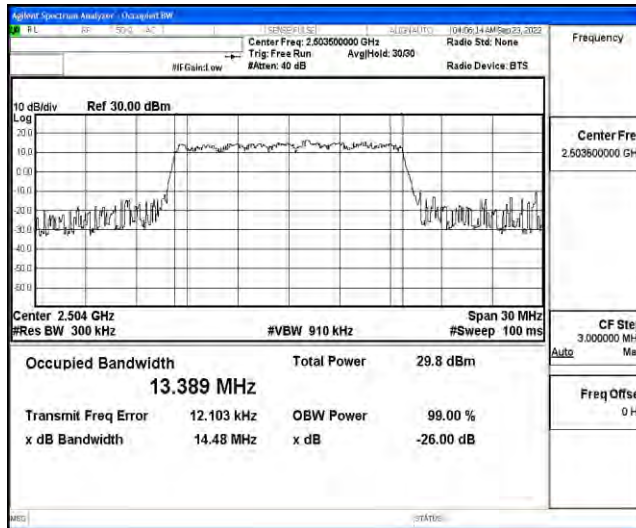

Band41-15MHz-QPSK-39725-75RB#0

Band41-15MHz-QPSK-40620-75RB#0