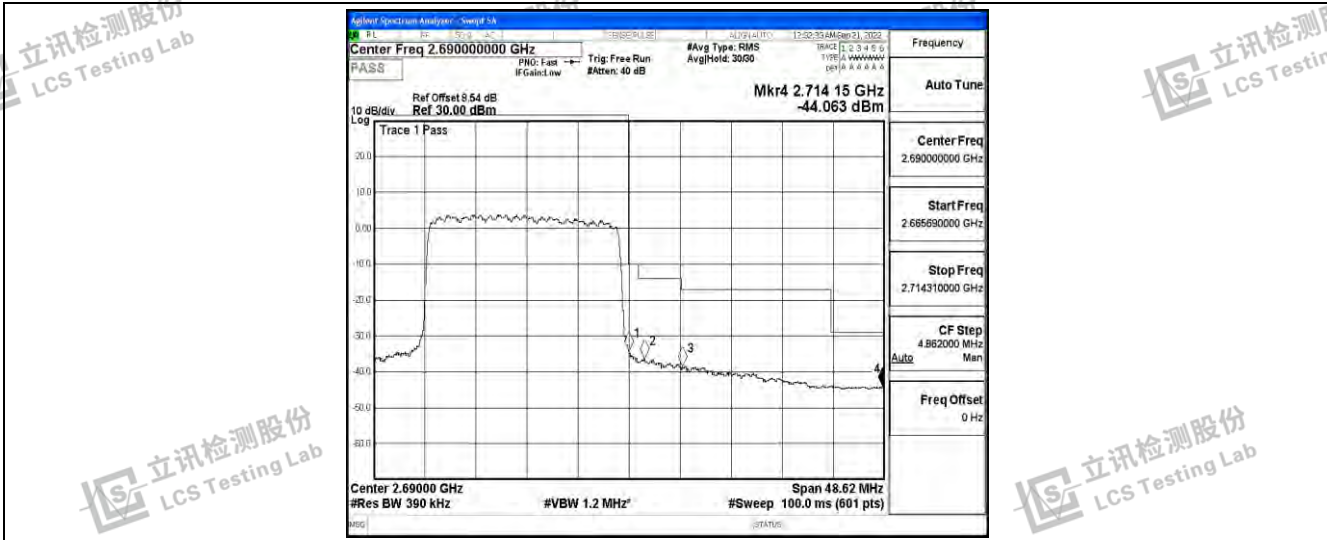

Band41-15MHz-16QAM-41515-75RB#0

Band41-20MHz-QPSK-39750-100RB#0

Band41-20MHz-QPSK-41490-100RB#0

Shenzhen LCS Compliance Testing Laboratory Ltd.
 Add: 101, 201 Bldg A & 301 Bldg C, Juji Industrial Park Yabianxueziwei, Shajing Street, Baoan District, Shenzhen, 518000, China
 Tel: +(86) 0755-82591330 | E-mail: webmaster@lcs-cert.com | Web: www.lcs-cert.com
 Scan code to check authenticity