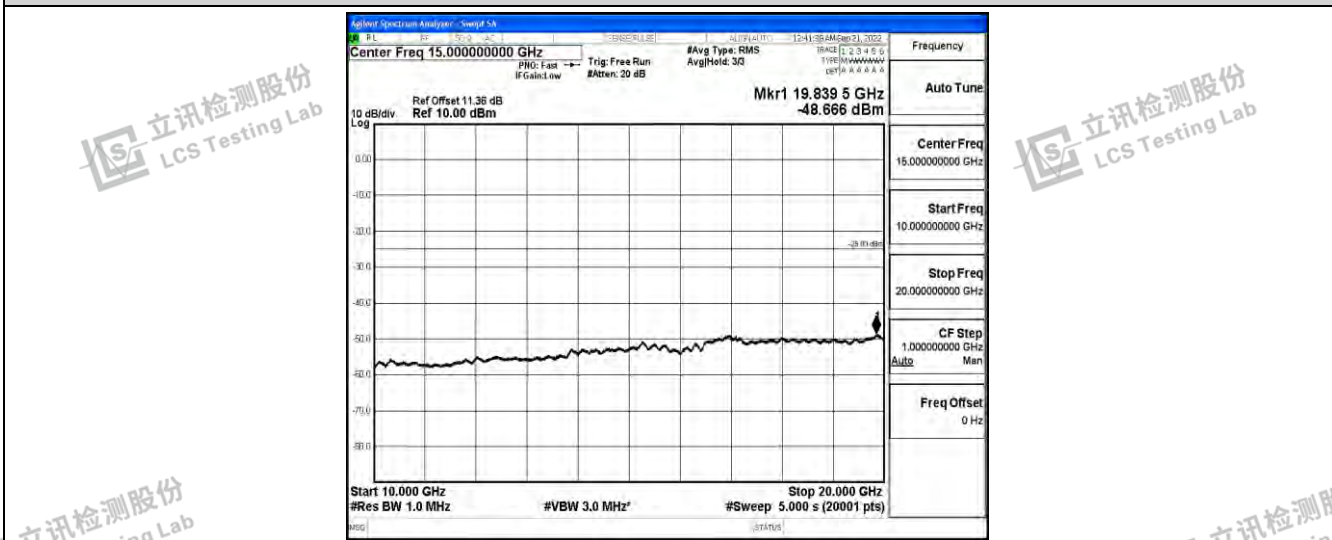

Band41-20MHz-16QAM-40620-1RB#0-Range5: 10000~20000MHz

Band41-20MHz-16QAM-40620-1RB#0-Range6: 20000~26500MHz

Shenzhen LCS Compliance Testing Laboratory Ltd.
Add: 101, 201 Bldg A & 301 Bldg C, Juji Industrial Park Yabianxueziwei, Shajing Street, Baoan District, Shenzhen, 518000, China
Tel: +(86) 0755-82591330 | E-mail: webmaster@lcs-cert.com | Web: www.lcs-cert.com
Scan code to check authenticity