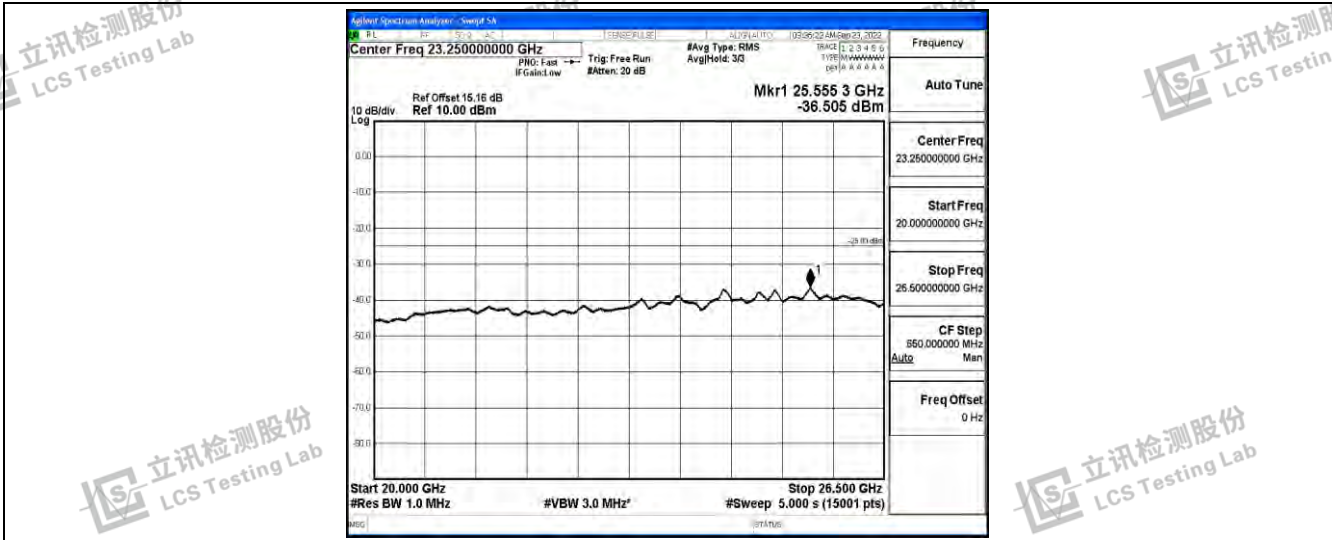

Band41-10MHz-16QAM-41540-1RB#0-Range4: 1000~10000MHz

Band41-10MHz-16QAM-41540-1RB#0-Range5: 10000~20000MHz

Band41-10MHz-16QAM-41540-1RB#0-Range6: 20000~26500MHz

Shenzhen LCS Compliance Testing Laboratory Ltd.
 Add: 101, 201 Bldg A & 301 Bldg C, Juji Industrial Park Yabianxueziwei, Shajing Street, Baoan District, Shenzhen, 518000, China
 Tel: +(86) 0755-82591330 | E-mail: webmaster@lcs-cert.com | Web: www.lcs-cert.com
 Scan code to check authenticity