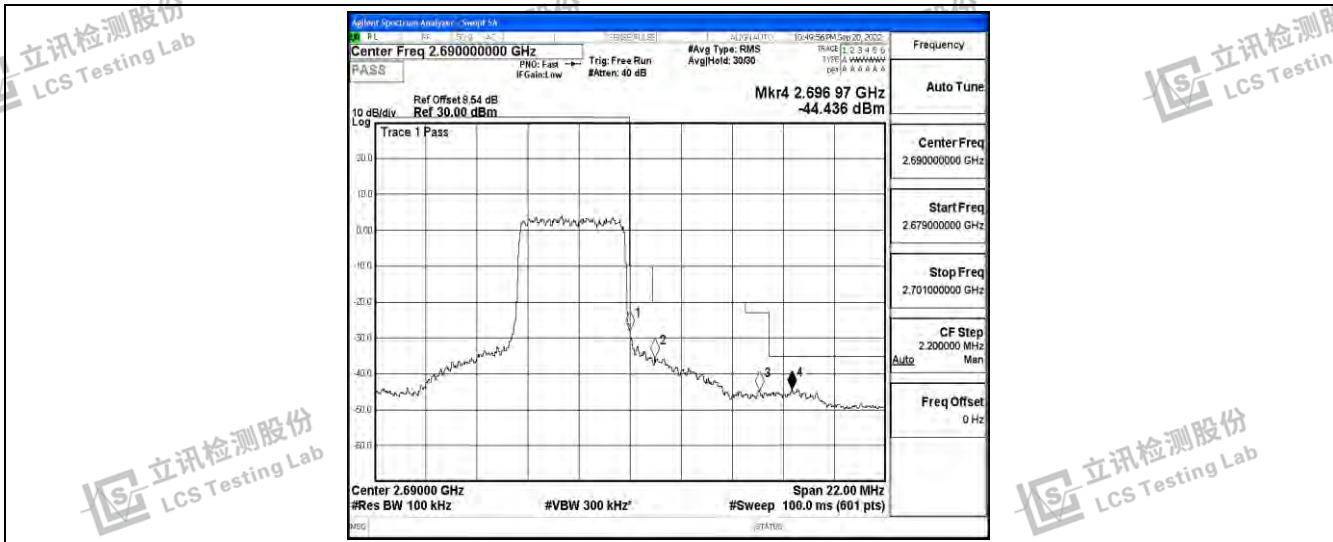

Band41-5MHz-16QAM-39675-25RB#0