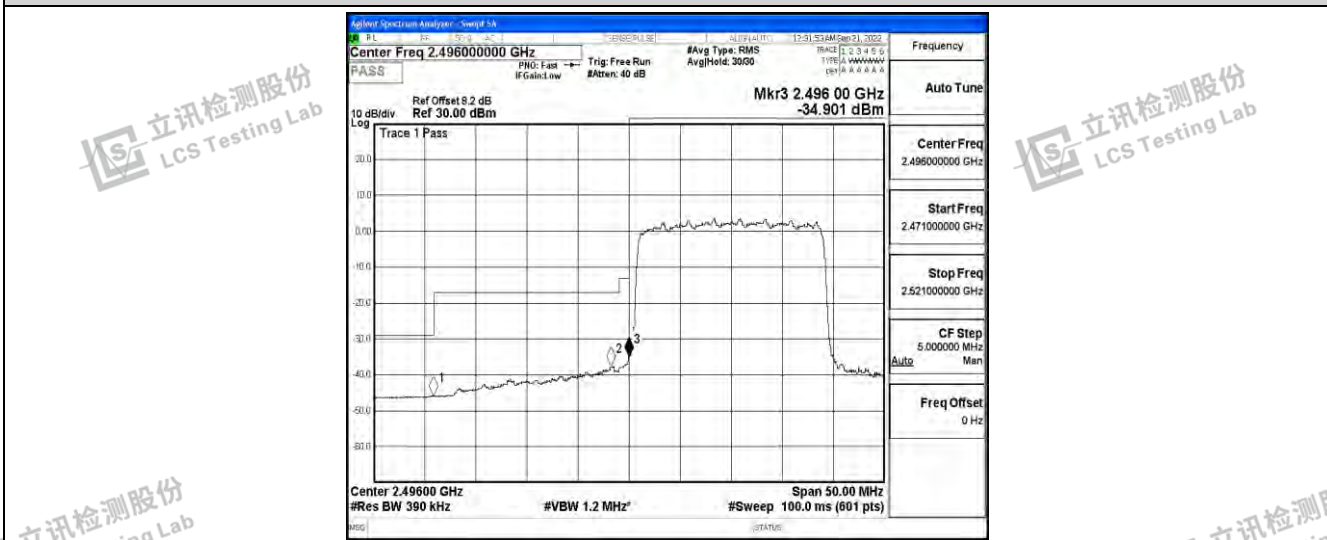

Band41-20MHz-QPSK-39750-100RB#0

Band41-20MHz-QPSK-41490-100RB#0

Shenzhen LCS Compliance Testing Laboratory Ltd.
Add: 101, 201 Bldg A & 301 Bldg C, Juji Industrial Park Yabianxueziwei, Shajing Street, Baoan District, Shenzhen, 518000, China
Tel: +(86) 0755-82591330 | E-mail: webmaster@lcs-cert.com | Web: www.lcs-cert.com
Scan code to check authenticity