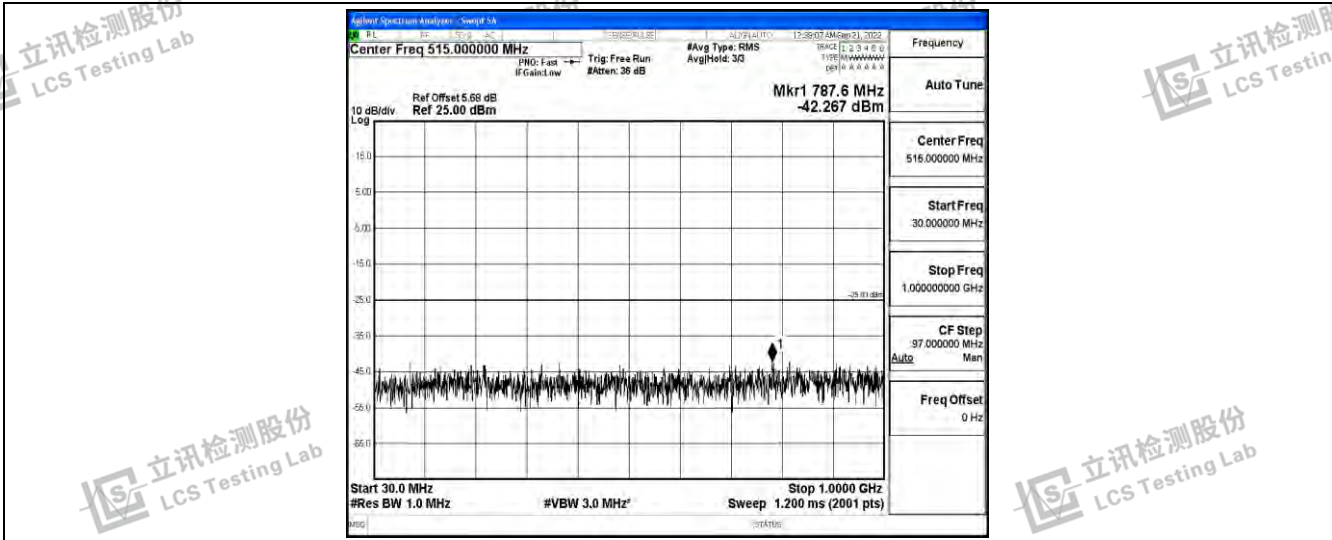

Band41-20MHz-QPSK-40620-1RB#0-Range1:0.009~0.15MHz

Band41-20MHz-QPSK-40620-1RB#0-Range2:0.15~30MHz

Band41-20MHz-QPSK-40620-1RB#0-Range3:30~1000MHz

Shenzhen LCS Compliance Testing Laboratory Ltd.
 Add: 101, 201 Bldg A & 301 Bldg C, Juji Industrial Park Yabianxueziwei, Shajing Street, Baoan District, Shenzhen, 518000, China
 Tel: +(86) 0755-82591330 | E-mail: webmaster@lcs-cert.com | Web: www.lcs-cert.com
 Scan code to check authenticity