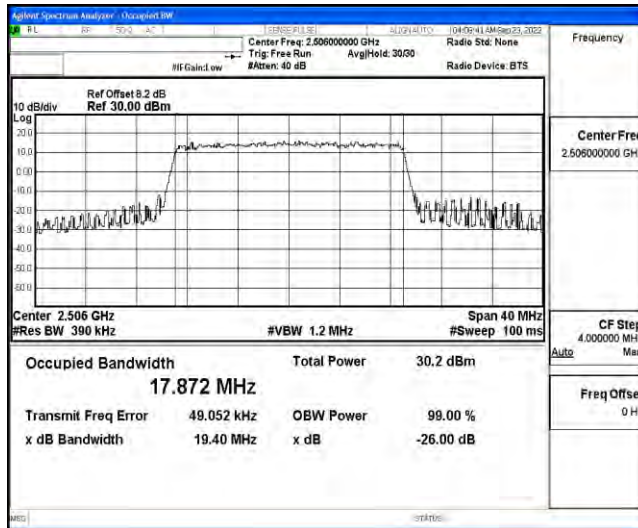

Band41-20MHz-QPSK-39750-100RB#0

Band41-20MHz-QPSK-40620-100RB#0