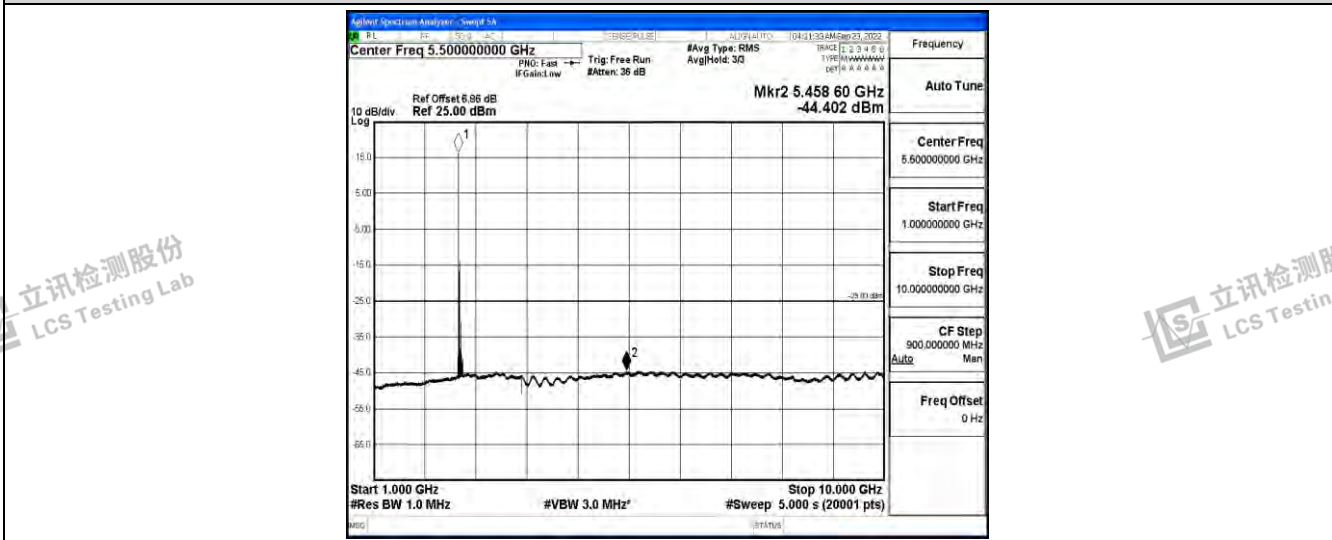

Band41-20MHz-QPSK-39750-1RB#0-Range4:1000~10000MHz

Band41-20MHz-QPSK-39750-1RB#0-Range5:10000~20000MHz