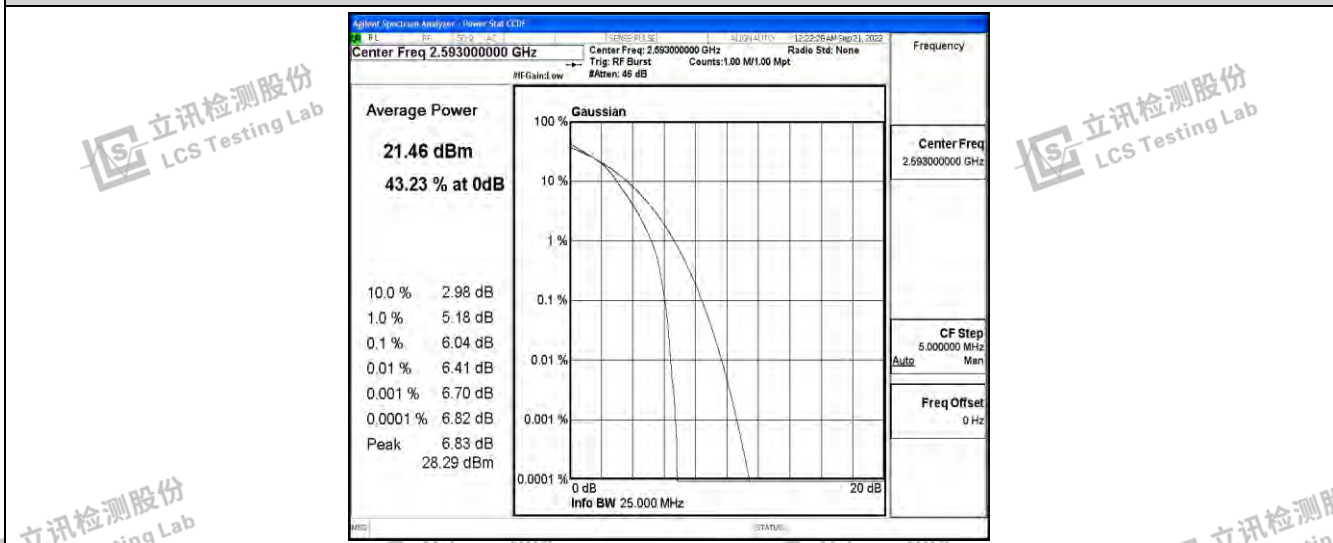

Band41-15MHz-16QAM-40620-75RB#0

Band41-15MHz-16QAM-41515-75RB#0