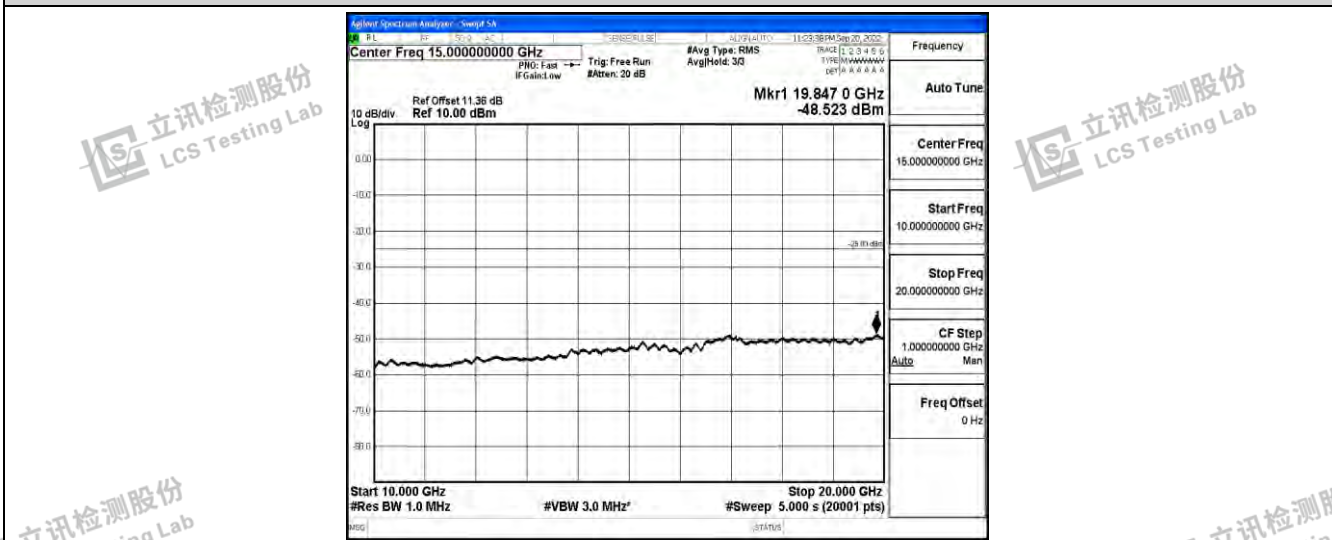

Band41-10MHz-16QAM-39700-1RB#0-Range5: 10000~20000MHz

Band41-10MHz-16QAM-39700-1RB#0-Range6: 20000~26500MHz