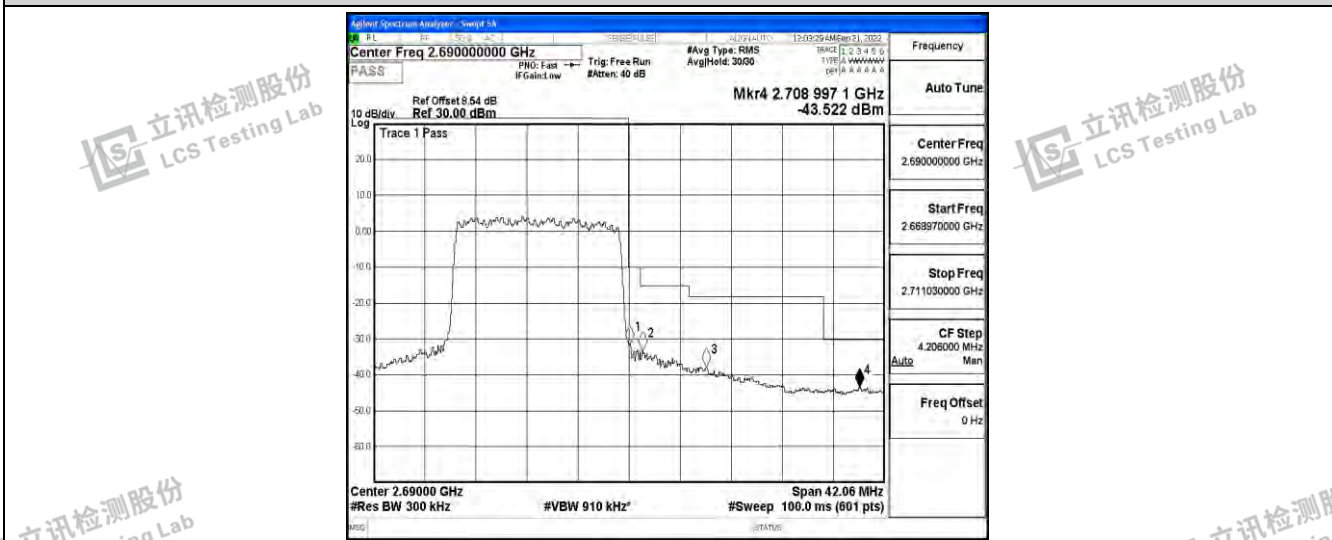

Band41-15MHz-QPSK-41515-75RB#0

Band41-15MHz-16QAM-39725-75RB#0

Shenzhen LCS Compliance Testing Laboratory Ltd.
Add: 101, 201 Bldg A & 301 Bldg C, Juji Industrial Park Yabianxueziwei, Shajing Street, Baoan District, Shenzhen, 518000, China
Tel: +(86) 0755-82591330 | E-mail: webmaster@lcs-cert.com | Web: www.lcs-cert.com
Scan code to check authenticity