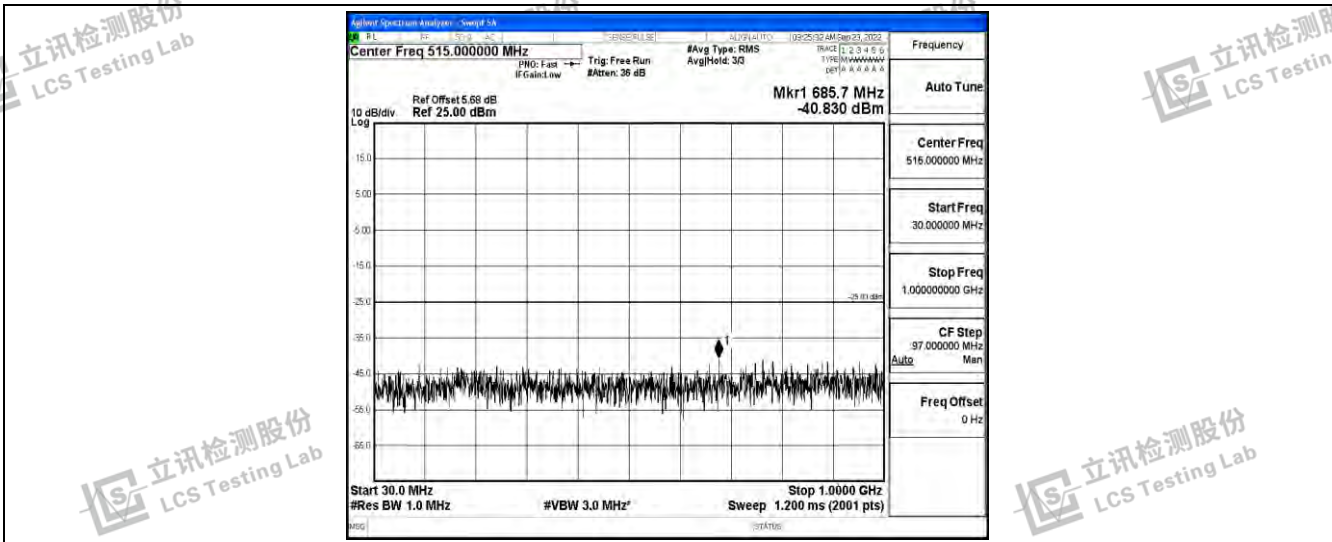

Band41-10MHz-QPSK-40620-1RB#0-Range1:0.009~0.15MHz

Band41-10MHz-QPSK-40620-1RB#0-Range2:0.15~30MHz

Band41-10MHz-QPSK-40620-1RB#0-Range3:30~1000MHz

Shenzhen LCS Compliance Testing Laboratory Ltd.
 Add: 101, 201 Bldg A & 301 Bldg C, Juji Industrial Park Yabianxueziwei, Shajing Street, Baoan District, Shenzhen, 518000, China
 Tel: +(86) 0755-82591330 | E-mail: webmaster@lcs-cert.com | Web: www.lcs-cert.com
 Scan code to check authenticity