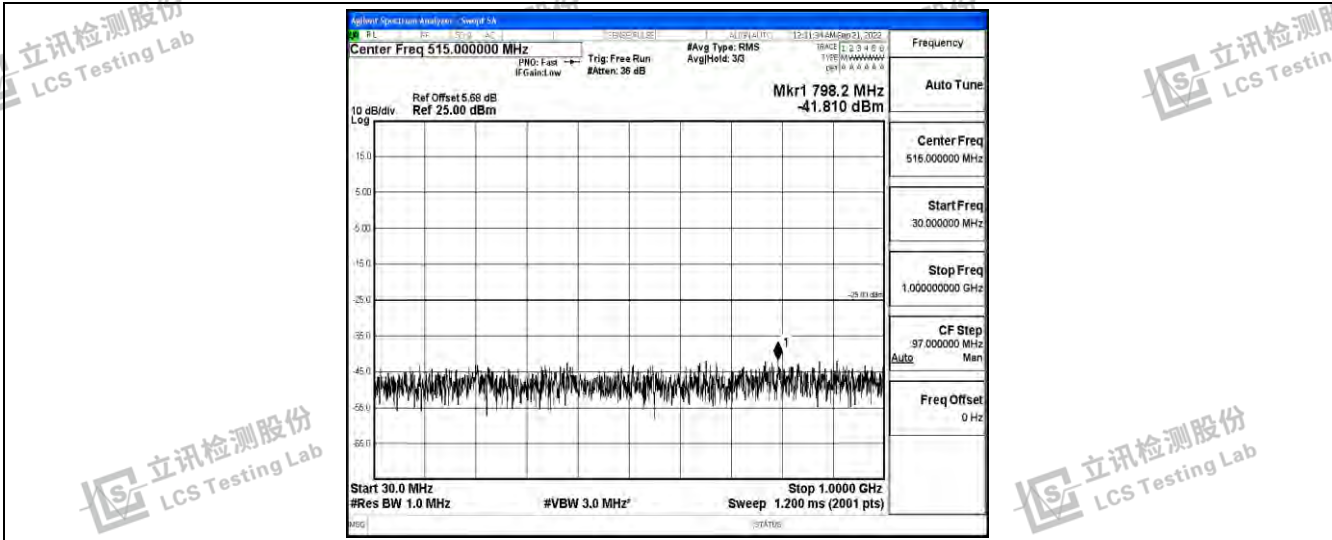

Band41-15MHz-16QAM-40620-1RB#0-Range1:0.009~0.15MHz

Band41-15MHz-16QAM-40620-1RB#0-Range2:0.15~30MHz

Band41-15MHz-16QAM-40620-1RB#0-Range3:30~1000MHz

Shenzhen LCS Compliance Testing Laboratory Ltd.
 Add: 101, 201 Bldg A & 301 Bldg C, Juji Industrial Park Yabianxueziwei, Shajing Street, Baoan District, Shenzhen, 518000, China
 Tel: +(86) 0755-82591330 | E-mail: webmaster@lcs-cert.com | Web: www.lcs-cert.com
 Scan code to check authenticity