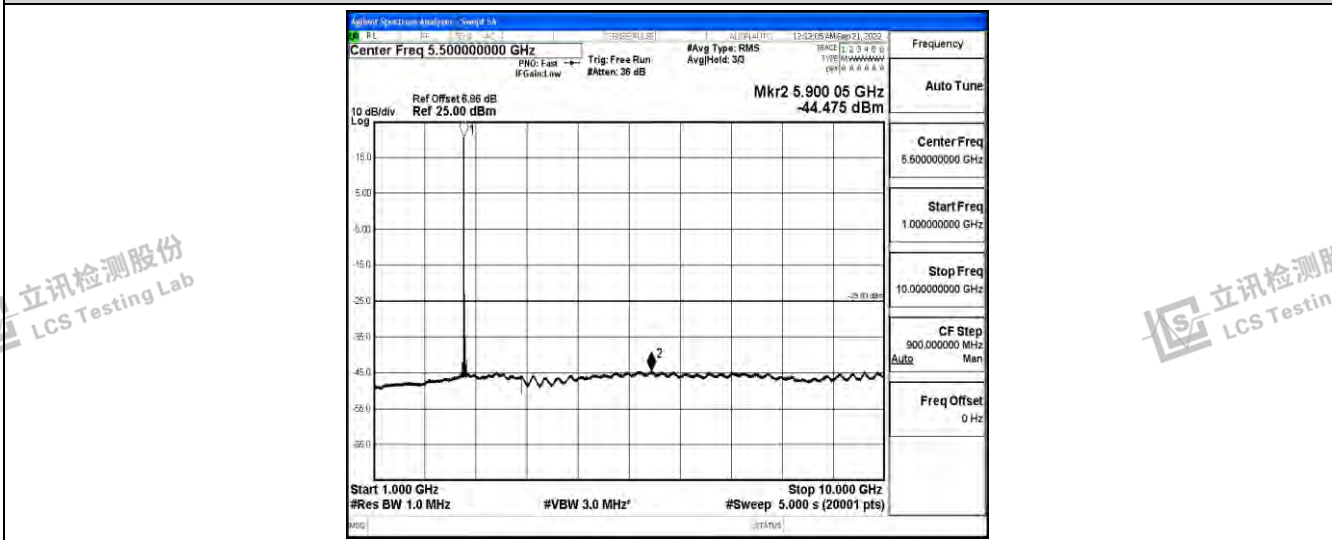

Band41-15MHz-16QAM-40620-1RB#0-Range4: 1000~10000MHz

Band41-15MHz-16QAM-40620-1RB#0-Range5: 10000~20000MHz