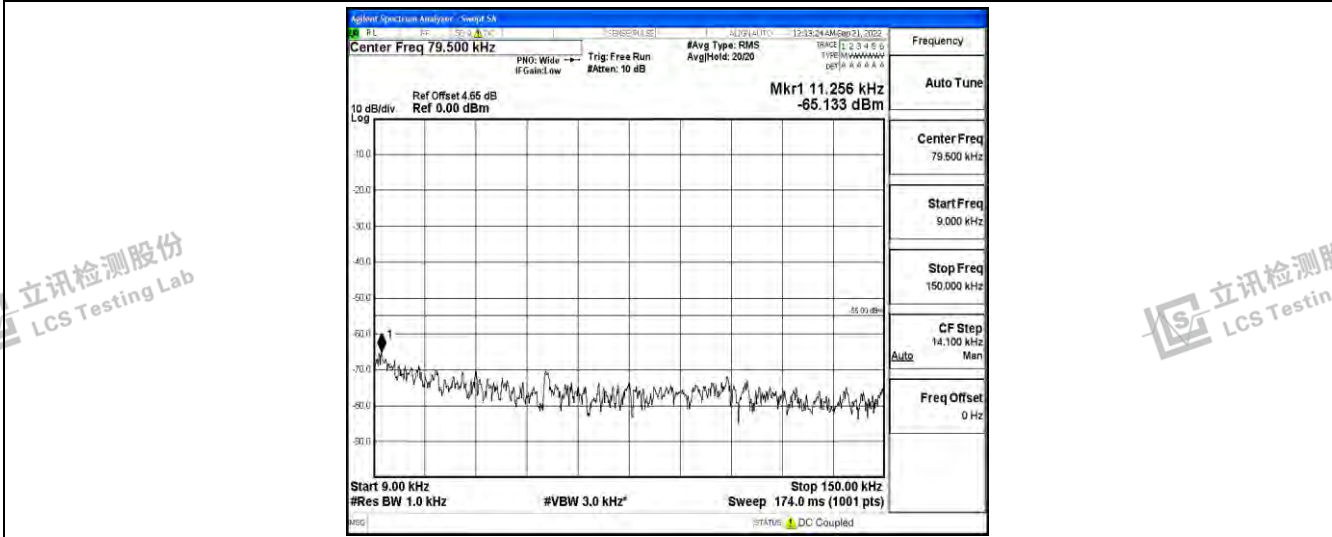

Band41-15MHz-QPSK-40620-1RB#0-Range4:1000~10000MHz

Band41-15MHz-QPSK-40620-1RB#0-Range5:10000~20000MHz

Band41-15MHz-QPSK-40620-1RB#0-Range6:20000~26500MHz

Band41-15MHz-QPSK-41515-1RB#0-Range1:0.009~0.15MHz