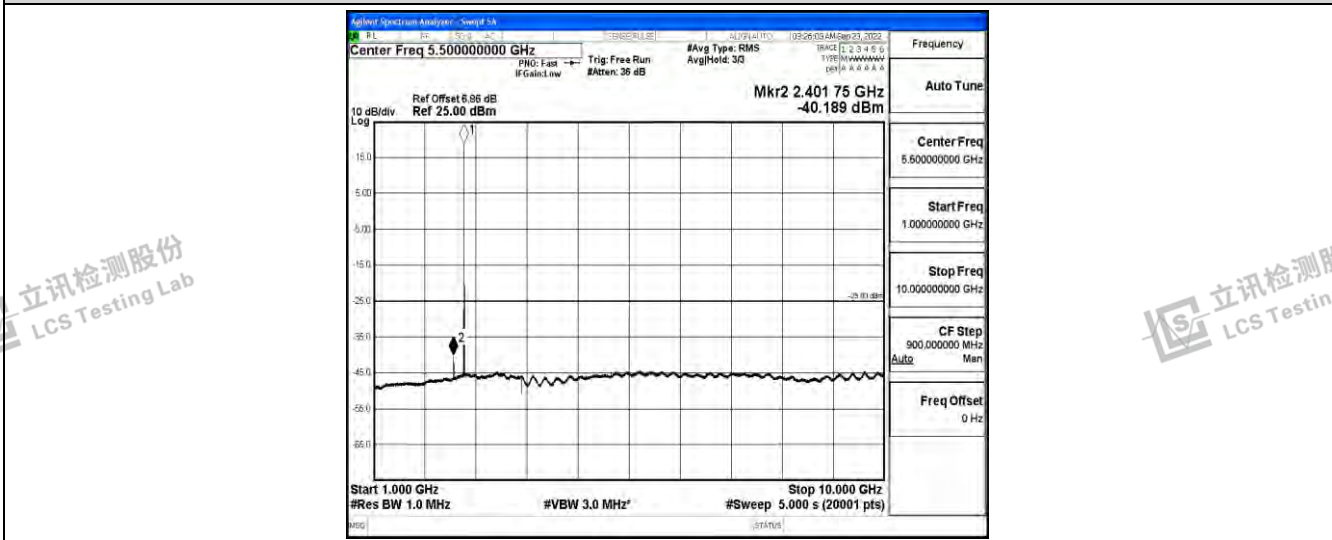

Band41-10MHz-QPSK-40620-1RB#0-Range4:1000~10000MHz

Band41-10MHz-QPSK-40620-1RB#0-Range5:10000~20000MHz