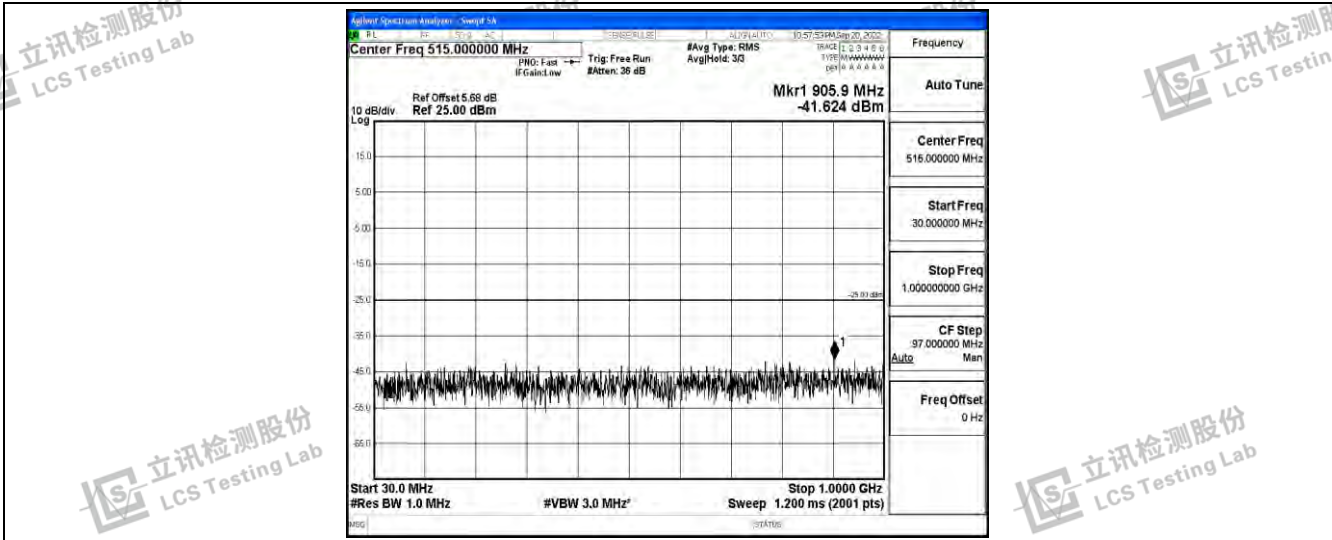

Band41-5MHz-16QAM-40620-1RB#0-Range1:0.009~0.15MHz

Band41-5MHz-16QAM-40620-1RB#0-Range2:0.15~30MHz

Band41-5MHz-16QAM-40620-1RB#0-Range3:30~1000MHz

Shenzhen LCS Compliance Testing Laboratory Ltd.
 Add: 101, 201 Bldg A & 301 Bldg C, Juji Industrial Park Yabianxueziwei, Shajing Street, Baoan District, Shenzhen, 518000, China
 Tel: +(86) 0755-82591330 | E-mail: webmaster@lcs-cert.com | Web: www.lcs-cert.com
 Scan code to check authenticity