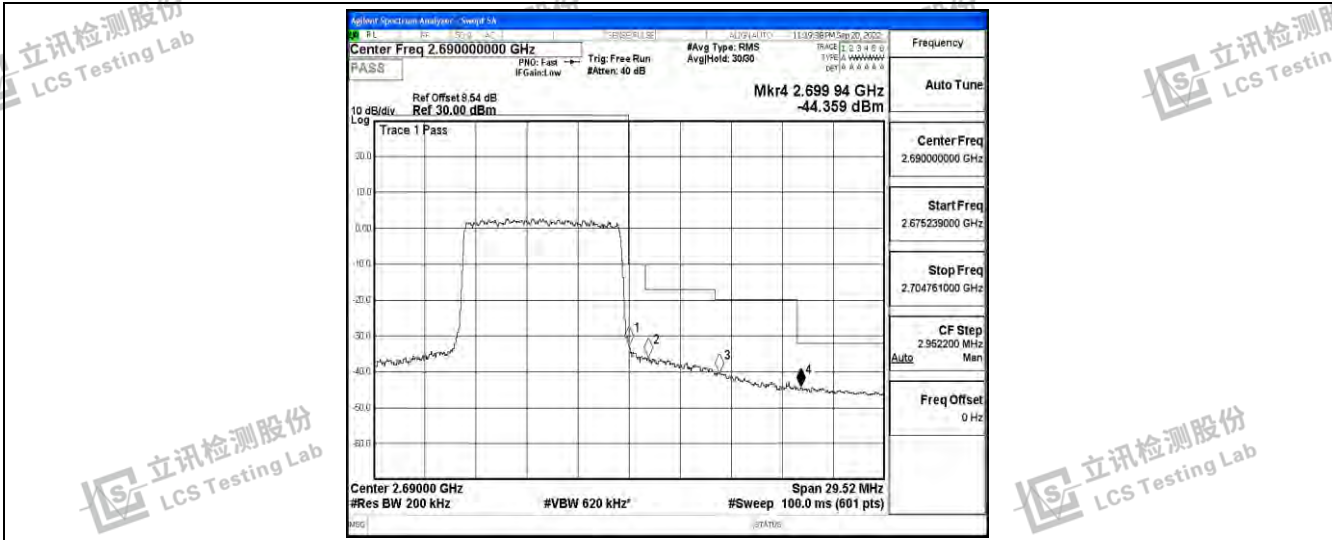

Band41-10MHz-QPSK-41540-50RB#0

Band41-10MHz-16QAM-39700-50RB#0

Band41-10MHz-16QAM-41540-50RB#0

Shenzhen LCS Compliance Testing Laboratory Ltd.
 Add: 101, 201 Bldg A & 301 Bldg C, Juji Industrial Park Yabianxueziwei, Shajing Street, Baoan District, Shenzhen, 518000, China
 Tel: +(86) 0755-82591330 | E-mail: webmaster@lcs-cert.com | Web: www.lcs-cert.com
 Scan code to check authenticity