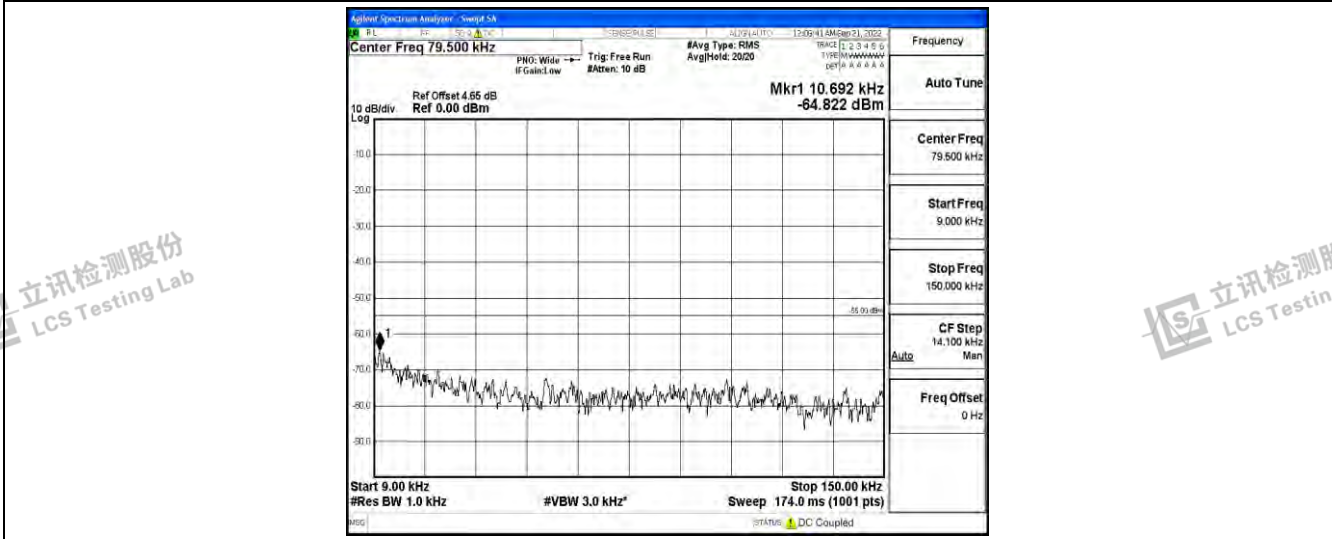

Band41-15MHz-QPSK-40620-1RB#0-Range1:0.009~0.15MHz

Band41-15MHz-QPSK-40620-1RB#0-Range2:0.15~30MHz