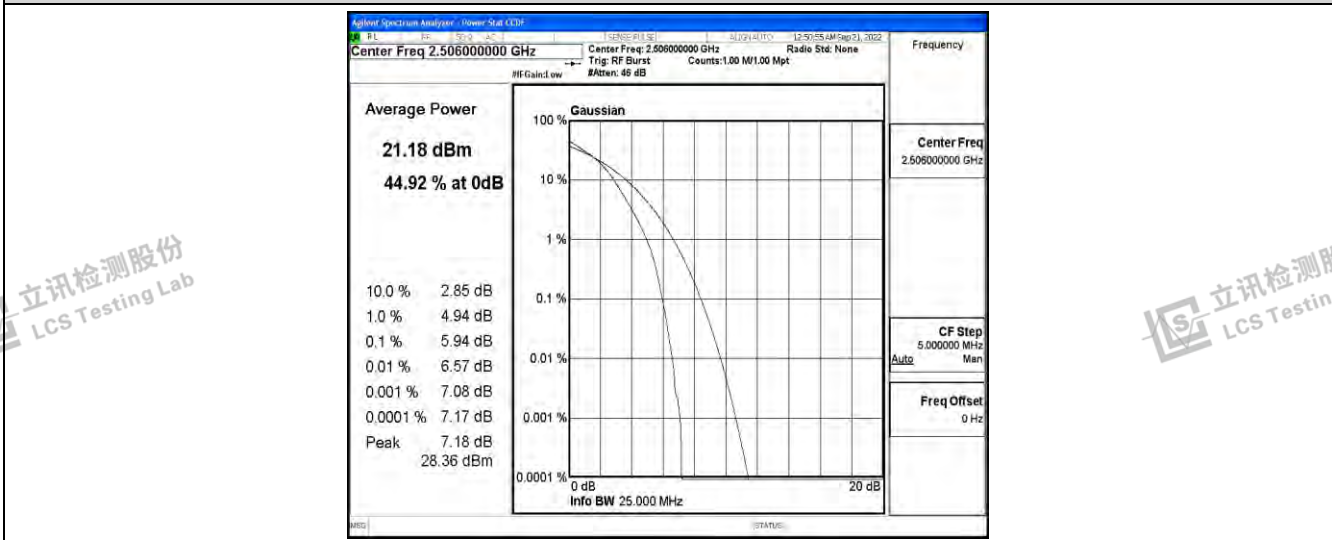

Band41-20MHz-16QAM-40620-100RB#0

Band41-20MHz-16QAM-41490-100RB#0

Shenzhen LCS Compliance Testing Laboratory Ltd.
Add: 101, 201 Bldg A & 301 Bldg C, Juji Industrial Park Yabianxueziwei, Shajing Street, Baoan District, Shenzhen, 518000, China
Tel: +(86) 0755-82591330 | E-mail: webmaster@lcs-cert.com | Web: www.lcs-cert.com
Scan code to check authenticity