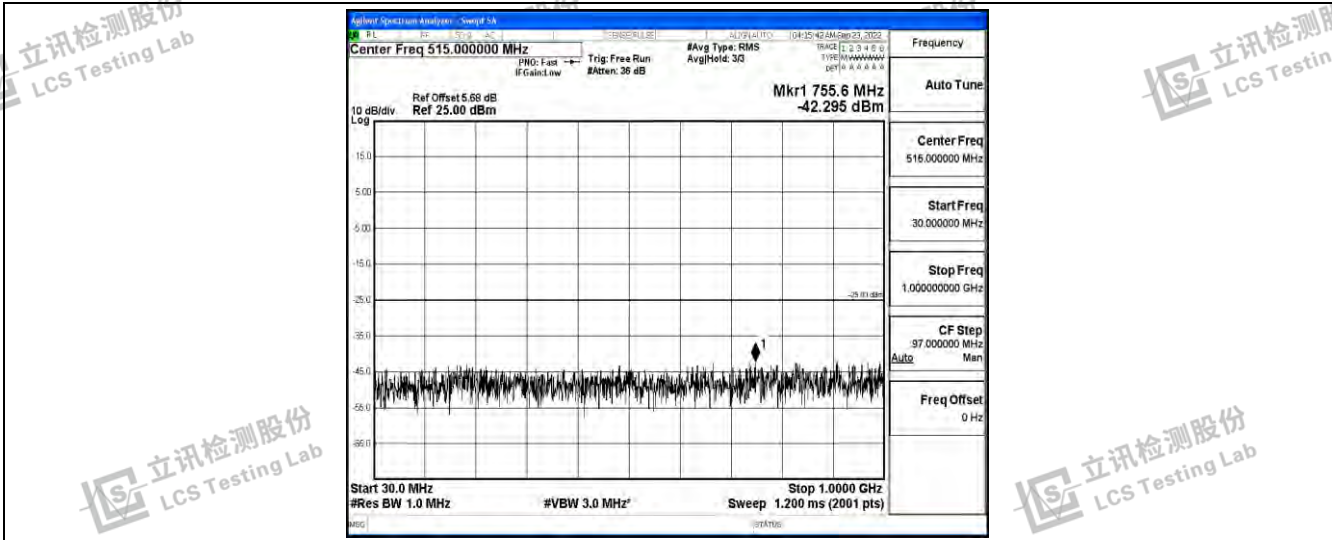

Band41-20MHz-16QAM-41490-1RB#0-Range1:0.009~0.15MHz

Band41-20MHz-16QAM-41490-1RB#0-Range2:0.15~30MHz

Band41-20MHz-16QAM-41490-1RB#0-Range3:30~1000MHz

Shenzhen LCS Compliance Testing Laboratory Ltd.
 Add: 101, 201 Bldg A & 301 Bldg C, Juji Industrial Park Yabianxueziwei, Shajing Street, Baoan District, Shenzhen, 518000, China
 Tel: +(86) 0755-82591330 | E-mail: webmaster@lcs-cert.com | Web: www.lcs-cert.com
 Scan code to check authenticity