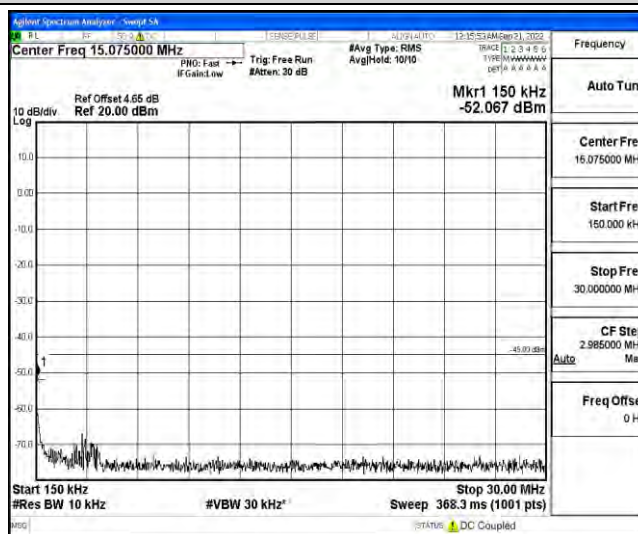

Band41-15MHz-16QAM-41515-1RB#0-Range2:0.15~30MHz

Band41-15MHz-16QAM-41515-1RB#0-Range3:30~1000MHz

Shenzhen LCS Compliance Testing Laboratory Ltd.
Add: 101, 201 Bldg A & 301 Bldg C, Juji Industrial Park Yabianxueziwei, Shajing Street, Baoan District, Shenzhen, 518000, China
Tel: +(86) 0755-82591330 | E-mail: webmaster@lcs-cert.com | Web: www.lcs-cert.com
Scan code to check authenticity