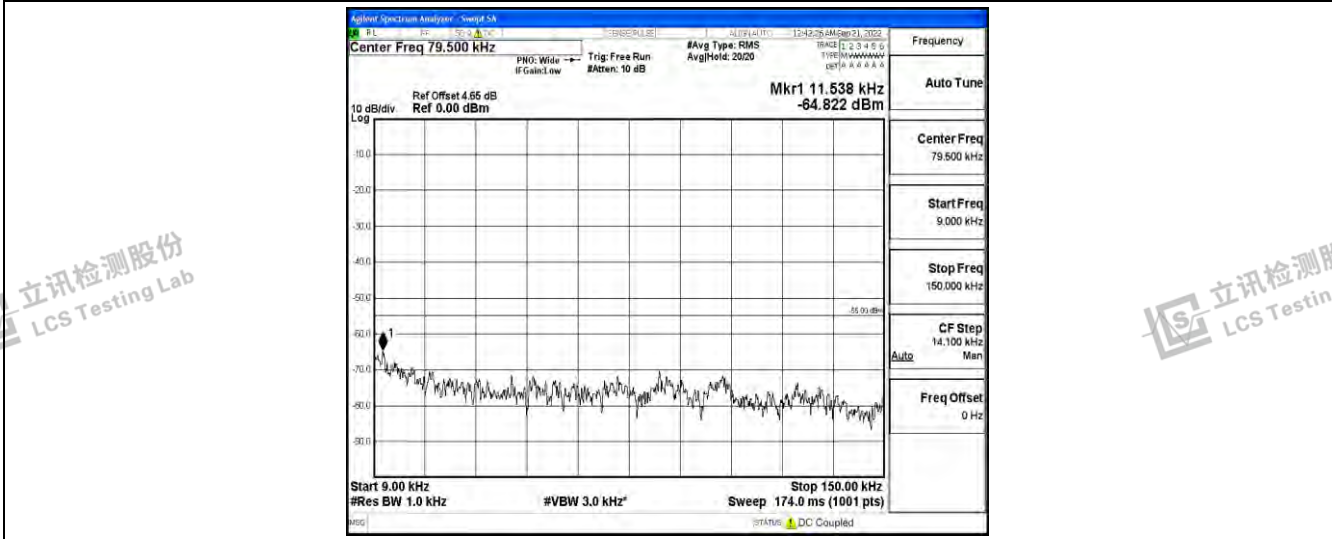

Band41-20MHz-QPSK-41490-1RB#0-Range1:0.009~0.15MHz

Band41-20MHz-QPSK-41490-1RB#0-Range2:0.15~30MHz