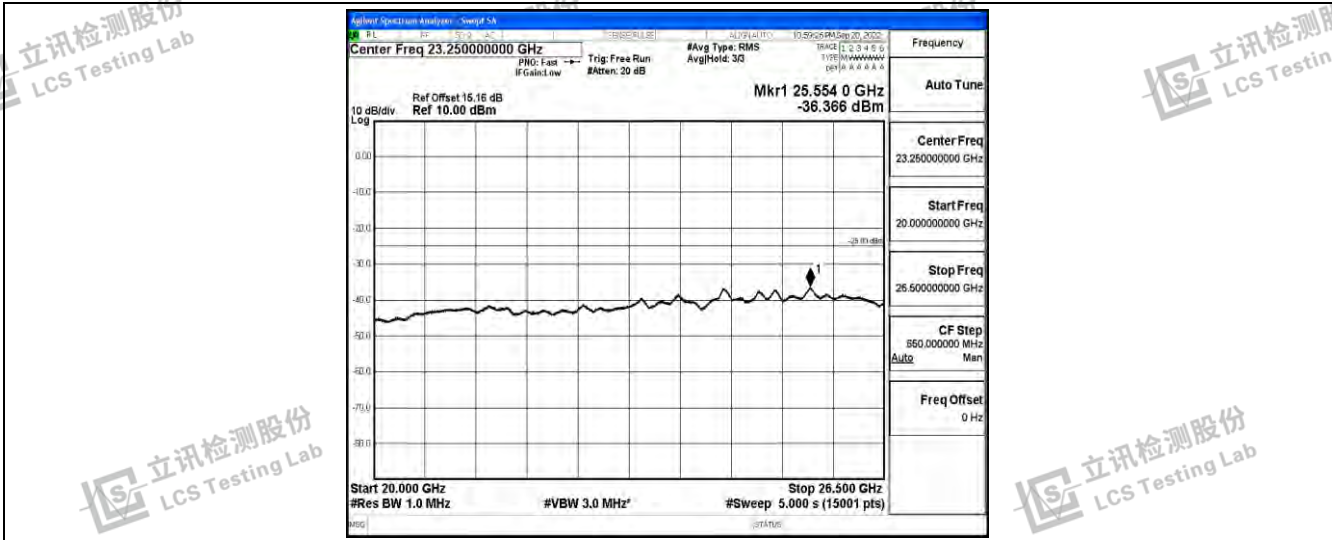

Band41-5MHz-16QAM-40620-1RB#0-Range4:1000~10000MHz

Band41-5MHz-16QAM-40620-1RB#0-Range5:10000~20000MHz

Band41-5MHz-16QAM-40620-1RB#0-Range6:20000~26500MHz

Shenzhen LCS Compliance Testing Laboratory Ltd.
 Add: 101, 201 Bldg A & 301 Bldg C, Juji Industrial Park Yabianxueziwei, Shajing Street, Baoan District, Shenzhen, 518000, China
 Tel: +(86) 0755-82591330 | E-mail: webmaster@lcs-cert.com | Web: www.lcs-cert.com
 Scan code to check authenticity