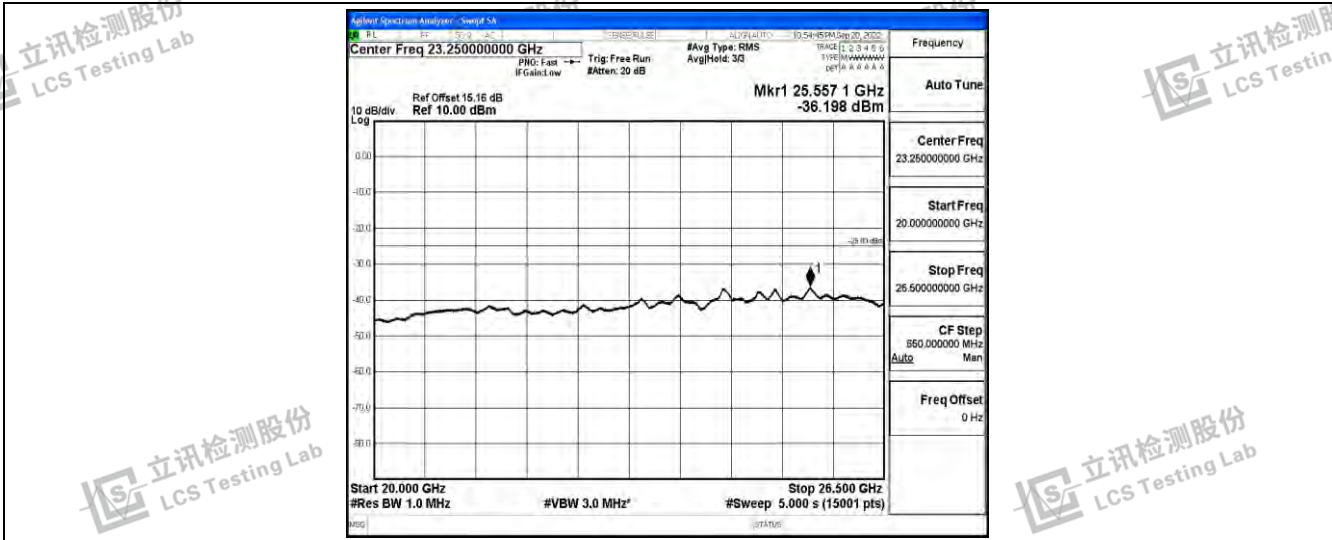

Band41-5MHz-16QAM-39675-1RB#0-Range4:1000~10000MHz

Band41-5MHz-16QAM-39675-1RB#0-Range5:10000~20000MHz

Band41-5MHz-16QAM-39675-1RB#0-Range6:20000~26500MHz

Shenzhen LCS Compliance Testing Laboratory Ltd.
 Add: 101, 201 Bldg A & 301 Bldg C, Juji Industrial Park Yabianxueziwei, Shajing Street, Baoan District, Shenzhen, 518000, China
 Tel: +(86) 0755-82591330 | E-mail: webmaster@lcs-cert.com | Web: www.lcs-cert.com
 Scan code to check authenticity