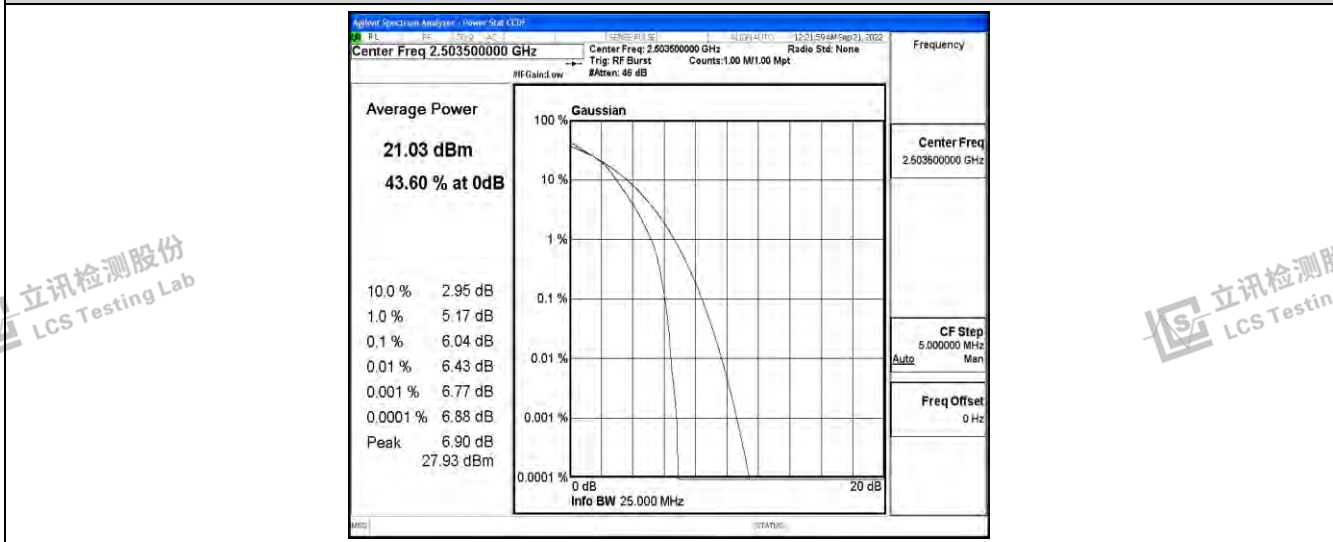

Band41-15MHz-16QAM-39725-75RB#0

Band41-15MHz-16QAM-40620-75RB#0