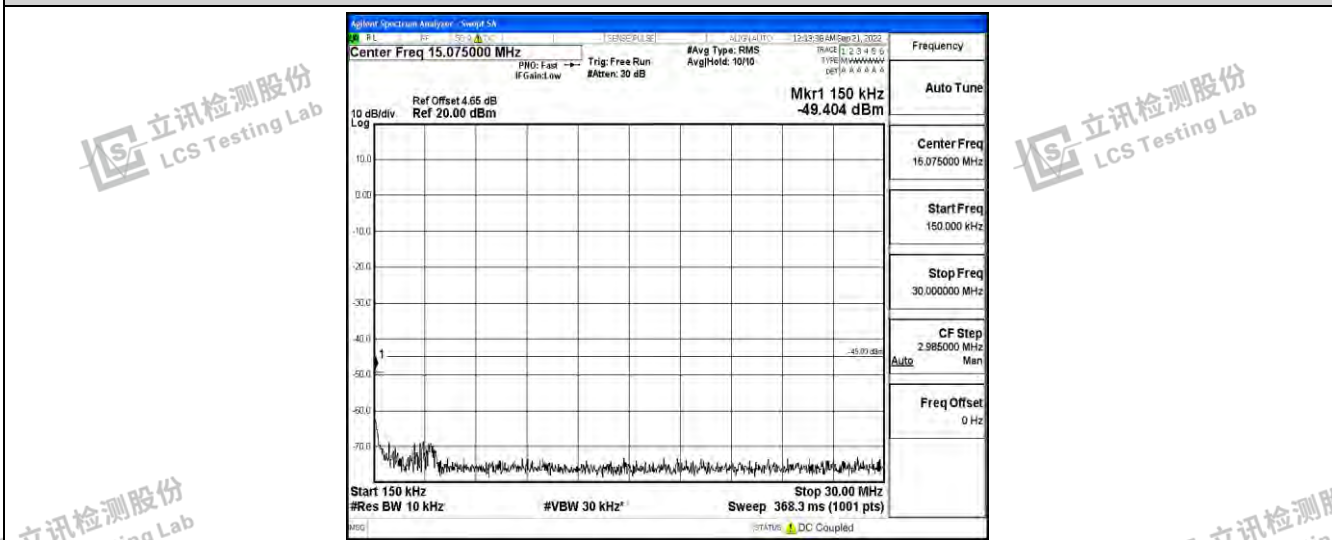

Band41-15MHz-QPSK-41515-1RB#0-Range2:0.15~30MHz

Band41-15MHz-QPSK-41515-1RB#0-Range3:30~1000MHz

Shenzhen LCS Compliance Testing Laboratory Ltd.
Add: 101, 201 Bldg A & 301 Bldg C, Juji Industrial Park Yabianxueziwei, Shajing Street, Baoan District, Shenzhen, 518000, China
Tel: +(86) 0755-82591330 | E-mail: webmaster@lcs-cert.com | Web: www.lcs-cert.com
Scan code to check authenticity