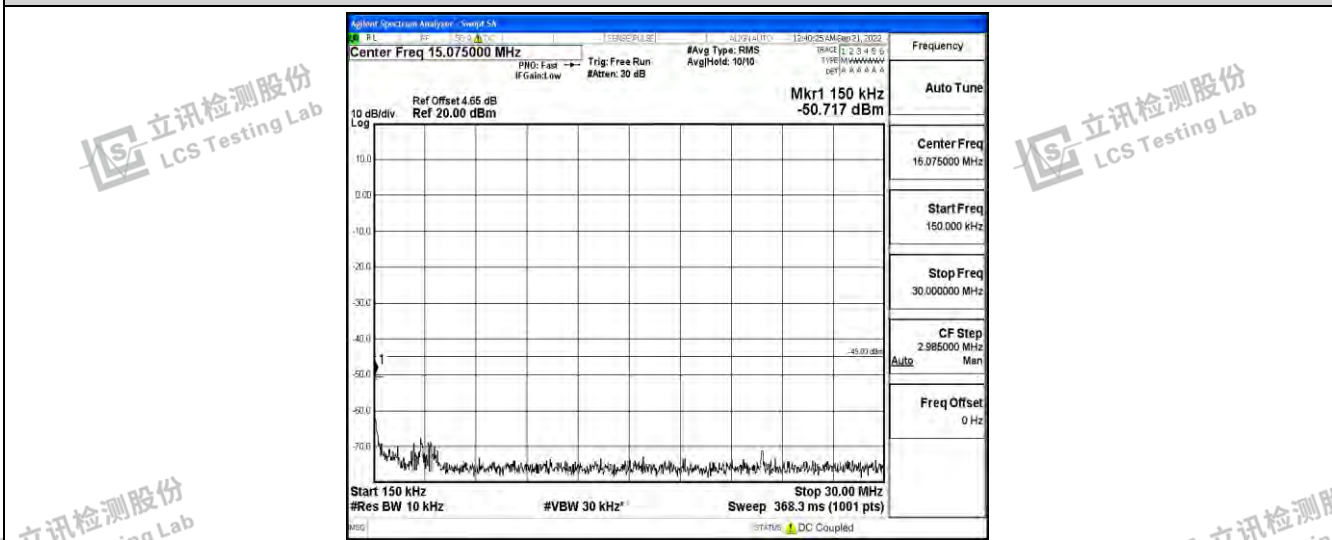

Band41-20MHz-16QAM-40620-1RB#0-Range2:0.15~30MHz

Band41-20MHz-16QAM-40620-1RB#0-Range3:30~1000MHz

Shenzhen LCS Compliance Testing Laboratory Ltd.
Add: 101, 201 Bldg A & 301 Bldg C, Juji Industrial Park Yabianxueziwei, Shajing Street, Baoan District, Shenzhen, 518000, China
Tel: +(86) 0755-82591330 | E-mail: webmaster@lcs-cert.com | Web: www.lcs-cert.com
Scan code to check authenticity