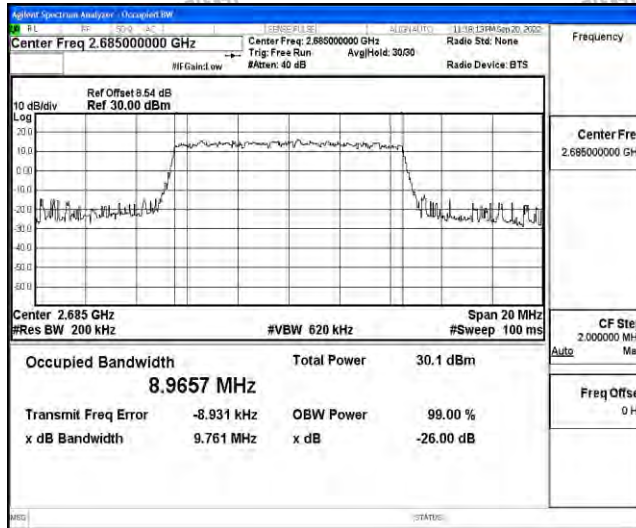

Band41-10MHz-QPSK-41540-50RB#0

Band41-10MHz-16QAM-39700-50RB#0

Band41-10MHz-16QAM-40620-50RB#0

Band41-10MHz-16QAM-41540-50RB#0

Band41-15MHz-QPSK-39725-75RB#0

Band41-15MHz-QPSK-40620-75RB#0

Band41-15MHz-QPSK-41515-75RB#0