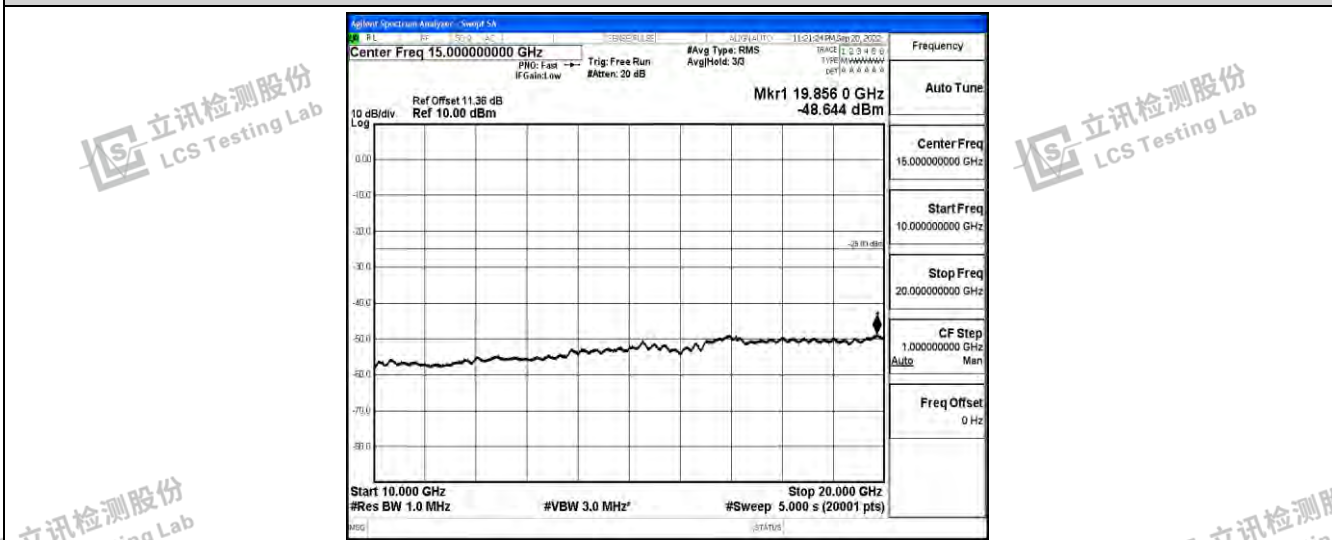

Band41-10MHz-QPSK-39700-1RB#0-Range5:10000~20000MHz

Band41-10MHz-QPSK-39700-1RB#0-Range6:20000~26500MHz

Shenzhen LCS Compliance Testing Laboratory Ltd.
Add: 101, 201 Bldg A & 301 Bldg C, Juji Industrial Park Yabianxueziwei, Shajing Street, Baoan District, Shenzhen, 518000, China
Tel: +(86) 0755-82591330 | E-mail: webmaster@lcs-cert.com | Web: www.lcs-cert.com
Scan code to check authenticity