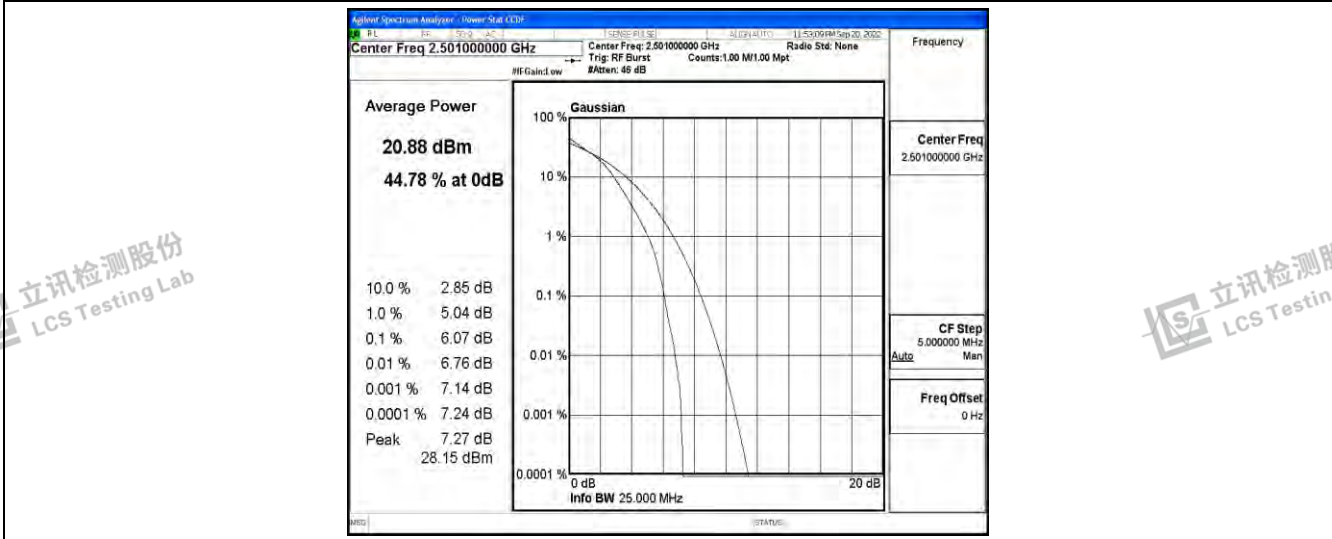

Band41-10MHz-16QAM-39700-50RB#0

Band41-10MHz-16QAM-40620-50RB#0