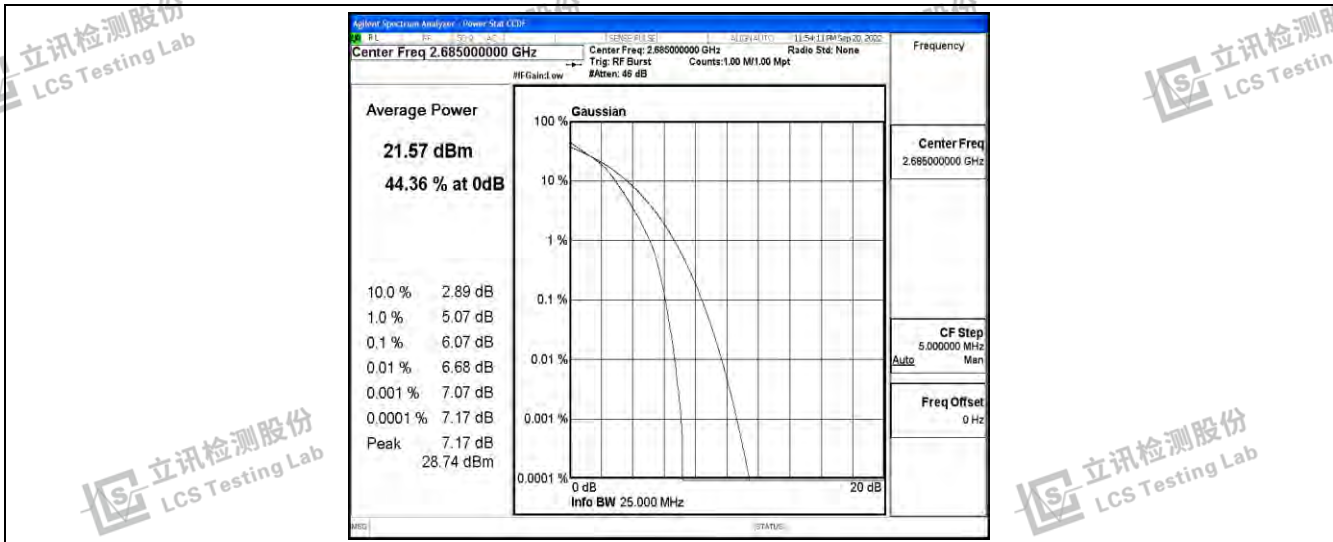

Band41-10MHz-16QAM-41540-50RB#0

Band41-15MHz-QPSK-39725-75RB#0