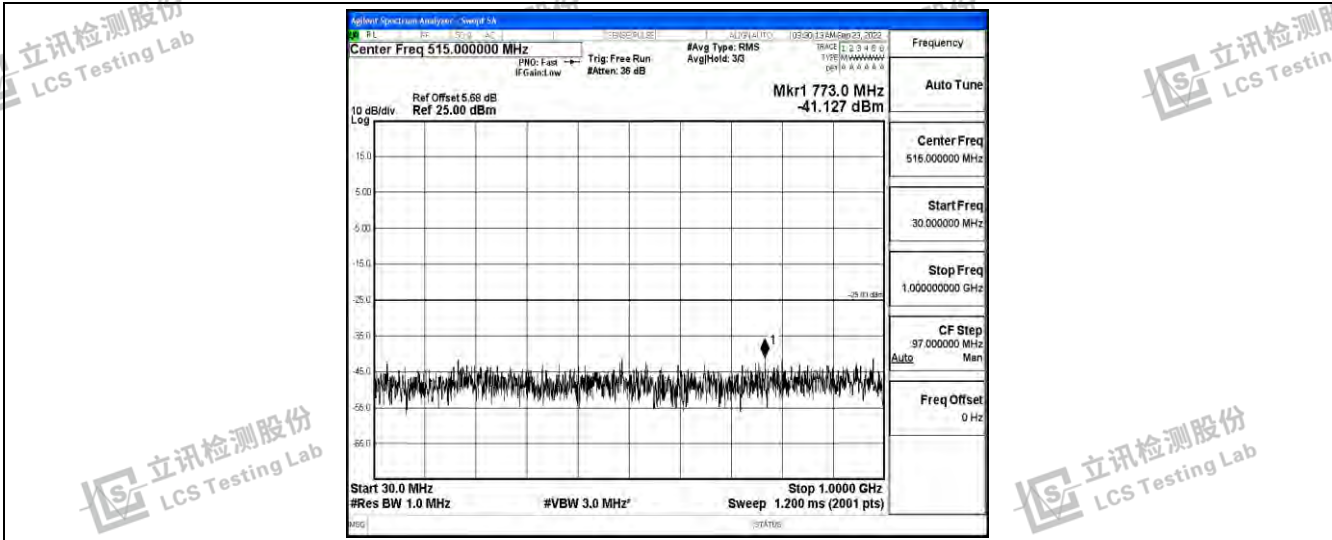

Band41-10MHz-QPSK-41540-1RB#0-Range1:0.009~0.15MHz

Band41-10MHz-QPSK-41540-1RB#0-Range2:0.15~30MHz

Band41-10MHz-QPSK-41540-1RB#0-Range3:30~1000MHz

Shenzhen LCS Compliance Testing Laboratory Ltd.
 Add: 101, 201 Bldg A & 301 Bldg C, Juji Industrial Park Yabianxueziwei, Shajing Street, Baoan District, Shenzhen, 518000, China
 Tel: +(86) 0755-82591330 | E-mail: webmaster@lcs-cert.com | Web: www.lcs-cert.com
 Scan code to check authenticity