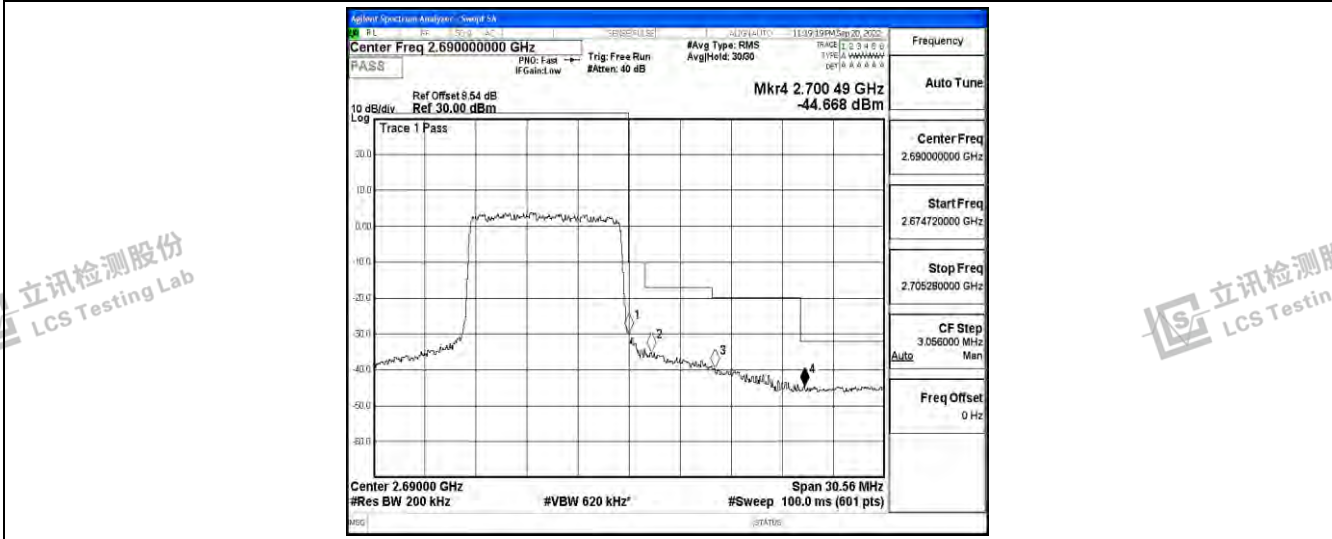

Band41-10MHz-QPSK-41540-50RB#0

Band41-10MHz-16QAM-39700-50RB#0