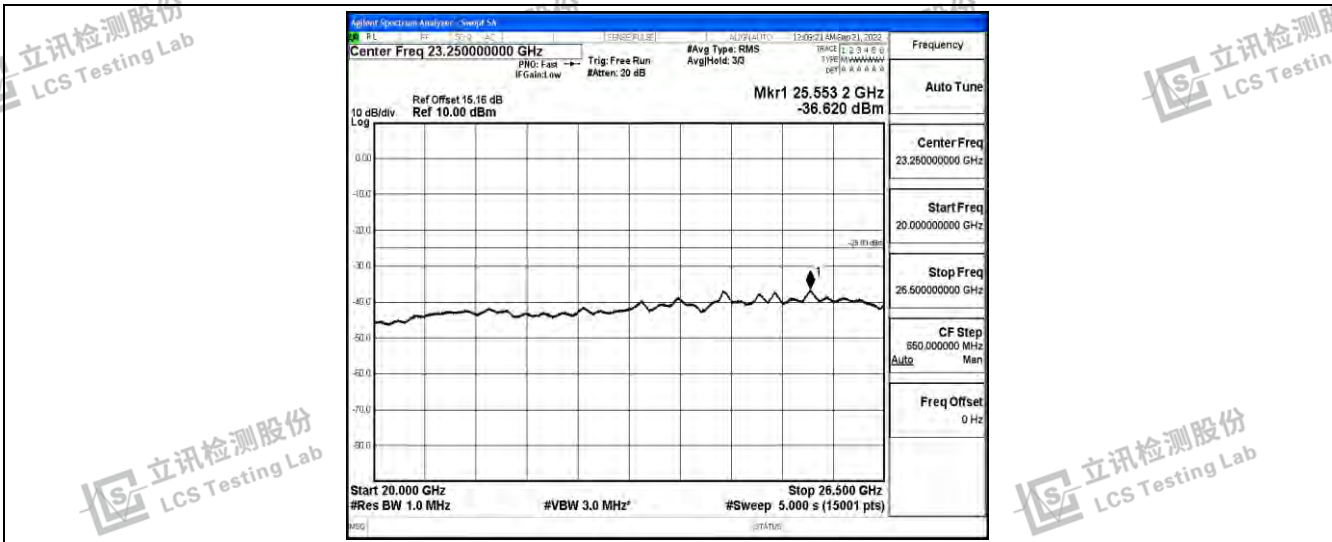

Band41-15MHz-16QAM-39725-1RB#0-Range4: 1000~10000MHz

Band41-15MHz-16QAM-39725-1RB#0-Range5: 10000~20000MHz

Band41-15MHz-16QAM-39725-1RB#0-Range6: 20000~26500MHz

Shenzhen LCS Compliance Testing Laboratory Ltd.
 Add: 101, 201 Bldg A & 301 Bldg C, Juji Industrial Park Yabianxueziwei, Shajing Street, Baoan District, Shenzhen, 518000, China
 Tel: +(86) 0755-82591330 | E-mail: webmaster@lcs-cert.com | Web: www.lcs-cert.com
 Scan code to check authenticity