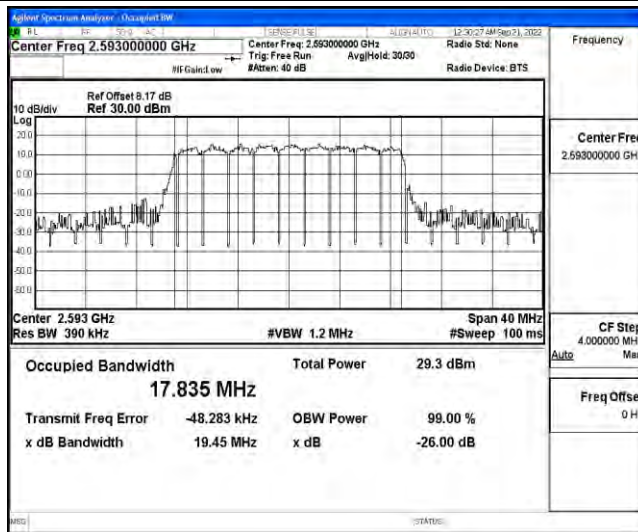

Band41-20MHz-16QAM-40620-100RB#0

Band41-20MHz-16QAM-41490-100RB#0