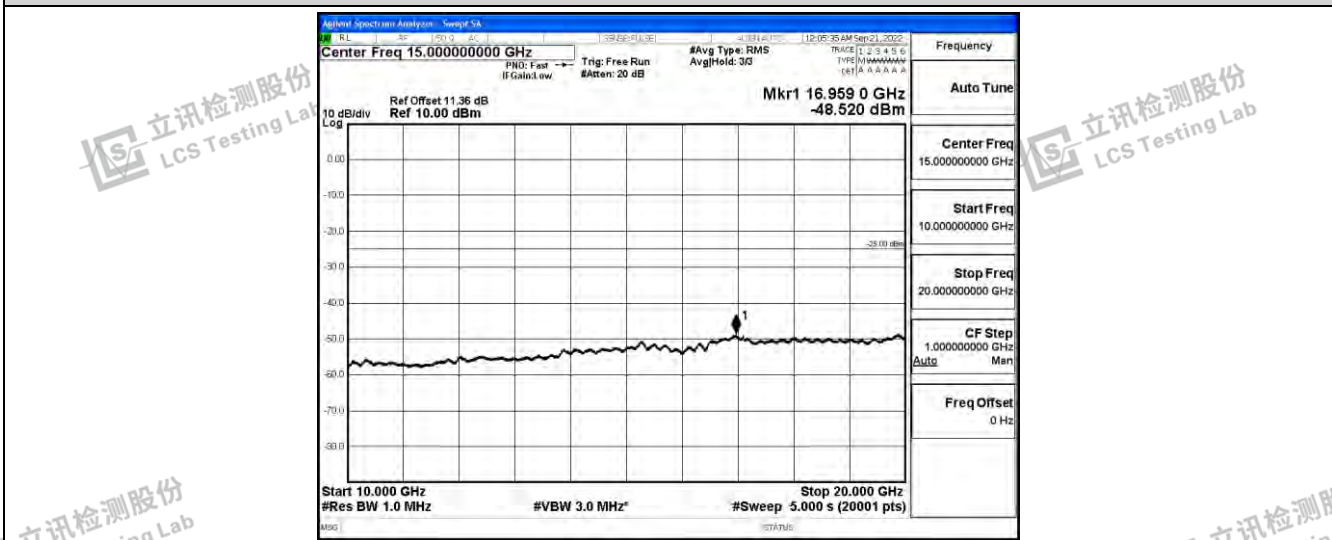

Band41-15MHz-QPSK-39725-1RB#0-Range5:10000~20000MHz

Band41-15MHz-QPSK-39725-1RB#0-Range6:20000~26500MHz

Shenzhen LCS Compliance Testing Laboratory Ltd.
Add: 101, 201 Bldg A & 301 Bldg C, Juji Industrial Park Yabianxueziwei, Shajing Street, Baoan District, Shenzhen, 518000, China
Tel: +(86) 0755-82591330 | E-mail: webmaster@lcs-cert.com | Web: www.lcs-cert.com
Scan code to check authenticity