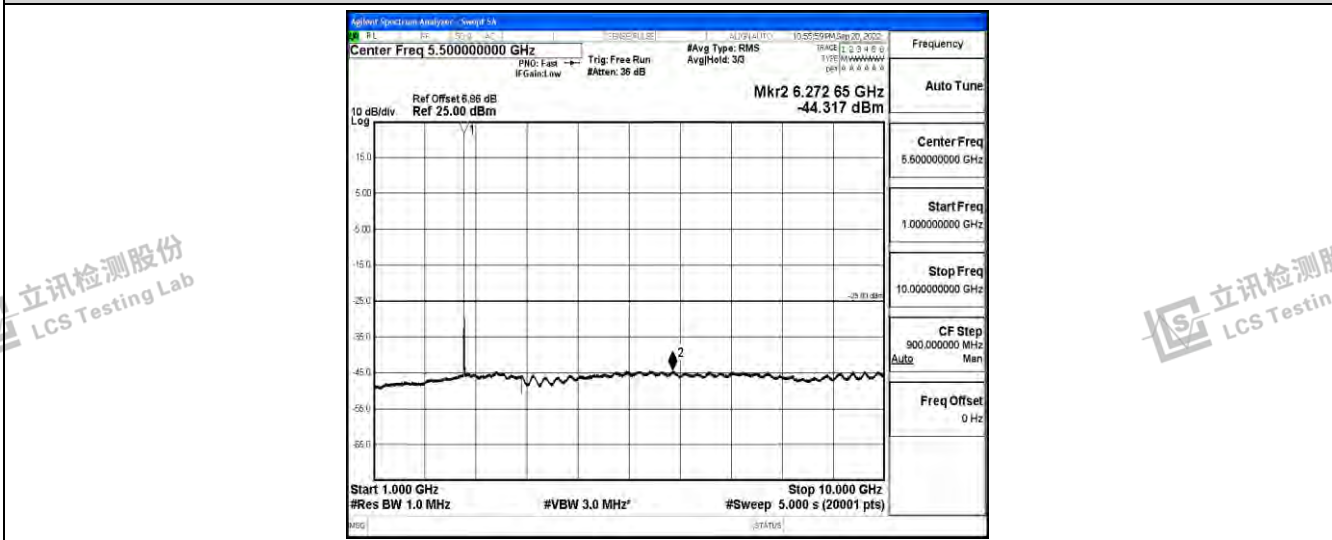

Band41-5MHz-QPSK-40620-1RB#0-Range4:1000~10000MHz

Band41-5MHz-QPSK-40620-1RB#0-Range5:10000~20000MHz