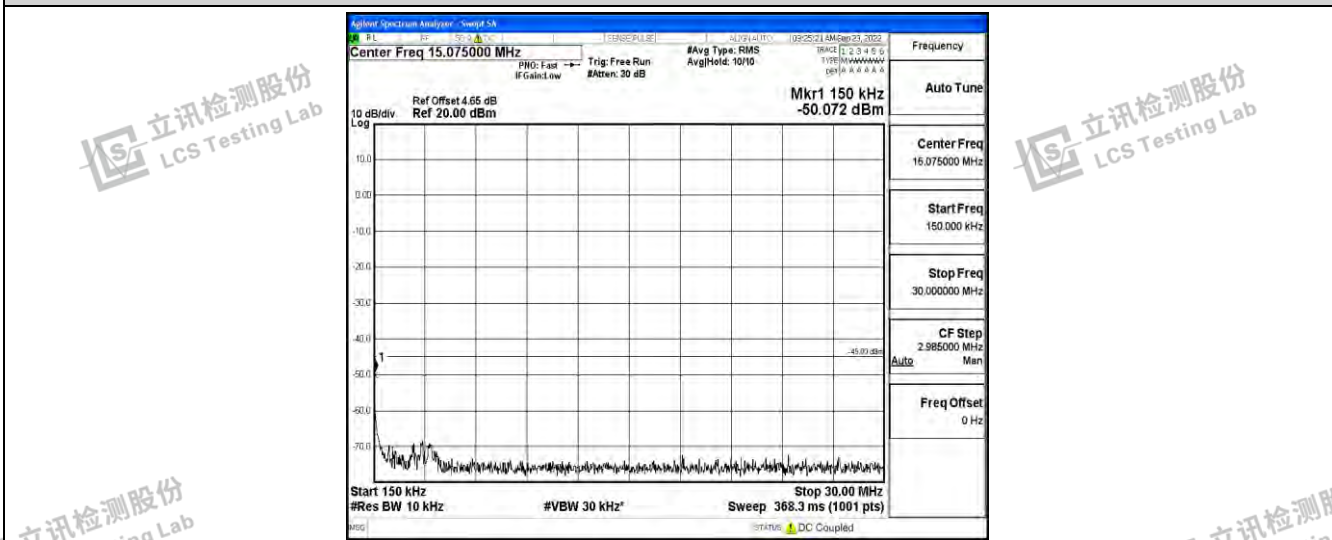

Band41-10MHz-QPSK-40620-1RB#0-Range2:0.15~30MHz

Band41-10MHz-QPSK-40620-1RB#0-Range3:30~1000MHz

Shenzhen LCS Compliance Testing Laboratory Ltd.
Add: 101, 201 Bldg A & 301 Bldg C, Juji Industrial Park Yabianxueziwei, Shajing Street, Baoan District, Shenzhen, 518000, China
Tel: +(86) 0755-82591330 | E-mail: webmaster@lcs-cert.com | Web: www.lcs-cert.com
Scan code to check authenticity