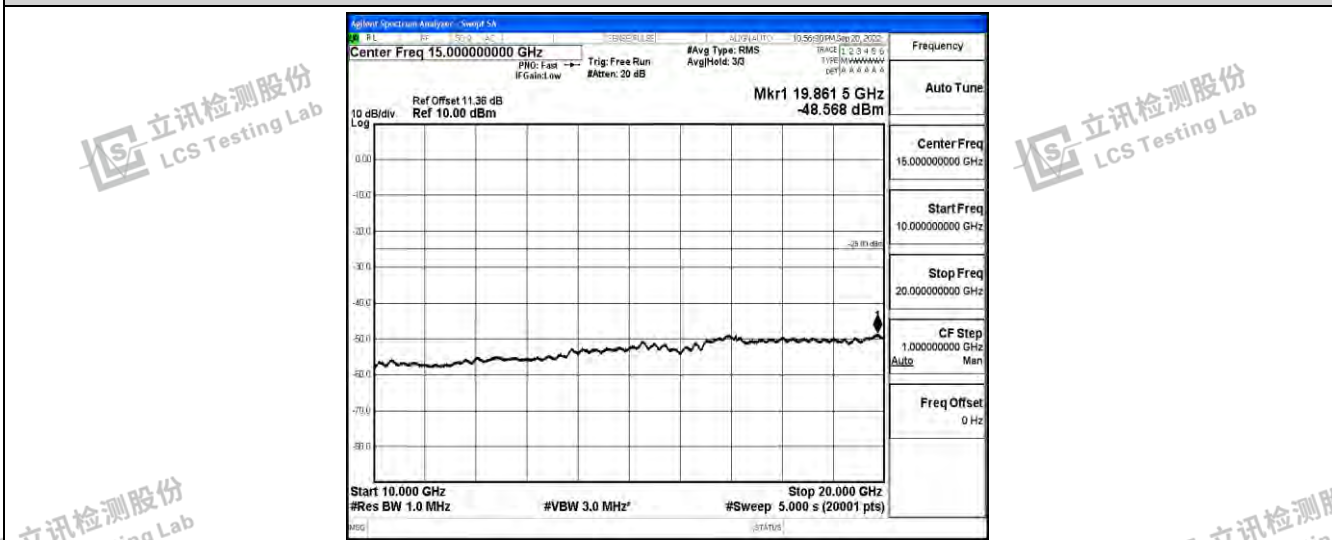

Band41-5MHz-QPSK-40620-1RB#0-Range5:10000~20000MHz

Band41-5MHz-QPSK-40620-1RB#0-Range6:20000~26500MHz

Shenzhen LCS Compliance Testing Laboratory Ltd.
Add: 101, 201 Bldg A & 301 Bldg C, Juji Industrial Park Yabianxueziwei, Shajing Street, Baoan District, Shenzhen, 518000, China
Tel: +(86) 0755-82591330 | E-mail: webmaster@lcs-cert.com | Web: www.lcs-cert.com
Scan code to check authenticity