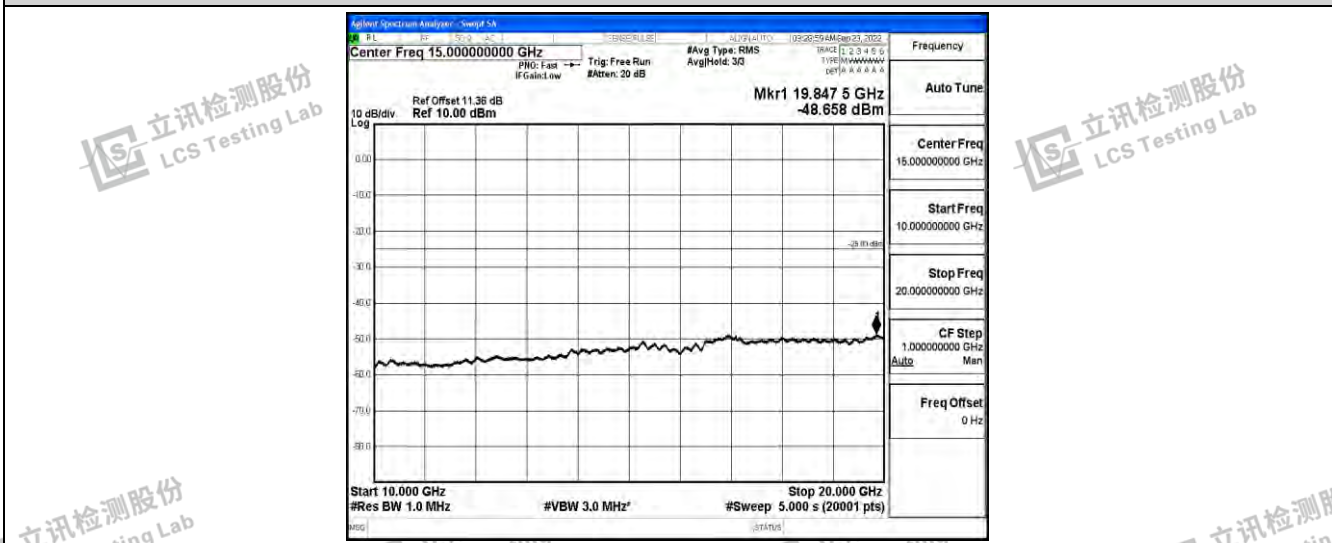

Band41-10MHz-16QAM-40620-1RB#0-Range5:10000~20000MHz

Band41-10MHz-16QAM-40620-1RB#0-Range6:20000~26500MHz

Shenzhen LCS Compliance Testing Laboratory Ltd.
Add: 101, 201 Bldg A & 301 Bldg C, Juji Industrial Park Yabianxueziwei, Shajing Street, Baoan District, Shenzhen, 518000, China
Tel: +(86) 0755-82591330 | E-mail: webmaster@lcs-cert.com | Web: www.lcs-cert.com
Scan code to check authenticity