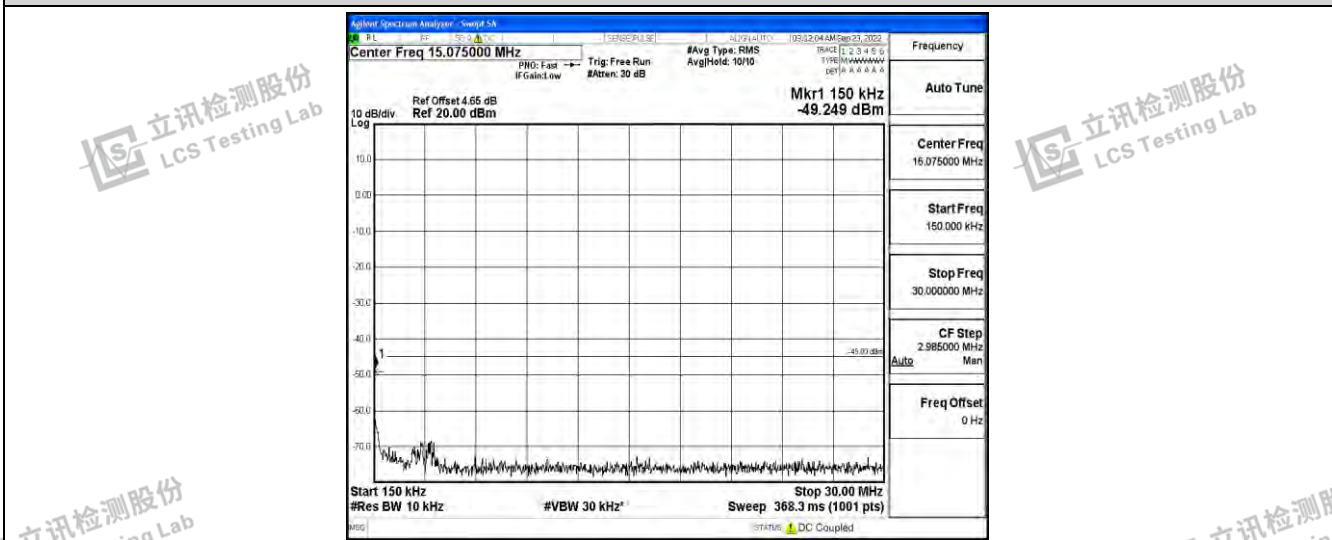

Band41-15MHz-QPSK-39725-1RB#0-Range2:0.15~30MHz

Band41-15MHz-QPSK-39725-1RB#0-Range3:30~1000MHz

Shenzhen LCS Compliance Testing Laboratory Ltd.
Add: 101, 201 Bldg A & 301 Bldg C, Juji Industrial Park Yabianxueziwei, Shajing Street, Baoan District, Shenzhen, 518000, China
Tel: +(86) 0755-82591330 | E-mail: webmaster@lcs-cert.com | Web: www.lcs-cert.com
Scan code to check authenticity