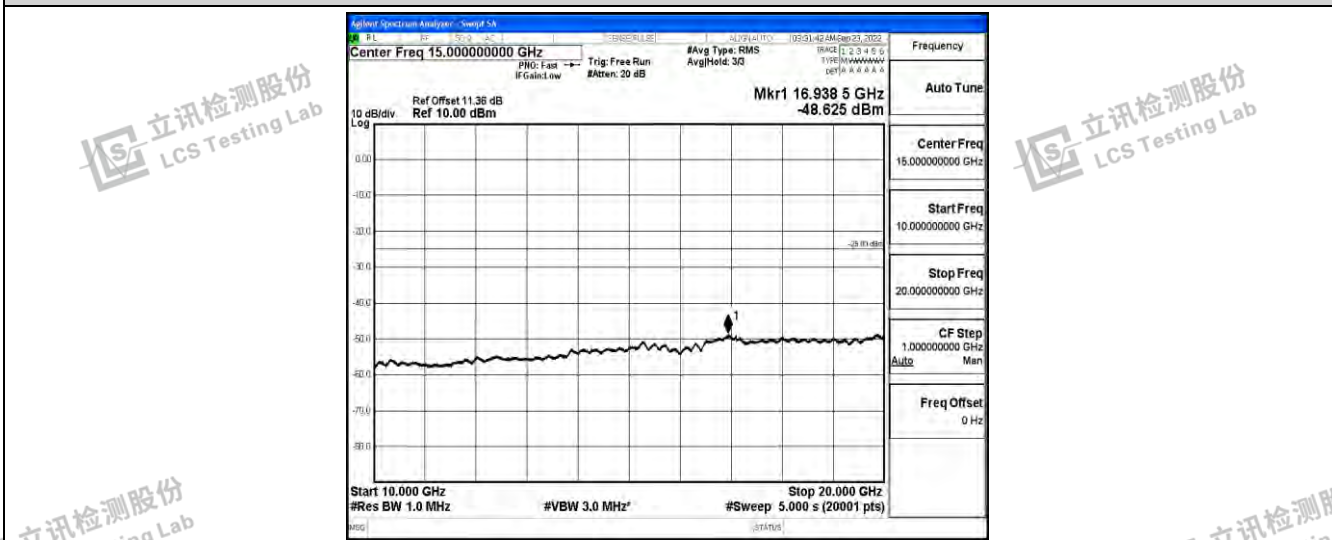

Band41-10MHz-QPSK-41540-1RB#0-Range5:10000~20000MHz

Band41-10MHz-QPSK-41540-1RB#0-Range6:20000~26500MHz

Shenzhen LCS Compliance Testing Laboratory Ltd.
Add: 101, 201 Bldg A & 301 Bldg C, Juji Industrial Park Yabianxueziwei, Shajing Street, Baoan District, Shenzhen, 518000, China
Tel: +(86) 0755-82591330 | E-mail: webmaster@lcs-cert.com | Web: www.lcs-cert.com
Scan code to check authenticity