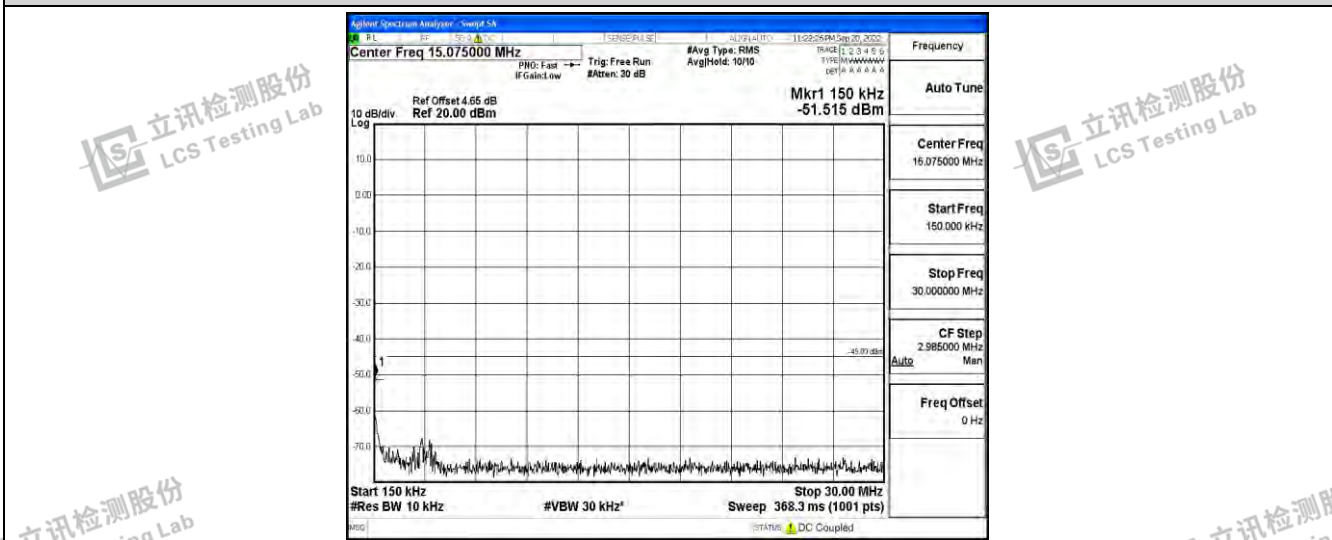

Band41-10MHz-16QAM-39700-1RB#0-Range2:0.15~30MHz

Band41-10MHz-16QAM-39700-1RB#0-Range3:30~1000MHz

Shenzhen LCS Compliance Testing Laboratory Ltd.
Add: 101, 201 Bldg A & 301 Bldg C, Juji Industrial Park Yabianxueziwei, Shajing Street, Baoan District, Shenzhen, 518000, China
Tel: +(86) 0755-82591330 | E-mail: webmaster@lcs-cert.com | Web: www.lcs-cert.com
Scan code to check authenticity