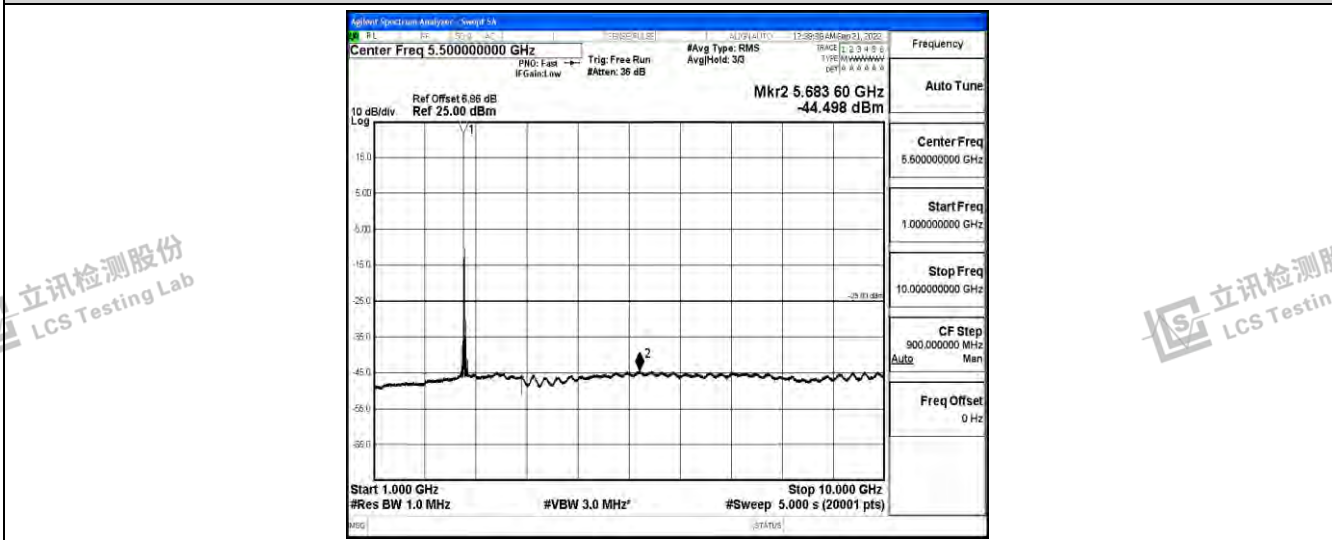

Band41-20MHz-QPSK-40620-1RB#0-Range4:1000~10000MHz

Band41-20MHz-QPSK-40620-1RB#0-Range5:10000~20000MHz