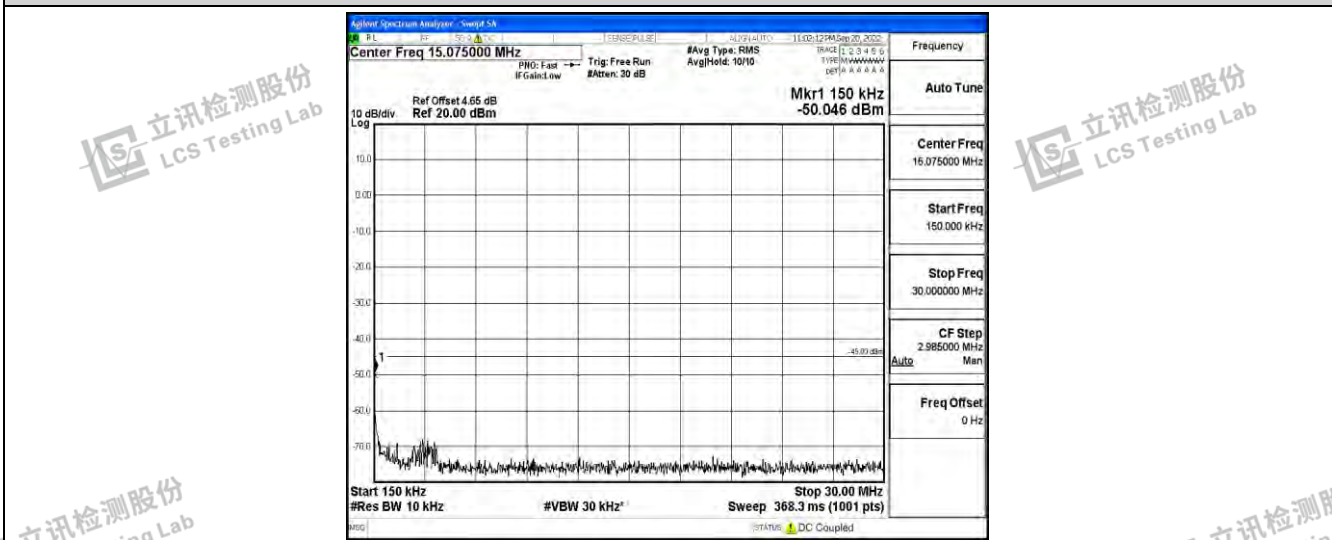

Band41-5MHz-16QAM-41565-1RB#0-Range2:0.15~30MHz

Band41-5MHz-16QAM-41565-1RB#0-Range3:30~1000MHz