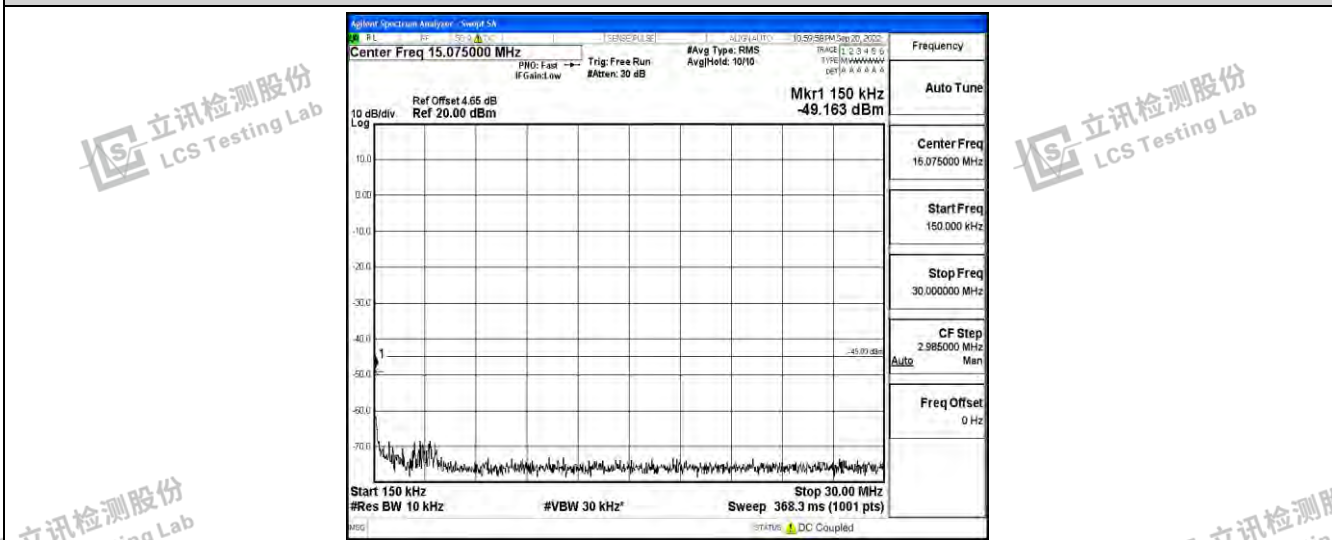

Band41-5MHz-QPSK-41565-1RB#0-Range2:0.15~30MHz

Band41-5MHz-QPSK-41565-1RB#0-Range3:30~1000MHz

Shenzhen LCS Compliance Testing Laboratory Ltd.
Add: 101, 201 Bldg A & 301 Bldg C, Juji Industrial Park Yabianxueziwei, Shajing Street, Baoan District, Shenzhen, 518000, China
Tel: +(86) 0755-82591330 | E-mail: webmaster@lcs-cert.com | Web: www.lcs-cert.com
Scan code to check authenticity