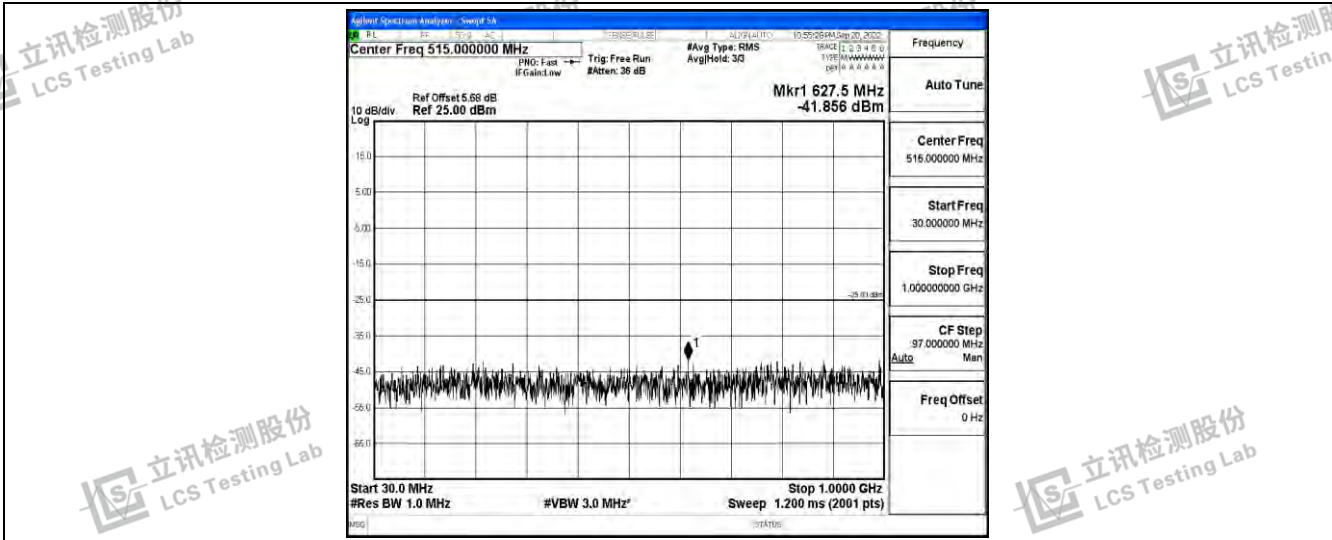

Band41-5MHz-QPSK-40620-1RB#0-Range1:0.009~0.15MHz

Band41-5MHz-QPSK-40620-1RB#0-Range2:0.15~30MHz

Band41-5MHz-QPSK-40620-1RB#0-Range3:30~1000MHz

Shenzhen LCS Compliance Testing Laboratory Ltd.
 Add: 101, 201 Bldg A & 301 Bldg C, Juji Industrial Park Yabianxueziwei, Shajing Street, Baoan District, Shenzhen, 518000, China
 Tel: +(86) 0755-82591330 | E-mail: webmaster@lcs-cert.com | Web: www.lcs-cert.com
 Scan code to check authenticity