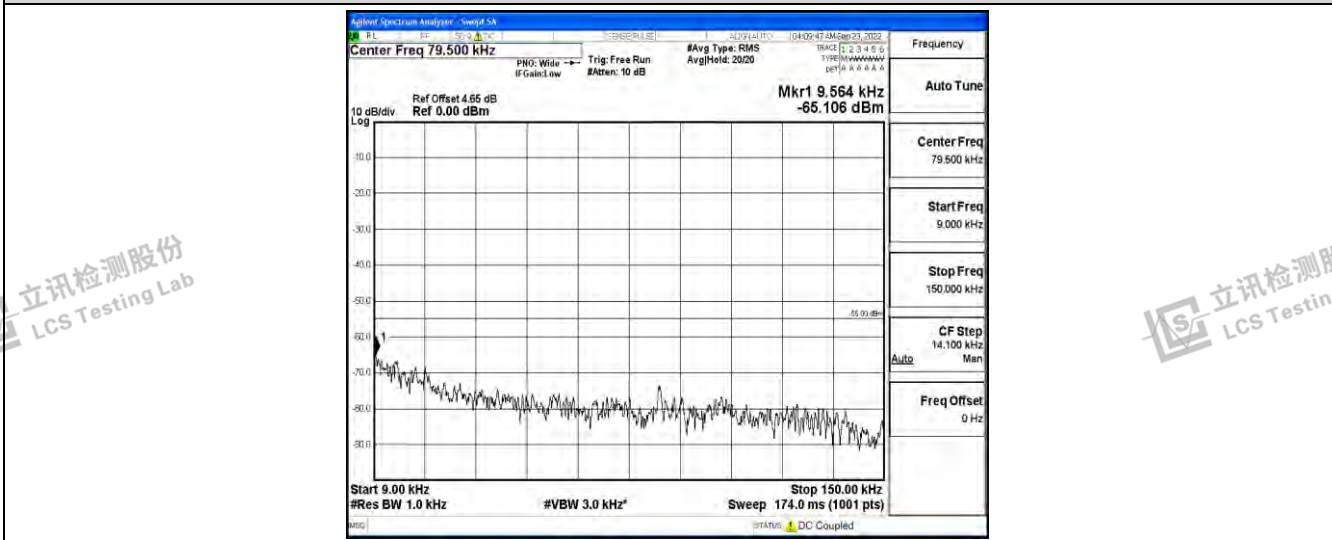

Band41-15MHz-16QAM-41515-1RB#0-Range4:1000~10000MHz

Band41-15MHz-16QAM-41515-1RB#0-Range5:10000~20000MHz

Band41-15MHz-16QAM-41515-1RB#0-Range6:20000~26500MHz

Band41-20MHz-QPSK-39750-1RB#0-Range1:0.009~0.15MHz