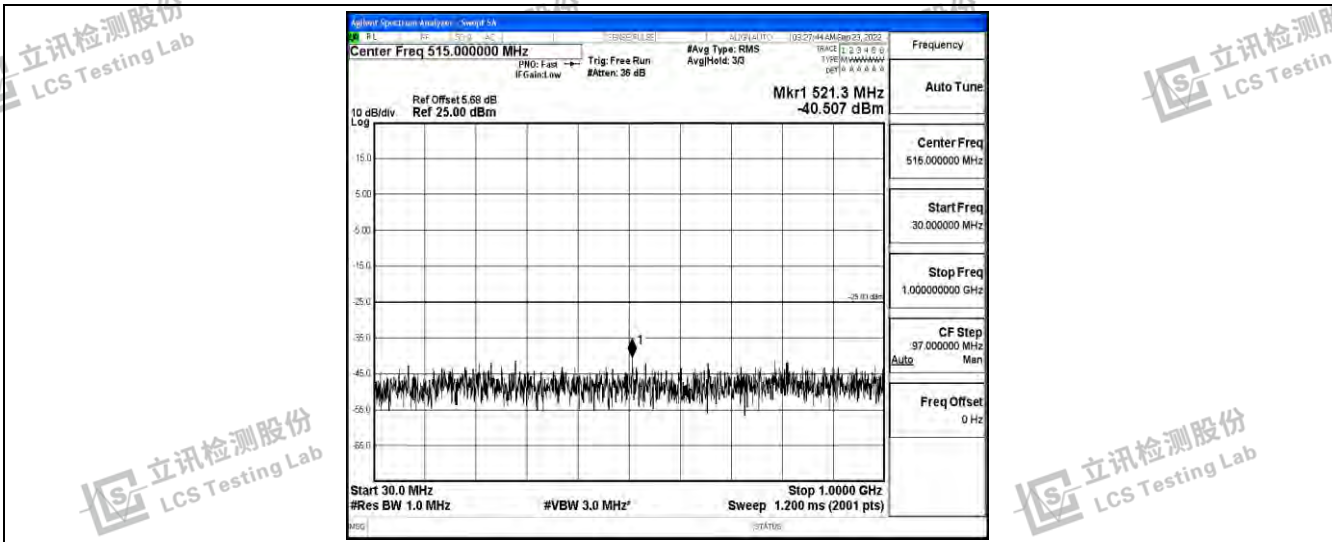

Band41-10MHz-16QAM-40620-1RB#0-Range3:30~1000MHz

Band41-10MHz-16QAM-40620-1RB#0-Range4:1000~10000MHz