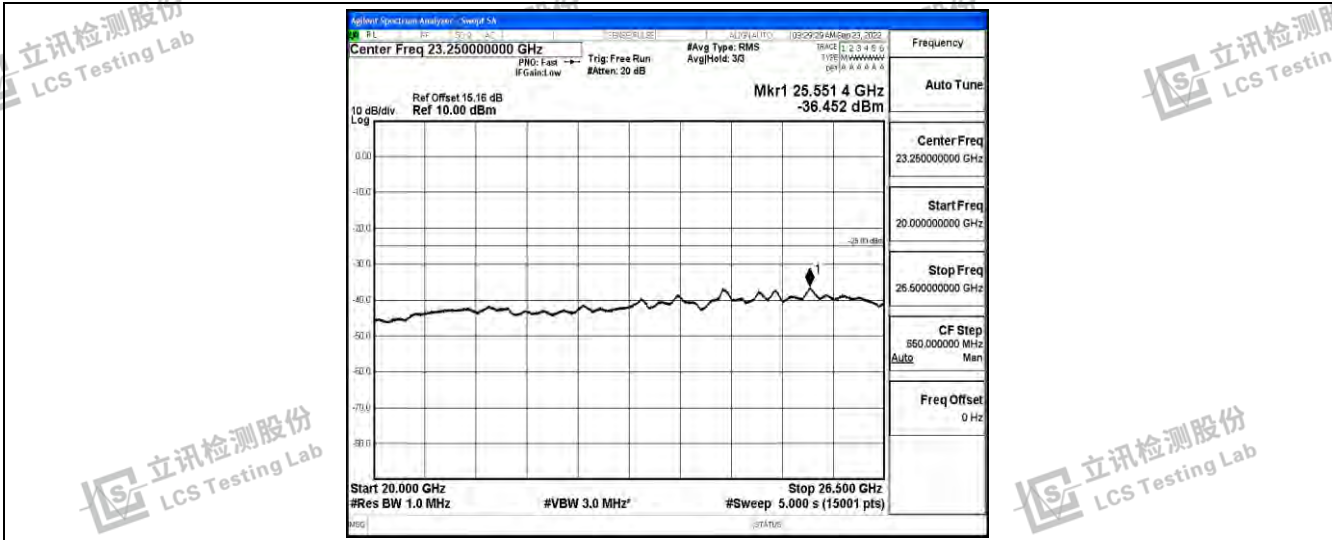

Band41-10MHz-16QAM-40620-1RB#0-Range4:1000~10000MHz

Band41-10MHz-16QAM-40620-1RB#0-Range5:10000~20000MHz

Band41-10MHz-16QAM-40620-1RB#0-Range6:20000~26500MHz

Shenzhen LCS Compliance Testing Laboratory Ltd.
 Add: 101, 201 Bldg A & 301 Bldg C, Juji Industrial Park Yabianxueziwei, Shajing Street, Baoan District, Shenzhen, 518000, China
 Tel: +(86) 0755-82591330 | E-mail: webmaster@lcs-cert.com | Web: www.lcs-cert.com
 Scan code to check authenticity