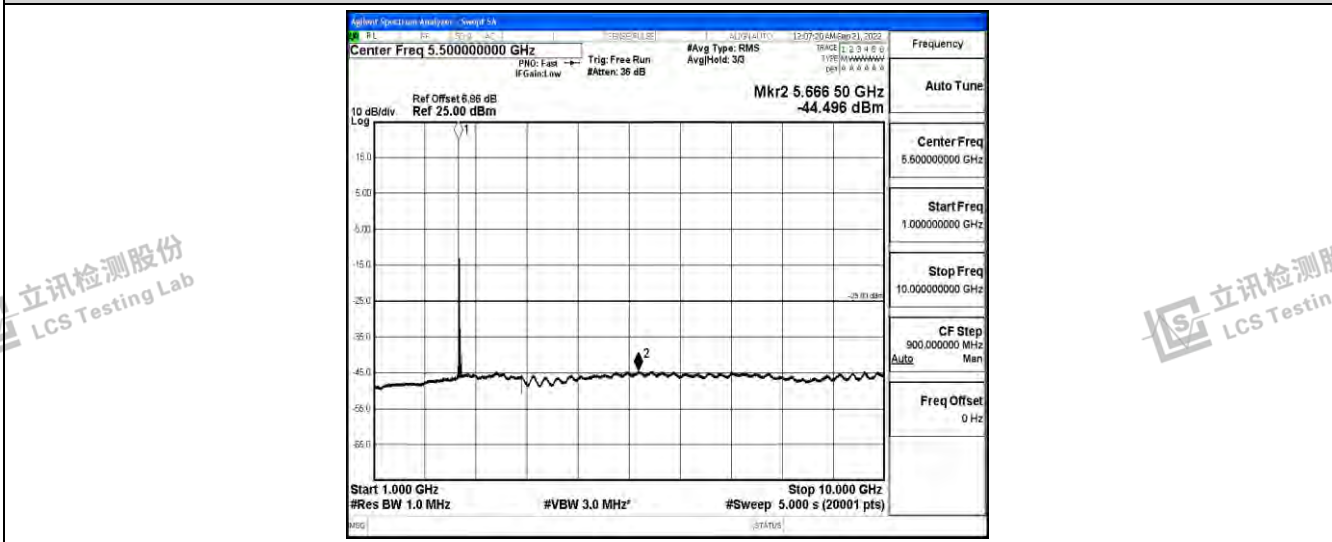

Band41-15MHz-16QAM-39725-1RB#0-Range4: 1000~10000MHz

Band41-15MHz-16QAM-39725-1RB#0-Range5: 10000~20000MHz