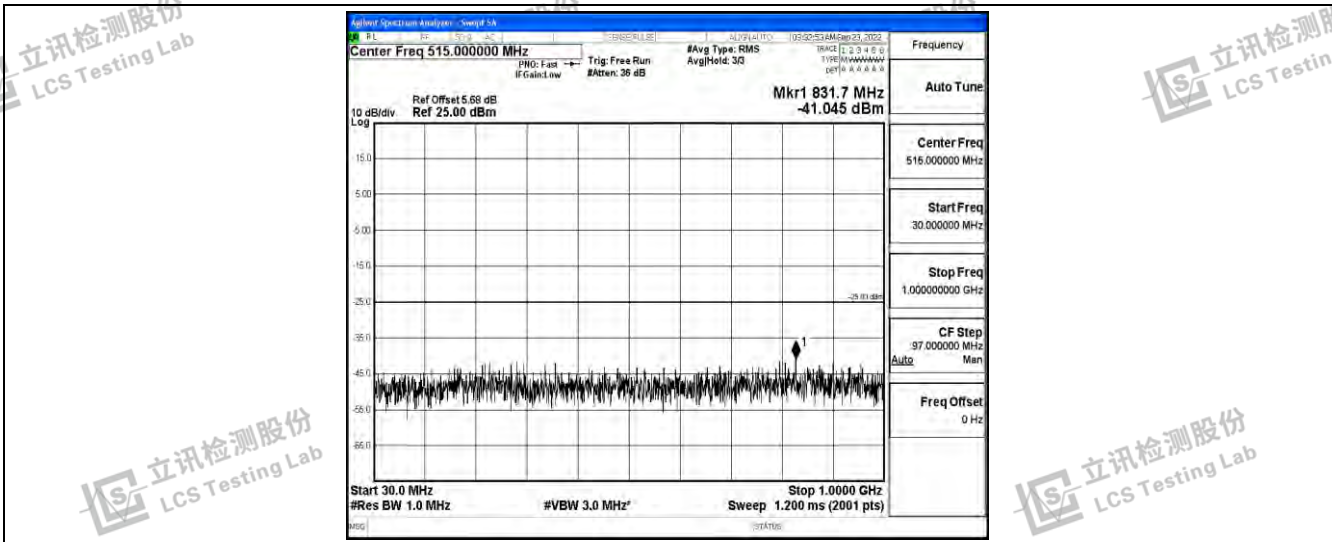

Band41-10MHz-16QAM-41540-1RB#0-Range1:0.009~0.15MHz

Band41-10MHz-16QAM-41540-1RB#0-Range2:0.15~30MHz

Band41-10MHz-16QAM-41540-1RB#0-Range3:30~1000MHz

Shenzhen LCS Compliance Testing Laboratory Ltd.
 Add: 101, 201 Bldg A & 301 Bldg C, Juji Industrial Park Yabianxueziwei, Shajing Street, Baoan District, Shenzhen, 518000, China
 Tel: +(86) 0755-82591330 | E-mail: webmaster@lcs-cert.com | Web: www.lcs-cert.com
 Scan code to check authenticity