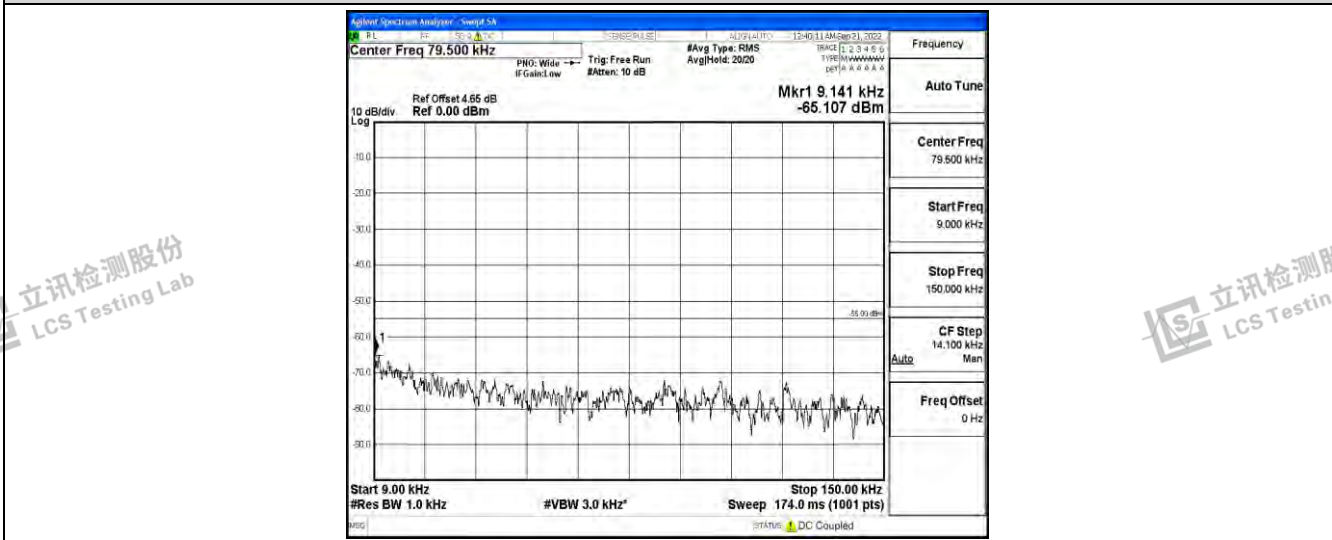

Band41-20MHz-16QAM-40620-1RB#0-Range1:0.009~0.15MHz

Band41-20MHz-16QAM-40620-1RB#0-Range2:0.15~30MHz