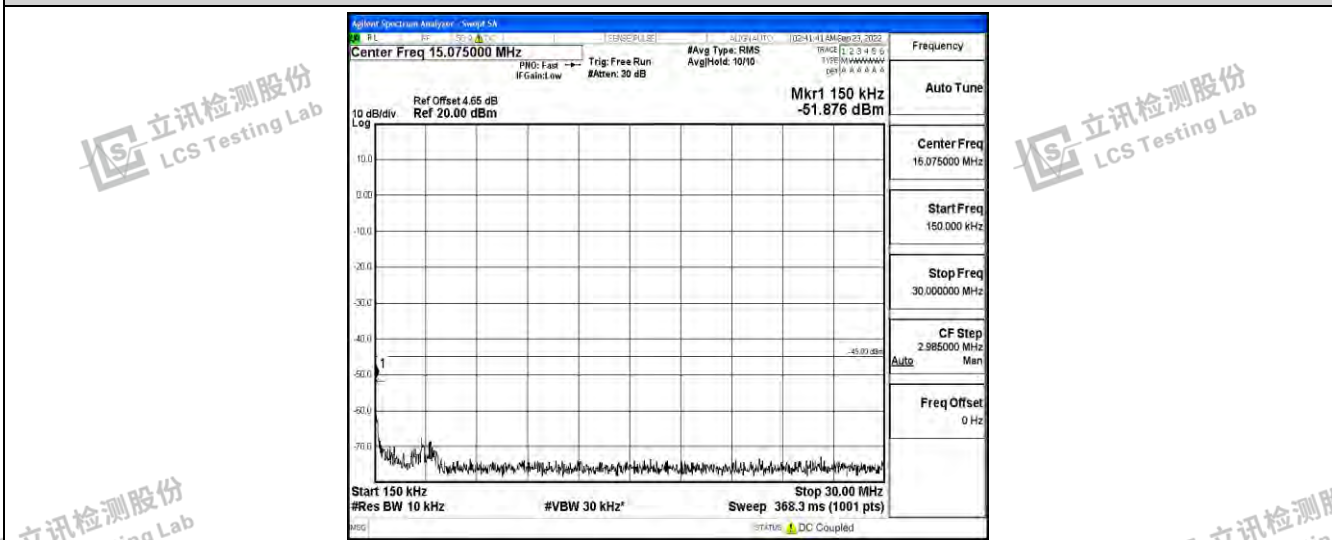

Band38-5MHz-QPSK-38225-1RB#0-Range2:0.15~30MHz

Band38-5MHz-QPSK-38225-1RB#0-Range3:30~1000MHz