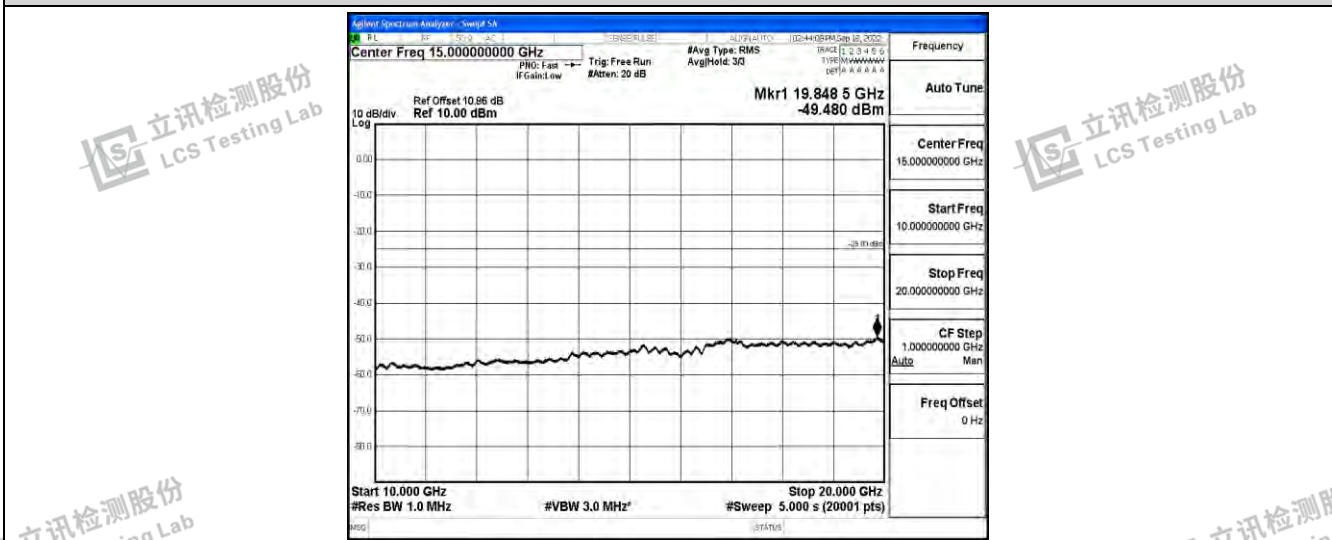

Band38-10MHz-16QAM-37800-1RB#0-Range5: 10000~20000MHz

Band38-10MHz-16QAM-37800-1RB#0-Range6: 20000~26500MHz

Shenzhen LCS Compliance Testing Laboratory Ltd.
Add: 101, 201 Bldg A & 301 Bldg C, Juji Industrial Park Yabianxueziwei, Shajing Street, Baoan District, Shenzhen, 518000, China
Tel: +(86) 0755-82591330 | E-mail: webmaster@lcs-cert.com | Web: www.lcs-cert.com
Scan code to check authenticity