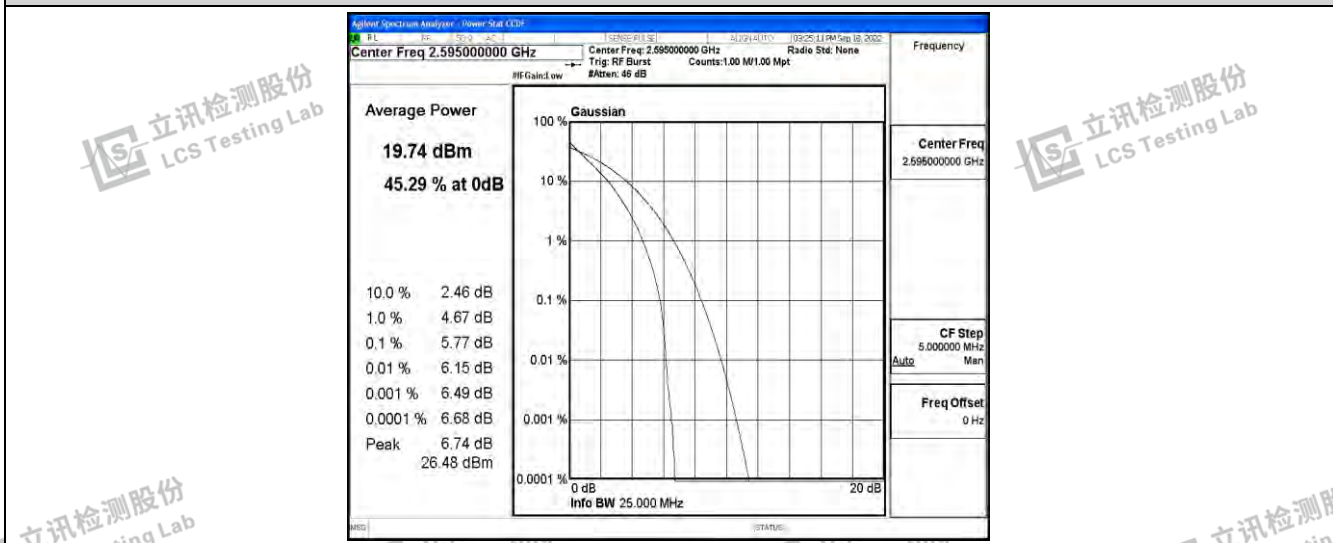

Band38-15MHz-QPSK-38000-75RB#0

Band38-15MHz-QPSK-38175-75RB#0