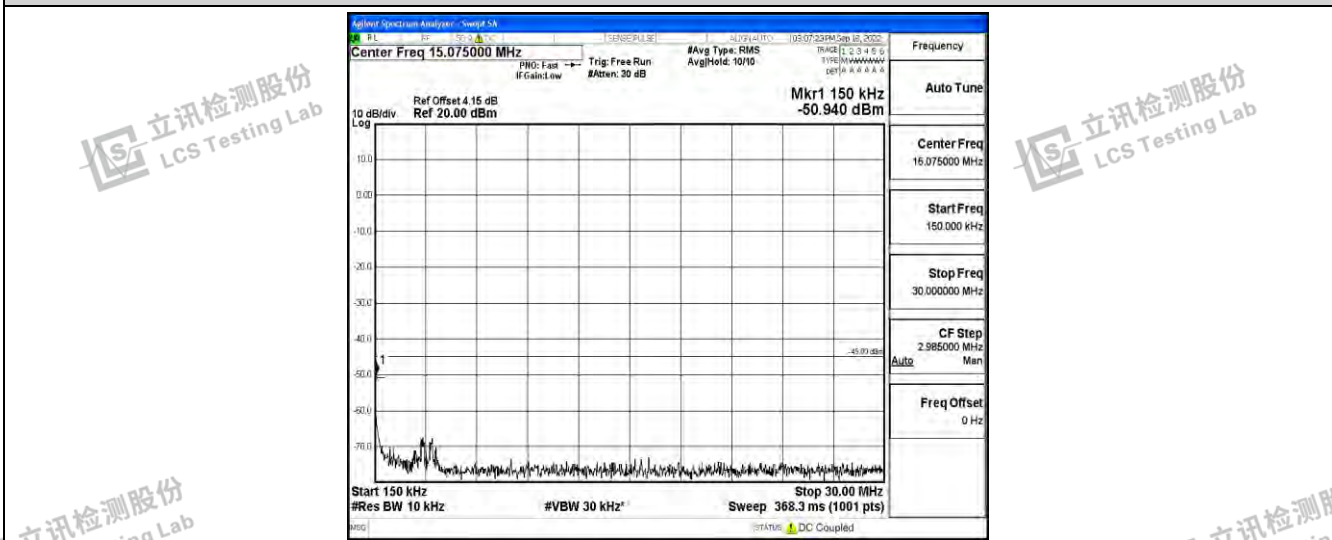

Band38-15MHz-QPSK-37825-1RB#0-Range2:0.15~30MHz

Band38-15MHz-QPSK-37825-1RB#0-Range3:30~1000MHz