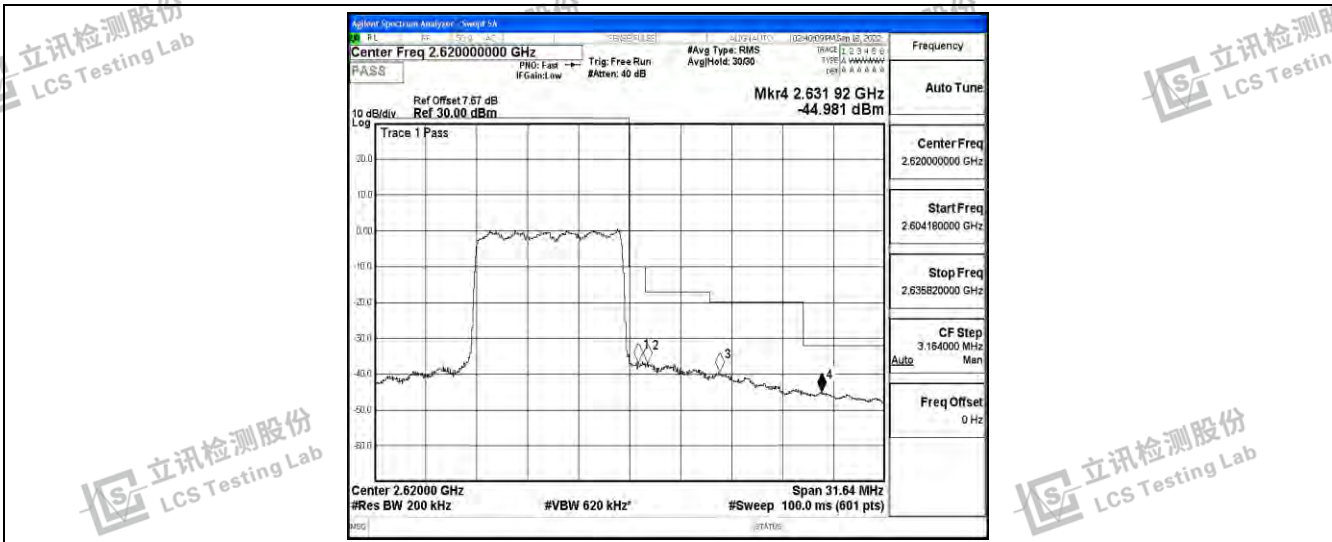

Band38-10MHz-QPSK-38200-50RB#0

Band38-10MHz-16QAM-37800-50RB#0

Band38-10MHz-16QAM-38200-50RB#0

Shenzhen LCS Compliance Testing Laboratory Ltd.
 Add: 101, 201 Bldg A & 301 Bldg C, Juji Industrial Park Yabianxueziwei, Shajing Street, Baoan District, Shenzhen, 518000, China
 Tel: +(86) 0755-82591330 | E-mail: webmaster@lcs-cert.com | Web: www.lcs-cert.com
 Scan code to check authenticity