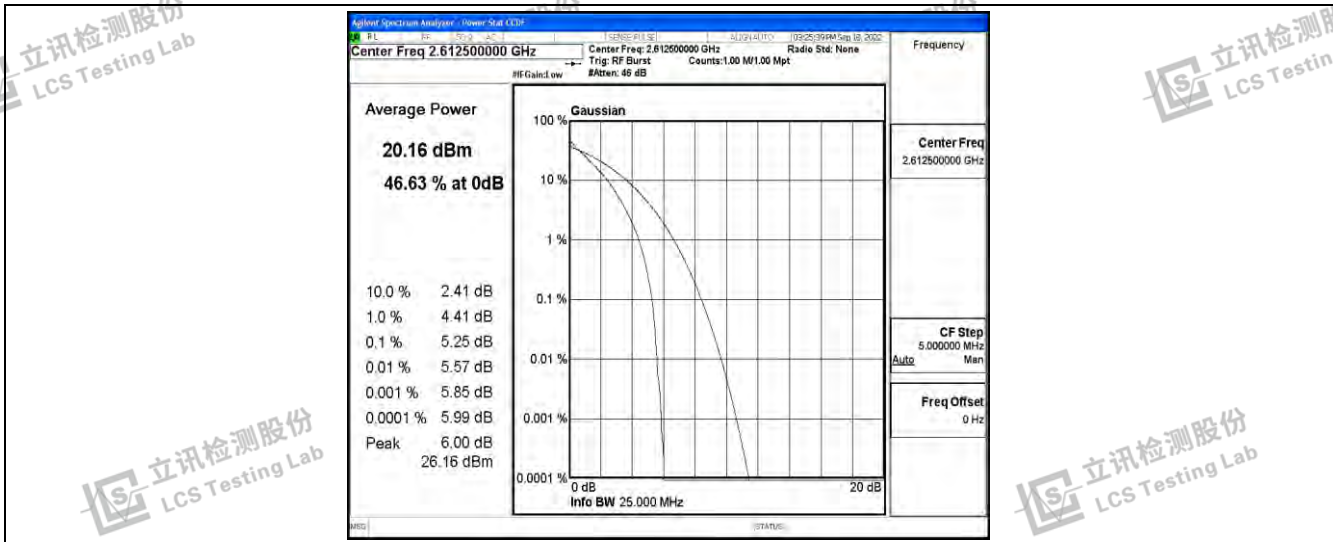

Band38-15MHz-QPSK-38175-75RB#0

Band38-15MHz-16QAM-37825-75RB#0