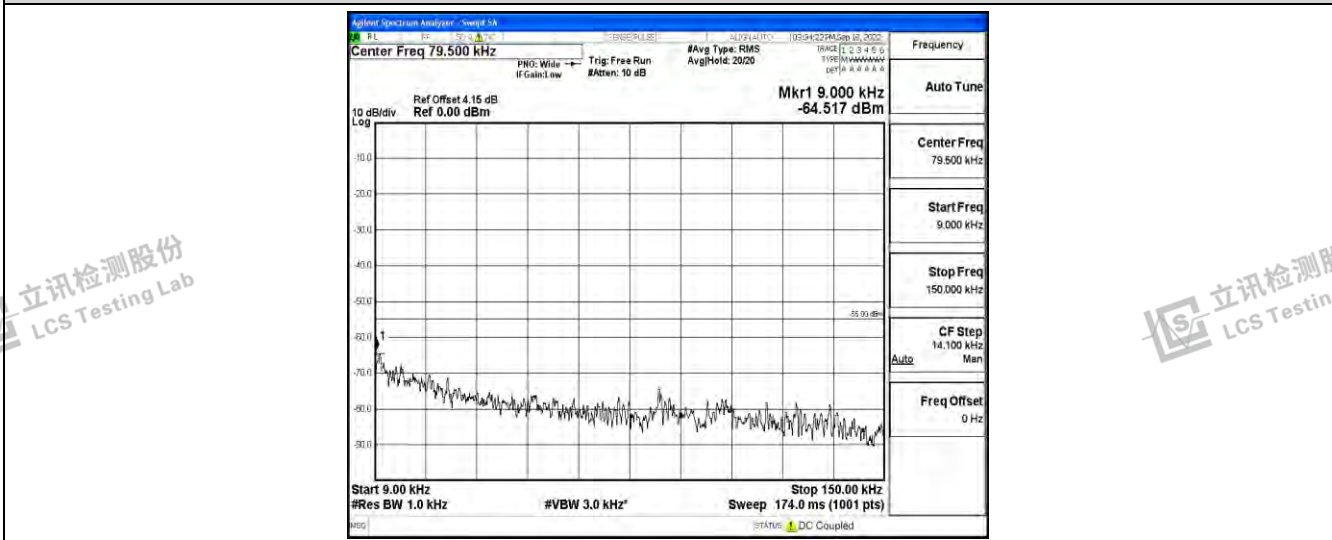

Band38-20MHz-QPSK-37850-1RB#0-Range1:0.009~0.15MHz

Band38-20MHz-QPSK-37850-1RB#0-Range2:0.15~30MHz