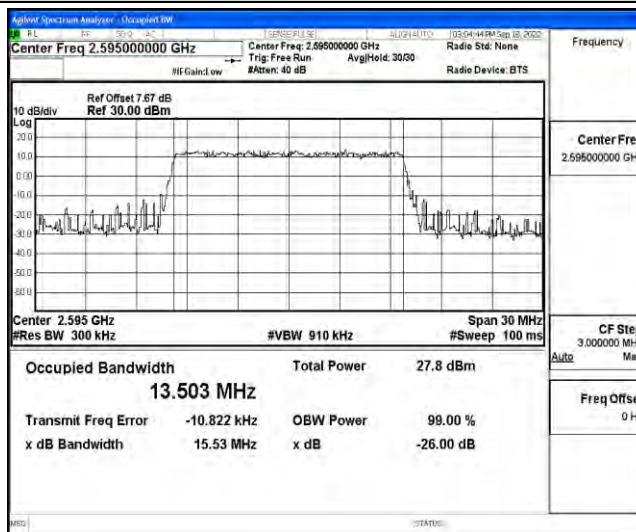

Band38-10MHz-QPSK-38200-50RB#0

Band38-10MHz-16QAM-37800-50RB#0

Band38-10MHz-16QAM-38000-50RB#0

Band38-10MHz-16QAM-38200-50RB#0

Band38-15MHz-QPSK-37825-75RB#0

Band38-15MHz-QPSK-38000-75RB#0

Band38-15MHz-QPSK-38175-75RB#0