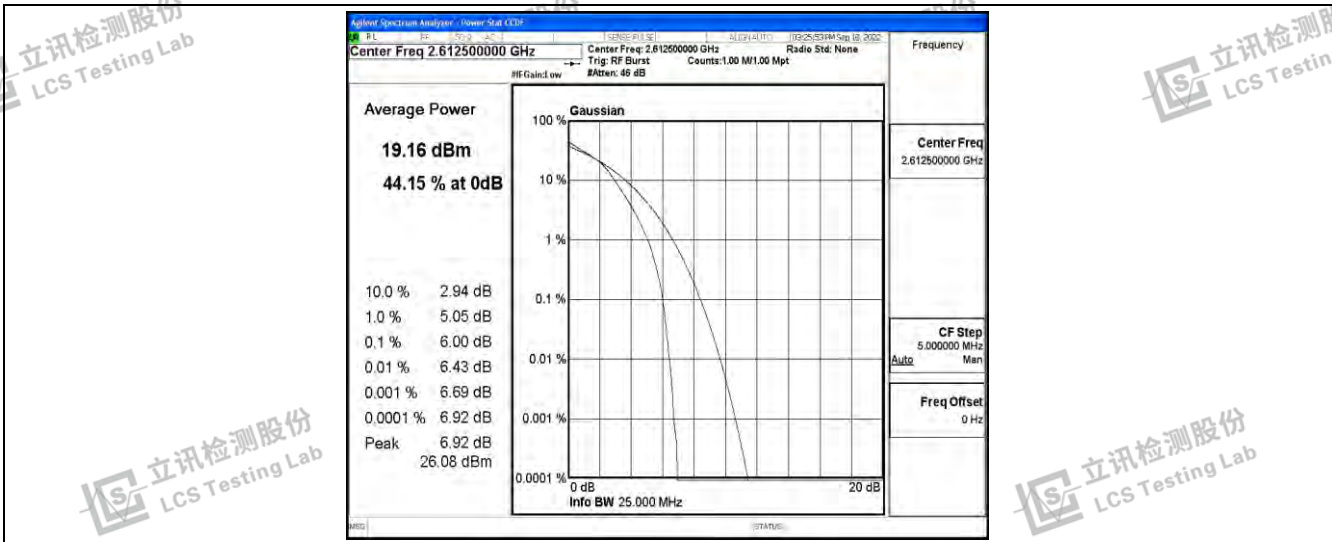

Band38-20MHz-QPSK-37850-100RB#0

Band38-20MHz-QPSK-38000-100RB#0

Band38-20MHz-QPSK-38150-100RB#0

Band38-20MHz-16QAM-37850-100RB#0

Band38-20MHz-16QAM-38000-100RB#0

Band38-20MHz-16QAM-38150-100RB#0

Shenzhen LCS Compliance Testing Laboratory Ltd.
 Add: 101, 201 Bldg A & 301 Bldg C, Juji Industrial Park Yabianxueziwei, Shajing Street, Baoan District, Shenzhen, 518000, China
 Tel: +(86) 0755-82591330 | E-mail: webmaster@lcs-cert.com | Web: www.lcs-cert.com
 Scan code to check authenticity