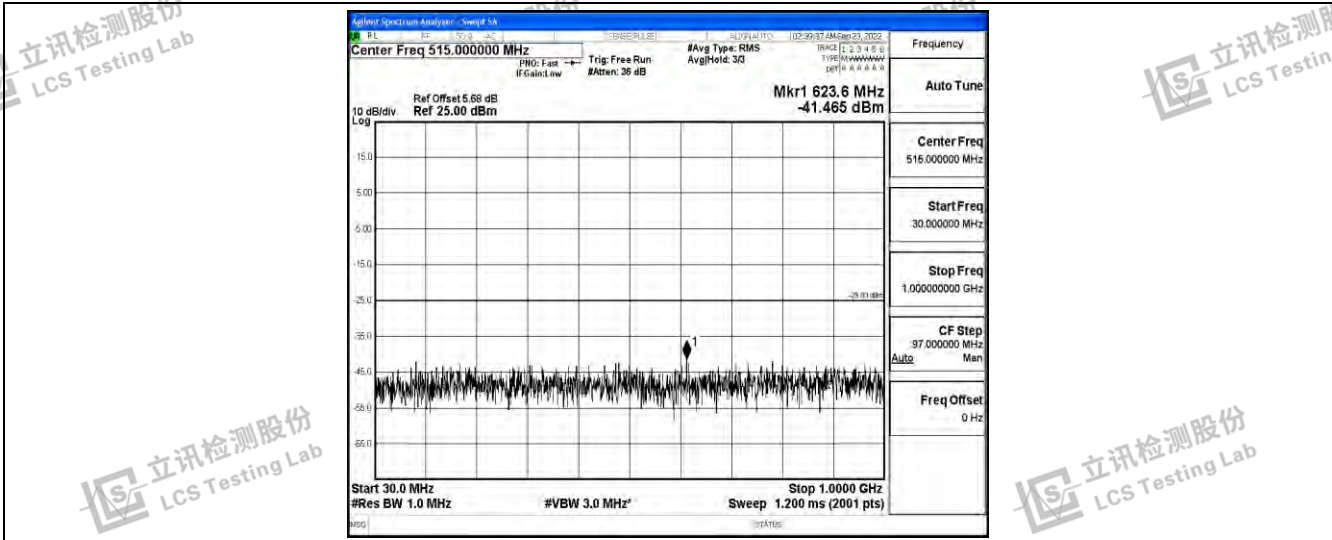

Band38-5MHz-QPSK-38225-1RB#0-Range6:20000~26500MHz

Band38-5MHz-16QAM-37775-1RB#0-Range1:0.009~0.15MHz

Band38-5MHz-16QAM-37775-1RB#0-Range2:0.15~30MHz

Band38-5MHz-16QAM-37775-1RB#0-Range3:30~1000MHz

Shenzhen LCS Compliance Testing Laboratory Ltd.
 Add: 101, 201 Bldg A & 301 Bldg C, Juji Industrial Park Yabianxueziwei, Shajing Street, Baoan District, Shenzhen, 518000, China
 Tel: +(86) 0755-82591330 | E-mail: webmaster@lcs-cert.com | Web: www.lcs-cert.com
 Scan code to check authenticity