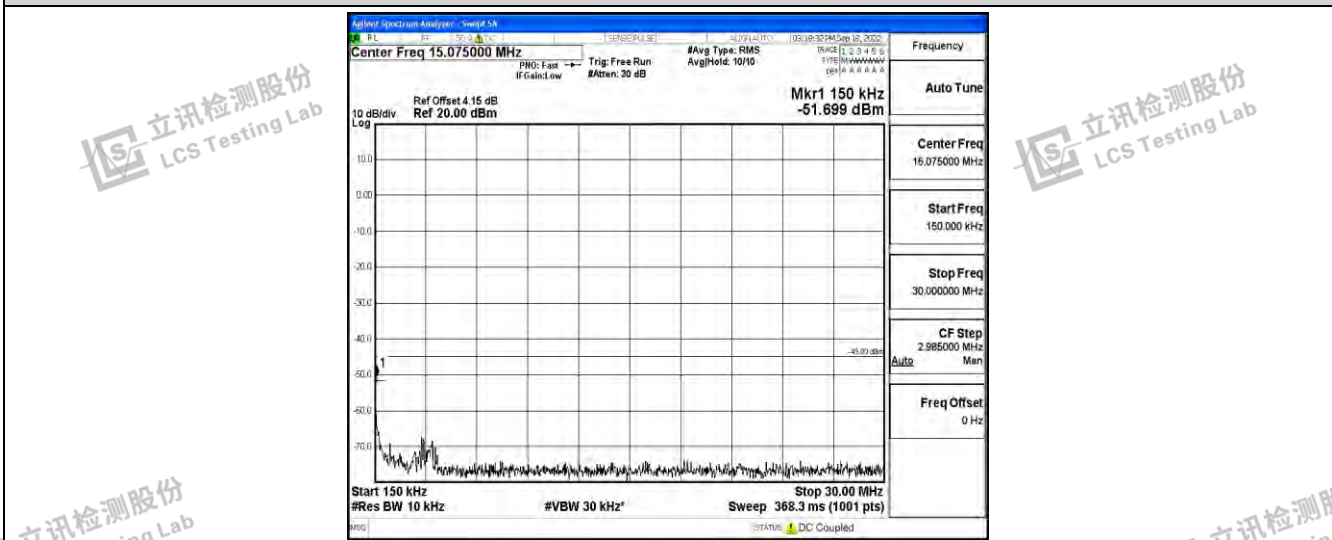

Band38-15MHz-16QAM-38175-1RB#0-Range2:0.15~30MHz

Band38-15MHz-16QAM-38175-1RB#0-Range3:30~1000MHz