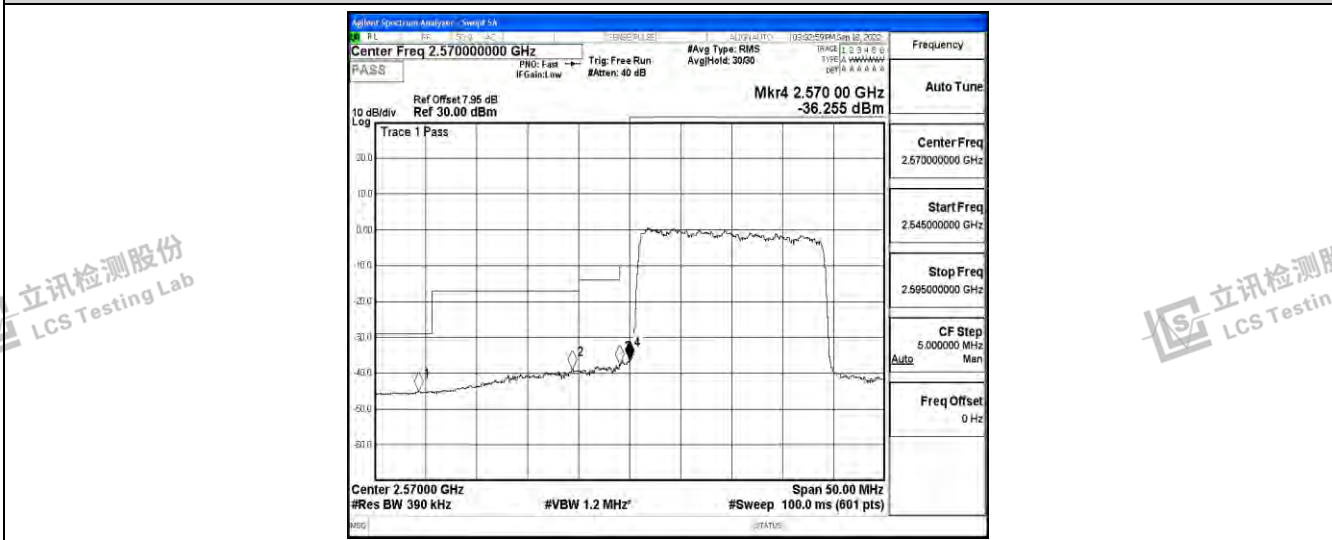

Band38-20MHz-16QAM-37850-100RB#0

Band38-20MHz-16QAM-38150-100RB#0