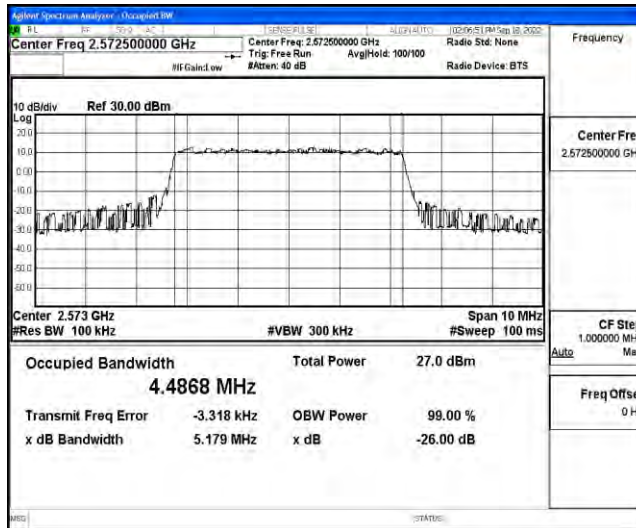

立讯检测股份
LCS Testing Lab

立讯检测股份
LCS Testing Lab

立讯检测股份
LCS Testing Lab

Band38-5MHz-16QAM-37775-25RB#0

Band38-5MHz-16QAM-38000-25RB#0

Band38-5MHz-16QAM-38225-25RB#0

Band38-10MHz-QPSK-37800-50RB#0

Band38-10MHz-QPSK-38000-50RB#0