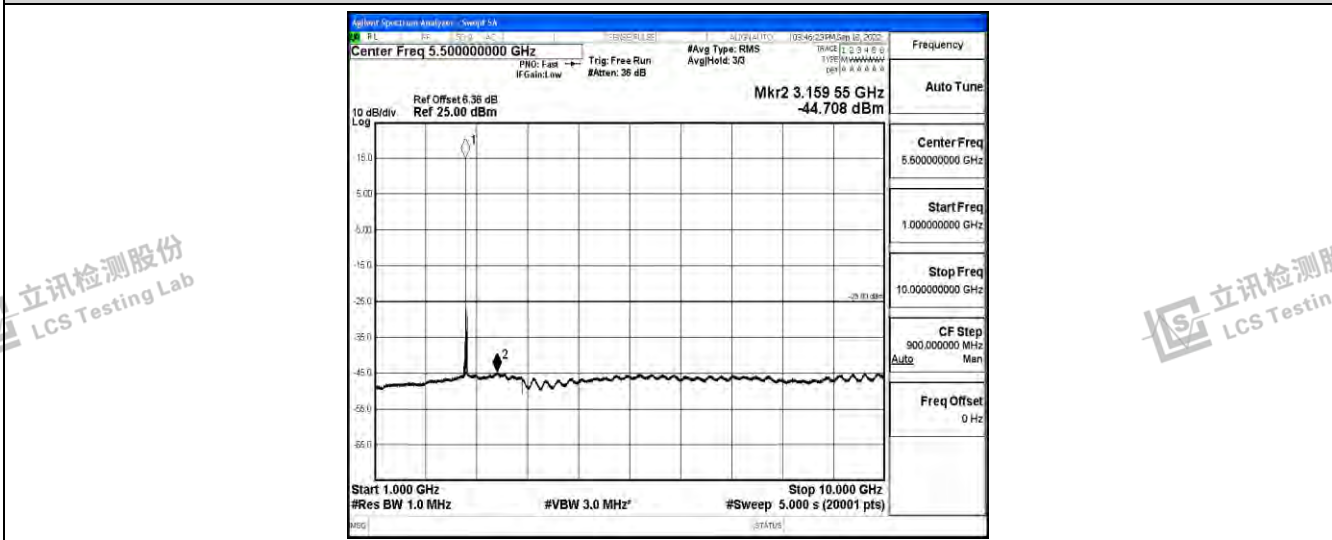

Band38-20MHz-16QAM-38150-1RB#0-Range4: 1000~10000MHz

Band38-20MHz-16QAM-38150-1RB#0-Range5: 10000~20000MHz