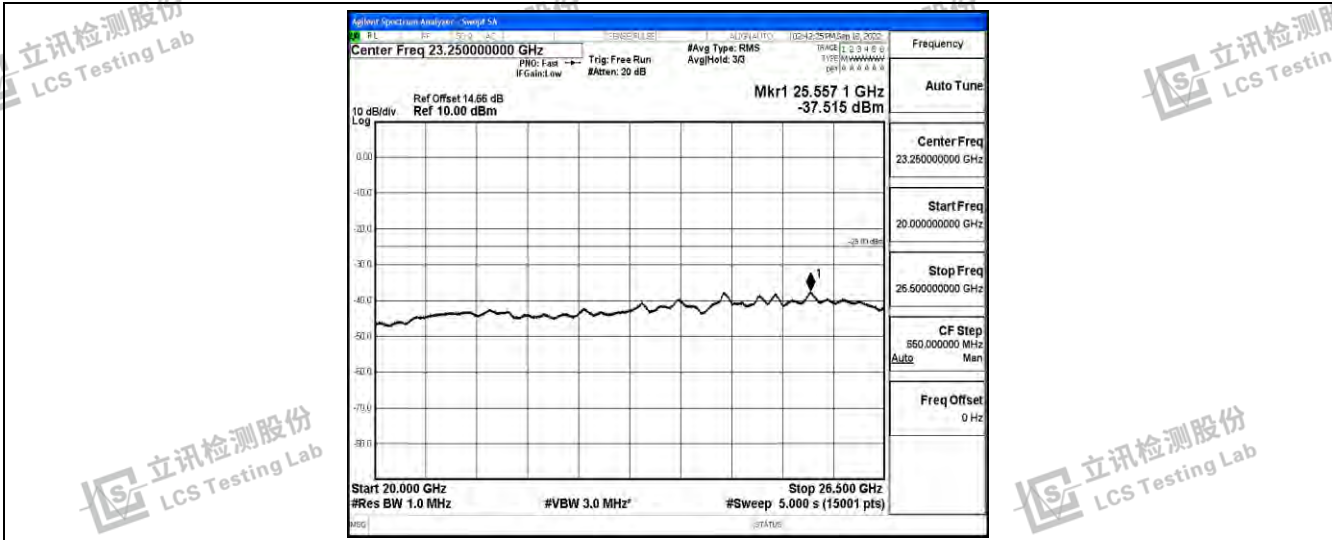

Band38-10MHz-QPSK-37800-1RB#0-Range6:20000~26500MHz

Shenzhen LCS Compliance Testing Laboratory Ltd.
 Add: 101, 201 Bldg A & 301 Bldg C, Juji Industrial Park Yabianxueziwei, Shajing Street, Baoan District, Shenzhen, 518000, China
 Tel: +(86) 0755-82591330 | E-mail: webmaster@lcs-cert.com | Web: www.lcs-cert.com
 Scan code to check authenticity