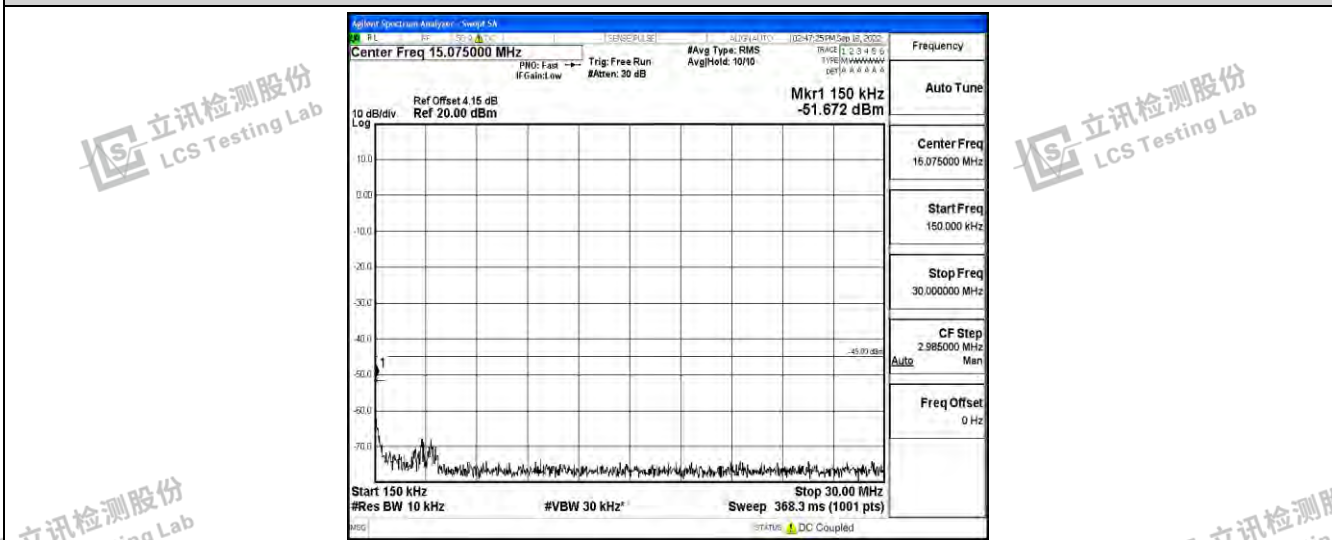

Band38-10MHz-16QAM-38000-1RB#0-Range2:0.15~30MHz

Band38-10MHz-16QAM-38000-1RB#0-Range3:30~1000MHz

Shenzhen LCS Compliance Testing Laboratory Ltd.
Add: 101, 201 Bldg A & 301 Bldg C, Juji Industrial Park Yabianxueziwei, Shajing Street, Baoan District, Shenzhen, 518000, China
Tel: +(86) 0755-82591330 | E-mail: webmaster@lcs-cert.com | Web: www.lcs-cert.com
Scan code to check authenticity