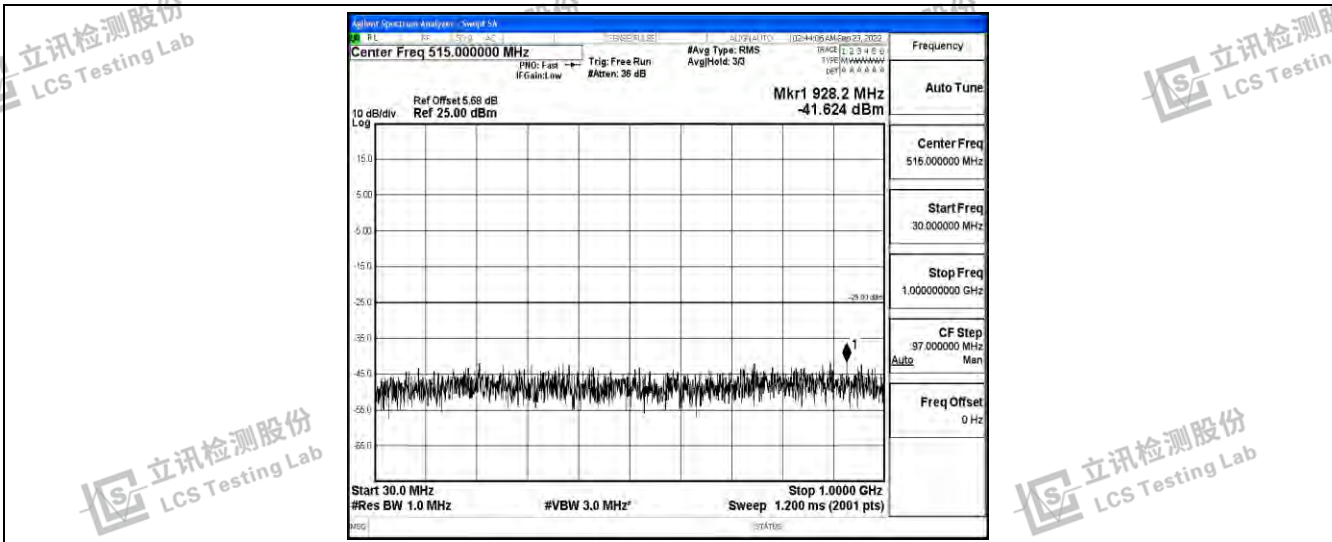

Band38-5MHz-16QAM-38225-1RB#0-Range1:0.009~0.15MHz

Band38-5MHz-16QAM-38225-1RB#0-Range2:0.15~30MHz

Band38-5MHz-16QAM-38225-1RB#0-Range3:30~1000MHz

Shenzhen LCS Compliance Testing Laboratory Ltd.
 Add: 101, 201 Bldg A & 301 Bldg C, Juji Industrial Park Yabianxueziwei, Shajing Street, Baoan District, Shenzhen, 518000, China
 Tel: +(86) 0755-82591330 | E-mail: webmaster@lcs-cert.com | Web: www.lcs-cert.com
 Scan code to check authenticity