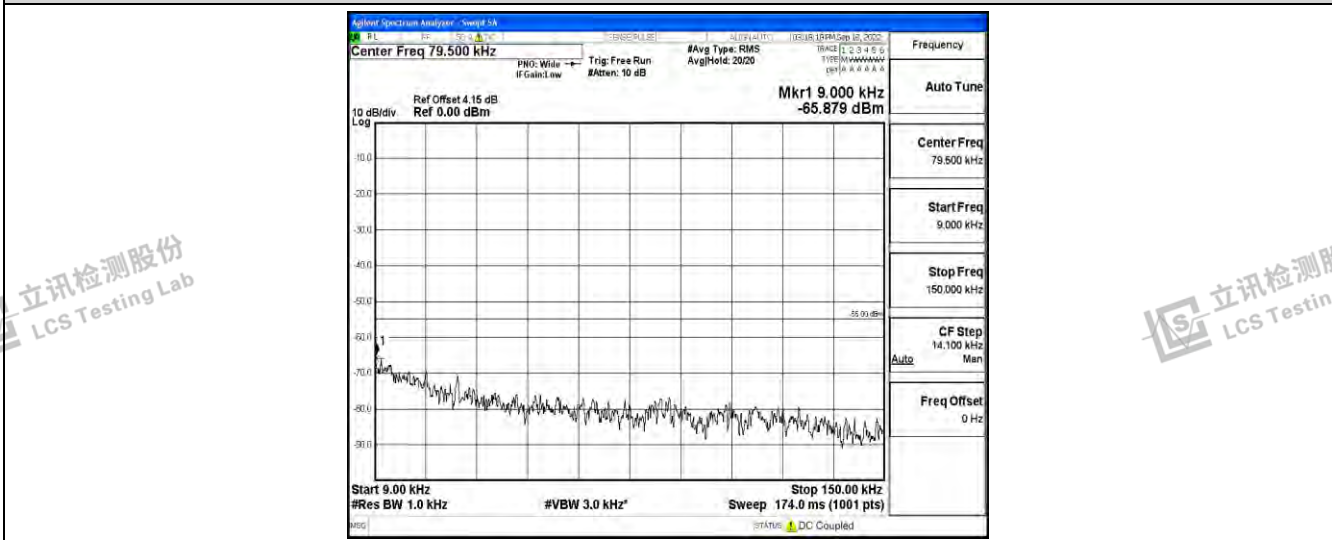

Band38-15MHz-16QAM-38175-1RB#0-Range1:0.009~0.15MHz

Band38-15MHz-16QAM-38175-1RB#0-Range2:0.15~30MHz