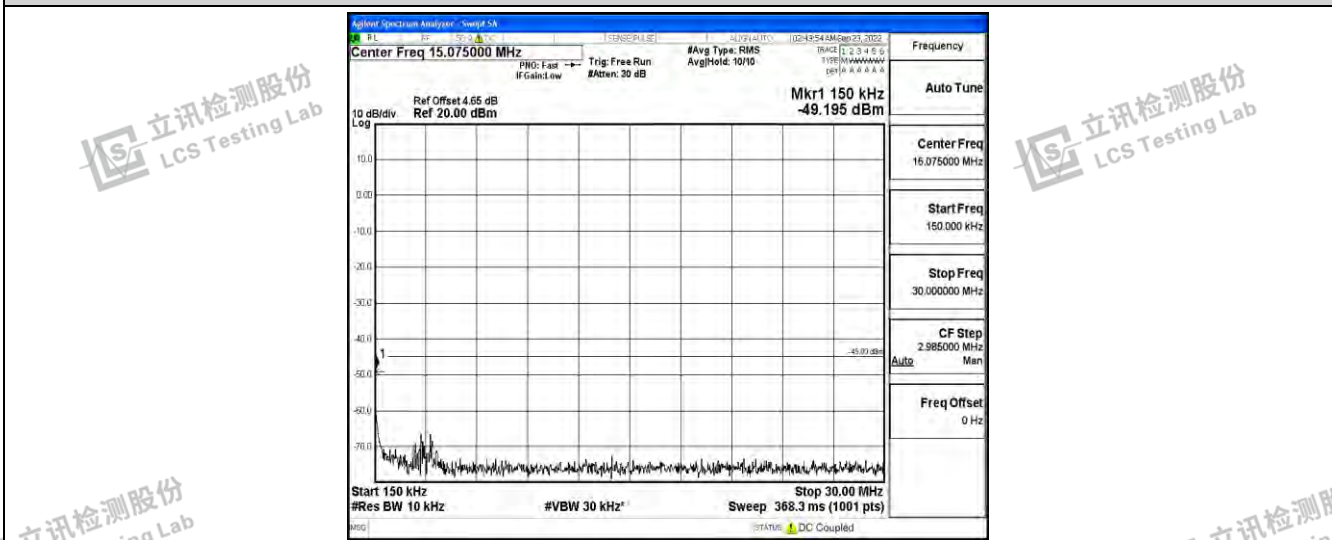

Band38-5MHz-16QAM-38225-1RB#0-Range2:0.15~30MHz

Band38-5MHz-16QAM-38225-1RB#0-Range3:30~1000MHz

Shenzhen LCS Compliance Testing Laboratory Ltd.
Add: 101, 201 Bldg A & 301 Bldg C, Juji Industrial Park Yabianxueziwei, Shajing Street, Baoan District, Shenzhen, 518000, China
Tel: +(86) 0755-82591330 | E-mail: webmaster@lcs-cert.com | Web: www.lcs-cert.com
Scan code to check authenticity