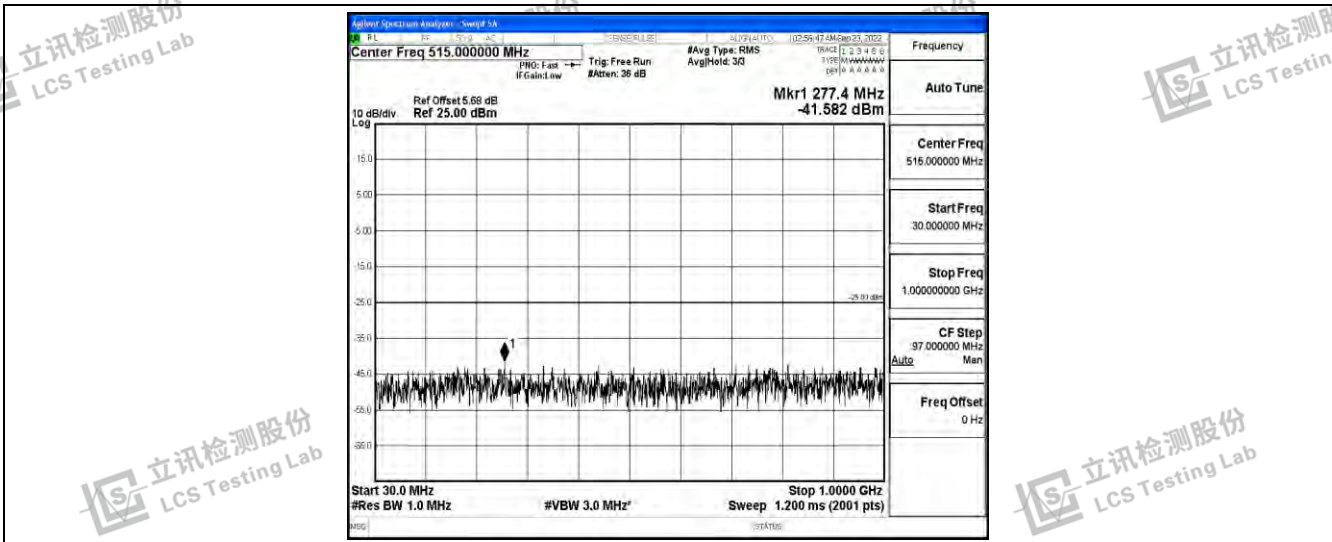

Band38-20MHz-16QAM-38000-1RB#0-Range3:30~1000MHz

Band38-20MHz-16QAM-38000-1RB#0-Range4: 1000~10000MHz