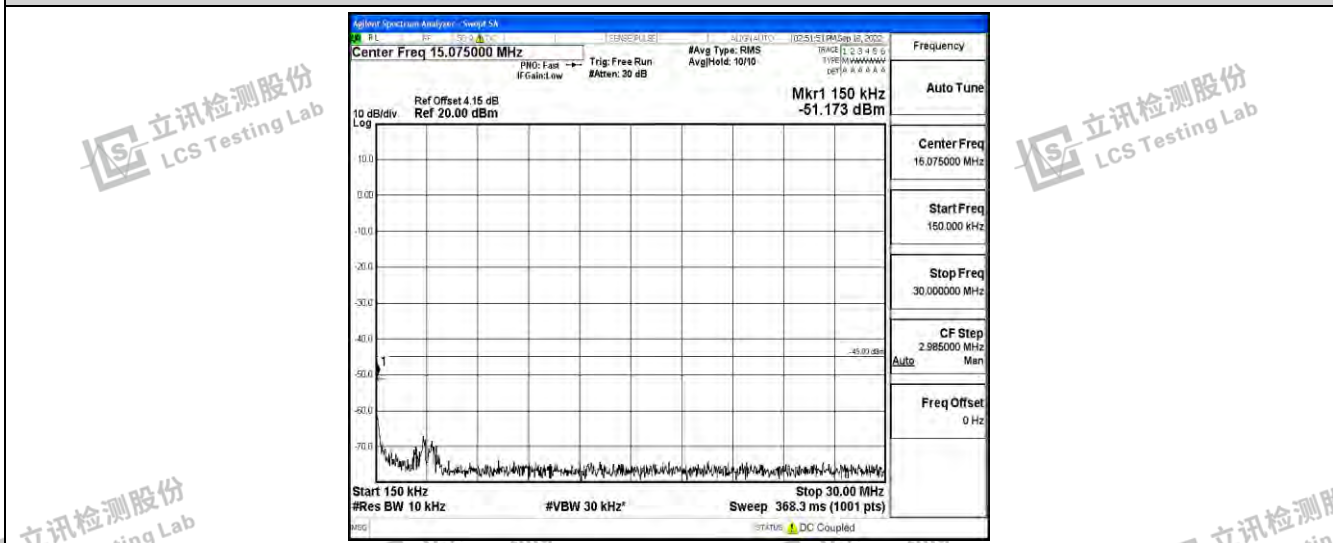

Band38-10MHz-16QAM-38200-1RB#0-Range2:0.15~30MHz

Band38-10MHz-16QAM-38200-1RB#0-Range3:30~1000MHz

Shenzhen LCS Compliance Testing Laboratory Ltd.
Add: 101, 201 Bldg A & 301 Bldg C, Juji Industrial Park Yabianxueziwei, Shajing Street, Baoan District, Shenzhen, 518000, China
Tel: +(86) 0755-82591330 | E-mail: webmaster@lcs-cert.com | Web: www.lcs-cert.com
Scan code to check authenticity