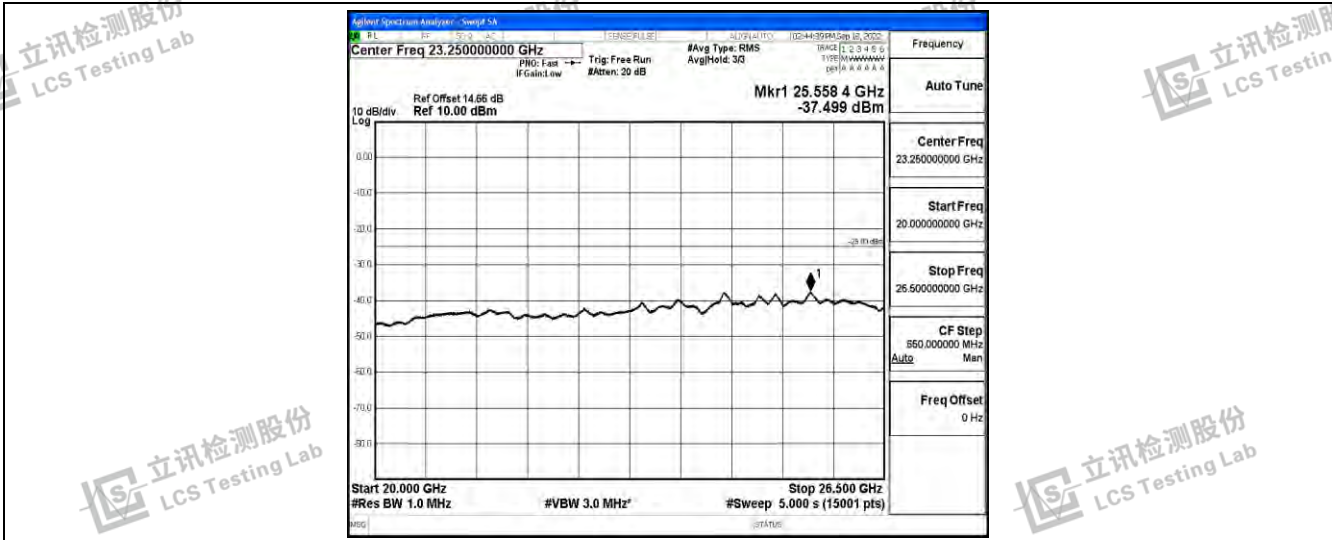

Band38-10MHz-16QAM-37800-1RB#0-Range6: 20000~26500MHz

Band38-10MHz-16QAM-38000-1RB#0-Range1:0.009~0.15MHz