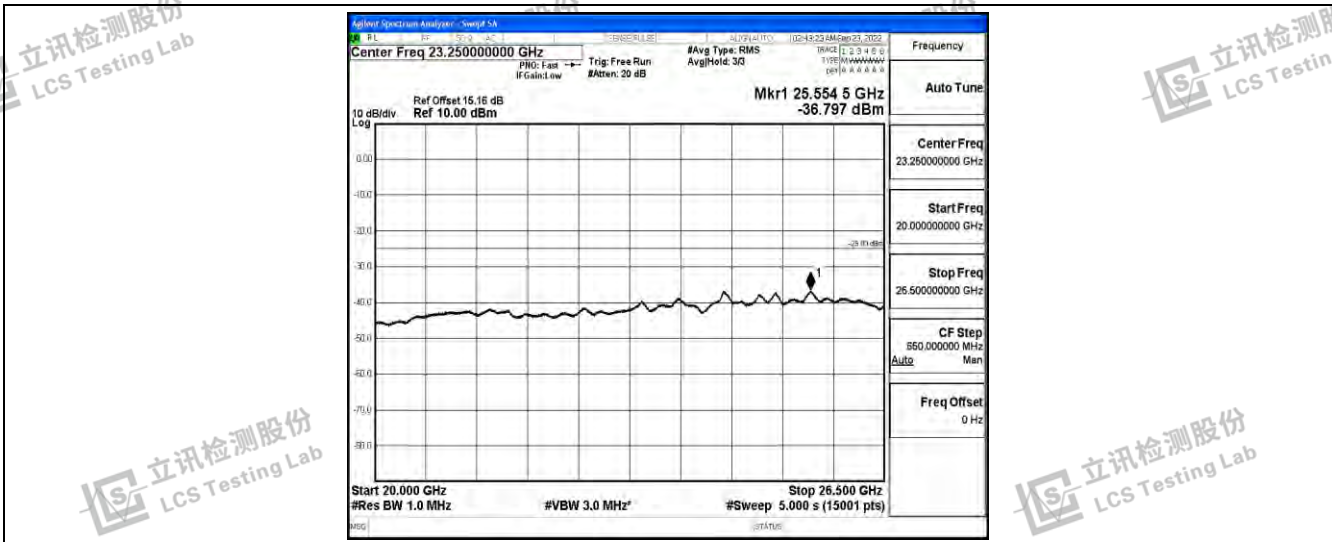

Band38-5MHz-QPSK-38225-1RB#0-Range6:20000~26500MHz

Band38-5MHz-16QAM-37775-1RB#0-Range1:0.009~0.15MHz