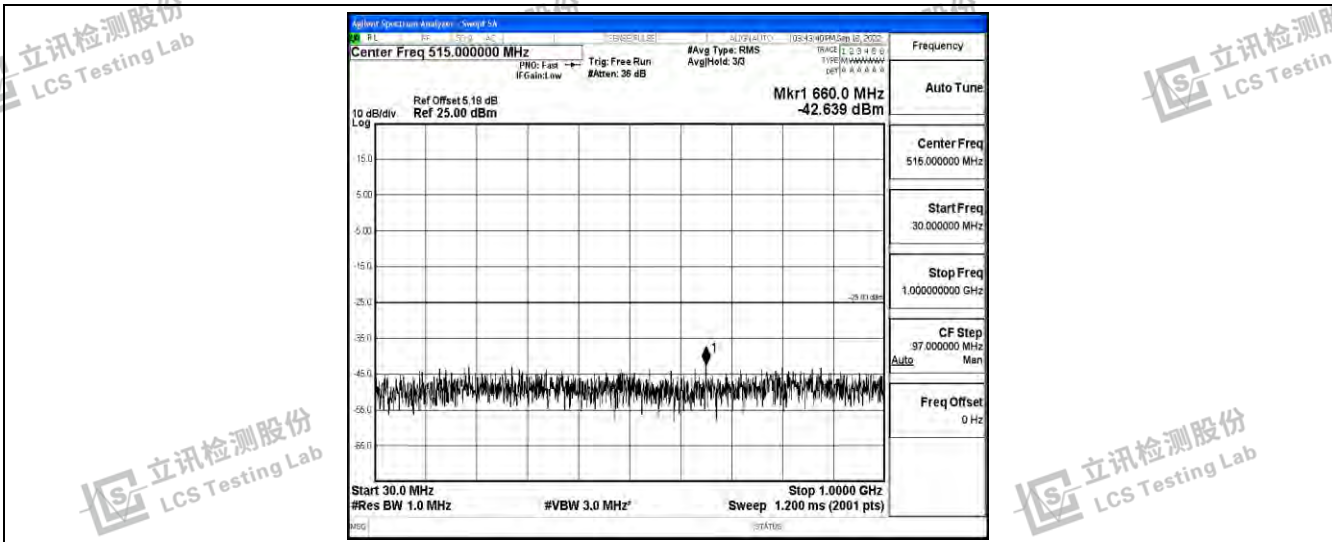

Band38-20MHz-QPSK-38150-1RB#0-Range1:0.009~0.15MHz

Band38-20MHz-QPSK-38150-1RB#0-Range2:0.15~30MHz

Band38-20MHz-QPSK-38150-1RB#0-Range3:30~1000MHz

Shenzhen LCS Compliance Testing Laboratory Ltd.
 Add: 101, 201 Bldg A & 301 Bldg C, Juji Industrial Park Yabianxueziwei, Shajing Street, Baoan District, Shenzhen, 518000, China
 Tel: +(86) 0755-82591330 | E-mail: webmaster@lcs-cert.com | Web: www.lcs-cert.com
 Scan code to check authenticity