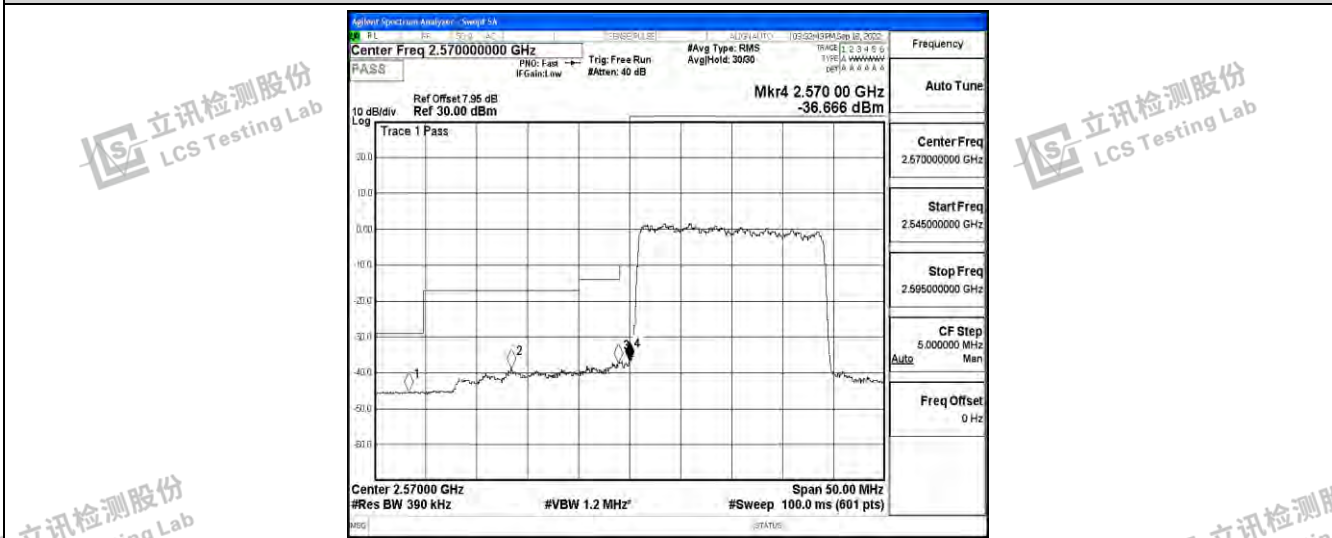

Band38-20MHz-QPSK-37850-100RB#0

Band38-20MHz-QPSK-38150-100RB#0

Shenzhen LCS Compliance Testing Laboratory Ltd.
Add: 101, 201 Bldg A & 301 Bldg C, Juji Industrial Park Yabianxueziwei, Shajing Street, Baoan District, Shenzhen, 518000, China
Tel: +(86) 0755-82591330 | E-mail: webmaster@lcs-cert.com | Web: www.lcs-cert.com
Scan code to check authenticity