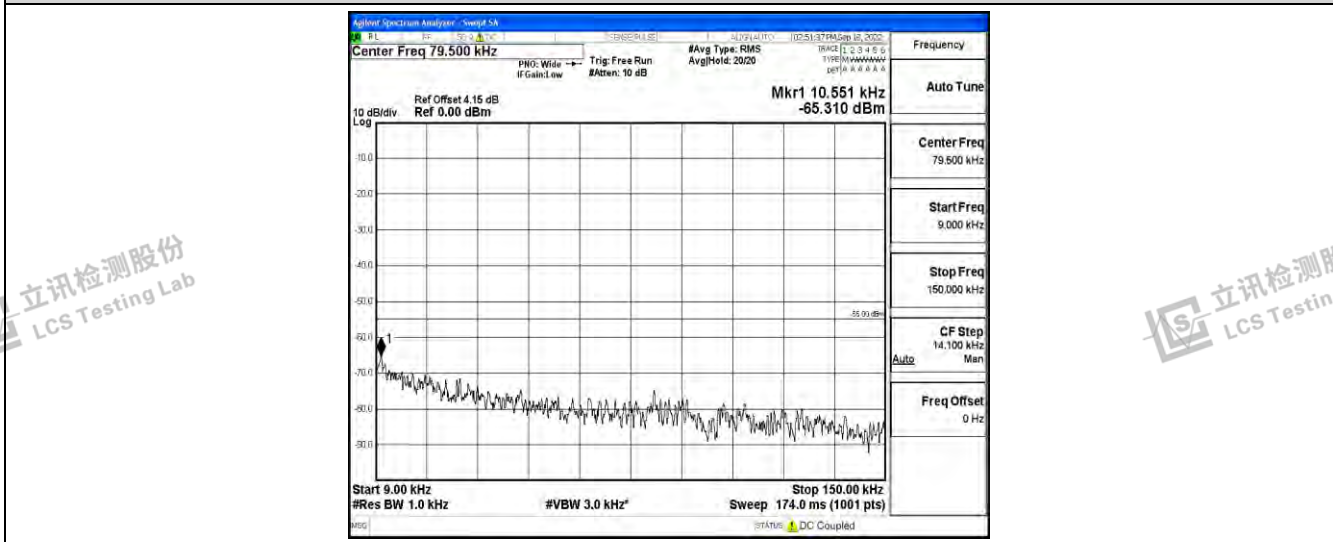

Band38-10MHz-16QAM-38200-1RB#0-Range1:0.009~0.15MHz

Band38-10MHz-16QAM-38200-1RB#0-Range2:0.15~30MHz