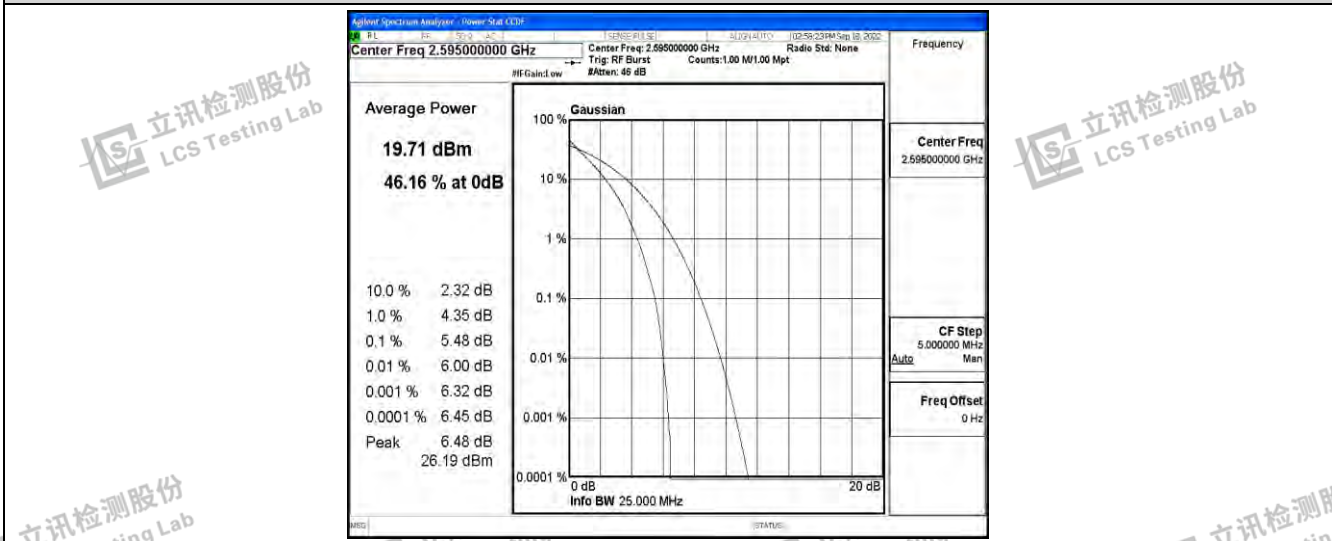

Band38-10MHz-QPSK-38000-50RB#0

Band38-10MHz-QPSK-38200-50RB#0