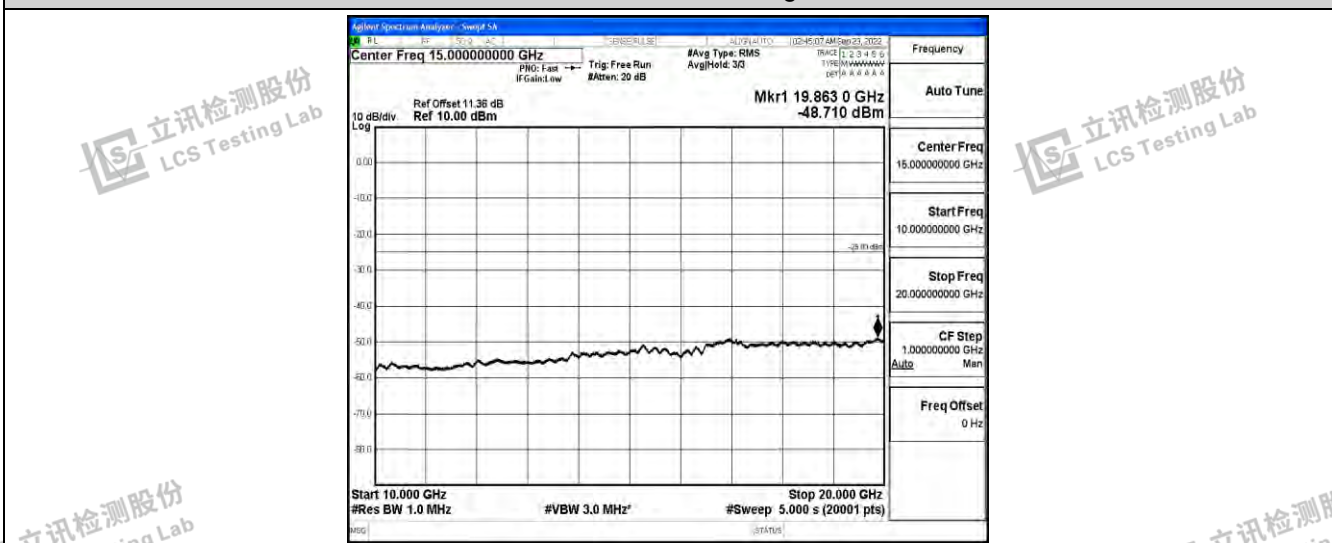

Band38-5MHz-16QAM-38225-1RB#0-Range5:10000~20000MHz

Band38-5MHz-16QAM-38225-1RB#0-Range6:20000~26500MHz

Shenzhen LCS Compliance Testing Laboratory Ltd.
Add: 101, 201 Bldg A & 301 Bldg C, Juji Industrial Park Yabianxueziwei, Shajing Street, Baoan District, Shenzhen, 518000, China
Tel: +(86) 0755-82591330 | E-mail: webmaster@lcs-cert.com | Web: www.lcs-cert.com
Scan code to check authenticity