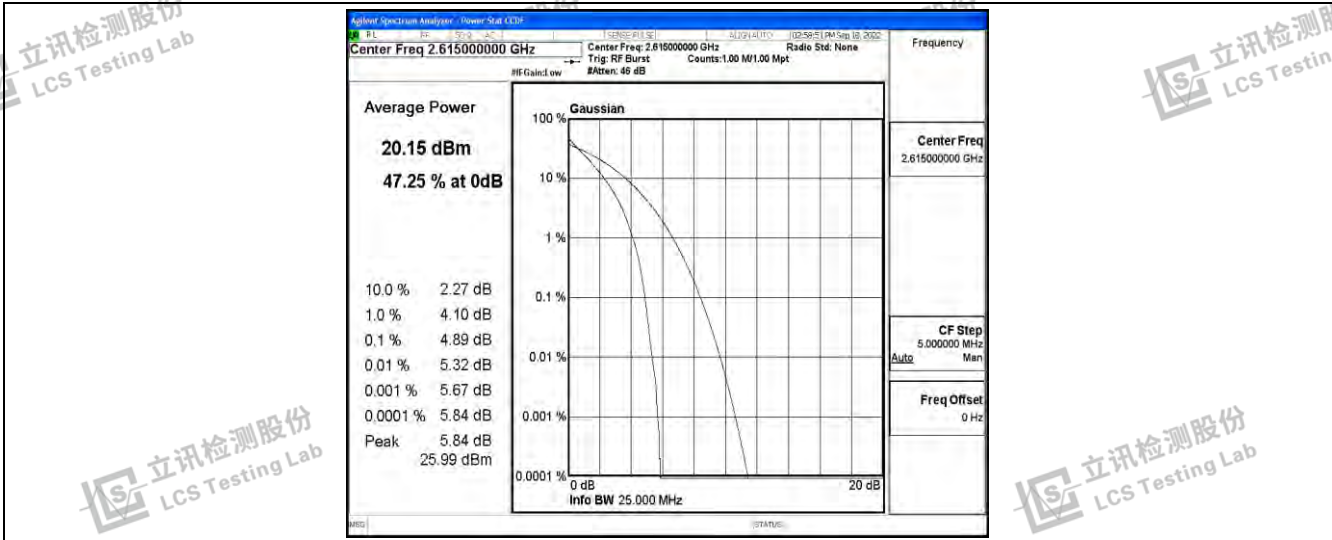

Band38-10MHz-QPSK-38200-50RB#0

Band38-10MHz-16QAM-37800-50RB#0