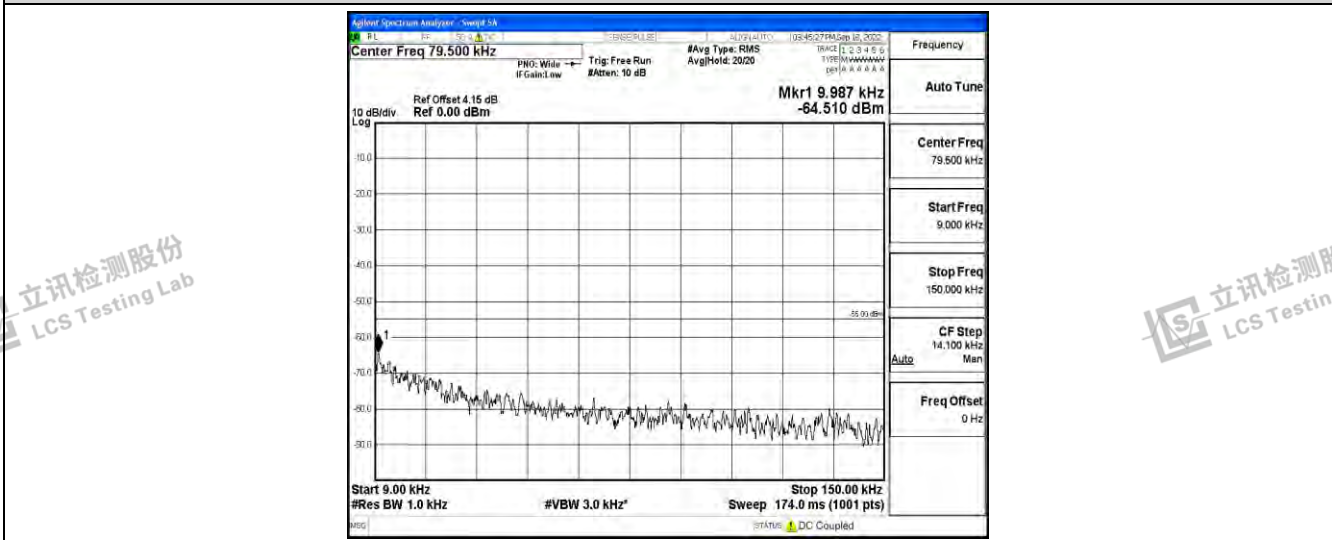

Band38-20MHz-16QAM-38150-1RB#0-Range1:0.009~0.15MHz

Band38-20MHz-16QAM-38150-1RB#0-Range2:0.15~30MHz