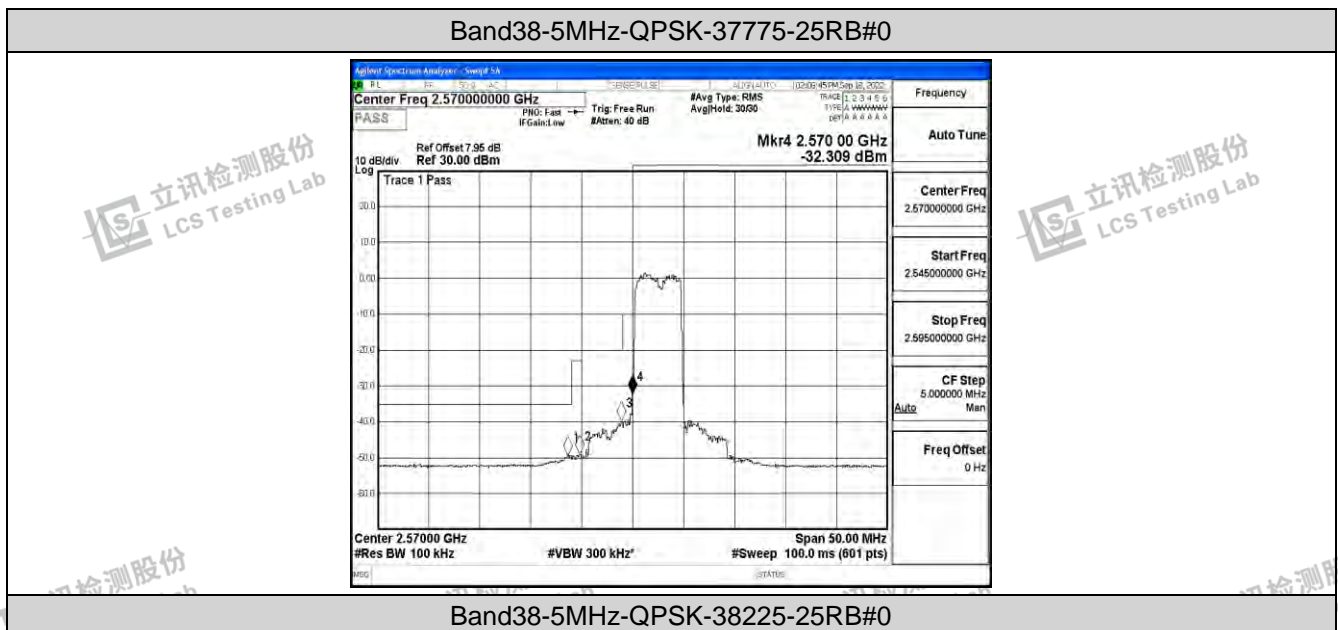

立讯检测股份
LCS Testing Lab

立讯检测股份
LCS Testing Lab

立讯检测股份
LCS Testing Lab

立讯检测股份
LCS Testing Lab

O.4 Band Edge

Test Result

Band	Bandwidth	Modulation	Channel	RB Configuration	Result(dBm)	Verdict
Band38	5MHz	QPSK	37775	25RB#0	-49.33,-49.09,-39.77,-32.31	PASS
Band38	5MHz	QPSK	38225	25RB#0	-33.14,-35.52,-44.98,-45.56	PASS
Band38	5MHz	16QAM	37775	25RB#0	-50.41,-48.37,-41.34,-34.03	PASS
Band38	5MHz	16QAM	38225	25RB#0	-35.29,-37.94,-45.75,-46.54	PASS
Band38	10MHz	QPSK	37800	50RB#0	-47.25,-40.89,-39.04,-36.84	PASS
Band38	10MHz	QPSK	38200	50RB#0	-34.65,-35.55,-37.76,-44.34	PASS
Band38	10MHz	16QAM	37800	50RB#0	-47.43,-42.03,-39.76,-38.72	PASS
Band38	10MHz	16QAM	38200	50RB#0	-36.67,-36.81,-39.43,-44.98	PASS
Band38	15MHz	QPSK	37825	75RB#0	-46.09,-38.59,-37.96,-37.82	PASS
Band38	15MHz	QPSK	38175	75RB#0	-32.99,-33.65,-34.86,-42.18	PASS
Band38	15MHz	16QAM	37825	75RB#0	-45.52,-40.08,-37.54,-37.57	PASS
Band38	15MHz	16QAM	38175	75RB#0	-35.63,-35.85,-37.21,-43.44	PASS
Band38	20MHz	QPSK	37850	100RB#0	-45.31,-38.69,-37.26,-36.67	PASS
Band38	20MHz	QPSK	38150	100RB#0	-34.80,-35.46,-36.61,-42.61	PASS
Band38	20MHz	16QAM	37850	100RB#0	-44.99,-38.93,-37.54,-36.26	PASS
Band38	20MHz	16QAM	38150	100RB#0	-36.54,-37.15,-38.25,-42.89	PASS

Test Graphs

Shenzhen LCS Compliance Testing Laboratory Ltd.
Add: 101, 201 Bldg A & 301 Bldg C, Juji Industrial Park Yabianxueziwei, Shajing Street, Baoan District, Shenzhen, 518000, China
Tel: +(86) 0755-82591330 | E-mail: webmaster@lcs-cert.com | Web: www.lcs-cert.com
Scan code to check authenticity