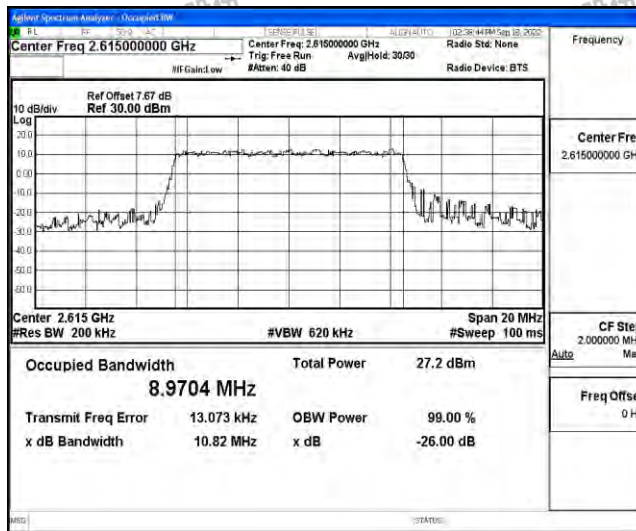

Band38-10MHz-QPSK-38200-50RB#0

Band38-10MHz-16QAM-37800-50RB#0

Band38-10MHz-16QAM-38000-50RB#0

Band38-10MHz-16QAM-38200-50RB#0

Band38-15MHz-QPSK-37825-75RB#0

Band38-15MHz-QPSK-38000-75RB#0

Band38-15MHz-QPSK-38175-75RB#0