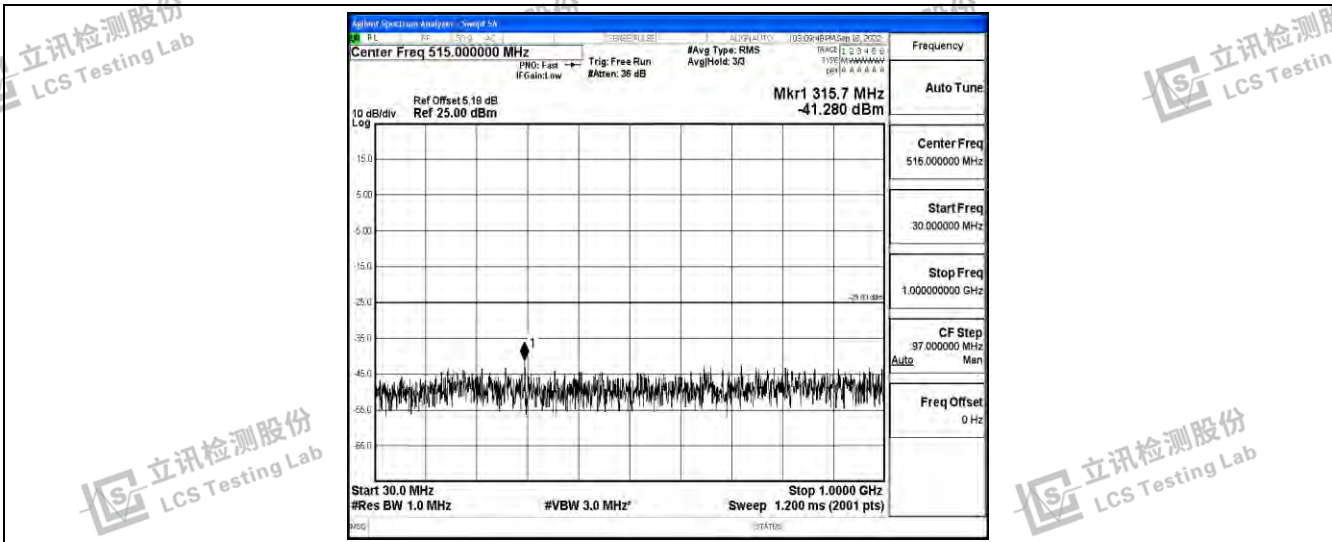

Band38-15MHz-16QAM-37825-1RB#0-Range3:30~1000MHz

Band38-15MHz-16QAM-37825-1RB#0-Range4: 1000~10000MHz