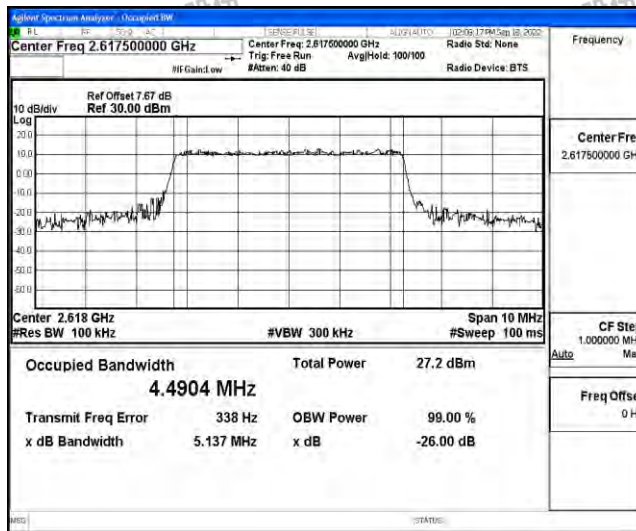

立讯检测股份
LCS Testing Lab

立讯检测股份
LCS Testing Lab

立讯检测股份
LCS Testing Lab

Band38-5MHz-16QAM-37775-25RB#0

Band38-5MHz-16QAM-38000-25RB#0

Band38-5MHz-16QAM-38225-25RB#0

Band38-10MHz-QPSK-37800-50RB#0

Band38-10MHz-QPSK-38000-50RB#0