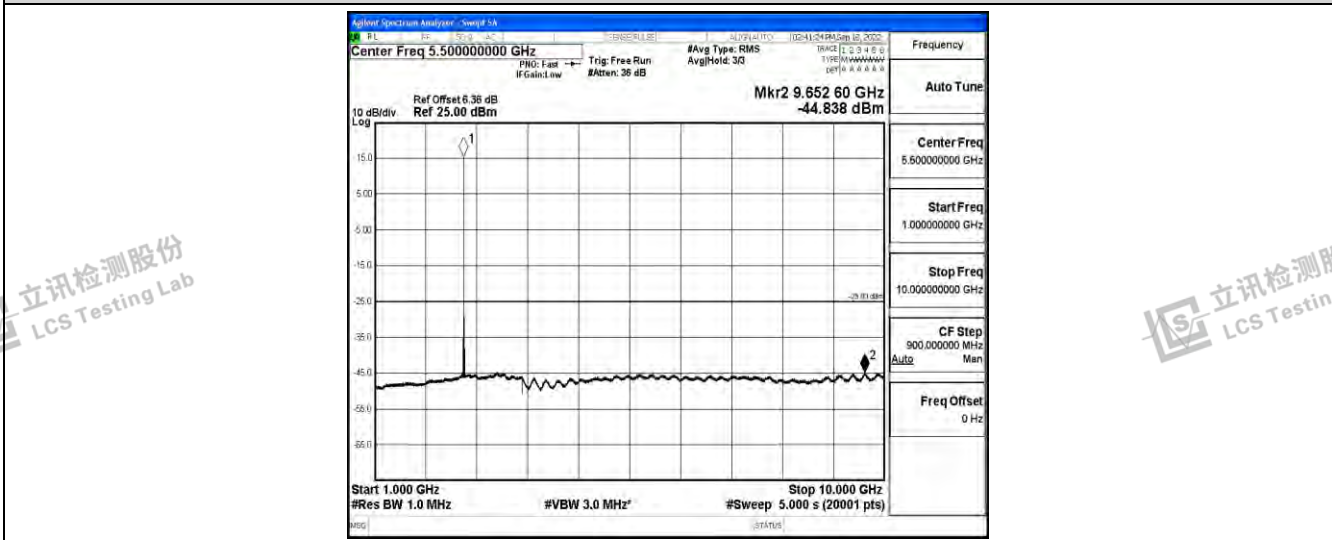

Band38-10MHz-QPSK-37800-1RB#0-Range4:1000~10000MHz

Band38-10MHz-QPSK-37800-1RB#0-Range5:10000~20000MHz