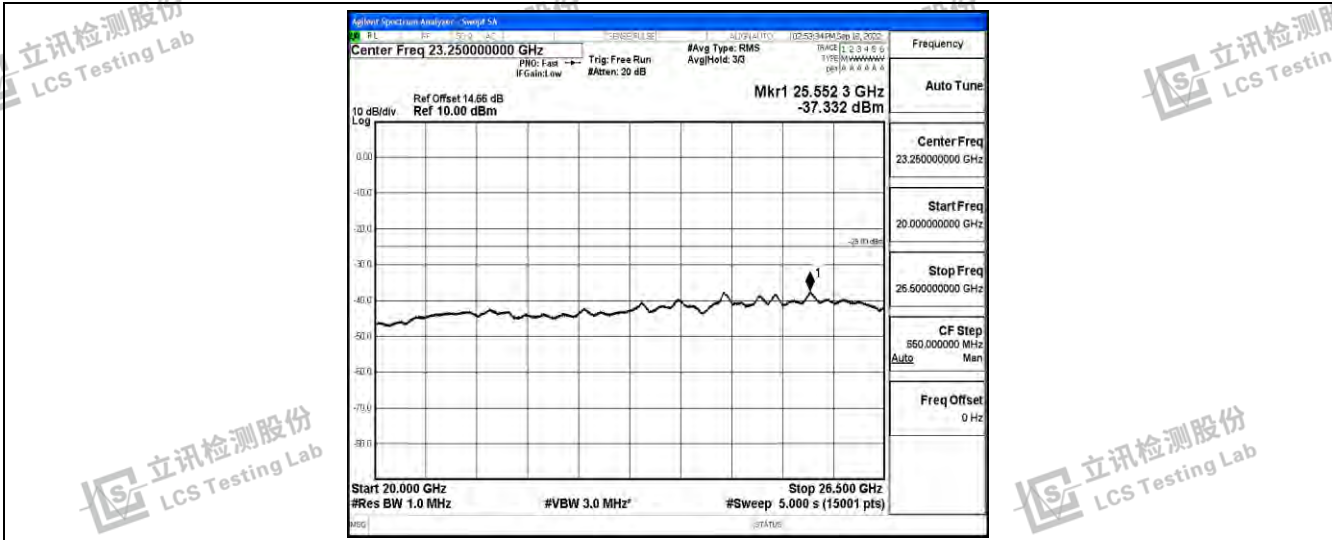

Band38-10MHz-16QAM-38200-1RB#0-Range4: 1000~10000MHz

Band38-10MHz-16QAM-38200-1RB#0-Range5: 10000~20000MHz

Band38-10MHz-16QAM-38200-1RB#0-Range6: 20000~26500MHz

Band38-15MHz-QPSK-37825-1RB#0-Range1:0.009~0.15MHz