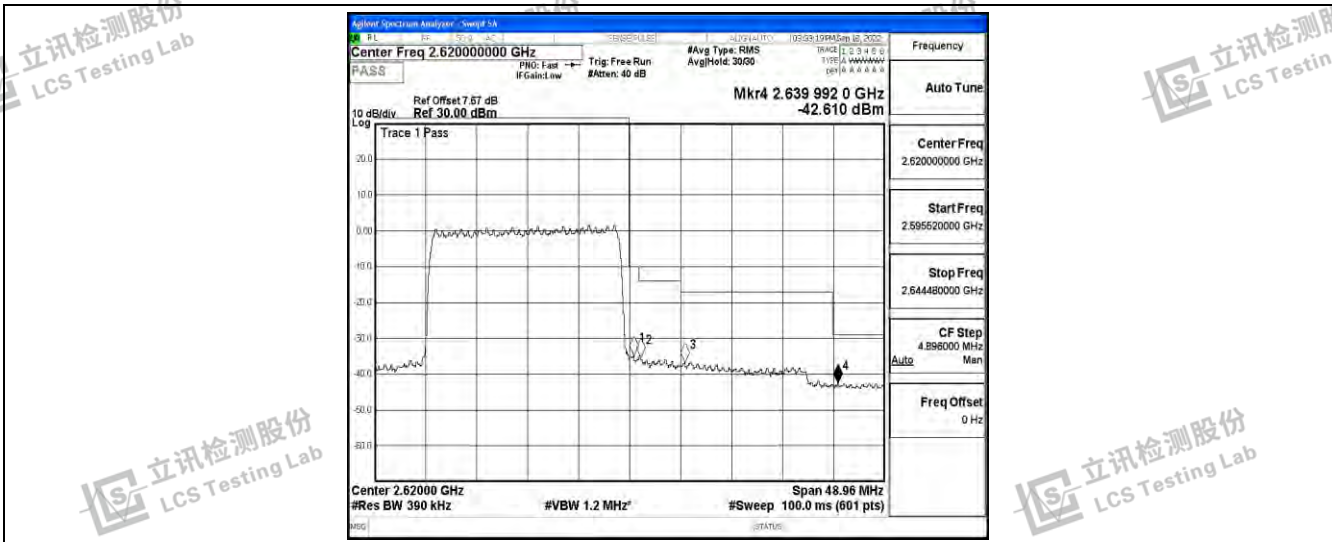

Band38-15MHz-16QAM-38175-75RB#0

Band38-20MHz-QPSK-37850-100RB#0

Band38-20MHz-QPSK-38150-100RB#0

Shenzhen LCS Compliance Testing Laboratory Ltd.
 Add: 101, 201 Bldg A & 301 Bldg C, Juji Industrial Park Yabianxueziwei, Shajing Street, Baoan District, Shenzhen, 518000, China
 Tel: +(86) 0755-82591330 | E-mail: webmaster@lcs-cert.com | Web: www.lcs-cert.com
 Scan code to check authenticity