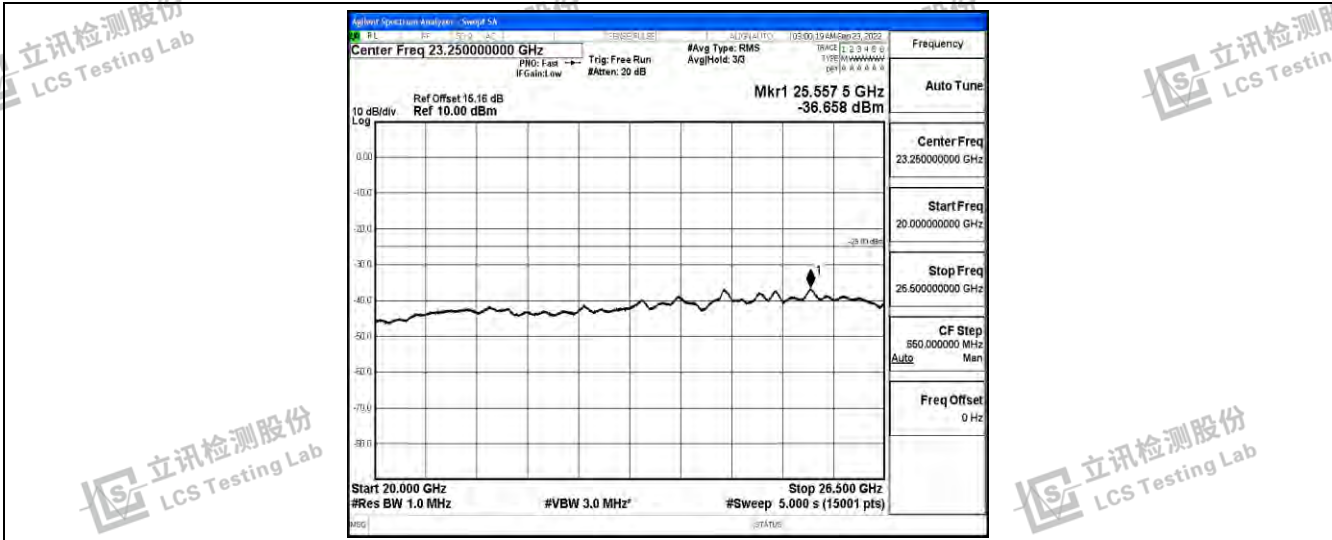

Band38-20MHz-16QAM-38000-1RB#0-Range6: 20000~26500MHz

Band38-20MHz-16QAM-38150-1RB#0-Range1:0.009~0.15MHz