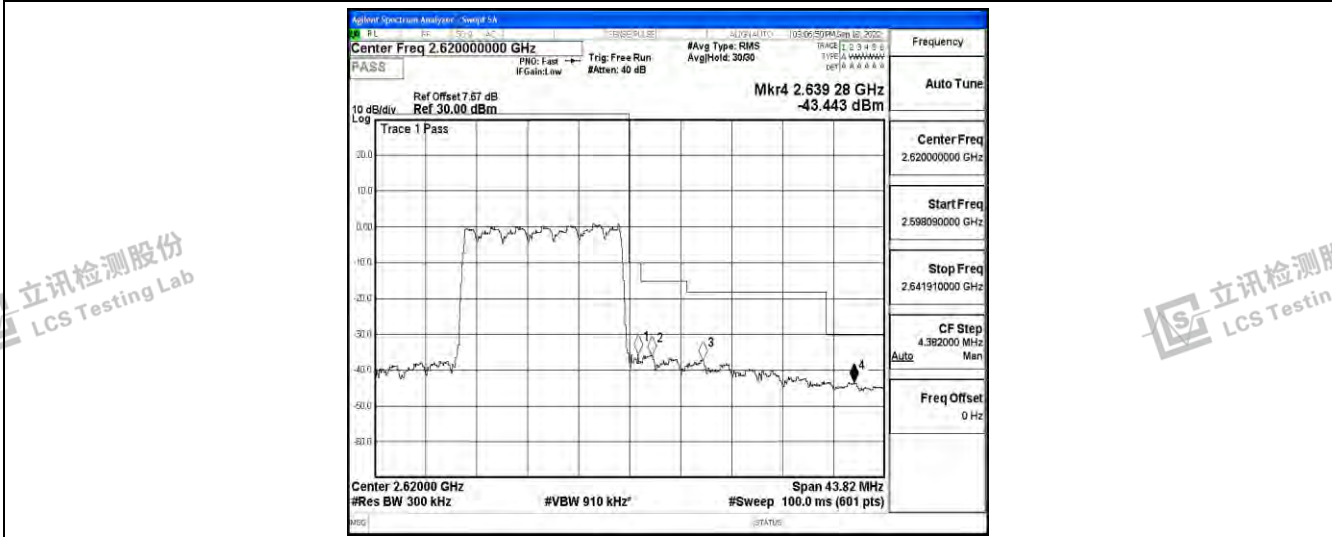

Band38-15MHz-16QAM-38175-75RB#0

Band38-20MHz-QPSK-37850-100RB#0