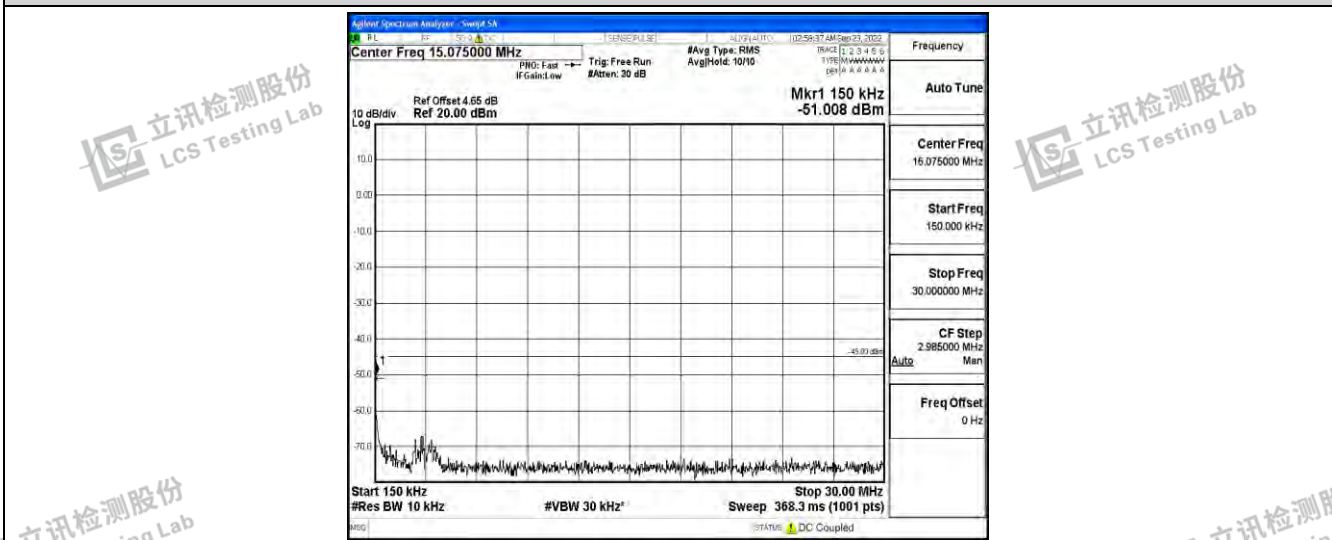

Band38-20MHz-16QAM-38000-1RB#0-Range2:0.15~30MHz

Band38-20MHz-16QAM-38000-1RB#0-Range3:30~1000MHz