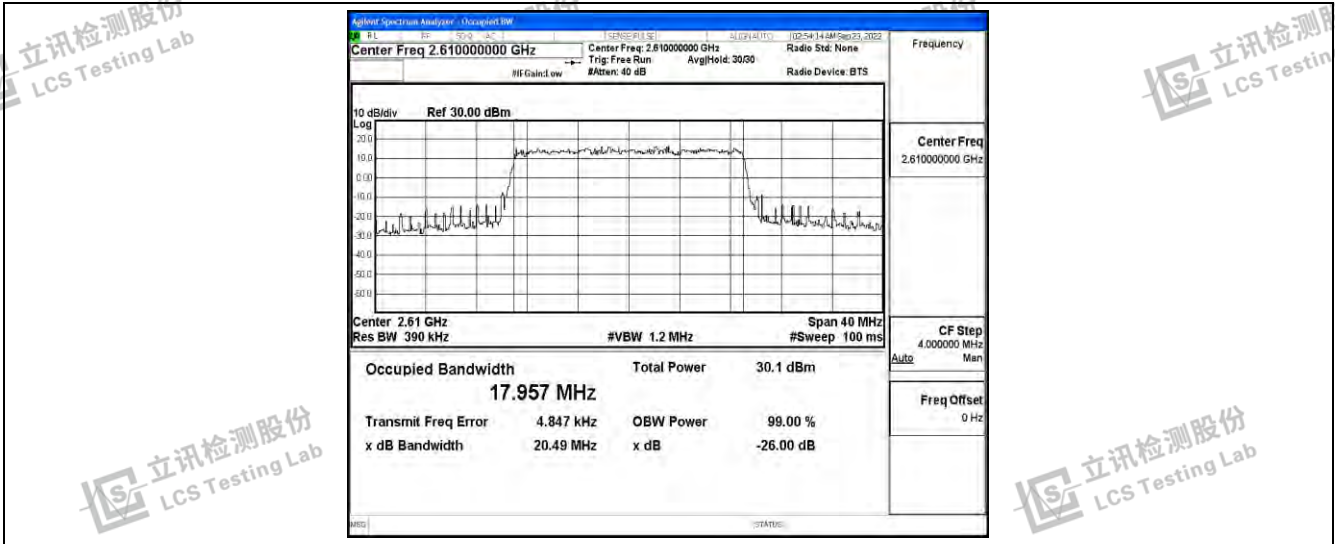

Band38-20MHz-16QAM-38000-100RB#0

Band38-20MHz-16QAM-38150-100RB#0

Shenzhen LCS Compliance Testing Laboratory Ltd.
 Add: 101, 201 Bldg A & 301 Bldg C, Juji Industrial Park Yabianxueziwei, Shajing Street, Baoan District, Shenzhen, 518000, China
 Tel: +(86) 0755-82591330 | E-mail: webmaster@lcs-cert.com | Web: www.lcs-cert.com
 Scan code to check authenticity