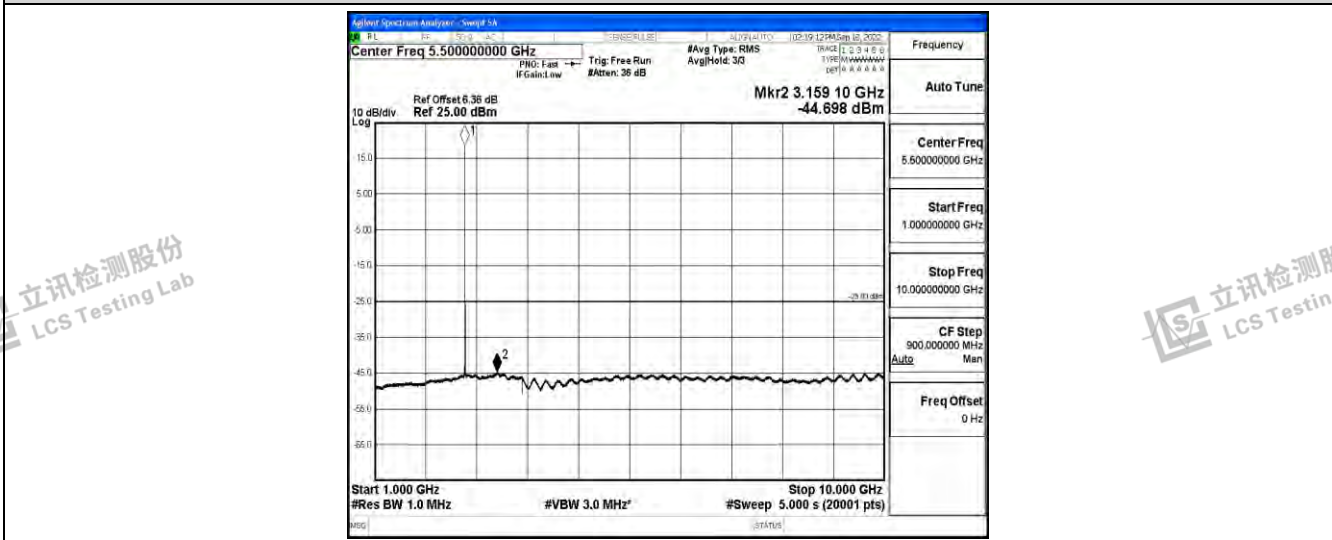

Band38-5MHz-QPSK-38000-1RB#0-Range4:1000~10000MHz

Band38-5MHz-QPSK-38000-1RB#0-Range5:10000~20000MHz