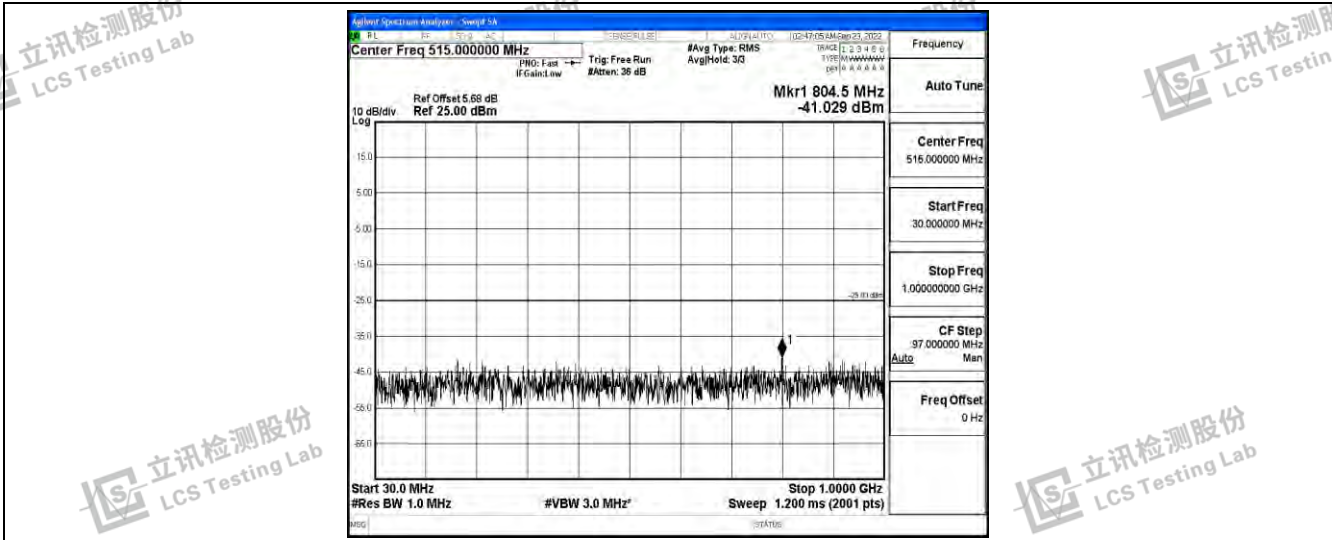

Band38-15MHz-16QAM-38000-1RB#0-Range1:0.009~0.15MHz

Band38-15MHz-16QAM-38000-1RB#0-Range2:0.15~30MHz

Band38-15MHz-16QAM-38000-1RB#0-Range3:30~1000MHz

Shenzhen LCS Compliance Testing Laboratory Ltd.
 Add: 101, 201 Bldg A & 301 Bldg C, Juji Industrial Park Yabianxueziwei, Shajing Street, Baoan District, Shenzhen, 518000, China
 Tel: +(86) 0755-82591330 | E-mail: webmaster@lcs-cert.com | Web: www.lcs-cert.com
 Scan code to check authenticity