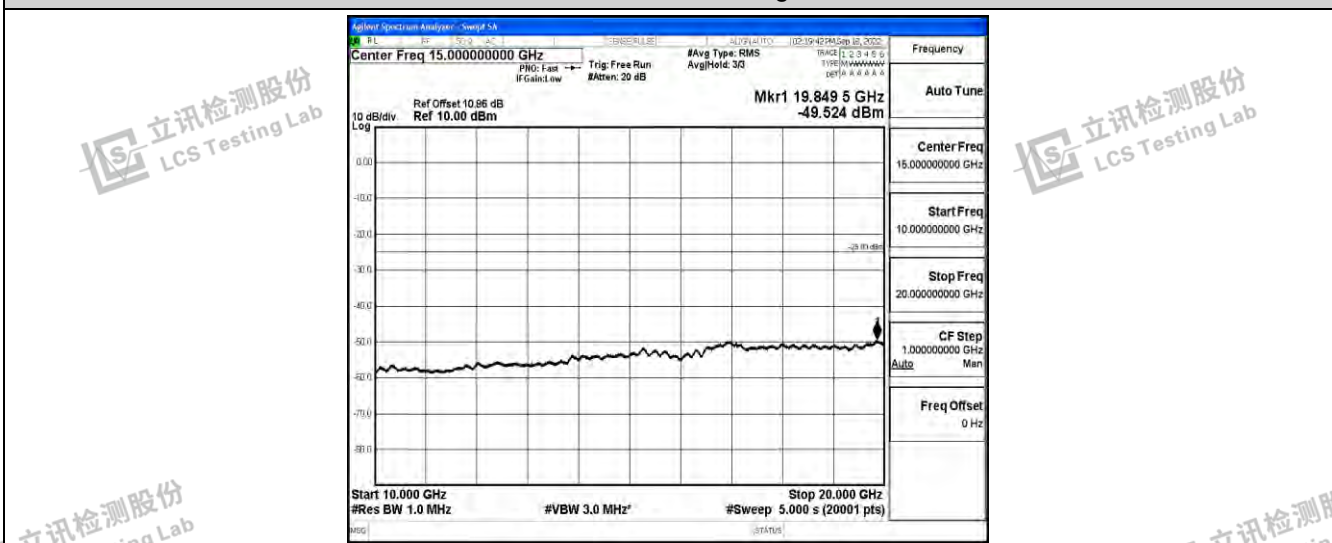

Band38-5MHz-QPSK-38000-1RB#0-Range6:20000~26500MHz

Shenzhen LCS Compliance Testing Laboratory Ltd.
 Add: 101, 201 Bldg A & 301 Bldg C, Juji Industrial Park Yabianxueziwei, Shajing Street, Baoan District, Shenzhen, 518000, China
 Tel: +(86) 0755-82591330 | E-mail: webmaster@lcs-cert.com | Web: www.lcs-cert.com
 Scan code to check authenticity