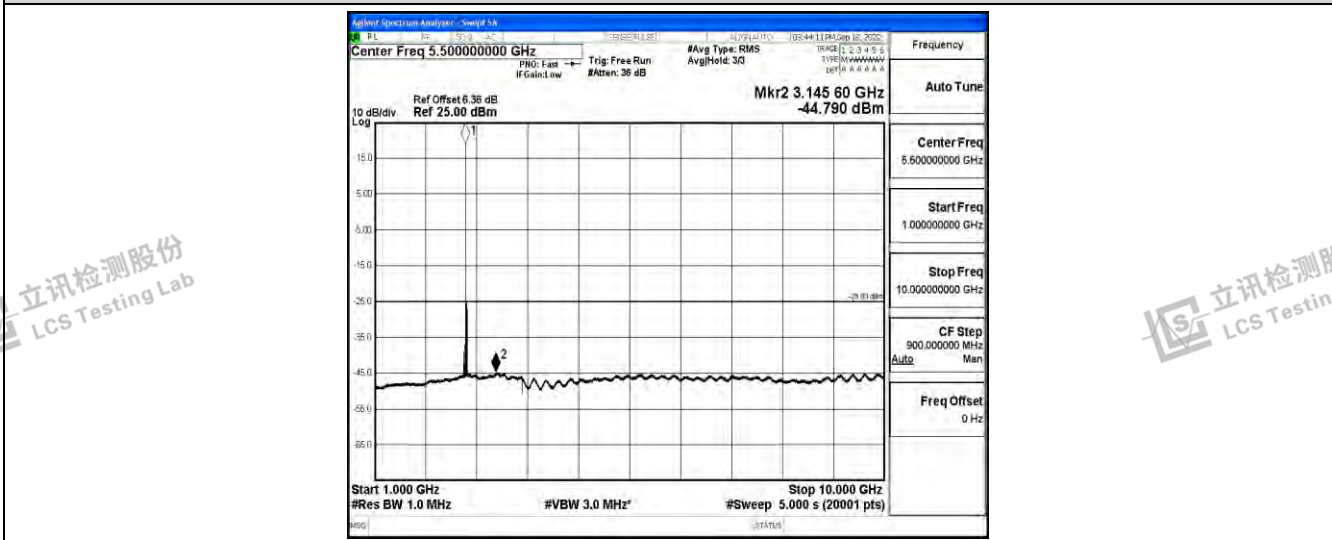

Band38-20MHz-QPSK-38150-1RB#0-Range4:1000~10000MHz

Band38-20MHz-QPSK-38150-1RB#0-Range5:10000~20000MHz