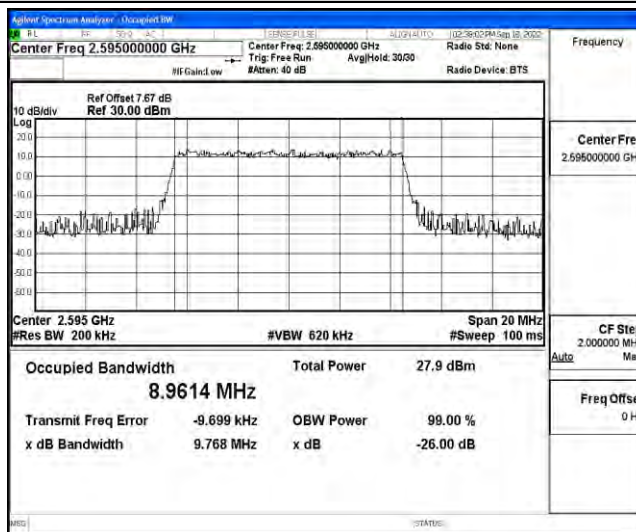

立讯检测股份
LCS Testing Lab

立讯检测股份
LCS Testing Lab

立讯检测股份
LCS Testing Lab

Band38-5MHz-16QAM-37775-25RB#0

Band38-5MHz-16QAM-38000-25RB#0

Band38-5MHz-16QAM-38225-25RB#0

Band38-10MHz-QPSK-37800-50RB#0

Band38-10MHz-QPSK-38000-50RB#0