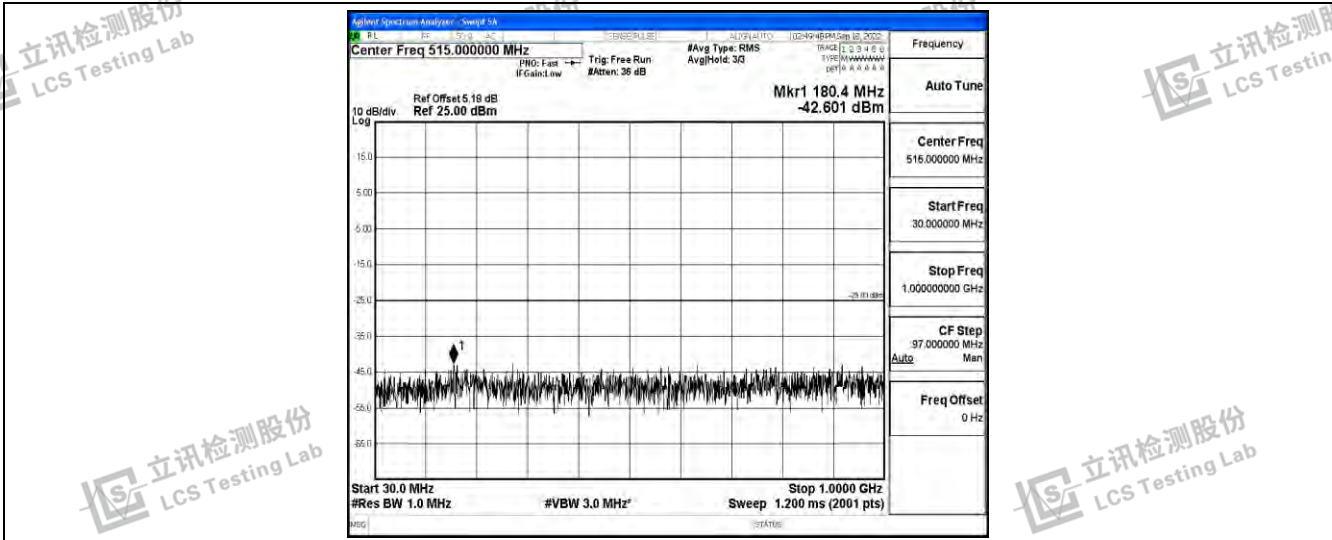

Band38-10MHz-QPSK-38200-1RB#0-Range1:0.009~0.15MHz

Band38-10MHz-QPSK-38200-1RB#0-Range2:0.15~30MHz

Band38-10MHz-QPSK-38200-1RB#0-Range3:30~1000MHz

Shenzhen LCS Compliance Testing Laboratory Ltd.
 Add: 101, 201 Bldg A & 301 Bldg C, Juji Industrial Park Yabianxueziwei, Shajing Street, Baoan District, Shenzhen, 518000, China
 Tel: +(86) 0755-82591330 | E-mail: webmaster@lcs-cert.com | Web: www.lcs-cert.com
 Scan code to check authenticity