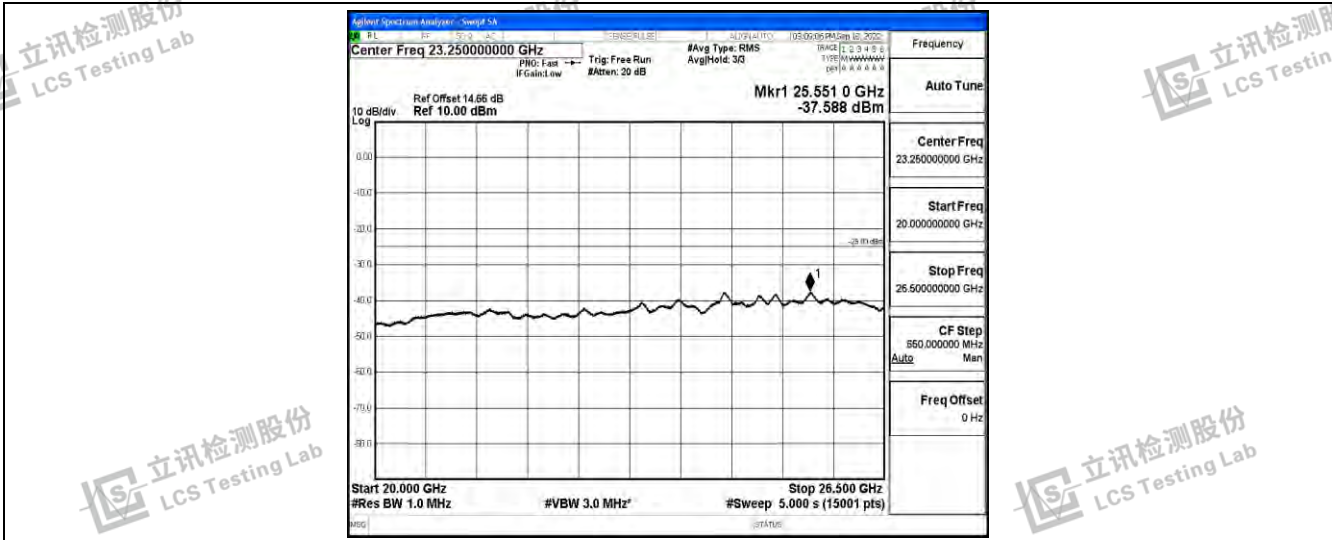

Band38-15MHz-QPSK-37825-1RB#0-Range6:20000~26500MHz

Band38-15MHz-QPSK-38000-1RB#0-Range1:0.009~0.15MHz