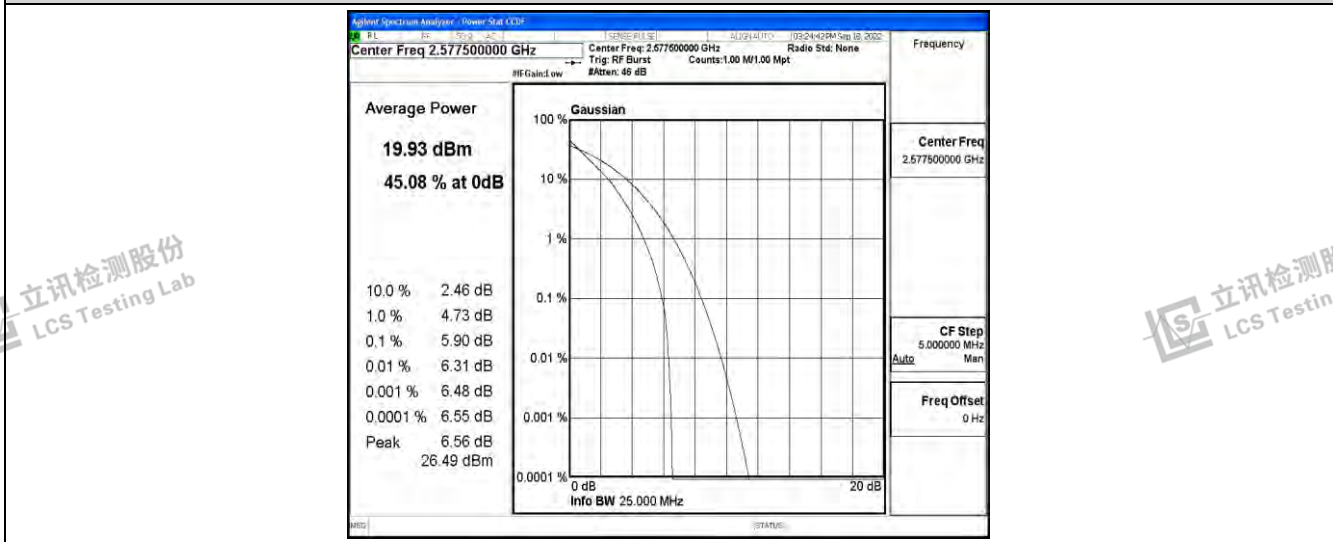

Band38-15MHz-QPSK-37825-75RB#0

Band38-15MHz-QPSK-38000-75RB#0