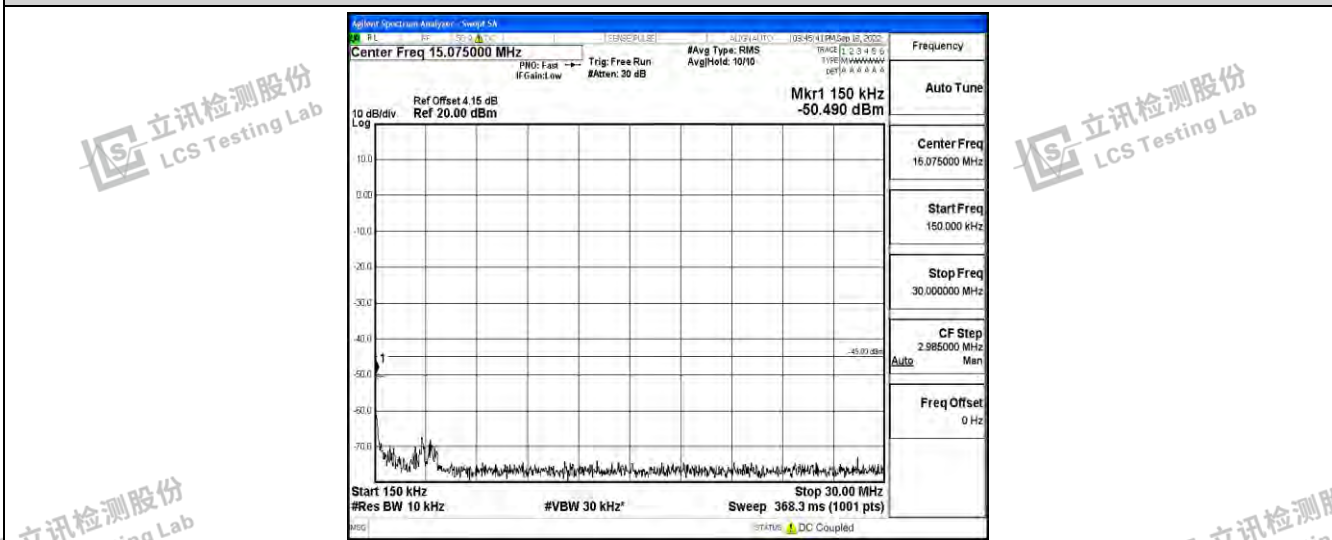

Band38-20MHz-16QAM-38150-1RB#0-Range2:0.15~30MHz

Band38-20MHz-16QAM-38150-1RB#0-Range3:30~1000MHz

Shenzhen LCS Compliance Testing Laboratory Ltd.
Add: 101, 201 Bldg A & 301 Bldg C, Juji Industrial Park Yabianxueziwei, Shajing Street, Baoan District, Shenzhen, 518000, China
Tel: +(86) 0755-82591330 | E-mail: webmaster@lcs-cert.com | Web: www.lcs-cert.com
Scan code to check authenticity