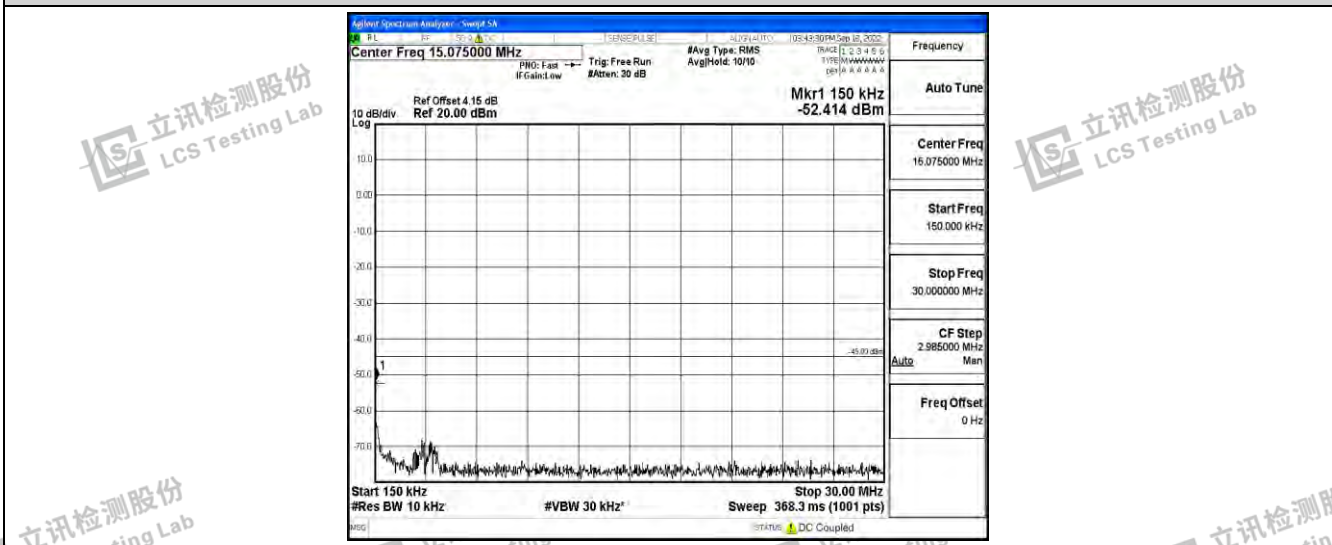

Band38-20MHz-QPSK-38150-1RB#0-Range2:0.15~30MHz

Band38-20MHz-QPSK-38150-1RB#0-Range3:30~1000MHz

Shenzhen LCS Compliance Testing Laboratory Ltd.
Add: 101, 201 Bldg A & 301 Bldg C, Juji Industrial Park Yabianxueziwei, Shajing Street, Baoan District, Shenzhen, 518000, China
Tel: +(86) 0755-82591330 | E-mail: webmaster@lcs-cert.com | Web: www.lcs-cert.com
Scan code to check authenticity