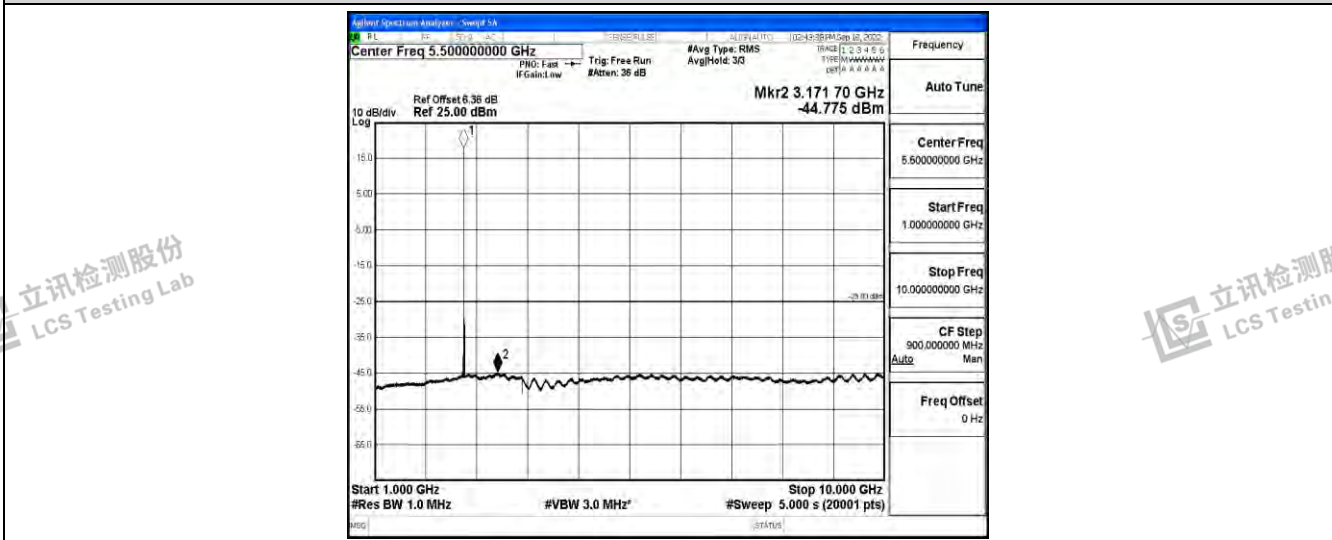

Band38-10MHz-16QAM-37800-1RB#0-Range4: 1000~10000MHz

Band38-10MHz-16QAM-37800-1RB#0-Range5: 10000~20000MHz