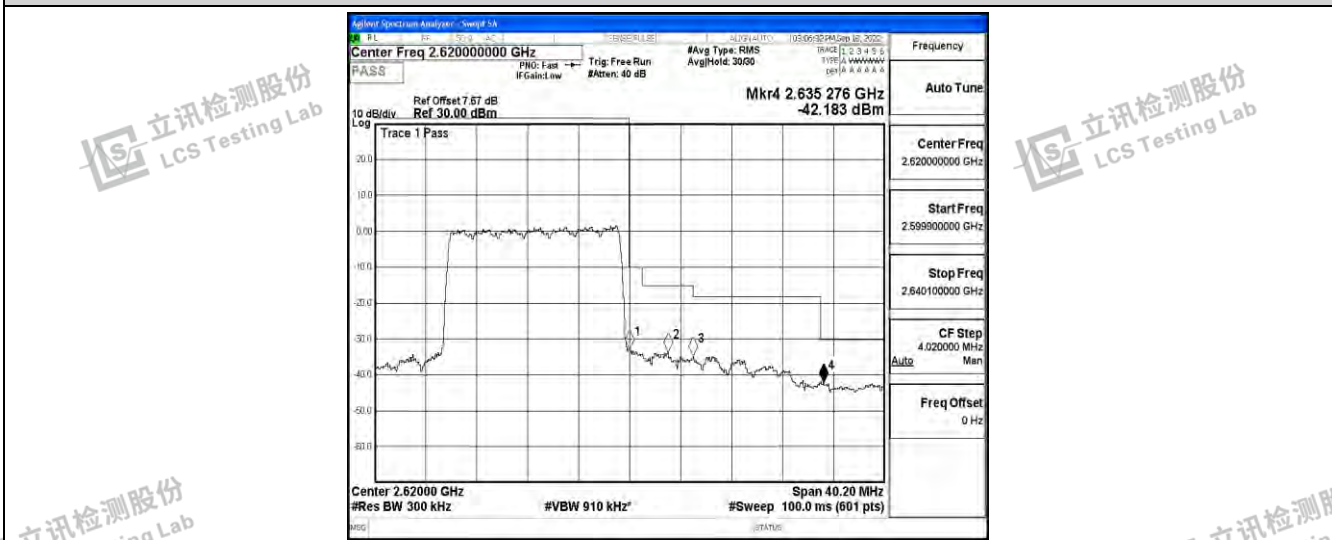

Band38-15MHz-QPSK-38175-75RB#0

Band38-15MHz-16QAM-37825-75RB#0

Shenzhen LCS Compliance Testing Laboratory Ltd.
Add: 101, 201 Bldg A & 301 Bldg C, Juji Industrial Park Yabianxueziwei, Shajing Street, Baoan District, Shenzhen, 518000, China
Tel: +(86) 0755-82591330 | E-mail: webmaster@lcs-cert.com | Web: www.lcs-cert.com
Scan code to check authenticity