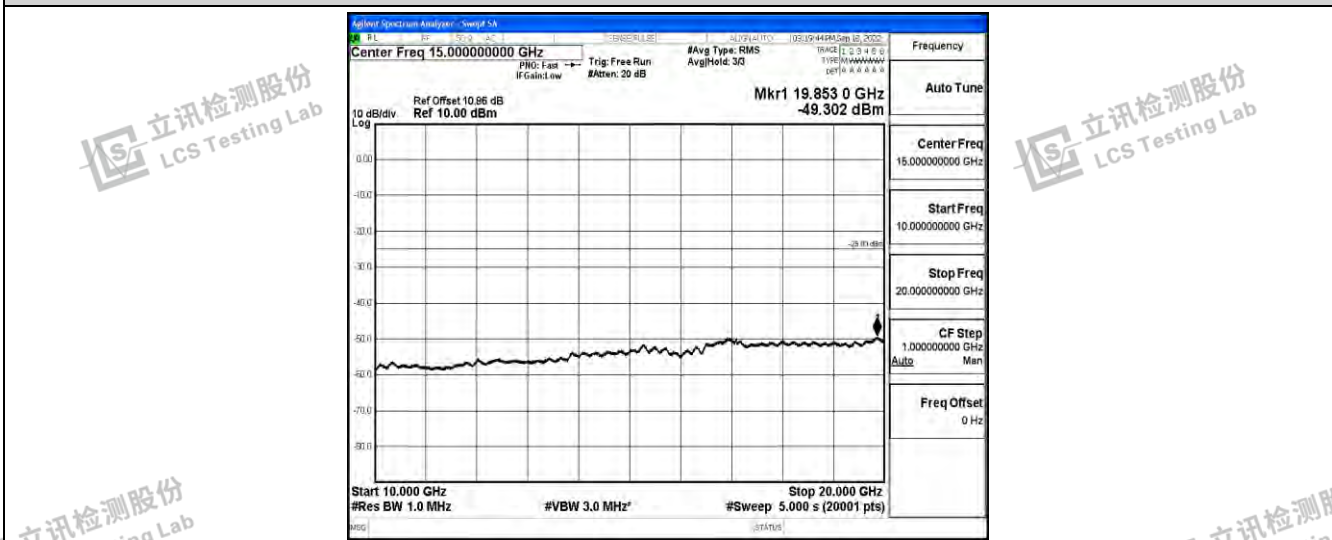

Band38-15MHz-16QAM-38175-1RB#0-Range5: 10000~20000MHz

Band38-15MHz-16QAM-38175-1RB#0-Range6: 20000~26500MHz