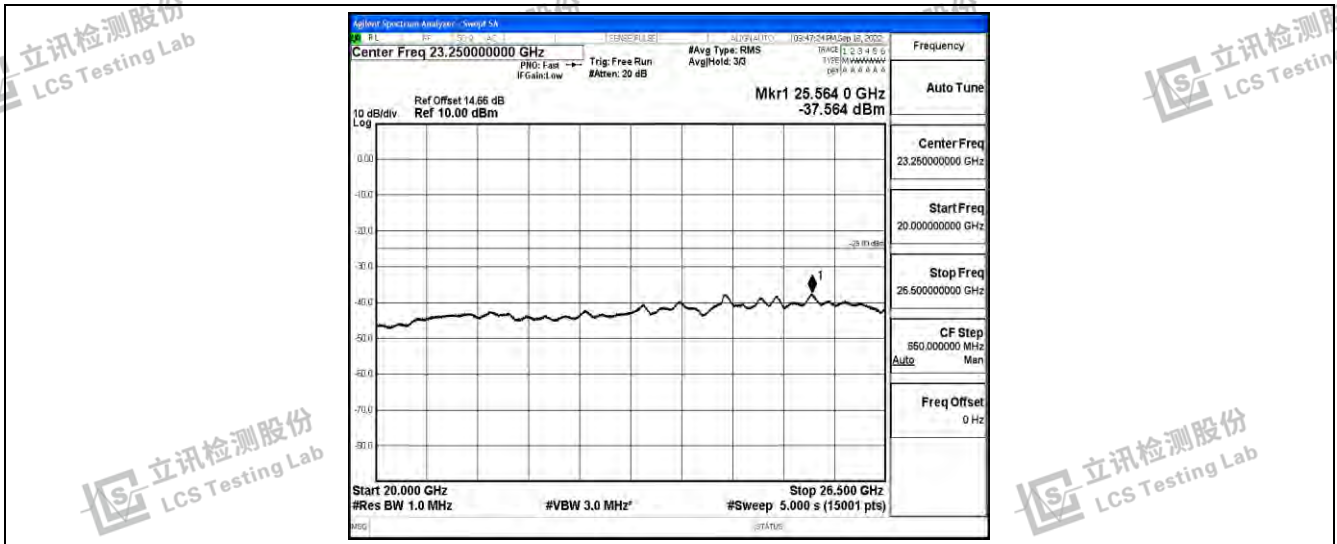

Band38-20MHz-16QAM-38150-1RB#0-Range4: 1000~10000MHz

Band38-20MHz-16QAM-38150-1RB#0-Range5: 10000~20000MHz

Band38-20MHz-16QAM-38150-1RB#0-Range6: 20000~26500MHz

Shenzhen LCS Compliance Testing Laboratory Ltd.
 Add: 101, 201 Bldg A & 301 Bldg C, Juji Industrial Park Yabianxueziwei, Shajing Street, Baoan District, Shenzhen, 518000, China
 Tel: +(86) 0755-82591330 | E-mail: webmaster@lcs-cert.com | Web: www.lcs-cert.com
 Scan code to check authenticity