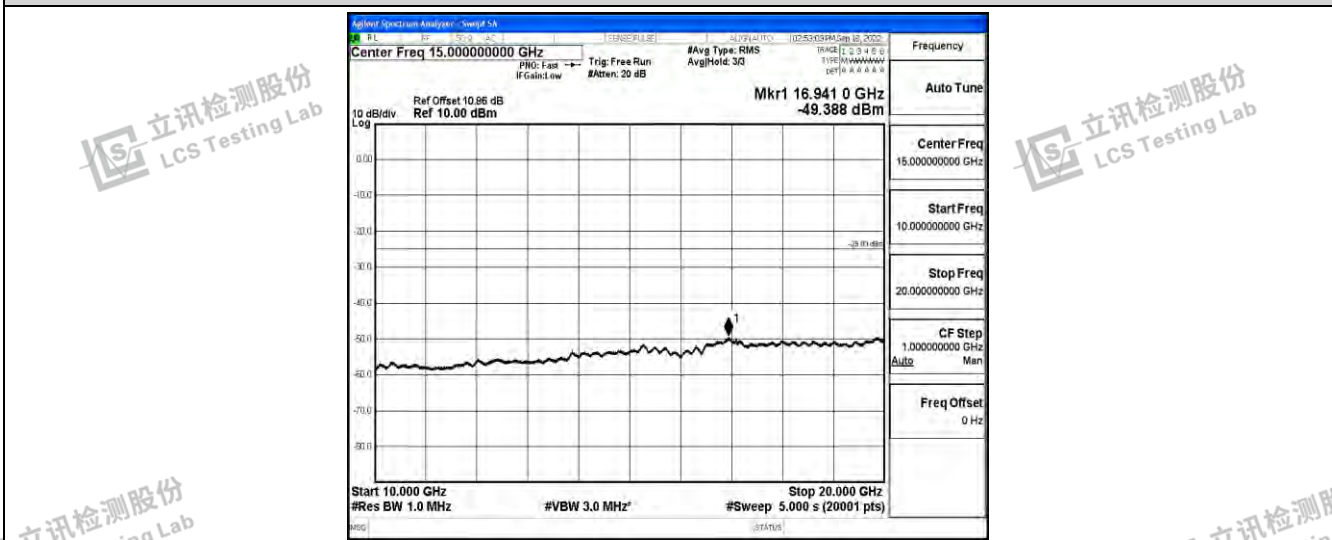

Band38-10MHz-16QAM-38200-1RB#0-Range5: 10000~20000MHz

Band38-10MHz-16QAM-38200-1RB#0-Range6: 20000~26500MHz