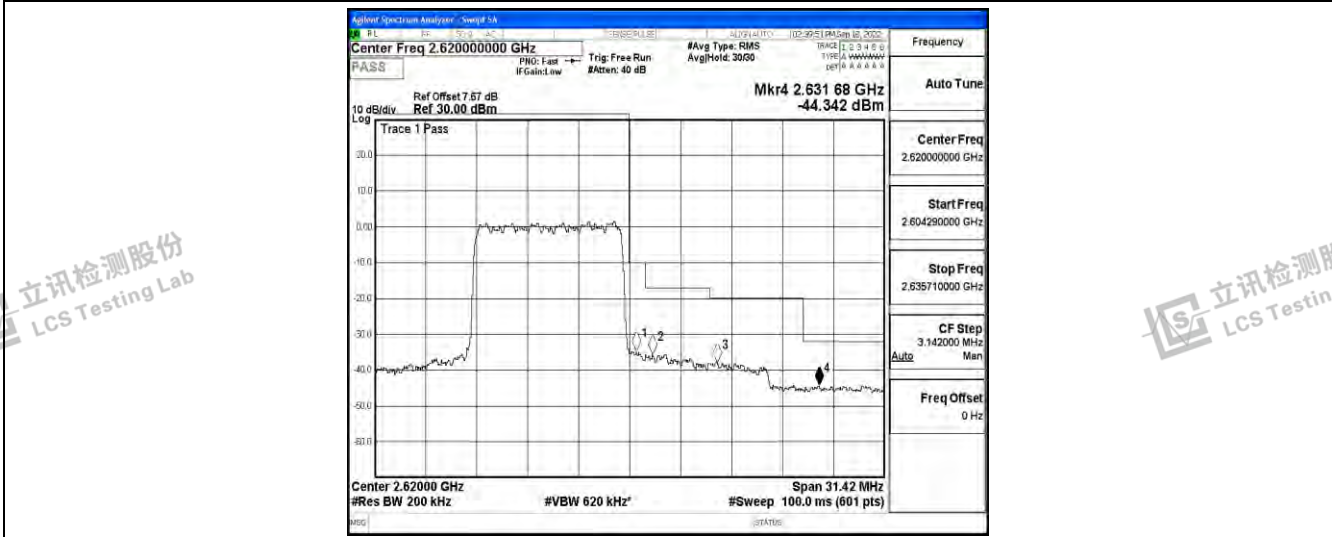

Band38-10MHz-QPSK-38200-50RB#0

Band38-10MHz-16QAM-37800-50RB#0