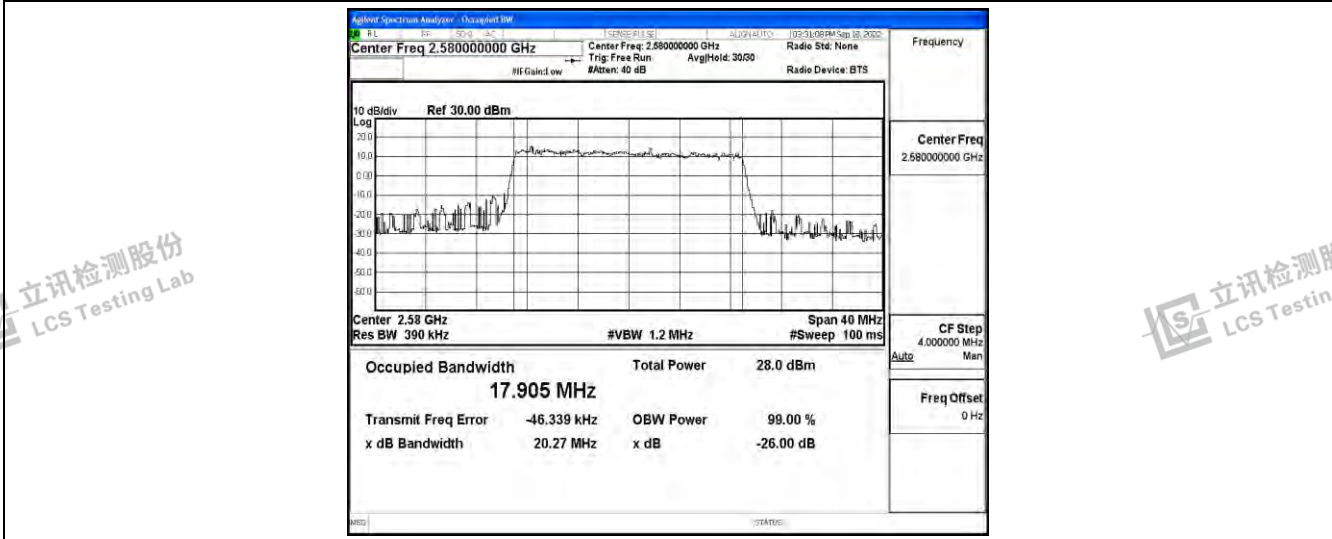

Band38-20MHz-QPSK-37850-100RB#0

Band38-20MHz-QPSK-38000-100RB#0