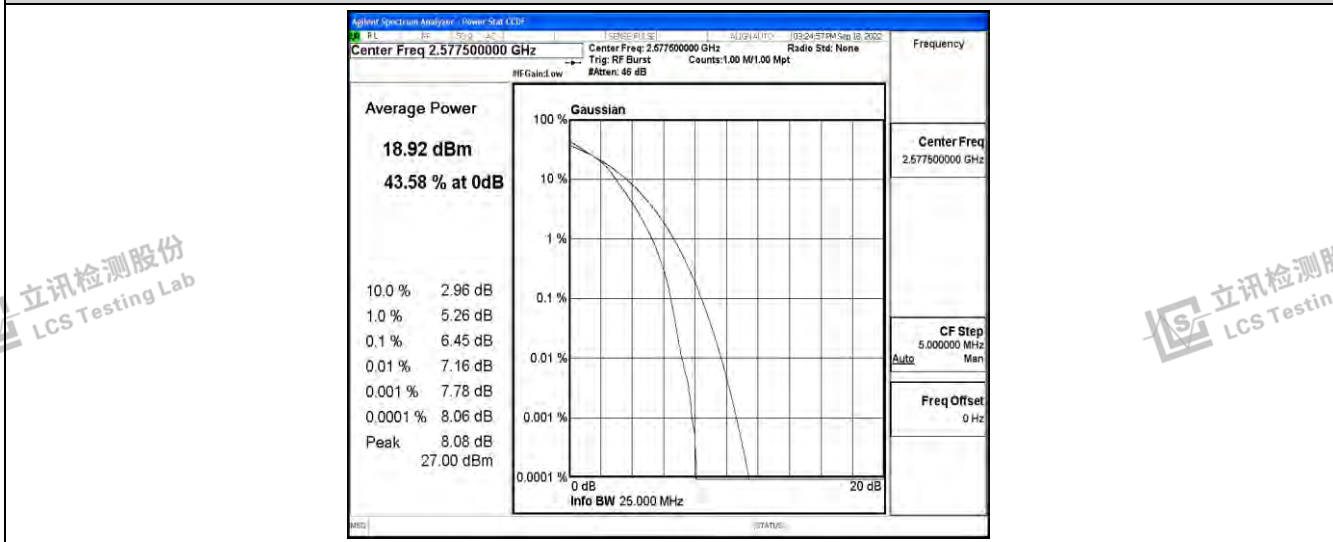

Band38-15MHz-16QAM-37825-75RB#0

Band38-15MHz-16QAM-38000-75RB#0