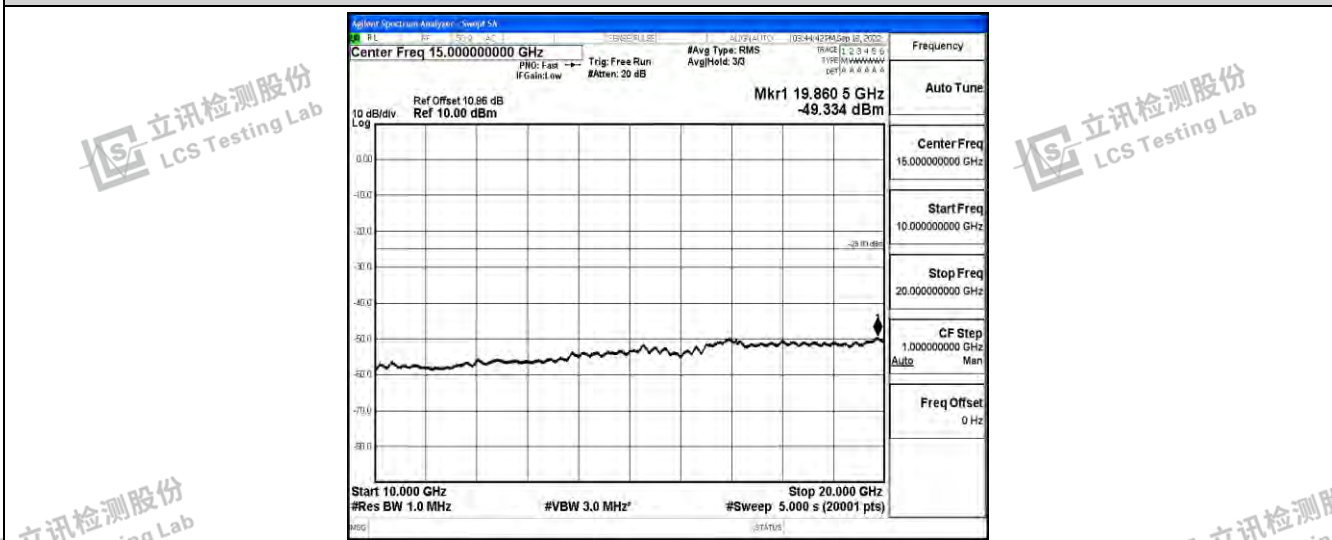

Band38-20MHz-QPSK-38150-1RB#0-Range5:10000~20000MHz

Band38-20MHz-QPSK-38150-1RB#0-Range6:20000~26500MHz

Shenzhen LCS Compliance Testing Laboratory Ltd.
Add: 101, 201 Bldg A & 301 Bldg C, Juji Industrial Park Yabianxueziwei, Shajing Street, Baoan District, Shenzhen, 518000, China
Tel: +(86) 0755-82591330 | E-mail: webmaster@lcs-cert.com | Web: www.lcs-cert.com
Scan code to check authenticity