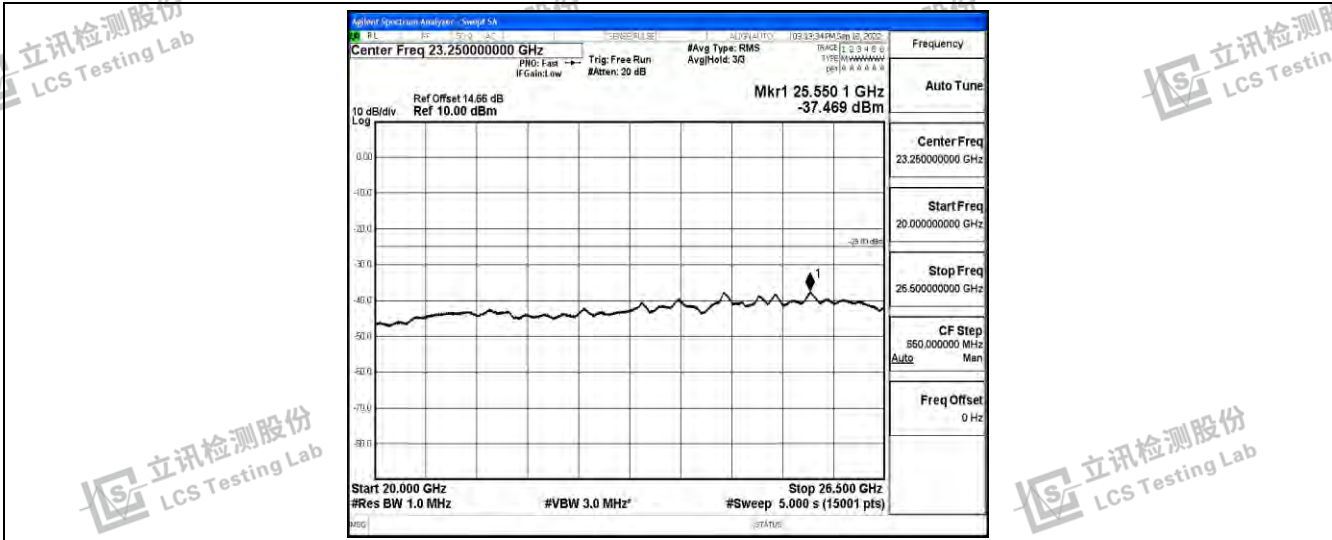

Band38-15MHz-QPSK-38000-1RB#0-Range6:20000~26500MHz

Shenzhen LCS Compliance Testing Laboratory Ltd.
 Add: 101, 201 Bldg A & 301 Bldg C, Juji Industrial Park Yabianxueziwei, Shajing Street, Baoan District, Shenzhen, 518000, China
 Tel: +(86) 0755-82591330 | E-mail: webmaster@lcs-cert.com | Web: www.lcs-cert.com
 Scan code to check authenticity