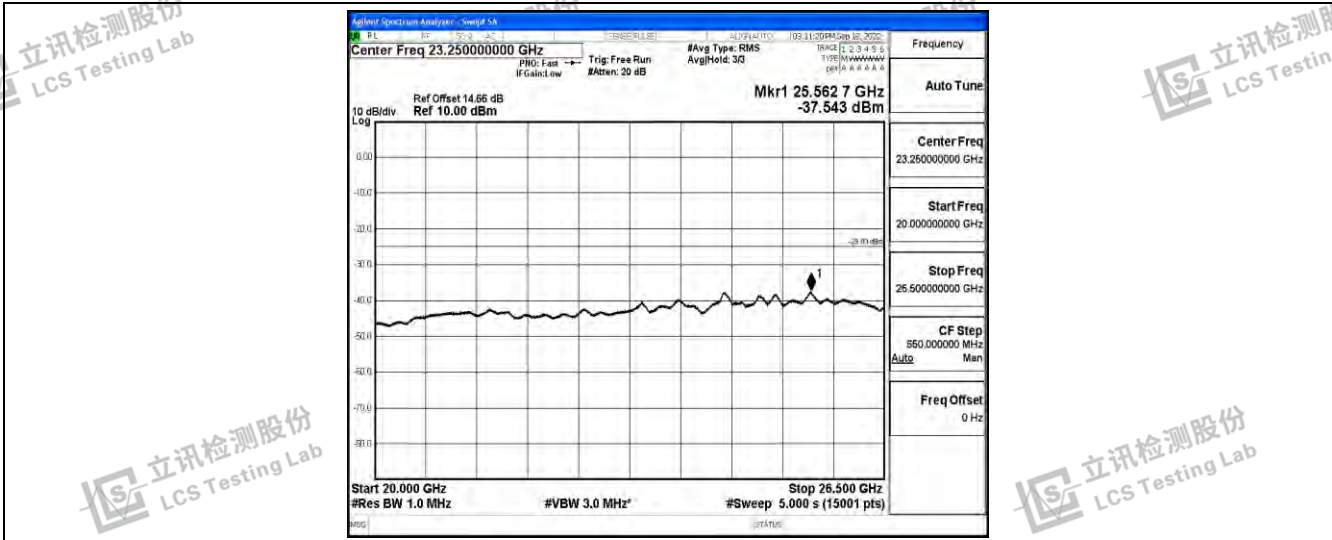

Band38-15MHz-16QAM-37825-1RB#0-Range6: 20000~26500MHz

Band38-15MHz-16QAM-38000-1RB#0-Range1:0.009~0.15MHz