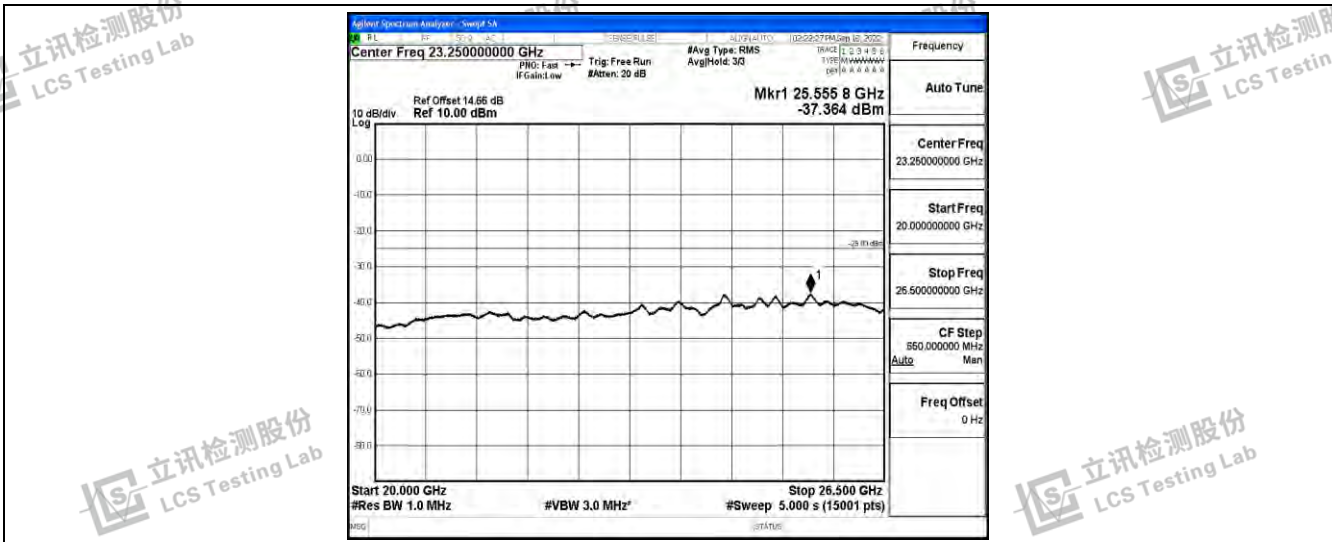

Band38-5MHz-16QAM-38000-1RB#0-Range4:1000~10000MHz

Band38-5MHz-16QAM-38000-1RB#0-Range5:10000~20000MHz

Band38-5MHz-16QAM-38000-1RB#0-Range6:20000~26500MHz

Shenzhen LCS Compliance Testing Laboratory Ltd.
 Add: 101, 201 Bldg A & 301 Bldg C, Juji Industrial Park Yabianxueziwei, Shajing Street, Baoan District, Shenzhen, 518000, China
 Tel: +(86) 0755-82591330 | E-mail: webmaster@lcs-cert.com | Web: www.lcs-cert.com
 Scan code to check authenticity