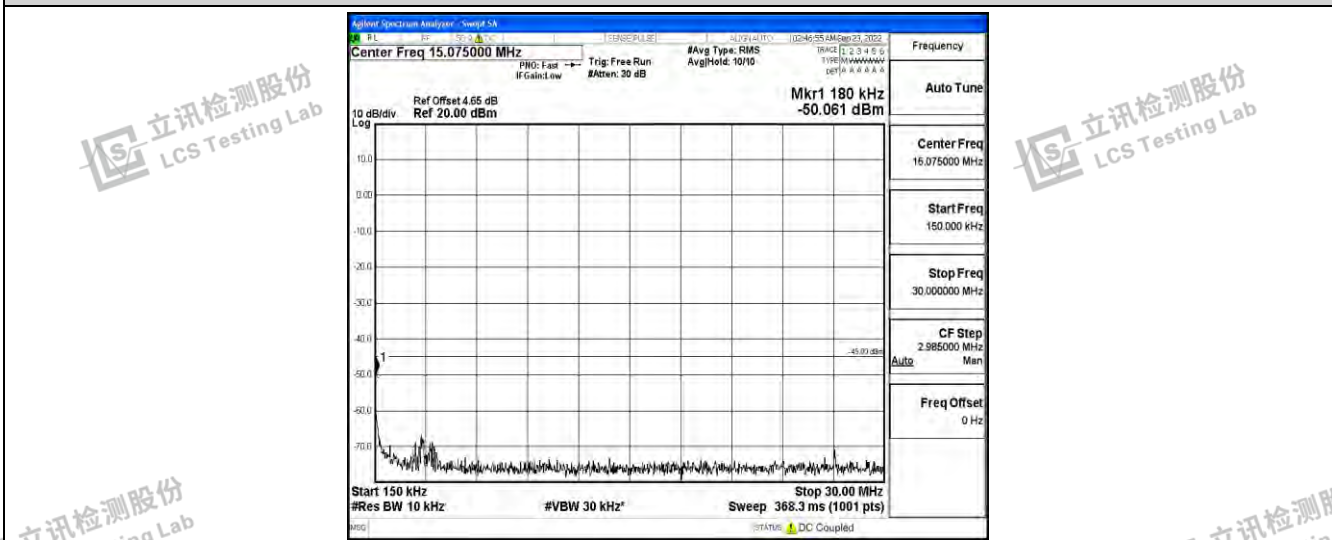

Band38-15MHz-16QAM-38000-1RB#0-Range2:0.15~30MHz

Band38-15MHz-16QAM-38000-1RB#0-Range3:30~1000MHz

Shenzhen LCS Compliance Testing Laboratory Ltd.
Add: 101, 201 Bldg A & 301 Bldg C, Juji Industrial Park Yabianxueziwei, Shajing Street, Baoan District, Shenzhen, 518000, China
Tel: +(86) 0755-82591330 | E-mail: webmaster@lcs-cert.com | Web: www.lcs-cert.com
Scan code to check authenticity