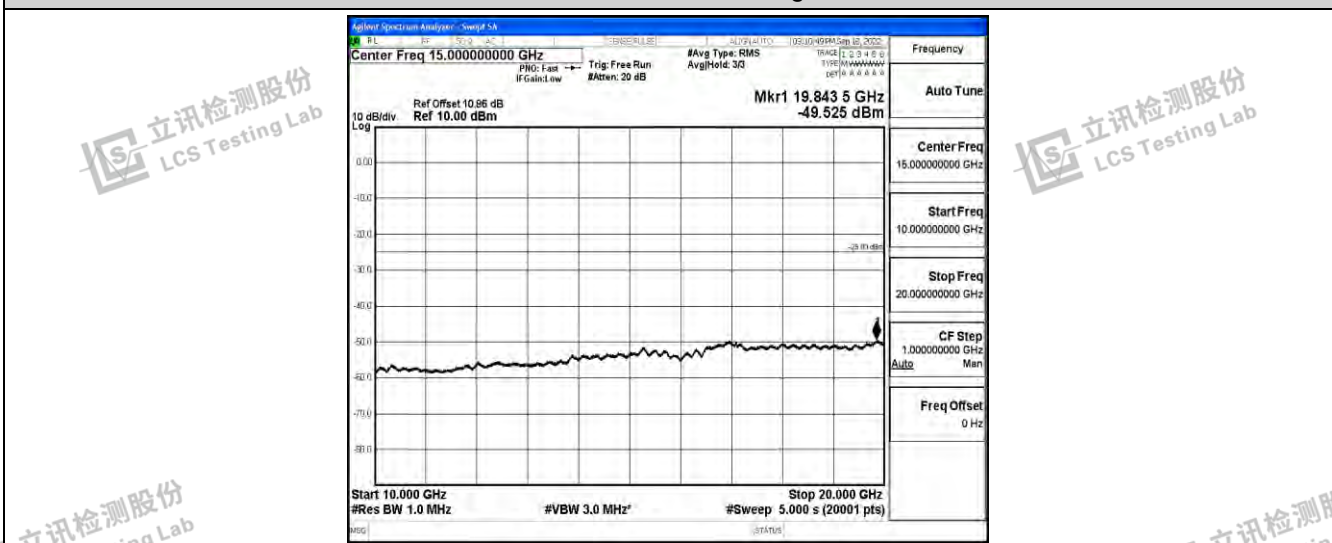

Band38-15MHz-16QAM-37825-1RB#0-Range5: 10000~20000MHz

Band38-15MHz-16QAM-37825-1RB#0-Range6: 20000~26500MHz

Shenzhen LCS Compliance Testing Laboratory Ltd.
Add: 101, 201 Bldg A & 301 Bldg C, Juji Industrial Park Yabianxueziwei, Shajing Street, Baoan District, Shenzhen, 518000, China
Tel: +(86) 0755-82591330 | E-mail: webmaster@lcs-cert.com | Web: www.lcs-cert.com
Scan code to check authenticity