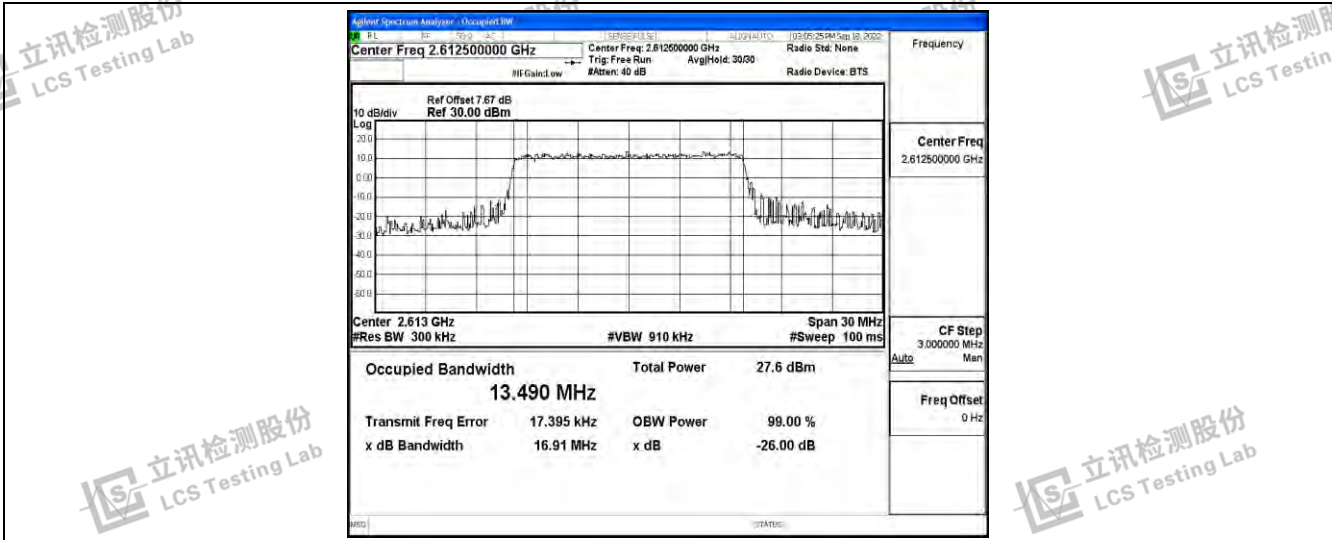

Band38-15MHz-16QAM-38175-75RB#0

Band38-20MHz-QPSK-37850-100RB#0