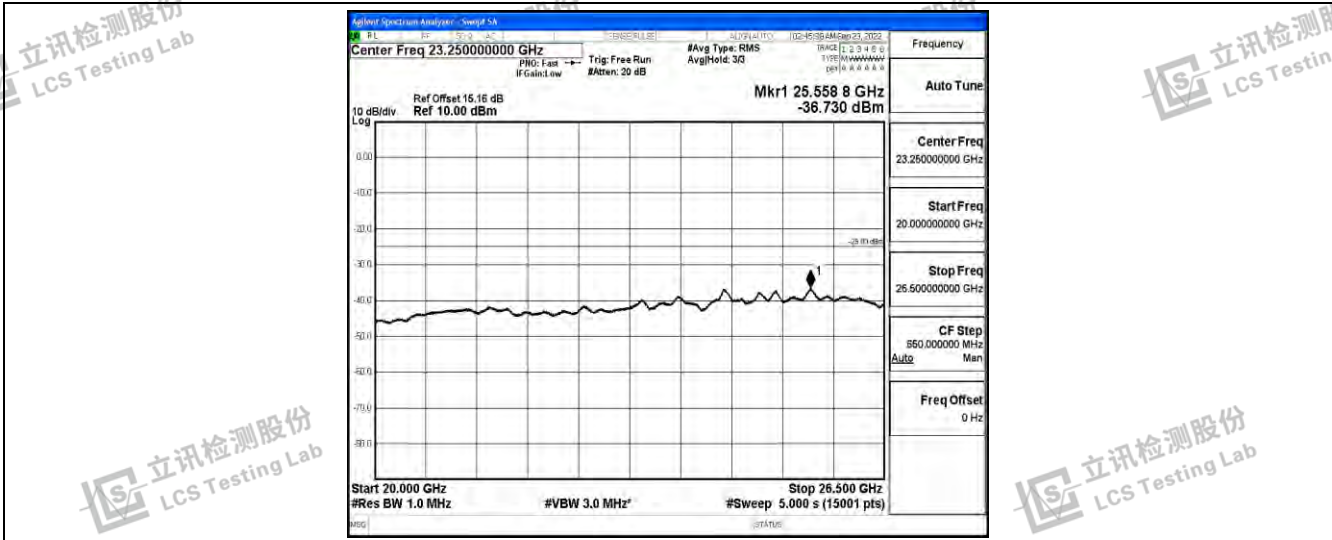

Band38-5MHz-16QAM-38225-1RB#0-Range4:1000~10000MHz

Band38-5MHz-16QAM-38225-1RB#0-Range5:10000~20000MHz

Band38-5MHz-16QAM-38225-1RB#0-Range6:20000~26500MHz

Shenzhen LCS Compliance Testing Laboratory Ltd.
 Add: 101, 201 Bldg A & 301 Bldg C, Juji Industrial Park Yabianxueziwei, Shajing Street, Baoan District, Shenzhen, 518000, China
 Tel: +(86) 0755-82591330 | E-mail: webmaster@lcs-cert.com | Web: www.lcs-cert.com
 Scan code to check authenticity