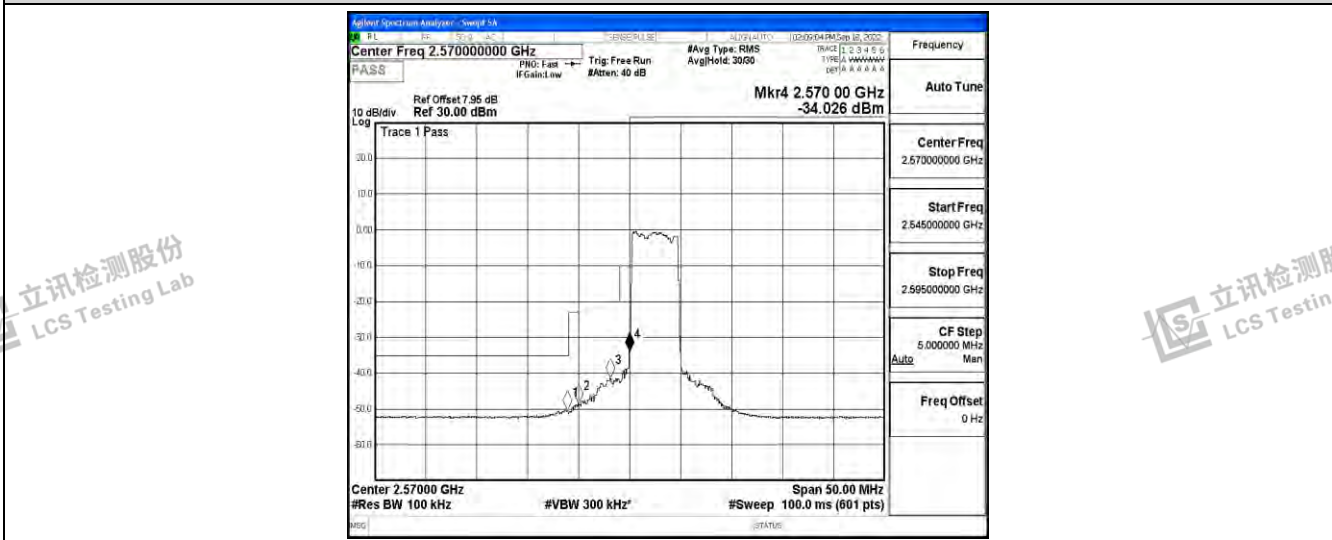

Band38-5MHz-16QAM-37775-25RB#0

Band38-5MHz-16QAM-38225-25RB#0