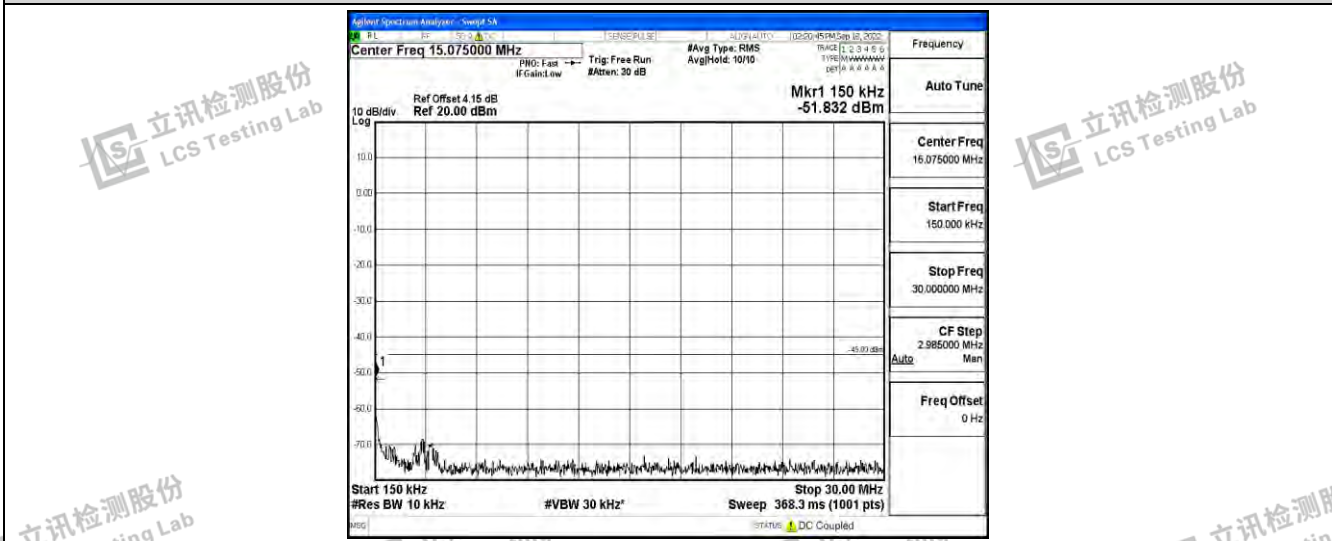

Band38-5MHz-16QAM-38000-1RB#0-Range2:0.15~30MHz

Band38-5MHz-16QAM-38000-1RB#0-Range3:30~1000MHz

Shenzhen LCS Compliance Testing Laboratory Ltd.
Add: 101, 201 Bldg A & 301 Bldg C, Juji Industrial Park Yabianxueziwei, Shajing Street, Baoan District, Shenzhen, 518000, China
Tel: +(86) 0755-82591330 | E-mail: webmaster@lcs-cert.com | Web: www.lcs-cert.com
Scan code to check authenticity