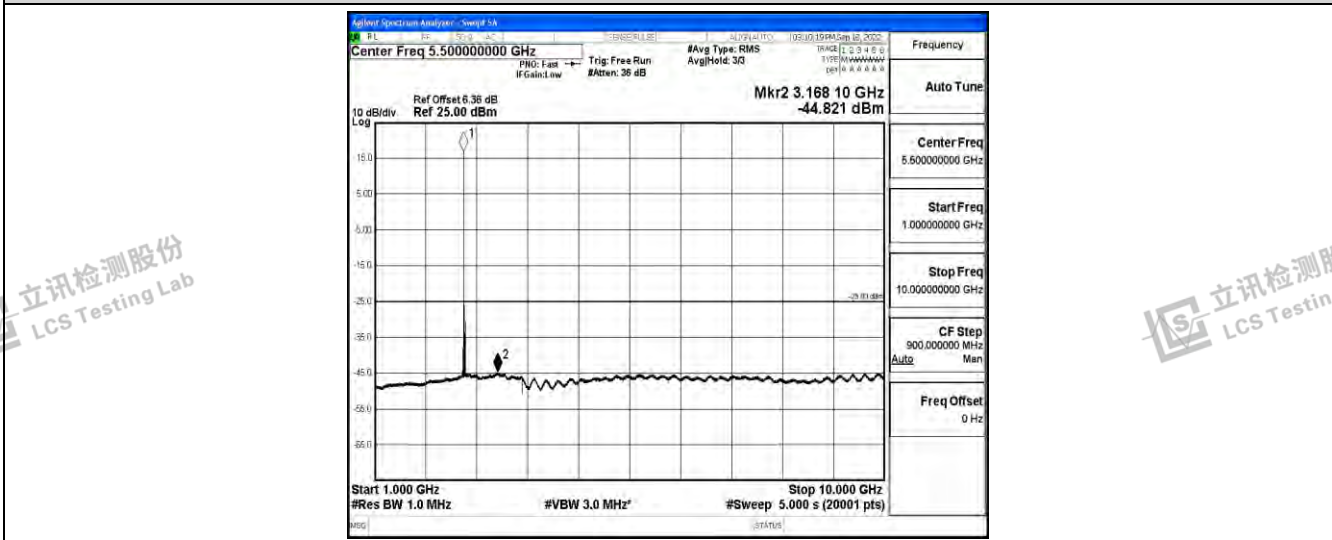

Band38-15MHz-16QAM-37825-1RB#0-Range4: 1000~10000MHz

Band38-15MHz-16QAM-37825-1RB#0-Range5: 10000~20000MHz