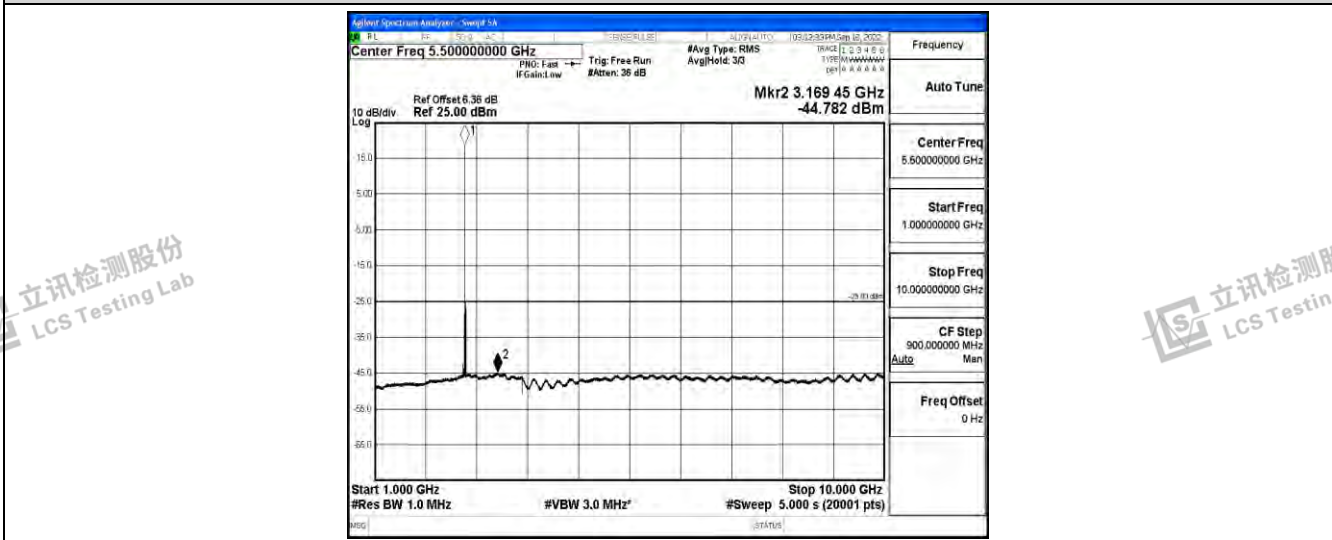

Band38-15MHz-QPSK-38000-1RB#0-Range1:0.009~0.15MHz

Band38-15MHz-QPSK-38000-1RB#0-Range2:0.15~30MHz

Band38-15MHz-QPSK-38000-1RB#0-Range3:30~1000MHz

Band38-15MHz-QPSK-38000-1RB#0-Range4:1000~10000MHz

Band38-15MHz-QPSK-38000-1RB#0-Range5:10000~20000MHz