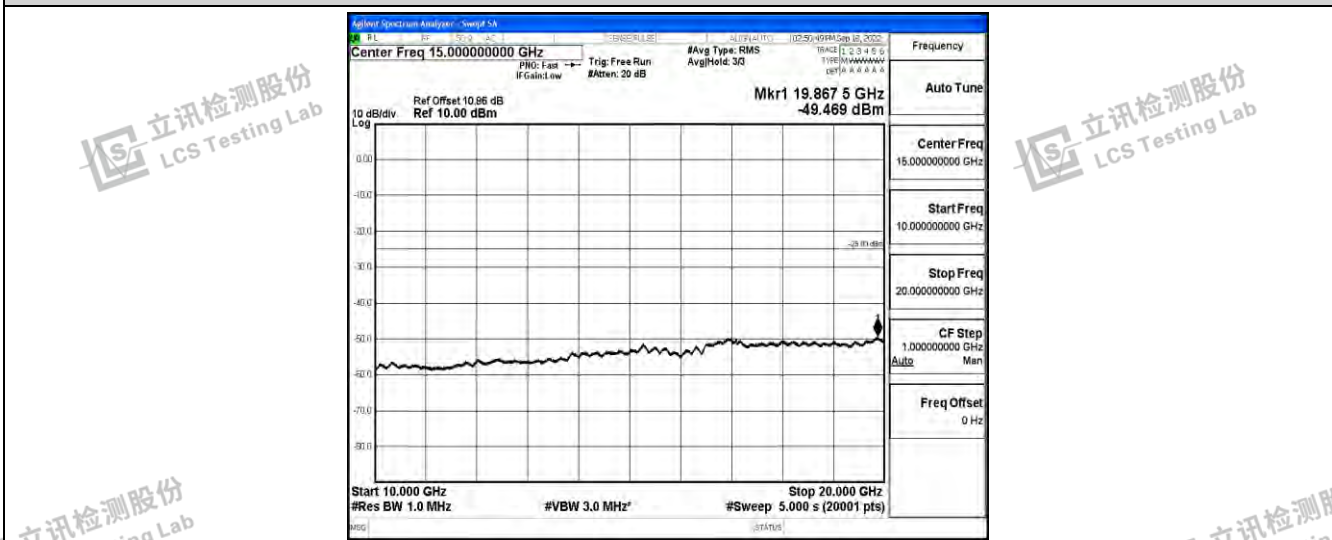

Band38-10MHz-QPSK-38200-1RB#0-Range5:10000~20000MHz

Band38-10MHz-QPSK-38200-1RB#0-Range6:20000~26500MHz

Shenzhen LCS Compliance Testing Laboratory Ltd.
Add: 101, 201 Bldg A & 301 Bldg C, Juji Industrial Park Yabianxueziwei, Shajing Street, Baoan District, Shenzhen, 518000, China
Tel: +(86) 0755-82591330 | E-mail: webmaster@lcs-cert.com | Web: www.lcs-cert.com
Scan code to check authenticity