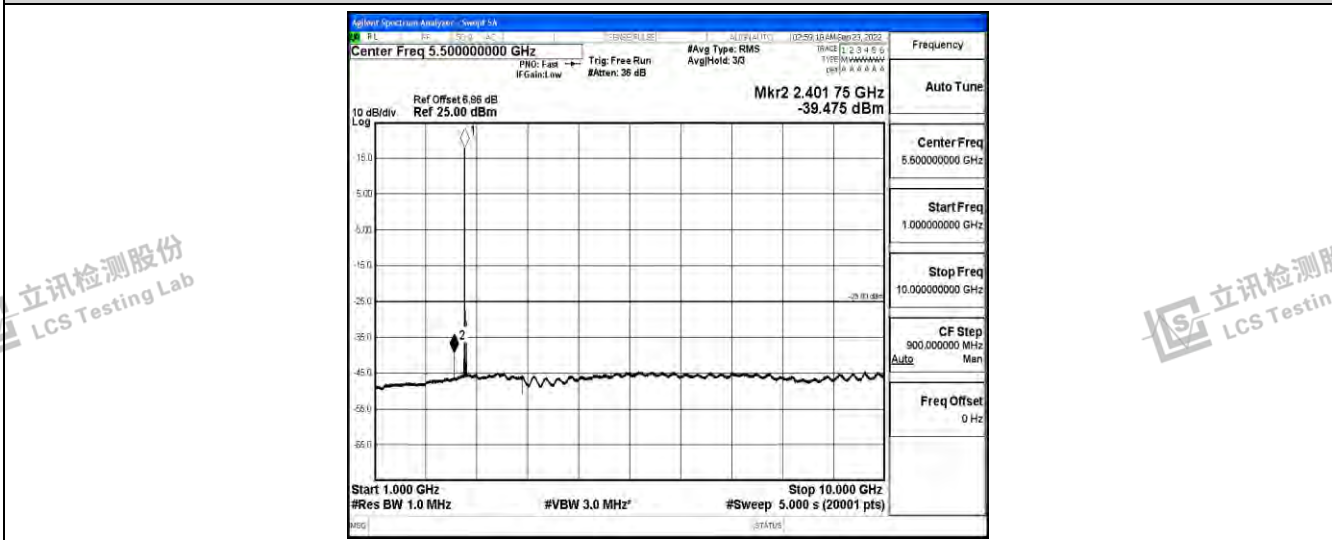

Band38-20MHz-16QAM-38000-1RB#0-Range2:0.15~30MHz

Band38-20MHz-16QAM-38000-1RB#0-Range3:30~1000MHz

Band38-20MHz-16QAM-38000-1RB#0-Range4: 1000~10000MHz

Band38-20MHz-16QAM-38000-1RB#0-Range5: 10000~20000MHz