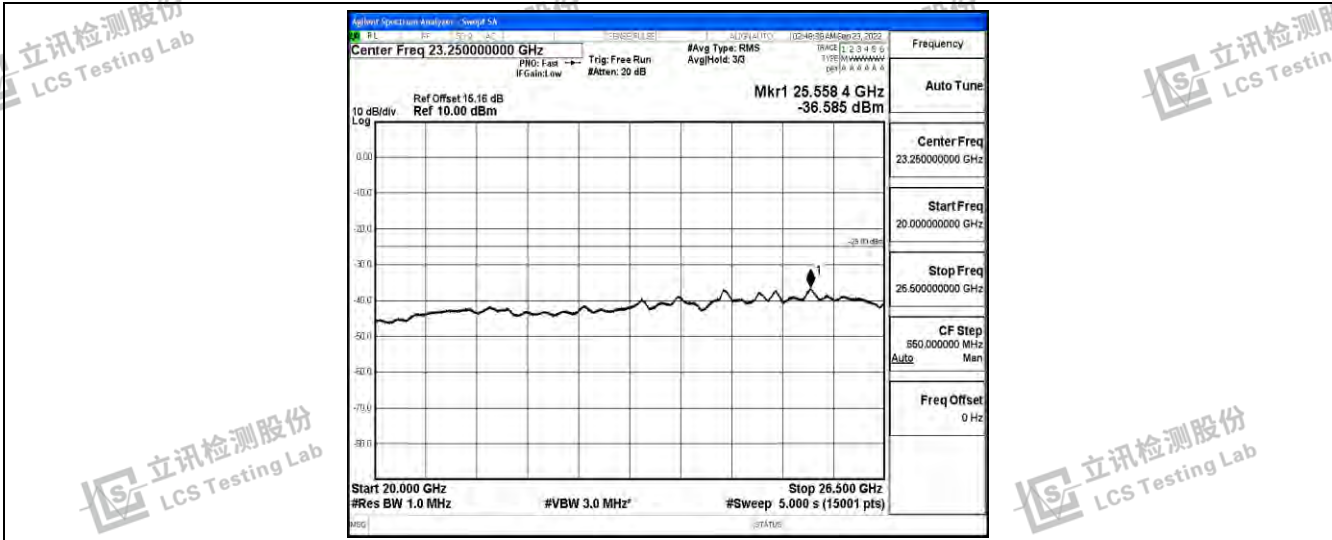

Band38-15MHz-16QAM-38000-1RB#0-Range4: 1000~10000MHz

Band38-15MHz-16QAM-38000-1RB#0-Range5: 10000~20000MHz

Band38-15MHz-16QAM-38000-1RB#0-Range6: 20000~26500MHz

Shenzhen LCS Compliance Testing Laboratory Ltd.
 Add: 101, 201 Bldg A & 301 Bldg C, Juji Industrial Park Yabianxueziwei, Shajing Street, Baoan District, Shenzhen, 518000, China
 Tel: +(86) 0755-82591330 | E-mail: webmaster@lcs-cert.com | Web: www.lcs-cert.com
 Scan code to check authenticity