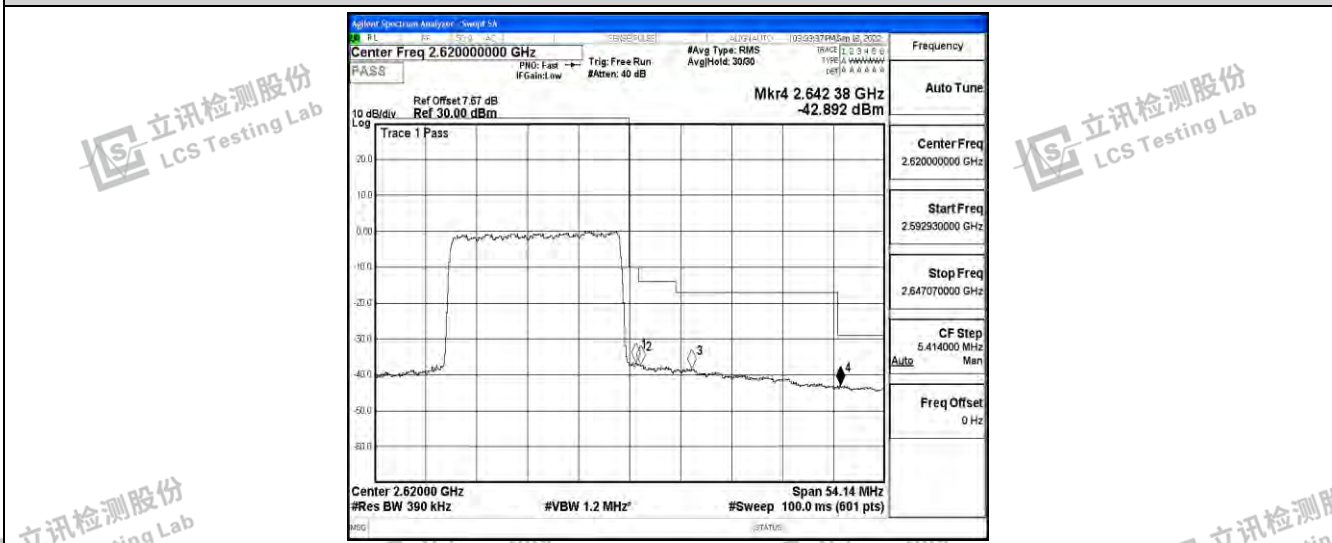

Band38-20MHz-16QAM-38150-100RB#0