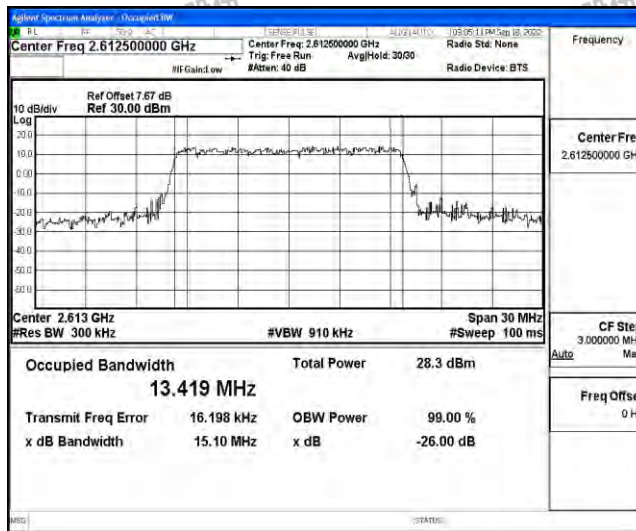

Band38-10MHz-QPSK-38200-50RB#0

Band38-10MHz-16QAM-37800-50RB#0

Band38-10MHz-16QAM-38000-50RB#0

Band38-10MHz-16QAM-38200-50RB#0

Band38-15MHz-QPSK-37825-75RB#0

Band38-15MHz-QPSK-38000-75RB#0

Band38-15MHz-QPSK-38175-75RB#0