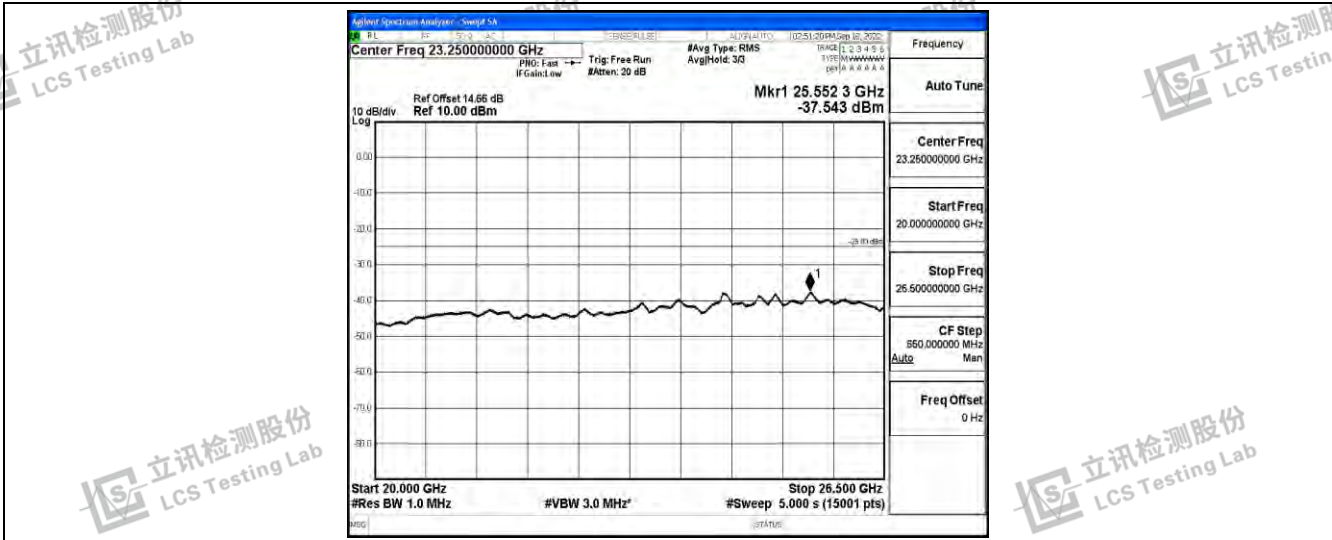

Band38-10MHz-QPSK-38200-1RB#0-Range4:1000~10000MHz

Band38-10MHz-QPSK-38200-1RB#0-Range5:10000~20000MHz

Band38-10MHz-QPSK-38200-1RB#0-Range6:20000~26500MHz

Shenzhen LCS Compliance Testing Laboratory Ltd.
 Add: 101, 201 Bldg A & 301 Bldg C, Juji Industrial Park Yabianxueziwei, Shajing Street, Baoan District, Shenzhen, 518000, China
 Tel: +(86) 0755-82591330 | E-mail: webmaster@lcs-cert.com | Web: www.lcs-cert.com
 Scan code to check authenticity