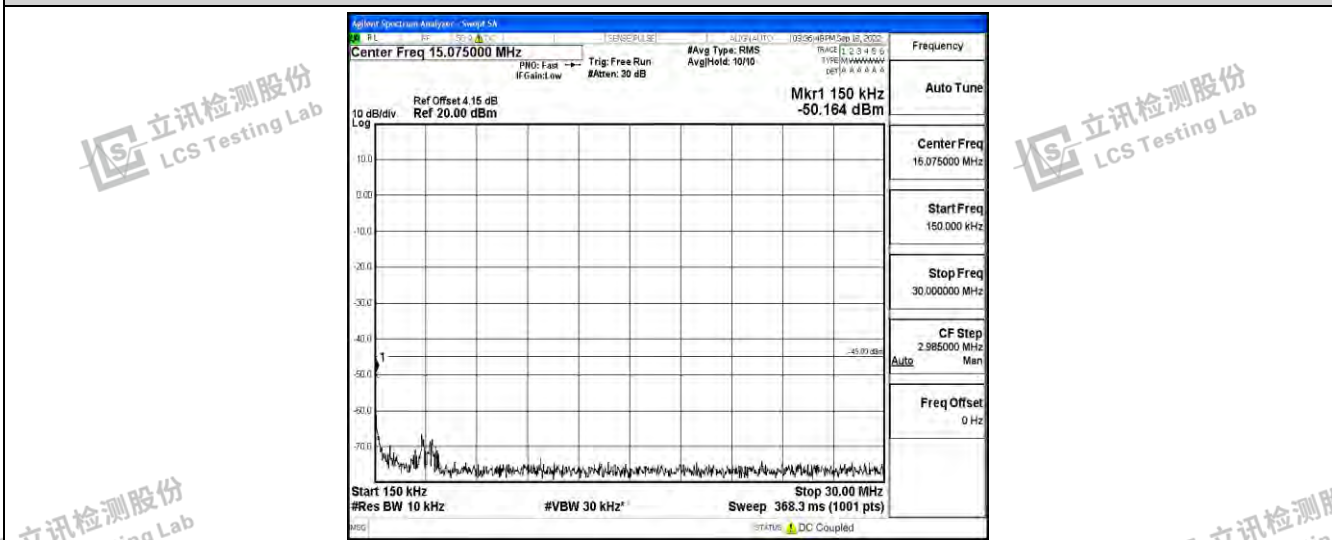

Band38-20MHz-16QAM-37850-1RB#0-Range2:0.15~30MHz

Band38-20MHz-16QAM-37850-1RB#0-Range3:30~1000MHz

Shenzhen LCS Compliance Testing Laboratory Ltd.
Add: 101, 201 Bldg A & 301 Bldg C, Juji Industrial Park Yabianxueziwei, Shajing Street, Baoan District, Shenzhen, 518000, China
Tel: +(86) 0755-82591330 | E-mail: webmaster@lcs-cert.com | Web: www.lcs-cert.com
Scan code to check authenticity