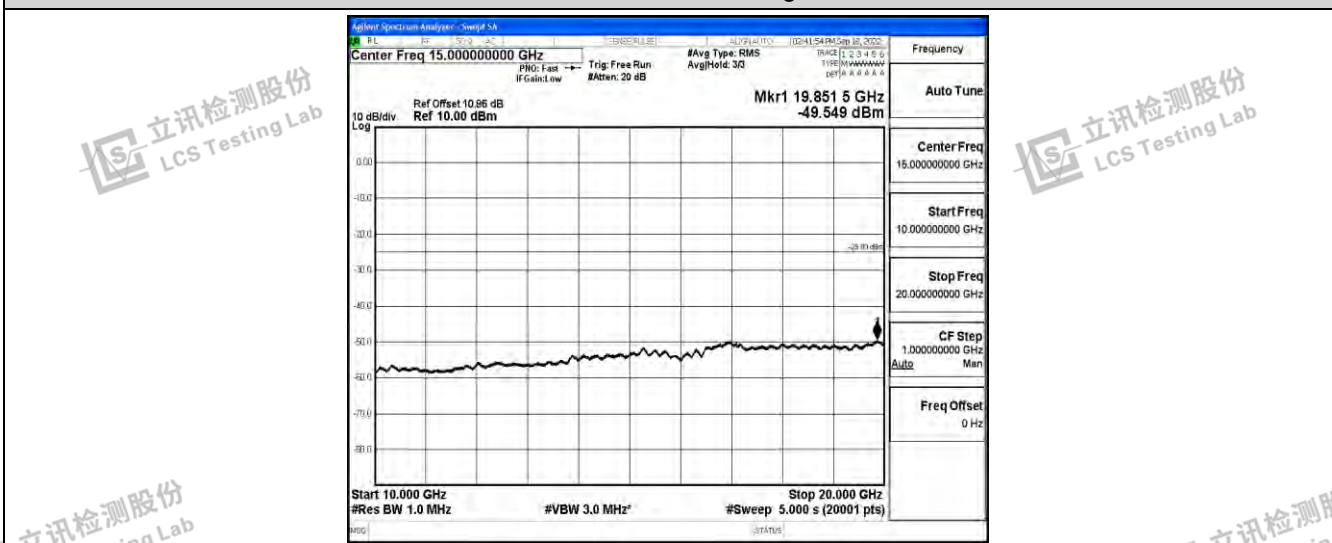

Band38-10MHz-QPSK-37800-1RB#0-Range6:20000~26500MHz

Shenzhen LCS Compliance Testing Laboratory Ltd.
 Add: 101, 201 Bldg A & 301 Bldg C, Juji Industrial Park Yabianxueziwei, Shajing Street, Baoan District, Shenzhen, 518000, China
 Tel: +(86) 0755-82591330 | E-mail: webmaster@lcs-cert.com | Web: www.lcs-cert.com
 Scan code to check authenticity