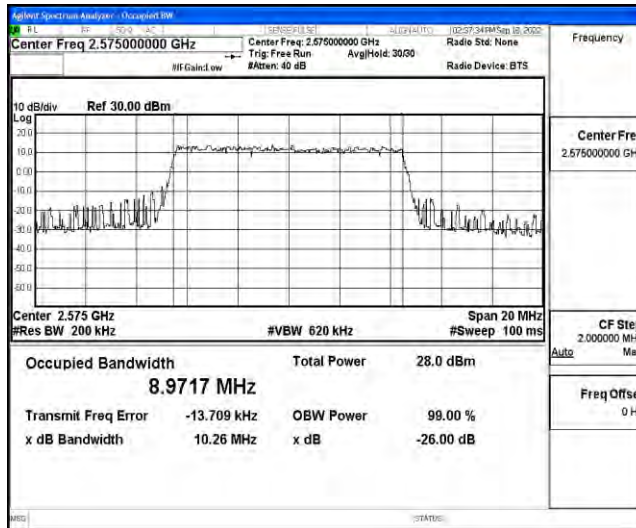

立讯检测股份
LCS Testing Lab

立讯检测股份
LCS Testing Lab

立讯检测股份
LCS Testing Lab

Band38-5MHz-16QAM-37775-25RB#0

Band38-5MHz-16QAM-38000-25RB#0

Band38-5MHz-16QAM-38225-25RB#0

Band38-10MHz-QPSK-37800-50RB#0

Band38-10MHz-QPSK-38000-50RB#0