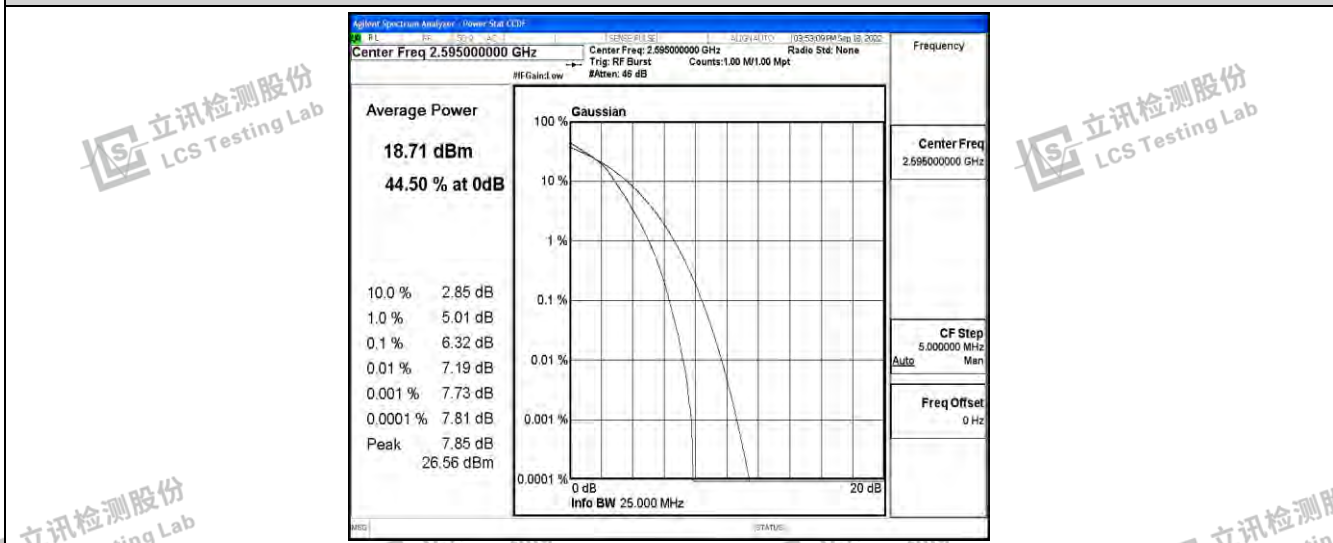

Band38-20MHz-QPSK-37850-100RB#0

Band38-20MHz-QPSK-38000-100RB#0

Band38-20MHz-QPSK-38150-100RB#0

Band38-20MHz-16QAM-37850-100RB#0

Band38-20MHz-16QAM-38000-100RB#0

Band38-20MHz-16QAM-38150-100RB#0

Shenzhen LCS Compliance Testing Laboratory Ltd.
 Add: 101, 201 Bldg A & 301 Bldg C, Juji Industrial Park Yabianxueziwei, Shajing Street, Baoan District, Shenzhen, 518000, China
 Tel: +(86) 0755-82591330 | E-mail: webmaster@lcs-cert.com | Web: www.lcs-cert.com
 Scan code to check authenticity