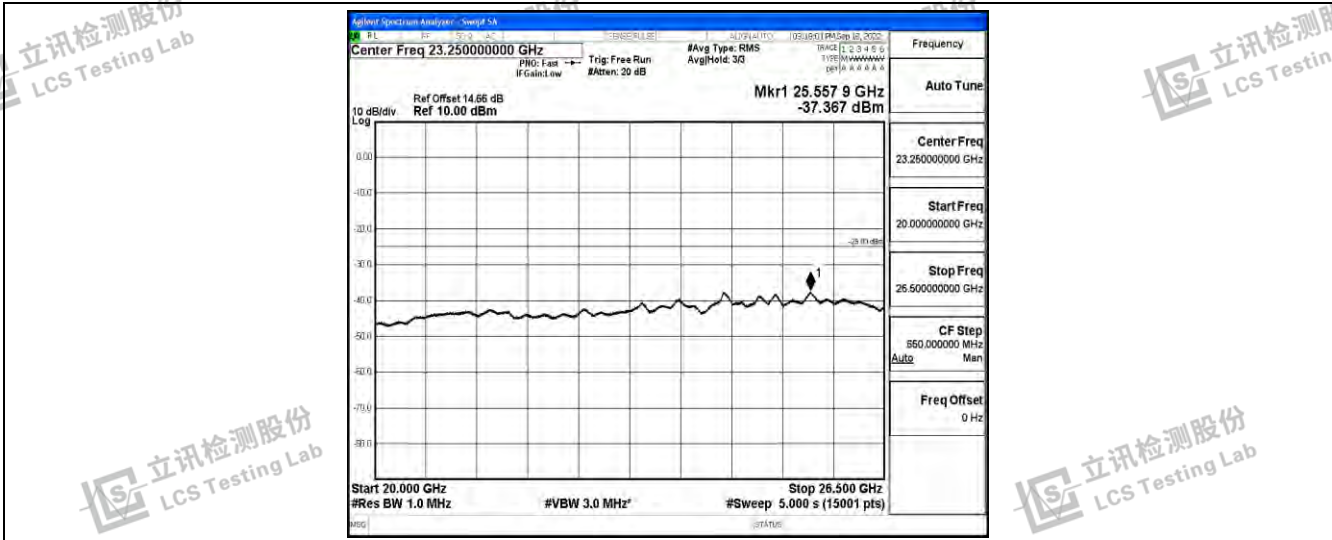

Band38-15MHz-QPSK-38175-1RB#0-Range4:1000~10000MHz

Band38-15MHz-QPSK-38175-1RB#0-Range5:10000~20000MHz

Band38-15MHz-QPSK-38175-1RB#0-Range6:20000~26500MHz

Shenzhen LCS Compliance Testing Laboratory Ltd.
 Add: 101, 201 Bldg A & 301 Bldg C, Juji Industrial Park Yabianxueziwei, Shajing Street, Baoan District, Shenzhen, 518000, China
 Tel: +(86) 0755-82591330 | E-mail: webmaster@lcs-cert.com | Web: www.lcs-cert.com
 Scan code to check authenticity