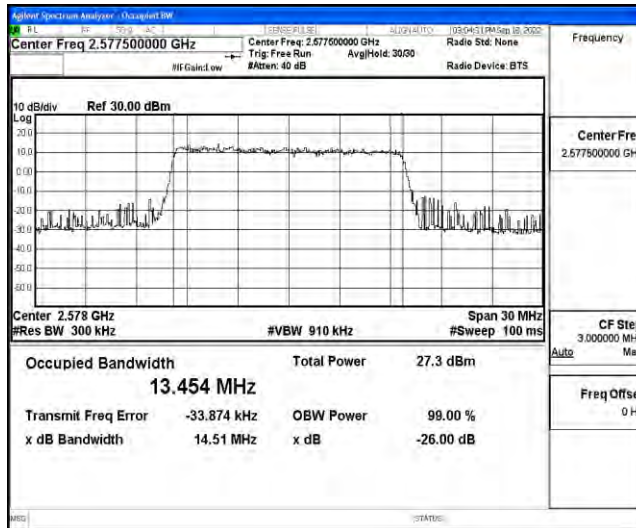

Band38-15MHz-16QAM-37825-75RB#0

Band38-15MHz-16QAM-38000-75RB#0