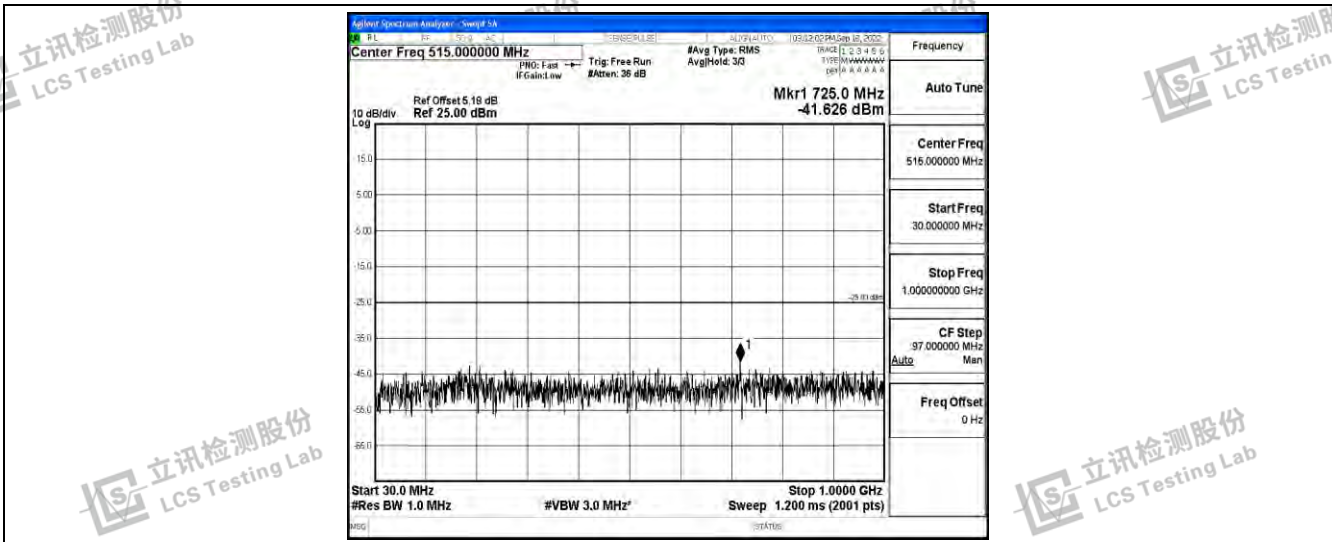

Band38-15MHz-QPSK-38000-1RB#0-Range1:0.009~0.15MHz

Band38-15MHz-QPSK-38000-1RB#0-Range2:0.15~30MHz

Band38-15MHz-QPSK-38000-1RB#0-Range3:30~1000MHz

Band38-15MHz-QPSK-38000-1RB#0-Range4:1000~10000MHz

Band38-15MHz-QPSK-38000-1RB#0-Range5:10000~20000MHz