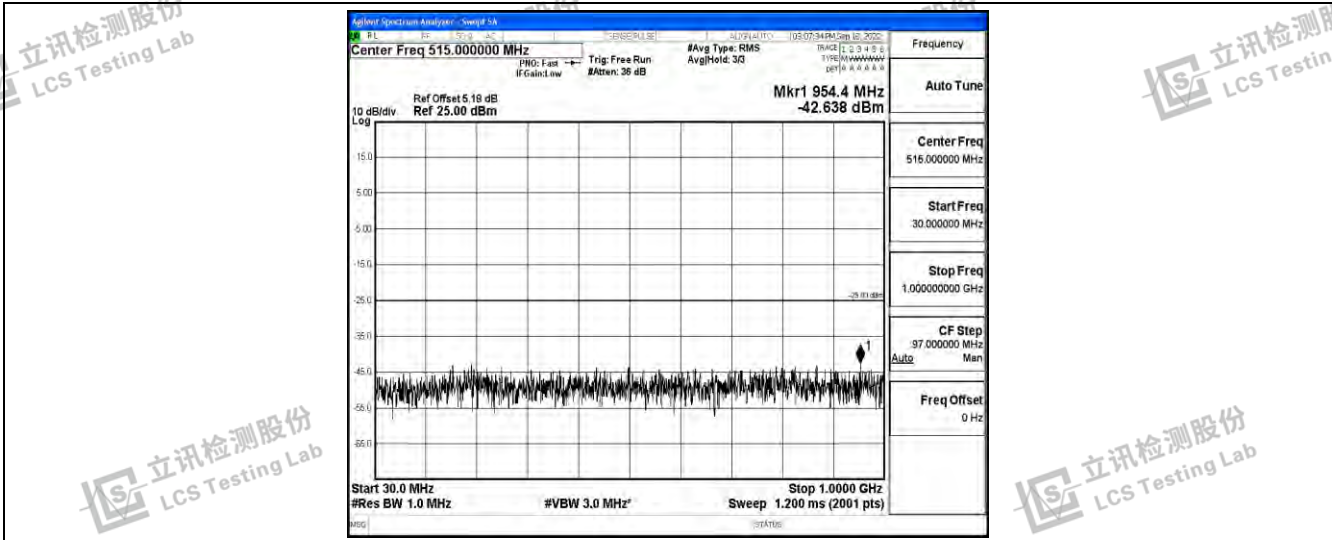

Band38-15MHz-QPSK-37825-1RB#0-Range3:30~1000MHz

Band38-15MHz-QPSK-37825-1RB#0-Range4:1000~10000MHz