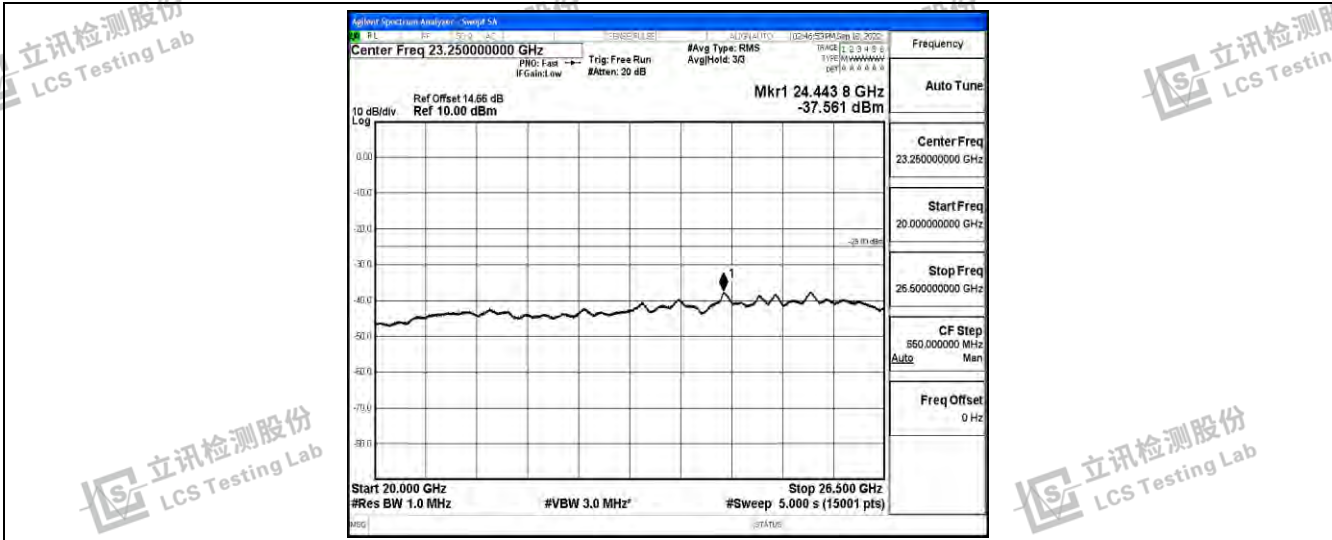

Band38-10MHz-QPSK-38000-1RB#0-Range6:20000~26500MHz

Shenzhen LCS Compliance Testing Laboratory Ltd.
 Add: 101, 201 Bldg A & 301 Bldg C, Juji Industrial Park Yabianxueziwei, Shajing Street, Baoan District, Shenzhen, 518000, China
 Tel: +(86) 0755-82591330 | E-mail: webmaster@lcs-cert.com | Web: www.lcs-cert.com
 Scan code to check authenticity