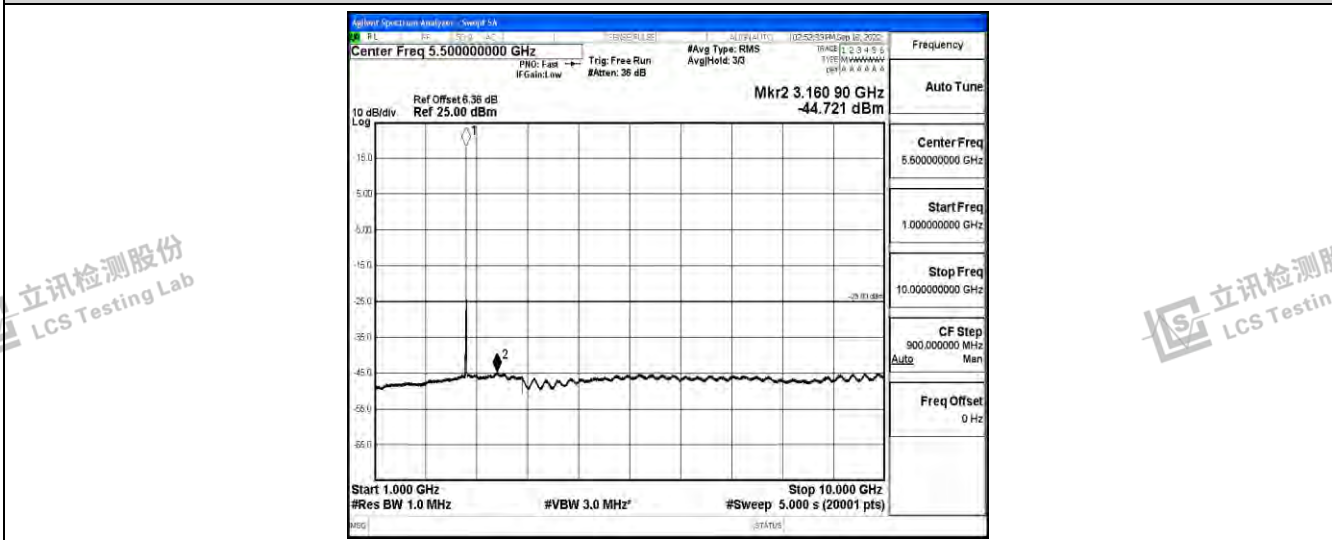

Band38-10MHz-16QAM-38200-1RB#0-Range4: 1000~10000MHz

Band38-10MHz-16QAM-38200-1RB#0-Range5: 10000~20000MHz