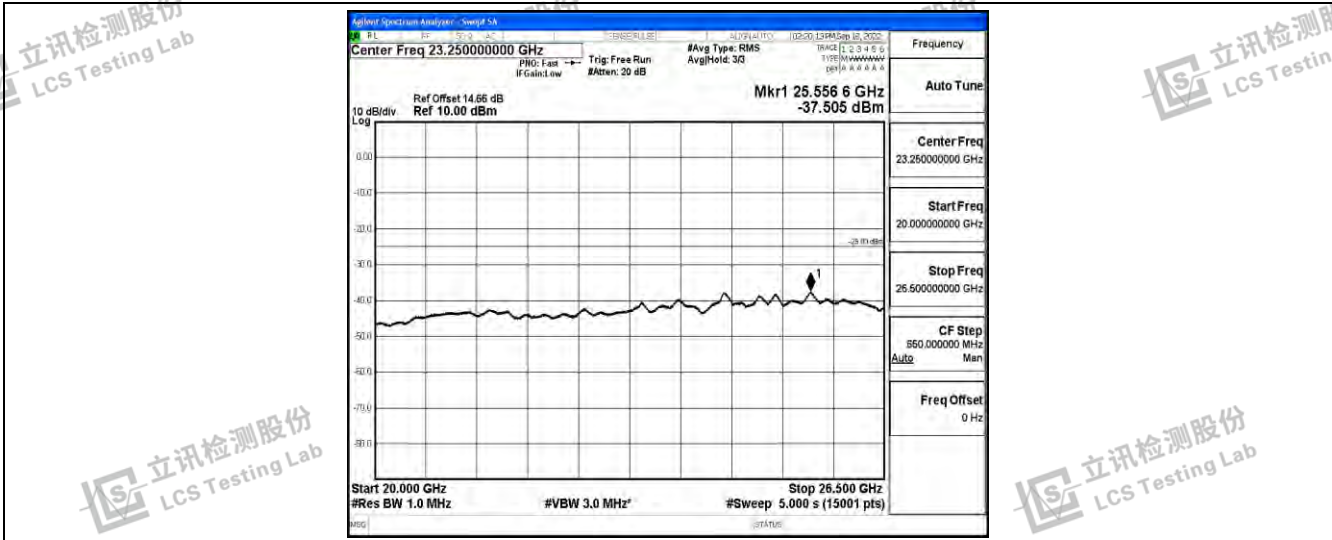

Band38-5MHz-QPSK-38000-1RB#0-Range6:20000~26500MHz

Shenzhen LCS Compliance Testing Laboratory Ltd.
 Add: 101, 201 Bldg A & 301 Bldg C, Juji Industrial Park Yabianxueziwei, Shajing Street, Baoan District, Shenzhen, 518000, China
 Tel: +(86) 0755-82591330 | E-mail: webmaster@lcs-cert.com | Web: www.lcs-cert.com
 Scan code to check authenticity