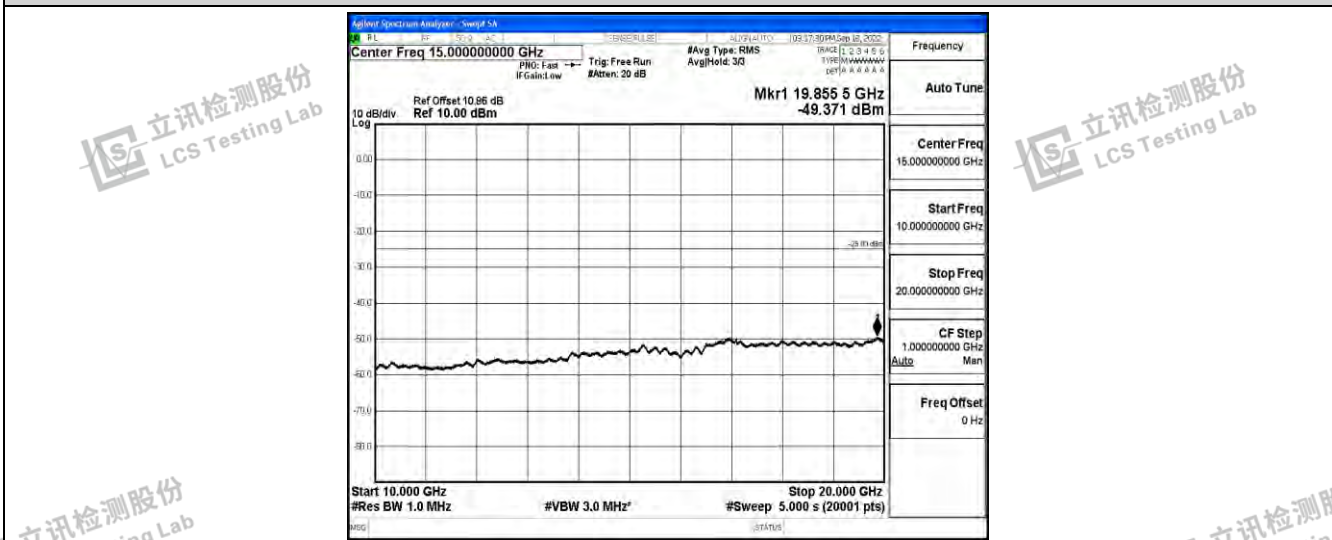

Band38-15MHz-QPSK-38175-1RB#0-Range5:10000~20000MHz

Band38-15MHz-QPSK-38175-1RB#0-Range6:20000~26500MHz

Shenzhen LCS Compliance Testing Laboratory Ltd.
Add: 101, 201 Bldg A & 301 Bldg C, Juji Industrial Park Yabianxueziwei, Shajing Street, Baoan District, Shenzhen, 518000, China
Tel: +(86) 0755-82591330 | E-mail: webmaster@lcs-cert.com | Web: www.lcs-cert.com
Scan code to check authenticity