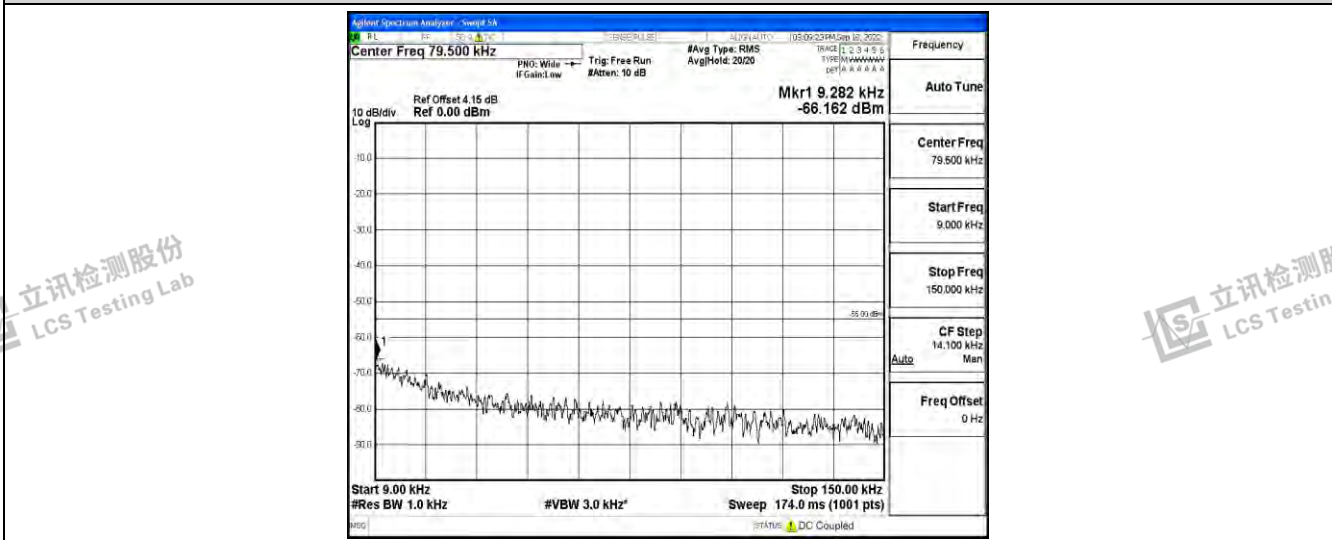

Band38-15MHz-16QAM-37825-1RB#0-Range1:0.009~0.15MHz

Band38-15MHz-16QAM-37825-1RB#0-Range2:0.15~30MHz