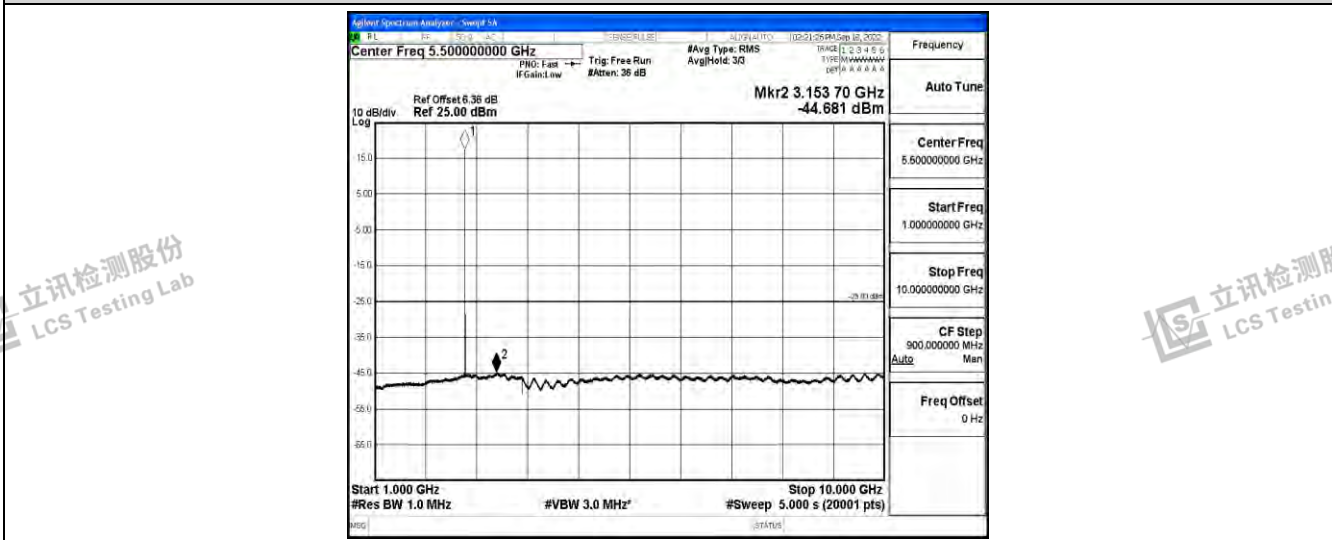

Band38-5MHz-16QAM-38000-1RB#0-Range4:1000~10000MHz

Band38-5MHz-16QAM-38000-1RB#0-Range5:10000~20000MHz