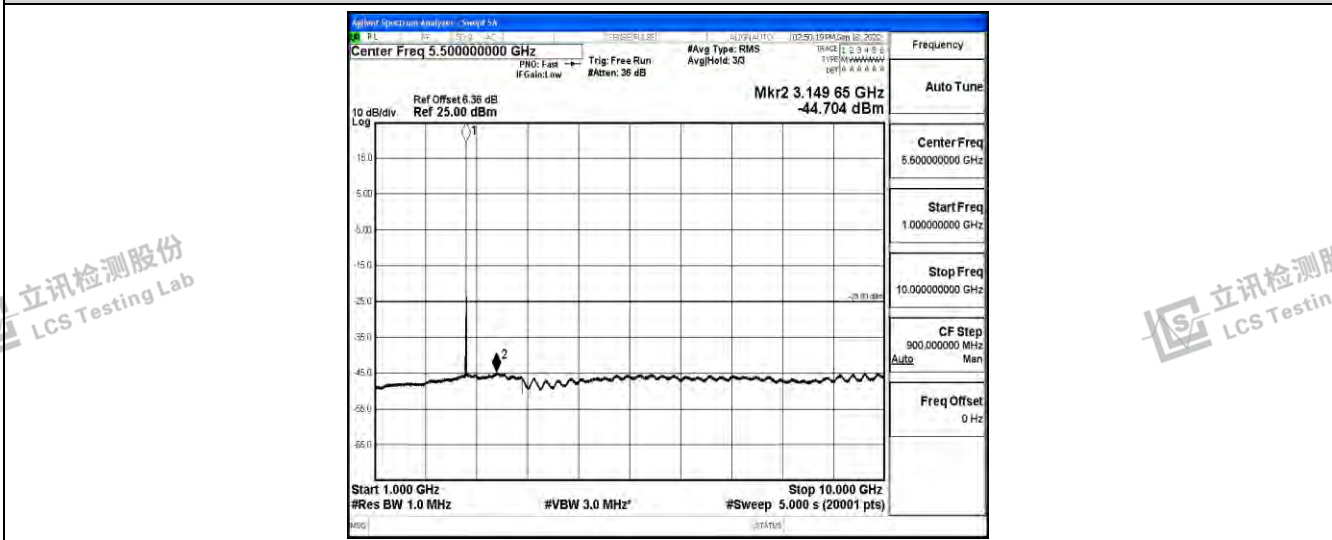

Band38-10MHz-QPSK-38200-1RB#0-Range4:1000~10000MHz

Band38-10MHz-QPSK-38200-1RB#0-Range5:10000~20000MHz