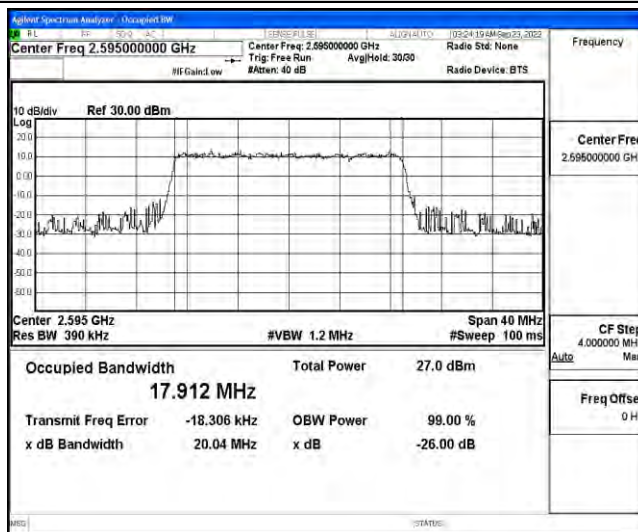

Band38-20MHz-16QAM-38000-100RB#0

Band38-20MHz-16QAM-38150-100RB#0