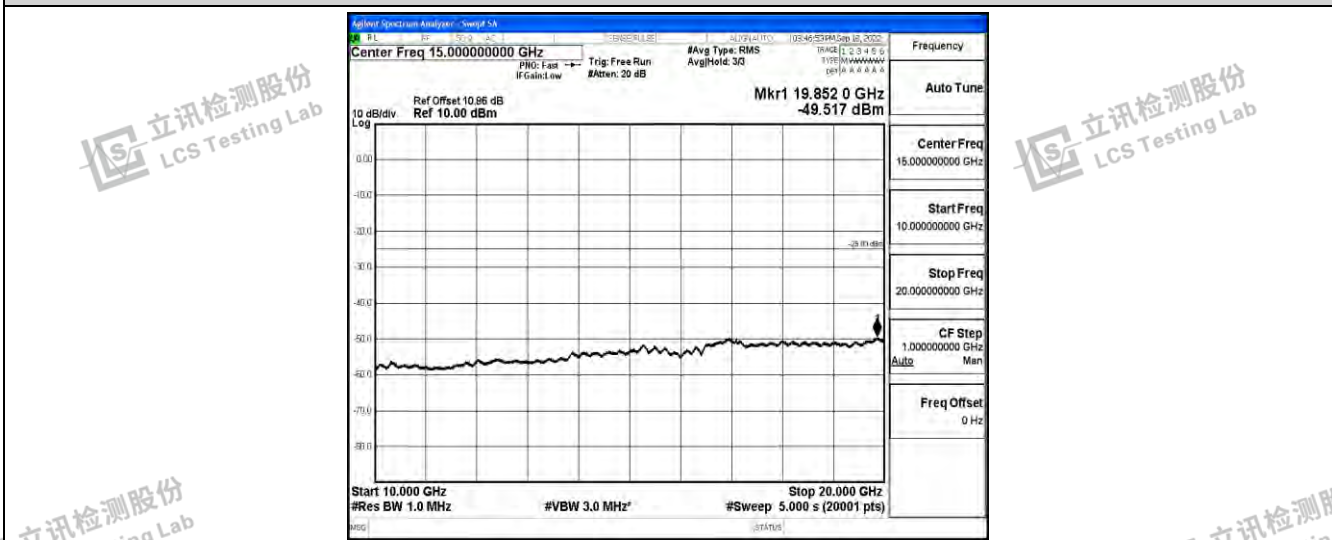

Band38-20MHz-16QAM-38150-1RB#0-Range5: 10000~20000MHz

Band38-20MHz-16QAM-38150-1RB#0-Range6: 20000~26500MHz

Shenzhen LCS Compliance Testing Laboratory Ltd.
Add: 101, 201 Bldg A & 301 Bldg C, Juji Industrial Park Yabianxueziwei, Shajing Street, Baoan District, Shenzhen, 518000, China
Tel: +(86) 0755-82591330 | E-mail: webmaster@lcs-cert.com | Web: www.lcs-cert.com
Scan code to check authenticity