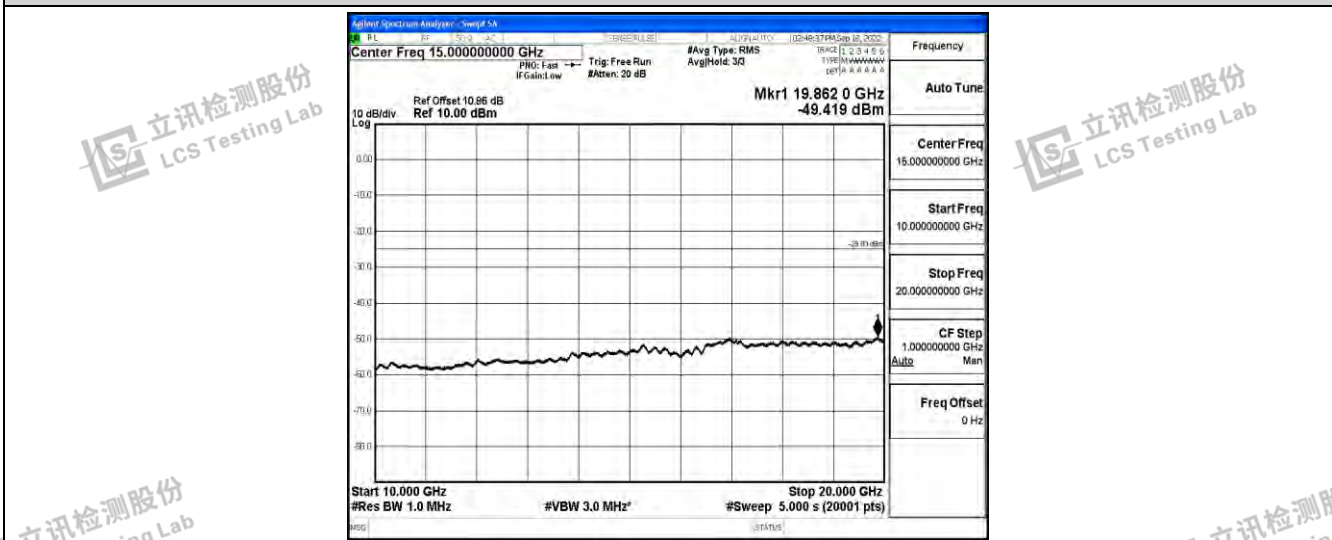

Band38-10MHz-16QAM-38000-1RB#0-Range5: 10000~20000MHz

Band38-10MHz-16QAM-38000-1RB#0-Range6: 20000~26500MHz

Shenzhen LCS Compliance Testing Laboratory Ltd.
Add: 101, 201 Bldg A & 301 Bldg C, Juji Industrial Park Yabianxueziwei, Shajing Street, Baoan District, Shenzhen, 518000, China
Tel: +(86) 0755-82591330 | E-mail: webmaster@lcs-cert.com | Web: www.lcs-cert.com
Scan code to check authenticity