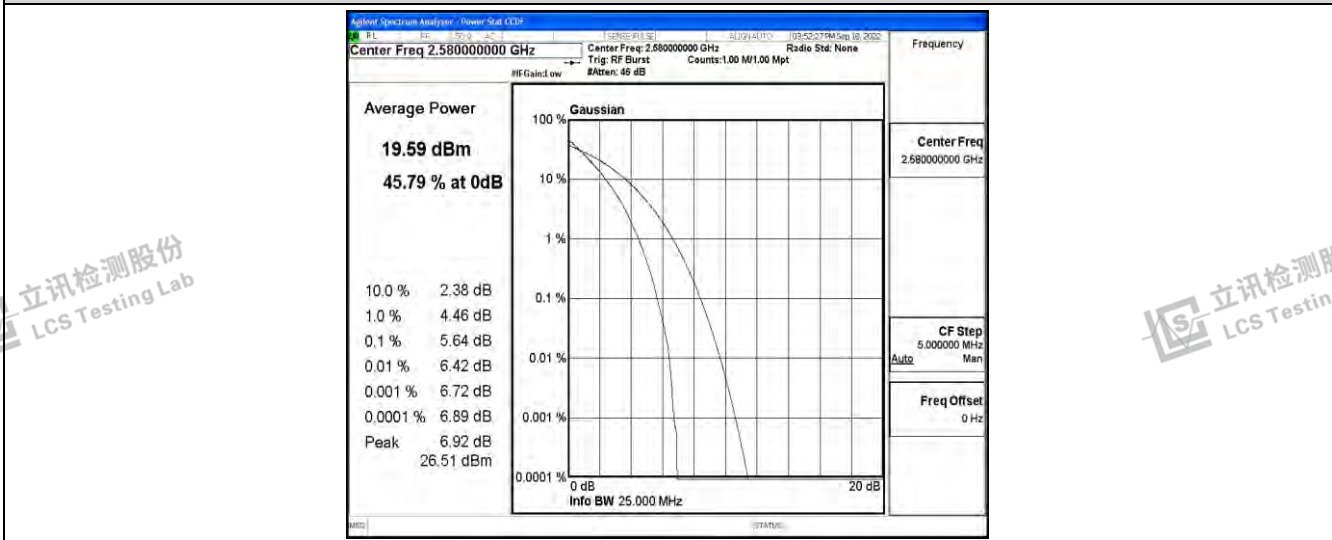

Band38-20MHz-QPSK-37850-100RB#0

Band38-20MHz-QPSK-38000-100RB#0

Band38-20MHz-QPSK-38150-100RB#0

Band38-20MHz-16QAM-37850-100RB#0

Band38-20MHz-16QAM-38000-100RB#0

Band38-20MHz-16QAM-38150-100RB#0

Shenzhen LCS Compliance Testing Laboratory Ltd.
 Add: 101, 201 Bldg A & 301 Bldg C, Juji Industrial Park Yabianxueziwei, Shajing Street, Baoan District, Shenzhen, 518000, China
 Tel: +(86) 0755-82591330 | E-mail: webmaster@lcs-cert.com | Web: www.lcs-cert.com
 Scan code to check authenticity