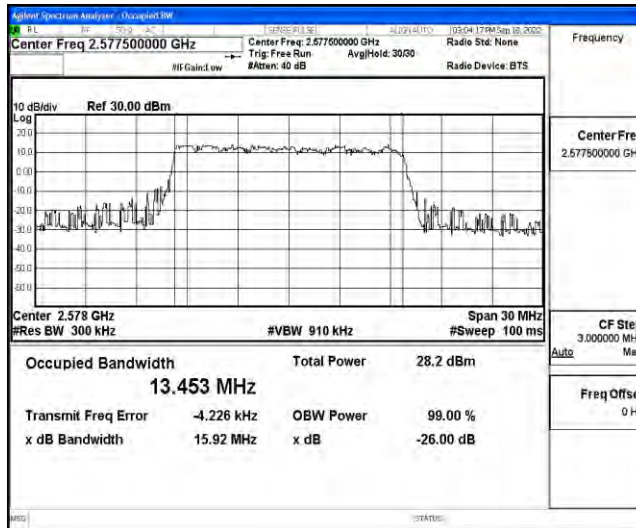

Band38-10MHz-QPSK-38200-50RB#0

Band38-10MHz-16QAM-37800-50RB#0

Band38-10MHz-16QAM-38000-50RB#0

Band38-10MHz-16QAM-38200-50RB#0

Band38-15MHz-QPSK-37825-75RB#0

Band38-15MHz-QPSK-38000-75RB#0

Band38-15MHz-QPSK-38175-75RB#0