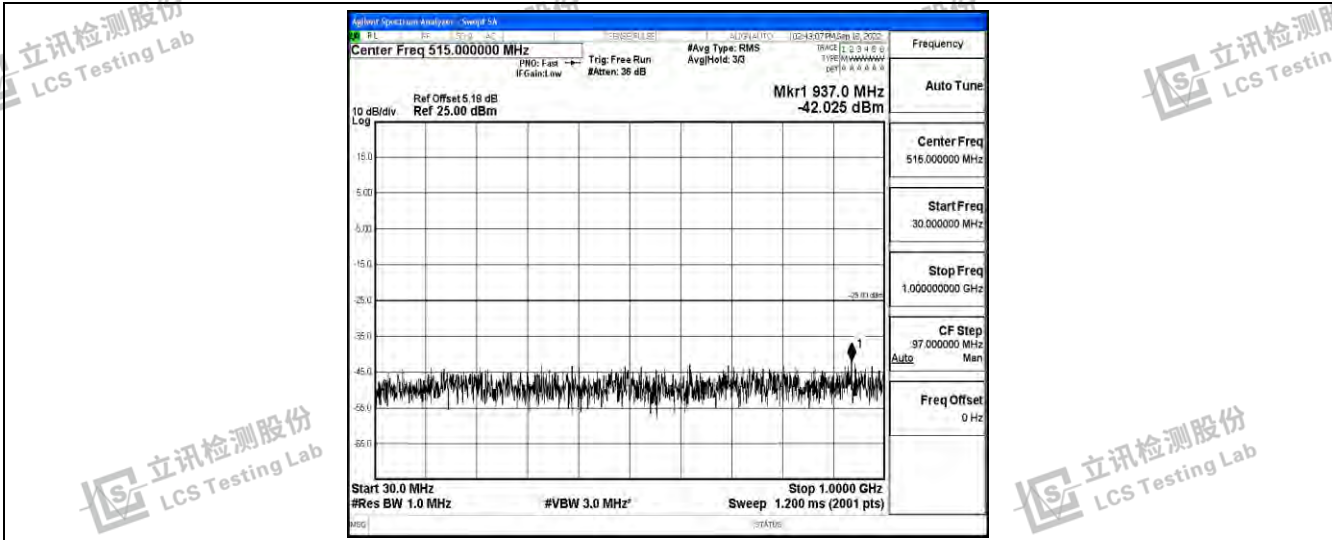

Band38-10MHz-16QAM-37800-1RB#0-Range3:30~1000MHz

Band38-10MHz-16QAM-37800-1RB#0-Range4: 1000~10000MHz