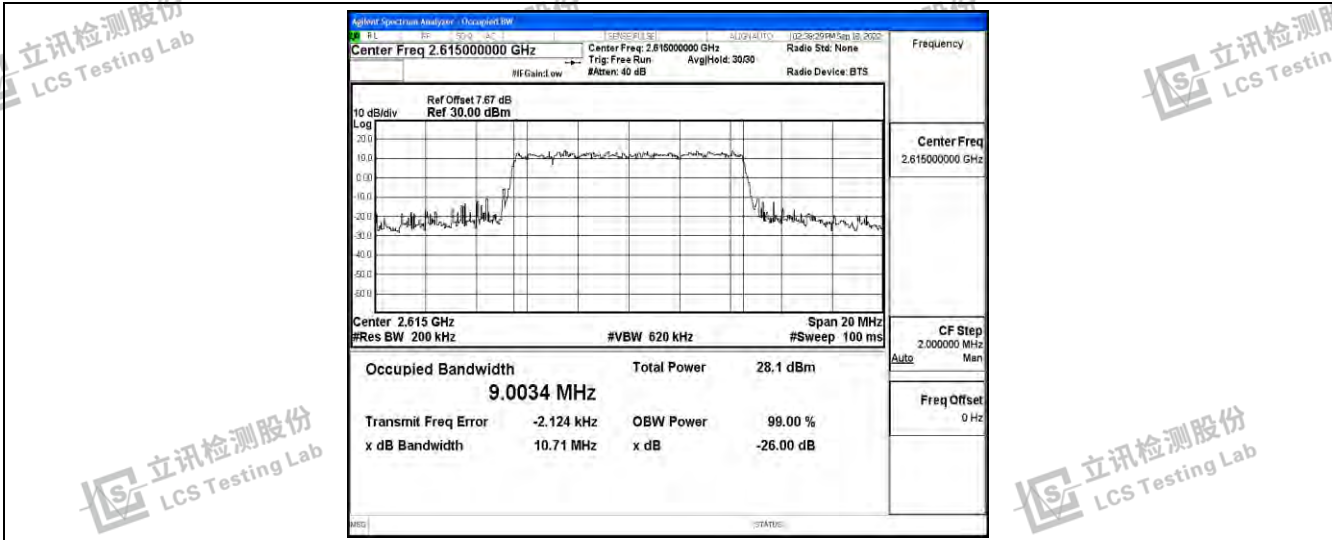

Band38-10MHz-QPSK-38200-50RB#0

Band38-10MHz-16QAM-37800-50RB#0