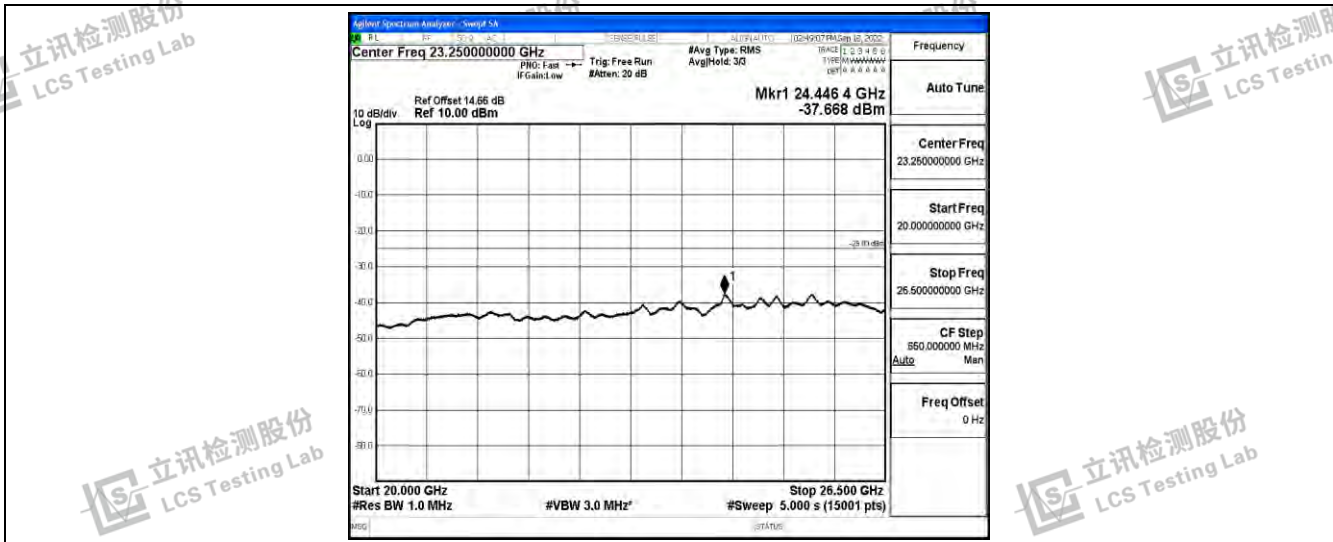

Band38-10MHz-16QAM-38000-1RB#0-Range4: 1000~10000MHz

Band38-10MHz-16QAM-38000-1RB#0-Range5: 10000~20000MHz

Band38-10MHz-16QAM-38000-1RB#0-Range6: 20000~26500MHz

Shenzhen LCS Compliance Testing Laboratory Ltd.
 Add: 101, 201 Bldg A & 301 Bldg C, Juji Industrial Park Yabianxueziwei, Shajing Street, Baoan District, Shenzhen, 518000, China
 Tel: +(86) 0755-82591330 | E-mail: webmaster@lcs-cert.com | Web: www.lcs-cert.com
 Scan code to check authenticity