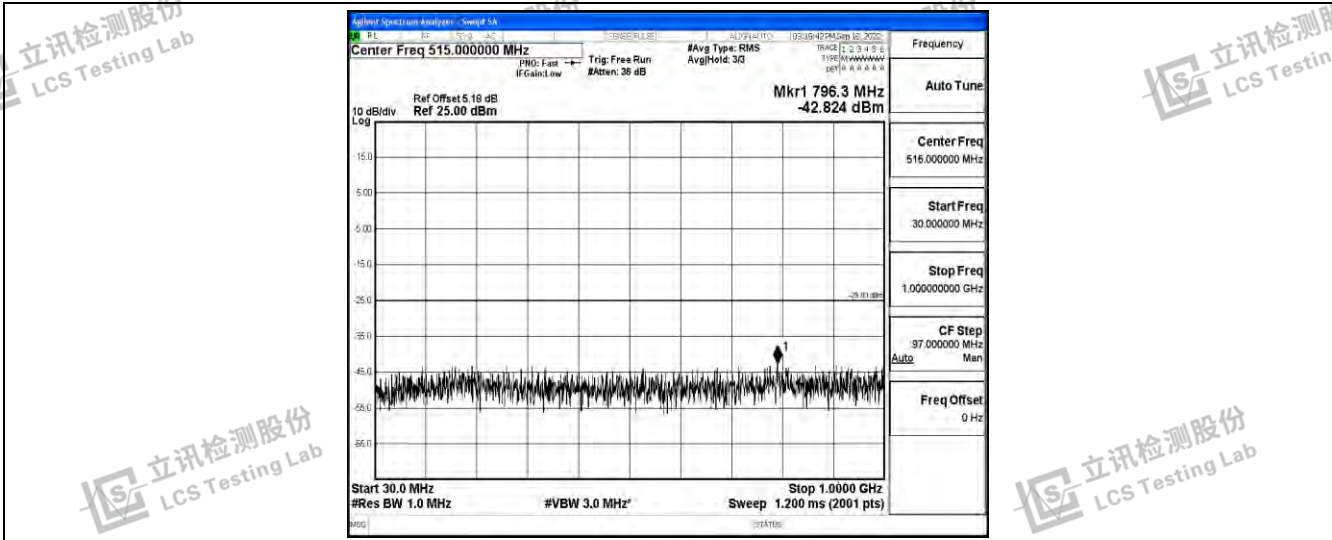

Band38-15MHz-16QAM-38175-1RB#0-Range1:0.009~0.15MHz

Band38-15MHz-16QAM-38175-1RB#0-Range2:0.15~30MHz

Band38-15MHz-16QAM-38175-1RB#0-Range3:30~1000MHz

Band38-15MHz-16QAM-38175-1RB#0-Range4: 1000~10000MHz

Band38-15MHz-16QAM-38175-1RB#0-Range5: 10000~20000MHz