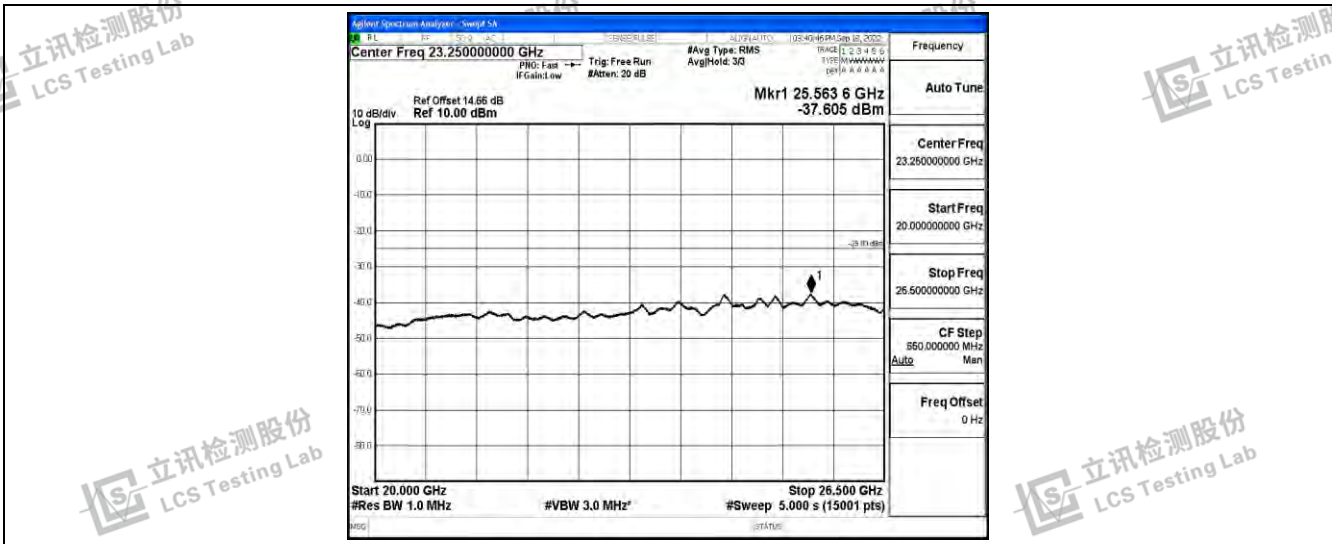

Band38-20MHz-QPSK-38000-1RB#0-Range4:1000~10000MHz

Band38-20MHz-QPSK-38000-1RB#0-Range5:10000~20000MHz

Band38-20MHz-QPSK-38000-1RB#0-Range6:20000~26500MHz

Shenzhen LCS Compliance Testing Laboratory Ltd.
 Add: 101, 201 Bldg A & 301 Bldg C, Juji Industrial Park Yabianxueziwei, Shajing Street, Baoan District, Shenzhen, 518000, China
 Tel: +(86) 0755-82591330 | E-mail: webmaster@lcs-cert.com | Web: www.lcs-cert.com
 Scan code to check authenticity