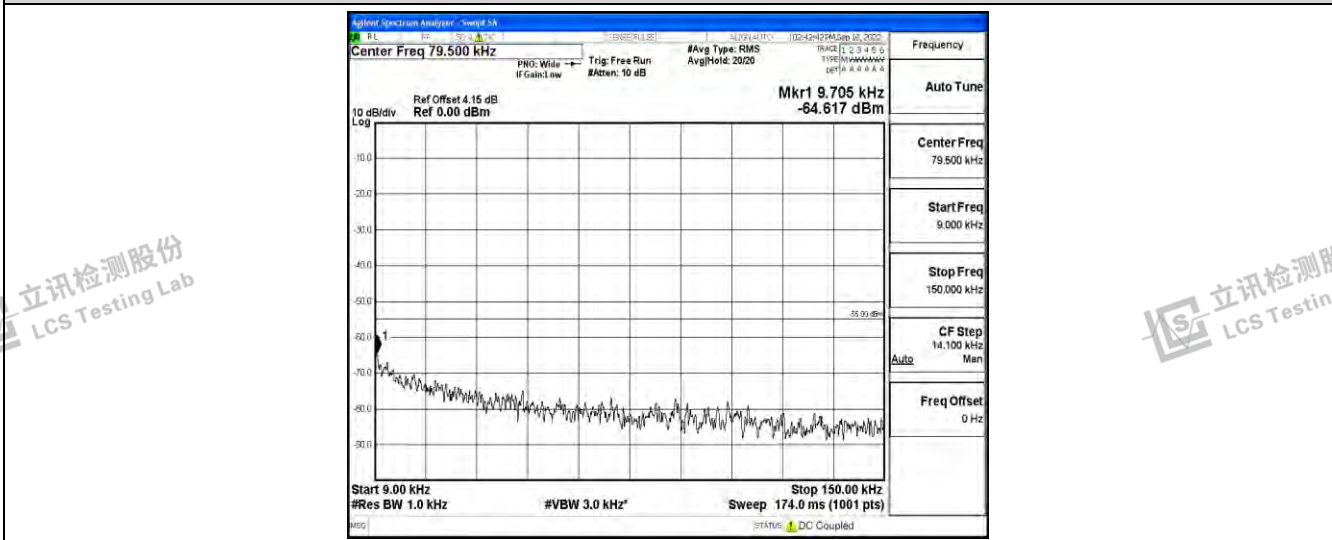

Band38-10MHz-16QAM-37800-1RB#0-Range1:0.009~0.15MHz

Band38-10MHz-16QAM-37800-1RB#0-Range2:0.15~30MHz