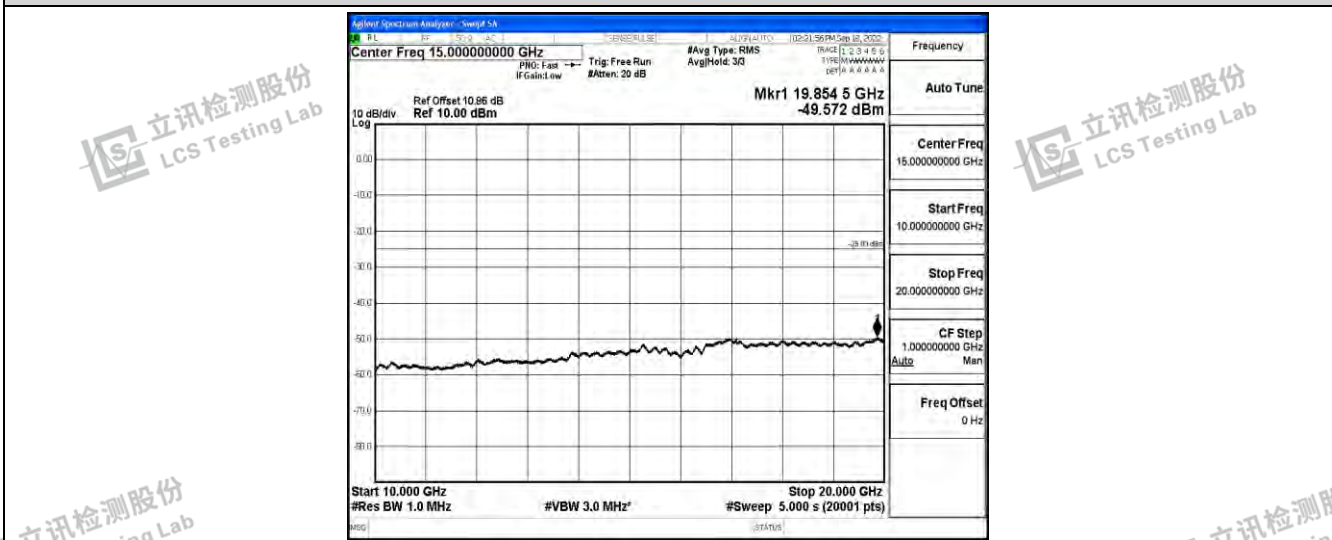

Band38-5MHz-16QAM-38000-1RB#0-Range5:10000~20000MHz

Band38-5MHz-16QAM-38000-1RB#0-Range6:20000~26500MHz

Shenzhen LCS Compliance Testing Laboratory Ltd.
Add: 101, 201 Bldg A & 301 Bldg C, Juji Industrial Park Yabianxueziwei, Shajing Street, Baoan District, Shenzhen, 518000, China
Tel: +(86) 0755-82591330 | E-mail: webmaster@lcs-cert.com | Web: www.lcs-cert.com
Scan code to check authenticity