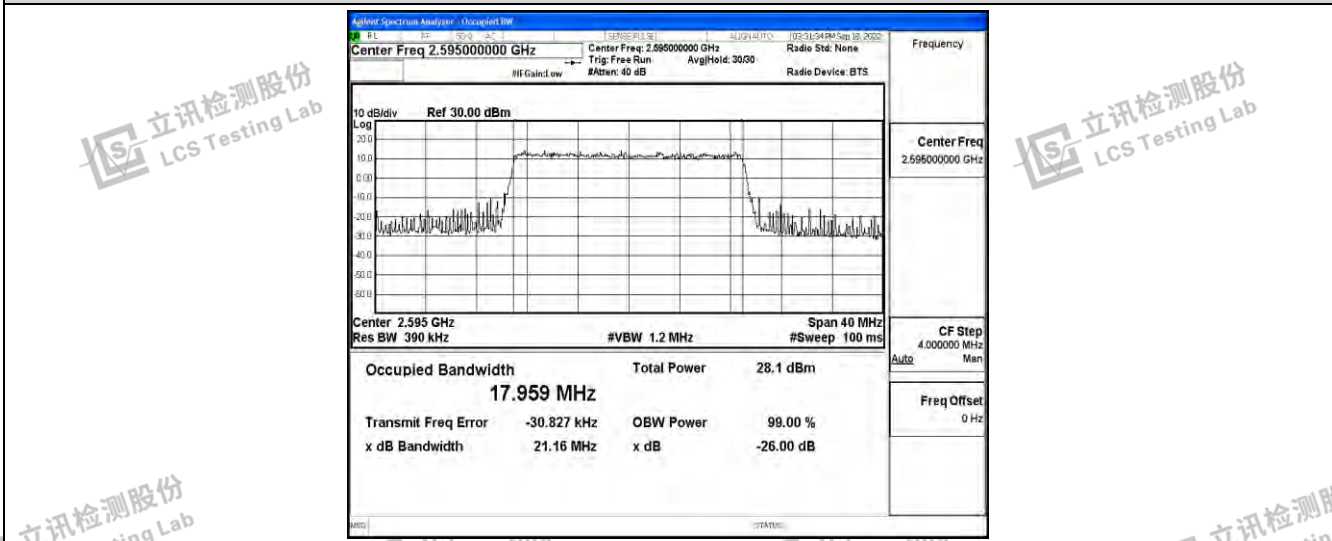

Band38-20MHz-QPSK-38000-100RB#0

Band38-20MHz-QPSK-38150-100RB#0