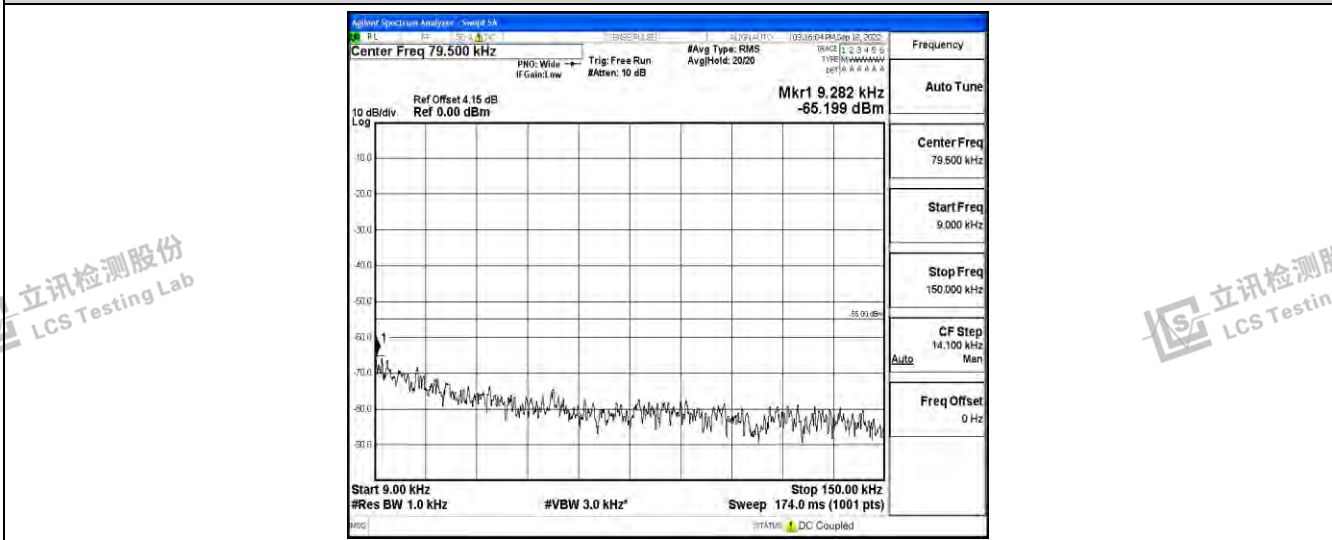

Band38-15MHz-QPSK-38175-1RB#0-Range1:0.009~0.15MHz

Band38-15MHz-QPSK-38175-1RB#0-Range2:0.15~30MHz