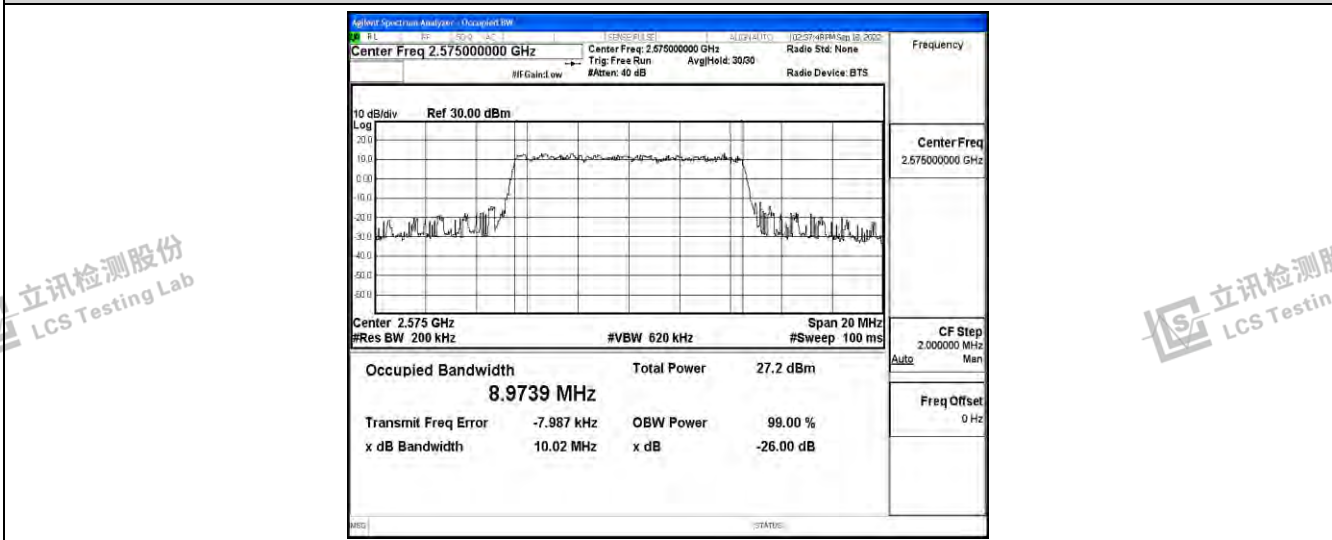

Band38-10MHz-16QAM-37800-50RB#0

Band38-10MHz-16QAM-38000-50RB#0