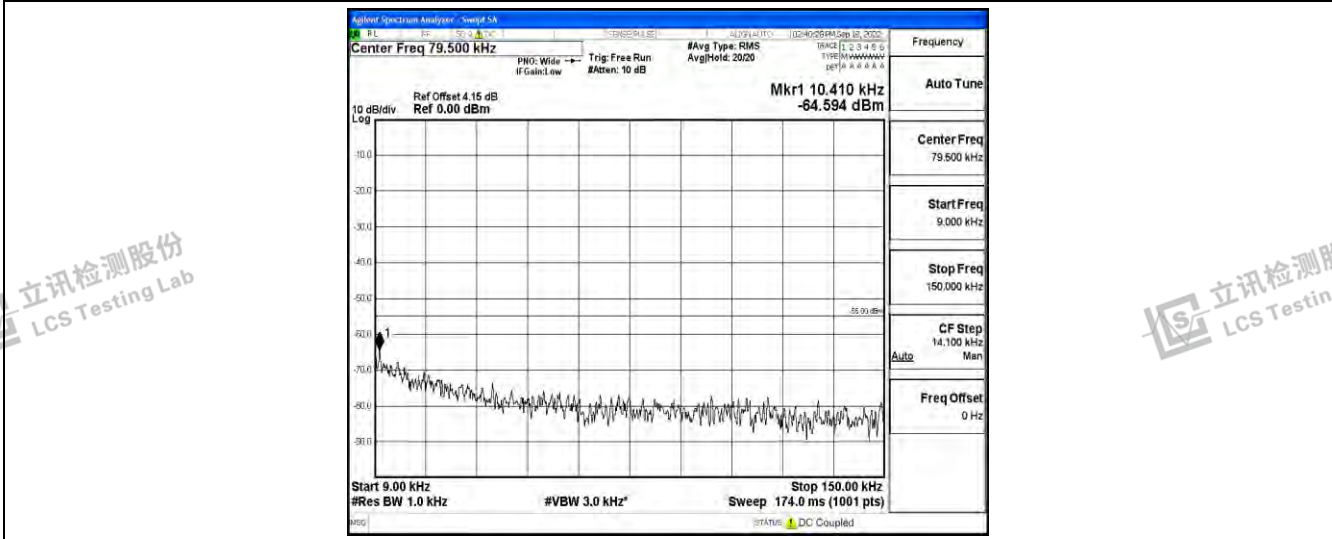

Band38-10MHz-QPSK-37800-1RB#0-Range1:0.009~0.15MHz

Band38-10MHz-QPSK-37800-1RB#0-Range2:0.15~30MHz