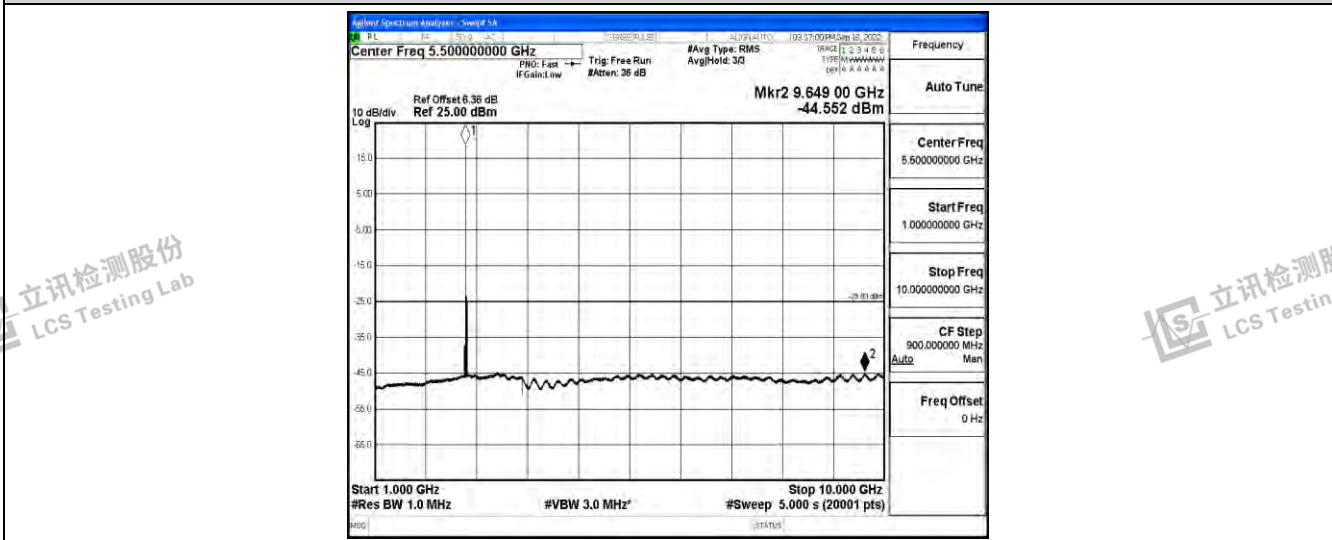

Band38-15MHz-QPSK-38175-1RB#0-Range4:1000~10000MHz

Band38-15MHz-QPSK-38175-1RB#0-Range5:10000~20000MHz