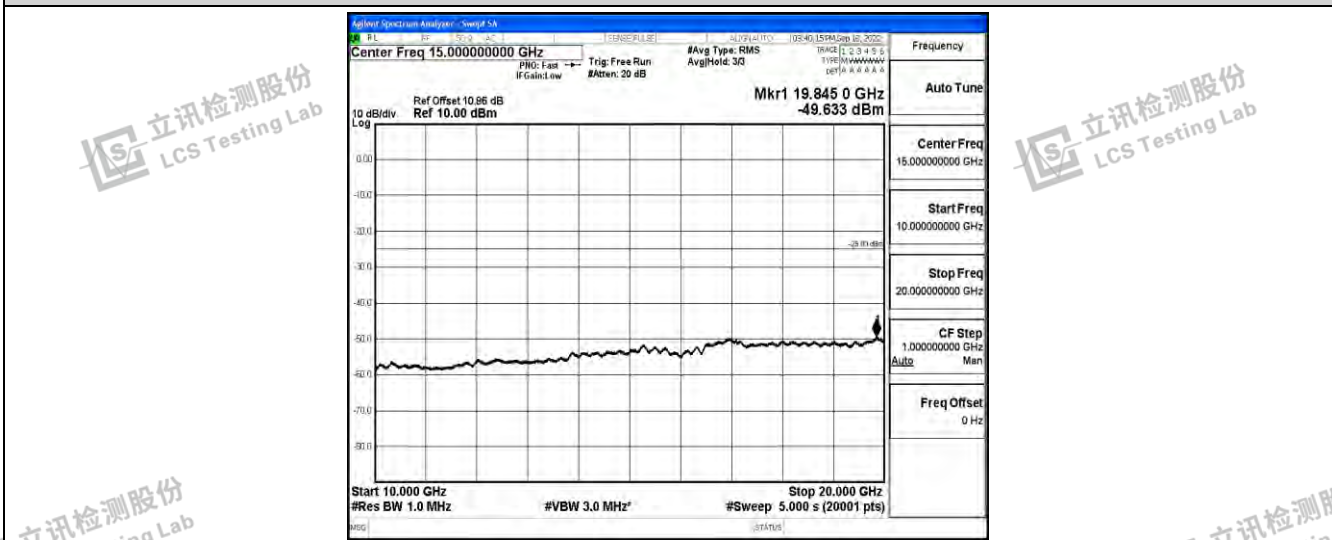

Band38-20MHz-QPSK-38000-1RB#0-Range5:10000~20000MHz

Band38-20MHz-QPSK-38000-1RB#0-Range6:20000~26500MHz

Shenzhen LCS Compliance Testing Laboratory Ltd.
Add: 101, 201 Bldg A & 301 Bldg C, Juji Industrial Park Yabianxueziwei, Shajing Street, Baoan District, Shenzhen, 518000, China
Tel: +(86) 0755-82591330 | E-mail: webmaster@lcs-cert.com | Web: www.lcs-cert.com
Scan code to check authenticity