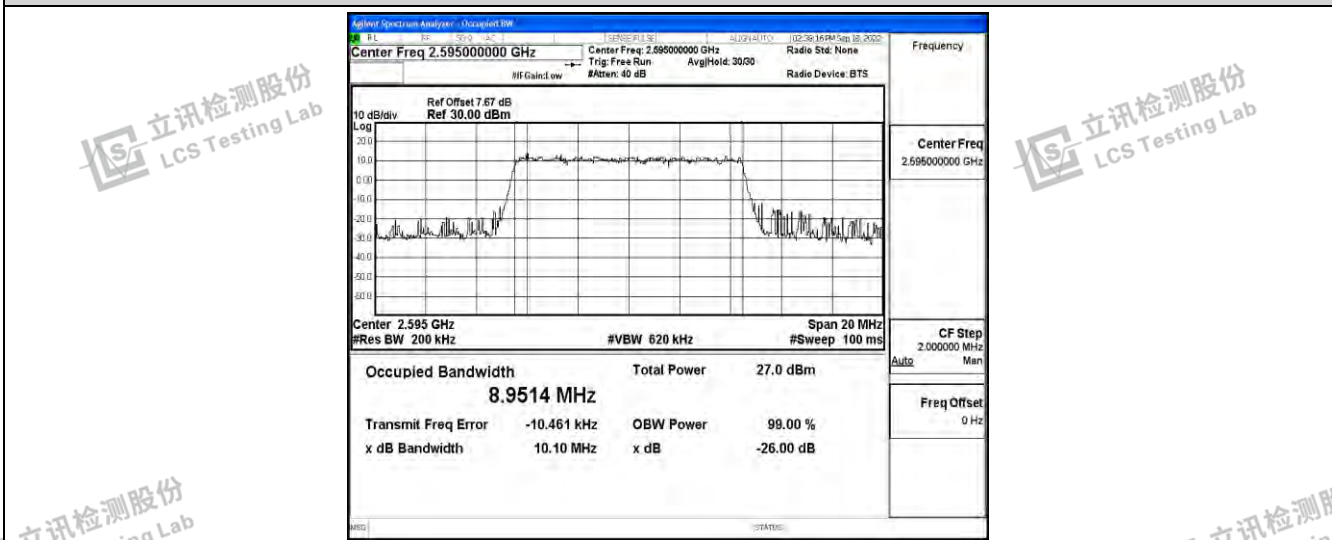

Band38-10MHz-QPSK-38200-50RB#0

Band38-10MHz-16QAM-37800-50RB#0

Band38-10MHz-16QAM-38000-50RB#0

Band38-10MHz-16QAM-38200-50RB#0

Band38-15MHz-QPSK-37825-75RB#0

Band38-15MHz-QPSK-38000-75RB#0

Band38-15MHz-QPSK-38175-75RB#0