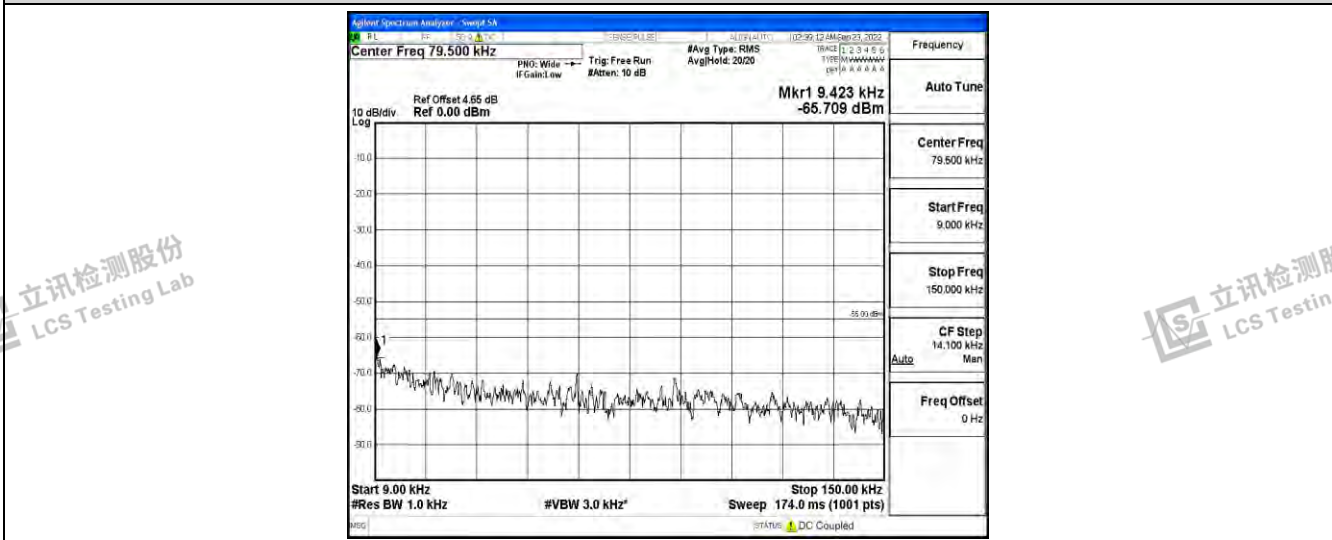

Band38-5MHz-16QAM-37775-1RB#0-Range1:0.009~0.15MHz

Band38-5MHz-16QAM-37775-1RB#0-Range2:0.15~30MHz