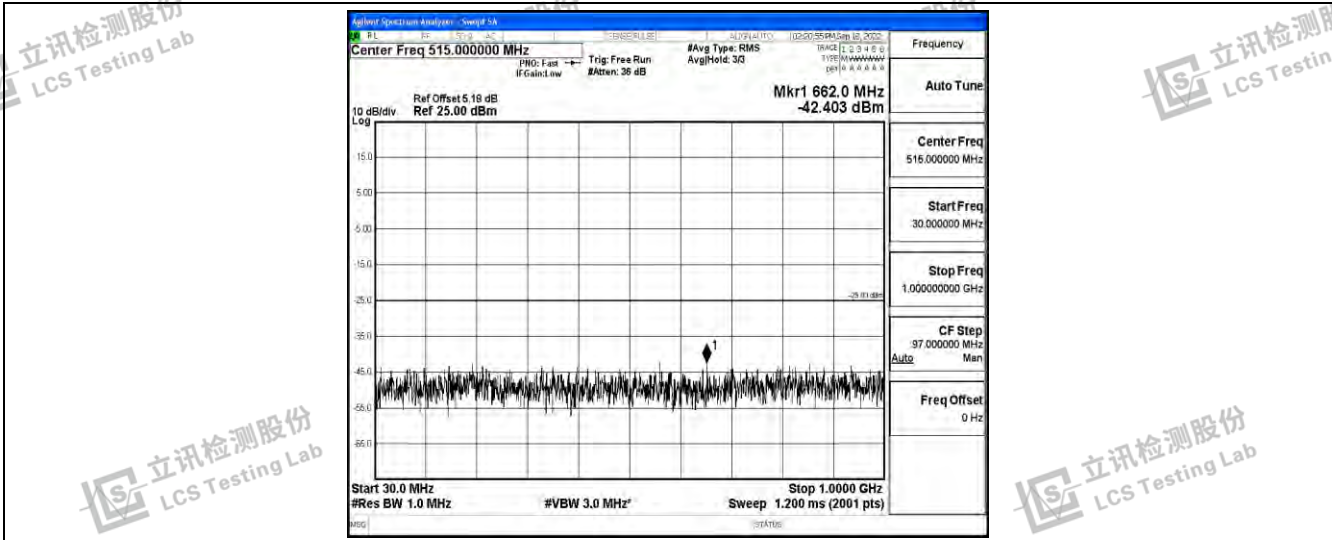

Band38-5MHz-16QAM-38000-1RB#0-Range1:0.009~0.15MHz

Band38-5MHz-16QAM-38000-1RB#0-Range2:0.15~30MHz

Band38-5MHz-16QAM-38000-1RB#0-Range3:30~1000MHz

Shenzhen LCS Compliance Testing Laboratory Ltd.
 Add: 101, 201 Bldg A & 301 Bldg C, Juji Industrial Park Yabianxueziwei, Shajing Street, Baoan District, Shenzhen, 518000, China
 Tel: +(86) 0755-82591330 | E-mail: webmaster@lcs-cert.com | Web: www.lcs-cert.com
 Scan code to check authenticity