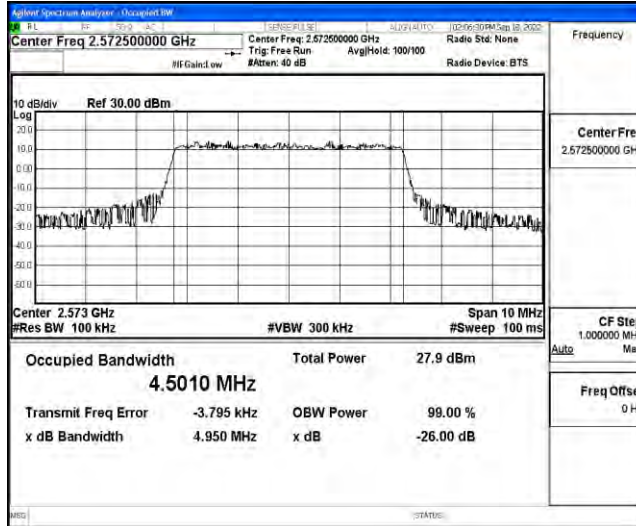

立讯检测股份
LCS Testing Lab
Test Graphs

立讯检测股份
LCS Testing Lab

立讯检测股份
LCS Testing Lab

立讯检测股份
LCS Testing Lab

Band38-5MHz-QPSK-37775-25RB#0