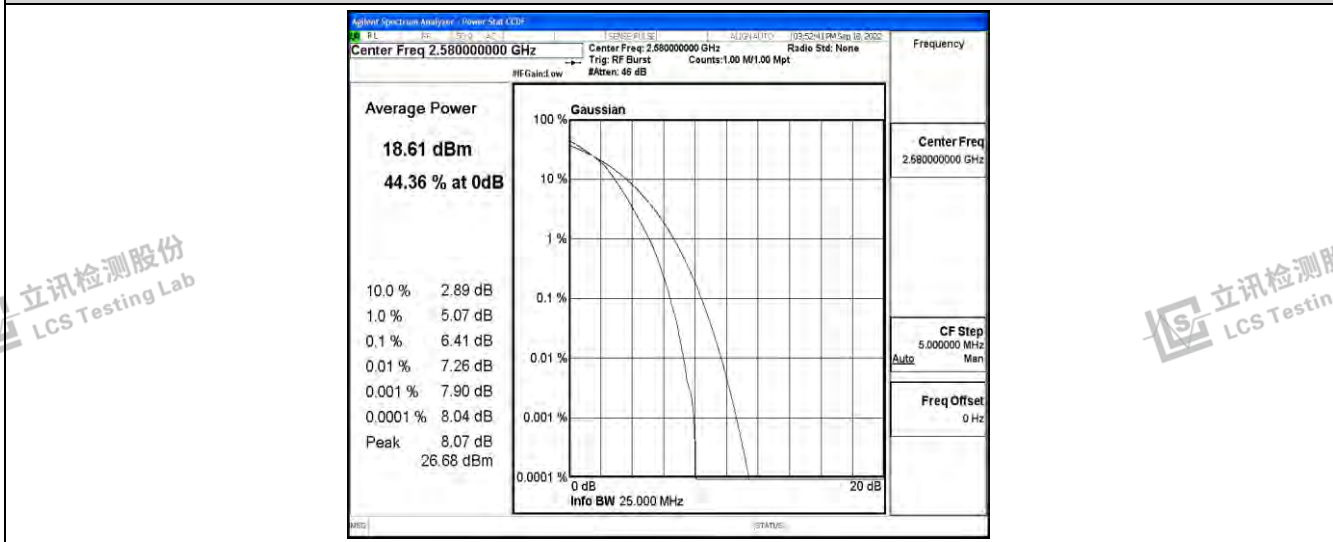

Band38-20MHz-QPSK-37850-100RB#0

Band38-20MHz-QPSK-38000-100RB#0

Band38-20MHz-QPSK-38150-100RB#0

Band38-20MHz-16QAM-37850-100RB#0

Band38-20MHz-16QAM-38000-100RB#0

Band38-20MHz-16QAM-38150-100RB#0

Shenzhen LCS Compliance Testing Laboratory Ltd.
 Add: 101, 201 Bldg A & 301 Bldg C, Juji Industrial Park Yabianxueziwei, Shajing Street, Baoan District, Shenzhen, 518000, China
 Tel: +(86) 0755-82591330 | E-mail: webmaster@lcs-cert.com | Web: www.lcs-cert.com
 Scan code to check authenticity