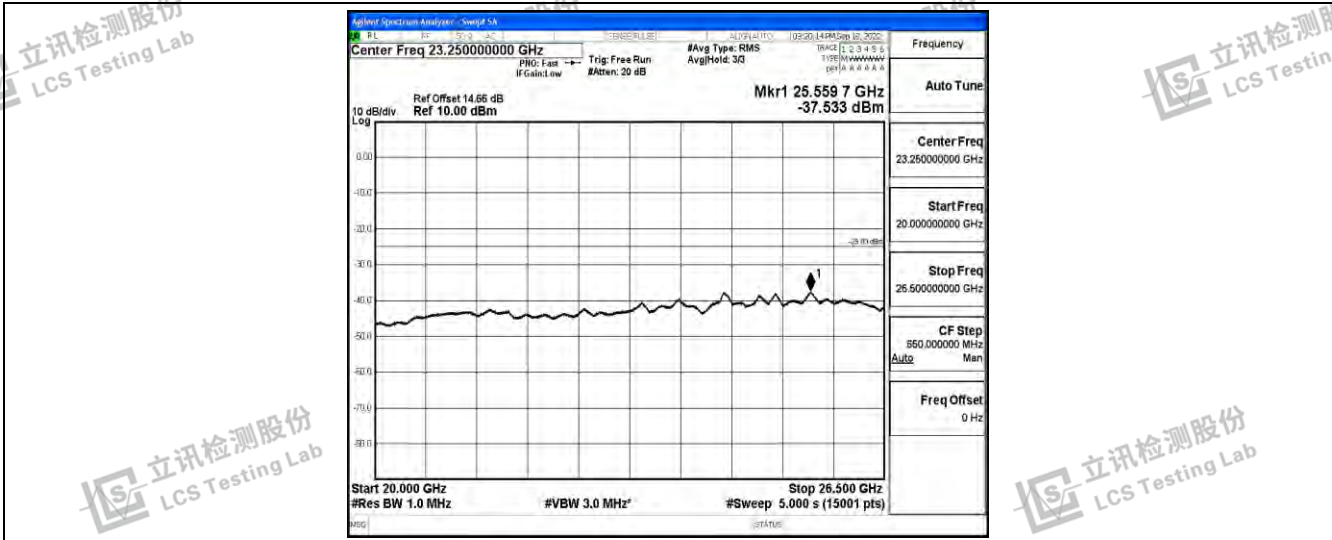

Band38-15MHz-16QAM-38175-1RB#0-Range6: 20000~26500MHz

Band38-20MHz-QPSK-37850-1RB#0-Range1:0.009~0.15MHz