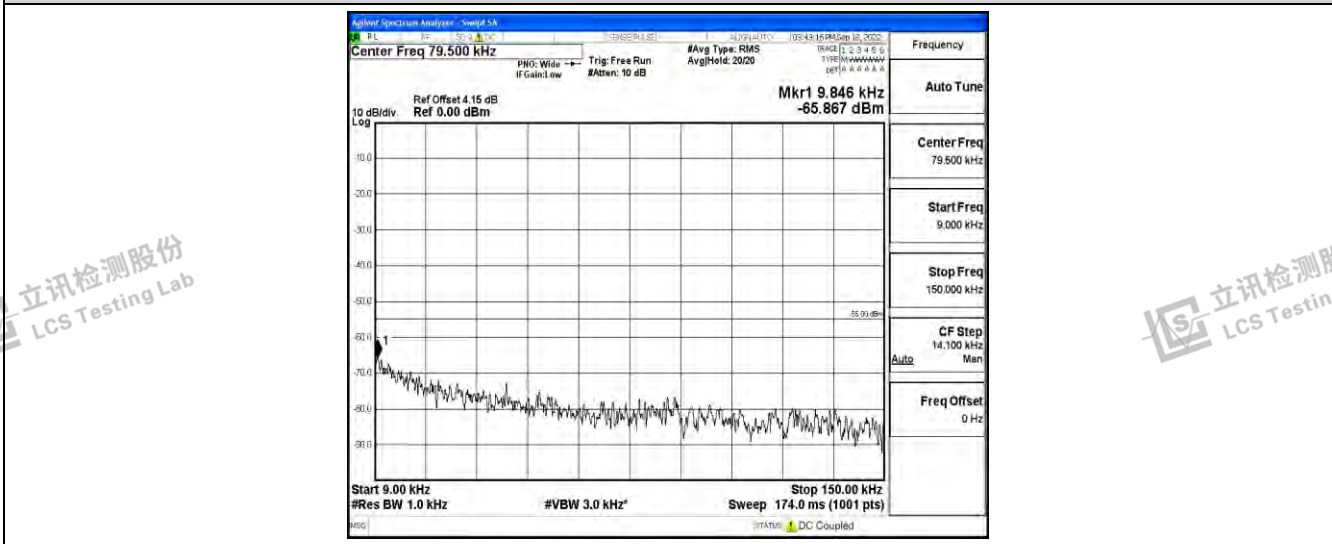

Band38-20MHz-QPSK-38150-1RB#0-Range1:0.009~0.15MHz

Band38-20MHz-QPSK-38150-1RB#0-Range2:0.15~30MHz