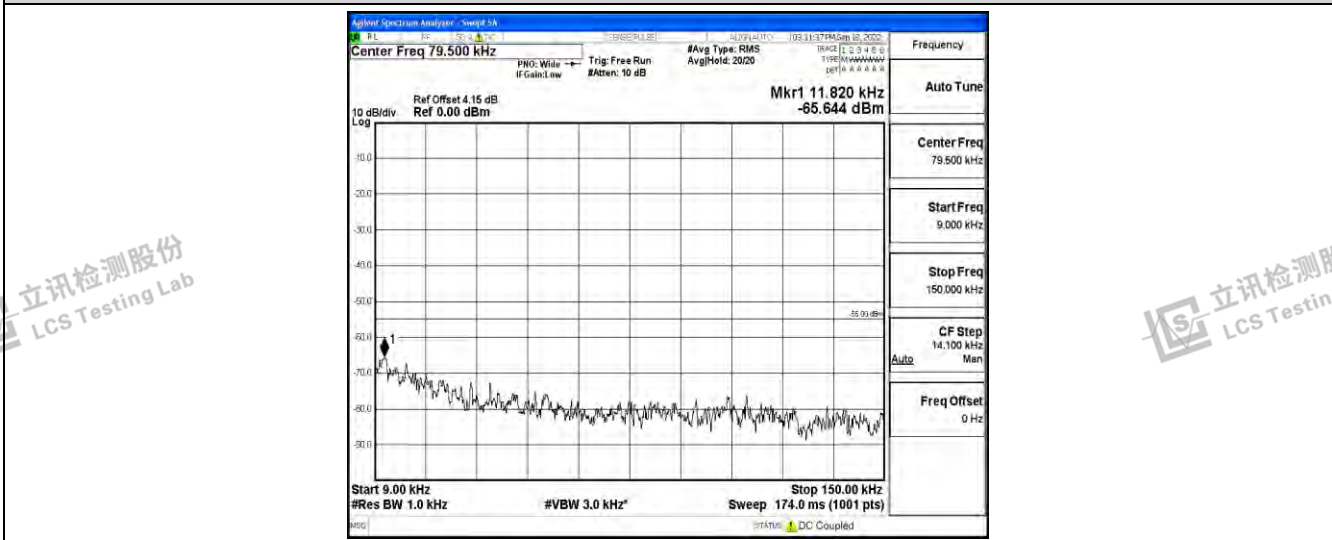

Band38-15MHz-QPSK-38000-1RB#0-Range1:0.009~0.15MHz

Band38-15MHz-QPSK-38000-1RB#0-Range2:0.15~30MHz