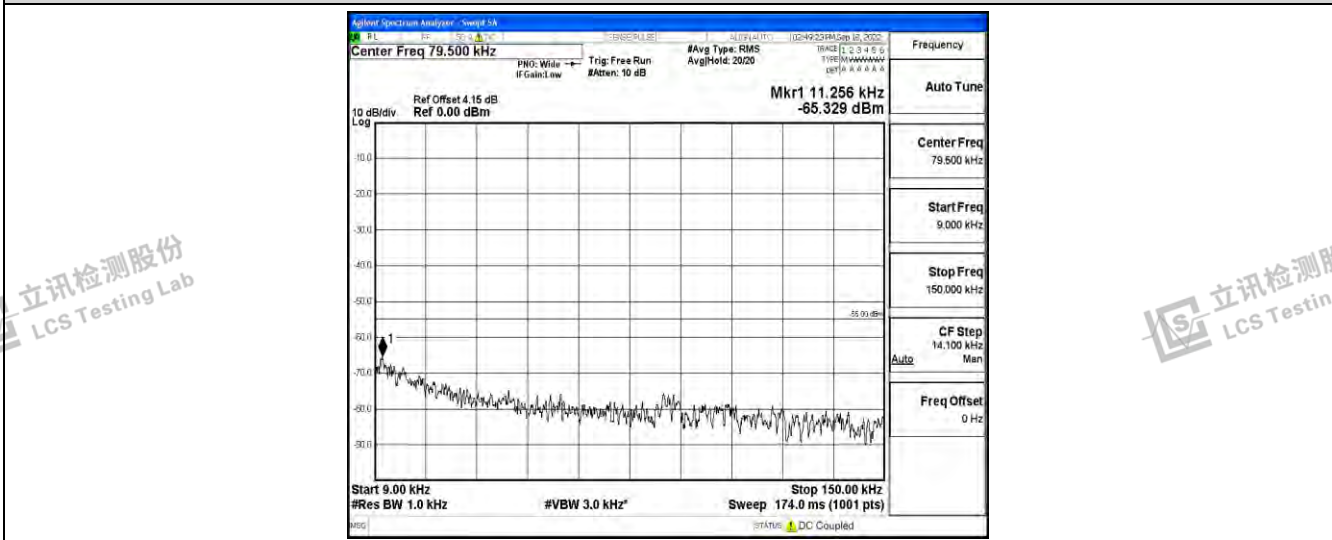

Band38-10MHz-QPSK-38200-1RB#0-Range1:0.009~0.15MHz

Band38-10MHz-QPSK-38200-1RB#0-Range2:0.15~30MHz