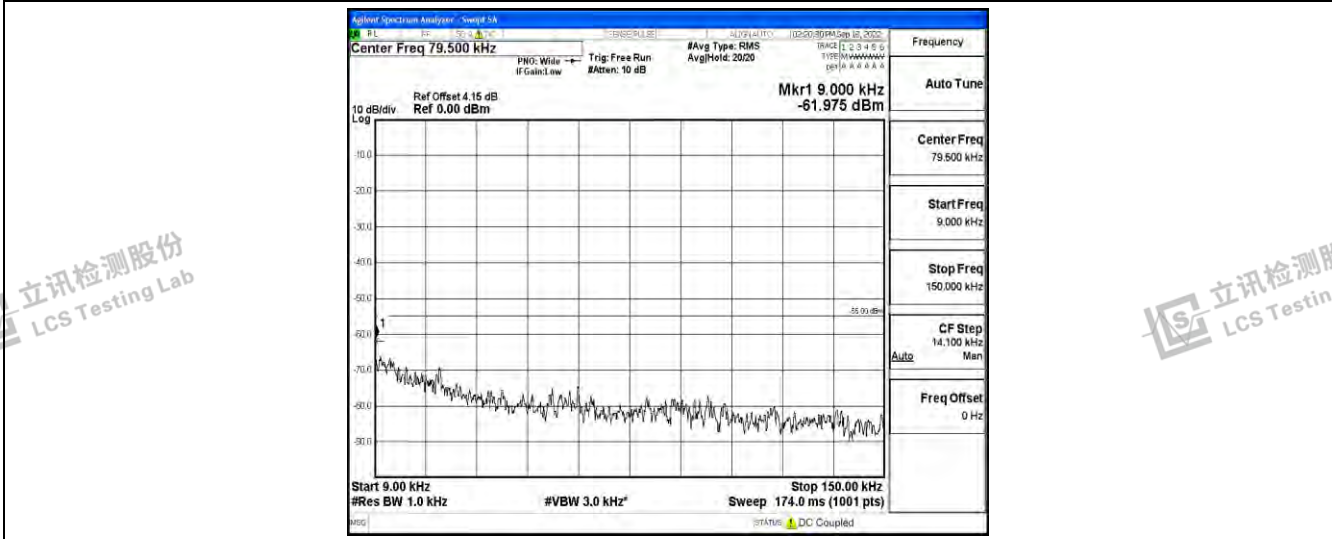

Band38-5MHz-16QAM-38000-1RB#0-Range1:0.009~0.15MHz

Band38-5MHz-16QAM-38000-1RB#0-Range2:0.15~30MHz