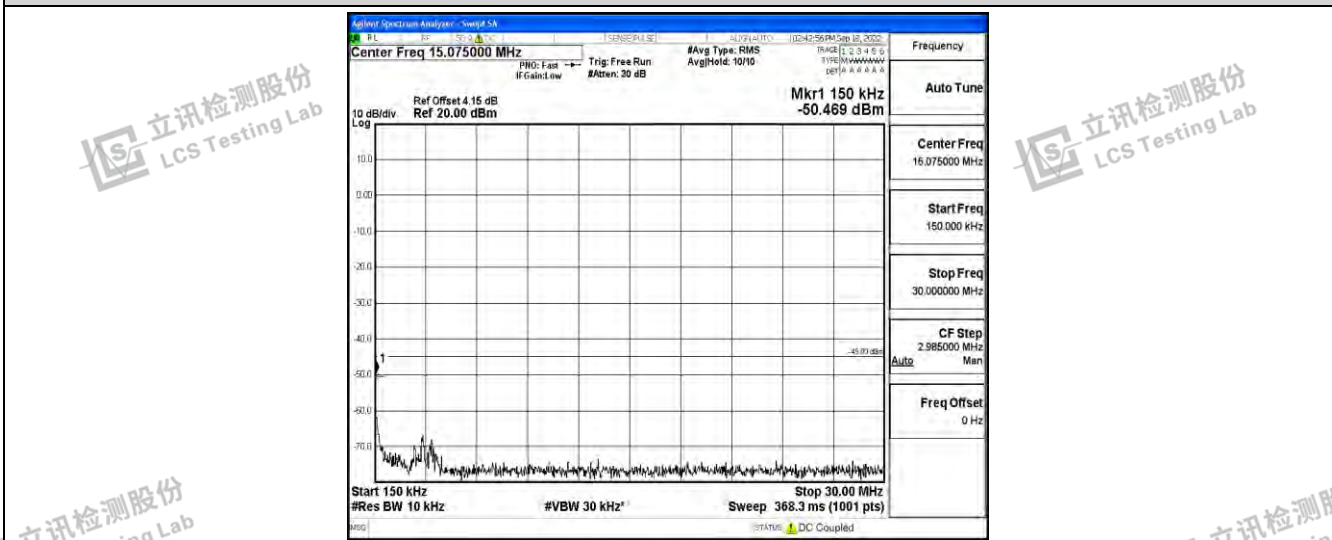

Band38-10MHz-16QAM-37800-1RB#0-Range2:0.15~30MHz

Band38-10MHz-16QAM-37800-1RB#0-Range3:30~1000MHz