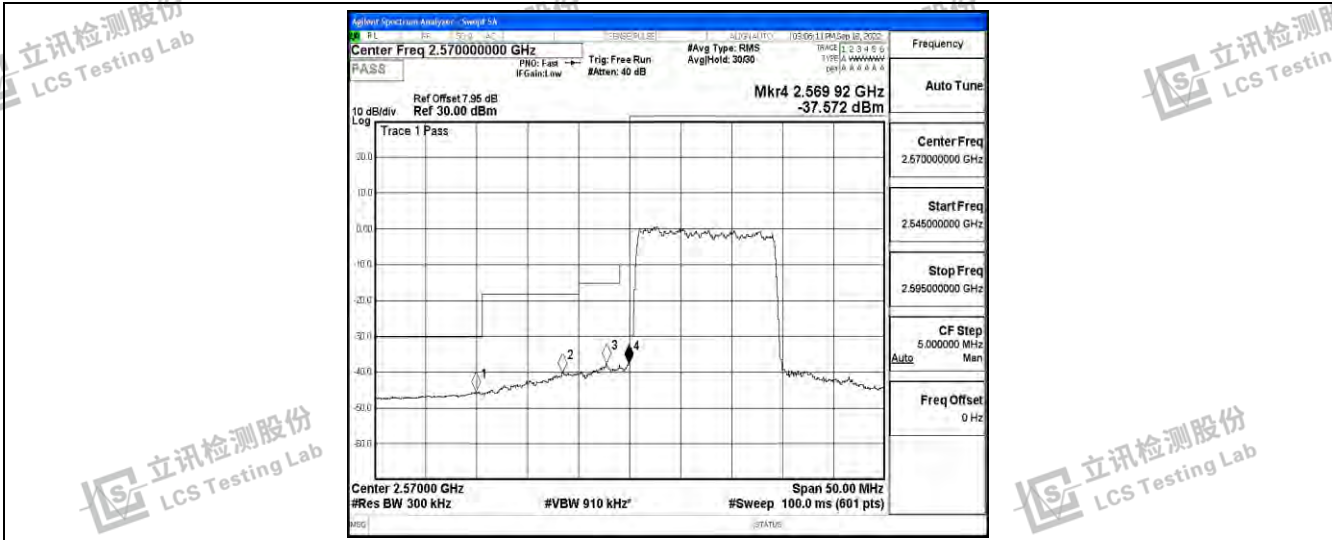

Band38-15MHz-QPSK-37825-75RB#0

Band38-15MHz-QPSK-38175-75RB#0

Band38-15MHz-16QAM-37825-75RB#0

Shenzhen LCS Compliance Testing Laboratory Ltd.
 Add: 101, 201 Bldg A & 301 Bldg C, Juji Industrial Park Yabianxueziwei, Shajing Street, Baoan District, Shenzhen, 518000, China
 Tel: +(86) 0755-82591330 | E-mail: webmaster@lcs-cert.com | Web: www.lcs-cert.com
 Scan code to check authenticity