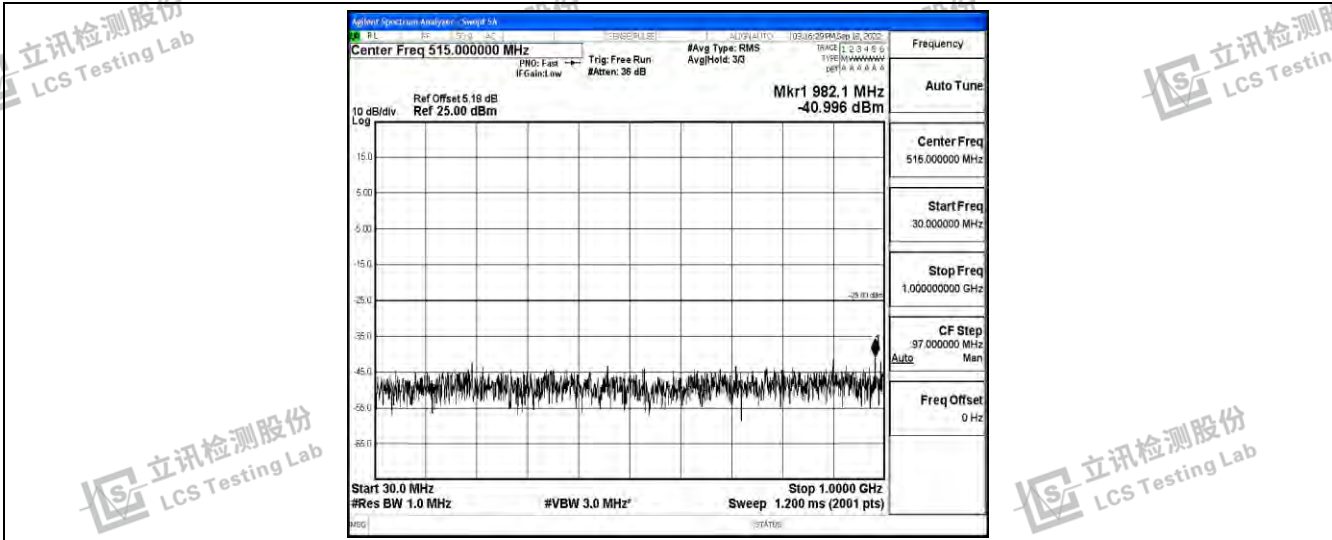

Band38-15MHz-QPSK-38175-1RB#0-Range1:0.009~0.15MHz

Band38-15MHz-QPSK-38175-1RB#0-Range2:0.15~30MHz

Band38-15MHz-QPSK-38175-1RB#0-Range3:30~1000MHz

Shenzhen LCS Compliance Testing Laboratory Ltd.
 Add: 101, 201 Bldg A & 301 Bldg C, Juji Industrial Park Yabianxueziwei, Shajing Street, Baoan District, Shenzhen, 518000, China
 Tel: +(86) 0755-82591330 | E-mail: webmaster@lcs-cert.com | Web: www.lcs-cert.com
 Scan code to check authenticity