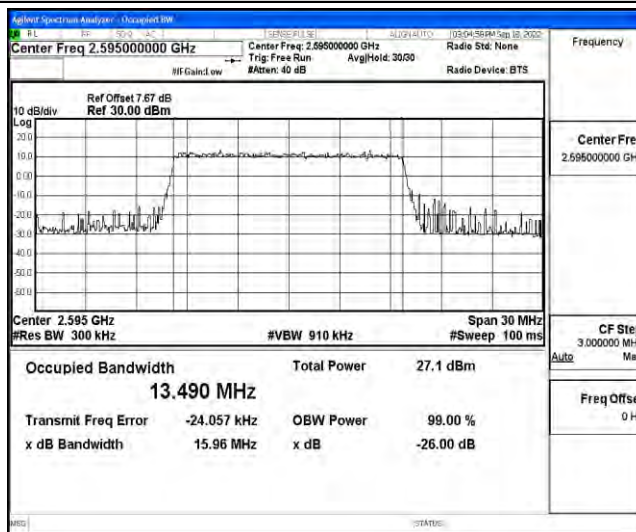

Band38-15MHz-16QAM-38000-75RB#0

Band38-15MHz-16QAM-38175-75RB#0