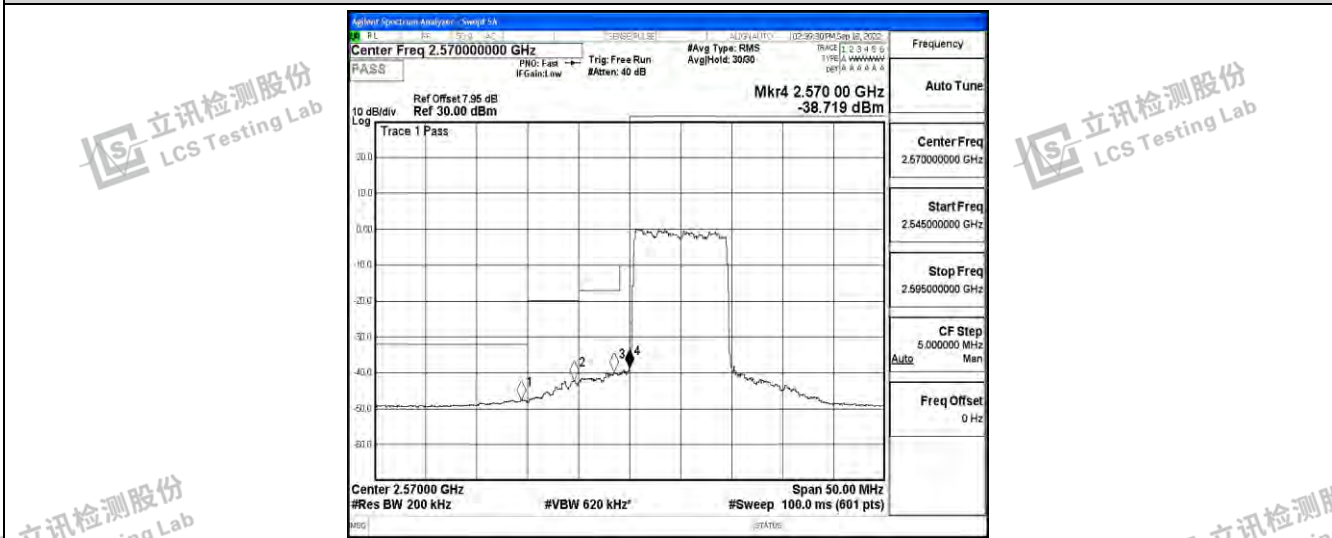

Band38-10MHz-16QAM-37800-50RB#0

Band38-10MHz-16QAM-38200-50RB#0

Shenzhen LCS Compliance Testing Laboratory Ltd.
Add: 101, 201 Bldg A & 301 Bldg C, Juji Industrial Park Yabianxueziwei, Shajing Street, Baoan District, Shenzhen, 518000, China
Tel: +(86) 0755-82591330 | E-mail: webmaster@lcs-cert.com | Web: www.lcs-cert.com
Scan code to check authenticity