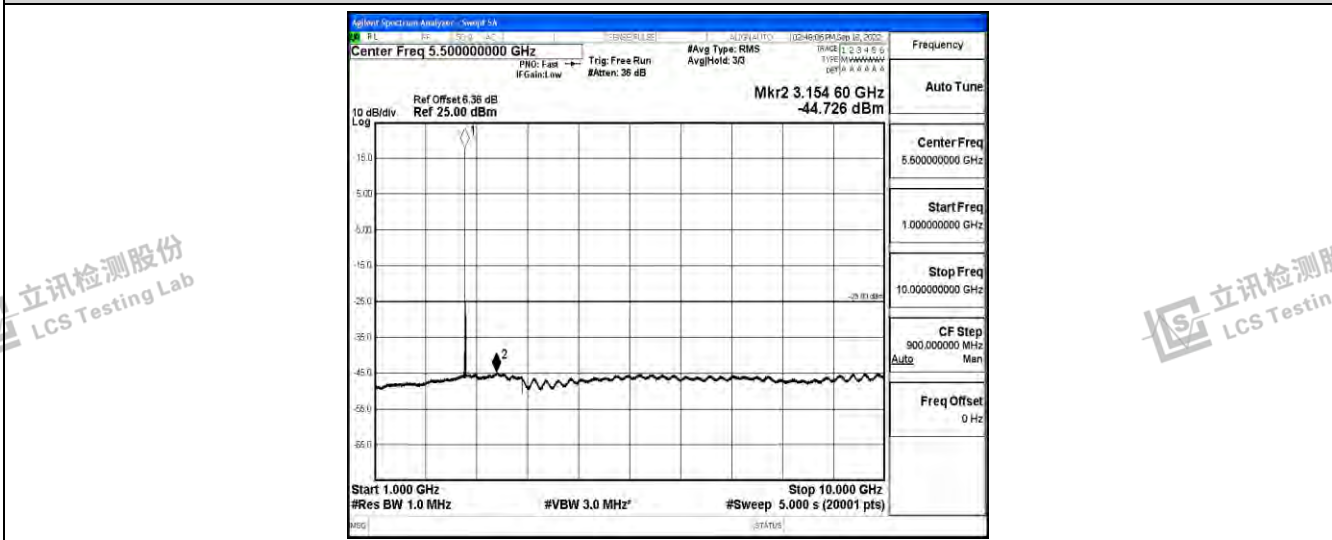

Band38-10MHz-16QAM-38000-1RB#0-Range4: 1000~10000MHz

Band38-10MHz-16QAM-38000-1RB#0-Range5: 10000~20000MHz