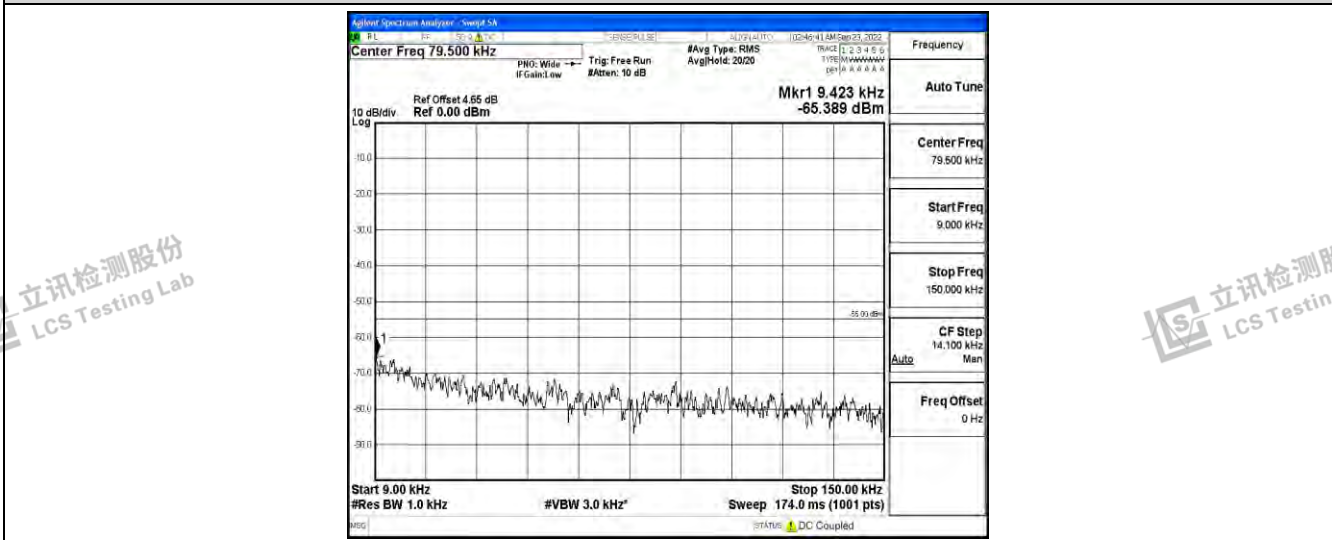

Band38-15MHz-16QAM-38000-1RB#0-Range1:0.009~0.15MHz

Band38-15MHz-16QAM-38000-1RB#0-Range2:0.15~30MHz