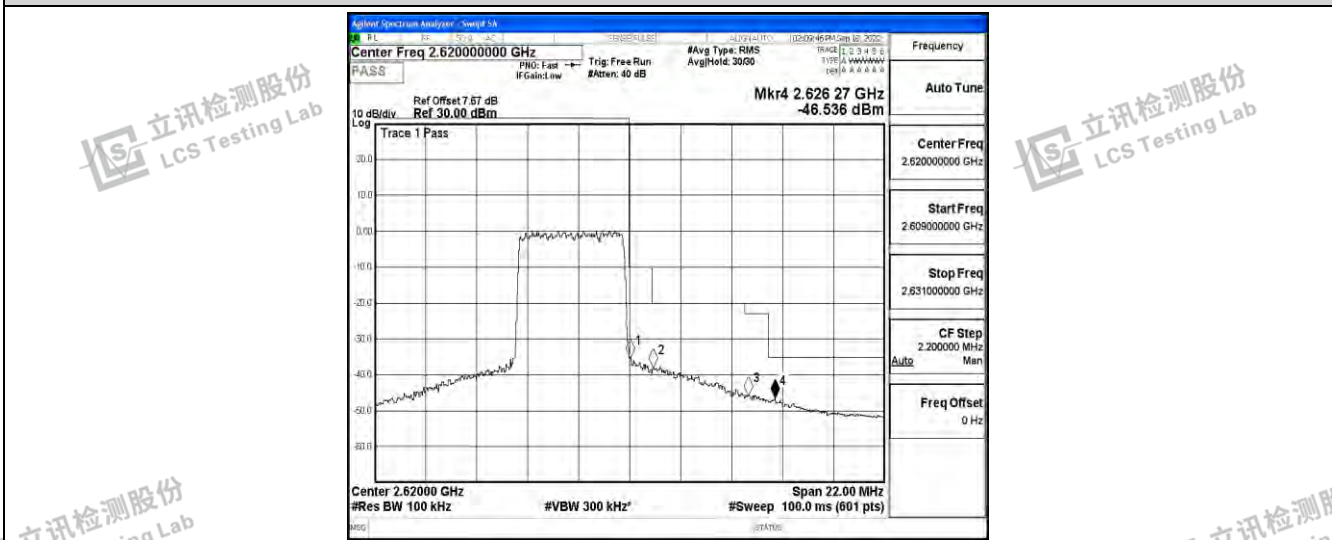

Band38-5MHz-16QAM-38225-25RB#0

Band38-10MHz-QPSK-37800-50RB#0

Shenzhen LCS Compliance Testing Laboratory Ltd.
Add: 101, 201 Bldg A & 301 Bldg C, Juji Industrial Park Yabianxueziwei, Shajing Street, Baoan District, Shenzhen, 518000, China
Tel: +(86) 0755-82591330 | E-mail: webmaster@lcs-cert.com | Web: www.lcs-cert.com
Scan code to check authenticity