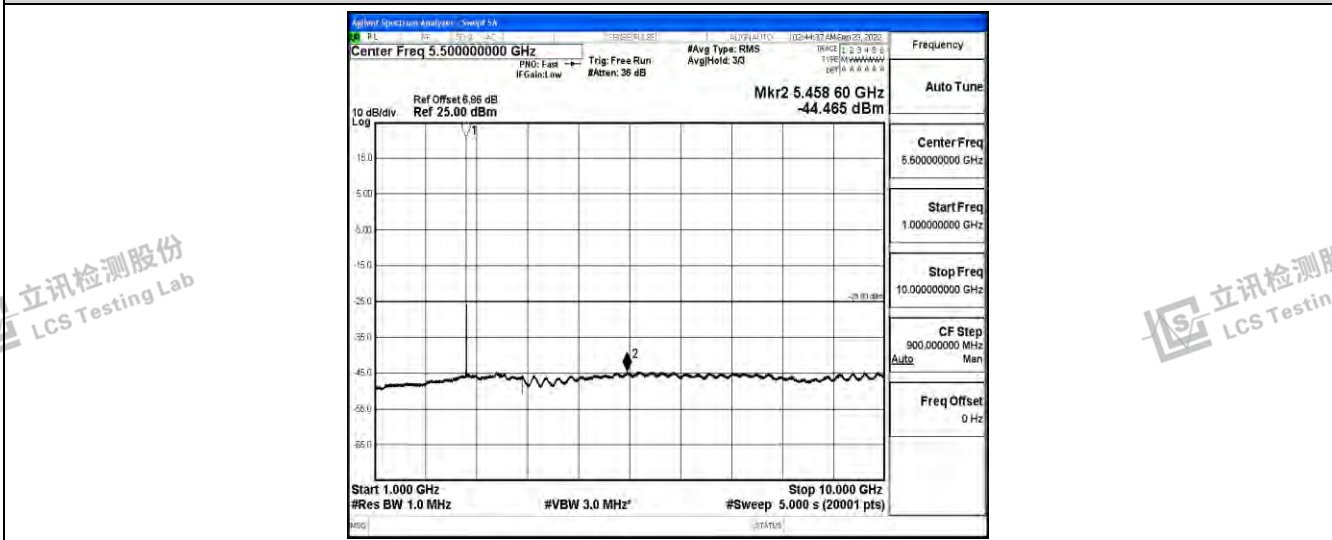

Band38-5MHz-16QAM-38225-1RB#0-Range4:1000~10000MHz

Band38-5MHz-16QAM-38225-1RB#0-Range5:10000~20000MHz