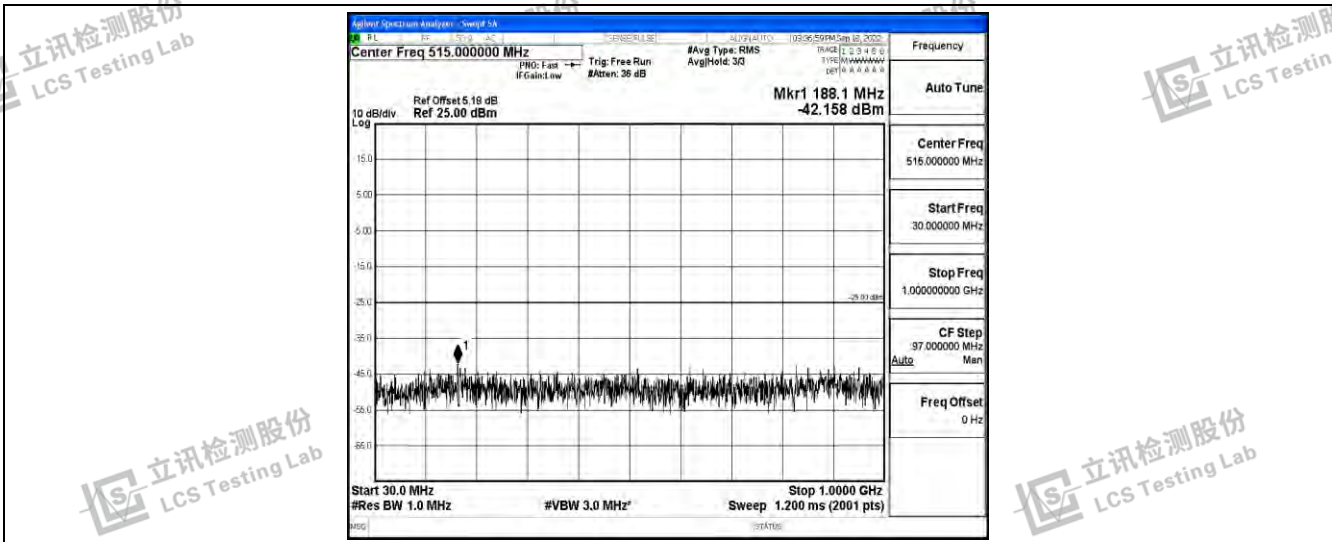

Band38-20MHz-16QAM-37850-1RB#0-Range1:0.009~0.15MHz

Band38-20MHz-16QAM-37850-1RB#0-Range2:0.15~30MHz

Band38-20MHz-16QAM-37850-1RB#0-Range3:30~1000MHz

Shenzhen LCS Compliance Testing Laboratory Ltd.
 Add: 101, 201 Bldg A & 301 Bldg C, Juji Industrial Park Yabianxueziwei, Shajing Street, Baoan District, Shenzhen, 518000, China
 Tel: +(86) 0755-82591330 | E-mail: webmaster@lcs-cert.com | Web: www.lcs-cert.com
 Scan code to check authenticity