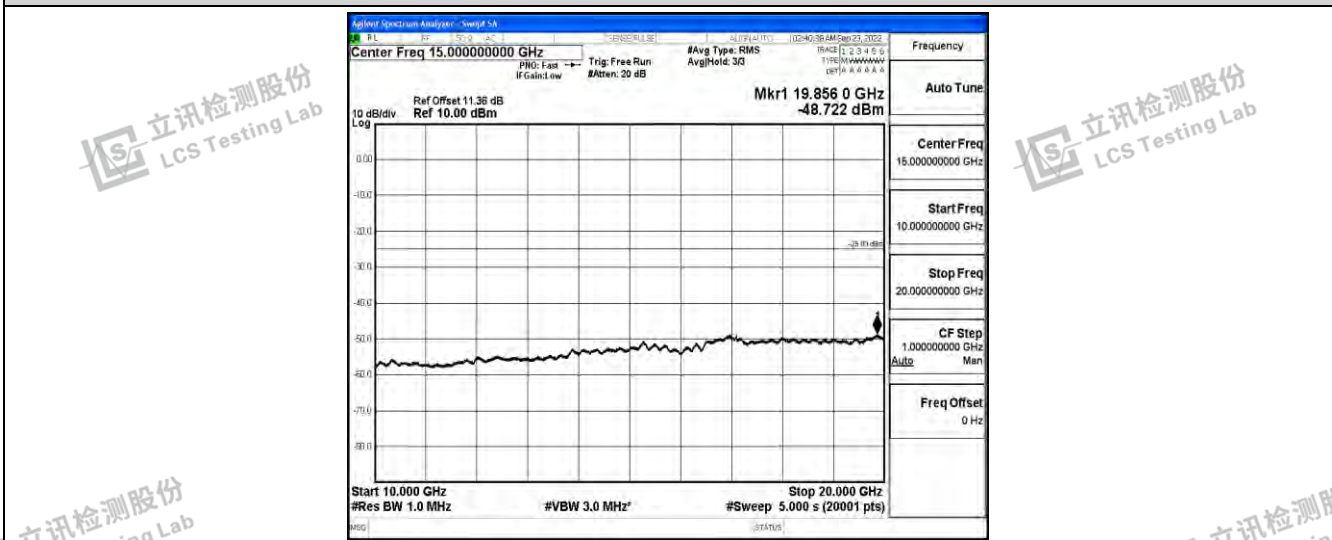

Band38-5MHz-16QAM-37775-1RB#0-Range5:10000~20000MHz

Band38-5MHz-16QAM-37775-1RB#0-Range6:20000~26500MHz

Shenzhen LCS Compliance Testing Laboratory Ltd.
Add: 101, 201 Bldg A & 301 Bldg C, Juji Industrial Park Yabianxueziwei, Shajing Street, Baoan District, Shenzhen, 518000, China
Tel: +(86) 0755-82591330 | E-mail: webmaster@lcs-cert.com | Web: www.lcs-cert.com
Scan code to check authenticity