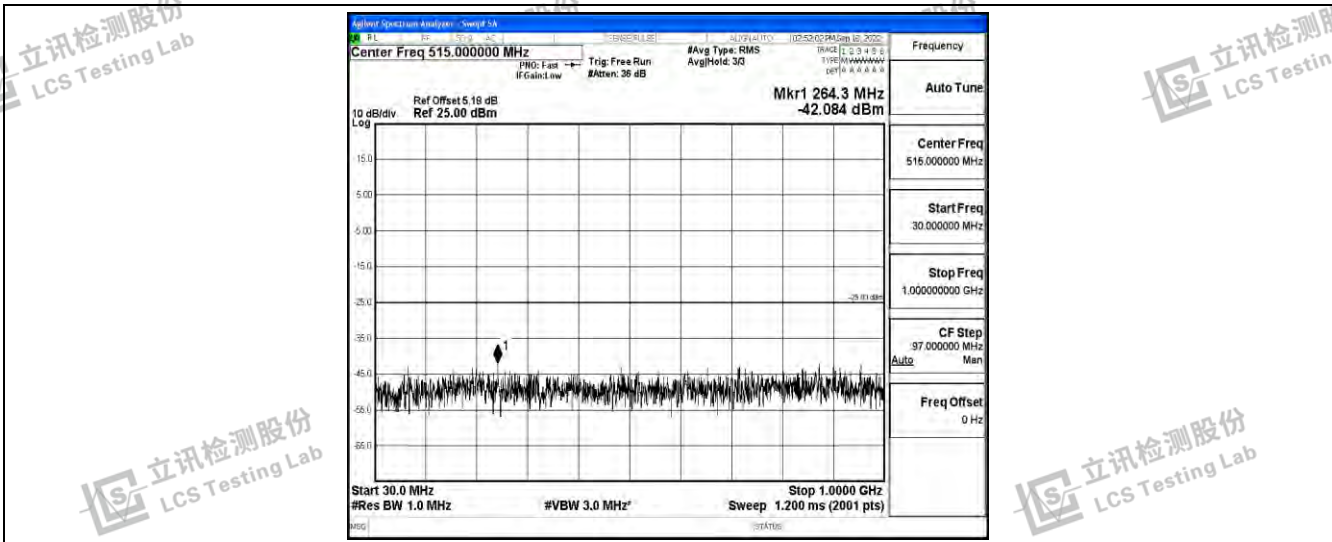

Band38-10MHz-16QAM-38200-1RB#0-Range1:0.009~0.15MHz

Band38-10MHz-16QAM-38200-1RB#0-Range2:0.15~30MHz

Band38-10MHz-16QAM-38200-1RB#0-Range3:30~1000MHz

Shenzhen LCS Compliance Testing Laboratory Ltd.
 Add: 101, 201 Bldg A & 301 Bldg C, Juji Industrial Park Yabianxueziwei, Shajing Street, Baoan District, Shenzhen, 518000, China
 Tel: +(86) 0755-82591330 | E-mail: webmaster@lcs-cert.com | Web: www.lcs-cert.com
 Scan code to check authenticity