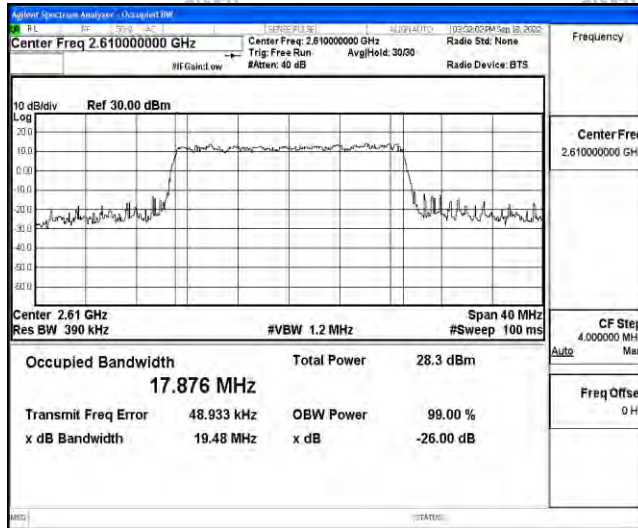

Band38-15MHz-16QAM-37825-75RB#0

Band38-15MHz-16QAM-38000-75RB#0

Band38-15MHz-16QAM-38175-75RB#0

Band38-20MHz-QPSK-37850-100RB#0

Band38-20MHz-QPSK-38000-100RB#0

Band38-20MHz-QPSK-38150-100RB#0

Band38-20MHz-16QAM-37850-100RB#0