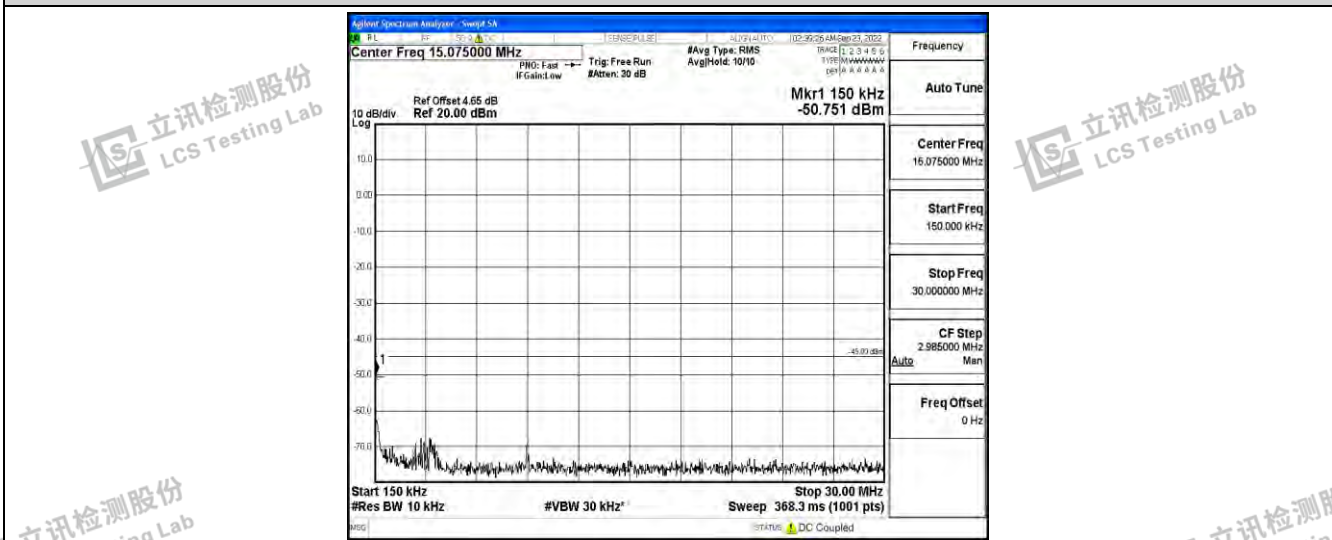

Band38-5MHz-QPSK-38225-1RB#0-Range6:20000~26500MHz

Band38-5MHz-16QAM-37775-1RB#0-Range1:0.009~0.15MHz

Band38-5MHz-16QAM-37775-1RB#0-Range2:0.15~30MHz

Band38-5MHz-16QAM-37775-1RB#0-Range3:30~1000MHz

Shenzhen LCS Compliance Testing Laboratory Ltd.
 Add: 101, 201 Bldg A & 301 Bldg C, Juji Industrial Park Yabianxueziwei, Shajing Street, Baoan District, Shenzhen, 518000, China
 Tel: +(86) 0755-82591330 | E-mail: webmaster@lcs-cert.com | Web: www.lcs-cert.com
 Scan code to check authenticity