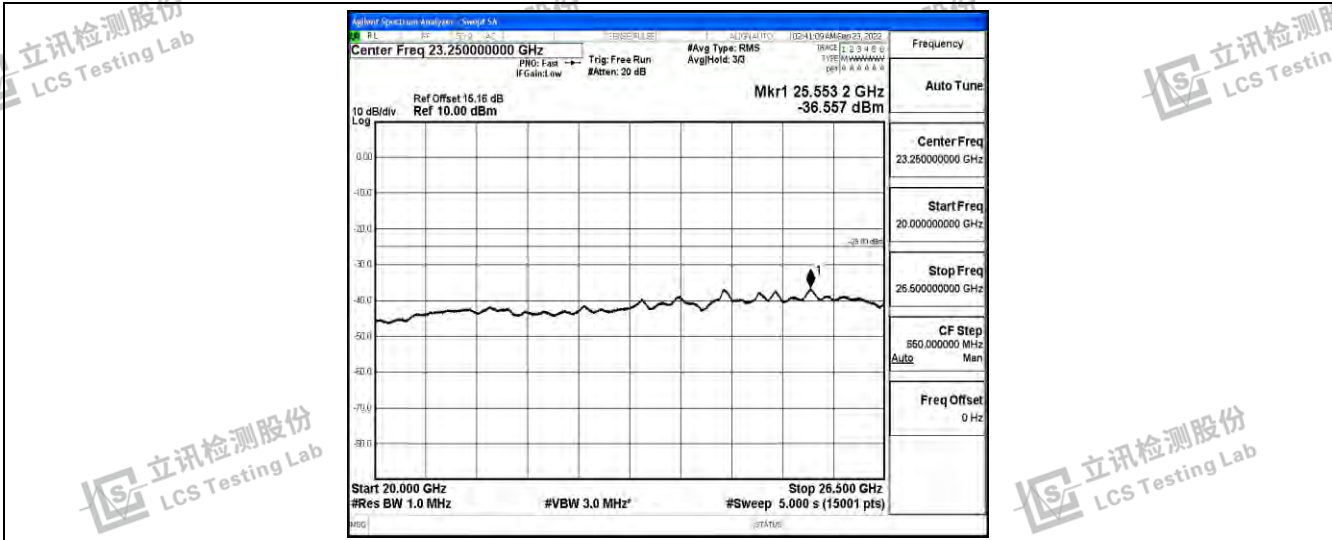

Band38-5MHz-16QAM-37775-1RB#0-Range4:1000~10000MHz

Band38-5MHz-16QAM-37775-1RB#0-Range5:10000~20000MHz

Band38-5MHz-16QAM-37775-1RB#0-Range6:20000~26500MHz

Shenzhen LCS Compliance Testing Laboratory Ltd.
 Add: 101, 201 Bldg A & 301 Bldg C, Juji Industrial Park Yabianxueziwei, Shajing Street, Baoan District, Shenzhen, 518000, China
 Tel: +(86) 0755-82591330 | E-mail: webmaster@lcs-cert.com | Web: www.lcs-cert.com
 Scan code to check authenticity