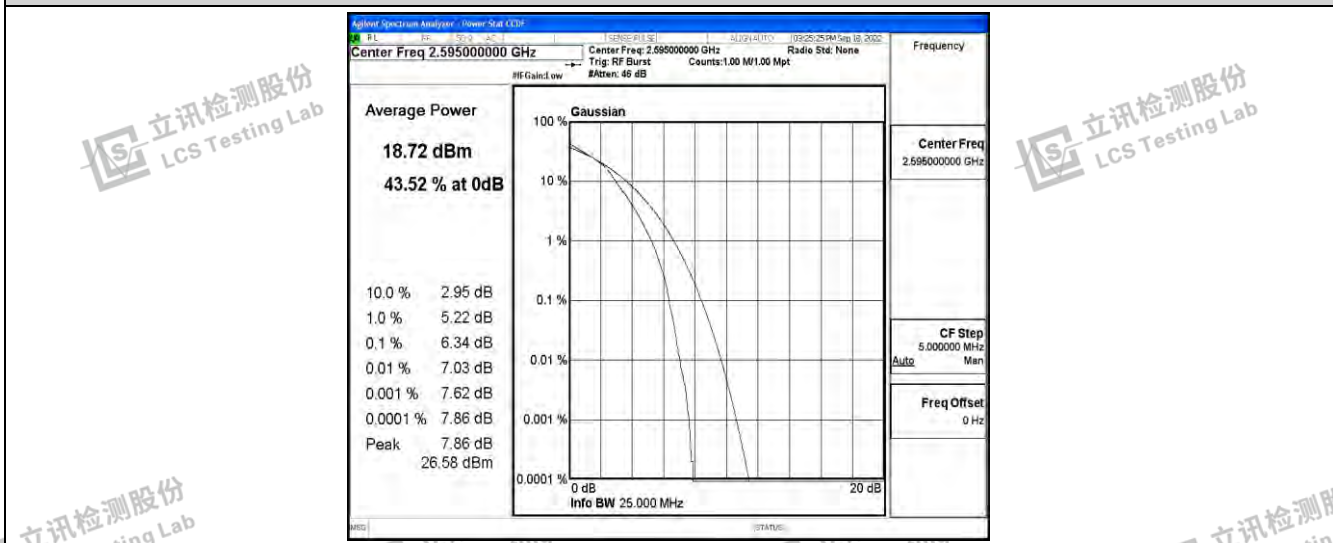

Band38-15MHz-16QAM-38000-75RB#0

Band38-15MHz-16QAM-38175-75RB#0