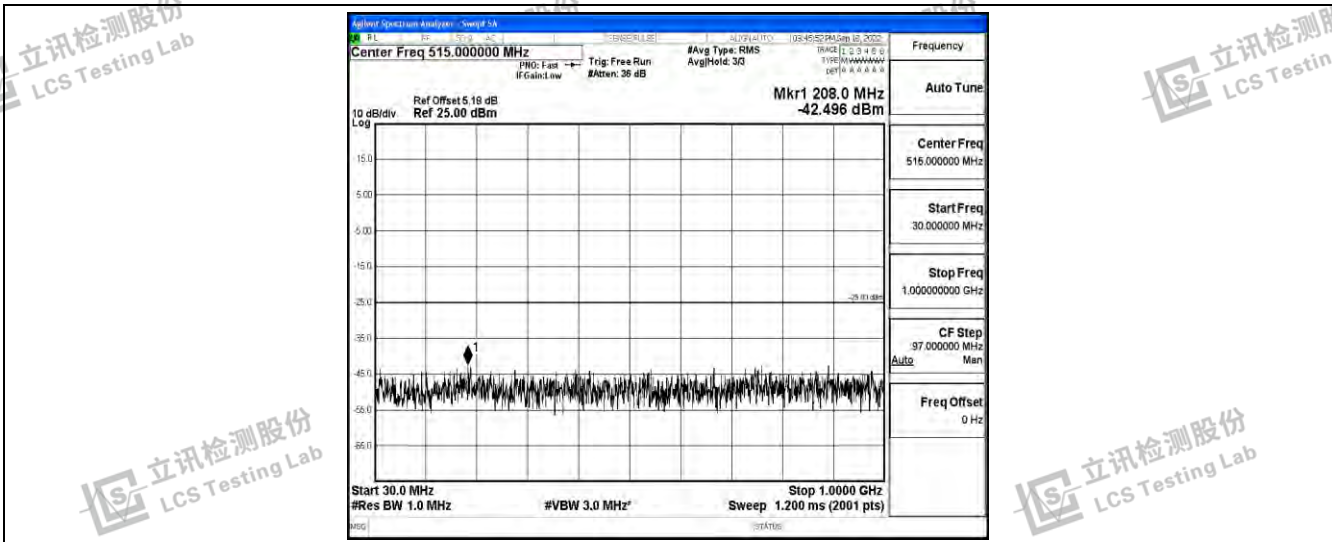

Band38-20MHz-16QAM-38150-1RB#0-Range1:0.009~0.15MHz

Band38-20MHz-16QAM-38150-1RB#0-Range2:0.15~30MHz

Band38-20MHz-16QAM-38150-1RB#0-Range3:30~1000MHz

Shenzhen LCS Compliance Testing Laboratory Ltd.
 Add: 101, 201 Bldg A & 301 Bldg C, Juji Industrial Park Yabianxueziwei, Shajing Street, Baoan District, Shenzhen, 518000, China
 Tel: +(86) 0755-82591330 | E-mail: webmaster@lcs-cert.com | Web: www.lcs-cert.com
 Scan code to check authenticity