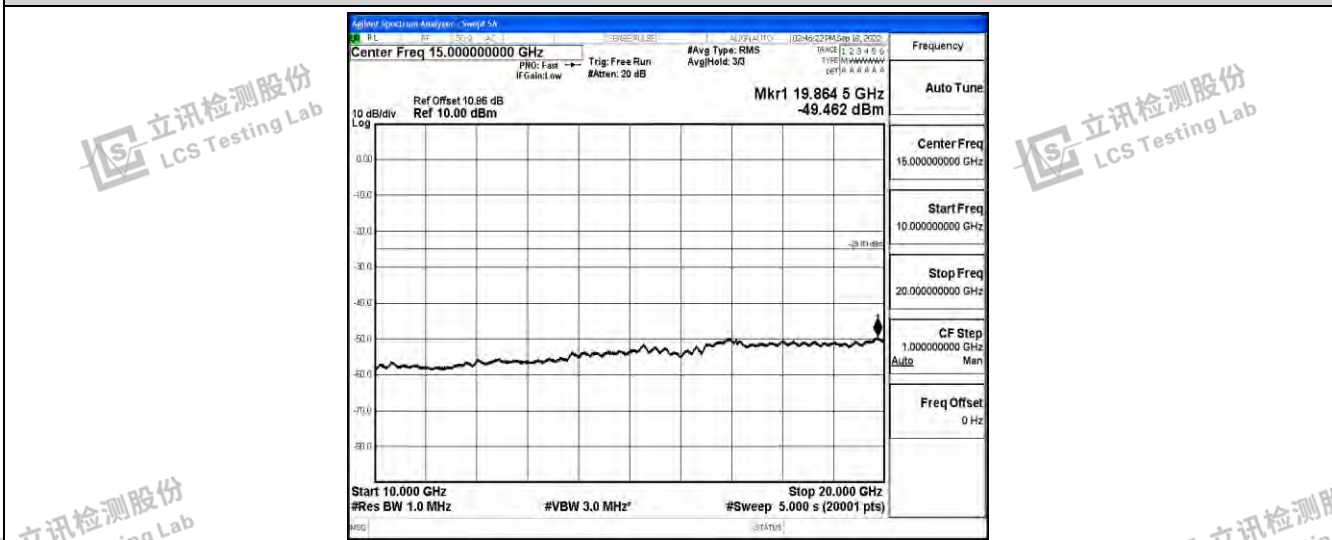

Band38-10MHz-QPSK-38000-1RB#0-Range6:20000~26500MHz

Shenzhen LCS Compliance Testing Laboratory Ltd.
 Add: 101, 201 Bldg A & 301 Bldg C, Juji Industrial Park Yabianxueziwei, Shajing Street, Baoan District, Shenzhen, 518000, China
 Tel: +(86) 0755-82591330 | E-mail: webmaster@lcs-cert.com | Web: www.lcs-cert.com
 Scan code to check authenticity