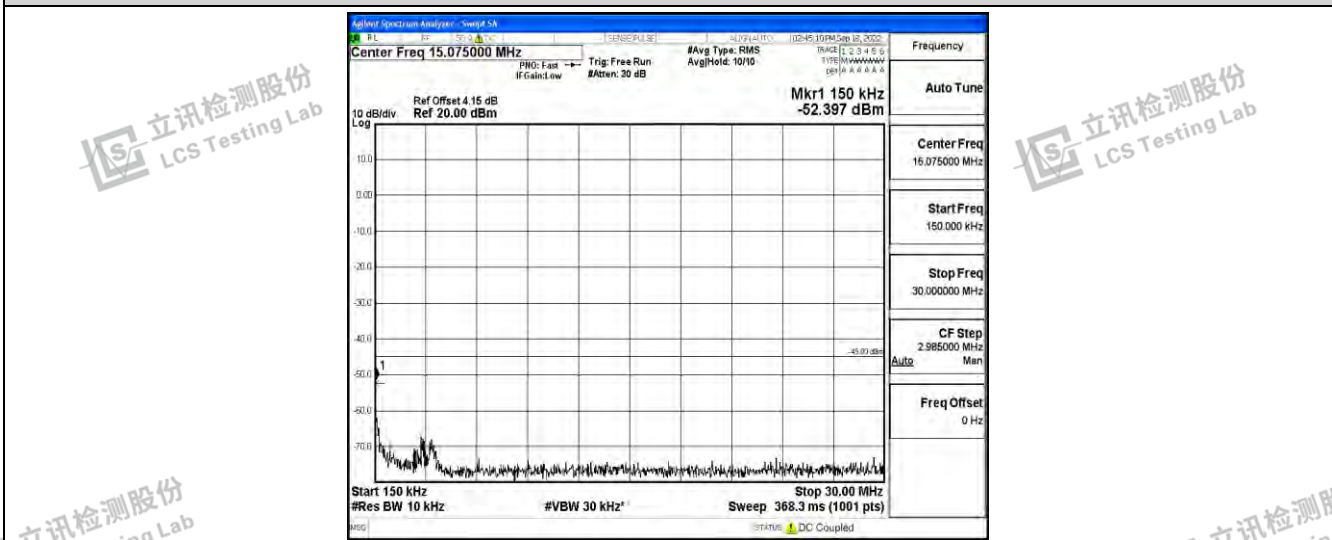

Band38-10MHz-QPSK-38000-1RB#0-Range2:0.15~30MHz

Band38-10MHz-QPSK-38000-1RB#0-Range3:30~1000MHz