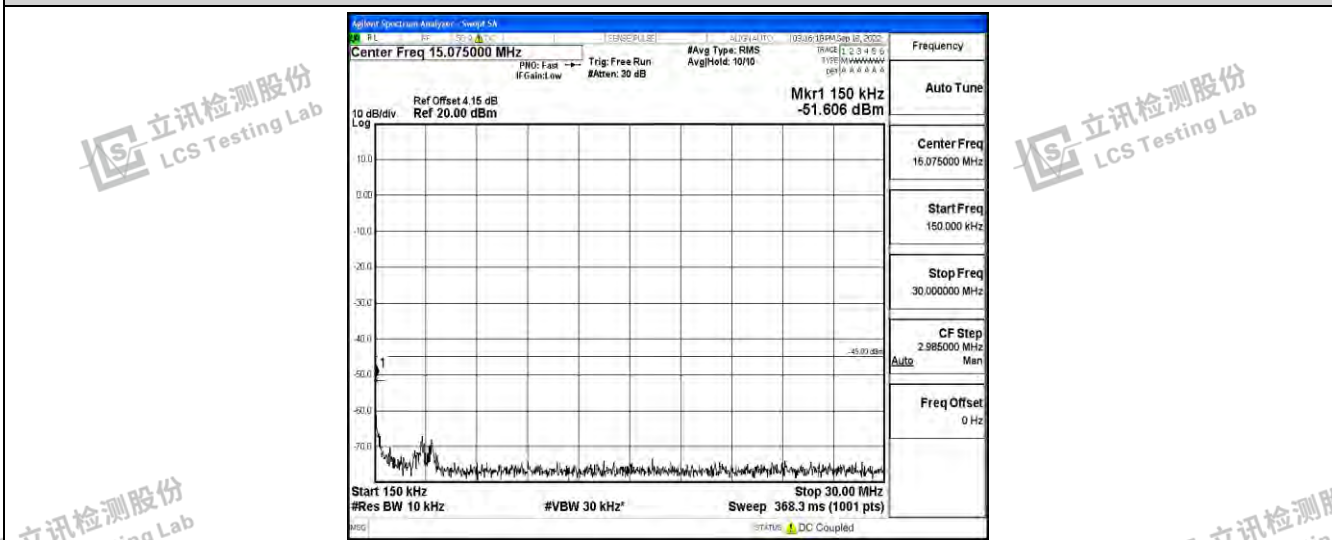

Band38-15MHz-QPSK-38175-1RB#0-Range2:0.15~30MHz

Band38-15MHz-QPSK-38175-1RB#0-Range3:30~1000MHz

Shenzhen LCS Compliance Testing Laboratory Ltd.
Add: 101, 201 Bldg A & 301 Bldg C, Juji Industrial Park Yabianxueziwei, Shajing Street, Baoan District, Shenzhen, 518000, China
Tel: +(86) 0755-82591330 | E-mail: webmaster@lcs-cert.com | Web: www.lcs-cert.com
Scan code to check authenticity