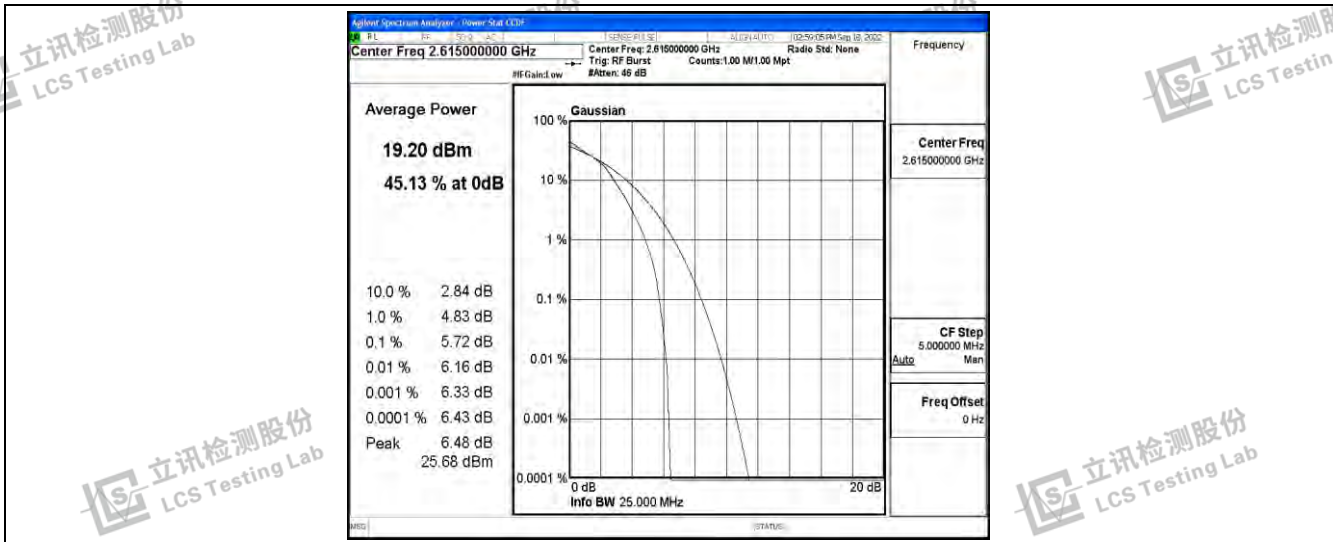

Band38-10MHz-16QAM-38200-50RB#0

Band38-15MHz-QPSK-37825-75RB#0