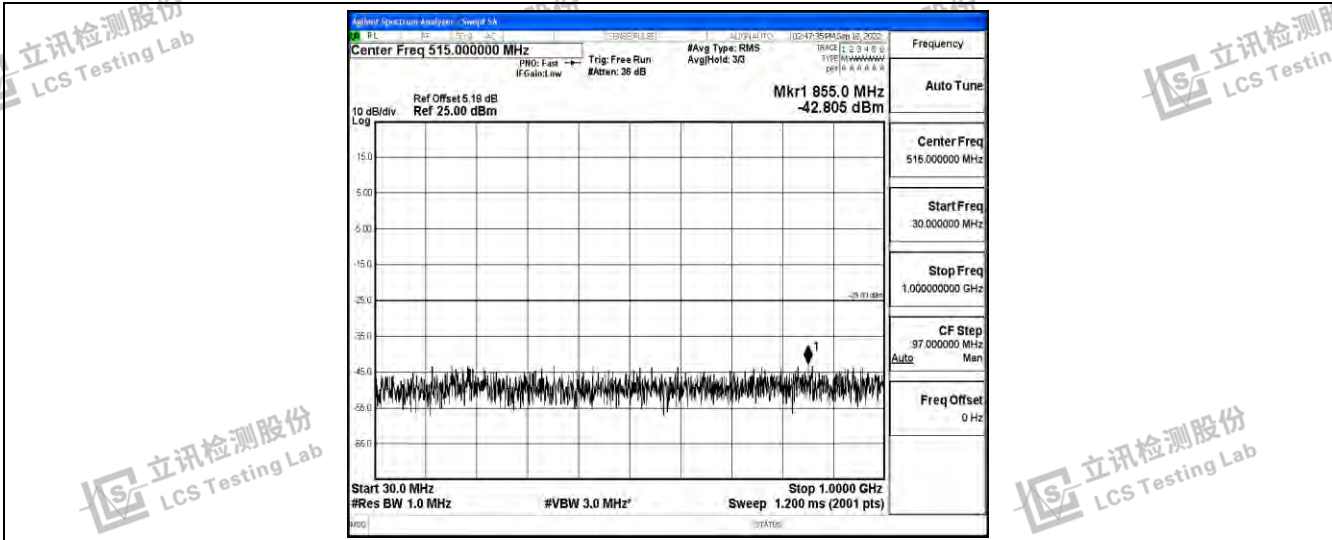

Band38-10MHz-16QAM-38000-1RB#0-Range1:0.009~0.15MHz

Band38-10MHz-16QAM-38000-1RB#0-Range2:0.15~30MHz

Band38-10MHz-16QAM-38000-1RB#0-Range3:30~1000MHz

Shenzhen LCS Compliance Testing Laboratory Ltd.
 Add: 101, 201 Bldg A & 301 Bldg C, Juji Industrial Park Yabianxueziwei, Shajing Street, Baoan District, Shenzhen, 518000, China
 Tel: +(86) 0755-82591330 | E-mail: webmaster@lcs-cert.com | Web: www.lcs-cert.com
 Scan code to check authenticity