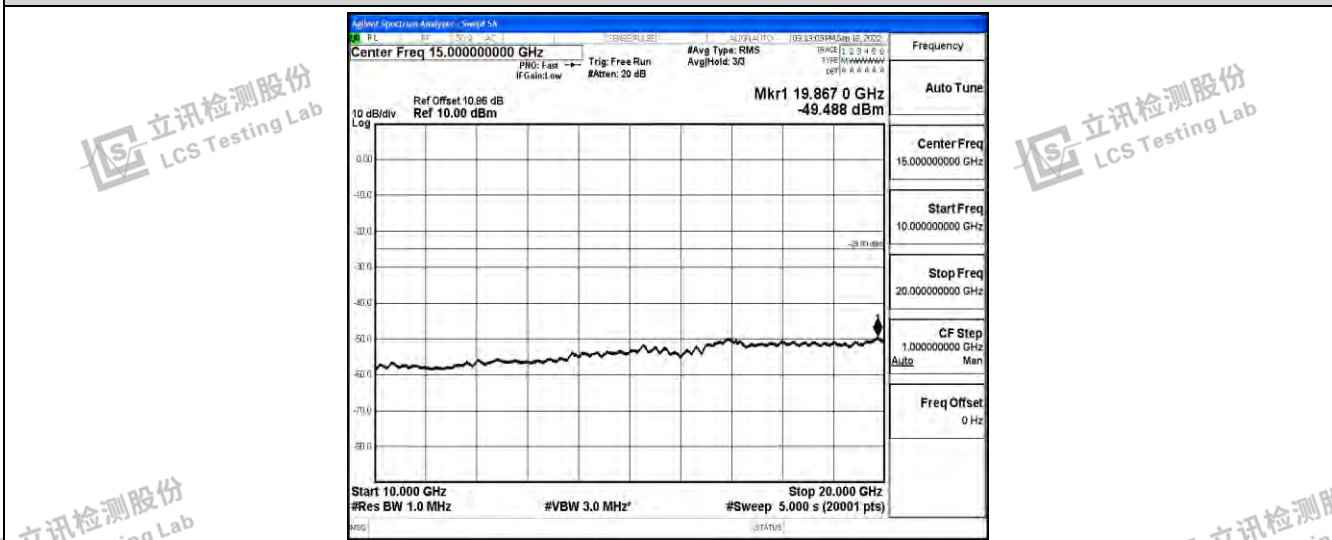

Band38-15MHz-QPSK-38000-1RB#0-Range6:20000~26500MHz

Shenzhen LCS Compliance Testing Laboratory Ltd.
 Add: 101, 201 Bldg A & 301 Bldg C, Juji Industrial Park Yabianxueziwei, Shajing Street, Baoan District, Shenzhen, 518000, China
 Tel: +(86) 0755-82591330 | E-mail: webmaster@lcs-cert.com | Web: www.lcs-cert.com
 Scan code to check authenticity