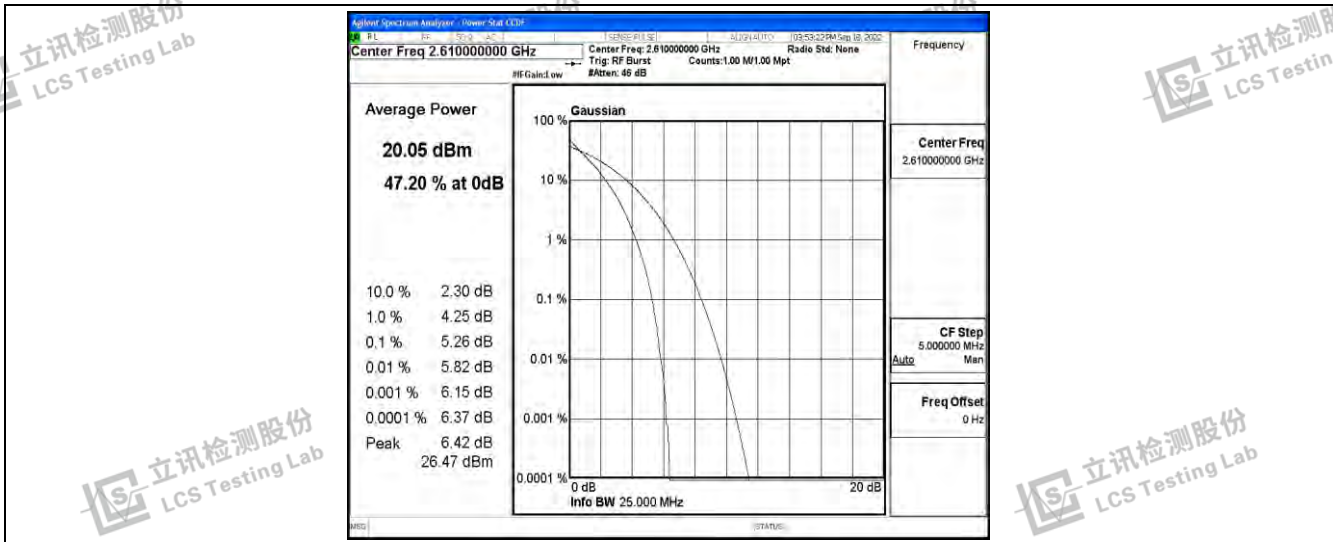

Band38-20MHz-QPSK-37850-100RB#0

Band38-20MHz-QPSK-38000-100RB#0

Band38-20MHz-QPSK-38150-100RB#0

Band38-20MHz-16QAM-37850-100RB#0

Band38-20MHz-16QAM-38000-100RB#0

Band38-20MHz-16QAM-38150-100RB#0

Shenzhen LCS Compliance Testing Laboratory Ltd.
 Add: 101, 201 Bldg A & 301 Bldg C, Juji Industrial Park Yabianxueziwei, Shajing Street, Baoan District, Shenzhen, 518000, China
 Tel: +(86) 0755-82591330 | E-mail: webmaster@lcs-cert.com | Web: www.lcs-cert.com
 Scan code to check authenticity