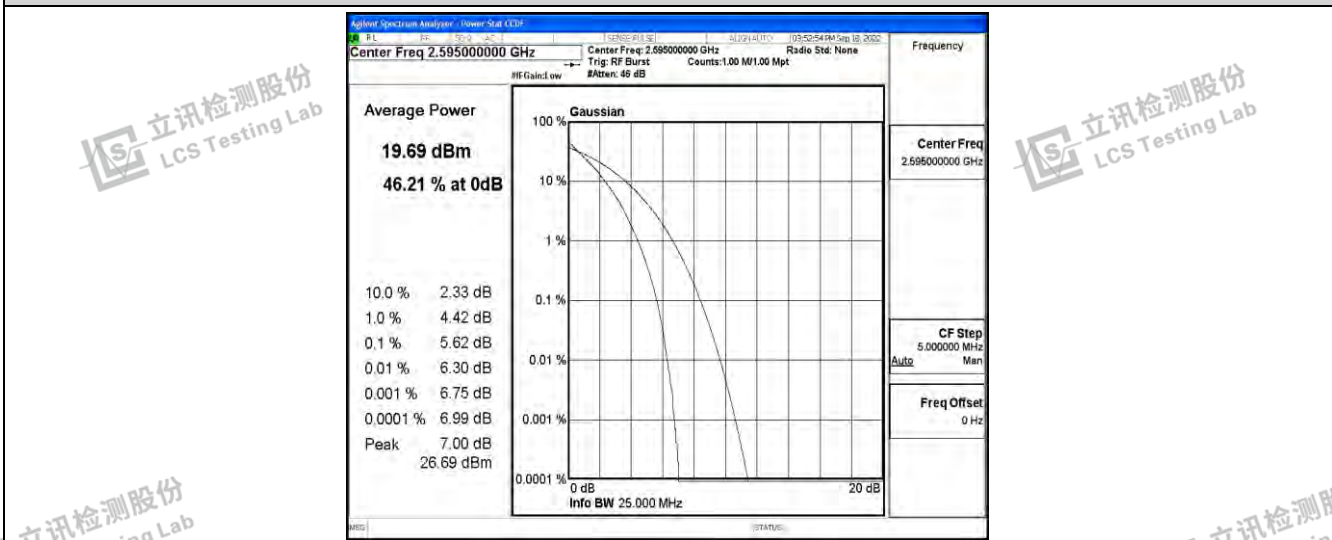

Band38-20MHz-QPSK-37850-100RB#0

Band38-20MHz-QPSK-38000-100RB#0

Band38-20MHz-QPSK-38150-100RB#0

Band38-20MHz-16QAM-37850-100RB#0

Band38-20MHz-16QAM-38000-100RB#0

Band38-20MHz-16QAM-38150-100RB#0

Shenzhen LCS Compliance Testing Laboratory Ltd.
 Add: 101, 201 Bldg A & 301 Bldg C, Juji Industrial Park Yabianxueziwei, Shajing Street, Baoan District, Shenzhen, 518000, China
 Tel: +(86) 0755-82591330 | E-mail: webmaster@lcs-cert.com | Web: www.lcs-cert.com
 Scan code to check authenticity