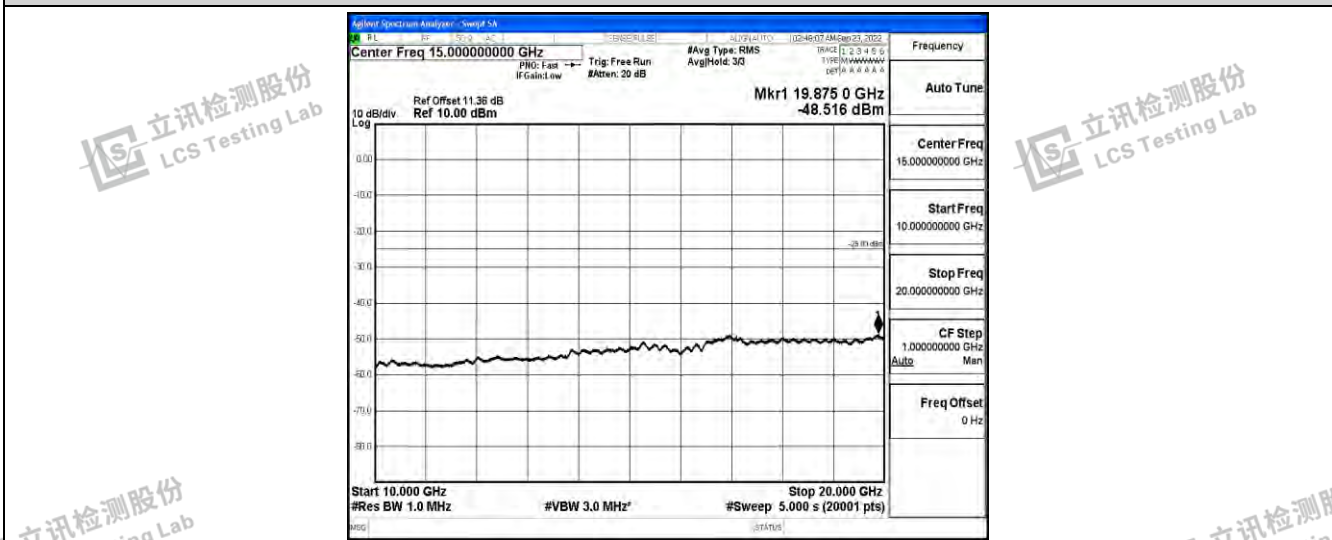

Band38-15MHz-16QAM-38000-1RB#0-Range5: 10000~20000MHz

Band38-15MHz-16QAM-38000-1RB#0-Range6: 20000~26500MHz

Shenzhen LCS Compliance Testing Laboratory Ltd.
Add: 101, 201 Bldg A & 301 Bldg C, Juji Industrial Park Yabianxueziwei, Shajing Street, Baoan District, Shenzhen, 518000, China
Tel: +(86) 0755-82591330 | E-mail: webmaster@lcs-cert.com | Web: www.lcs-cert.com
Scan code to check authenticity