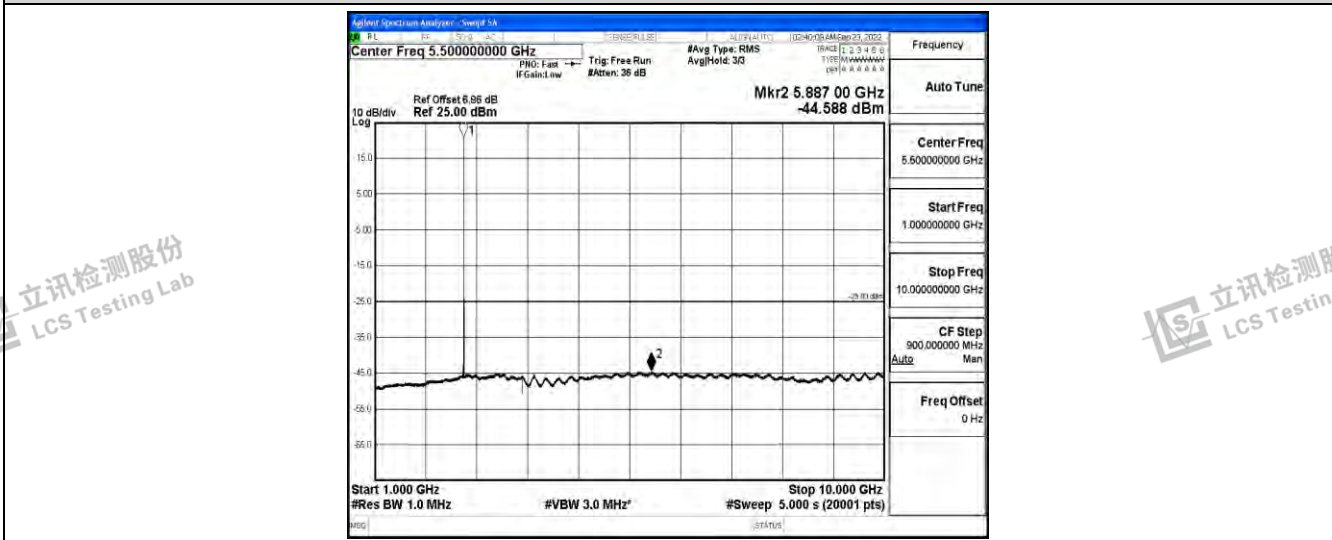

Band38-5MHz-16QAM-37775-1RB#0-Range4:1000~10000MHz

Band38-5MHz-16QAM-37775-1RB#0-Range5:10000~20000MHz