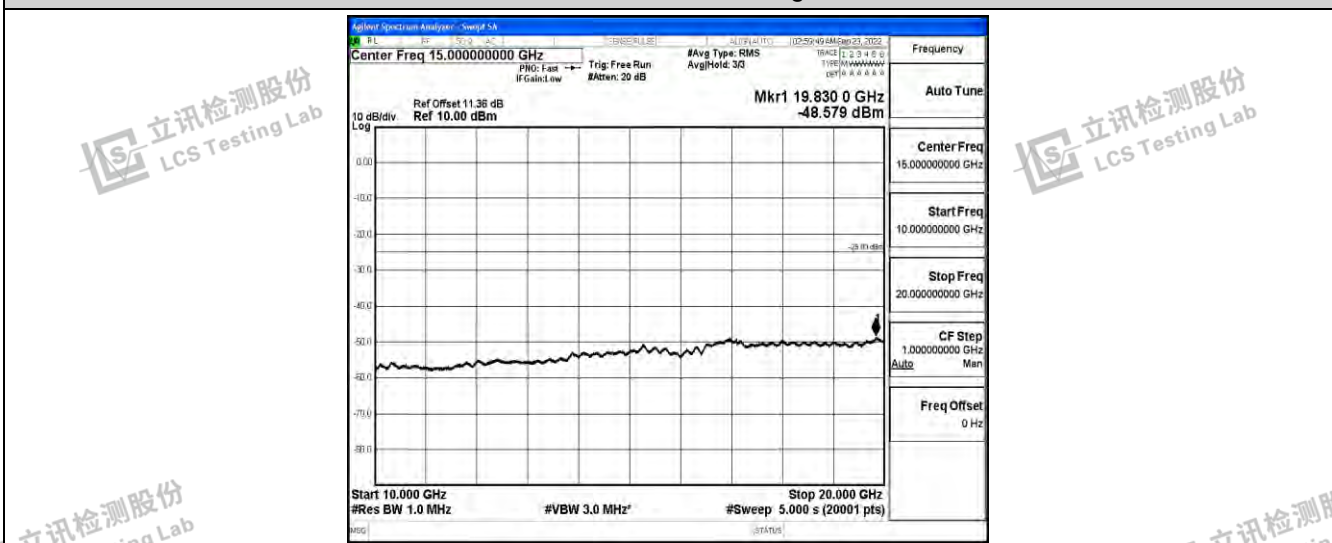

Band38-20MHz-16QAM-38000-1RB#0-Range2:0.15~30MHz

Band38-20MHz-16QAM-38000-1RB#0-Range3:30~1000MHz

Band38-20MHz-16QAM-38000-1RB#0-Range4: 1000~10000MHz

Band38-20MHz-16QAM-38000-1RB#0-Range5: 10000~20000MHz