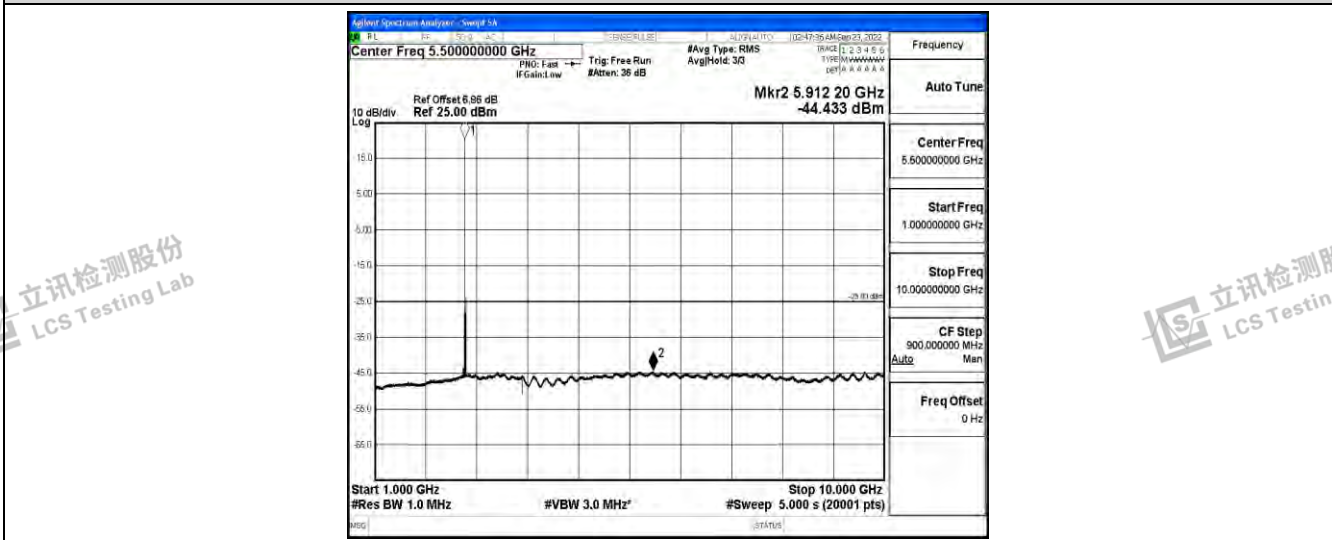

Band38-15MHz-16QAM-38000-1RB#0-Range4: 1000~10000MHz

Band38-15MHz-16QAM-38000-1RB#0-Range5: 10000~20000MHz