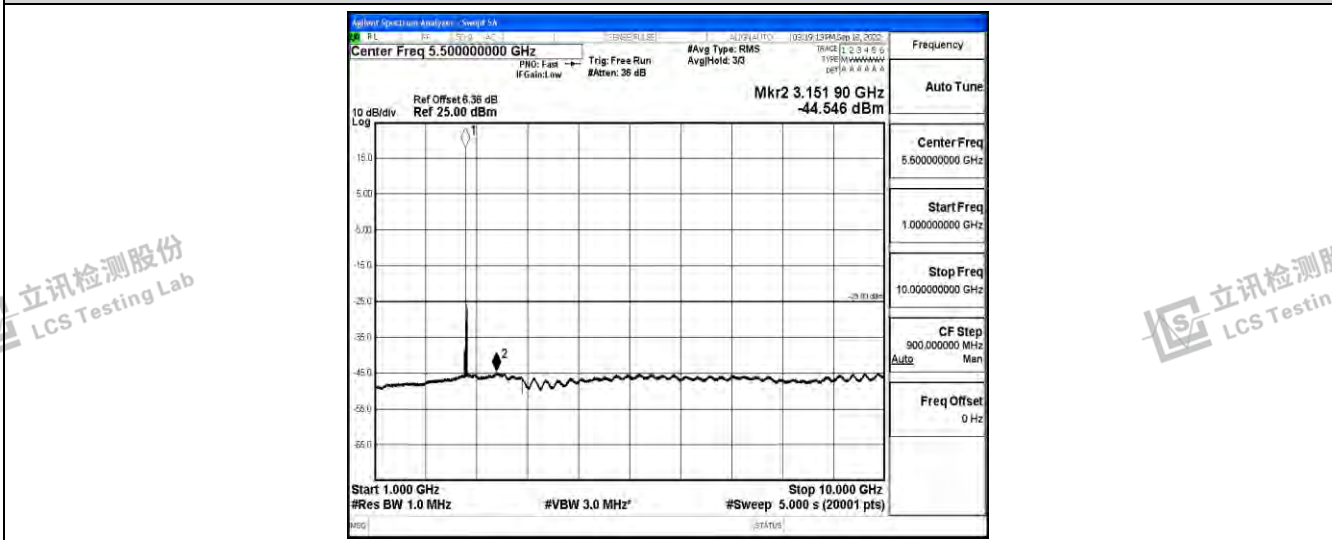

Band38-15MHz-16QAM-38175-1RB#0-Range4: 1000~10000MHz

Band38-15MHz-16QAM-38175-1RB#0-Range5: 10000~20000MHz