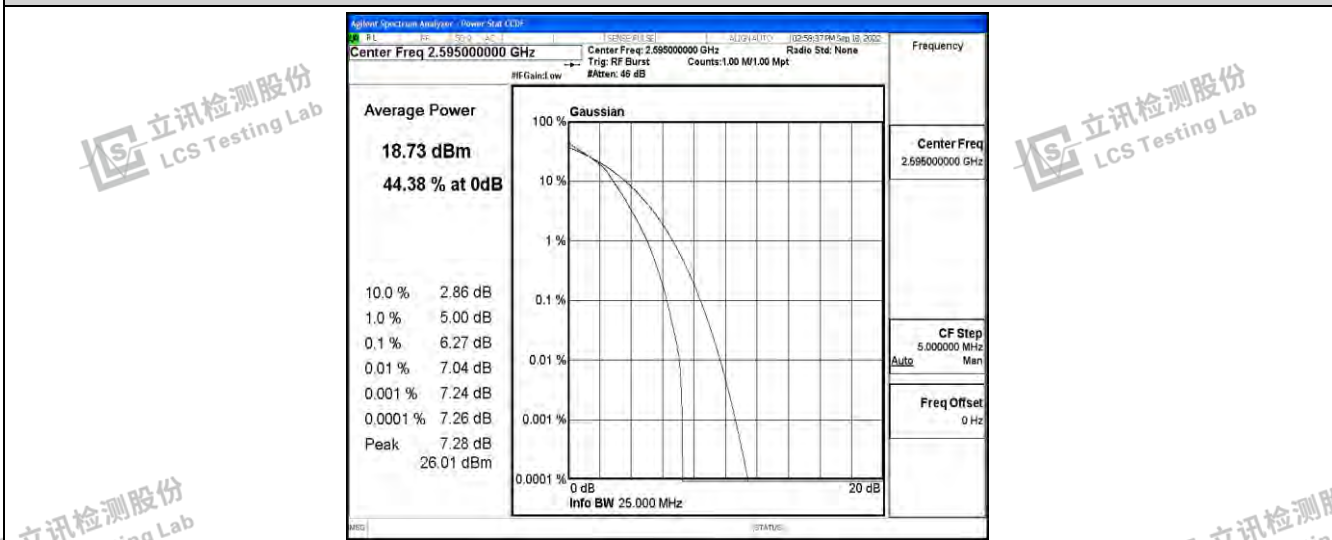

Band38-10MHz-16QAM-38000-50RB#0

Band38-10MHz-16QAM-38200-50RB#0