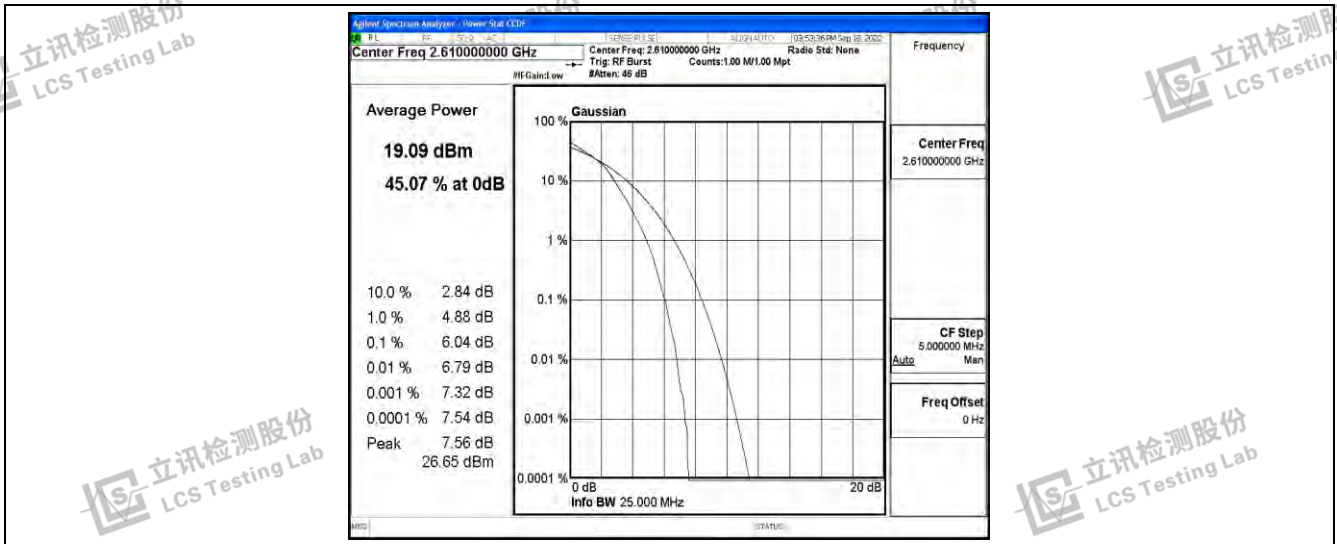

Band38-20MHz-QPSK-37850-100RB#0

Band38-20MHz-QPSK-38000-100RB#0

Band38-20MHz-QPSK-38150-100RB#0

Band38-20MHz-16QAM-37850-100RB#0

Band38-20MHz-16QAM-38000-100RB#0

Band38-20MHz-16QAM-38150-100RB#0

Shenzhen LCS Compliance Testing Laboratory Ltd.
 Add: 101, 201 Bldg A & 301 Bldg C, Juji Industrial Park Yabianxueziwei, Shajing Street, Baoan District, Shenzhen, 518000, China
 Tel: +(86) 0755-82591330 | E-mail: webmaster@lcs-cert.com | Web: www.lcs-cert.com
 Scan code to check authenticity