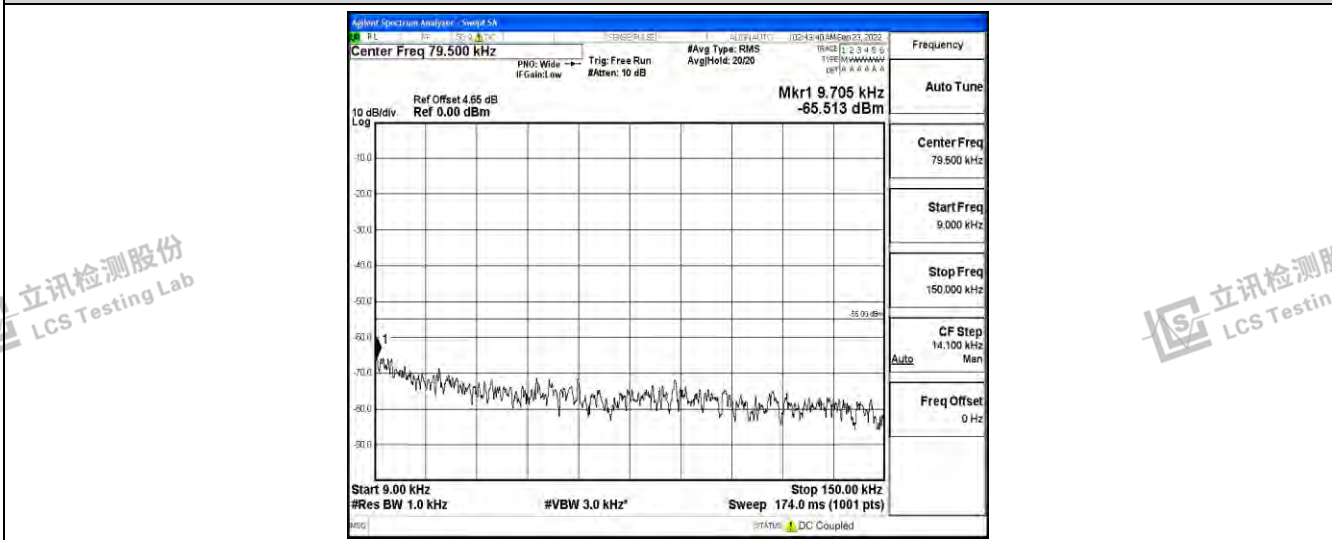

Band38-5MHz-16QAM-38225-1RB#0-Range1:0.009~0.15MHz

Band38-5MHz-16QAM-38225-1RB#0-Range2:0.15~30MHz