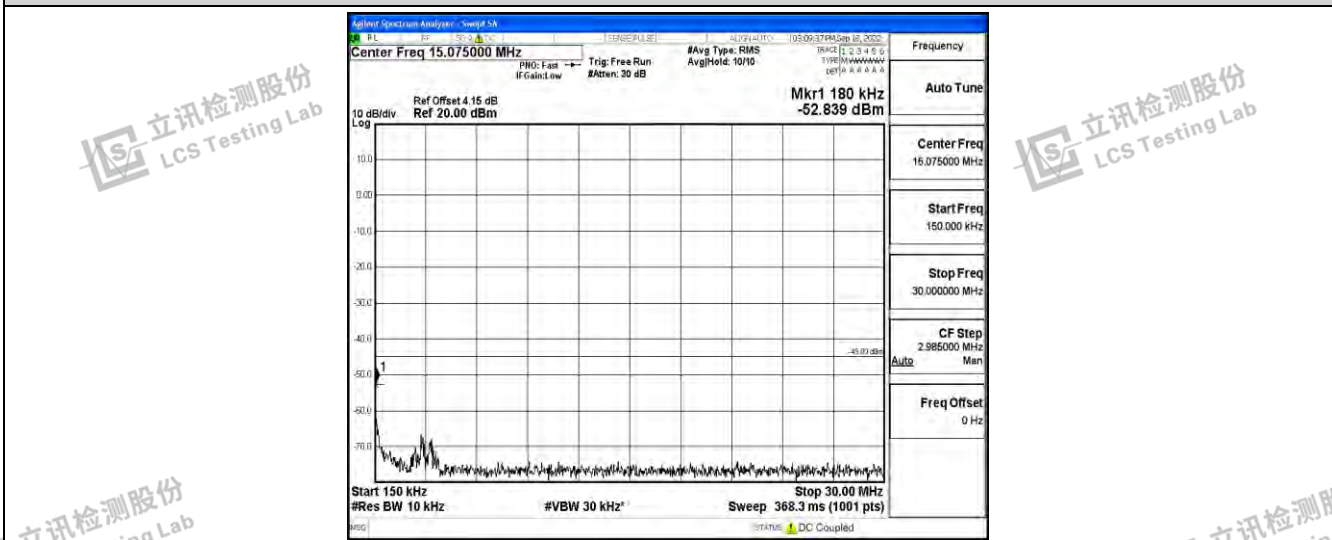

Band38-15MHz-16QAM-37825-1RB#0-Range2:0.15~30MHz

Band38-15MHz-16QAM-37825-1RB#0-Range3:30~1000MHz