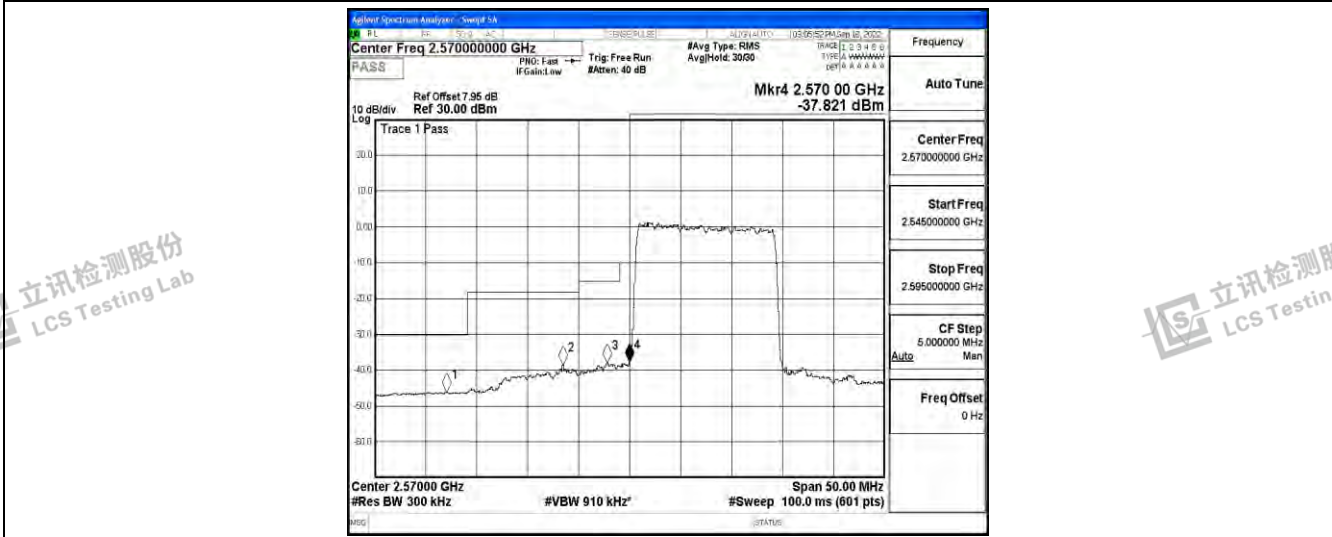

Band38-15MHz-QPSK-37825-75RB#0

Band38-15MHz-QPSK-38175-75RB#0