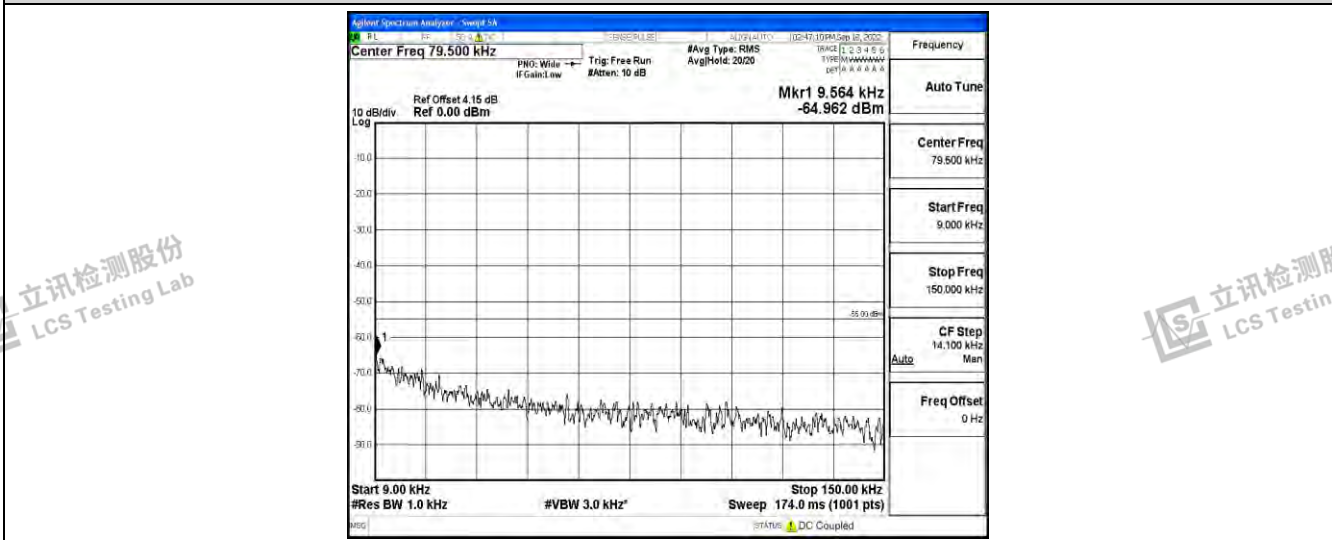

Band38-10MHz-16QAM-38000-1RB#0-Range1:0.009~0.15MHz

Band38-10MHz-16QAM-38000-1RB#0-Range2:0.15~30MHz