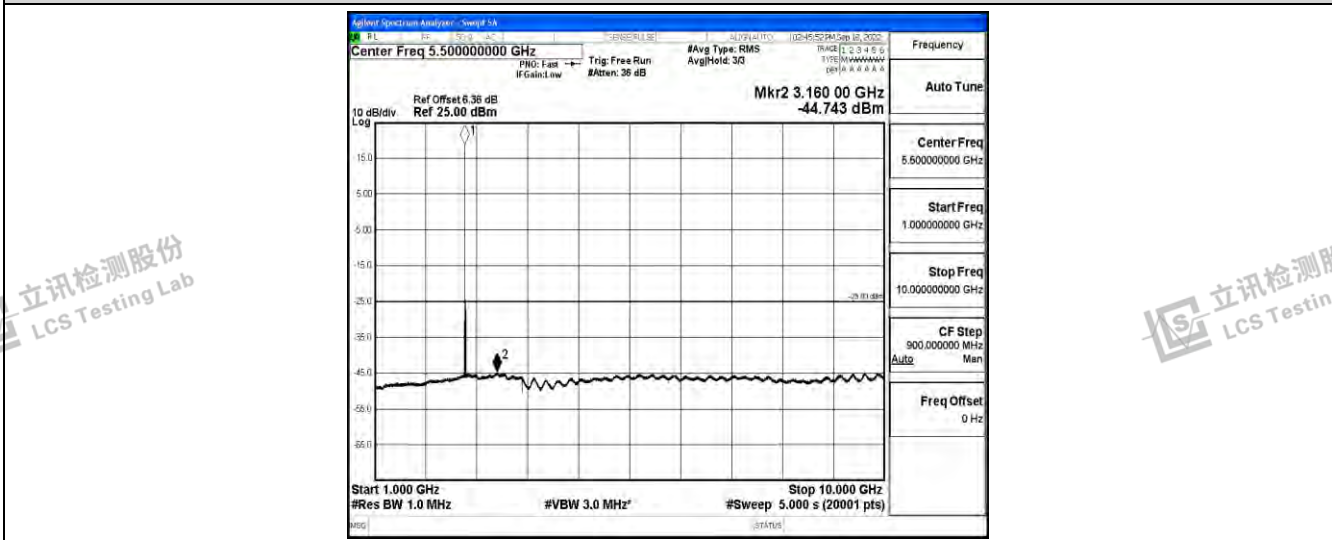

Band38-10MHz-QPSK-38000-1RB#0-Range4:1000~10000MHz

Band38-10MHz-QPSK-38000-1RB#0-Range5:10000~20000MHz