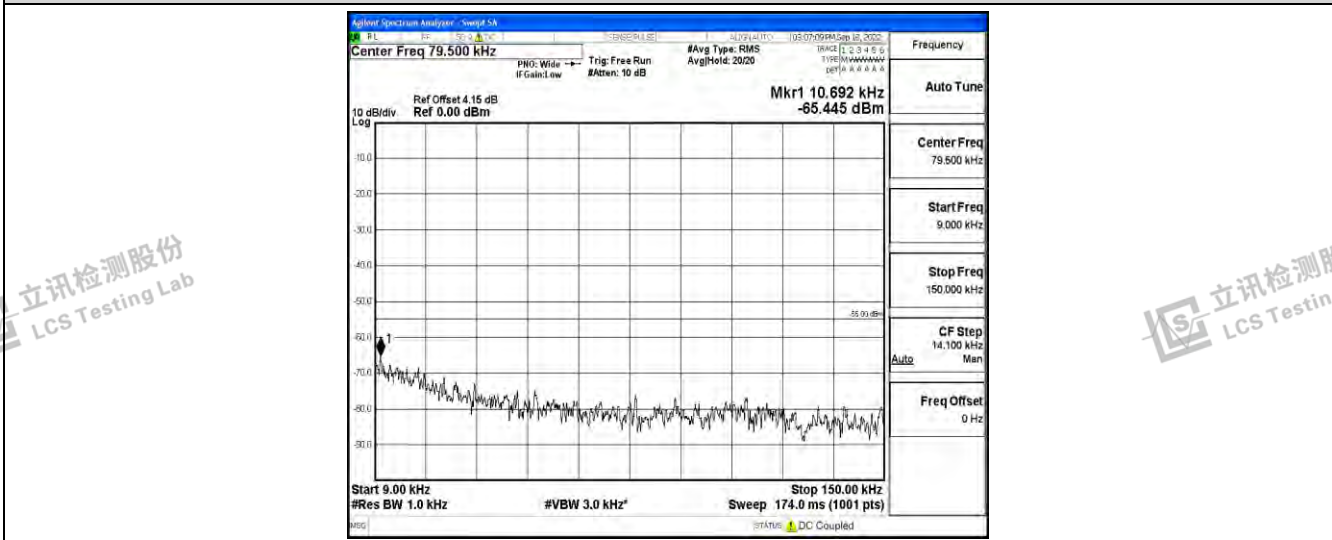

Band38-10MHz-16QAM-38200-1RB#0-Range4: 1000~10000MHz

Band38-10MHz-16QAM-38200-1RB#0-Range5: 10000~20000MHz

Band38-10MHz-16QAM-38200-1RB#0-Range6: 20000~26500MHz

Band38-15MHz-QPSK-37825-1RB#0-Range1:0.009~0.15MHz