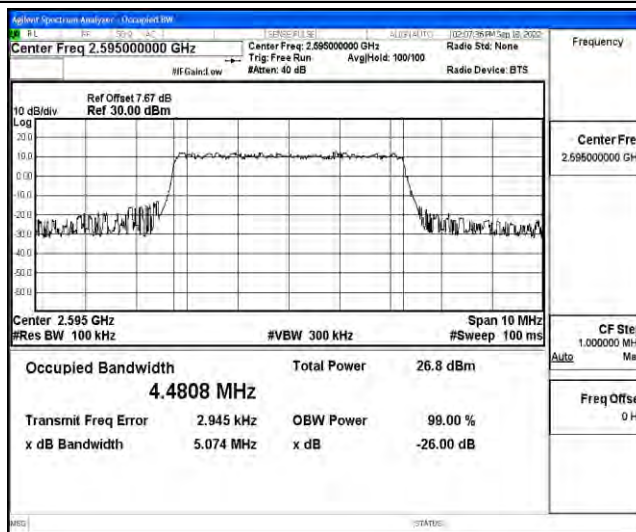

立讯检测股份
LCS Testing Lab

立讯检测股份
LCS Testing Lab

立讯检测股份
LCS Testing Lab

Band38-5MHz-16QAM-37775-25RB#0

Band38-5MHz-16QAM-38000-25RB#0

Band38-5MHz-16QAM-38225-25RB#0

Band38-10MHz-QPSK-37800-50RB#0

Band38-10MHz-QPSK-38000-50RB#0