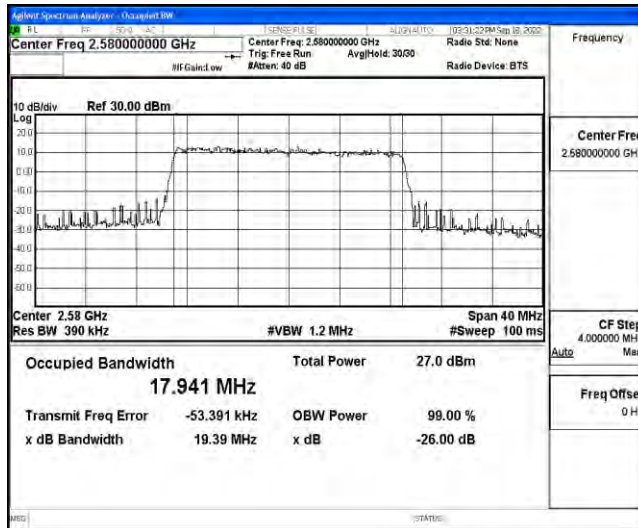

Band38-15MHz-16QAM-37825-75RB#0

Band38-15MHz-16QAM-38000-75RB#0

Band38-15MHz-16QAM-38175-75RB#0

Band38-20MHz-QPSK-37850-100RB#0

Band38-20MHz-QPSK-38000-100RB#0

Band38-20MHz-QPSK-38150-100RB#0

Band38-20MHz-16QAM-37850-100RB#0