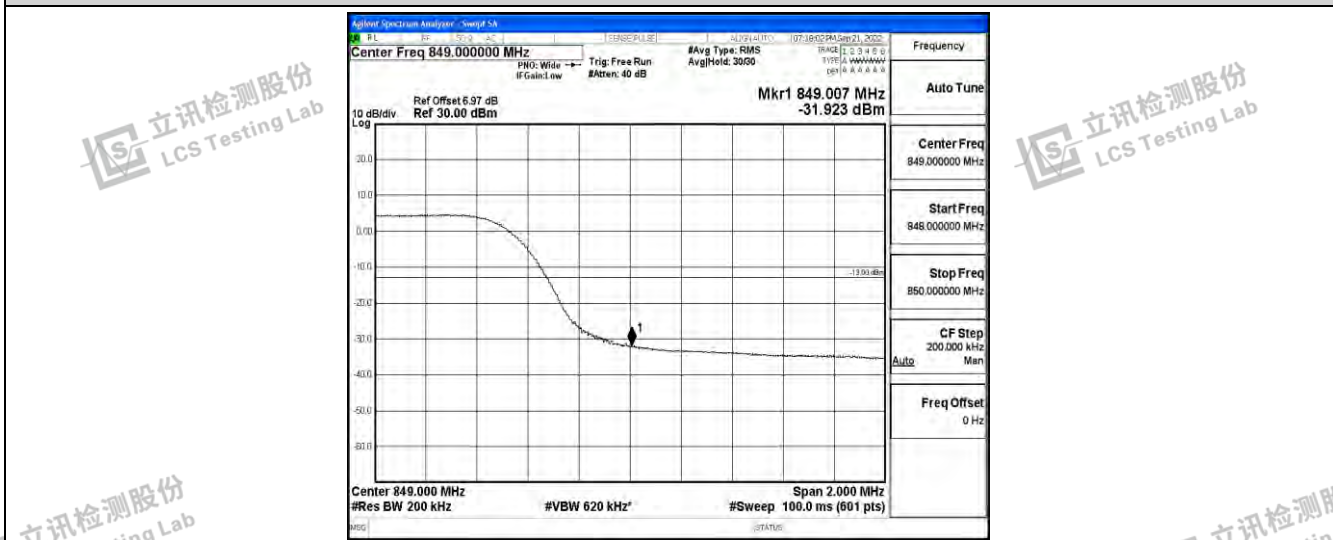

Band26-10MHz-QPSK-26990-50RB#0

Band26-10MHz-16QAM-26840-50RB#0

Shenzhen LCS Compliance Testing Laboratory Ltd.
 Add: 101, 201 Bldg A & 301 Bldg C, Juji Industrial Park Yabianxueziwei, Shajing Street, Baoan District, Shenzhen, 518000, China
 Tel: +(86) 0755-82591330 | E-mail: webmaster@lcs-cert.com | Web: www.lcs-cert.com
 Scan code to check authenticity