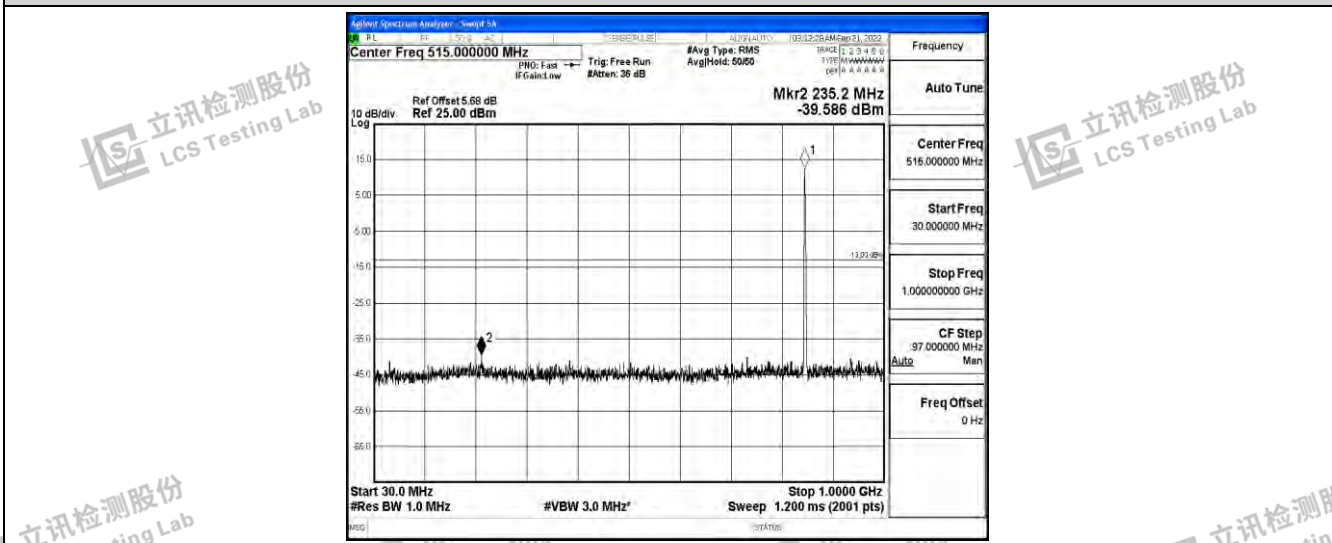

Band26-1.4MHz-QPSK-27033-1RB#0-Range3:30~1000MHz

Shenzhen LCS Compliance Testing Laboratory Ltd.
Add: 101, 201 Bldg A & 301 Bldg C, Juji Industrial Park Yabianxueziwei, Shajing Street, Baoan District, Shenzhen, 518000, China
Tel: +(86) 0755-82591330 | E-mail: webmaster@lcs-cert.com | Web: www.lcs-cert.com
Scan code to check authenticity