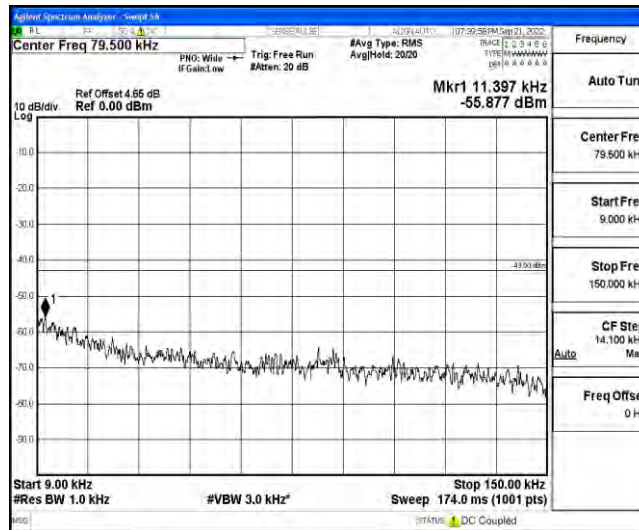

Band26-15MHz-16QAM-26865-1RB#0-Range1:0.009~0.15MHz