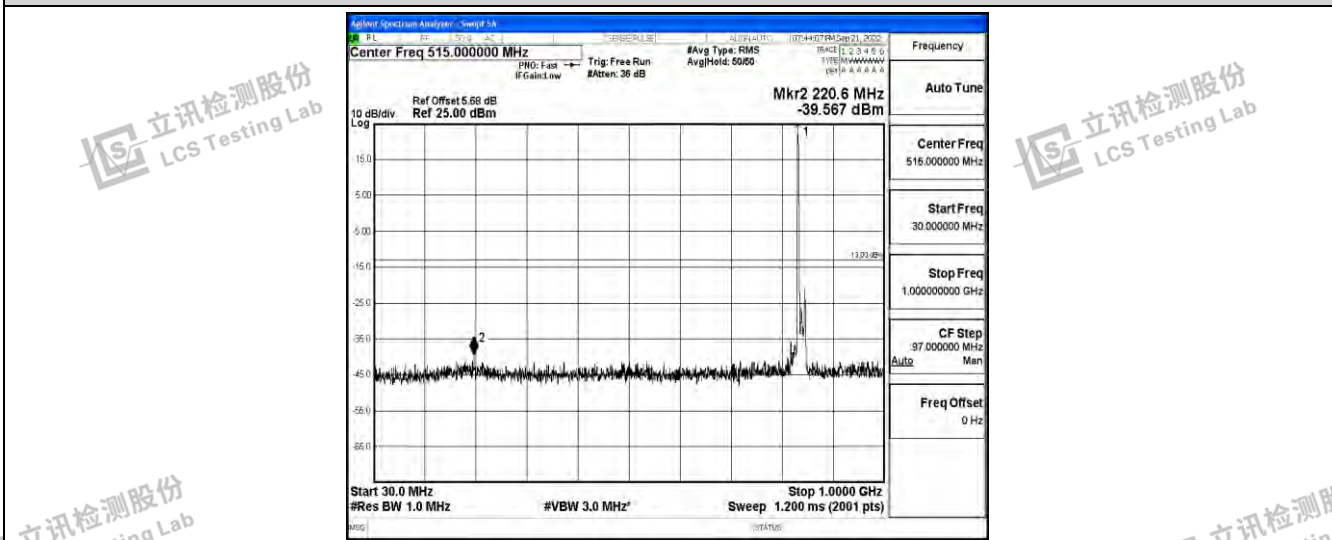

Band26-15MHz-QPSK-26965-1RB#0-Range3:30~1000MHz

Shenzhen LCS Compliance Testing Laboratory Ltd.
Add: 101, 201 Bldg A & 301 Bldg C, Juji Industrial Park Yabianxueziwei, Shajing Street, Baoan District, Shenzhen, 518000, China
Tel: +(86) 0755-82591330 | E-mail: webmaster@lcs-cert.com | Web: www.lcs-cert.com
Scan code to check authenticity