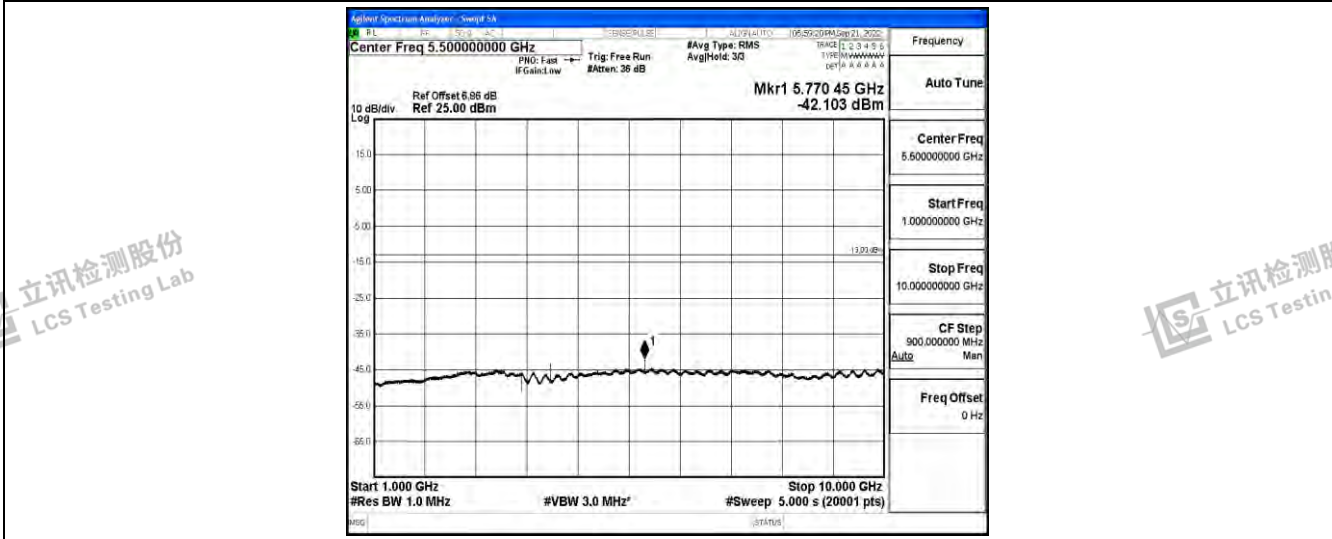

Band26-5MHz-QPSK-26815-1RB#0-Range4:1000~10000MHz