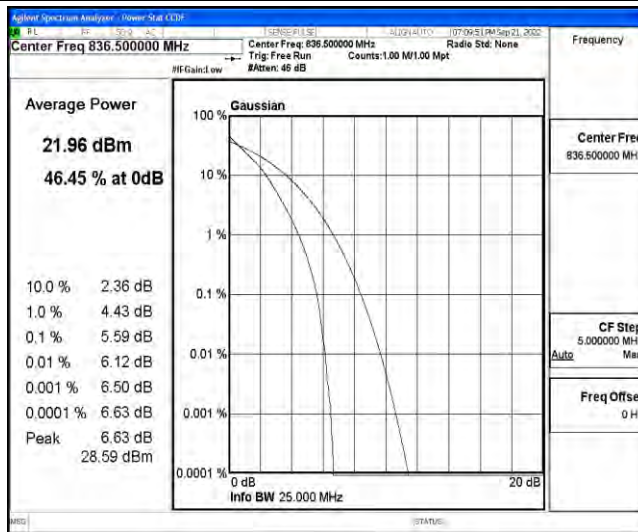

Band26-5MHz-QPSK-26915-25RB#0