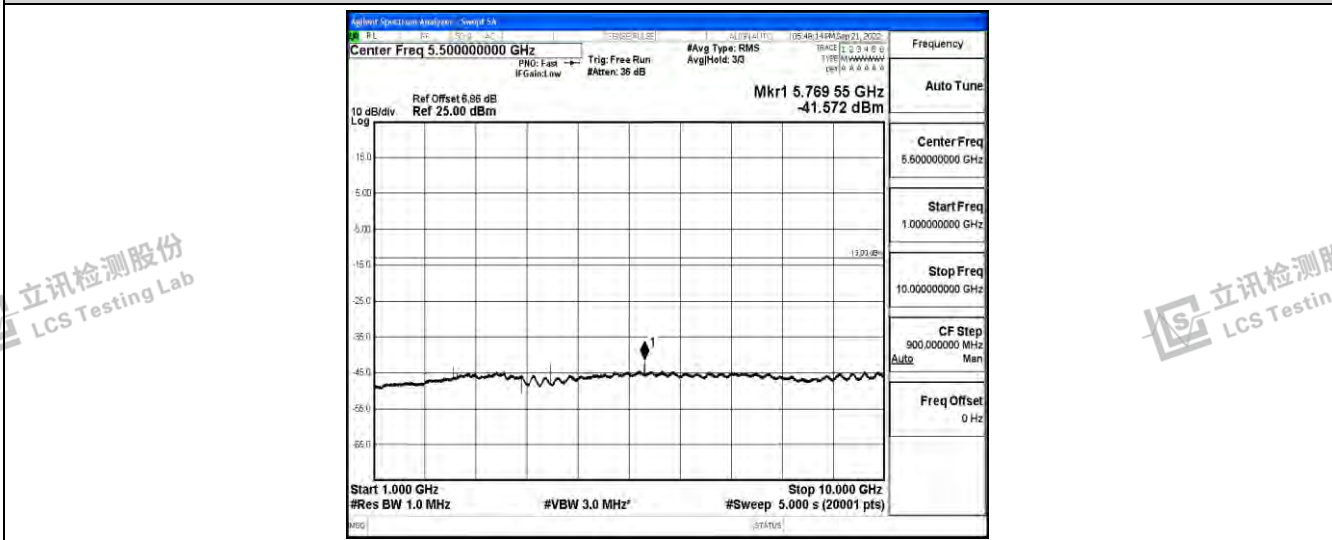

Band26-3MHz-16QAM-26805-1RB#0-Range4:1000~10000MHz