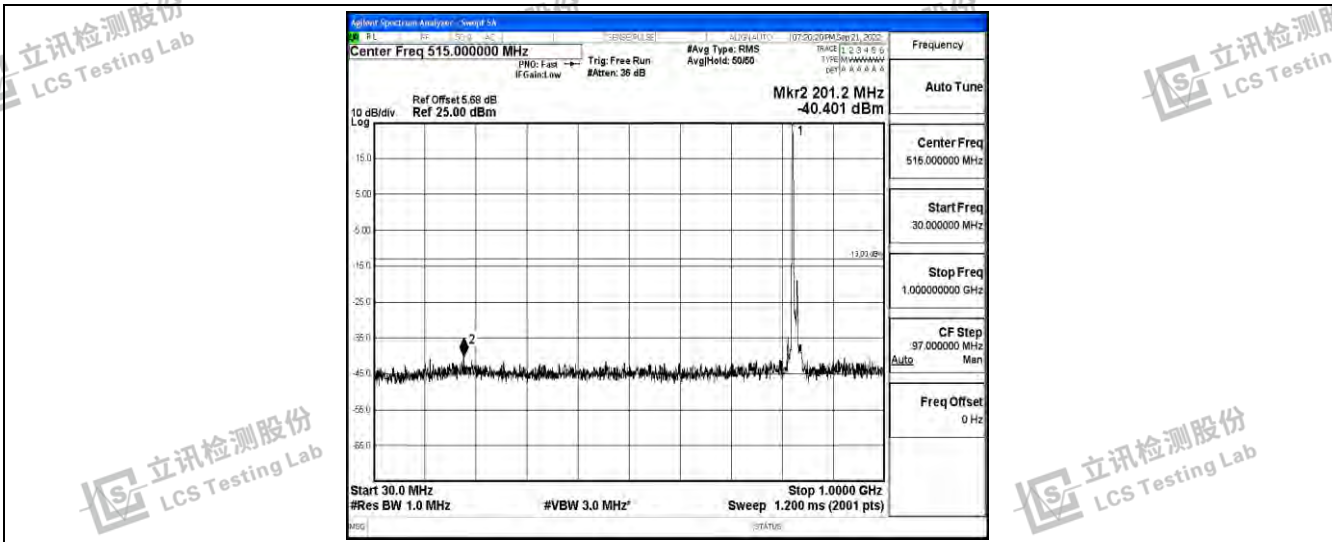

Band26-10MHz-16QAM-26840-1RB#0-Range1:0.009~0.15MHz

Band26-10MHz-16QAM-26840-1RB#0-Range2:0.15~30MHz

Band26-10MHz-16QAM-26840-1RB#0-Range3:30~1000MHz

Shenzhen LCS Compliance Testing Laboratory Ltd.
 Add: 101, 201 Bldg A & 301 Bldg C, Juji Industrial Park Yabianxueziwei, Shajing Street, Baoan District, Shenzhen, 518000, China
 Tel: +(86) 0755-82591330 | E-mail: webmaster@lcs-cert.com | Web: www.lcs-cert.com
 Scan code to check authenticity