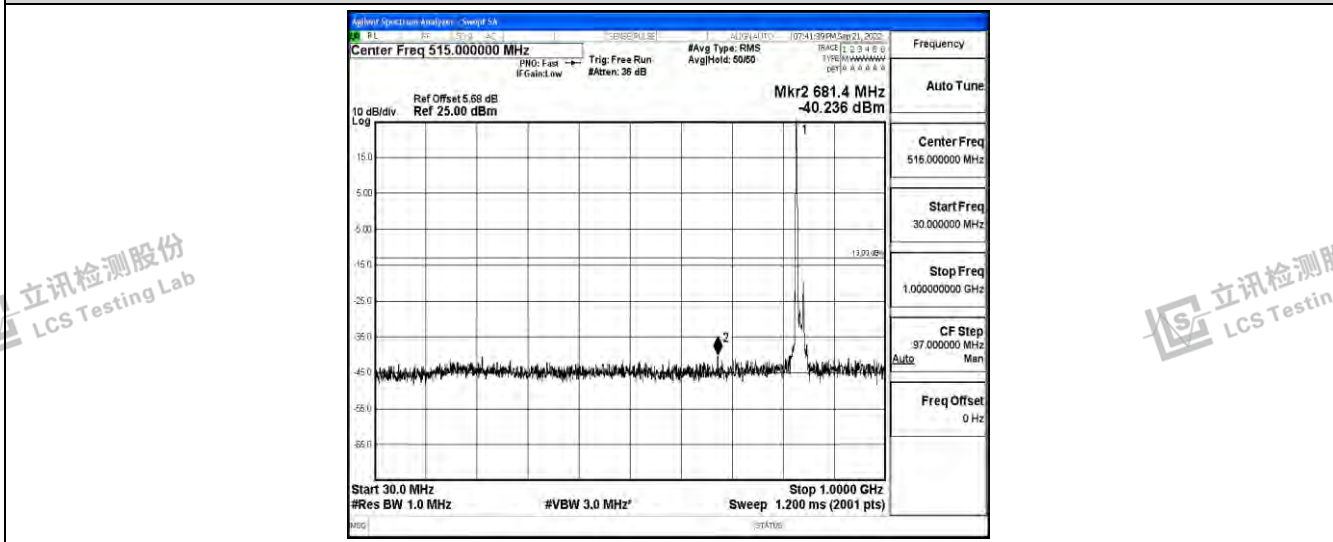

Band26-15MHz-QPSK-26915-1RB#0-Range3:30~1000MHz