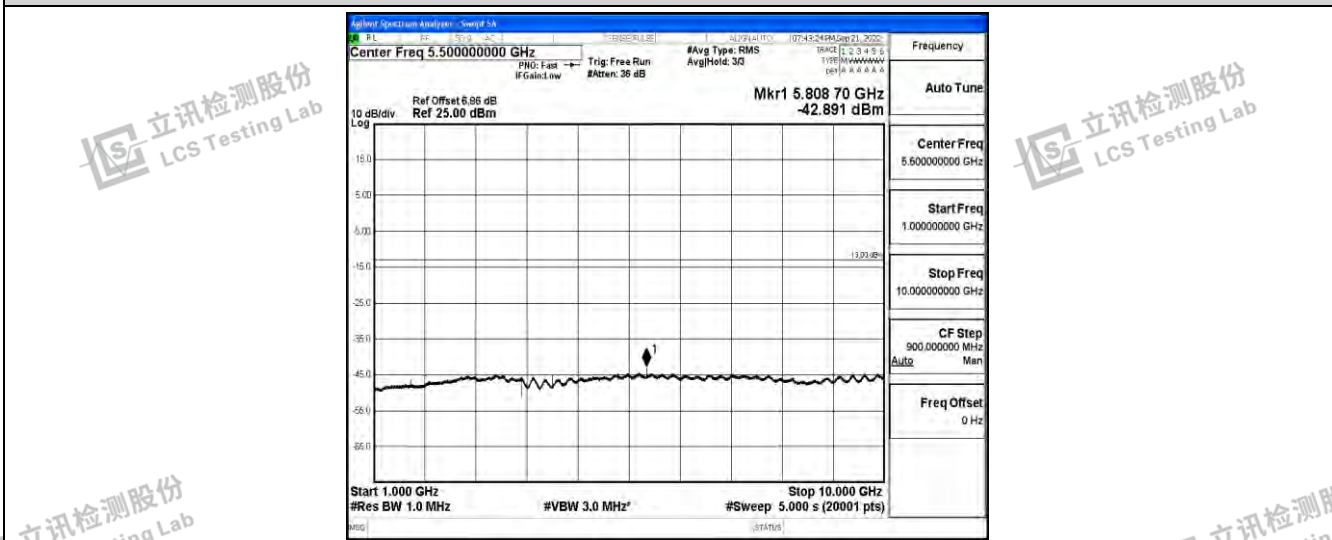

Band26-15MHz-16QAM-26915-1RB#0-Range4:1000~10000MHz

Shenzhen LCS Compliance Testing Laboratory Ltd.
Add: 101, 201 Bldg A & 301 Bldg C, Juji Industrial Park Yabianxueziwei, Shajing Street, Baoan District, Shenzhen, 518000, China
Tel: +(86) 0755-82591330 | E-mail: webmaster@lcs-cert.com | Web: www.lcs-cert.com
Scan code to check authenticity