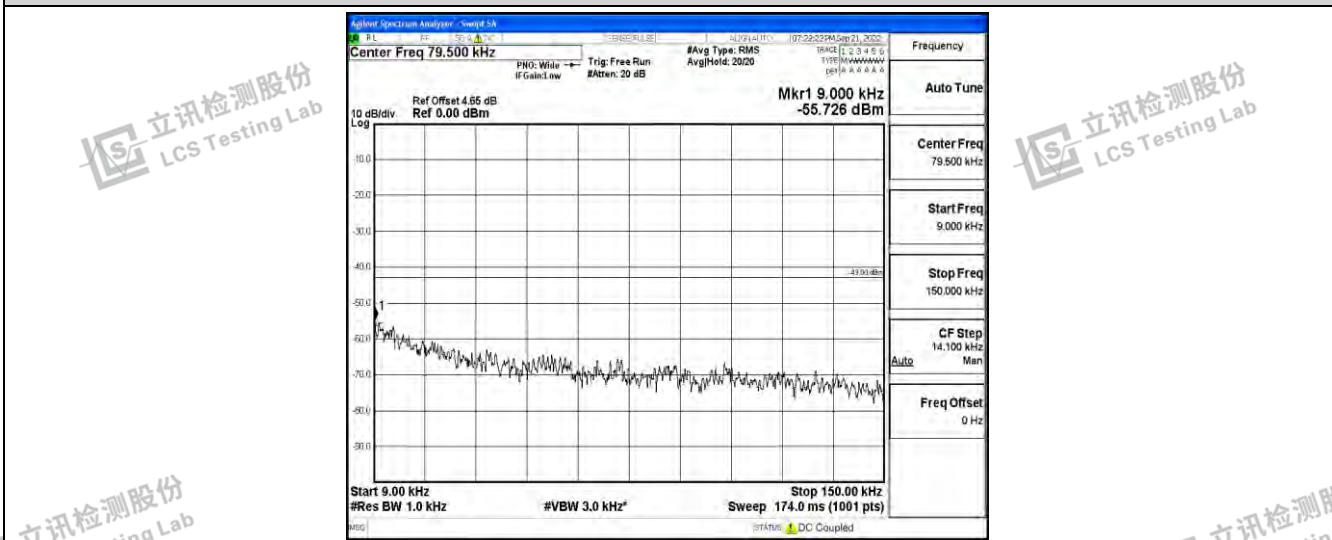

Band26-10MHz-16QAM-26915-1RB#0-Range1: 0.009~0.15MHz

Shenzhen LCS Compliance Testing Laboratory Ltd.
Add: 101, 201 Bldg A & 301 Bldg C, Juji Industrial Park Yabianxueziwei, Shajing Street, Baoan District, Shenzhen, 518000, China
Tel: +(86) 0755-82591330 | E-mail: webmaster@lcs-cert.com | Web: www.lcs-cert.com
Scan code to check authenticity