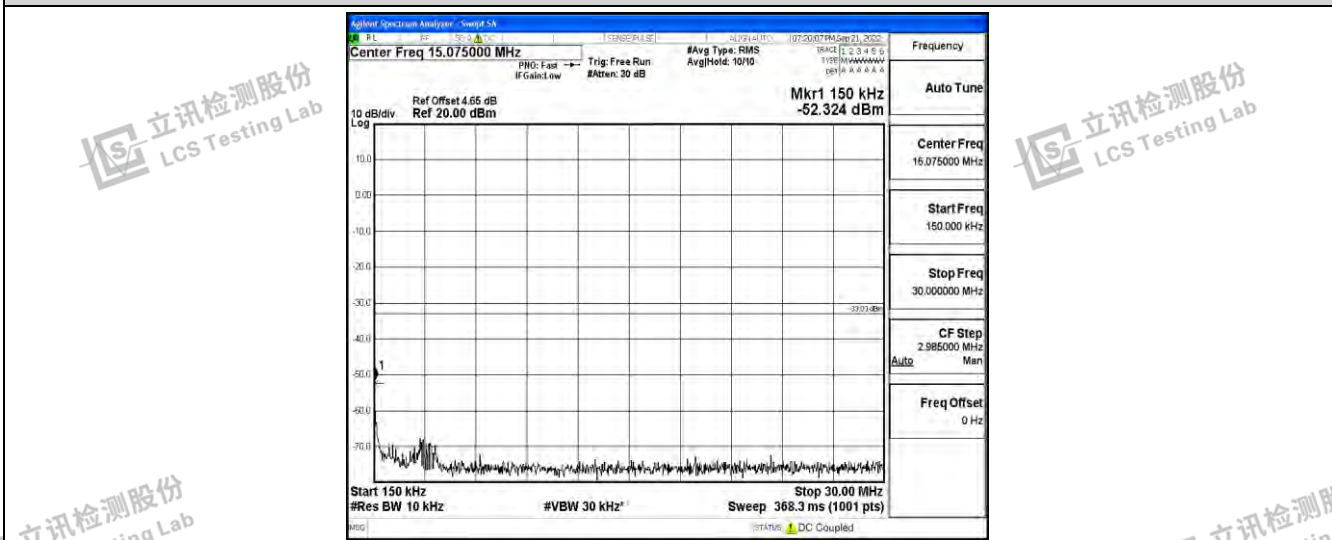

Band26-10MHz-16QAM-26840-1RB#0-Range2:0.15~30MHz

Shenzhen LCS Compliance Testing Laboratory Ltd.
Add: 101, 201 Bldg A & 301 Bldg C, Juji Industrial Park Yabianxueziwei, Shajing Street, Baoan District, Shenzhen, 518000, China
Tel: +(86) 0755-82591330 | E-mail: webmaster@lcs-cert.com | Web: www.lcs-cert.com
Scan code to check authenticity