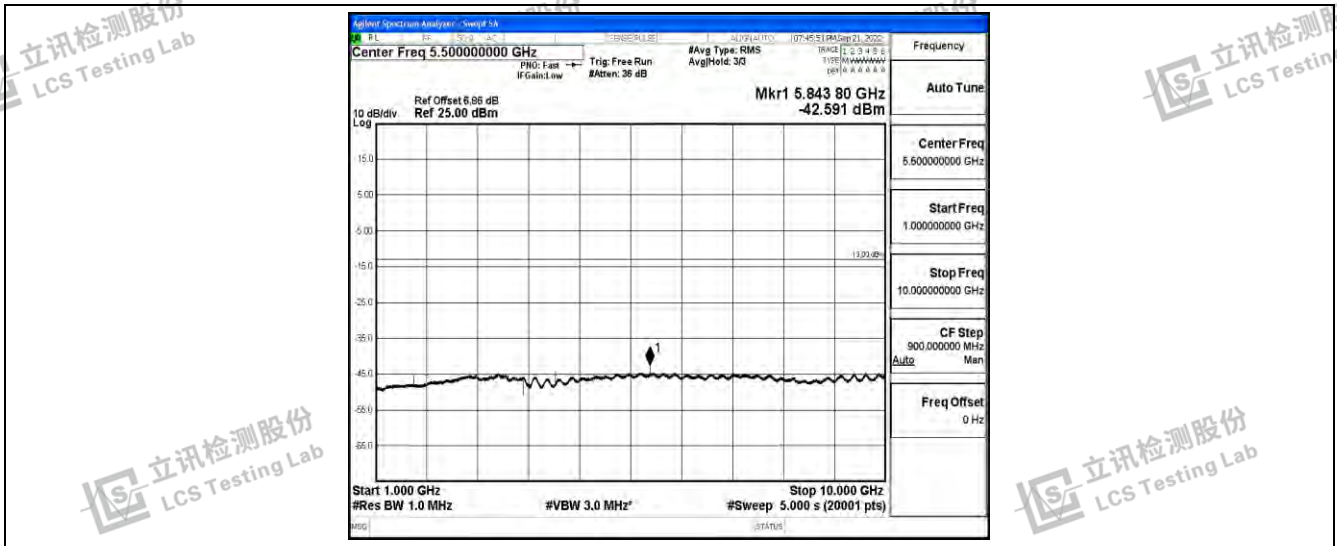

Band26-15MHz-16QAM-26965-1RB#0-Range2:0.15~30MHz

Band26-15MHz-16QAM-26965-1RB#0-Range3:30~1000MHz

Band26-15MHz-16QAM-26965-1RB#0-Range4:1000~10000MHz

Shenzhen LCS Compliance Testing Laboratory Ltd.
 Add: 101, 201 Bldg A & 301 Bldg C, Juji Industrial Park Yabianxueziwei, Shajing Street, Baoan District, Shenzhen, 518000, China
 Tel: +(86) 0755-82591330 | E-mail: webmaster@lcs-cert.com | Web: www.lcs-cert.com
 Scan code to check authenticity