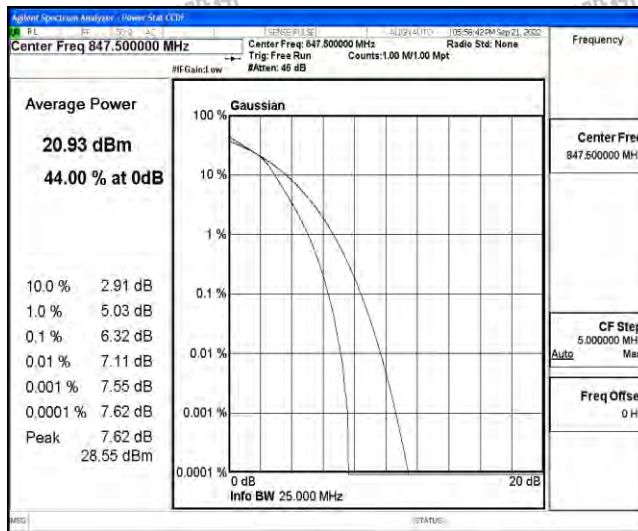

Band26-3MHz-16QAM-27025-15RB#0