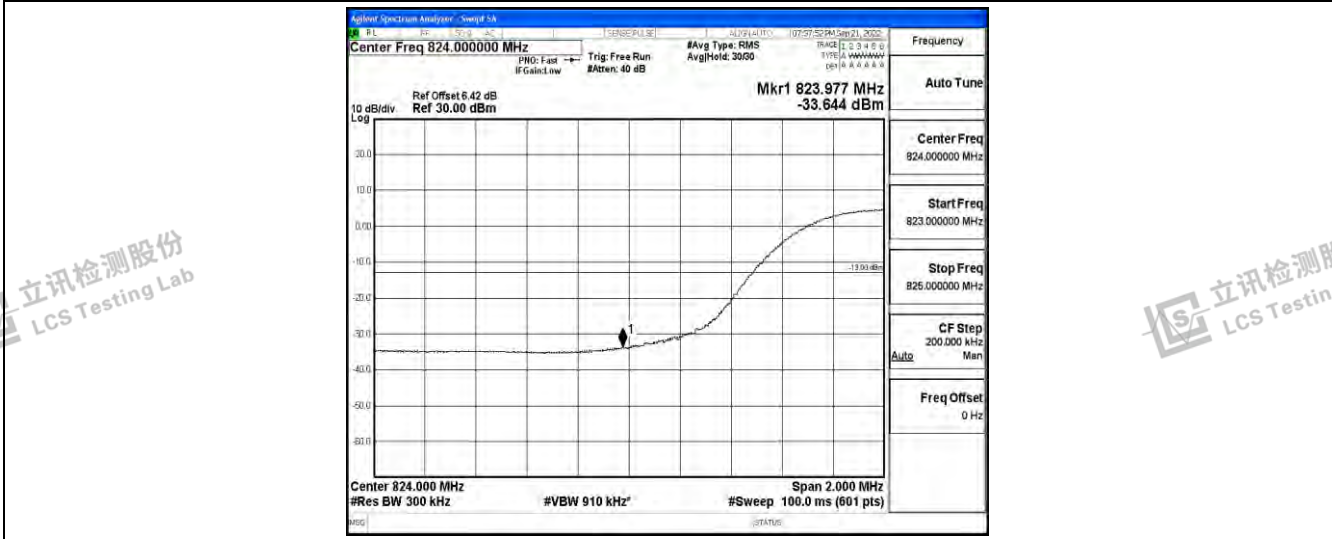

Band26-15MHz-16QAM-26865-75RB#0