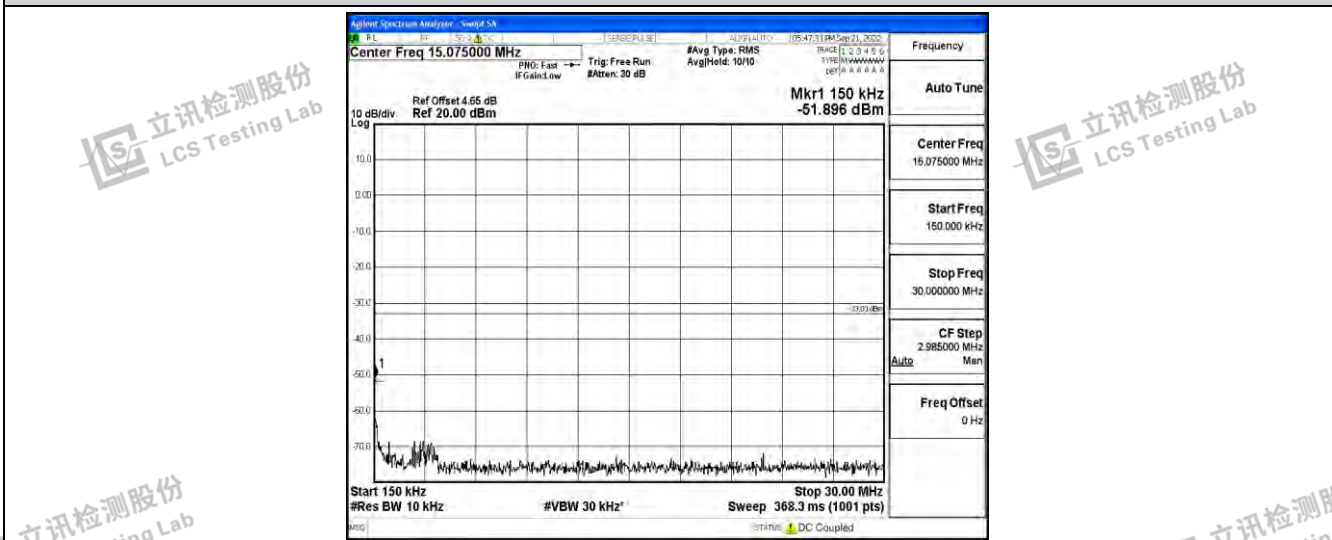

Band26-3MHz-16QAM-26805-1RB#0-Range2:0.15~30MHz

Shenzhen LCS Compliance Testing Laboratory Ltd.
Add: 101, 201 Bldg A & 301 Bldg C, Juji Industrial Park Yabianxueziwei, Shajing Street, Baoan District, Shenzhen, 518000, China
Tel: +(86) 0755-82591330 | E-mail: webmaster@lcs-cert.com | Web: www.lcs-cert.com
Scan code to check authenticity