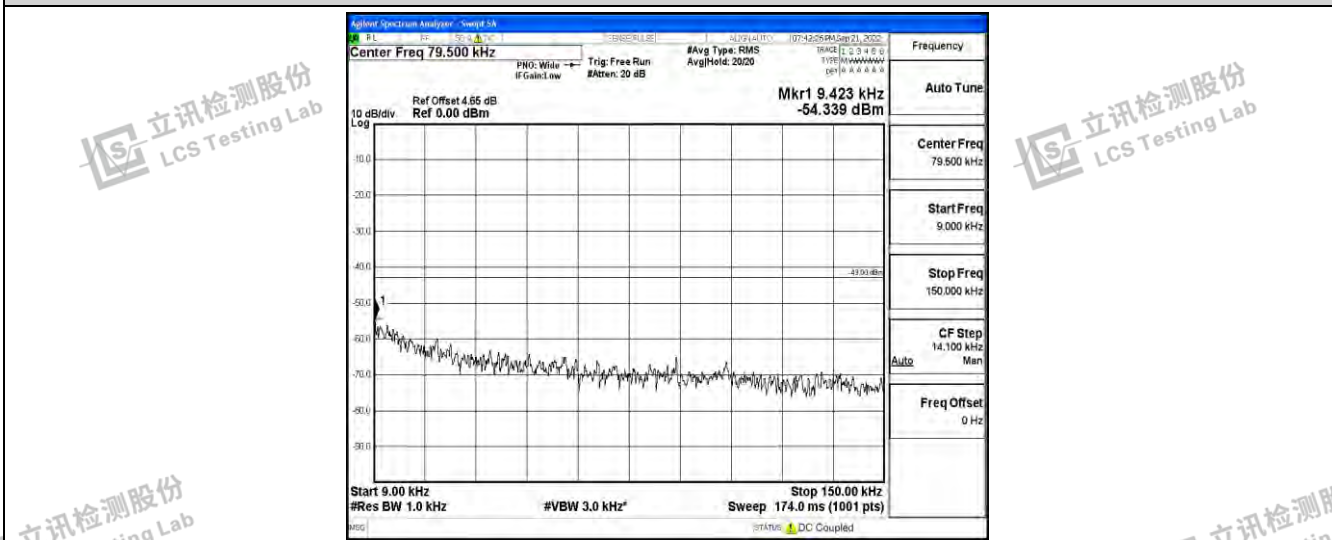

Band26-15MHz-16QAM-26915-1RB#0-Range1:0.009~0.15MHz

Shenzhen LCS Compliance Testing Laboratory Ltd.
Add: 101, 201 Bldg A & 301 Bldg C, Juji Industrial Park Yabianxueziwei, Shajing Street, Baoan District, Shenzhen, 518000, China
Tel: +(86) 0755-82591330 | E-mail: webmaster@lcs-cert.com | Web: www.lcs-cert.com
Scan code to check authenticity