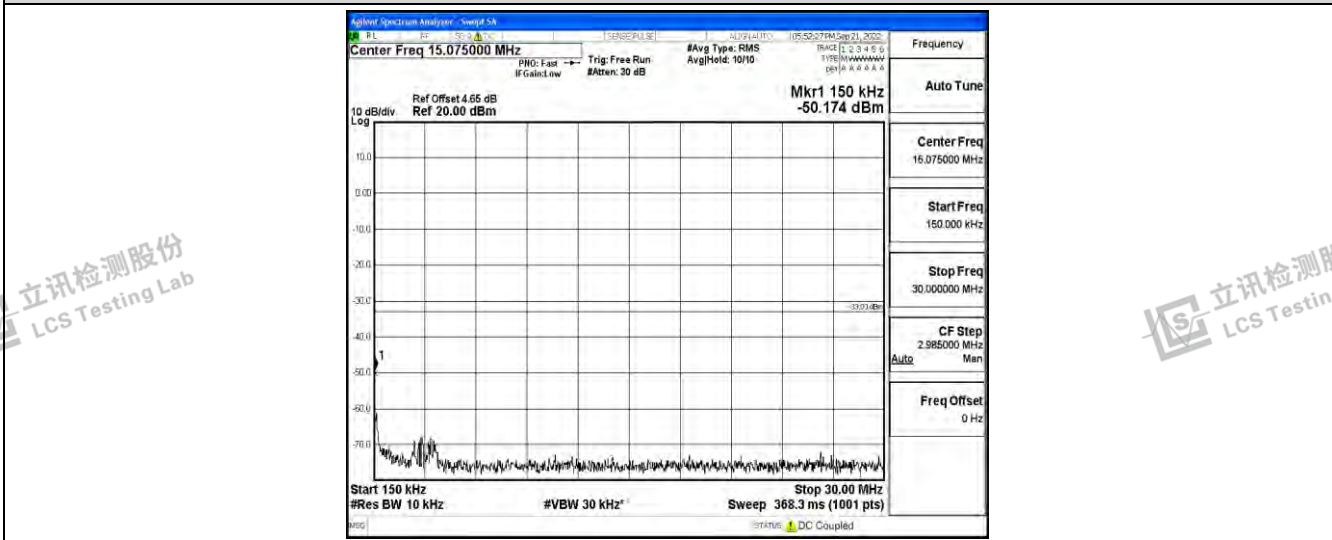

Band26-3MHz-16QAM-27025-1RB#0-Range2:0.15~30MHz