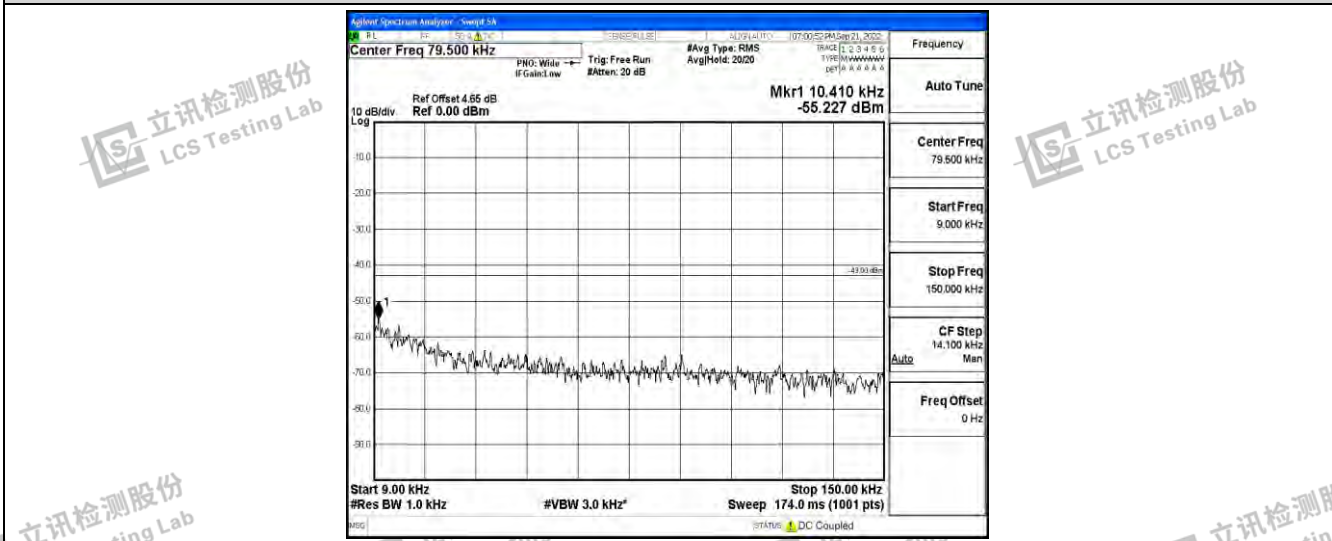

Band26-5MHz-QPSK-26915-1RB#0-Range1:0.009~0.15MHz

Shenzhen LCS Compliance Testing Laboratory Ltd.
Add: 101, 201 Bldg A & 301 Bldg C, Juji Industrial Park Yabianxueziwei, Shajing Street, Baoan District, Shenzhen, 518000, China
Tel: +(86) 0755-82591330 | E-mail: webmaster@lcs-cert.com | Web: www.lcs-cert.com
Scan code to check authenticity