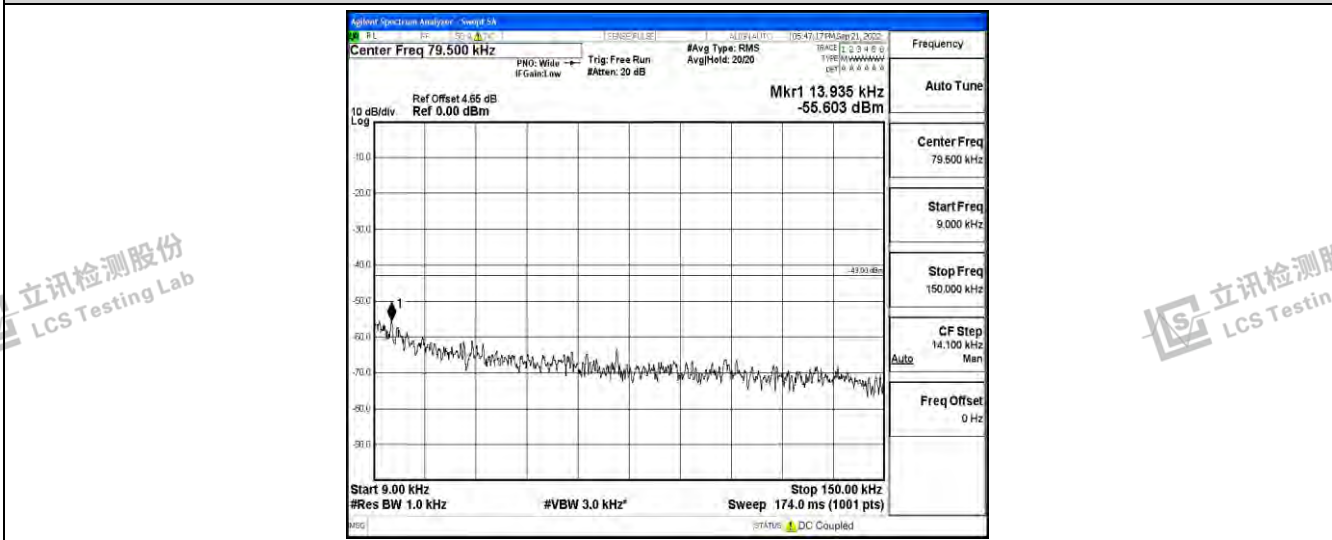

Band26-3MHz-16QAM-26805-1RB#0-Range1:0.009~0.15MHz