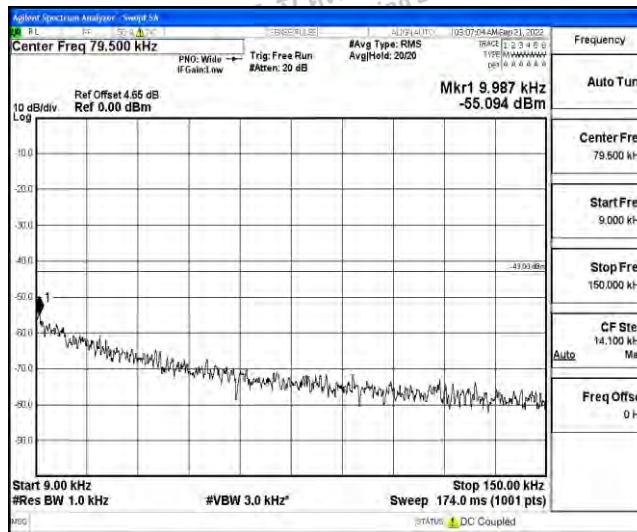

Band26	15MHz	16QAM	26915	1RB#0	Range2:0.15~30MHz	-52.15	PASS
Band26	15MHz	16QAM	26915	1RB#0	Range3:30~1000MHz	-40.86	PASS
Band26	15MHz	16QAM	26915	1RB#0	Range4:1000~10000MHz	-42.89	PASS
Band26	15MHz	16QAM	26965	1RB#0	Range1:0.009~0.15MHz	-54.09	PASS
Band26	15MHz	16QAM	26965	1RB#0	Range2:0.15~30MHz	-50.68	PASS
Band26	15MHz	16QAM	26965	1RB#0	Range3:30~1000MHz	-39.35	PASS
Band26	15MHz	16QAM	26965	1RB#0	Range4:1000~10000MHz	-42.59	PASS

Test Graphs

Band26-1.4MHz-QPSK-26797-1RB#0-Range1:0.009~0.15MHz