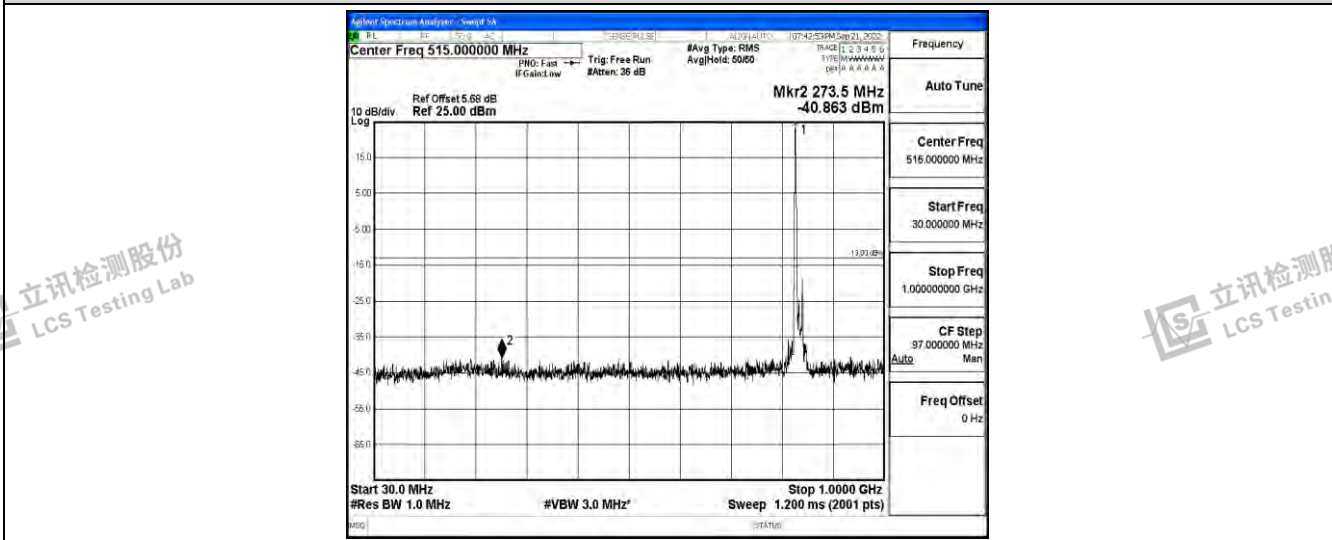

Band26-15MHz-16QAM-26915-1RB#0-Range3:30~1000MHz