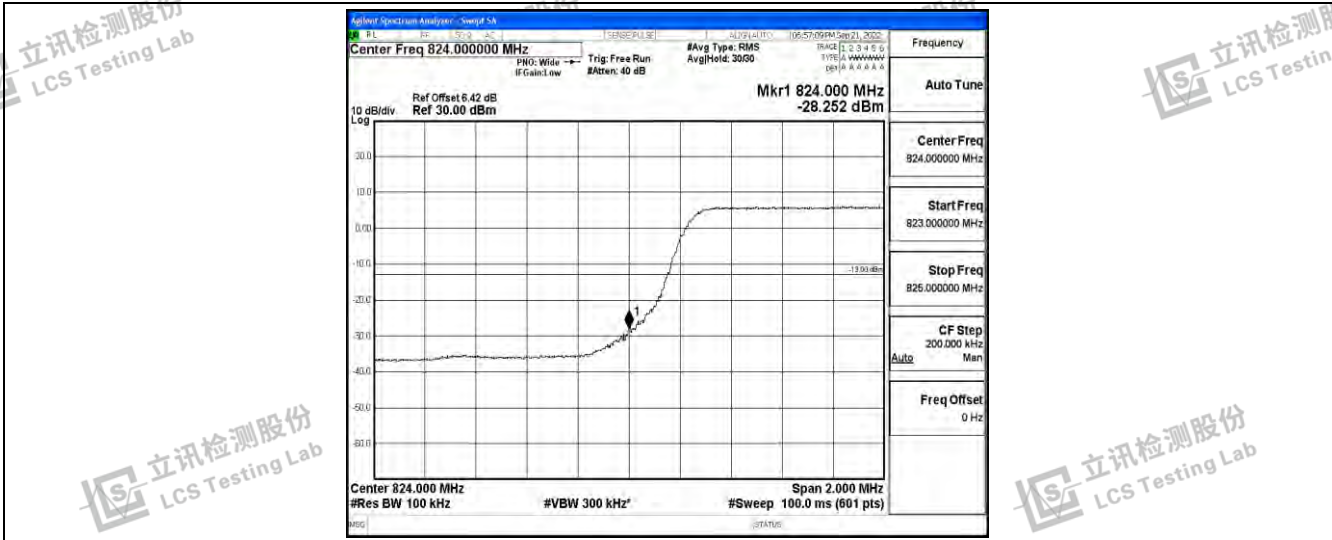

Band26-5MHz-QPSK-26815-25RB#0