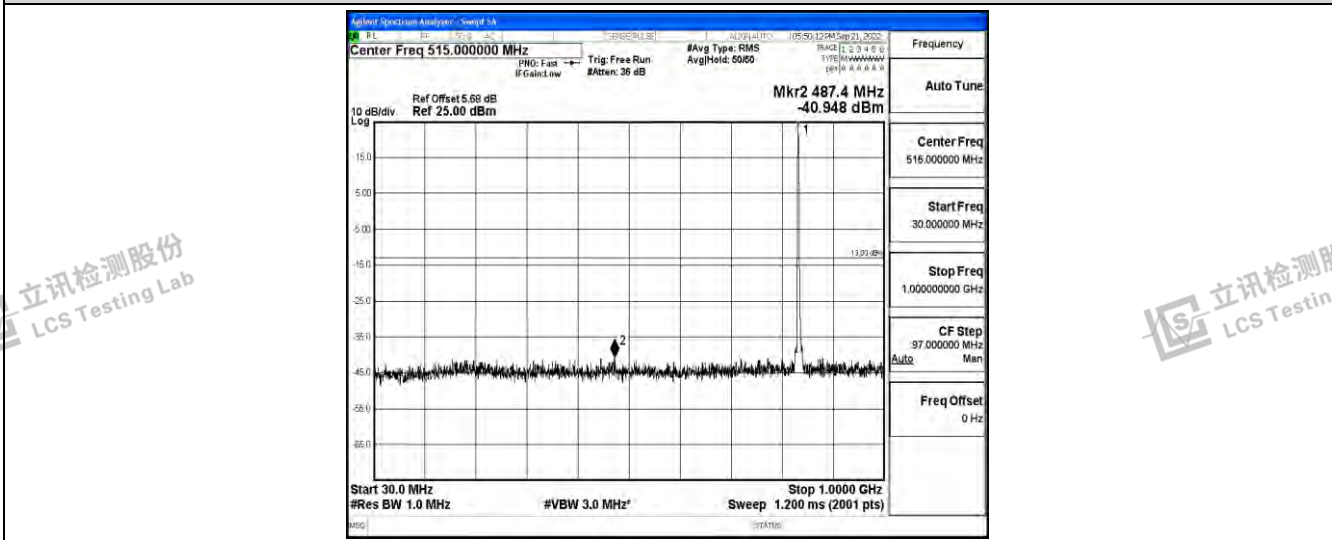

Band26-3MHz-16QAM-26915-1RB#0-Range3:30~1000MHz