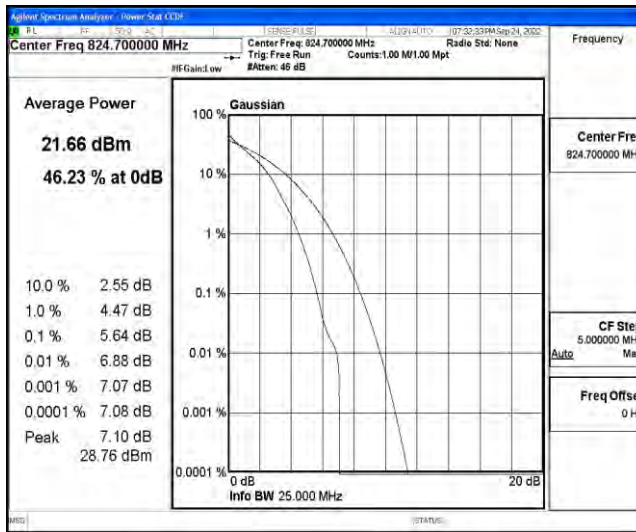

立讯检测股份
LCS Testing Lab
Test Graphs

立讯检测股份
LCS Testing Lab

立讯检测股份
LCS Testing Lab

立讯检测股份
LCS Testing Lab

Band26-1.4MHz-QPSK-26797-6RB#0