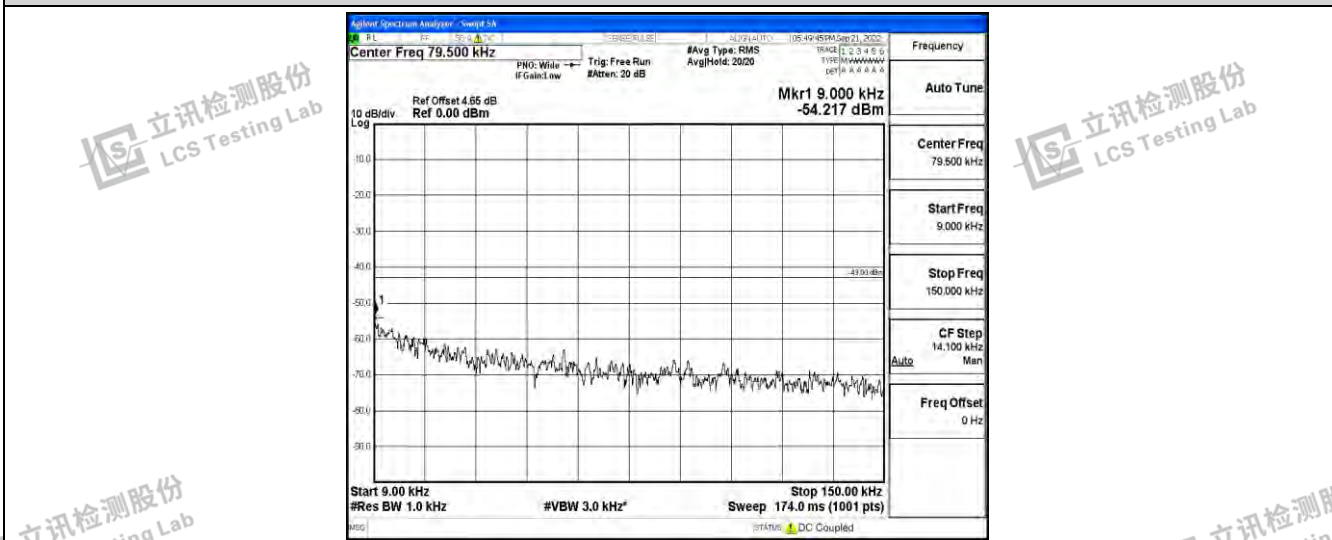

Band26-3MHz-16QAM-26915-1RB#0-Range1:0.009~0.15MHz

Shenzhen LCS Compliance Testing Laboratory Ltd.
Add: 101, 201 Bldg A & 301 Bldg C, Juji Industrial Park Yabianxueziwei, Shajing Street, Baoan District, Shenzhen, 518000, China
Tel: +(86) 0755-82591330 | E-mail: webmaster@lcs-cert.com | Web: www.lcs-cert.com
Scan code to check authenticity