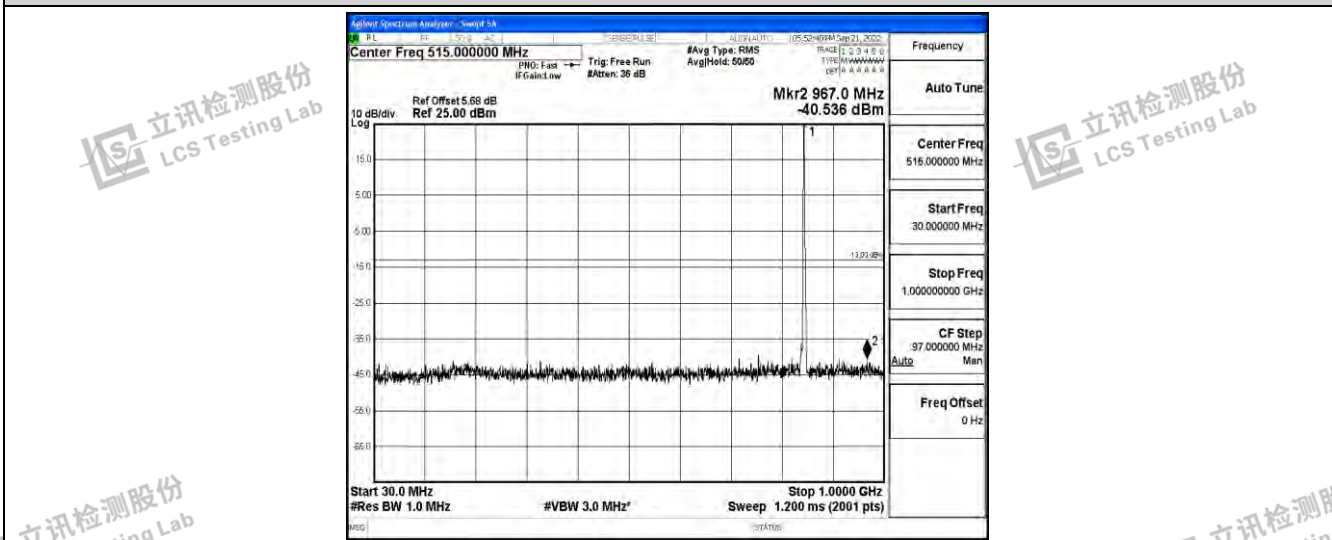

Band26-3MHz-16QAM-27025-1RB#0-Range3:30~1000MHz

Shenzhen LCS Compliance Testing Laboratory Ltd.
Add: 101, 201 Bldg A & 301 Bldg C, Juji Industrial Park Yabianxueziwei, Shajing Street, Baoan District, Shenzhen, 518000, China
Tel: +(86) 0755-82591330 | E-mail: webmaster@lcs-cert.com | Web: www.lcs-cert.com
Scan code to check authenticity