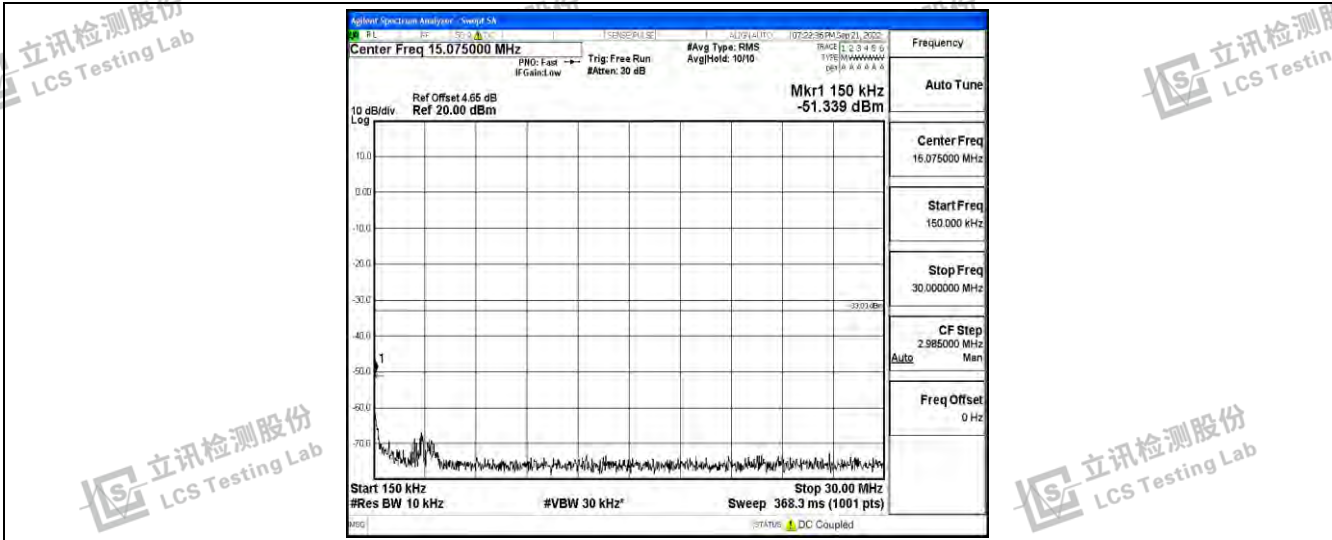

Band26-10MHz-16QAM-26840-1RB#0-Range4: 1000~10000MHz

Band26-10MHz-16QAM-26915-1RB#0-Range1: 0.009~0.15MHz

Band26-10MHz-16QAM-26915-1RB#0-Range2: 0.15~30MHz

Shenzhen LCS Compliance Testing Laboratory Ltd.
 Add: 101, 201 Bldg A & 301 Bldg C, Juji Industrial Park Yabianxueziwei, Shajing Street, Baoan District, Shenzhen, 518000, China
 Tel: +(86) 0755-82591330 | E-mail: webmaster@lcs-cert.com | Web: www.lcs-cert.com
 Scan code to check authenticity