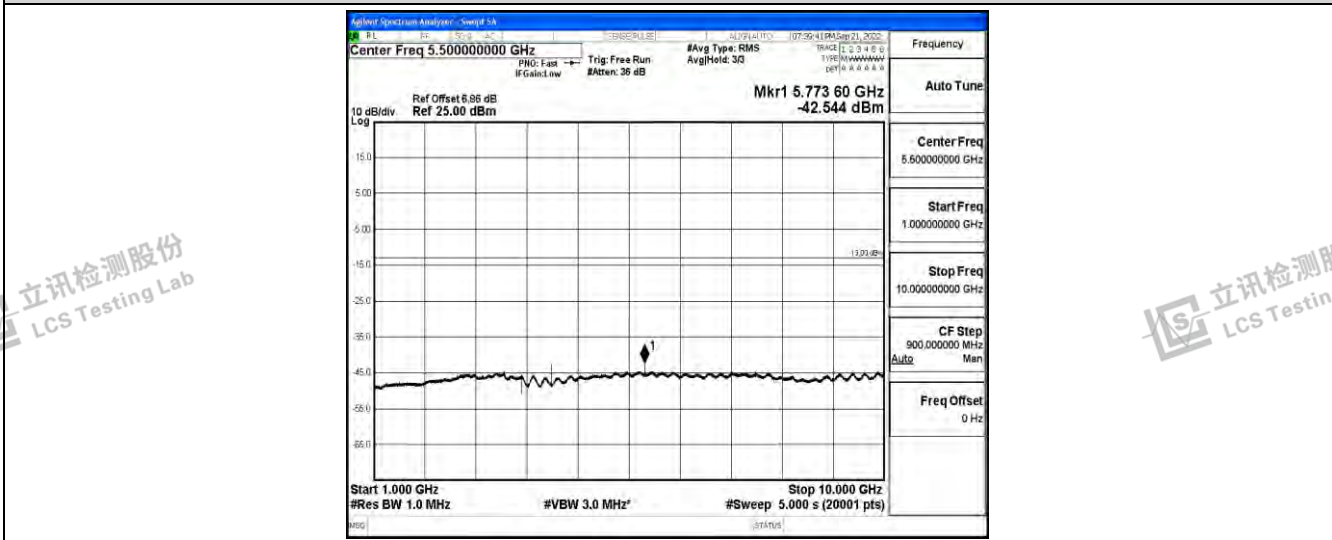

Band26-15MHz-QPSK-26865-1RB#0-Range4:1000~10000MHz