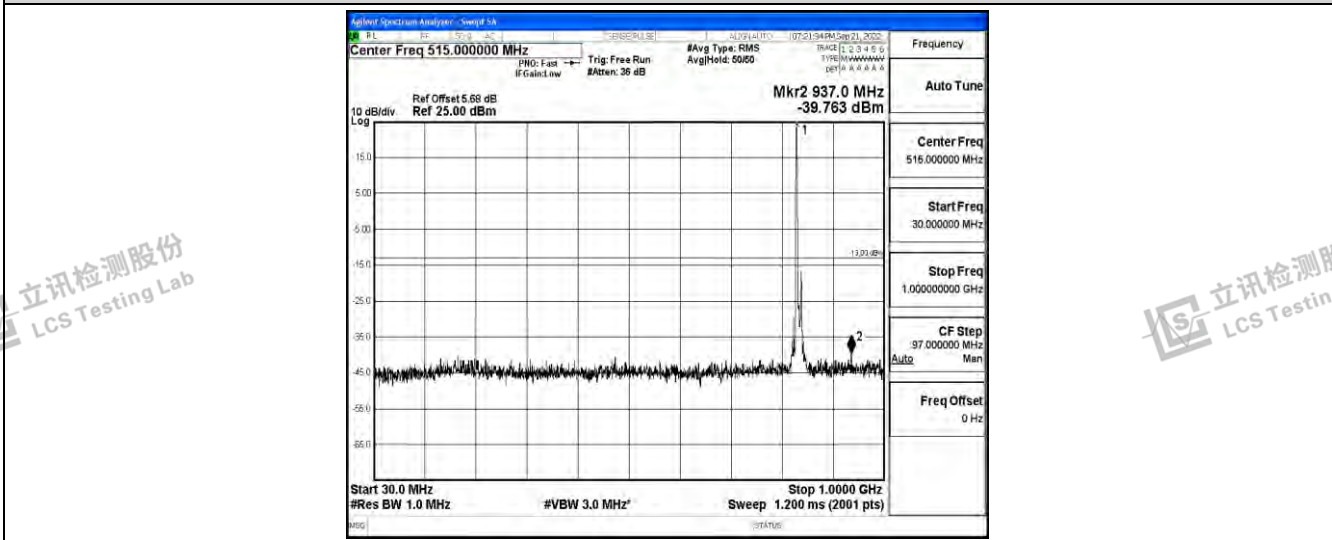

Band26-10MHz-QPSK-26915-1RB#0-Range3:30~1000MHz