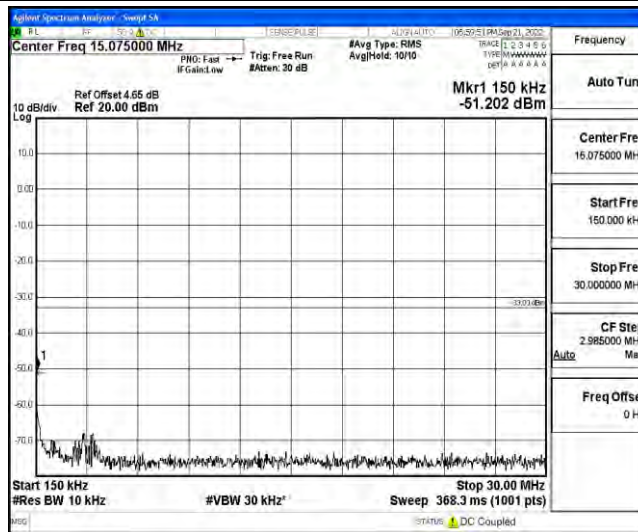

Band26-5MHz-16QAM-26815-1RB#0-Range2:0.15~30MHz

Shenzhen LCS Compliance Testing Laboratory Ltd.
Add: 101, 201 Bldg A & 301 Bldg C, Juji Industrial Park Yabianxueziwei, Shajing Street, Baoan District, Shenzhen, 518000, China
Tel: +(86) 0755-82591330 | E-mail: webmaster@lcs-cert.com | Web: www.lcs-cert.com
Scan code to check authenticity