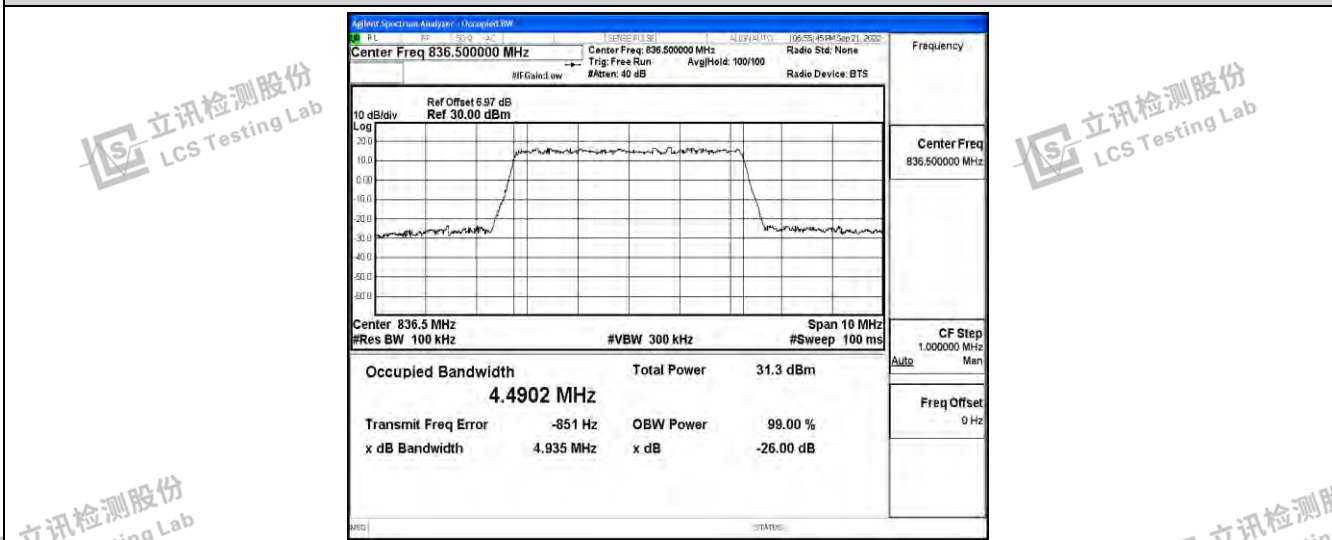

Band26-5MHz-QPSK-26915-25RB#0