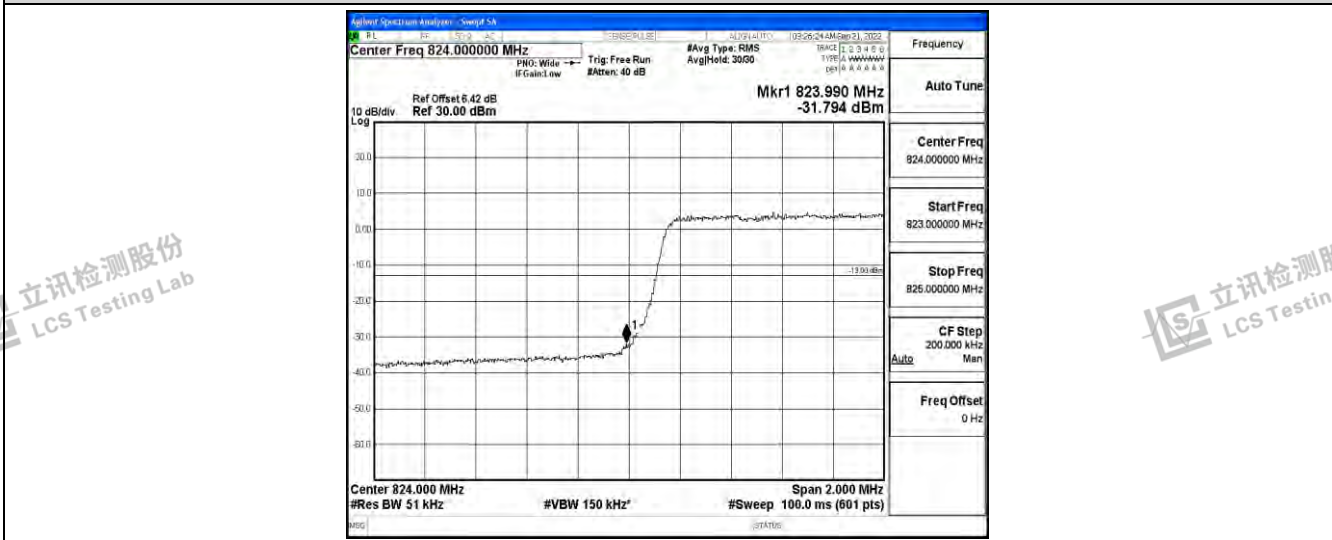

Band26-3MHz-16QAM-26805-15RB#0