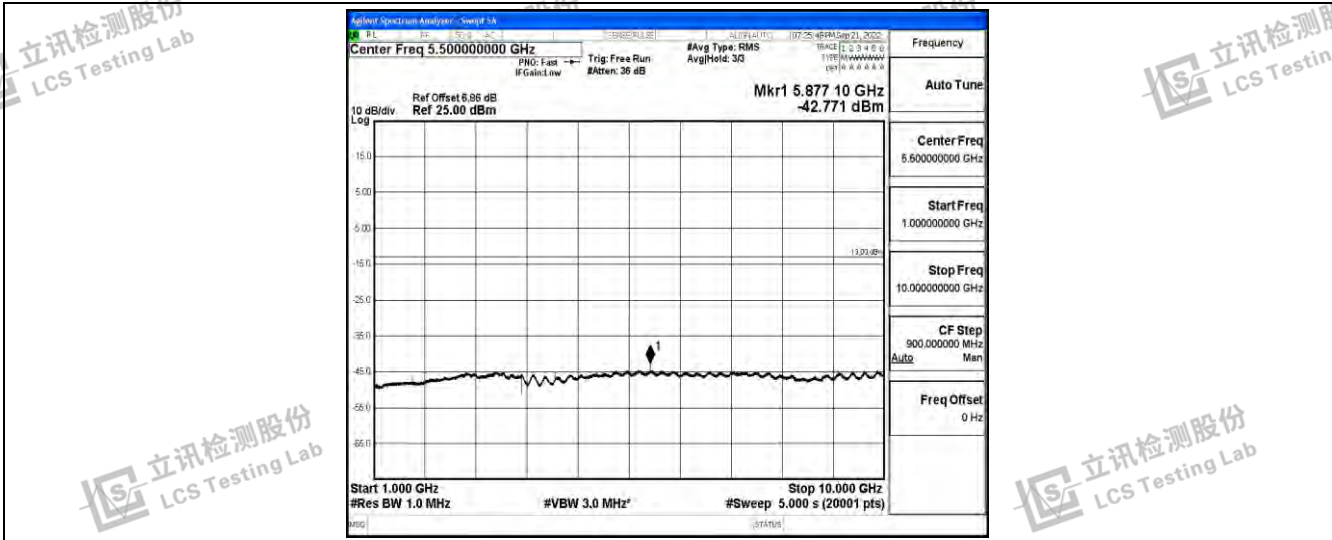

Band26-10MHz-16QAM-26990-1RB#0-Range2:0.15~30MHz

Band26-10MHz-16QAM-26990-1RB#0-Range3:30~1000MHz

Band26-10MHz-16QAM-26990-1RB#0-Range4:1000~10000MHz

Shenzhen LCS Compliance Testing Laboratory Ltd.
 Add: 101, 201 Bldg A & 301 Bldg C, Juji Industrial Park Yabianxueziwei, Shajing Street, Baoan District, Shenzhen, 518000, China
 Tel: +(86) 0755-82591330 | E-mail: webmaster@lcs-cert.com | Web: www.lcs-cert.com
 Scan code to check authenticity