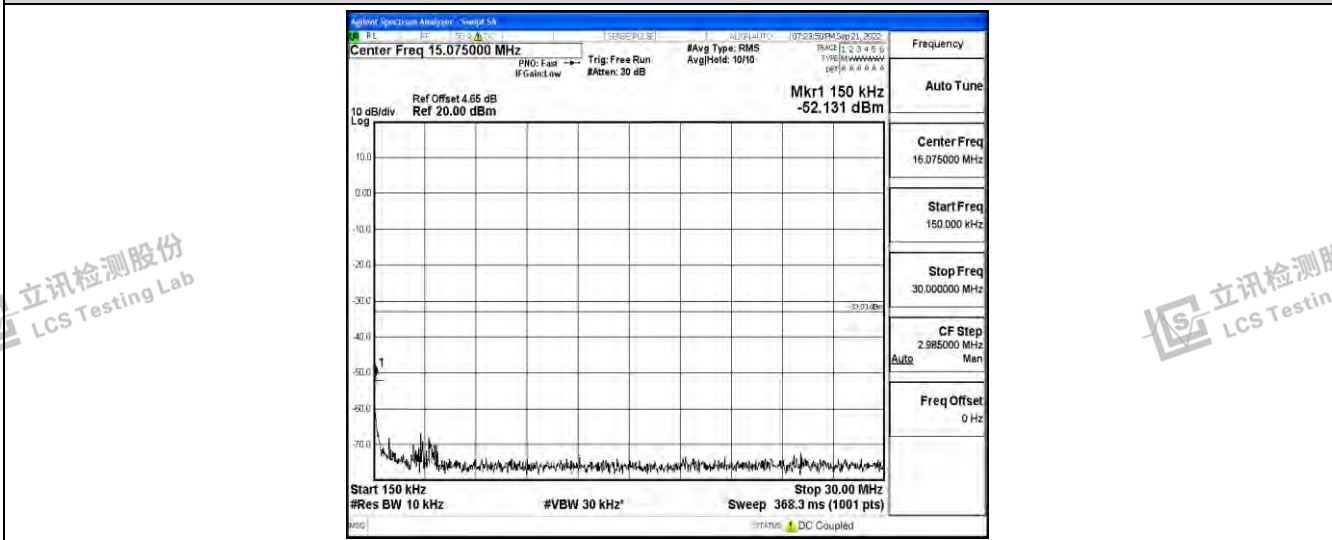

Band26-10MHz-QPSK-26990-1RB#0-Range2:0.15~30MHz