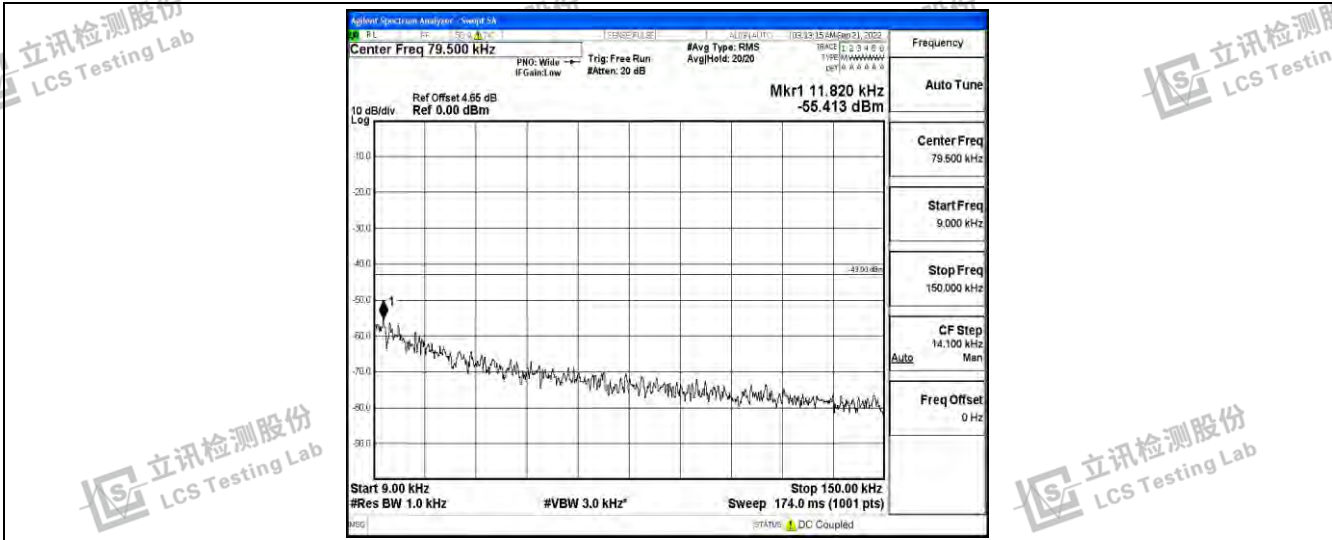

Band26-1.4MHz-16QAM-26915-1RB#0-Range3:30~1000MHz

Band26-1.4MHz-16QAM-26915-1RB#0-Range4:1000~10000MHz

Band26-1.4MHz-16QAM-27033-1RB#0-Range1:0.009~0.15MHz

Shenzhen LCS Compliance Testing Laboratory Ltd.
 Add: 101, 201 Bldg A & 301 Bldg C, Juji Industrial Park Yabianxueziwei, Shajing Street, Baoan District, Shenzhen, 518000, China
 Tel: +(86) 0755-82591330 | E-mail: webmaster@lcs-cert.com | Web: www.lcs-cert.com
 Scan code to check authenticity