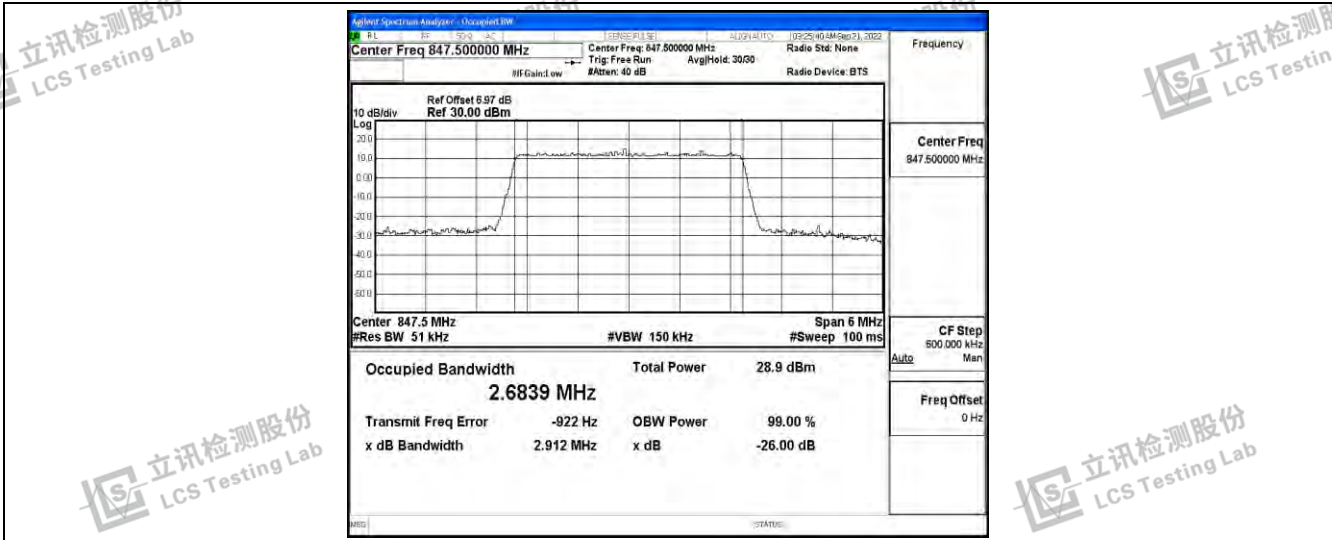

Band26-3MHz-QPSK-27025-15RB#0

Band26-3MHz-16QAM-26805-15RB#0

Band26-3MHz-16QAM-26915-15RB#0

Band26-3MHz-16QAM-27025-15RB#0

Shenzhen LCS Compliance Testing Laboratory Ltd.
 Add: 101, 201 Bldg A & 301 Bldg C, Juji Industrial Park Yabianxueziwei, Shajing Street, Baoan District, Shenzhen, 518000, China
 Tel: +(86) 0755-82591330 | E-mail: webmaster@lcs-cert.com | Web: www.lcs-cert.com
 Scan code to check authenticity