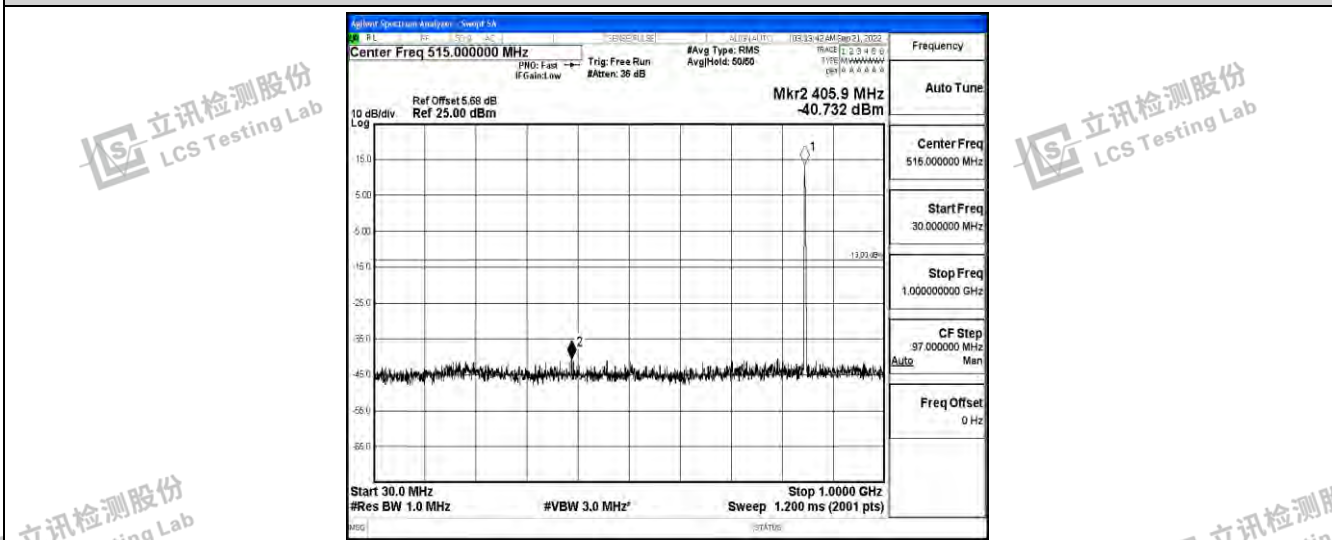

Band26-1.4MHz-16QAM-27033-1RB#0-Range3:30~1000MHz

Shenzhen LCS Compliance Testing Laboratory Ltd.
Add: 101, 201 Bldg A & 301 Bldg C, Juji Industrial Park Yabianxueziwei, Shajing Street, Baoan District, Shenzhen, 518000, China
Tel: +(86) 0755-82591330 | E-mail: webmaster@lcs-cert.com | Web: www.lcs-cert.com
Scan code to check authenticity