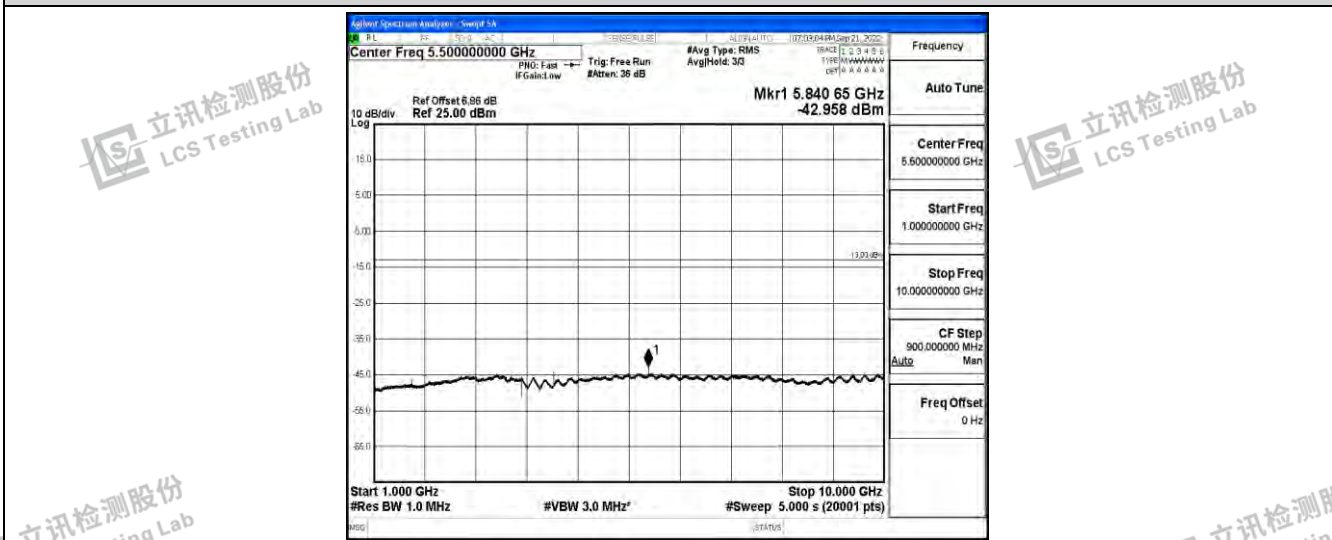

Band26-5MHz-16QAM-26915-1RB#0-Range4:1000~10000MHz

Shenzhen LCS Compliance Testing Laboratory Ltd.
Add: 101, 201 Bldg A & 301 Bldg C, Juji Industrial Park Yabianxueziwei, Shajing Street, Baoan District, Shenzhen, 518000, China
Tel: +(86) 0755-82591330 | E-mail: webmaster@lcs-cert.com | Web: www.lcs-cert.com
Scan code to check authenticity