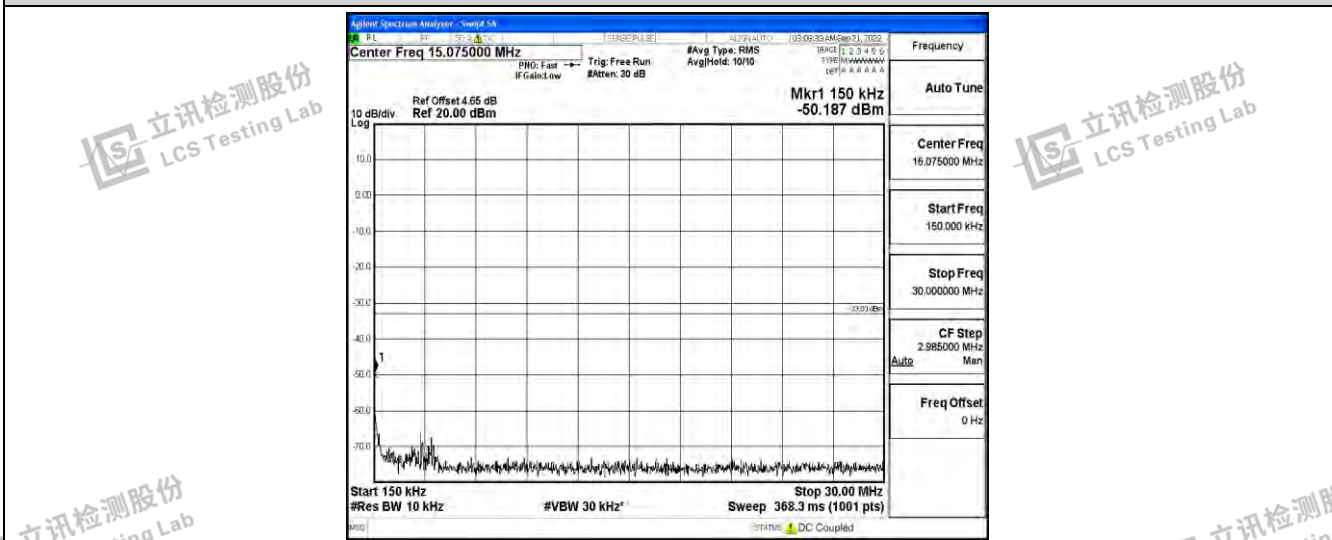

Band26-1.4MHz-16QAM-26797-1RB#0-Range2:0.15~30MHz

Shenzhen LCS Compliance Testing Laboratory Ltd.
Add: 101, 201 Bldg A & 301 Bldg C, Juji Industrial Park Yabianxueziwei, Shajing Street, Baoan District, Shenzhen, 518000, China
Tel: +(86) 0755-82591330 | E-mail: webmaster@lcs-cert.com | Web: www.lcs-cert.com
Scan code to check authenticity