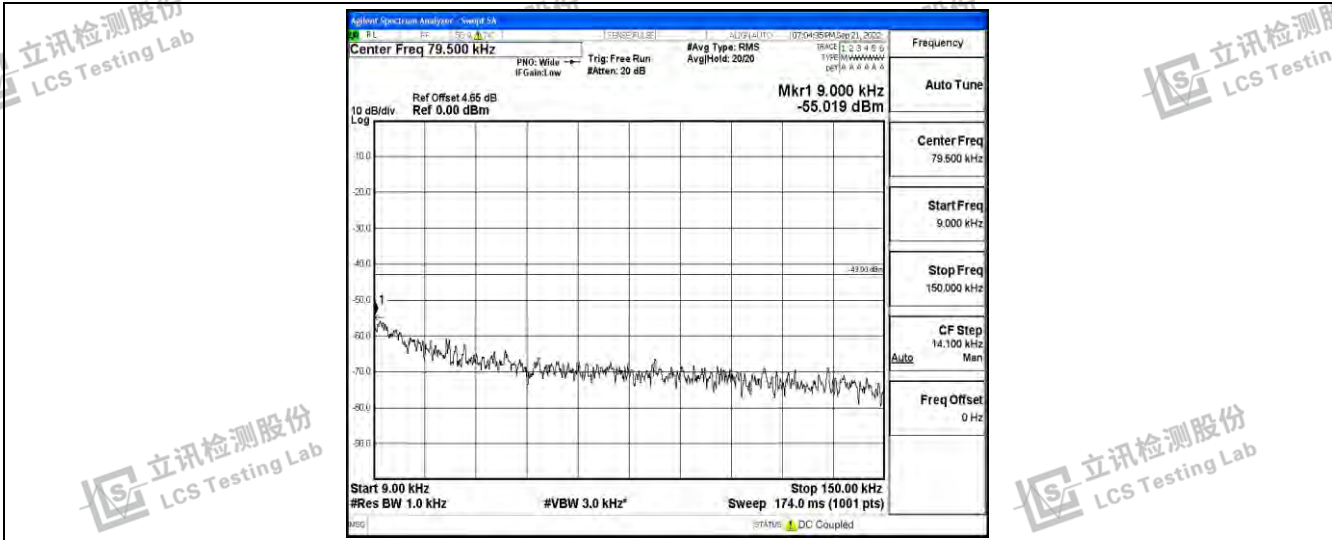

Band26-5MHz-16QAM-26915-1RB#0-Range3:30~1000MHz

Band26-5MHz-16QAM-26915-1RB#0-Range4:1000~10000MHz

Band26-5MHz-16QAM-27015-1RB#0-Range1:0.009~0.15MHz

Shenzhen LCS Compliance Testing Laboratory Ltd.
 Add: 101, 201 Bldg A & 301 Bldg C, Juji Industrial Park Yabianxueziwei, Shajing Street, Baoan District, Shenzhen, 518000, China
 Tel: +(86) 0755-82591330 | E-mail: webmaster@lcs-cert.com | Web: www.lcs-cert.com
 Scan code to check authenticity