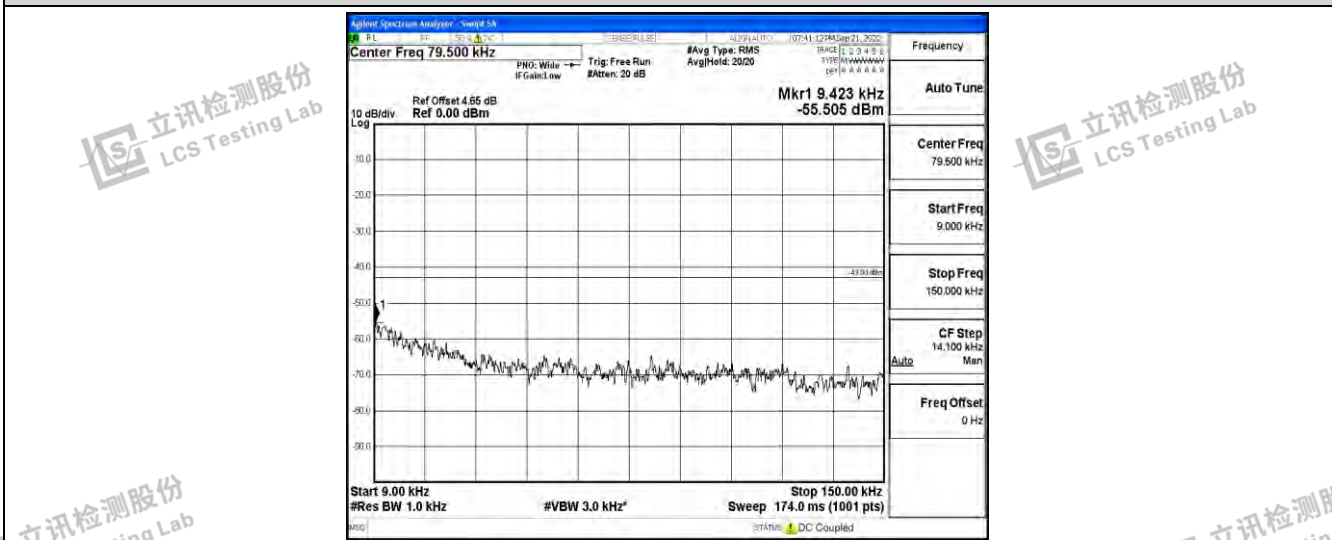

Band26-15MHz-QPSK-26915-1RB#0-Range1:0.009~0.15MHz

Shenzhen LCS Compliance Testing Laboratory Ltd.
Add: 101, 201 Bldg A & 301 Bldg C, Juji Industrial Park Yabianxueziwei, Shajing Street, Baoan District, Shenzhen, 518000, China
Tel: +(86) 0755-82591330 | E-mail: webmaster@lcs-cert.com | Web: www.lcs-cert.com
Scan code to check authenticity