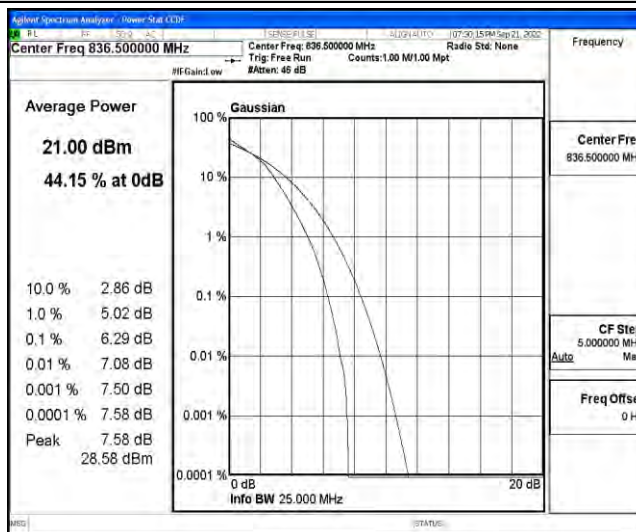

Band26-10MHz-16QAM-26915-50RB#0