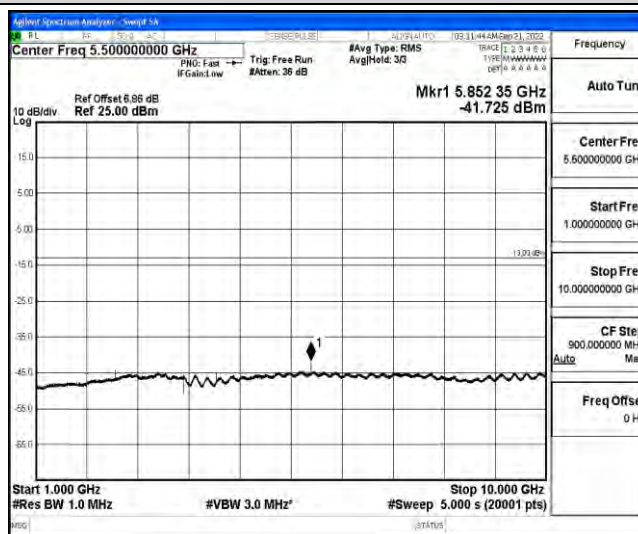

Band26-1.4MHz-16QAM-26915-1RB#0-Range4:1000~10000MHz

Shenzhen LCS Compliance Testing Laboratory Ltd.
Add: 101, 201 Bldg A & 301 Bldg C, Juji Industrial Park Yabianxueziwei, Shajing Street, Baoan District, Shenzhen, 518000, China
Tel: +(86) 0755-82591330 | E-mail: webmaster@lcs-cert.com | Web: www.lcs-cert.com
Scan code to check authenticity