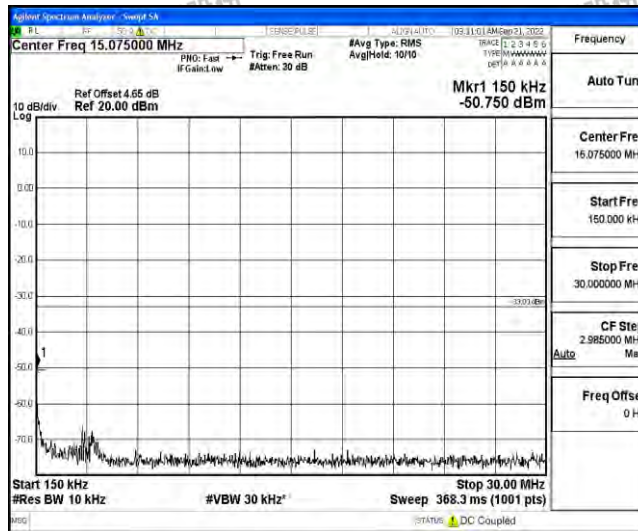

Band26-1.4MHz-16QAM-26797-1RB#0-Range4:1000~10000MHz

Band26-1.4MHz-16QAM-26915-1RB#0-Range1:0.009~0.15MHz

Band26-1.4MHz-16QAM-26915-1RB#0-Range2:0.15~30MHz

Shenzhen LCS Compliance Testing Laboratory Ltd.
 Add: 101, 201 Bldg A & 301 Bldg C, Juji Industrial Park Yabianxueziwei, Shajing Street, Baoan District, Shenzhen, 518000, China
 Tel: +(86) 0755-82591330 | E-mail: webmaster@lcs-cert.com | Web: www.lcs-cert.com
 Scan code to check authenticity