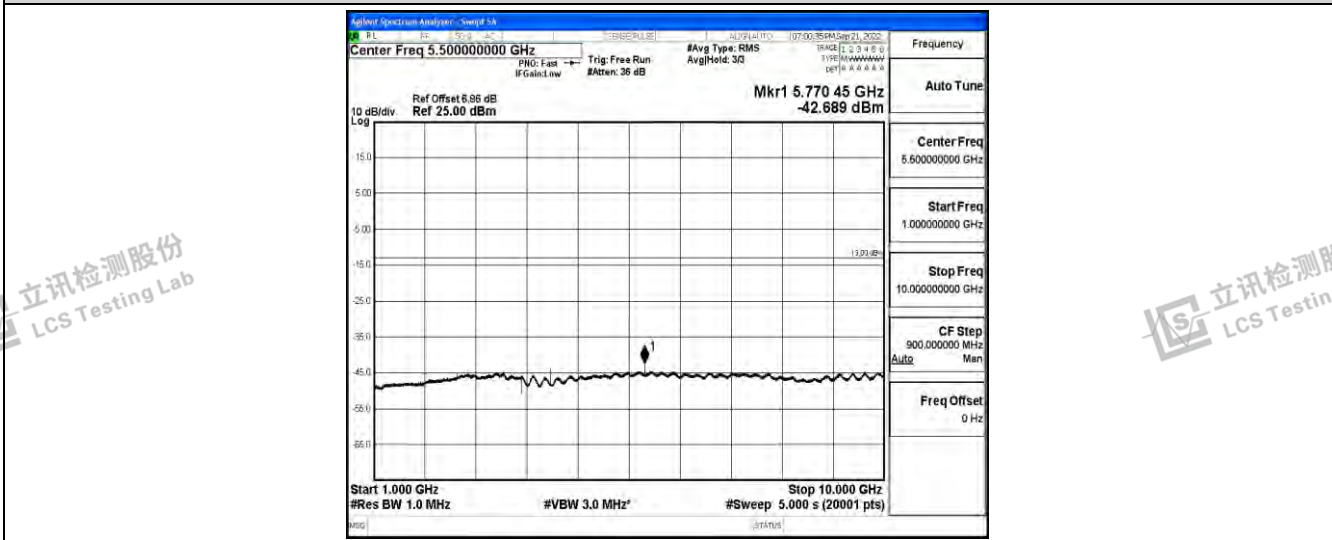

Band26-5MHz-16QAM-26815-1RB#0-Range4:1000~10000MHz