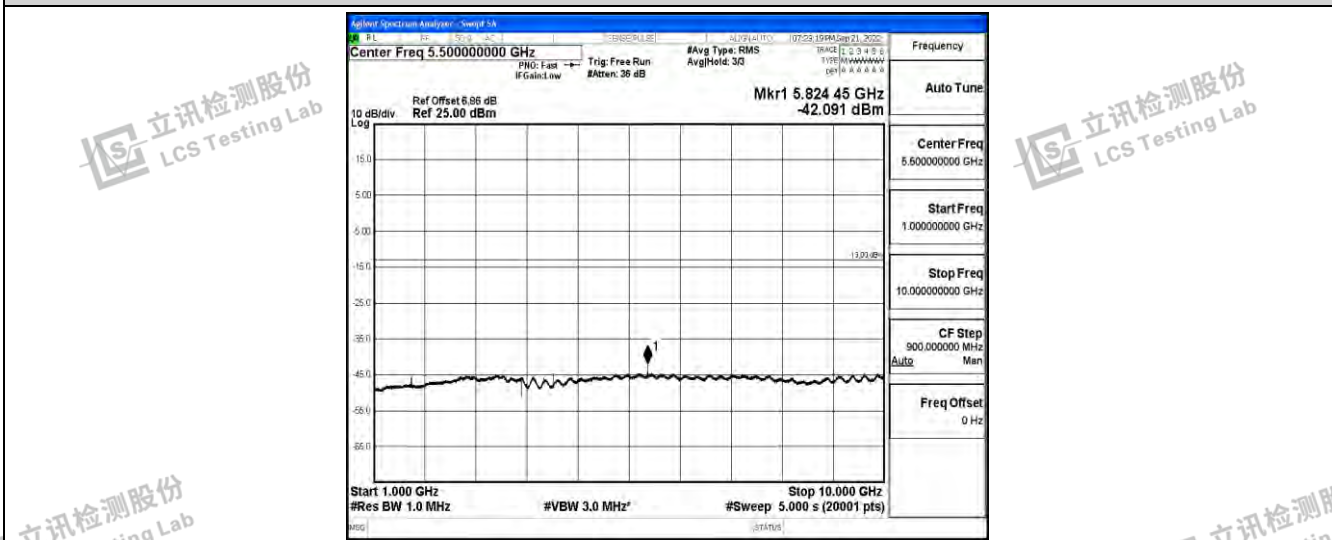

Band26-10MHz-16QAM-26915-1RB#0-Range4:1000~10000MHz

Shenzhen LCS Compliance Testing Laboratory Ltd.
Add: 101, 201 Bldg A & 301 Bldg C, Juji Industrial Park Yabianxueziwei, Shajing Street, Baoan District, Shenzhen, 518000, China
Tel: +(86) 0755-82591330 | E-mail: webmaster@lcs-cert.com | Web: www.lcs-cert.com
Scan code to check authenticity