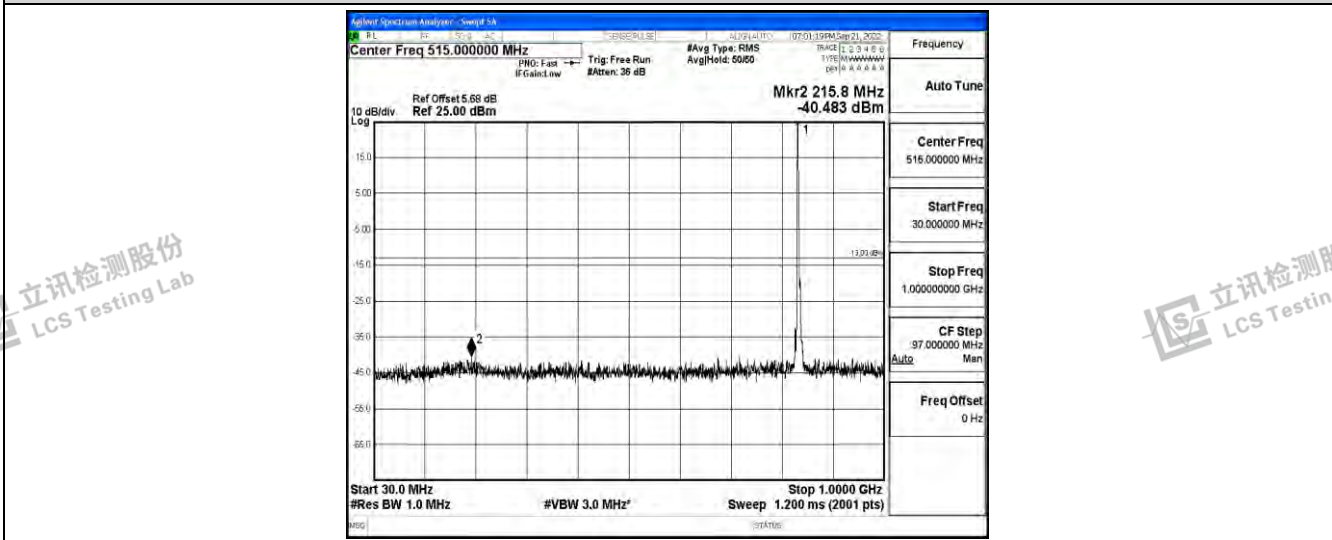

Band26-5MHz-QPSK-26915-1RB#0-Range3:30~1000MHz