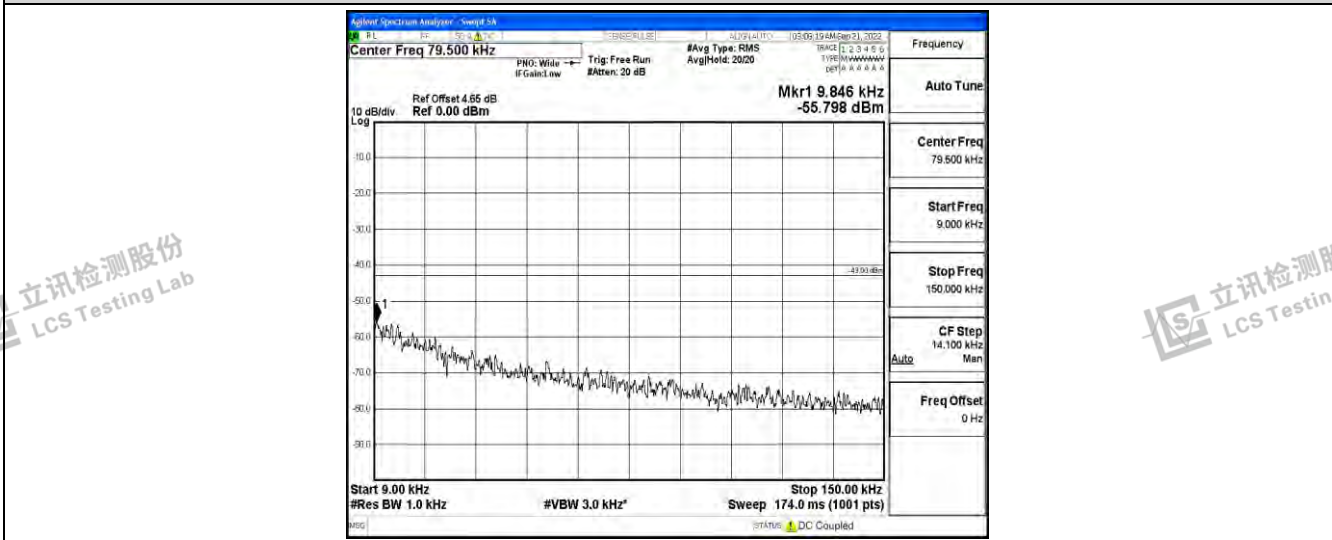

Band26-1.4MHz-16QAM-26797-1RB#0-Range1:0.009~0.15MHz