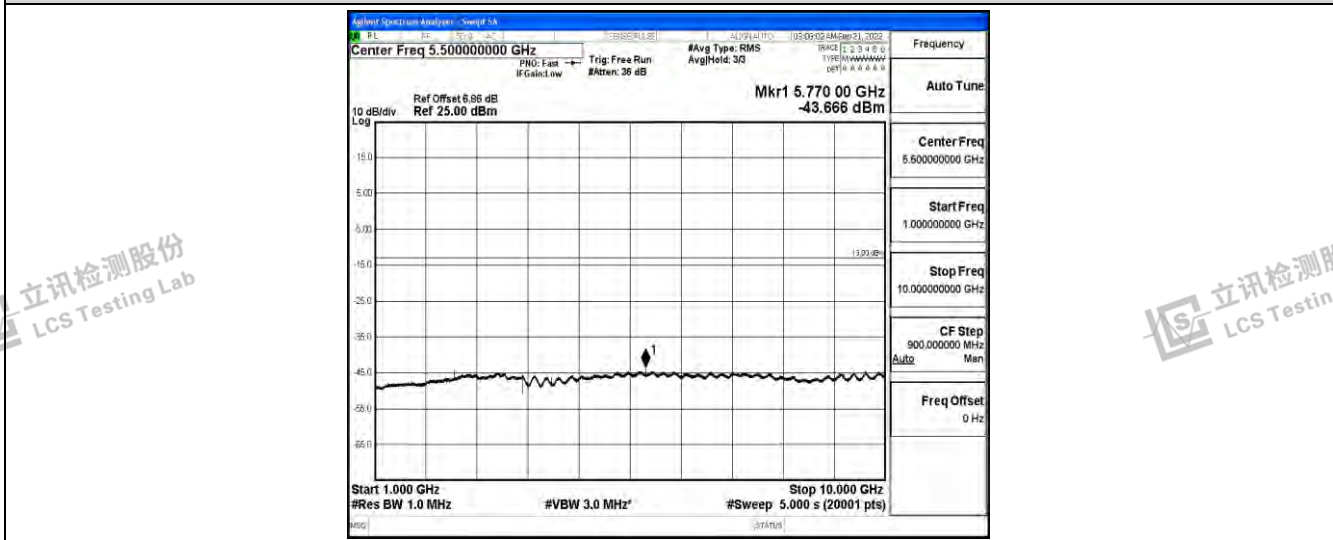

Band26-1.4MHz-QPSK-26915-1RB#0-Range1:0.009~0.15MHz

Band26-1.4MHz-QPSK-26915-1RB#0-Range2:0.15~30MHz

Shenzhen LCS Compliance Testing Laboratory Ltd.
 Add: 101, 201 Bldg A & 301 Bldg C, Juji Industrial Park Yabianxueziwei, Shajing Street, Baoan District, Shenzhen, 518000, China
 Tel: +(86) 0755-82591330 | E-mail: webmaster@lcs-cert.com | Web: www.lcs-cert.com
 Scan code to check authenticity