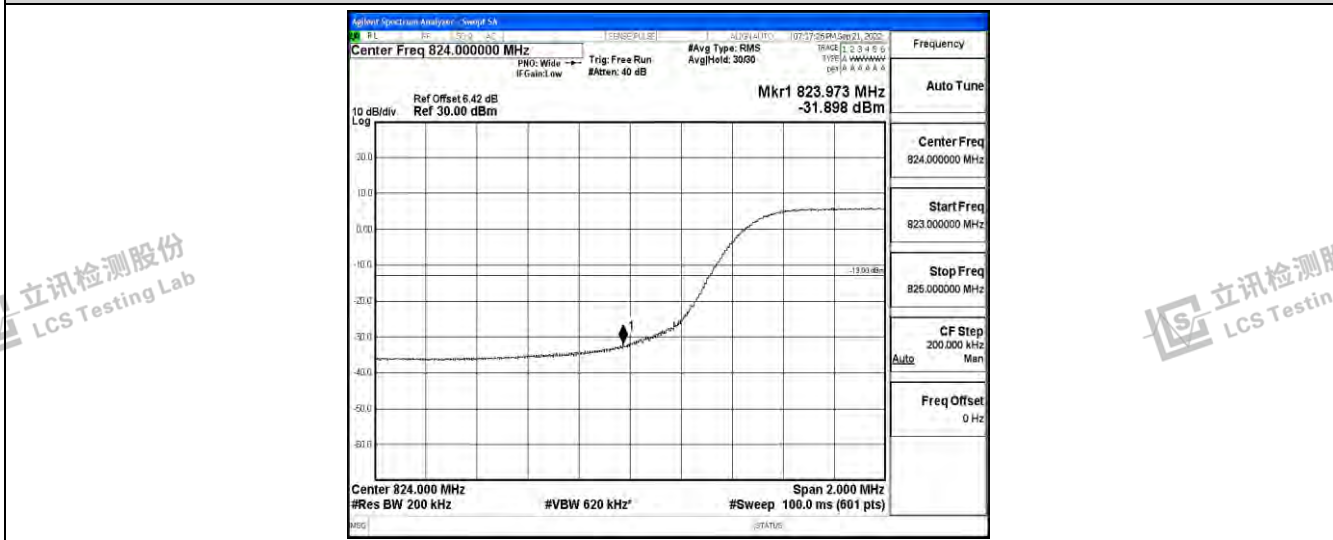

Band26-10MHz-QPSK-26990-50RB#0

Band26-10MHz-16QAM-26840-50RB#0

Shenzhen LCS Compliance Testing Laboratory Ltd.
 Add: 101, 201 Bldg A & 301 Bldg C, Juji Industrial Park Yabianxueziwei, Shajing Street, Baoan District, Shenzhen, 518000, China
 Tel: +(86) 0755-82591330 | E-mail: webmaster@lcs-cert.com | Web: www.lcs-cert.com
 Scan code to check authenticity