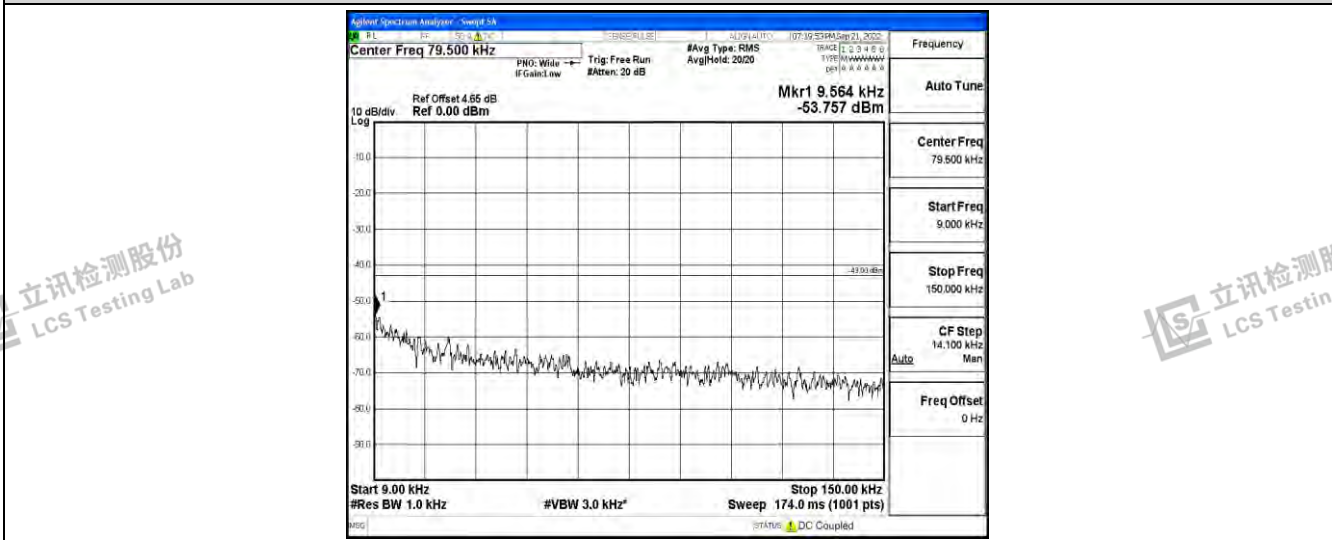

Band26-10MHz-16QAM-26840-1RB#0-Range1:0.009~0.15MHz