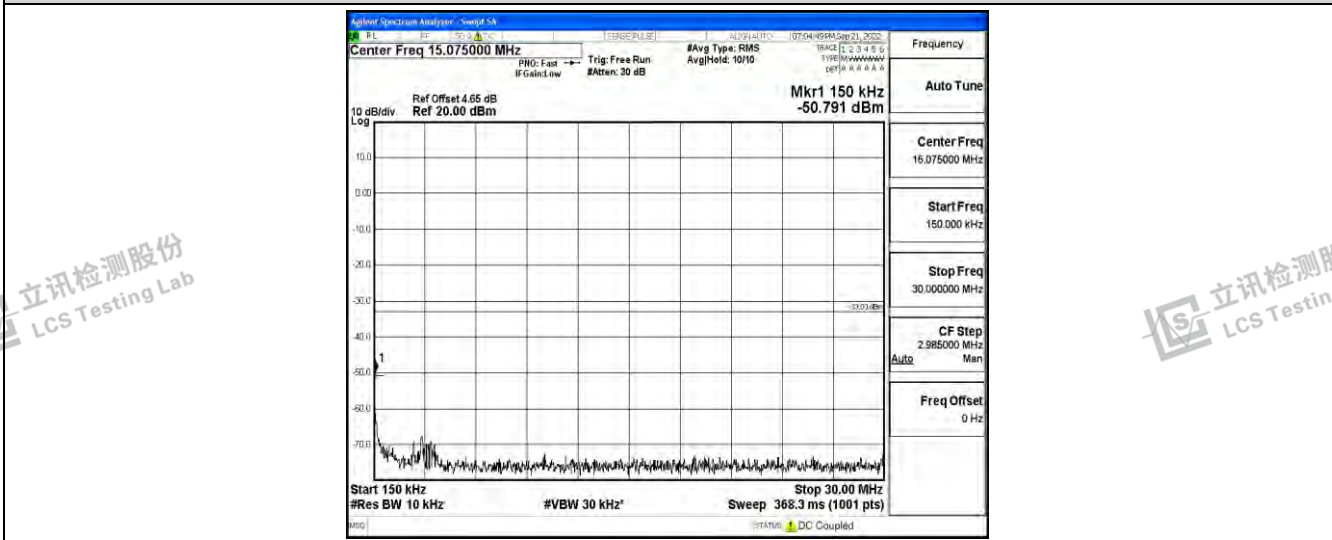

Band26-5MHz-16QAM-27015-1RB#0-Range2:0.15~30MHz