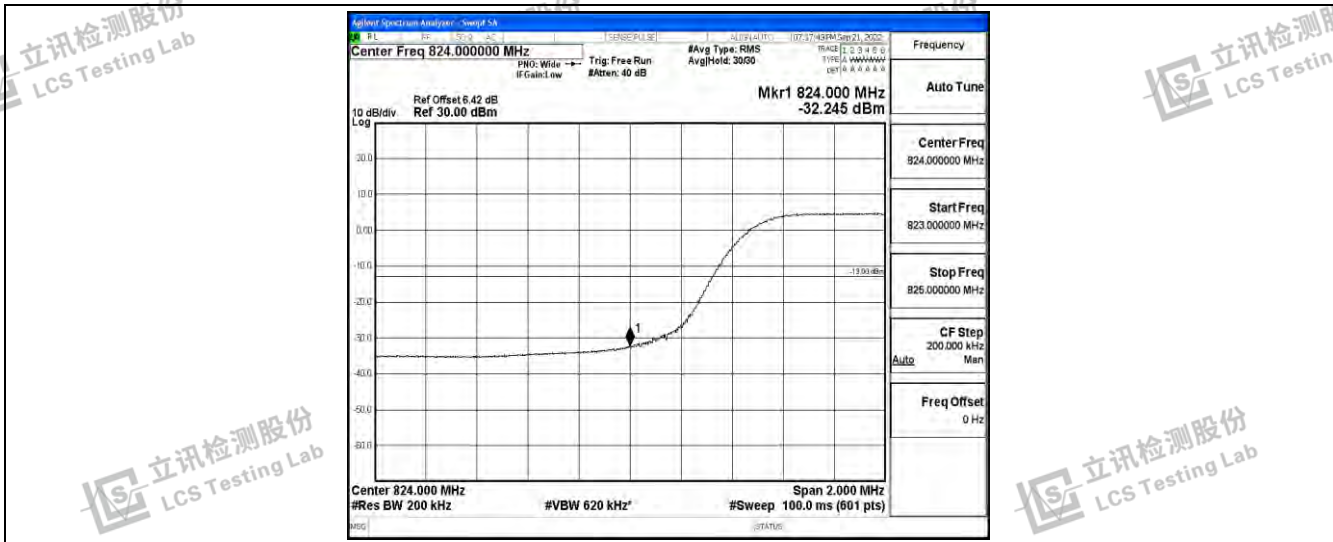

Band26-10MHz-QPSK-26990-50RB#0

Band26-10MHz-16QAM-26840-50RB#0

Shenzhen LCS Compliance Testing Laboratory Ltd.
 Add: 101, 201 Bldg A & 301 Bldg C, Juji Industrial Park Yabianxueziwei, Shajing Street, Baoan District, Shenzhen, 518000, China
 Tel: +(86) 0755-82591330 | E-mail: webmaster@lcs-cert.com | Web: www.lcs-cert.com
 Scan code to check authenticity