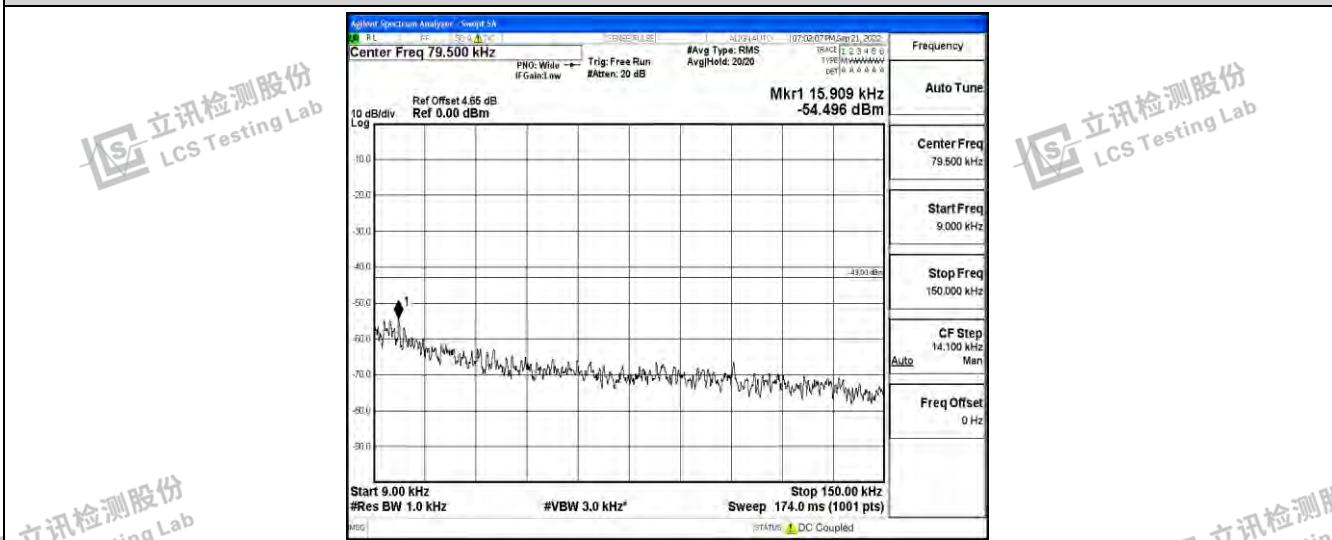

Band26-5MHz-16QAM-26915-1RB#0-Range1:0.009~0.15MHz

Shenzhen LCS Compliance Testing Laboratory Ltd.
Add: 101, 201 Bldg A & 301 Bldg C, Juji Industrial Park Yabianxueziwei, Shajing Street, Baoan District, Shenzhen, 518000, China
Tel: +(86) 0755-82591330 | E-mail: webmaster@lcs-cert.com | Web: www.lcs-cert.com
Scan code to check authenticity