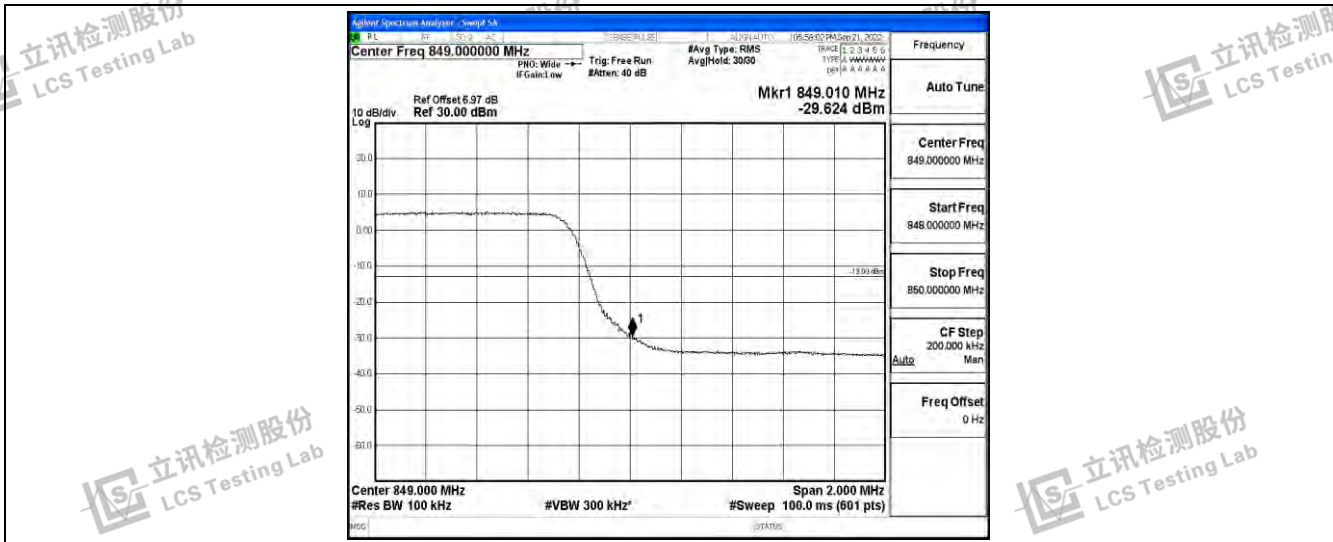

Band26-5MHz-16QAM-27015-25RB#0