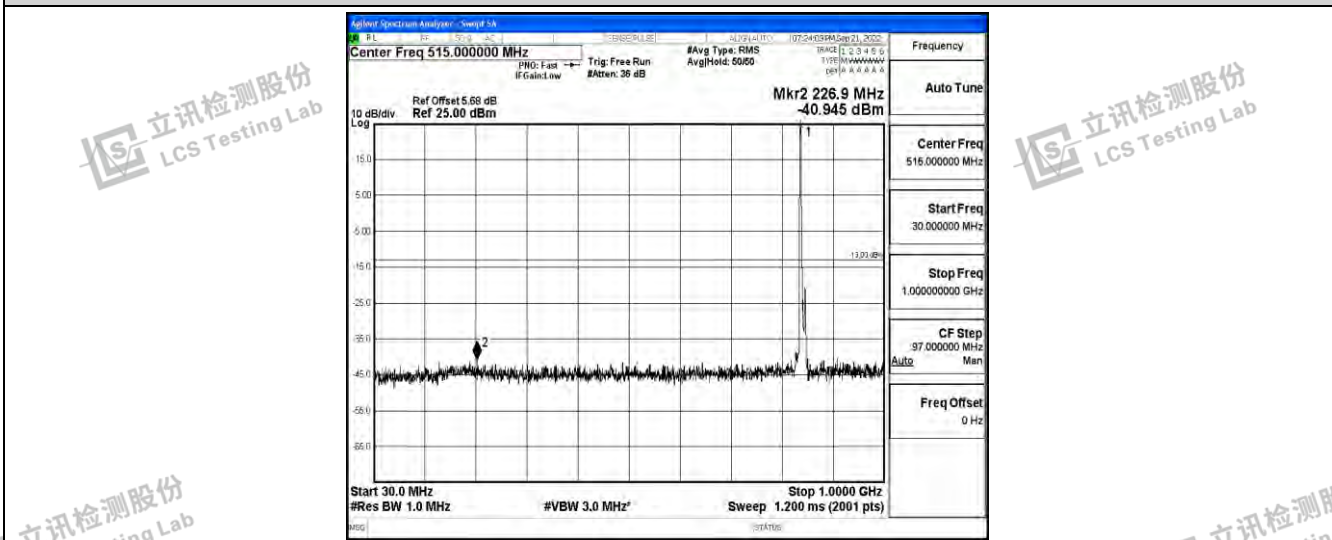

Band26-10MHz-QPSK-26990-1RB#0-Range3:30~1000MHz

Shenzhen LCS Compliance Testing Laboratory Ltd.
Add: 101, 201 Bldg A & 301 Bldg C, Juji Industrial Park Yabianxueziwei, Shajing Street, Baoan District, Shenzhen, 518000, China
Tel: +(86) 0755-82591330 | E-mail: webmaster@lcs-cert.com | Web: www.lcs-cert.com
Scan code to check authenticity