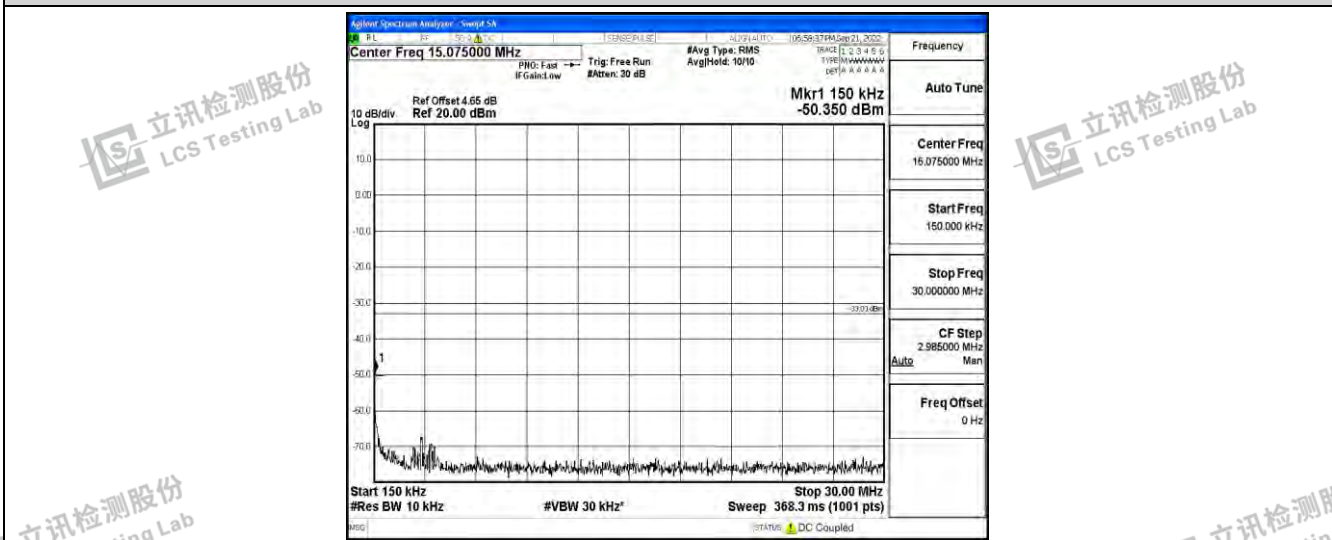

Band26-5MHz-QPSK-26815-1RB#0-Range2:0.15~30MHz

Shenzhen LCS Compliance Testing Laboratory Ltd.
Add: 101, 201 Bldg A & 301 Bldg C, Juji Industrial Park Yabianxueziwei, Shajing Street, Baoan District, Shenzhen, 518000, China
Tel: +(86) 0755-82591330 | E-mail: webmaster@lcs-cert.com | Web: www.lcs-cert.com
Scan code to check authenticity