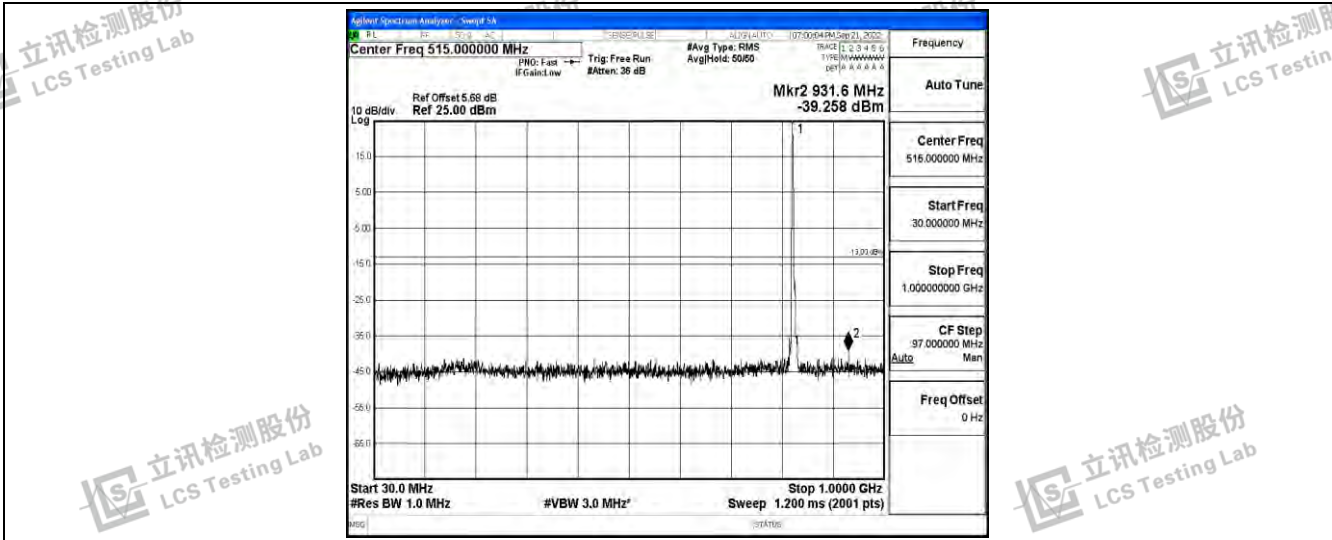

Band26-5MHz-16QAM-26815-1RB#0-Range3:30~1000MHz