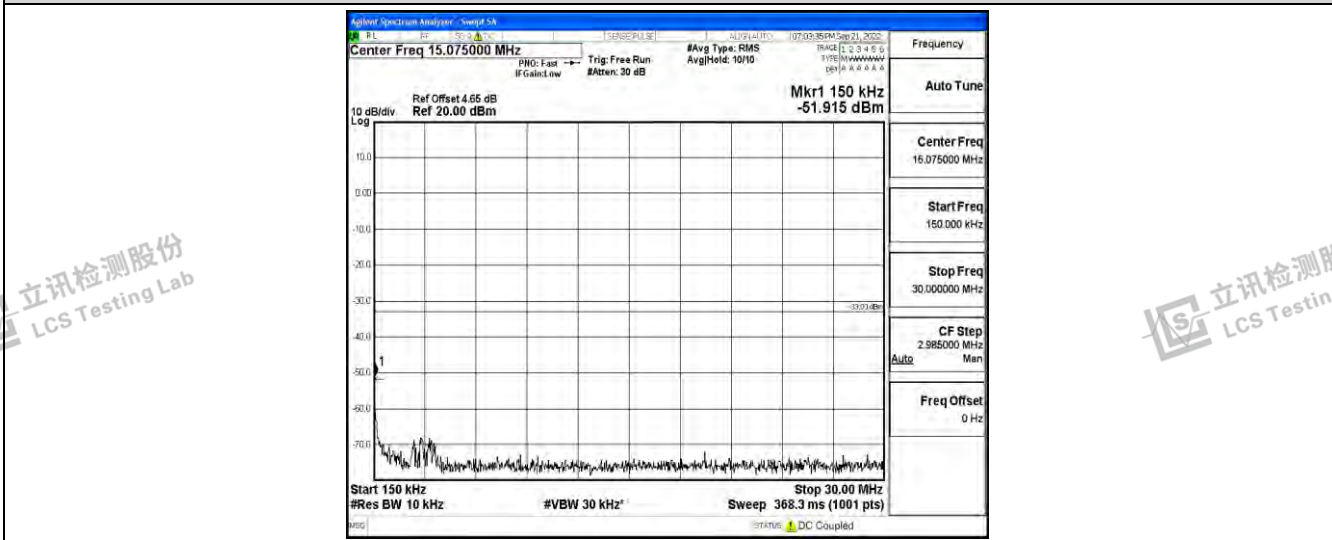

Band26-5MHz-QPSK-27015-1RB#0-Range2:0.15~30MHz