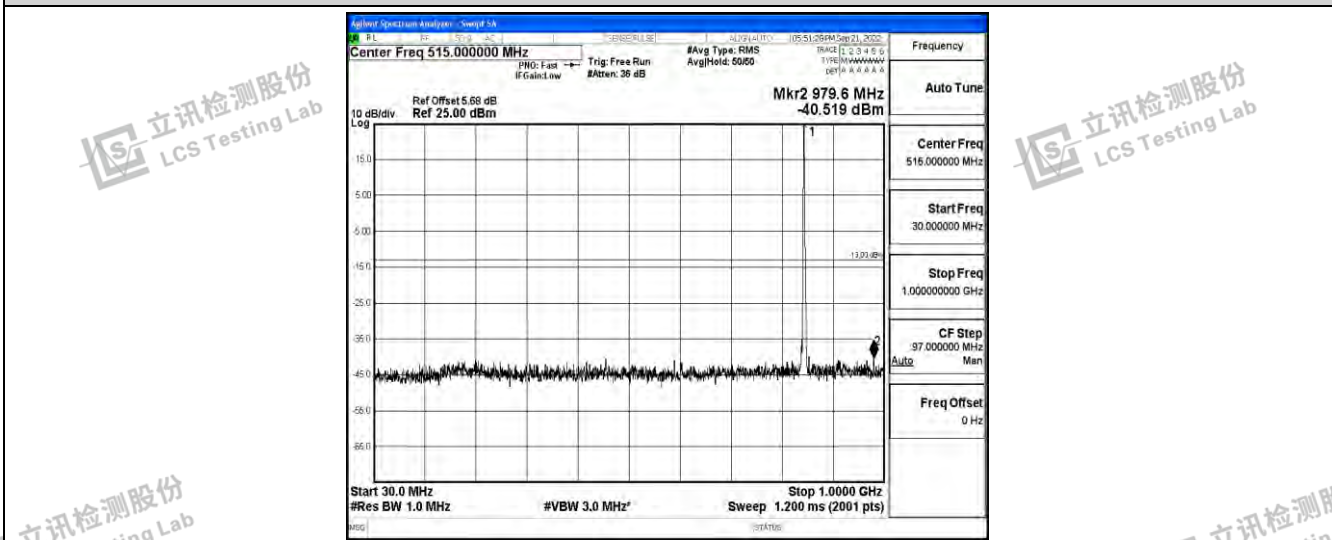

Band26-3MHz-QPSK-27025-1RB#0-Range3:30~100MHz

Shenzhen LCS Compliance Testing Laboratory Ltd.
Add: 101, 201 Bldg A & 301 Bldg C, Juji Industrial Park Yabianxueziwei, Shajing Street, Baoan District, Shenzhen, 518000, China
Tel: +(86) 0755-82591330 | E-mail: webmaster@lcs-cert.com | Web: www.lcs-cert.com
Scan code to check authenticity