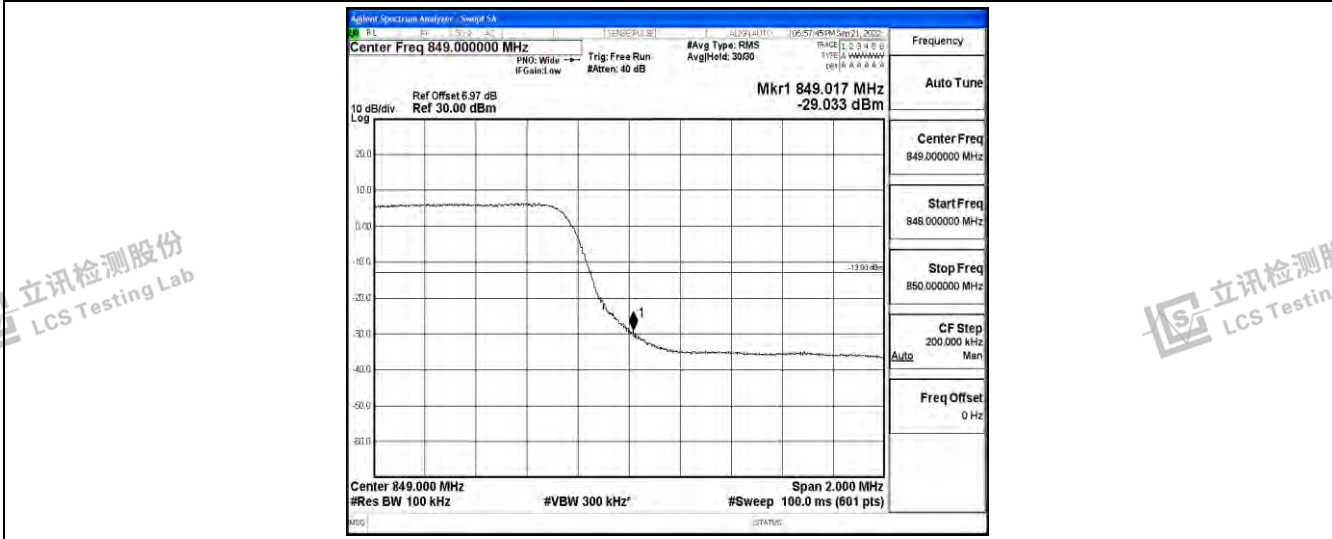

Band26-5MHz-QPSK-27015-25RB#0