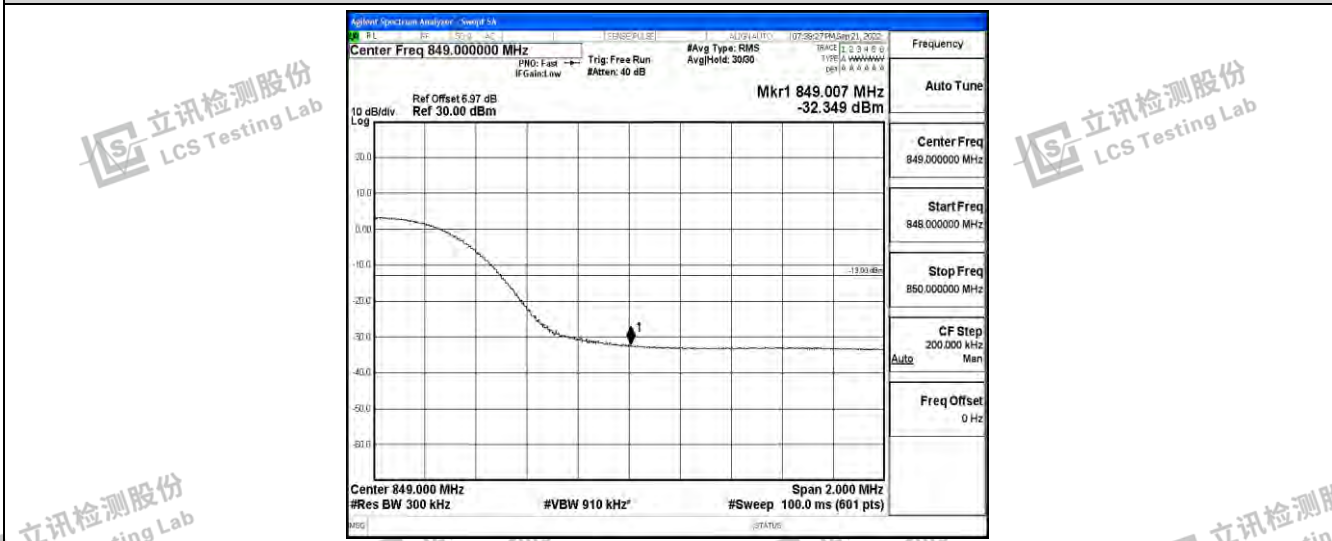

Band26-15MHz-16QAM-26965-75RB#0