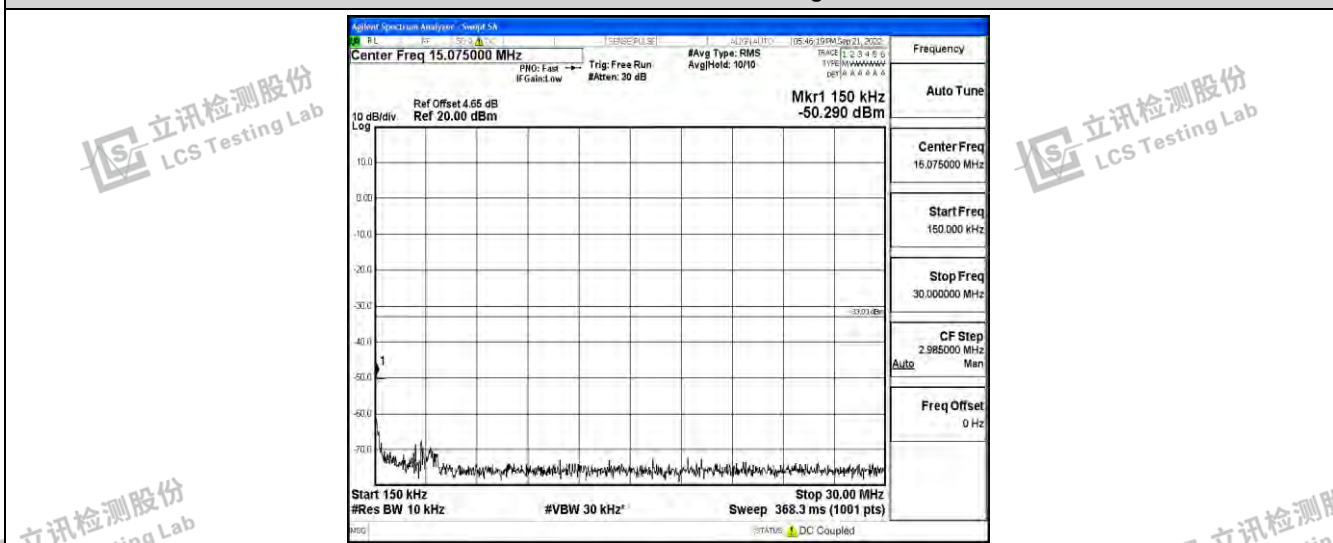

Band26-3MHz-QPSK-26805-1RB#0-Range2:0.15~30MHz