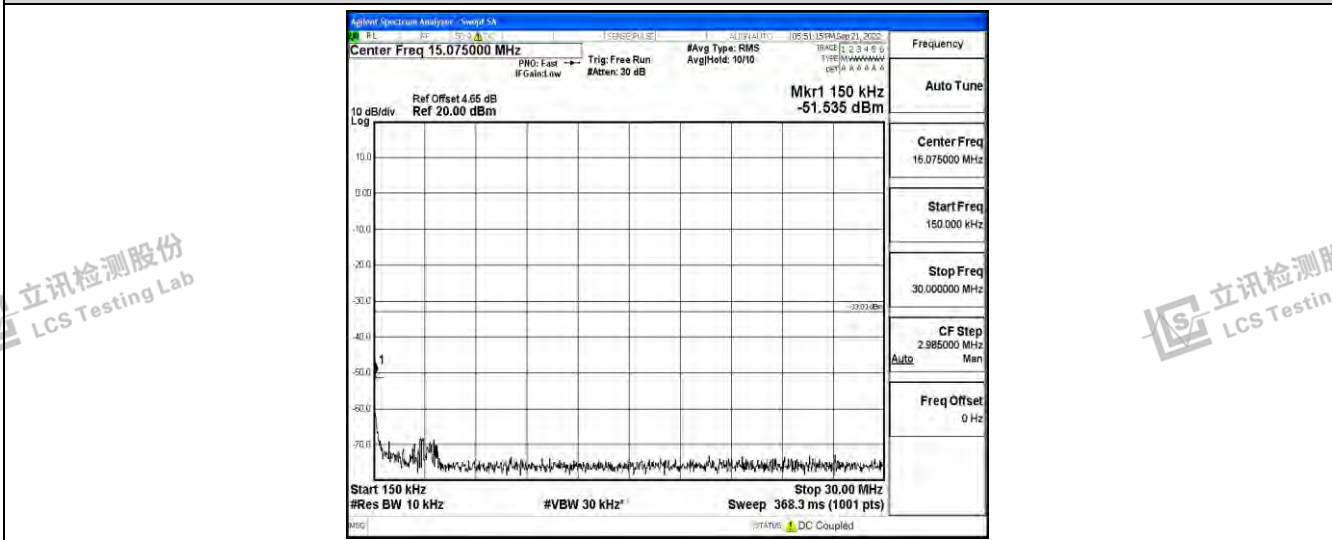

Band26-3MHz-QPSK-27025-1RB#0-Range2:0.15~30MHz