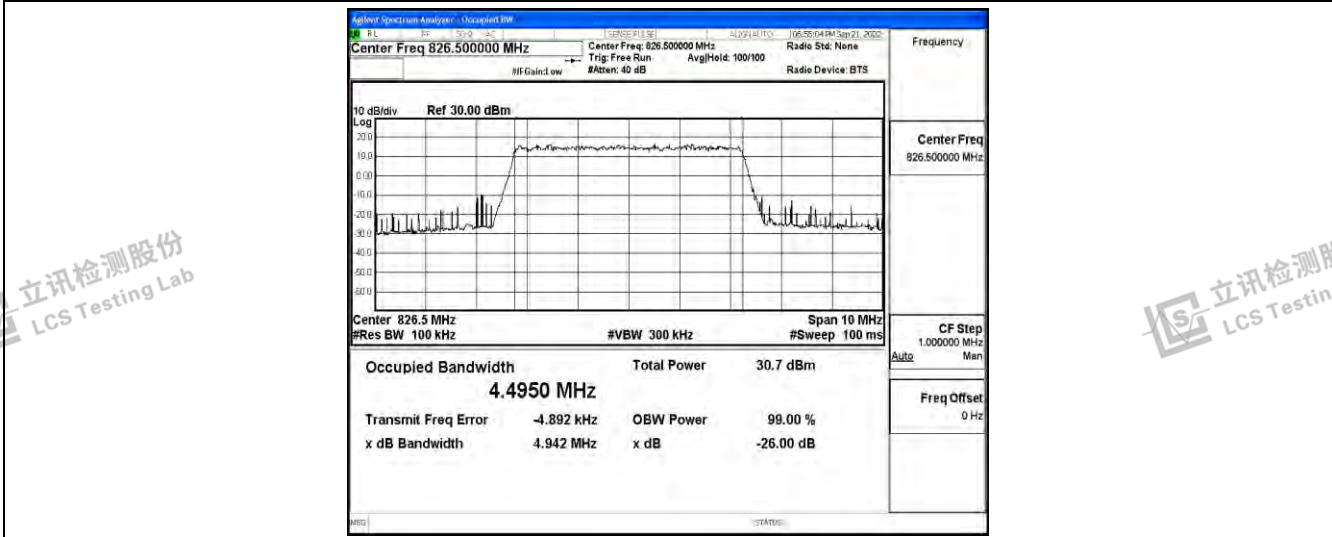

Band26-5MHz-QPSK-26815-25RB#0