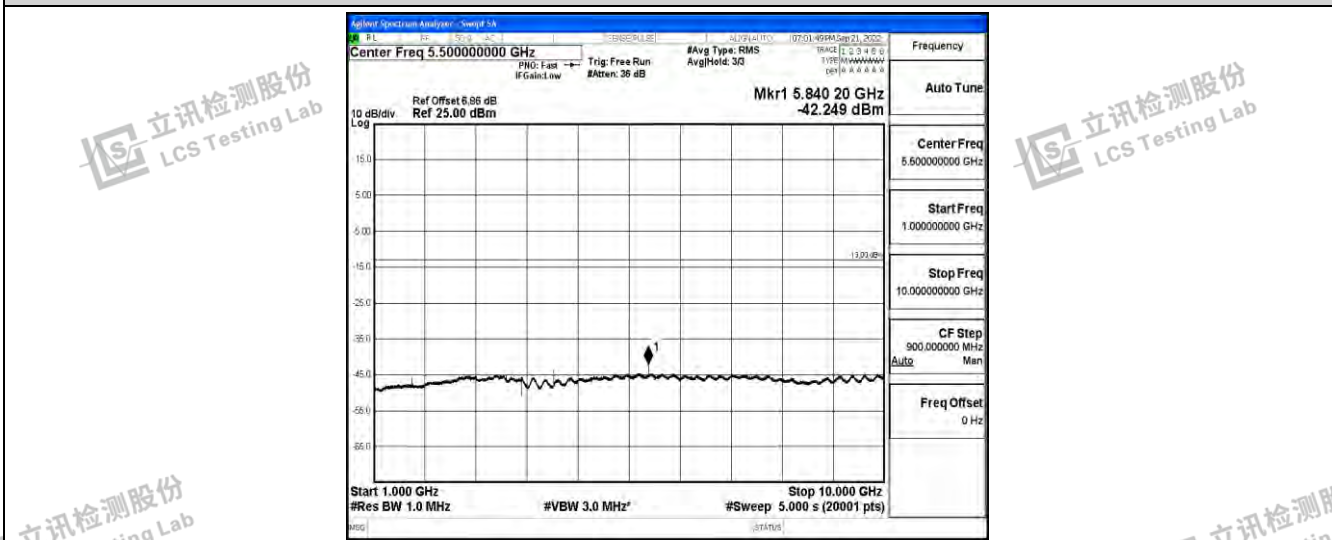

Band26-5MHz-QPSK-26915-1RB#0-Range4:1000~10000MHz

Shenzhen LCS Compliance Testing Laboratory Ltd.
Add: 101, 201 Bldg A & 301 Bldg C, Juji Industrial Park Yabianxueziwei, Shajing Street, Baoan District, Shenzhen, 518000, China
Tel: +(86) 0755-82591330 | E-mail: webmaster@lcs-cert.com | Web: www.lcs-cert.com
Scan code to check authenticity