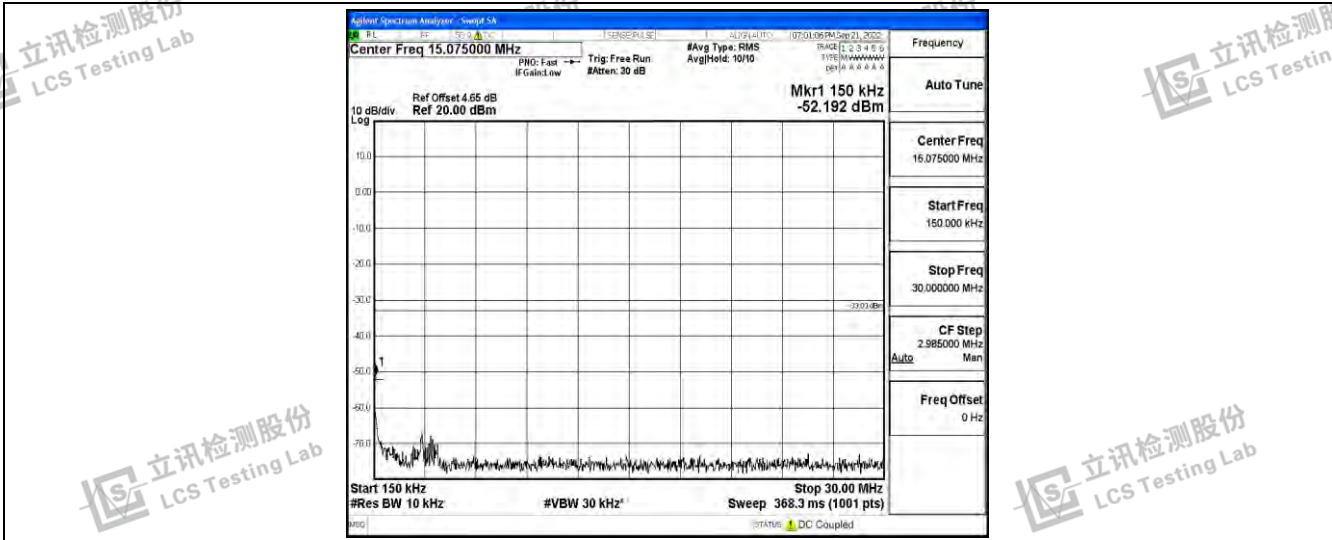

Band26-5MHz-QPSK-26815-1RB#0-Range4:1000~10000MHz

Band26-5MHz-QPSK-26915-1RB#0-Range1:0.009~0.15MHz

Band26-5MHz-QPSK-26915-1RB#0-Range2:0.15~30MHz

Shenzhen LCS Compliance Testing Laboratory Ltd.
 Add: 101, 201 Bldg A & 301 Bldg C, Juji Industrial Park Yabianxueziwei, Shajing Street, Baoan District, Shenzhen, 518000, China
 Tel: +(86) 0755-82591330 | E-mail: webmaster@lcs-cert.com | Web: www.lcs-cert.com
 Scan code to check authenticity