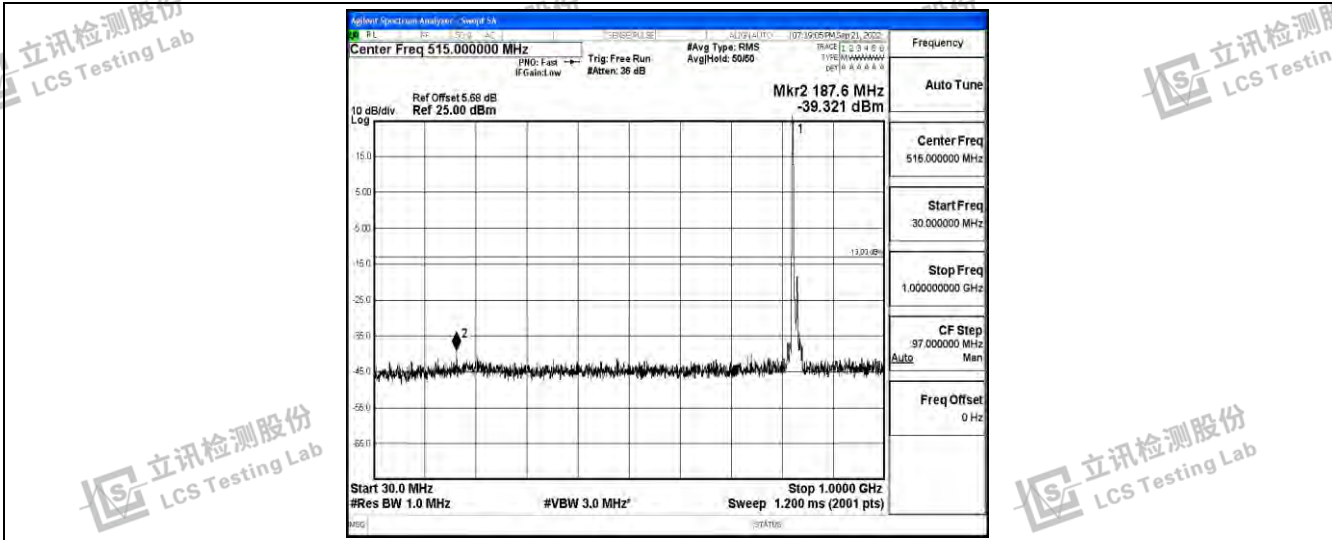

Band26-10MHz-QPSK-26840-1RB#0-Range1:0.009~0.15MHz

Band26-10MHz-QPSK-26840-1RB#0-Range2:0.15~30MHz

Band26-10MHz-QPSK-26840-1RB#0-Range3:30~1000MHz

Shenzhen LCS Compliance Testing Laboratory Ltd.
 Add: 101, 201 Bldg A & 301 Bldg C, Juji Industrial Park Yabianxueziwei, Shajing Street, Baoan District, Shenzhen, 518000, China
 Tel: +(86) 0755-82591330 | E-mail: webmaster@lcs-cert.com | Web: www.lcs-cert.com
 Scan code to check authenticity