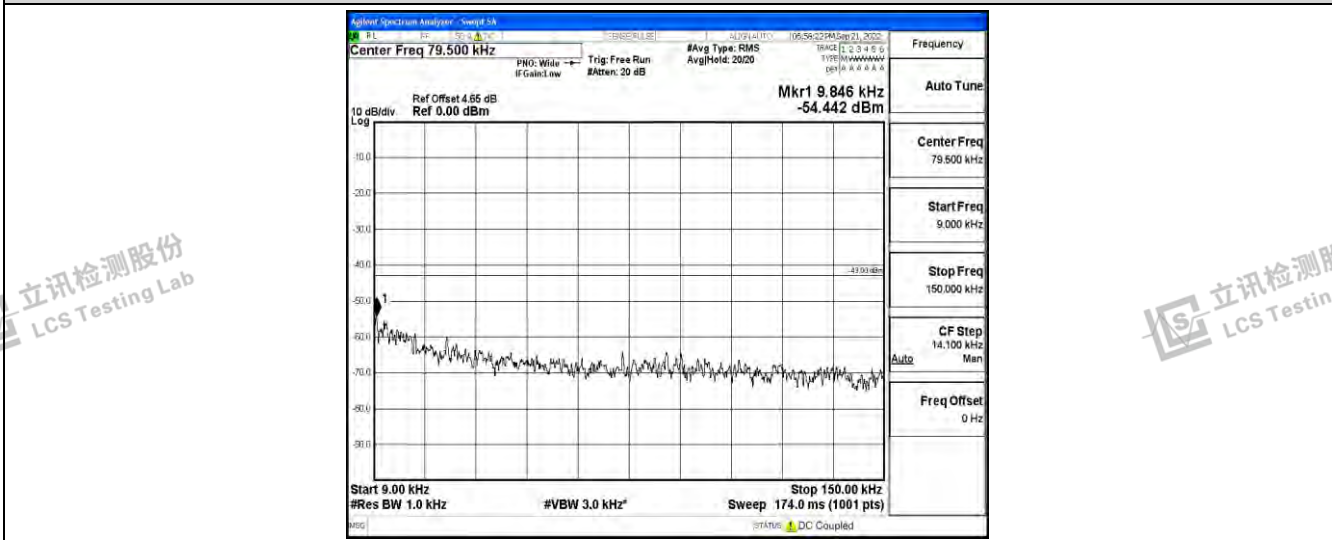

Band26-5MHz-QPSK-26815-1RB#0-Range1:0.009~0.15MHz