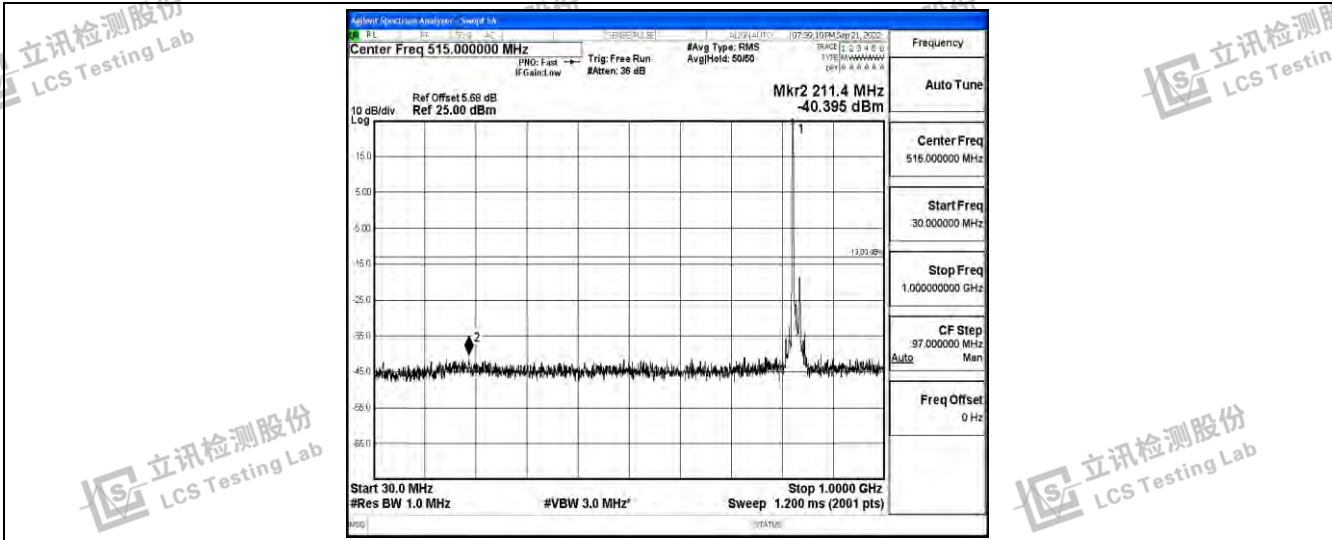

Band26-15MHz-QPSK-26865-1RB#0-Range1:0.009~0.15MHz

Band26-15MHz-QPSK-26865-1RB#0-Range2:0.15~30MHz

Band26-15MHz-QPSK-26865-1RB#0-Range3:30~1000MHz

Shenzhen LCS Compliance Testing Laboratory Ltd.
 Add: 101, 201 Bldg A & 301 Bldg C, Juji Industrial Park Yabianxueziwei, Shajing Street, Baoan District, Shenzhen, 518000, China
 Tel: +(86) 0755-82591330 | E-mail: webmaster@lcs-cert.com | Web: www.lcs-cert.com
 Scan code to check authenticity