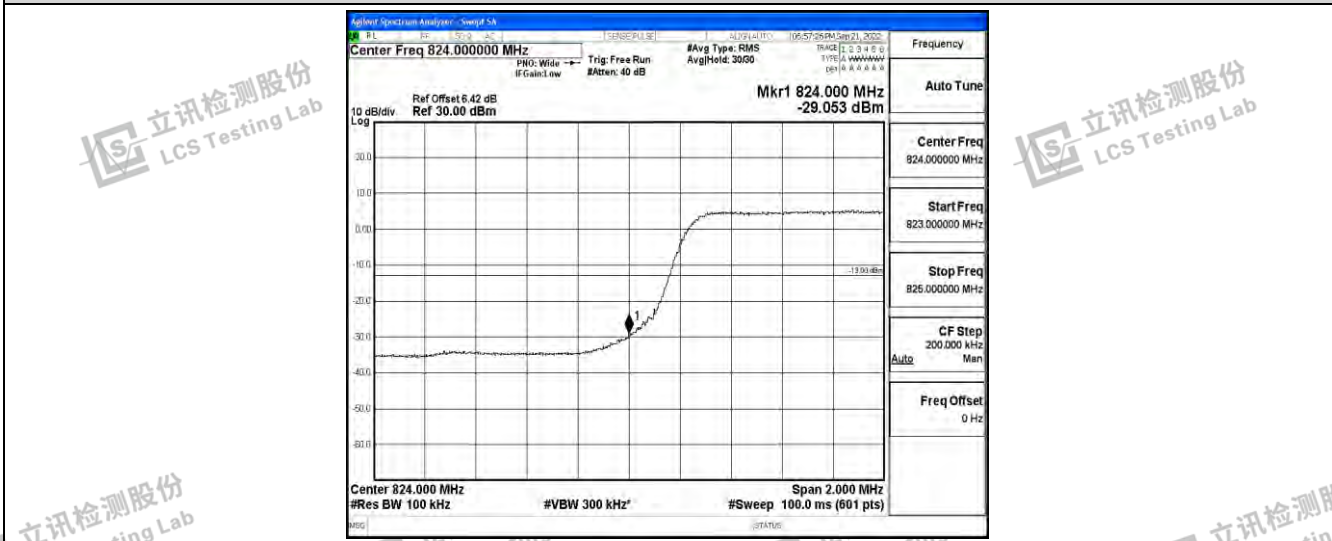

Band26-5MHz-16QAM-26815-25RB#0