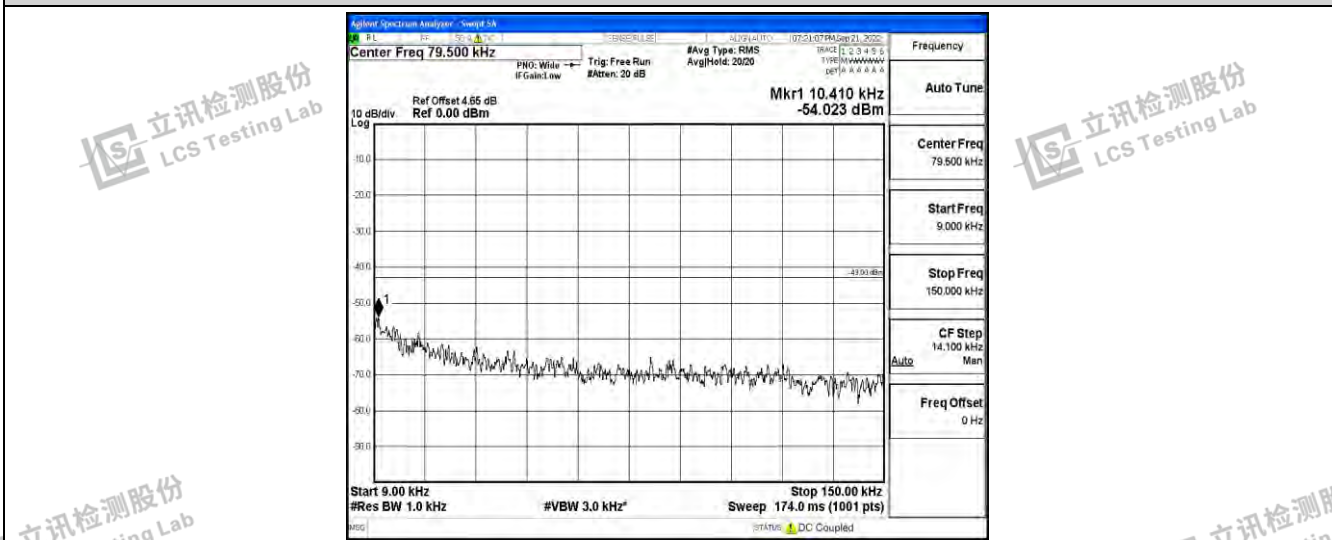

Band26-10MHz-QPSK-26915-1RB#0-Range1:0.009~0.15MHz

Shenzhen LCS Compliance Testing Laboratory Ltd.
Add: 101, 201 Bldg A & 301 Bldg C, Juji Industrial Park Yabianxueziwei, Shajing Street, Baoan District, Shenzhen, 518000, China
Tel: +(86) 0755-82591330 | E-mail: webmaster@lcs-cert.com | Web: www.lcs-cert.com
Scan code to check authenticity