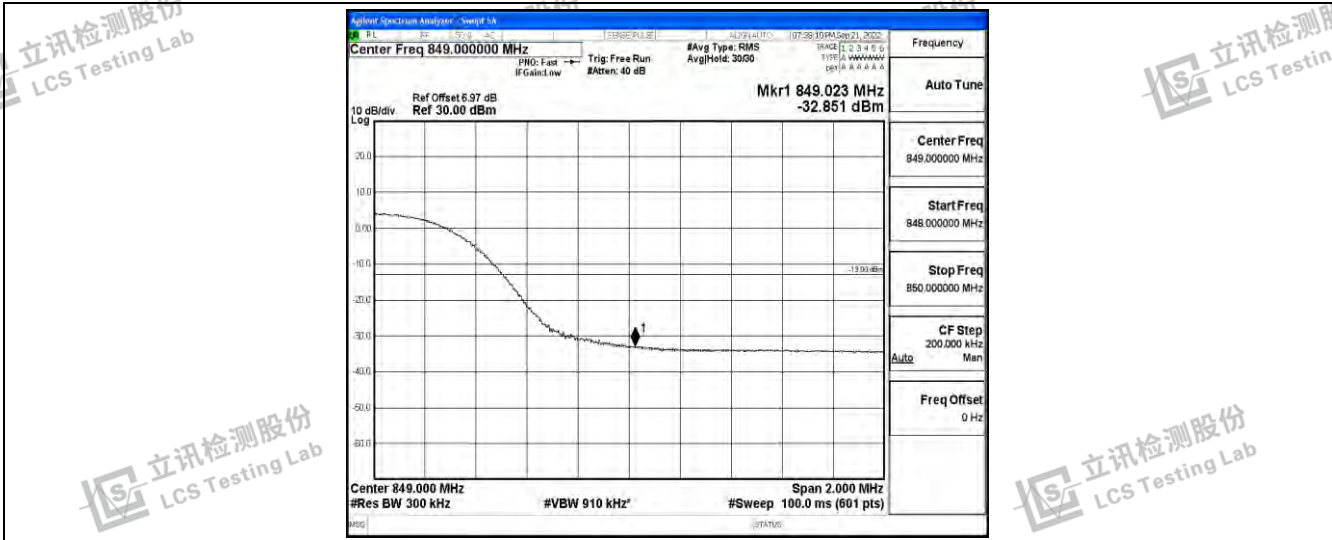

Band26-10MHz-16QAM-26990-50RB#0

Band26-15MHz-QPSK-26865-75RB#0

Band26-15MHz-QPSK-26965-75RB#0

Shenzhen LCS Compliance Testing Laboratory Ltd.
 Add: 101, 201 Bldg A & 301 Bldg C, Juji Industrial Park Yabianxueziwei, Shajing Street, Baoan District, Shenzhen, 518000, China
 Tel: +(86) 0755-82591330 | E-mail: webmaster@lcs-cert.com | Web: www.lcs-cert.com
 Scan code to check authenticity