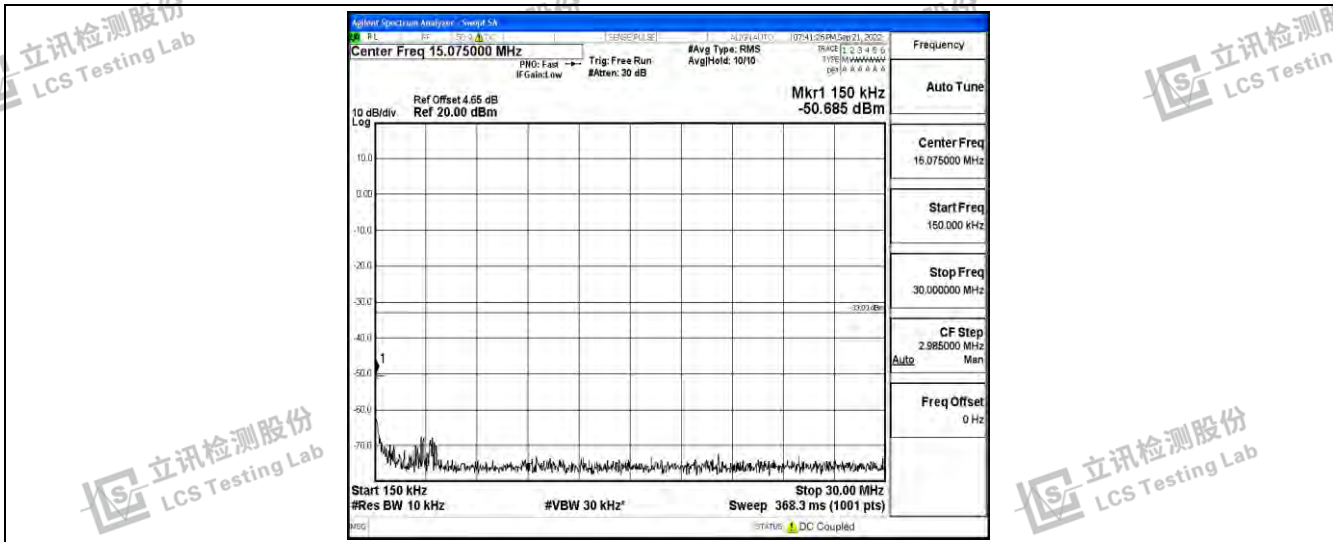

Band26-15MHz-QPSK-26865-1RB#0-Range4:1000~10000MHz

Band26-15MHz-QPSK-26915-1RB#0-Range1:0.009~0.15MHz

Band26-15MHz-QPSK-26915-1RB#0-Range2:0.15~30MHz

Shenzhen LCS Compliance Testing Laboratory Ltd.
 Add: 101, 201 Bldg A & 301 Bldg C, Juji Industrial Park Yabianxueziwei, Shajing Street, Baoan District, Shenzhen, 518000, China
 Tel: +(86) 0755-82591330 | E-mail: webmaster@lcs-cert.com | Web: www.lcs-cert.com
 Scan code to check authenticity