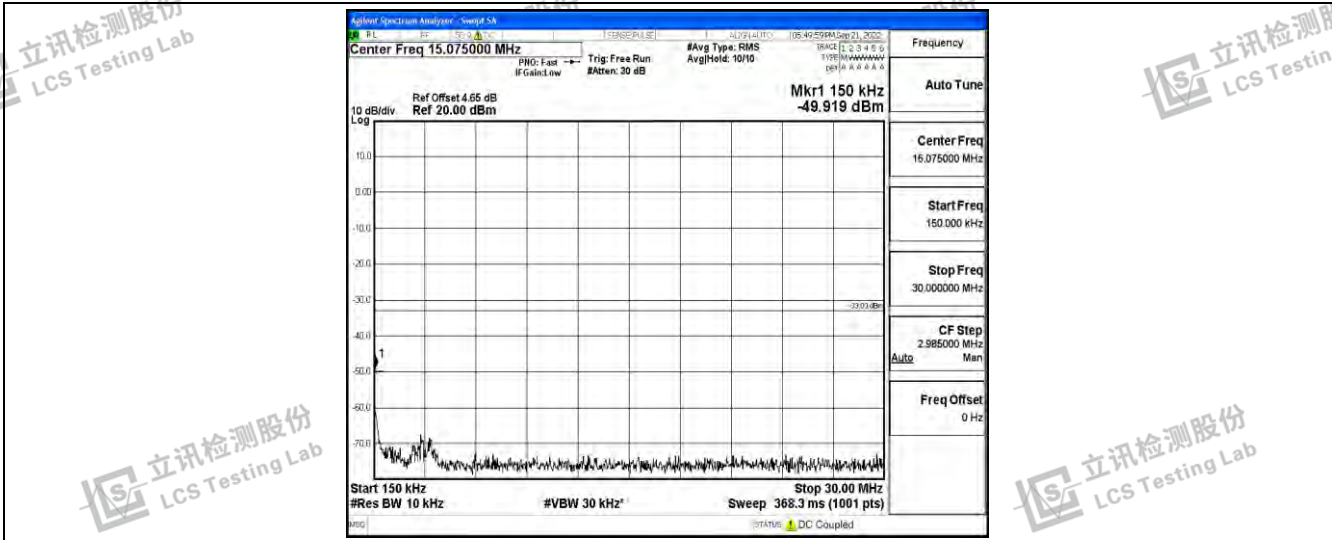

Band26-3MHz-16QAM-26805-1RB#0-Range4:1000~10000MHz

Band26-3MHz-16QAM-26915-1RB#0-Range1:0.009~0.15MHz

Band26-3MHz-16QAM-26915-1RB#0-Range2:0.15~30MHz

Shenzhen LCS Compliance Testing Laboratory Ltd.
 Add: 101, 201 Bldg A & 301 Bldg C, Juji Industrial Park Yabianxueziwei, Shajing Street, Baoan District, Shenzhen, 518000, China
 Tel: +(86) 0755-82591330 | E-mail: webmaster@lcs-cert.com | Web: www.lcs-cert.com
 Scan code to check authenticity