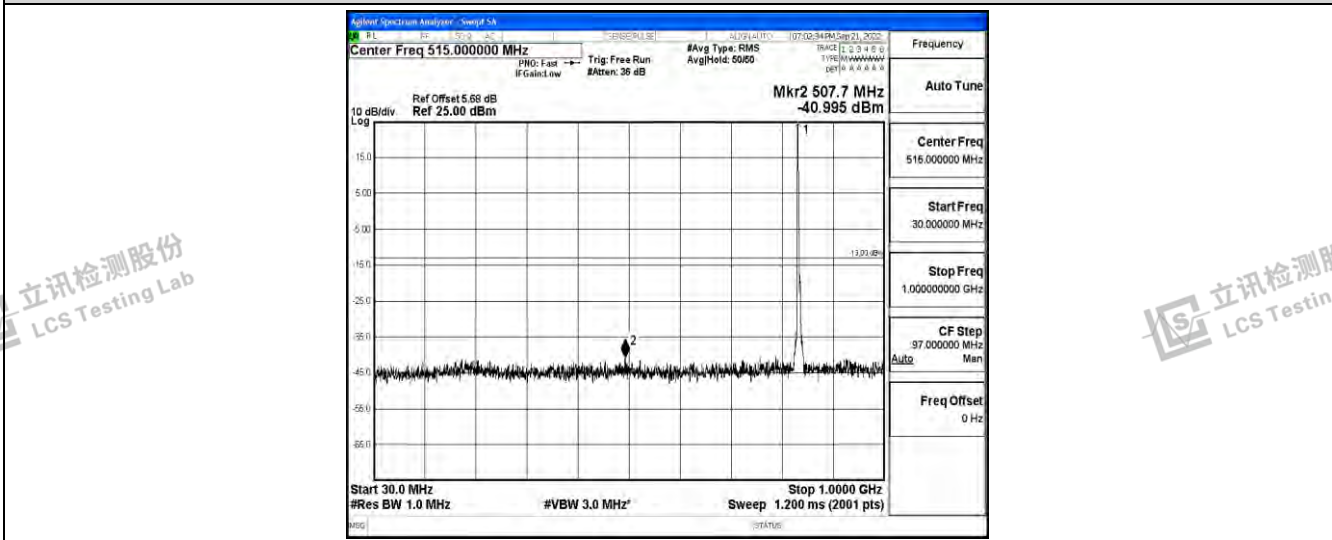

Band26-5MHz-16QAM-26915-1RB#0-Range3:30~1000MHz