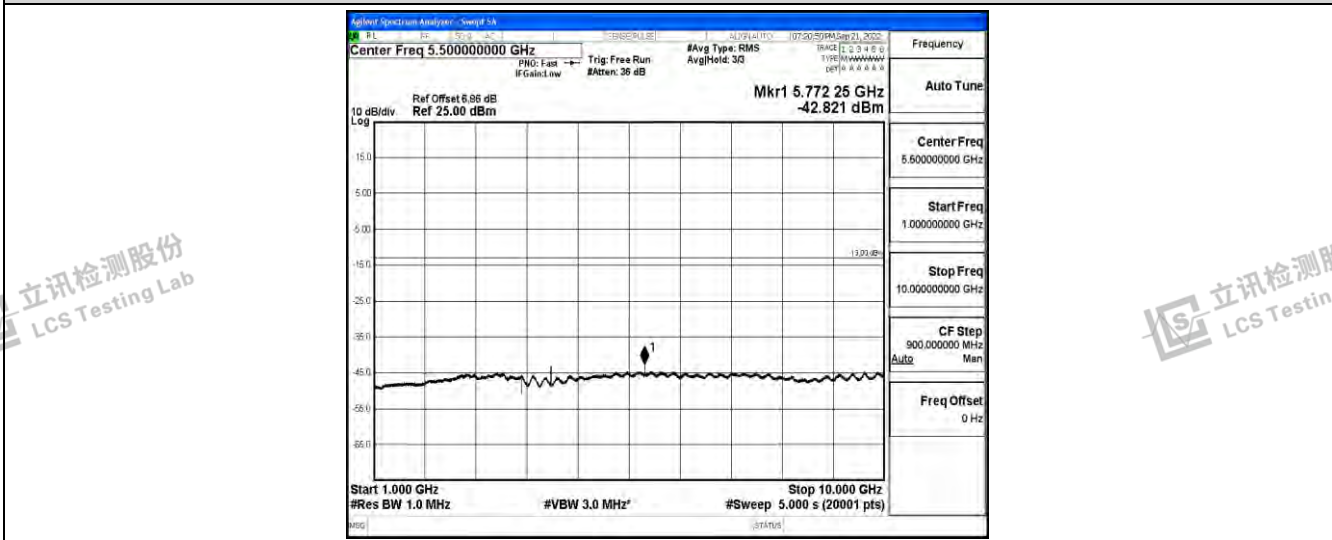

Band26-10MHz-16QAM-26840-1RB#0-Range4: 1000~10000MHz