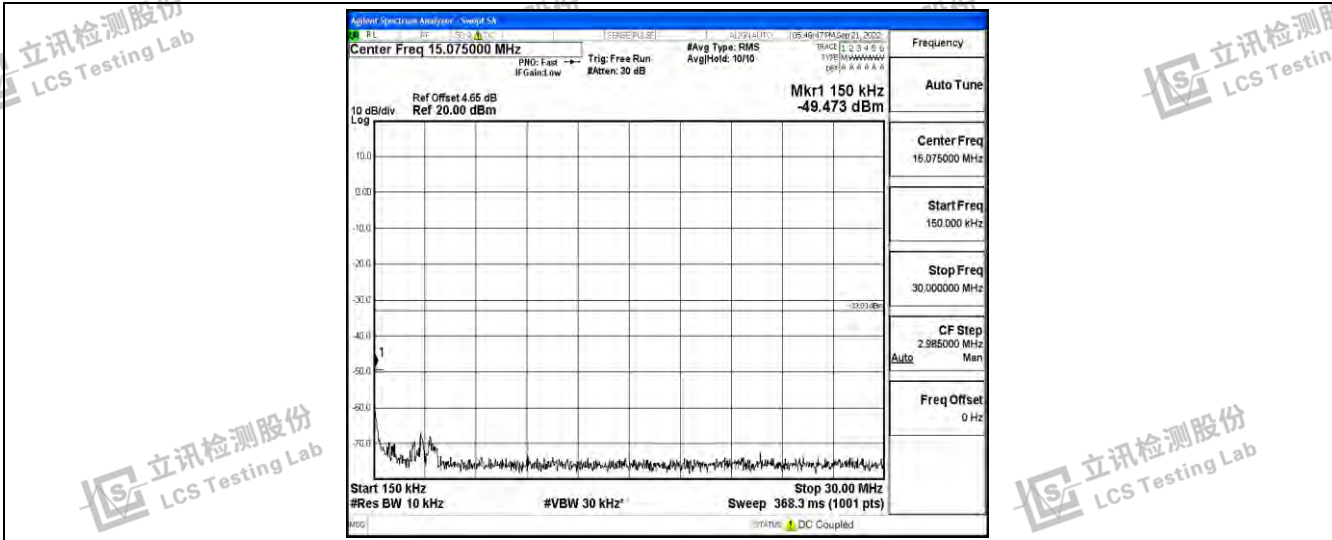

Band26-3MHz-QPSK-26915-1RB#0-Range2:0.15~30MHz

Shenzhen LCS Compliance Testing Laboratory Ltd.
 Add: 101, 201 Bldg A & 301 Bldg C, Juji Industrial Park Yabianxueziwei, Shajing Street, Baoan District, Shenzhen, 518000, China
 Tel: +(86) 0755-82591330 | E-mail: webmaster@lcs-cert.com | Web: www.lcs-cert.com
 Scan code to check authenticity