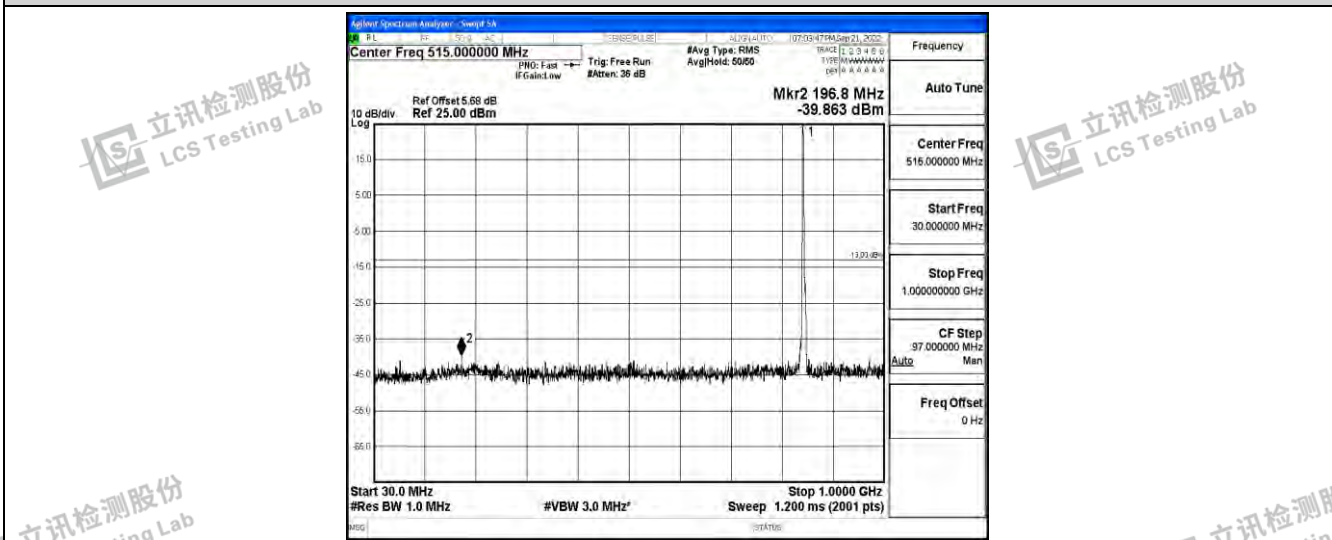

Band26-5MHz-QPSK-27015-1RB#0-Range3:30~100MHz

Shenzhen LCS Compliance Testing Laboratory Ltd.
Add: 101, 201 Bldg A & 301 Bldg C, Juji Industrial Park Yabianxueziwei, Shajing Street, Baoan District, Shenzhen, 518000, China
Tel: +(86) 0755-82591330 | E-mail: webmaster@lcs-cert.com | Web: www.lcs-cert.com
Scan code to check authenticity