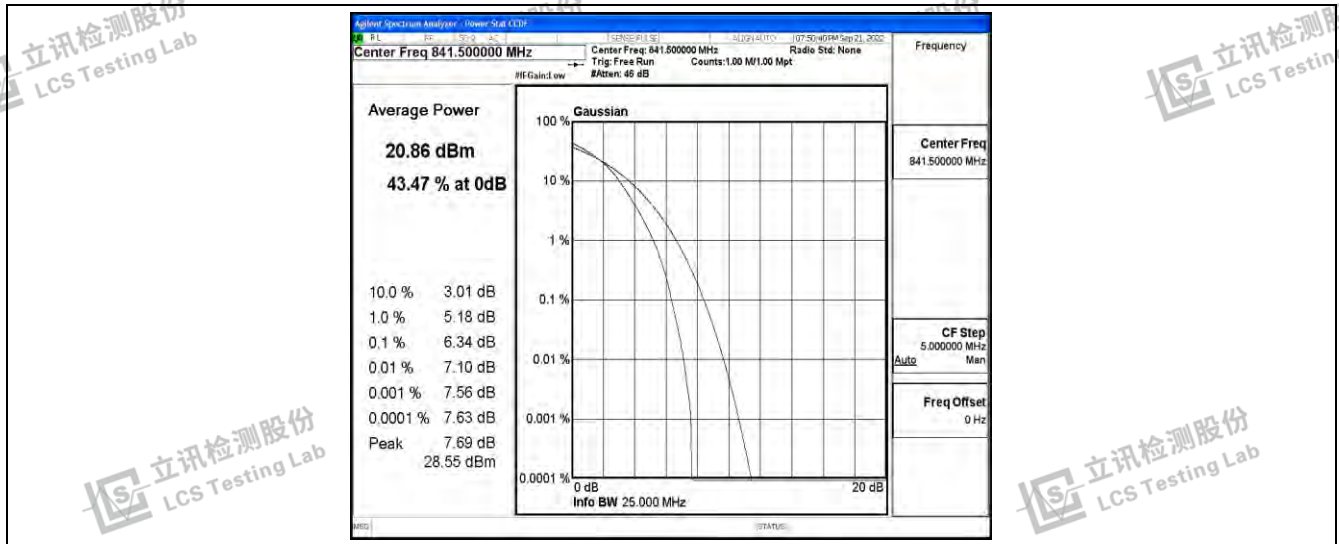

Band26-15MHz-16QAM-26965-75RB#0