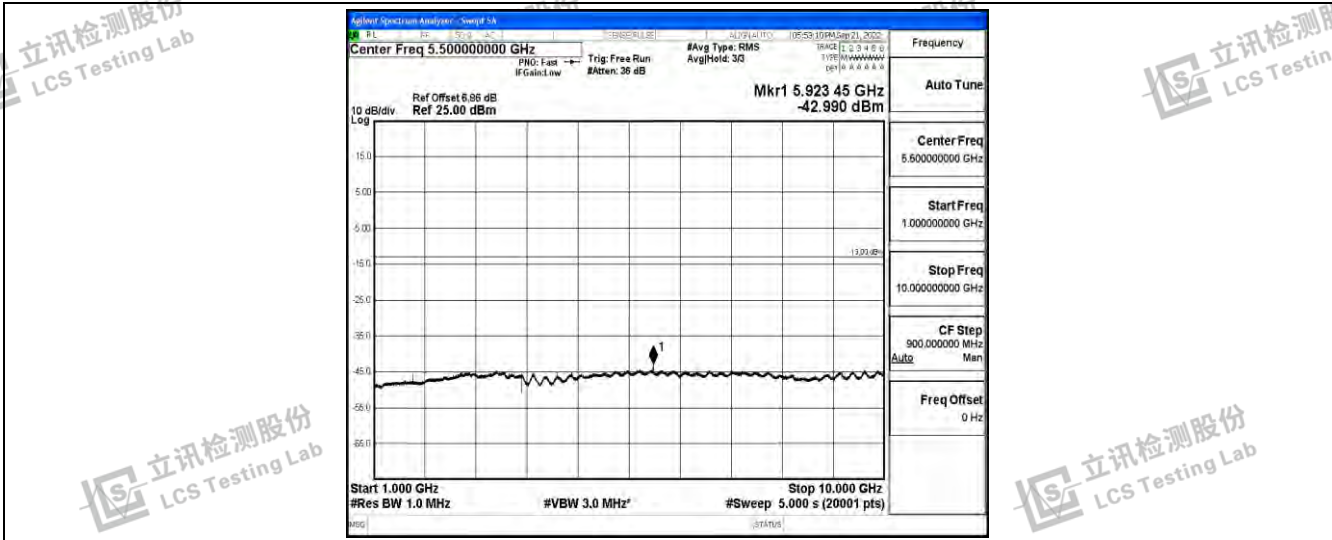

Band26-3MHz-16QAM-27025-1RB#0-Range2:0.15~30MHz

Band26-3MHz-16QAM-27025-1RB#0-Range3:30~1000MHz

Band26-3MHz-16QAM-27025-1RB#0-Range4:1000~10000MHz

Shenzhen LCS Compliance Testing Laboratory Ltd.
 Add: 101, 201 Bldg A & 301 Bldg C, Juji Industrial Park Yabianxueziwei, Shajing Street, Baoan District, Shenzhen, 518000, China
 Tel: +(86) 0755-82591330 | E-mail: webmaster@lcs-cert.com | Web: www.lcs-cert.com
 Scan code to check authenticity