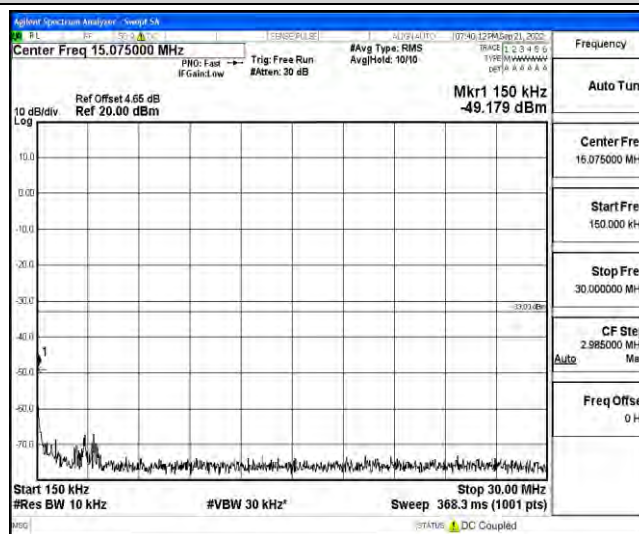

Band26-15MHz-16QAM-26865-1RB#0-Range2:0.15~30MHz

Shenzhen LCS Compliance Testing Laboratory Ltd.
Add: 101, 201 Bldg A & 301 Bldg C, Juji Industrial Park Yabianxueziwei, Shajing Street, Baoan District, Shenzhen, 518000, China
Tel: +(86) 0755-82591330 | E-mail: webmaster@lcs-cert.com | Web: www.lcs-cert.com
Scan code to check authenticity