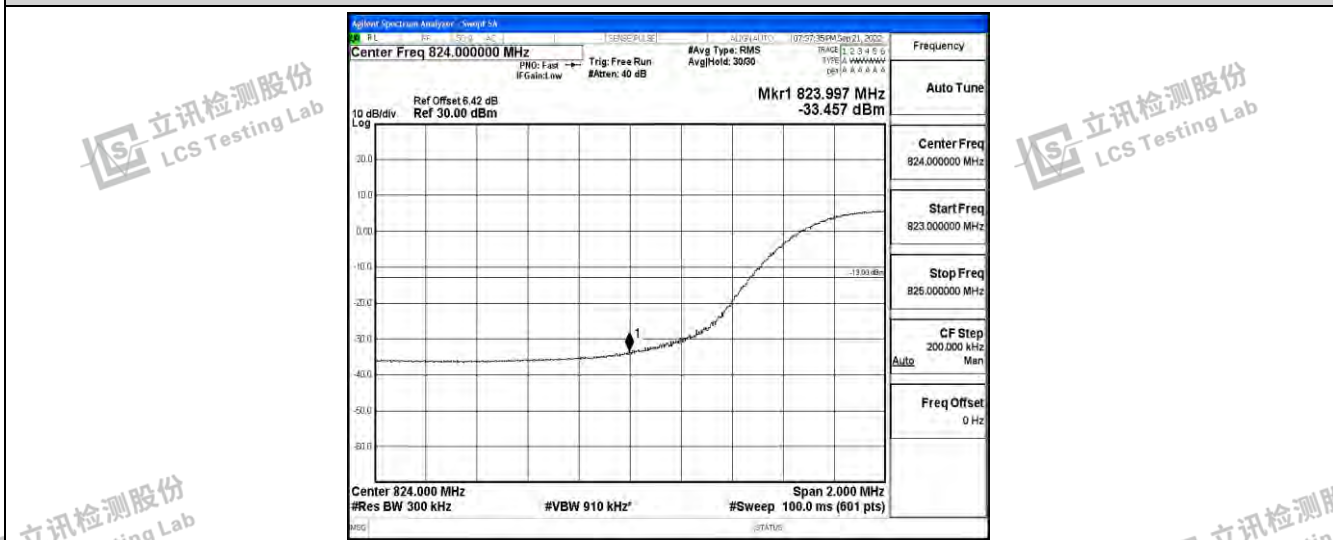

Band26-15MHz-QPSK-26865-75RB#0

Shenzhen LCS Compliance Testing Laboratory Ltd.
Add: 101, 201 Bldg A & 301 Bldg C, Juji Industrial Park Yabianxueziwei, Shajing Street, Baoan District, Shenzhen, 518000, China
Tel: +(86) 0755-82591330 | E-mail: webmaster@lcs-cert.com | Web: www.lcs-cert.com
Scan code to check authenticity