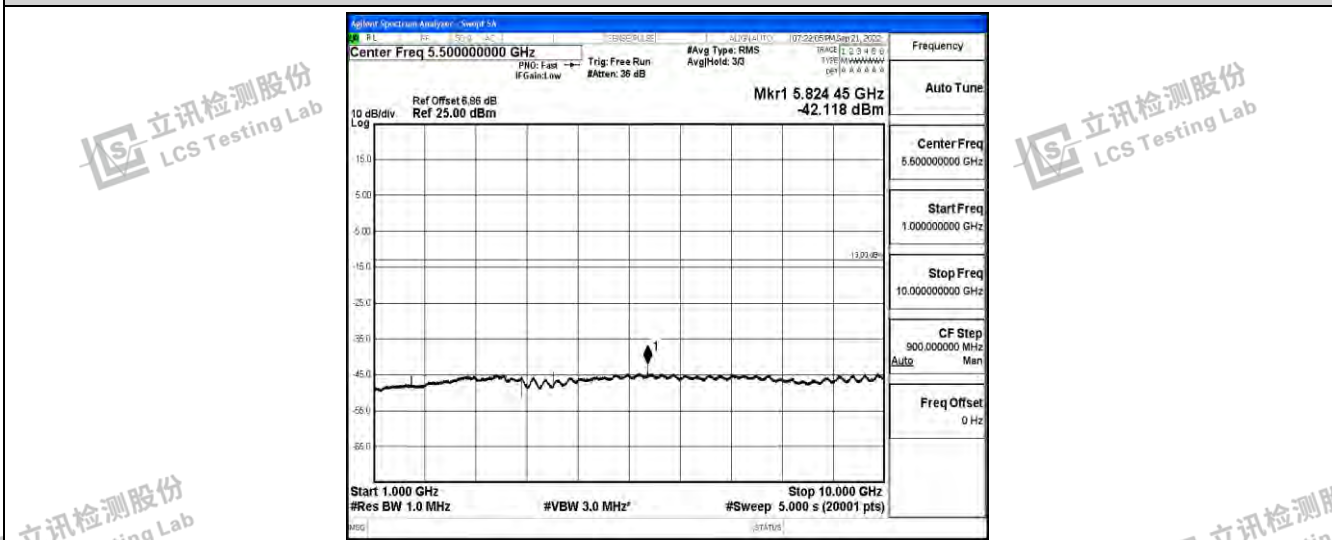

Band26-10MHz-QPSK-26915-1RB#0-Range4:1000~10000MHz

Shenzhen LCS Compliance Testing Laboratory Ltd.
Add: 101, 201 Bldg A & 301 Bldg C, Juji Industrial Park Yabianxueziwei, Shajing Street, Baoan District, Shenzhen, 518000, China
Tel: +(86) 0755-82591330 | E-mail: webmaster@lcs-cert.com | Web: www.lcs-cert.com
Scan code to check authenticity