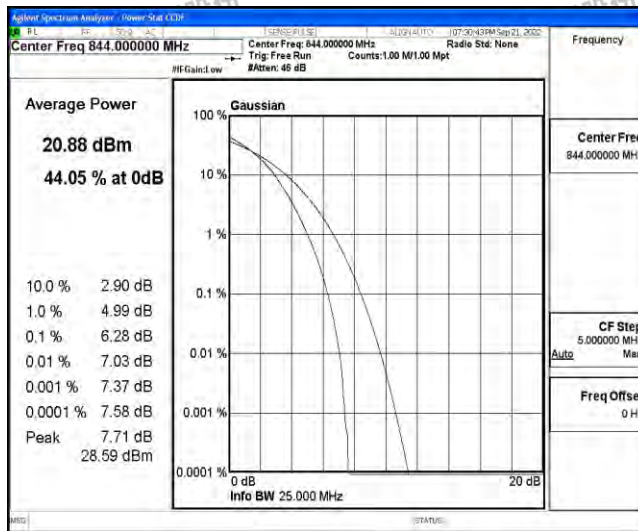

Band26-10MHz-16QAM-26990-50RB#0