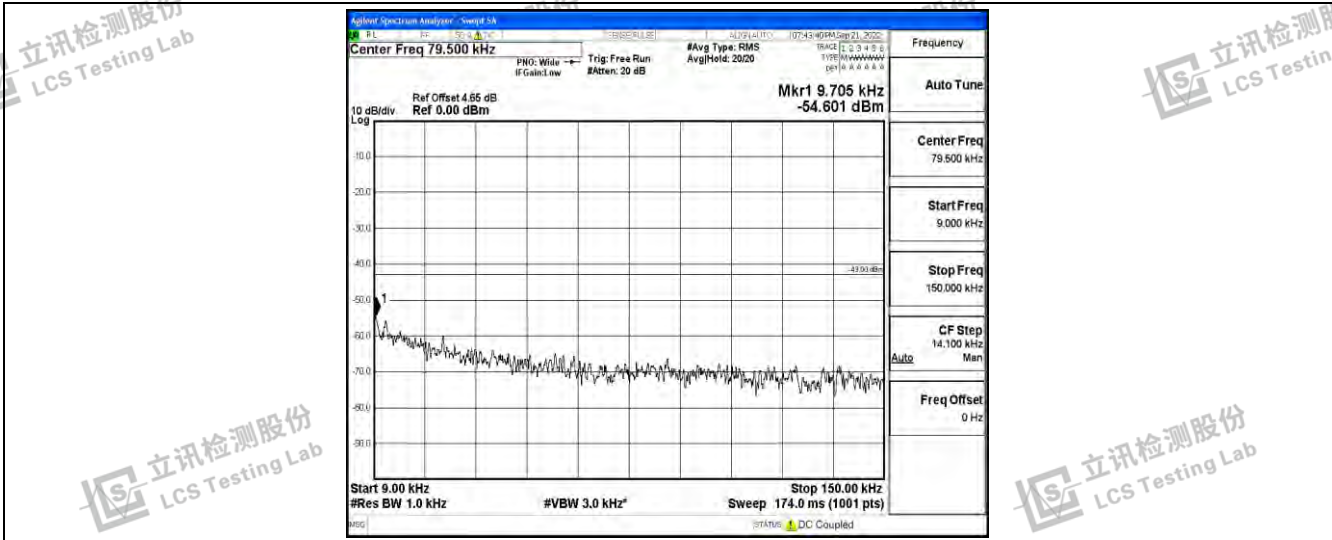

Band26-15MHz-QPSK-26915-1RB#0-Range3:30~1000MHz

Band26-15MHz-QPSK-26915-1RB#0-Range4:1000~10000MHz

Band26-15MHz-QPSK-26965-1RB#0-Range1:0.009~0.15MHz

Shenzhen LCS Compliance Testing Laboratory Ltd.
 Add: 101, 201 Bldg A & 301 Bldg C, Juji Industrial Park Yabianxueziwei, Shajing Street, Baoan District, Shenzhen, 518000, China
 Tel: +(86) 0755-82591330 | E-mail: webmaster@lcs-cert.com | Web: www.lcs-cert.com
 Scan code to check authenticity