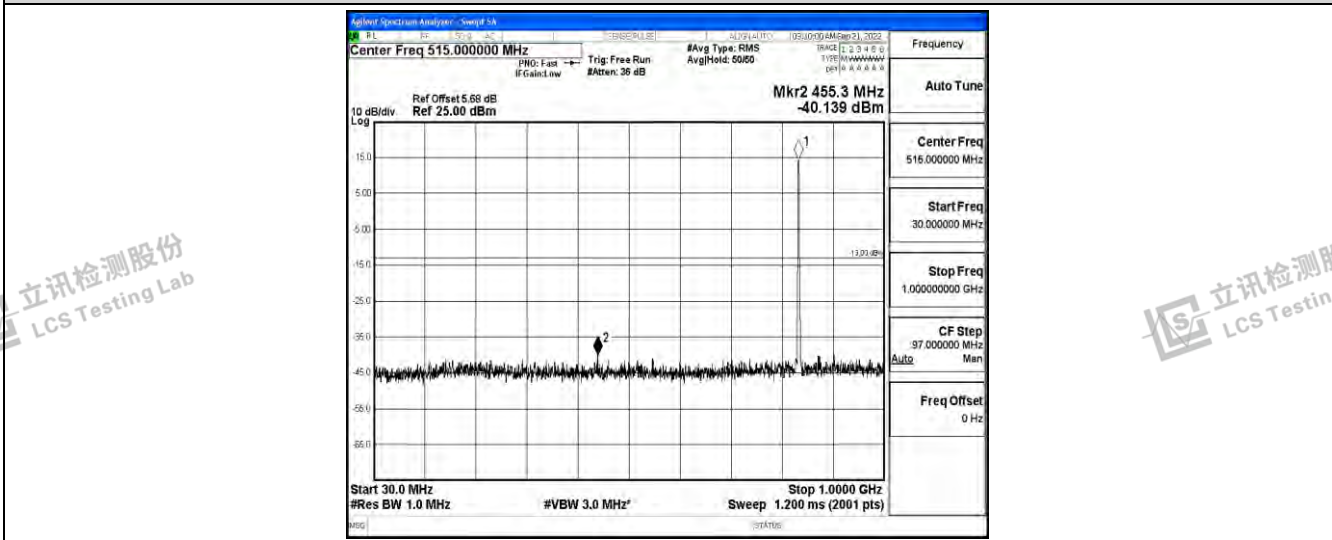

Band26-1.4MHz-QPSK-26915-1RB#0-Range3:30~1000MHz