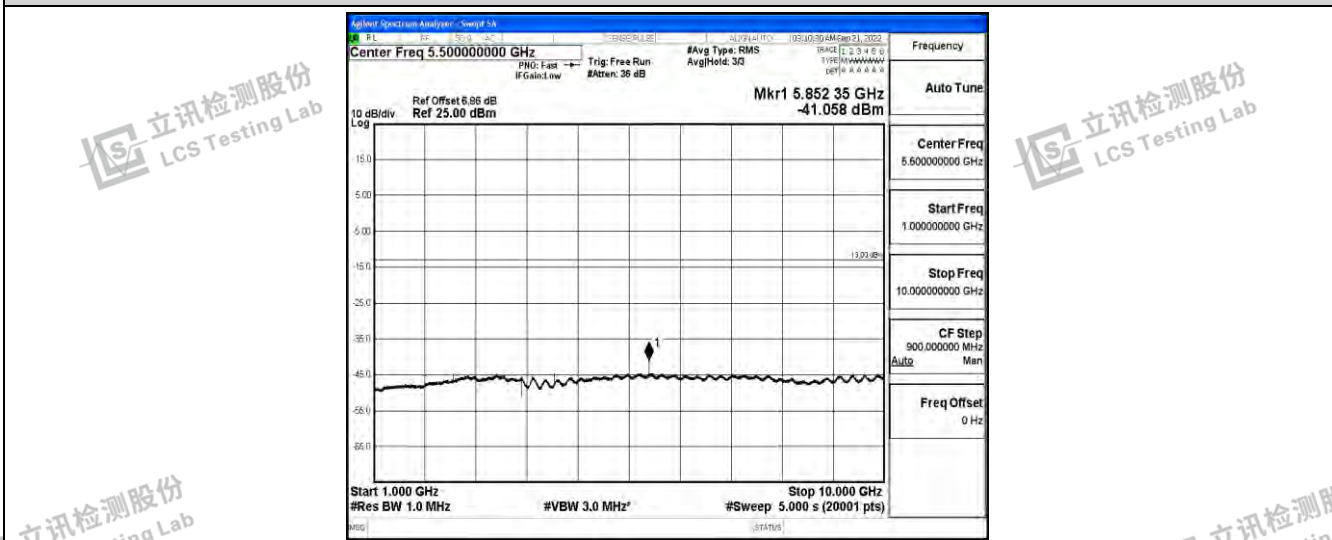

Band26-1.4MHz-QPSK-26915-1RB#0-Range4:1000~10000MHz

Shenzhen LCS Compliance Testing Laboratory Ltd.
Add: 101, 201 Bldg A & 301 Bldg C, Juji Industrial Park Yabianxueziwei, Shajing Street, Baoan District, Shenzhen, 518000, China
Tel: +(86) 0755-82591330 | E-mail: webmaster@lcs-cert.com | Web: www.lcs-cert.com
Scan code to check authenticity