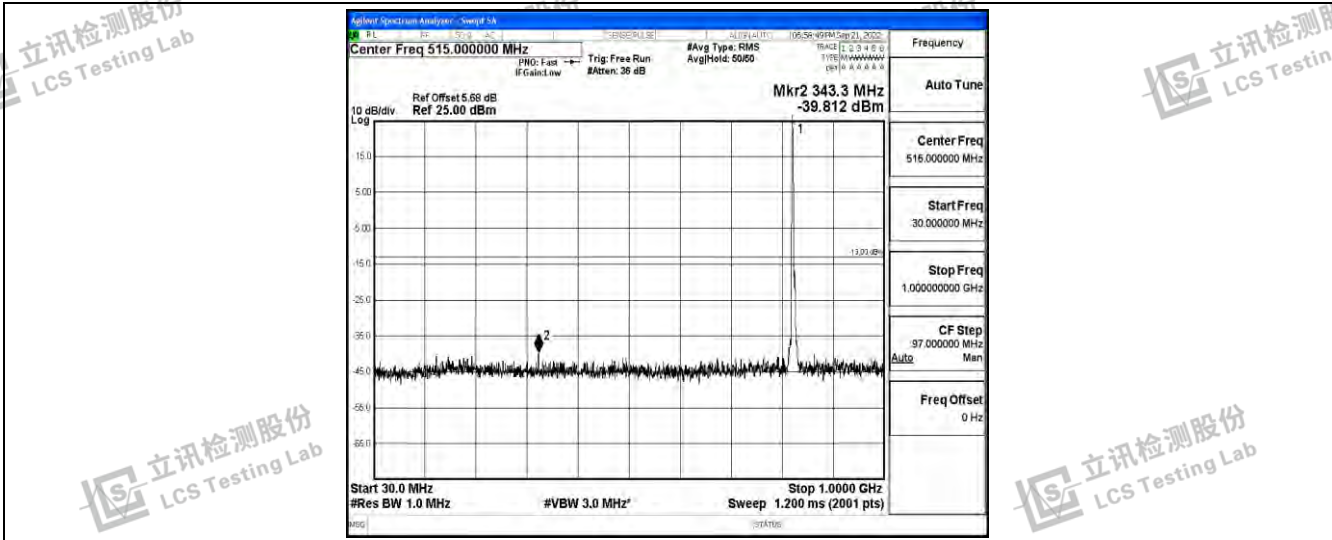

Band26-5MHz-QPSK-26815-1RB#0-Range1:0.009~0.15MHz

Band26-5MHz-QPSK-26815-1RB#0-Range2:0.15~30MHz

Band26-5MHz-QPSK-26815-1RB#0-Range3:30~1000MHz

Shenzhen LCS Compliance Testing Laboratory Ltd.
 Add: 101, 201 Bldg A & 301 Bldg C, Juji Industrial Park Yabianxueziwei, Shajing Street, Baoan District, Shenzhen, 518000, China
 Tel: +(86) 0755-82591330 | E-mail: webmaster@lcs-cert.com | Web: www.lcs-cert.com
 Scan code to check authenticity