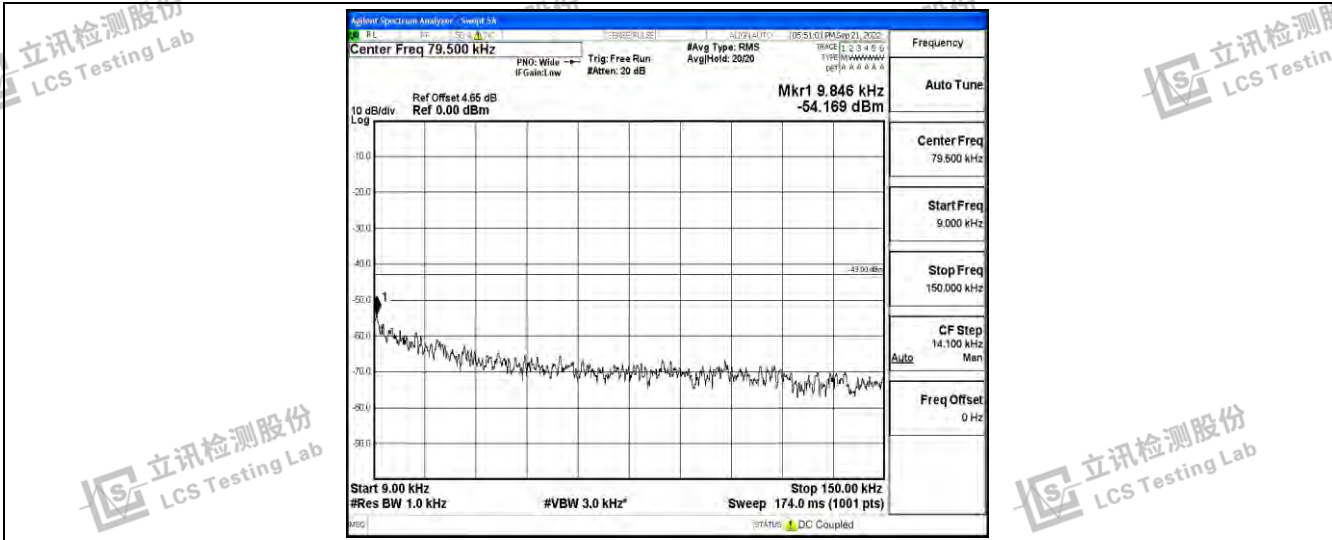

Band26-3MHz-QPSK-26915-1RB#0-Range3:30~1000MHz

Band26-3MHz-QPSK-26915-1RB#0-Range4:1000~10000MHz

Band26-3MHz-QPSK-27025-1RB#0-Range1:0.009~0.15MHz

Shenzhen LCS Compliance Testing Laboratory Ltd.
 Add: 101, 201 Bldg A & 301 Bldg C, Juji Industrial Park Yabianxueziwei, Shajing Street, Baoan District, Shenzhen, 518000, China
 Tel: +(86) 0755-82591330 | E-mail: webmaster@lcs-cert.com | Web: www.lcs-cert.com
 Scan code to check authenticity