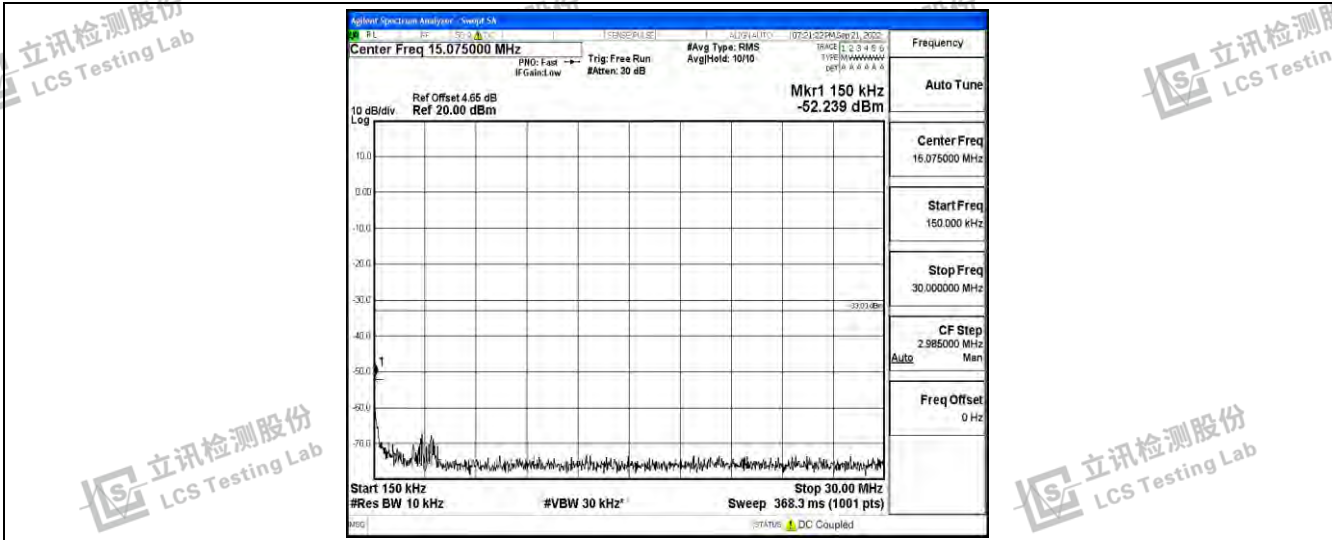

Band26-10MHz-QPSK-26840-1RB#0-Range4:1000~10000MHz

Band26-10MHz-QPSK-26915-1RB#0-Range1:0.009~0.15MHz

Band26-10MHz-QPSK-26915-1RB#0-Range2:0.15~30MHz

Shenzhen LCS Compliance Testing Laboratory Ltd.
 Add: 101, 201 Bldg A & 301 Bldg C, Juji Industrial Park Yabianxueziwei, Shajing Street, Baoan District, Shenzhen, 518000, China
 Tel: +(86) 0755-82591330 | E-mail: webmaster@lcs-cert.com | Web: www.lcs-cert.com
 Scan code to check authenticity