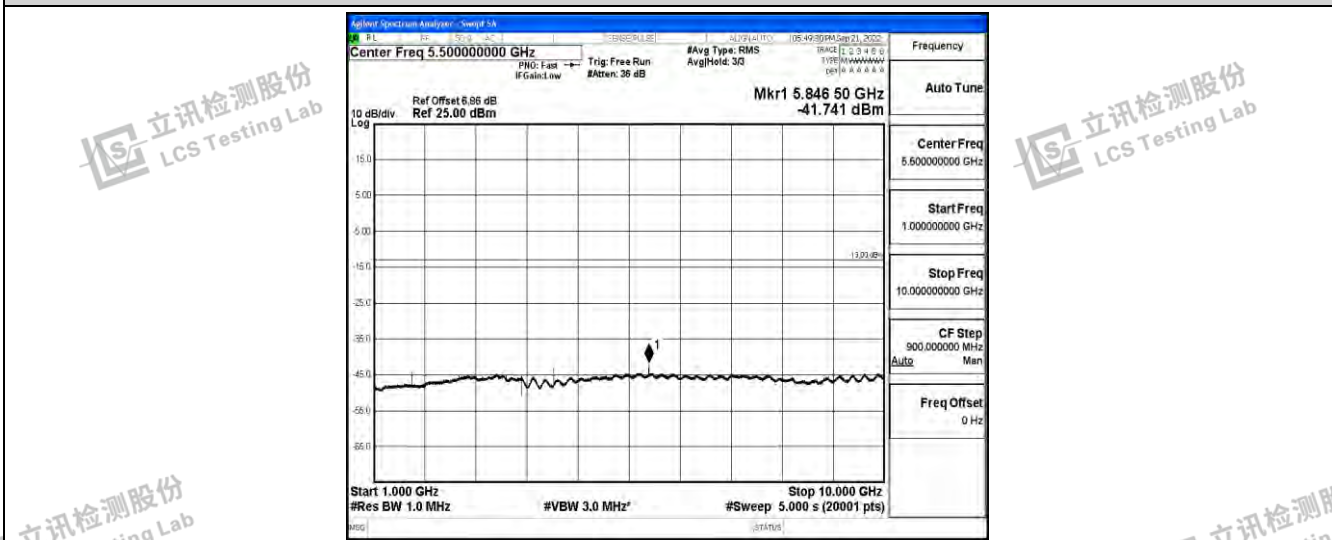

Band26-3MHz-QPSK-26915-1RB#0-Range4:1000~10000MHz

Shenzhen LCS Compliance Testing Laboratory Ltd.
Add: 101, 201 Bldg A & 301 Bldg C, Juji Industrial Park Yabianxueziwei, Shajing Street, Baoan District, Shenzhen, 518000, China
Tel: +(86) 0755-82591330 | E-mail: webmaster@lcs-cert.com | Web: www.lcs-cert.com
Scan code to check authenticity