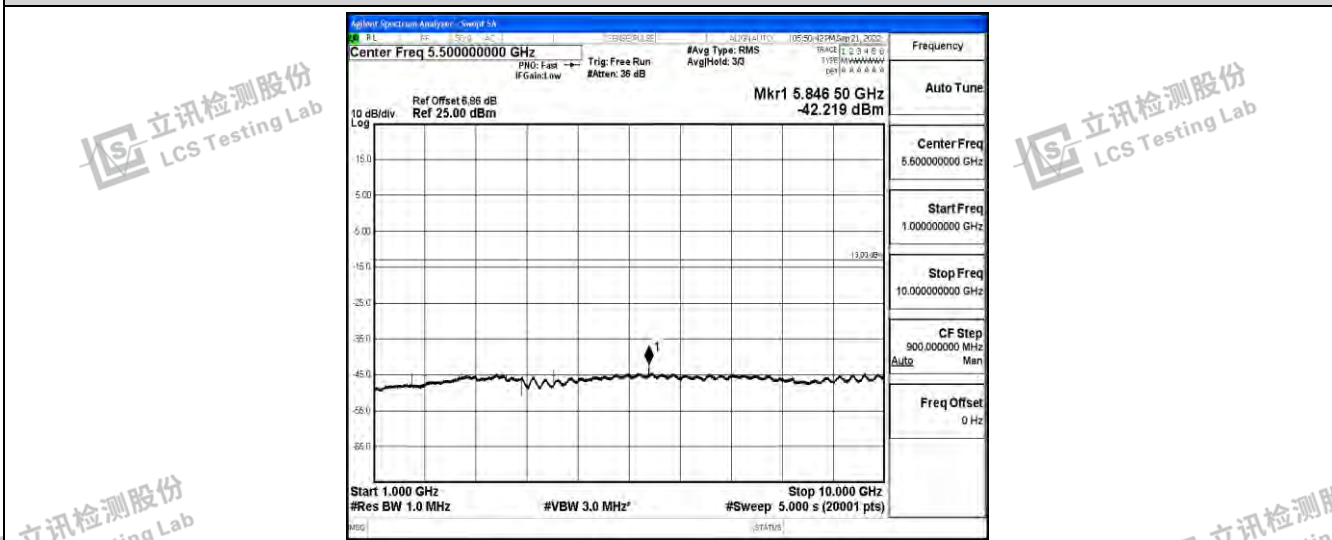

Band26-3MHz-16QAM-26915-1RB#0-Range4:1000~10000MHz

Shenzhen LCS Compliance Testing Laboratory Ltd.
Add: 101, 201 Bldg A & 301 Bldg C, Juji Industrial Park Yabianxueziwei, Shajing Street, Baoan District, Shenzhen, 518000, China
Tel: +(86) 0755-82591330 | E-mail: webmaster@lcs-cert.com | Web: www.lcs-cert.com
Scan code to check authenticity