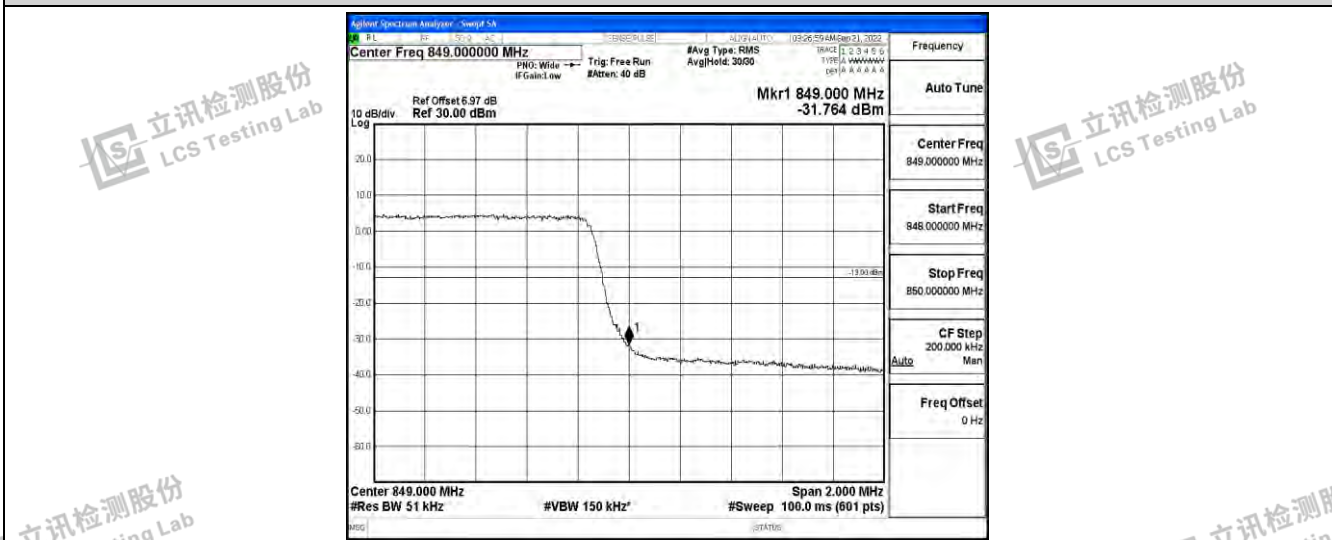

Band26-3MHz-16QAM-27025-15RB#0