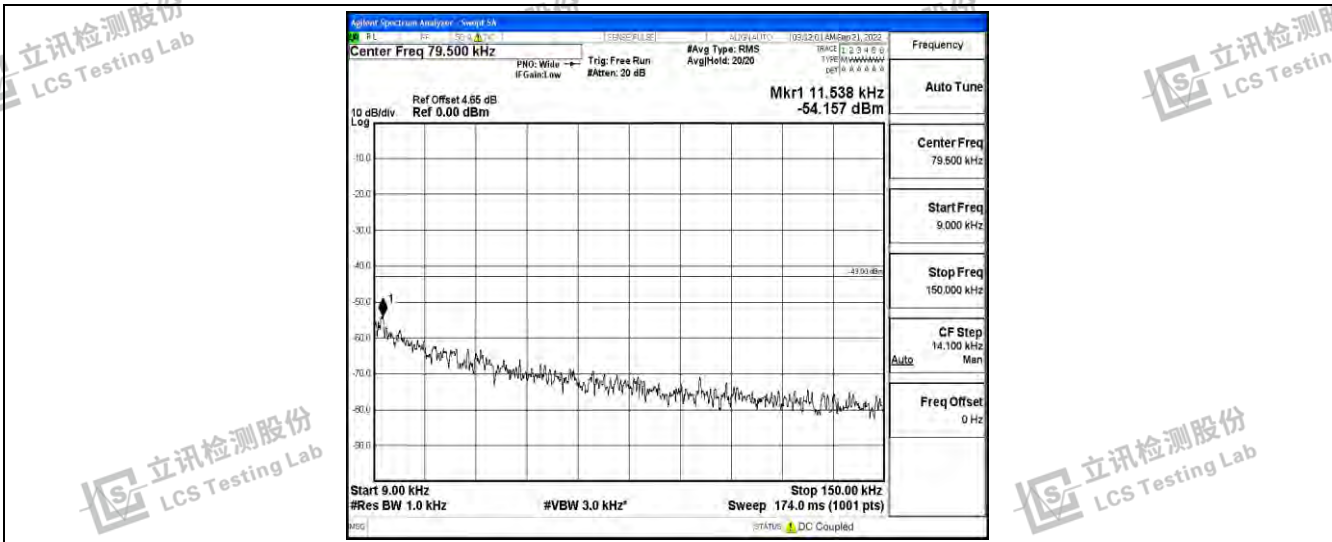

Band26-1.4MHz-QPSK-26915-1RB#0-Range3:30~1000MHz

Band26-1.4MHz-QPSK-26915-1RB#0-Range4:1000~10000MHz

Band26-1.4MHz-QPSK-27033-1RB#0-Range1:0.009~0.15MHz

Shenzhen LCS Compliance Testing Laboratory Ltd.
 Add: 101, 201 Bldg A & 301 Bldg C, Juji Industrial Park Yabianxueziwei, Shajing Street, Baoan District, Shenzhen, 518000, China
 Tel: +(86) 0755-82591330 | E-mail: webmaster@lcs-cert.com | Web: www.lcs-cert.com
 Scan code to check authenticity