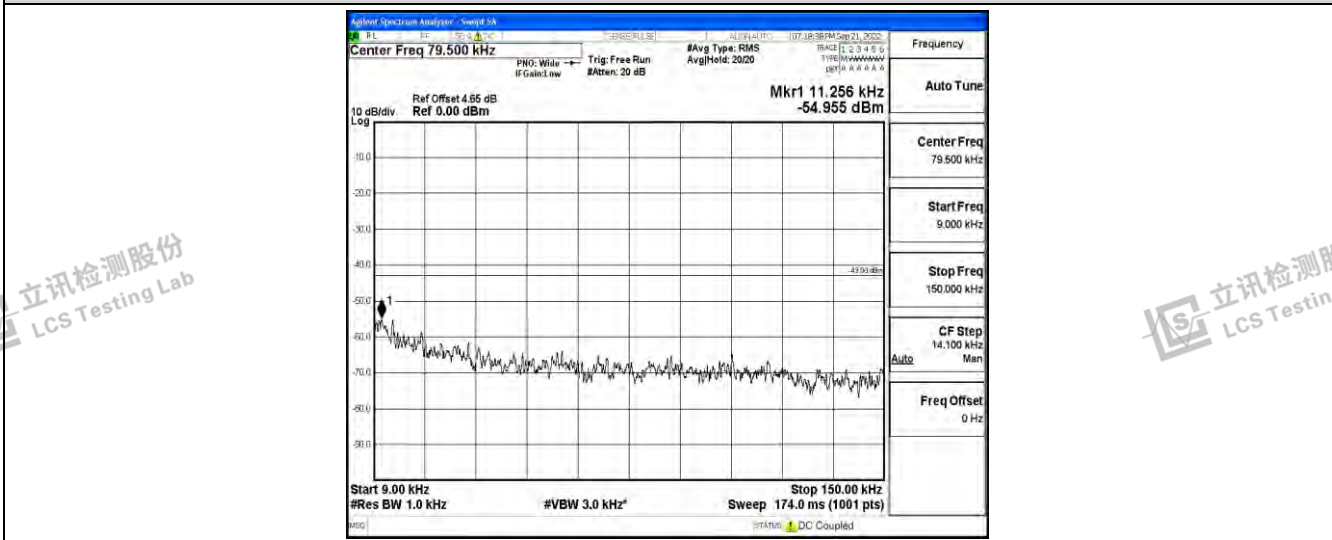

Band26-10MHz-QPSK-26840-1RB#0-Range1:0.009~0.15MHz