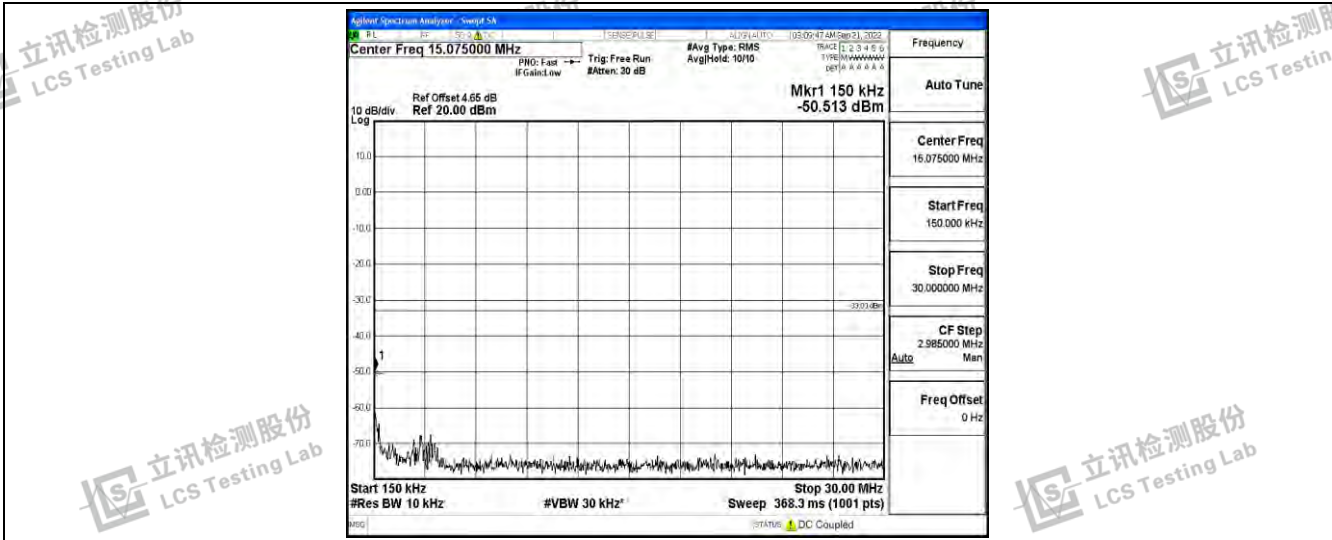

Band26-1.4MHz-QPSK-26915-1RB#0-Range1:0.009~0.15MHz

Band26-1.4MHz-QPSK-26915-1RB#0-Range2:0.15~30MHz

Shenzhen LCS Compliance Testing Laboratory Ltd.
 Add: 101, 201 Bldg A & 301 Bldg C, Juji Industrial Park Yabianxueziwei, Shajing Street, Baoan District, Shenzhen, 518000, China
 Tel: +(86) 0755-82591330 | E-mail: webmaster@lcs-cert.com | Web: www.lcs-cert.com
 Scan code to check authenticity