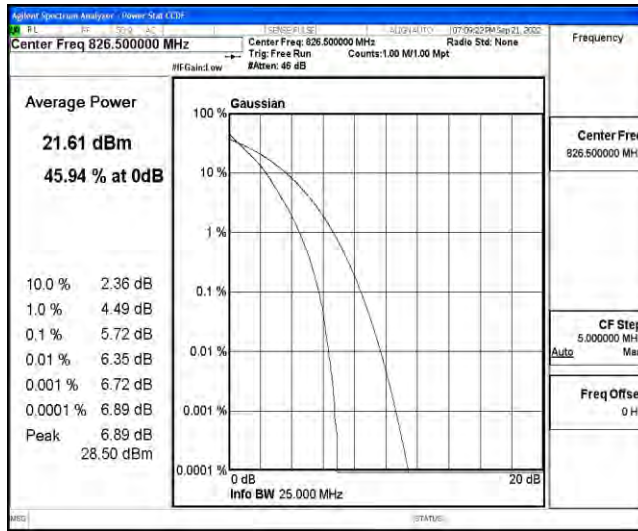

Band26-5MHz-QPSK-26815-25RB#0