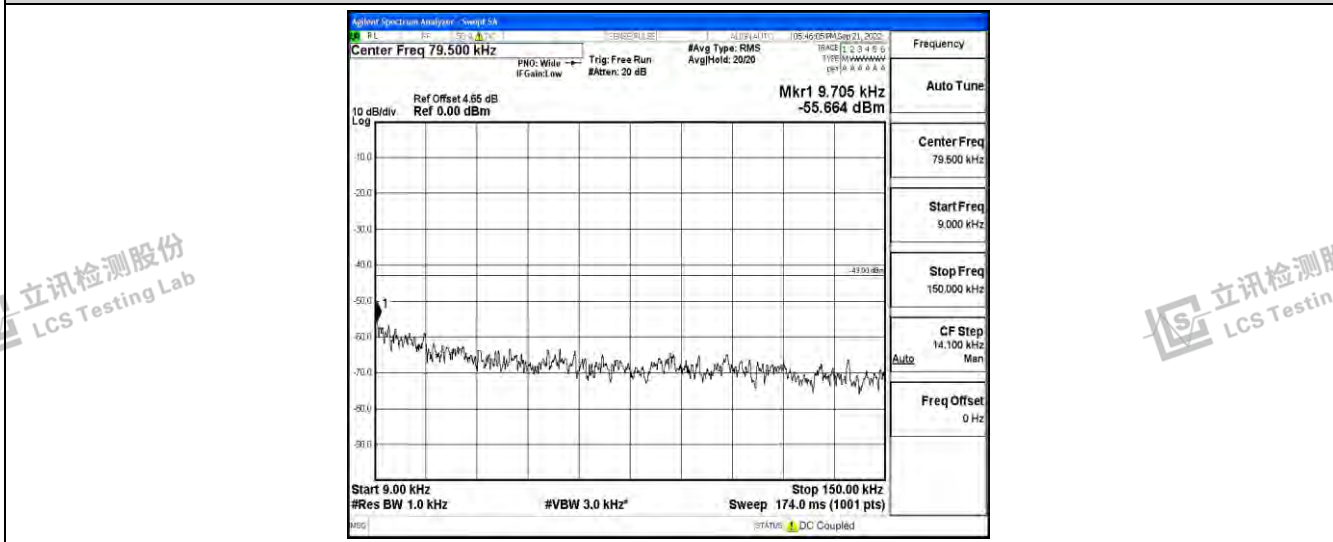

Band26-3MHz-QPSK-26805-1RB#0-Range1:0.009~0.15MHz