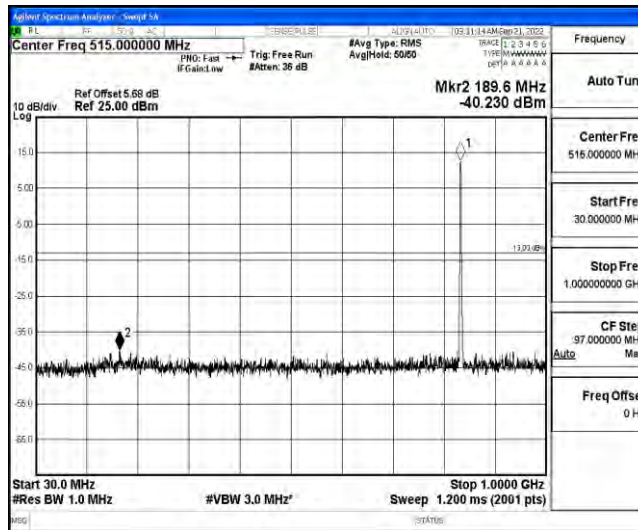

Band26-1.4MHz-16QAM-26915-1RB#0-Range3:30~1000MHz