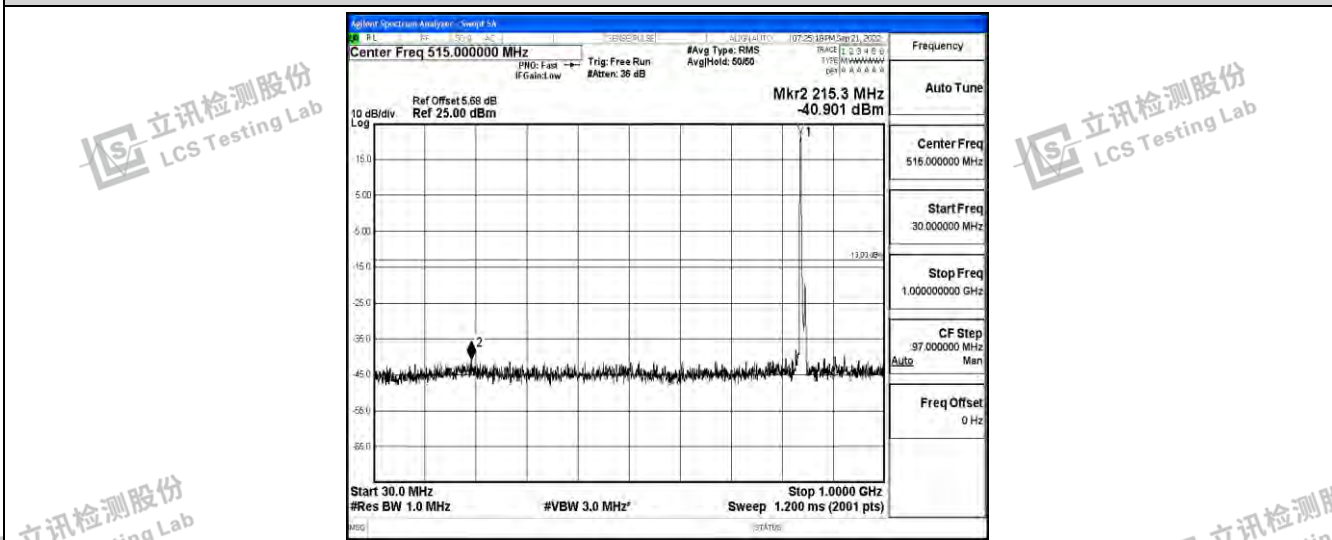

Band26-10MHz-16QAM-26990-1RB#0-Range3:30~1000MHz

Shenzhen LCS Compliance Testing Laboratory Ltd.
Add: 101, 201 Bldg A & 301 Bldg C, Juji Industrial Park Yabianxueziwei, Shajing Street, Baoan District, Shenzhen, 518000, China
Tel: +(86) 0755-82591330 | E-mail: webmaster@lcs-cert.com | Web: www.lcs-cert.com
Scan code to check authenticity