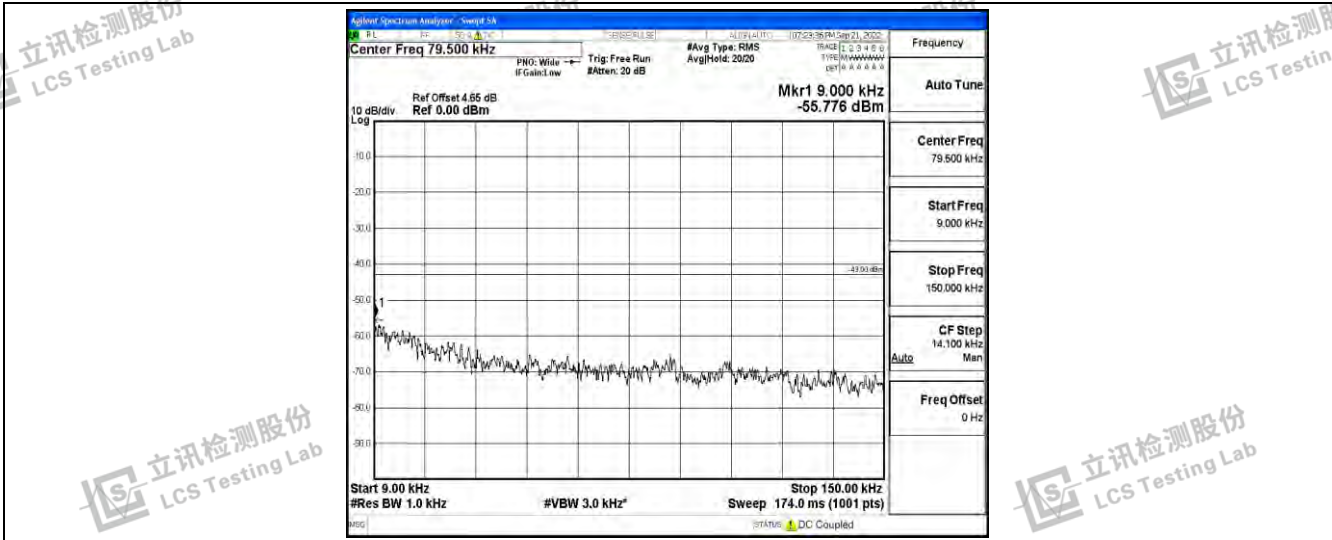

Band26-10MHz-QPSK-26915-1RB#0-Range3:30~1000MHz

Band26-10MHz-QPSK-26915-1RB#0-Range4:1000~10000MHz

Band26-10MHz-QPSK-26990-1RB#0-Range1:0.009~0.15MHz

Shenzhen LCS Compliance Testing Laboratory Ltd.
 Add: 101, 201 Bldg A & 301 Bldg C, Juji Industrial Park Yabianxueziwei, Shajing Street, Baoan District, Shenzhen, 518000, China
 Tel: +(86) 0755-82591330 | E-mail: webmaster@lcs-cert.com | Web: www.lcs-cert.com
 Scan code to check authenticity