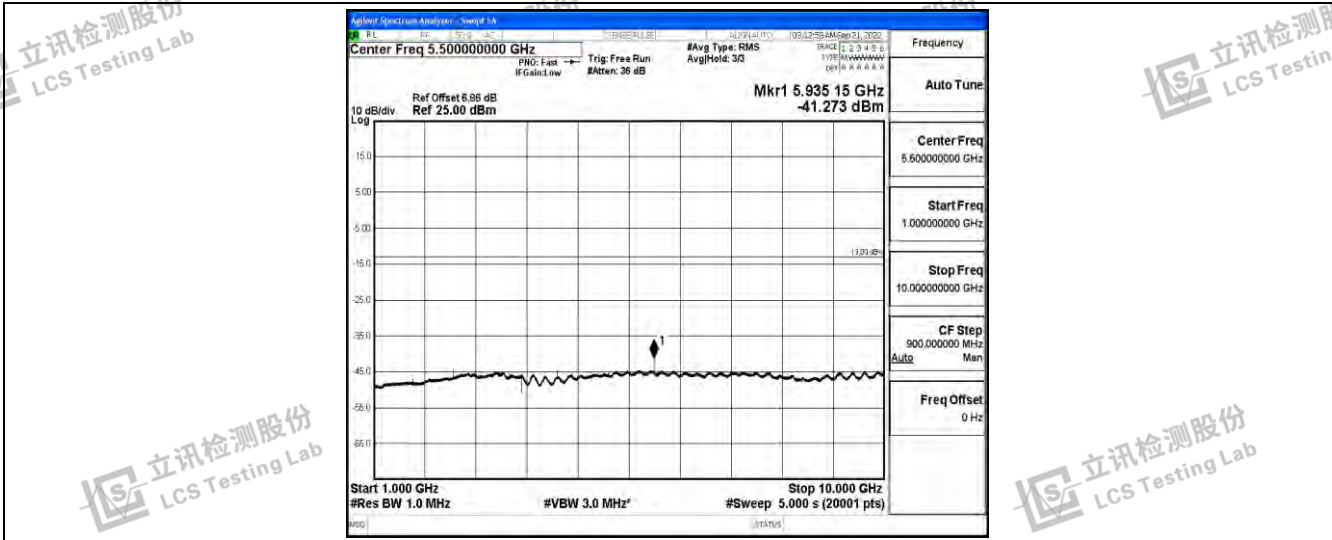

Band26-1.4MHz-QPSK-27033-1RB#0-Range2:0.15~30MHz

Band26-1.4MHz-QPSK-27033-1RB#0-Range3:30~1000MHz

Band26-1.4MHz-QPSK-27033-1RB#0-Range4:1000~10000MHz

Shenzhen LCS Compliance Testing Laboratory Ltd.
 Add: 101, 201 Bldg A & 301 Bldg C, Juji Industrial Park Yabianxueziwei, Shajing Street, Baoan District, Shenzhen, 518000, China
 Tel: +(86) 0755-82591330 | E-mail: webmaster@lcs-cert.com | Web: www.lcs-cert.com
 Scan code to check authenticity