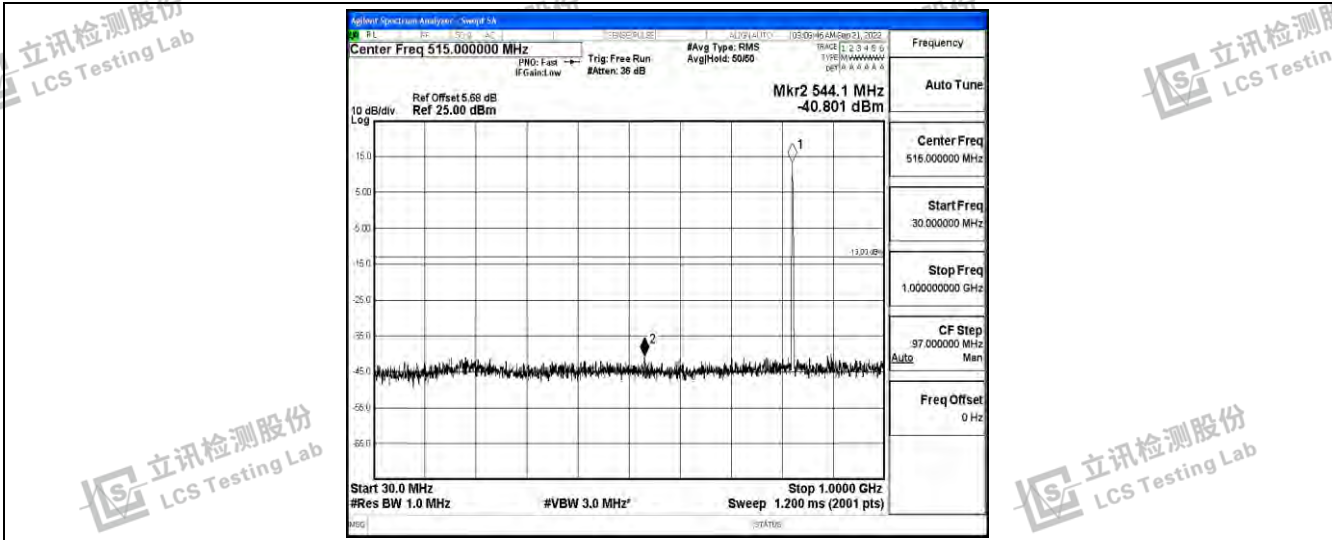

Band26-1.4MHz-16QAM-26797-1RB#0-Range1:0.009~0.15MHz

Band26-1.4MHz-16QAM-26797-1RB#0-Range2:0.15~30MHz

Band26-1.4MHz-16QAM-26797-1RB#0-Range3:30~1000MHz

Shenzhen LCS Compliance Testing Laboratory Ltd.
 Add: 101, 201 Bldg A & 301 Bldg C, Juji Industrial Park Yabianxueziwei, Shajing Street, Baoan District, Shenzhen, 518000, China
 Tel: +(86) 0755-82591330 | E-mail: webmaster@lcs-cert.com | Web: www.lcs-cert.com
 Scan code to check authenticity