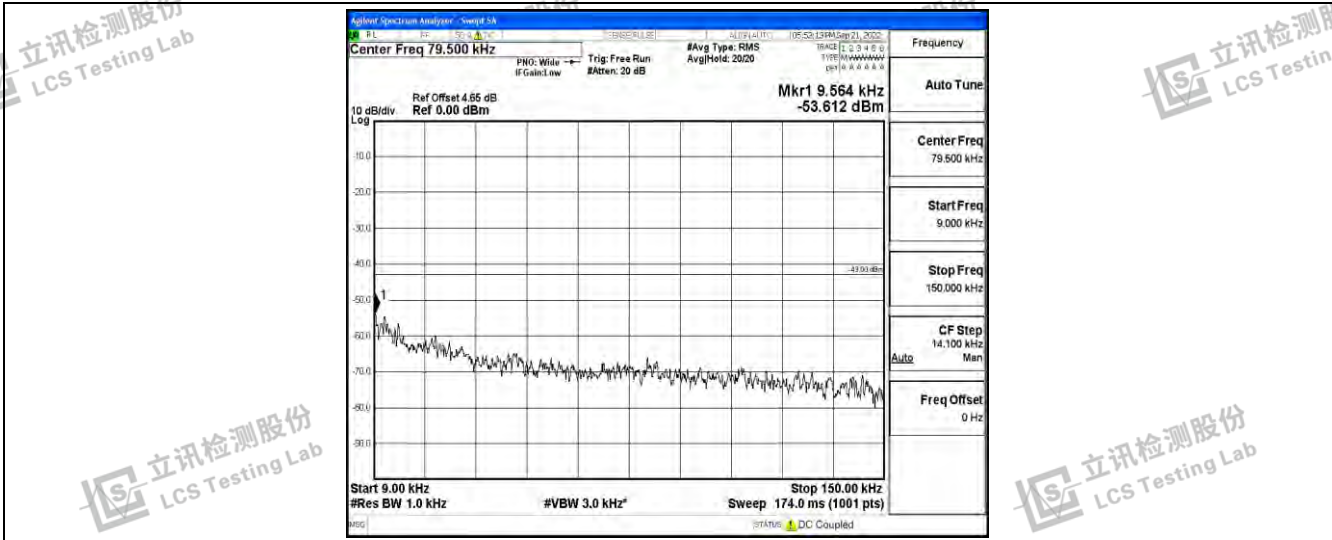

Band26-3MHz-16QAM-26915-1RB#0-Range3:30~1000MHz

Band26-3MHz-16QAM-26915-1RB#0-Range4:1000~10000MHz

Band26-3MHz-16QAM-27025-1RB#0-Range1:0.009~0.15MHz

Shenzhen LCS Compliance Testing Laboratory Ltd.
 Add: 101, 201 Bldg A & 301 Bldg C, Juji Industrial Park Yabianxueziwei, Shajing Street, Baoan District, Shenzhen, 518000, China
 Tel: +(86) 0755-82591330 | E-mail: webmaster@lcs-cert.com | Web: www.lcs-cert.com
 Scan code to check authenticity