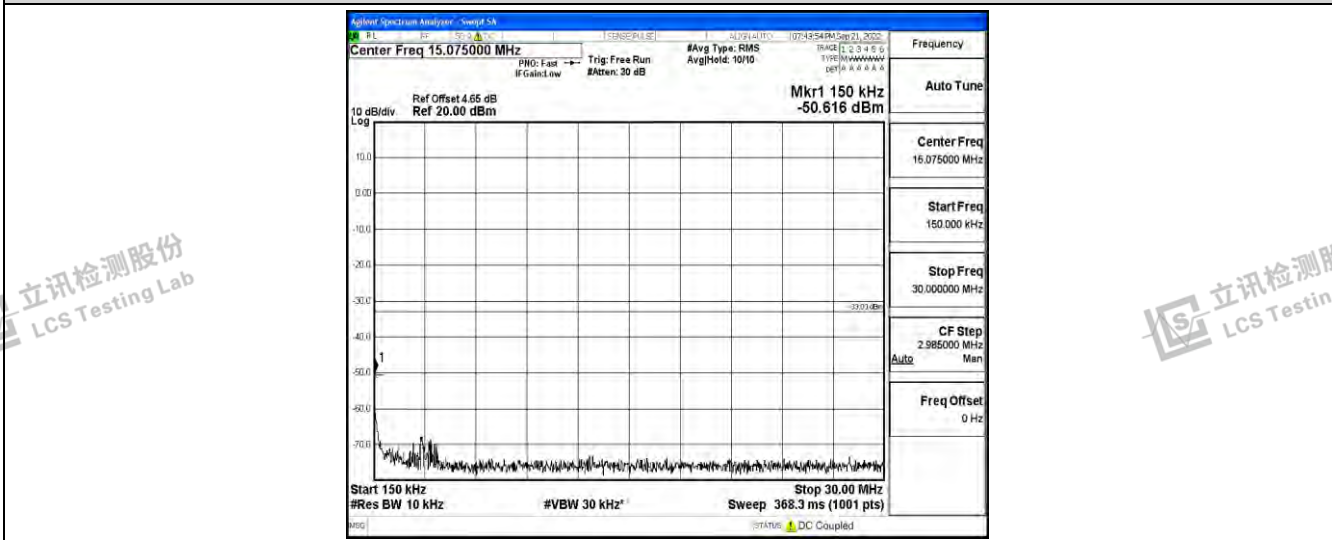

Band26-15MHz-QPSK-26965-1RB#0-Range2:0.15~30MHz