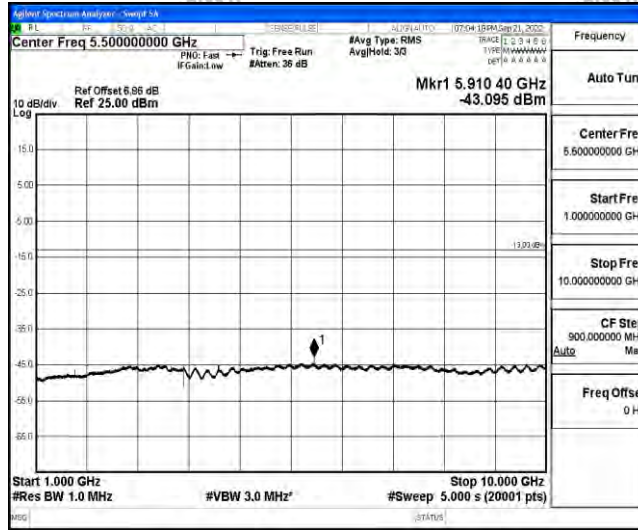

Band26-5MHz-QPSK-27015-1RB#0-Range2:0.15~30MHz

Band26-5MHz-QPSK-27015-1RB#0-Range3:30~100MHz

Band26-5MHz-QPSK-27015-1RB#0-Range4:1000~10000MHz

Shenzhen LCS Compliance Testing Laboratory Ltd.
 Add: 101, 201 Bldg A & 301 Bldg C, Juji Industrial Park Yabianxueziwei, Shajing Street, Baoan District, Shenzhen, 518000, China
 Tel: +(86) 0755-82591330 | E-mail: webmaster@lcs-cert.com | Web: www.lcs-cert.com
 Scan code to check authenticity