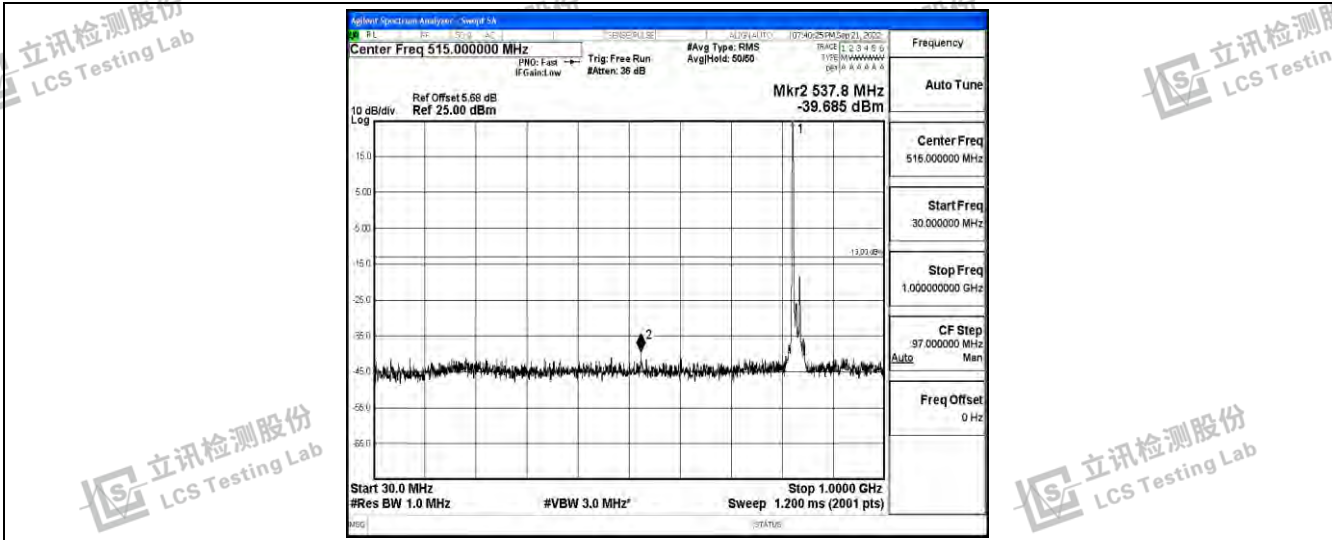

Band26-15MHz-16QAM-26865-1RB#0-Range1:0.009~0.15MHz

Band26-15MHz-16QAM-26865-1RB#0-Range2:0.15~30MHz

Band26-15MHz-16QAM-26865-1RB#0-Range3:30~1000MHz

Shenzhen LCS Compliance Testing Laboratory Ltd.
 Add: 101, 201 Bldg A & 301 Bldg C, Juji Industrial Park Yabianxueziwei, Shajing Street, Baoan District, Shenzhen, 518000, China
 Tel: +(86) 0755-82591330 | E-mail: webmaster@lcs-cert.com | Web: www.lcs-cert.com
 Scan code to check authenticity