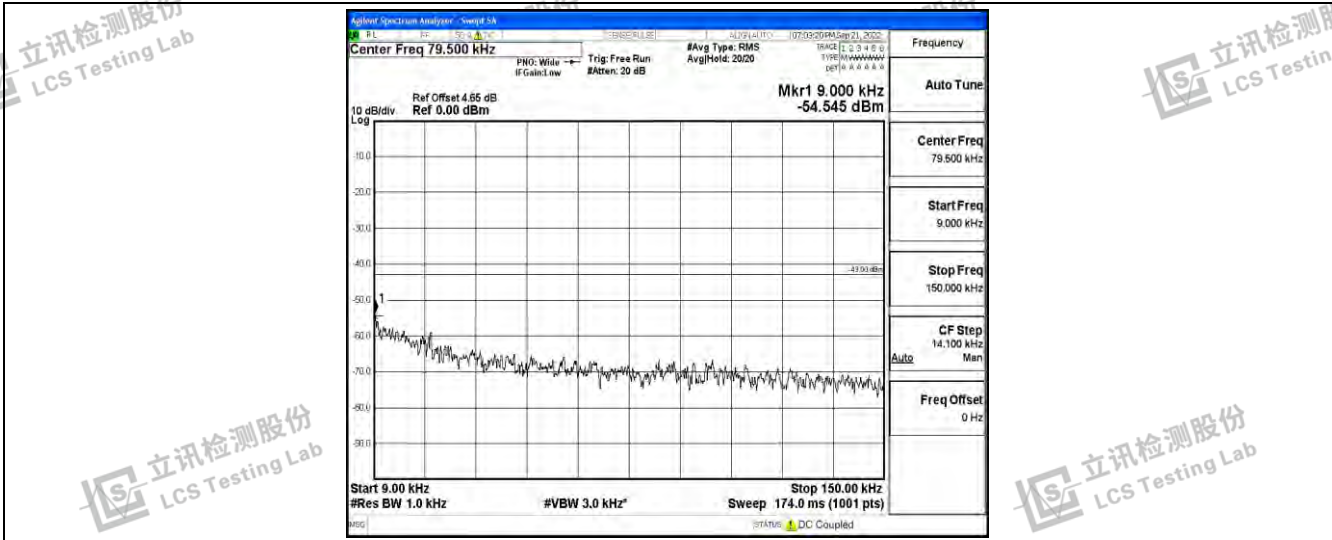

Band26-5MHz-QPSK-26915-1RB#0-Range3:30~1000MHz

Band26-5MHz-QPSK-26915-1RB#0-Range4:1000~10000MHz

Band26-5MHz-QPSK-27015-1RB#0-Range1:0.009~0.15MHz

Shenzhen LCS Compliance Testing Laboratory Ltd.
 Add: 101, 201 Bldg A & 301 Bldg C, Juji Industrial Park Yabianxueziwei, Shajing Street, Baoan District, Shenzhen, 518000, China
 Tel: +(86) 0755-82591330 | E-mail: webmaster@lcs-cert.com | Web: www.lcs-cert.com
 Scan code to check authenticity