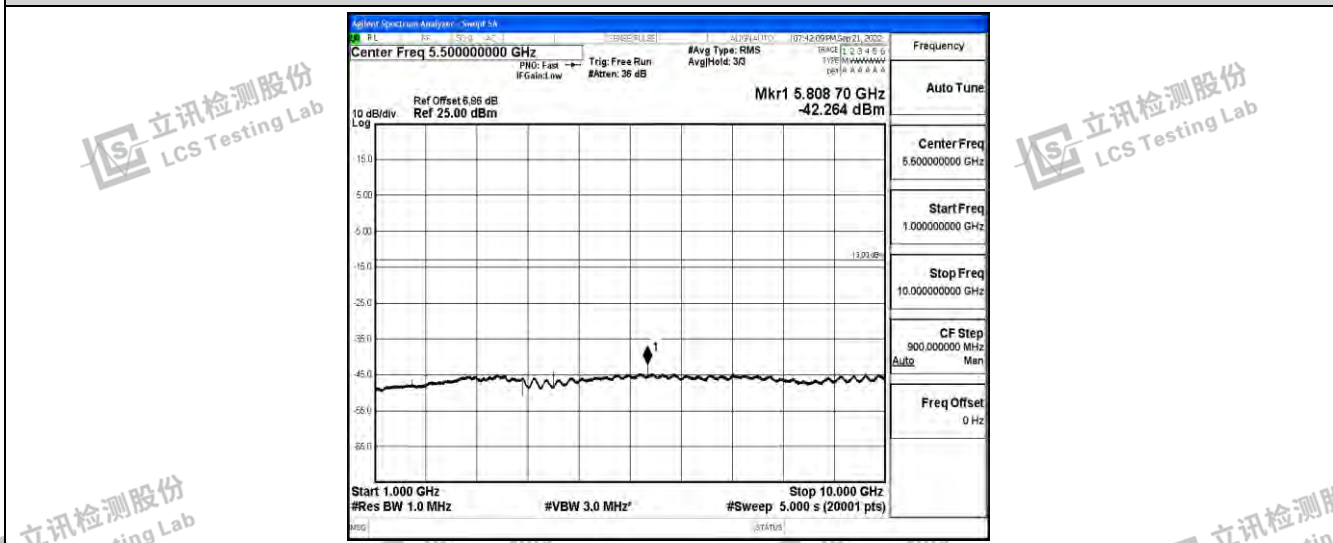

Band26-15MHz-QPSK-26915-1RB#0-Range4:1000~10000MHz

Shenzhen LCS Compliance Testing Laboratory Ltd.
Add: 101, 201 Bldg A & 301 Bldg C, Juji Industrial Park Yabianxueziwei, Shajing Street, Baoan District, Shenzhen, 518000, China
Tel: +(86) 0755-82591330 | E-mail: webmaster@lcs-cert.com | Web: www.lcs-cert.com
Scan code to check authenticity