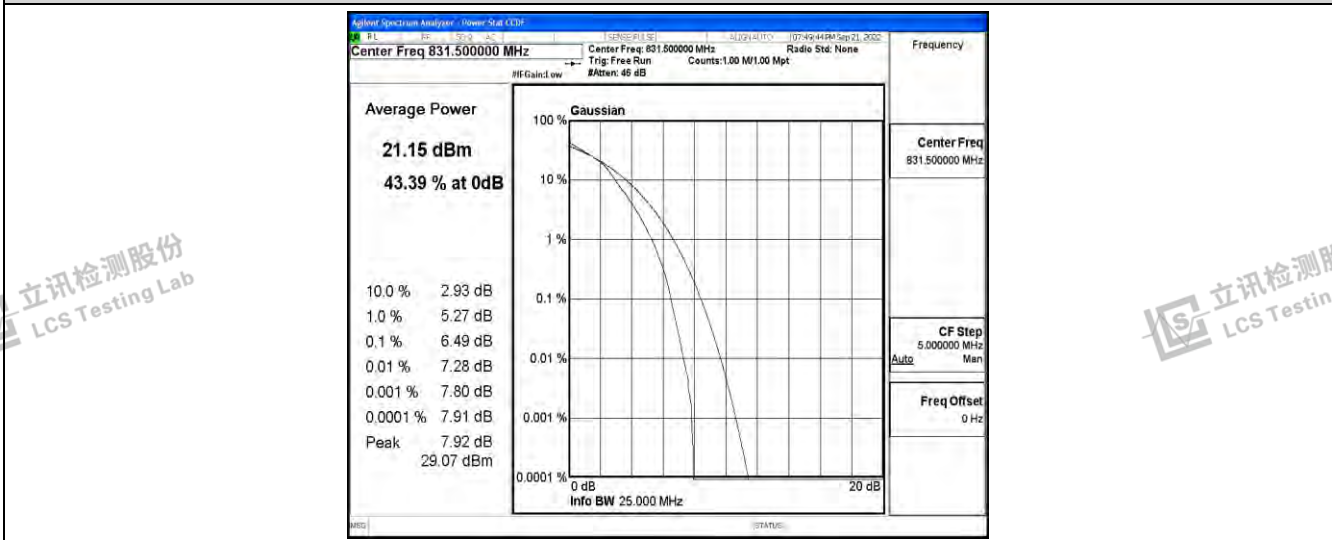

Band26-10MHz-16QAM-26915-50RB#0

Band26-10MHz-16QAM-26990-50RB#0

Band26-15MHz-QPSK-26865-75RB#0

Band26-15MHz-QPSK-26915-75RB#0

Band26-15MHz-QPSK-26965-75RB#0

Band26-15MHz-16QAM-26865-75RB#0

Band26-15MHz-16QAM-26915-75RB#0