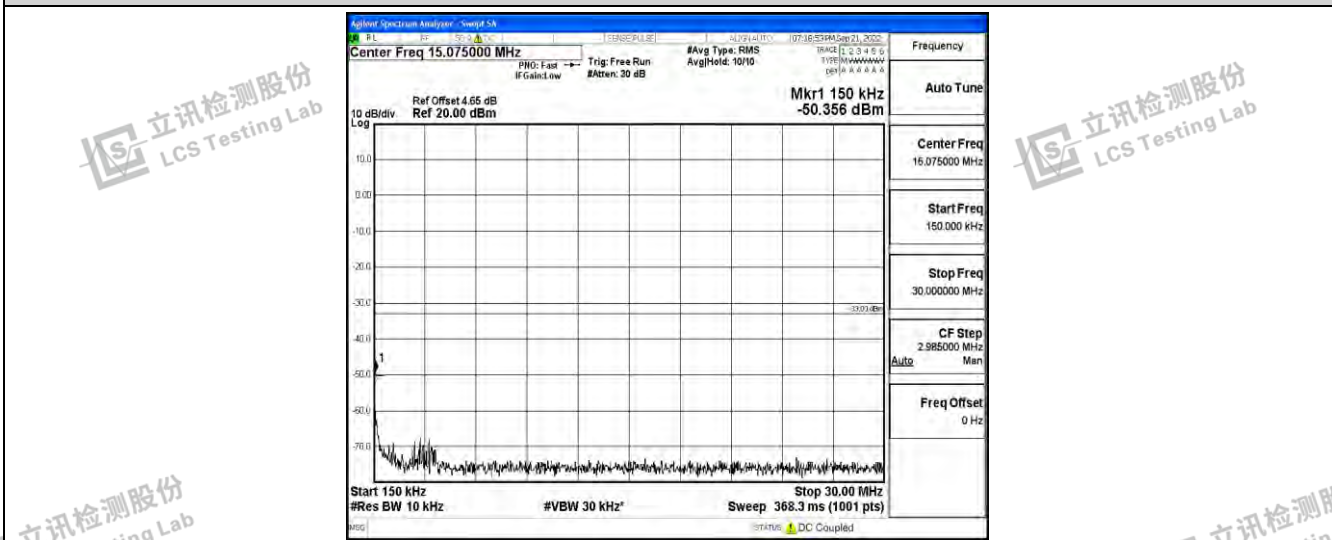

Band26-10MHz-QPSK-26840-1RB#0-Range2:0.15~30MHz

Shenzhen LCS Compliance Testing Laboratory Ltd.
Add: 101, 201 Bldg A & 301 Bldg C, Juji Industrial Park Yabianxueziwei, Shajing Street, Baoan District, Shenzhen, 518000, China
Tel: +(86) 0755-82591330 | E-mail: webmaster@lcs-cert.com | Web: www.lcs-cert.com
Scan code to check authenticity