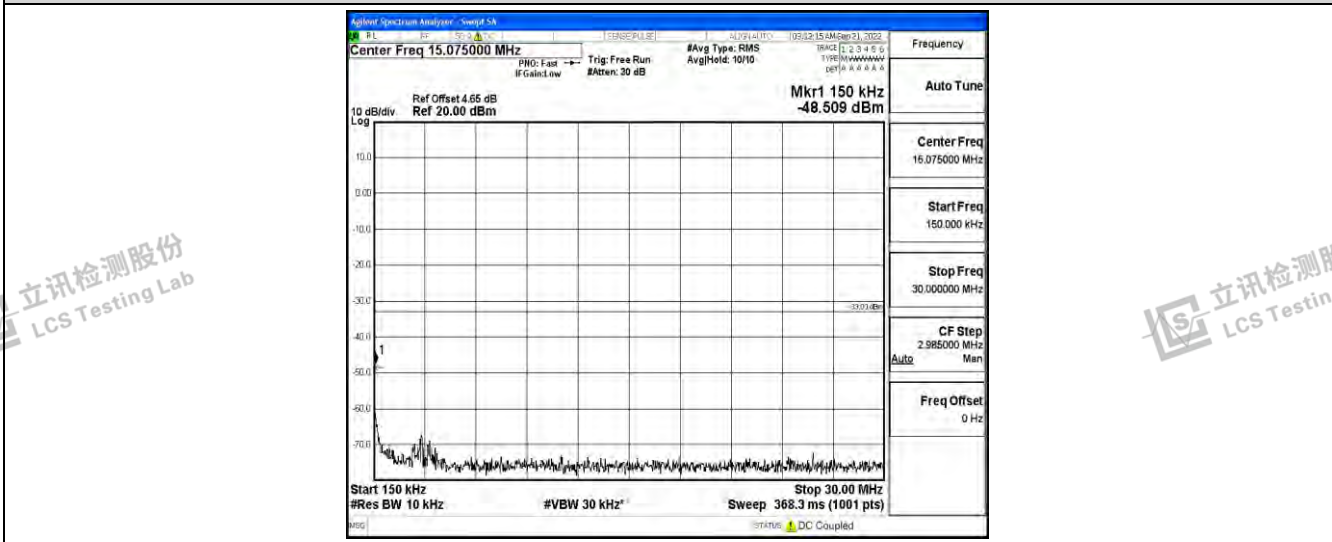

Band26-1.4MHz-QPSK-27033-1RB#0-Range2:0.15~30MHz