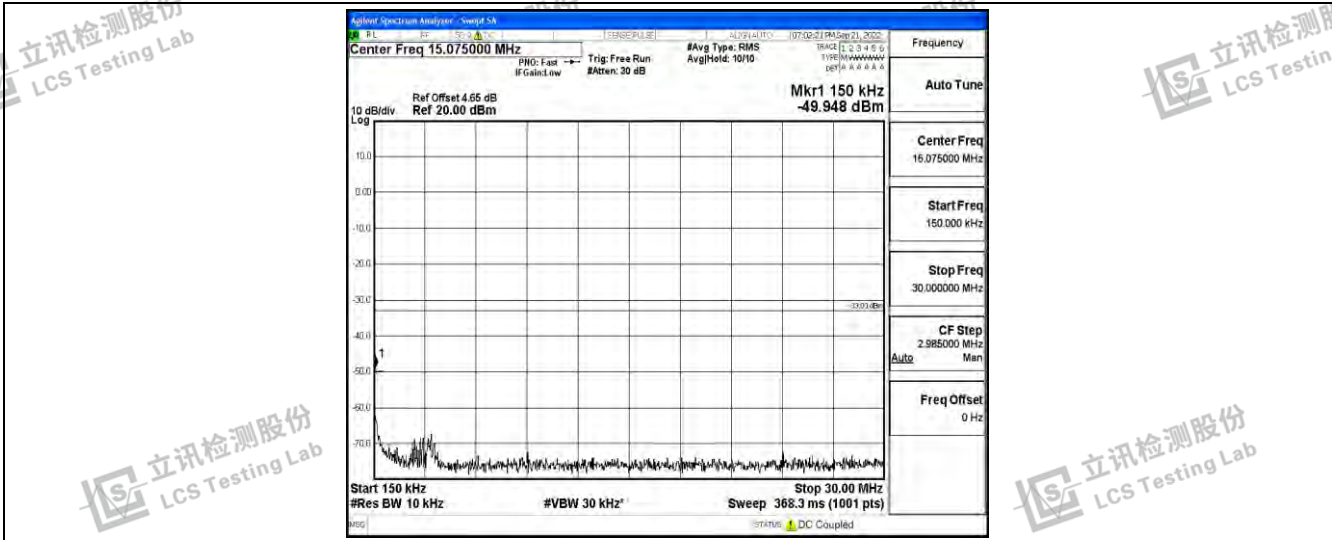

Band26-5MHz-16QAM-26815-1RB#0-Range4:1000~10000MHz

Band26-5MHz-16QAM-26915-1RB#0-Range1:0.009~0.15MHz

Band26-5MHz-16QAM-26915-1RB#0-Range2:0.15~30MHz

Shenzhen LCS Compliance Testing Laboratory Ltd.
 Add: 101, 201 Bldg A & 301 Bldg C, Juji Industrial Park Yabianxueziwei, Shajing Street, Baoan District, Shenzhen, 518000, China
 Tel: +(86) 0755-82591330 | E-mail: webmaster@lcs-cert.com | Web: www.lcs-cert.com
 Scan code to check authenticity