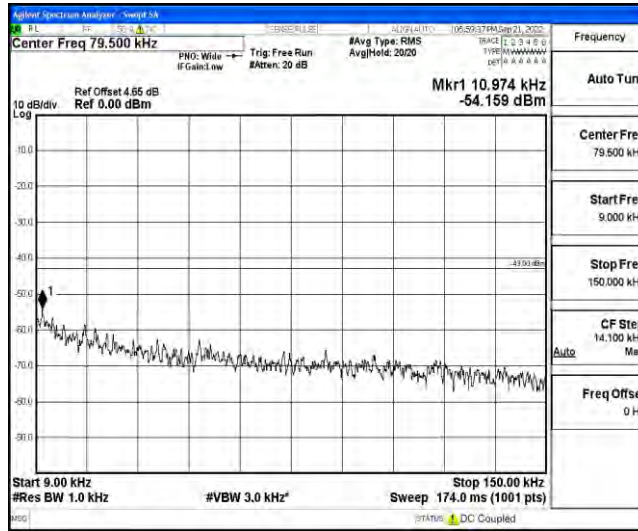

Band26-5MHz-16QAM-26815-1RB#0-Range1:0.009~0.15MHz