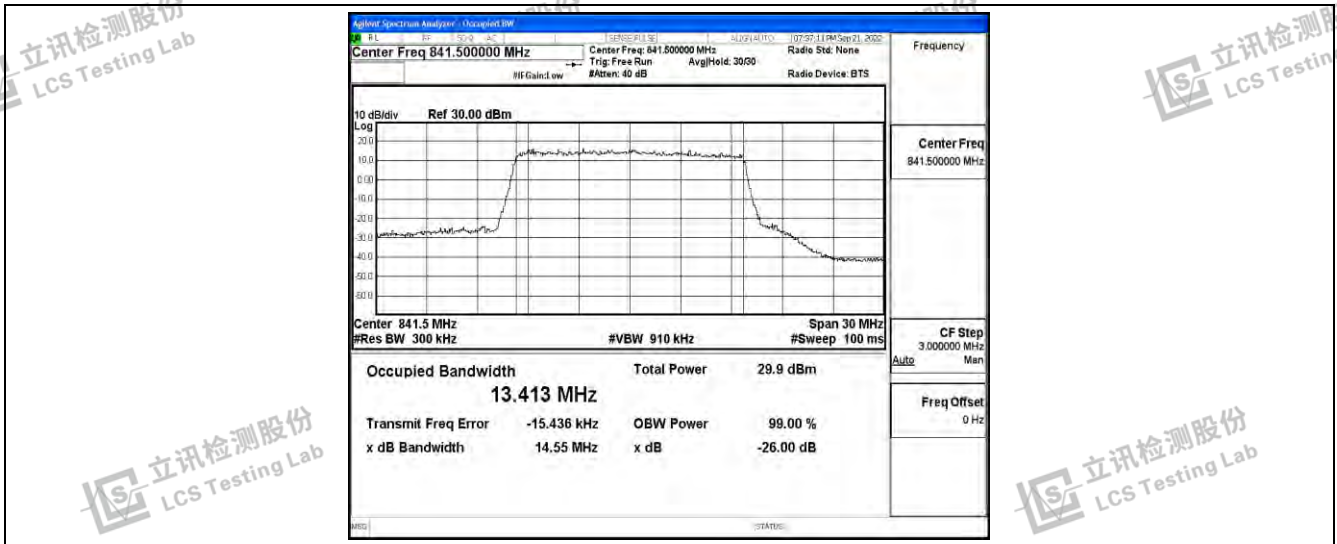

Band26-15MHz-QPSK-26965-75RB#0

Band26-15MHz-16QAM-26865-75RB#0

Band26-15MHz-16QAM-26915-75RB#0

Band26-15MHz-16QAM-26965-75RB#0

N.4 Band Edge

Test Result

Band	Bandwidth	Modulation	Channel	RB Configuration	Result(dBm)	Verdict
Band26	1.4MHz	QPSK	26797	6RB#0	-29.43	PASS
Band26	1.4MHz	QPSK	27033	6RB#0	-28.76	PASS
Band26	1.4MHz	16QAM	26797	6RB#0	-29.87	PASS
Band26	1.4MHz	16QAM	27033	6RB#0	-30.87	PASS
Band26	3MHz	QPSK	26805	15RB#0	-31.24	PASS
Band26	3MHz	QPSK	27025	15RB#0	-31.82	PASS
Band26	3MHz	16QAM	26805	15RB#0	-31.79	PASS
Band26	3MHz	16QAM	27025	15RB#0	-31.76	PASS
Band26	5MHz	QPSK	26815	25RB#0	-28.25	PASS
Band26	5MHz	QPSK	27015	25RB#0	-29.03	PASS
Band26	5MHz	16QAM	26815	25RB#0	-29.05	PASS
Band26	5MHz	16QAM	27015	25RB#0	-29.62	PASS
Band26	10MHz	QPSK	26840	50RB#0	-31.90	PASS
Band26	10MHz	QPSK	26990	50RB#0	-31.92	PASS
Band26	10MHz	16QAM	26840	50RB#0	-32.25	PASS
Band26	10MHz	16QAM	26990	50RB#0	-31.72	PASS
Band26	15MHz	QPSK	26865	75RB#0	-33.46	PASS
Band26	15MHz	QPSK	26965	75RB#0	-32.85	PASS
Band26	15MHz	16QAM	26865	75RB#0	-33.64	PASS
Band26	15MHz	16QAM	26965	75RB#0	-32.35	PASS