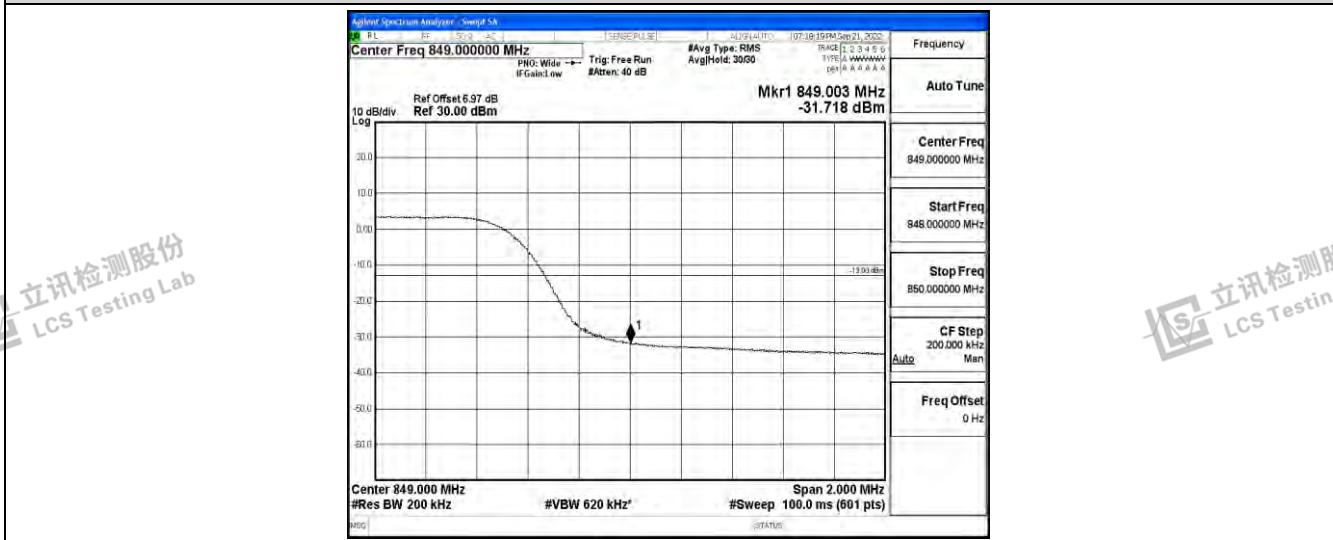

Band26-10MHz-16QAM-26990-50RB#0