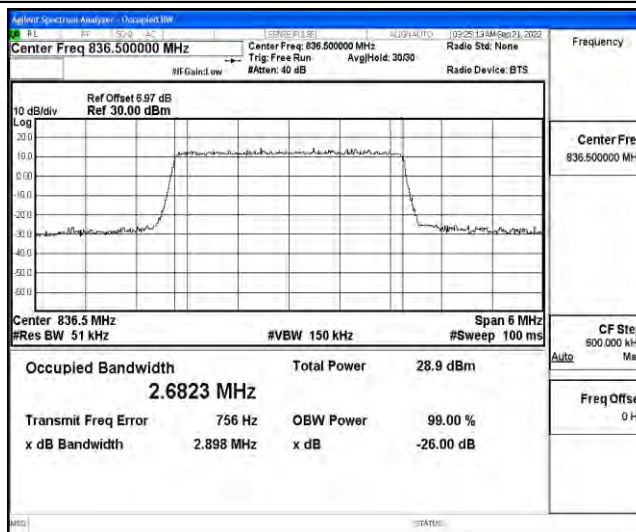

Band26-3MHz-QPSK-27025-15RB#0

Band26-3MHz-16QAM-26805-15RB#0

Band26-3MHz-16QAM-26915-15RB#0

Band26-3MHz-16QAM-27025-15RB#0

Shenzhen LCS Compliance Testing Laboratory Ltd.
 Add: 101, 201 Bldg A & 301 Bldg C, Juji Industrial Park Yabianxueziwei, Shajing Street, Baoan District, Shenzhen, 518000, China
 Tel: +(86) 0755-82591330 | E-mail: webmaster@lcs-cert.com | Web: www.lcs-cert.com
 Scan code to check authenticity