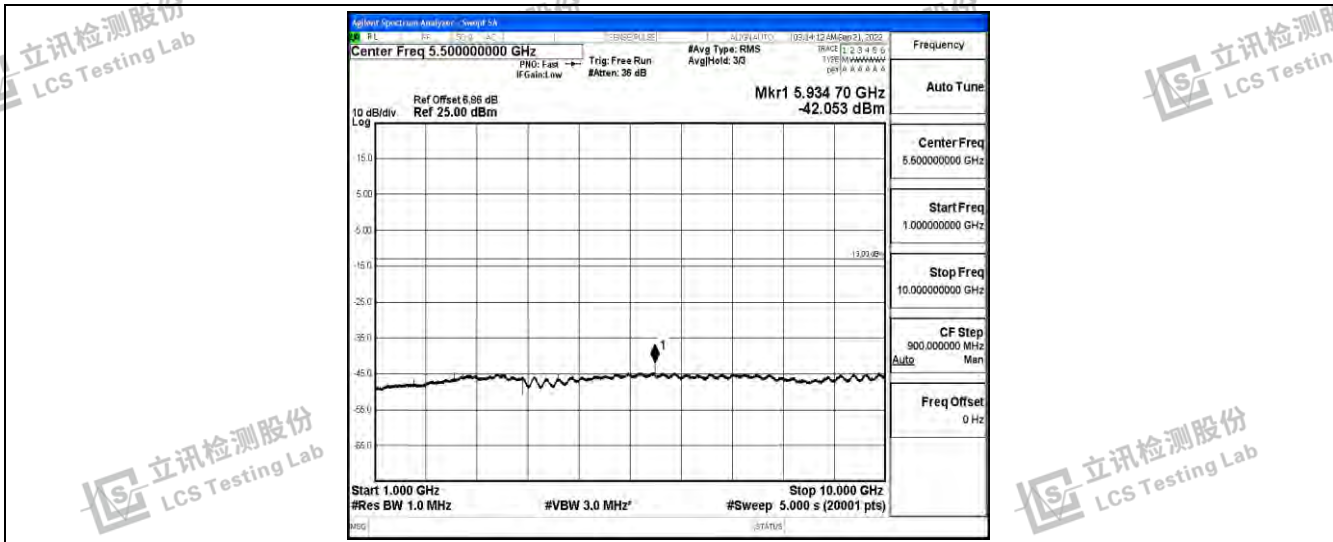

Band26-1.4MHz-16QAM-27033-1RB#0-Range2:0.15~30MHz

Band26-1.4MHz-16QAM-27033-1RB#0-Range3:30~1000MHz

Band26-1.4MHz-16QAM-27033-1RB#0-Range4:1000~10000MHz

Shenzhen LCS Compliance Testing Laboratory Ltd.
 Add: 101, 201 Bldg A & 301 Bldg C, Juji Industrial Park Yabianxueziwei, Shajing Street, Baoan District, Shenzhen, 518000, China
 Tel: +(86) 0755-82591330 | E-mail: webmaster@lcs-cert.com | Web: www.lcs-cert.com
 Scan code to check authenticity