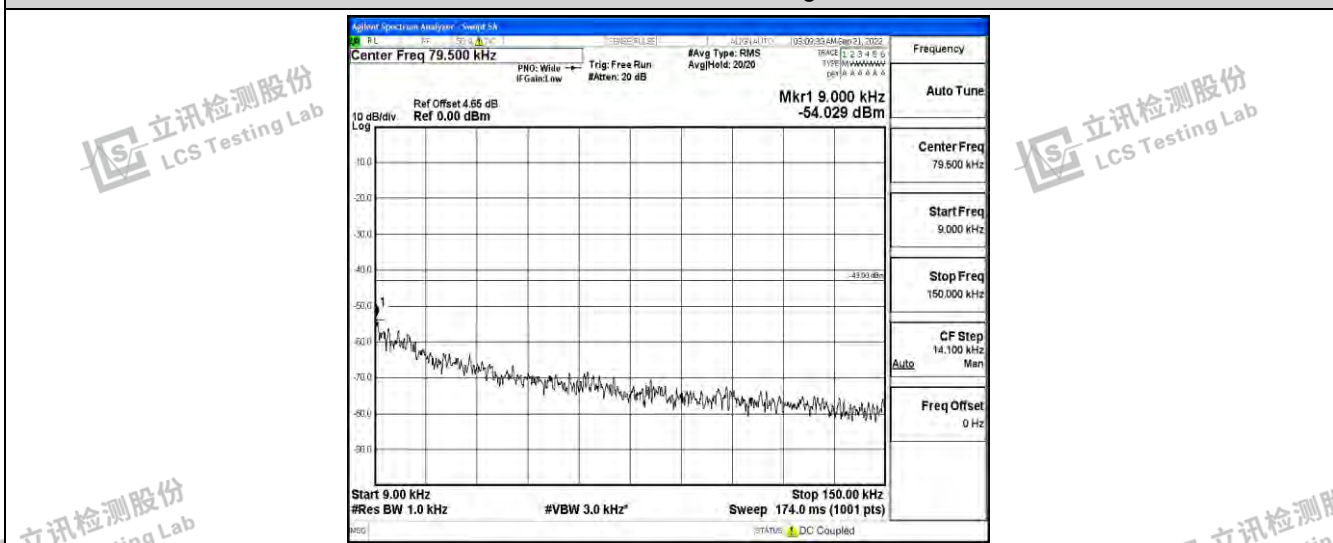

Band26-1.4MHz-QPSK-26915-1RB#0-Range1:0.009~0.15MHz

Band26-1.4MHz-QPSK-26915-1RB#0-Range2:0.15~30MHz

Shenzhen LCS Compliance Testing Laboratory Ltd.
 Add: 101, 201 Bldg A & 301 Bldg C, Juji Industrial Park Yabianxueziwei, Shajing Street, Baoan District, Shenzhen, 518000, China
 Tel: +(86) 0755-82591330 | E-mail: webmaster@lcs-cert.com | Web: www.lcs-cert.com
 Scan code to check authenticity