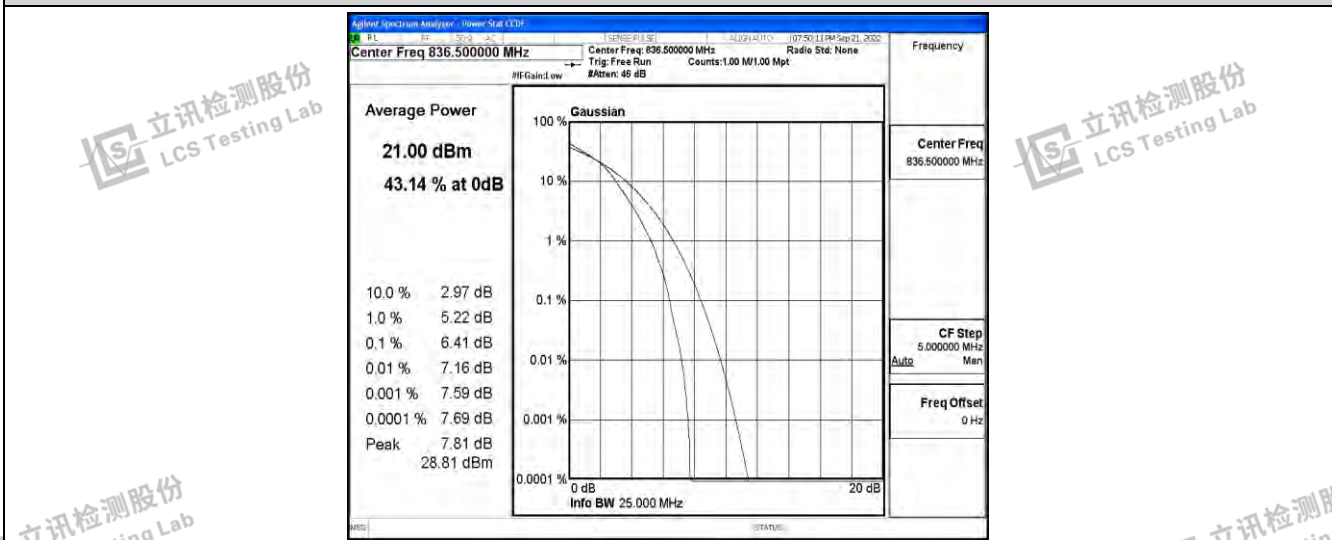

Band26-10MHz-16QAM-26915-50RB#0

Band26-10MHz-16QAM-26990-50RB#0

Band26-15MHz-QPSK-26865-75RB#0

Band26-15MHz-QPSK-26915-75RB#0

Band26-15MHz-QPSK-26965-75RB#0

Band26-15MHz-16QAM-26865-75RB#0

Band26-15MHz-16QAM-26915-75RB#0