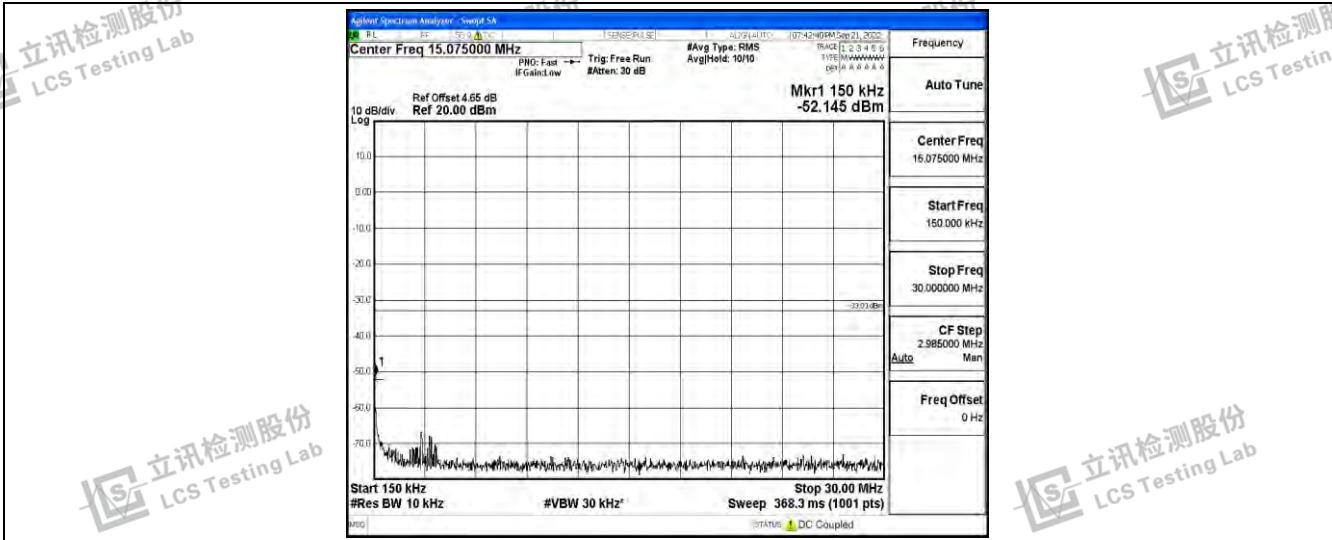

Band26-15MHz-16QAM-26865-1RB#0-Range4: 1000~10000MHz

Band26-15MHz-16QAM-26915-1RB#0-Range1:0.009~0.15MHz

Band26-15MHz-16QAM-26915-1RB#0-Range2:0.15~30MHz

Shenzhen LCS Compliance Testing Laboratory Ltd.
 Add: 101, 201 Bldg A & 301 Bldg C, Juji Industrial Park Yabianxueziwei, Shajing Street, Baoan District, Shenzhen, 518000, China
 Tel: +(86) 0755-82591330 | E-mail: webmaster@lcs-cert.com | Web: www.lcs-cert.com
 Scan code to check authenticity