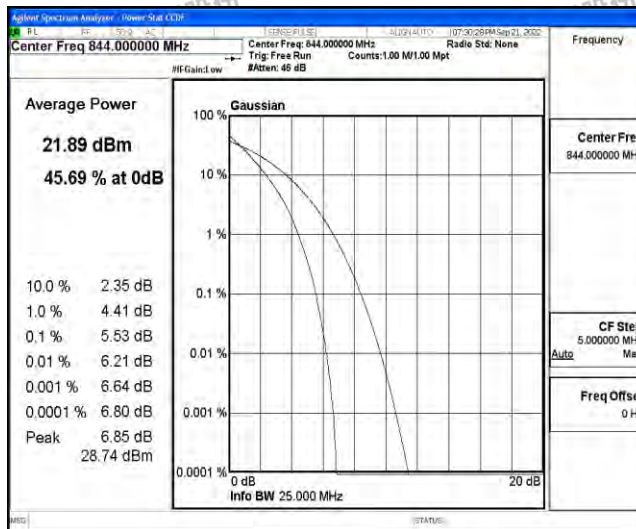

Band26-10MHz-QPSK-26990-50RB#0