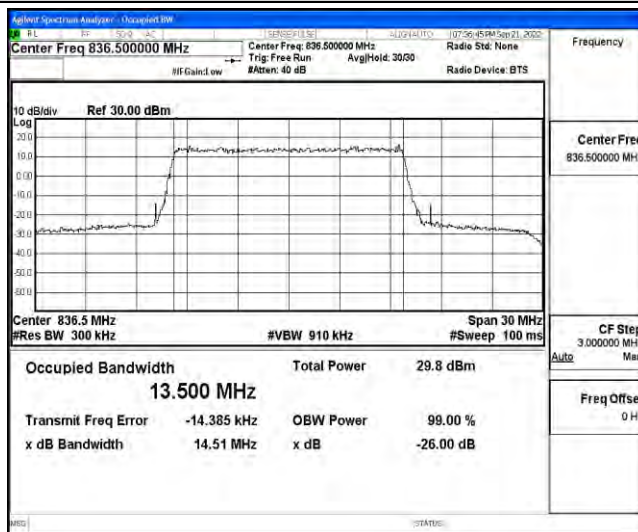

Band26-15MHz-QPSK-26965-75RB#0

Band26-15MHz-16QAM-26865-75RB#0

Band26-15MHz-16QAM-26915-75RB#0

Band26-15MHz-16QAM-26965-75RB#0

N.4 Band Edge

Test Result

Band	Bandwidth	Modulation	Channel	RB Configuration	Result(dBm)	Verdict
Band26	1.4MHz	QPSK	26797	6RB#0	-29.43	PASS
Band26	1.4MHz	QPSK	27033	6RB#0	-28.76	PASS
Band26	1.4MHz	16QAM	26797	6RB#0	-29.87	PASS
Band26	1.4MHz	16QAM	27033	6RB#0	-30.87	PASS
Band26	3MHz	QPSK	26805	15RB#0	-31.24	PASS
Band26	3MHz	QPSK	27025	15RB#0	-31.82	PASS
Band26	3MHz	16QAM	26805	15RB#0	-31.79	PASS
Band26	3MHz	16QAM	27025	15RB#0	-31.76	PASS
Band26	5MHz	QPSK	26815	25RB#0	-28.25	PASS
Band26	5MHz	QPSK	27015	25RB#0	-29.03	PASS
Band26	5MHz	16QAM	26815	25RB#0	-29.05	PASS
Band26	5MHz	16QAM	27015	25RB#0	-29.62	PASS
Band26	10MHz	QPSK	26840	50RB#0	-31.90	PASS
Band26	10MHz	QPSK	26990	50RB#0	-31.92	PASS
Band26	10MHz	16QAM	26840	50RB#0	-32.25	PASS
Band26	10MHz	16QAM	26990	50RB#0	-31.72	PASS
Band26	15MHz	QPSK	26865	75RB#0	-33.46	PASS
Band26	15MHz	QPSK	26965	75RB#0	-32.85	PASS
Band26	15MHz	16QAM	26865	75RB#0	-33.64	PASS
Band26	15MHz	16QAM	26965	75RB#0	-32.35	PASS