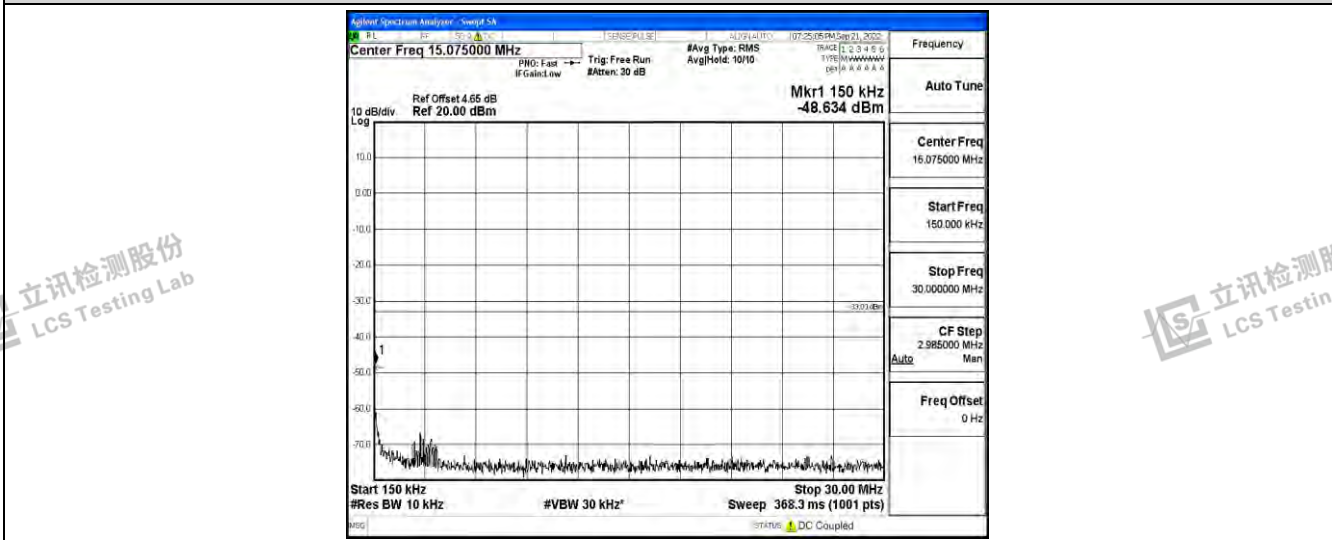

Band26-10MHz-16QAM-26990-1RB#0-Range2:0.15~30MHz