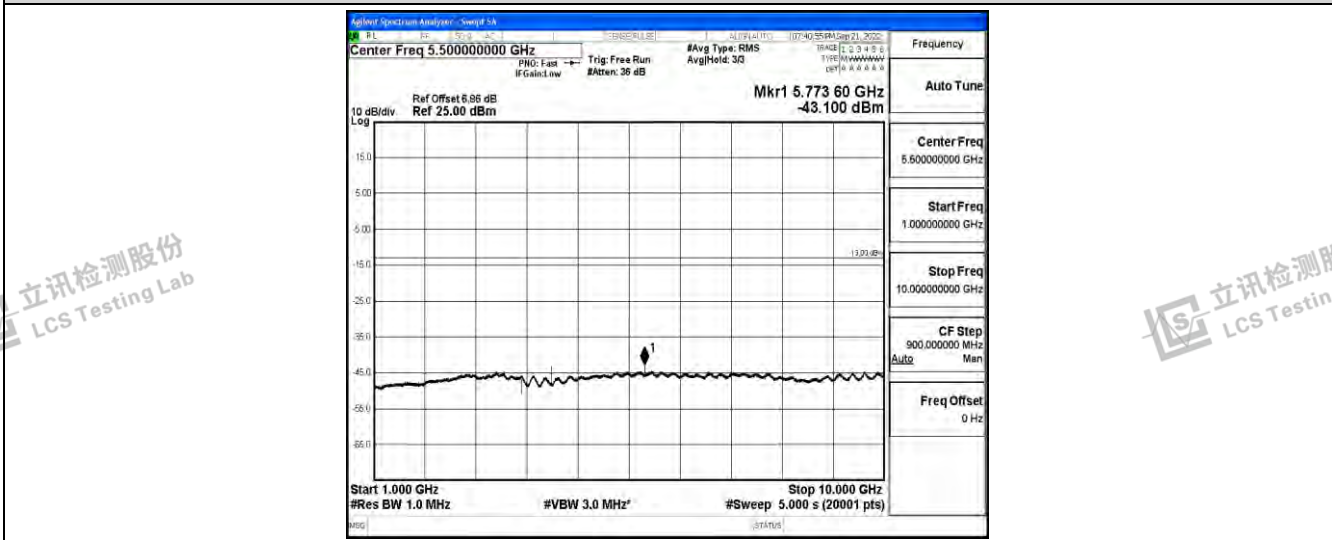

Band26-15MHz-16QAM-26865-1RB#0-Range4: 1000~10000MHz