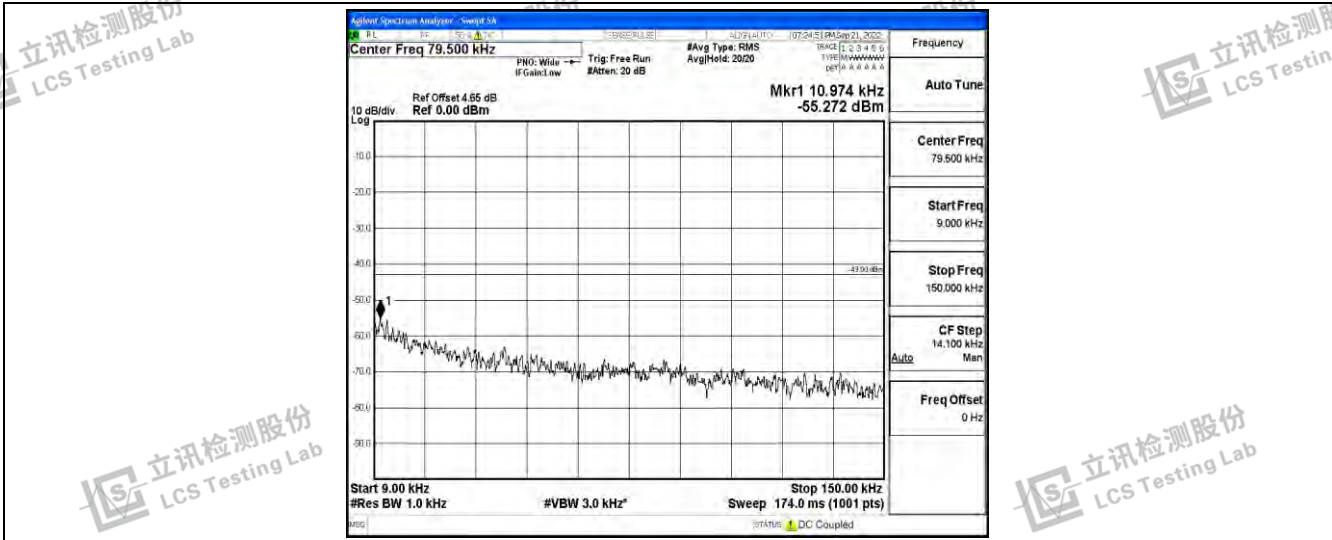

Band26-10MHz-16QAM-26915-1RB#0-Range3:30~1000MHz

Band26-10MHz-16QAM-26915-1RB#0-Range4:1000~10000MHz

Band26-10MHz-16QAM-26990-1RB#0-Range1:0.009~0.15MHz

Shenzhen LCS Compliance Testing Laboratory Ltd.
 Add: 101, 201 Bldg A & 301 Bldg C, Juji Industrial Park Yabianxueziwei, Shajing Street, Baoan District, Shenzhen, 518000, China
 Tel: +(86) 0755-82591330 | E-mail: webmaster@lcs-cert.com | Web: www.lcs-cert.com
 Scan code to check authenticity