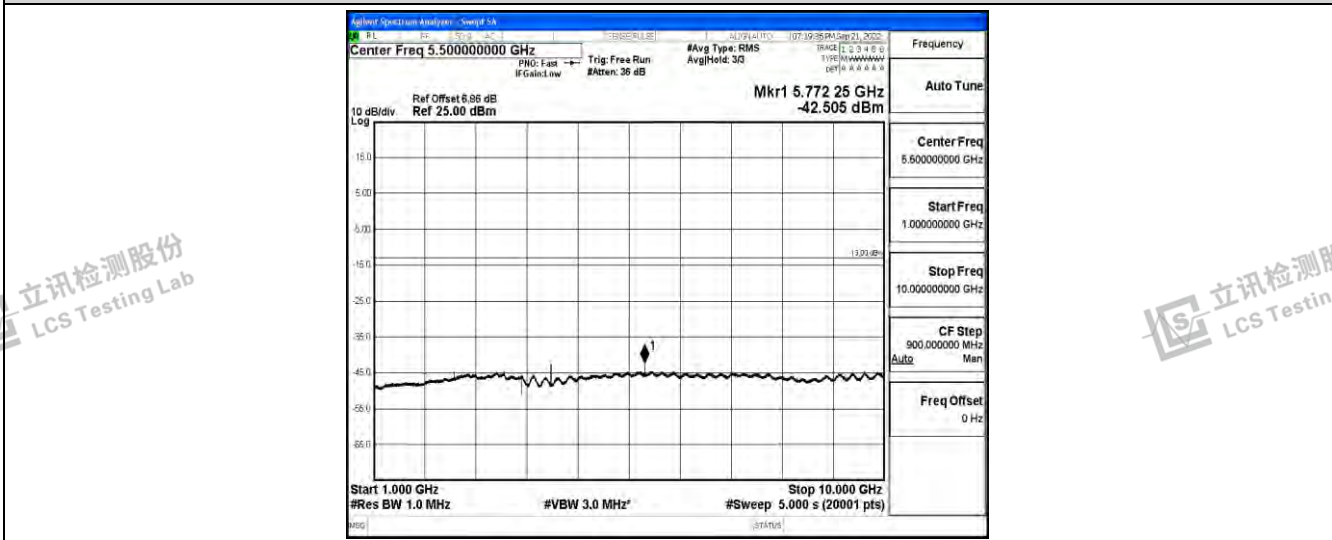

Band26-10MHz-QPSK-26840-1RB#0-Range4:1000~10000MHz