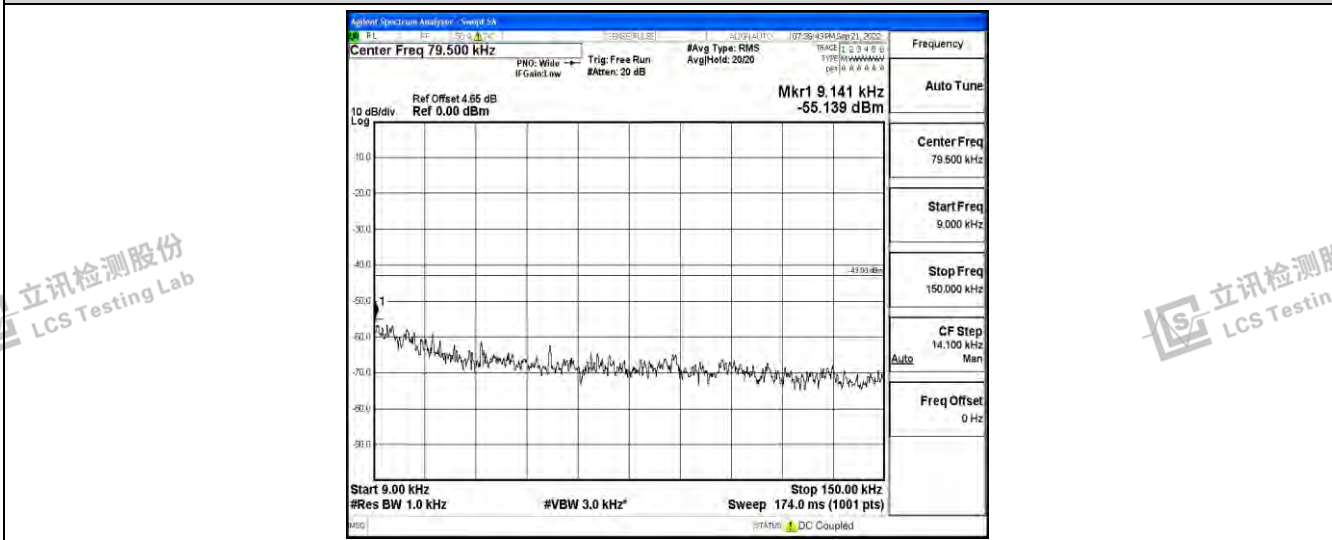

Band26-15MHz-QPSK-26865-1RB#0-Range1:0.009~0.15MHz