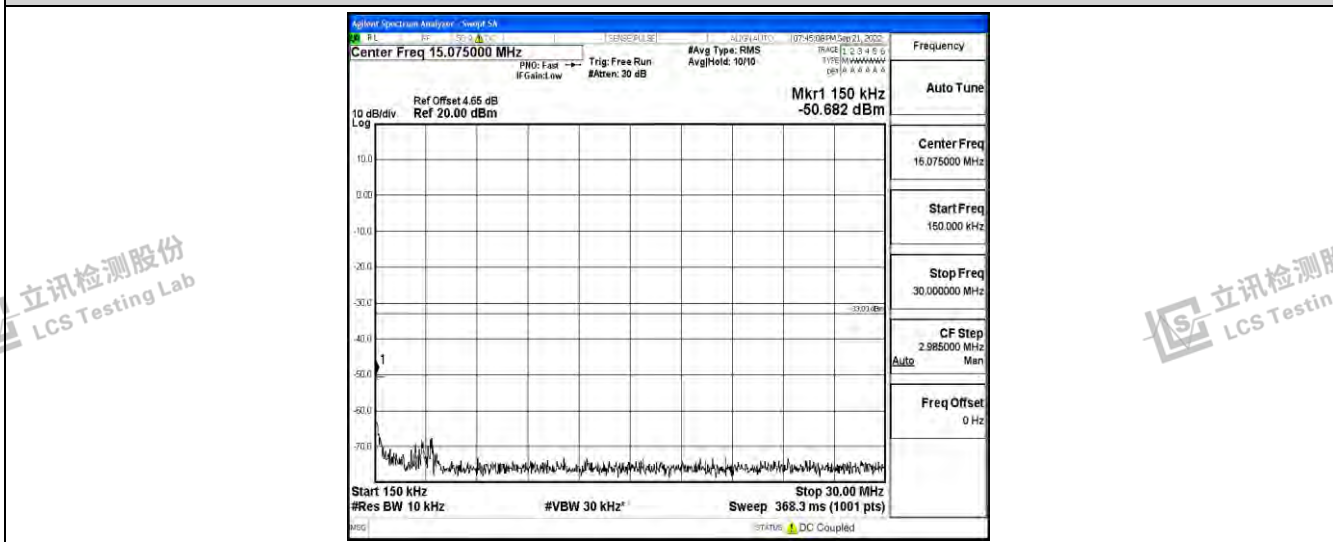

Band26-15MHz-16QAM-26965-1RB#0-Range2:0.15~30MHz