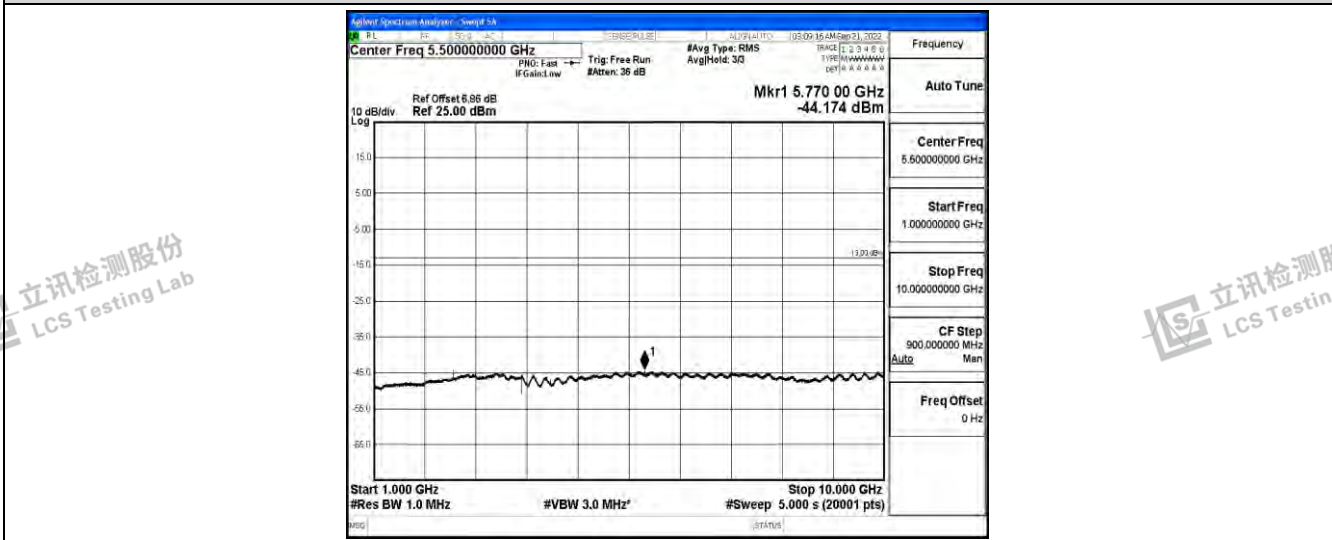

Band26-1.4MHz-16QAM-26797-1RB#0-Range4:1000~10000MHz