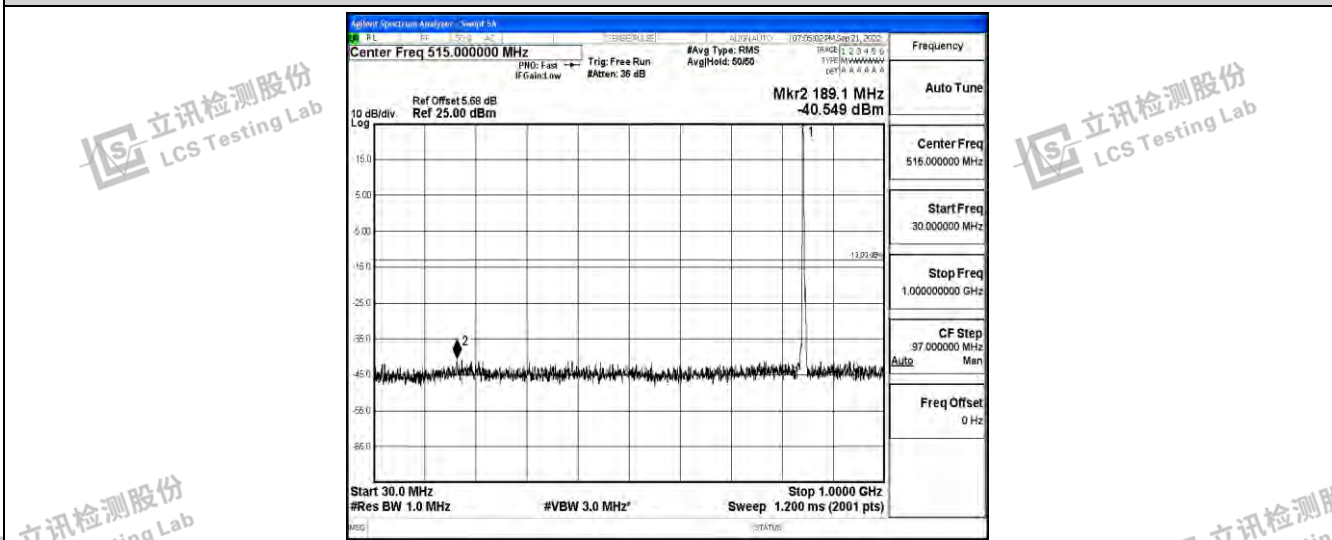

Band26-5MHz-16QAM-27015-1RB#0-Range3:30~1000MHz

Shenzhen LCS Compliance Testing Laboratory Ltd.
Add: 101, 201 Bldg A & 301 Bldg C, Juji Industrial Park Yabianxueziwei, Shajing Street, Baoan District, Shenzhen, 518000, China
Tel: +(86) 0755-82591330 | E-mail: webmaster@lcs-cert.com | Web: www.lcs-cert.com
Scan code to check authenticity