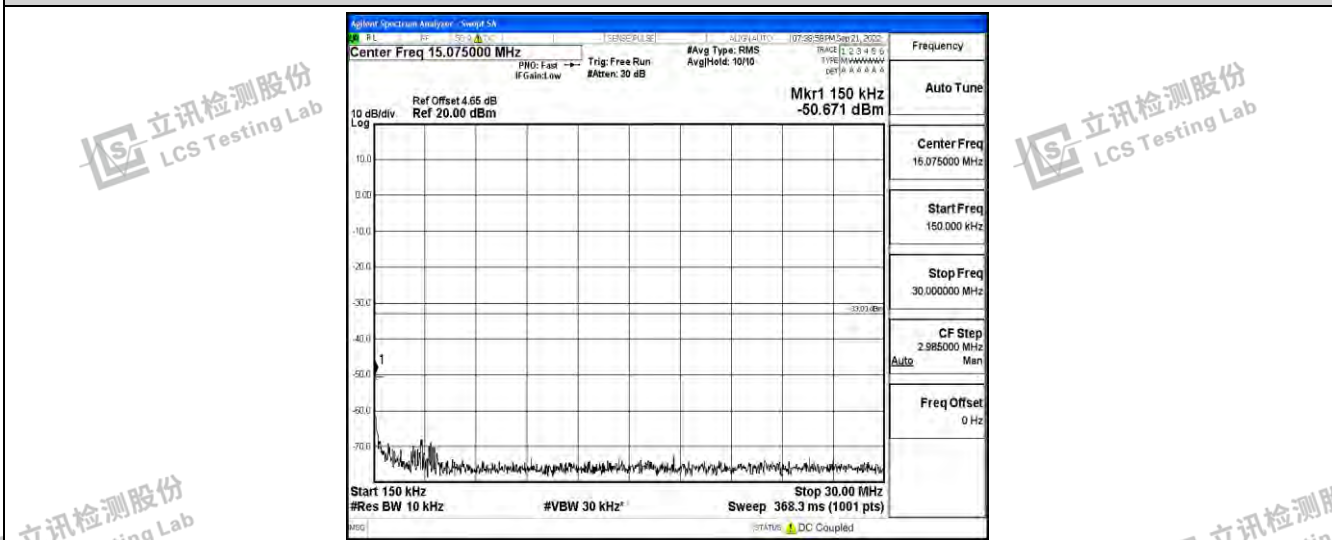

Band26-15MHz-QPSK-26865-1RB#0-Range2:0.15~30MHz

Shenzhen LCS Compliance Testing Laboratory Ltd.
Add: 101, 201 Bldg A & 301 Bldg C, Juji Industrial Park Yabianxueziwei, Shajing Street, Baoan District, Shenzhen, 518000, China
Tel: +(86) 0755-82591330 | E-mail: webmaster@lcs-cert.com | Web: www.lcs-cert.com
Scan code to check authenticity