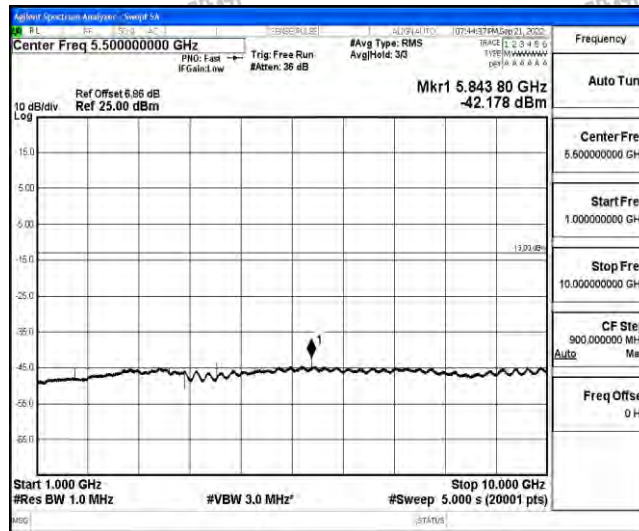

Band26-15MHz-QPSK-26965-1RB#0-Range2:0.15~30MHz

Band26-15MHz-QPSK-26965-1RB#0-Range3:30~1000MHz

Band26-15MHz-QPSK-26965-1RB#0-Range4:1000~10000MHz

Shenzhen LCS Compliance Testing Laboratory Ltd.
 Add: 101, 201 Bldg A & 301 Bldg C, Juji Industrial Park Yabianxueziwei, Shajing Street, Baoan District, Shenzhen, 518000, China
 Tel: +(86) 0755-82591330 | E-mail: webmaster@lcs-cert.com | Web: www.lcs-cert.com
 Scan code to check authenticity