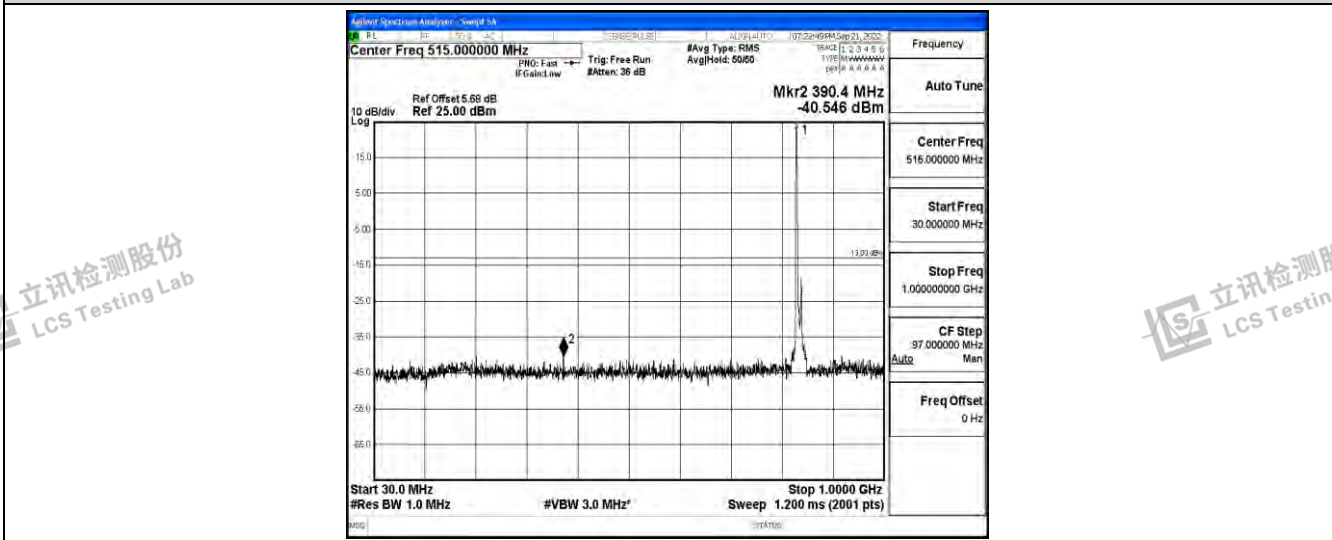

Band26-10MHz-16QAM-26915-1RB#0-Range3:30~1000MHz