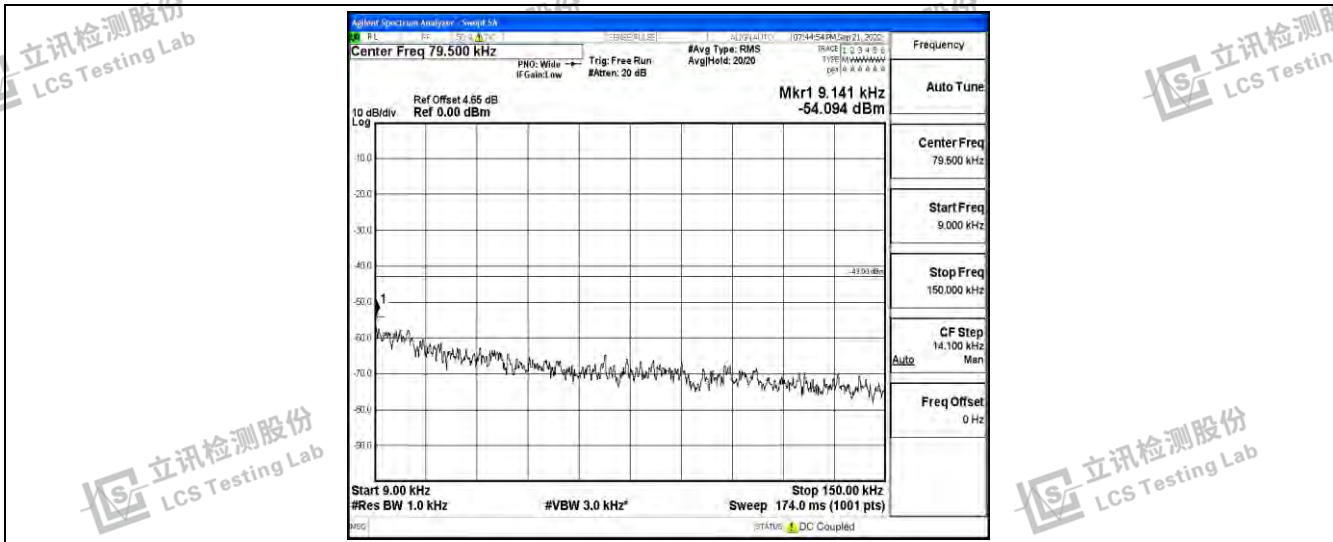

Band26-15MHz-16QAM-26915-1RB#0-Range3:30~1000MHz

Band26-15MHz-16QAM-26915-1RB#0-Range4:1000~10000MHz

Band26-15MHz-16QAM-26965-1RB#0-Range1:0.009~0.15MHz

Shenzhen LCS Compliance Testing Laboratory Ltd.
 Add: 101, 201 Bldg A & 301 Bldg C, Juji Industrial Park Yabianxueziwei, Shajing Street, Baoan District, Shenzhen, 518000, China
 Tel: +(86) 0755-82591330 | E-mail: webmaster@lcs-cert.com | Web: www.lcs-cert.com
 Scan code to check authenticity