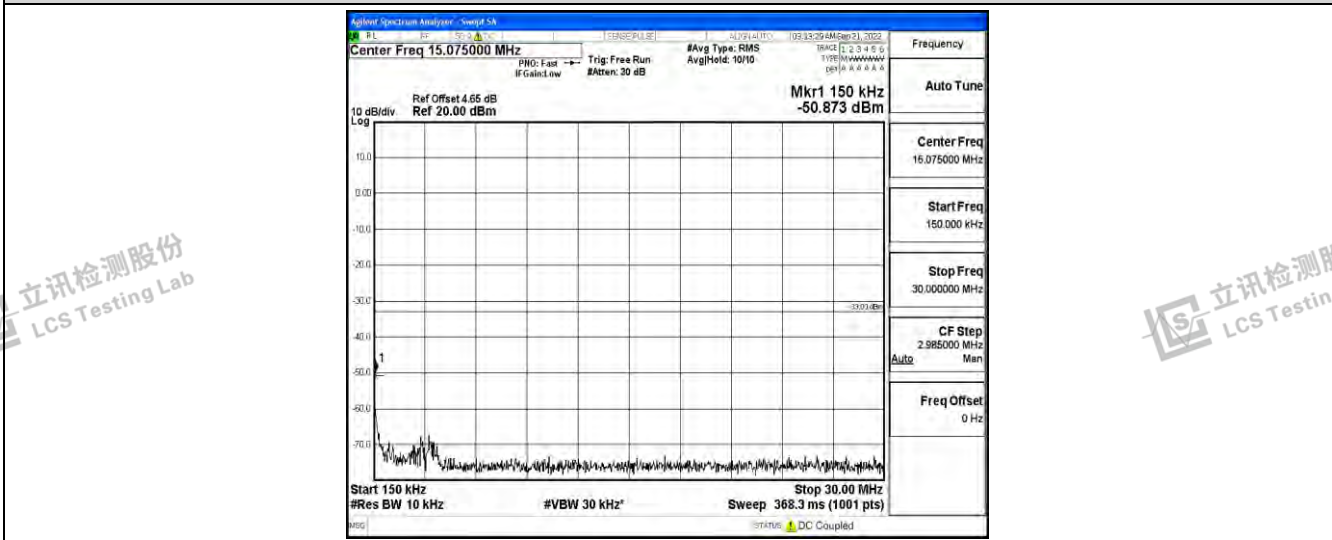

Band26-1.4MHz-16QAM-27033-1RB#0-Range2:0.15~30MHz