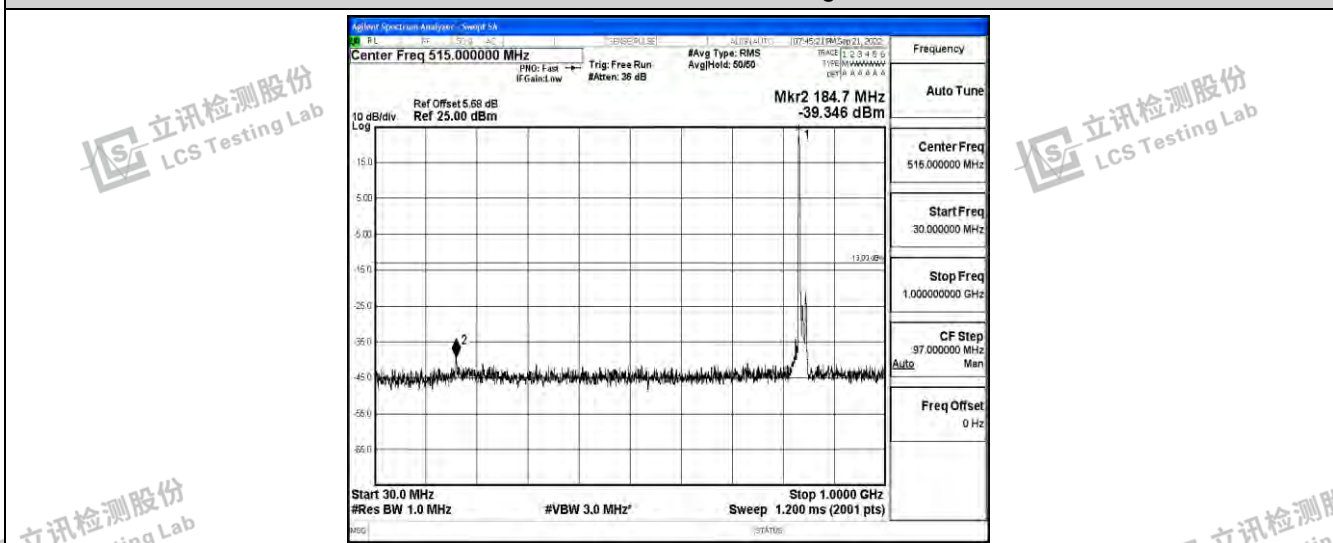

Band26-15MHz-16QAM-26965-1RB#0-Range3:30~1000MHz

Shenzhen LCS Compliance Testing Laboratory Ltd.
Add: 101, 201 Bldg A & 301 Bldg C, Juji Industrial Park Yabianxueziwei, Shajing Street, Baoan District, Shenzhen, 518000, China
Tel: +(86) 0755-82591330 | E-mail: webmaster@lcs-cert.com | Web: www.lcs-cert.com
Scan code to check authenticity