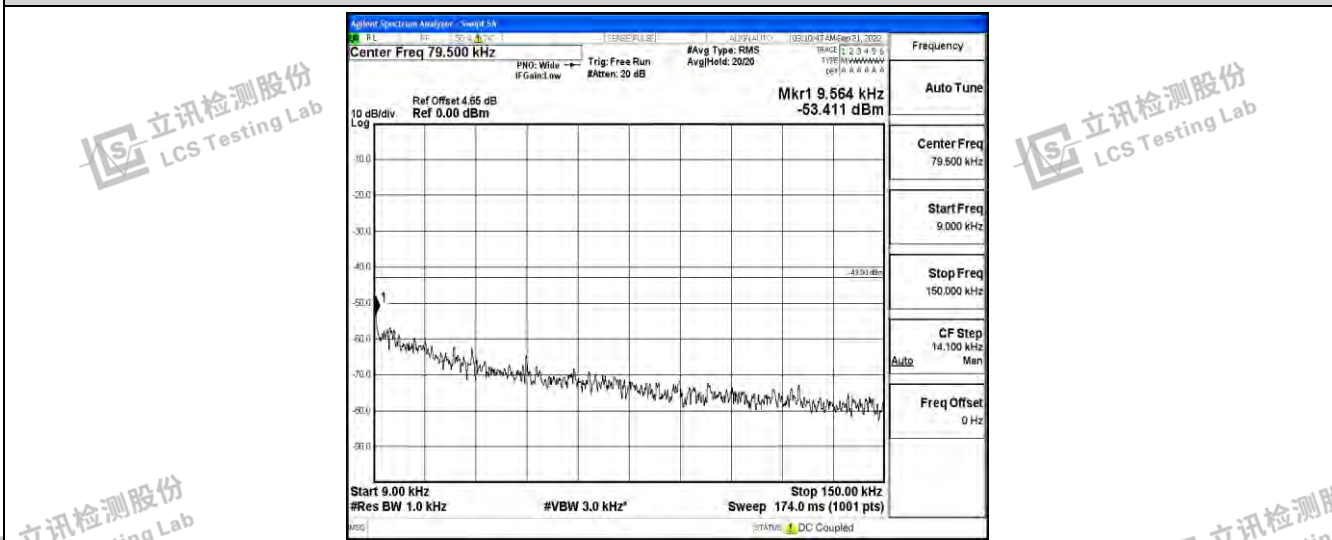

Band26-1.4MHz-16QAM-26915-1RB#0-Range1:0.009~0.15MHz

Shenzhen LCS Compliance Testing Laboratory Ltd.
Add: 101, 201 Bldg A & 301 Bldg C, Juji Industrial Park Yabianxueziwei, Shajing Street, Baoan District, Shenzhen, 518000, China
Tel: +(86) 0755-82591330 | E-mail: webmaster@lcs-cert.com | Web: www.lcs-cert.com
Scan code to check authenticity