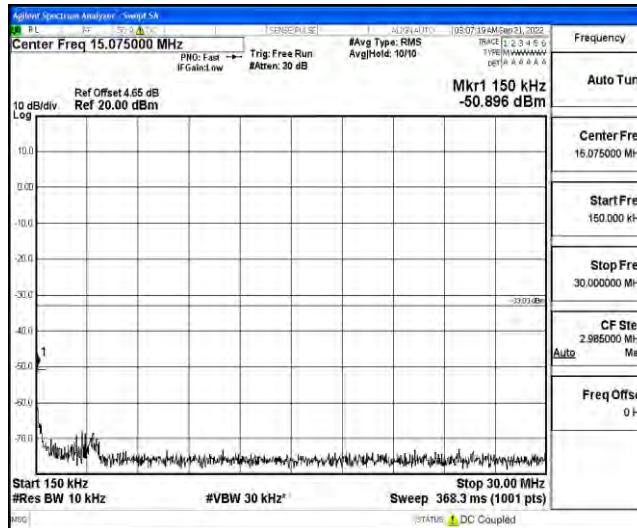

Band26-1.4MHz-QPSK-26797-1RB#0-Range2:0.15~30MHz