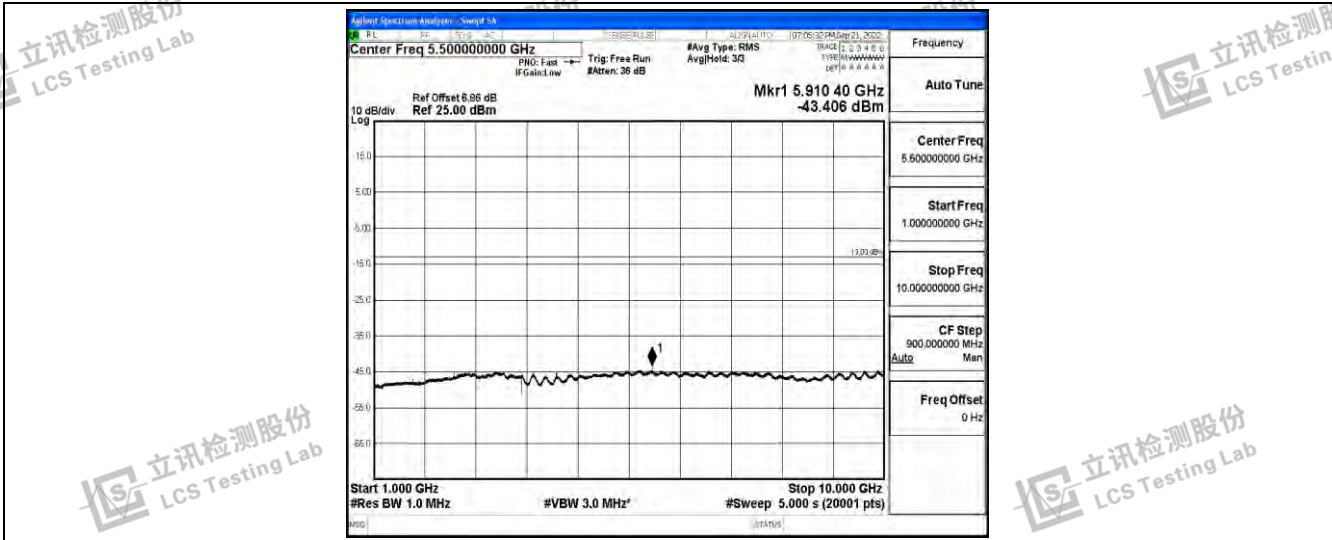

Band26-5MHz-16QAM-27015-1RB#0-Range2:0.15~30MHz

Band26-5MHz-16QAM-27015-1RB#0-Range3:30~1000MHz

Band26-5MHz-16QAM-27015-1RB#0-Range4:1000~10000MHz

Shenzhen LCS Compliance Testing Laboratory Ltd.
 Add: 101, 201 Bldg A & 301 Bldg C, Juji Industrial Park Yabianxueziwei, Shajing Street, Baoan District, Shenzhen, 518000, China
 Tel: +(86) 0755-82591330 | E-mail: webmaster@lcs-cert.com | Web: www.lcs-cert.com
 Scan code to check authenticity