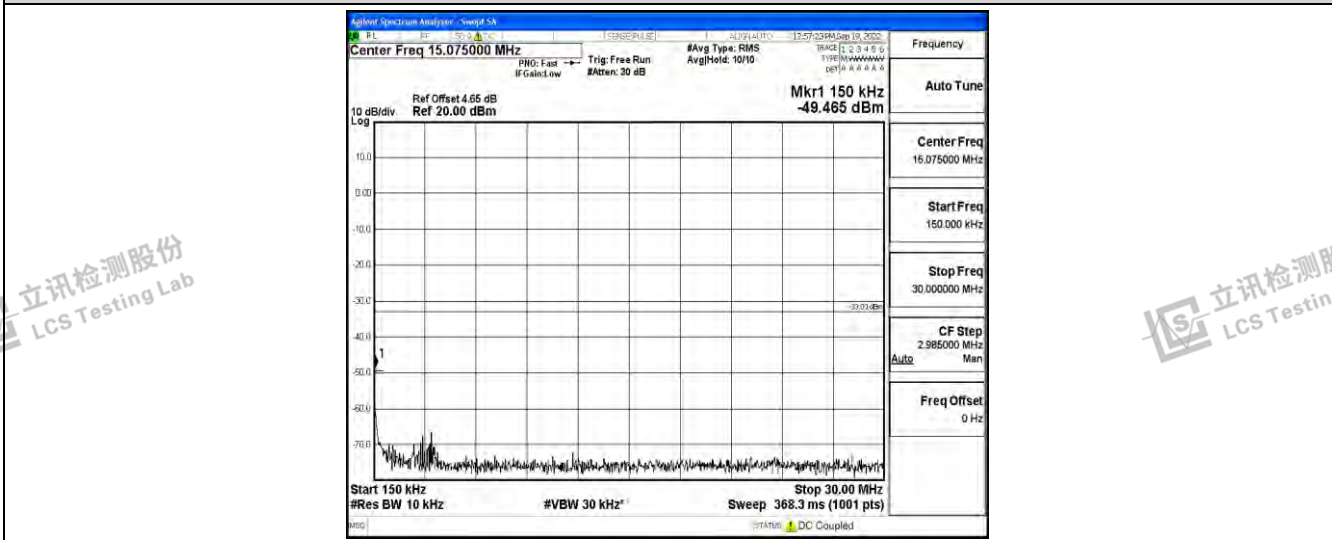

Band26-5MHz-QPSK-26765-1RB#0-Range2:0.15~30MHz