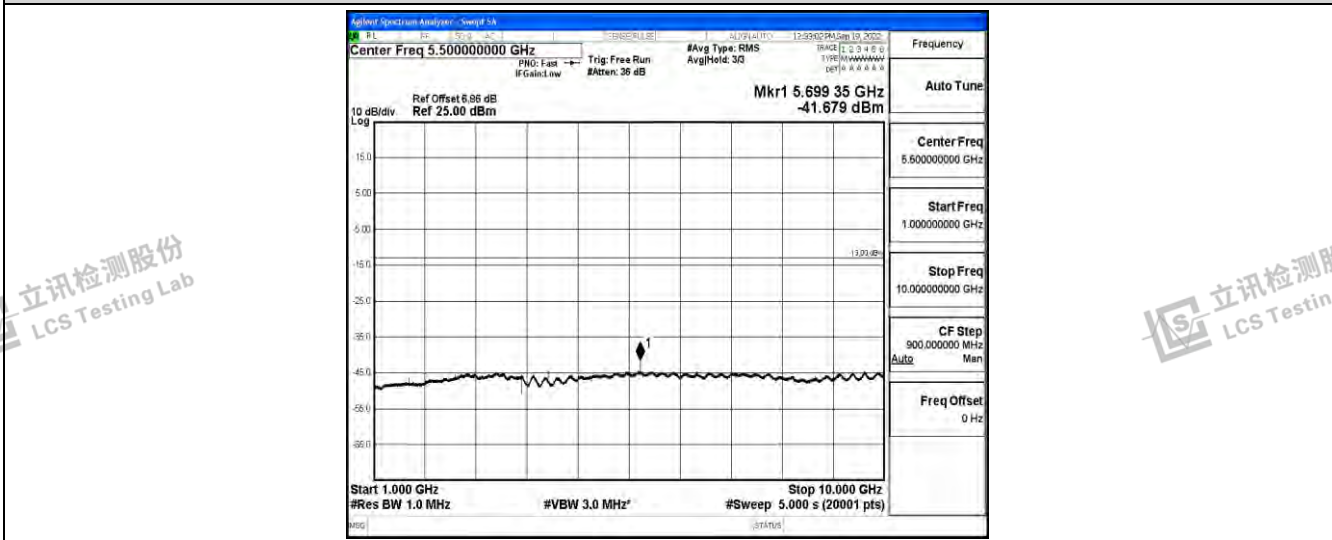

Band26-3MHz-16QAM-26705-1RB#0-Range4:1000~10000MHz