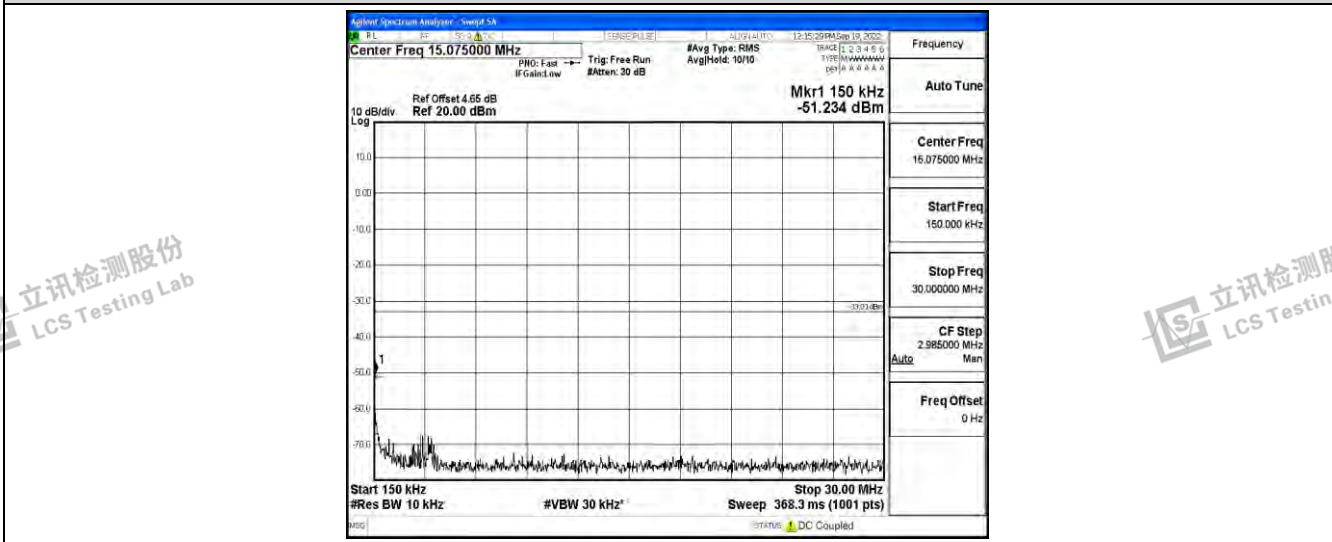

Band26-1.4MHz-QPSK-26783-1RB#0-Range2:0.15~30MHz