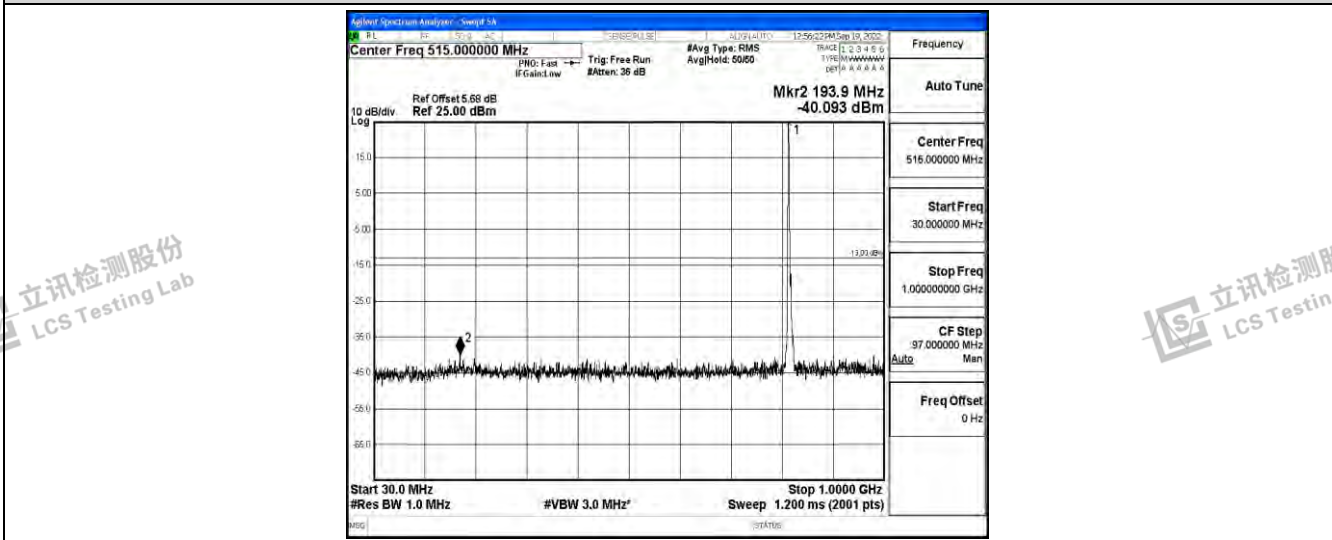

Band26-5MHz-16QAM-26740-1RB#0-Range3:30~1000MHz