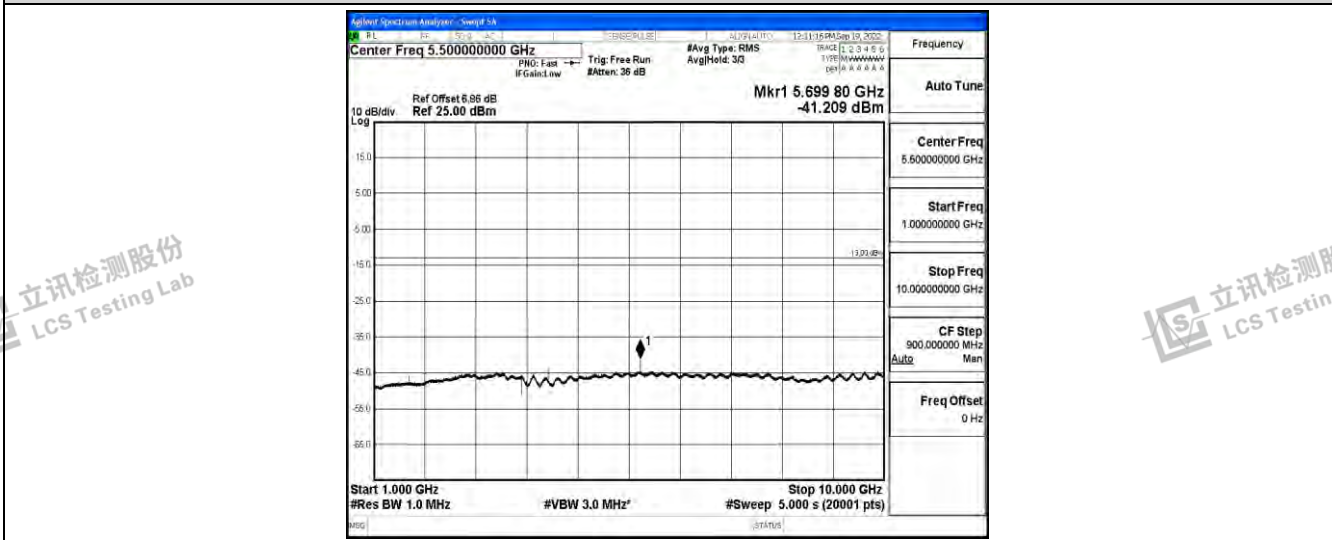

Band26-1.4MHz-QPSK-26740-1RB#0-Range1:0.009~0.15MHz

Band26-1.4MHz-QPSK-26740-1RB#0-Range2:0.15~30MHz

Shenzhen LCS Compliance Testing Laboratory Ltd.
 Add: 101, 201 Bldg A & 301 Bldg C, Juji Industrial Park Yabianxueziwei, Shajing Street, Baoan District, Shenzhen, 518000, China
 Tel: +(86) 0755-82591330 | E-mail: webmaster@lcs-cert.com | Web: www.lcs-cert.com
 Scan code to check authenticity