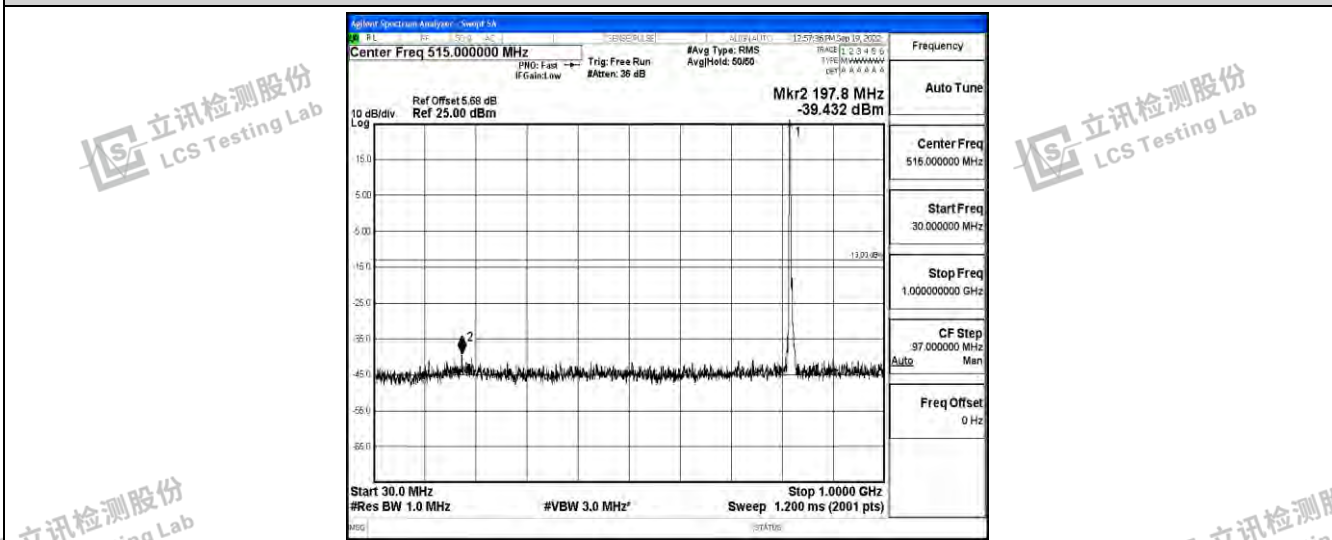

Band26-5MHz-QPSK-26765-1RB#0-Range3:30~100MHz

Shenzhen LCS Compliance Testing Laboratory Ltd.
Add: 101, 201 Bldg A & 301 Bldg C, Juji Industrial Park Yabianxueziwei, Shajing Street, Baoan District, Shenzhen, 518000, China
Tel: +(86) 0755-82591330 | E-mail: webmaster@lcs-cert.com | Web: www.lcs-cert.com
Scan code to check authenticity