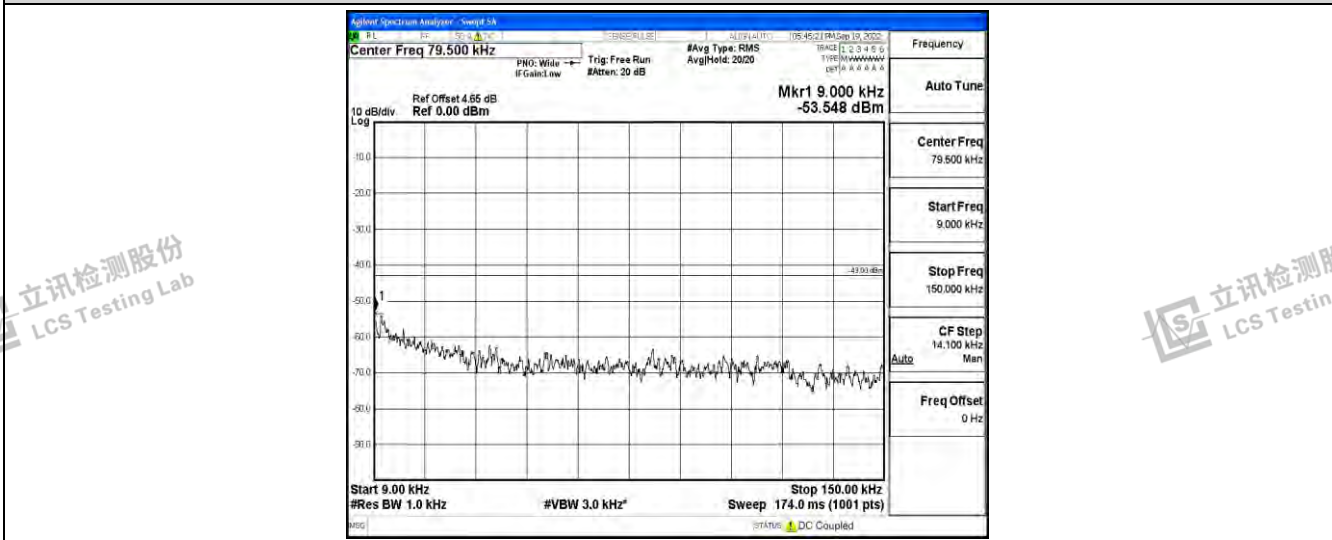

Band26-10MHz-QPSK-26740-1RB#0-Range1:0.009~0.15MHz