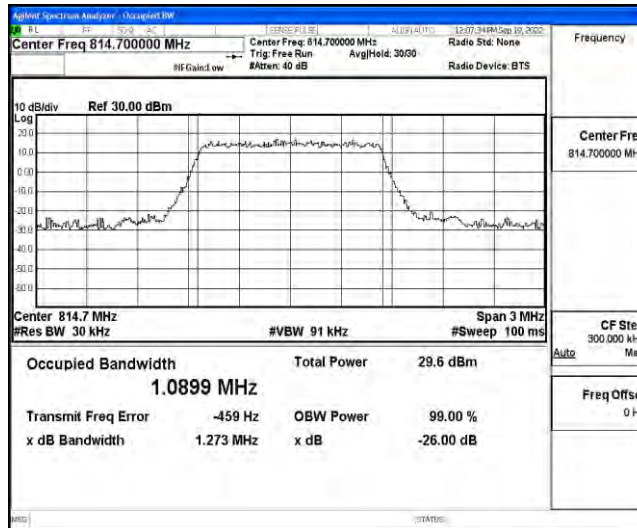

立讯检测股份
LCS Testing Lab
Test Graphs

立讯检测股份
LCS Testing Lab

立讯检测股份
LCS Testing Lab

立讯检测股份
LCS Testing Lab

Band26-1.4MHz-QPSK-26697-6RB#0

立讯检测股份
LCS Testing Lab

立讯检测股份
LCS Testing Lab