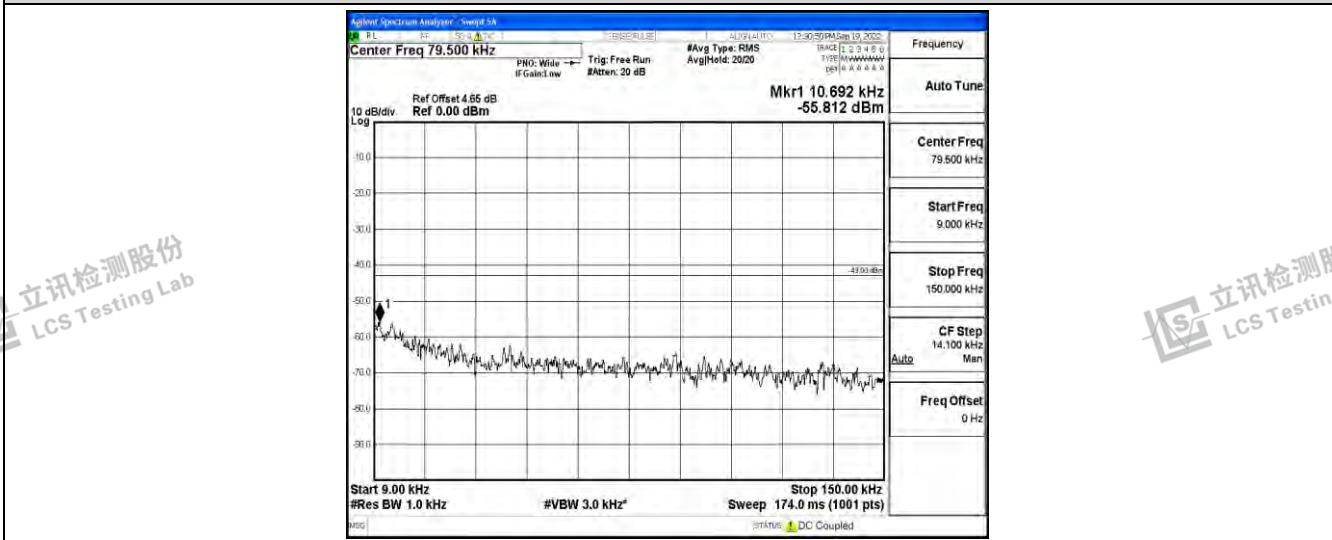

Band26-3MHz-QPSK-26705-1RB#0-Range1:0.009~0.15MHz