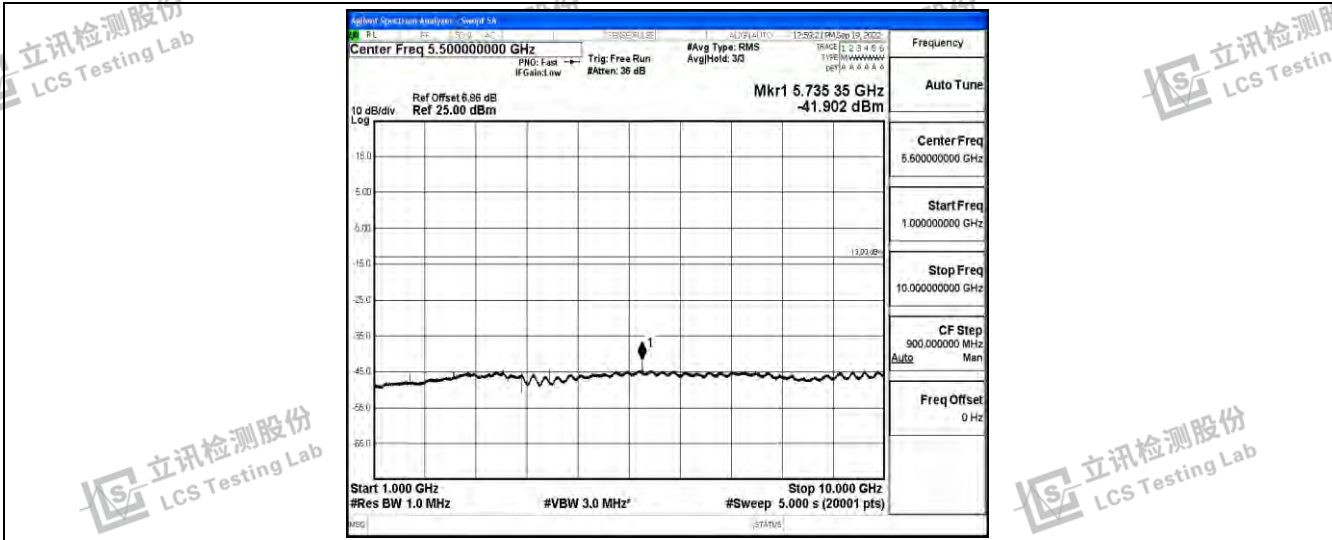

Band26-5MHz-16QAM-26765-1RB#0-Range2:0.15~30MHz

Band26-5MHz-16QAM-26765-1RB#0-Range3:30~1000MHz

Band26-5MHz-16QAM-26765-1RB#0-Range4:1000~10000MHz

Shenzhen LCS Compliance Testing Laboratory Ltd.
 Add: 101, 201 Bldg A & 301 Bldg C, Juji Industrial Park Yabianxueziwei, Shajing Street, Baoan District, Shenzhen, 518000, China
 Tel: +(86) 0755-82591330 | E-mail: webmaster@lcs-cert.com | Web: www.lcs-cert.com
 Scan code to check authenticity