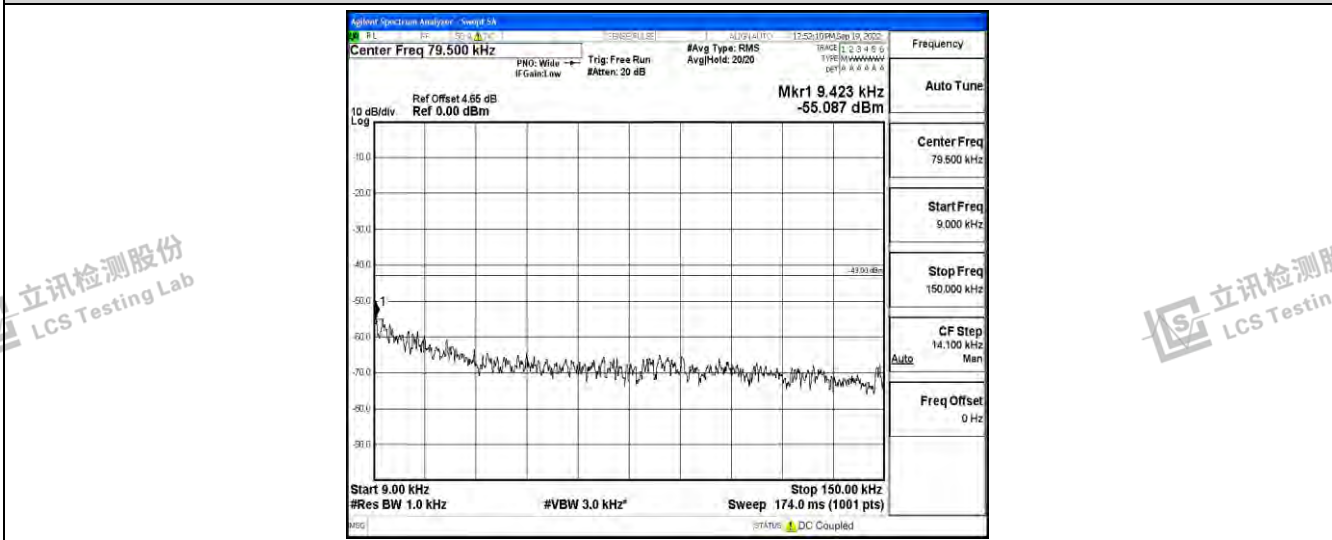

Band26-5MHz-QPSK-26715-1RB#0-Range1:0.009~0.15MHz