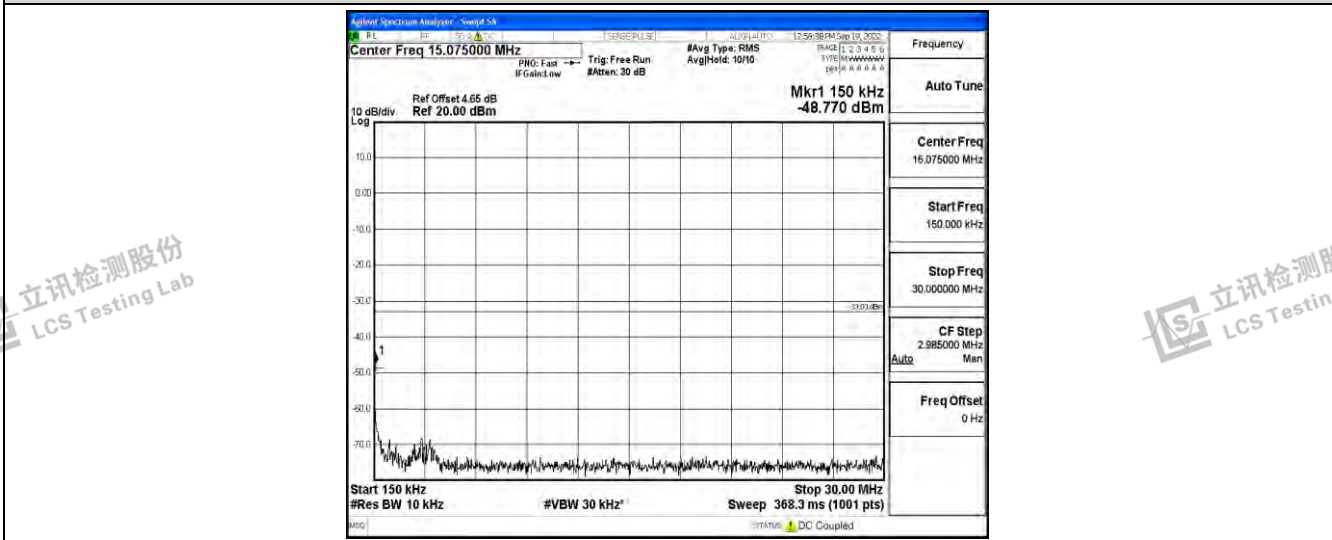

Band26-5MHz-16QAM-26765-1RB#0-Range2:0.15~30MHz