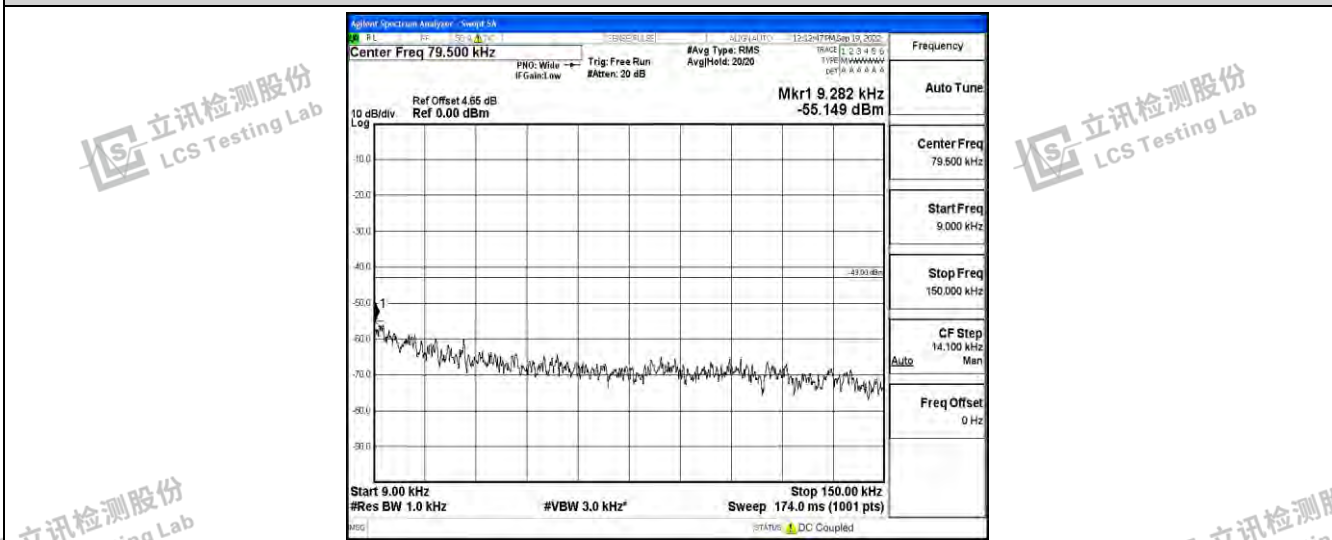

Band26-1.4MHz-QPSK-26740-1RB#0-Range1:0.009~0.15MHz

Shenzhen LCS Compliance Testing Laboratory Ltd.
Add: 101, 201 Bldg A & 301 Bldg C, Juji Industrial Park Yabianxueziwei, Shajing Street, Baoan District, Shenzhen, 518000, China
Tel: +(86) 0755-82591330 | E-mail: webmaster@lcs-cert.com | Web: www.lcs-cert.com
Scan code to check authenticity