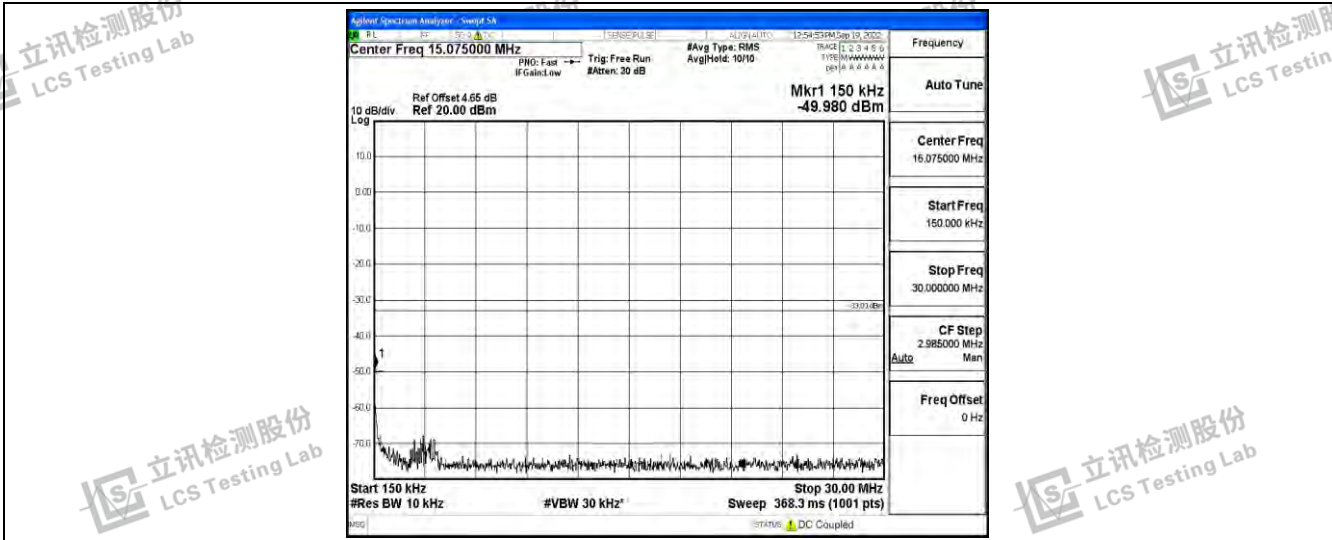

Band26-5MHz-QPSK-26740-1RB#0-Range2:0.15~30MHz

Shenzhen LCS Compliance Testing Laboratory Ltd.
 Add: 101, 201 Bldg A & 301 Bldg C, Juji Industrial Park Yabianxueziwei, Shajing Street, Baoan District, Shenzhen, 518000, China
 Tel: +(86) 0755-82591330 | E-mail: webmaster@lcs-cert.com | Web: www.lcs-cert.com
 Scan code to check authenticity