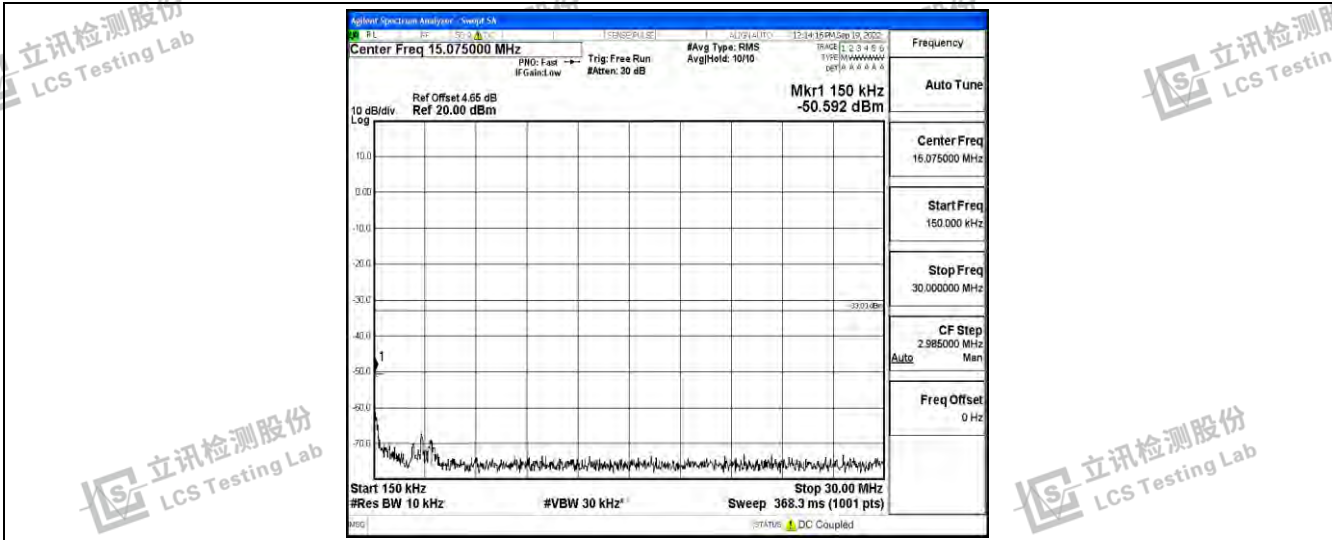

Band26-1.4MHz-16QAM-26697-1RB#0-Range4:1000~10000MHz

Band26-1.4MHz-16QAM-26740-1RB#0-Range1:0.009~0.15MHz

Band26-1.4MHz-16QAM-26740-1RB#0-Range2:0.15~30MHz

Shenzhen LCS Compliance Testing Laboratory Ltd.
 Add: 101, 201 Bldg A & 301 Bldg C, Juji Industrial Park Yabianxueziwei, Shajing Street, Baoan District, Shenzhen, 518000, China
 Tel: +(86) 0755-82591330 | E-mail: webmaster@lcs-cert.com | Web: www.lcs-cert.com
 Scan code to check authenticity