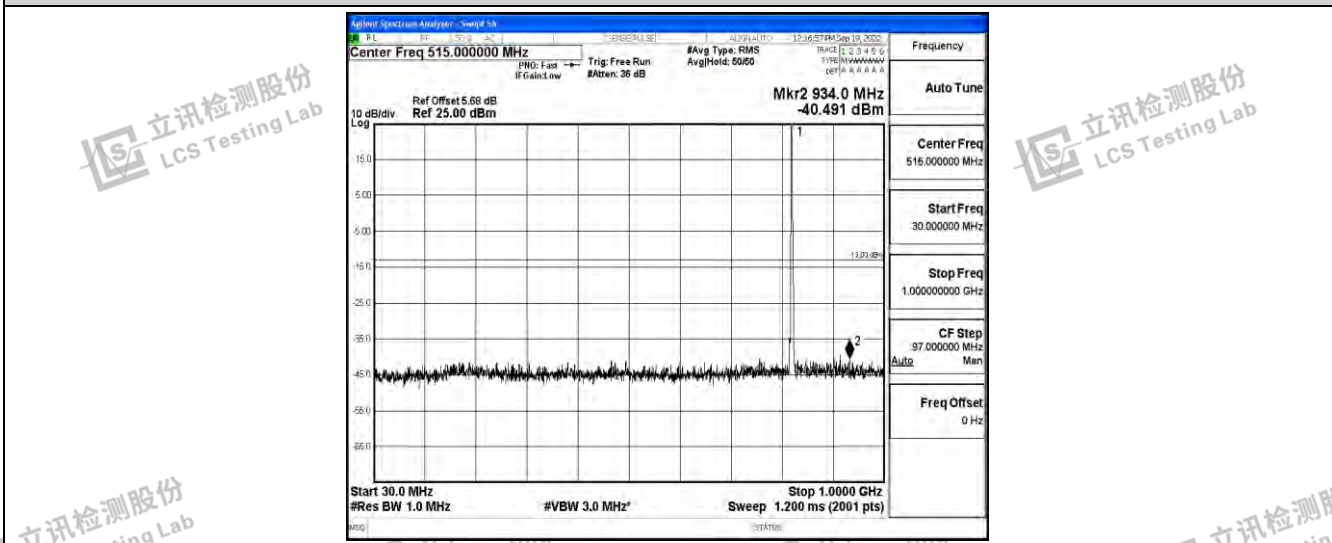

Band26-1.4MHz-16QAM-26783-1RB#0-Range3:30~1000MHz

Shenzhen LCS Compliance Testing Laboratory Ltd.
Add: 101, 201 Bldg A & 301 Bldg C, Juji Industrial Park Yabianxueziwei, Shajing Street, Baoan District, Shenzhen, 518000, China
Tel: +(86) 0755-82591330 | E-mail: webmaster@lcs-cert.com | Web: www.lcs-cert.com
Scan code to check authenticity