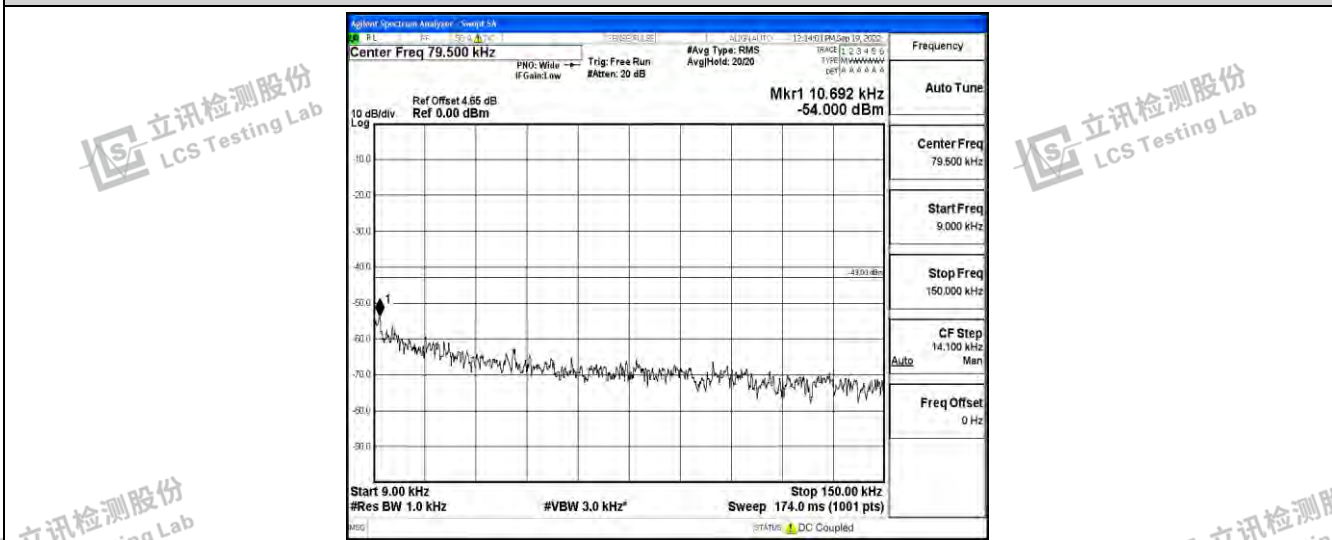

Band26-1.4MHz-16QAM-26740-1RB#0-Range1:0.009~0.15MHz

Shenzhen LCS Compliance Testing Laboratory Ltd.
Add: 101, 201 Bldg A & 301 Bldg C, Juji Industrial Park Yabianxueziwei, Shajing Street, Baoan District, Shenzhen, 518000, China
Tel: +(86) 0755-82591330 | E-mail: webmaster@lcs-cert.com | Web: www.lcs-cert.com
Scan code to check authenticity