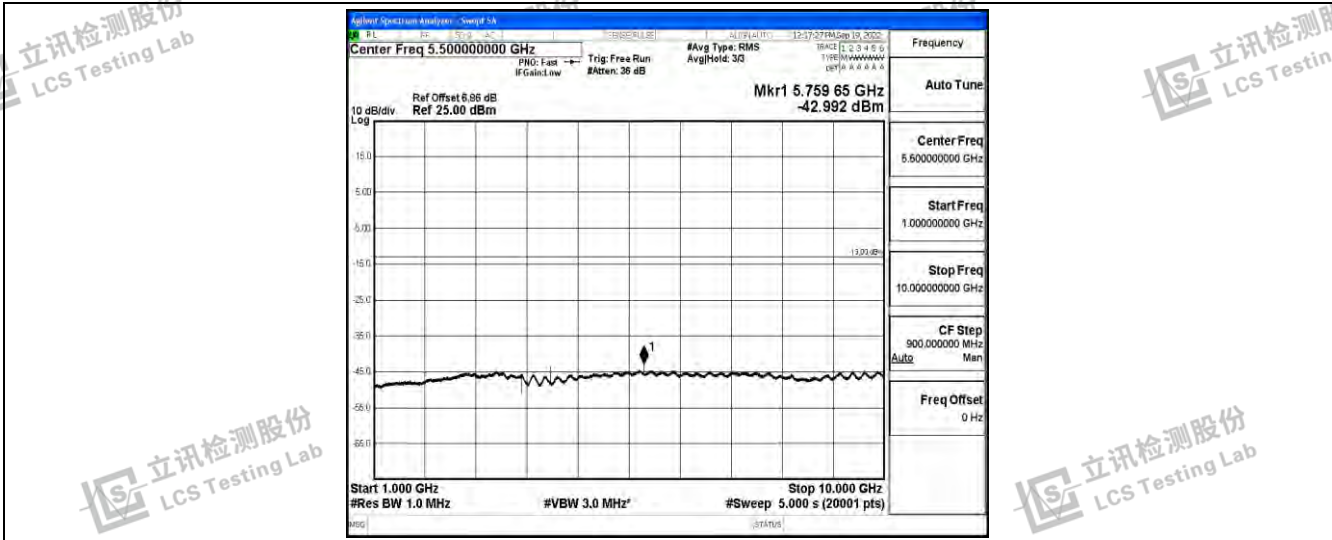

Band26-1.4MHz-16QAM-26783-1RB#0-Range2:0.15~30MHz

Band26-1.4MHz-16QAM-26783-1RB#0-Range3:30~1000MHz

Band26-1.4MHz-16QAM-26783-1RB#0-Range4:1000~10000MHz

Shenzhen LCS Compliance Testing Laboratory Ltd.
 Add: 101, 201 Bldg A & 301 Bldg C, Juji Industrial Park Yabianxueziwei, Shajing Street, Baoan District, Shenzhen, 518000, China
 Tel: +(86) 0755-82591330 | E-mail: webmaster@lcs-cert.com | Web: www.lcs-cert.com
 Scan code to check authenticity