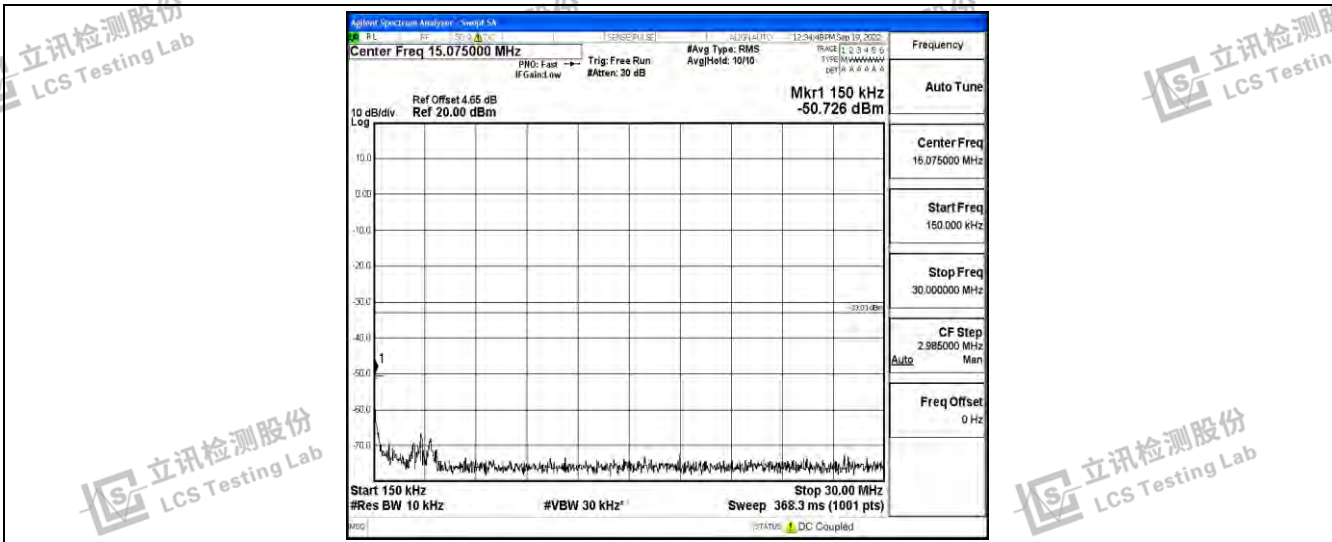

Band26-3MHz-16QAM-26705-1RB#0-Range3:30~1000MHz

Band26-3MHz-16QAM-26705-1RB#0-Range4:1000~10000MHz

Band26-3MHz-16QAM-26740-1RB#0-Range1:0.009~0.15MHz

Band26-3MHz-16QAM-26740-1RB#0-Range2:0.15~30MHz

Shenzhen LCS Compliance Testing Laboratory Ltd.
 Add: 101, 201 Bldg A & 301 Bldg C, Juji Industrial Park Yabianxueziwei, Shajing Street, Baoan District, Shenzhen, 518000, China
 Tel: +(86) 0755-82591330 | E-mail: webmaster@lcs-cert.com | Web: www.lcs-cert.com
 Scan code to check authenticity