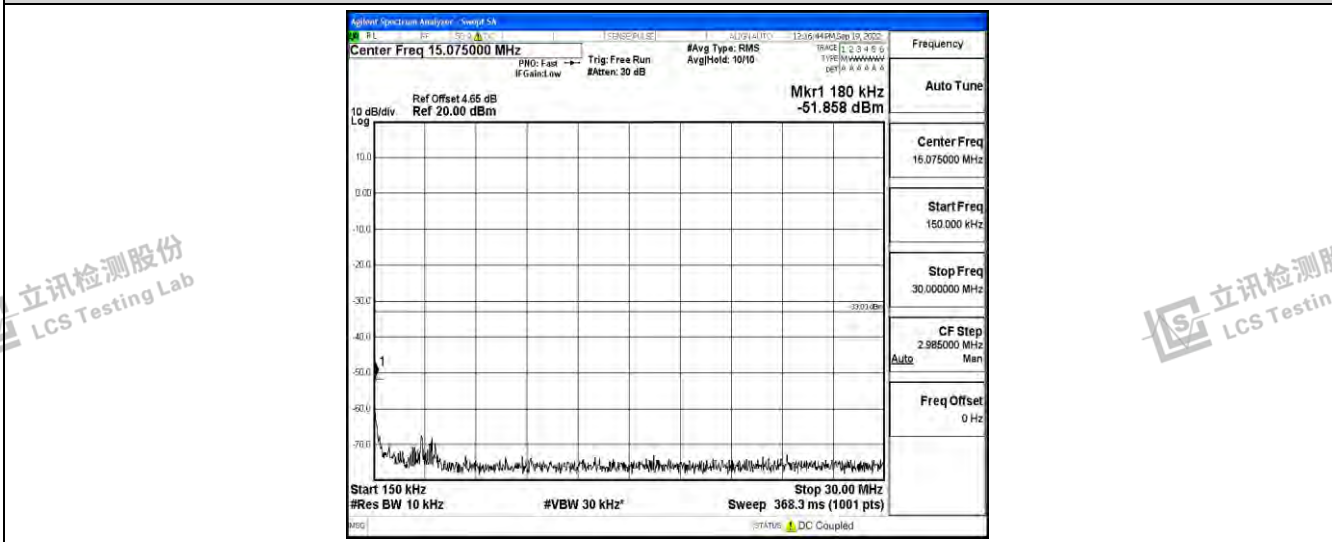

Band26-1.4MHz-16QAM-26783-1RB#0-Range2:0.15~30MHz