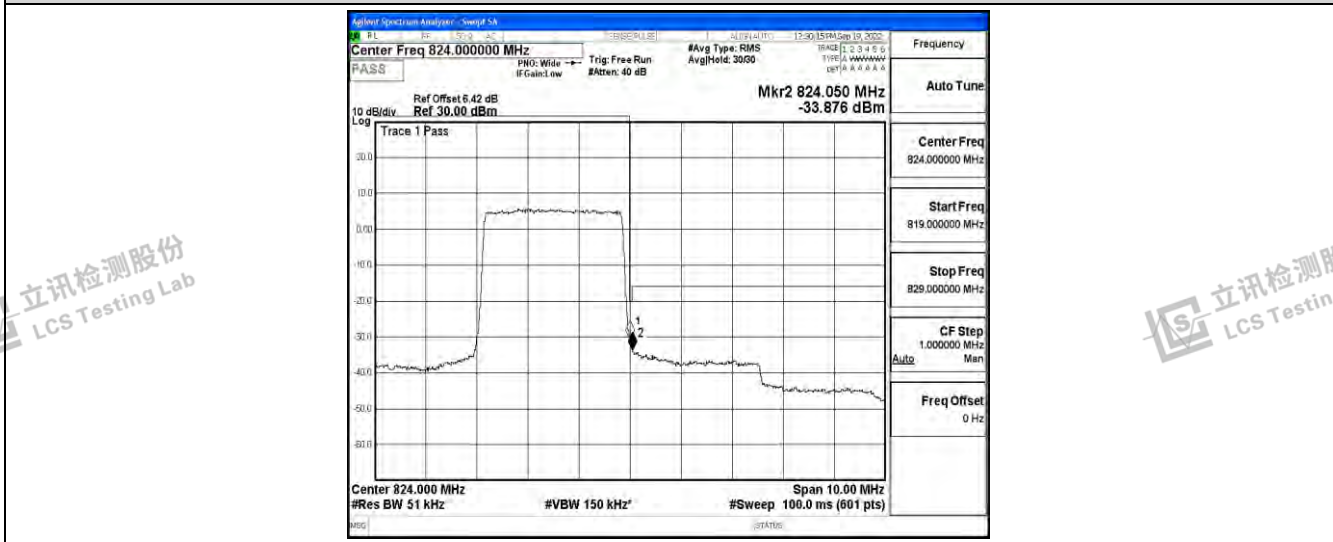

Band26-3MHz-QPSK-26775-15RB#0