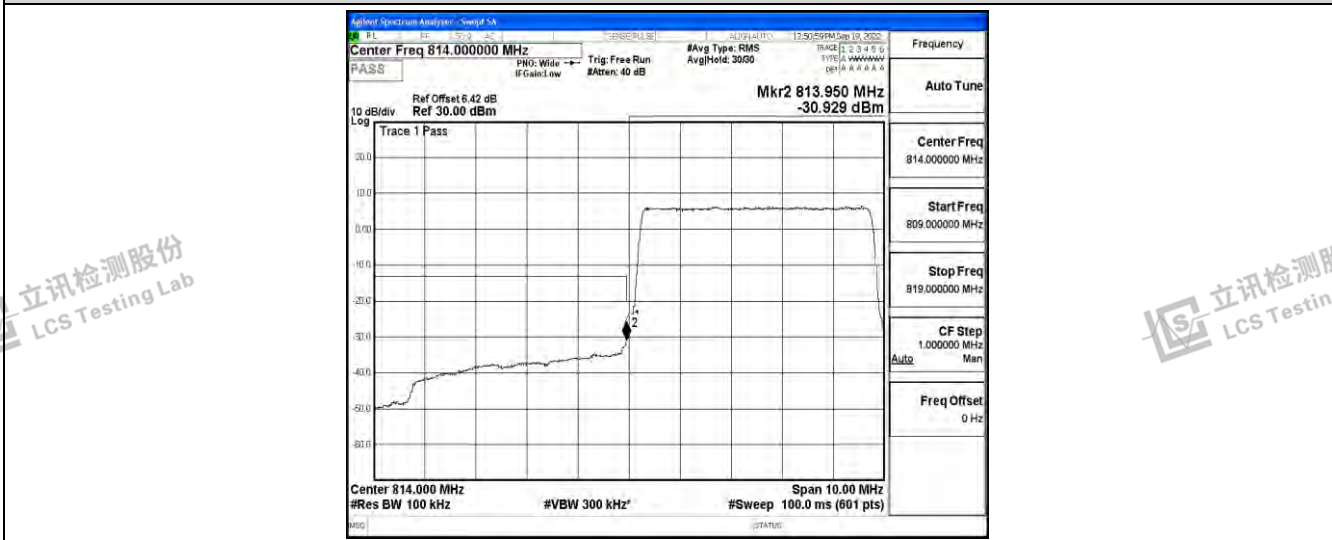

Band26-5MHz-QPSK-26715-25RB#0