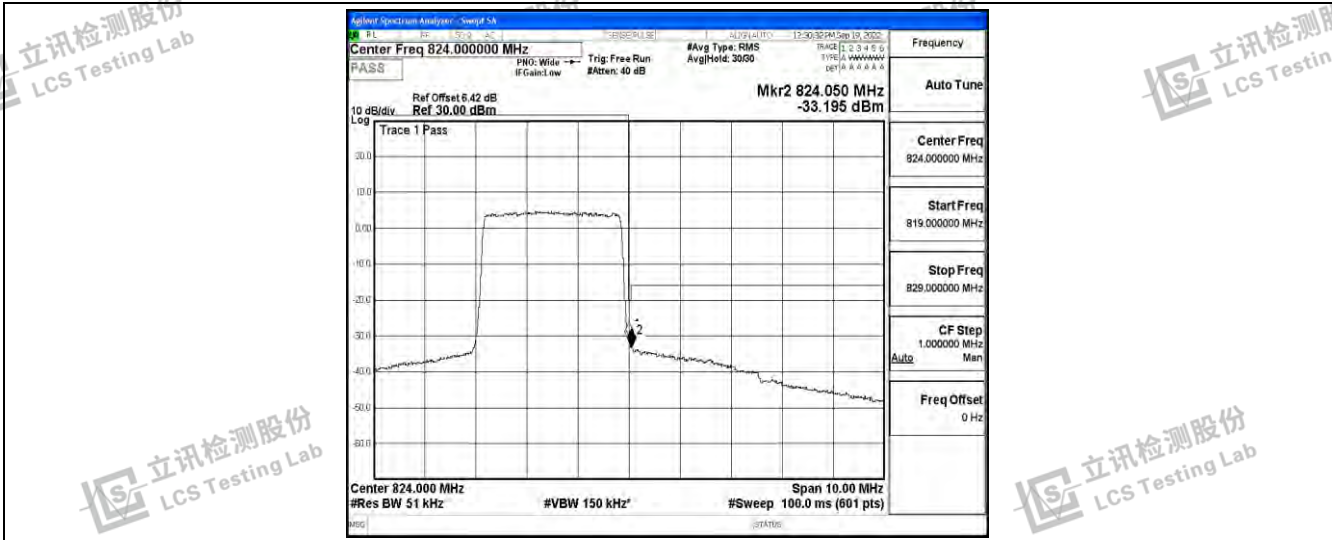

Band26-3MHz-QPSK-26775-15RB#0

Band26-3MHz-16QAM-26705-15RB#0

Band26-3MHz-16QAM-26775-15RB#0

Shenzhen LCS Compliance Testing Laboratory Ltd.
 Add: 101, 201 Bldg A & 301 Bldg C, Juji Industrial Park Yabianxueziwei, Shajing Street, Baoan District, Shenzhen, 518000, China
 Tel: +(86) 0755-82591330 | E-mail: webmaster@lcs-cert.com | Web: www.lcs-cert.com
 Scan code to check authenticity