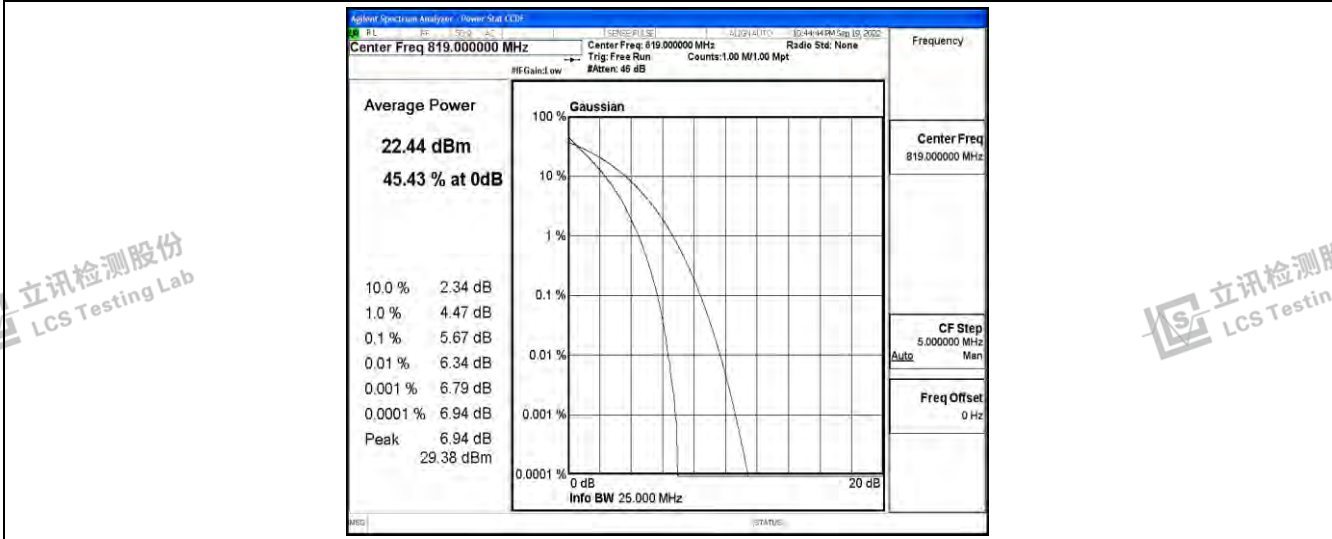

Band26-10MHz-QPSK-26740-50RB#0

Band26-10MHz-16QAM-26740-50RB#0

M.3 26dB Bandwidth and Occupied Bandwidth

Test Result

Band	Bandwidth	Modulation	Channel	RB Configuration	Occupied Bandwidth (MHz)	26dB Bandwidth (MHz)	Verdict
Band26	1.4MHz	QPSK	26697	6RB#0	1.0899	1.273	PASS
Band26	1.4MHz	QPSK	26740	6RB#0	1.0925	1.286	PASS
Band26	1.4MHz	QPSK	26783	6RB#0	1.0989	1.285	PASS
Band26	1.4MHz	16QAM	26697	6RB#0	1.0934	1.321	PASS
Band26	1.4MHz	16QAM	26740	6RB#0	1.0958	1.271	PASS
Band26	1.4MHz	16QAM	26783	6RB#0	1.0862	1.272	PASS
Band26	3MHz	QPSK	26705	15RB#0	2.6900	2.891	PASS
Band26	3MHz	QPSK	26740	15RB#0	2.6814	2.900	PASS
Band26	3MHz	QPSK	26775	15RB#0	2.6737	2.889	PASS
Band26	3MHz	16QAM	26705	15RB#0	2.6831	2.910	PASS
Band26	3MHz	16QAM	26740	15RB#0	2.6815	2.901	PASS
Band26	3MHz	16QAM	26775	15RB#0	2.6833	2.891	PASS
Band26	5MHz	QPSK	26715	25RB#0	4.4980	4.943	PASS
Band26	5MHz	QPSK	26740	25RB#0	4.4970	4.916	PASS
Band26	5MHz	QPSK	26765	25RB#0	4.4966	4.943	PASS
Band26	5MHz	16QAM	26715	25RB#0	4.4884	4.898	PASS
Band26	5MHz	16QAM	26740	25RB#0	4.4909	4.937	PASS
Band26	5MHz	16QAM	26765	25RB#0	4.4903	4.920	PASS
Band26	10MHz	QPSK	26740	50RB#0	8.9693	9.739	PASS
Band26	10MHz	16QAM	26740	50RB#0	8.9853	9.752	PASS