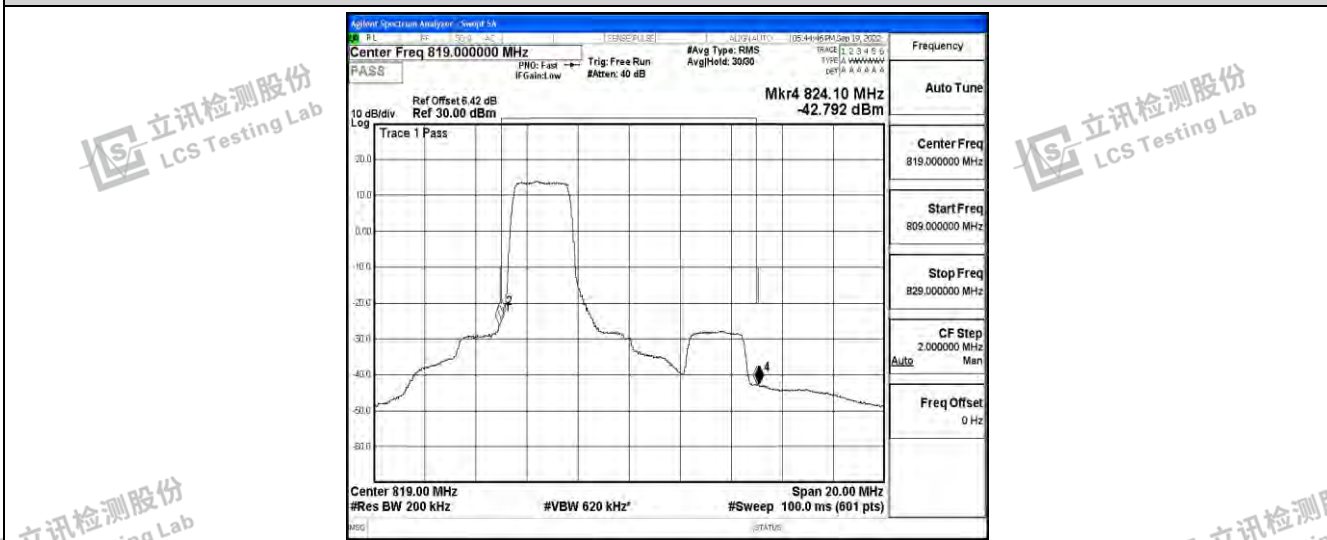

Band26-10MHz-QPSK-26740-50RB#0

Shenzhen LCS Compliance Testing Laboratory Ltd.
Add: 101, 201 Bldg A & 301 Bldg C, Juji Industrial Park Yabianxueziwei, Shajing Street, Baoan District, Shenzhen, 518000, China
Tel: +(86) 0755-82591330 | E-mail: webmaster@lcs-cert.com | Web: www.lcs-cert.com
Scan code to check authenticity