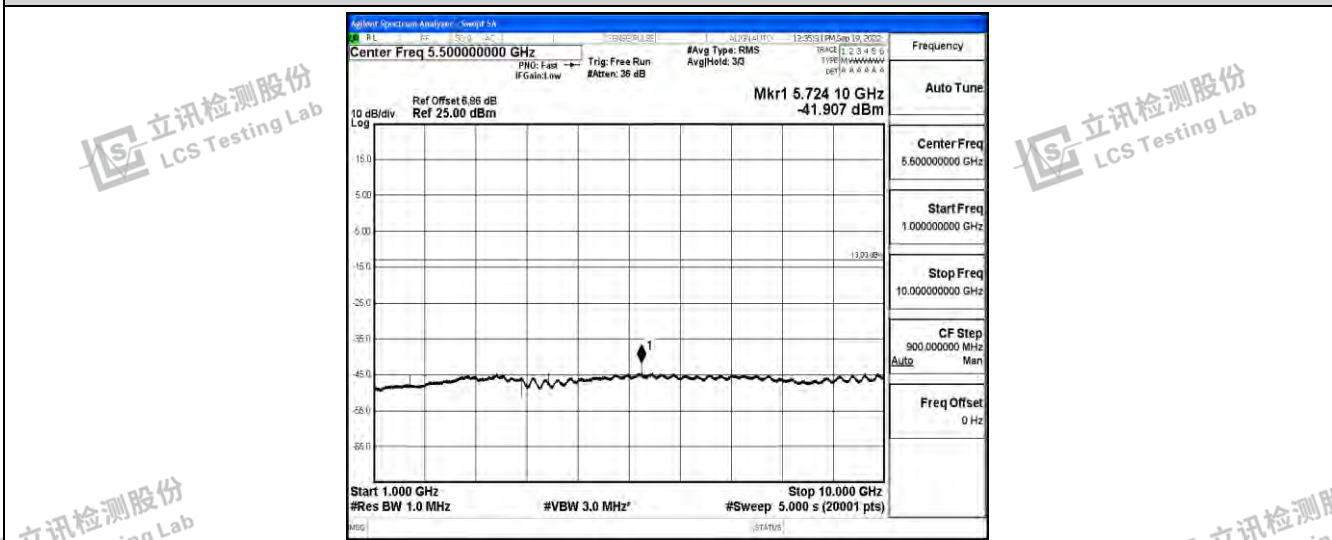

Band26-3MHz-16QAM-26740-1RB#0-Range4:1000~10000MHz

Shenzhen LCS Compliance Testing Laboratory Ltd.
Add: 101, 201 Bldg A & 301 Bldg C, Juji Industrial Park Yabianxueziwei, Shajing Street, Baoan District, Shenzhen, 518000, China
Tel: +(86) 0755-82591330 | E-mail: webmaster@lcs-cert.com | Web: www.lcs-cert.com
Scan code to check authenticity