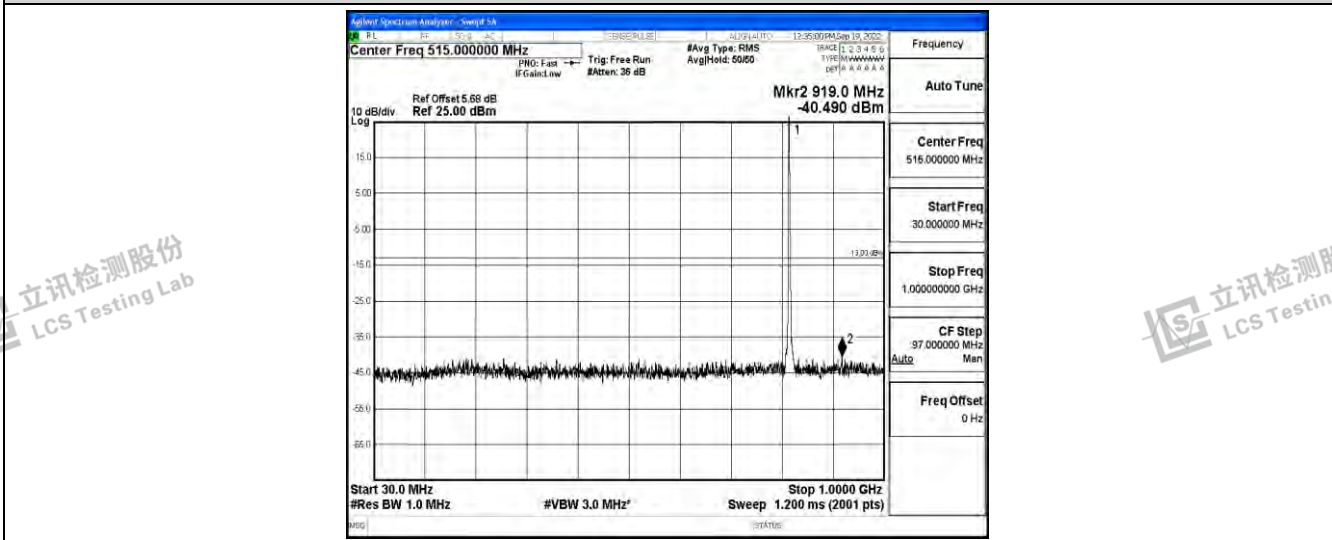

Band26-3MHz-16QAM-26740-1RB#0-Range3:30~1000MHz