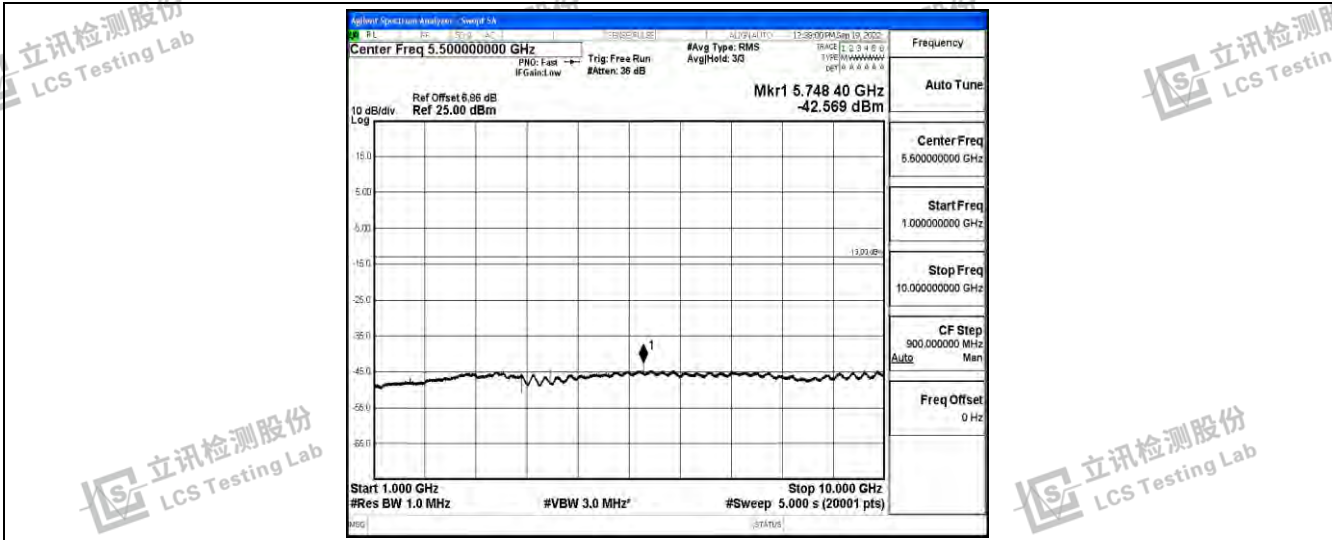

Band26-3MHz-16QAM-26775-1RB#0-Range2:0.15~30MHz

Band26-3MHz-16QAM-26775-1RB#0-Range3:30~1000MHz

Band26-3MHz-16QAM-26775-1RB#0-Range4:1000~10000MHz

Shenzhen LCS Compliance Testing Laboratory Ltd.
 Add: 101, 201 Bldg A & 301 Bldg C, Juji Industrial Park Yabianxueziwei, Shajing Street, Baoan District, Shenzhen, 518000, China
 Tel: +(86) 0755-82591330 | E-mail: webmaster@lcs-cert.com | Web: www.lcs-cert.com
 Scan code to check authenticity