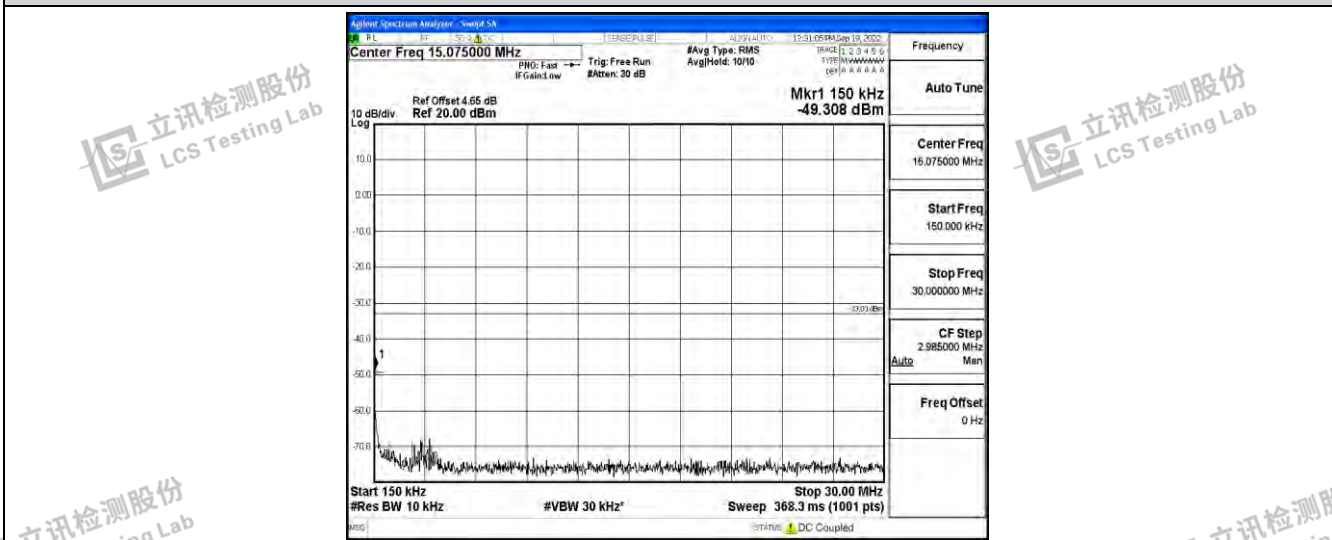

Band26-3MHz-QPSK-26705-1RB#0-Range2:0.15~30MHz