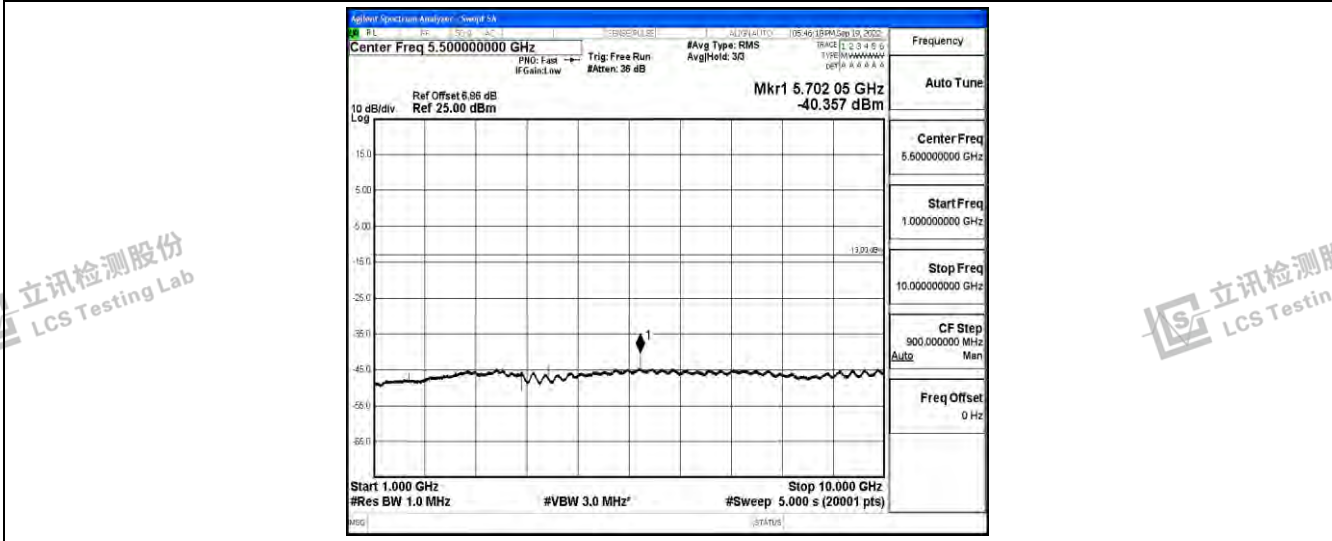

Band26-10MHz-QPSK-26740-1RB#0-Range4:1000~10000MHz