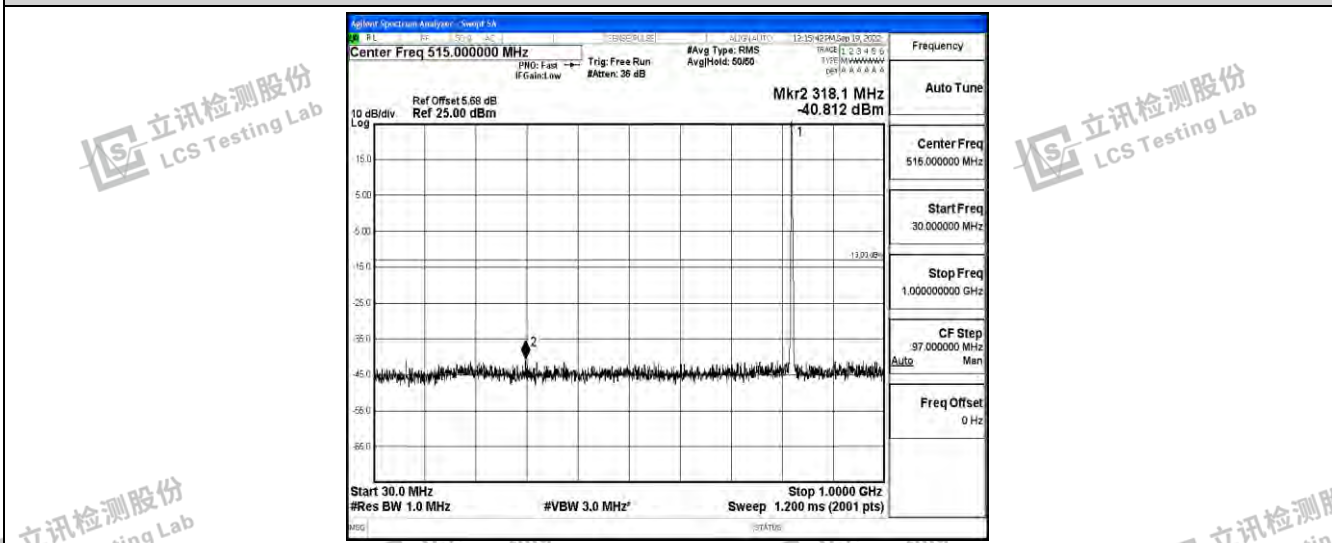

Band26-1.4MHz-QPSK-26783-1RB#0-Range3:30~1000MHz