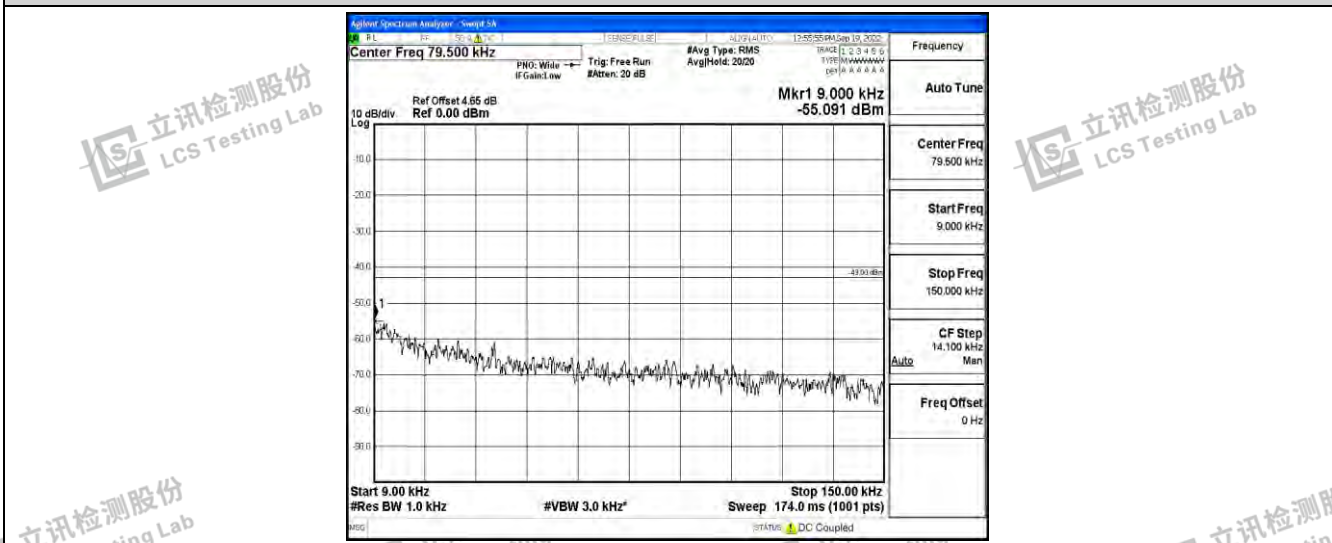

Band26-5MHz-16QAM-26740-1RB#0-Range1:0.009~0.15MHz

Shenzhen LCS Compliance Testing Laboratory Ltd.
Add: 101, 201 Bldg A & 301 Bldg C, Juji Industrial Park Yabianxueziwei, Shajing Street, Baoan District, Shenzhen, 518000, China
Tel: +(86) 0755-82591330 | E-mail: webmaster@lcs-cert.com | Web: www.lcs-cert.com
Scan code to check authenticity