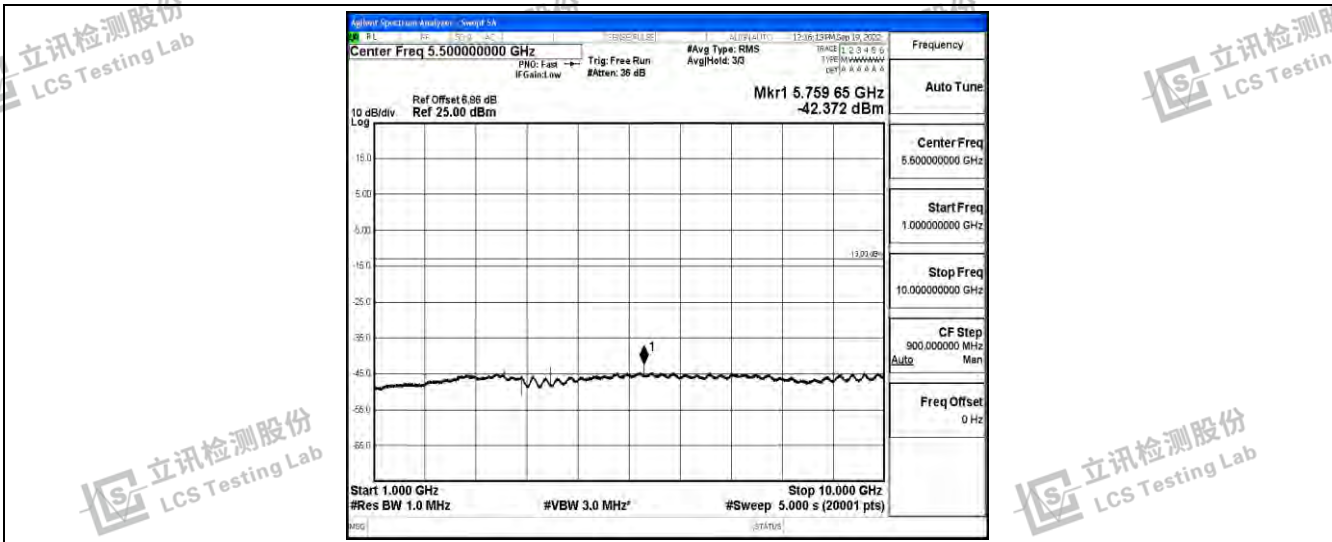

Band26-1.4MHz-QPSK-26783-1RB#0-Range4:1000~10000MHz