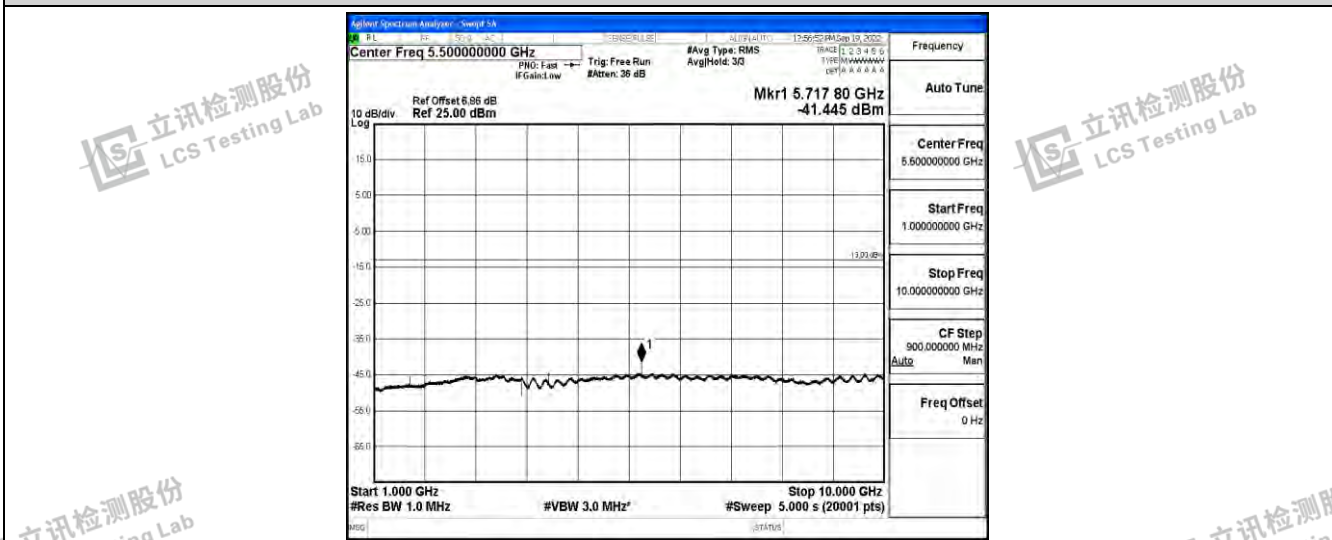

Band26-5MHz-16QAM-26740-1RB#0-Range4:1000~10000MHz

Shenzhen LCS Compliance Testing Laboratory Ltd.
Add: 101, 201 Bldg A & 301 Bldg C, Juji Industrial Park Yabianxueziwei, Shajing Street, Baoan District, Shenzhen, 518000, China
Tel: +(86) 0755-82591330 | E-mail: webmaster@lcs-cert.com | Web: www.lcs-cert.com
Scan code to check authenticity