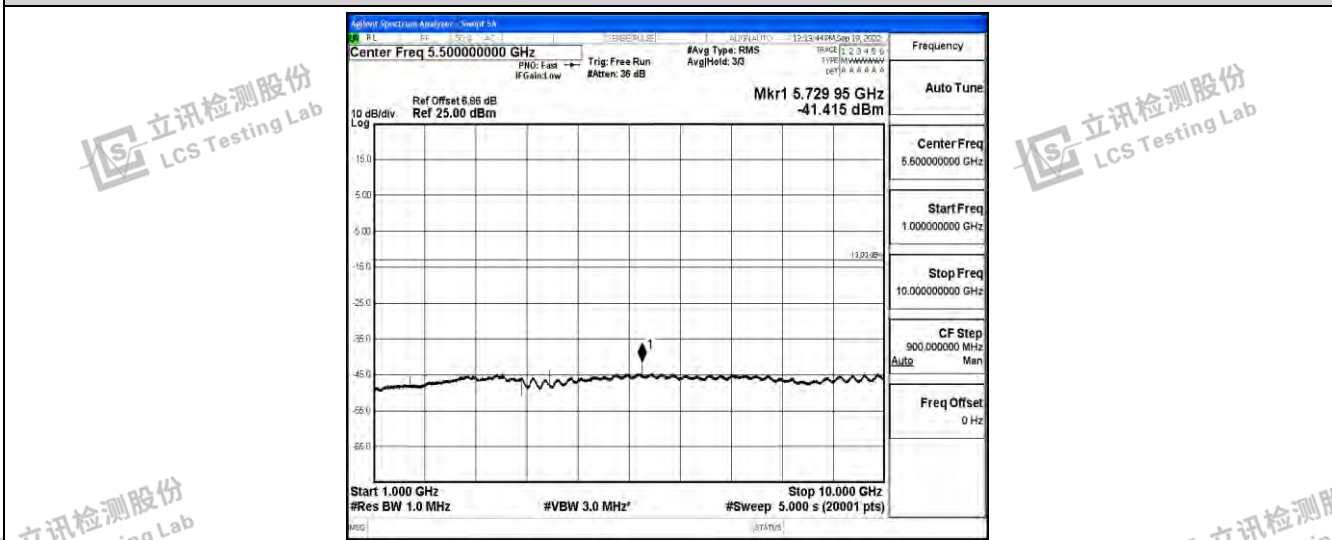

Band26-1.4MHz-QPSK-26740-1RB#0-Range4:1000~10000MHz

Shenzhen LCS Compliance Testing Laboratory Ltd.
Add: 101, 201 Bldg A & 301 Bldg C, Juji Industrial Park Yabianxueziwei, Shajing Street, Baoan District, Shenzhen, 518000, China
Tel: +(86) 0755-82591330 | E-mail: webmaster@lcs-cert.com | Web: www.lcs-cert.com
Scan code to check authenticity