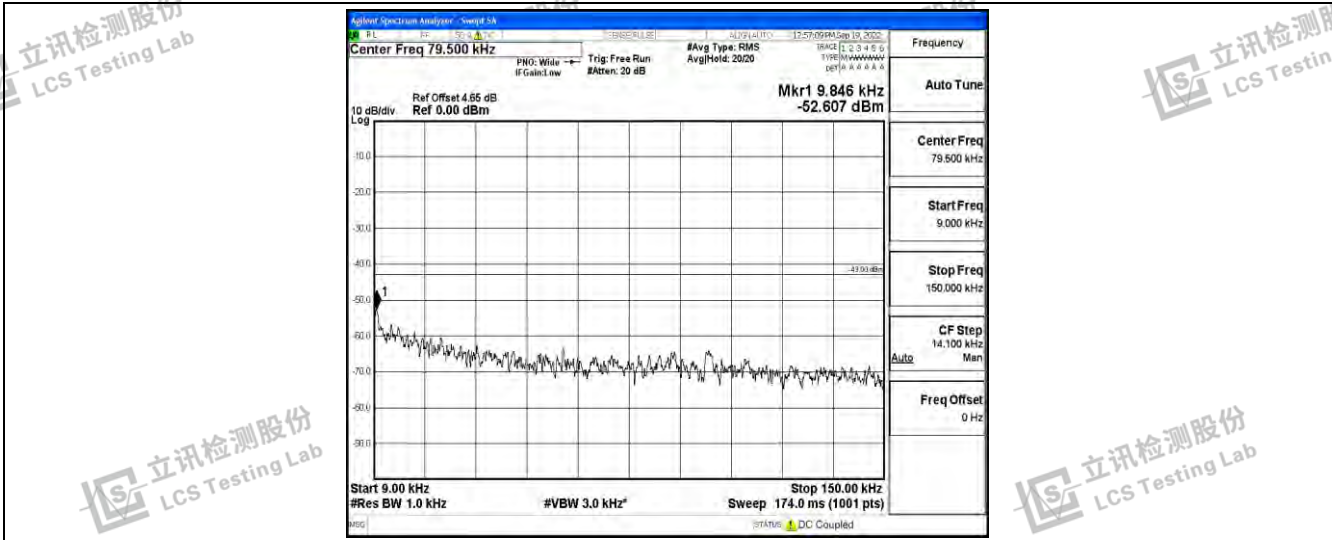

Band26-5MHz-QPSK-26740-1RB#0-Range3:30~1000MHz

Band26-5MHz-QPSK-26740-1RB#0-Range4:1000~10000MHz

Band26-5MHz-QPSK-26765-1RB#0-Range1:0.009~0.15MHz

Shenzhen LCS Compliance Testing Laboratory Ltd.
 Add: 101, 201 Bldg A & 301 Bldg C, Juji Industrial Park Yabianxueziwei, Shajing Street, Baoan District, Shenzhen, 518000, China
 Tel: +(86) 0755-82591330 | E-mail: webmaster@lcs-cert.com | Web: www.lcs-cert.com
 Scan code to check authenticity