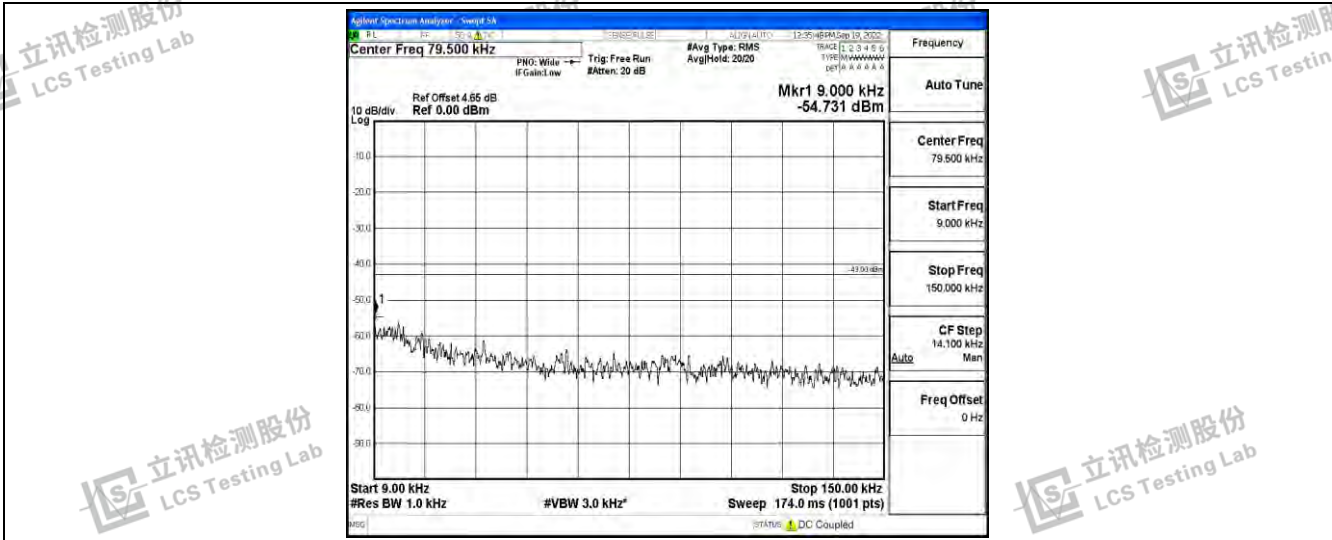

Band26-3MHz-QPSK-26740-1RB#0-Range2:0.15~30MHz

Shenzhen LCS Compliance Testing Laboratory Ltd.
 Add: 101, 201 Bldg A & 301 Bldg C, Juji Industrial Park Yabianxueziwei, Shajing Street, Baoan District, Shenzhen, 518000, China
 Tel: +(86) 0755-82591330 | E-mail: webmaster@lcs-cert.com | Web: www.lcs-cert.com
 Scan code to check authenticity