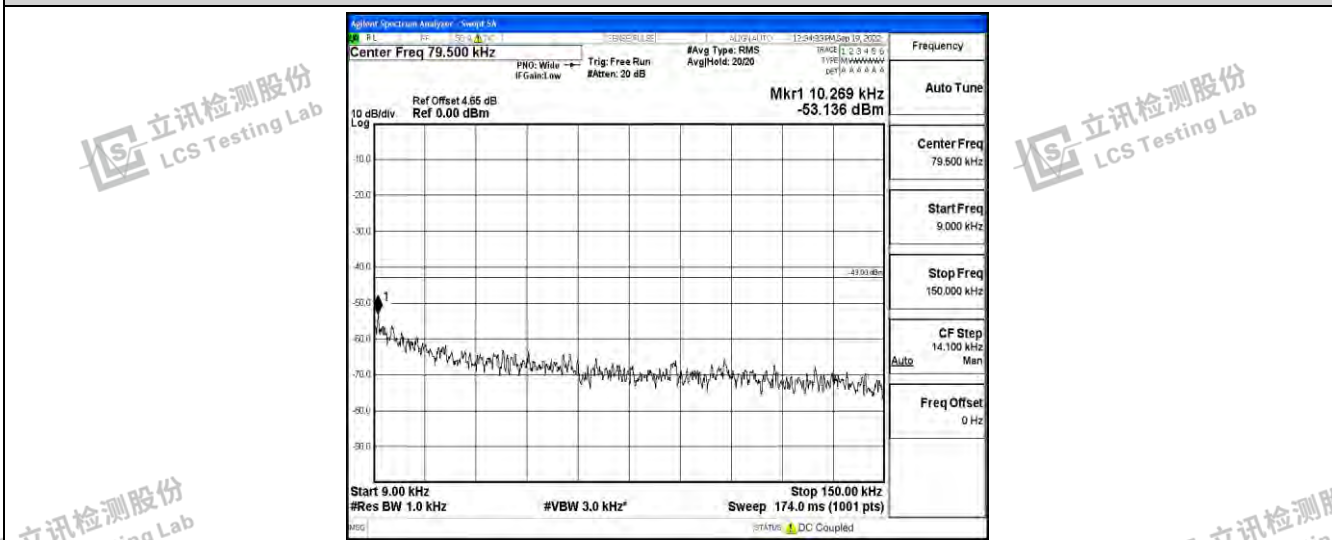

Band26-3MHz-16QAM-26705-1RB#0-Range3:30~1000MHz

Band26-3MHz-16QAM-26705-1RB#0-Range4:1000~10000MHz

Band26-3MHz-16QAM-26740-1RB#0-Range1:0.009~0.15MHz

Band26-3MHz-16QAM-26740-1RB#0-Range2:0.15~30MHz

Shenzhen LCS Compliance Testing Laboratory Ltd.
 Add: 101, 201 Bldg A & 301 Bldg C, Juji Industrial Park Yabianxueziwei, Shajing Street, Baoan District, Shenzhen, 518000, China
 Tel: +(86) 0755-82591330 | E-mail: webmaster@lcs-cert.com | Web: www.lcs-cert.com
 Scan code to check authenticity