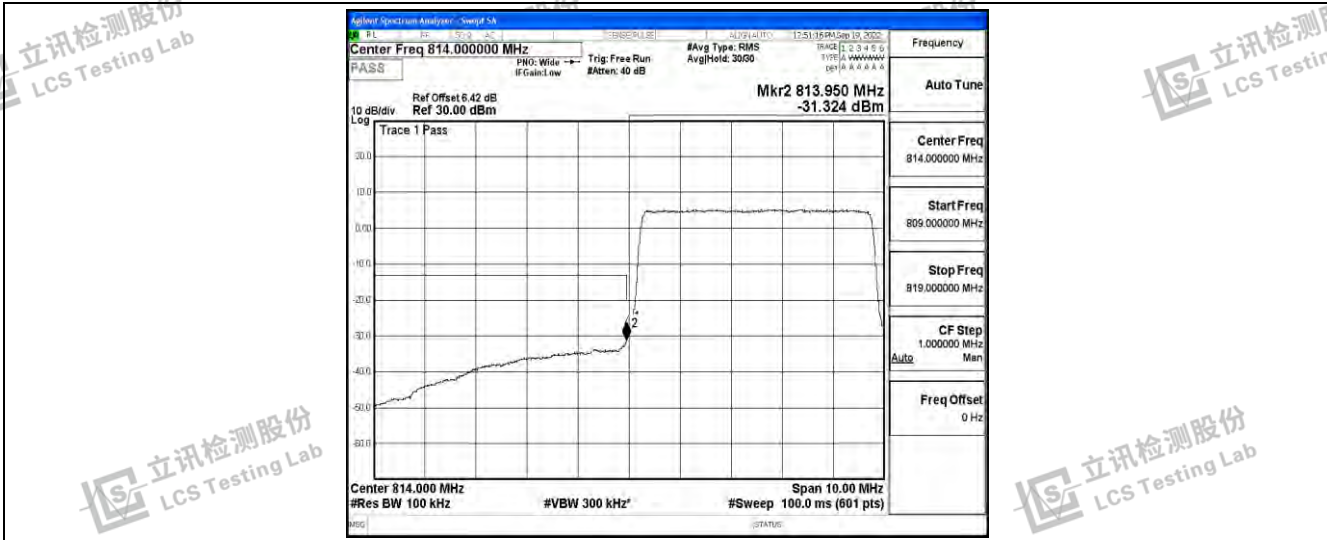

Band26-5MHz-QPSK-26715-25RB#0

Band26-5MHz-QPSK-26765-25RB#0

Band26-5MHz-16QAM-26715-25RB#0

Shenzhen LCS Compliance Testing Laboratory Ltd.
 Add: 101, 201 Bldg A & 301 Bldg C, Juji Industrial Park Yabianxueziwei, Shajing Street, Baoan District, Shenzhen, 518000, China
 Tel: +(86) 0755-82591330 | E-mail: webmaster@lcs-cert.com | Web: www.lcs-cert.com
 Scan code to check authenticity