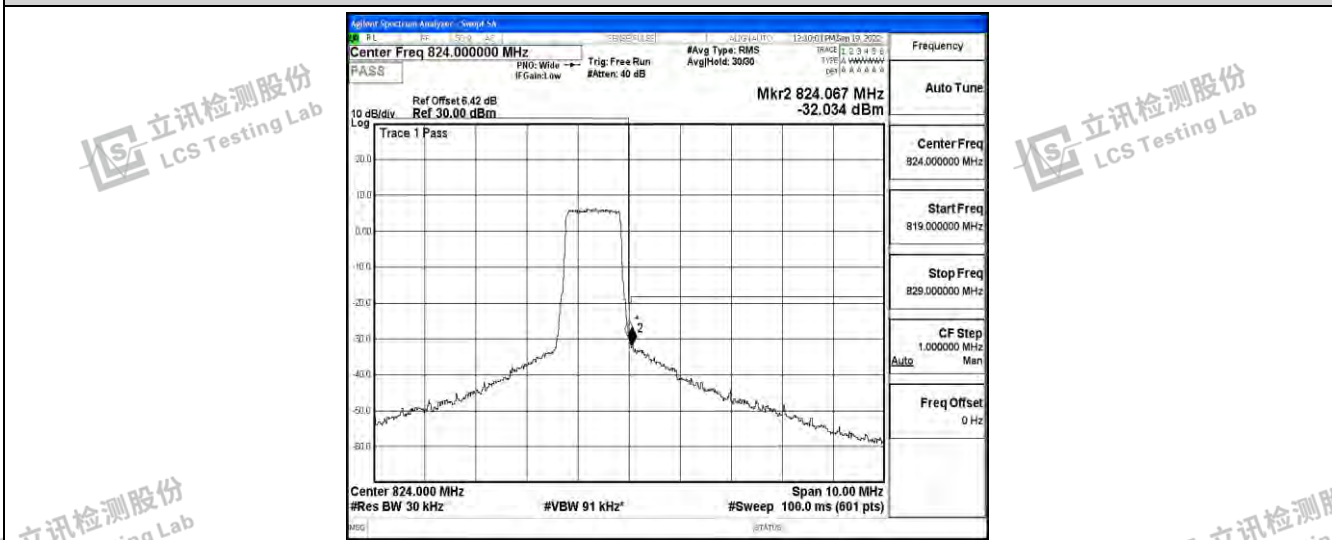

Band26-1.4MHz-16QAM-26783-6RB#0

Shenzhen LCS Compliance Testing Laboratory Ltd.
Add: 101, 201 Bldg A & 301 Bldg C, Juji Industrial Park Yabianxueziwei, Shajing Street, Baoan District, Shenzhen, 518000, China
Tel: +(86) 0755-82591330 | E-mail: webmaster@lcs-cert.com | Web: www.lcs-cert.com
Scan code to check authenticity