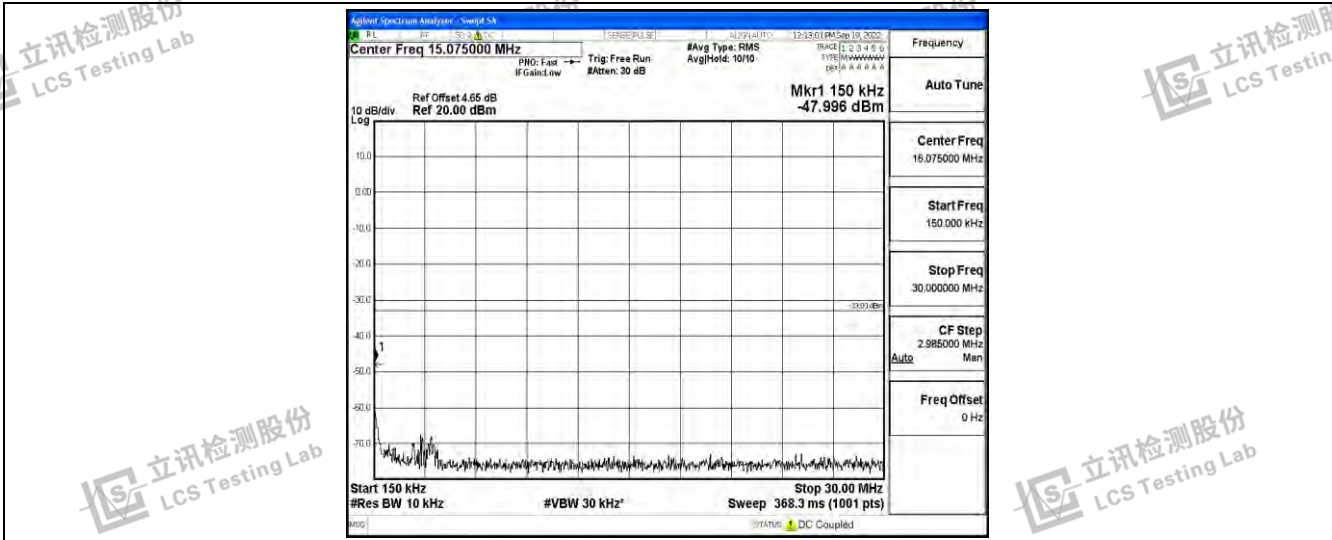

Band26-1.4MHz-QPSK-26740-1RB#0-Range1:0.009~0.15MHz

Band26-1.4MHz-QPSK-26740-1RB#0-Range2:0.15~30MHz

Shenzhen LCS Compliance Testing Laboratory Ltd.
 Add: 101, 201 Bldg A & 301 Bldg C, Juji Industrial Park Yabianxueziwei, Shajing Street, Baoan District, Shenzhen, 518000, China
 Tel: +(86) 0755-82591330 | E-mail: webmaster@lcs-cert.com | Web: www.lcs-cert.com
 Scan code to check authenticity