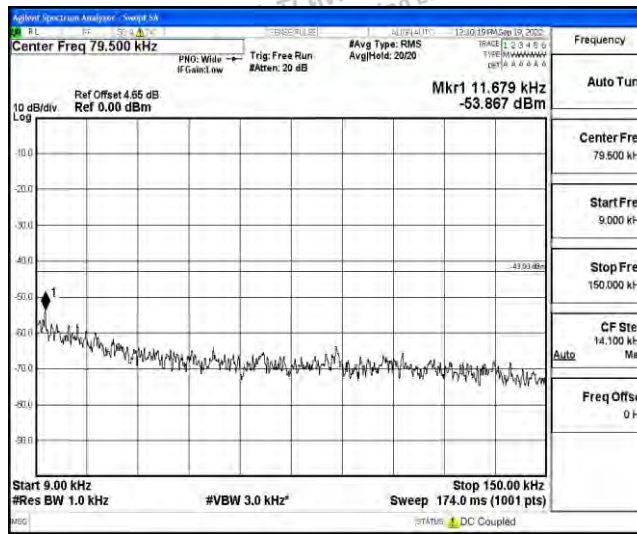

Band26	10MHz	QPSK	26740	1RB#0	Range2:0.15~30MHz	-52.34	PASS
Band26	10MHz	QPSK	26740	1RB#0	Range3:30~1000MHz	-40.64	PASS
Band26	10MHz	QPSK	26740	1RB#0	Range4:1000~10000MHz	-40.36	PASS
Band26	10MHz	16QAM	26740	1RB#0	Range1:0.009~0.15MHz	-54.27	PASS
Band26	10MHz	16QAM	26740	1RB#0	Range2:0.15~30MHz	-50.92	PASS
Band26	10MHz	16QAM	26740	1RB#0	Range3:30~1000MHz	-40.63	PASS
Band26	10MHz	16QAM	26740	1RB#0	Range4:1000~10000MHz	-41.41	PASS

Test Graphs

Band26-1.4MHz-QPSK-26697-1RB#0-Range1:0.009~0.15MHz