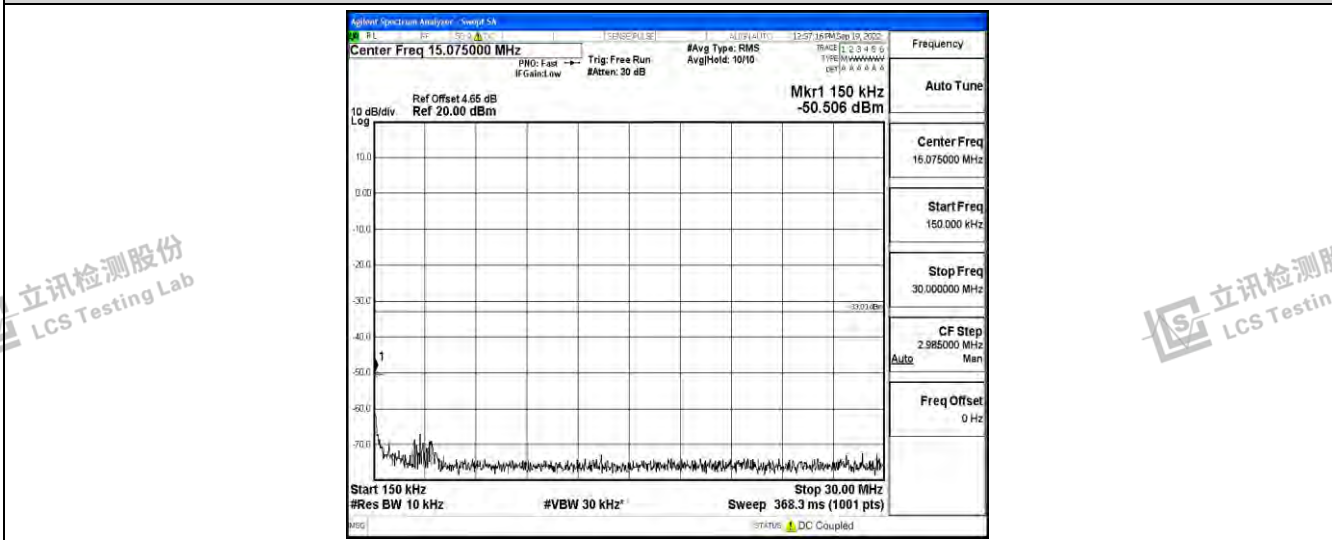

Band26-3MHz-16QAM-26775-1RB#0-Range2:0.15~30MHz