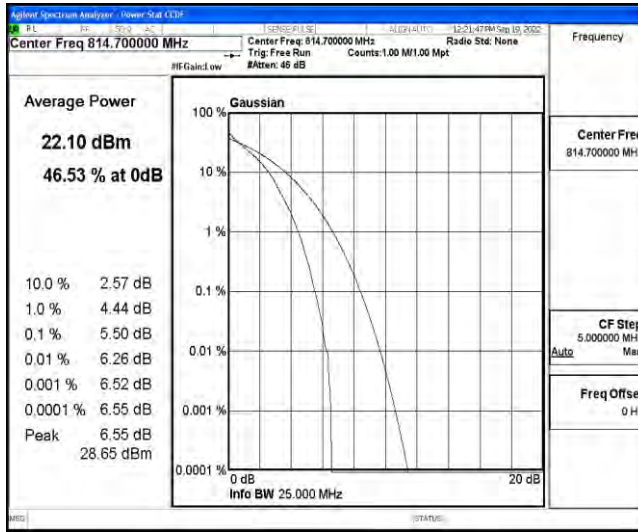

立讯检测股份
LCS Testing Lab
Test Graphs

立讯检测股份
LCS Testing Lab

立讯检测股份
LCS Testing Lab

立讯检测股份
LCS Testing Lab

Band26-1.4MHz-QPSK-26697-6RB#0

立讯检测股份
LCS Testing Lab

立讯检测股份
LCS Testing Lab