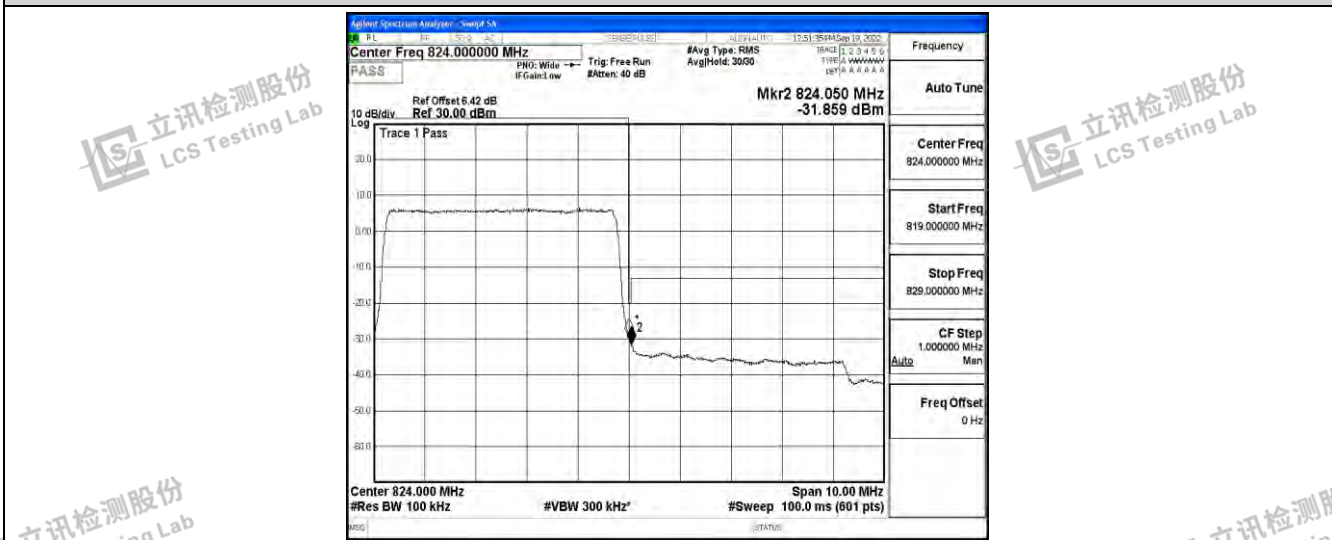

Band26-5MHz-QPSK-26765-25RB#0

Shenzhen LCS Compliance Testing Laboratory Ltd.
Add: 101, 201 Bldg A & 301 Bldg C, Juji Industrial Park Yabianxueziwei, Shajing Street, Baoan District, Shenzhen, 518000, China
Tel: +(86) 0755-82591330 | E-mail: webmaster@lcs-cert.com | Web: www.lcs-cert.com
Scan code to check authenticity