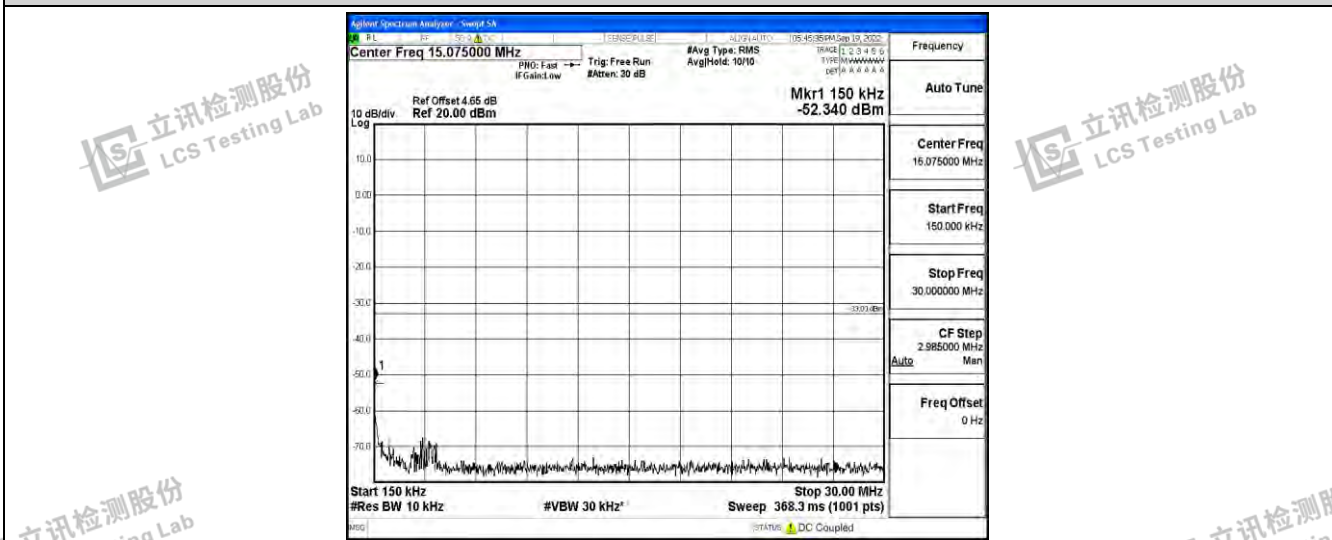

Band26-10MHz-QPSK-26740-1RB#0-Range2:0.15~30MHz