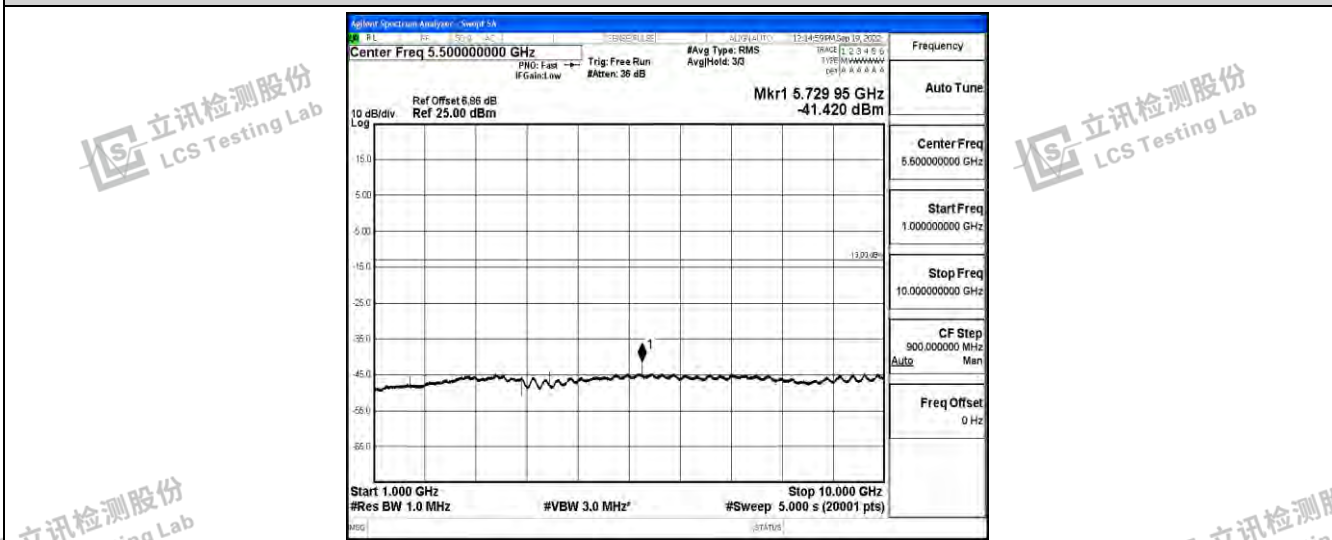

Band26-1.4MHz-16QAM-26740-1RB#0-Range4:1000~10000MHz

Shenzhen LCS Compliance Testing Laboratory Ltd.
Add: 101, 201 Bldg A & 301 Bldg C, Juji Industrial Park Yabianxueziwei, Shajing Street, Baoan District, Shenzhen, 518000, China
Tel: +(86) 0755-82591330 | E-mail: webmaster@lcs-cert.com | Web: www.lcs-cert.com
Scan code to check authenticity