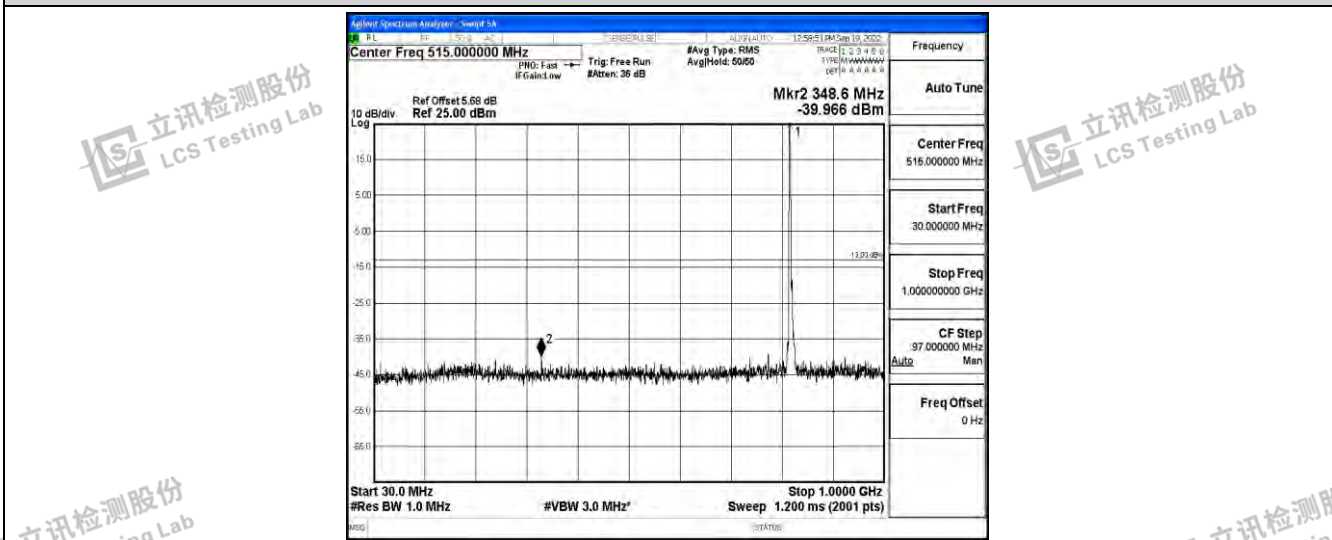

Band26-5MHz-16QAM-26765-1RB#0-Range3:30~1000MHz

Shenzhen LCS Compliance Testing Laboratory Ltd.
Add: 101, 201 Bldg A & 301 Bldg C, Juji Industrial Park Yabianxueziwei, Shajing Street, Baoan District, Shenzhen, 518000, China
Tel: +(86) 0755-82591330 | E-mail: webmaster@lcs-cert.com | Web: www.lcs-cert.com
Scan code to check authenticity