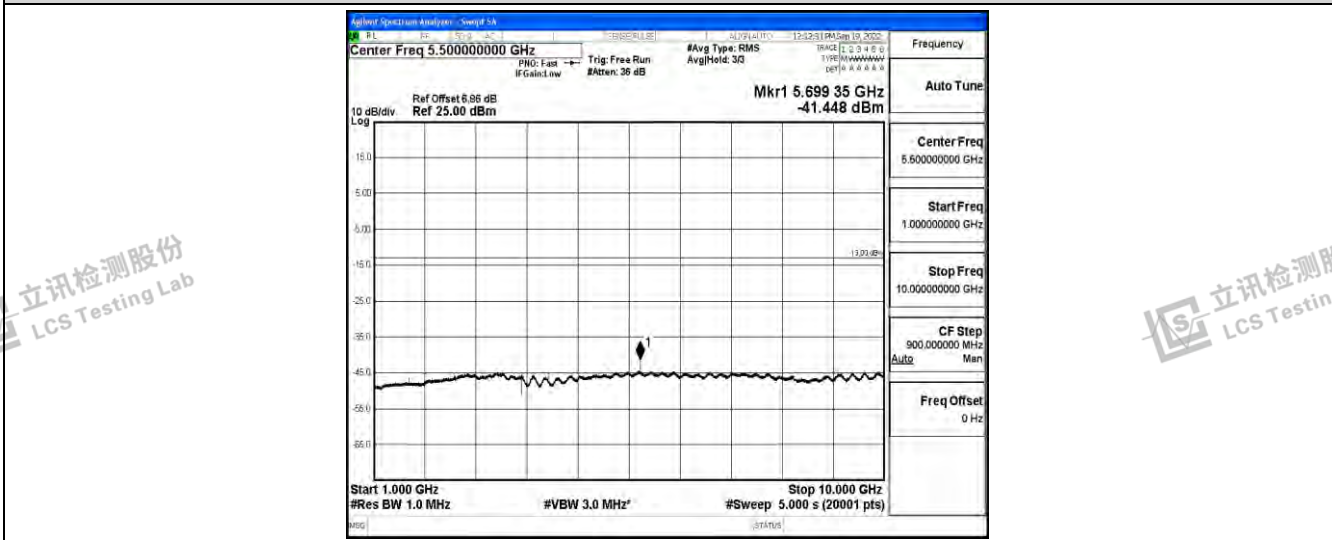

Band26-1.4MHz-16QAM-26697-1RB#0-Range4:1000~10000MHz