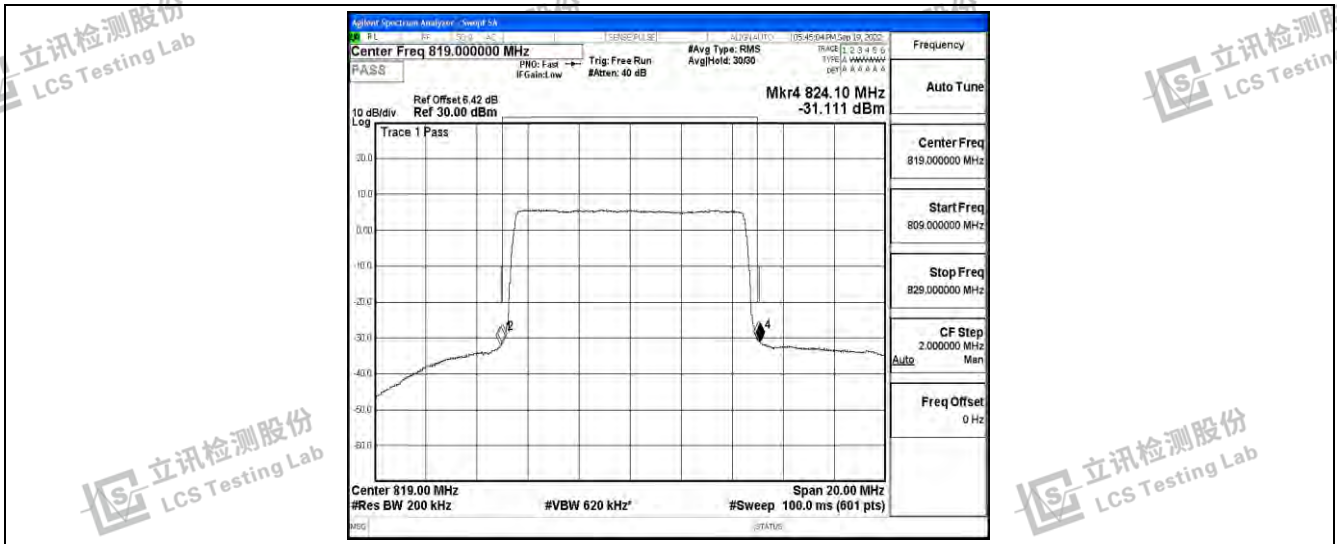

Band26-5MHz-16QAM-26765-25RB#0

Band26-10MHz-QPSK-26740-50RB#0

Band26-10MHz-16QAM-26740-50RB#0

Shenzhen LCS Compliance Testing Laboratory Ltd.
 Add: 101, 201 Bldg A & 301 Bldg C, Juji Industrial Park Yabianxueziwei, Shajing Street, Baoan District, Shenzhen, 518000, China
 Tel: +(86) 0755-82591330 | E-mail: webmaster@lcs-cert.com | Web: www.lcs-cert.com
 Scan code to check authenticity