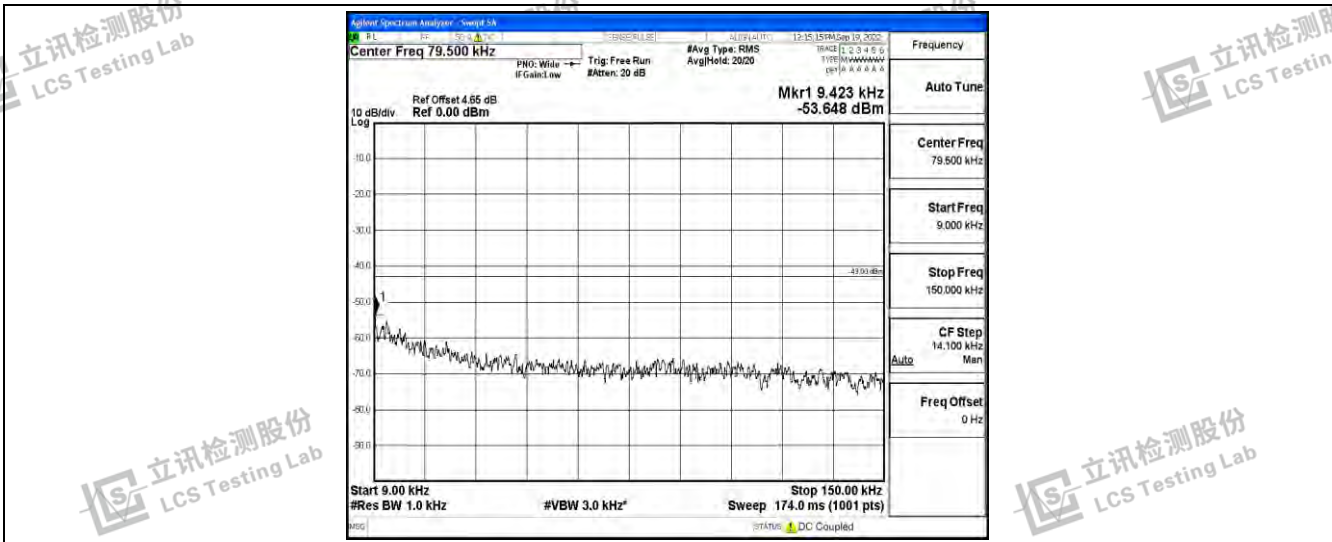

Band26-1.4MHz-QPSK-26740-1RB#0-Range3:30~1000MHz

Band26-1.4MHz-QPSK-26740-1RB#0-Range4:1000~10000MHz

Band26-1.4MHz-QPSK-26783-1RB#0-Range1:0.009~0.15MHz

Shenzhen LCS Compliance Testing Laboratory Ltd.
 Add: 101, 201 Bldg A & 301 Bldg C, Juji Industrial Park Yabianxueziwei, Shajing Street, Baoan District, Shenzhen, 518000, China
 Tel: +(86) 0755-82591330 | E-mail: webmaster@lcs-cert.com | Web: www.lcs-cert.com
 Scan code to check authenticity