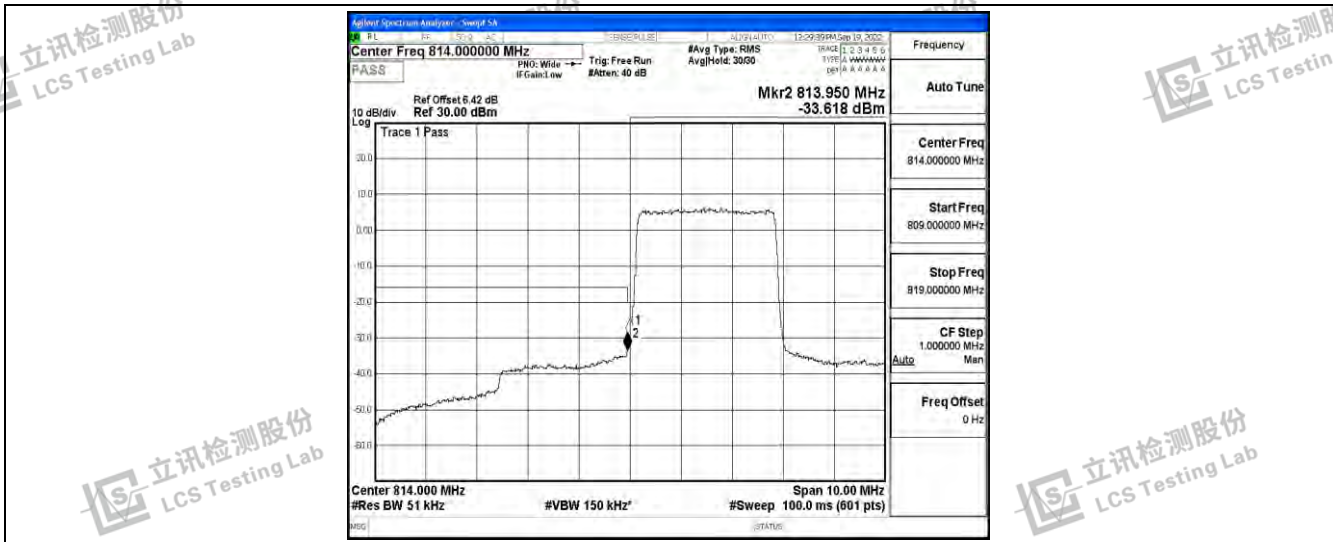

Band26-1.4MHz-16QAM-26697-6RB#0

Band26-1.4MHz-16QAM-26783-6RB#0

Band26-3MHz-QPSK-26705-15RB#0

Shenzhen LCS Compliance Testing Laboratory Ltd.
 Add: 101, 201 Bldg A & 301 Bldg C, Juji Industrial Park Yabianxueziwei, Shajing Street, Baoan District, Shenzhen, 518000, China
 Tel: +(86) 0755-82591330 | E-mail: webmaster@lcs-cert.com | Web: www.lcs-cert.com
 Scan code to check authenticity