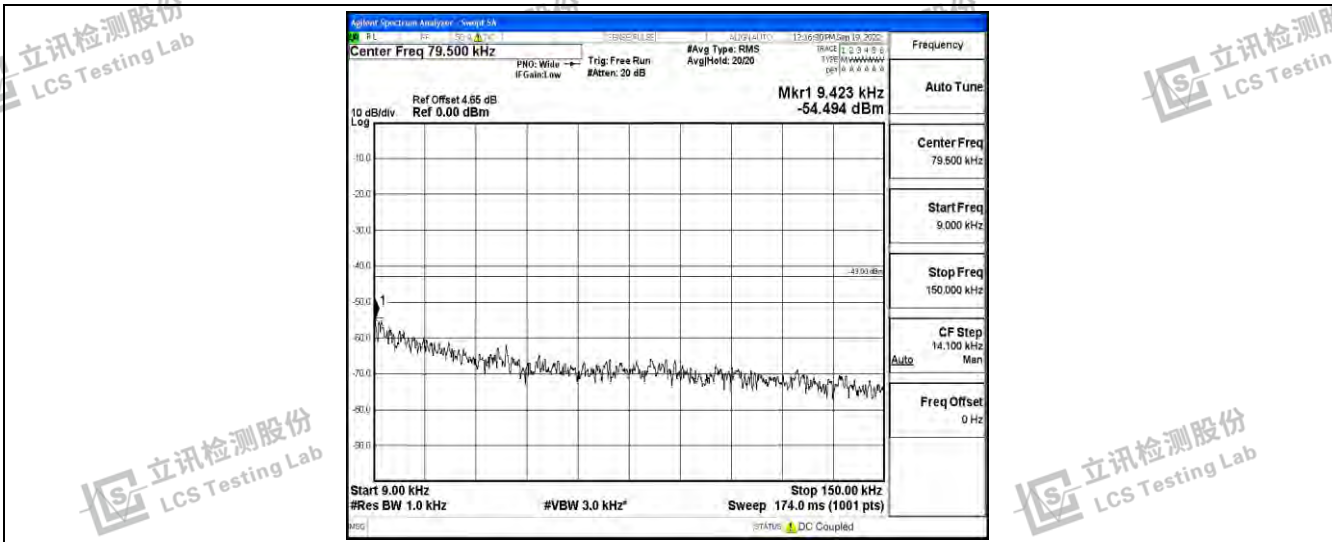

Band26-1.4MHz-16QAM-26740-1RB#0-Range3:30~1000MHz

Band26-1.4MHz-16QAM-26740-1RB#0-Range4:1000~10000MHz

Band26-1.4MHz-16QAM-26783-1RB#0-Range1:0.009~0.15MHz

Shenzhen LCS Compliance Testing Laboratory Ltd.
 Add: 101, 201 Bldg A & 301 Bldg C, Juji Industrial Park Yabianxueziwei, Shajing Street, Baoan District, Shenzhen, 518000, China
 Tel: +(86) 0755-82591330 | E-mail: webmaster@lcs-cert.com | Web: www.lcs-cert.com
 Scan code to check authenticity