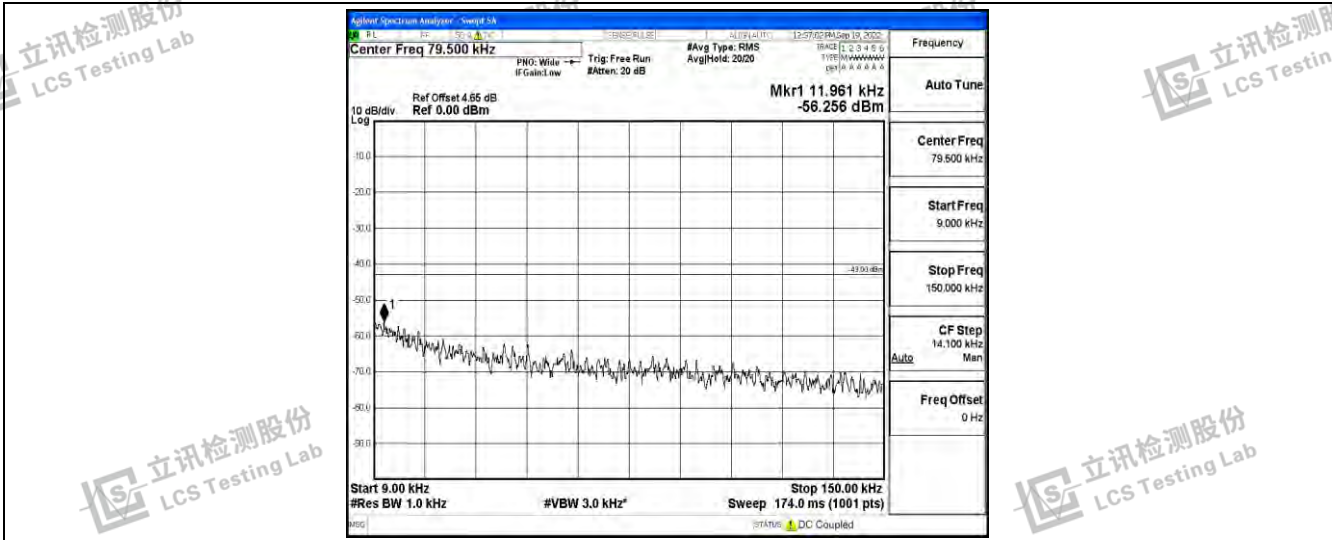

Band26-3MHz-16QAM-26740-1RB#0-Range3:30~1000MHz

Band26-3MHz-16QAM-26740-1RB#0-Range4:1000~10000MHz

Band26-3MHz-16QAM-26775-1RB#0-Range1:0.009~0.15MHz

Shenzhen LCS Compliance Testing Laboratory Ltd.
 Add: 101, 201 Bldg A & 301 Bldg C, Juji Industrial Park Yabianxueziwei, Shajing Street, Baoan District, Shenzhen, 518000, China
 Tel: +(86) 0755-82591330 | E-mail: webmaster@lcs-cert.com | Web: www.lcs-cert.com
 Scan code to check authenticity