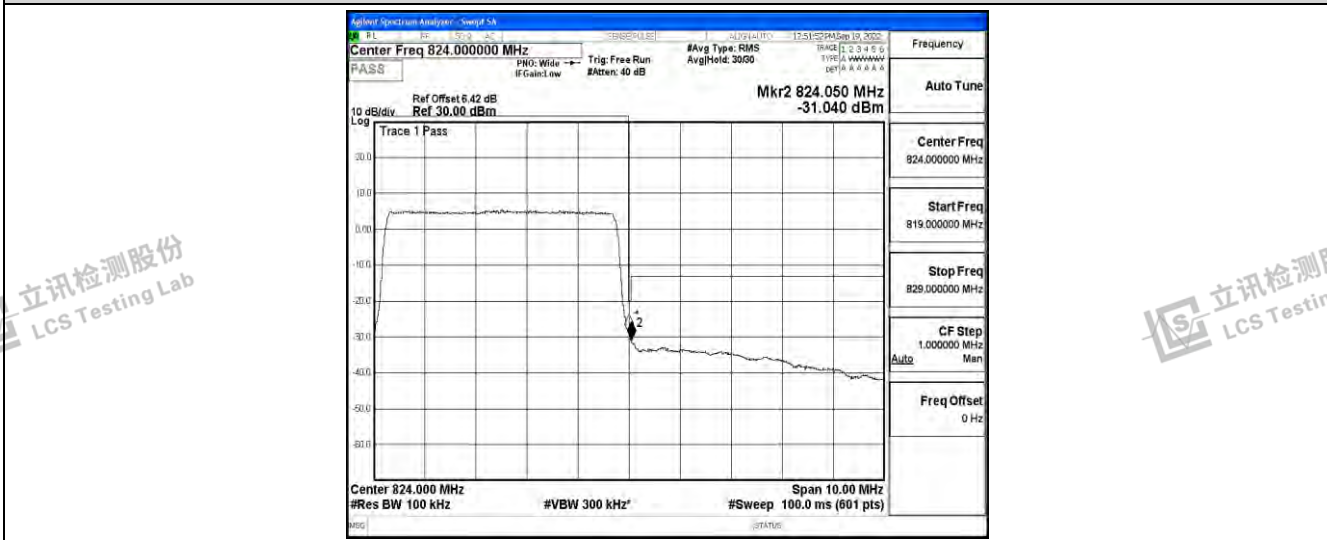

Band26-5MHz-16QAM-26765-25RB#0