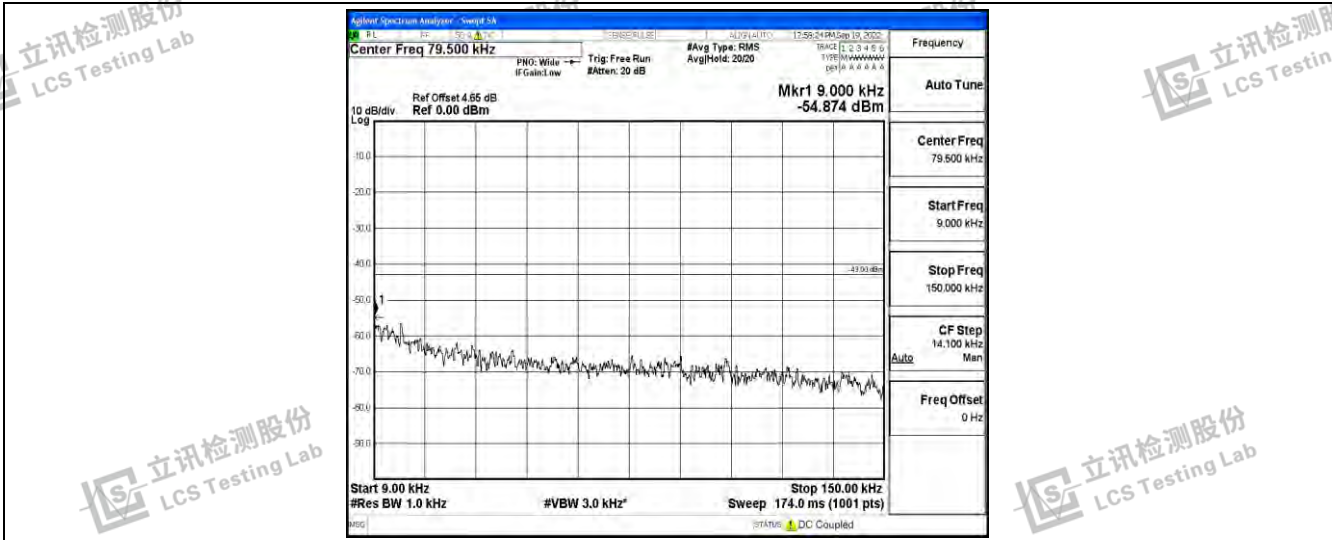

Band26-5MHz-16QAM-26740-1RB#0-Range3:30~1000MHz

Band26-5MHz-16QAM-26740-1RB#0-Range4:1000~10000MHz

Band26-5MHz-16QAM-26765-1RB#0-Range1:0.009~0.15MHz

Shenzhen LCS Compliance Testing Laboratory Ltd.
 Add: 101, 201 Bldg A & 301 Bldg C, Juji Industrial Park Yabianxueziwei, Shajing Street, Baoan District, Shenzhen, 518000, China
 Tel: +(86) 0755-82591330 | E-mail: webmaster@lcs-cert.com | Web: www.lcs-cert.com
 Scan code to check authenticity