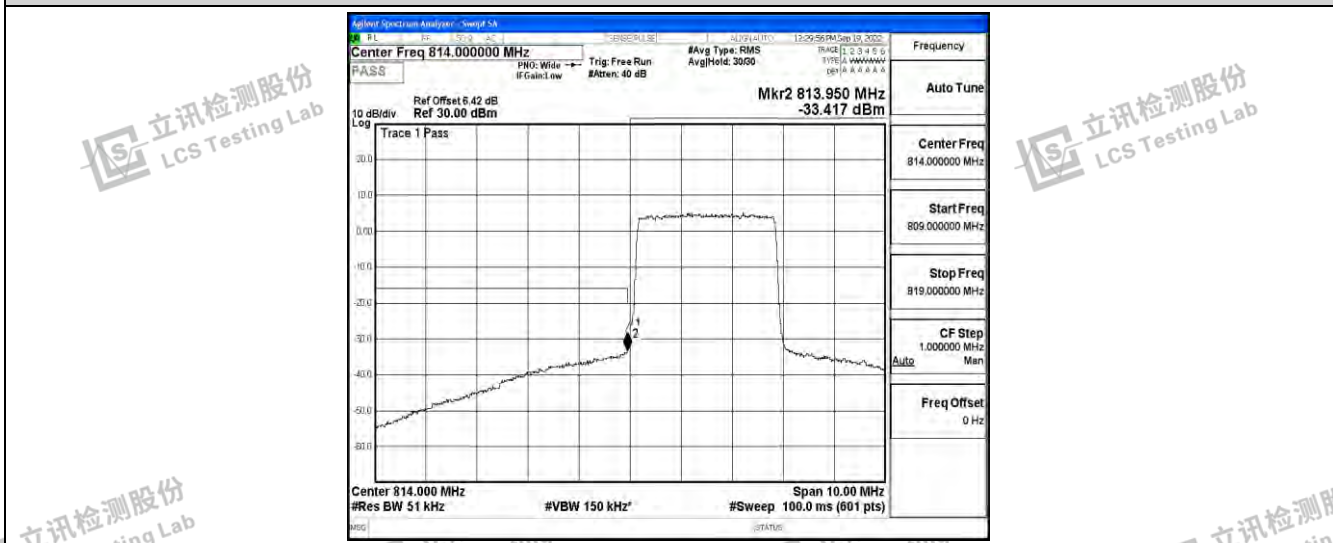

Band26-3MHz-16QAM-26705-15RB#0

Shenzhen LCS Compliance Testing Laboratory Ltd.
Add: 101, 201 Bldg A & 301 Bldg C, Juji Industrial Park Yabianxueziwei, Shajing Street, Baoan District, Shenzhen, 518000, China
Tel: +(86) 0755-82591330 | E-mail: webmaster@lcs-cert.com | Web: www.lcs-cert.com
Scan code to check authenticity