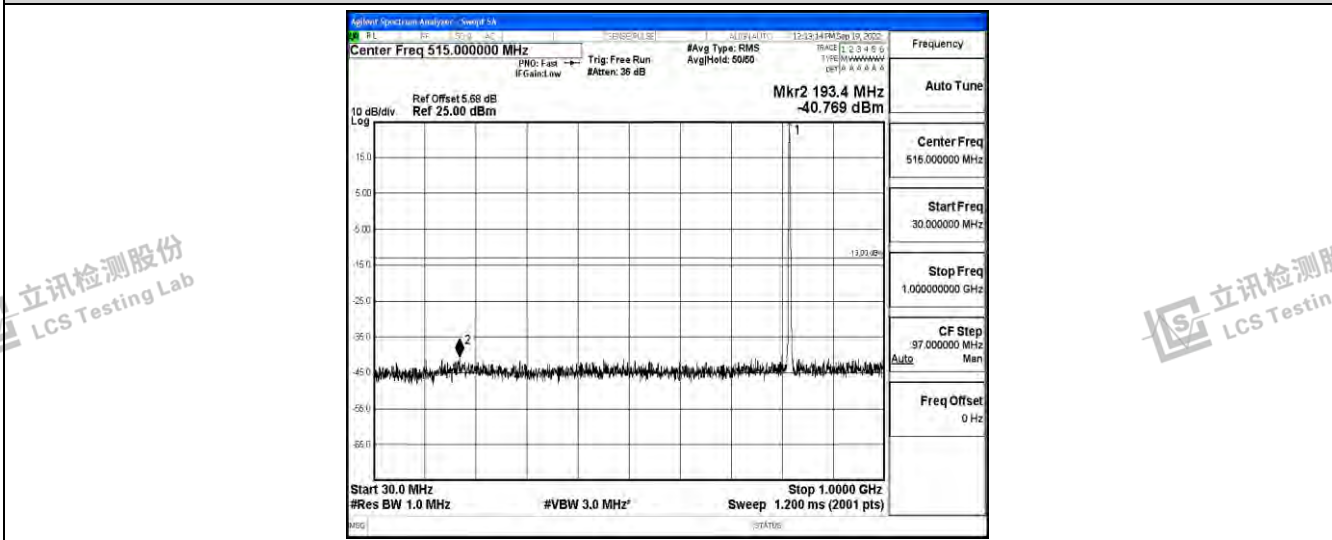

Band26-1.4MHz-QPSK-26740-1RB#0-Range3:30~1000MHz