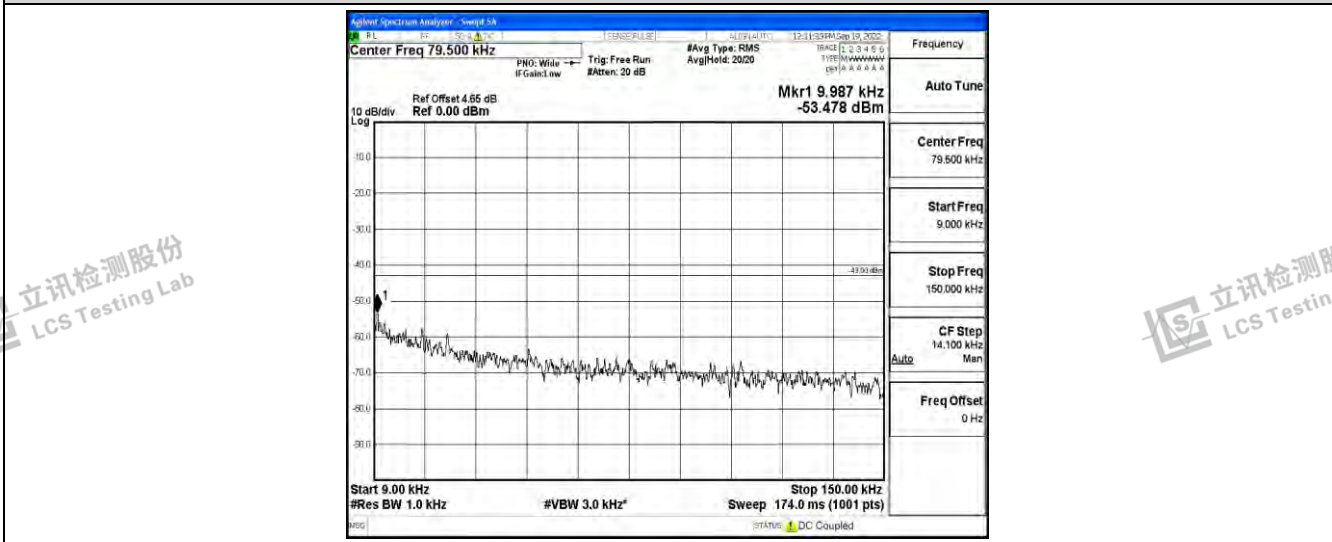

Band26-1.4MHz-16QAM-26697-1RB#0-Range1:0.009~0.15MHz