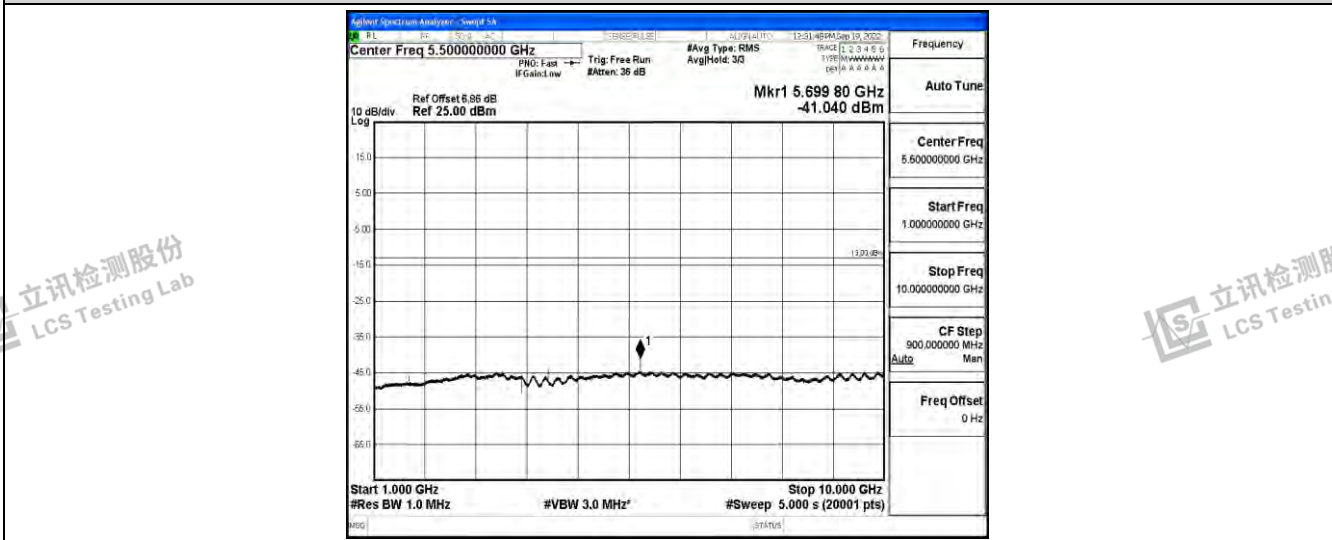

Band26-3MHz-QPSK-26705-1RB#0-Range4:1000~10000MHz