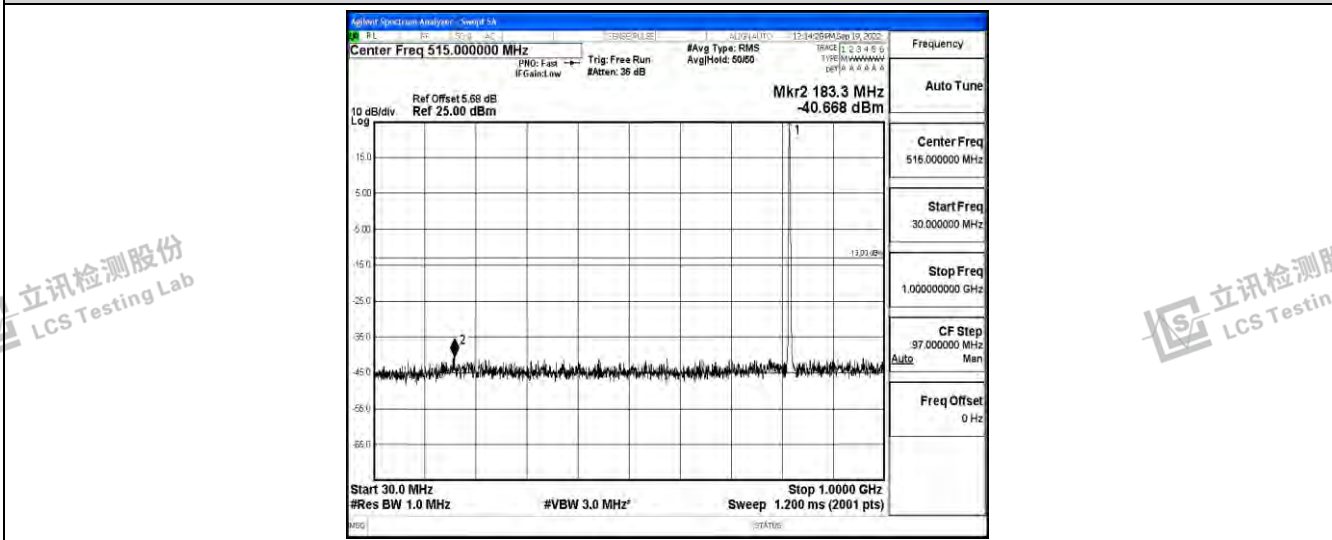

Band26-1.4MHz-16QAM-26740-1RB#0-Range3:30~1000MHz