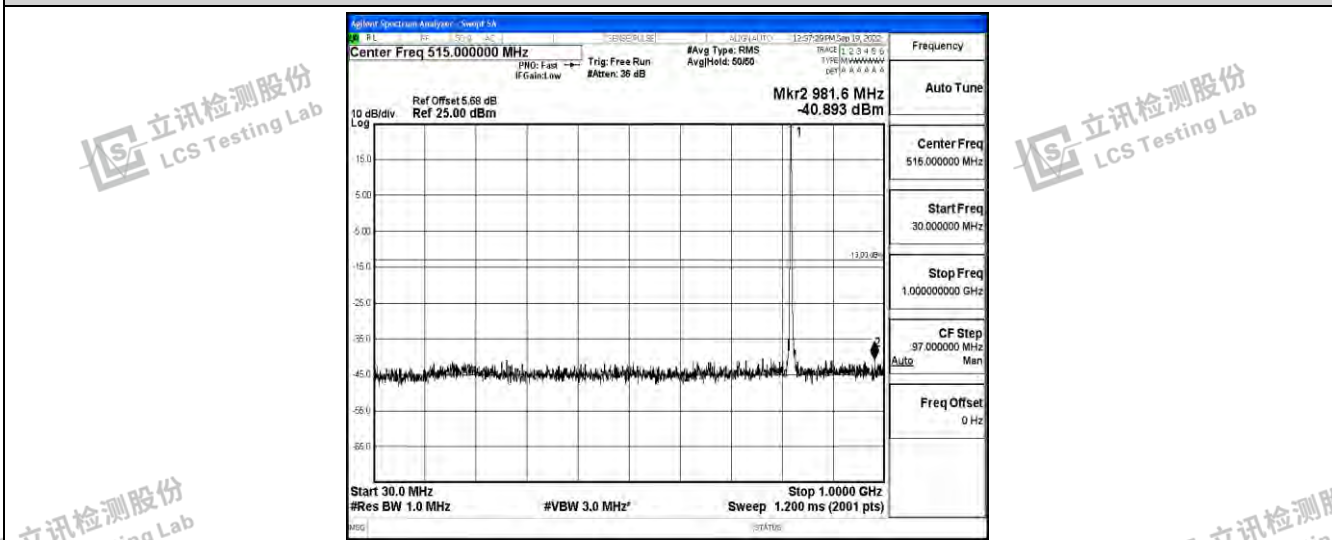

Band26-3MHz-16QAM-26775-1RB#0-Range3:30~1000MHz

Shenzhen LCS Compliance Testing Laboratory Ltd.
Add: 101, 201 Bldg A & 301 Bldg C, Juji Industrial Park Yabianxueziwei, Shajing Street, Baoan District, Shenzhen, 518000, China
Tel: +(86) 0755-82591330 | E-mail: webmaster@lcs-cert.com | Web: www.lcs-cert.com
Scan code to check authenticity