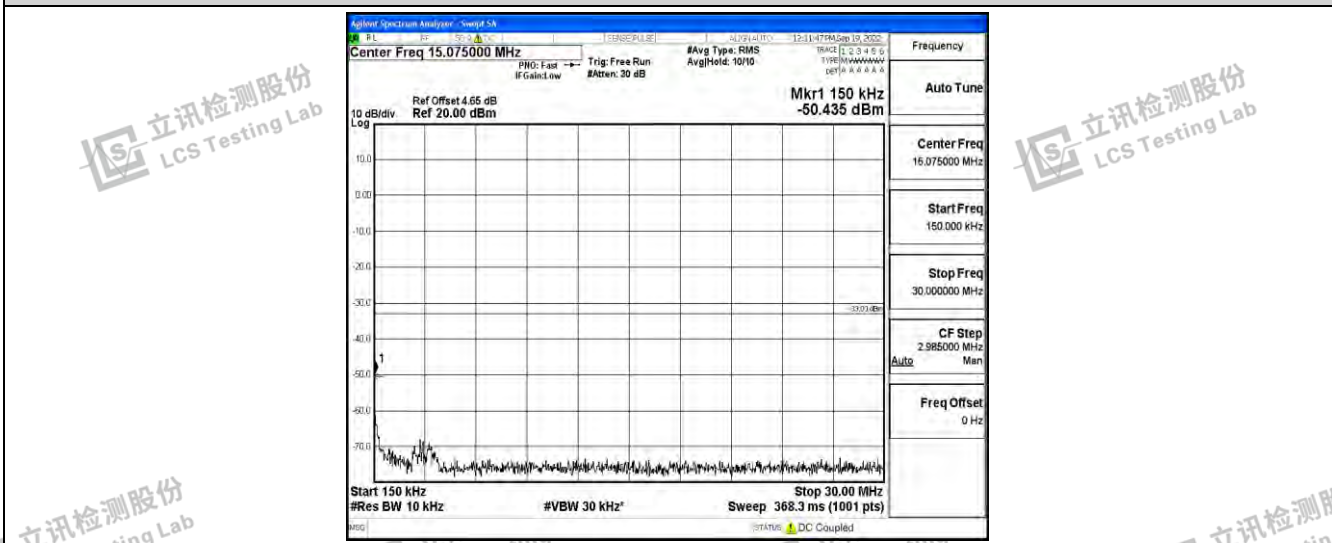

Band26-1.4MHz-16QAM-26697-1RB#0-Range2:0.15~30MHz

Shenzhen LCS Compliance Testing Laboratory Ltd.
Add: 101, 201 Bldg A & 301 Bldg C, Juji Industrial Park Yabianxueziwei, Shajing Street, Baoan District, Shenzhen, 518000, China
Tel: +(86) 0755-82591330 | E-mail: webmaster@lcs-cert.com | Web: www.lcs-cert.com
Scan code to check authenticity