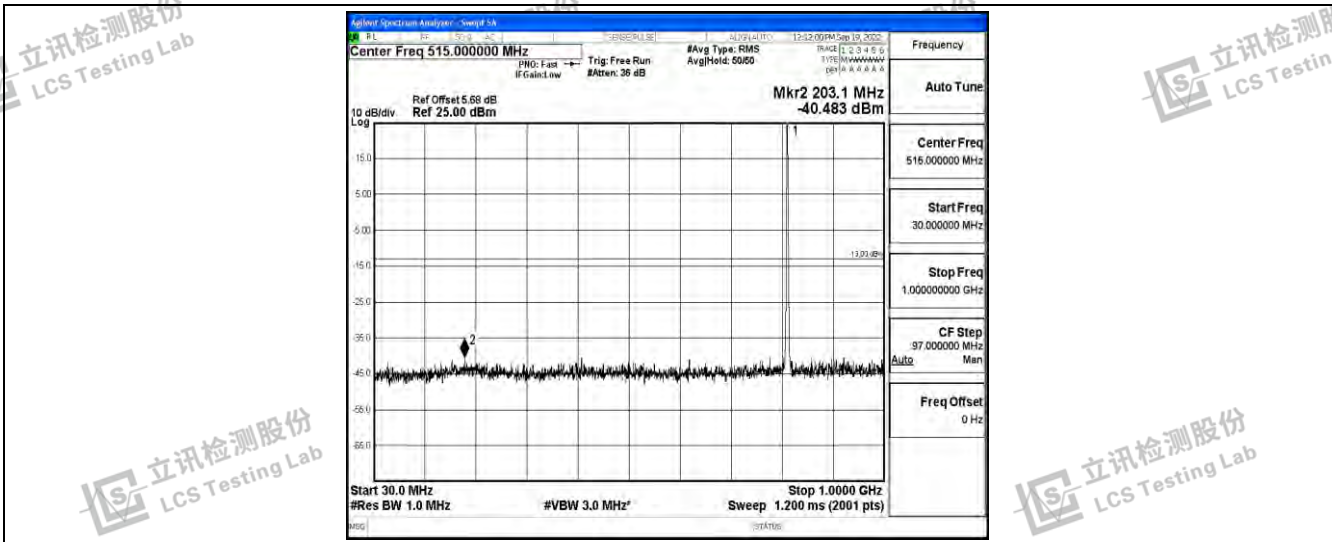

Band26-1.4MHz-16QAM-26697-1RB#0-Range3:30~1000MHz