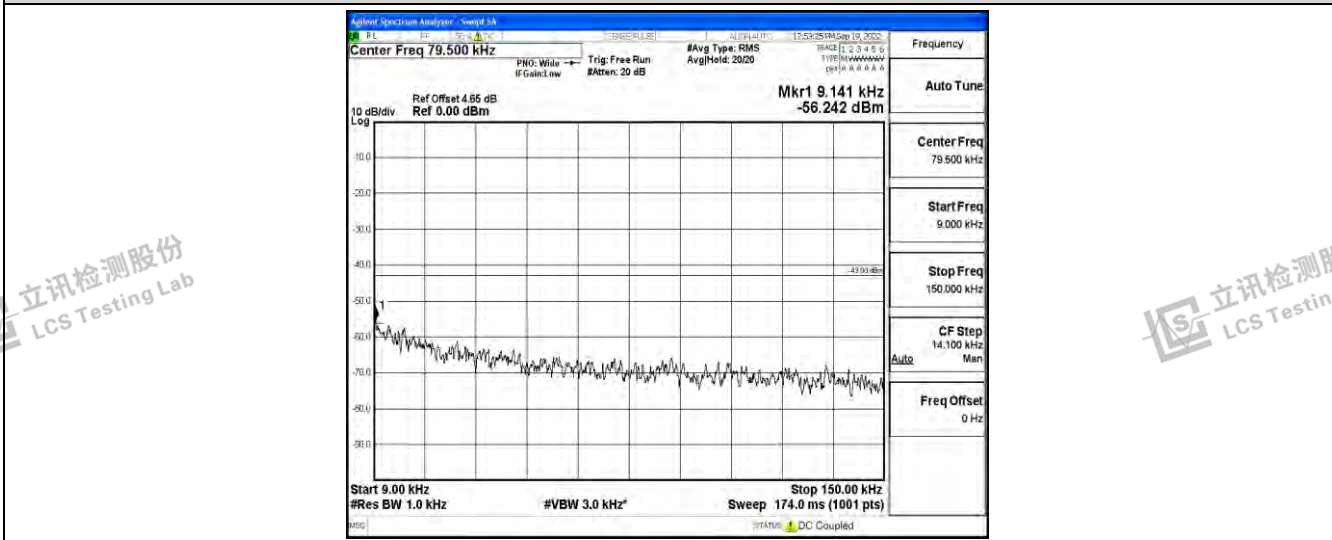

Band26-5MHz-16QAM-26715-1RB#0-Range1:0.009~0.15MHz