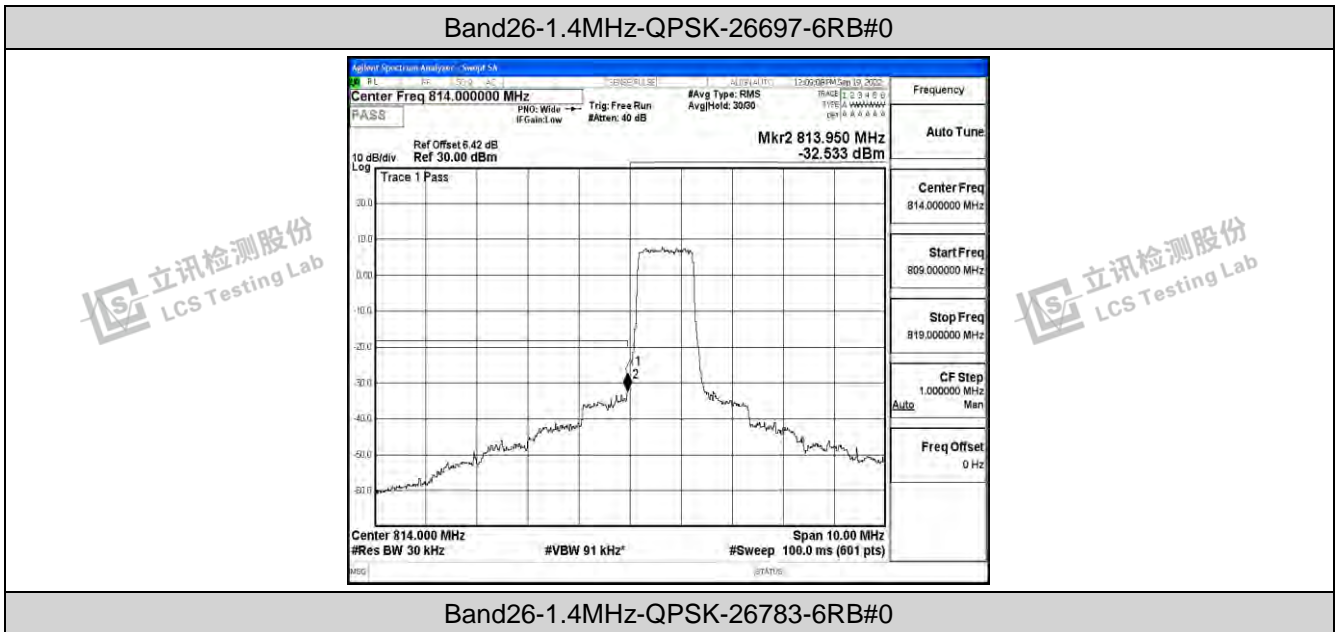

立讯检测股份
LCS Testing Lab

立讯检测股份
LCS Testing Lab

立讯检测股份
LCS Testing Lab

立讯检测股份
LCS Testing Lab

M.4 Band Edge

Test Result

Band	Bandwidth	Modulation	Channel	RB Configuration	Result(dBm)	Verdict
Band26	1.4MHz	QPSK	26697	6RB#0	-28.98,-32.53	PASS
Band26	1.4MHz	QPSK	26783	6RB#0	-29.95,-33.08	PASS
Band26	1.4MHz	16QAM	26697	6RB#0	-29.00,-32.92	PASS
Band26	1.4MHz	16QAM	26783	6RB#0	-29.99,-32.03	PASS
Band26	3MHz	QPSK	26705	15RB#0	-30.03,-33.62	PASS
Band26	3MHz	QPSK	26775	15RB#0	-30.88,-33.88	PASS
Band26	3MHz	16QAM	26705	15RB#0	-30.67,-33.42	PASS
Band26	3MHz	16QAM	26775	15RB#0	-31.63,-33.19	PASS
Band26	5MHz	QPSK	26715	25RB#0	-28.97,-30.93	PASS
Band26	5MHz	QPSK	26765	25RB#0	-29.74,-31.86	PASS
Band26	5MHz	16QAM	26715	25RB#0	-29.56,-31.32	PASS
Band26	5MHz	16QAM	26765	25RB#0	-29.14,-31.04	PASS
Band26	10MHz	QPSK	26740	50RB#0	-26.01,-24.31,-42.74,-42.79	PASS
Band26	10MHz	16QAM	26740	50RB#0	-32.02,-31.48,-30.78,-31.11	PASS

Test Graphs

立讯检测股份
LCS Testing Lab

立讯检测股份
LCS Testing Lab

立讯检测股份
LCS Testing Lab

立讯检测股份
LCS Testing Lab

Shenzhen LCS Compliance Testing Laboratory Ltd.
Add: 101, 201 Bldg A & 301 Bldg C, Juji Industrial Park Yabianxueziwei, Shajing Street, Baoan District, Shenzhen, 518000, China
Tel: +(86) 0755-82591330 | E-mail: webmaster@lcs-cert.com | Web: www.lcs-cert.com
Scan code to check authenticity