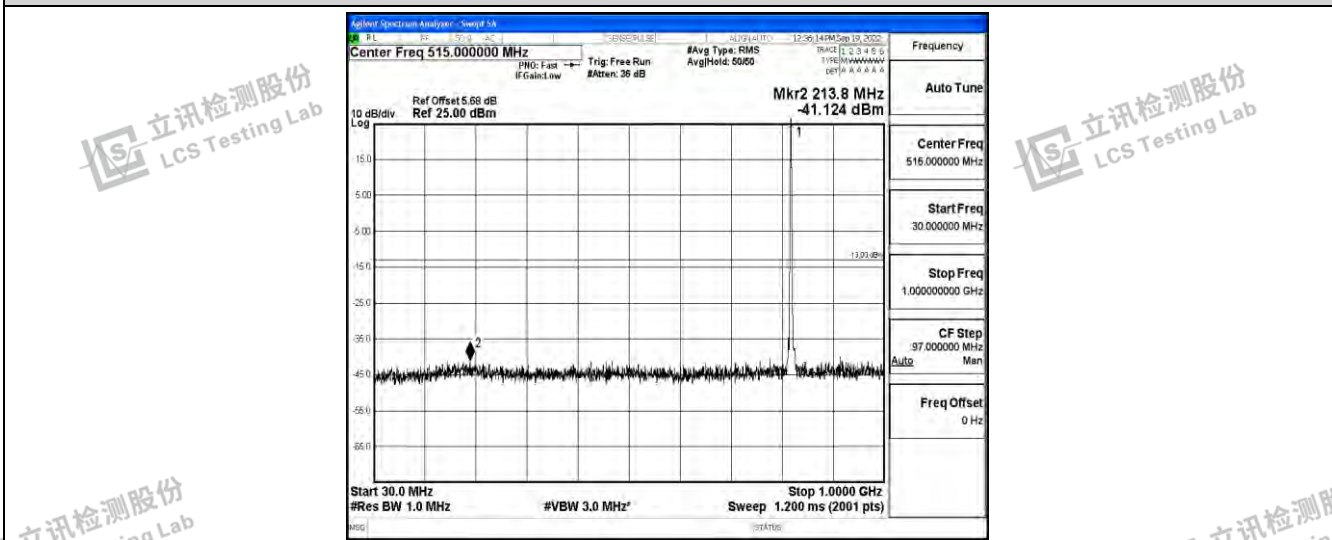

Band26-3MHz-QPSK-26775-1RB#0-Range3:30~1000MHz