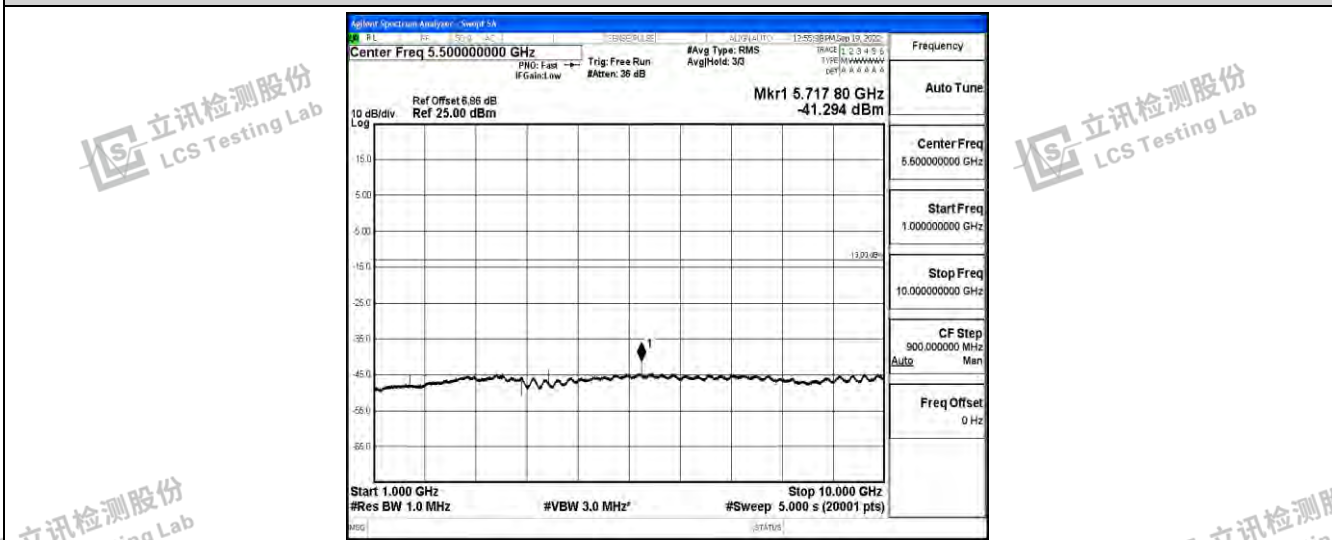

Band26-5MHz-QPSK-26740-1RB#0-Range4:1000~10000MHz

Shenzhen LCS Compliance Testing Laboratory Ltd.
Add: 101, 201 Bldg A & 301 Bldg C, Juji Industrial Park Yabianxueziwei, Shajing Street, Baoan District, Shenzhen, 518000, China
Tel: +(86) 0755-82591330 | E-mail: webmaster@lcs-cert.com | Web: www.lcs-cert.com
Scan code to check authenticity