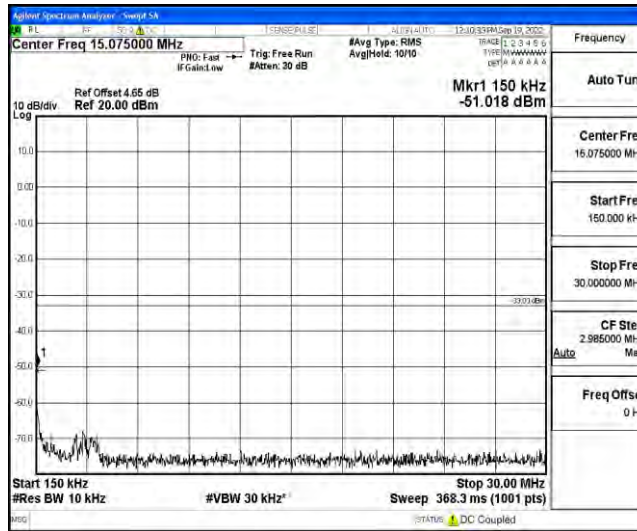

Band26-1.4MHz-QPSK-26697-1RB#0-Range2:0.15~30MHz