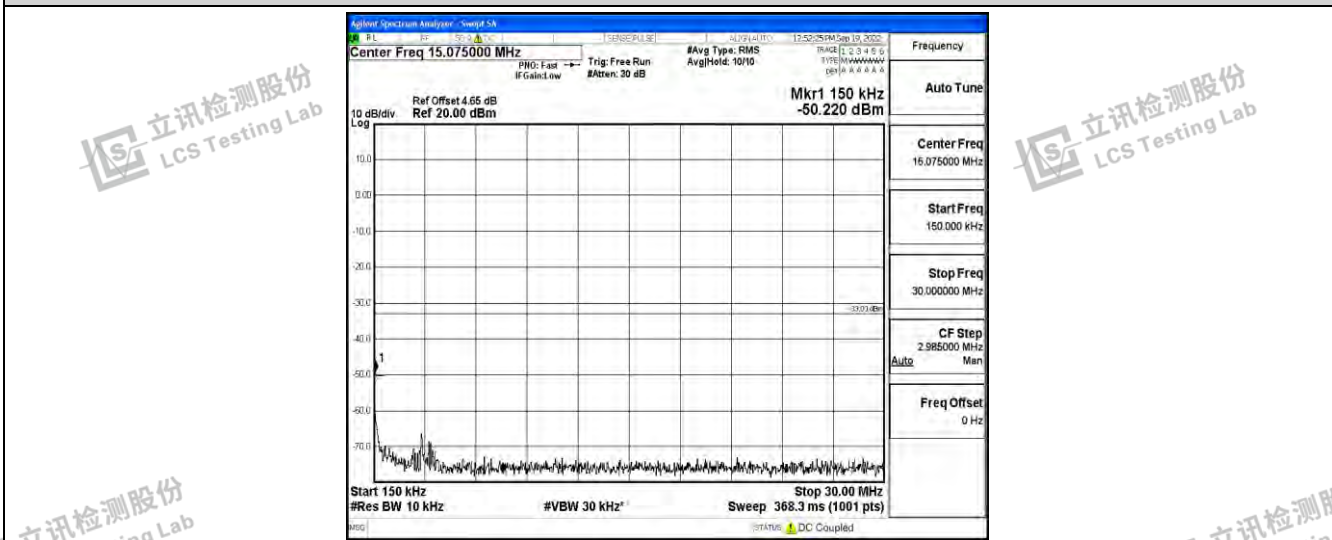

Band26-5MHz-QPSK-26715-1RB#0-Range2:0.15~30MHz