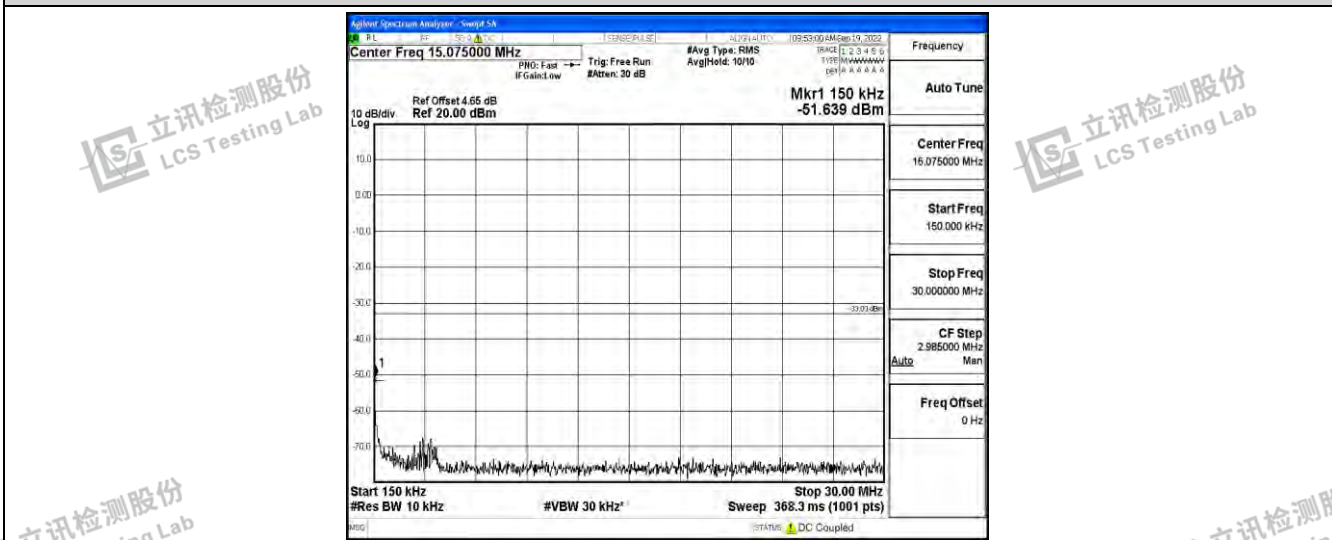

Band25-3MHz-16QAM-26055-1RB#0-Range3:30~1000MHz