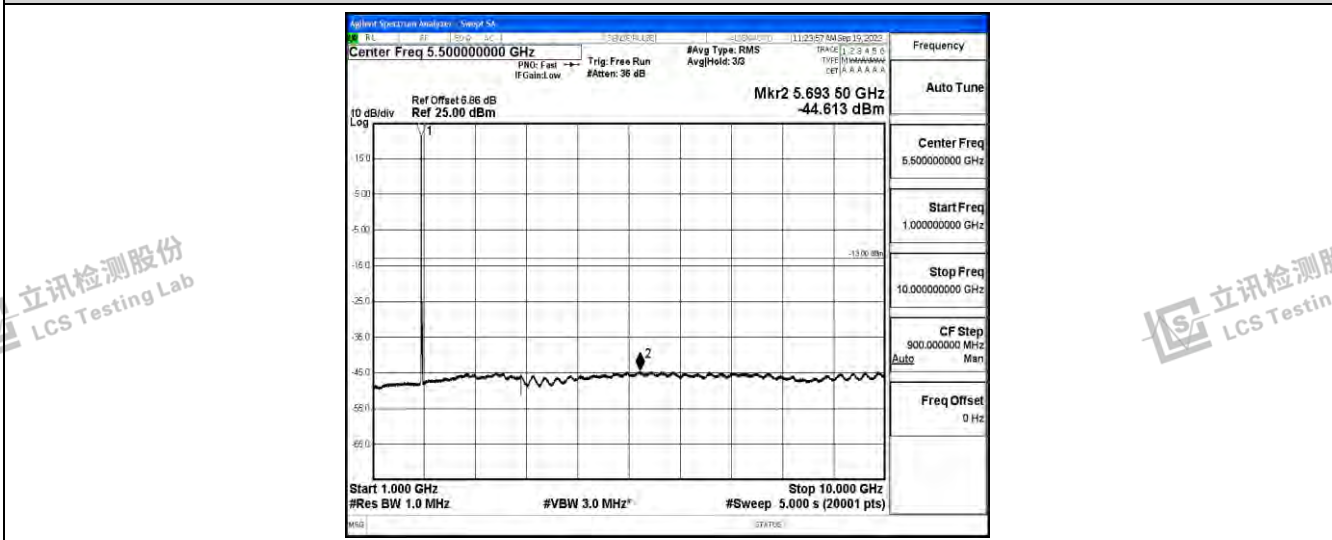

Band25-15MHz-QPSK-26115-1RB#0-Range5:10000~20000MHz