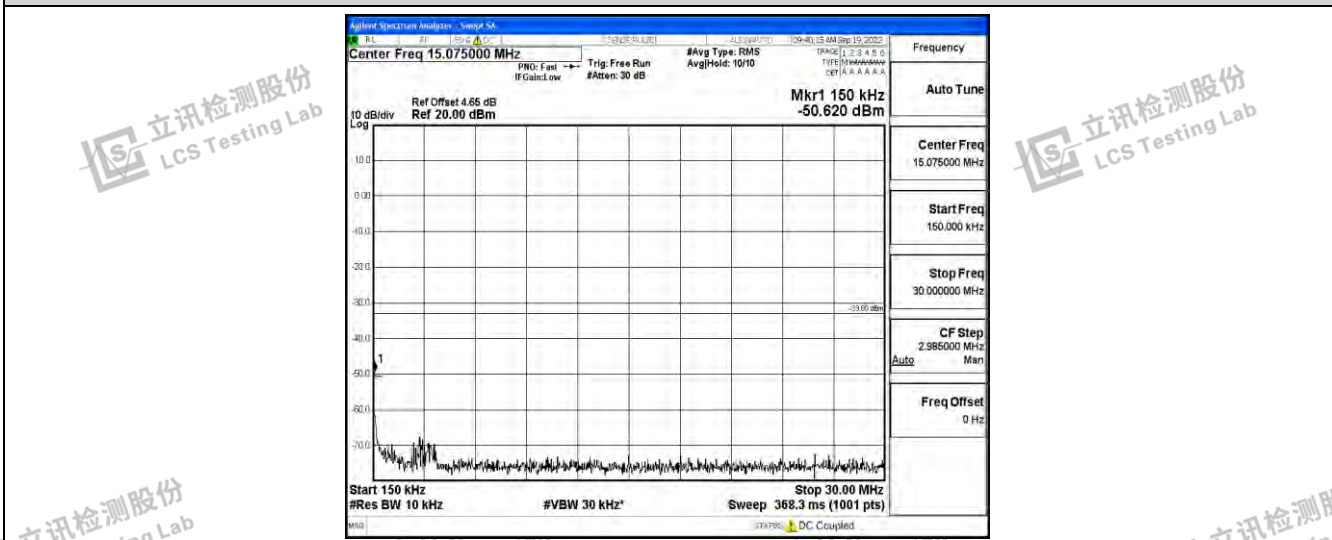

Band25-10MHz-QPSK-26090-1RB#0-Range3:30~1000MHz