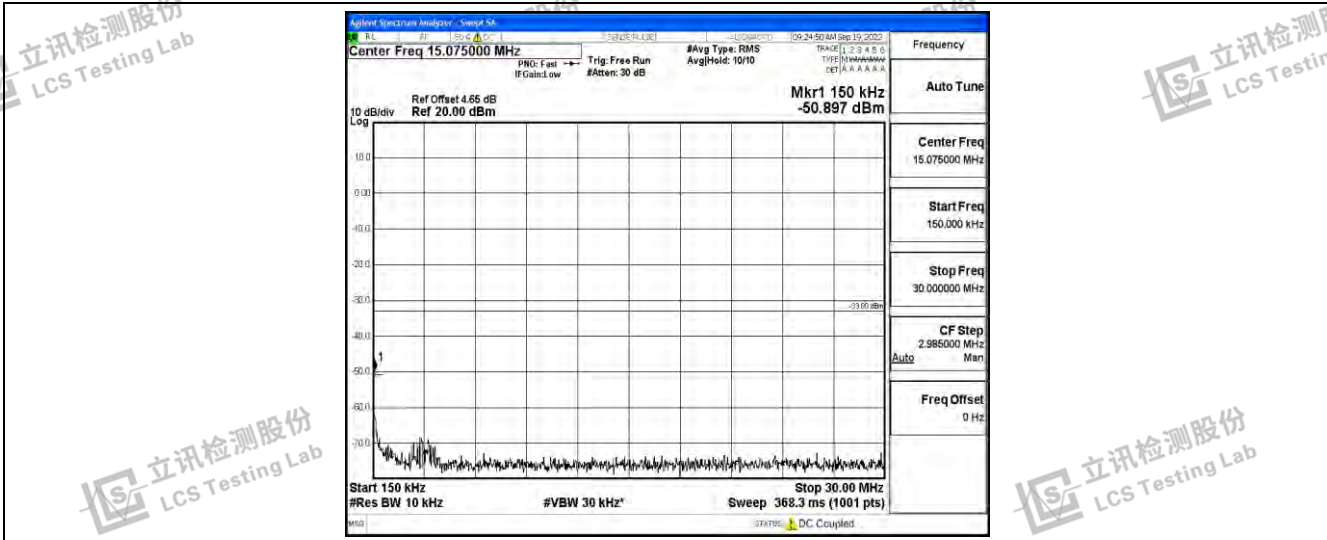

Band25-5MHz-16QAM-26665-1RB#0-Range3:30~1000MHz