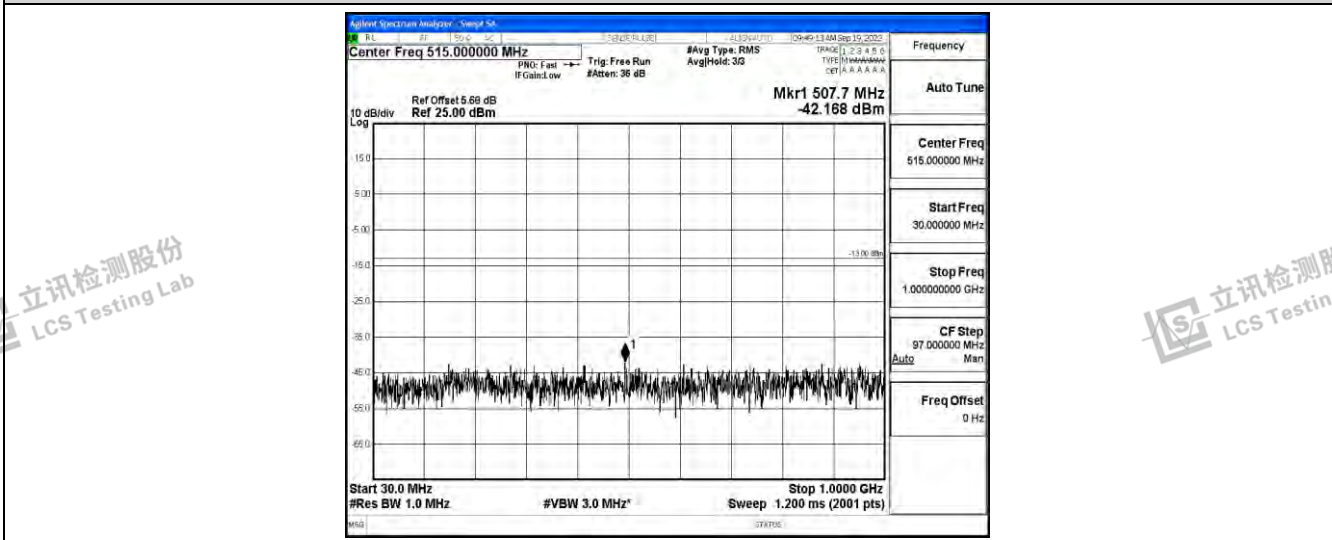

Band25-10MHz-16QAM-26640-1RB#0-Range4:1000~10000MHz