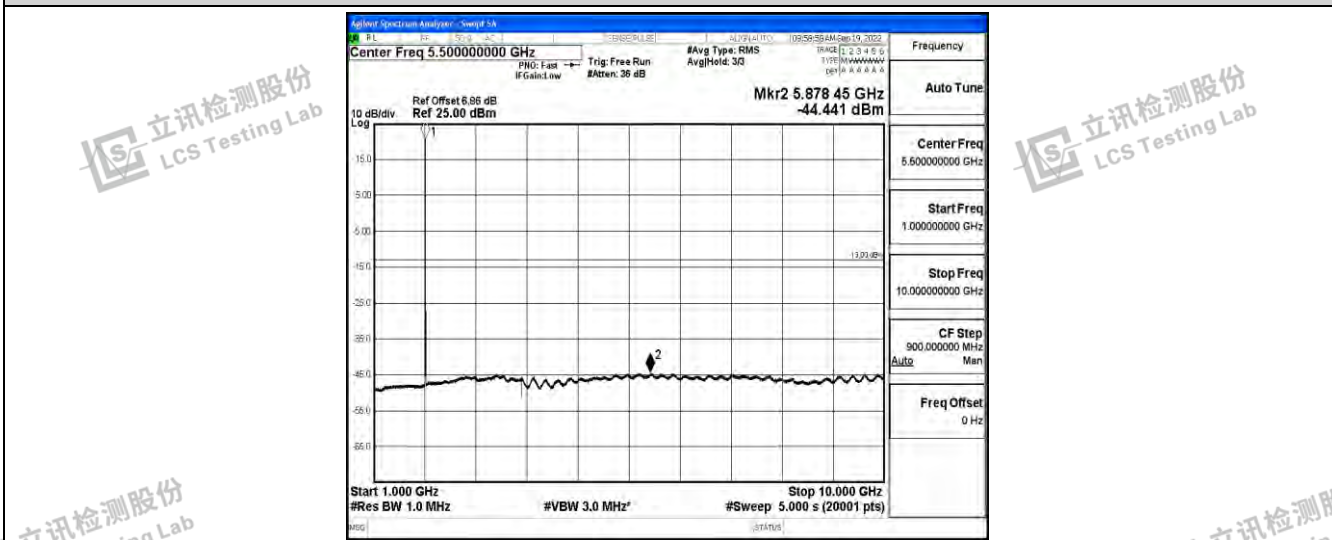

Band25-3MHz-QPSK-26675-1RB#0-Range5:10000~20000MHz