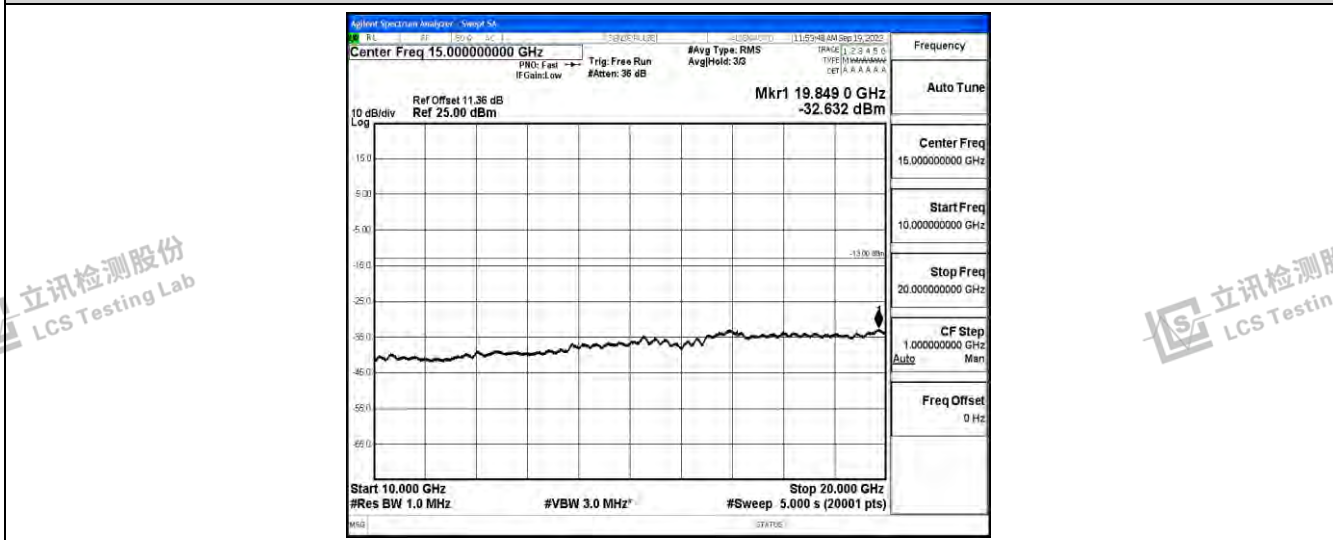

Band25-20MHz-16QAM-26590-1RB#0-Range1:0.009~0.15MHz