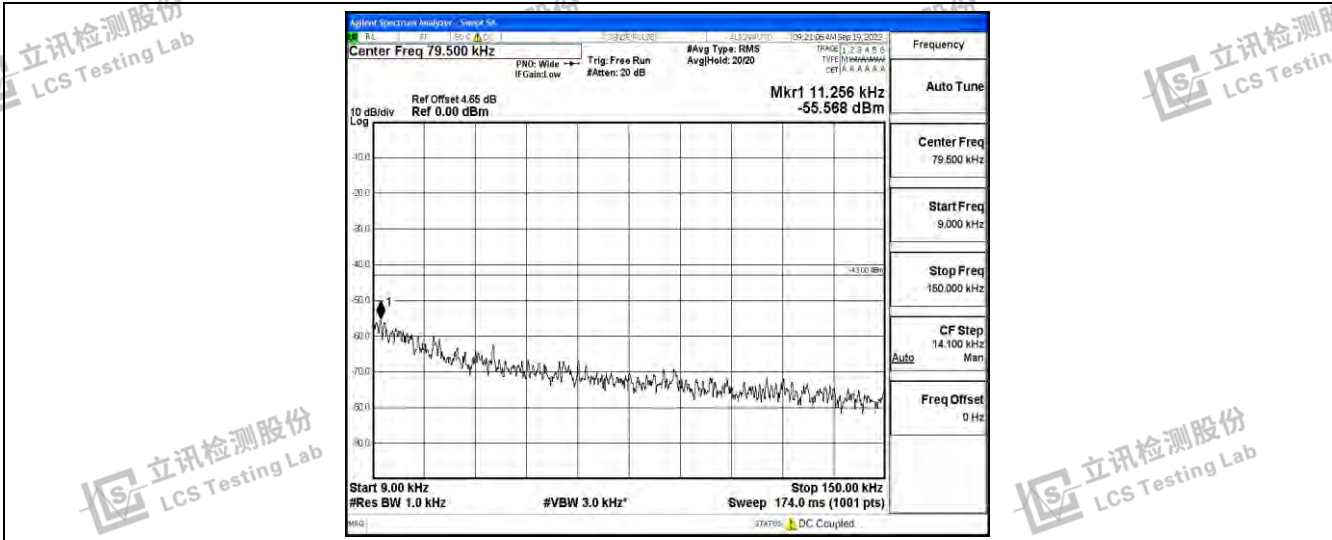

Band25-5MHz-16QAM-26365-1RB#0-Range2:0.15~30MHz