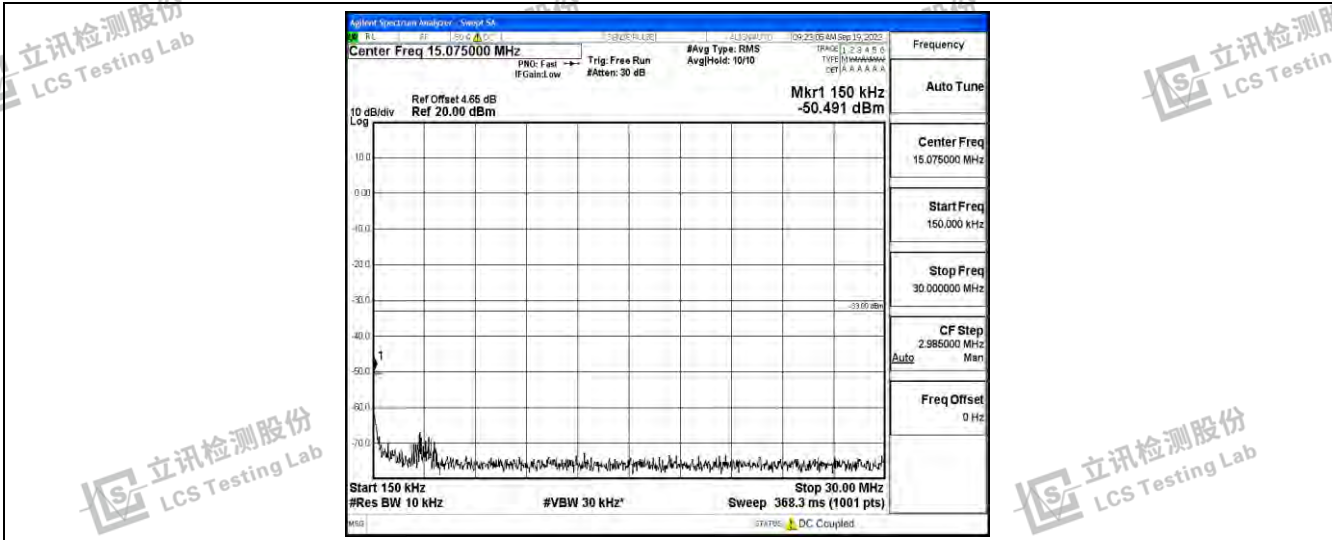

Band25-5MHz-QPSK-26365-1RB#0-Range5:10000~20000MHz

Band25-5MHz-QPSK-26665-1RB#0-Range1:0.009~0.15MHz

Band25-5MHz-QPSK-26665-1RB#0-Range2:0.15~30MHz

Shenzhen LCS Compliance Testing Laboratory Ltd.  
 Add: 101, 201 Bldg A & 301 Bldg C, Juji Industrial Park Yabianxueziwei, Shajing Street, Baoan District, Shenzhen, 518000, China  
 Tel: +(86) 0755-82591330 | E-mail: webmaster@lcs-cert.com | Web: www.lcs-cert.com  
 Scan code to check authenticity

Band25-5MHz-QPSK-26665-1RB#0-Range3:30~1000MHz

Band25-5MHz-QPSK-26665-1RB#0-Range4:1000~10000MHz

Band25-5MHz-QPSK-26665-1RB#0-Range5:10000~20000MHz

Shenzhen LCS Compliance Testing Laboratory Ltd.  
 Add: 101, 201 Bldg A & 301 Bldg C, Juji Industrial Park Yabianxueziwei, Shajing Street, Baoan District, Shenzhen, 518000, China  
 Tel: +(86) 0755-82591330 | E-mail: webmaster@lcs-cert.com | Web: www.lcs-cert.com  
 Scan code to check authenticity