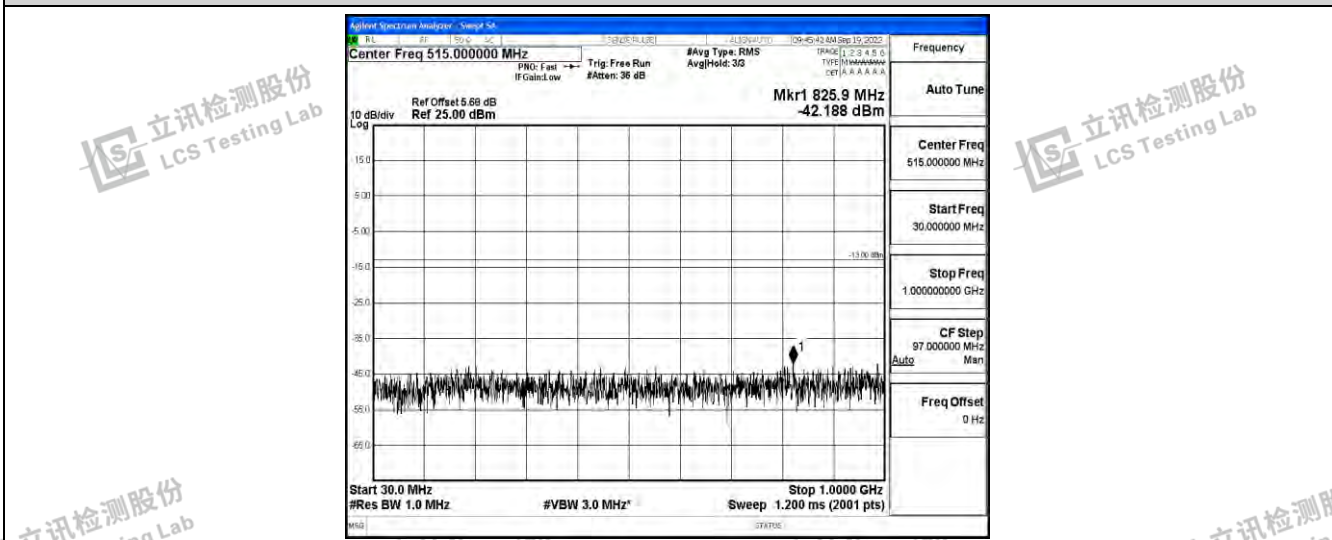

Band25-10MHz-16QAM-26365-1RB#0-Range4:1000~10000MHz