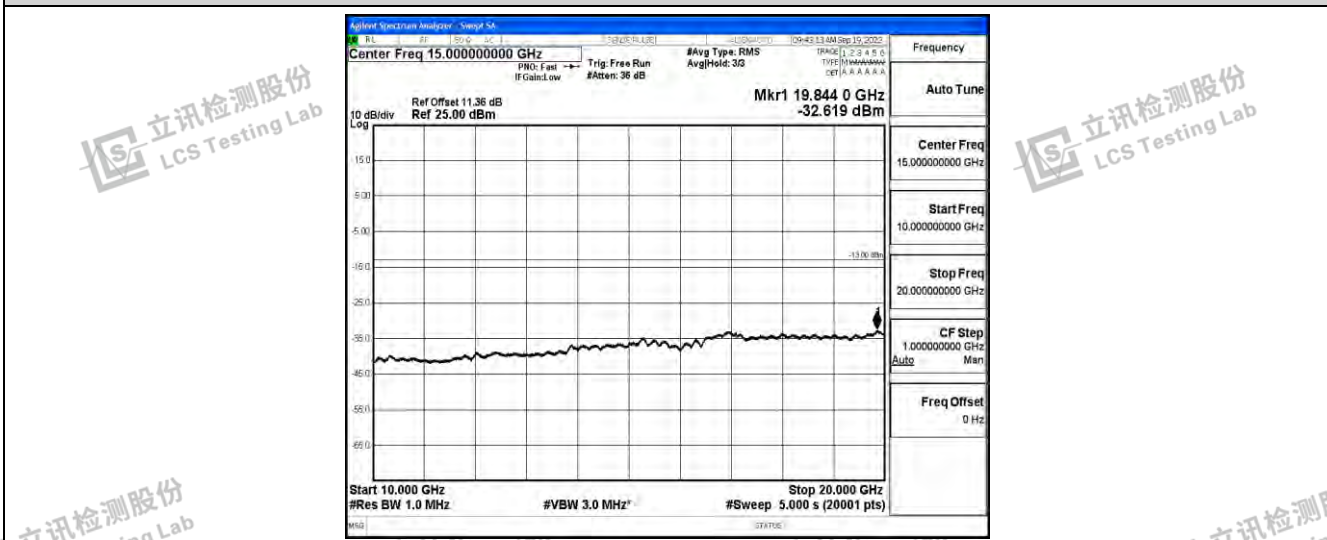

Band25-10MHz-16QAM-26365-1RB#0-Range1: 0.009~0.15MHz