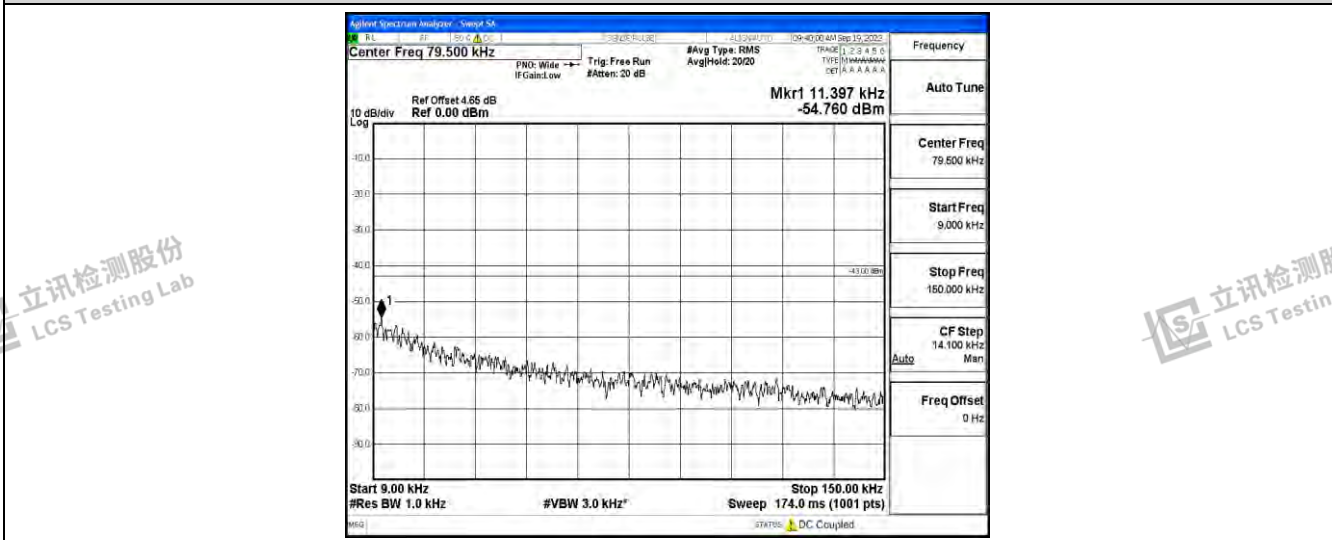

Band25-10MHz-QPSK-26090-1RB#0-Range2:0.15~30MHz