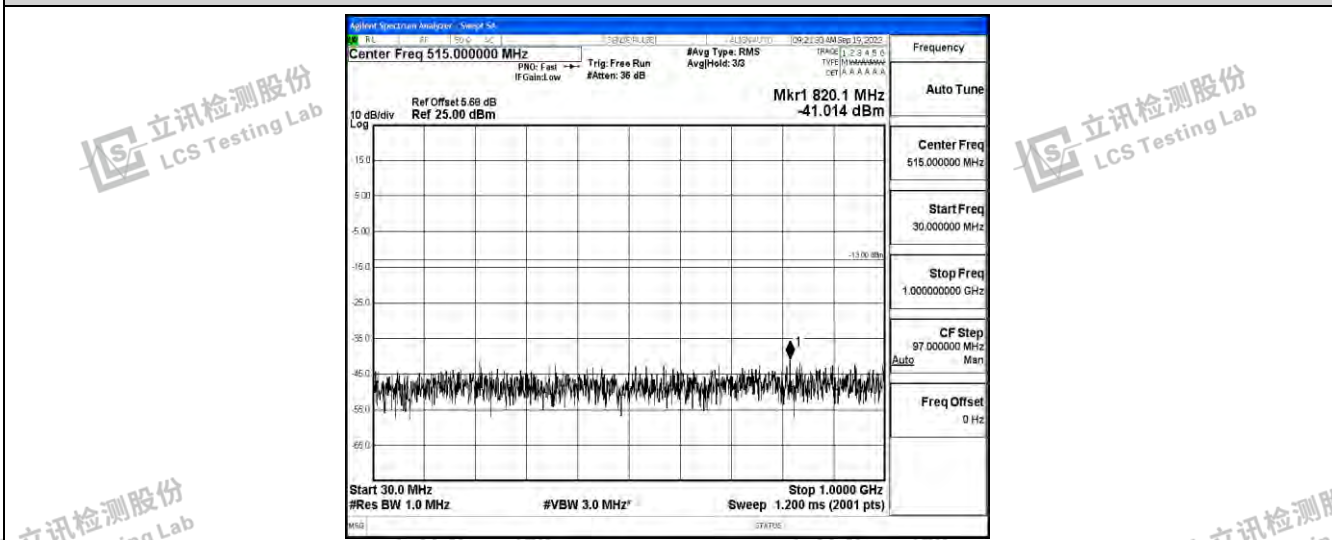

Band25-5MHz-16QAM-26365-1RB#0-Range1:0.009~0.15MHz

Band25-5MHz-16QAM-26365-1RB#0-Range2:0.15~30MHz

Band25-5MHz-16QAM-26365-1RB#0-Range3:30~1000MHz

Band25-5MHz-16QAM-26365-1RB#0-Range4:1000~10000MHz

Shenzhen LCS Compliance Testing Laboratory Ltd.  
 Add: 101, 201 Bldg A & 301 Bldg C, Juji Industrial Park Yabianxueziwei, Shajing Street, Baoan District, Shenzhen, 518000, China  
 Tel: +(86) 0755-82591330 | E-mail: webmaster@lcs-cert.com | Web: www.lcs-cert.com  
 Scan code to check authenticity