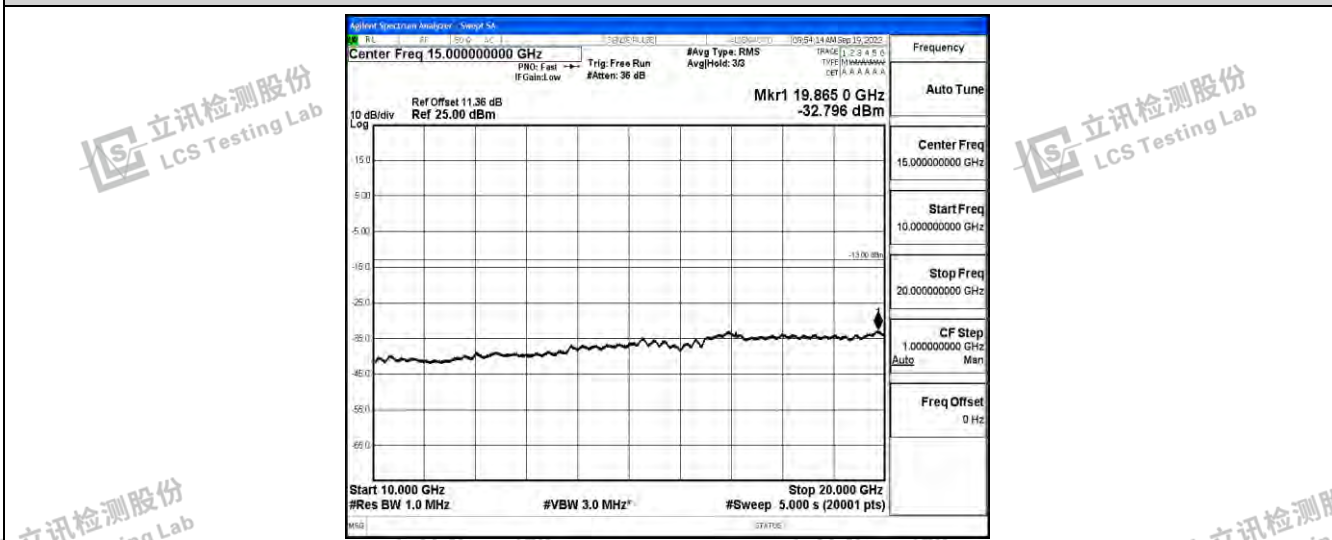

Band25-3MHz-16QAM-26365-1RB#0-Range1:0.009~0.15MHz