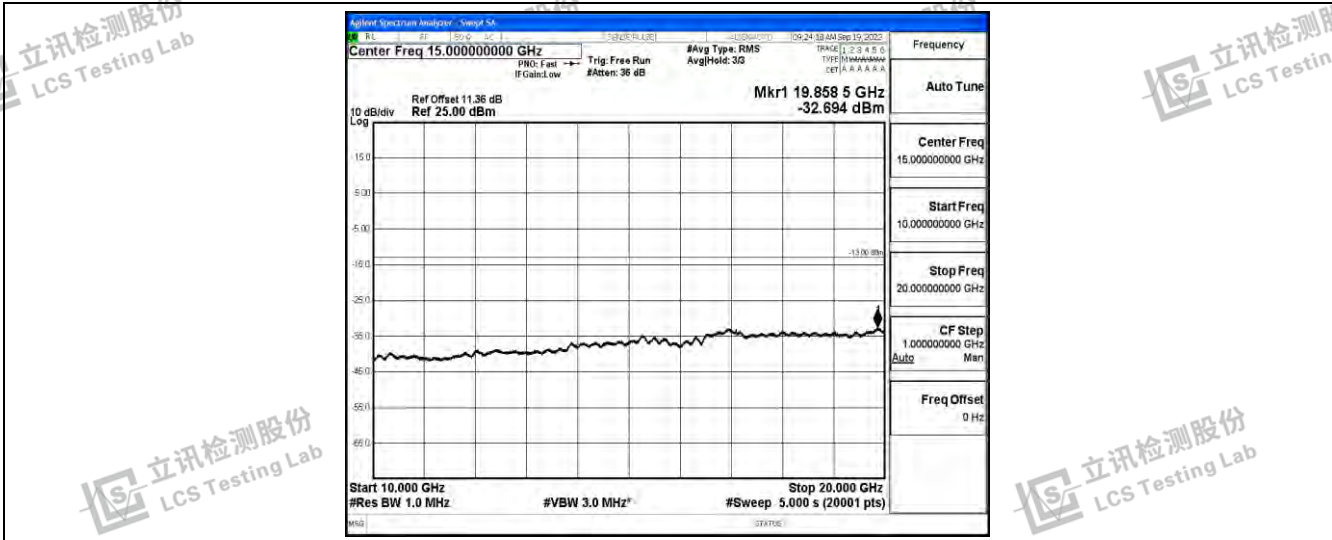

Band25-5MHz-QPSK-26365-1RB#0-Range5:10000~20000MHz

Band25-5MHz-QPSK-26665-1RB#0-Range1:0.009~0.15MHz

Band25-5MHz-QPSK-26665-1RB#0-Range2:0.15~30MHz

Shenzhen LCS Compliance Testing Laboratory Ltd.  
 Add: 101, 201 Bldg A & 301 Bldg C, Juji Industrial Park Yabianxueziwei, Shajing Street, Baoan District, Shenzhen, 518000, China  
 Tel: +(86) 0755-82591330 | E-mail: webmaster@lcs-cert.com | Web: www.lcs-cert.com  
 Scan code to check authenticity

Band25-5MHz-QPSK-26665-1RB#0-Range3:30~1000MHz

Band25-5MHz-QPSK-26665-1RB#0-Range4:1000~10000MHz

Band25-5MHz-QPSK-26665-1RB#0-Range5:10000~20000MHz

Shenzhen LCS Compliance Testing Laboratory Ltd.  
 Add: 101, 201 Bldg A & 301 Bldg C, Juji Industrial Park Yabianxueziwei, Shajing Street, Baoan District, Shenzhen, 518000, China  
 Tel: +(86) 0755-82591330 | E-mail: webmaster@lcs-cert.com | Web: www.lcs-cert.com  
 Scan code to check authenticity