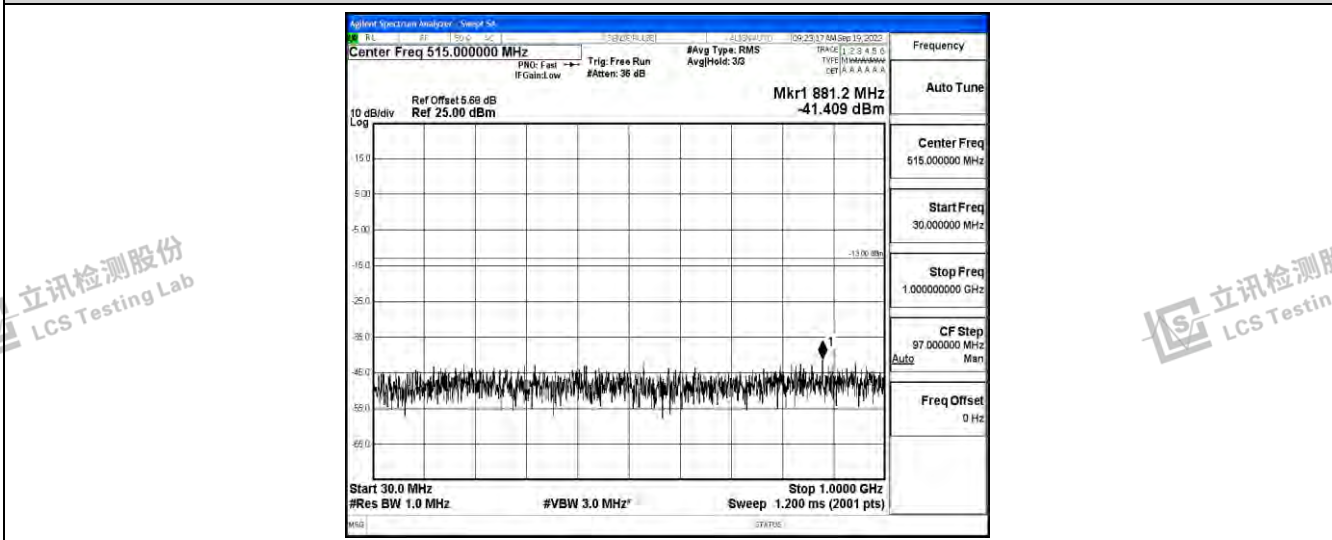

Band25-5MHz-QPSK-26365-1RB#0-Range5:10000~20000MHz

Band25-5MHz-QPSK-26665-1RB#0-Range1:0.009~0.15MHz

Band25-5MHz-QPSK-26665-1RB#0-Range2:0.15~30MHz

Shenzhen LCS Compliance Testing Laboratory Ltd.  
 Add: 101, 201 Bldg A & 301 Bldg C, Juji Industrial Park Yabianxueziwei, Shajing Street, Baoan District, Shenzhen, 518000, China  
 Tel: +(86) 0755-82591330 | E-mail: webmaster@lcs-cert.com | Web: www.lcs-cert.com  
 Scan code to check authenticity

Band25-5MHz-QPSK-26665-1RB#0-Range3:30~1000MHz

Band25-5MHz-QPSK-26665-1RB#0-Range4:1000~10000MHz

Band25-5MHz-QPSK-26665-1RB#0-Range5:10000~20000MHz

Shenzhen LCS Compliance Testing Laboratory Ltd.  
 Add: 101, 201 Bldg A & 301 Bldg C, Juji Industrial Park Yabianxueziwei, Shajing Street, Baoan District, Shenzhen, 518000, China  
 Tel: +(86) 0755-82591330 | E-mail: webmaster@lcs-cert.com | Web: www.lcs-cert.com  
 Scan code to check authenticity