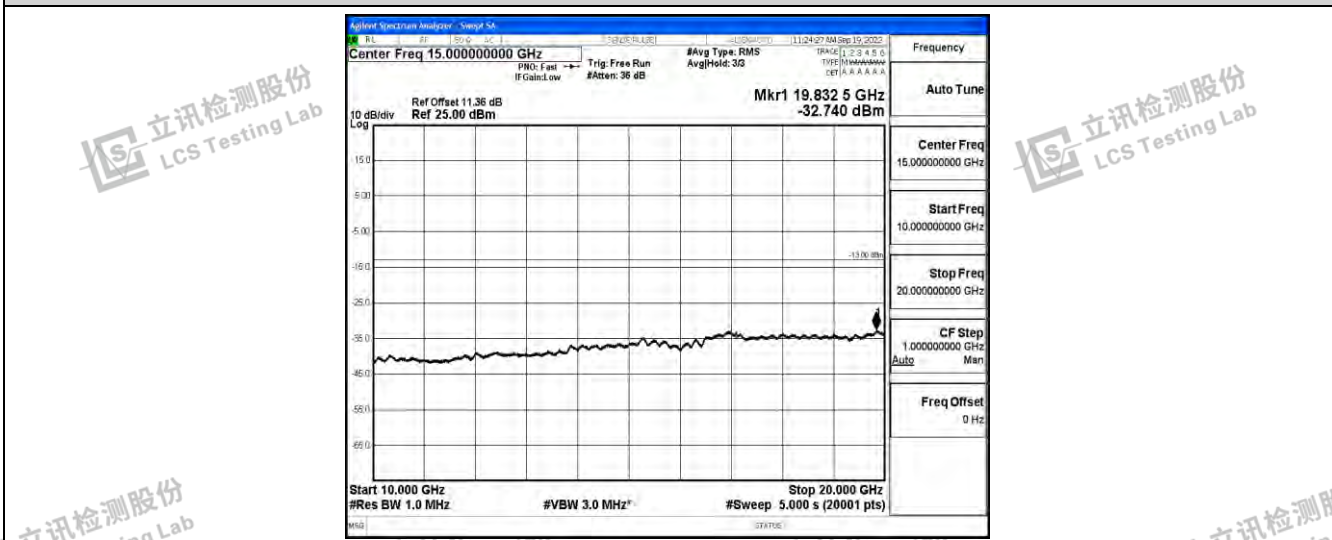

Band25-15MHz-QPSK-26365-1RB#0-Range1:0.009~0.15MHz

Shenzhen LCS Compliance Testing Laboratory Ltd.  
 Add: 101, 201 Bldg A & 301 Bldg C, Juji Industrial Park Yabianxueziwei, Shajing Street, Baoan District, Shenzhen, 518000, China  
 Tel: +(86) 0755-82591330 | E-mail: webmaster@lcs-cert.com | Web: www.lcs-cert.com  
 Scan code to check authenticity