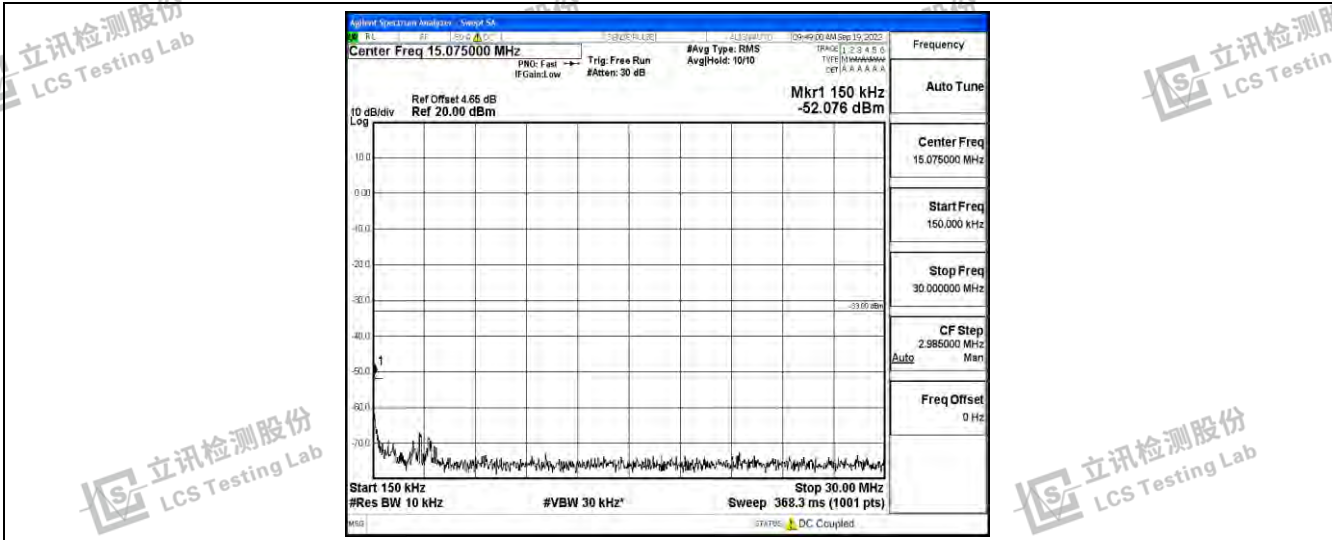

Band25-10MHz-16QAM-26640-1RB#0-Range1:0.009~0.15MHz

Band25-10MHz-16QAM-26640-1RB#0-Range2:0.15~30MHz

Shenzhen LCS Compliance Testing Laboratory Ltd.  
 Add: 101, 201 Bldg A & 301 Bldg C, Juji Industrial Park Yabianxueziwei, Shajing Street, Baoan District, Shenzhen, 518000, China  
 Tel: +(86) 0755-82591330 | E-mail: webmaster@lcs-cert.com | Web: www.lcs-cert.com  
 Scan code to check authenticity