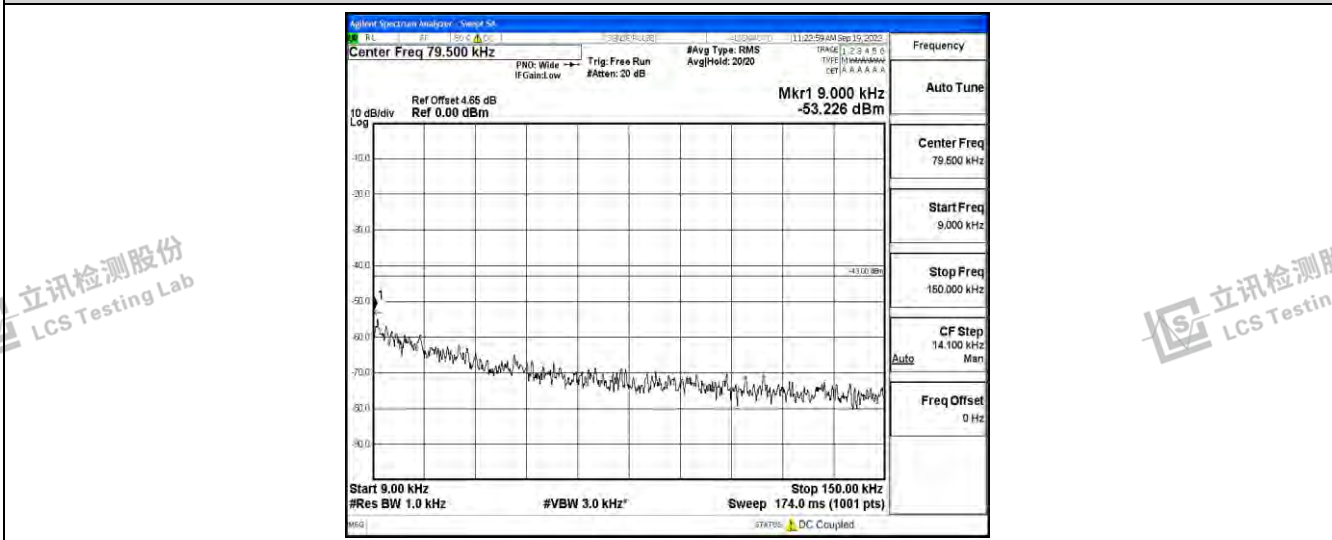

Band25-15MHz-QPSK-26115-1RB#0-Range2:0.15~30MHz