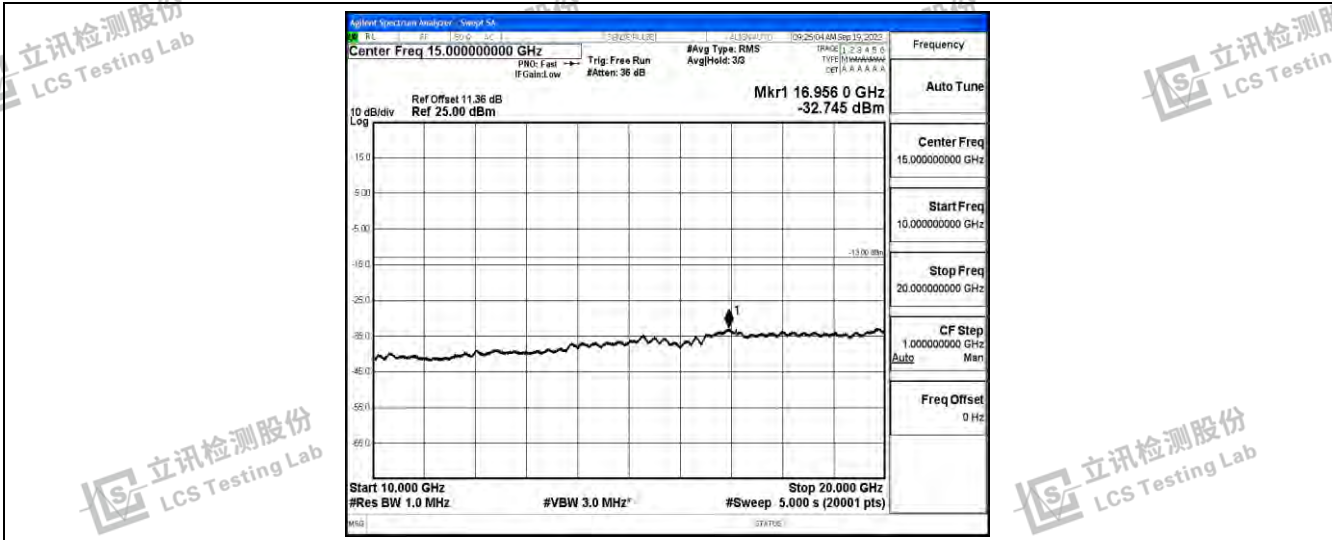

Band25-5MHz-16QAM-26665-1RB#0-Range5:10000~20000MHz

Shenzhen LCS Compliance Testing Laboratory Ltd.  
 Add: 101, 201 Bldg A & 301 Bldg C, Juji Industrial Park Yabianxueziwei, Shajing Street, Baoan District, Shenzhen, 518000, China  
 Tel: +(86) 0755-82591330 | E-mail: webmaster@lcs-cert.com | Web: www.lcs-cert.com  
 Scan code to check authenticity