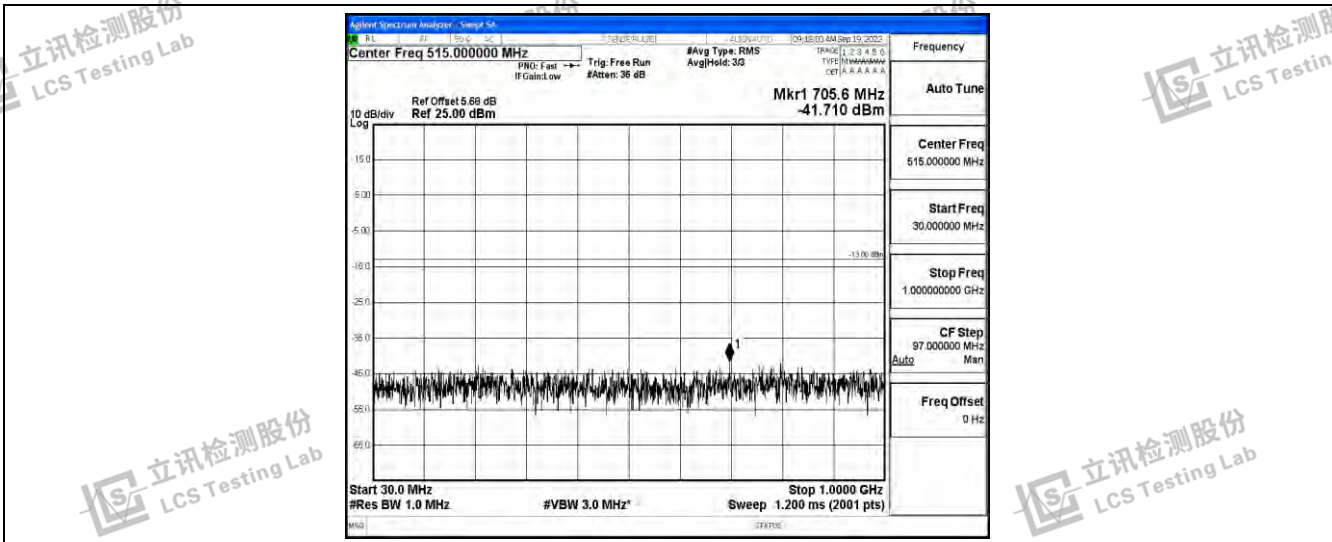

Band25-5MHz-16QAM-26065-1RB#0-Range4:1000~10000MHz