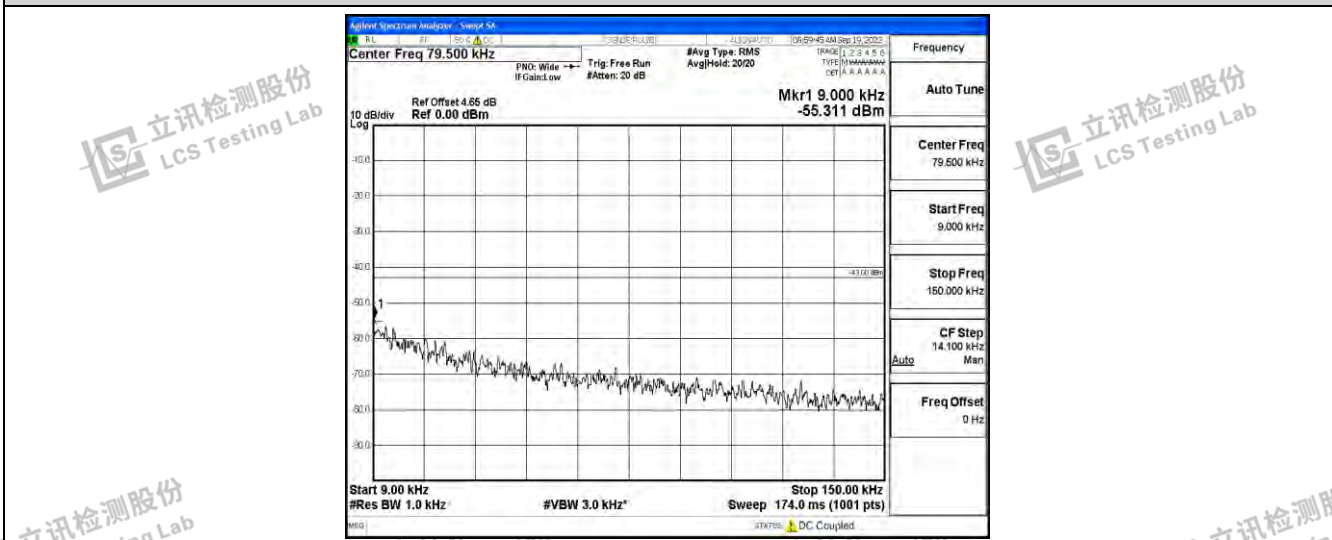

Band25-3MHz-16QAM-26675-1RB#0-Range2:0.15~30MHz