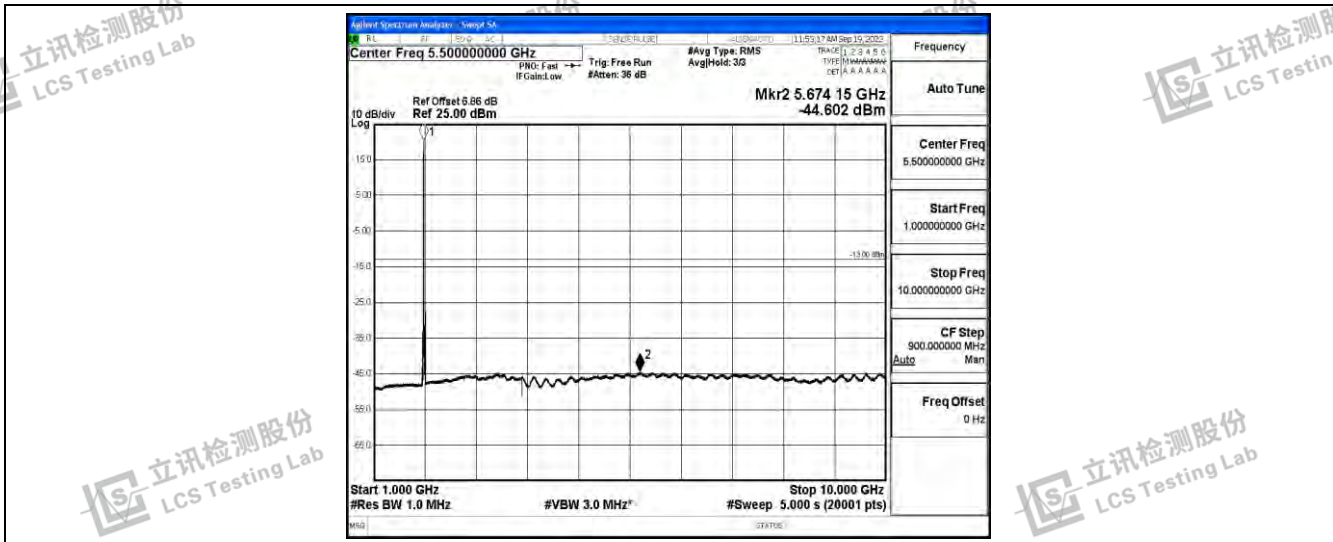

Band25-20MHz-16QAM-26365-1RB#0-Range4:1000~10000MHz

Shenzhen LCS Compliance Testing Laboratory Ltd.  
 Add: 101, 201 Bldg A & 301 Bldg C, Juji Industrial Park Yabianxueziwei, Shajing Street, Baoan District, Shenzhen, 518000, China  
 Tel: +(86) 0755-82591330 | E-mail: webmaster@lcs-cert.com | Web: www.lcs-cert.com  
 Scan code to check authenticity