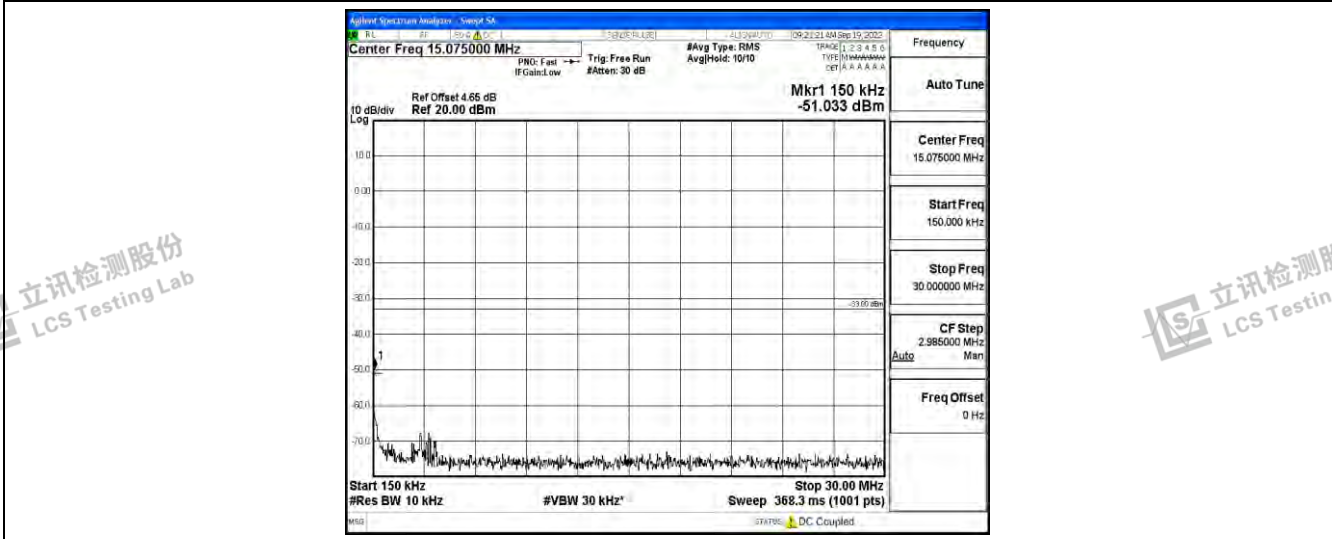

Band25-5MHz-16QAM-26365-1RB#0-Range3:30~1000MHz