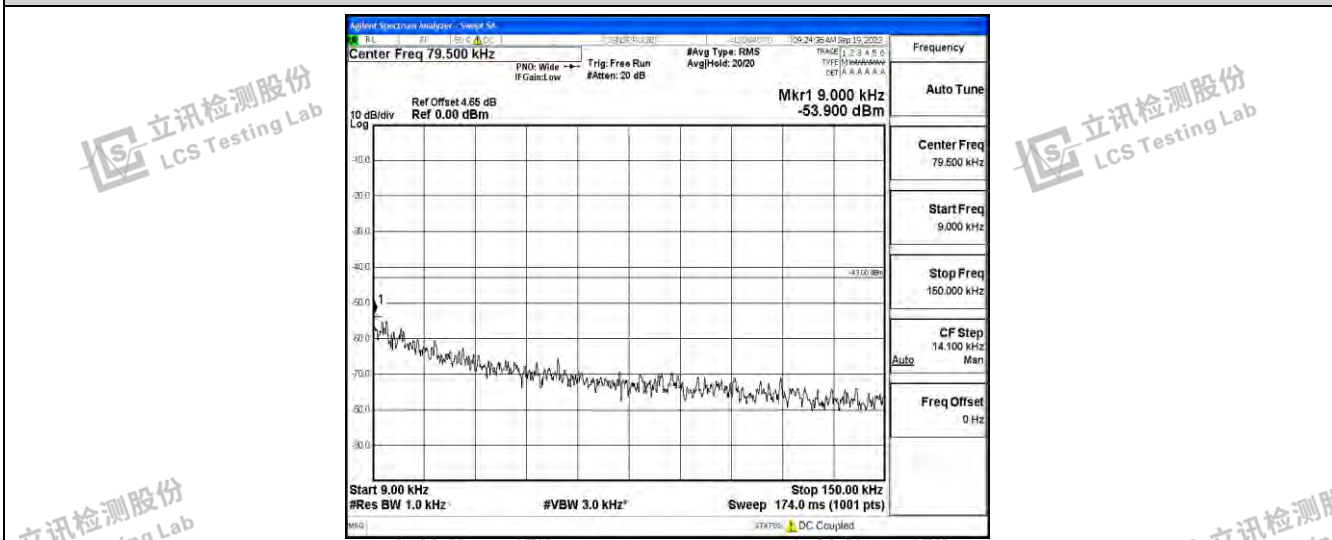

Band25-5MHz-16QAM-26665-1RB#0-Range2:0.15~30MHz