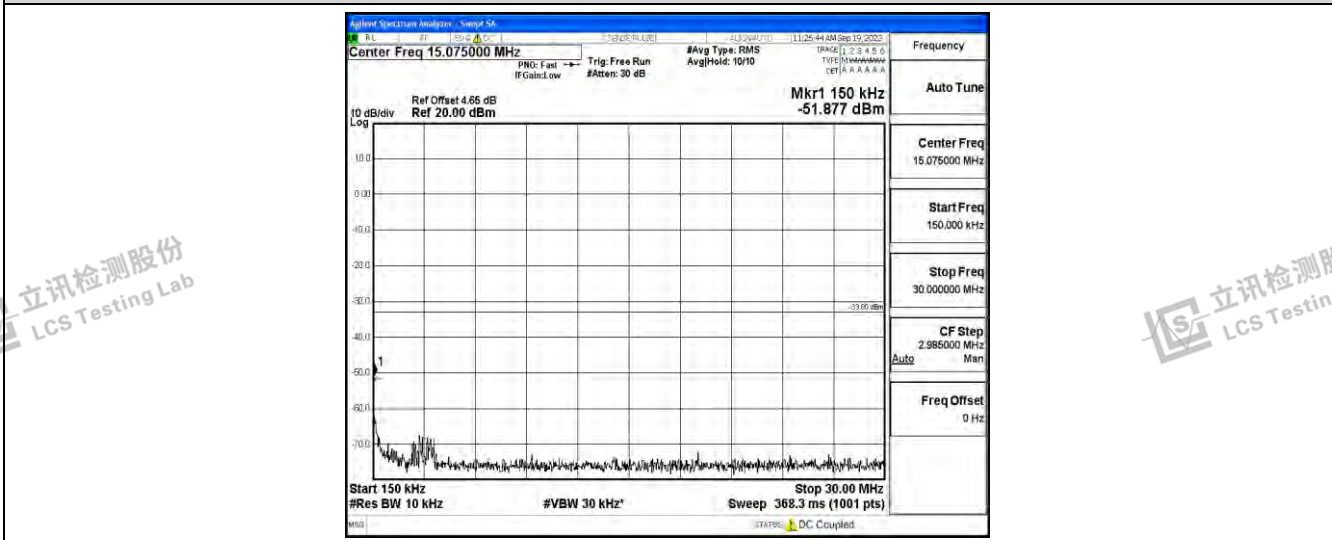

Band25-15MHz-QPSK-26365-1RB#0-Range3:30~1000MHz