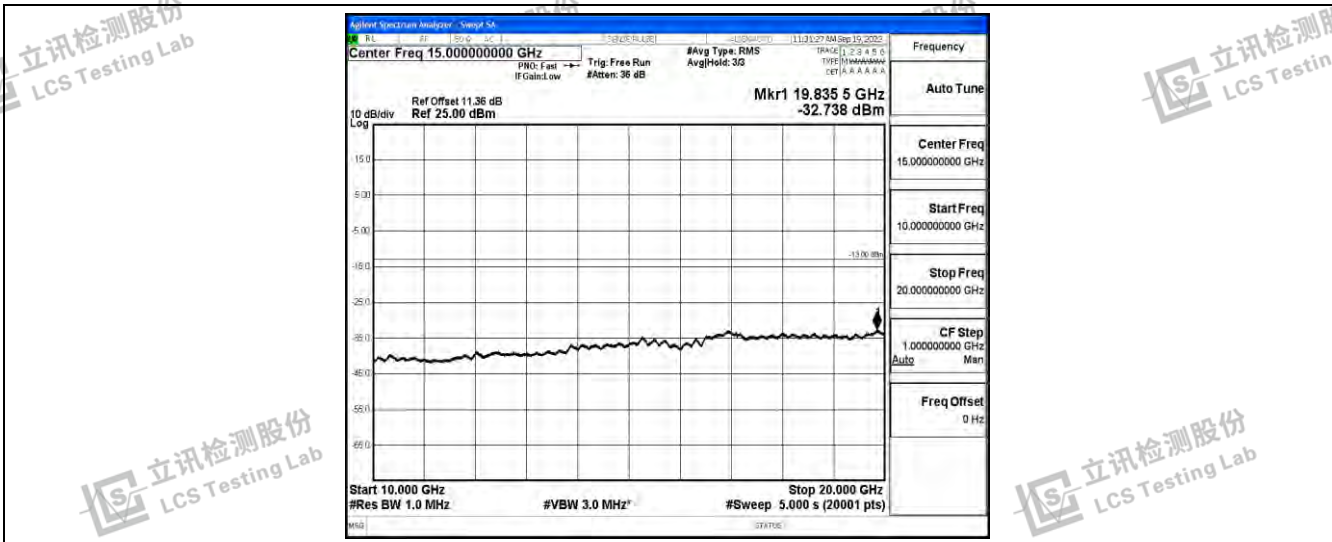

Band25-15MHz-16QAM-26115-1RB#0-Range1:0.009~0.15MHz