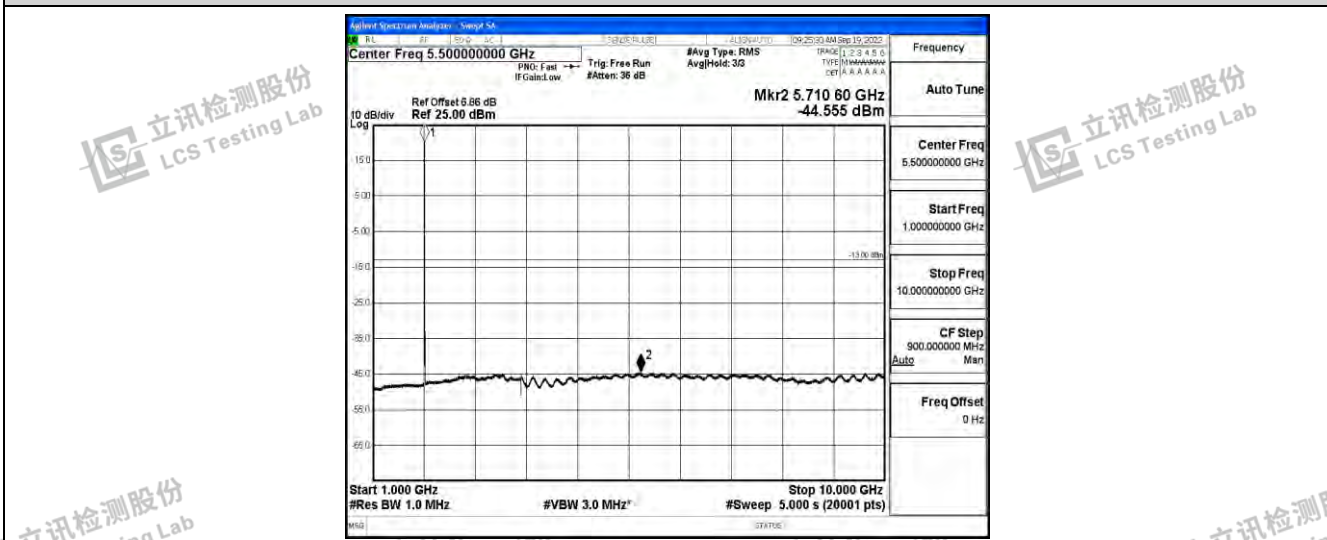

Band25-5MHz-16QAM-26665-1RB#0-Range5:10000~20000MHz

Shenzhen LCS Compliance Testing Laboratory Ltd.  
 Add: 101, 201 Bldg A & 301 Bldg C, Juji Industrial Park Yabianxueziwei, Shajing Street, Baoan District, Shenzhen, 518000, China  
 Tel: +(86) 0755-82591330 | E-mail: webmaster@lcs-cert.com | Web: www.lcs-cert.com  
 Scan code to check authenticity