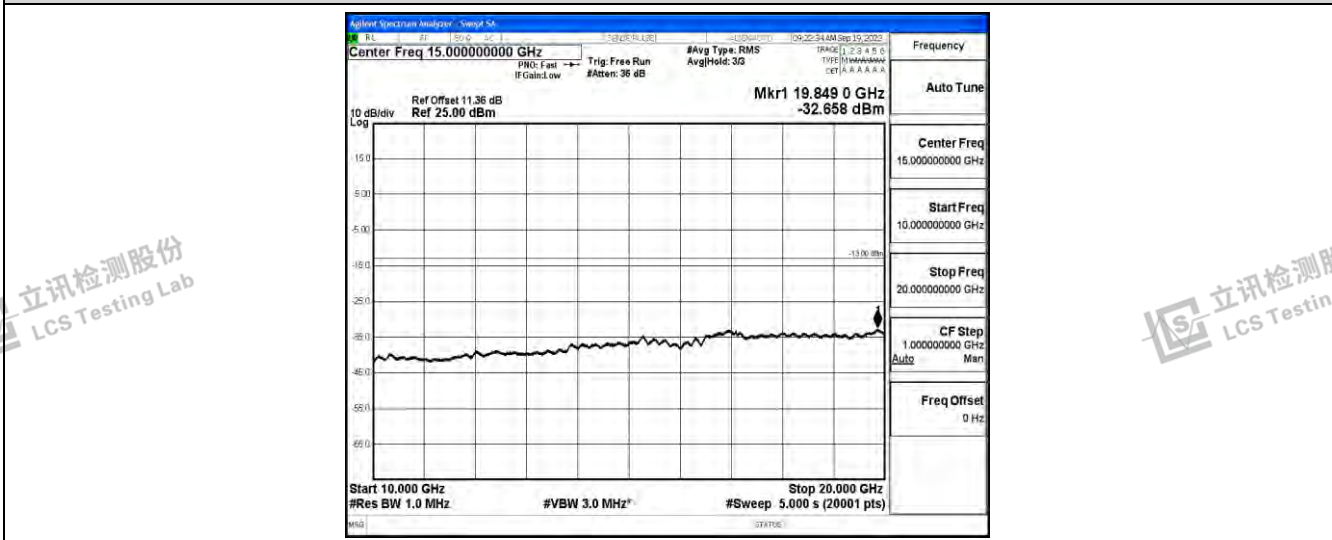

Band25-5MHz-16QAM-26665-1RB#0-Range1:0.009~0.15MHz