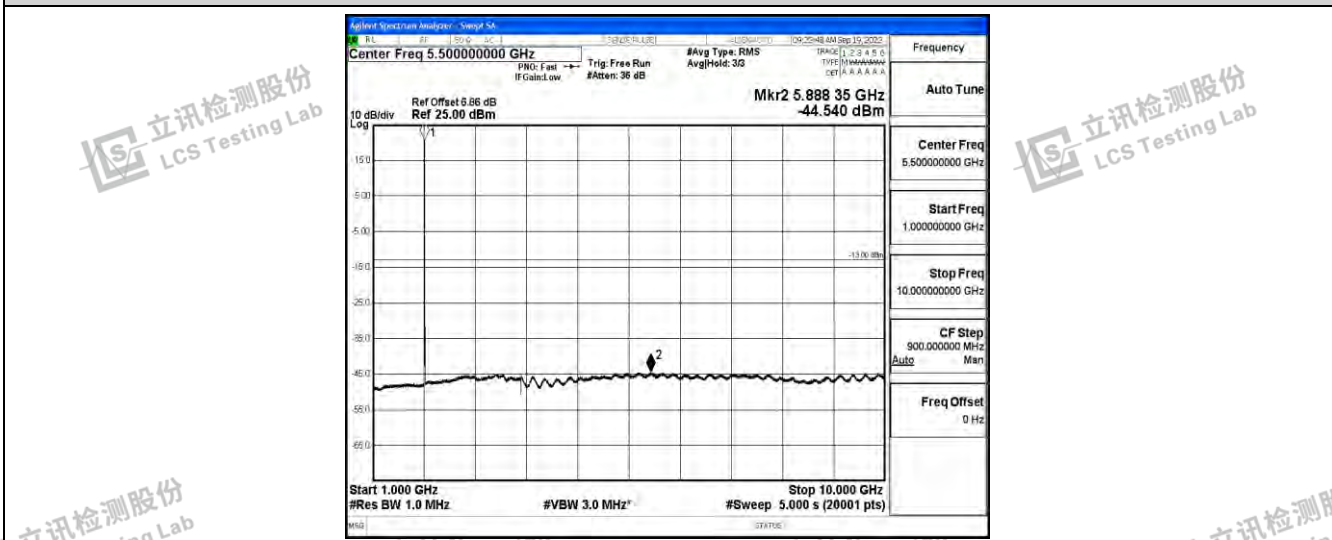

Band25-5MHz-QPSK-26365-1RB#0-Range5:10000~20000MHz

Band25-5MHz-QPSK-26665-1RB#0-Range1:0.009~0.15MHz

Band25-5MHz-QPSK-26665-1RB#0-Range2:0.15~30MHz

Shenzhen LCS Compliance Testing Laboratory Ltd.  
 Add: 101, 201 Bldg A & 301 Bldg C, Juji Industrial Park Yabianxueziwei, Shajing Street, Baoan District, Shenzhen, 518000, China  
 Tel: +(86) 0755-82591330 | E-mail: webmaster@lcs-cert.com | Web: www.lcs-cert.com  
 Scan code to check authenticity

Band25-5MHz-QPSK-26665-1RB#0-Range3:30~1000MHz

Band25-5MHz-QPSK-26665-1RB#0-Range4:1000~10000MHz

Band25-5MHz-QPSK-26665-1RB#0-Range5:10000~20000MHz

Shenzhen LCS Compliance Testing Laboratory Ltd.  
 Add: 101, 201 Bldg A & 301 Bldg C, Juji Industrial Park Yabianxueziwei, Shajing Street, Baoan District, Shenzhen, 518000, China  
 Tel: +(86) 0755-82591330 | E-mail: webmaster@lcs-cert.com | Web: www.lcs-cert.com  
 Scan code to check authenticity