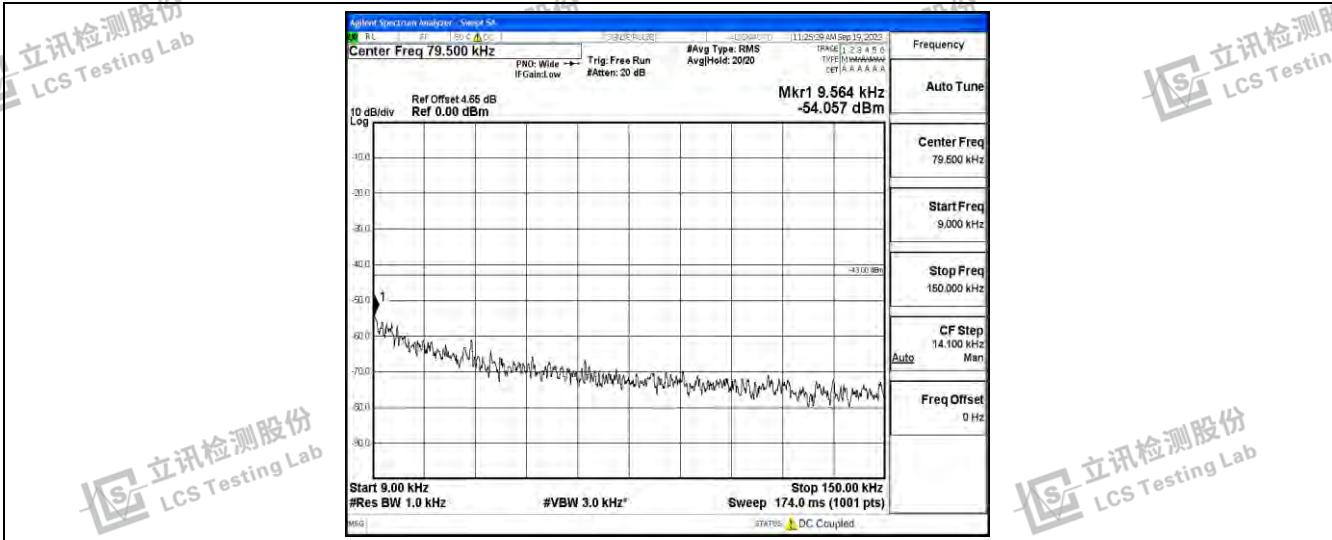

Band25-15MHz-QPSK-26365-1RB#0-Range1:0.009~0.15MHz

Shenzhen LCS Compliance Testing Laboratory Ltd.  
 Add: 101, 201 Bldg A & 301 Bldg C, Juji Industrial Park Yabianxueziwei, Shajing Street, Baoan District, Shenzhen, 518000, China  
 Tel: +(86) 0755-82591330 | E-mail: webmaster@lcs-cert.com | Web: www.lcs-cert.com  
 Scan code to check authenticity