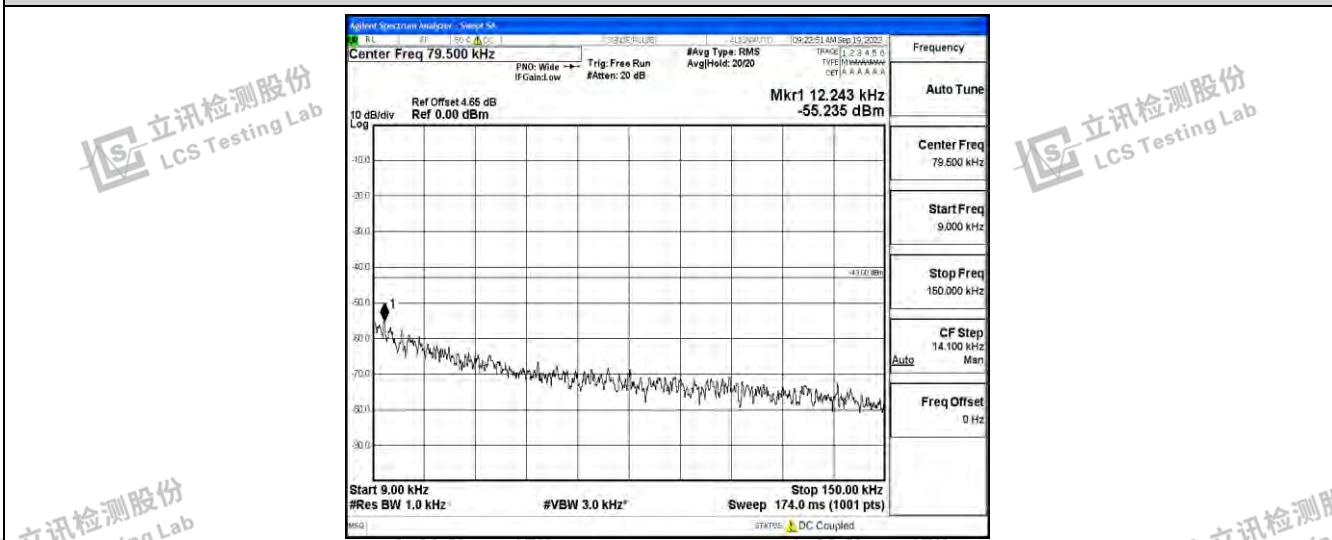

Band25-5MHz-QPSK-26665-1RB#0-Range2:0.15~30MHz

Shenzhen LCS Compliance Testing Laboratory Ltd.
Add: 101, 201 Bldg A & 301 Bldg C, Juji Industrial Park Yabianxueziwei, Shajing Street, Baoan District, Shenzhen, 518000, China
Tel: +(86) 0755-82591330 | E-mail: webmaster@lcs-cert.com | Web: www.lcs-cert.com
Scan code to check authenticity