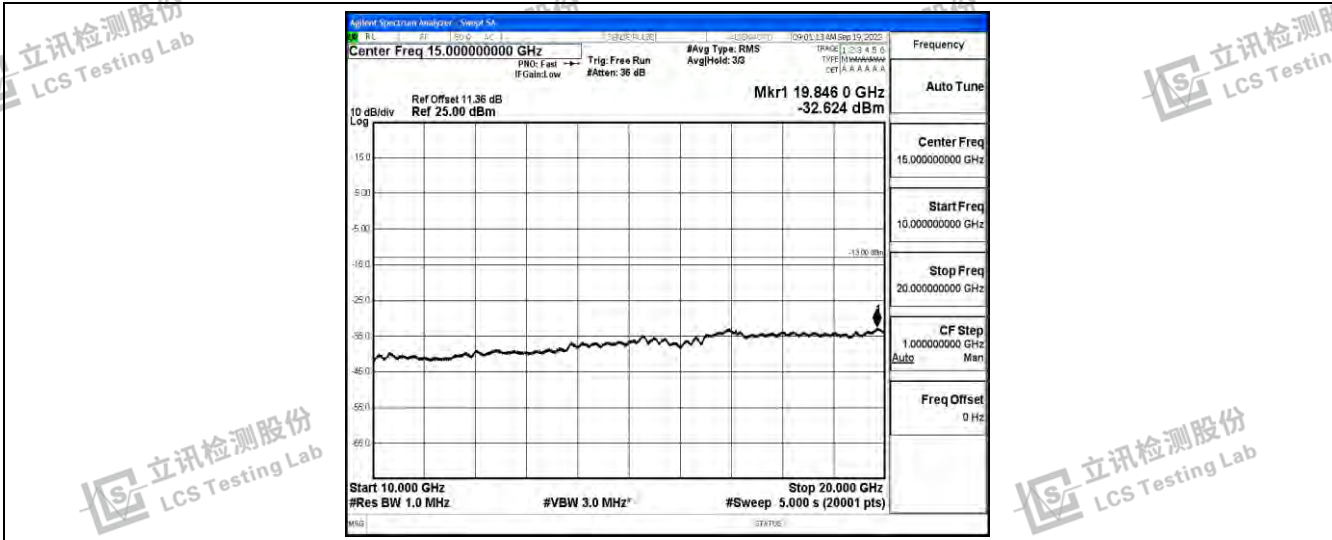

Band25-5MHz-QPSK-26065-1RB#0-Range1:0.009~0.15MHz