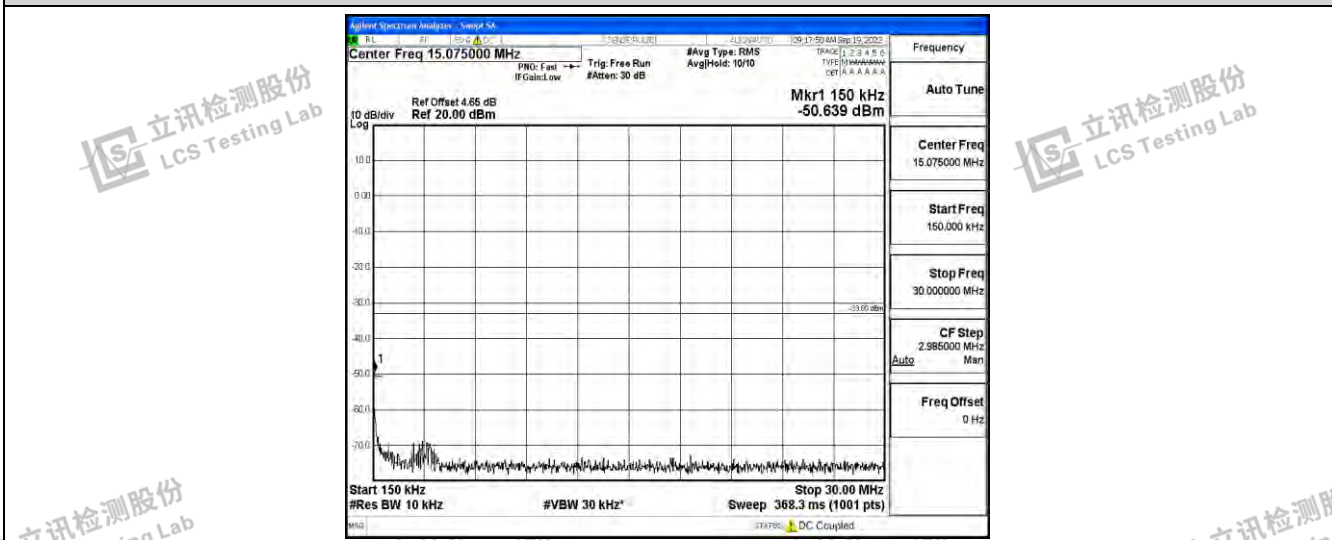

Band25-5MHz-16QAM-26065-1RB#0-Range3:30~1000MHz