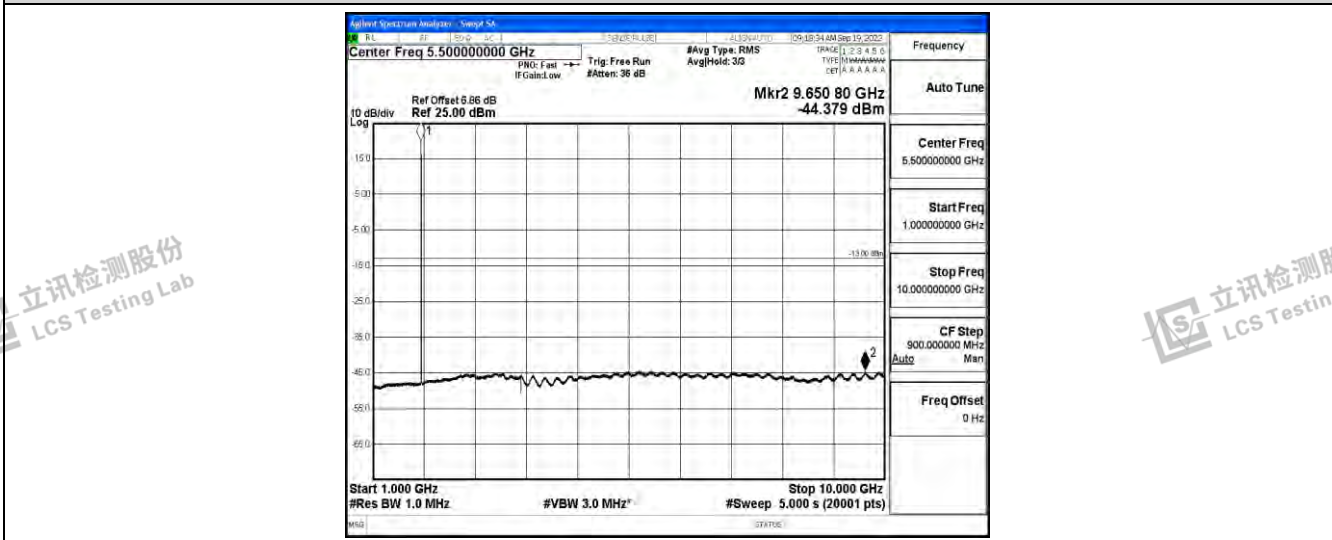

Band25-5MHz-16QAM-26065-1RB#0-Range5:10000~20000MHz