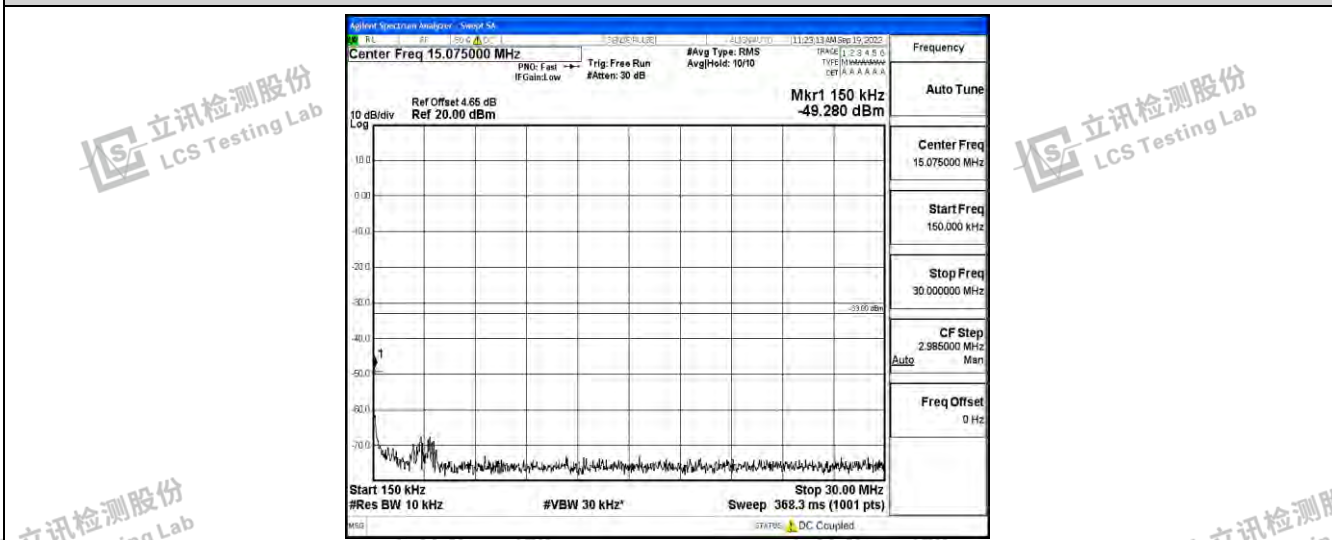

Band25-15MHz-QPSK-26115-1RB#0-Range3:30~1000MHz