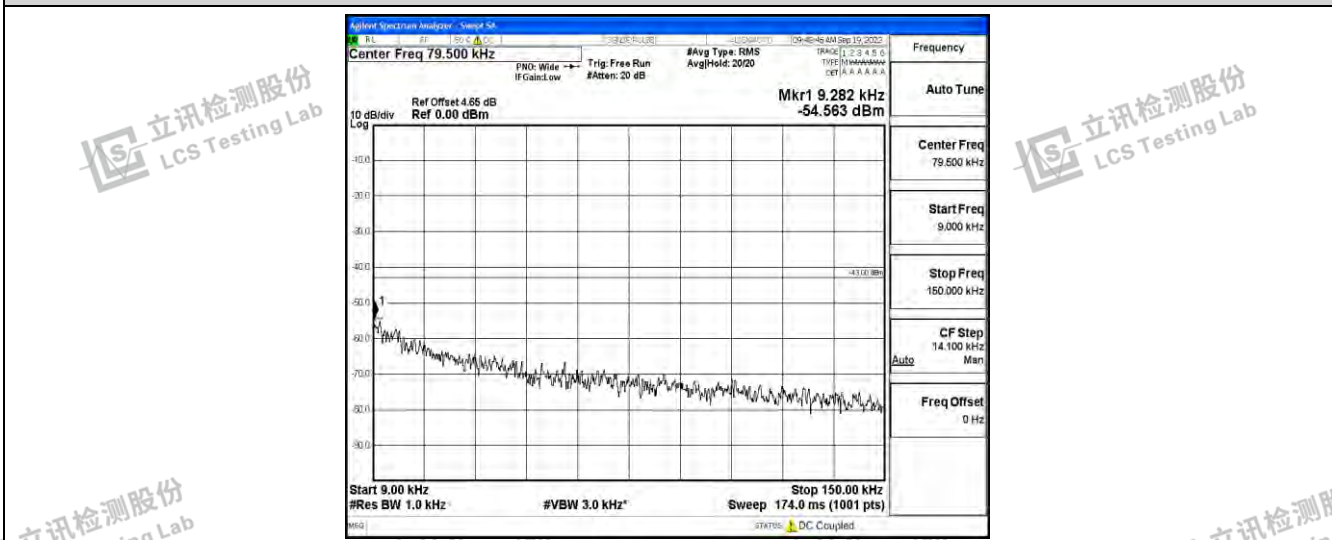

Band25-10MHz-16QAM-26640-1RB#0-Range1:0.009~0.15MHz

Band25-10MHz-16QAM-26640-1RB#0-Range2:0.15~30MHz

Shenzhen LCS Compliance Testing Laboratory Ltd.  
 Add: 101, 201 Bldg A & 301 Bldg C, Juji Industrial Park Yabianxueziwei, Shajing Street, Baoan District, Shenzhen, 518000, China  
 Tel: +(86) 0755-82591330 | E-mail: webmaster@lcs-cert.com | Web: www.lcs-cert.com  
 Scan code to check authenticity