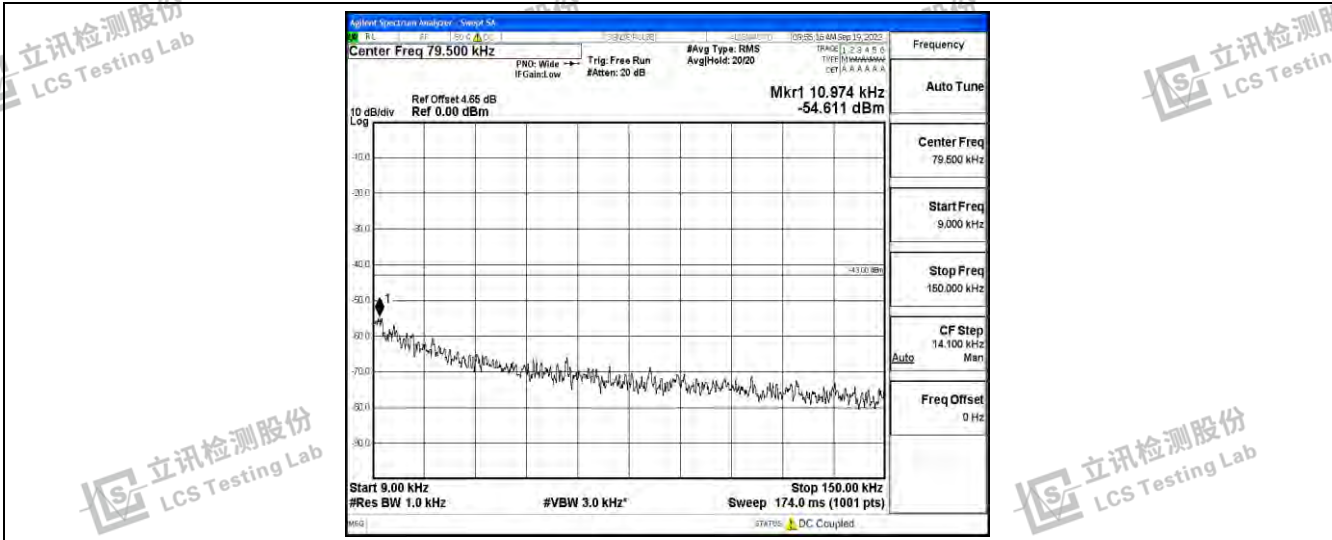

Band25-3MHz-16QAM-26365-1RB#0-Range2:0.15~30MHz