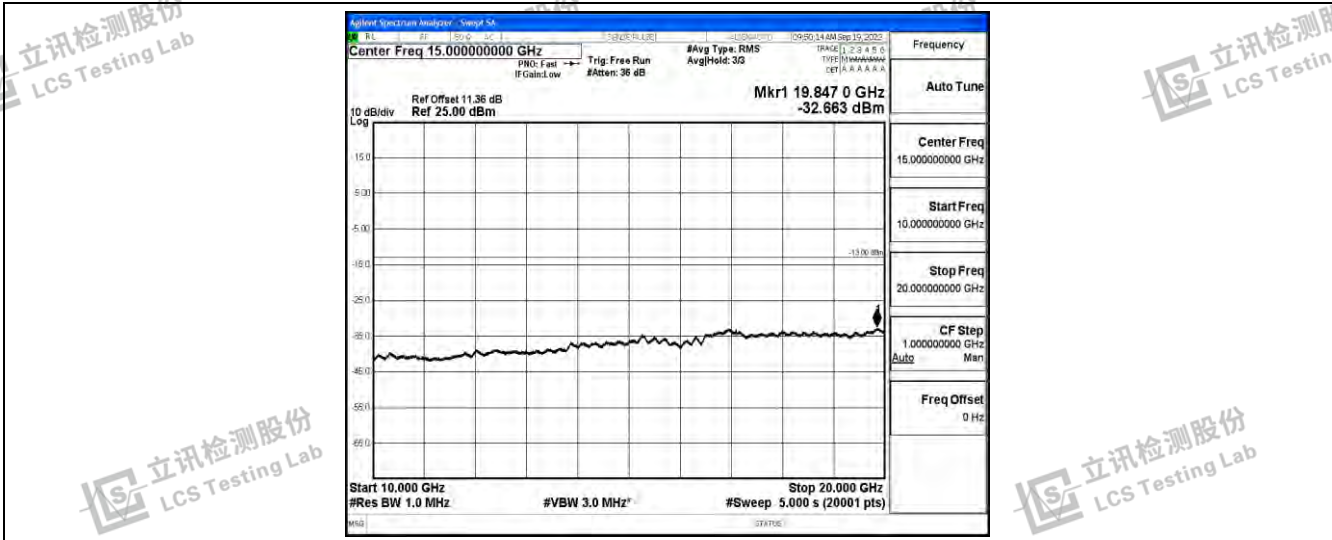

Band25-10MHz-16QAM-26640-1RB#0-Range3:30~1000MHz

Band25-10MHz-16QAM-26640-1RB#0-Range4:1000~10000MHz

Band25-10MHz-16QAM-26640-1RB#0-Range5:10000~20000MHz

Shenzhen LCS Compliance Testing Laboratory Ltd.  
 Add: 101, 201 Bldg A & 301 Bldg C, Juji Industrial Park Yabianxueziwei, Shajing Street, Baoan District, Shenzhen, 518000, China  
 Tel: +(86) 0755-82591330 | E-mail: webmaster@lcs-cert.com | Web: www.lcs-cert.com  
 Scan code to check authenticity