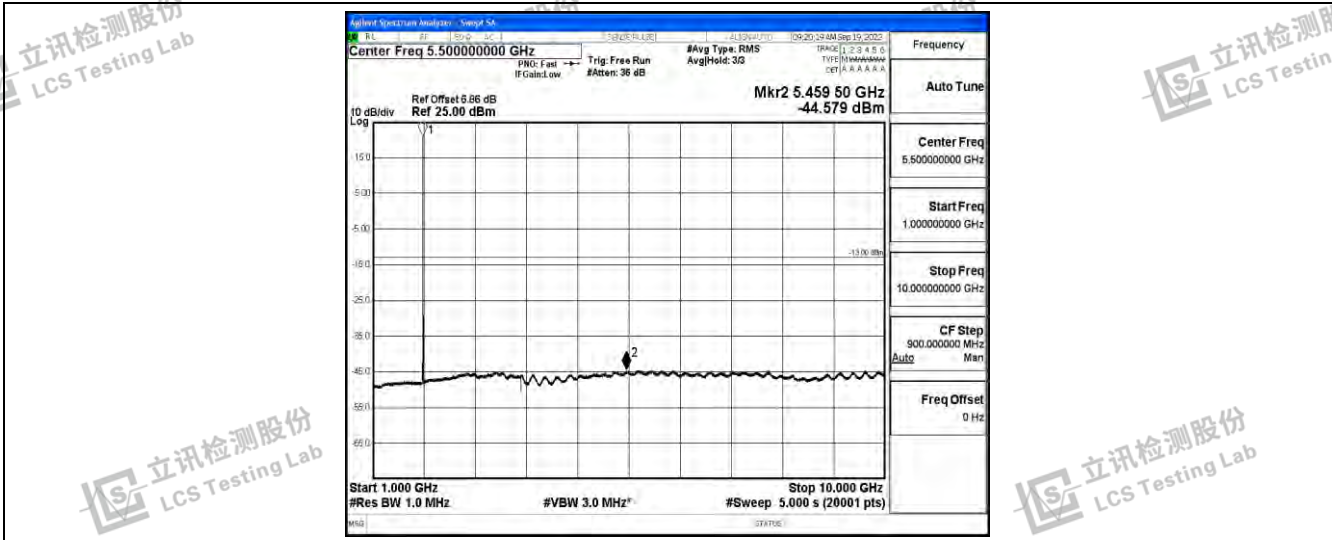

Band25-5MHz-QPSK-26365-1RB#0-Range5:10000~20000MHz

Band25-5MHz-QPSK-26665-1RB#0-Range1:0.009~0.15MHz

Band25-5MHz-QPSK-26665-1RB#0-Range2:0.15~30MHz

Shenzhen LCS Compliance Testing Laboratory Ltd.  
 Add: 101, 201 Bldg A & 301 Bldg C, Juji Industrial Park Yabianxueziwei, Shajing Street, Baoan District, Shenzhen, 518000, China  
 Tel: +(86) 0755-82591330 | E-mail: webmaster@lcs-cert.com | Web: www.lcs-cert.com  
 Scan code to check authenticity