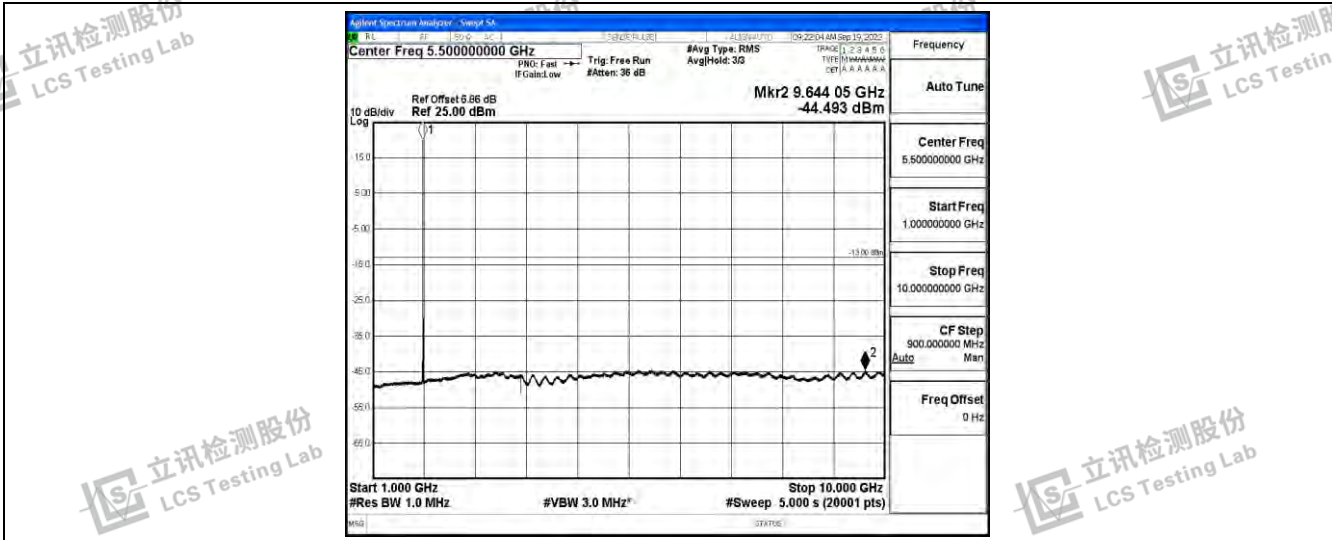

Band25-5MHz-16QAM-26365-1RB#0-Range1:0.009~0.15MHz

Band25-5MHz-16QAM-26365-1RB#0-Range2:0.15~30MHz

Band25-5MHz-16QAM-26365-1RB#0-Range3:30~1000MHz

Band25-5MHz-16QAM-26365-1RB#0-Range4:1000~10000MHz

Shenzhen LCS Compliance Testing Laboratory Ltd.  
 Add: 101, 201 Bldg A & 301 Bldg C, Juji Industrial Park Yabianxueziwei, Shajing Street, Baoan District, Shenzhen, 518000, China  
 Tel: +(86) 0755-82591330 | E-mail: webmaster@lcs-cert.com | Web: www.lcs-cert.com  
 Scan code to check authenticity