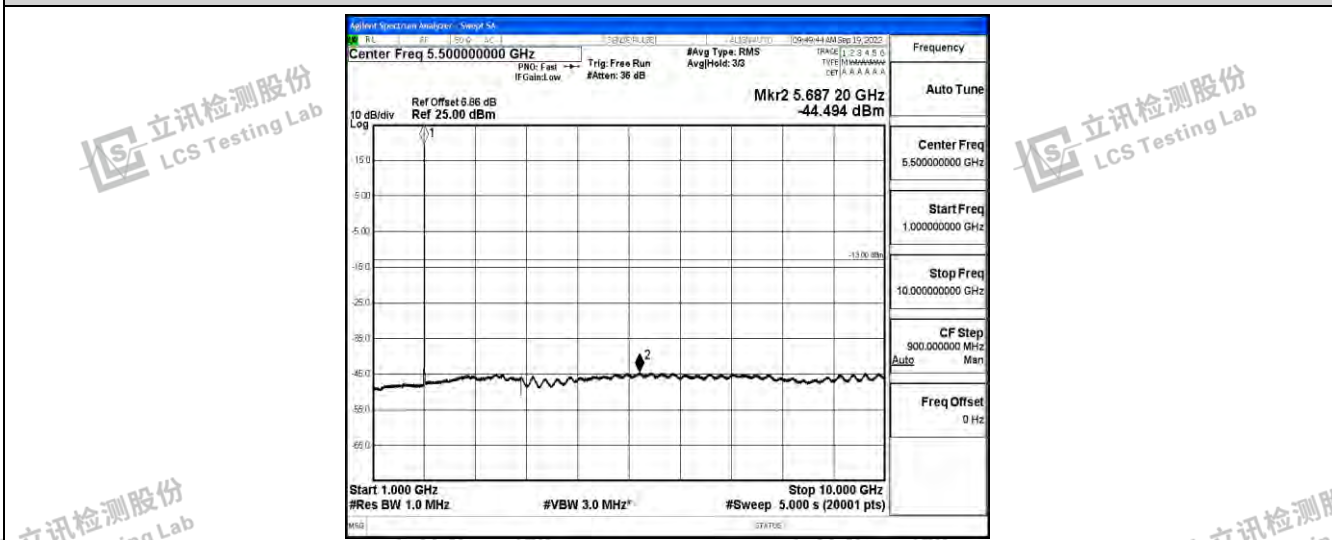

Band25-10MHz-16QAM-26640-1RB#0-Range5:10000~20000MHz

Shenzhen LCS Compliance Testing Laboratory Ltd.
Add: 101, 201 Bldg A & 301 Bldg C, Juji Industrial Park Yabianxueziwei, Shajing Street, Baoan District, Shenzhen, 518000, China
Tel: +(86) 0755-82591330 | E-mail: webmaster@lcs-cert.com | Web: www.lcs-cert.com
Scan code to check authenticity