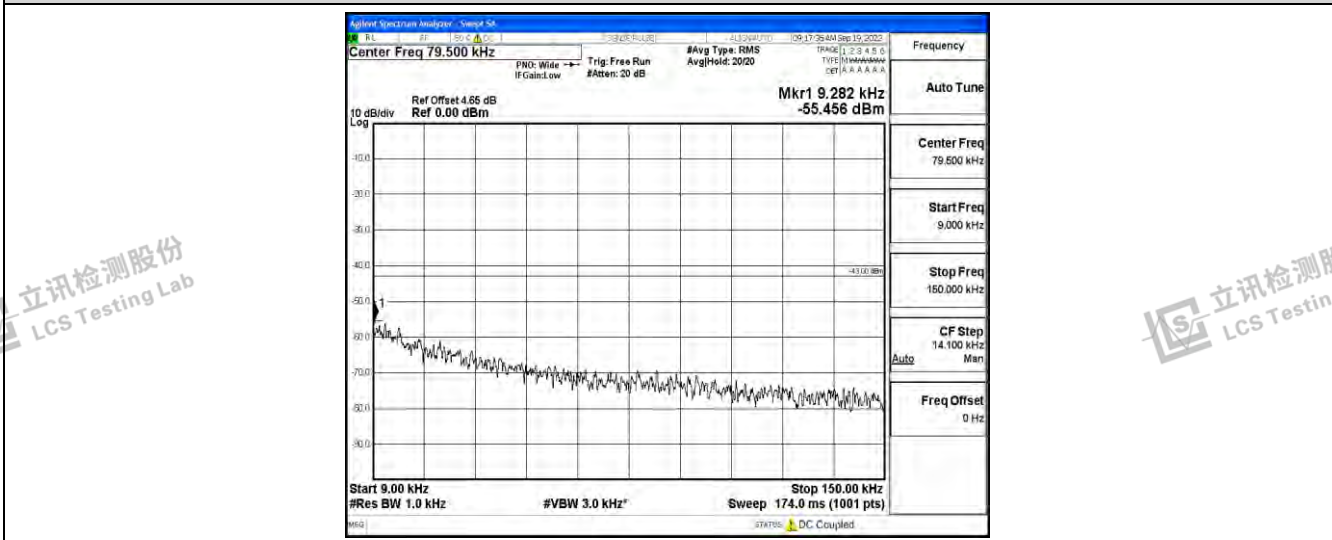

Band25-5MHz-16QAM-26065-1RB#0-Range2:0.15~30MHz