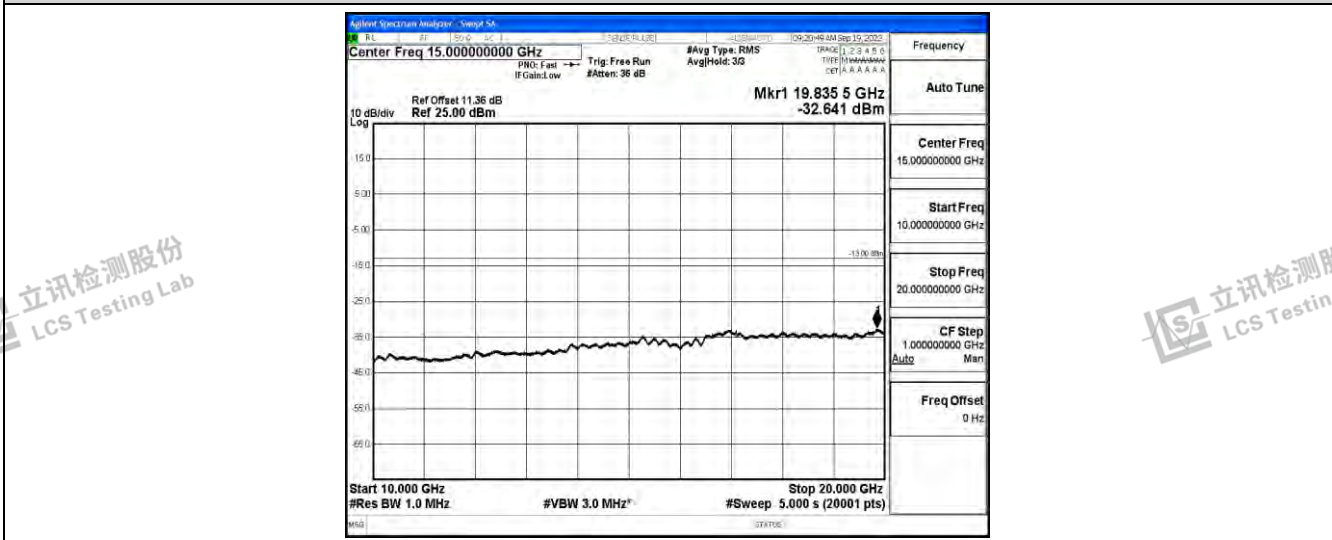

Band25-5MHz-QPSK-26665-1RB#0-Range1:0.009~0.15MHz