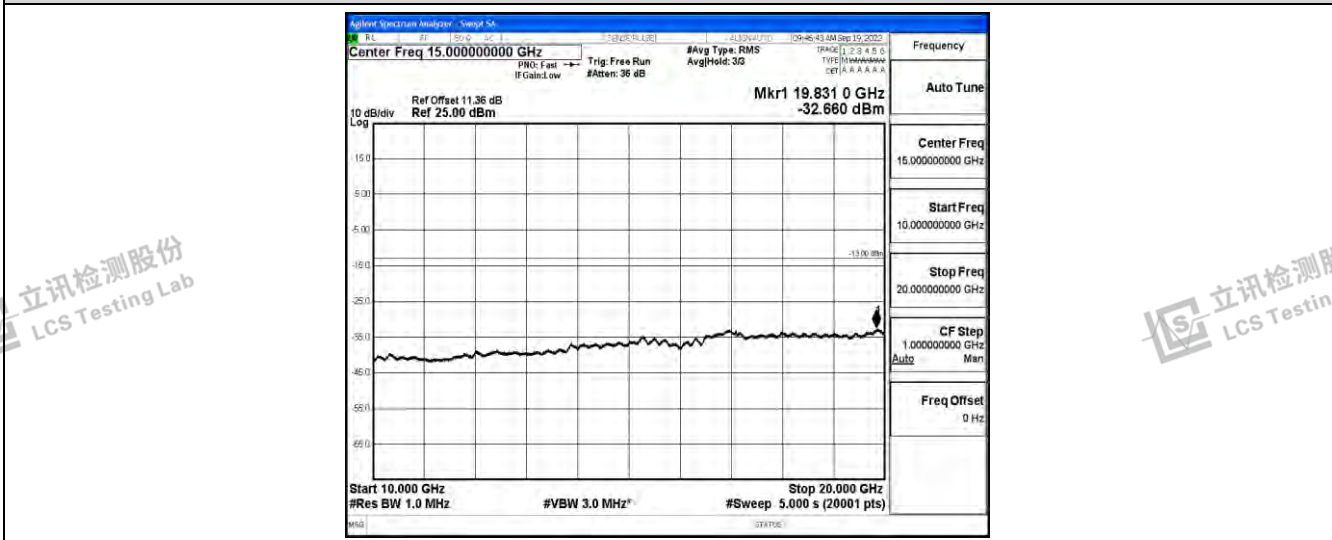

Band25-10MHz-16QAM-26640-1RB#0-Range1:0.009~0.15MHz

Band25-10MHz-16QAM-26640-1RB#0-Range2:0.15~30MHz

Shenzhen LCS Compliance Testing Laboratory Ltd.  
 Add: 101, 201 Bldg A & 301 Bldg C, Juji Industrial Park Yabianxueziwei, Shajing Street, Baoan District, Shenzhen, 518000, China  
 Tel: +(86) 0755-82591330 | E-mail: webmaster@lcs-cert.com | Web: www.lcs-cert.com  
 Scan code to check authenticity