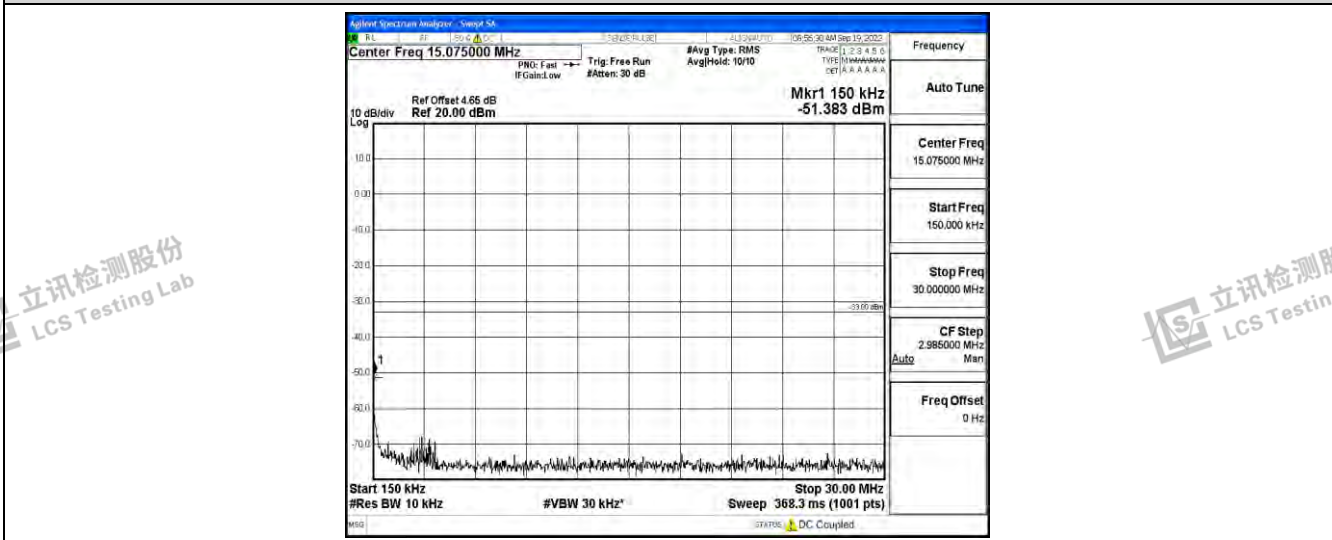

Band25-3MHz-16QAM-26365-1RB#0-Range3:30~1000MHz

Band25-3MHz-16QAM-26365-1RB#0-Range4:1000~10000MHz

Shenzhen LCS Compliance Testing Laboratory Ltd.  
 Add: 101, 201 Bldg A & 301 Bldg C, Juji Industrial Park Yabianxueziwei, Shajing Street, Baoan District, Shenzhen, 518000, China  
 Tel: +(86) 0755-82591330 | E-mail: webmaster@lcs-cert.com | Web: www.lcs-cert.com  
 Scan code to check authenticity