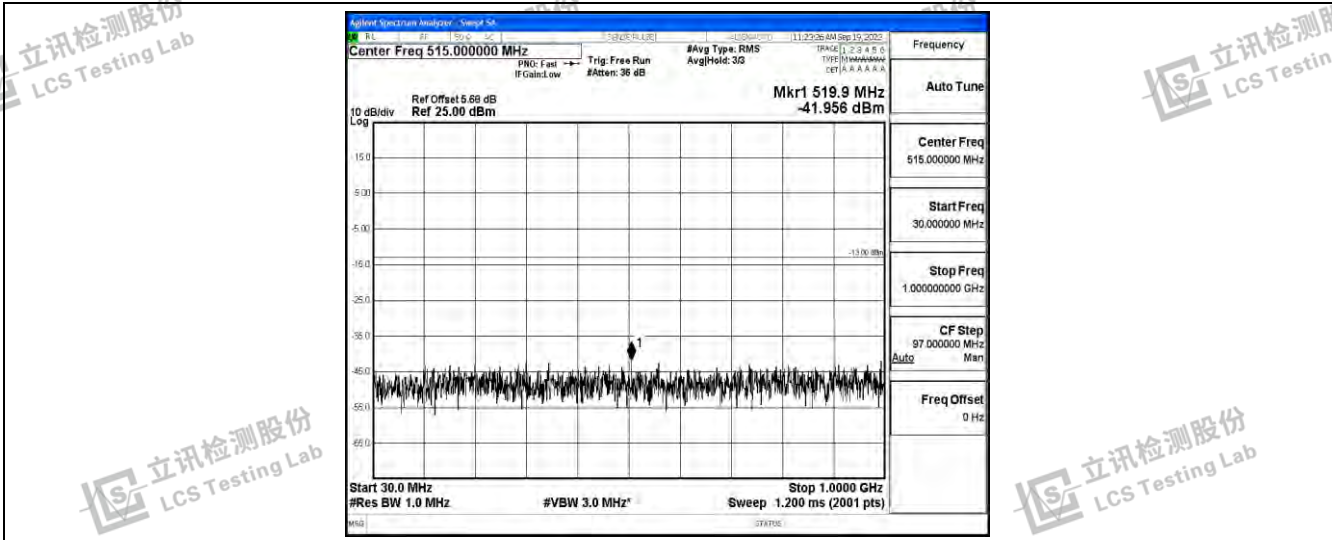

Band25-15MHz-QPSK-26115-1RB#0-Range4:1000~10000MHz