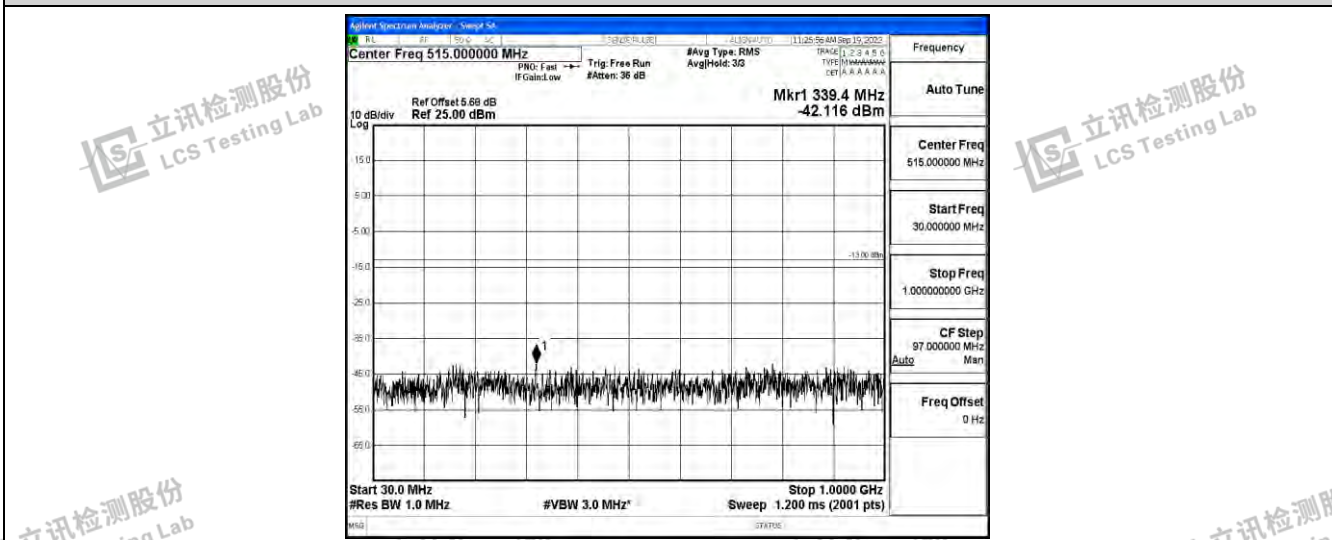

Band25-15MHz-QPSK-26365-1RB#0-Range4:1000~10000MHz

Shenzhen LCS Compliance Testing Laboratory Ltd.
Add: 101, 201 Bldg A & 301 Bldg C, Juji Industrial Park Yabianxueziwei, Shajing Street, Baoan District, Shenzhen, 518000, China
Tel: +(86) 0755-82591330 | E-mail: webmaster@lcs-cert.com | Web: www.lcs-cert.com
Scan code to check authenticity