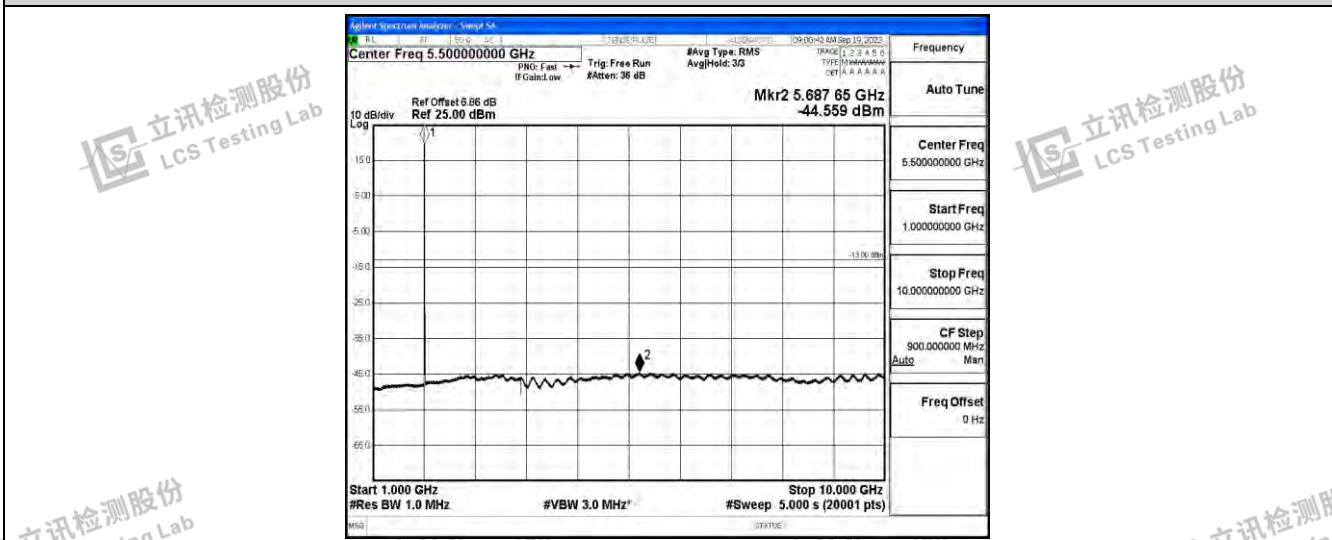

Band25-3MHz-16QAM-26675-1RB#0-Range5:10000~20000MHz