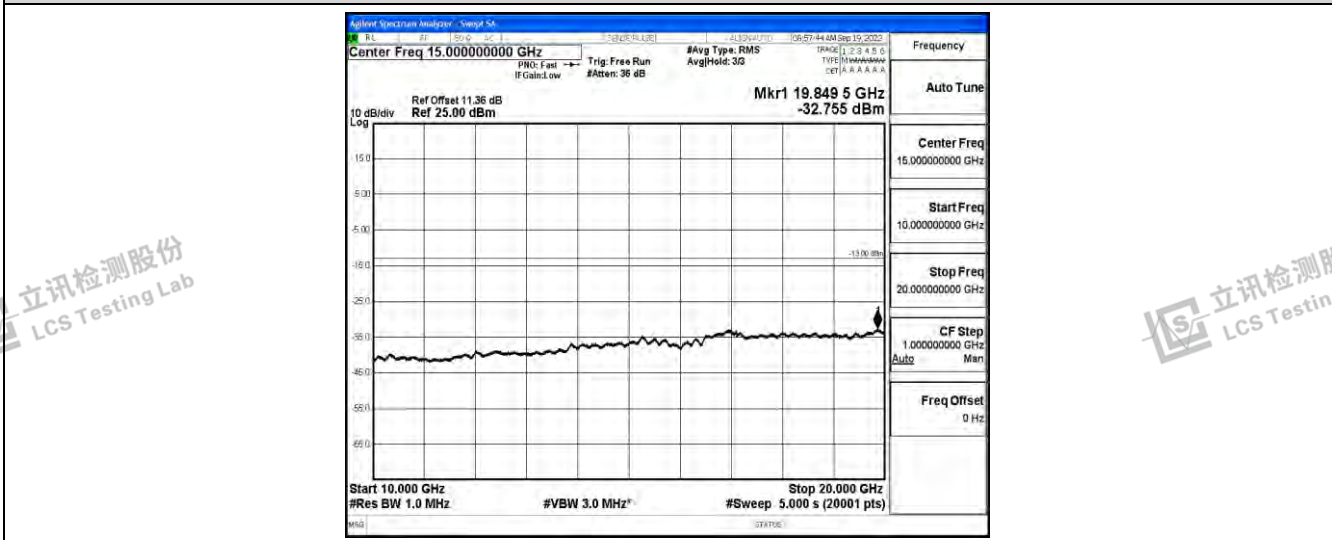

Band25-3MHz-16QAM-26675-1RB#0-Range1:0.009~0.15MHz