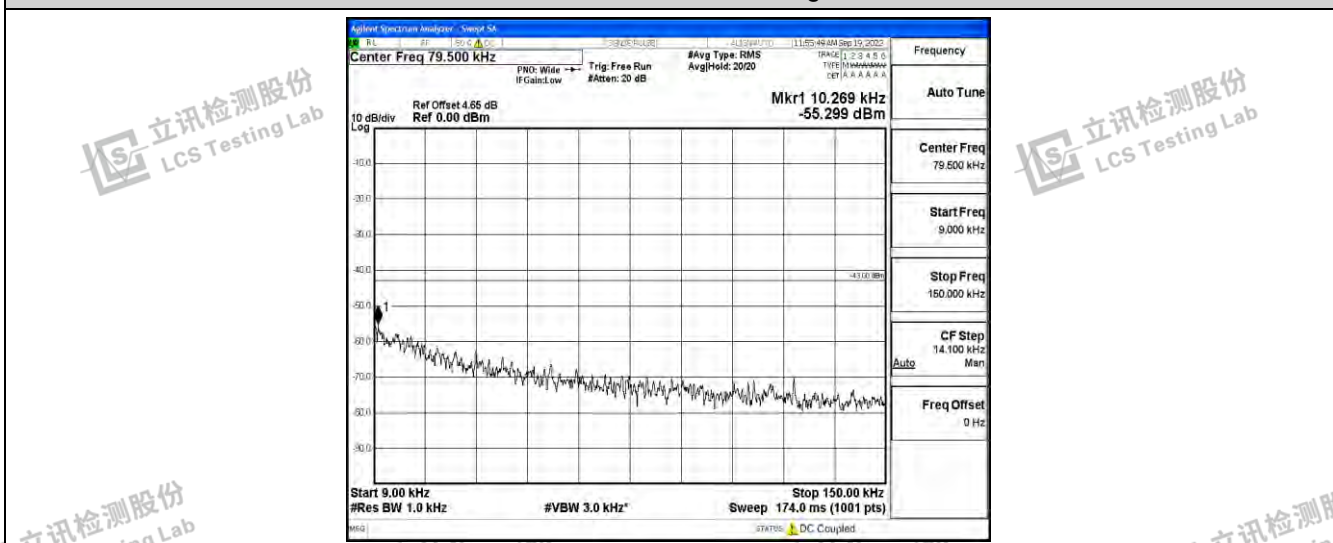

Band25-20MHz-16QAM-26590-1RB#0-Range2:0.15~30MHz