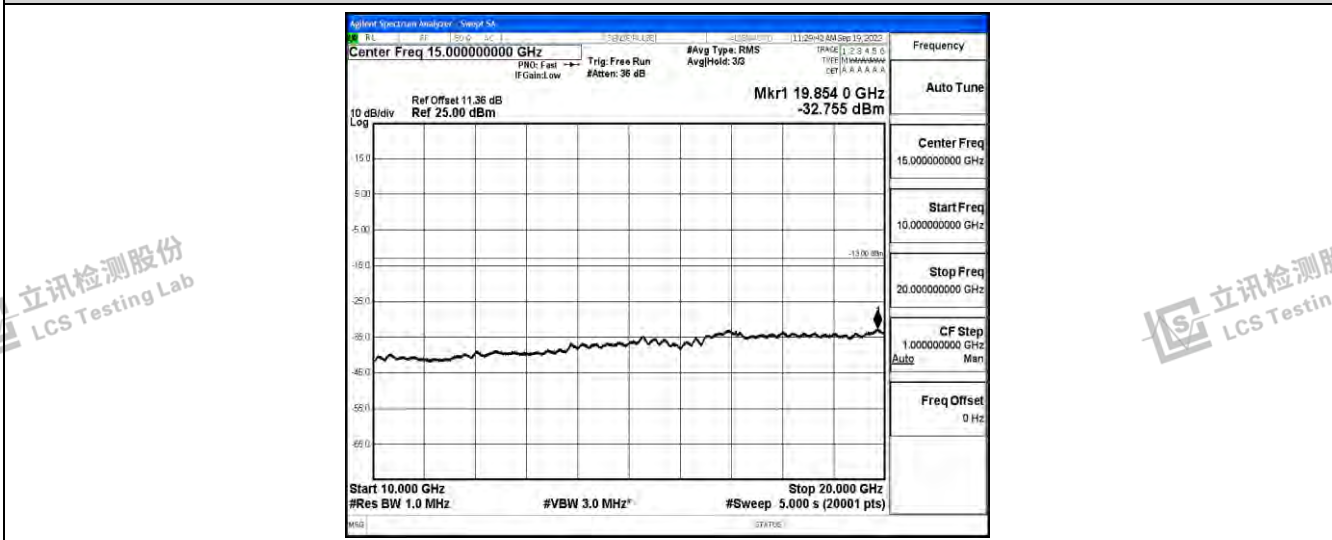

Band25-15MHz-16QAM-26615-1RB#0-Range1:0.009~0.15MHz