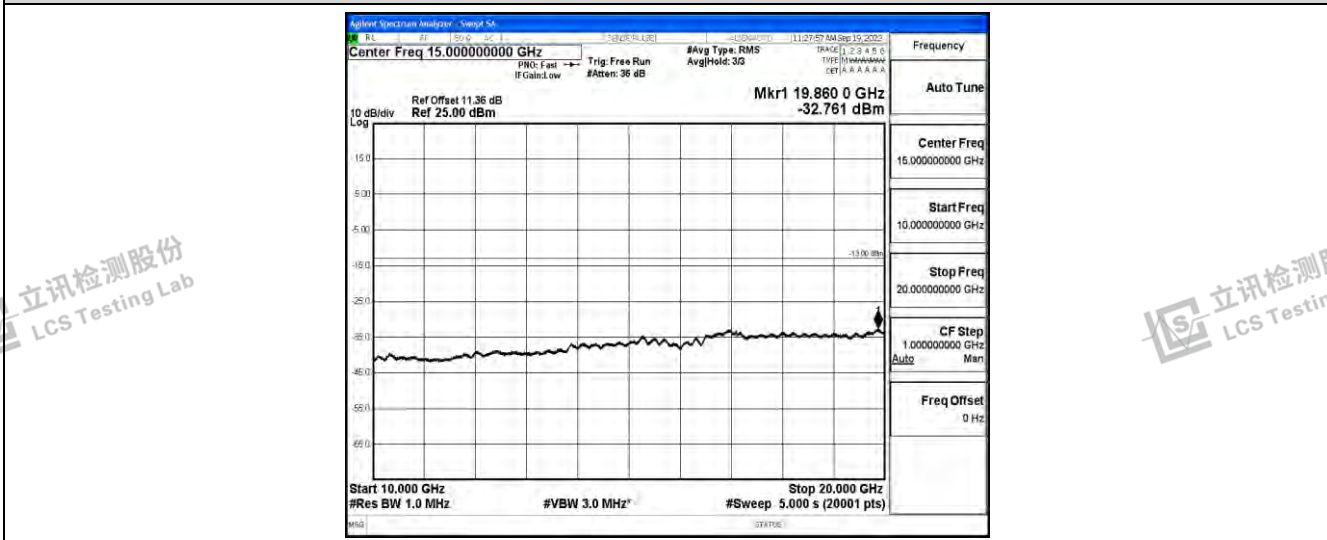

Band25-15MHz-QPSK-26615-1RB#0-Range1:0.009~0.15MHz