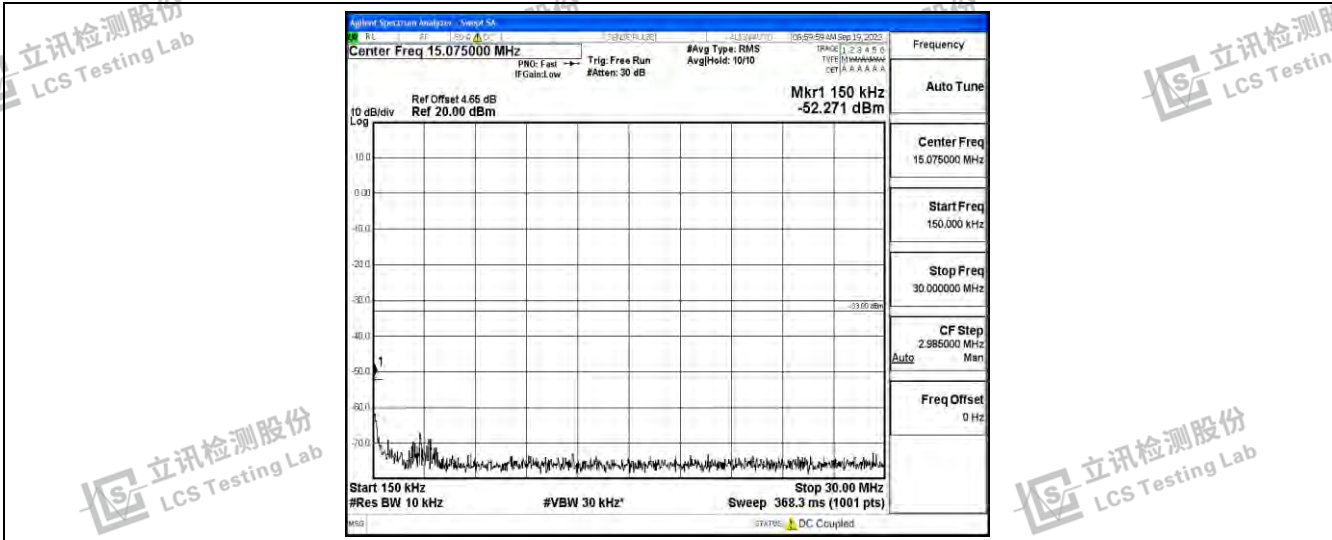

Band25-3MHz-16QAM-26675-1RB#0-Range3:30~1000MHz