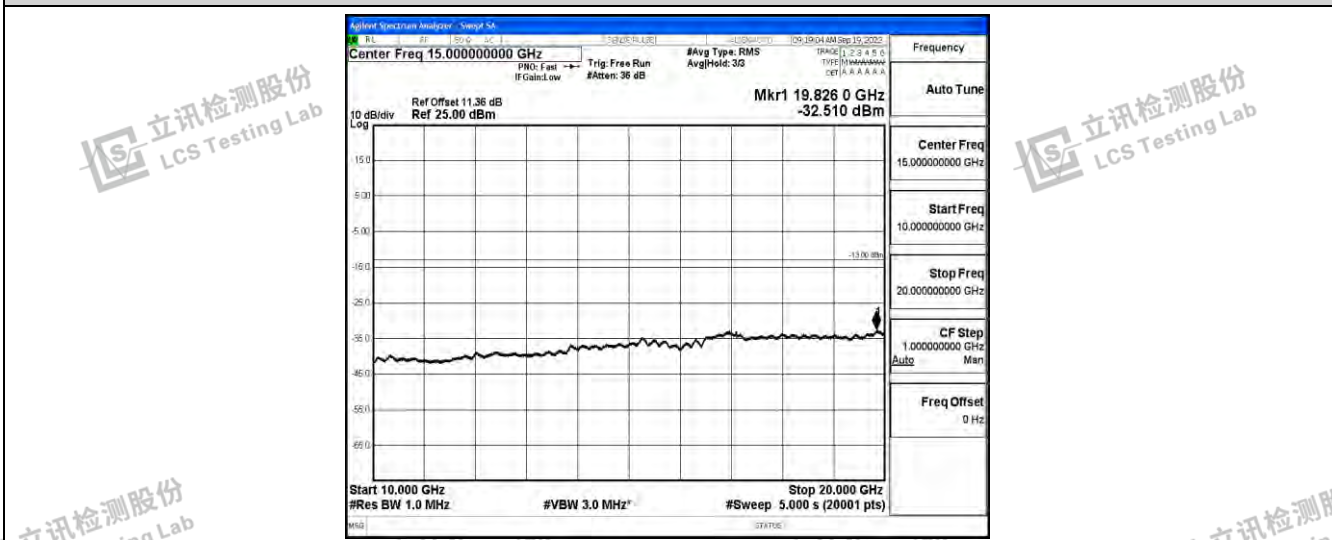

Band25-5MHz-16QAM-26365-1RB#0-Range1:0.009~0.15MHz