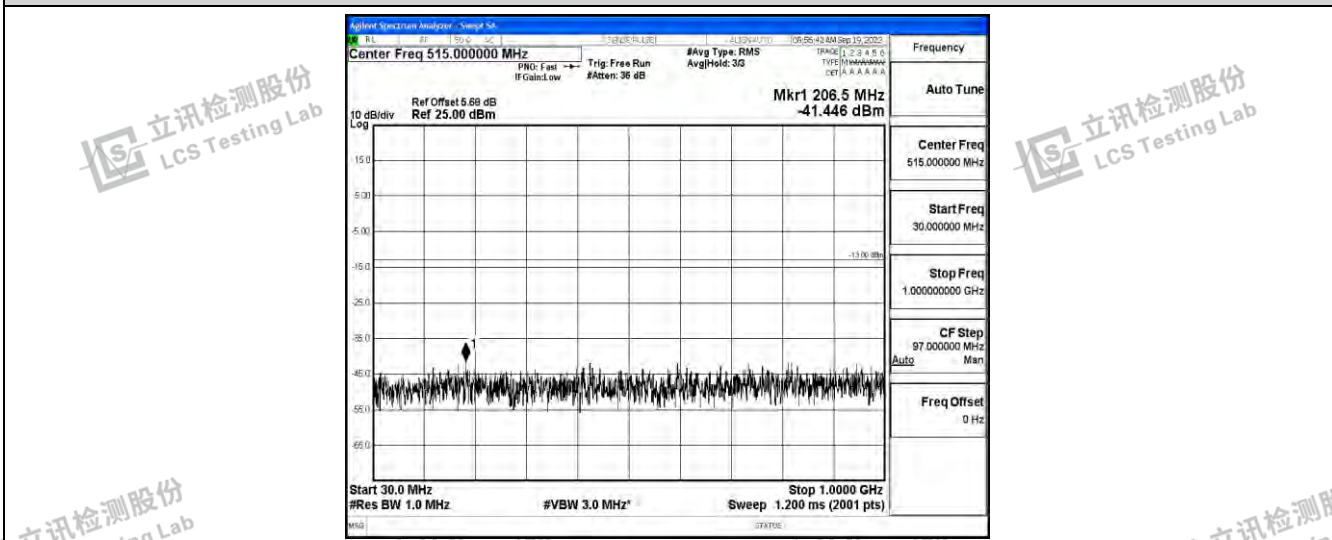

Band25-3MHz-16QAM-26365-1RB#0-Range3:30~1000MHz

Band25-3MHz-16QAM-26365-1RB#0-Range4:1000~10000MHz

Shenzhen LCS Compliance Testing Laboratory Ltd.  
 Add: 101, 201 Bldg A & 301 Bldg C, Juji Industrial Park Yabianxueziwei, Shajing Street, Baoan District, Shenzhen, 518000, China  
 Tel: +(86) 0755-82591330 | E-mail: webmaster@lcs-cert.com | Web: www.lcs-cert.com  
 Scan code to check authenticity