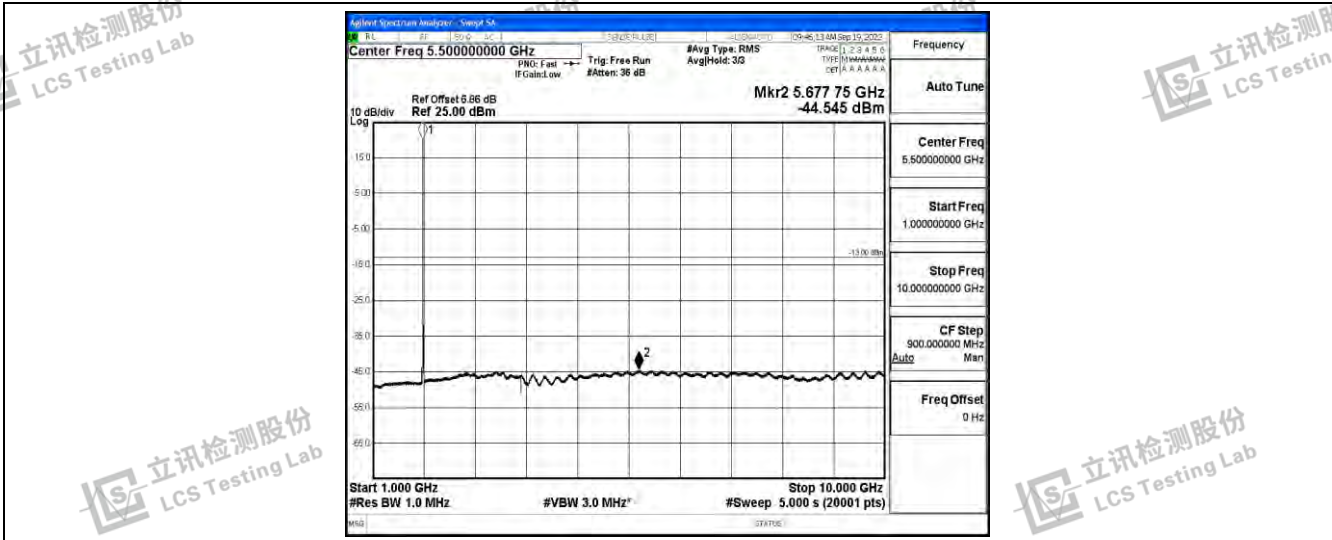

Band25-10MHz-16QAM-26365-1RB#0-Range5:10000~20000MHz