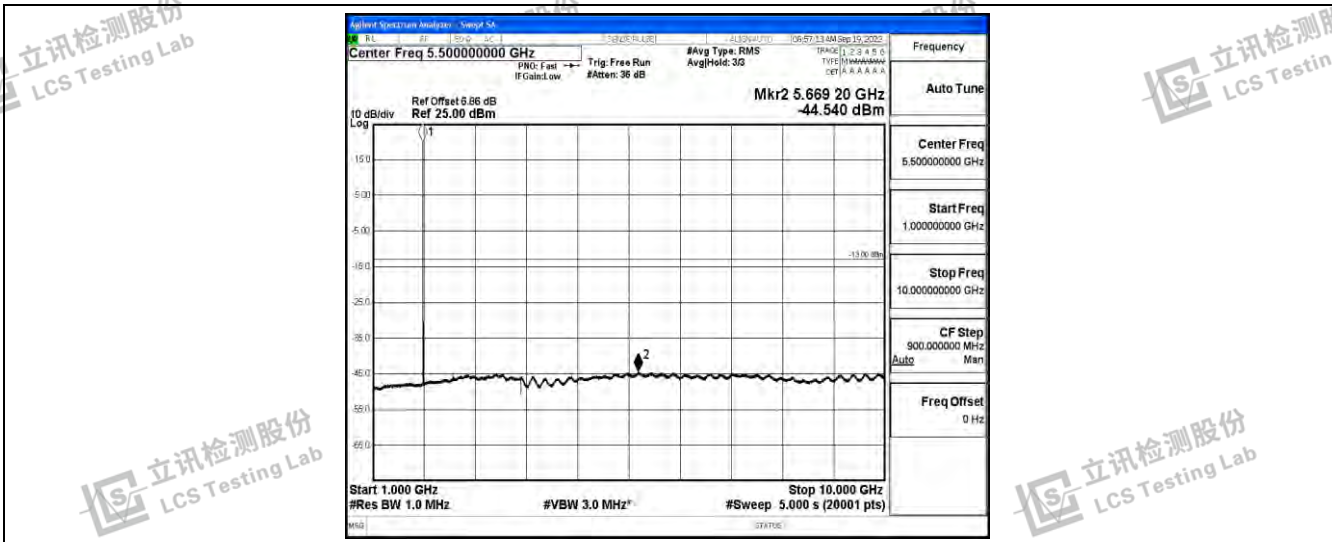

Band25-3MHz-16QAM-26365-1RB#0-Range3:30~1000MHz

Band25-3MHz-16QAM-26365-1RB#0-Range4:1000~10000MHz

Shenzhen LCS Compliance Testing Laboratory Ltd.  
 Add: 101, 201 Bldg A & 301 Bldg C, Juji Industrial Park Yabianxueziwei, Shajing Street, Baoan District, Shenzhen, 518000, China  
 Tel: +(86) 0755-82591330 | E-mail: webmaster@lcs-cert.com | Web: www.lcs-cert.com  
 Scan code to check authenticity