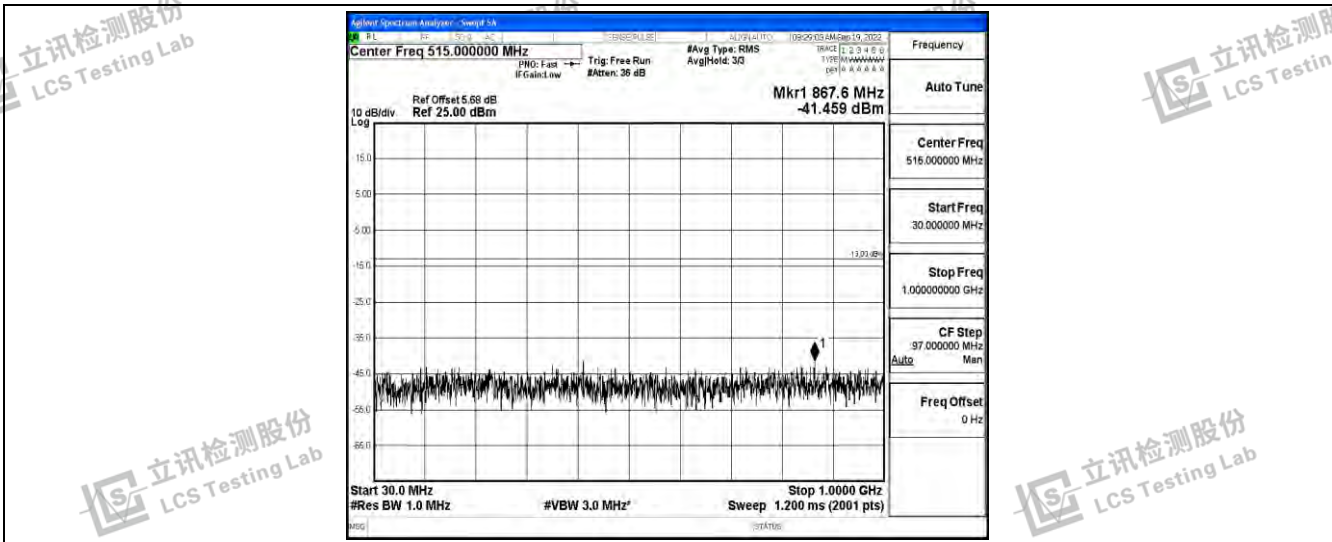

Band25-1.4MHz-16QAM-26047-1RB#0-Range1:0.009~0.15MHz

Band25-1.4MHz-16QAM-26047-1RB#0-Range2:0.15~30MHz

Band25-1.4MHz-16QAM-26047-1RB#0-Range3:30~1000MHz

Shenzhen LCS Compliance Testing Laboratory Ltd.
 Add: 101, 201 Bldg A & 301 Bldg C, Juji Industrial Park Yabianxueziwei, Shajing Street, Baoan District, Shenzhen, 518000, China
 Tel: +(86) 0755-82591330 | E-mail: webmaster@lcs-cert.com | Web: www.lcs-cert.com
 Scan code to check authenticity