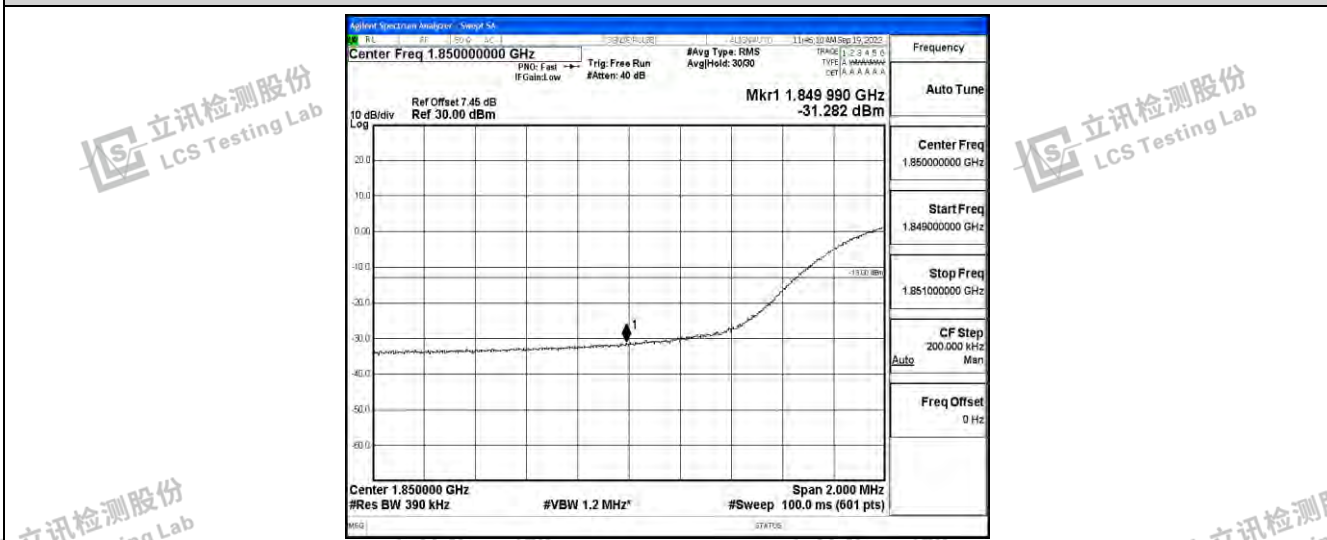

Band25-20MHz-16QAM-26140-100RB#0