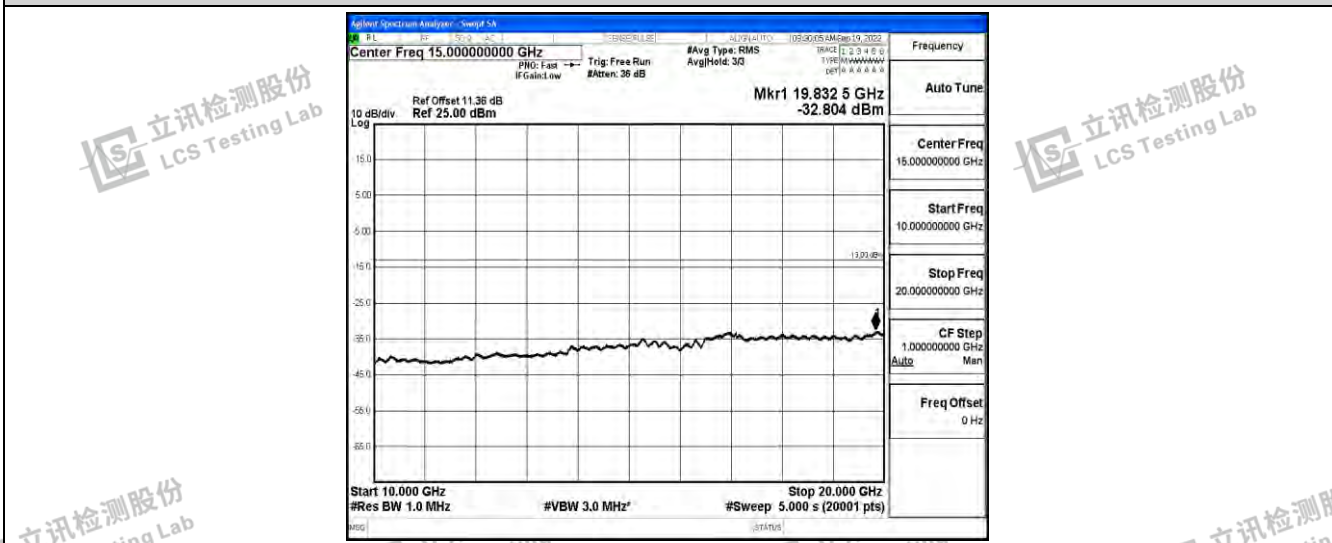

Band25-1.4MHz-16QAM-26047-1RB#0-Range5:10000~20000MHz