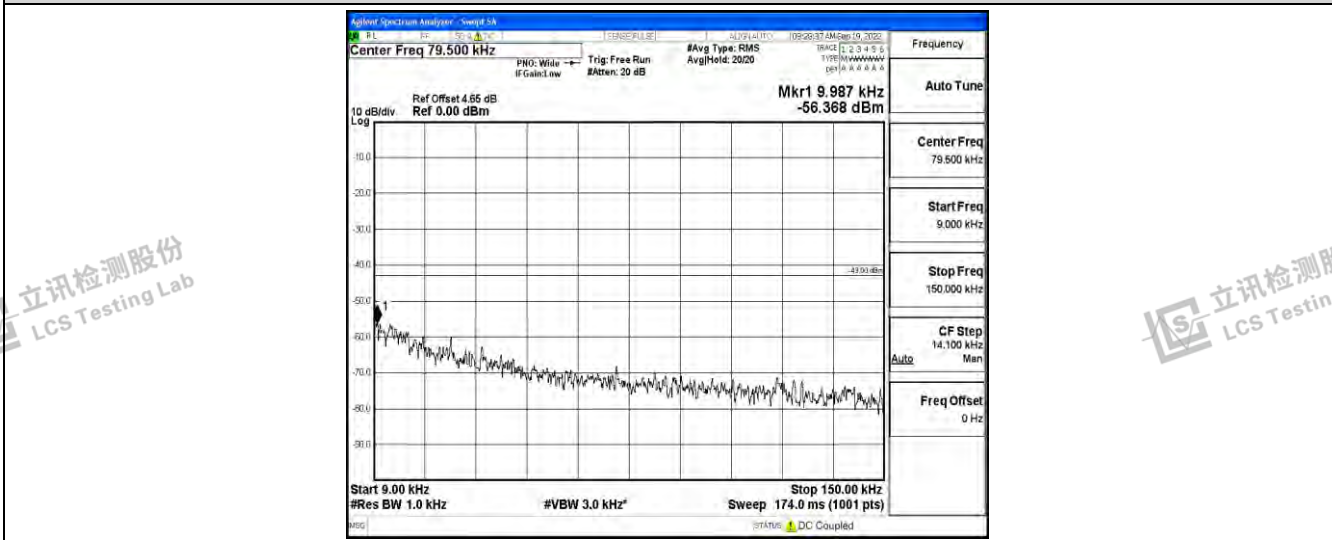

Band25-1.4MHz-16QAM-26047-1RB#0-Range1:0.009~0.15MHz