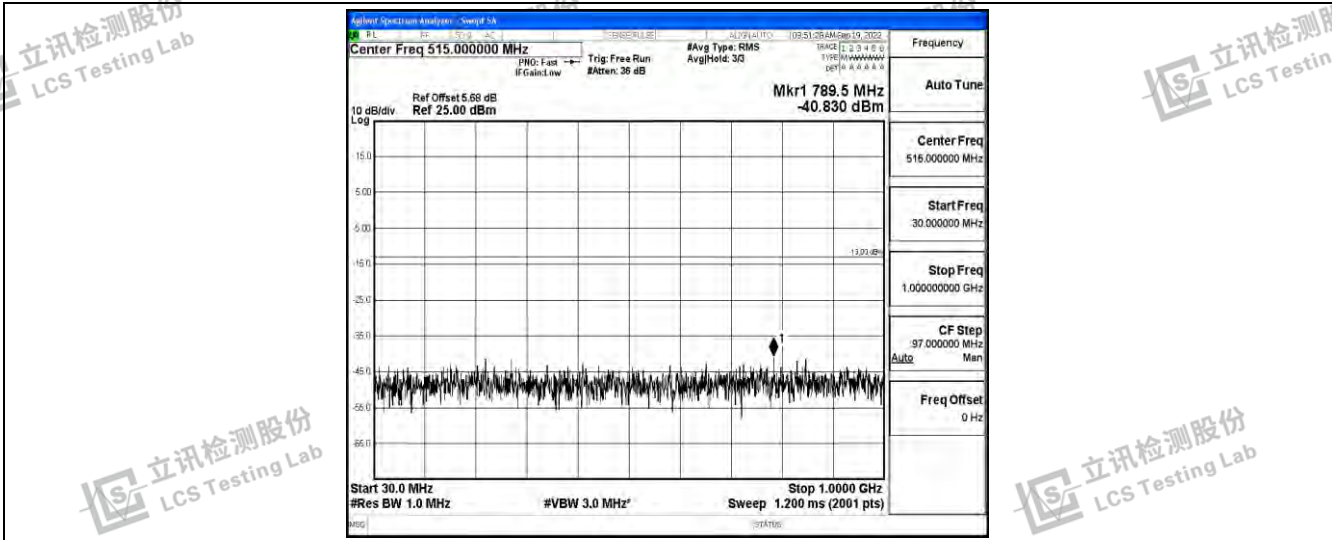

Band25-3MHz-QPSK-26055-1RB#0-Range1:0.009~0.15MHz

Band25-3MHz-QPSK-26055-1RB#0-Range2:0.15~30MHz

Band25-3MHz-QPSK-26055-1RB#0-Range3:30~1000MHz

Shenzhen LCS Compliance Testing Laboratory Ltd.
 Add: 101, 201 Bldg A & 301 Bldg C, Juji Industrial Park Yabianxueziwei, Shajing Street, Baoan District, Shenzhen, 518000, China
 Tel: +(86) 0755-82591330 | E-mail: webmaster@lcs-cert.com | Web: www.lcs-cert.com
 Scan code to check authenticity