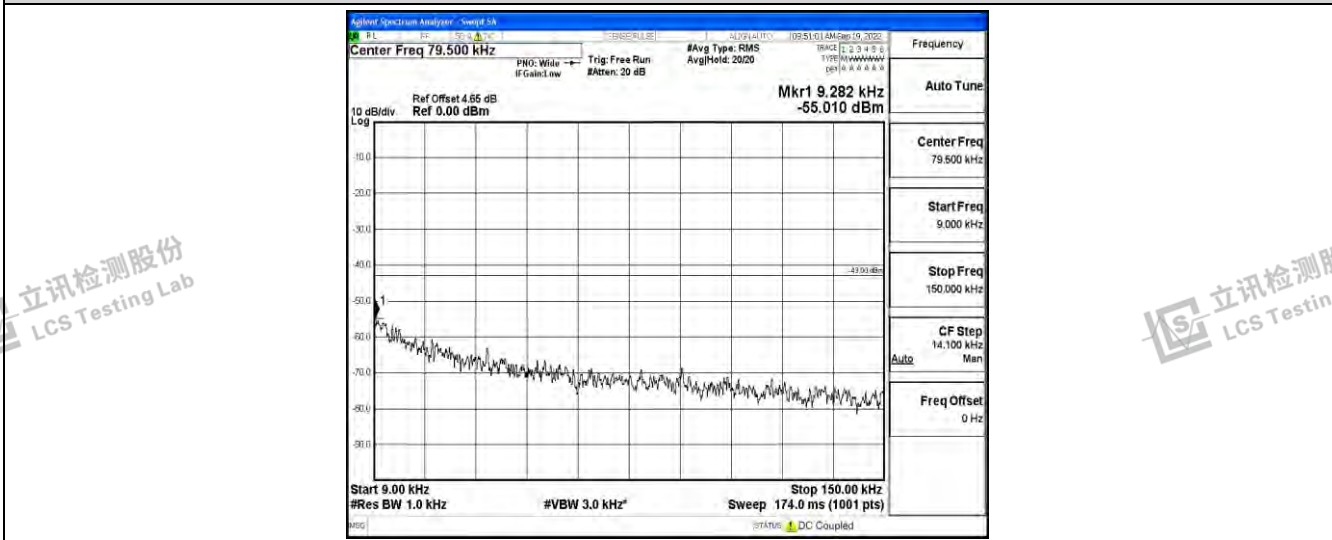

Band25-3MHz-QPSK-26055-1RB#0-Range1:0.009~0.15MHz

Band25-3MHz-QPSK-26055-1RB#0-Range2:0.15~30MHz

Band25-3MHz-QPSK-26055-1RB#0-Range3:30~1000MHz

Shenzhen LCS Compliance Testing Laboratory Ltd.
 Add: 101, 201 Bldg A & 301 Bldg C, Juji Industrial Park Yabianxueziwei, Shajing Street, Baoan District, Shenzhen, 518000, China
 Tel: +(86) 0755-82591330 | E-mail: webmaster@lcs-cert.com | Web: www.lcs-cert.com
 Scan code to check authenticity