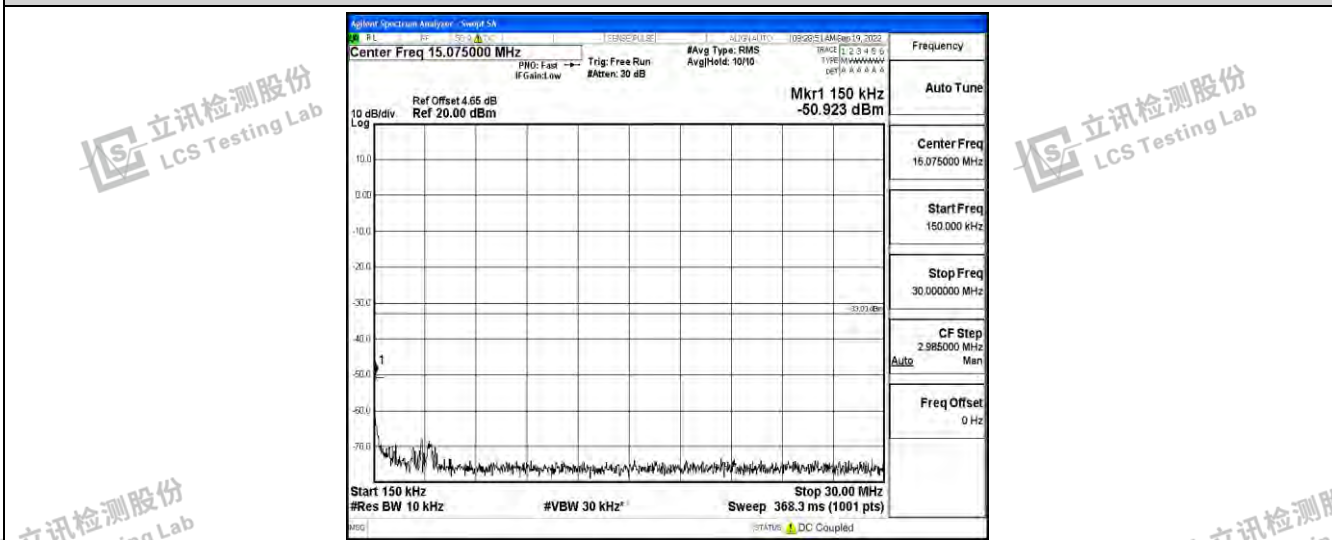

Band25-1.4MHz-16QAM-26047-1RB#0-Range2:0.15~30MHz

Band25-1.4MHz-16QAM-26047-1RB#0-Range3:30~1000MHz

Shenzhen LCS Compliance Testing Laboratory Ltd.
Add: 101, 201 Bldg A & 301 Bldg C, Juji Industrial Park Yabianxueziwei, Shajing Street, Baoan District, Shenzhen, 518000, China
Tel: +(86) 0755-82591330 | E-mail: webmaster@lcs-cert.com | Web: www.lcs-cert.com
Scan code to check authenticity