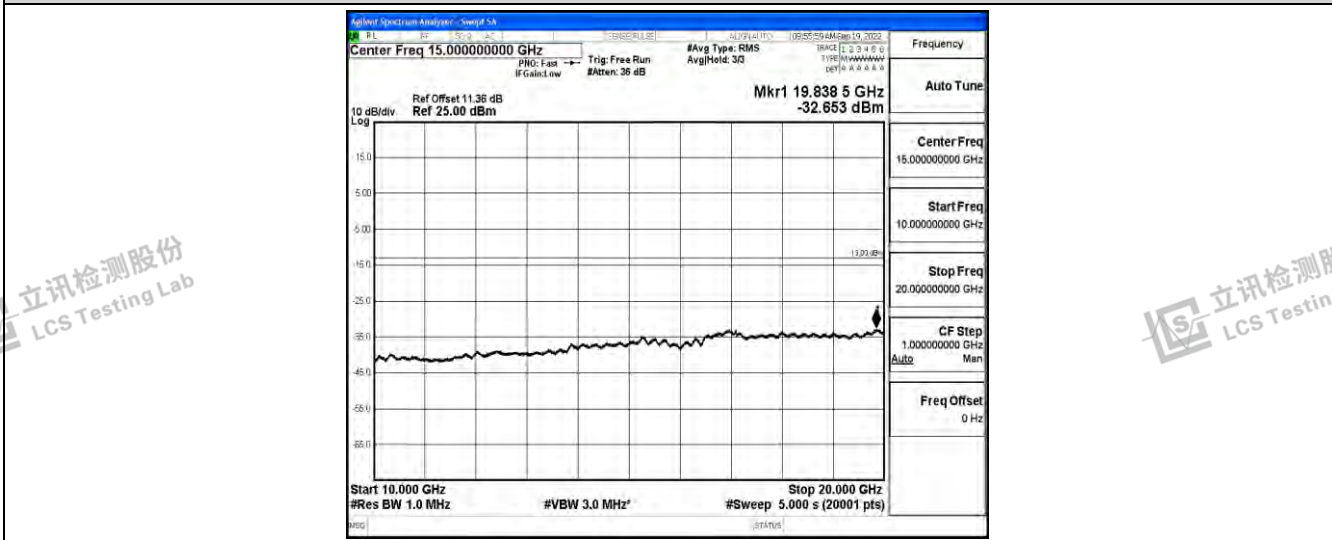

Band25-3MHz-QPSK-26365-1RB#0-Range5:10000~20000MHz