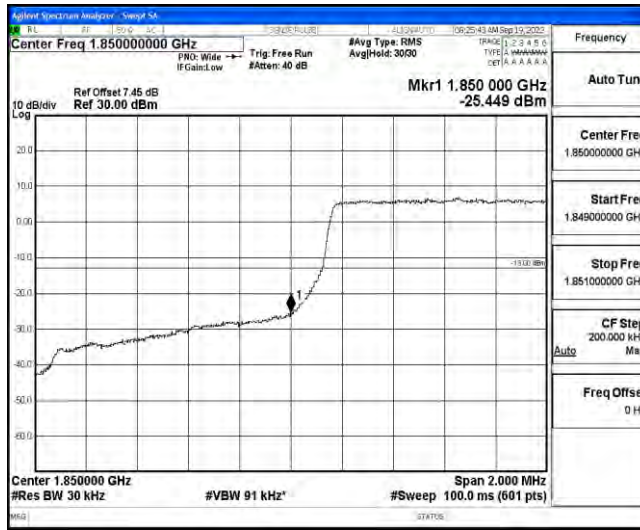

立讯检测股份
LCS Testing Lab
Test Graphs

立讯检测股份
LCS Testing Lab

立讯检测股份
LCS Testing Lab

立讯检测股份
LCS Testing Lab

Band25-1.4MHz-QPSK-26047-6RB#0

立讯检测股份
LCS Testing Lab

立讯检测股份
LCS Testing Lab