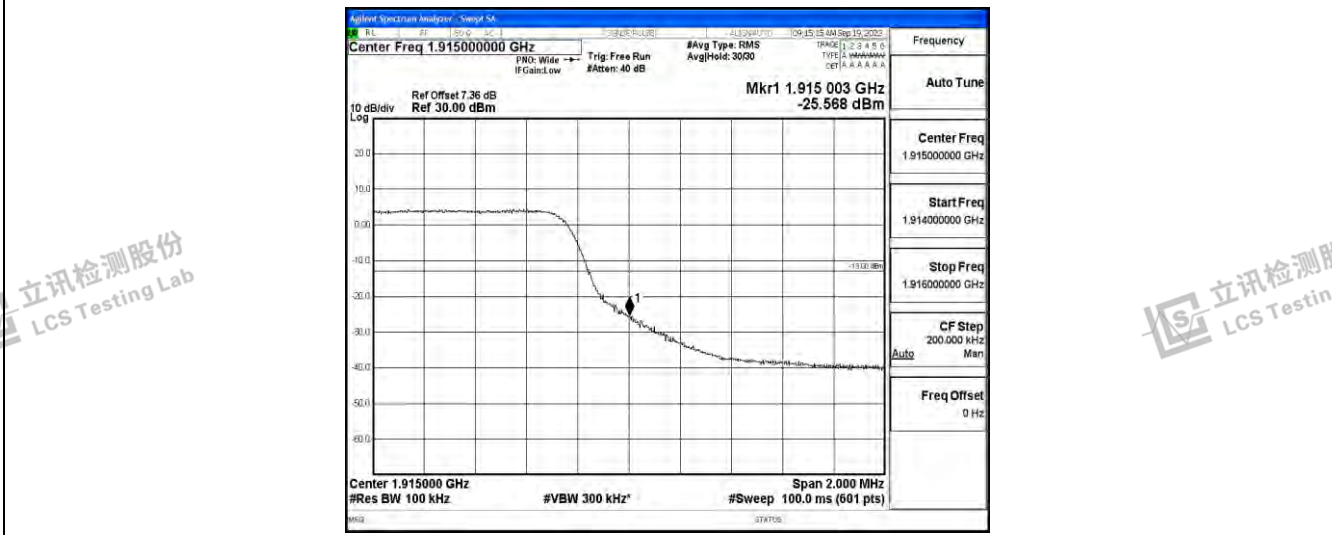

Band25-5MHz-QPSK-26665-25RB#0