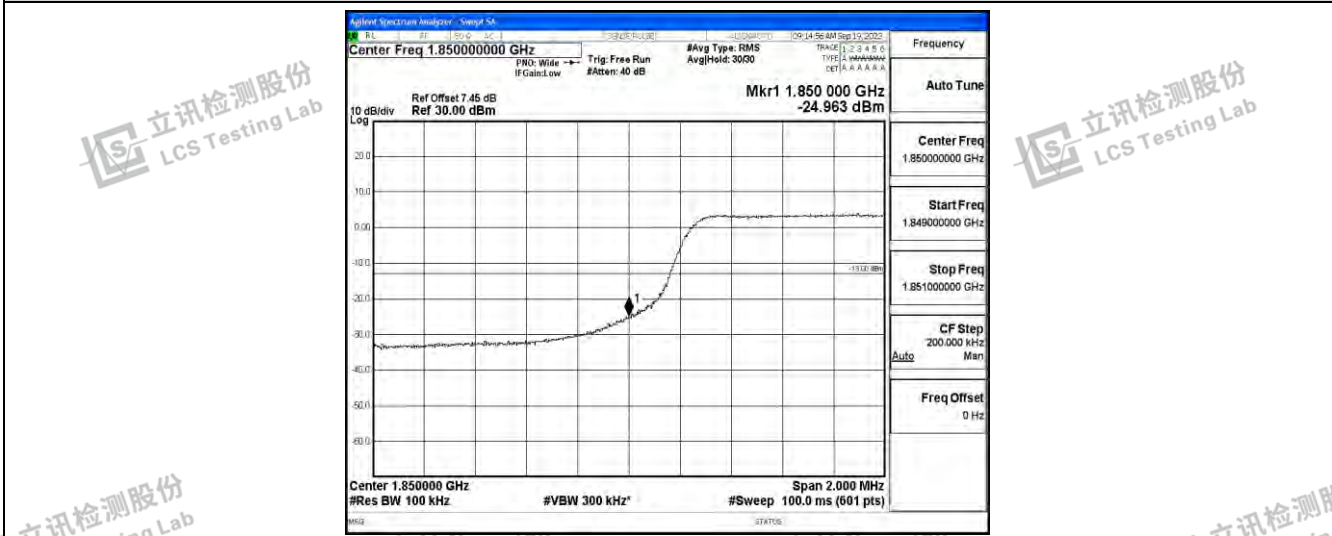

Band25-5MHz-16QAM-26665-25RB#0

Band25-10MHz-QPSK-26090-50RB#0

Band25-10MHz-QPSK-26640-50RB#0

Band25-10MHz-16QAM-26090-50RB#0

Shenzhen LCS Compliance Testing Laboratory Ltd.
 Add: 101, 201 Bldg A & 301 Bldg C, Juji Industrial Park Yabianxueziwei, Shajing Street, Baoan District, Shenzhen, 518000, China
 Tel: +(86) 0755-82591330 | E-mail: webmaster@lcs-cert.com | Web: www.lcs-cert.com
 Scan code to check authenticity