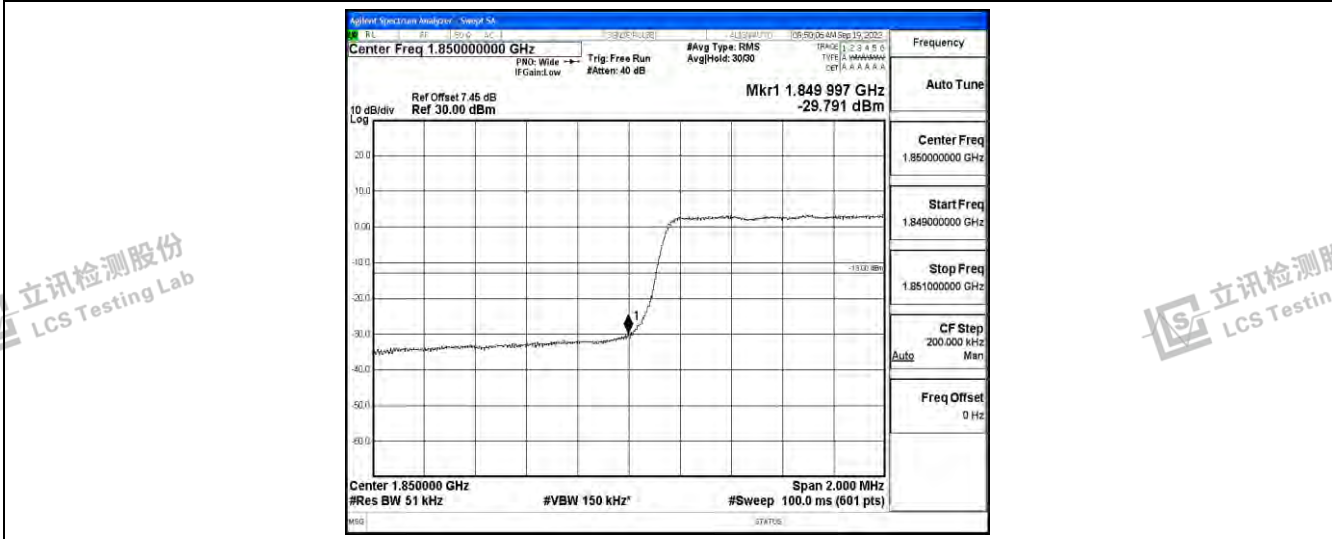

Band25-3MHz-16QAM-26055-15RB#0