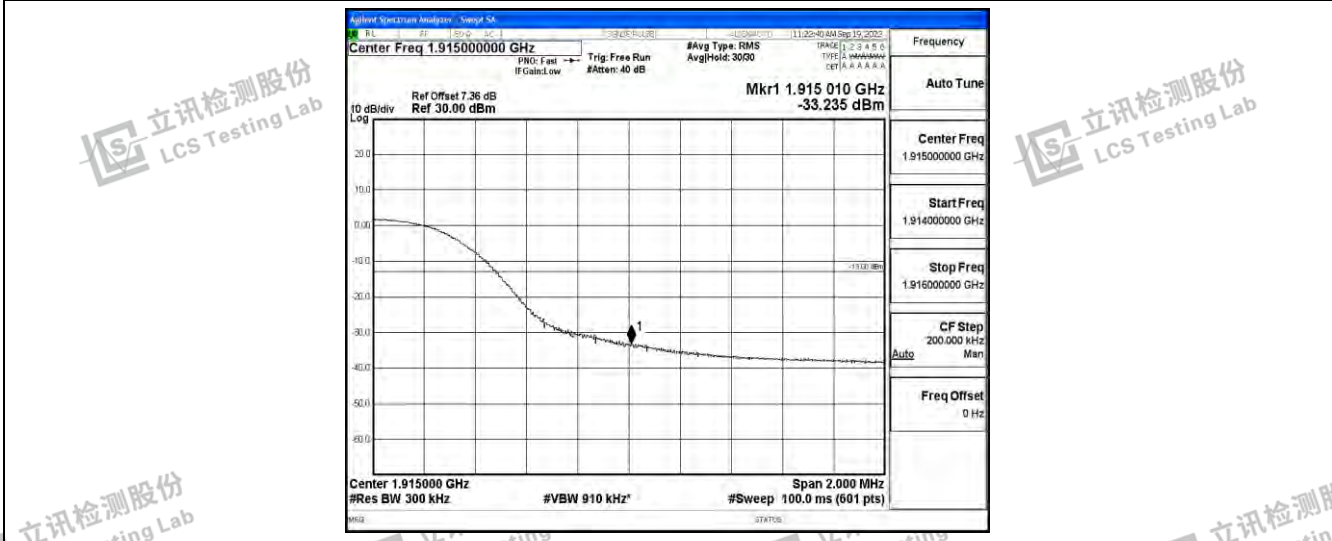

Band25-15MHz-16QAM-26615-75RB#0