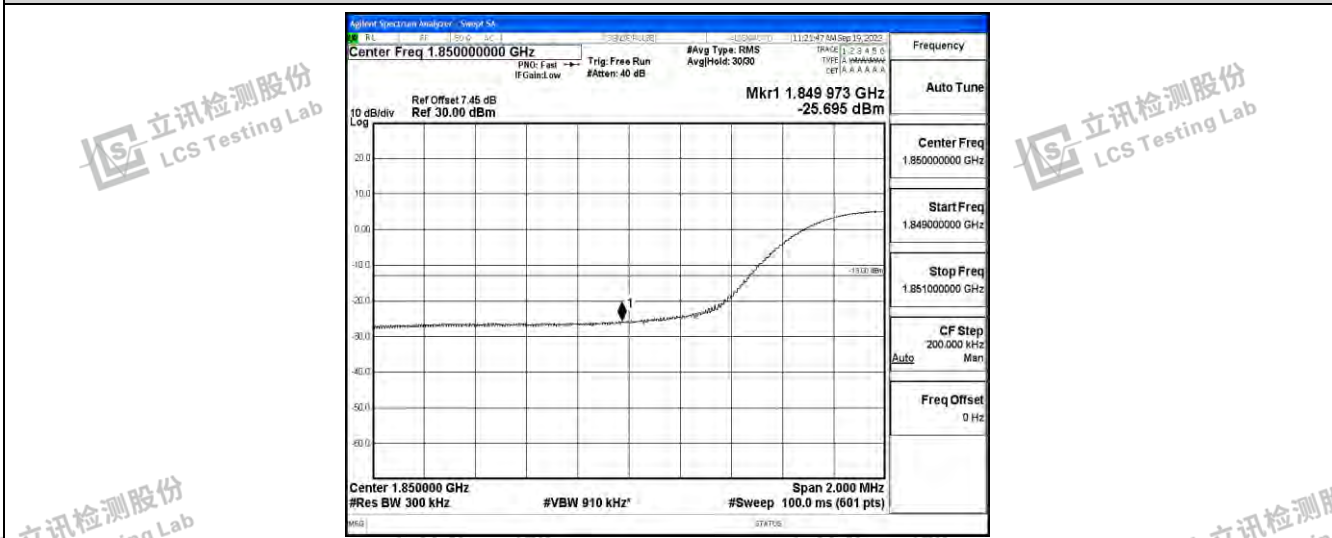

Band25-15MHz-QPSK-26115-75RB#0