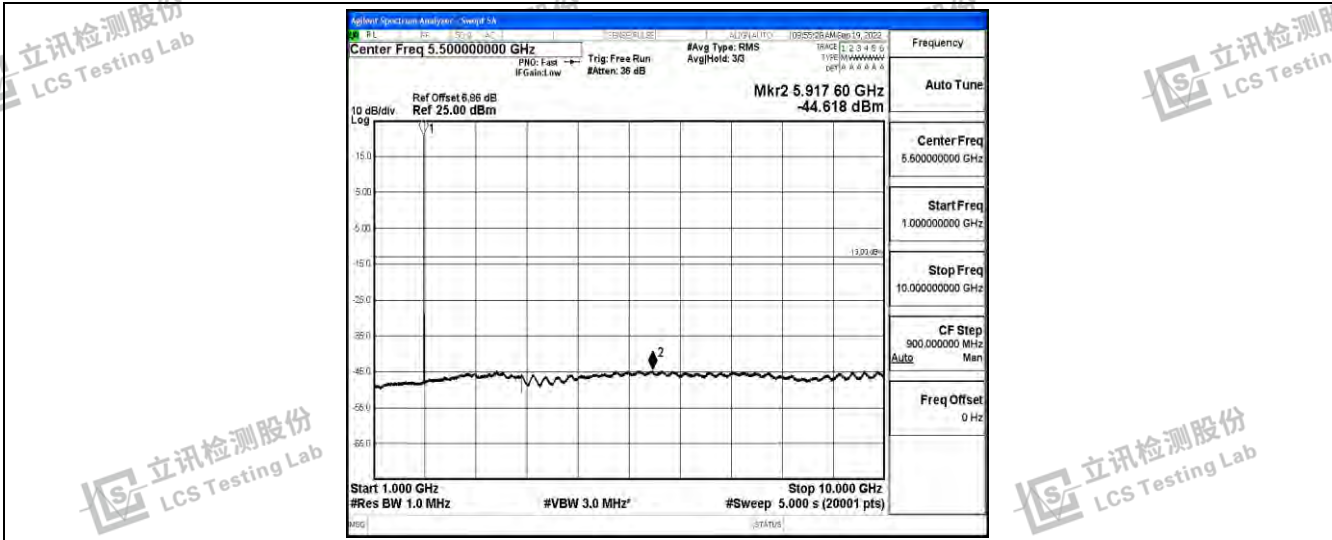

Band25-3MHz-QPSK-26365-1RB#0-Range4:1000~10000MHz