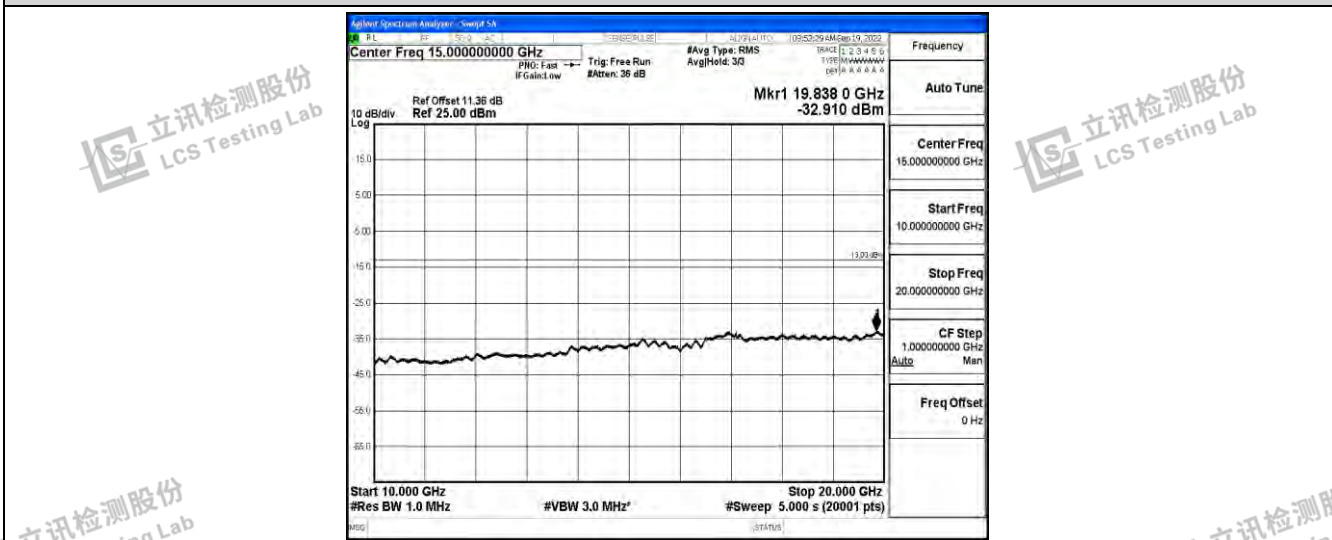

Band25-3MHz-QPSK-26055-1RB#0-Range5:10000~20000MHz