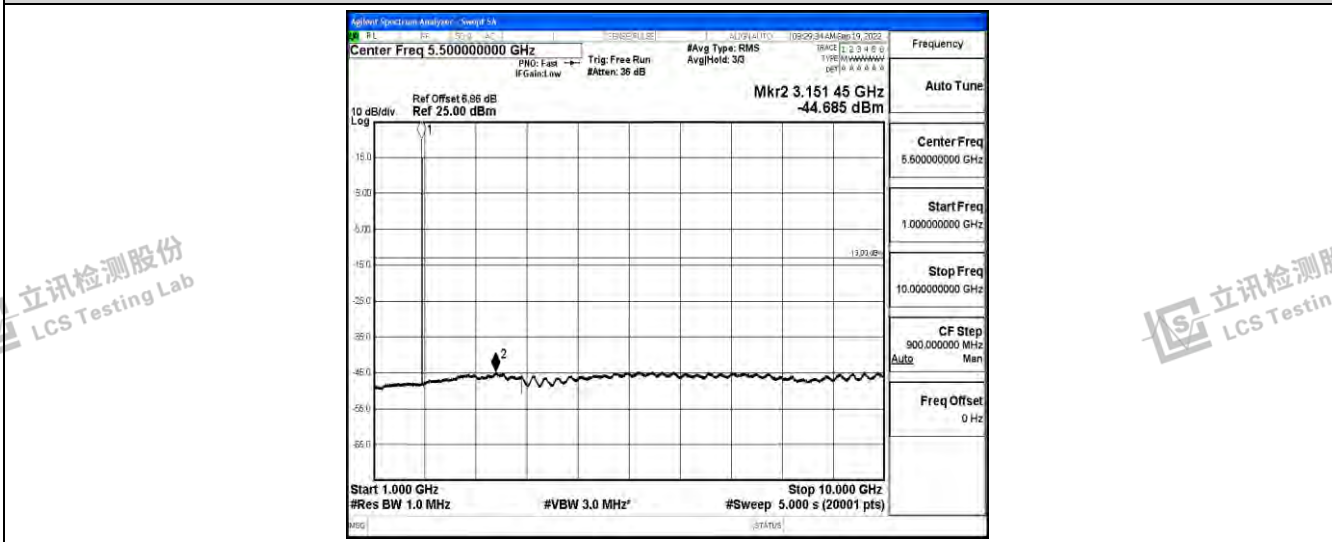

Band25-1.4MHz-16QAM-26047-1RB#0-Range4:1000~10000MHz