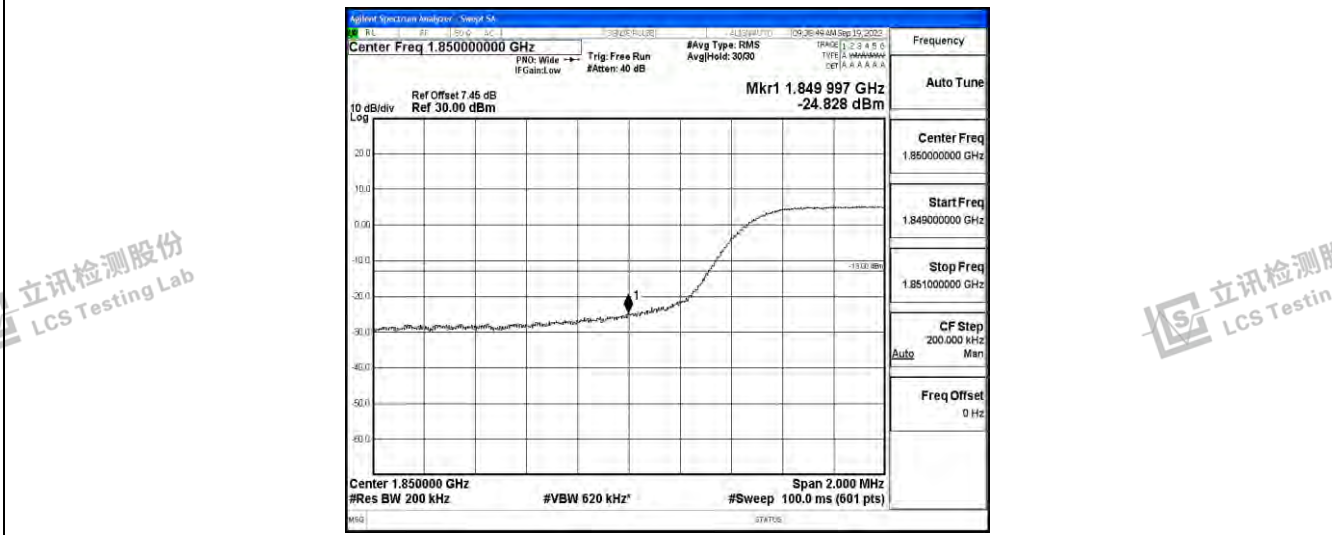

Band25-5MHz-16QAM-26665-25RB#0

Band25-10MHz-QPSK-26090-50RB#0

Band25-10MHz-QPSK-26640-50RB#0

Band25-10MHz-16QAM-26090-50RB#0

Shenzhen LCS Compliance Testing Laboratory Ltd.
 Add: 101, 201 Bldg A & 301 Bldg C, Juji Industrial Park Yabianxueziwei, Shajing Street, Baoan District, Shenzhen, 518000, China
 Tel: +(86) 0755-82591330 | E-mail: webmaster@lcs-cert.com | Web: www.lcs-cert.com
 Scan code to check authenticity