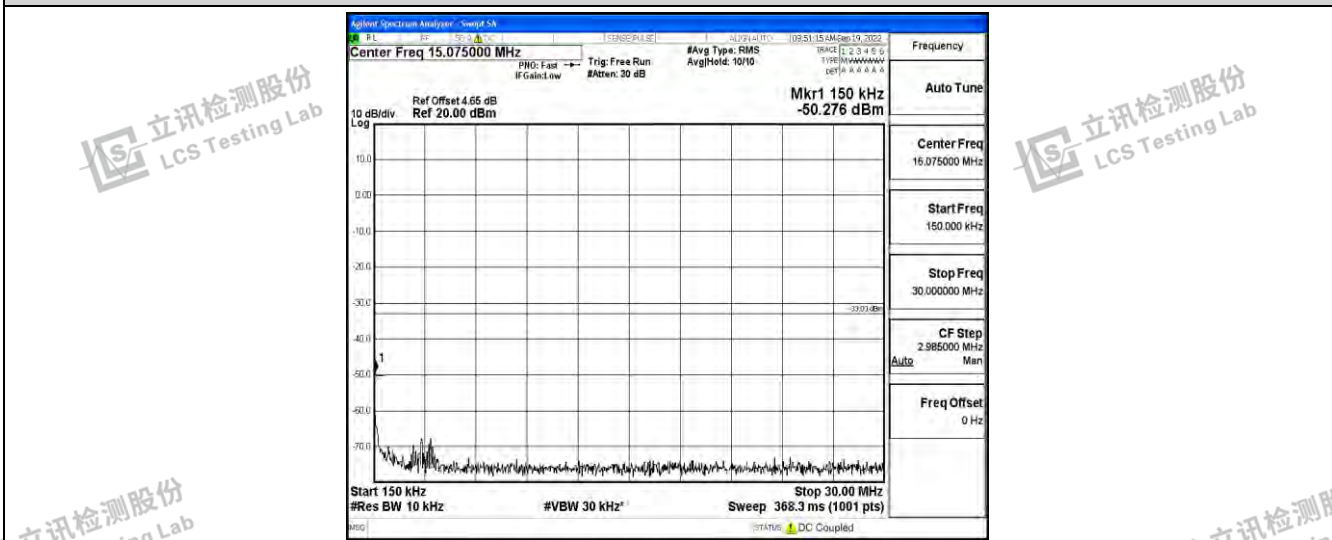

Band25-3MHz-QPSK-26055-1RB#0-Range1:0.009~0.15MHz

Band25-3MHz-QPSK-26055-1RB#0-Range2:0.15~30MHz

Band25-3MHz-QPSK-26055-1RB#0-Range3:30~1000MHz

Shenzhen LCS Compliance Testing Laboratory Ltd.
 Add: 101, 201 Bldg A & 301 Bldg C, Juji Industrial Park Yabianxueziwei, Shajing Street, Baoan District, Shenzhen, 518000, China
 Tel: +(86) 0755-82591330 | E-mail: webmaster@lcs-cert.com | Web: www.lcs-cert.com
 Scan code to check authenticity