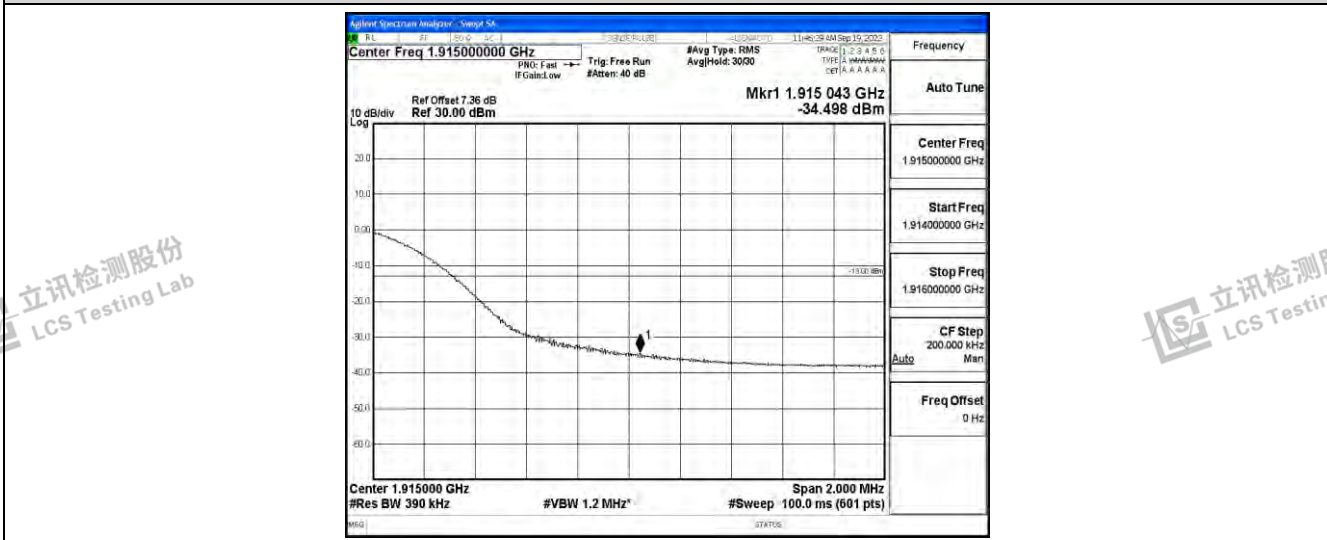

Band25-20MHz-QPSK-26590-100RB#0