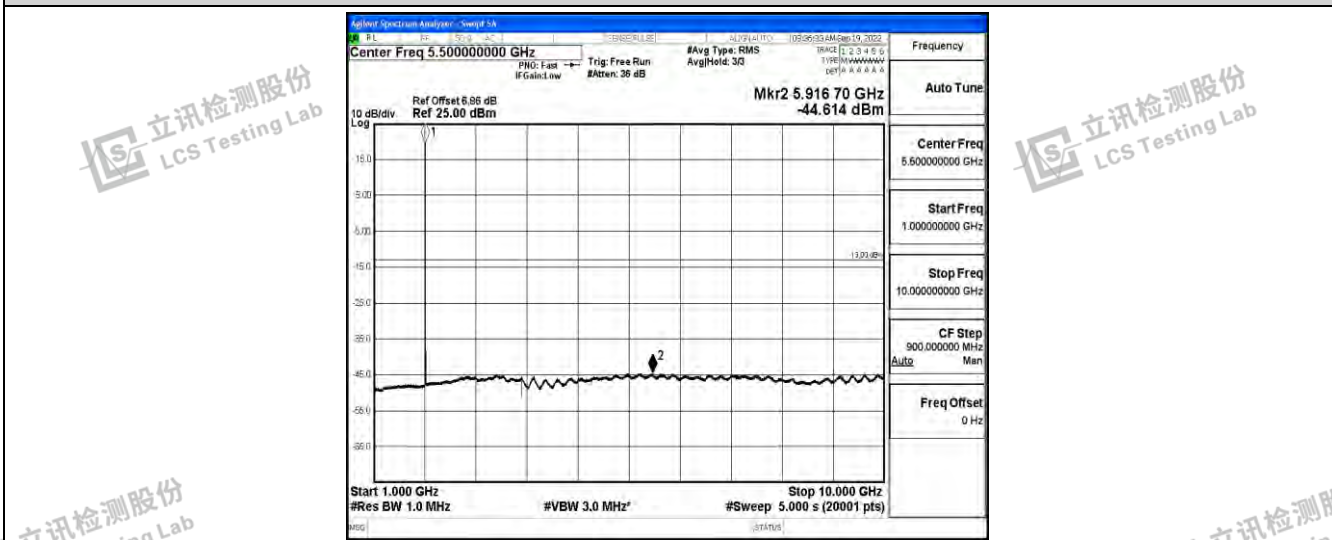

Band25-1.4MHz-16QAM-26683-1RB#0-Range4:1000~10000MHz