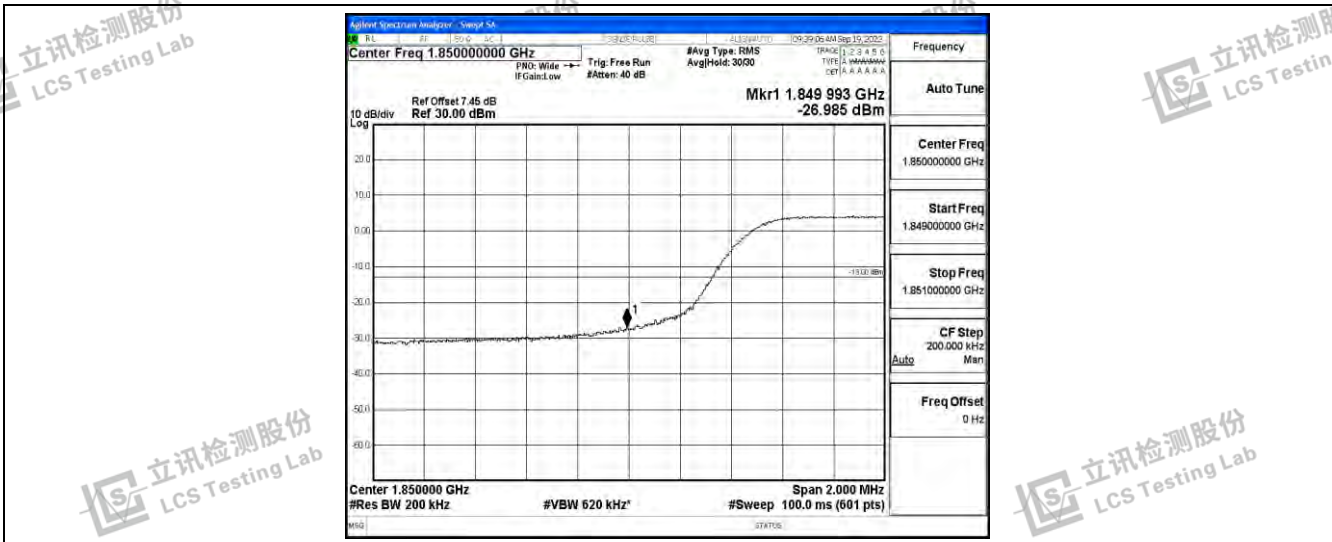

Band25-5MHz-16QAM-26665-25RB#0

Band25-10MHz-QPSK-26090-50RB#0

Band25-10MHz-QPSK-26640-50RB#0

Band25-10MHz-16QAM-26090-50RB#0

Shenzhen LCS Compliance Testing Laboratory Ltd.
 Add: 101, 201 Bldg A & 301 Bldg C, Juji Industrial Park Yabianxueziwei, Shajing Street, Baoan District, Shenzhen, 518000, China
 Tel: +(86) 0755-82591330 | E-mail: webmaster@lcs-cert.com | Web: www.lcs-cert.com
 Scan code to check authenticity