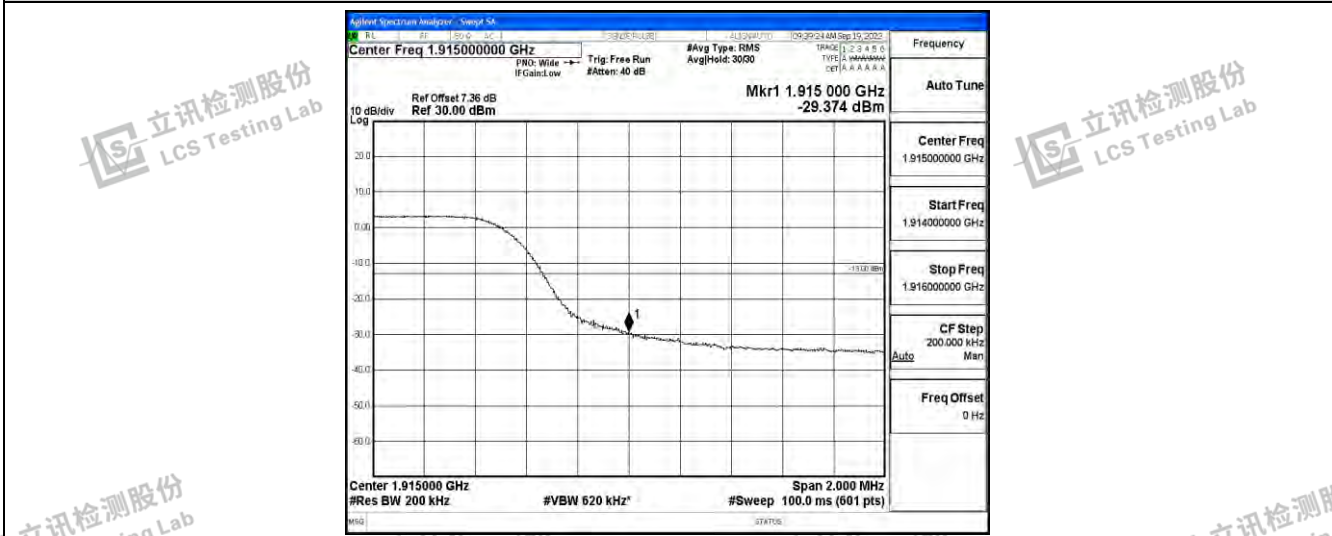

Band25-5MHz-16QAM-26665-25RB#0

Band25-10MHz-QPSK-26090-50RB#0

Band25-10MHz-QPSK-26640-50RB#0

Band25-10MHz-16QAM-26090-50RB#0

Shenzhen LCS Compliance Testing Laboratory Ltd.
 Add: 101, 201 Bldg A & 301 Bldg C, Juji Industrial Park Yabianxueziwei, Shajing Street, Baoan District, Shenzhen, 518000, China
 Tel: +(86) 0755-82591330 | E-mail: webmaster@lcs-cert.com | Web: www.lcs-cert.com
 Scan code to check authenticity