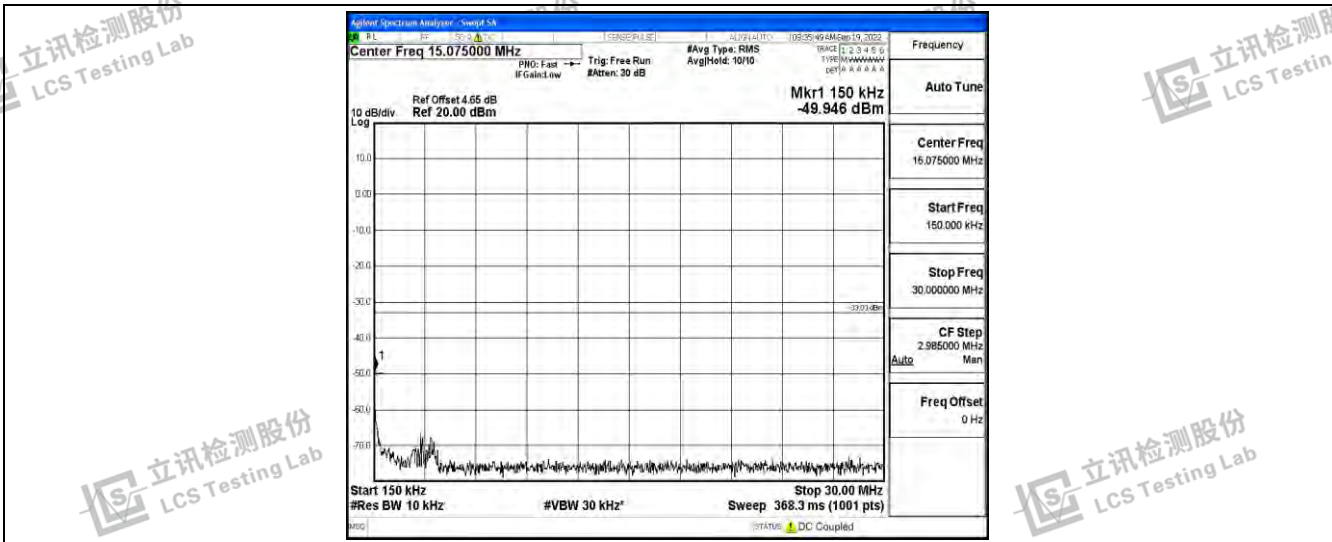

Band25-1.4MHz-16QAM-26683-1RB#0-Range2:0.15~30MHz