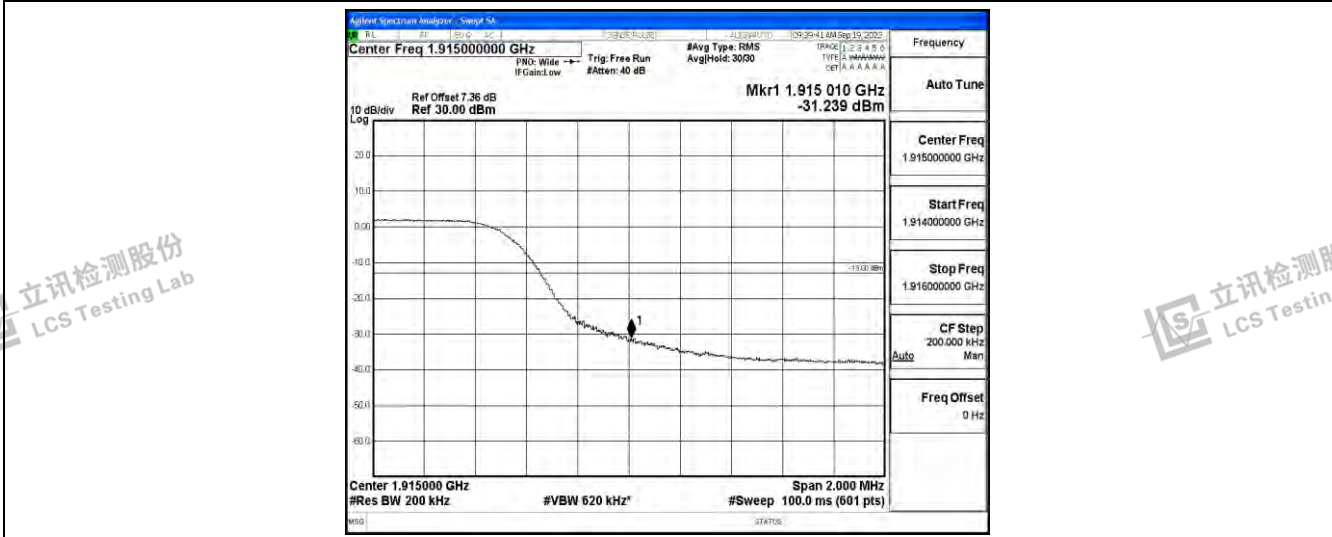

Band25-10MHz-16QAM-26640-50RB#0