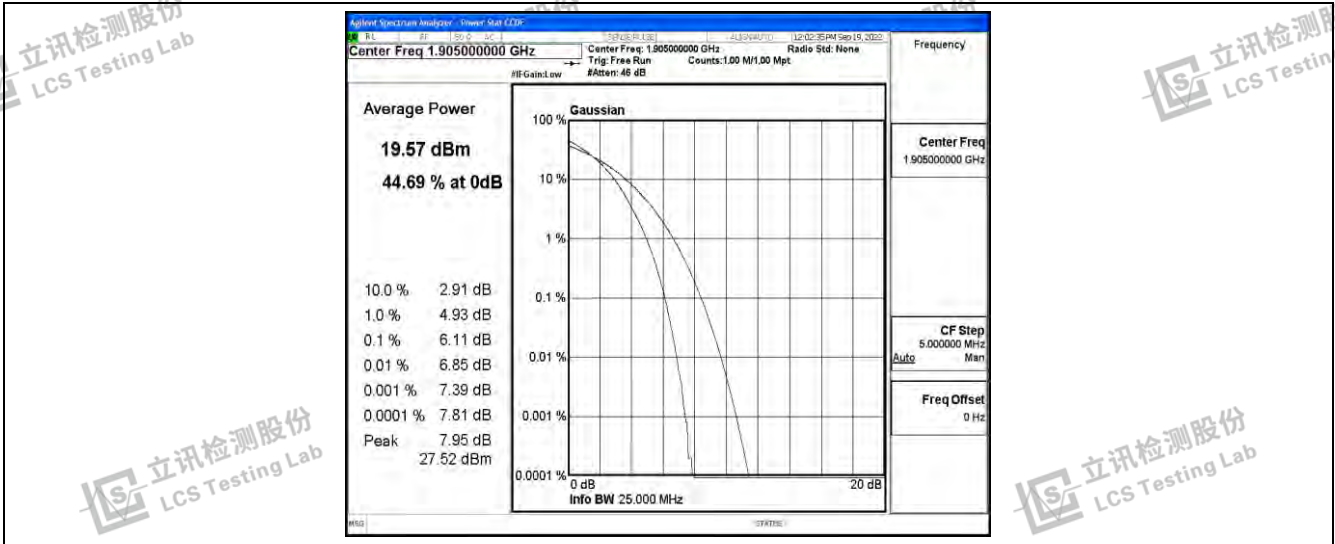

Band25-20MHz-QPSK-26590-100RB#0

Band25-20MHz-16QAM-26140-100RB#0

Band25-20MHz-16QAM-26365-100RB#0

Band25-20MHz-16QAM-26590-100RB#0

L.3 26dB Bandwidth and Occupied Bandwidth

Test Result

Band	Bandwidth	Modulation	Channel	RB Configuration	Occupied Bandwidth (MHz)	26dB Bandwidth (MHz)	Verdict
Band25	1.4MHz	QPSK	26047	6RB#0	1.0898	1.309	PASS
Band25	1.4MHz	QPSK	26365	6RB#0	1.0911	1.308	PASS
Band25	1.4MHz	QPSK	26683	6RB#0	1.0934	1.291	PASS
Band25	1.4MHz	16QAM	26047	6RB#0	1.0954	1.317	PASS
Band25	1.4MHz	16QAM	26365	6RB#0	1.0926	1.300	PASS
Band25	1.4MHz	16QAM	26683	6RB#0	1.0940	1.282	PASS
Band25	3MHz	QPSK	26055	15RB#0	2.6927	2.895	PASS
Band25	3MHz	QPSK	26365	15RB#0	2.6831	2.891	PASS
Band25	3MHz	QPSK	26675	15RB#0	2.6853	2.908	PASS
Band25	3MHz	16QAM	26055	15RB#0	2.6795	2.891	PASS
Band25	3MHz	16QAM	26365	15RB#0	2.6784	2.867	PASS
Band25	3MHz	16QAM	26675	15RB#0	2.6807	2.905	PASS
Band25	5MHz	QPSK	26065	25RB#0	4.5205	5.214	PASS
Band25	5MHz	QPSK	26365	25RB#0	4.5234	5.556	PASS
Band25	5MHz	QPSK	26665	25RB#0	4.5313	6.269	PASS
Band25	5MHz	16QAM	26065	25RB#0	4.5165	5.164	PASS
Band25	5MHz	16QAM	26365	25RB#0	4.5136	5.141	PASS
Band25	5MHz	16QAM	26665	25RB#0	4.5271	5.203	PASS
Band25	10MHz	QPSK	26090	50RB#0	9.0205	10.65	PASS
Band25	10MHz	QPSK	26365	50RB#0	9.0057	10.81	PASS
Band25	10MHz	QPSK	26640	50RB#0	8.9907	10.08	PASS
Band25	10MHz	16QAM	26090	50RB#0	9.0101	10.56	PASS
Band25	10MHz	16QAM	26365	50RB#0	9.0089	10.33	PASS
Band25	10MHz	16QAM	26640	50RB#0	8.9990	9.997	PASS
Band25	15MHz	QPSK	26115	75RB#0	13.492	15.11	PASS
Band25	15MHz	QPSK	26365	75RB#0	13.492	15.13	PASS
Band25	15MHz	QPSK	26615	75RB#0	13.460	15.01	PASS
Band25	15MHz	16QAM	26115	75RB#0	13.467	14.92	PASS
Band25	15MHz	16QAM	26365	75RB#0	13.487	15.07	PASS
Band25	15MHz	16QAM	26615	75RB#0	13.477	14.86	PASS
Band25	20MHz	QPSK	26140	100RB#0	17.979	19.70	PASS