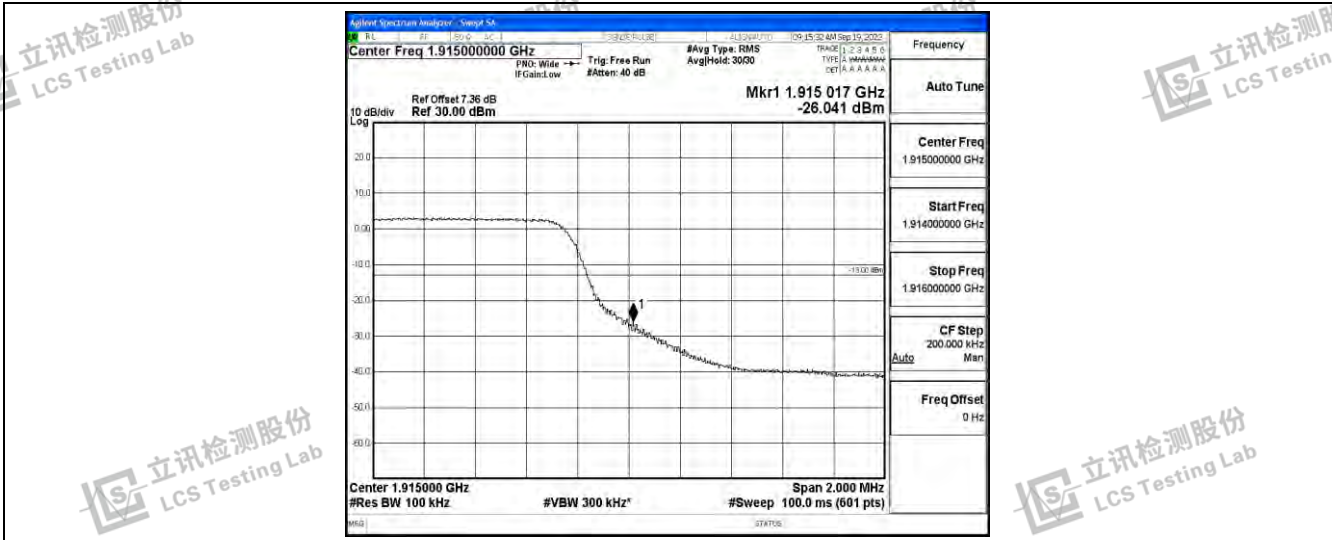

Band25-5MHz-16QAM-26665-25RB#0

Band25-10MHz-QPSK-26090-50RB#0

Band25-10MHz-QPSK-26640-50RB#0

Band25-10MHz-16QAM-26090-50RB#0

Shenzhen LCS Compliance Testing Laboratory Ltd.
 Add: 101, 201 Bldg A & 301 Bldg C, Juji Industrial Park Yabianxueziwei, Shajing Street, Baoan District, Shenzhen, 518000, China
 Tel: +(86) 0755-82591330 | E-mail: webmaster@lcs-cert.com | Web: www.lcs-cert.com
 Scan code to check authenticity