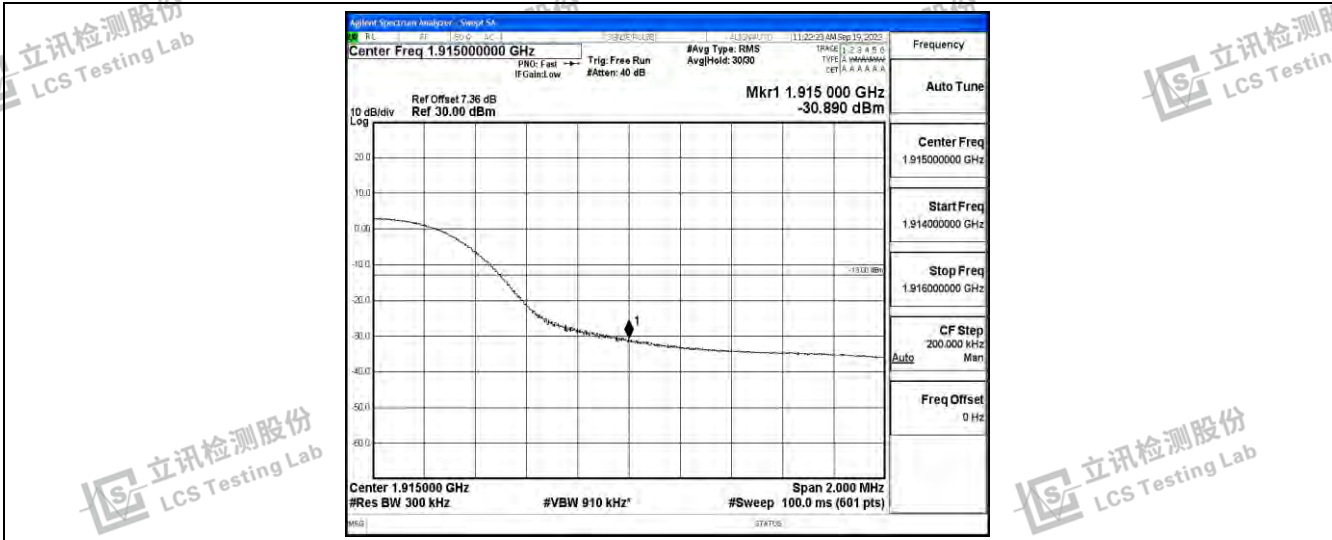

Band25-15MHz-QPSK-26615-75RB#0