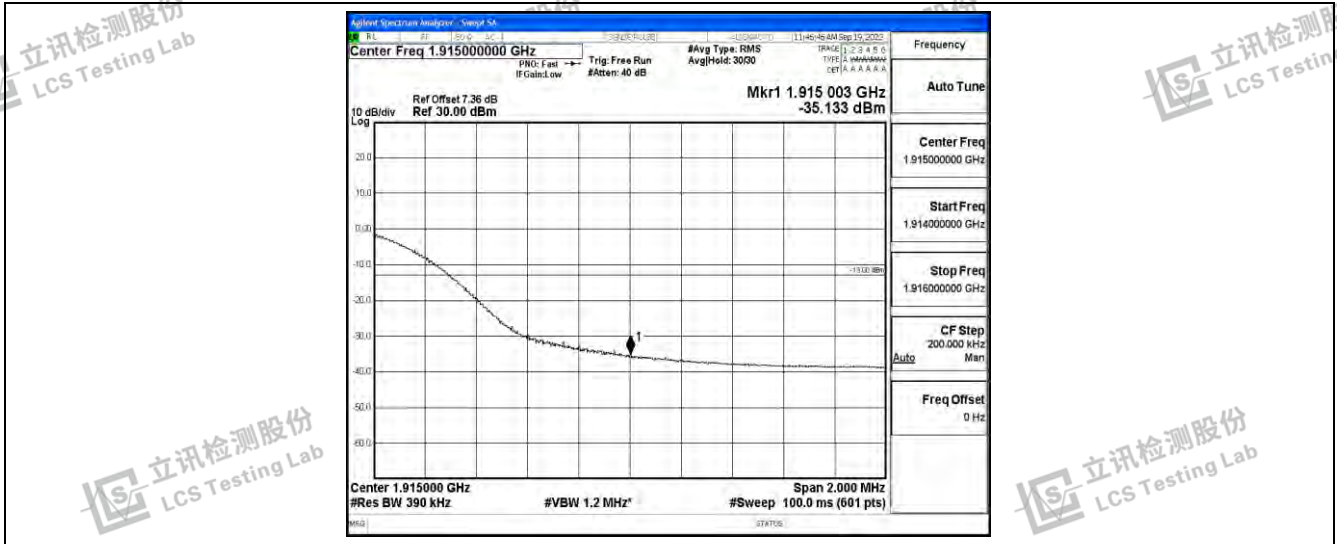

Band25-20MHz-16QAM-26590-100RB#0