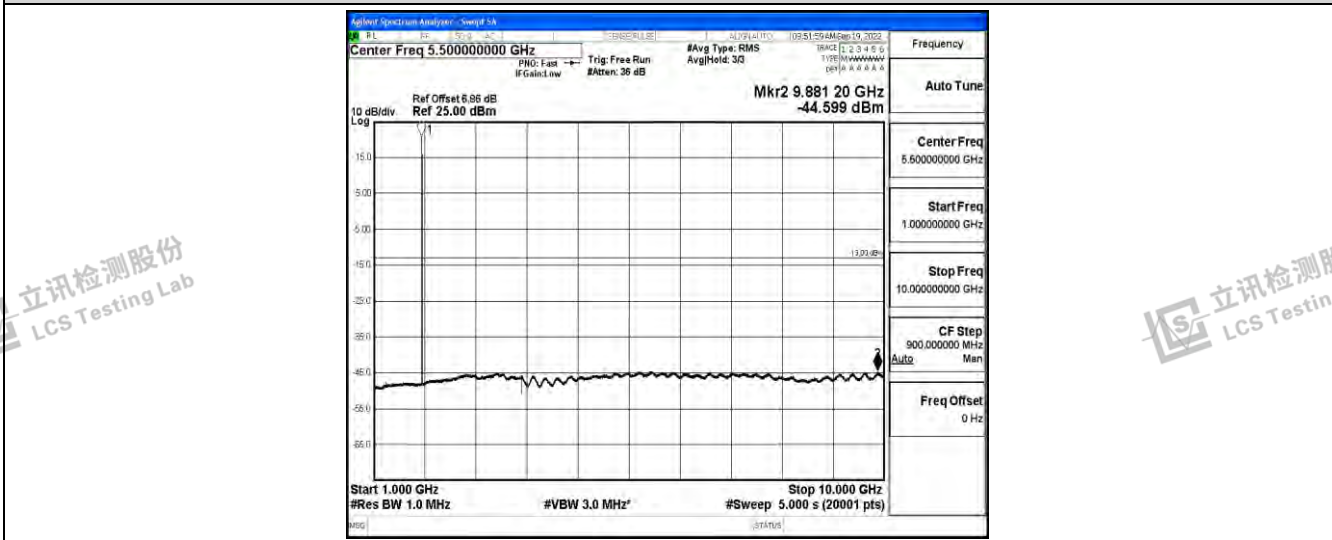

Band25-3MHz-QPSK-26055-1RB#0-Range4:1000~10000MHz