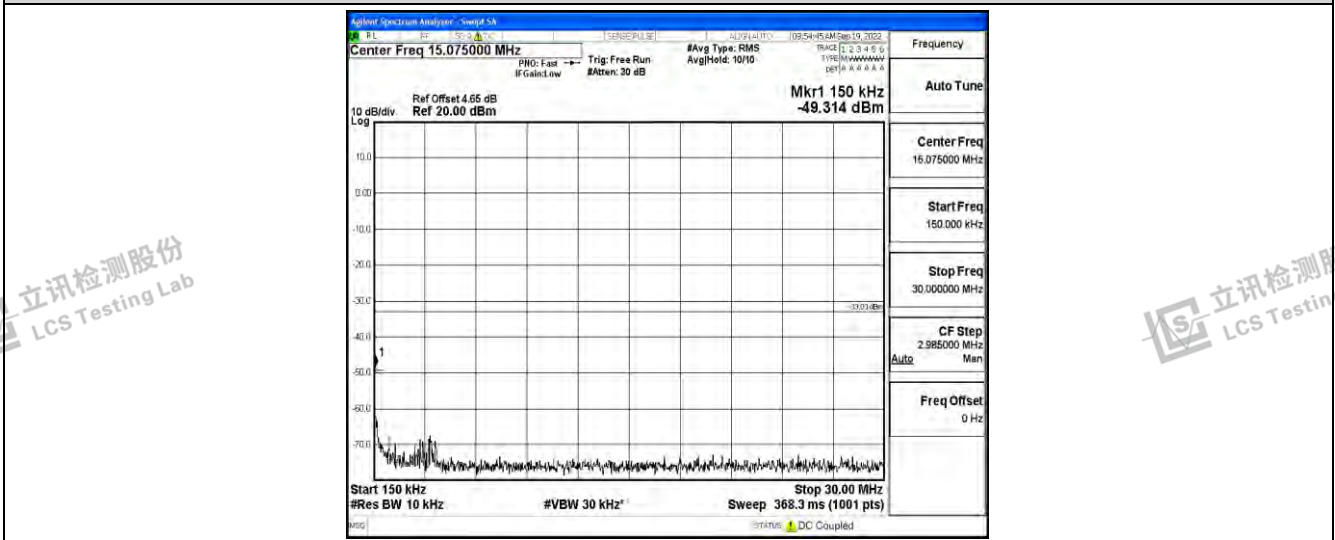

Band25-3MHz-QPSK-26365-1RB#0-Range2:0.15~30MHz