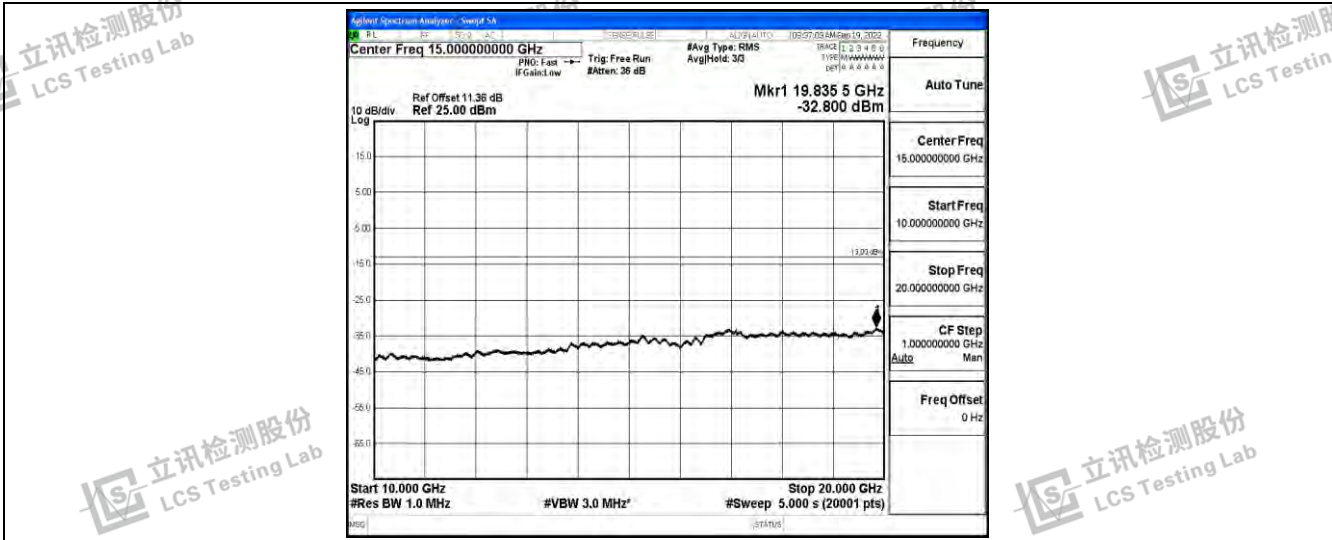

Band25-3MHz-QPSK-26055-1RB#0-Range1:0.009~0.15MHz

Band25-3MHz-QPSK-26055-1RB#0-Range2:0.15~30MHz

Band25-3MHz-QPSK-26055-1RB#0-Range3:30~1000MHz

Shenzhen LCS Compliance Testing Laboratory Ltd.
 Add: 101, 201 Bldg A & 301 Bldg C, Juji Industrial Park Yabianxueziwei, Shajing Street, Baoan District, Shenzhen, 518000, China
 Tel: +(86) 0755-82591330 | E-mail: webmaster@lcs-cert.com | Web: www.lcs-cert.com
 Scan code to check authenticity