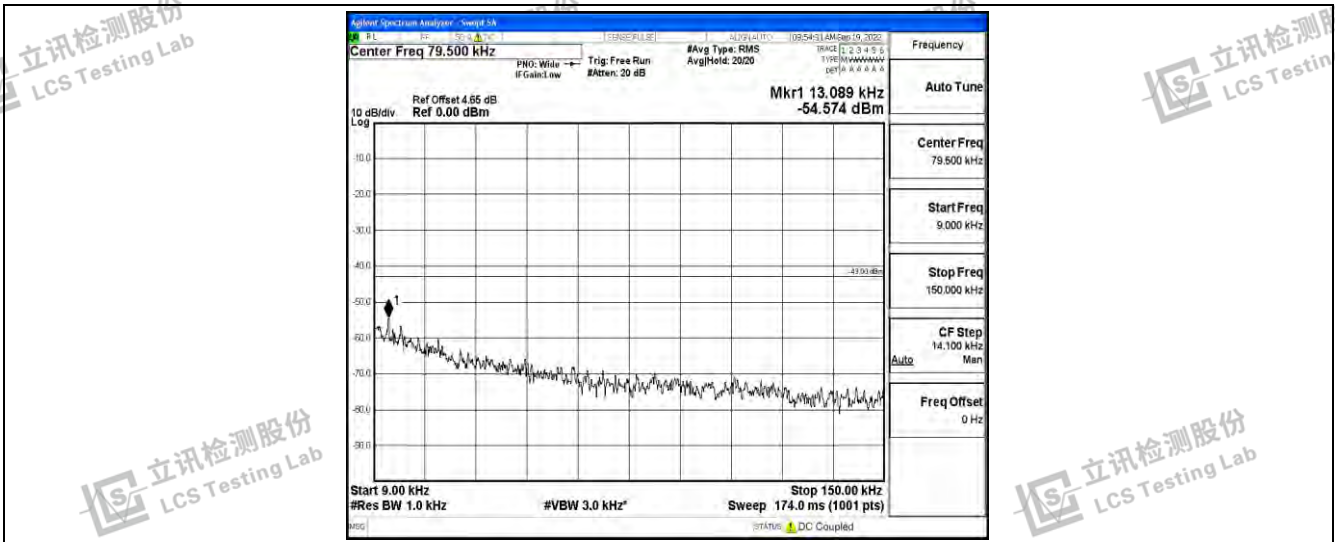

Band25-3MHz-QPSK-26365-1RB#0-Range1:0.009~0.15MHz