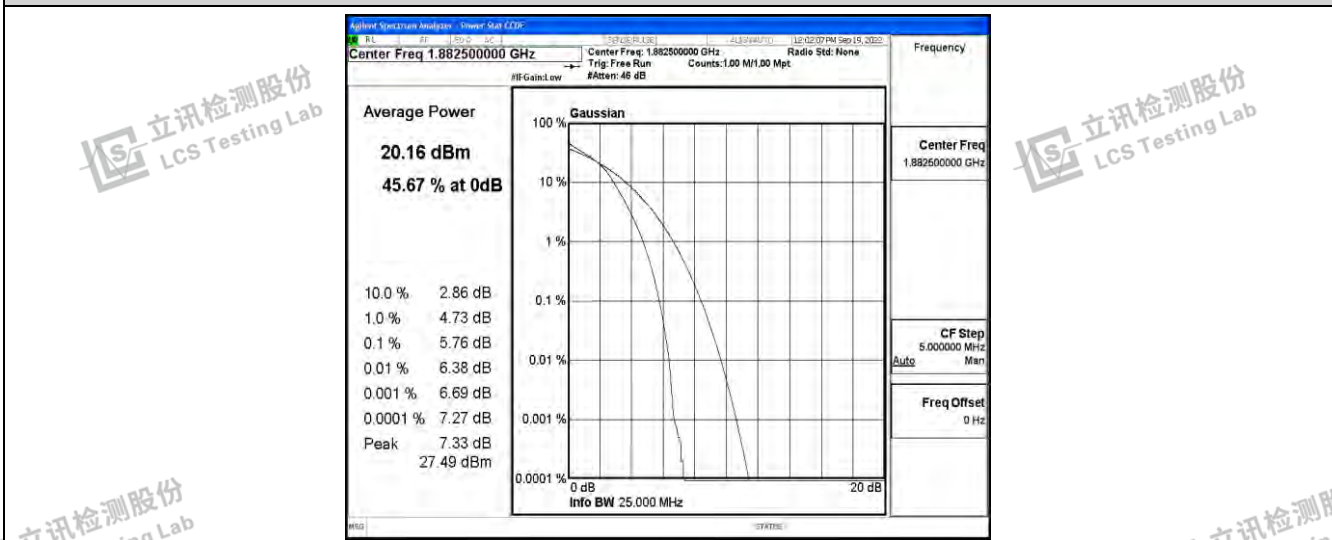

Band25-20MHz-QPSK-26590-100RB#0

Band25-20MHz-16QAM-26140-100RB#0

Band25-20MHz-16QAM-26365-100RB#0

Band25-20MHz-16QAM-26590-100RB#0

L.3 26dB Bandwidth and Occupied Bandwidth

Test Result

Band	Bandwidth	Modulation	Channel	RB Configuration	Occupied Bandwidth (MHz)	26dB Bandwidth (MHz)	Verdict
Band25	1.4MHz	QPSK	26047	6RB#0	1.0898	1.309	PASS
Band25	1.4MHz	QPSK	26365	6RB#0	1.0911	1.308	PASS
Band25	1.4MHz	QPSK	26683	6RB#0	1.0934	1.291	PASS
Band25	1.4MHz	16QAM	26047	6RB#0	1.0954	1.317	PASS
Band25	1.4MHz	16QAM	26365	6RB#0	1.0926	1.300	PASS
Band25	1.4MHz	16QAM	26683	6RB#0	1.0940	1.282	PASS
Band25	3MHz	QPSK	26055	15RB#0	2.6927	2.895	PASS
Band25	3MHz	QPSK	26365	15RB#0	2.6831	2.891	PASS
Band25	3MHz	QPSK	26675	15RB#0	2.6853	2.908	PASS
Band25	3MHz	16QAM	26055	15RB#0	2.6795	2.891	PASS
Band25	3MHz	16QAM	26365	15RB#0	2.6784	2.867	PASS
Band25	3MHz	16QAM	26675	15RB#0	2.6807	2.905	PASS
Band25	5MHz	QPSK	26065	25RB#0	4.5205	5.214	PASS
Band25	5MHz	QPSK	26365	25RB#0	4.5234	5.556	PASS
Band25	5MHz	QPSK	26665	25RB#0	4.5313	6.269	PASS
Band25	5MHz	16QAM	26065	25RB#0	4.5165	5.164	PASS
Band25	5MHz	16QAM	26365	25RB#0	4.5136	5.141	PASS
Band25	5MHz	16QAM	26665	25RB#0	4.5271	5.203	PASS
Band25	10MHz	QPSK	26090	50RB#0	9.0205	10.65	PASS
Band25	10MHz	QPSK	26365	50RB#0	9.0057	10.81	PASS
Band25	10MHz	QPSK	26640	50RB#0	8.9907	10.08	PASS
Band25	10MHz	16QAM	26090	50RB#0	9.0101	10.56	PASS
Band25	10MHz	16QAM	26365	50RB#0	9.0089	10.33	PASS
Band25	10MHz	16QAM	26640	50RB#0	8.9990	9.997	PASS
Band25	15MHz	QPSK	26115	75RB#0	13.492	15.11	PASS
Band25	15MHz	QPSK	26365	75RB#0	13.492	15.13	PASS
Band25	15MHz	QPSK	26615	75RB#0	13.460	15.01	PASS
Band25	15MHz	16QAM	26115	75RB#0	13.467	14.92	PASS
Band25	15MHz	16QAM	26365	75RB#0	13.487	15.07	PASS
Band25	15MHz	16QAM	26615	75RB#0	13.477	14.86	PASS
Band25	20MHz	QPSK	26140	100RB#0	17.979	19.70	PASS