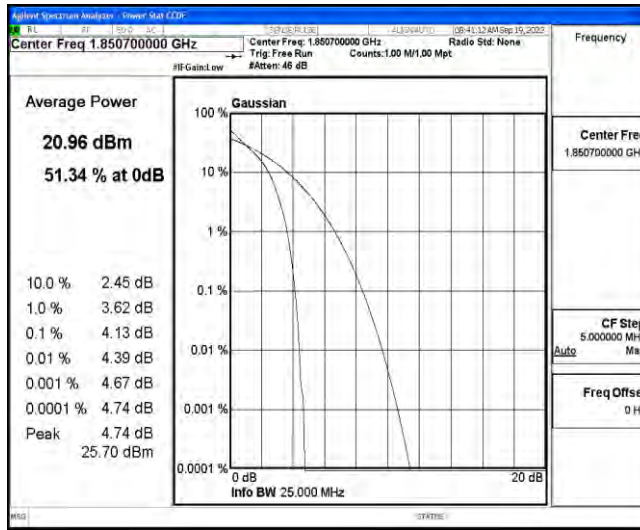

立讯检测股份
LCS Testing Lab
Test Graphs

立讯检测股份
LCS Testing Lab

立讯检测股份
LCS Testing Lab

立讯检测股份
LCS Testing Lab

Band25-1.4MHz-QPSK-26047-6RB#0

立讯检测股份
LCS Testing Lab

立讯检测股份
LCS Testing Lab