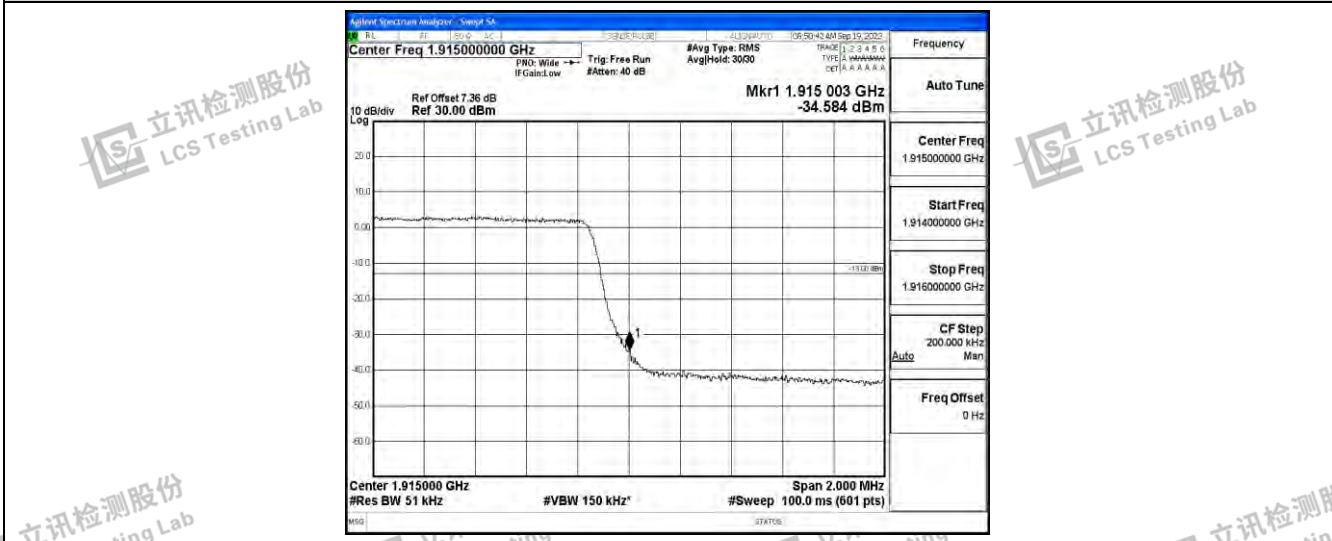

Band25-3MHz-16QAM-26675-15RB#0