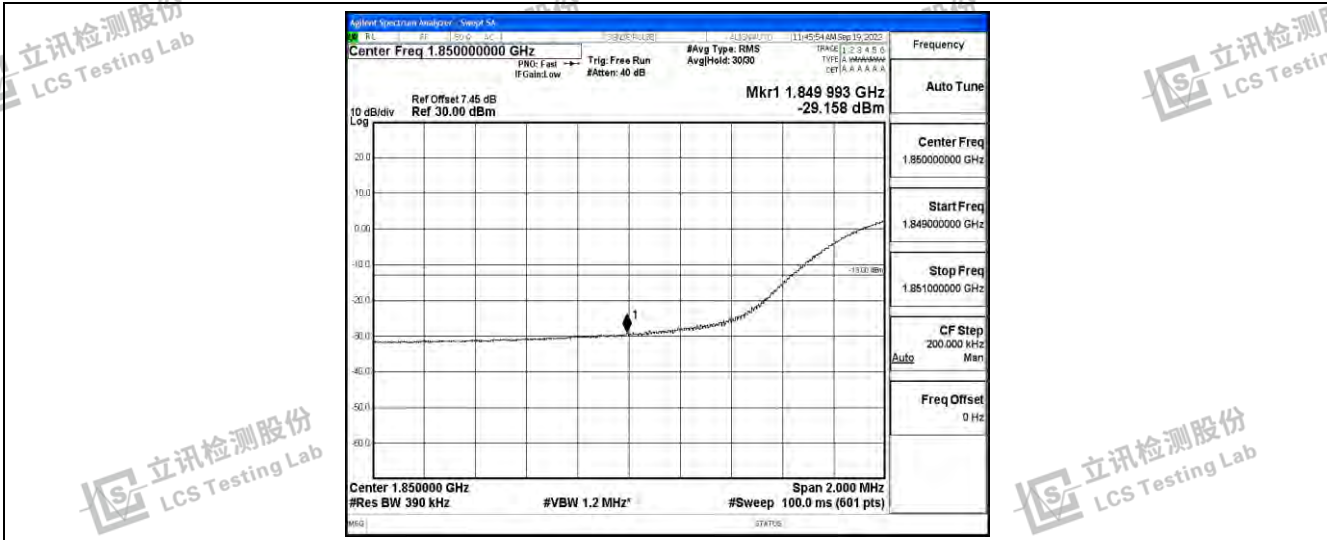

Band25-20MHz-QPSK-26140-100RB#0