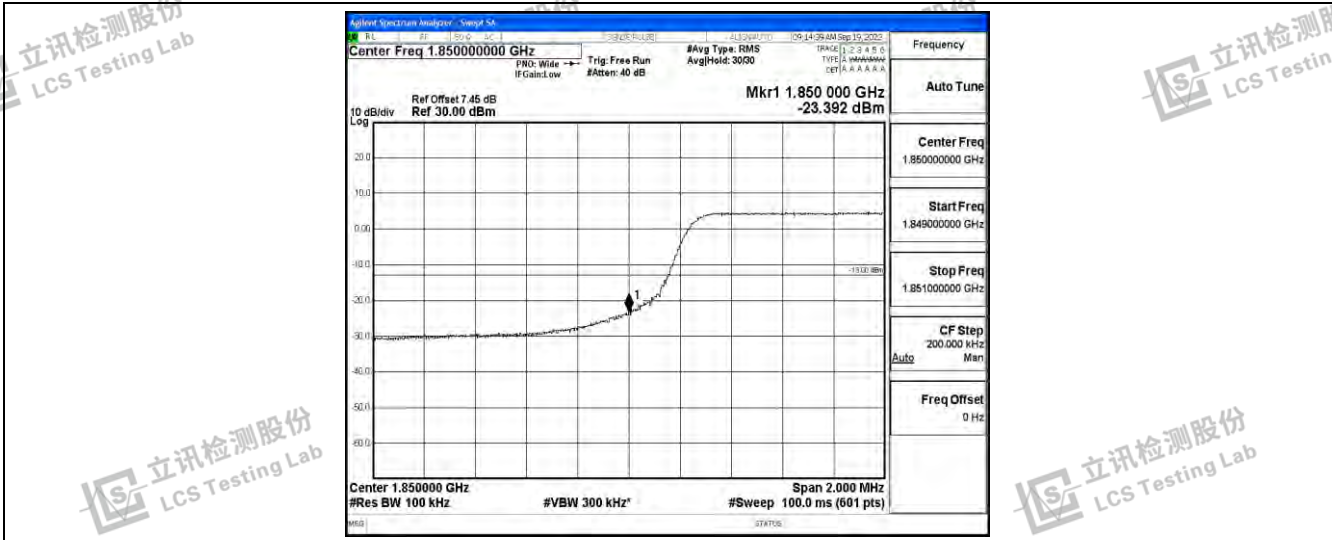

Band25-5MHz-QPSK-26065-25RB#0