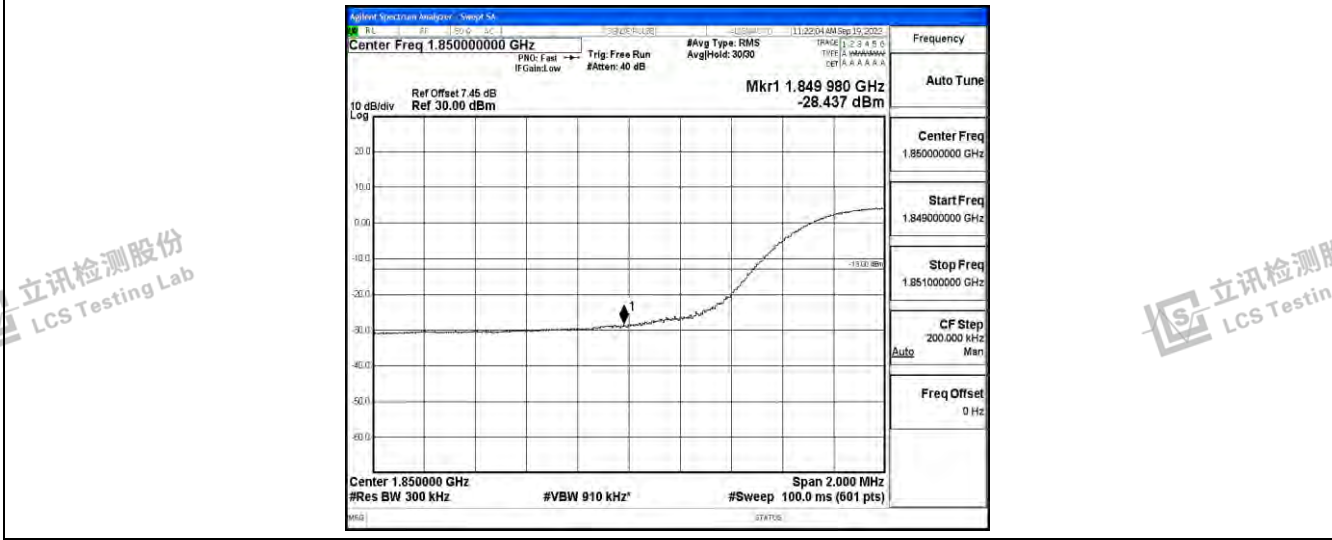

Band25-15MHz-16QAM-26115-75RB#0