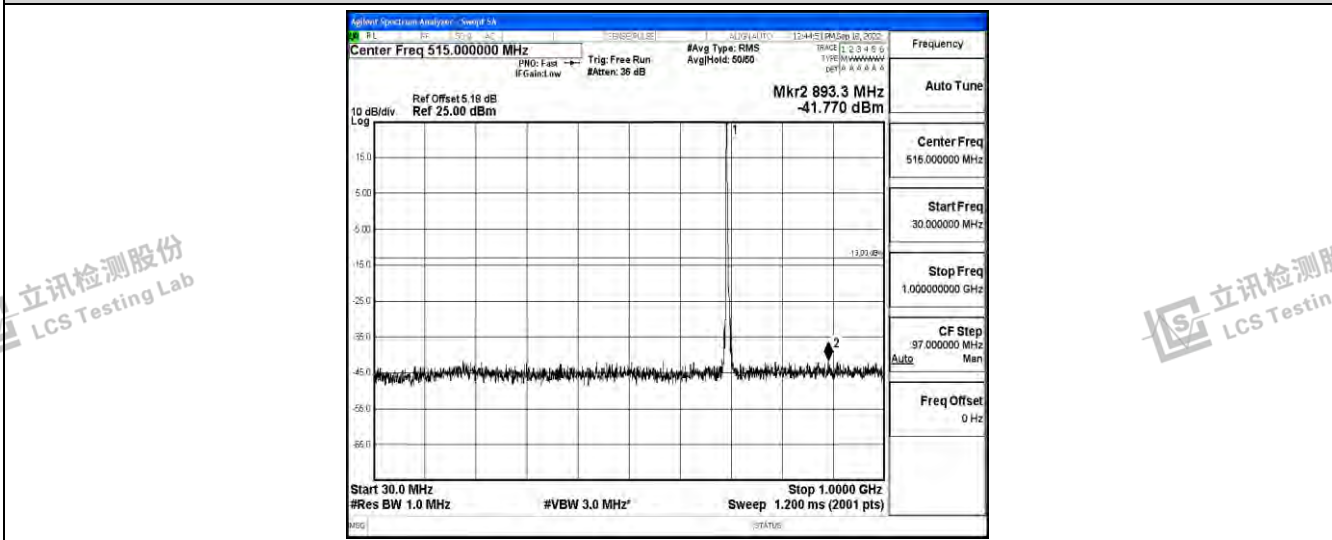

Band12-5MHz-QPSK-23035-1RB#0-Range3:30~1000MHz