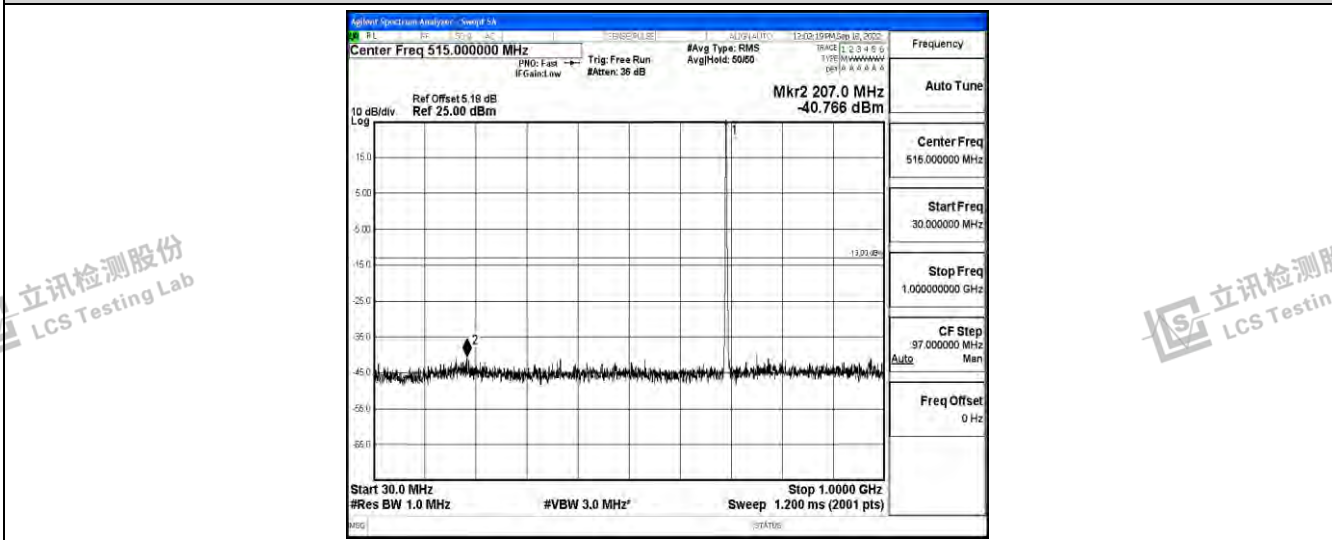

Band12-1.4MHz-QPSK-23017-1RB#0-Range3:30~1000MHz