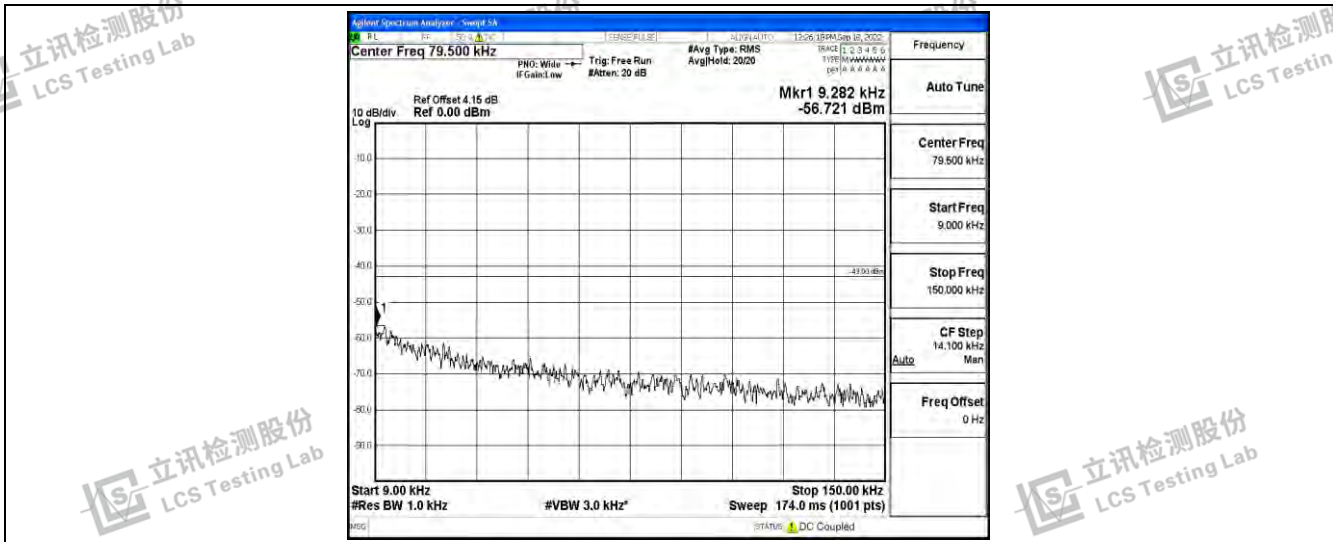

Band12-3MHz-16QAM-23025-1RB#0-Range2:0.15~30MHz

Band12-3MHz-16QAM-23025-1RB#0-Range3:30~1000MHz

Band12-3MHz-16QAM-23025-1RB#0-Range4:1000~10000MHz

Band12-3MHz-16QAM-23095-1RB#0-Range1:0.009~0.15MHz

Shenzhen LCS Compliance Testing Laboratory Ltd.
 Add: 101, 201 Bldg A & 301 Bldg C, Juji Industrial Park Yabianxueziwei, Shajing Street, Baoan District, Shenzhen, 518000, China
 Tel: +(86) 0755-82591330 | E-mail: webmaster@lcs-cert.com | Web: www.lcs-cert.com
 Scan code to check authenticity