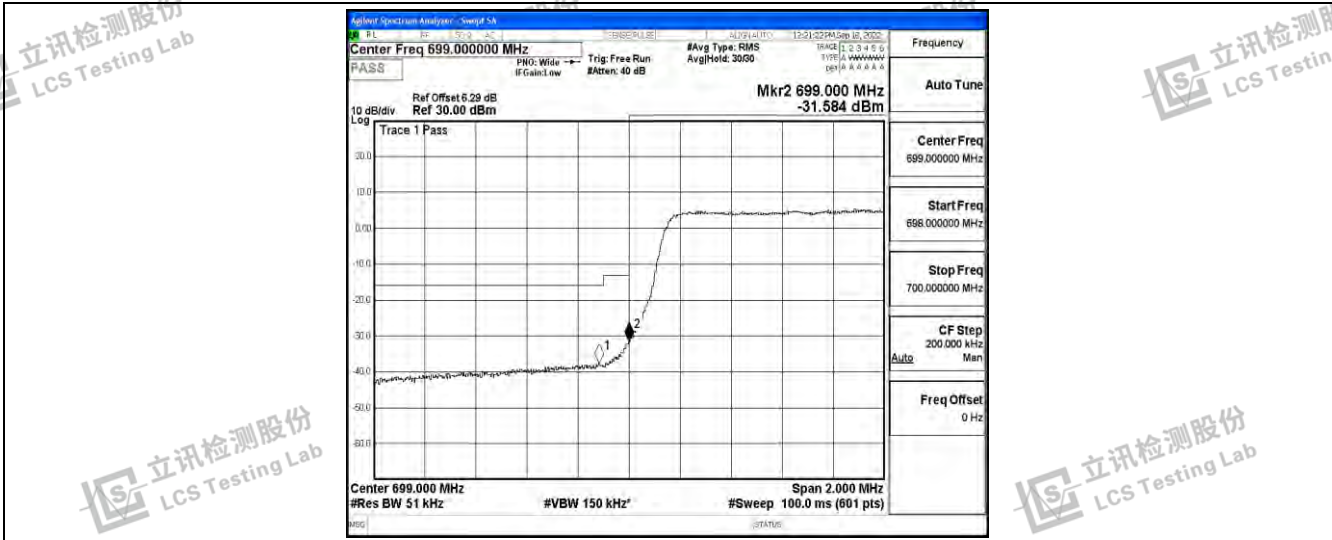

Test Graphs

Band12-1.4MHz-16QAM-23017-6RB#0

Band12-1.4MHz-16QAM-23173-6RB#0

Band12-3MHz-QPSK-23025-15RB#0

Shenzhen LCS Compliance Testing Laboratory Ltd.
 Add: 101, 201 Bldg A & 301 Bldg C, Juji Industrial Park Yabianxueziwei, Shajing Street, Baoan District, Shenzhen, 518000, China
 Tel: +(86) 0755-82591330 | E-mail: webmaster@lcs-cert.com | Web: www.lcs-cert.com
 Scan code to check authenticity