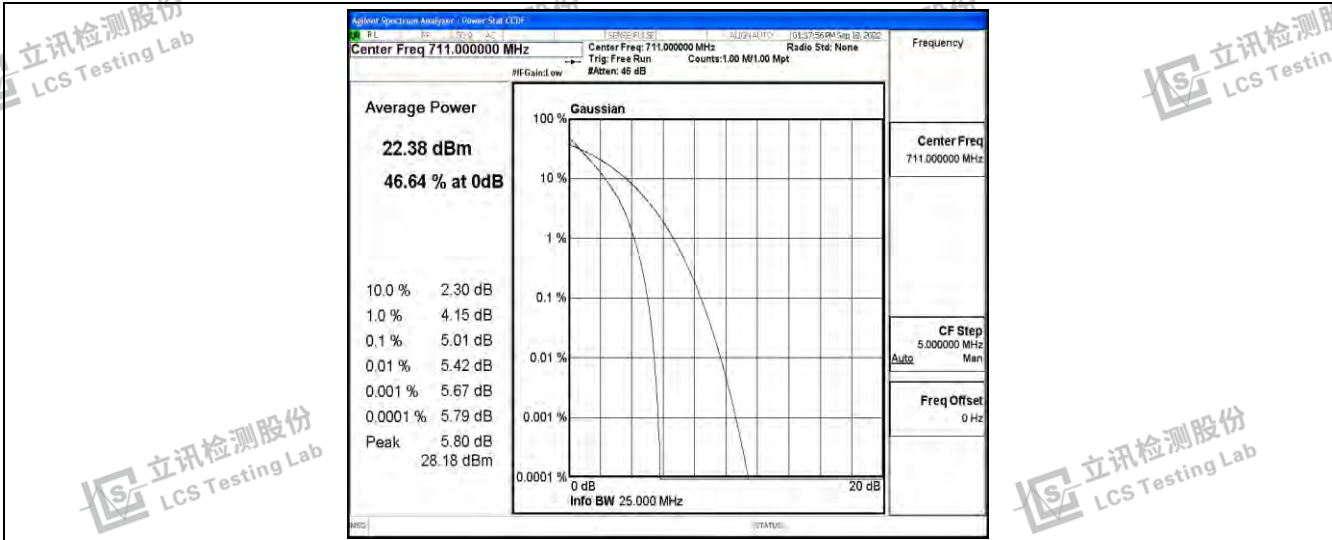

Band12-10MHz-QPSK-23060-50RB#0

Band12-10MHz-QPSK-23095-50RB#0

Band12-10MHz-QPSK-23130-50RB#0

Band12-10MHz-16QAM-23060-50RB#0

Band12-10MHz-16QAM-23095-50RB#0

Band12-10MHz-16QAM-23130-50RB#0

Shenzhen LCS Compliance Testing Laboratory Ltd.
 Add: 101, 201 Bldg A & 301 Bldg C, Juji Industrial Park Yabianxueziwei, Shajing Street, Baoan District, Shenzhen, 518000, China
 Tel: +(86) 0755-82591330 | E-mail: webmaster@lcs-cert.com | Web: www.lcs-cert.com
 Scan code to check authenticity