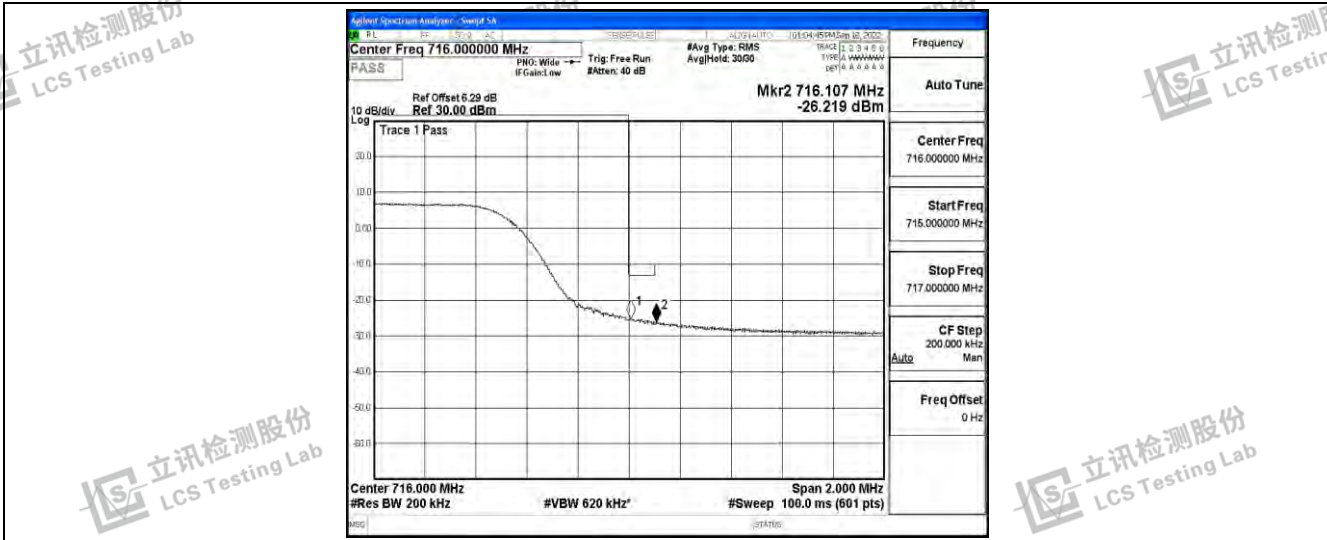

Band12-10MHz-QPSK-23130-50RB#0