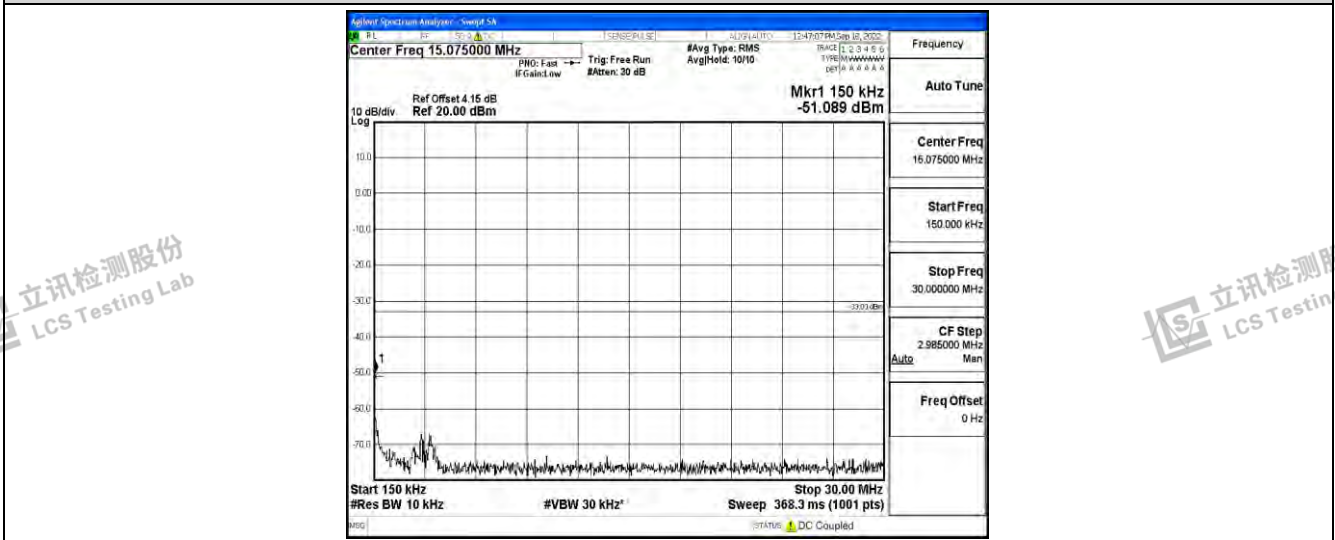

Band12-5MHz-QPSK-23095-1RB#0-Range2:0.15~30MHz