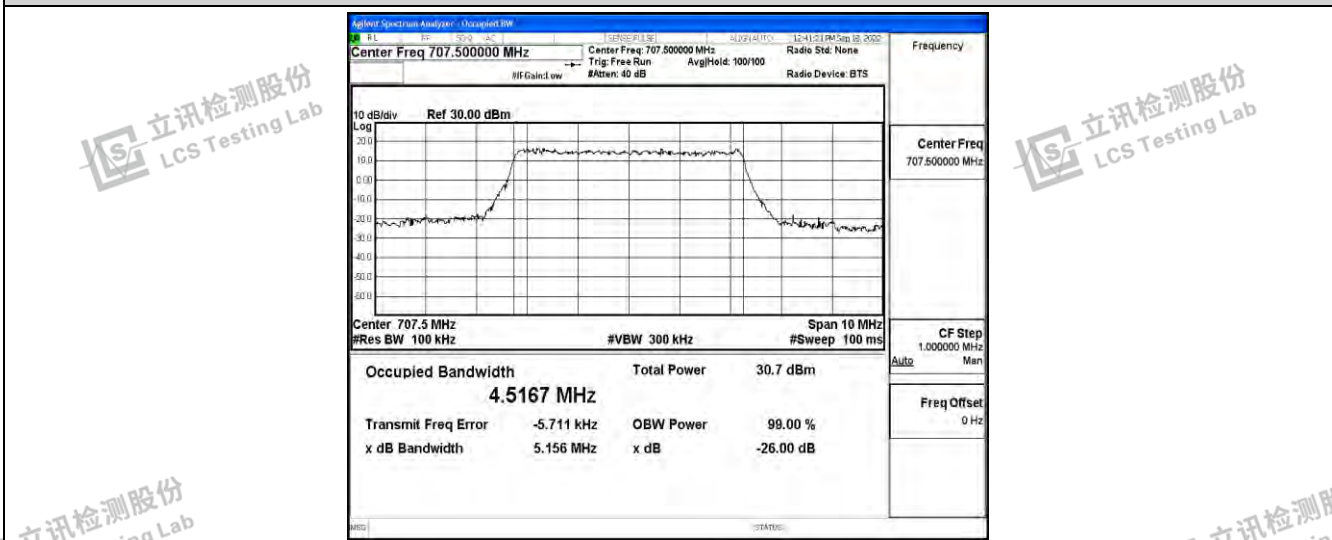

Band12-5MHz-QPSK-23095-25RB#0