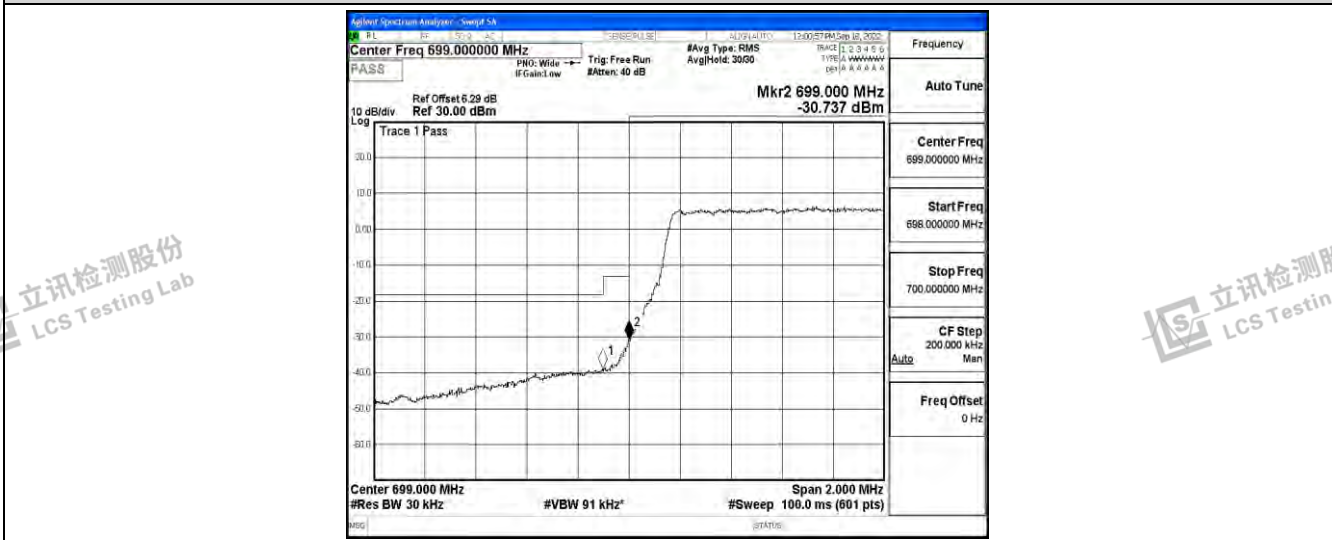

Band12-1.4MHz-16QAM-23017-6RB#0