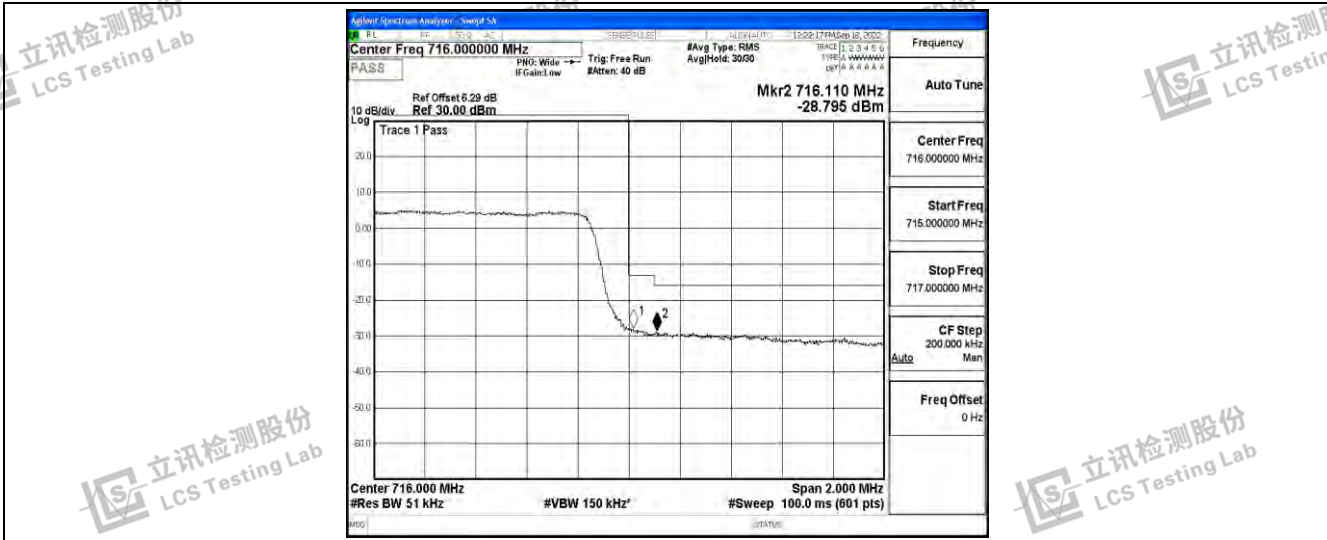

Band12-3MHz-QPSK-23165-15RB#0

Band12-3MHz-16QAM-23025-15RB#0

Band12-3MHz-16QAM-23165-15RB#0

Shenzhen LCS Compliance Testing Laboratory Ltd.
 Add: 101, 201 Bldg A & 301 Bldg C, Juji Industrial Park Yabianxueziwei, Shajing Street, Baoan District, Shenzhen, 518000, China
 Tel: +(86) 0755-82591330 | E-mail: webmaster@lcs-cert.com | Web: www.lcs-cert.com
 Scan code to check authenticity