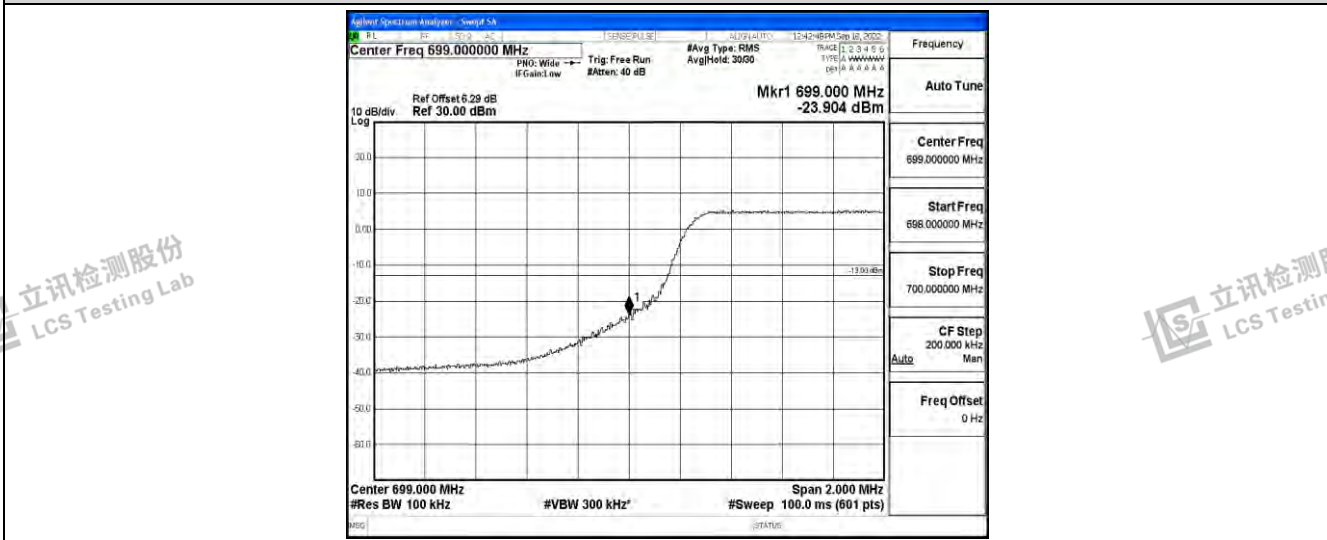

Band12-5MHz-QPSK-23035-25RB#0