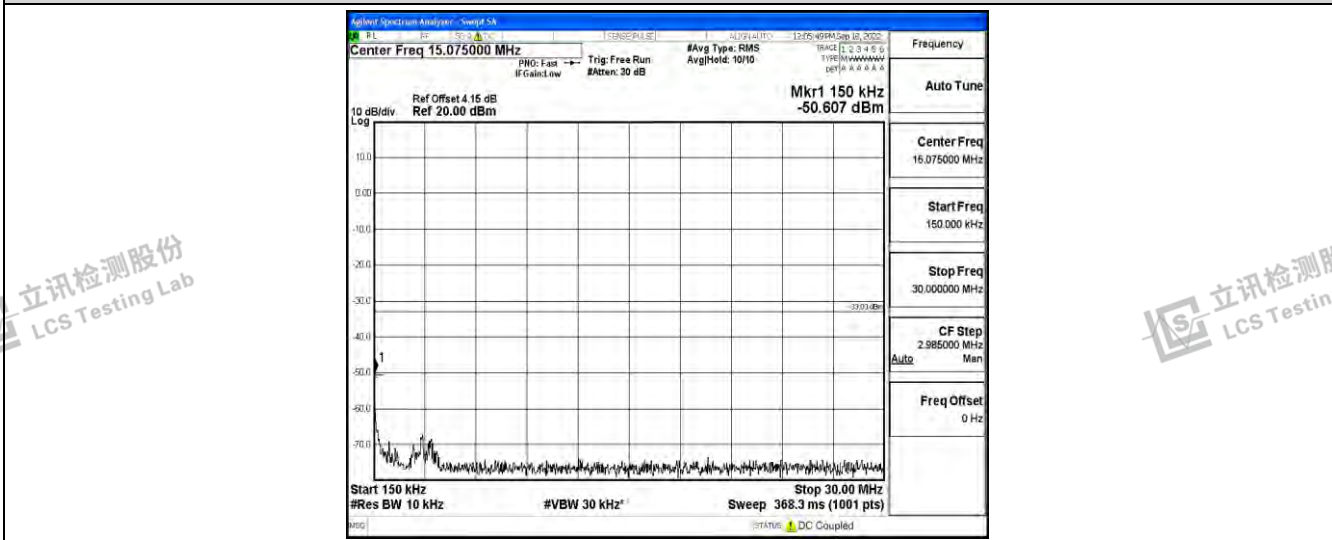

Band12-1.4MHz-16QAM-23095-1RB#0-Range2:0.15~30MHz