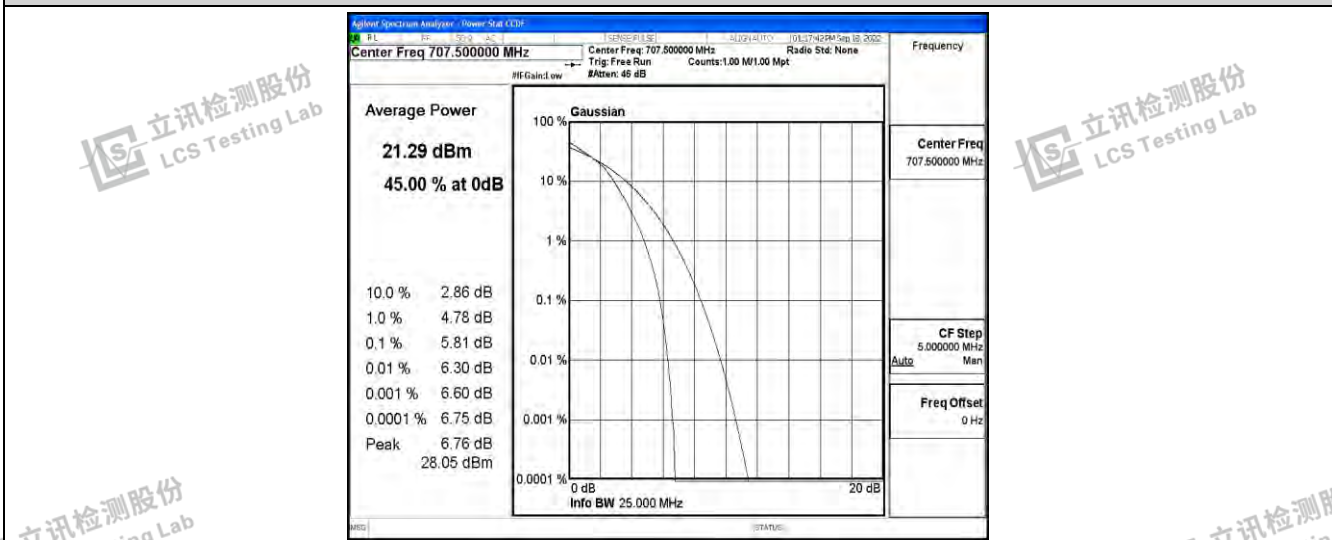

Band12-10MHz-QPSK-23060-50RB#0

Band12-10MHz-QPSK-23095-50RB#0

Band12-10MHz-QPSK-23130-50RB#0

Band12-10MHz-16QAM-23060-50RB#0

Band12-10MHz-16QAM-23095-50RB#0

Band12-10MHz-16QAM-23130-50RB#0

Shenzhen LCS Compliance Testing Laboratory Ltd.
 Add: 101, 201 Bldg A & 301 Bldg C, Juji Industrial Park Yabianxueziwei, Shajing Street, Baoan District, Shenzhen, 518000, China
 Tel: +(86) 0755-82591330 | E-mail: webmaster@lcs-cert.com | Web: www.lcs-cert.com
 Scan code to check authenticity