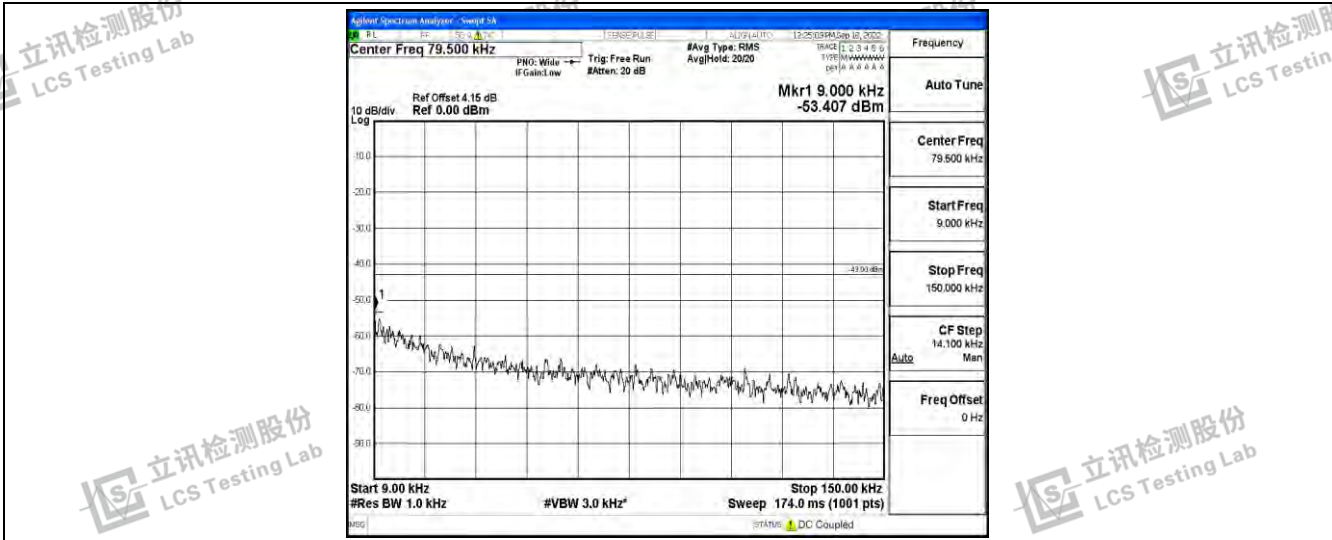

Band12-3MHz-QPSK-23095-1RB#0-Range1:0.009~0.15MHz

Shenzhen LCS Compliance Testing Laboratory Ltd.
 Add: 101, 201 Bldg A & 301 Bldg C, Juji Industrial Park Yabianxueziwei, Shajing Street, Baoan District, Shenzhen, 518000, China
 Tel: +(86) 0755-82591330 | E-mail: webmaster@lcs-cert.com | Web: www.lcs-cert.com
 Scan code to check authenticity