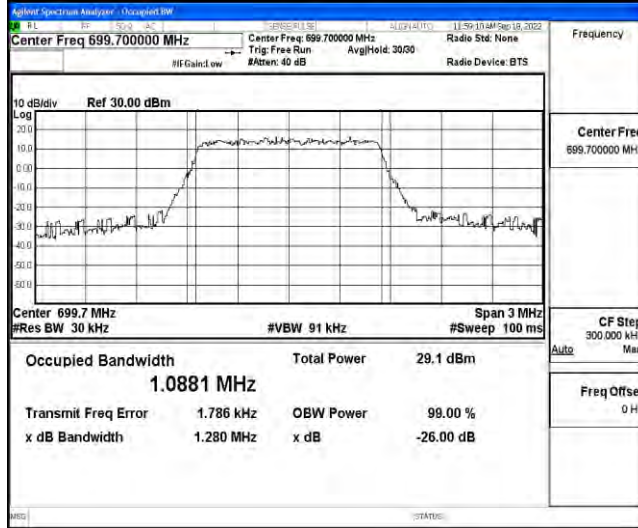

立讯检测股份
LCS Testing Lab
Test Graphs

立讯检测股份
LCS Testing Lab

立讯检测股份
LCS Testing Lab

立讯检测股份
LCS Testing Lab

Band12-1.4MHz-QPSK-23017-6RB#0