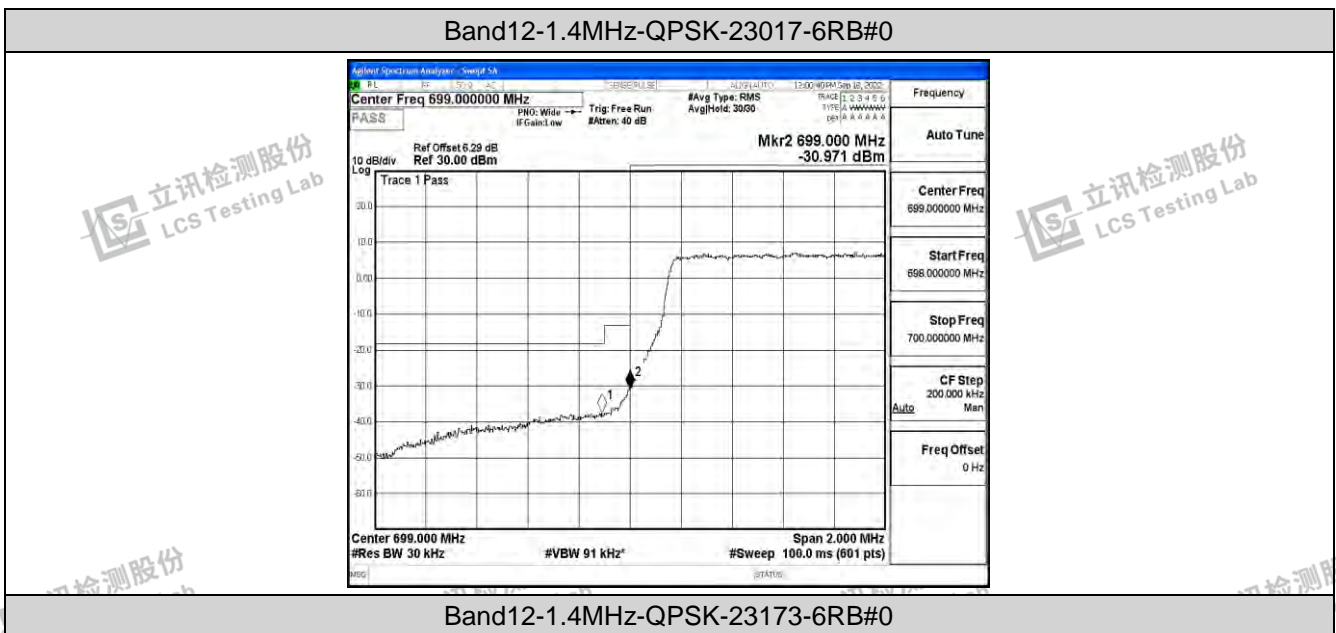

立讯检测股份
LCS Testing Lab

立讯检测股份
LCS Testing Lab

立讯检测股份
LCS Testing Lab

立讯检测股份
LCS Testing Lab

J.4 Band Edge

Test Result

Band	Bandwidth	Modulation	Channel	RB Configuration	Result(dBm)	Verdict
Band12	1.4MHz	QPSK	23017	6RB#0	-37.47,-30.97	PASS
Band12	1.4MHz	QPSK	23173	6RB#0	-24.52,-26.09	PASS
Band12	1.4MHz	16QAM	23017	6RB#0	-38.85,-30.74	PASS
Band12	1.4MHz	16QAM	23173	6RB#0	-26.41,-28.20	PASS
Band12	3MHz	QPSK	23025	15RB#0	-37.61,-31.58	PASS
Band12	3MHz	QPSK	23165	15RB#0	-25.91,-26.81	PASS
Band12	3MHz	16QAM	23025	15RB#0	-40.30,-34.09	PASS
Band12	3MHz	16QAM	23165	15RB#0	-28.06,-28.79	PASS
Band12	5MHz	QPSK	23035	25RB#0	-23.90	PASS
Band12	5MHz	QPSK	23155	25RB#0	-21.87	PASS
Band12	5MHz	16QAM	23035	25RB#0	-25.09	PASS
Band12	5MHz	16QAM	23155	25RB#0	-23.07	PASS
Band12	10MHz	QPSK	23060	50RB#0	-29.42,-27.35	PASS
Band12	10MHz	QPSK	23130	50RB#0	-25.27,-26.22	PASS
Band12	10MHz	16QAM	23060	50RB#0	-30.90,-28.94	PASS
Band12	10MHz	16QAM	23130	50RB#0	-26.60,-28.02	PASS

Test Graphs