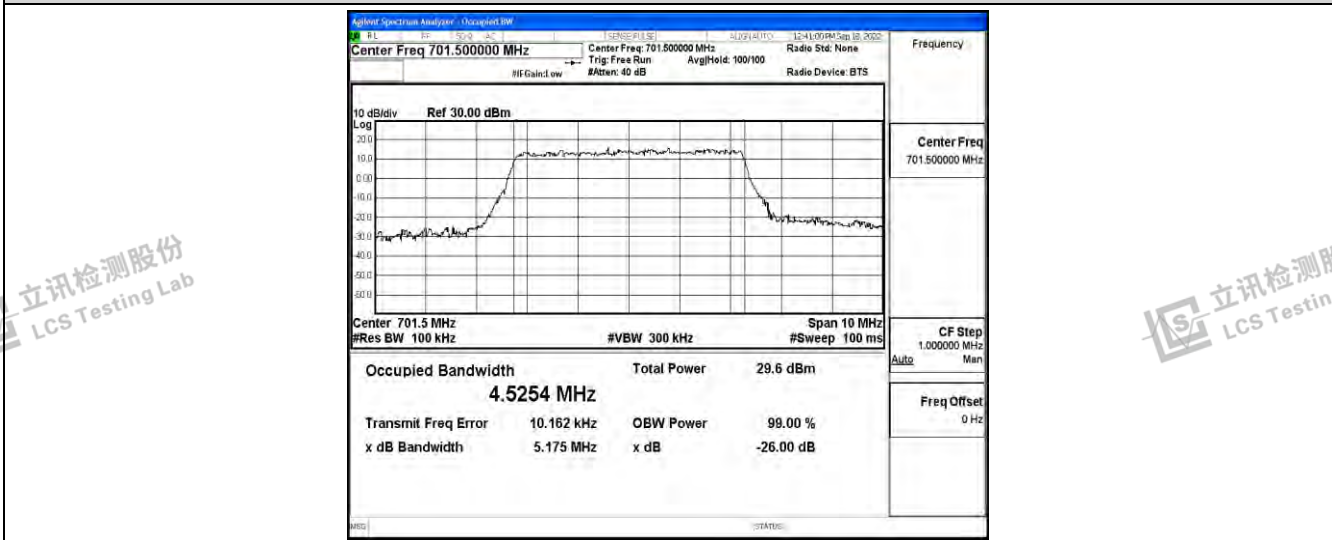

Band12-5MHz-16QAM-23035-25RB#0