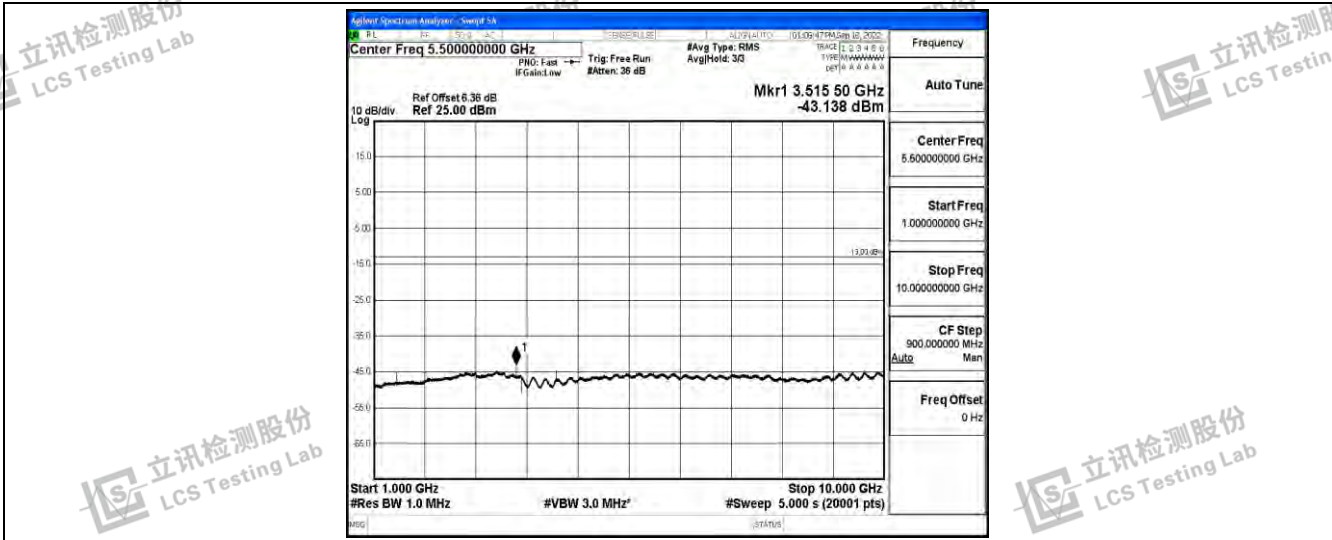

Band12-10MHz-QPSK-23095-1RB#0-Range4:1000~10000MHz