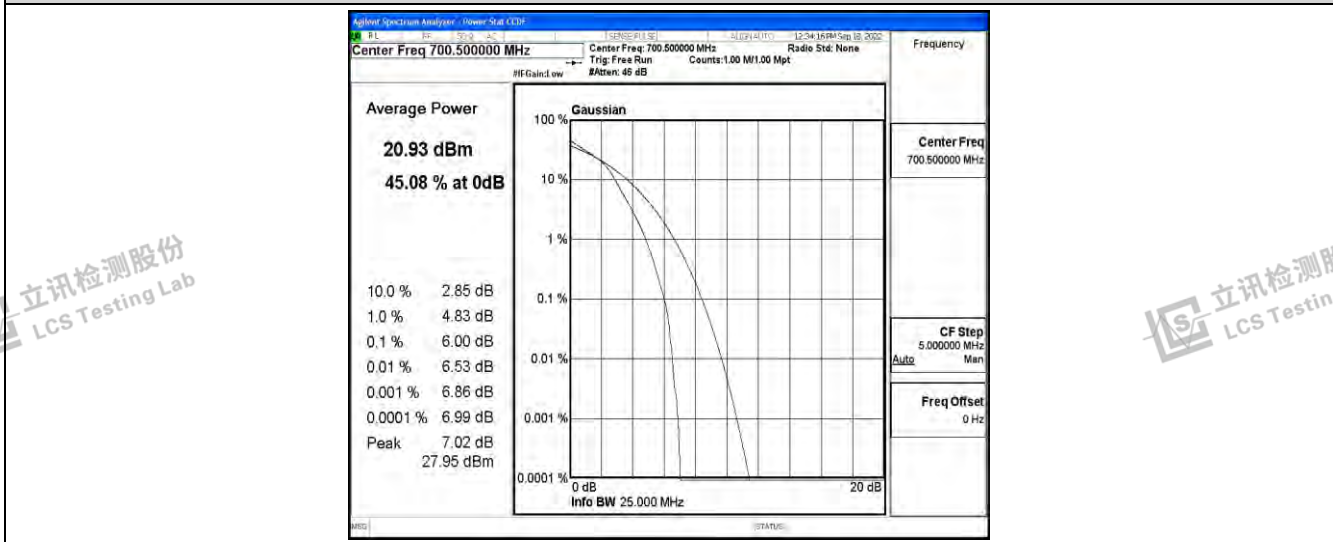

Band12-3MHz-16QAM-23025-15RB#0