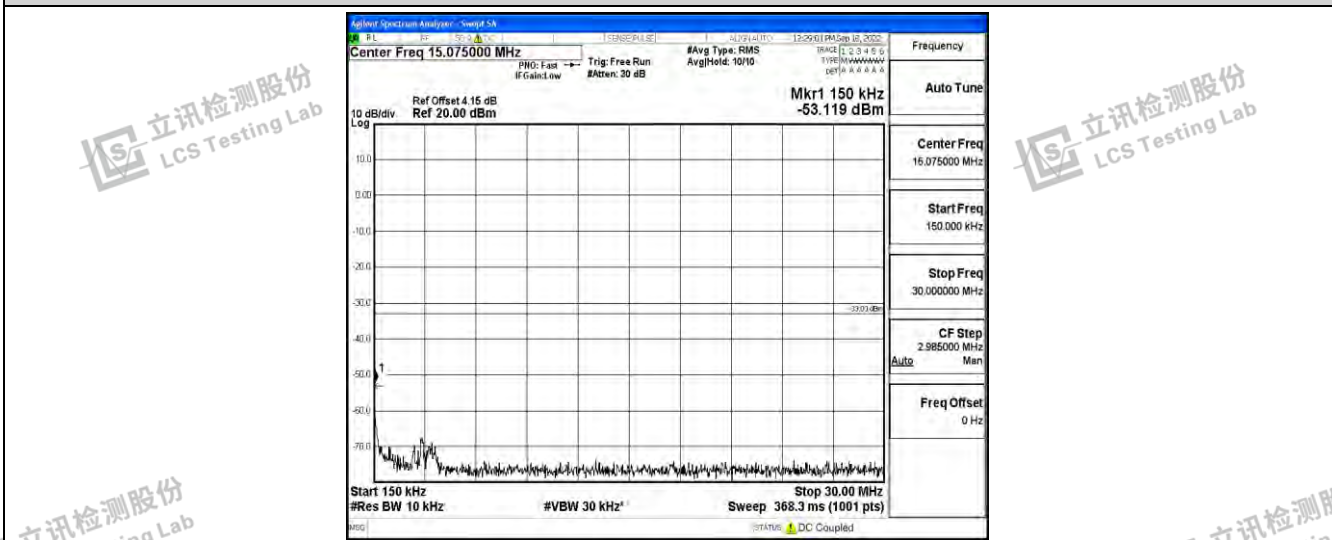

Band12-3MHz-16QAM-23165-1RB#0-Range2:0.15~30MHz

Shenzhen LCS Compliance Testing Laboratory Ltd.
Add: 101, 201 Bldg A & 301 Bldg C, Juji Industrial Park Yabianxueziwei, Shajing Street, Baoan District, Shenzhen, 518000, China
Tel: +(86) 0755-82591330 | E-mail: webmaster@lcs-cert.com | Web: www.lcs-cert.com
Scan code to check authenticity