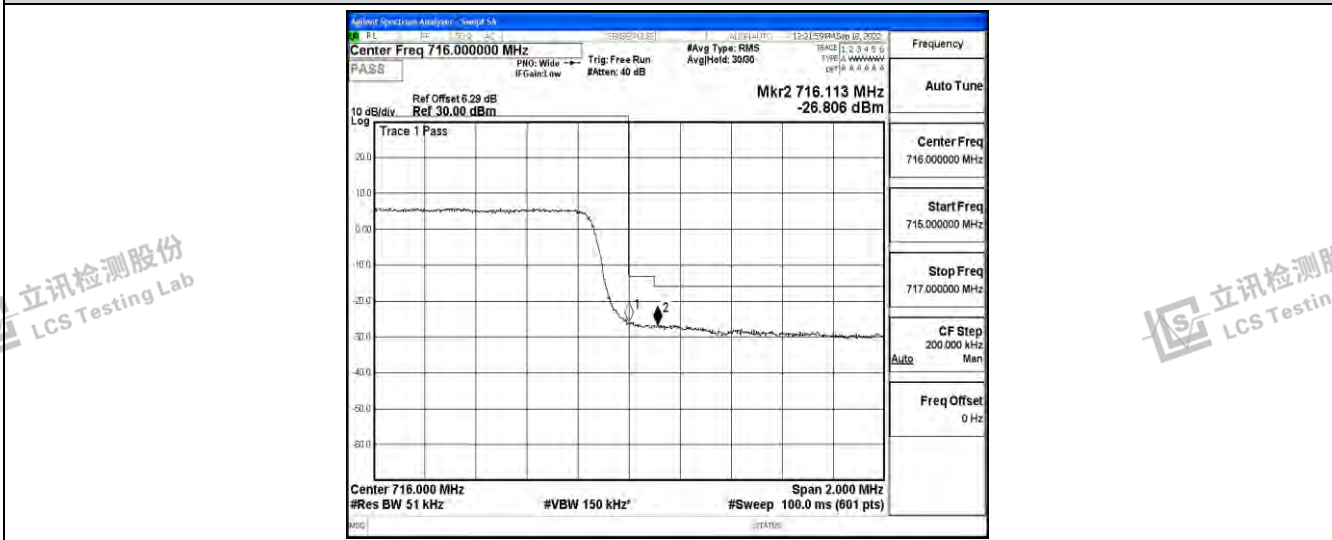

Band12-3MHz-QPSK-23165-15RB#0