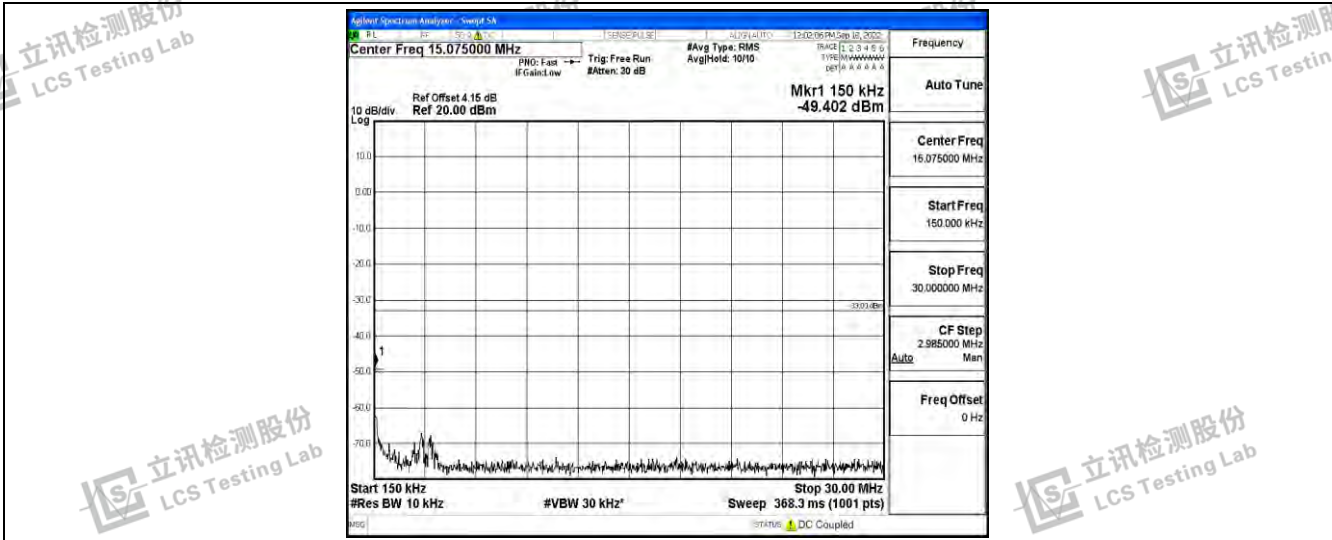

Test Graphs

Band12-1.4MHz-QPSK-23017-1RB#0-Range1:0.009~0.15MHz

Band12-1.4MHz-QPSK-23017-1RB#0-Range2:0.15~30MHz

Shenzhen LCS Compliance Testing Laboratory Ltd.
 Add: 101, 201 Bldg A & 301 Bldg C, Juji Industrial Park Yabianxueziwei, Shajing Street, Baoan District, Shenzhen, 518000, China
 Tel: +(86) 0755-82591330 | E-mail: webmaster@lcs-cert.com | Web: www.lcs-cert.com
 Scan code to check authenticity