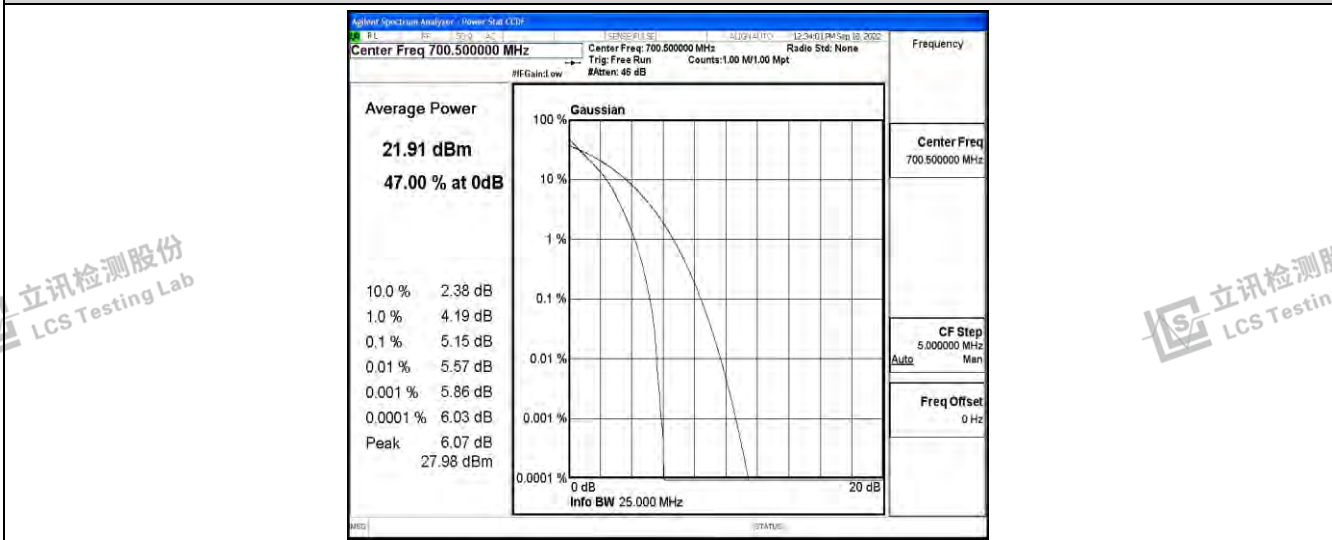

Band12-3MHz-QPSK-23025-15RB#0