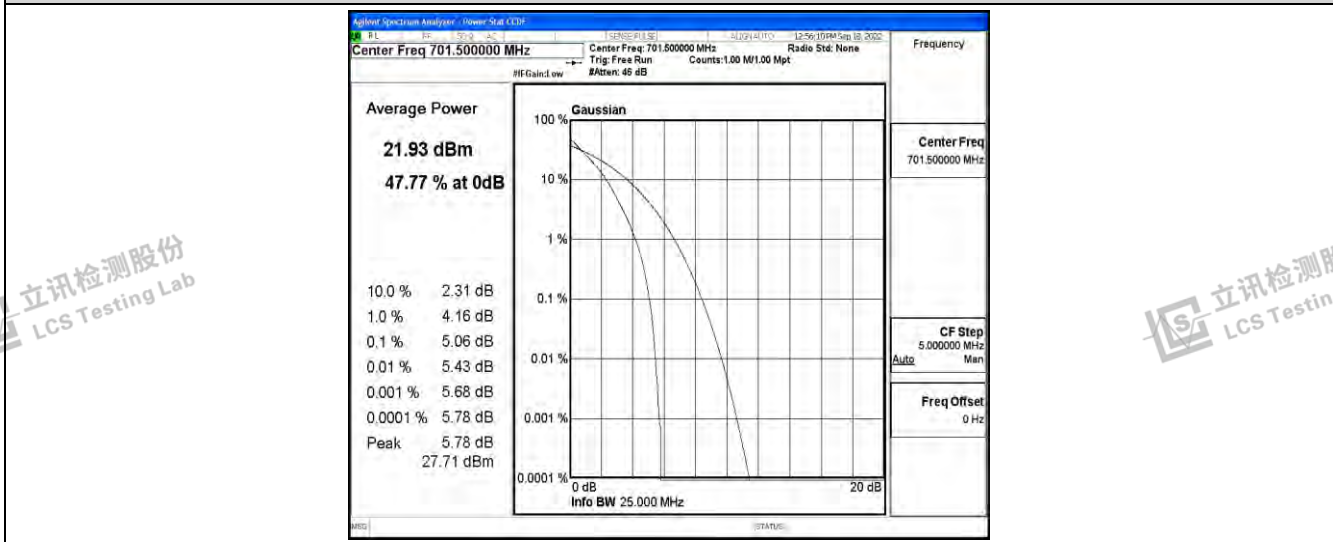

Band12-5MHz-QPSK-23035-25RB#0