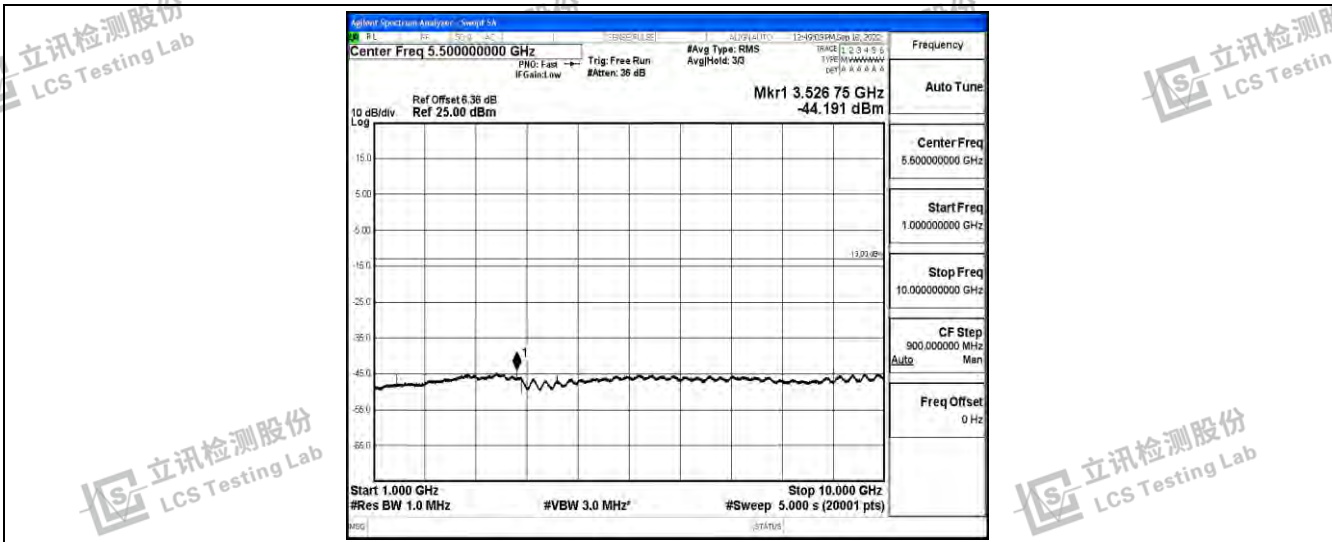

Shenzhen LCS Compliance Testing Laboratory Ltd.
Add: 101, 201 Bldg A & 301 Bldg C, Juji Industrial Park Yabianxueziwei, Shajing Street, Baoan District, Shenzhen, 518000, China
Tel: +(86) 0755-82591330 | E-mail: webmaster@lcs-cert.com | Web: www.lcs-cert.com
Scan code to check authenticity