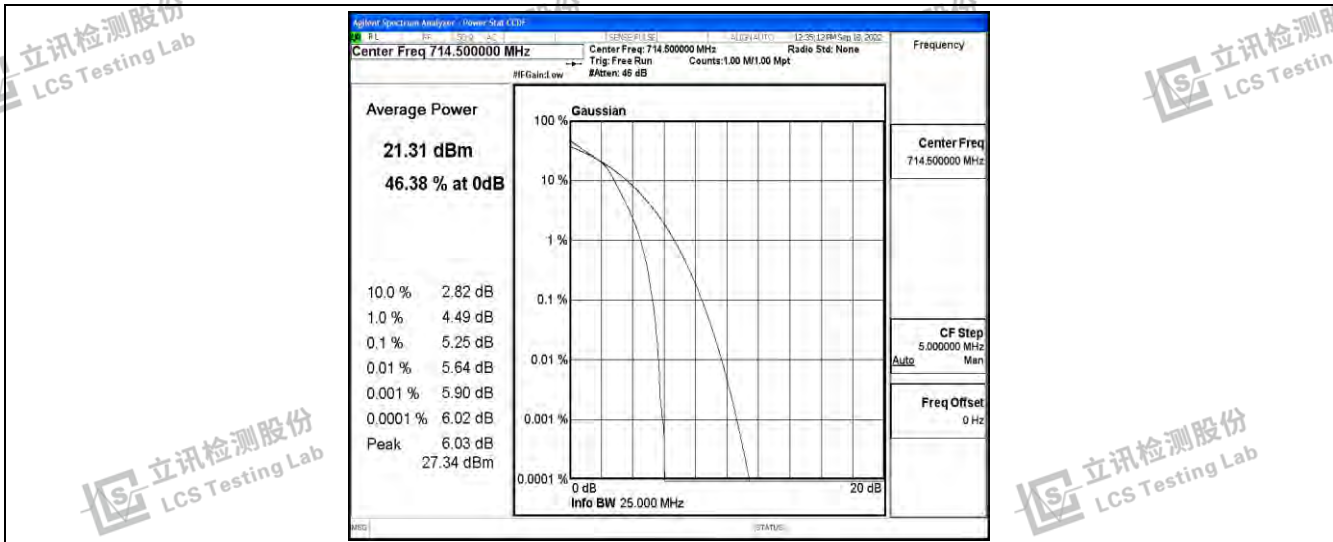

Band12-3MHz-16QAM-23165-15RB#0