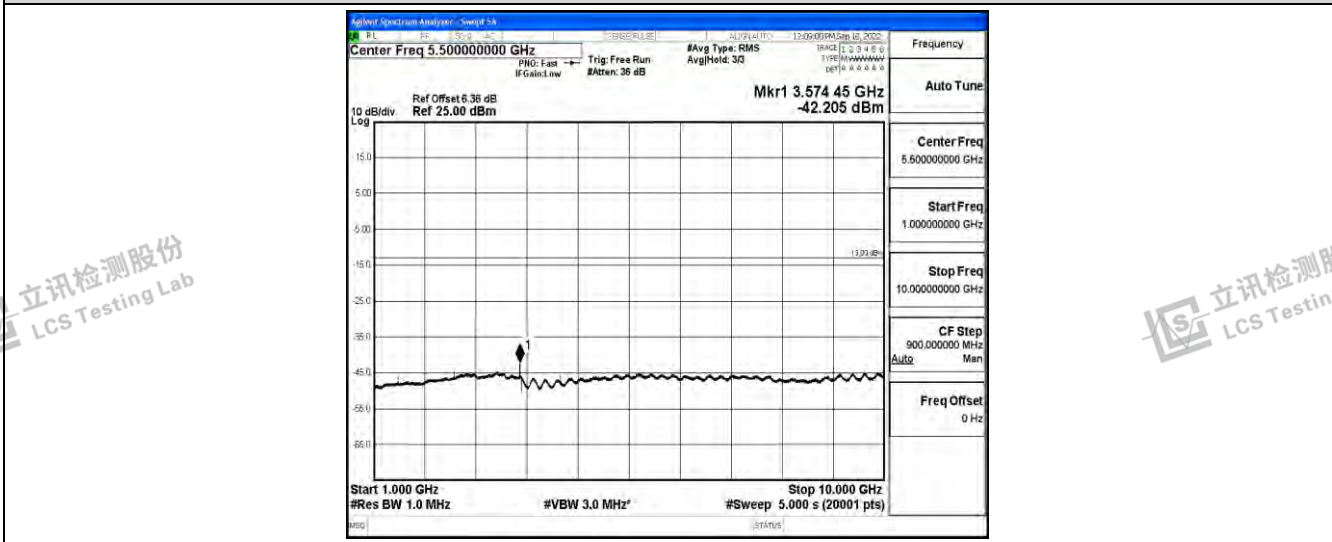

Band12-1.4MHz-16QAM-23173-1RB#0-Range4:1000~10000MHz