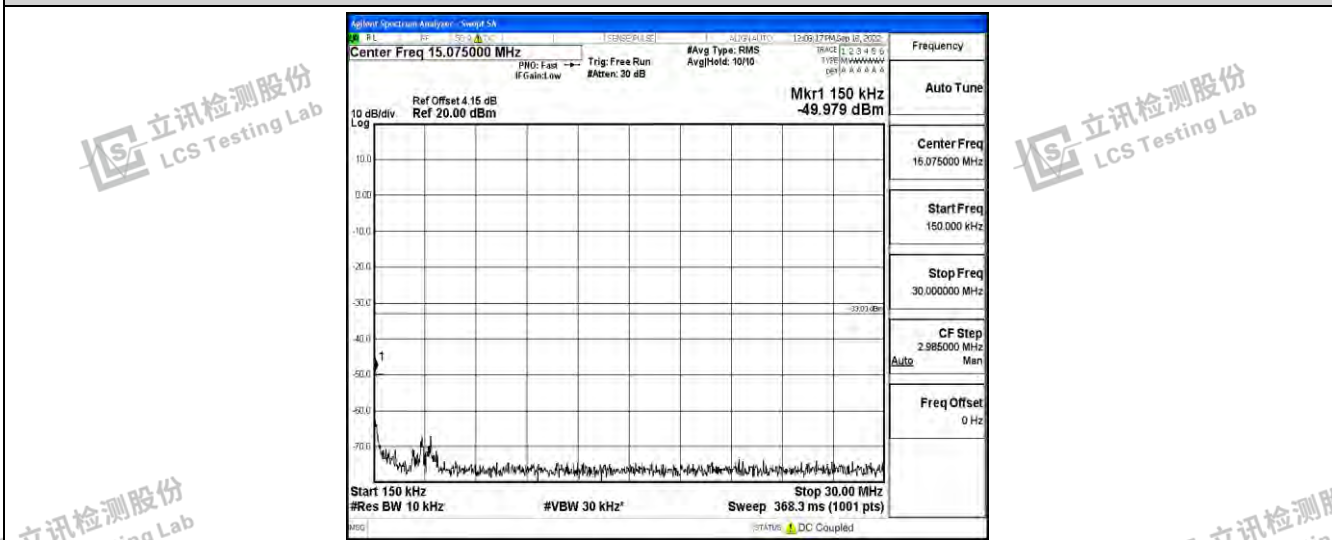

Band12-1.4MHz-16QAM-23173-1RB#0-Range2:0.15~30MHz

Band12-1.4MHz-16QAM-23173-1RB#0-Range3:30~1000MHz

Shenzhen LCS Compliance Testing Laboratory Ltd.
 Add: 101, 201 Bldg A & 301 Bldg C, Juji Industrial Park Yabianxueziwei, Shajing Street, Baoan District, Shenzhen, 518000, China
 Tel: +(86) 0755-82591330 | E-mail: webmaster@lcs-cert.com | Web: www.lcs-cert.com
 Scan code to check authenticity