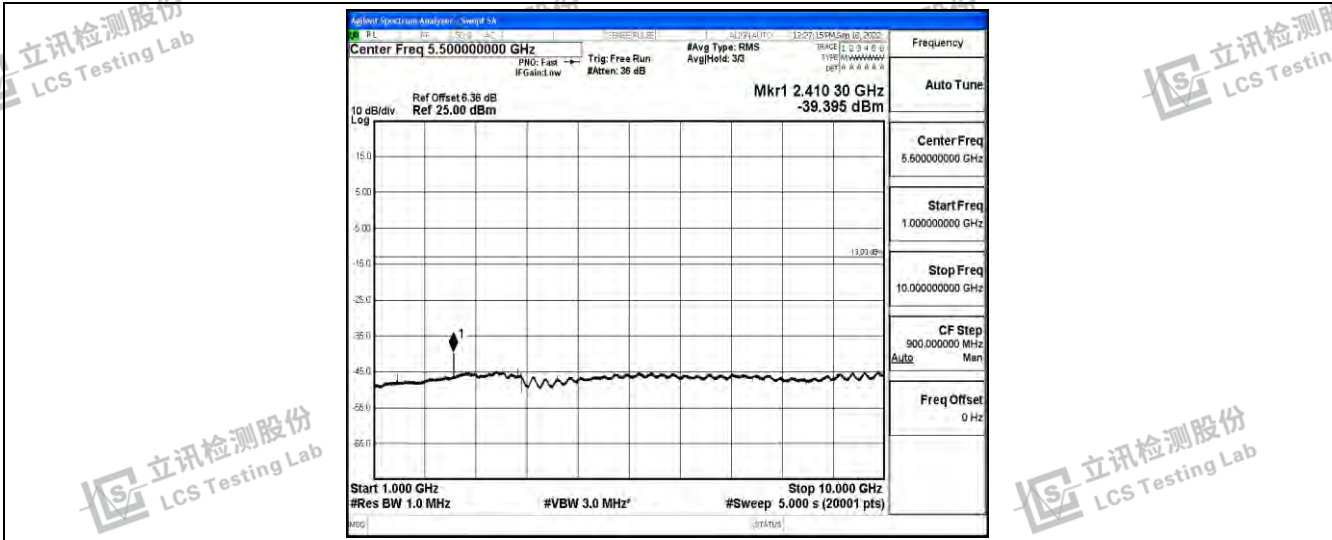

Band12-3MHz-16QAM-23095-1RB#0-Range2:0.15~30MHz

Band12-3MHz-16QAM-23095-1RB#0-Range3:30~1000MHz

Band12-3MHz-16QAM-23095-1RB#0-Range4:1000~10000MHz

Shenzhen LCS Compliance Testing Laboratory Ltd.
 Add: 101, 201 Bldg A & 301 Bldg C, Juji Industrial Park Yabianxueziwei, Shajing Street, Baoan District, Shenzhen, 518000, China
 Tel: +(86) 0755-82591330 | E-mail: webmaster@lcs-cert.com | Web: www.lcs-cert.com
 Scan code to check authenticity