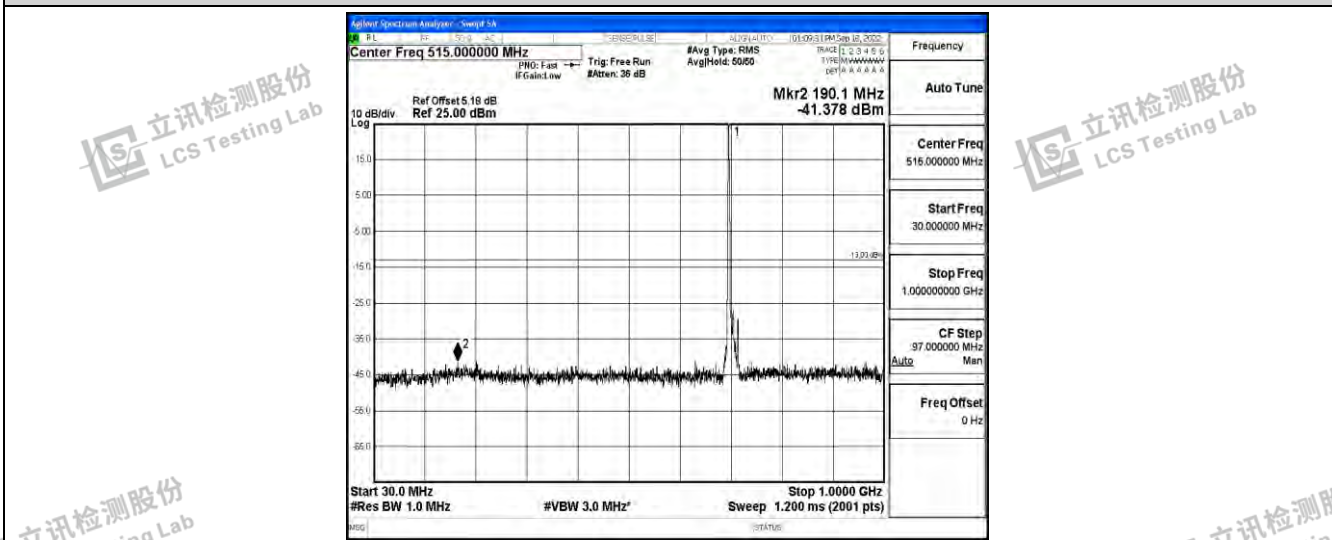

Band12-10MHz-16QAM-23095-1RB#0-Range3:30~1000MHz

Shenzhen LCS Compliance Testing Laboratory Ltd.
Add: 101, 201 Bldg A & 301 Bldg C, Juji Industrial Park Yabianxueziwei, Shajing Street, Baoan District, Shenzhen, 518000, China
Tel: +(86) 0755-82591330 | E-mail: webmaster@lcs-cert.com | Web: www.lcs-cert.com
Scan code to check authenticity