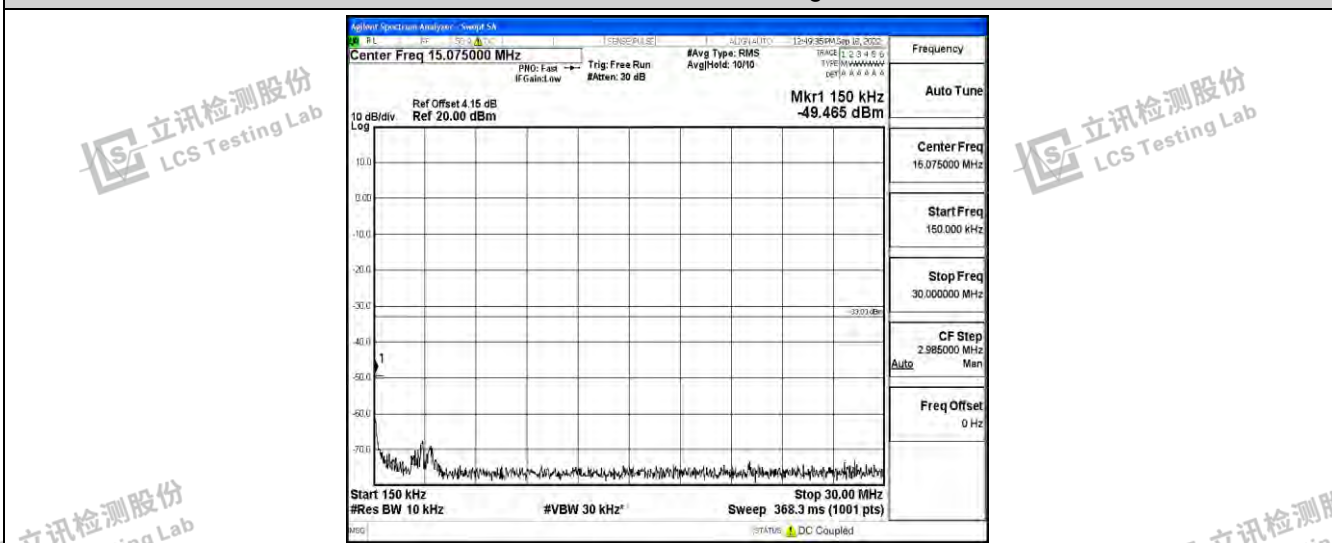

Band12-5MHz-QPSK-23155-1RB#0-Range2:0.15~30MHz

Shenzhen LCS Compliance Testing Laboratory Ltd.
Add: 101, 201 Bldg A & 301 Bldg C, Juji Industrial Park Yabianxueziwei, Shajing Street, Baoan District, Shenzhen, 518000, China
Tel: +(86) 0755-82591330 | E-mail: webmaster@lcs-cert.com | Web: www.lcs-cert.com
Scan code to check authenticity