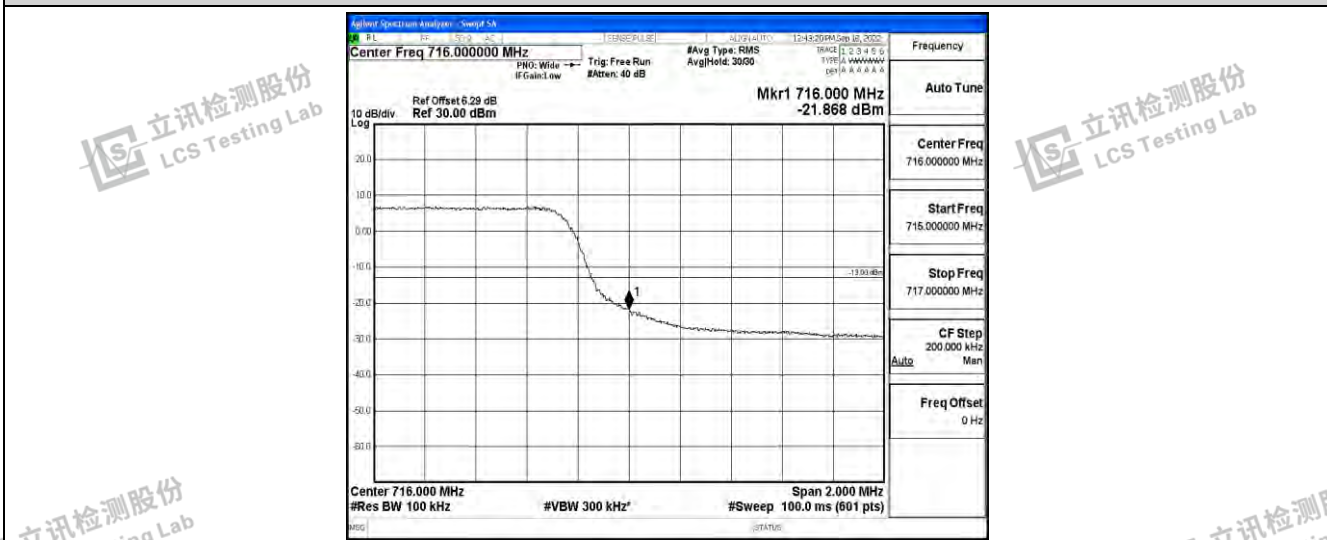

Band12-5MHz-QPSK-23155-25RB#0