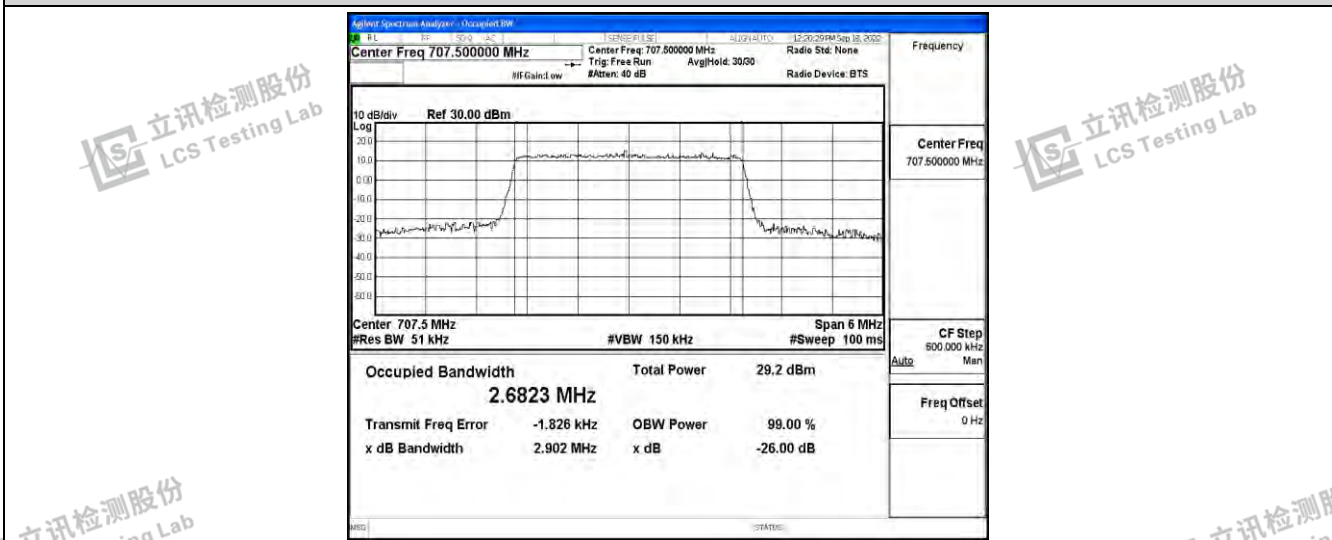

Band12-3MHz-16QAM-23095-15RB#0