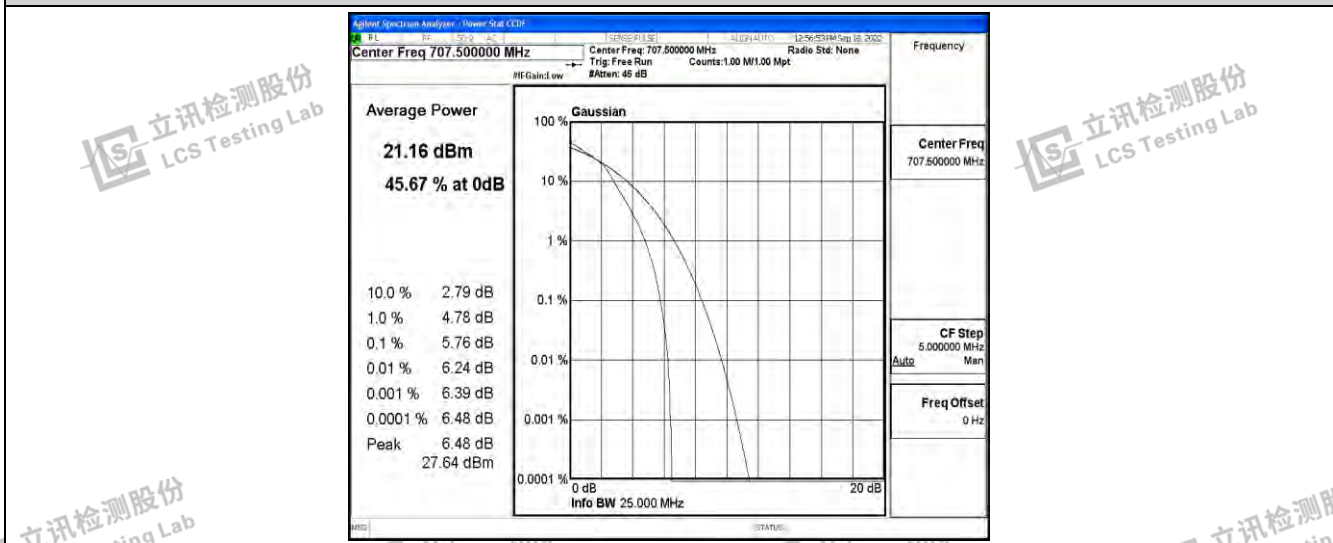

Band12-5MHz-16QAM-23095-25RB#0