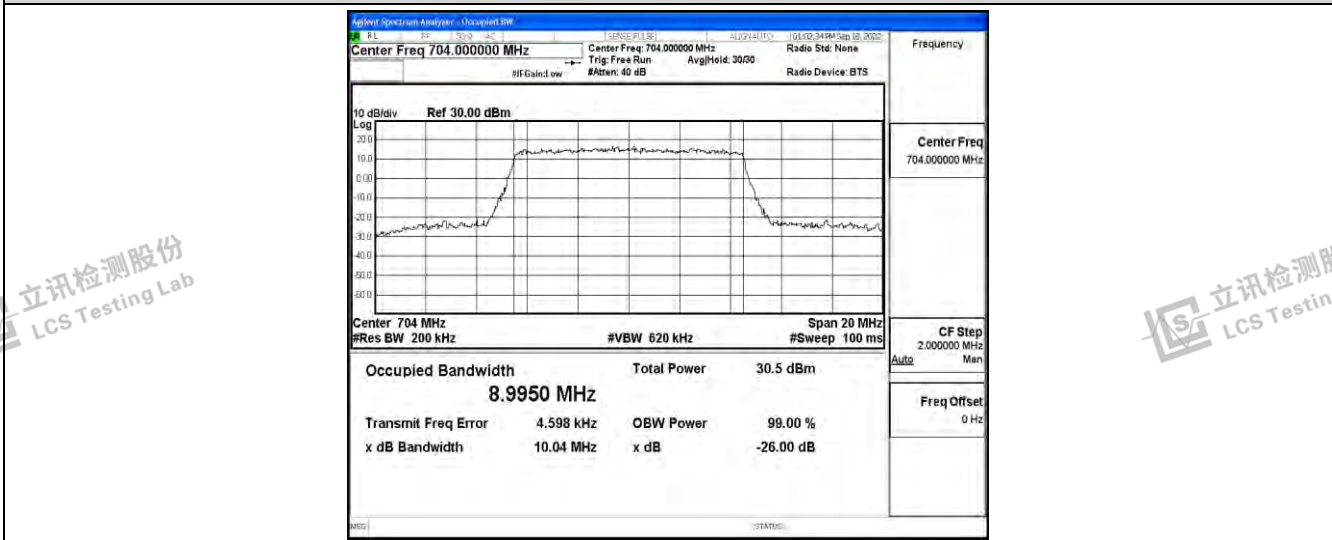

Band12-10MHz-QPSK-23060-50RB#0