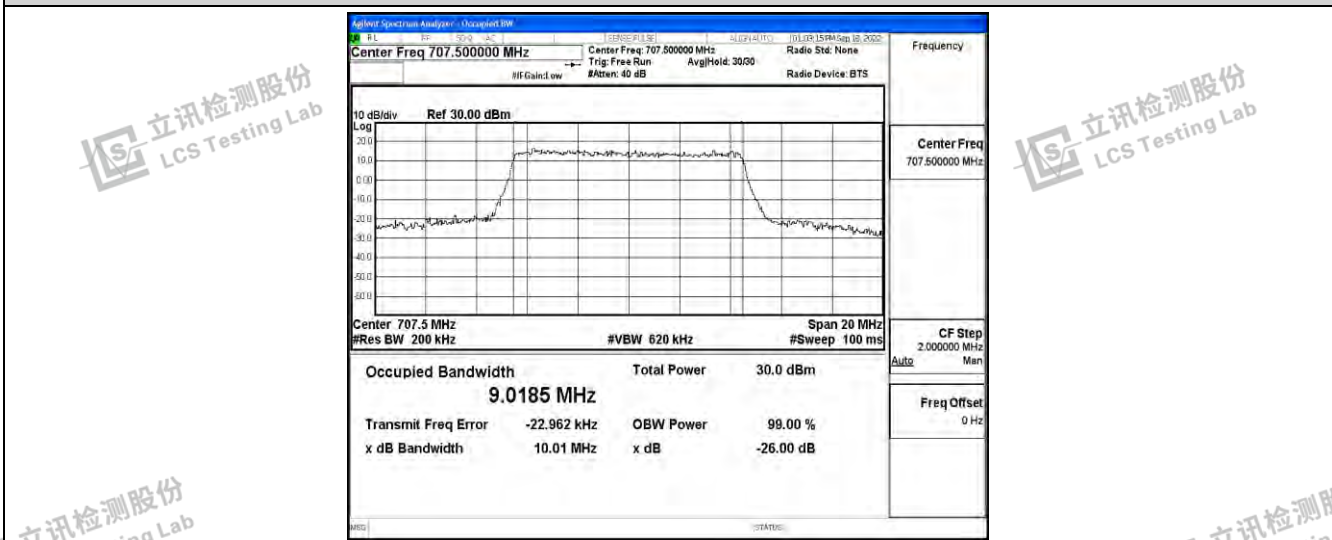

Band12-10MHz-16QAM-23095-50RB#0

Band12-10MHz-16QAM-23130-50RB#0

Shenzhen LCS Compliance Testing Laboratory Ltd.
 Add: 101, 201 Bldg A & 301 Bldg C, Juji Industrial Park Yabianxueziwei, Shajing Street, Baoan District, Shenzhen, 518000, China
 Tel: +(86) 0755-82591330 | E-mail: webmaster@lcs-cert.com | Web: www.lcs-cert.com
 Scan code to check authenticity