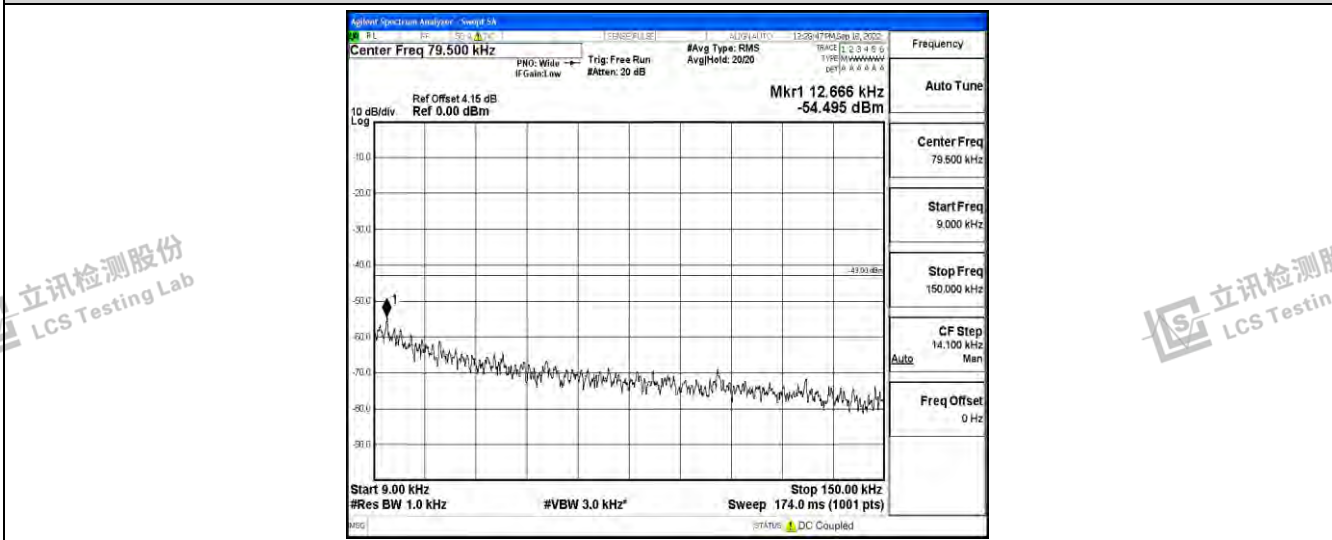

Band12-3MHz-16QAM-23165-1RB#0-Range1:0.009~0.15MHz