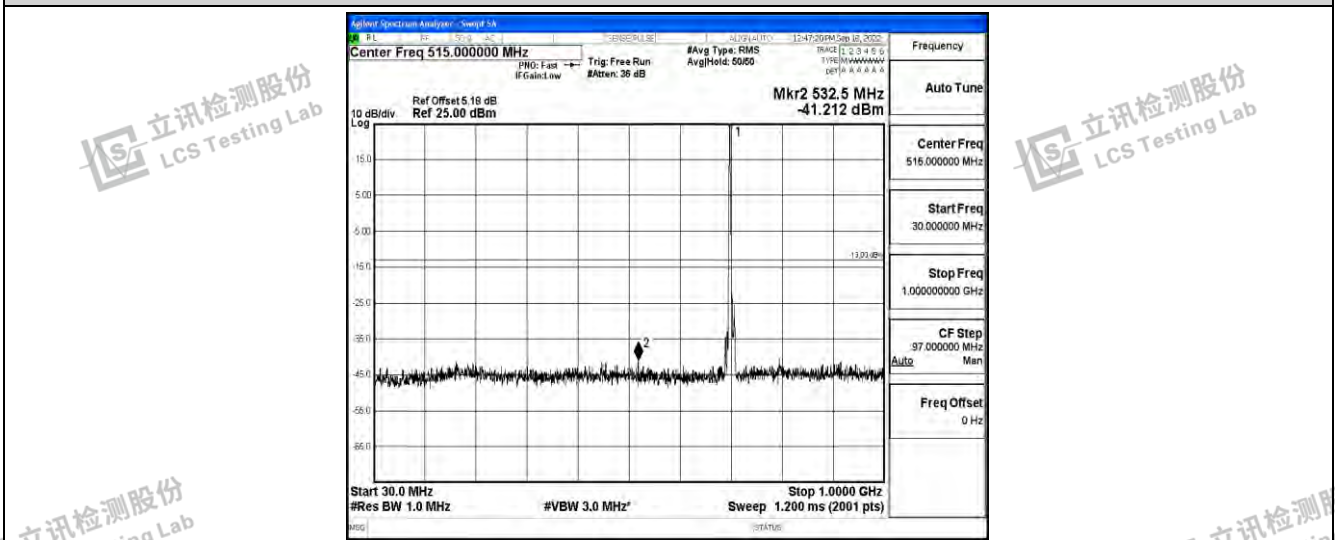

Band12-5MHz-QPSK-23095-1RB#0-Range3:30~100MHz

Shenzhen LCS Compliance Testing Laboratory Ltd.
Add: 101, 201 Bldg A & 301 Bldg C, Juji Industrial Park Yabianxueziwei, Shajing Street, Baoan District, Shenzhen, 518000, China
Tel: +(86) 0755-82591330 | E-mail: webmaster@lcs-cert.com | Web: www.lcs-cert.com
Scan code to check authenticity