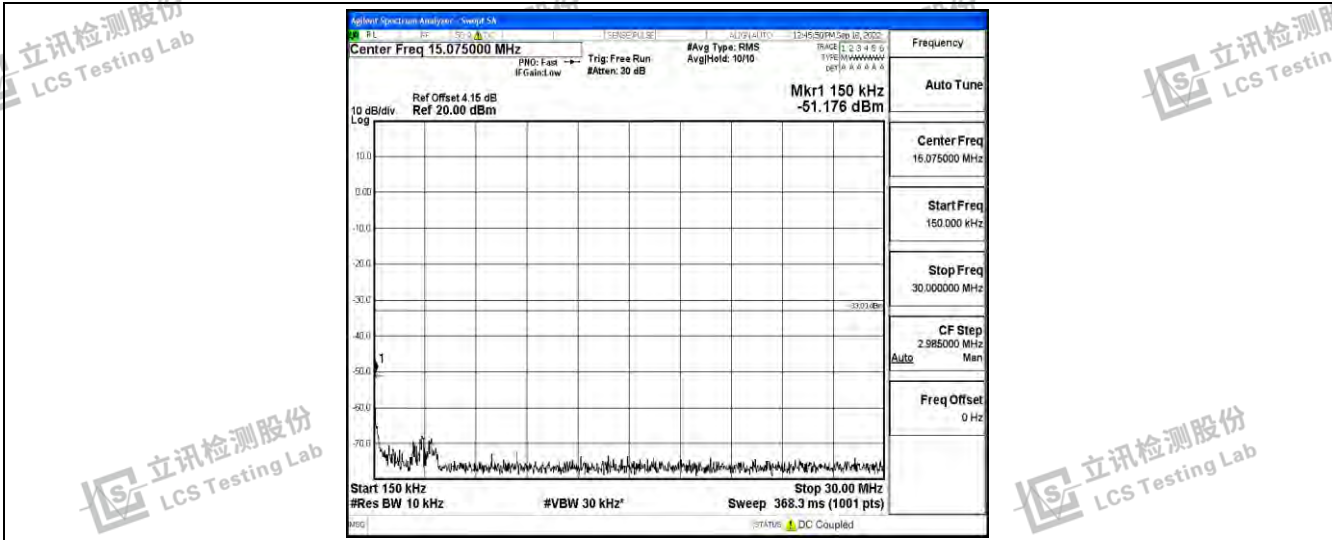

Band12-5MHz-16QAM-23035-1RB#0-Range2:0.15~30MHz