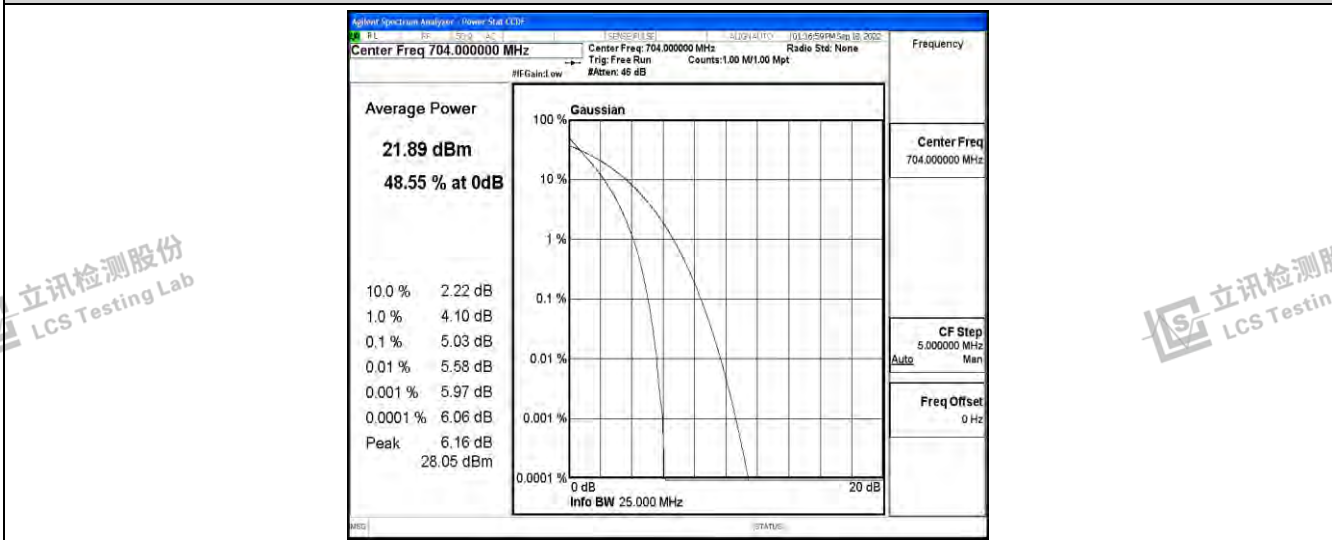

Band12-10MHz-QPSK-23060-50RB#0

Band12-10MHz-QPSK-23095-50RB#0

Band12-10MHz-QPSK-23130-50RB#0

Band12-10MHz-16QAM-23060-50RB#0

Band12-10MHz-16QAM-23095-50RB#0

Band12-10MHz-16QAM-23130-50RB#0

Shenzhen LCS Compliance Testing Laboratory Ltd.
 Add: 101, 201 Bldg A & 301 Bldg C, Juji Industrial Park Yabianxueziwei, Shajing Street, Baoan District, Shenzhen, 518000, China
 Tel: +(86) 0755-82591330 | E-mail: webmaster@lcs-cert.com | Web: www.lcs-cert.com
 Scan code to check authenticity