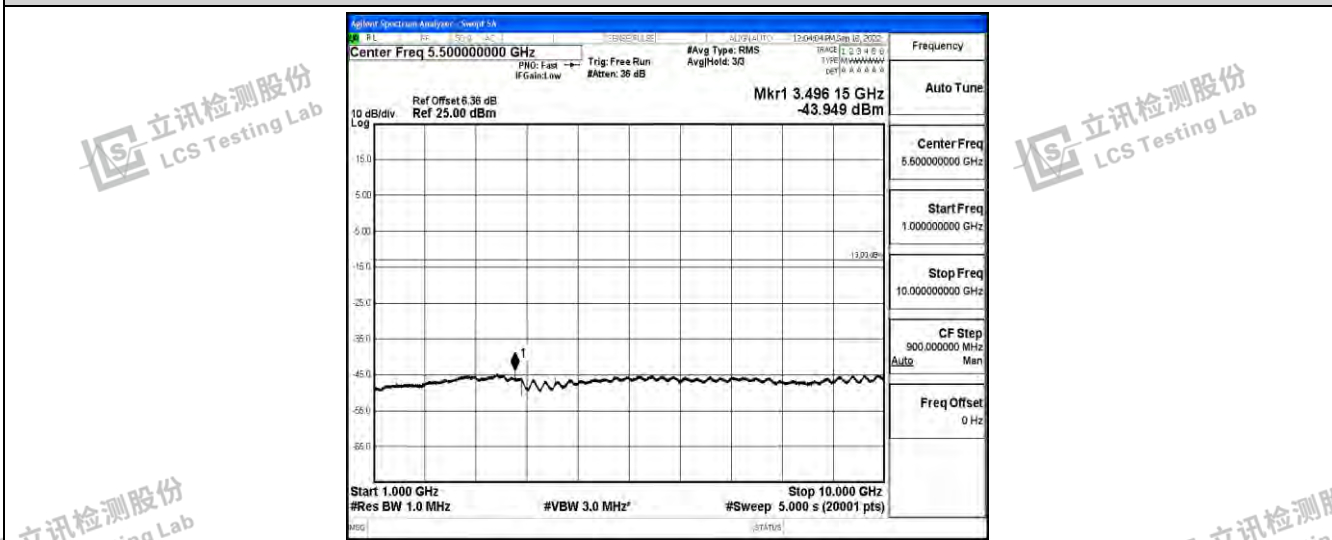

Band12-1.4MHz-16QAM-23017-1RB#0-Range4:1000~10000MHz

Shenzhen LCS Compliance Testing Laboratory Ltd.
Add: 101, 201 Bldg A & 301 Bldg C, Juji Industrial Park Yabianxueziwei, Shajing Street, Baoan District, Shenzhen, 518000, China
Tel: +(86) 0755-82591330 | E-mail: webmaster@lcs-cert.com | Web: www.lcs-cert.com
Scan code to check authenticity