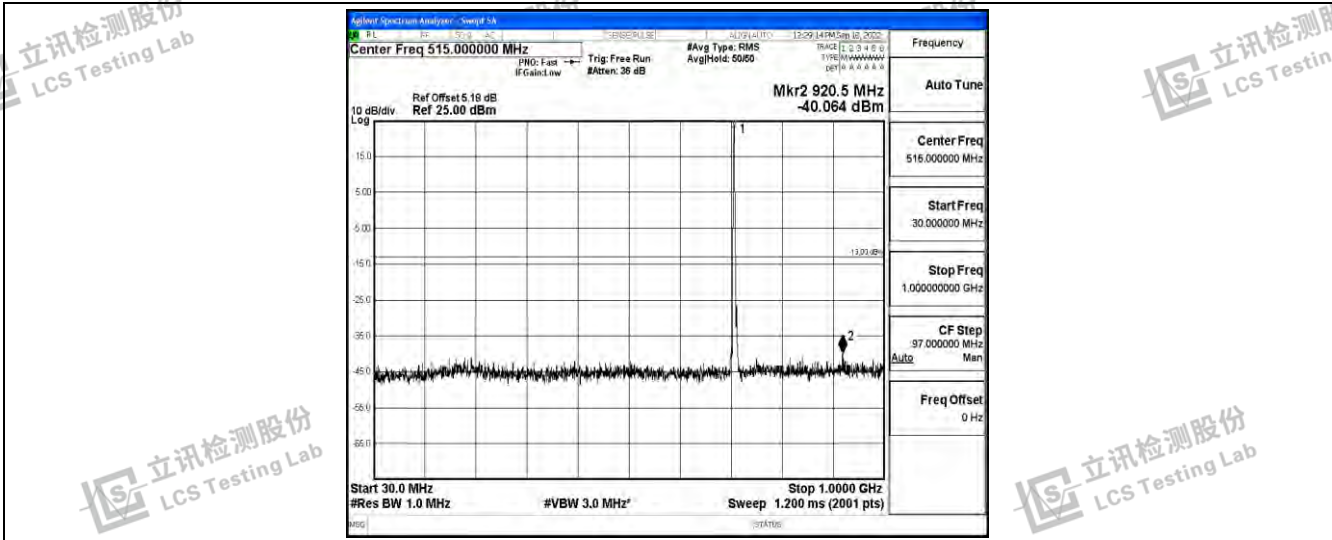

Band12-3MHz-16QAM-23165-1RB#0-Range1:0.009~0.15MHz

Band12-3MHz-16QAM-23165-1RB#0-Range2:0.15~30MHz

Band12-3MHz-16QAM-23165-1RB#0-Range3:30~1000MHz

Shenzhen LCS Compliance Testing Laboratory Ltd.
 Add: 101, 201 Bldg A & 301 Bldg C, Juji Industrial Park Yabianxueziwei, Shajing Street, Baoan District, Shenzhen, 518000, China
 Tel: +(86) 0755-82591330 | E-mail: webmaster@lcs-cert.com | Web: www.lcs-cert.com
 Scan code to check authenticity