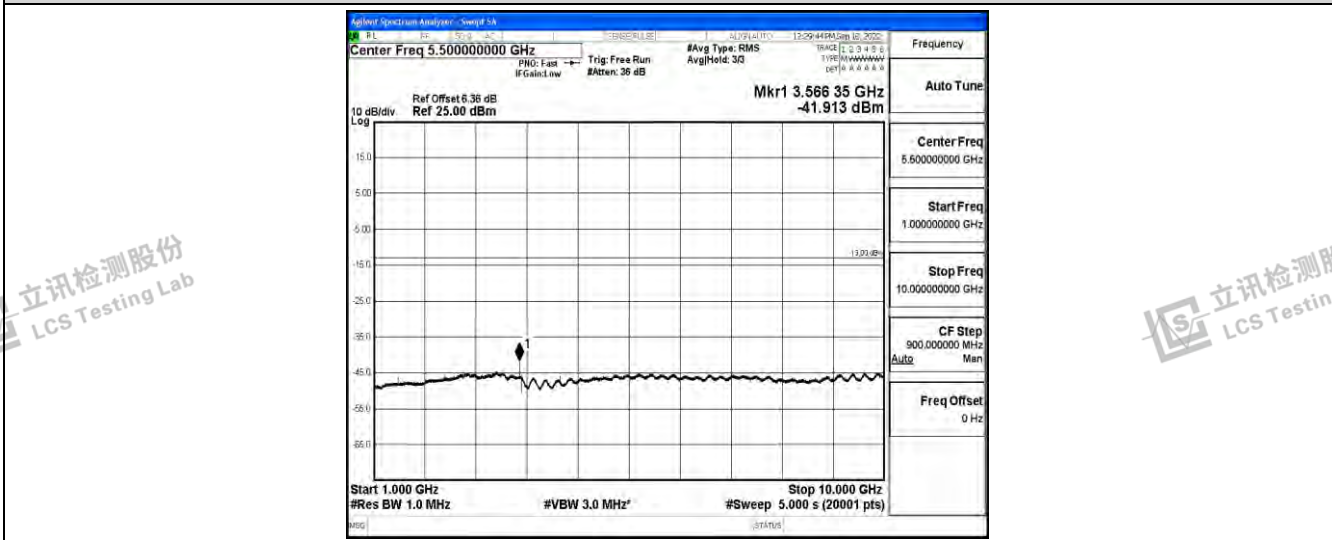

Band12-3MHz-16QAM-23165-1RB#0-Range4:1000~10000MHz