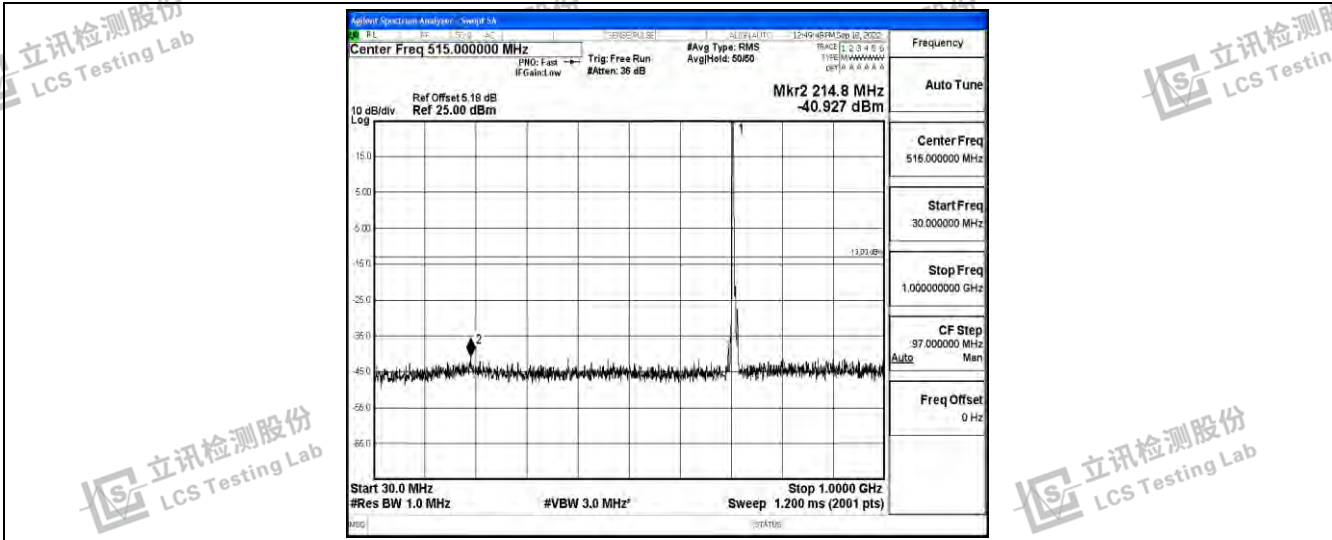

Band12-5MHz-QPSK-23155-1RB#0-Range1:0.009~0.15MHz

Band12-5MHz-QPSK-23155-1RB#0-Range2:0.15~30MHz

Band12-5MHz-QPSK-23155-1RB#0-Range3:30~1000MHz

Shenzhen LCS Compliance Testing Laboratory Ltd.
 Add: 101, 201 Bldg A & 301 Bldg C, Juji Industrial Park Yabianxueziwei, Shajing Street, Baoan District, Shenzhen, 518000, China
 Tel: +(86) 0755-82591330 | E-mail: webmaster@lcs-cert.com | Web: www.lcs-cert.com
 Scan code to check authenticity