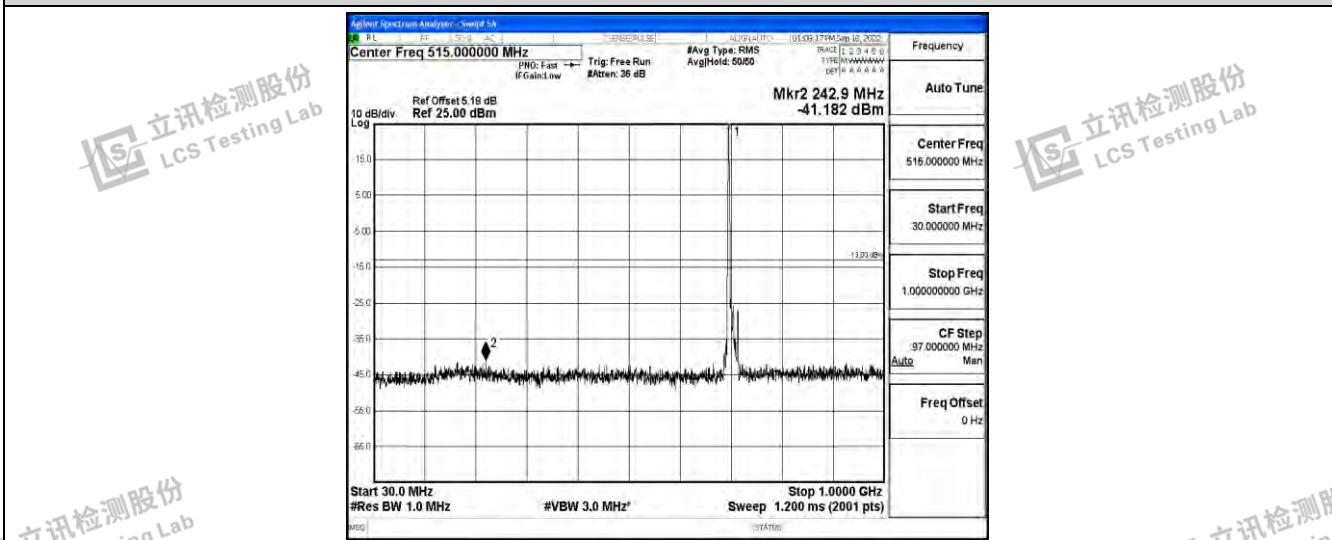

Band12-10MHz-QPSK-23095-1RB#0-Range3:30~1000MHz