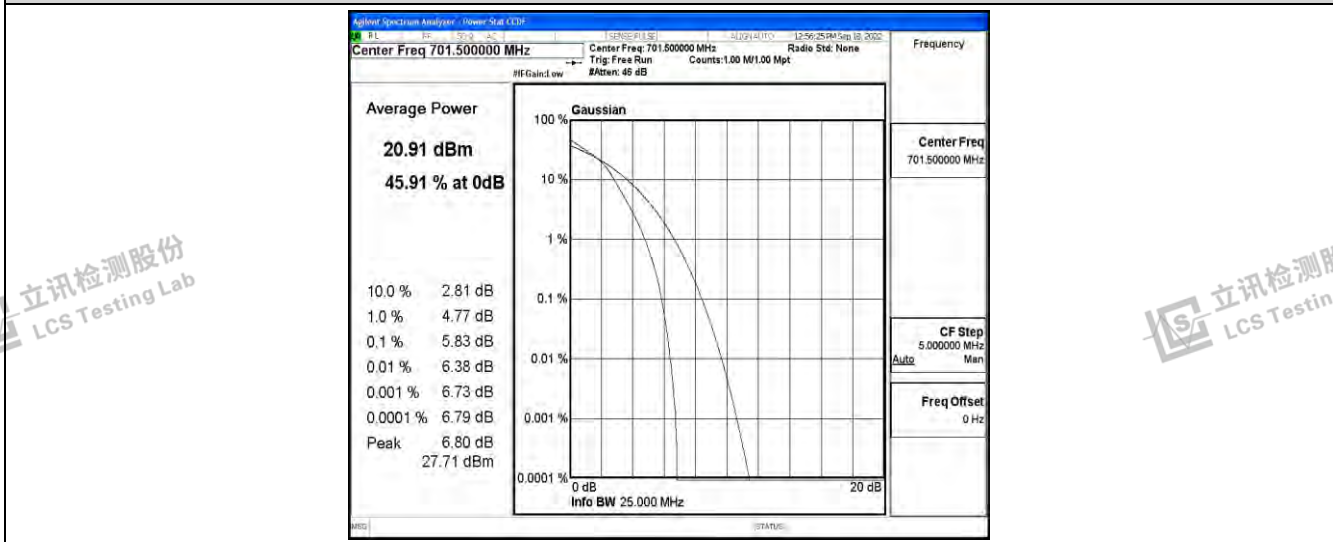

Band12-5MHz-16QAM-23035-25RB#0