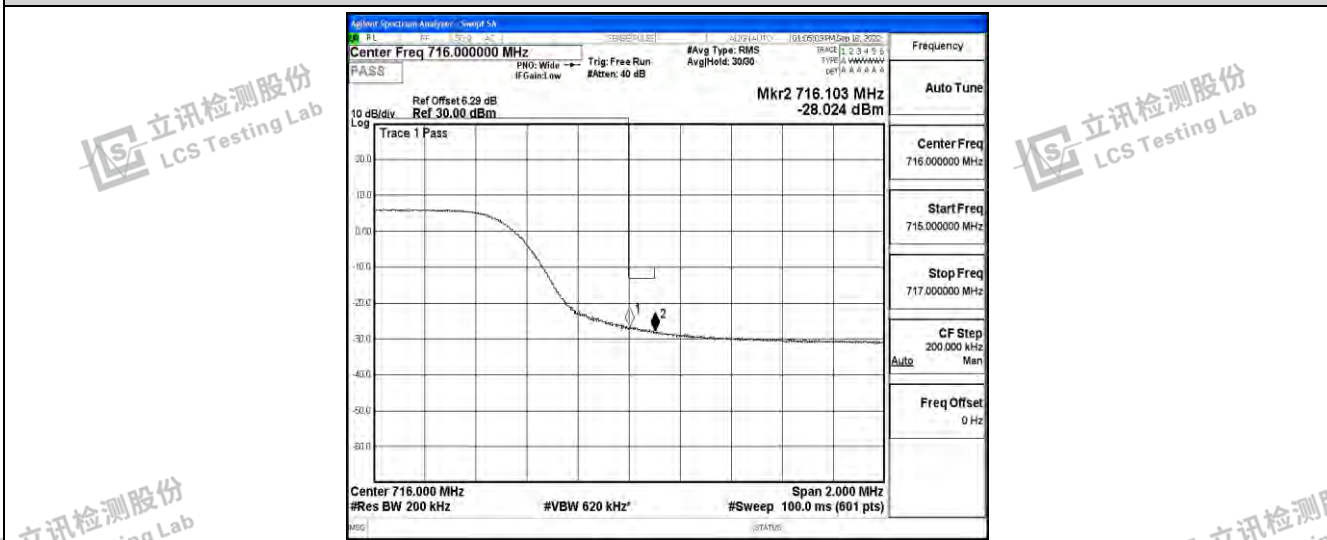

Band12-10MHz-16QAM-23130-50RB#0