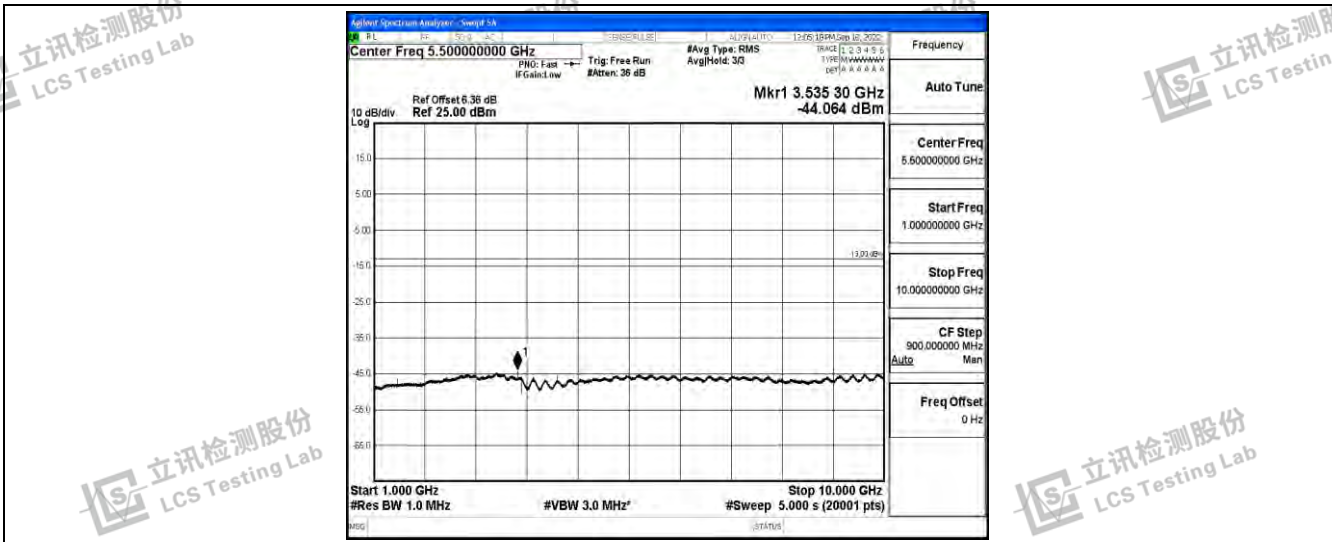

Band12-1.4MHz-QPSK-23095-1RB#0-Range2:0.15~30MHz

Band12-1.4MHz-QPSK-23095-1RB#0-Range3:30~1000MHz

Band12-1.4MHz-QPSK-23095-1RB#0-Range4:1000~10000MHz

Shenzhen LCS Compliance Testing Laboratory Ltd.
 Add: 101, 201 Bldg A & 301 Bldg C, Juji Industrial Park Yabianxueziwei, Shajing Street, Baoan District, Shenzhen, 518000, China
 Tel: +(86) 0755-82591330 | E-mail: webmaster@lcs-cert.com | Web: www.lcs-cert.com
 Scan code to check authenticity