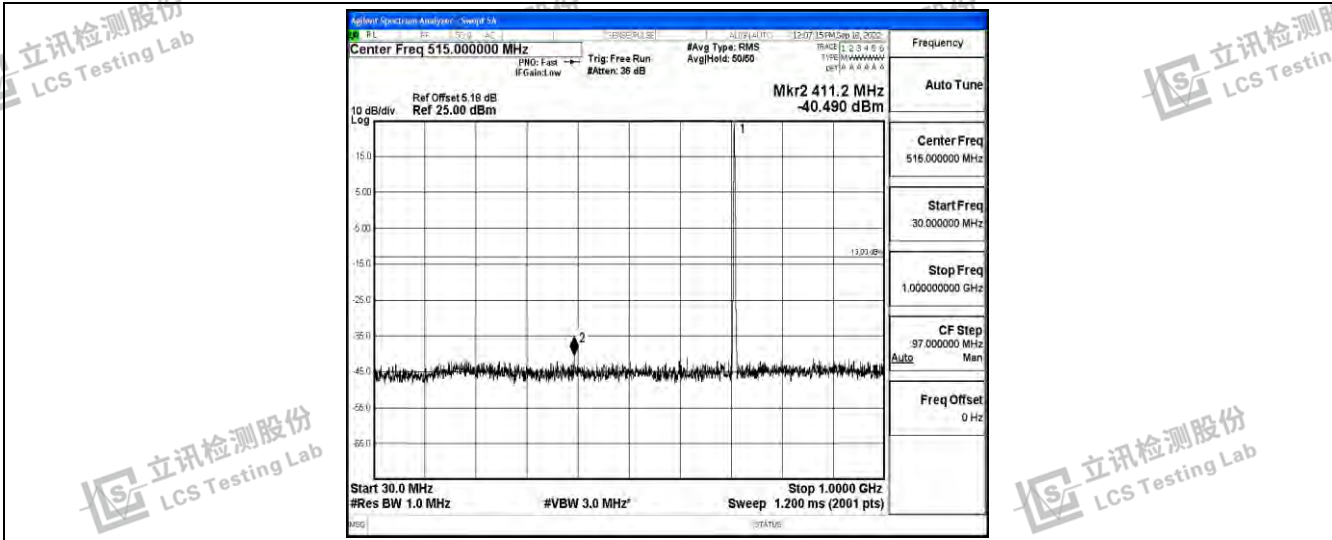

Band12-1.4MHz-QPSK-23173-1RB#0-Range1:0.009~0.15MHz

Band12-1.4MHz-QPSK-23173-1RB#0-Range2:0.15~30MHz

Band12-1.4MHz-QPSK-23173-1RB#0-Range3:30~1000MHz

Shenzhen LCS Compliance Testing Laboratory Ltd.
 Add: 101, 201 Bldg A & 301 Bldg C, Juji Industrial Park Yabianxueziwei, Shajing Street, Baoan District, Shenzhen, 518000, China
 Tel: +(86) 0755-82591330 | E-mail: webmaster@lcs-cert.com | Web: www.lcs-cert.com
 Scan code to check authenticity