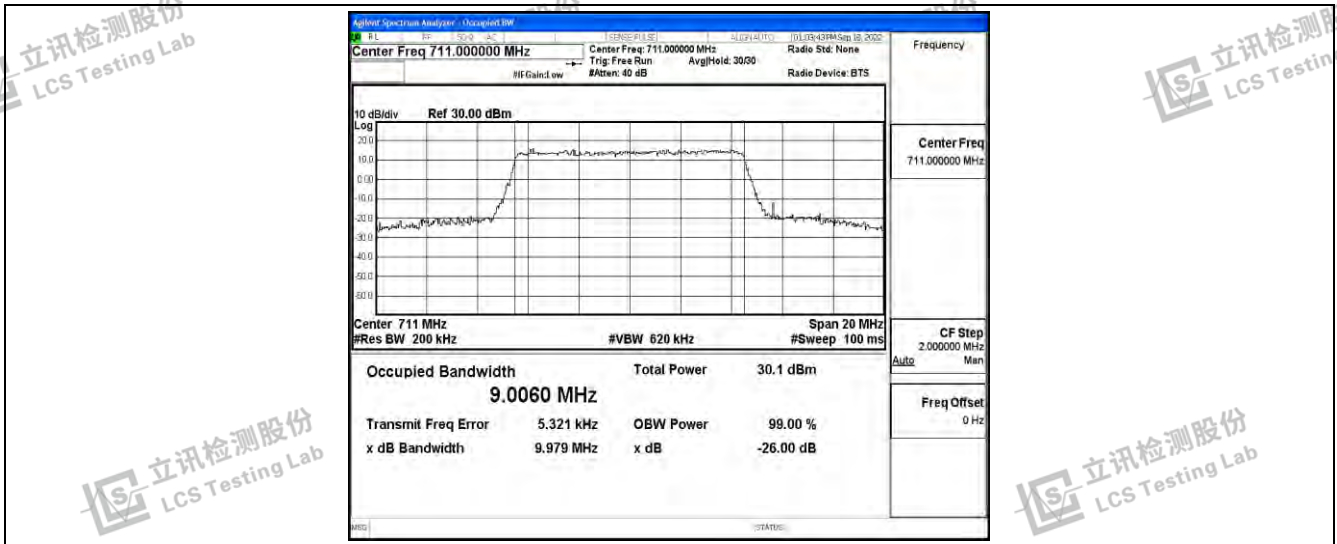

Band12-10MHz-16QAM-23095-50RB#0

Band12-10MHz-16QAM-23130-50RB#0

Shenzhen LCS Compliance Testing Laboratory Ltd.
 Add: 101, 201 Bldg A & 301 Bldg C, Juji Industrial Park Yabianxueziwei, Shajing Street, Baoan District, Shenzhen, 518000, China
 Tel: +(86) 0755-82591330 | E-mail: webmaster@lcs-cert.com | Web: www.lcs-cert.com
 Scan code to check authenticity