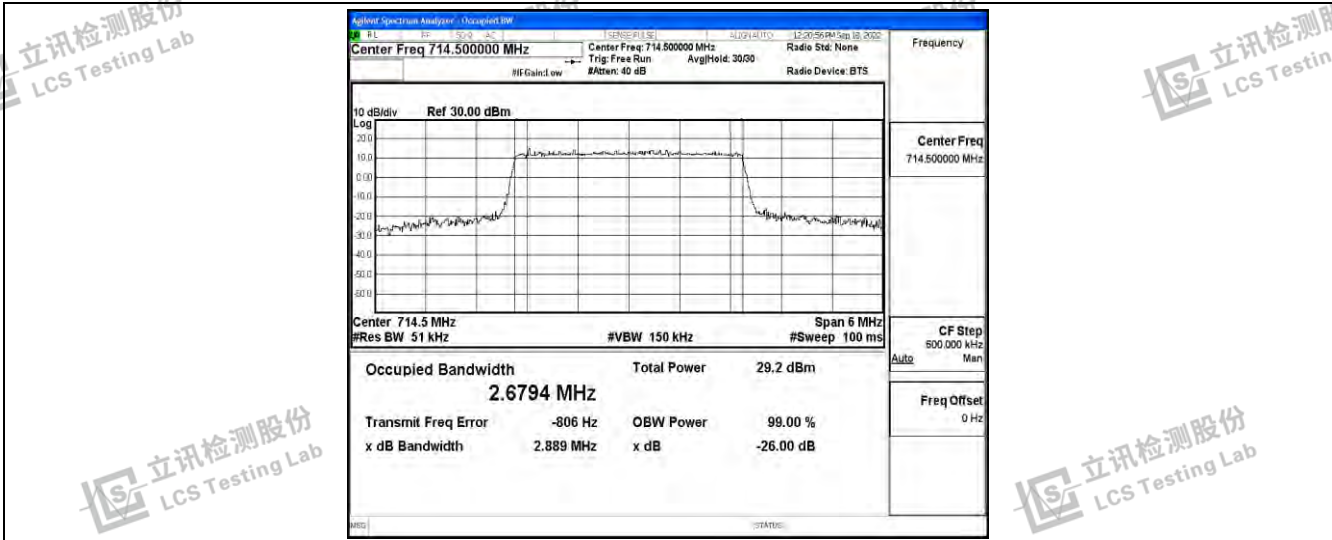

Band12-3MHz-16QAM-23165-15RB#0