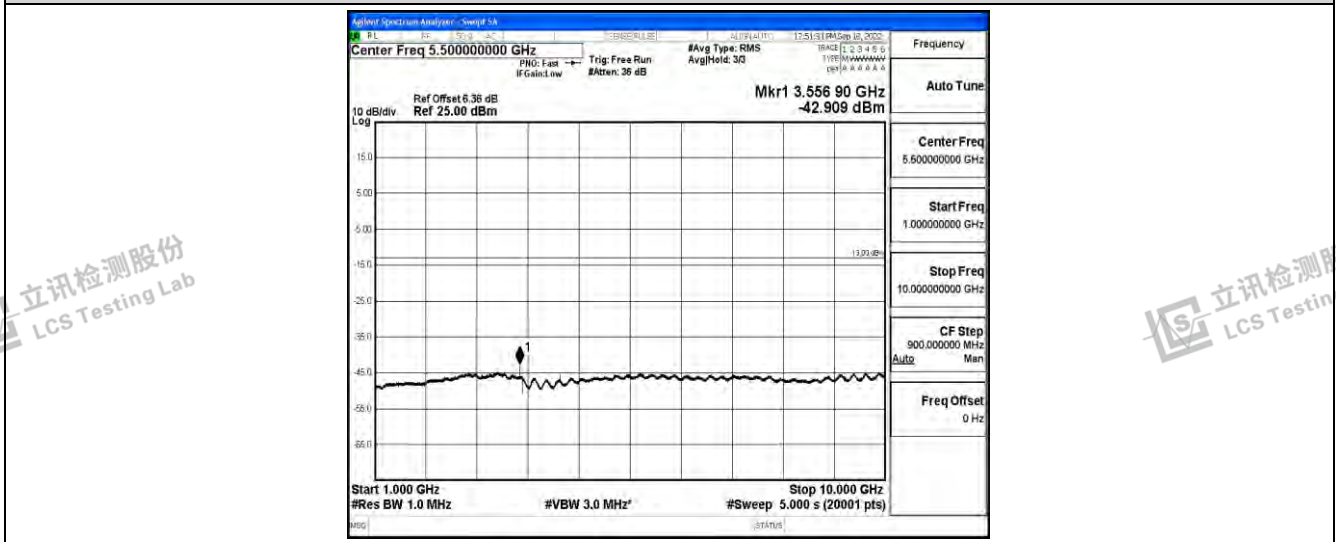

Band12-5MHz-16QAM-23155-1RB#0-Range4:1000~10000MHz