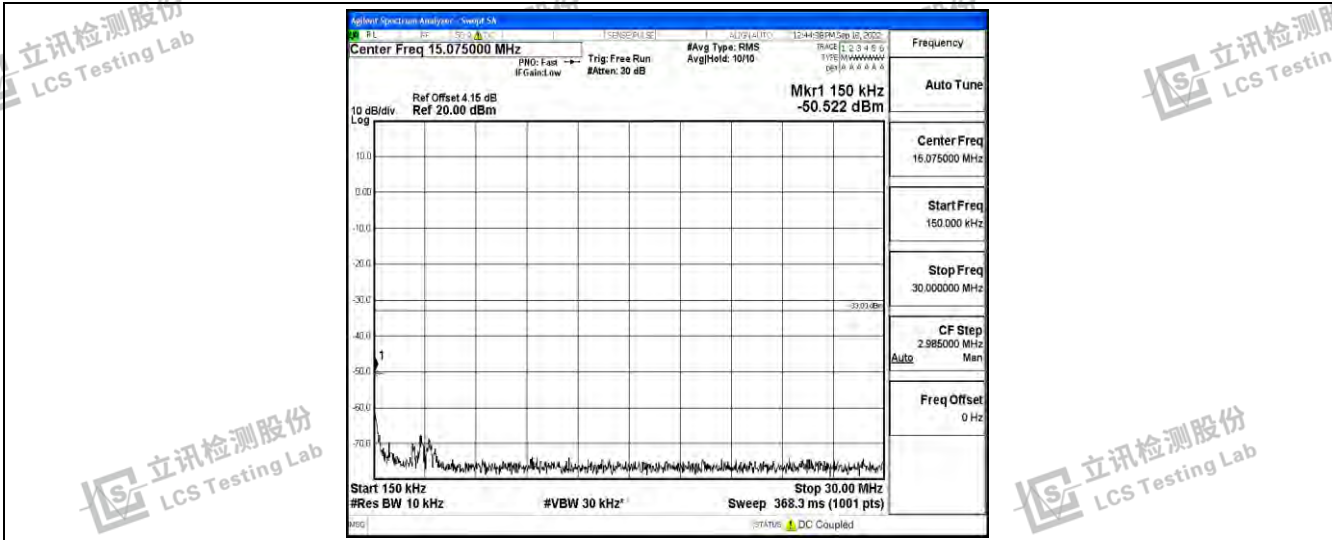

Band12-3MHz-16QAM-23165-1RB#0-Range4:1000~10000MHz

Band12-5MHz-QPSK-23035-1RB#0-Range1:0.009~0.15MHz

Band12-5MHz-QPSK-23035-1RB#0-Range2:0.15~30MHz

Shenzhen LCS Compliance Testing Laboratory Ltd.
 Add: 101, 201 Bldg A & 301 Bldg C, Juji Industrial Park Yabianxueziwei, Shajing Street, Baoan District, Shenzhen, 518000, China
 Tel: +(86) 0755-82591330 | E-mail: webmaster@lcs-cert.com | Web: www.lcs-cert.com
 Scan code to check authenticity