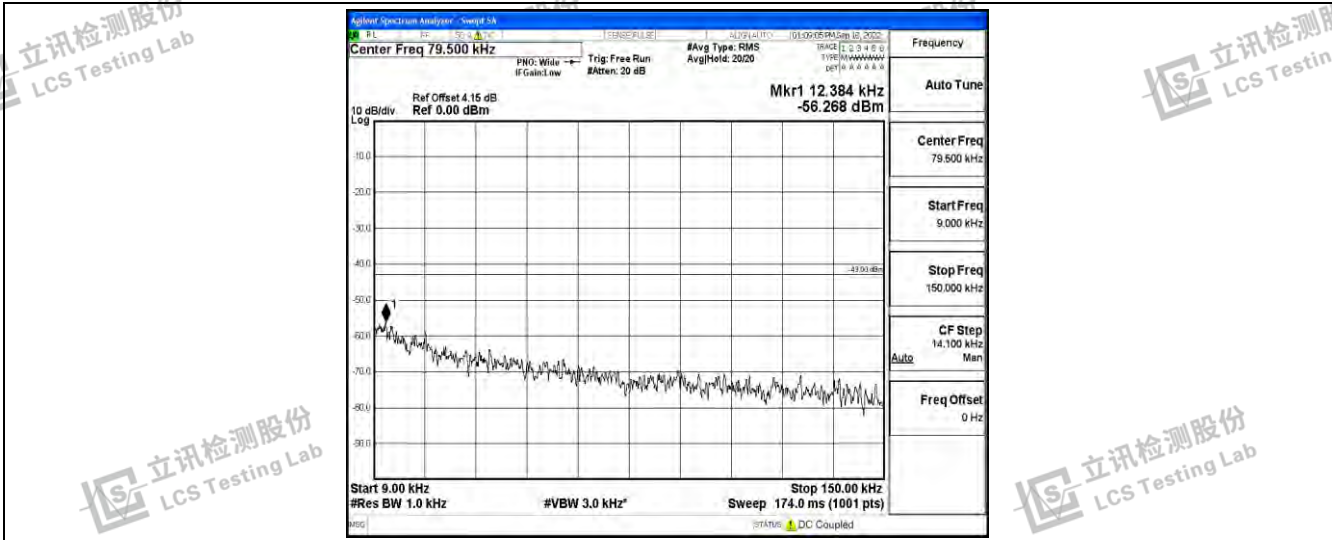

Band12-10MHz-16QAM-23095-1RB#0-Range1:0.009~0.15MHz