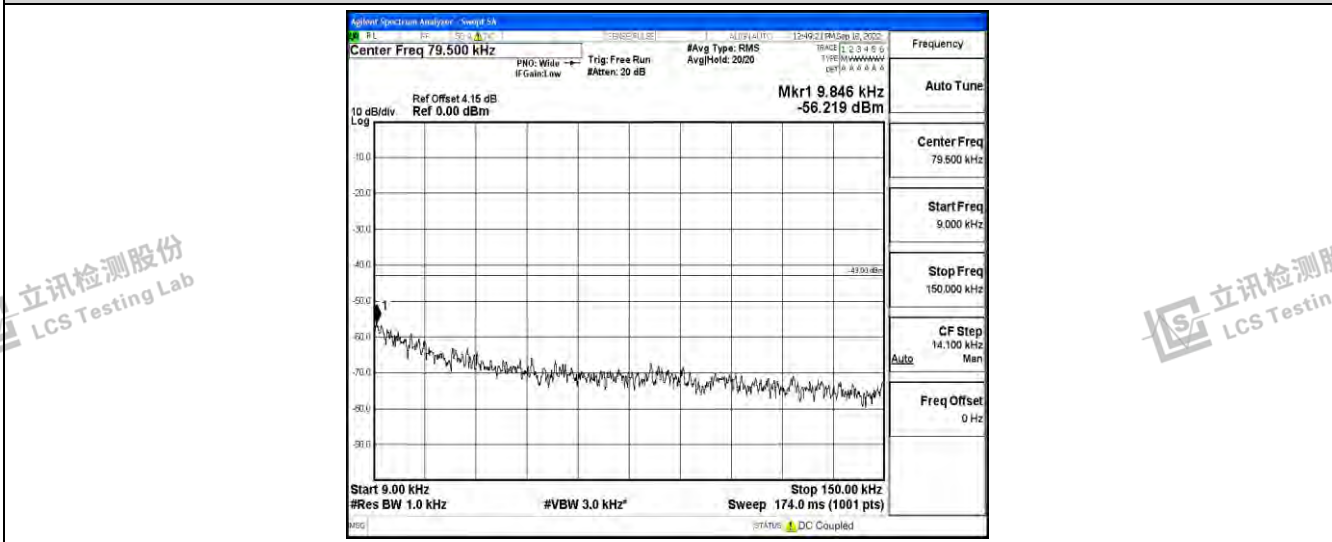

Band12-5MHz-QPSK-23155-1RB#0-Range1:0.009~0.15MHz