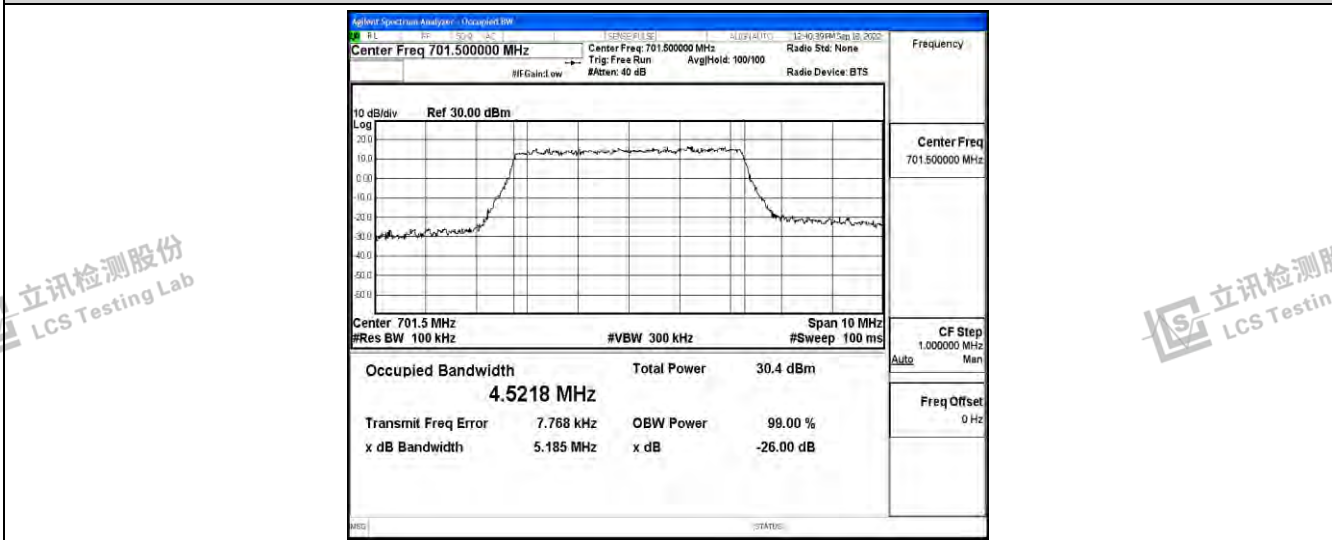

Band12-5MHz-QPSK-23035-25RB#0