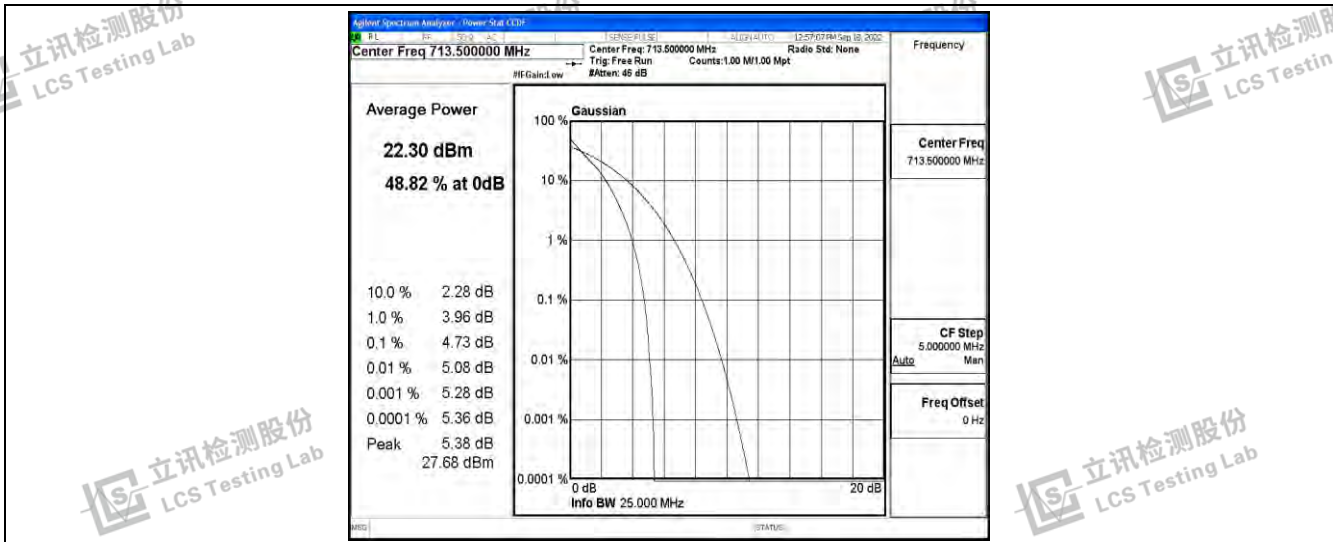

Band12-5MHz-QPSK-23155-25RB#0