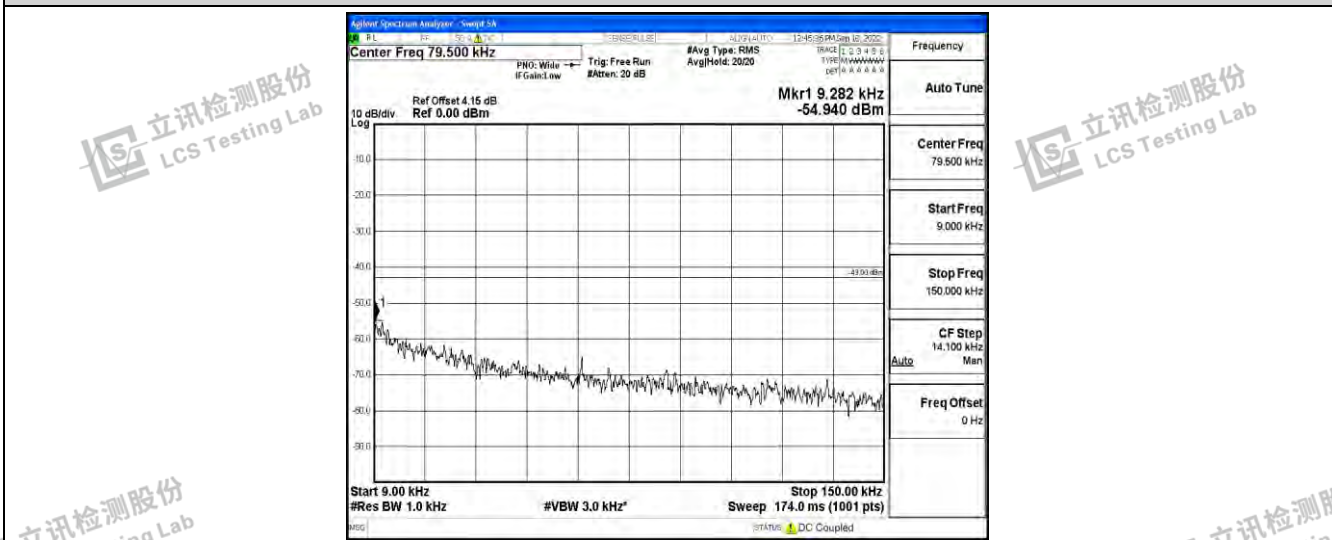

Band12-5MHz-16QAM-23035-1RB#0-Range1:0.009~0.15MHz