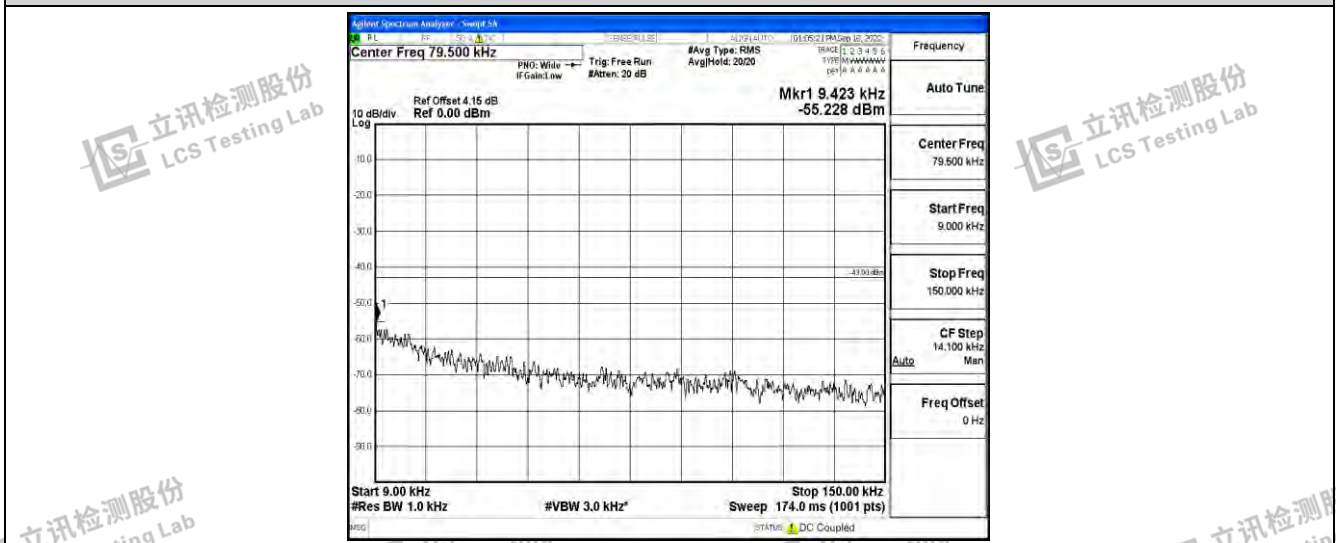

Band12-10MHz-QPSK-23060-1RB#0-Range1:0.009~0.15MHz