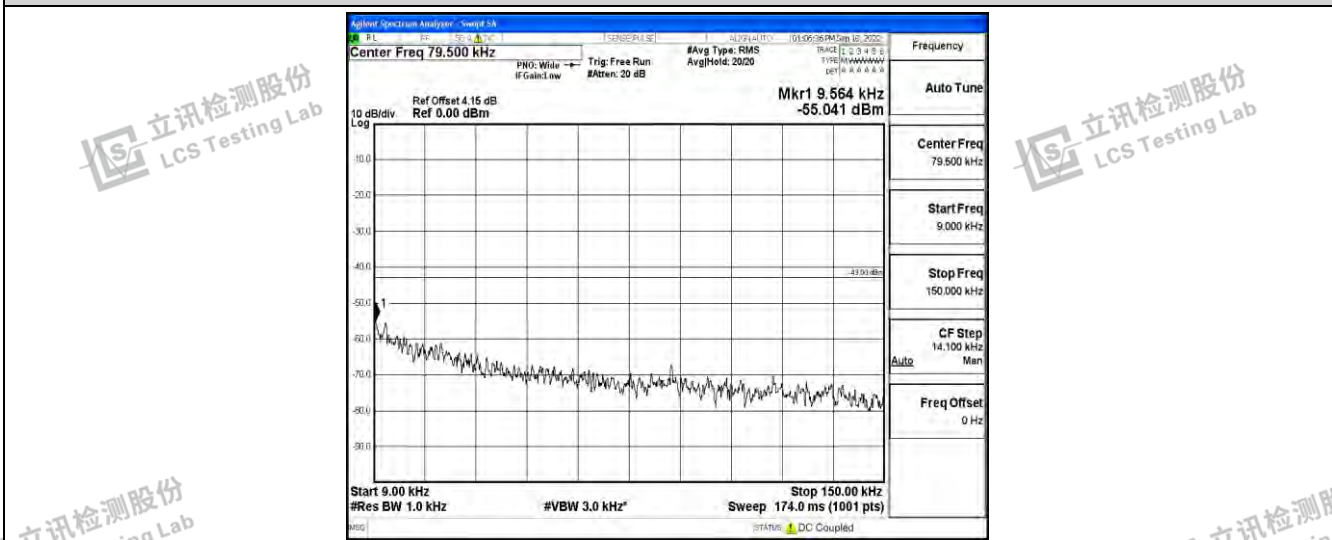

Band12-10MHz-16QAM-23060-1RB#0-Range1:0.009~0.15MHz