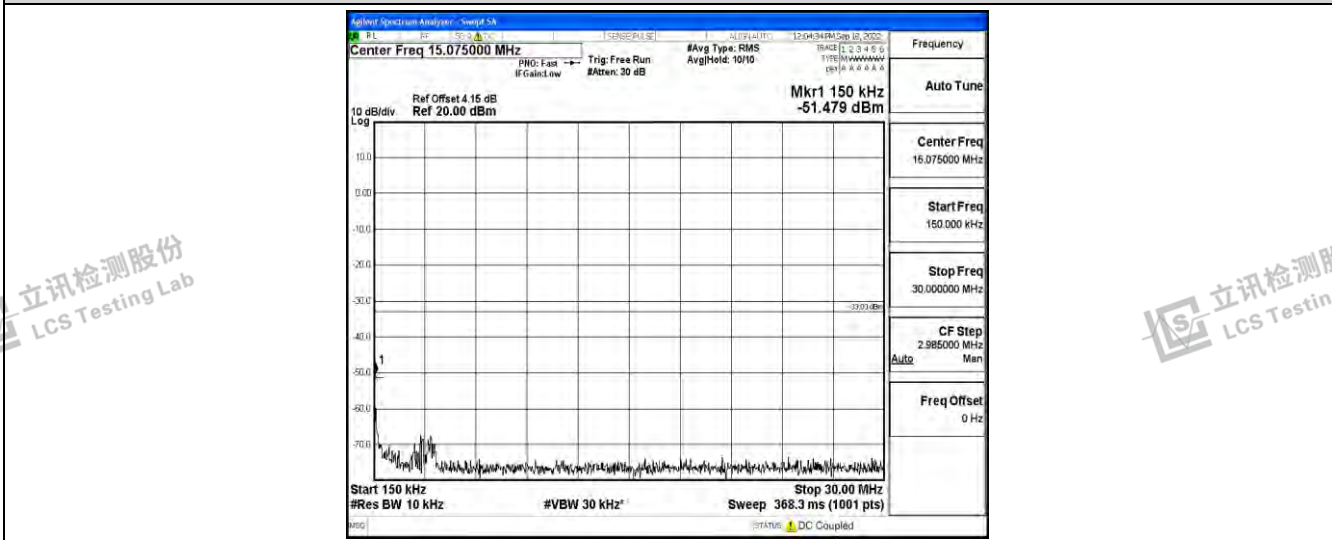

Band12-1.4MHz-QPSK-23095-1RB#0-Range2:0.15~30MHz