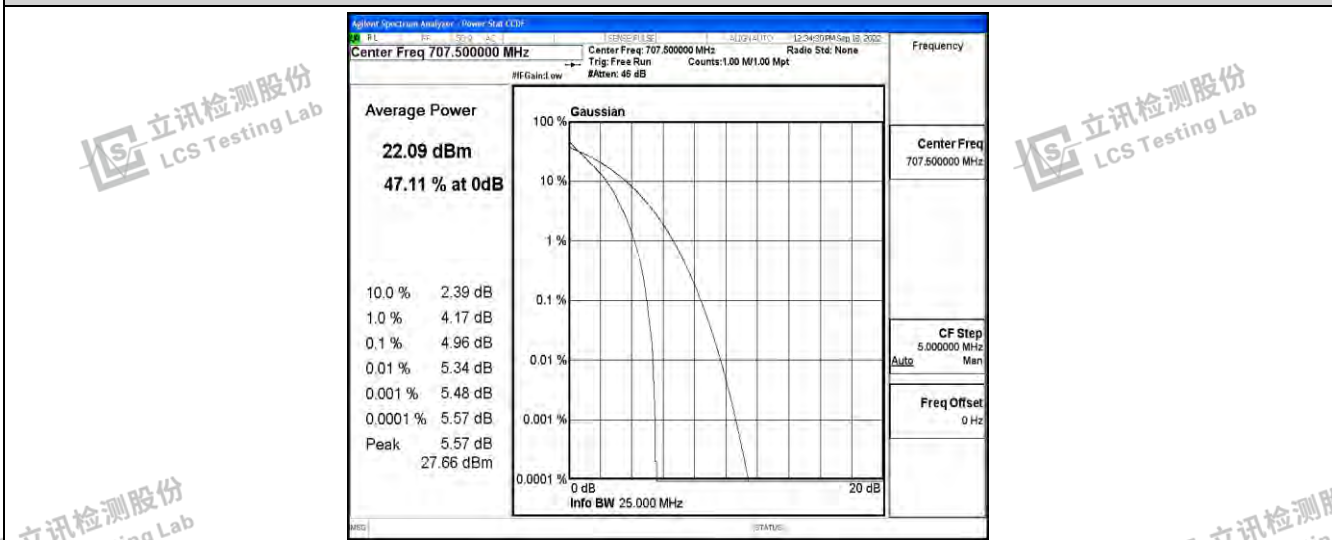

Band12-3MHz-QPSK-23095-15RB#0