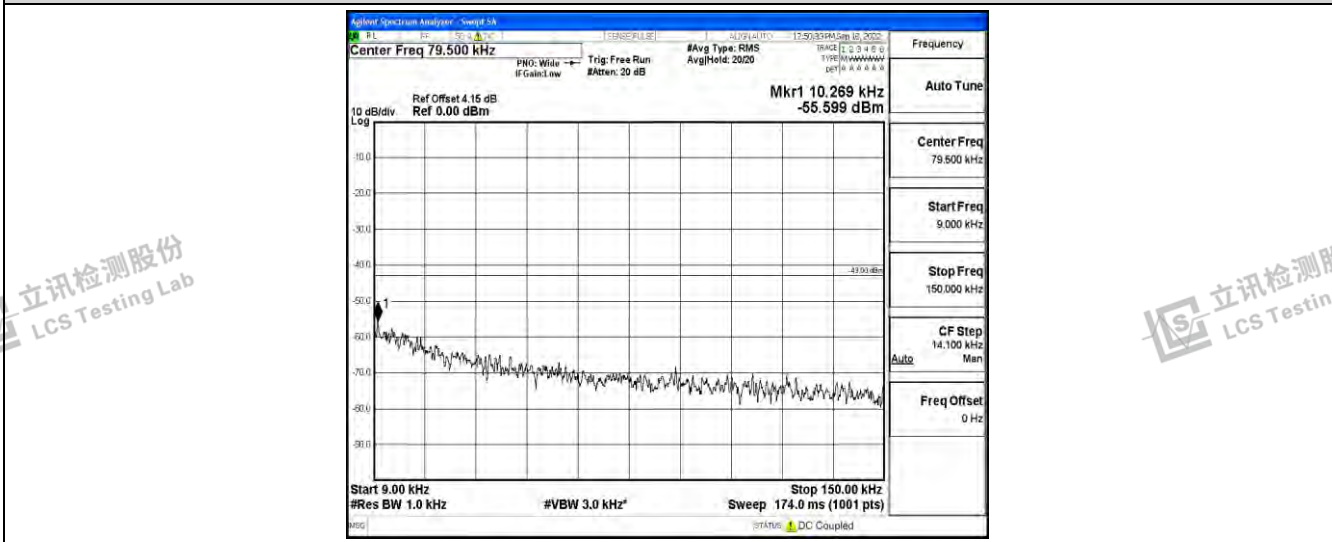

Band12-5MHz-16QAM-23155-1RB#0-Range1:0.009~0.15MHz