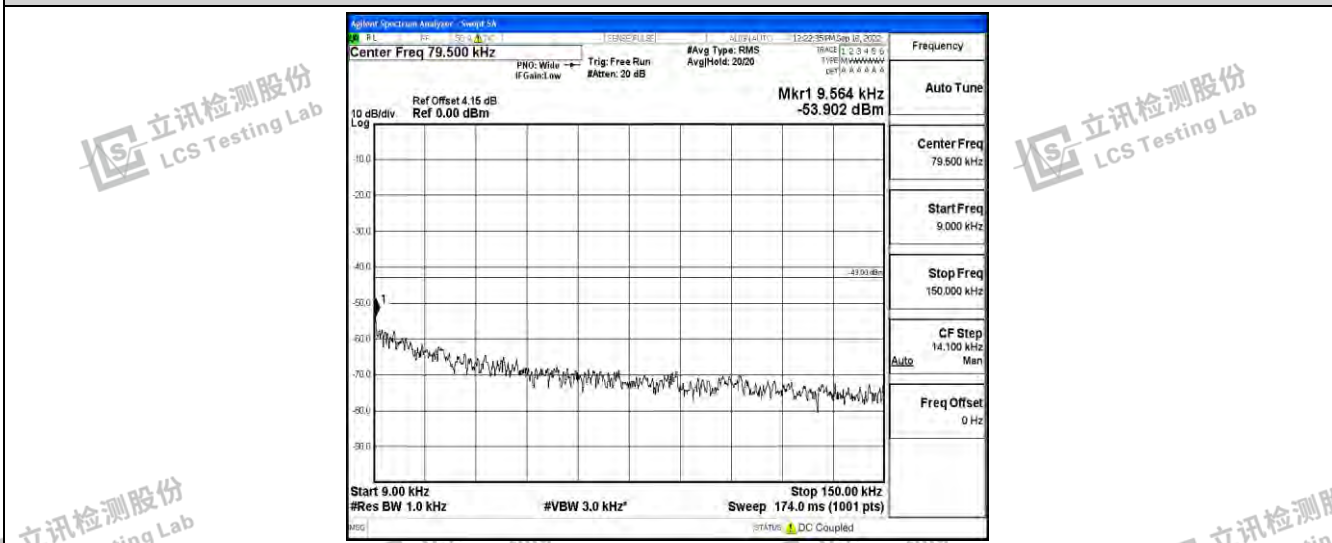

Band12-3MHz-QPSK-23025-1RB#0-Range1:0.009~0.15MHz