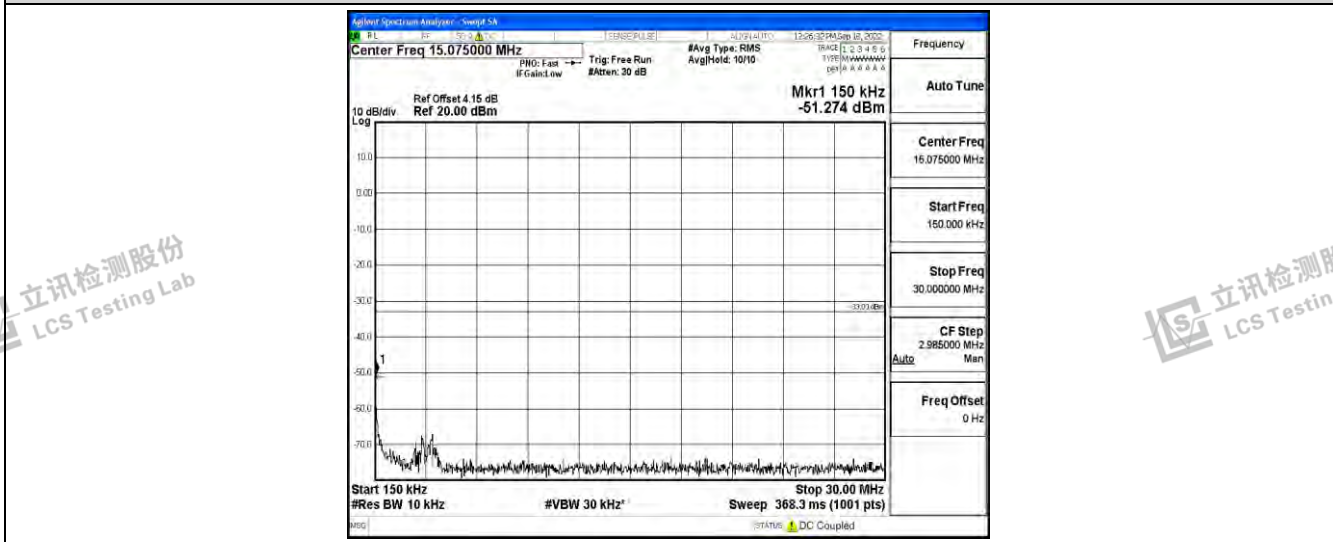

Band12-3MHz-16QAM-23095-1RB#0-Range2:0.15~30MHz