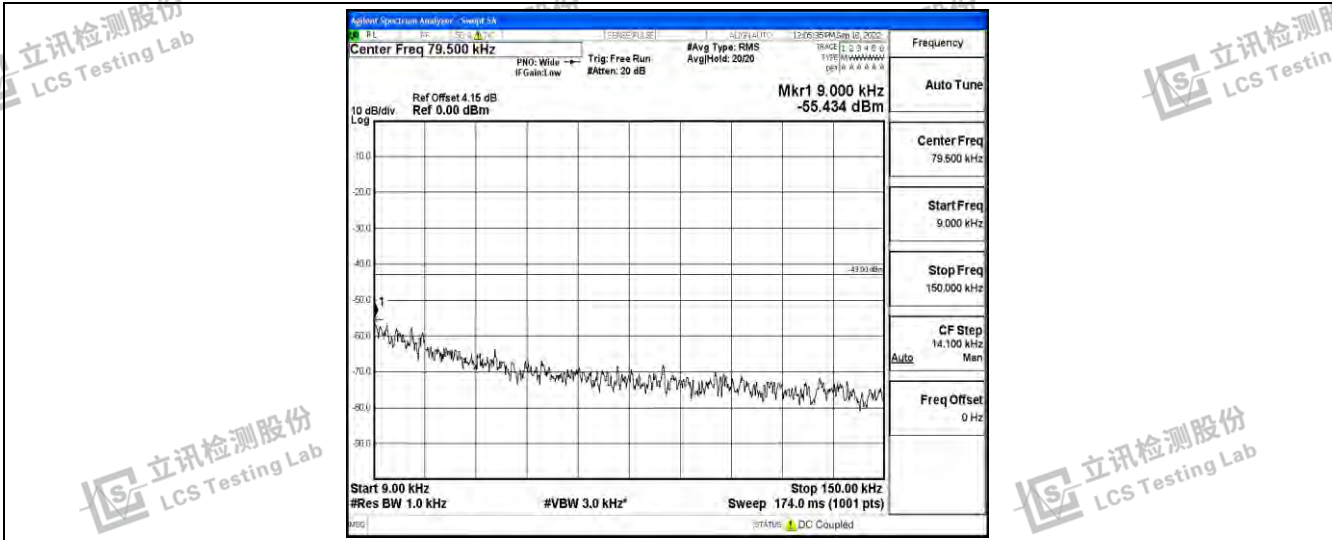

Band12-1.4MHz-16QAM-23017-1RB#0-Range3:30~1000MHz

Band12-1.4MHz-16QAM-23017-1RB#0-Range4:1000~10000MHz

Band12-1.4MHz-16QAM-23095-1RB#0-Range1:0.009~0.15MHz

Shenzhen LCS Compliance Testing Laboratory Ltd.
 Add: 101, 201 Bldg A & 301 Bldg C, Juji Industrial Park Yabianxueziwei, Shajing Street, Baoan District, Shenzhen, 518000, China
 Tel: +(86) 0755-82591330 | E-mail: webmaster@lcs-cert.com | Web: www.lcs-cert.com
 Scan code to check authenticity