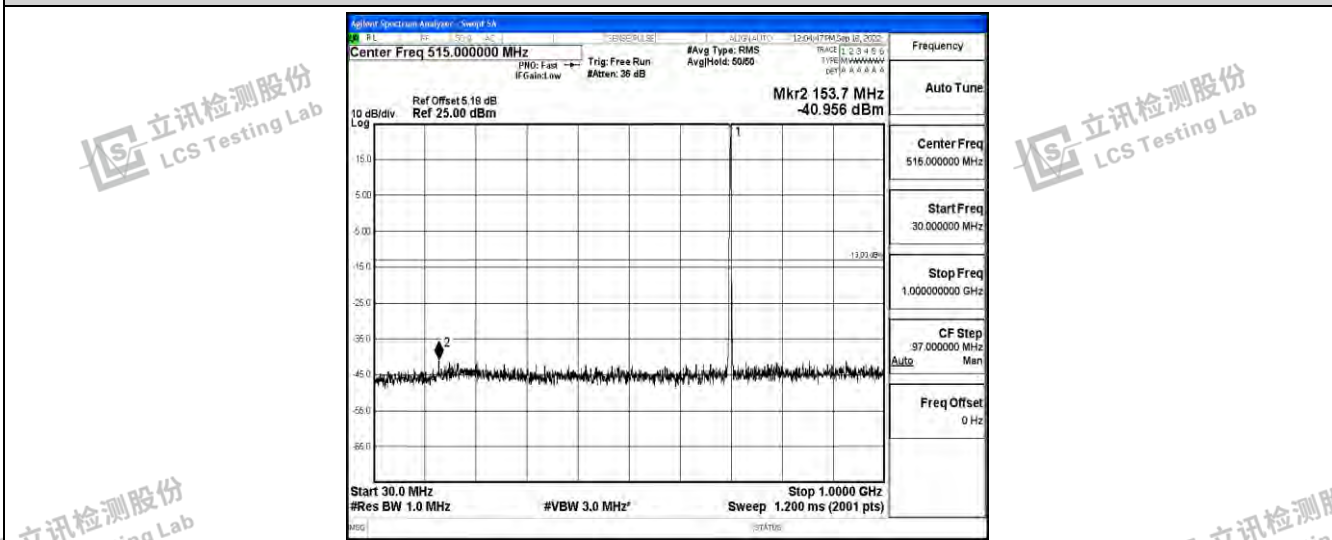

Band12-1.4MHz-QPSK-23095-1RB#0-Range3:30~1000MHz

Shenzhen LCS Compliance Testing Laboratory Ltd.
Add: 101, 201 Bldg A & 301 Bldg C, Juji Industrial Park Yabianxueziwei, Shajing Street, Baoan District, Shenzhen, 518000, China
Tel: +(86) 0755-82591330 | E-mail: webmaster@lcs-cert.com | Web: www.lcs-cert.com
Scan code to check authenticity