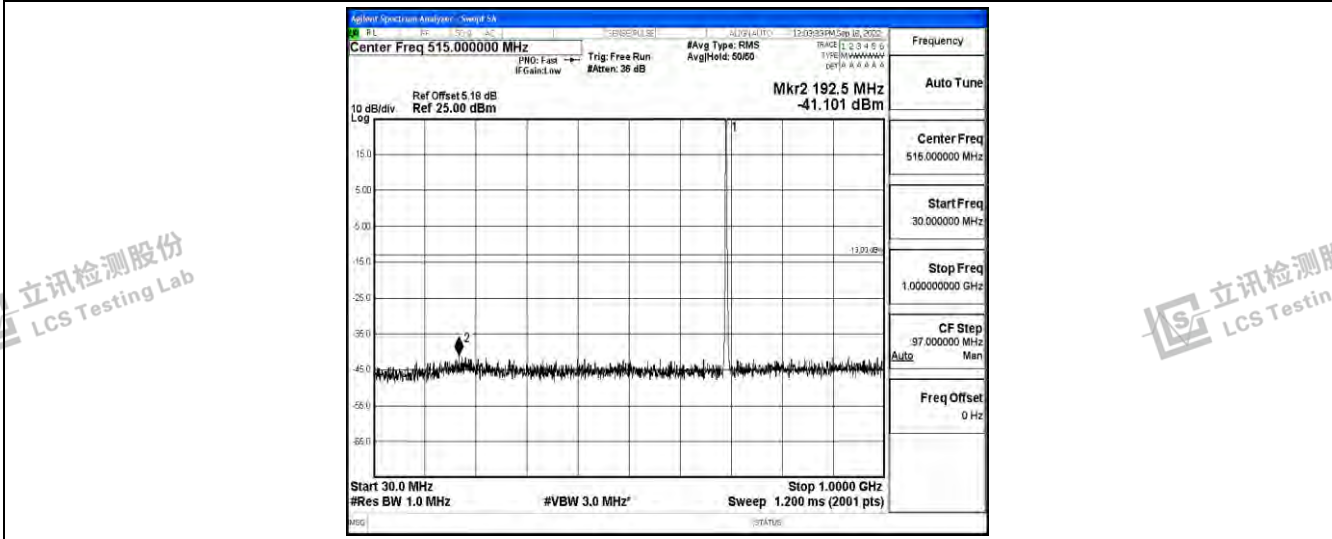

Band12-1.4MHz-16QAM-23017-1RB#0-Range3:30~1000MHz