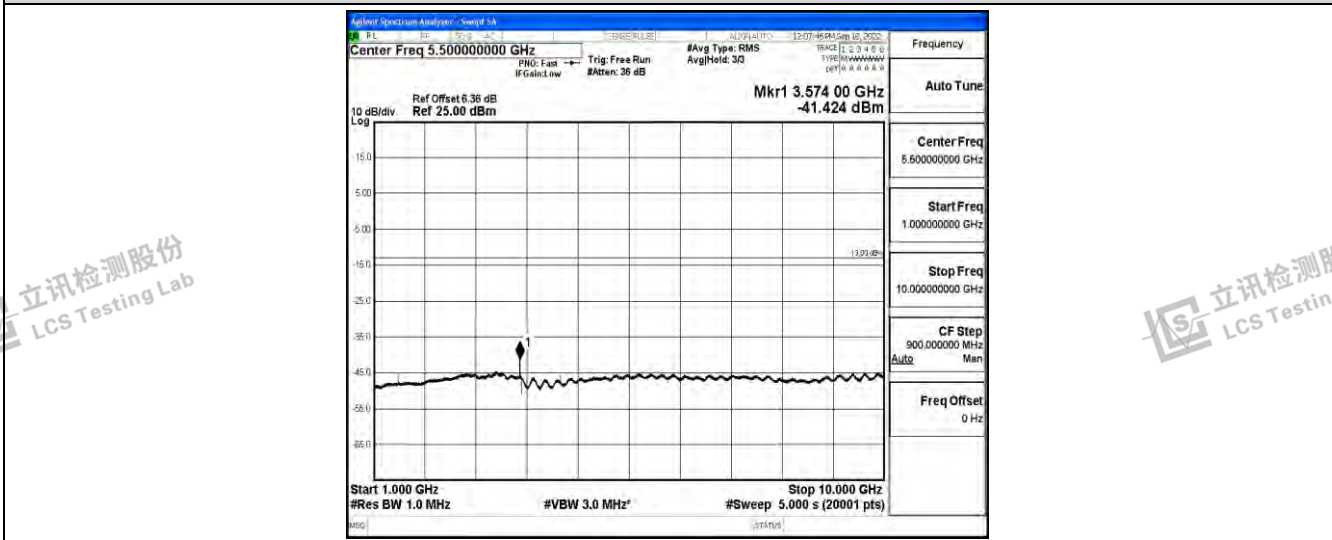

Band12-1.4MHz-QPSK-23173-1RB#0-Range4:1000~10000MHz