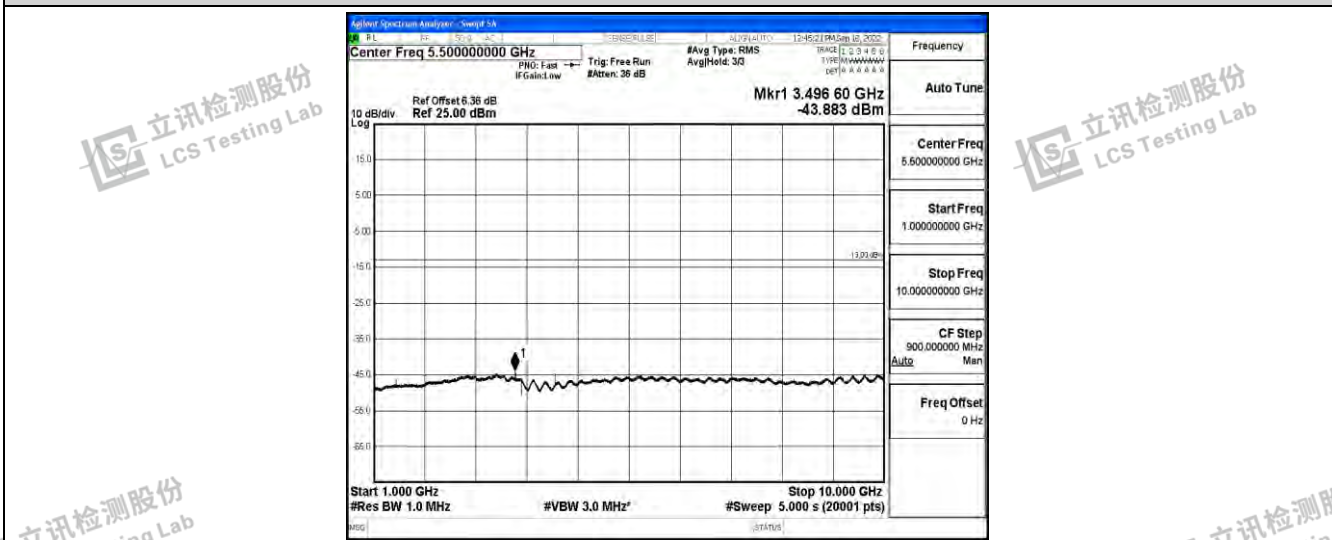

Band12-5MHz-QPSK-23035-1RB#0-Range4:1000~10000MHz

Shenzhen LCS Compliance Testing Laboratory Ltd.
Add: 101, 201 Bldg A & 301 Bldg C, Juji Industrial Park Yabianxueziwei, Shajing Street, Baoan District, Shenzhen, 518000, China
Tel: +(86) 0755-82591330 | E-mail: webmaster@lcs-cert.com | Web: www.lcs-cert.com
Scan code to check authenticity