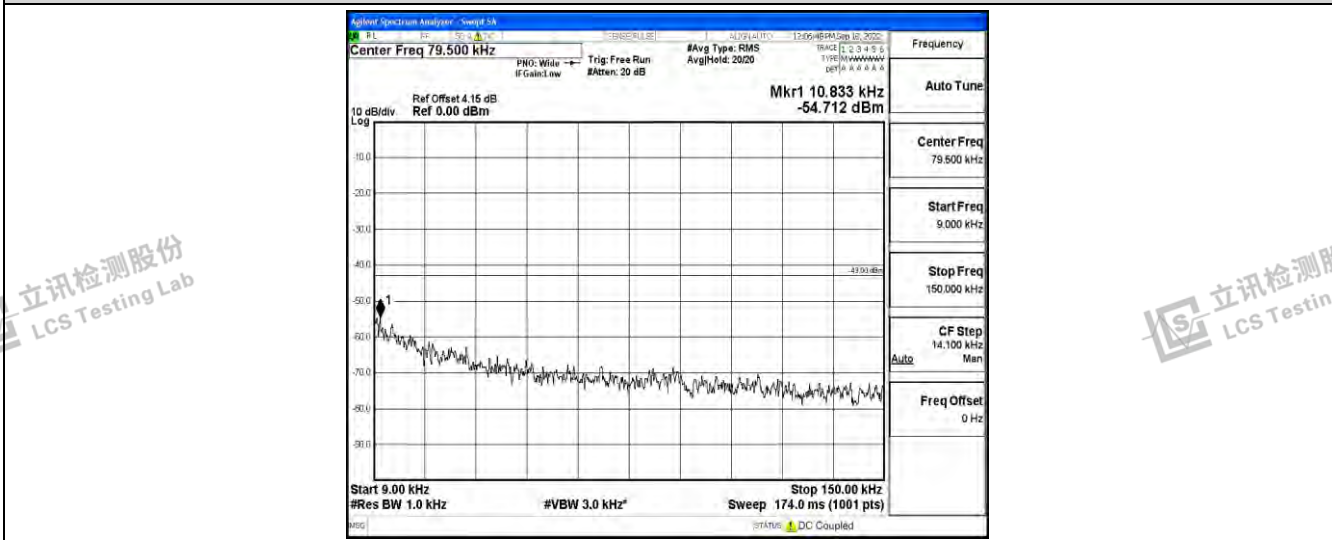

Band12-1.4MHz-QPSK-23173-1RB#0-Range1:0.009~0.15MHz