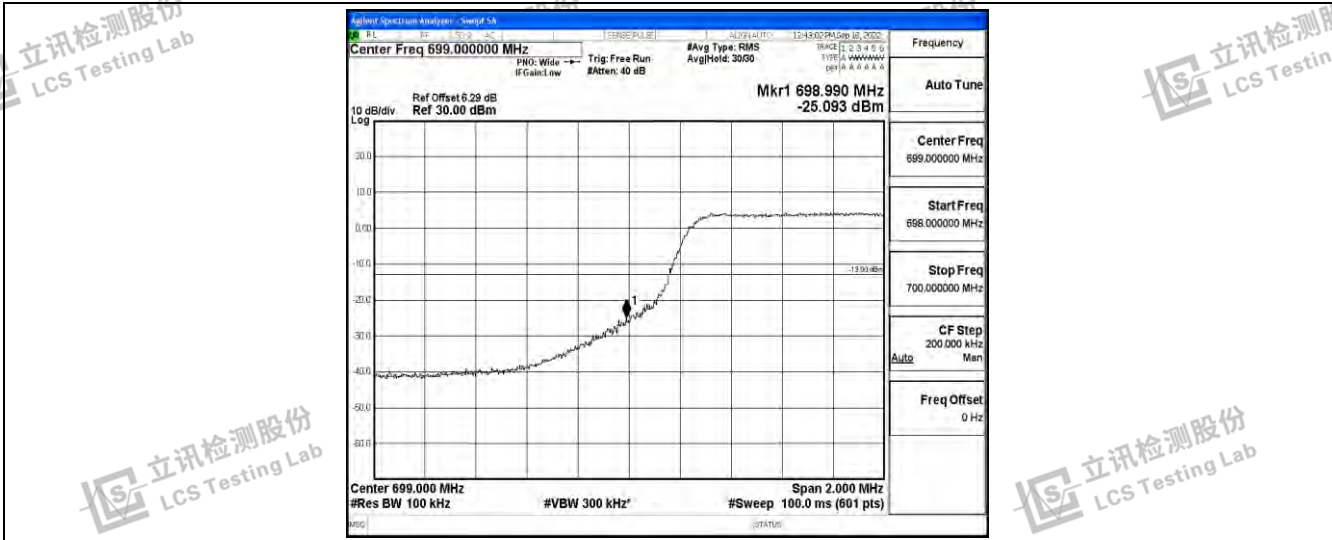

Band12-5MHz-16QAM-23035-25RB#0