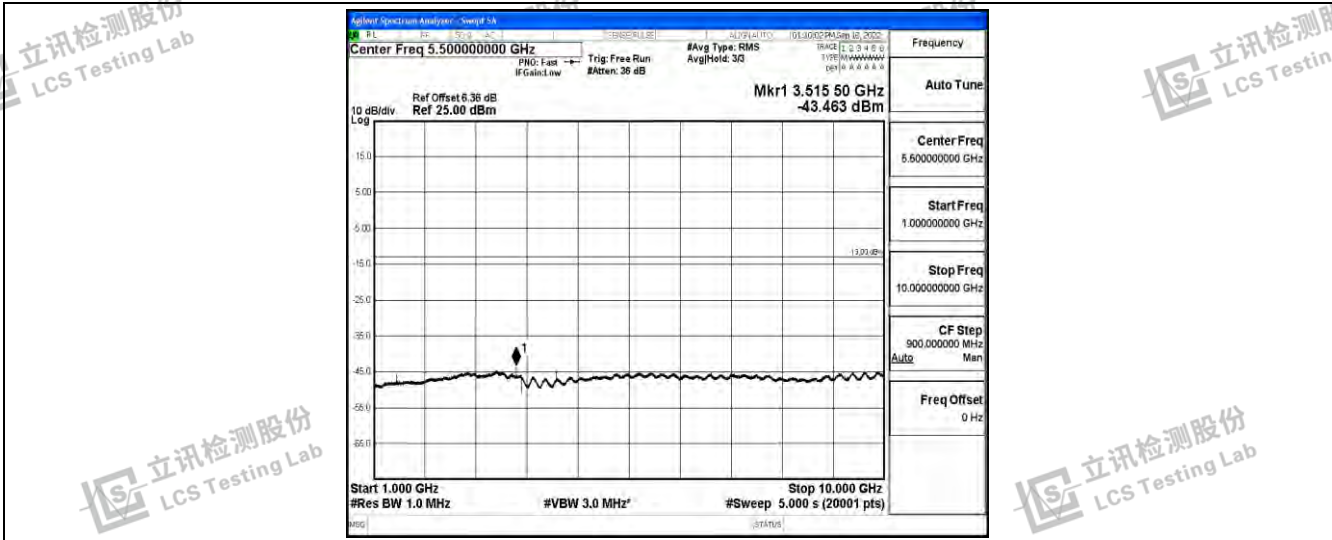

Band12-10MHz-16QAM-23095-1RB#0-Range2:0.15~30MHz

Band12-10MHz-16QAM-23095-1RB#0-Range3:30~1000MHz

Band12-10MHz-16QAM-23095-1RB#0-Range4:1000~10000MHz

Shenzhen LCS Compliance Testing Laboratory Ltd.
 Add: 101, 201 Bldg A & 301 Bldg C, Juji Industrial Park Yabianxueziwei, Shajing Street, Baoan District, Shenzhen, 518000, China
 Tel: +(86) 0755-82591330 | E-mail: webmaster@lcs-cert.com | Web: www.lcs-cert.com
 Scan code to check authenticity