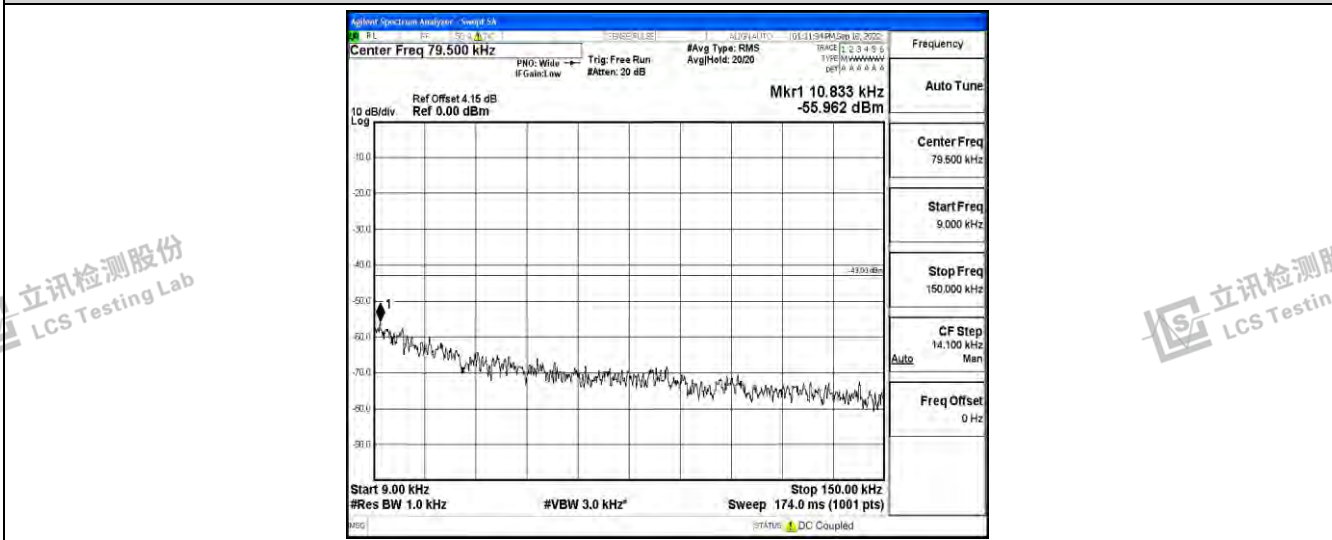

Band12-10MHz-16QAM-23130-1RB#0-Range1:0.009~0.15MHz