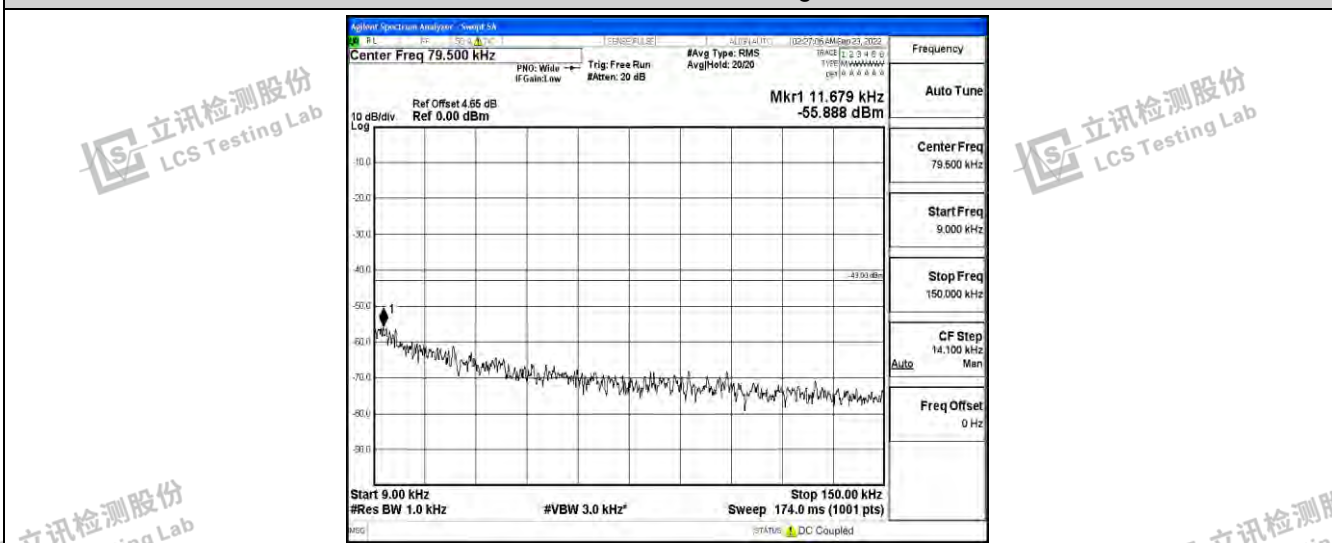

Band12-3MHz-16QAM-23025-1RB#0-Range1:0.009~0.15MHz