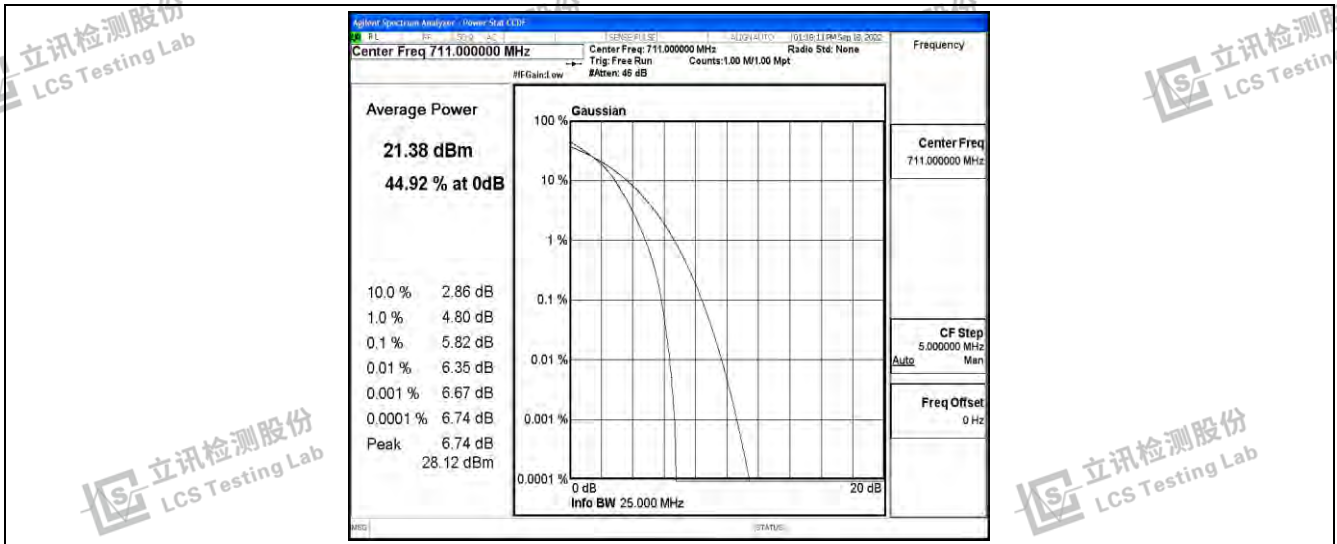

Band12-10MHz-QPSK-23060-50RB#0

Band12-10MHz-QPSK-23095-50RB#0

Band12-10MHz-QPSK-23130-50RB#0

Band12-10MHz-16QAM-23060-50RB#0

Band12-10MHz-16QAM-23095-50RB#0

Band12-10MHz-16QAM-23130-50RB#0

Shenzhen LCS Compliance Testing Laboratory Ltd.
 Add: 101, 201 Bldg A & 301 Bldg C, Juji Industrial Park Yabianxueziwei, Shajing Street, Baoan District, Shenzhen, 518000, China
 Tel: +(86) 0755-82591330 | E-mail: webmaster@lcs-cert.com | Web: www.lcs-cert.com
 Scan code to check authenticity