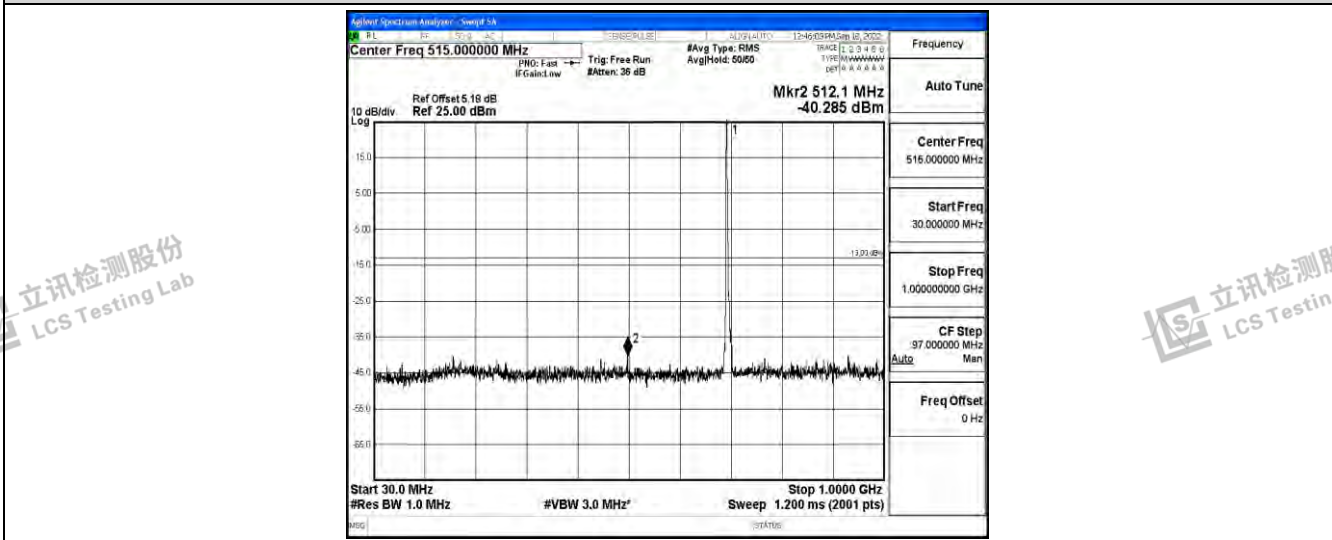

Band12-5MHz-QPSK-23155-1RB#0-Range4:1000~10000MHz

Band12-5MHz-16QAM-23035-1RB#0-Range1:0.009~0.15MHz

Band12-5MHz-16QAM-23035-1RB#0-Range2:0.15~30MHz

Band12-5MHz-16QAM-23035-1RB#0-Range3:30~1000MHz

Band12-5MHz-16QAM-23035-1RB#0-Range4:1000~10000MHz