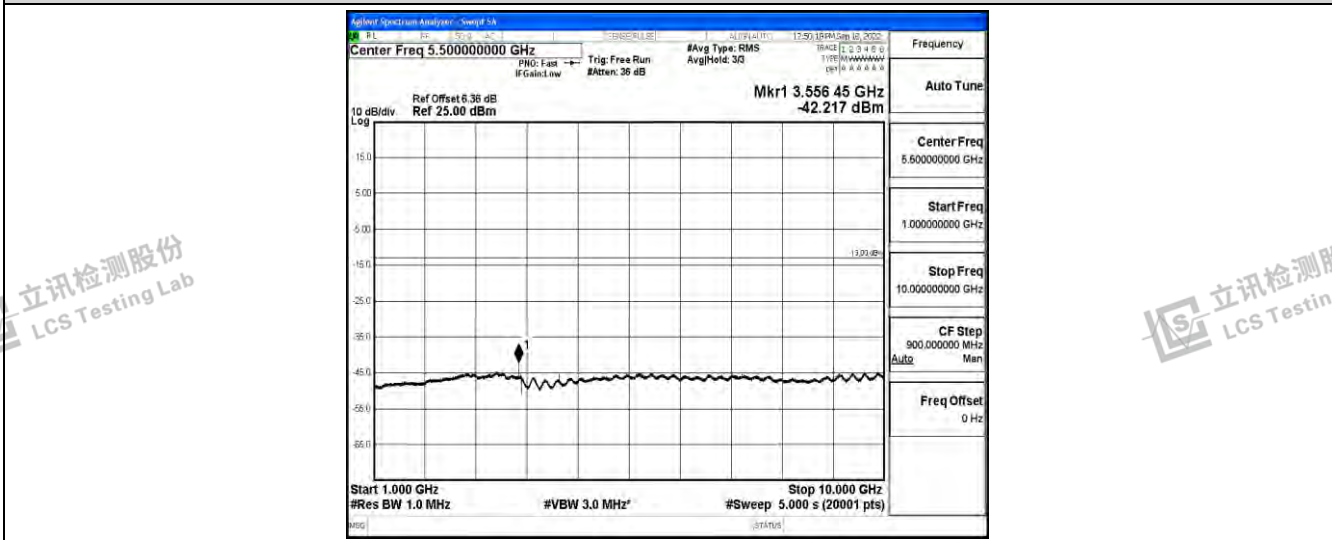

Band12-5MHz-QPSK-23155-1RB#0-Range4:1000~10000MHz