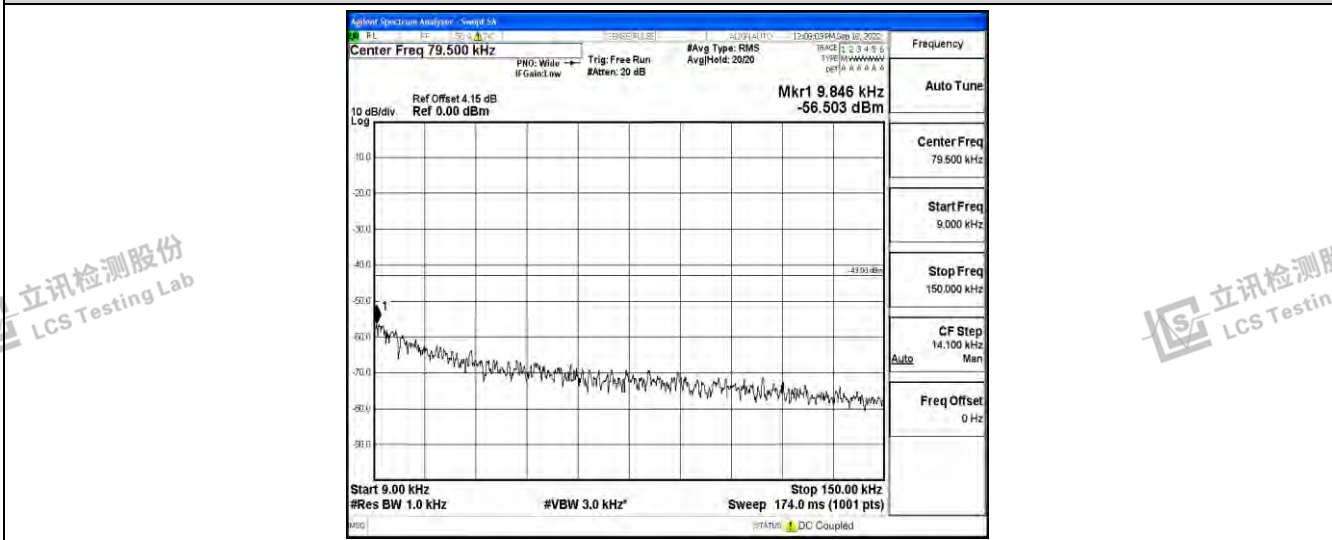

Band12-1.4MHz-16QAM-23173-1RB#0-Range2:0.15~30MHz

Band12-1.4MHz-16QAM-23173-1RB#0-Range3:30~1000MHz

Shenzhen LCS Compliance Testing Laboratory Ltd.
 Add: 101, 201 Bldg A & 301 Bldg C, Juji Industrial Park Yabianxueziwei, Shajing Street, Baoan District, Shenzhen, 518000, China
 Tel: +(86) 0755-82591330 | E-mail: webmaster@lcs-cert.com | Web: www.lcs-cert.com
 Scan code to check authenticity