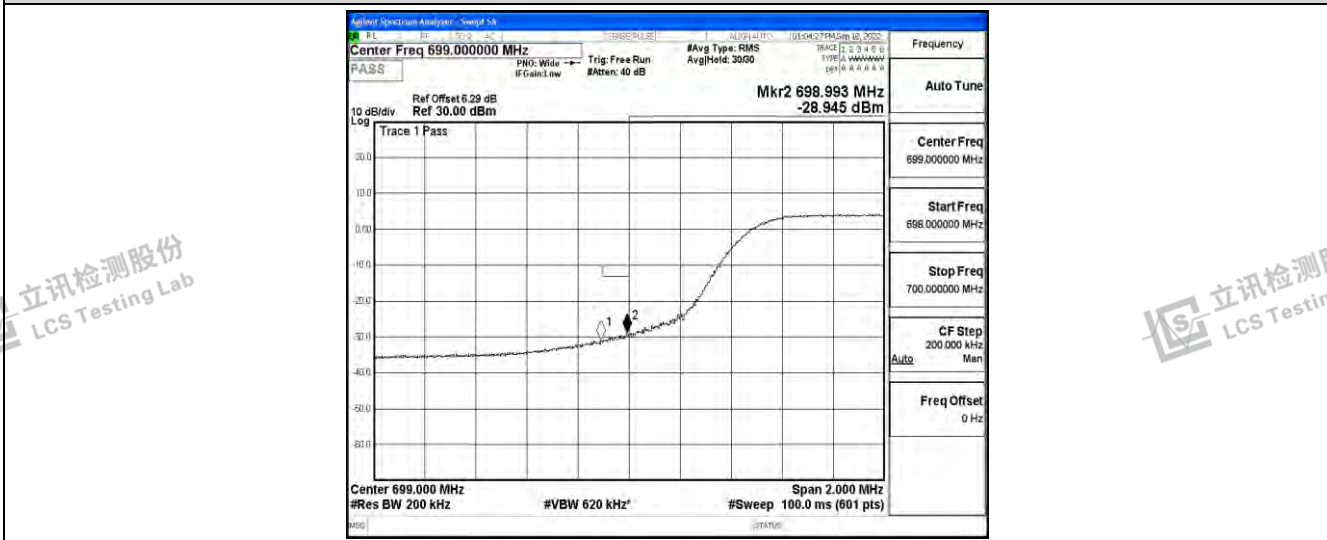

Band12-10MHz-16QAM-23060-50RB#0