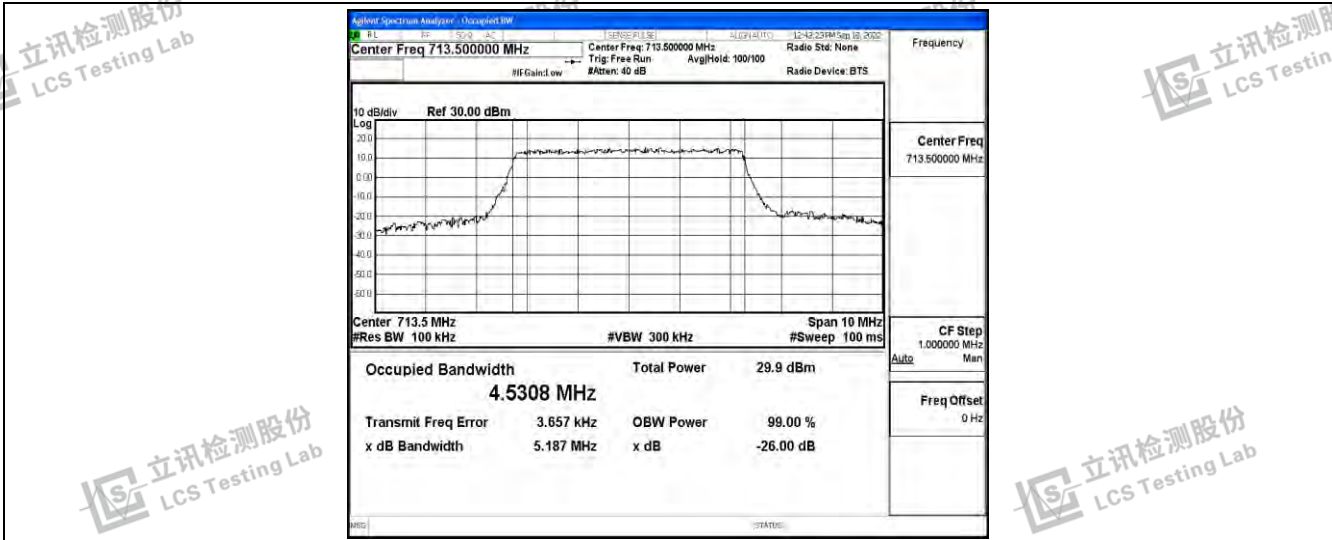

Band12-5MHz-16QAM-23155-25RB#0