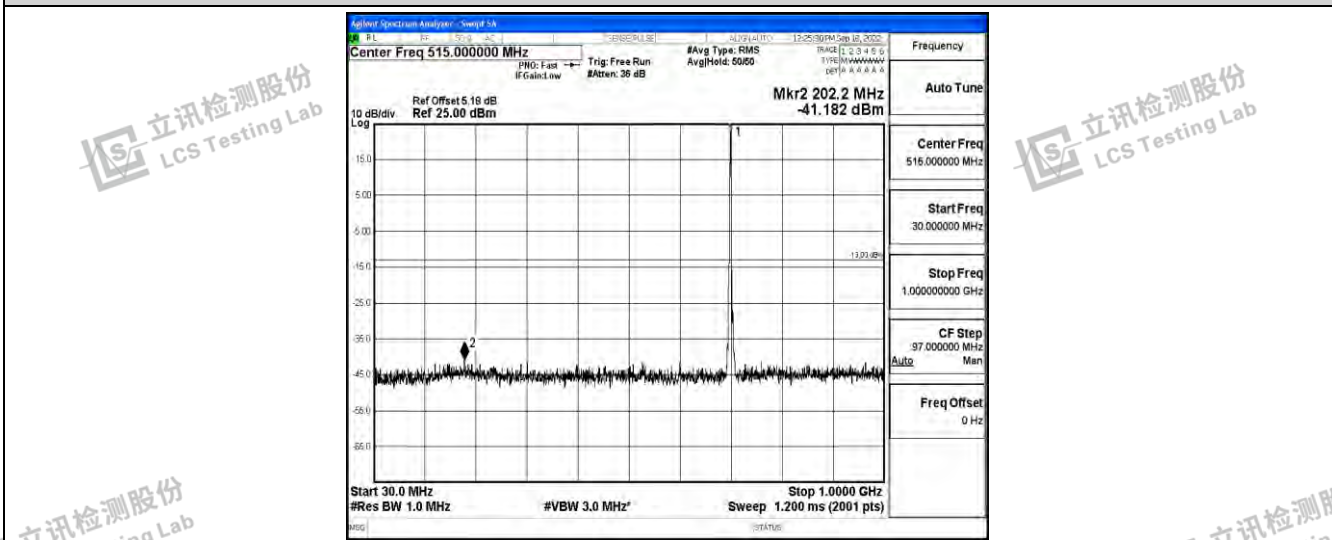

Band12-3MHz-QPSK-23095-1RB#0-Range3:30~100MHz

Shenzhen LCS Compliance Testing Laboratory Ltd.
Add: 101, 201 Bldg A & 301 Bldg C, Juji Industrial Park Yabianxueziwei, Shajing Street, Baoan District, Shenzhen, 518000, China
Tel: +(86) 0755-82591330 | E-mail: webmaster@lcs-cert.com | Web: www.lcs-cert.com
Scan code to check authenticity