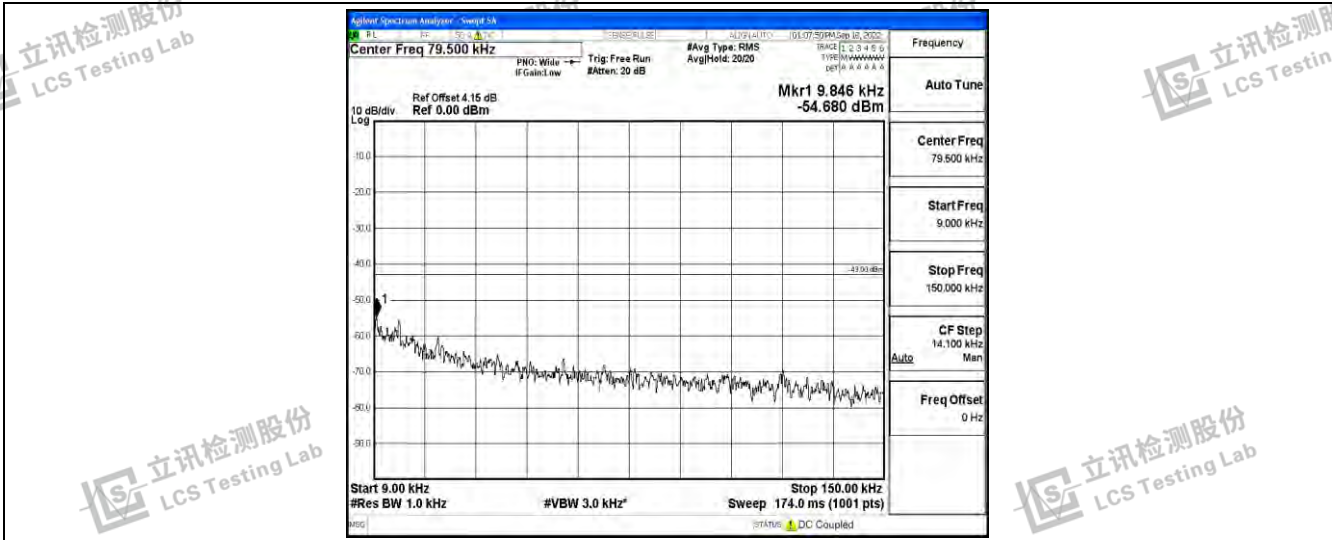

Band12-10MHz-QPSK-23095-1RB#0-Range1:0.009~0.15MHz

Shenzhen LCS Compliance Testing Laboratory Ltd.
 Add: 101, 201 Bldg A & 301 Bldg C, Juji Industrial Park Yabianxueziwei, Shajing Street, Baoan District, Shenzhen, 518000, China
 Tel: +(86) 0755-82591330 | E-mail: webmaster@lcs-cert.com | Web: www.lcs-cert.com
 Scan code to check authenticity