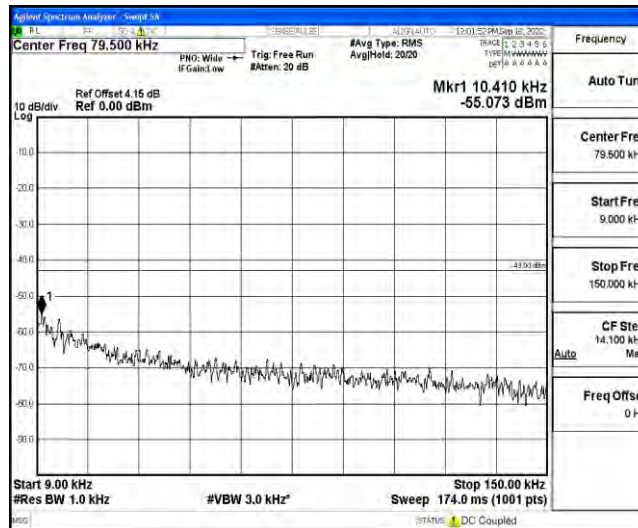

Test Graphs

Band12-1.4MHz-QPSK-23017-1RB#0-Range1:0.009~0.15MHz

Shenzhen LCS Compliance Testing Laboratory Ltd.
Add: 101, 201 Bldg A & 301 Bldg C, Juji Industrial Park Yabianxueziwei, Shajing Street, Baoan District, Shenzhen, 518000, China
Tel: +(86) 0755-82591330 | E-mail: webmaster@lcs-cert.com | Web: www.lcs-cert.com
Scan code to check authenticity