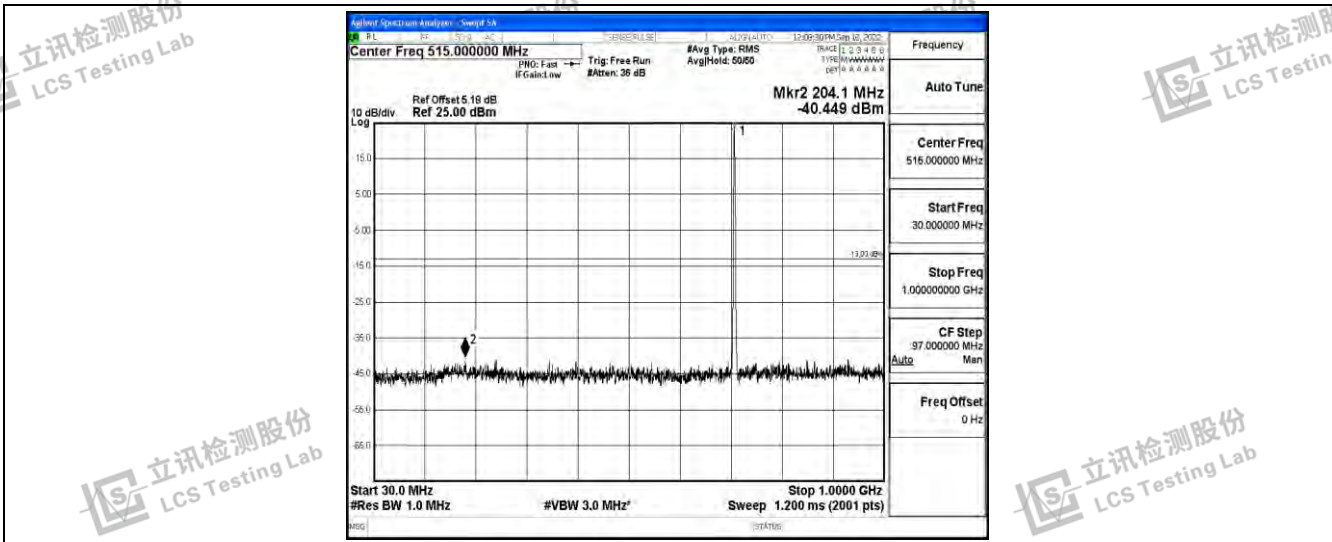

Band12-1.4MHz-16QAM-23173-1RB#0-Range2:0.15~30MHz

Band12-1.4MHz-16QAM-23173-1RB#0-Range3:30~1000MHz

Shenzhen LCS Compliance Testing Laboratory Ltd.
 Add: 101, 201 Bldg A & 301 Bldg C, Juji Industrial Park Yabianxueziwei, Shajing Street, Baoan District, Shenzhen, 518000, China
 Tel: +(86) 0755-82591330 | E-mail: webmaster@lcs-cert.com | Web: www.lcs-cert.com
 Scan code to check authenticity