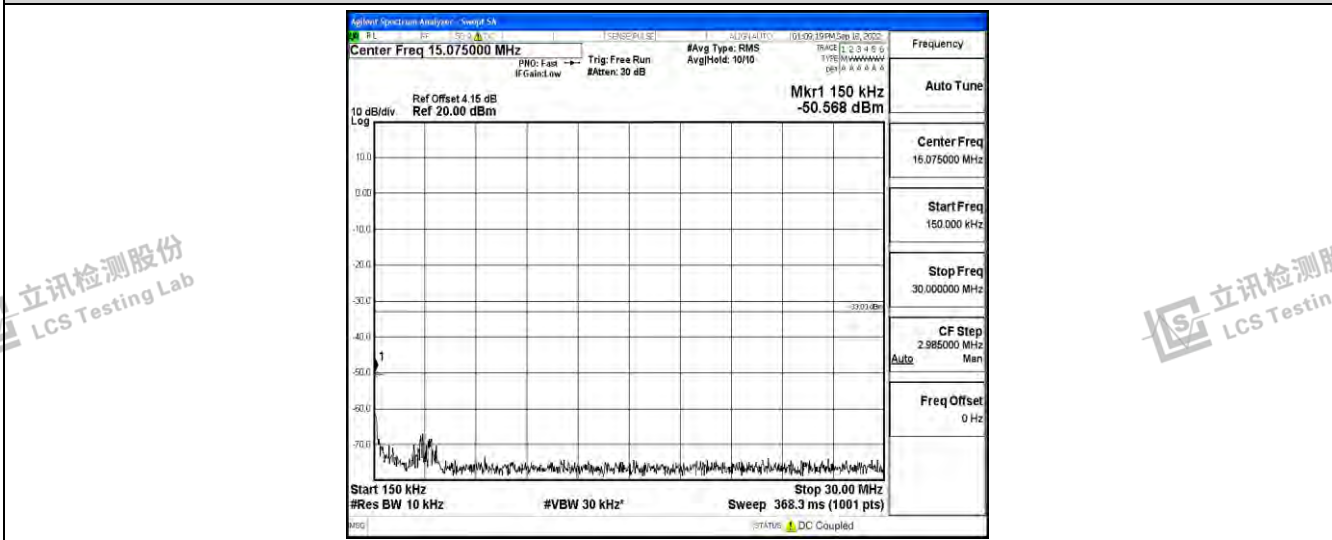

Band12-10MHz-16QAM-23095-1RB#0-Range2:0.15~30MHz