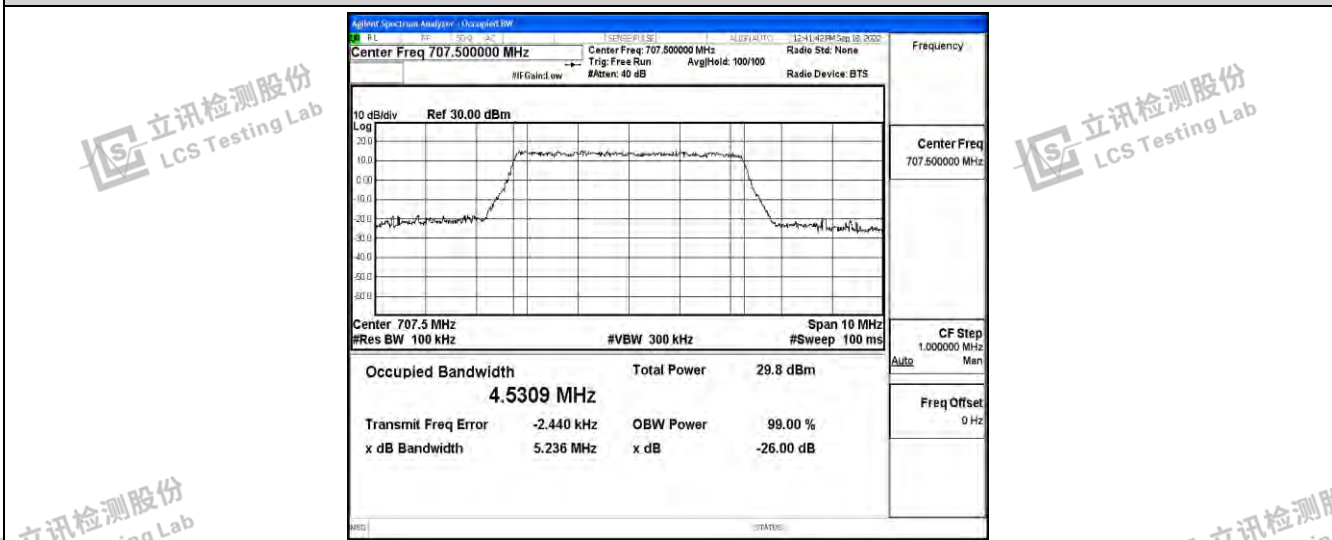

Band12-5MHz-16QAM-23095-25RB#0