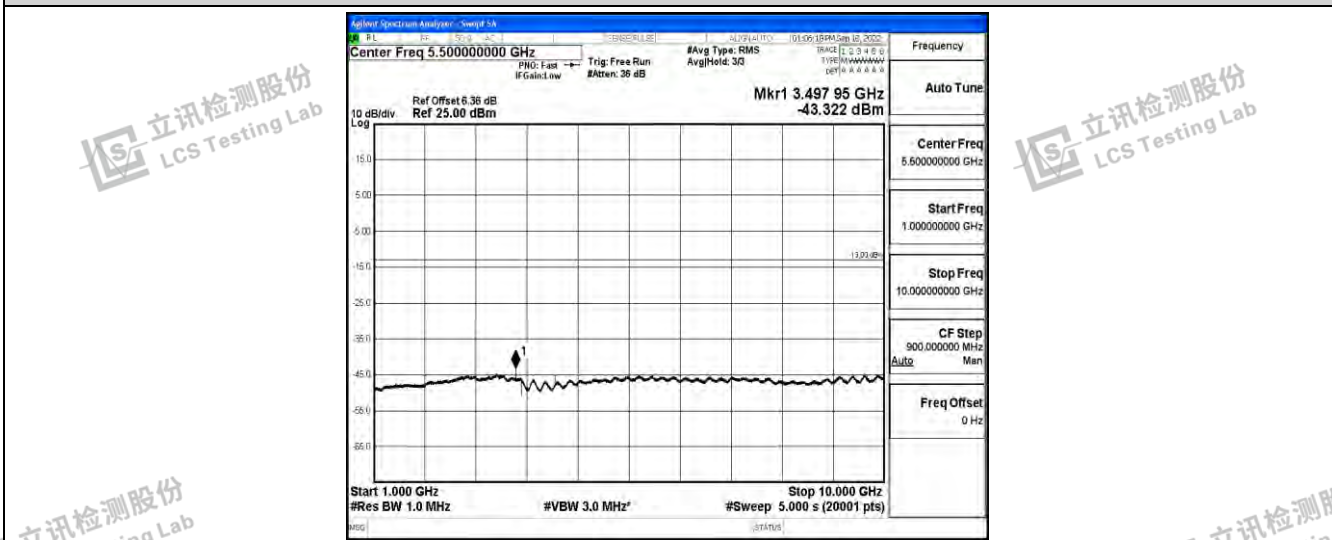

Band12-10MHz-QPSK-23095-1RB#0-Range1:0.009~0.15MHz

Shenzhen LCS Compliance Testing Laboratory Ltd.
 Add: 101, 201 Bldg A & 301 Bldg C, Juji Industrial Park Yabianxueziwei, Shajing Street, Baoan District, Shenzhen, 518000, China
 Tel: +(86) 0755-82591330 | E-mail: webmaster@lcs-cert.com | Web: www.lcs-cert.com
 Scan code to check authenticity