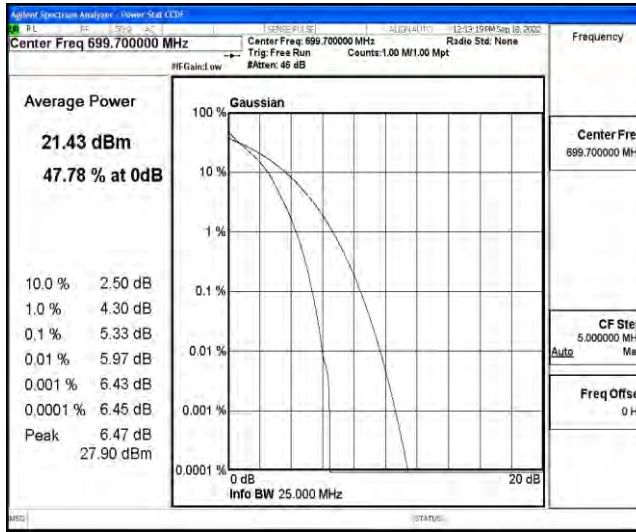

立讯检测股份
LCS Testing Lab
Test Graphs

立讯检测股份
LCS Testing Lab

立讯检测股份
LCS Testing Lab

立讯检测股份
LCS Testing Lab

Band12-1.4MHz-QPSK-23017-6RB#0

立讯检测股份
LCS Testing Lab

立讯检测股份
LCS Testing Lab