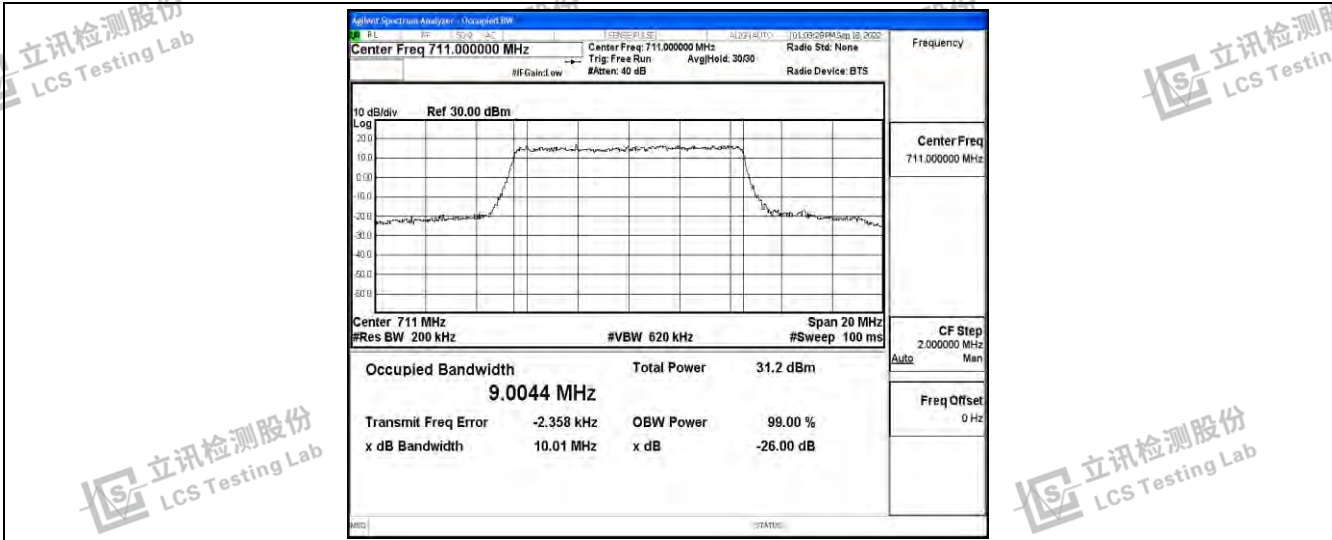

Band12-10MHz-QPSK-23130-50RB#0