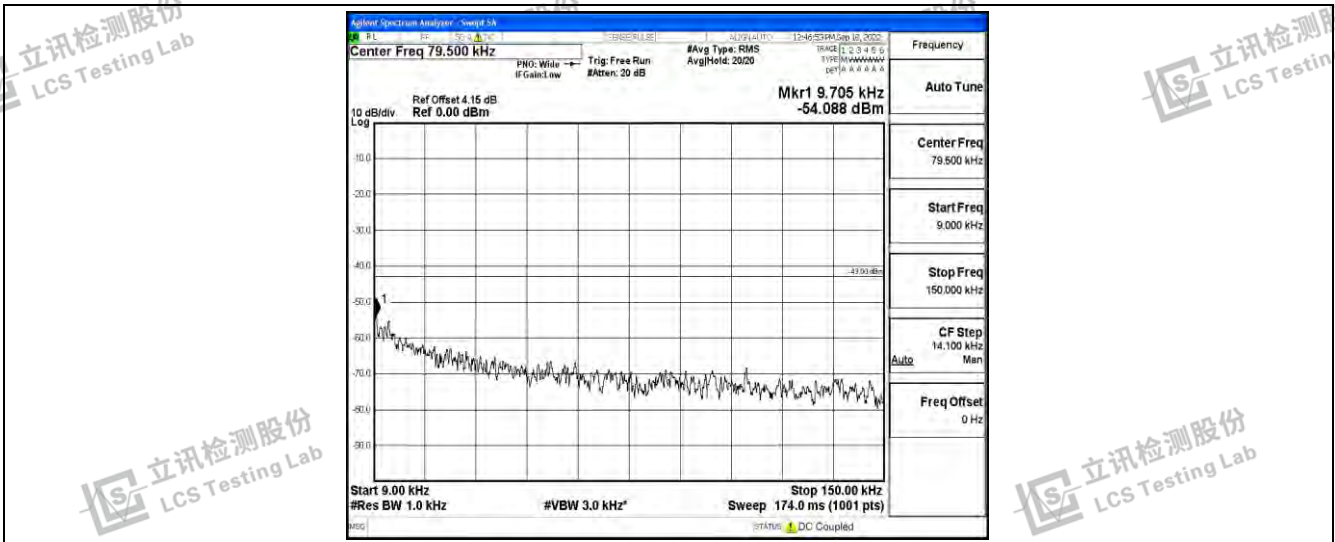

Band12-5MHz-QPSK-23035-1RB#0-Range3:30~1000MHz

Band12-5MHz-QPSK-23035-1RB#0-Range4:1000~10000MHz

Band12-5MHz-QPSK-23095-1RB#0-Range1:0.009~0.15MHz

Shenzhen LCS Compliance Testing Laboratory Ltd.
 Add: 101, 201 Bldg A & 301 Bldg C, Juji Industrial Park Yabianxueziwei, Shajing Street, Baoan District, Shenzhen, 518000, China
 Tel: +(86) 0755-82591330 | E-mail: webmaster@lcs-cert.com | Web: www.lcs-cert.com
 Scan code to check authenticity