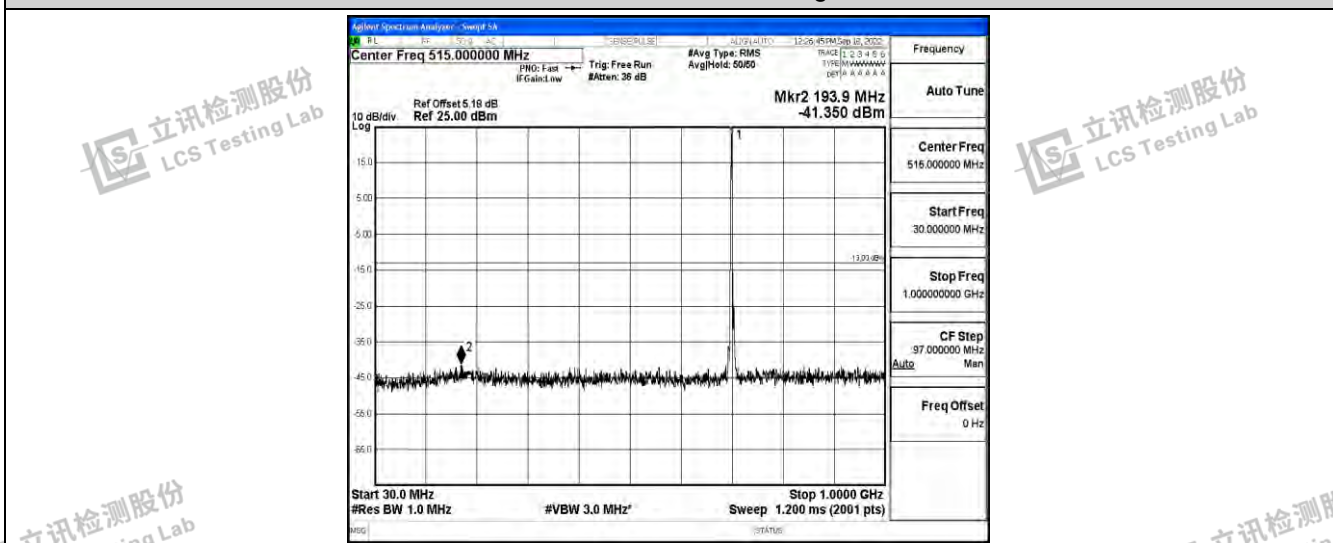

Band12-3MHz-16QAM-23095-1RB#0-Range3:30~1000MHz

Shenzhen LCS Compliance Testing Laboratory Ltd.
Add: 101, 201 Bldg A & 301 Bldg C, Juji Industrial Park Yabianxueziwei, Shajing Street, Baoan District, Shenzhen, 518000, China
Tel: +(86) 0755-82591330 | E-mail: webmaster@lcs-cert.com | Web: www.lcs-cert.com
Scan code to check authenticity