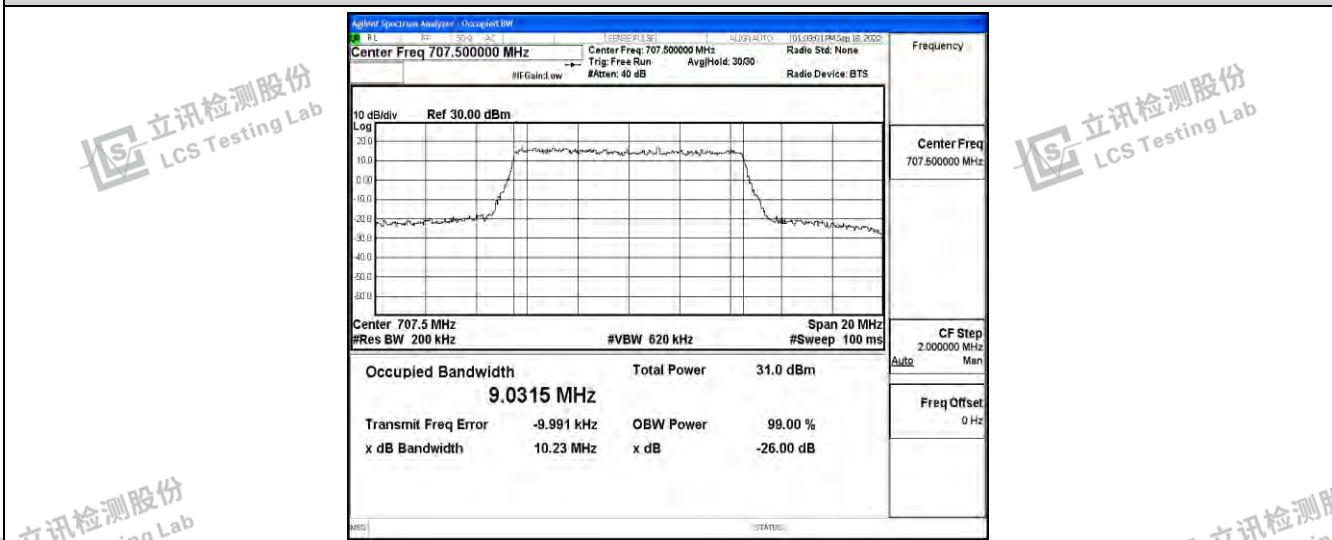

Band12-10MHz-QPSK-23095-50RB#0