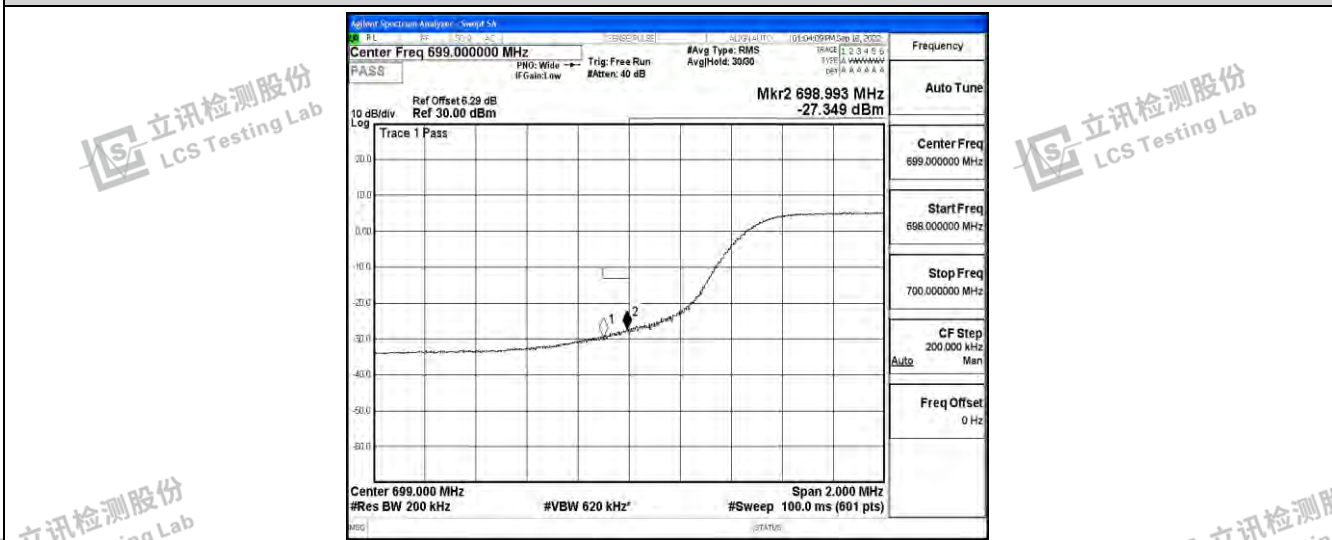

Band12-10MHz-QPSK-23060-50RB#0