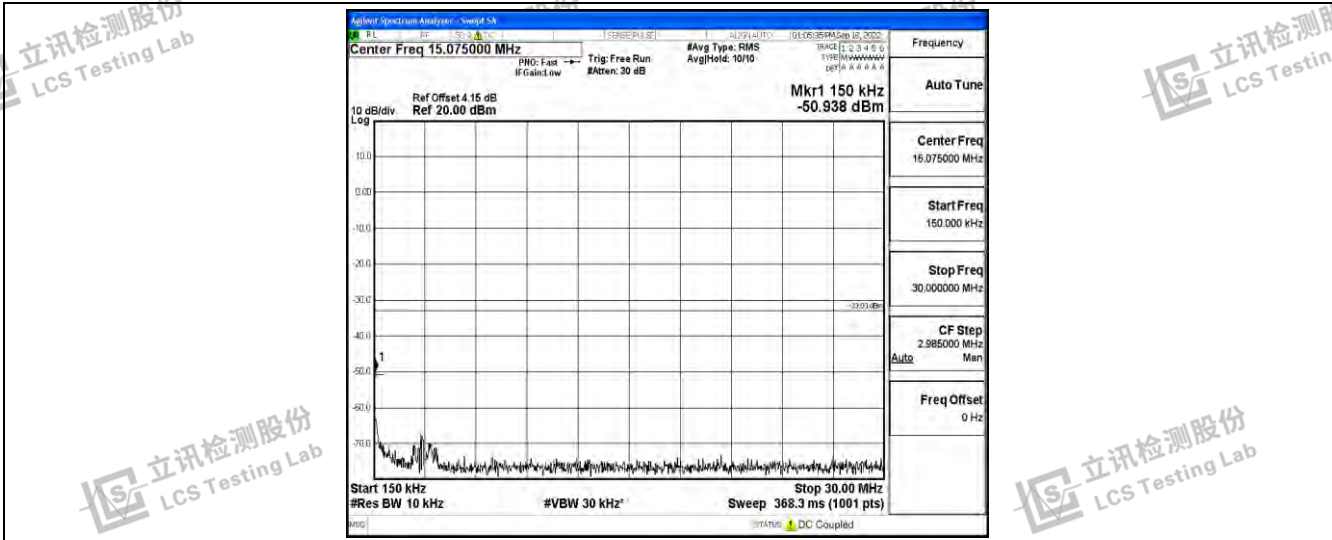

Band12-10MHz-QPSK-23060-1RB#0-Range2:0.15~30MHz