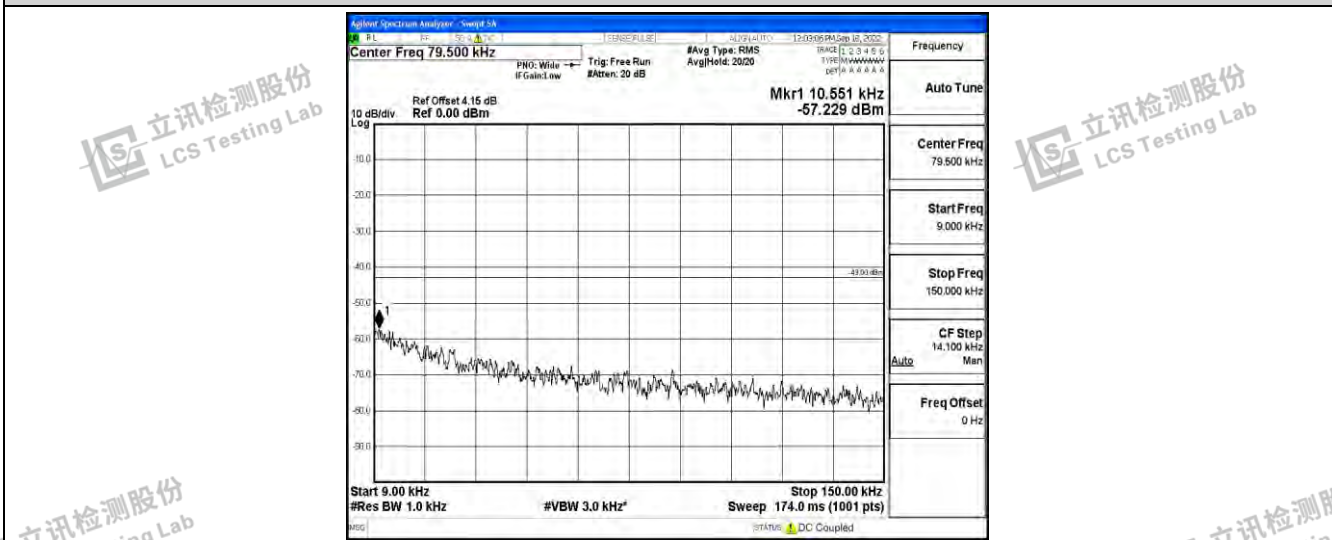

Band12-1.4MHz-16QAM-23017-1RB#0-Range1:0.009~0.15MHz

Shenzhen LCS Compliance Testing Laboratory Ltd.
Add: 101, 201 Bldg A & 301 Bldg C, Juji Industrial Park Yabianxueziwei, Shajing Street, Baoan District, Shenzhen, 518000, China
Tel: +(86) 0755-82591330 | E-mail: webmaster@lcs-cert.com | Web: www.lcs-cert.com
Scan code to check authenticity