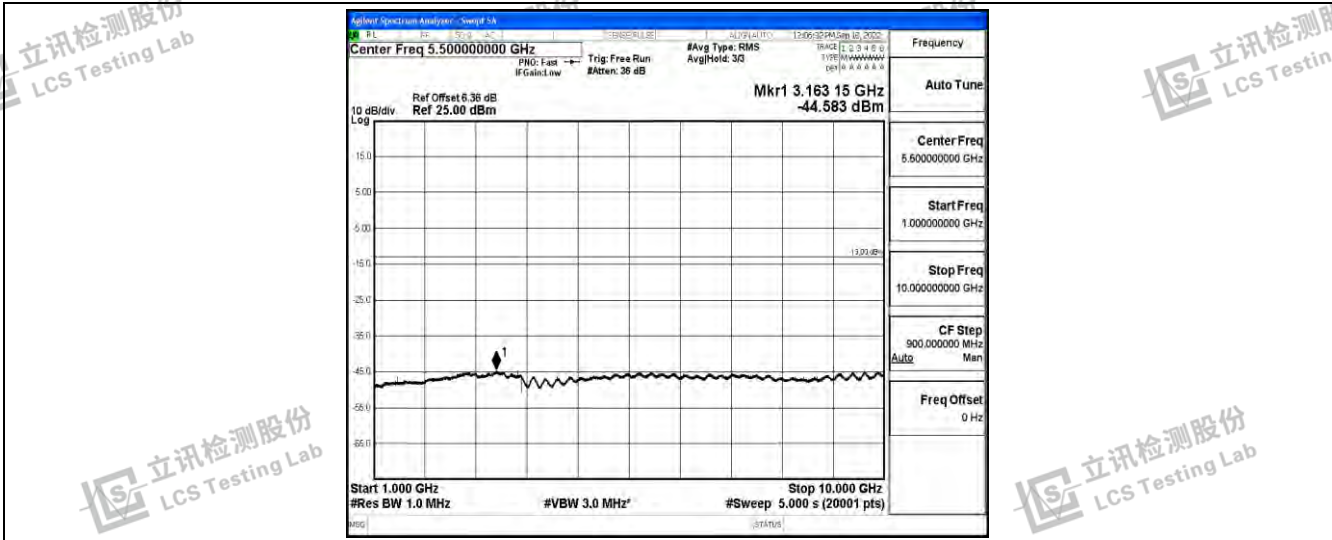

Band12-1.4MHz-16QAM-23095-1RB#0-Range4:1000~10000MHz