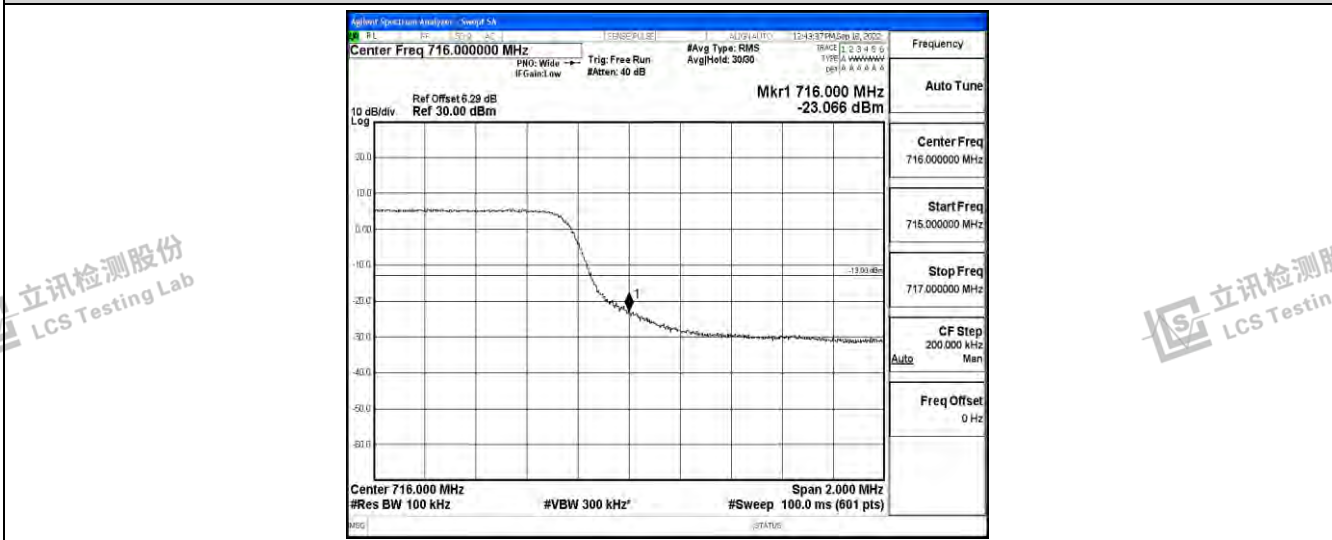

Band12-5MHz-16QAM-23155-25RB#0