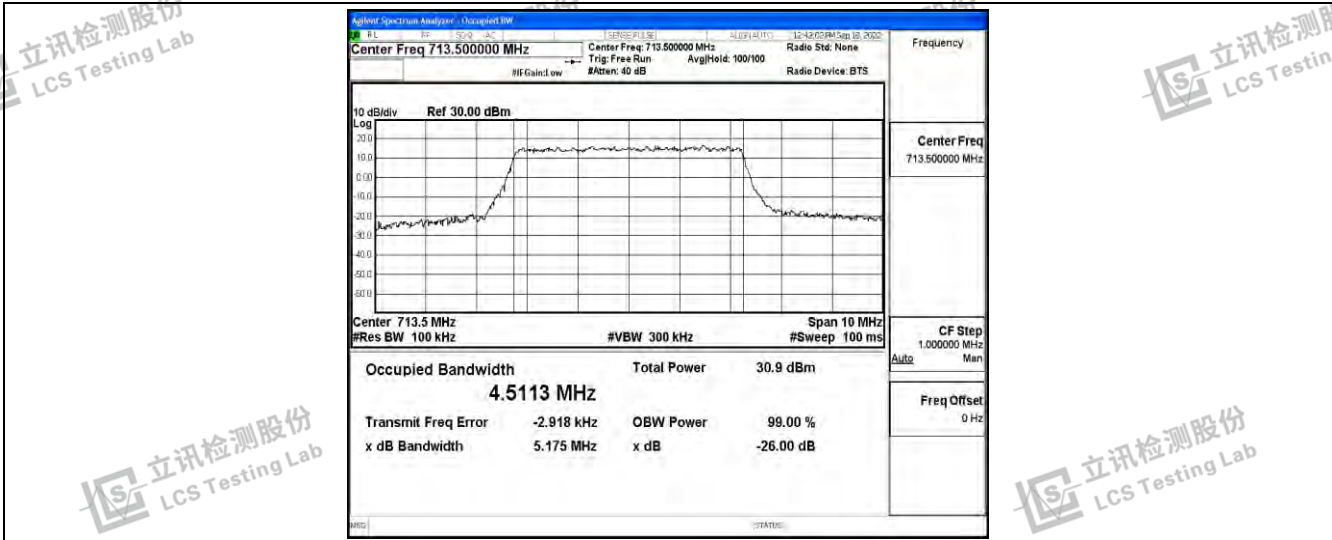

Band12-5MHz-QPSK-23155-25RB#0