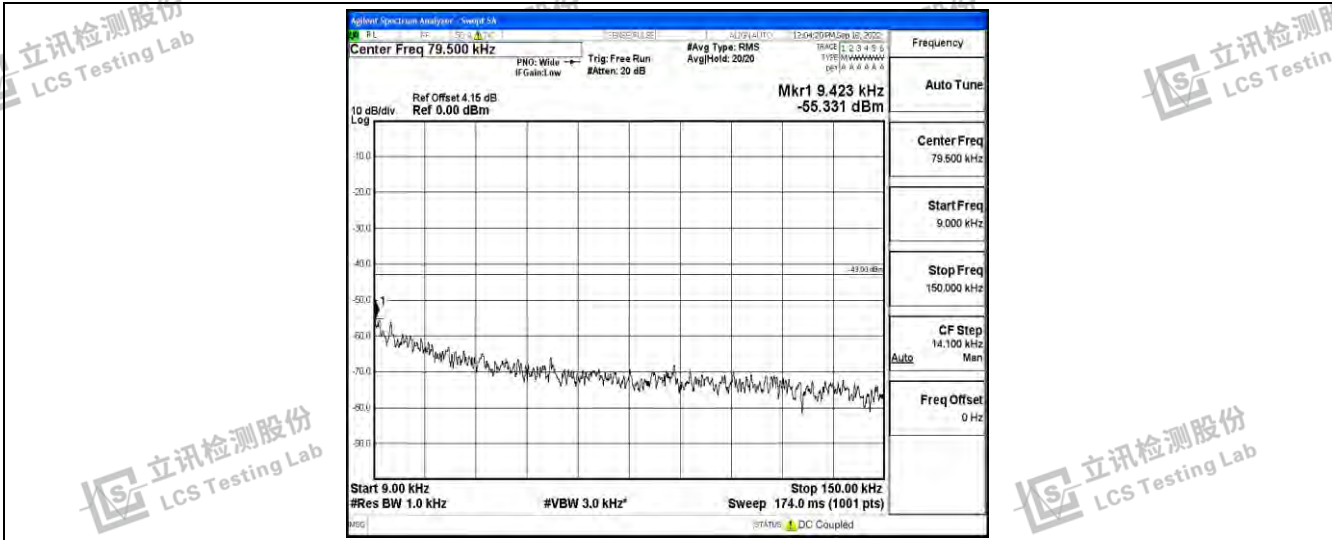

Band12-1.4MHz-QPSK-23017-1RB#0-Range3:30~1000MHz

Band12-1.4MHz-QPSK-23017-1RB#0-Range4:1000~10000MHz

Band12-1.4MHz-QPSK-23095-1RB#0-Range1:0.009~0.15MHz

Shenzhen LCS Compliance Testing Laboratory Ltd.
 Add: 101, 201 Bldg A & 301 Bldg C, Juji Industrial Park Yabianxueziwei, Shajing Street, Baoan District, Shenzhen, 518000, China
 Tel: +(86) 0755-82591330 | E-mail: webmaster@lcs-cert.com | Web: www.lcs-cert.com
 Scan code to check authenticity