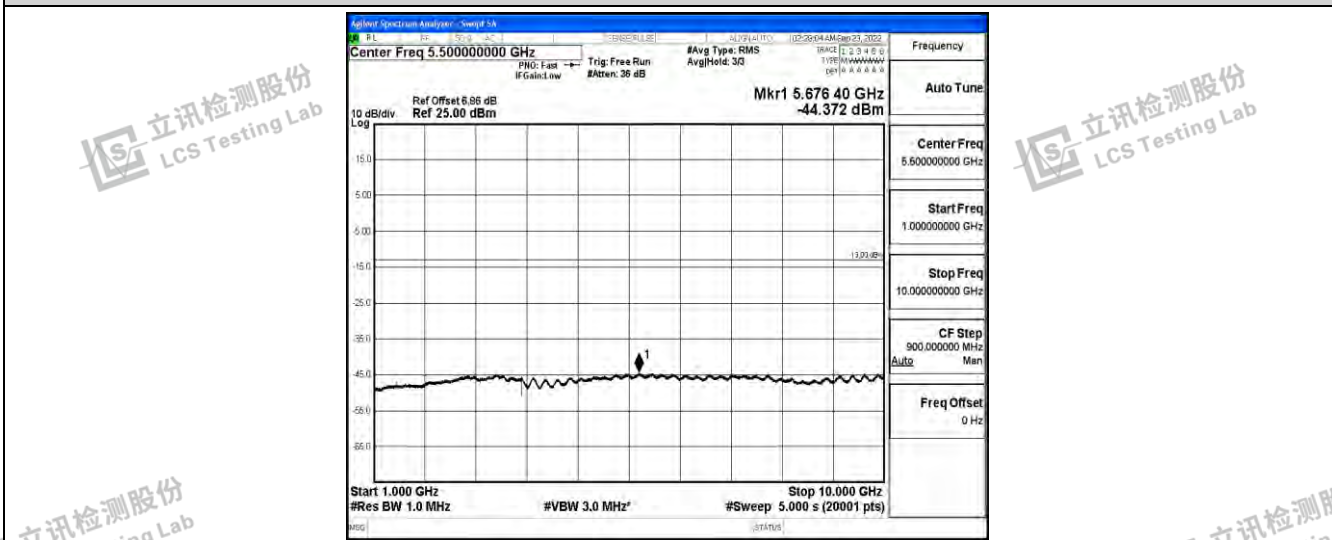

Band12-3MHz-16QAM-23025-1RB#0-Range2:0.15~30MHz

Band12-3MHz-16QAM-23025-1RB#0-Range3:30~1000MHz

Band12-3MHz-16QAM-23025-1RB#0-Range4:1000~10000MHz

Band12-3MHz-16QAM-23095-1RB#0-Range1:0.009~0.15MHz

Shenzhen LCS Compliance Testing Laboratory Ltd.
 Add: 101, 201 Bldg A & 301 Bldg C, Juji Industrial Park Yabianxueziwei, Shajing Street, Baoan District, Shenzhen, 518000, China
 Tel: +(86) 0755-82591330 | E-mail: webmaster@lcs-cert.com | Web: www.lcs-cert.com
 Scan code to check authenticity