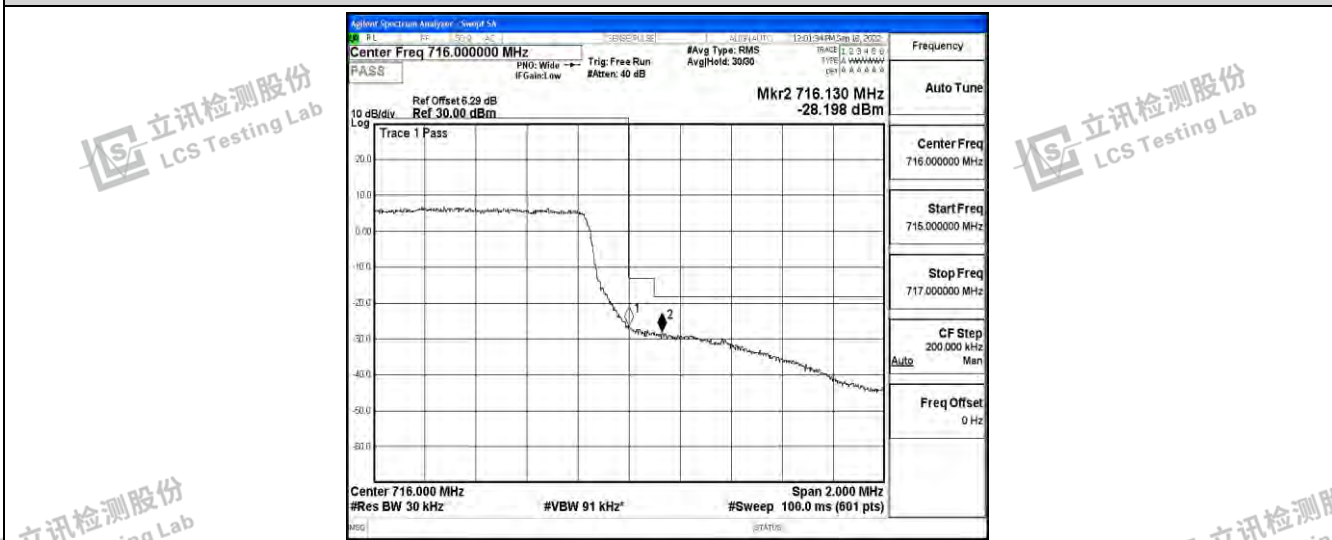

Test Graphs

Band12-1.4MHz-16QAM-23017-6RB#0

Band12-1.4MHz-16QAM-23173-6RB#0

Band12-3MHz-QPSK-23025-15RB#0

Shenzhen LCS Compliance Testing Laboratory Ltd.
 Add: 101, 201 Bldg A & 301 Bldg C, Juji Industrial Park Yabianxueziwei, Shajing Street, Baoan District, Shenzhen, 518000, China
 Tel: +(86) 0755-82591330 | E-mail: webmaster@lcs-cert.com | Web: www.lcs-cert.com
 Scan code to check authenticity