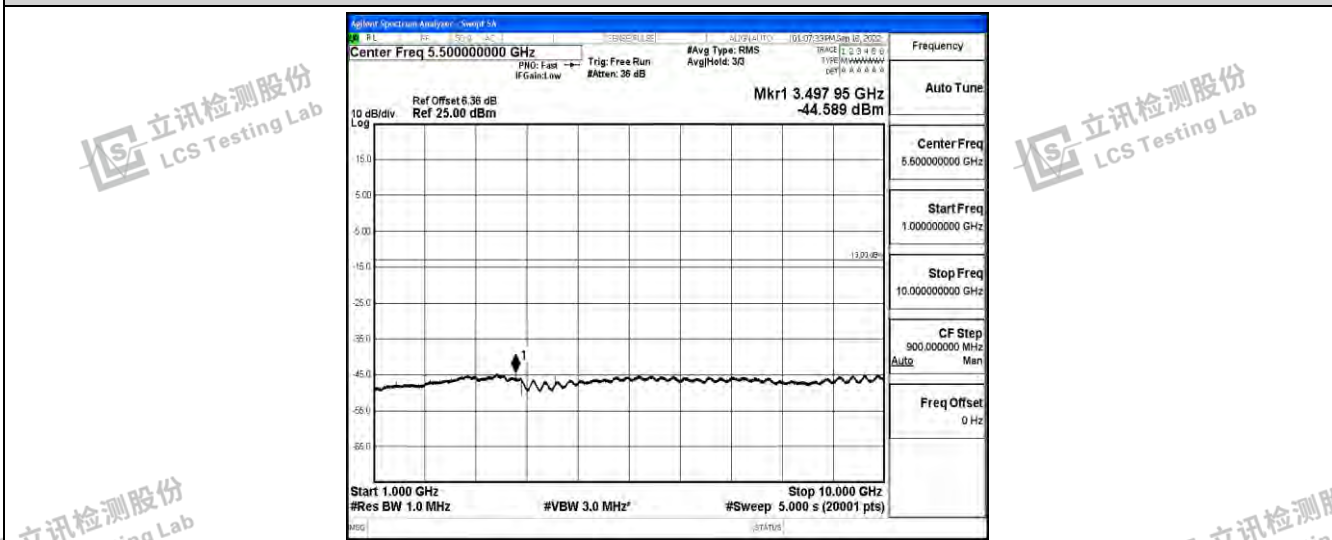

Band12-10MHz-16QAM-23060-1RB#0-Range4:1000~10000MHz

Shenzhen LCS Compliance Testing Laboratory Ltd.
Add: 101, 201 Bldg A & 301 Bldg C, Juji Industrial Park Yabianxueziwei, Shajing Street, Baoan District, Shenzhen, 518000, China
Tel: +(86) 0755-82591330 | E-mail: webmaster@lcs-cert.com | Web: www.lcs-cert.com
Scan code to check authenticity