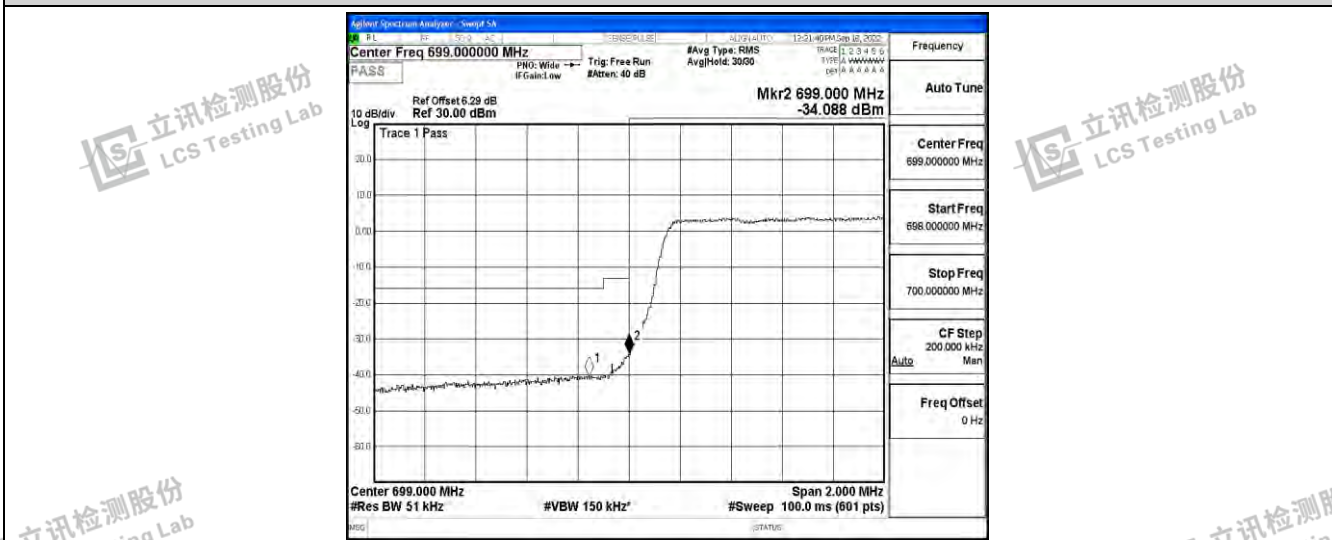

Band12-3MHz-16QAM-23025-15RB#0

Shenzhen LCS Compliance Testing Laboratory Ltd.
Add: 101, 201 Bldg A & 301 Bldg C, Juji Industrial Park Yabianxueziwei, Shajing Street, Baoan District, Shenzhen, 518000, China
Tel: +(86) 0755-82591330 | E-mail: webmaster@lcs-cert.com | Web: www.lcs-cert.com
Scan code to check authenticity