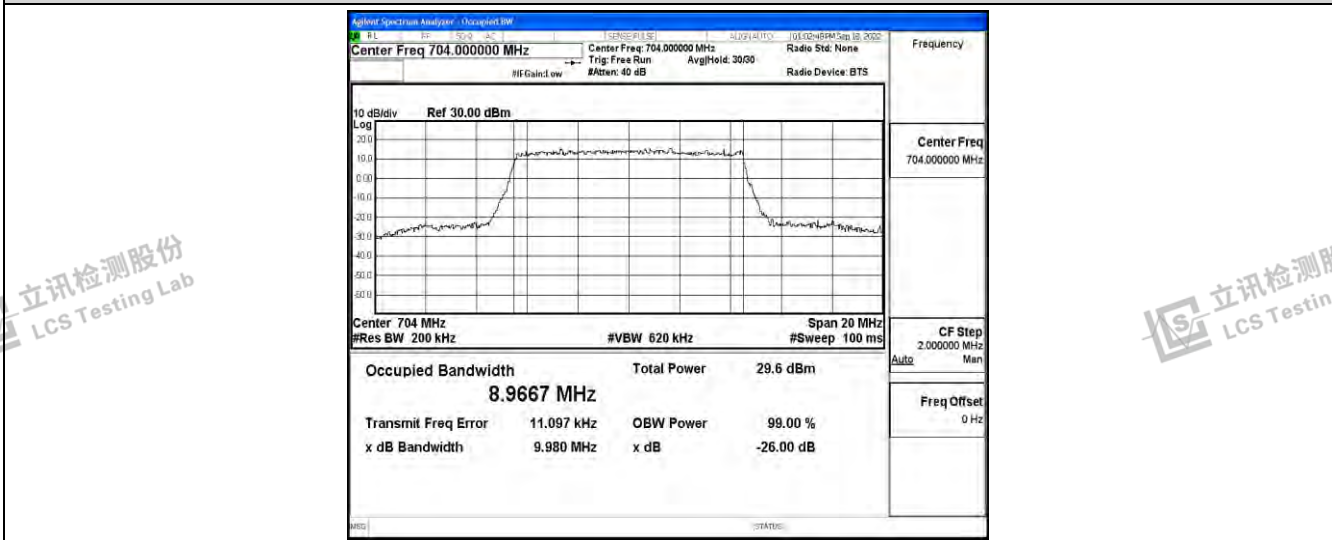

Band12-10MHz-16QAM-23095-50RB#0

Band12-10MHz-16QAM-23130-50RB#0

Shenzhen LCS Compliance Testing Laboratory Ltd.
 Add: 101, 201 Bldg A & 301 Bldg C, Juji Industrial Park Yabianxueziwei, Shajing Street, Baoan District, Shenzhen, 518000, China
 Tel: +(86) 0755-82591330 | E-mail: webmaster@lcs-cert.com | Web: www.lcs-cert.com
 Scan code to check authenticity