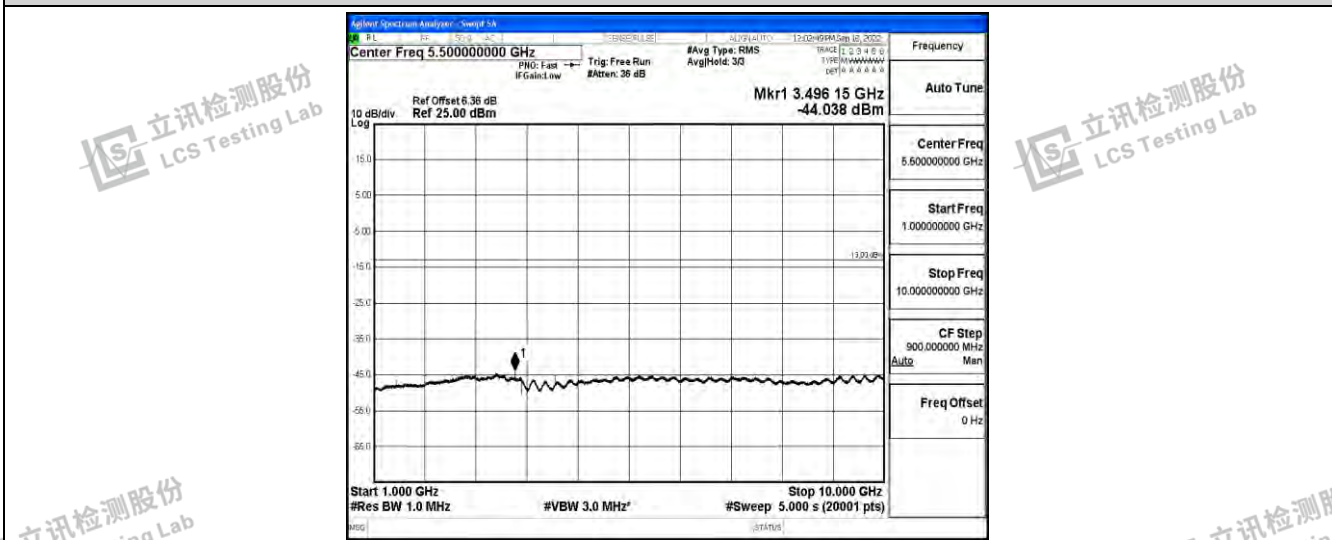

Band12-1.4MHz-QPSK-23017-1RB#0-Range4:1000~10000MHz

Shenzhen LCS Compliance Testing Laboratory Ltd.
Add: 101, 201 Bldg A & 301 Bldg C, Juji Industrial Park Yabianxueziwei, Shajing Street, Baoan District, Shenzhen, 518000, China
Tel: +(86) 0755-82591330 | E-mail: webmaster@lcs-cert.com | Web: www.lcs-cert.com
Scan code to check authenticity