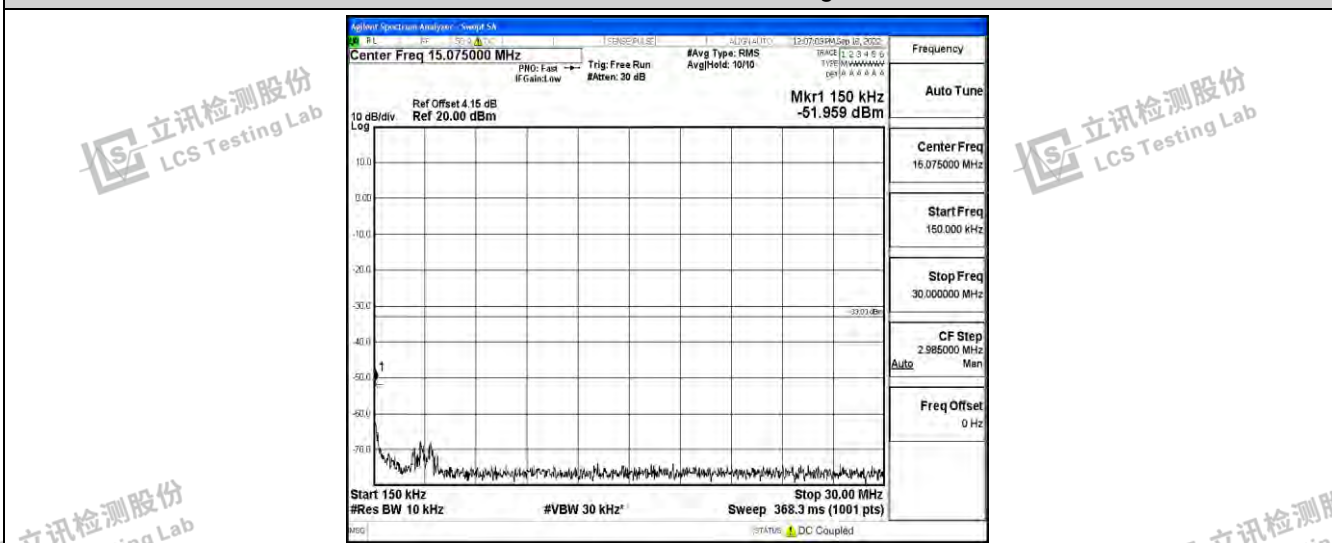

Band12-1.4MHz-QPSK-23173-1RB#0-Range2:0.15~30MHz

Shenzhen LCS Compliance Testing Laboratory Ltd.
Add: 101, 201 Bldg A & 301 Bldg C, Juji Industrial Park Yabianxueziwei, Shajing Street, Baoan District, Shenzhen, 518000, China
Tel: +(86) 0755-82591330 | E-mail: webmaster@lcs-cert.com | Web: www.lcs-cert.com
Scan code to check authenticity