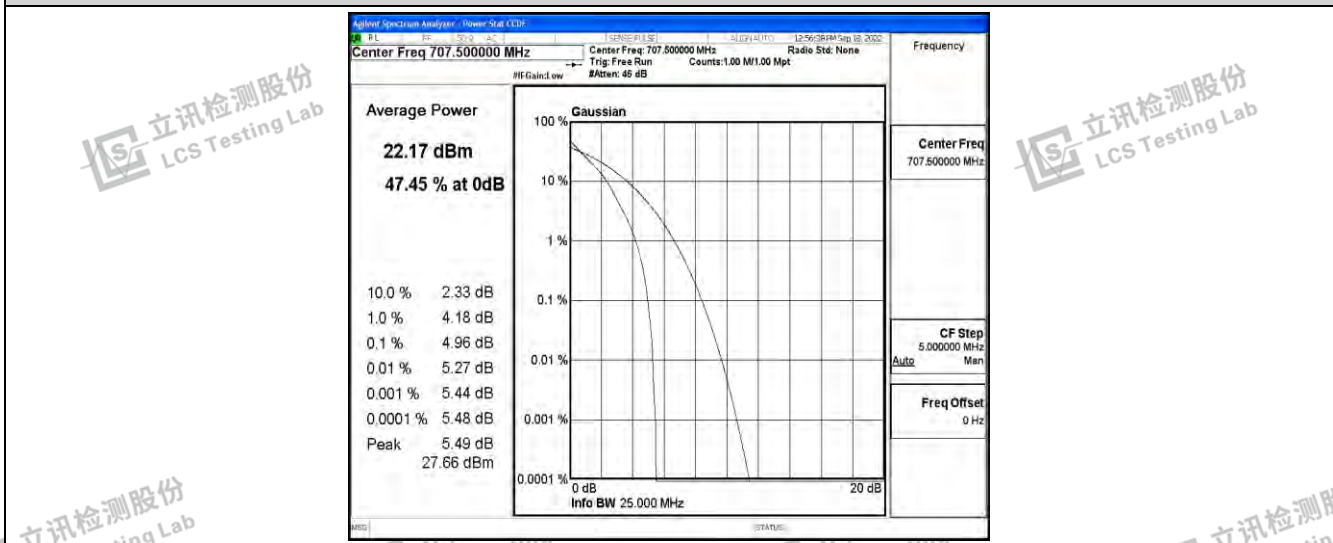

Band12-5MHz-QPSK-23095-25RB#0