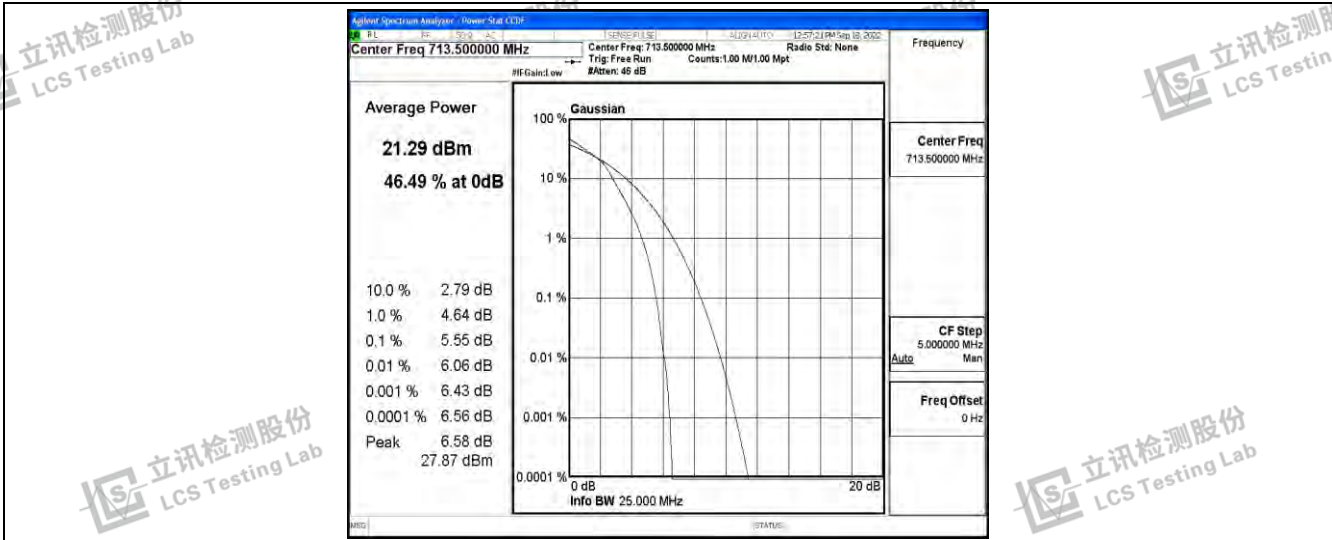

Band12-10MHz-QPSK-23060-50RB#0

Band12-10MHz-QPSK-23095-50RB#0

Band12-10MHz-QPSK-23130-50RB#0

Band12-10MHz-16QAM-23060-50RB#0

Band12-10MHz-16QAM-23095-50RB#0

Band12-10MHz-16QAM-23130-50RB#0

Shenzhen LCS Compliance Testing Laboratory Ltd.
 Add: 101, 201 Bldg A & 301 Bldg C, Juji Industrial Park Yabianxueziwei, Shajing Street, Baoan District, Shenzhen, 518000, China
 Tel: +(86) 0755-82591330 | E-mail: webmaster@lcs-cert.com | Web: www.lcs-cert.com
 Scan code to check authenticity