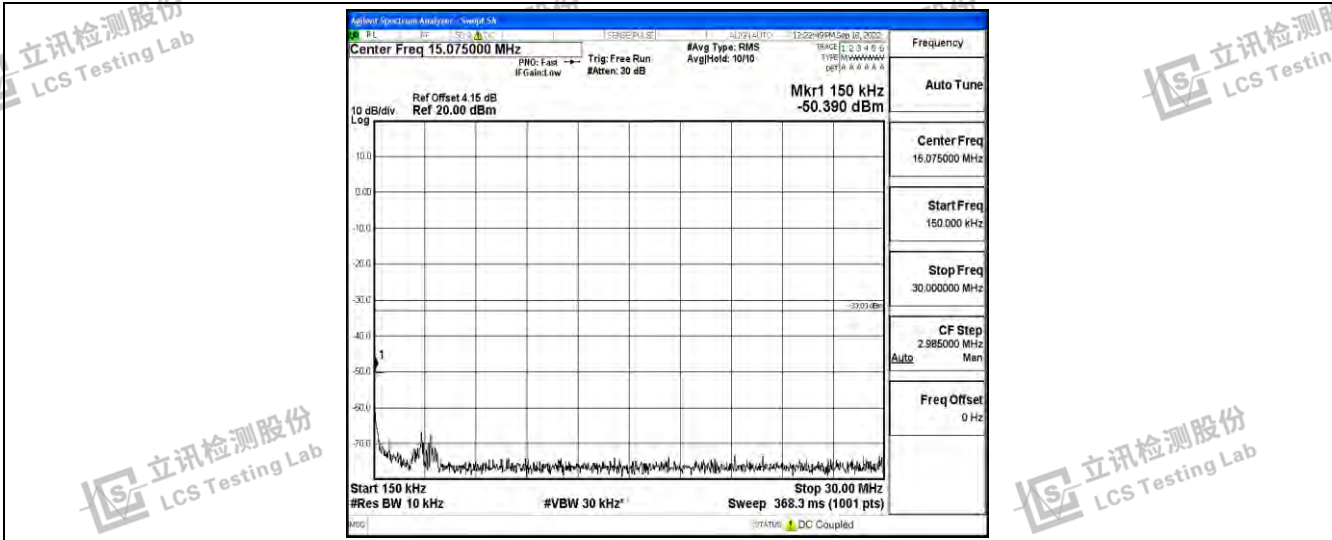

Band12-3MHz-QPSK-23025-1RB#0-Range2:0.15~30MHz