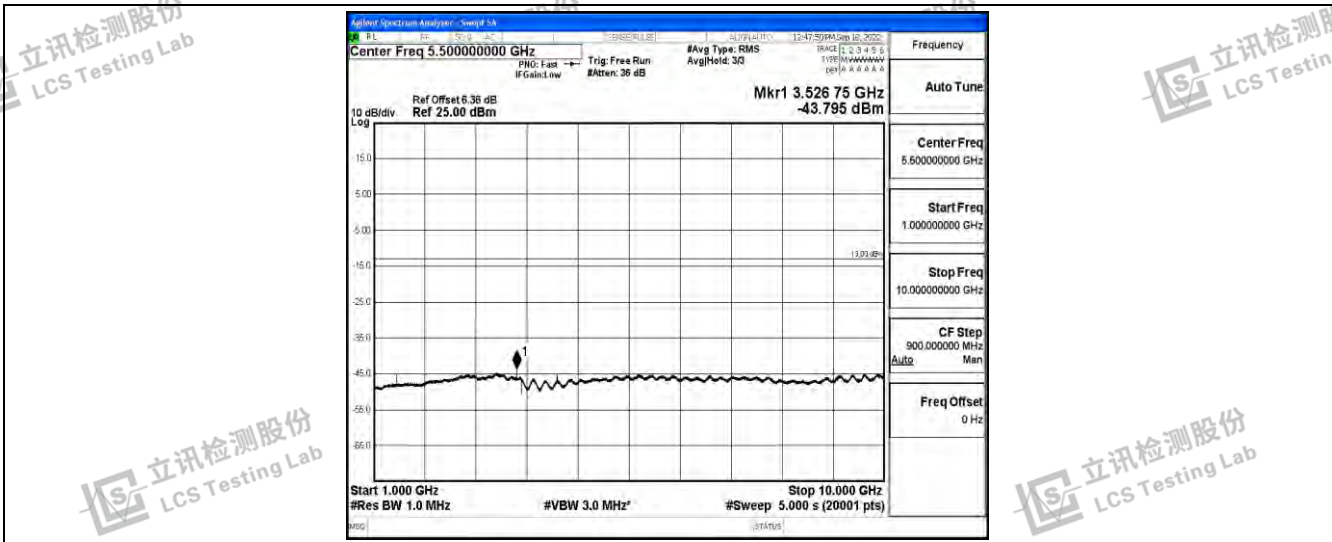

Band12-5MHz-QPSK-23095-1RB#0-Range2:0.15~30MHz

Band12-5MHz-QPSK-23095-1RB#0-Range3:30~100MHz

Band12-5MHz-QPSK-23095-1RB#0-Range4:1000~10000MHz

Shenzhen LCS Compliance Testing Laboratory Ltd.
 Add: 101, 201 Bldg A & 301 Bldg C, Juji Industrial Park Yabianxueziwei, Shajing Street, Baoan District, Shenzhen, 518000, China
 Tel: +(86) 0755-82591330 | E-mail: webmaster@lcs-cert.com | Web: www.lcs-cert.com
 Scan code to check authenticity