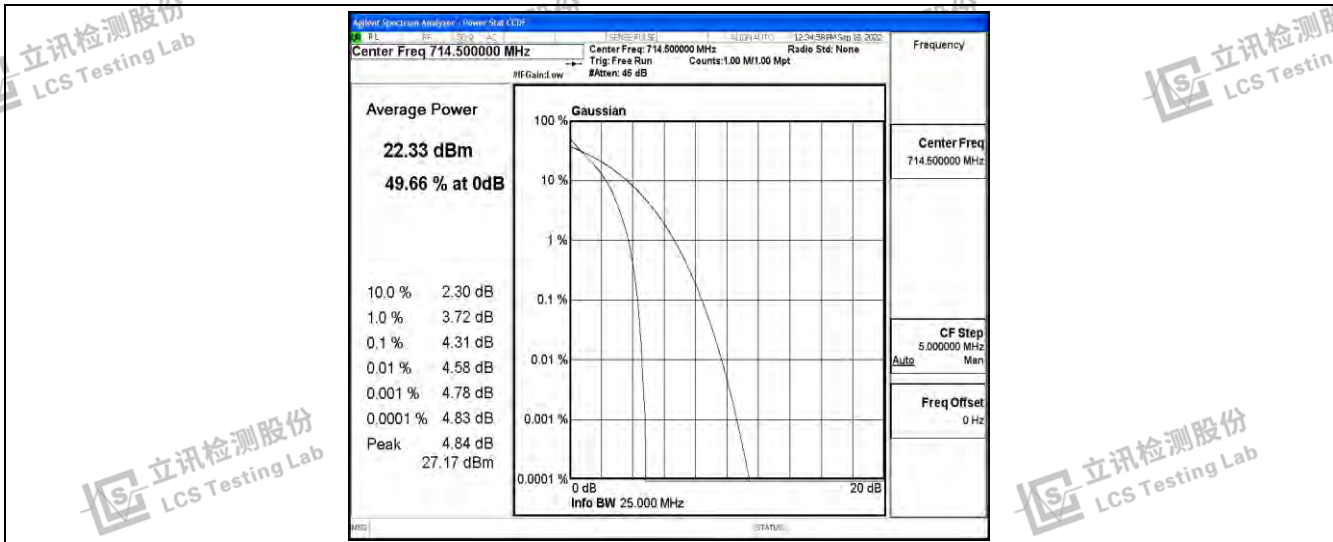

Band12-3MHz-QPSK-23165-15RB#0