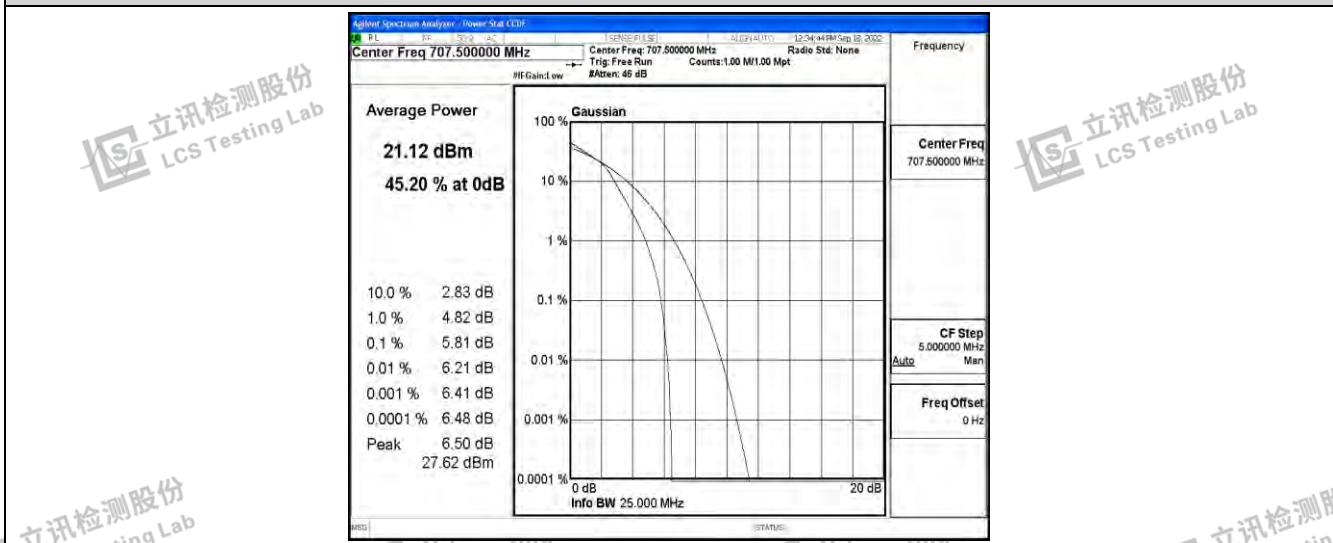

Band12-3MHz-16QAM-23095-15RB#0