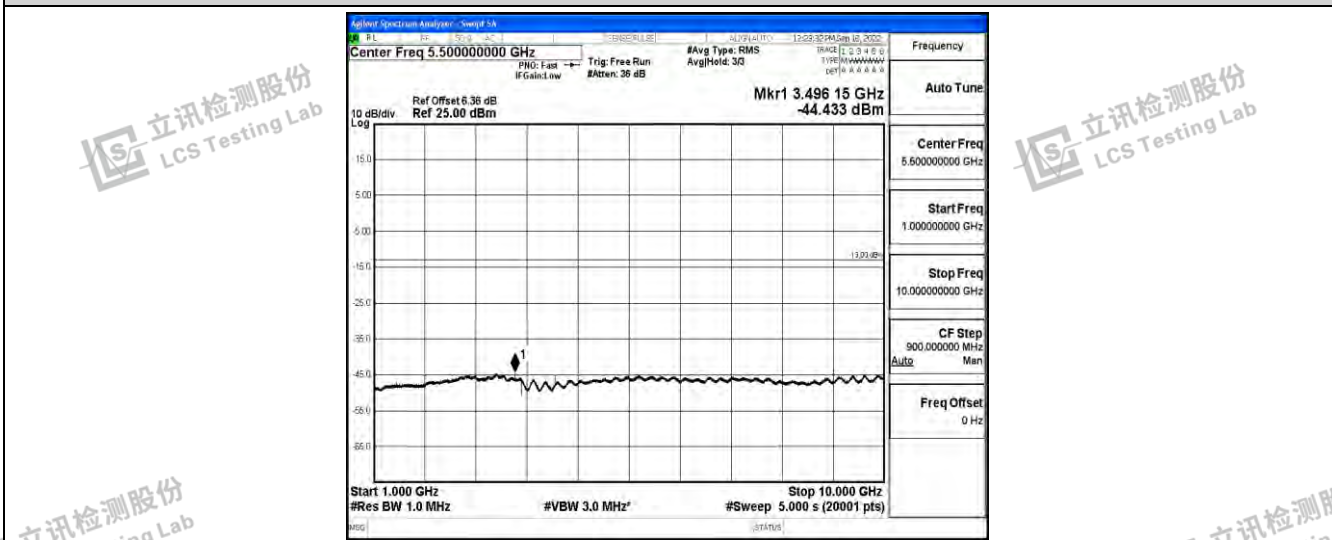

Band12-3MHz-QPSK-23095-1RB#0-Range1:0.009~0.15MHz

Shenzhen LCS Compliance Testing Laboratory Ltd.
 Add: 101, 201 Bldg A & 301 Bldg C, Juji Industrial Park Yabianxueziwei, Shajing Street, Baoan District, Shenzhen, 518000, China
 Tel: +(86) 0755-82591330 | E-mail: webmaster@lcs-cert.com | Web: www.lcs-cert.com
 Scan code to check authenticity