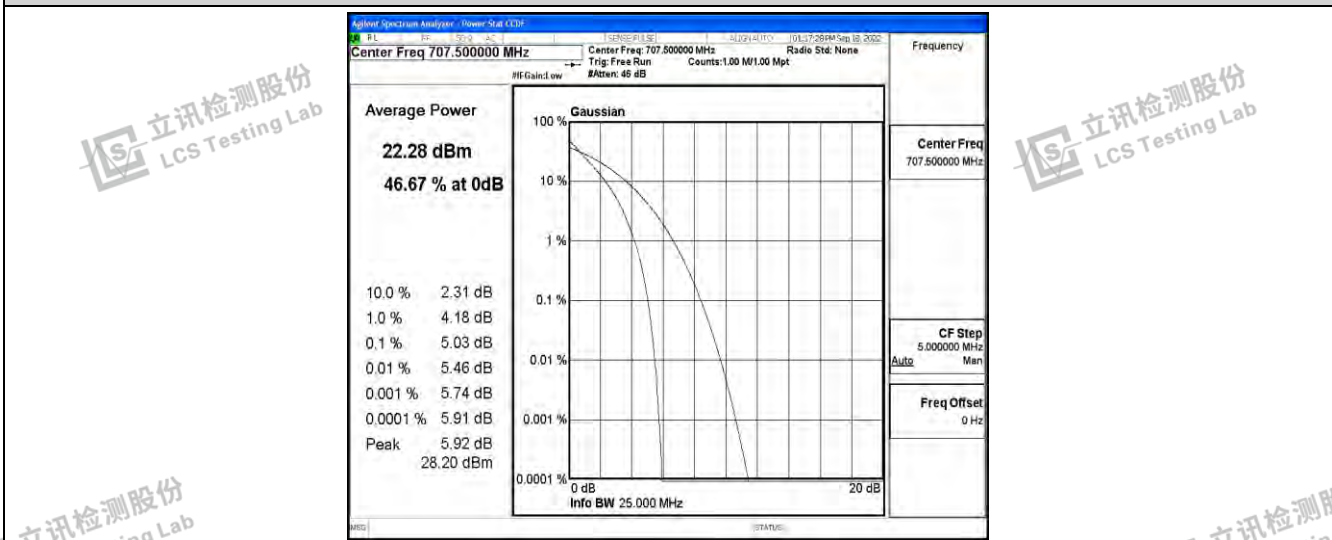

Band12-10MHz-QPSK-23060-50RB#0

Band12-10MHz-QPSK-23095-50RB#0

Band12-10MHz-QPSK-23130-50RB#0

Band12-10MHz-16QAM-23060-50RB#0

Band12-10MHz-16QAM-23095-50RB#0

Band12-10MHz-16QAM-23130-50RB#0

Shenzhen LCS Compliance Testing Laboratory Ltd.
 Add: 101, 201 Bldg A & 301 Bldg C, Juji Industrial Park Yabianxueziwei, Shajing Street, Baoan District, Shenzhen, 518000, China
 Tel: +(86) 0755-82591330 | E-mail: webmaster@lcs-cert.com | Web: www.lcs-cert.com
 Scan code to check authenticity