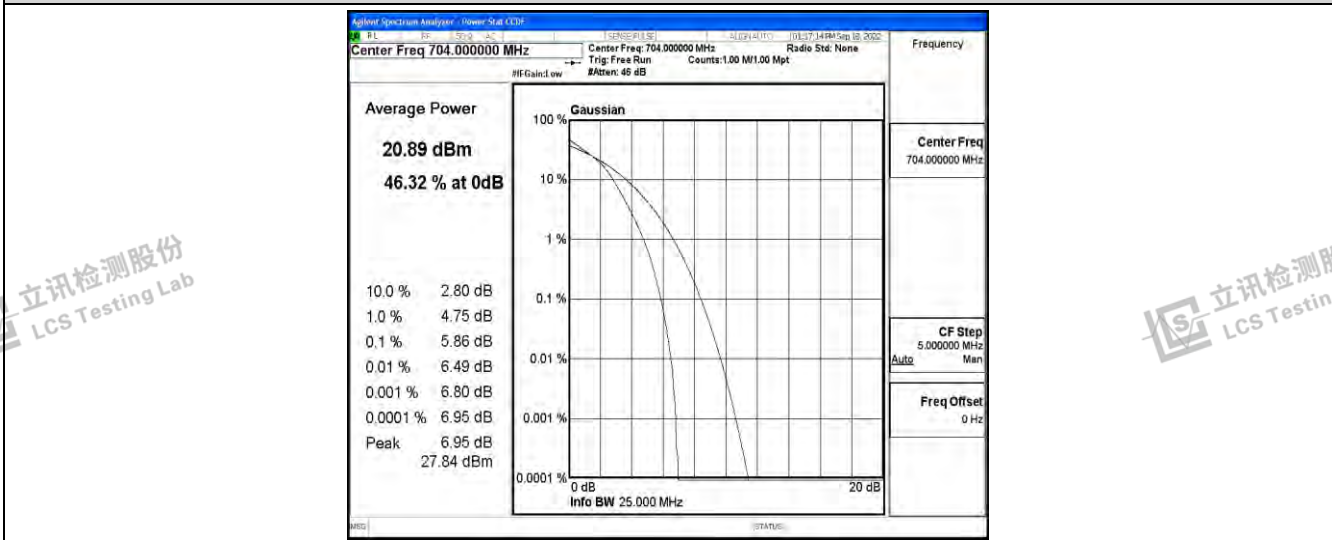

Band12-10MHz-QPSK-23060-50RB#0

Band12-10MHz-QPSK-23095-50RB#0

Band12-10MHz-QPSK-23130-50RB#0

Band12-10MHz-16QAM-23060-50RB#0

Band12-10MHz-16QAM-23095-50RB#0

Band12-10MHz-16QAM-23130-50RB#0

Shenzhen LCS Compliance Testing Laboratory Ltd.
 Add: 101, 201 Bldg A & 301 Bldg C, Juji Industrial Park Yabianxueziwei, Shajing Street, Baoan District, Shenzhen, 518000, China
 Tel: +(86) 0755-82591330 | E-mail: webmaster@lcs-cert.com | Web: www.lcs-cert.com
 Scan code to check authenticity