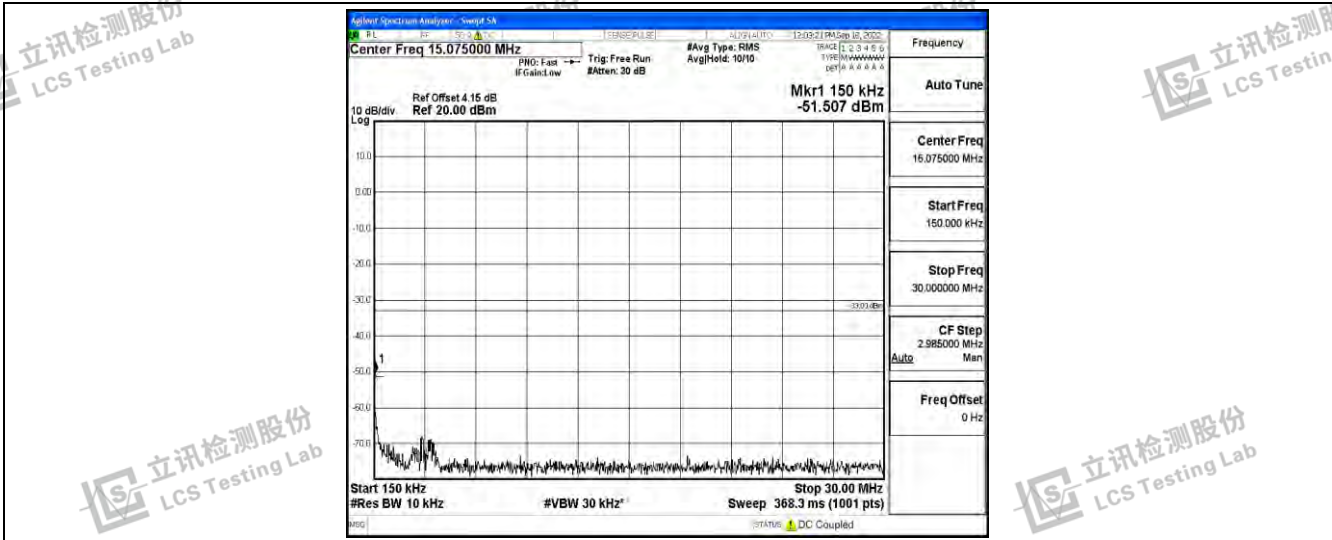

Band12-1.4MHz-QPSK-23173-1RB#0-Range4:1000~10000MHz

Band12-1.4MHz-16QAM-23017-1RB#0-Range1:0.009~0.15MHz

Band12-1.4MHz-16QAM-23017-1RB#0-Range2:0.15~30MHz

Shenzhen LCS Compliance Testing Laboratory Ltd.
 Add: 101, 201 Bldg A & 301 Bldg C, Juji Industrial Park Yabianxueziwei, Shajing Street, Baoan District, Shenzhen, 518000, China
 Tel: +(86) 0755-82591330 | E-mail: webmaster@lcs-cert.com | Web: www.lcs-cert.com
 Scan code to check authenticity