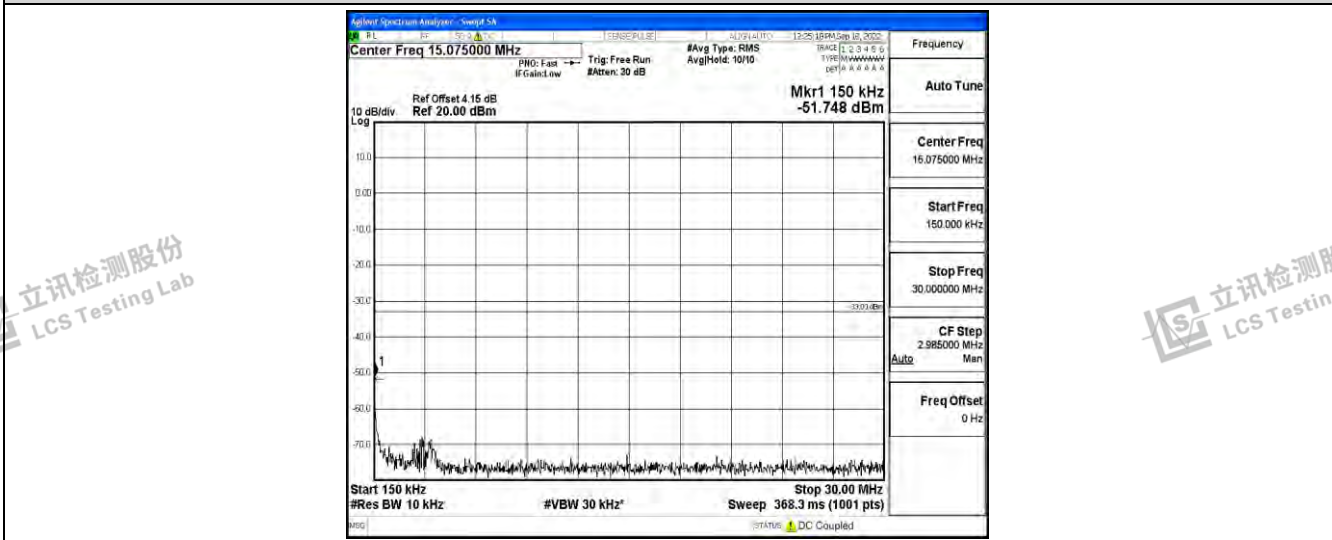

Band12-3MHz-QPSK-23095-1RB#0-Range2:0.15~30MHz