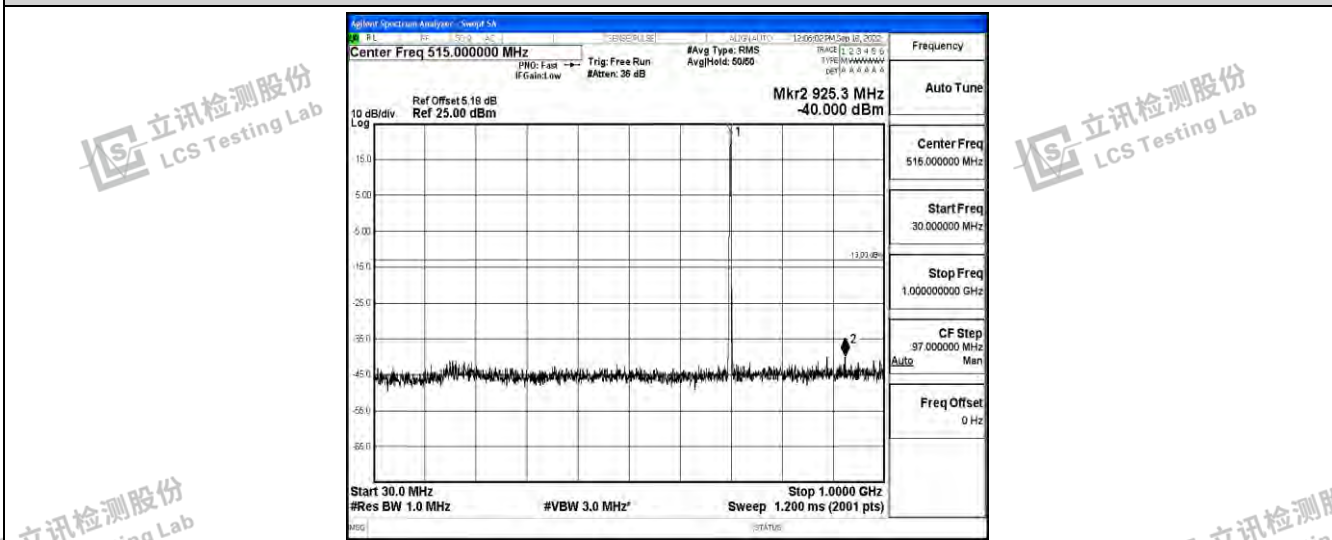

Band12-1.4MHz-16QAM-23095-1RB#0-Range3:30~1000MHz