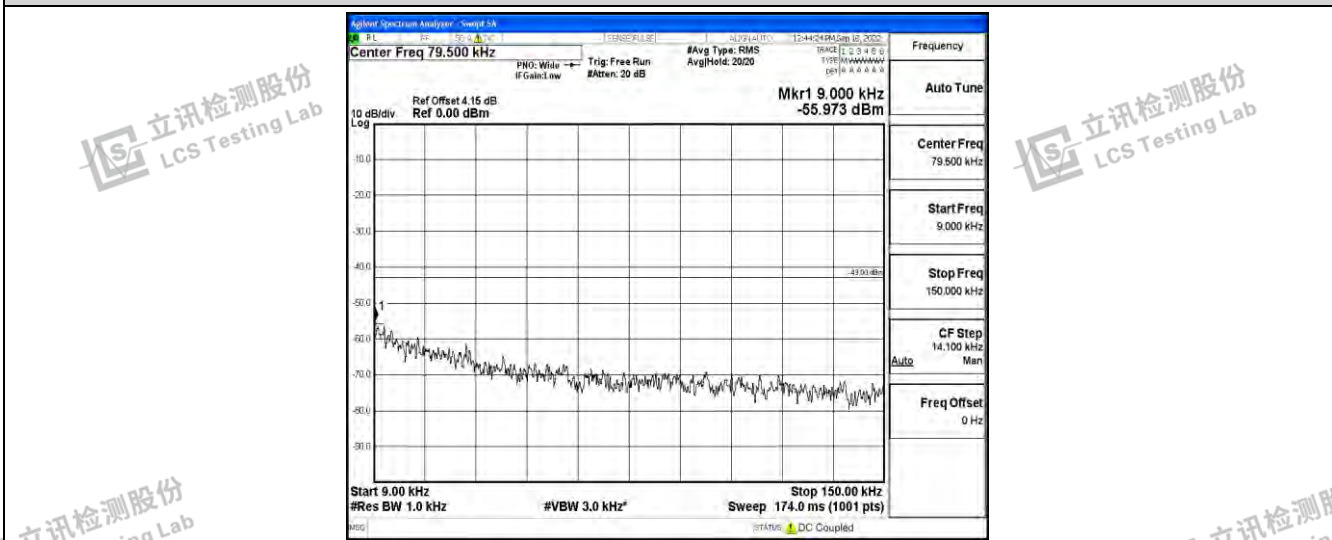

Band12-5MHz-QPSK-23035-1RB#0-Range1:0.009~0.15MHz

Shenzhen LCS Compliance Testing Laboratory Ltd.
Add: 101, 201 Bldg A & 301 Bldg C, Juji Industrial Park Yabianxueziwei, Shajing Street, Baoan District, Shenzhen, 518000, China
Tel: +(86) 0755-82591330 | E-mail: webmaster@lcs-cert.com | Web: www.lcs-cert.com
Scan code to check authenticity