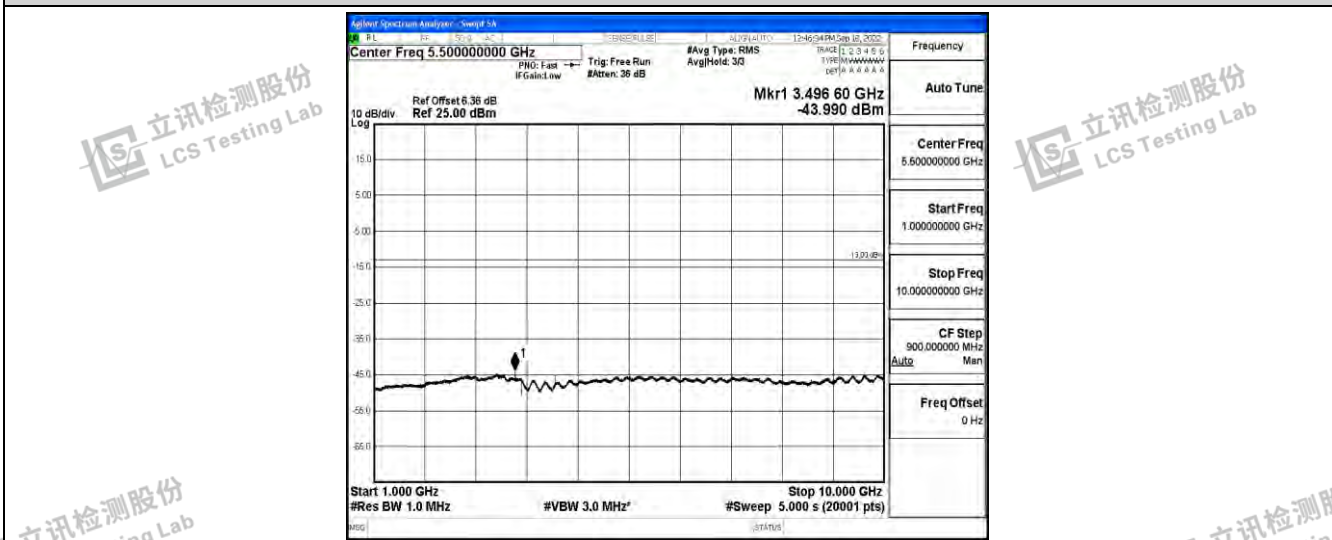

Band12-5MHz-16QAM-23035-1RB#0-Range4:1000~10000MHz

Band12-5MHz-16QAM-23095-1RB#0-Range1:0.009~0.15MHz

Shenzhen LCS Compliance Testing Laboratory Ltd.
Add: 101, 201 Bldg A & 301 Bldg C, Juji Industrial Park Yabianxueziwei, Shajing Street, Baoan District, Shenzhen, 518000, China
Tel: +(86) 0755-82591330 | E-mail: webmaster@lcs-cert.com | Web: www.lcs-cert.com
Scan code to check authenticity