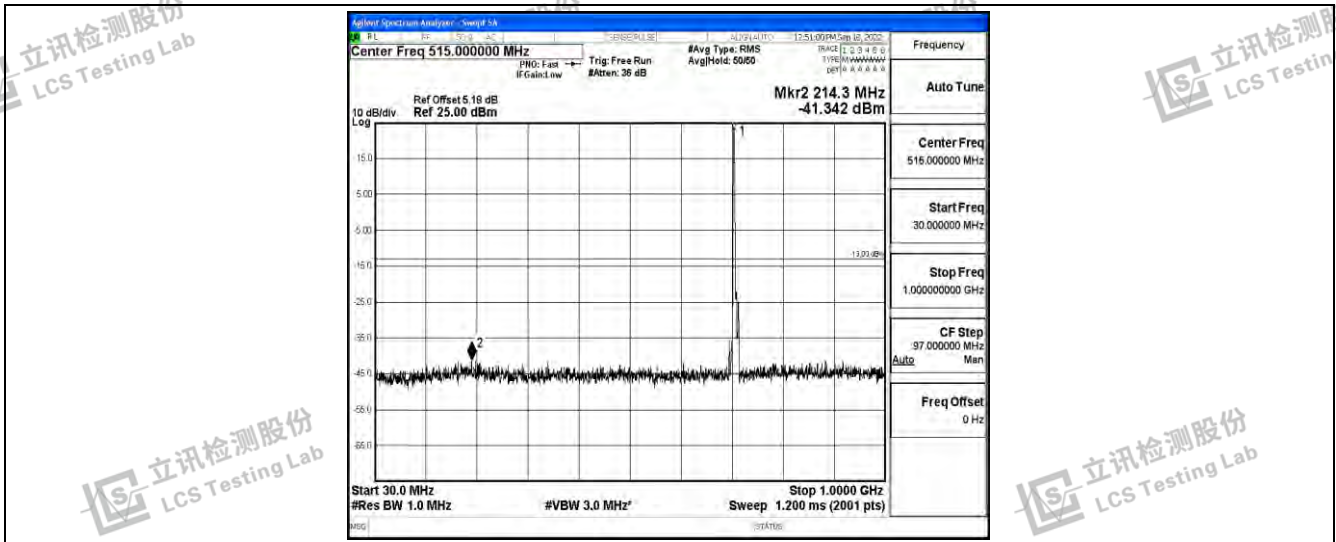

Band12-5MHz-16QAM-23155-1RB#0-Range1:0.009~0.15MHz

Band12-5MHz-16QAM-23155-1RB#0-Range2:0.15~30MHz

Band12-5MHz-16QAM-23155-1RB#0-Range3:30~1000MHz

Shenzhen LCS Compliance Testing Laboratory Ltd.
 Add: 101, 201 Bldg A & 301 Bldg C, Juji Industrial Park Yabianxueziwei, Shajing Street, Baoan District, Shenzhen, 518000, China
 Tel: +(86) 0755-82591330 | E-mail: webmaster@lcs-cert.com | Web: www.lcs-cert.com
 Scan code to check authenticity