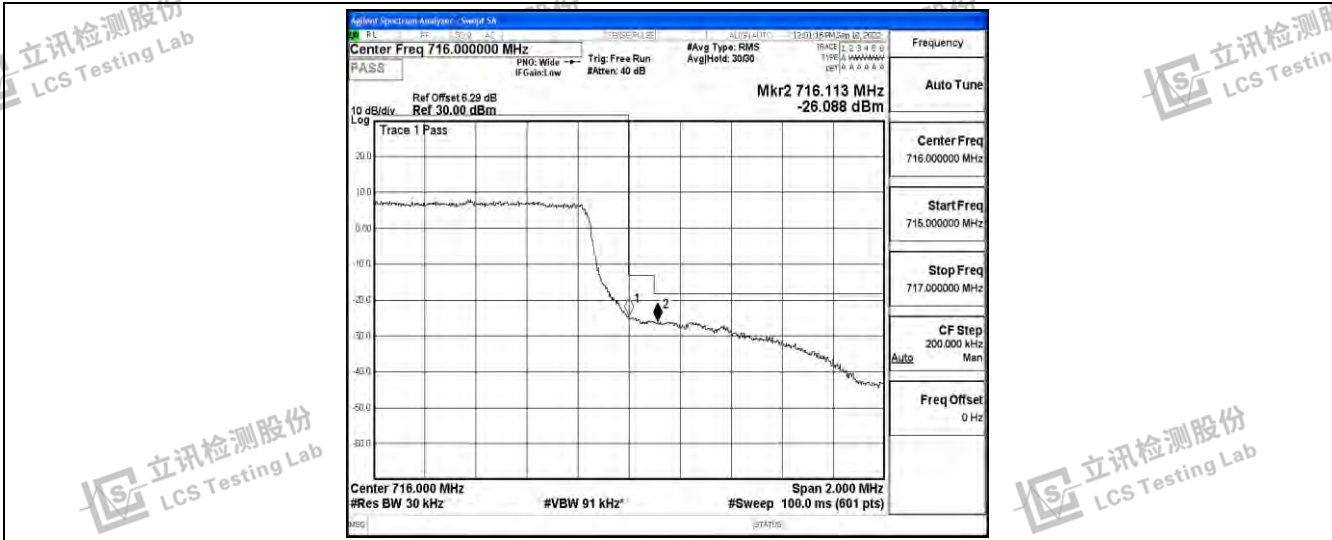

Shenzhen LCS Compliance Testing Laboratory Ltd.
Add: 101, 201 Bldg A & 301 Bldg C, Juji Industrial Park Yabianxueziwei, Shajing Street, Baoan District, Shenzhen, 518000, China
Tel: +(86) 0755-82591330 | E-mail: webmaster@lcs-cert.com | Web: www.lcs-cert.com
Scan code to check authenticity