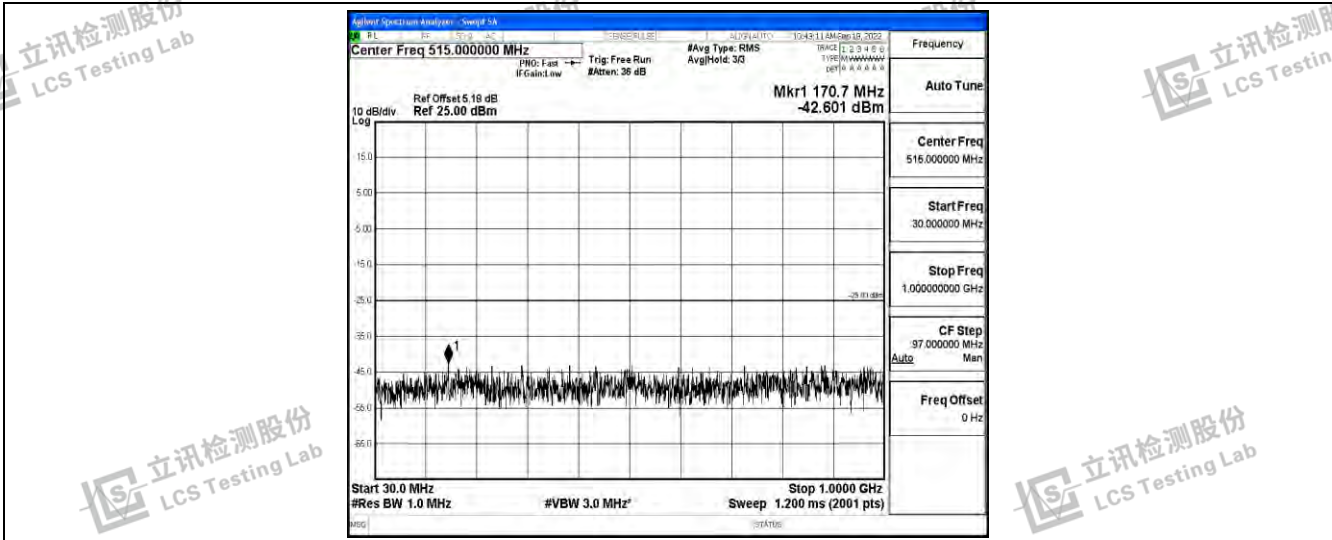

Band7-10MHz-QPSK-20800-1RB#0-Range3:30~1000MHz

Band7-10MHz-QPSK-20800-1RB#0-Range4:1000~10000MHz