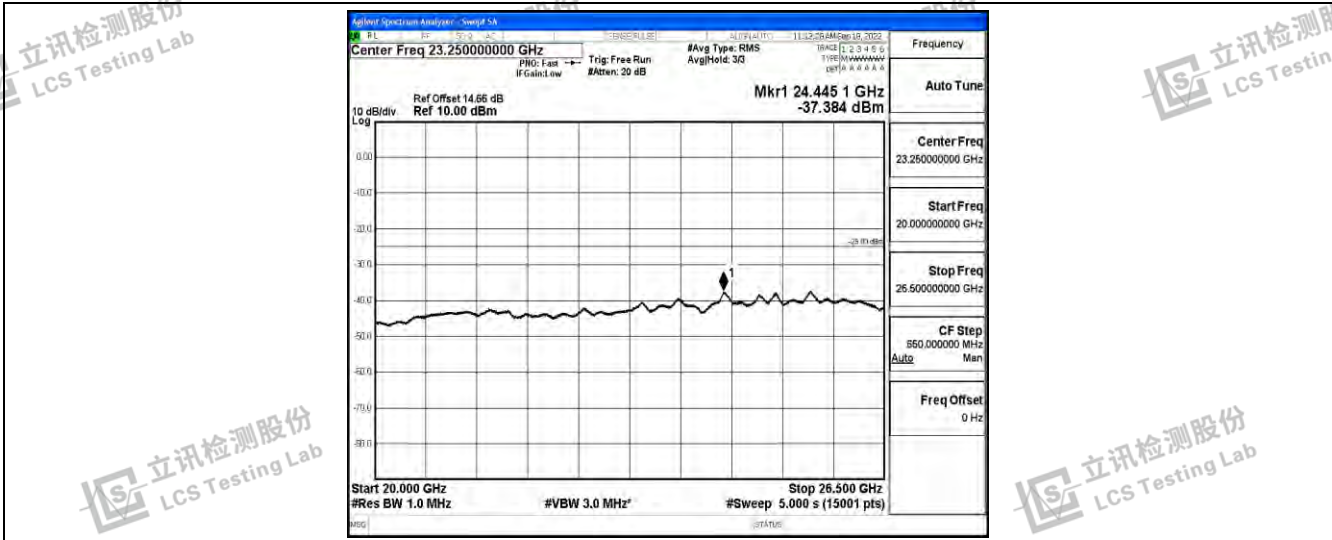

Band7-15MHz-16QAM-20825-1RB#0-Range4:1000~10000MHz

Band7-15MHz-16QAM-20825-1RB#0-Range5:10000~20000MHz

Band7-15MHz-16QAM-20825-1RB#0-Range6:20000~26500MHz

Shenzhen LCS Compliance Testing Laboratory Ltd.
 Add: 101, 201 Bldg A & 301 Bldg C, Juji Industrial Park Yabianxueziwei, Shajing Street, Baoan District, Shenzhen, 518000, China
 Tel: +(86) 0755-82591330 | E-mail: webmaster@lcs-cert.com | Web: www.lcs-cert.com
 Scan code to check authenticity