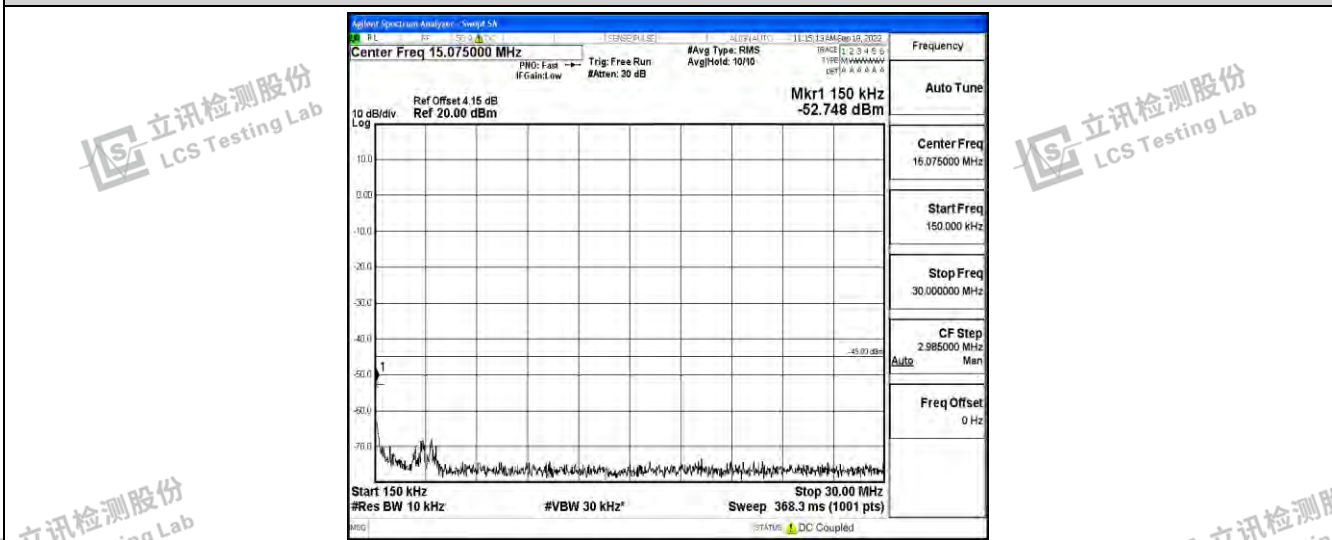

Band7-15MHz-16QAM-21100-1RB#0-Range2:0.15~30MHz

Band7-15MHz-16QAM-21100-1RB#0-Range3:30~1000MHz