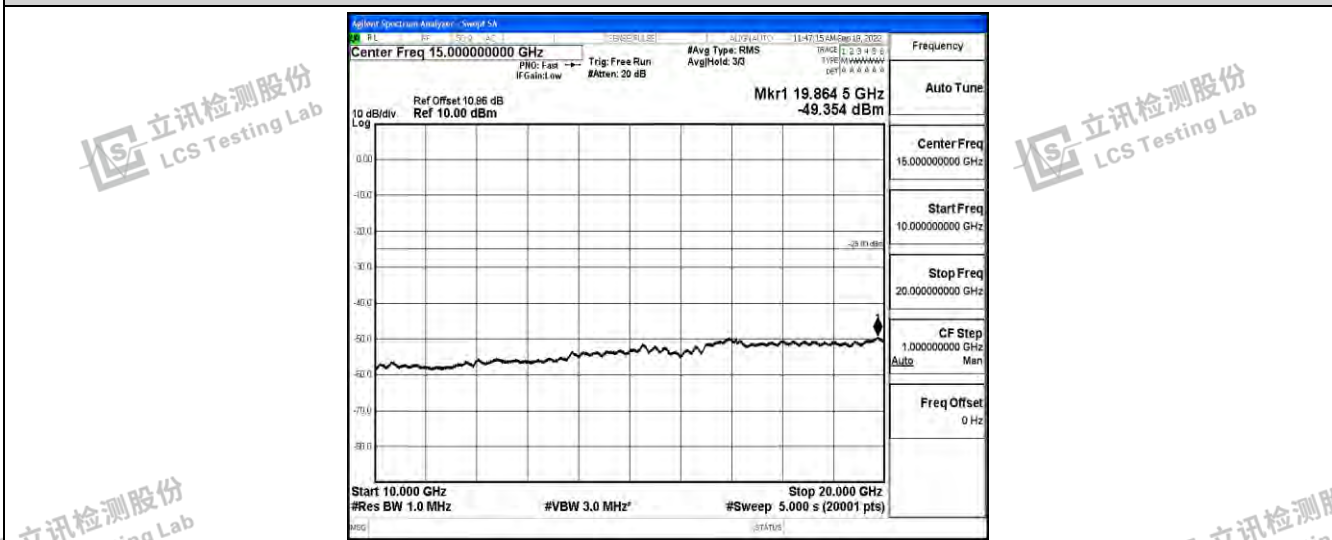

Band7-20MHz-16QAM-21350-1RB#0-Range5:10000~20000MHz

Band7-20MHz-16QAM-21350-1RB#0-Range6:20000~26500MHz

Shenzhen LCS Compliance Testing Laboratory Ltd.
Add: 101, 201 Bldg A & 301 Bldg C, Juji Industrial Park Yabianxueziwei, Shajing Street, Baoan District, Shenzhen, 518000, China
Tel: +(86) 0755-82591330 | E-mail: webmaster@lcs-cert.com | Web: www.lcs-cert.com
Scan code to check authenticity