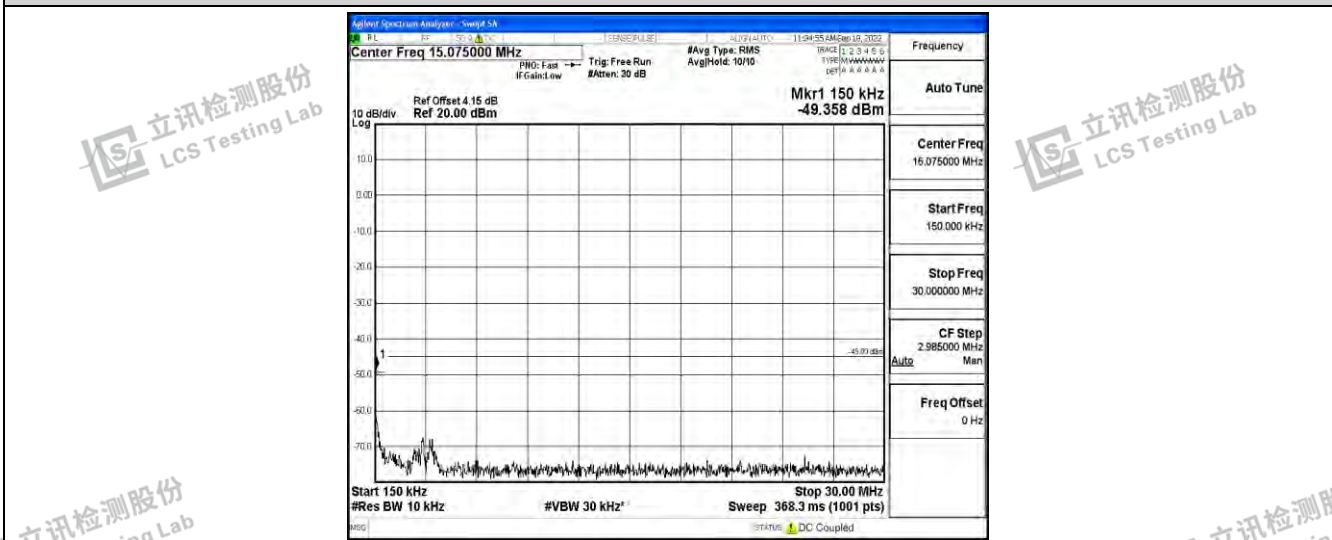

Band7-20MHz-QPSK-20850-1RB#0-Range2:0.15~30MHz

Band7-20MHz-QPSK-20850-1RB#0-Range3:30~1000MHz