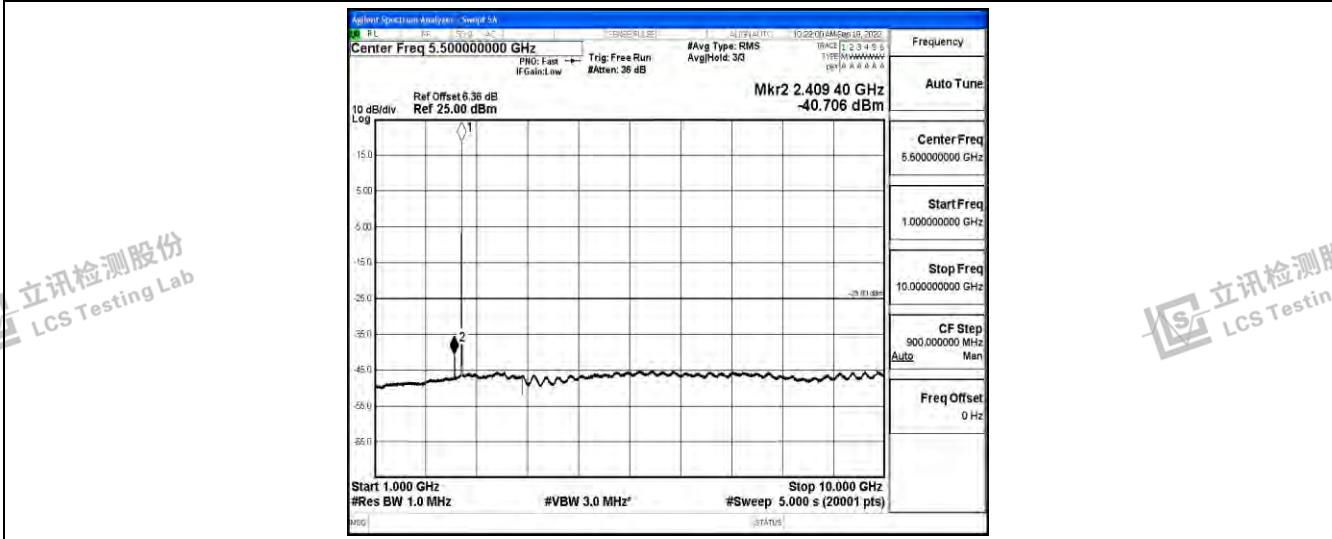

Band7-5MHz-QPSK-21100-1RB#0-Range4:1000~10000MHz

Band7-5MHz-QPSK-21100-1RB#0-Range5:10000~20000MHz