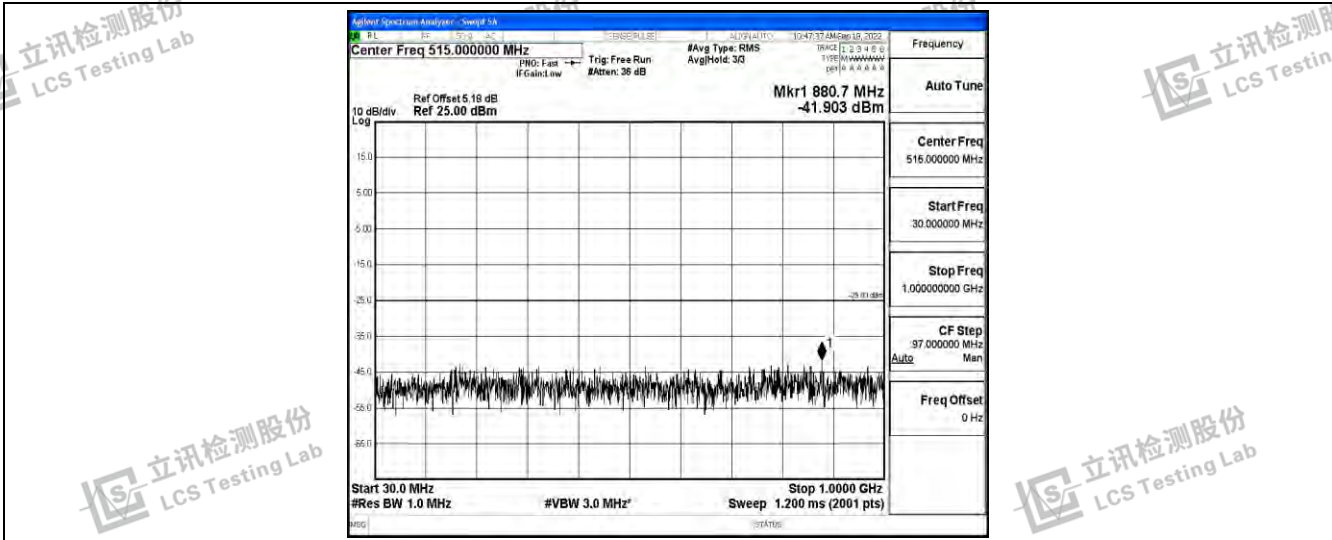

Band7-10MHz-QPSK-21100-1RB#0-Range3:30~1000MHz

Band7-10MHz-QPSK-21100-1RB#0-Range4:1000~10000MHz