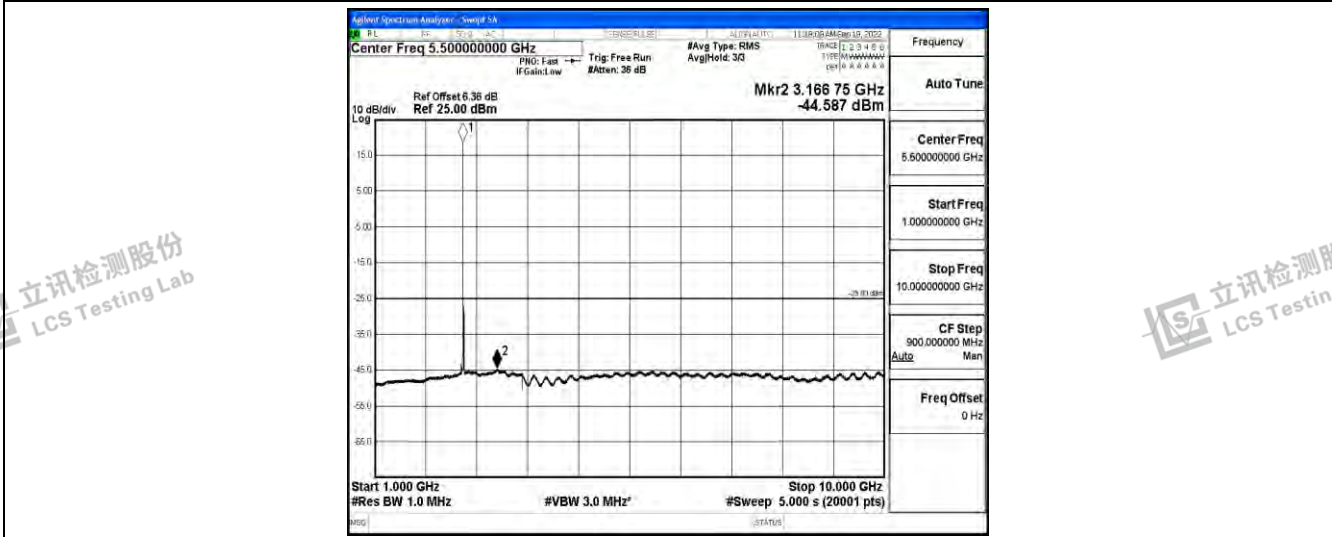

Band7-15MHz-QPSK-21375-1RB#0-Range4:1000~10000MHz

Band7-15MHz-QPSK-21375-1RB#0-Range5:10000~20000MHz