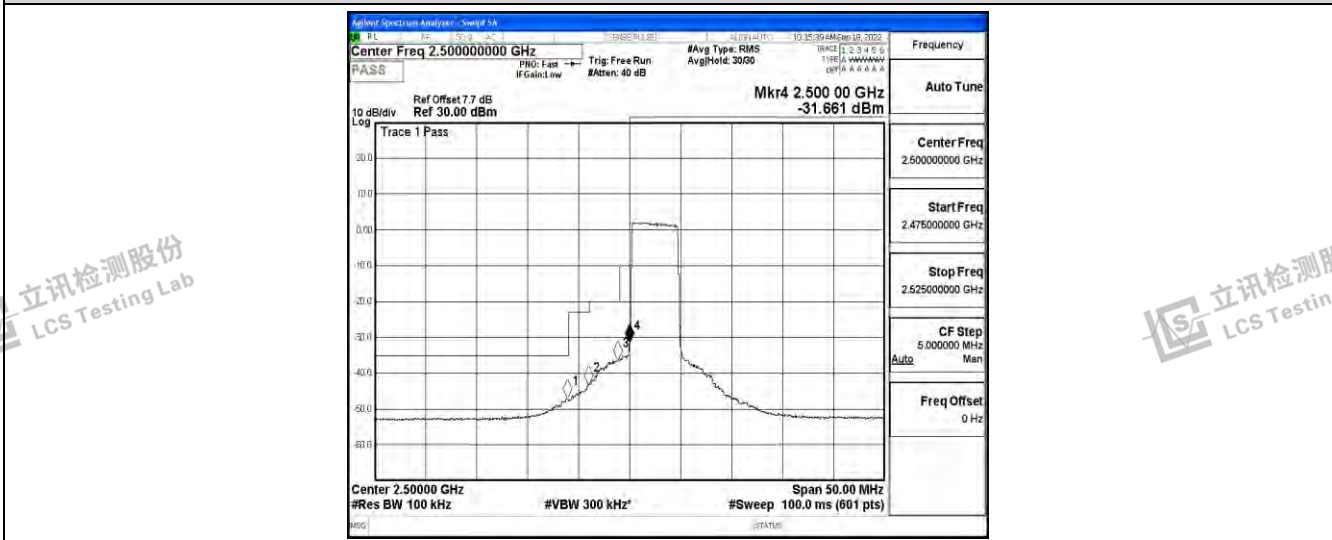

Band7-5MHz-16QAM-20775-25RB#0

Band7-5MHz-16QAM-21425-25RB#0