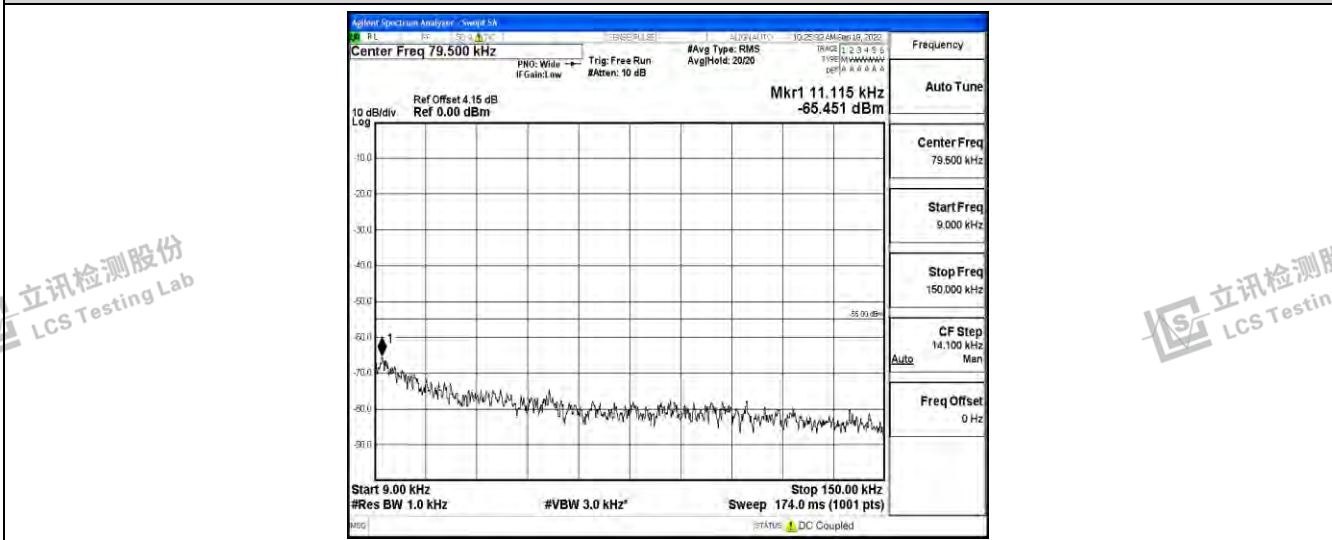

Band7-5MHz-QPSK-21425-1RB#0-Range1:0.009~0.15MHz

Band7-5MHz-QPSK-21425-1RB#0-Range2:0.15~30MHz