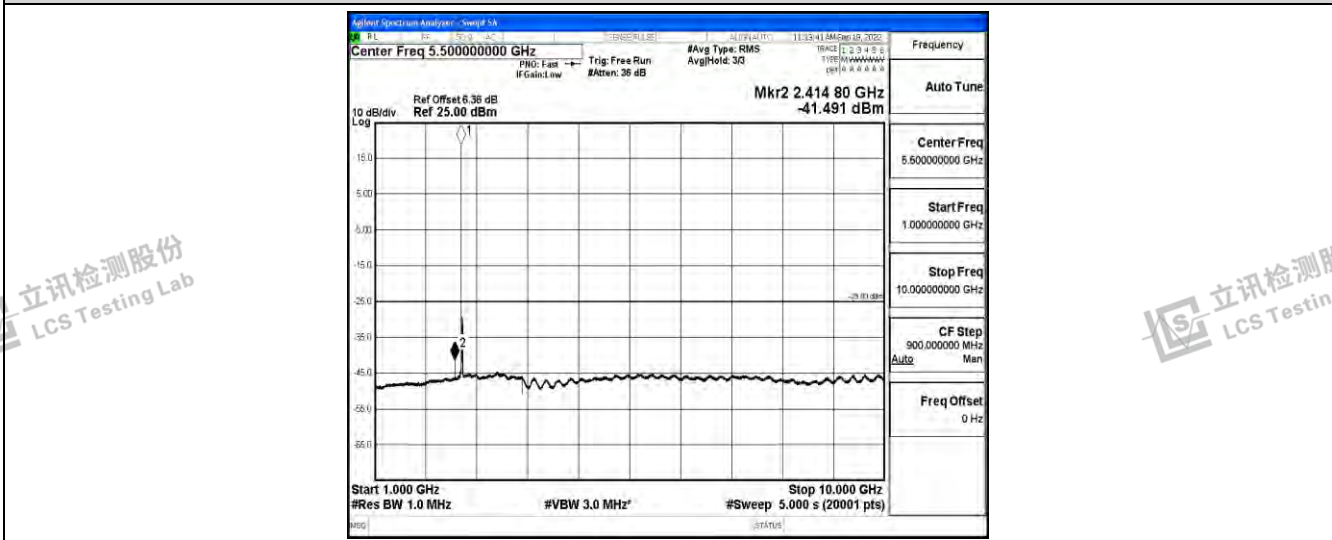

Band7-15MHz-QPSK-21100-1RB#0-Range4:1000~10000MHz

Band7-15MHz-QPSK-21100-1RB#0-Range5:10000~20000MHz