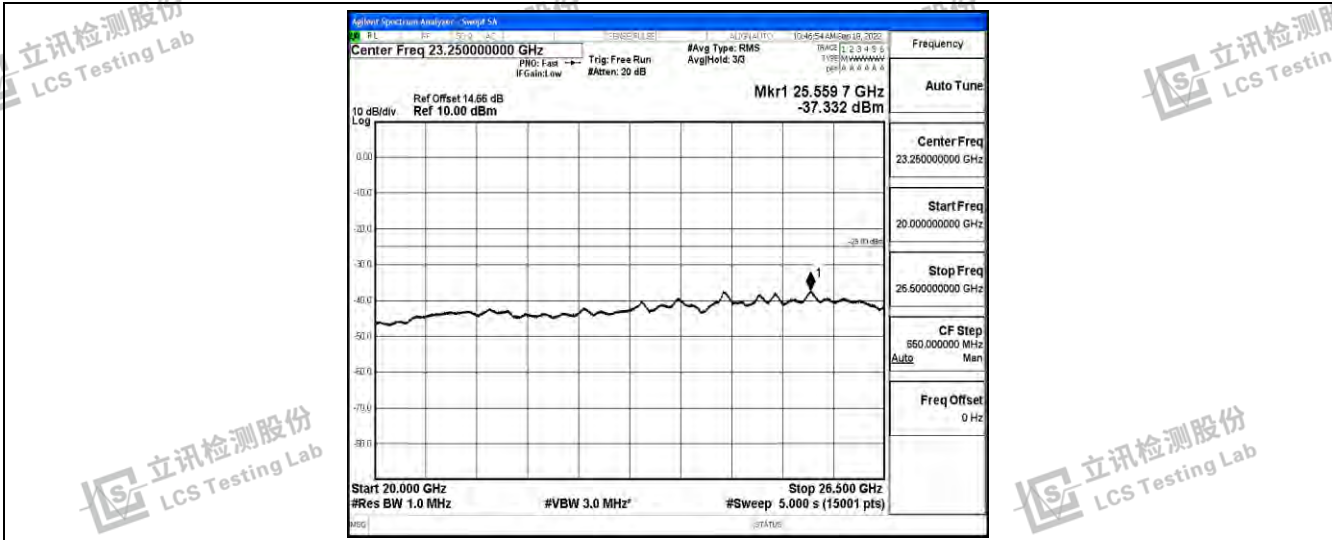

Band7-10MHz-16QAM-20800-1RB#0-Range6:20000~26500MHz

Band7-10MHz-16QAM-21100-1RB#0-Range1:0.009~0.15MHz