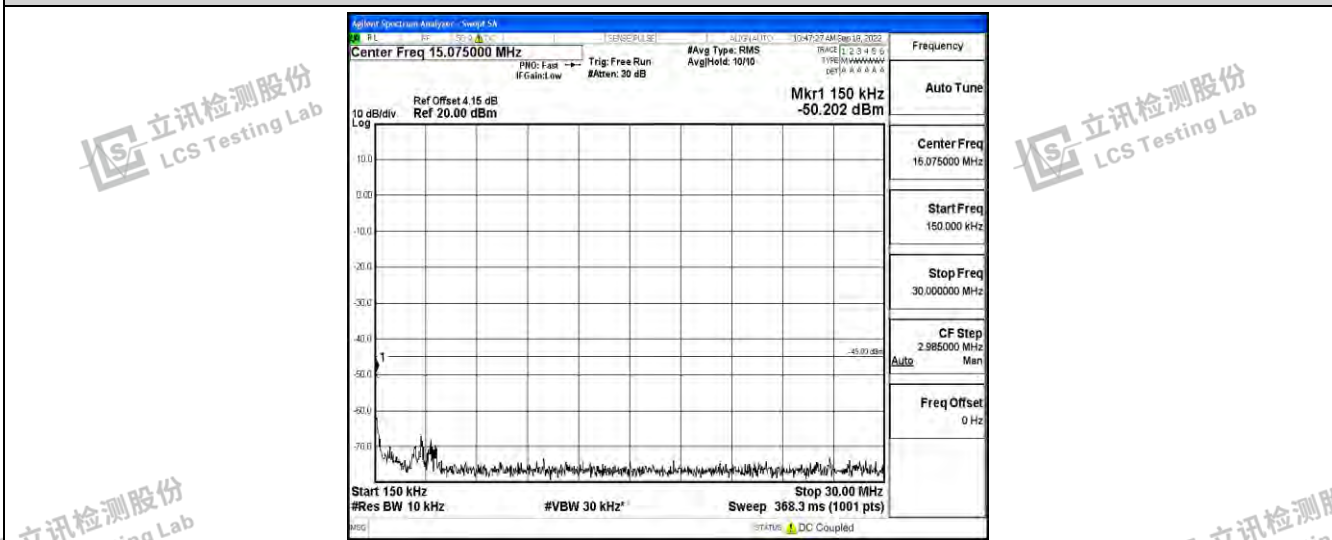

Band7-10MHz-QPSK-21100-1RB#0-Range2:0.15~30MHz

Band7-10MHz-QPSK-21100-1RB#0-Range3:30~1000MHz