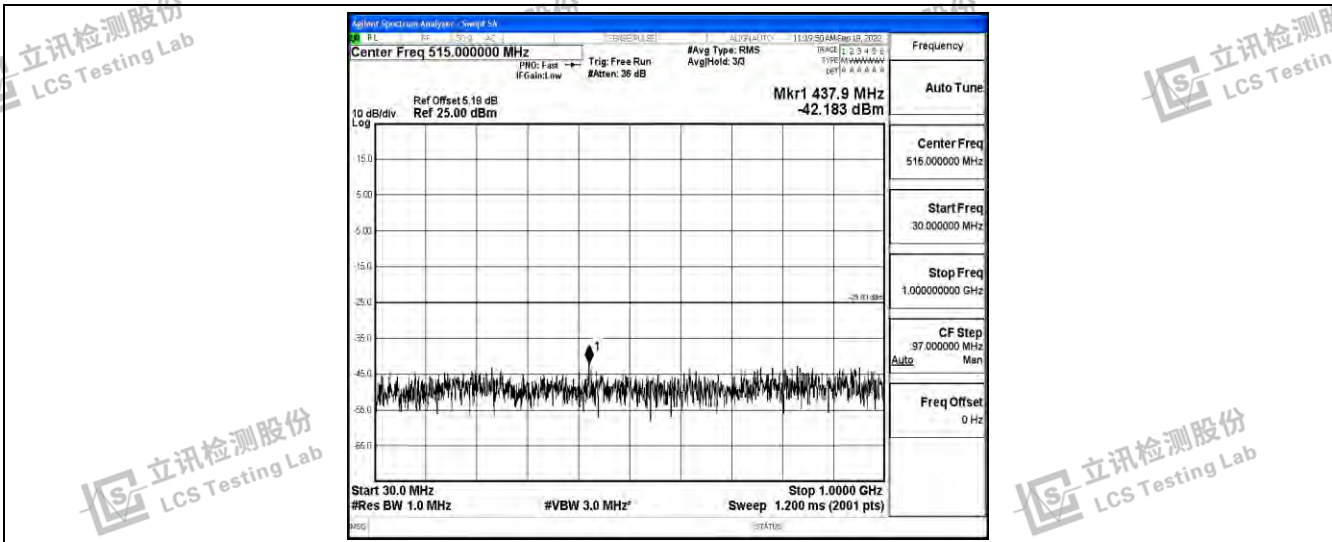

Band7-15MHz-16QAM-21375-1RB#0-Range1:0.009~0.15MHz

Band7-15MHz-16QAM-21375-1RB#0-Range2:0.15~30MHz

Band7-15MHz-16QAM-21375-1RB#0-Range3:30~1000MHz

Shenzhen LCS Compliance Testing Laboratory Ltd.
 Add: 101, 201 Bldg A & 301 Bldg C, Juji Industrial Park Yabianxueziwei, Shajing Street, Baoan District, Shenzhen, 518000, China
 Tel: +(86) 0755-82591330 | E-mail: webmaster@lcs-cert.com | Web: www.lcs-cert.com
 Scan code to check authenticity