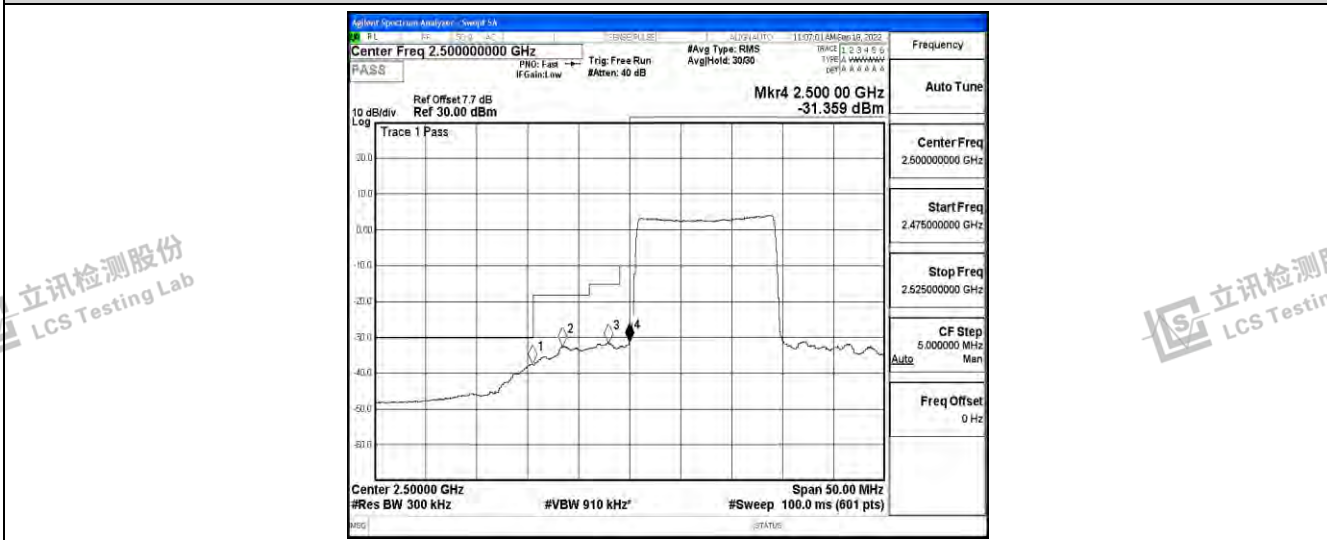

Band7-10MHz-QPSK-21400-50RB#0

Band7-10MHz-16QAM-20800-50RB#0

Band7-10MHz-16QAM-21400-50RB#0

Band7-15MHz-QPSK-20825-75RB#0

Band7-15MHz-QPSK-21375-75RB#0

Band7-15MHz-16QAM-20825-75RB#0

Shenzhen LCS Compliance Testing Laboratory Ltd.
 Add: 101, 201 Bldg A & 301 Bldg C, Juji Industrial Park Yabianxueziwei, Shajing Street, Baoan District, Shenzhen, 518000, China
 Tel: +(86) 0755-82591330 | E-mail: webmaster@lcs-cert.com | Web: www.lcs-cert.com
 Scan code to check authenticity