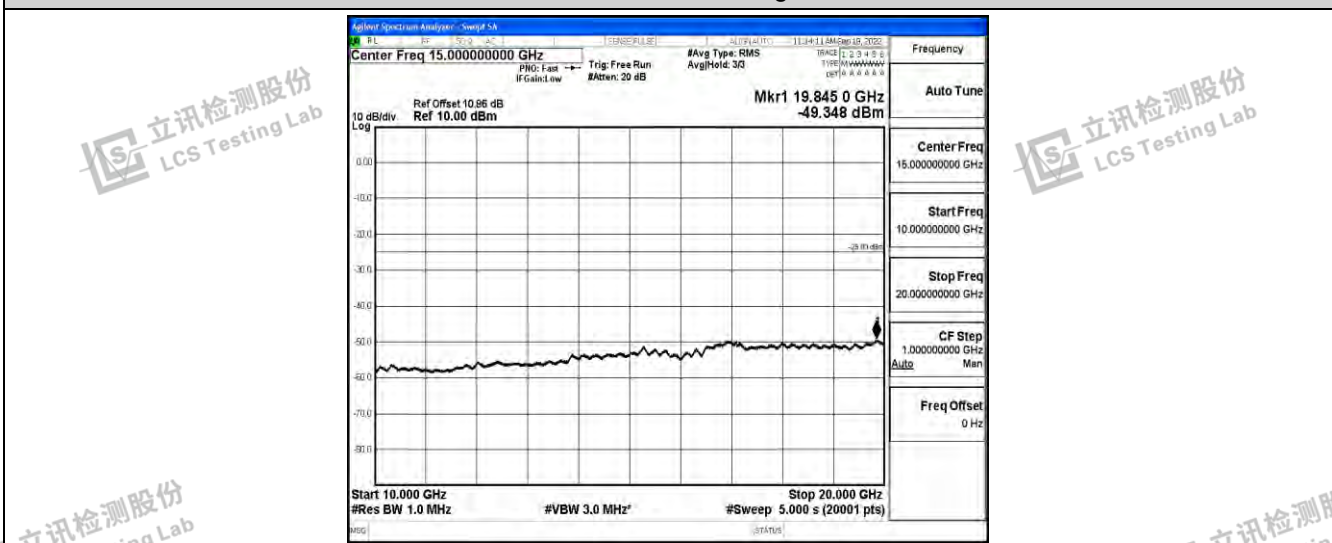

Band7-15MHz-QPSK-21100-1RB#0-Range5:10000~20000MHz

Band7-15MHz-QPSK-21100-1RB#0-Range6:20000~26500MHz