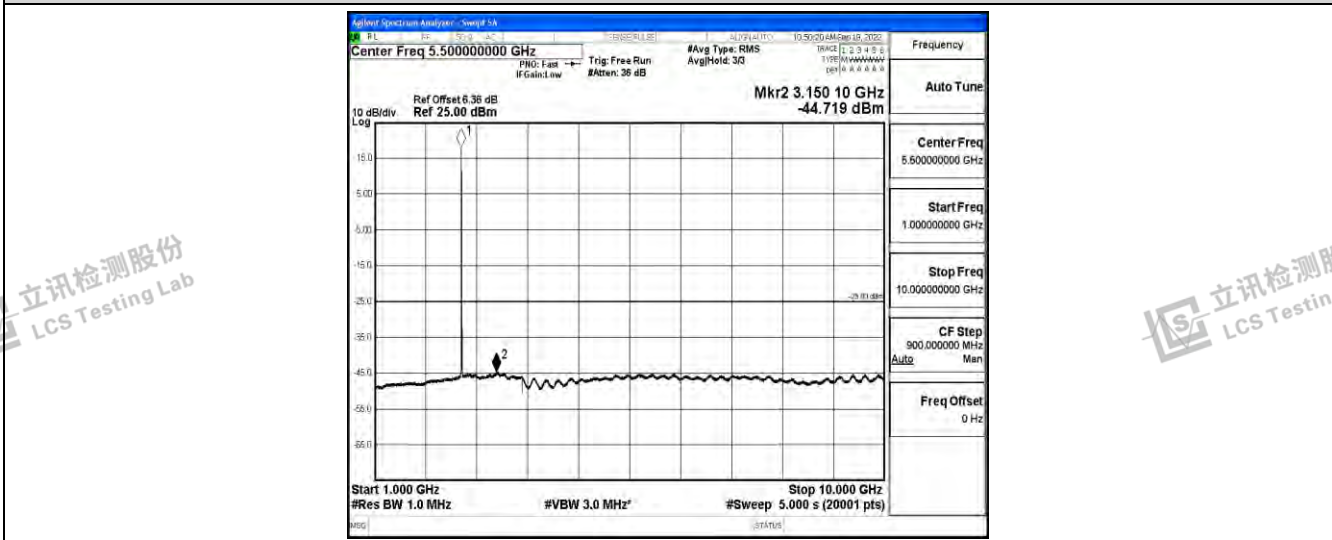

Band7-10MHz-16QAM-21100-1RB#0-Range4:1000~10000MHz

Band7-10MHz-16QAM-21100-1RB#0-Range5:10000~20000MHz