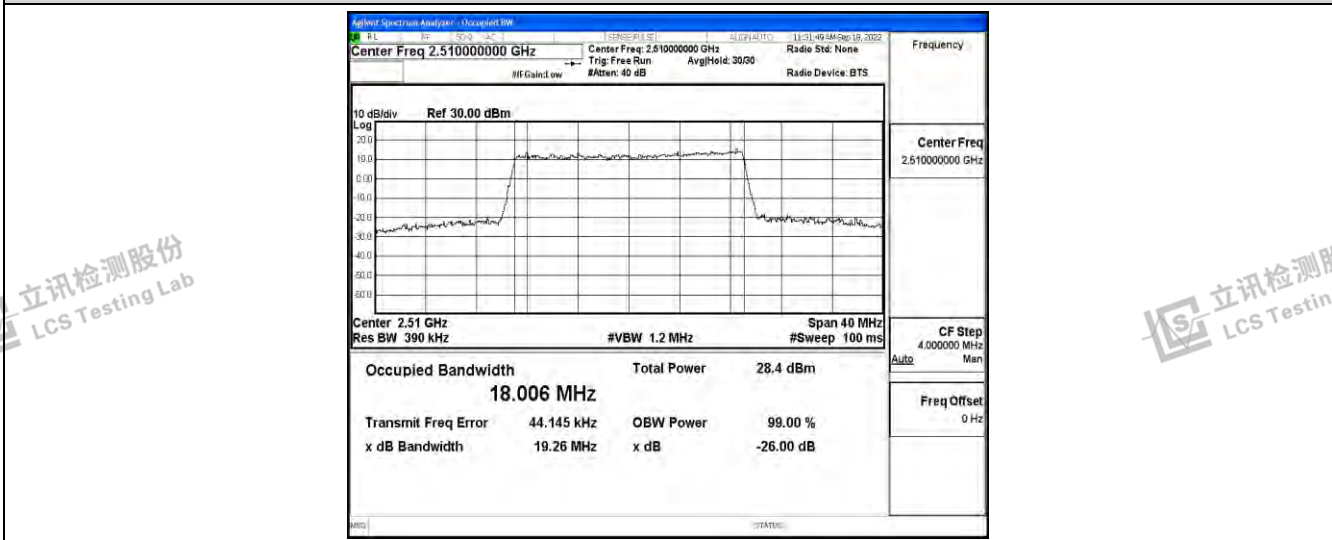

Band7-20MHz-QPSK-20850-100RB#0

Band7-20MHz-QPSK-21100-100RB#0