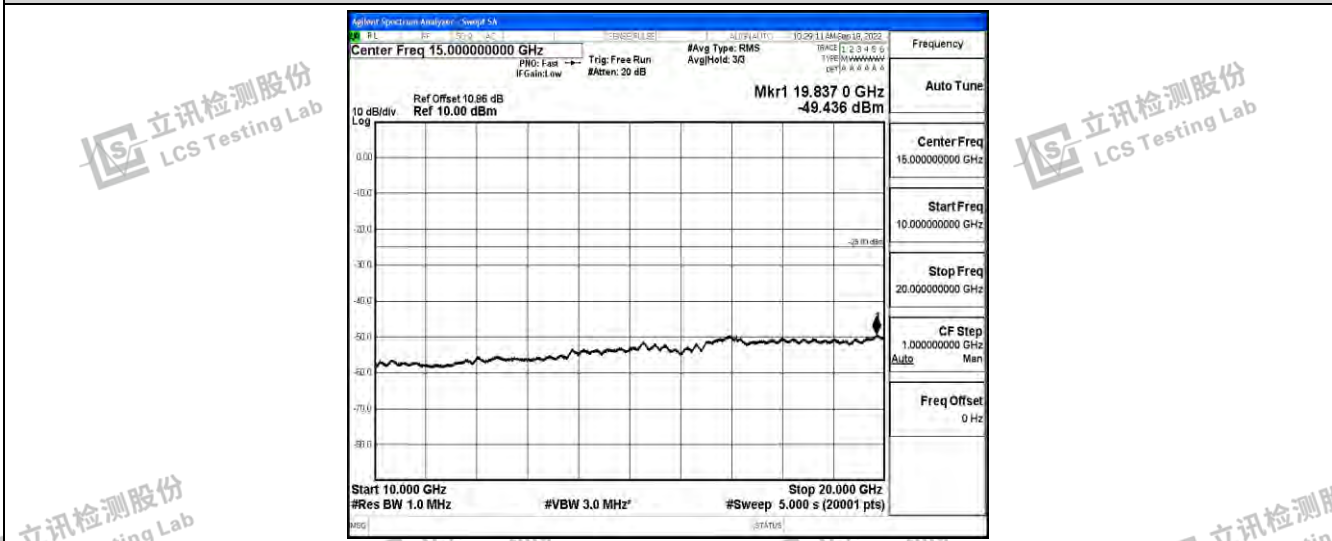

Band7-5MHz-16QAM-21425-1RB#0-Range5:10000~20000MHz

Band7-5MHz-16QAM-21425-1RB#0-Range6:20000~26500MHz