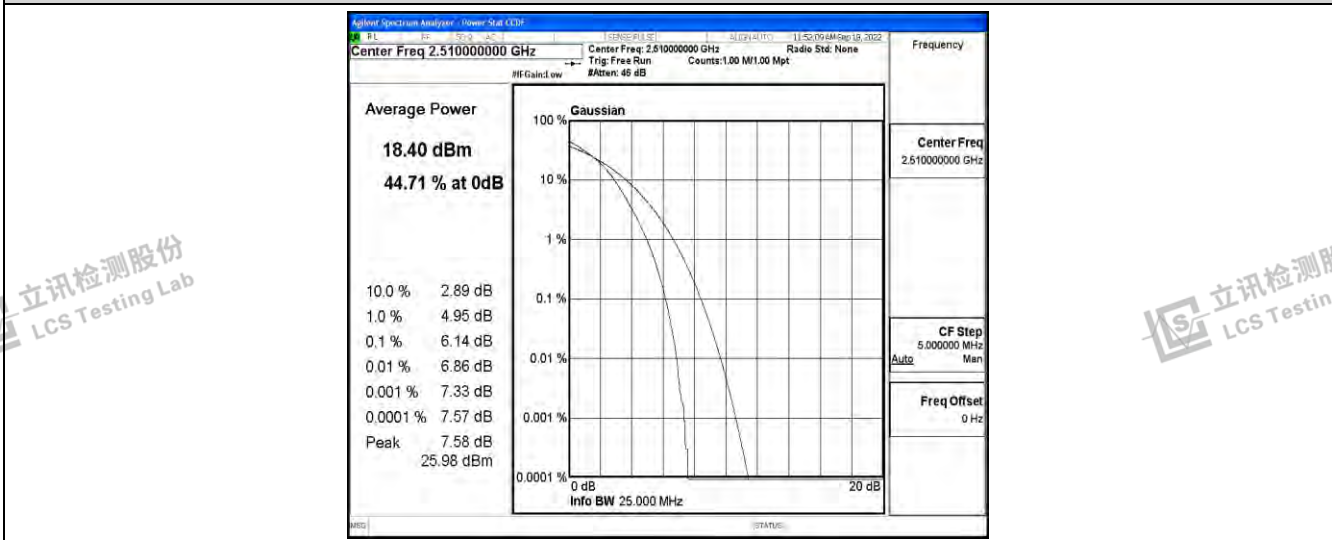

Band7-20MHz-QPSK-20850-100RB#0

Band7-20MHz-QPSK-21100-100RB#0

Band7-20MHz-QPSK-21350-100RB#0

Shenzhen LCS Compliance Testing Laboratory Ltd.
Add: 101, 201 Bldg A & 301 Bldg C, Juji Industrial Park Yabianxueziwei, Shajing Street, Baoan District, Shenzhen, 518000, China
Tel: +(86) 0755-82591330 | E-mail: webmaster@lcs-cert.com | Web: www.lcs-cert.com
Scan code to check authenticity