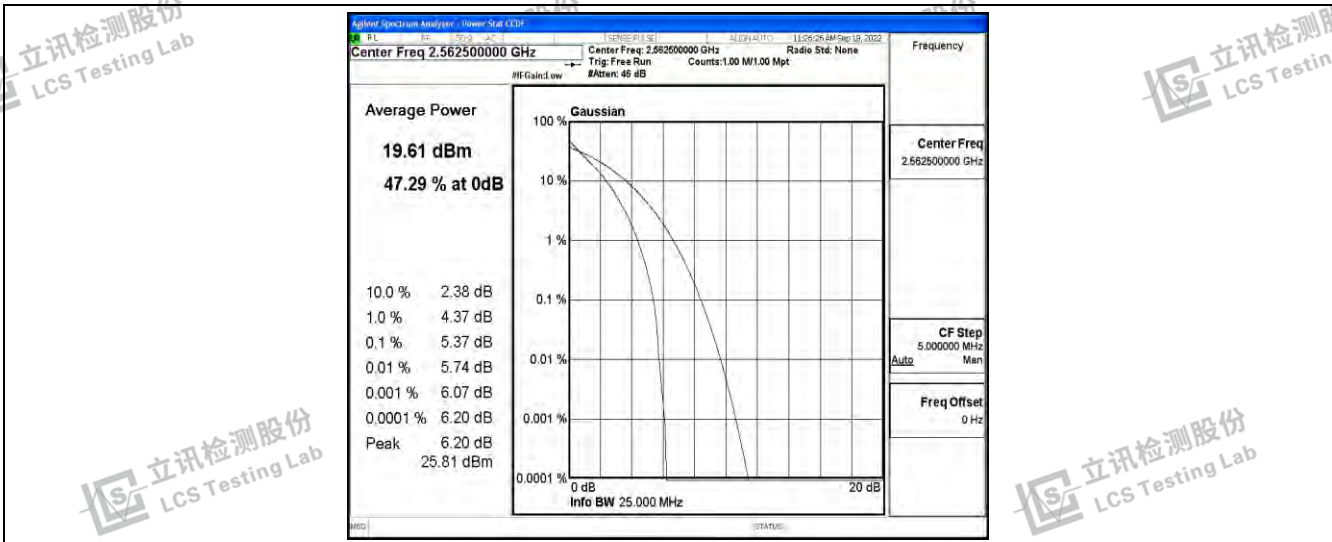

Band7-15MHz-QPSK-21375-75RB#0

Band7-15MHz-16QAM-20825-75RB#0