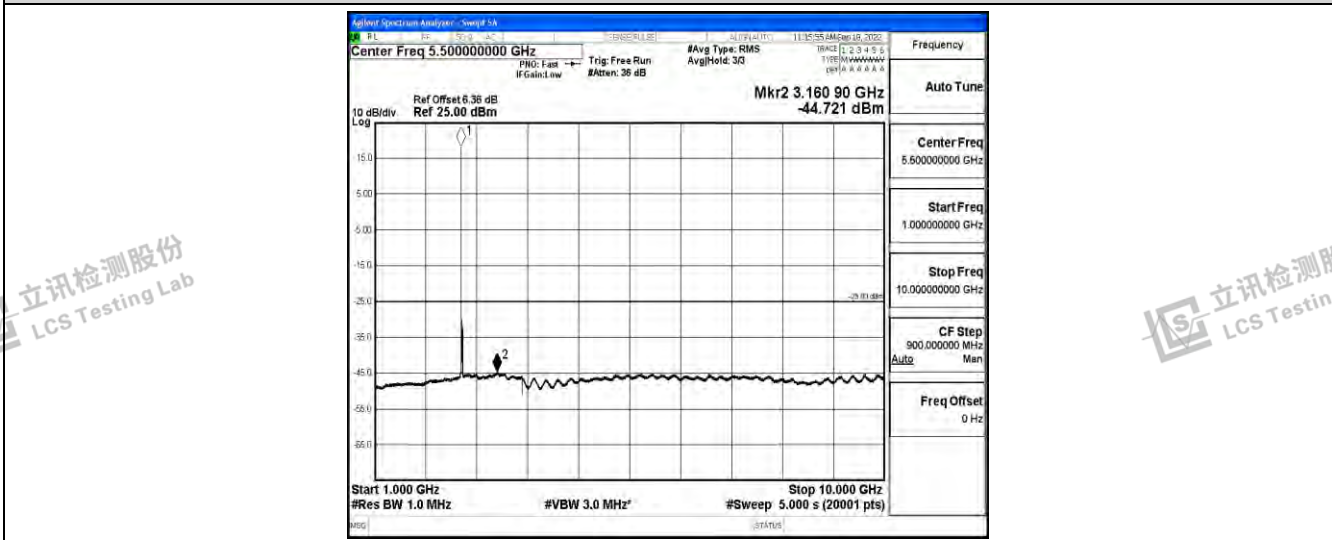

Band7-15MHz-16QAM-21100-1RB#0-Range1:0.009~0.15MHz

Band7-15MHz-16QAM-21100-1RB#0-Range2:0.15~30MHz

Band7-15MHz-16QAM-21100-1RB#0-Range3:30~1000MHz

Band7-15MHz-16QAM-21100-1RB#0-Range4:1000~10000MHz

Band7-15MHz-16QAM-21100-1RB#0-Range5:10000~20000MHz