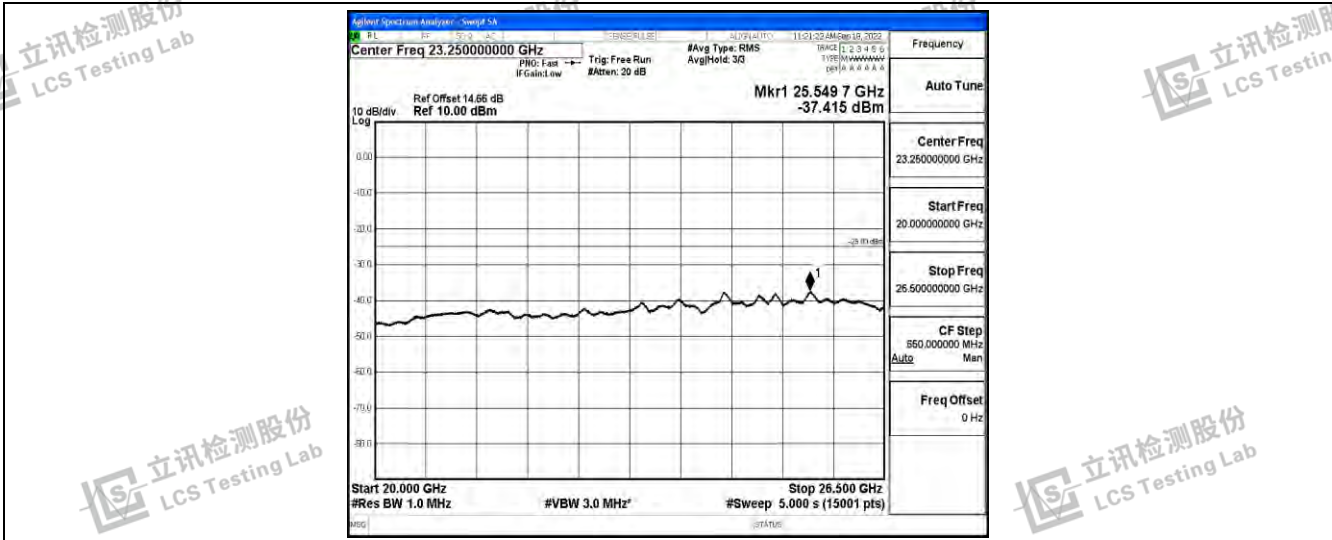

Band7-15MHz-16QAM-21375-1RB#0-Range4:1000~10000MHz

Band7-15MHz-16QAM-21375-1RB#0-Range5:10000~20000MHz

Band7-15MHz-16QAM-21375-1RB#0-Range6:20000~26500MHz

Shenzhen LCS Compliance Testing Laboratory Ltd.
 Add: 101, 201 Bldg A & 301 Bldg C, Juji Industrial Park Yabianxueziwei, Shajing Street, Baoan District, Shenzhen, 518000, China
 Tel: +(86) 0755-82591330 | E-mail: webmaster@lcs-cert.com | Web: www.lcs-cert.com
 Scan code to check authenticity