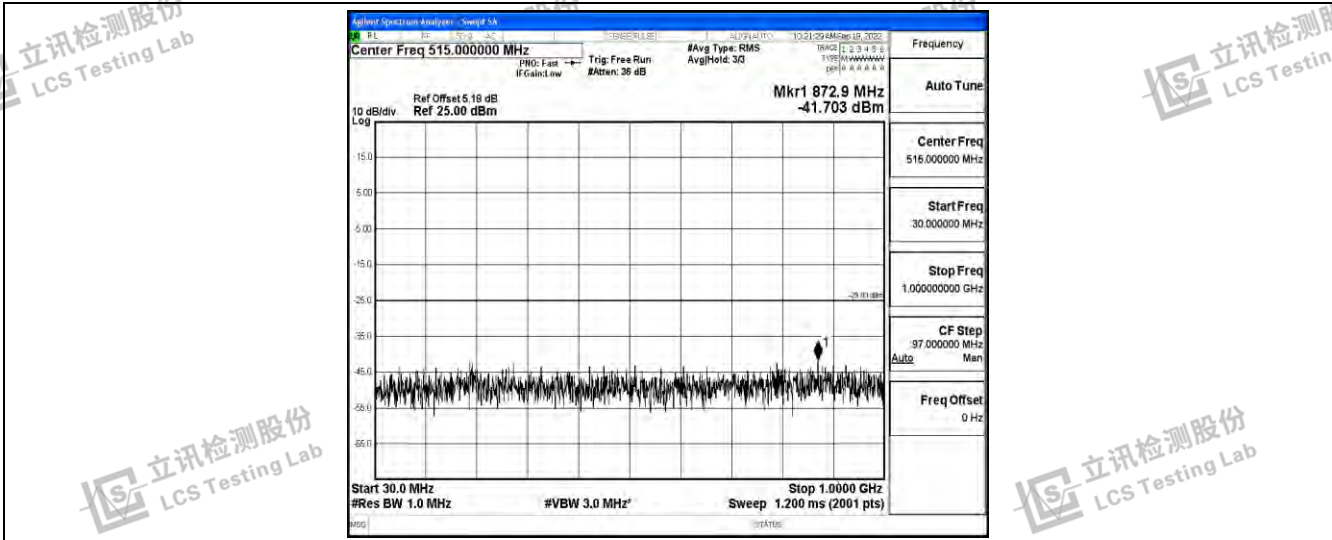

Band7-5MHz-QPSK-21100-1RB#0-Range3:30~1000MHz

Band7-5MHz-QPSK-21100-1RB#0-Range4:1000~10000MHz