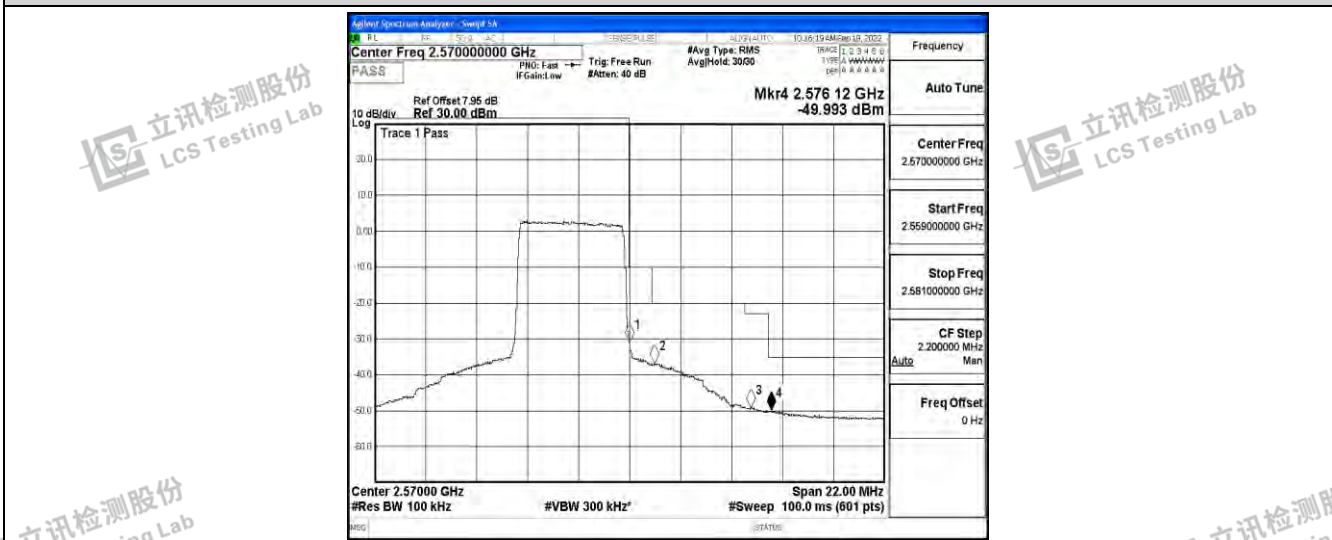

Band7-5MHz-16QAM-21425-25RB#0

Band7-10MHz-QPSK-20800-50RB#0

Shenzhen LCS Compliance Testing Laboratory Ltd.
Add: 101, 201 Bldg A & 301 Bldg C, Juji Industrial Park Yabianxueziwei, Shajing Street, Baoan District, Shenzhen, 518000, China
Tel: +(86) 0755-82591330 | E-mail: webmaster@lcs-cert.com | Web: www.lcs-cert.com
Scan code to check authenticity