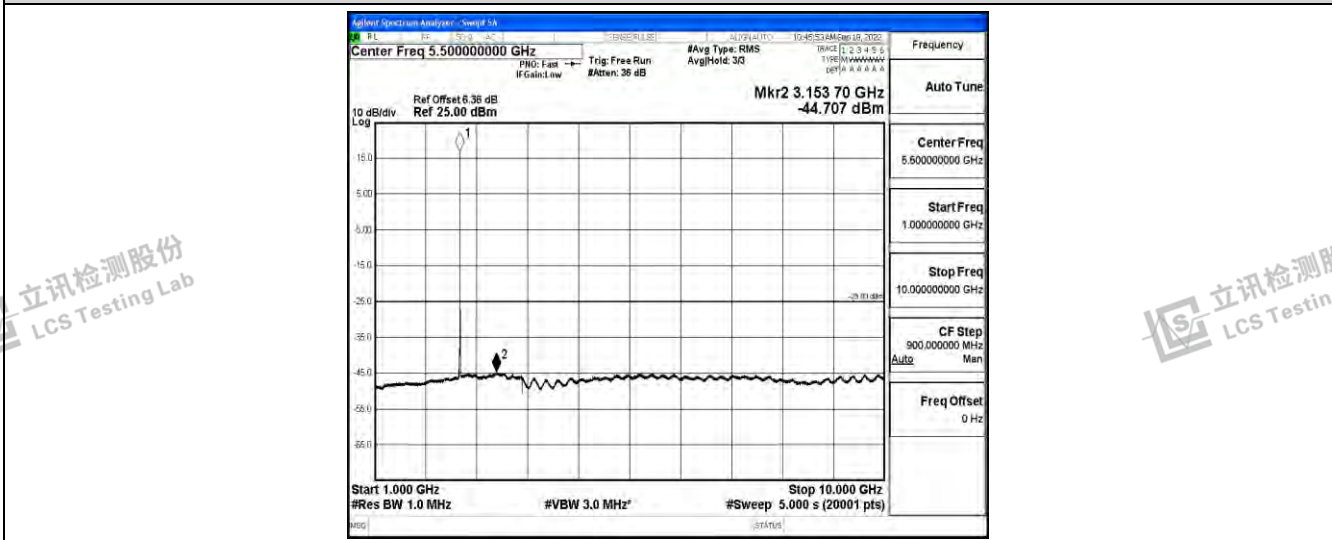

Band7-10MHz-16QAM-20800-1RB#0-Range4:1000~10000MHz

Band7-10MHz-16QAM-20800-1RB#0-Range5:10000~20000MHz