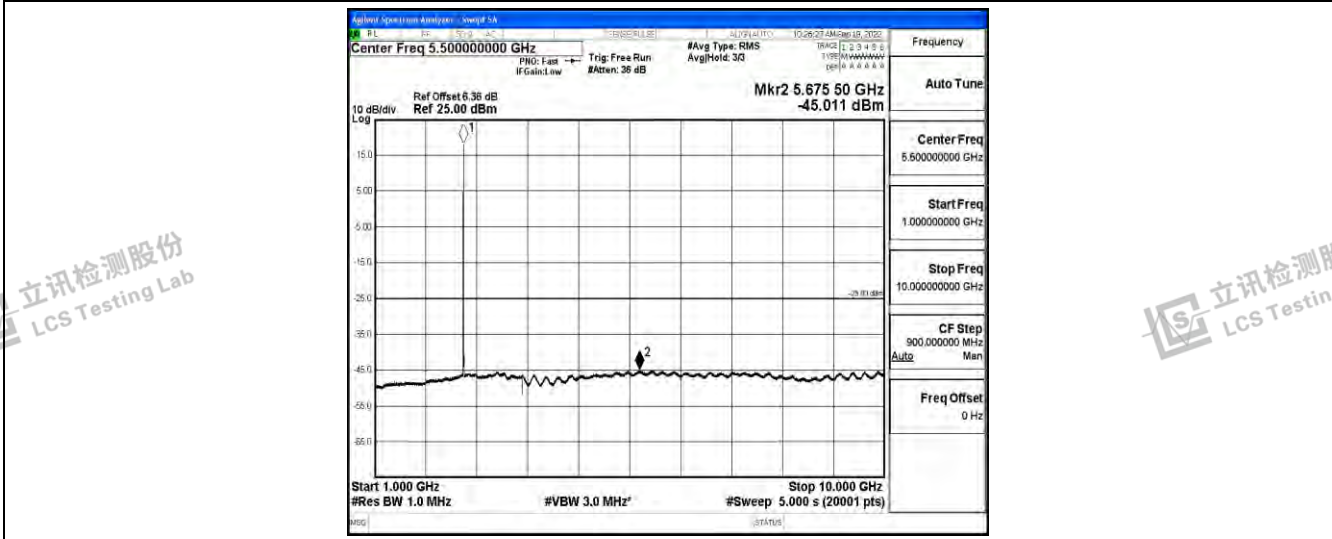

Band7-5MHz-QPSK-21425-1RB#0-Range4:1000~10000MHz

Band7-5MHz-QPSK-21425-1RB#0-Range5:10000~20000MHz