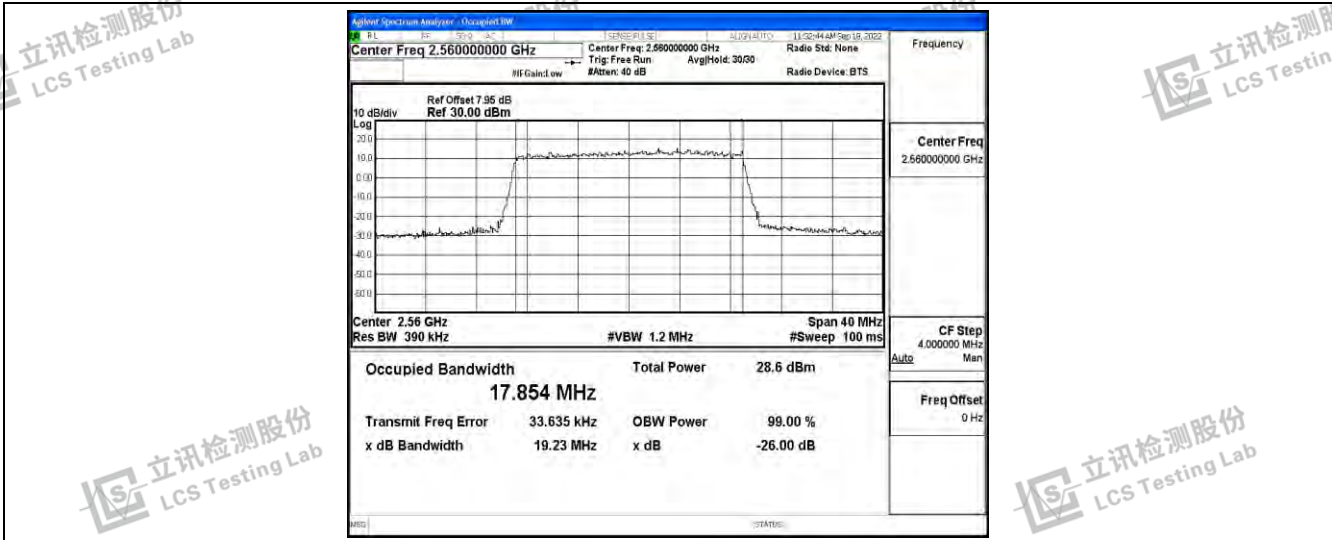

Band7-20MHz-QPSK-21350-100RB#0

Band7-20MHz-16QAM-20850-100RB#0