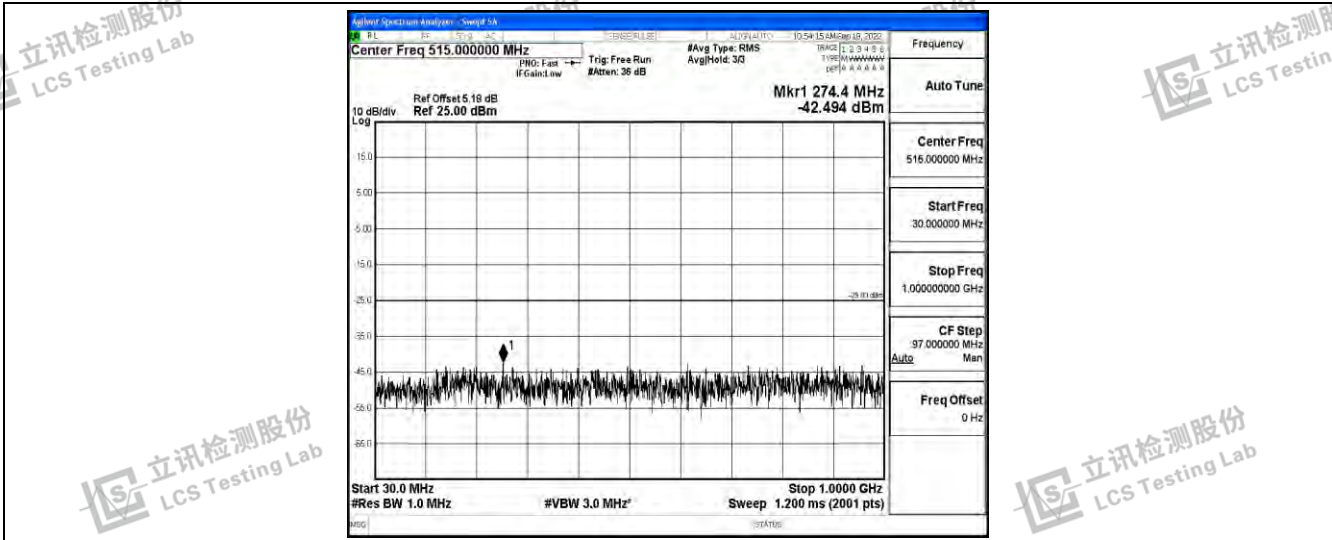

Band7-10MHz-16QAM-21400-1RB#0-Range1:0.009~0.15MHz

Band7-10MHz-16QAM-21400-1RB#0-Range2:0.15~30MHz

Band7-10MHz-16QAM-21400-1RB#0-Range3:30~1000MHz

Shenzhen LCS Compliance Testing Laboratory Ltd.
 Add: 101, 201 Bldg A & 301 Bldg C, Juji Industrial Park Yabianxueziwei, Shajing Street, Baoan District, Shenzhen, 518000, China
 Tel: +(86) 0755-82591330 | E-mail: webmaster@lcs-cert.com | Web: www.lcs-cert.com
 Scan code to check authenticity