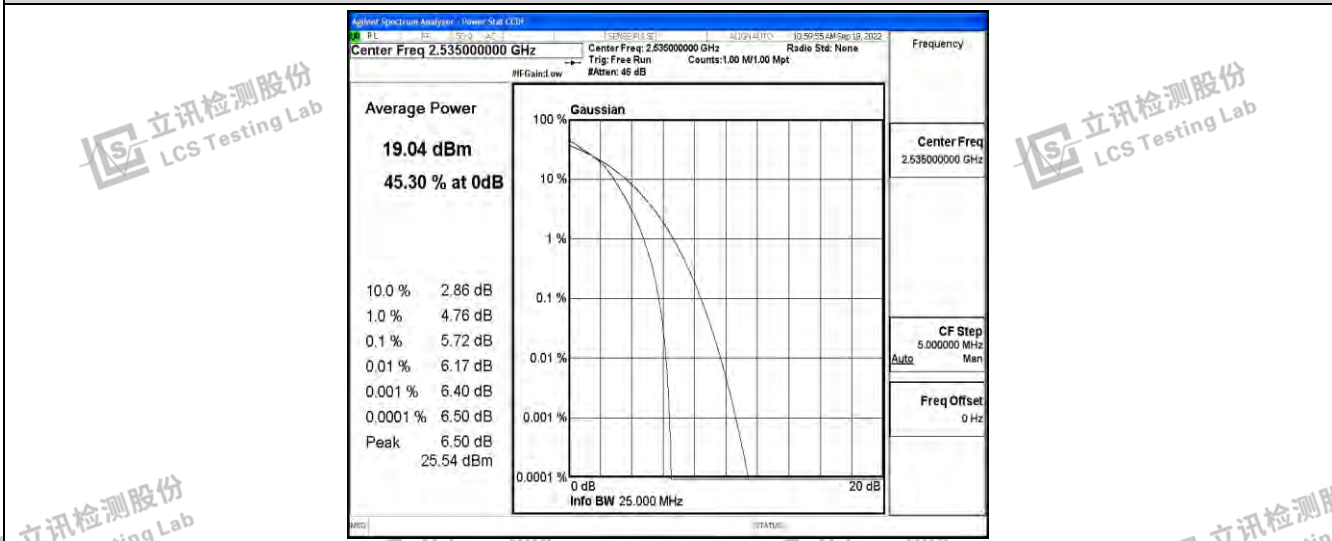

Band7-10MHz-16QAM-21100-50RB#0

Band7-10MHz-16QAM-21400-50RB#0