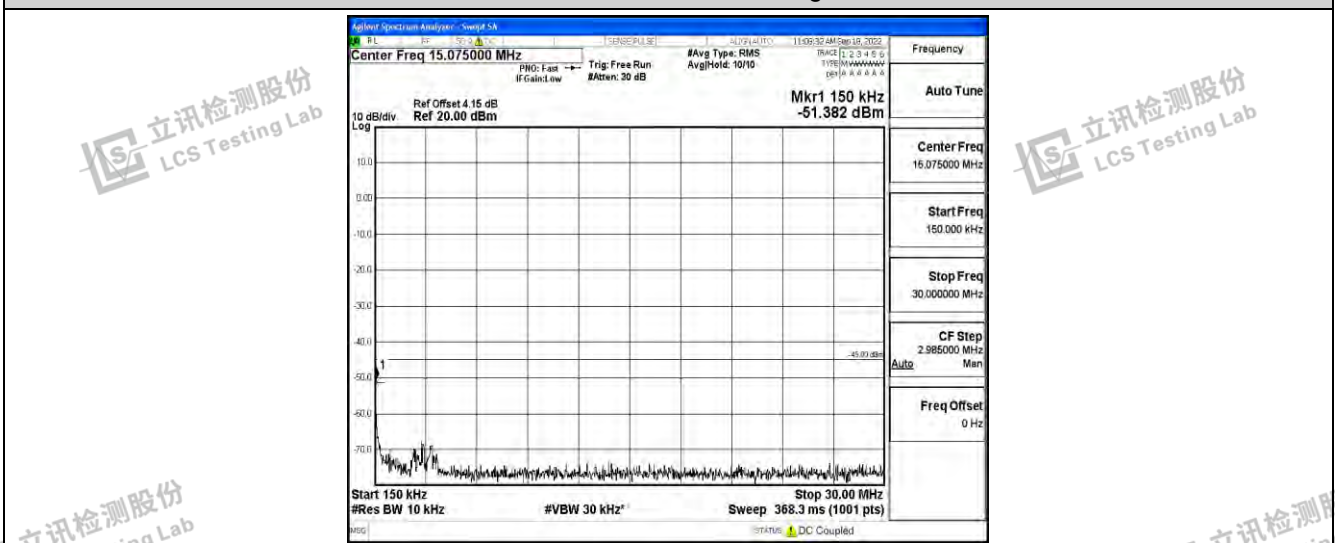

Band7-15MHz-QPSK-20825-1RB#0-Range2:0.15~30MHz

Band7-15MHz-QPSK-20825-1RB#0-Range3:30~1000MHz