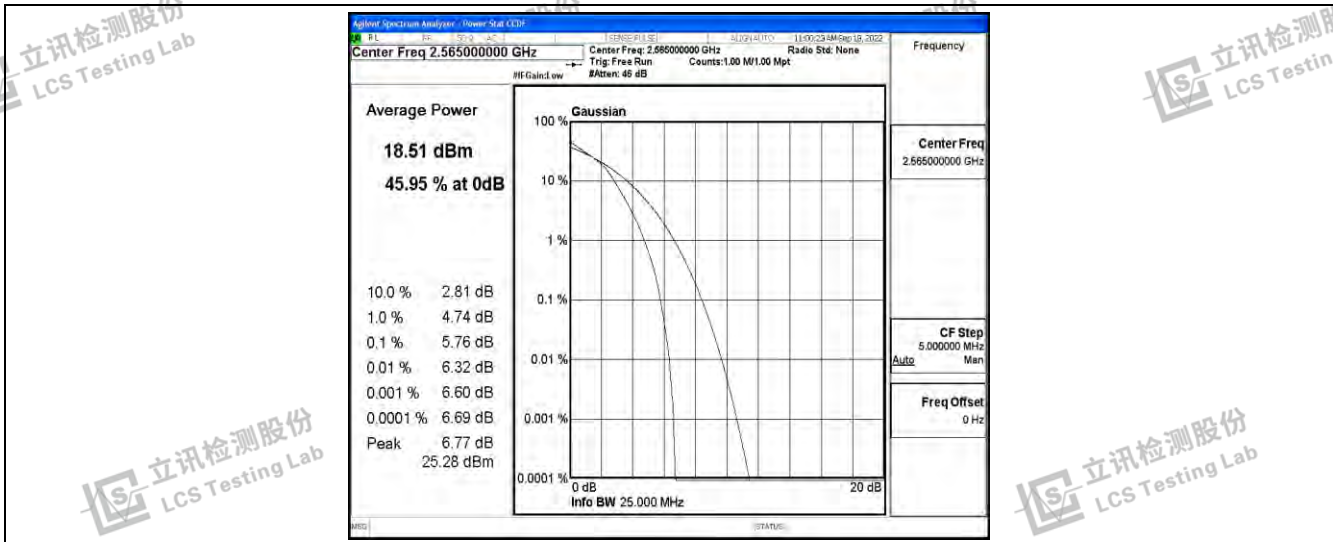

Band7-10MHz-16QAM-21400-50RB#0

Band7-15MHz-QPSK-20825-75RB#0