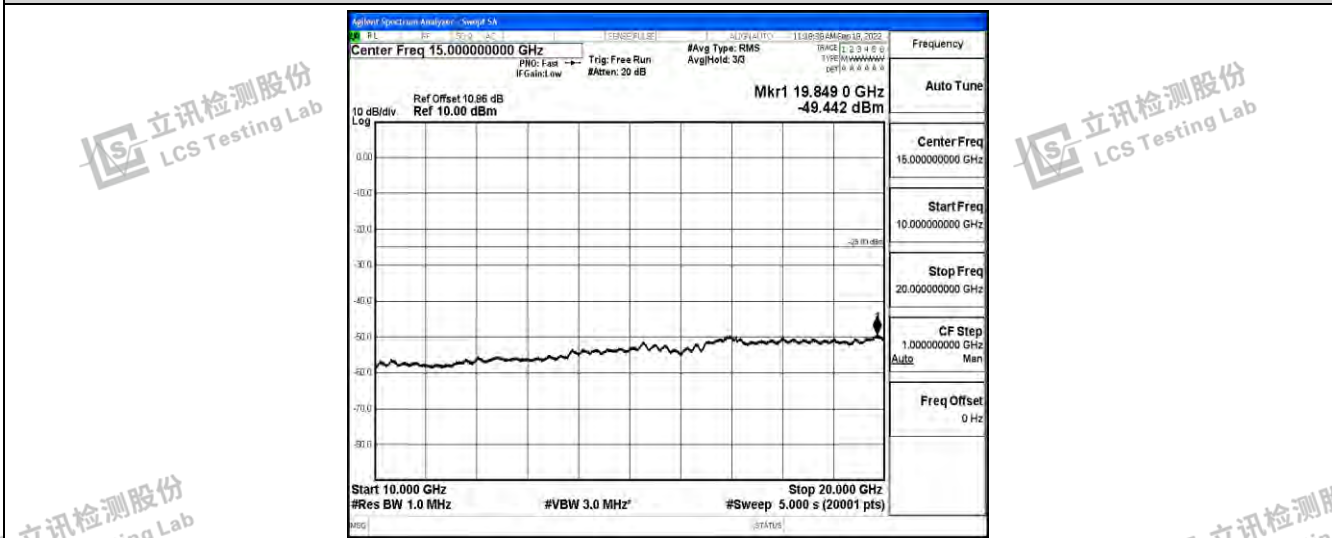

Band7-15MHz-QPSK-21375-1RB#0-Range5:10000~20000MHz

Band7-15MHz-QPSK-21375-1RB#0-Range6:20000~26500MHz