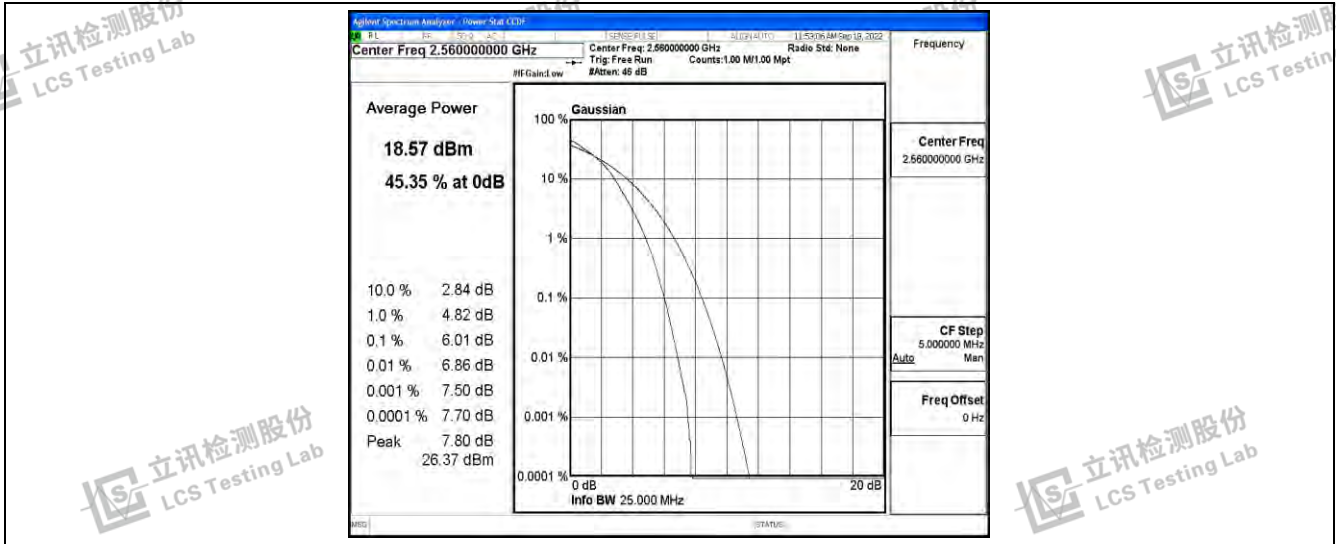

Band7-20MHz-QPSK-20850-100RB#0

Band7-20MHz-QPSK-21100-100RB#0

Band7-20MHz-QPSK-21350-100RB#0

Shenzhen LCS Compliance Testing Laboratory Ltd.
Add: 101, 201 Bldg A & 301 Bldg C, Juji Industrial Park Yabianxueziwei, Shajing Street, Baoan District, Shenzhen, 518000, China
Tel: +(86) 0755-82591330 | E-mail: webmaster@lcs-cert.com | Web: www.lcs-cert.com
Scan code to check authenticity