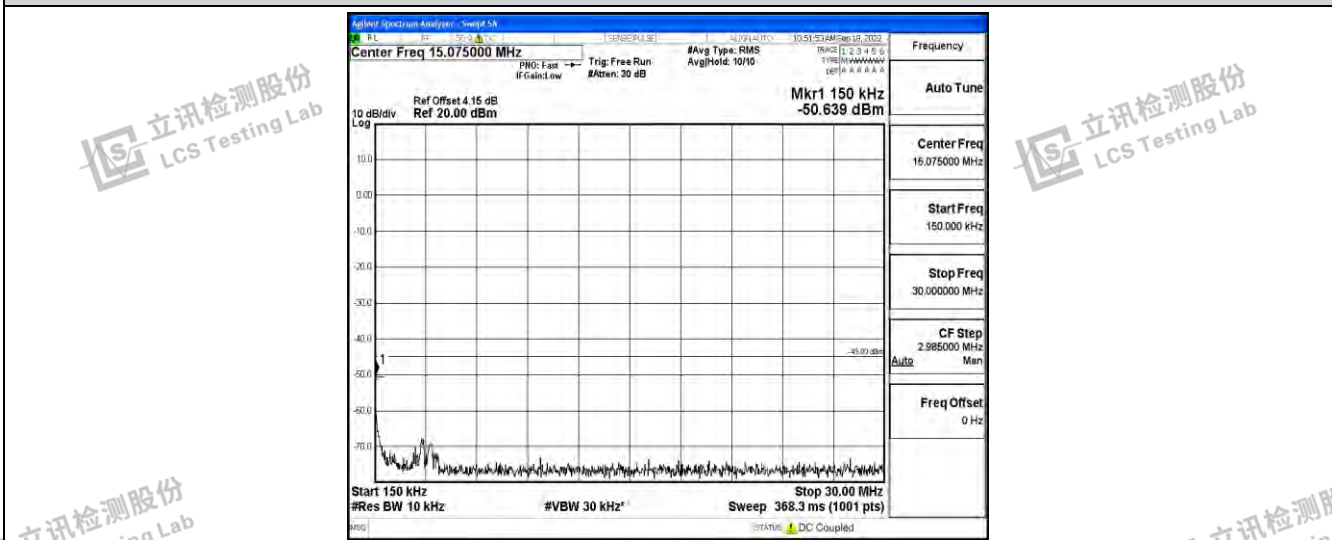

Band7-10MHz-QPSK-21400-1RB#0-Range2:0.15~30MHz

Band7-10MHz-QPSK-21400-1RB#0-Range3:30~1000MHz