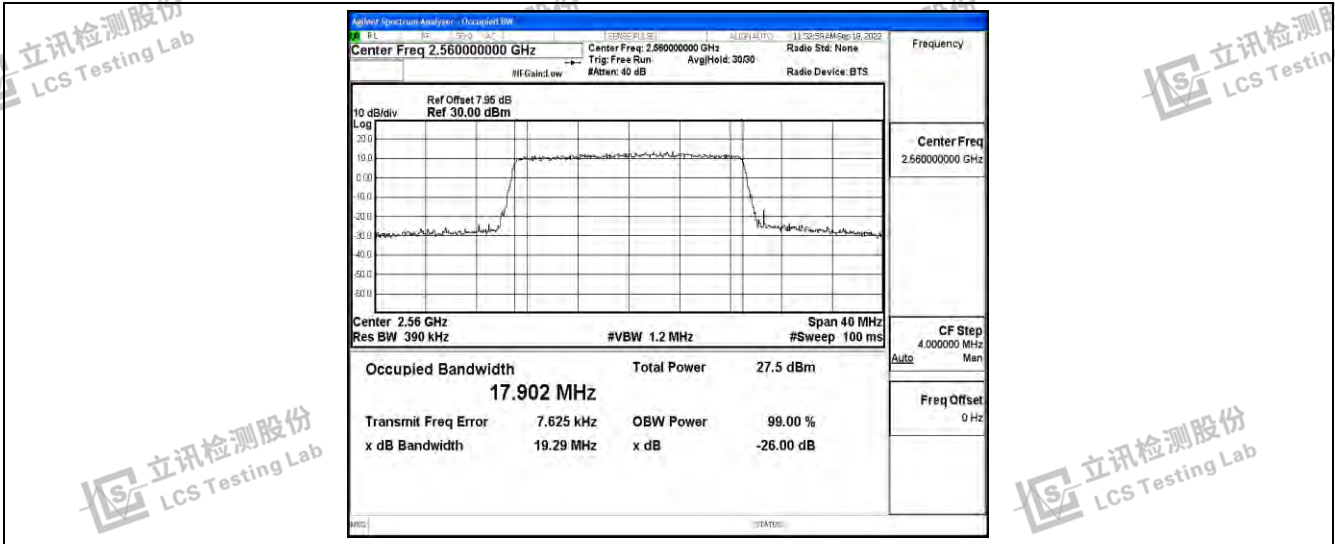

Band7-20MHz-16QAM-21100-100RB#0

Band7-20MHz-16QAM-21350-100RB#0

Shenzhen LCS Compliance Testing Laboratory Ltd.
 Add: 101, 201 Bldg A & 301 Bldg C, Juji Industrial Park Yabianxueziwei, Shajing Street, Baoan District, Shenzhen, 518000, China
 Tel: +(86) 0755-82591330 | E-mail: webmaster@lcs-cert.com | Web: www.lcs-cert.com
 Scan code to check authenticity