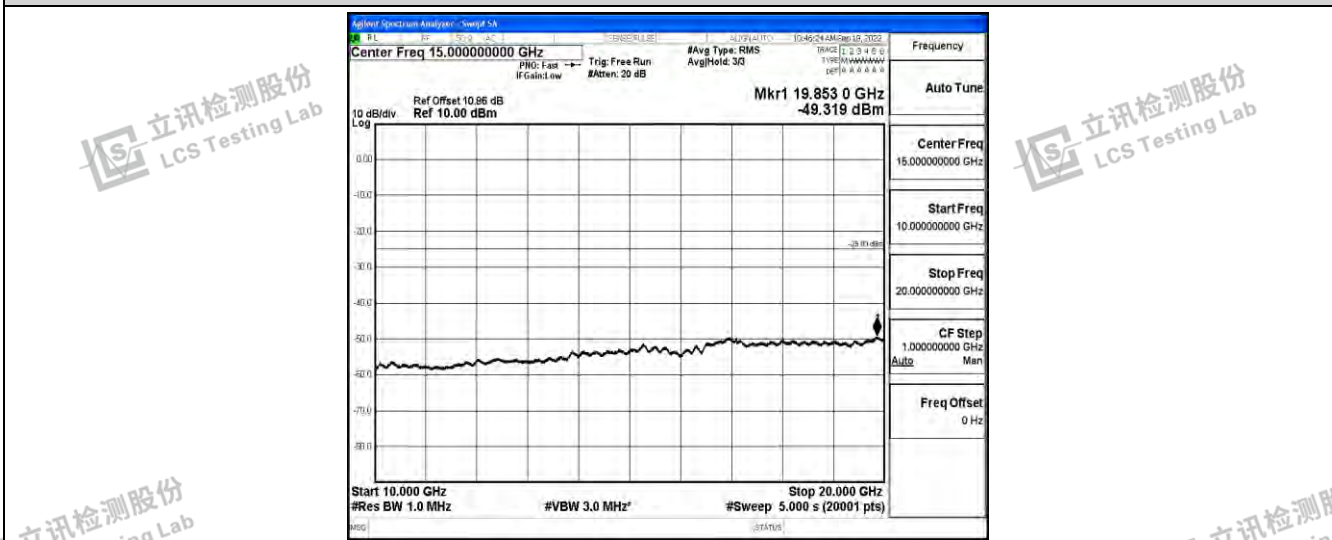

Band7-10MHz-16QAM-20800-1RB#0-Range5:10000~20000MHz

Band7-10MHz-16QAM-20800-1RB#0-Range6:20000~26500MHz

Shenzhen LCS Compliance Testing Laboratory Ltd.
Add: 101, 201 Bldg A & 301 Bldg C, Juji Industrial Park Yabianxueziwei, Shajing Street, Baoan District, Shenzhen, 518000, China
Tel: +(86) 0755-82591330 | E-mail: webmaster@lcs-cert.com | Web: www.lcs-cert.com
Scan code to check authenticity