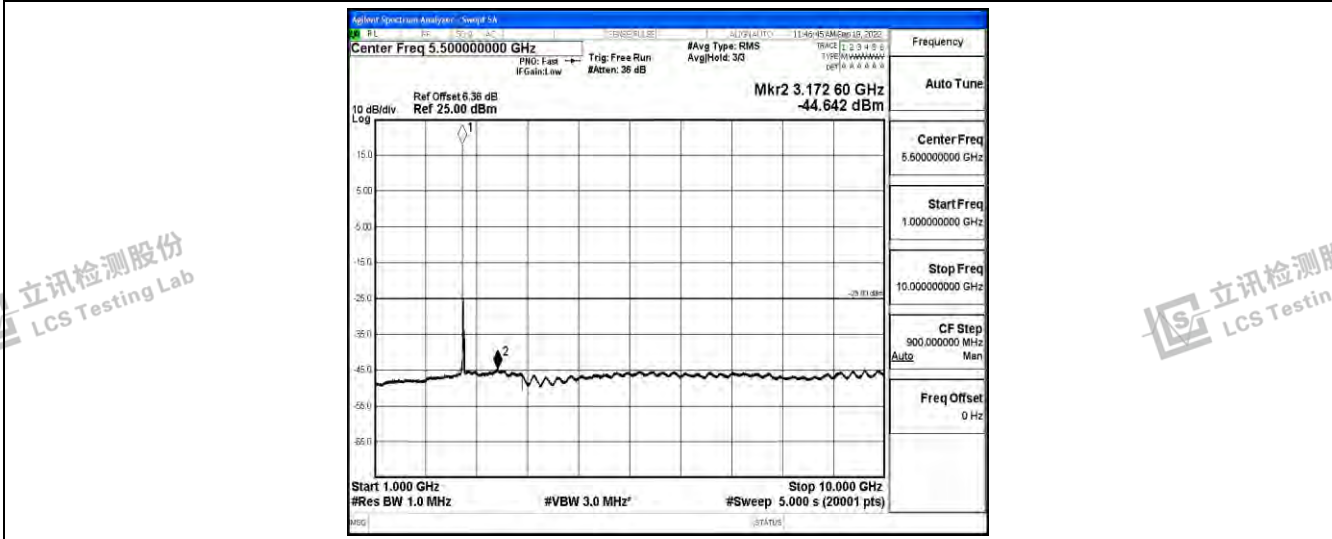

Band7-20MHz-16QAM-21350-1RB#0-Range4:1000~10000MHz

Band7-20MHz-16QAM-21350-1RB#0-Range5:10000~20000MHz