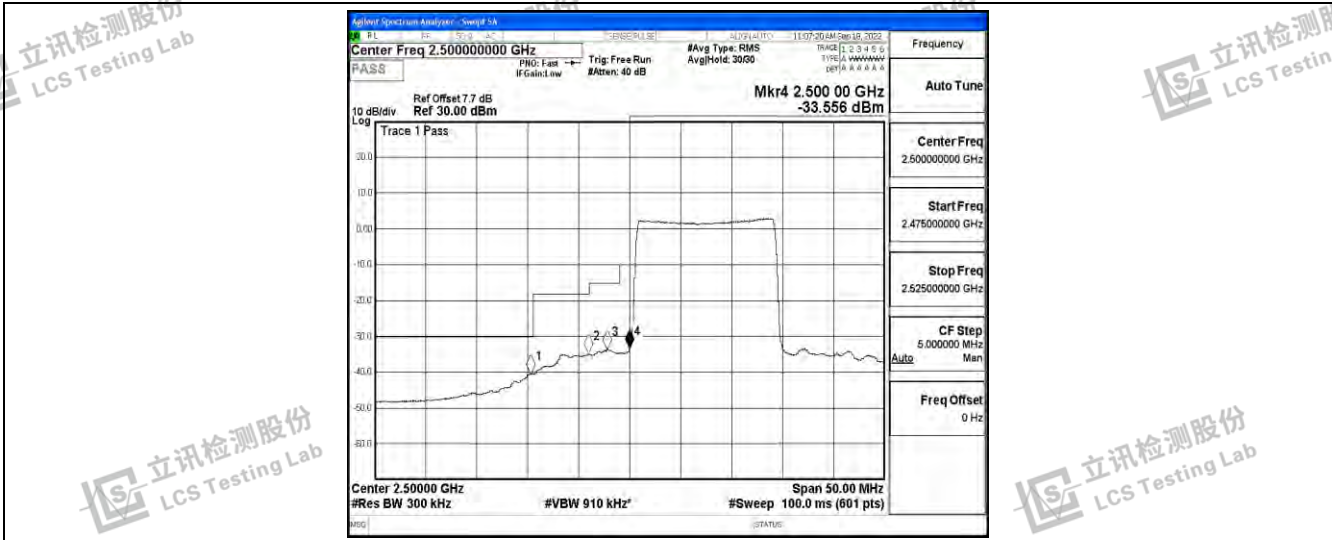

Band7-10MHz-QPSK-21400-50RB#0

Band7-10MHz-16QAM-20800-50RB#0

Band7-10MHz-16QAM-21400-50RB#0

Band7-15MHz-QPSK-20825-75RB#0

Band7-15MHz-QPSK-21375-75RB#0

Band7-15MHz-16QAM-20825-75RB#0

Shenzhen LCS Compliance Testing Laboratory Ltd.
 Add: 101, 201 Bldg A & 301 Bldg C, Juji Industrial Park Yabianxueziwei, Shajing Street, Baoan District, Shenzhen, 518000, China
 Tel: +(86) 0755-82591330 | E-mail: webmaster@lcs-cert.com | Web: www.lcs-cert.com
 Scan code to check authenticity