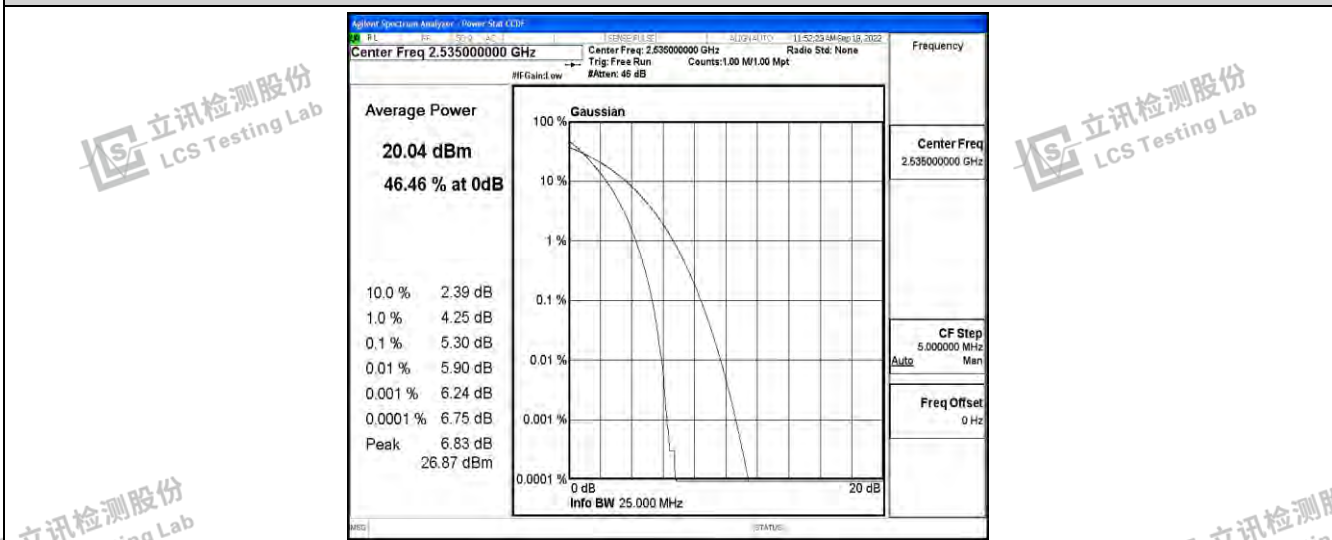

Band7-20MHz-QPSK-20850-100RB#0

Band7-20MHz-QPSK-21100-100RB#0

Band7-20MHz-QPSK-21350-100RB#0

Shenzhen LCS Compliance Testing Laboratory Ltd.
Add: 101, 201 Bldg A & 301 Bldg C, Juji Industrial Park Yabianxueziwei, Shajing Street, Baoan District, Shenzhen, 518000, China
Tel: +(86) 0755-82591330 | E-mail: webmaster@lcs-cert.com | Web: www.lcs-cert.com
Scan code to check authenticity