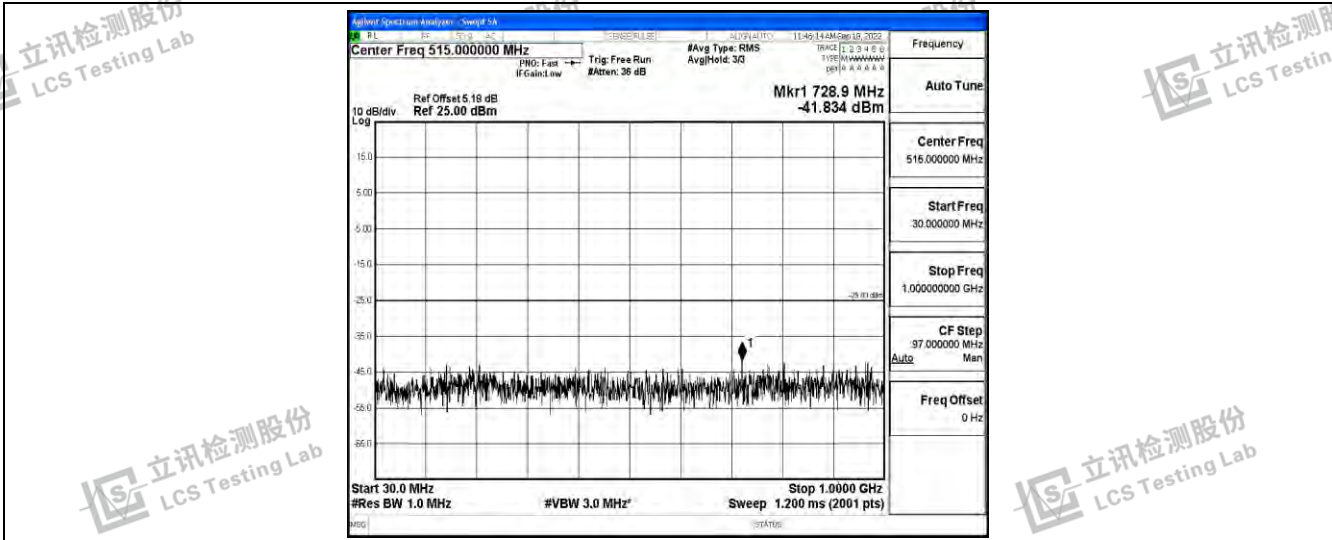

Band7-20MHz-16QAM-21350-1RB#0-Range1:0.009~0.15MHz

Band7-20MHz-16QAM-21350-1RB#0-Range2:0.15~30MHz

Band7-20MHz-16QAM-21350-1RB#0-Range3:30~1000MHz

Shenzhen LCS Compliance Testing Laboratory Ltd.
 Add: 101, 201 Bldg A & 301 Bldg C, Juji Industrial Park Yabianxueziwei, Shajing Street, Baoan District, Shenzhen, 518000, China
 Tel: +(86) 0755-82591330 | E-mail: webmaster@lcs-cert.com | Web: www.lcs-cert.com
 Scan code to check authenticity