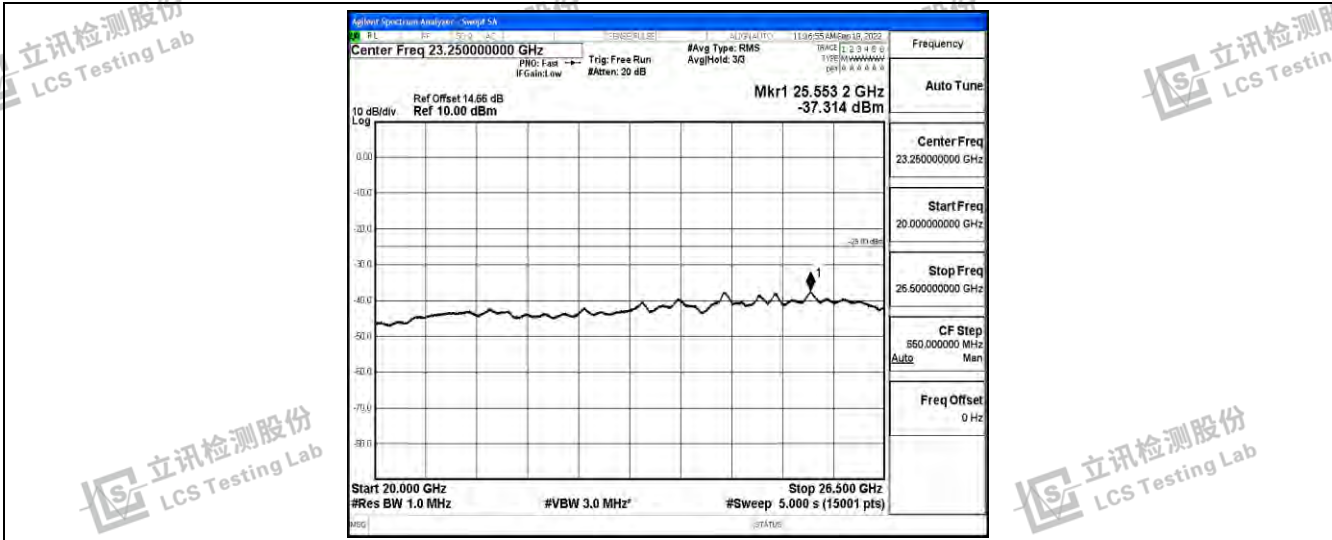

Band7-15MHz-16QAM-21100-1RB#0-Range6:20000~26500MHz

Band7-15MHz-16QAM-21375-1RB#0-Range1:0.009~0.15MHz