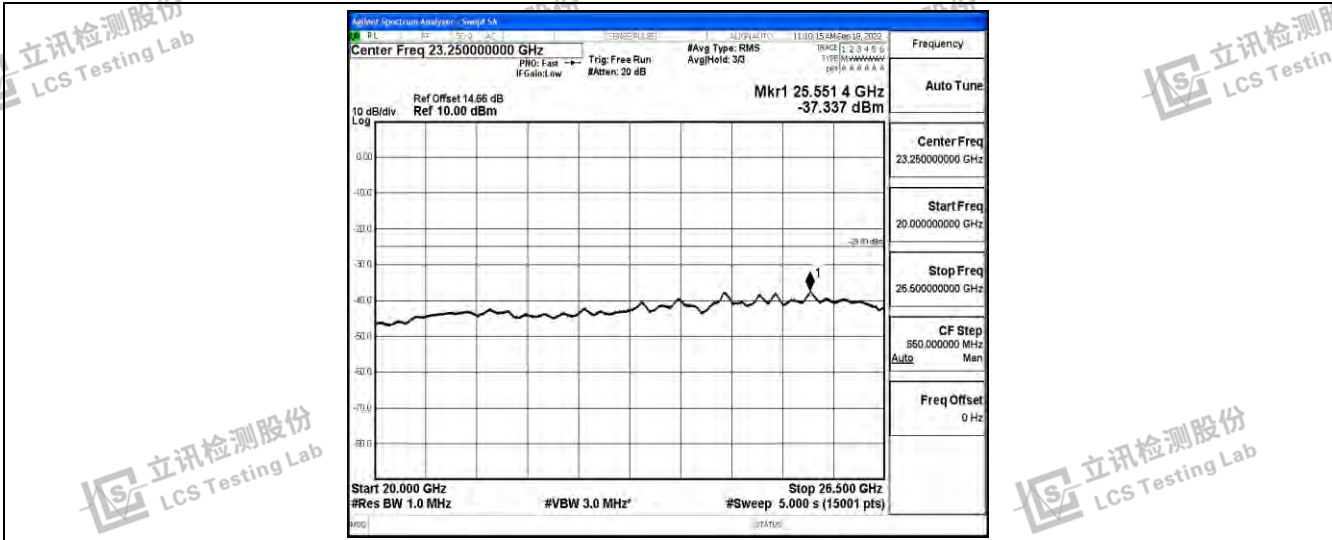

Band7-15MHz-QPSK-20825-1RB#0-Range6:20000~26500MHz

Band7-15MHz-QPSK-21100-1RB#0-Range1:0.009~0.15MHz