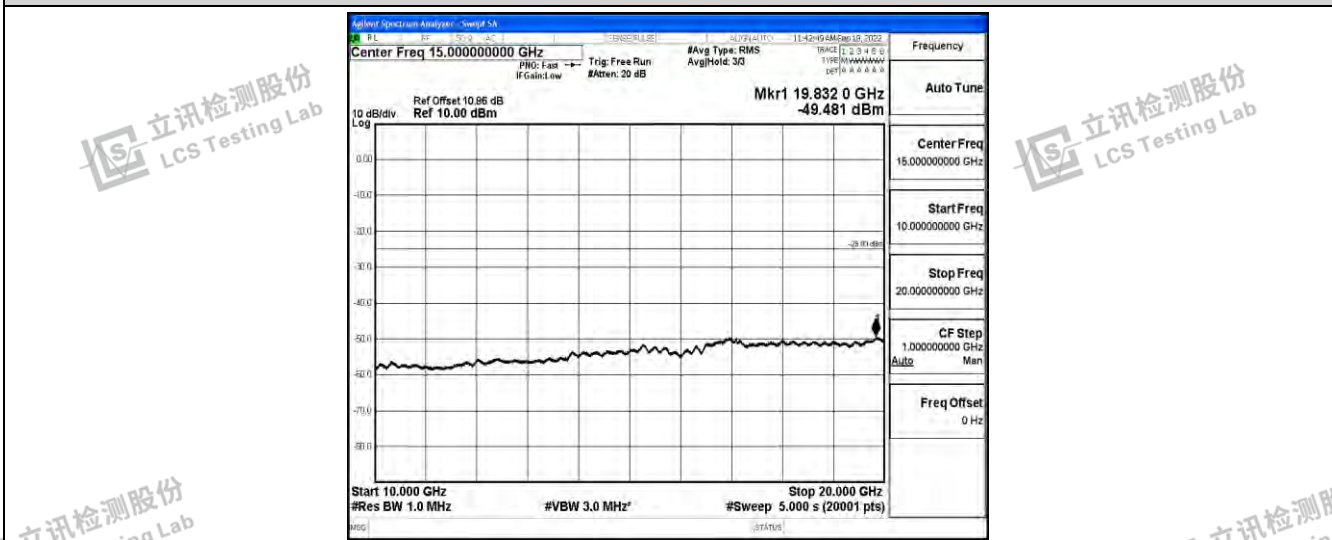

Band7-20MHz-16QAM-21100-1RB#0-Range5:10000~20000MHz

Band7-20MHz-16QAM-21100-1RB#0-Range6:20000~26500MHz

Shenzhen LCS Compliance Testing Laboratory Ltd.
Add: 101, 201 Bldg A & 301 Bldg C, Juji Industrial Park Yabianxueziwei, Shajing Street, Baoan District, Shenzhen, 518000, China
Tel: +(86) 0755-82591330 | E-mail: webmaster@lcs-cert.com | Web: www.lcs-cert.com
Scan code to check authenticity