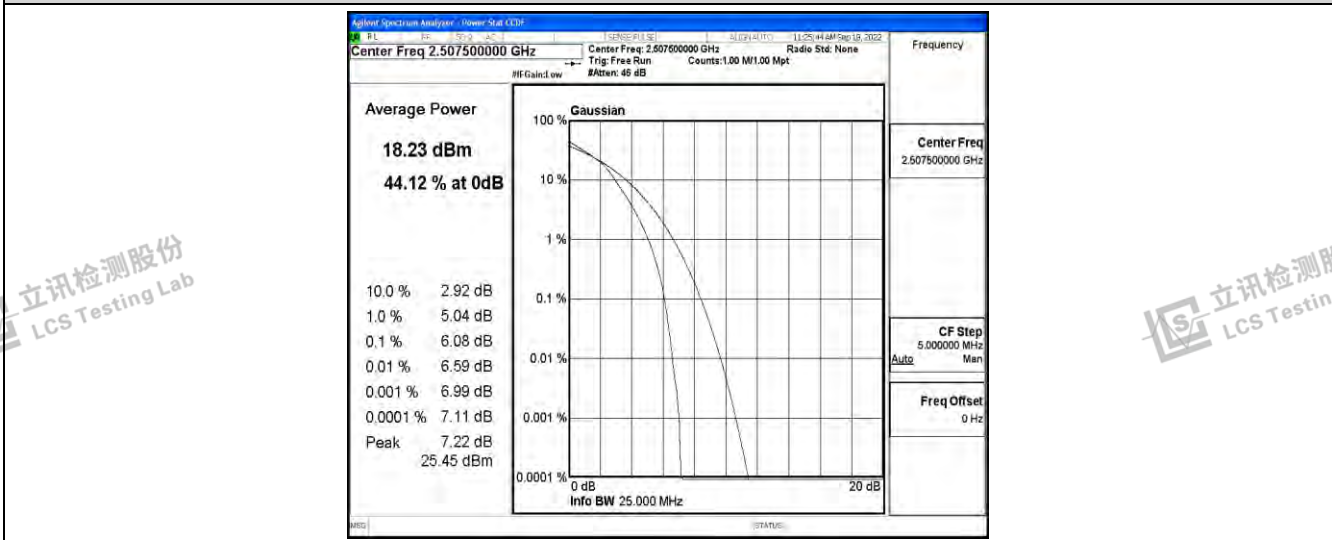

Band7-15MHz-16QAM-20825-75RB#0

Band7-15MHz-16QAM-21100-75RB#0