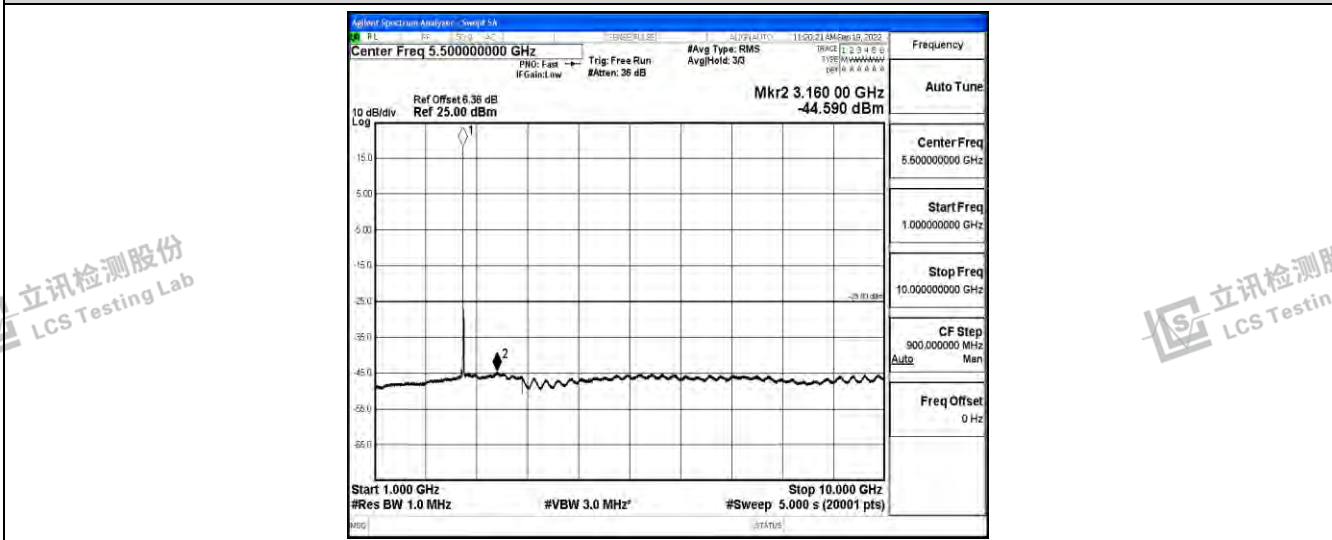

Band7-15MHz-16QAM-21375-1RB#0-Range4:1000~10000MHz

Band7-15MHz-16QAM-21375-1RB#0-Range5:10000~20000MHz