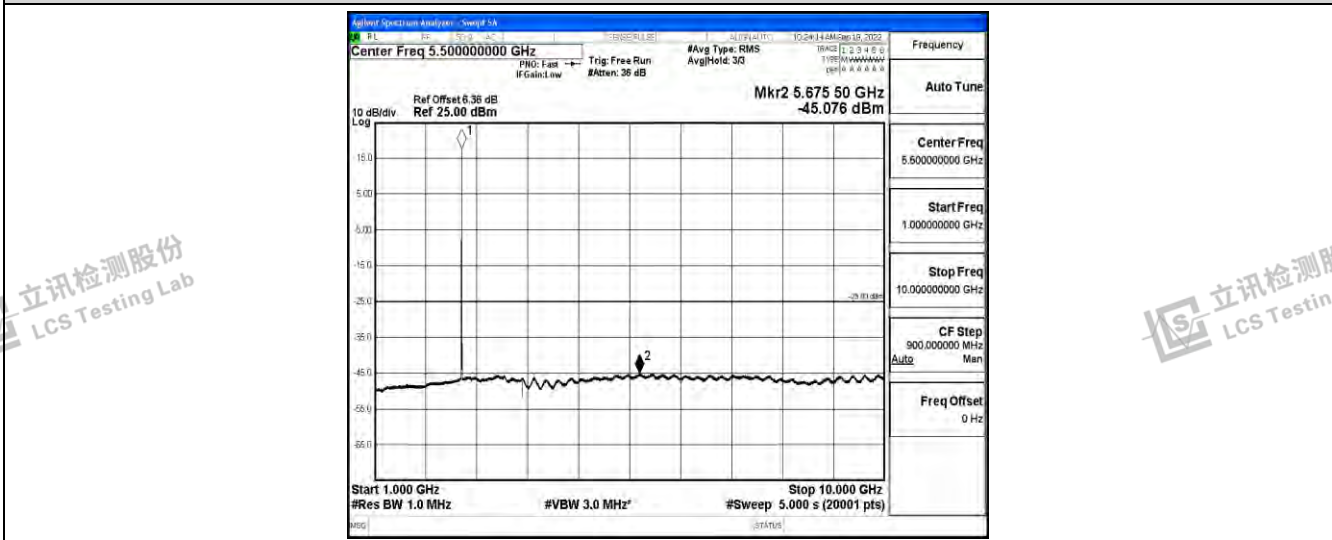

Band7-5MHz-16QAM-21100-1RB#0-Range5:10000~20000MHz

Band7-5MHz-16QAM-21100-1RB#0-Range6:20000~26500MHz

Shenzhen LCS Compliance Testing Laboratory Ltd.
 Add: 101, 201 Bldg A & 301 Bldg C, Juji Industrial Park Yabianxueziwei, Shajing Street, Baoan District, Shenzhen, 518000, China
 Tel: +(86) 0755-82591330 | E-mail: webmaster@lcs-cert.com | Web: www.lcs-cert.com
 Scan code to check authenticity