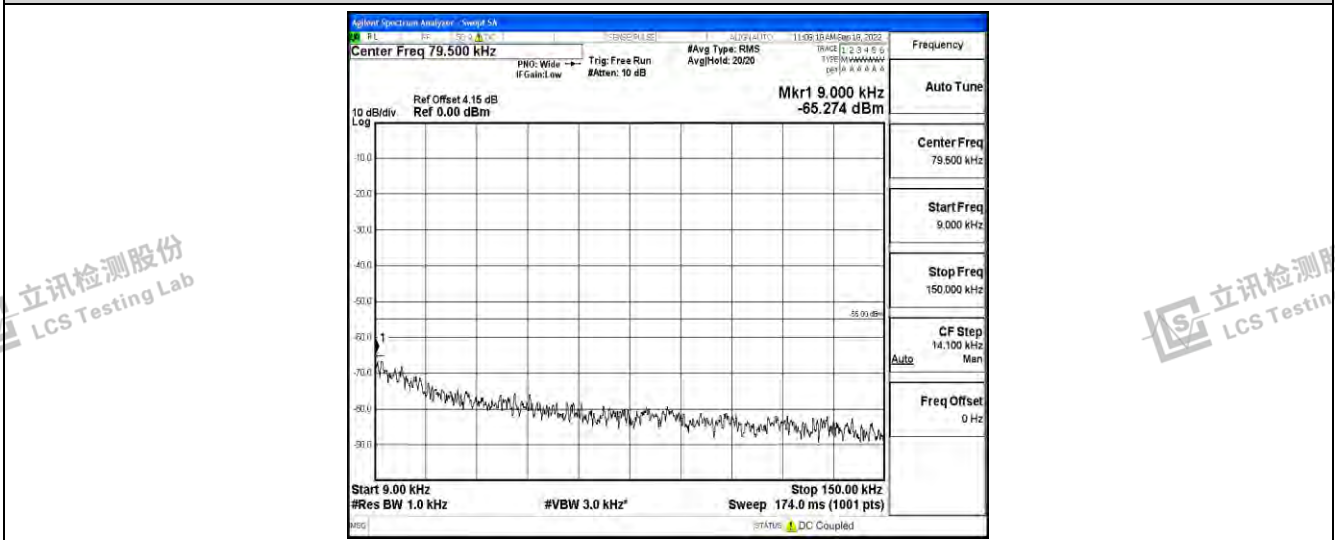

Band7-15MHz-QPSK-20825-1RB#0-Range1:0.009~0.15MHz

Band7-15MHz-QPSK-20825-1RB#0-Range2:0.15~30MHz