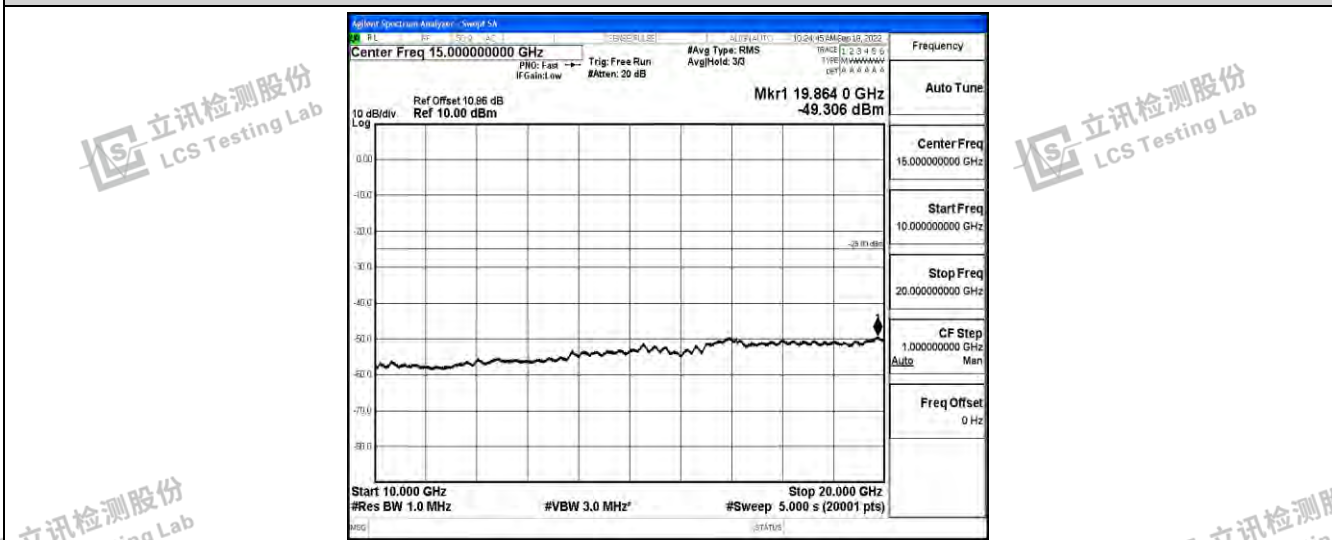

Band7-5MHz-16QAM-21100-1RB#0-Range5:10000~20000MHz

Band7-5MHz-16QAM-21100-1RB#0-Range6:20000~26500MHz

Shenzhen LCS Compliance Testing Laboratory Ltd.
 Add: 101, 201 Bldg A & 301 Bldg C, Juji Industrial Park Yabianxueziwei, Shajing Street, Baoan District, Shenzhen, 518000, China
 Tel: +(86) 0755-82591330 | E-mail: webmaster@lcs-cert.com | Web: www.lcs-cert.com
 Scan code to check authenticity