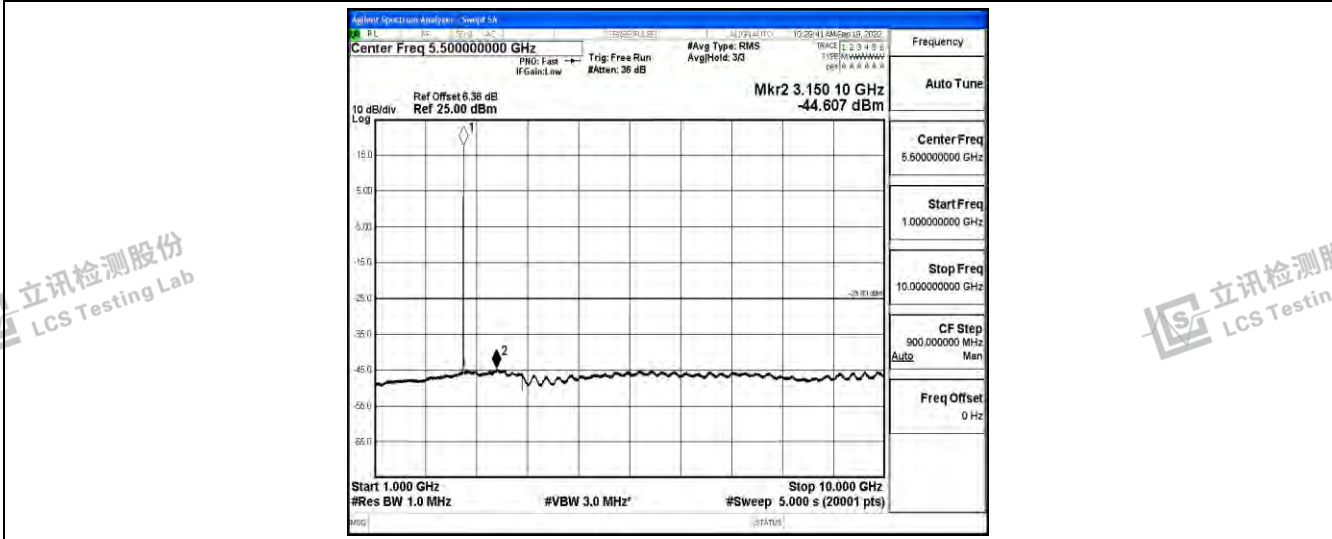

Band7-5MHz-16QAM-21425-1RB#0-Range4:1000~10000MHz

Band7-5MHz-16QAM-21425-1RB#0-Range5:10000~20000MHz