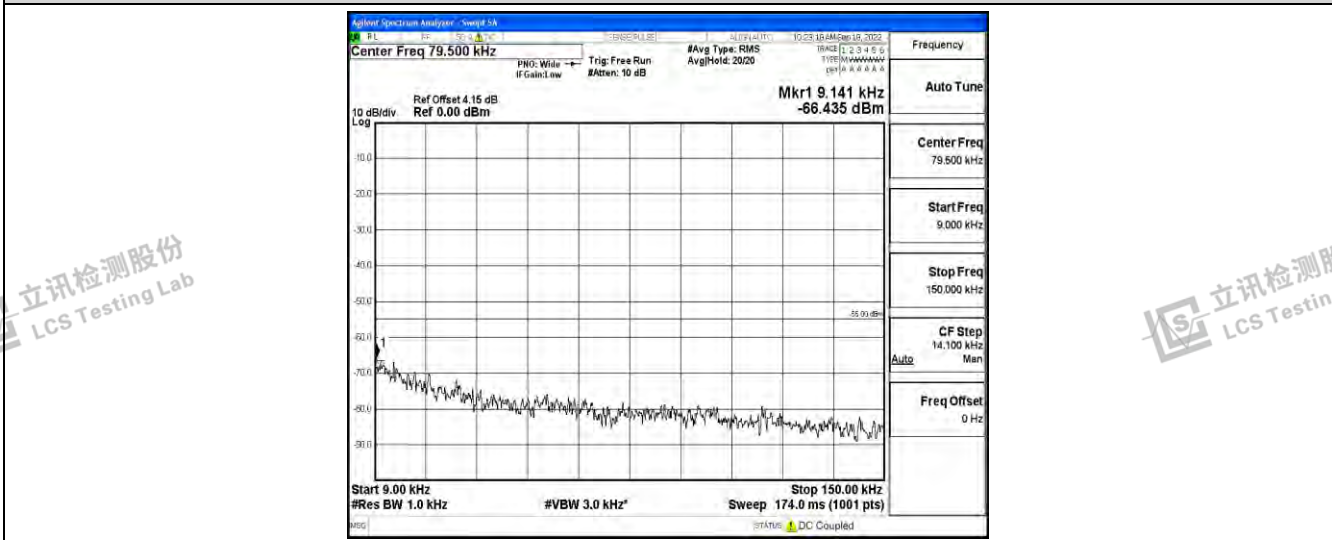

Band7-5MHz-16QAM-21100-1RB#0-Range1:0.009~0.15MHz

Band7-5MHz-16QAM-21100-1RB#0-Range2:0.15~30MHz