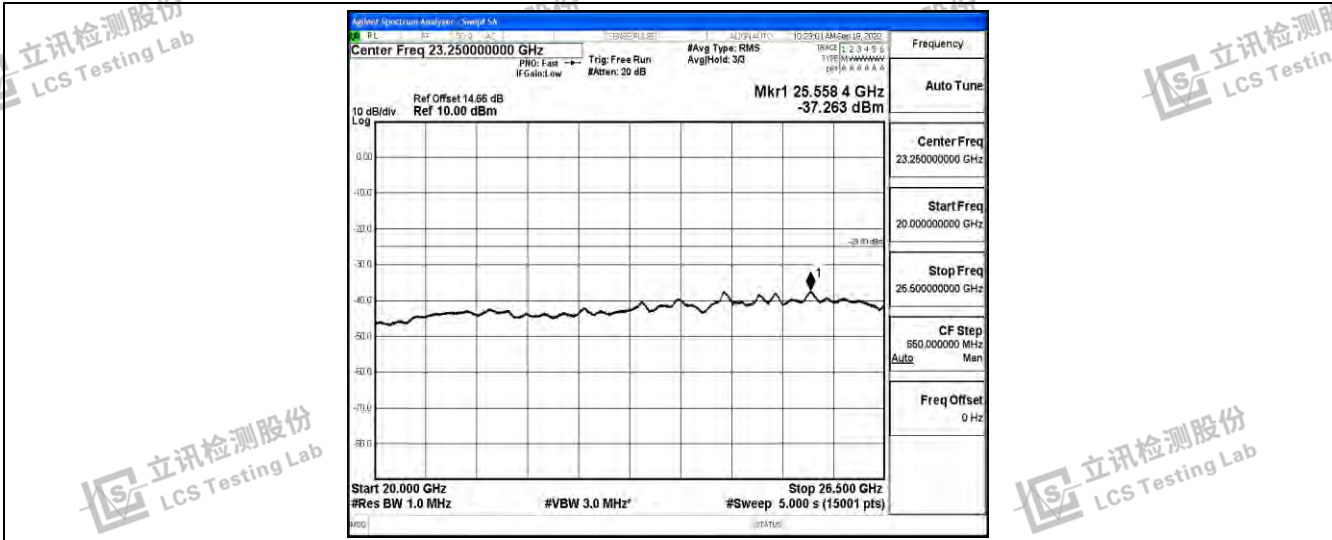

Band7-5MHz-QPSK-21100-1RB#0-Range6:20000~26500MHz

Band7-5MHz-QPSK-21425-1RB#0-Range1:0.009~0.15MHz