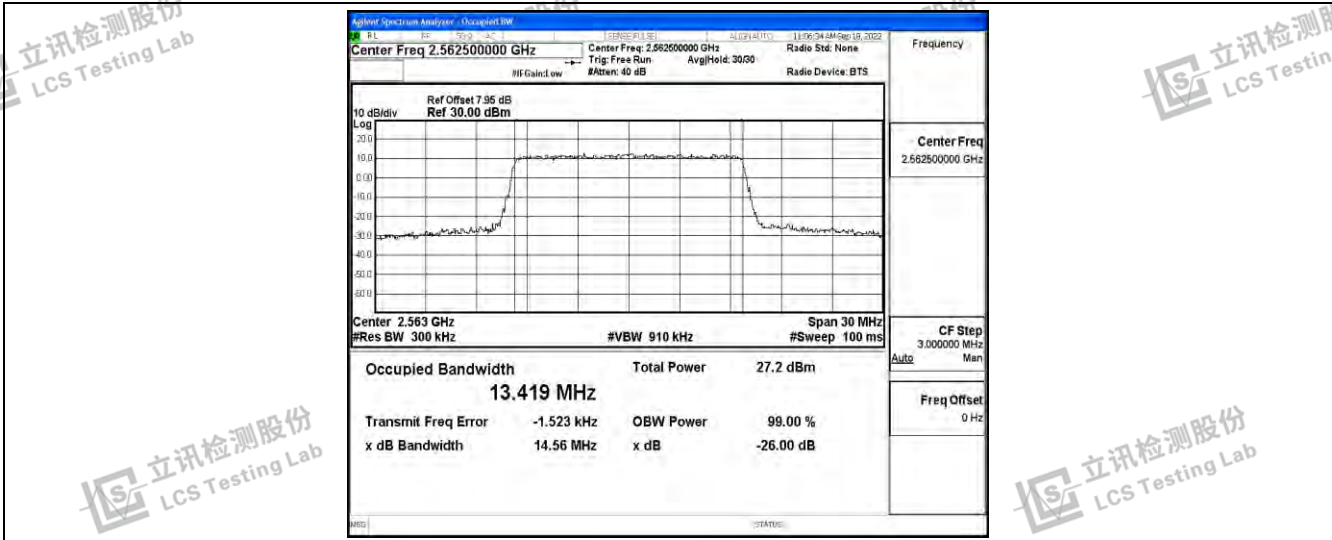

Band7-15MHz-16QAM-21375-75RB#0

Band7-20MHz-QPSK-20850-100RB#0