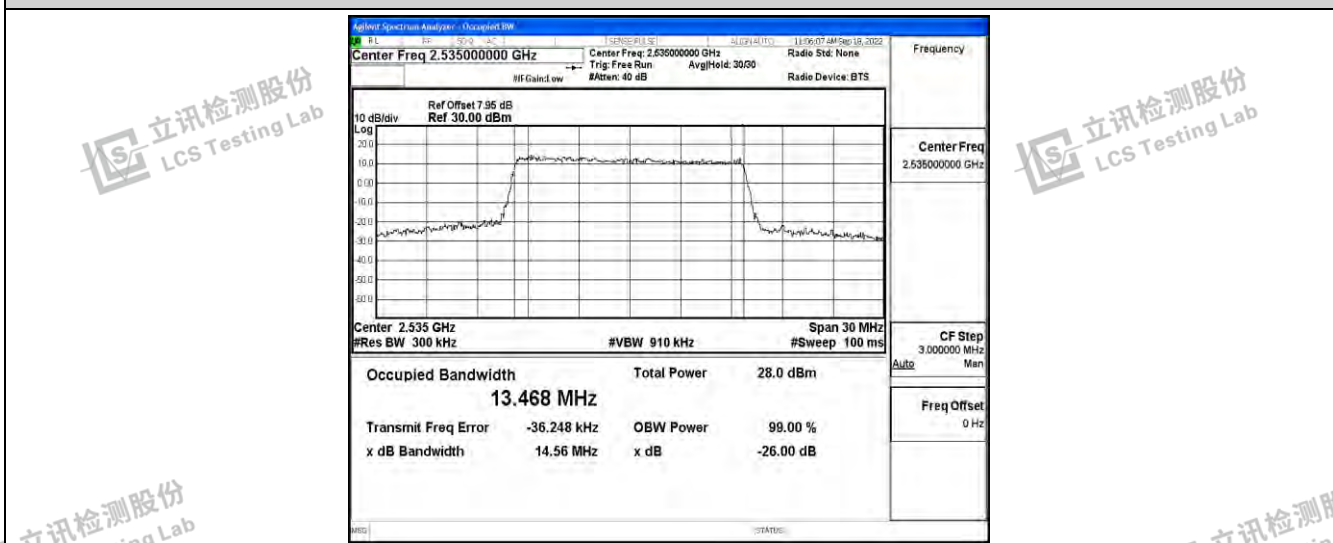

Band7-15MHz-16QAM-21100-75RB#0

Band7-15MHz-16QAM-21375-75RB#0