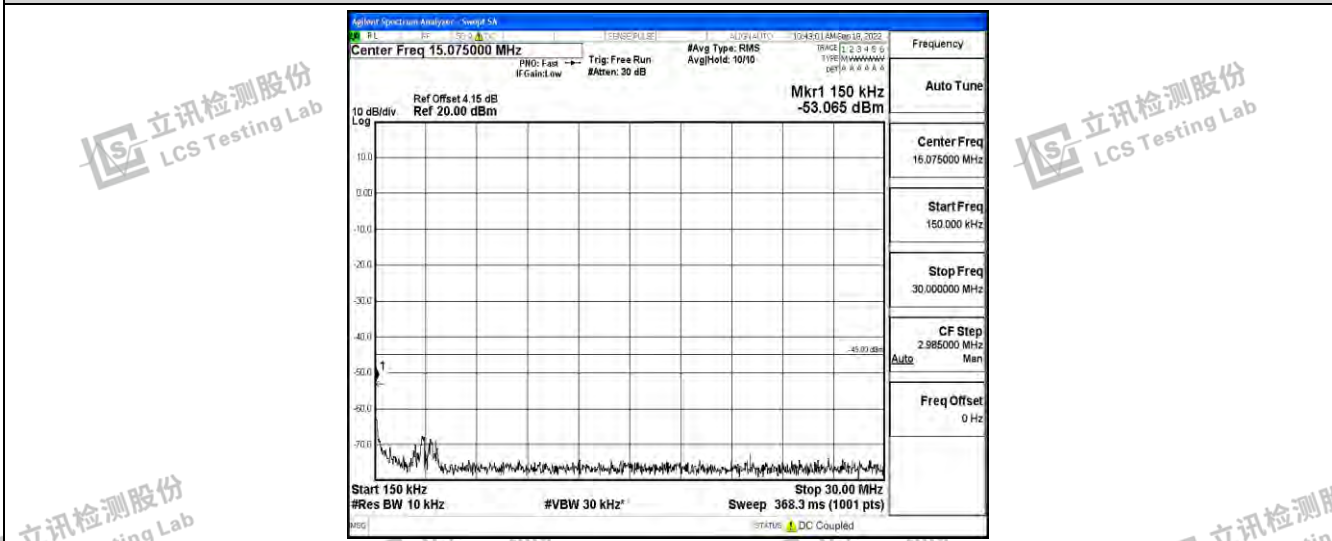

Band7-10MHz-QPSK-20800-1RB#0-Range2:0.15~30MHz

Band7-10MHz-QPSK-20800-1RB#0-Range3:30~1000MHz