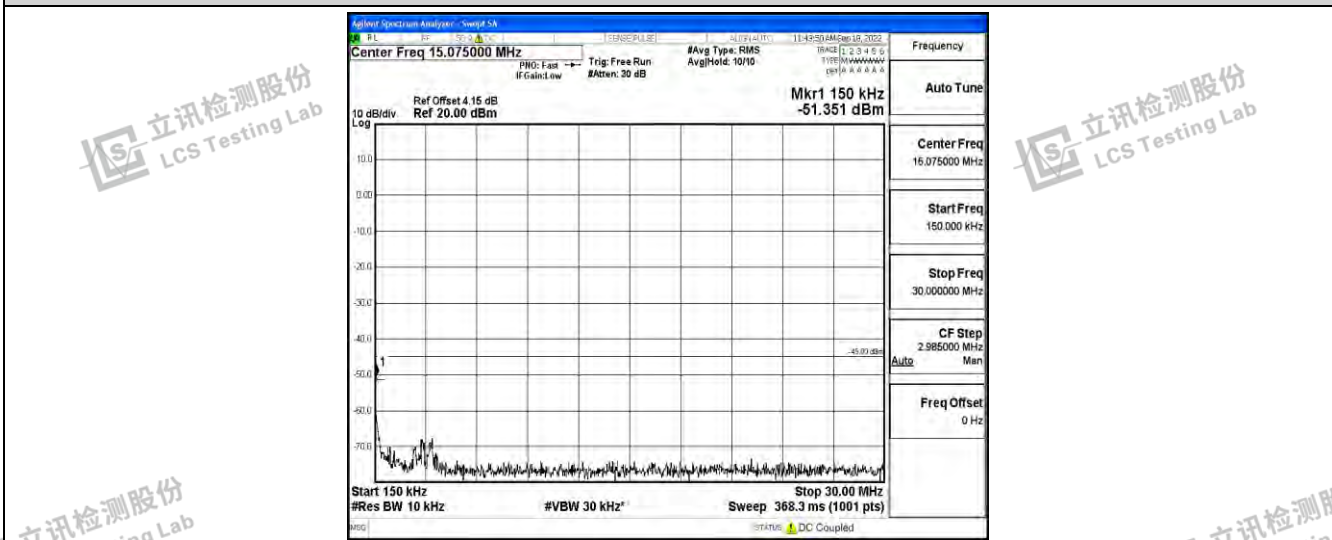

Band7-20MHz-QPSK-21350-1RB#0-Range2:0.15~30MHz

Band7-20MHz-QPSK-21350-1RB#0-Range3:30~1000MHz