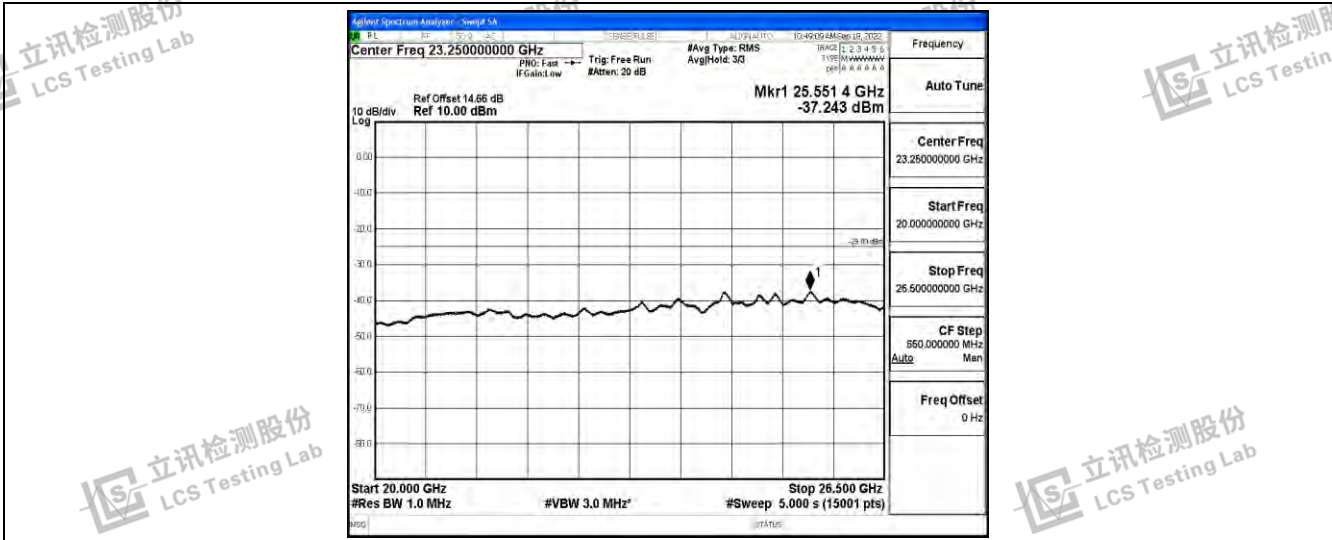

Band7-10MHz-QPSK-21100-1RB#0-Range6:20000~26500MHz

Band7-10MHz-QPSK-21400-1RB#0-Range1:0.009~0.15MHz