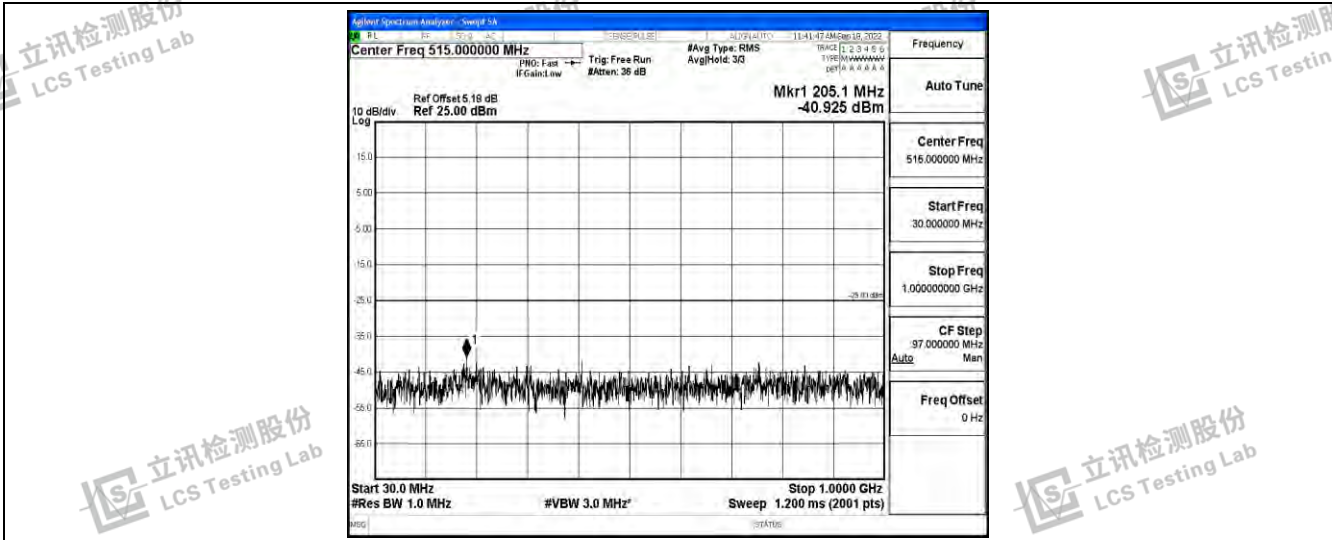

Band7-20MHz-16QAM-21100-1RB#0-Range1:0.009~0.15MHz

Band7-20MHz-16QAM-21100-1RB#0-Range2:0.15~30MHz

Band7-20MHz-16QAM-21100-1RB#0-Range3:30~1000MHz

Shenzhen LCS Compliance Testing Laboratory Ltd.
 Add: 101, 201 Bldg A & 301 Bldg C, Juji Industrial Park Yabianxueziwei, Shajing Street, Baoan District, Shenzhen, 518000, China
 Tel: +(86) 0755-82591330 | E-mail: webmaster@lcs-cert.com | Web: www.lcs-cert.com
 Scan code to check authenticity