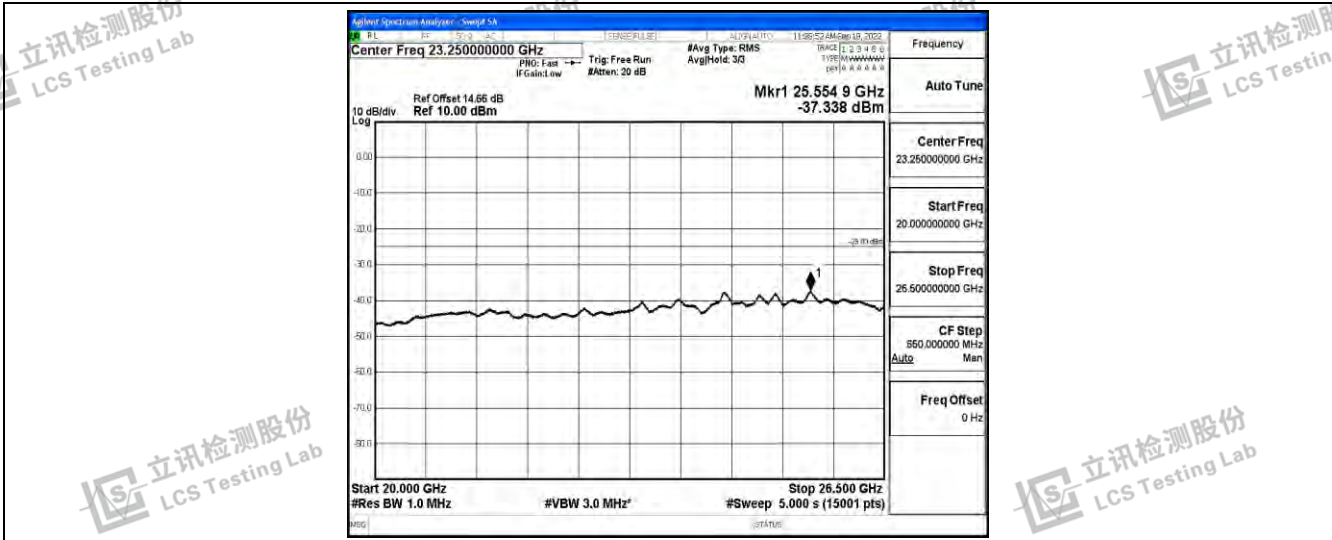

Band7-20MHz-16QAM-20850-1RB#0-Range6:20000~26500MHz

Band7-20MHz-16QAM-21100-1RB#0-Range1:0.009~0.15MHz