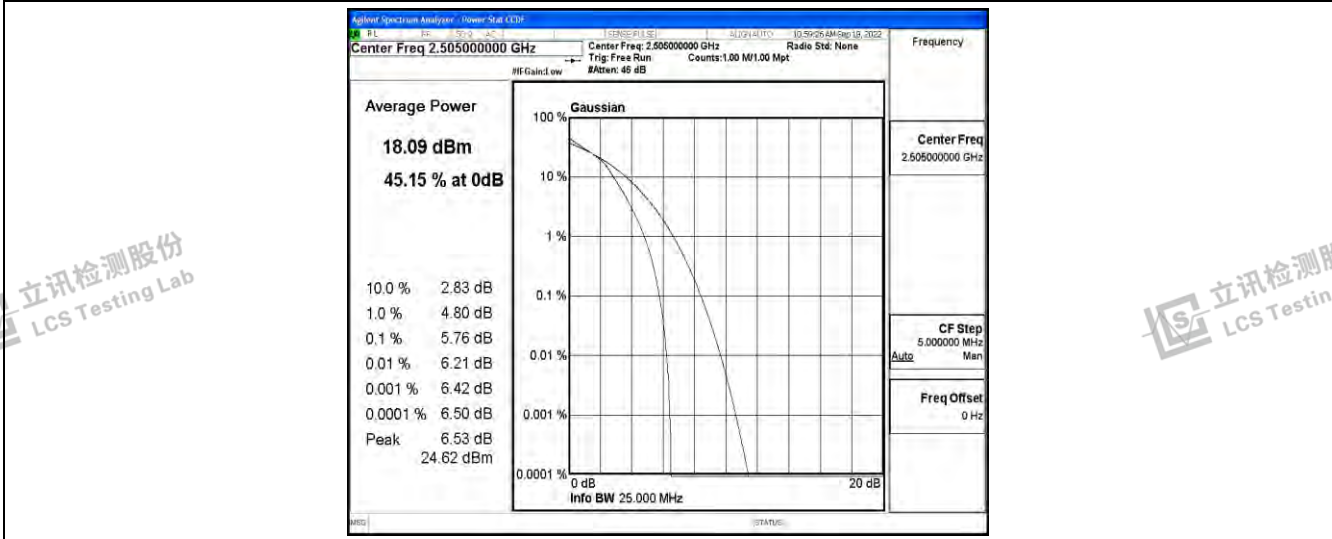

Band7-10MHz-16QAM-20800-50RB#0

Band7-10MHz-16QAM-21100-50RB#0