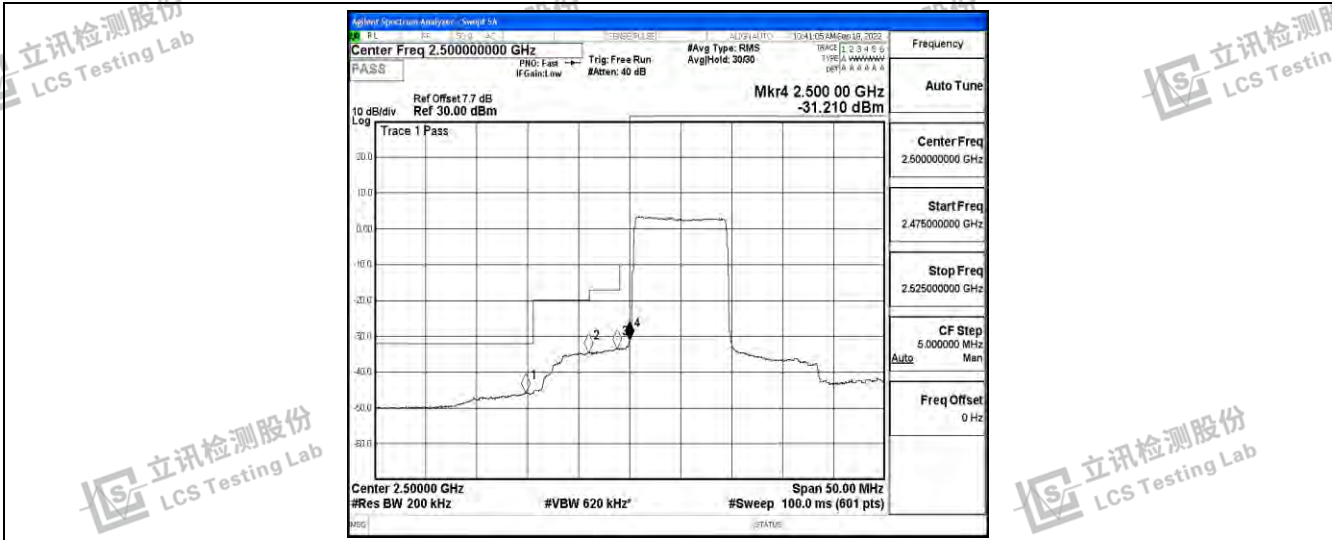

Band7-5MHz-16QAM-20775-25RB#0

Band7-5MHz-16QAM-21425-25RB#0

Band7-10MHz-QPSK-20800-50RB#0

Shenzhen LCS Compliance Testing Laboratory Ltd.
 Add: 101, 201 Bldg A & 301 Bldg C, Juji Industrial Park Yabianxueziwei, Shajing Street, Baoan District, Shenzhen, 518000, China
 Tel: +(86) 0755-82591330 | E-mail: webmaster@lcs-cert.com | Web: www.lcs-cert.com
 Scan code to check authenticity