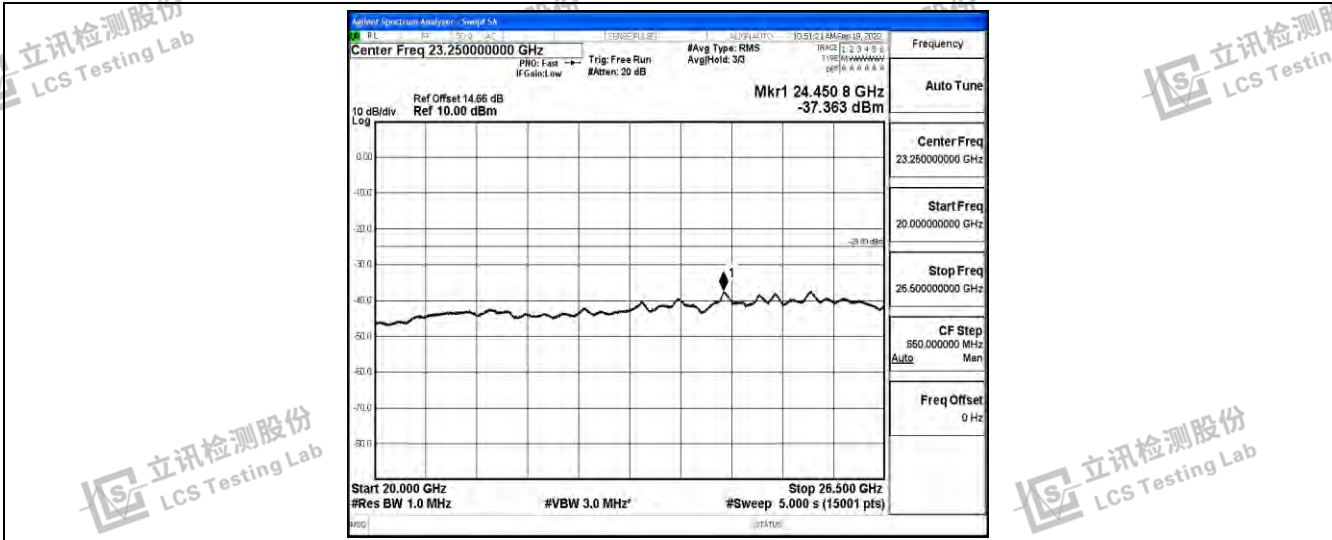

Band7-10MHz-16QAM-21100-1RB#0-Range4:1000~10000MHz

Band7-10MHz-16QAM-21100-1RB#0-Range5:10000~20000MHz

Band7-10MHz-16QAM-21100-1RB#0-Range6:20000~26500MHz

Shenzhen LCS Compliance Testing Laboratory Ltd.
 Add: 101, 201 Bldg A & 301 Bldg C, Juji Industrial Park Yabianxueziwei, Shajing Street, Baoan District, Shenzhen, 518000, China
 Tel: +(86) 0755-82591330 | E-mail: webmaster@lcs-cert.com | Web: www.lcs-cert.com
 Scan code to check authenticity