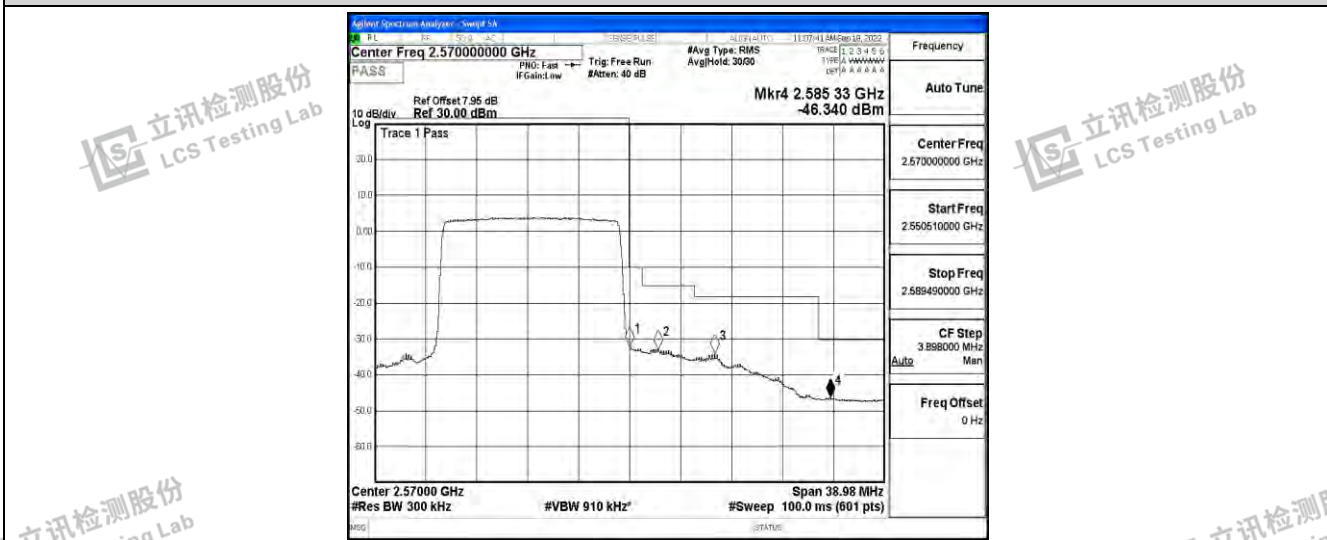

Band7-10MHz-QPSK-21400-50RB#0

Band7-10MHz-16QAM-20800-50RB#0

Band7-10MHz-16QAM-21400-50RB#0

Band7-15MHz-QPSK-20825-75RB#0

Band7-15MHz-QPSK-21375-75RB#0

Band7-15MHz-16QAM-20825-75RB#0

Shenzhen LCS Compliance Testing Laboratory Ltd.
 Add: 101, 201 Bldg A & 301 Bldg C, Juji Industrial Park Yabianxueziwei, Shajing Street, Baoan District, Shenzhen, 518000, China
 Tel: +(86) 0755-82591330 | E-mail: webmaster@lcs-cert.com | Web: www.lcs-cert.com
 Scan code to check authenticity