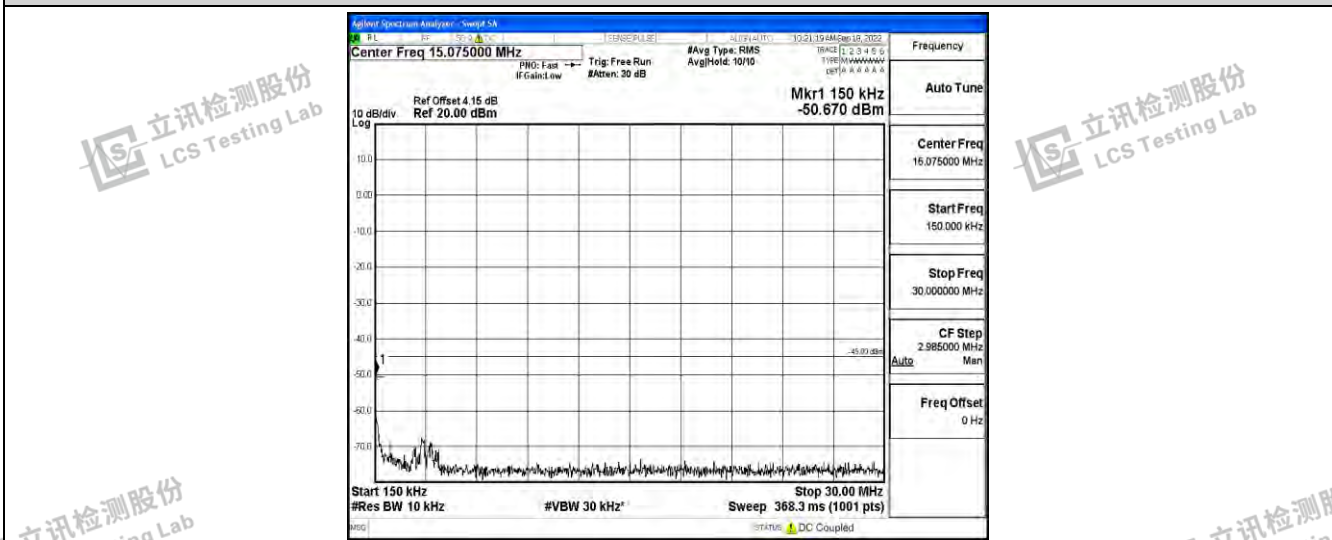

Band7-5MHz-QPSK-21100-1RB#0-Range2:0.15~30MHz

Band7-5MHz-QPSK-21100-1RB#0-Range3:30~1000MHz