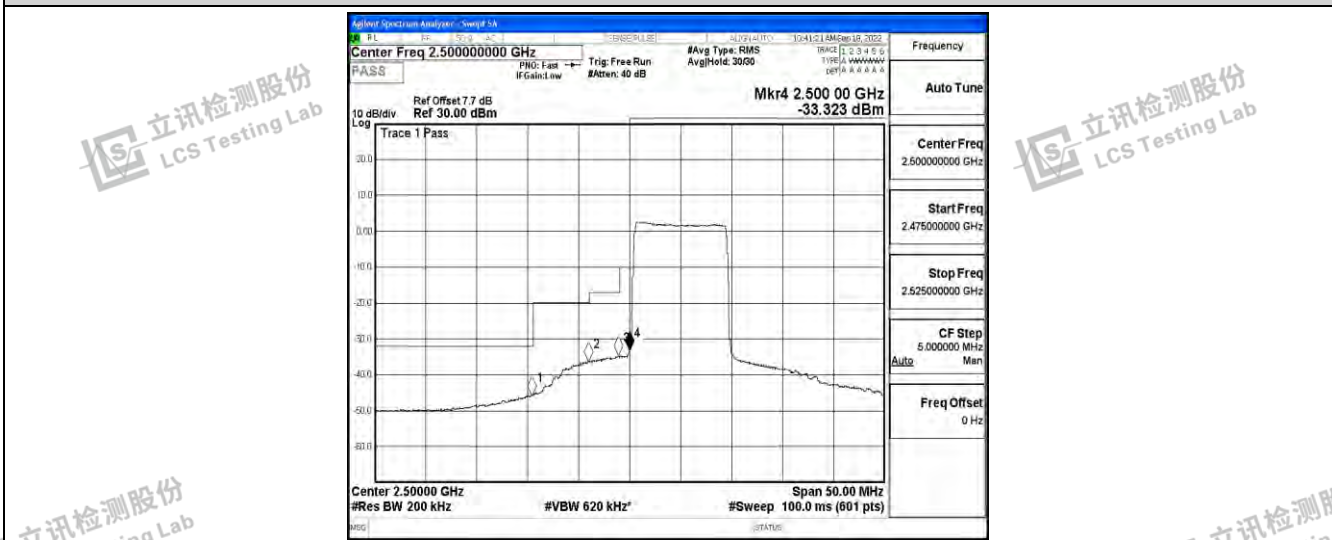

Band7-10MHz-16QAM-20800-50RB#0

Band7-10MHz-16QAM-21400-50RB#0