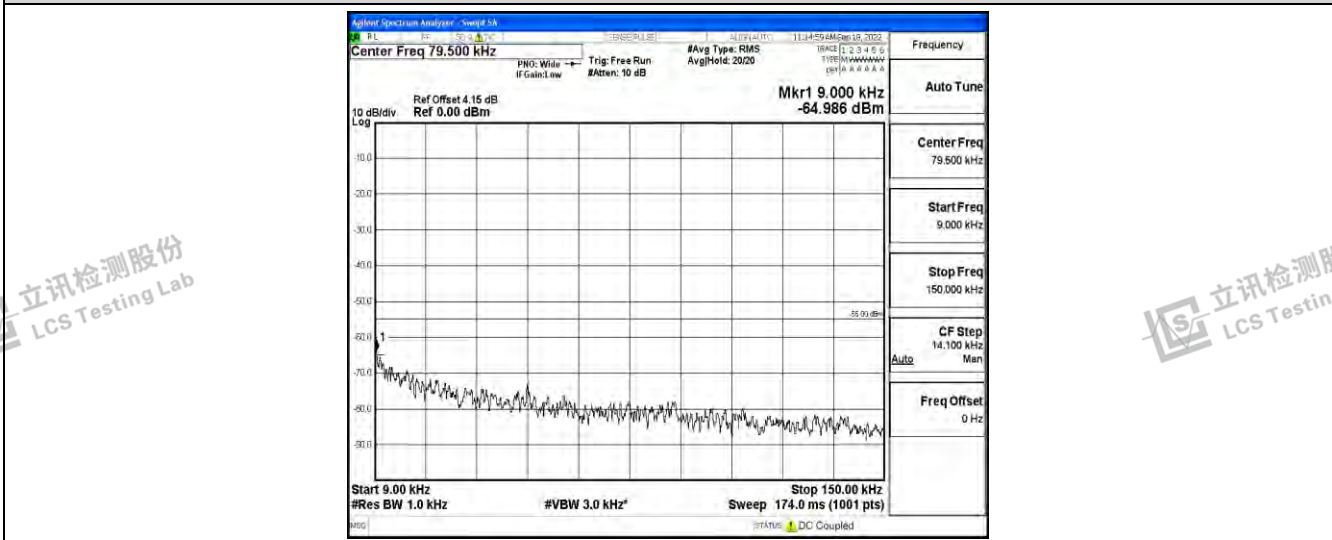

Band7-15MHz-16QAM-21100-1RB#0-Range1:0.009~0.15MHz

Band7-15MHz-16QAM-21100-1RB#0-Range2:0.15~30MHz