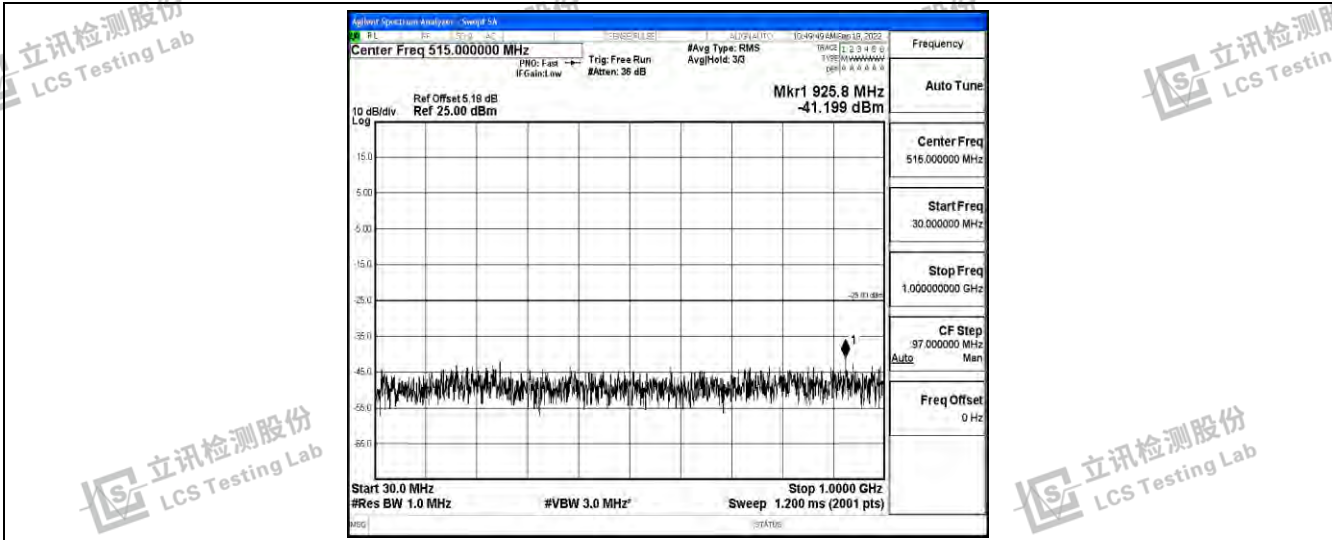

Band7-10MHz-16QAM-21100-1RB#0-Range1:0.009~0.15MHz

Band7-10MHz-16QAM-21100-1RB#0-Range2:0.15~30MHz

Band7-10MHz-16QAM-21100-1RB#0-Range3:30~1000MHz

Shenzhen LCS Compliance Testing Laboratory Ltd.
 Add: 101, 201 Bldg A & 301 Bldg C, Juji Industrial Park Yabianxueziwei, Shajing Street, Baoan District, Shenzhen, 518000, China
 Tel: +(86) 0755-82591330 | E-mail: webmaster@lcs-cert.com | Web: www.lcs-cert.com
 Scan code to check authenticity