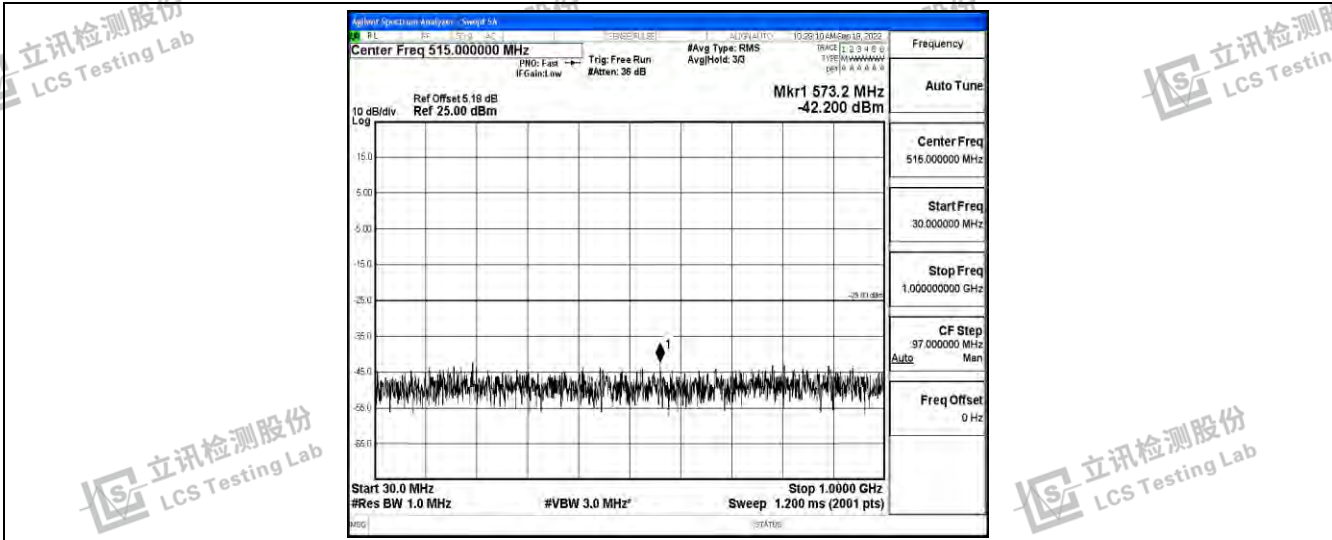

Band7-5MHz-16QAM-21425-1RB#0-Range3:30~1000MHz

Band7-5MHz-16QAM-21425-1RB#0-Range4:1000~10000MHz