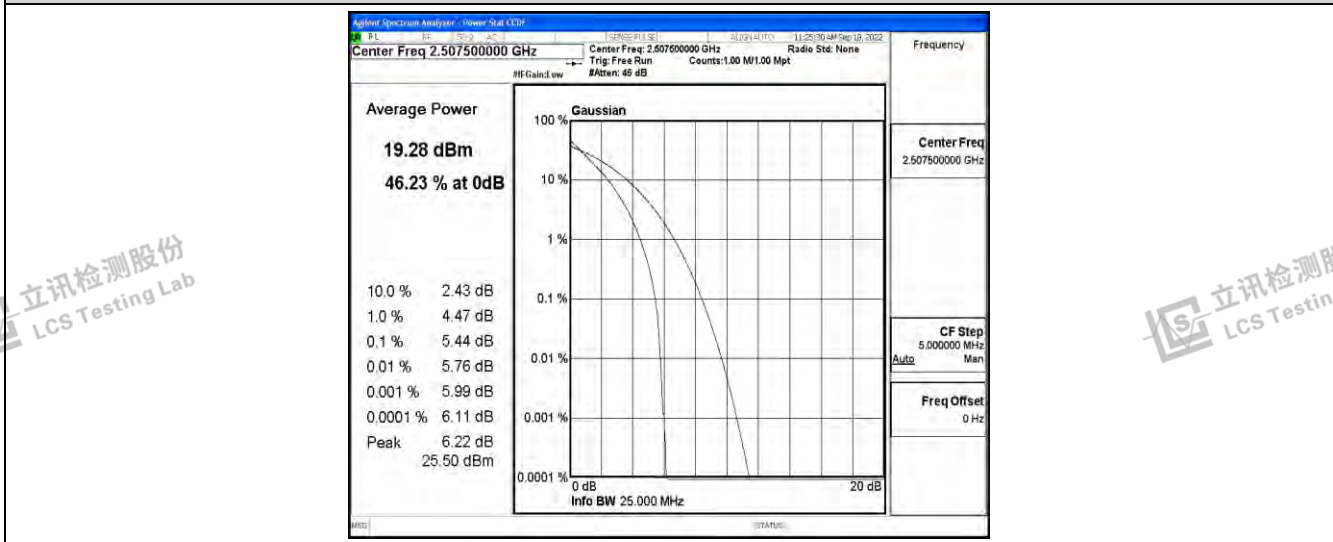

Band7-15MHz-QPSK-20825-75RB#0

Band7-15MHz-QPSK-21100-75RB#0