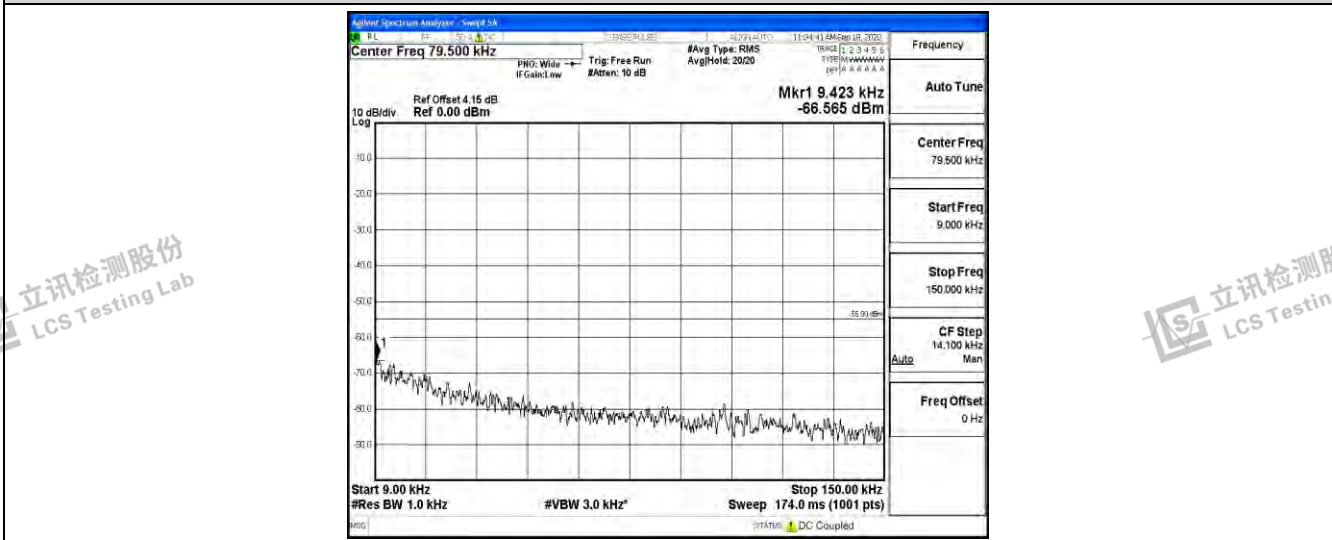

Band7-20MHz-QPSK-20850-1RB#0-Range1:0.009~0.15MHz

Band7-20MHz-QPSK-20850-1RB#0-Range2:0.15~30MHz