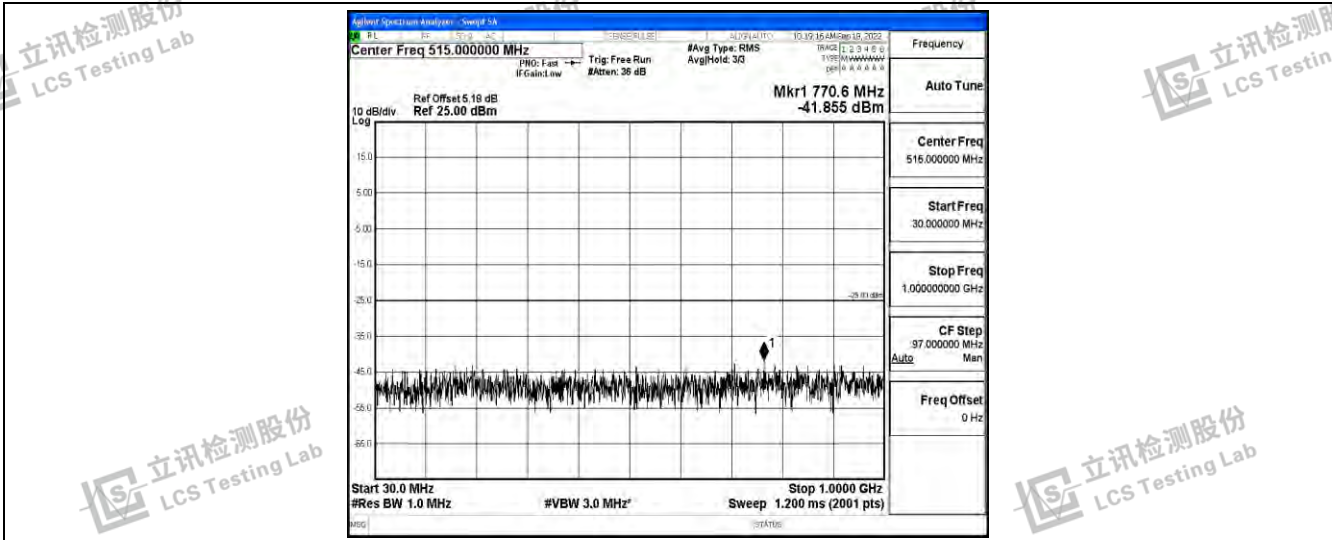

Band7-5MHz-16QAM-20775-1RB#0-Range3:30~1000MHz

Band7-5MHz-16QAM-20775-1RB#0-Range4:1000~10000MHz