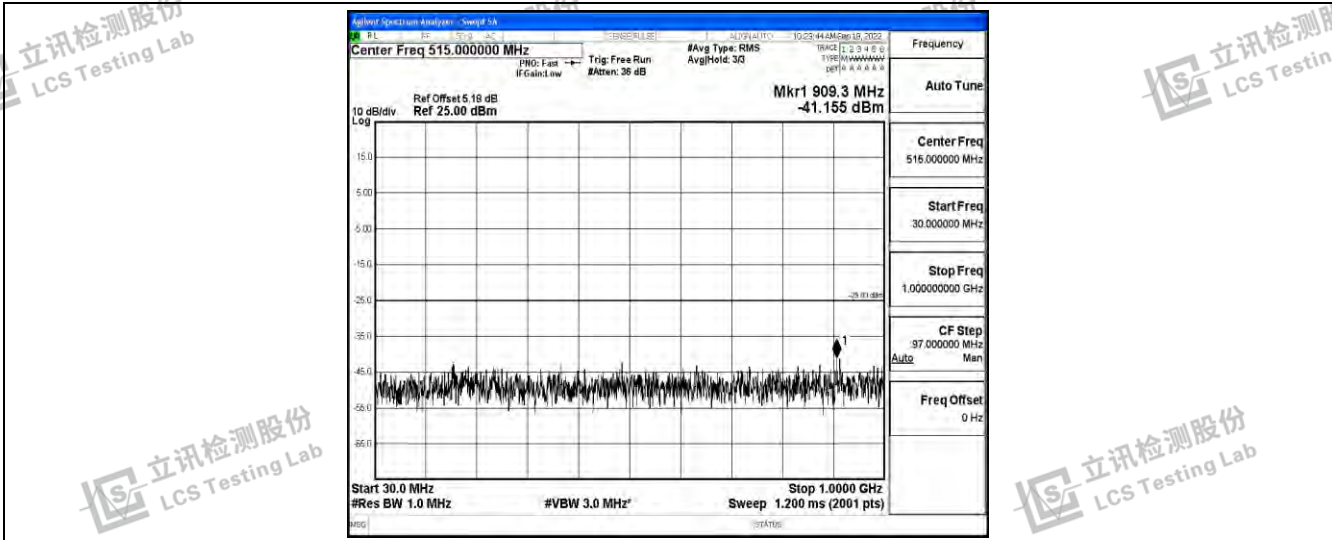

Band7-5MHz-16QAM-21100-1RB#0-Range3:30~1000MHz

Band7-5MHz-16QAM-21100-1RB#0-Range4:1000~10000MHz