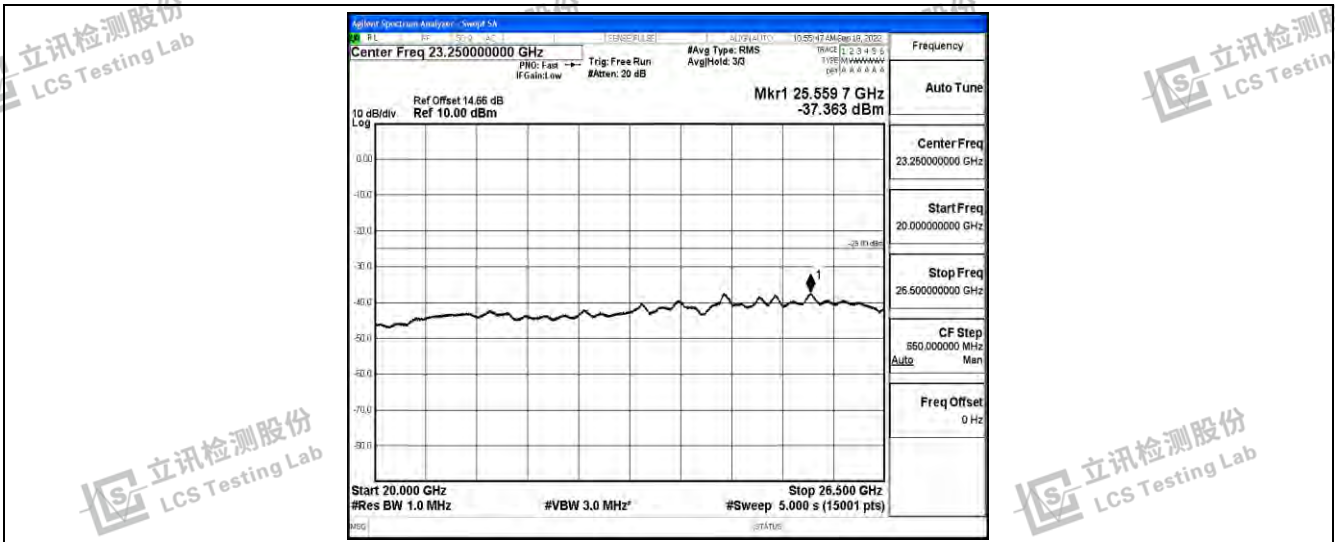

Band7-10MHz-16QAM-21400-1RB#0-Range4:1000~10000MHz

Band7-10MHz-16QAM-21400-1RB#0-Range5:10000~20000MHz

Band7-10MHz-16QAM-21400-1RB#0-Range6:20000~26500MHz

Shenzhen LCS Compliance Testing Laboratory Ltd.
 Add: 101, 201 Bldg A & 301 Bldg C, Juji Industrial Park Yabianxueziwei, Shajing Street, Baoan District, Shenzhen, 518000, China
 Tel: +(86) 0755-82591330 | E-mail: webmaster@lcs-cert.com | Web: www.lcs-cert.com
 Scan code to check authenticity