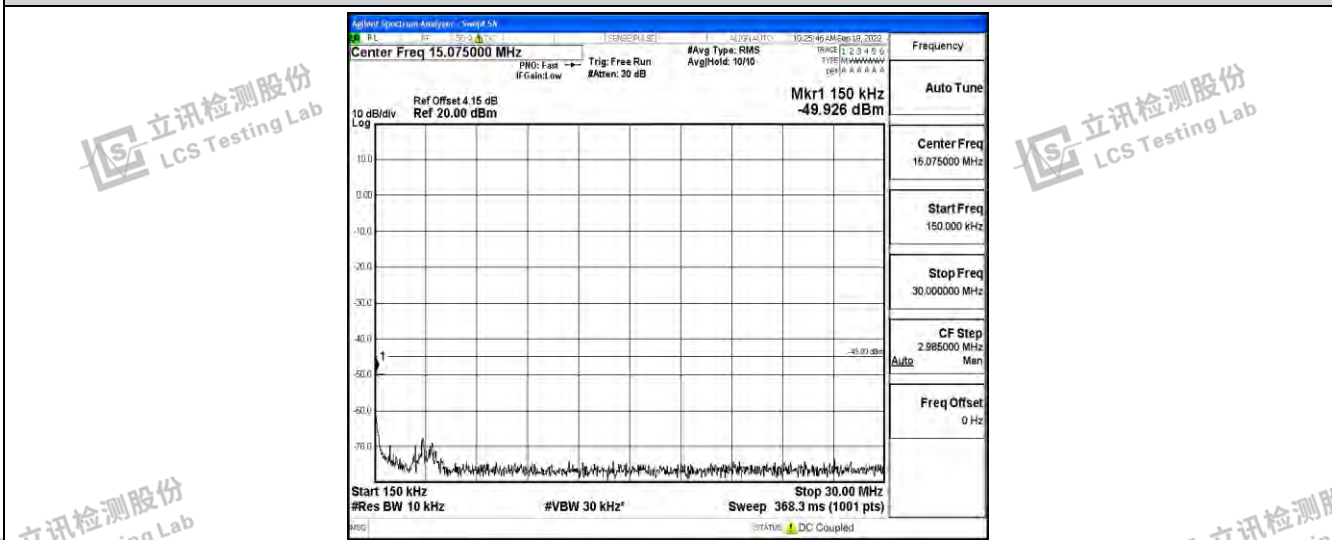

Band7-5MHz-QPSK-21425-1RB#0-Range2:0.15~30MHz

Band7-5MHz-QPSK-21425-1RB#0-Range3:30~1000MHz