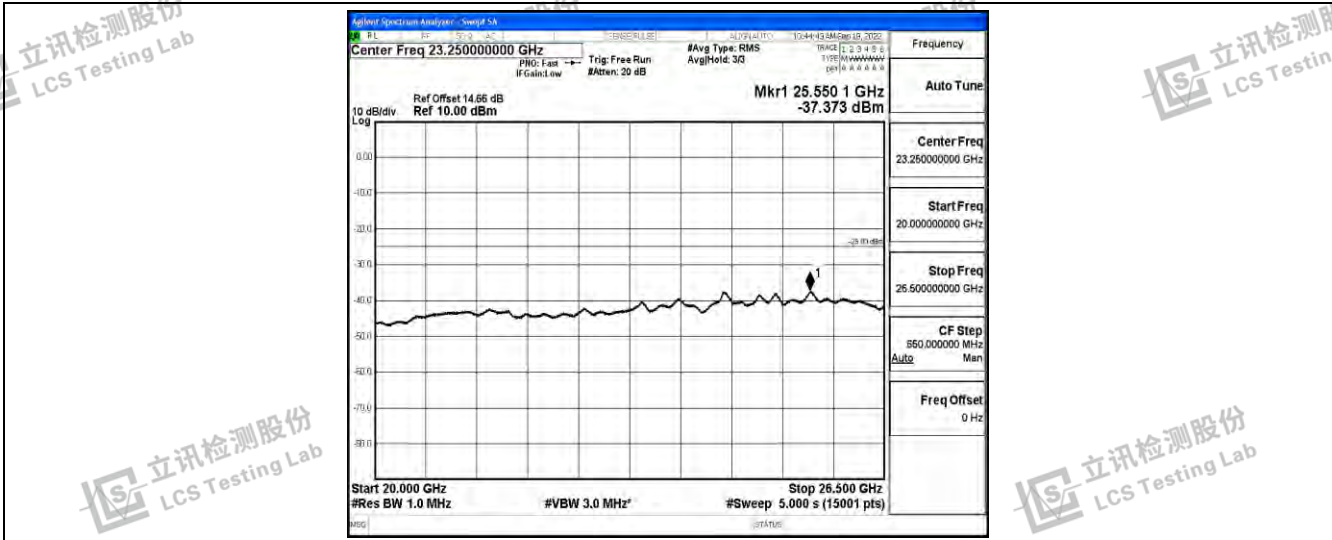

Band7-10MHz-QPSK-20800-1RB#0-Range5:10000~20000MHz

Band7-10MHz-QPSK-20800-1RB#0-Range6:20000~26500MHz

Shenzhen LCS Compliance Testing Laboratory Ltd.
 Add: 101, 201 Bldg A & 301 Bldg C, Juji Industrial Park Yabianxueziwei, Shajing Street, Baoan District, Shenzhen, 518000, China
 Tel: +(86) 0755-82591330 | E-mail: webmaster@lcs-cert.com | Web: www.lcs-cert.com
 Scan code to check authenticity