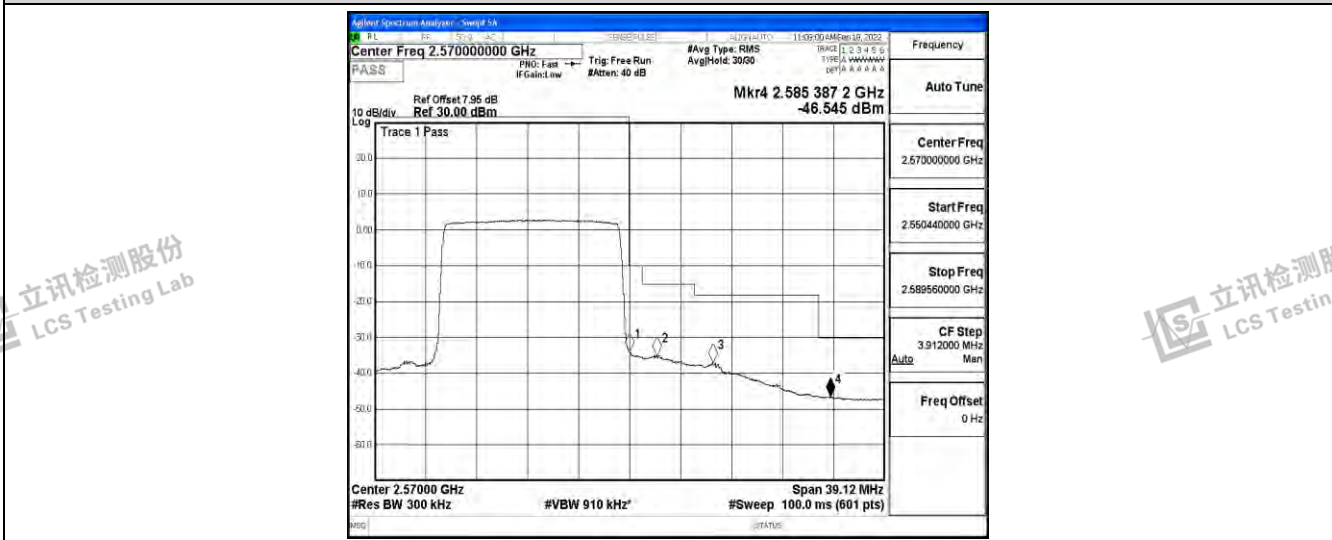

Band7-15MHz-16QAM-21375-75RB#0

Band7-20MHz-QPSK-20850-100RB#0