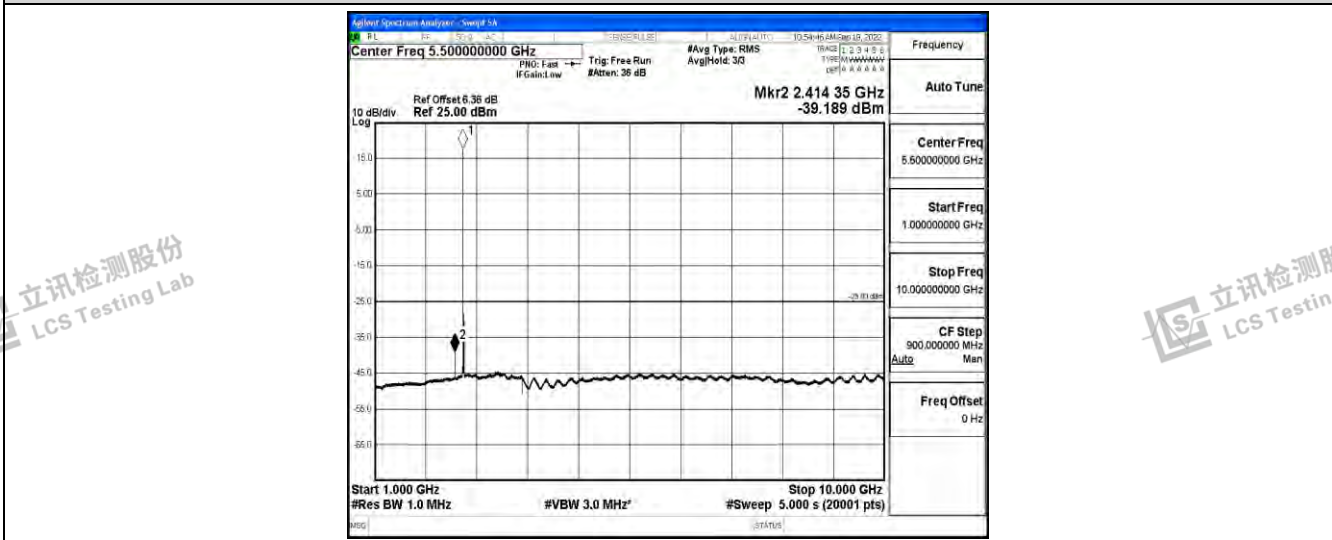

Band7-10MHz-16QAM-21400-1RB#0-Range4:1000~10000MHz

Band7-10MHz-16QAM-21400-1RB#0-Range5:10000~20000MHz