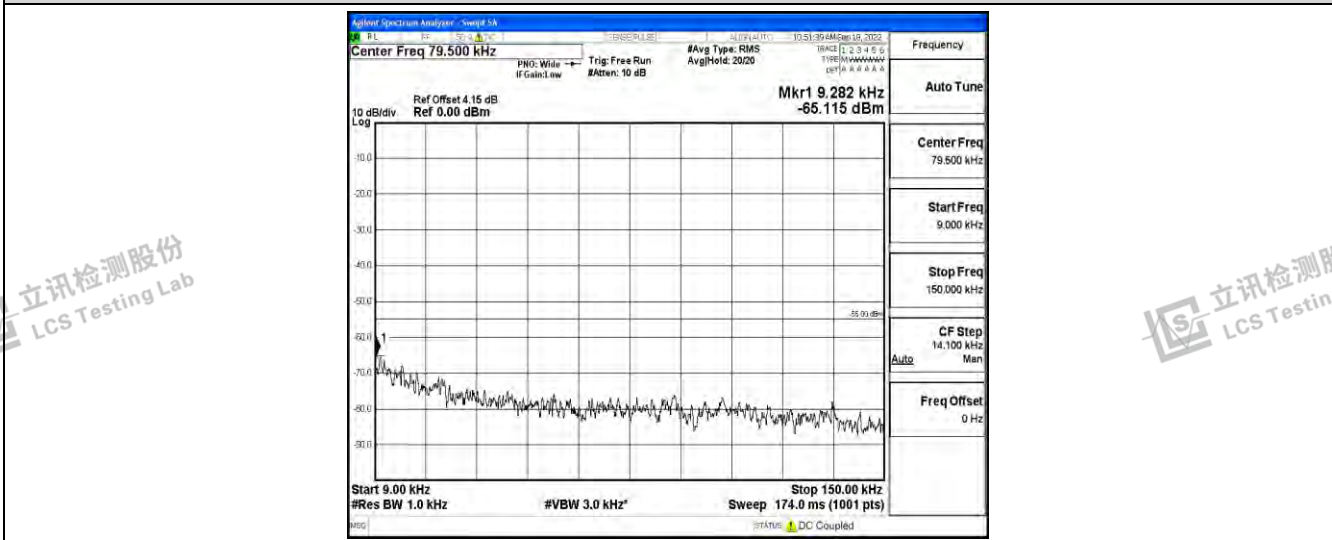

Band7-10MHz-QPSK-21400-1RB#0-Range1:0.009~0.15MHz

Band7-10MHz-QPSK-21400-1RB#0-Range2:0.15~30MHz