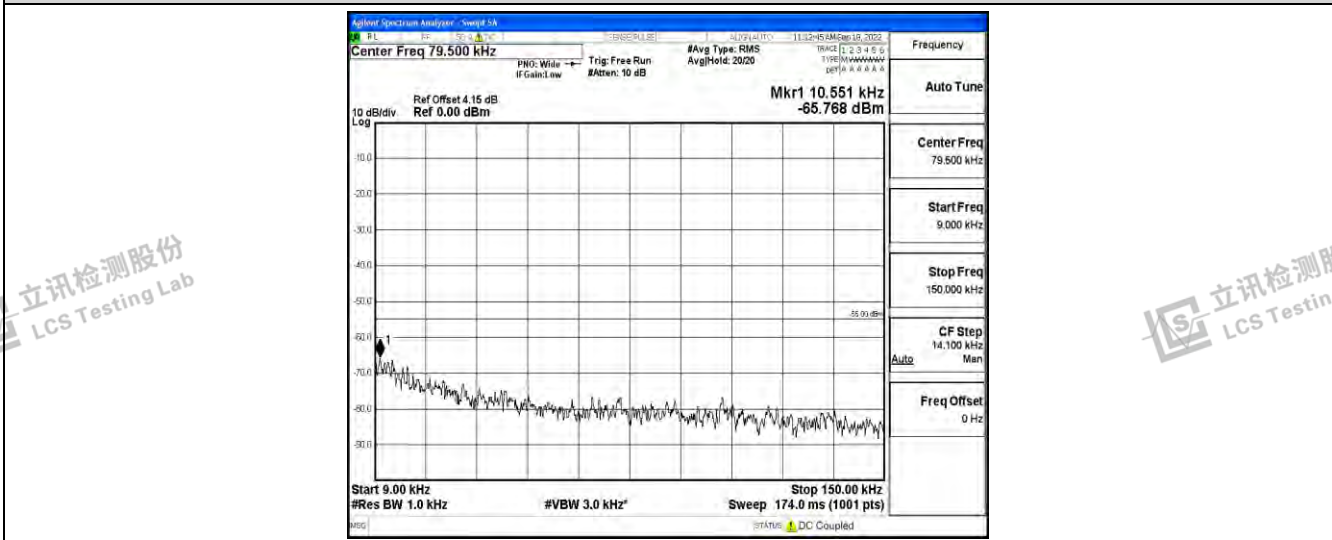

Band7-15MHz-QPSK-21100-1RB#0-Range1:0.009~0.15MHz

Band7-15MHz-QPSK-21100-1RB#0-Range2:0.15~30MHz