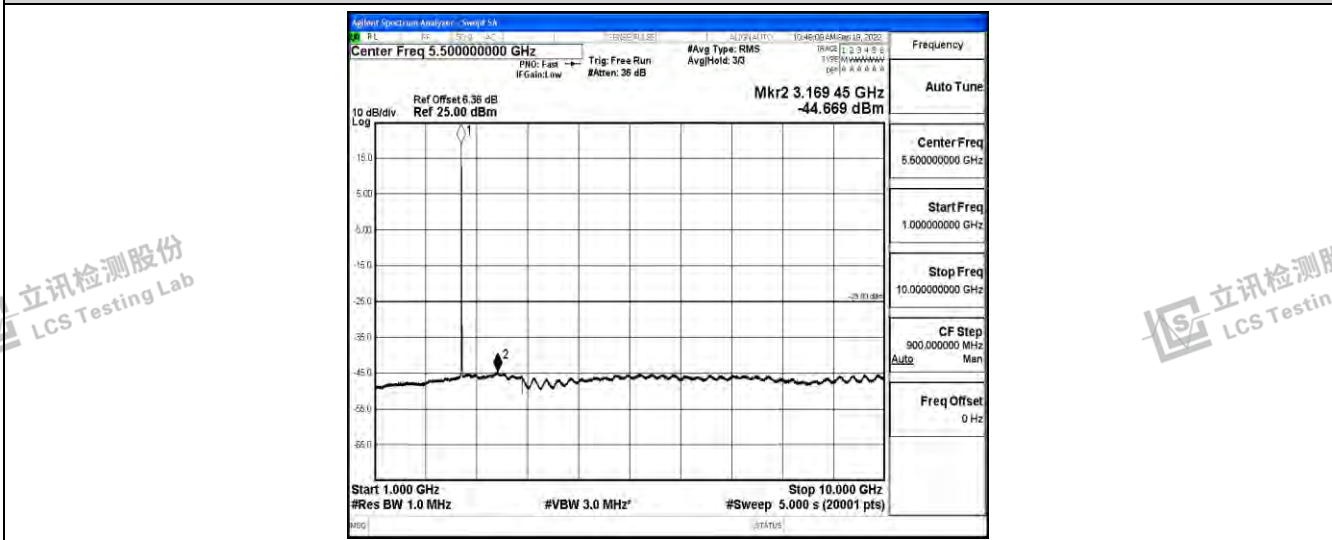

Band7-10MHz-QPSK-21100-1RB#0-Range4:1000~10000MHz

Band7-10MHz-QPSK-21100-1RB#0-Range5:10000~20000MHz