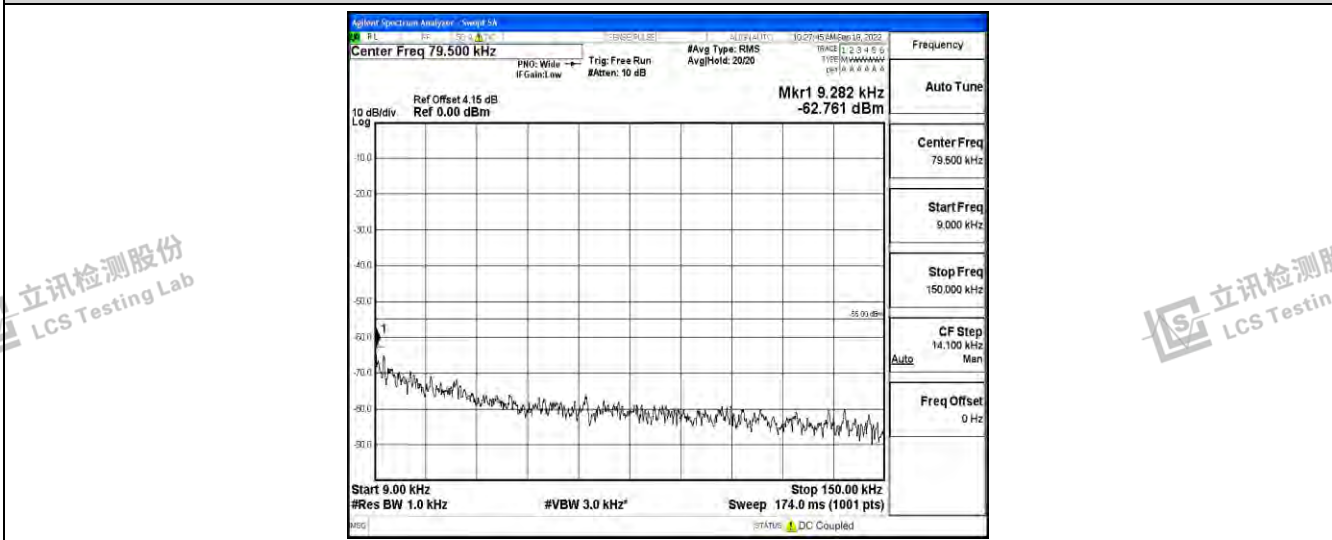

Band7-5MHz-16QAM-21425-1RB#0-Range1:0.009~0.15MHz

Band7-5MHz-16QAM-21425-1RB#0-Range2:0.15~30MHz