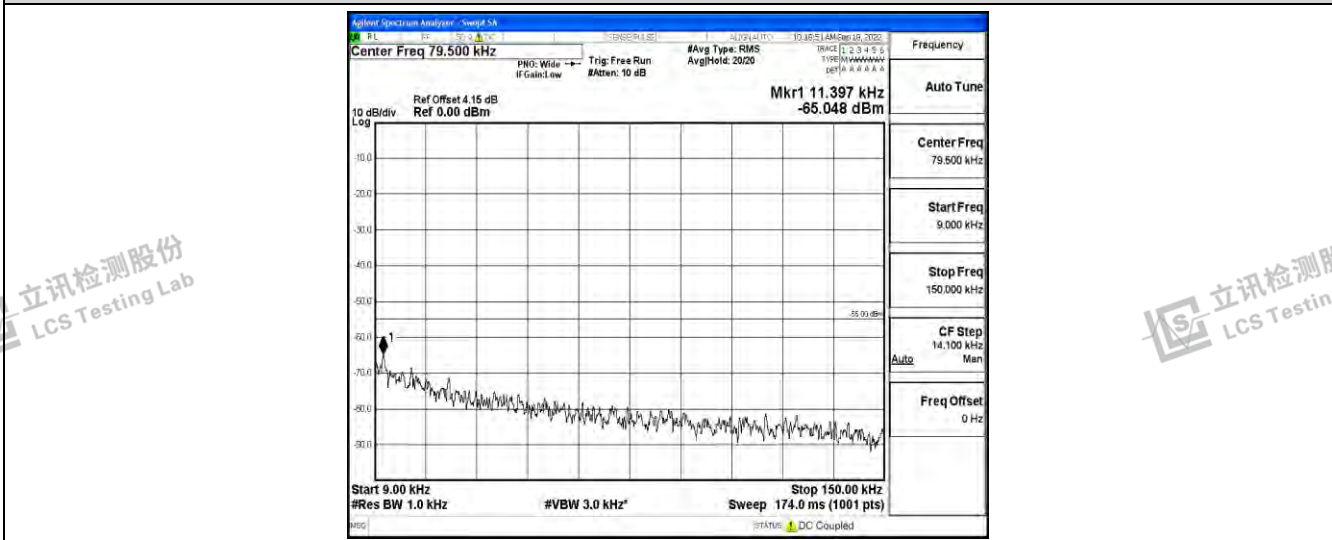

Band7-5MHz-16QAM-20775-1RB#0-Range1:0.009~0.15MHz

Band7-5MHz-16QAM-20775-1RB#0-Range2:0.15~30MHz