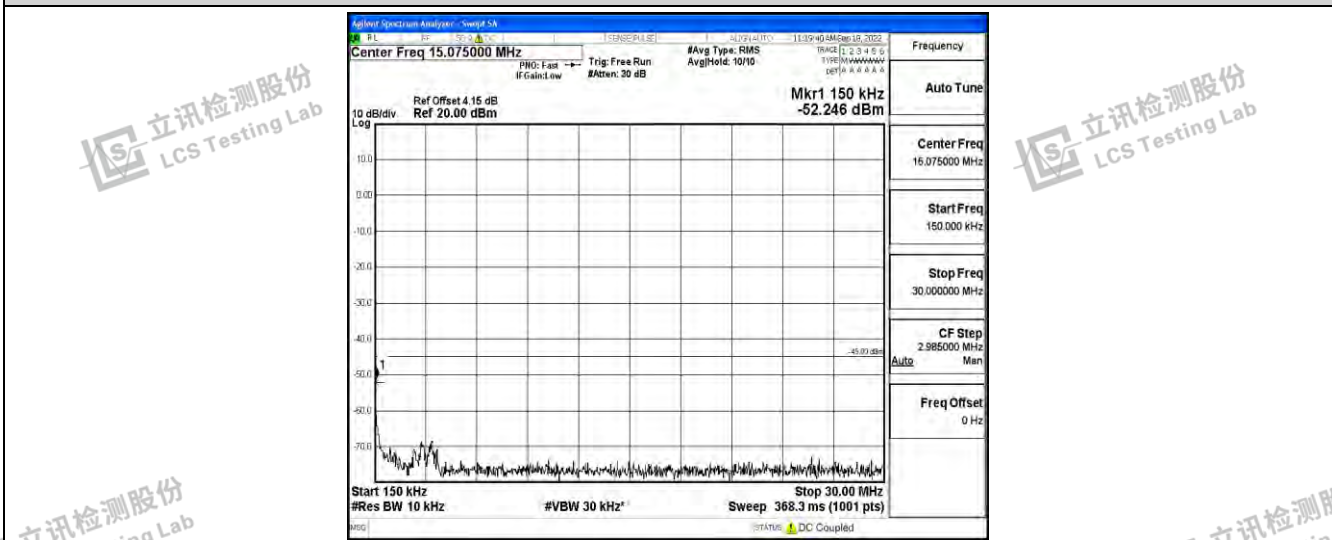

Band7-15MHz-16QAM-21375-1RB#0-Range2:0.15~30MHz

Band7-15MHz-16QAM-21375-1RB#0-Range3:30~1000MHz

Shenzhen LCS Compliance Testing Laboratory Ltd.
Add: 101, 201 Bldg A & 301 Bldg C, Juji Industrial Park Yabianxueziwei, Shajing Street, Baoan District, Shenzhen, 518000, China
Tel: +(86) 0755-82591330 | E-mail: webmaster@lcs-cert.com | Web: www.lcs-cert.com
Scan code to check authenticity