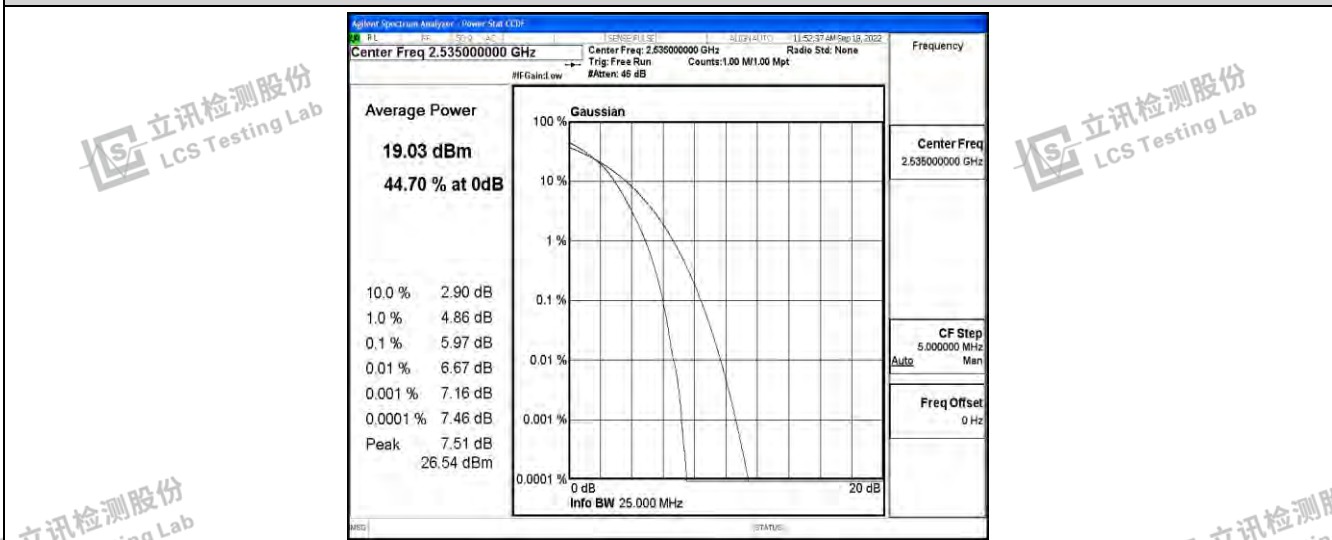

Band7-20MHz-QPSK-20850-100RB#0

Band7-20MHz-QPSK-21100-100RB#0

Band7-20MHz-QPSK-21350-100RB#0

Shenzhen LCS Compliance Testing Laboratory Ltd.
Add: 101, 201 Bldg A & 301 Bldg C, Juji Industrial Park Yabianxueziwei, Shajing Street, Baoan District, Shenzhen, 518000, China
Tel: +(86) 0755-82591330 | E-mail: webmaster@lcs-cert.com | Web: www.lcs-cert.com
Scan code to check authenticity