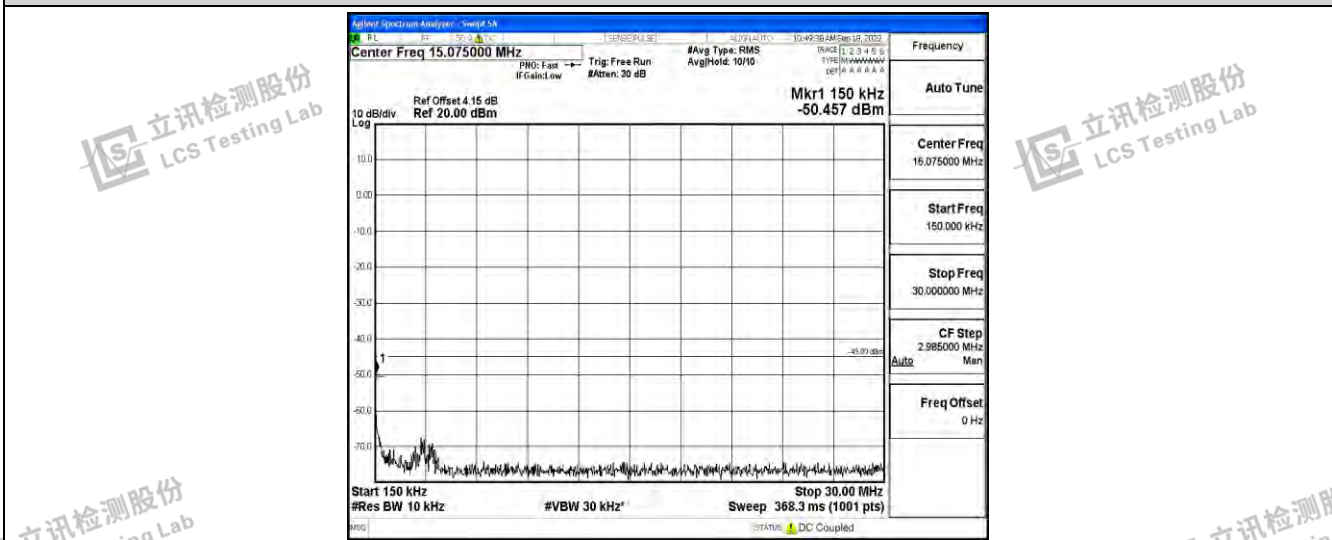

Band7-10MHz-16QAM-21100-1RB#0-Range2:0.15~30MHz

Band7-10MHz-16QAM-21100-1RB#0-Range3:30~1000MHz

Shenzhen LCS Compliance Testing Laboratory Ltd.
Add: 101, 201 Bldg A & 301 Bldg C, Juji Industrial Park Yabianxueziwei, Shajing Street, Baoan District, Shenzhen, 518000, China
Tel: +(86) 0755-82591330 | E-mail: webmaster@lcs-cert.com | Web: www.lcs-cert.com
Scan code to check authenticity