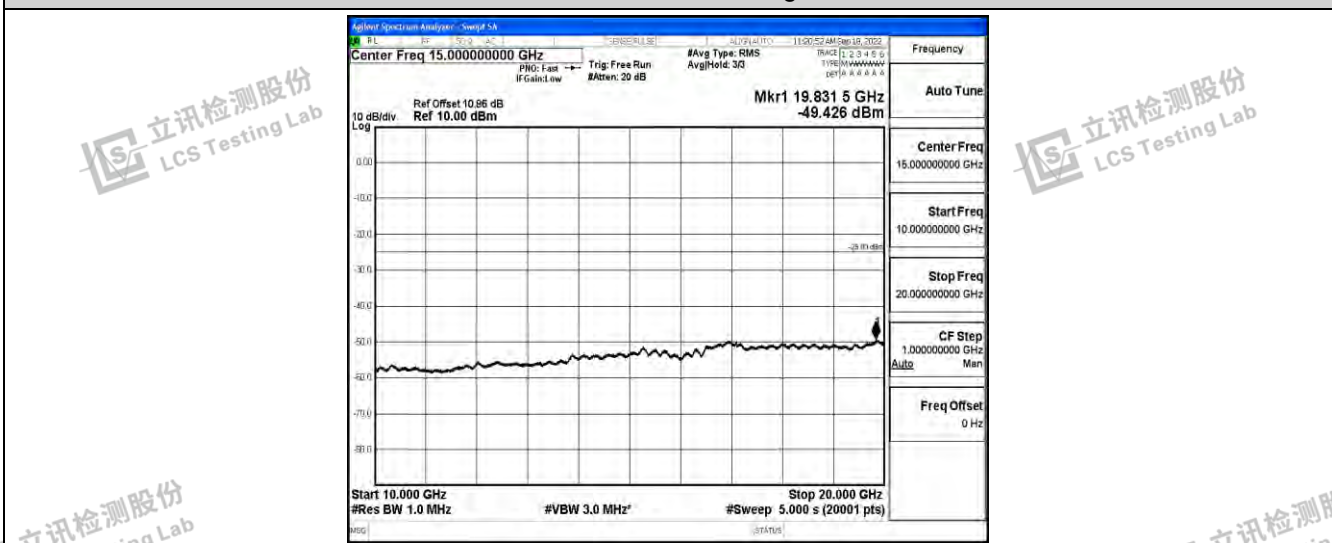

Band7-15MHz-16QAM-21375-1RB#0-Range5:10000~20000MHz

Band7-15MHz-16QAM-21375-1RB#0-Range6:20000~26500MHz

Shenzhen LCS Compliance Testing Laboratory Ltd.
Add: 101, 201 Bldg A & 301 Bldg C, Juji Industrial Park Yabianxueziwei, Shajing Street, Baoan District, Shenzhen, 518000, China
Tel: +(86) 0755-82591330 | E-mail: webmaster@lcs-cert.com | Web: www.lcs-cert.com
Scan code to check authenticity