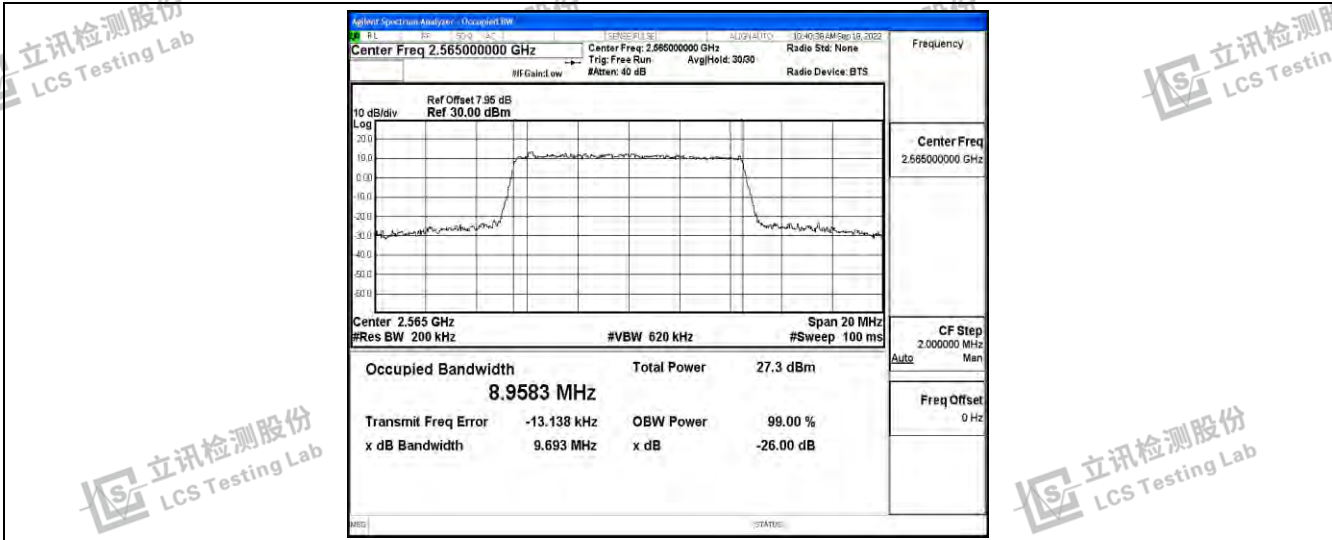

Band7-10MHz-16QAM-21400-50RB#0

Band7-15MHz-QPSK-20825-75RB#0