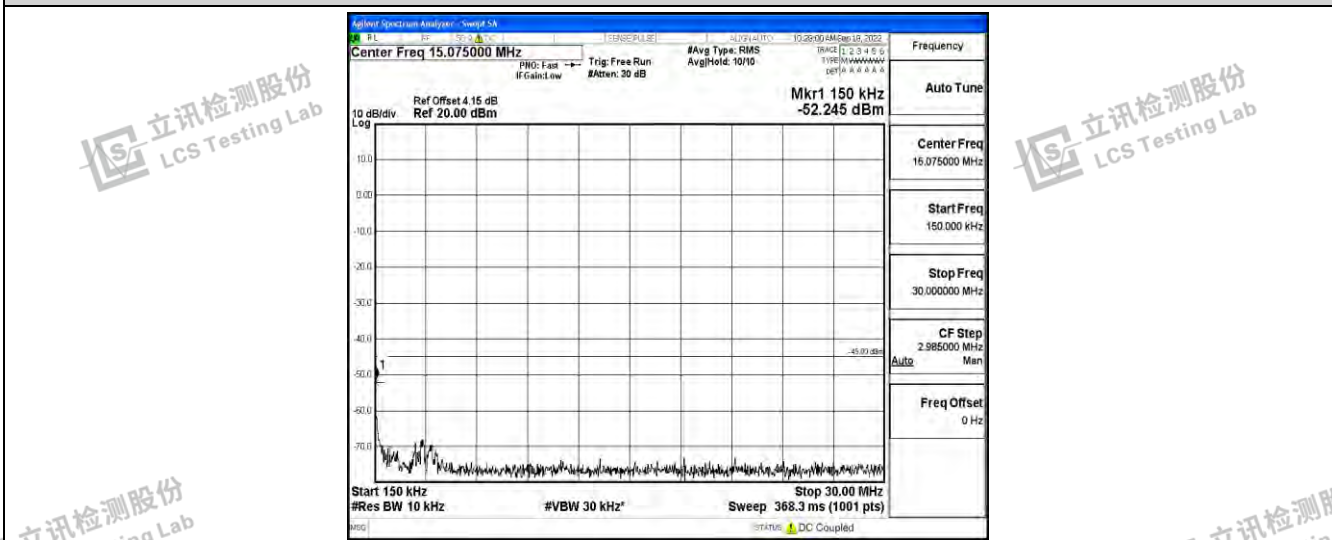

Band7-5MHz-16QAM-21425-1RB#0-Range2:0.15~30MHz

Band7-5MHz-16QAM-21425-1RB#0-Range3:30~1000MHz