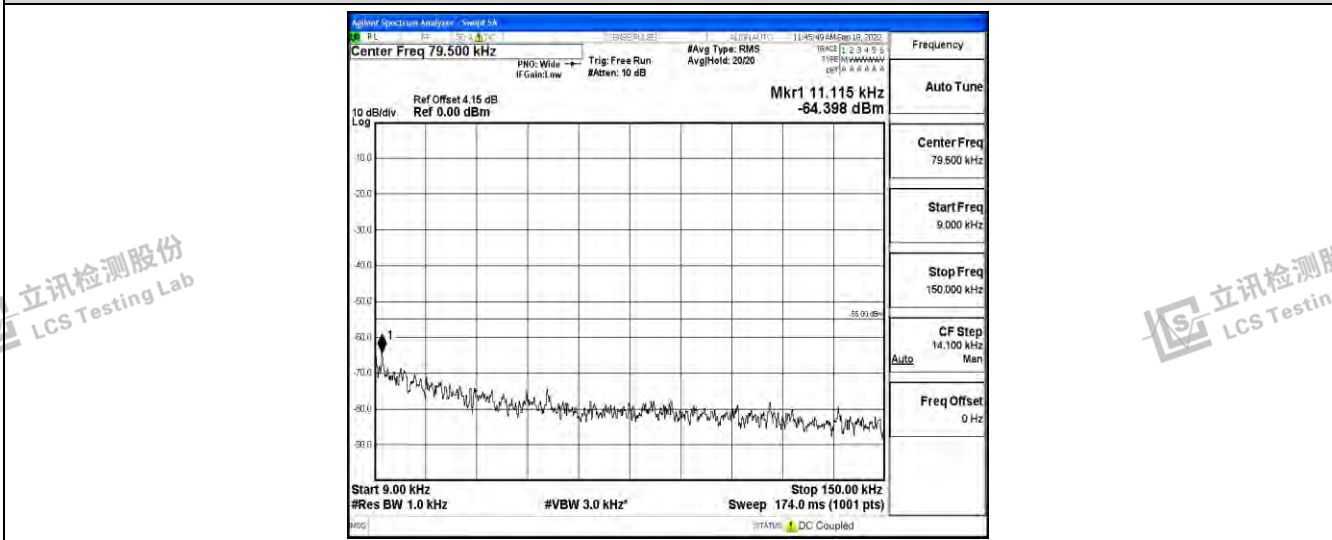

Band7-20MHz-16QAM-21350-1RB#0-Range1:0.009~0.15MHz

Band7-20MHz-16QAM-21350-1RB#0-Range2:0.15~30MHz