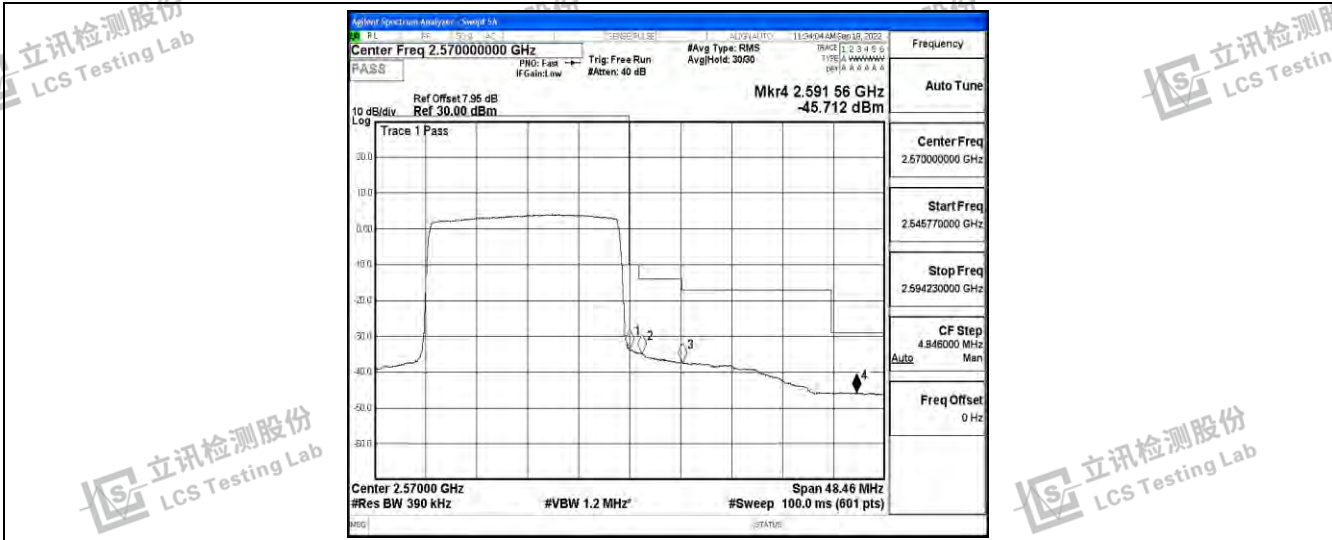

Band7-15MHz-16QAM-21375-75RB#0

Band7-20MHz-QPSK-20850-100RB#0

Band7-20MHz-QPSK-21350-100RB#0

Shenzhen LCS Compliance Testing Laboratory Ltd.
 Add: 101, 201 Bldg A & 301 Bldg C, Juji Industrial Park Yabianxueziwei, Shajing Street, Baoan District, Shenzhen, 518000, China
 Tel: +(86) 0755-82591330 | E-mail: webmaster@lcs-cert.com | Web: www.lcs-cert.com
 Scan code to check authenticity