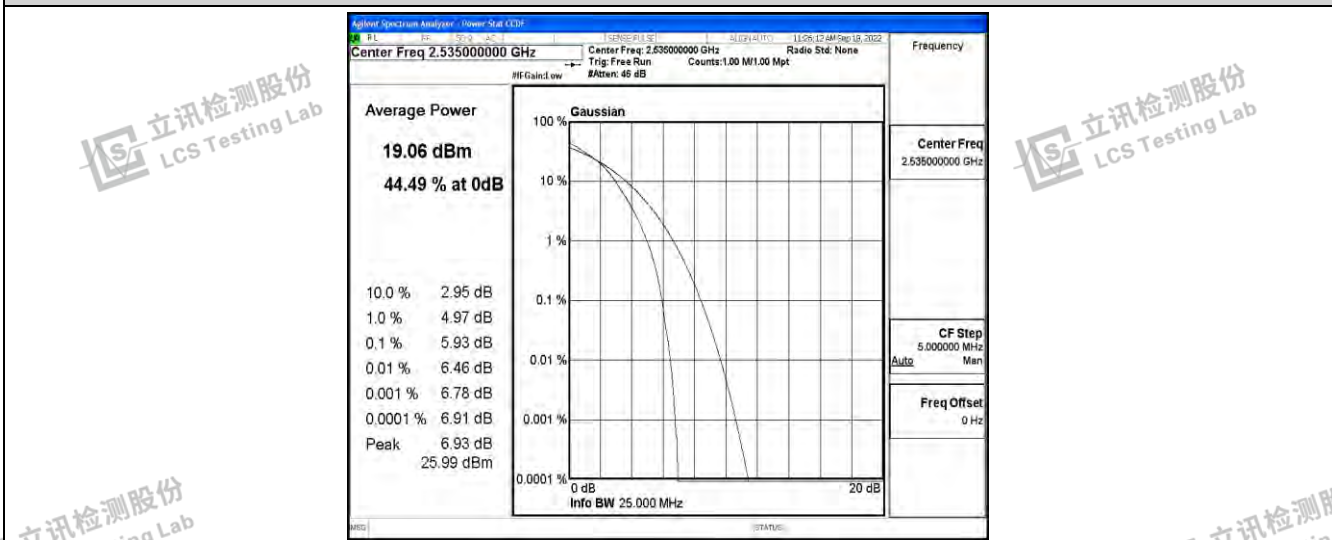

Band7-15MHz-16QAM-21100-75RB#0

Band7-15MHz-16QAM-21375-75RB#0