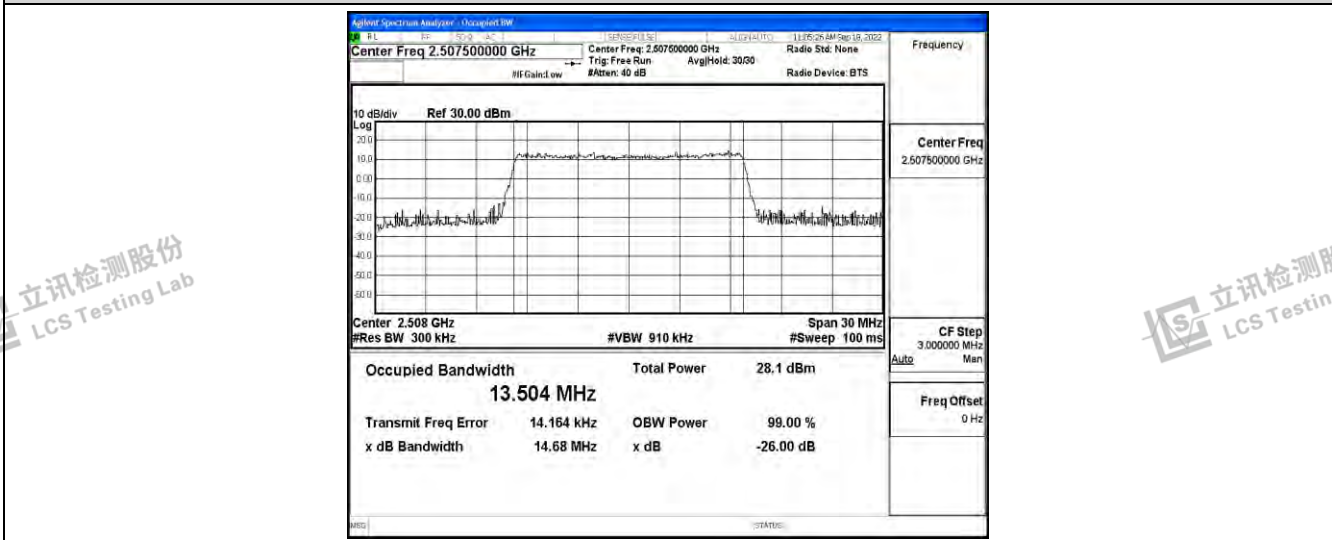

Band7-15MHz-QPSK-20825-75RB#0

Band7-15MHz-QPSK-21100-75RB#0