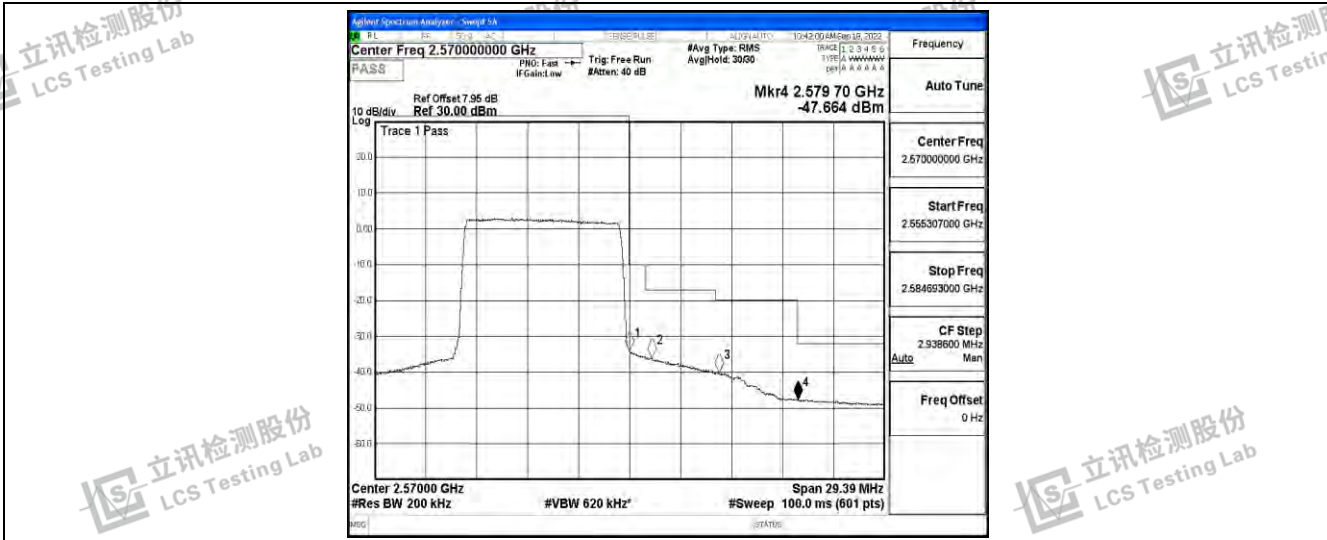

Band7-10MHz-QPSK-21400-50RB#0

Band7-10MHz-16QAM-20800-50RB#0

Band7-10MHz-16QAM-21400-50RB#0

Band7-15MHz-QPSK-20825-75RB#0

Band7-15MHz-QPSK-21375-75RB#0

Band7-15MHz-16QAM-20825-75RB#0

Shenzhen LCS Compliance Testing Laboratory Ltd.
 Add: 101, 201 Bldg A & 301 Bldg C, Juji Industrial Park Yabianxueziwei, Shajing Street, Baoan District, Shenzhen, 518000, China
 Tel: +(86) 0755-82591330 | E-mail: webmaster@lcs-cert.com | Web: www.lcs-cert.com
 Scan code to check authenticity