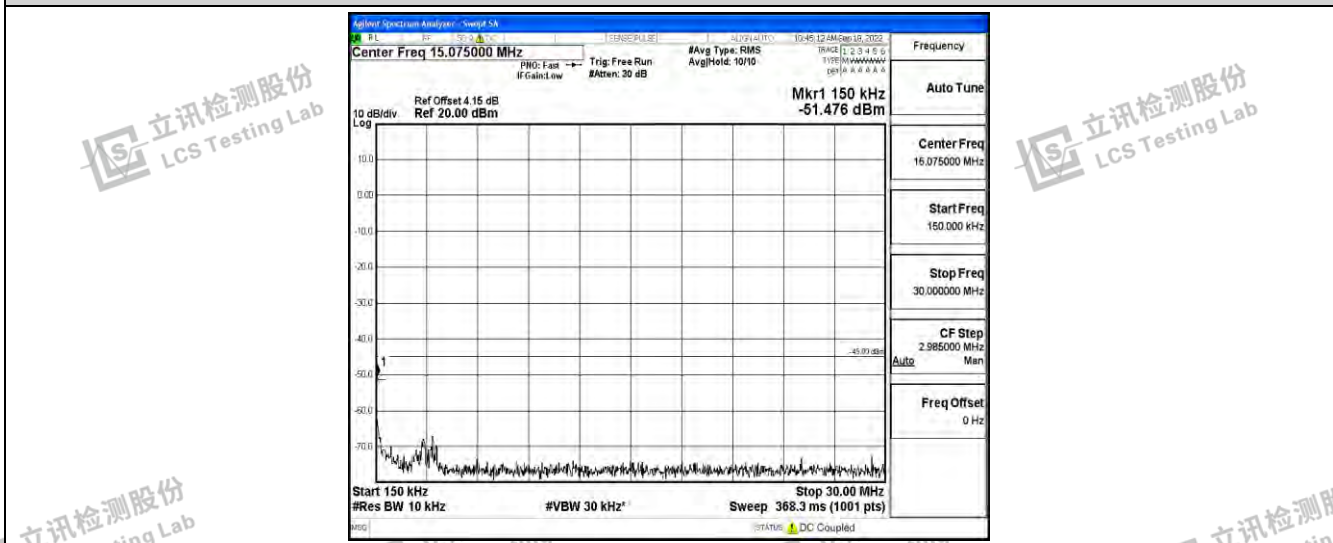

Band7-10MHz-16QAM-20800-1RB#0-Range2:0.15~30MHz

Band7-10MHz-16QAM-20800-1RB#0-Range3:30~1000MHz