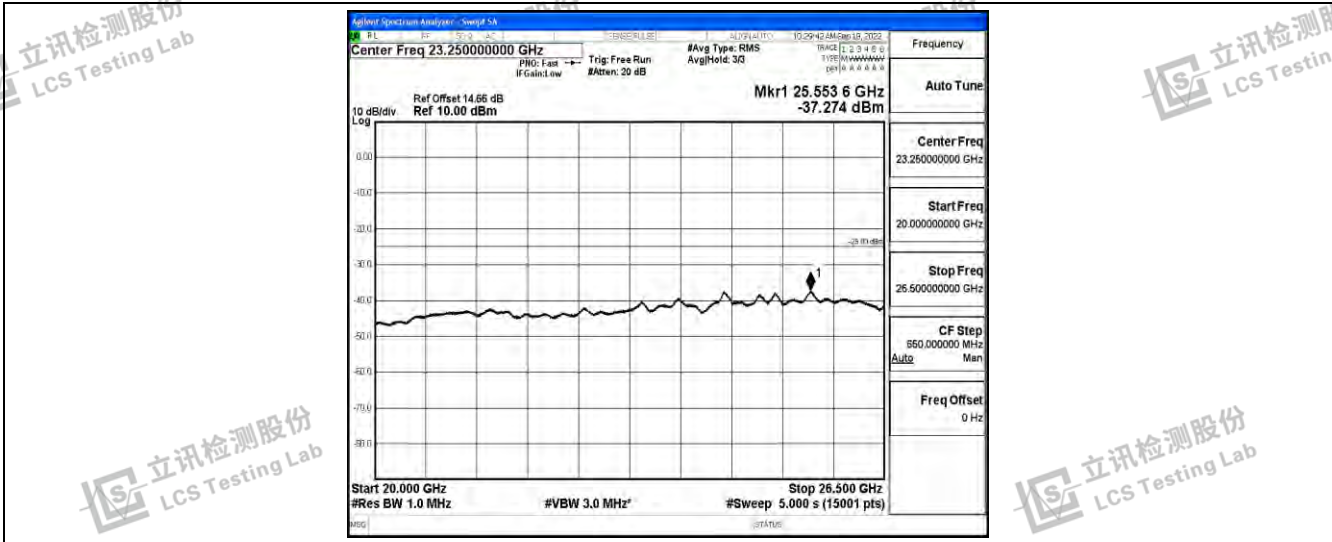

Band7-5MHz-16QAM-21425-1RB#0-Range6:20000~26500MHz

Band7-10MHz-QPSK-20800-1RB#0-Range1:0.009~0.15MHz