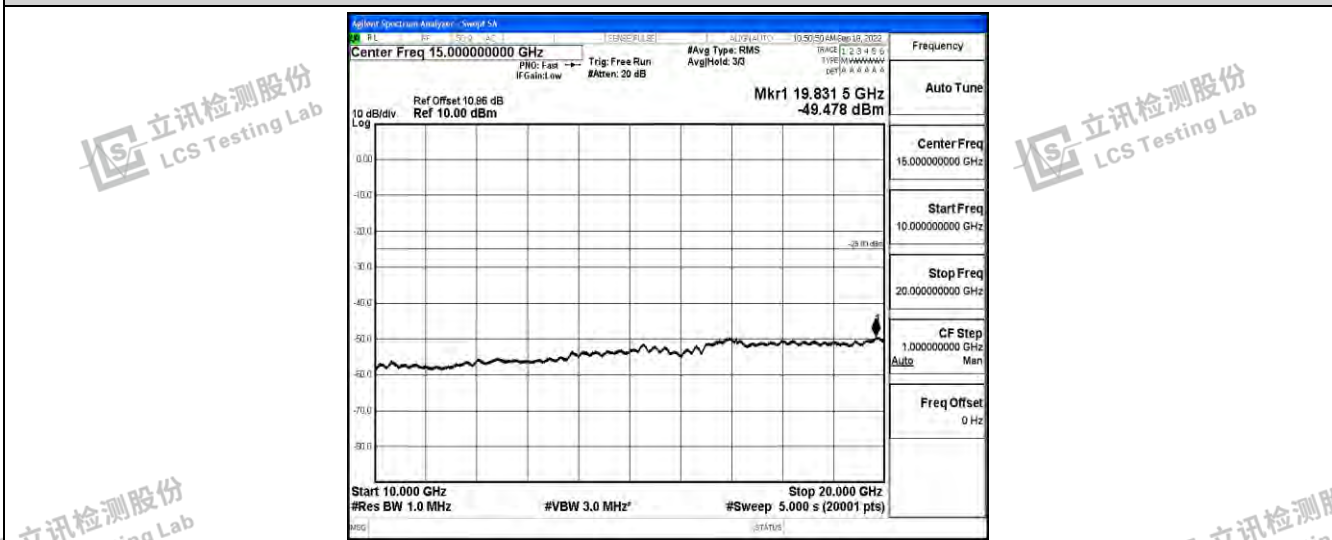

Band7-10MHz-16QAM-21100-1RB#0-Range5:10000~20000MHz

Band7-10MHz-16QAM-21100-1RB#0-Range6:20000~26500MHz

Shenzhen LCS Compliance Testing Laboratory Ltd.
Add: 101, 201 Bldg A & 301 Bldg C, Juji Industrial Park Yabianxueziwei, Shajing Street, Baoan District, Shenzhen, 518000, China
Tel: +(86) 0755-82591330 | E-mail: webmaster@lcs-cert.com | Web: www.lcs-cert.com
Scan code to check authenticity