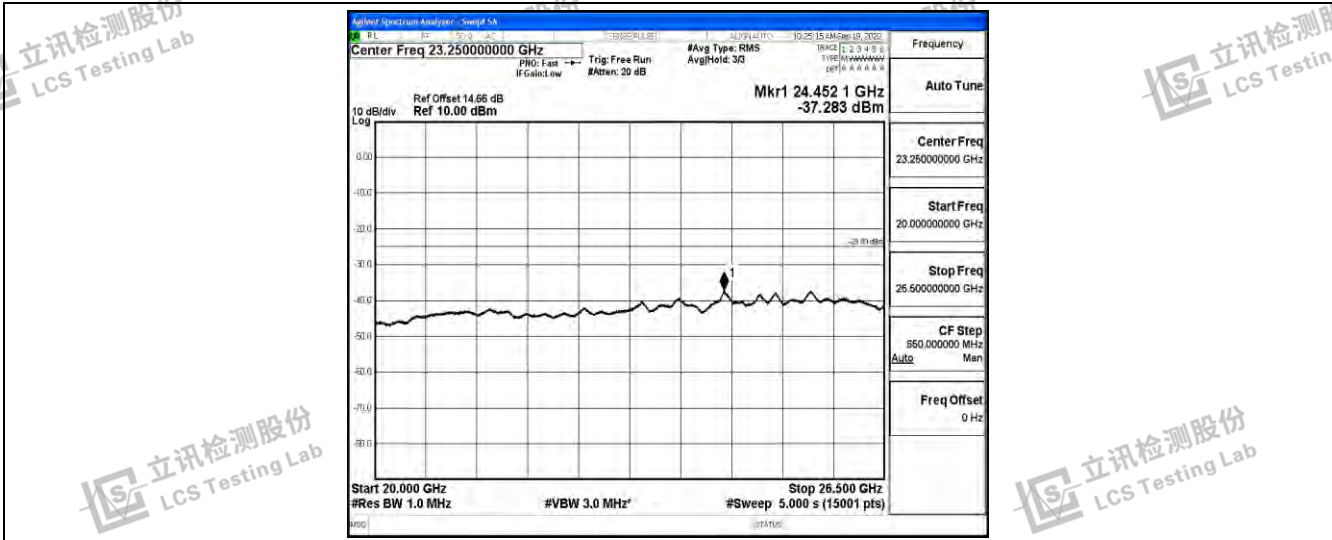

Band7-5MHz-16QAM-21100-1RB#0-Range5:10000~20000MHz

Band7-5MHz-16QAM-21100-1RB#0-Range6:20000~26500MHz

Shenzhen LCS Compliance Testing Laboratory Ltd.
 Add: 101, 201 Bldg A & 301 Bldg C, Juji Industrial Park Yabianxueziwei, Shajing Street, Baoan District, Shenzhen, 518000, China
 Tel: +(86) 0755-82591330 | E-mail: webmaster@lcs-cert.com | Web: www.lcs-cert.com
 Scan code to check authenticity