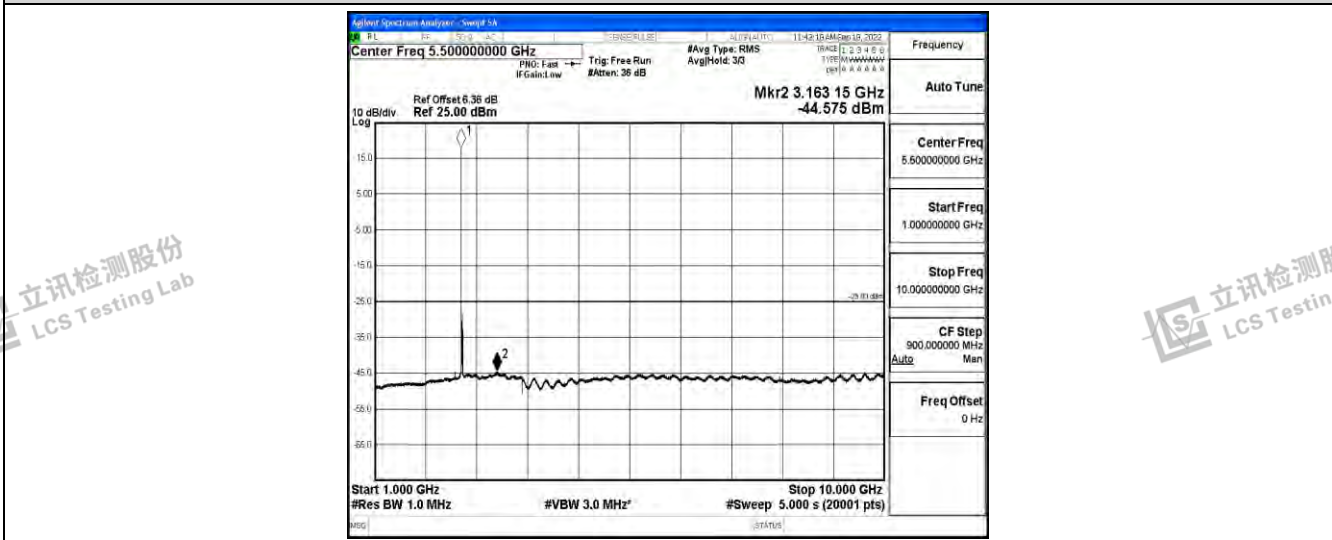

Band7-20MHz-16QAM-21100-1RB#0-Range4:1000~10000MHz

Band7-20MHz-16QAM-21100-1RB#0-Range5:10000~20000MHz