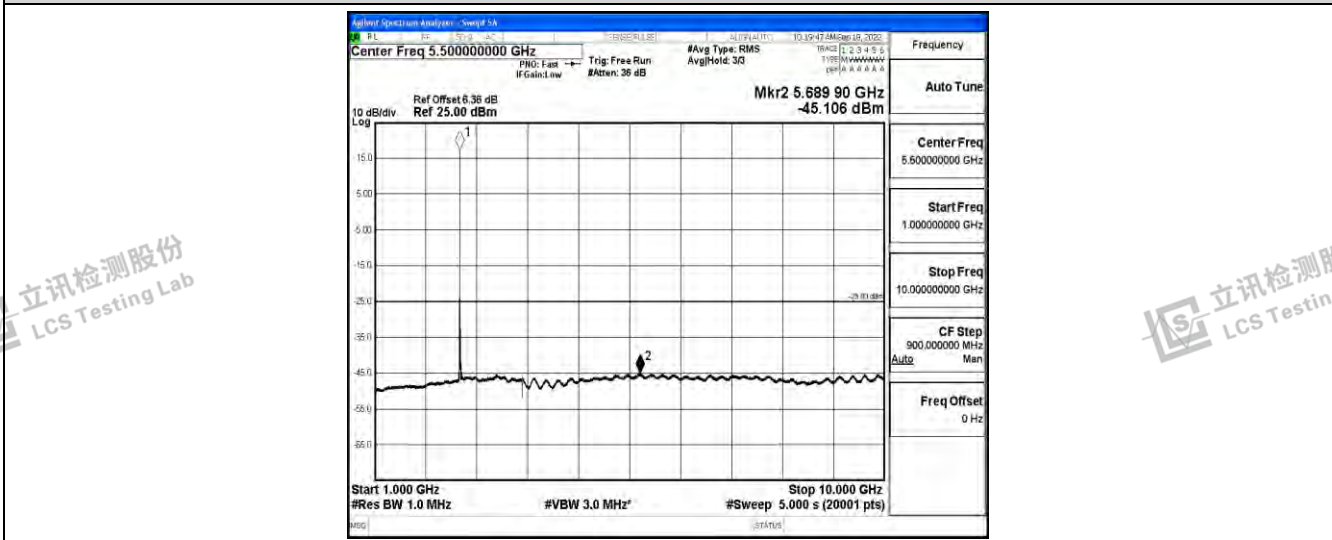

Band7-5MHz-16QAM-20775-1RB#0-Range4:1000~10000MHz

Band7-5MHz-16QAM-20775-1RB#0-Range5:10000~20000MHz