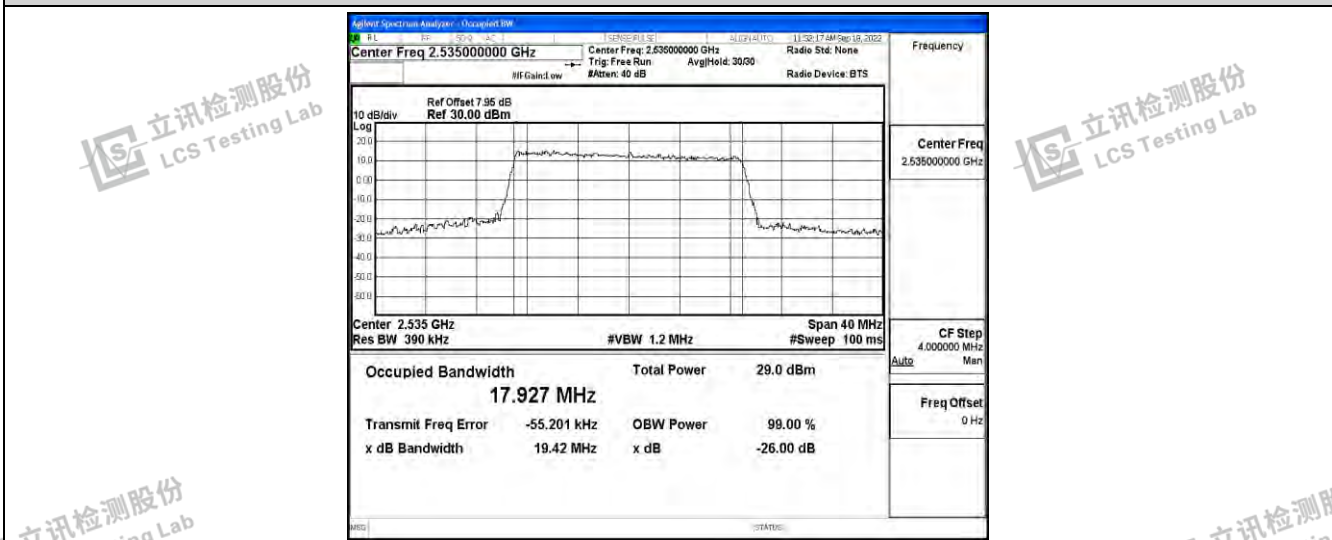

Band7-20MHz-QPSK-21100-100RB#0

Band7-20MHz-QPSK-21350-100RB#0