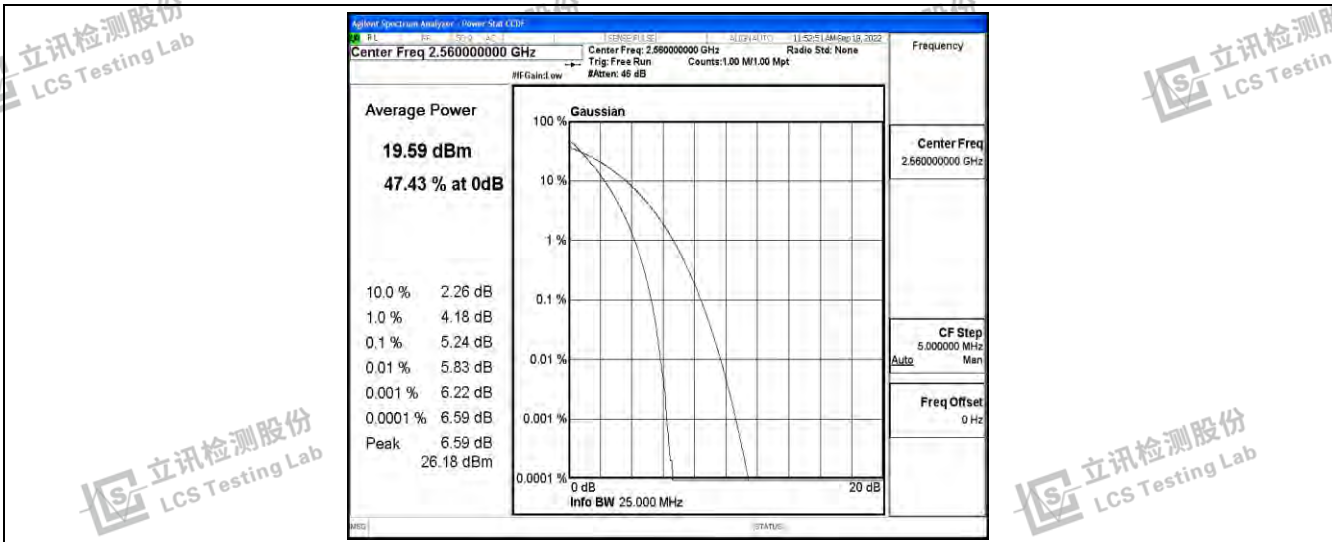

Band7-20MHz-QPSK-20850-100RB#0

Band7-20MHz-QPSK-21100-100RB#0

Band7-20MHz-QPSK-21350-100RB#0

Shenzhen LCS Compliance Testing Laboratory Ltd.
Add: 101, 201 Bldg A & 301 Bldg C, Juji Industrial Park Yabianxueziwei, Shajing Street, Baoan District, Shenzhen, 518000, China
Tel: +(86) 0755-82591330 | E-mail: webmaster@lcs-cert.com | Web: www.lcs-cert.com
Scan code to check authenticity