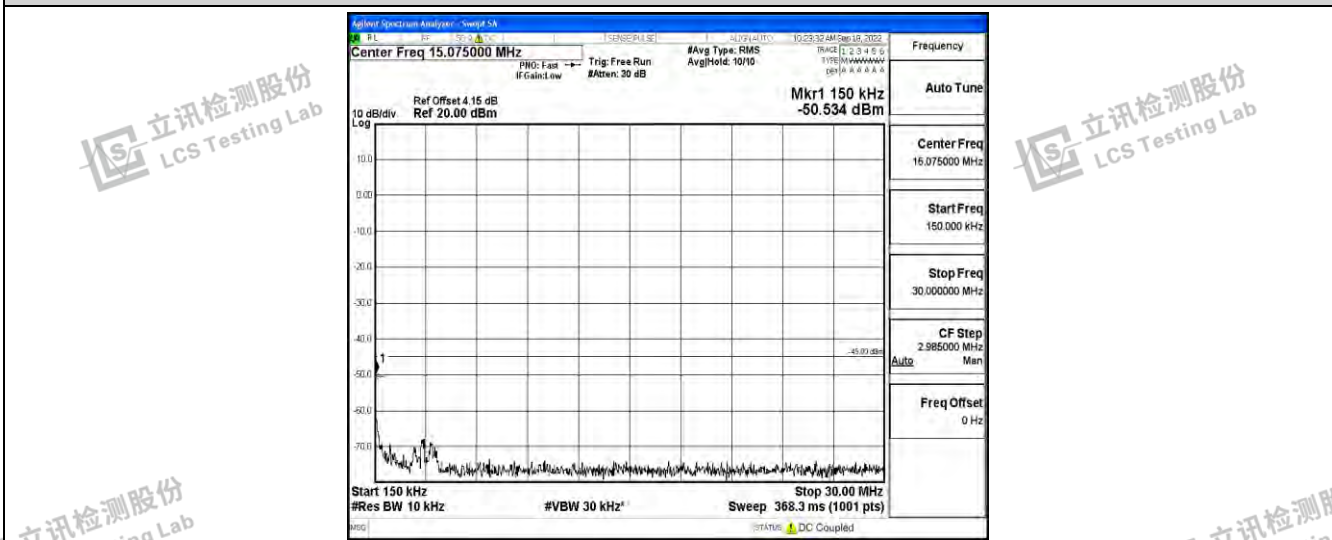

Band7-5MHz-16QAM-21100-1RB#0-Range2:0.15~30MHz

Band7-5MHz-16QAM-21100-1RB#0-Range3:30~1000MHz