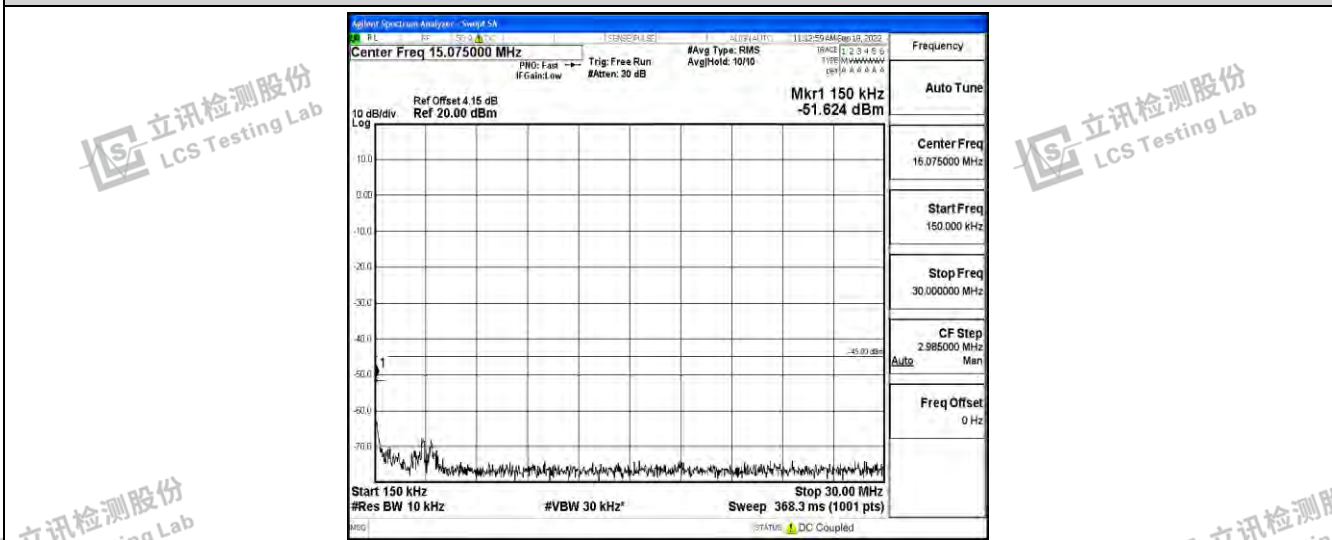

Band7-15MHz-QPSK-21100-1RB#0-Range2:0.15~30MHz

Band7-15MHz-QPSK-21100-1RB#0-Range3:30~1000MHz

Shenzhen LCS Compliance Testing Laboratory Ltd.
Add: 101, 201 Bldg A & 301 Bldg C, Juji Industrial Park Yabianxueziwei, Shajing Street, Baoan District, Shenzhen, 518000, China
Tel: +(86) 0755-82591330 | E-mail: webmaster@lcs-cert.com | Web: www.lcs-cert.com
Scan code to check authenticity