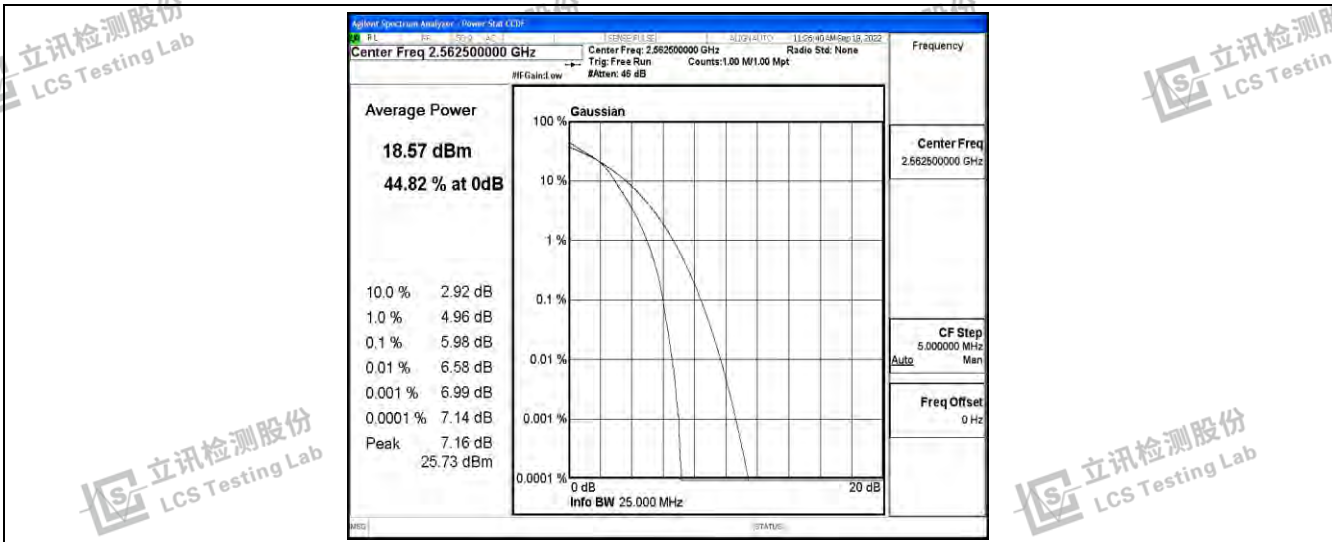

Band7-20MHz-QPSK-20850-100RB#0

Band7-20MHz-QPSK-21100-100RB#0

Band7-20MHz-QPSK-21350-100RB#0

Shenzhen LCS Compliance Testing Laboratory Ltd.
Add: 101, 201 Bldg A & 301 Bldg C, Juji Industrial Park Yabianxueziwei, Shajing Street, Baoan District, Shenzhen, 518000, China
Tel: +(86) 0755-82591330 | E-mail: webmaster@lcs-cert.com | Web: www.lcs-cert.com
Scan code to check authenticity