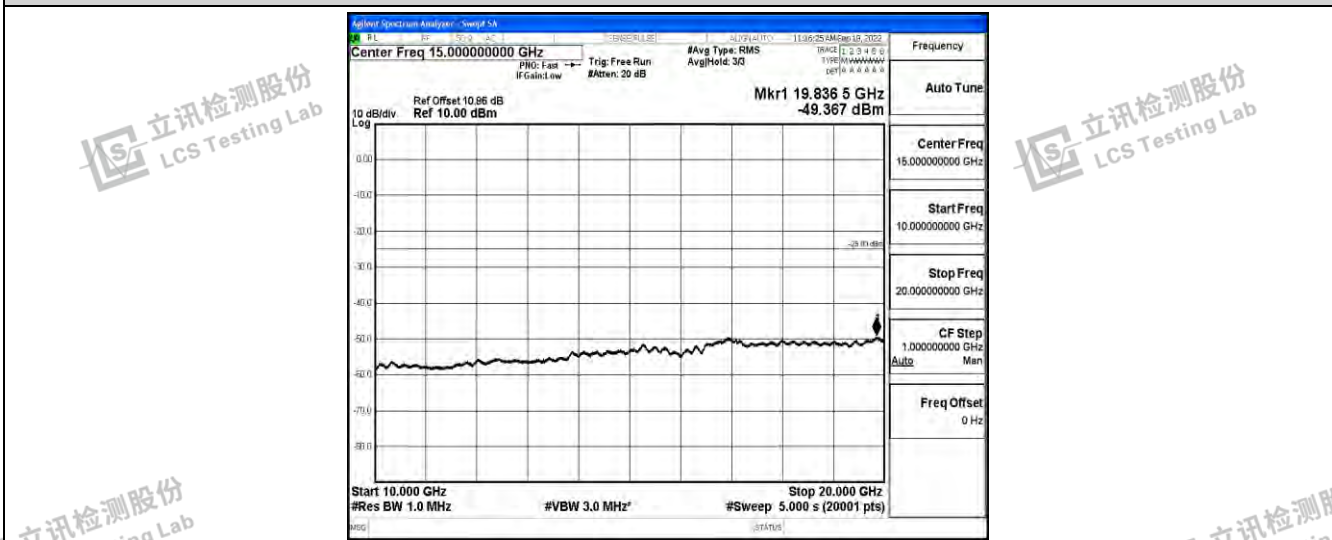

Band7-15MHz-16QAM-21100-1RB#0-Range5:10000~20000MHz

Band7-15MHz-16QAM-21100-1RB#0-Range6:20000~26500MHz

Shenzhen LCS Compliance Testing Laboratory Ltd.
Add: 101, 201 Bldg A & 301 Bldg C, Juji Industrial Park Yabianxueziwei, Shajing Street, Baoan District, Shenzhen, 518000, China
Tel: +(86) 0755-82591330 | E-mail: webmaster@lcs-cert.com | Web: www.lcs-cert.com
Scan code to check authenticity