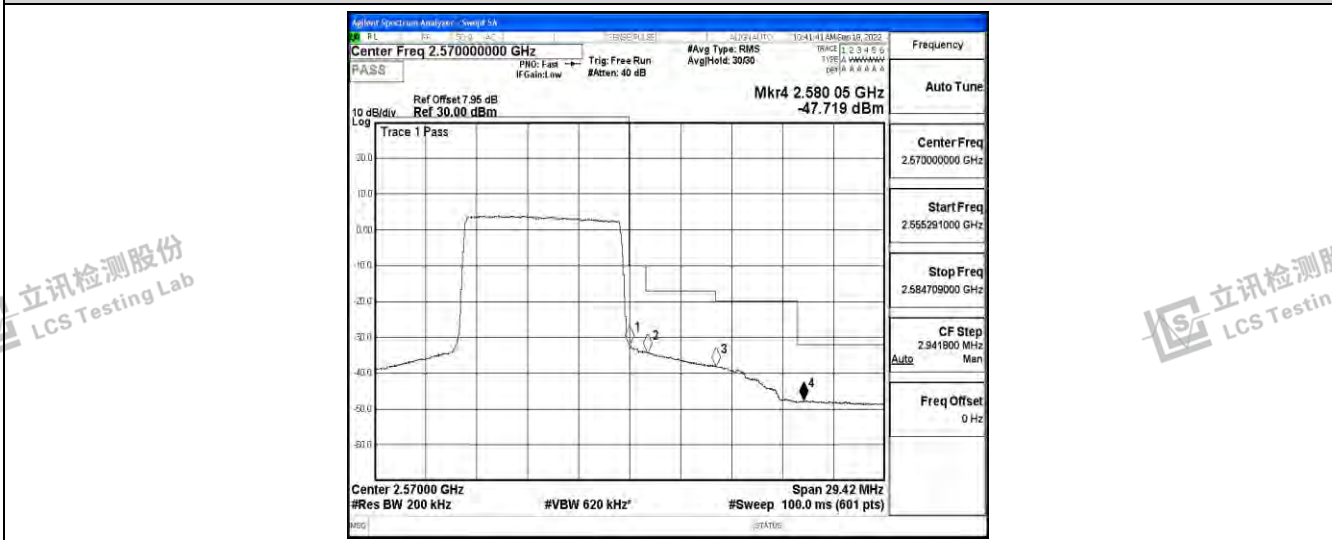

Band7-10MHz-QPSK-21400-50RB#0

Band7-10MHz-16QAM-20800-50RB#0