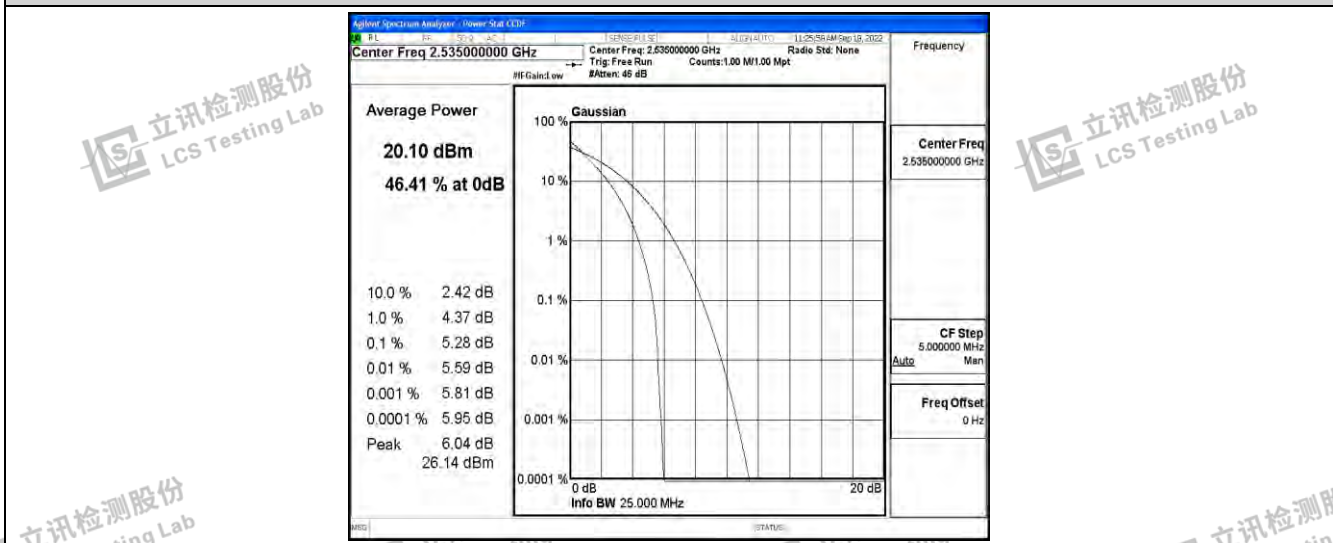

Band7-15MHz-QPSK-21100-75RB#0

Band7-15MHz-QPSK-21375-75RB#0