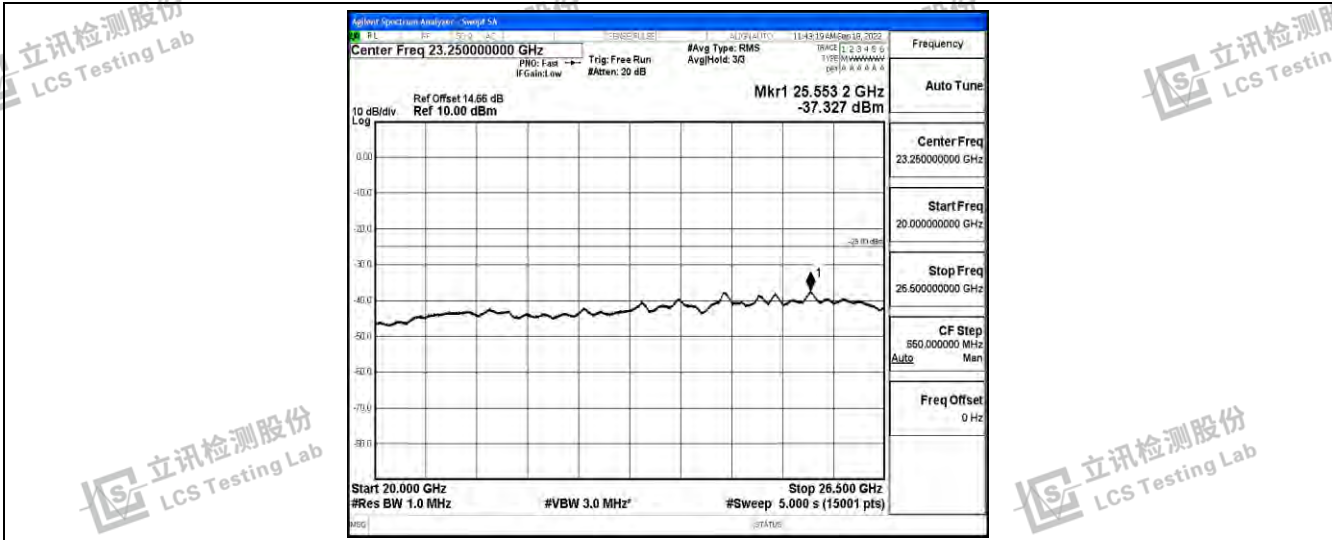

Band7-20MHz-16QAM-21100-1RB#0-Range4:1000~10000MHz

Band7-20MHz-16QAM-21100-1RB#0-Range5:10000~20000MHz

Band7-20MHz-16QAM-21100-1RB#0-Range6:20000~26500MHz

Shenzhen LCS Compliance Testing Laboratory Ltd.
 Add: 101, 201 Bldg A & 301 Bldg C, Juji Industrial Park Yabianxueziwei, Shajing Street, Baoan District, Shenzhen, 518000, China
 Tel: +(86) 0755-82591330 | E-mail: webmaster@lcs-cert.com | Web: www.lcs-cert.com
 Scan code to check authenticity