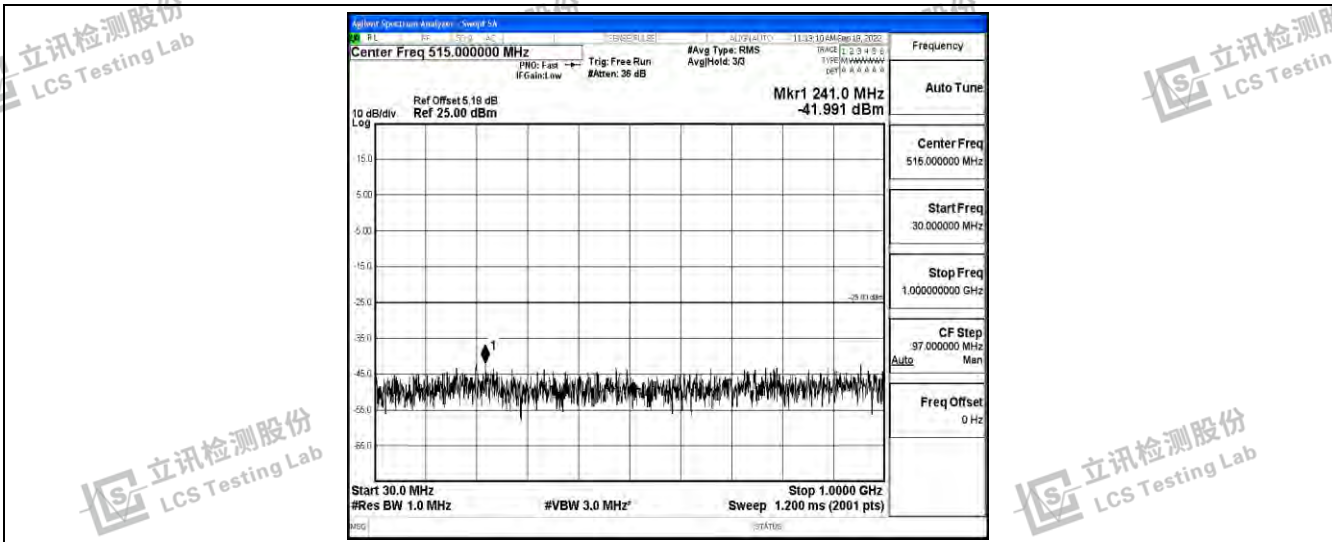

Band7-15MHz-QPSK-21100-1RB#0-Range1:0.009~0.15MHz

Band7-15MHz-QPSK-21100-1RB#0-Range2:0.15~30MHz

Band7-15MHz-QPSK-21100-1RB#0-Range3:30~1000MHz

Shenzhen LCS Compliance Testing Laboratory Ltd.
 Add: 101, 201 Bldg A & 301 Bldg C, Juji Industrial Park Yabianxueziwei, Shajing Street, Baoan District, Shenzhen, 518000, China
 Tel: +(86) 0755-82591330 | E-mail: webmaster@lcs-cert.com | Web: www.lcs-cert.com
 Scan code to check authenticity