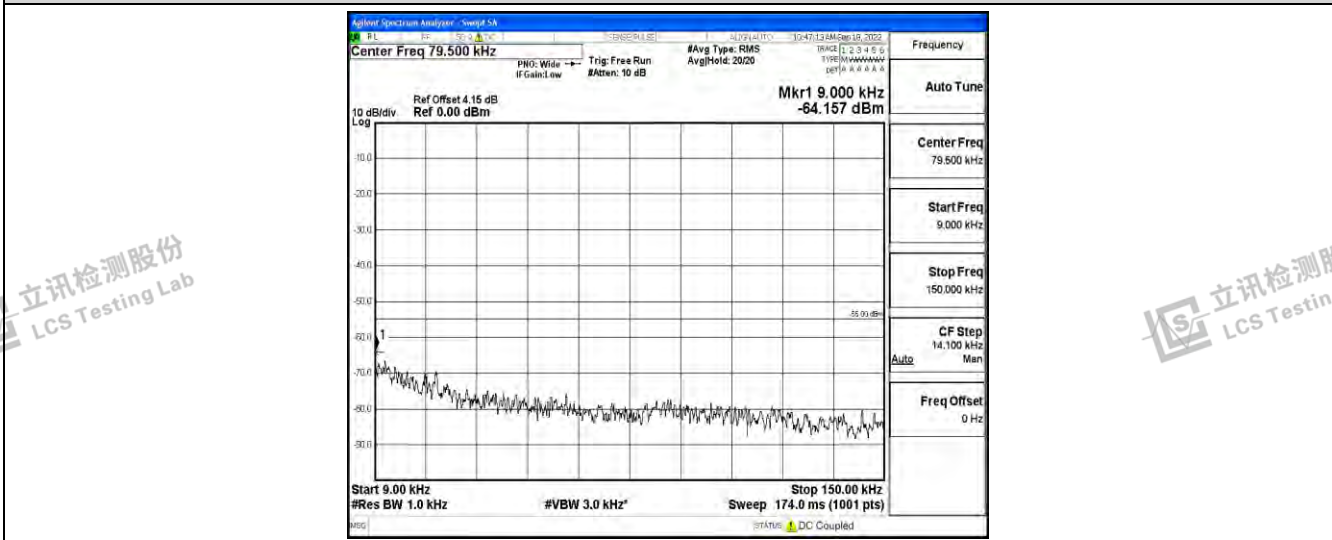

Band7-10MHz-QPSK-21100-1RB#0-Range1:0.009~0.15MHz

Band7-10MHz-QPSK-21100-1RB#0-Range2:0.15~30MHz