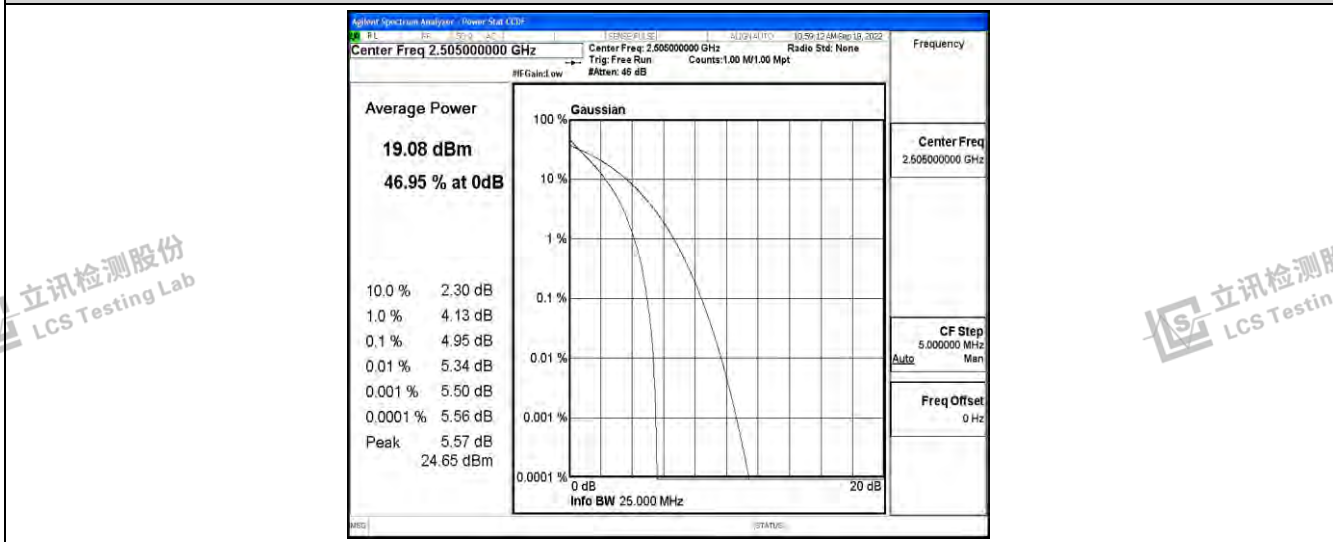

Band7-10MHz-QPSK-20800-50RB#0

Band7-10MHz-QPSK-21100-50RB#0