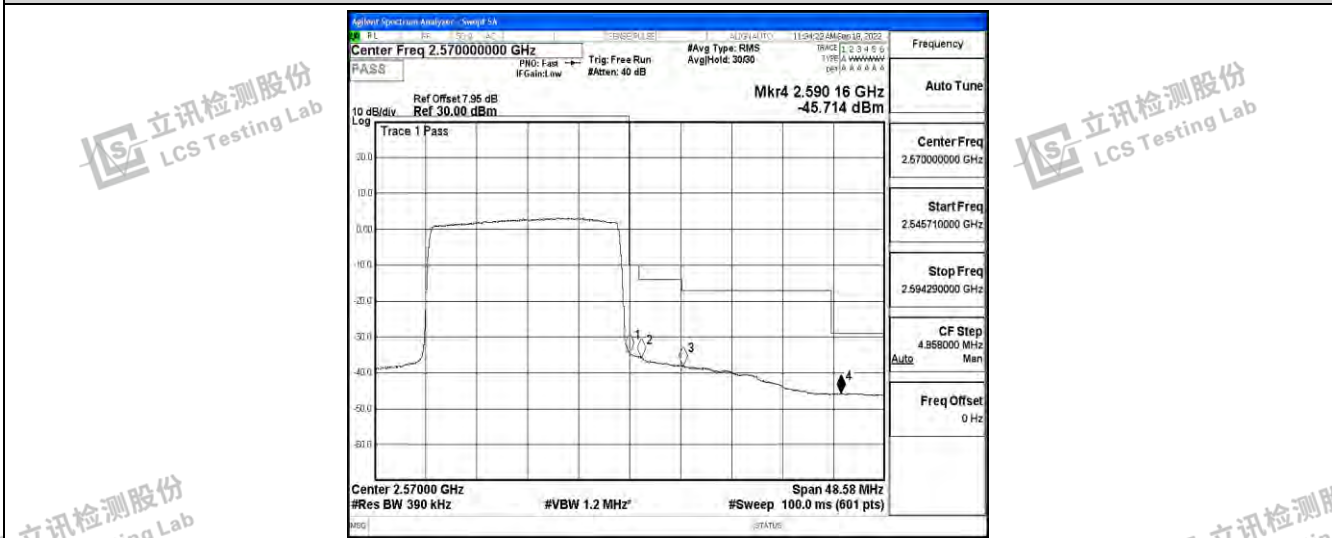

Band7-20MHz-16QAM-21350-100RB#0