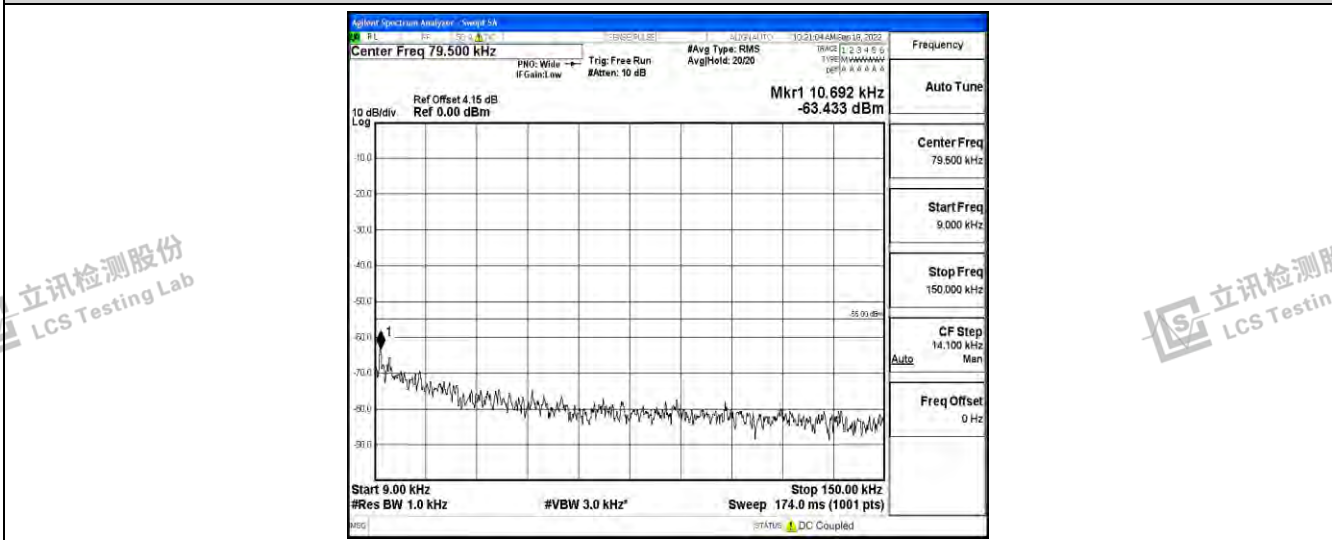

Band7-5MHz-QPSK-21100-1RB#0-Range1:0.009~0.15MHz

Band7-5MHz-QPSK-21100-1RB#0-Range2:0.15~30MHz