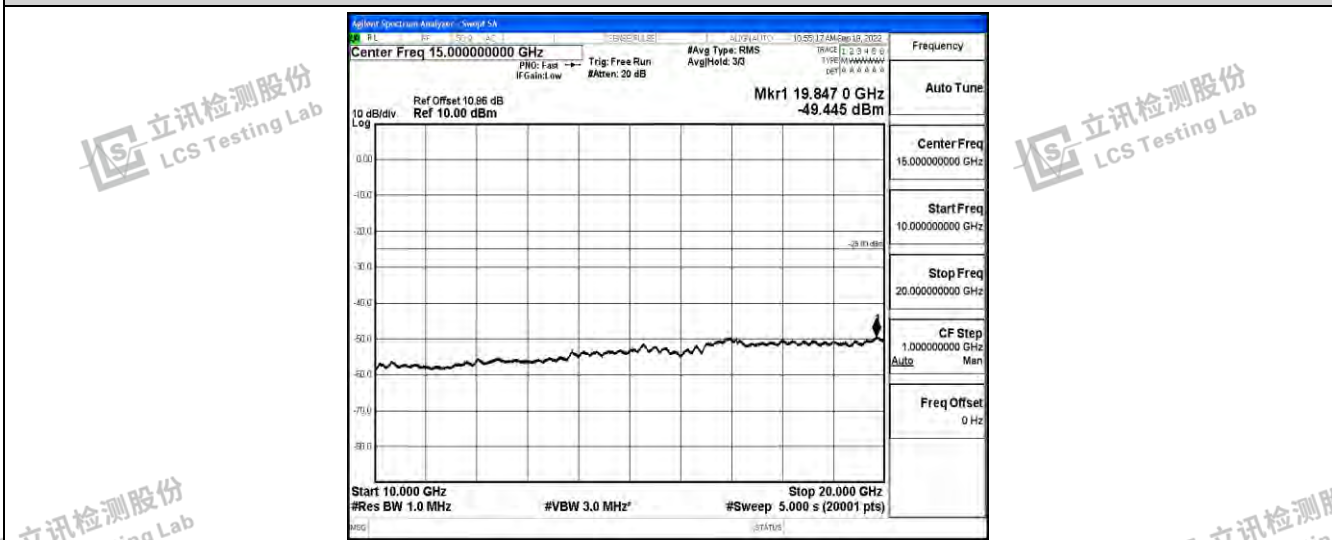

Band7-10MHz-16QAM-21400-1RB#0-Range5:10000~20000MHz

Band7-10MHz-16QAM-21400-1RB#0-Range6:20000~26500MHz

Shenzhen LCS Compliance Testing Laboratory Ltd.
Add: 101, 201 Bldg A & 301 Bldg C, Juji Industrial Park Yabianxueziwei, Shajing Street, Baoan District, Shenzhen, 518000, China
Tel: +(86) 0755-82591330 | E-mail: webmaster@lcs-cert.com | Web: www.lcs-cert.com
Scan code to check authenticity