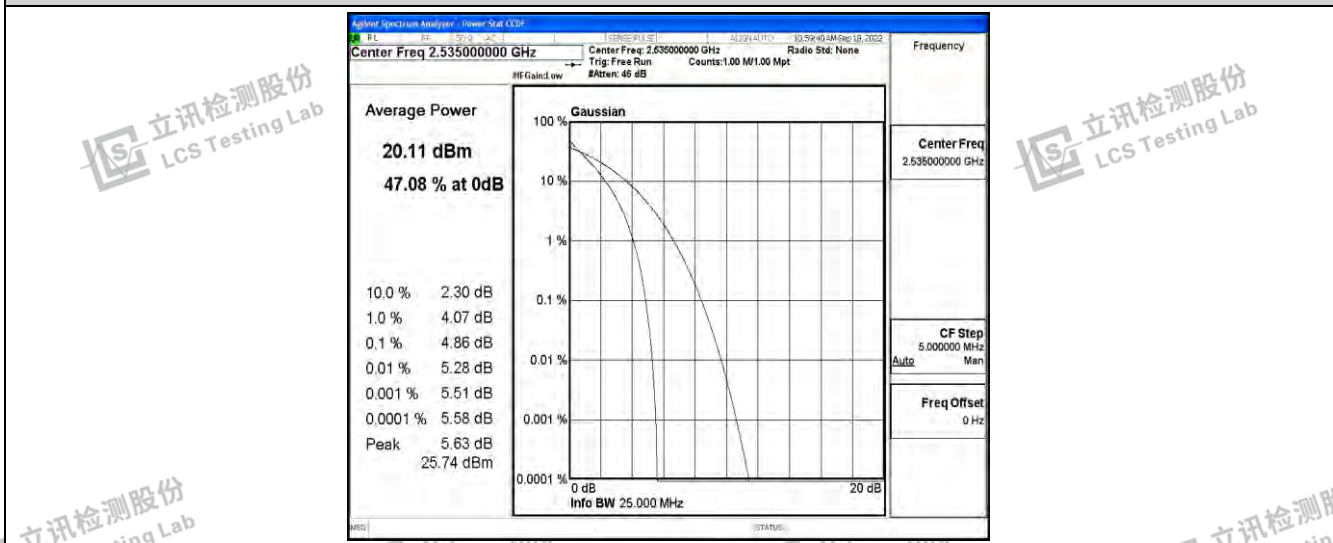

Band7-10MHz-QPSK-21100-50RB#0

Band7-10MHz-QPSK-21400-50RB#0