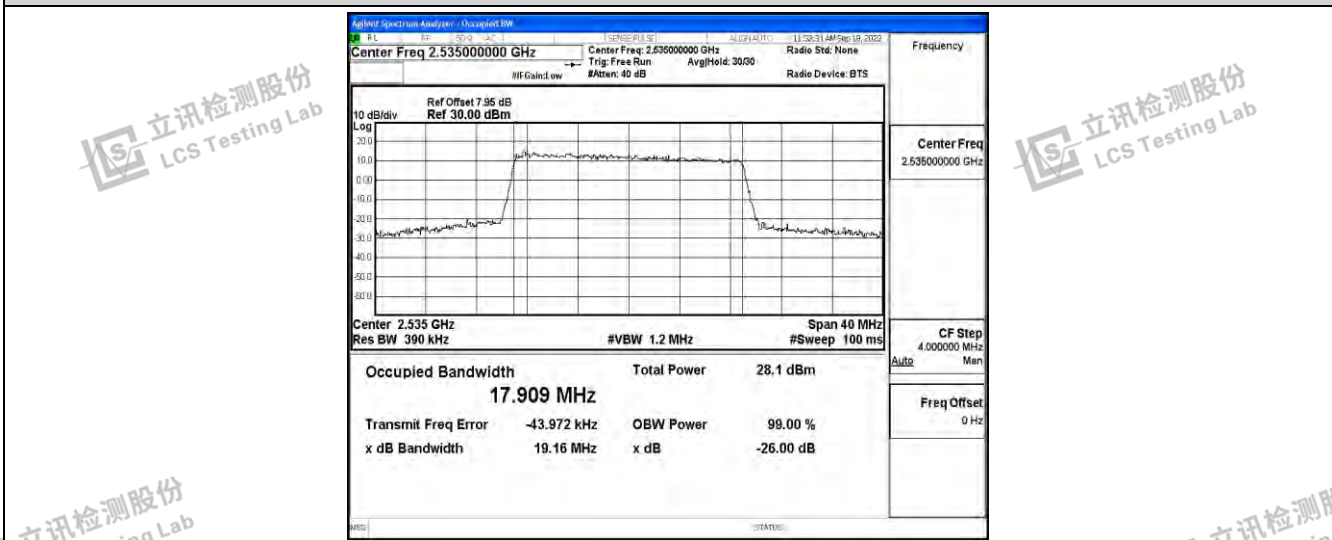

Band7-20MHz-16QAM-21100-100RB#0

Band7-20MHz-16QAM-21350-100RB#0

Shenzhen LCS Compliance Testing Laboratory Ltd.
 Add: 101, 201 Bldg A & 301 Bldg C, Juji Industrial Park Yabianxueziwei, Shajing Street, Baoan District, Shenzhen, 518000, China
 Tel: +(86) 0755-82591330 | E-mail: webmaster@lcs-cert.com | Web: www.lcs-cert.com
 Scan code to check authenticity