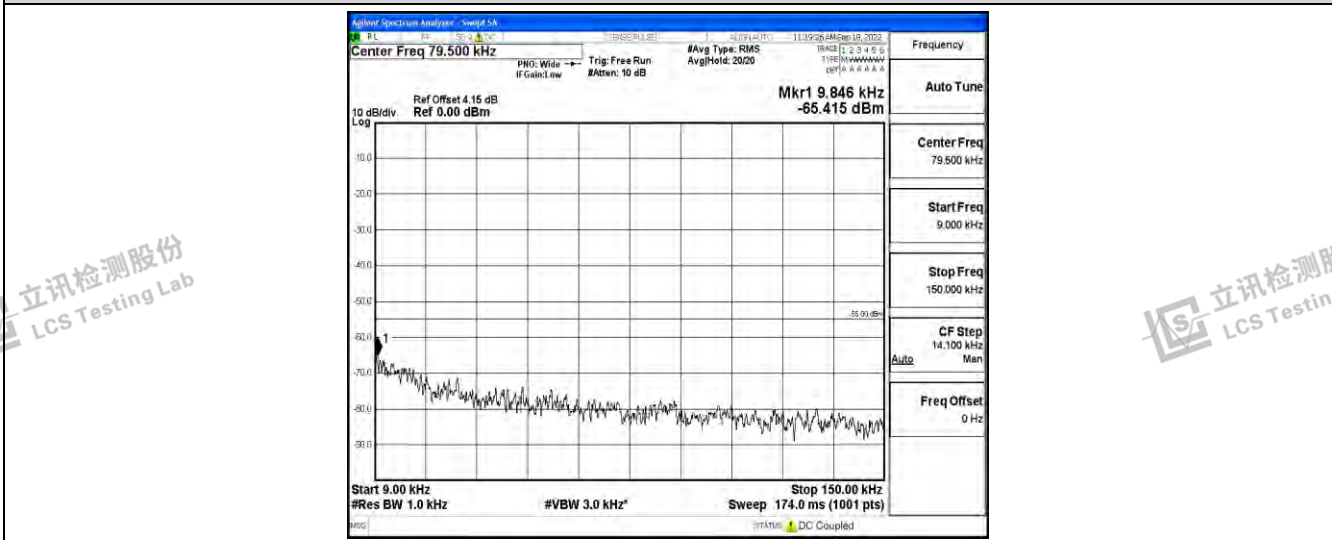

Band7-15MHz-16QAM-21375-1RB#0-Range1:0.009~0.15MHz

Band7-15MHz-16QAM-21375-1RB#0-Range2:0.15~30MHz