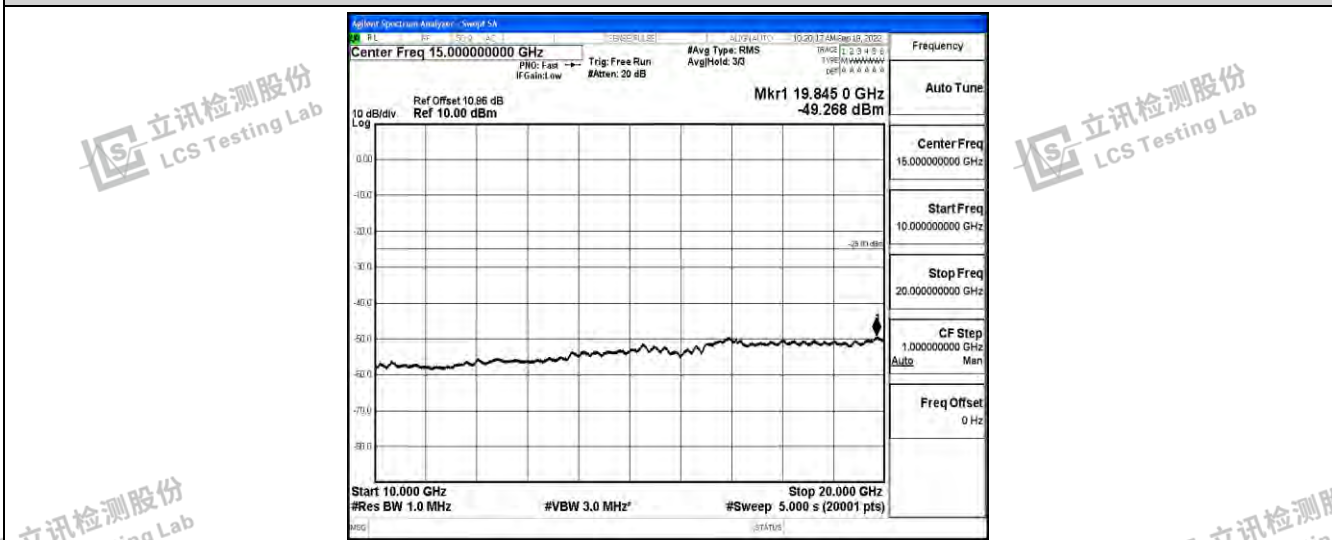

Band7-5MHz-16QAM-20775-1RB#0-Range5:10000~20000MHz

Band7-5MHz-16QAM-20775-1RB#0-Range6:20000~26500MHz