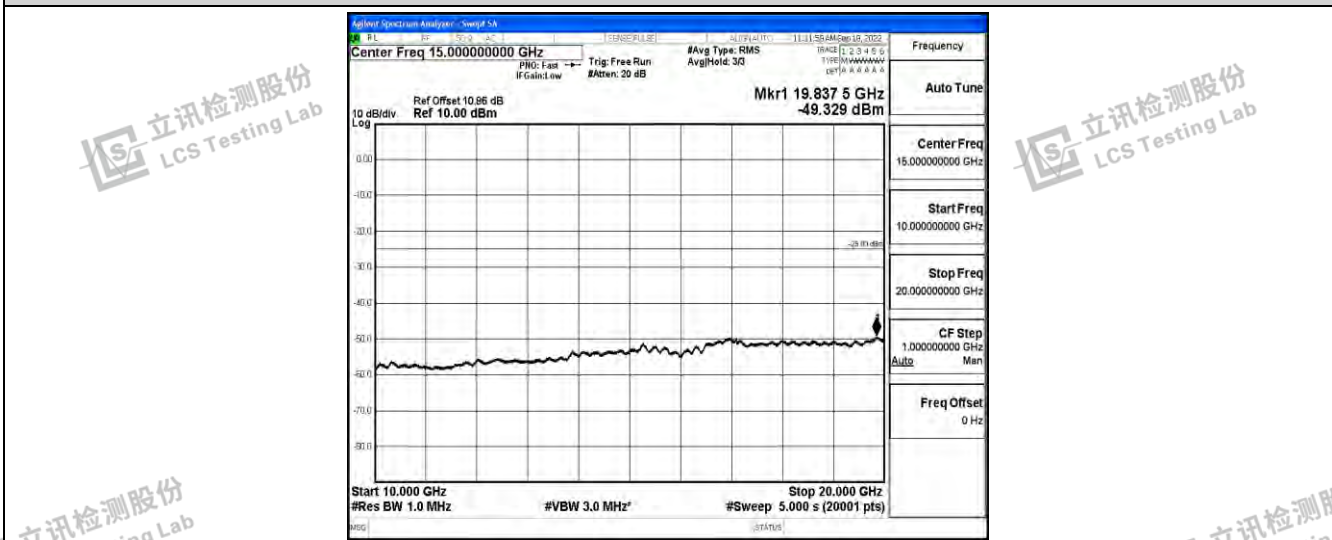

Band7-15MHz-16QAM-20825-1RB#0-Range5:10000~20000MHz

Band7-15MHz-16QAM-20825-1RB#0-Range6:20000~26500MHz

Shenzhen LCS Compliance Testing Laboratory Ltd.
Add: 101, 201 Bldg A & 301 Bldg C, Juji Industrial Park Yabianxueziwei, Shajing Street, Baoan District, Shenzhen, 518000, China
Tel: +(86) 0755-82591330 | E-mail: webmaster@lcs-cert.com | Web: www.lcs-cert.com
Scan code to check authenticity