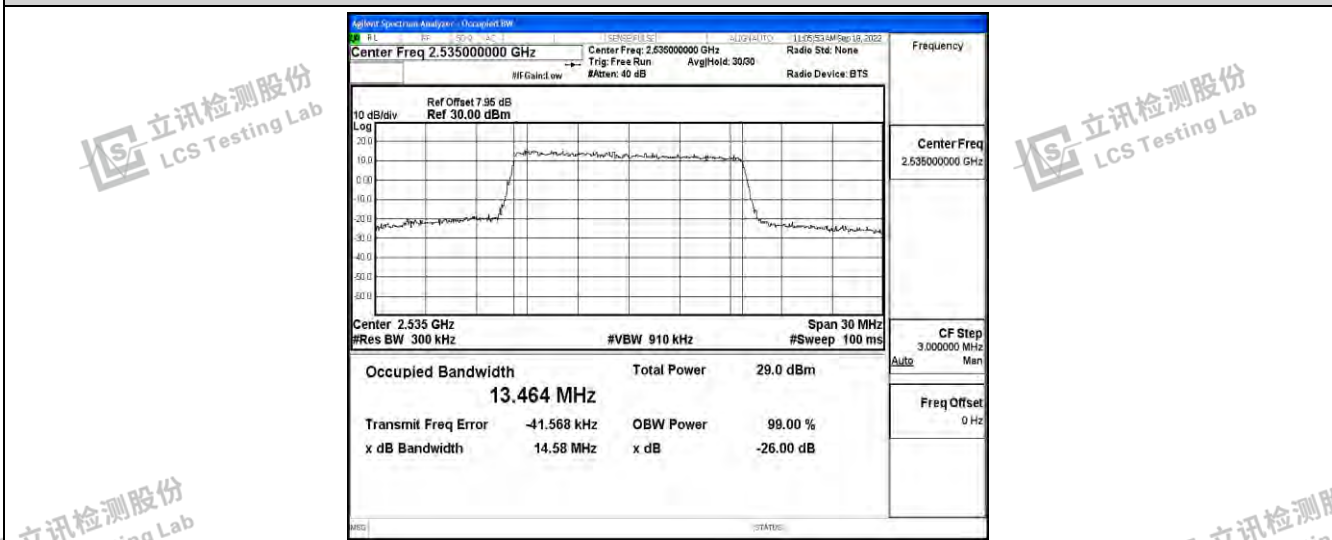

Band7-15MHz-QPSK-21100-75RB#0

Band7-15MHz-QPSK-21375-75RB#0