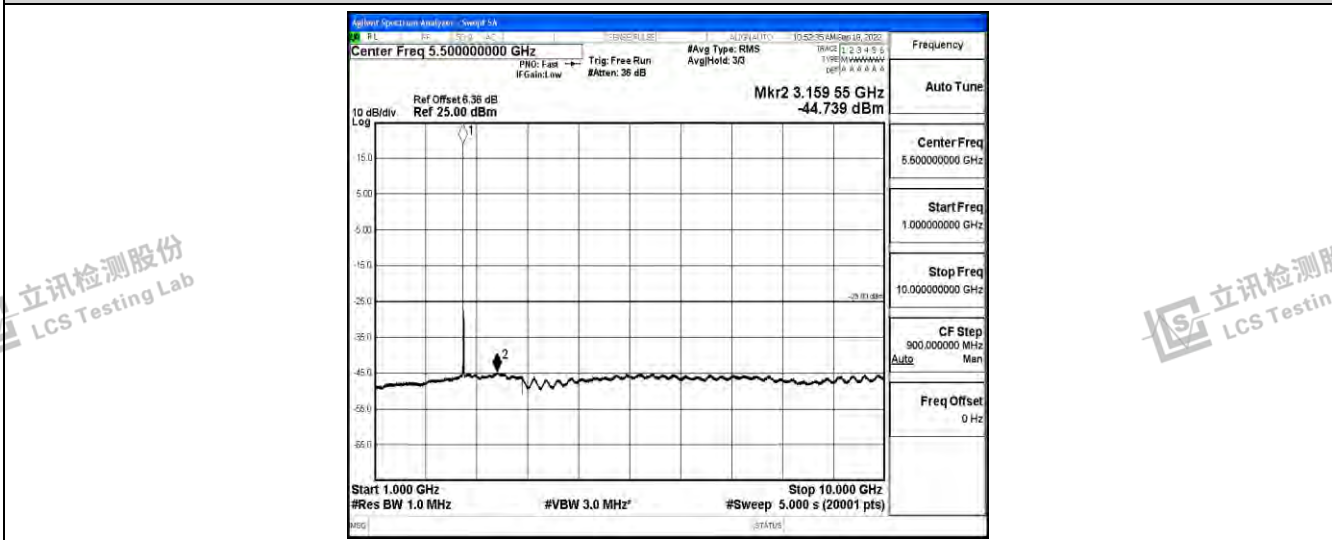

Band7-10MHz-QPSK-21400-1RB#0-Range4:1000~10000MHz

Band7-10MHz-QPSK-21400-1RB#0-Range5:10000~20000MHz