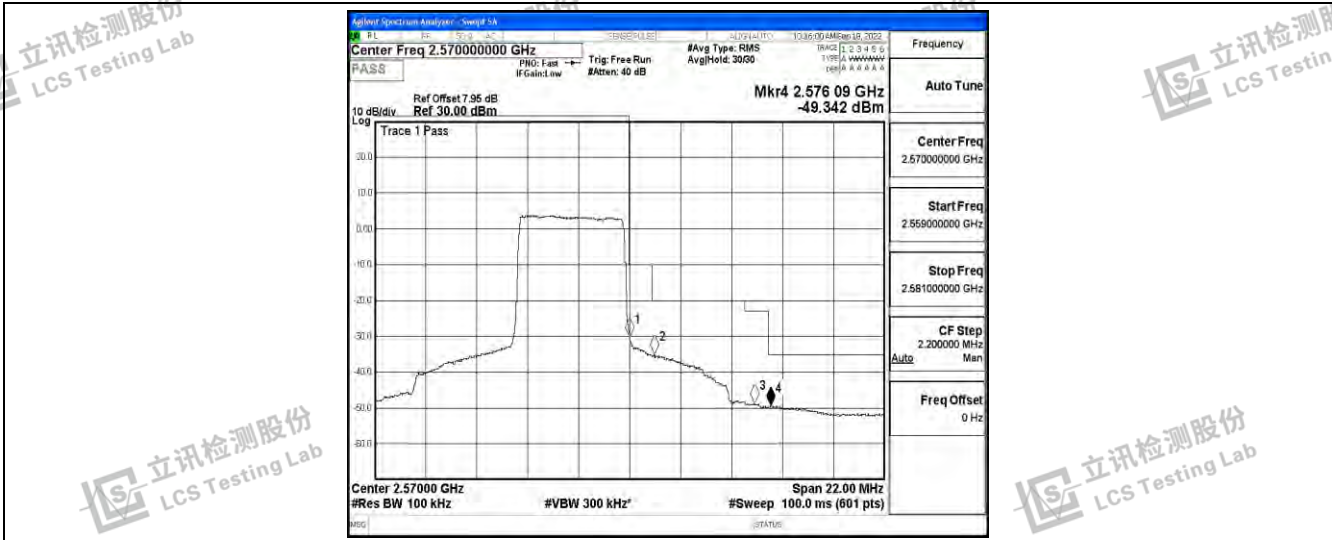

Band7-5MHz-16QAM-20775-25RB#0