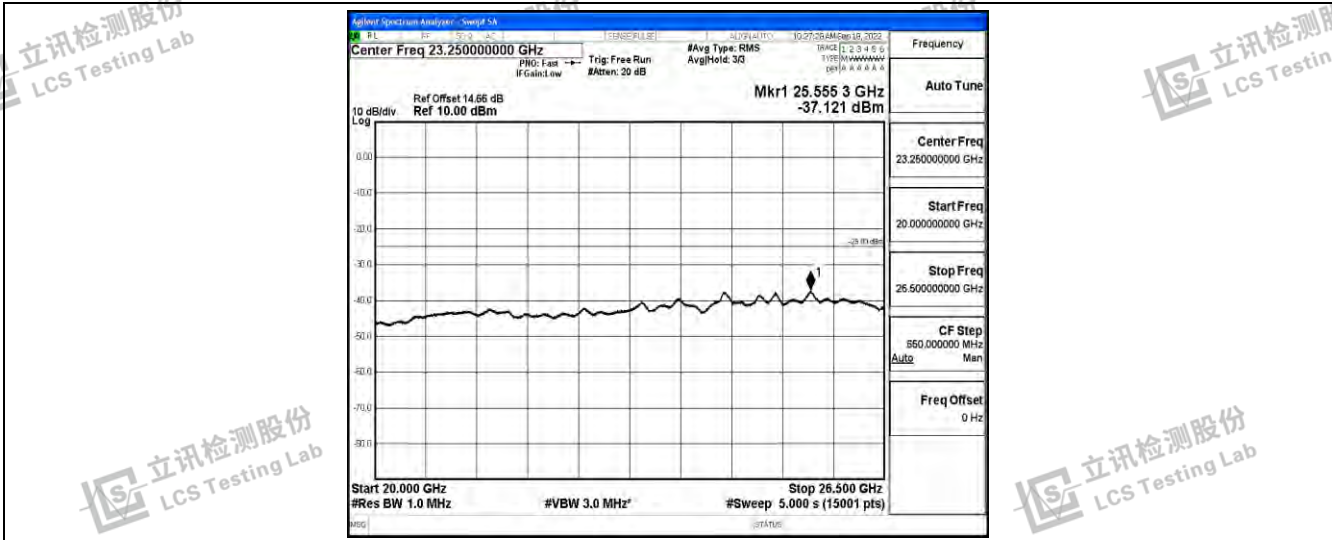

Band7-5MHz-QPSK-21425-1RB#0-Range6:20000~26500MHz

Band7-5MHz-16QAM-20775-1RB#0-Range1:0.009~0.15MHz