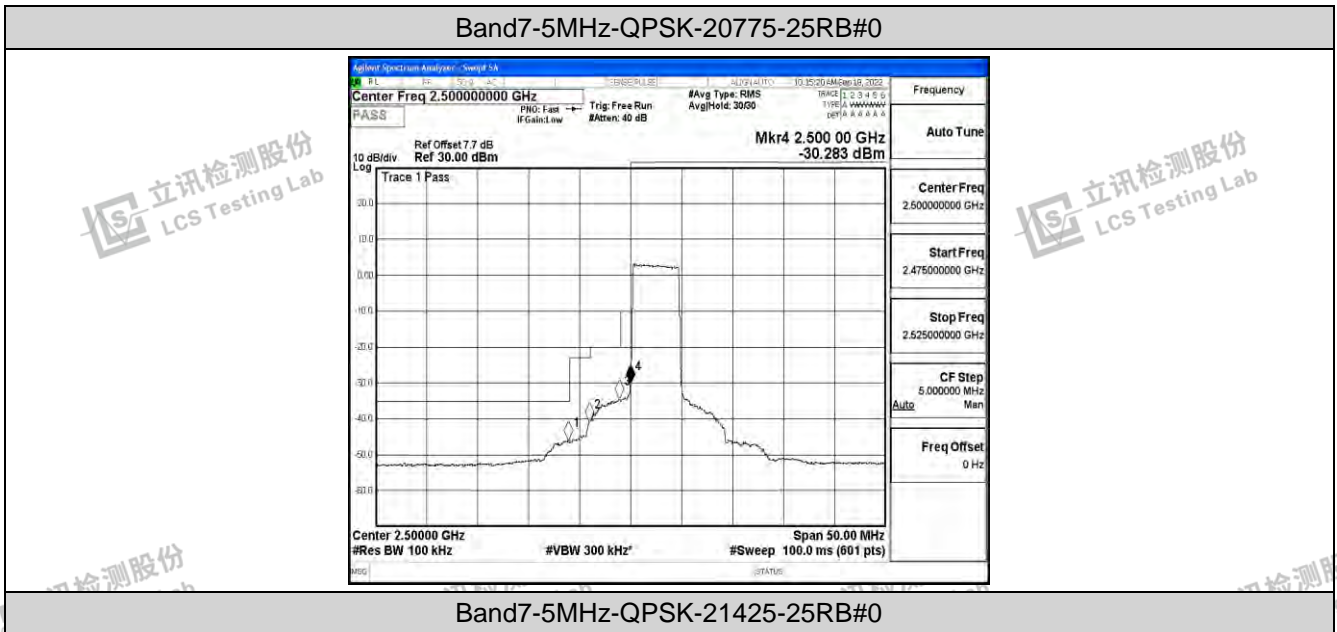

立讯检测股份
LCS Testing Lab

立讯检测股份
LCS Testing Lab

立讯检测股份
LCS Testing Lab

立讯检测股份
LCS Testing Lab

I.4 Band Edge

Test Result

Band	Bandwidth	Modulation	Channel	RB Configuration	Result(dBm)	Verdict
Band7	5MHz	QPSK	20775	25RB#0	-45.98,-40.86,-34.45,-30.28	PASS
Band7	5MHz	QPSK	21425	25RB#0	-30.23,-35.01,-48.66,-49.34	PASS
Band7	5MHz	16QAM	20775	25RB#0	-47.21,-43.30,-36.55,-31.66	PASS
Band7	5MHz	16QAM	21425	25RB#0	-31.04,-36.91,-49.17,-49.99	PASS
Band7	10MHz	QPSK	20800	50RB#0	-45.76,-34.56,-33.44,-31.21	PASS
Band7	10MHz	QPSK	21400	50RB#0	-32.14,-34.36,-38.13,-47.72	PASS
Band7	10MHz	16QAM	20800	50RB#0	-45.75,-36.28,-34.70,-33.32	PASS
Band7	10MHz	16QAM	21400	50RB#0	-34.12,-35.95,-40.20,-47.66	PASS
Band7	15MHz	QPSK	20825	75RB#0	-37.53,-32.45,-31.53,-31.36	PASS
Band7	15MHz	QPSK	21375	75RB#0	-32.07,-32.82,-34.13,-46.34	PASS
Band7	15MHz	16QAM	20825	75RB#0	-40.46,-34.86,-33.61,-33.56	PASS
Band7	15MHz	16QAM	21375	75RB#0	-33.97,-35.14,-37.07,-46.55	PASS
Band7	20MHz	QPSK	20850	100RB#0	-37.35,-34.50,-33.88,-33.03	PASS
Band7	20MHz	QPSK	21350	100RB#0	-33.47,-34.71,-37.18,-45.71	PASS
Band7	20MHz	16QAM	20850	100RB#0	-38.93,-35.54,-34.75,-34.19	PASS
Band7	20MHz	16QAM	21350	100RB#0	-34.48,-35.67,-38.00,-45.71	PASS

Test Graphs

Shenzhen LCS Compliance Testing Laboratory Ltd.
Add: 101, 201 Bldg A & 301 Bldg C, Juji Industrial Park Yabianxueziwei, Shajing Street, Baoan District, Shenzhen, 518000, China
Tel: +(86) 0755-82591330 | E-mail: webmaster@lcs-cert.com | Web: www.lcs-cert.com
Scan code to check authenticity