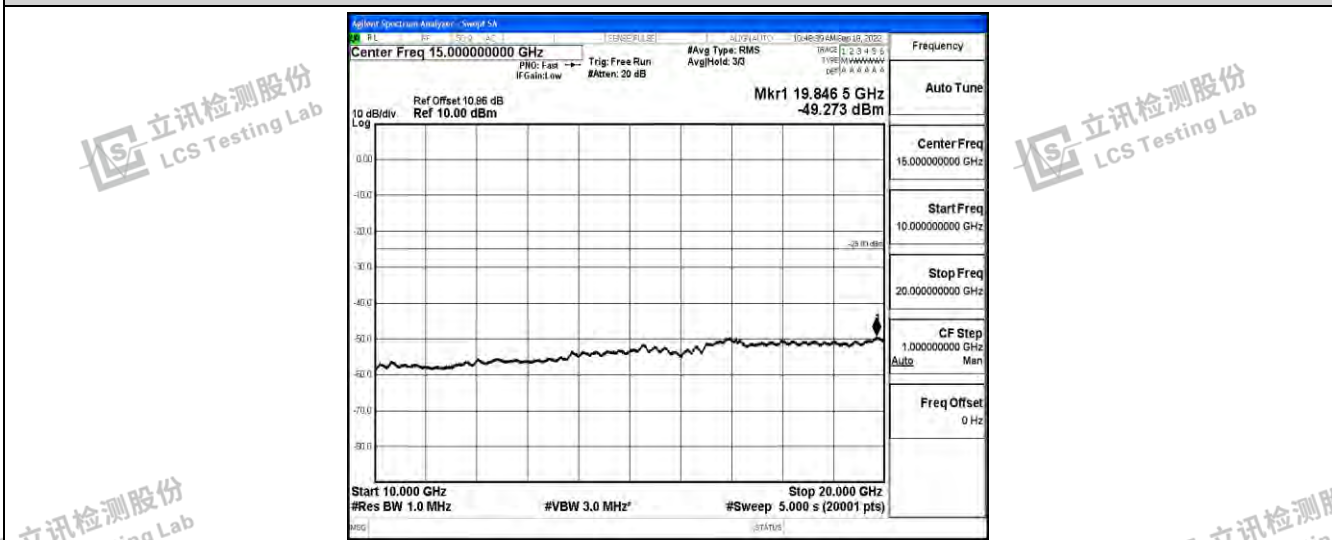

Band7-10MHz-QPSK-21100-1RB#0-Range5:10000~20000MHz

Band7-10MHz-QPSK-21100-1RB#0-Range6:20000~26500MHz

Shenzhen LCS Compliance Testing Laboratory Ltd.
Add: 101, 201 Bldg A & 301 Bldg C, Juji Industrial Park Yabianxueziwei, Shajing Street, Baoan District, Shenzhen, 518000, China
Tel: +(86) 0755-82591330 | E-mail: webmaster@lcs-cert.com | Web: www.lcs-cert.com
Scan code to check authenticity