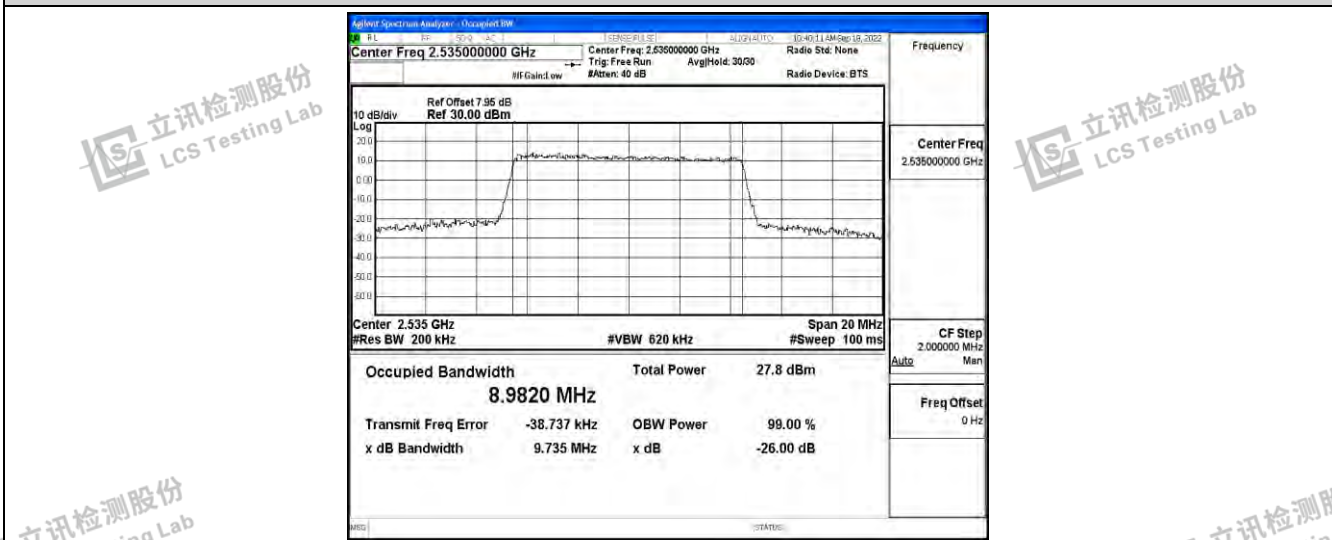

Band7-10MHz-16QAM-21100-50RB#0

Band7-10MHz-16QAM-21400-50RB#0