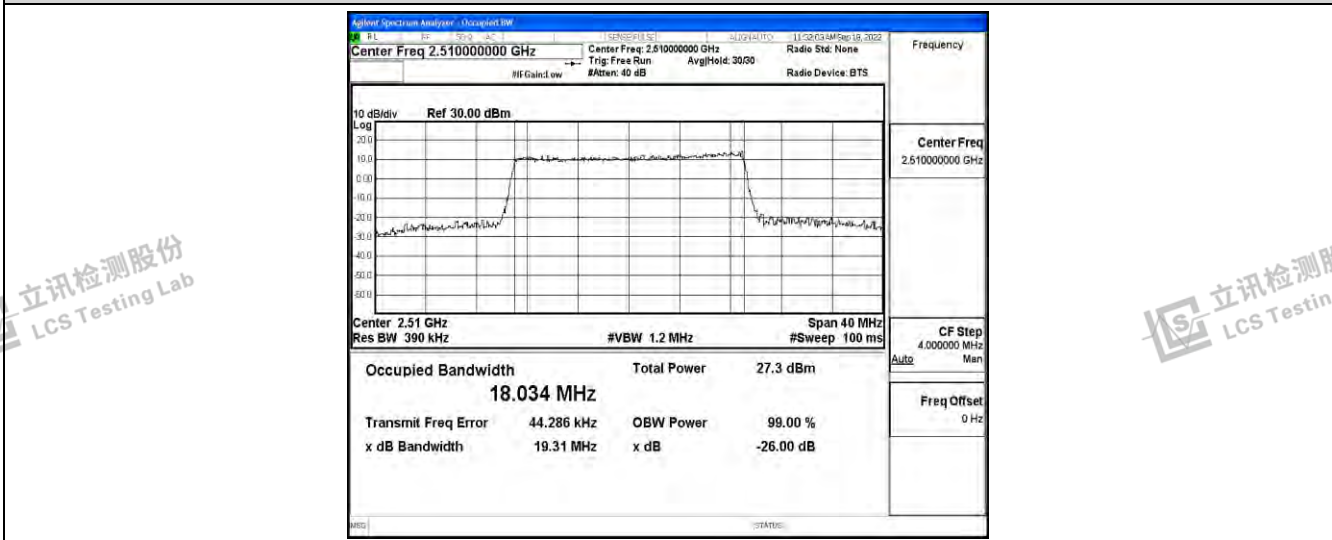

Band7-20MHz-16QAM-21100-100RB#0

Band7-20MHz-16QAM-21350-100RB#0

Shenzhen LCS Compliance Testing Laboratory Ltd.
 Add: 101, 201 Bldg A & 301 Bldg C, Juji Industrial Park Yabianxueziwei, Shajing Street, Baoan District, Shenzhen, 518000, China
 Tel: +(86) 0755-82591330 | E-mail: webmaster@lcs-cert.com | Web: www.lcs-cert.com
 Scan code to check authenticity