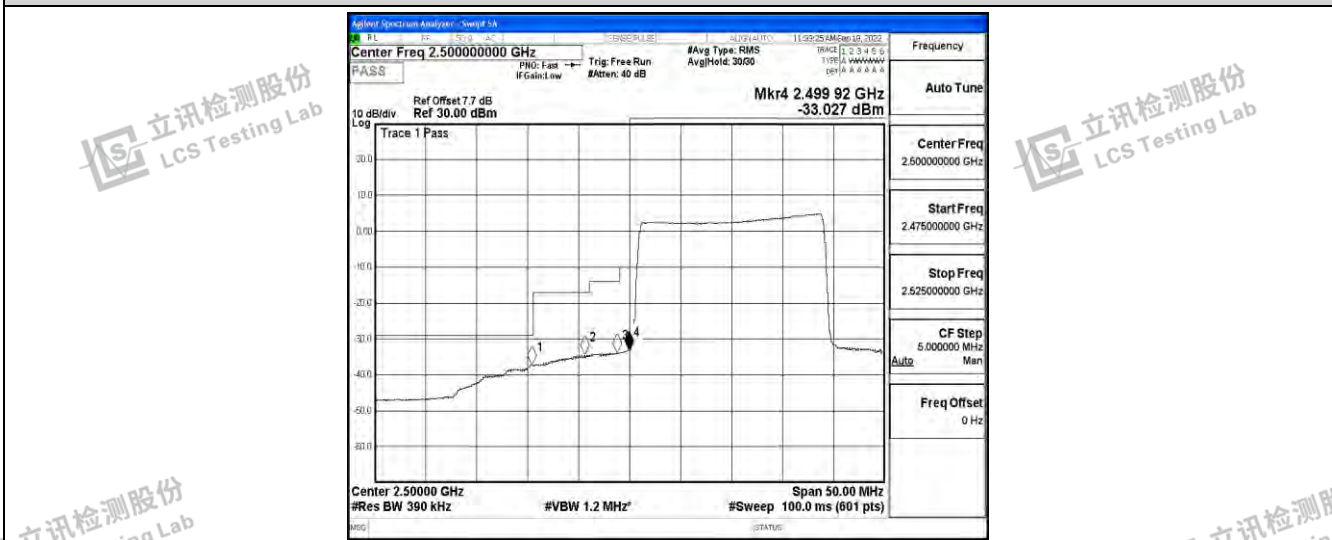

Band7-20MHz-QPSK-20850-100RB#0

Band7-20MHz-QPSK-21350-100RB#0

Shenzhen LCS Compliance Testing Laboratory Ltd.
Add: 101, 201 Bldg A & 301 Bldg C, Juji Industrial Park Yabianxueziwei, Shajing Street, Baoan District, Shenzhen, 518000, China
Tel: +(86) 0755-82591330 | E-mail: webmaster@lcs-cert.com | Web: www.lcs-cert.com
Scan code to check authenticity