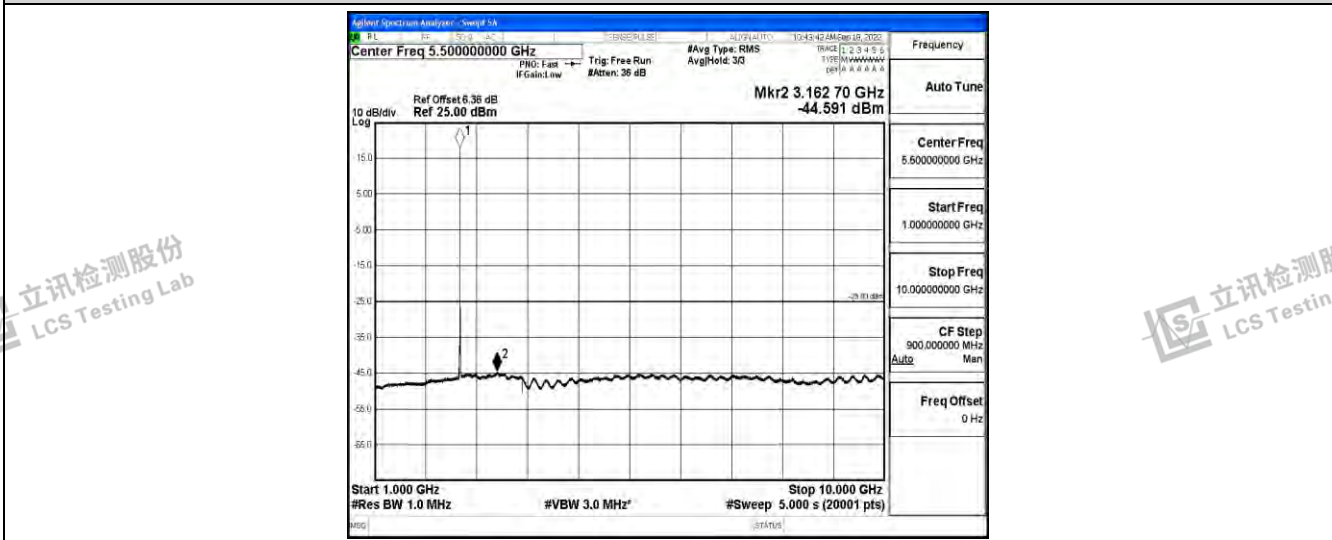

Band7-10MHz-QPSK-20800-1RB#0-Range5:10000~20000MHz

Band7-10MHz-QPSK-20800-1RB#0-Range6:20000~26500MHz

Shenzhen LCS Compliance Testing Laboratory Ltd.
 Add: 101, 201 Bldg A & 301 Bldg C, Juji Industrial Park Yabianxueziwei, Shajing Street, Baoan District, Shenzhen, 518000, China
 Tel: +(86) 0755-82591330 | E-mail: webmaster@lcs-cert.com | Web: www.lcs-cert.com
 Scan code to check authenticity