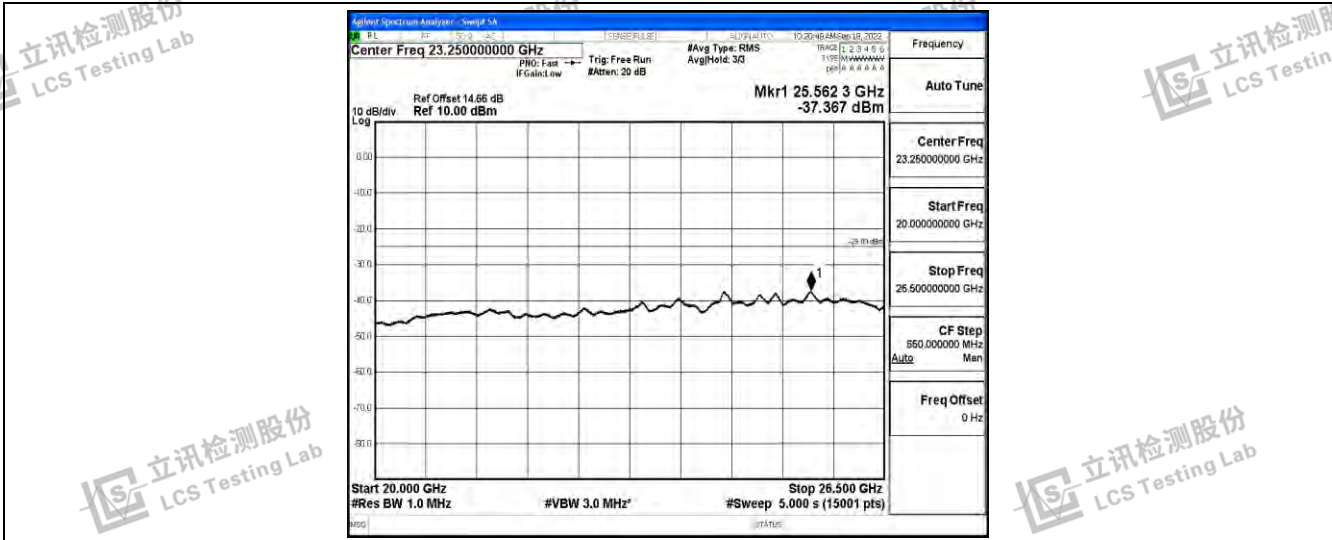

Band7-5MHz-16QAM-20775-1RB#0-Range6:20000~26500MHz

Band7-5MHz-16QAM-21100-1RB#0-Range1:0.009~0.15MHz