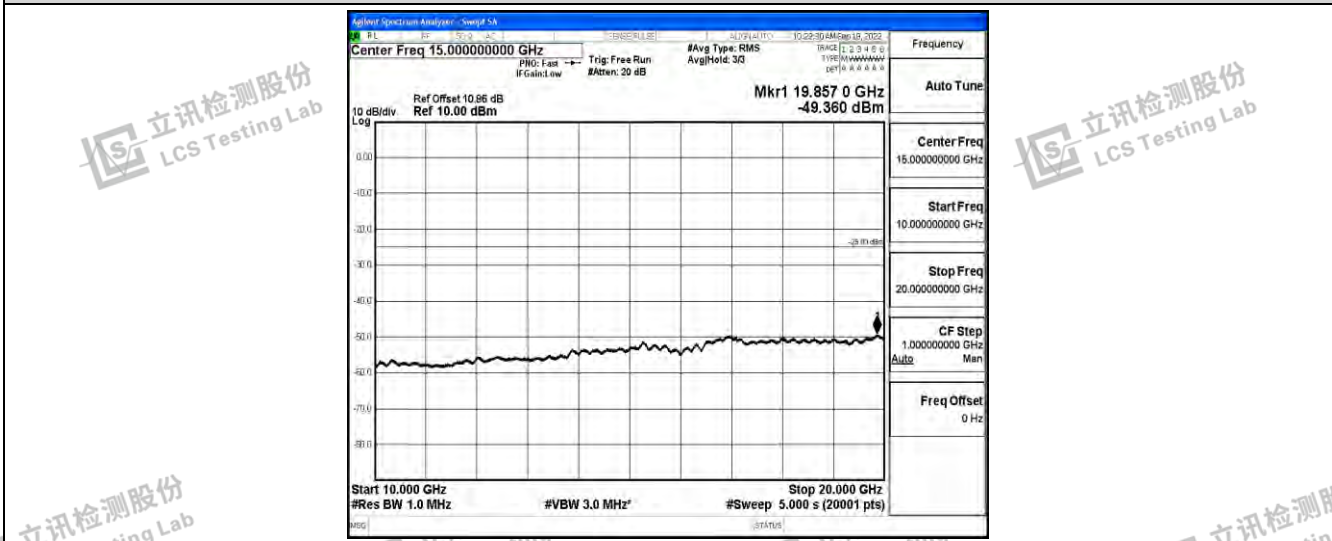

Band7-5MHz-QPSK-21100-1RB#0-Range5:10000~20000MHz

Band7-5MHz-QPSK-21100-1RB#0-Range6:20000~26500MHz

Shenzhen LCS Compliance Testing Laboratory Ltd.
Add: 101, 201 Bldg A & 301 Bldg C, Juji Industrial Park Yabianxueziwei, Shajing Street, Baoan District, Shenzhen, 518000, China
Tel: +(86) 0755-82591330 | E-mail: webmaster@lcs-cert.com | Web: www.lcs-cert.com
Scan code to check authenticity