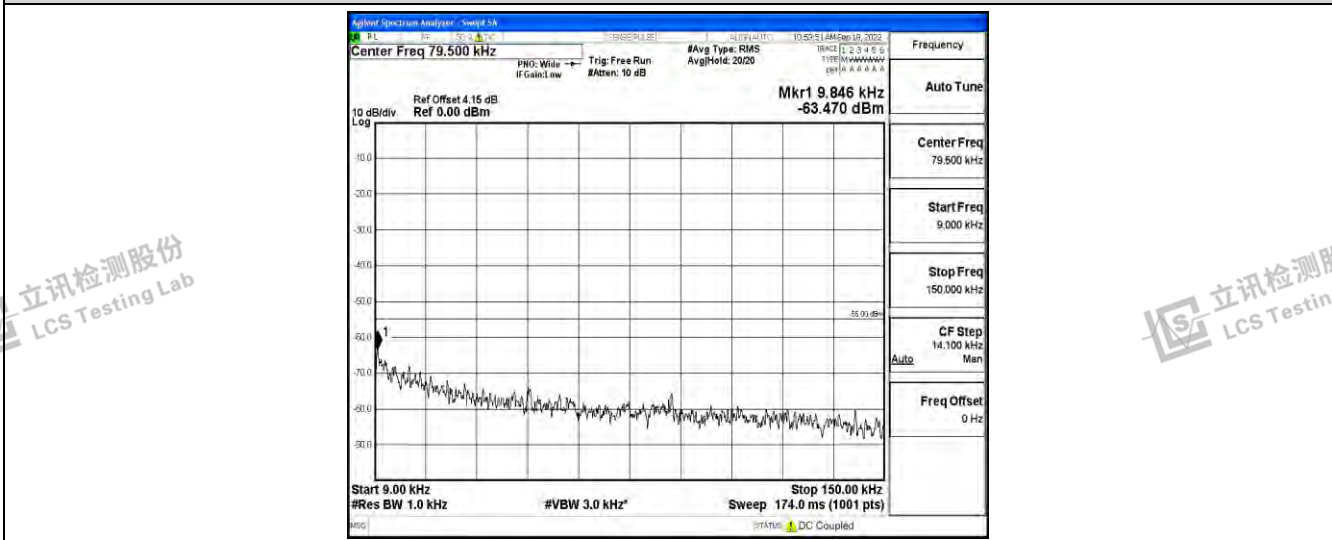

Band7-10MHz-16QAM-21400-1RB#0-Range1:0.009~0.15MHz

Band7-10MHz-16QAM-21400-1RB#0-Range2:0.15~30MHz