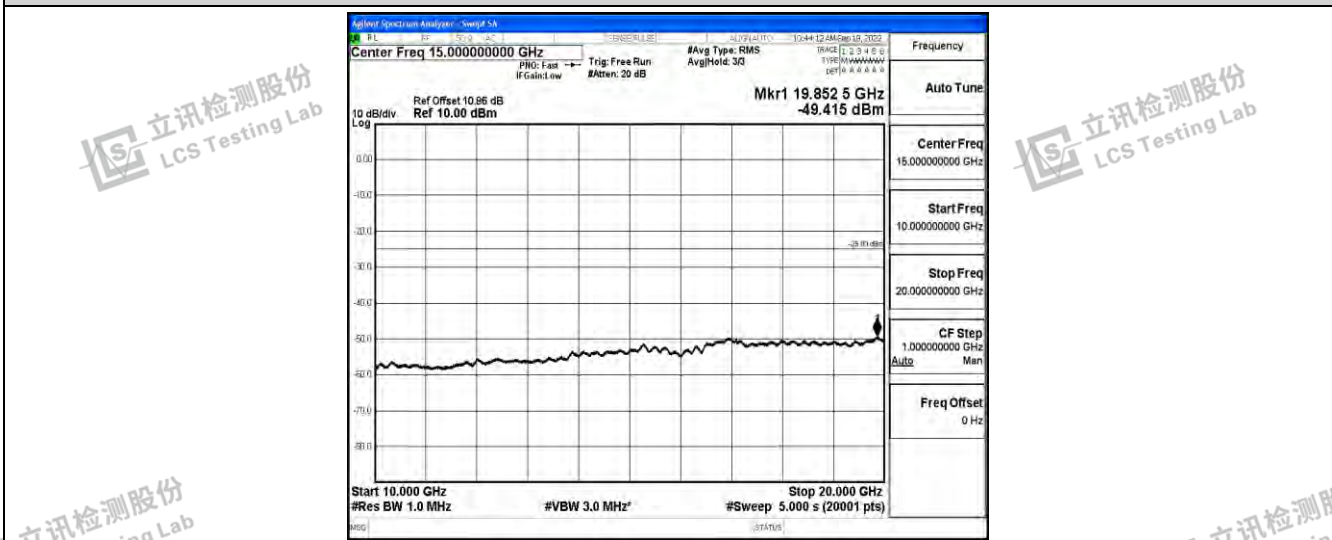

Band7-10MHz-QPSK-20800-1RB#0-Range5:10000~20000MHz

Band7-10MHz-QPSK-20800-1RB#0-Range6:20000~26500MHz

Shenzhen LCS Compliance Testing Laboratory Ltd.
 Add: 101, 201 Bldg A & 301 Bldg C, Juji Industrial Park Yabianxueziwei, Shajing Street, Baoan District, Shenzhen, 518000, China
 Tel: +(86) 0755-82591330 | E-mail: webmaster@lcs-cert.com | Web: www.lcs-cert.com
 Scan code to check authenticity