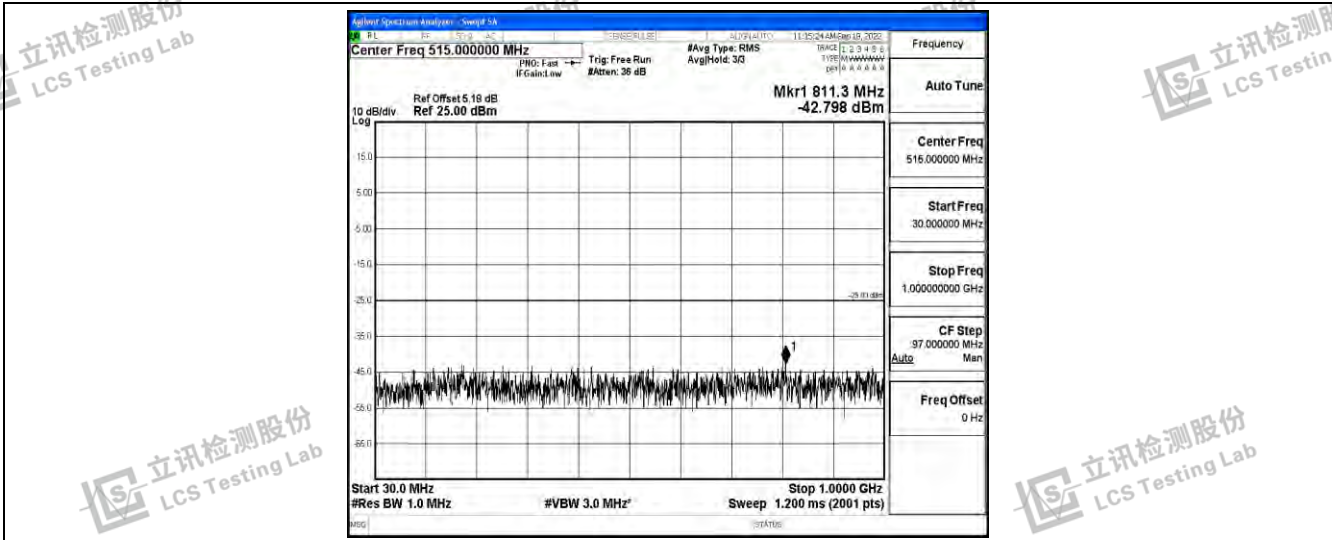

Band7-15MHz-16QAM-21100-1RB#0-Range1:0.009~0.15MHz

Band7-15MHz-16QAM-21100-1RB#0-Range2:0.15~30MHz

Band7-15MHz-16QAM-21100-1RB#0-Range3:30~1000MHz

Band7-15MHz-16QAM-21100-1RB#0-Range4:1000~10000MHz

Band7-15MHz-16QAM-21100-1RB#0-Range5:10000~20000MHz