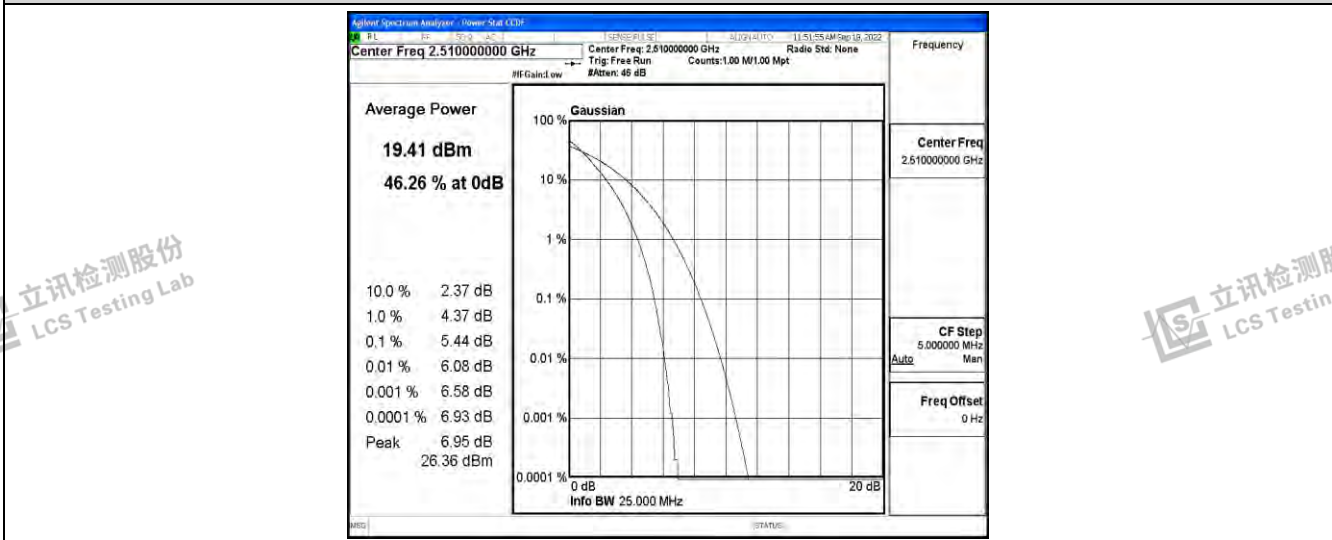

Band7-20MHz-QPSK-20850-100RB#0

Band7-20MHz-QPSK-21100-100RB#0

Band7-20MHz-QPSK-21350-100RB#0

Shenzhen LCS Compliance Testing Laboratory Ltd.
Add: 101, 201 Bldg A & 301 Bldg C, Juji Industrial Park Yabianxueziwei, Shajing Street, Baoan District, Shenzhen, 518000, China
Tel: +(86) 0755-82591330 | E-mail: webmaster@lcs-cert.com | Web: www.lcs-cert.com
Scan code to check authenticity