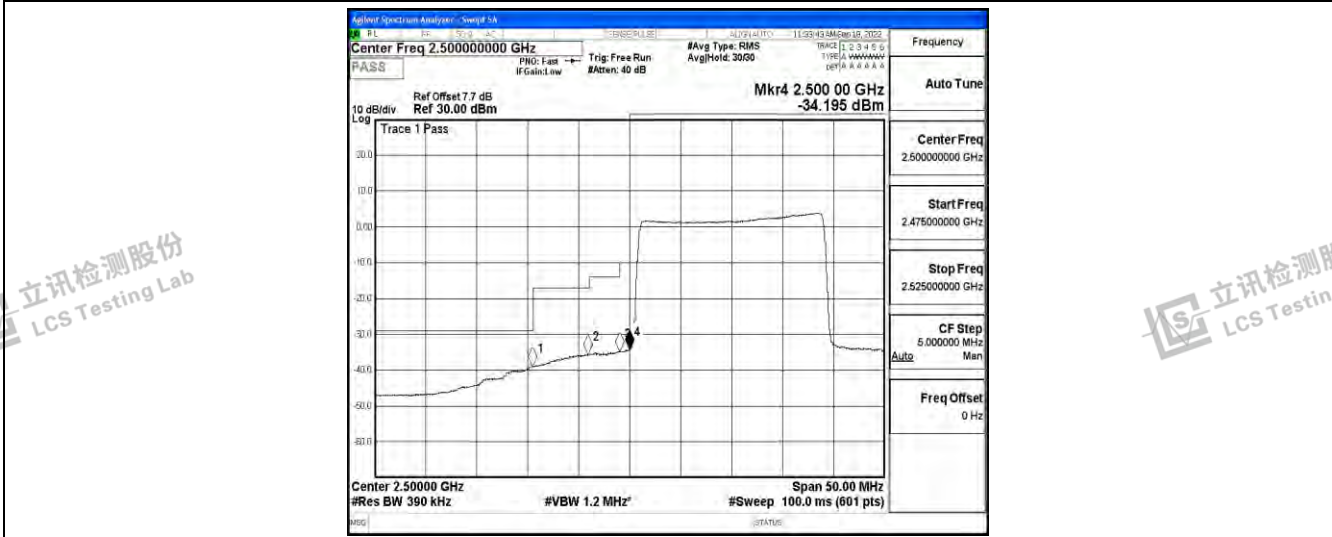

Band7-20MHz-16QAM-20850-100RB#0

Band7-20MHz-16QAM-21350-100RB#0