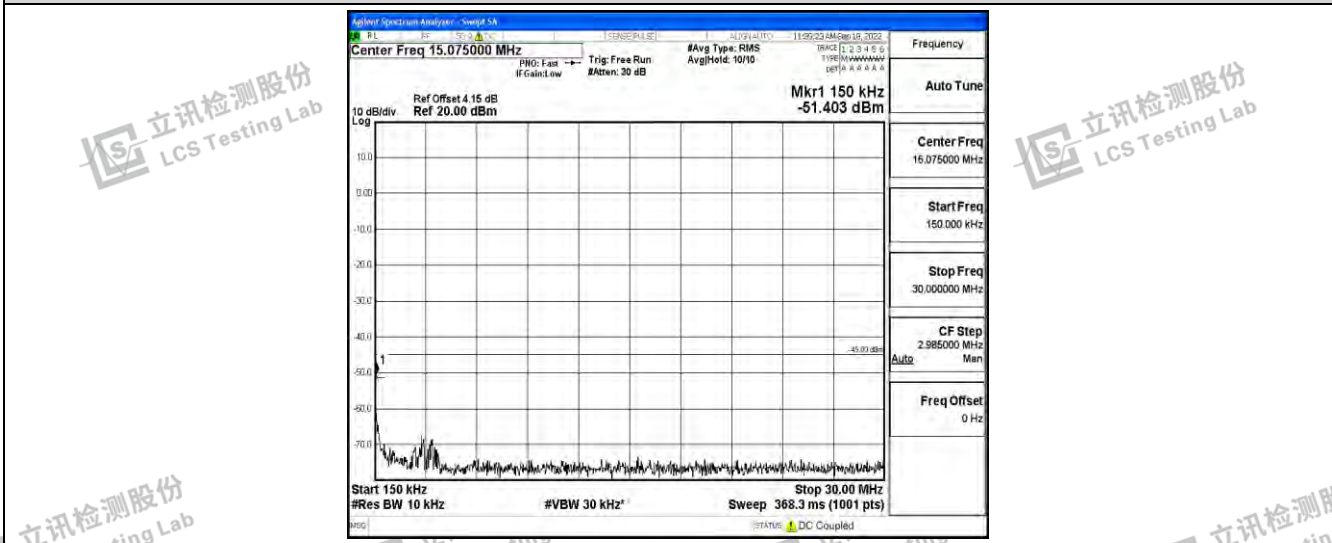

Band7-20MHz-QPSK-21100-1RB#0-Range2:0.15~30MHz

Band7-20MHz-QPSK-21100-1RB#0-Range3:30~1000MHz