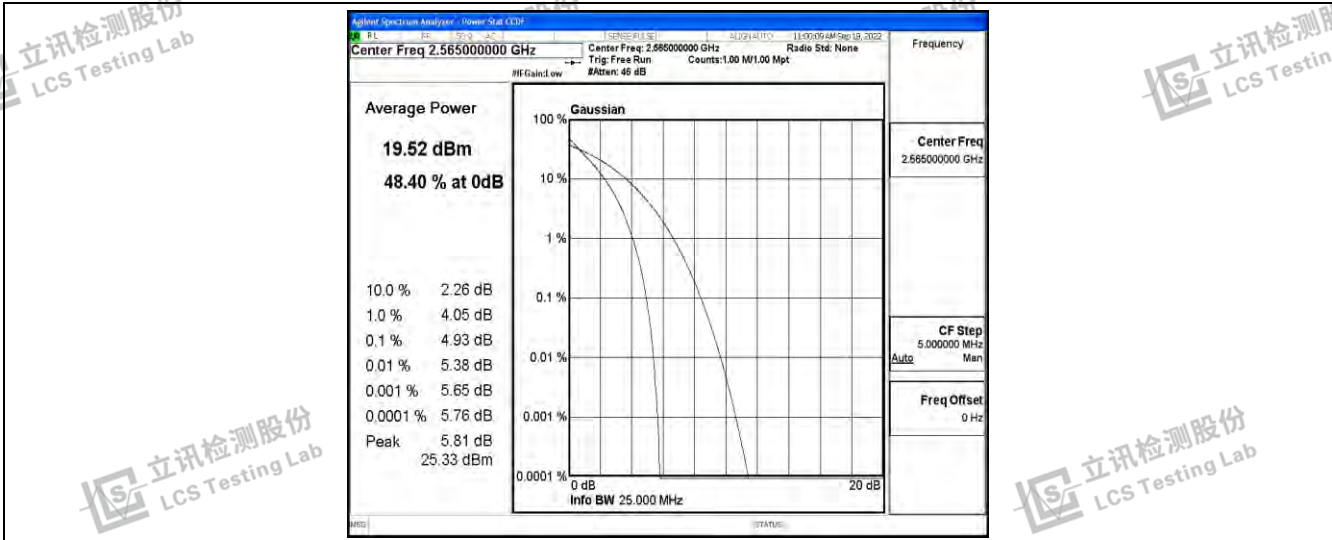

Band7-10MHz-QPSK-21400-50RB#0

Band7-10MHz-16QAM-20800-50RB#0