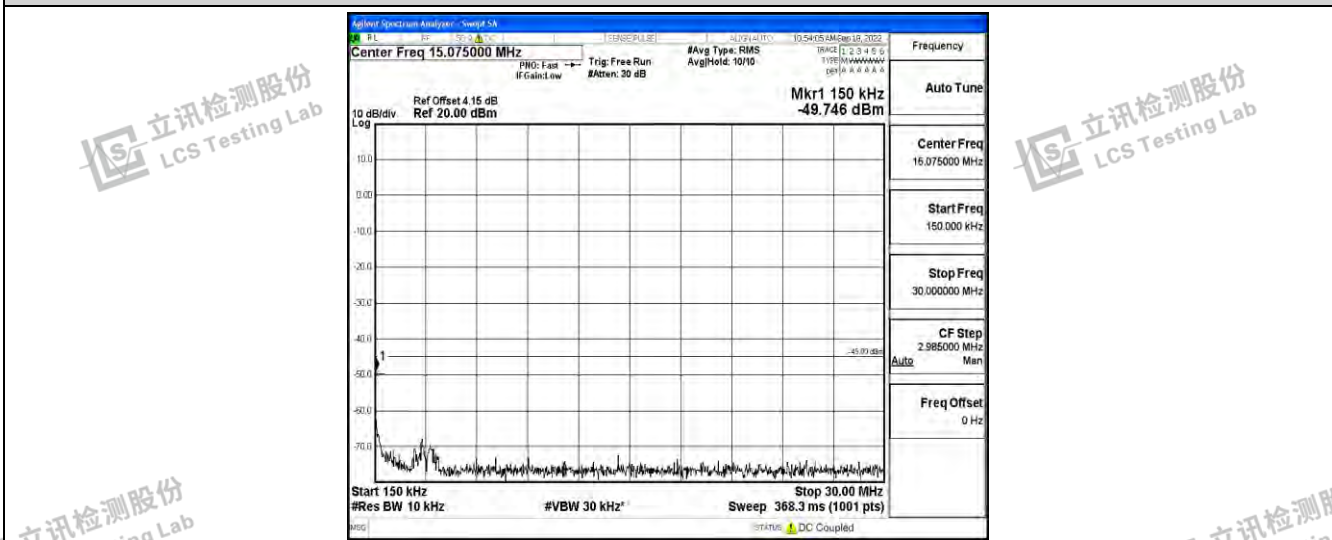

Band7-10MHz-16QAM-21400-1RB#0-Range2:0.15~30MHz

Band7-10MHz-16QAM-21400-1RB#0-Range3:30~1000MHz

Shenzhen LCS Compliance Testing Laboratory Ltd.
Add: 101, 201 Bldg A & 301 Bldg C, Juji Industrial Park Yabianxueziwei, Shajing Street, Baoan District, Shenzhen, 518000, China
Tel: +(86) 0755-82591330 | E-mail: webmaster@lcs-cert.com | Web: www.lcs-cert.com
Scan code to check authenticity