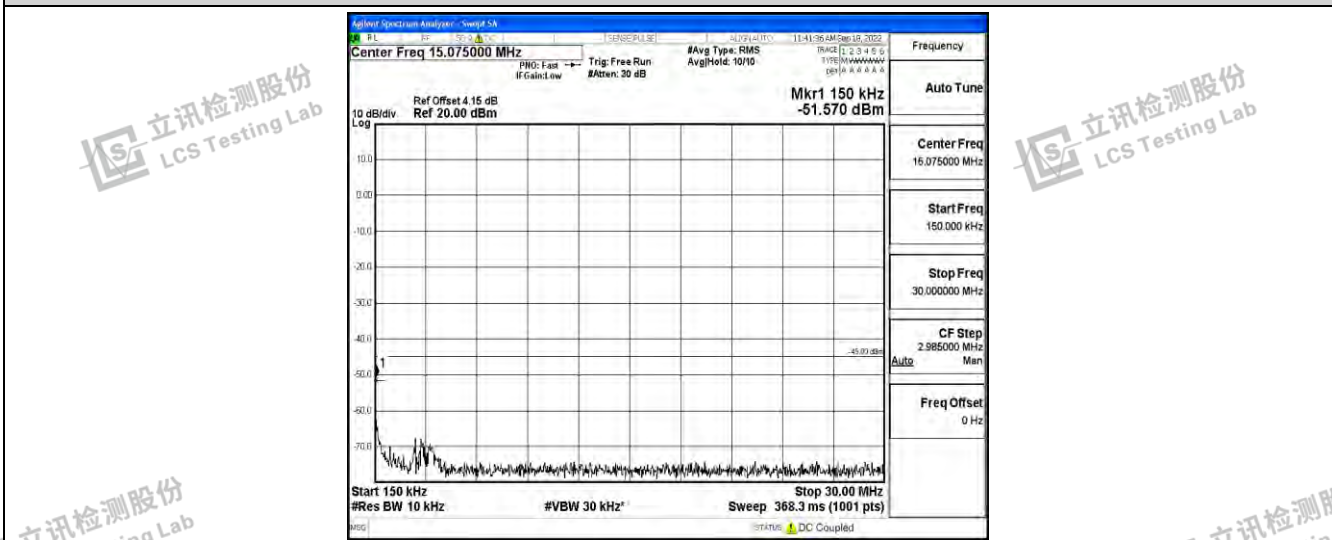

Band7-20MHz-16QAM-21100-1RB#0-Range2:0.15~30MHz

Band7-20MHz-16QAM-21100-1RB#0-Range3:30~1000MHz

Shenzhen LCS Compliance Testing Laboratory Ltd.
Add: 101, 201 Bldg A & 301 Bldg C, Juji Industrial Park Yabianxueziwei, Shajing Street, Baoan District, Shenzhen, 518000, China
Tel: +(86) 0755-82591330 | E-mail: webmaster@lcs-cert.com | Web: www.lcs-cert.com
Scan code to check authenticity