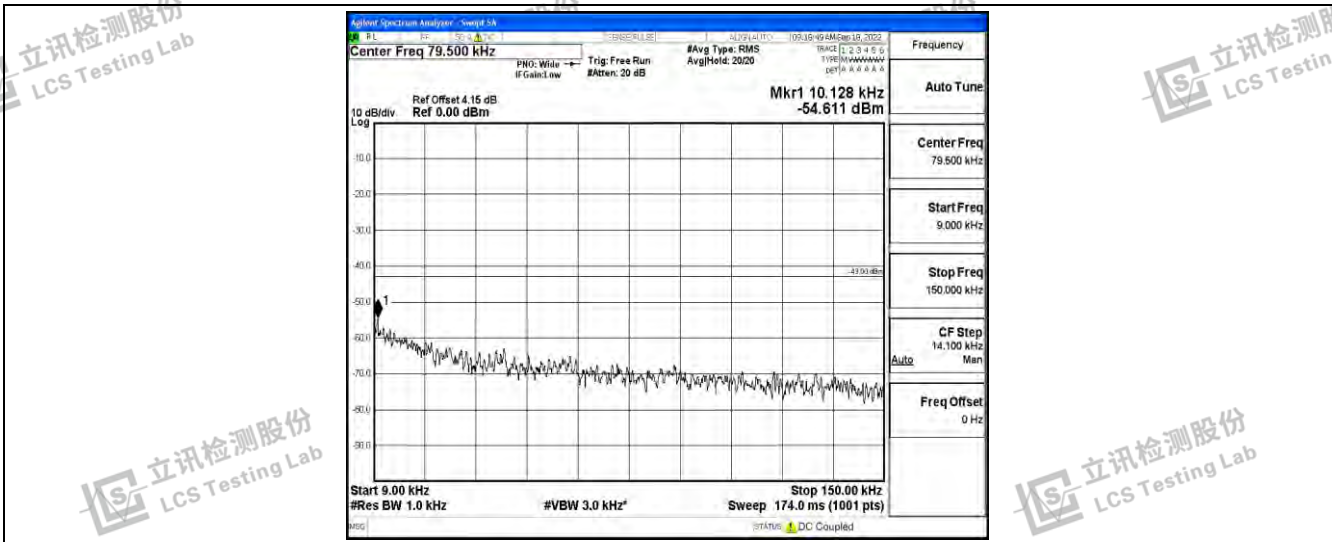

Band5-3MHz-16QAM-20415-1RB#0-Range3:30~1000MHz

Band5-3MHz-16QAM-20415-1RB#0-Range4:1000~10000MHz

Band5-3MHz-16QAM-20525-1RB#0-Range1:0.009~0.15MHz

Shenzhen LCS Compliance Testing Laboratory Ltd.
 Add: 101, 201 Bldg A & 301 Bldg C, Juji Industrial Park Yabianxueziwei, Shajing Street, Baoan District, Shenzhen, 518000, China
 Tel: +(86) 0755-82591330 | E-mail: webmaster@lcs-cert.com | Web: www.lcs-cert.com
 Scan code to check authenticity