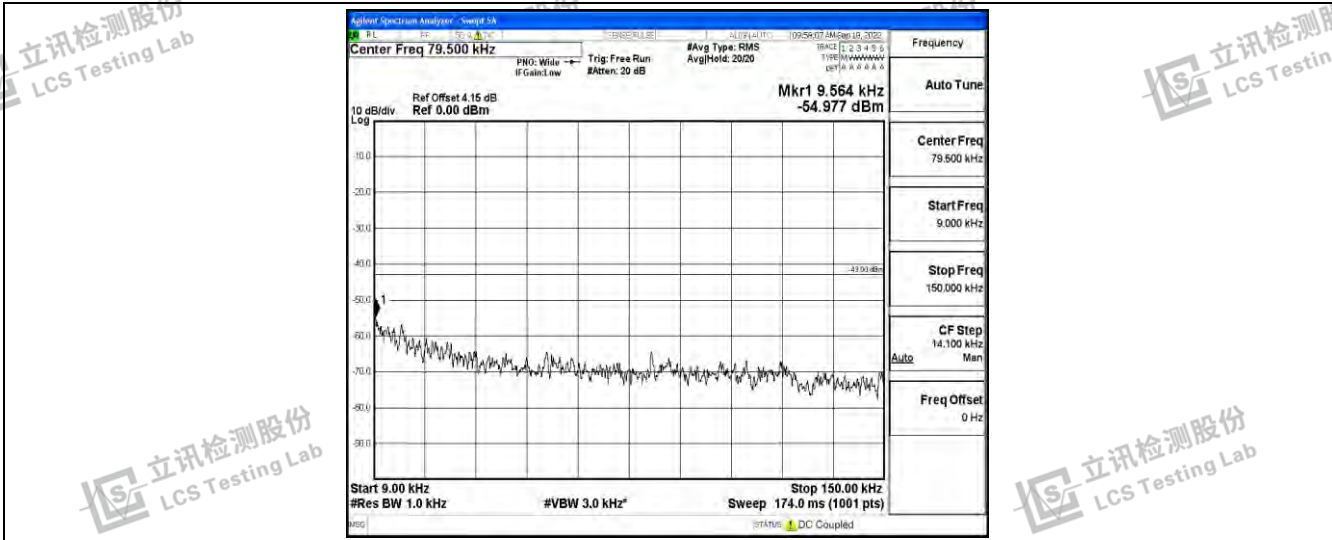

Band5-10MHz-QPSK-20450-1RB#0-Range3:30~1000MHz

Band5-10MHz-QPSK-20450-1RB#0-Range4:1000~10000MHz

Band5-10MHz-QPSK-20525-1RB#0-Range1:0.009~0.15MHz

Shenzhen LCS Compliance Testing Laboratory Ltd.
 Add: 101, 201 Bldg A & 301 Bldg C, Juji Industrial Park Yabianxueziwei, Shajing Street, Baoan District, Shenzhen, 518000, China
 Tel: +(86) 0755-82591330 | E-mail: webmaster@lcs-cert.com | Web: www.lcs-cert.com
 Scan code to check authenticity