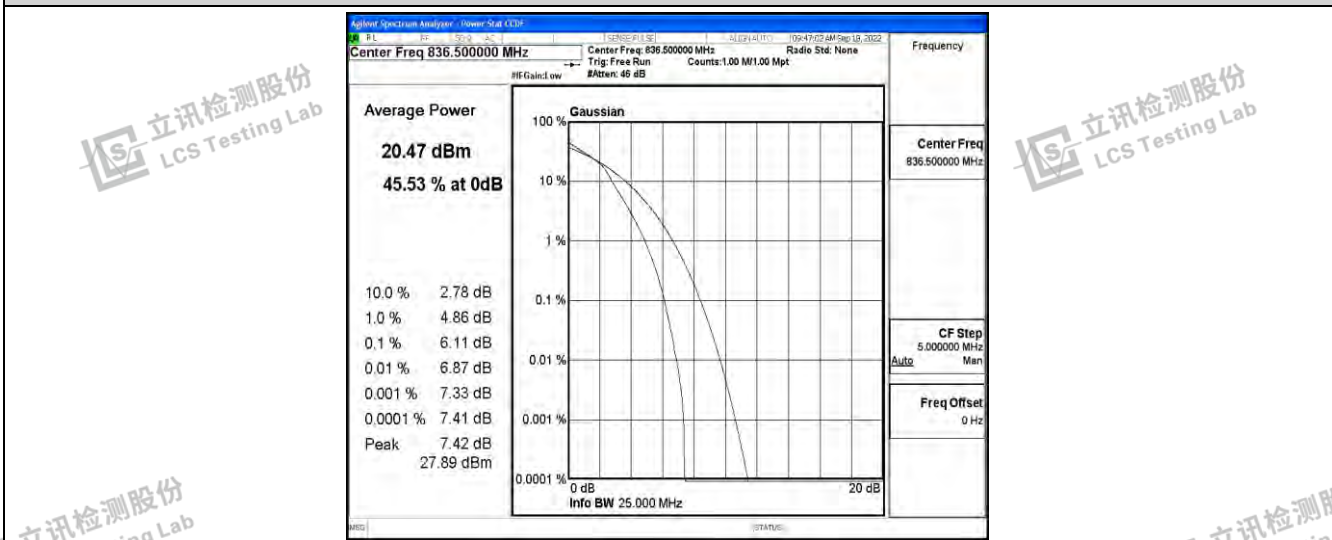

Band5-5MHz-16QAM-20525-25RB#0