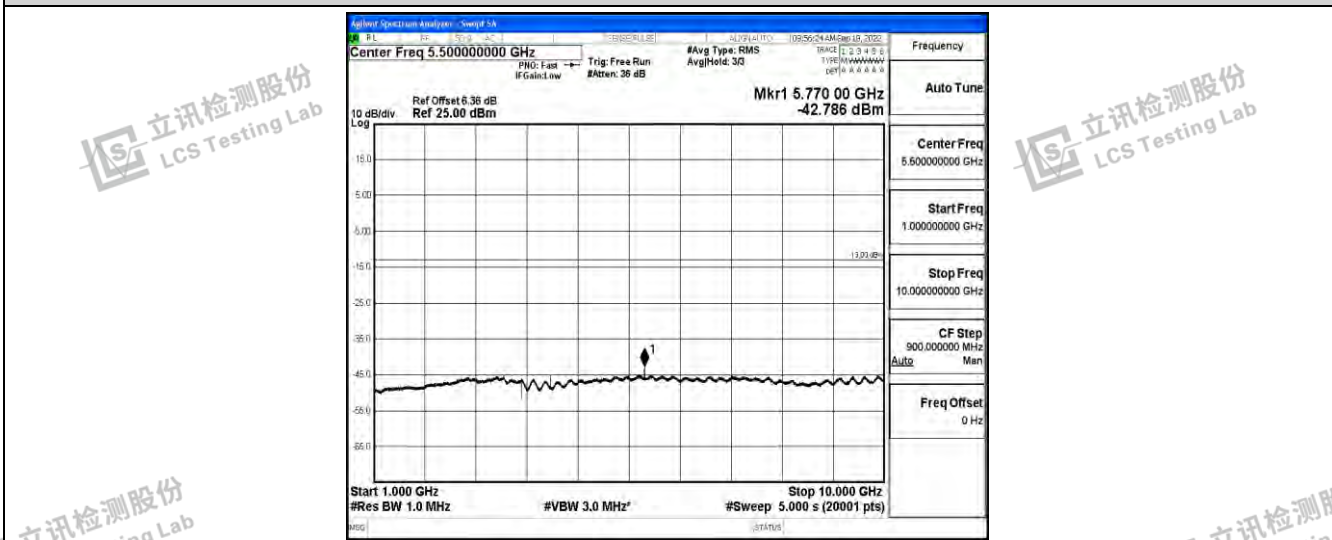

Band5-1.4MHz-QPSK-20407-1RB#0-Range4:1000~10000MHz

Shenzhen LCS Compliance Testing Laboratory Ltd.
Add: 101, 201 Bldg A & 301 Bldg C, Juji Industrial Park Yabianxueziwei, Shajing Street, Baoan District, Shenzhen, 518000, China
Tel: +(86) 0755-82591330 | E-mail: webmaster@lcs-cert.com | Web: www.lcs-cert.com
Scan code to check authenticity