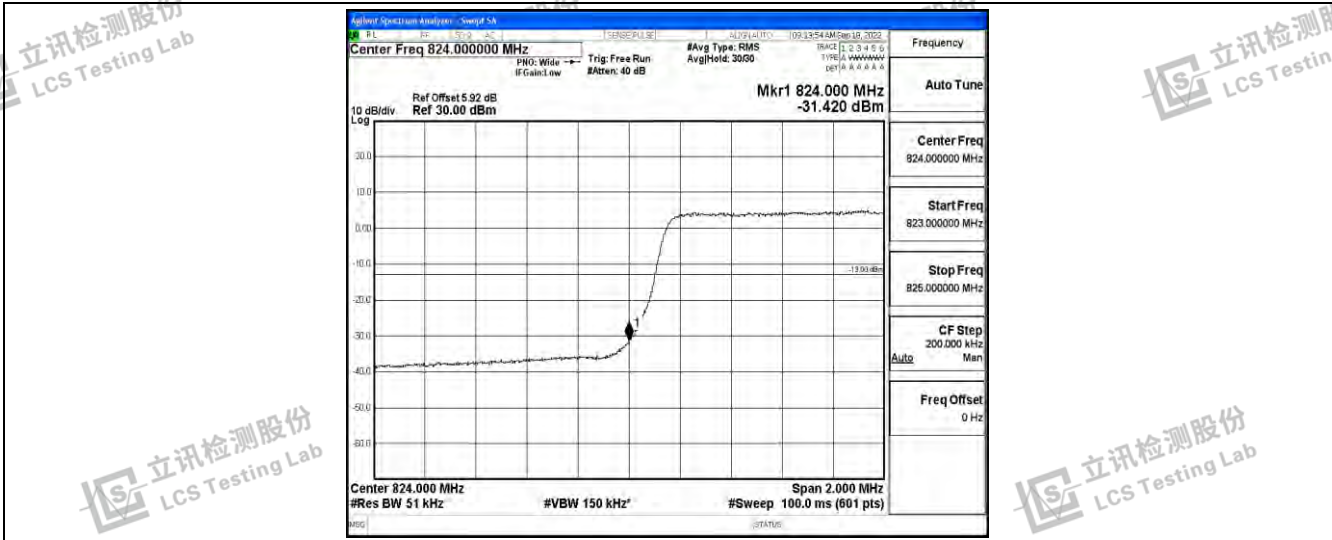

Band5-1.4MHz-16QAM-20407-6RB#0

Band5-1.4MHz-16QAM-20643-6RB#0

Band5-3MHz-QPSK-20415-15RB#0

Shenzhen LCS Compliance Testing Laboratory Ltd.
 Add: 101, 201 Bldg A & 301 Bldg C, Juji Industrial Park Yabianxueziwei, Shajing Street, Baoan District, Shenzhen, 518000, China
 Tel: +(86) 0755-82591330 | E-mail: webmaster@lcs-cert.com | Web: www.lcs-cert.com
 Scan code to check authenticity