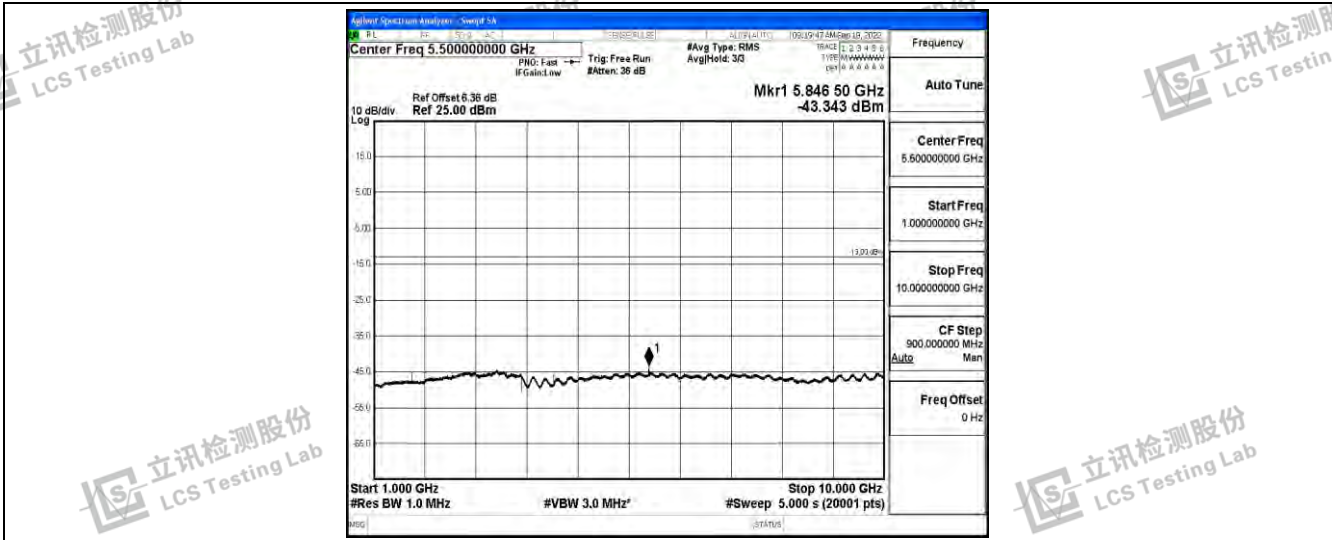

Band5-3MHz-16QAM-20525-1RB#0-Range2:0.15~30MHz

Band5-3MHz-16QAM-20525-1RB#0-Range3:30~1000MHz

Band5-3MHz-16QAM-20525-1RB#0-Range4:1000~10000MHz

Shenzhen LCS Compliance Testing Laboratory Ltd.
 Add: 101, 201 Bldg A & 301 Bldg C, Juji Industrial Park Yabianxueziwei, Shajing Street, Baoan District, Shenzhen, 518000, China
 Tel: +(86) 0755-82591330 | E-mail: webmaster@lcs-cert.com | Web: www.lcs-cert.com
 Scan code to check authenticity