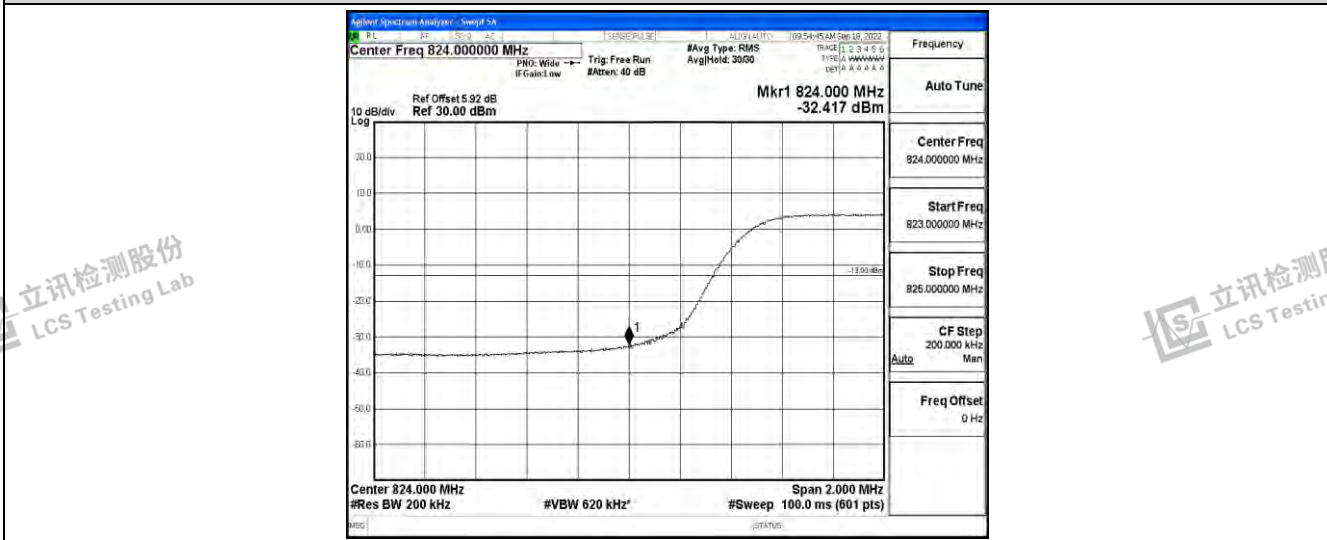

Band5-10MHz-16QAM-20450-50RB#0