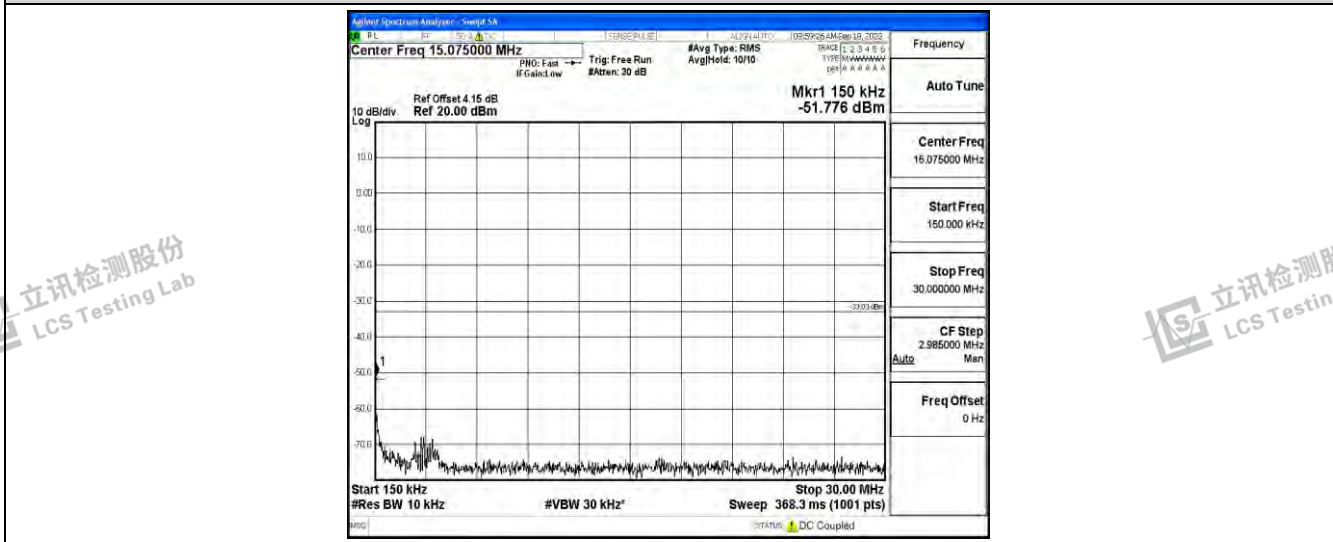

Band5-1.4MHz-16QAM-20525-1RB#0-Range2:0.15~30MHz