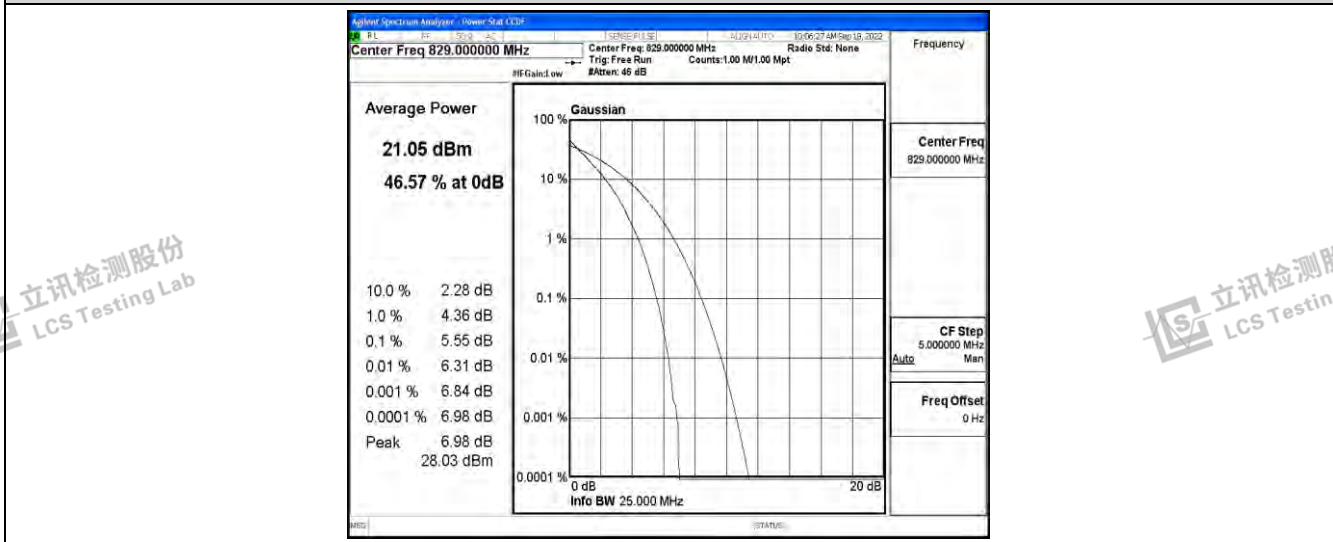

Band5-10MHz-QPSK-20450-50RB#0

Band5-10MHz-QPSK-20525-50RB#0

Band5-10MHz-QPSK-20600-50RB#0

Band5-10MHz-16QAM-20450-50RB#0

Band5-10MHz-16QAM-20525-50RB#0

Band5-10MHz-16QAM-20600-50RB#0

Shenzhen LCS Compliance Testing Laboratory Ltd.
Add: 101, 201 Bldg A & 301 Bldg C, Juji Industrial Park Yabianxueziwei, Shajing Street, Baoan District, Shenzhen, 518000, China
Tel: +(86) 0755-82591330 | E-mail: webmaster@lcs-cert.com | Web: www.lcs-cert.com
Scan code to check authenticity