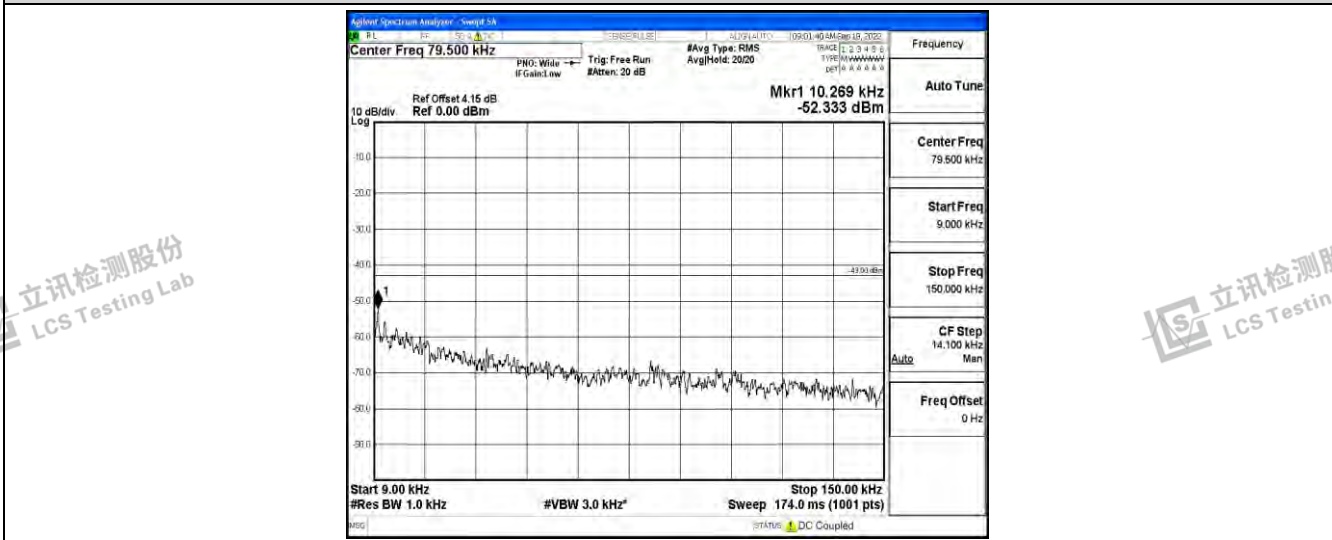

Band5-1.4MHz-16QAM-20643-1RB#0-Range1:0.009~0.15MHz