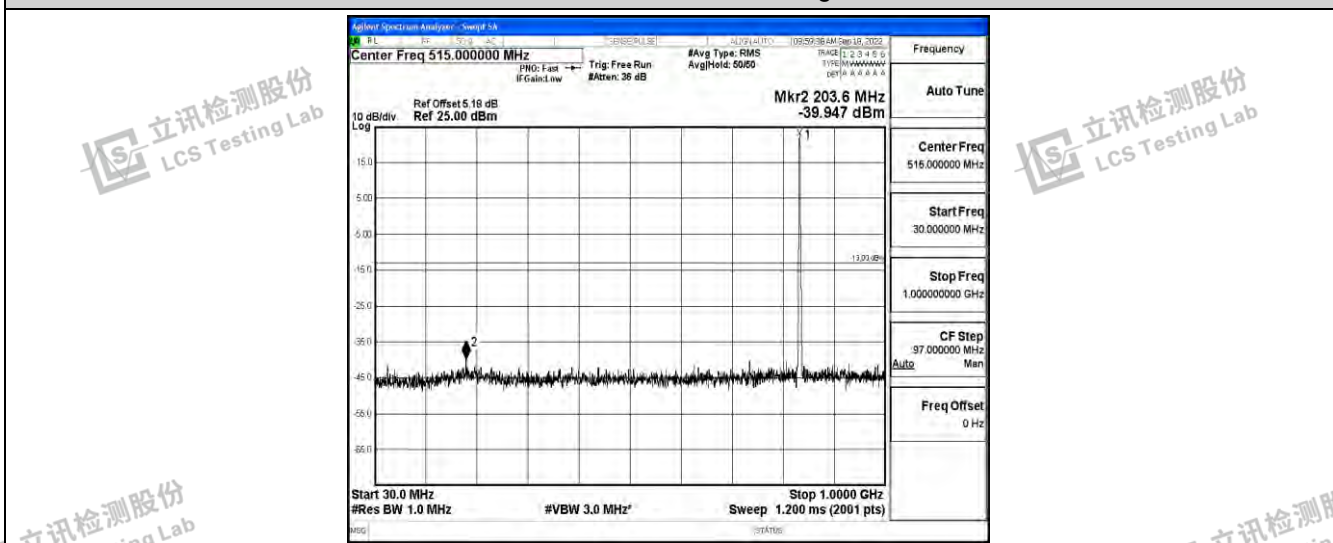

Band5-1.4MHz-16QAM-20525-1RB#0-Range3:30~1000MHz

Shenzhen LCS Compliance Testing Laboratory Ltd.
Add: 101, 201 Bldg A & 301 Bldg C, Juji Industrial Park Yabianxueziwei, Shajing Street, Baoan District, Shenzhen, 518000, China
Tel: +(86) 0755-82591330 | E-mail: webmaster@lcs-cert.com | Web: www.lcs-cert.com
Scan code to check authenticity