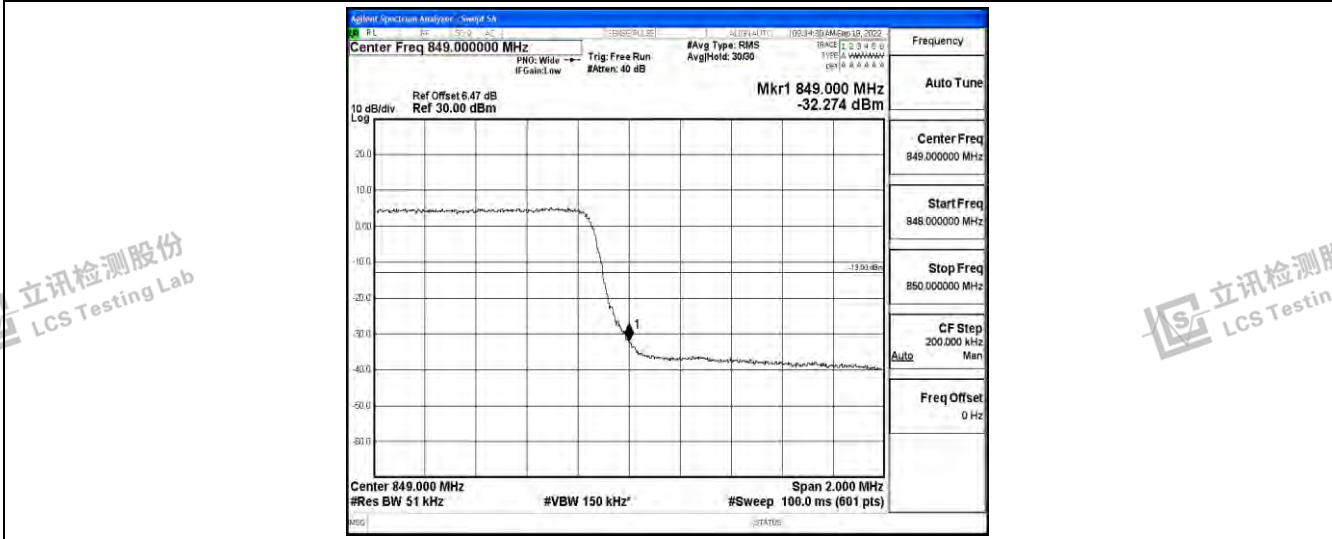

Band5-3MHz-QPSK-20635-15RB#0