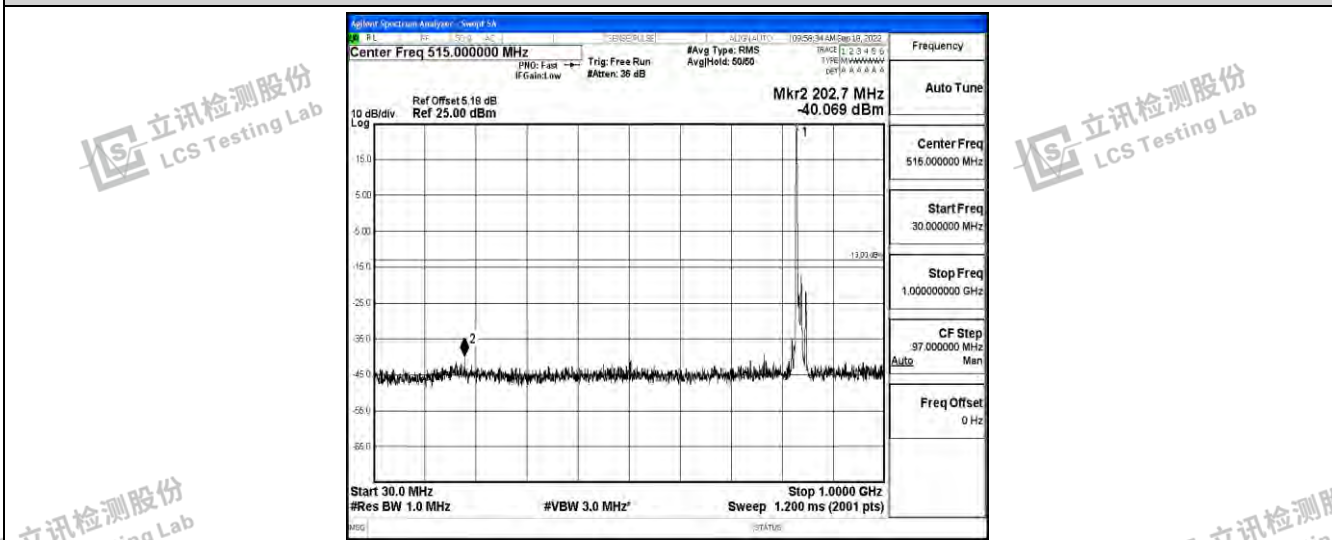

Band5-10MHz-QPSK-20525-1RB#0-Range3:30~100MHz

Shenzhen LCS Compliance Testing Laboratory Ltd.
Add: 101, 201 Bldg A & 301 Bldg C, Juji Industrial Park Yabianxueziwei, Shajing Street, Baoan District, Shenzhen, 518000, China
Tel: +(86) 0755-82591330 | E-mail: webmaster@lcs-cert.com | Web: www.lcs-cert.com
Scan code to check authenticity