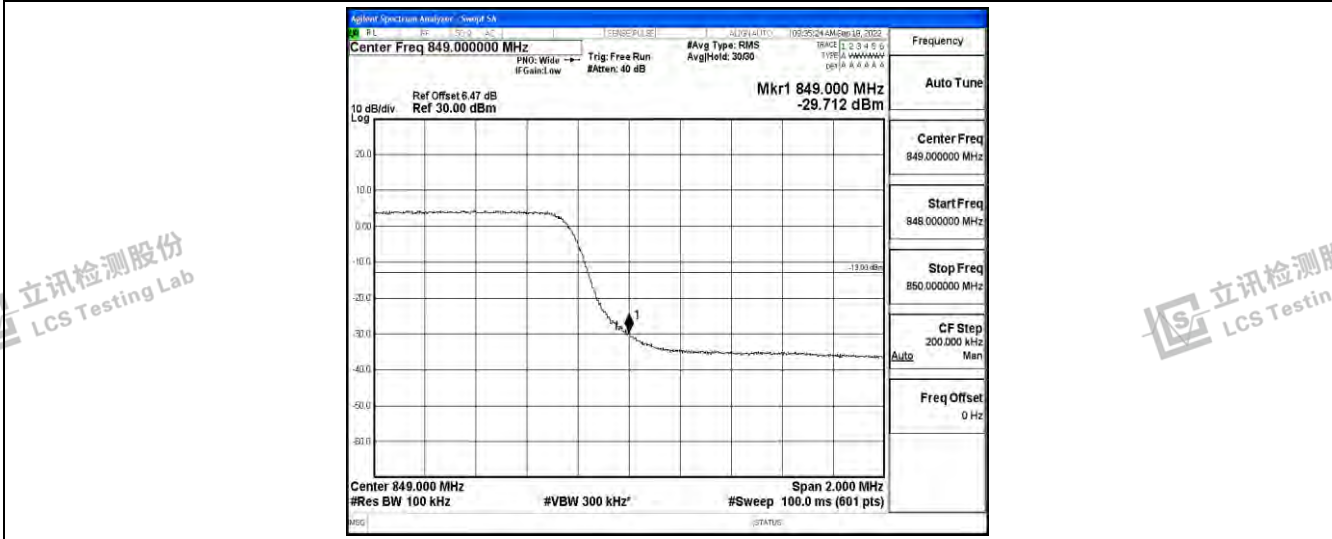

Band5-5MHz-16QAM-20625-25RB#0