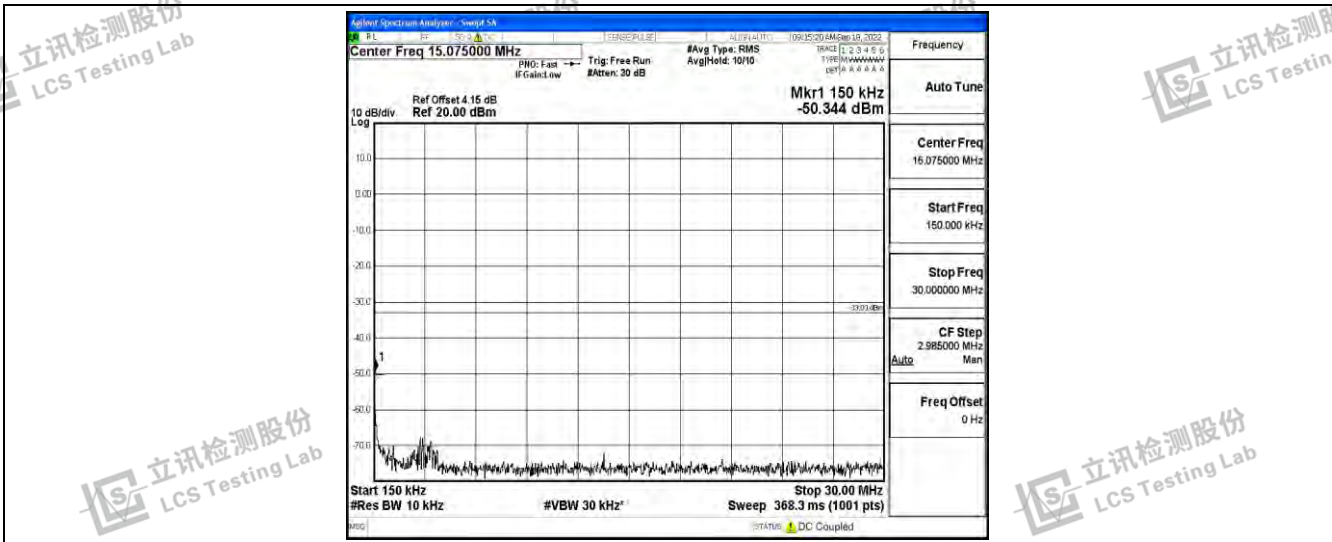

Band5-1.4MHz-16QAM-20643-1RB#0-Range4:1000~10000MHz

Band5-3MHz-QPSK-20415-1RB#0-Range1:0.009~0.15MHz

Band5-3MHz-QPSK-20415-1RB#0-Range2:0.15~30MHz

Shenzhen LCS Compliance Testing Laboratory Ltd.
 Add: 101, 201 Bldg A & 301 Bldg C, Juji Industrial Park Yabianxueziwei, Shajing Street, Baoan District, Shenzhen, 518000, China
 Tel: +(86) 0755-82591330 | E-mail: webmaster@lcs-cert.com | Web: www.lcs-cert.com
 Scan code to check authenticity