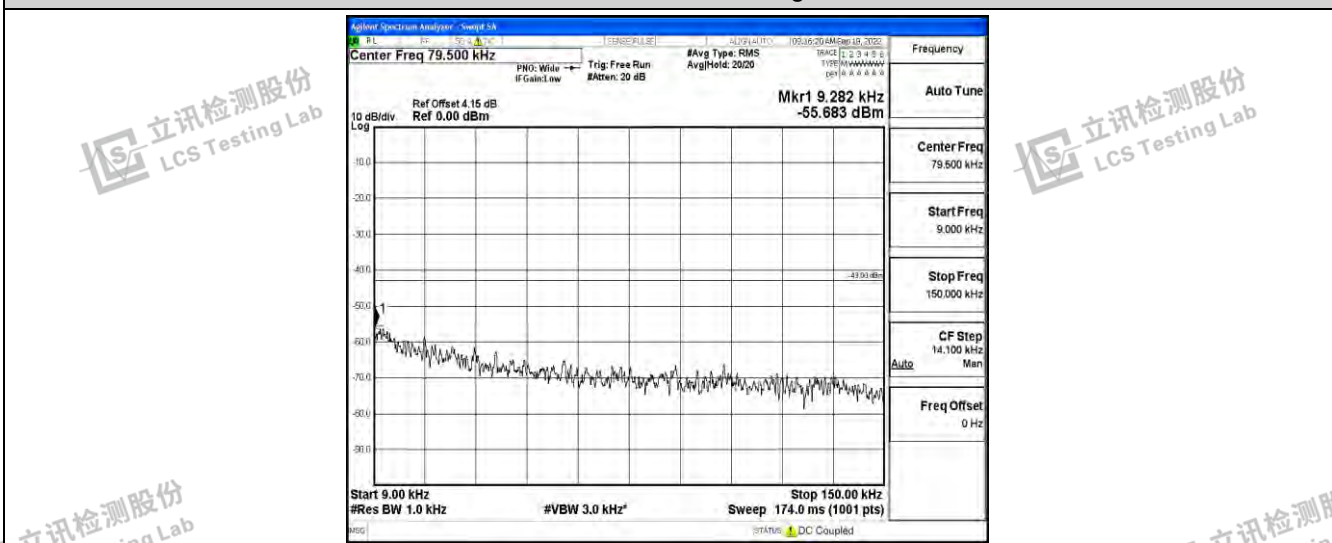

Band5-3MHz-16QAM-20415-1RB#0-Range1:0.009~0.15MHz

Shenzhen LCS Compliance Testing Laboratory Ltd.
Add: 101, 201 Bldg A & 301 Bldg C, Juji Industrial Park Yabianxueziwei, Shajing Street, Baoan District, Shenzhen, 518000, China
Tel: +(86) 0755-82591330 | E-mail: webmaster@lcs-cert.com | Web: www.lcs-cert.com
Scan code to check authenticity