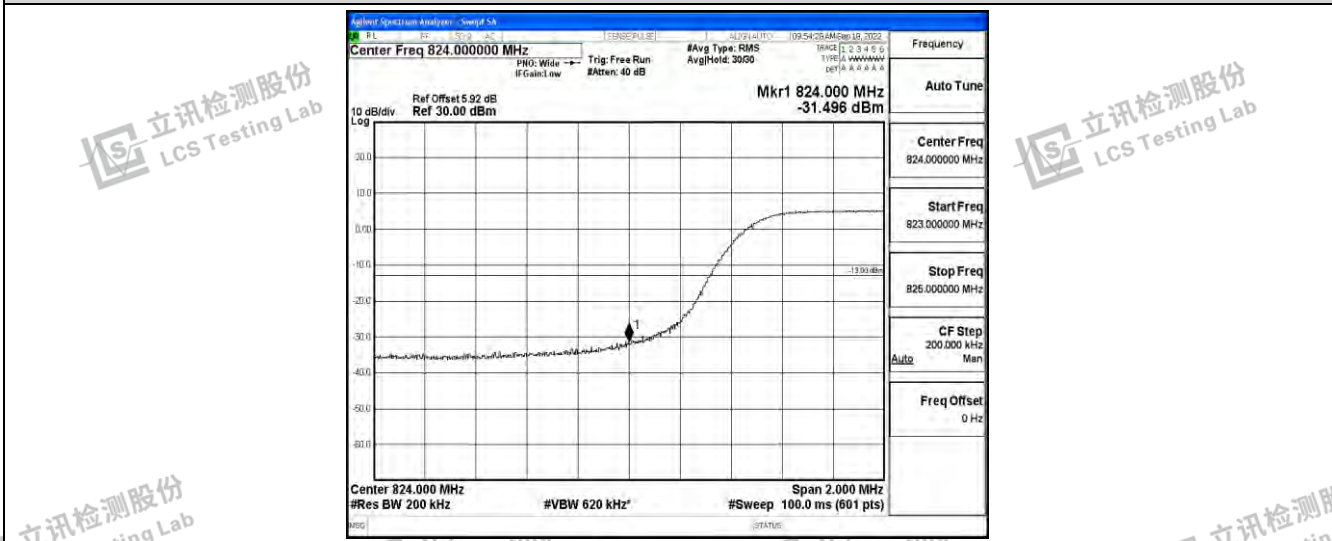

Band5-10MHz-QPSK-20450-50RB#0

Shenzhen LCS Compliance Testing Laboratory Ltd.
Add: 101, 201 Bldg A & 301 Bldg C, Juji Industrial Park Yabianxueziwei, Shajing Street, Baoan District, Shenzhen, 518000, China
Tel: +(86) 0755-82591330 | E-mail: webmaster@lcs-cert.com | Web: www.lcs-cert.com
Scan code to check authenticity