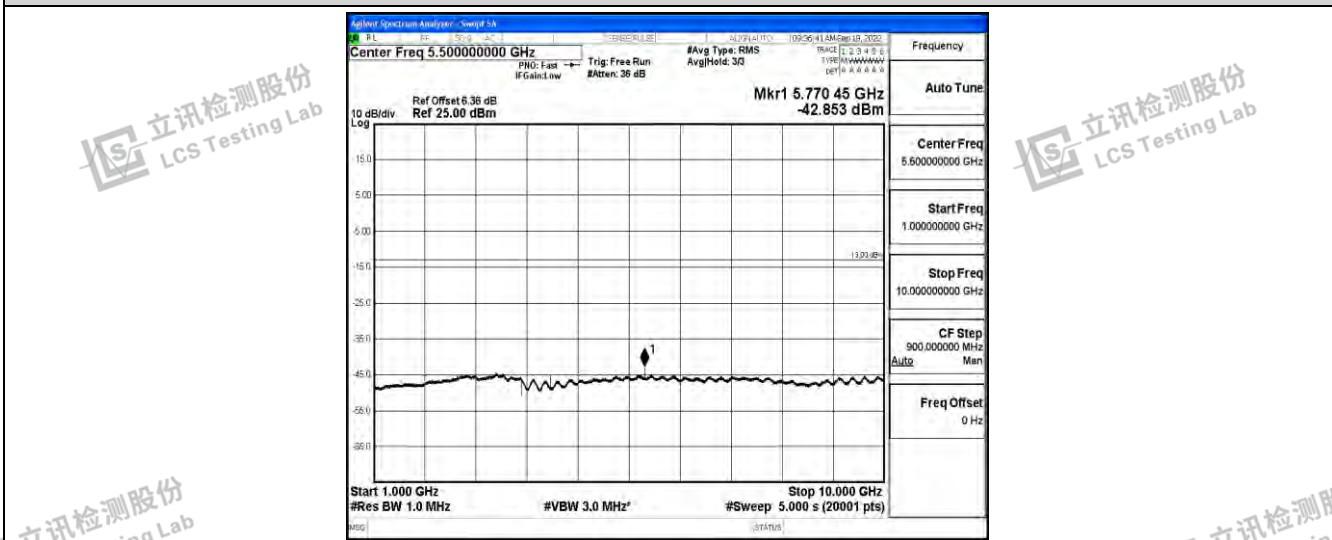

Band5-5MHz-QPSK-20425-1RB#0-Range4:1000~10000MHz

Shenzhen LCS Compliance Testing Laboratory Ltd.
Add: 101, 201 Bldg A & 301 Bldg C, Juji Industrial Park Yabianxueziwei, Shajing Street, Baoan District, Shenzhen, 518000, China
Tel: +(86) 0755-82591330 | E-mail: webmaster@lcs-cert.com | Web: www.lcs-cert.com
Scan code to check authenticity