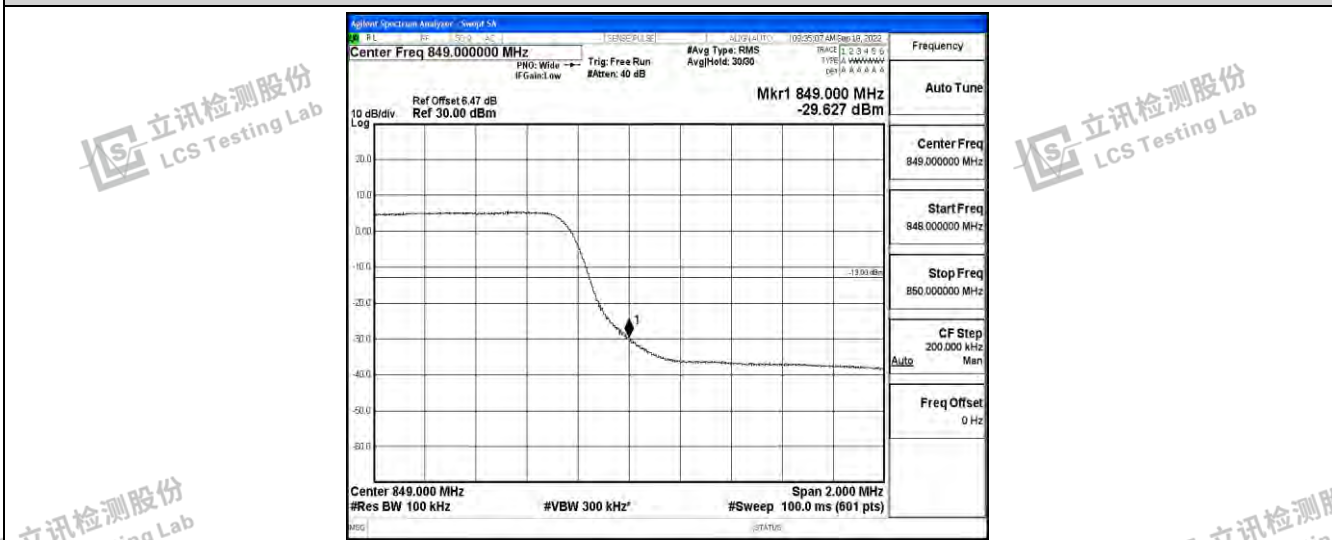

Band5-5MHz-QPSK-20625-25RB#0

Shenzhen LCS Compliance Testing Laboratory Ltd.
Add: 101, 201 Bldg A & 301 Bldg C, Juji Industrial Park Yabianxueziwei, Shajing Street, Baoan District, Shenzhen, 518000, China
Tel: +(86) 0755-82591330 | E-mail: webmaster@lcs-cert.com | Web: www.lcs-cert.com
Scan code to check authenticity