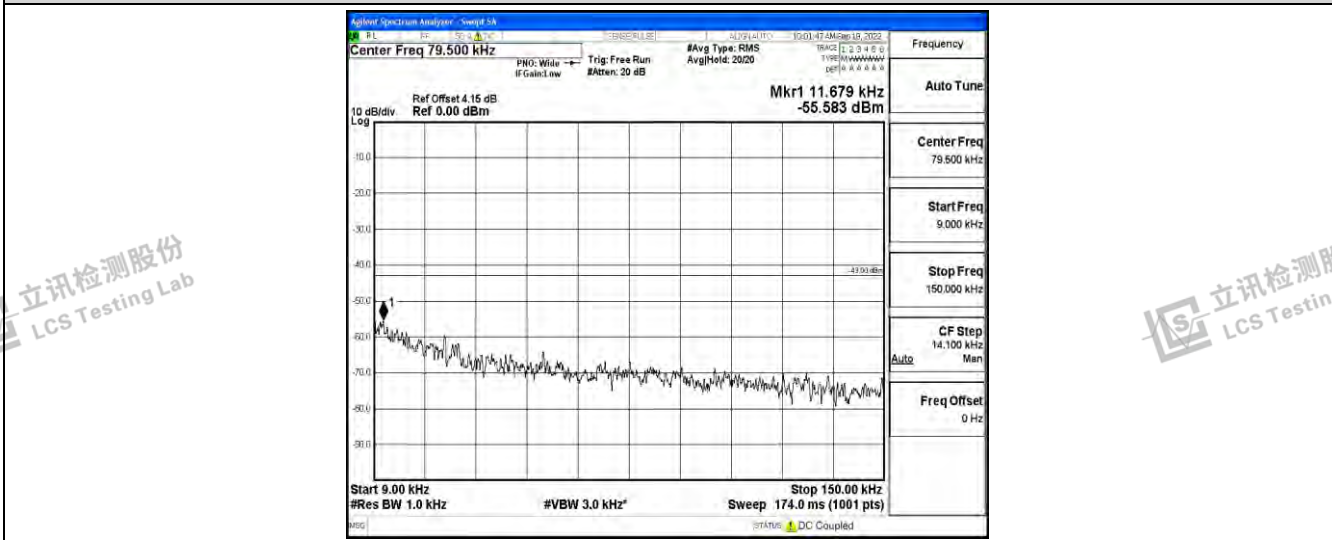

Band5-10MHz-16QAM-20600-1RB#0-Range1:0.009~0.15MHz