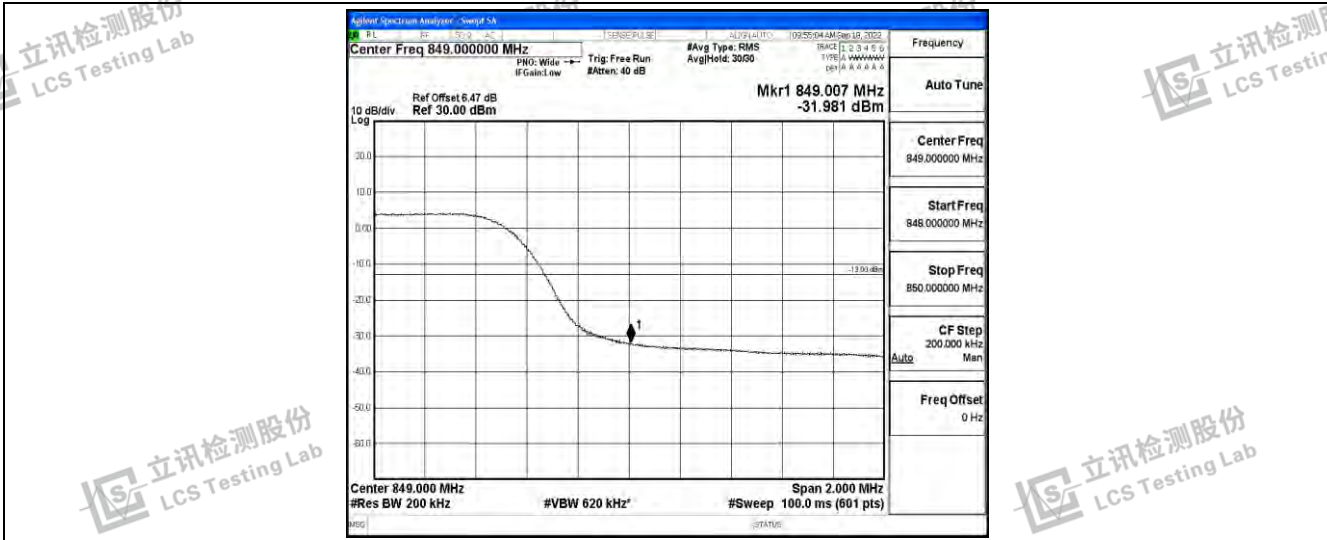

Band5-5MHz-16QAM-20625-25RB#0

Band5-10MHz-QPSK-20450-50RB#0

Band5-10MHz-QPSK-20600-50RB#0

Shenzhen LCS Compliance Testing Laboratory Ltd.
 Add: 101, 201 Bldg A & 301 Bldg C, Juji Industrial Park Yabianxueziwei, Shajing Street, Baoan District, Shenzhen, 518000, China
 Tel: +(86) 0755-82591330 | E-mail: webmaster@lcs-cert.com | Web: www.lcs-cert.com
 Scan code to check authenticity