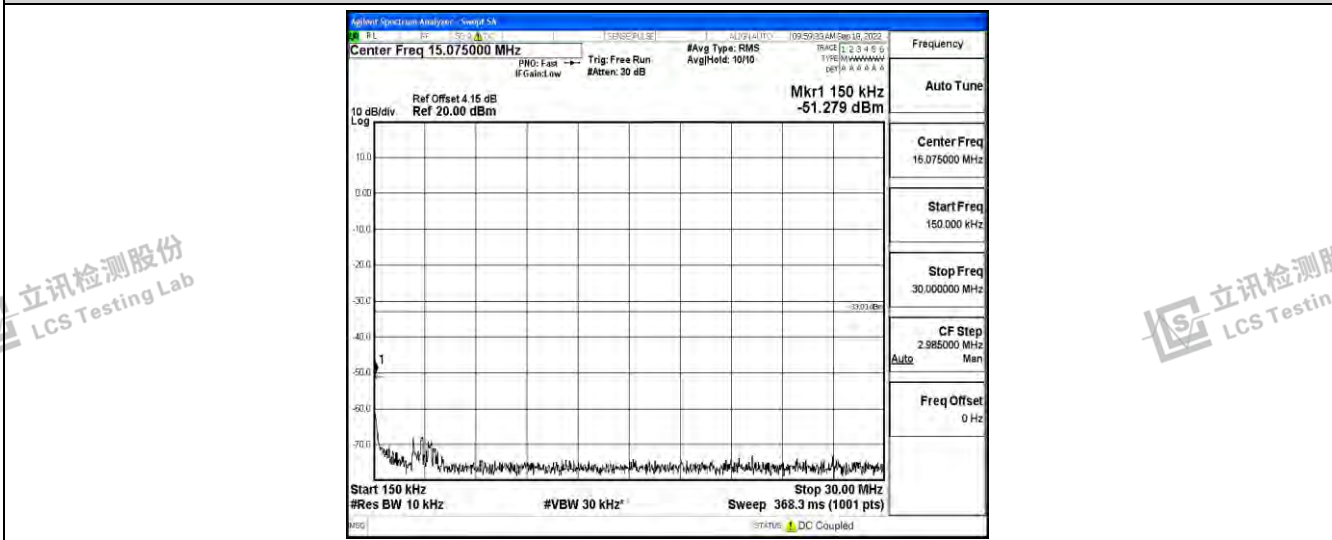

Band5-10MHz-16QAM-20525-1RB#0-Range2:0.15~30MHz