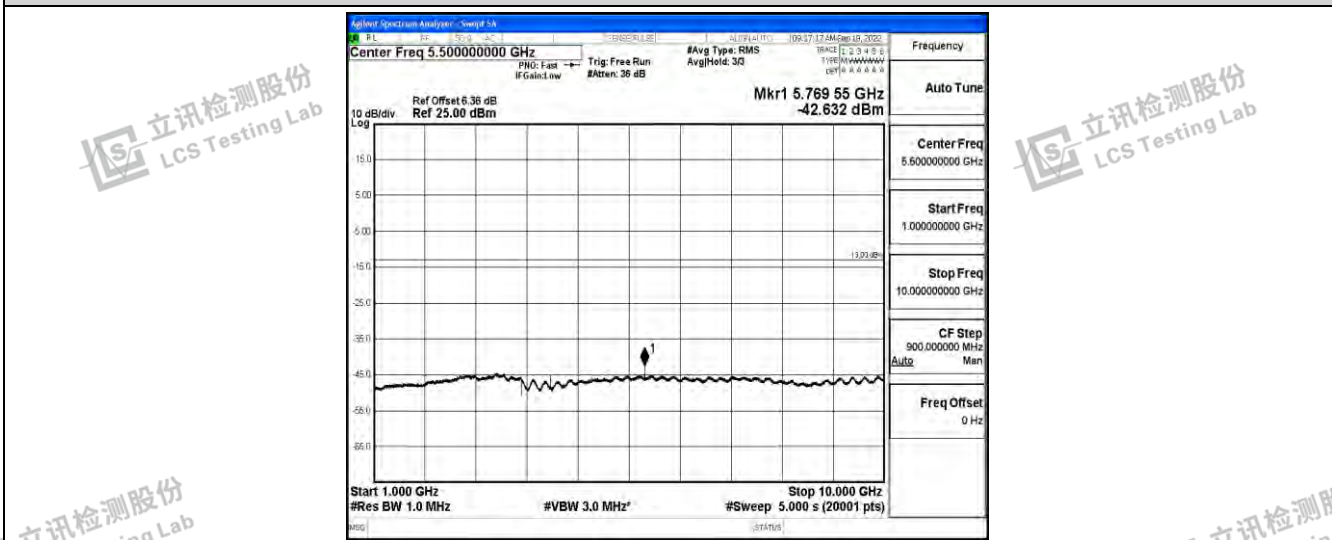

Band5-3MHz-16QAM-20415-1RB#0-Range4:1000~10000MHz

Shenzhen LCS Compliance Testing Laboratory Ltd.
Add: 101, 201 Bldg A & 301 Bldg C, Juji Industrial Park Yabianxueziwei, Shajing Street, Baoan District, Shenzhen, 518000, China
Tel: +(86) 0755-82591330 | E-mail: webmaster@lcs-cert.com | Web: www.lcs-cert.com
Scan code to check authenticity