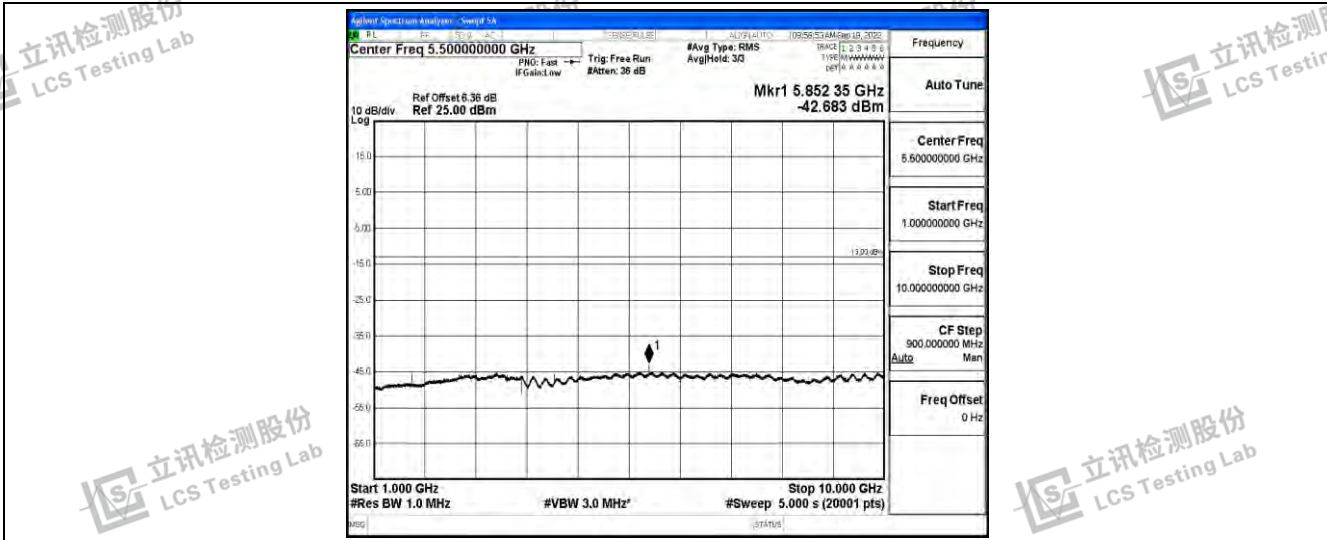

Band5-1.4MHz-QPSK-20525-1RB#0-Range4:1000~10000MHz