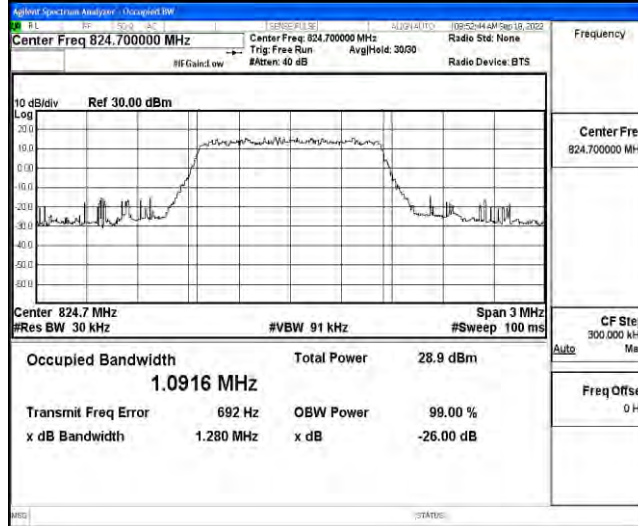

立讯检测股份
LCS Testing Lab
Test Graphs

立讯检测股份
LCS Testing Lab

立讯检测股份
LCS Testing Lab

立讯检测股份
LCS Testing Lab

Band5-1.4MHz-QPSK-20407-6RB#0