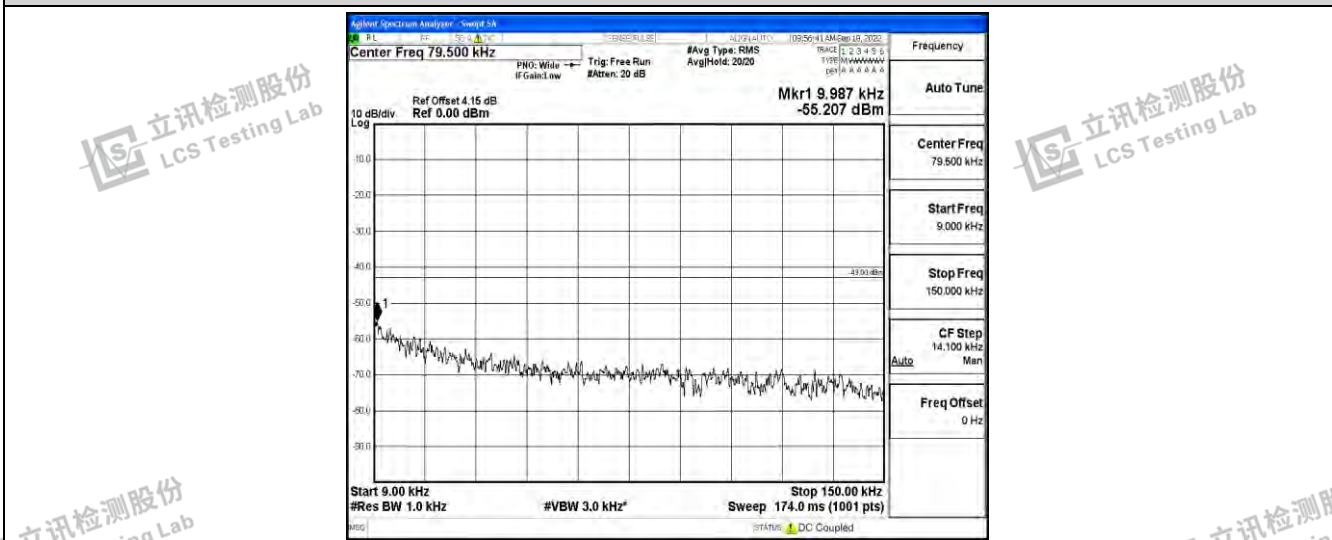

Band5-1.4MHz-16QAM-20407-1RB#0-Range1:0.009~0.15MHz

Shenzhen LCS Compliance Testing Laboratory Ltd.
Add: 101, 201 Bldg A & 301 Bldg C, Juji Industrial Park Yabianxueziwei, Shajing Street, Baoan District, Shenzhen, 518000, China
Tel: +(86) 0755-82591330 | E-mail: webmaster@lcs-cert.com | Web: www.lcs-cert.com
Scan code to check authenticity