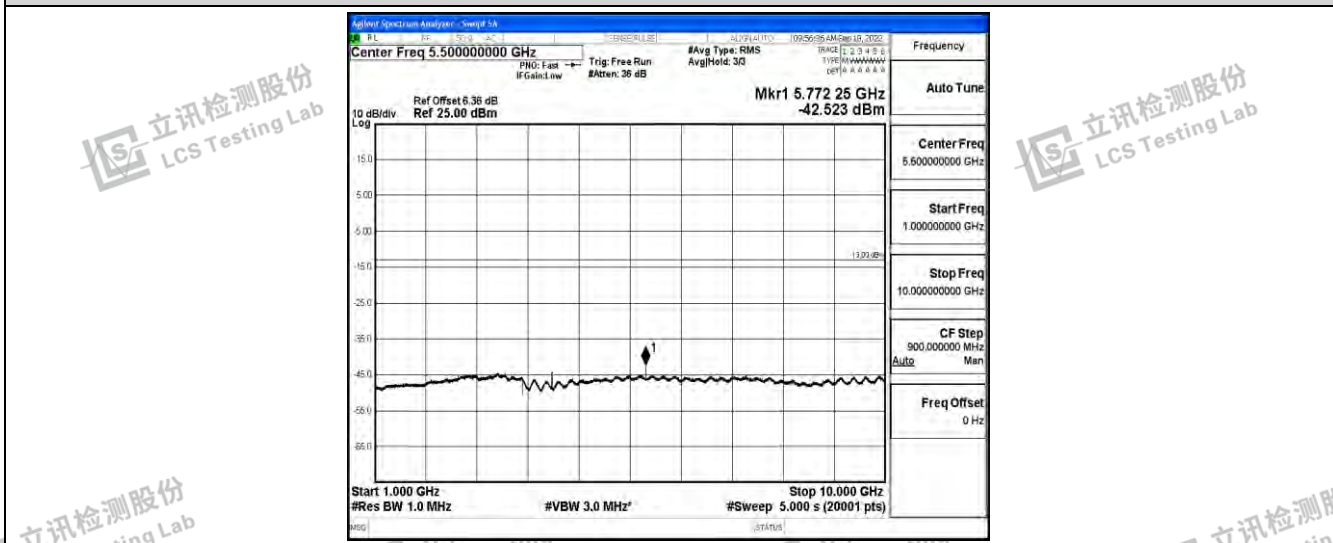

Band5-10MHz-QPSK-20450-1RB#0-Range4:1000~10000MHz

Shenzhen LCS Compliance Testing Laboratory Ltd.
Add: 101, 201 Bldg A & 301 Bldg C, Juji Industrial Park Yabianxueziwei, Shajing Street, Baoan District, Shenzhen, 518000, China
Tel: +(86) 0755-82591330 | E-mail: webmaster@lcs-cert.com | Web: www.lcs-cert.com
Scan code to check authenticity