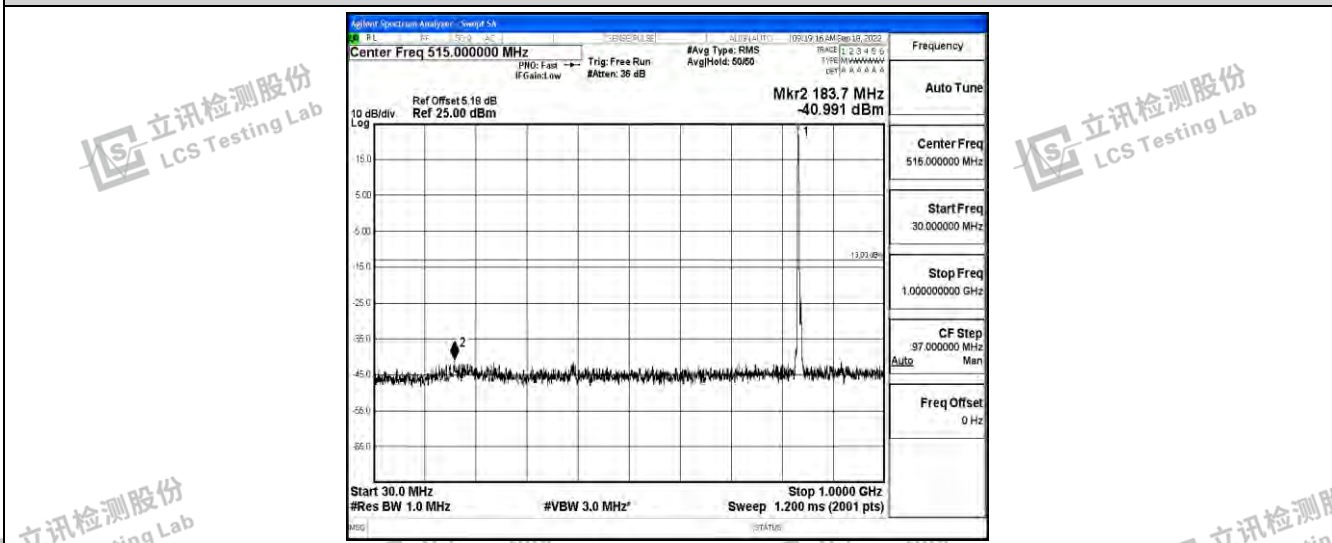

Band5-3MHz-16QAM-20525-1RB#0-Range3:30~1000MHz

Shenzhen LCS Compliance Testing Laboratory Ltd.
Add: 101, 201 Bldg A & 301 Bldg C, Juji Industrial Park Yabianxueziwei, Shajing Street, Baoan District, Shenzhen, 518000, China
Tel: +(86) 0755-82591330 | E-mail: webmaster@lcs-cert.com | Web: www.lcs-cert.com
Scan code to check authenticity