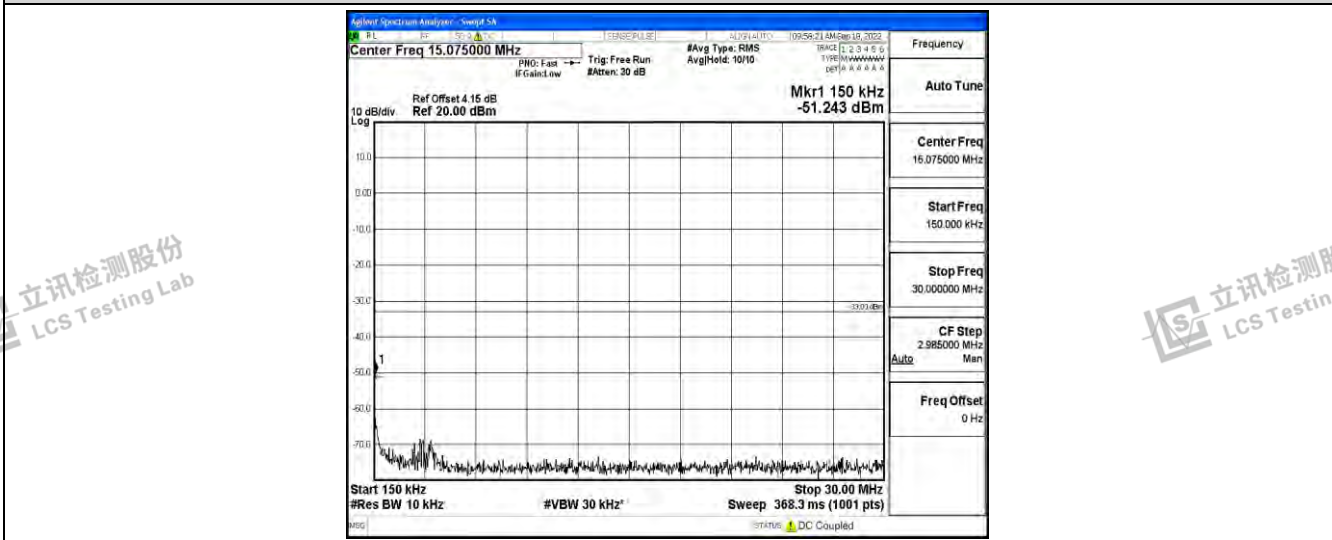

Band5-10MHz-QPSK-20525-1RB#0-Range2:0.15~30MHz