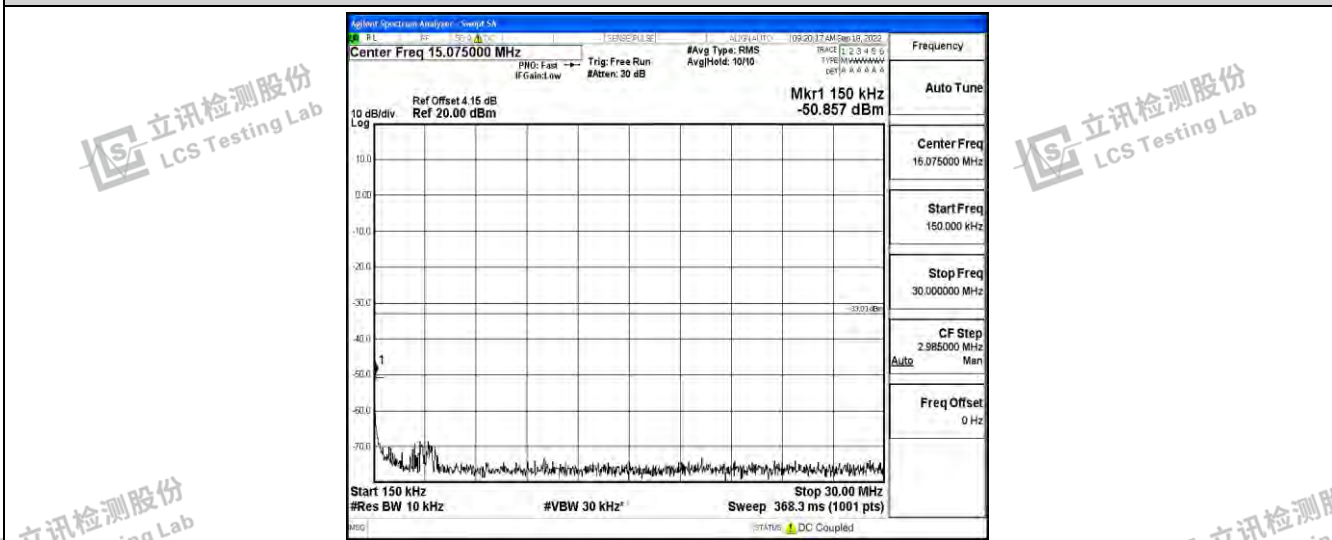

Band5-3MHz-QPSK-20635-1RB#0-Range2:0.15~30MHz

Shenzhen LCS Compliance Testing Laboratory Ltd.
Add: 101, 201 Bldg A & 301 Bldg C, Juji Industrial Park Yabianxueziwei, Shajing Street, Baoan District, Shenzhen, 518000, China
Tel: +(86) 0755-82591330 | E-mail: webmaster@lcs-cert.com | Web: www.lcs-cert.com
Scan code to check authenticity