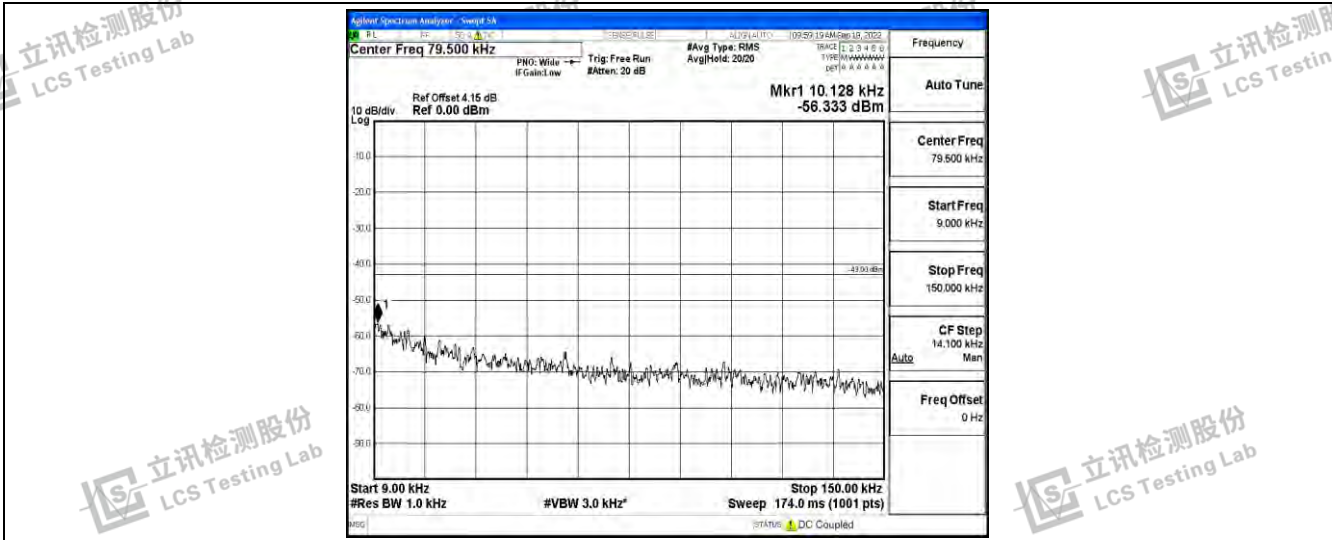

Band5-10MHz-16QAM-20450-1RB#0-Range3:30~1000MHz

Band5-10MHz-16QAM-20450-1RB#0-Range4:1000~10000MHz

Band5-10MHz-16QAM-20525-1RB#0-Range1:0.009~0.15MHz

Shenzhen LCS Compliance Testing Laboratory Ltd.
 Add: 101, 201 Bldg A & 301 Bldg C, Juji Industrial Park Yabianxueziwei, Shajing Street, Baoan District, Shenzhen, 518000, China
 Tel: +(86) 0755-82591330 | E-mail: webmaster@lcs-cert.com | Web: www.lcs-cert.com
 Scan code to check authenticity