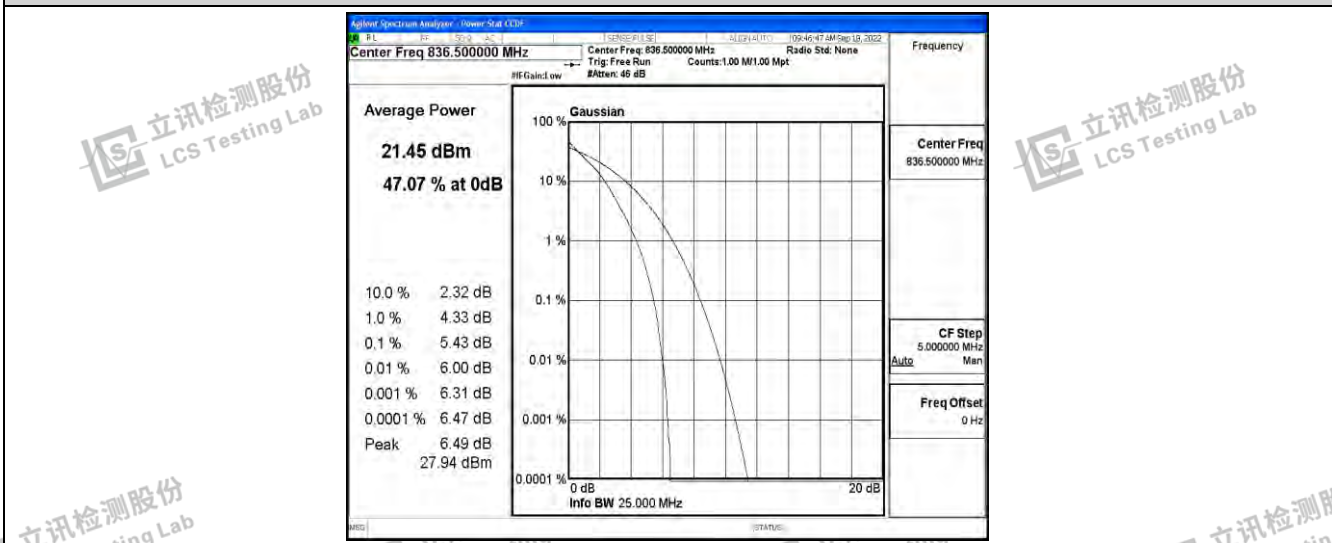

Band5-5MHz-QPSK-20525-25RB#0