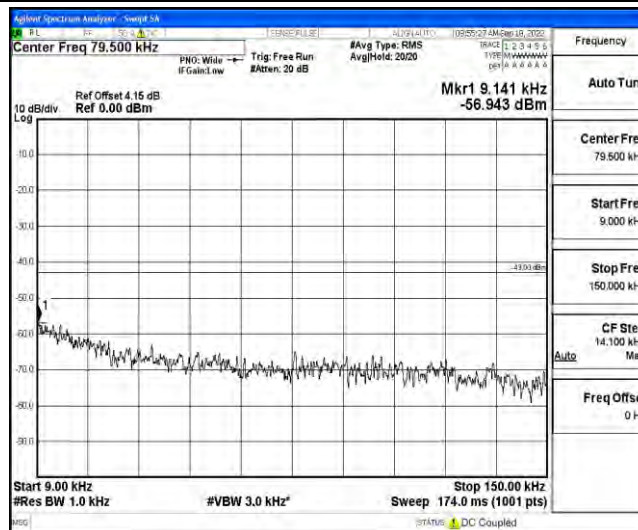

Test Graphs

Band5-1.4MHz-QPSK-20407-1RB#0-Range1:0.009~0.15MHz

Shenzhen LCS Compliance Testing Laboratory Ltd.
Add: 101, 201 Bldg A & 301 Bldg C, Juji Industrial Park Yabianxueziwei, Shajing Street, Baoan District, Shenzhen, 518000, China
Tel: +(86) 0755-82591330 | E-mail: webmaster@lcs-cert.com | Web: www.lcs-cert.com
Scan code to check authenticity