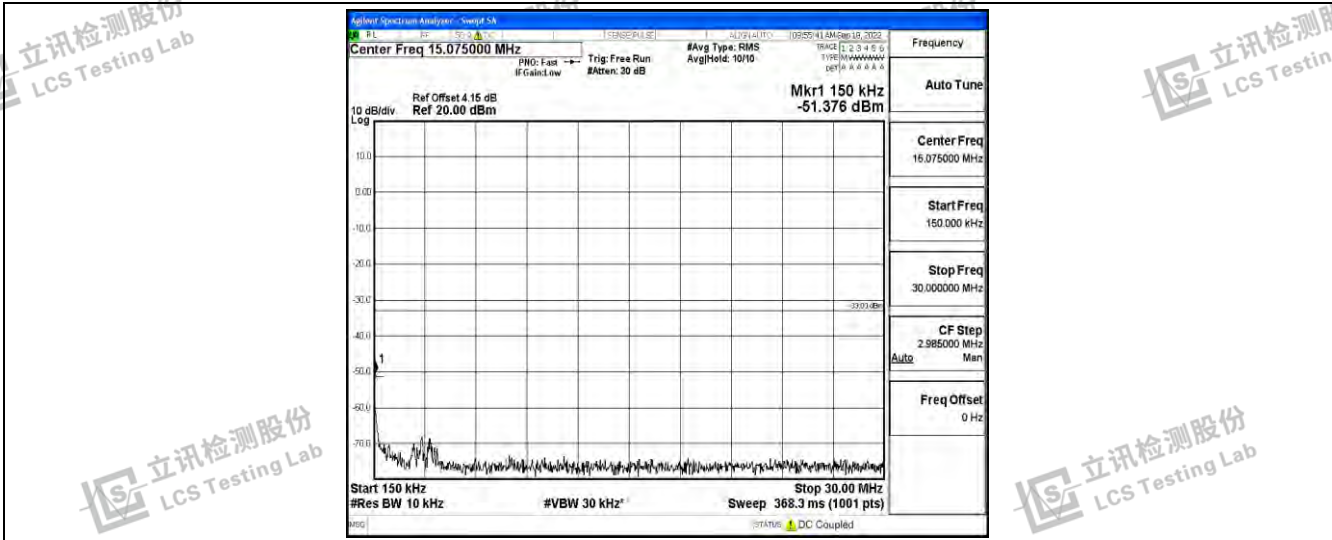

Test Graphs

Band5-1.4MHz-QPSK-20407-1RB#0-Range1:0.009~0.15MHz

Band5-1.4MHz-QPSK-20407-1RB#0-Range2:0.15~30MHz

Shenzhen LCS Compliance Testing Laboratory Ltd.
 Add: 101, 201 Bldg A & 301 Bldg C, Juji Industrial Park Yabianxueziwei, Shajing Street, Baoan District, Shenzhen, 518000, China
 Tel: +(86) 0755-82591330 | E-mail: webmaster@lcs-cert.com | Web: www.lcs-cert.com
 Scan code to check authenticity