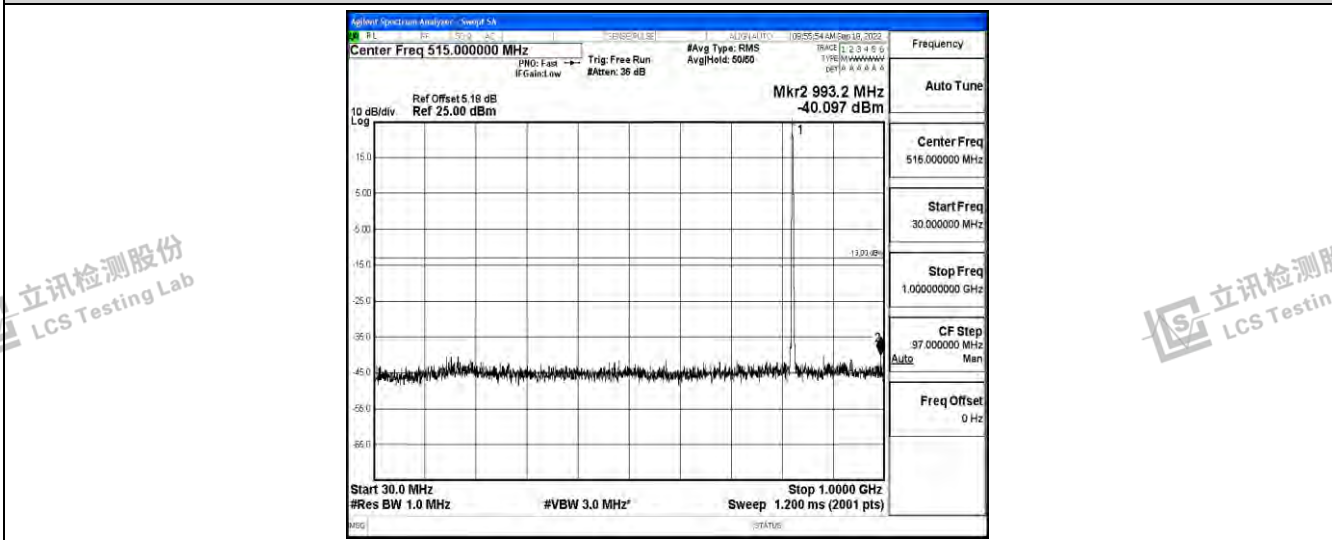

Band5-1.4MHz-QPSK-20407-1RB#0-Range3:30~1000MHz