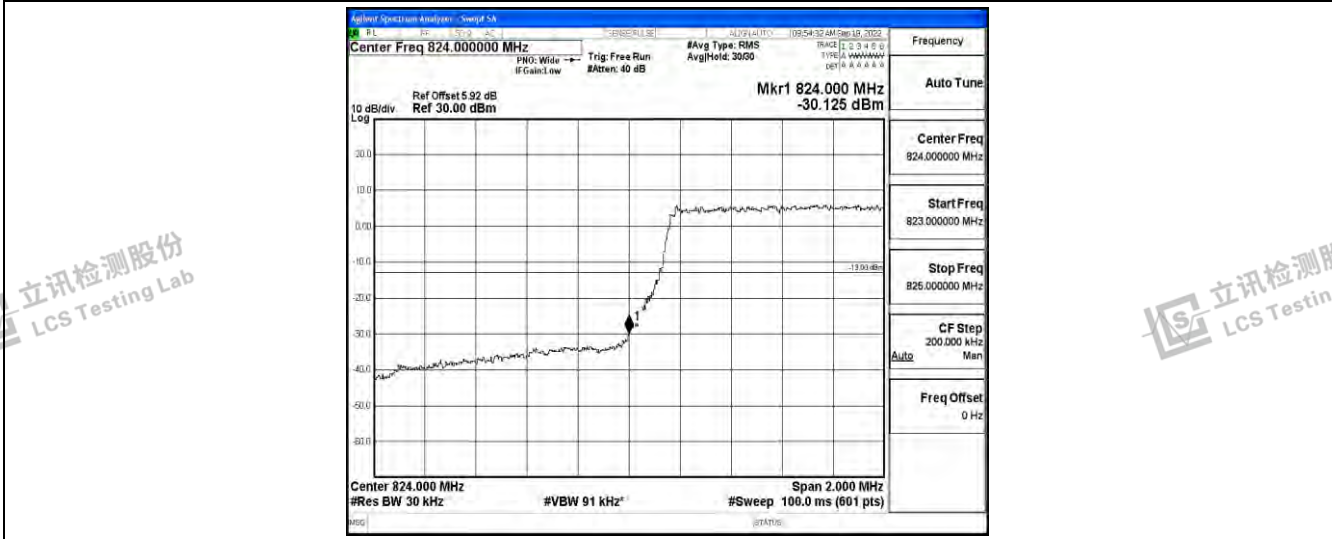

Band5-1.4MHz-16QAM-20407-6RB#0