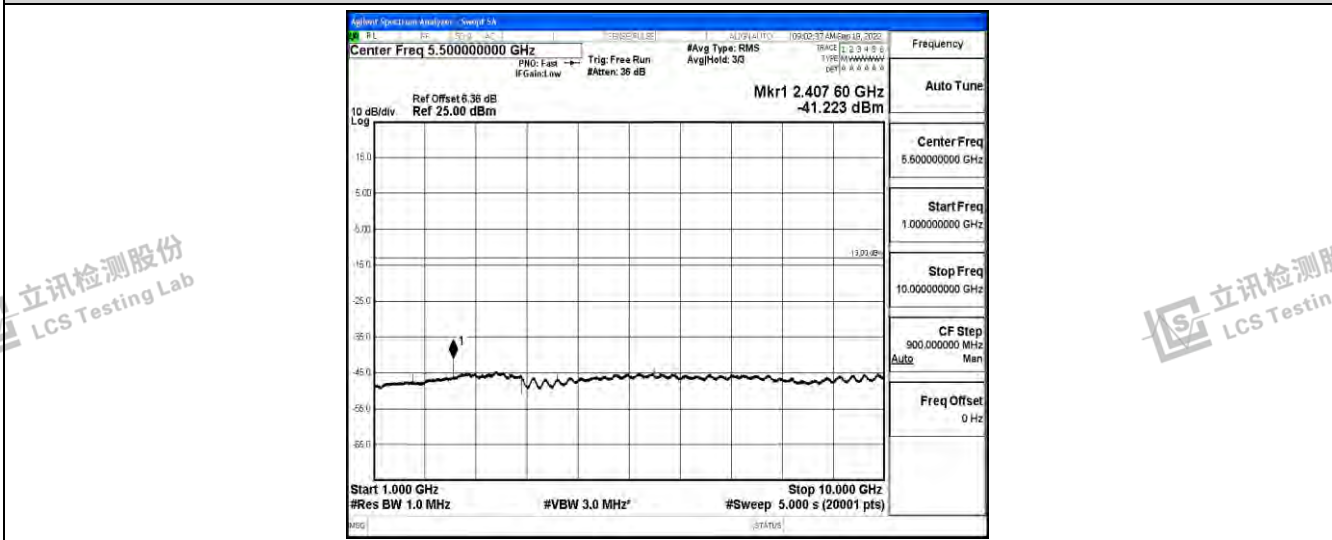

Band5-1.4MHz-16QAM-20643-1RB#0-Range4:1000~10000MHz