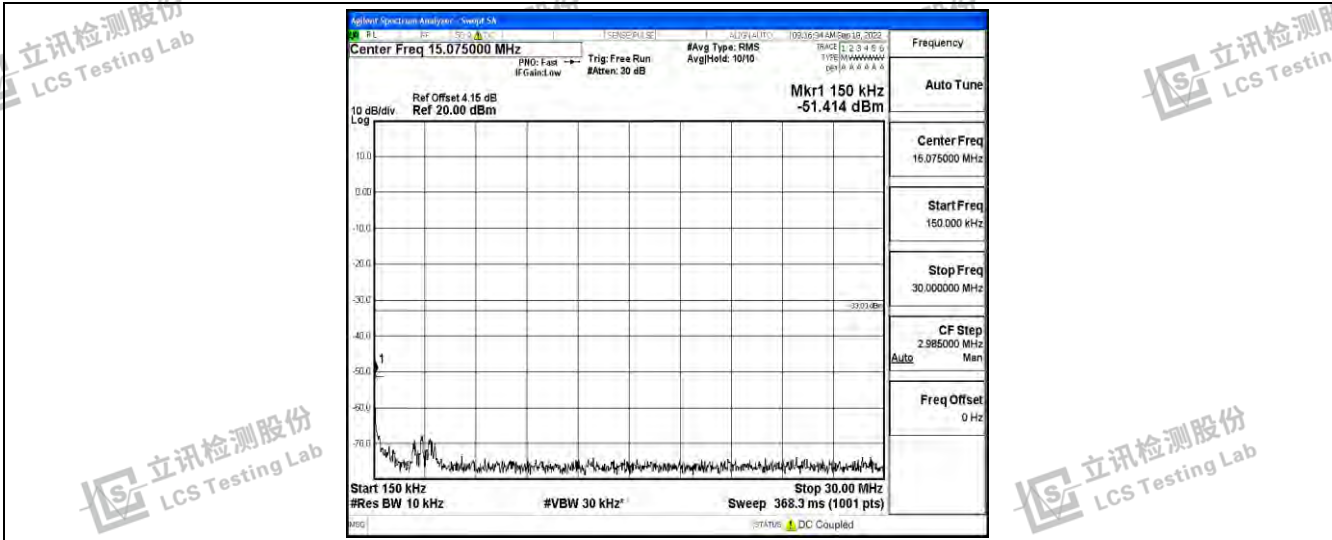

Band5-3MHz-QPSK-20635-1RB#0-Range4:1000~10000MHz

Band5-3MHz-16QAM-20415-1RB#0-Range1:0.009~0.15MHz

Band5-3MHz-16QAM-20415-1RB#0-Range2:0.15~30MHz

Shenzhen LCS Compliance Testing Laboratory Ltd.
 Add: 101, 201 Bldg A & 301 Bldg C, Juji Industrial Park Yabianxueziwei, Shajing Street, Baoan District, Shenzhen, 518000, China
 Tel: +(86) 0755-82591330 | E-mail: webmaster@lcs-cert.com | Web: www.lcs-cert.com
 Scan code to check authenticity