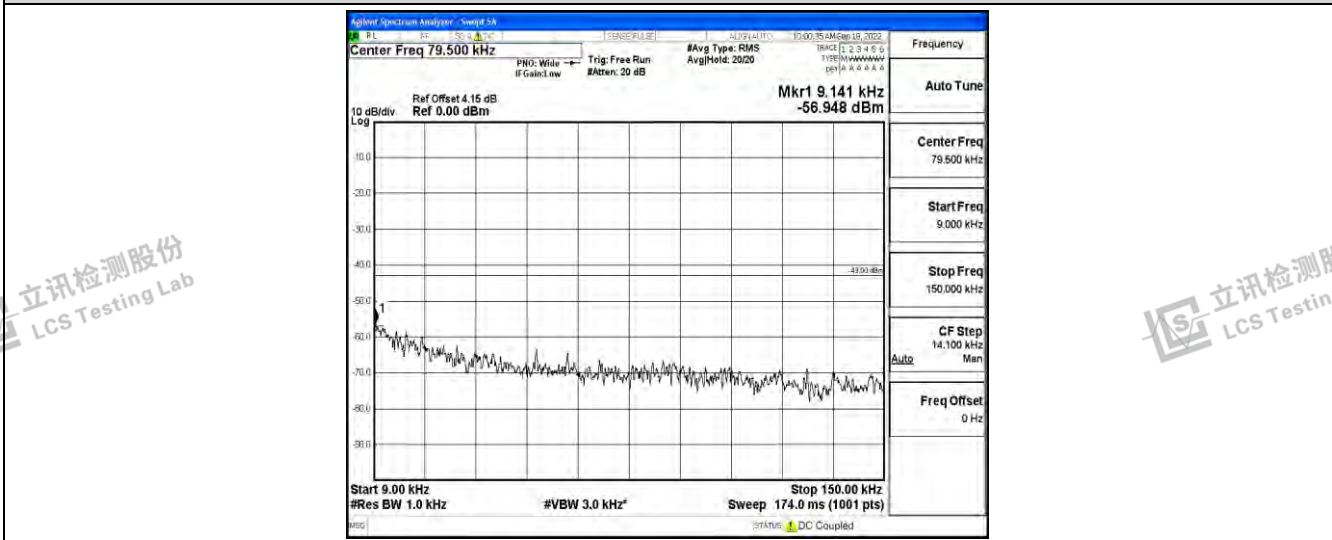

Band5-10MHz-QPSK-20600-1RB#0-Range1:0.009~0.15MHz