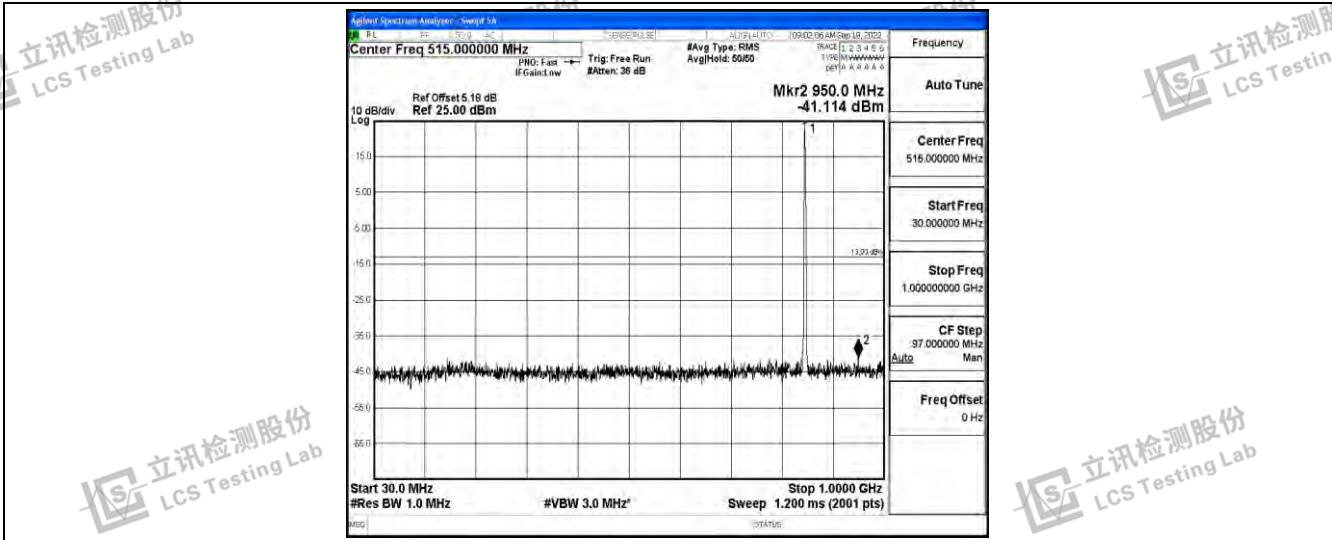

Band5-1.4MHz-16QAM-20643-1RB#0-Range1:0.009~0.15MHz

Band5-1.4MHz-16QAM-20643-1RB#0-Range2:0.15~30MHz

Band5-1.4MHz-16QAM-20643-1RB#0-Range3:30~1000MHz

Shenzhen LCS Compliance Testing Laboratory Ltd.
 Add: 101, 201 Bldg A & 301 Bldg C, Juji Industrial Park Yabianxueziwei, Shajing Street, Baoan District, Shenzhen, 518000, China
 Tel: +(86) 0755-82591330 | E-mail: webmaster@lcs-cert.com | Web: www.lcs-cert.com
 Scan code to check authenticity