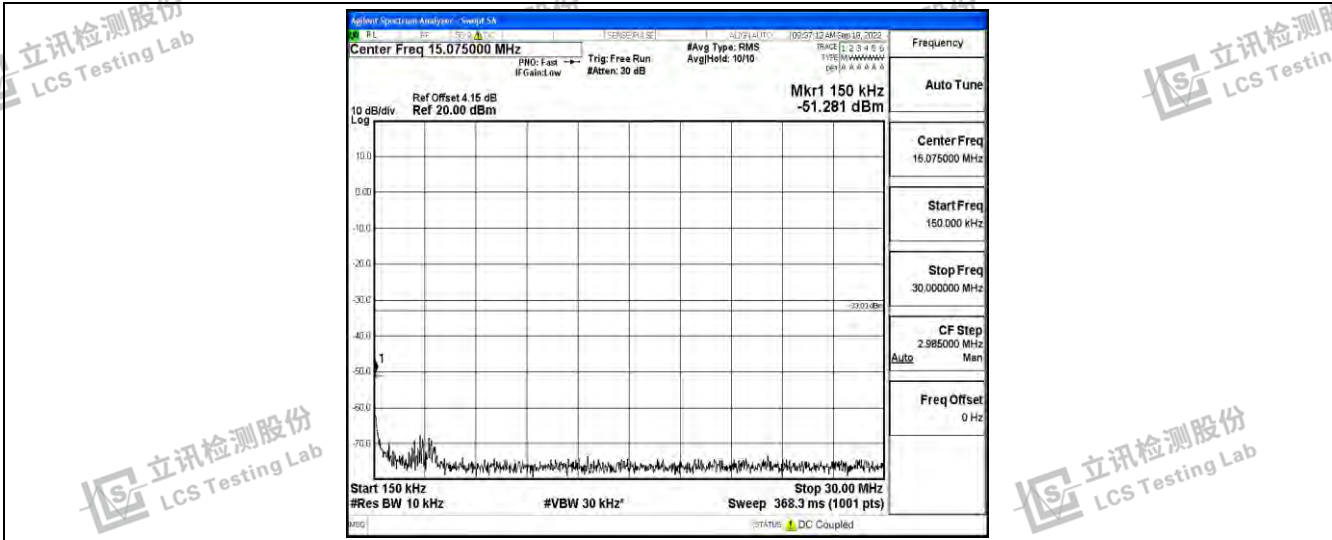

Band5-5MHz-QPSK-20625-1RB#0-Range4:1000~10000MHz

Band5-5MHz-16QAM-20425-1RB#0-Range1:0.009~0.15MHz

Band5-5MHz-16QAM-20425-1RB#0-Range2:0.15~30MHz

Shenzhen LCS Compliance Testing Laboratory Ltd.
 Add: 101, 201 Bldg A & 301 Bldg C, Juji Industrial Park Yabianxueziwei, Shajing Street, Baoan District, Shenzhen, 518000, China
 Tel: +(86) 0755-82591330 | E-mail: webmaster@lcs-cert.com | Web: www.lcs-cert.com
 Scan code to check authenticity