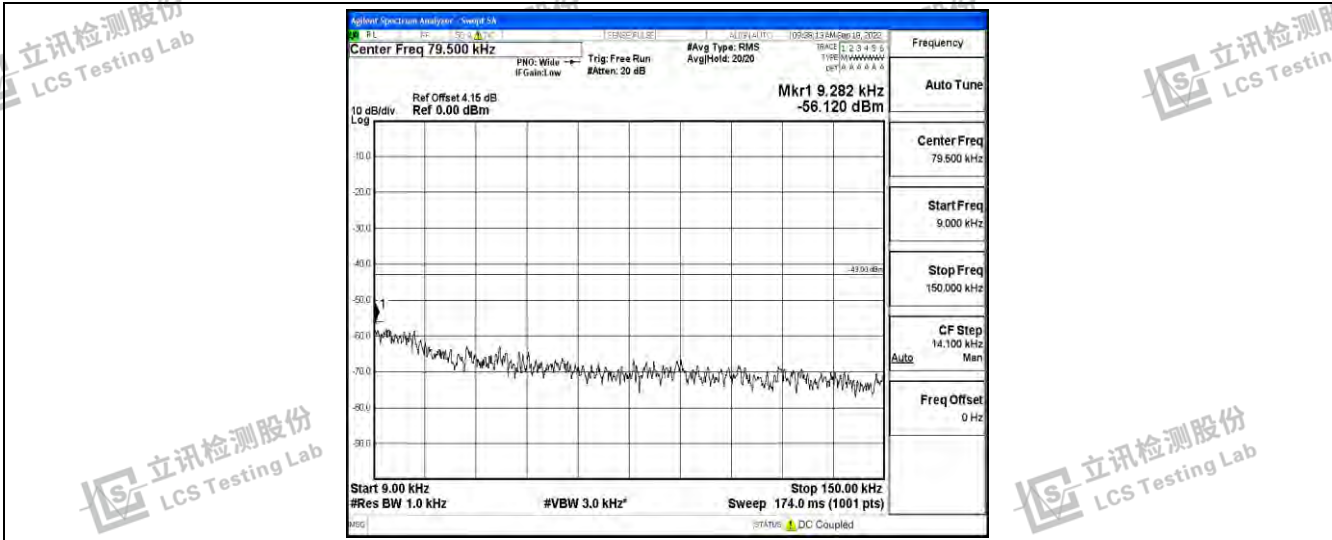

Band5-5MHz-QPSK-20425-1RB#0-Range3:30~1000MHz

Band5-5MHz-QPSK-20425-1RB#0-Range4:1000~10000MHz

Band5-5MHz-QPSK-20525-1RB#0-Range1:0.009~0.15MHz

Shenzhen LCS Compliance Testing Laboratory Ltd.
 Add: 101, 201 Bldg A & 301 Bldg C, Juji Industrial Park Yabianxueziwei, Shajing Street, Baoan District, Shenzhen, 518000, China
 Tel: +(86) 0755-82591330 | E-mail: webmaster@lcs-cert.com | Web: www.lcs-cert.com
 Scan code to check authenticity