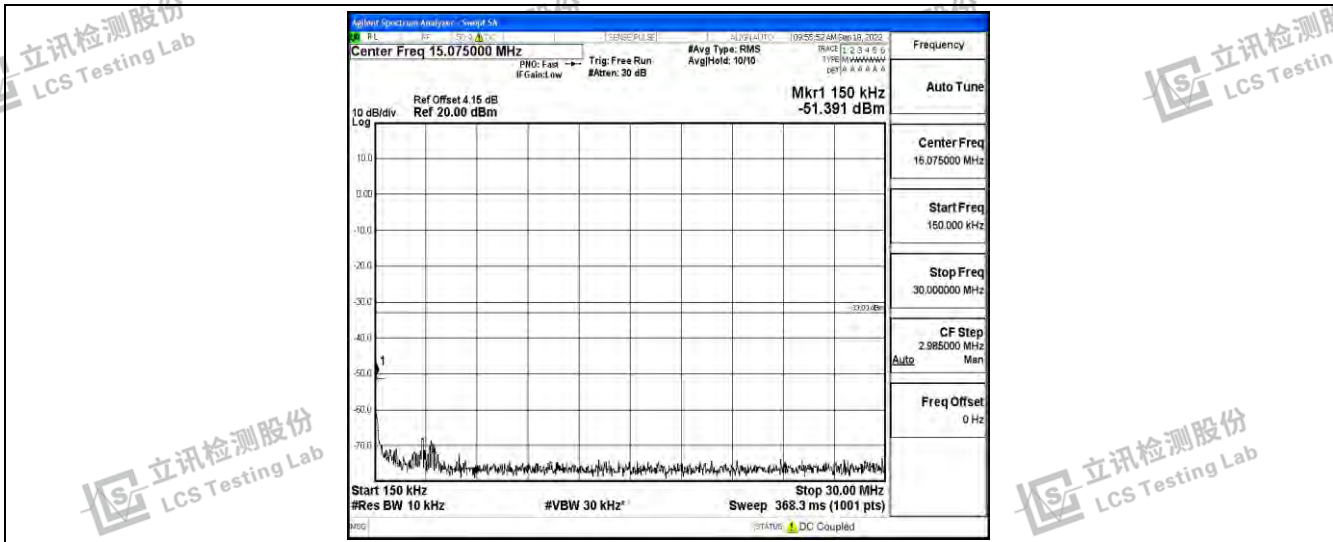

Band5-5MHz-16QAM-20625-1RB#0-Range3:30~1000MHz

Band5-5MHz-16QAM-20625-1RB#0-Range4:1000~10000MHz

Band5-10MHz-QPSK-20450-1RB#0-Range1:0.009~0.15MHz

Band5-10MHz-QPSK-20450-1RB#0-Range2:0.15~30MHz

Shenzhen LCS Compliance Testing Laboratory Ltd.
 Add: 101, 201 Bldg A & 301 Bldg C, Juji Industrial Park Yabianxueziwei, Shajing Street, Baoan District, Shenzhen, 518000, China
 Tel: +(86) 0755-82591330 | E-mail: webmaster@lcs-cert.com | Web: www.lcs-cert.com
 Scan code to check authenticity