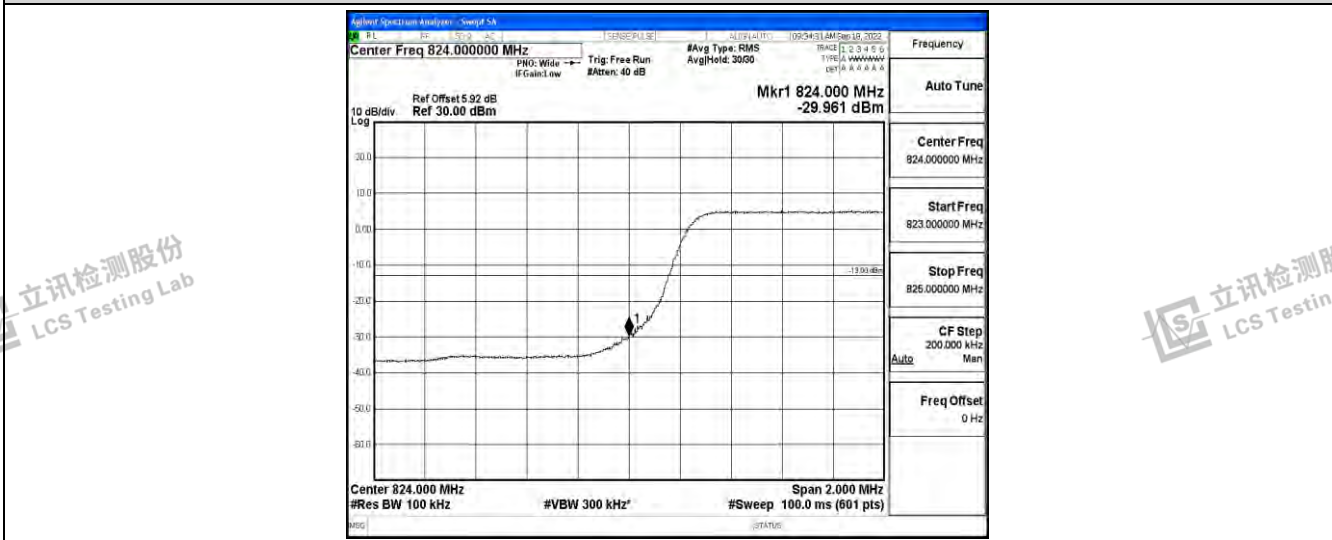

Band5-5MHz-QPSK-20425-25RB#0