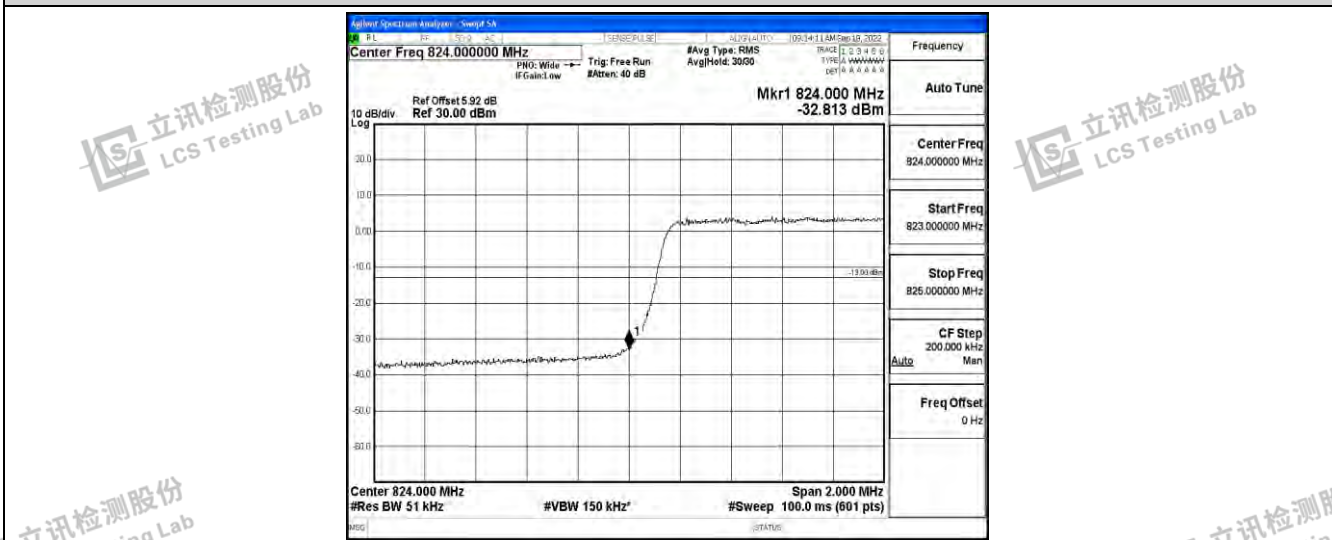

Band5-3MHz-16QAM-20415-15RB#0

Shenzhen LCS Compliance Testing Laboratory Ltd.
Add: 101, 201 Bldg A & 301 Bldg C, Juji Industrial Park Yabianxueziwei, Shajing Street, Baoan District, Shenzhen, 518000, China
Tel: +(86) 0755-82591330 | E-mail: webmaster@lcs-cert.com | Web: www.lcs-cert.com
Scan code to check authenticity