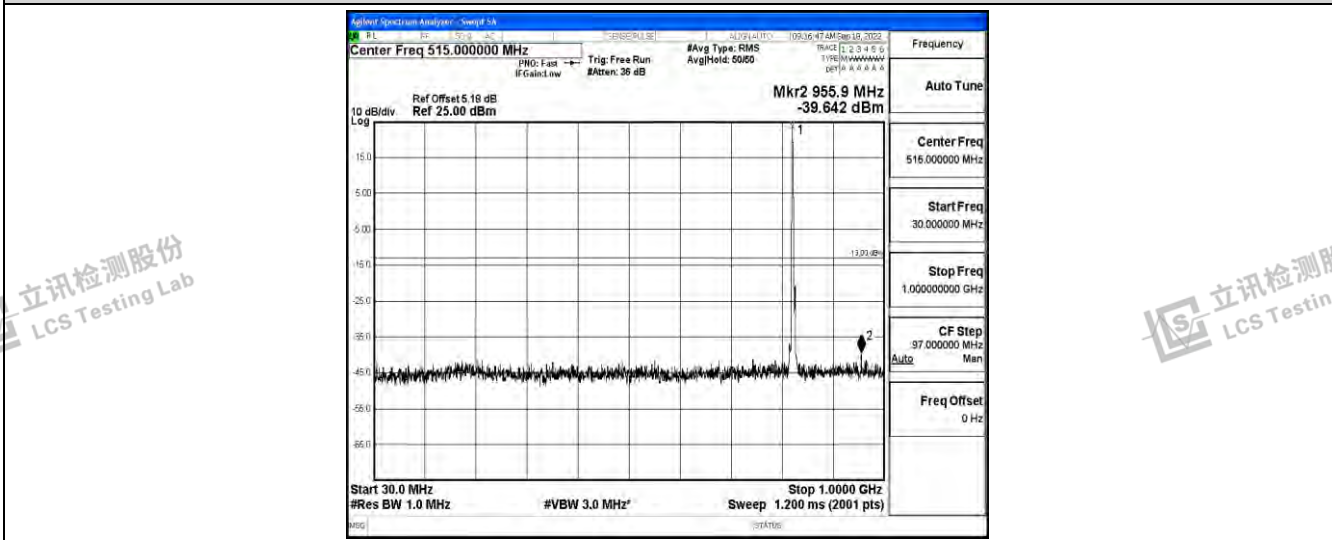

Band5-3MHz-16QAM-20415-1RB#0-Range3:30~1000MHz