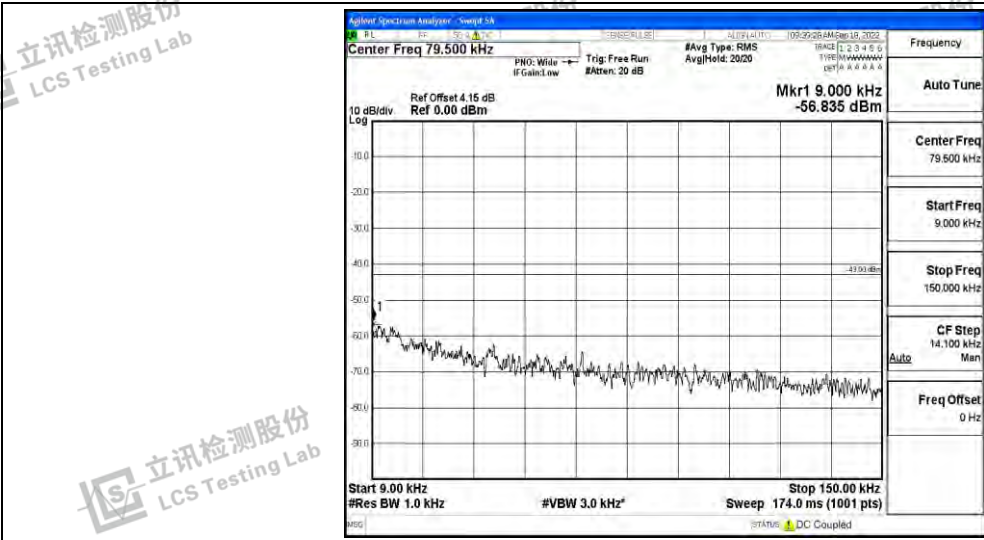

Band5-5MHz-16QAM-20425-1RB#0-Range3:30~1000MHz

Band5-5MHz-16QAM-20425-1RB#0-Range4:1000~10000MHz

Band5-5MHz-16QAM-20525-1RB#0-Range1:0.009~0.15MHz

Shenzhen LCS Compliance Testing Laboratory Ltd.
 Add: 101, 201 Bldg A & 301 Bldg C, Juji Industrial Park Yabianxueziwei, Shajing Street, Baoan District, Shenzhen, 518000, China
 Tel: +(86) 0755-82591330 | E-mail: webmaster@lcs-cert.com | Web: www.lcs-cert.com
 Scan code to check authenticity