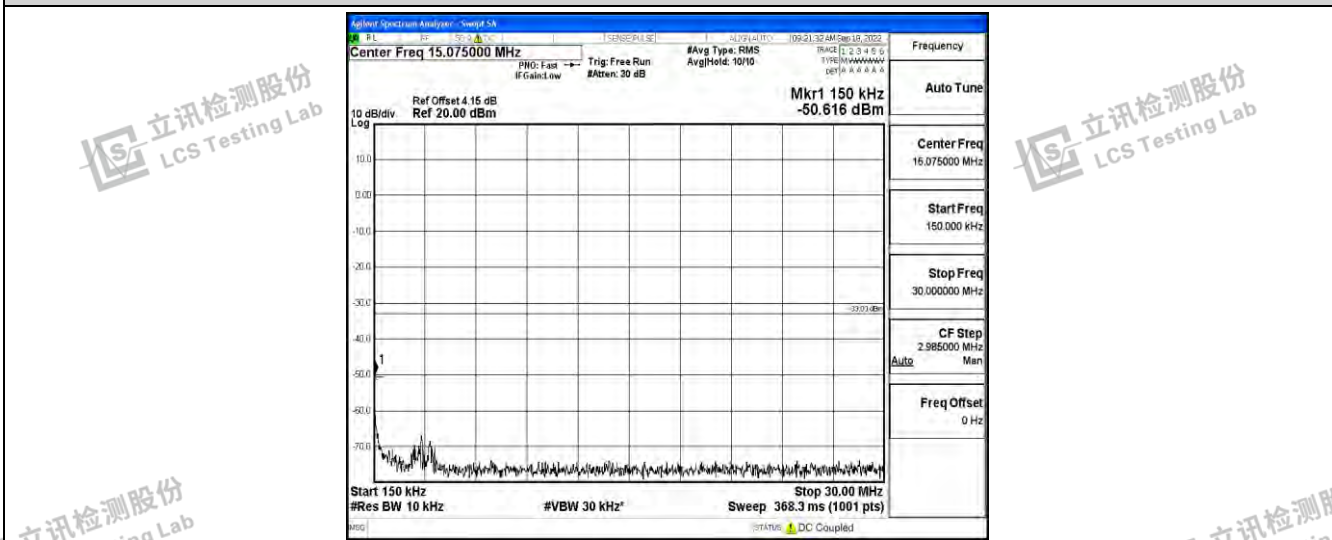

Band5-3MHz-16QAM-20635-1RB#0-Range2:0.15~30MHz

Shenzhen LCS Compliance Testing Laboratory Ltd.
Add: 101, 201 Bldg A & 301 Bldg C, Juji Industrial Park Yabianxueziwei, Shajing Street, Baoan District, Shenzhen, 518000, China
Tel: +(86) 0755-82591330 | E-mail: webmaster@lcs-cert.com | Web: www.lcs-cert.com
Scan code to check authenticity