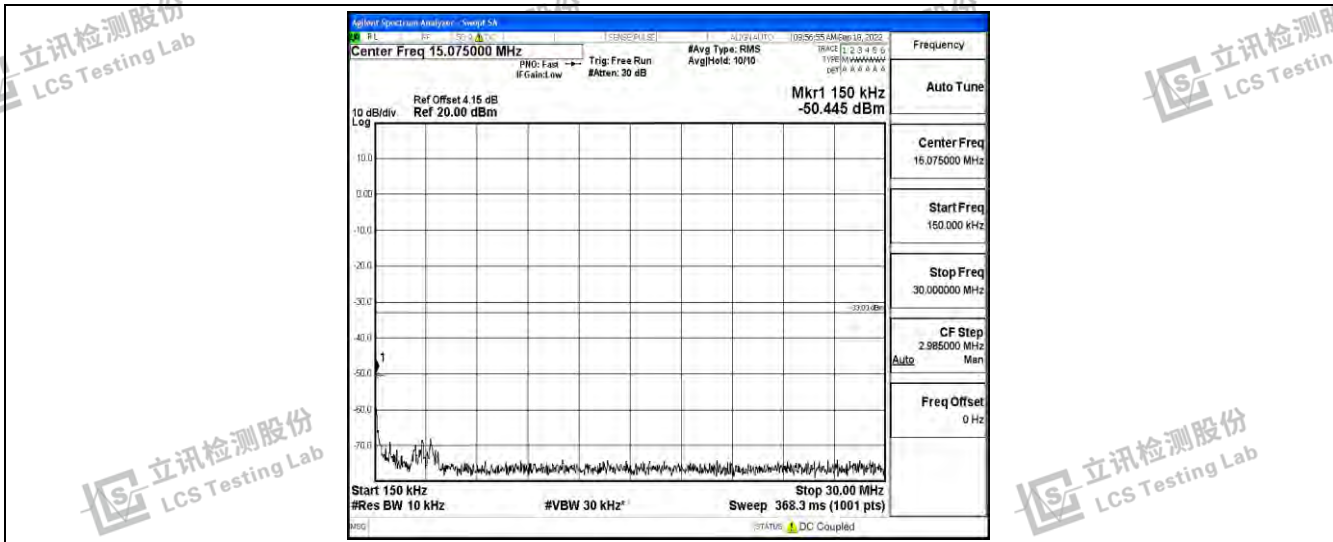

Band5-1.4MHz-QPSK-20643-1RB#0-Range4:1000~10000MHz

Band5-1.4MHz-16QAM-20407-1RB#0-Range1:0.009~0.15MHz

Band5-1.4MHz-16QAM-20407-1RB#0-Range2:0.15~30MHz

Shenzhen LCS Compliance Testing Laboratory Ltd.
 Add: 101, 201 Bldg A & 301 Bldg C, Juji Industrial Park Yabianxueziwei, Shajing Street, Baoan District, Shenzhen, 518000, China
 Tel: +(86) 0755-82591330 | E-mail: webmaster@lcs-cert.com | Web: www.lcs-cert.com
 Scan code to check authenticity