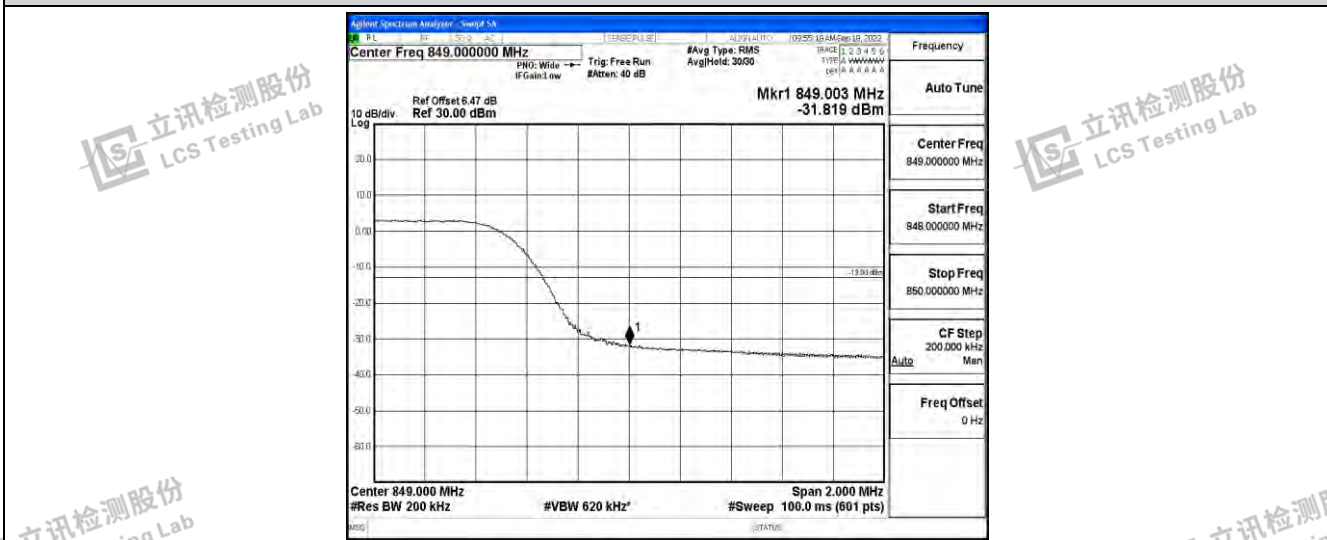

Band5-10MHz-16QAM-20600-50RB#0