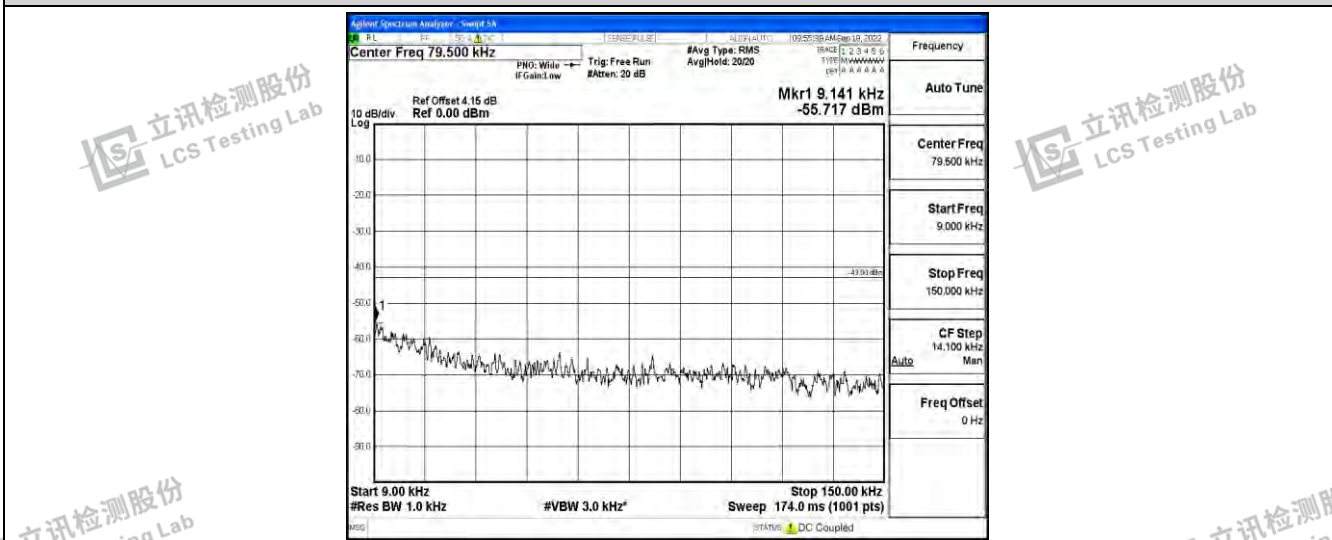

Band5-5MHz-16QAM-20625-1RB#0-Range3:30~1000MHz

Band5-5MHz-16QAM-20625-1RB#0-Range4:1000~10000MHz

Band5-10MHz-QPSK-20450-1RB#0-Range1:0.009~0.15MHz

Band5-10MHz-QPSK-20450-1RB#0-Range2:0.15~30MHz

Shenzhen LCS Compliance Testing Laboratory Ltd.
 Add: 101, 201 Bldg A & 301 Bldg C, Juji Industrial Park Yabianxueziwei, Shajing Street, Baoan District, Shenzhen, 518000, China
 Tel: +(86) 0755-82591330 | E-mail: webmaster@lcs-cert.com | Web: www.lcs-cert.com
 Scan code to check authenticity