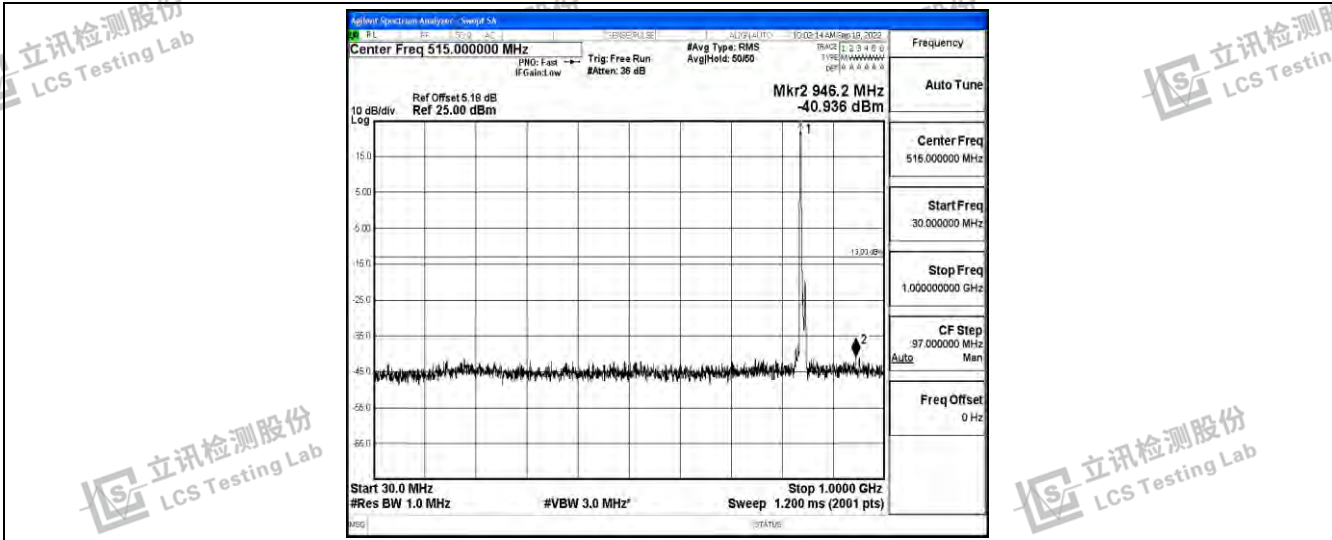

Band5-10MHz-16QAM-20600-1RB#0-Range1:0.009~0.15MHz

Band5-10MHz-16QAM-20600-1RB#0-Range2:0.15~30MHz

Band5-10MHz-16QAM-20600-1RB#0-Range3:30~1000MHz

Shenzhen LCS Compliance Testing Laboratory Ltd.
 Add: 101, 201 Bldg A & 301 Bldg C, Juji Industrial Park Yabianxueziwei, Shajing Street, Baoan District, Shenzhen, 518000, China
 Tel: +(86) 0755-82591330 | E-mail: webmaster@lcs-cert.com | Web: www.lcs-cert.com
 Scan code to check authenticity