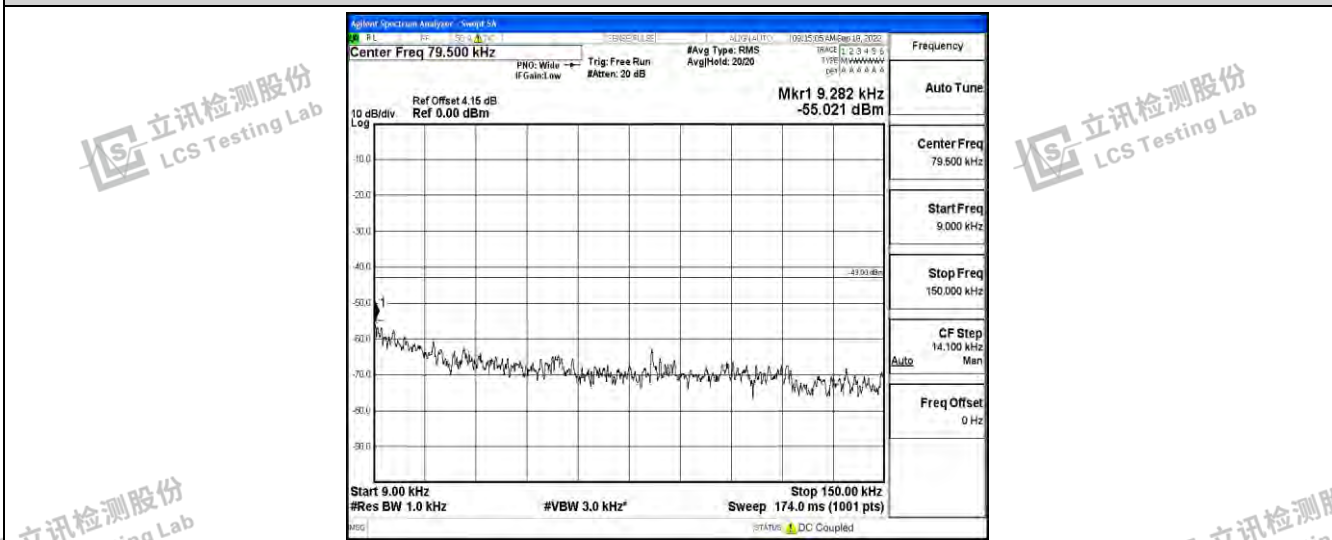

Band5-3MHz-QPSK-20415-1RB#0-Range1:0.009~0.15MHz

Shenzhen LCS Compliance Testing Laboratory Ltd.
Add: 101, 201 Bldg A & 301 Bldg C, Juji Industrial Park Yabianxueziwei, Shajing Street, Baoan District, Shenzhen, 518000, China
Tel: +(86) 0755-82591330 | E-mail: webmaster@lcs-cert.com | Web: www.lcs-cert.com
Scan code to check authenticity