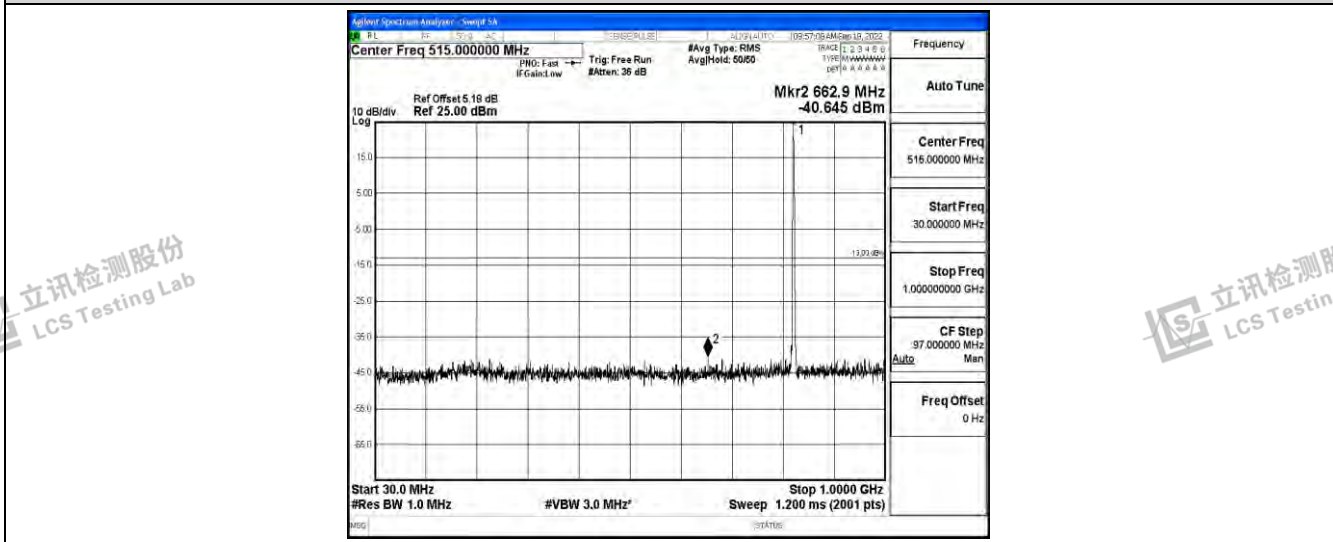

Band5-1.4MHz-16QAM-20407-1RB#0-Range3:30~1000MHz