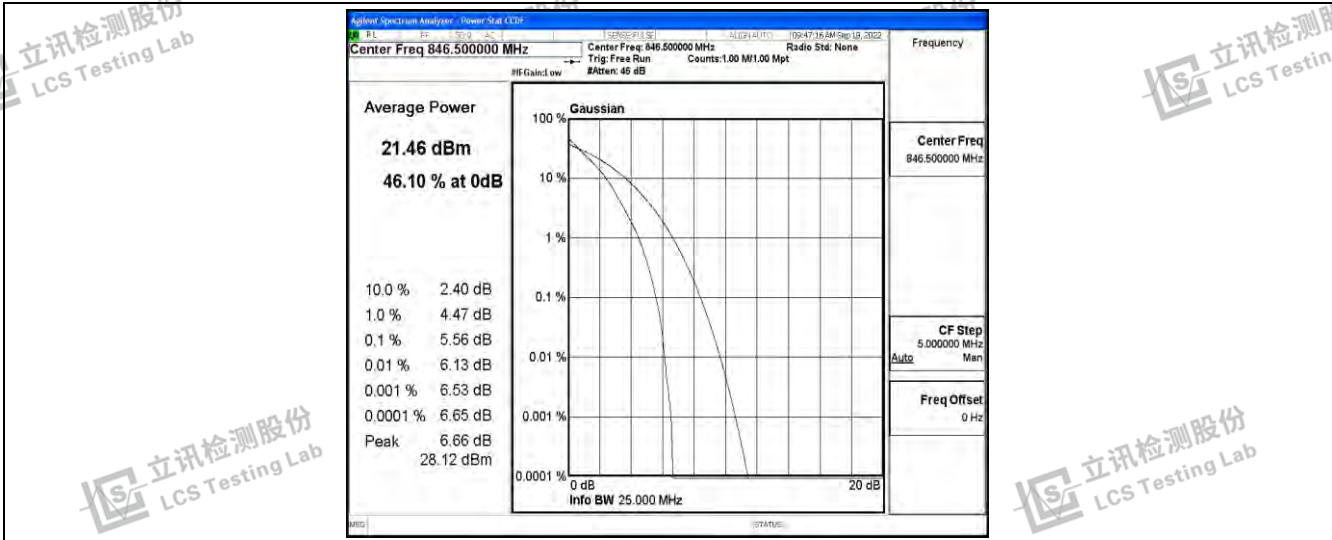

Band5-5MHz-QPSK-20625-25RB#0