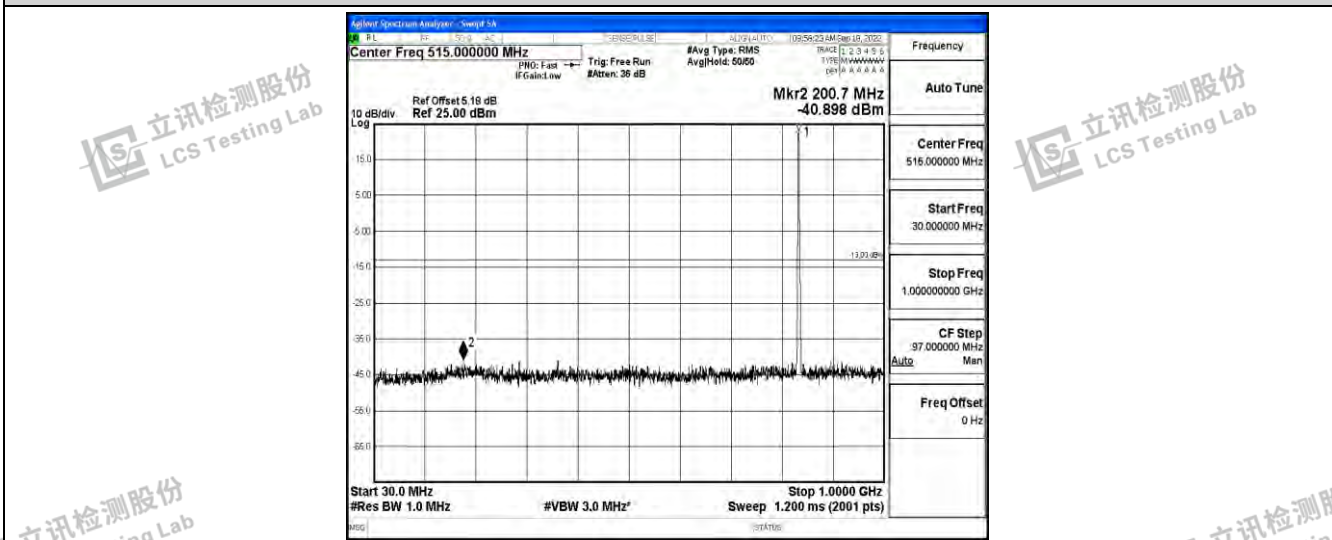

Band5-1.4MHz-QPSK-20525-1RB#0-Range3:30~1000MHz