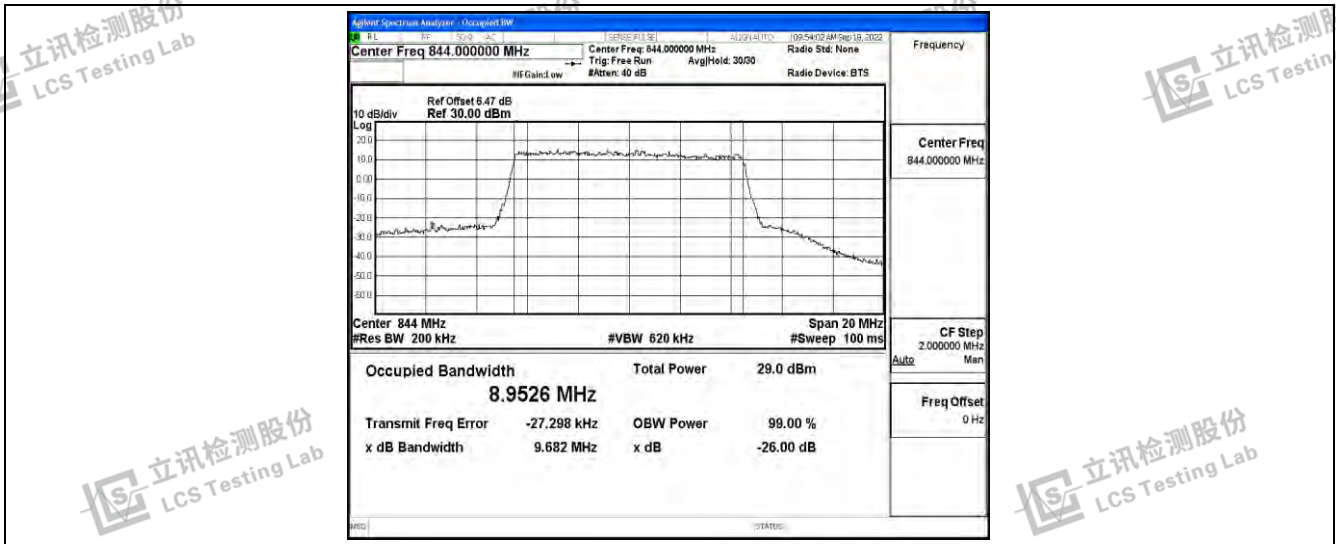

Band5-10MHz-16QAM-20600-50RB#0

Shenzhen LCS Compliance Testing Laboratory Ltd.
Add: 101, 201 Bldg A & 301 Bldg C, Juji Industrial Park Yabianxueziwei, Shajing Street, Baoan District, Shenzhen, 518000, China
Tel: +(86) 0755-82591330 | E-mail: webmaster@lcs-cert.com | Web: www.lcs-cert.com
Scan code to check authenticity