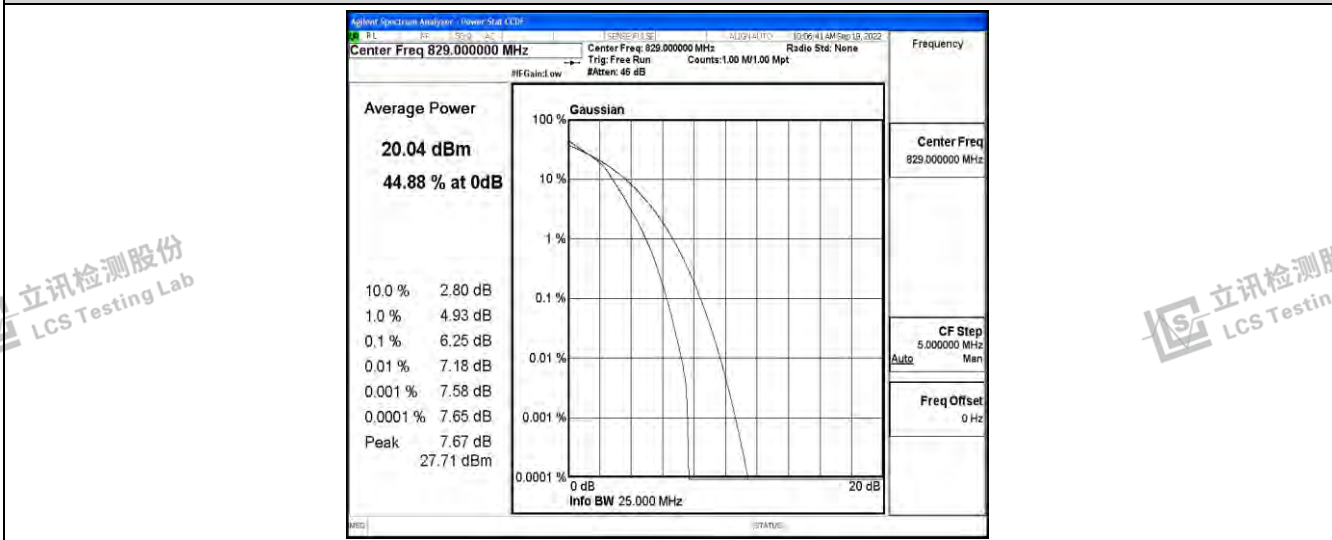

Band5-10MHz-QPSK-20450-50RB#0

Band5-10MHz-QPSK-20525-50RB#0

Band5-10MHz-QPSK-20600-50RB#0

Band5-10MHz-16QAM-20450-50RB#0

Band5-10MHz-16QAM-20525-50RB#0

Band5-10MHz-16QAM-20600-50RB#0

Shenzhen LCS Compliance Testing Laboratory Ltd.
Add: 101, 201 Bldg A & 301 Bldg C, Juji Industrial Park Yabianxueziwei, Shajing Street, Baoan District, Shenzhen, 518000, China
Tel: +(86) 0755-82591330 | E-mail: webmaster@lcs-cert.com | Web: www.lcs-cert.com
Scan code to check authenticity