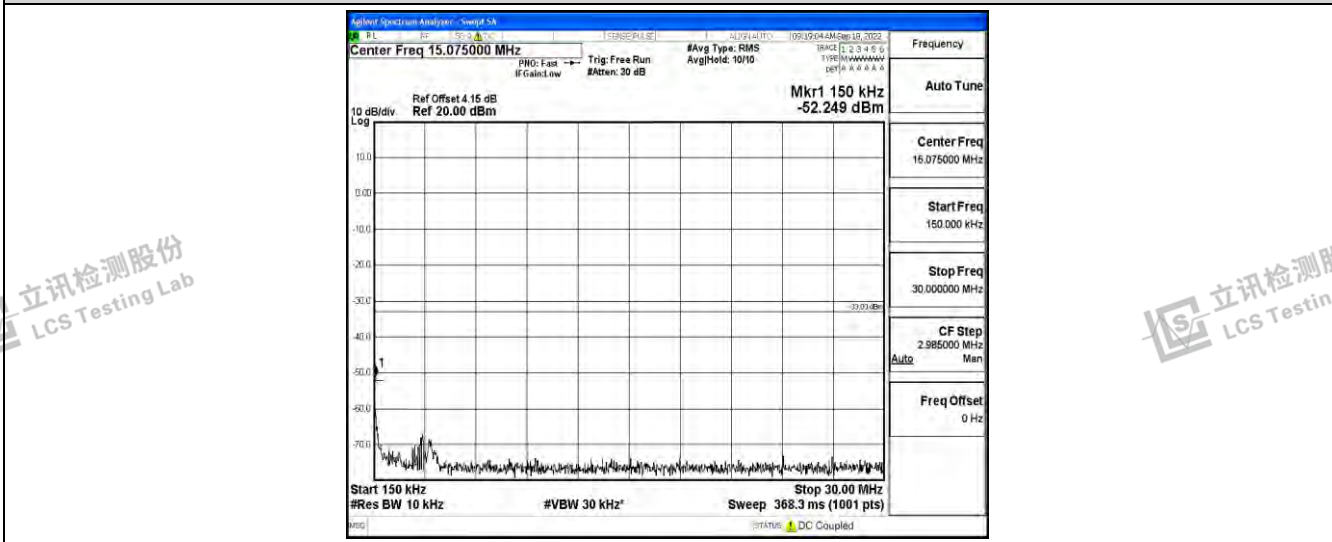

Band5-3MHz-16QAM-20525-1RB#0-Range2:0.15~30MHz