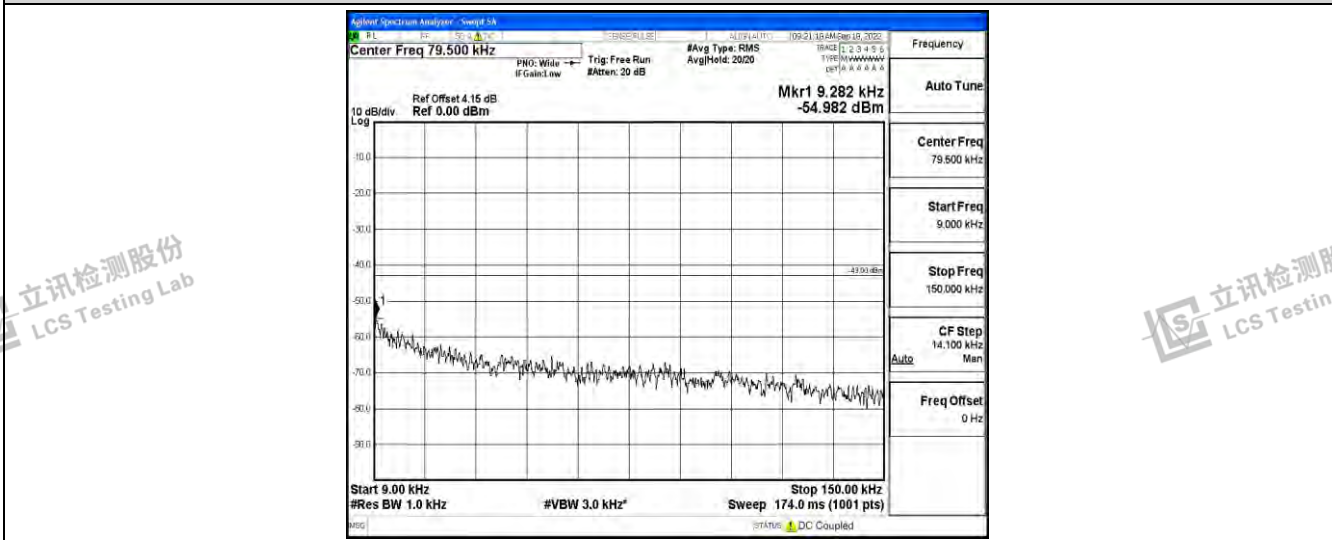

Band5-3MHz-16QAM-20635-1RB#0-Range1:0.009~0.15MHz