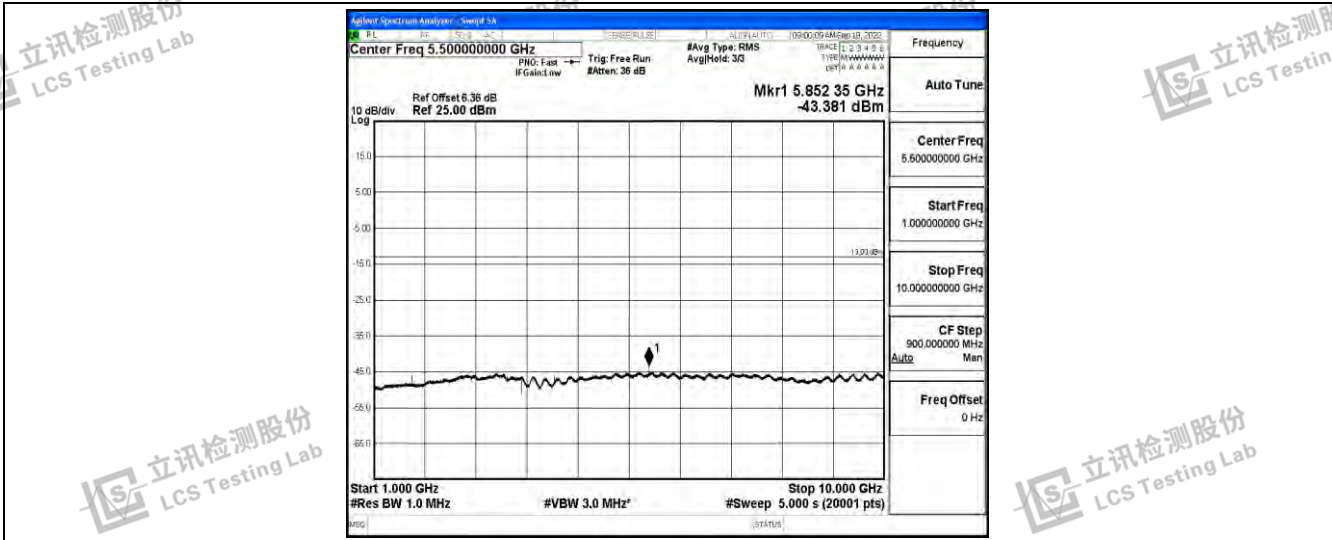

Band5-1.4MHz-16QAM-20525-1RB#0-Range2:0.15~30MHz

Band5-1.4MHz-16QAM-20525-1RB#0-Range3:30~1000MHz

Band5-1.4MHz-16QAM-20525-1RB#0-Range4:1000~10000MHz

Shenzhen LCS Compliance Testing Laboratory Ltd.
 Add: 101, 201 Bldg A & 301 Bldg C, Juji Industrial Park Yabianxueziwei, Shajing Street, Baoan District, Shenzhen, 518000, China
 Tel: +(86) 0755-82591330 | E-mail: webmaster@lcs-cert.com | Web: www.lcs-cert.com
 Scan code to check authenticity