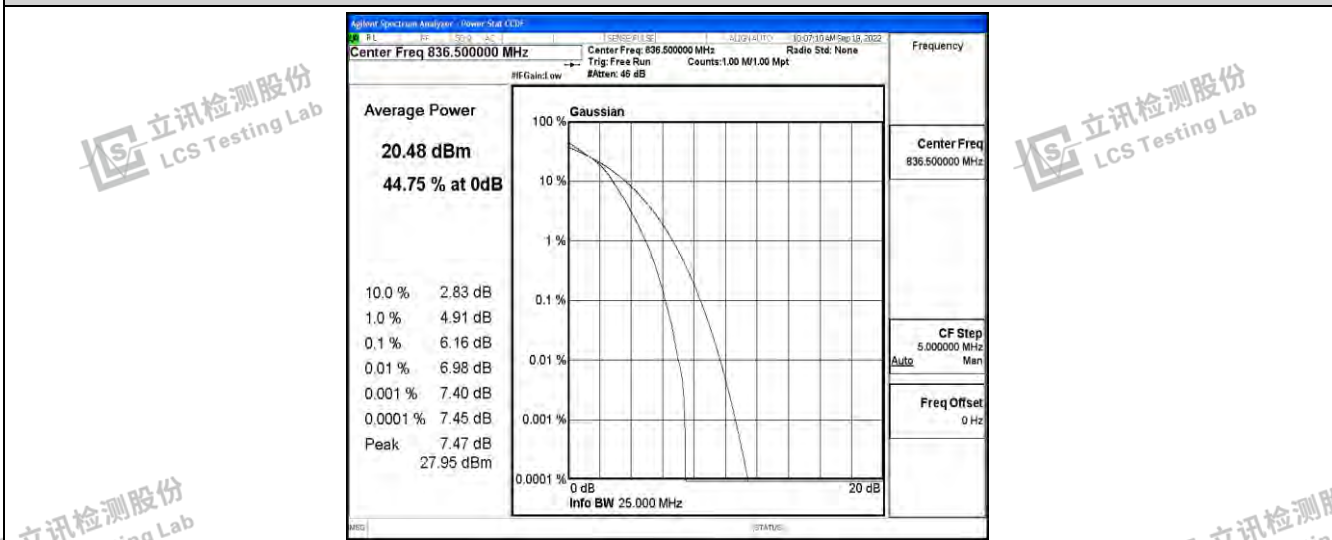

Band5-10MHz-QPSK-20450-50RB#0

Band5-10MHz-QPSK-20525-50RB#0

Band5-10MHz-QPSK-20600-50RB#0

Band5-10MHz-16QAM-20450-50RB#0

Band5-10MHz-16QAM-20525-50RB#0

Band5-10MHz-16QAM-20600-50RB#0

Shenzhen LCS Compliance Testing Laboratory Ltd.
Add: 101, 201 Bldg A & 301 Bldg C, Juji Industrial Park Yabianxueziwei, Shajing Street, Baoan District, Shenzhen, 518000, China
Tel: +(86) 0755-82591330 | E-mail: webmaster@lcs-cert.com | Web: www.lcs-cert.com
Scan code to check authenticity