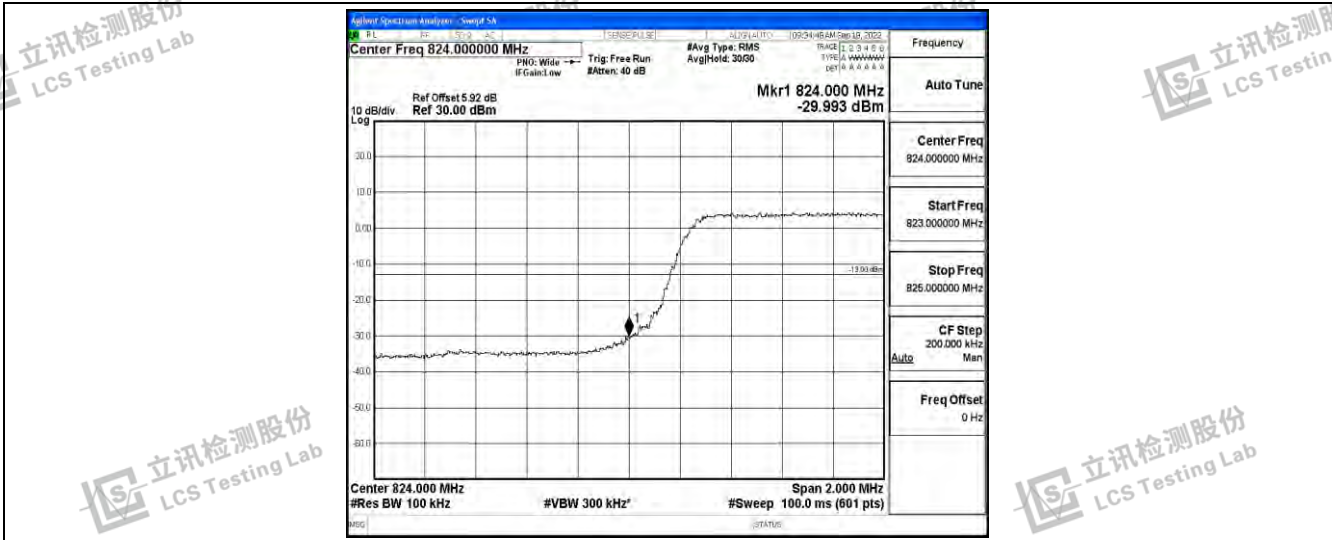

Band5-5MHz-QPSK-20425-25RB#0

Band5-5MHz-QPSK-20625-25RB#0

Band5-5MHz-16QAM-20425-25RB#0

Shenzhen LCS Compliance Testing Laboratory Ltd.
 Add: 101, 201 Bldg A & 301 Bldg C, Juji Industrial Park Yabianxueziwei, Shajing Street, Baoan District, Shenzhen, 518000, China
 Tel: +(86) 0755-82591330 | E-mail: webmaster@lcs-cert.com | Web: www.lcs-cert.com
 Scan code to check authenticity