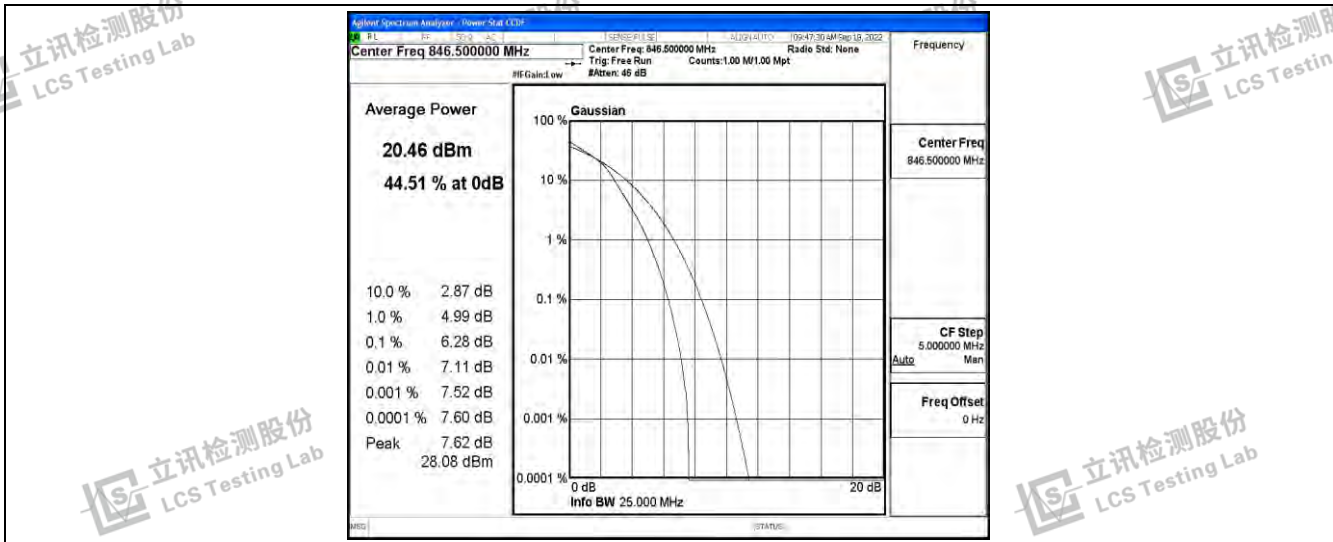

Band5-10MHz-QPSK-20450-50RB#0

Band5-10MHz-QPSK-20525-50RB#0

Band5-10MHz-QPSK-20600-50RB#0

Band5-10MHz-16QAM-20450-50RB#0

Band5-10MHz-16QAM-20525-50RB#0

Band5-10MHz-16QAM-20600-50RB#0

Shenzhen LCS Compliance Testing Laboratory Ltd.
Add: 101, 201 Bldg A & 301 Bldg C, Juji Industrial Park Yabianxueziwei, Shajing Street, Baoan District, Shenzhen, 518000, China
Tel: +(86) 0755-82591330 | E-mail: webmaster@lcs-cert.com | Web: www.lcs-cert.com
Scan code to check authenticity