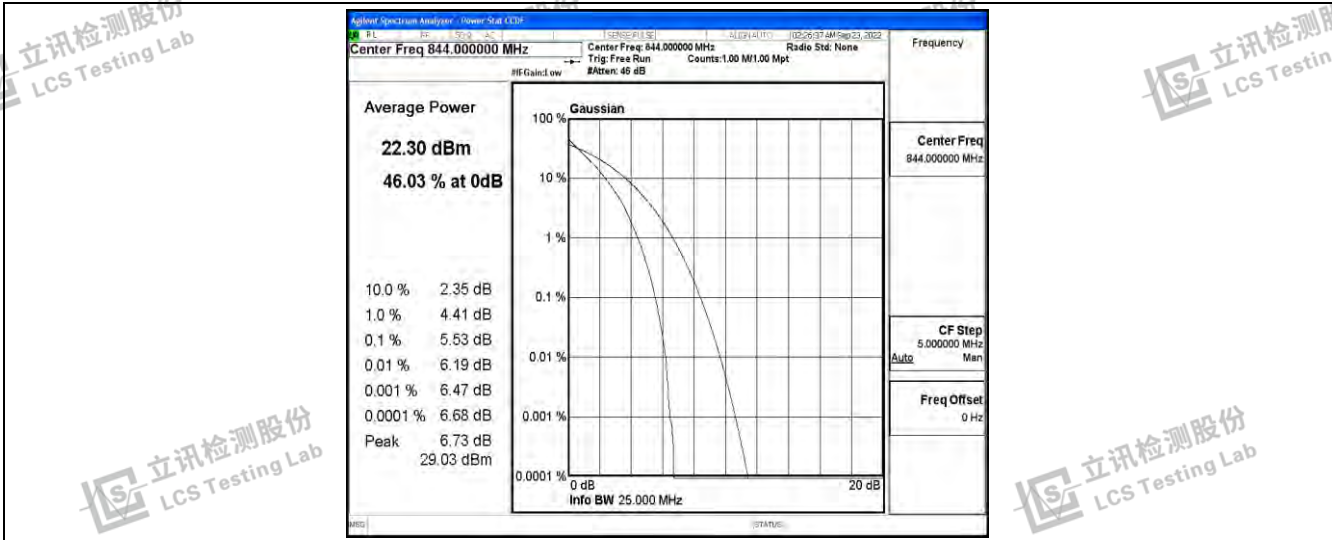

Band5-10MHz-QPSK-20450-50RB#0

Band5-10MHz-QPSK-20525-50RB#0

Band5-10MHz-QPSK-20600-50RB#0

Band5-10MHz-16QAM-20450-50RB#0

Band5-10MHz-16QAM-20525-50RB#0

Band5-10MHz-16QAM-20600-50RB#0

Shenzhen LCS Compliance Testing Laboratory Ltd.
Add: 101, 201 Bldg A & 301 Bldg C, Juji Industrial Park Yabianxueziwei, Shajing Street, Baoan District, Shenzhen, 518000, China
Tel: +(86) 0755-82591330 | E-mail: webmaster@lcs-cert.com | Web: www.lcs-cert.com
Scan code to check authenticity