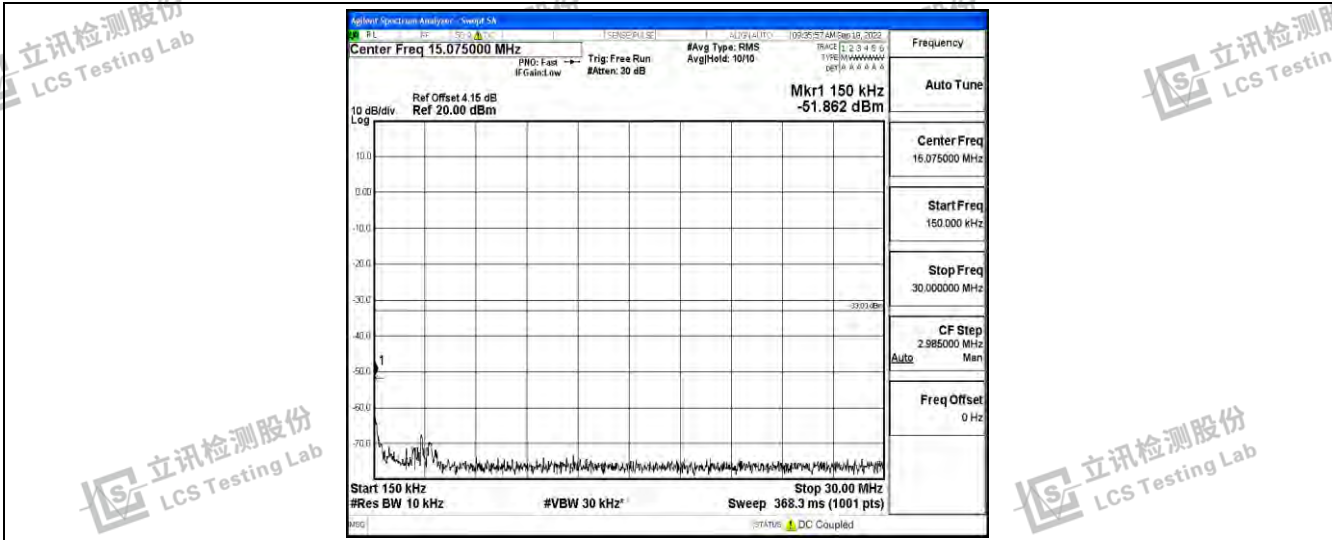

Band5-3MHz-16QAM-20635-1RB#0-Range4:1000~10000MHz

Band5-5MHz-QPSK-20425-1RB#0-Range1:0.009~0.15MHz

Band5-5MHz-QPSK-20425-1RB#0-Range2:0.15~30MHz

Shenzhen LCS Compliance Testing Laboratory Ltd.
 Add: 101, 201 Bldg A & 301 Bldg C, Juji Industrial Park Yabianxueziwei, Shajing Street, Baoan District, Shenzhen, 518000, China
 Tel: +(86) 0755-82591330 | E-mail: webmaster@lcs-cert.com | Web: www.lcs-cert.com
 Scan code to check authenticity