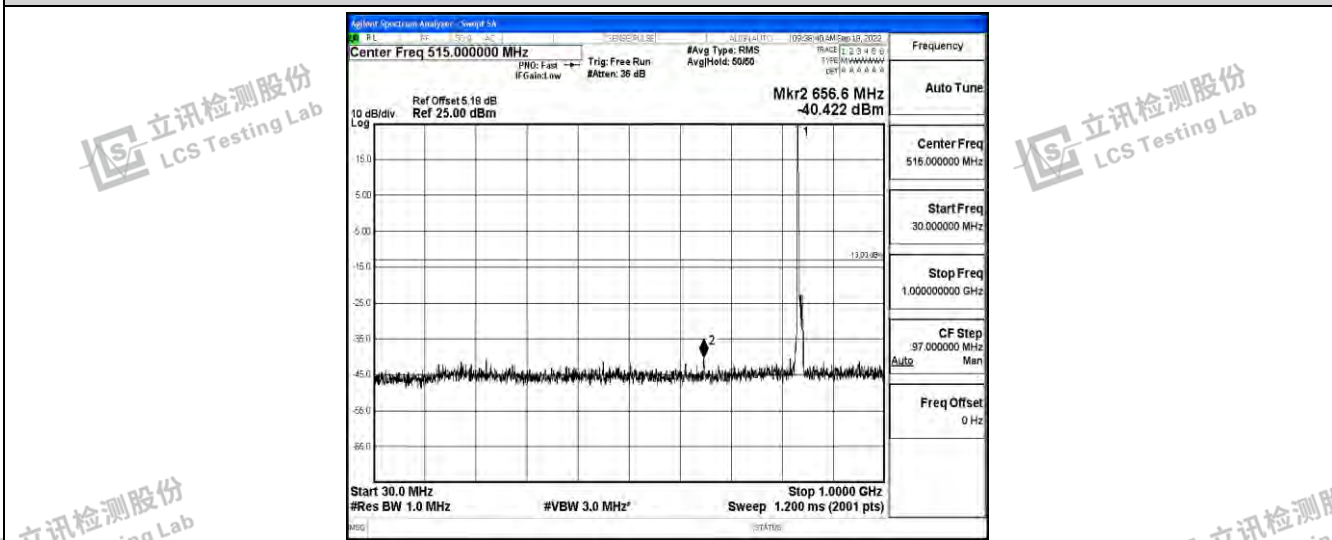

Band5-5MHz-QPSK-20525-1RB#0-Range3:30~1000MHz