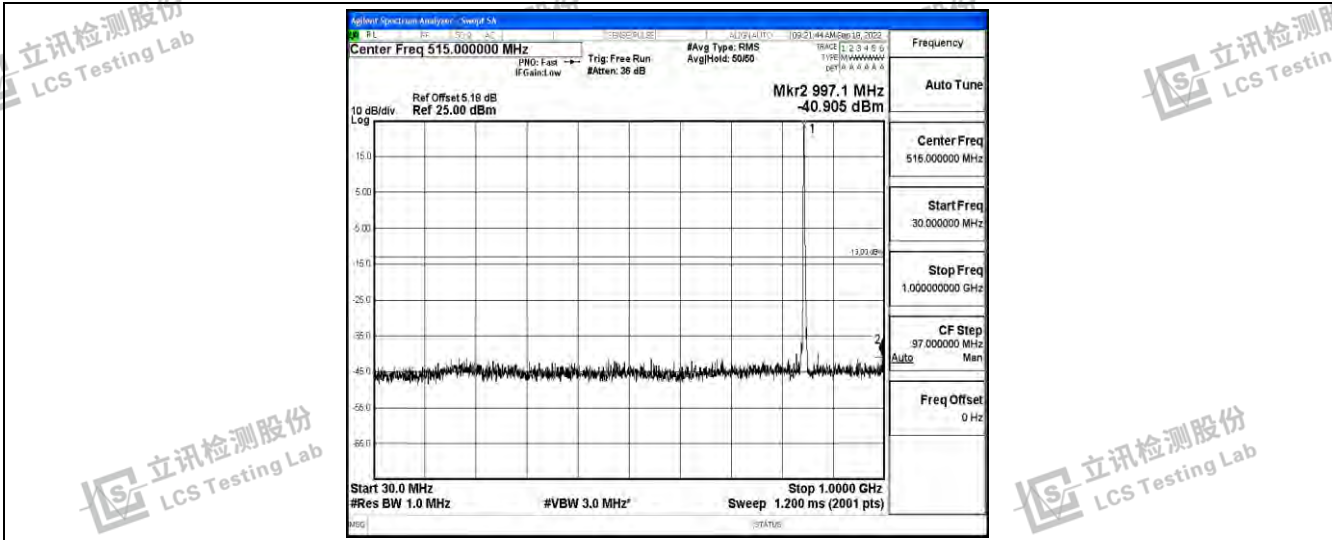

Band5-3MHz-16QAM-20635-1RB#0-Range1:0.009~0.15MHz

Band5-3MHz-16QAM-20635-1RB#0-Range2:0.15~30MHz

Band5-3MHz-16QAM-20635-1RB#0-Range3:30~1000MHz

Shenzhen LCS Compliance Testing Laboratory Ltd.
 Add: 101, 201 Bldg A & 301 Bldg C, Juji Industrial Park Yabianxueziwei, Shajing Street, Baoan District, Shenzhen, 518000, China
 Tel: +(86) 0755-82591330 | E-mail: webmaster@lcs-cert.com | Web: www.lcs-cert.com
 Scan code to check authenticity