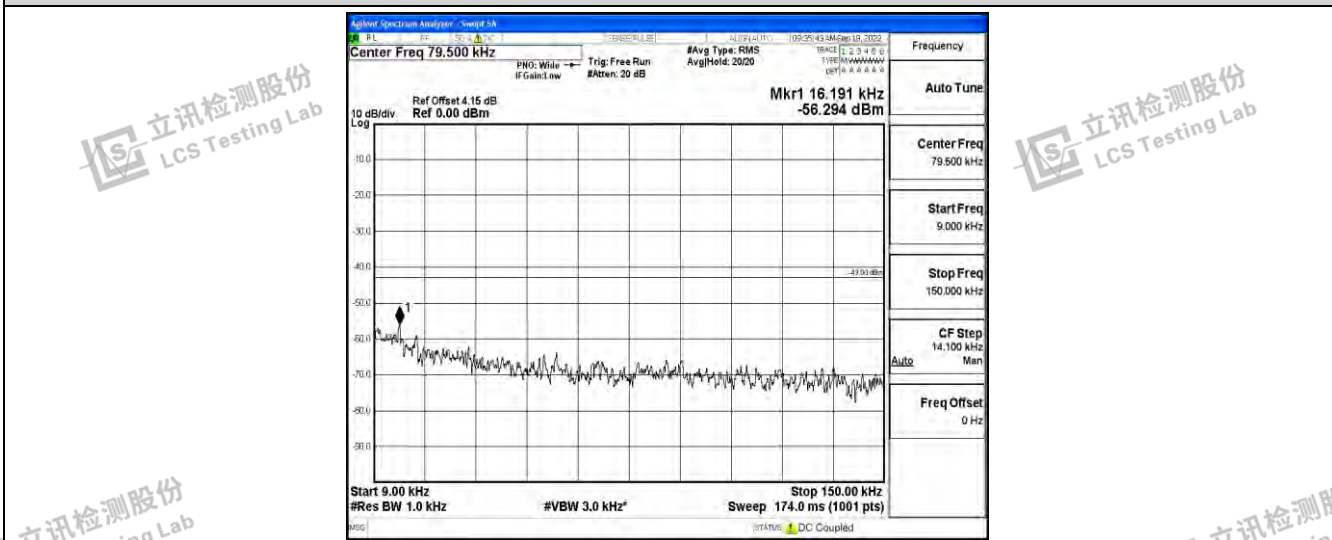

Band5-5MHz-QPSK-20425-1RB#0-Range1:0.009~0.15MHz

Shenzhen LCS Compliance Testing Laboratory Ltd.
Add: 101, 201 Bldg A & 301 Bldg C, Juji Industrial Park Yabianxueziwei, Shajing Street, Baoan District, Shenzhen, 518000, China
Tel: +(86) 0755-82591330 | E-mail: webmaster@lcs-cert.com | Web: www.lcs-cert.com
Scan code to check authenticity