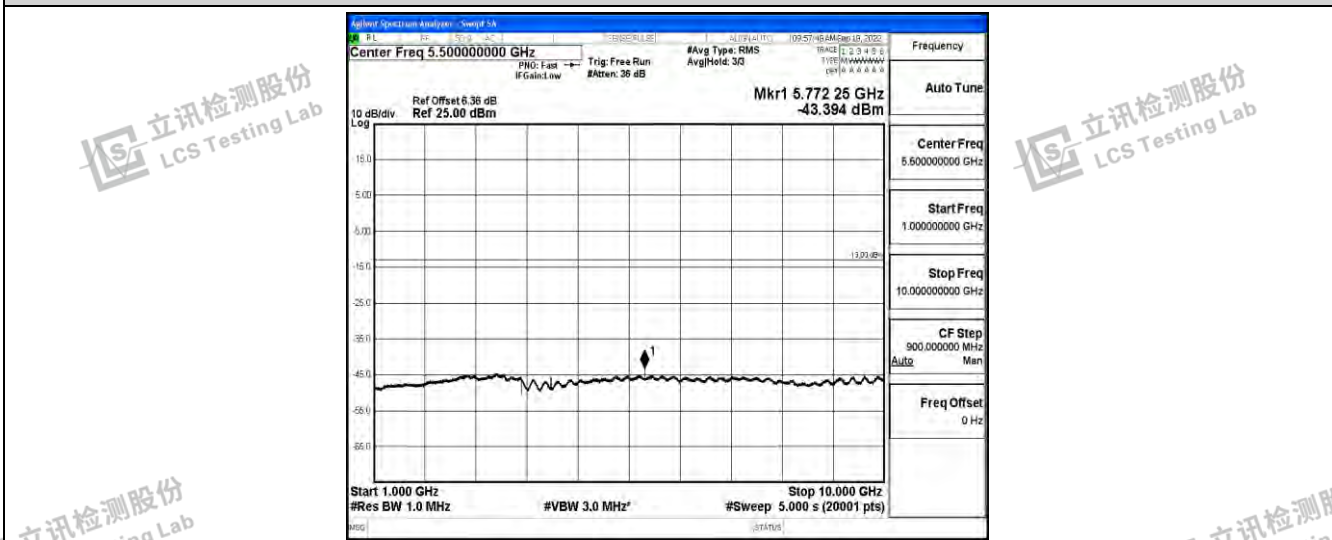

Band5-10MHz-16QAM-20450-1RB#0-Range4:1000~10000MHz

Shenzhen LCS Compliance Testing Laboratory Ltd.
Add: 101, 201 Bldg A & 301 Bldg C, Juji Industrial Park Yabianxueziwei, Shajing Street, Baoan District, Shenzhen, 518000, China
Tel: +(86) 0755-82591330 | E-mail: webmaster@lcs-cert.com | Web: www.lcs-cert.com
Scan code to check authenticity