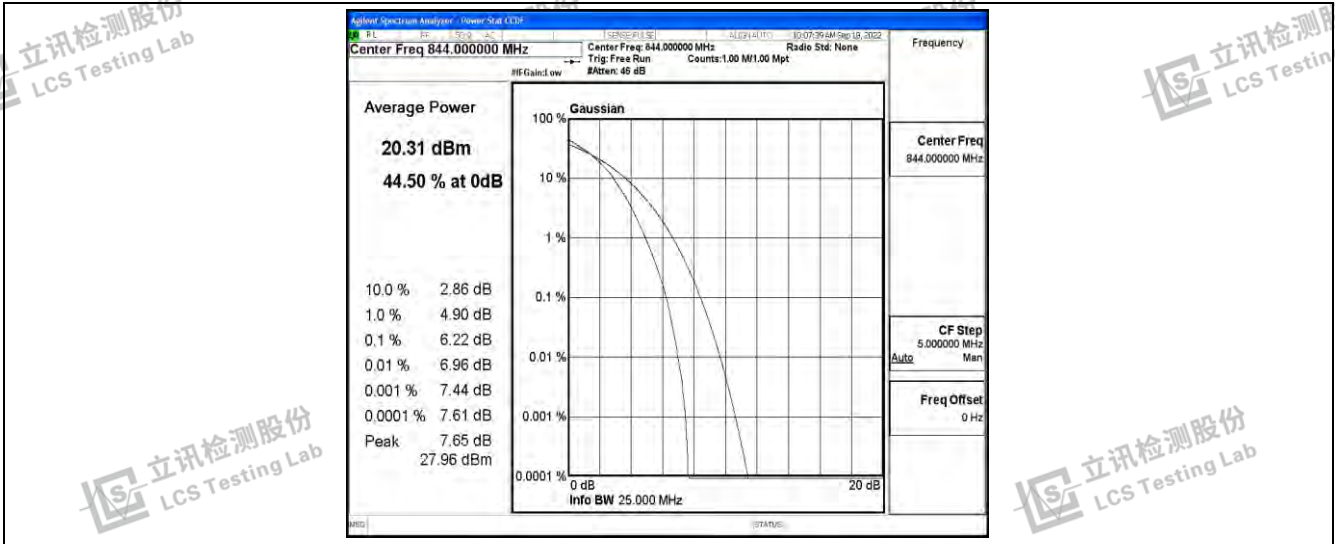

Band5-10MHz-QPSK-20450-50RB#0

Band5-10MHz-QPSK-20525-50RB#0

Band5-10MHz-QPSK-20600-50RB#0

Band5-10MHz-16QAM-20450-50RB#0

Band5-10MHz-16QAM-20525-50RB#0

Band5-10MHz-16QAM-20600-50RB#0

Shenzhen LCS Compliance Testing Laboratory Ltd.
Add: 101, 201 Bldg A & 301 Bldg C, Juji Industrial Park Yabianxueziwei, Shajing Street, Baoan District, Shenzhen, 518000, China
Tel: +(86) 0755-82591330 | E-mail: webmaster@lcs-cert.com | Web: www.lcs-cert.com
Scan code to check authenticity