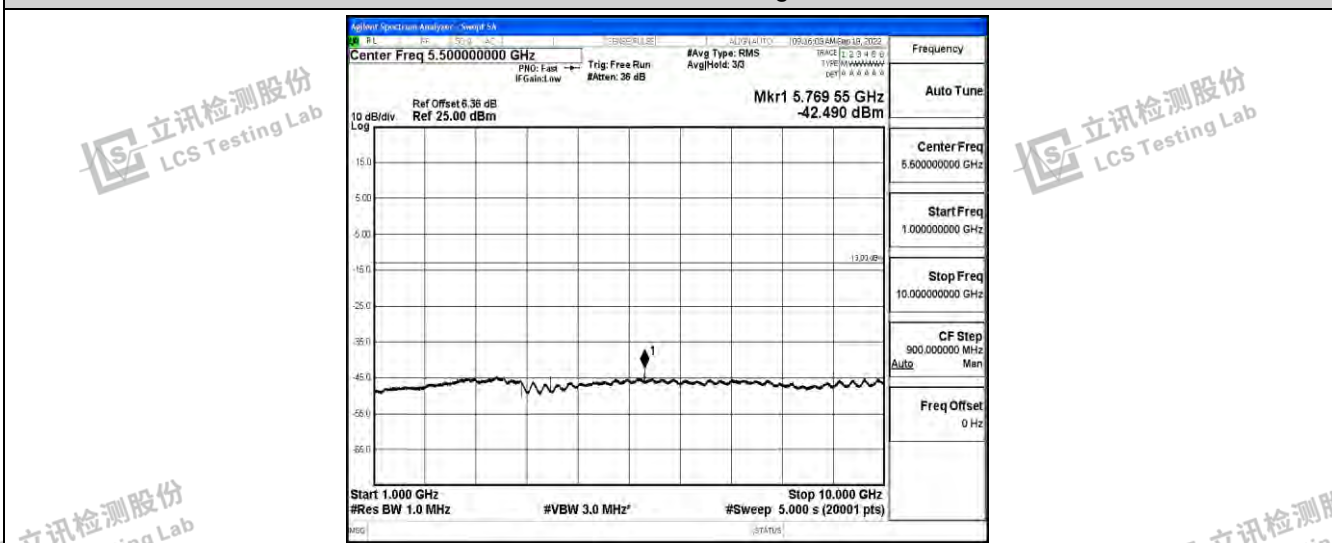

Band5-3MHz-QPSK-20415-1RB#0-Range4:1000~10000MHz

Shenzhen LCS Compliance Testing Laboratory Ltd.
Add: 101, 201 Bldg A & 301 Bldg C, Juji Industrial Park Yabianxueziwei, Shajing Street, Baoan District, Shenzhen, 518000, China
Tel: +(86) 0755-82591330 | E-mail: webmaster@lcs-cert.com | Web: www.lcs-cert.com
Scan code to check authenticity