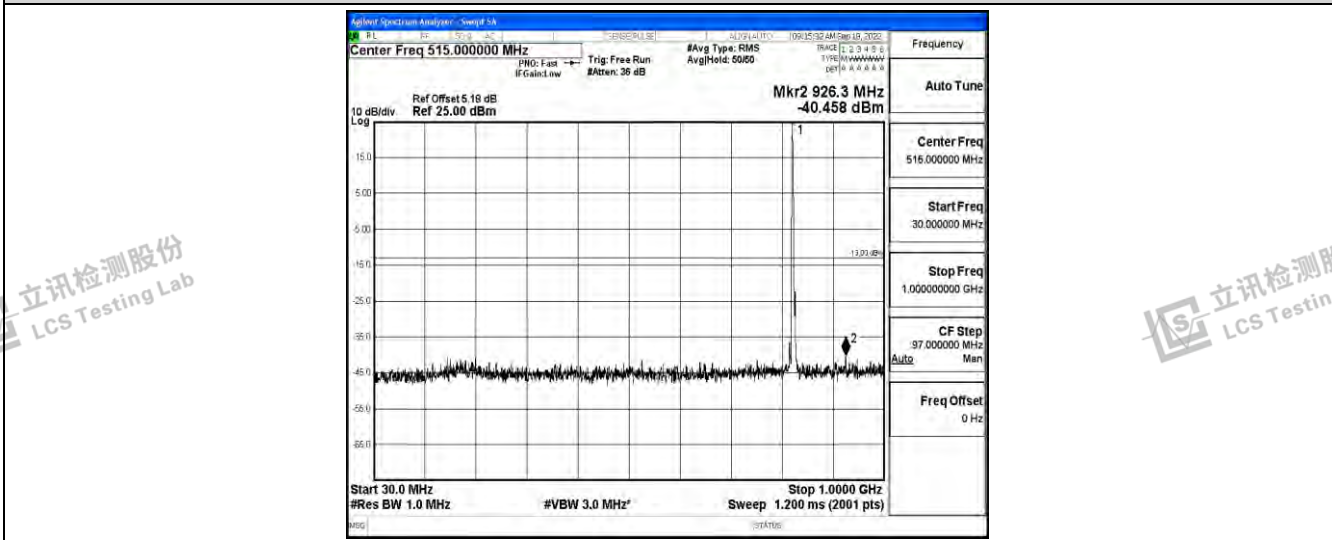

Band5-3MHz-QPSK-20415-1RB#0-Range3:30~1000MHz