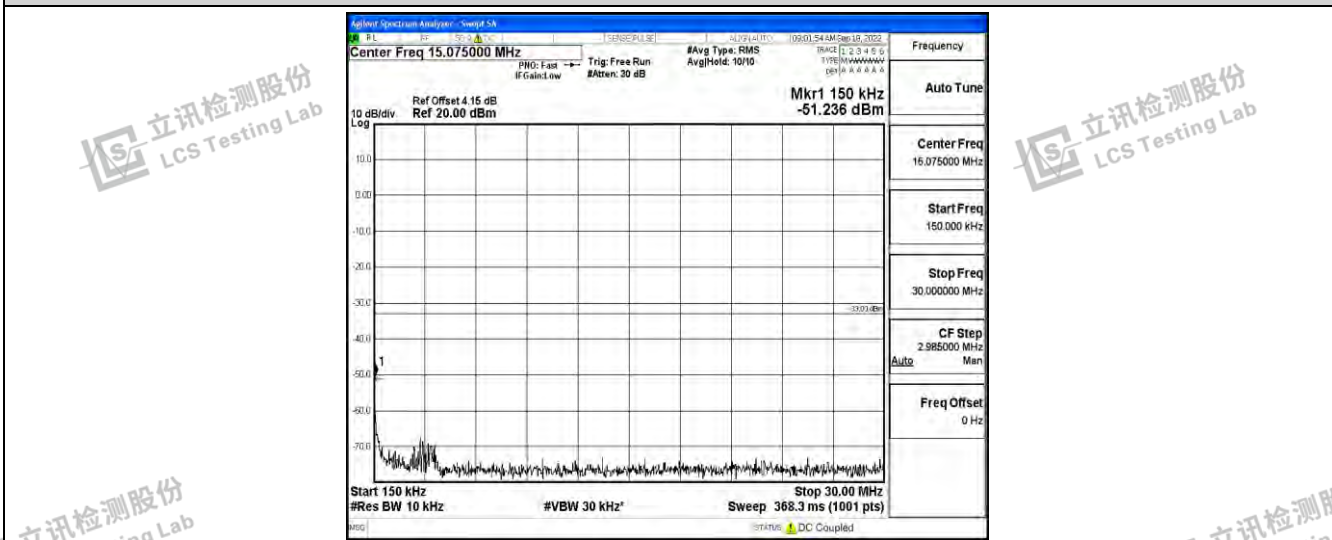

Band5-1.4MHz-16QAM-20643-1RB#0-Range2:0.15~30MHz

Shenzhen LCS Compliance Testing Laboratory Ltd.
Add: 101, 201 Bldg A & 301 Bldg C, Juji Industrial Park Yabianxueziwei, Shajing Street, Baoan District, Shenzhen, 518000, China
Tel: +(86) 0755-82591330 | E-mail: webmaster@lcs-cert.com | Web: www.lcs-cert.com
Scan code to check authenticity