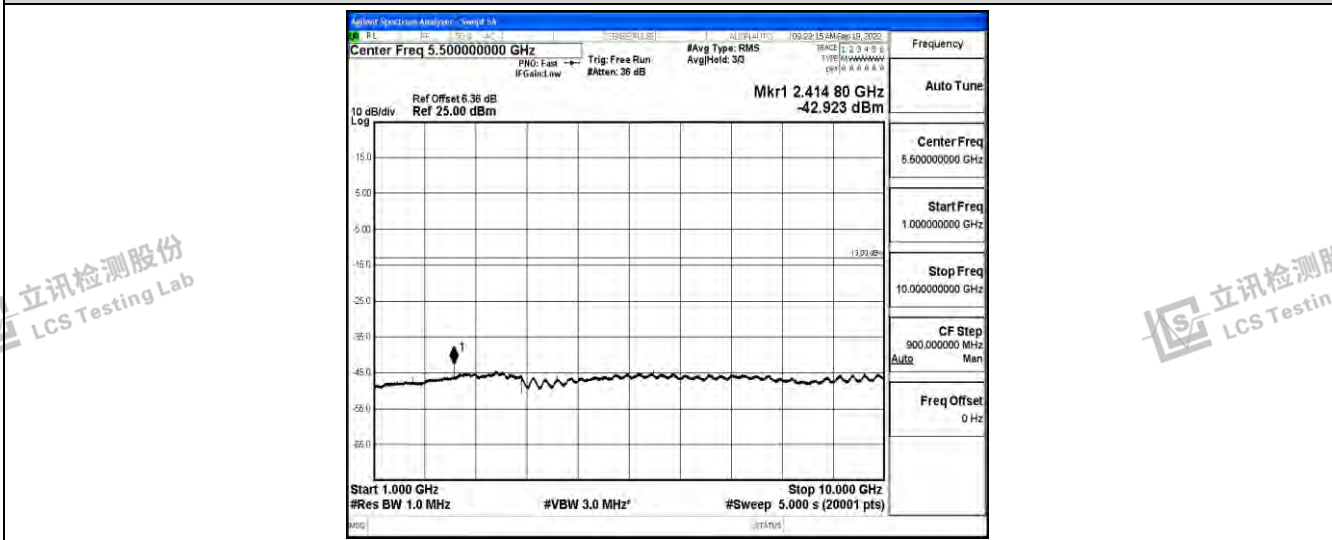

Band5-3MHz-16QAM-20635-1RB#0-Range4:1000~10000MHz