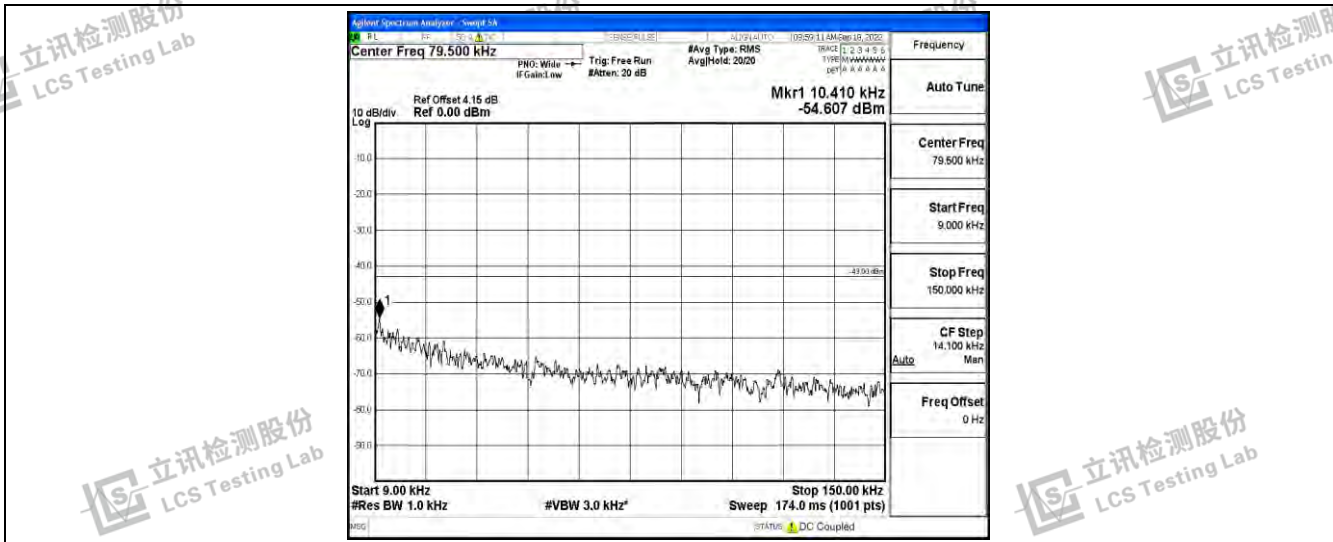

Band5-1.4MHz-16QAM-20407-1RB#0-Range3:30~1000MHz

Band5-1.4MHz-16QAM-20407-1RB#0-Range4:1000~10000MHz

Band5-1.4MHz-16QAM-20525-1RB#0-Range1:0.009~0.15MHz

Shenzhen LCS Compliance Testing Laboratory Ltd.
 Add: 101, 201 Bldg A & 301 Bldg C, Juji Industrial Park Yabianxueziwei, Shajing Street, Baoan District, Shenzhen, 518000, China
 Tel: +(86) 0755-82591330 | E-mail: webmaster@lcs-cert.com | Web: www.lcs-cert.com
 Scan code to check authenticity