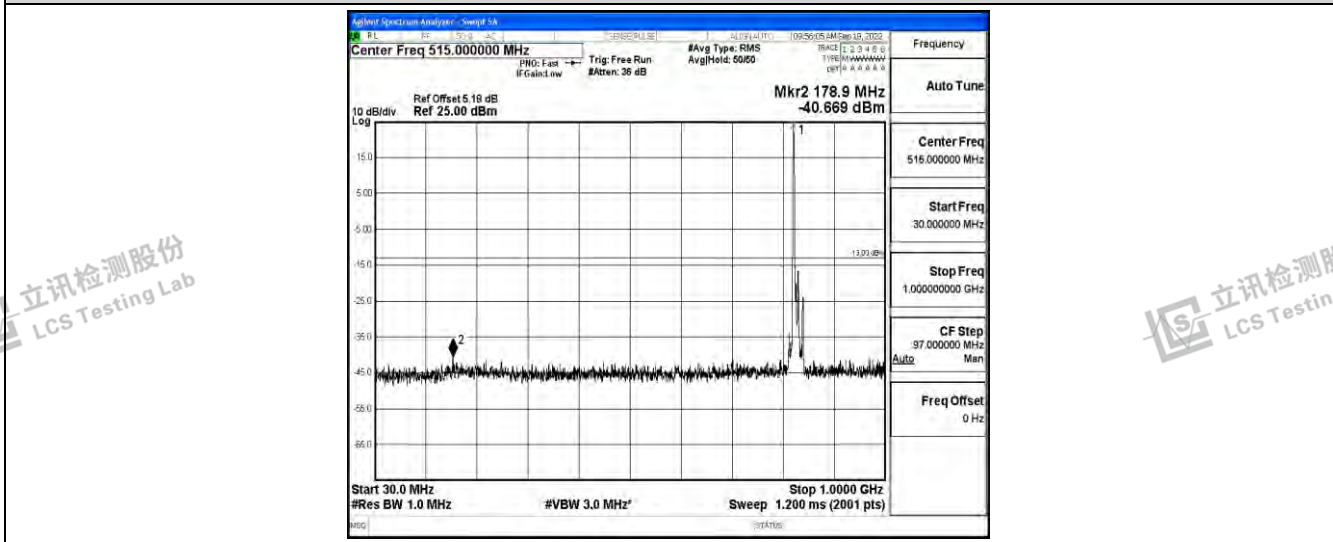

Band5-10MHz-QPSK-20450-1RB#0-Range3:30~1000MHz