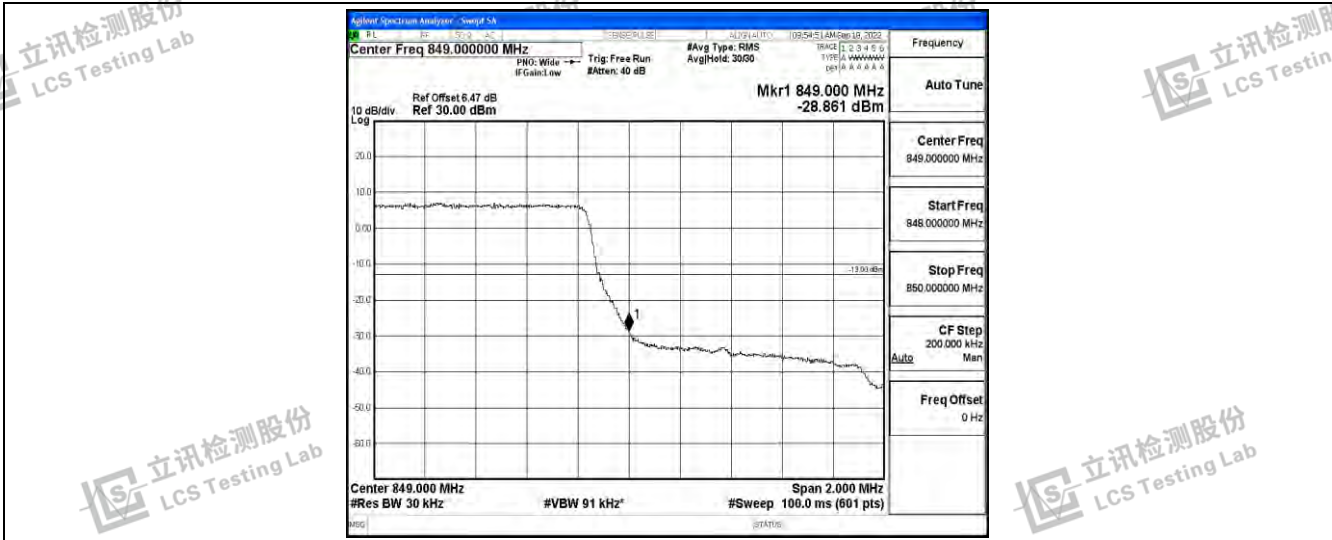

Shenzhen LCS Compliance Testing Laboratory Ltd.
Add: 101, 201 Bldg A & 301 Bldg C, Juji Industrial Park Yabianxueziwei, Shajing Street, Baoan District, Shenzhen, 518000, China
Tel: +(86) 0755-82591330 | E-mail: webmaster@lcs-cert.com | Web: www.lcs-cert.com
Scan code to check authenticity