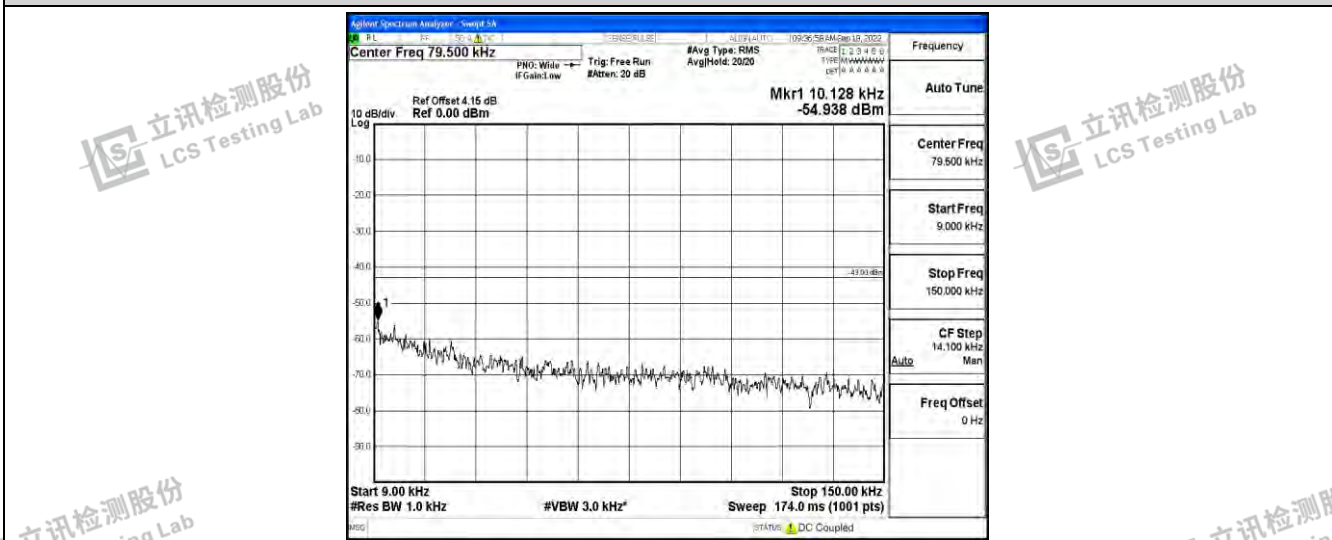

Band5-5MHz-16QAM-20425-1RB#0-Range1:0.009~0.15MHz

Shenzhen LCS Compliance Testing Laboratory Ltd.
Add: 101, 201 Bldg A & 301 Bldg C, Juji Industrial Park Yabianxueziwei, Shajing Street, Baoan District, Shenzhen, 518000, China
Tel: +(86) 0755-82591330 | E-mail: webmaster@lcs-cert.com | Web: www.lcs-cert.com
Scan code to check authenticity