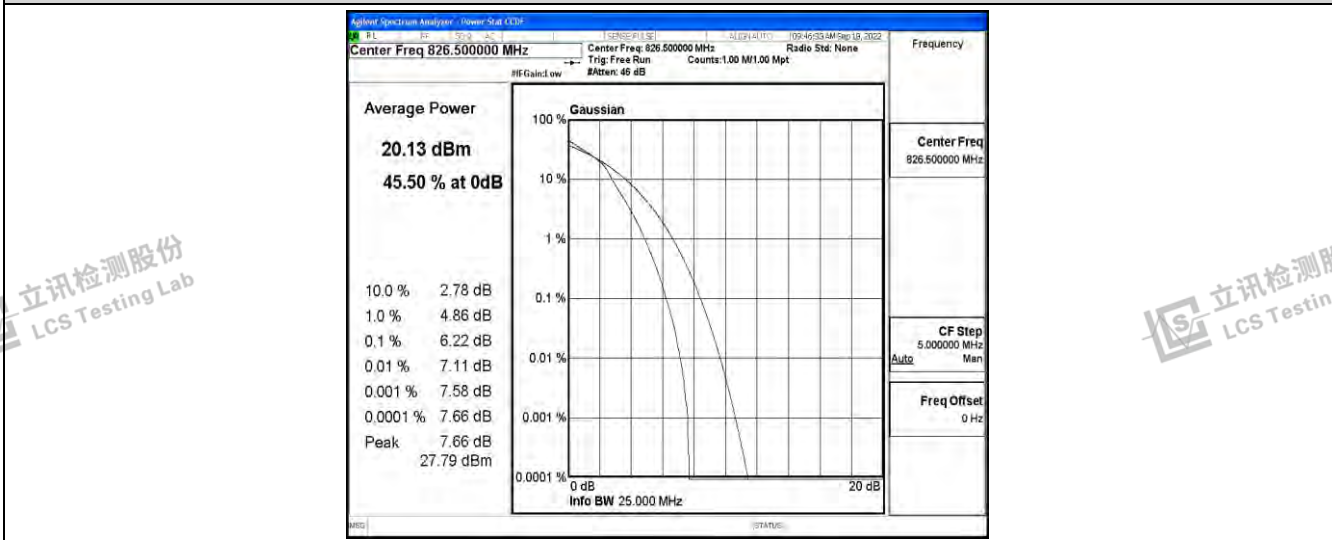

Band5-5MHz-16QAM-20425-25RB#0