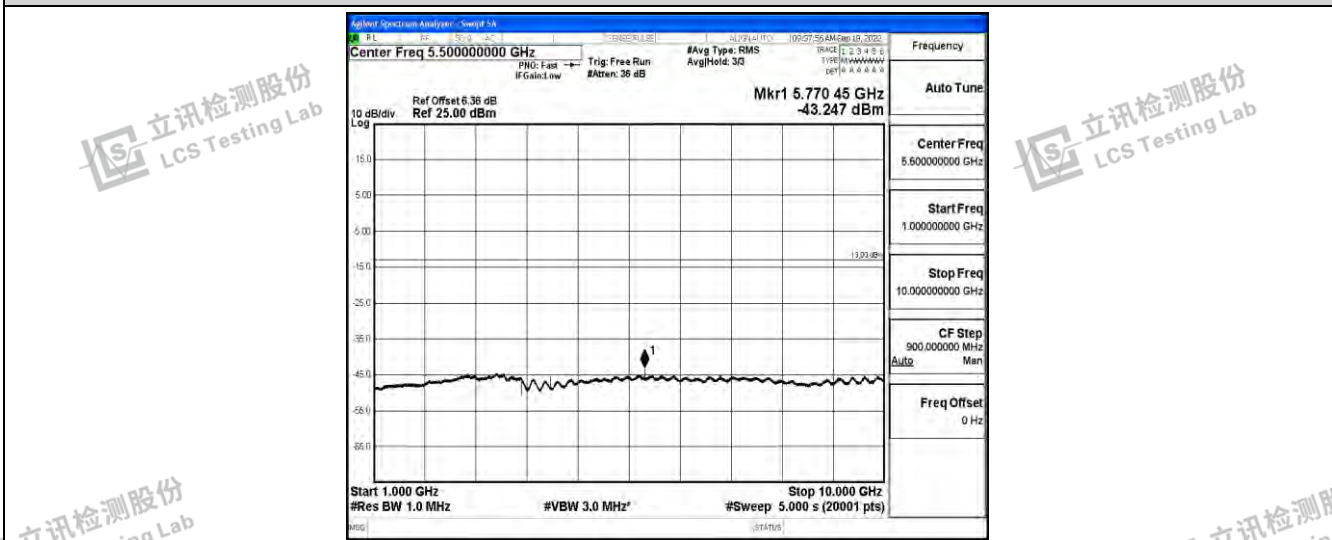

Band5-5MHz-16QAM-20425-1RB#0-Range4:1000~10000MHz

Shenzhen LCS Compliance Testing Laboratory Ltd.
Add: 101, 201 Bldg A & 301 Bldg C, Juji Industrial Park Yabianxueziwei, Shajing Street, Baoan District, Shenzhen, 518000, China
Tel: +(86) 0755-82591330 | E-mail: webmaster@lcs-cert.com | Web: www.lcs-cert.com
Scan code to check authenticity