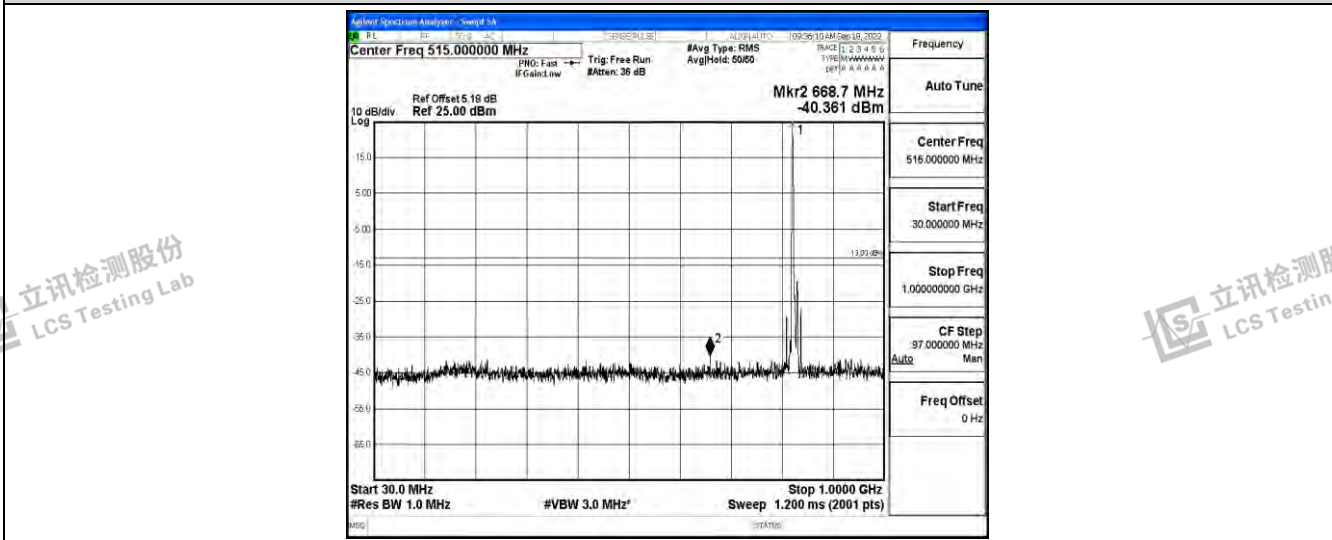

Band5-5MHz-QPSK-20425-1RB#0-Range3:30~1000MHz