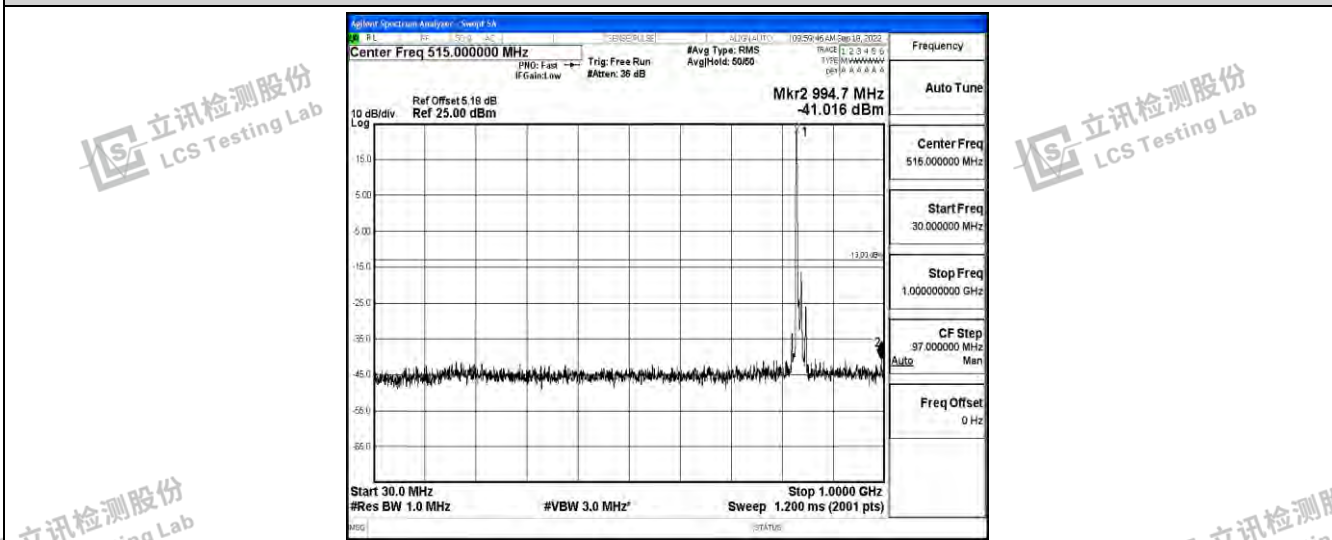

Band5-10MHz-16QAM-20525-1RB#0-Range3:30~1000MHz

Shenzhen LCS Compliance Testing Laboratory Ltd.
Add: 101, 201 Bldg A & 301 Bldg C, Juji Industrial Park Yabianxueziwei, Shajing Street, Baoan District, Shenzhen, 518000, China
Tel: +(86) 0755-82591330 | E-mail: webmaster@lcs-cert.com | Web: www.lcs-cert.com
Scan code to check authenticity