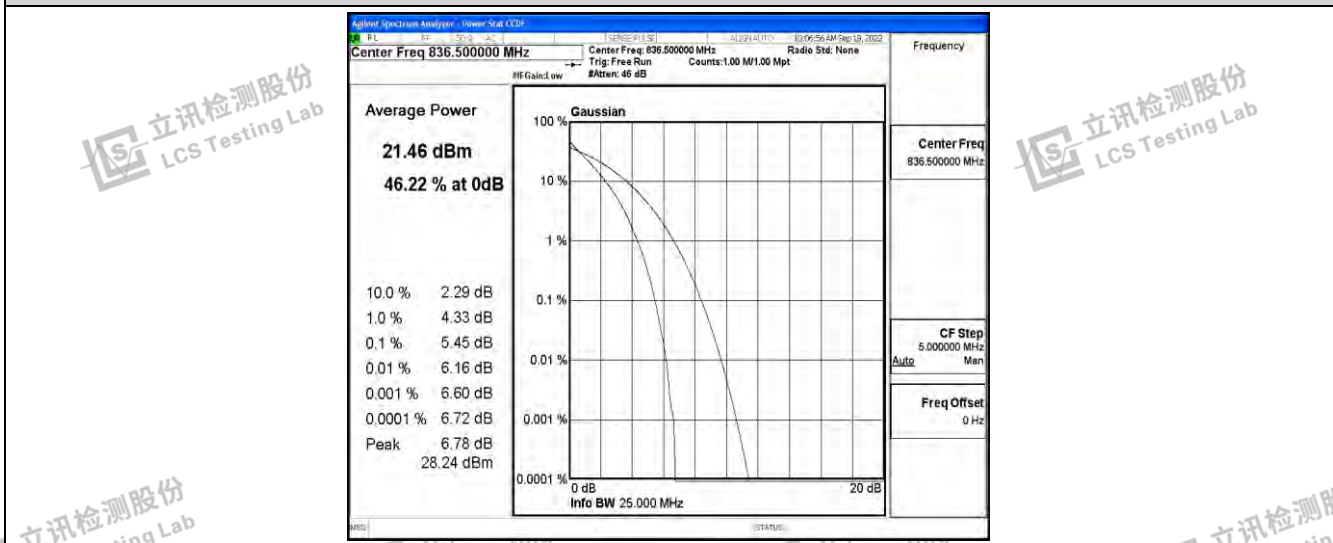

Band5-10MHz-QPSK-20450-50RB#0

Band5-10MHz-QPSK-20525-50RB#0

Band5-10MHz-QPSK-20600-50RB#0

Band5-10MHz-16QAM-20450-50RB#0

Band5-10MHz-16QAM-20525-50RB#0

Band5-10MHz-16QAM-20600-50RB#0

Shenzhen LCS Compliance Testing Laboratory Ltd.
Add: 101, 201 Bldg A & 301 Bldg C, Juji Industrial Park Yabianxueziwei, Shajing Street, Baoan District, Shenzhen, 518000, China
Tel: +(86) 0755-82591330 | E-mail: webmaster@lcs-cert.com | Web: www.lcs-cert.com
Scan code to check authenticity