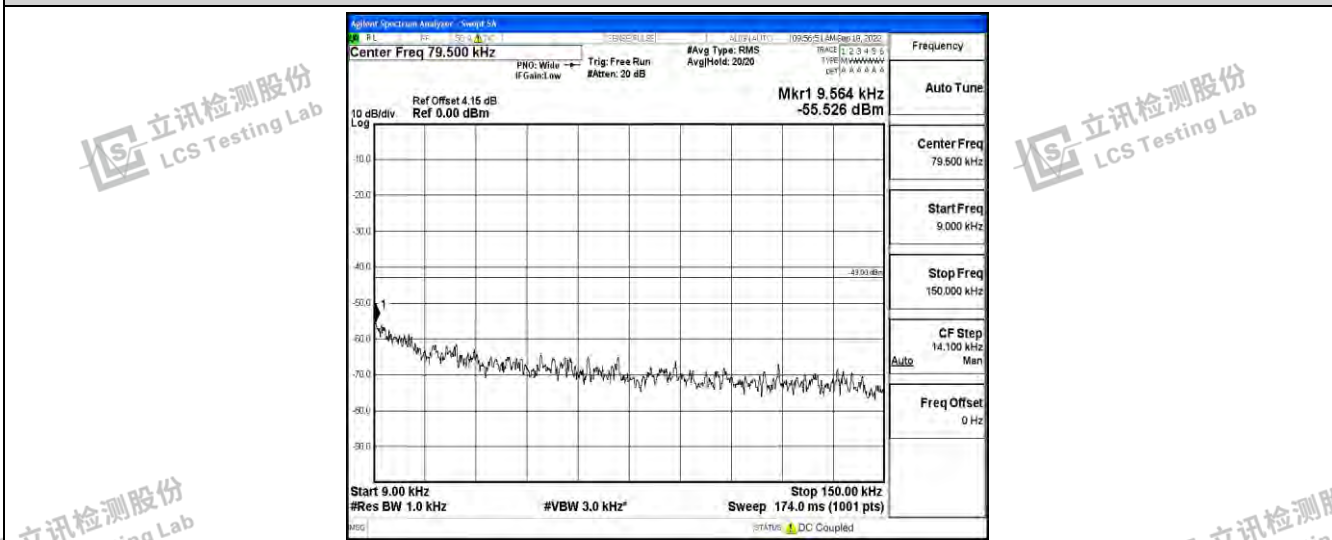

Band5-10MHz-16QAM-20450-1RB#0-Range1:0.009~0.15MHz

Shenzhen LCS Compliance Testing Laboratory Ltd.
Add: 101, 201 Bldg A & 301 Bldg C, Juji Industrial Park Yabianxueziwei, Shajing Street, Baoan District, Shenzhen, 518000, China
Tel: +(86) 0755-82591330 | E-mail: webmaster@lcs-cert.com | Web: www.lcs-cert.com
Scan code to check authenticity