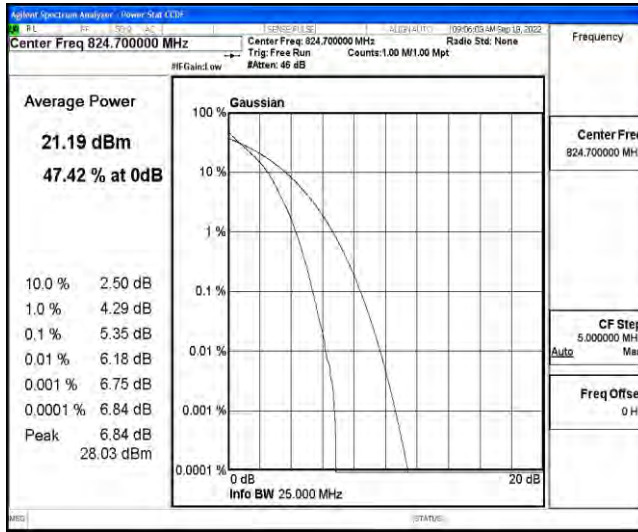

立讯检测股份
LCS Testing Lab
Test Graphs

立讯检测股份
LCS Testing Lab

立讯检测股份
LCS Testing Lab

立讯检测股份
LCS Testing Lab

Band5-1.4MHz-QPSK-20407-6RB#0

立讯检测股份
LCS Testing Lab

立讯检测股份
LCS Testing Lab