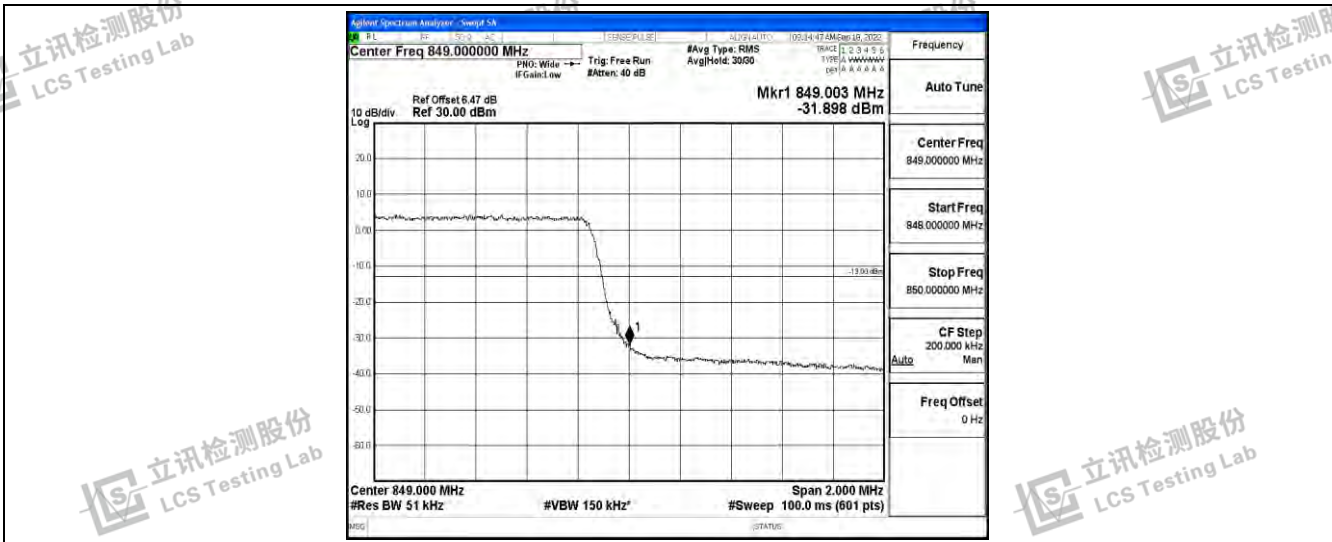

Band5-3MHz-QPSK-20635-15RB#0

Band5-3MHz-16QAM-20415-15RB#0

Band5-3MHz-16QAM-20635-15RB#0

Shenzhen LCS Compliance Testing Laboratory Ltd.
 Add: 101, 201 Bldg A & 301 Bldg C, Juji Industrial Park Yabianxueziwei, Shajing Street, Baoan District, Shenzhen, 518000, China
 Tel: +(86) 0755-82591330 | E-mail: webmaster@lcs-cert.com | Web: www.lcs-cert.com
 Scan code to check authenticity