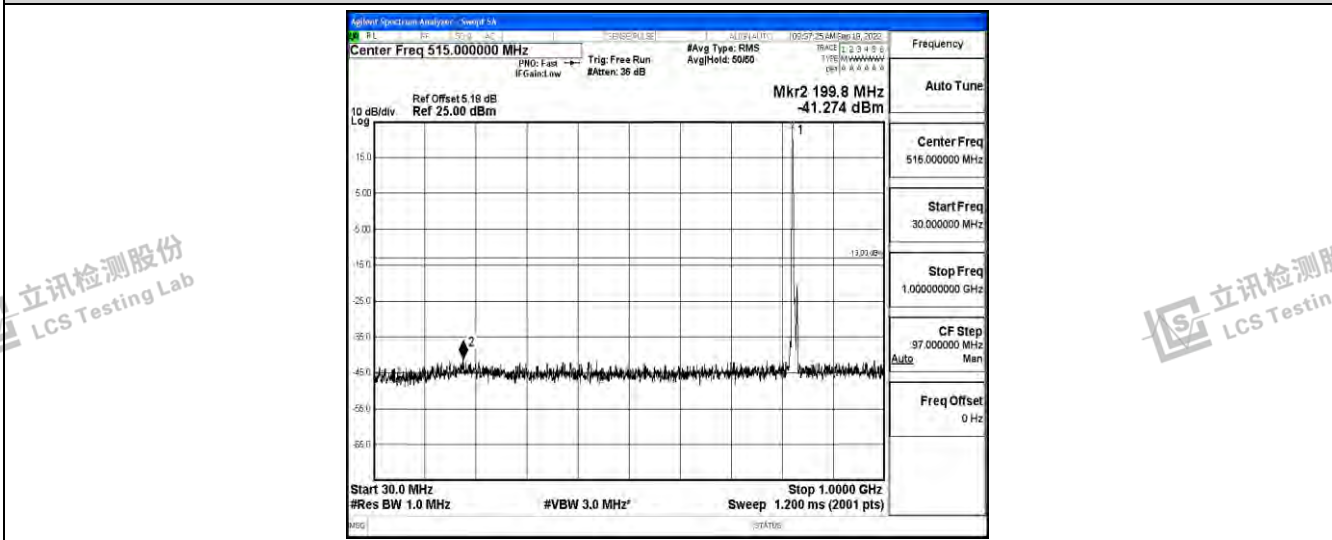

Band5-5MHz-16QAM-20425-1RB#0-Range3:30~1000MHz