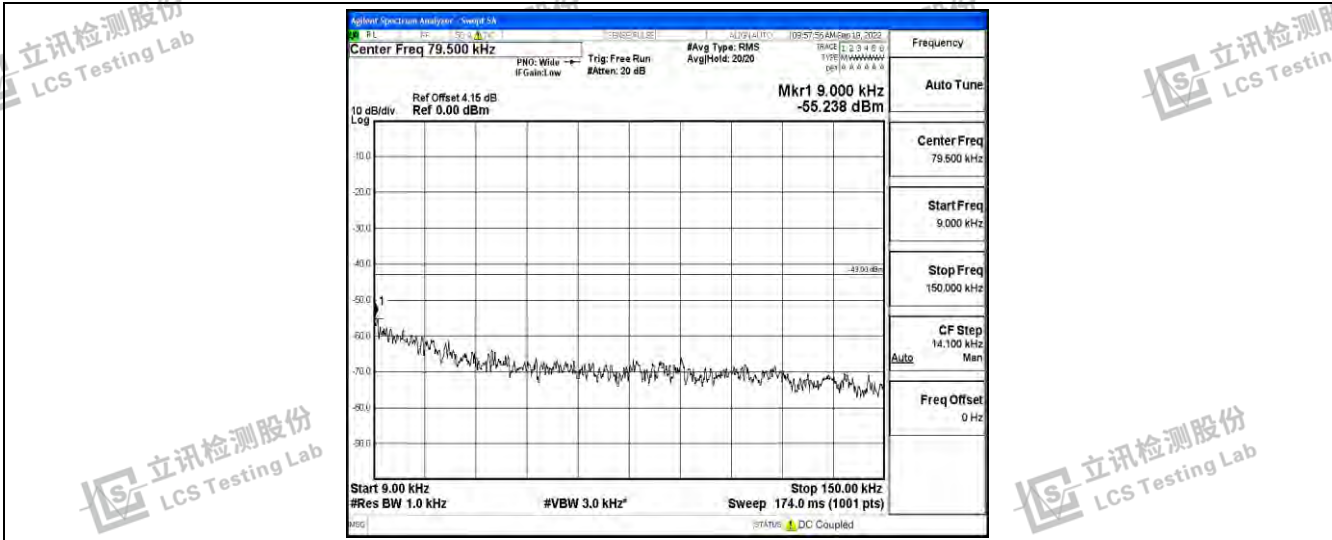

Band5-1.4MHz-QPSK-20407-1RB#0-Range3:30~1000MHz

Band5-1.4MHz-QPSK-20407-1RB#0-Range4:1000~10000MHz

Band5-1.4MHz-QPSK-20525-1RB#0-Range1:0.009~0.15MHz

Shenzhen LCS Compliance Testing Laboratory Ltd.
 Add: 101, 201 Bldg A & 301 Bldg C, Juji Industrial Park Yabianxueziwei, Shajing Street, Baoan District, Shenzhen, 518000, China
 Tel: +(86) 0755-82591330 | E-mail: webmaster@lcs-cert.com | Web: www.lcs-cert.com
 Scan code to check authenticity