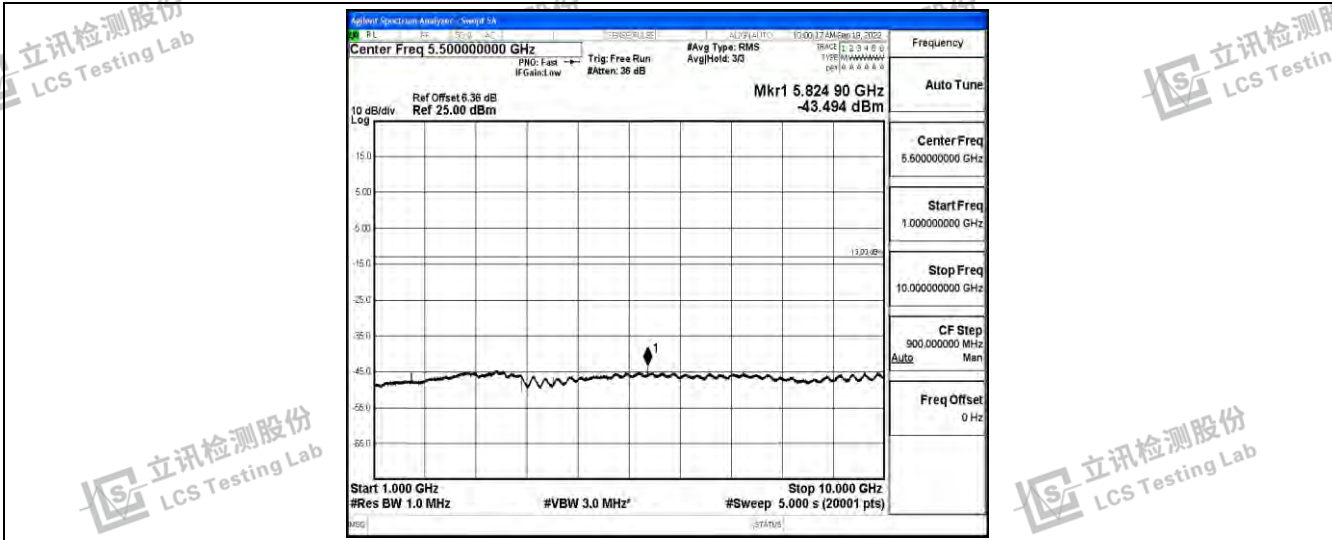

Band5-10MHz-16QAM-20525-1RB#0-Range2:0.15~30MHz

Band5-10MHz-16QAM-20525-1RB#0-Range3:30~1000MHz

Band5-10MHz-16QAM-20525-1RB#0-Range4:1000~10000MHz

Shenzhen LCS Compliance Testing Laboratory Ltd.
 Add: 101, 201 Bldg A & 301 Bldg C, Juji Industrial Park Yabianxueziwei, Shajing Street, Baoan District, Shenzhen, 518000, China
 Tel: +(86) 0755-82591330 | E-mail: webmaster@lcs-cert.com | Web: www.lcs-cert.com
 Scan code to check authenticity