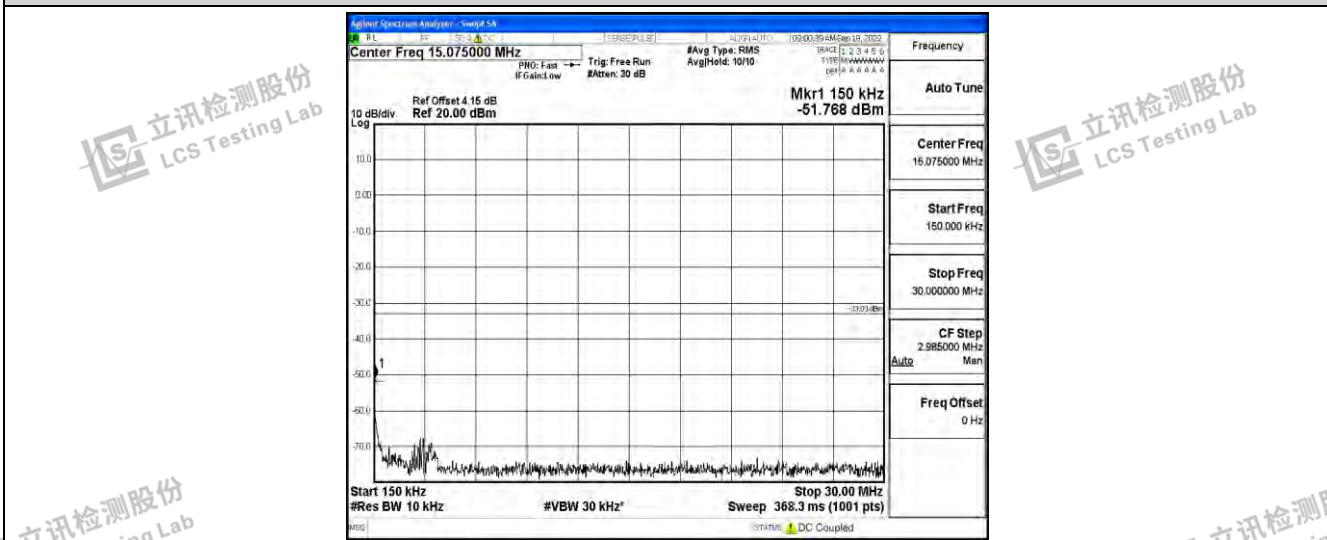

Band5-1.4MHz-QPSK-20643-1RB#0-Range2:0.15~30MHz

Shenzhen LCS Compliance Testing Laboratory Ltd.
Add: 101, 201 Bldg A & 301 Bldg C, Juji Industrial Park Yabianxueziwei, Shajing Street, Baoan District, Shenzhen, 518000, China
Tel: +(86) 0755-82591330 | E-mail: webmaster@lcs-cert.com | Web: www.lcs-cert.com
Scan code to check authenticity