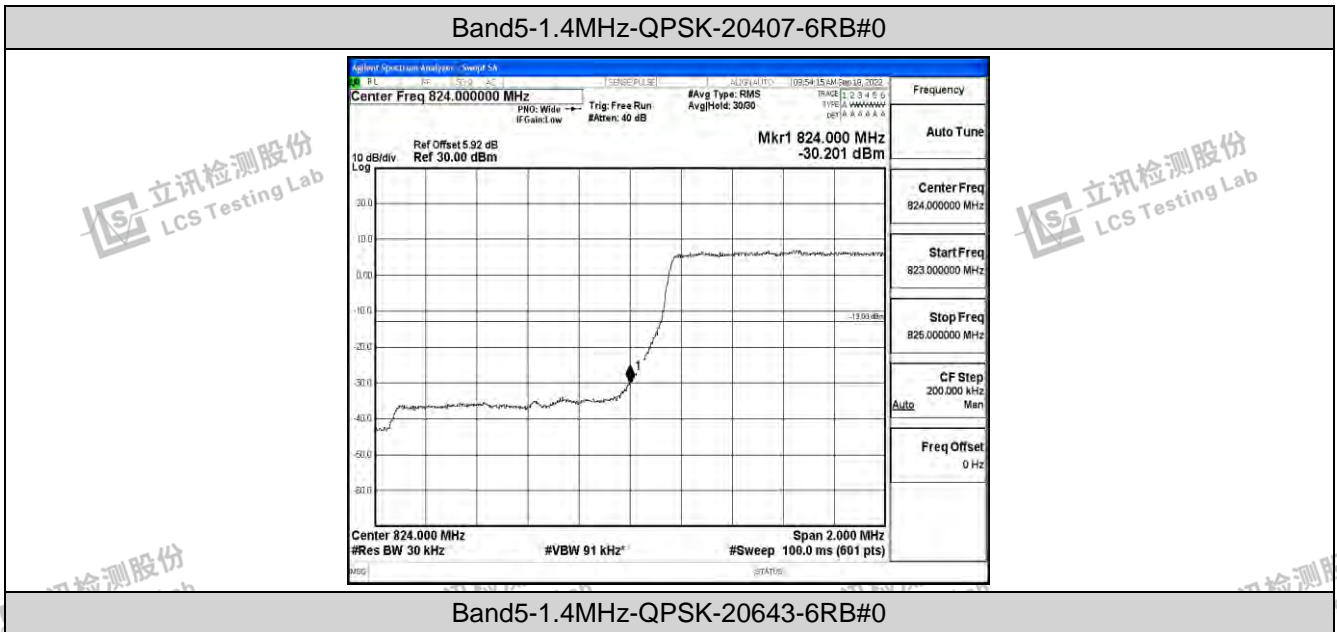

立讯检测股份
LCS Testing Lab

立讯检测股份
LCS Testing Lab

立讯检测股份
LCS Testing Lab

立讯检测股份
LCS Testing Lab

H.4 Band Edge

Test Result

Band	Bandwidth	Modulation	Channel	RB Configuration	Result(dBm)	Verdict
Band5	1.4MHz	QPSK	20407	6RB#0	-30.20	PASS
Band5	1.4MHz	QPSK	20643	6RB#0	-28.86	PASS
Band5	1.4MHz	16QAM	20407	6RB#0	-30.12	PASS
Band5	1.4MHz	16QAM	20643	6RB#0	-30.34	PASS
Band5	3MHz	QPSK	20415	15RB#0	-31.42	PASS
Band5	3MHz	QPSK	20635	15RB#0	-32.27	PASS
Band5	3MHz	16QAM	20415	15RB#0	-32.81	PASS
Band5	3MHz	16QAM	20635	15RB#0	-31.90	PASS
Band5	5MHz	QPSK	20425	25RB#0	-29.96	PASS
Band5	5MHz	QPSK	20625	25RB#0	-29.63	PASS
Band5	5MHz	16QAM	20425	25RB#0	-29.99	PASS
Band5	5MHz	16QAM	20625	25RB#0	-29.71	PASS
Band5	10MHz	QPSK	20450	50RB#0	-31.50	PASS
Band5	10MHz	QPSK	20600	50RB#0	-31.98	PASS
Band5	10MHz	16QAM	20450	50RB#0	-32.42	PASS
Band5	10MHz	16QAM	20600	50RB#0	-31.82	PASS

Test Graphs

Shenzhen LCS Compliance Testing Laboratory Ltd.
Add: 101, 201 Bldg A & 301 Bldg C, Juji Industrial Park Yabianxueziwei, Shajing Street, Baoan District, Shenzhen, 518000, China
Tel: +(86) 0755-82591330 | E-mail: webmaster@lcs-cert.com | Web: www.lcs-cert.com
Scan code to check authenticity