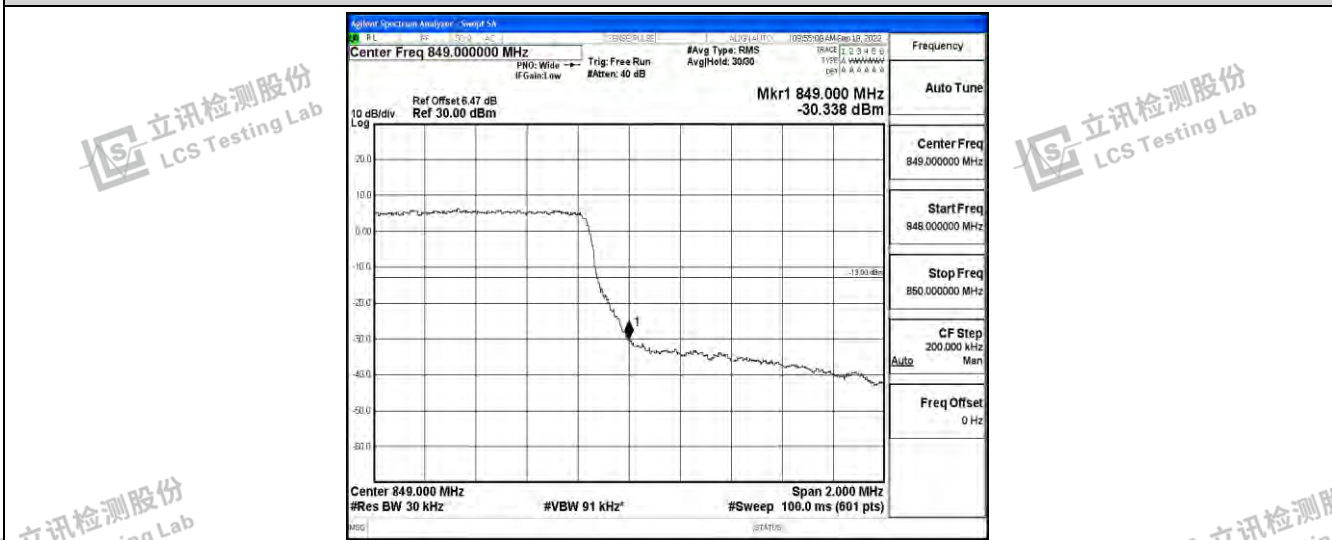

Band5-1.4MHz-16QAM-20643-6RB#0

Shenzhen LCS Compliance Testing Laboratory Ltd.
Add: 101, 201 Bldg A & 301 Bldg C, Juji Industrial Park Yabianxueziwei, Shajing Street, Baoan District, Shenzhen, 518000, China
Tel: +(86) 0755-82591330 | E-mail: webmaster@lcs-cert.com | Web: www.lcs-cert.com
Scan code to check authenticity