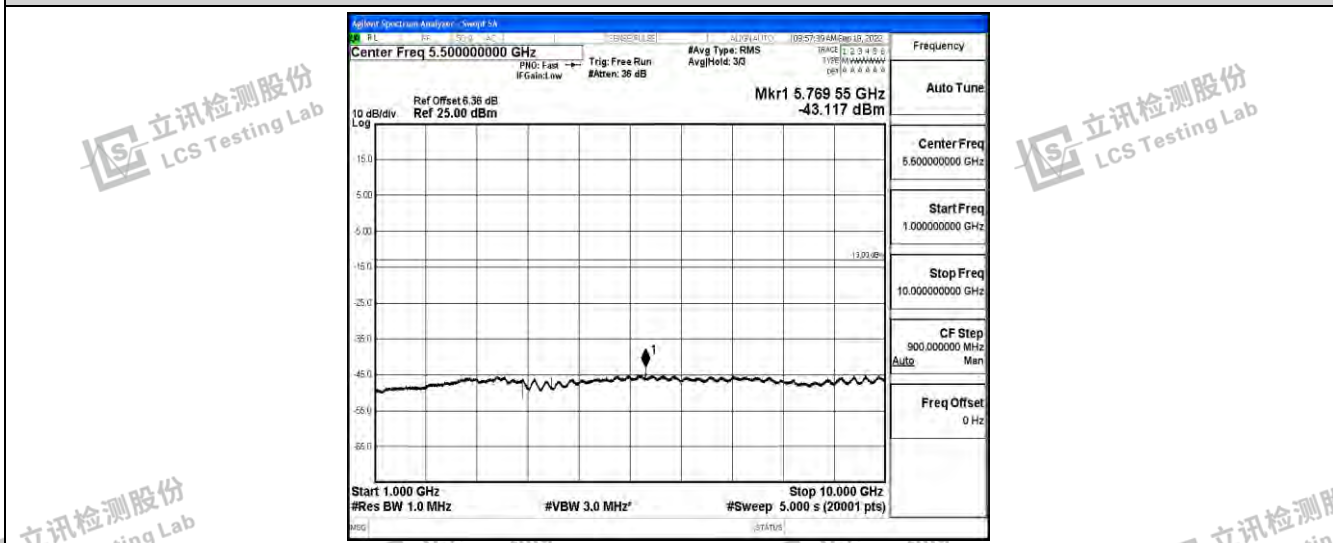

Band5-1.4MHz-16QAM-20407-1RB#0-Range4:1000~10000MHz

Shenzhen LCS Compliance Testing Laboratory Ltd.
Add: 101, 201 Bldg A & 301 Bldg C, Juji Industrial Park Yabianxueziwei, Shajing Street, Baoan District, Shenzhen, 518000, China
Tel: +(86) 0755-82591330 | E-mail: webmaster@lcs-cert.com | Web: www.lcs-cert.com
Scan code to check authenticity