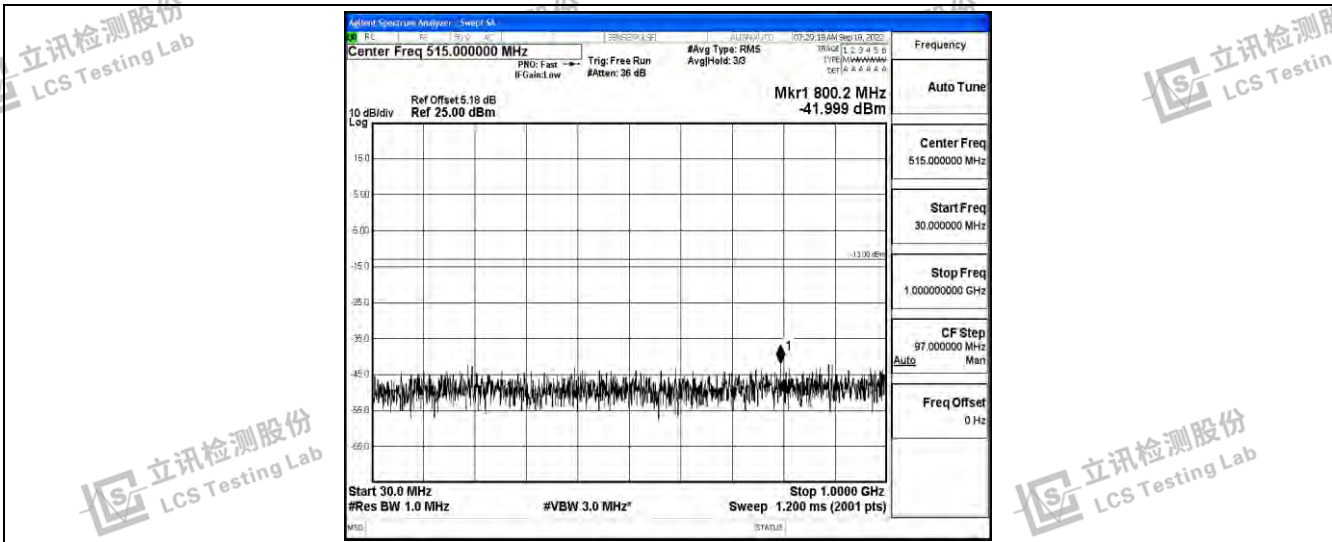

Band4-5MHz-16QAM-19975-1RB#0-Range1:0.009~0.15MHz

Band4-5MHz-16QAM-19975-1RB#0-Range2:0.15~30MHz

Band4-5MHz-16QAM-19975-1RB#0-Range3:30~1000MHz

Shenzhen LCS Compliance Testing Laboratory Ltd.
 Add: 101, 201 Bldg A & 301 Bldg C, Juji Industrial Park Yabianxueziwei, Shajing Street, Baoan District, Shenzhen, 518000, China
 Tel: +(86) 0755-82591330 | E-mail: webmaster@lcs-cert.com | Web: www.lcs-cert.com
 Scan code to check authenticity