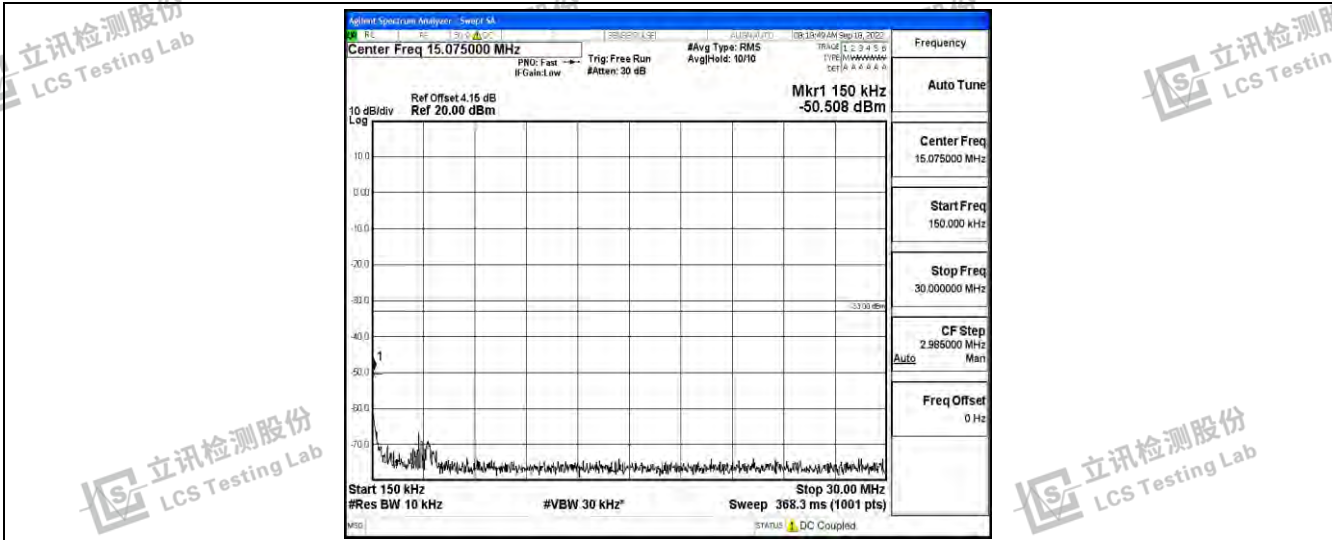

Band4-15MHz-QPSK-20175-1RB#0-Range5:10000~20000MHz

Band4-15MHz-QPSK-20325-1RB#0-Range1:0.009~0.15MHz

Band4-15MHz-QPSK-20325-1RB#0-Range2:0.15~30MHz

Shenzhen LCS Compliance Testing Laboratory Ltd.
 Add: 101, 201 Bldg A & 301 Bldg C, Juji Industrial Park Yabianxueziwei, Shajing Street, Baoan District, Shenzhen, 518000, China
 Tel: +(86) 0755-82591330 | E-mail: webmaster@lcs-cert.com | Web: www.lcs-cert.com
 Scan code to check authenticity