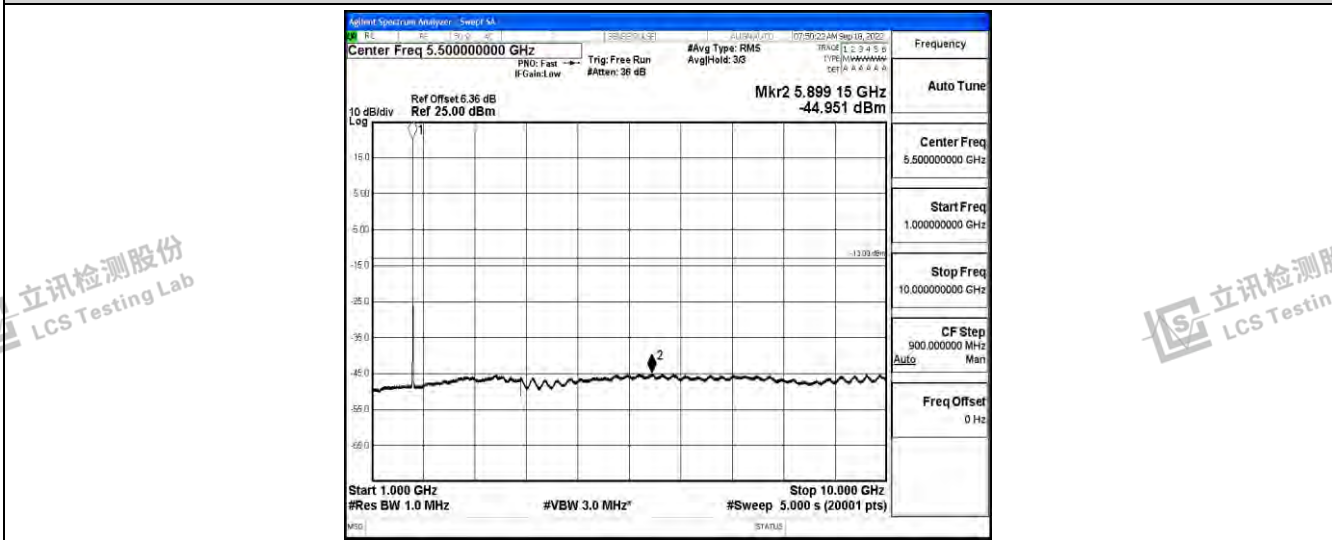

Band4-10MHz-QPSK-20000-1RB#0-Range1:0.009~0.15MHz

Band4-10MHz-QPSK-20000-1RB#0-Range2:0.15~30MHz

Band4-10MHz-QPSK-20000-1RB#0-Range3:30~1000MHz

Shenzhen LCS Compliance Testing Laboratory Ltd.
 Add: 101, 201 Bldg A & 301 Bldg C, Juji Industrial Park Yabianxueziwei, Shajing Street, Baoan District, Shenzhen, 518000, China
 Tel: +(86) 0755-82591330 | E-mail: webmaster@lcs-cert.com | Web: www.lcs-cert.com
 Scan code to check authenticity

Band4-10MHz-QPSK-20000-1RB#0-Range4:1000~10000MHz

Band4-10MHz-QPSK-20000-1RB#0-Range5:10000~20000MHz

Band4-10MHz-QPSK-20175-1RB#0-Range1:0.009~0.15MHz

Shenzhen LCS Compliance Testing Laboratory Ltd.
 Add: 101, 201 Bldg A & 301 Bldg C, Juji Industrial Park Yabianxueziwei, Shajing Street, Baoan District, Shenzhen, 518000, China
 Tel: +(86) 0755-82591330 | E-mail: webmaster@lcs-cert.com | Web: www.lcs-cert.com
 Scan code to check authenticity