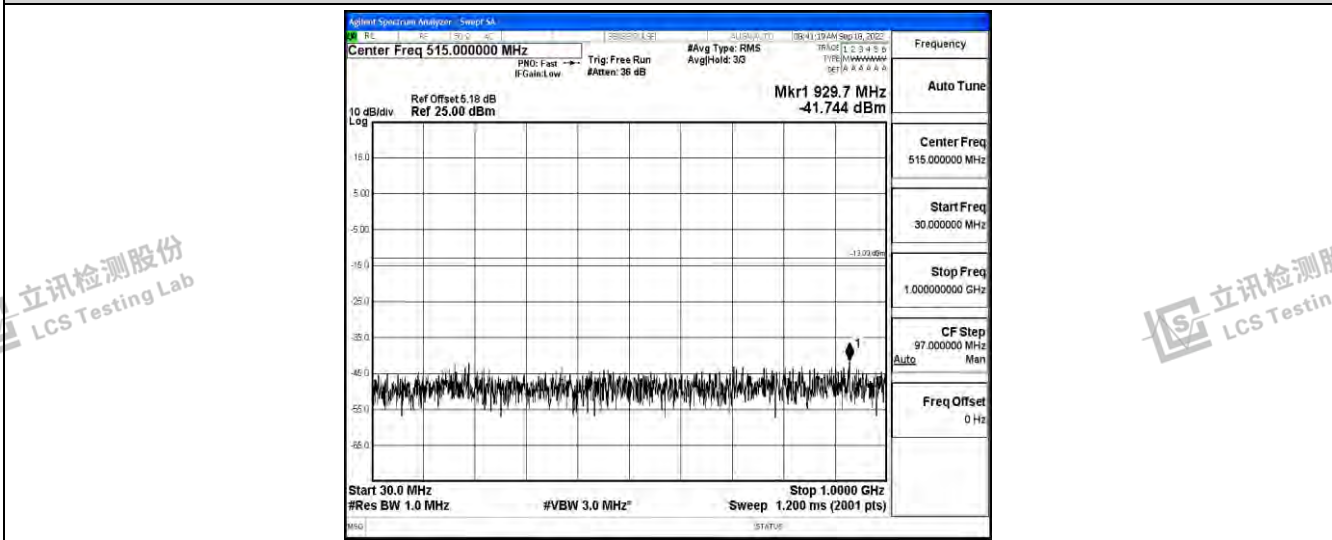

Band4-20MHz-QPSK-20300-1RB#0-Range3:30~1000MHz

Band4-20MHz-QPSK-20300-1RB#0-Range4:1000~10000MHz