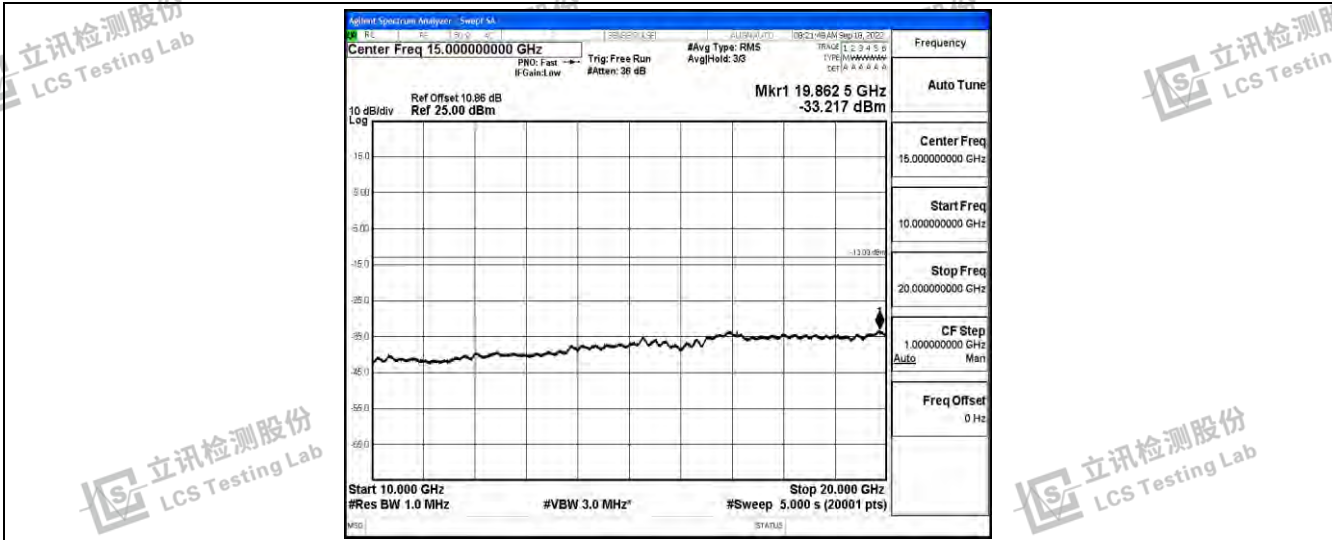

Band4-15MHz-16QAM-20325-1RB#0-Range3:30~1000MHz

Band4-15MHz-16QAM-20325-1RB#0-Range4:1000~10000MHz

Band4-15MHz-16QAM-20325-1RB#0-Range5:10000~20000MHz

Shenzhen LCS Compliance Testing Laboratory Ltd.
 Add: 101, 201 Bldg A & 301 Bldg C, Juji Industrial Park Yabianxueziwei, Shajing Street, Baoan District, Shenzhen, 518000, China
 Tel: +(86) 0755-82591330 | E-mail: webmaster@lcs-cert.com | Web: www.lcs-cert.com
 Scan code to check authenticity