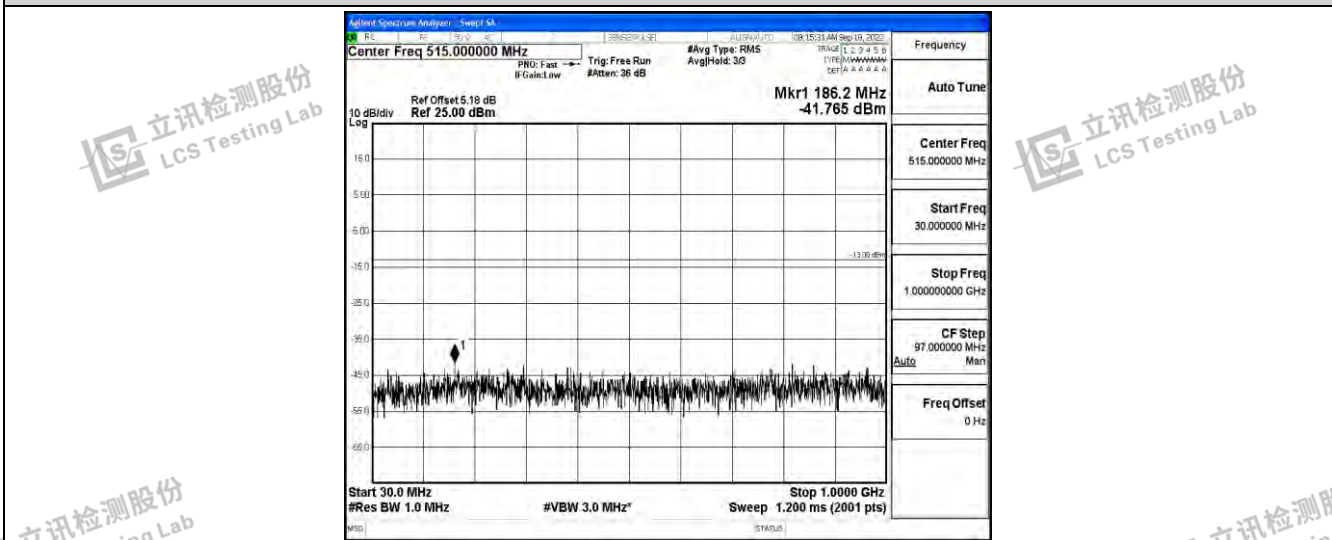

Band4-15MHz-QPSK-20175-1RB#0-Range3:30~100MHz

Band4-15MHz-QPSK-20175-1RB#0-Range4:1000~10000MHz

Shenzhen LCS Compliance Testing Laboratory Ltd.
Add: 101, 201 Bldg A & 301 Bldg C, Juji Industrial Park Yabianxueziwei, Shajing Street, Baoan District, Shenzhen, 518000, China
Tel: +(86) 0755-82591330 | E-mail: webmaster@lcs-cert.com | Web: www.lcs-cert.com
Scan code to check authenticity