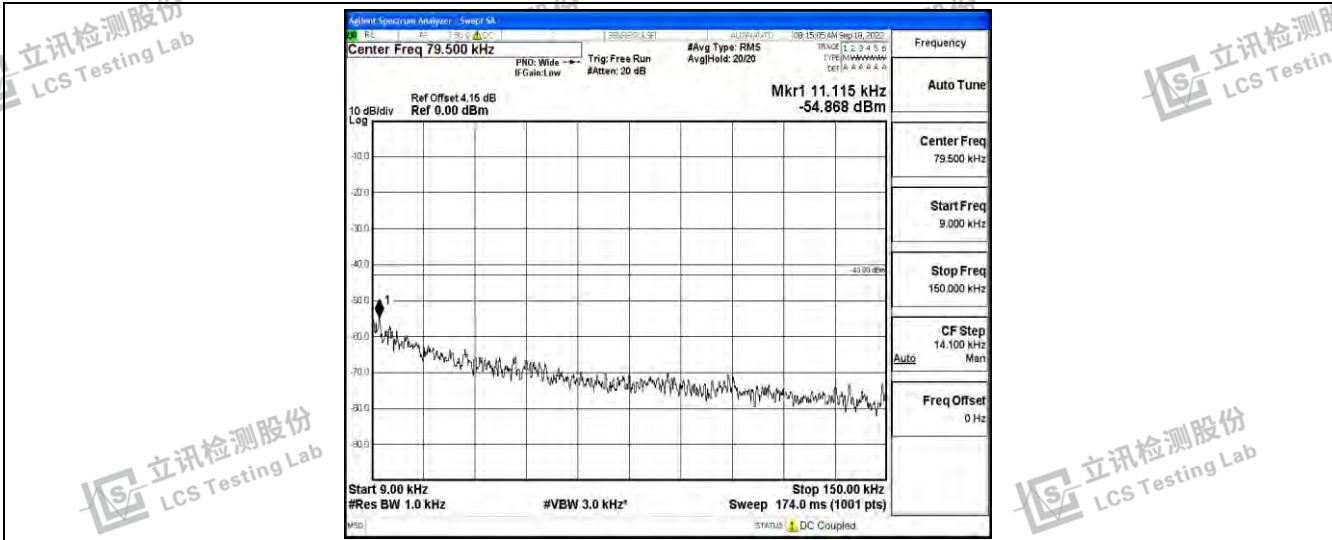

Band4-15MHz-QPSK-2025-1RB#0-Range4:1000~10000MHz

Band4-15MHz-QPSK-2025-1RB#0-Range5:10000~20000MHz

Band4-15MHz-QPSK-20175-1RB#0-Range1:0.009~0.15MHz

Shenzhen LCS Compliance Testing Laboratory Ltd.
 Add: 101, 201 Bldg A & 301 Bldg C, Juji Industrial Park Yabianxueziwei, Shajing Street, Baoan District, Shenzhen, 518000, China
 Tel: +(86) 0755-82591330 | E-mail: webmaster@lcs-cert.com | Web: www.lcs-cert.com
 Scan code to check authenticity