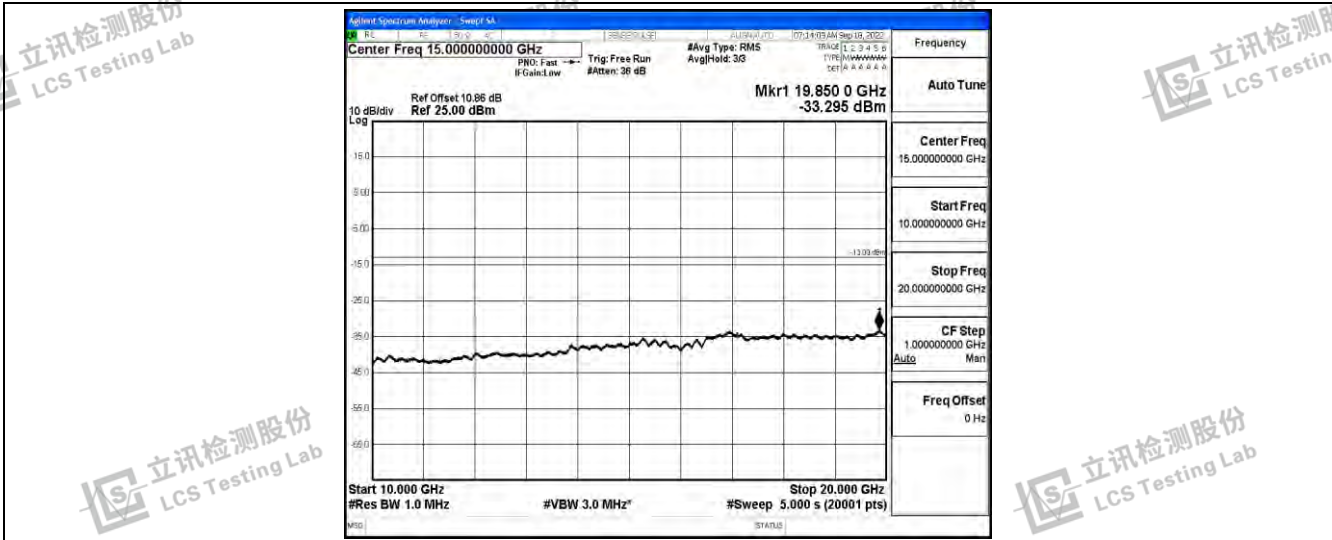

Band4-3MHz-16QAM-20385-1RB#0-Range5:10000~20000MHz

Shenzhen LCS Compliance Testing Laboratory Ltd.
 Add: 101, 201 Bldg A & 301 Bldg C, Juji Industrial Park Yabianxueziwei, Shajing Street, Baoan District, Shenzhen, 518000, China
 Tel: +(86) 0755-82591330 | E-mail: webmaster@lcs-cert.com | Web: www.lcs-cert.com
 Scan code to check authenticity