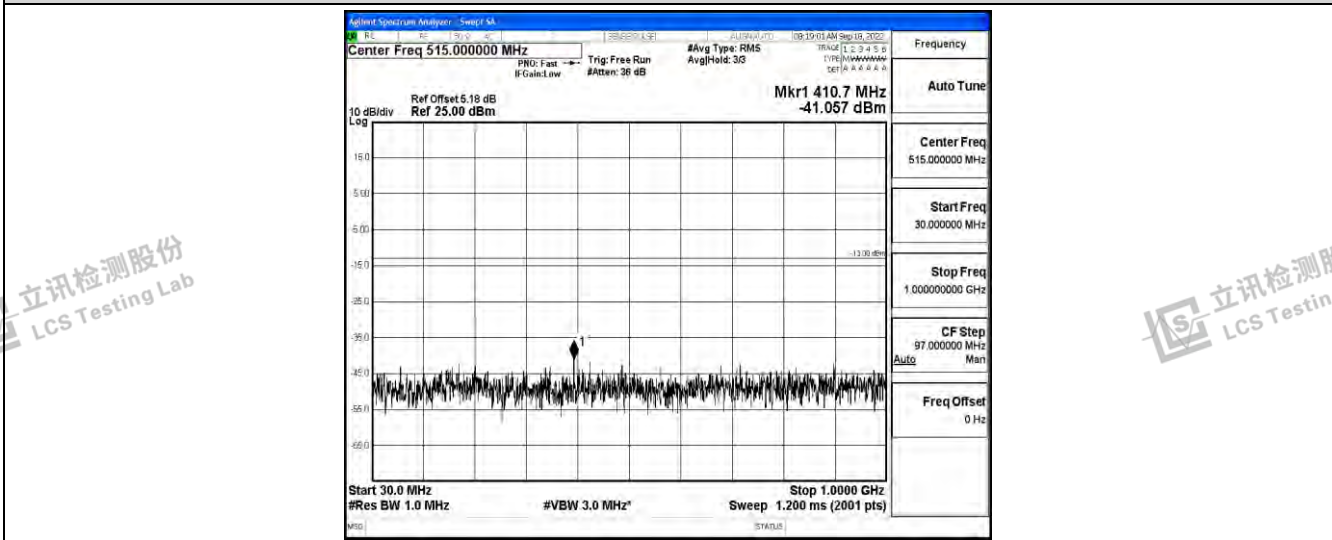

Band4-15MHz-QPSK-20325-1RB#0-Range3:30~1000MHz

Band4-15MHz-QPSK-20325-1RB#0-Range4:1000~10000MHz