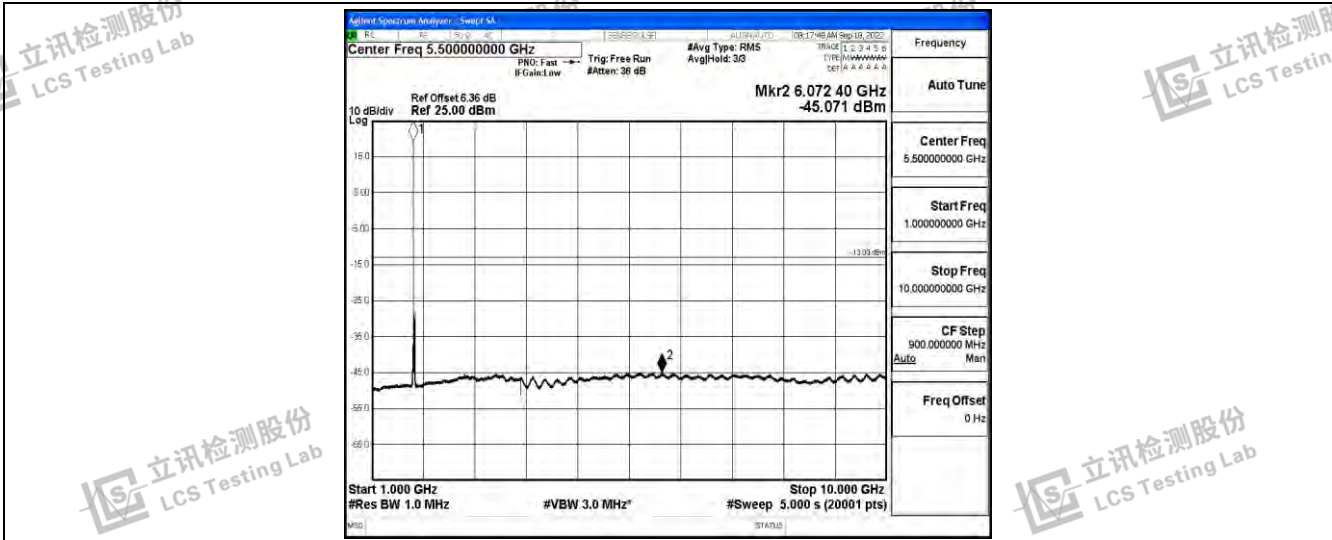

Band4-15MHz-16QAM-20175-1RB#0-Range2:0.15~30MHz

Band4-15MHz-16QAM-20175-1RB#0-Range3:30~1000MHz

Band4-15MHz-16QAM-20175-1RB#0-Range4:1000~10000MHz

Shenzhen LCS Compliance Testing Laboratory Ltd.
 Add: 101, 201 Bldg A & 301 Bldg C, Juji Industrial Park Yabianxueziwei, Shajing Street, Baoan District, Shenzhen, 518000, China
 Tel: +(86) 0755-82591330 | E-mail: webmaster@lcs-cert.com | Web: www.lcs-cert.com
 Scan code to check authenticity