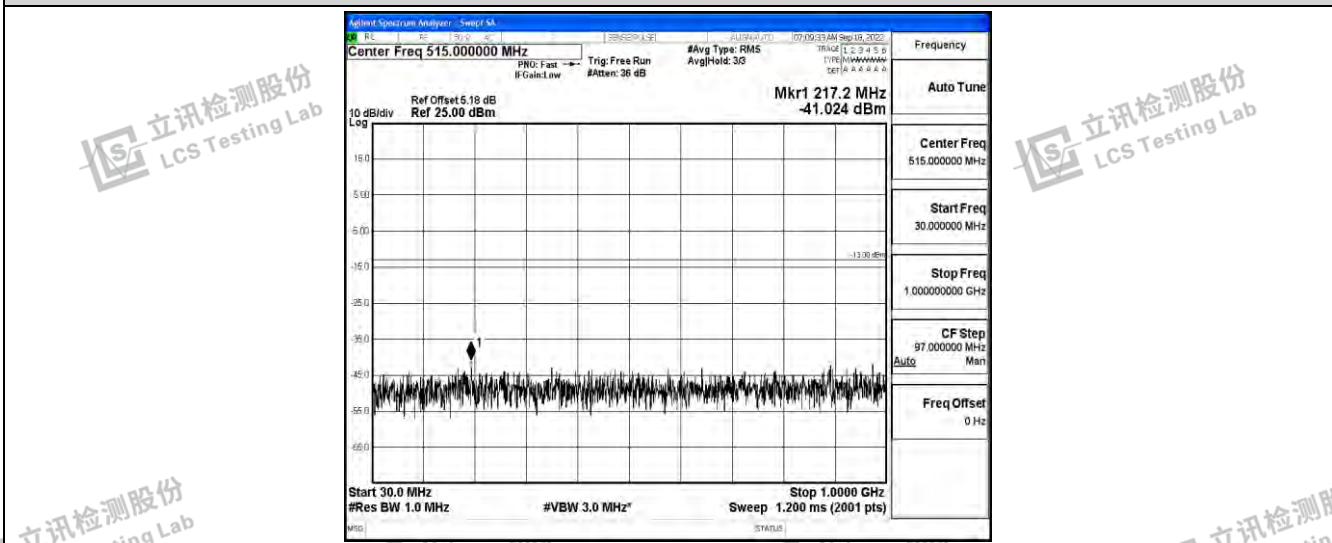

Band4-3MHz-16QAM-20175-1RB#0-Range4:1000~10000MHz

Shenzhen LCS Compliance Testing Laboratory Ltd.
 Add: 101, 201 Bldg A & 301 Bldg C, Juji Industrial Park Yabianxueziwei, Shajing Street, Baoan District, Shenzhen, 518000, China
 Tel: +(86) 0755-82591330 | E-mail: webmaster@lcs-cert.com | Web: www.lcs-cert.com
 Scan code to check authenticity