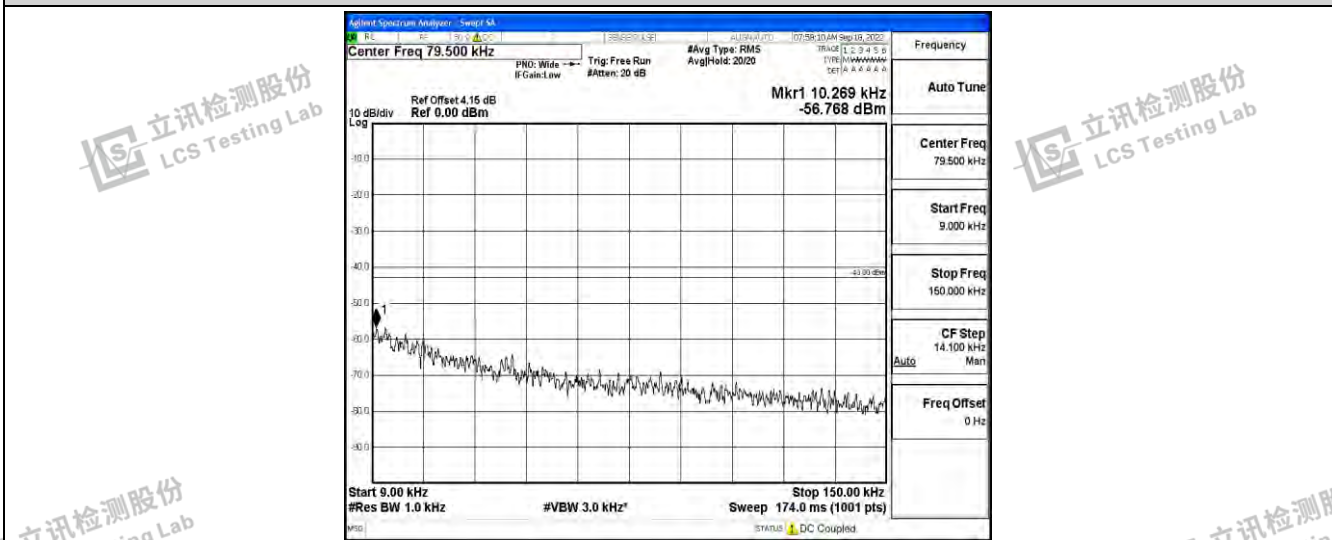

Band4-10MHz-16QAM-20350-1RB#0-Range1:0.009~0.15MHz

Band4-10MHz-16QAM-20350-1RB#0-Range2:0.15~30MHz

Shenzhen LCS Compliance Testing Laboratory Ltd.
Add: 101, 201 Bldg A & 301 Bldg C, Juji Industrial Park Yabianxueziwei, Shajing Street, Baoan District, Shenzhen, 518000, China
Tel: +(86) 0755-82591330 | E-mail: webmaster@lcs-cert.com | Web: www.lcs-cert.com
Scan code to check authenticity