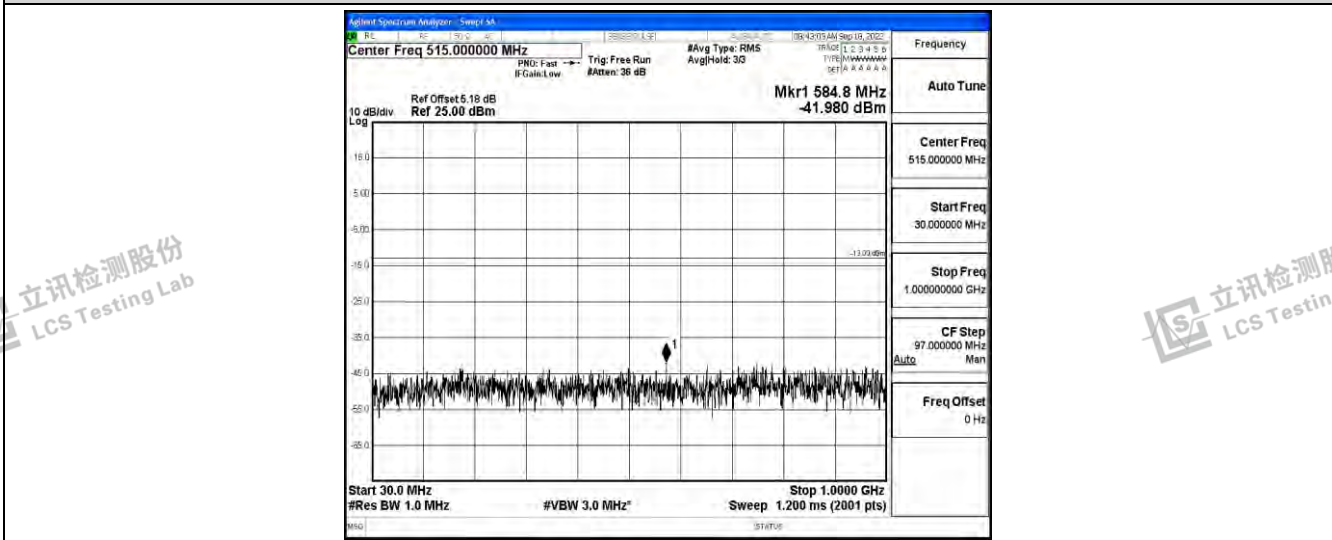

Band4-20MHz-16QAM-20300-1RB#0-Range3:30~1000MHz

Band4-20MHz-16QAM-20300-1RB#0-Range4:1000~10000MHz