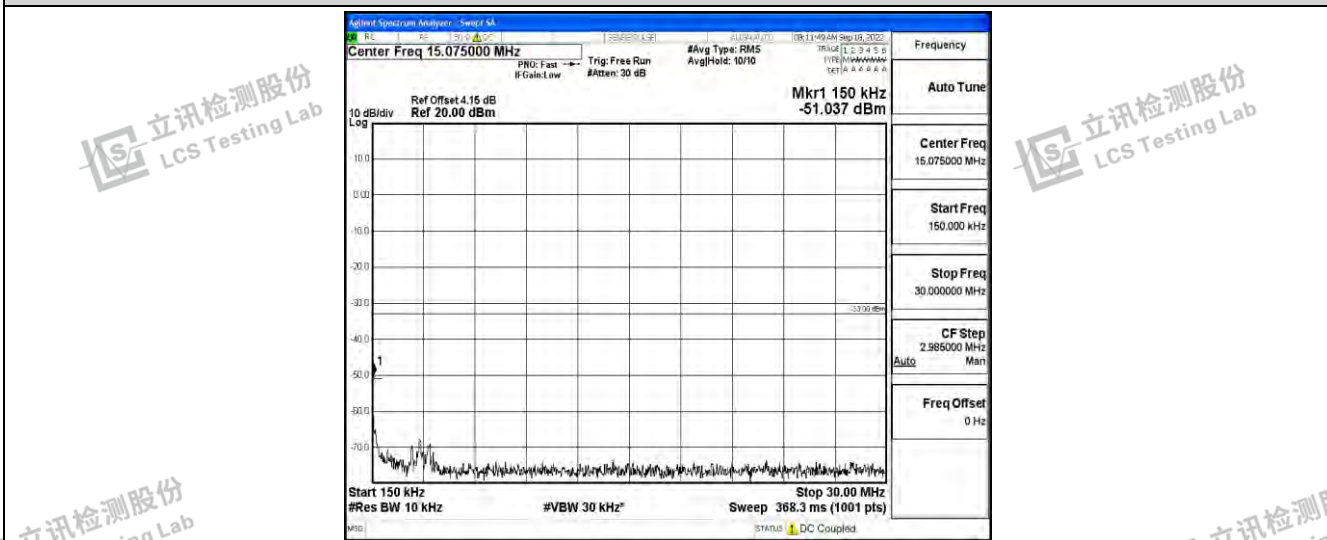

Band4-15MHz-QPSK-20025-1RB#0-Range2:0.15~30MHz

Band4-15MHz-QPSK-20025-1RB#0-Range3:30~1000MHz

Shenzhen LCS Compliance Testing Laboratory Ltd.
Add: 101, 201 Bldg A & 301 Bldg C, Juji Industrial Park Yabianxueziwei, Shajing Street, Baoan District, Shenzhen, 518000, China
Tel: +(86) 0755-82591330 | E-mail: webmaster@lcs-cert.com | Web: www.lcs-cert.com
Scan code to check authenticity