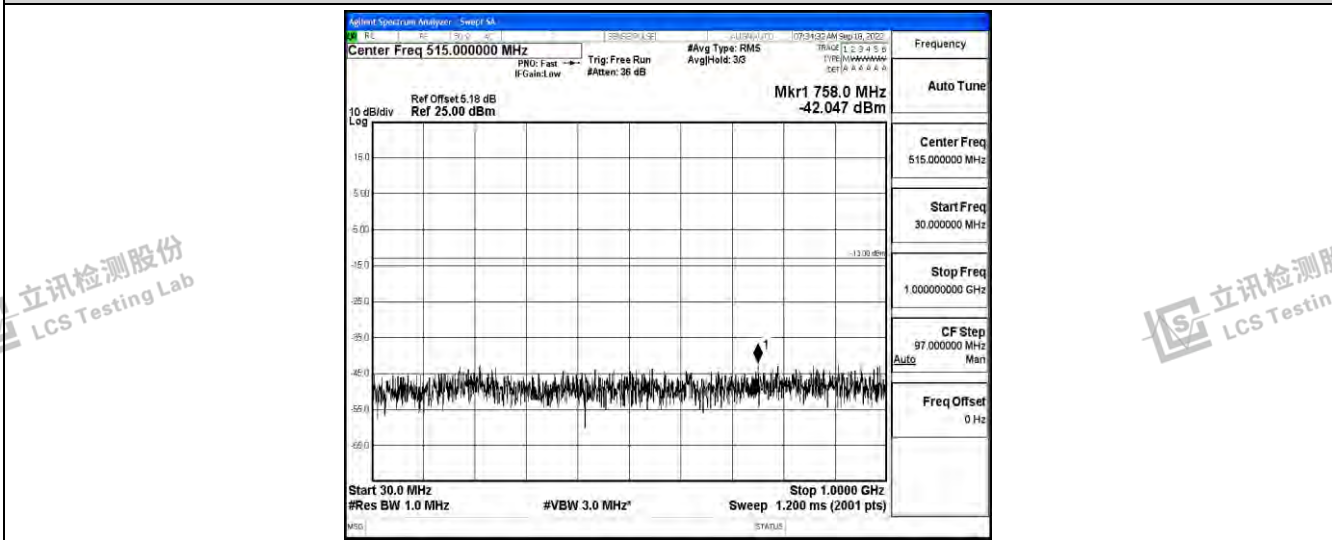

Band4-5MHz-QPSK-20375-1RB#0-Range3:30~1000MHz

Band4-5MHz-QPSK-20375-1RB#0-Range4:1000~10000MHz