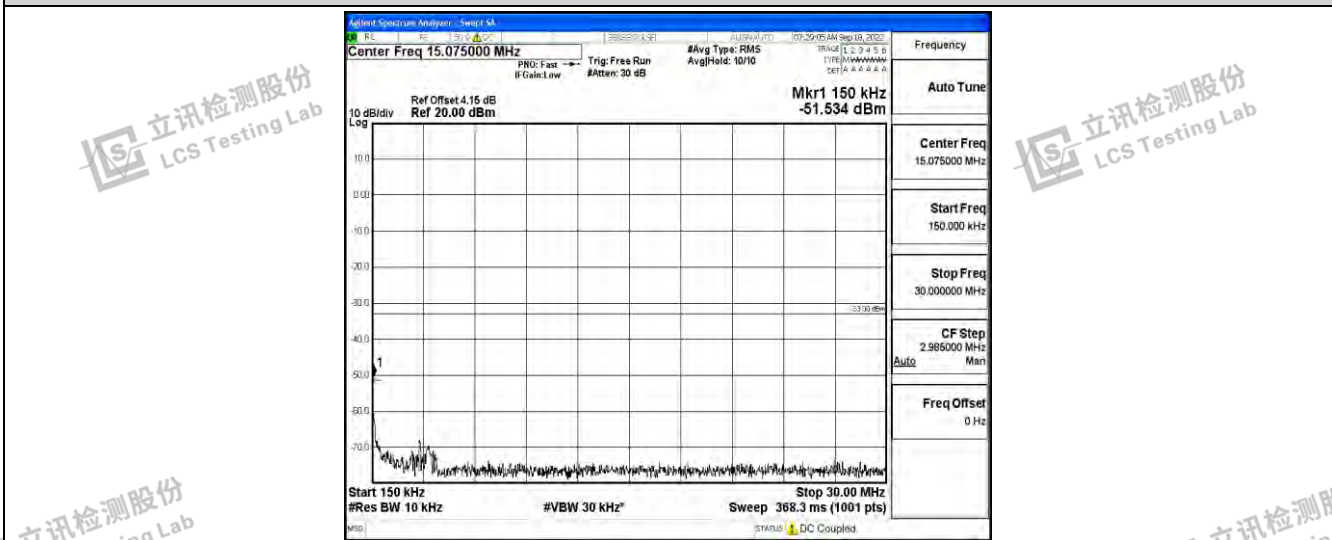

Band4-5MHz-16QAM-19975-1RB#0-Range2:0.15~30MHz

Band4-5MHz-16QAM-19975-1RB#0-Range3:30~1000MHz

Shenzhen LCS Compliance Testing Laboratory Ltd.
Add: 101, 201 Bldg A & 301 Bldg C, Juji Industrial Park Yabianxueziwei, Shajing Street, Baoan District, Shenzhen, 518000, China
Tel: +(86) 0755-82591330 | E-mail: webmaster@lcs-cert.com | Web: www.lcs-cert.com
Scan code to check authenticity