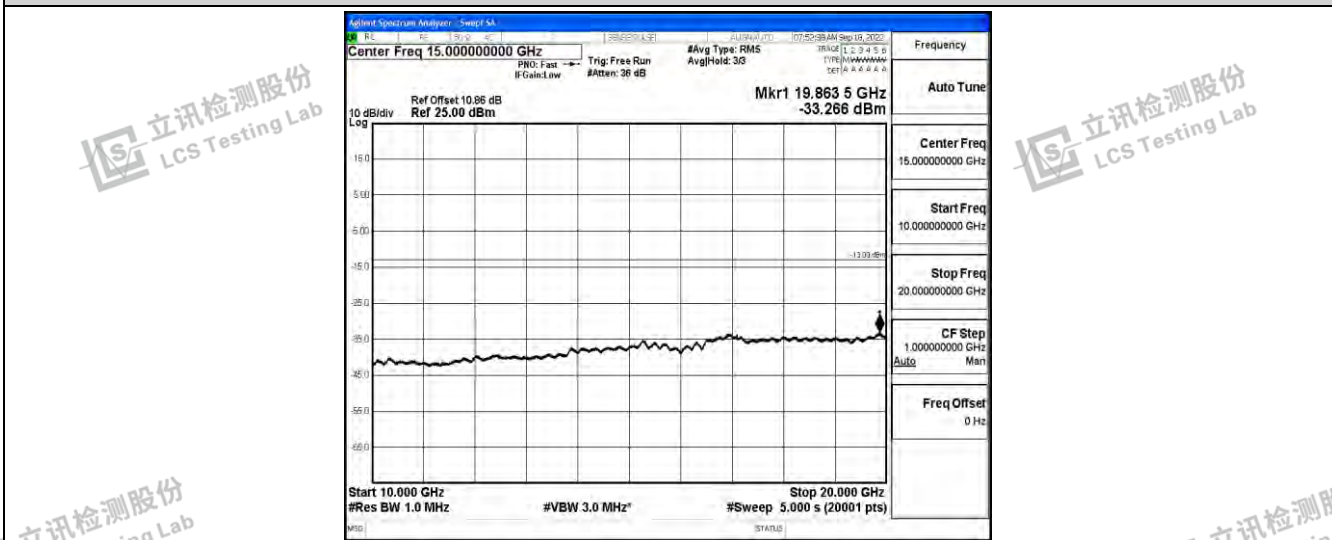

Band4-10MHz-16QAM-20000-1RB#0-Range5:10000~20000MHz

Band4-10MHz-16QAM-20175-1RB#0-Range1:0.009~0.15MHz

Shenzhen LCS Compliance Testing Laboratory Ltd.
Add: 101, 201 Bldg A & 301 Bldg C, Juji Industrial Park Yabianxueziwei, Shajing Street, Baoan District, Shenzhen, 518000, China
Tel: +(86) 0755-82591330 | E-mail: webmaster@lcs-cert.com | Web: www.lcs-cert.com
Scan code to check authenticity