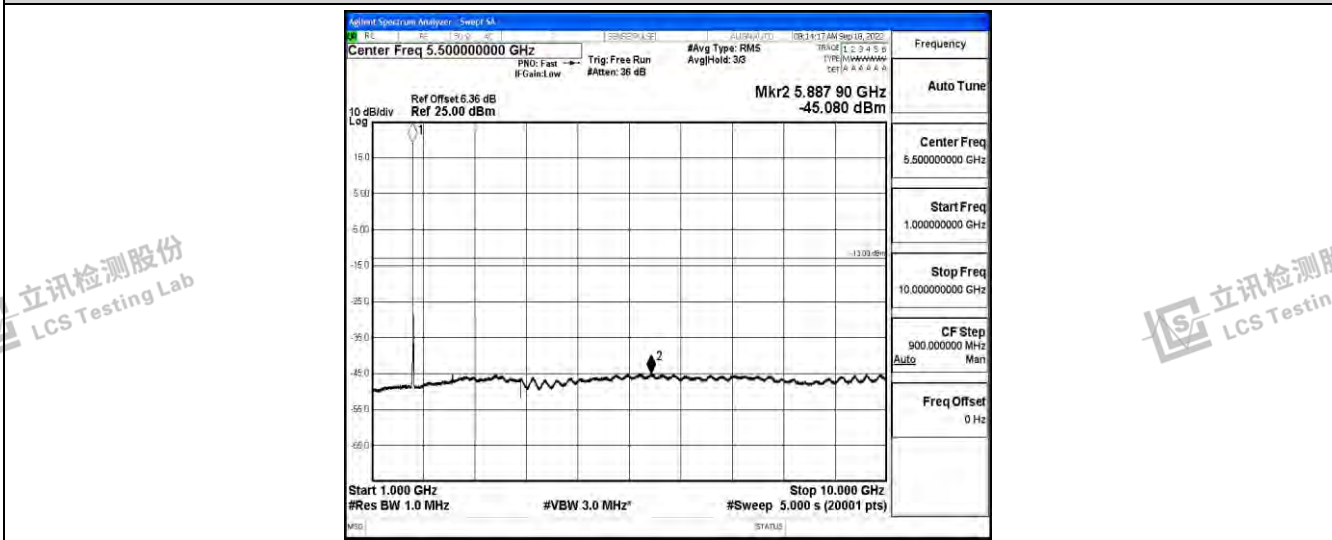

Band4-15MHz-16QAM-20025-1RB#0-Range4:1000~10000MHz

Band4-15MHz-16QAM-20025-1RB#0-Range5:10000~20000MHz