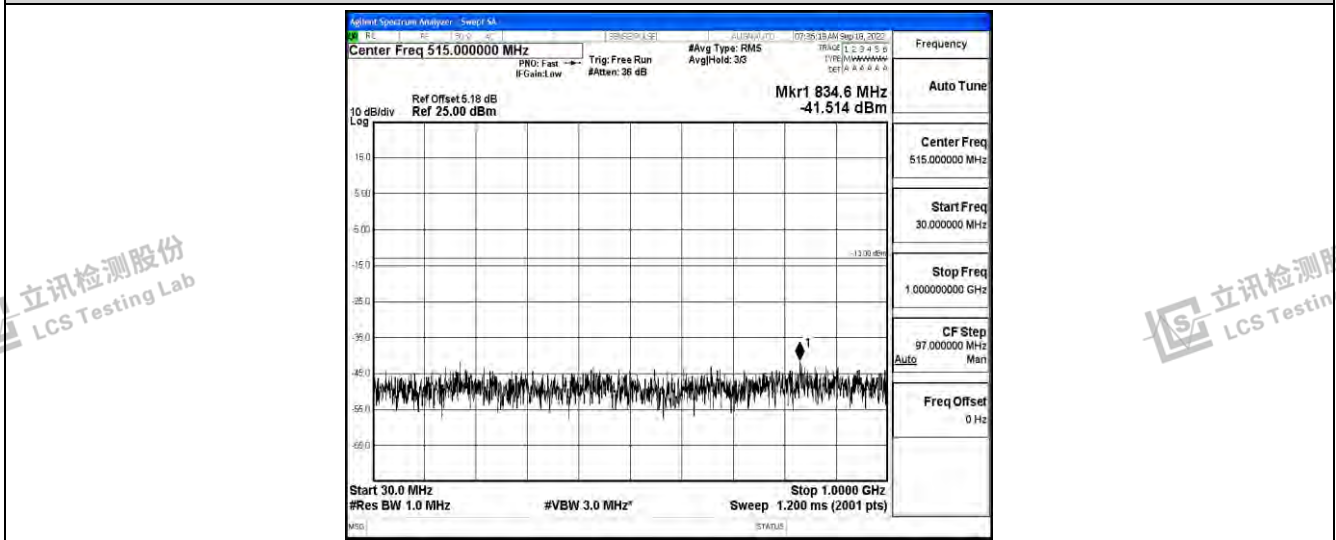

Band4-5MHz-16QAM-20375-1RB#0-Range3:30~1000MHz

Band4-5MHz-16QAM-20375-1RB#0-Range4:1000~10000MHz