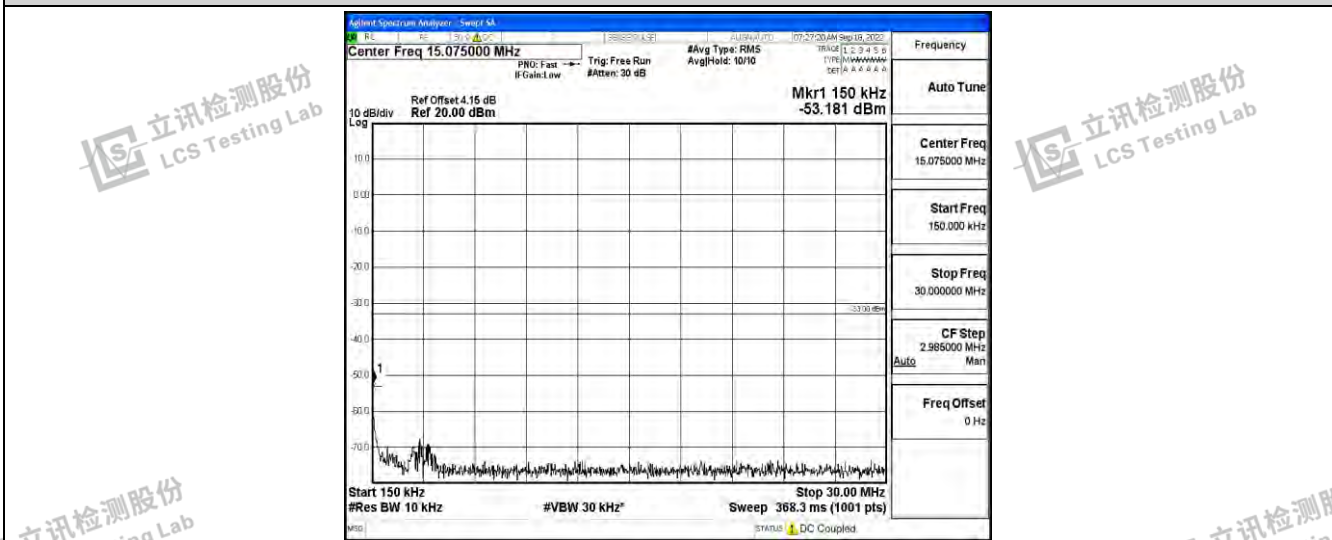

Band4-5MHz-QPSK-19975-1RB#0-Range2:0.15~30MHz

Band4-5MHz-QPSK-19975-1RB#0-Range3:30~1000MHz

Shenzhen LCS Compliance Testing Laboratory Ltd.
Add: 101, 201 Bldg A & 301 Bldg C, Juji Industrial Park Yabianxueziwei, Shajing Street, Baoan District, Shenzhen, 518000, China
Tel: +(86) 0755-82591330 | E-mail: webmaster@lcs-cert.com | Web: www.lcs-cert.com
Scan code to check authenticity