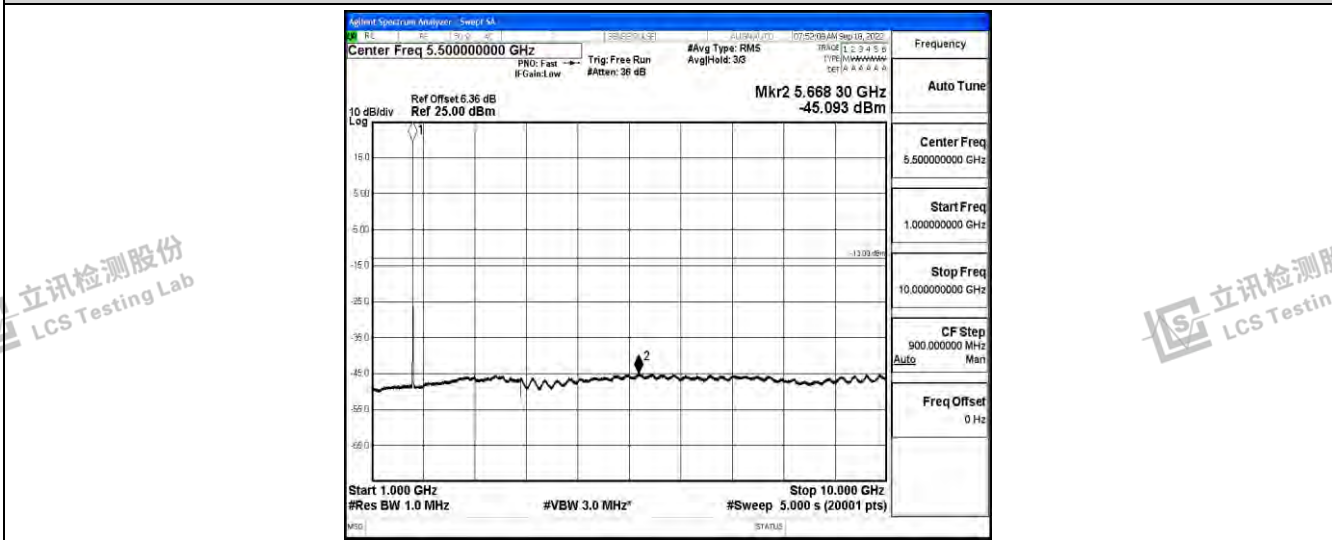

Band4-10MHz-16QAM-20000-1RB#0-Range4:1000~10000MHz

Band4-10MHz-16QAM-20000-1RB#0-Range5:10000~20000MHz