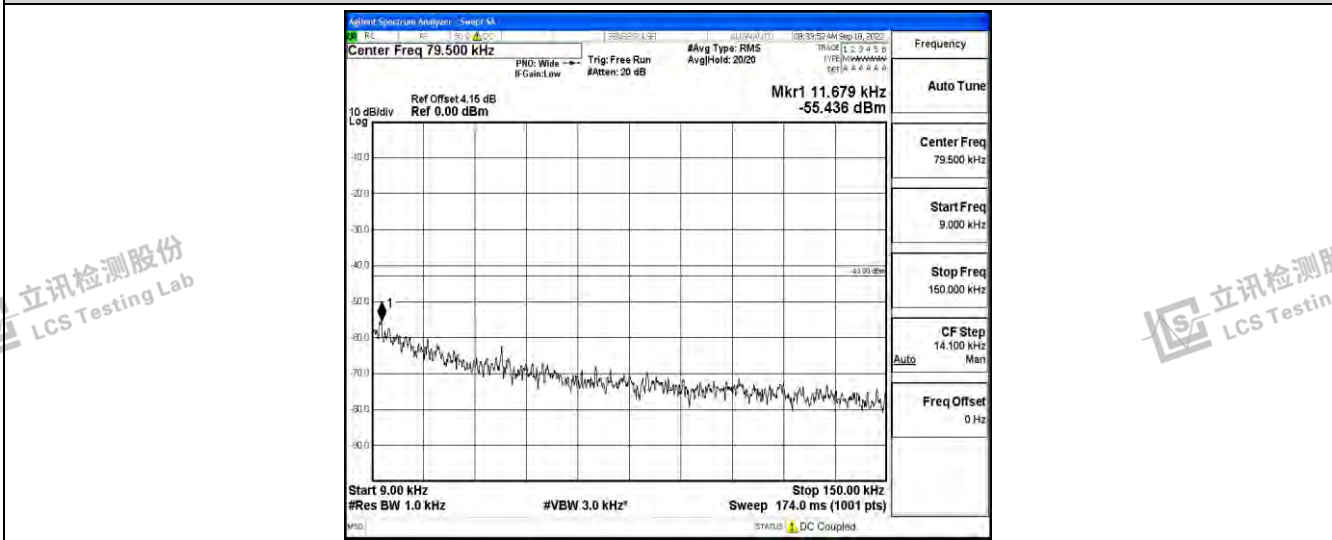

Band4-20MHz-QPSK-20050-1RB#0-Range1:0.009~0.15MHz

Band4-20MHz-QPSK-20050-1RB#0-Range2:0.15~30MHz