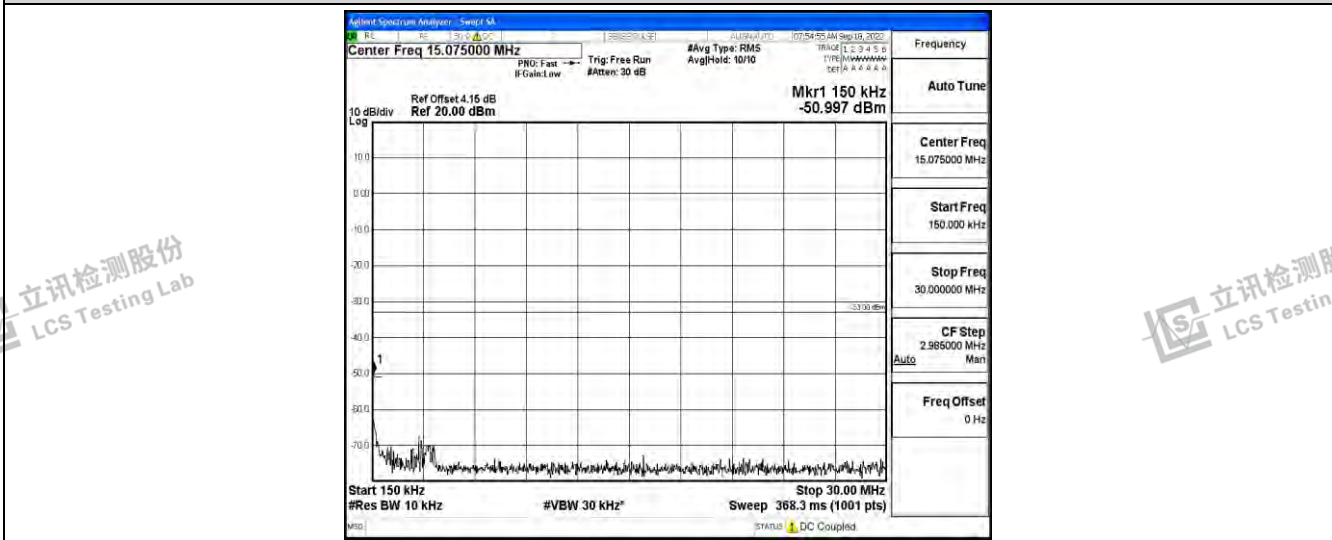

Band4-10MHz-16QAM-20175-1RB#0-Range2:0.15~30MHz

Band4-10MHz-16QAM-20175-1RB#0-Range3:30~1000MHz