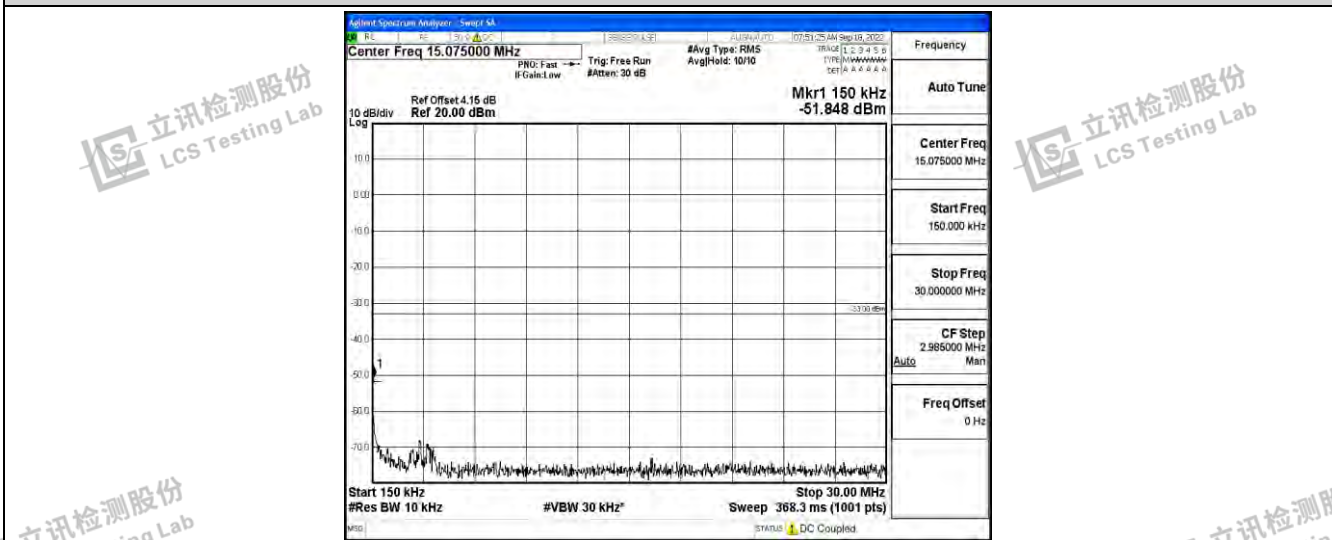

Band4-10MHz-16QAM-20000-1RB#0-Range2:0.15~30MHz

Band4-10MHz-16QAM-20000-1RB#0-Range3:30~1000MHz

Shenzhen LCS Compliance Testing Laboratory Ltd.
Add: 101, 201 Bldg A & 301 Bldg C, Juji Industrial Park Yabianxueziwei, Shajing Street, Baoan District, Shenzhen, 518000, China
Tel: +(86) 0755-82591330 | E-mail: webmaster@lcs-cert.com | Web: www.lcs-cert.com
Scan code to check authenticity