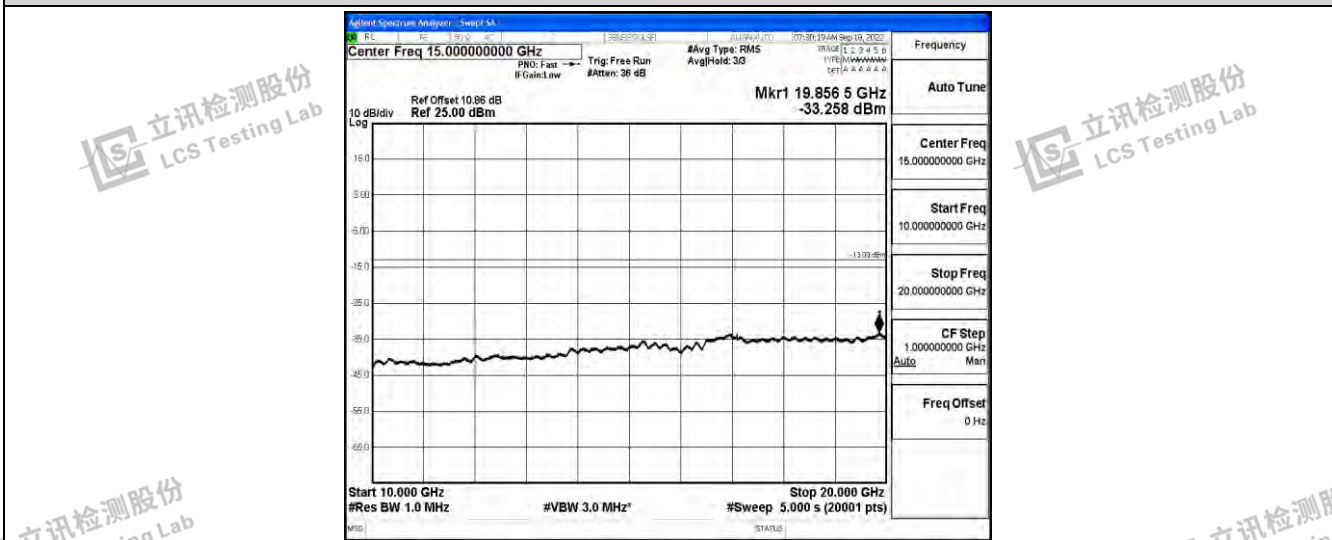

Band4-5MHz-16QAM-19975-1RB#0-Range5:10000~20000MHz

Band4-5MHz-16QAM-20175-1RB#0-Range1:0.009~0.15MHz