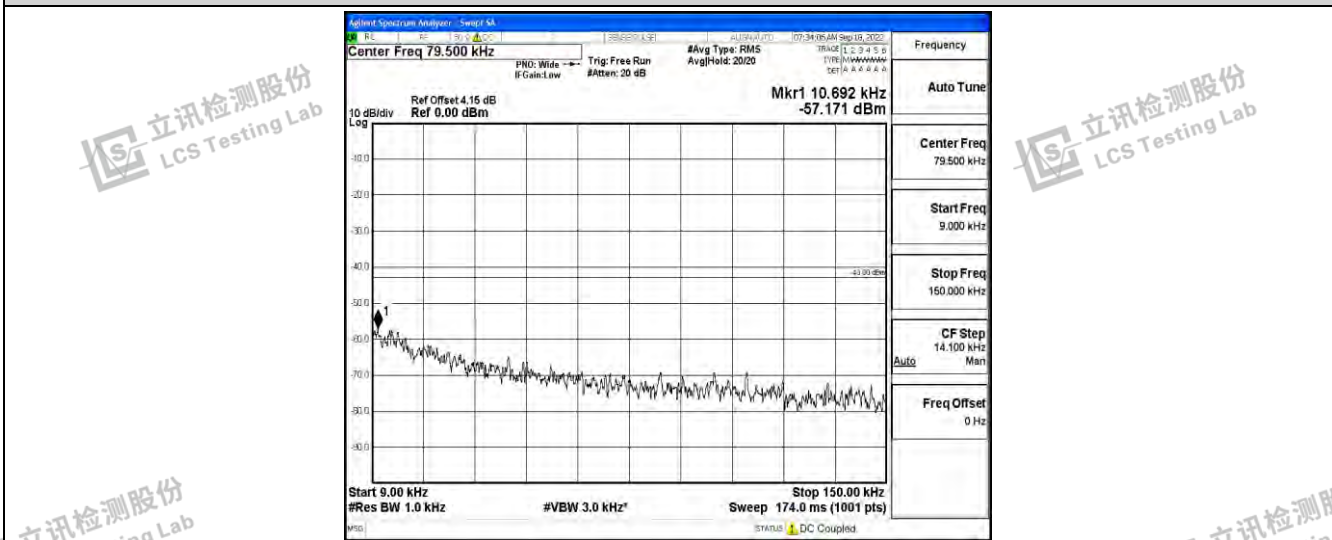

Band4-5MHz-QPSK-20375-1RB#0-Range1:0.009~0.15MHz

Band4-5MHz-QPSK-20375-1RB#0-Range2:0.15~30MHz

Shenzhen LCS Compliance Testing Laboratory Ltd.
Add: 101, 201 Bldg A & 301 Bldg C, Juji Industrial Park Yabianxueziwei, Shajing Street, Baoan District, Shenzhen, 518000, China
Tel: +(86) 0755-82591330 | E-mail: webmaster@lcs-cert.com | Web: www.lcs-cert.com
Scan code to check authenticity