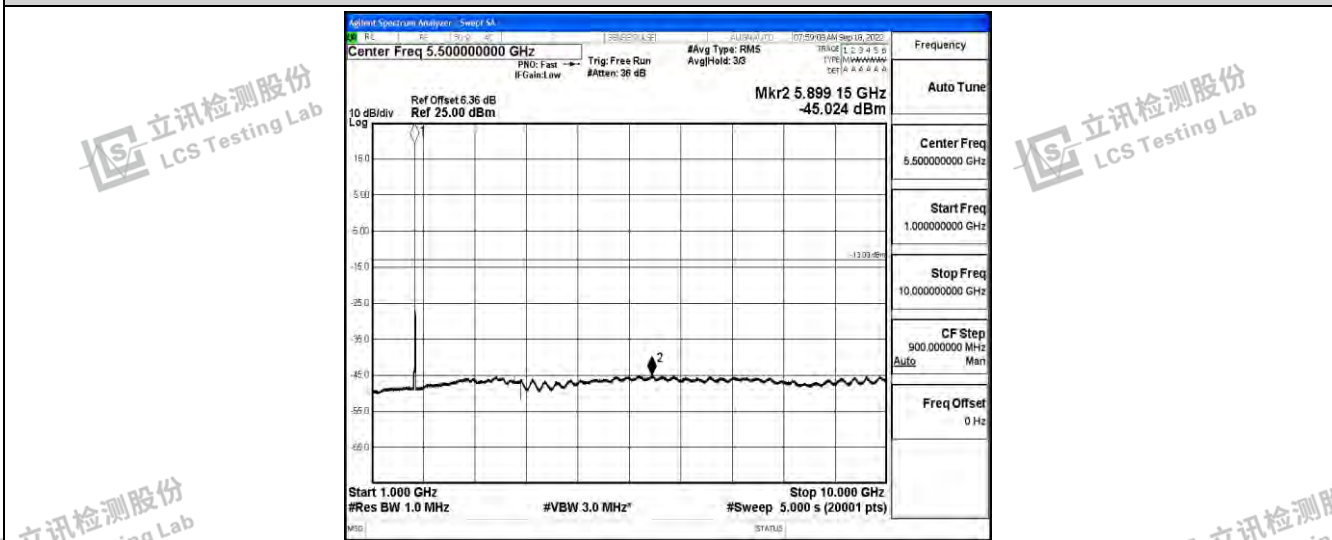

Band4-10MHz-16QAM-20350-1RB#0-Range4:1000~10000MHz

Band4-10MHz-16QAM-20350-1RB#0-Range5:10000~20000MHz

Shenzhen LCS Compliance Testing Laboratory Ltd.
Add: 101, 201 Bldg A & 301 Bldg C, Juji Industrial Park Yabianxueziwei, Shajing Street, Baoan District, Shenzhen, 518000, China
Tel: +(86) 0755-82591330 | E-mail: webmaster@lcs-cert.com | Web: www.lcs-cert.com
Scan code to check authenticity