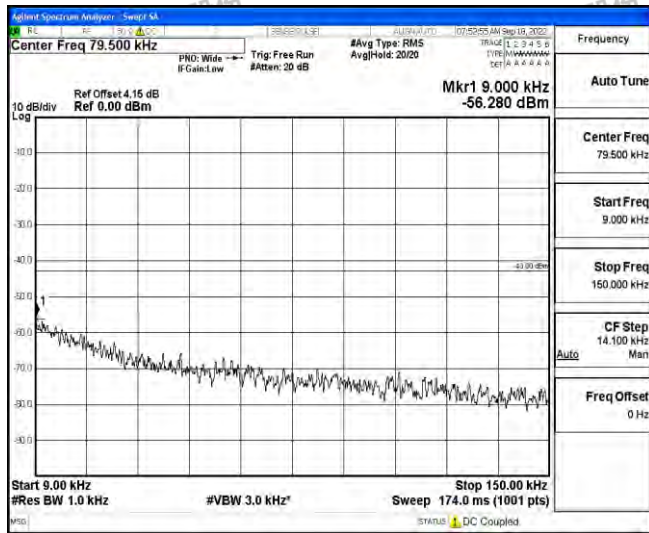

Band4-10MHz-QPSK-20000-1RB#0-Range4:1000~10000MHz

Band4-10MHz-QPSK-20000-1RB#0-Range5:10000~20000MHz

Band4-10MHz-QPSK-20175-1RB#0-Range1:0.009~0.15MHz

Shenzhen LCS Compliance Testing Laboratory Ltd.
 Add: 101, 201 Bldg A & 301 Bldg C, Juji Industrial Park Yabianxueziwei, Shajing Street, Baoan District, Shenzhen, 518000, China
 Tel: +(86) 0755-82591330 | E-mail: webmaster@lcs-cert.com | Web: www.lcs-cert.com
 Scan code to check authenticity