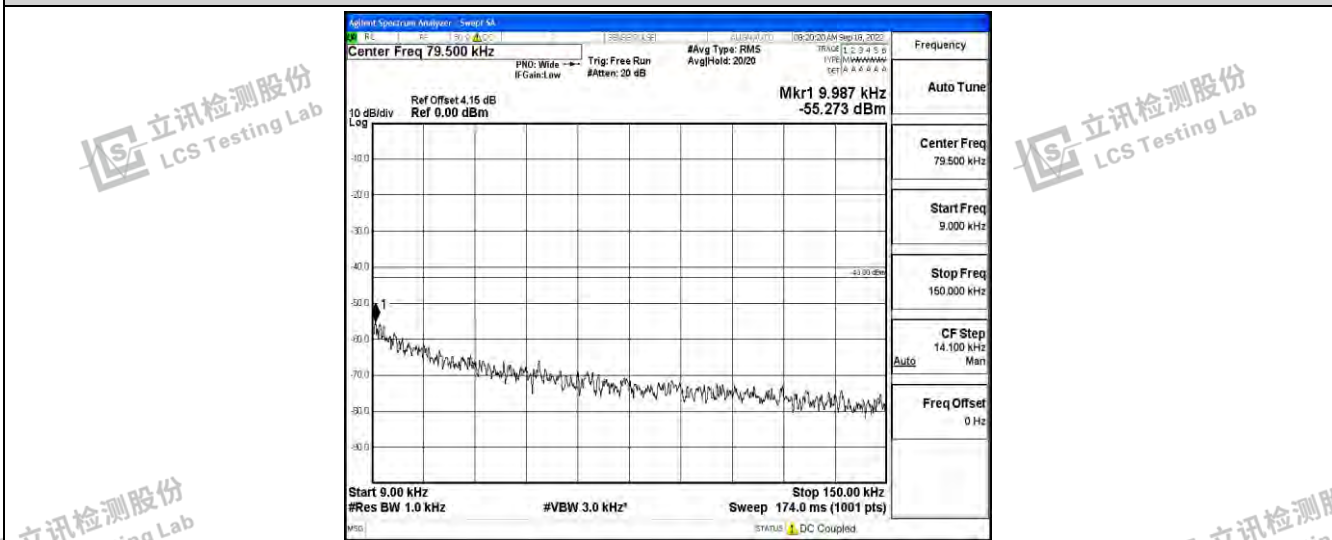

Band4-15MHz-16QAM-20325-1RB#0-Range1:0.009~0.15MHz

Band4-15MHz-16QAM-20325-1RB#0-Range2:0.15~30MHz

Shenzhen LCS Compliance Testing Laboratory Ltd.
Add: 101, 201 Bldg A & 301 Bldg C, Juji Industrial Park Yabianxueziwei, Shajing Street, Baoan District, Shenzhen, 518000, China
Tel: +(86) 0755-82591330 | E-mail: webmaster@lcs-cert.com | Web: www.lcs-cert.com
Scan code to check authenticity