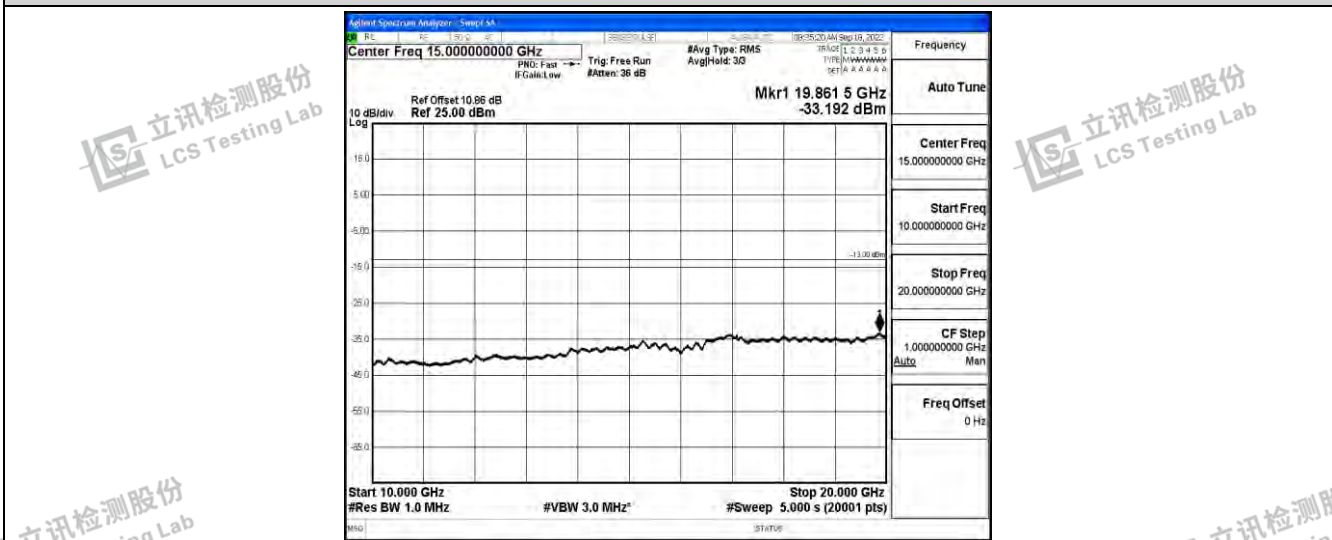

Band4-20MHz-QPSK-20050-1RB#0-Range5:10000~20000MHz

Band4-20MHz-QPSK-20175-1RB#0-Range1:0.009~0.15MHz

Shenzhen LCS Compliance Testing Laboratory Ltd.
Add: 101, 201 Bldg A & 301 Bldg C, Juji Industrial Park Yabianxueziwei, Shajing Street, Baoan District, Shenzhen, 518000, China
Tel: +(86) 0755-82591330 | E-mail: webmaster@lcs-cert.com | Web: www.lcs-cert.com
Scan code to check authenticity