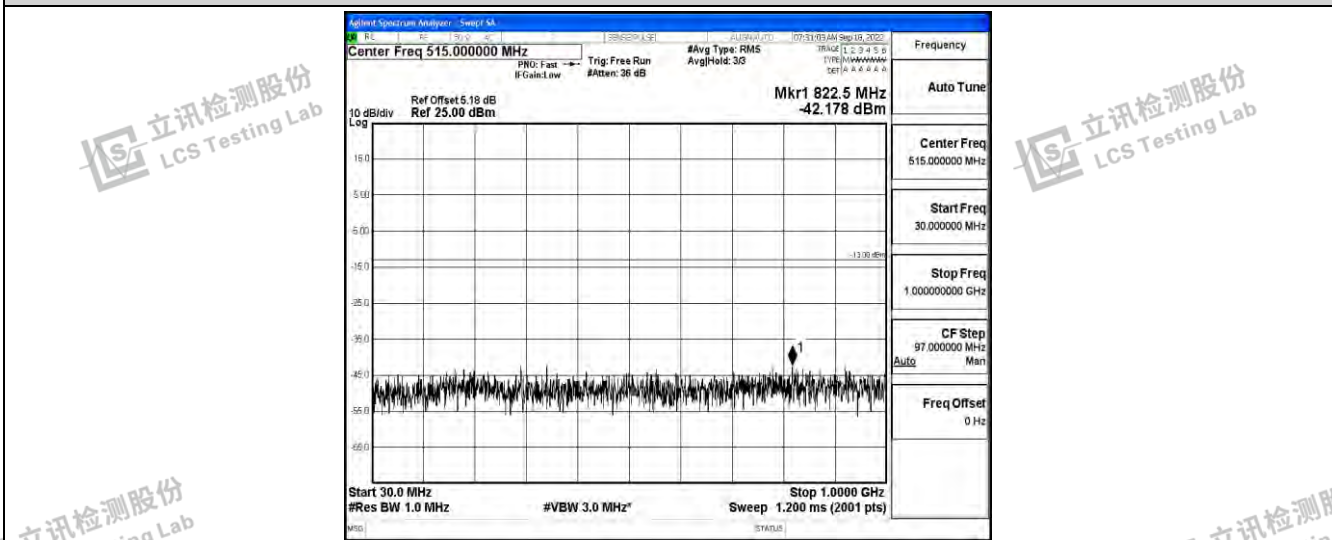

Band4-5MHz-QPSK-20175-1RB#0-Range3:30~1000MHz

Band4-5MHz-QPSK-20175-1RB#0-Range4:1000~10000MHz

Shenzhen LCS Compliance Testing Laboratory Ltd.
Add: 101, 201 Bldg A & 301 Bldg C, Juji Industrial Park Yabianxueziwei, Shajing Street, Baoan District, Shenzhen, 518000, China
Tel: +(86) 0755-82591330 | E-mail: webmaster@lcs-cert.com | Web: www.lcs-cert.com
Scan code to check authenticity