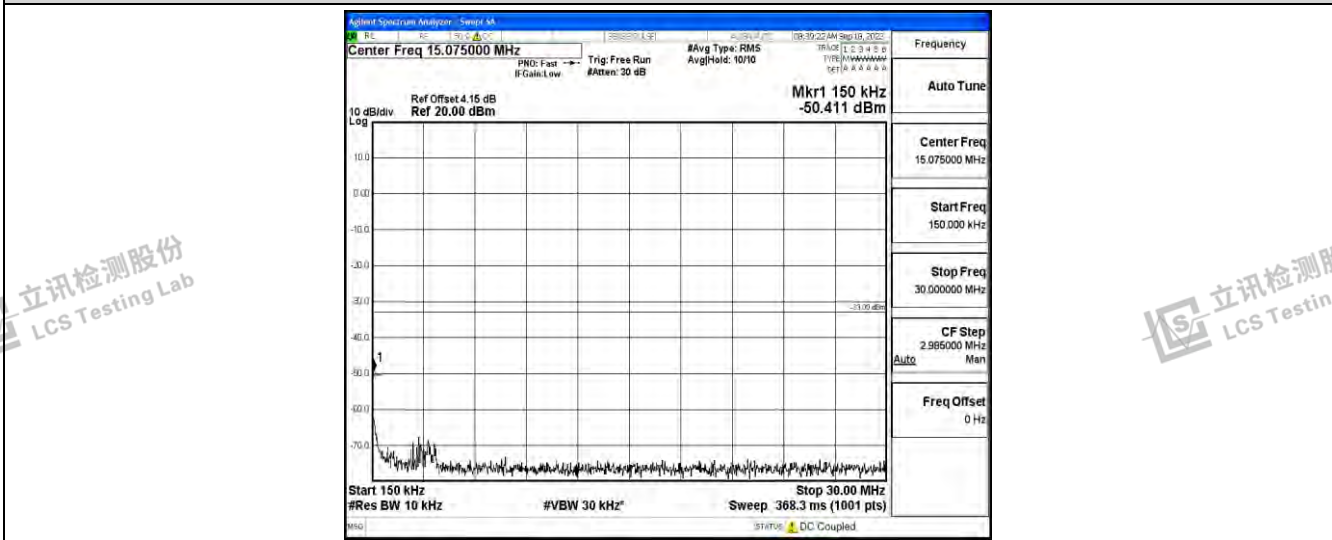

Band4-20MHz-16QAM-20175-1RB#0-Range2:0.15~30MHz

Band4-20MHz-16QAM-20175-1RB#0-Range3:30~1000MHz