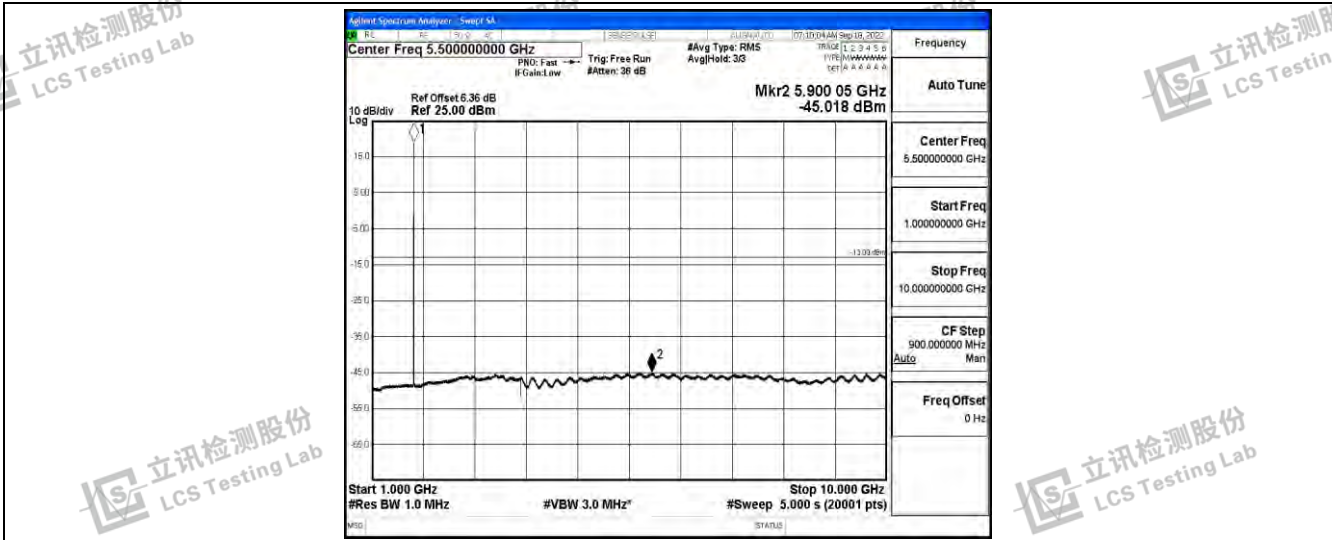

Band4-3MHz-16QAM-20175-1RB#0-Range4:1000~10000MHz

Shenzhen LCS Compliance Testing Laboratory Ltd.
 Add: 101, 201 Bldg A & 301 Bldg C, Juji Industrial Park Yabianxueziwei, Shajing Street, Baoan District, Shenzhen, 518000, China
 Tel: +(86) 0755-82591330 | E-mail: webmaster@lcs-cert.com | Web: www.lcs-cert.com
 Scan code to check authenticity