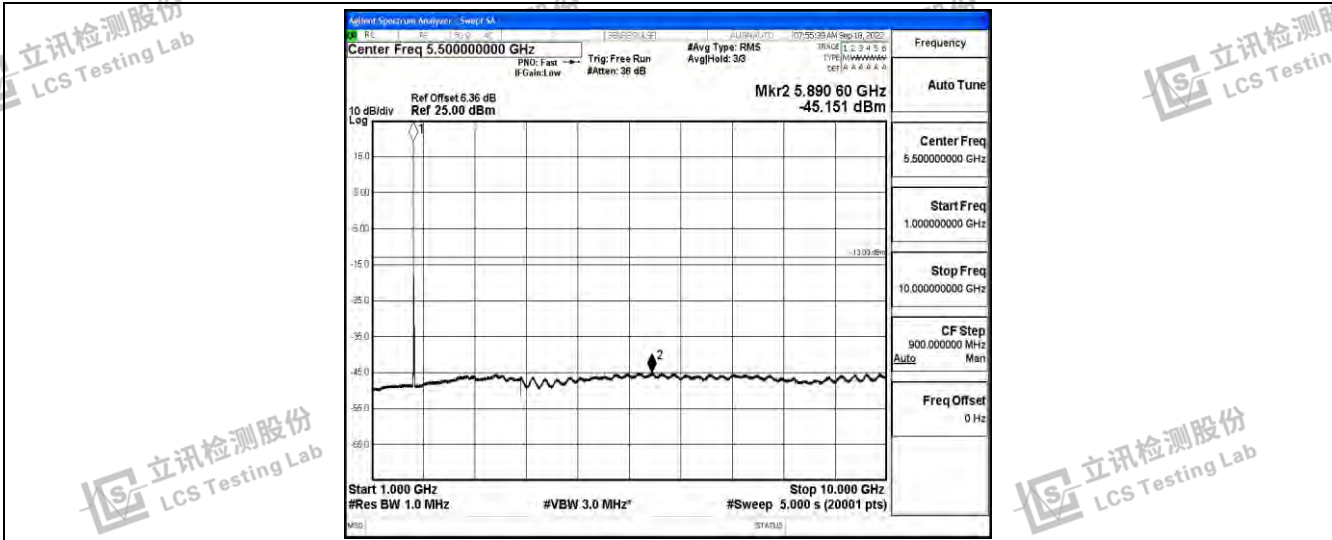

Band4-10MHz-16QAM-20175-1RB#0-Range2:0.15~30MHz

Band4-10MHz-16QAM-20175-1RB#0-Range3:30~1000MHz

Band4-10MHz-16QAM-20175-1RB#0-Range4:1000~10000MHz

Shenzhen LCS Compliance Testing Laboratory Ltd.
 Add: 101, 201 Bldg A & 301 Bldg C, Juji Industrial Park Yabianxueziwei, Shajing Street, Baoan District, Shenzhen, 518000, China
 Tel: +(86) 0755-82591330 | E-mail: webmaster@lcs-cert.com | Web: www.lcs-cert.com
 Scan code to check authenticity