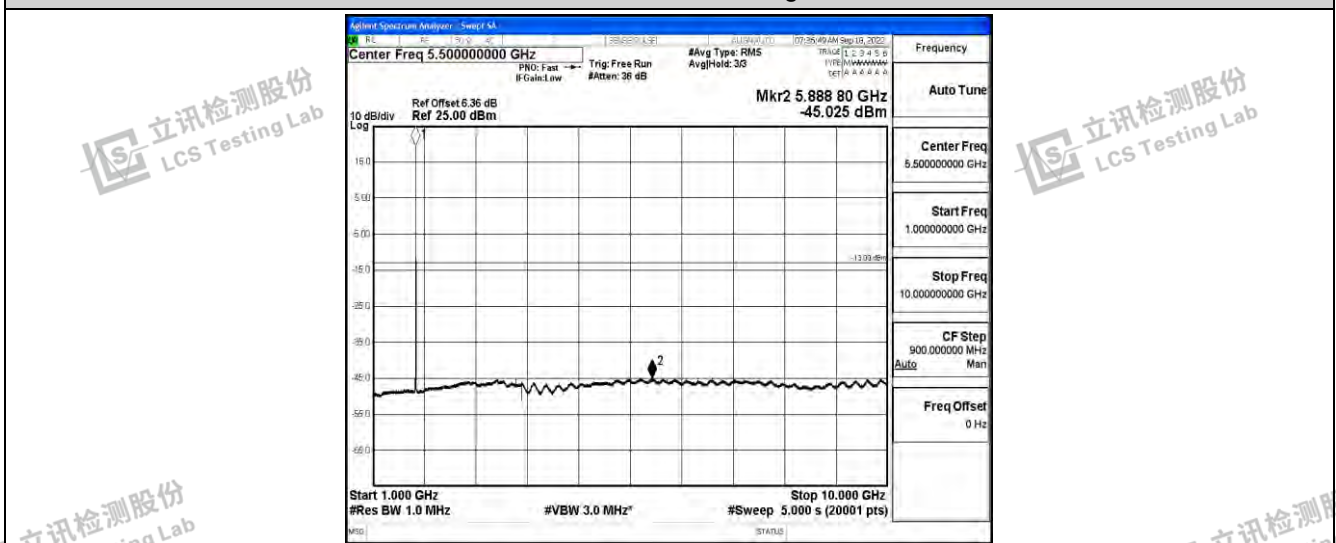

Band4-5MHz-16QAM-20375-1RB#0-Range4:1000~10000MHz

Band4-5MHz-16QAM-20375-1RB#0-Range5:10000~20000MHz

Shenzhen LCS Compliance Testing Laboratory Ltd.
Add: 101, 201 Bldg A & 301 Bldg C, Juji Industrial Park Yabianxueziwei, Shajing Street, Baoan District, Shenzhen, 518000, China
Tel: +(86) 0755-82591330 | E-mail: webmaster@lcs-cert.com | Web: www.lcs-cert.com
Scan code to check authenticity