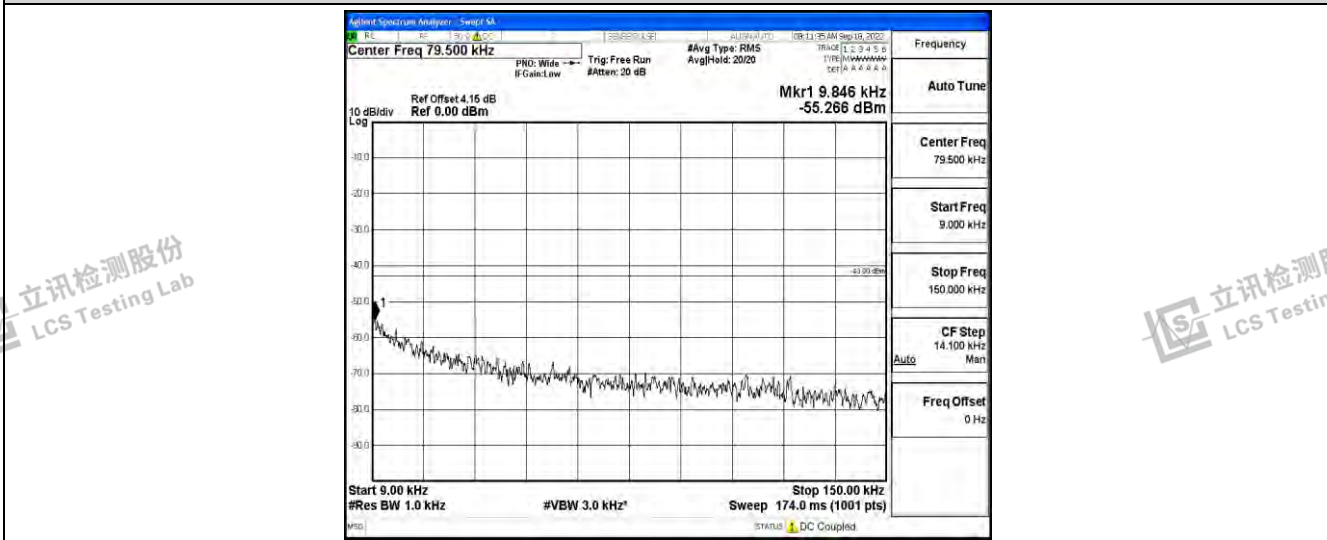

Band4-15MHz-QPSK-20025-1RB#0-Range1:0.009~0.15MHz

Band4-15MHz-QPSK-20025-1RB#0-Range2:0.15~30MHz