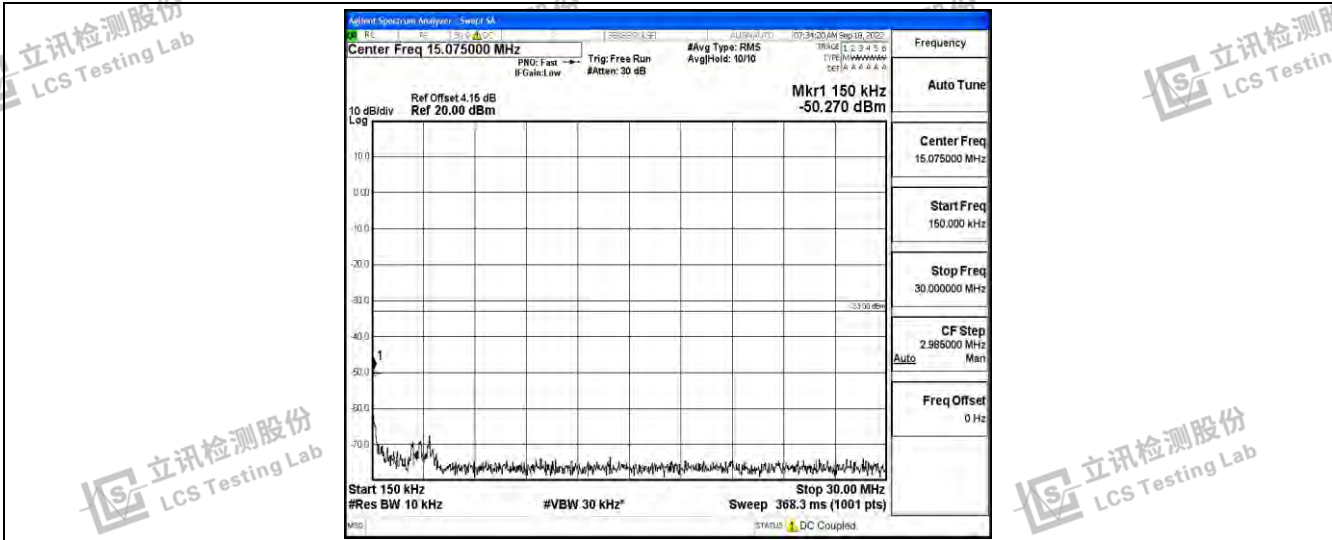

Band4-5MHz-QPSK-20175-1RB#0-Range5:10000~20000MHz

Band4-5MHz-QPSK-20375-1RB#0-Range1:0.009~0.15MHz

Band4-5MHz-QPSK-20375-1RB#0-Range2:0.15~30MHz

Shenzhen LCS Compliance Testing Laboratory Ltd.
 Add: 101, 201 Bldg A & 301 Bldg C, Juji Industrial Park Yabianxueziwei, Shajing Street, Baoan District, Shenzhen, 518000, China
 Tel: +(86) 0755-82591330 | E-mail: webmaster@lcs-cert.com | Web: www.lcs-cert.com
 Scan code to check authenticity