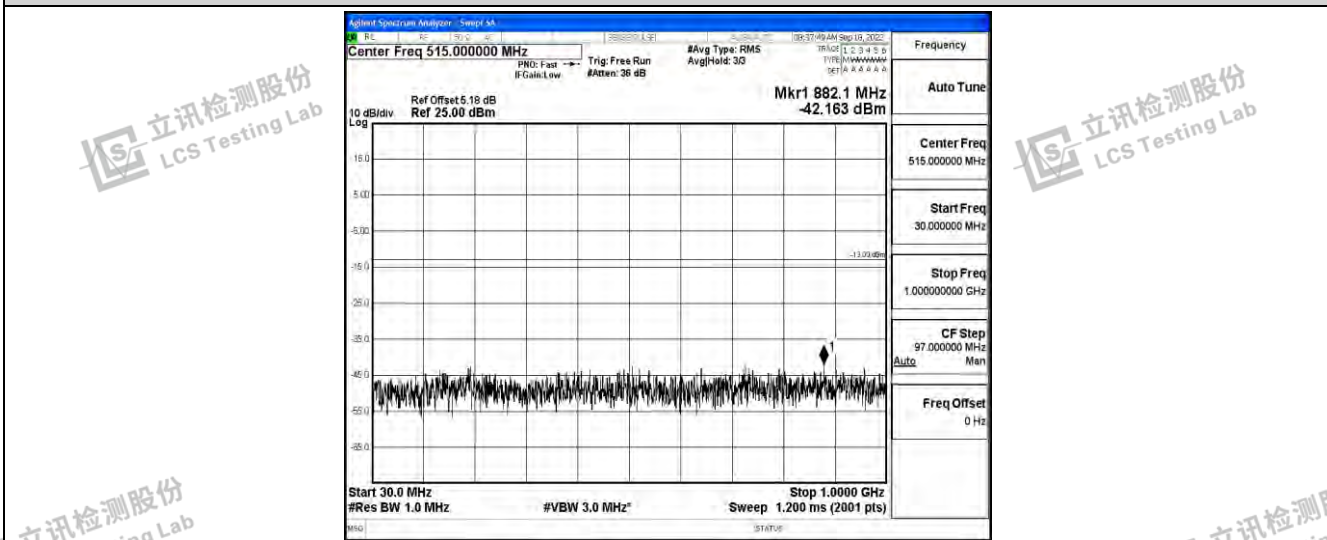

Band4-20MHz-QPSK-20175-1RB#0-Range3:30~100MHz

Band4-20MHz-QPSK-20175-1RB#0-Range4:1000~10000MHz

Shenzhen LCS Compliance Testing Laboratory Ltd.
Add: 101, 201 Bldg A & 301 Bldg C, Juji Industrial Park Yabianxueziwei, Shajing Street, Baoan District, Shenzhen, 518000, China
Tel: +(86) 0755-82591330 | E-mail: webmaster@lcs-cert.com | Web: www.lcs-cert.com
Scan code to check authenticity