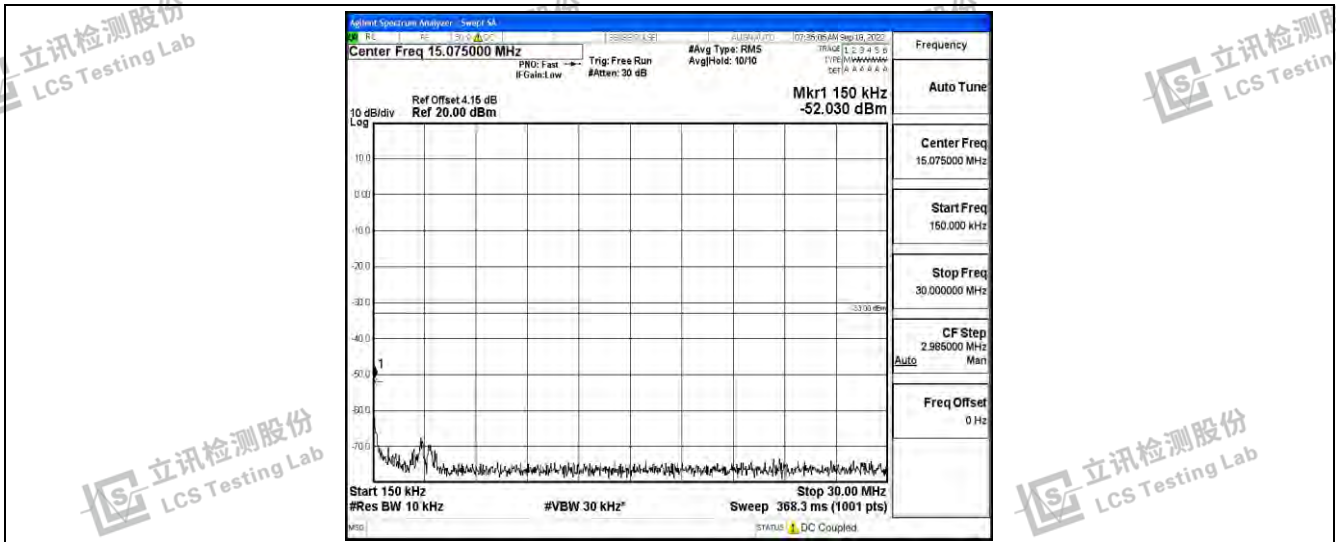

Band4-5MHz-16QAM-20175-1RB#0-Range5:10000~20000MHz

Band4-5MHz-16QAM-20375-1RB#0-Range1:0.009~0.15MHz

Band4-5MHz-16QAM-20375-1RB#0-Range2:0.15~30MHz

Shenzhen LCS Compliance Testing Laboratory Ltd.
 Add: 101, 201 Bldg A & 301 Bldg C, Juji Industrial Park Yabianxueziwei, Shajing Street, Baoan District, Shenzhen, 518000, China
 Tel: +(86) 0755-82591330 | E-mail: webmaster@lcs-cert.com | Web: www.lcs-cert.com
 Scan code to check authenticity