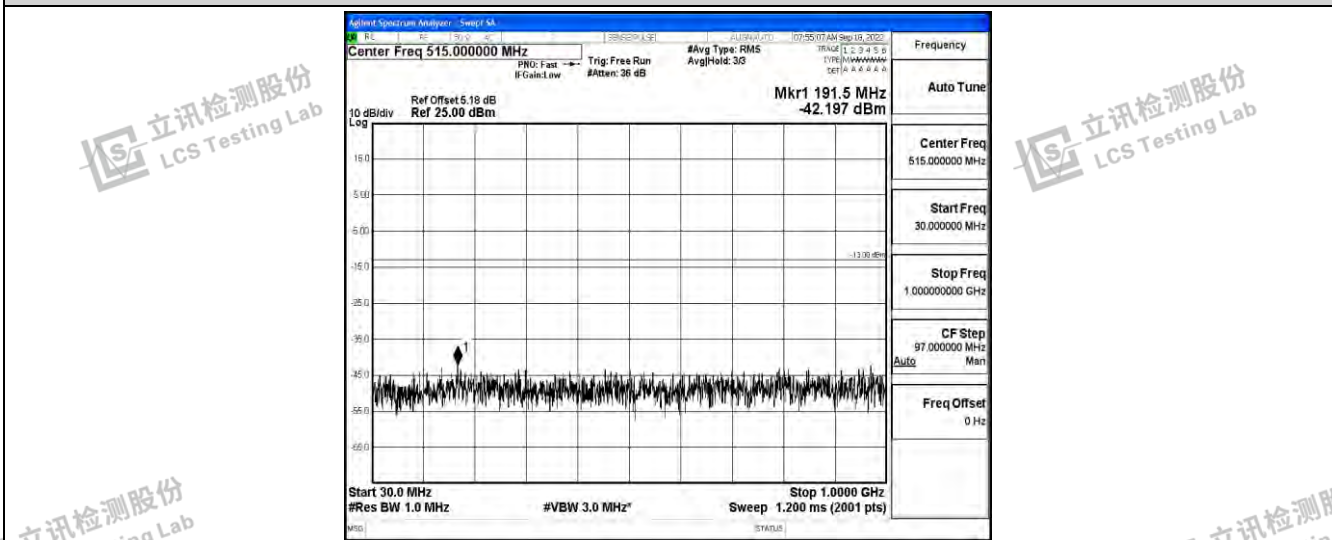

Band4-10MHz-16QAM-20175-1RB#0-Range3:30~1000MHz

Band4-10MHz-16QAM-20175-1RB#0-Range4:1000~10000MHz

Shenzhen LCS Compliance Testing Laboratory Ltd.
Add: 101, 201 Bldg A & 301 Bldg C, Juji Industrial Park Yabianxueziwei, Shajing Street, Baoan District, Shenzhen, 518000, China
Tel: +(86) 0755-82591330 | E-mail: webmaster@lcs-cert.com | Web: www.lcs-cert.com
Scan code to check authenticity