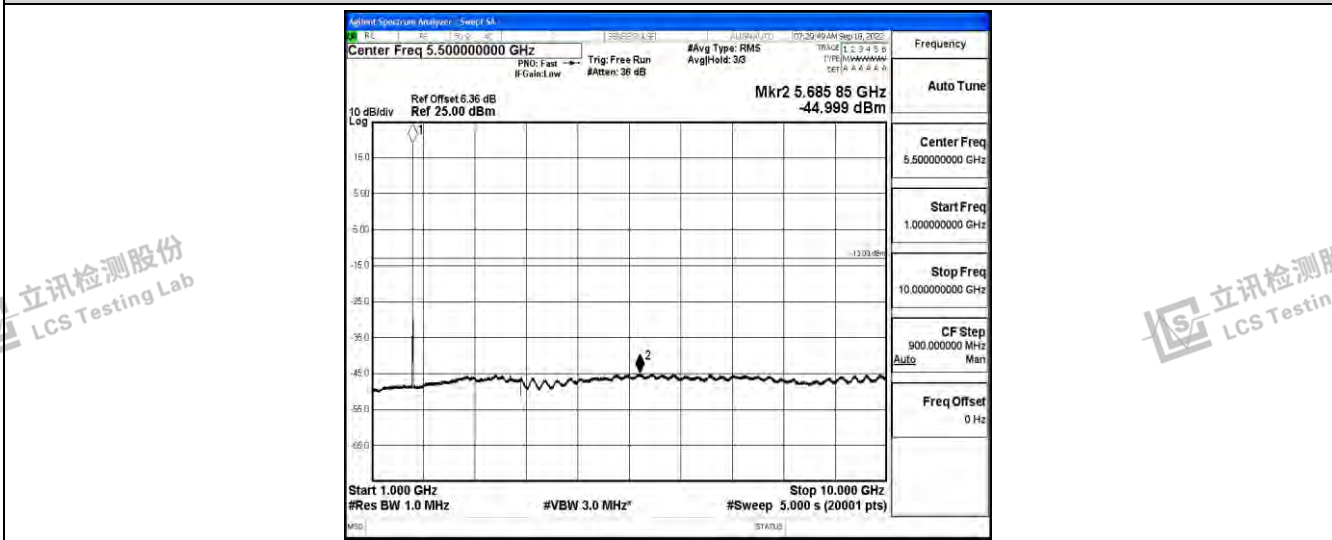

Band4-5MHz-16QAM-19975-1RB#0-Range4:1000~10000MHz

Band4-5MHz-16QAM-19975-1RB#0-Range5:10000~20000MHz