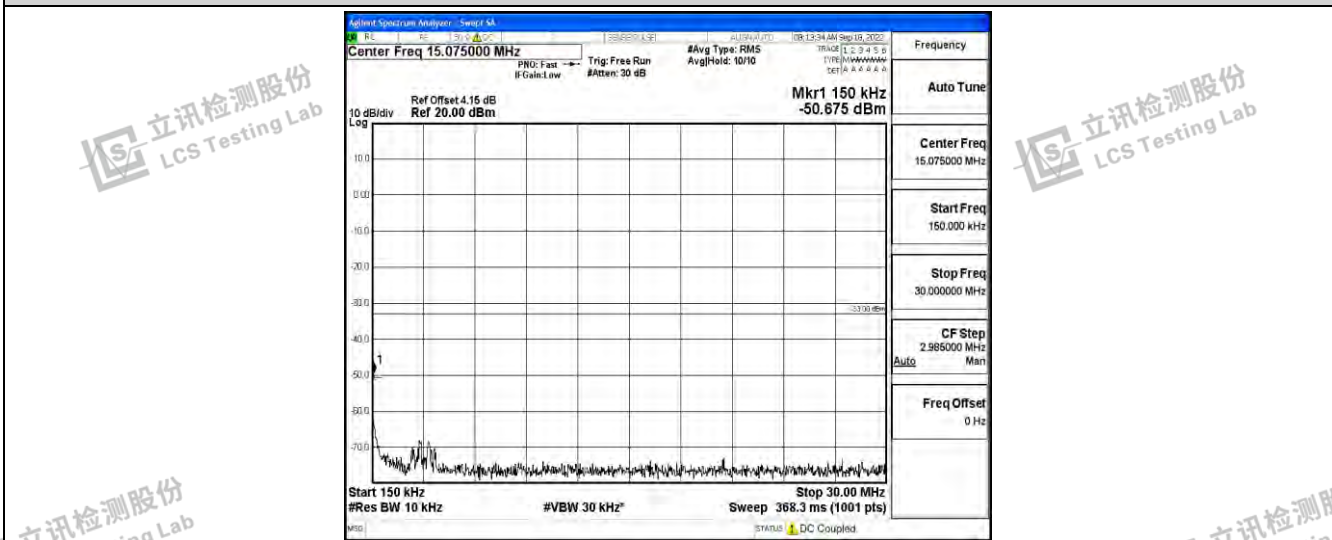

Band4-15MHz-16QAM-20025-1RB#0-Range2:0.15~30MHz

Band4-15MHz-16QAM-20025-1RB#0-Range3:30~1000MHz

Shenzhen LCS Compliance Testing Laboratory Ltd.
Add: 101, 201 Bldg A & 301 Bldg C, Juji Industrial Park Yabianxueziwei, Shajing Street, Baoan District, Shenzhen, 518000, China
Tel: +(86) 0755-82591330 | E-mail: webmaster@lcs-cert.com | Web: www.lcs-cert.com
Scan code to check authenticity