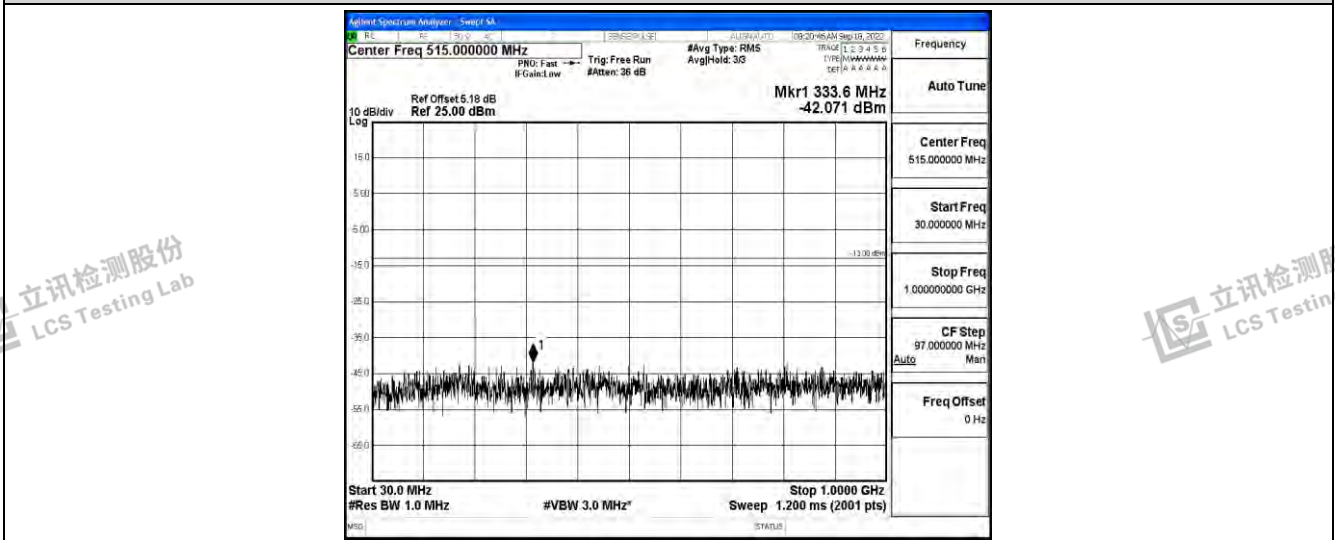

Band4-15MHz-16QAM-20325-1RB#0-Range3:30~1000MHz

Band4-15MHz-16QAM-20325-1RB#0-Range4:1000~10000MHz