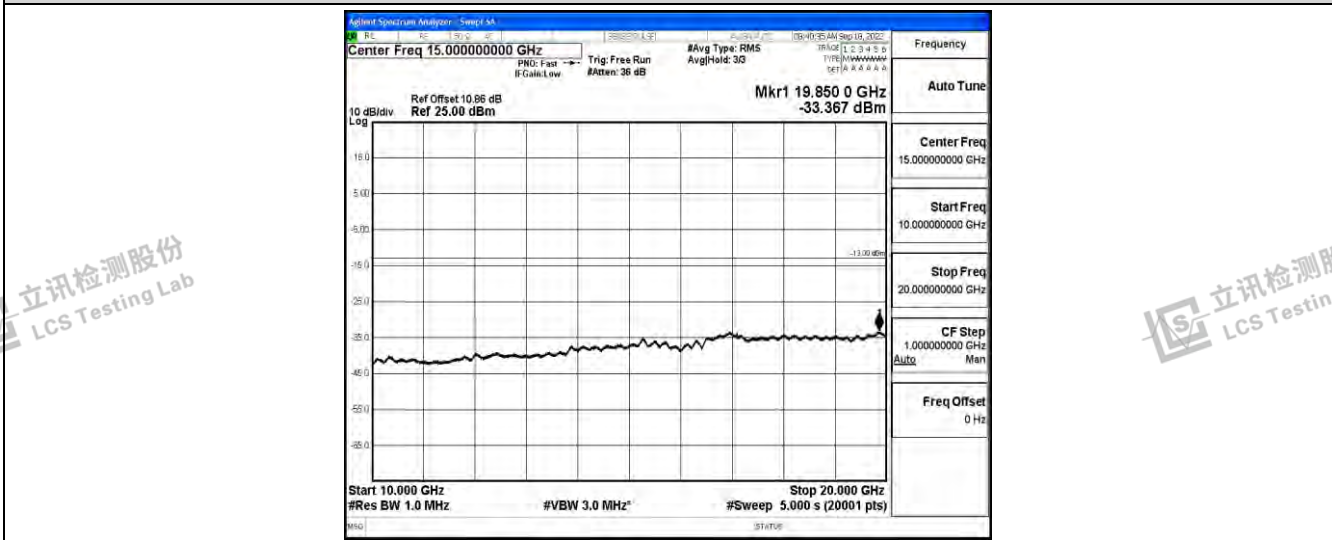

Band4-20MHz-16QAM-20175-1RB#0-Range5:10000~20000MHz

Band4-20MHz-16QAM-20300-1RB#0-Range1:0.009~0.15MHz