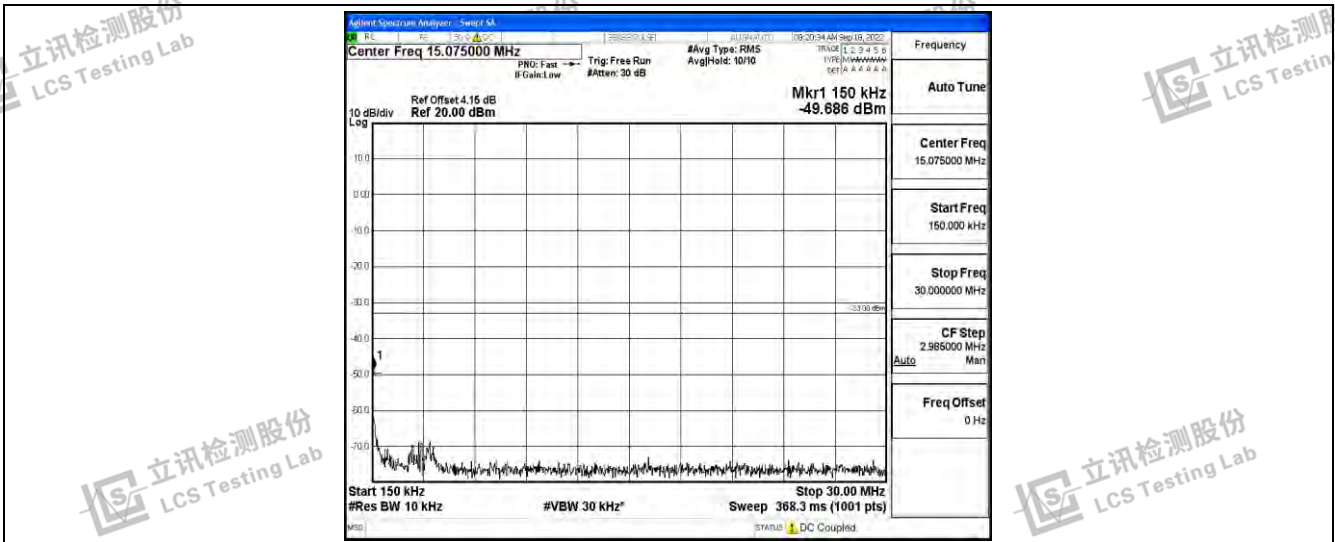

Band4-15MHz-16QAM-20175-1RB#0-Range5:10000~20000MHz

Band4-15MHz-16QAM-20325-1RB#0-Range1:0.009~0.15MHz

Band4-15MHz-16QAM-20325-1RB#0-Range2:0.15~30MHz

Shenzhen LCS Compliance Testing Laboratory Ltd.
 Add: 101, 201 Bldg A & 301 Bldg C, Juji Industrial Park Yabianxueziwei, Shajing Street, Baoan District, Shenzhen, 518000, China
 Tel: +(86) 0755-82591330 | E-mail: webmaster@lcs-cert.com | Web: www.lcs-cert.com
 Scan code to check authenticity