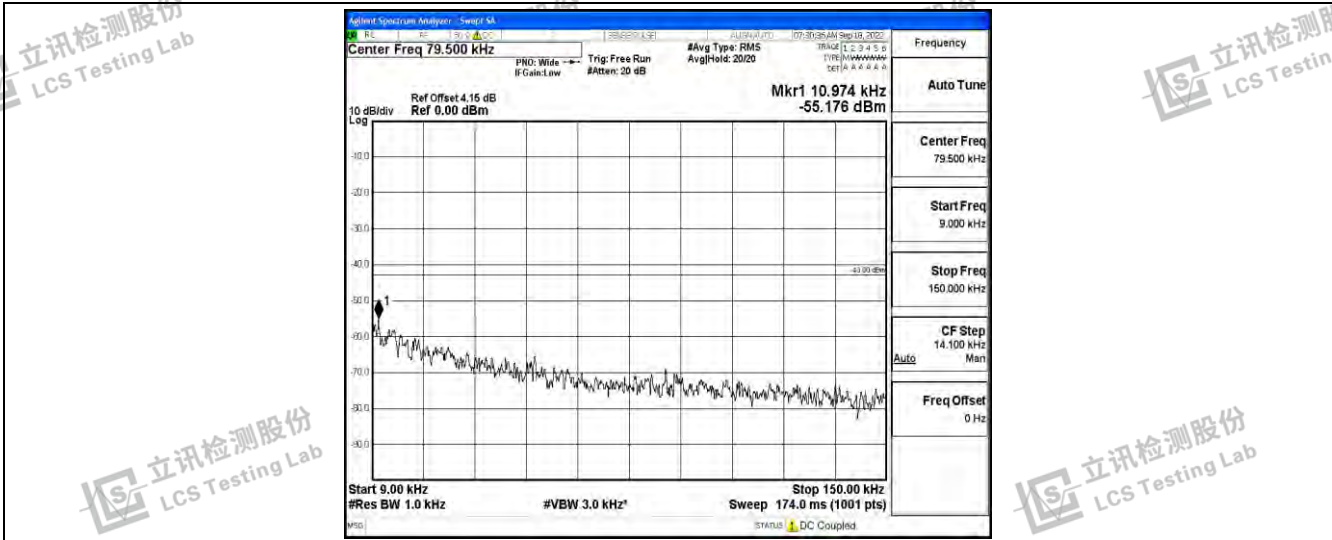

Band4-5MHz-QPSK-19975-1RB#0-Range4:1000~10000MHz

Band4-5MHz-QPSK-19975-1RB#0-Range5:10000~20000MHz

Band4-5MHz-QPSK-20175-1RB#0-Range1:0.009~0.15MHz

Shenzhen LCS Compliance Testing Laboratory Ltd.
 Add: 101, 201 Bldg A & 301 Bldg C, Juji Industrial Park Yabianxueziwei, Shajing Street, Baoan District, Shenzhen, 518000, China
 Tel: +(86) 0755-82591330 | E-mail: webmaster@lcs-cert.com | Web: www.lcs-cert.com
 Scan code to check authenticity