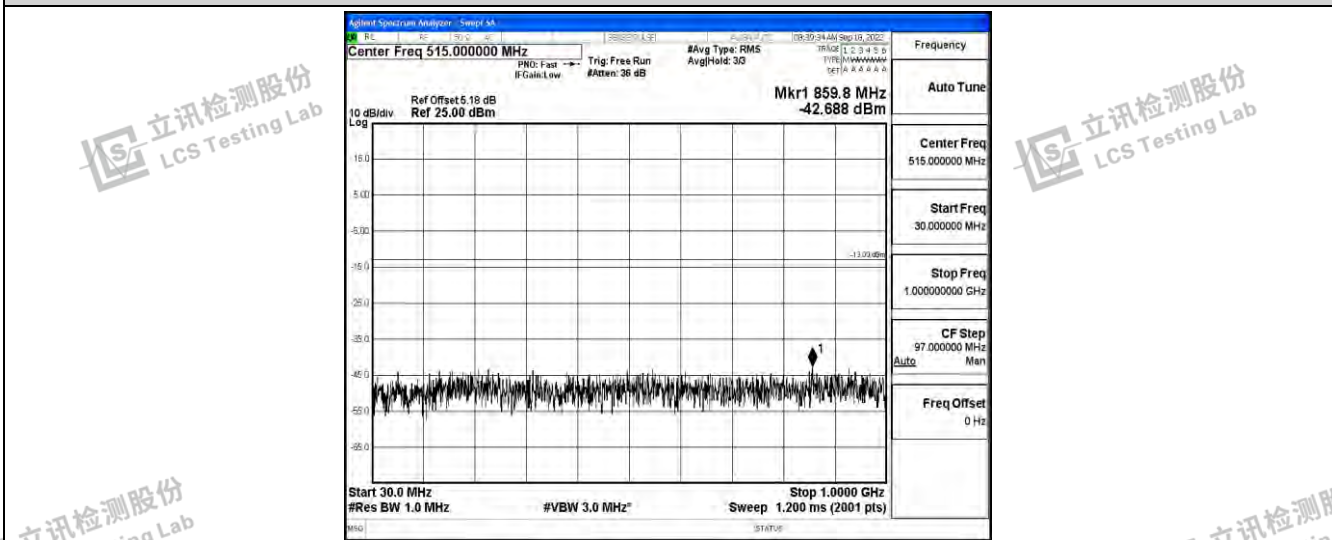

Band4-20MHz-16QAM-20175-1RB#0-Range3:30~1000MHz

Band4-20MHz-16QAM-20175-1RB#0-Range4:1000~10000MHz

Shenzhen LCS Compliance Testing Laboratory Ltd.
Add: 101, 201 Bldg A & 301 Bldg C, Juji Industrial Park Yabianxueziwei, Shajing Street, Baoan District, Shenzhen, 518000, China
Tel: +(86) 0755-82591330 | E-mail: webmaster@lcs-cert.com | Web: www.lcs-cert.com
Scan code to check authenticity