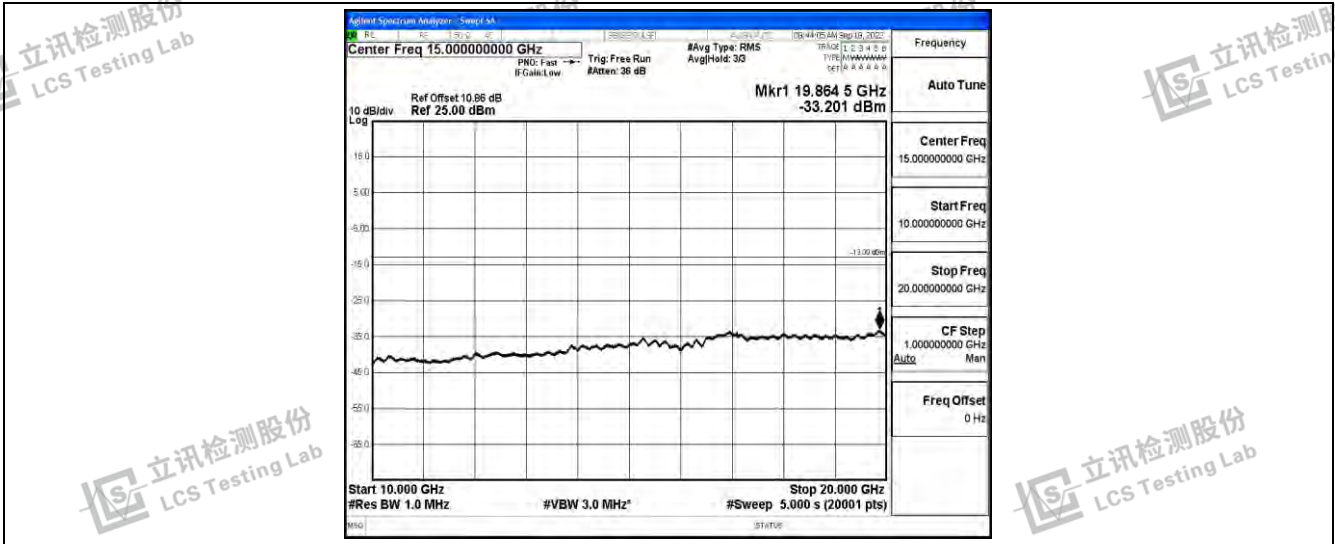

Band4-20MHz-16QAM-20300-1RB#0-Range3:30~1000MHz

Band4-20MHz-16QAM-20300-1RB#0-Range4:1000~10000MHz

Band4-20MHz-16QAM-20300-1RB#0-Range5:10000~20000MHz

Shenzhen LCS Compliance Testing Laboratory Ltd.
 Add: 101, 201 Bldg A & 301 Bldg C, Juji Industrial Park Yabianxueziwei, Shajing Street, Baoan District, Shenzhen, 518000, China
 Tel: +(86) 0755-82591330 | E-mail: webmaster@lcs-cert.com | Web: www.lcs-cert.com
 Scan code to check authenticity