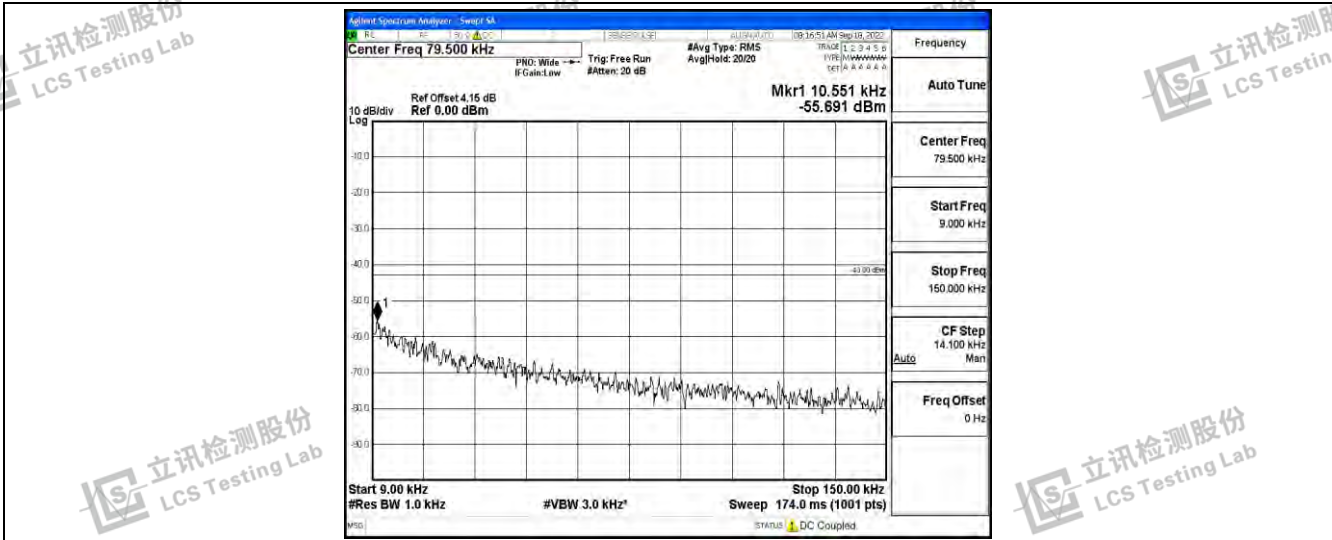

Band4-15MHz-16QAM-20025-1RB#0-Range4:1000~10000MHz

Band4-15MHz-16QAM-20025-1RB#0-Range5:10000~20000MHz

Band4-15MHz-16QAM-20175-1RB#0-Range1:0.009~0.15MHz

Shenzhen LCS Compliance Testing Laboratory Ltd.
 Add: 101, 201 Bldg A & 301 Bldg C, Juji Industrial Park Yabianxueziwei, Shajing Street, Baoan District, Shenzhen, 518000, China
 Tel: +(86) 0755-82591330 | E-mail: webmaster@lcs-cert.com | Web: www.lcs-cert.com
 Scan code to check authenticity