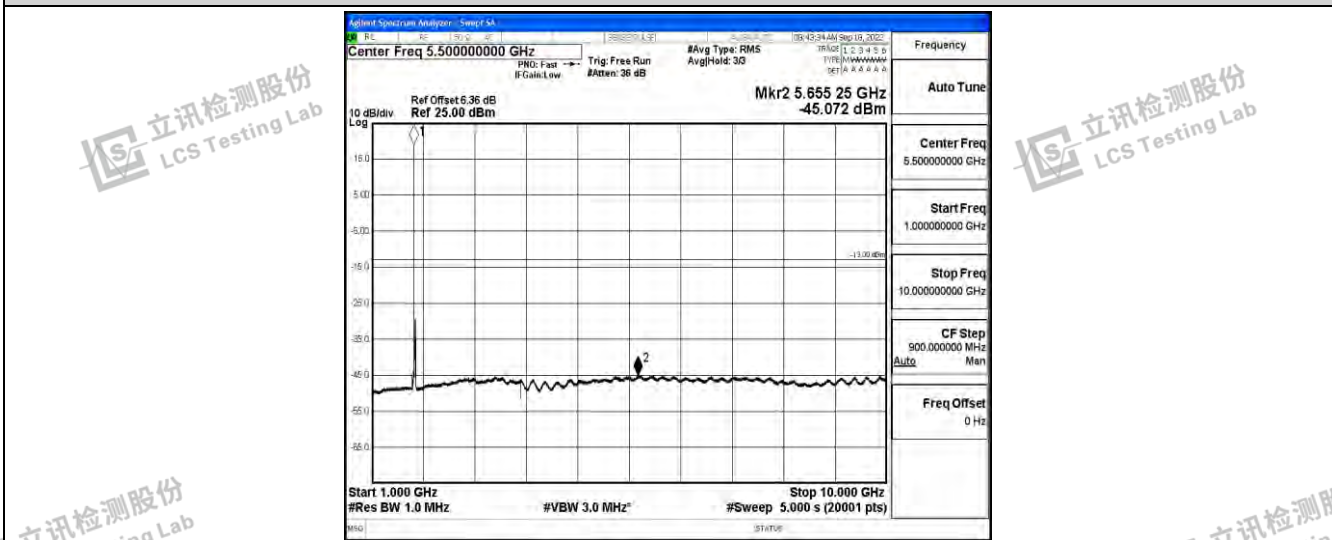

Band4-20MHz-16QAM-20300-1RB#0-Range4:1000~10000MHz

Band4-20MHz-16QAM-20300-1RB#0-Range5:10000~20000MHz

Shenzhen LCS Compliance Testing Laboratory Ltd.
Add: 101, 201 Bldg A & 301 Bldg C, Juji Industrial Park Yabianxueziwei, Shajing Street, Baoan District, Shenzhen, 518000, China
Tel: +(86) 0755-82591330 | E-mail: webmaster@lcs-cert.com | Web: www.lcs-cert.com
Scan code to check authenticity