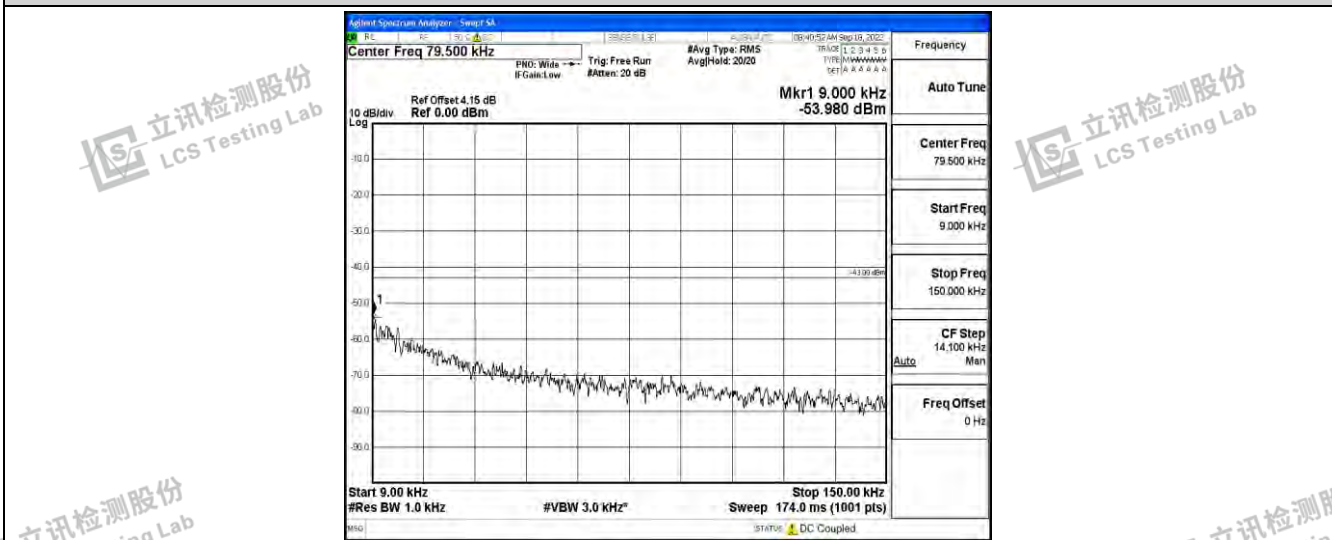

Band4-20MHz-QPSK-20300-1RB#0-Range1:0.009~0.15MHz

Band4-20MHz-QPSK-20300-1RB#0-Range2:0.15~30MHz

Shenzhen LCS Compliance Testing Laboratory Ltd.
Add: 101, 201 Bldg A & 301 Bldg C, Juji Industrial Park Yabianxueziwei, Shajing Street, Baoan District, Shenzhen, 518000, China
Tel: +(86) 0755-82591330 | E-mail: webmaster@lcs-cert.com | Web: www.lcs-cert.com
Scan code to check authenticity