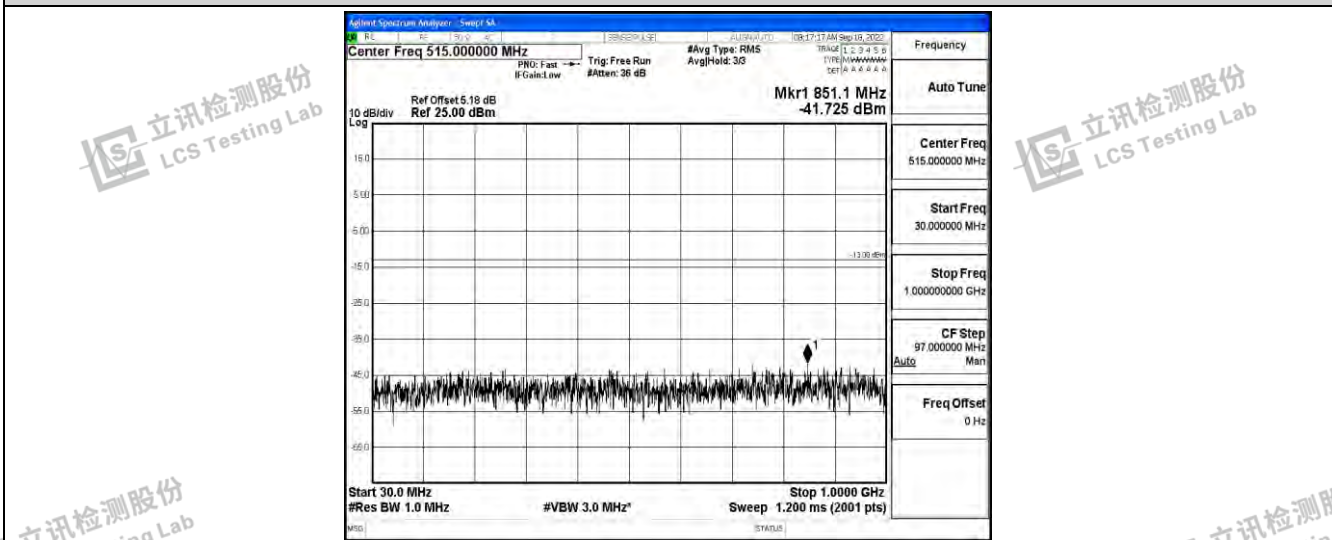

Band4-15MHz-16QAM-20175-1RB#0-Range3:30~1000MHz

Band4-15MHz-16QAM-20175-1RB#0-Range4:1000~10000MHz

Shenzhen LCS Compliance Testing Laboratory Ltd.
Add: 101, 201 Bldg A & 301 Bldg C, Juji Industrial Park Yabianxueziwei, Shajing Street, Baoan District, Shenzhen, 518000, China
Tel: +(86) 0755-82591330 | E-mail: webmaster@lcs-cert.com | Web: www.lcs-cert.com
Scan code to check authenticity