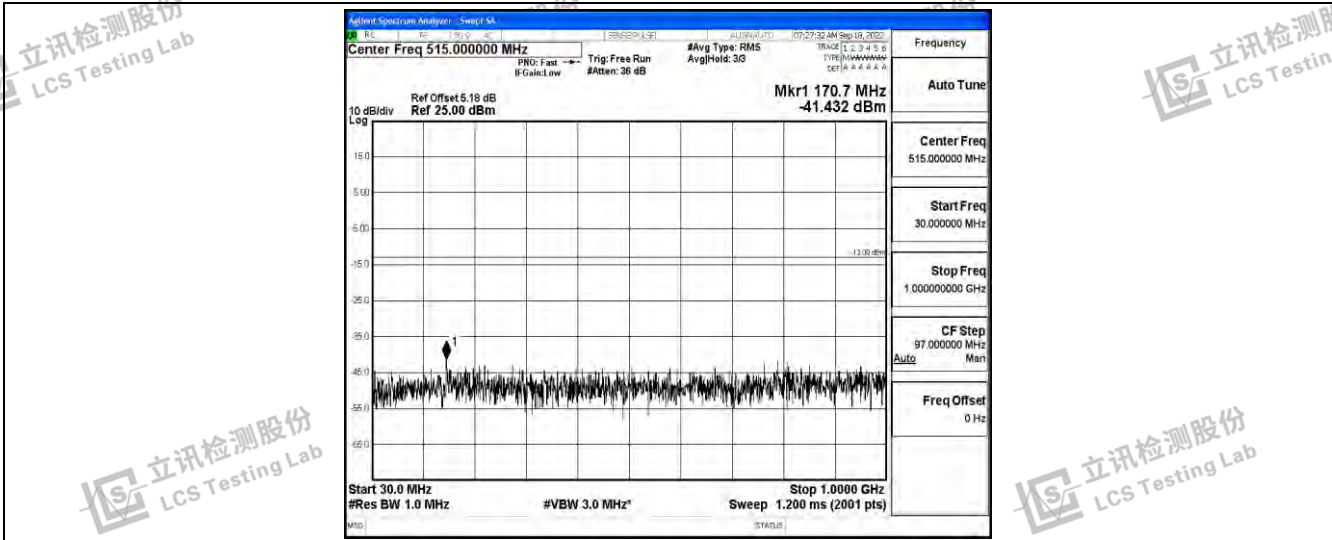

Band4-5MHz-QPSK-19975-1RB#0-Range1:0.009~0.15MHz

Band4-5MHz-QPSK-19975-1RB#0-Range2:0.15~30MHz

Band4-5MHz-QPSK-19975-1RB#0-Range3:30~1000MHz

Shenzhen LCS Compliance Testing Laboratory Ltd.
 Add: 101, 201 Bldg A & 301 Bldg C, Juji Industrial Park Yabianxueziwei, Shajing Street, Baoan District, Shenzhen, 518000, China
 Tel: +(86) 0755-82591330 | E-mail: webmaster@lcs-cert.com | Web: www.lcs-cert.com
 Scan code to check authenticity