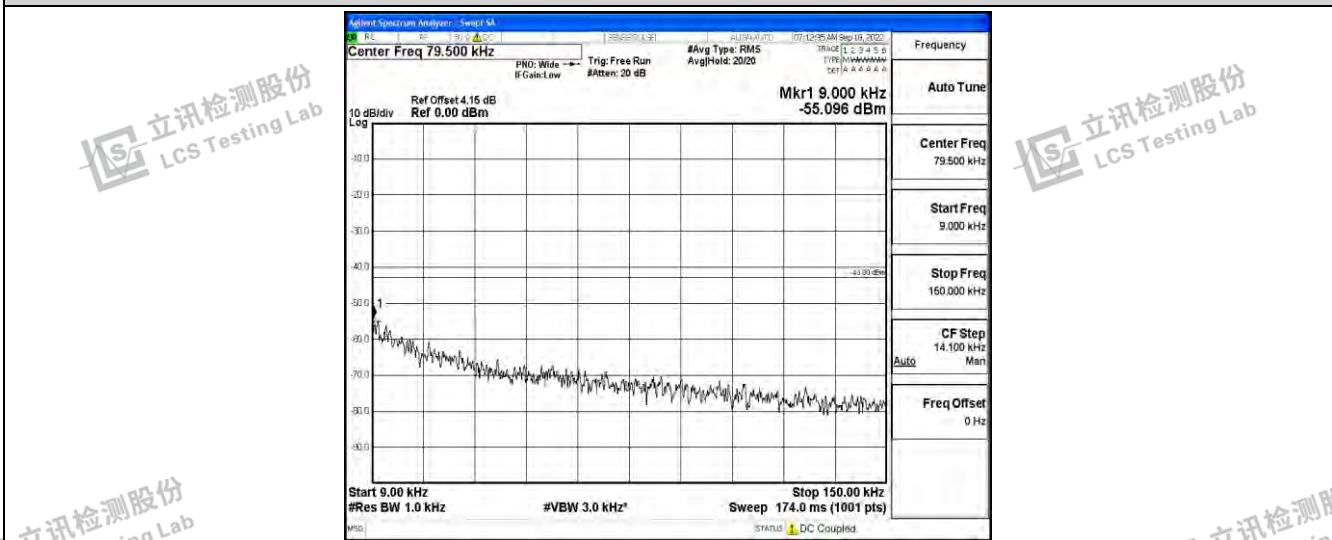

Band4-3MHz-16QAM-20385-1RB#0-Range1:0.009~0.15MHz

Band4-3MHz-16QAM-20385-1RB#0-Range2:0.15~30MHz