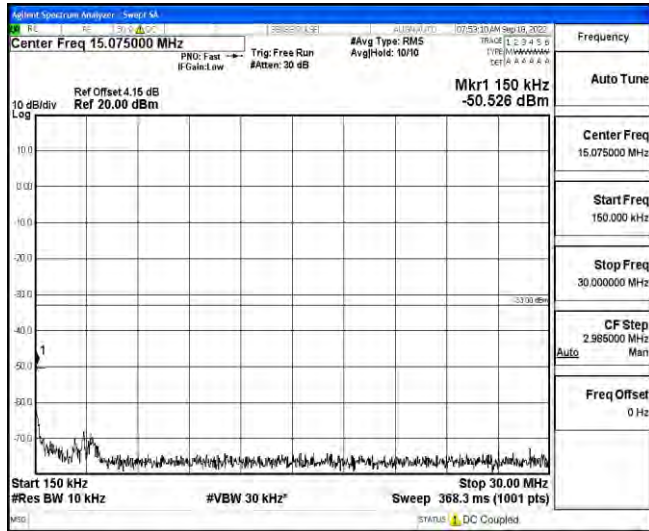

Band4-10MHz-QPSK-20175-1RB#0-Range2:0.15~30MHz

Band4-10MHz-QPSK-20175-1RB#0-Range3:30~100MHz