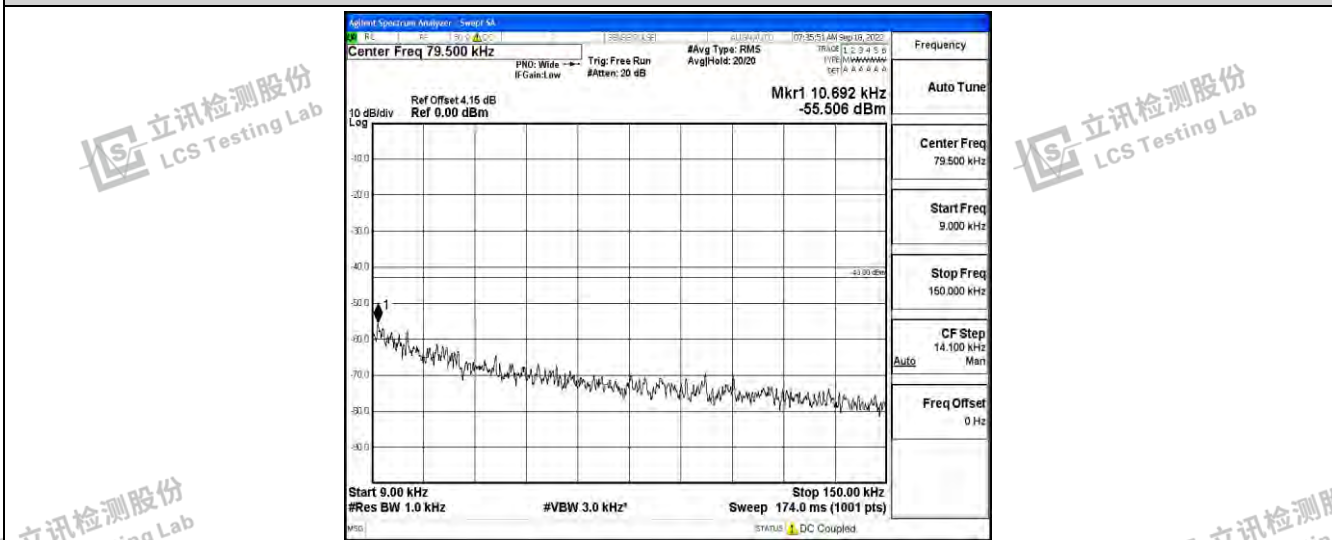

Band4-5MHz-16QAM-20375-1RB#0-Range1:0.009~0.15MHz

Band4-5MHz-16QAM-20375-1RB#0-Range2:0.15~30MHz

Shenzhen LCS Compliance Testing Laboratory Ltd.
Add: 101, 201 Bldg A & 301 Bldg C, Juji Industrial Park Yabianxueziwei, Shajing Street, Baoan District, Shenzhen, 518000, China
Tel: +(86) 0755-82591330 | E-mail: webmaster@lcs-cert.com | Web: www.lcs-cert.com
Scan code to check authenticity