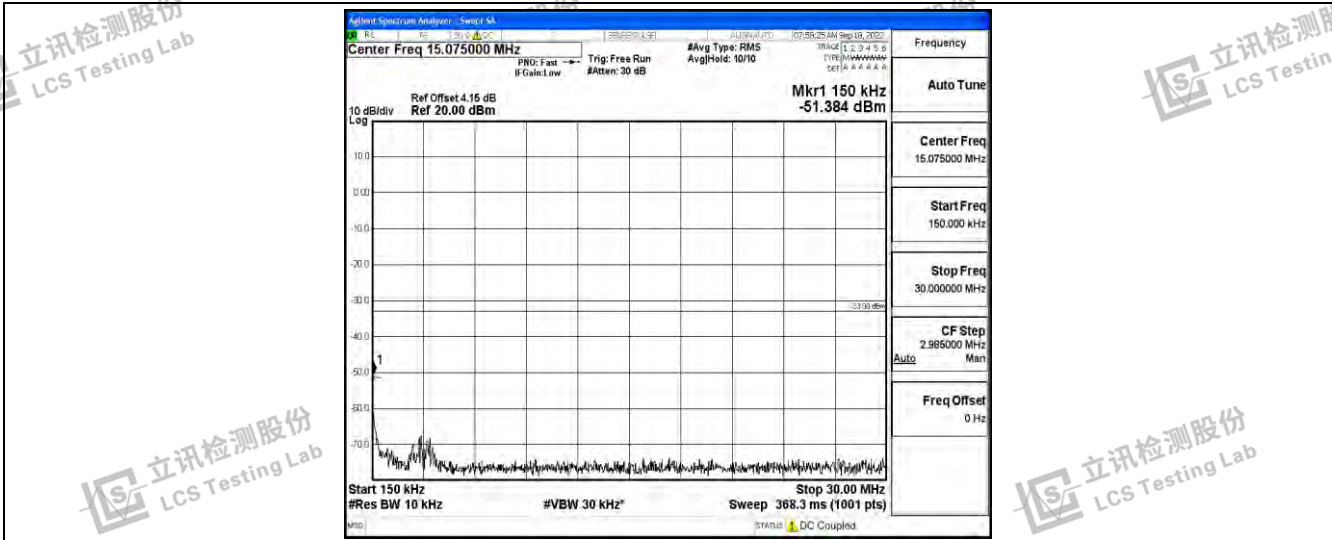

Band4-10MHz-16QAM-20175-1RB#0-Range5:10000~20000MHz

Band4-10MHz-16QAM-20350-1RB#0-Range1:0.009~0.15MHz

Band4-10MHz-16QAM-20350-1RB#0-Range2:0.15~30MHz

Shenzhen LCS Compliance Testing Laboratory Ltd.
 Add: 101, 201 Bldg A & 301 Bldg C, Juji Industrial Park Yabianxueziwei, Shajing Street, Baoan District, Shenzhen, 518000, China
 Tel: +(86) 0755-82591330 | E-mail: webmaster@lcs-cert.com | Web: www.lcs-cert.com
 Scan code to check authenticity