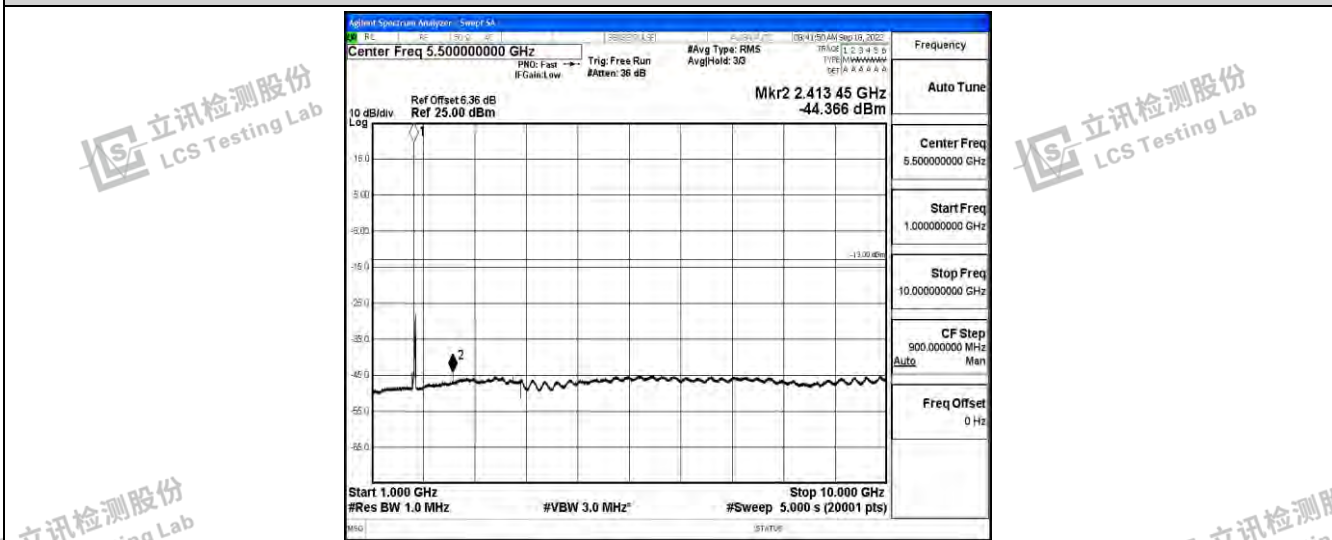

Band4-20MHz-QPSK-20300-1RB#0-Range4:1000~10000MHz

Band4-20MHz-QPSK-20300-1RB#0-Range5:10000~20000MHz

Shenzhen LCS Compliance Testing Laboratory Ltd.
Add: 101, 201 Bldg A & 301 Bldg C, Juji Industrial Park Yabianxueziwei, Shajing Street, Baoan District, Shenzhen, 518000, China
Tel: +(86) 0755-82591330 | E-mail: webmaster@lcs-cert.com | Web: www.lcs-cert.com
Scan code to check authenticity