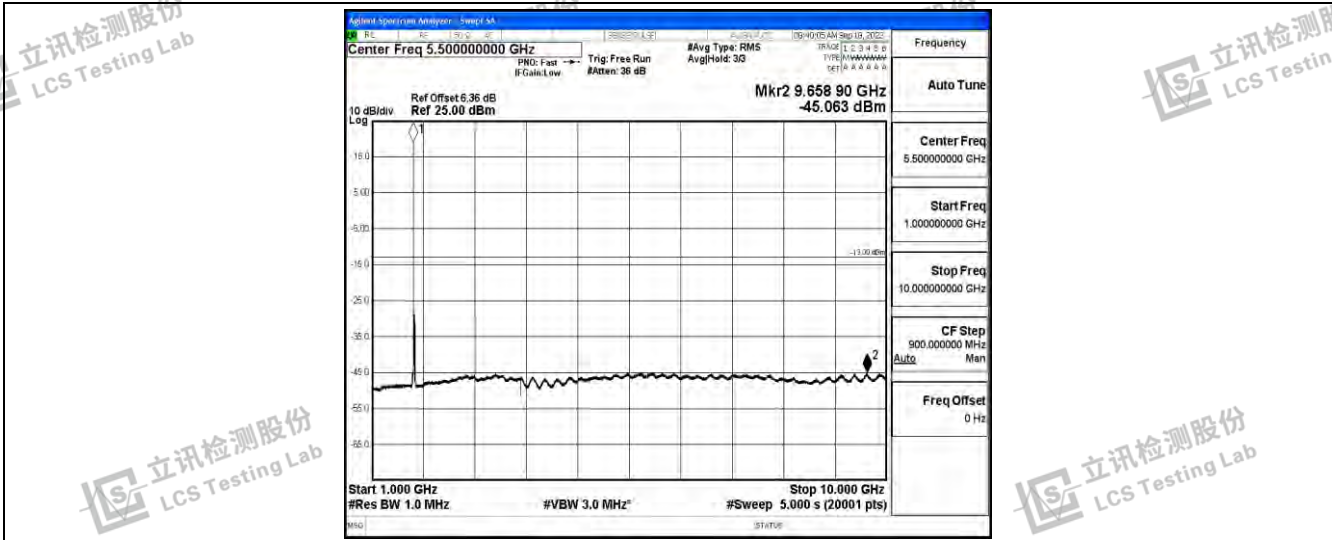

Band4-20MHz-16QAM-20175-1RB#0-Range2:0.15~30MHz

Band4-20MHz-16QAM-20175-1RB#0-Range3:30~1000MHz

Band4-20MHz-16QAM-20175-1RB#0-Range4:1000~10000MHz

Shenzhen LCS Compliance Testing Laboratory Ltd.
 Add: 101, 201 Bldg A & 301 Bldg C, Juji Industrial Park Yabianxueziwei, Shajing Street, Baoan District, Shenzhen, 518000, China
 Tel: +(86) 0755-82591330 | E-mail: webmaster@lcs-cert.com | Web: www.lcs-cert.com
 Scan code to check authenticity