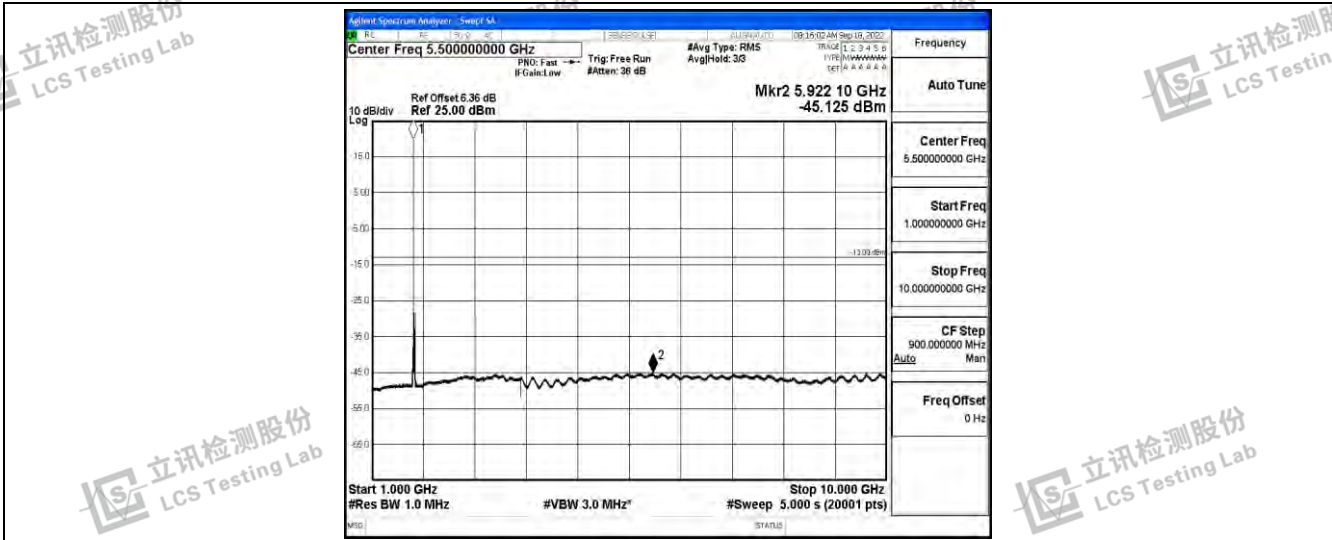

Band4-15MHz-QPSK-20175-1RB#0-Range2:0.15~30MHz

Band4-15MHz-QPSK-20175-1RB#0-Range3:30~100MHz

Band4-15MHz-QPSK-20175-1RB#0-Range4:1000~10000MHz

Shenzhen LCS Compliance Testing Laboratory Ltd.
 Add: 101, 201 Bldg A & 301 Bldg C, Juji Industrial Park Yabianxueziwei, Shajing Street, Baoan District, Shenzhen, 518000, China
 Tel: +(86) 0755-82591330 | E-mail: webmaster@lcs-cert.com | Web: www.lcs-cert.com
 Scan code to check authenticity