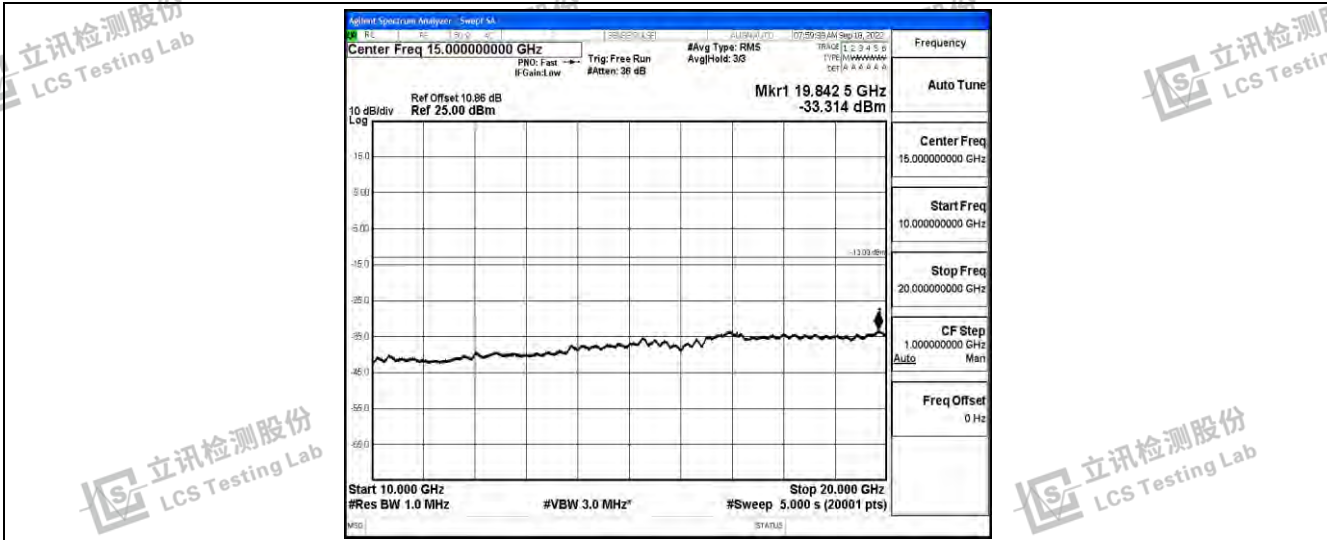

Band4-10MHz-16QAM-20350-1RB#0-Range3:30~1000MHz

Band4-10MHz-16QAM-20350-1RB#0-Range4:1000~10000MHz

Band4-10MHz-16QAM-20350-1RB#0-Range5:10000~20000MHz

Shenzhen LCS Compliance Testing Laboratory Ltd.
 Add: 101, 201 Bldg A & 301 Bldg C, Juji Industrial Park Yabianxueziwei, Shajing Street, Baoan District, Shenzhen, 518000, China
 Tel: +(86) 0755-82591330 | E-mail: webmaster@lcs-cert.com | Web: www.lcs-cert.com
 Scan code to check authenticity