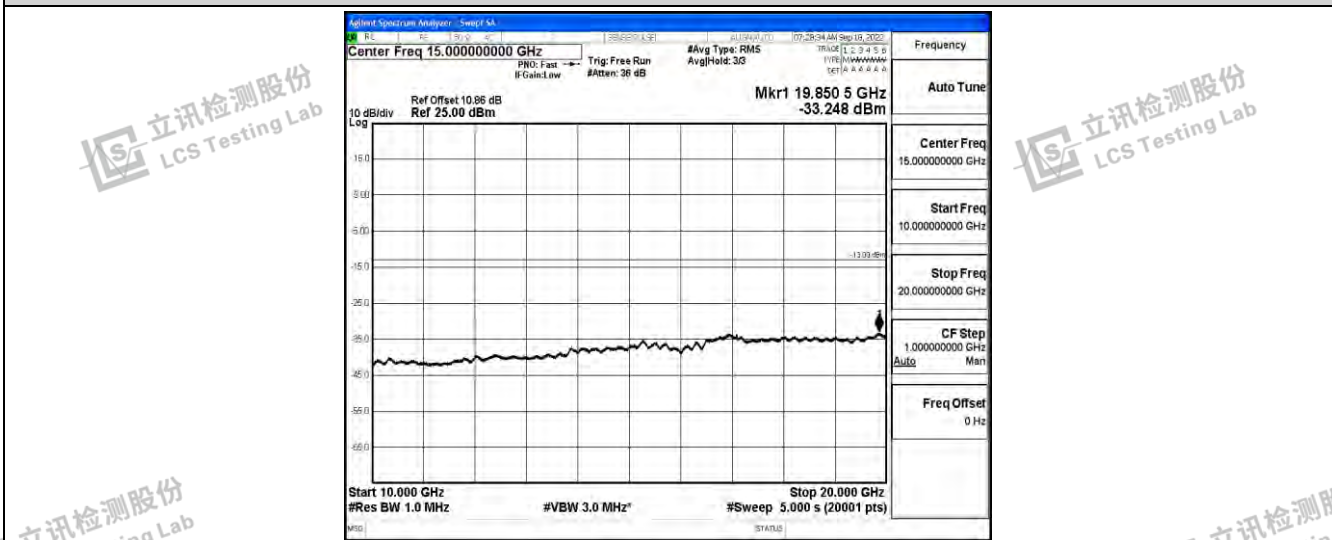

Band4-5MHz-QPSK-19975-1RB#0-Range1:0.009~0.15MHz

Band4-5MHz-QPSK-19975-1RB#0-Range2:0.15~30MHz

Band4-5MHz-QPSK-19975-1RB#0-Range3:30~1000MHz

Shenzhen LCS Compliance Testing Laboratory Ltd.
 Add: 101, 201 Bldg A & 301 Bldg C, Juji Industrial Park Yabianxueziwei, Shajing Street, Baoan District, Shenzhen, 518000, China
 Tel: +(86) 0755-82591330 | E-mail: webmaster@lcs-cert.com | Web: www.lcs-cert.com
 Scan code to check authenticity

Band4-5MHz-QPSK-19975-1RB#0-Range4:1000~10000MHz

Band4-5MHz-QPSK-19975-1RB#0-Range5:10000~20000MHz

Band4-5MHz-QPSK-20175-1RB#0-Range1:0.009~0.15MHz

Shenzhen LCS Compliance Testing Laboratory Ltd.
 Add: 101, 201 Bldg A & 301 Bldg C, Juji Industrial Park Yabianxueziwei, Shajing Street, Baoan District, Shenzhen, 518000, China
 Tel: +(86) 0755-82591330 | E-mail: webmaster@lcs-cert.com | Web: www.lcs-cert.com
 Scan code to check authenticity