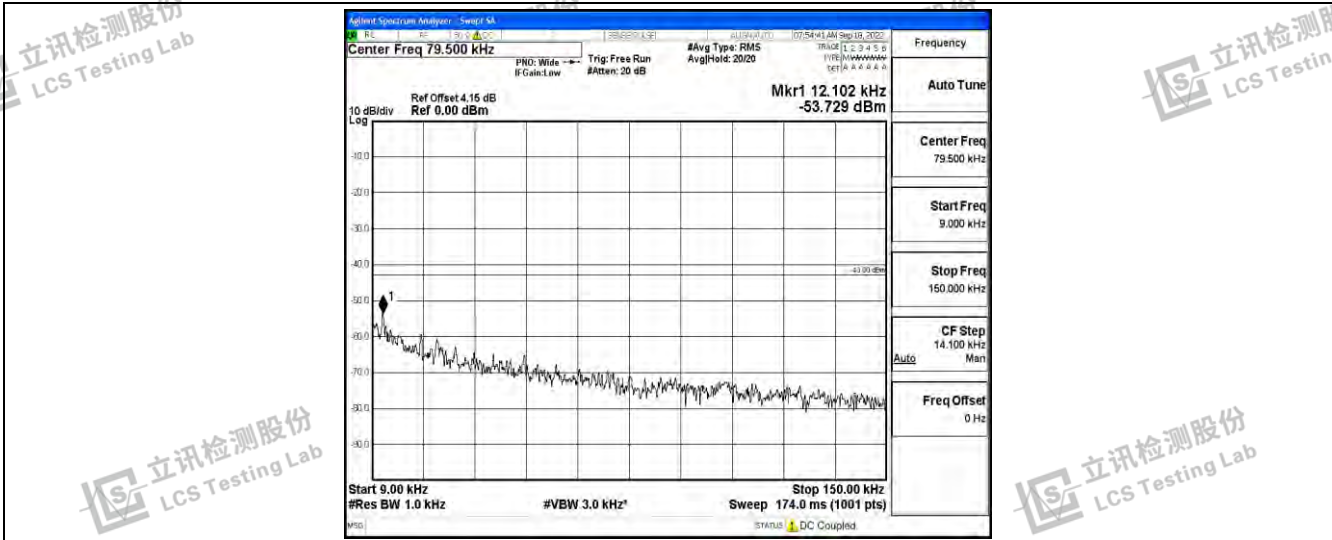

Band4-10MHz-16QAM-20000-1RB#0-Range4:1000~10000MHz

Band4-10MHz-16QAM-20000-1RB#0-Range5:10000~20000MHz

Band4-10MHz-16QAM-20175-1RB#0-Range1:0.009~0.15MHz

Shenzhen LCS Compliance Testing Laboratory Ltd.
 Add: 101, 201 Bldg A & 301 Bldg C, Juji Industrial Park Yabianxueziwei, Shajing Street, Baoan District, Shenzhen, 518000, China
 Tel: +(86) 0755-82591330 | E-mail: webmaster@lcs-cert.com | Web: www.lcs-cert.com
 Scan code to check authenticity