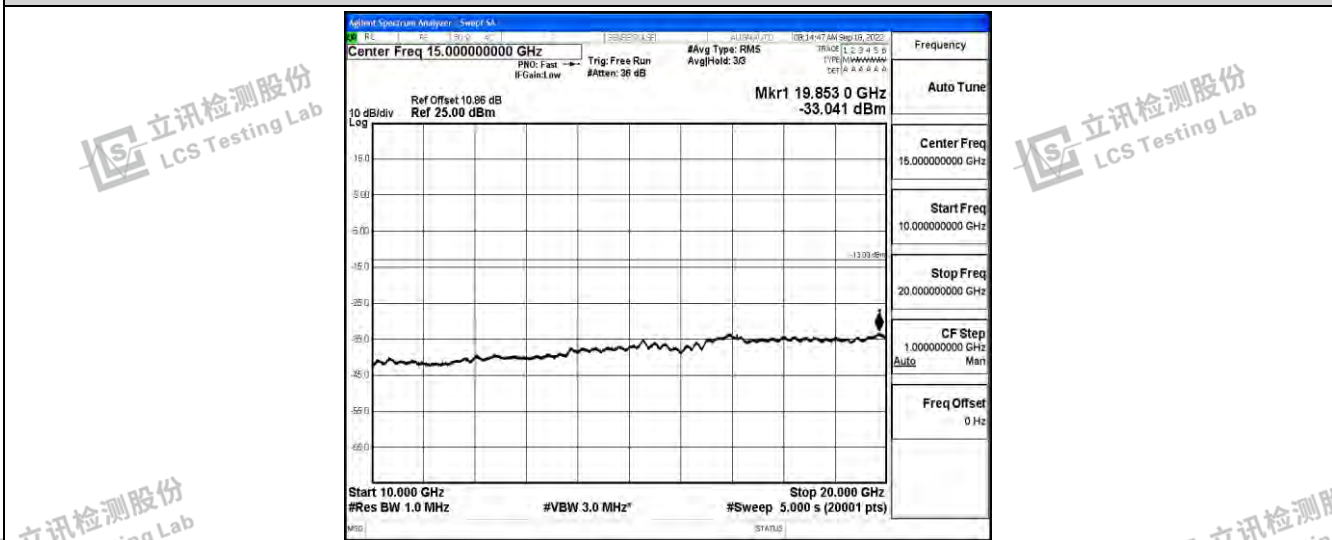

Band4-15MHz-16QAM-20025-1RB#0-Range5:10000~20000MHz

Band4-15MHz-16QAM-20175-1RB#0-Range1:0.009~0.15MHz

Shenzhen LCS Compliance Testing Laboratory Ltd.
Add: 101, 201 Bldg A & 301 Bldg C, Juji Industrial Park Yabianxueziwei, Shajing Street, Baoan District, Shenzhen, 518000, China
Tel: +(86) 0755-82591330 | E-mail: webmaster@lcs-cert.com | Web: www.lcs-cert.com
Scan code to check authenticity