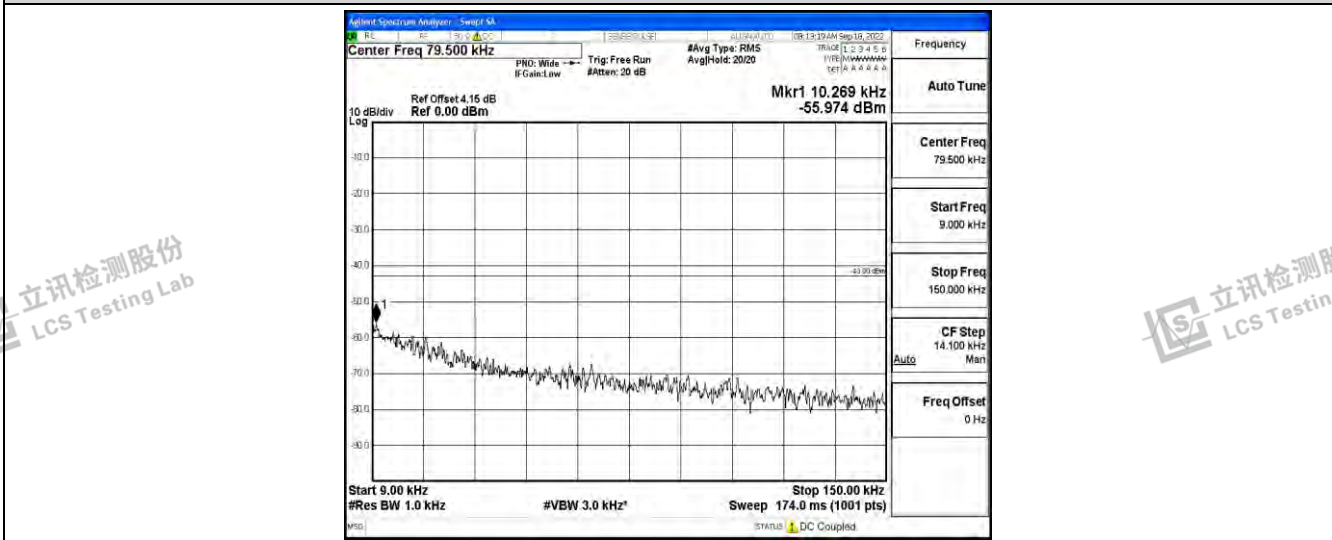

Band4-15MHz-16QAM-20025-1RB#0-Range1:0.009~0.15MHz

Band4-15MHz-16QAM-20025-1RB#0-Range2:0.15~30MHz