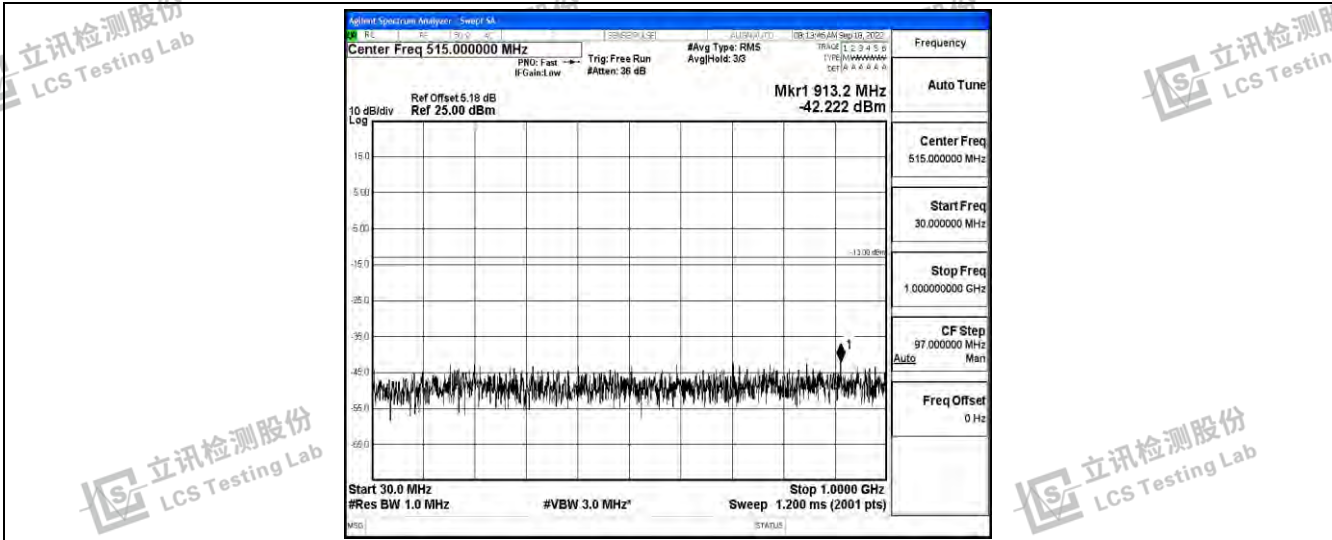

Band4-15MHz-16QAM-20025-1RB#0-Range1:0.009~0.15MHz

Band4-15MHz-16QAM-20025-1RB#0-Range2:0.15~30MHz

Band4-15MHz-16QAM-20025-1RB#0-Range3:30~1000MHz

Shenzhen LCS Compliance Testing Laboratory Ltd.
 Add: 101, 201 Bldg A & 301 Bldg C, Juji Industrial Park Yabianxueziwei, Shajing Street, Baoan District, Shenzhen, 518000, China
 Tel: +(86) 0755-82591330 | E-mail: webmaster@lcs-cert.com | Web: www.lcs-cert.com
 Scan code to check authenticity