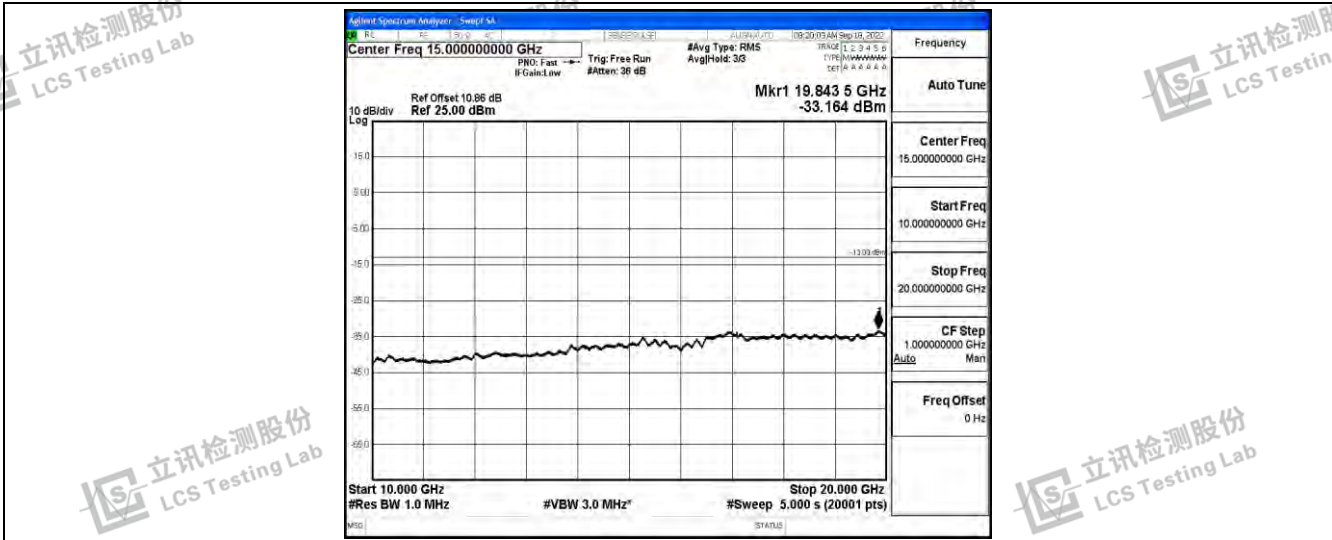

Band4-15MHz-QPSK-20325-1RB#0-Range3:30~1000MHz

Band4-15MHz-QPSK-20325-1RB#0-Range4:1000~10000MHz

Band4-15MHz-QPSK-20325-1RB#0-Range5:10000~20000MHz

Shenzhen LCS Compliance Testing Laboratory Ltd.
 Add: 101, 201 Bldg A & 301 Bldg C, Juji Industrial Park Yabianxueziwei, Shajing Street, Baoan District, Shenzhen, 518000, China
 Tel: +(86) 0755-82591330 | E-mail: webmaster@lcs-cert.com | Web: www.lcs-cert.com
 Scan code to check authenticity