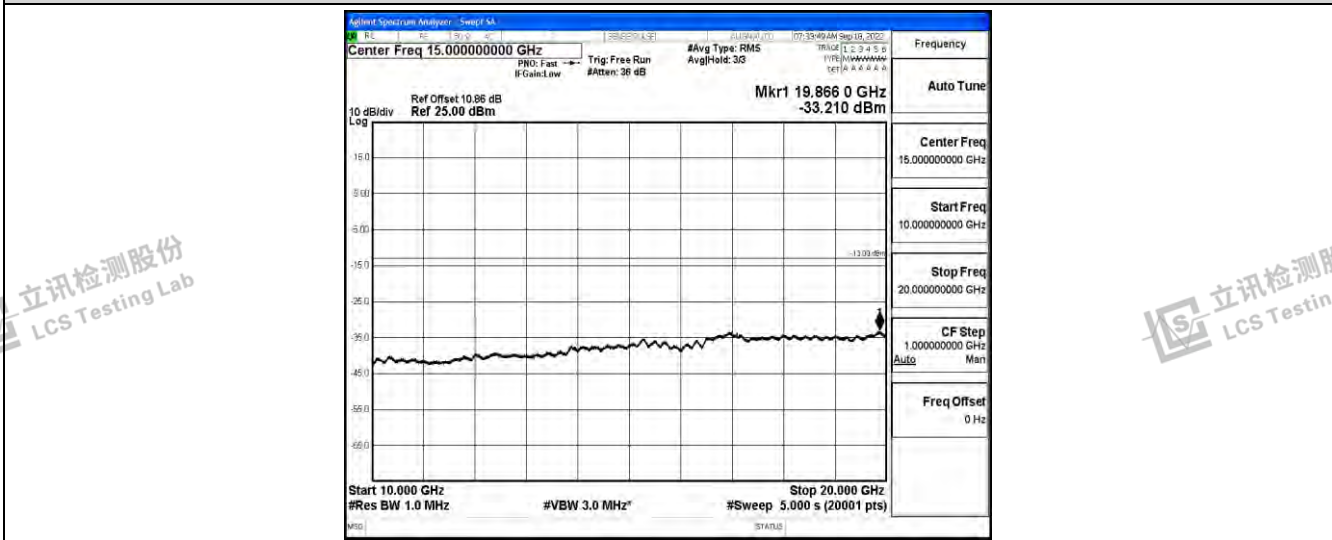

Band4-5MHz-16QAM-20175-1RB#0-Range5:10000~20000MHz

Band4-5MHz-16QAM-20375-1RB#0-Range1:0.009~0.15MHz