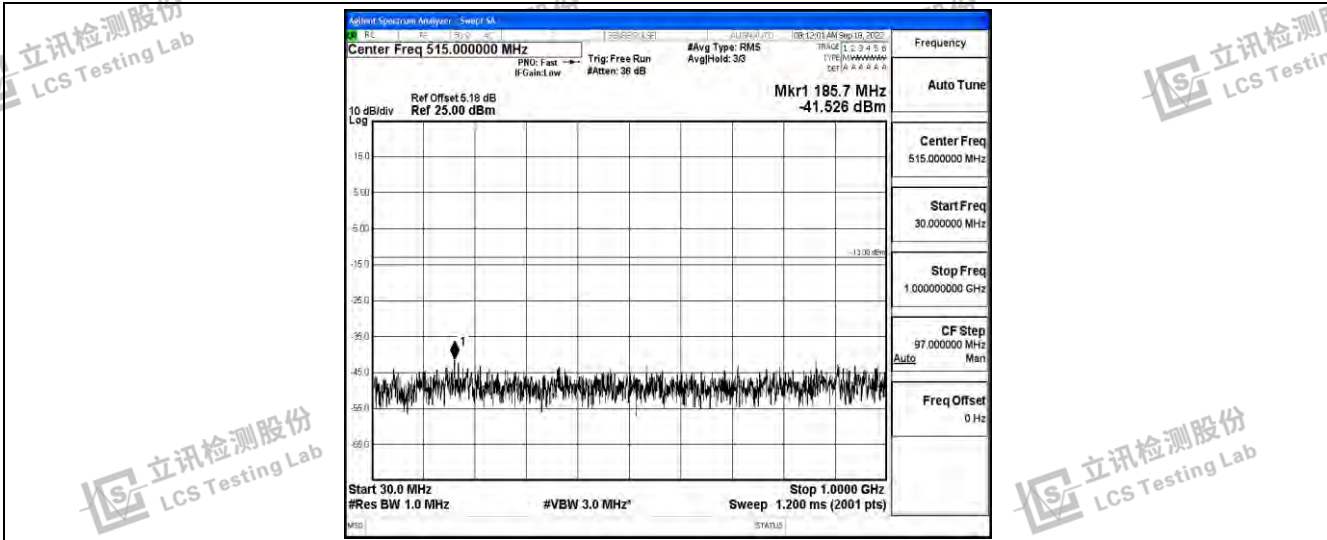

Band4-15MHz-QPSK-20025-1RB#0-Range1:0.009~0.15MHz

Band4-15MHz-QPSK-20025-1RB#0-Range2:0.15~30MHz

Band4-15MHz-QPSK-20025-1RB#0-Range3:30~1000MHz

Shenzhen LCS Compliance Testing Laboratory Ltd.
 Add: 101, 201 Bldg A & 301 Bldg C, Juji Industrial Park Yabianxueziwei, Shajing Street, Baoan District, Shenzhen, 518000, China
 Tel: +(86) 0755-82591330 | E-mail: webmaster@lcs-cert.com | Web: www.lcs-cert.com
 Scan code to check authenticity