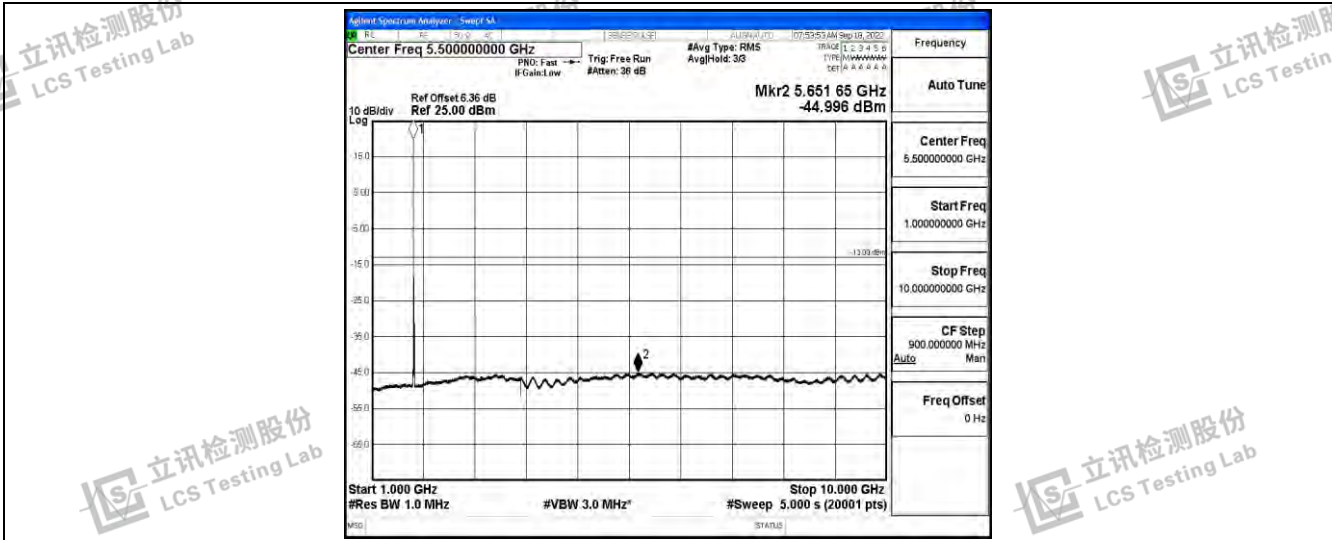

Band4-10MHz-QPSK-20000-1RB#0-Range4:1000~10000MHz

Band4-10MHz-QPSK-20000-1RB#0-Range5:10000~20000MHz

Band4-10MHz-QPSK-20175-1RB#0-Range1:0.009~0.15MHz

Shenzhen LCS Compliance Testing Laboratory Ltd.
 Add: 101, 201 Bldg A & 301 Bldg C, Juji Industrial Park Yabianxueziwei, Shajing Street, Baoan District, Shenzhen, 518000, China
 Tel: +(86) 0755-82591330 | E-mail: webmaster@lcs-cert.com | Web: www.lcs-cert.com
 Scan code to check authenticity

Band4-10MHz-QPSK-20175-1RB#0-Range2:0.15~30MHz

Band4-10MHz-QPSK-20175-1RB#0-Range3:30~100MHz

Band4-10MHz-QPSK-20175-1RB#0-Range4:1000~10000MHz

Shenzhen LCS Compliance Testing Laboratory Ltd.
 Add: 101, 201 Bldg A & 301 Bldg C, Juji Industrial Park Yabianxueziwei, Shajing Street, Baoan District, Shenzhen, 518000, China
 Tel: +(86) 0755-82591330 | E-mail: webmaster@lcs-cert.com | Web: www.lcs-cert.com
 Scan code to check authenticity

Band4-10MHz-QPSK-20175-1RB#0-Range5:10000~20000MHz

Band4-10MHz-QPSK-20350-1RB#0-Range1:0.009~0.15MHz

Band4-10MHz-QPSK-20350-1RB#0-Range2:0.15~30MHz

Shenzhen LCS Compliance Testing Laboratory Ltd.
 Add: 101, 201 Bldg A & 301 Bldg C, Juji Industrial Park Yabianxueziwei, Shajing Street, Baoan District, Shenzhen, 518000, China
 Tel: +(86) 0755-82591330 | E-mail: webmaster@lcs-cert.com | Web: www.lcs-cert.com
 Scan code to check authenticity