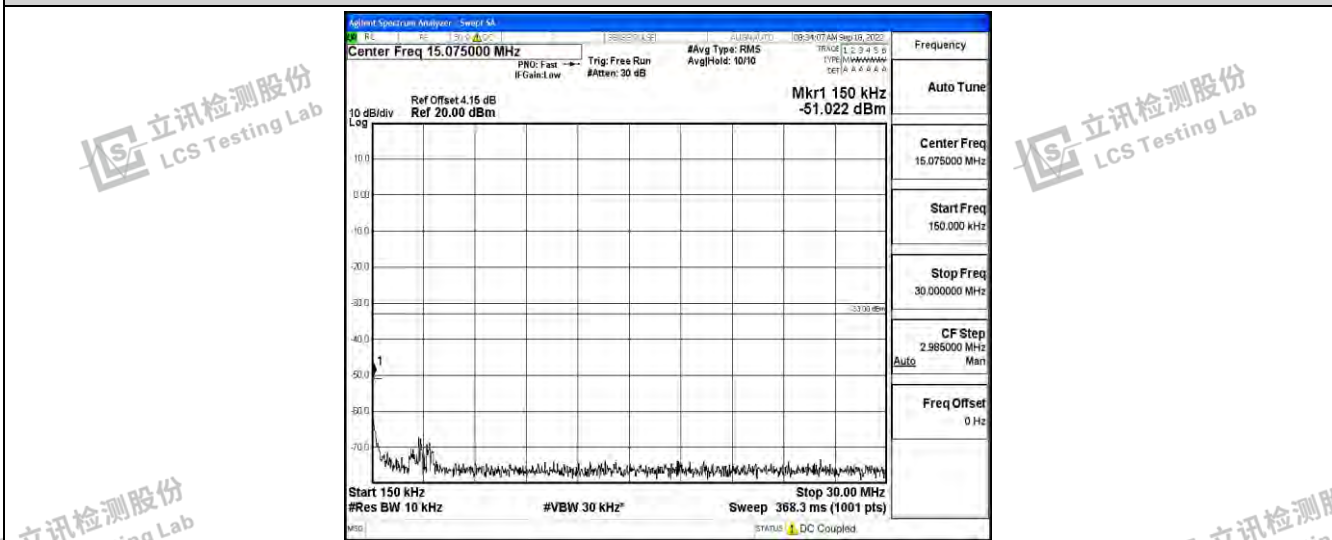

Band4-20MHz-QPSK-20050-1RB#0-Range2:0.15~30MHz

Band4-20MHz-QPSK-20050-1RB#0-Range3:30~1000MHz

Shenzhen LCS Compliance Testing Laboratory Ltd.
Add: 101, 201 Bldg A & 301 Bldg C, Juji Industrial Park Yabianxueziwei, Shajing Street, Baoan District, Shenzhen, 518000, China
Tel: +(86) 0755-82591330 | E-mail: webmaster@lcs-cert.com | Web: www.lcs-cert.com
Scan code to check authenticity