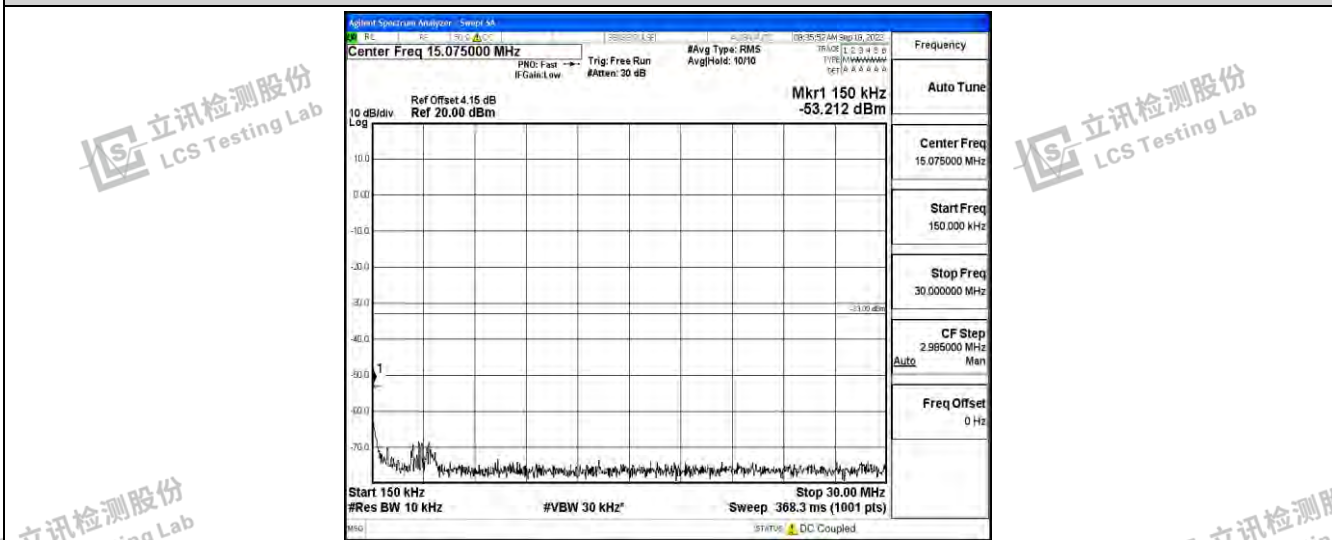

Band4-20MHz-16QAM-20050-1RB#0-Range2:0.15~30MHz

Band4-20MHz-16QAM-20050-1RB#0-Range3:30~1000MHz

Shenzhen LCS Compliance Testing Laboratory Ltd.
Add: 101, 201 Bldg A & 301 Bldg C, Juji Industrial Park Yabianxueziwei, Shajing Street, Baoan District, Shenzhen, 518000, China
Tel: +(86) 0755-82591330 | E-mail: webmaster@lcs-cert.com | Web: www.lcs-cert.com
Scan code to check authenticity