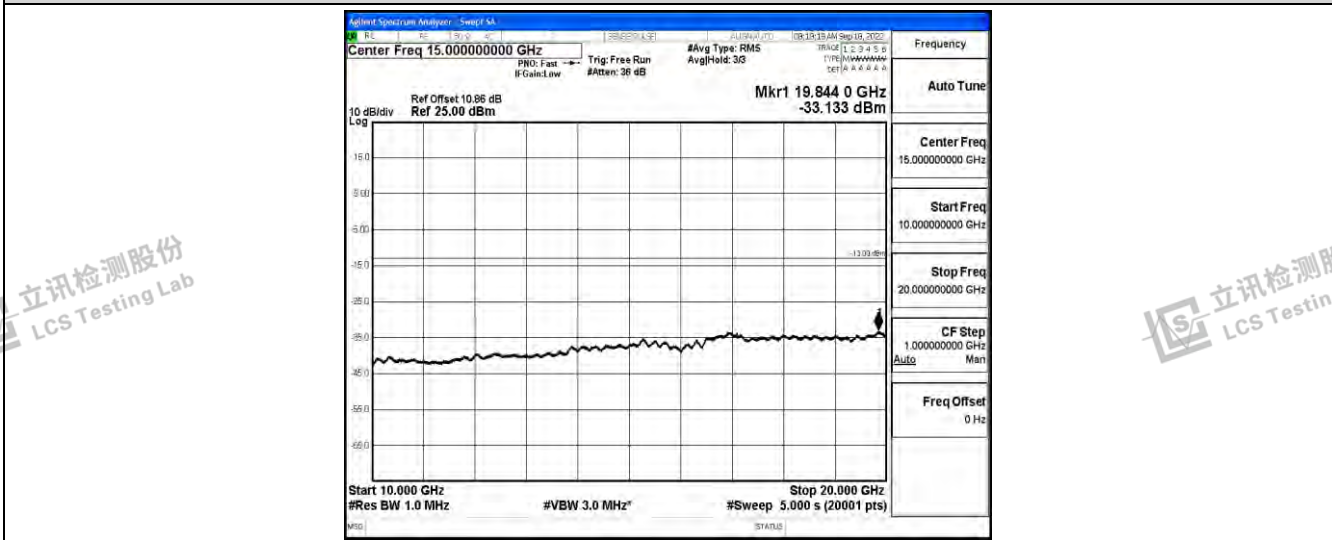

Band4-15MHz-16QAM-20175-1RB#0-Range5:10000~20000MHz

Band4-15MHz-16QAM-20325-1RB#0-Range1:0.009~0.15MHz