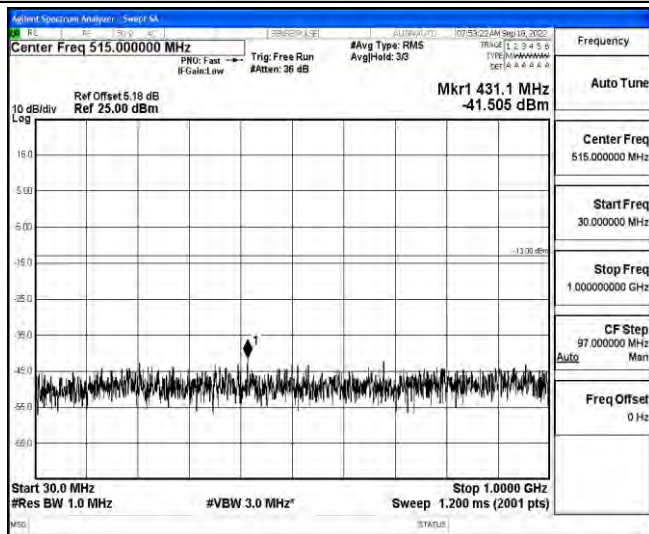

Band4-10MHz-QPSK-20175-1RB#0-Range3:30~100MHz

Band4-10MHz-QPSK-20175-1RB#0-Range4:1000~10000MHz

Shenzhen LCS Compliance Testing Laboratory Ltd.
Add: 101, 201 Bldg A & 301 Bldg C, Juji Industrial Park Yabianxueziwei, Shajing Street, Baoan District, Shenzhen, 518000, China
Tel: +(86) 0755-82591330 | E-mail: webmaster@lcs-cert.com | Web: www.lcs-cert.com
Scan code to check authenticity