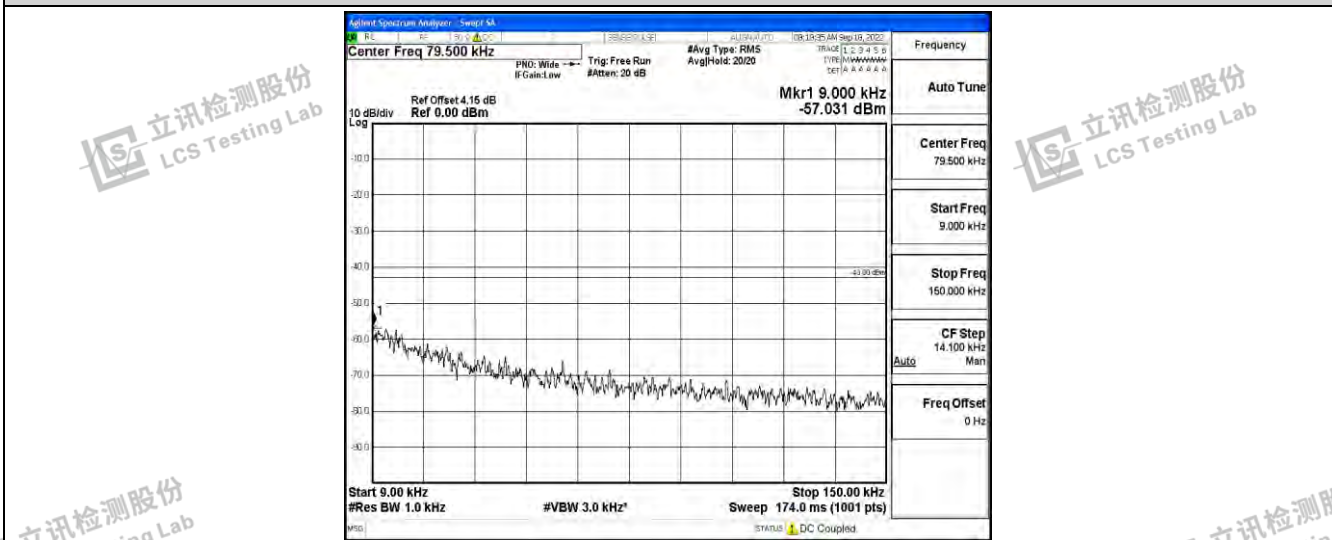

Band4-15MHz-QPSK-20325-1RB#0-Range1:0.009~0.15MHz

Band4-15MHz-QPSK-20325-1RB#0-Range2:0.15~30MHz

Shenzhen LCS Compliance Testing Laboratory Ltd.
Add: 101, 201 Bldg A & 301 Bldg C, Juji Industrial Park Yabianxueziwei, Shajing Street, Baoan District, Shenzhen, 518000, China
Tel: +(86) 0755-82591330 | E-mail: webmaster@lcs-cert.com | Web: www.lcs-cert.com
Scan code to check authenticity