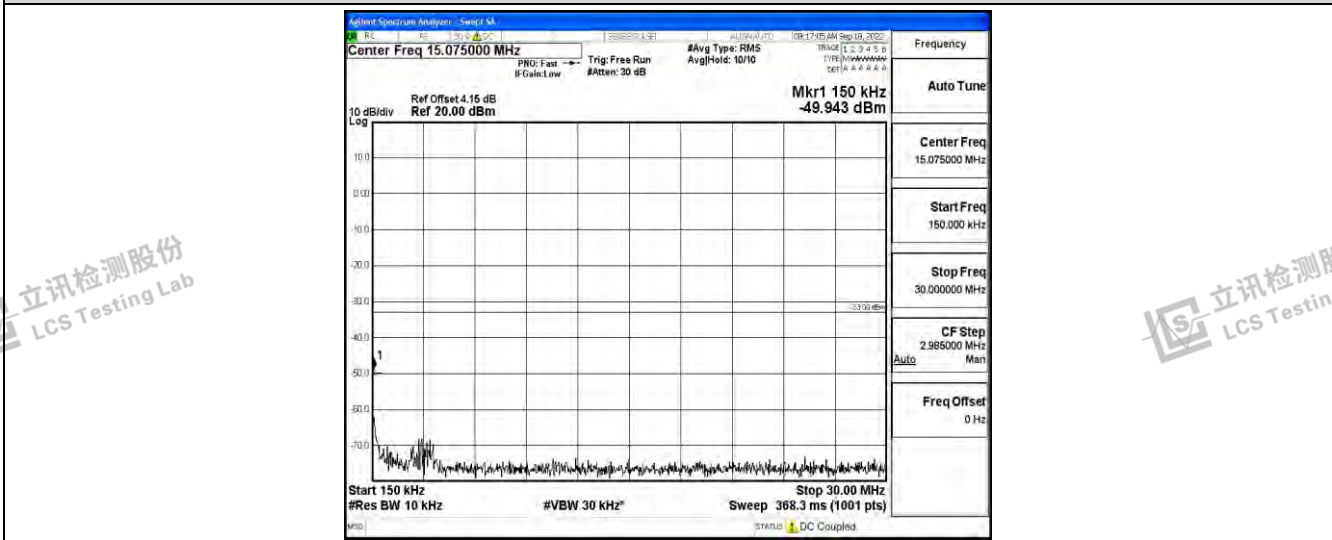

Band4-15MHz-16QAM-20175-1RB#0-Range2:0.15~30MHz

Band4-15MHz-16QAM-20175-1RB#0-Range3:30~1000MHz