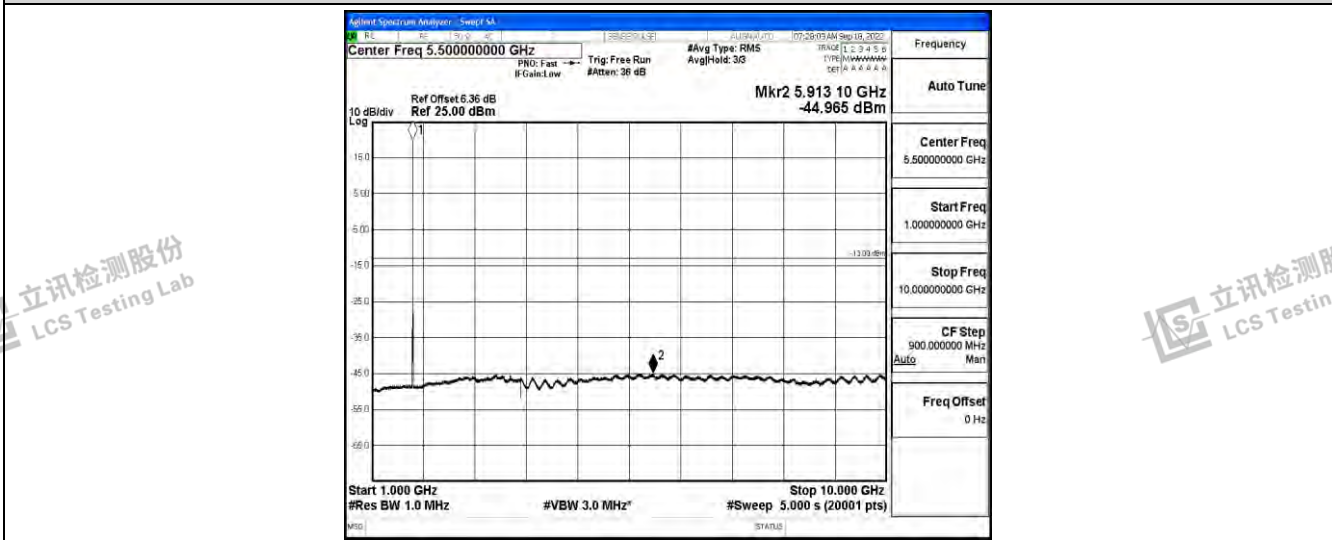

Band4-5MHz-QPSK-19975-1RB#0-Range1:0.009~0.15MHz

Band4-5MHz-QPSK-19975-1RB#0-Range2:0.15~30MHz

Band4-5MHz-QPSK-19975-1RB#0-Range3:30~1000MHz

Shenzhen LCS Compliance Testing Laboratory Ltd.
 Add: 101, 201 Bldg A & 301 Bldg C, Juji Industrial Park Yabianxueziwei, Shajing Street, Baoan District, Shenzhen, 518000, China
 Tel: +(86) 0755-82591330 | E-mail: webmaster@lcs-cert.com | Web: www.lcs-cert.com
 Scan code to check authenticity

Band4-5MHz-QPSK-19975-1RB#0-Range4:1000~10000MHz

Band4-5MHz-QPSK-19975-1RB#0-Range5:10000~20000MHz

Band4-5MHz-QPSK-20175-1RB#0-Range1:0.009~0.15MHz

Shenzhen LCS Compliance Testing Laboratory Ltd.
 Add: 101, 201 Bldg A & 301 Bldg C, Juji Industrial Park Yabianxueziwei, Shajing Street, Baoan District, Shenzhen, 518000, China
 Tel: +(86) 0755-82591330 | E-mail: webmaster@lcs-cert.com | Web: www.lcs-cert.com
 Scan code to check authenticity