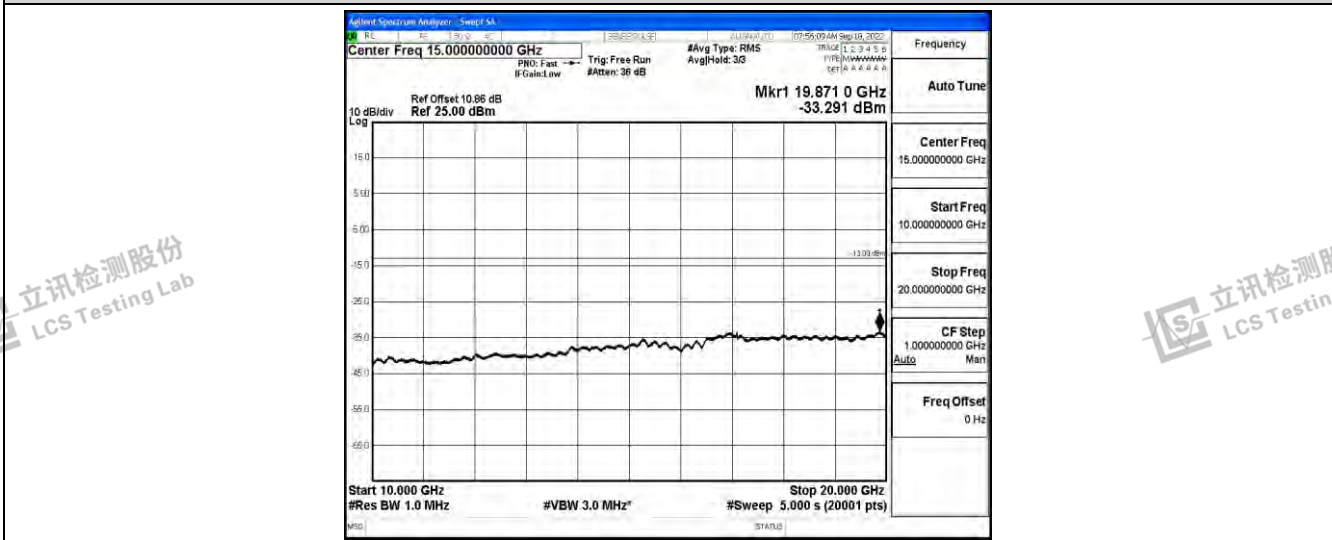

Band4-10MHz-16QAM-20175-1RB#0-Range5:10000~20000MHz

Band4-10MHz-16QAM-20350-1RB#0-Range1:0.009~0.15MHz