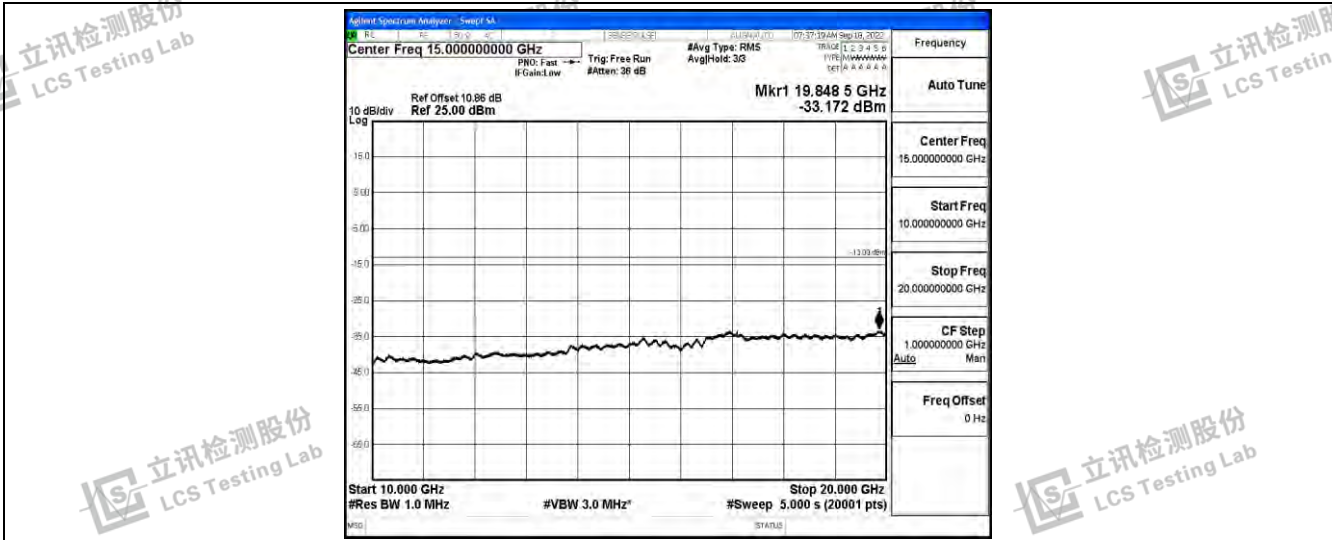

Band4-5MHz-16QAM-20375-1RB#0-Range3:30~1000MHz

Band4-5MHz-16QAM-20375-1RB#0-Range4:1000~10000MHz

Band4-5MHz-16QAM-20375-1RB#0-Range5:10000~20000MHz

Shenzhen LCS Compliance Testing Laboratory Ltd.
 Add: 101, 201 Bldg A & 301 Bldg C, Juji Industrial Park Yabianxueziwei, Shajing Street, Baoan District, Shenzhen, 518000, China
 Tel: +(86) 0755-82591330 | E-mail: webmaster@lcs-cert.com | Web: www.lcs-cert.com
 Scan code to check authenticity

Band4-10MHz-QPSK-20000-1RB#0-Range1:0.009~0.15MHz

Band4-10MHz-QPSK-20000-1RB#0-Range2:0.15~30MHz

Band4-10MHz-QPSK-20000-1RB#0-Range3:30~1000MHz

Shenzhen LCS Compliance Testing Laboratory Ltd.
 Add: 101, 201 Bldg A & 301 Bldg C, Juji Industrial Park Yabianxueziwei, Shajing Street, Baoan District, Shenzhen, 518000, China
 Tel: +(86) 0755-82591330 | E-mail: webmaster@lcs-cert.com | Web: www.lcs-cert.com
 Scan code to check authenticity