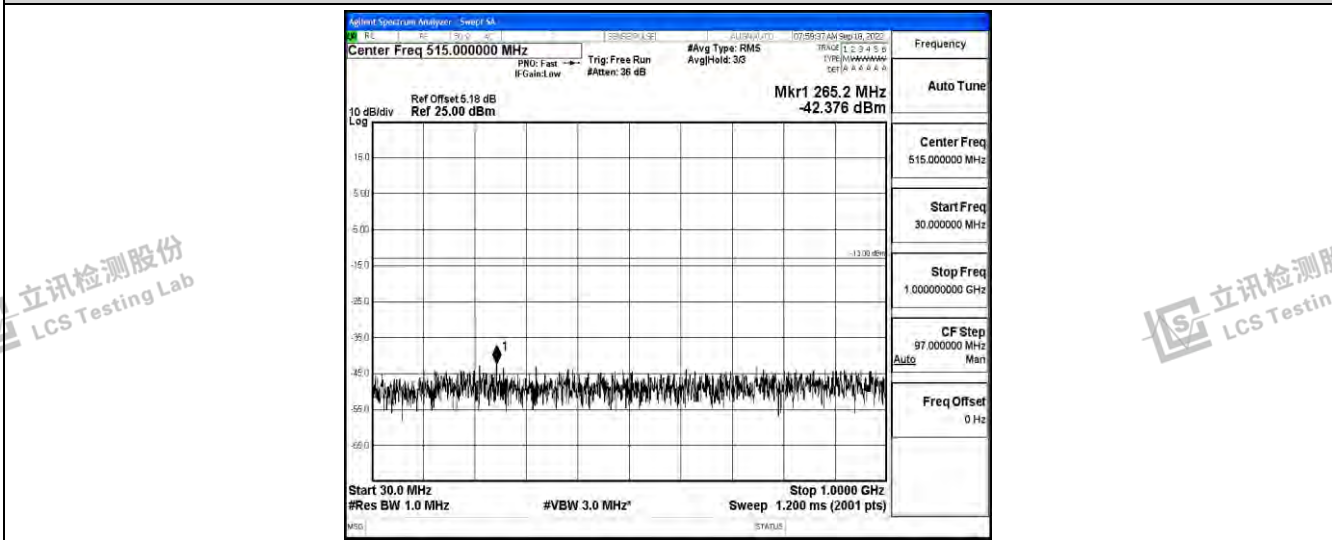

Band4-10MHz-16QAM-20350-1RB#0-Range3:30~1000MHz

Band4-10MHz-16QAM-20350-1RB#0-Range4:1000~10000MHz