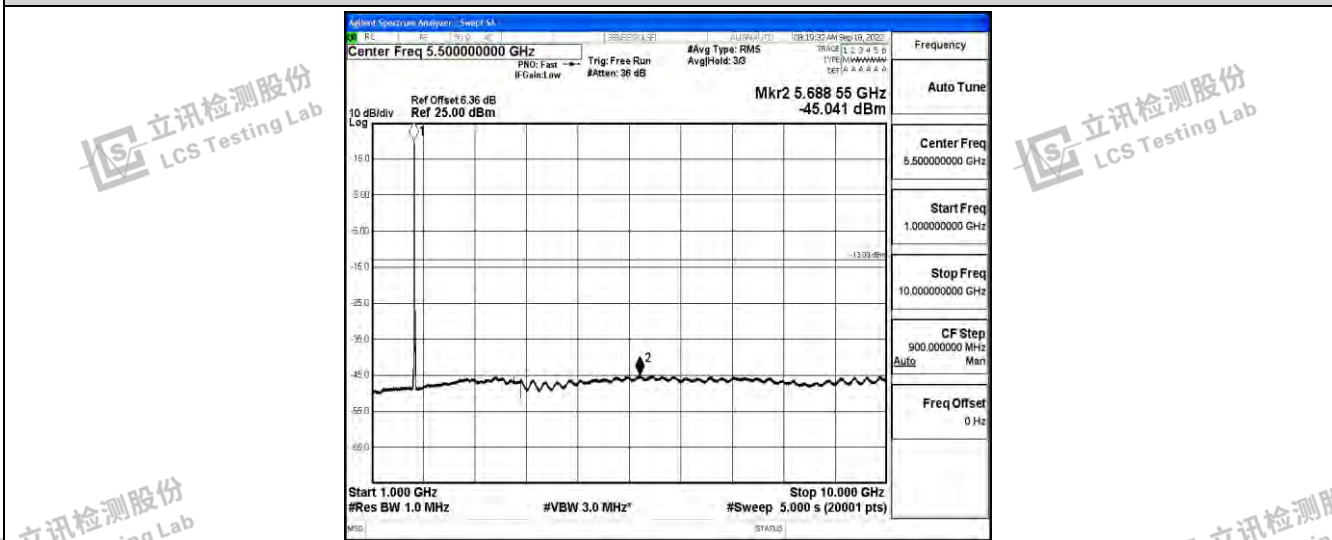

Band4-15MHz-QPSK-20325-1RB#0-Range4:1000~10000MHz

Band4-15MHz-QPSK-20325-1RB#0-Range5:10000~20000MHz

Shenzhen LCS Compliance Testing Laboratory Ltd.
Add: 101, 201 Bldg A & 301 Bldg C, Juji Industrial Park Yabianxueziwei, Shajing Street, Baoan District, Shenzhen, 518000, China
Tel: +(86) 0755-82591330 | E-mail: webmaster@lcs-cert.com | Web: www.lcs-cert.com
Scan code to check authenticity