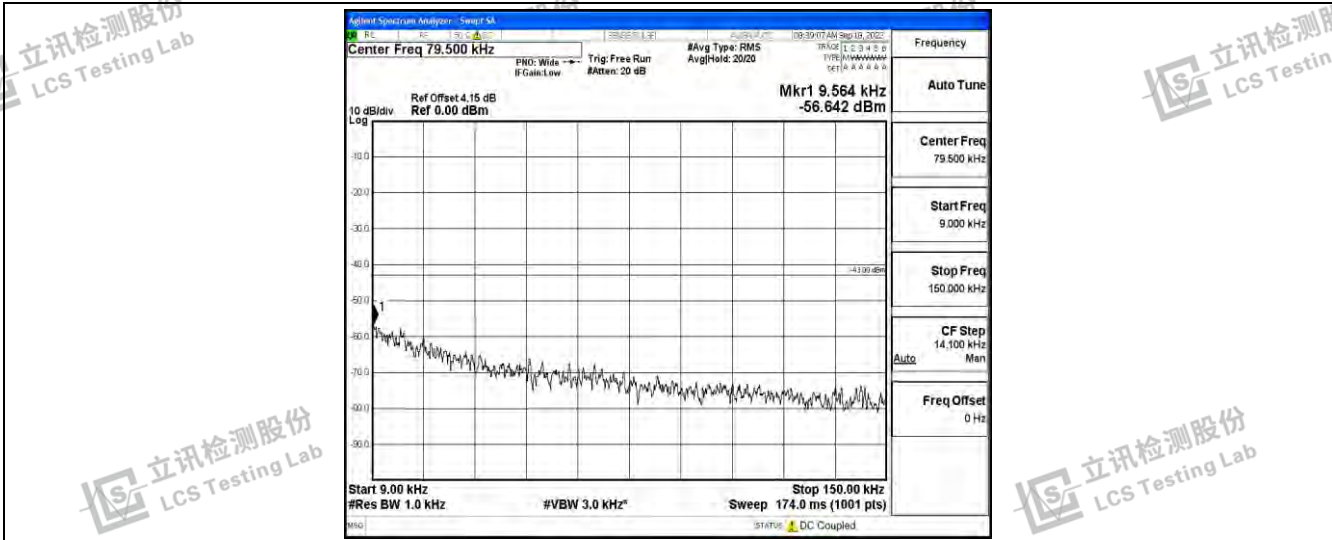

Band4-20MHz-16QAM-20050-1RB#0-Range4:1000~10000MHz

Band4-20MHz-16QAM-20050-1RB#0-Range5:10000~20000MHz

Band4-20MHz-16QAM-20175-1RB#0-Range1:0.009~0.15MHz

Shenzhen LCS Compliance Testing Laboratory Ltd.
 Add: 101, 201 Bldg A & 301 Bldg C, Juji Industrial Park Yabianxueziwei, Shajing Street, Baoan District, Shenzhen, 518000, China
 Tel: +(86) 0755-82591330 | E-mail: webmaster@lcs-cert.com | Web: www.lcs-cert.com
 Scan code to check authenticity