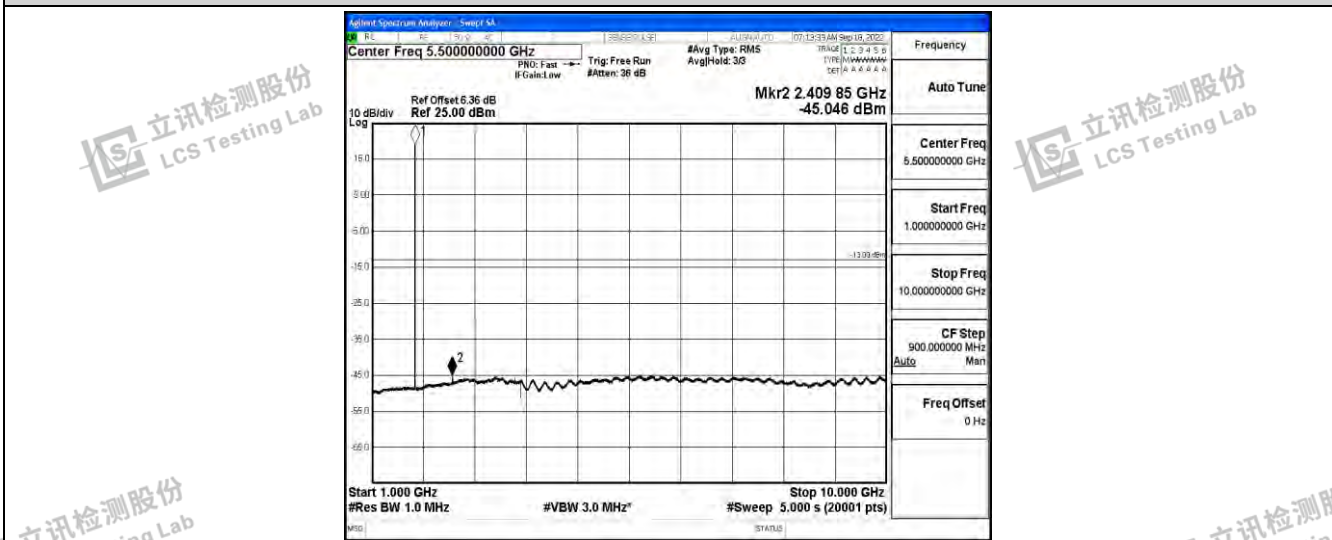

Band4-3MHz-16QAM-20385-1RB#0-Range5:10000~20000MHz

Shenzhen LCS Compliance Testing Laboratory Ltd.
 Add: 101, 201 Bldg A & 301 Bldg C, Juji Industrial Park Yabianxueziwei, Shajing Street, Baoan District, Shenzhen, 518000, China
 Tel: +(86) 0755-82591330 | E-mail: webmaster@lcs-cert.com | Web: www.lcs-cert.com
 Scan code to check authenticity