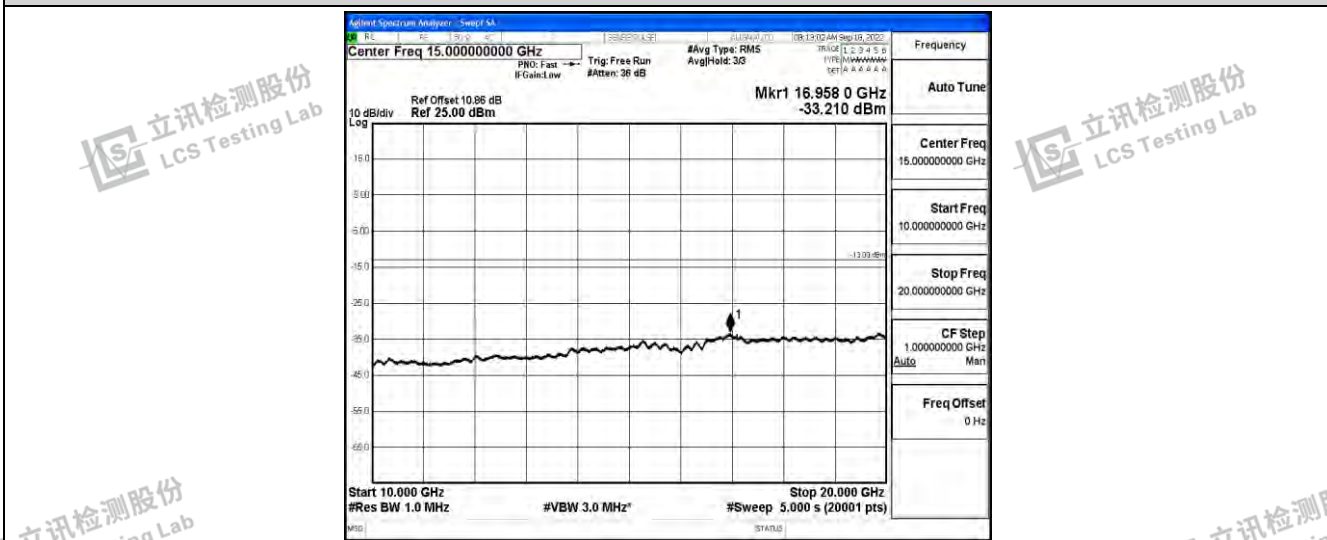

Band4-15MHz-QPSK-2025-1RB#0-Range5:10000~20000MHz

Band4-15MHz-QPSK-20175-1RB#0-Range1:0.009~0.15MHz

Shenzhen LCS Compliance Testing Laboratory Ltd.
Add: 101, 201 Bldg A & 301 Bldg C, Juji Industrial Park Yabianxueziwei, Shajing Street, Baoan District, Shenzhen, 518000, China
Tel: +(86) 0755-82591330 | E-mail: webmaster@lcs-cert.com | Web: www.lcs-cert.com
Scan code to check authenticity