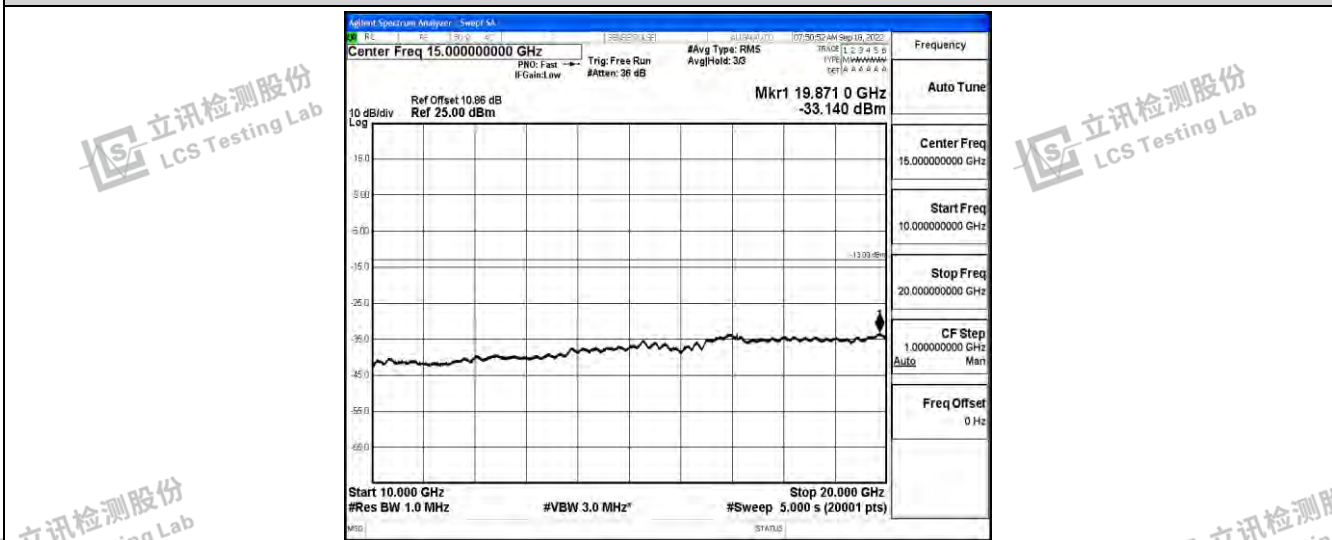

Band4-10MHz-QPSK-20000-1RB#0-Range1:0.009~0.15MHz

Band4-10MHz-QPSK-20000-1RB#0-Range2:0.15~30MHz

Band4-10MHz-QPSK-20000-1RB#0-Range3:30~1000MHz

Shenzhen LCS Compliance Testing Laboratory Ltd.
 Add: 101, 201 Bldg A & 301 Bldg C, Juji Industrial Park Yabianxueziwei, Shajing Street, Baoan District, Shenzhen, 518000, China
 Tel: +(86) 0755-82591330 | E-mail: webmaster@lcs-cert.com | Web: www.lcs-cert.com
 Scan code to check authenticity

Band4-10MHz-QPSK-20000-1RB#0-Range4:1000~10000MHz

Band4-10MHz-QPSK-20000-1RB#0-Range5:10000~20000MHz

Band4-10MHz-QPSK-20175-1RB#0-Range1:0.009~0.15MHz

Shenzhen LCS Compliance Testing Laboratory Ltd.
 Add: 101, 201 Bldg A & 301 Bldg C, Juji Industrial Park Yabianxueziwei, Shajing Street, Baoan District, Shenzhen, 518000, China
 Tel: +(86) 0755-82591330 | E-mail: webmaster@lcs-cert.com | Web: www.lcs-cert.com
 Scan code to check authenticity