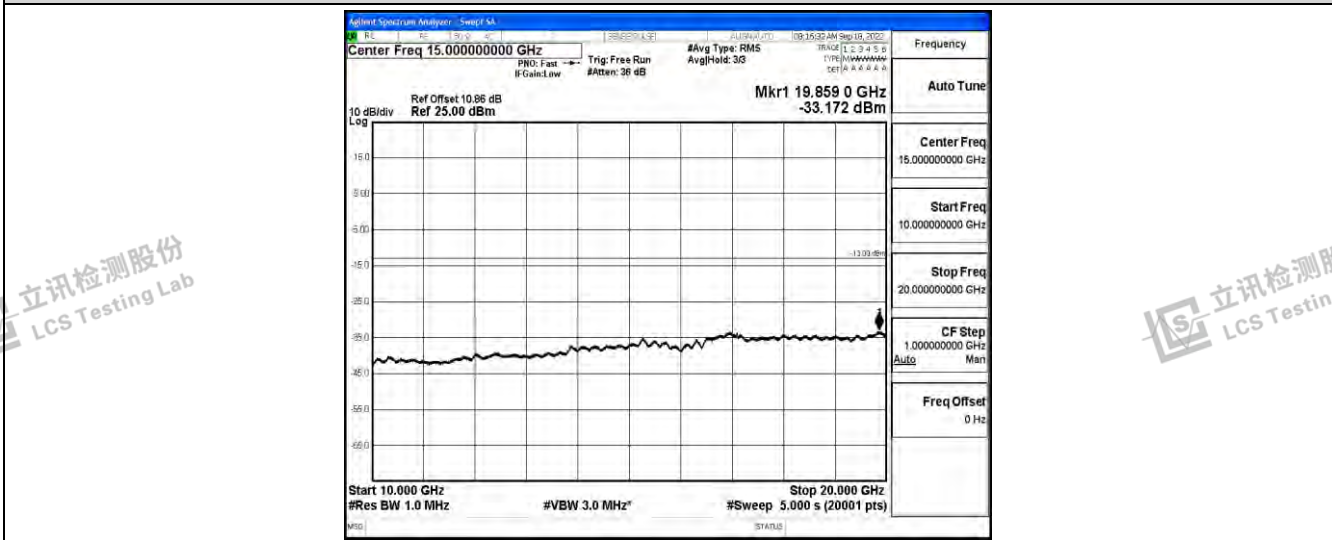

Band4-15MHz-QPSK-20175-1RB#0-Range5:10000~20000MHz

Band4-15MHz-QPSK-20325-1RB#0-Range1:0.009~0.15MHz