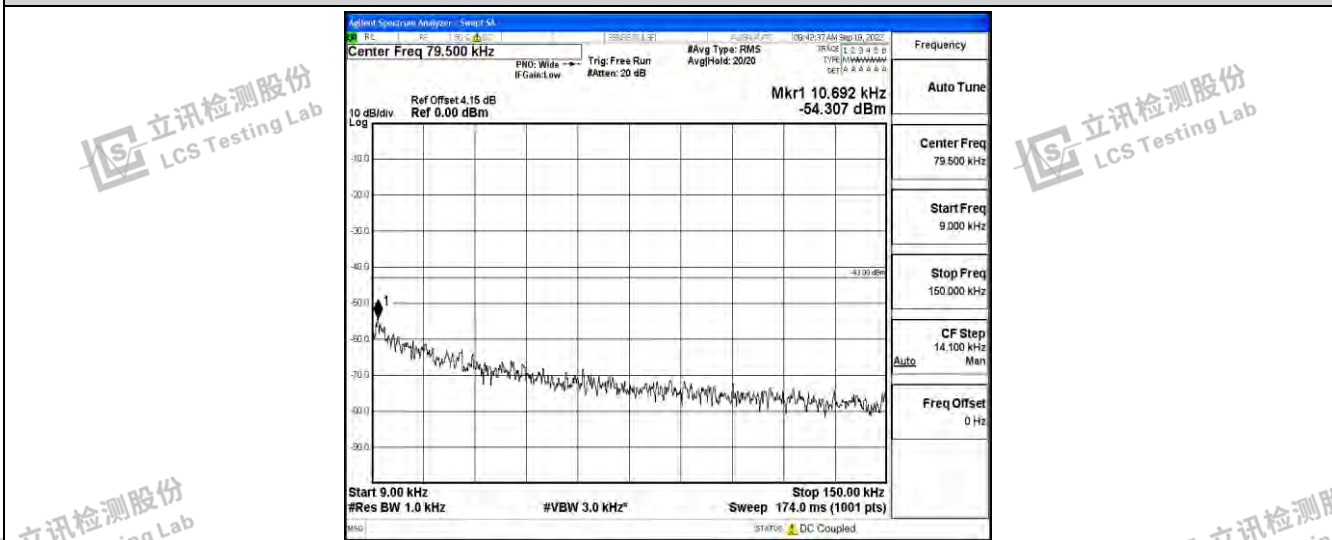

Band4-20MHz-16QAM-20300-1RB#0-Range1:0.009~0.15MHz

Band4-20MHz-16QAM-20300-1RB#0-Range2:0.15~30MHz

Shenzhen LCS Compliance Testing Laboratory Ltd.
Add: 101, 201 Bldg A & 301 Bldg C, Juji Industrial Park Yabianxueziwei, Shajing Street, Baoan District, Shenzhen, 518000, China
Tel: +(86) 0755-82591330 | E-mail: webmaster@lcs-cert.com | Web: www.lcs-cert.com
Scan code to check authenticity