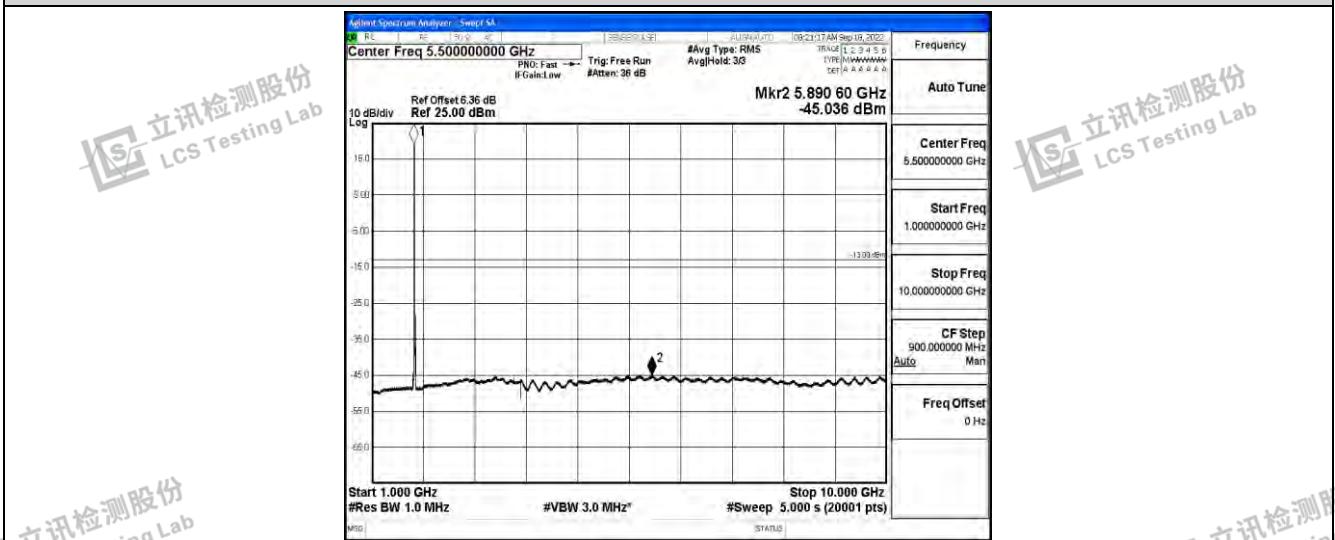

Band4-15MHz-16QAM-20325-1RB#0-Range4:1000~10000MHz

Band4-15MHz-16QAM-20325-1RB#0-Range5:10000~20000MHz

Shenzhen LCS Compliance Testing Laboratory Ltd.
Add: 101, 201 Bldg A & 301 Bldg C, Juji Industrial Park Yabianxueziwei, Shajing Street, Baoan District, Shenzhen, 518000, China
Tel: +(86) 0755-82591330 | E-mail: webmaster@lcs-cert.com | Web: www.lcs-cert.com
Scan code to check authenticity