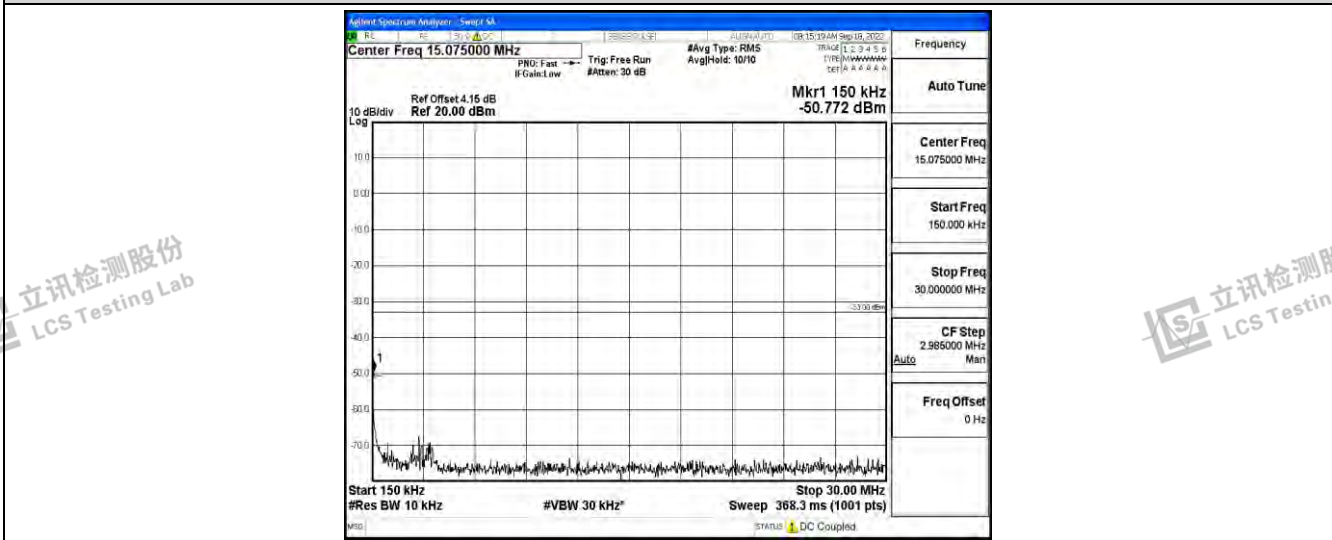

Band4-15MHz-QPSK-20175-1RB#0-Range2:0.15~30MHz

Band4-15MHz-QPSK-20175-1RB#0-Range3:30~100MHz