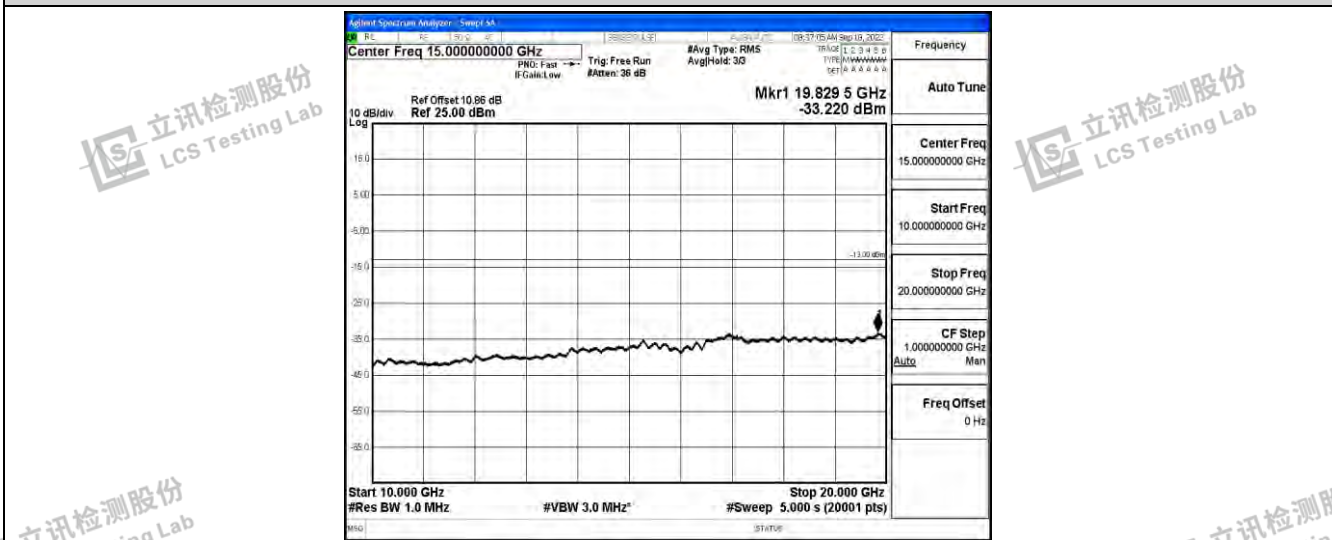

Band4-20MHz-16QAM-20050-1RB#0-Range5:10000~20000MHz

Band4-20MHz-16QAM-20175-1RB#0-Range1:0.009~0.15MHz

Shenzhen LCS Compliance Testing Laboratory Ltd.
Add: 101, 201 Bldg A & 301 Bldg C, Juji Industrial Park Yabianxueziwei, Shajing Street, Baoan District, Shenzhen, 518000, China
Tel: +(86) 0755-82591330 | E-mail: webmaster@lcs-cert.com | Web: www.lcs-cert.com
Scan code to check authenticity