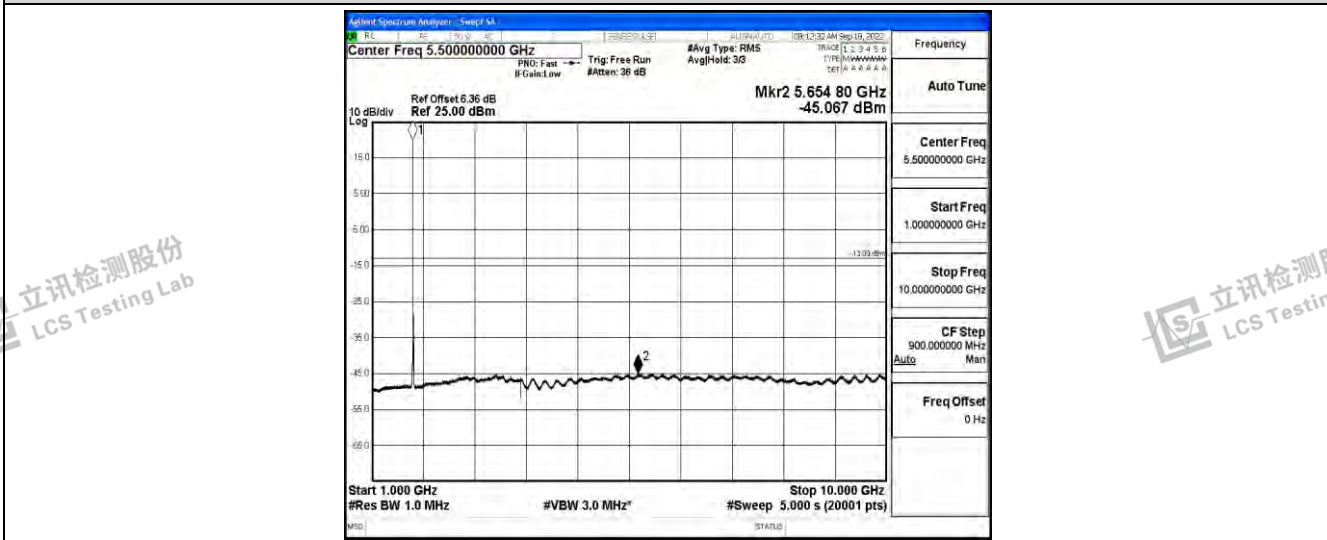

Band4-15MHz-QPSK-2025-1RB#0-Range4:1000~10000MHz

Band4-15MHz-QPSK-2025-1RB#0-Range5:10000~20000MHz