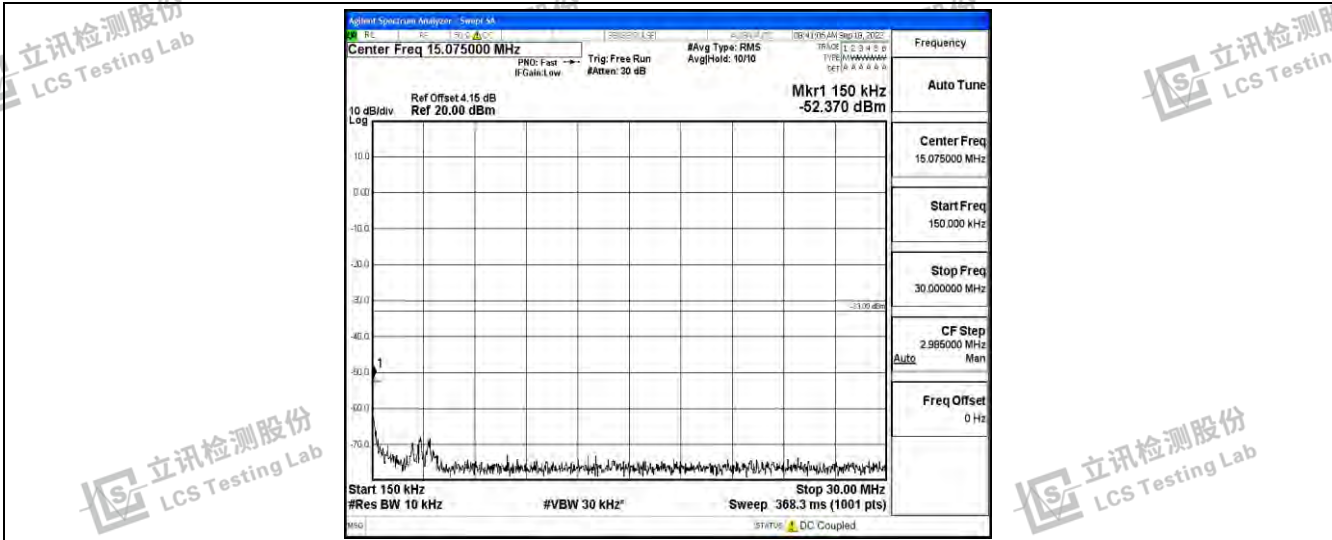

Band4-20MHz-QPSK-20175-1RB#0-Range5:10000~20000MHz

Band4-20MHz-QPSK-20300-1RB#0-Range1:0.009~0.15MHz

Band4-20MHz-QPSK-20300-1RB#0-Range2:0.15~30MHz

Shenzhen LCS Compliance Testing Laboratory Ltd.
 Add: 101, 201 Bldg A & 301 Bldg C, Juji Industrial Park Yabianxueziwei, Shajing Street, Baoan District, Shenzhen, 518000, China
 Tel: +(86) 0755-82591330 | E-mail: webmaster@lcs-cert.com | Web: www.lcs-cert.com
 Scan code to check authenticity