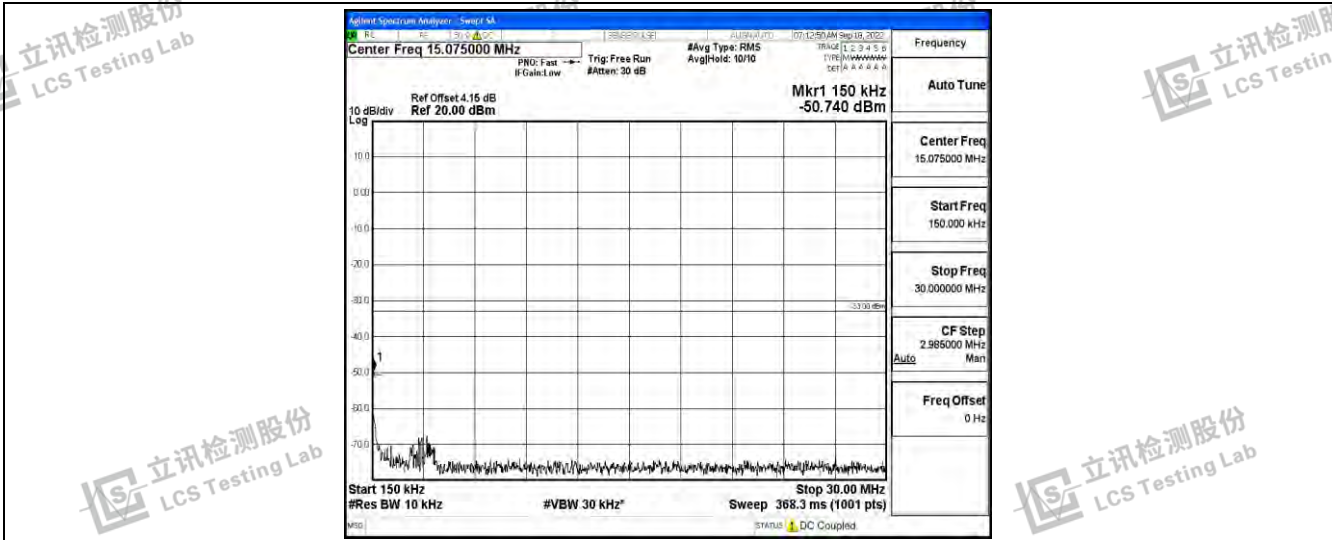

Band4-3MHz-16QAM-20385-1RB#0-Range2:0.15~30MHz

Band4-3MHz-16QAM-20385-1RB#0-Range3:30~1000MHz