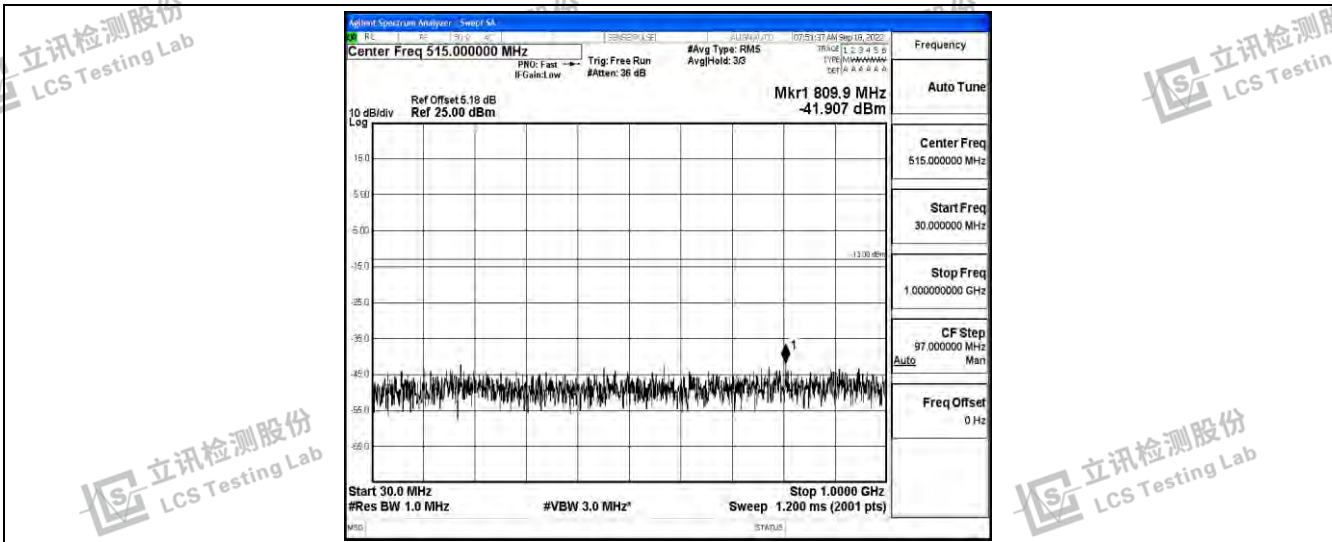

Band4-10MHz-16QAM-20000-1RB#0-Range1:0.009~0.15MHz

Band4-10MHz-16QAM-20000-1RB#0-Range2:0.15~30MHz

Band4-10MHz-16QAM-20000-1RB#0-Range3:30~1000MHz

Shenzhen LCS Compliance Testing Laboratory Ltd.
 Add: 101, 201 Bldg A & 301 Bldg C, Juji Industrial Park Yabianxueziwei, Shajing Street, Baoan District, Shenzhen, 518000, China
 Tel: +(86) 0755-82591330 | E-mail: webmaster@lcs-cert.com | Web: www.lcs-cert.com
 Scan code to check authenticity