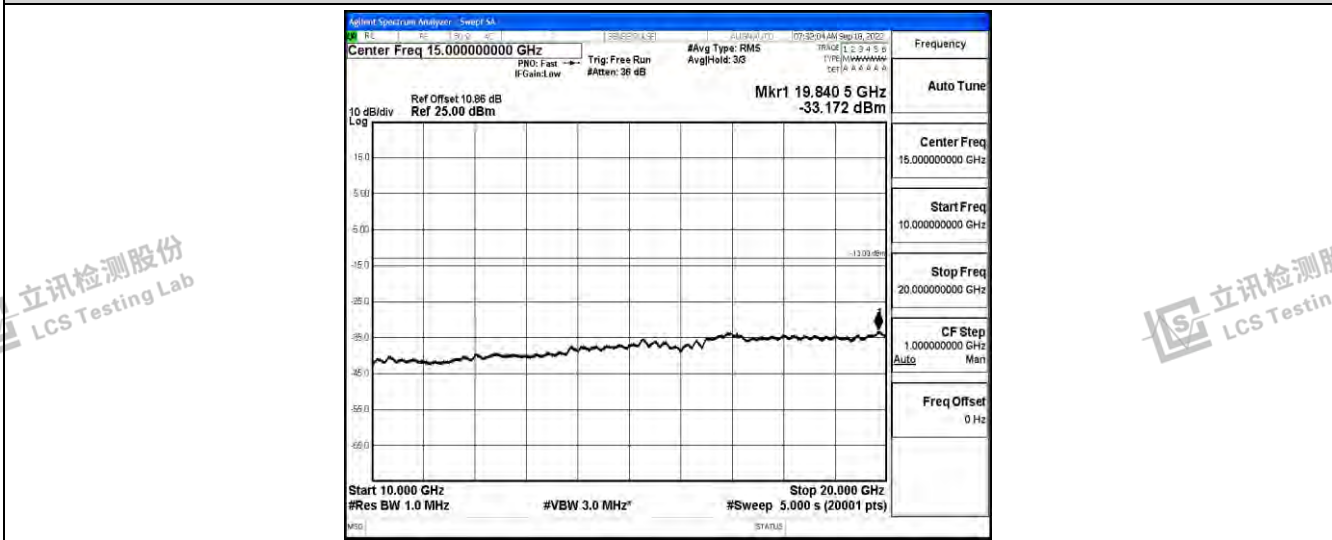

Band4-5MHz-QPSK-20175-1RB#0-Range2:0.15~30MHz

Band4-5MHz-QPSK-20175-1RB#0-Range3:30~1000MHz

Band4-5MHz-QPSK-20175-1RB#0-Range4:1000~10000MHz

Shenzhen LCS Compliance Testing Laboratory Ltd.
 Add: 101, 201 Bldg A & 301 Bldg C, Juji Industrial Park Yabianxueziwei, Shajing Street, Baoan District, Shenzhen, 518000, China
 Tel: +(86) 0755-82591330 | E-mail: webmaster@lcs-cert.com | Web: www.lcs-cert.com
 Scan code to check authenticity

Band4-5MHz-QPSK-20175-1RB#0-Range5:10000~20000MHz

Band4-5MHz-QPSK-20375-1RB#0-Range1:0.009~0.15MHz

Band4-5MHz-QPSK-20375-1RB#0-Range2:0.15~30MHz

Shenzhen LCS Compliance Testing Laboratory Ltd.
 Add: 101, 201 Bldg A & 301 Bldg C, Juji Industrial Park Yabianxueziwei, Shajing Street, Baoan District, Shenzhen, 518000, China
 Tel: +(86) 0755-82591330 | E-mail: webmaster@lcs-cert.com | Web: www.lcs-cert.com
 Scan code to check authenticity