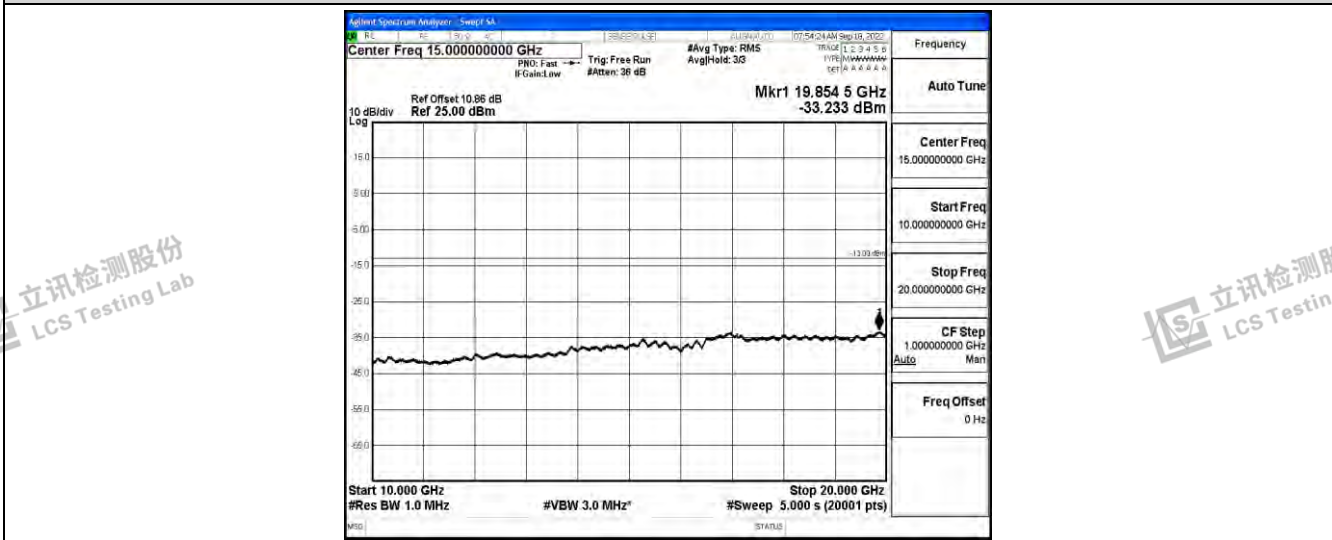

Band4-10MHz-QPSK-20175-1RB#0-Range5:10000~20000MHz

Band4-10MHz-QPSK-20350-1RB#0-Range1:0.009~0.15MHz