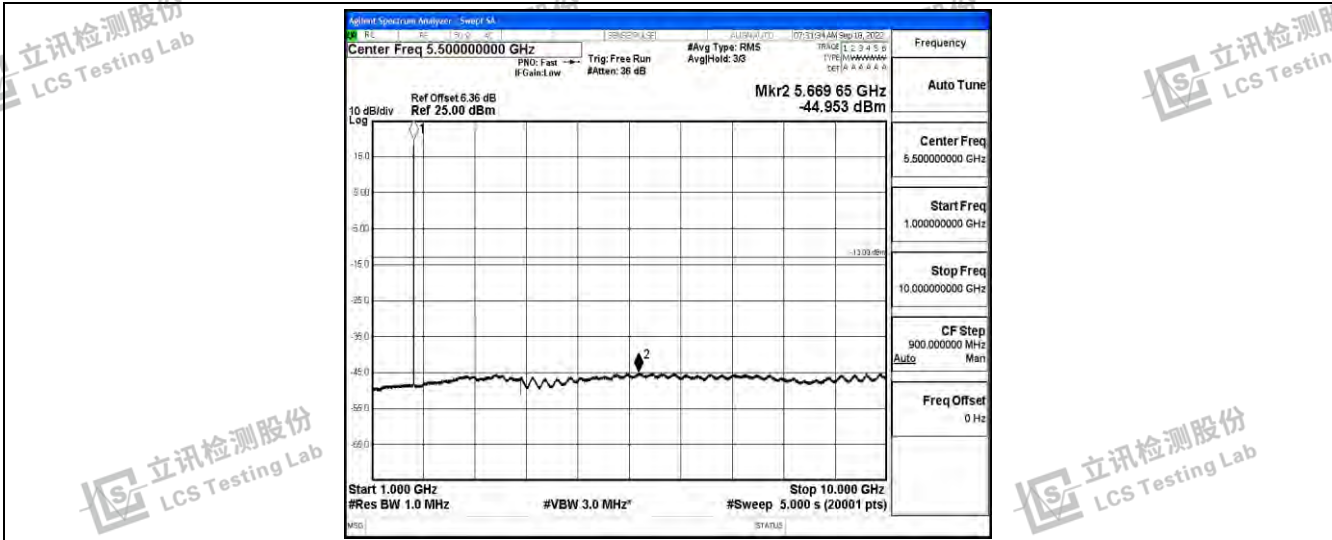

Band4-5MHz-QPSK-20175-1RB#0-Range2:0.15~30MHz

Band4-5MHz-QPSK-20175-1RB#0-Range3:30~1000MHz

Band4-5MHz-QPSK-20175-1RB#0-Range4:1000~10000MHz

Shenzhen LCS Compliance Testing Laboratory Ltd.
 Add: 101, 201 Bldg A & 301 Bldg C, Juji Industrial Park Yabianxueziwei, Shajing Street, Baoan District, Shenzhen, 518000, China
 Tel: +(86) 0755-82591330 | E-mail: webmaster@lcs-cert.com | Web: www.lcs-cert.com
 Scan code to check authenticity

Band4-5MHz-QPSK-20175-1RB#0-Range5:10000~20000MHz

Band4-5MHz-QPSK-20375-1RB#0-Range1:0.009~0.15MHz

Band4-5MHz-QPSK-20375-1RB#0-Range2:0.15~30MHz

Shenzhen LCS Compliance Testing Laboratory Ltd.
 Add: 101, 201 Bldg A & 301 Bldg C, Juji Industrial Park Yabianxueziwei, Shajing Street, Baoan District, Shenzhen, 518000, China
 Tel: +(86) 0755-82591330 | E-mail: webmaster@lcs-cert.com | Web: www.lcs-cert.com
 Scan code to check authenticity