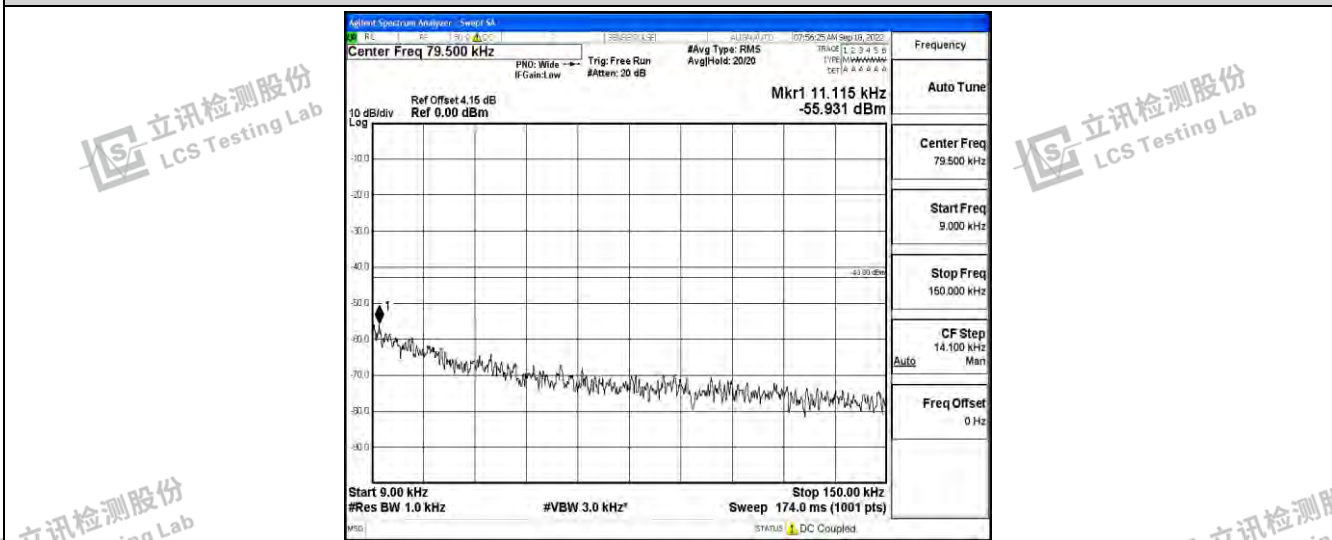

Band4-10MHz-QPSK-20350-1RB#0-Range1:0.009~0.15MHz

Band4-10MHz-QPSK-20350-1RB#0-Range2:0.15~30MHz

Shenzhen LCS Compliance Testing Laboratory Ltd.
Add: 101, 201 Bldg A & 301 Bldg C, Juji Industrial Park Yabianxueziwei, Shajing Street, Baoan District, Shenzhen, 518000, China
Tel: +(86) 0755-82591330 | E-mail: webmaster@lcs-cert.com | Web: www.lcs-cert.com
Scan code to check authenticity