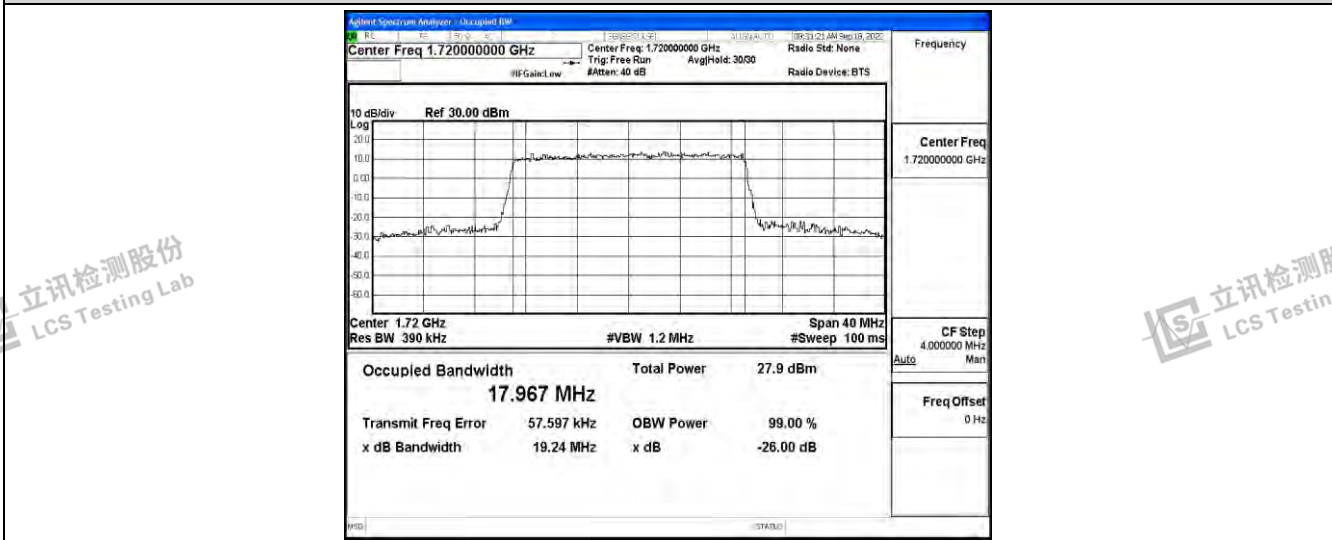

Band4-20MHz-16QAM-20050-100RB#0

Band4-20MHz-16QAM-20175-100RB#0