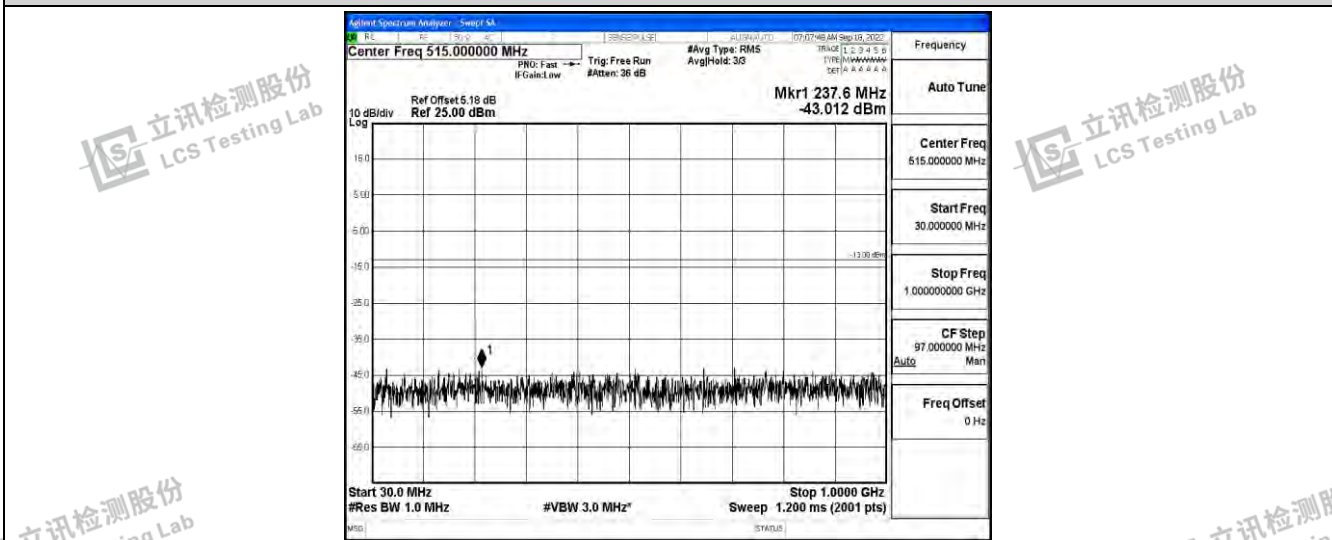

Band4-3MHz-QPSK-20175-1RB#0-Range3:30~1000MHz

Band4-3MHz-QPSK-20175-1RB#0-Range4:1000~10000MHz

Shenzhen LCS Compliance Testing Laboratory Ltd.
Add: 101, 201 Bldg A & 301 Bldg C, Juji Industrial Park Yabianxueziwei, Shajing Street, Baoan District, Shenzhen, 518000, China
Tel: +(86) 0755-82591330 | E-mail: webmaster@lcs-cert.com | Web: www.lcs-cert.com
Scan code to check authenticity