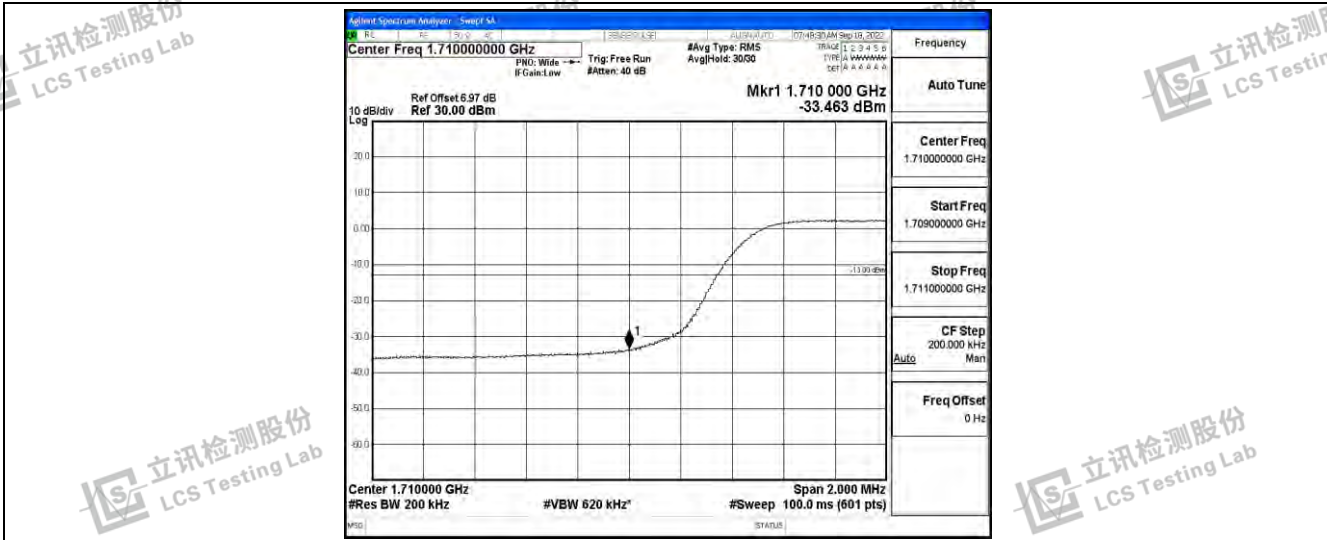

Band4-10MHz-QPSK-20000-50RB#0

Band4-10MHz-QPSK-20350-50RB#0

Band4-10MHz-16QAM-20000-50RB#0

Shenzhen LCS Compliance Testing Laboratory Ltd.  
 Add: 101, 201 Bldg A & 301 Bldg C, Juji Industrial Park Yabianxueziwei, Shajing Street, Baoan District, Shenzhen, 518000, China  
 Tel: +(86) 0755-82591330 | E-mail: webmaster@lcs-cert.com | Web: www.lcs-cert.com  
 Scan code to check authenticity