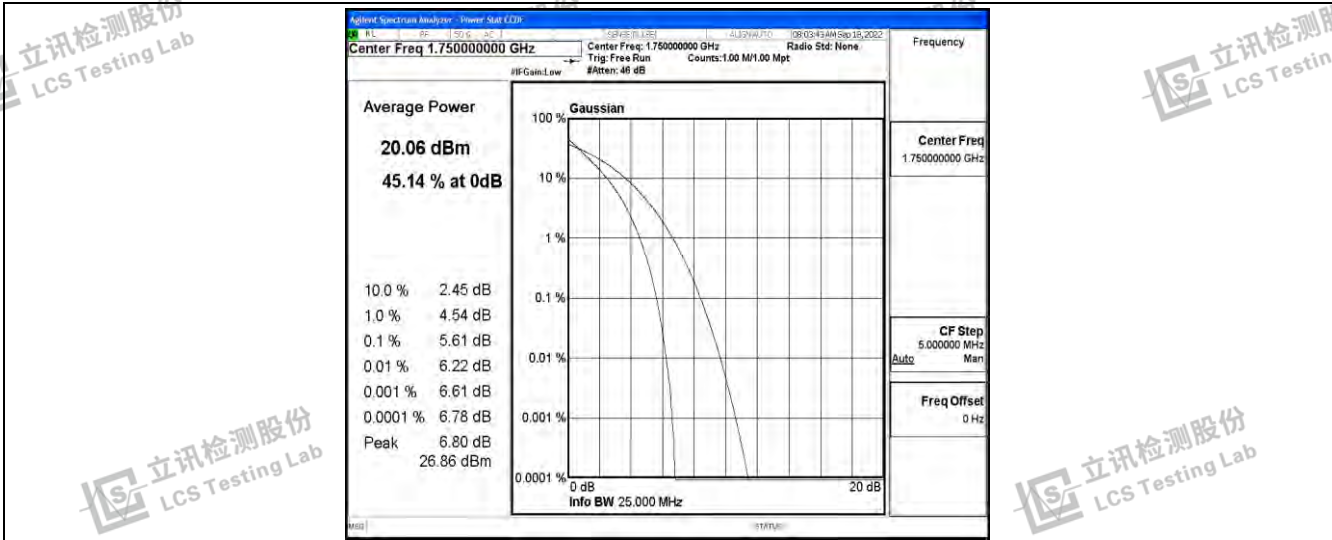

Band4-10MHz-QPSK-20350-50RB#0

Band4-10MHz-16QAM-20000-50RB#0