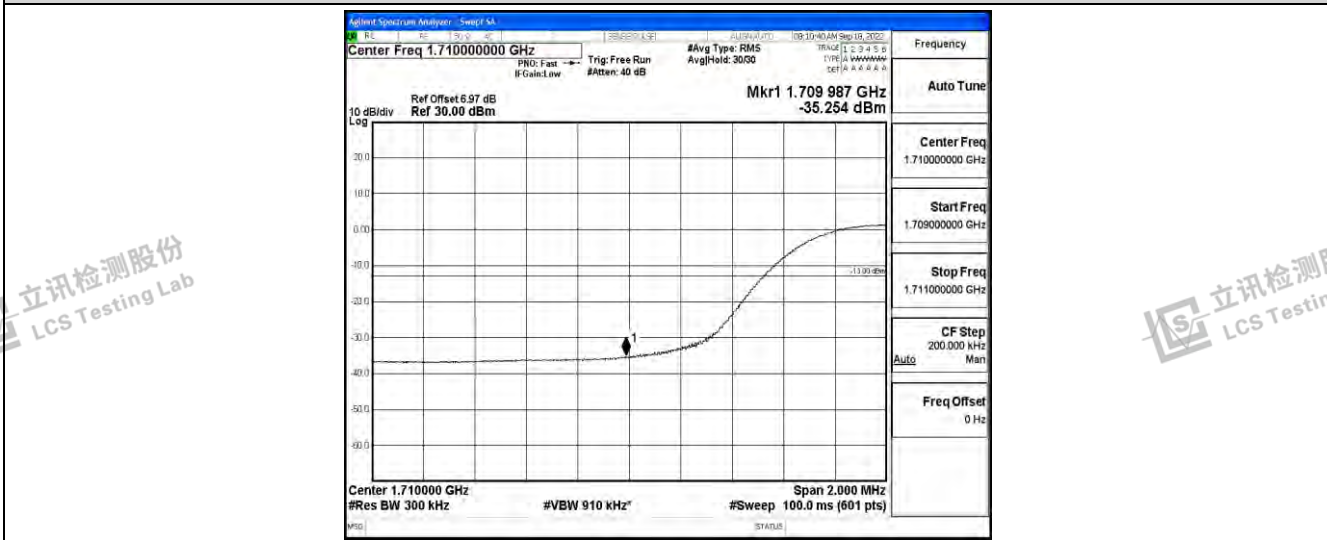

Band4-15MHz-16QAM-20025-75RB#0

Band4-15MHz-16QAM-20325-75RB#0