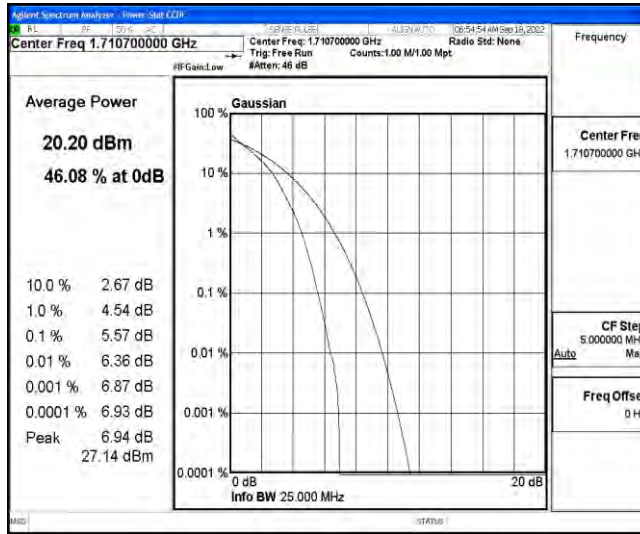

立讯检测股份
LCS Testing Lab
Test Graphs

立讯检测股份
LCS Testing Lab

立讯检测股份
LCS Testing Lab

立讯检测股份
LCS Testing Lab

Band4-1.4MHz-QPSK-19957-6RB#0

立讯检测股份
LCS Testing Lab

立讯检测股份
LCS Testing Lab