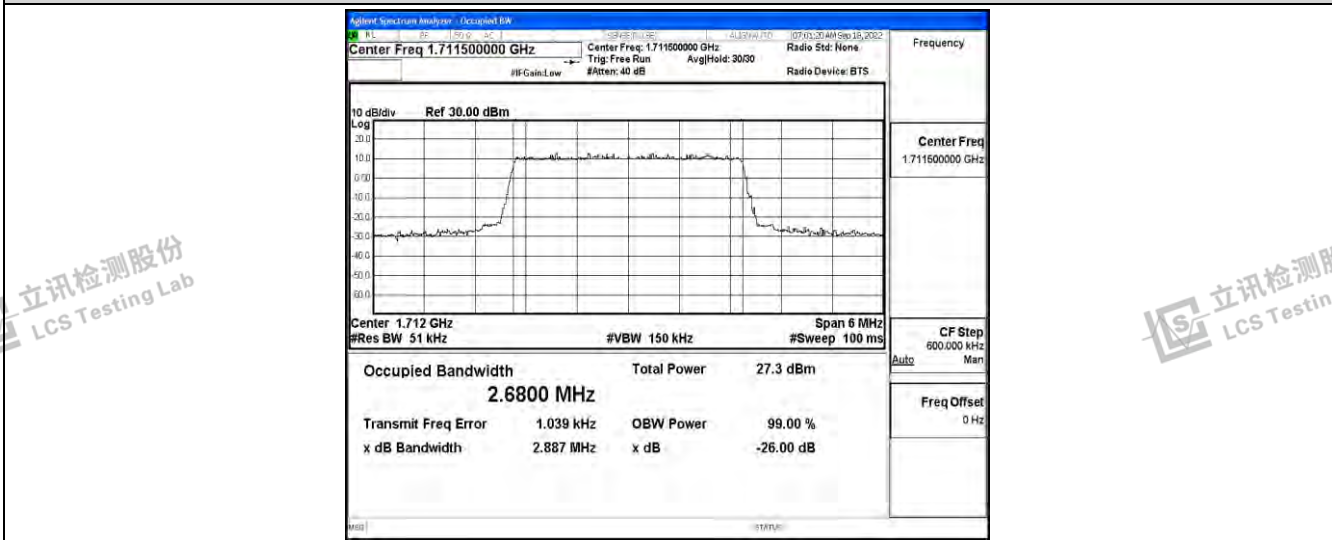

Band4-3MHz-16QAM-19965-15RB#0

Band4-3MHz-16QAM-20175-15RB#0