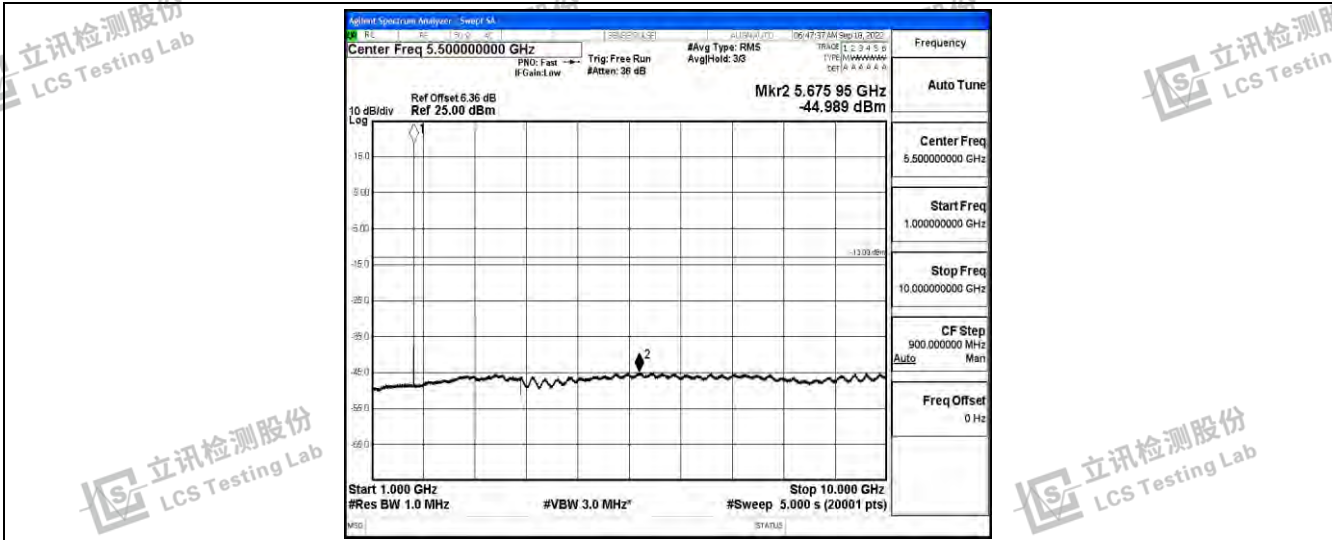

Band4-1.4MHz-16QAM-20175-1RB#0-Range4:1000~10000MHz

Band4-1.4MHz-16QAM-20175-1RB#0-Range5:10000~20000MHz