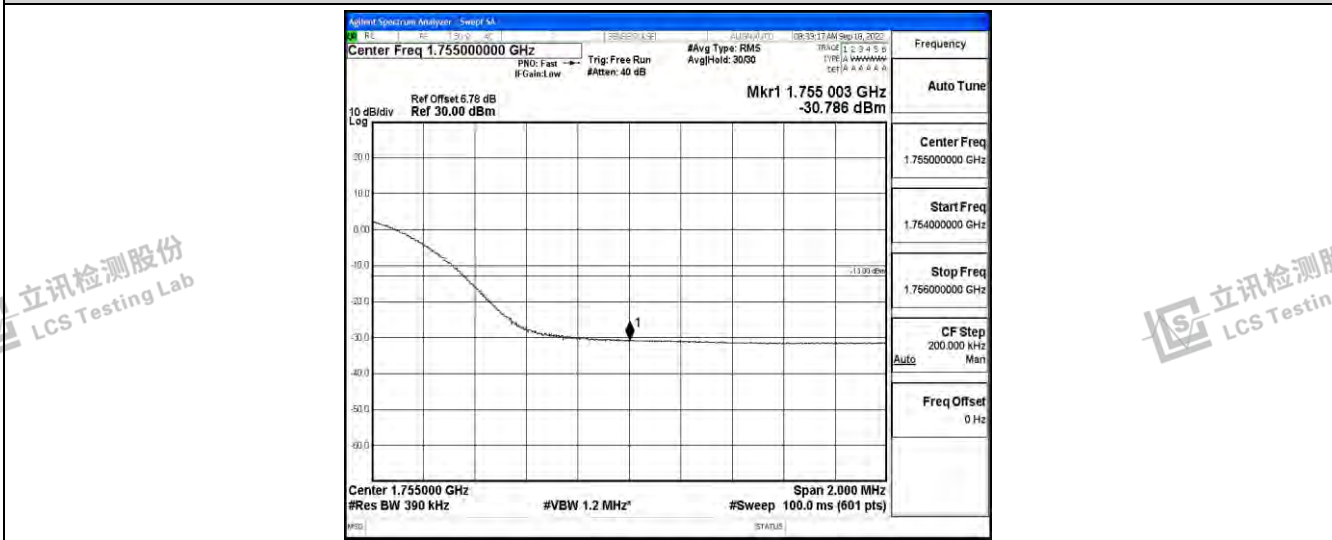

Band4-20MHz-QPSK-20300-100RB#0

Band4-20MHz-16QAM-20050-100RB#0