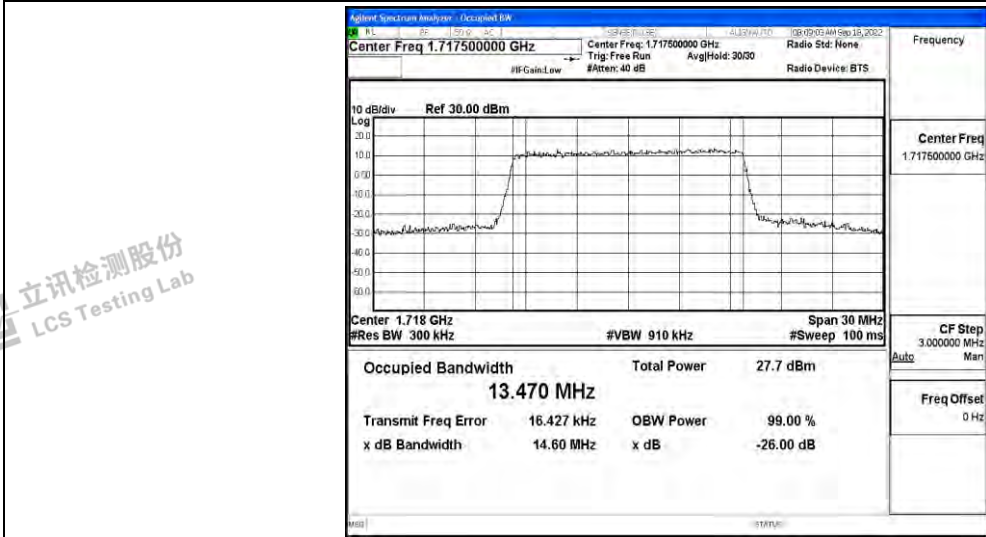

Band4-15MHz-16QAM-20025-75RB#0

Band4-15MHz-16QAM-20175-75RB#0