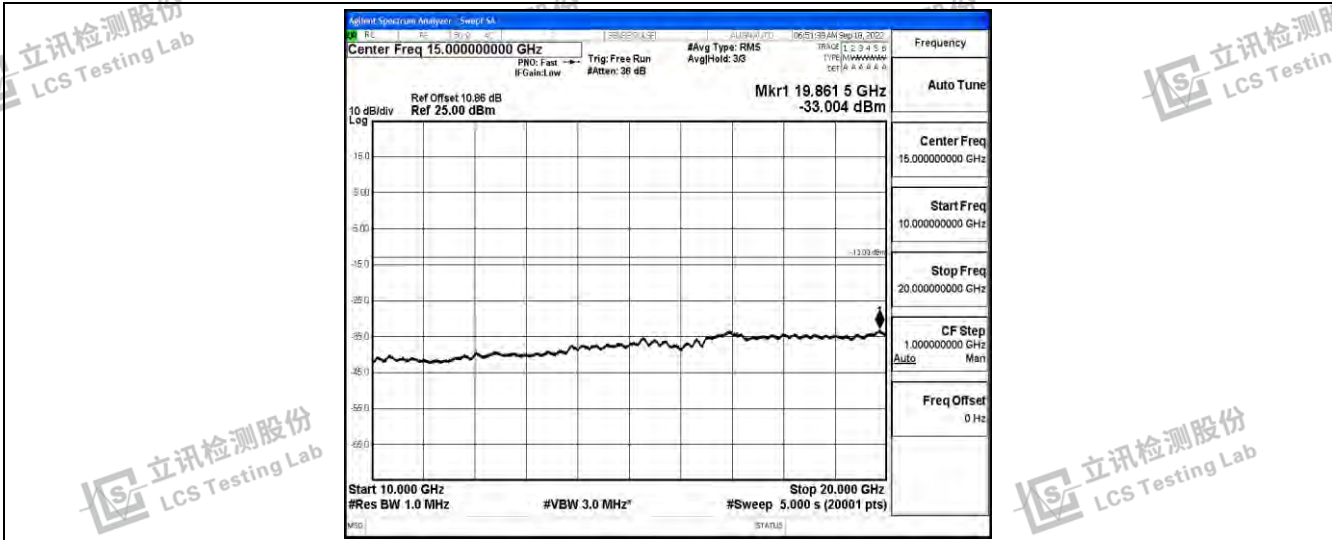

Band4-1.4MHz-16QAM-20393-1RB#0-Range3:30~1000MHz

Band4-1.4MHz-16QAM-20393-1RB#0-Range4:1000~10000MHz

Band4-1.4MHz-16QAM-20393-1RB#0-Range5:10000~20000MHz

Shenzhen LCS Compliance Testing Laboratory Ltd.  
 Add: 101, 201 Bldg A & 301 Bldg C, Juji Industrial Park Yabianxueziwei, Shajing Street, Baoan District, Shenzhen, 518000, China  
 Tel: +(86) 0755-82591330 | E-mail: webmaster@lcs-cert.com | Web: www.lcs-cert.com  
 Scan code to check authenticity