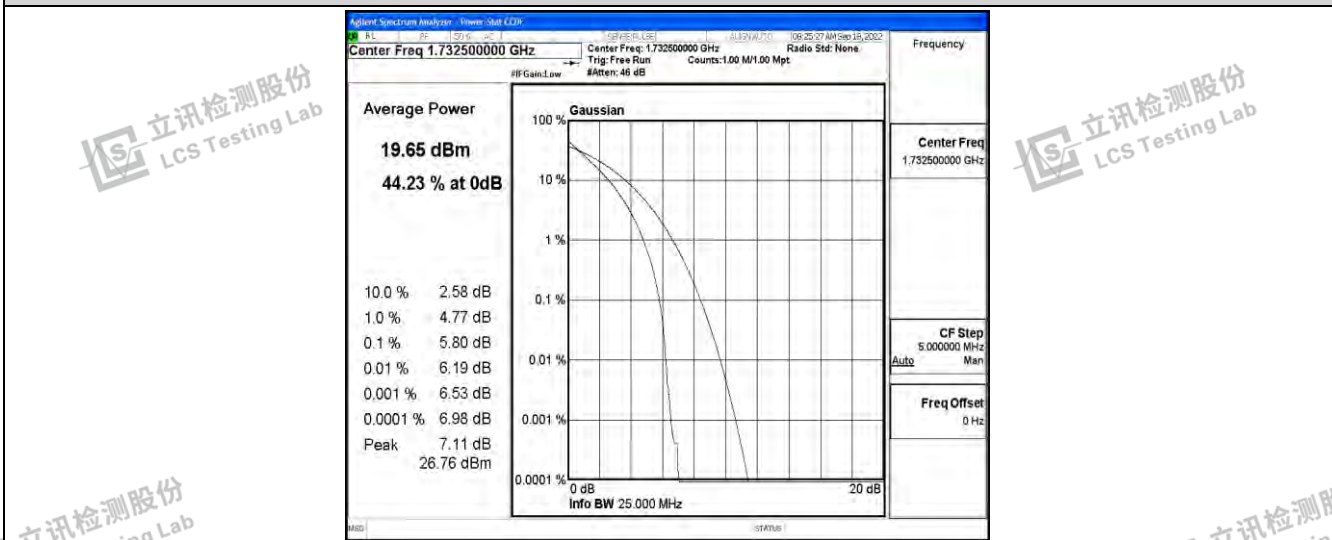

Band4-15MHz-QPSK-20175-75RB#0

Band4-15MHz-QPSK-20325-75RB#0

Band4-15MHz-16QAM-20025-75RB#0

Band4-15MHz-16QAM-20175-75RB#0

Band4-15MHz-16QAM-20325-75RB#0

Shenzhen LCS Compliance Testing Laboratory Ltd.  
 Add: 101, 201 Bldg A & 301 Bldg C, Juji Industrial Park Yabianxueziwei, Shajing Street, Baoan District, Shenzhen, 518000, China  
 Tel: +(86) 0755-82591330 | E-mail: webmaster@lcs-cert.com | Web: www.lcs-cert.com  
 Scan code to check authenticity