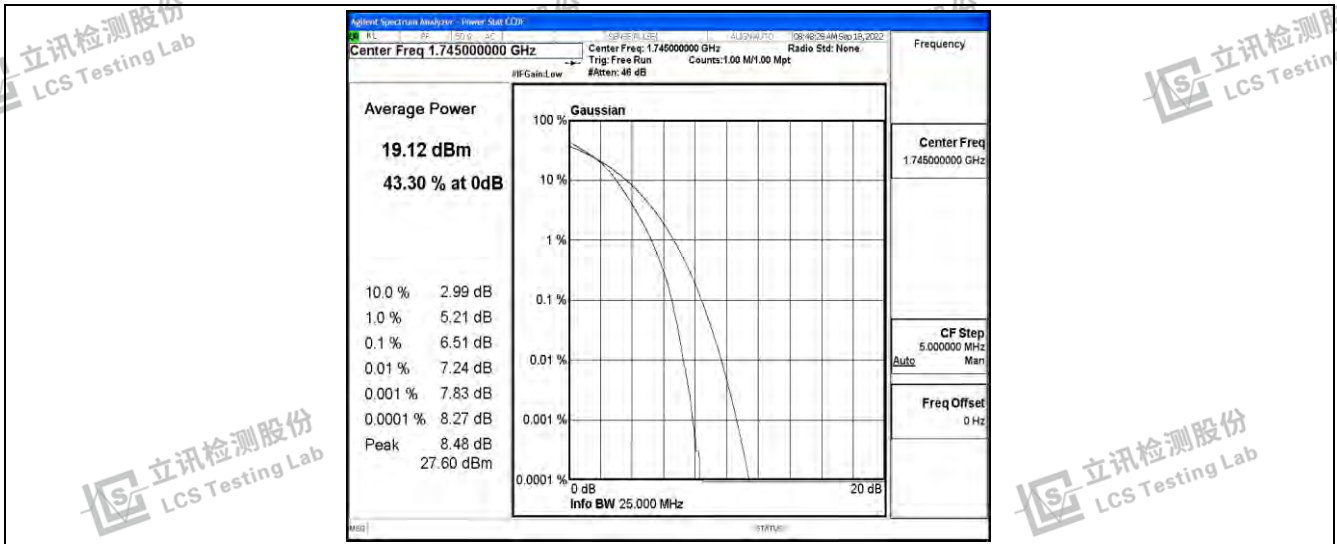

Band4-20MHz-16QAM-20300-100RB#0