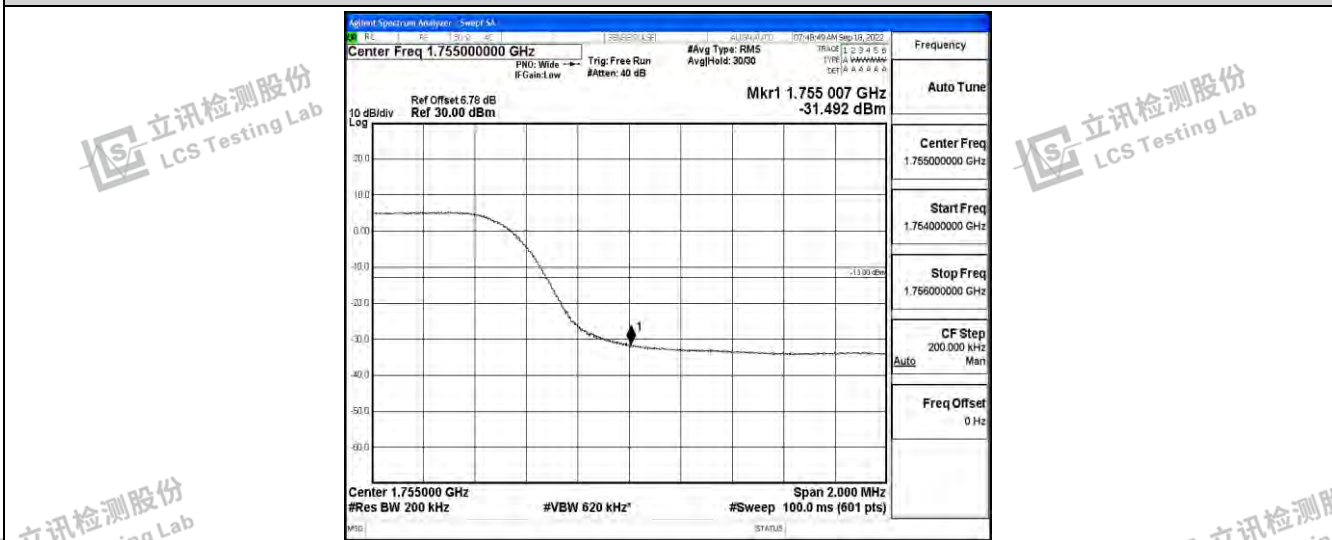

Band4-10MHz-QPSK-20350-50RB#0

Band4-10MHz-16QAM-20000-50RB#0

Shenzhen LCS Compliance Testing Laboratory Ltd.
Add: 101, 201 Bldg A & 301 Bldg C, Juji Industrial Park Yabianxueziwei, Shajing Street, Baoan District, Shenzhen, 518000, China
Tel: +(86) 0755-82591330 | E-mail: webmaster@lcs-cert.com | Web: www.lcs-cert.com
Scan code to check authenticity