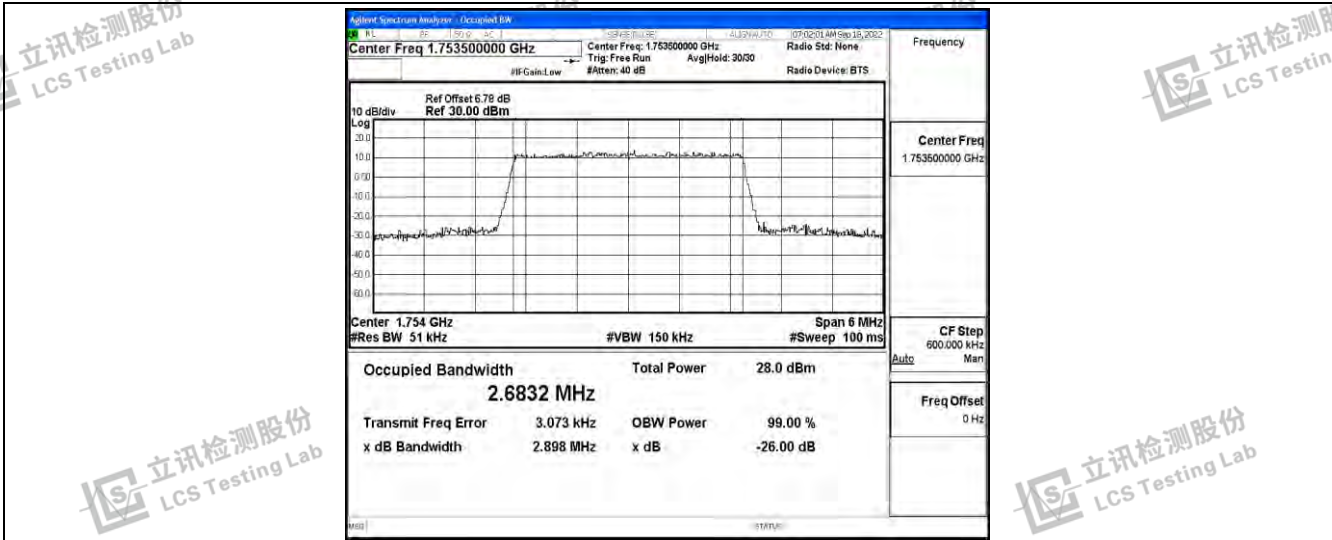

Band4-3MHz-QPSK-20385-15RB#0

Band4-3MHz-16QAM-19965-15RB#0