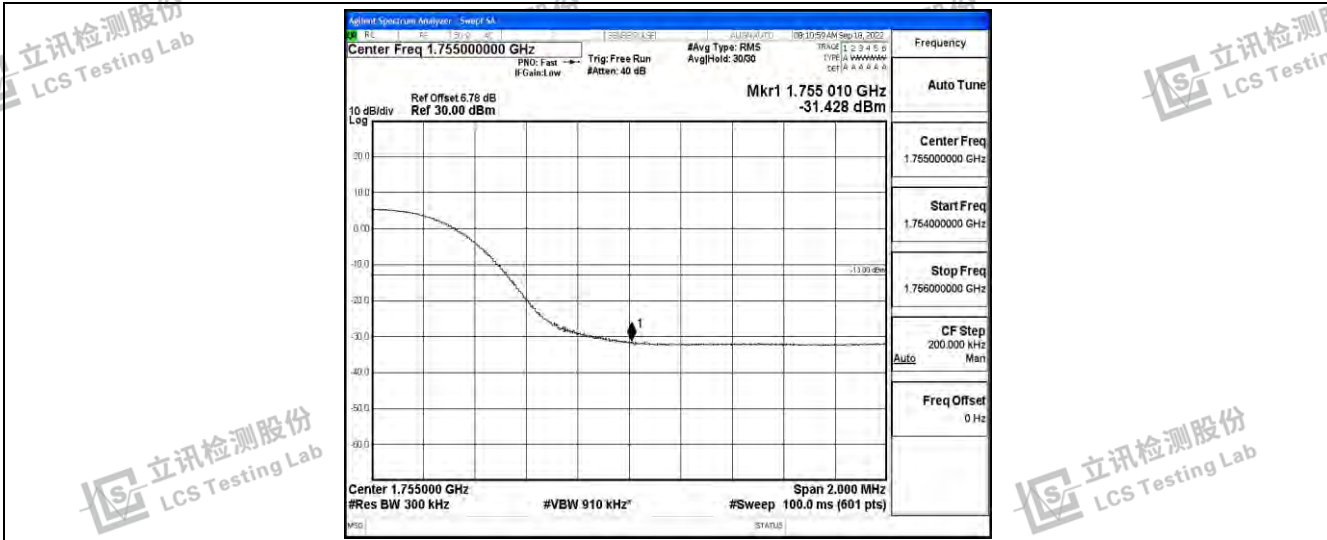

Band4-10MHz-16QAM-20350-50RB#0

Band4-15MHz-QPSK-20025-75RB#0

Band4-15MHz-QPSK-20325-75RB#0

Shenzhen LCS Compliance Testing Laboratory Ltd.  
 Add: 101, 201 Bldg A & 301 Bldg C, Juji Industrial Park Yabianxueziwei, Shajing Street, Baoan District, Shenzhen, 518000, China  
 Tel: +(86) 0755-82591330 | E-mail: webmaster@lcs-cert.com | Web: www.lcs-cert.com  
 Scan code to check authenticity