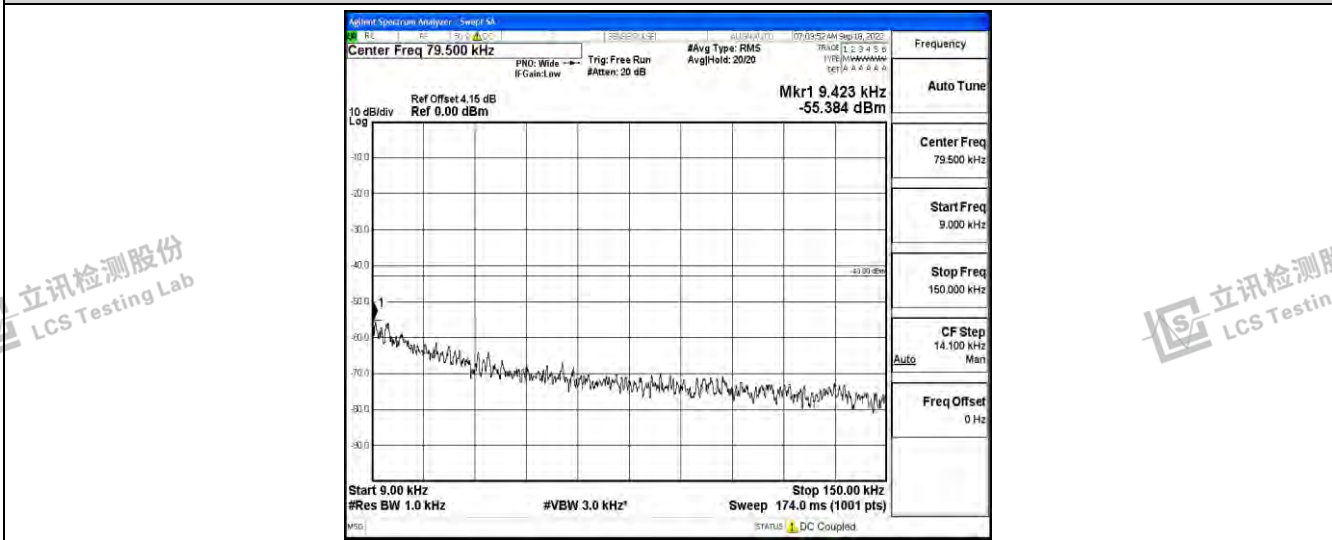

Band4-3MHz-QPSK-19965-1RB#0-Range1:0.009~0.15MHz

Band4-3MHz-QPSK-19965-1RB#0-Range2:0.15~30MHz