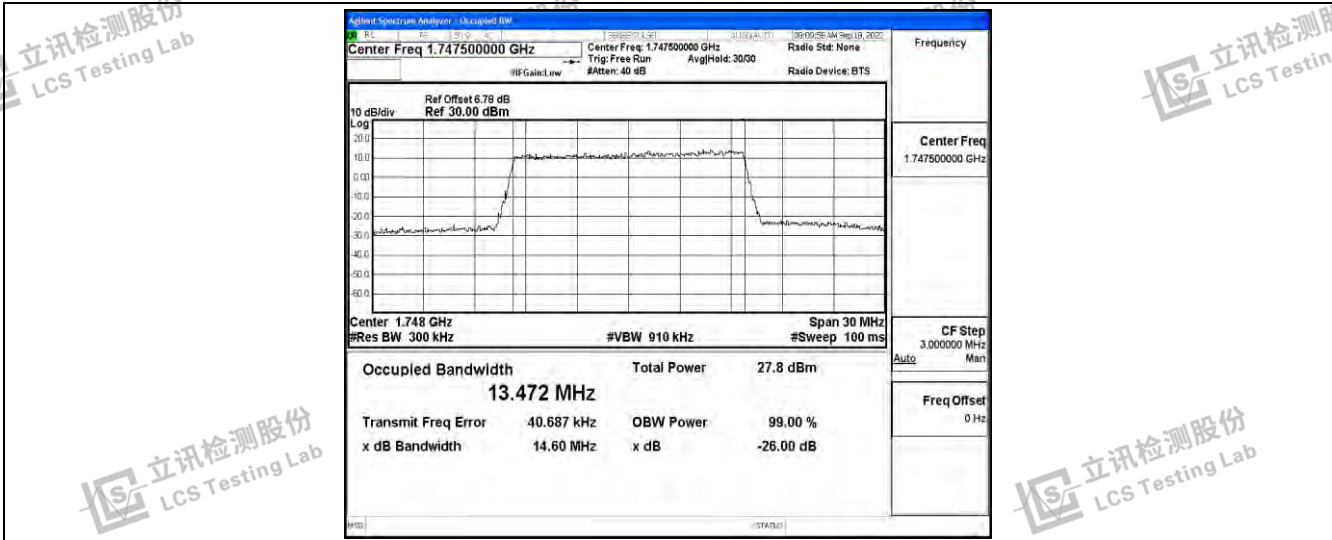

Band4-15MHz-16QAM-20325-75RB#0

Band4-20MHz-QPSK-20050-100RB#0