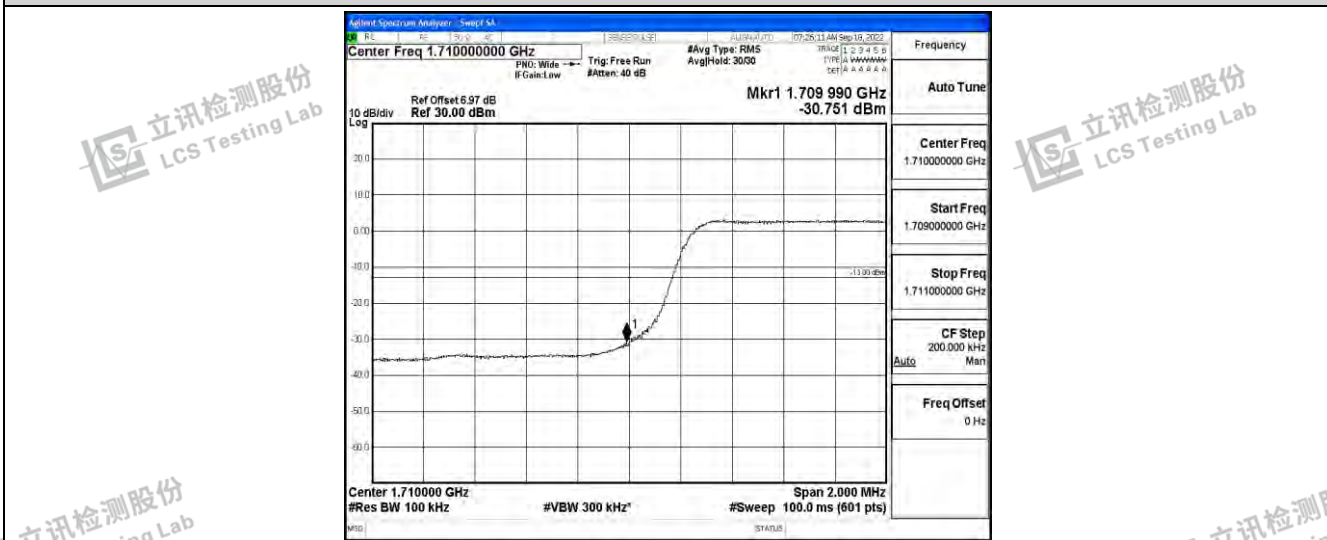

Band4-5MHz-16QAM-19975-25RB#0

Band4-5MHz-16QAM-20375-25RB#0

Shenzhen LCS Compliance Testing Laboratory Ltd.
Add: 101, 201 Bldg A & 301 Bldg C, Juji Industrial Park Yabianxueziwei, Shajing Street, Baoan District, Shenzhen, 518000, China
Tel: +(86) 0755-82591330 | E-mail: webmaster@lcs-cert.com | Web: www.lcs-cert.com
Scan code to check authenticity