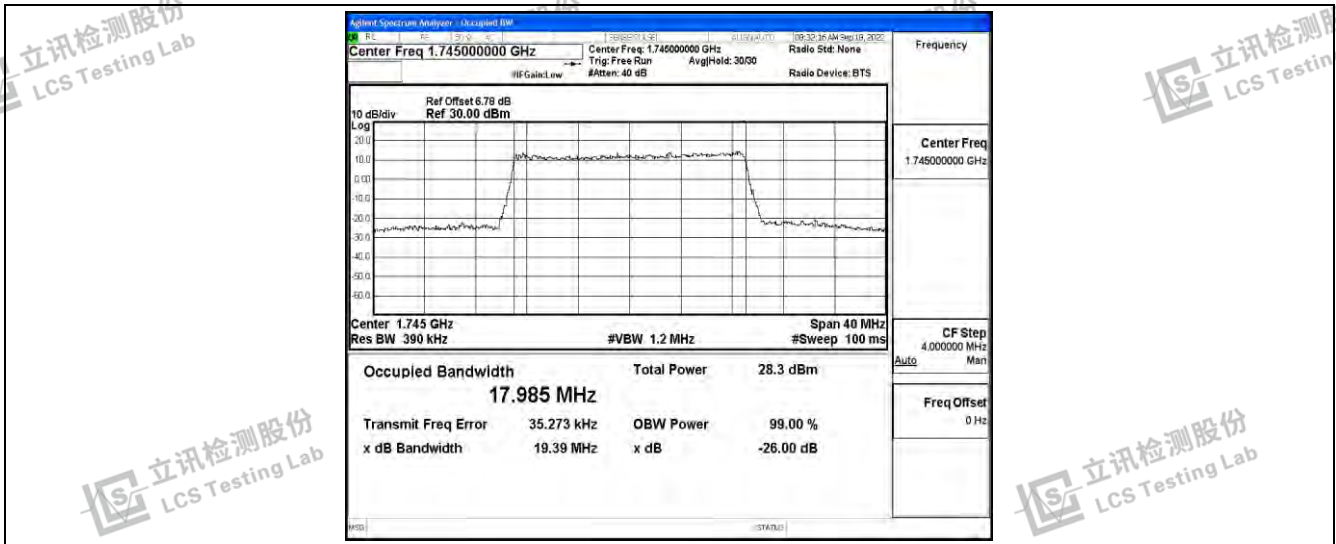

Band4-20MHz-16QAM-20300-100RB#0

Shenzhen LCS Compliance Testing Laboratory Ltd.
Add: 101, 201 Bldg A & 301 Bldg C, Juji Industrial Park Yabianxueziwei, Shajing Street, Baoan District, Shenzhen, 518000, China
Tel: +(86) 0755-82591330 | E-mail: webmaster@lcs-cert.com | Web: www.lcs-cert.com
Scan code to check authenticity