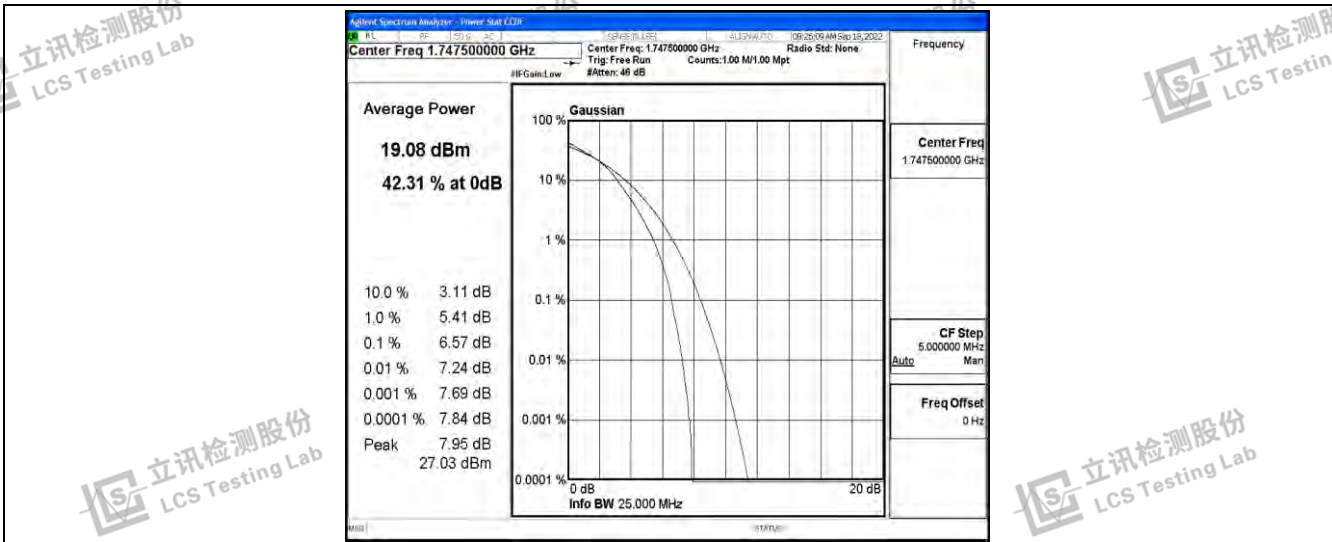

Band4-15MHz-QPSK-20175-75RB#0

Band4-15MHz-QPSK-20325-75RB#0

Band4-15MHz-16QAM-20025-75RB#0

Band4-15MHz-16QAM-20175-75RB#0

Band4-15MHz-16QAM-20325-75RB#0

Shenzhen LCS Compliance Testing Laboratory Ltd.  
 Add: 101, 201 Bldg A & 301 Bldg C, Juji Industrial Park Yabianxueziwei, Shajing Street, Baoan District, Shenzhen, 518000, China  
 Tel: +(86) 0755-82591330 | E-mail: webmaster@lcs-cert.com | Web: www.lcs-cert.com  
 Scan code to check authenticity