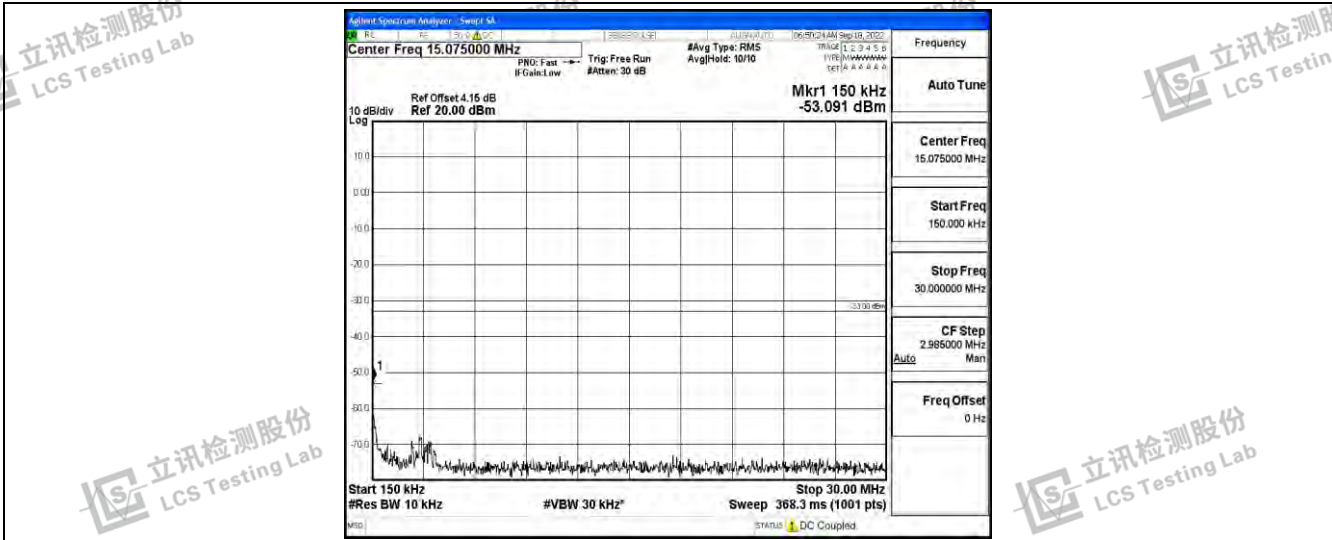

Band4-1.4MHz-16QAM-20175-1RB#0-Range5:10000~20000MHz

Band4-1.4MHz-16QAM-20393-1RB#0-Range1:0.009~0.15MHz

Band4-1.4MHz-16QAM-20393-1RB#0-Range2:0.15~30MHz

Shenzhen LCS Compliance Testing Laboratory Ltd.  
 Add: 101, 201 Bldg A & 301 Bldg C, Juji Industrial Park Yabianxueziwei, Shajing Street, Baoan District, Shenzhen, 518000, China  
 Tel: +(86) 0755-82591330 | E-mail: webmaster@lcs-cert.com | Web: www.lcs-cert.com  
 Scan code to check authenticity