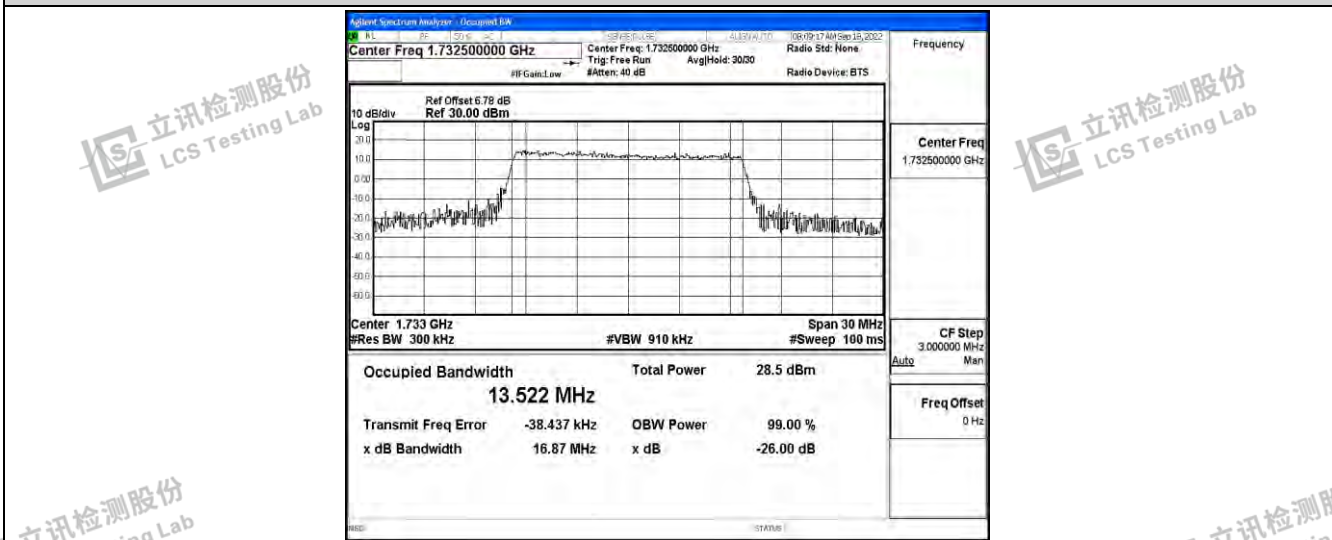

Band4-10MHz-16QAM-20000-50RB#0

Band4-10MHz-16QAM-20175-50RB#0

Band4-10MHz-16QAM-20350-50RB#0

Band4-15MHz-QPSK-20025-75RB#0

Band4-15MHz-QPSK-20175-75RB#0

Band4-15MHz-QPSK-20325-75RB#0

Shenzhen LCS Compliance Testing Laboratory Ltd.  
 Add: 101, 201 Bldg A & 301 Bldg C, Juji Industrial Park Yabianxueziwei, Shajing Street, Baoan District, Shenzhen, 518000, China  
 Tel: +(86) 0755-82591330 | E-mail: webmaster@lcs-cert.com | Web: www.lcs-cert.com  
 Scan code to check authenticity