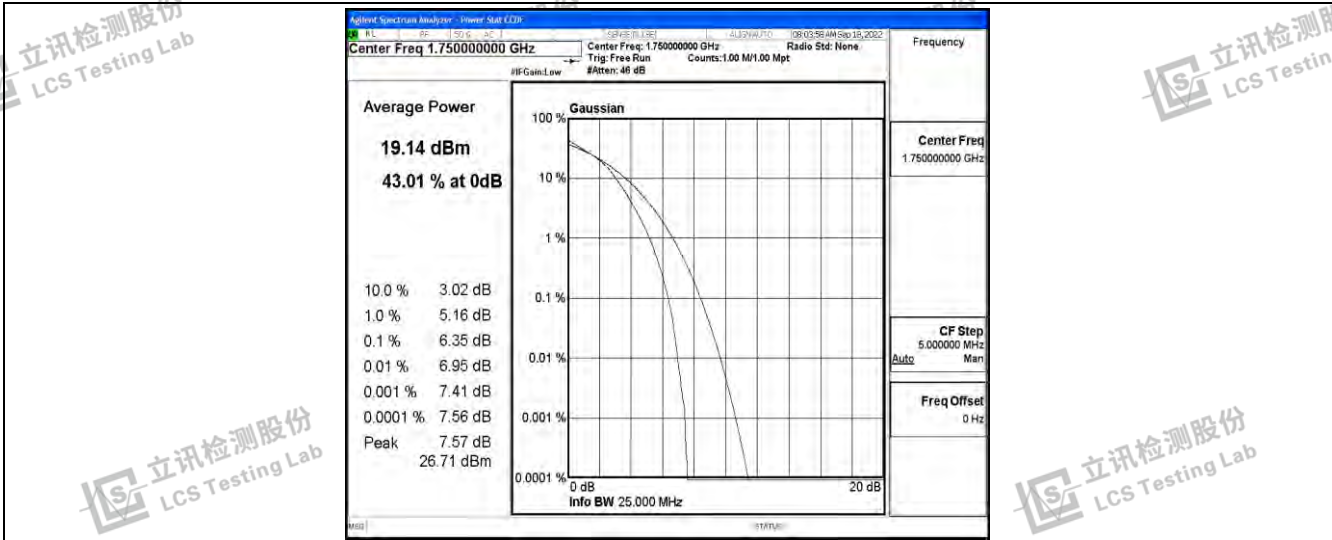

Band4-10MHz-16QAM-20350-50RB#0

Band4-15MHz-QPSK-20025-75RB#0