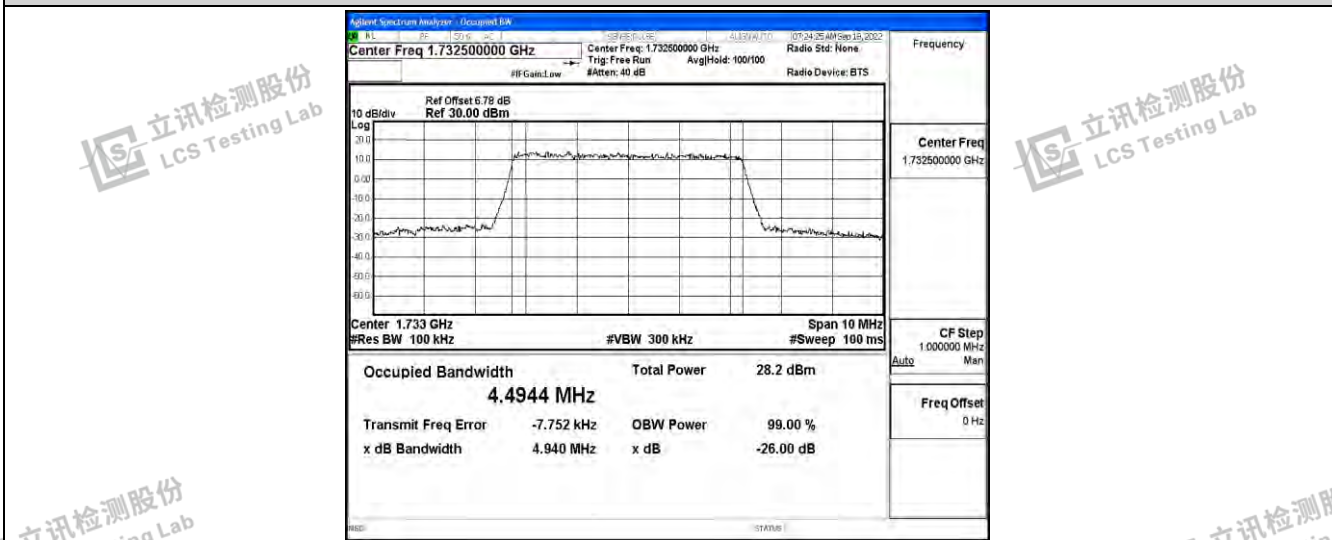

Band4-5MHz-QPSK-20175-25RB#0

Band4-5MHz-QPSK-20375-25RB#0