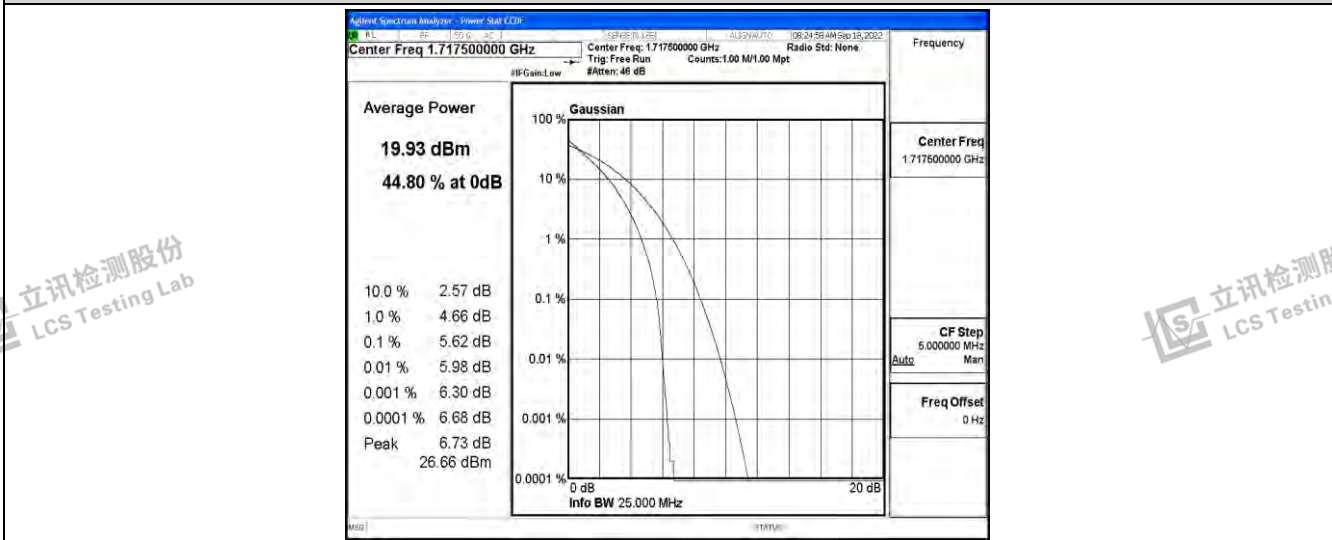

Band4-15MHz-QPSK-20175-75RB#0

Band4-15MHz-QPSK-20325-75RB#0

Band4-15MHz-16QAM-20025-75RB#0

Band4-15MHz-16QAM-20175-75RB#0

Band4-15MHz-16QAM-20325-75RB#0

Shenzhen LCS Compliance Testing Laboratory Ltd.  
 Add: 101, 201 Bldg A & 301 Bldg C, Juji Industrial Park Yabianxueziwei, Shajing Street, Baoan District, Shenzhen, 518000, China  
 Tel: +(86) 0755-82591330 | E-mail: webmaster@lcs-cert.com | Web: www.lcs-cert.com  
 Scan code to check authenticity