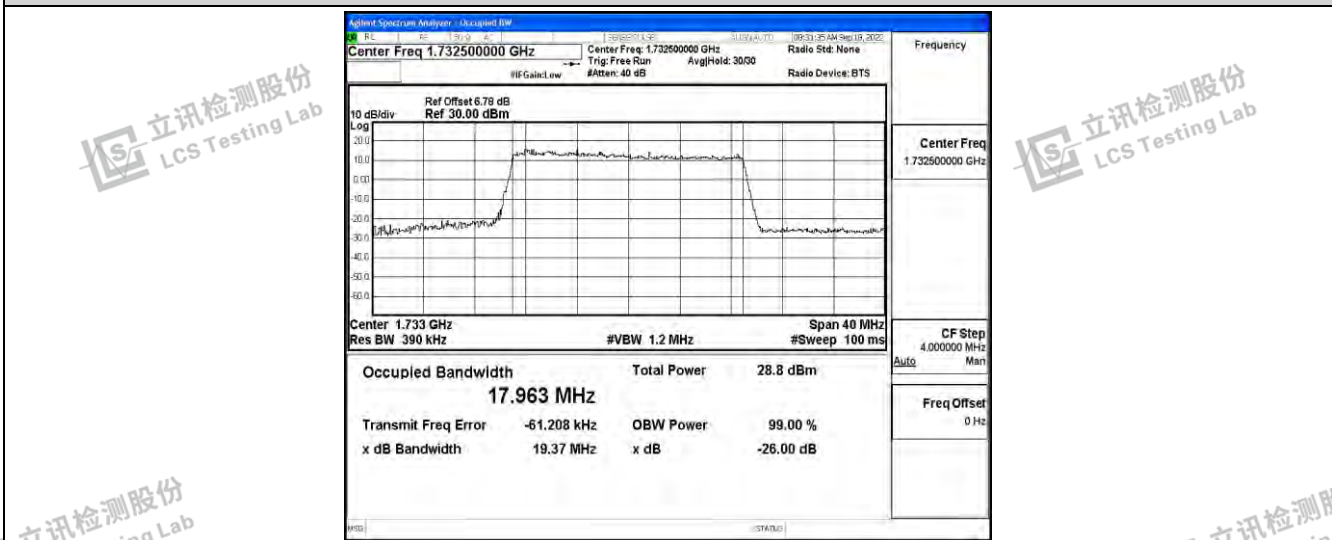

Band4-20MHz-QPSK-20175-100RB#0

Band4-20MHz-QPSK-20300-100RB#0