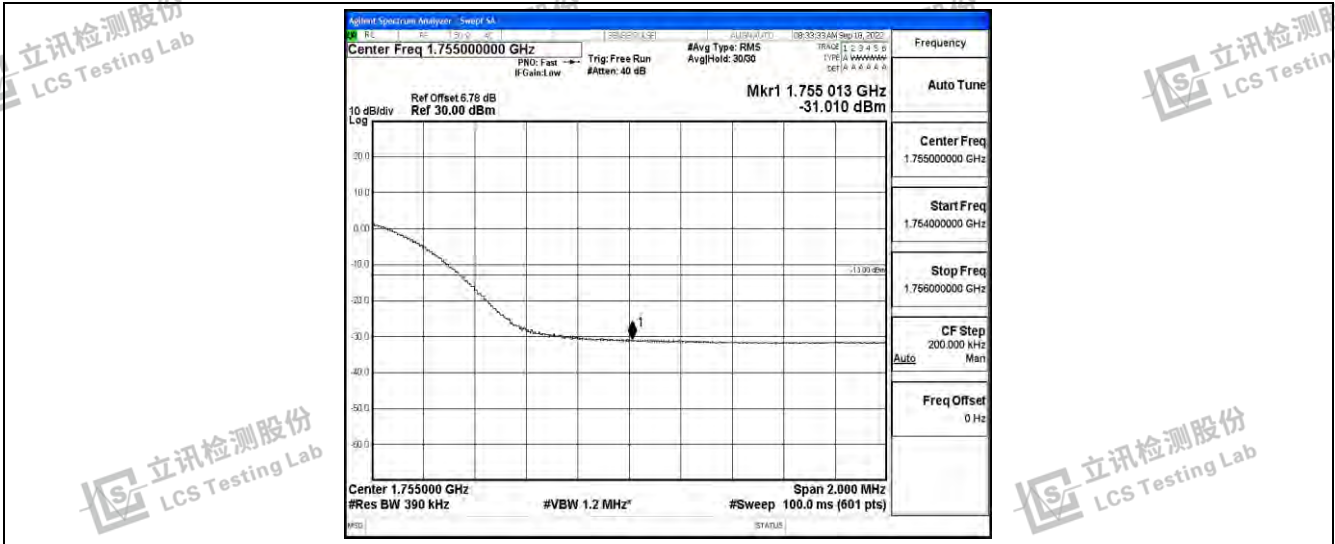

Band4-20MHz-QPSK-20300-100RB#0

Band4-20MHz-16QAM-20050-100RB#0

Band4-20MHz-16QAM-20300-100RB#0

Shenzhen LCS Compliance Testing Laboratory Ltd.  
 Add: 101, 201 Bldg A & 301 Bldg C, Juji Industrial Park Yabianxueziwei, Shajing Street, Baoan District, Shenzhen, 518000, China  
 Tel: +(86) 0755-82591330 | E-mail: webmaster@lcs-cert.com | Web: www.lcs-cert.com  
 Scan code to check authenticity