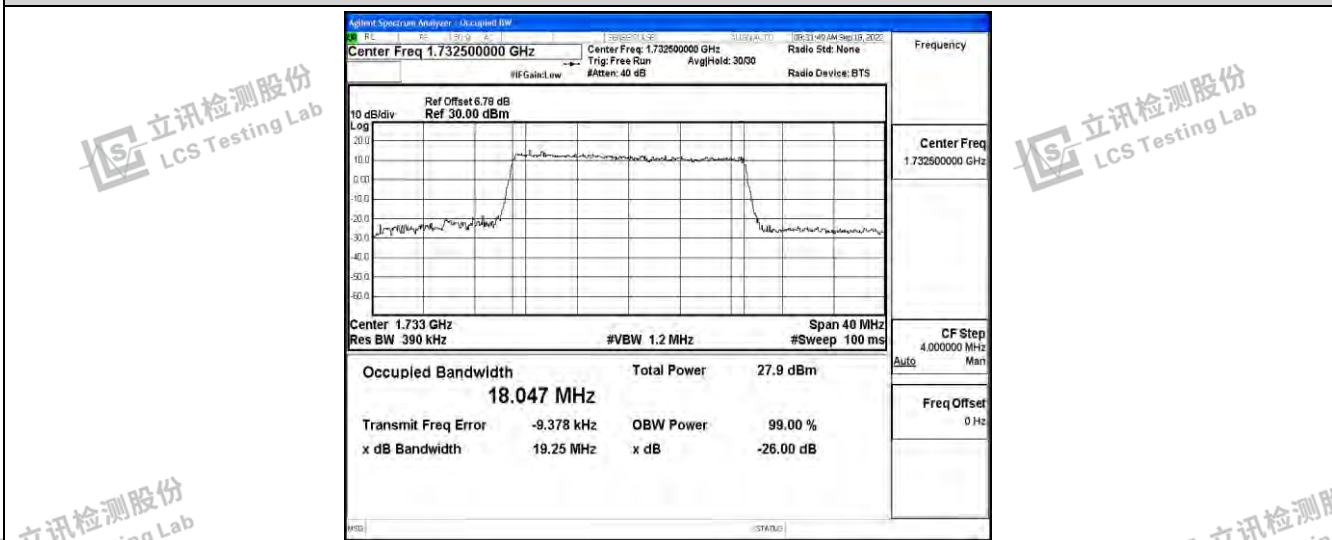

Band4-20MHz-16QAM-20175-100RB#0

Band4-20MHz-16QAM-20300-100RB#0