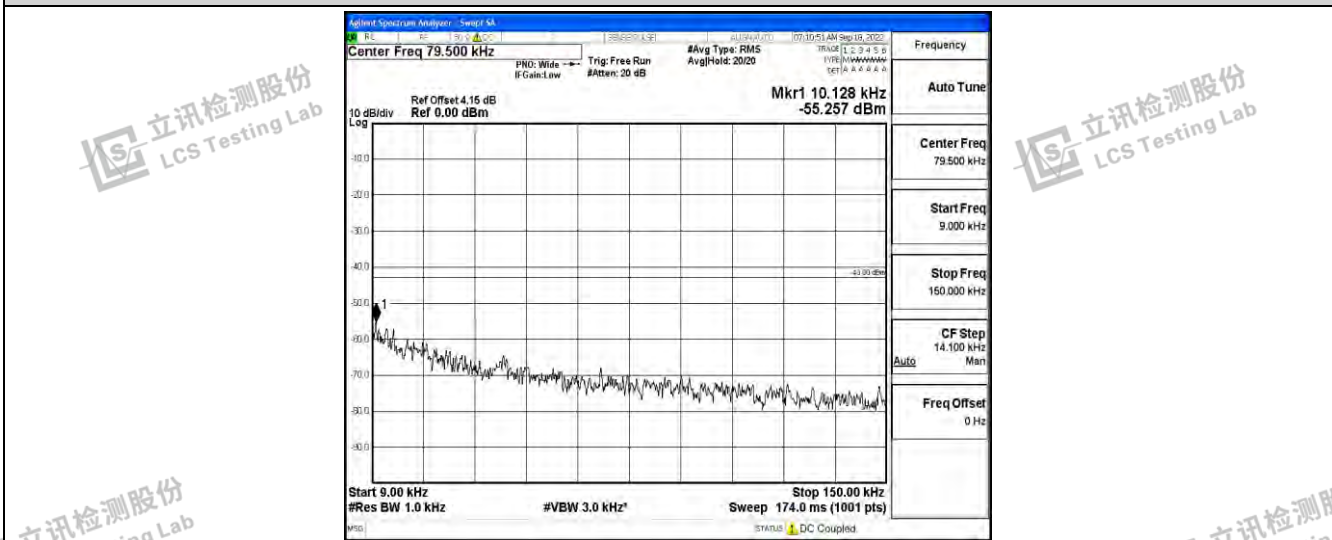

Band4-3MHz-QPSK-20385-1RB#0-Range1:0.009~0.15MHz

Band4-3MHz-QPSK-20385-1RB#0-Range2:0.15~30MHz

Shenzhen LCS Compliance Testing Laboratory Ltd.
Add: 101, 201 Bldg A & 301 Bldg C, Juji Industrial Park Yabianxueziwei, Shajing Street, Baoan District, Shenzhen, 518000, China
Tel: +(86) 0755-82591330 | E-mail: webmaster@lcs-cert.com | Web: www.lcs-cert.com
Scan code to check authenticity