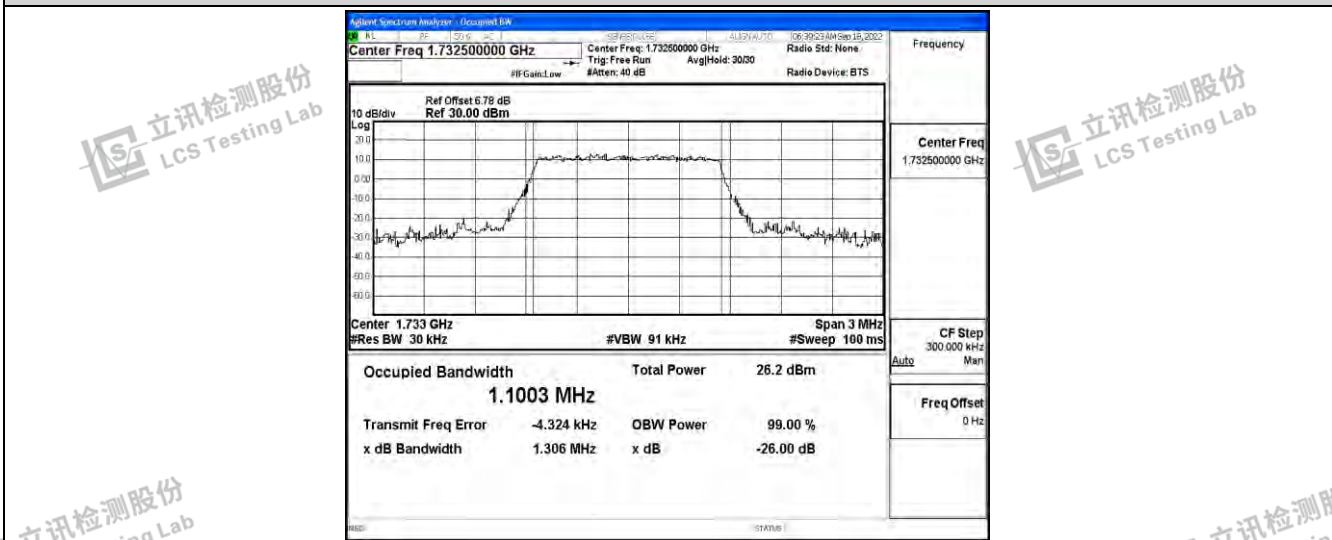

立讯检测股份  
LCS Testing Lab

立讯检测股份  
LCS Testing Lab

立讯检测股份  
LCS Testing Lab

Band4-1.4MHz-16QAM-19957-6RB#0

Band4-1.4MHz-16QAM-20175-6RB#0

Band4-1.4MHz-16QAM-20393-6RB#0

Shenzhen LCS Compliance Testing Laboratory Ltd.  
 Add: 101, 201 Bldg A & 301 Bldg C, Juji Industrial Park Yabianxueziwei, Shajing Street, Baoan District, Shenzhen, 518000, China  
 Tel: +(86) 0755-82591330 | E-mail: webmaster@lcs-cert.com | Web: www.lcs-cert.com  
 Scan code to check authenticity