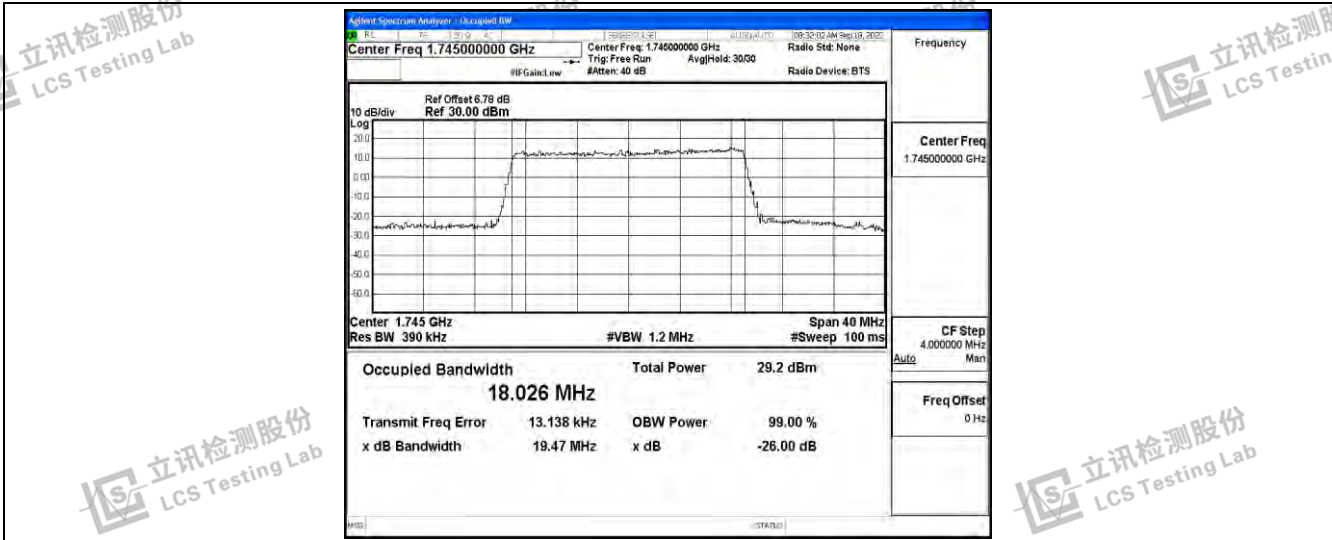

Band4-20MHz-QPSK-20300-100RB#0

Band4-20MHz-16QAM-20050-100RB#0