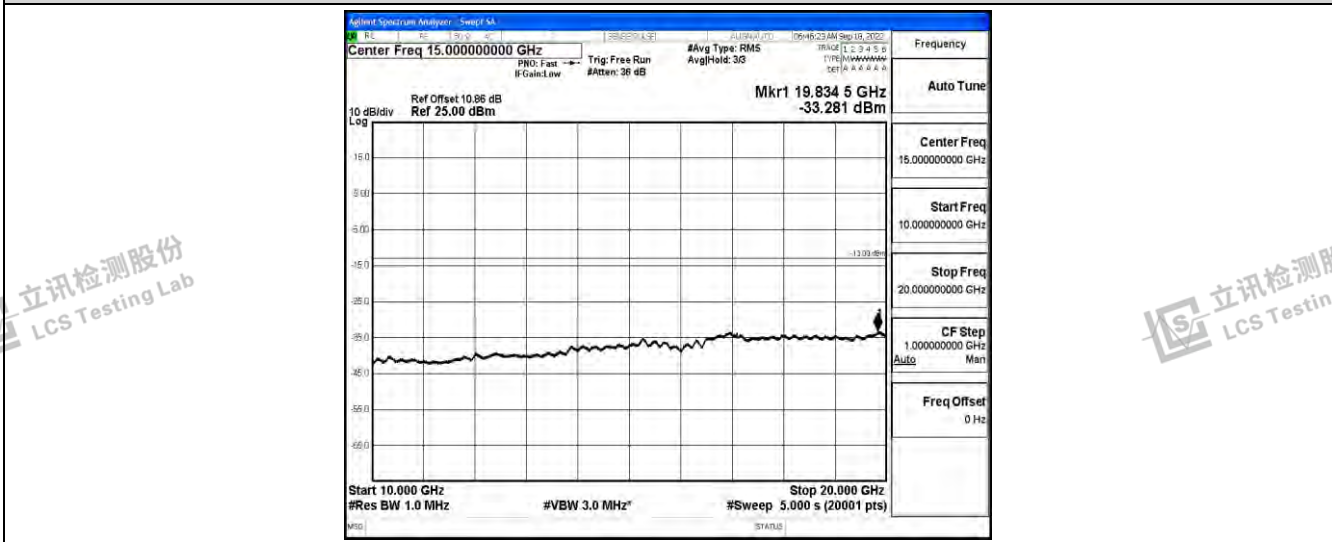

Band4-1.4MHz-QPSK-20175-1RB#0-Range5:10000~20000MHz

Band4-1.4MHz-QPSK-20393-1RB#0-Range1:0.009~0.15MHz