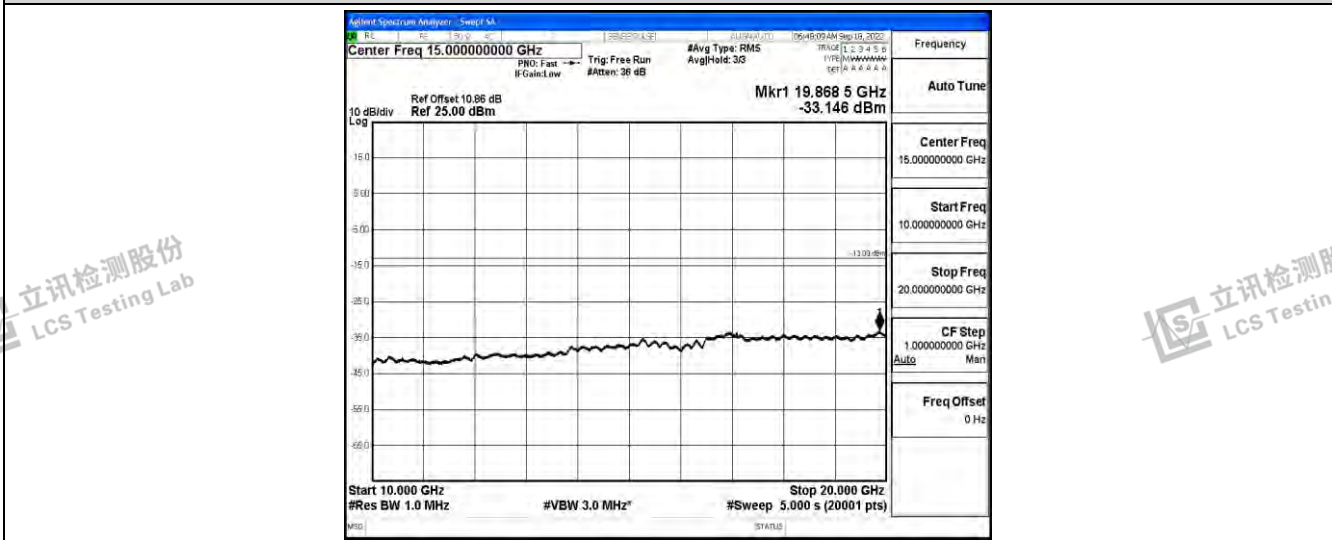

Band4-1.4MHz-16QAM-20175-1RB#0-Range5:10000~20000MHz

Band4-1.4MHz-16QAM-20393-1RB#0-Range1:0.009~0.15MHz