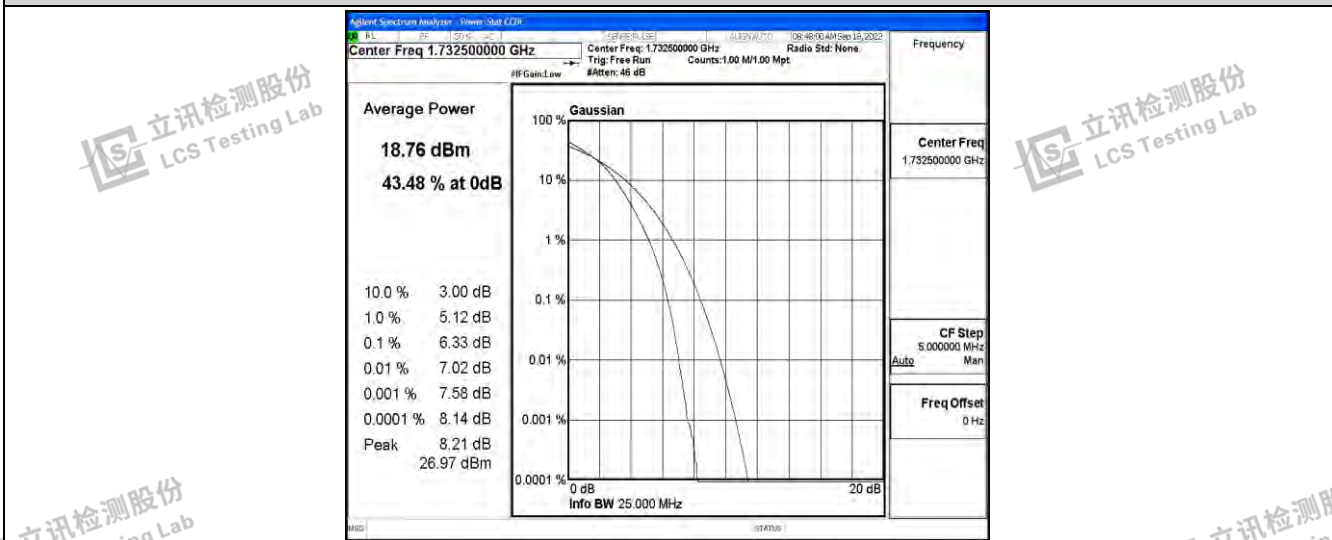

Band4-20MHz-16QAM-20175-100RB#0

Band4-20MHz-16QAM-20300-100RB#0