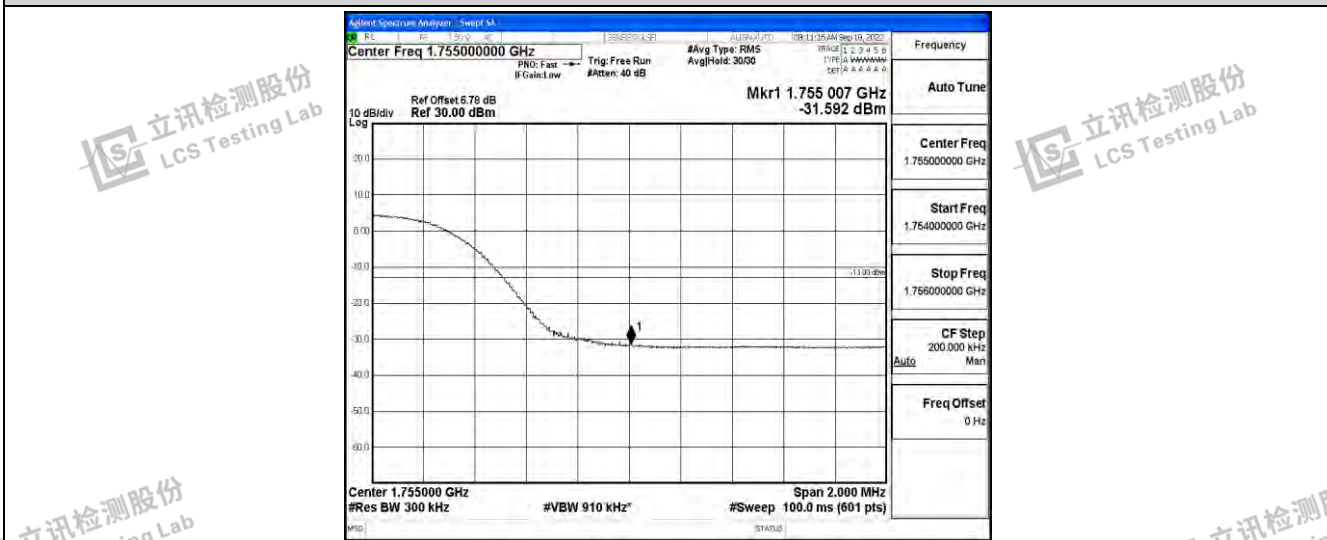

Band4-15MHz-16QAM-20325-75RB#0

Band4-20MHz-QPSK-20050-100RB#0

Shenzhen LCS Compliance Testing Laboratory Ltd.
Add: 101, 201 Bldg A & 301 Bldg C, Juji Industrial Park Yabianxueziwei, Shajing Street, Baoan District, Shenzhen, 518000, China
Tel: +(86) 0755-82591330 | E-mail: webmaster@lcs-cert.com | Web: www.lcs-cert.com
Scan code to check authenticity