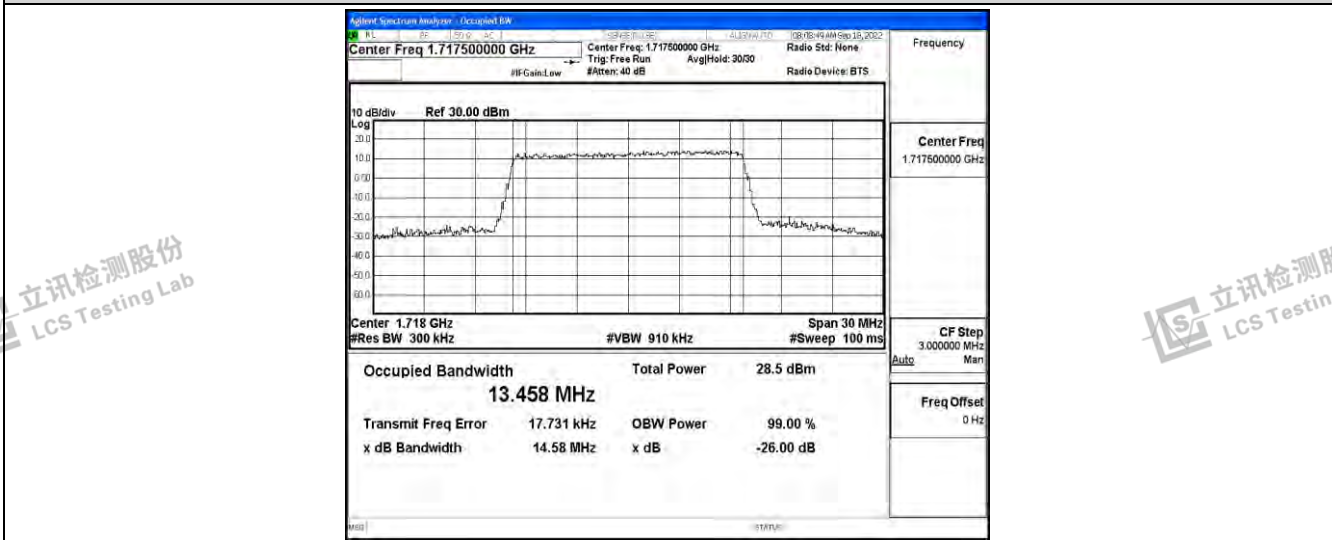

Band4-10MHz-16QAM-20000-50RB#0

Band4-10MHz-16QAM-20175-50RB#0

Band4-10MHz-16QAM-20350-50RB#0

Band4-15MHz-QPSK-20025-75RB#0

Band4-15MHz-QPSK-20175-75RB#0

Band4-15MHz-QPSK-20325-75RB#0

Shenzhen LCS Compliance Testing Laboratory Ltd.  
 Add: 101, 201 Bldg A & 301 Bldg C, Juji Industrial Park Yabianxueziwei, Shajing Street, Baoan District, Shenzhen, 518000, China  
 Tel: +(86) 0755-82591330 | E-mail: webmaster@lcs-cert.com | Web: www.lcs-cert.com  
 Scan code to check authenticity