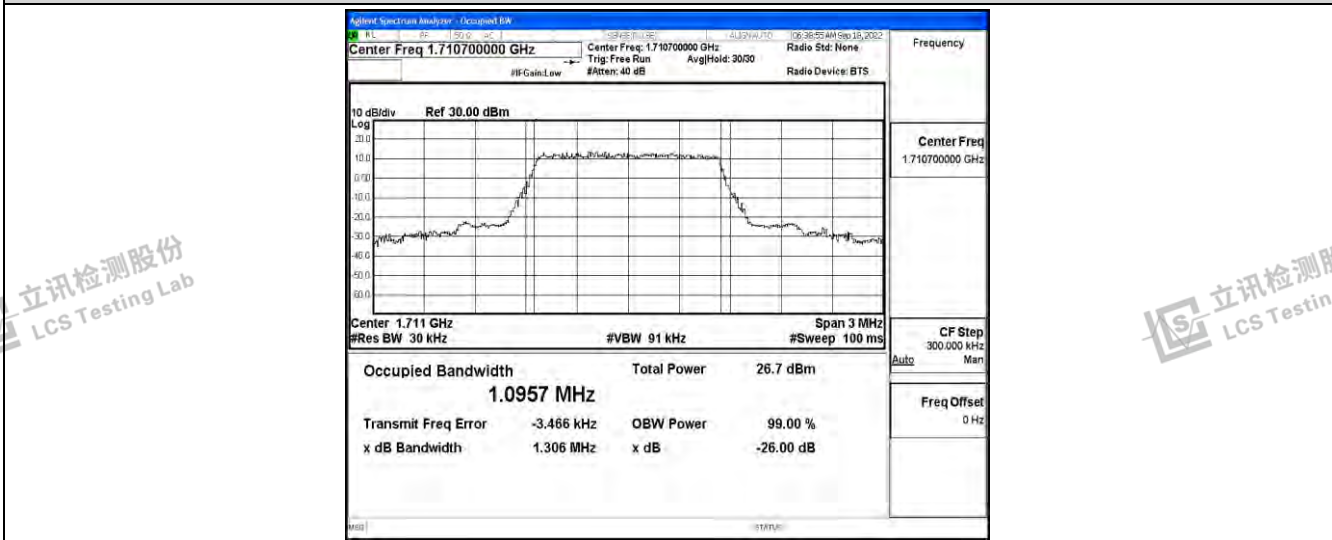

立讯检测股份  
LCS Testing Lab

立讯检测股份  
LCS Testing Lab

立讯检测股份  
LCS Testing Lab

Band4-1.4MHz-16QAM-19957-6RB#0

Band4-1.4MHz-16QAM-20175-6RB#0

Band4-1.4MHz-16QAM-20393-6RB#0

Shenzhen LCS Compliance Testing Laboratory Ltd.  
 Add: 101, 201 Bldg A & 301 Bldg C, Juji Industrial Park Yabianxueziwei, Shajing Street, Baoan District, Shenzhen, 518000, China  
 Tel: +(86) 0755-82591330 | E-mail: webmaster@lcs-cert.com | Web: www.lcs-cert.com  
 Scan code to check authenticity