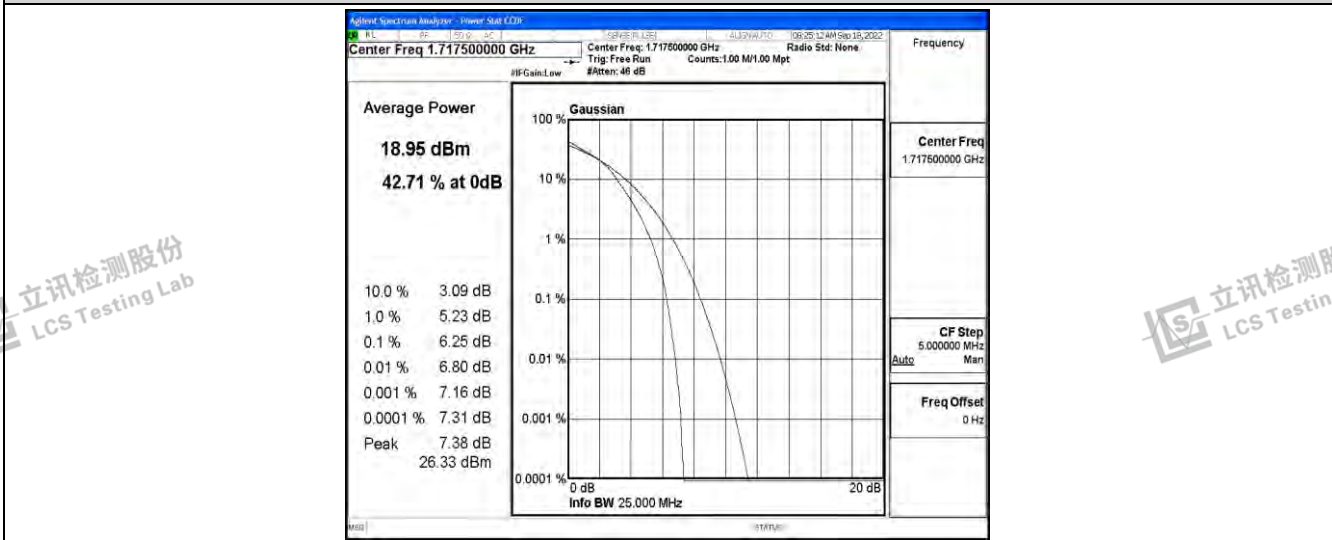

Band4-15MHz-QPSK-20175-75RB#0

Band4-15MHz-QPSK-20325-75RB#0

Band4-15MHz-16QAM-20025-75RB#0

Band4-15MHz-16QAM-20175-75RB#0

Band4-15MHz-16QAM-20325-75RB#0

Shenzhen LCS Compliance Testing Laboratory Ltd.  
 Add: 101, 201 Bldg A & 301 Bldg C, Juji Industrial Park Yabianxueziwei, Shajing Street, Baoan District, Shenzhen, 518000, China  
 Tel: +(86) 0755-82591330 | E-mail: webmaster@lcs-cert.com | Web: www.lcs-cert.com  
 Scan code to check authenticity