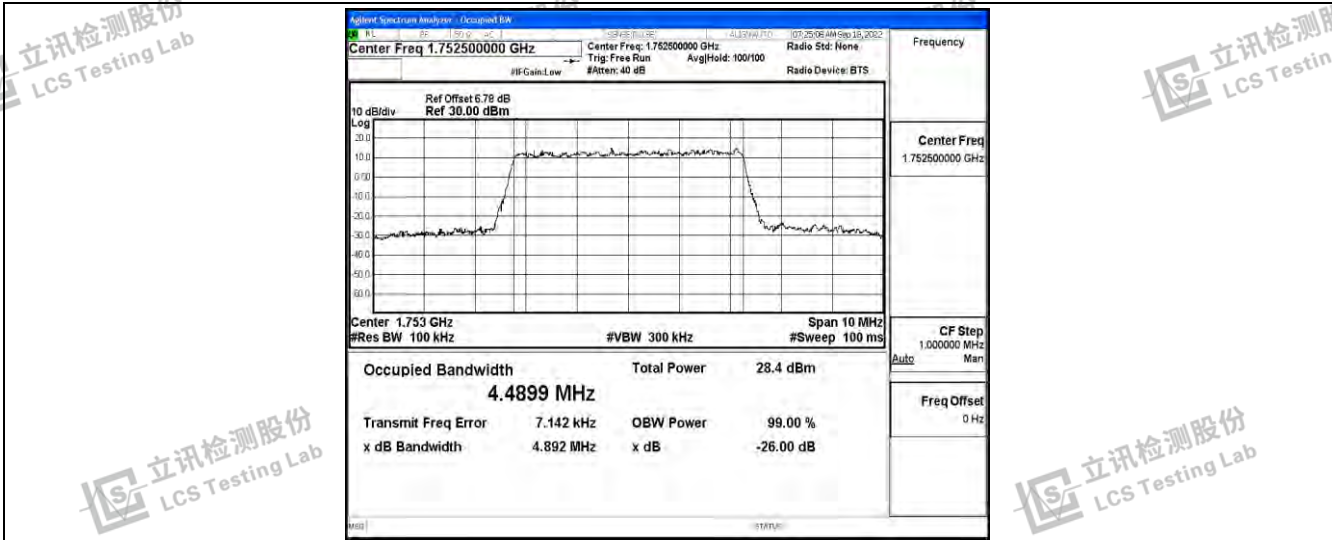

Band4-5MHz-QPSK-20375-25RB#0

Band4-5MHz-16QAM-19975-25RB#0