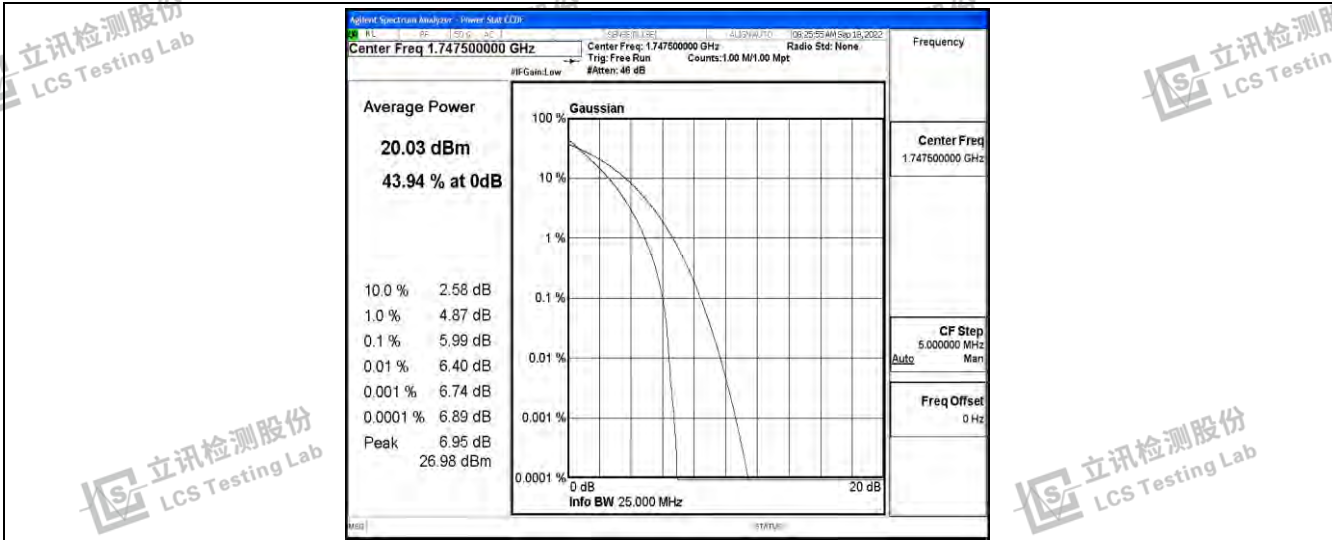

Band4-15MHz-QPSK-20175-75RB#0

Band4-15MHz-QPSK-20325-75RB#0

Band4-15MHz-16QAM-20025-75RB#0

Band4-15MHz-16QAM-20175-75RB#0

Band4-15MHz-16QAM-20325-75RB#0

Shenzhen LCS Compliance Testing Laboratory Ltd.  
 Add: 101, 201 Bldg A & 301 Bldg C, Juji Industrial Park Yabianxueziwei, Shajing Street, Baoan District, Shenzhen, 518000, China  
 Tel: +(86) 0755-82591330 | E-mail: webmaster@lcs-cert.com | Web: www.lcs-cert.com  
 Scan code to check authenticity