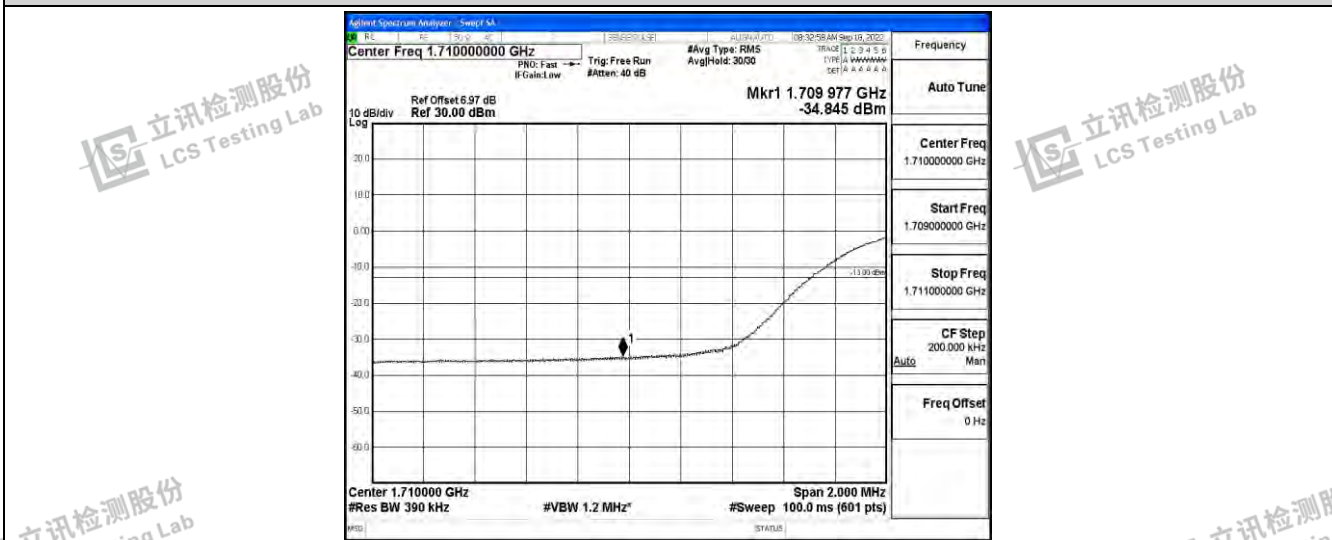

Band4-20MHz-16QAM-20050-100RB#0

Band4-20MHz-16QAM-20300-100RB#0

Shenzhen LCS Compliance Testing Laboratory Ltd.
Add: 101, 201 Bldg A & 301 Bldg C, Juji Industrial Park Yabianxueziwei, Shajing Street, Baoan District, Shenzhen, 518000, China
Tel: +(86) 0755-82591330 | E-mail: webmaster@lcs-cert.com | Web: www.lcs-cert.com
Scan code to check authenticity