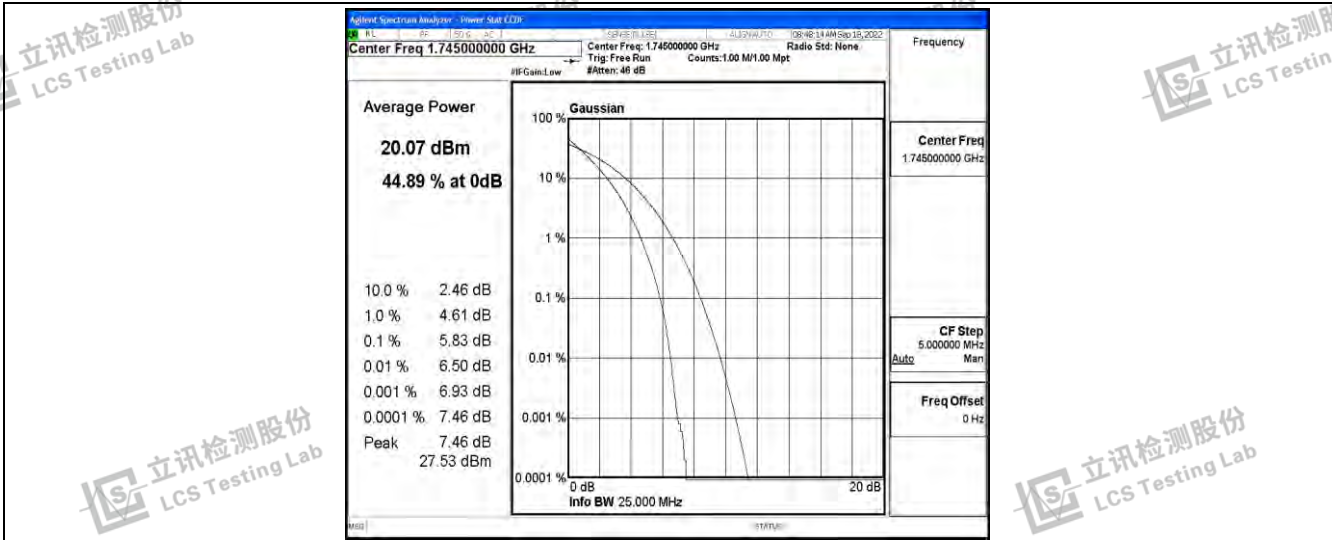

Band4-20MHz-QPSK-20300-100RB#0

Band4-20MHz-16QAM-20050-100RB#0