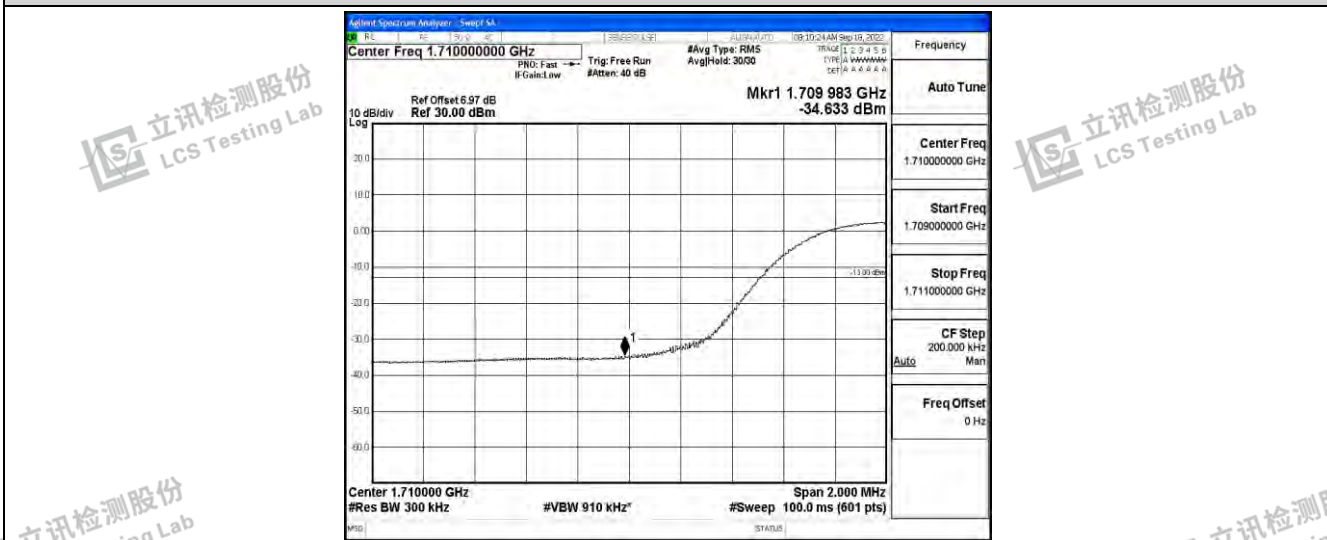

Band4-15MHz-QPSK-20025-75RB#0

Band4-15MHz-QPSK-20325-75RB#0

Shenzhen LCS Compliance Testing Laboratory Ltd.
Add: 101, 201 Bldg A & 301 Bldg C, Juji Industrial Park Yabianxueziwei, Shajing Street, Baoan District, Shenzhen, 518000, China
Tel: +(86) 0755-82591330 | E-mail: webmaster@lcs-cert.com | Web: www.lcs-cert.com
Scan code to check authenticity