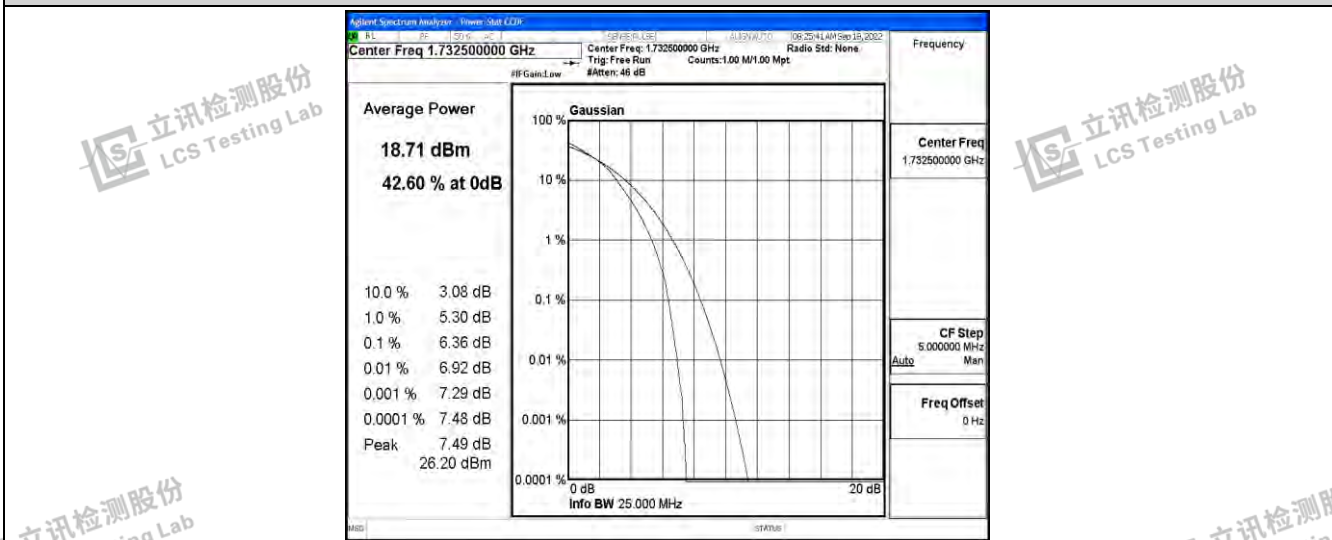

Band4-15MHz-QPSK-20175-75RB#0

Band4-15MHz-QPSK-20325-75RB#0

Band4-15MHz-16QAM-20025-75RB#0

Band4-15MHz-16QAM-20175-75RB#0

Band4-15MHz-16QAM-20325-75RB#0

Shenzhen LCS Compliance Testing Laboratory Ltd.  
 Add: 101, 201 Bldg A & 301 Bldg C, Juji Industrial Park Yabianxueziwei, Shajing Street, Baoan District, Shenzhen, 518000, China  
 Tel: +(86) 0755-82591330 | E-mail: webmaster@lcs-cert.com | Web: www.lcs-cert.com  
 Scan code to check authenticity