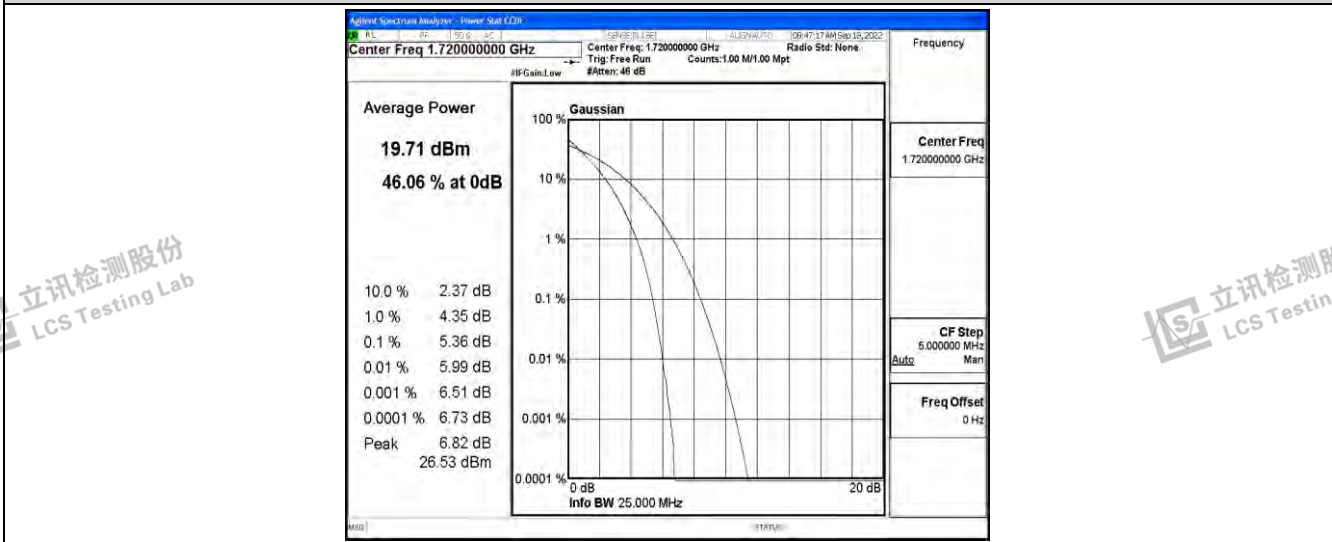

Band4-20MHz-QPSK-20050-100RB#0

Band4-20MHz-QPSK-20175-100RB#0