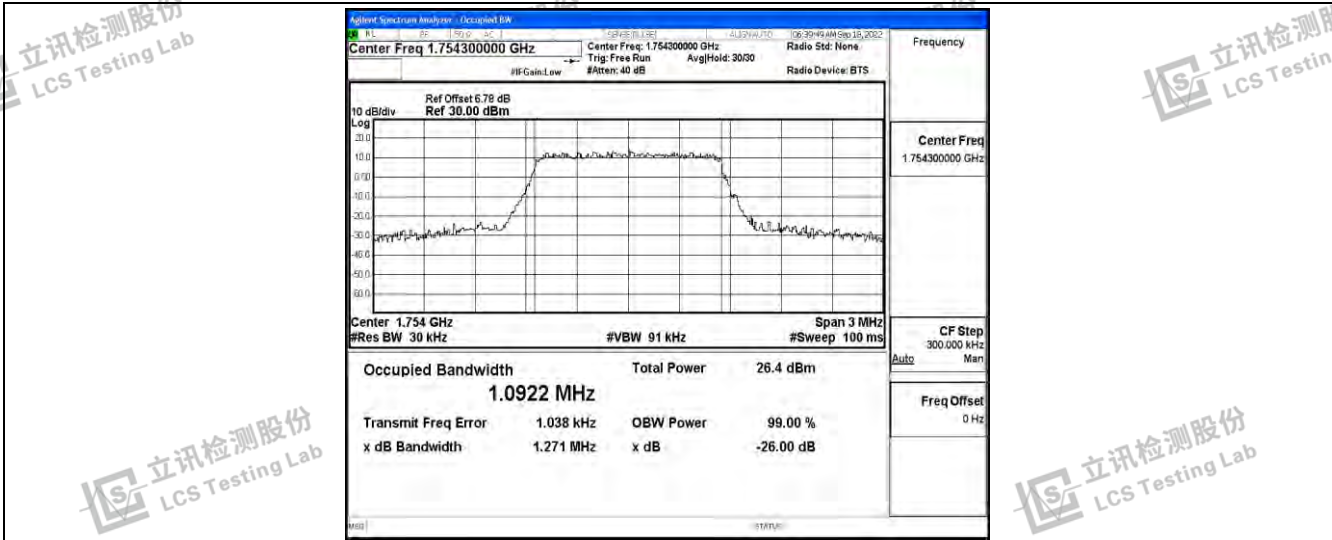

立讯检测股份  
LCS Testing Lab

立讯检测股份  
LCS Testing Lab

立讯检测股份  
LCS Testing Lab

Band4-1.4MHz-16QAM-19957-6RB#0

Band4-1.4MHz-16QAM-20175-6RB#0

Band4-1.4MHz-16QAM-20393-6RB#0

Shenzhen LCS Compliance Testing Laboratory Ltd.  
 Add: 101, 201 Bldg A & 301 Bldg C, Juji Industrial Park Yabianxueziwei, Shajing Street, Baoan District, Shenzhen, 518000, China  
 Tel: +(86) 0755-82591330 | E-mail: webmaster@lcs-cert.com | Web: www.lcs-cert.com  
 Scan code to check authenticity