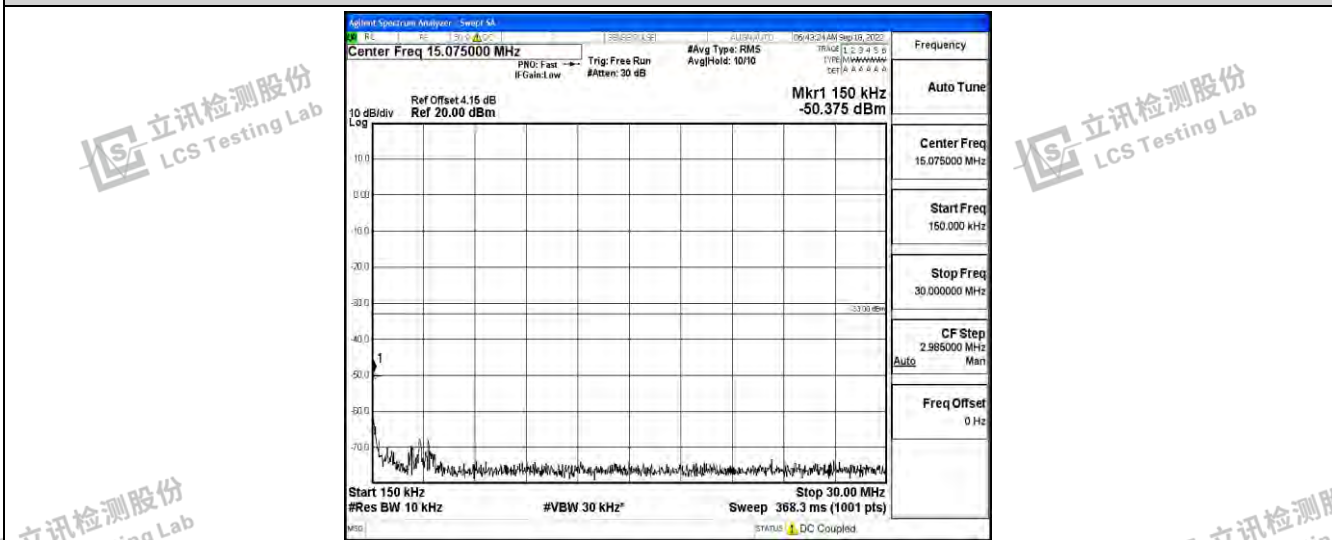

Band4-1.4MHz-QPSK-20393-1RB#0-Range5:10000~20000MHz

Band4-1.4MHz-16QAM-19957-1RB#0-Range1:0.009~0.15MHz

Band4-1.4MHz-16QAM-19957-1RB#0-Range2:0.15~30MHz

Band4-1.4MHz-16QAM-19957-1RB#0-Range3:30~1000MHz

Shenzhen LCS Compliance Testing Laboratory Ltd.  
 Add: 101, 201 Bldg A & 301 Bldg C, Juji Industrial Park Yabianxueziwei, Shajing Street, Baoan District, Shenzhen, 518000, China  
 Tel: +(86) 0755-82591330 | E-mail: webmaster@lcs-cert.com | Web: www.lcs-cert.com  
 Scan code to check authenticity