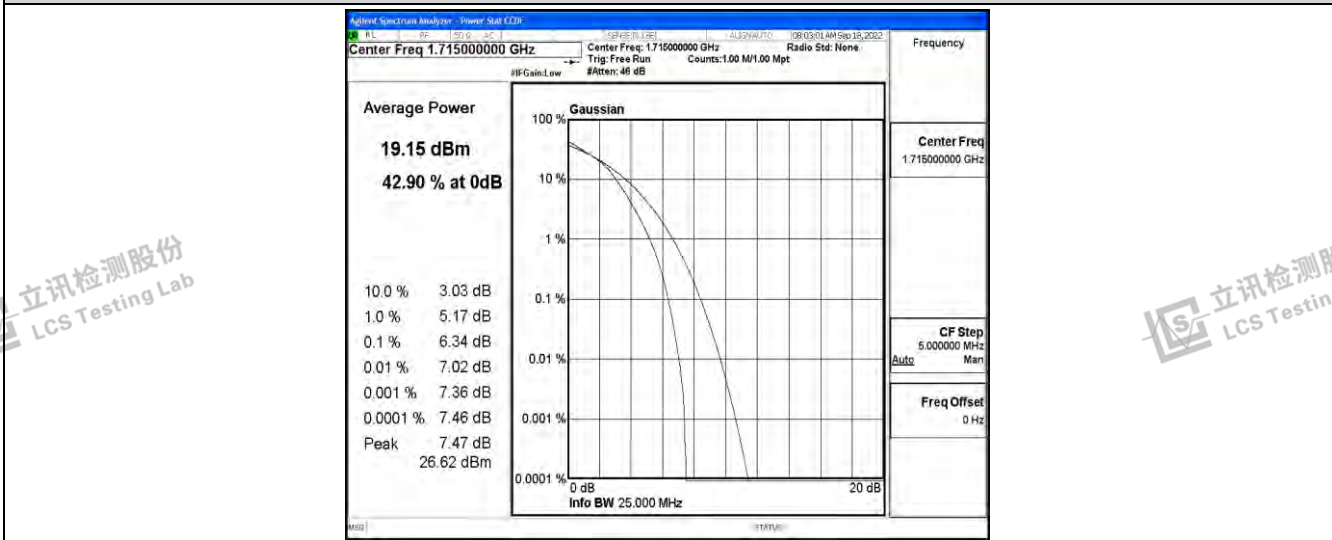

Band4-10MHz-16QAM-20000-50RB#0

Band4-10MHz-16QAM-20175-50RB#0