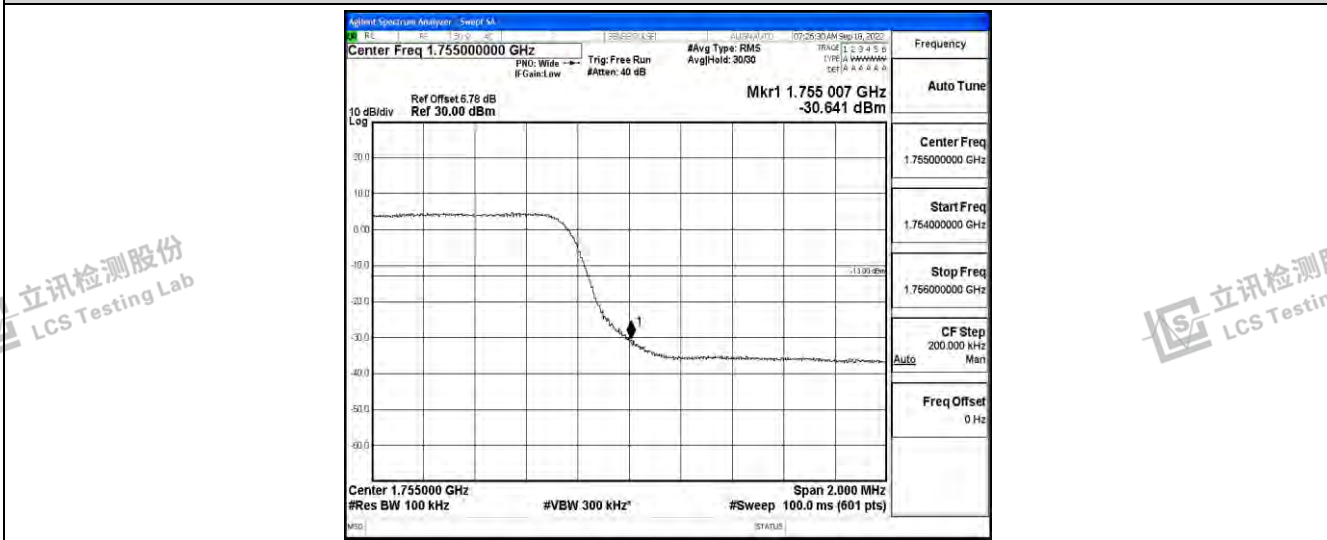

Band4-5MHz-QPSK-20375-25RB#0

Band4-5MHz-16QAM-19975-25RB#0