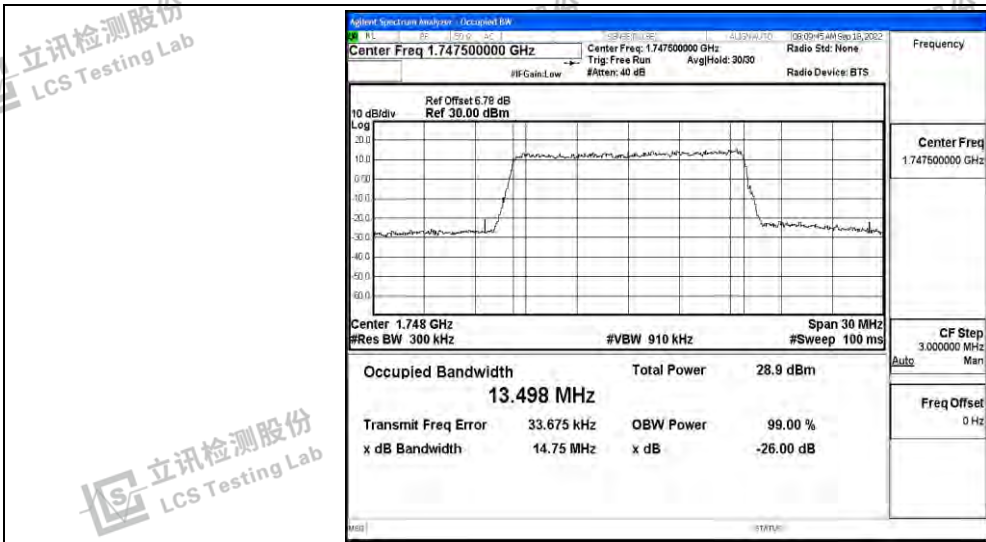

Band4-10MHz-16QAM-20000-50RB#0

Band4-10MHz-16QAM-20175-50RB#0

Band4-10MHz-16QAM-20350-50RB#0

Band4-15MHz-QPSK-20025-75RB#0

Band4-15MHz-QPSK-20175-75RB#0

Band4-15MHz-QPSK-20325-75RB#0

Shenzhen LCS Compliance Testing Laboratory Ltd.  
 Add: 101, 201 Bldg A & 301 Bldg C, Juji Industrial Park Yabianxueziwei, Shajing Street, Baoan District, Shenzhen, 518000, China  
 Tel: +(86) 0755-82591330 | E-mail: webmaster@lcs-cert.com | Web: www.lcs-cert.com  
 Scan code to check authenticity