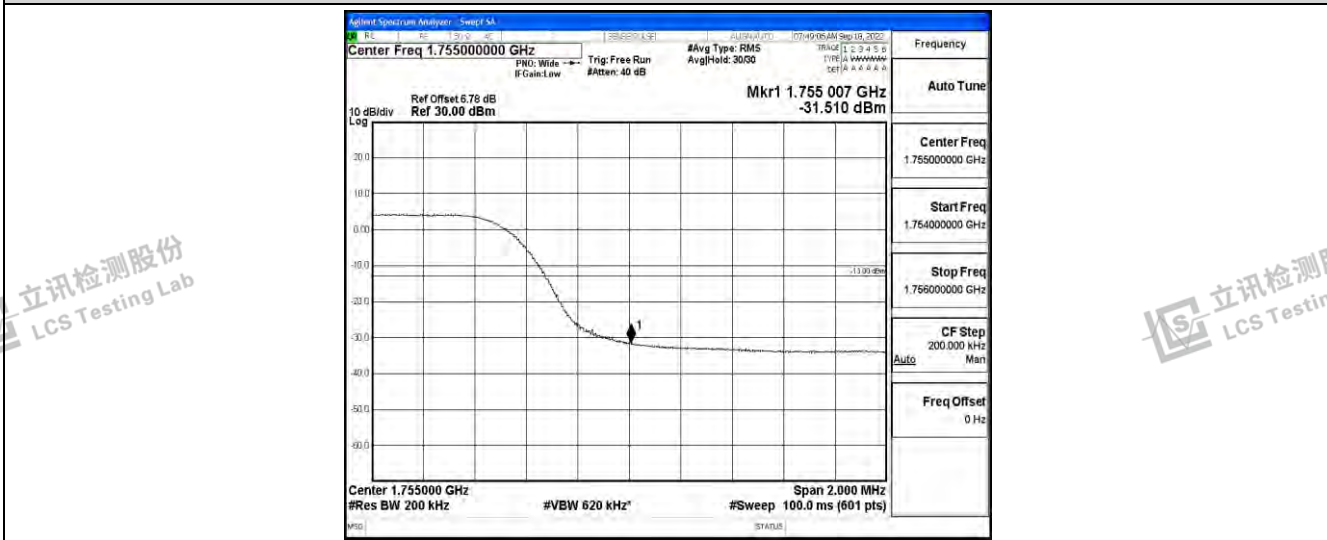

Band4-10MHz-16QAM-20350-50RB#0

Band4-15MHz-QPSK-20025-75RB#0