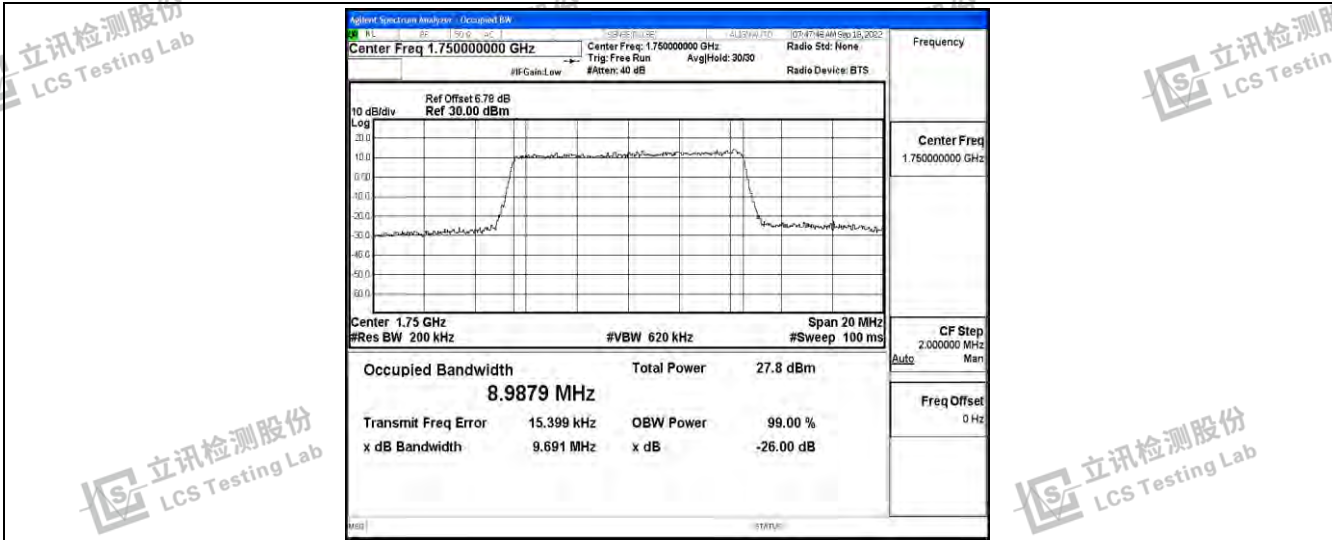

Band4-10MHz-16QAM-20000-50RB#0

Band4-10MHz-16QAM-20175-50RB#0

Band4-10MHz-16QAM-20350-50RB#0

Band4-15MHz-QPSK-20025-75RB#0

Band4-15MHz-QPSK-20175-75RB#0

Band4-15MHz-QPSK-20325-75RB#0

Shenzhen LCS Compliance Testing Laboratory Ltd.  
 Add: 101, 201 Bldg A & 301 Bldg C, Juji Industrial Park Yabianxueziwei, Shajing Street, Baoan District, Shenzhen, 518000, China  
 Tel: +(86) 0755-82591330 | E-mail: webmaster@lcs-cert.com | Web: www.lcs-cert.com  
 Scan code to check authenticity