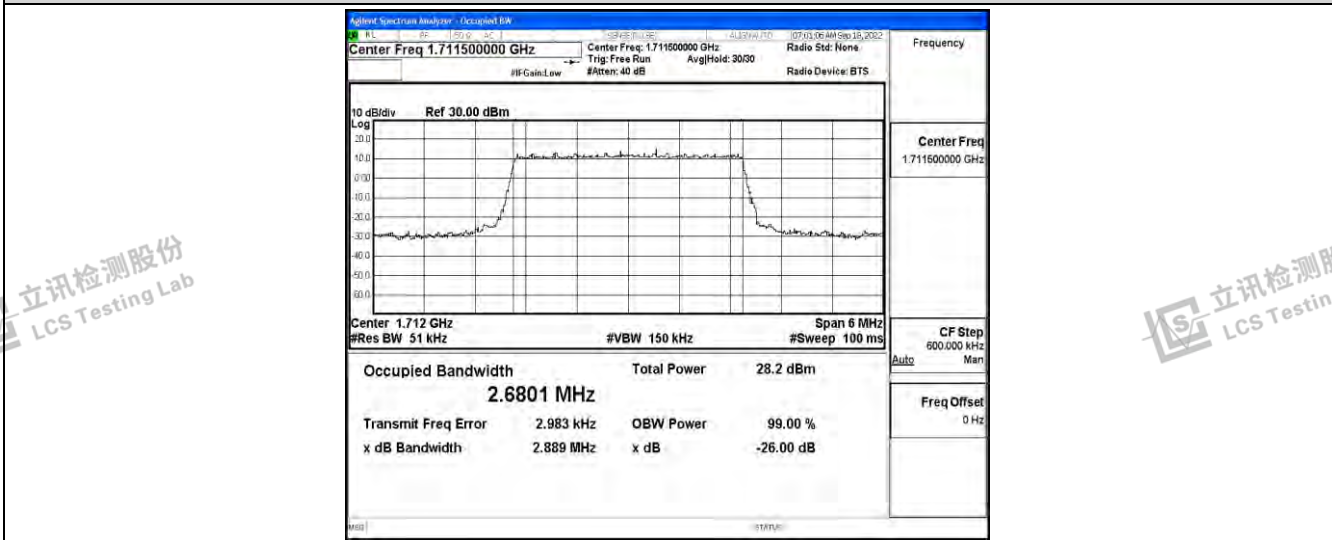

Band4-3MHz-QPSK-19965-15RB#0

Band4-3MHz-QPSK-20175-15RB#0