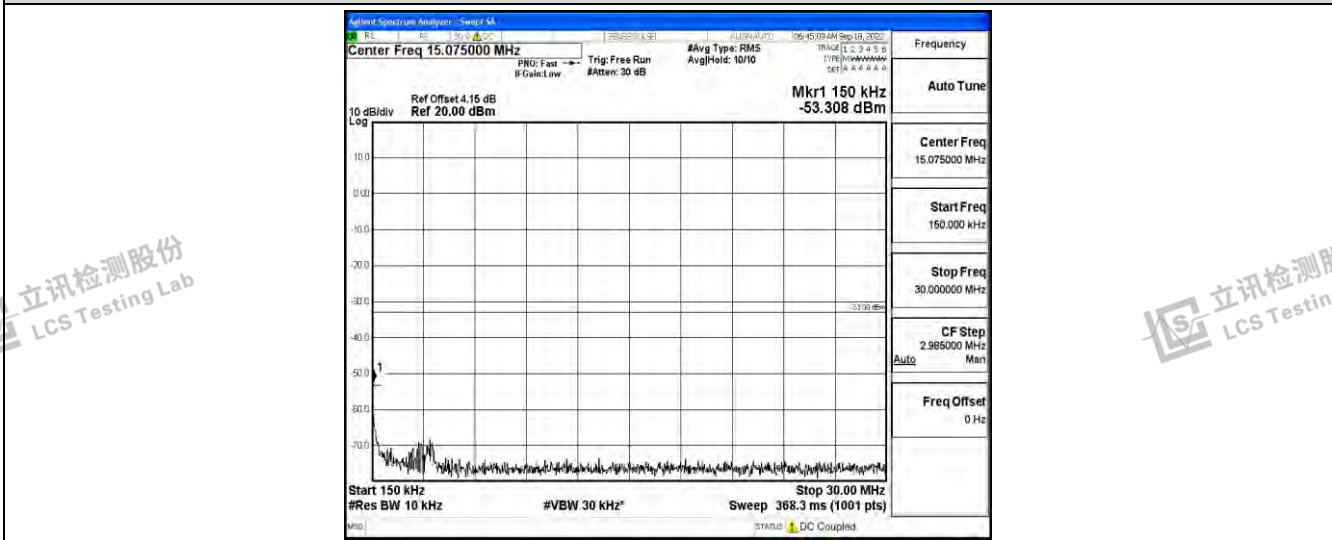

Band4-1.4MHz-QPSK-20175-1RB#0-Range2:0.15~30MHz

Band4-1.4MHz-QPSK-20175-1RB#0-Range3:30~1000MHz