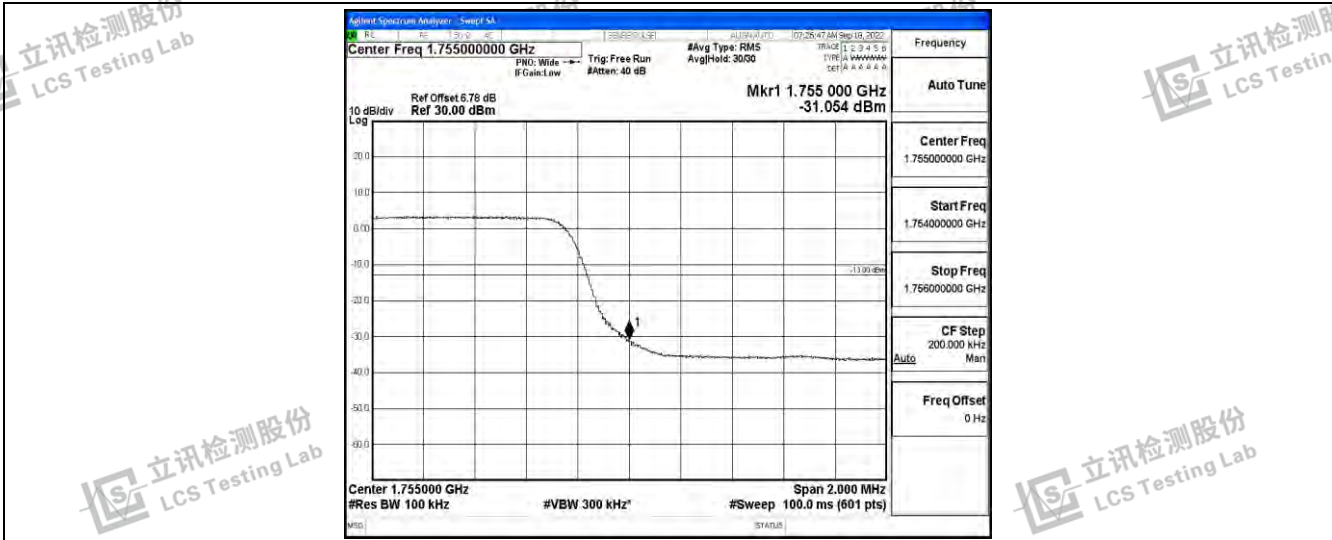

Band4-5MHz-QPSK-20375-25RB#0

Band4-5MHz-16QAM-19975-25RB#0

Band4-5MHz-16QAM-20375-25RB#0

Shenzhen LCS Compliance Testing Laboratory Ltd.  
 Add: 101, 201 Bldg A & 301 Bldg C, Juji Industrial Park Yabianxueziwei, Shajing Street, Baoan District, Shenzhen, 518000, China  
 Tel: +(86) 0755-82591330 | E-mail: webmaster@lcs-cert.com | Web: www.lcs-cert.com  
 Scan code to check authenticity