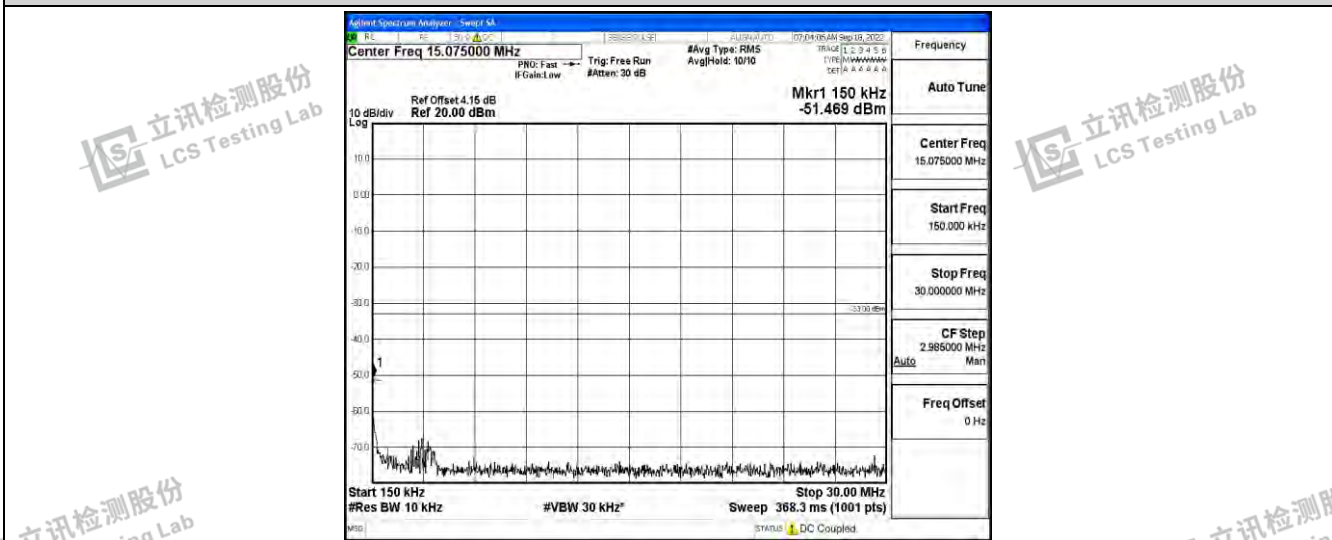

Band4-3MHz-QPSK-19965-1RB#0-Range2:0.15~30MHz

Band4-3MHz-QPSK-19965-1RB#0-Range3:30~1000MHz

Shenzhen LCS Compliance Testing Laboratory Ltd.
Add: 101, 201 Bldg A & 301 Bldg C, Juji Industrial Park Yabianxueziwei, Shajing Street, Baoan District, Shenzhen, 518000, China
Tel: +(86) 0755-82591330 | E-mail: webmaster@lcs-cert.com | Web: www.lcs-cert.com
Scan code to check authenticity