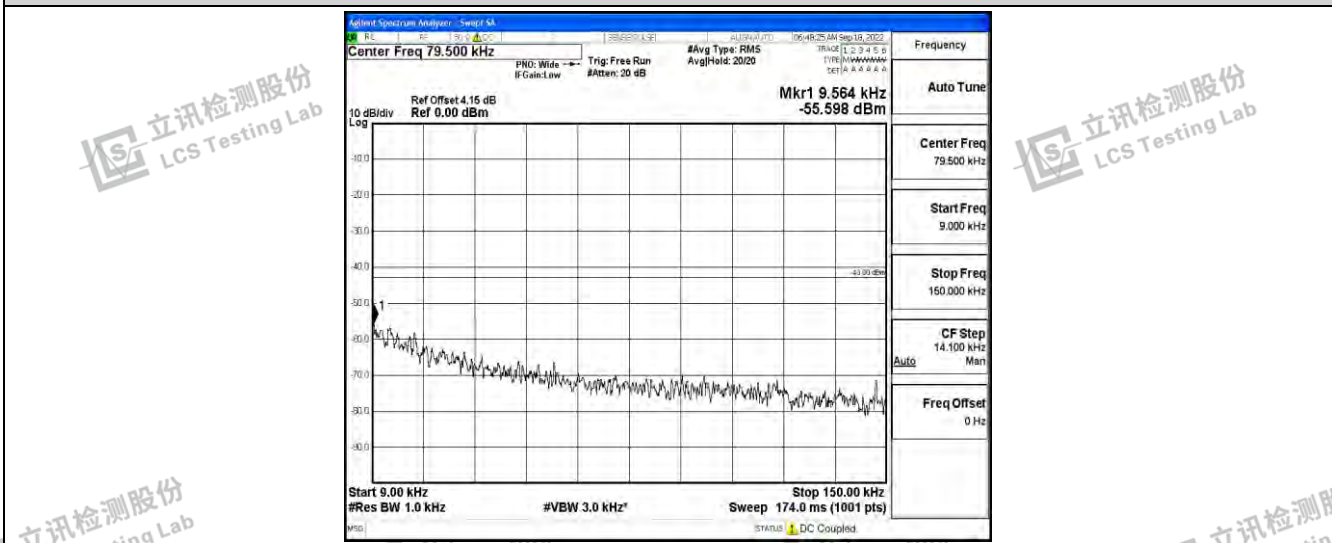

Band4-1.4MHz-QPSK-20393-1RB#0-Range1:0.009~0.15MHz

Band4-1.4MHz-QPSK-20393-1RB#0-Range2:0.15~30MHz