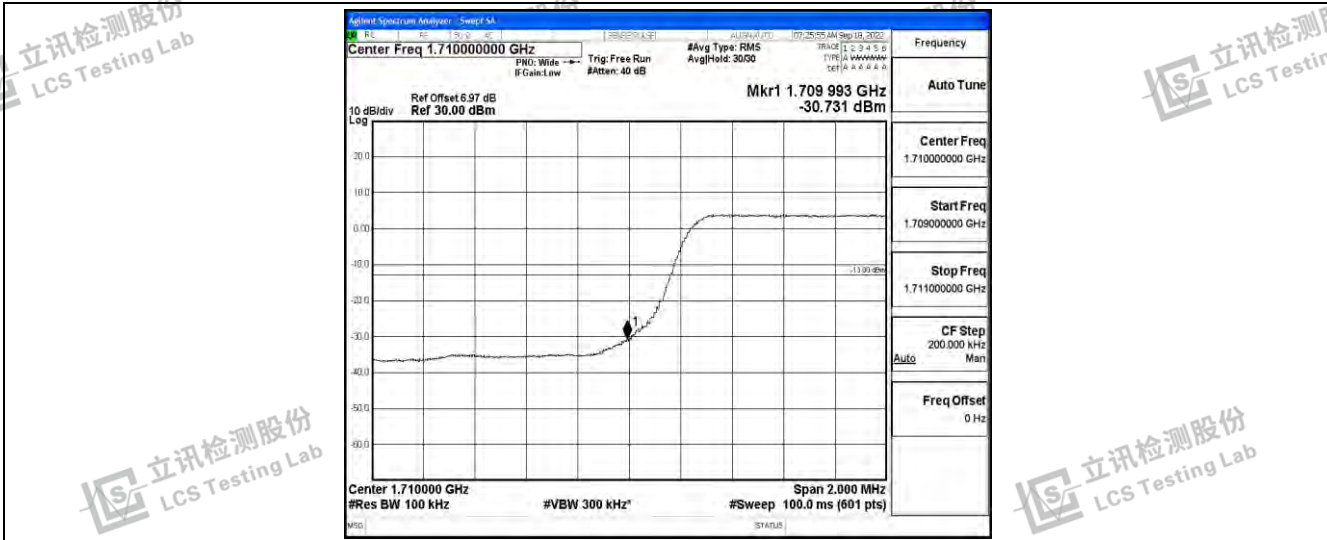

Band4-3MHz-16QAM-19965-15RB#0

Band4-3MHz-16QAM-20385-15RB#0

Band4-5MHz-QPSK-19975-25RB#0

Shenzhen LCS Compliance Testing Laboratory Ltd.  
 Add: 101, 201 Bldg A & 301 Bldg C, Juji Industrial Park Yabianxueziwei, Shajing Street, Baoan District, Shenzhen, 518000, China  
 Tel: +(86) 0755-82591330 | E-mail: webmaster@lcs-cert.com | Web: www.lcs-cert.com  
 Scan code to check authenticity