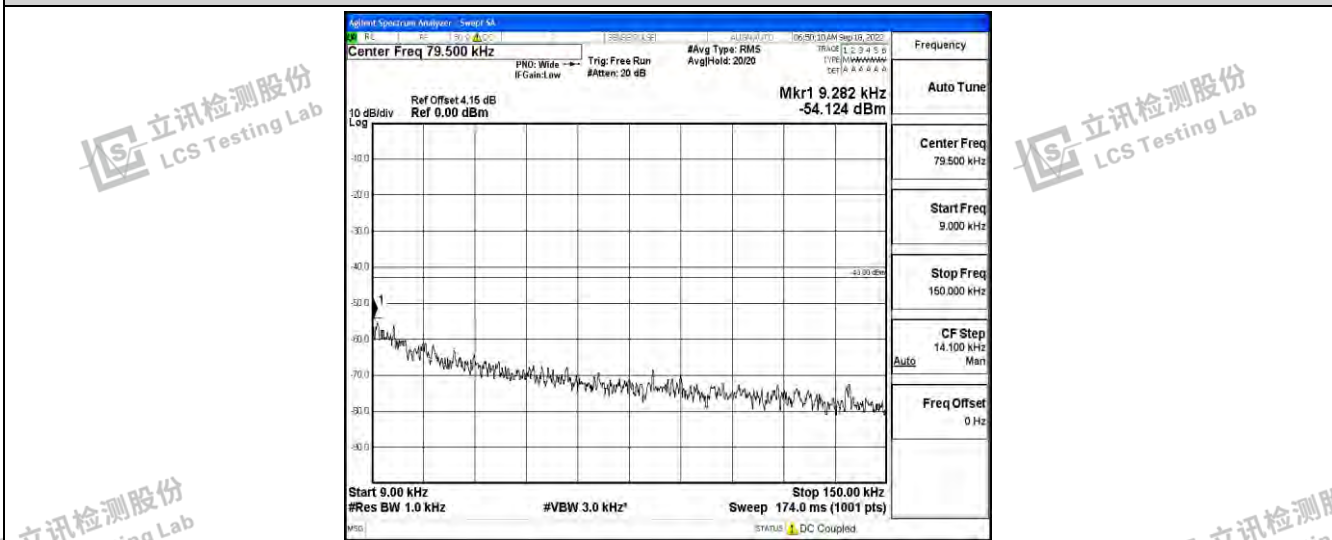

Band4-1.4MHz-16QAM-20393-1RB#0-Range1:0.009~0.15MHz

Band4-1.4MHz-16QAM-20393-1RB#0-Range2:0.15~30MHz

Shenzhen LCS Compliance Testing Laboratory Ltd.
Add: 101, 201 Bldg A & 301 Bldg C, Juji Industrial Park Yabianxueziwei, Shajing Street, Baoan District, Shenzhen, 518000, China
Tel: +(86) 0755-82591330 | E-mail: webmaster@lcs-cert.com | Web: www.lcs-cert.com
Scan code to check authenticity