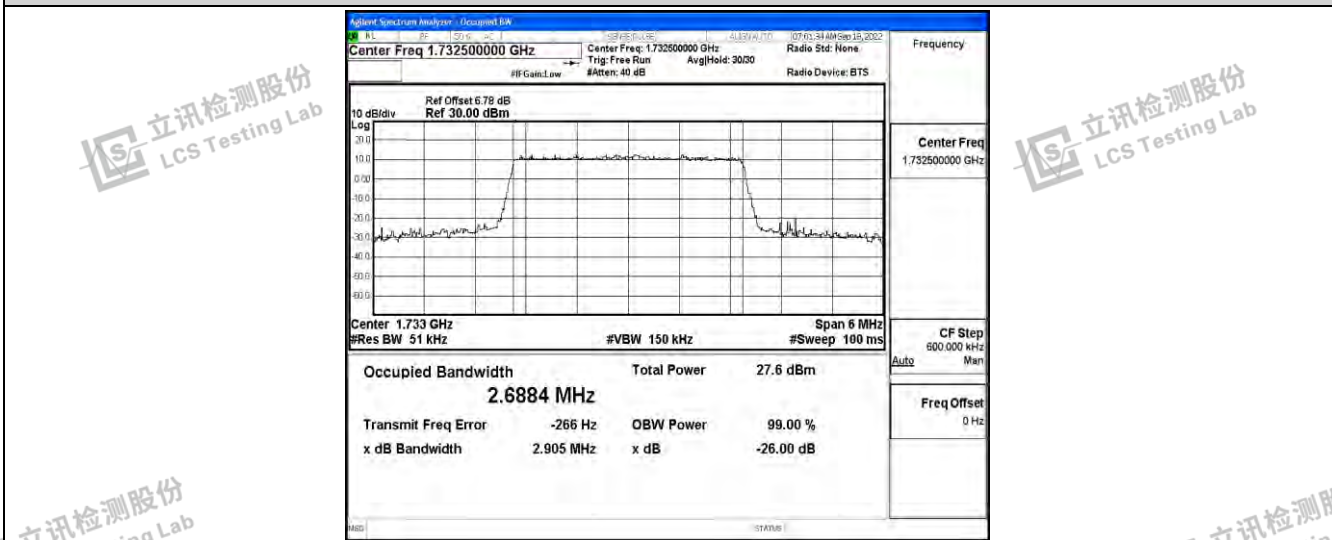

Band4-3MHz-QPSK-20175-15RB#0

Band4-3MHz-QPSK-20385-15RB#0