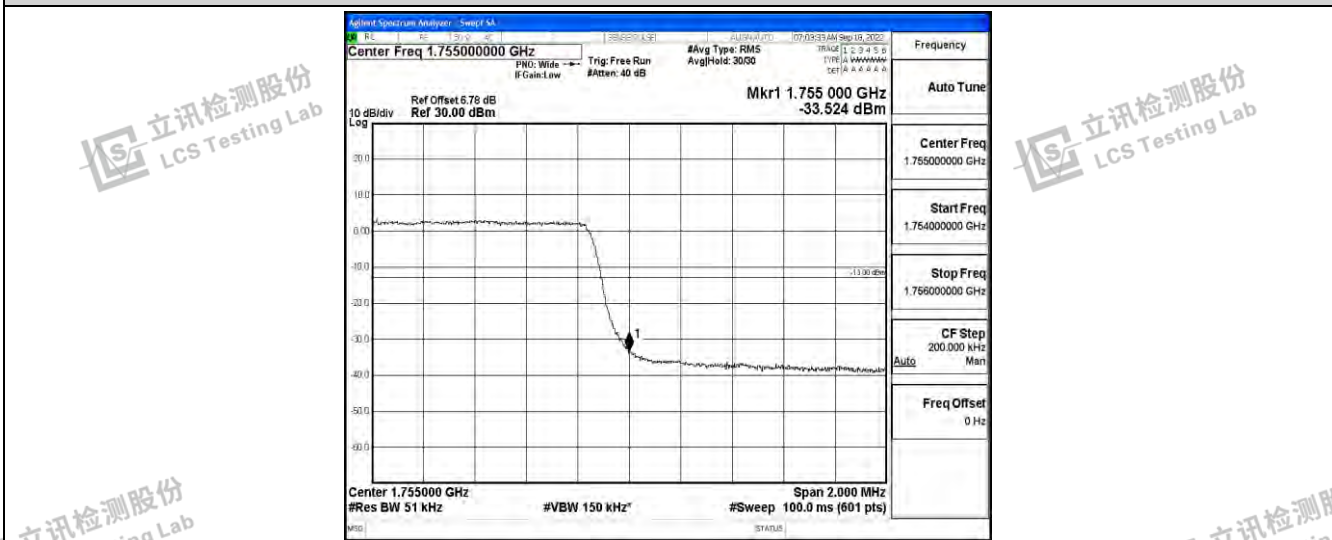

Band4-3MHz-16QAM-20385-15RB#0

Band4-5MHz-QPSK-19975-25RB#0

Shenzhen LCS Compliance Testing Laboratory Ltd.
Add: 101, 201 Bldg A & 301 Bldg C, Juji Industrial Park Yabianxueziwei, Shajing Street, Baoan District, Shenzhen, 518000, China
Tel: +(86) 0755-82591330 | E-mail: webmaster@lcs-cert.com | Web: www.lcs-cert.com
Scan code to check authenticity