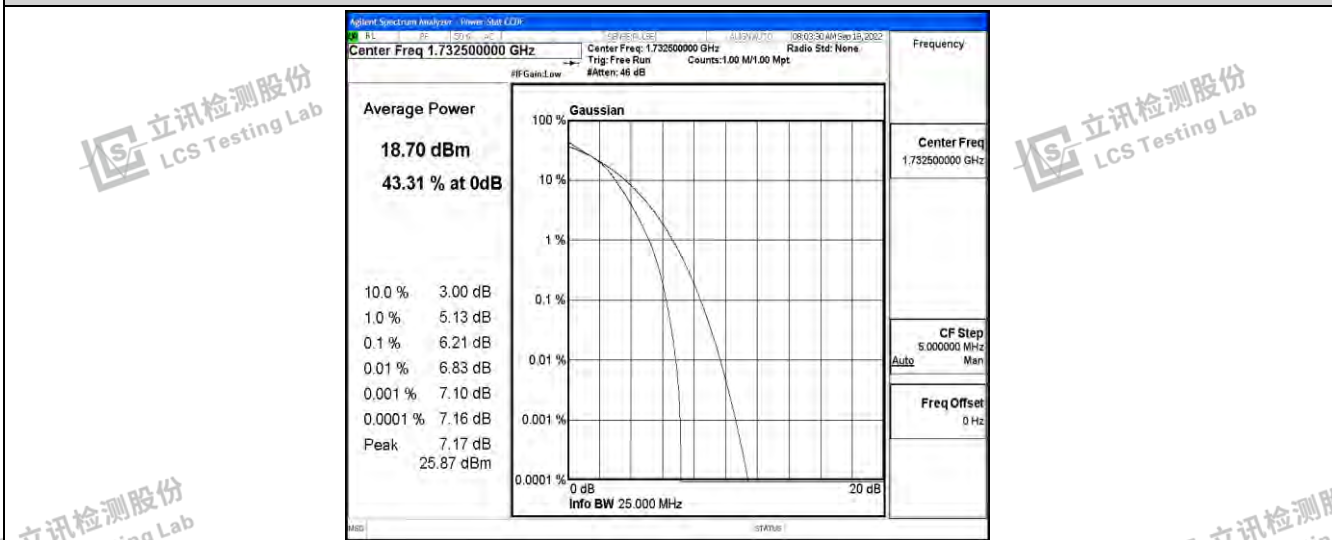

Band4-10MHz-16QAM-20175-50RB#0

Band4-10MHz-16QAM-20350-50RB#0