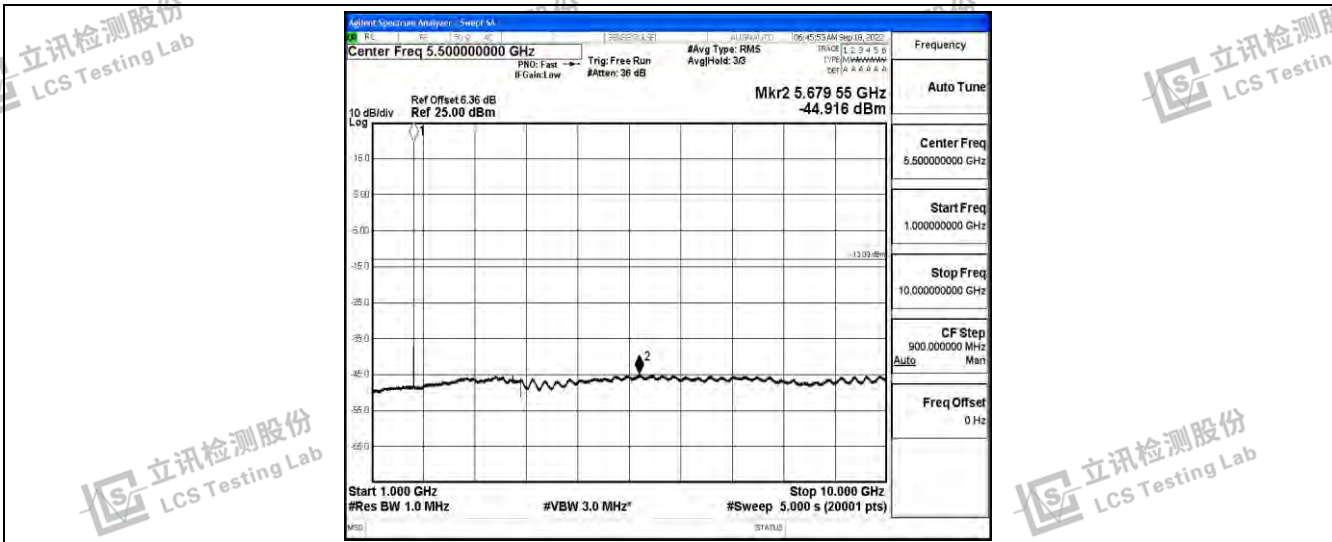

Band4-1.4MHz-QPSK-20175-1RB#0-Range2:0.15~30MHz

Band4-1.4MHz-QPSK-20175-1RB#0-Range3:30~1000MHz

Band4-1.4MHz-QPSK-20175-1RB#0-Range4:1000~10000MHz

Shenzhen LCS Compliance Testing Laboratory Ltd.  
 Add: 101, 201 Bldg A & 301 Bldg C, Juji Industrial Park Yabianxueziwei, Shajing Street, Baoan District, Shenzhen, 518000, China  
 Tel: +(86) 0755-82591330 | E-mail: webmaster@lcs-cert.com | Web: www.lcs-cert.com  
 Scan code to check authenticity