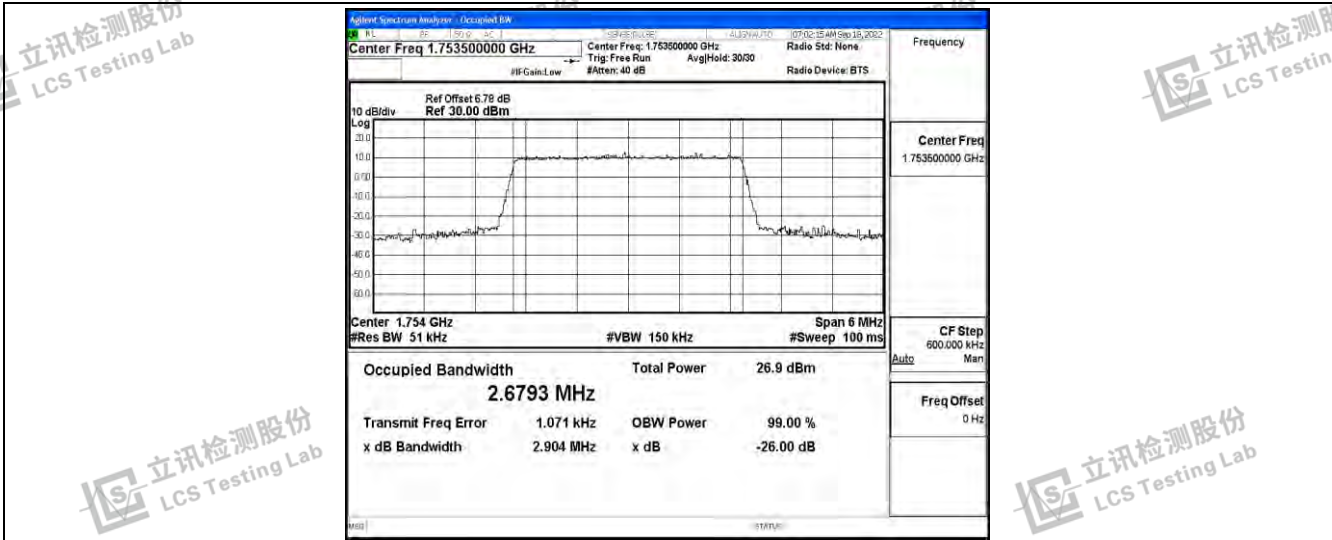

Band4-3MHz-16QAM-20385-15RB#0

Band4-5MHz-QPSK-19975-25RB#0