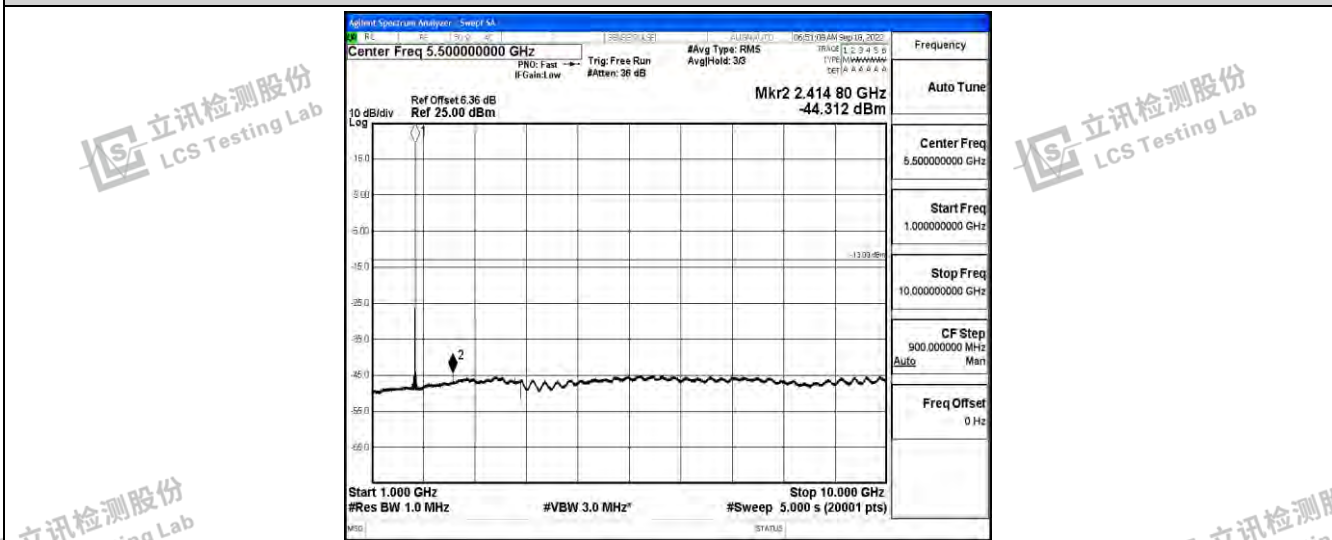

Band4-1.4MHz-16QAM-20393-1RB#0-Range4:1000~10000MHz

Band4-1.4MHz-16QAM-20393-1RB#0-Range5:10000~20000MHz

Shenzhen LCS Compliance Testing Laboratory Ltd.
Add: 101, 201 Bldg A & 301 Bldg C, Juji Industrial Park Yabianxueziwei, Shajing Street, Baoan District, Shenzhen, 518000, China
Tel: +(86) 0755-82591330 | E-mail: webmaster@lcs-cert.com | Web: www.lcs-cert.com
Scan code to check authenticity