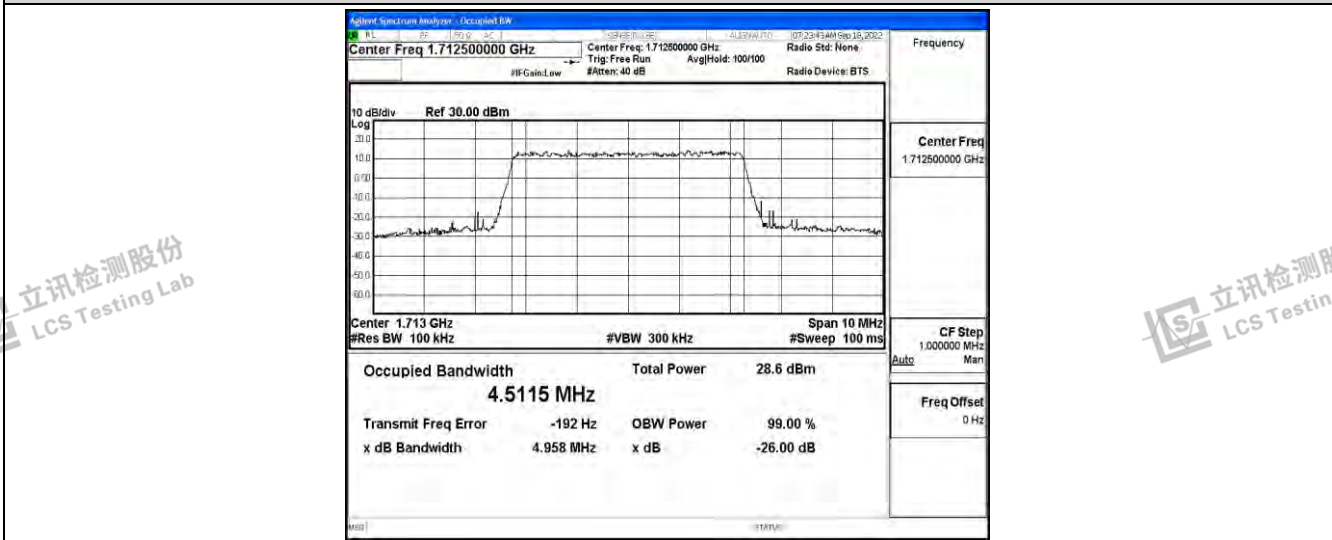

Band4-5MHz-QPSK-19975-25RB#0

Band4-5MHz-QPSK-20175-25RB#0