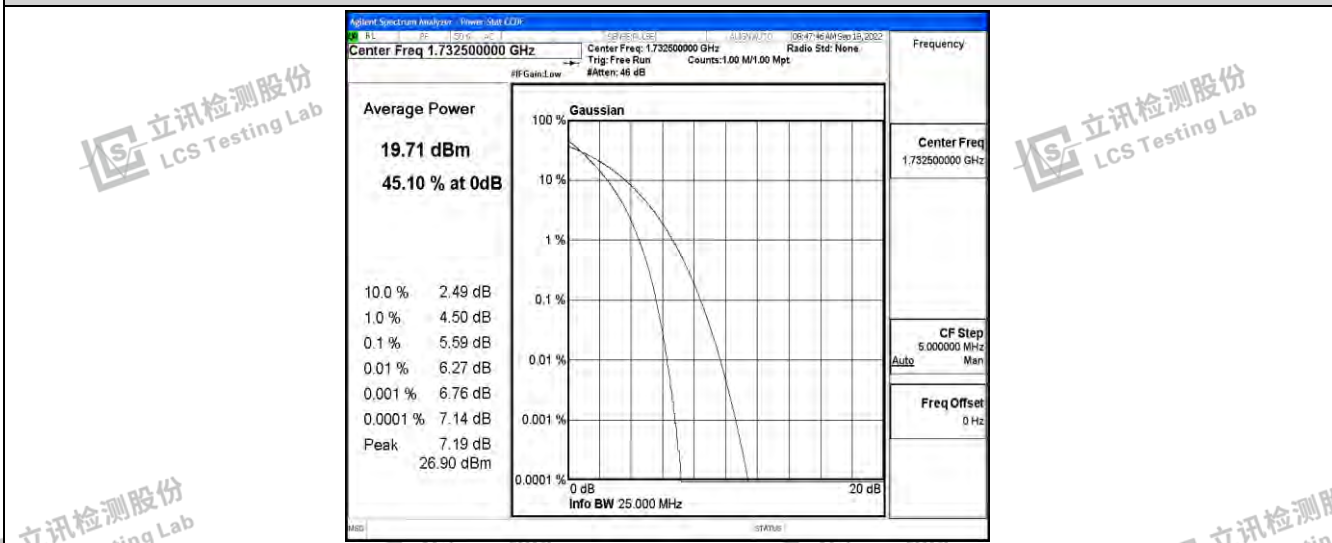

Band4-20MHz-QPSK-20175-100RB#0

Band4-20MHz-QPSK-20300-100RB#0