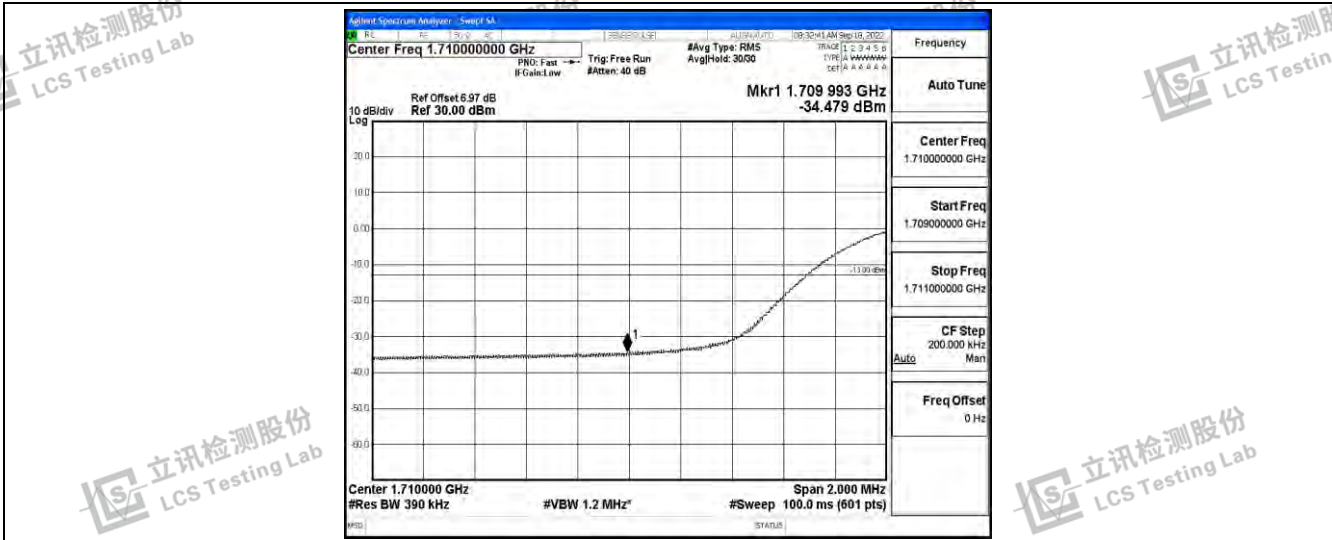

Band4-15MHz-16QAM-20025-75RB#0

Band4-15MHz-16QAM-20325-75RB#0

Band4-20MHz-QPSK-20050-100RB#0

Shenzhen LCS Compliance Testing Laboratory Ltd.  
 Add: 101, 201 Bldg A & 301 Bldg C, Juji Industrial Park Yabianxueziwei, Shajing Street, Baoan District, Shenzhen, 518000, China  
 Tel: +(86) 0755-82591330 | E-mail: webmaster@lcs-cert.com | Web: www.lcs-cert.com  
 Scan code to check authenticity