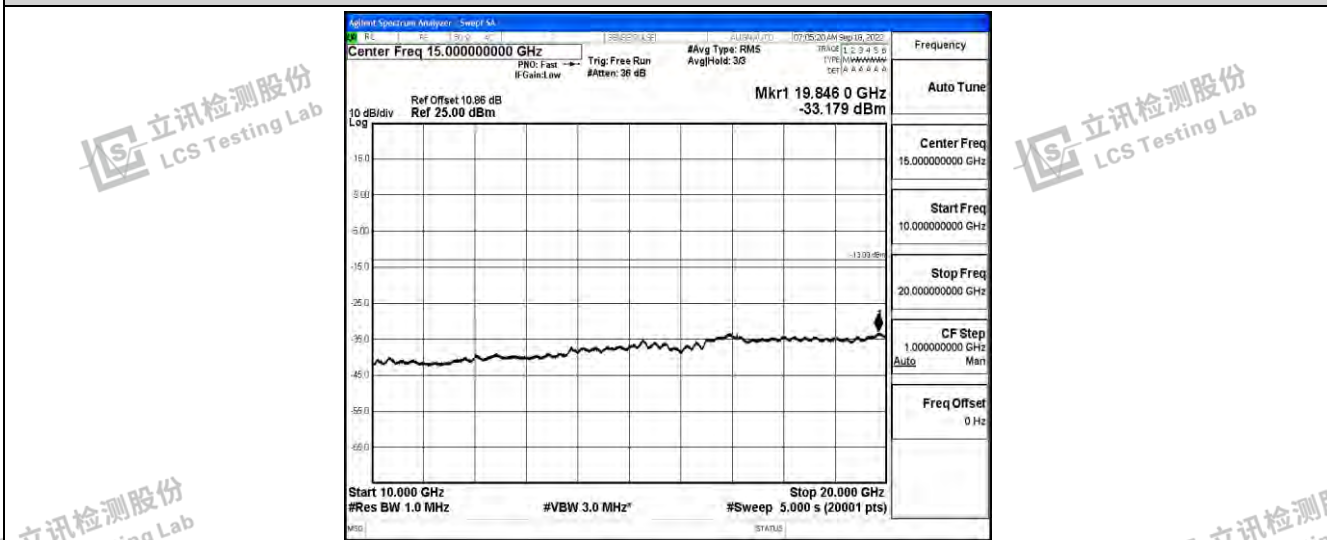

Band4-3MHz-QPSK-19965-1RB#0-Range5:10000~20000MHz

Band4-3MHz-QPSK-20175-1RB#0-Range1:0.009~0.15MHz

Shenzhen LCS Compliance Testing Laboratory Ltd.
Add: 101, 201 Bldg A & 301 Bldg C, Juji Industrial Park Yabianxueziwei, Shajing Street, Baoan District, Shenzhen, 518000, China
Tel: +(86) 0755-82591330 | E-mail: webmaster@lcs-cert.com | Web: www.lcs-cert.com
Scan code to check authenticity