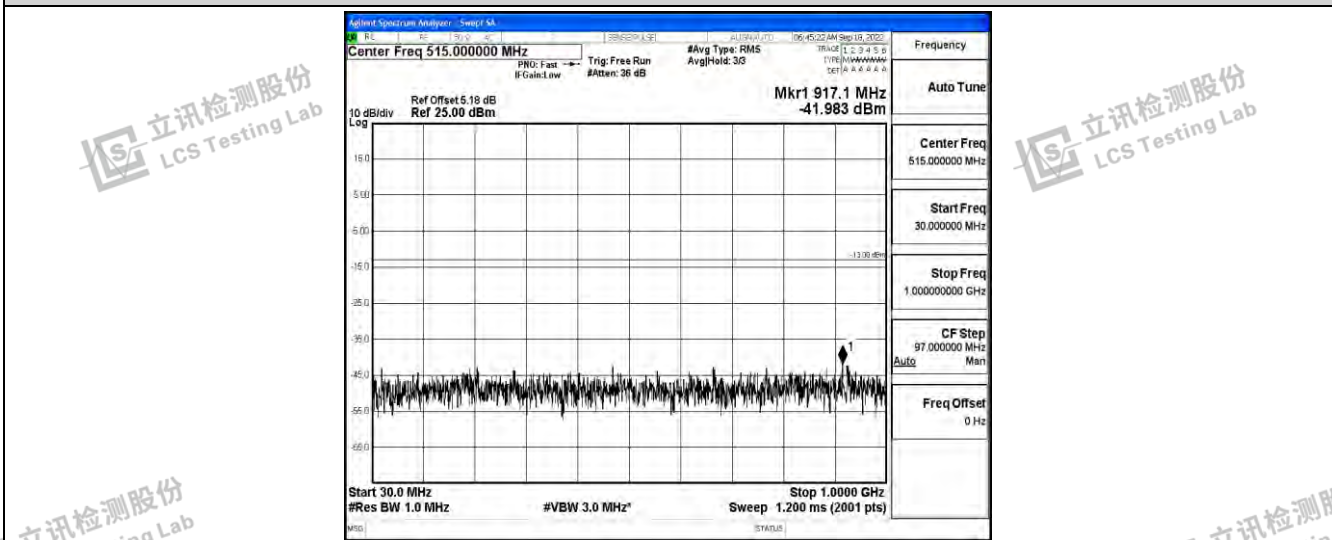

Band4-1.4MHz-QPSK-20175-1RB#0-Range3:30~1000MHz

Band4-1.4MHz-QPSK-20175-1RB#0-Range4:1000~10000MHz

Shenzhen LCS Compliance Testing Laboratory Ltd.
Add: 101, 201 Bldg A & 301 Bldg C, Juji Industrial Park Yabianxueziwei, Shajing Street, Baoan District, Shenzhen, 518000, China
Tel: +(86) 0755-82591330 | E-mail: webmaster@lcs-cert.com | Web: www.lcs-cert.com
Scan code to check authenticity