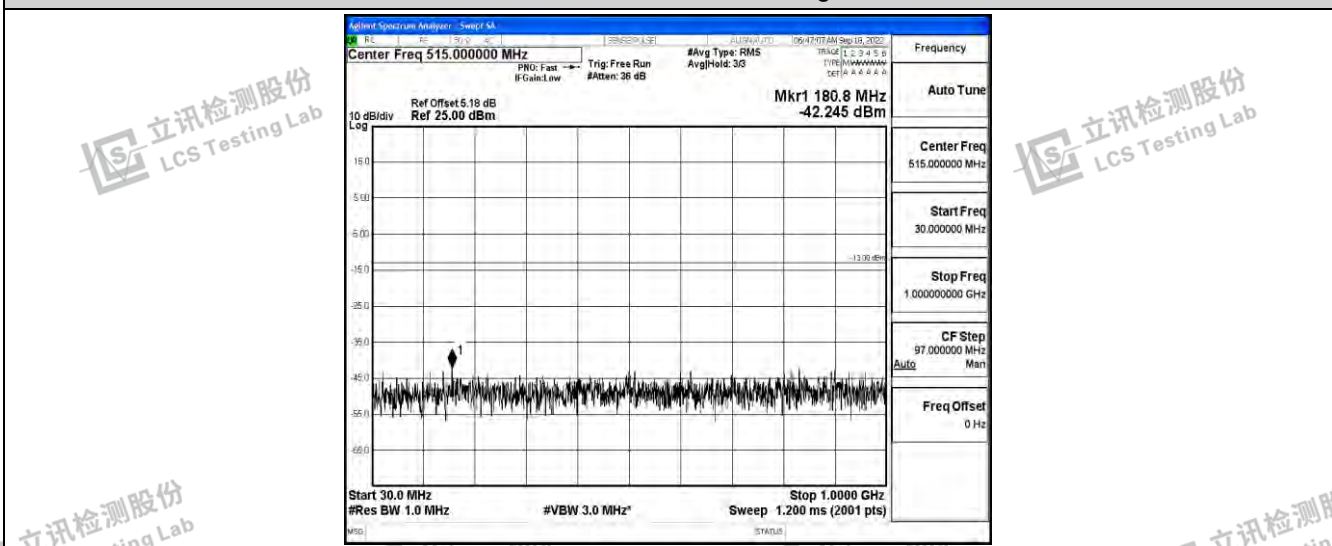

Band4-1.4MHz-16QAM-20175-1RB#0-Range3:30~1000MHz

Band4-1.4MHz-16QAM-20175-1RB#0-Range4:1000~10000MHz

Shenzhen LCS Compliance Testing Laboratory Ltd.
Add: 101, 201 Bldg A & 301 Bldg C, Juji Industrial Park Yabianxueziwei, Shajing Street, Baoan District, Shenzhen, 518000, China
Tel: +(86) 0755-82591330 | E-mail: webmaster@lcs-cert.com | Web: www.lcs-cert.com
Scan code to check authenticity