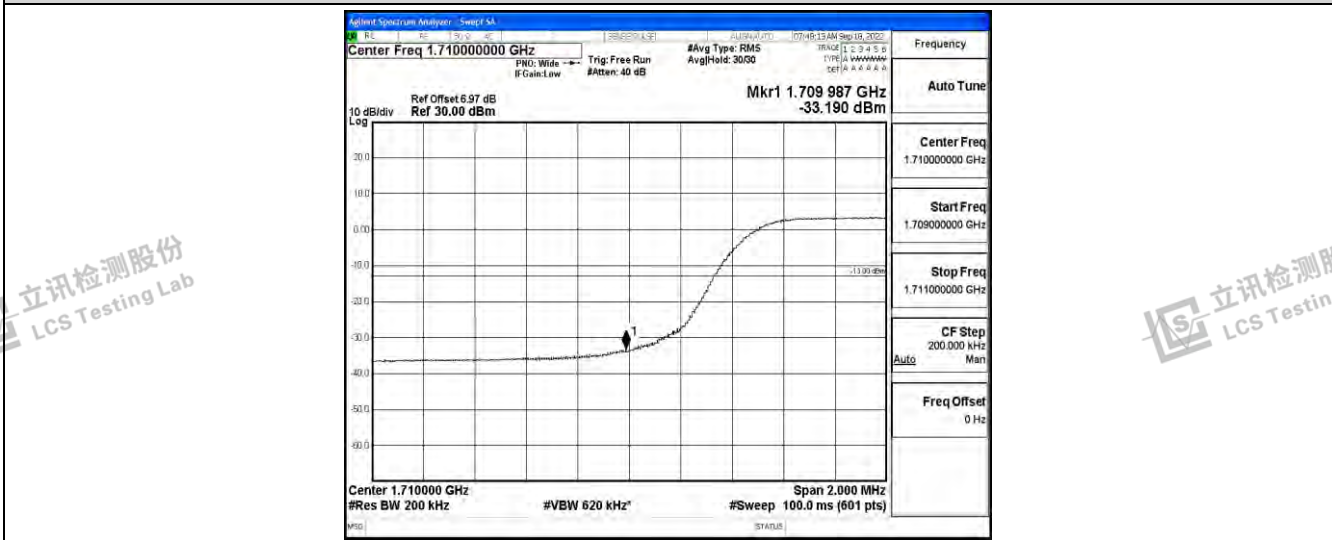

Band4-10MHz-QPSK-20000-50RB#0

Band4-10MHz-QPSK-20350-50RB#0