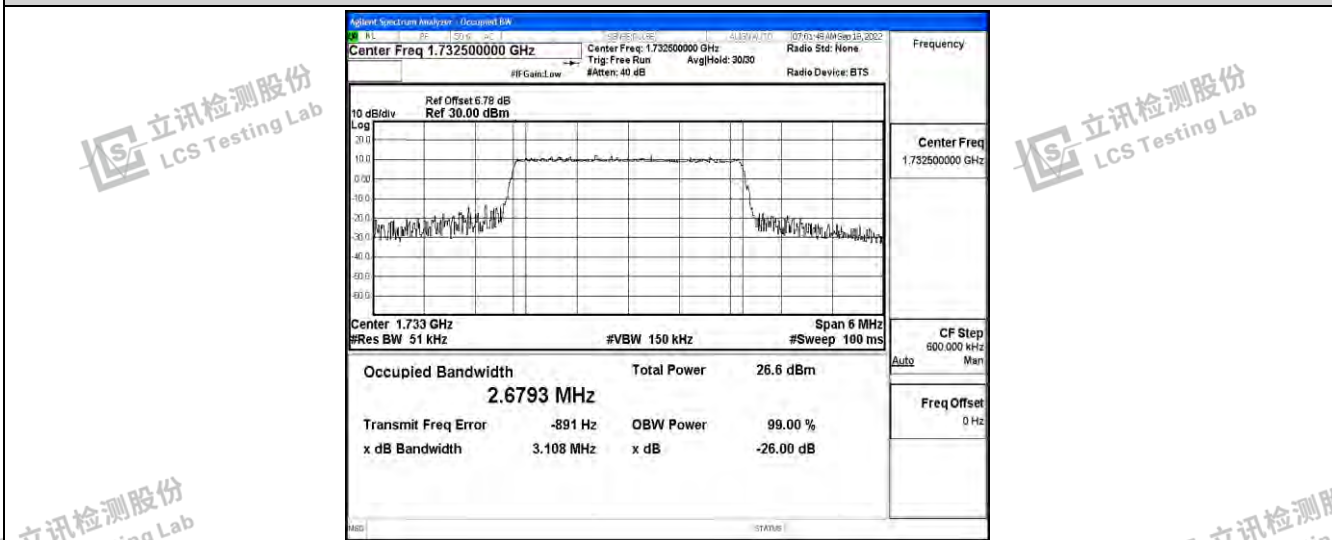

Band4-3MHz-16QAM-20175-15RB#0

Band4-3MHz-16QAM-20385-15RB#0