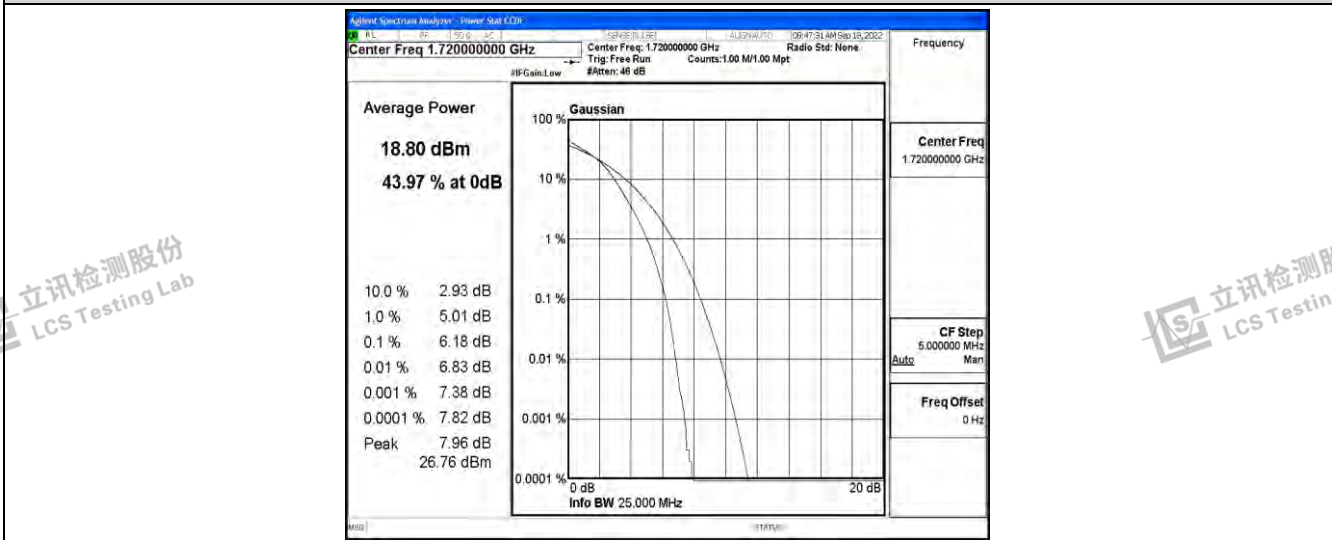

Band4-20MHz-16QAM-20050-100RB#0

Band4-20MHz-16QAM-20175-100RB#0