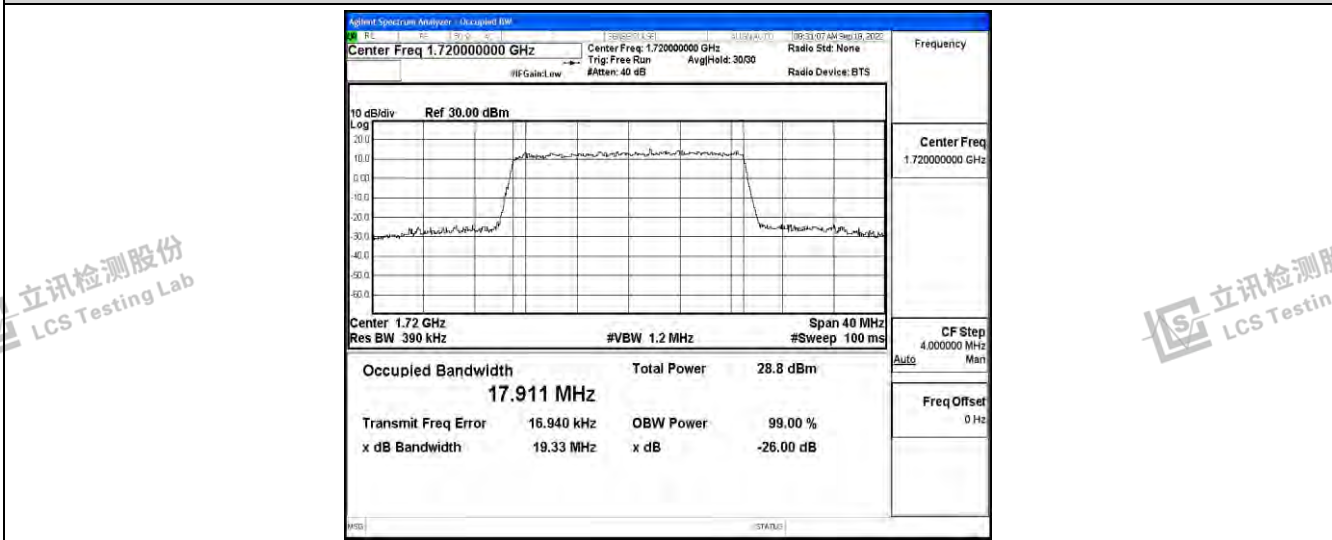

Band4-20MHz-QPSK-20050-100RB#0

Band4-20MHz-QPSK-20175-100RB#0