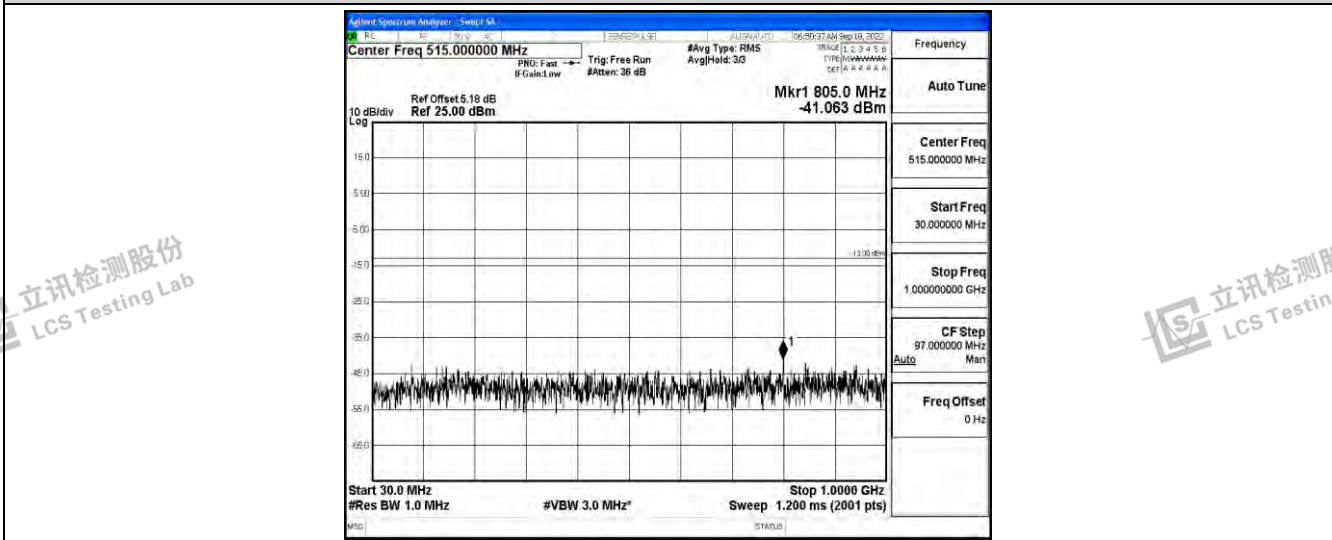

Band4-1.4MHz-16QAM-20393-1RB#0-Range3:30~1000MHz

Band4-1.4MHz-16QAM-20393-1RB#0-Range4:1000~10000MHz