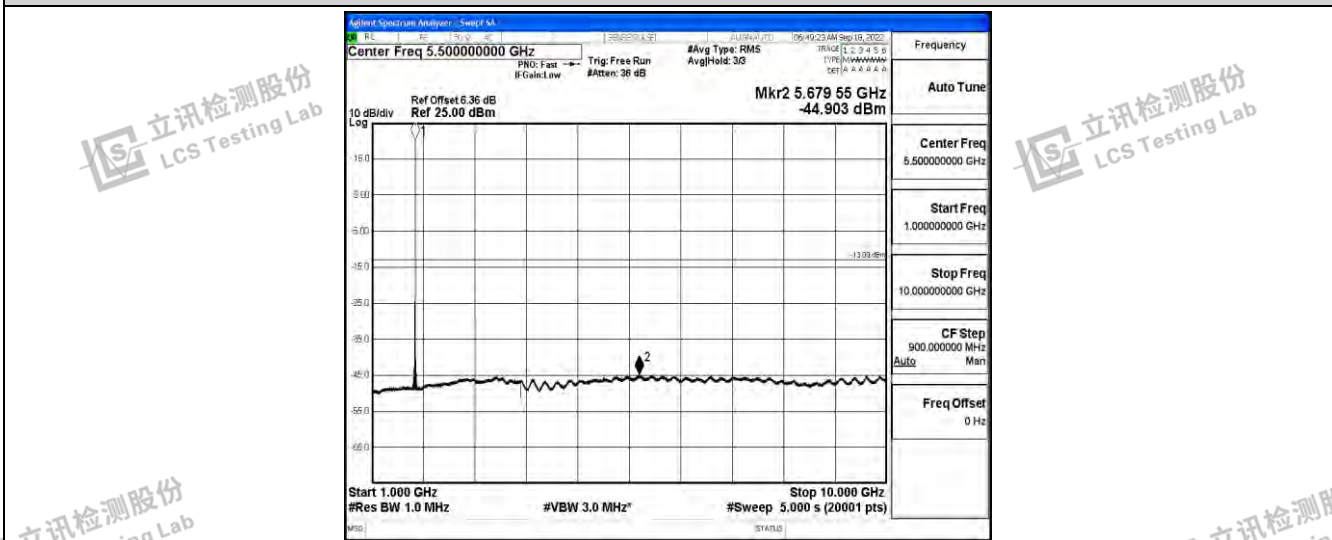

Band4-1.4MHz-QPSK-20393-1RB#0-Range4:1000~10000MHz

Band4-1.4MHz-QPSK-20393-1RB#0-Range5:10000~20000MHz