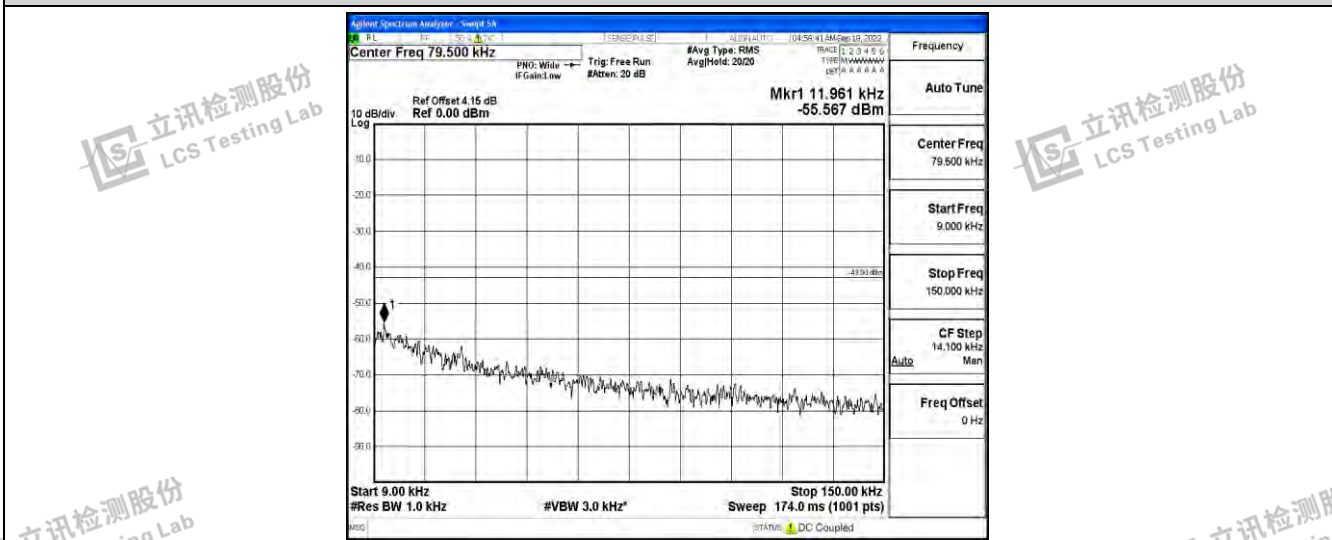

Band2-3MHz-16QAM-19185-1RB#0-Range1:0.009~0.15MHz

Shenzhen LCS Compliance Testing Laboratory Ltd.
Add: 101, 201 Bldg A & 301 Bldg C, Juji Industrial Park Yabianxueziwei, Shajing Street, Baoan District, Shenzhen, 518000, China
Tel: +(86) 0755-82591330 | E-mail: webmaster@lcs-cert.com | Web: www.lcs-cert.com
Scan code to check authenticity