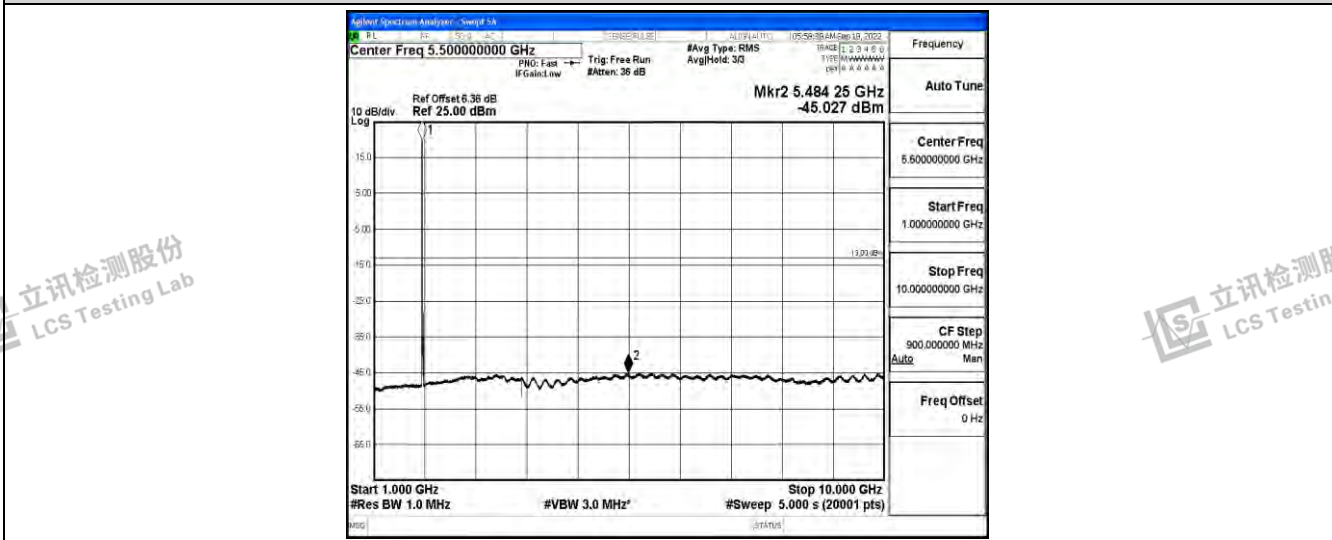

Band2-15MHz-QPSK-18675-1RB#0-Range4:1000~10000MHz