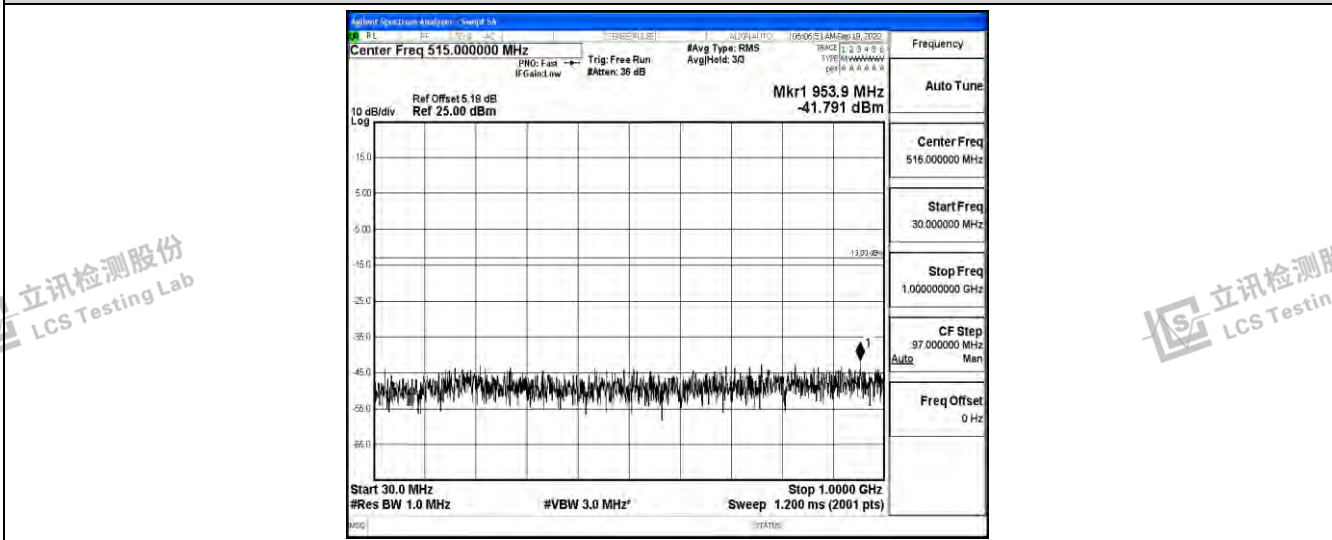

Band2-15MHz-16QAM-19125-1RB#0-Range3:30~1000MHz