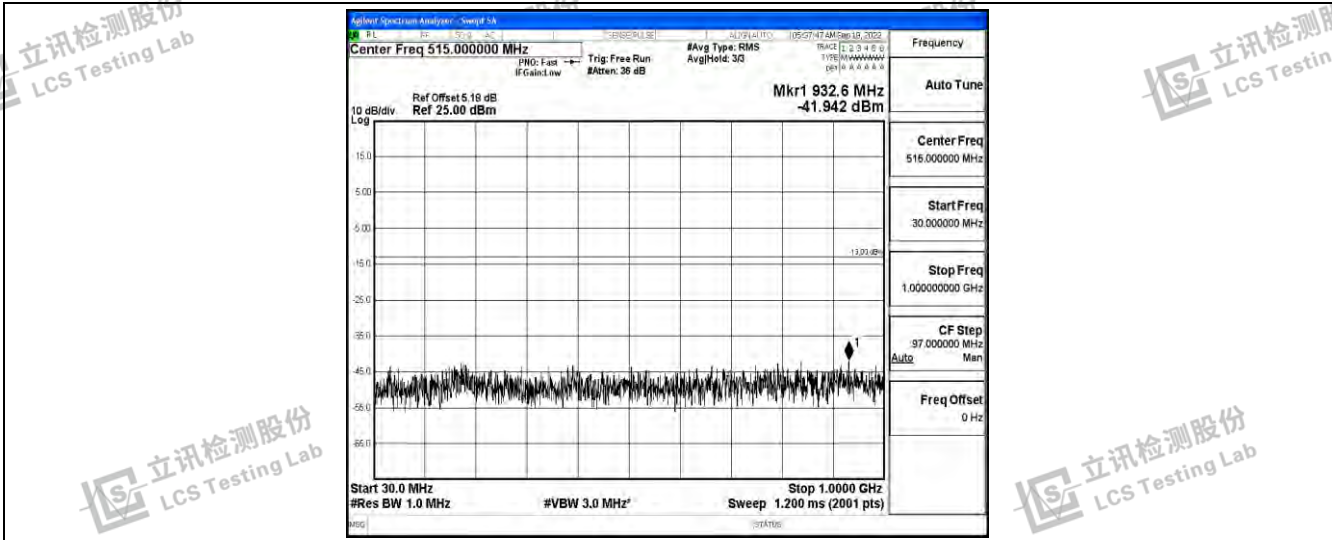

Band2-10MHz-16QAM-18650-1RB#0-Range3:30~1000MHz