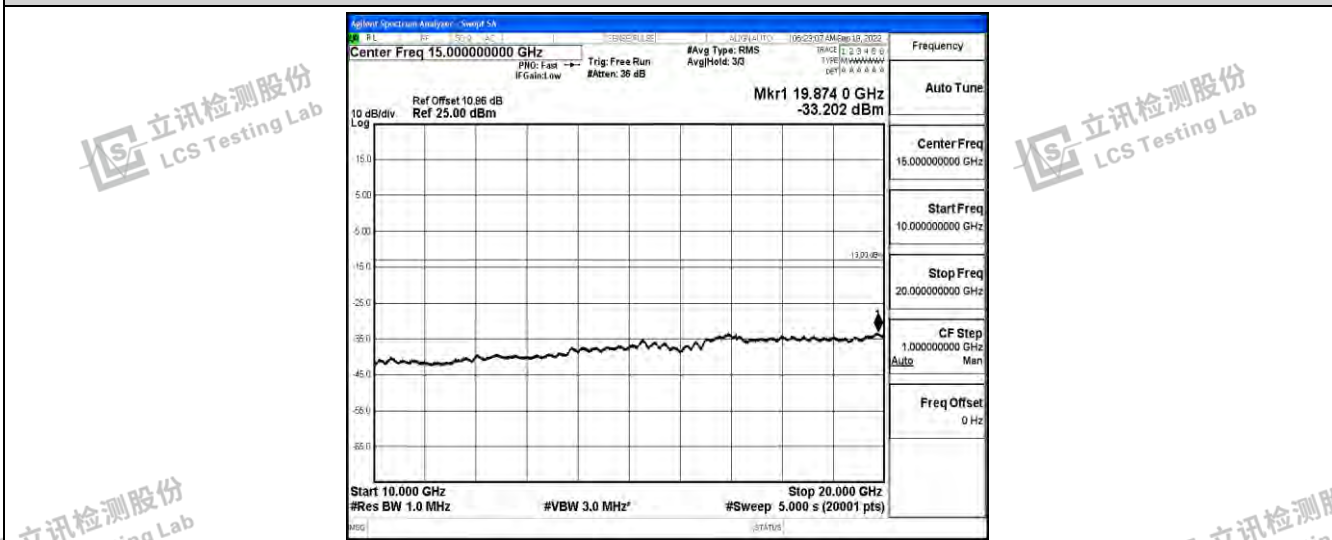

Band2-20MHz-16QAM-18700-1RB#0-Range5:10000~20000MHz

Shenzhen LCS Compliance Testing Laboratory Ltd.
Add: 101, 201 Bldg A & 301 Bldg C, Juji Industrial Park Yabianxueziwei, Shajing Street, Baoan District, Shenzhen, 518000, China
Tel: +(86) 0755-82591330 | E-mail: webmaster@lcs-cert.com | Web: www.lcs-cert.com
Scan code to check authenticity