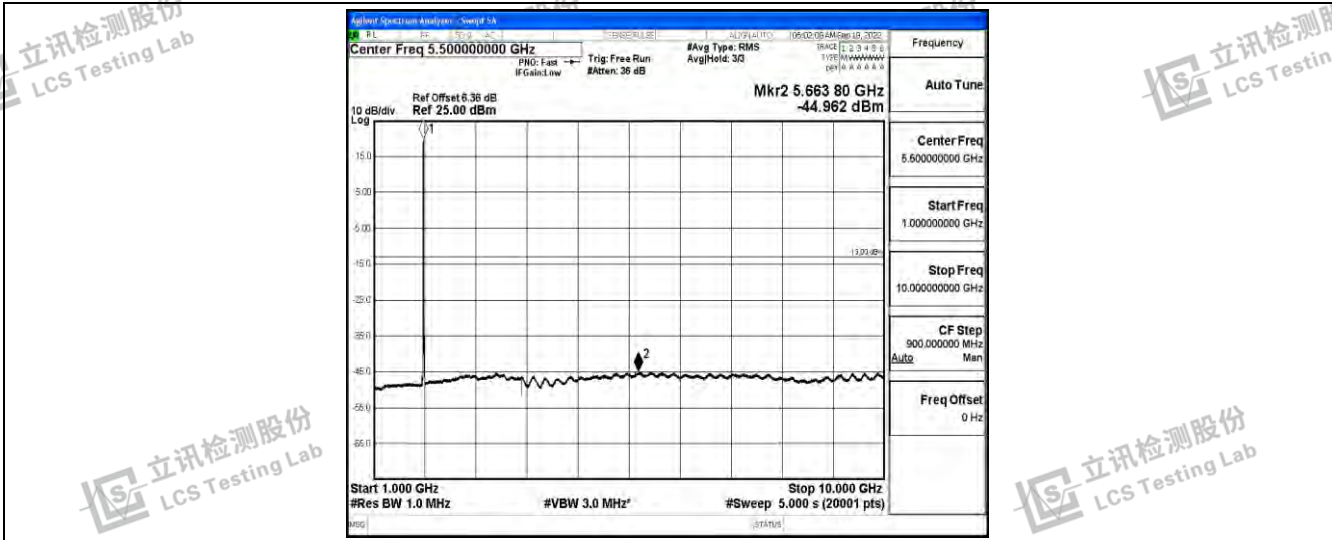

Band2-15MHz-QPSK-18900-1RB#0-Range4:1000~10000MHz

Shenzhen LCS Compliance Testing Laboratory Ltd.  
 Add: 101, 201 Bldg A & 301 Bldg C, Juji Industrial Park Yabianxueziwei, Shajing Street, Baoan District, Shenzhen, 518000, China  
 Tel: +(86) 0755-82591330 | E-mail: webmaster@lcs-cert.com | Web: www.lcs-cert.com  
 Scan code to check authenticity