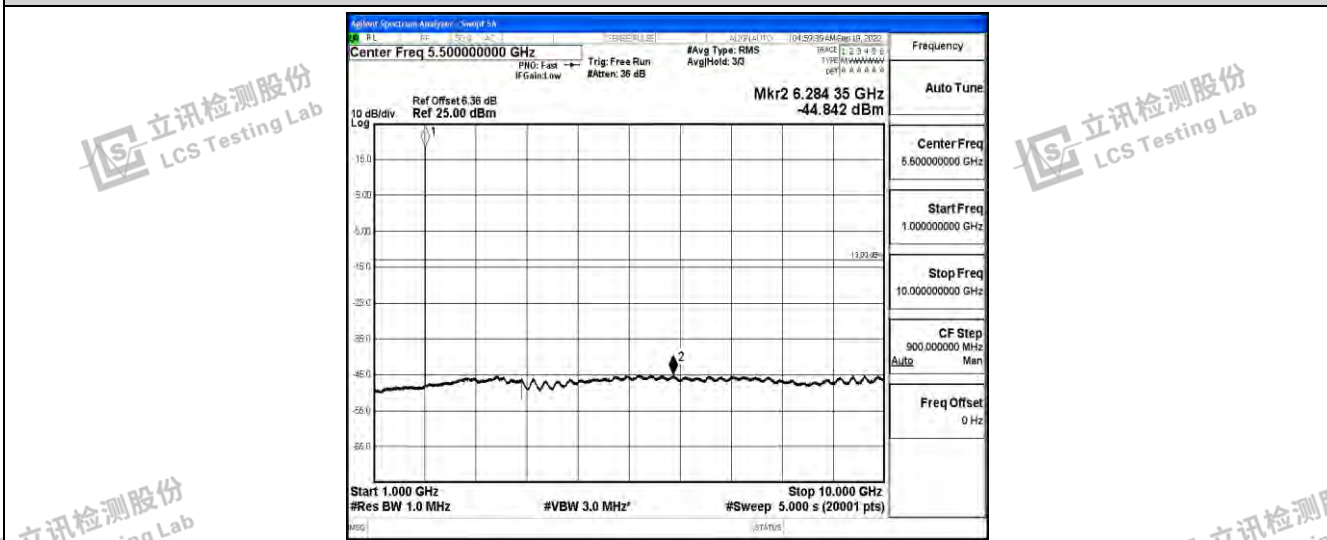

Band2-3MHz-16QAM-19185-1RB#0-Range4:1000~10000MHz

Shenzhen LCS Compliance Testing Laboratory Ltd.
Add: 101, 201 Bldg A & 301 Bldg C, Juji Industrial Park Yabianxueziwei, Shajing Street, Baoan District, Shenzhen, 518000, China
Tel: +(86) 0755-82591330 | E-mail: webmaster@lcs-cert.com | Web: www.lcs-cert.com
Scan code to check authenticity