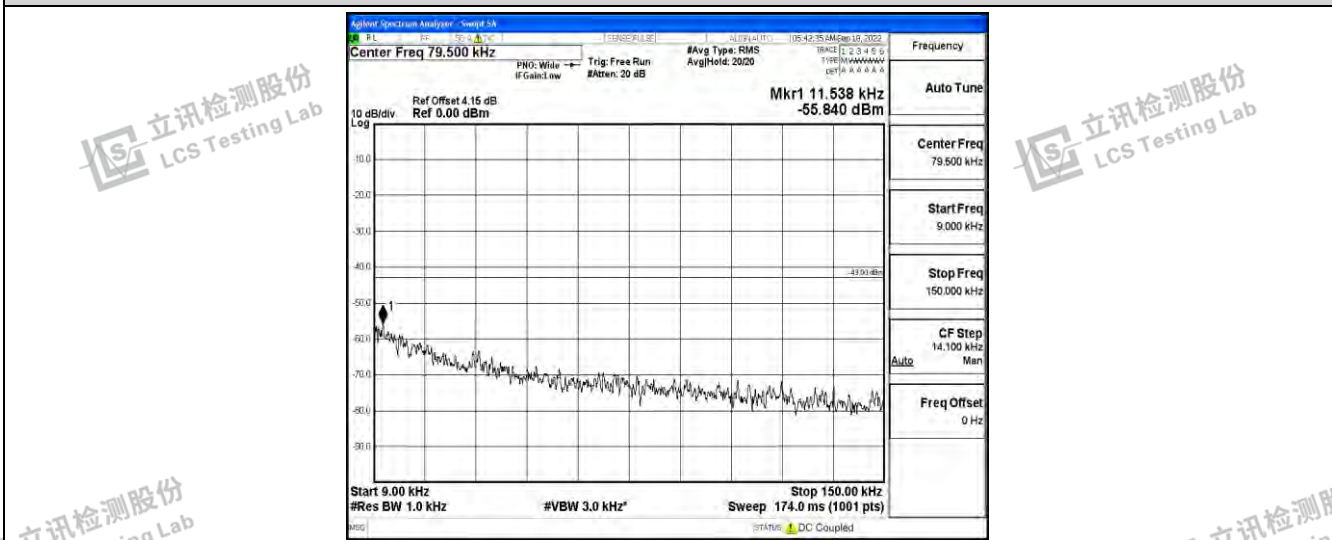

Band2-10MHz-QPSK-18900-1RB#0-Range2:0.15~30MHz

Band2-10MHz-QPSK-18900-1RB#0-Range3:30~100MHz

Band2-10MHz-QPSK-18900-1RB#0-Range4:1000~10000MHz

Shenzhen LCS Compliance Testing Laboratory Ltd.  
 Add: 101, 201 Bldg A & 301 Bldg C, Juji Industrial Park Yabianxueziwei, Shajing Street, Baoan District, Shenzhen, 518000, China  
 Tel: +(86) 0755-82591330 | E-mail: webmaster@lcs-cert.com | Web: www.lcs-cert.com  
 Scan code to check authenticity

Band2-10MHz-QPSK-18900-1RB#0-Range5:10000~20000MHz

Band2-10MHz-QPSK-19150-1RB#0-Range1:0.009~0.15MHz

Band2-10MHz-QPSK-19150-1RB#0-Range2:0.15~30MHz

Shenzhen LCS Compliance Testing Laboratory Ltd.  
 Add: 101, 201 Bldg A & 301 Bldg C, Juji Industrial Park Yabianxueziwei, Shajing Street, Baoan District, Shenzhen, 518000, China  
 Tel: +(86) 0755-82591330 | E-mail: webmaster@lcs-cert.com | Web: www.lcs-cert.com  
 Scan code to check authenticity