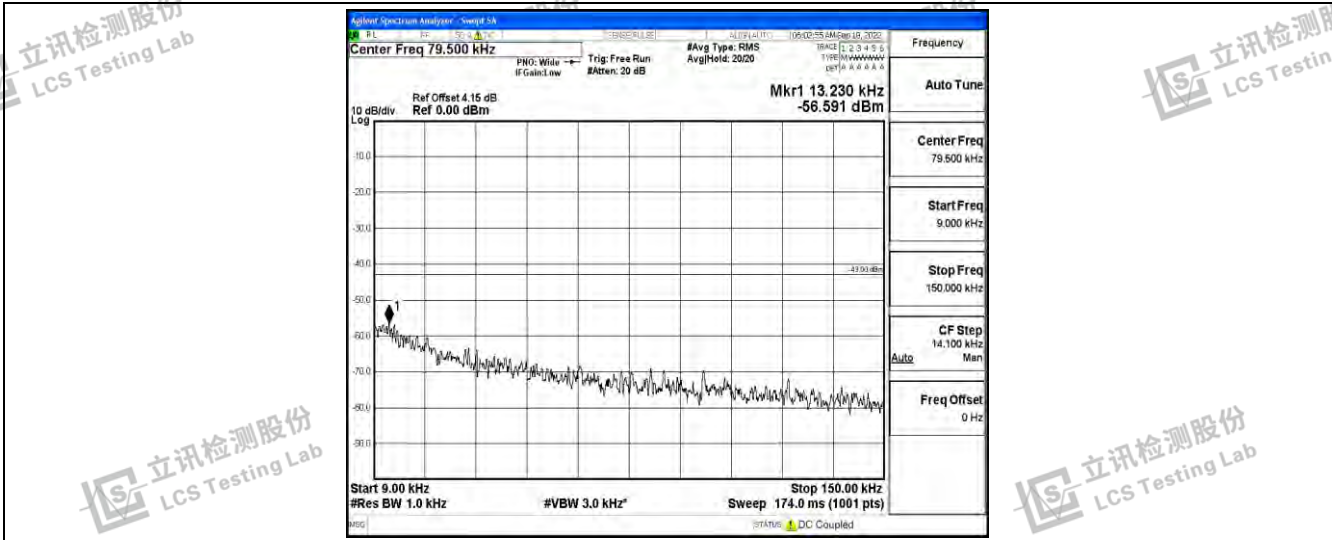

Band2-15MHz-16QAM-18675-1RB#0-Range4:1000~10000MHz

Band2-15MHz-16QAM-18675-1RB#0-Range5:10000~20000MHz

Band2-15MHz-16QAM-18900-1RB#0-Range1:0.009~0.15MHz

Shenzhen LCS Compliance Testing Laboratory Ltd.  
 Add: 101, 201 Bldg A & 301 Bldg C, Juji Industrial Park Yabianxueziwei, Shajing Street, Baoan District, Shenzhen, 518000, China  
 Tel: +(86) 0755-82591330 | E-mail: webmaster@lcs-cert.com | Web: www.lcs-cert.com  
 Scan code to check authenticity