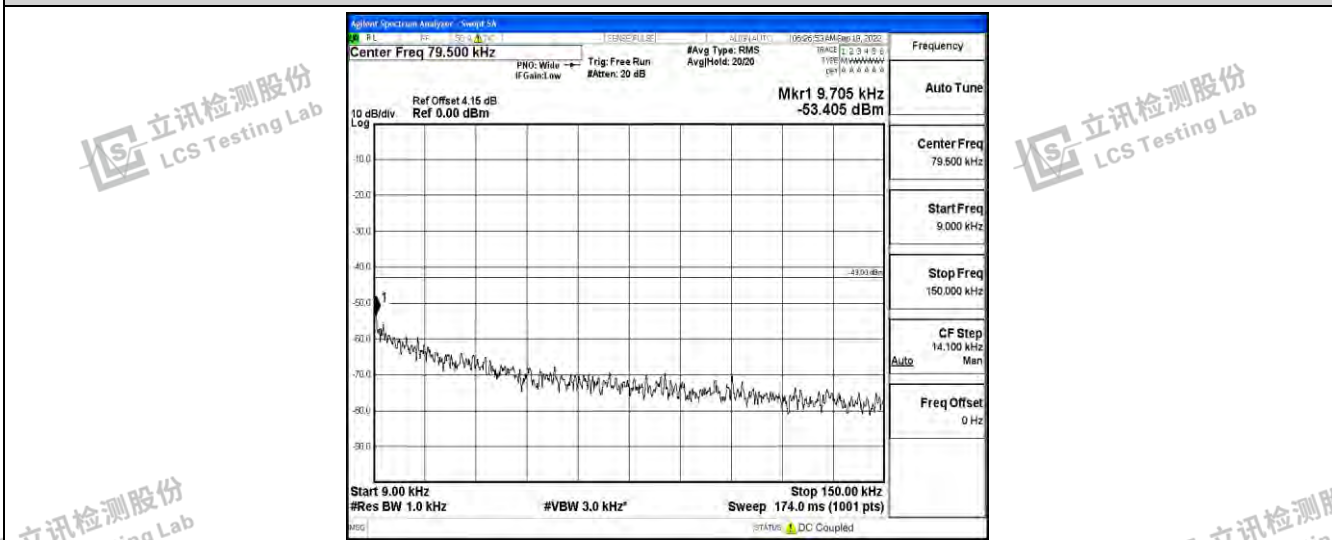

Band2-20MHz-QPSK-19100-1RB#0-Range1:0.009~0.15MHz

Shenzhen LCS Compliance Testing Laboratory Ltd.
Add: 101, 201 Bldg A & 301 Bldg C, Juji Industrial Park Yabianxueziwei, Shajing Street, Baoan District, Shenzhen, 518000, China
Tel: +(86) 0755-82591330 | E-mail: webmaster@lcs-cert.com | Web: www.lcs-cert.com
Scan code to check authenticity