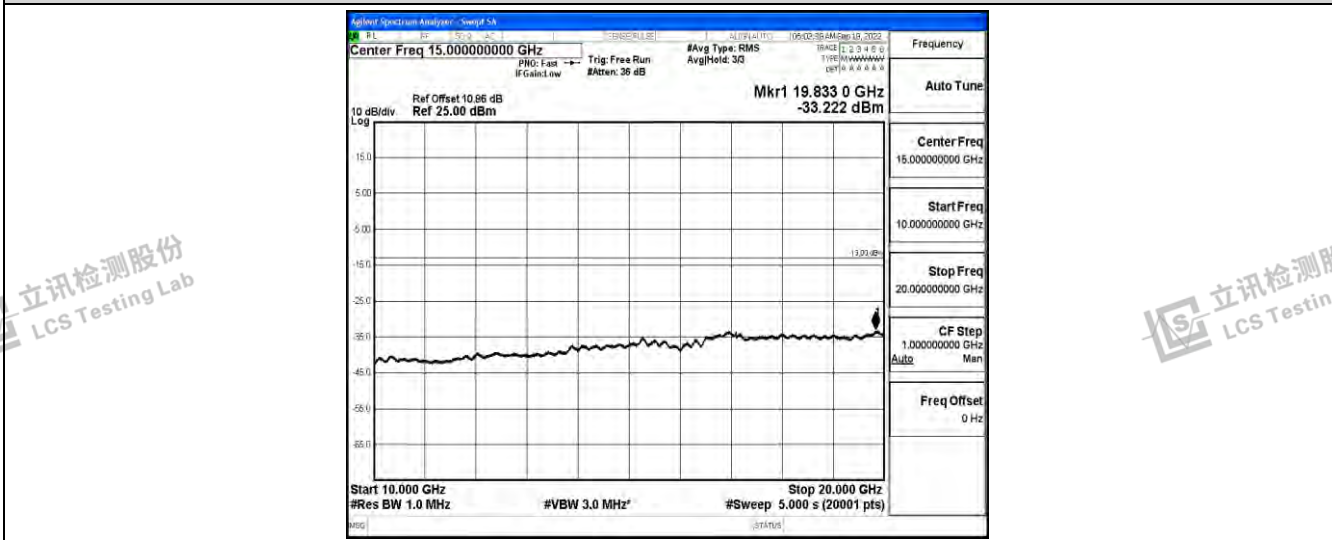

Band2-15MHz-QPSK-18900-1RB#0-Range5:10000~20000MHz