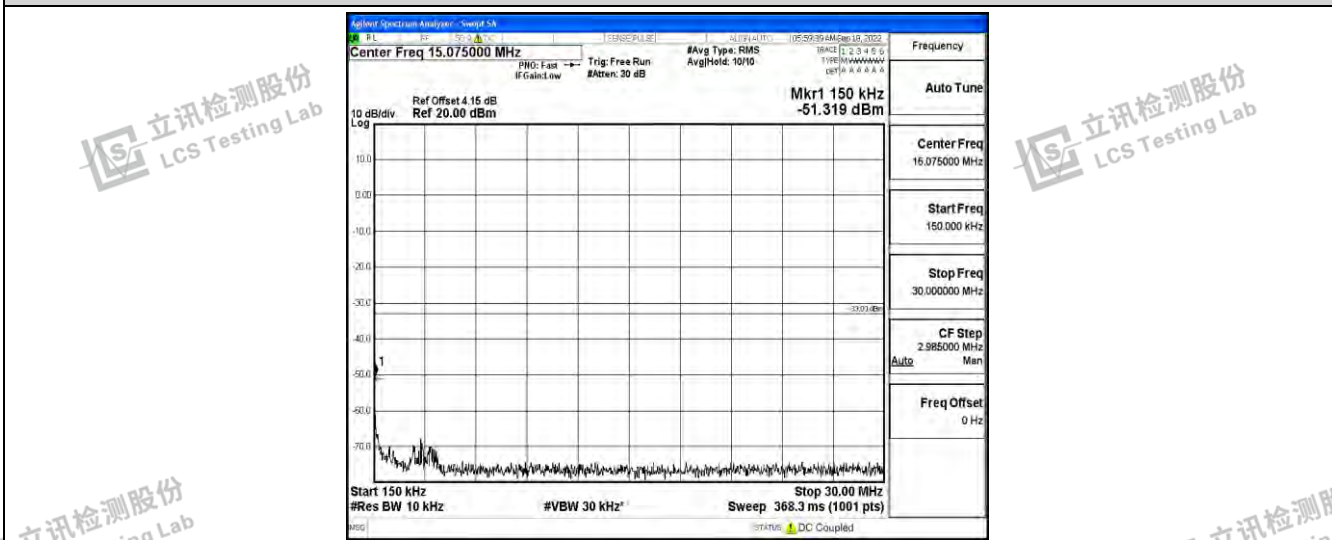

Band2-15MHz-16QAM-18675-1RB#0-Range2:0.15~30MHz

Shenzhen LCS Compliance Testing Laboratory Ltd.
Add: 101, 201 Bldg A & 301 Bldg C, Juji Industrial Park Yabianxueziwei, Shajing Street, Baoan District, Shenzhen, 518000, China
Tel: +(86) 0755-82591330 | E-mail: webmaster@lcs-cert.com | Web: www.lcs-cert.com
Scan code to check authenticity