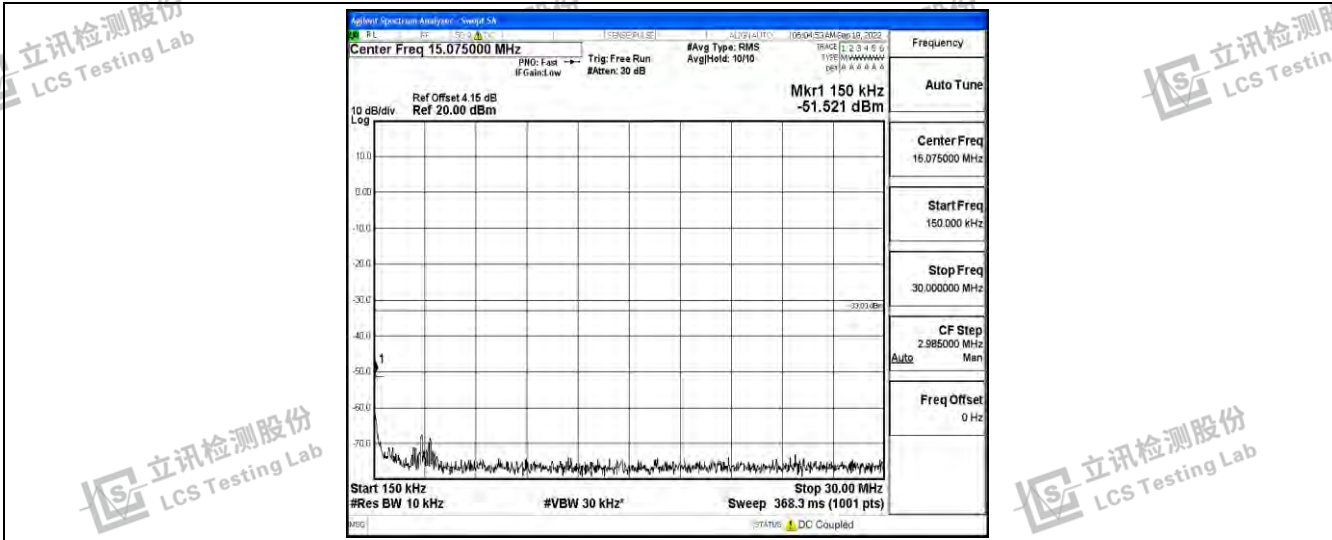

Band2-15MHz-QPSK-18900-1RB#0-Range5:10000~20000MHz

Band2-15MHz-QPSK-19125-1RB#0-Range1:0.009~0.15MHz

Band2-15MHz-QPSK-19125-1RB#0-Range2:0.15~30MHz

Shenzhen LCS Compliance Testing Laboratory Ltd.  
 Add: 101, 201 Bldg A & 301 Bldg C, Juji Industrial Park Yabianxueziwei, Shajing Street, Baoan District, Shenzhen, 518000, China  
 Tel: +(86) 0755-82591330 | E-mail: webmaster@lcs-cert.com | Web: www.lcs-cert.com  
 Scan code to check authenticity