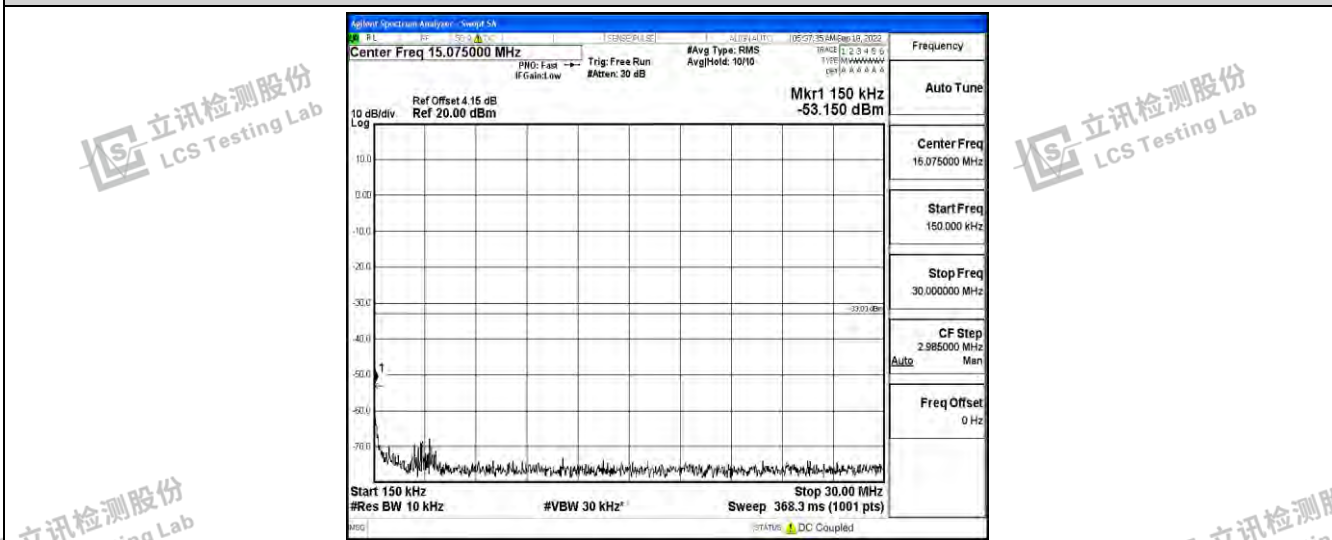

Band2-10MHz-16QAM-18650-1RB#0-Range2:0.15~30MHz