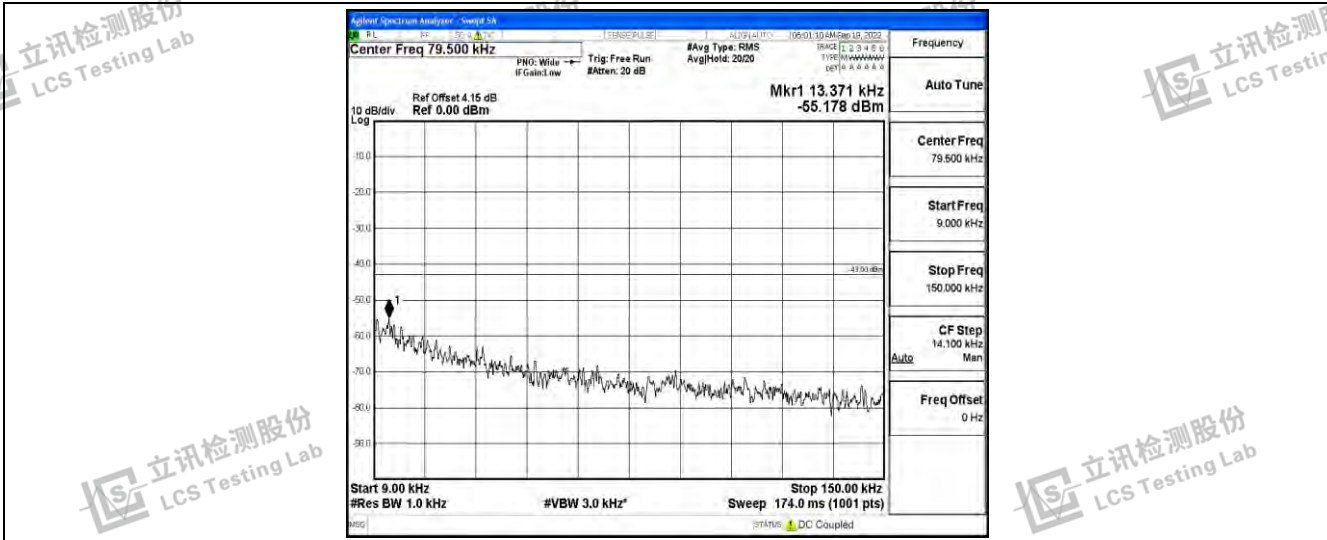

Band2-15MHz-QPSK-18900-1RB#0-Range1:0.009~0.15MHz