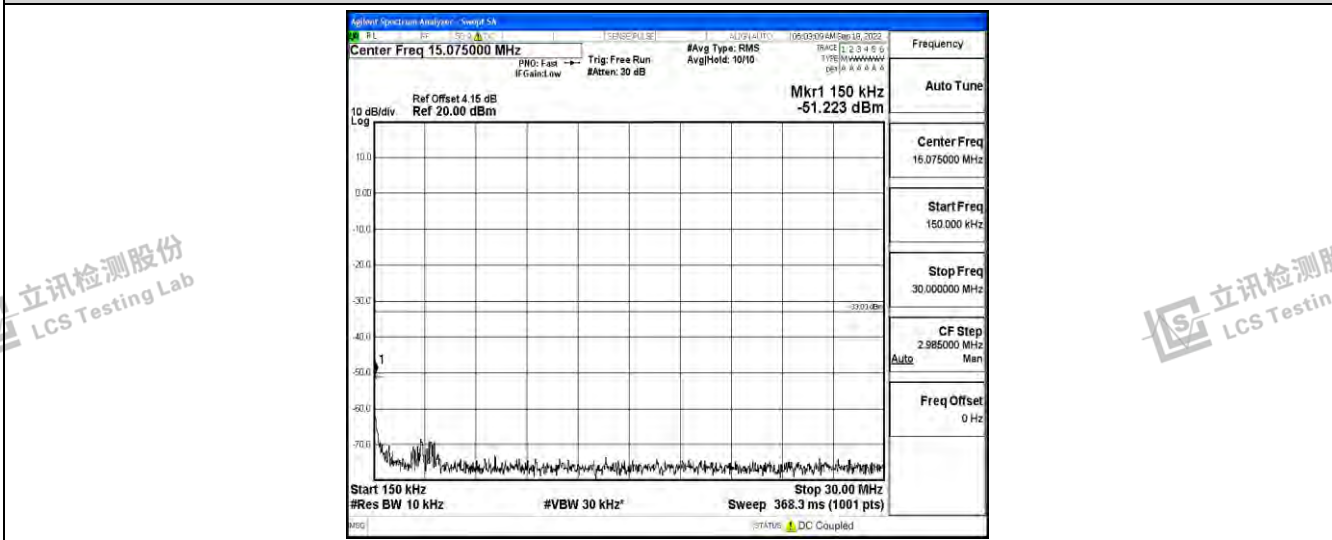

Band2-15MHz-16QAM-18900-1RB#0-Range2:0.15~30MHz