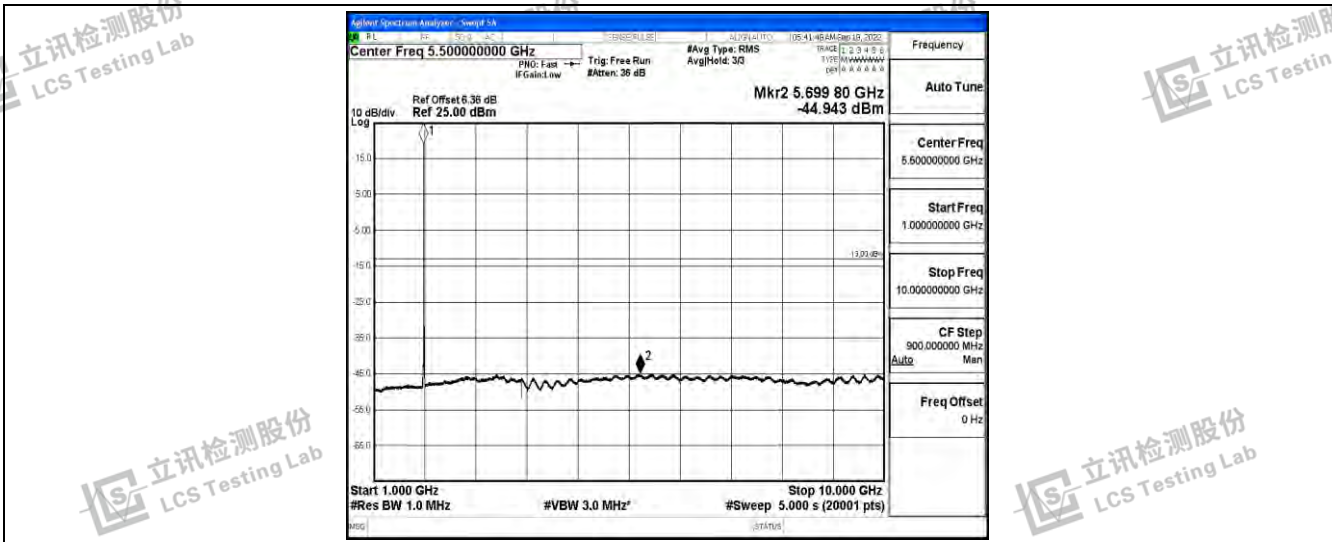

Band2-10MHz-16QAM-18900-1RB#0-Range4:1000~10000MHz