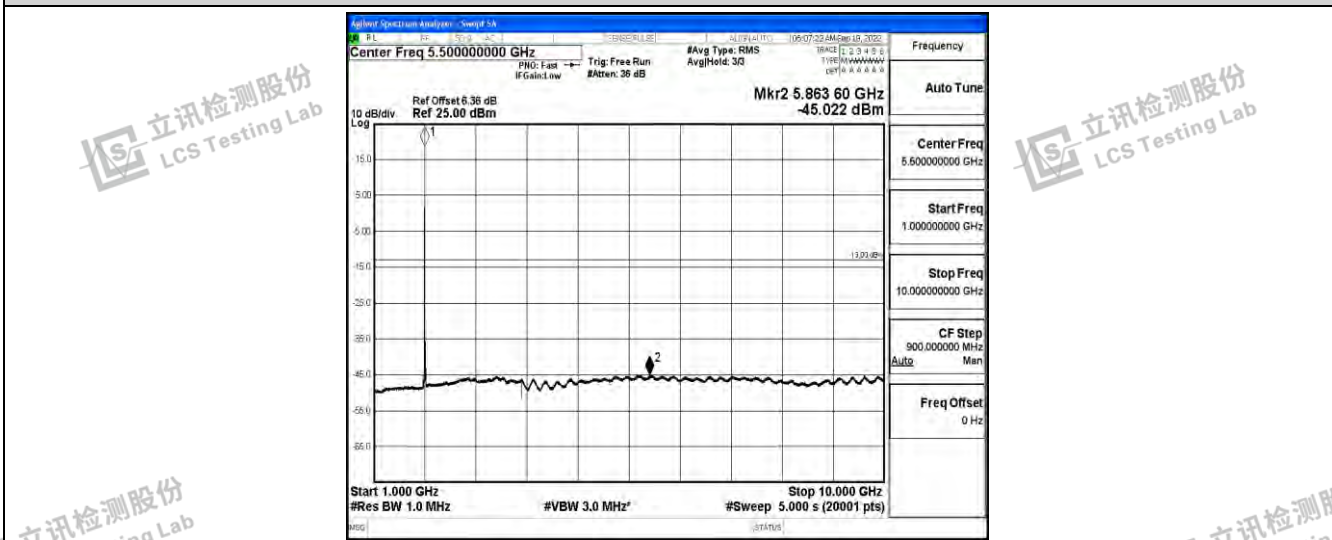

Band2-15MHz-16QAM-19125-1RB#0-Range4:1000~10000MHz

Shenzhen LCS Compliance Testing Laboratory Ltd.
Add: 101, 201 Bldg A & 301 Bldg C, Juji Industrial Park Yabianxueziwei, Shajing Street, Baoan District, Shenzhen, 518000, China
Tel: +(86) 0755-82591330 | E-mail: webmaster@lcs-cert.com | Web: www.lcs-cert.com
Scan code to check authenticity