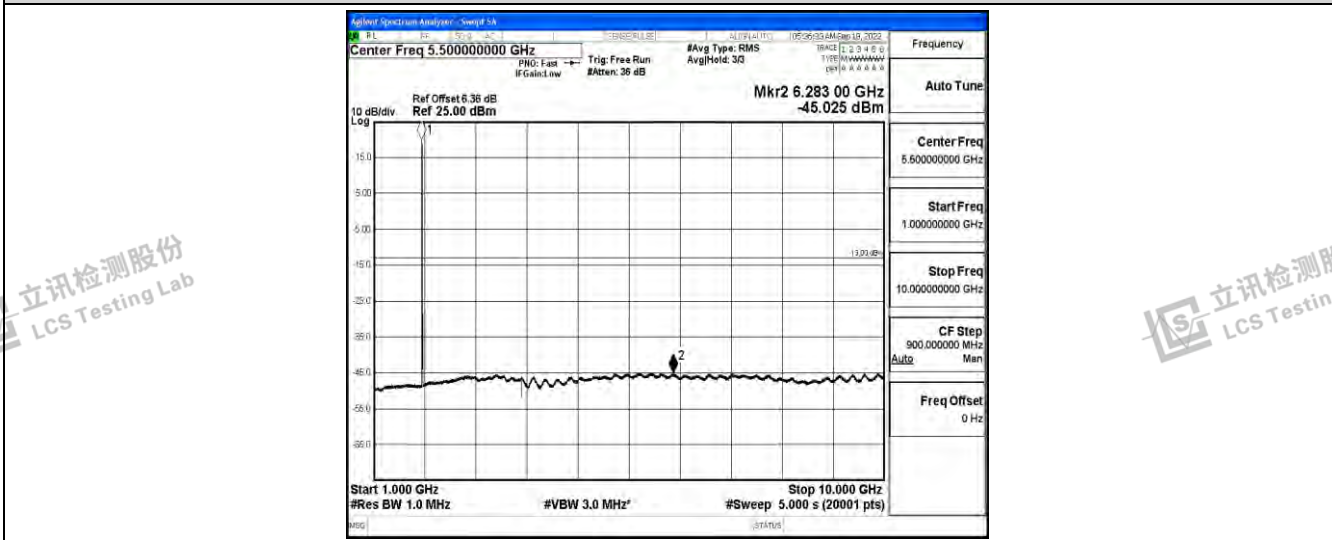

Band2-10MHz-QPSK-18650-1RB#0-Range4:1000~10000MHz