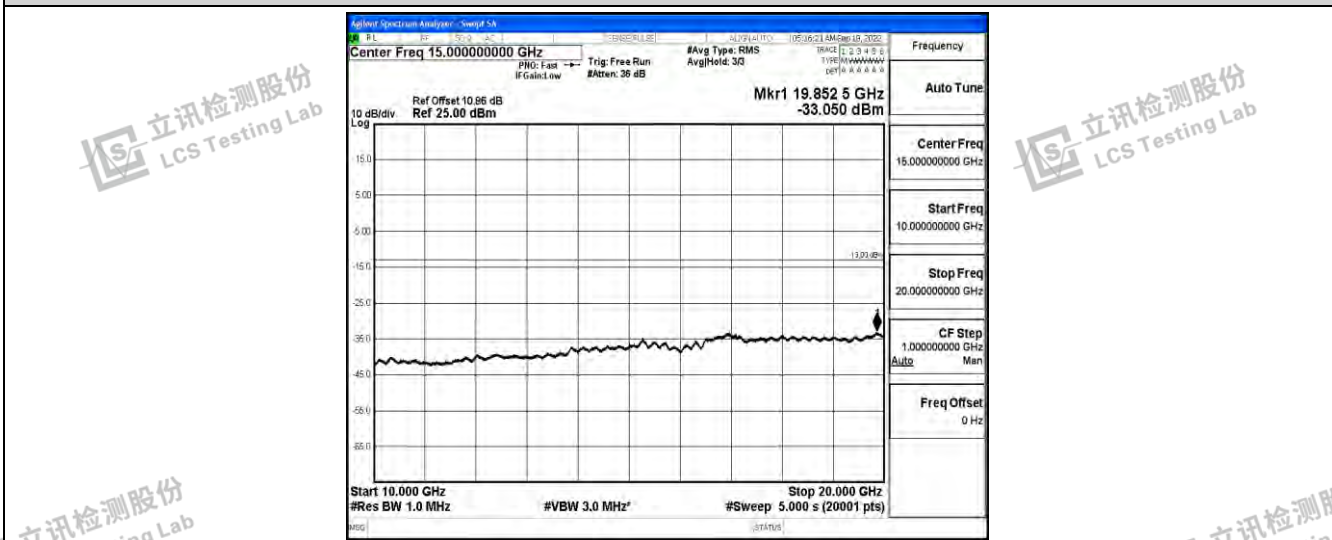

Band2-5MHz-16QAM-18625-1RB#0-Range5:10000~20000MHz

Shenzhen LCS Compliance Testing Laboratory Ltd.
Add: 101, 201 Bldg A & 301 Bldg C, Juji Industrial Park Yabianxueziwei, Shajing Street, Baoan District, Shenzhen, 518000, China
Tel: +(86) 0755-82591330 | E-mail: webmaster@lcs-cert.com | Web: www.lcs-cert.com
Scan code to check authenticity