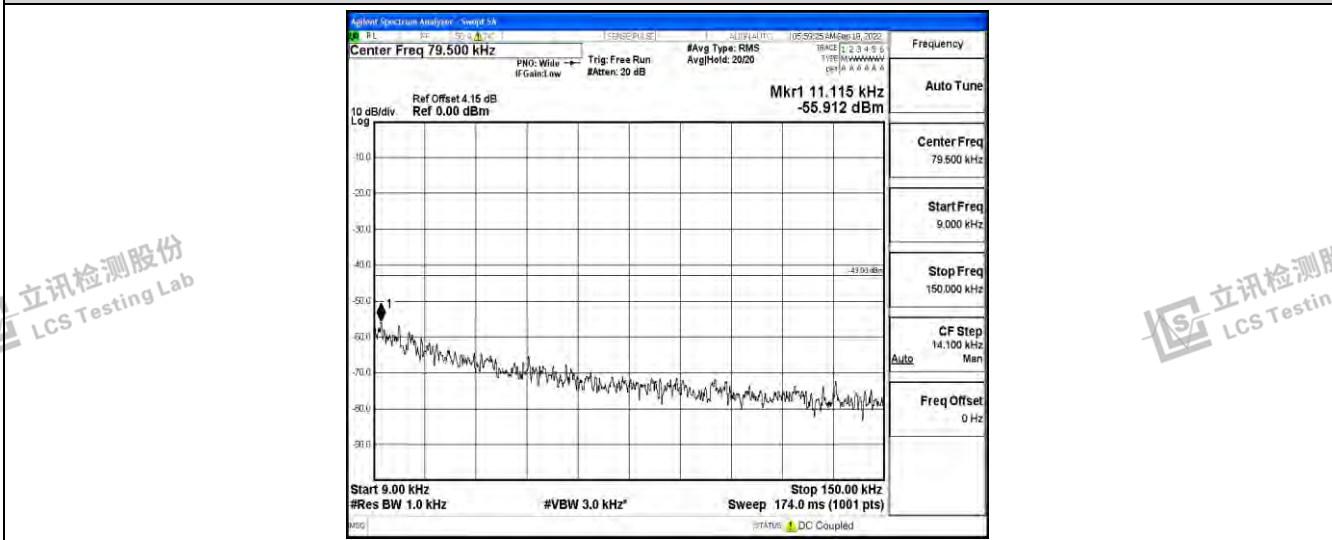

Band2-15MHz-16QAM-18675-1RB#0-Range1:0.009~0.15MHz