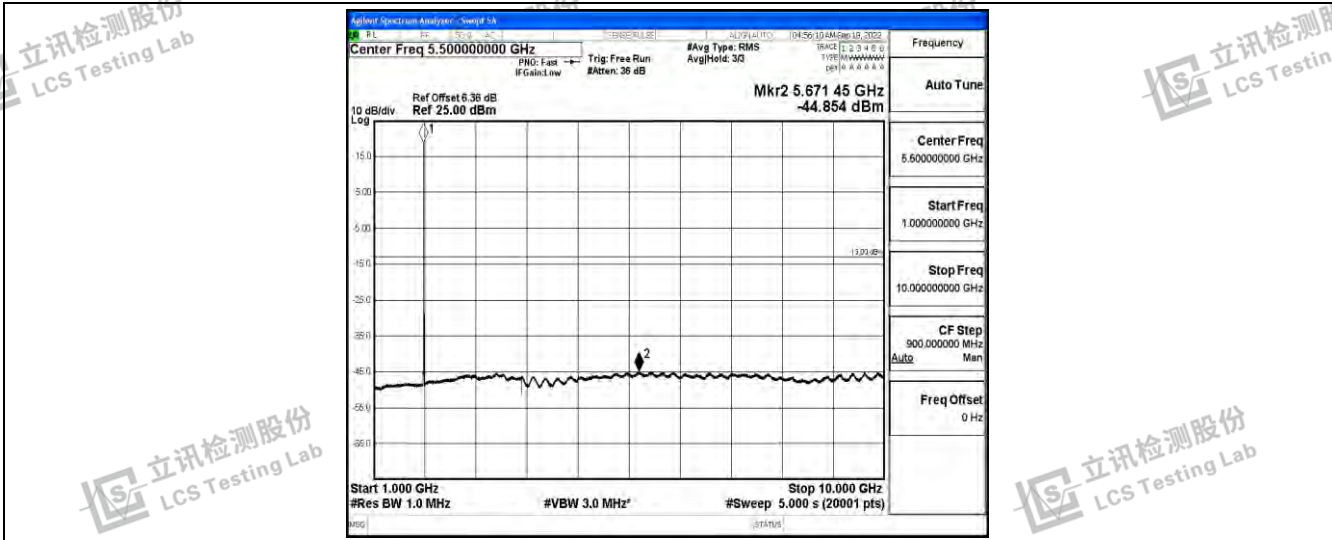

Band2-3MHz-16QAM-18900-1RB#0-Range4:1000~10000MHz

Shenzhen LCS Compliance Testing Laboratory Ltd.  
 Add: 101, 201 Bldg A & 301 Bldg C, Juji Industrial Park Yabianxueziwei, Shajing Street, Baoan District, Shenzhen, 518000, China  
 Tel: +(86) 0755-82591330 | E-mail: webmaster@lcs-cert.com | Web: www.lcs-cert.com  
 Scan code to check authenticity