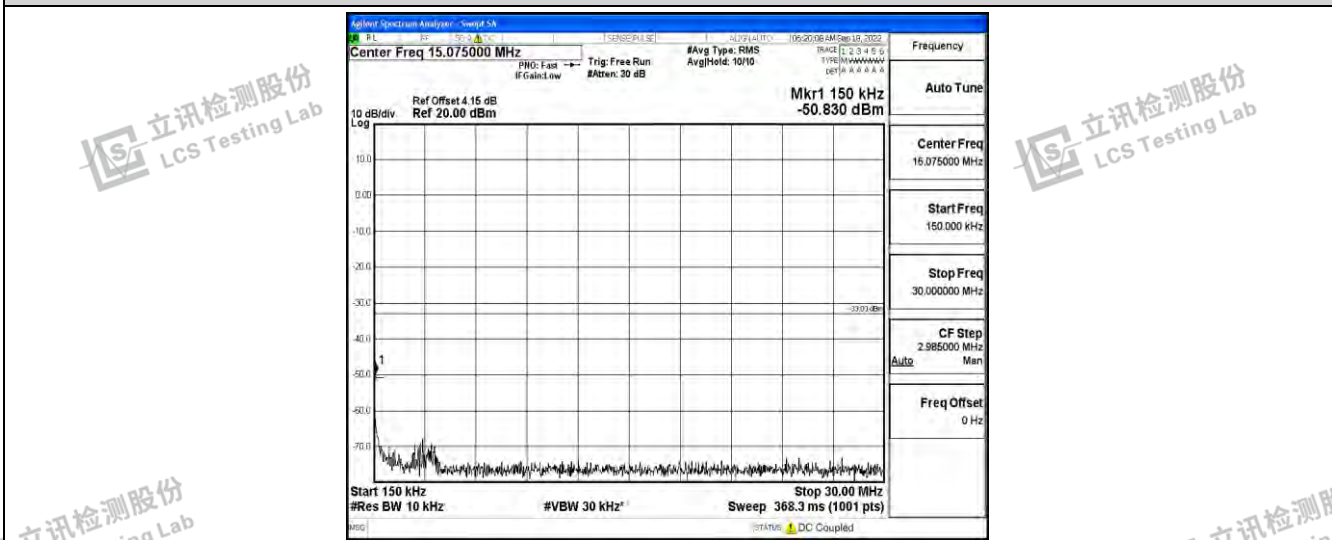

Band2-20MHz-QPSK-18700-1RB#0-Range2:0.15~30MHz