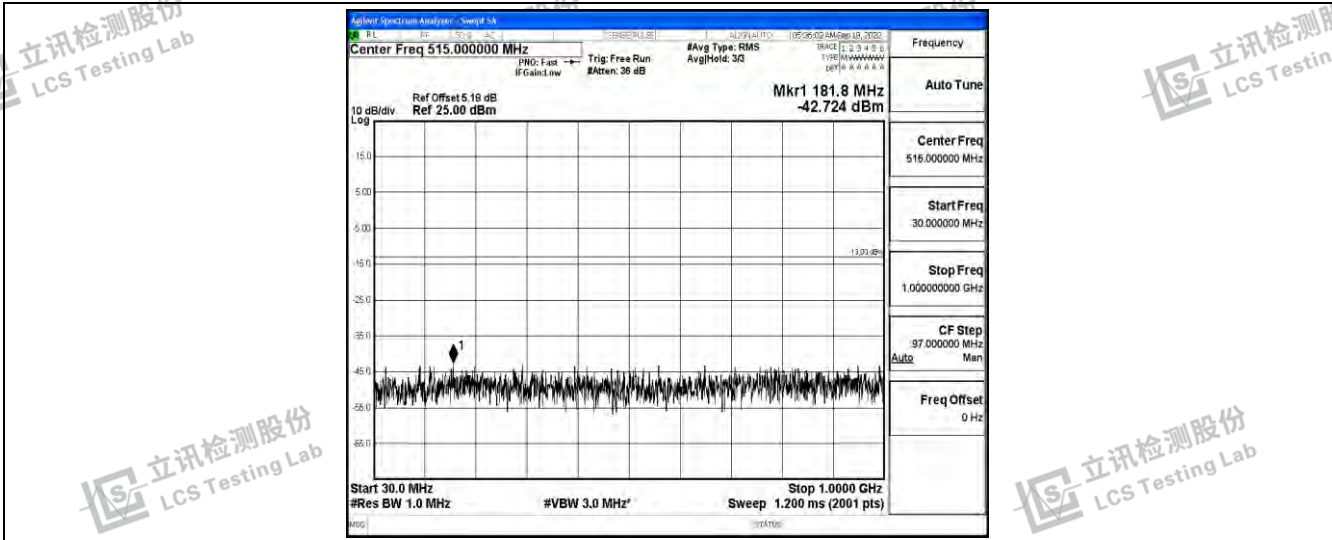

Band2-10MHz-QPSK-18650-1RB#0-Range3:30~1000MHz