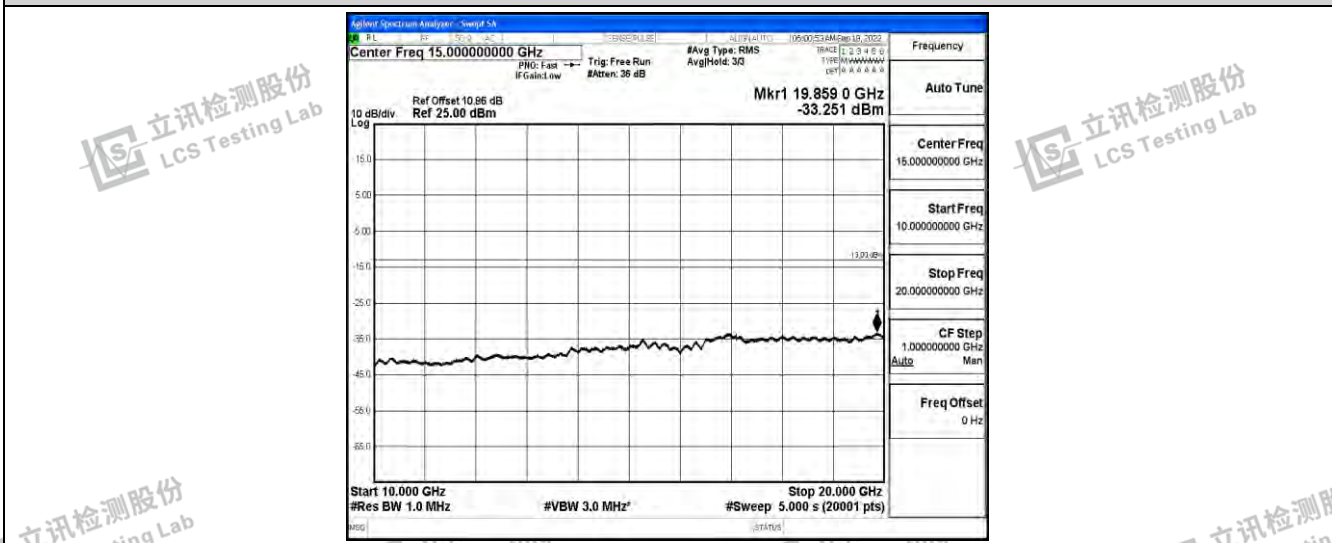

Band2-15MHz-16QAM-18675-1RB#0-Range5:10000~20000MHz

Shenzhen LCS Compliance Testing Laboratory Ltd.
Add: 101, 201 Bldg A & 301 Bldg C, Juji Industrial Park Yabianxueziwei, Shajing Street, Baoan District, Shenzhen, 518000, China
Tel: +(86) 0755-82591330 | E-mail: webmaster@lcs-cert.com | Web: www.lcs-cert.com
Scan code to check authenticity