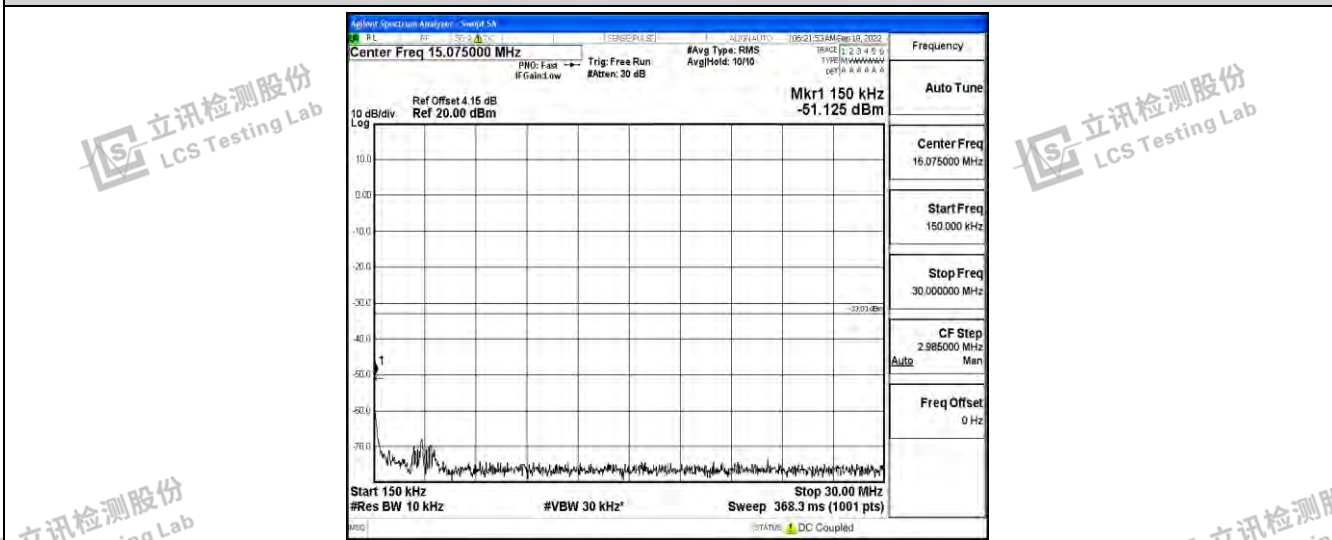

Band2-20MHz-16QAM-18700-1RB#0-Range2:0.15~30MHz

Shenzhen LCS Compliance Testing Laboratory Ltd.
Add: 101, 201 Bldg A & 301 Bldg C, Juji Industrial Park Yabianxueziwei, Shajing Street, Baoan District, Shenzhen, 518000, China
Tel: +(86) 0755-82591330 | E-mail: webmaster@lcs-cert.com | Web: www.lcs-cert.com
Scan code to check authenticity