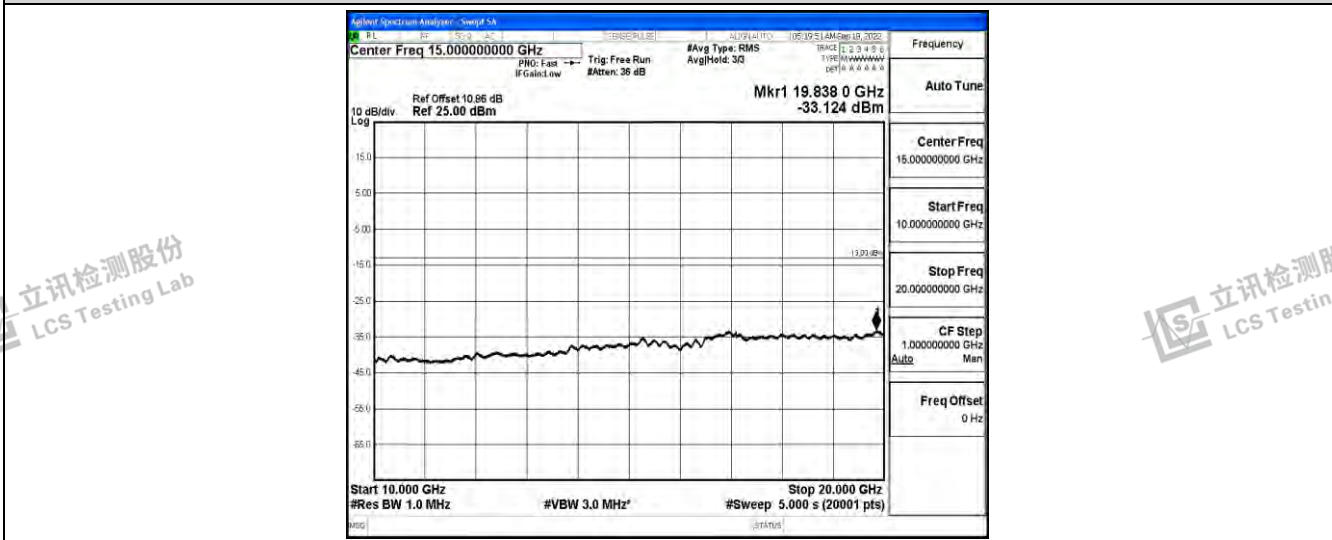

Band2-5MHz-16QAM-18900-1RB#0-Range5:10000~20000MHz