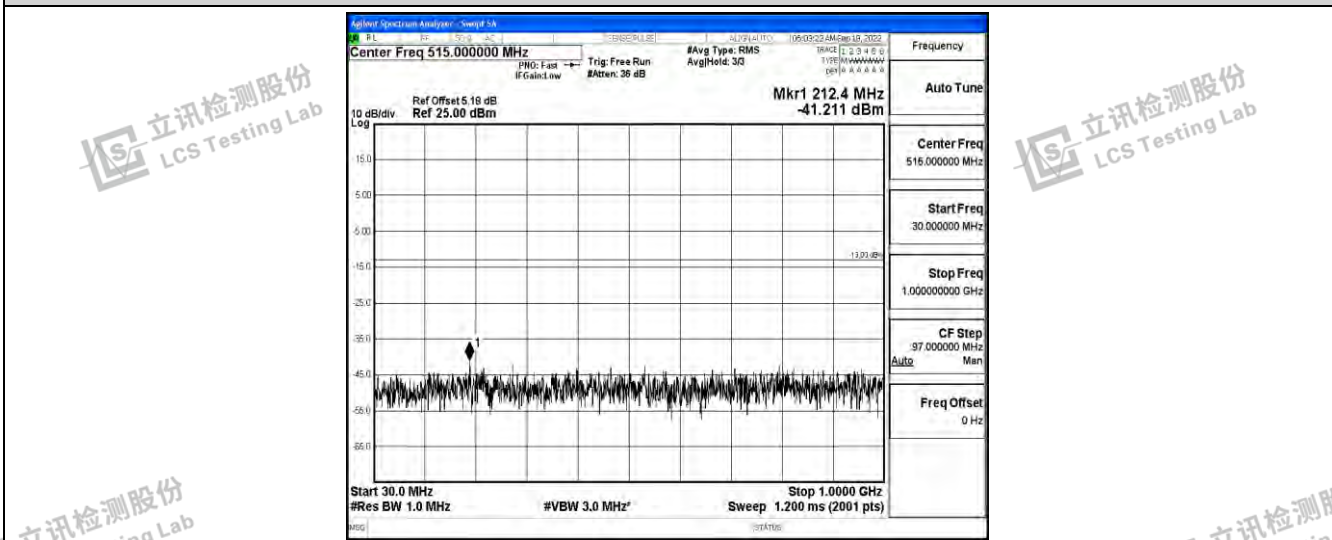

Band2-15MHz-16QAM-18900-1RB#0-Range3:30~1000MHz

Shenzhen LCS Compliance Testing Laboratory Ltd.
Add: 101, 201 Bldg A & 301 Bldg C, Juji Industrial Park Yabianxueziwei, Shajing Street, Baoan District, Shenzhen, 518000, China
Tel: +(86) 0755-82591330 | E-mail: webmaster@lcs-cert.com | Web: www.lcs-cert.com
Scan code to check authenticity