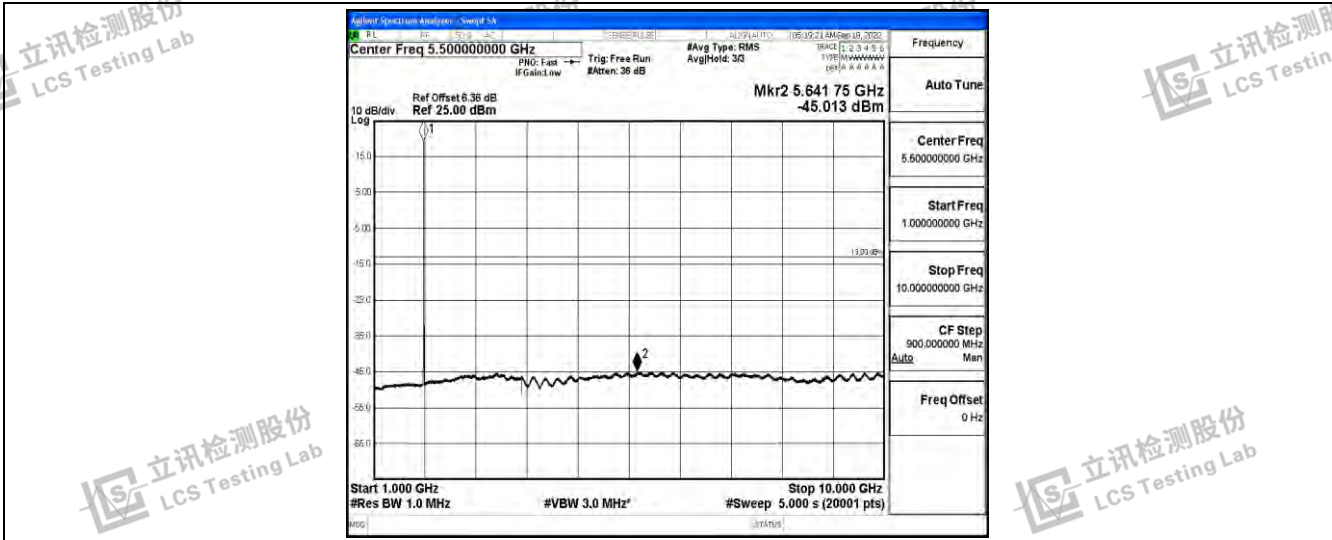

Band2-5MHz-16QAM-18900-1RB#0-Range2:0.15~30MHz

Band2-5MHz-16QAM-18900-1RB#0-Range3:30~100MHz

Band2-5MHz-16QAM-18900-1RB#0-Range4:1000~10000MHz

Shenzhen LCS Compliance Testing Laboratory Ltd.  
 Add: 101, 201 Bldg A & 301 Bldg C, Juji Industrial Park Yabianxueziwei, Shajing Street, Baoan District, Shenzhen, 518000, China  
 Tel: +(86) 0755-82591330 | E-mail: webmaster@lcs-cert.com | Web: www.lcs-cert.com  
 Scan code to check authenticity