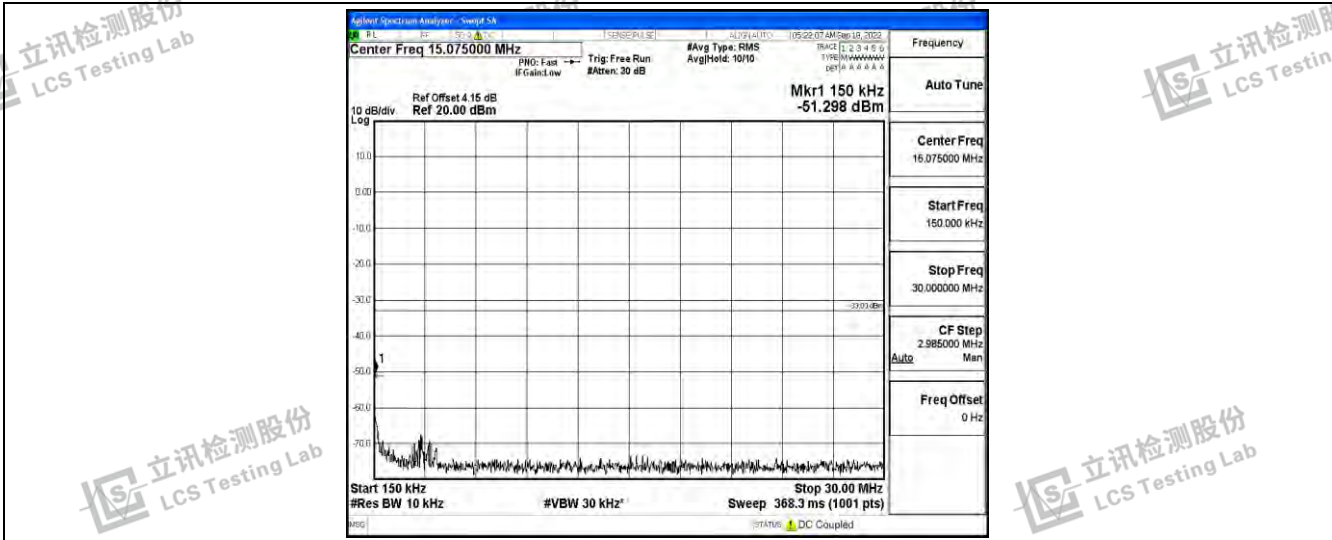

Band2-5MHz-16QAM-18900-1RB#0-Range5:10000~20000MHz

Band2-5MHz-16QAM-19175-1RB#0-Range1:0.009~0.15MHz

Band2-5MHz-16QAM-19175-1RB#0-Range2:0.15~30MHz

Shenzhen LCS Compliance Testing Laboratory Ltd.  
 Add: 101, 201 Bldg A & 301 Bldg C, Juji Industrial Park Yabianxueziwei, Shajing Street, Baoan District, Shenzhen, 518000, China  
 Tel: +(86) 0755-82591330 | E-mail: webmaster@lcs-cert.com | Web: www.lcs-cert.com  
 Scan code to check authenticity