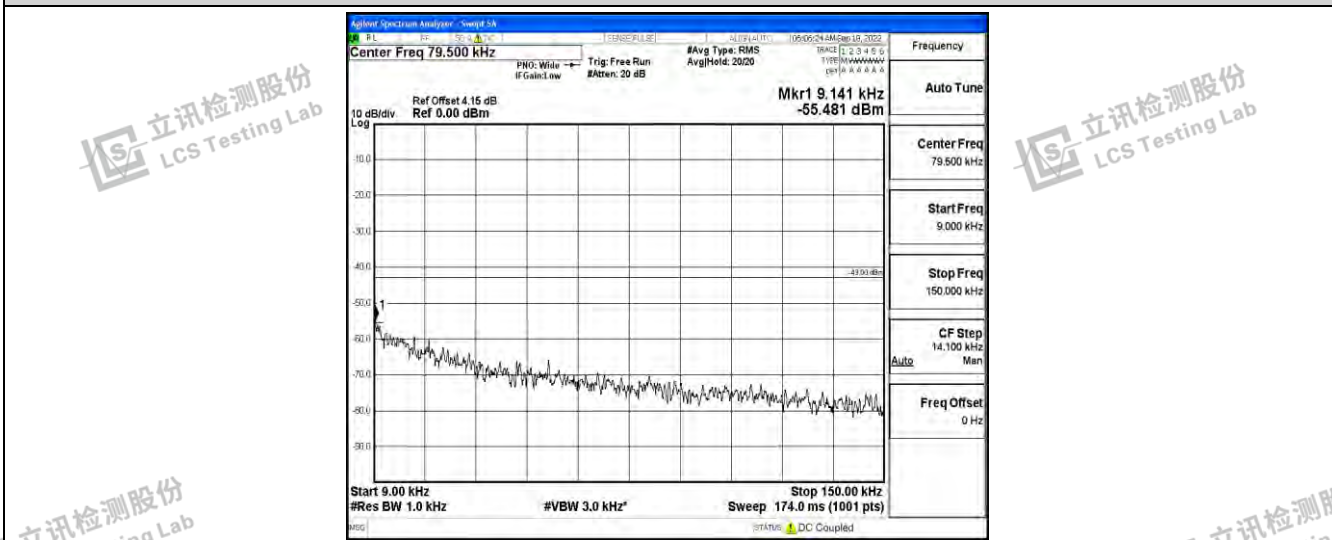

Band2-15MHz-16QAM-19125-1RB#0-Range1:0.009~0.15MHz

Shenzhen LCS Compliance Testing Laboratory Ltd.
Add: 101, 201 Bldg A & 301 Bldg C, Juji Industrial Park Yabianxueziwei, Shajing Street, Baoan District, Shenzhen, 518000, China
Tel: +(86) 0755-82591330 | E-mail: webmaster@lcs-cert.com | Web: www.lcs-cert.com
Scan code to check authenticity