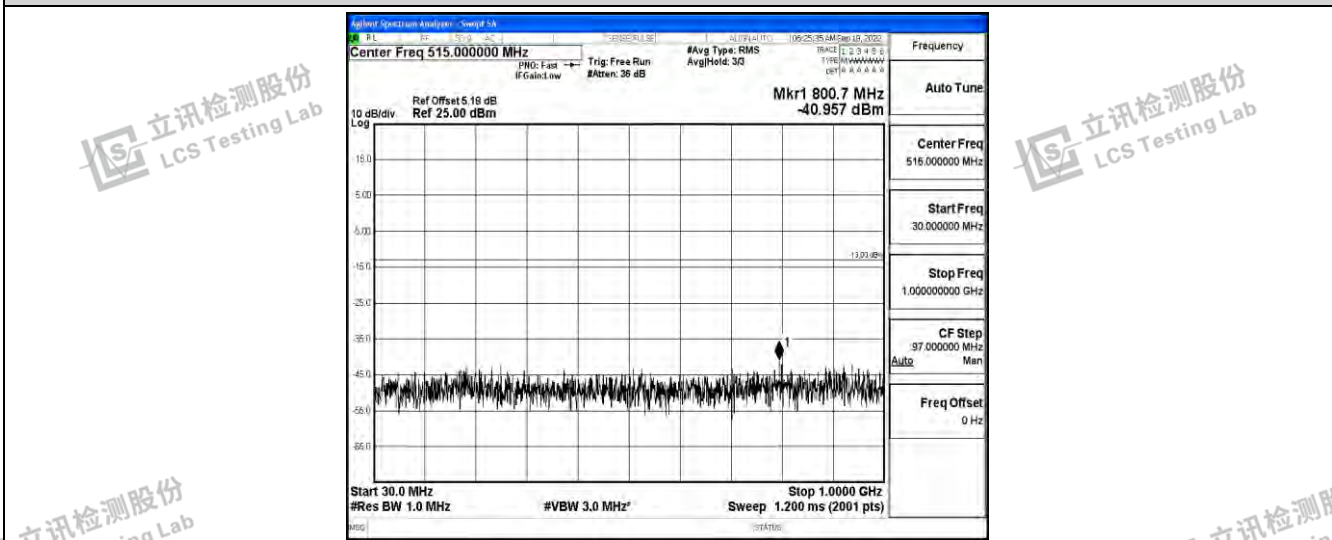

Band2-20MHz-16QAM-18900-1RB#0-Range3:30~1000MHz

Shenzhen LCS Compliance Testing Laboratory Ltd.
Add: 101, 201 Bldg A & 301 Bldg C, Juji Industrial Park Yabianxueziwei, Shajing Street, Baoan District, Shenzhen, 518000, China
Tel: +(86) 0755-82591330 | E-mail: webmaster@lcs-cert.com | Web: www.lcs-cert.com
Scan code to check authenticity