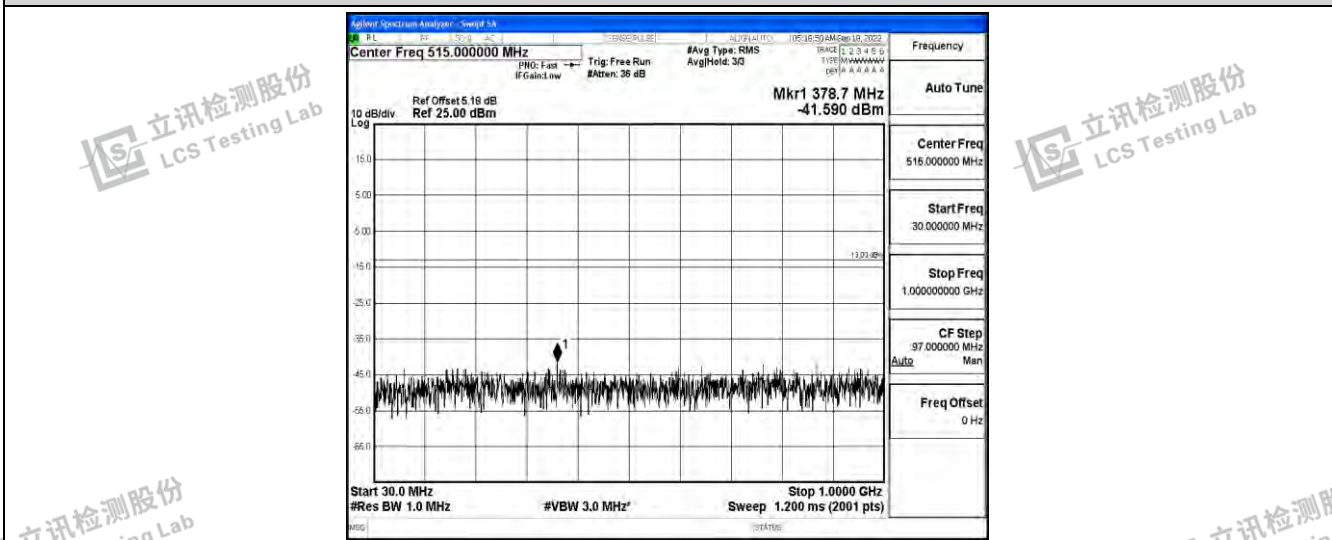

Band2-5MHz-16QAM-18900-1RB#0-Range3:30~100MHz

Shenzhen LCS Compliance Testing Laboratory Ltd.
Add: 101, 201 Bldg A & 301 Bldg C, Juji Industrial Park Yabianxueziwei, Shajing Street, Baoan District, Shenzhen, 518000, China
Tel: +(86) 0755-82591330 | E-mail: webmaster@lcs-cert.com | Web: www.lcs-cert.com
Scan code to check authenticity