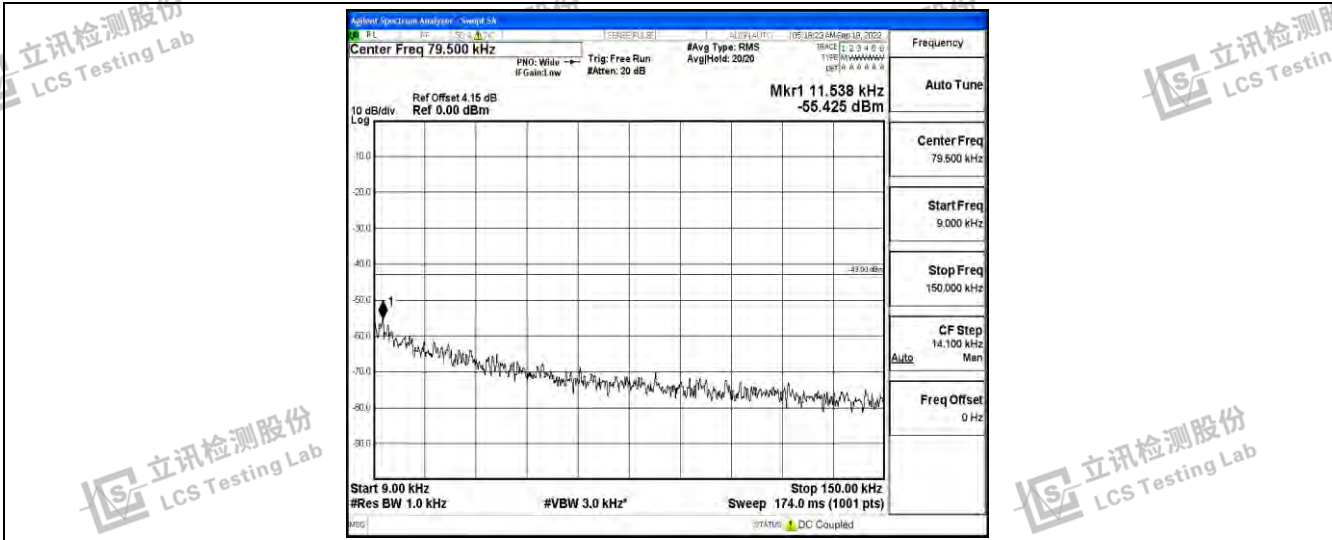

Band2-5MHz-16QAM-18900-1RB#0-Range1:0.009~0.15MHz