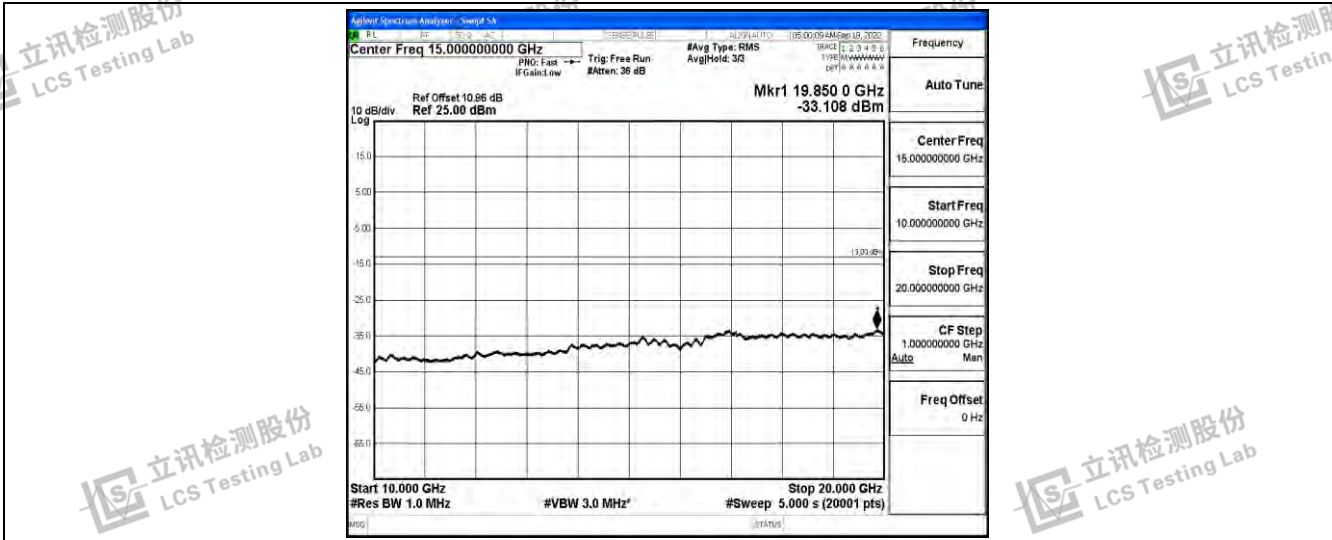

Band2-3MHz-16QAM-19185-1RB#0-Range3:30~1000MHz

Band2-3MHz-16QAM-19185-1RB#0-Range4:1000~10000MHz

Band2-3MHz-16QAM-19185-1RB#0-Range5:10000~20000MHz

Shenzhen LCS Compliance Testing Laboratory Ltd.  
 Add: 101, 201 Bldg A & 301 Bldg C, Juji Industrial Park Yabianxueziwei, Shajing Street, Baoan District, Shenzhen, 518000, China  
 Tel: +(86) 0755-82591330 | E-mail: webmaster@lcs-cert.com | Web: www.lcs-cert.com  
 Scan code to check authenticity

Band2-5MHz-QPSK-18625-1RB#0-Range1:0.009~0.15MHz

Band2-5MHz-QPSK-18625-1RB#0-Range2:0.15~30MHz

Band2-5MHz-QPSK-18625-1RB#0-Range3:30~1000MHz

Shenzhen LCS Compliance Testing Laboratory Ltd.  
 Add: 101, 201 Bldg A & 301 Bldg C, Juji Industrial Park Yabianxueziwei, Shajing Street, Baoan District, Shenzhen, 518000, China  
 Tel: +(86) 0755-82591330 | E-mail: webmaster@lcs-cert.com | Web: www.lcs-cert.com  
 Scan code to check authenticity