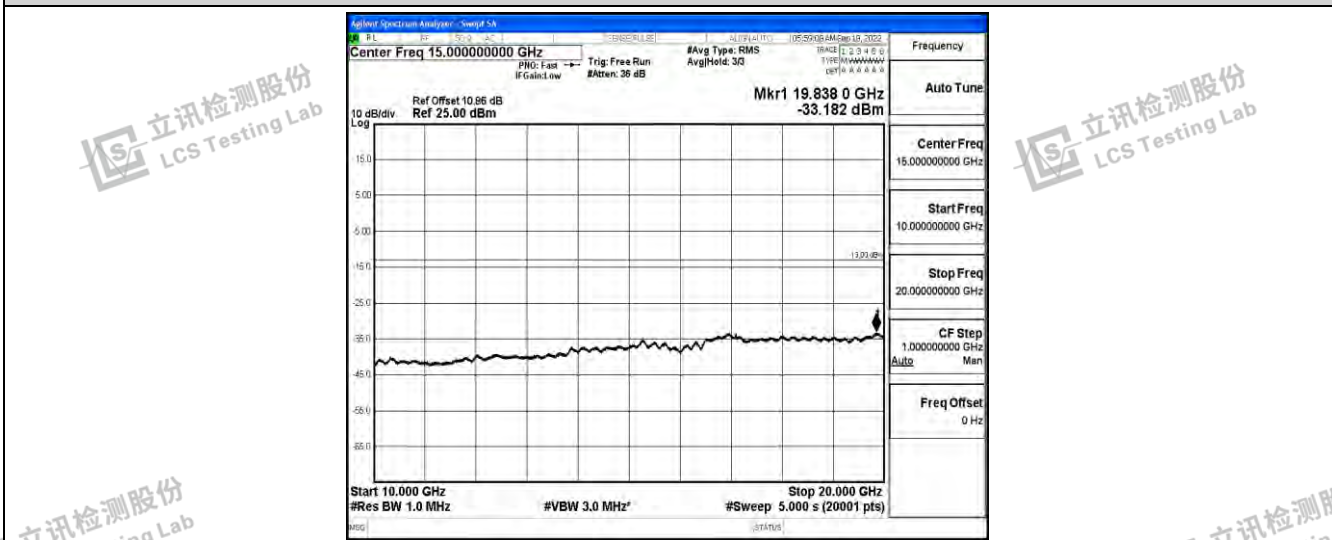

Band2-15MHz-QPSK-18675-1RB#0-Range5:10000~20000MHz