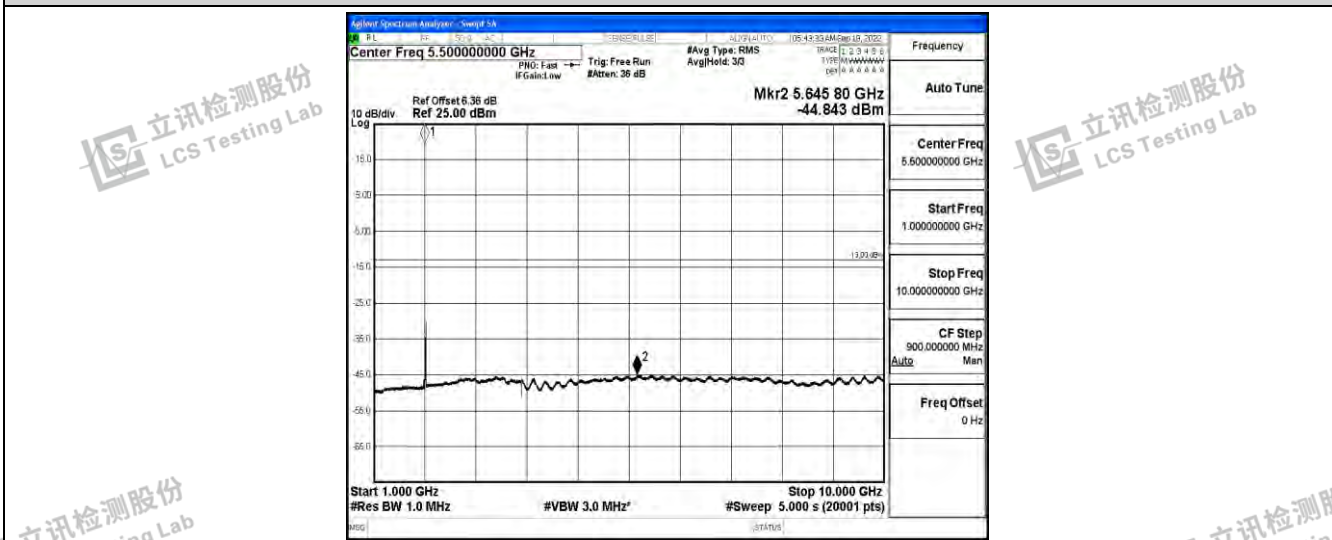

Band2-10MHz-QPSK-19150-1RB#0-Range4:1000~10000MHz