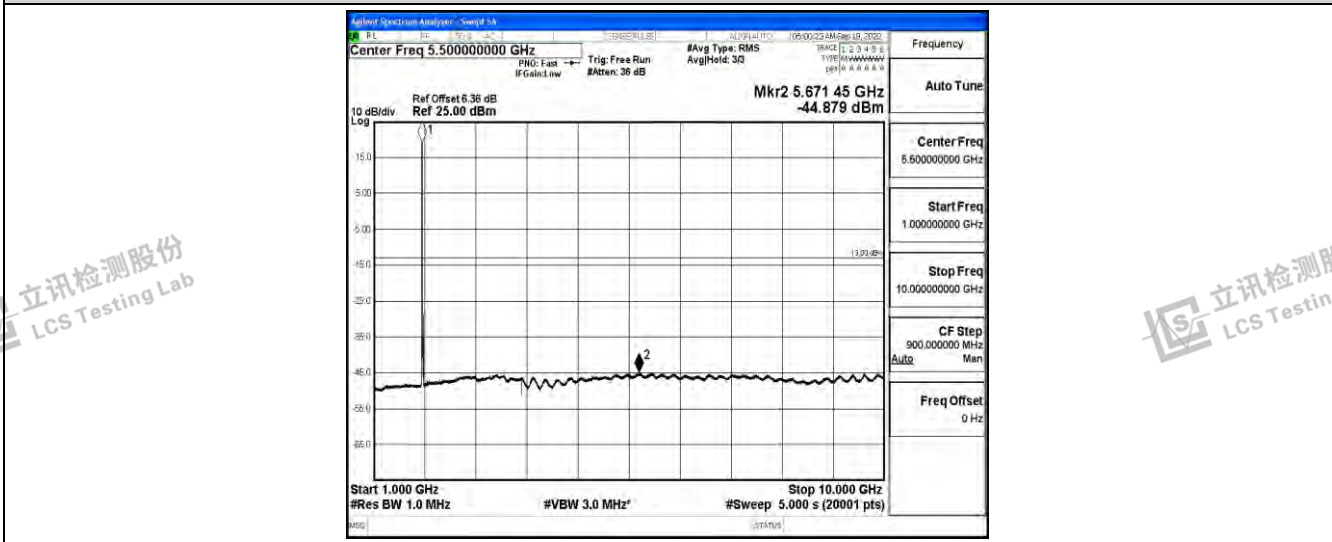

Band2-15MHz-16QAM-18675-1RB#0-Range4:1000~10000MHz