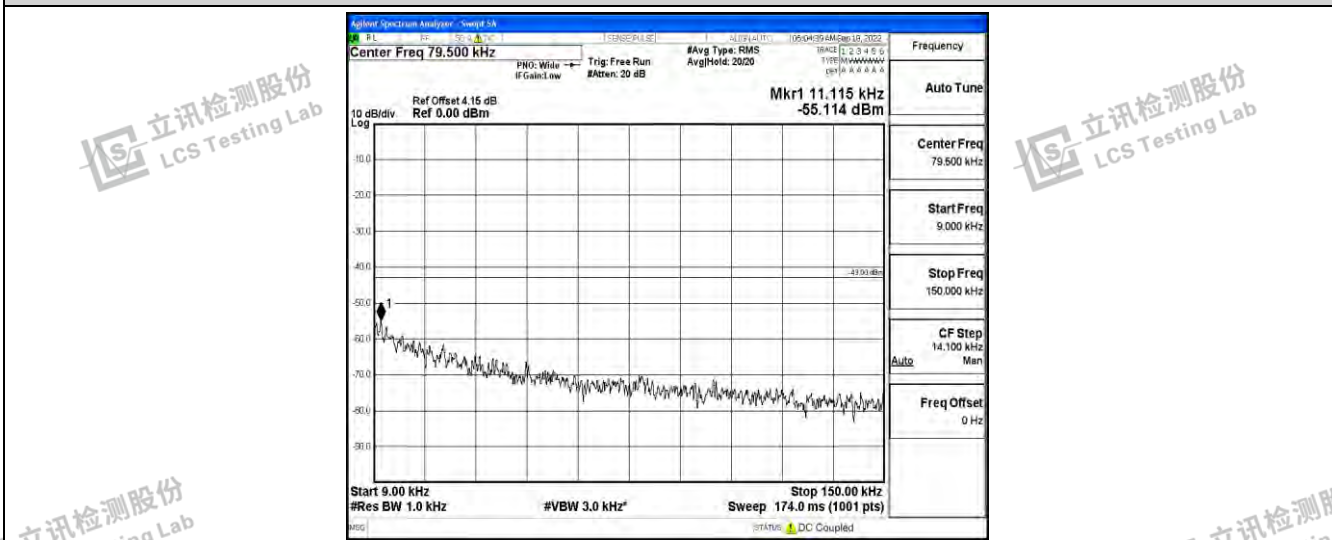

Band2-15MHz-QPSK-19125-1RB#0-Range1:0.009~0.15MHz

Shenzhen LCS Compliance Testing Laboratory Ltd.
Add: 101, 201 Bldg A & 301 Bldg C, Juji Industrial Park Yabianxueziwei, Shajing Street, Baoan District, Shenzhen, 518000, China
Tel: +(86) 0755-82591330 | E-mail: webmaster@lcs-cert.com | Web: www.lcs-cert.com
Scan code to check authenticity