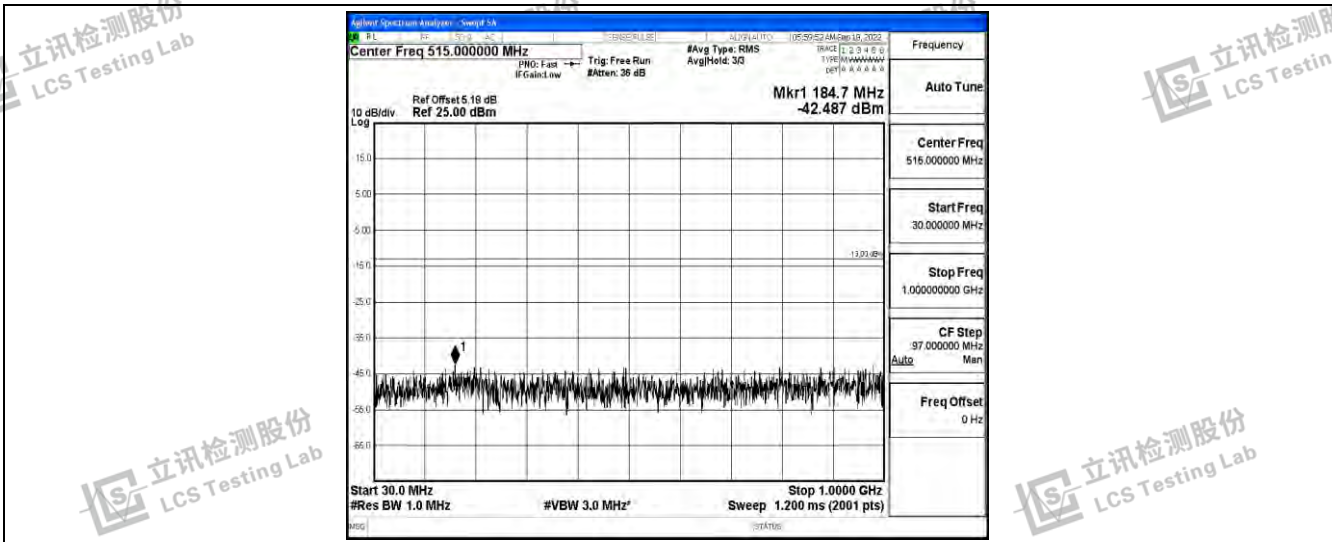

Band2-15MHz-16QAM-18675-1RB#0-Range1:0.009~0.15MHz

Band2-15MHz-16QAM-18675-1RB#0-Range2:0.15~30MHz

Band2-15MHz-16QAM-18675-1RB#0-Range3:30~1000MHz

Shenzhen LCS Compliance Testing Laboratory Ltd.  
 Add: 101, 201 Bldg A & 301 Bldg C, Juji Industrial Park Yabianxueziwei, Shajing Street, Baoan District, Shenzhen, 518000, China  
 Tel: +(86) 0755-82591330 | E-mail: webmaster@lcs-cert.com | Web: www.lcs-cert.com  
 Scan code to check authenticity