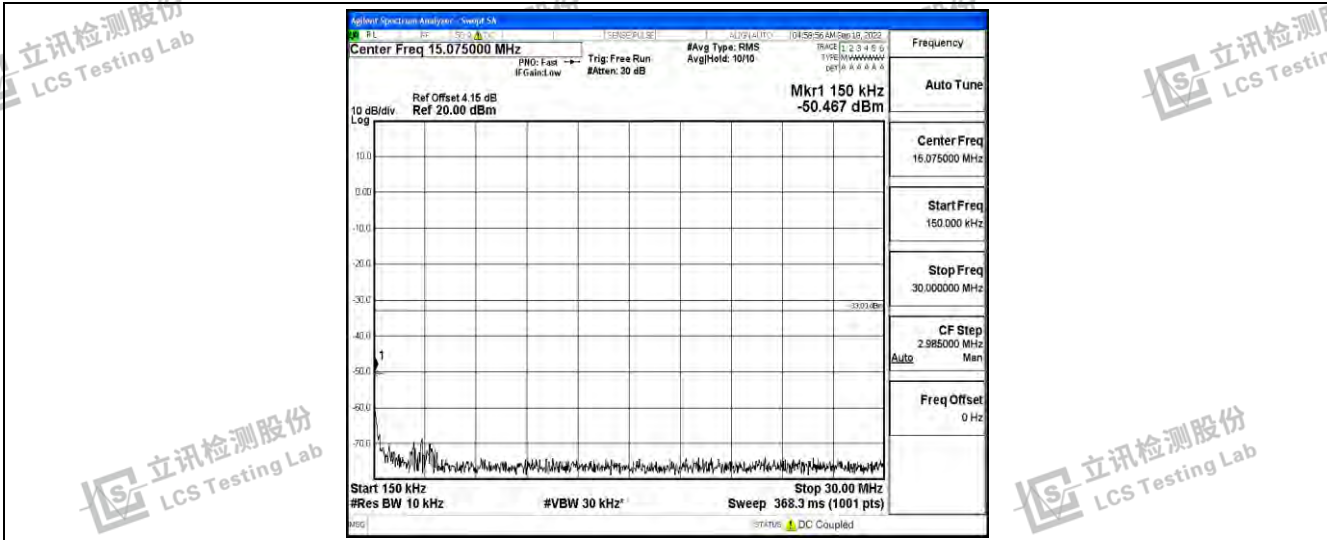

Band2-3MHz-16QAM-18900-1RB#0-Range5:10000~20000MHz

Band2-3MHz-16QAM-19185-1RB#0-Range1:0.009~0.15MHz

Band2-3MHz-16QAM-19185-1RB#0-Range2:0.15~30MHz

Shenzhen LCS Compliance Testing Laboratory Ltd.  
 Add: 101, 201 Bldg A & 301 Bldg C, Juji Industrial Park Yabianxueziwei, Shajing Street, Baoan District, Shenzhen, 518000, China  
 Tel: +(86) 0755-82591330 | E-mail: webmaster@lcs-cert.com | Web: www.lcs-cert.com  
 Scan code to check authenticity