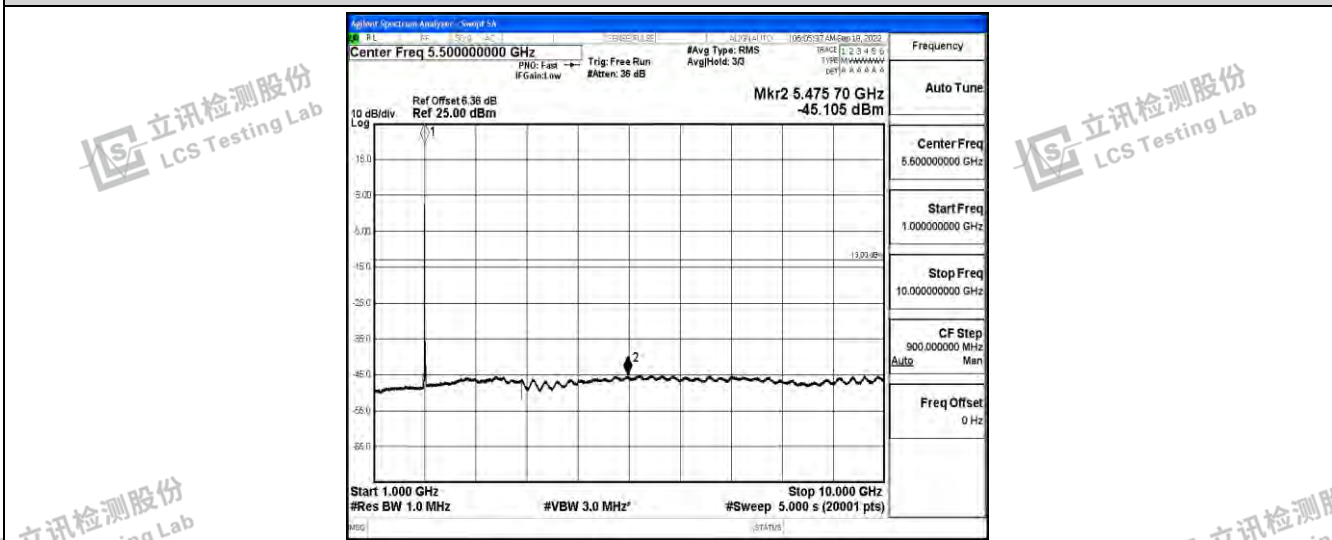

Band2-15MHz-QPSK-19125-1RB#0-Range4:1000~10000MHz

Shenzhen LCS Compliance Testing Laboratory Ltd.
Add: 101, 201 Bldg A & 301 Bldg C, Juji Industrial Park Yabianxueziwei, Shajing Street, Baoan District, Shenzhen, 518000, China
Tel: +(86) 0755-82591330 | E-mail: webmaster@lcs-cert.com | Web: www.lcs-cert.com
Scan code to check authenticity