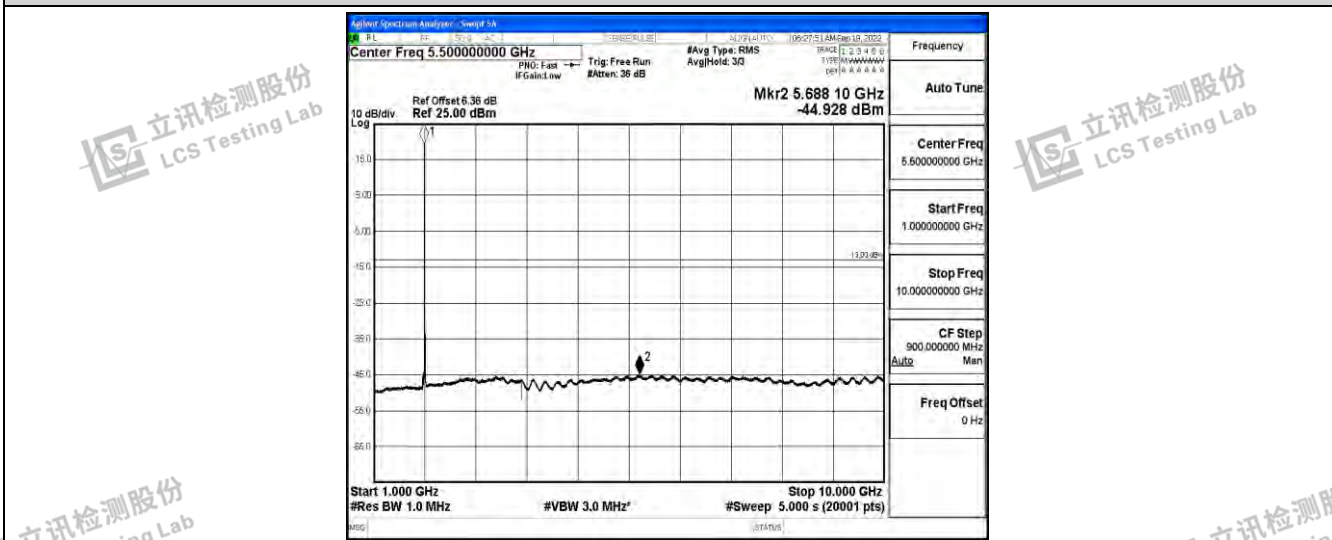

Band2-20MHz-QPSK-19100-1RB#0-Range4:1000~10000MHz

Shenzhen LCS Compliance Testing Laboratory Ltd.
Add: 101, 201 Bldg A & 301 Bldg C, Juji Industrial Park Yabianxueziwei, Shajing Street, Baoan District, Shenzhen, 518000, China
Tel: +(86) 0755-82591330 | E-mail: webmaster@lcs-cert.com | Web: www.lcs-cert.com
Scan code to check authenticity