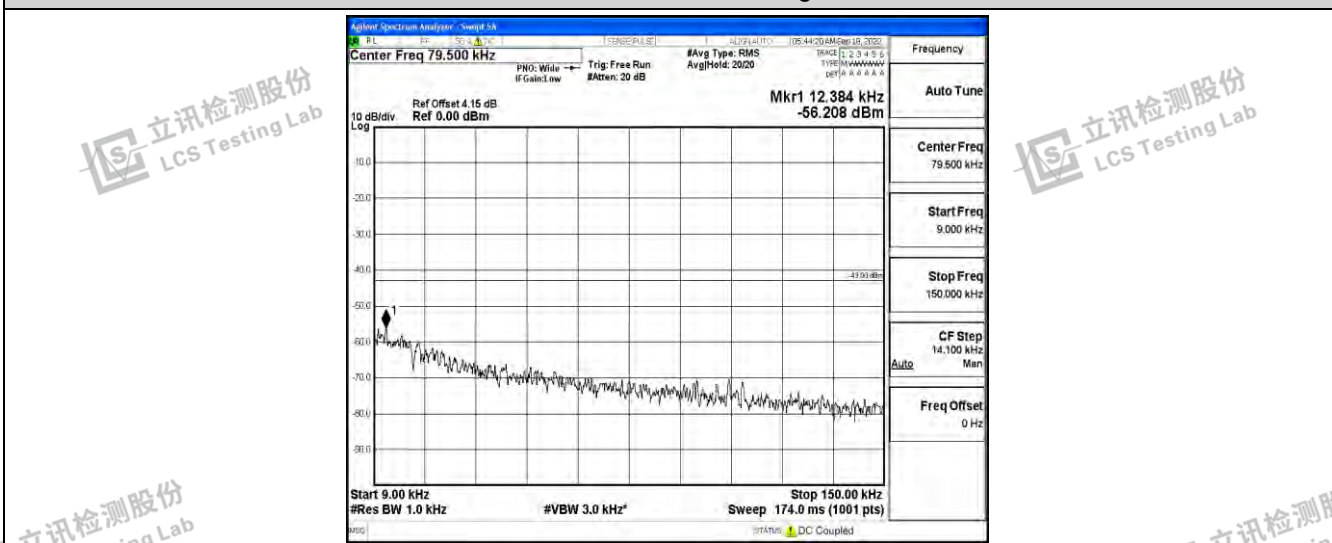

Band2-10MHz-16QAM-19150-1RB#0-Range1:0.009~0.15MHz

Shenzhen LCS Compliance Testing Laboratory Ltd.
Add: 101, 201 Bldg A & 301 Bldg C, Juji Industrial Park Yabianxueziwei, Shajing Street, Baoan District, Shenzhen, 518000, China
Tel: +(86) 0755-82591330 | E-mail: webmaster@lcs-cert.com | Web: www.lcs-cert.com
Scan code to check authenticity