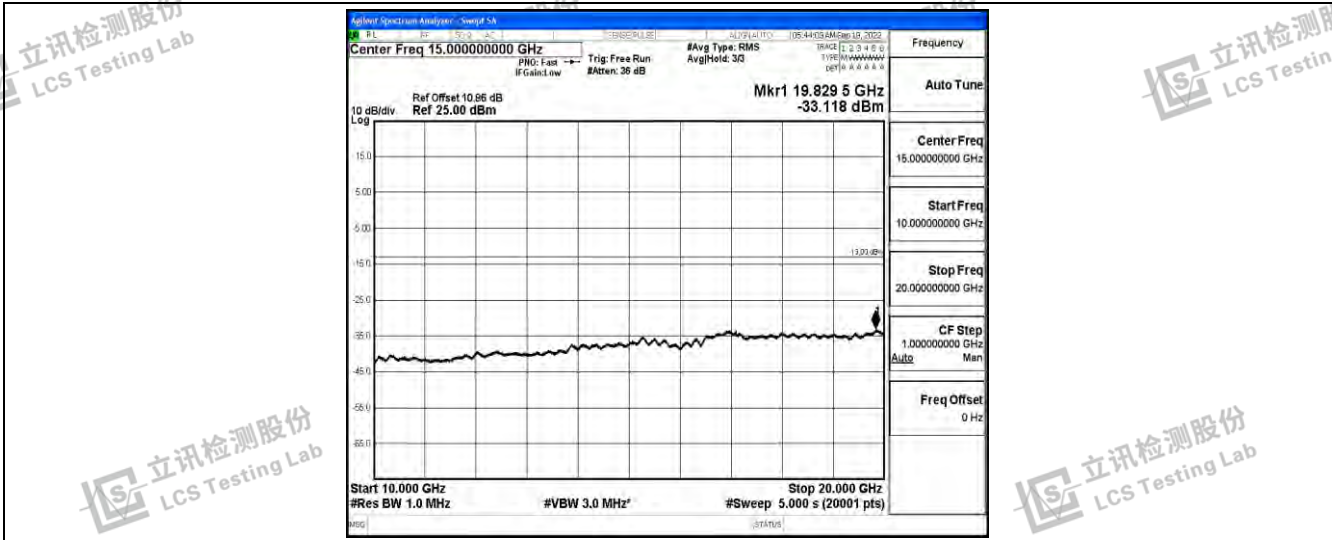

Band2-10MHz-QPSK-19150-1RB#0-Range5:10000~20000MHz