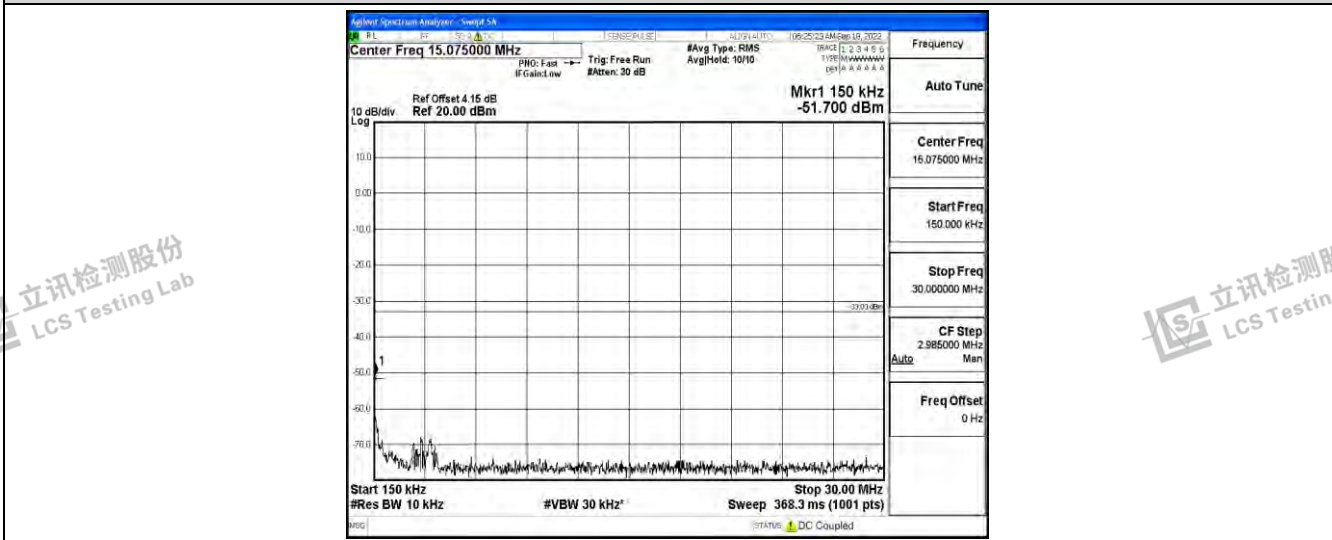

Band2-20MHz-16QAM-18900-1RB#0-Range2:0.15~30MHz