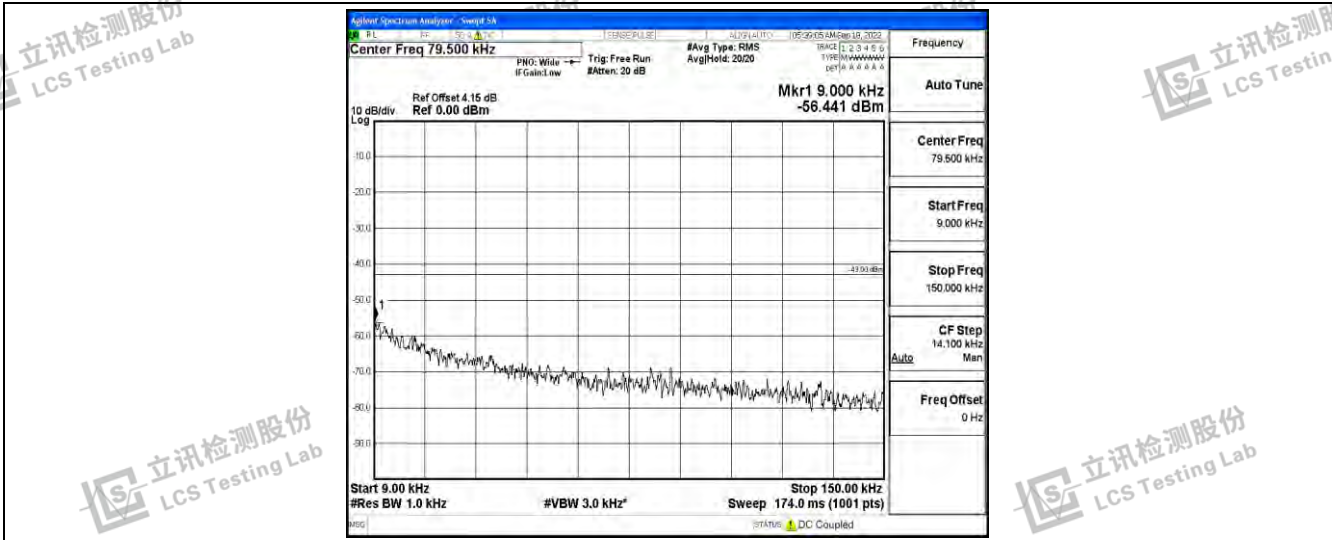

Band2-10MHz-QPSK-18900-1RB#0-Range1:0.009~0.15MHz

Shenzhen LCS Compliance Testing Laboratory Ltd.  
 Add: 101, 201 Bldg A & 301 Bldg C, Juji Industrial Park Yabianxueziwei, Shajing Street, Baoan District, Shenzhen, 518000, China  
 Tel: +(86) 0755-82591330 | E-mail: webmaster@lcs-cert.com | Web: www.lcs-cert.com  
 Scan code to check authenticity