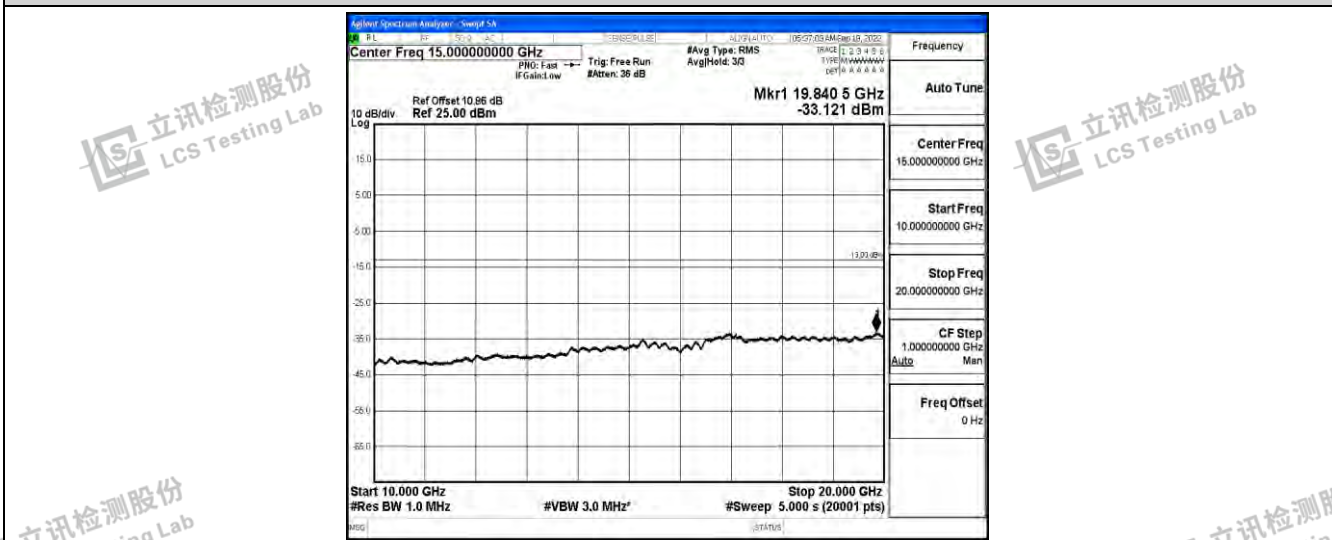

Band2-10MHz-QPSK-18900-1RB#0-Range1:0.009~0.15MHz

Shenzhen LCS Compliance Testing Laboratory Ltd.  
 Add: 101, 201 Bldg A & 301 Bldg C, Juji Industrial Park Yabianxueziwei, Shajing Street, Baoan District, Shenzhen, 518000, China  
 Tel: +(86) 0755-82591330 | E-mail: webmaster@lcs-cert.com | Web: www.lcs-cert.com  
 Scan code to check authenticity