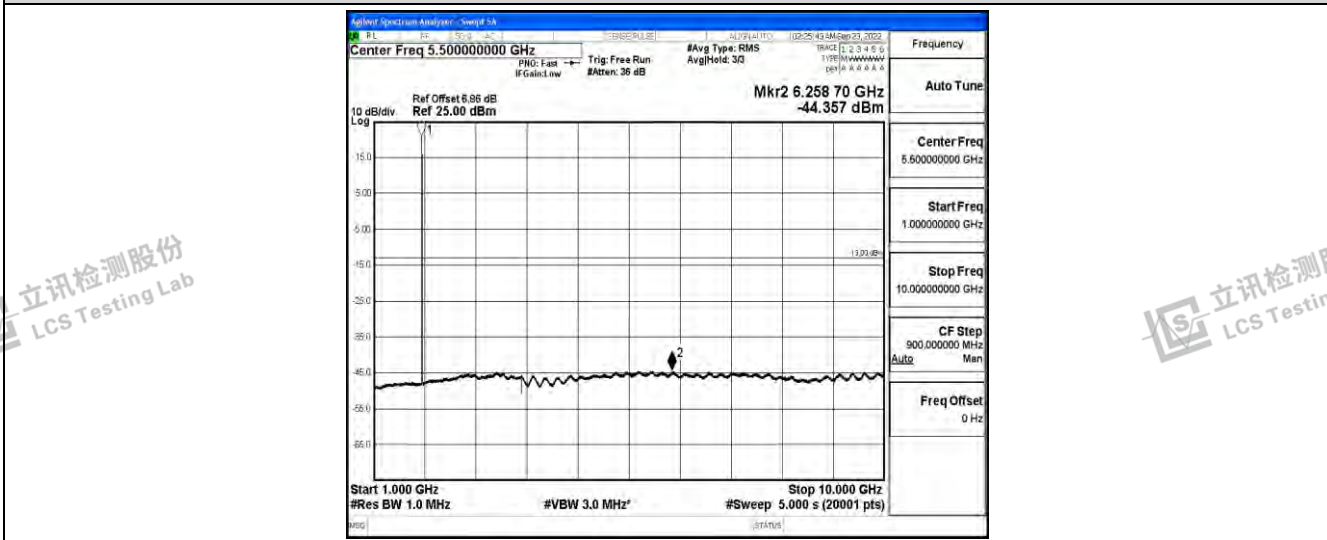

Band2-3MHz-16QAM-18615-1RB#0-Range4:1000~10000MHz