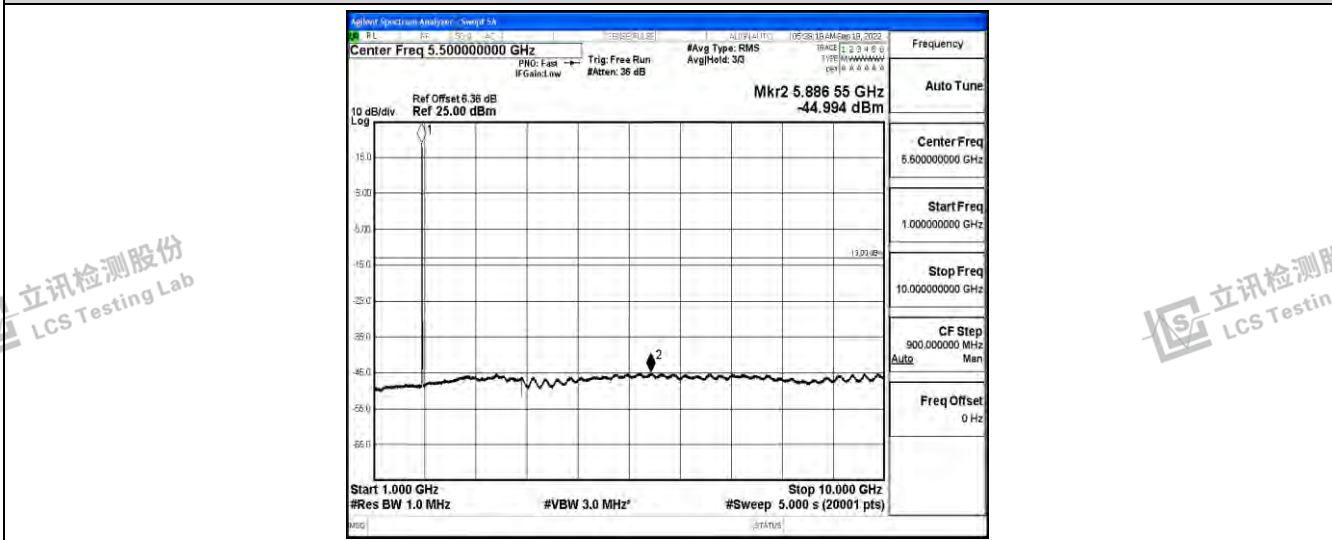

Band2-10MHz-16QAM-18650-1RB#0-Range4:1000~10000MHz