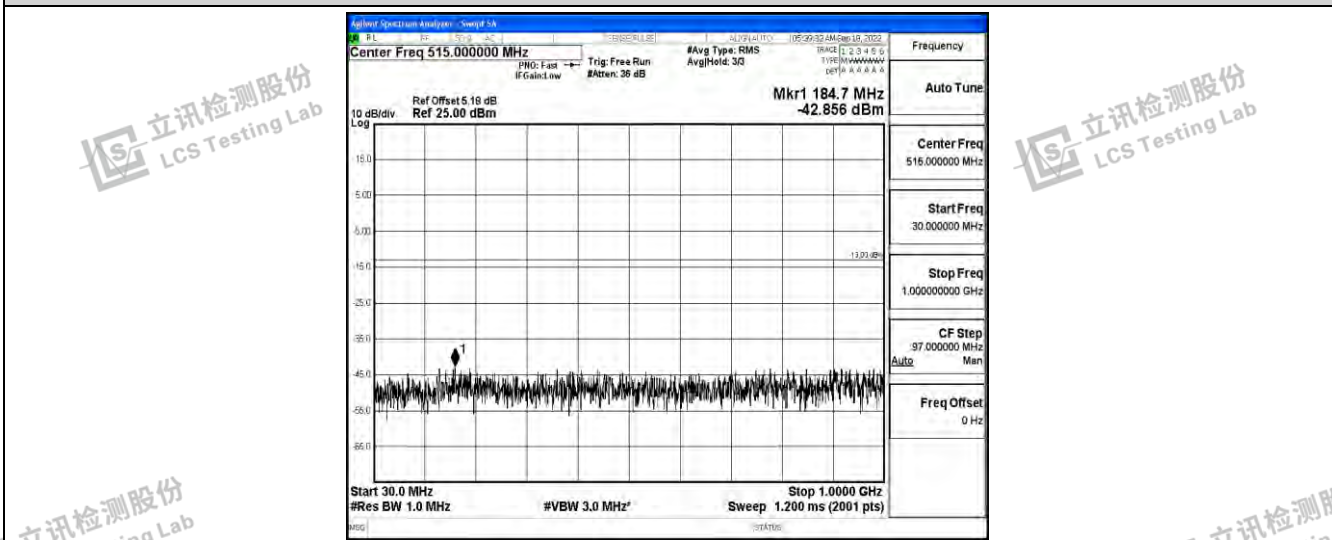

Band2-10MHz-QPSK-18900-1RB#0-Range1:0.009~0.15MHz

Shenzhen LCS Compliance Testing Laboratory Ltd.  
 Add: 101, 201 Bldg A & 301 Bldg C, Juji Industrial Park Yabianxueziwei, Shajing Street, Baoan District, Shenzhen, 518000, China  
 Tel: +(86) 0755-82591330 | E-mail: webmaster@lcs-cert.com | Web: www.lcs-cert.com  
 Scan code to check authenticity

Band2-10MHz-QPSK-18900-1RB#0-Range2:0.15~30MHz

Band2-10MHz-QPSK-18900-1RB#0-Range3:30~100MHz

Band2-10MHz-QPSK-18900-1RB#0-Range4:1000~10000MHz

Shenzhen LCS Compliance Testing Laboratory Ltd.  
 Add: 101, 201 Bldg A & 301 Bldg C, Juji Industrial Park Yabianxueziwei, Shajing Street, Baoan District, Shenzhen, 518000, China  
 Tel: +(86) 0755-82591330 | E-mail: webmaster@lcs-cert.com | Web: www.lcs-cert.com  
 Scan code to check authenticity