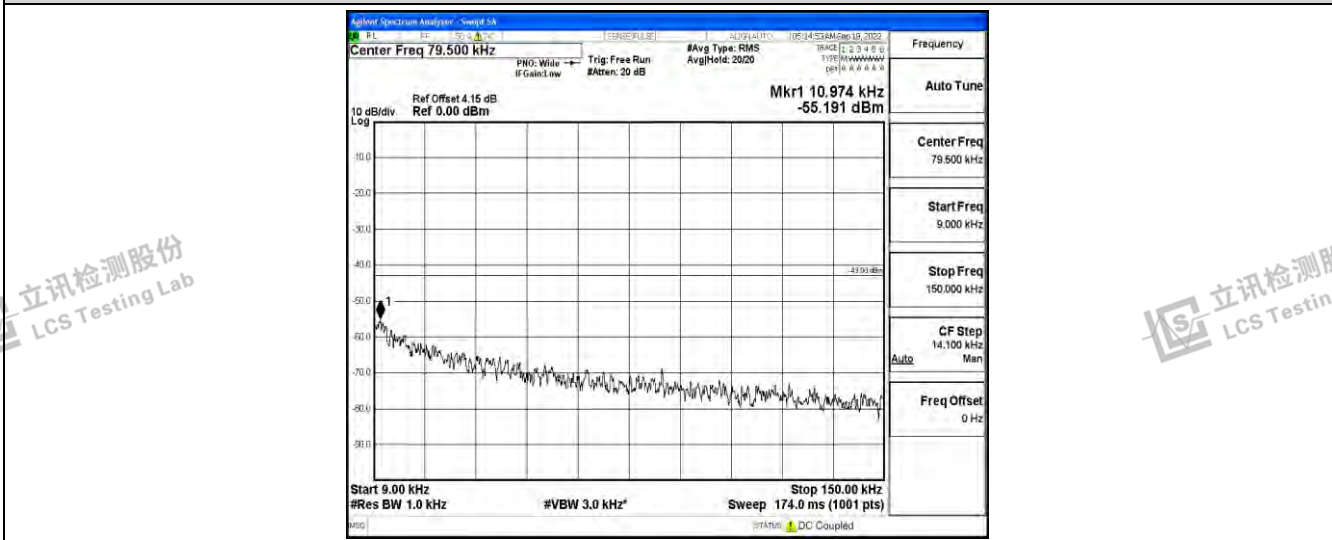

Band2-5MHz-16QAM-18625-1RB#0-Range1:0.009~0.15MHz