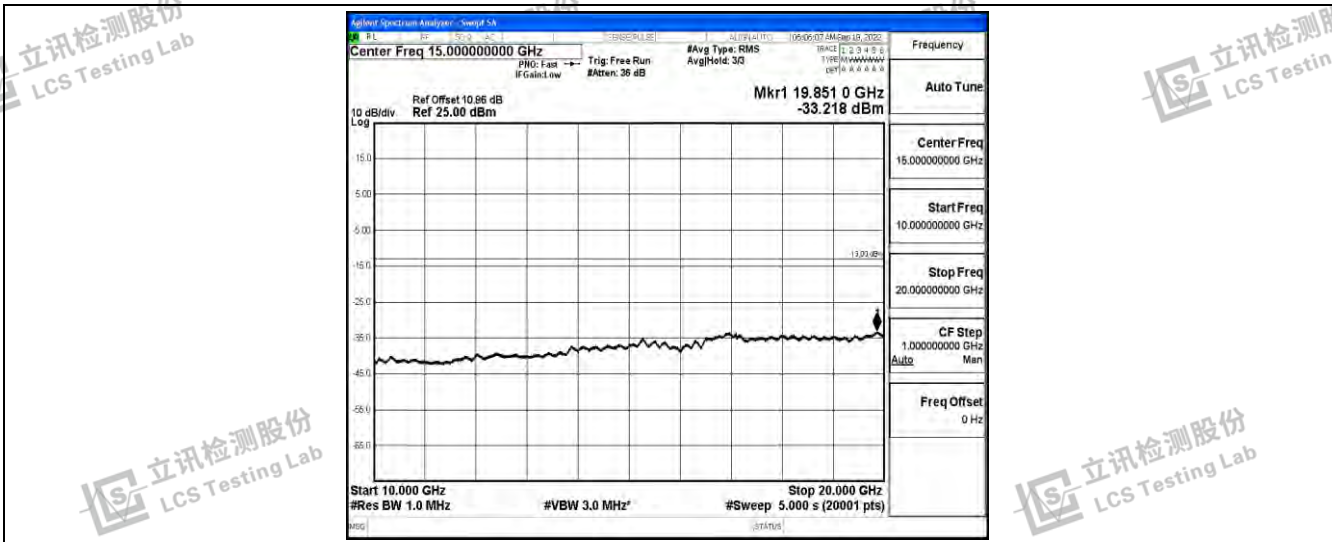

Band2-15MHz-QPSK-19125-1RB#0-Range3:30~1000MHz

Band2-15MHz-QPSK-19125-1RB#0-Range4:1000~10000MHz

Band2-15MHz-QPSK-19125-1RB#0-Range5:10000~20000MHz

Shenzhen LCS Compliance Testing Laboratory Ltd.  
 Add: 101, 201 Bldg A & 301 Bldg C, Juji Industrial Park Yabianxueziwei, Shajing Street, Baoan District, Shenzhen, 518000, China  
 Tel: +(86) 0755-82591330 | E-mail: webmaster@lcs-cert.com | Web: www.lcs-cert.com  
 Scan code to check authenticity