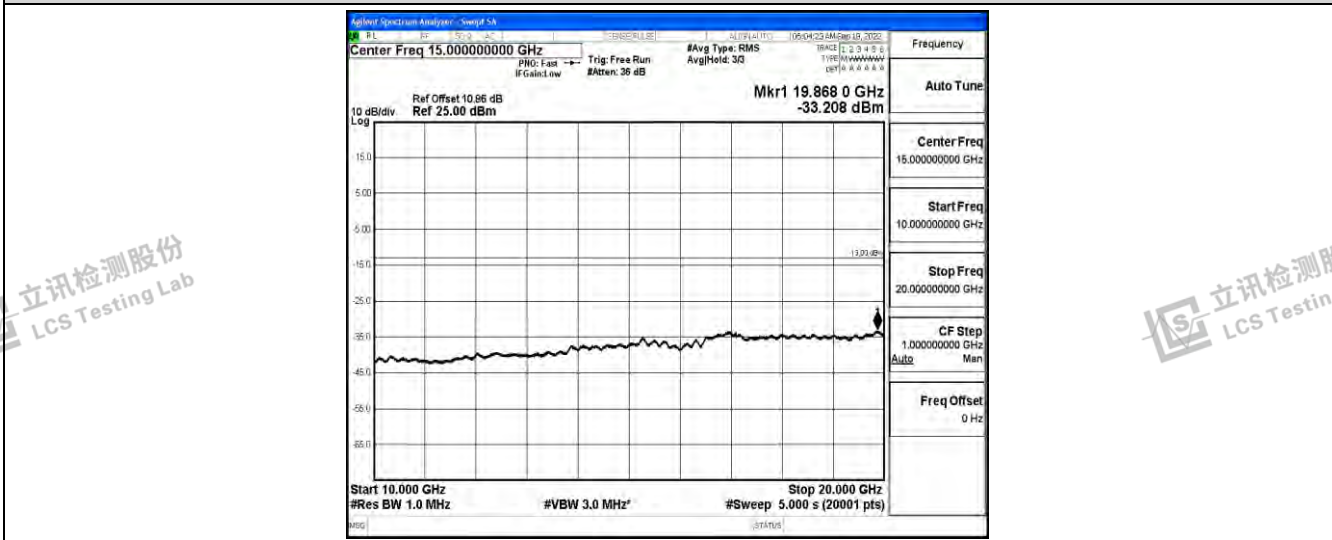

Band2-15MHz-16QAM-18900-1RB#0-Range5:10000~20000MHz