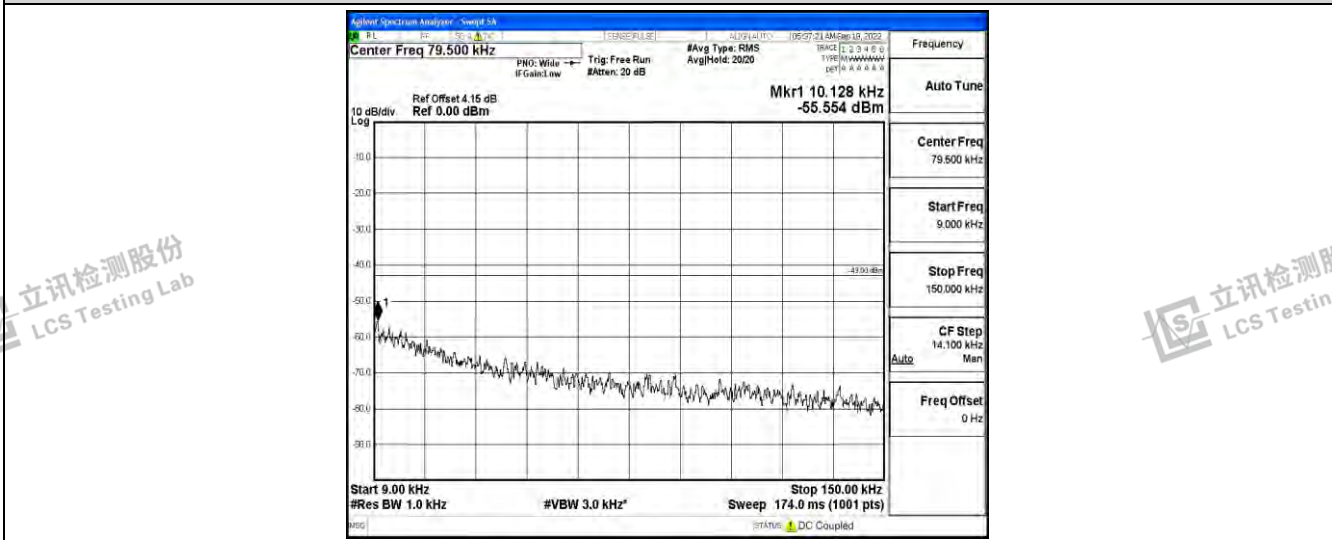

Band2-10MHz-16QAM-18650-1RB#0-Range1:0.009~0.15MHz