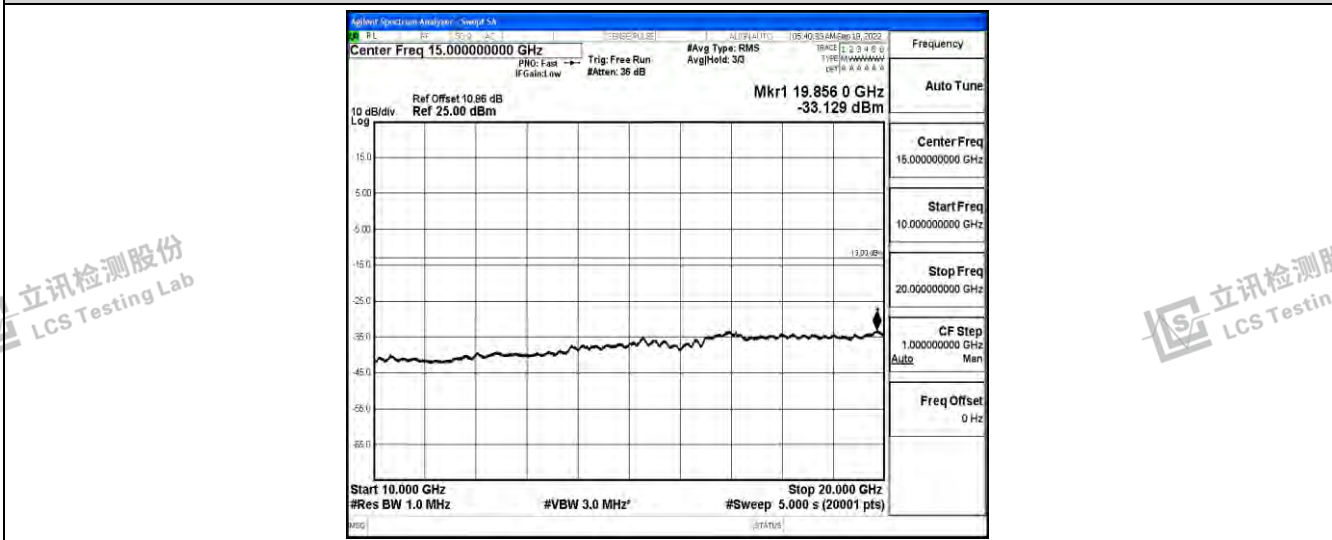

Band2-10MHz-QPSK-18900-1RB#0-Range2:0.15~30MHz

Band2-10MHz-QPSK-18900-1RB#0-Range3:30~100MHz

Band2-10MHz-QPSK-18900-1RB#0-Range4:1000~10000MHz

Shenzhen LCS Compliance Testing Laboratory Ltd.  
 Add: 101, 201 Bldg A & 301 Bldg C, Juji Industrial Park Yabianxueziwei, Shajing Street, Baoan District, Shenzhen, 518000, China  
 Tel: +(86) 0755-82591330 | E-mail: webmaster@lcs-cert.com | Web: www.lcs-cert.com  
 Scan code to check authenticity

Band2-10MHz-QPSK-18900-1RB#0-Range5:10000~20000MHz

Band2-10MHz-QPSK-19150-1RB#0-Range1:0.009~0.15MHz

Band2-10MHz-QPSK-19150-1RB#0-Range2:0.15~30MHz

Shenzhen LCS Compliance Testing Laboratory Ltd.  
 Add: 101, 201 Bldg A & 301 Bldg C, Juji Industrial Park Yabianxueziwei, Shajing Street, Baoan District, Shenzhen, 518000, China  
 Tel: +(86) 0755-82591330 | E-mail: webmaster@lcs-cert.com | Web: www.lcs-cert.com  
 Scan code to check authenticity