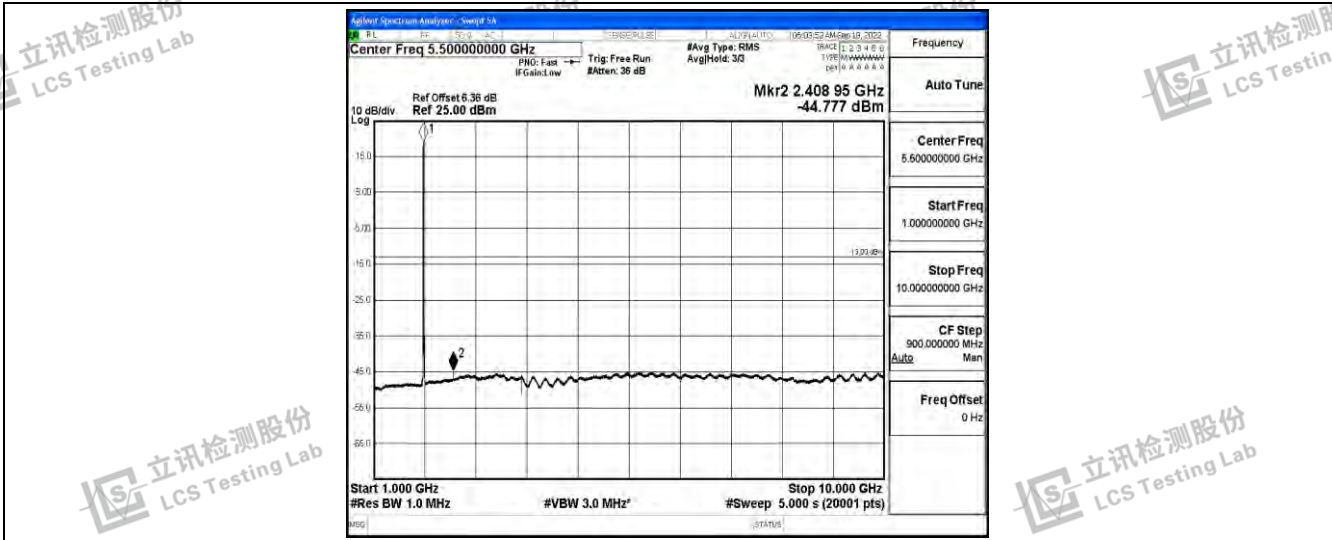

Band2-15MHz-16QAM-18900-1RB#0-Range2:0.15~30MHz

Band2-15MHz-16QAM-18900-1RB#0-Range3:30~1000MHz

Band2-15MHz-16QAM-18900-1RB#0-Range4:1000~10000MHz

Shenzhen LCS Compliance Testing Laboratory Ltd.  
 Add: 101, 201 Bldg A & 301 Bldg C, Juji Industrial Park Yabianxueziwei, Shajing Street, Baoan District, Shenzhen, 518000, China  
 Tel: +(86) 0755-82591330 | E-mail: webmaster@lcs-cert.com | Web: www.lcs-cert.com  
 Scan code to check authenticity