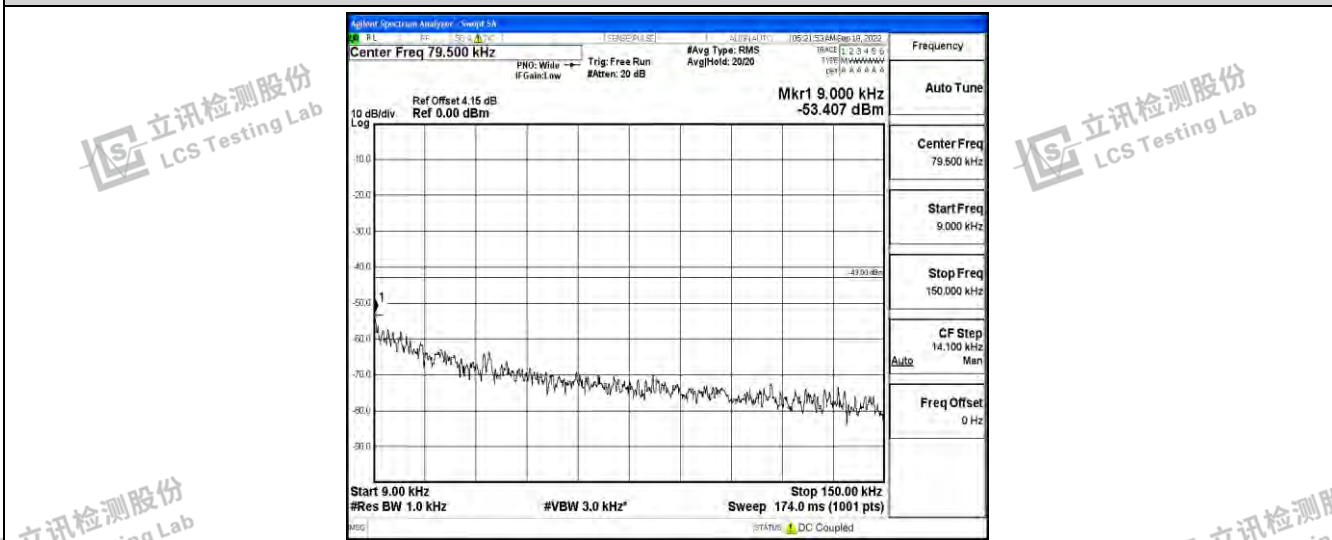

Band2-5MHz-16QAM-19175-1RB#0-Range1:0.009~0.15MHz

Shenzhen LCS Compliance Testing Laboratory Ltd.
Add: 101, 201 Bldg A & 301 Bldg C, Juji Industrial Park Yabianxueziwei, Shajing Street, Baoan District, Shenzhen, 518000, China
Tel: +(86) 0755-82591330 | E-mail: webmaster@lcs-cert.com | Web: www.lcs-cert.com
Scan code to check authenticity