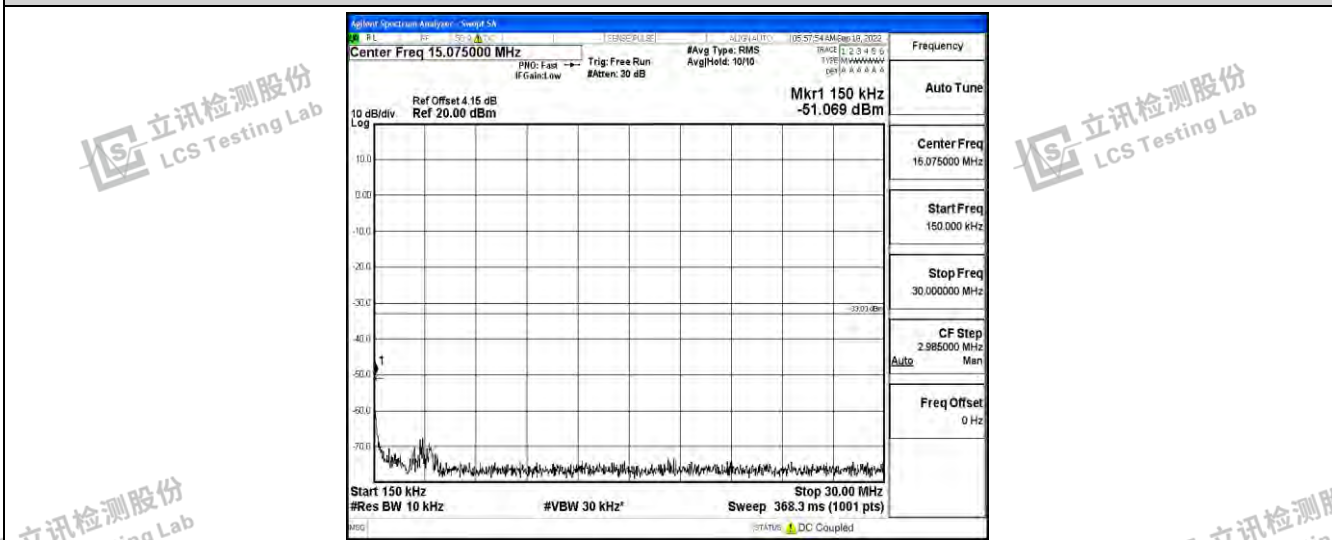

Band2-15MHz-QPSK-18675-1RB#0-Range3:30~1000MHz

Shenzhen LCS Compliance Testing Laboratory Ltd.  
 Add: 101, 201 Bldg A & 301 Bldg C, Juji Industrial Park Yabianxueziwei, Shajing Street, Baoan District, Shenzhen, 518000, China  
 Tel: +(86) 0755-82591330 | E-mail: webmaster@lcs-cert.com | Web: www.lcs-cert.com  
 Scan code to check authenticity