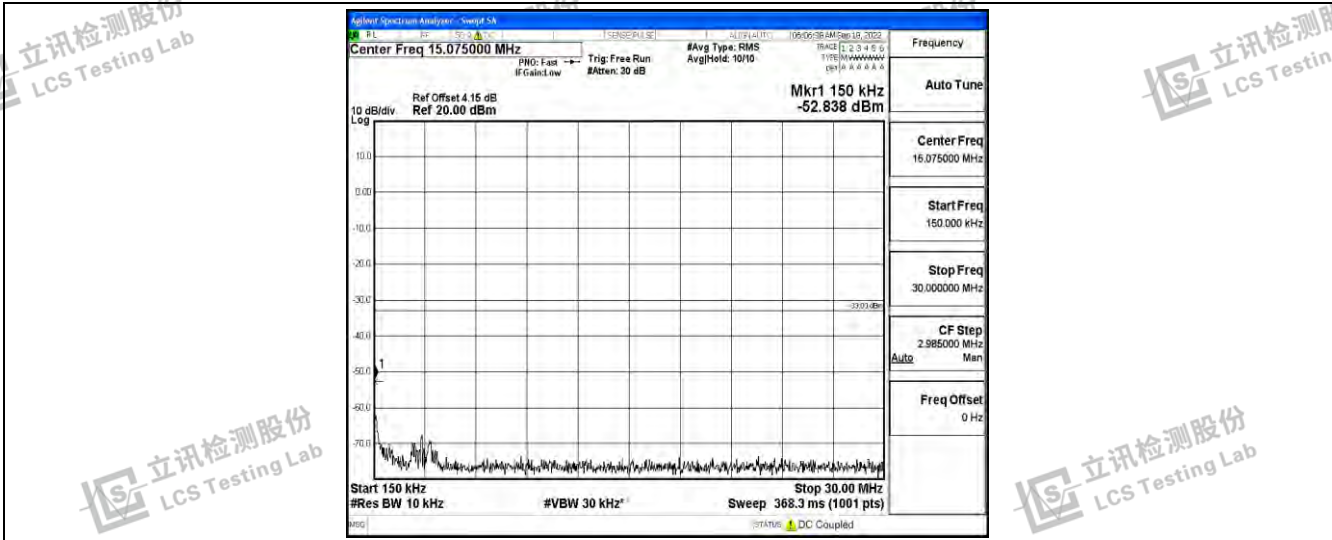

Band2-15MHz-16QAM-18900-1RB#0-Range5:10000~20000MHz

Band2-15MHz-16QAM-19125-1RB#0-Range1:0.009~0.15MHz

Band2-15MHz-16QAM-19125-1RB#0-Range2:0.15~30MHz

Shenzhen LCS Compliance Testing Laboratory Ltd.  
 Add: 101, 201 Bldg A & 301 Bldg C, Juji Industrial Park Yabianxueziwei, Shajing Street, Baoan District, Shenzhen, 518000, China  
 Tel: +(86) 0755-82591330 | E-mail: webmaster@lcs-cert.com | Web: www.lcs-cert.com  
 Scan code to check authenticity