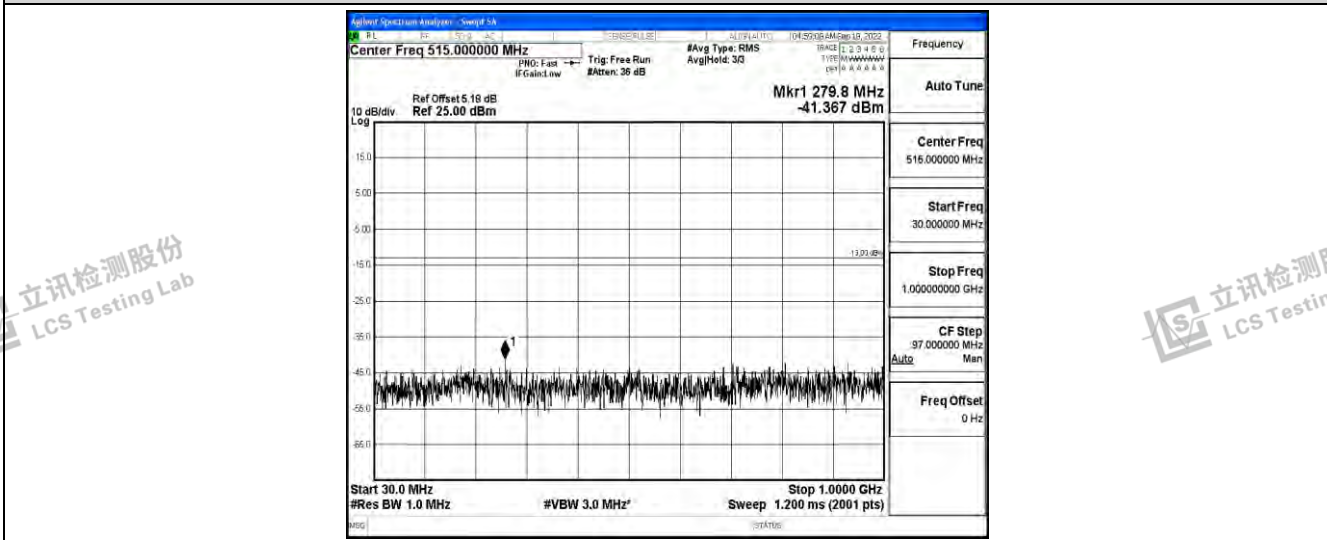

Band2-3MHz-16QAM-19185-1RB#0-Range3:30~1000MHz