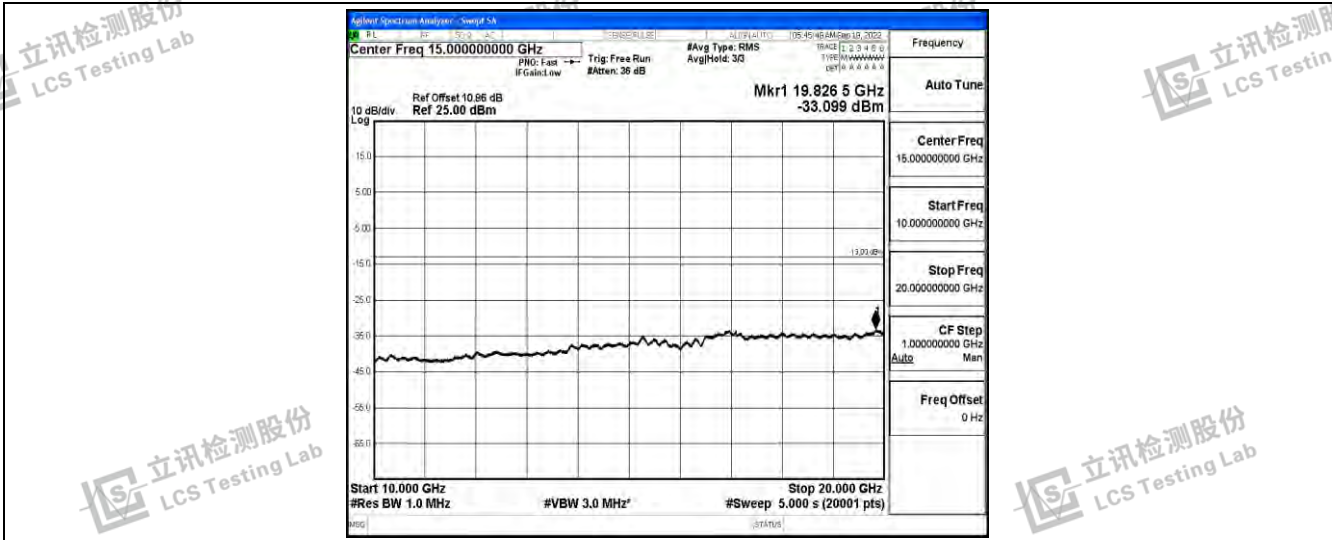

Band2-10MHz-16QAM-19150-1RB#0-Range5:10000~20000MHz