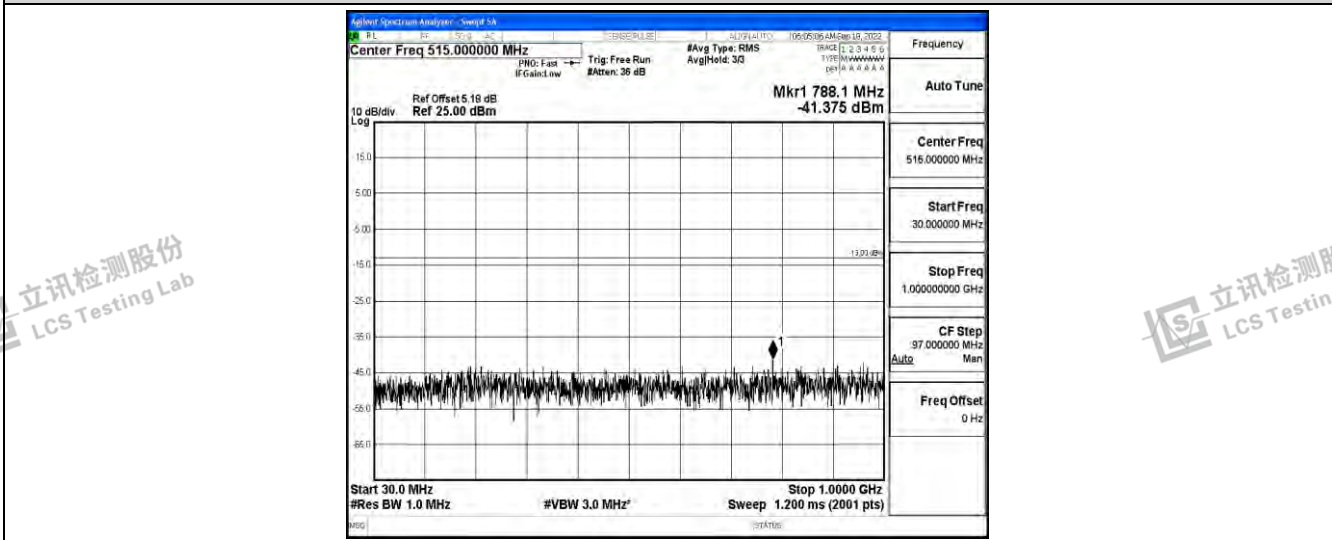

Band2-15MHz-QPSK-19125-1RB#0-Range3:30~1000MHz