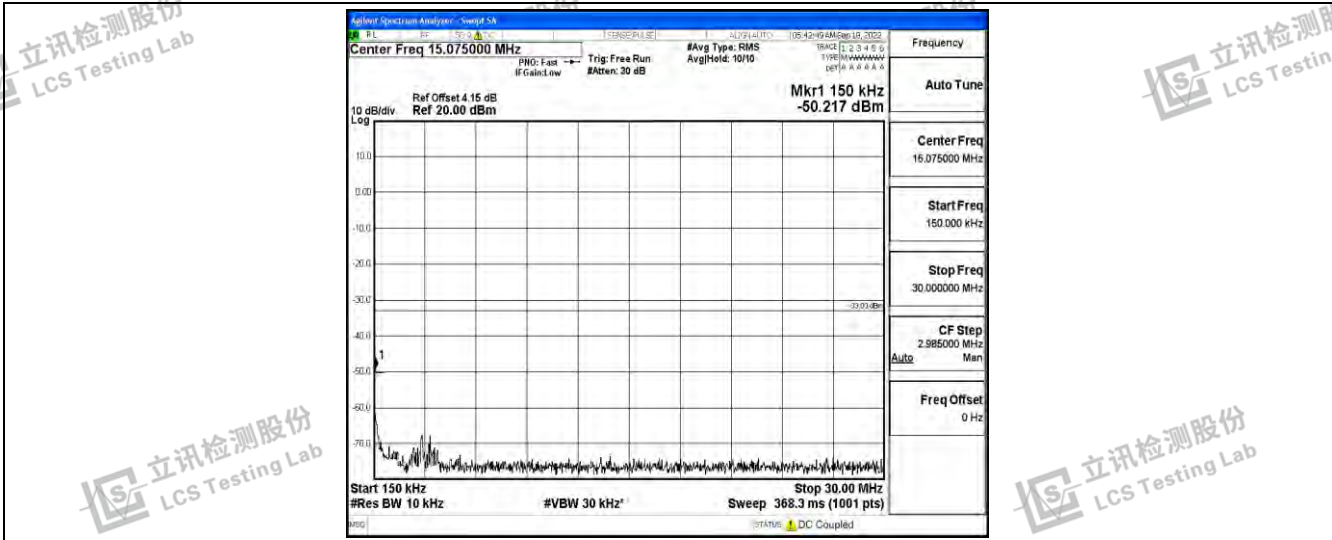

Band2-10MHz-QPSK-18900-1RB#0-Range2:0.15~30MHz

Band2-10MHz-QPSK-18900-1RB#0-Range3:30~100MHz

Band2-10MHz-QPSK-18900-1RB#0-Range4:1000~10000MHz

Shenzhen LCS Compliance Testing Laboratory Ltd.  
 Add: 101, 201 Bldg A & 301 Bldg C, Juji Industrial Park Yabianxueziwei, Shajing Street, Baoan District, Shenzhen, 518000, China  
 Tel: +(86) 0755-82591330 | E-mail: webmaster@lcs-cert.com | Web: www.lcs-cert.com  
 Scan code to check authenticity

Band2-10MHz-QPSK-18900-1RB#0-Range5:10000~20000MHz

Band2-10MHz-QPSK-19150-1RB#0-Range1:0.009~0.15MHz

Band2-10MHz-QPSK-19150-1RB#0-Range2:0.15~30MHz

Shenzhen LCS Compliance Testing Laboratory Ltd.  
 Add: 101, 201 Bldg A & 301 Bldg C, Juji Industrial Park Yabianxueziwei, Shajing Street, Baoan District, Shenzhen, 518000, China  
 Tel: +(86) 0755-82591330 | E-mail: webmaster@lcs-cert.com | Web: www.lcs-cert.com  
 Scan code to check authenticity