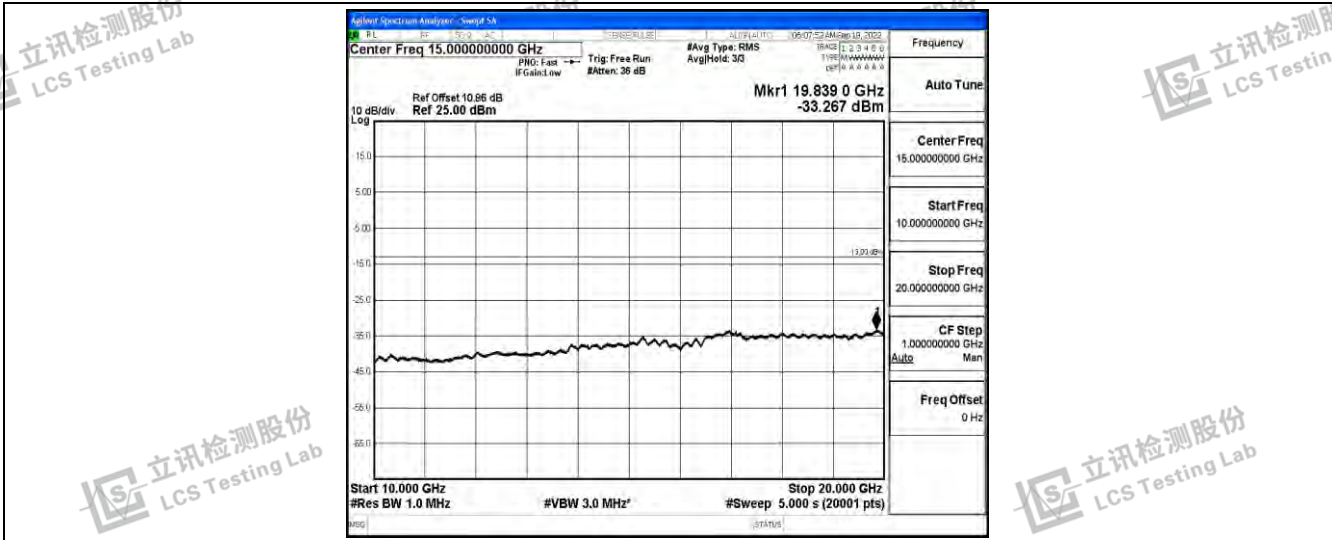

Band2-15MHz-16QAM-19125-1RB#0-Range3:30~1000MHz

Band2-15MHz-16QAM-19125-1RB#0-Range4:1000~10000MHz

Band2-15MHz-16QAM-19125-1RB#0-Range5:10000~20000MHz

Shenzhen LCS Compliance Testing Laboratory Ltd.  
 Add: 101, 201 Bldg A & 301 Bldg C, Juji Industrial Park Yabianxueziwei, Shajing Street, Baoan District, Shenzhen, 518000, China  
 Tel: +(86) 0755-82591330 | E-mail: webmaster@lcs-cert.com | Web: www.lcs-cert.com  
 Scan code to check authenticity