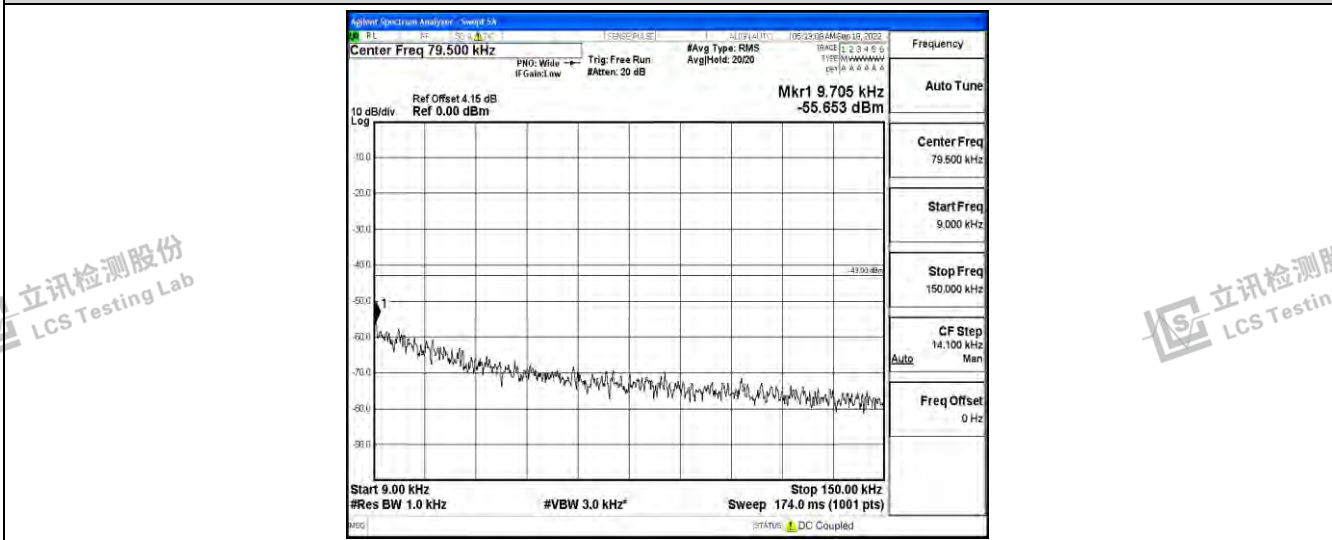

Band2-3MHz-16QAM-19185-1RB#0-Range3:30~1000MHz

Band2-3MHz-16QAM-19185-1RB#0-Range4:1000~10000MHz

Band2-3MHz-16QAM-19185-1RB#0-Range5:10000~20000MHz

Shenzhen LCS Compliance Testing Laboratory Ltd.  
 Add: 101, 201 Bldg A & 301 Bldg C, Juji Industrial Park Yabianxueziwei, Shajing Street, Baoan District, Shenzhen, 518000, China  
 Tel: +(86) 0755-82591330 | E-mail: webmaster@lcs-cert.com | Web: www.lcs-cert.com  
 Scan code to check authenticity

Band2-5MHz-QPSK-18625-1RB#0-Range1:0.009~0.15MHz

Band2-5MHz-QPSK-18625-1RB#0-Range2:0.15~30MHz

Band2-5MHz-QPSK-18625-1RB#0-Range3:30~1000MHz

Shenzhen LCS Compliance Testing Laboratory Ltd.  
 Add: 101, 201 Bldg A & 301 Bldg C, Juji Industrial Park Yabianxueziwei, Shajing Street, Baoan District, Shenzhen, 518000, China  
 Tel: +(86) 0755-82591330 | E-mail: webmaster@lcs-cert.com | Web: www.lcs-cert.com  
 Scan code to check authenticity