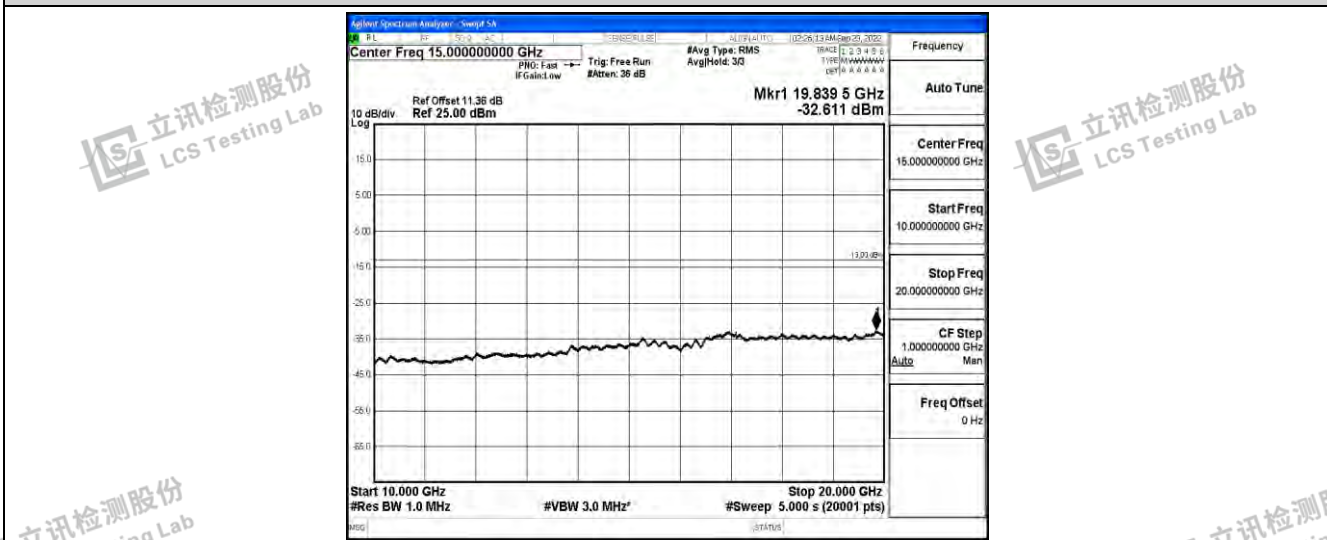

Band2-3MHz-16QAM-18615-1RB#0-Range5:10000~20000MHz