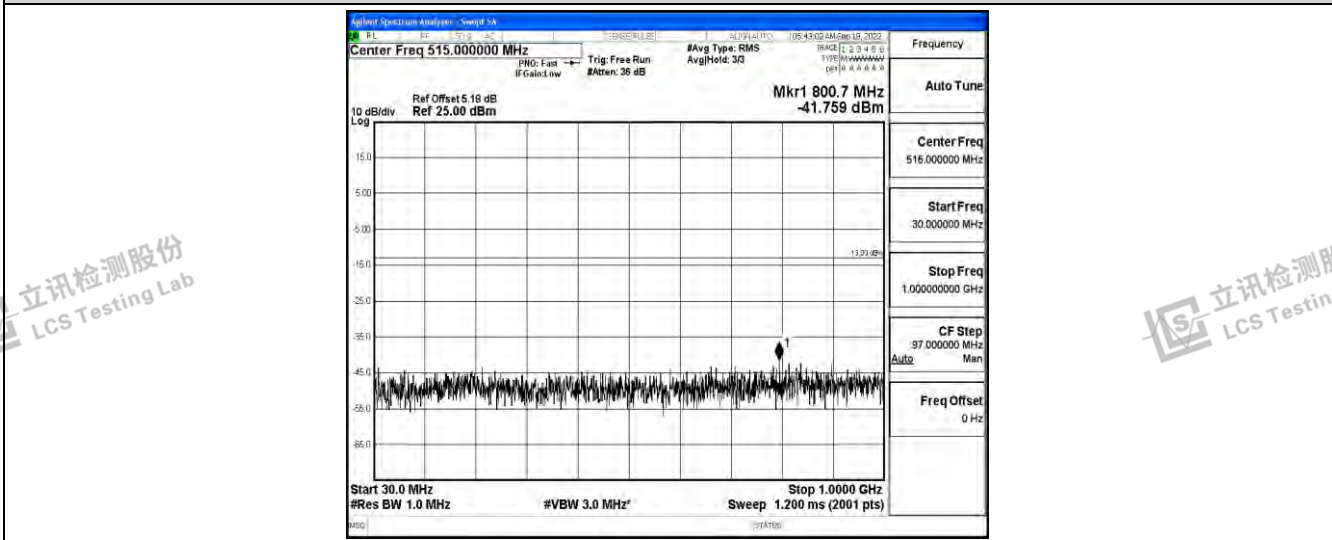

Band2-10MHz-QPSK-19150-1RB#0-Range3:30~1000MHz