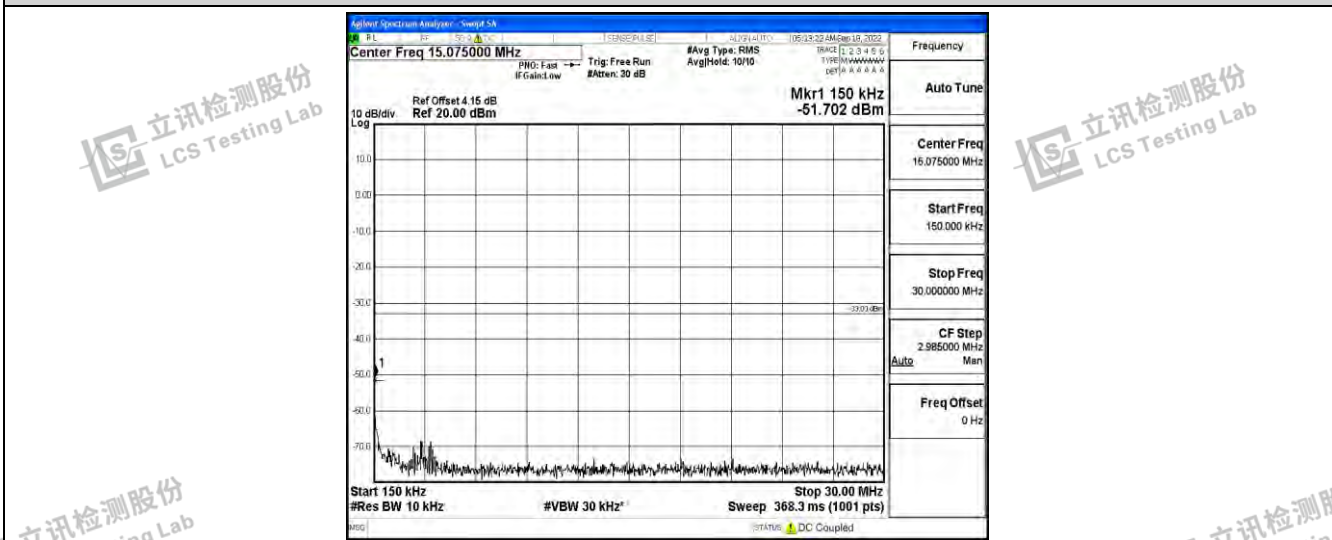

Band2-3MHz-16QAM-19185-1RB#0-Range3:30~1000MHz

Band2-3MHz-16QAM-19185-1RB#0-Range4:1000~10000MHz

Band2-3MHz-16QAM-19185-1RB#0-Range5:10000~20000MHz

Shenzhen LCS Compliance Testing Laboratory Ltd.  
 Add: 101, 201 Bldg A & 301 Bldg C, Juji Industrial Park Yabianxueziwei, Shajing Street, Baoan District, Shenzhen, 518000, China  
 Tel: +(86) 0755-82591330 | E-mail: webmaster@lcs-cert.com | Web: www.lcs-cert.com  
 Scan code to check authenticity

Band2-5MHz-QPSK-18625-1RB#0-Range1:0.009~0.15MHz

Band2-5MHz-QPSK-18625-1RB#0-Range2:0.15~30MHz

Band2-5MHz-QPSK-18625-1RB#0-Range3:30~1000MHz

Shenzhen LCS Compliance Testing Laboratory Ltd.  
 Add: 101, 201 Bldg A & 301 Bldg C, Juji Industrial Park Yabianxueziwei, Shajing Street, Baoan District, Shenzhen, 518000, China  
 Tel: +(86) 0755-82591330 | E-mail: webmaster@lcs-cert.com | Web: www.lcs-cert.com  
 Scan code to check authenticity