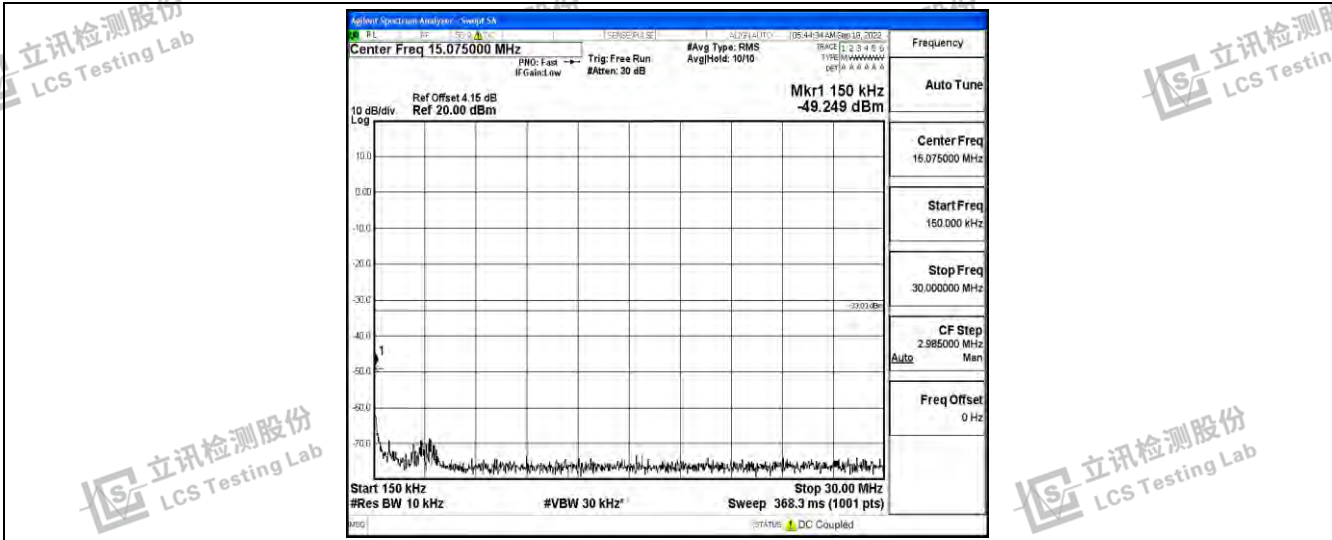

Band2-10MHz-16QAM-19150-1RB#0-Range2:0.15~30MHz