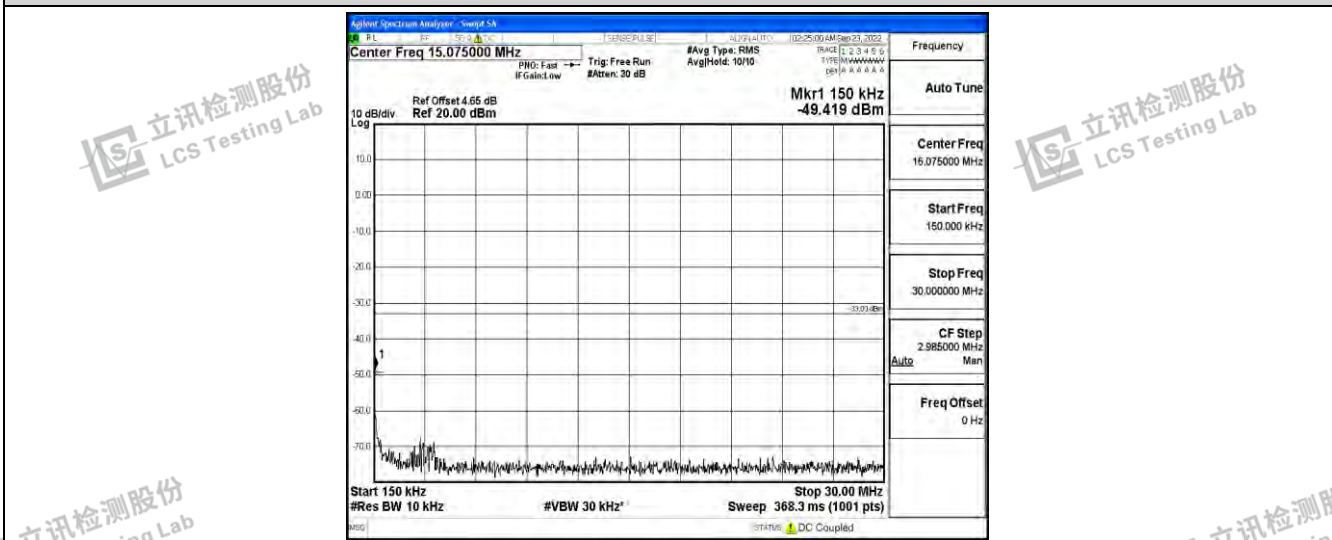

Band2-3MHz-16QAM-18615-1RB#0-Range2:0.15~30MHz

Shenzhen LCS Compliance Testing Laboratory Ltd.
Add: 101, 201 Bldg A & 301 Bldg C, Juji Industrial Park Yabianxueziwei, Shajing Street, Baoan District, Shenzhen, 518000, China
Tel: +(86) 0755-82591330 | E-mail: webmaster@lcs-cert.com | Web: www.lcs-cert.com
Scan code to check authenticity