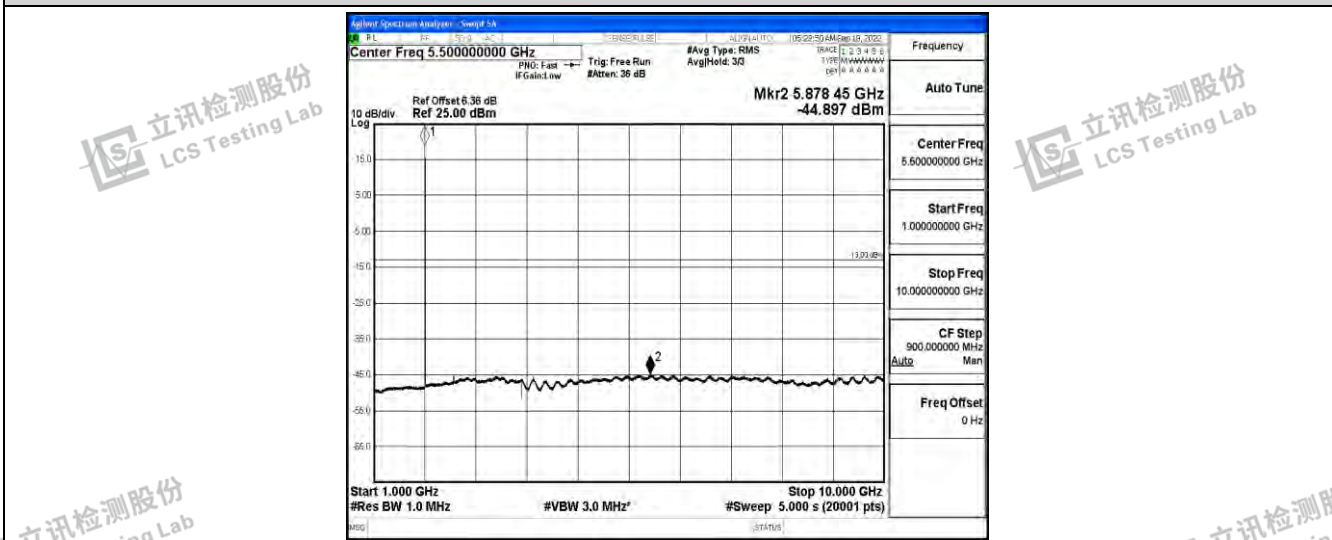

Band2-5MHz-16QAM-19175-1RB#0-Range4:1000~10000MHz

Shenzhen LCS Compliance Testing Laboratory Ltd.
Add: 101, 201 Bldg A & 301 Bldg C, Juji Industrial Park Yabianxueziwei, Shajing Street, Baoan District, Shenzhen, 518000, China
Tel: +(86) 0755-82591330 | E-mail: webmaster@lcs-cert.com | Web: www.lcs-cert.com
Scan code to check authenticity