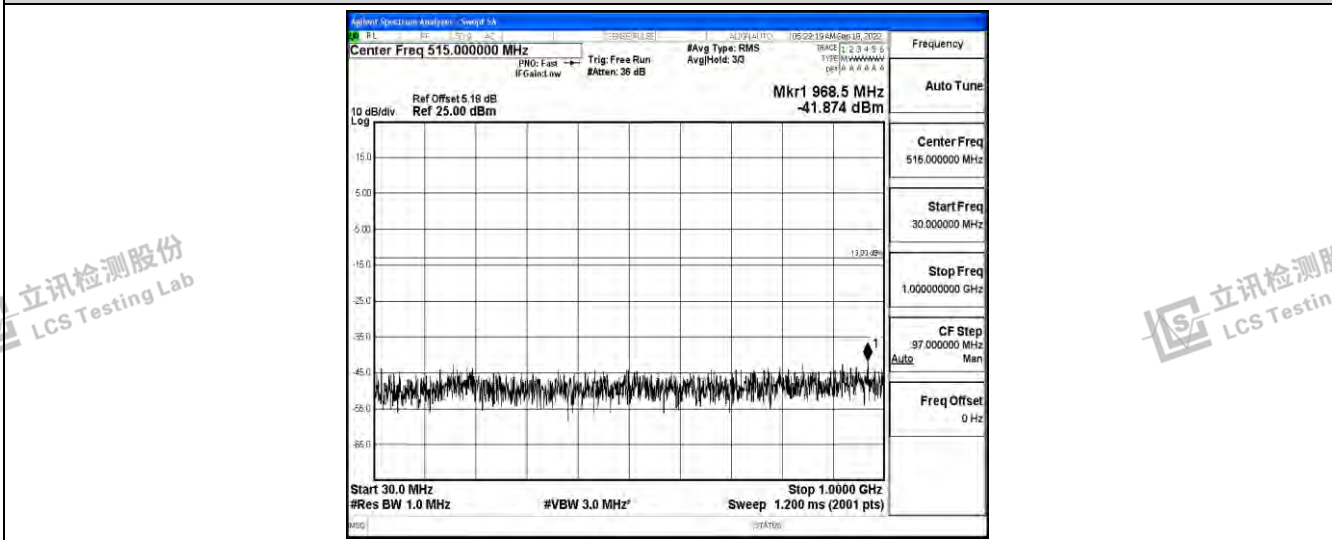

Band2-5MHz-16QAM-19175-1RB#0-Range3:30~1000MHz