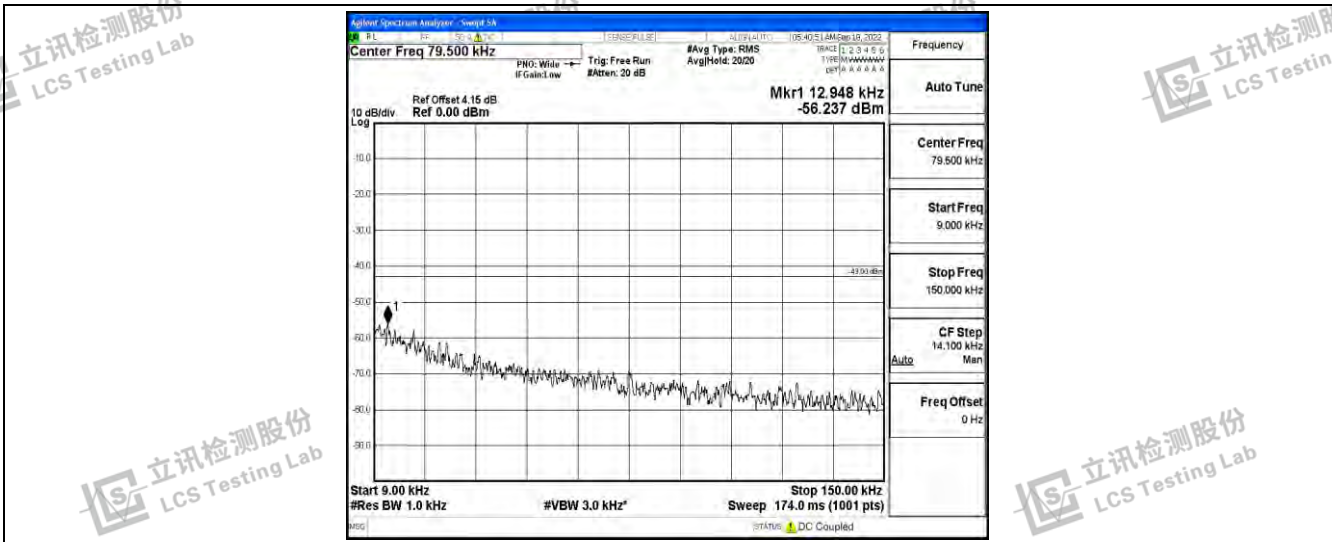

Band2-10MHz-16QAM-18650-1RB#0-Range3:30~1000MHz

Band2-10MHz-16QAM-18650-1RB#0-Range4:1000~10000MHz

Band2-10MHz-16QAM-18650-1RB#0-Range5:10000~20000MHz

Band2-10MHz-16QAM-18900-1RB#0-Range1:0.009~0.15MHz

Shenzhen LCS Compliance Testing Laboratory Ltd.  
 Add: 101, 201 Bldg A & 301 Bldg C, Juji Industrial Park Yabianxueziwei, Shajing Street, Baoan District, Shenzhen, 518000, China  
 Tel: +(86) 0755-82591330 | E-mail: webmaster@lcs-cert.com | Web: www.lcs-cert.com  
 Scan code to check authenticity