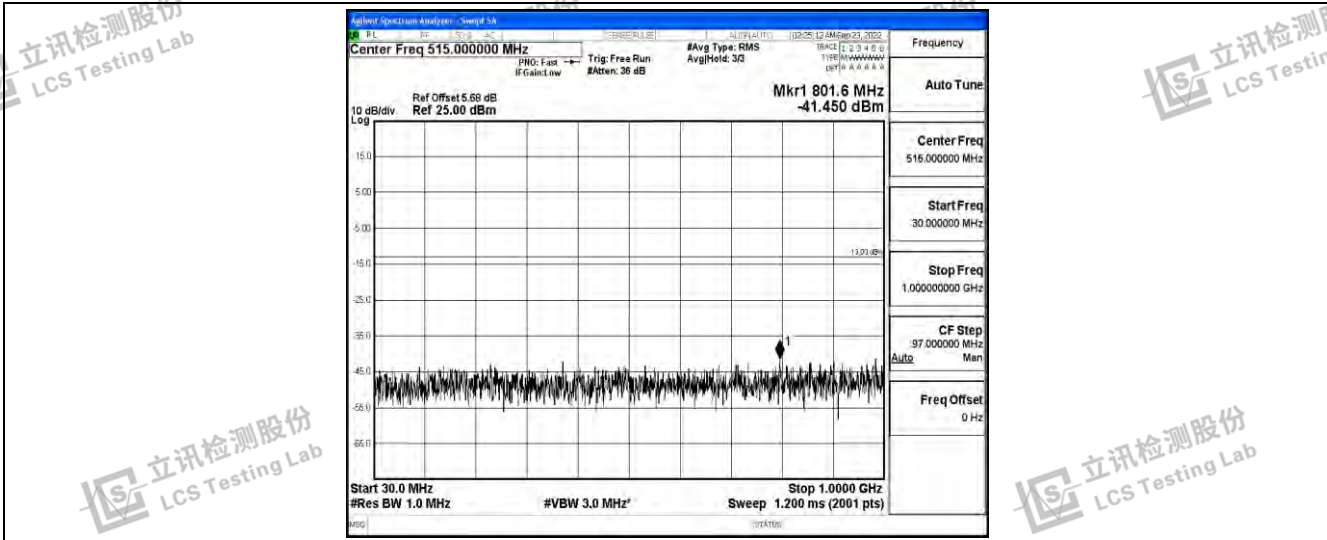

Band2-3MHz-16QAM-18615-1RB#0-Range1:0.009~0.15MHz

Band2-3MHz-16QAM-18615-1RB#0-Range2:0.15~30MHz

Band2-3MHz-16QAM-18615-1RB#0-Range3:30~1000MHz

Shenzhen LCS Compliance Testing Laboratory Ltd.  
 Add: 101, 201 Bldg A & 301 Bldg C, Juji Industrial Park Yabianxueziwei, Shajing Street, Baoan District, Shenzhen, 518000, China  
 Tel: +(86) 0755-82591330 | E-mail: webmaster@lcs-cert.com | Web: www.lcs-cert.com  
 Scan code to check authenticity