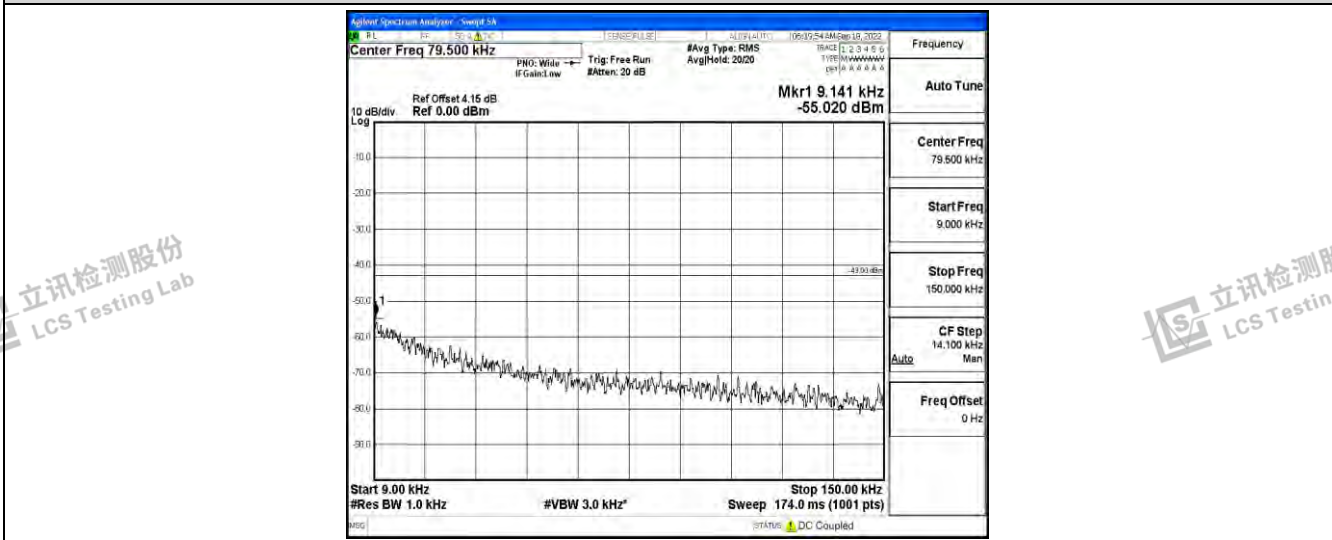

Band2-20MHz-QPSK-18700-1RB#0-Range1:0.009~0.15MHz