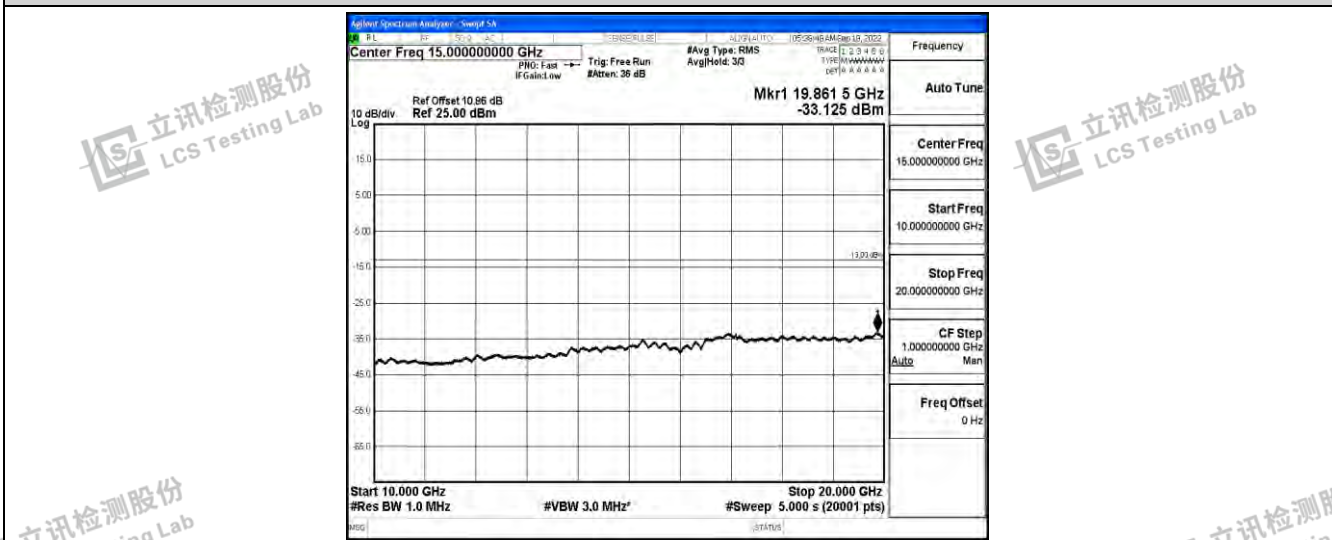

Band2-10MHz-16QAM-18650-1RB#0-Range3:30~1000MHz

Band2-10MHz-16QAM-18650-1RB#0-Range4:1000~10000MHz

Band2-10MHz-16QAM-18650-1RB#0-Range5:10000~20000MHz

Band2-10MHz-16QAM-18900-1RB#0-Range1:0.009~0.15MHz

Shenzhen LCS Compliance Testing Laboratory Ltd.  
 Add: 101, 201 Bldg A & 301 Bldg C, Juji Industrial Park Yabianxueziwei, Shajing Street, Baoan District, Shenzhen, 518000, China  
 Tel: +(86) 0755-82591330 | E-mail: webmaster@lcs-cert.com | Web: www.lcs-cert.com  
 Scan code to check authenticity