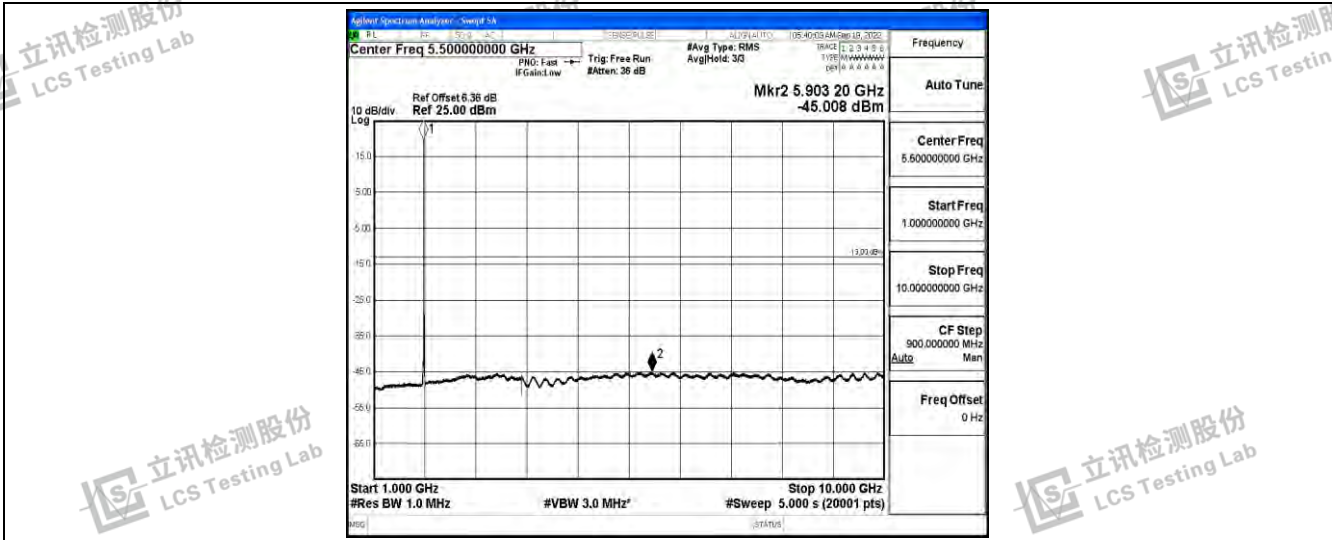

Band2-10MHz-QPSK-18900-1RB#0-Range2:0.15~30MHz

Band2-10MHz-QPSK-18900-1RB#0-Range3:30~100MHz

Band2-10MHz-QPSK-18900-1RB#0-Range4:1000~10000MHz

Shenzhen LCS Compliance Testing Laboratory Ltd.  
 Add: 101, 201 Bldg A & 301 Bldg C, Juji Industrial Park Yabianxueziwei, Shajing Street, Baoan District, Shenzhen, 518000, China  
 Tel: +(86) 0755-82591330 | E-mail: webmaster@lcs-cert.com | Web: www.lcs-cert.com  
 Scan code to check authenticity

Band2-10MHz-QPSK-18900-1RB#0-Range5:10000~20000MHz

Band2-10MHz-QPSK-19150-1RB#0-Range1:0.009~0.15MHz

Band2-10MHz-QPSK-19150-1RB#0-Range2:0.15~30MHz

Shenzhen LCS Compliance Testing Laboratory Ltd.  
 Add: 101, 201 Bldg A & 301 Bldg C, Juji Industrial Park Yabianxueziwei, Shajing Street, Baoan District, Shenzhen, 518000, China  
 Tel: +(86) 0755-82591330 | E-mail: webmaster@lcs-cert.com | Web: www.lcs-cert.com  
 Scan code to check authenticity