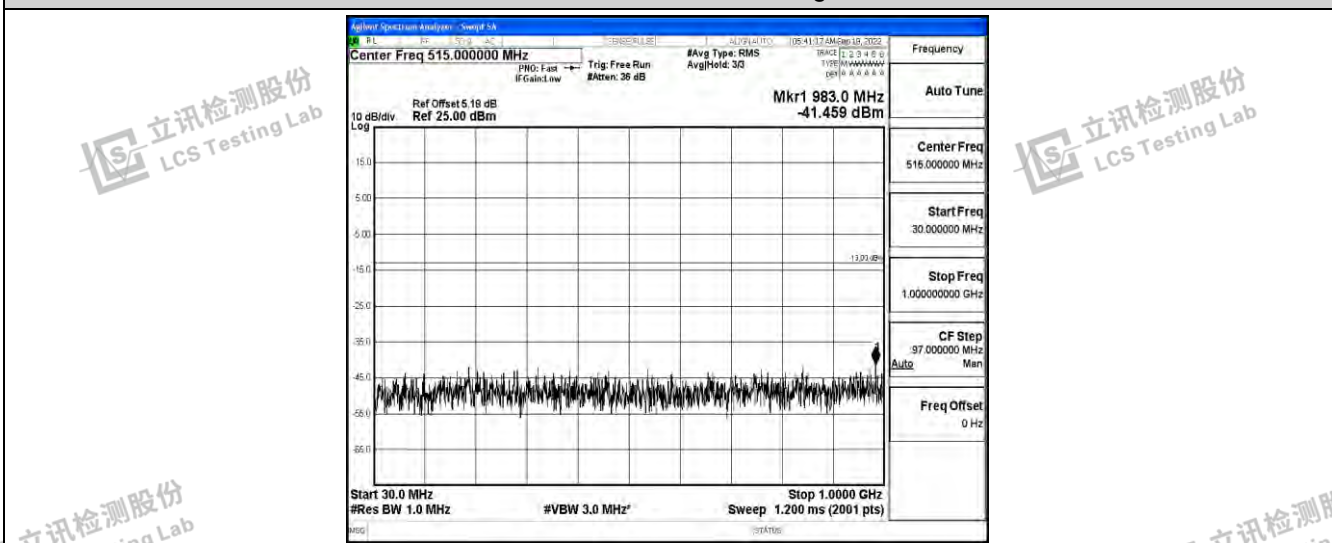

Band2-10MHz-16QAM-18900-1RB#0-Range3:30~1000MHz