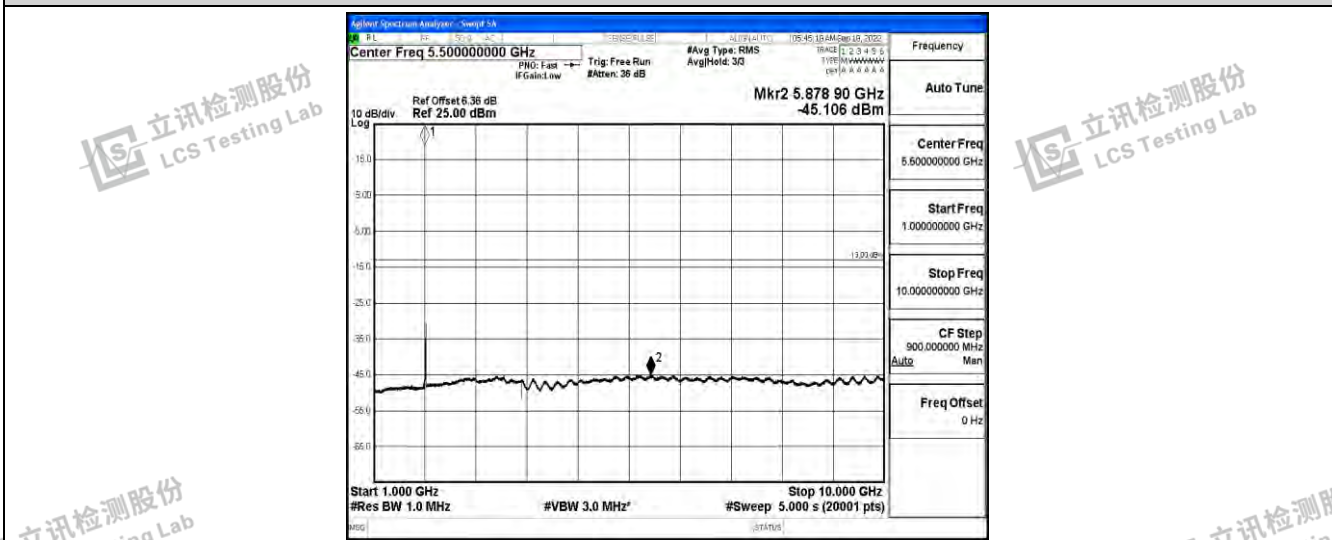

Band2-10MHz-16QAM-19150-1RB#0-Range4:1000~10000MHz