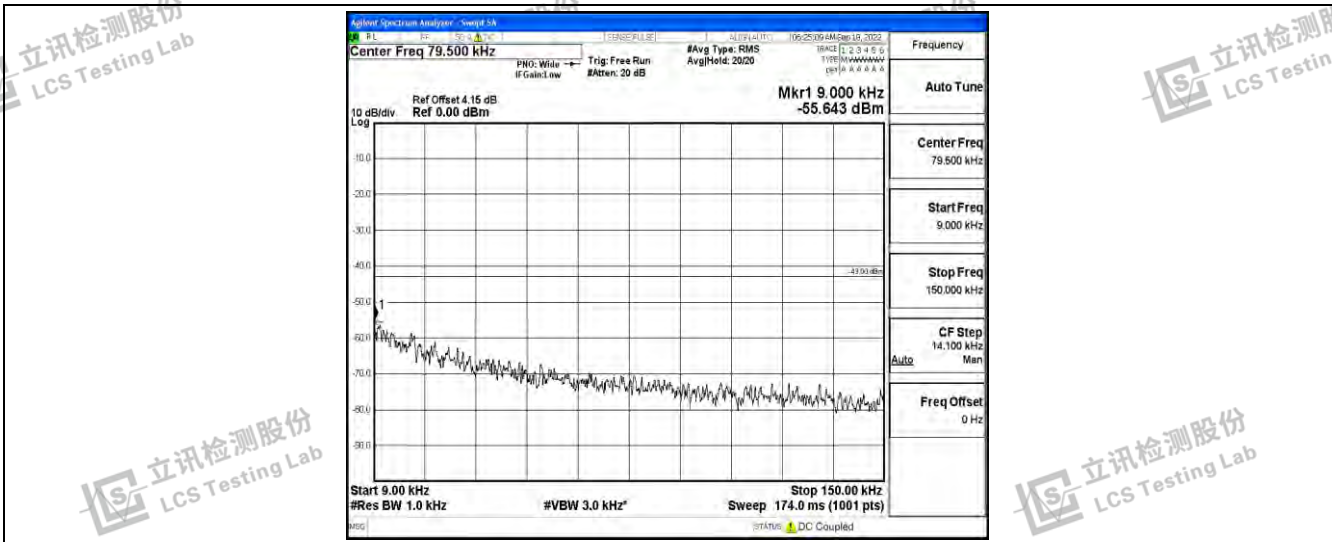

Band2-20MHz-16QAM-18700-1RB#0-Range4:1000~10000MHz

Band2-20MHz-16QAM-18700-1RB#0-Range5:10000~20000MHz

Band2-20MHz-16QAM-18900-1RB#0-Range1:0.009~0.15MHz

Shenzhen LCS Compliance Testing Laboratory Ltd.  
 Add: 101, 201 Bldg A & 301 Bldg C, Juji Industrial Park Yabianxueziwei, Shajing Street, Baoan District, Shenzhen, 518000, China  
 Tel: +(86) 0755-82591330 | E-mail: webmaster@lcs-cert.com | Web: www.lcs-cert.com  
 Scan code to check authenticity