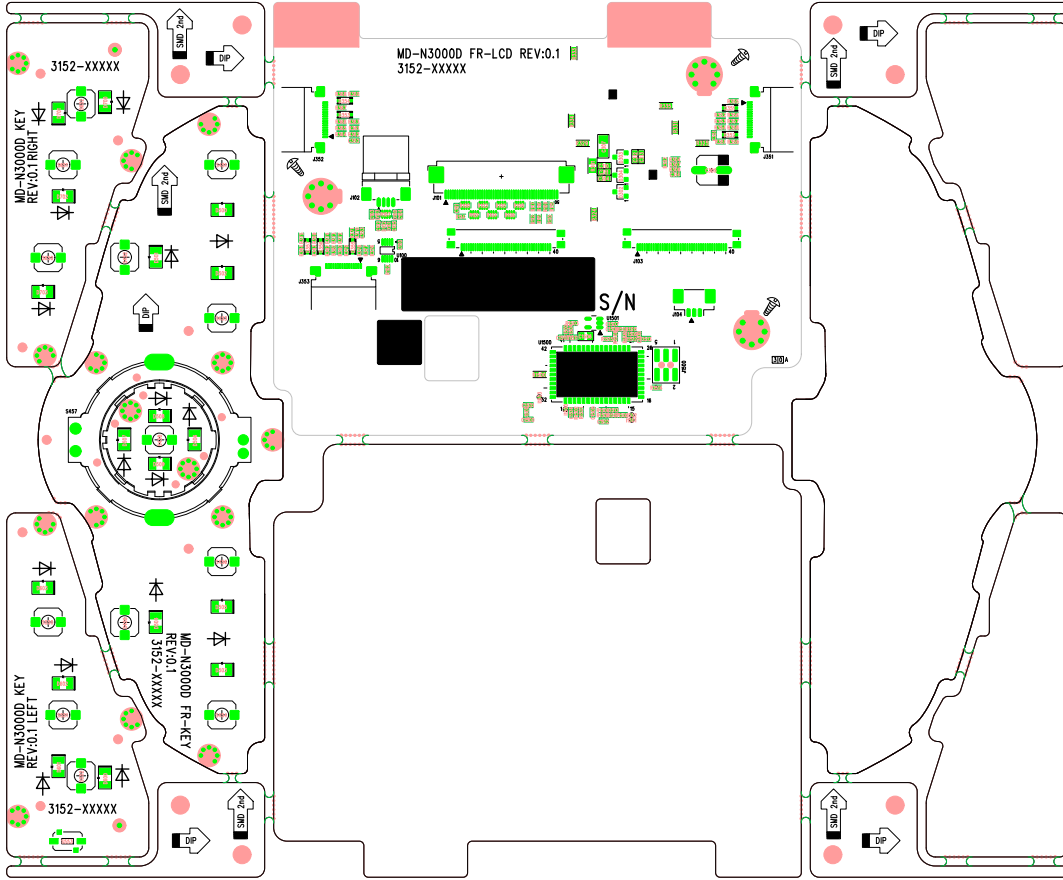

DM-N3000D MICOM
REV:0.1
315X-XXXX

Part Location