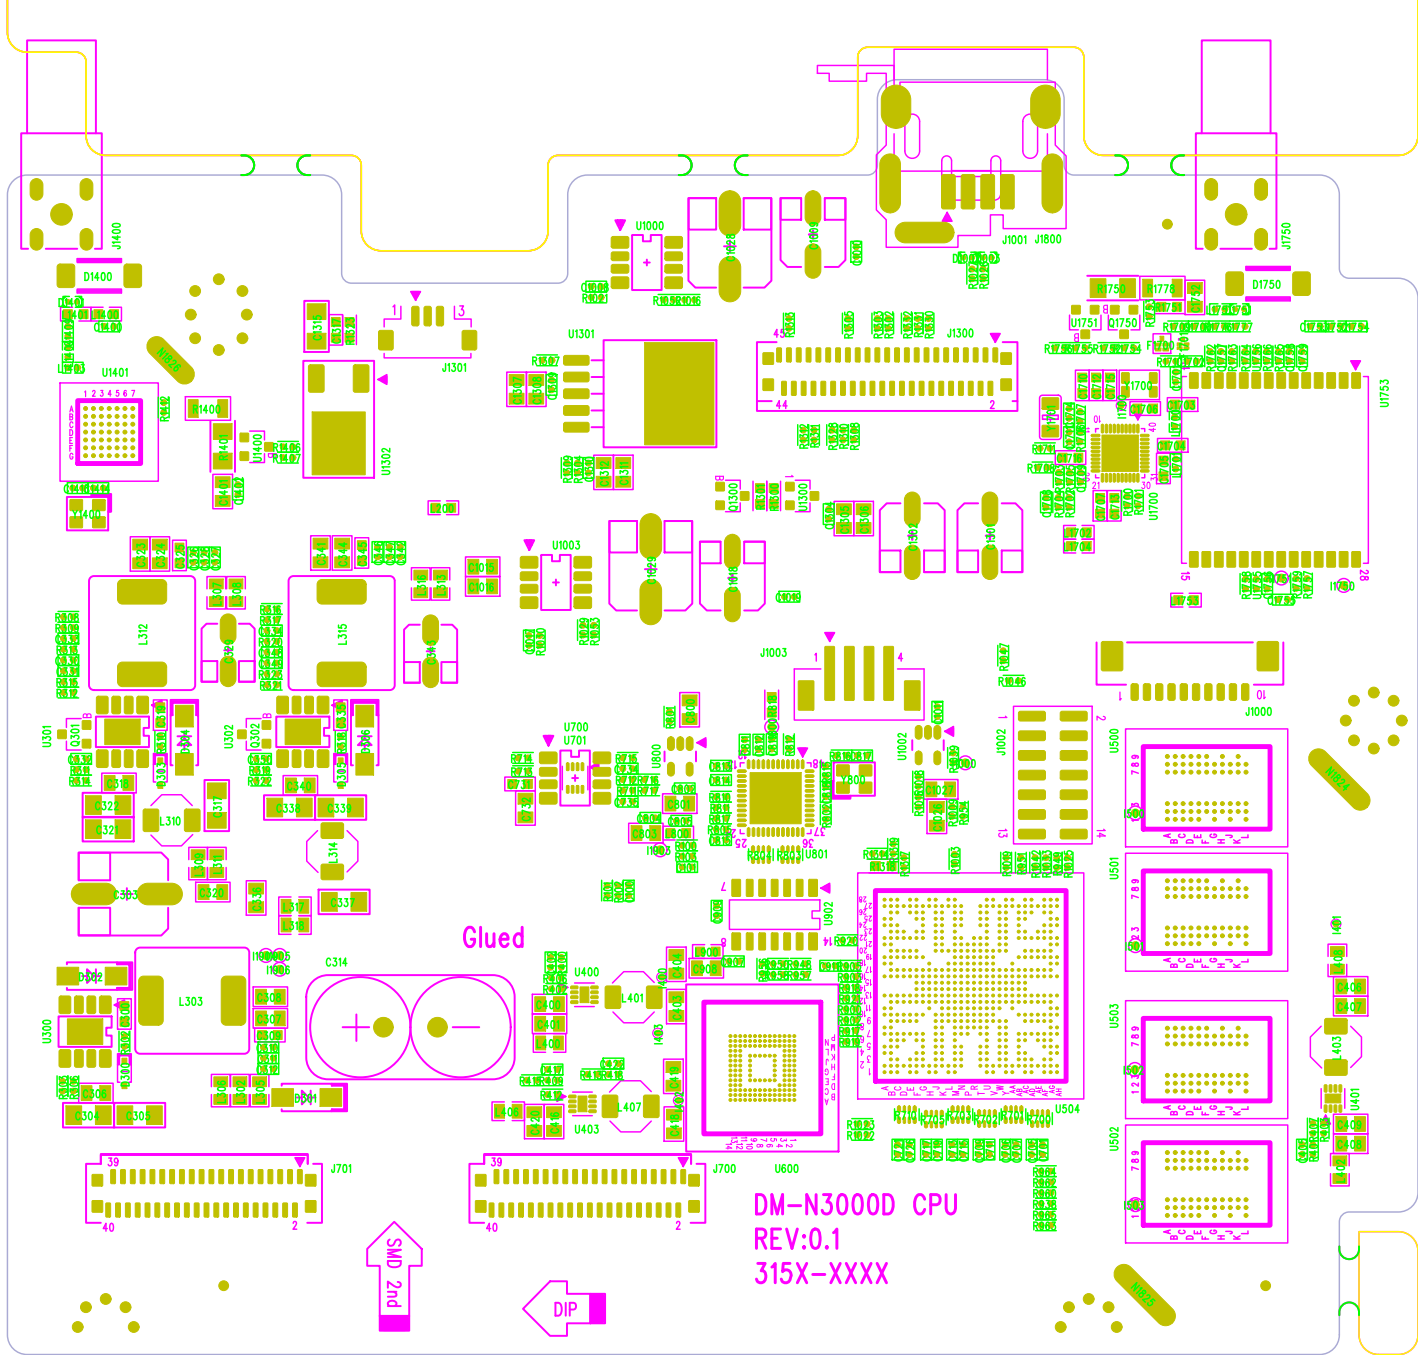

DM-N3000D MICOM
REV:0.1
315X-XXXX

Part Location