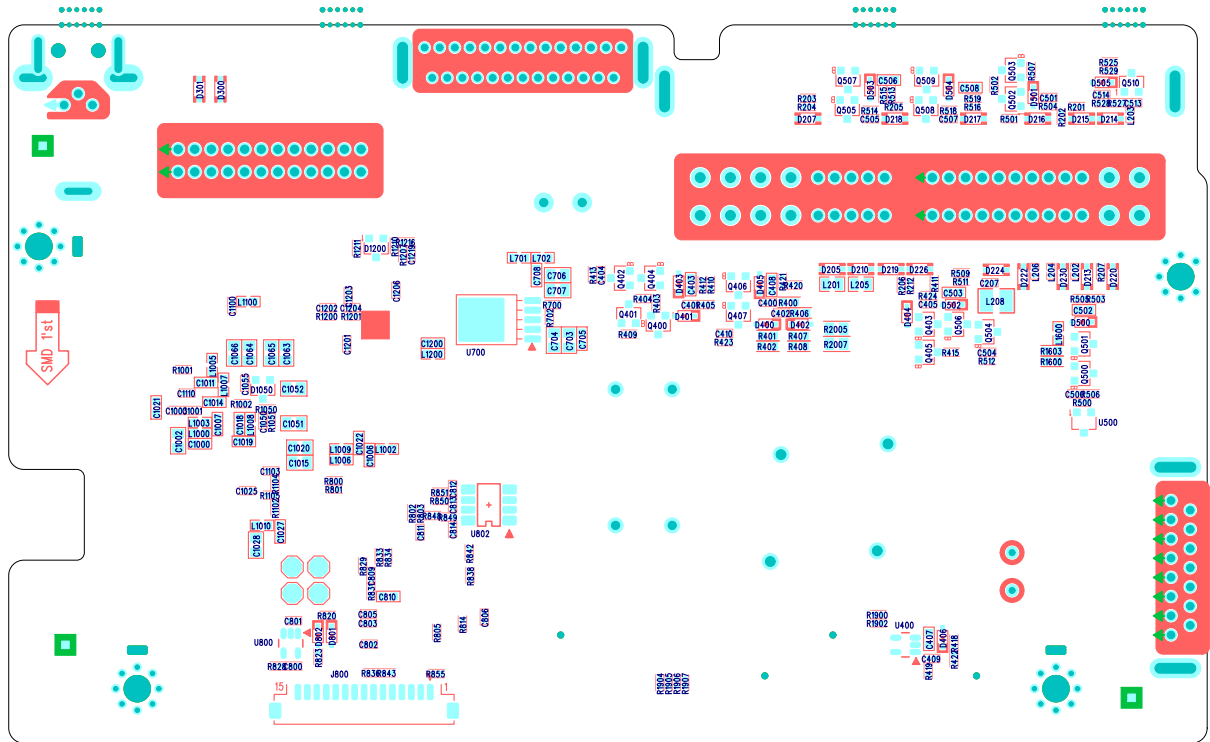

DM-N3000D MICOM
REV:0.1
315X-XXXX

Part Location